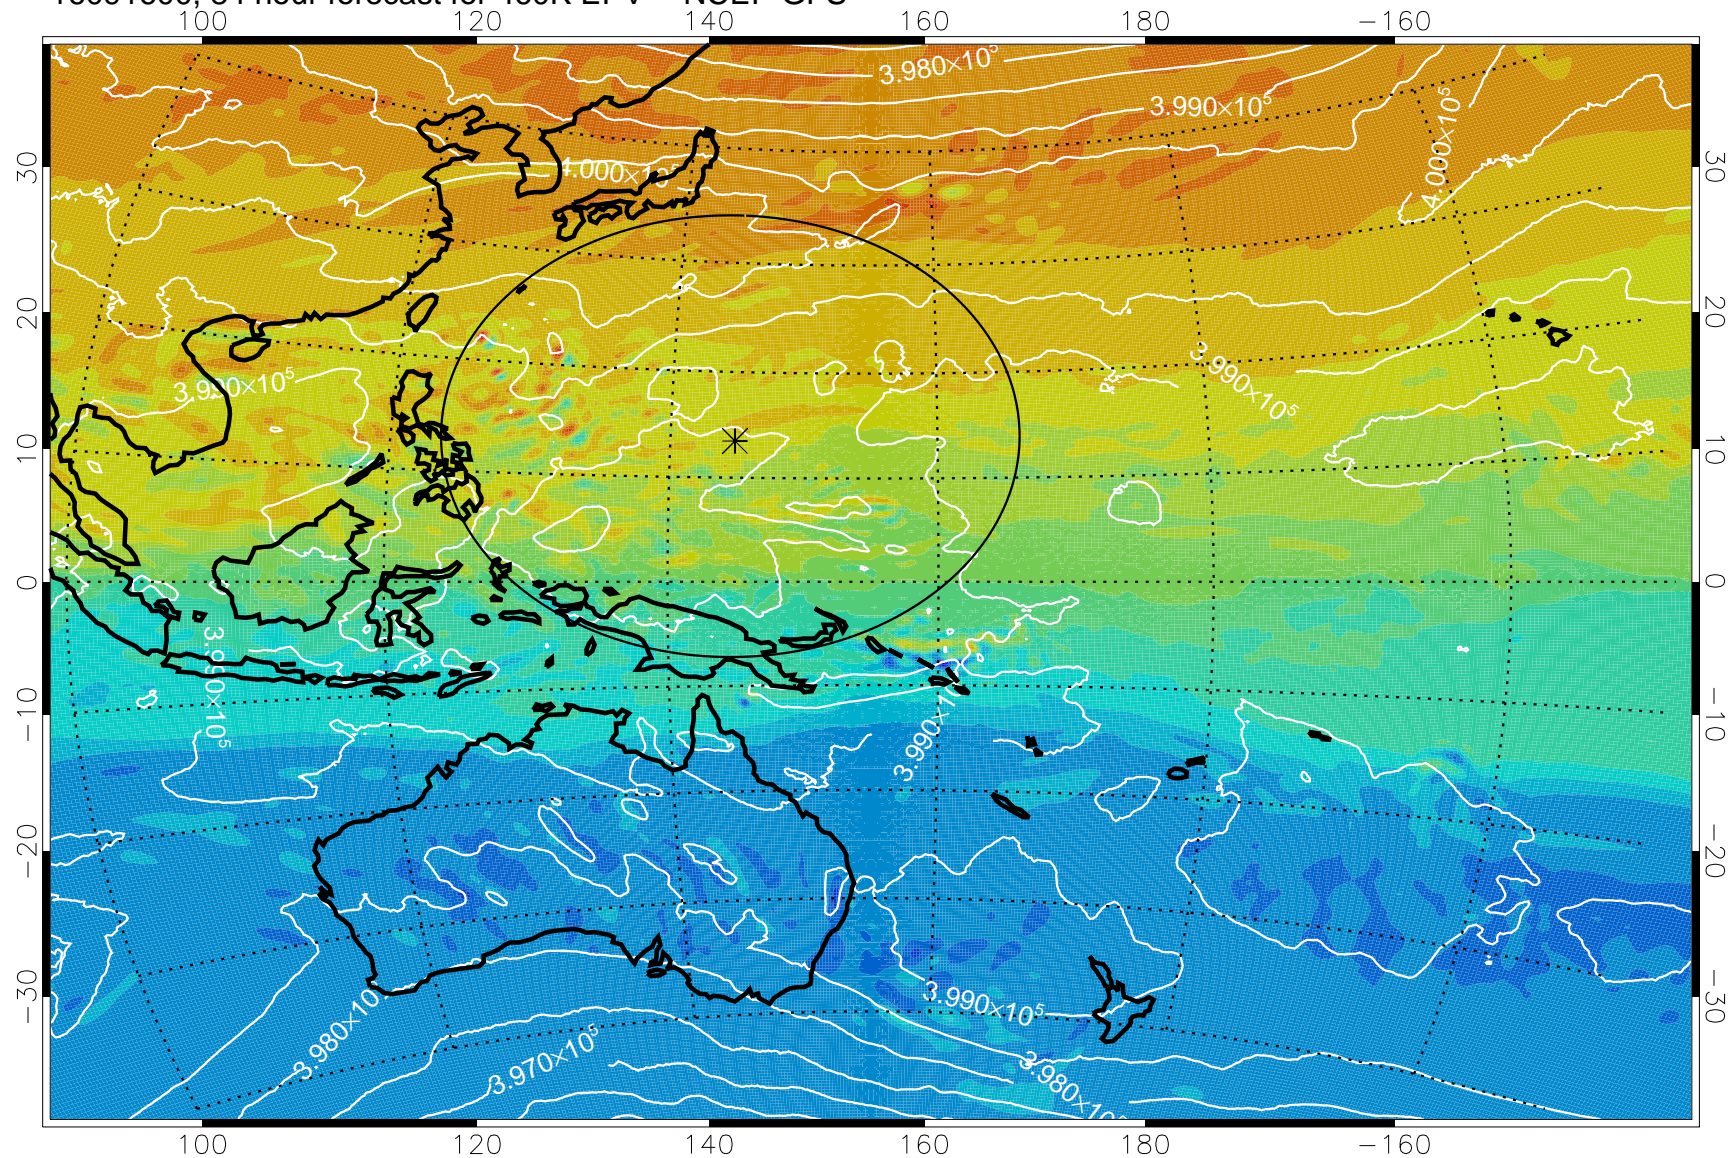

16091506, 66 hour forecast for 460K EPV -- NCEP GFS

460K Montgomery Streamfunction, white

Range ring of 2304 km

16091512, 72 hour forecast for 460K EPV -- NCEP GFS

460K Montgomery Streamfunction, white

Range ring of 2304 km

16091518, 78 hour forecast for 460K EPV -- NCEP GFS

460K Montgomery Streamfunction, white

Range ring of 2304 km

16091600, 84 hour forecast for 460K EPV -- NCEP GFS

460K Montgomery Streamfunction, white

Range ring of 2304 km

16091606, 90 hour forecast for 460K EPV -- NCEP GFS

460K Montgomery Streamfunction, white

Range ring of 2304 km

16091612, 96 hour forecast for 460K EPV -- NCEP GFS

460K Montgomery Streamfunction, white

Range ring of 2304 km

16091618, 102 hour forecast for 460K EPV -- NCEP GFS

460K Montgomery Streamfunction, white

Range ring of 2304 km

16091700, 108 hour forecast for 460K EPV -- NCEP GFS

460K Montgomery Streamfunction, white

Range ring of 2304 km