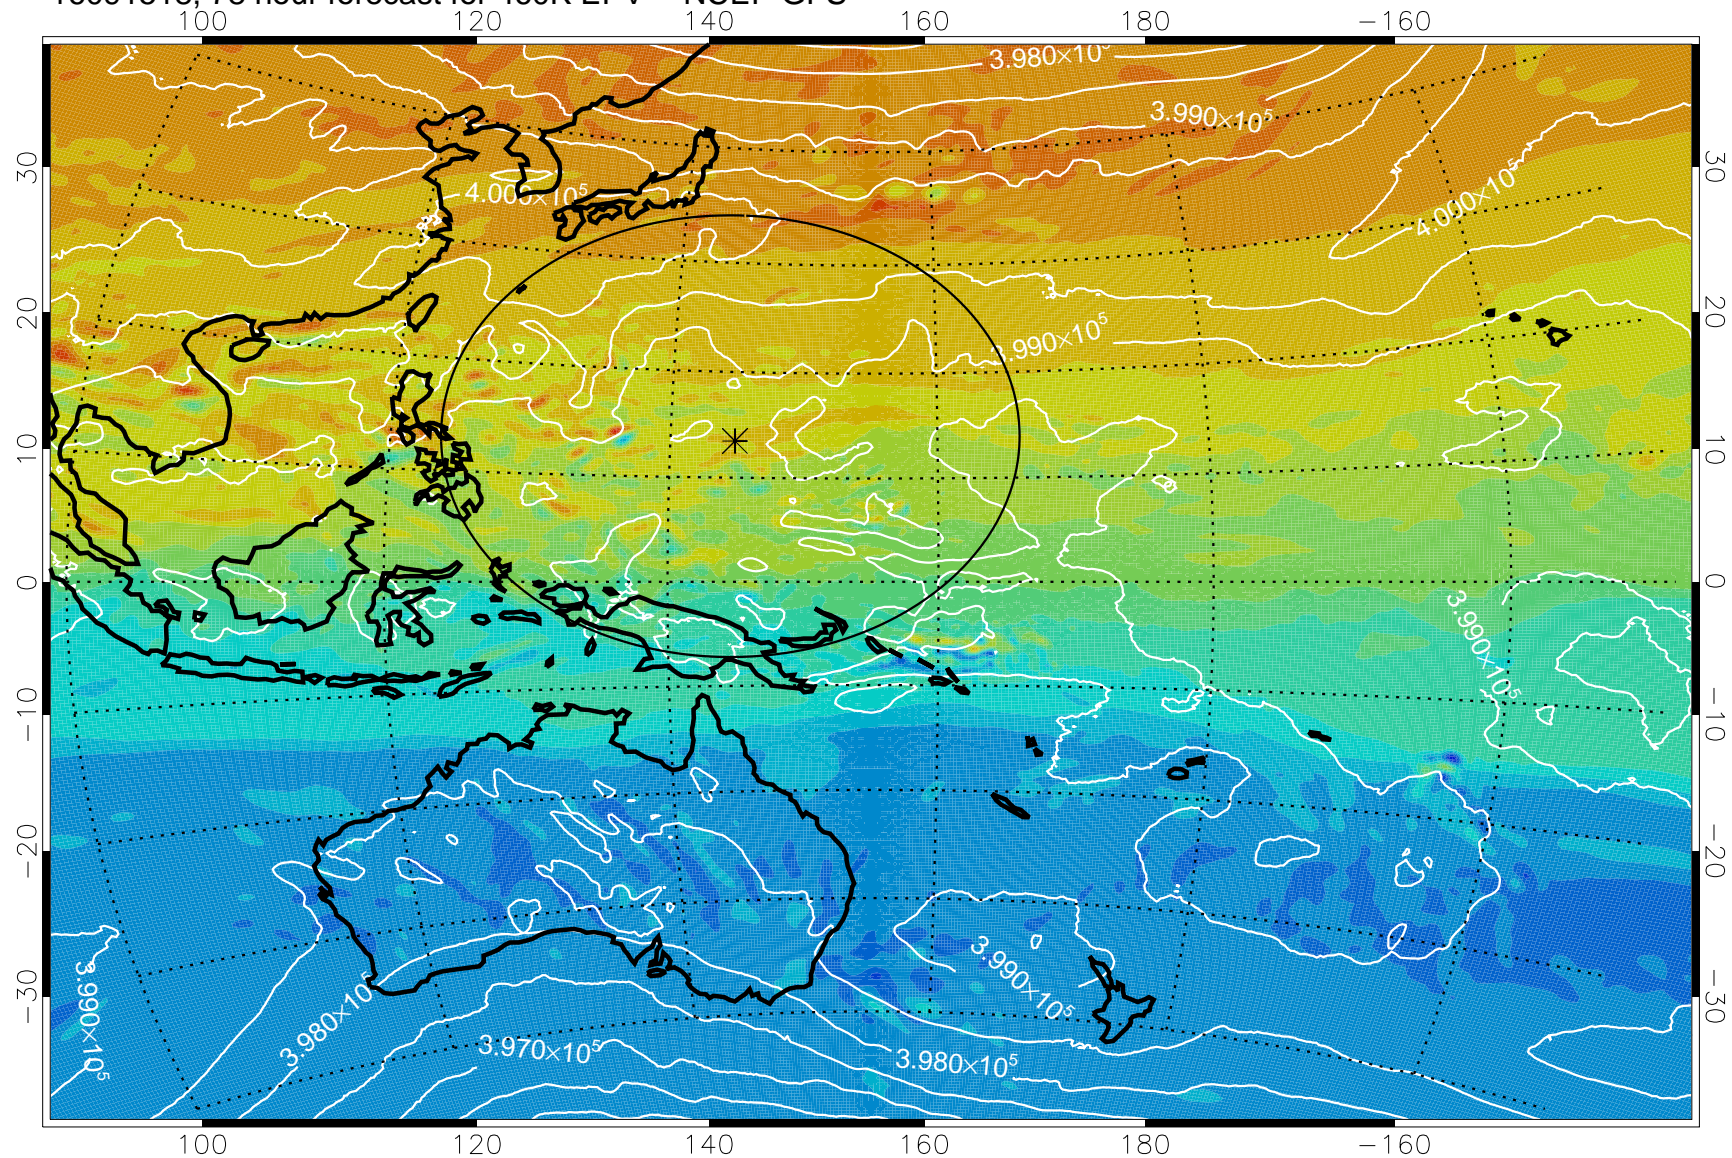

16091418, 54 hour forecast for 460K EPV -- NCEP GFS

460K Montgomery Streamfunction, white

Range ring of 2304 km

16091500, 60 hour forecast for 460K EPV -- NCEP GFS

460K Montgomery Streamfunction, white

Range ring of 2304 km

16091506, 66 hour forecast for 460K EPV -- NCEP GFS

460K Montgomery Streamfunction, white

Range ring of 2304 km

16091512, 72 hour forecast for 460K EPV -- NCEP GFS

460K Montgomery Streamfunction, white

Range ring of 2304 km

16091518, 78 hour forecast for 460K EPV -- NCEP GFS

460K Montgomery Streamfunction, white

Range ring of 2304 km

16091600, 84 hour forecast for 460K EPV -- NCEP GFS

460K Montgomery Streamfunction, white

Range ring of 2304 km

16091606, 90 hour forecast for 460K EPV -- NCEP GFS

460K Montgomery Streamfunction, white

Range ring of 2304 km

16091612, 96 hour forecast for 460K EPV -- NCEP GFS

460K Montgomery Streamfunction, white

Range ring of 2304 km