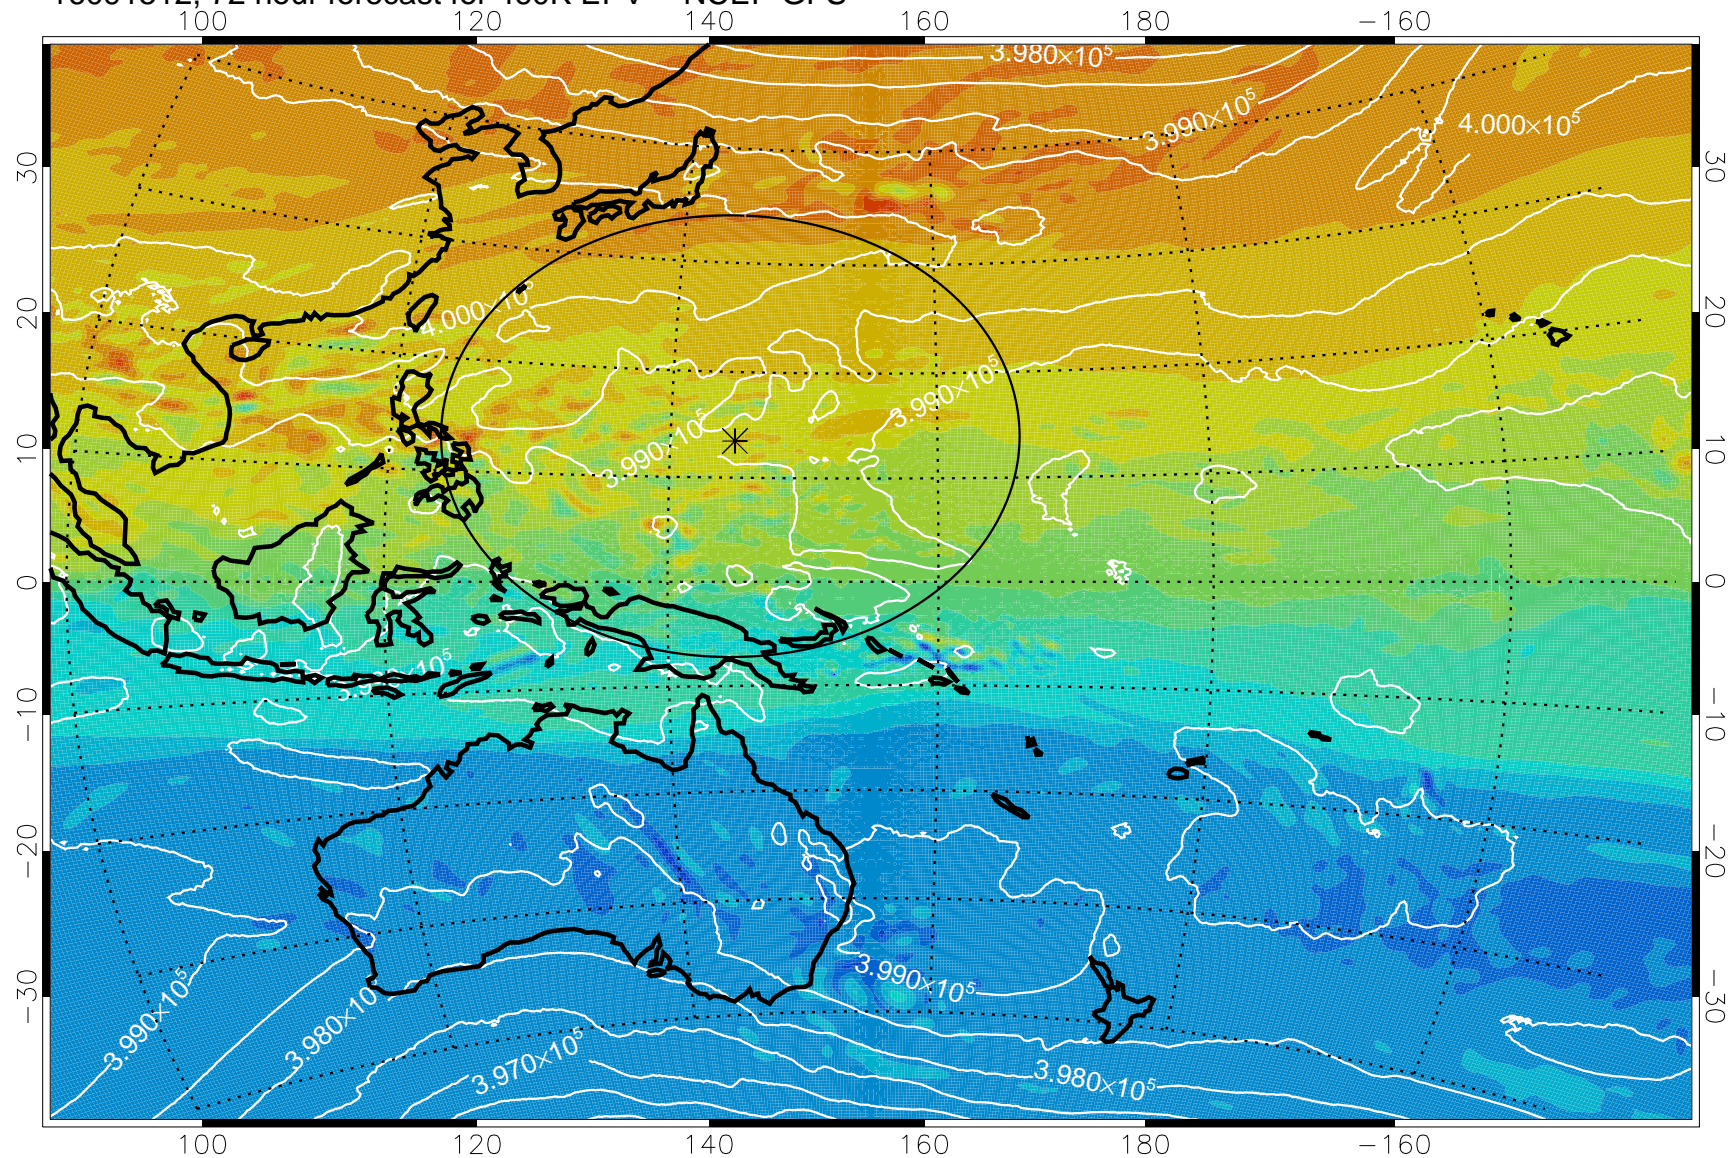

16091406, 42 hour forecast for 460K EPV -- NCEP GFS

460K Montgomery Streamfunction, white

Range ring of 2304 km

16091412, 48 hour forecast for 460K EPV -- NCEP GFS

460K Montgomery Streamfunction, white

Range ring of 2304 km

16091418, 54 hour forecast for 460K EPV -- NCEP GFS

460K Montgomery Streamfunction, white

Range ring of 2304 km

16091500, 60 hour forecast for 460K EPV -- NCEP GFS

460K Montgomery Streamfunction, white

Range ring of 2304 km

16091506, 66 hour forecast for 460K EPV -- NCEP GFS

460K Montgomery Streamfunction, white

Range ring of 2304 km

16091512, 72 hour forecast for 460K EPV -- NCEP GFS

460K Montgomery Streamfunction, white

Range ring of 2304 km

16091518, 78 hour forecast for 460K EPV -- NCEP GFS

460K Montgomery Streamfunction, white

Range ring of 2304 km

16091600, 84 hour forecast for 460K EPV -- NCEP GFS

460K Montgomery Streamfunction, white

Range ring of 2304 km