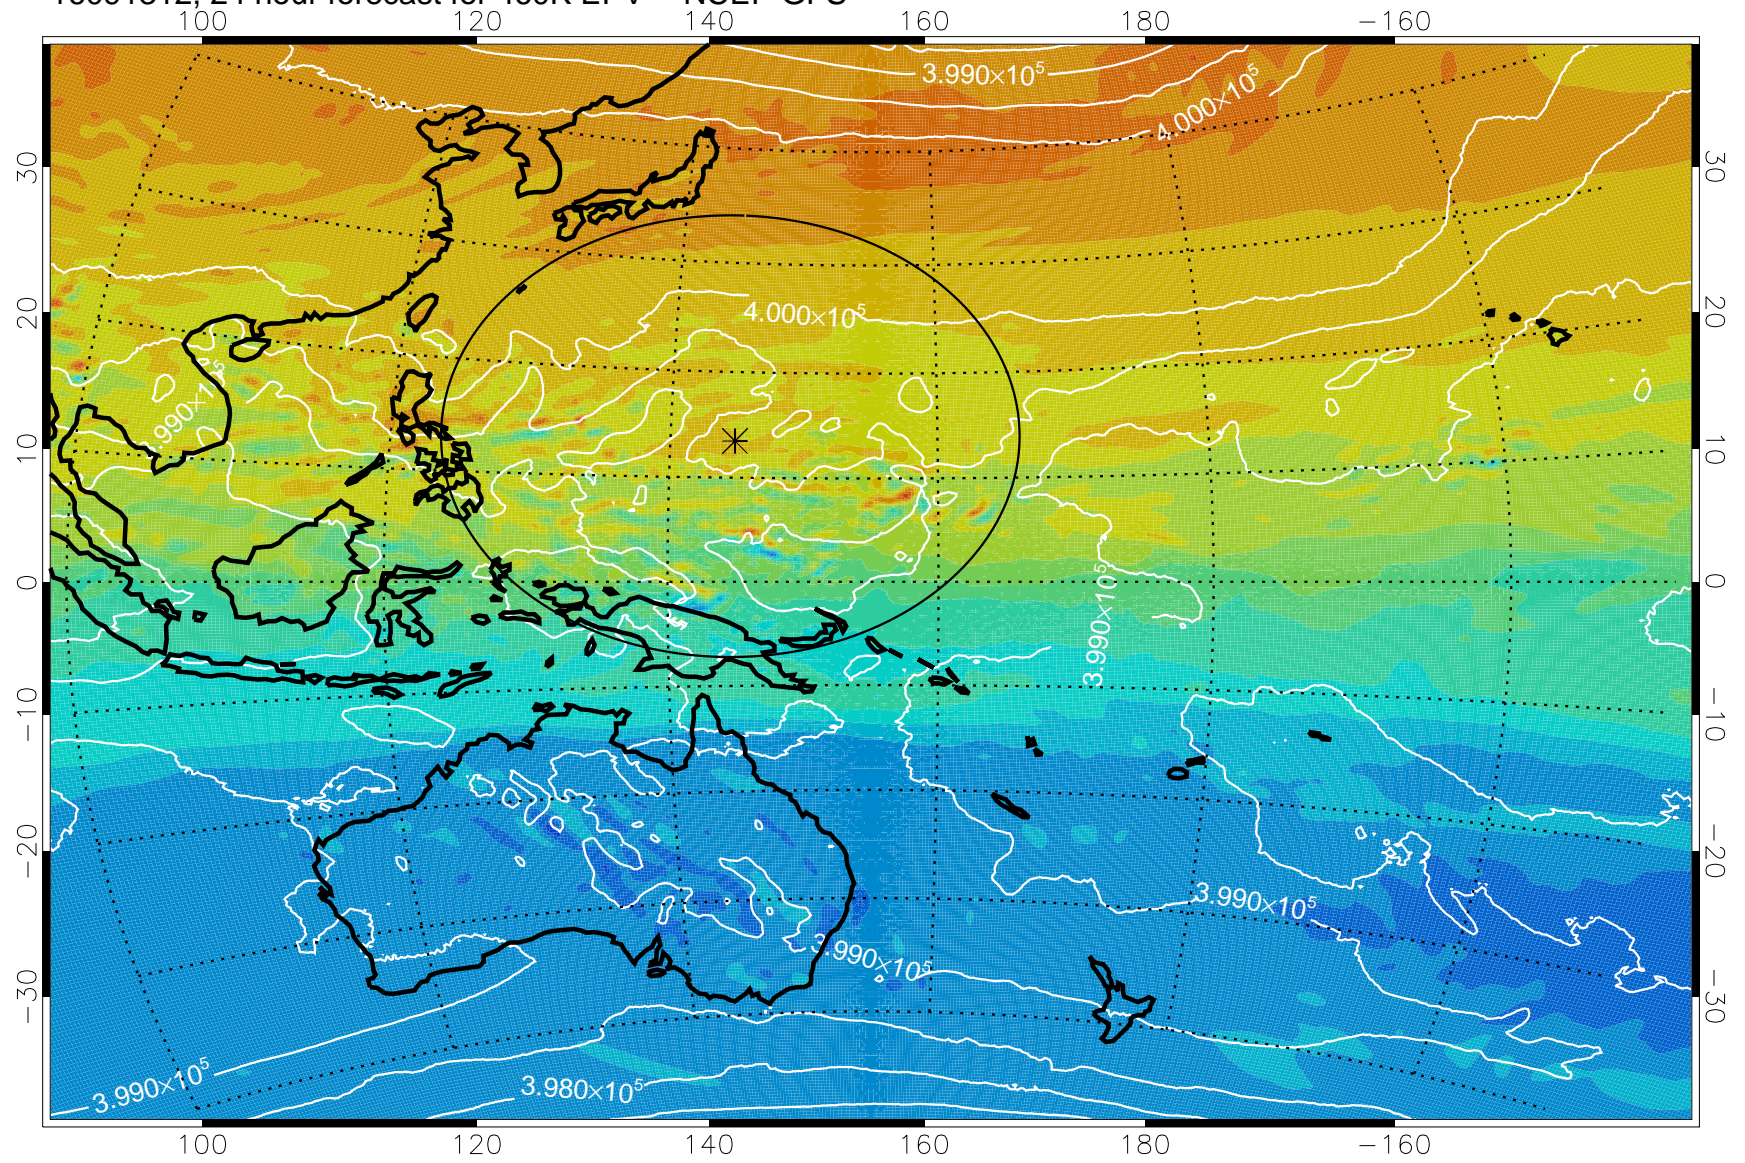

16091306, 18 hour forecast for 460K EPV -- NCEP GFS

460K Montgomery Streamfunction, white

Range ring of 2304 km

16091312, 24 hour forecast for 460K EPV -- NCEP GFS

460K Montgomery Streamfunction, white

Range ring of 2304 km

16091318, 30 hour forecast for 460K EPV -- NCEP GFS

460K Montgomery Streamfunction, white

Range ring of 2304 km

16091400, 36 hour forecast for 460K EPV -- NCEP GFS

460K Montgomery Streamfunction, white

Range ring of 2304 km

16091406, 42 hour forecast for 460K EPV -- NCEP GFS

460K Montgomery Streamfunction, white

Range ring of 2304 km

16091412, 48 hour forecast for 460K EPV -- NCEP GFS

460K Montgomery Streamfunction, white

Range ring of 2304 km

16091418, 54 hour forecast for 460K EPV -- NCEP GFS

460K Montgomery Streamfunction, white

Range ring of 2304 km

16091500, 60 hour forecast for 460K EPV -- NCEP GFS

460K Montgomery Streamfunction, white

Range ring of 2304 km