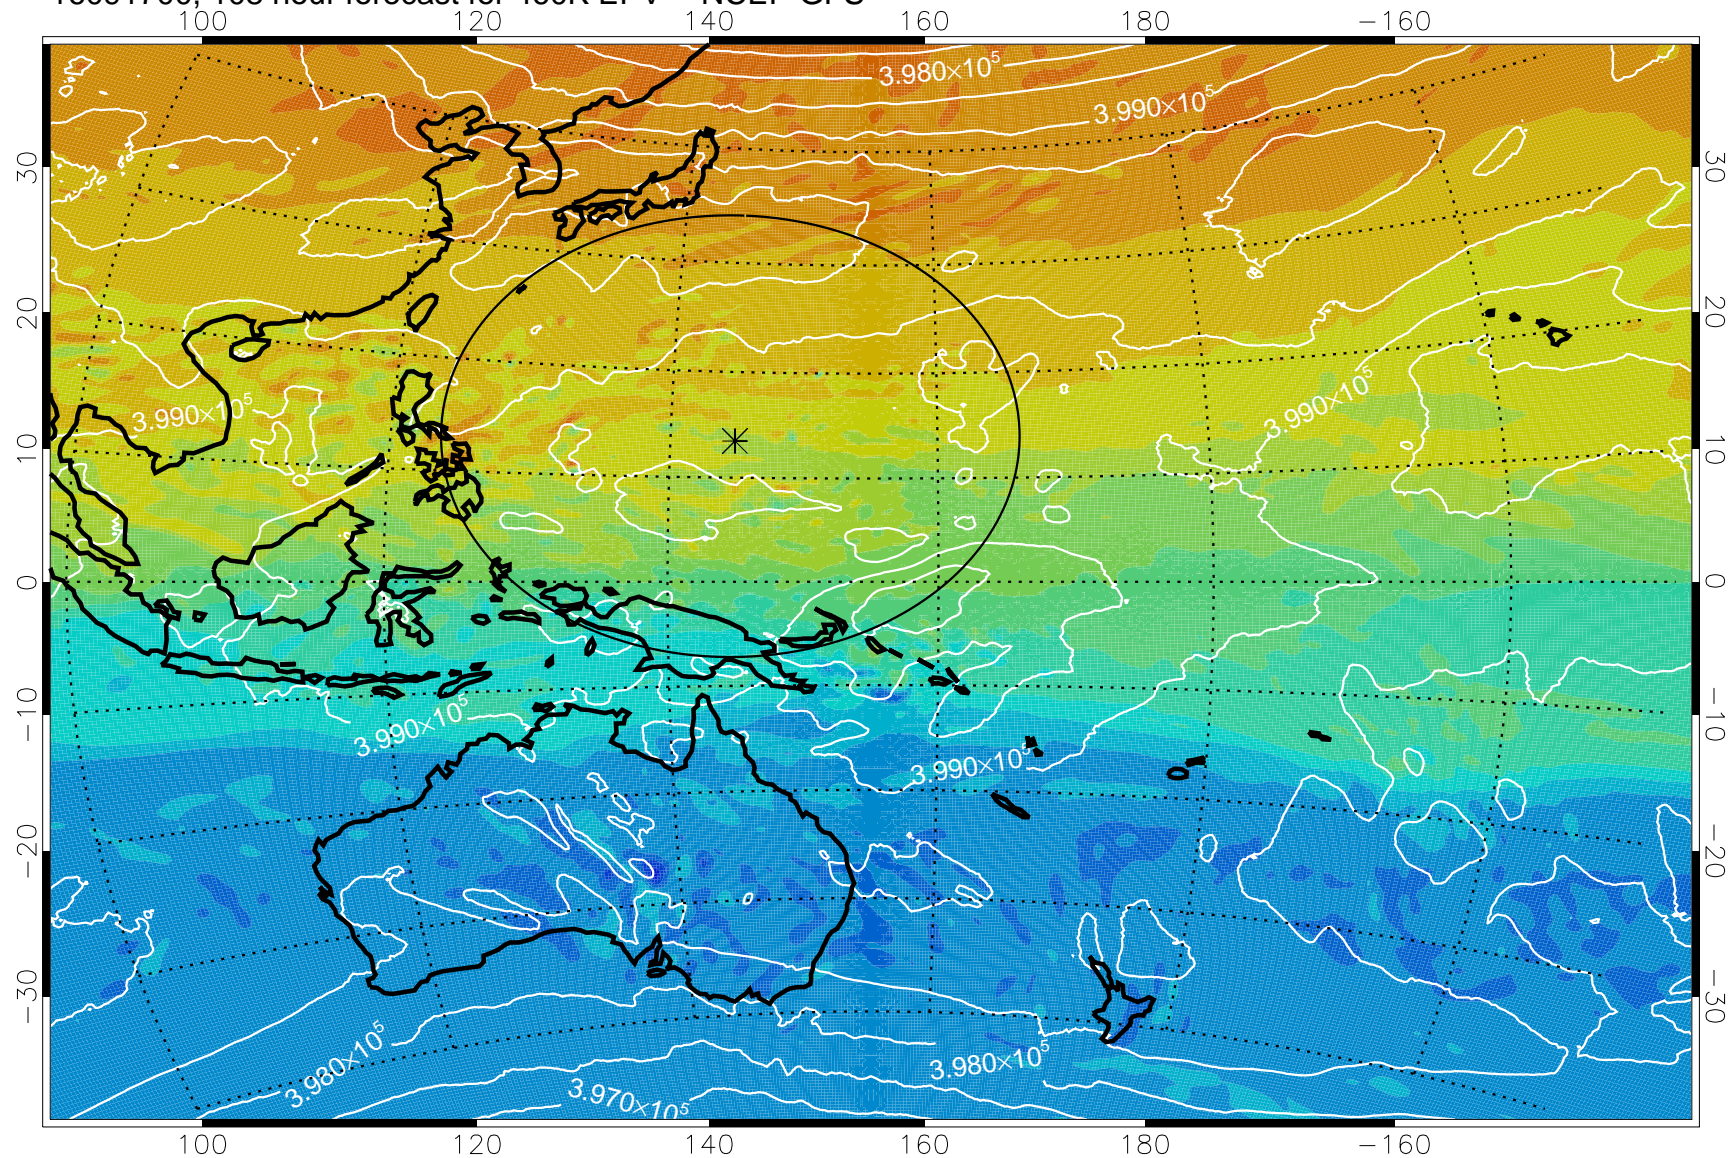

16091518, 78 hour forecast for 460K EPV -- NCEP GFS

460K Montgomery Streamfunction, white

Range ring of 2304 km

16091600, 84 hour forecast for 460K EPV -- NCEP GFS

460K Montgomery Streamfunction, white

Range ring of 2304 km

16091606, 90 hour forecast for 460K EPV -- NCEP GFS

460K Montgomery Streamfunction, white

Range ring of 2304 km

16091612, 96 hour forecast for 460K EPV -- NCEP GFS

460K Montgomery Streamfunction, white

Range ring of 2304 km

16091618, 102 hour forecast for 460K EPV -- NCEP GFS

460K Montgomery Streamfunction, white

Range ring of 2304 km

16091700, 108 hour forecast for 460K EPV -- NCEP GFS

460K Montgomery Streamfunction, white

Range ring of 2304 km

16091706, 114 hour forecast for 460K EPV -- NCEP GFS

460K Montgomery Streamfunction, white

Range ring of 2304 km

16091712, 120 hour forecast for 460K EPV -- NCEP GFS

460K Montgomery Streamfunction, white

Range ring of 2304 km