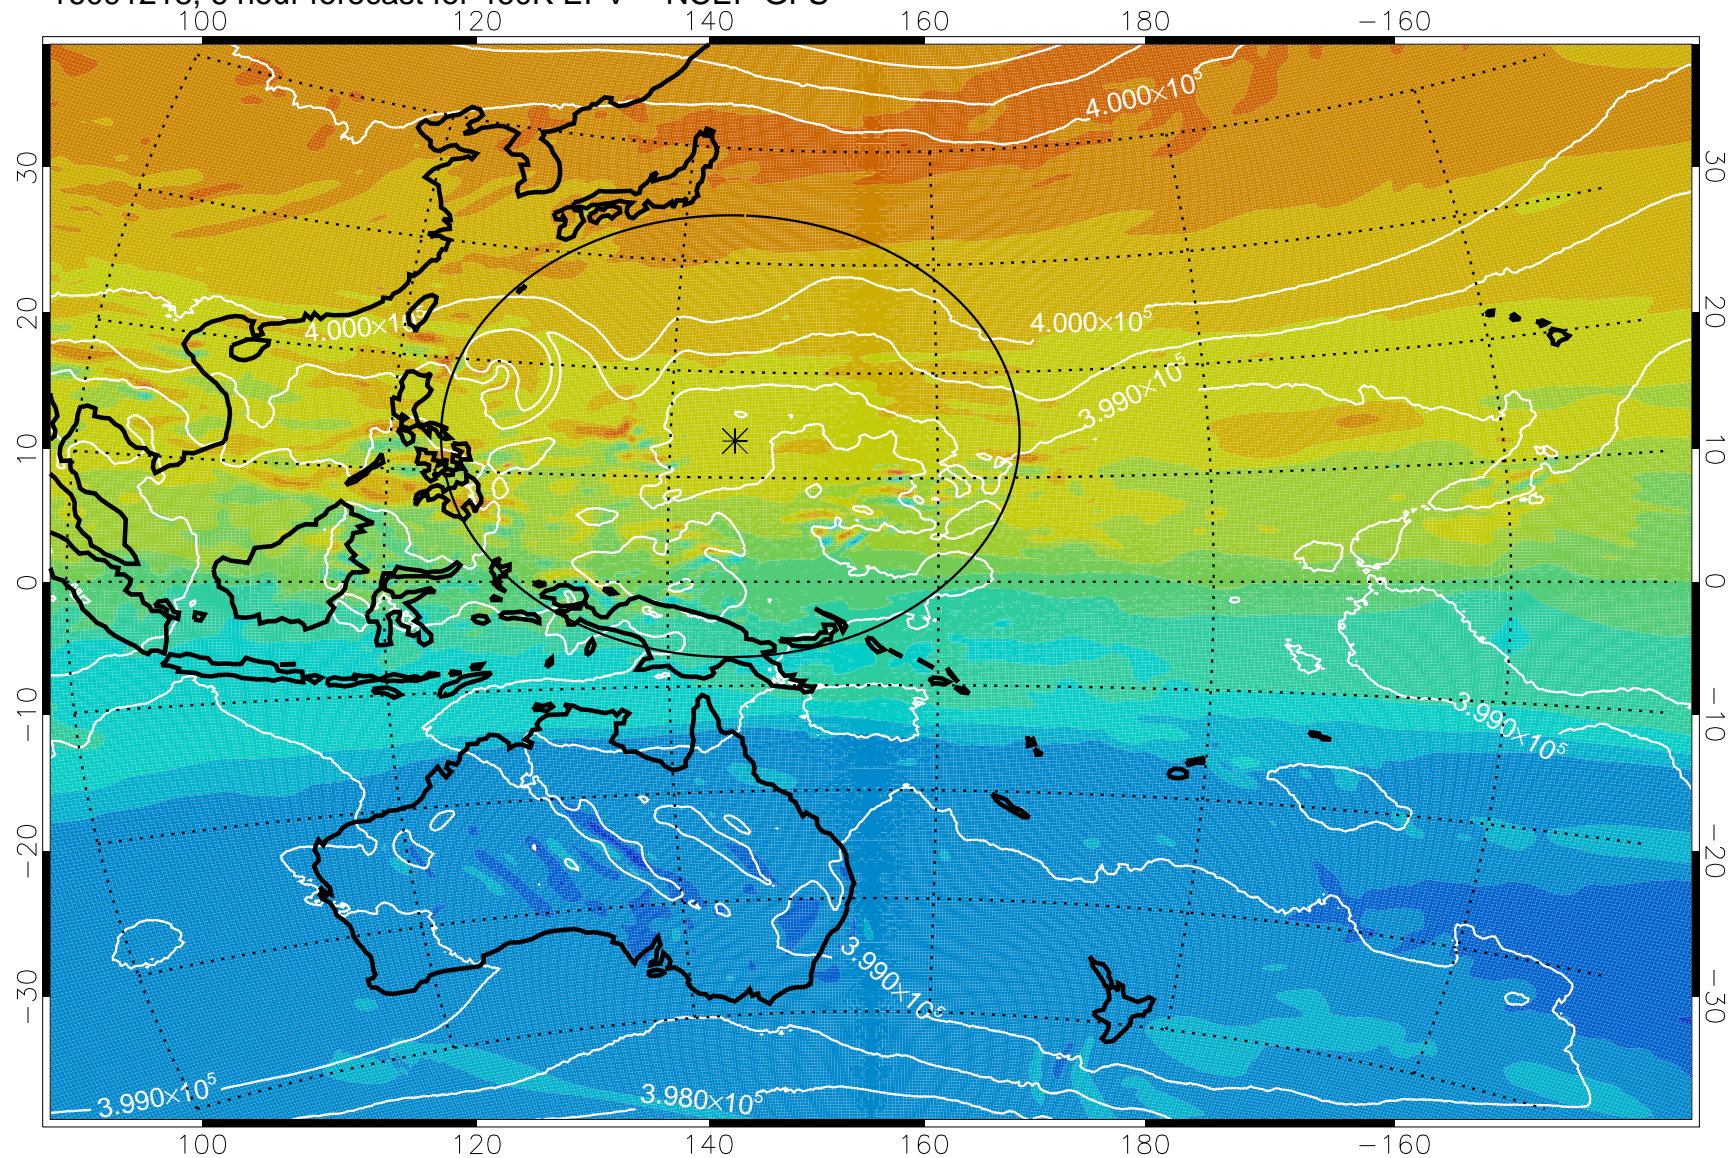

16091218, 6 hour forecast for 460K EPV -- NCEP GFS

460K Montgomery Streamfunction, white

Range ring of 2304 km

16091300, 12 hour forecast for 460K EPV -- NCEP GFS

460K Montgomery Streamfunction, white

Range ring of 2304 km

16091306, 18 hour forecast for 460K EPV -- NCEP GFS

460K Montgomery Streamfunction, white

Range ring of 2304 km

16091312, 24 hour forecast for 460K EPV -- NCEP GFS

460K Montgomery Streamfunction, white

Range ring of 2304 km

16091318, 30 hour forecast for 460K EPV -- NCEP GFS

460K Montgomery Streamfunction, white

Range ring of 2304 km

16091400, 36 hour forecast for 460K EPV -- NCEP GFS

460K Montgomery Streamfunction, white

Range ring of 2304 km

16091406, 42 hour forecast for 460K EPV -- NCEP GFS

460K Montgomery Streamfunction, white

Range ring of 2304 km

16091412, 48 hour forecast for 460K EPV -- NCEP GFS

460K Montgomery Streamfunction, white

Range ring of 2304 km