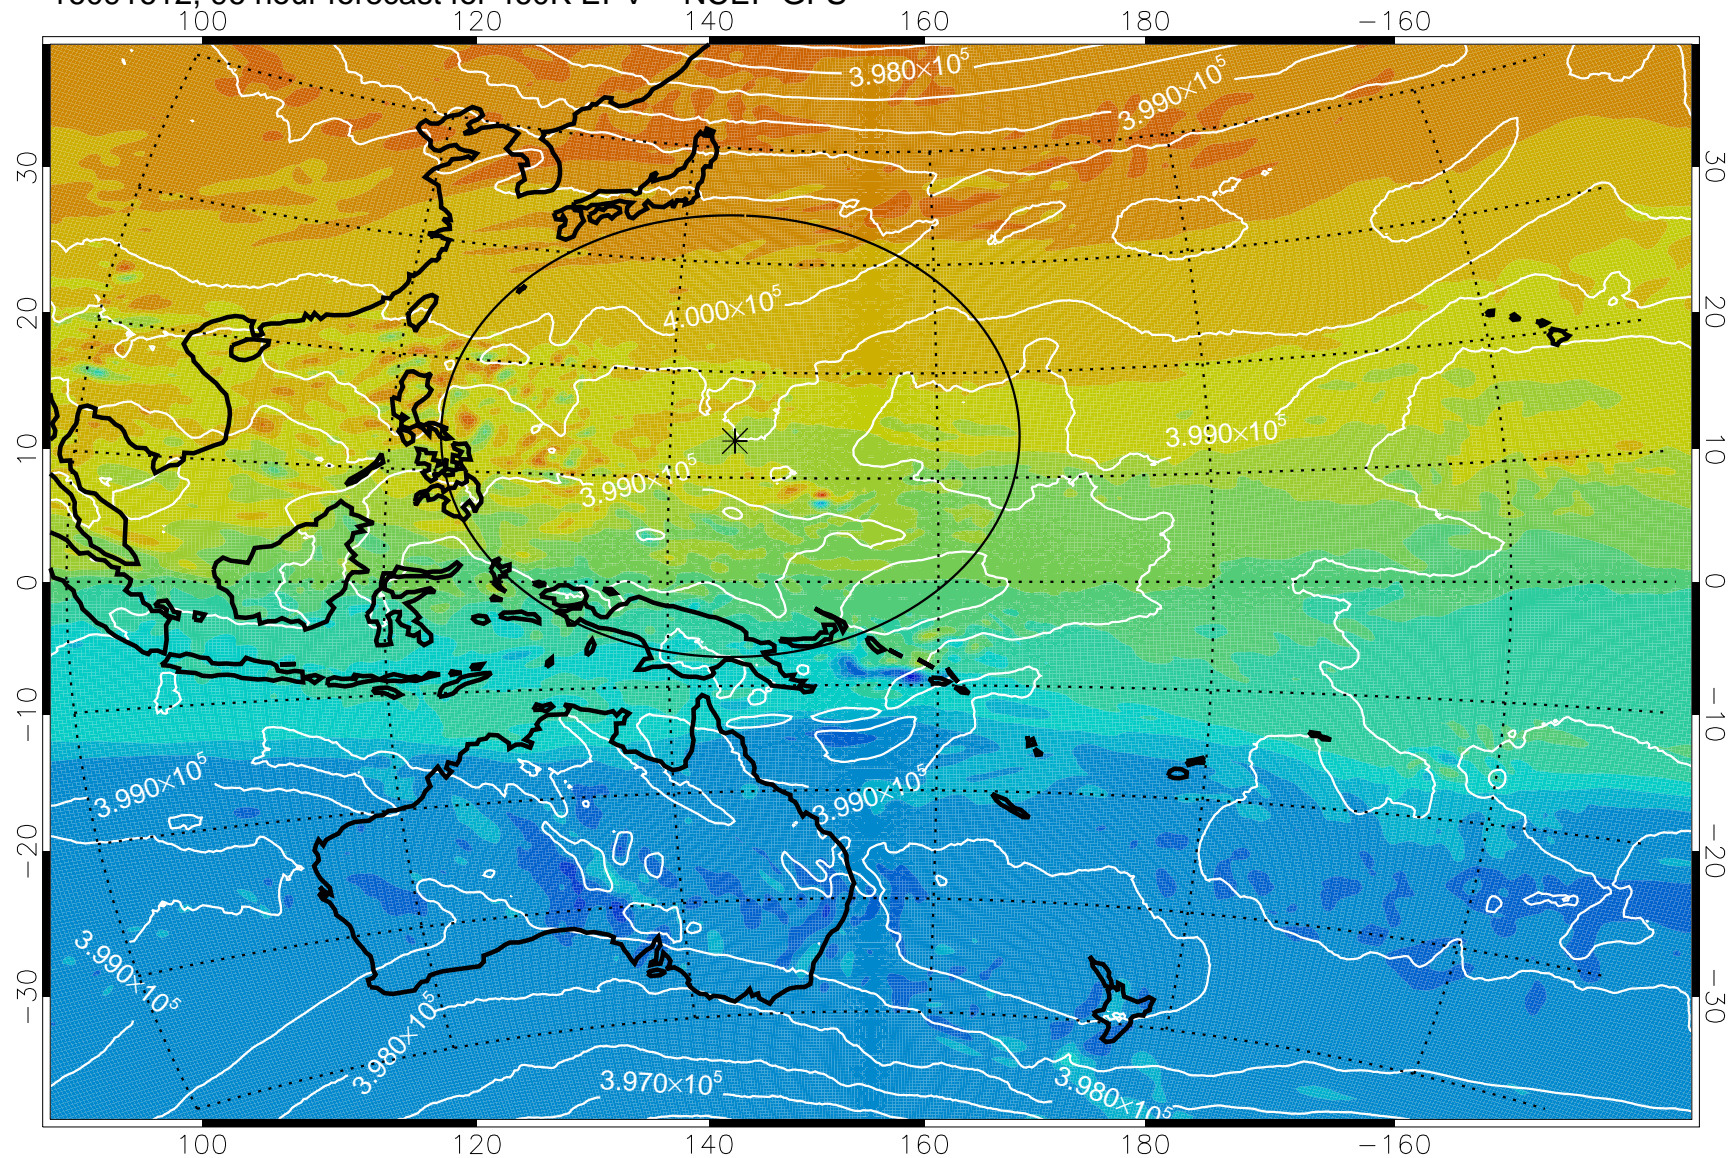

16091506, 66 hour forecast for 460K EPV -- NCEP GFS

460K Montgomery Streamfunction, white

Range ring of 2304 km

16091512, 72 hour forecast for 460K EPV -- NCEP GFS

460K Montgomery Streamfunction, white

Range ring of 2304 km

16091518, 78 hour forecast for 460K EPV -- NCEP GFS

460K Montgomery Streamfunction, white

Range ring of 2304 km

16091600, 84 hour forecast for 460K EPV -- NCEP GFS

460K Montgomery Streamfunction, white

Range ring of 2304 km

16091606, 90 hour forecast for 460K EPV -- NCEP GFS

460K Montgomery Streamfunction, white

Range ring of 2304 km

16091612, 96 hour forecast for 460K EPV -- NCEP GFS

460K Montgomery Streamfunction, white

Range ring of 2304 km

16091618, 102 hour forecast for 460K EPV -- NCEP GFS

460K Montgomery Streamfunction, white

Range ring of 2304 km

16091700, 108 hour forecast for 460K EPV -- NCEP GFS

460K Montgomery Streamfunction, white

Range ring of 2304 km