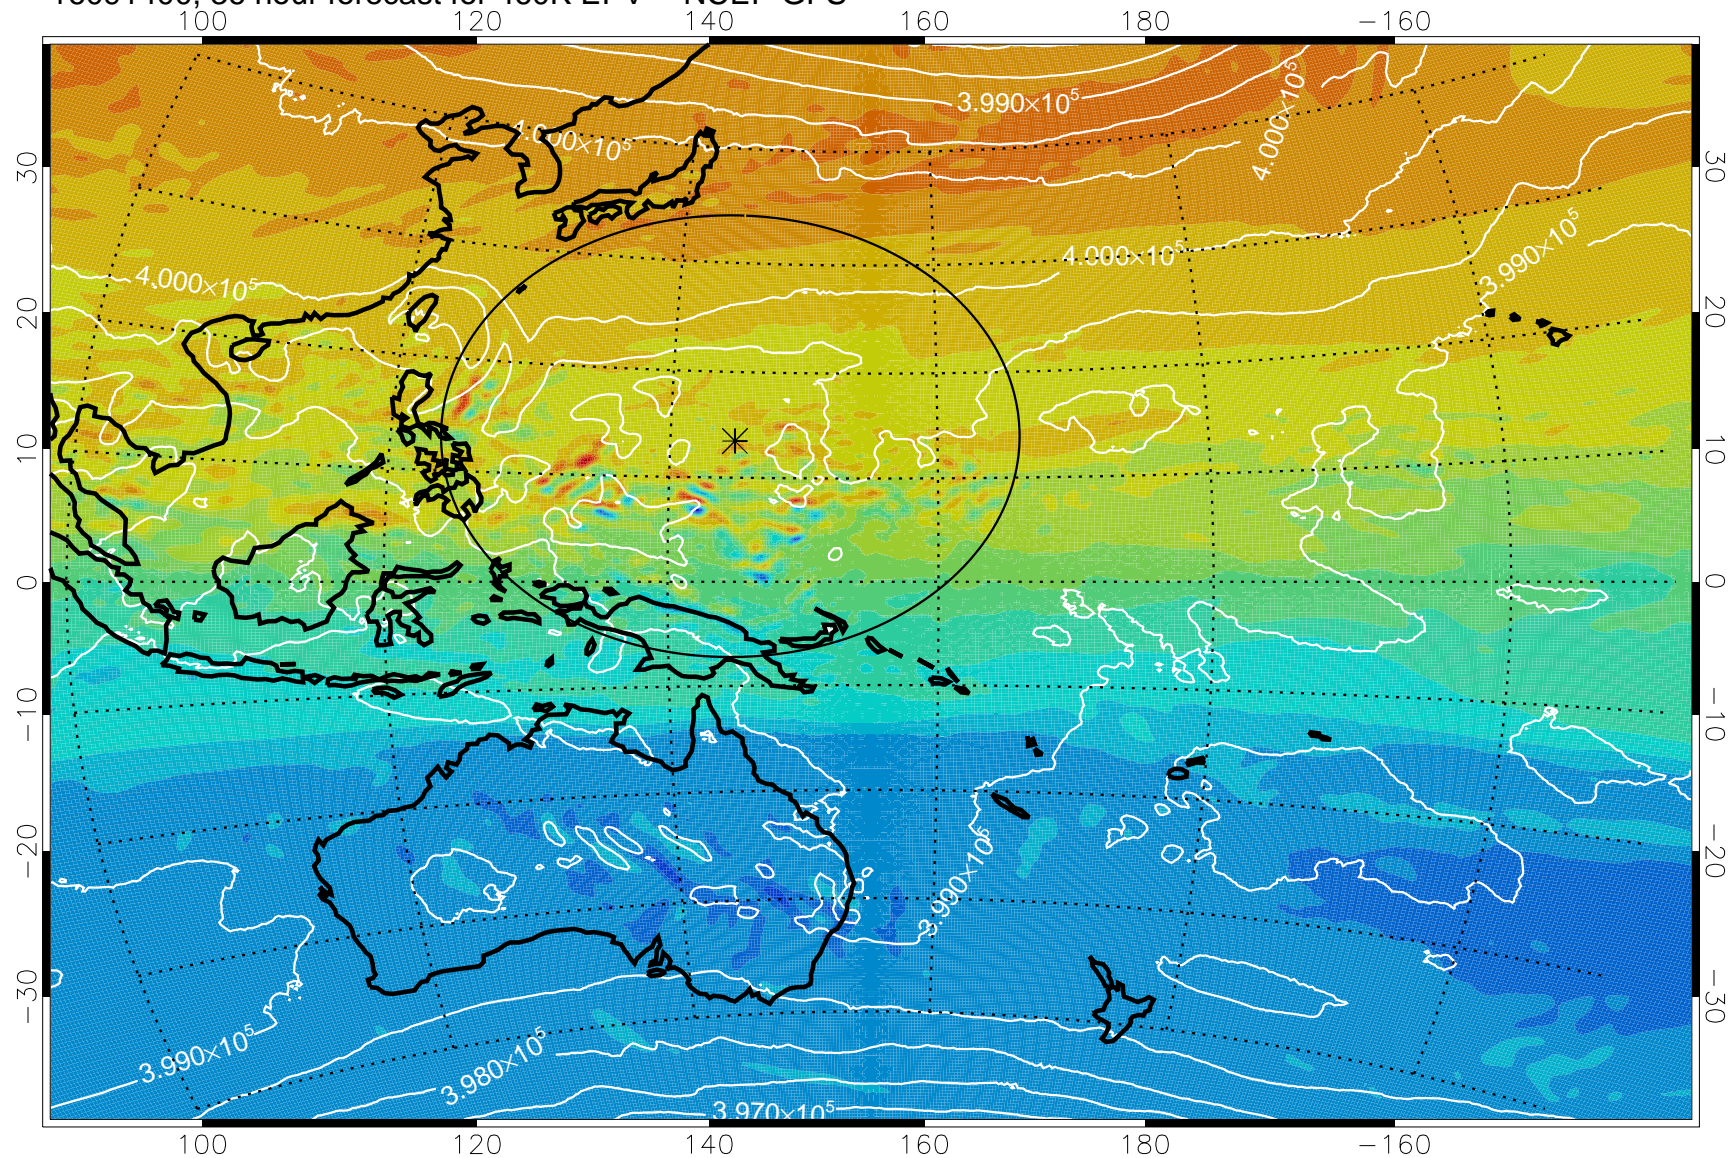

16091306, 18 hour forecast for 460K EPV -- NCEP GFS

460K Montgomery Streamfunction, white

Range ring of 2304 km

16091312, 24 hour forecast for 460K EPV -- NCEP GFS

460K Montgomery Streamfunction, white

Range ring of 2304 km

16091318, 30 hour forecast for 460K EPV -- NCEP GFS

460K Montgomery Streamfunction, white

Range ring of 2304 km

16091400, 36 hour forecast for 460K EPV -- NCEP GFS

460K Montgomery Streamfunction, white

Range ring of 2304 km

16091406, 42 hour forecast for 460K EPV -- NCEP GFS

460K Montgomery Streamfunction, white

Range ring of 2304 km

16091412, 48 hour forecast for 460K EPV -- NCEP GFS

460K Montgomery Streamfunction, white

Range ring of 2304 km

16091418, 54 hour forecast for 460K EPV -- NCEP GFS

460K Montgomery Streamfunction, white

Range ring of 2304 km

16091500, 60 hour forecast for 460K EPV -- NCEP GFS

460K Montgomery Streamfunction, white

Range ring of 2304 km