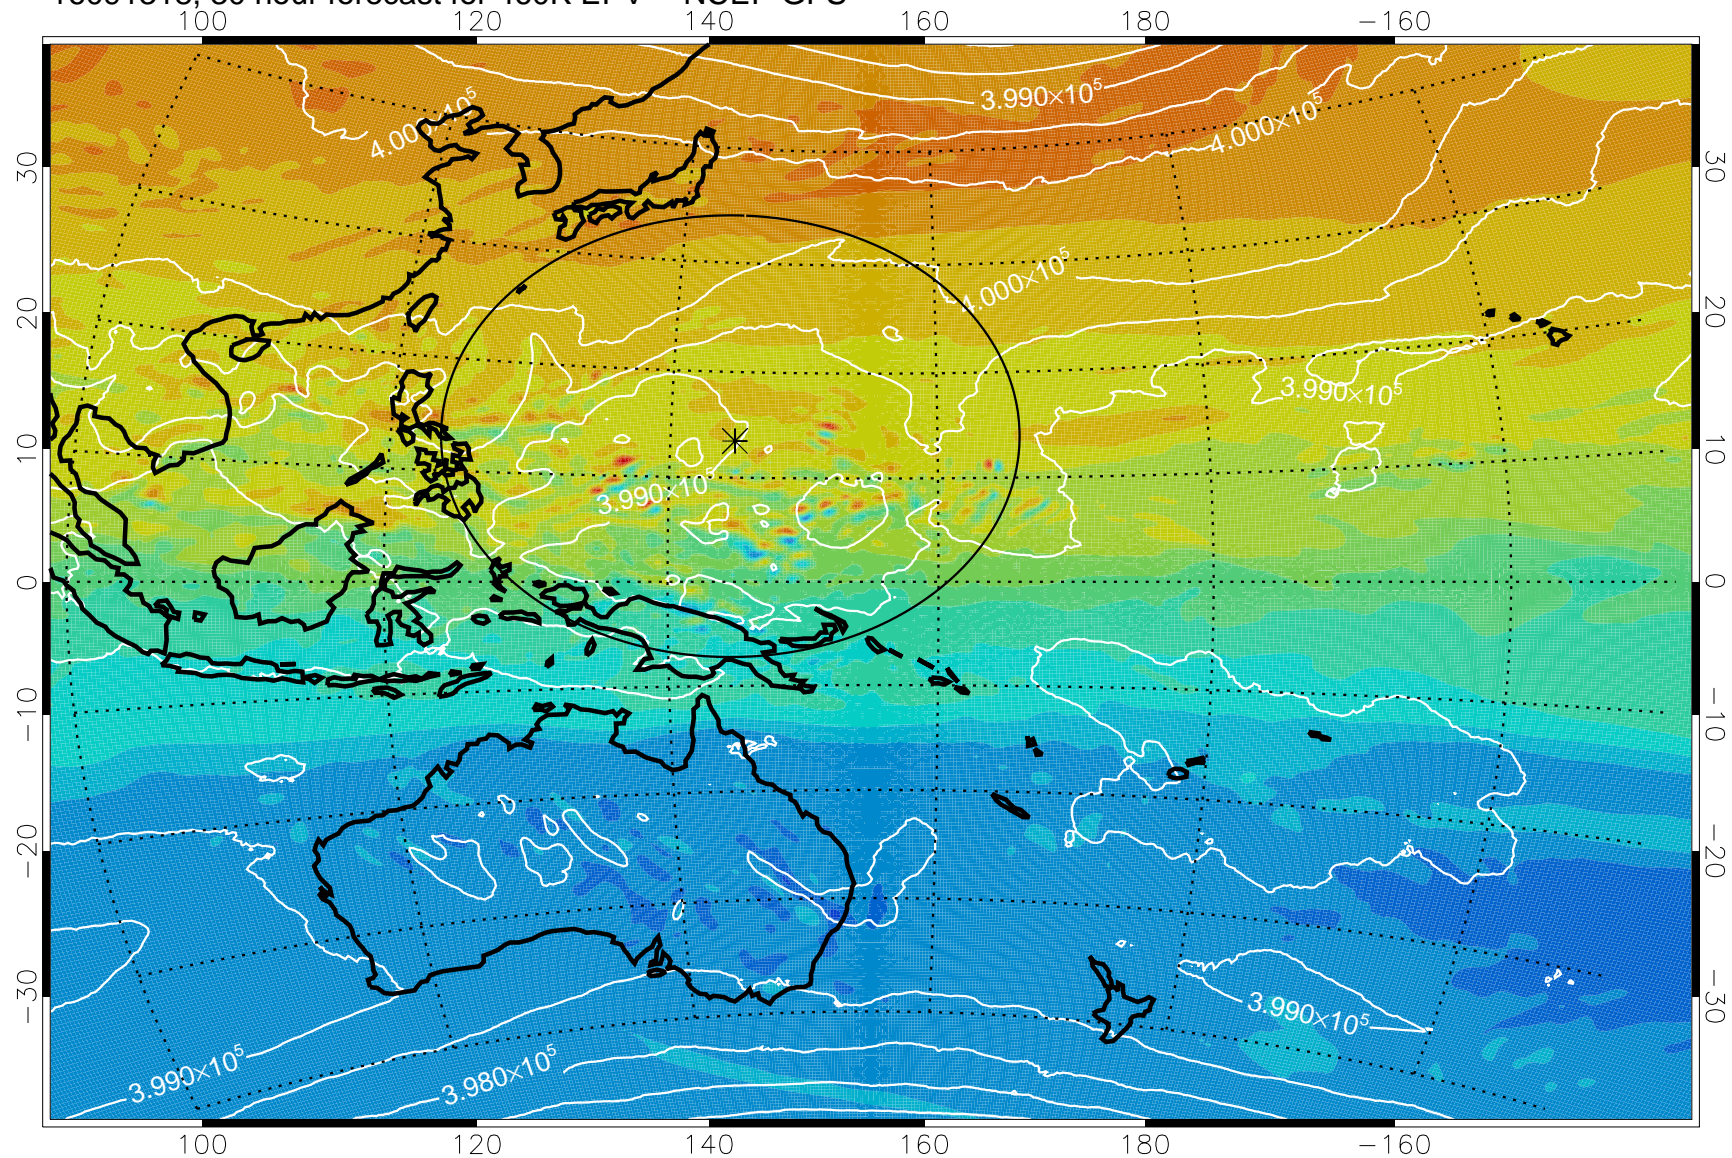

16091306, 18 hour forecast for 460K EPV -- NCEP GFS

460K Montgomery Streamfunction, white

Range ring of 2304 km

16091312, 24 hour forecast for 460K EPV -- NCEP GFS

460K Montgomery Streamfunction, white

Range ring of 2304 km

16091318, 30 hour forecast for 460K EPV -- NCEP GFS

460K Montgomery Streamfunction, white

Range ring of 2304 km

16091400, 36 hour forecast for 460K EPV -- NCEP GFS

460K Montgomery Streamfunction, white

Range ring of 2304 km

16091406, 42 hour forecast for 460K EPV -- NCEP GFS

460K Montgomery Streamfunction, white

Range ring of 2304 km

16091412, 48 hour forecast for 460K EPV -- NCEP GFS

460K Montgomery Streamfunction, white

Range ring of 2304 km

16091418, 54 hour forecast for 460K EPV -- NCEP GFS

460K Montgomery Streamfunction, white

Range ring of 2304 km

16091500, 60 hour forecast for 460K EPV -- NCEP GFS

460K Montgomery Streamfunction, white

Range ring of 2304 km