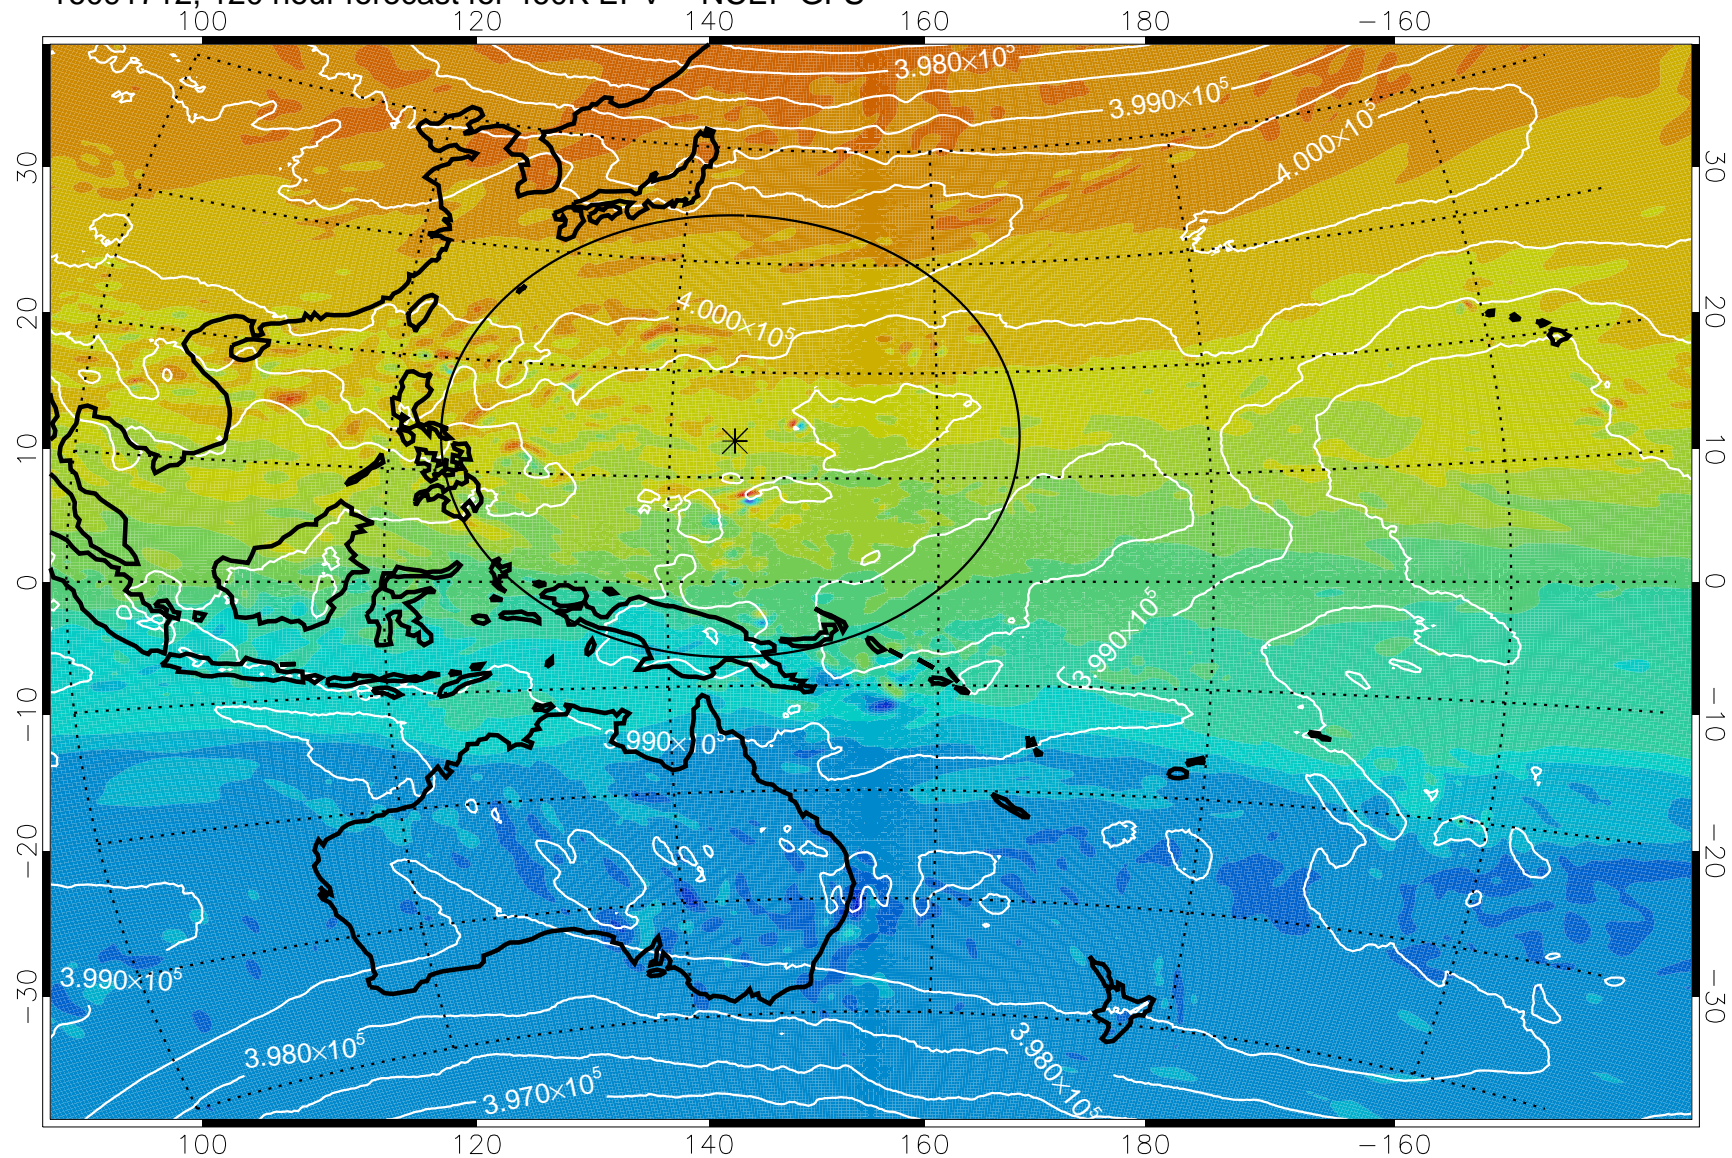

16091518, 78 hour forecast for 460K EPV -- NCEP GFS

460K Montgomery Streamfunction, white

Range ring of 2304 km

16091600, 84 hour forecast for 460K EPV -- NCEP GFS

460K Montgomery Streamfunction, white

Range ring of 2304 km

16091606, 90 hour forecast for 460K EPV -- NCEP GFS

460K Montgomery Streamfunction, white

Range ring of 2304 km

16091612, 96 hour forecast for 460K EPV -- NCEP GFS

460K Montgomery Streamfunction, white

Range ring of 2304 km

16091618, 102 hour forecast for 460K EPV -- NCEP GFS

460K Montgomery Streamfunction, white

Range ring of 2304 km

16091700, 108 hour forecast for 460K EPV -- NCEP GFS

460K Montgomery Streamfunction, white

Range ring of 2304 km

16091706, 114 hour forecast for 460K EPV -- NCEP GFS

460K Montgomery Streamfunction, white

Range ring of 2304 km

16091712, 120 hour forecast for 460K EPV -- NCEP GFS

460K Montgomery Streamfunction, white

Range ring of 2304 km