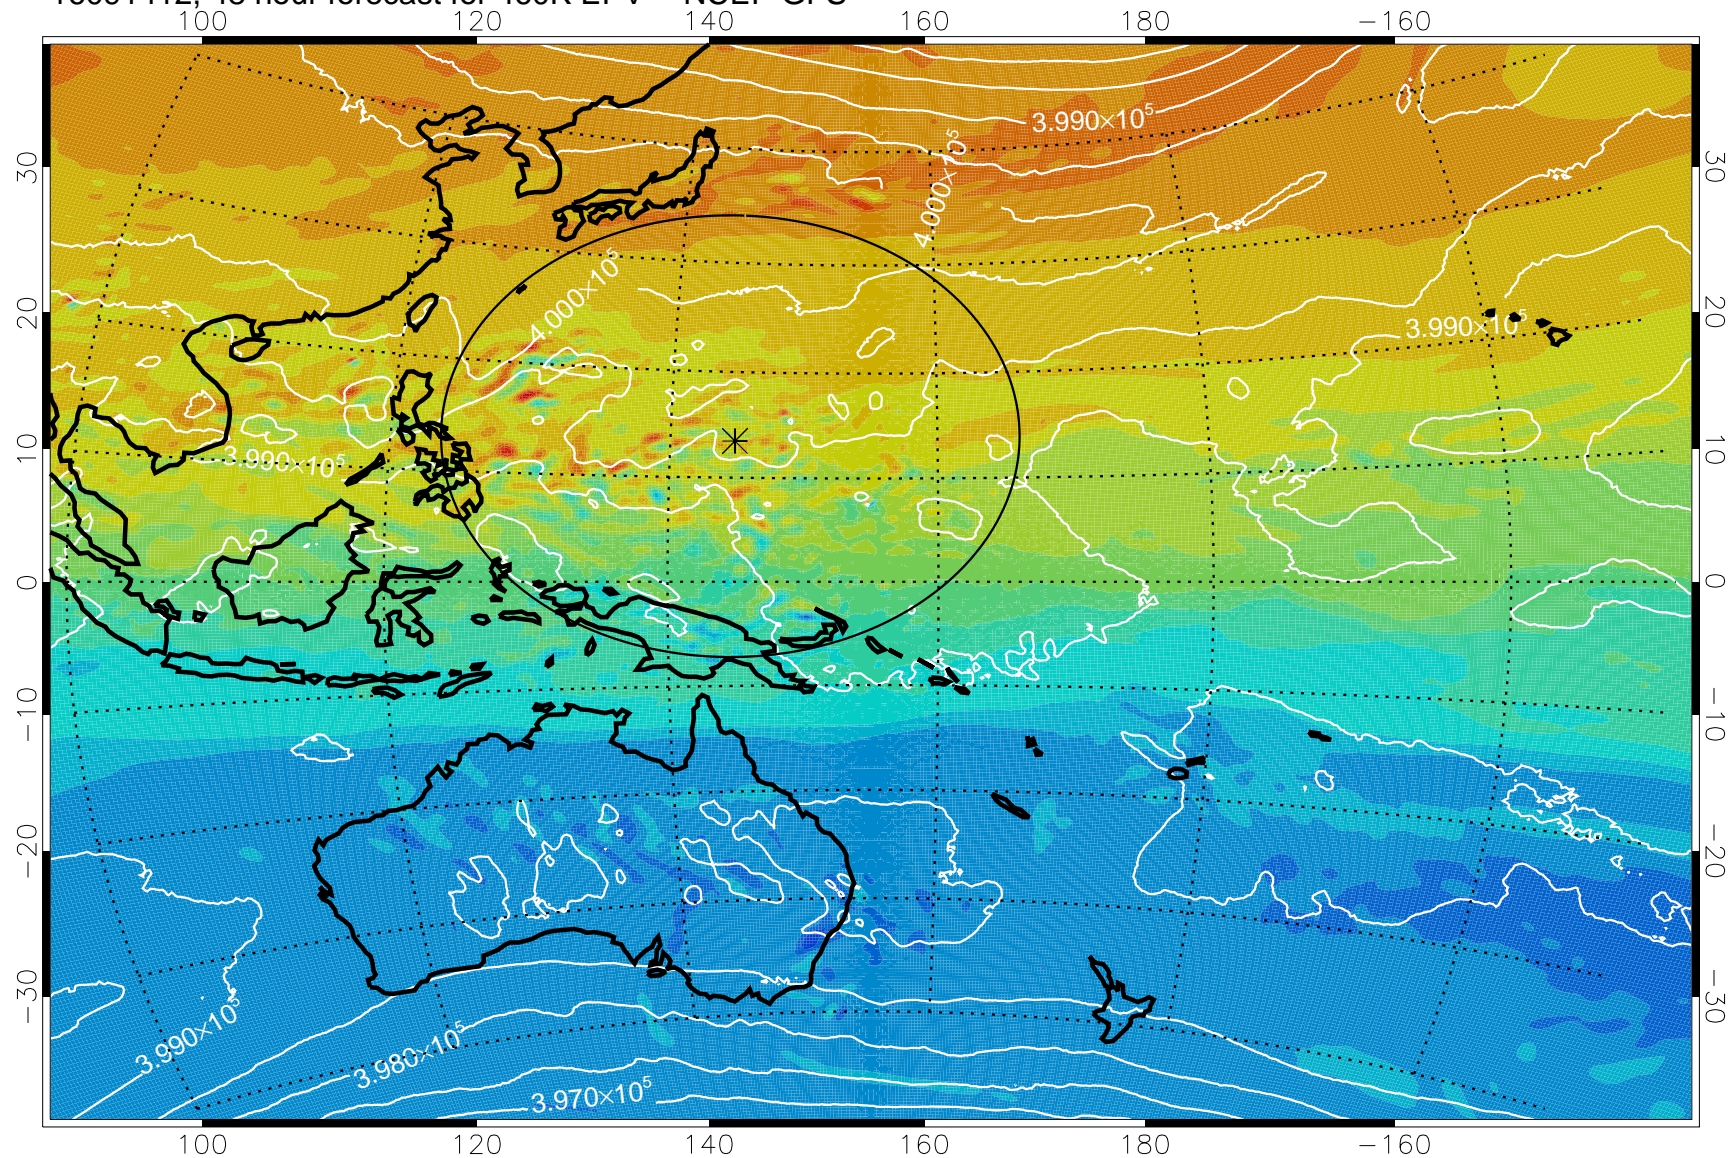

16091318, 30 hour forecast for 460K EPV -- NCEP GFS

460K Montgomery Streamfunction, white

Range ring of 2304 km

16091400, 36 hour forecast for 460K EPV -- NCEP GFS

460K Montgomery Streamfunction, white

Range ring of 2304 km

16091406, 42 hour forecast for 460K EPV -- NCEP GFS

460K Montgomery Streamfunction, white

Range ring of 2304 km

16091412, 48 hour forecast for 460K EPV -- NCEP GFS

460K Montgomery Streamfunction, white

Range ring of 2304 km

16091418, 54 hour forecast for 460K EPV -- NCEP GFS

460K Montgomery Streamfunction, white

Range ring of 2304 km

16091500, 60 hour forecast for 460K EPV -- NCEP GFS

460K Montgomery Streamfunction, white

Range ring of 2304 km

16091506, 66 hour forecast for 460K EPV -- NCEP GFS

460K Montgomery Streamfunction, white

Range ring of 2304 km

16091512, 72 hour forecast for 460K EPV -- NCEP GFS

460K Montgomery Streamfunction, white

Range ring of 2304 km