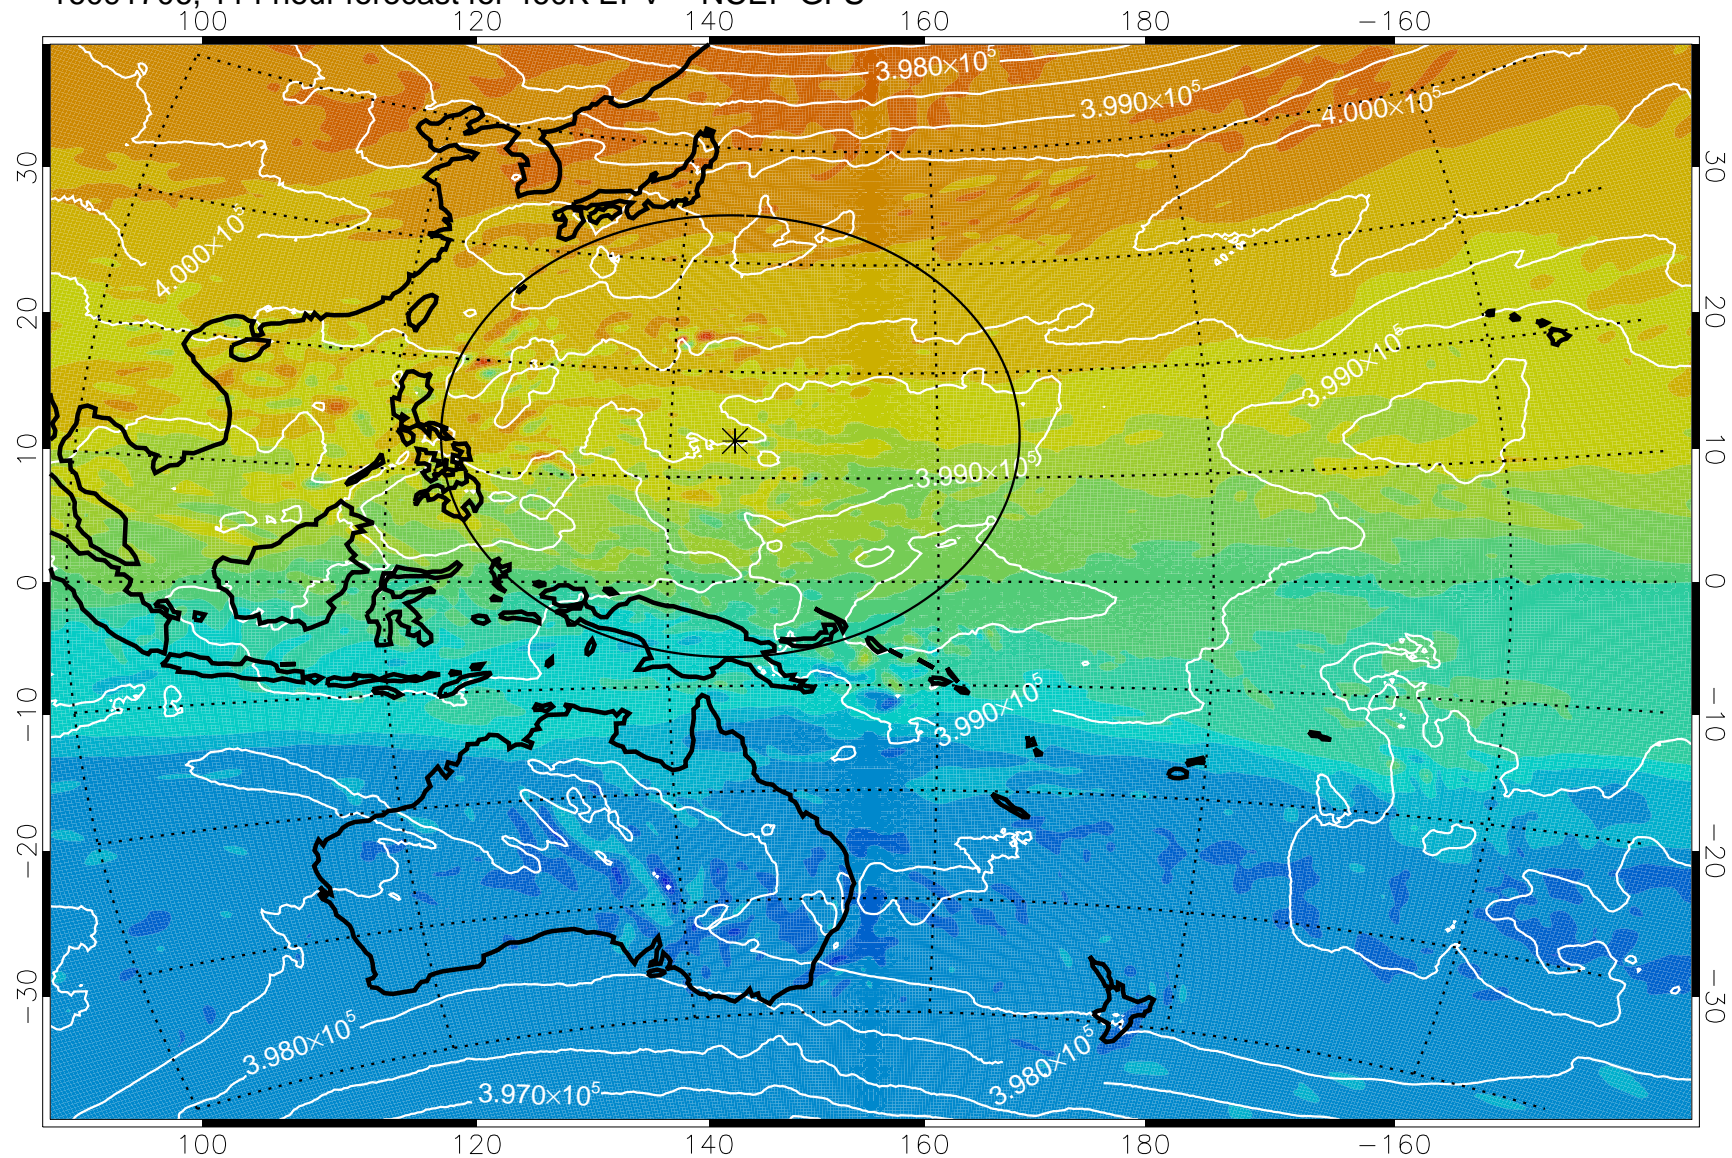

16091606, 90 hour forecast for 460K EPV -- NCEP GFS

460K Montgomery Streamfunction, white

Range ring of 2304 km

16091612, 96 hour forecast for 460K EPV -- NCEP GFS

460K Montgomery Streamfunction, white

Range ring of 2304 km

16091618, 102 hour forecast for 460K EPV -- NCEP GFS

460K Montgomery Streamfunction, white

Range ring of 2304 km

16091700, 108 hour forecast for 460K EPV -- NCEP GFS

460K Montgomery Streamfunction, white

Range ring of 2304 km

16091706, 114 hour forecast for 460K EPV -- NCEP GFS

460K Montgomery Streamfunction, white

Range ring of 2304 km

16091712, 120 hour forecast for 460K EPV -- NCEP GFS

460K Montgomery Streamfunction, white

Range ring of 2304 km