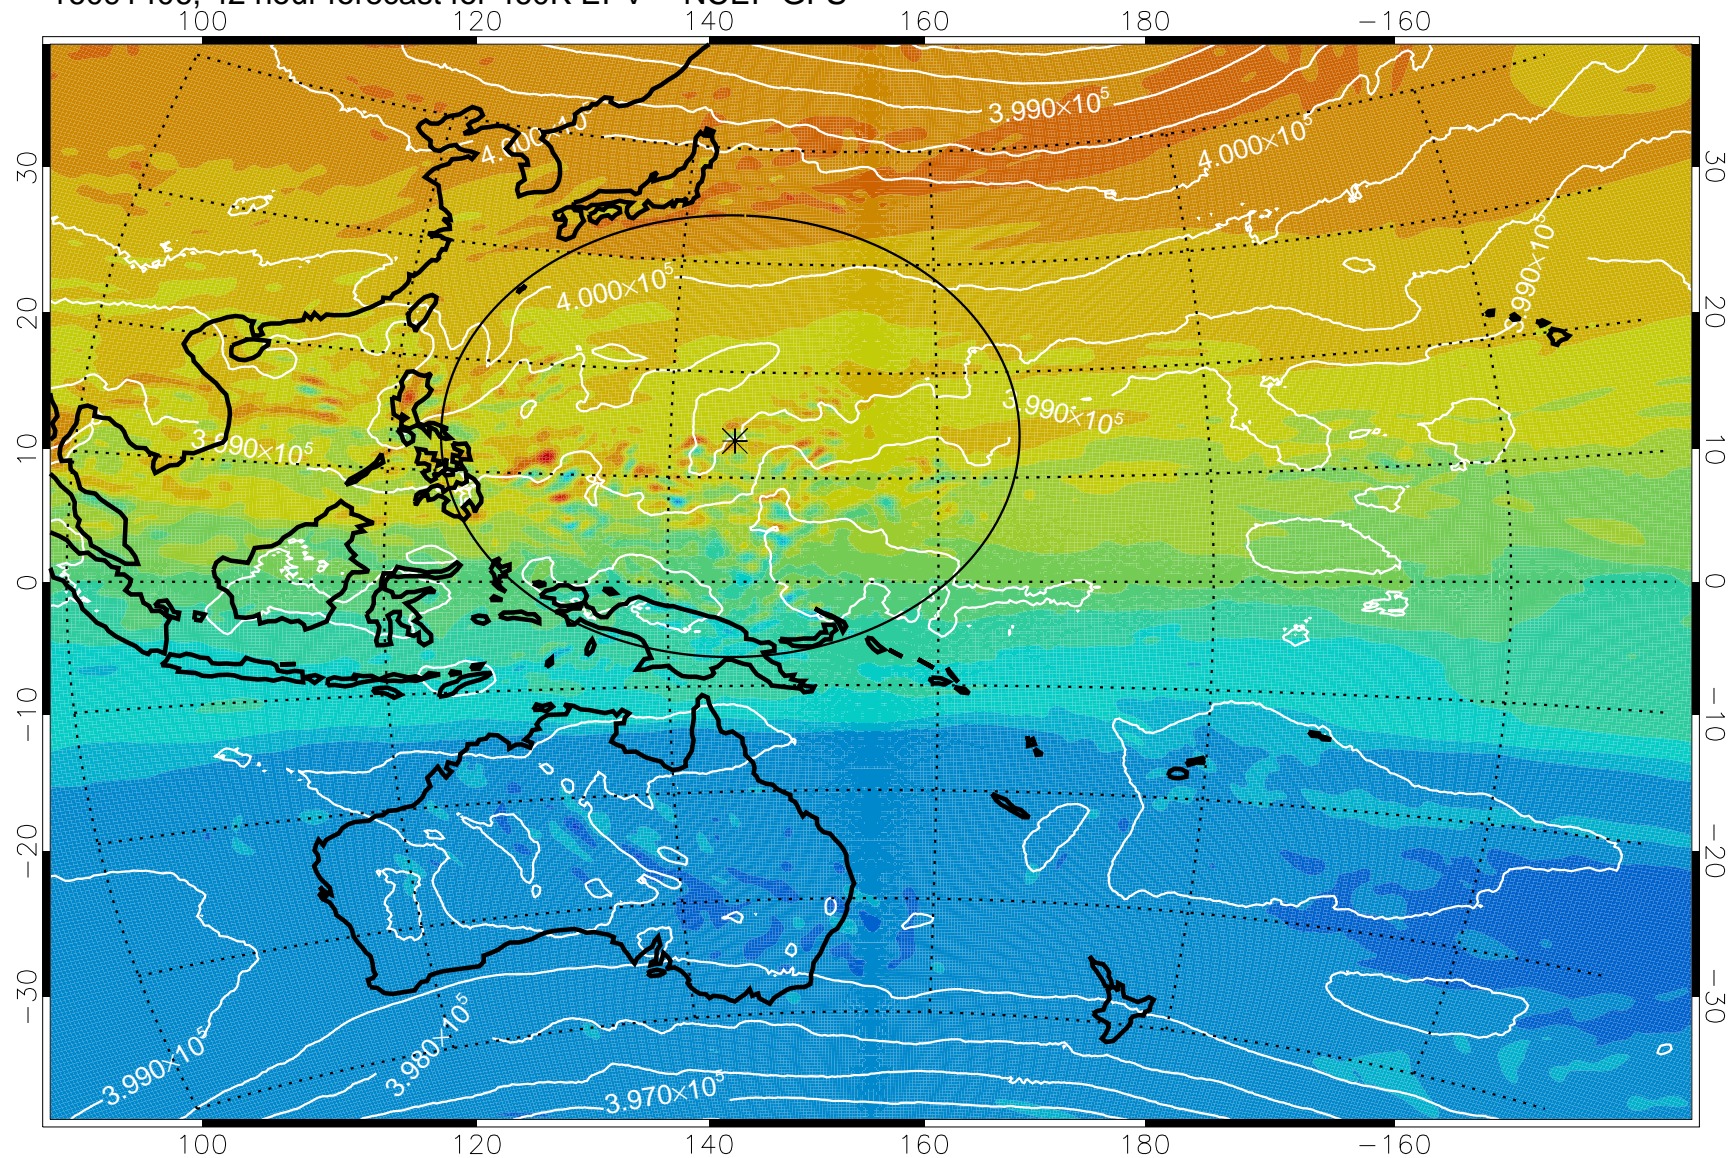

16091318, 30 hour forecast for 460K EPV -- NCEP GFS

460K Montgomery Streamfunction, white

Range ring of 2304 km

16091400, 36 hour forecast for 460K EPV -- NCEP GFS

460K Montgomery Streamfunction, white

Range ring of 2304 km

16091406, 42 hour forecast for 460K EPV -- NCEP GFS

460K Montgomery Streamfunction, white

Range ring of 2304 km

16091412, 48 hour forecast for 460K EPV -- NCEP GFS

460K Montgomery Streamfunction, white

Range ring of 2304 km

16091418, 54 hour forecast for 460K EPV -- NCEP GFS

460K Montgomery Streamfunction, white

Range ring of 2304 km

16091500, 60 hour forecast for 460K EPV -- NCEP GFS

460K Montgomery Streamfunction, white

Range ring of 2304 km

16091506, 66 hour forecast for 460K EPV -- NCEP GFS

460K Montgomery Streamfunction, white

Range ring of 2304 km

16091512, 72 hour forecast for 460K EPV -- NCEP GFS

460K Montgomery Streamfunction, white

Range ring of 2304 km