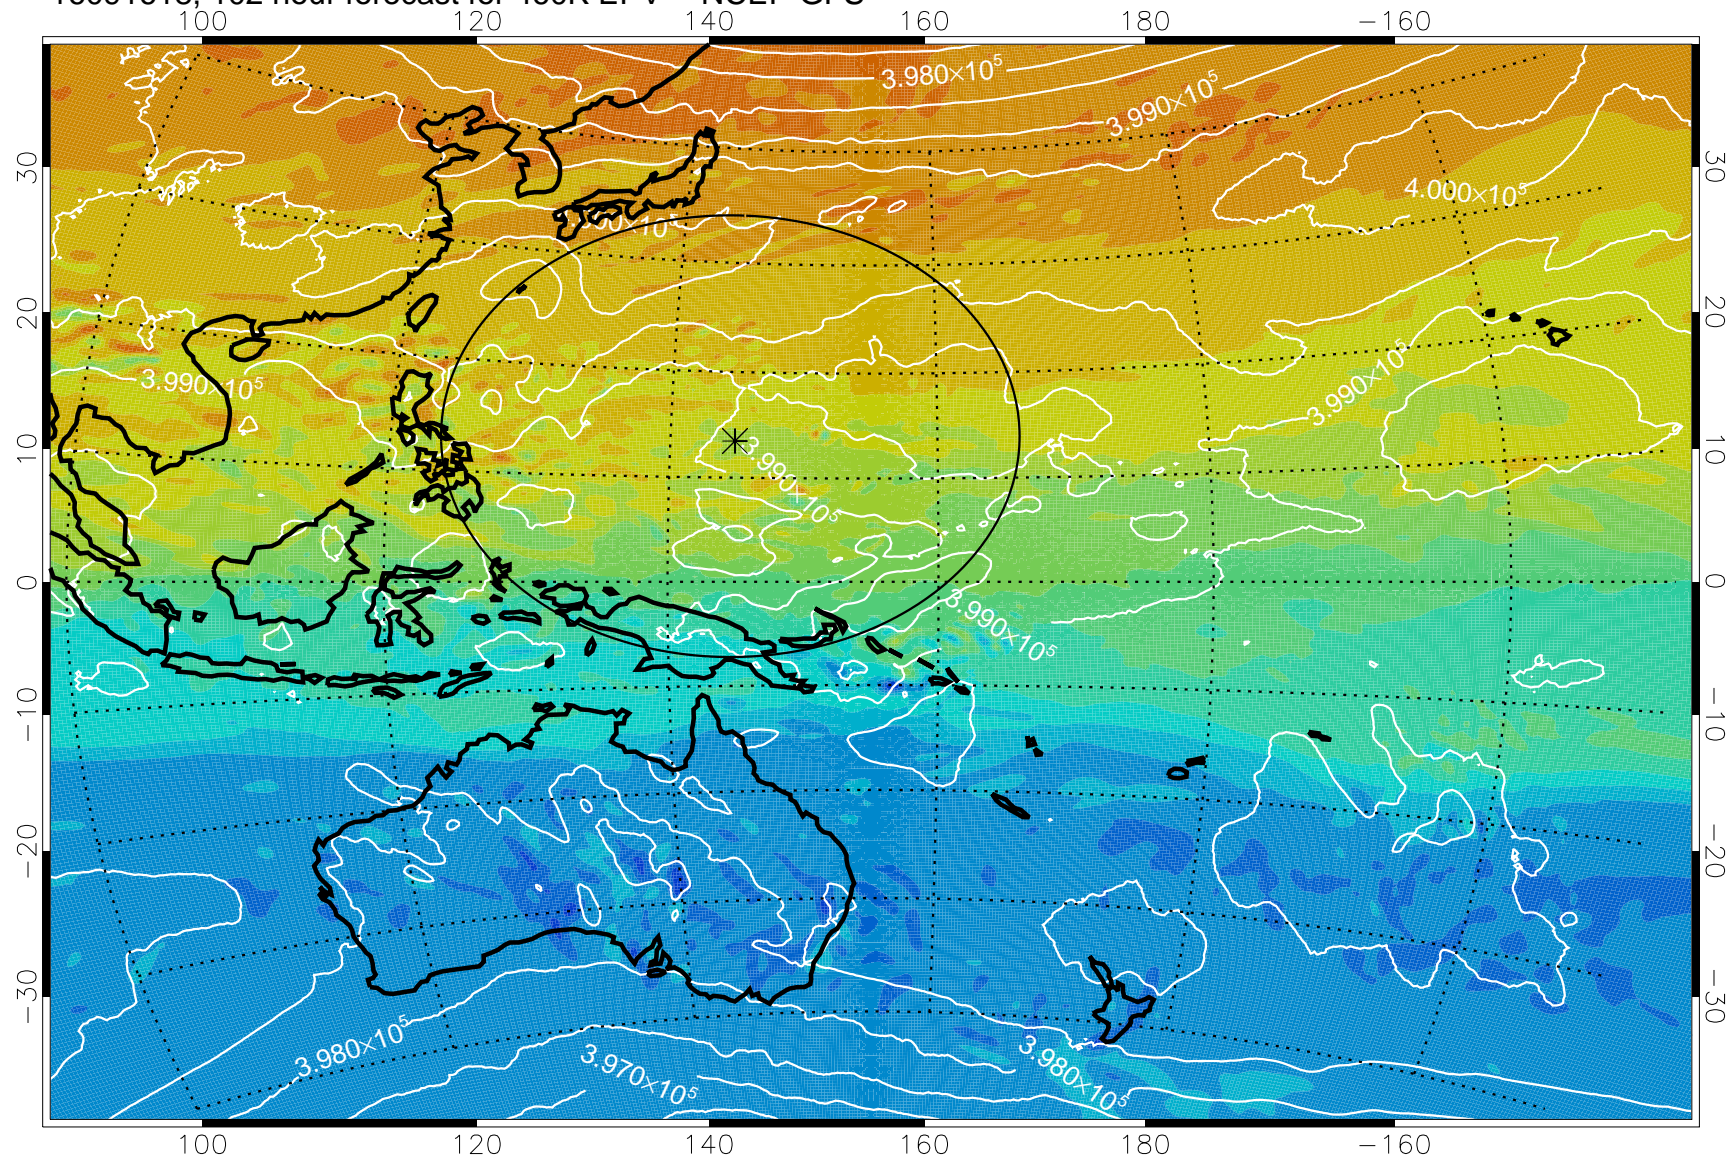

16091518, 78 hour forecast for 460K EPV -- NCEP GFS

460K Montgomery Streamfunction, white

Range ring of 2304 km

16091600, 84 hour forecast for 460K EPV -- NCEP GFS

460K Montgomery Streamfunction, white

Range ring of 2304 km

16091606, 90 hour forecast for 460K EPV -- NCEP GFS

460K Montgomery Streamfunction, white

Range ring of 2304 km

16091612, 96 hour forecast for 460K EPV -- NCEP GFS

460K Montgomery Streamfunction, white

Range ring of 2304 km

16091618, 102 hour forecast for 460K EPV -- NCEP GFS

460K Montgomery Streamfunction, white

Range ring of 2304 km

16091700, 108 hour forecast for 460K EPV -- NCEP GFS

460K Montgomery Streamfunction, white

Range ring of 2304 km

16091706, 114 hour forecast for 460K EPV -- NCEP GFS

460K Montgomery Streamfunction, white

Range ring of 2304 km

16091712, 120 hour forecast for 460K EPV -- NCEP GFS

460K Montgomery Streamfunction, white

Range ring of 2304 km