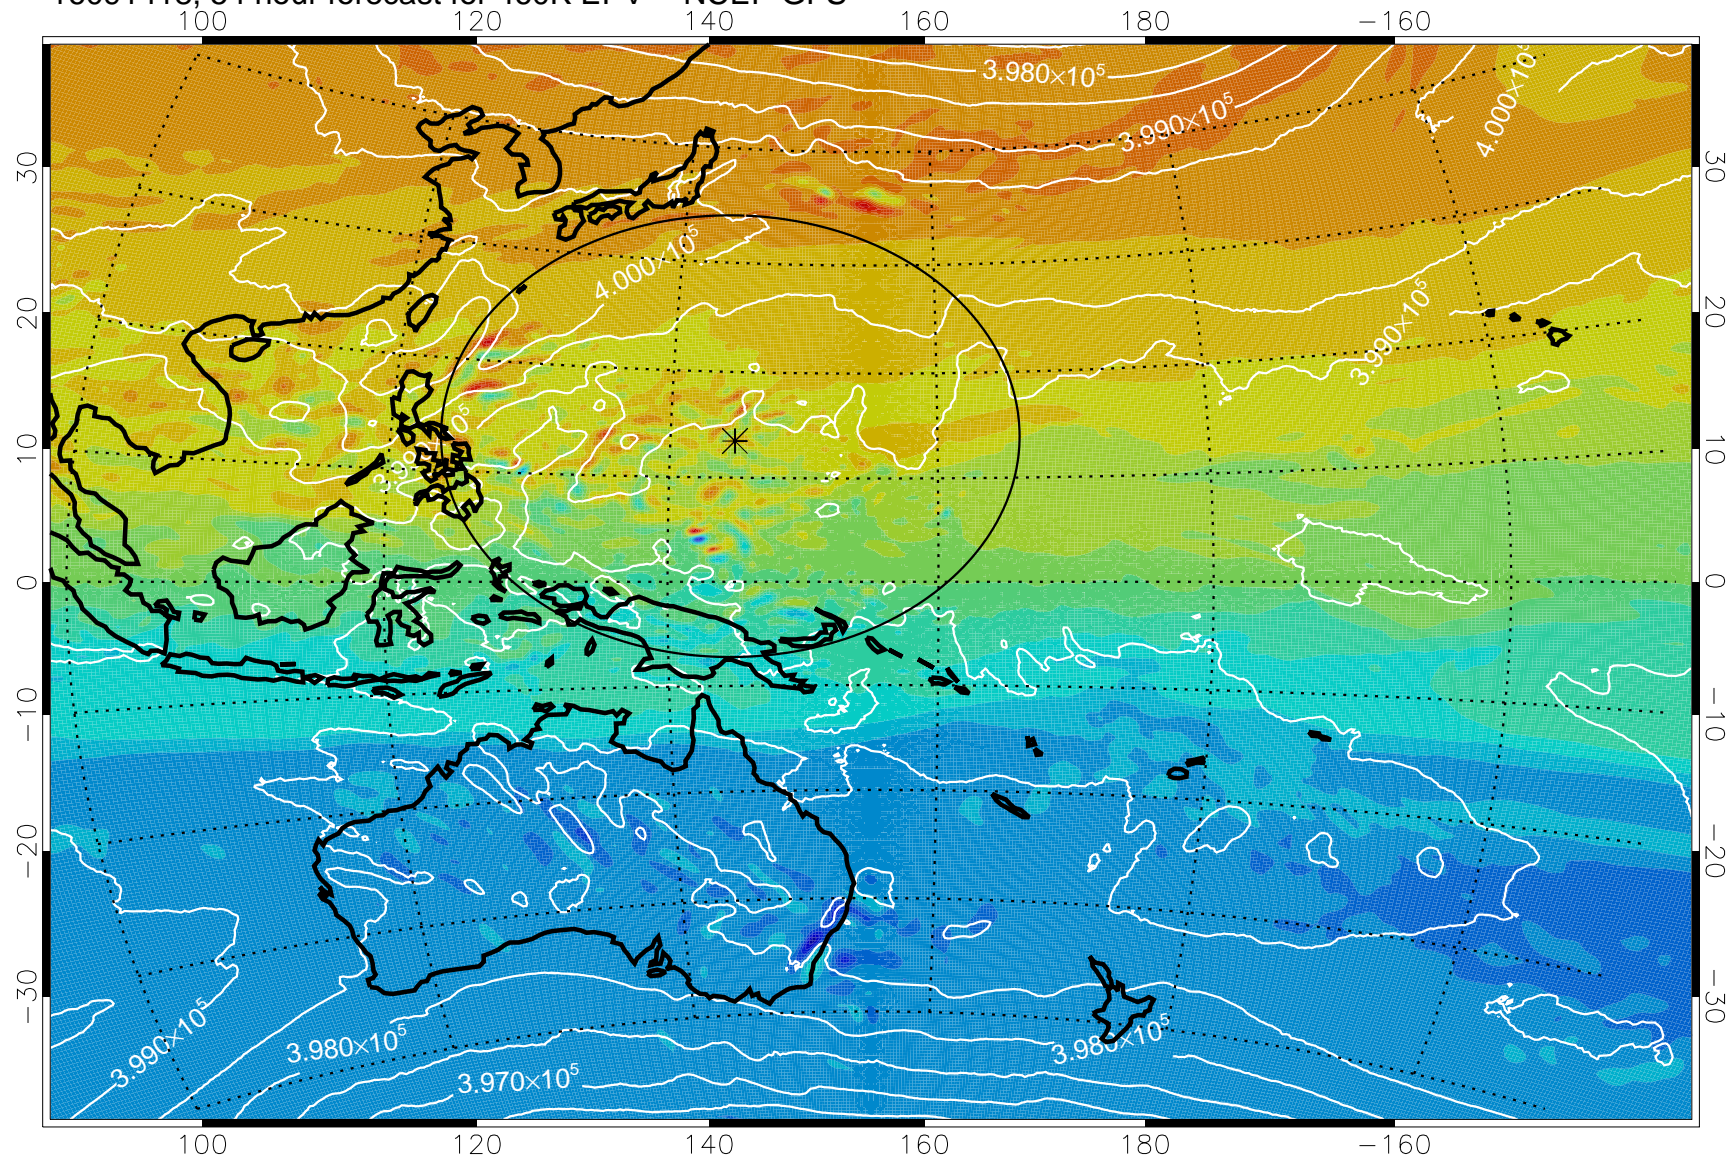

16091406, 42 hour forecast for 460K EPV -- NCEP GFS

460K Montgomery Streamfunction, white

Range ring of 2304 km

16091412, 48 hour forecast for 460K EPV -- NCEP GFS

460K Montgomery Streamfunction, white

Range ring of 2304 km

16091418, 54 hour forecast for 460K EPV -- NCEP GFS

460K Montgomery Streamfunction, white

Range ring of 2304 km

16091500, 60 hour forecast for 460K EPV -- NCEP GFS

460K Montgomery Streamfunction, white

Range ring of 2304 km

16091506, 66 hour forecast for 460K EPV -- NCEP GFS

460K Montgomery Streamfunction, white

Range ring of 2304 km

16091512, 72 hour forecast for 460K EPV -- NCEP GFS

460K Montgomery Streamfunction, white

Range ring of 2304 km

16091518, 78 hour forecast for 460K EPV -- NCEP GFS

460K Montgomery Streamfunction, white

Range ring of 2304 km

16091600, 84 hour forecast for 460K EPV -- NCEP GFS

460K Montgomery Streamfunction, white

Range ring of 2304 km