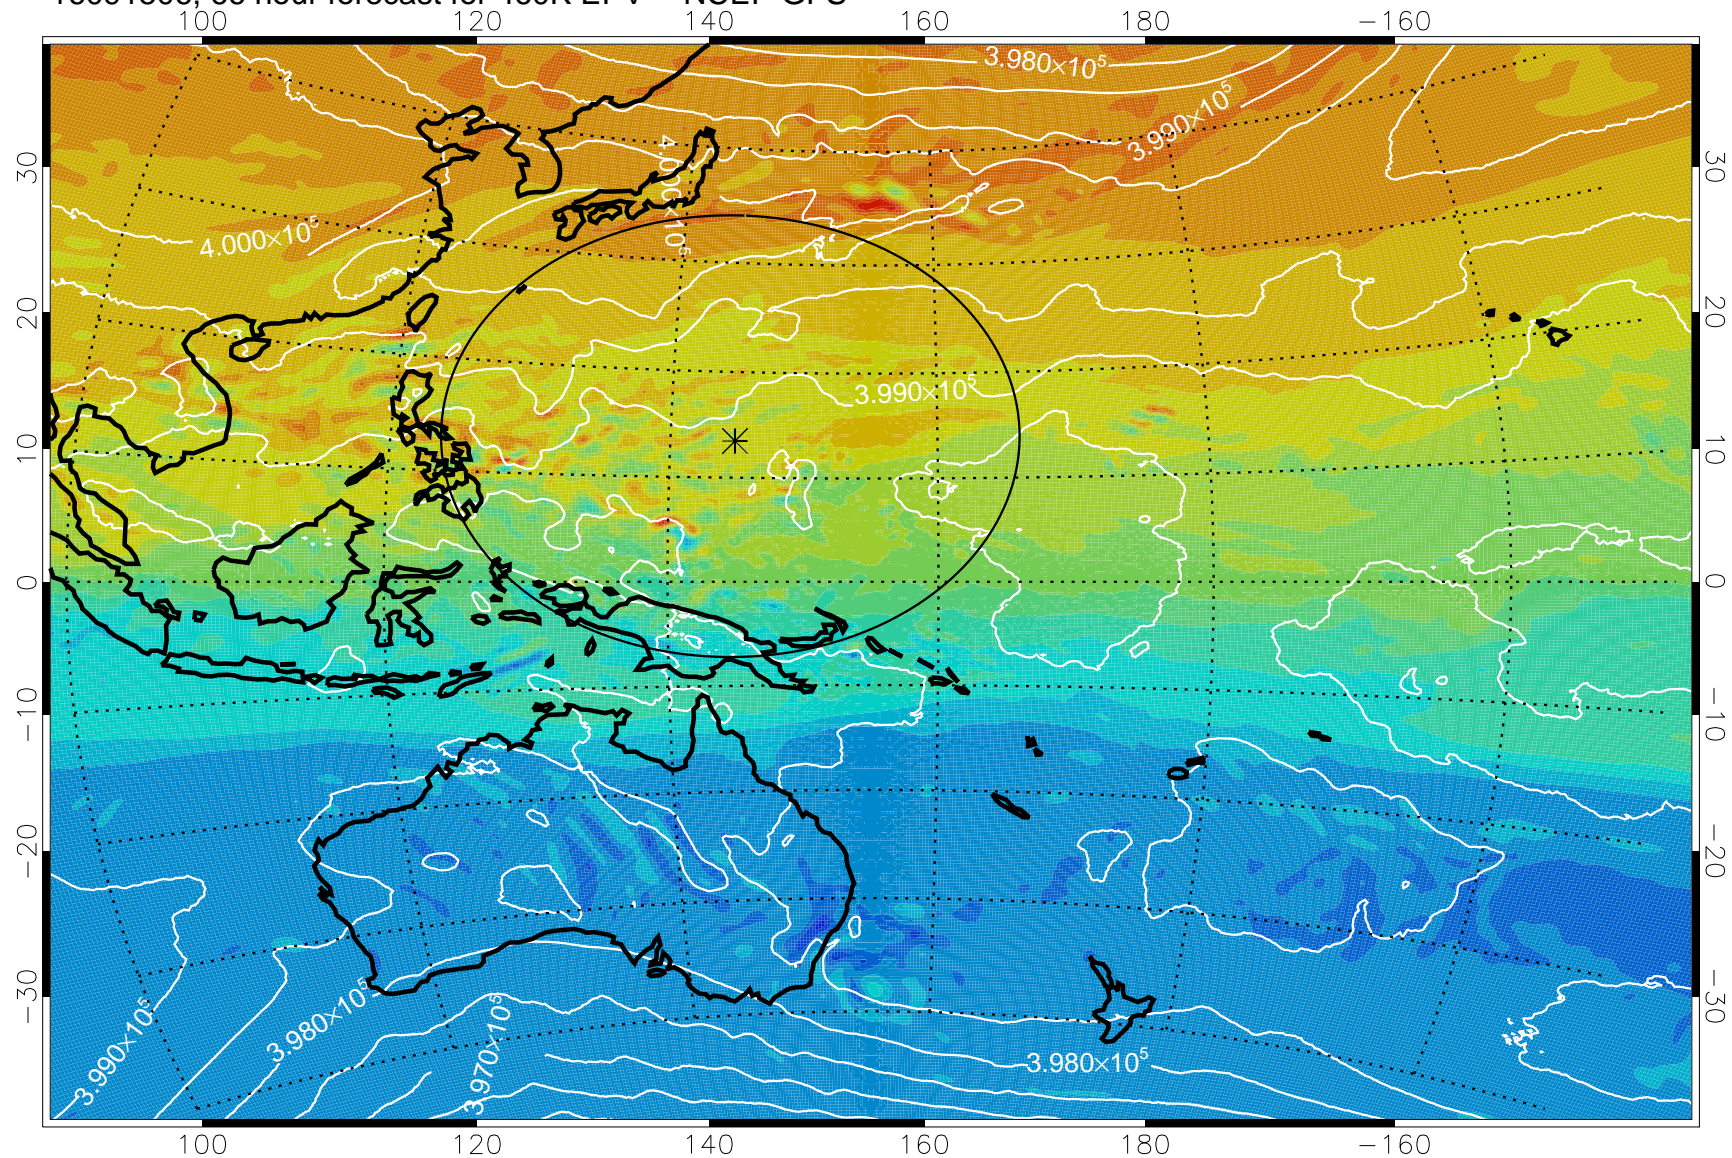

16091406, 42 hour forecast for 460K EPV -- NCEP GFS

460K Montgomery Streamfunction, white

Range ring of 2304 km

16091412, 48 hour forecast for 460K EPV -- NCEP GFS

460K Montgomery Streamfunction, white

Range ring of 2304 km

16091418, 54 hour forecast for 460K EPV -- NCEP GFS

460K Montgomery Streamfunction, white

Range ring of 2304 km

16091500, 60 hour forecast for 460K EPV -- NCEP GFS

460K Montgomery Streamfunction, white

Range ring of 2304 km

16091506, 66 hour forecast for 460K EPV -- NCEP GFS

460K Montgomery Streamfunction, white

Range ring of 2304 km

16091512, 72 hour forecast for 460K EPV -- NCEP GFS

460K Montgomery Streamfunction, white

Range ring of 2304 km

16091518, 78 hour forecast for 460K EPV -- NCEP GFS

460K Montgomery Streamfunction, white

Range ring of 2304 km

16091600, 84 hour forecast for 460K EPV -- NCEP GFS

460K Montgomery Streamfunction, white

Range ring of 2304 km