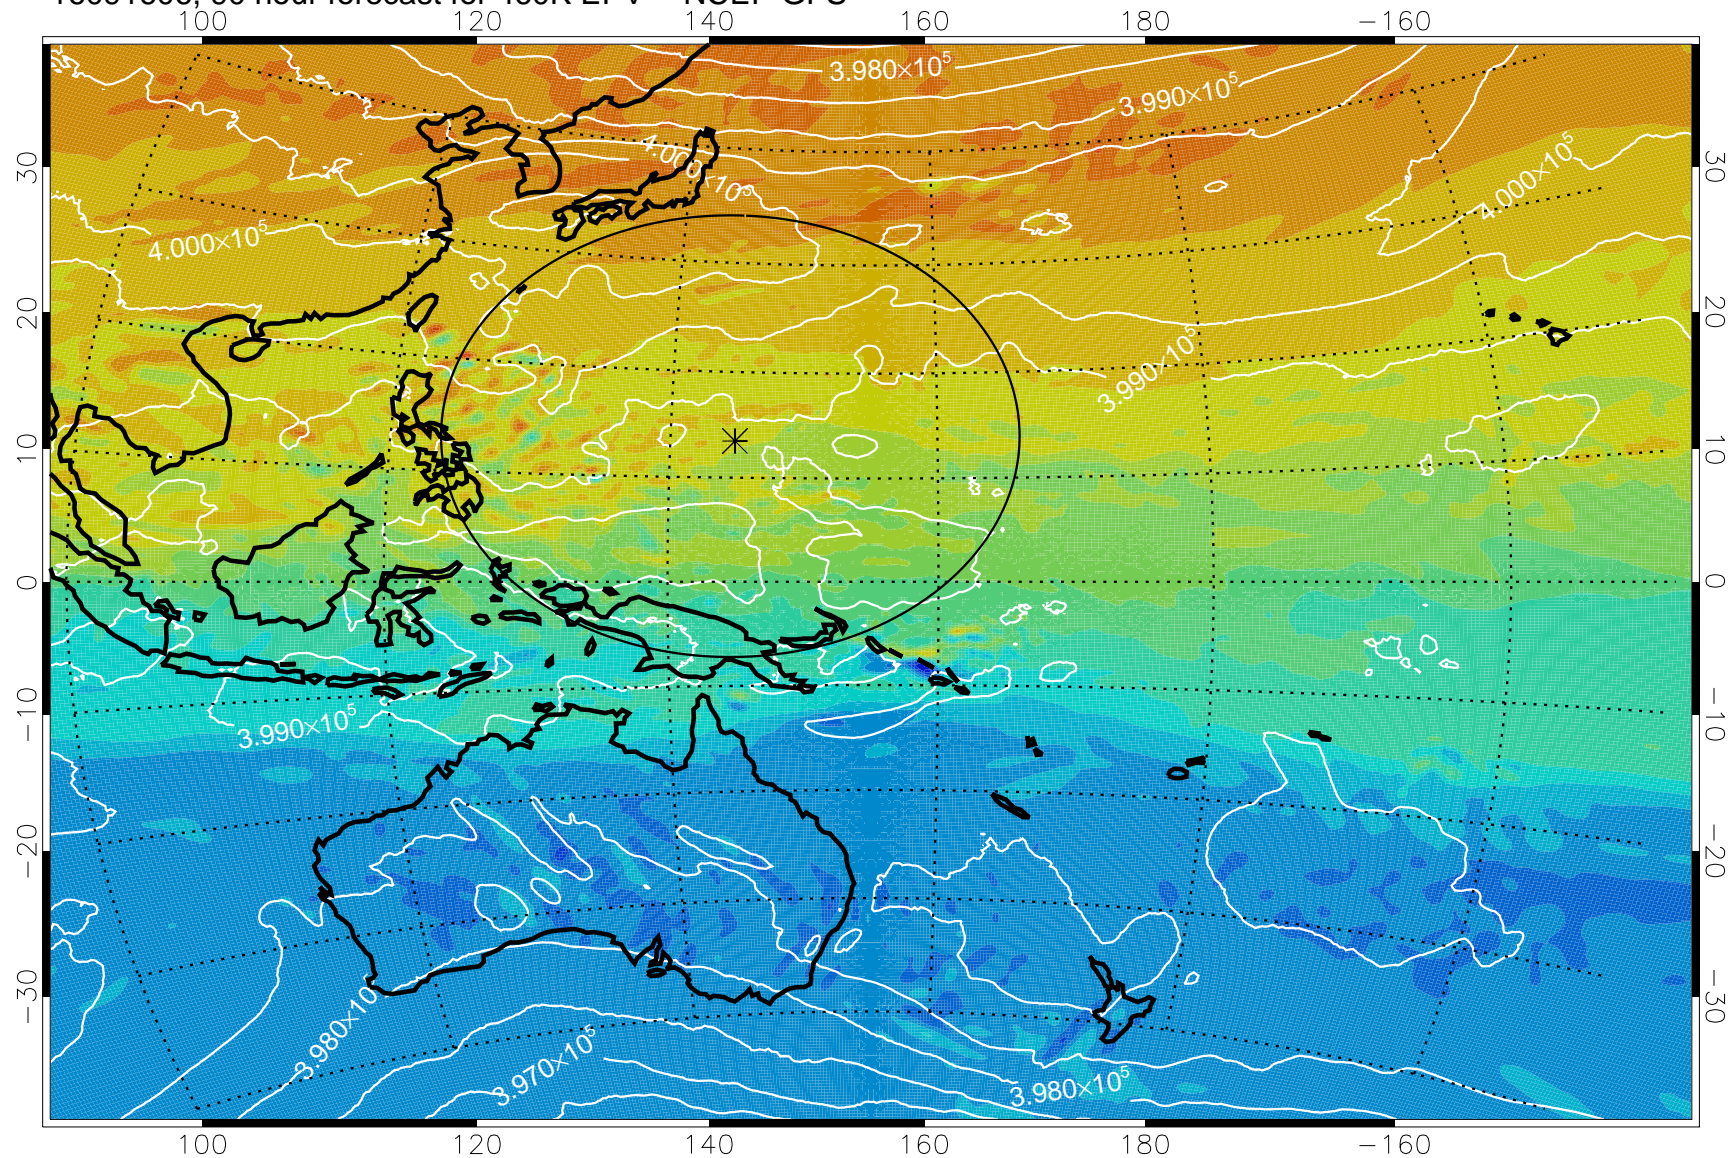

16091506, 66 hour forecast for 460K EPV -- NCEP GFS

460K Montgomery Streamfunction, white

Range ring of 2304 km

16091512, 72 hour forecast for 460K EPV -- NCEP GFS

460K Montgomery Streamfunction, white

Range ring of 2304 km

16091518, 78 hour forecast for 460K EPV -- NCEP GFS

460K Montgomery Streamfunction, white

Range ring of 2304 km

16091600, 84 hour forecast for 460K EPV -- NCEP GFS

460K Montgomery Streamfunction, white

Range ring of 2304 km

16091606, 90 hour forecast for 460K EPV -- NCEP GFS

460K Montgomery Streamfunction, white

Range ring of 2304 km

16091612, 96 hour forecast for 460K EPV -- NCEP GFS

460K Montgomery Streamfunction, white

Range ring of 2304 km

16091618, 102 hour forecast for 460K EPV -- NCEP GFS

460K Montgomery Streamfunction, white

Range ring of 2304 km

16091700, 108 hour forecast for 460K EPV -- NCEP GFS

460K Montgomery Streamfunction, white

Range ring of 2304 km