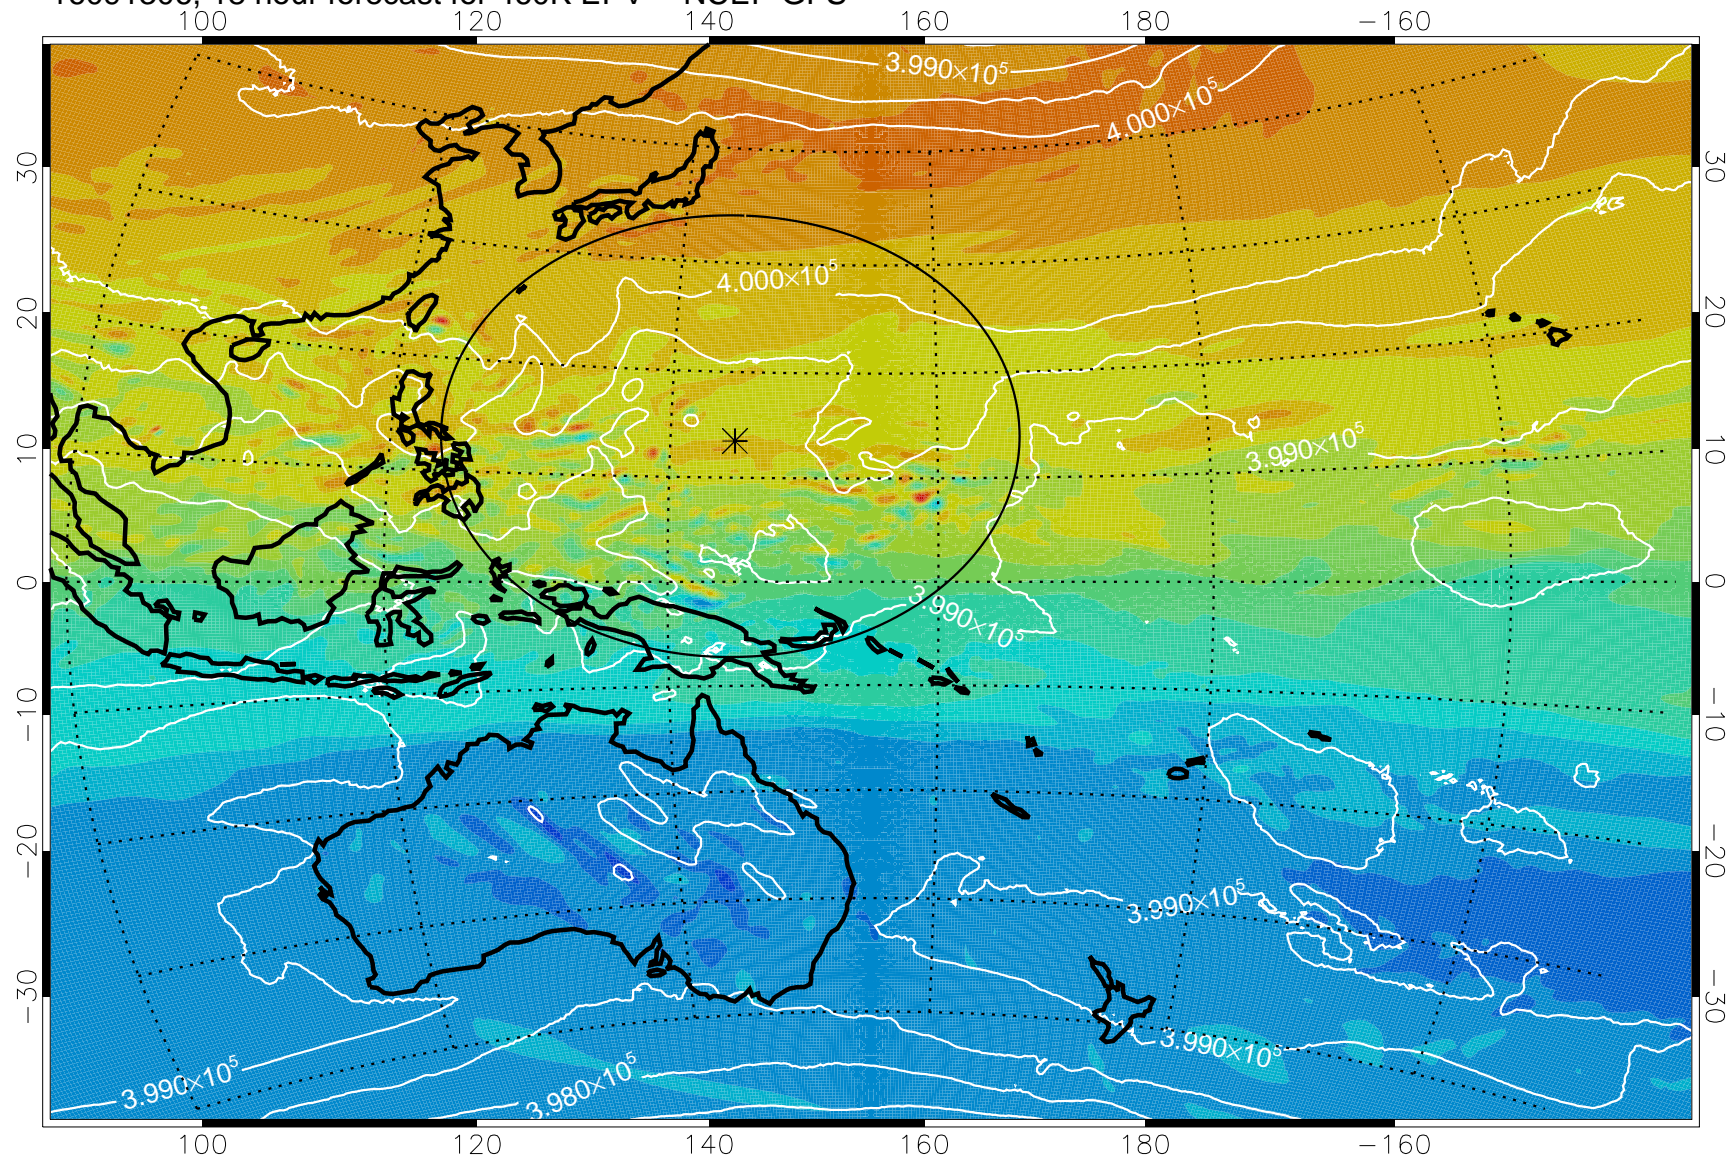

16091218, 6 hour forecast for 460K EPV -- NCEP GFS

460K Montgomery Streamfunction, white

Range ring of 2304 km

16091300, 12 hour forecast for 460K EPV -- NCEP GFS

460K Montgomery Streamfunction, white

Range ring of 2304 km

16091306, 18 hour forecast for 460K EPV -- NCEP GFS

460K Montgomery Streamfunction, white

Range ring of 2304 km

16091312, 24 hour forecast for 460K EPV -- NCEP GFS

460K Montgomery Streamfunction, white

Range ring of 2304 km

16091318, 30 hour forecast for 460K EPV -- NCEP GFS

460K Montgomery Streamfunction, white

Range ring of 2304 km

16091400, 36 hour forecast for 460K EPV -- NCEP GFS

460K Montgomery Streamfunction, white

Range ring of 2304 km

16091406, 42 hour forecast for 460K EPV -- NCEP GFS

460K Montgomery Streamfunction, white

Range ring of 2304 km

16091412, 48 hour forecast for 460K EPV -- NCEP GFS

460K Montgomery Streamfunction, white

Range ring of 2304 km