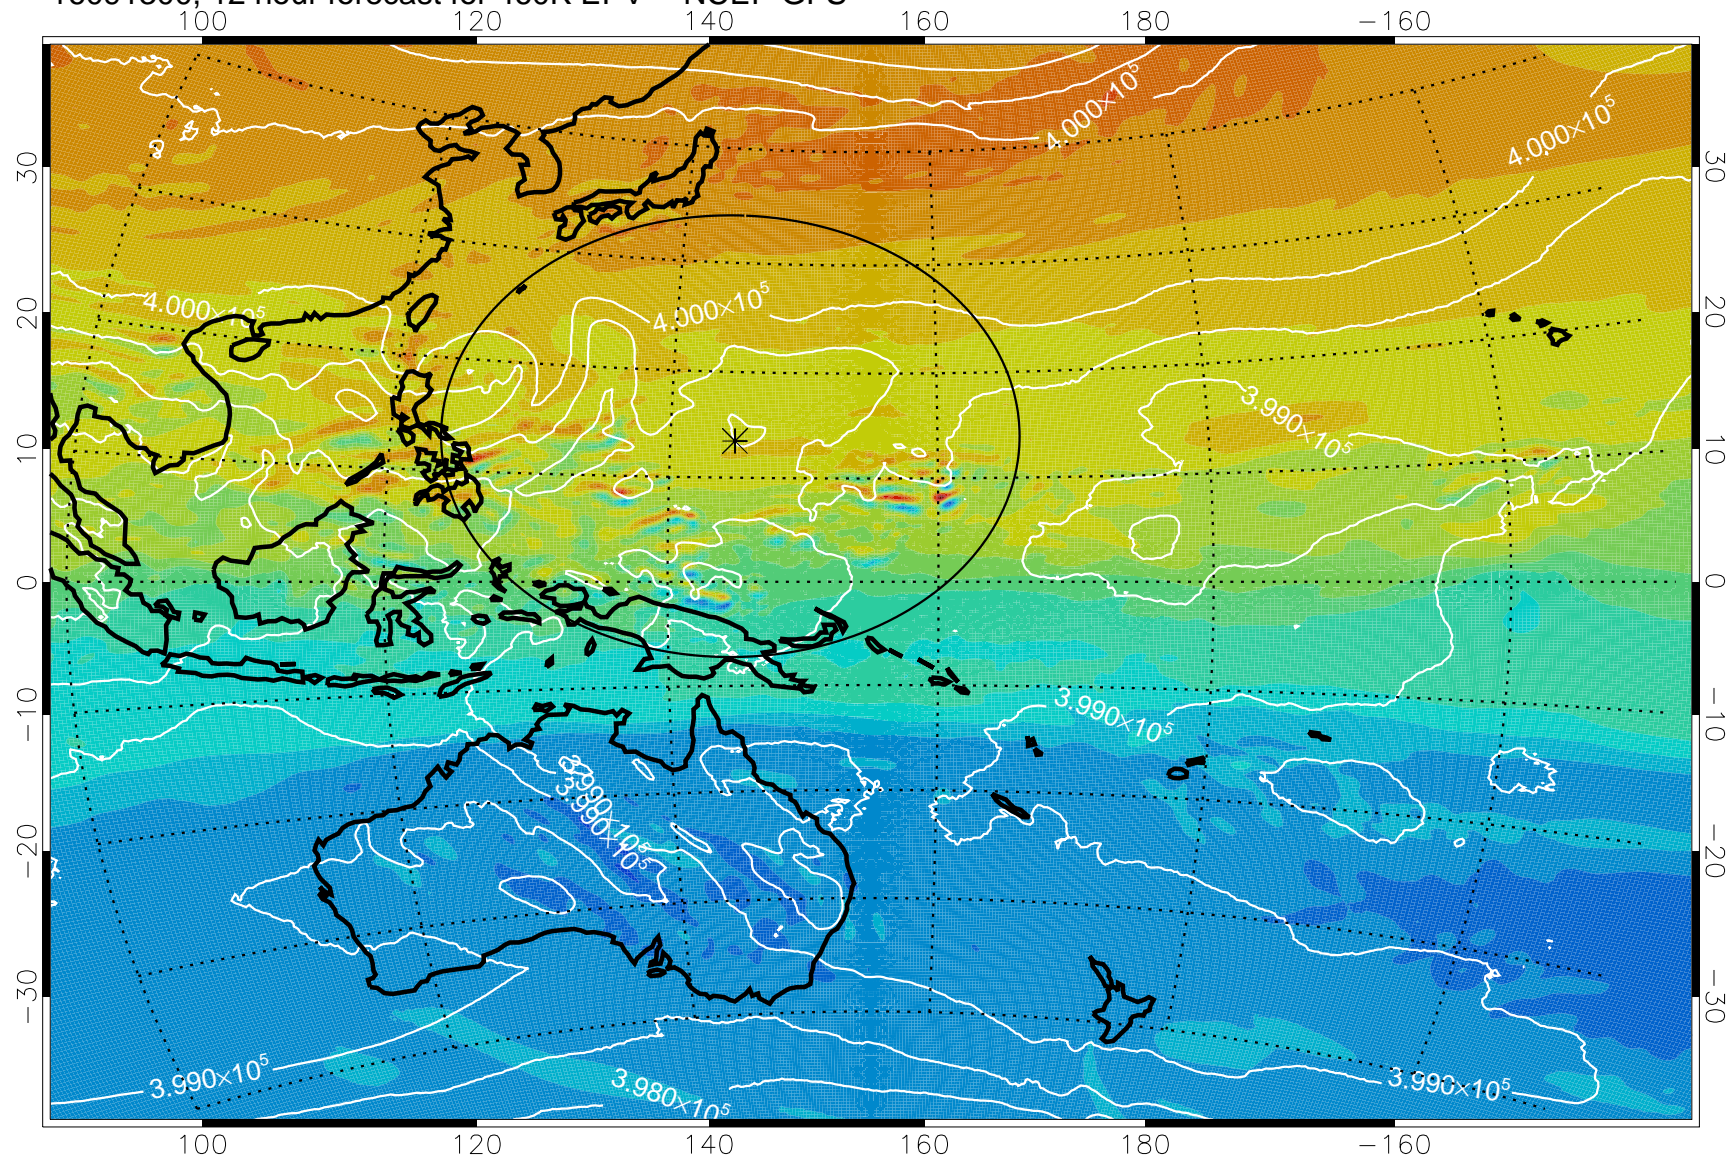

16091218, 6 hour forecast for 460K EPV -- NCEP GFS

460K Montgomery Streamfunction, white

Range ring of 2304 km

16091300, 12 hour forecast for 460K EPV -- NCEP GFS

460K Montgomery Streamfunction, white

Range ring of 2304 km

16091306, 18 hour forecast for 460K EPV -- NCEP GFS

460K Montgomery Streamfunction, white

Range ring of 2304 km

16091312, 24 hour forecast for 460K EPV -- NCEP GFS

460K Montgomery Streamfunction, white

Range ring of 2304 km

16091318, 30 hour forecast for 460K EPV -- NCEP GFS

460K Montgomery Streamfunction, white

Range ring of 2304 km

16091400, 36 hour forecast for 460K EPV -- NCEP GFS

460K Montgomery Streamfunction, white

Range ring of 2304 km

16091406, 42 hour forecast for 460K EPV -- NCEP GFS

460K Montgomery Streamfunction, white

Range ring of 2304 km

16091412, 48 hour forecast for 460K EPV -- NCEP GFS

460K Montgomery Streamfunction, white

Range ring of 2304 km