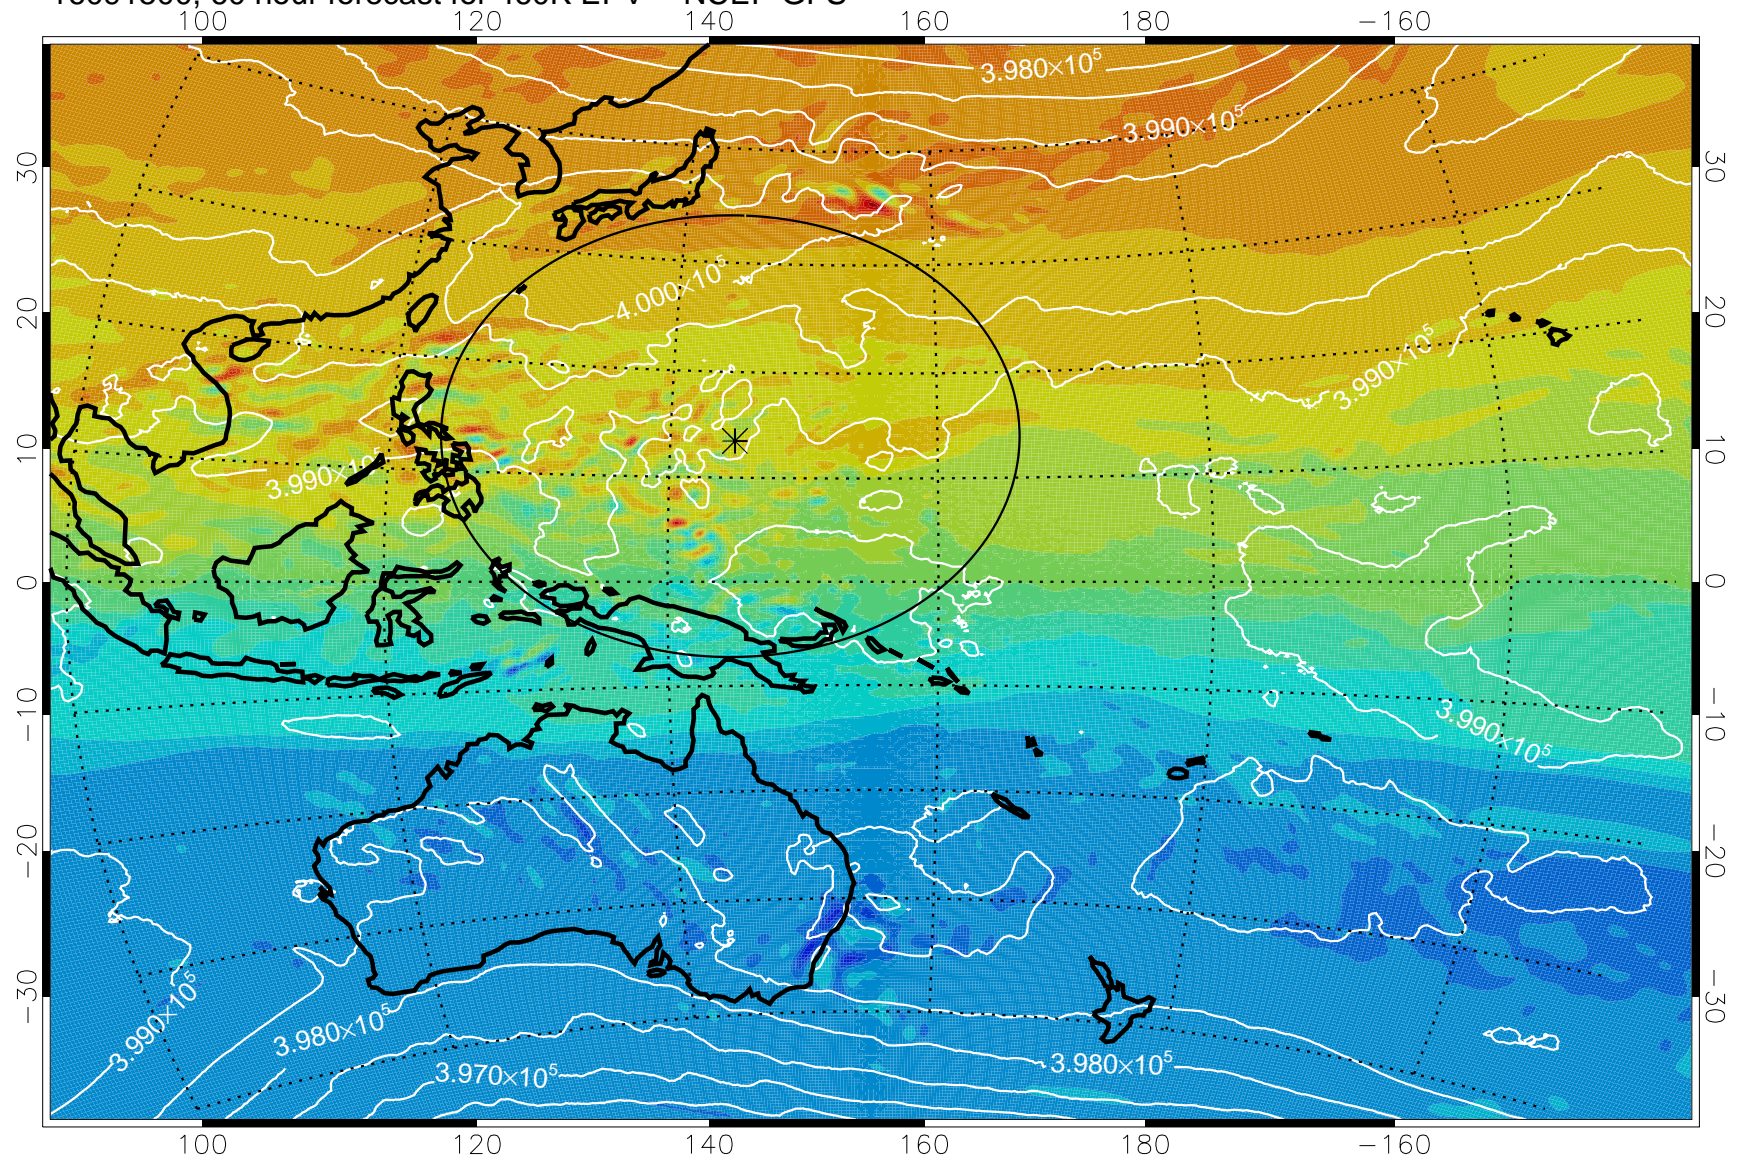

16091406, 42 hour forecast for 460K EPV -- NCEP GFS

460K Montgomery Streamfunction, white

Range ring of 2304 km

16091412, 48 hour forecast for 460K EPV -- NCEP GFS

460K Montgomery Streamfunction, white

Range ring of 2304 km

16091418, 54 hour forecast for 460K EPV -- NCEP GFS

460K Montgomery Streamfunction, white

Range ring of 2304 km

16091500, 60 hour forecast for 460K EPV -- NCEP GFS

460K Montgomery Streamfunction, white

Range ring of 2304 km

16091506, 66 hour forecast for 460K EPV -- NCEP GFS

460K Montgomery Streamfunction, white

Range ring of 2304 km

16091512, 72 hour forecast for 460K EPV -- NCEP GFS

460K Montgomery Streamfunction, white

Range ring of 2304 km

16091518, 78 hour forecast for 460K EPV -- NCEP GFS

460K Montgomery Streamfunction, white

Range ring of 2304 km

16091600, 84 hour forecast for 460K EPV -- NCEP GFS

460K Montgomery Streamfunction, white

Range ring of 2304 km