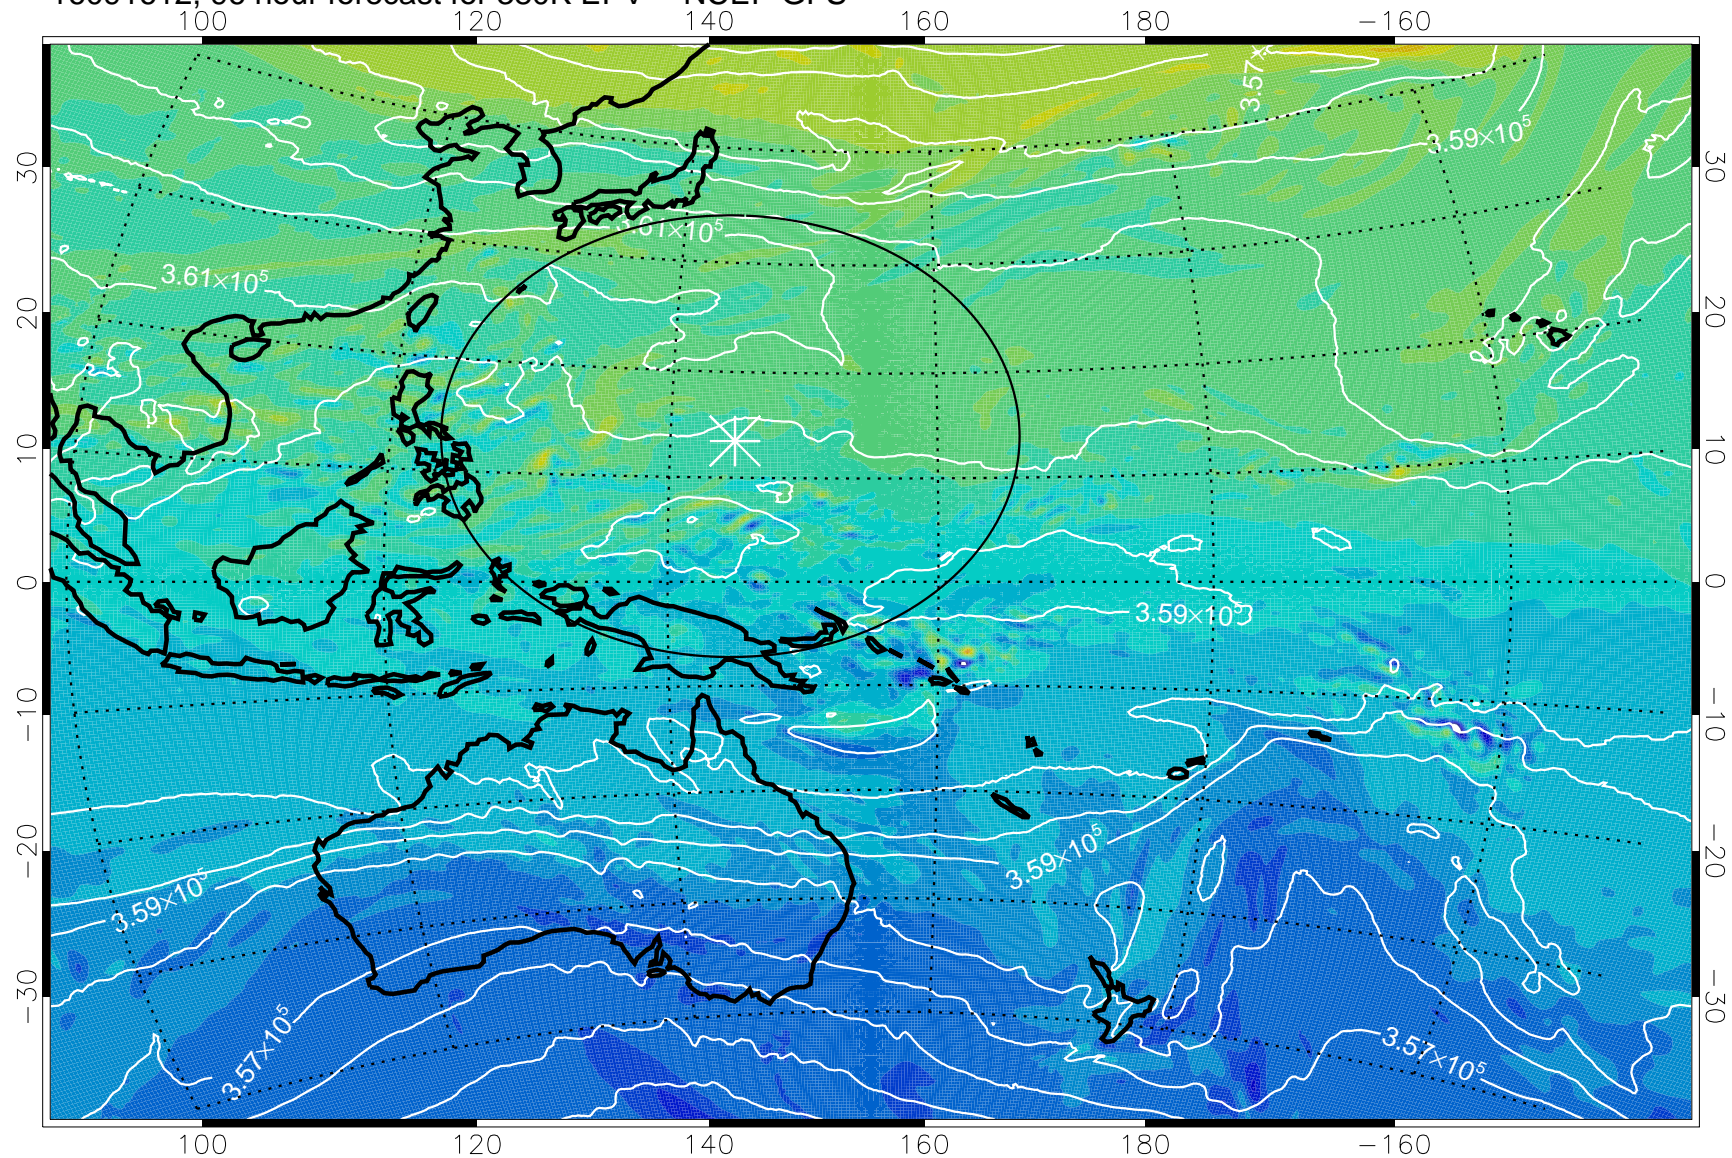

16091518, 78 hour forecast for 380K EPV -- NCEP GFS

380K Montgomery Streamfunction, white

Range ring of 2304 km

16091600, 84 hour forecast for 380K EPV -- NCEP GFS

380K Montgomery Streamfunction, white

Range ring of 2304 km

16091606, 90 hour forecast for 380K EPV -- NCEP GFS

380K Montgomery Streamfunction, white

Range ring of 2304 km

16091612, 96 hour forecast for 380K EPV -- NCEP GFS

380K Montgomery Streamfunction, white

Range ring of 2304 km

16091618, 102 hour forecast for 380K EPV -- NCEP GFS

380K Montgomery Streamfunction, white

Range ring of 2304 km

16091700, 108 hour forecast for 380K EPV -- NCEP GFS

380K Montgomery Streamfunction, white

Range ring of 2304 km

16091706, 114 hour forecast for 380K EPV -- NCEP GFS

380K Montgomery Streamfunction, white

Range ring of 2304 km

16091712, 120 hour forecast for 380K EPV -- NCEP GFS

380K Montgomery Streamfunction, white

Range ring of 2304 km