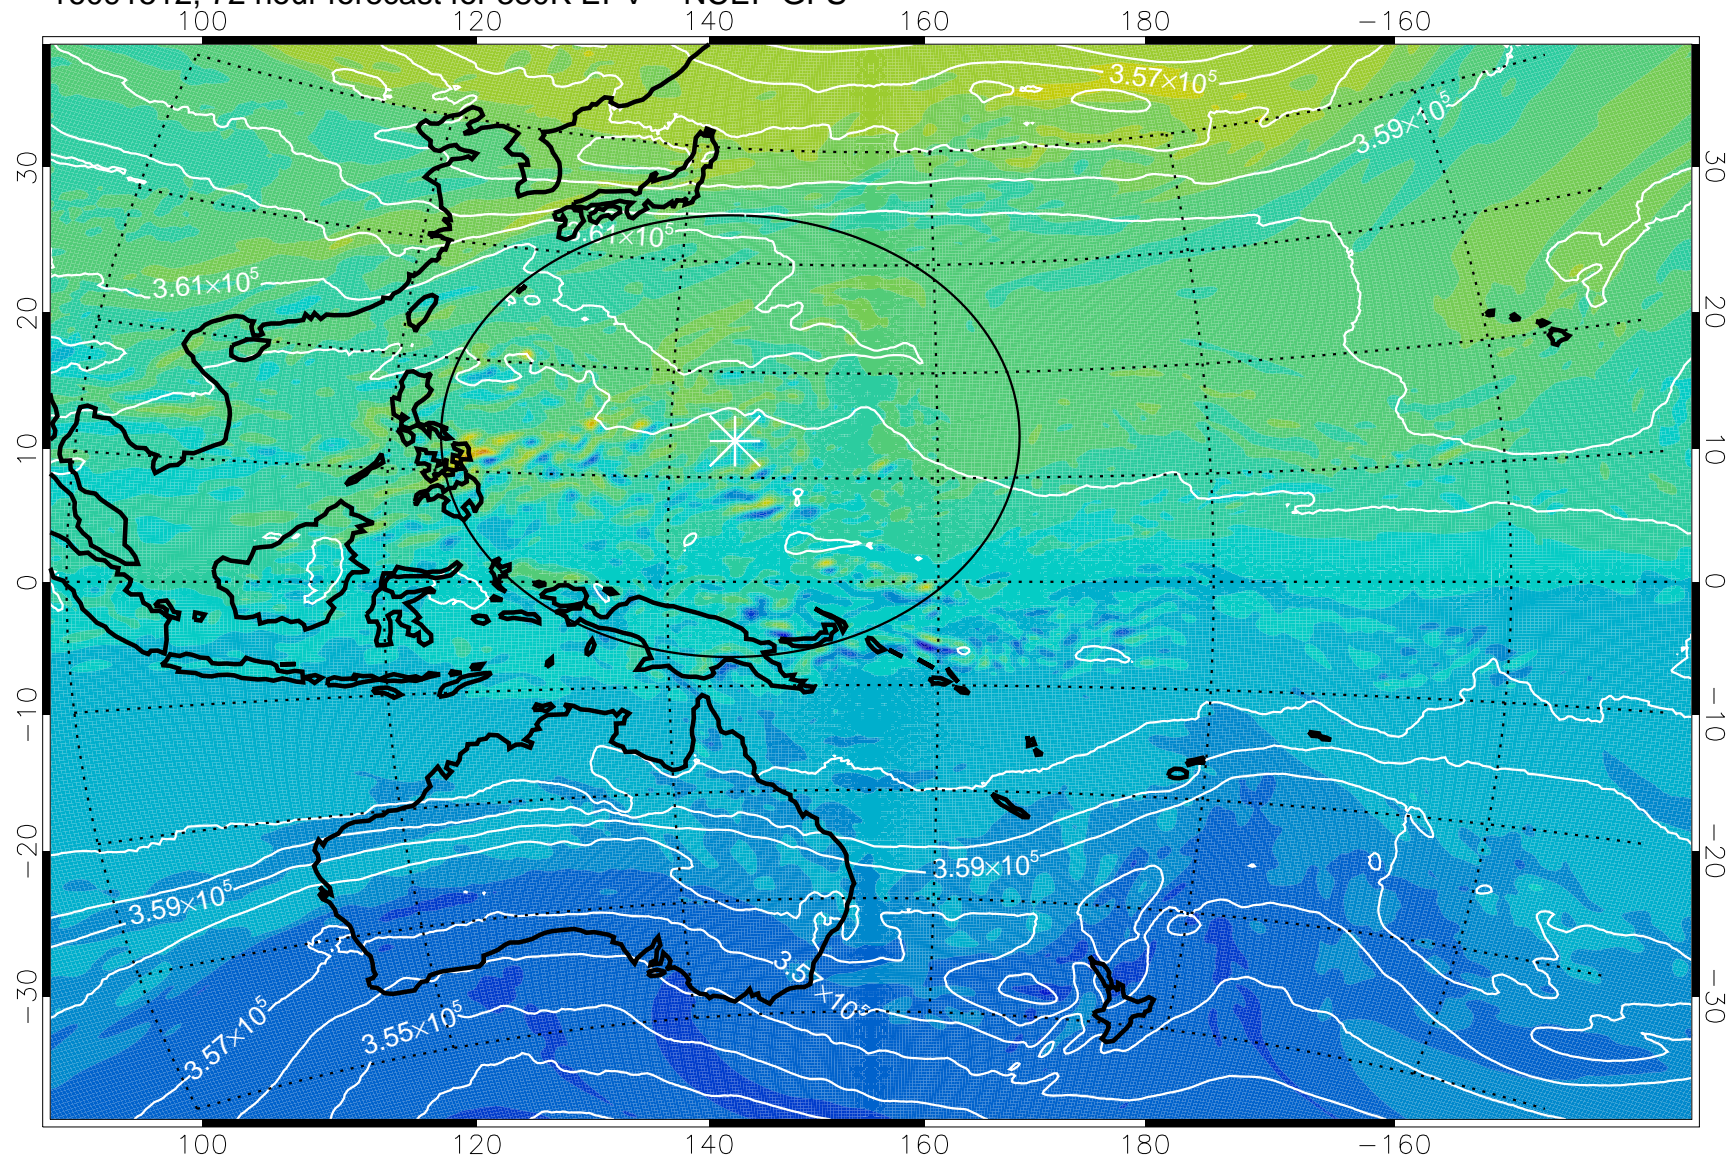

16091418, 54 hour forecast for 380K EPV -- NCEP GFS

380K Montgomery Streamfunction, white

Range ring of 2304 km

16091500, 60 hour forecast for 380K EPV -- NCEP GFS

380K Montgomery Streamfunction, white

Range ring of 2304 km

16091506, 66 hour forecast for 380K EPV -- NCEP GFS

380K Montgomery Streamfunction, white

Range ring of 2304 km

16091512, 72 hour forecast for 380K EPV -- NCEP GFS

380K Montgomery Streamfunction, white

Range ring of 2304 km

16091518, 78 hour forecast for 380K EPV -- NCEP GFS

380K Montgomery Streamfunction, white

Range ring of 2304 km

16091600, 84 hour forecast for 380K EPV -- NCEP GFS

380K Montgomery Streamfunction, white

Range ring of 2304 km

16091606, 90 hour forecast for 380K EPV -- NCEP GFS

380K Montgomery Streamfunction, white

Range ring of 2304 km

16091612, 96 hour forecast for 380K EPV -- NCEP GFS

380K Montgomery Streamfunction, white

Range ring of 2304 km