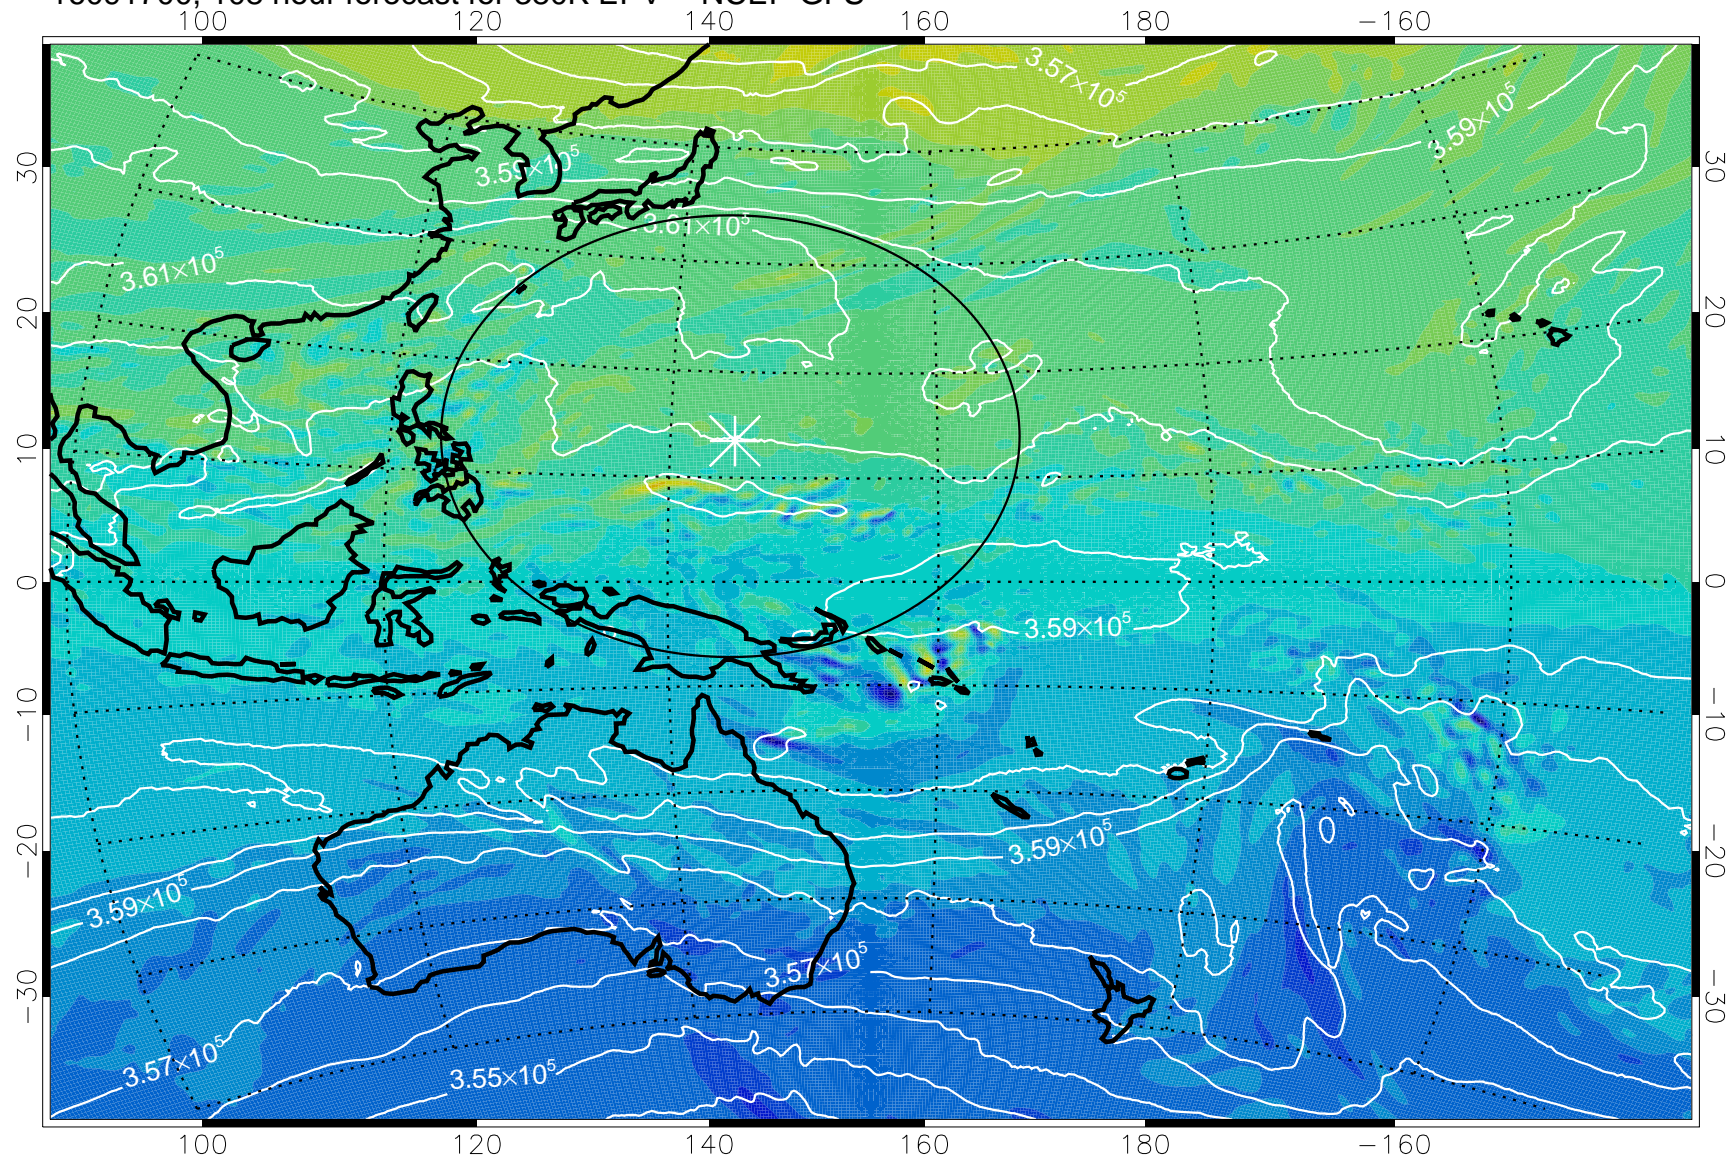

16091606, 90 hour forecast for 380K EPV -- NCEP GFS

380K Montgomery Streamfunction, white

Range ring of 2304 km

16091612, 96 hour forecast for 380K EPV -- NCEP GFS

380K Montgomery Streamfunction, white

Range ring of 2304 km

16091618, 102 hour forecast for 380K EPV -- NCEP GFS

380K Montgomery Streamfunction, white

Range ring of 2304 km

16091700, 108 hour forecast for 380K EPV -- NCEP GFS

380K Montgomery Streamfunction, white

Range ring of 2304 km

16091706, 114 hour forecast for 380K EPV -- NCEP GFS

380K Montgomery Streamfunction, white

Range ring of 2304 km

16091712, 120 hour forecast for 380K EPV -- NCEP GFS

380K Montgomery Streamfunction, white

Range ring of 2304 km