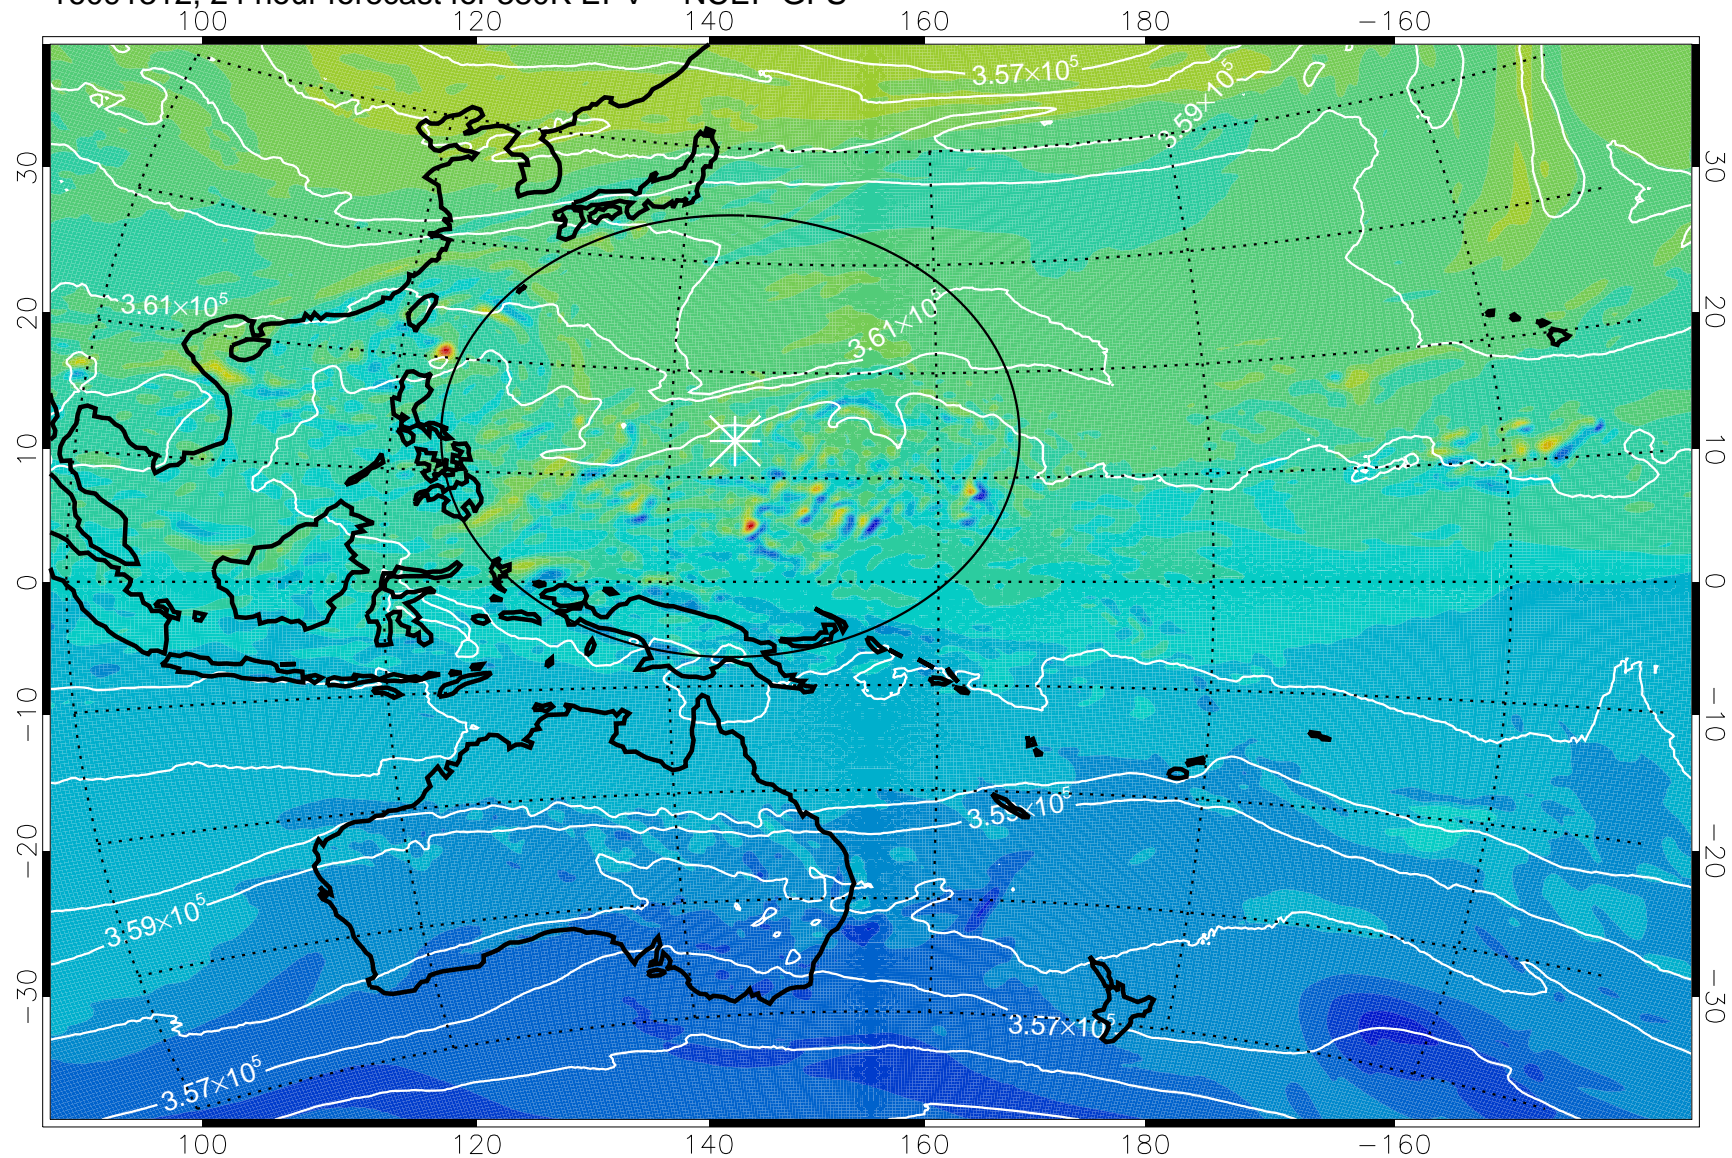

16091306, 18 hour forecast for 380K EPV -- NCEP GFS

380K Montgomery Streamfunction, white

Range ring of 2304 km

16091312, 24 hour forecast for 380K EPV -- NCEP GFS

380K Montgomery Streamfunction, white

Range ring of 2304 km

16091318, 30 hour forecast for 380K EPV -- NCEP GFS

380K Montgomery Streamfunction, white

Range ring of 2304 km

16091400, 36 hour forecast for 380K EPV -- NCEP GFS

380K Montgomery Streamfunction, white

Range ring of 2304 km

16091406, 42 hour forecast for 380K EPV -- NCEP GFS

380K Montgomery Streamfunction, white

Range ring of 2304 km

16091412, 48 hour forecast for 380K EPV -- NCEP GFS

380K Montgomery Streamfunction, white

Range ring of 2304 km

16091418, 54 hour forecast for 380K EPV -- NCEP GFS

380K Montgomery Streamfunction, white

Range ring of 2304 km

16091500, 60 hour forecast for 380K EPV -- NCEP GFS

380K Montgomery Streamfunction, white

Range ring of 2304 km