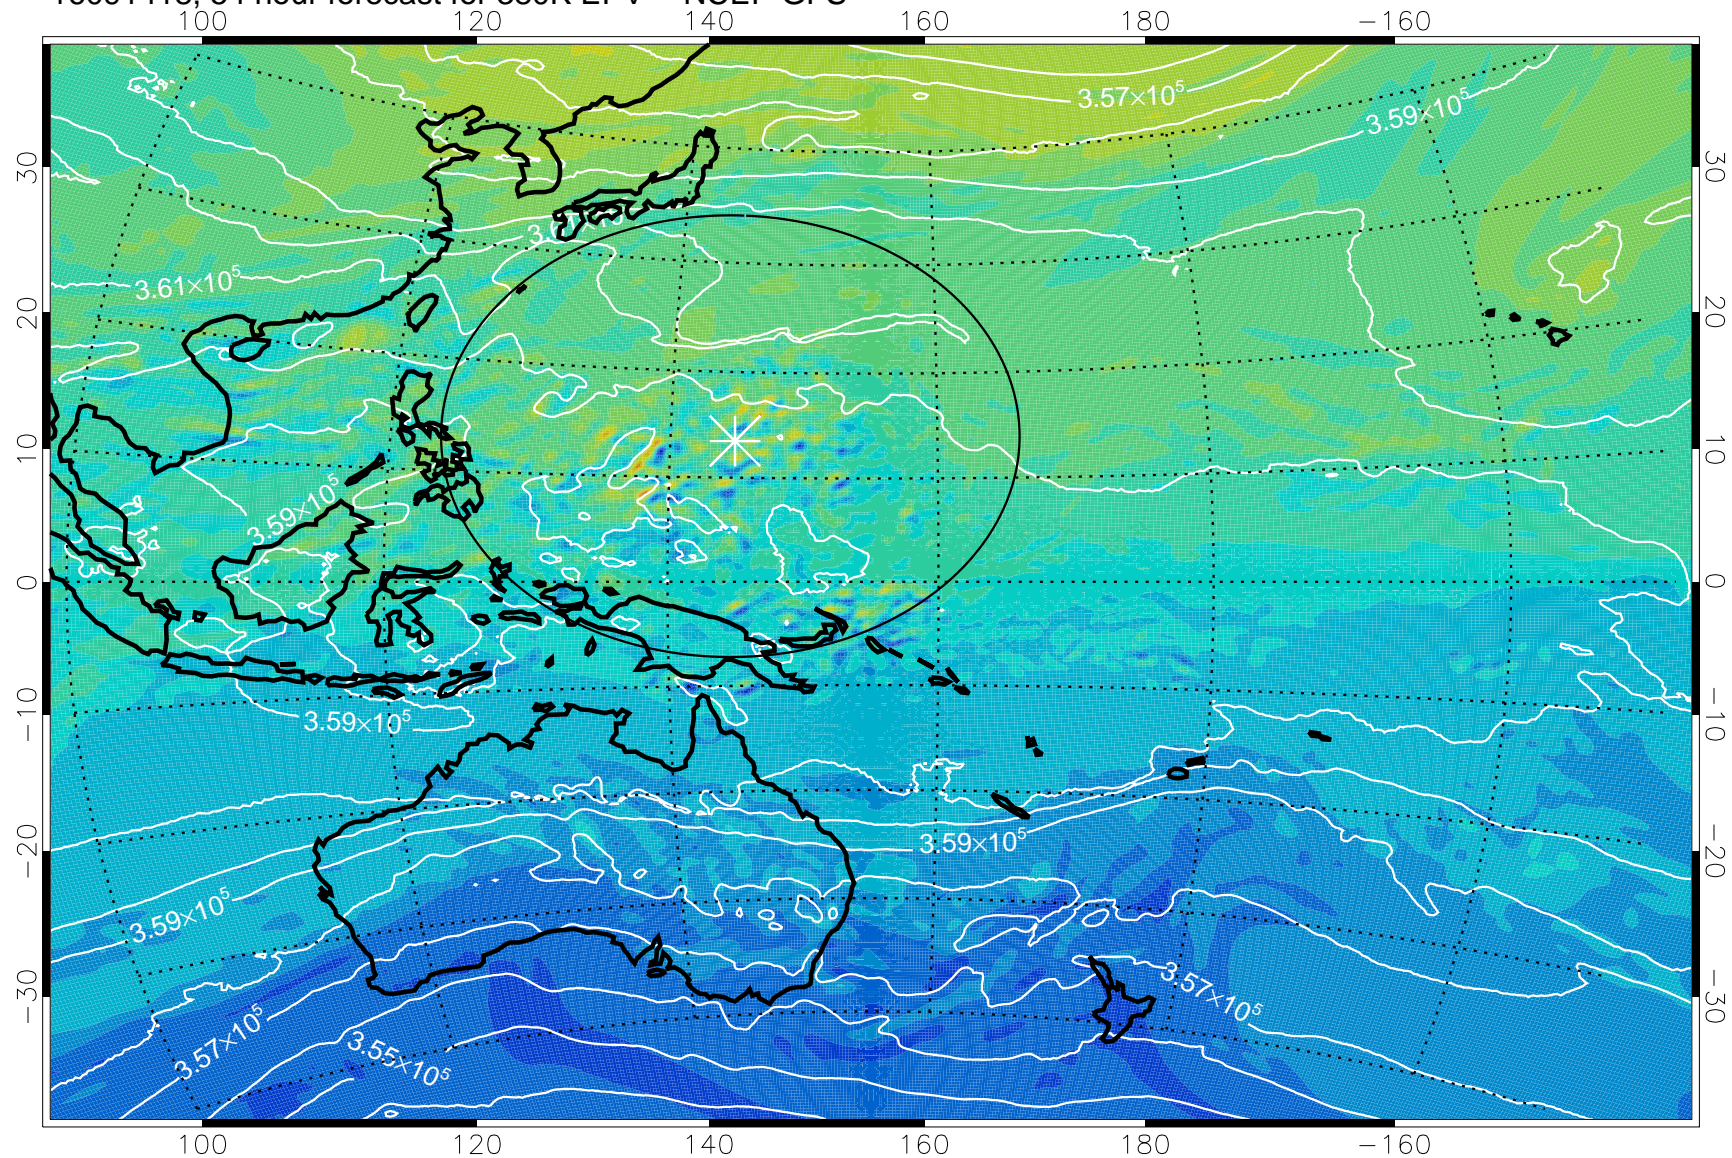

16091406, 42 hour forecast for 380K EPV -- NCEP GFS

380K Montgomery Streamfunction, white

Range ring of 2304 km

16091412, 48 hour forecast for 380K EPV -- NCEP GFS

380K Montgomery Streamfunction, white

Range ring of 2304 km

16091418, 54 hour forecast for 380K EPV -- NCEP GFS

380K Montgomery Streamfunction, white

Range ring of 2304 km

16091500, 60 hour forecast for 380K EPV -- NCEP GFS

380K Montgomery Streamfunction, white

Range ring of 2304 km

16091506, 66 hour forecast for 380K EPV -- NCEP GFS

380K Montgomery Streamfunction, white

Range ring of 2304 km

16091512, 72 hour forecast for 380K EPV -- NCEP GFS

380K Montgomery Streamfunction, white

Range ring of 2304 km

16091518, 78 hour forecast for 380K EPV -- NCEP GFS

380K Montgomery Streamfunction, white

Range ring of 2304 km

16091600, 84 hour forecast for 380K EPV -- NCEP GFS

380K Montgomery Streamfunction, white

Range ring of 2304 km