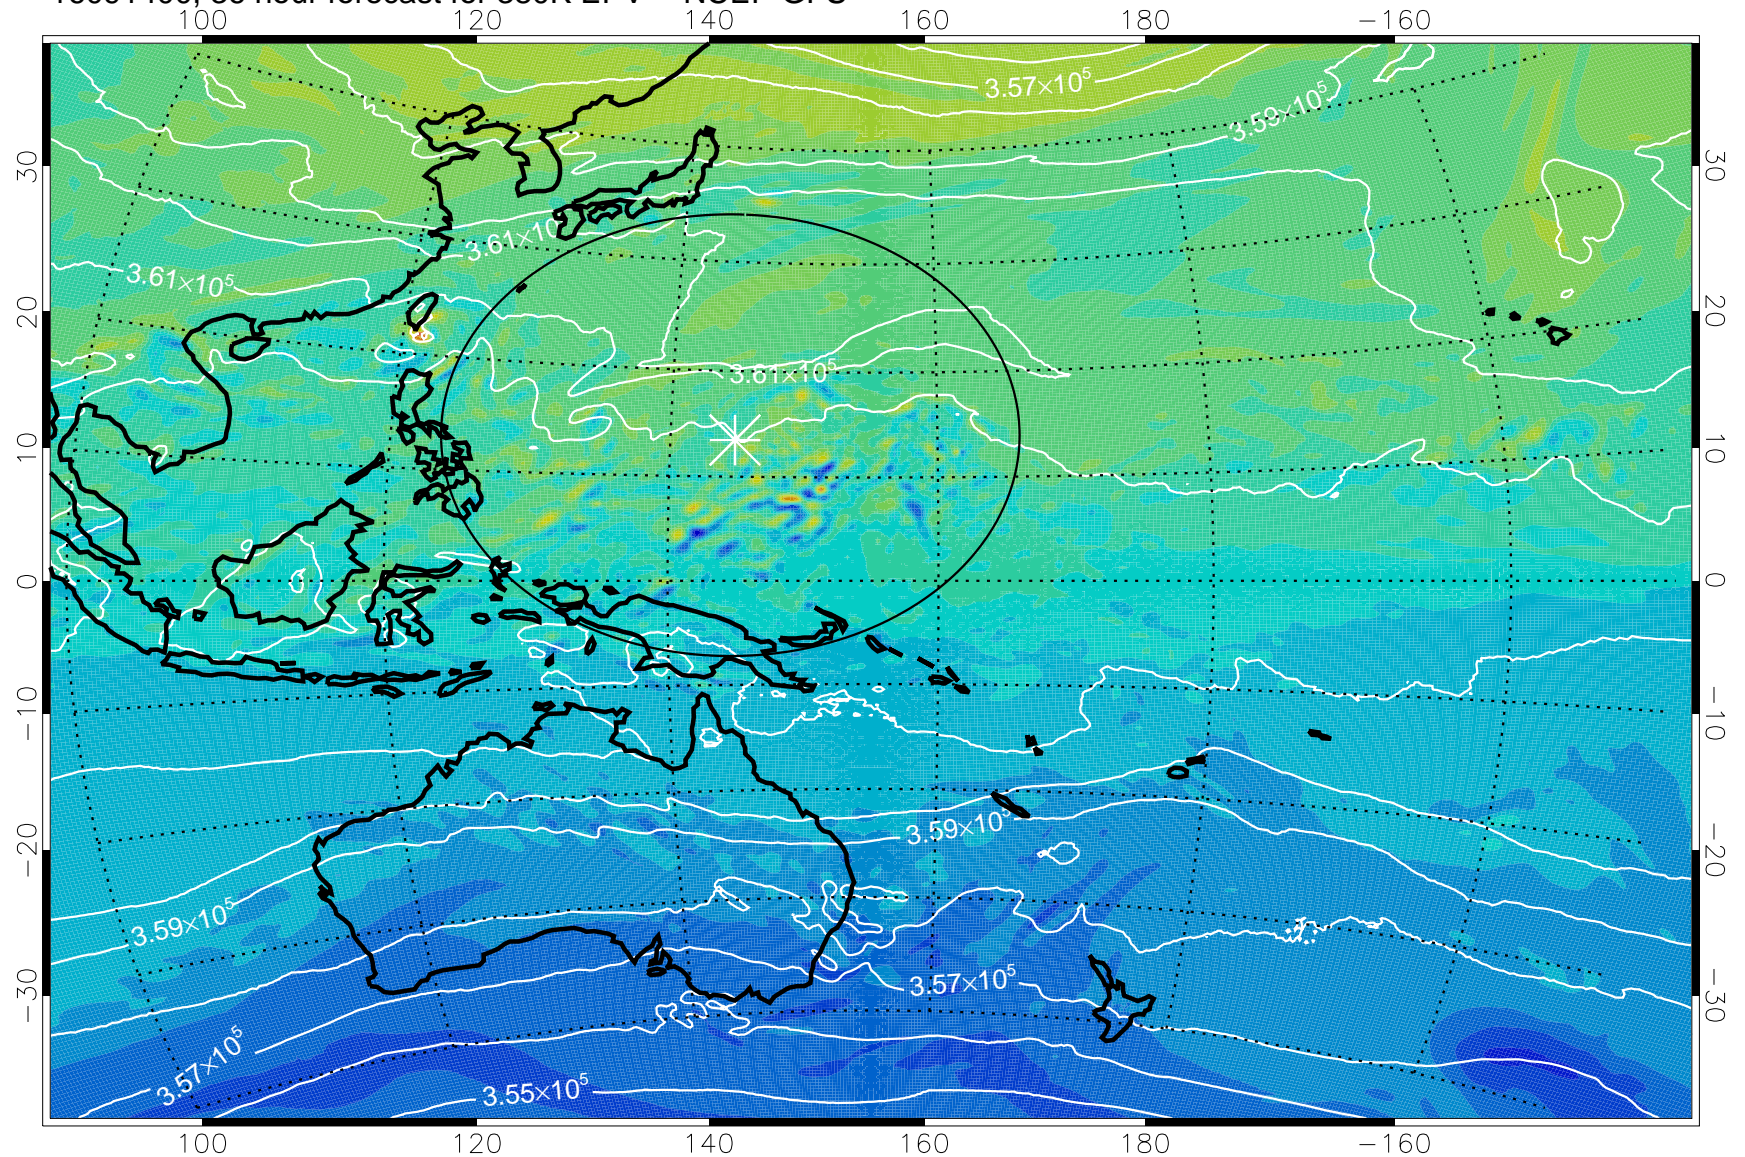

16091318, 30 hour forecast for 380K EPV -- NCEP GFS

380K Montgomery Streamfunction, white

Range ring of 2304 km

16091400, 36 hour forecast for 380K EPV -- NCEP GFS

380K Montgomery Streamfunction, white

Range ring of 2304 km

16091406, 42 hour forecast for 380K EPV -- NCEP GFS

380K Montgomery Streamfunction, white

Range ring of 2304 km

16091412, 48 hour forecast for 380K EPV -- NCEP GFS

380K Montgomery Streamfunction, white

Range ring of 2304 km

16091418, 54 hour forecast for 380K EPV -- NCEP GFS

380K Montgomery Streamfunction, white

Range ring of 2304 km

16091500, 60 hour forecast for 380K EPV -- NCEP GFS

380K Montgomery Streamfunction, white

Range ring of 2304 km

16091506, 66 hour forecast for 380K EPV -- NCEP GFS

380K Montgomery Streamfunction, white

Range ring of 2304 km

16091512, 72 hour forecast for 380K EPV -- NCEP GFS

380K Montgomery Streamfunction, white

Range ring of 2304 km