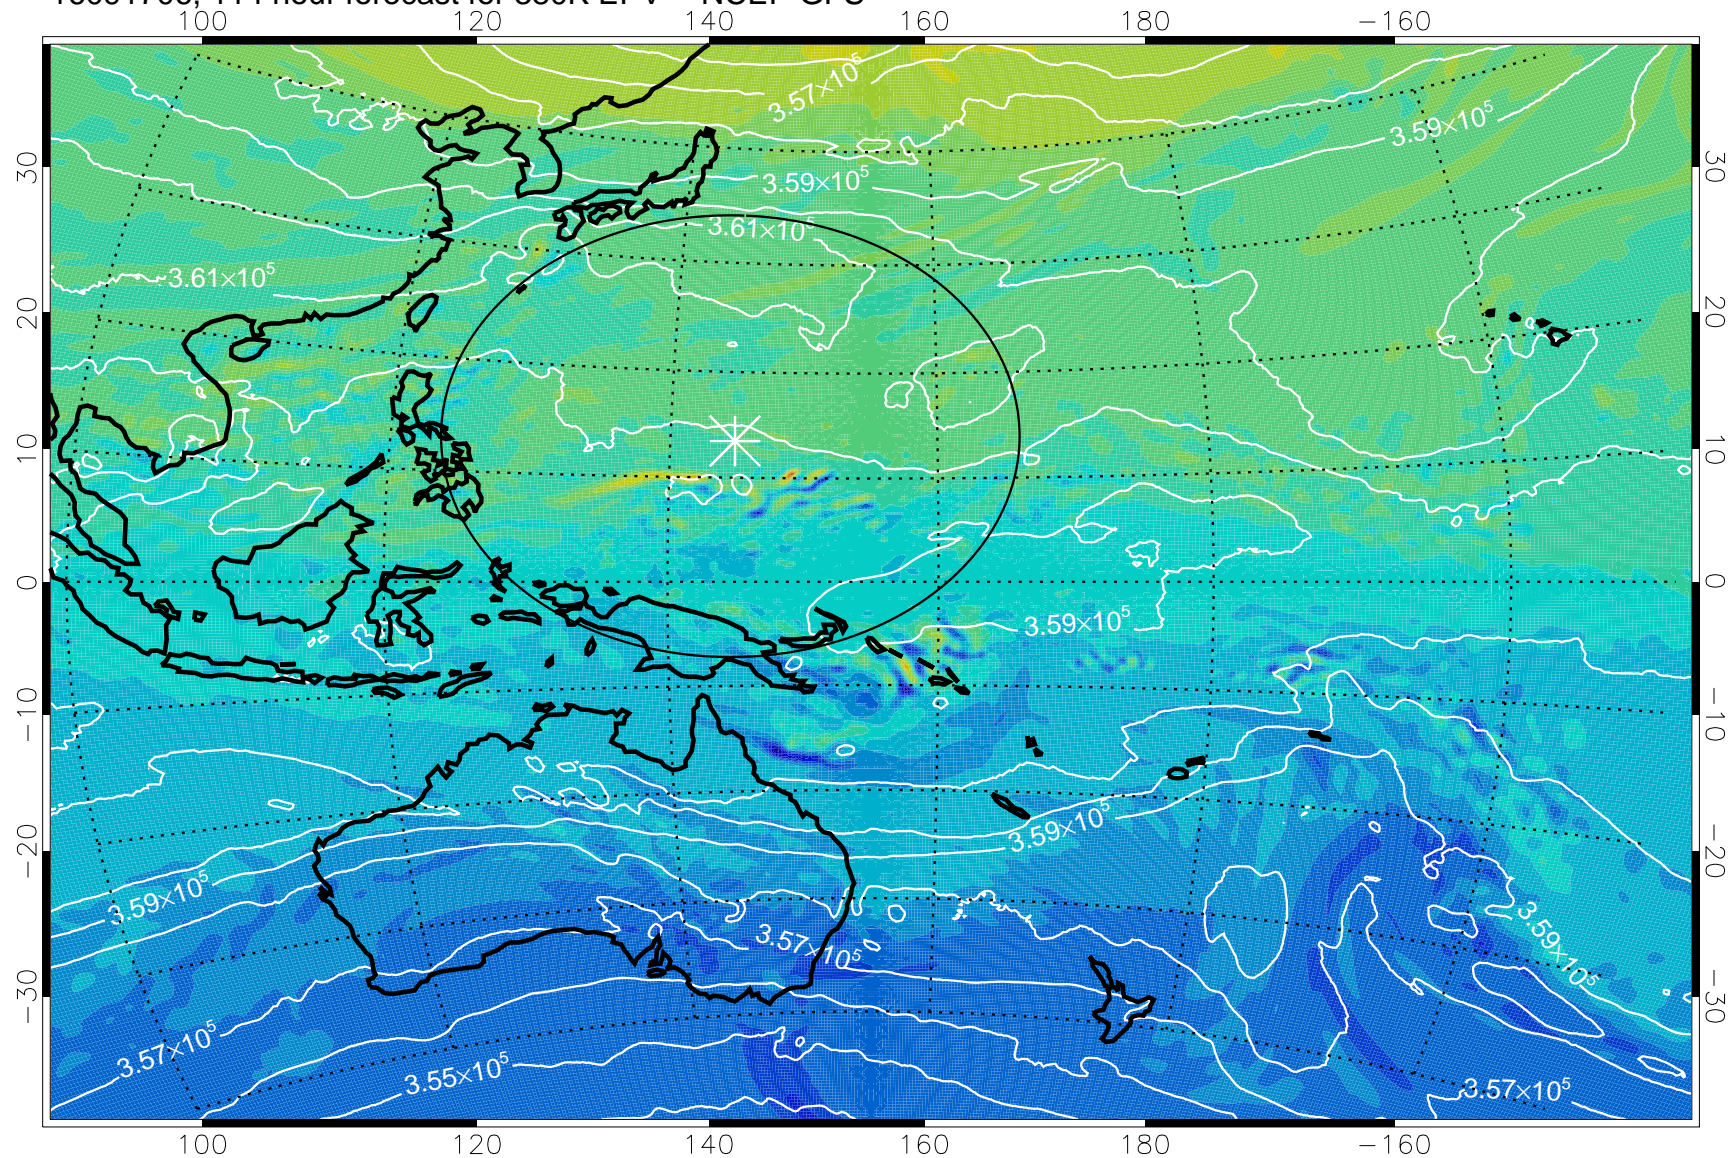

16091606, 90 hour forecast for 380K EPV -- NCEP GFS

380K Montgomery Streamfunction, white

Range ring of 2304 km

16091612, 96 hour forecast for 380K EPV -- NCEP GFS

380K Montgomery Streamfunction, white

Range ring of 2304 km

16091618, 102 hour forecast for 380K EPV -- NCEP GFS

380K Montgomery Streamfunction, white

Range ring of 2304 km

16091700, 108 hour forecast for 380K EPV -- NCEP GFS

380K Montgomery Streamfunction, white

Range ring of 2304 km

16091706, 114 hour forecast for 380K EPV -- NCEP GFS

380K Montgomery Streamfunction, white

Range ring of 2304 km

16091712, 120 hour forecast for 380K EPV -- NCEP GFS

380K Montgomery Streamfunction, white

Range ring of 2304 km