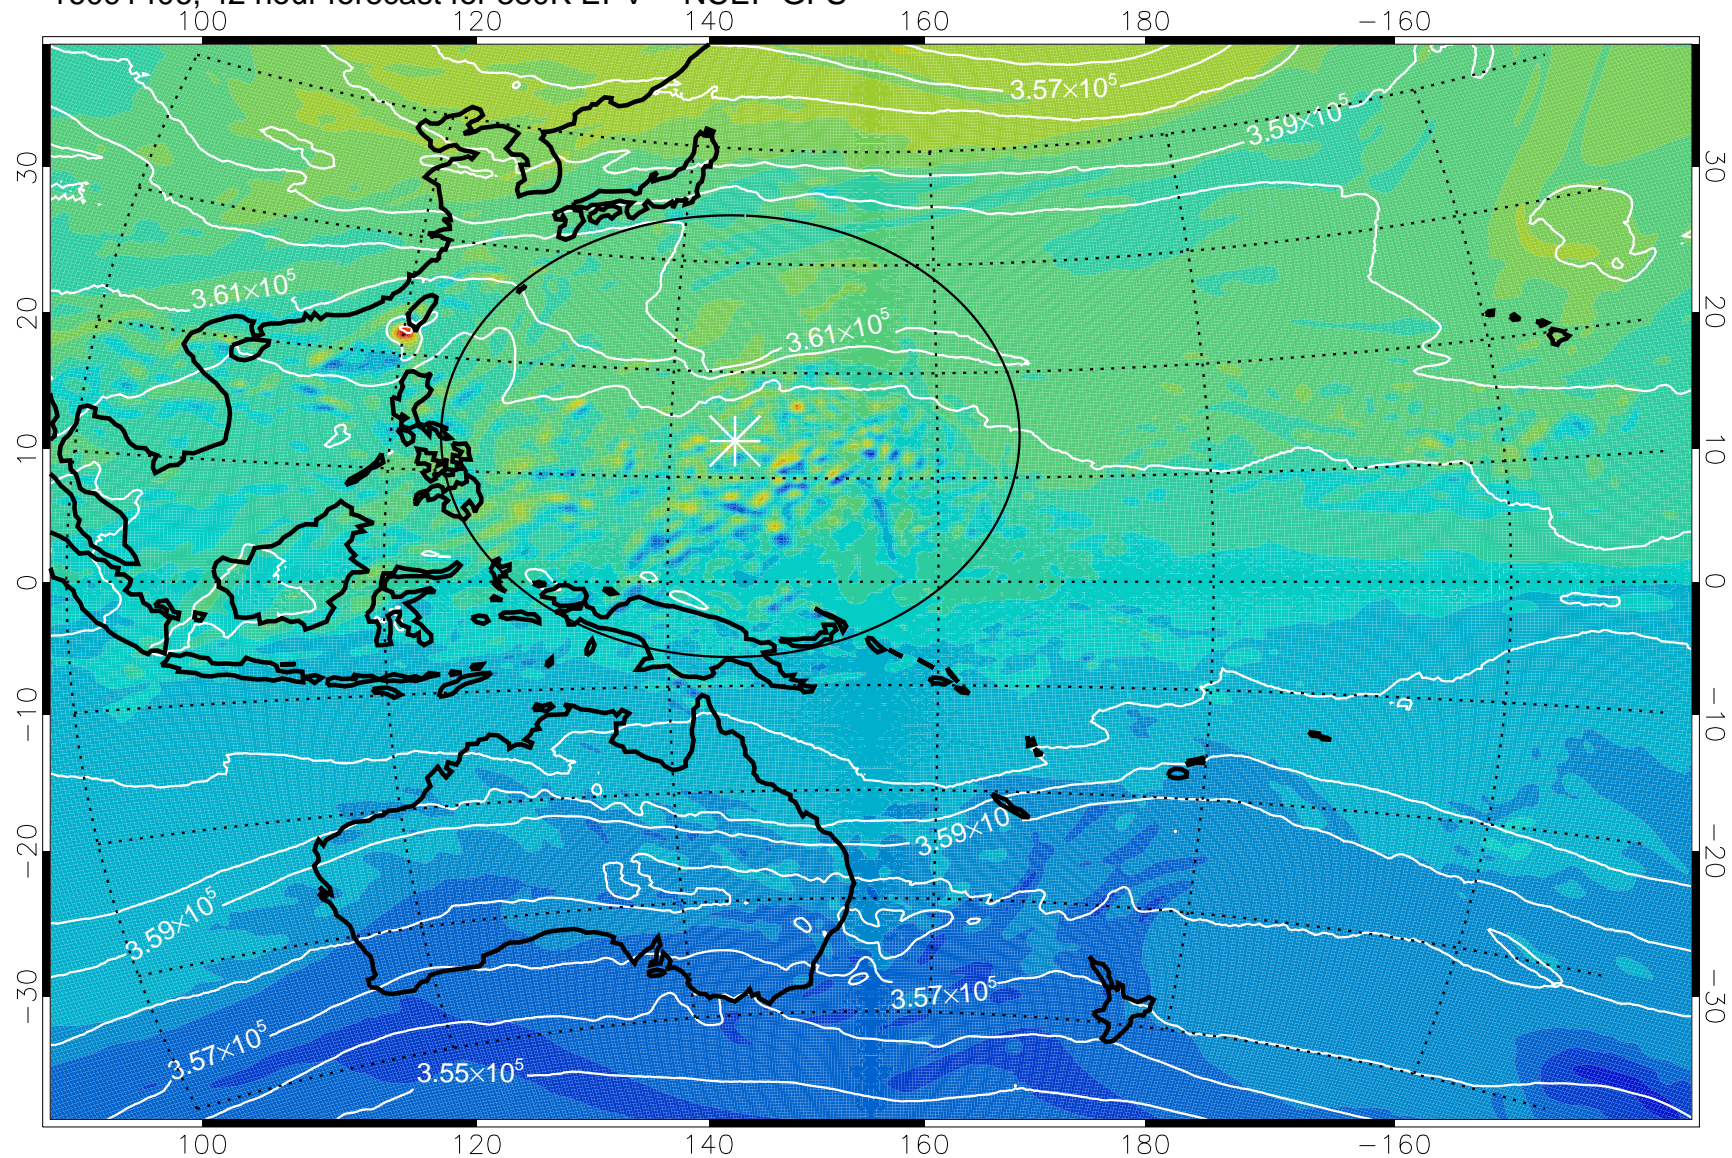

16091318, 30 hour forecast for 380K EPV -- NCEP GFS

380K Montgomery Streamfunction, white

Range ring of 2304 km

16091400, 36 hour forecast for 380K EPV -- NCEP GFS

380K Montgomery Streamfunction, white

Range ring of 2304 km

16091406, 42 hour forecast for 380K EPV -- NCEP GFS

380K Montgomery Streamfunction, white

Range ring of 2304 km

16091412, 48 hour forecast for 380K EPV -- NCEP GFS

380K Montgomery Streamfunction, white

Range ring of 2304 km

16091418, 54 hour forecast for 380K EPV -- NCEP GFS

380K Montgomery Streamfunction, white

Range ring of 2304 km

16091500, 60 hour forecast for 380K EPV -- NCEP GFS

380K Montgomery Streamfunction, white

Range ring of 2304 km

16091506, 66 hour forecast for 380K EPV -- NCEP GFS

380K Montgomery Streamfunction, white

Range ring of 2304 km

16091512, 72 hour forecast for 380K EPV -- NCEP GFS

380K Montgomery Streamfunction, white

Range ring of 2304 km