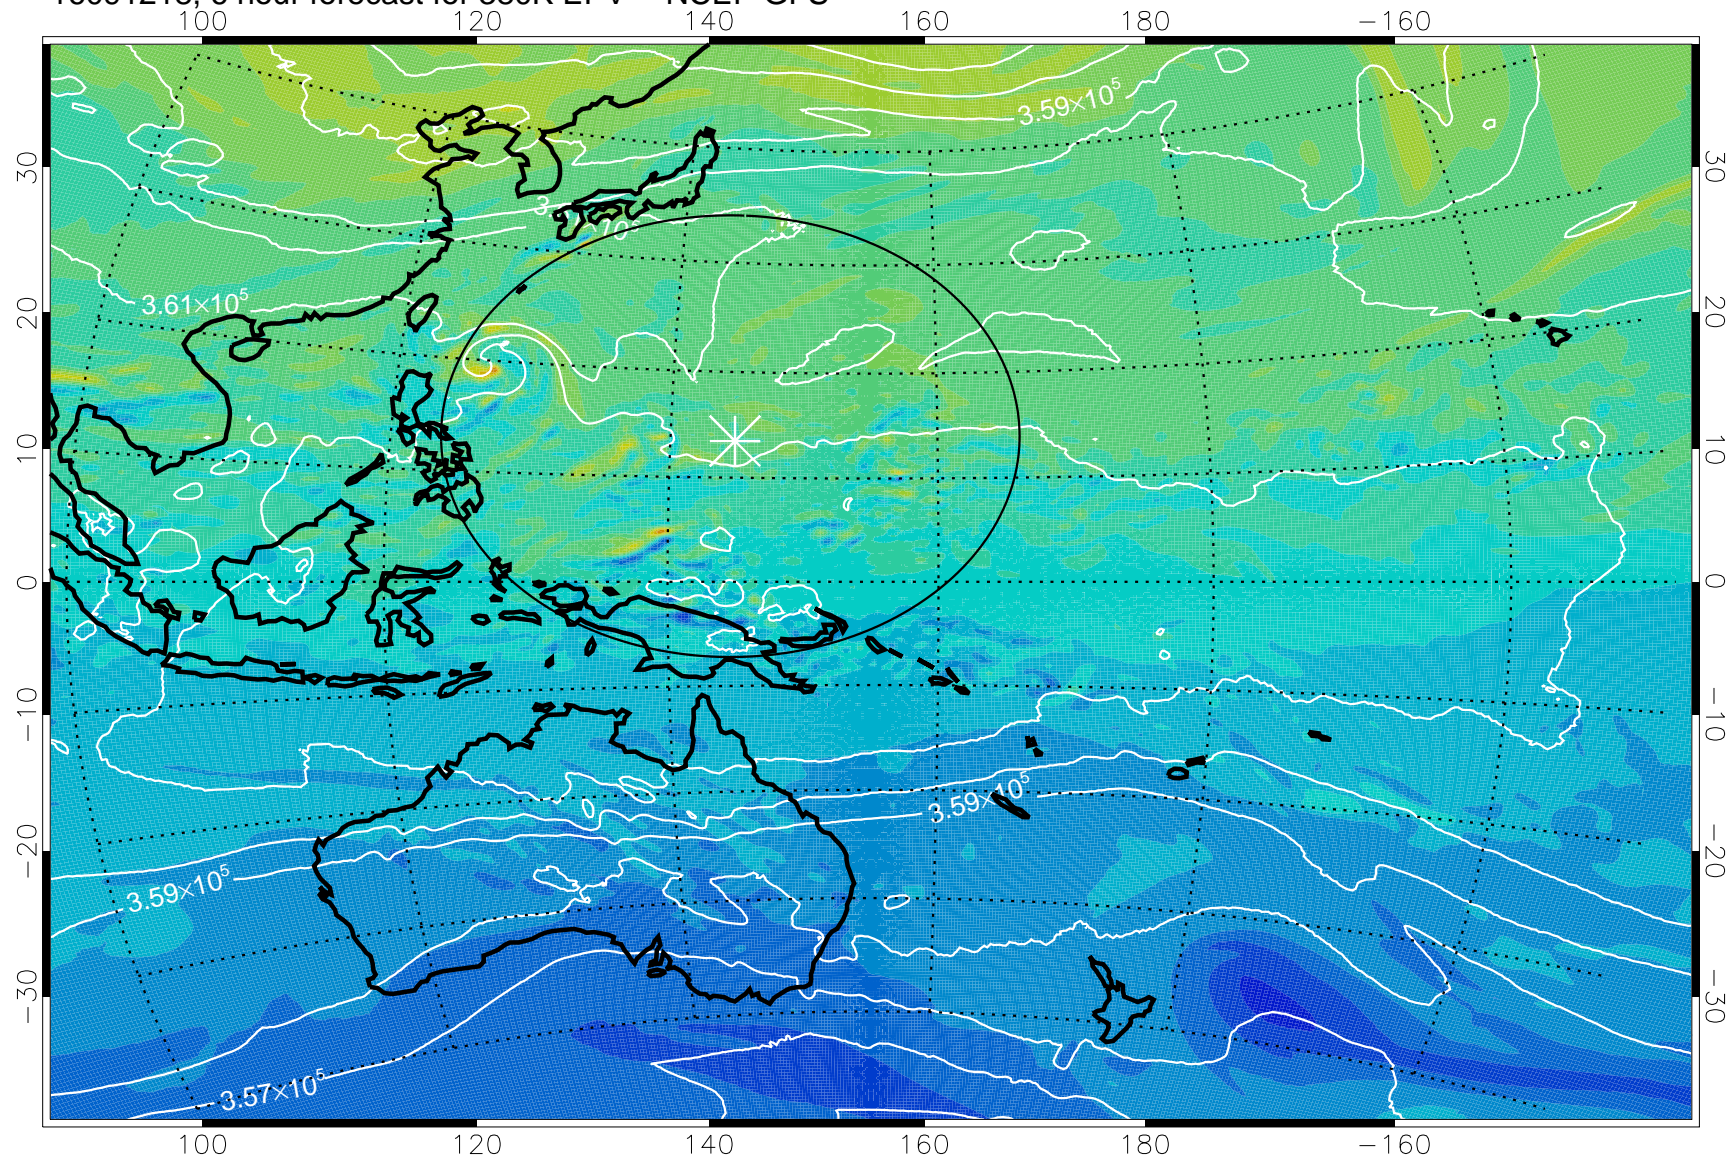

16091218, 6 hour forecast for 380K EPV -- NCEP GFS

380K Montgomery Streamfunction, white

Range ring of 2304 km

16091300, 12 hour forecast for 380K EPV -- NCEP GFS

380K Montgomery Streamfunction, white

Range ring of 2304 km

16091306, 18 hour forecast for 380K EPV -- NCEP GFS

380K Montgomery Streamfunction, white

Range ring of 2304 km

16091312, 24 hour forecast for 380K EPV -- NCEP GFS

380K Montgomery Streamfunction, white

Range ring of 2304 km

16091318, 30 hour forecast for 380K EPV -- NCEP GFS

380K Montgomery Streamfunction, white

Range ring of 2304 km

16091400, 36 hour forecast for 380K EPV -- NCEP GFS

380K Montgomery Streamfunction, white

Range ring of 2304 km

16091406, 42 hour forecast for 380K EPV -- NCEP GFS

380K Montgomery Streamfunction, white

Range ring of 2304 km

16091412, 48 hour forecast for 380K EPV -- NCEP GFS

380K Montgomery Streamfunction, white

Range ring of 2304 km