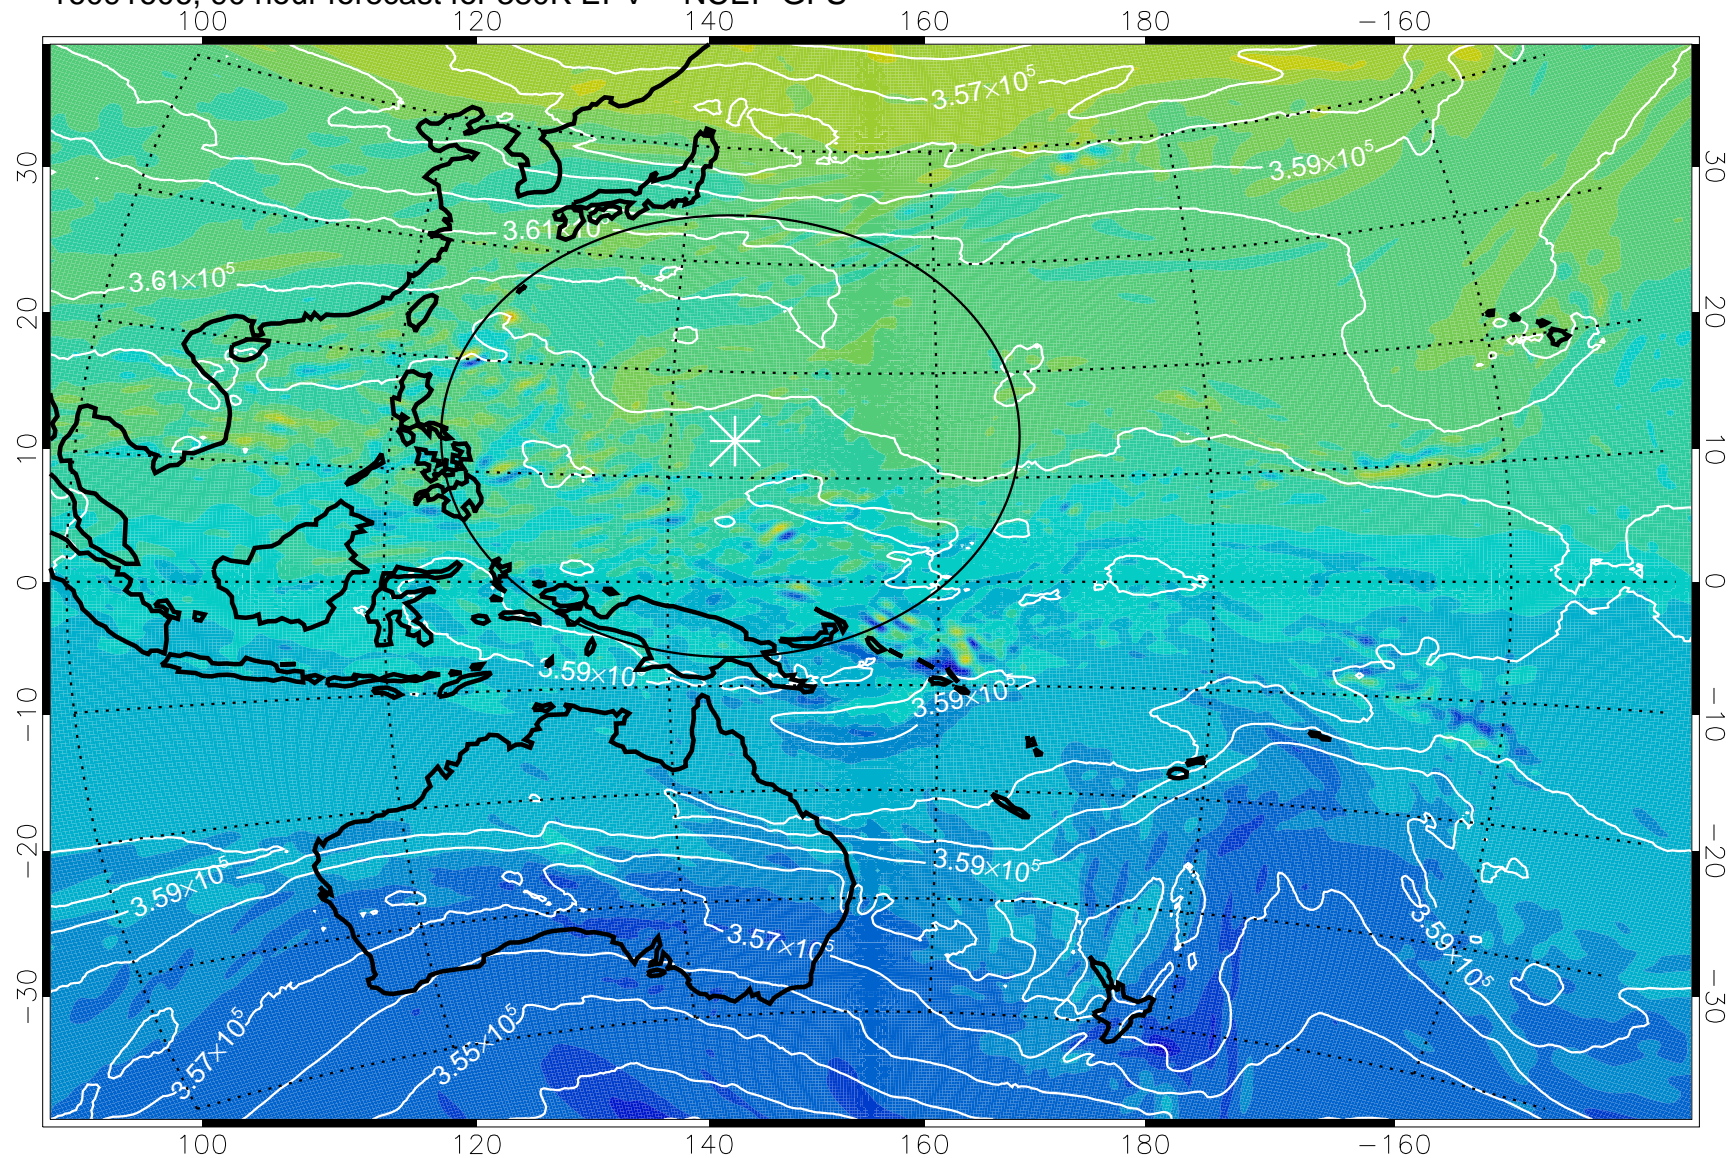

16091506, 66 hour forecast for 380K EPV -- NCEP GFS

380K Montgomery Streamfunction, white

Range ring of 2304 km

16091512, 72 hour forecast for 380K EPV -- NCEP GFS

380K Montgomery Streamfunction, white

Range ring of 2304 km

16091518, 78 hour forecast for 380K EPV -- NCEP GFS

380K Montgomery Streamfunction, white

Range ring of 2304 km

16091600, 84 hour forecast for 380K EPV -- NCEP GFS

380K Montgomery Streamfunction, white

Range ring of 2304 km

16091606, 90 hour forecast for 380K EPV -- NCEP GFS

380K Montgomery Streamfunction, white

Range ring of 2304 km

16091612, 96 hour forecast for 380K EPV -- NCEP GFS

380K Montgomery Streamfunction, white

Range ring of 2304 km

16091618, 102 hour forecast for 380K EPV -- NCEP GFS

380K Montgomery Streamfunction, white

Range ring of 2304 km

16091700, 108 hour forecast for 380K EPV -- NCEP GFS

380K Montgomery Streamfunction, white

Range ring of 2304 km