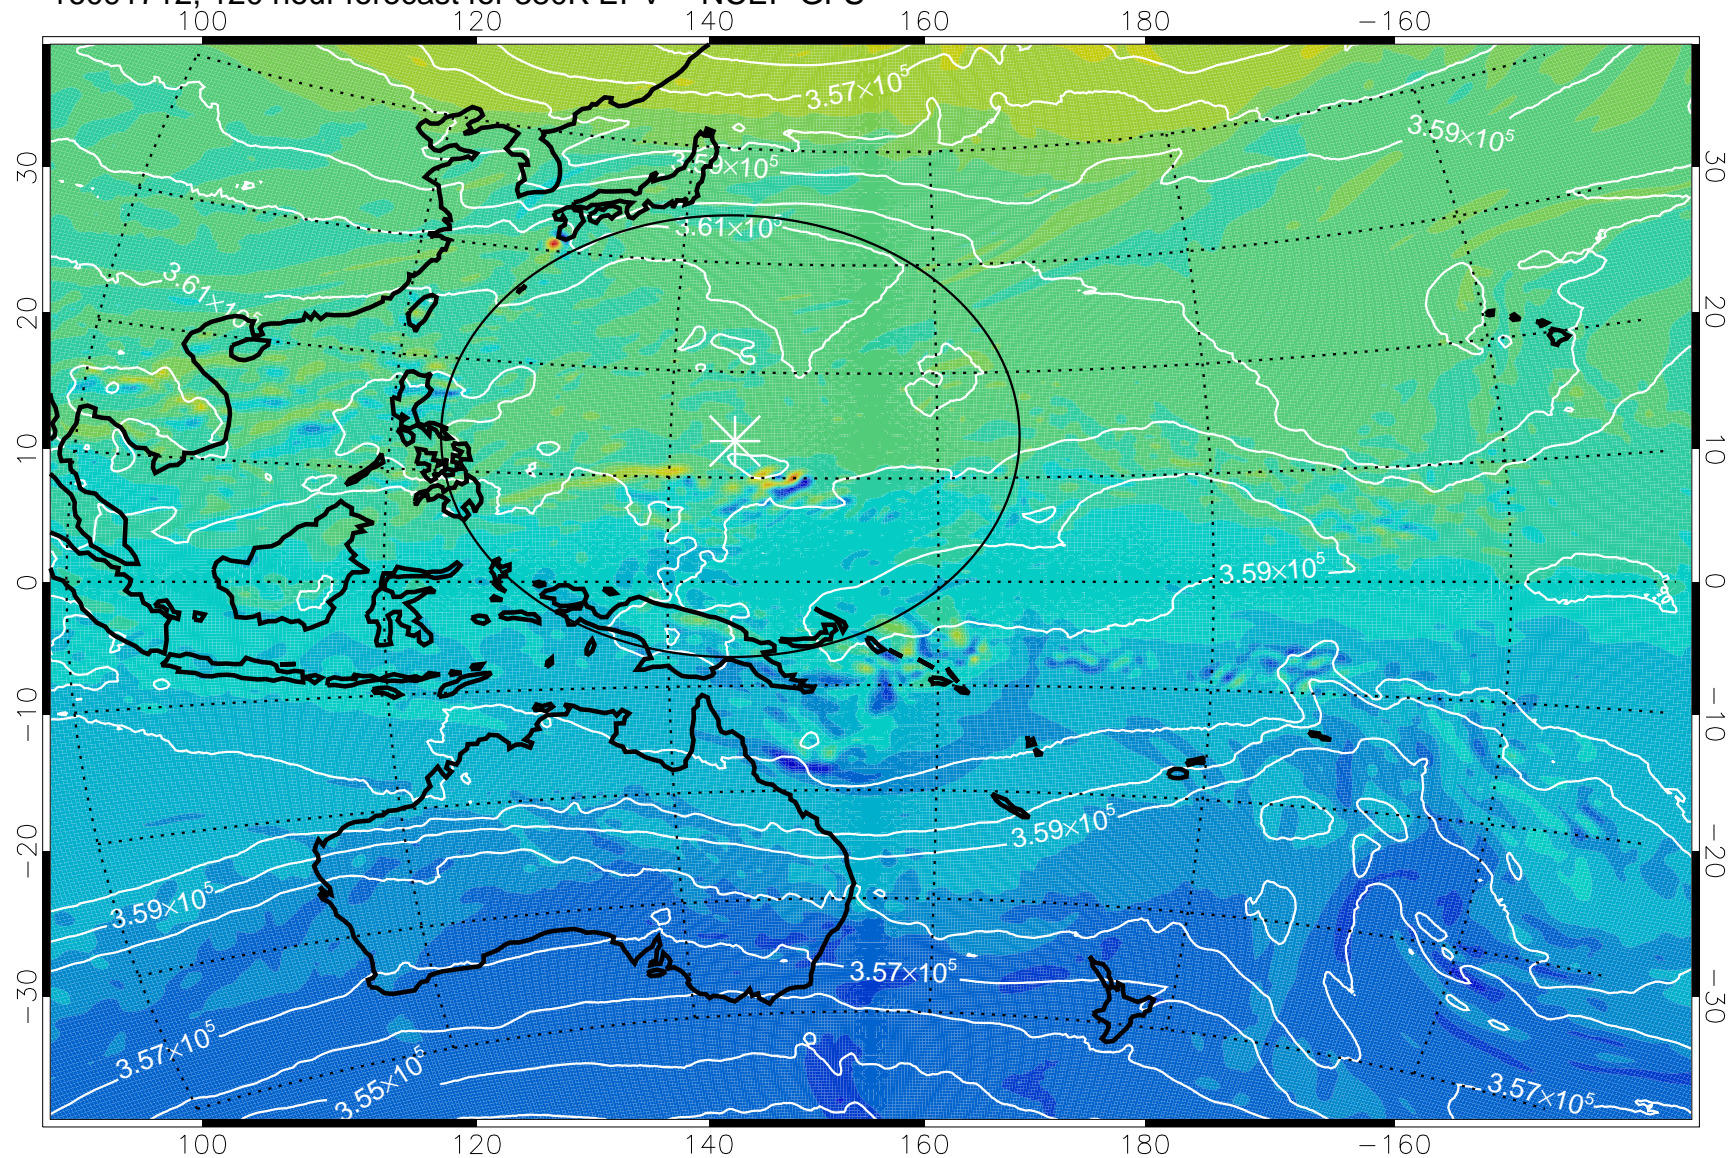

16091618, 102 hour forecast for 380K EPV -- NCEP GFS

380K Montgomery Streamfunction, white

Range ring of 2304 km

16091700, 108 hour forecast for 380K EPV -- NCEP GFS

380K Montgomery Streamfunction, white

Range ring of 2304 km

16091706, 114 hour forecast for 380K EPV -- NCEP GFS

380K Montgomery Streamfunction, white

Range ring of 2304 km

16091712, 120 hour forecast for 380K EPV -- NCEP GFS

380K Montgomery Streamfunction, white

Range ring of 2304 km