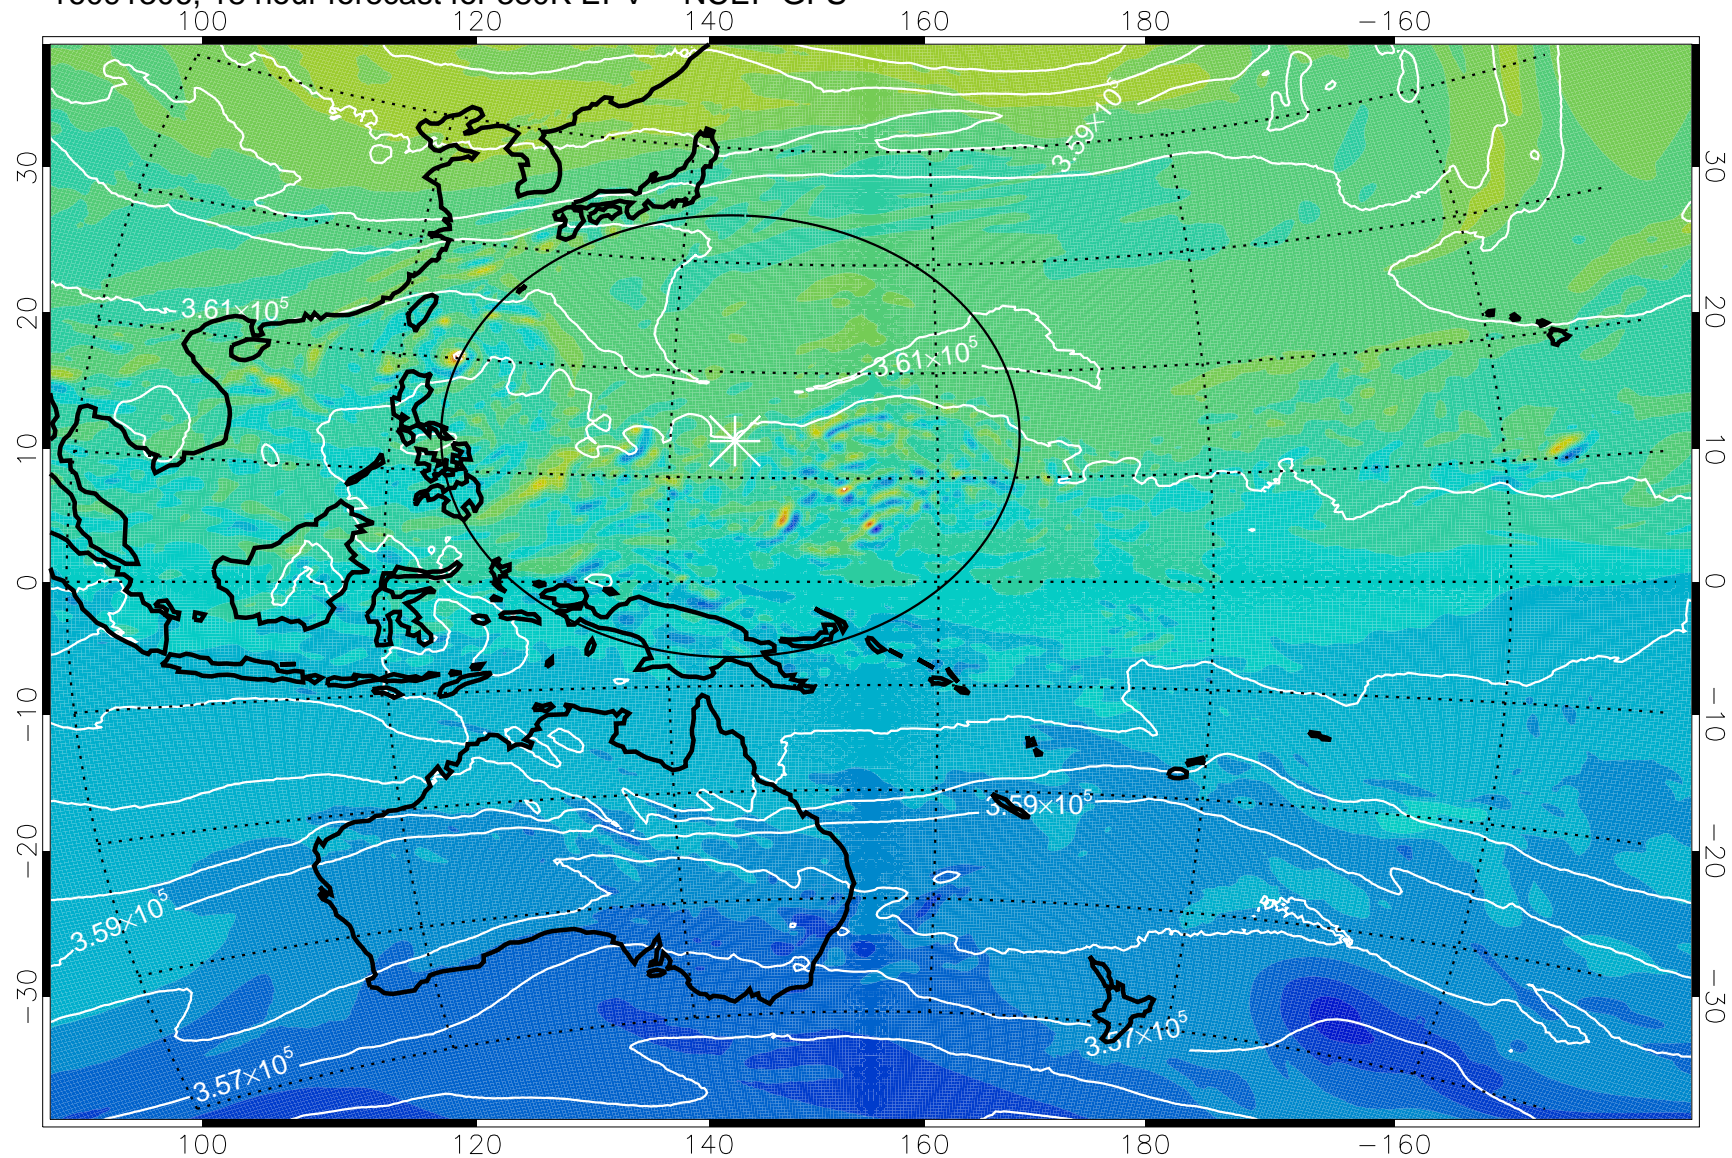

16091218, 6 hour forecast for 380K EPV -- NCEP GFS

380K Montgomery Streamfunction, white

Range ring of 2304 km

16091300, 12 hour forecast for 380K EPV -- NCEP GFS

380K Montgomery Streamfunction, white

Range ring of 2304 km

16091306, 18 hour forecast for 380K EPV -- NCEP GFS

380K Montgomery Streamfunction, white

Range ring of 2304 km

16091312, 24 hour forecast for 380K EPV -- NCEP GFS

380K Montgomery Streamfunction, white

Range ring of 2304 km

16091318, 30 hour forecast for 380K EPV -- NCEP GFS

380K Montgomery Streamfunction, white

Range ring of 2304 km

16091400, 36 hour forecast for 380K EPV -- NCEP GFS

380K Montgomery Streamfunction, white

Range ring of 2304 km

16091406, 42 hour forecast for 380K EPV -- NCEP GFS

380K Montgomery Streamfunction, white

Range ring of 2304 km

16091412, 48 hour forecast for 380K EPV -- NCEP GFS

380K Montgomery Streamfunction, white

Range ring of 2304 km