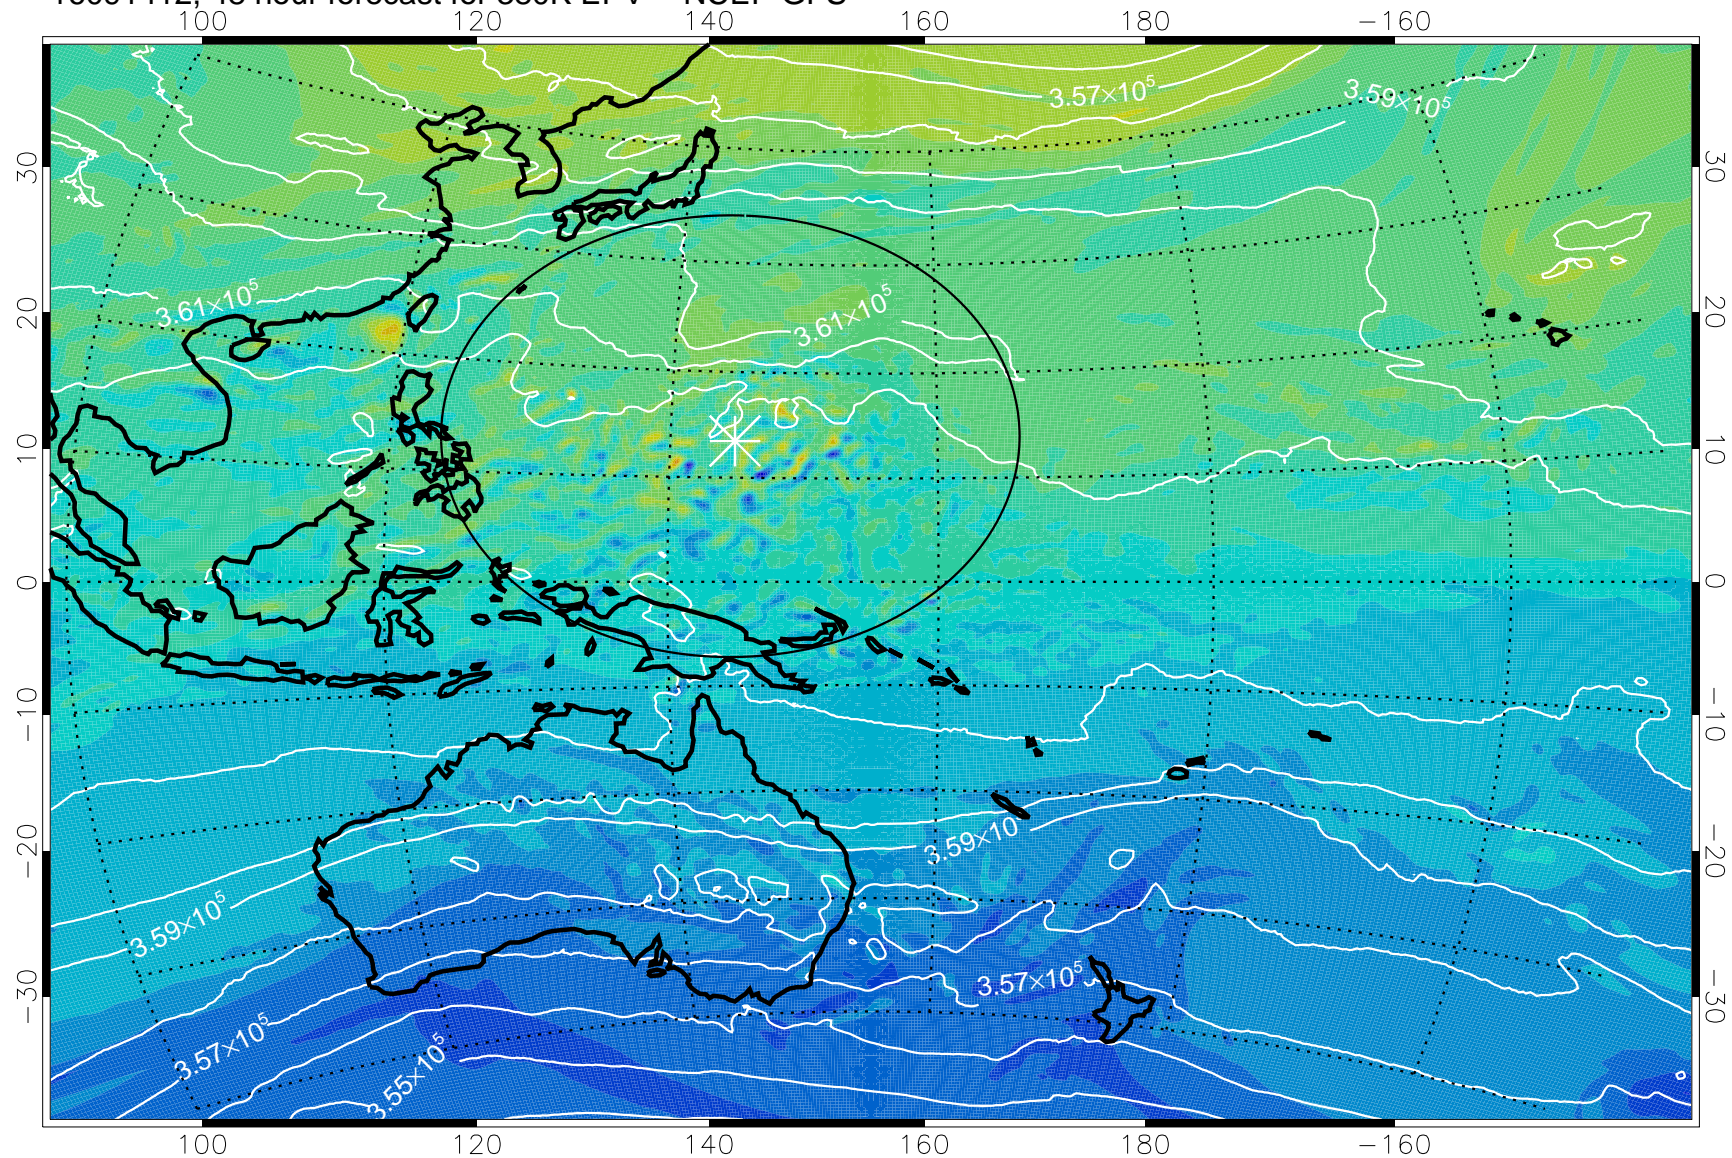

16091406, 42 hour forecast for 380K EPV -- NCEP GFS

380K Montgomery Streamfunction, white

Range ring of 2304 km

16091412, 48 hour forecast for 380K EPV -- NCEP GFS

380K Montgomery Streamfunction, white

Range ring of 2304 km

16091418, 54 hour forecast for 380K EPV -- NCEP GFS

380K Montgomery Streamfunction, white

Range ring of 2304 km

16091500, 60 hour forecast for 380K EPV -- NCEP GFS

380K Montgomery Streamfunction, white

Range ring of 2304 km

16091506, 66 hour forecast for 380K EPV -- NCEP GFS

380K Montgomery Streamfunction, white

Range ring of 2304 km

16091512, 72 hour forecast for 380K EPV -- NCEP GFS

380K Montgomery Streamfunction, white

Range ring of 2304 km

16091518, 78 hour forecast for 380K EPV -- NCEP GFS

380K Montgomery Streamfunction, white

Range ring of 2304 km

16091600, 84 hour forecast for 380K EPV -- NCEP GFS

380K Montgomery Streamfunction, white

Range ring of 2304 km