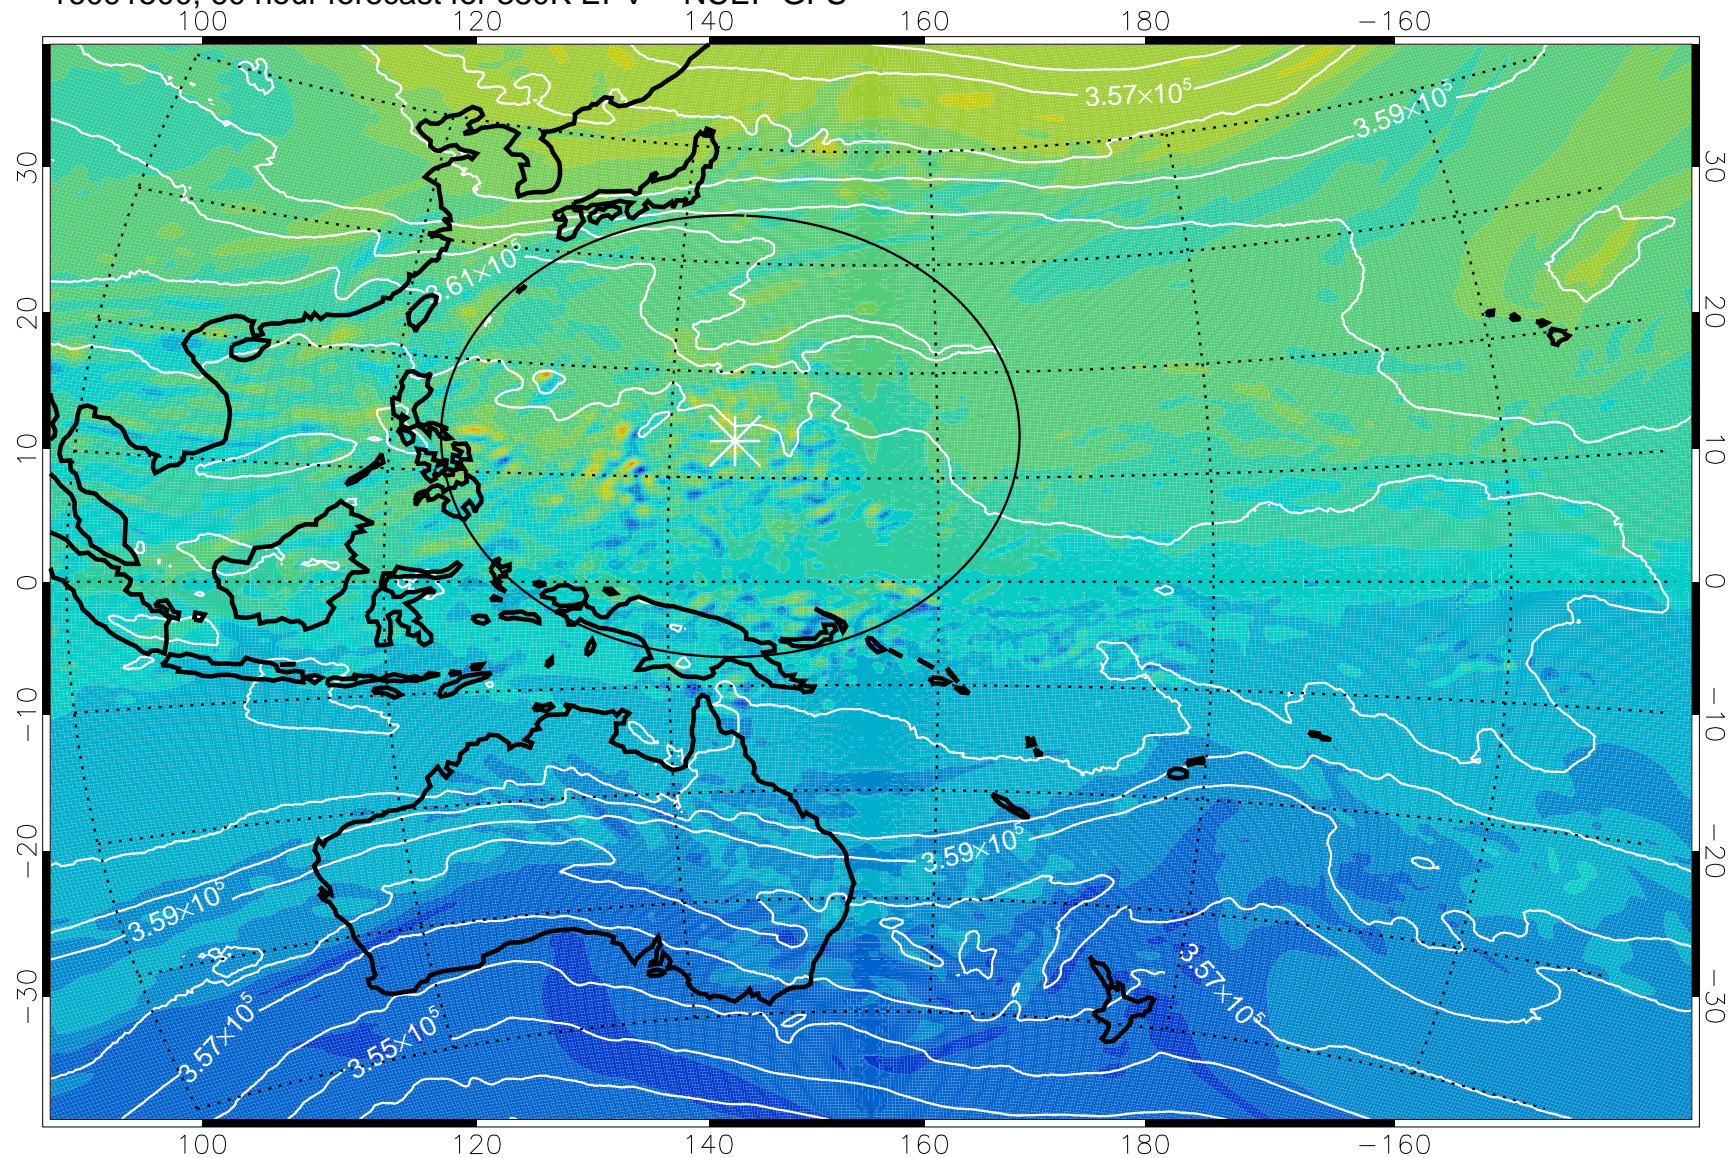

16091406, 42 hour forecast for 380K EPV -- NCEP GFS

380K Montgomery Streamfunction, white

Range ring of 2304 km

16091412, 48 hour forecast for 380K EPV -- NCEP GFS

380K Montgomery Streamfunction, white

Range ring of 2304 km

16091418, 54 hour forecast for 380K EPV -- NCEP GFS

380K Montgomery Streamfunction, white

Range ring of 2304 km

16091500, 60 hour forecast for 380K EPV -- NCEP GFS

380K Montgomery Streamfunction, white

Range ring of 2304 km

16091506, 66 hour forecast for 380K EPV -- NCEP GFS

380K Montgomery Streamfunction, white

Range ring of 2304 km

16091512, 72 hour forecast for 380K EPV -- NCEP GFS

380K Montgomery Streamfunction, white

Range ring of 2304 km

16091518, 78 hour forecast for 380K EPV -- NCEP GFS

380K Montgomery Streamfunction, white

Range ring of 2304 km

16091600, 84 hour forecast for 380K EPV -- NCEP GFS

380K Montgomery Streamfunction, white

Range ring of 2304 km