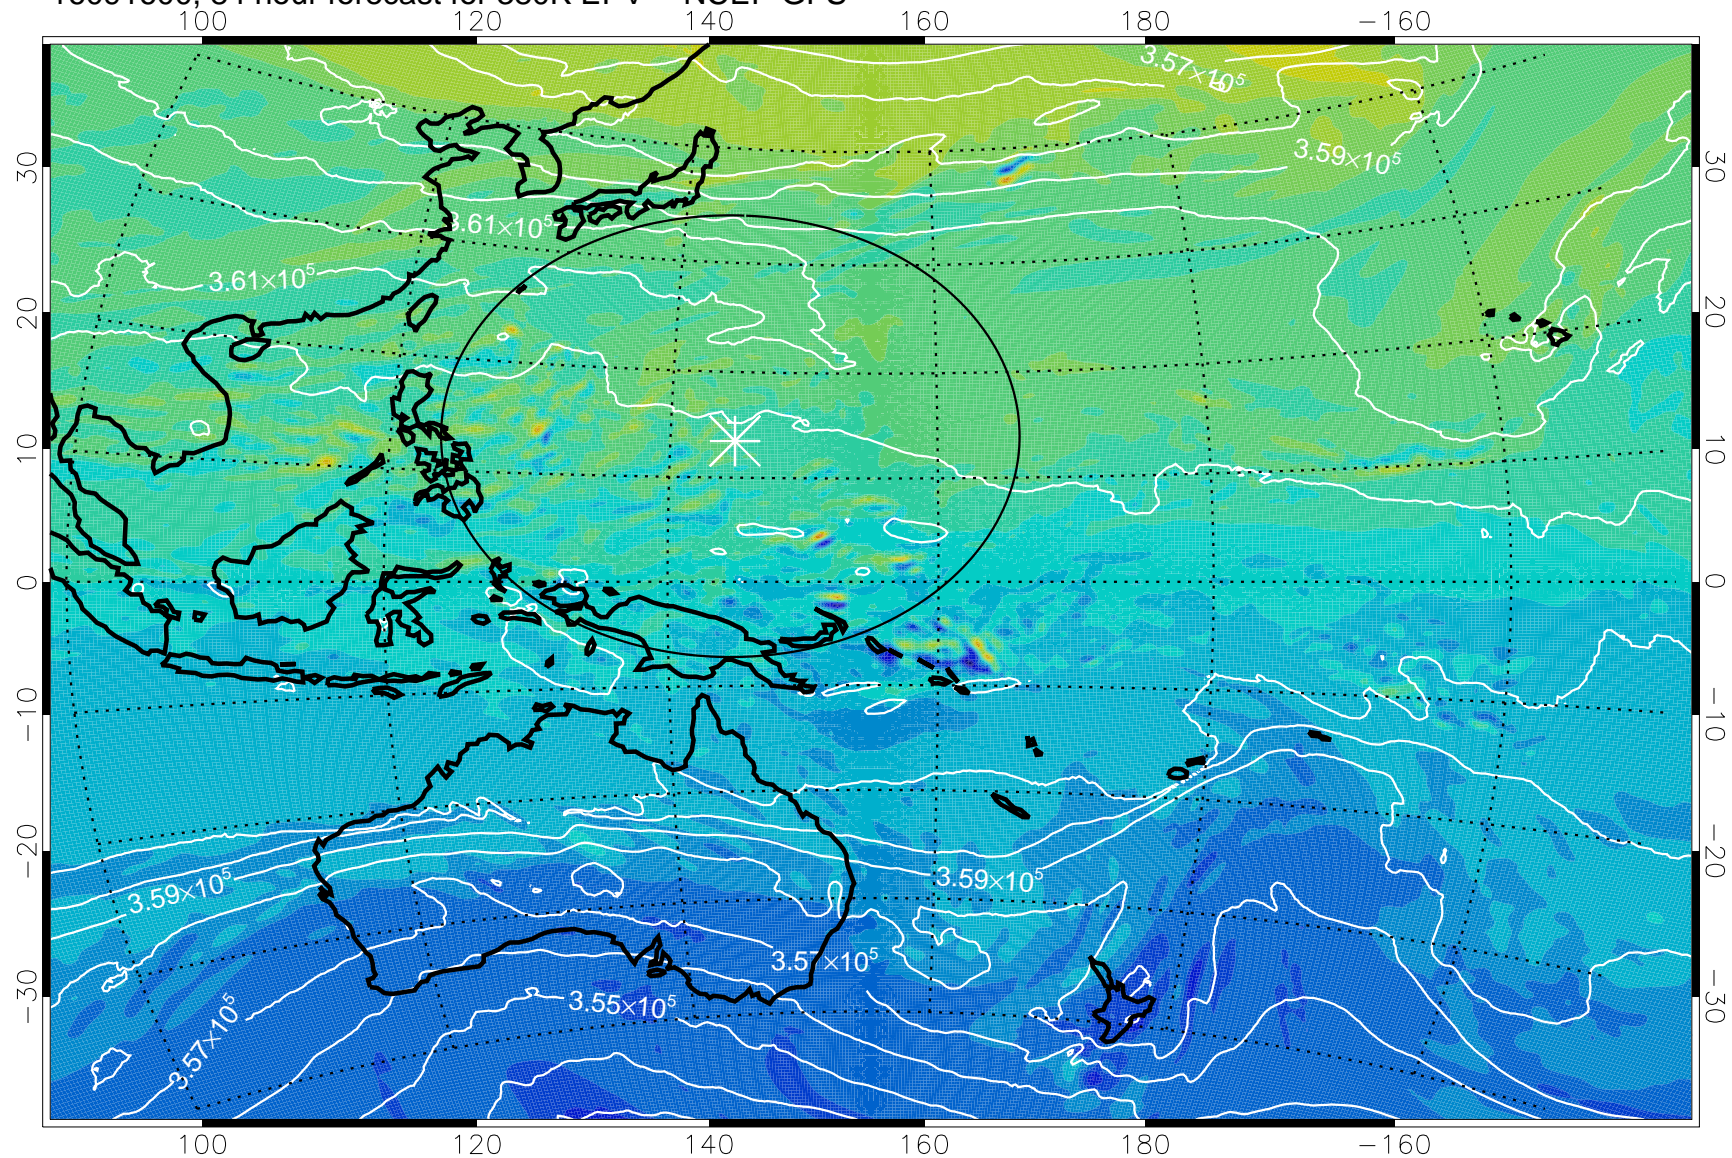

16091506, 66 hour forecast for 380K EPV -- NCEP GFS

380K Montgomery Streamfunction, white

Range ring of 2304 km

16091512, 72 hour forecast for 380K EPV -- NCEP GFS

380K Montgomery Streamfunction, white

Range ring of 2304 km

16091518, 78 hour forecast for 380K EPV -- NCEP GFS

380K Montgomery Streamfunction, white

Range ring of 2304 km

16091600, 84 hour forecast for 380K EPV -- NCEP GFS

380K Montgomery Streamfunction, white

Range ring of 2304 km

16091606, 90 hour forecast for 380K EPV -- NCEP GFS

380K Montgomery Streamfunction, white

Range ring of 2304 km

16091612, 96 hour forecast for 380K EPV -- NCEP GFS

380K Montgomery Streamfunction, white

Range ring of 2304 km

16091618, 102 hour forecast for 380K EPV -- NCEP GFS

380K Montgomery Streamfunction, white

Range ring of 2304 km

16091700, 108 hour forecast for 380K EPV -- NCEP GFS

380K Montgomery Streamfunction, white

Range ring of 2304 km