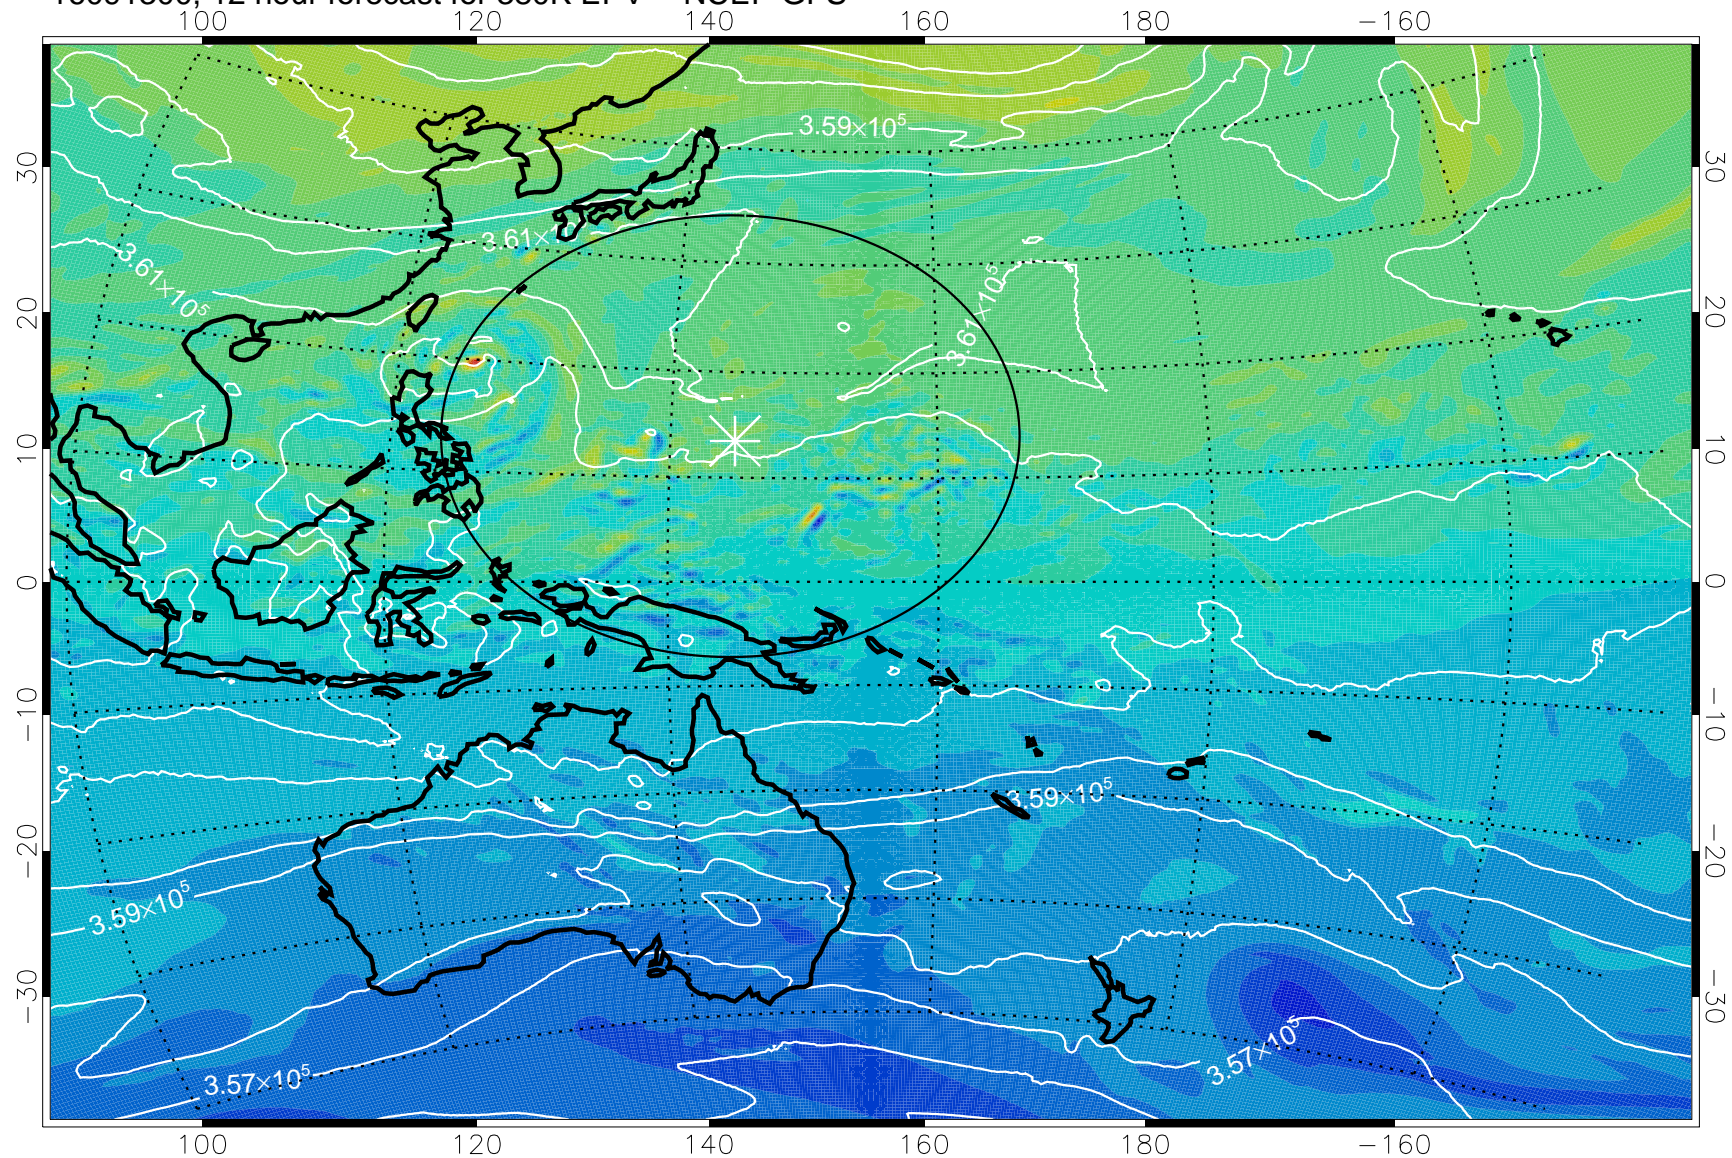

16091218, 6 hour forecast for 380K EPV -- NCEP GFS

380K Montgomery Streamfunction, white

Range ring of 2304 km

16091300, 12 hour forecast for 380K EPV -- NCEP GFS

380K Montgomery Streamfunction, white

Range ring of 2304 km

16091306, 18 hour forecast for 380K EPV -- NCEP GFS

380K Montgomery Streamfunction, white

Range ring of 2304 km

16091312, 24 hour forecast for 380K EPV -- NCEP GFS

380K Montgomery Streamfunction, white

Range ring of 2304 km

16091318, 30 hour forecast for 380K EPV -- NCEP GFS

380K Montgomery Streamfunction, white

Range ring of 2304 km

16091400, 36 hour forecast for 380K EPV -- NCEP GFS

380K Montgomery Streamfunction, white

Range ring of 2304 km

16091406, 42 hour forecast for 380K EPV -- NCEP GFS

380K Montgomery Streamfunction, white

Range ring of 2304 km

16091412, 48 hour forecast for 380K EPV -- NCEP GFS

380K Montgomery Streamfunction, white

Range ring of 2304 km