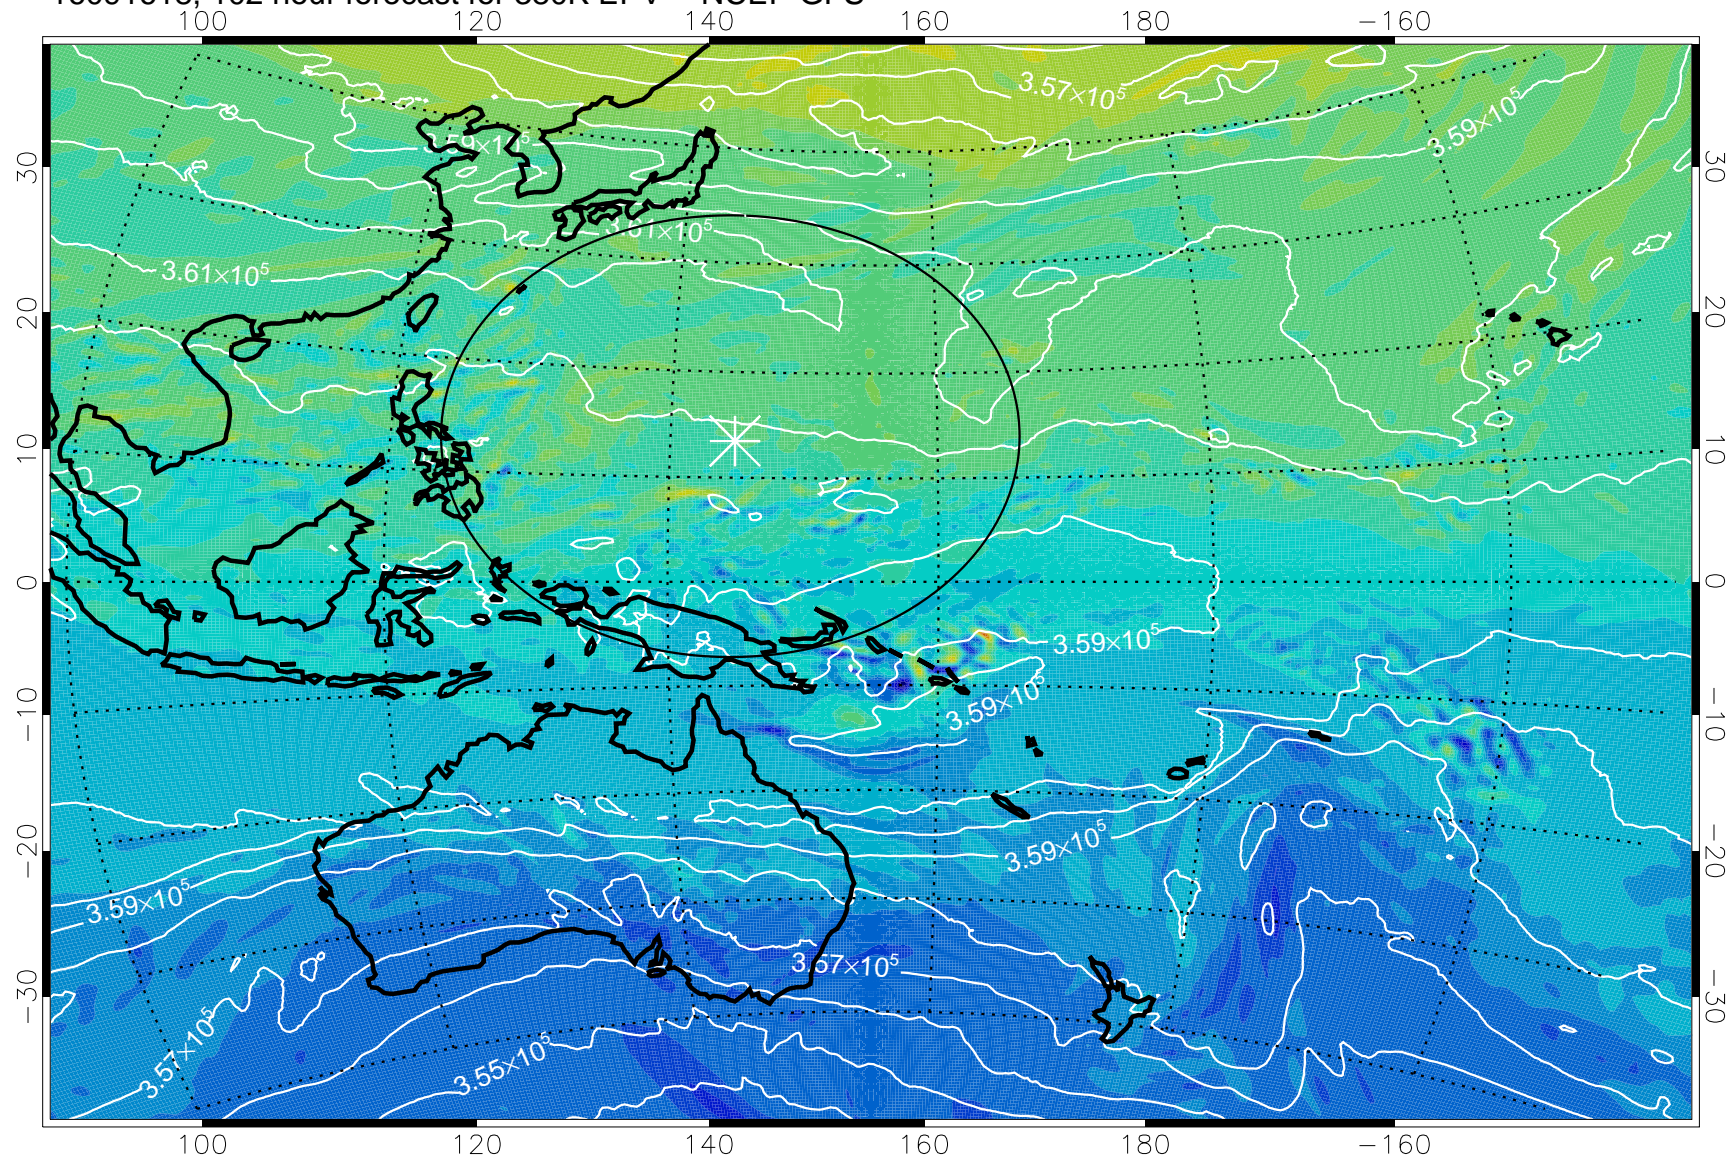

16091518, 78 hour forecast for 380K EPV -- NCEP GFS

380K Montgomery Streamfunction, white

Range ring of 2304 km

16091600, 84 hour forecast for 380K EPV -- NCEP GFS

380K Montgomery Streamfunction, white

Range ring of 2304 km

16091606, 90 hour forecast for 380K EPV -- NCEP GFS

380K Montgomery Streamfunction, white

Range ring of 2304 km

16091612, 96 hour forecast for 380K EPV -- NCEP GFS

380K Montgomery Streamfunction, white

Range ring of 2304 km

16091618, 102 hour forecast for 380K EPV -- NCEP GFS

380K Montgomery Streamfunction, white

Range ring of 2304 km

16091700, 108 hour forecast for 380K EPV -- NCEP GFS

380K Montgomery Streamfunction, white

Range ring of 2304 km

16091706, 114 hour forecast for 380K EPV -- NCEP GFS

380K Montgomery Streamfunction, white

Range ring of 2304 km

16091712, 120 hour forecast for 380K EPV -- NCEP GFS

380K Montgomery Streamfunction, white

Range ring of 2304 km