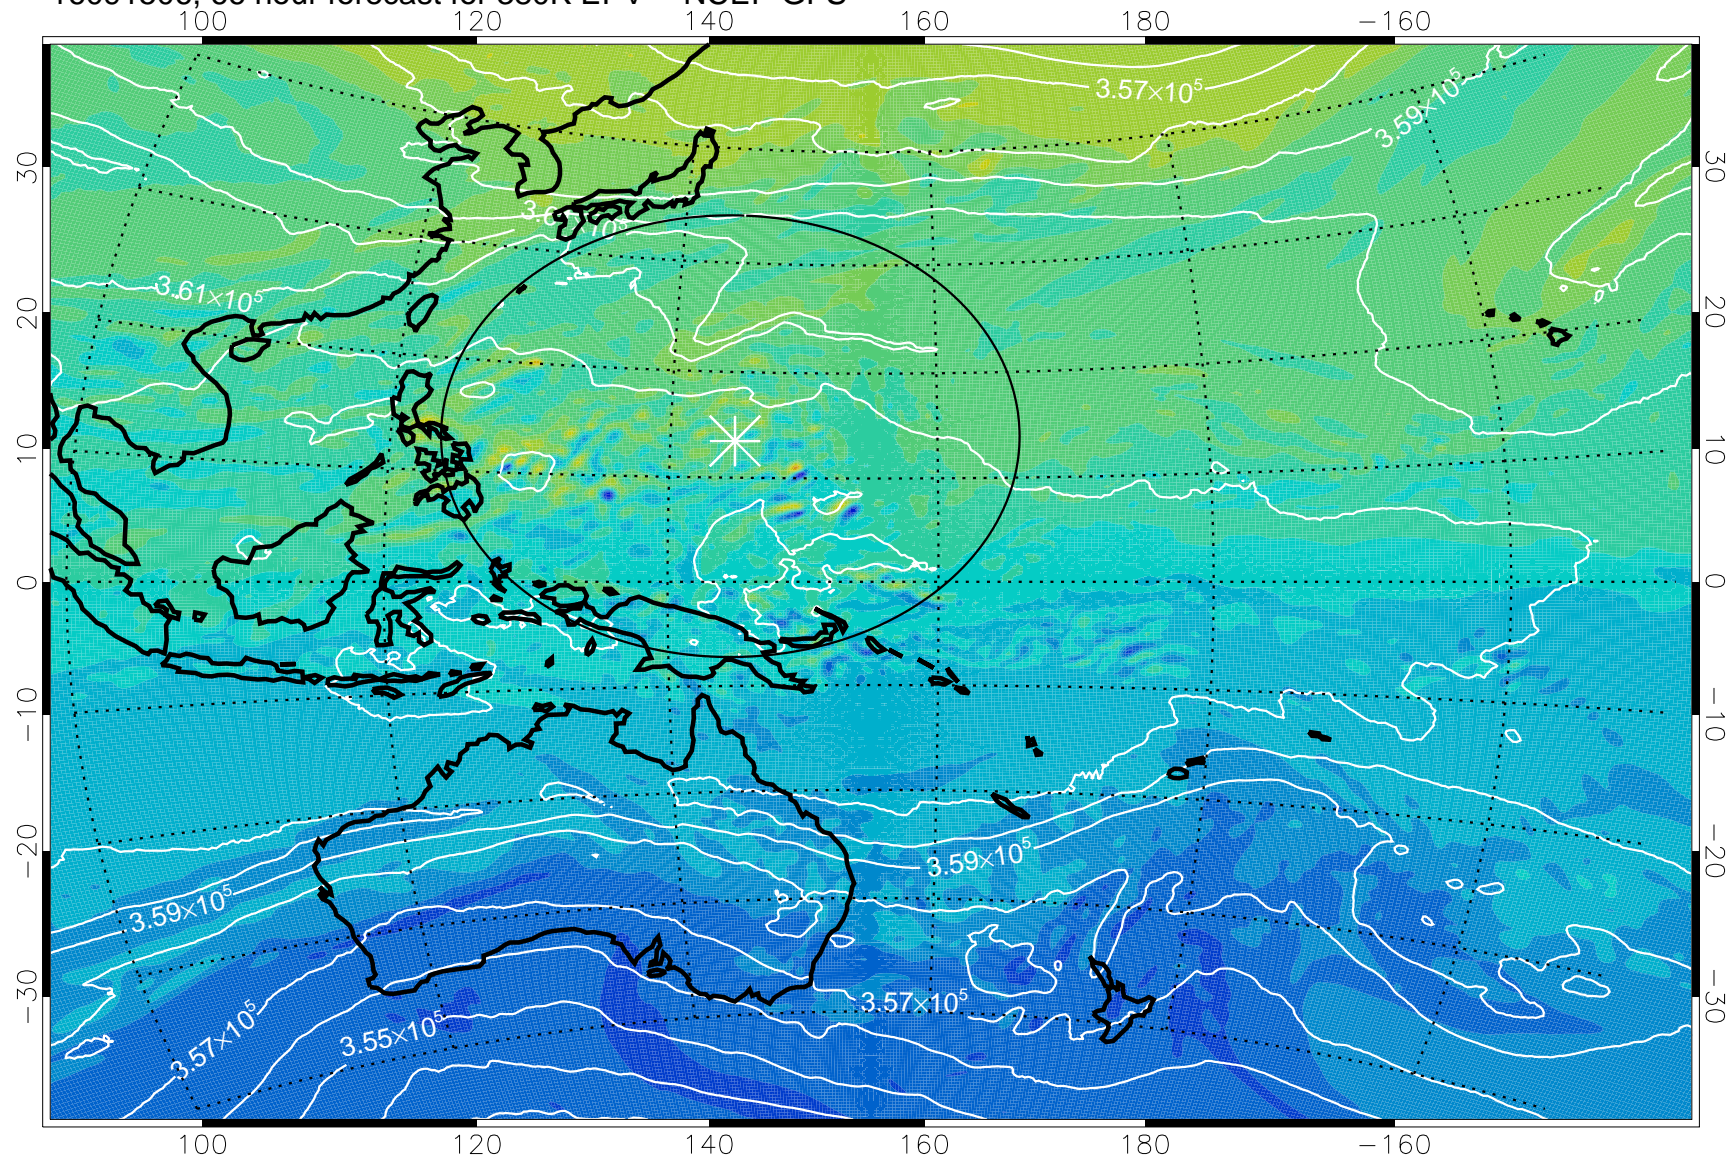

16091418, 54 hour forecast for 380K EPV -- NCEP GFS

380K Montgomery Streamfunction, white

Range ring of 2304 km

16091500, 60 hour forecast for 380K EPV -- NCEP GFS

380K Montgomery Streamfunction, white

Range ring of 2304 km

16091506, 66 hour forecast for 380K EPV -- NCEP GFS

380K Montgomery Streamfunction, white

Range ring of 2304 km

16091512, 72 hour forecast for 380K EPV -- NCEP GFS

380K Montgomery Streamfunction, white

Range ring of 2304 km

16091518, 78 hour forecast for 380K EPV -- NCEP GFS

380K Montgomery Streamfunction, white

Range ring of 2304 km

16091600, 84 hour forecast for 380K EPV -- NCEP GFS

380K Montgomery Streamfunction, white

Range ring of 2304 km

16091606, 90 hour forecast for 380K EPV -- NCEP GFS

380K Montgomery Streamfunction, white

Range ring of 2304 km

16091612, 96 hour forecast for 380K EPV -- NCEP GFS

380K Montgomery Streamfunction, white

Range ring of 2304 km