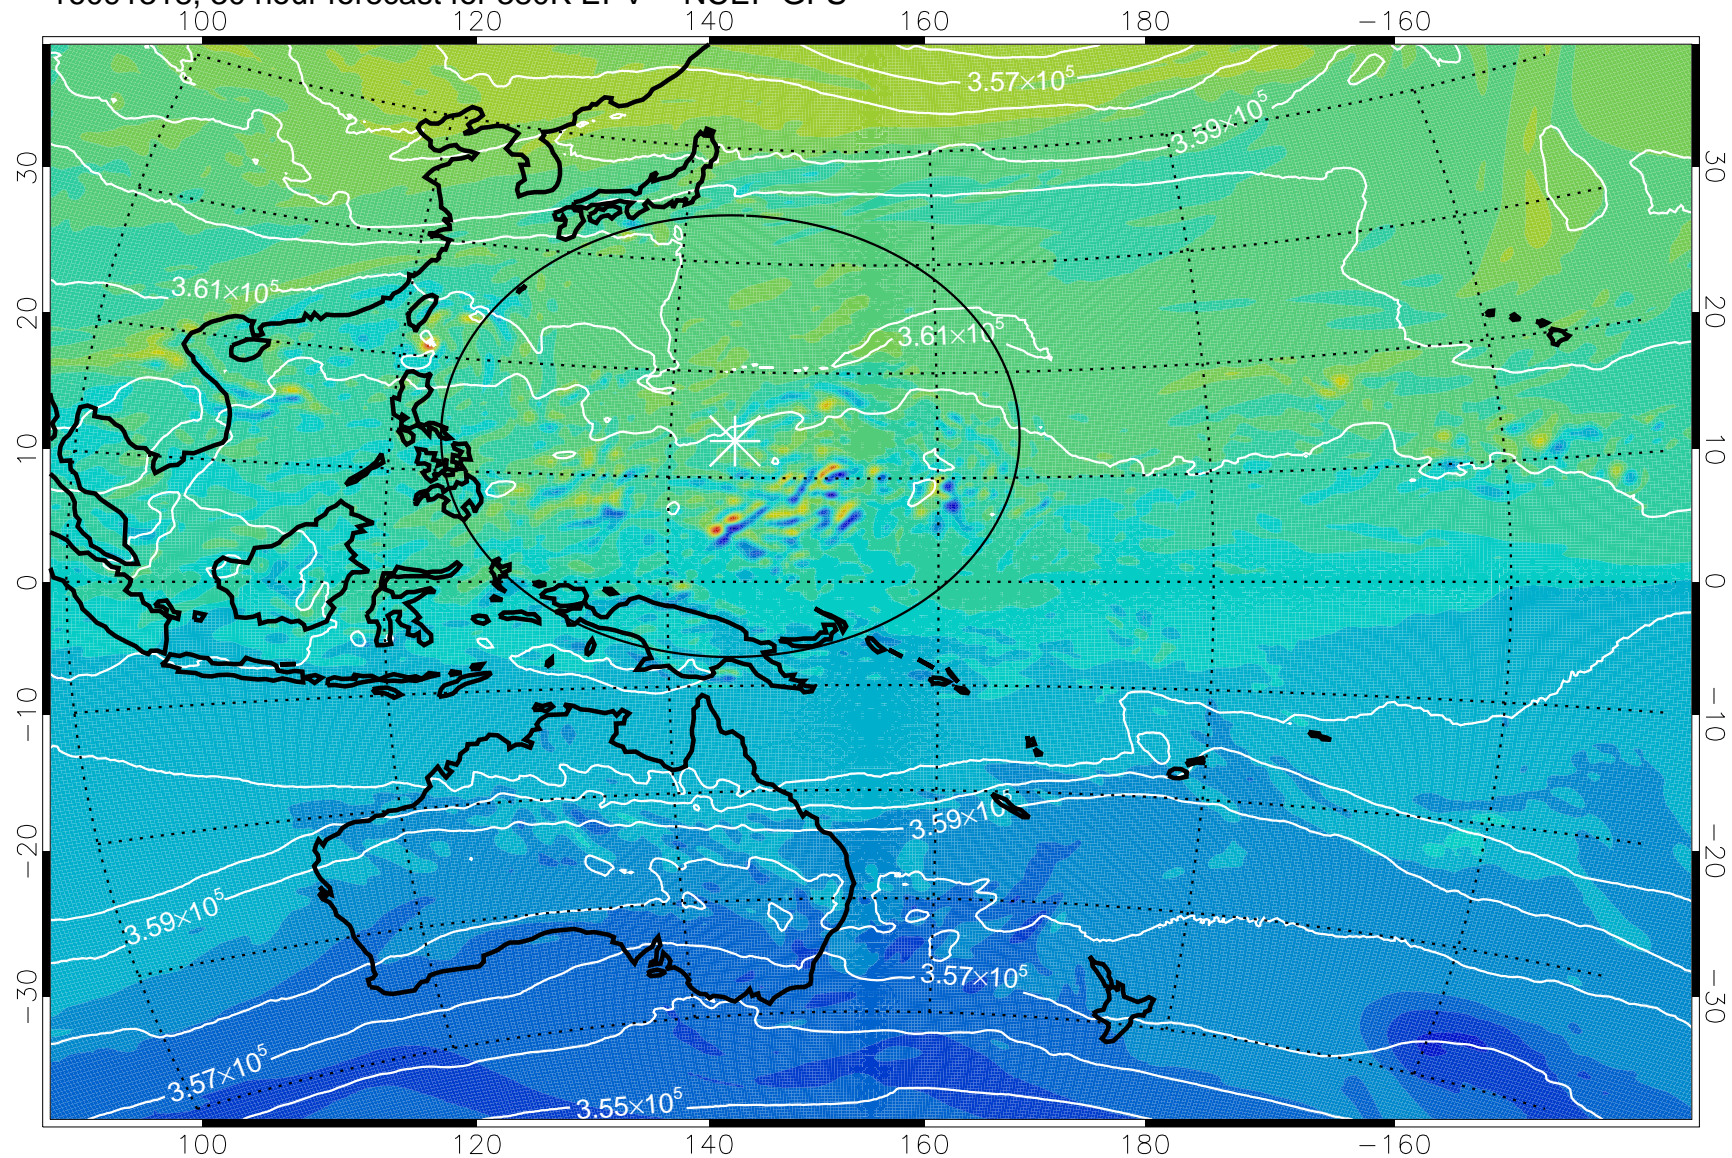

16091306, 18 hour forecast for 380K EPV -- NCEP GFS

380K Montgomery Streamfunction, white

Range ring of 2304 km

16091312, 24 hour forecast for 380K EPV -- NCEP GFS

380K Montgomery Streamfunction, white

Range ring of 2304 km

16091318, 30 hour forecast for 380K EPV -- NCEP GFS

380K Montgomery Streamfunction, white

Range ring of 2304 km

16091400, 36 hour forecast for 380K EPV -- NCEP GFS

380K Montgomery Streamfunction, white

Range ring of 2304 km

16091406, 42 hour forecast for 380K EPV -- NCEP GFS

380K Montgomery Streamfunction, white

Range ring of 2304 km

16091412, 48 hour forecast for 380K EPV -- NCEP GFS

380K Montgomery Streamfunction, white

Range ring of 2304 km

16091418, 54 hour forecast for 380K EPV -- NCEP GFS

380K Montgomery Streamfunction, white

Range ring of 2304 km

16091500, 60 hour forecast for 380K EPV -- NCEP GFS

380K Montgomery Streamfunction, white

Range ring of 2304 km