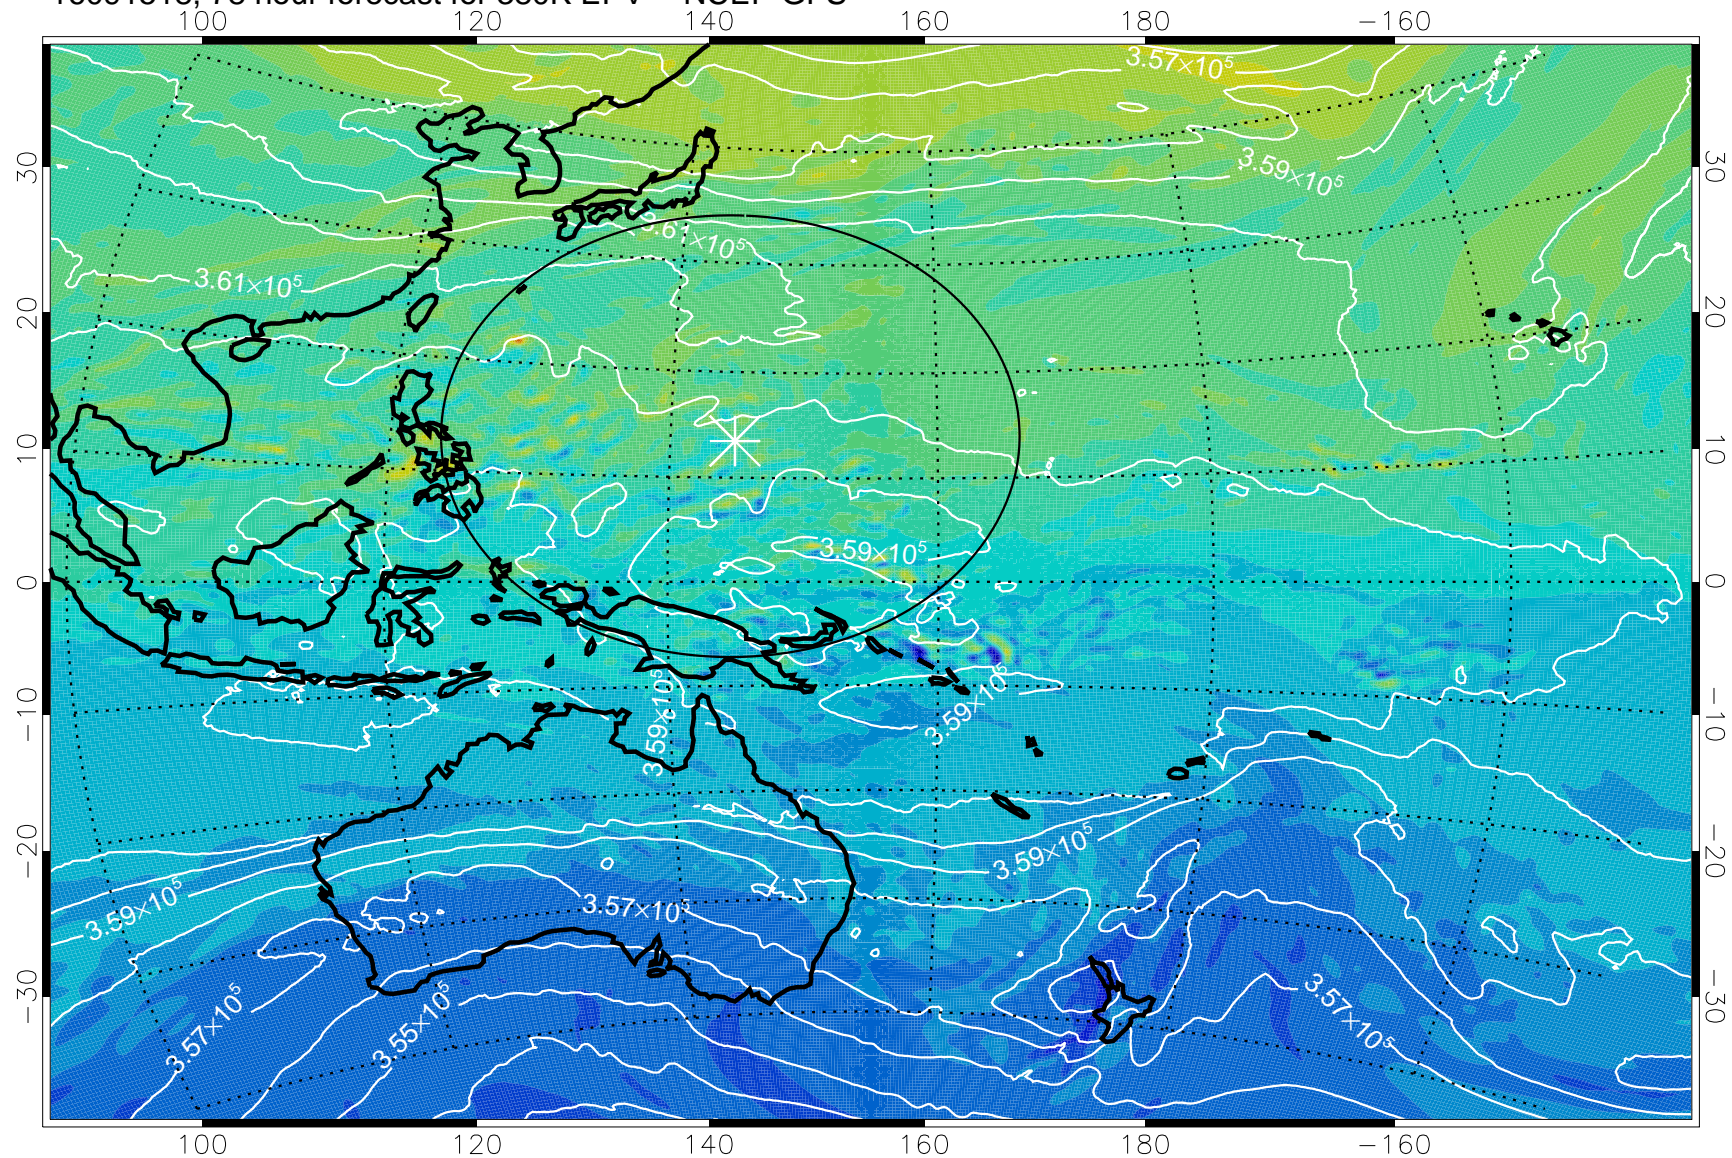

16091418, 54 hour forecast for 380K EPV -- NCEP GFS

380K Montgomery Streamfunction, white

Range ring of 2304 km

16091500, 60 hour forecast for 380K EPV -- NCEP GFS

380K Montgomery Streamfunction, white

Range ring of 2304 km

16091506, 66 hour forecast for 380K EPV -- NCEP GFS

380K Montgomery Streamfunction, white

Range ring of 2304 km

16091512, 72 hour forecast for 380K EPV -- NCEP GFS

380K Montgomery Streamfunction, white

Range ring of 2304 km

16091518, 78 hour forecast for 380K EPV -- NCEP GFS

380K Montgomery Streamfunction, white

Range ring of 2304 km

16091600, 84 hour forecast for 380K EPV -- NCEP GFS

380K Montgomery Streamfunction, white

Range ring of 2304 km

16091606, 90 hour forecast for 380K EPV -- NCEP GFS

380K Montgomery Streamfunction, white

Range ring of 2304 km

16091612, 96 hour forecast for 380K EPV -- NCEP GFS

380K Montgomery Streamfunction, white

Range ring of 2304 km