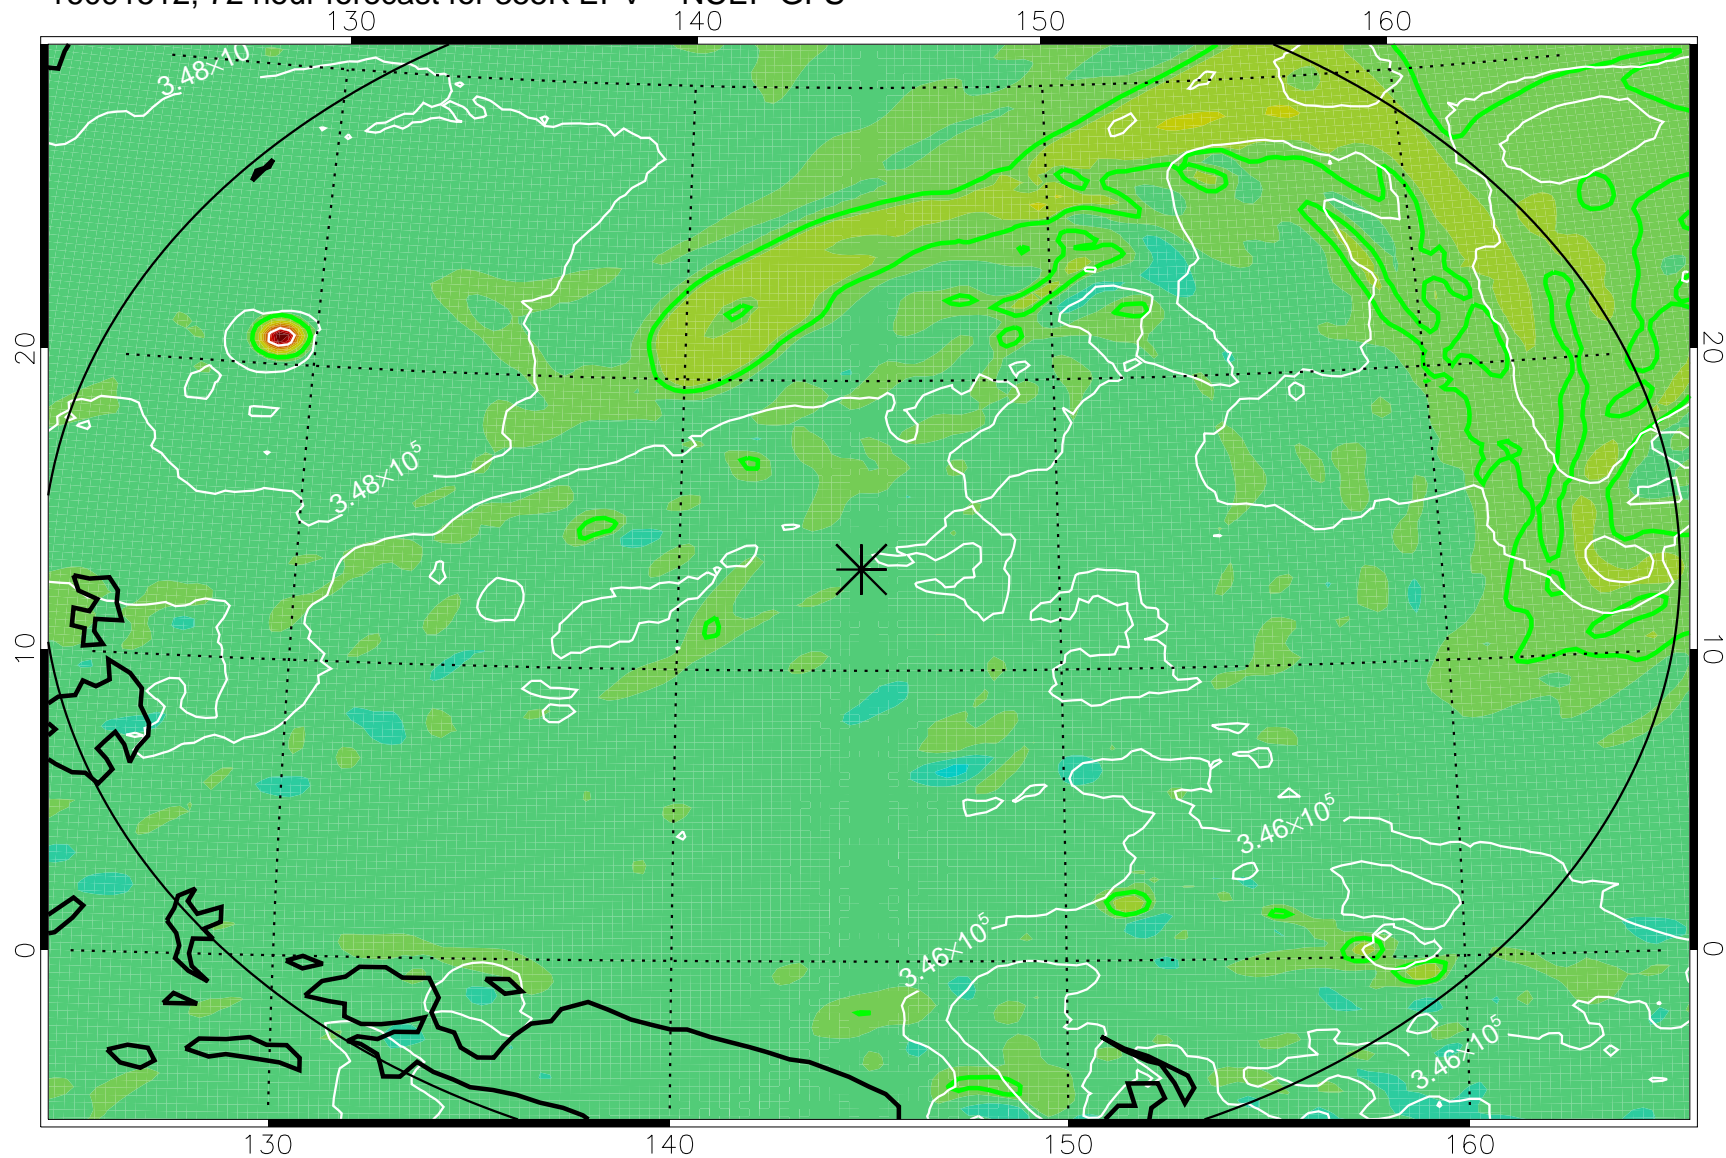

16091418, 54 hour forecast for 355K EPV -- NCEP GFS

355K Montgomery Streamfunction, white
EPV Tropopause (2 PVU) Position
Range ring of 2304 km

16091500, 60 hour forecast for 355K EPV -- NCEP GFS

355K Montgomery Streamfunction, white
EPV Tropopause (2 PVU) Position
Range ring of 2304 km

16091506, 66 hour forecast for 355K EPV -- NCEP GFS

355K Montgomery Streamfunction, white
EPV Tropopause (2 PVU) Position
Range ring of 2304 km

16091512, 72 hour forecast for 355K EPV -- NCEP GFS

355K Montgomery Streamfunction, white
EPV Tropopause (2 PVU) Position
Range ring of 2304 km

16091518, 78 hour forecast for 355K EPV -- NCEP GFS

355K Montgomery Streamfunction, white
EPV Tropopause (2 PVU) Position
Range ring of 2304 km

16091600, 84 hour forecast for 355K EPV -- NCEP GFS

355K Montgomery Streamfunction, white
EPV Tropopause (2 PVU) Position
Range ring of 2304 km

16091606, 90 hour forecast for 355K EPV -- NCEP GFS

355K Montgomery Streamfunction, white
EPV Tropopause (2 PVU) Position
Range ring of 2304 km

16091612, 96 hour forecast for 355K EPV -- NCEP GFS

355K Montgomery Streamfunction, white
EPV Tropopause (2 PVU) Position
Range ring of 2304 km