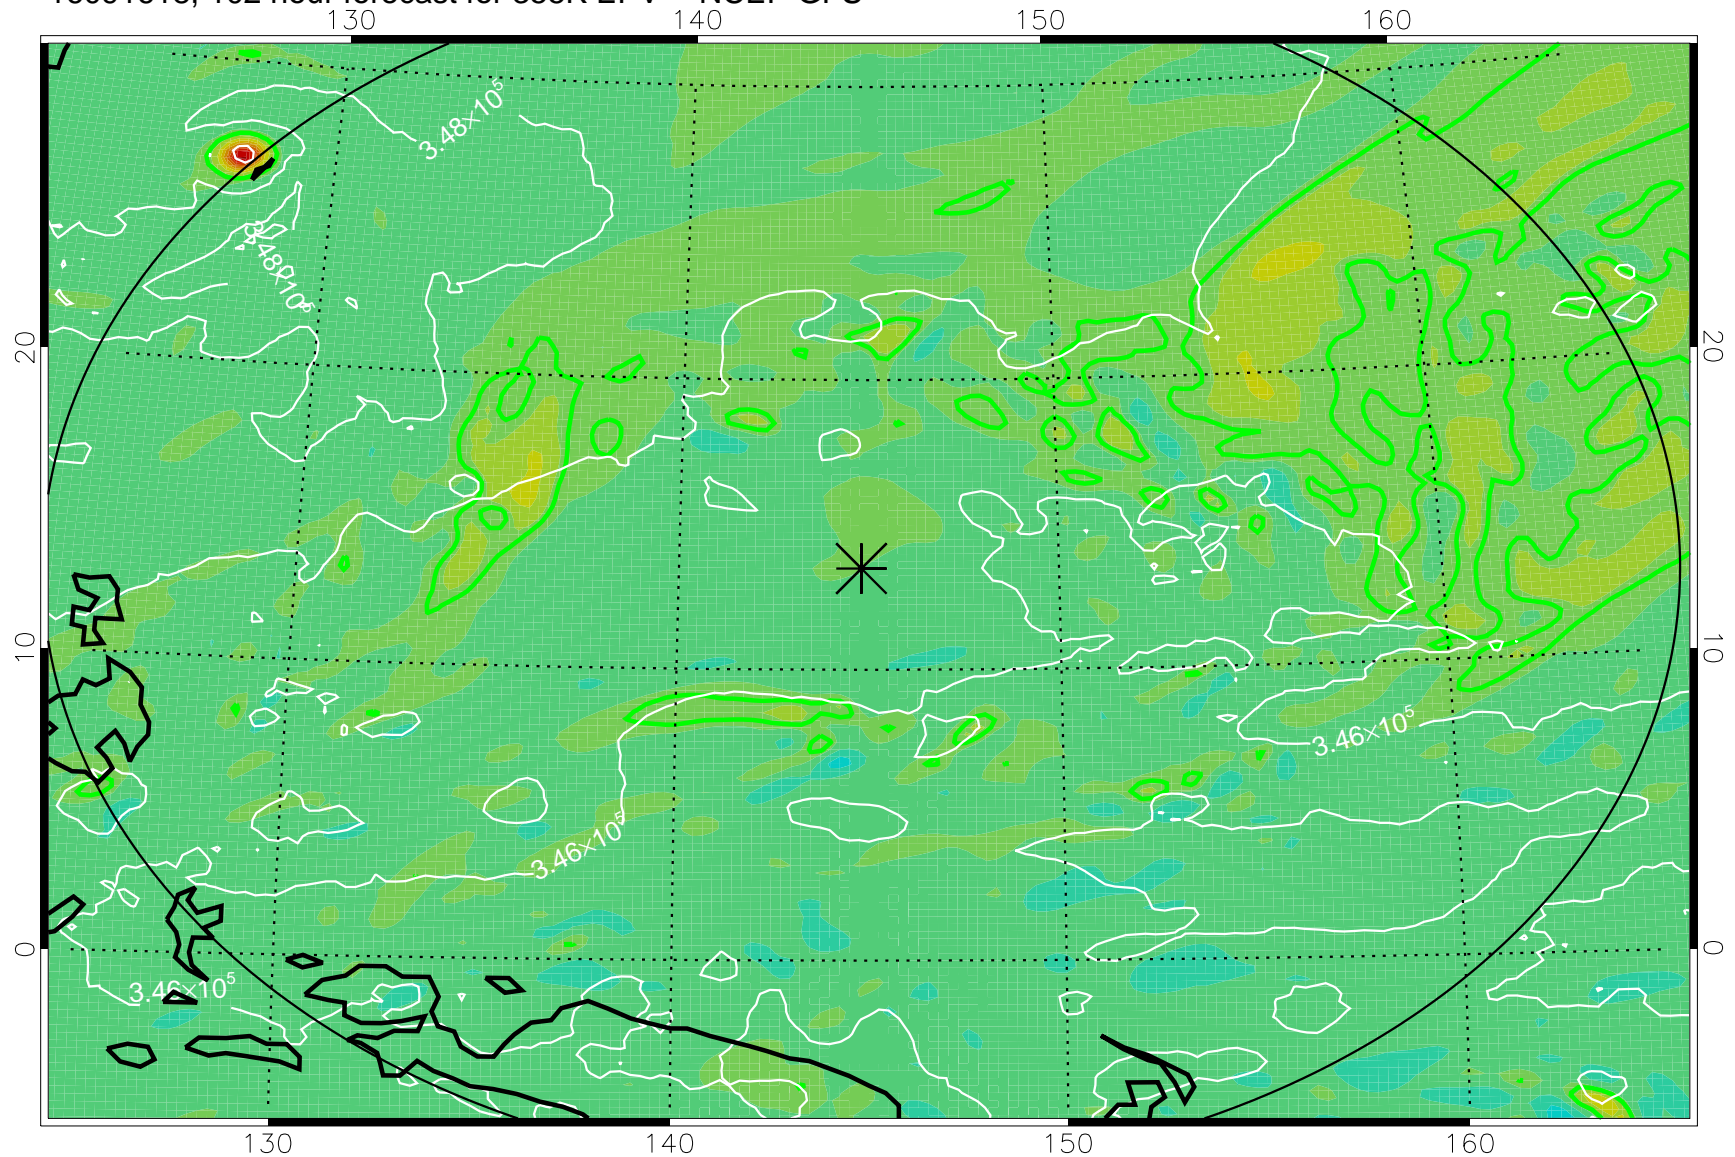

16091518, 78 hour forecast for 355K EPV -- NCEP GFS

355K Montgomery Streamfunction, white
EPV Tropopause (2 PVU) Position
Range ring of 2304 km

16091600, 84 hour forecast for 355K EPV -- NCEP GFS

355K Montgomery Streamfunction, white
EPV Tropopause (2 PVU) Position
Range ring of 2304 km

16091606, 90 hour forecast for 355K EPV -- NCEP GFS

355K Montgomery Streamfunction, white
EPV Tropopause (2 PVU) Position
Range ring of 2304 km

16091612, 96 hour forecast for 355K EPV -- NCEP GFS

355K Montgomery Streamfunction, white
EPV Tropopause (2 PVU) Position
Range ring of 2304 km

16091618, 102 hour forecast for 355K EPV -- NCEP GFS

355K Montgomery Streamfunction, white
EPV Tropopause (2 PVU) Position
Range ring of 2304 km

16091700, 108 hour forecast for 355K EPV -- NCEP GFS

355K Montgomery Streamfunction, white
EPV Tropopause (2 PVU) Position
Range ring of 2304 km

16091706, 114 hour forecast for 355K EPV -- NCEP GFS

355K Montgomery Streamfunction, white
EPV Tropopause (2 PVU) Position
Range ring of 2304 km

16091712, 120 hour forecast for 355K EPV -- NCEP GFS

355K Montgomery Streamfunction, white
EPV Tropopause (2 PVU) Position
Range ring of 2304 km