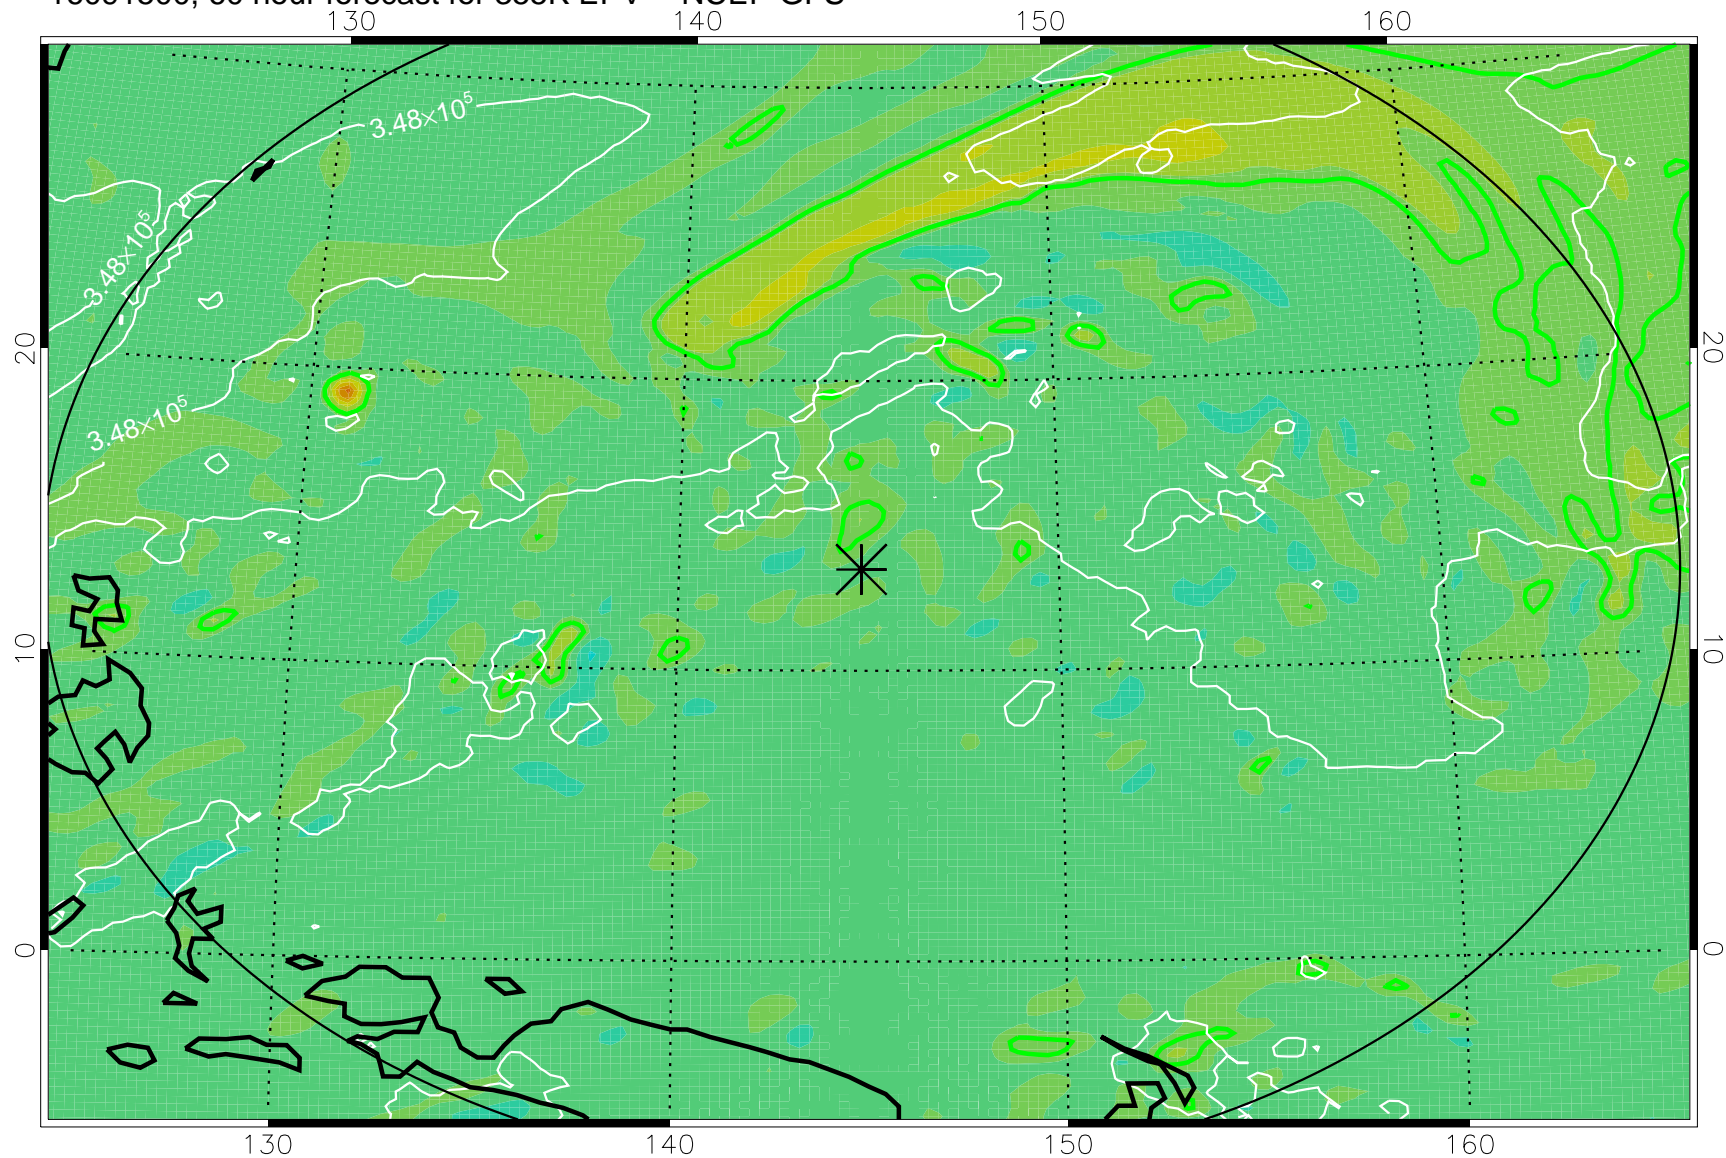

16091406, 42 hour forecast for 355K EPV -- NCEP GFS

355K Montgomery Streamfunction, white
EPV Tropopause (2 PVU) Position
Range ring of 2304 km

16091412, 48 hour forecast for 355K EPV -- NCEP GFS

355K Montgomery Streamfunction, white
EPV Tropopause (2 PVU) Position
Range ring of 2304 km

16091418, 54 hour forecast for 355K EPV -- NCEP GFS

355K Montgomery Streamfunction, white
EPV Tropopause (2 PVU) Position
Range ring of 2304 km

16091500, 60 hour forecast for 355K EPV -- NCEP GFS

355K Montgomery Streamfunction, white
EPV Tropopause (2 PVU) Position
Range ring of 2304 km

16091506, 66 hour forecast for 355K EPV -- NCEP GFS

355K Montgomery Streamfunction, white
EPV Tropopause (2 PVU) Position
Range ring of 2304 km

16091512, 72 hour forecast for 355K EPV -- NCEP GFS

355K Montgomery Streamfunction, white
EPV Tropopause (2 PVU) Position
Range ring of 2304 km

16091518, 78 hour forecast for 355K EPV -- NCEP GFS

355K Montgomery Streamfunction, white
EPV Tropopause (2 PVU) Position
Range ring of 2304 km

16091600, 84 hour forecast for 355K EPV -- NCEP GFS

355K Montgomery Streamfunction, white
EPV Tropopause (2 PVU) Position
Range ring of 2304 km