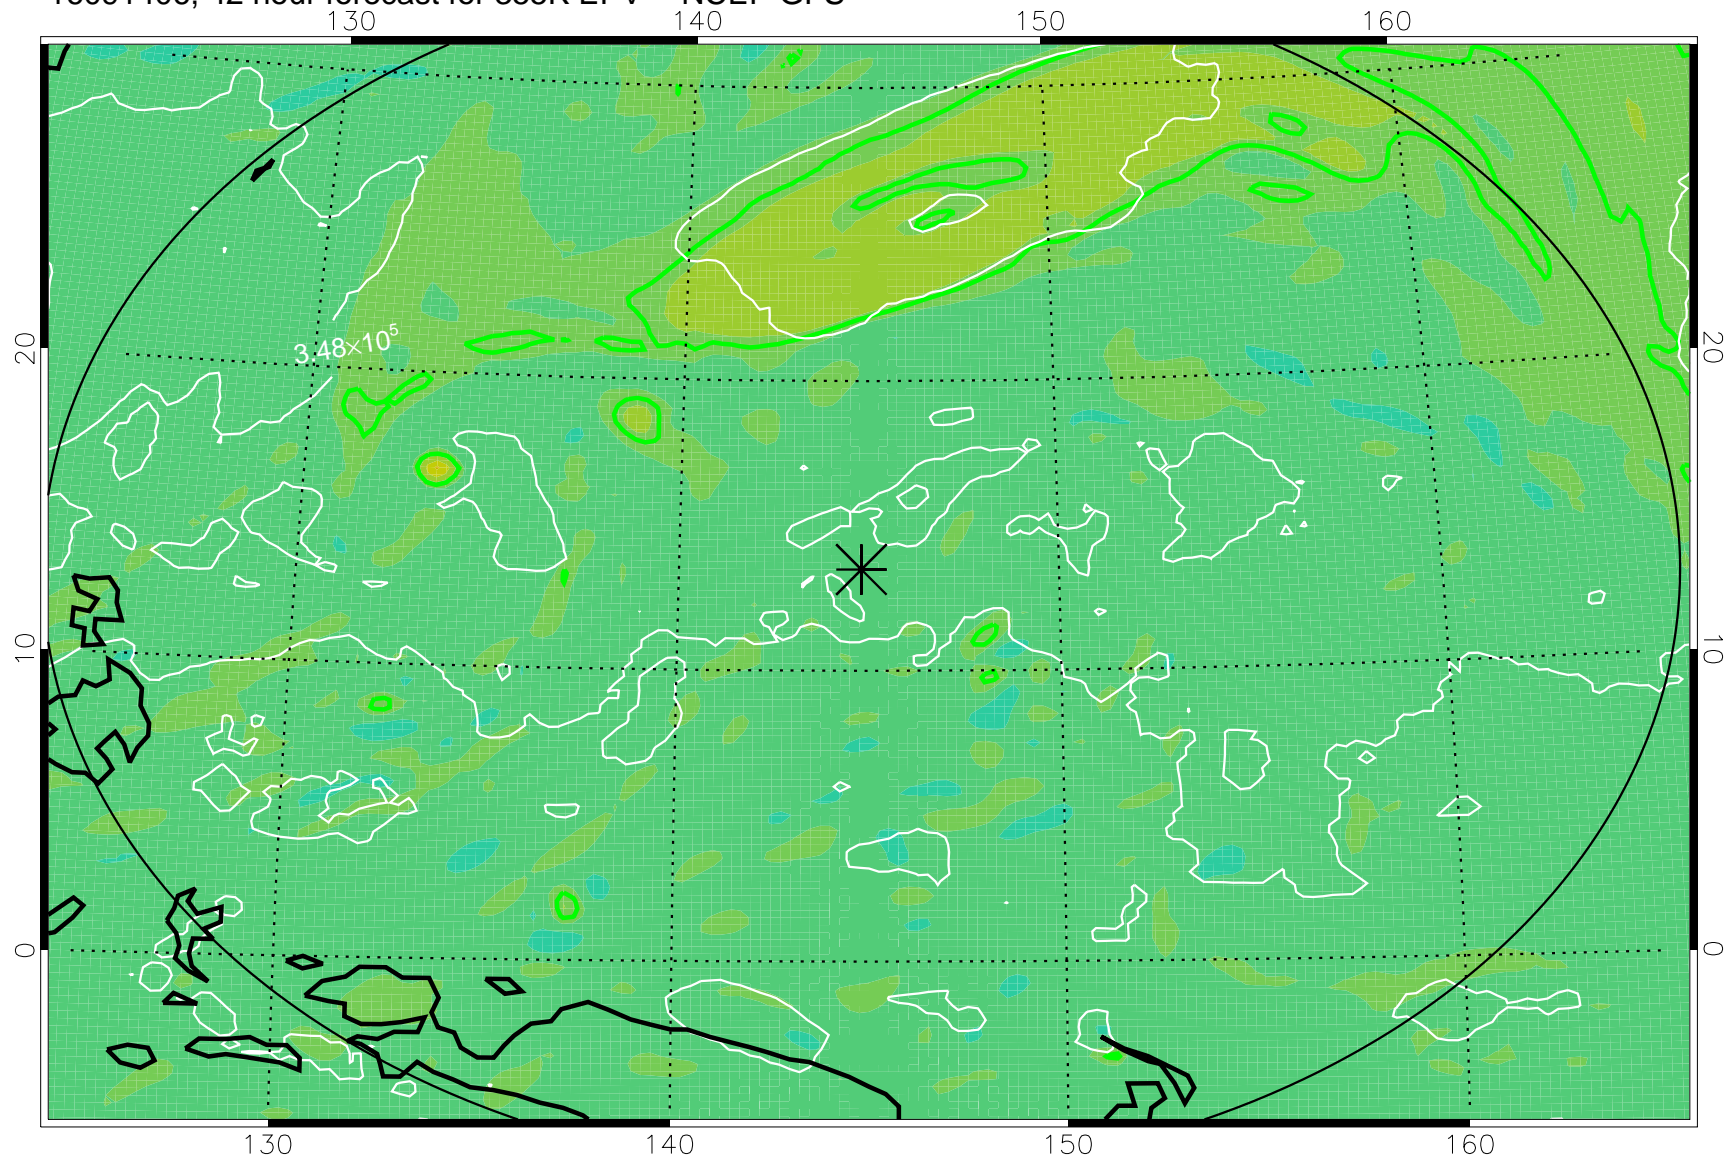

16091318, 30 hour forecast for 355K EPV -- NCEP GFS

355K Montgomery Streamfunction, white
EPV Tropopause (2 PVU) Position
Range ring of 2304 km

16091400, 36 hour forecast for 355K EPV -- NCEP GFS

355K Montgomery Streamfunction, white
EPV Tropopause (2 PVU) Position
Range ring of 2304 km

16091406, 42 hour forecast for 355K EPV -- NCEP GFS

355K Montgomery Streamfunction, white
EPV Tropopause (2 PVU) Position
Range ring of 2304 km

16091412, 48 hour forecast for 355K EPV -- NCEP GFS

355K Montgomery Streamfunction, white
EPV Tropopause (2 PVU) Position
Range ring of 2304 km

16091418, 54 hour forecast for 355K EPV -- NCEP GFS

355K Montgomery Streamfunction, white
EPV Tropopause (2 PVU) Position
Range ring of 2304 km

16091500, 60 hour forecast for 355K EPV -- NCEP GFS

355K Montgomery Streamfunction, white
EPV Tropopause (2 PVU) Position
Range ring of 2304 km

16091606, 90 hour forecast for 355K EPV -- NCEP GFS

355K Montgomery Streamfunction, white
EPV Tropopause (2 PVU) Position
Range ring of 2304 km

16091612, 96 hour forecast for 355K EPV -- NCEP GFS

355K Montgomery Streamfunction, white
EPV Tropopause (2 PVU) Position
Range ring of 2304 km