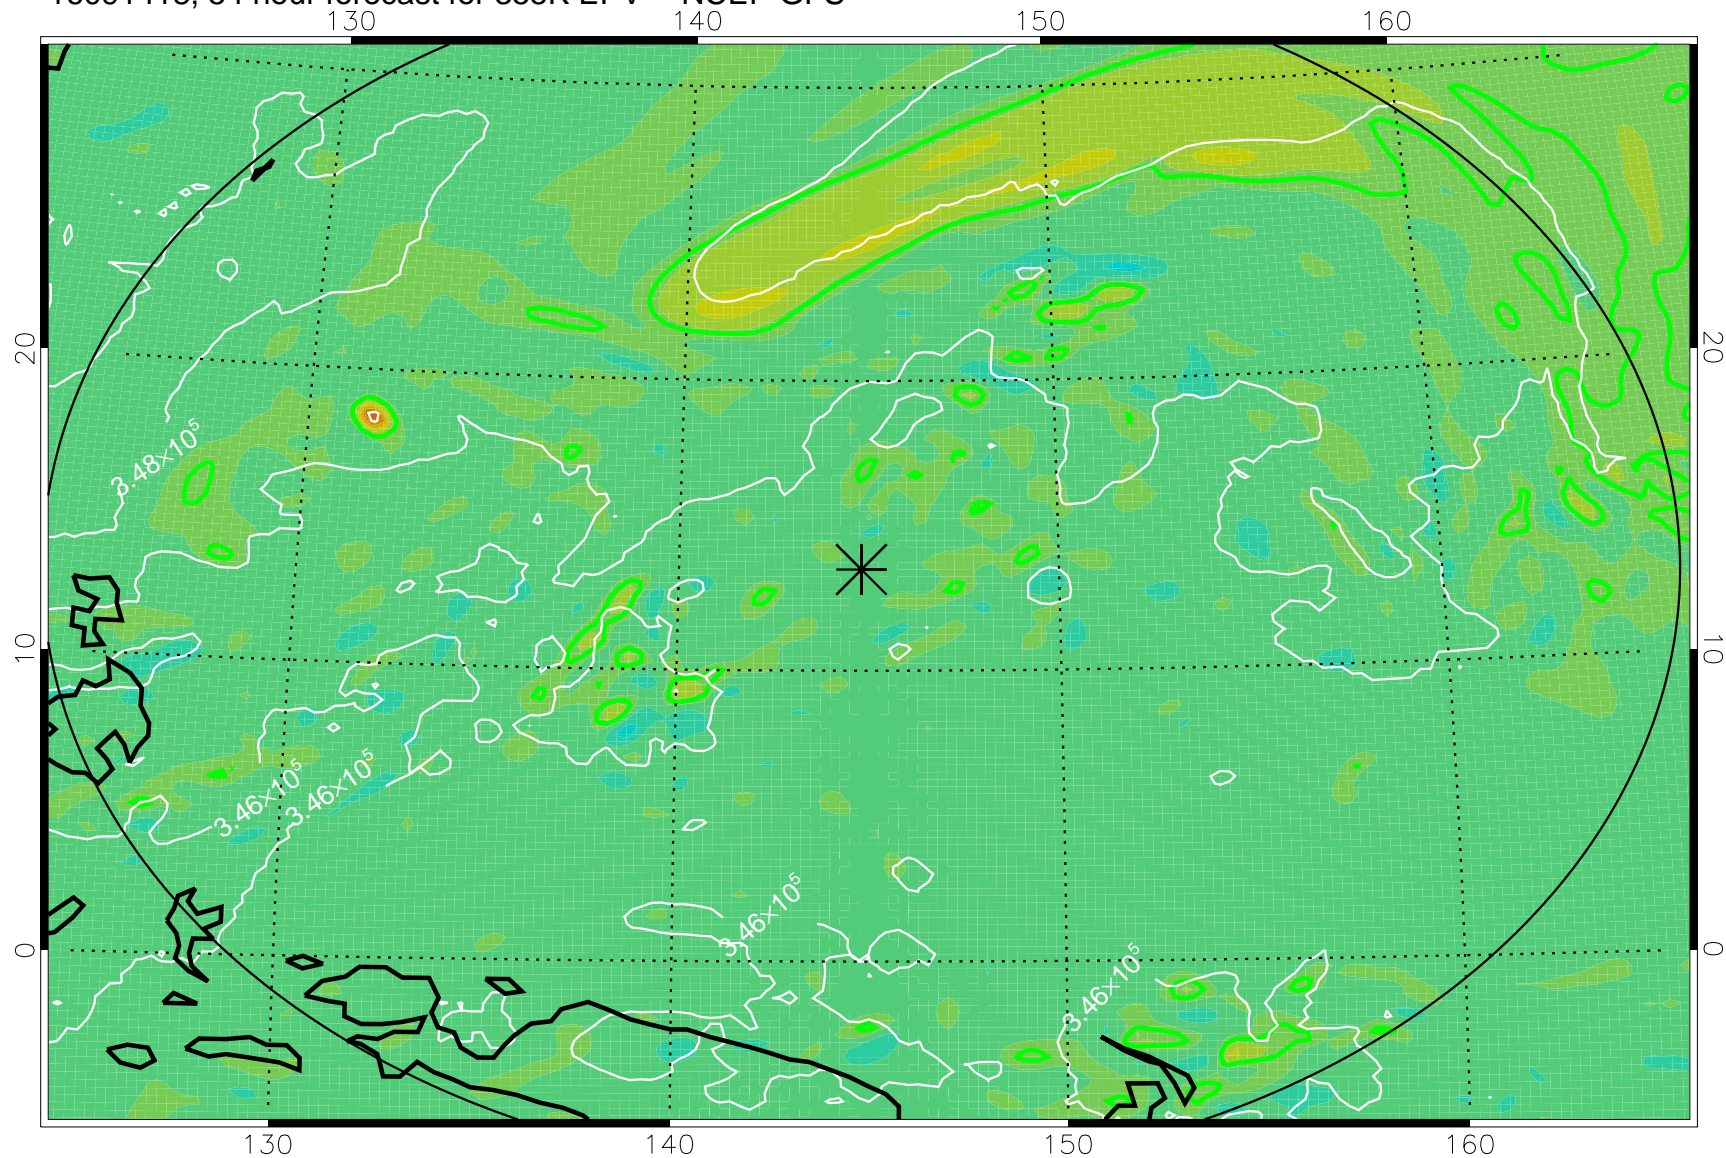

16091406, 42 hour forecast for 355K EPV -- NCEP GFS

355K Montgomery Streamfunction, white
EPV Tropopause (2 PVU) Position
Range ring of 2304 km

16091412, 48 hour forecast for 355K EPV -- NCEP GFS

355K Montgomery Streamfunction, white
EPV Tropopause (2 PVU) Position
Range ring of 2304 km

16091418, 54 hour forecast for 355K EPV -- NCEP GFS

355K Montgomery Streamfunction, white
EPV Tropopause (2 PVU) Position
Range ring of 2304 km

16091500, 60 hour forecast for 355K EPV -- NCEP GFS

355K Montgomery Streamfunction, white
EPV Tropopause (2 PVU) Position
Range ring of 2304 km

16091518, 78 hour forecast for 355K EPV -- NCEP GFS

355K Montgomery Streamfunction, white
EPV Tropopause (2 PVU) Position
Range ring of 2304 km

16091600, 84 hour forecast for 355K EPV -- NCEP GFS

355K Montgomery Streamfunction, white
EPV Tropopause (2 PVU) Position
Range ring of 2304 km

16091606, 90 hour forecast for 355K EPV -- NCEP GFS

355K Montgomery Streamfunction, white
EPV Tropopause (2 PVU) Position
Range ring of 2304 km

16091612, 96 hour forecast for 355K EPV -- NCEP GFS

355K Montgomery Streamfunction, white
EPV Tropopause (2 PVU) Position
Range ring of 2304 km