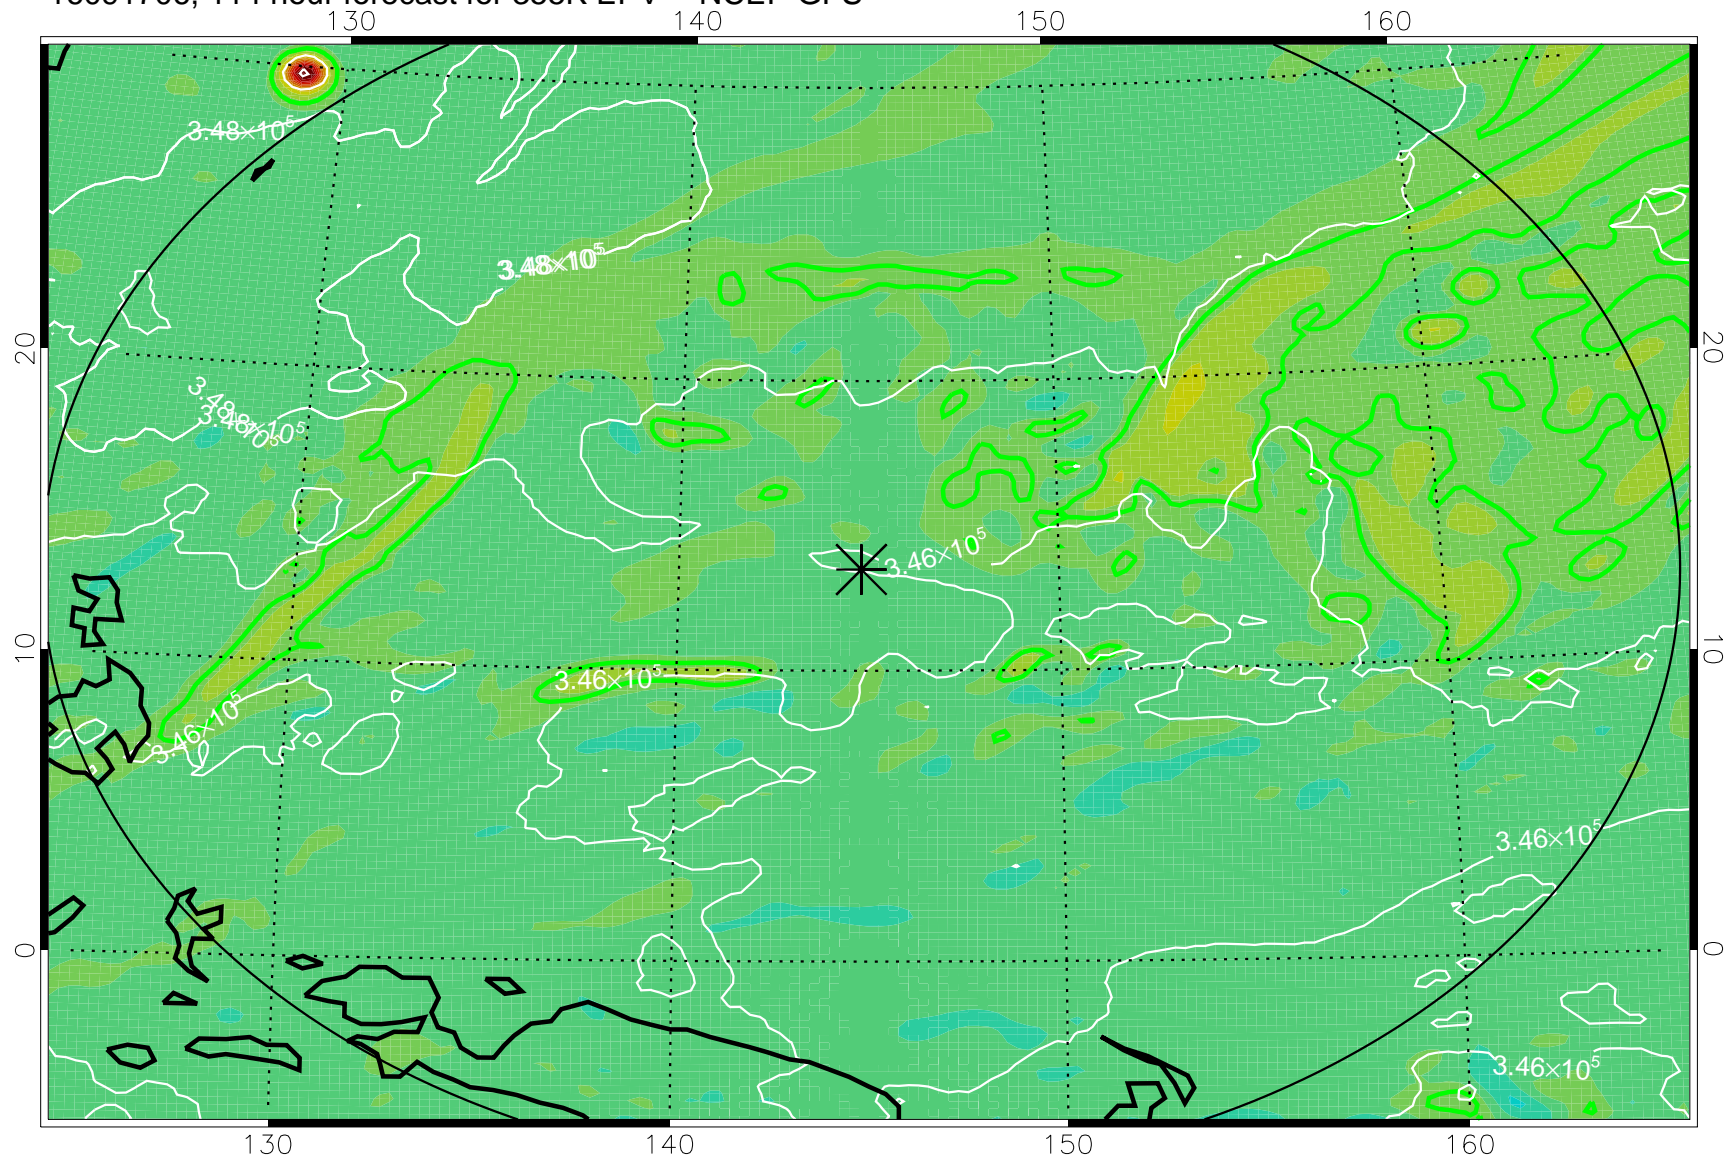

16091518, 78 hour forecast for 355K EPV -- NCEP GFS

355K Montgomery Streamfunction, white
EPV Tropopause (2 PVU) Position
Range ring of 2304 km

16091600, 84 hour forecast for 355K EPV -- NCEP GFS

355K Montgomery Streamfunction, white
EPV Tropopause (2 PVU) Position
Range ring of 2304 km

16091606, 90 hour forecast for 355K EPV -- NCEP GFS

355K Montgomery Streamfunction, white
EPV Tropopause (2 PVU) Position
Range ring of 2304 km

16091612, 96 hour forecast for 355K EPV -- NCEP GFS

355K Montgomery Streamfunction, white
EPV Tropopause (2 PVU) Position
Range ring of 2304 km

16091618, 102 hour forecast for 355K EPV -- NCEP GFS

355K Montgomery Streamfunction, white
EPV Tropopause (2 PVU) Position
Range ring of 2304 km

16091700, 108 hour forecast for 355K EPV -- NCEP GFS

355K Montgomery Streamfunction, white
EPV Tropopause (2 PVU) Position
Range ring of 2304 km

16091706, 114 hour forecast for 355K EPV -- NCEP GFS

355K Montgomery Streamfunction, white
EPV Tropopause (2 PVU) Position
Range ring of 2304 km

16091712, 120 hour forecast for 355K EPV -- NCEP GFS

355K Montgomery Streamfunction, white
EPV Tropopause (2 PVU) Position
Range ring of 2304 km