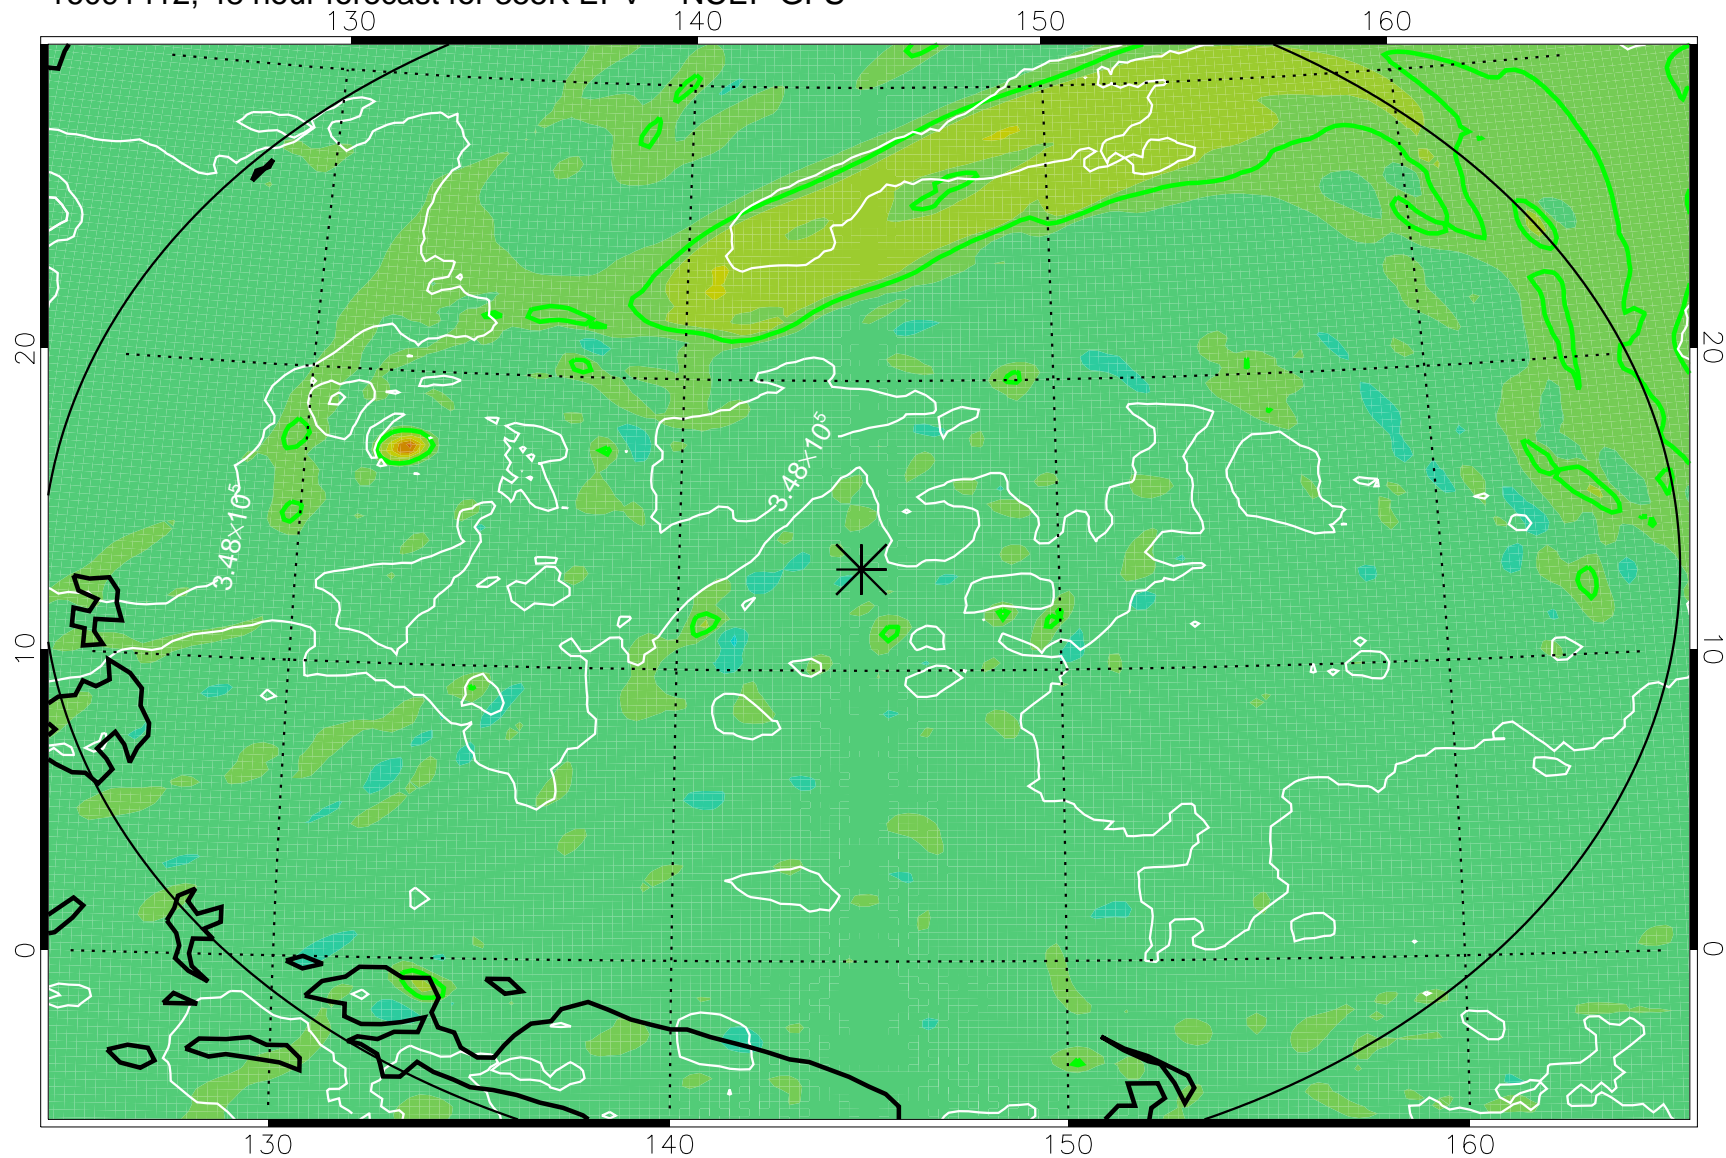

16091318, 30 hour forecast for 355K EPV -- NCEP GFS

355K Montgomery Streamfunction, white
EPV Tropopause (2 PVU) Position
Range ring of 2304 km

16091400, 36 hour forecast for 355K EPV -- NCEP GFS

355K Montgomery Streamfunction, white
EPV Tropopause (2 PVU) Position
Range ring of 2304 km

16091406, 42 hour forecast for 355K EPV -- NCEP GFS

355K Montgomery Streamfunction, white
EPV Tropopause (2 PVU) Position
Range ring of 2304 km

16091412, 48 hour forecast for 355K EPV -- NCEP GFS

355K Montgomery Streamfunction, white
EPV Tropopause (2 PVU) Position
Range ring of 2304 km

16091418, 54 hour forecast for 355K EPV -- NCEP GFS

355K Montgomery Streamfunction, white
EPV Tropopause (2 PVU) Position
Range ring of 2304 km

16091500, 60 hour forecast for 355K EPV -- NCEP GFS

355K Montgomery Streamfunction, white
EPV Tropopause (2 PVU) Position
Range ring of 2304 km

16091618, 102 hour forecast for 355K EPV -- NCEP GFS

355K Montgomery Streamfunction, white
EPV Tropopause (2 PVU) Position
Range ring of 2304 km

16091700, 108 hour forecast for 355K EPV -- NCEP GFS

355K Montgomery Streamfunction, white
EPV Tropopause (2 PVU) Position
Range ring of 2304 km