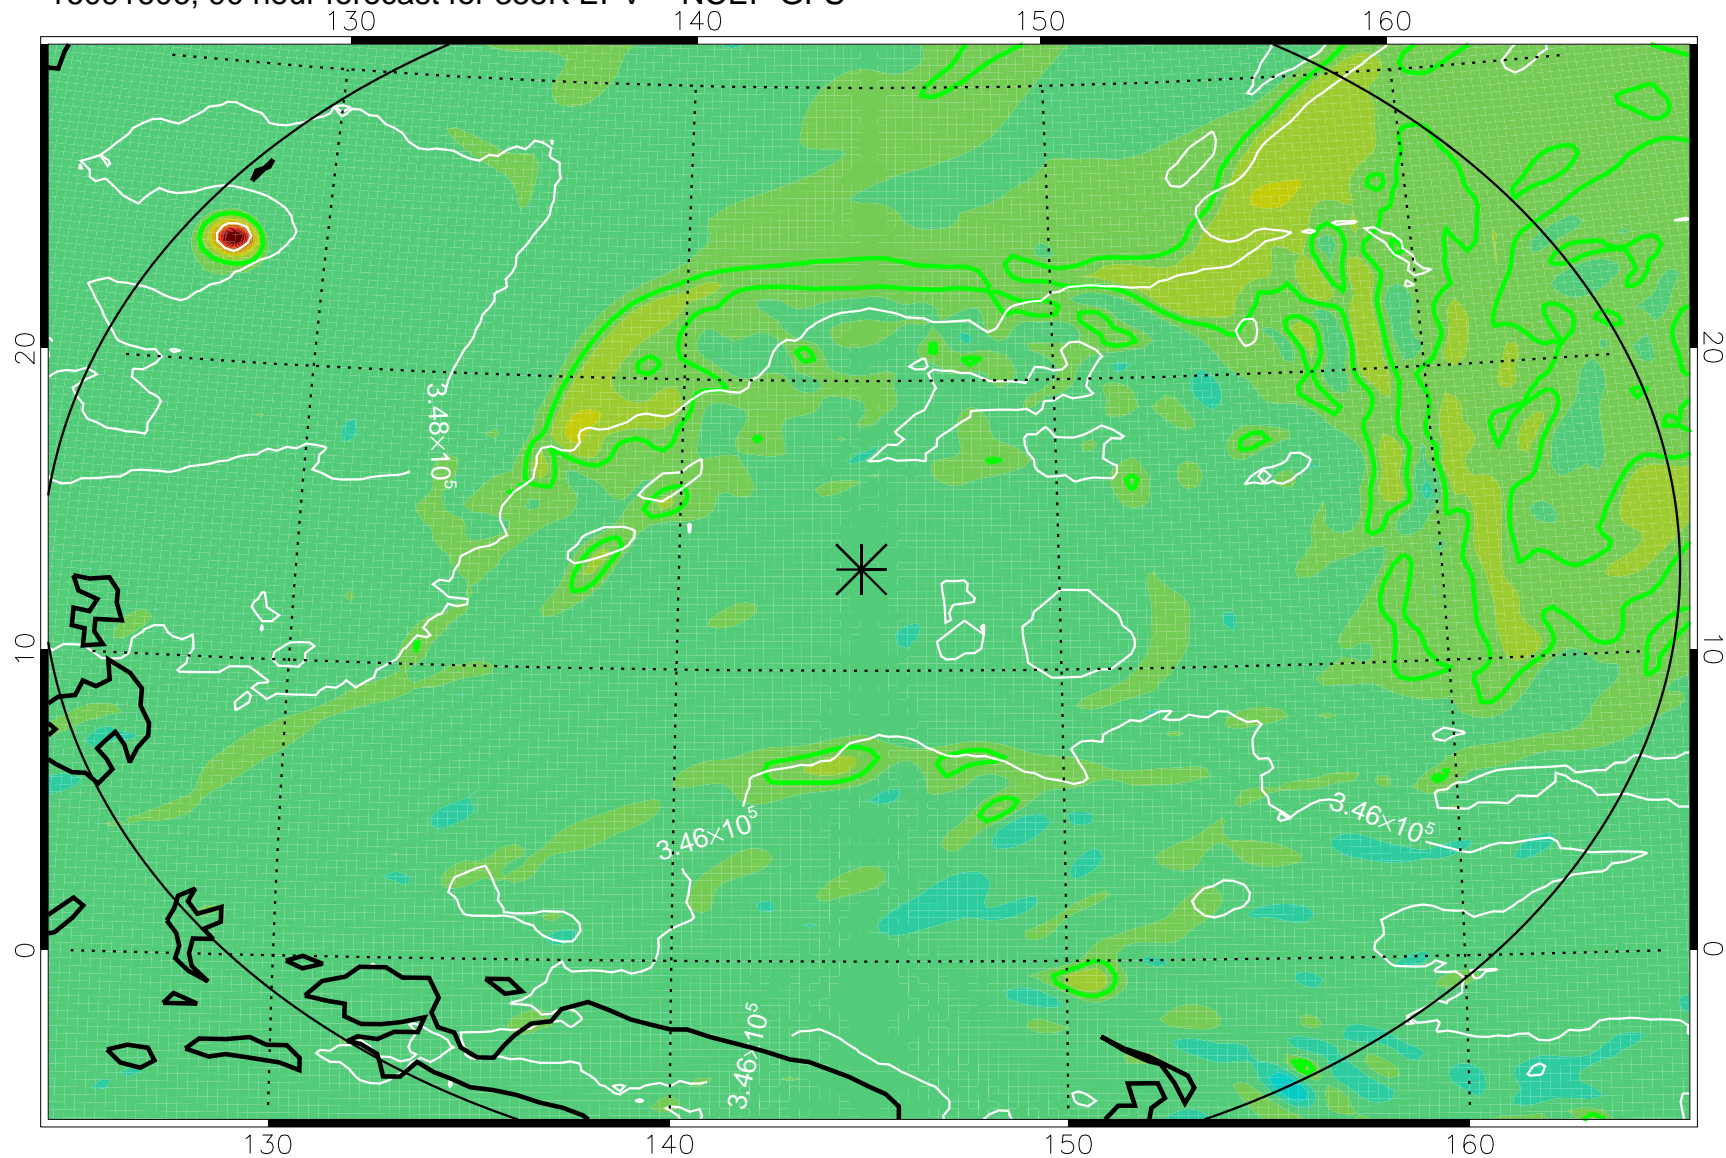

16091506, 66 hour forecast for 355K EPV -- NCEP GFS

355K Montgomery Streamfunction, white
EPV Tropopause (2 PVU) Position
Range ring of 2304 km

16091512, 72 hour forecast for 355K EPV -- NCEP GFS

355K Montgomery Streamfunction, white
EPV Tropopause (2 PVU) Position
Range ring of 2304 km

16091518, 78 hour forecast for 355K EPV -- NCEP GFS

355K Montgomery Streamfunction, white
EPV Tropopause (2 PVU) Position
Range ring of 2304 km

16091600, 84 hour forecast for 355K EPV -- NCEP GFS

355K Montgomery Streamfunction, white
EPV Tropopause (2 PVU) Position
Range ring of 2304 km

16091606, 90 hour forecast for 355K EPV -- NCEP GFS

355K Montgomery Streamfunction, white
EPV Tropopause (2 PVU) Position
Range ring of 2304 km

16091612, 96 hour forecast for 355K EPV -- NCEP GFS

355K Montgomery Streamfunction, white
EPV Tropopause (2 PVU) Position
Range ring of 2304 km

16091618, 102 hour forecast for 355K EPV -- NCEP GFS

355K Montgomery Streamfunction, white
EPV Tropopause (2 PVU) Position
Range ring of 2304 km

16091700, 108 hour forecast for 355K EPV -- NCEP GFS

355K Montgomery Streamfunction, white
EPV Tropopause (2 PVU) Position
Range ring of 2304 km