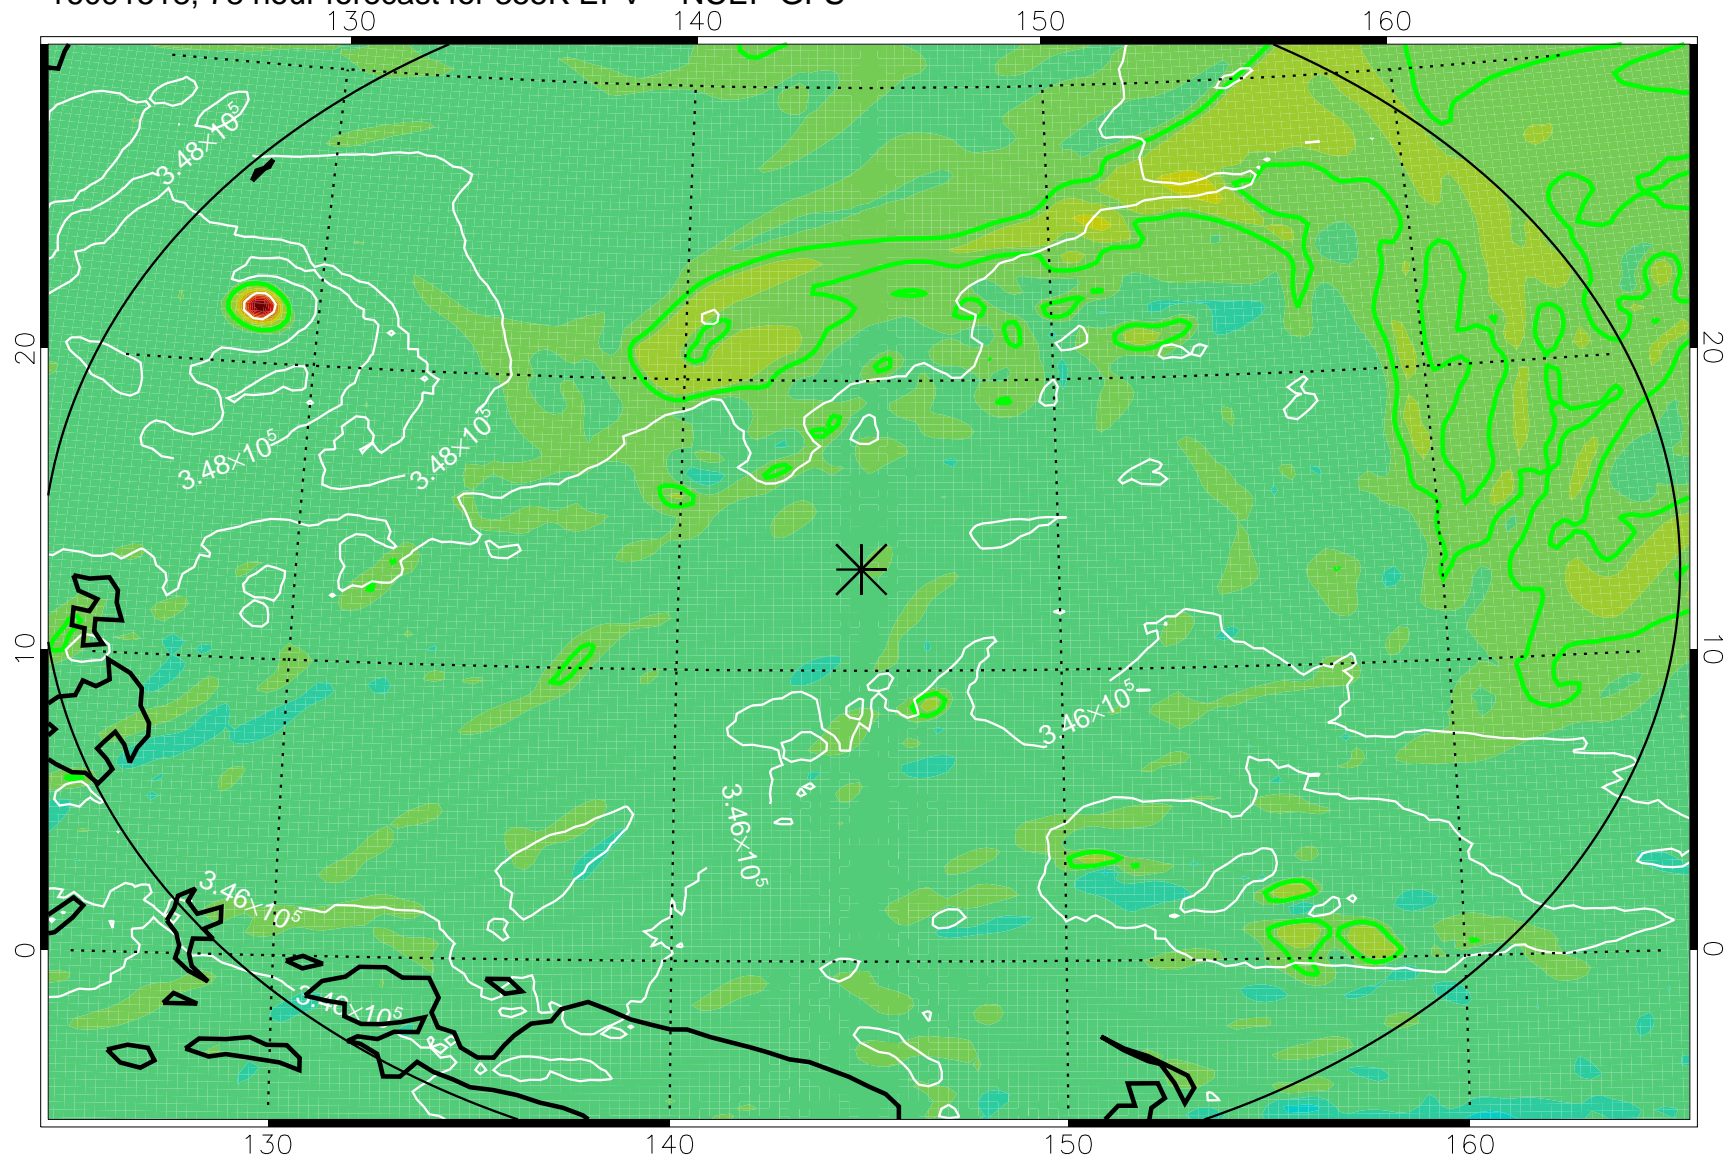

16091506, 66 hour forecast for 355K EPV -- NCEP GFS

355K Montgomery Streamfunction, white
EPV Tropopause (2 PVU) Position
Range ring of 2304 km

16091512, 72 hour forecast for 355K EPV -- NCEP GFS

355K Montgomery Streamfunction, white
EPV Tropopause (2 PVU) Position
Range ring of 2304 km

16091518, 78 hour forecast for 355K EPV -- NCEP GFS

355K Montgomery Streamfunction, white
EPV Tropopause (2 PVU) Position
Range ring of 2304 km

16091600, 84 hour forecast for 355K EPV -- NCEP GFS

355K Montgomery Streamfunction, white
EPV Tropopause (2 PVU) Position
Range ring of 2304 km

16091606, 90 hour forecast for 355K EPV -- NCEP GFS

355K Montgomery Streamfunction, white
EPV Tropopause (2 PVU) Position
Range ring of 2304 km

16091612, 96 hour forecast for 355K EPV -- NCEP GFS

355K Montgomery Streamfunction, white
EPV Tropopause (2 PVU) Position
Range ring of 2304 km

16091618, 102 hour forecast for 355K EPV -- NCEP GFS

355K Montgomery Streamfunction, white
EPV Tropopause (2 PVU) Position
Range ring of 2304 km

16091700, 108 hour forecast for 355K EPV -- NCEP GFS

355K Montgomery Streamfunction, white
EPV Tropopause (2 PVU) Position
Range ring of 2304 km