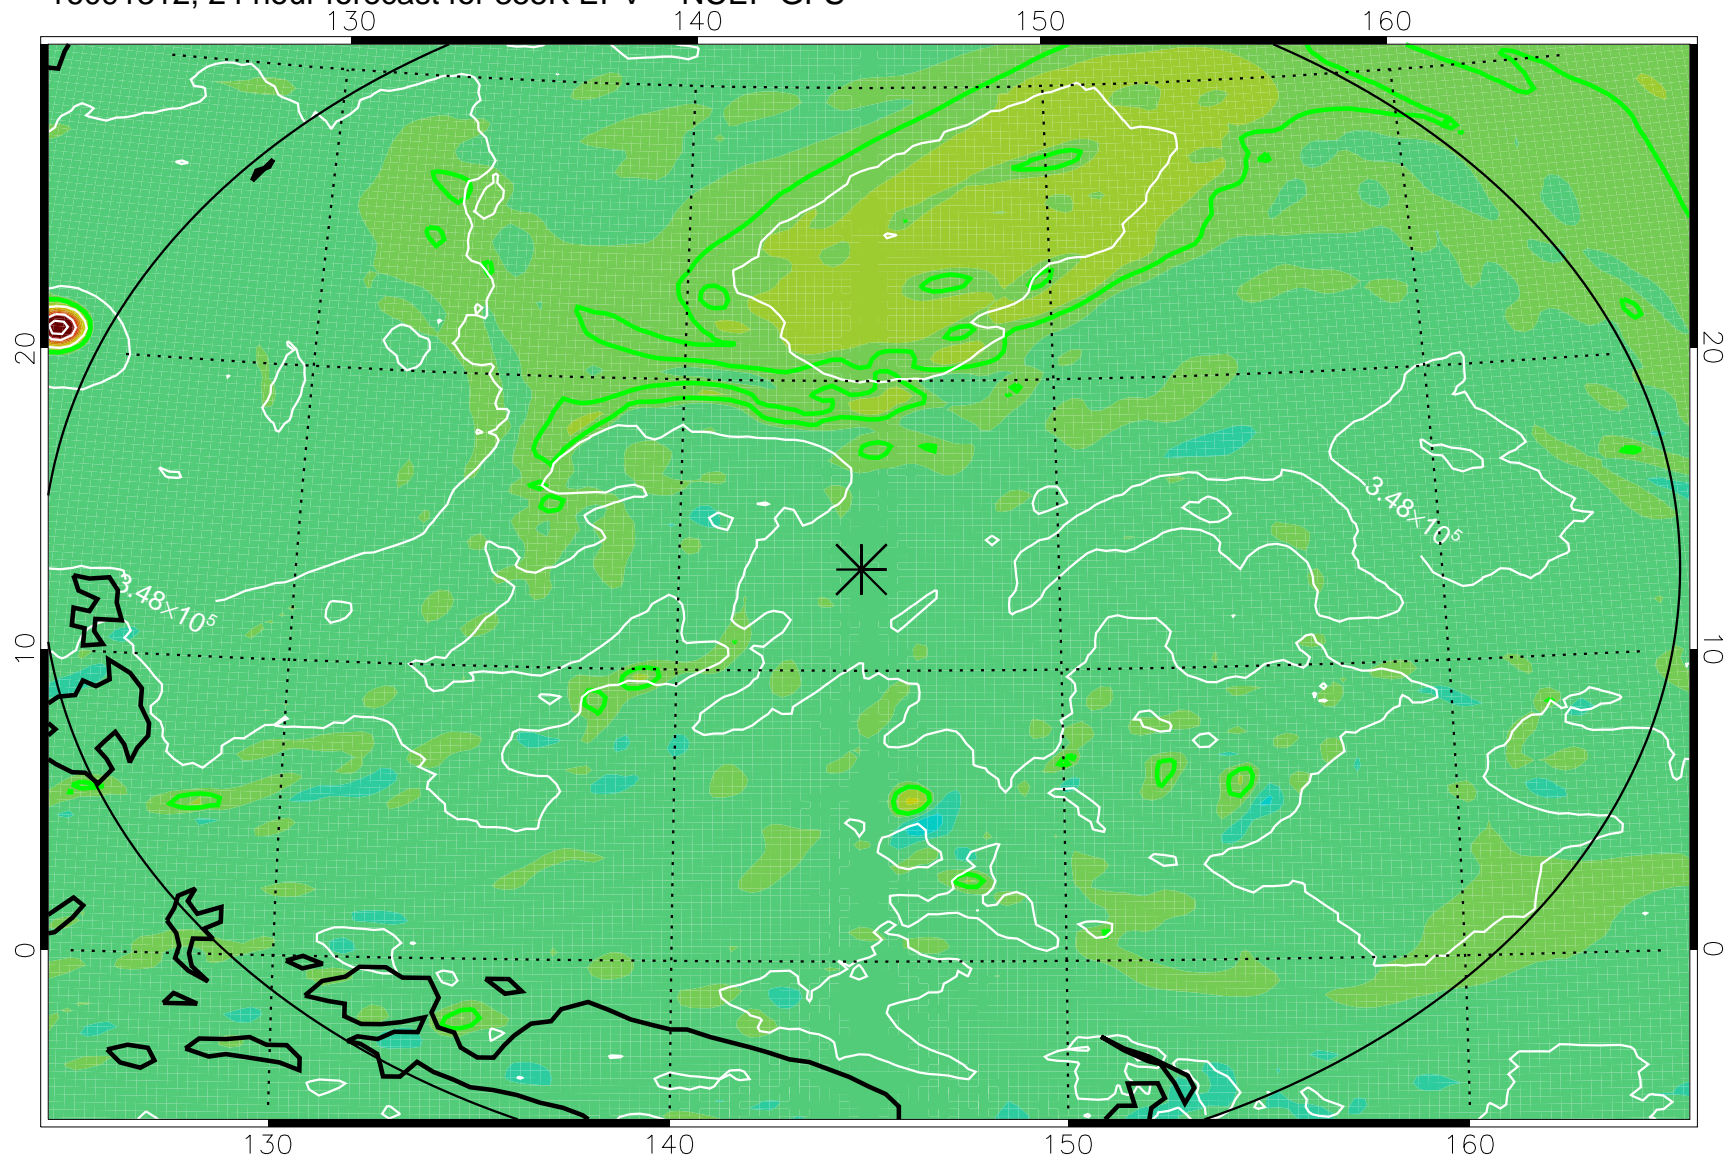

16091218, 6 hour forecast for 355K EPV -- NCEP GFS

355K Montgomery Streamfunction, white
EPV Tropopause (2 PVU) Position
Range ring of 2304 km

16091300, 12 hour forecast for 355K EPV -- NCEP GFS

355K Montgomery Streamfunction, white
EPV Tropopause (2 PVU) Position
Range ring of 2304 km

16091306, 18 hour forecast for 355K EPV -- NCEP GFS

355K Montgomery Streamfunction, white
EPV Tropopause (2 PVU) Position
Range ring of 2304 km

16091312, 24 hour forecast for 355K EPV -- NCEP GFS

355K Montgomery Streamfunction, white
EPV Tropopause (2 PVU) Position
Range ring of 2304 km

16091318, 30 hour forecast for 355K EPV -- NCEP GFS

355K Montgomery Streamfunction, white
EPV Tropopause (2 PVU) Position
Range ring of 2304 km

16091400, 36 hour forecast for 355K EPV -- NCEP GFS

355K Montgomery Streamfunction, white
EPV Tropopause (2 PVU) Position
Range ring of 2304 km

16091618, 102 hour forecast for 355K EPV -- NCEP GFS

355K Montgomery Streamfunction, white
EPV Tropopause (2 PVU) Position
Range ring of 2304 km

16091700, 108 hour forecast for 355K EPV -- NCEP GFS

355K Montgomery Streamfunction, white
EPV Tropopause (2 PVU) Position
Range ring of 2304 km