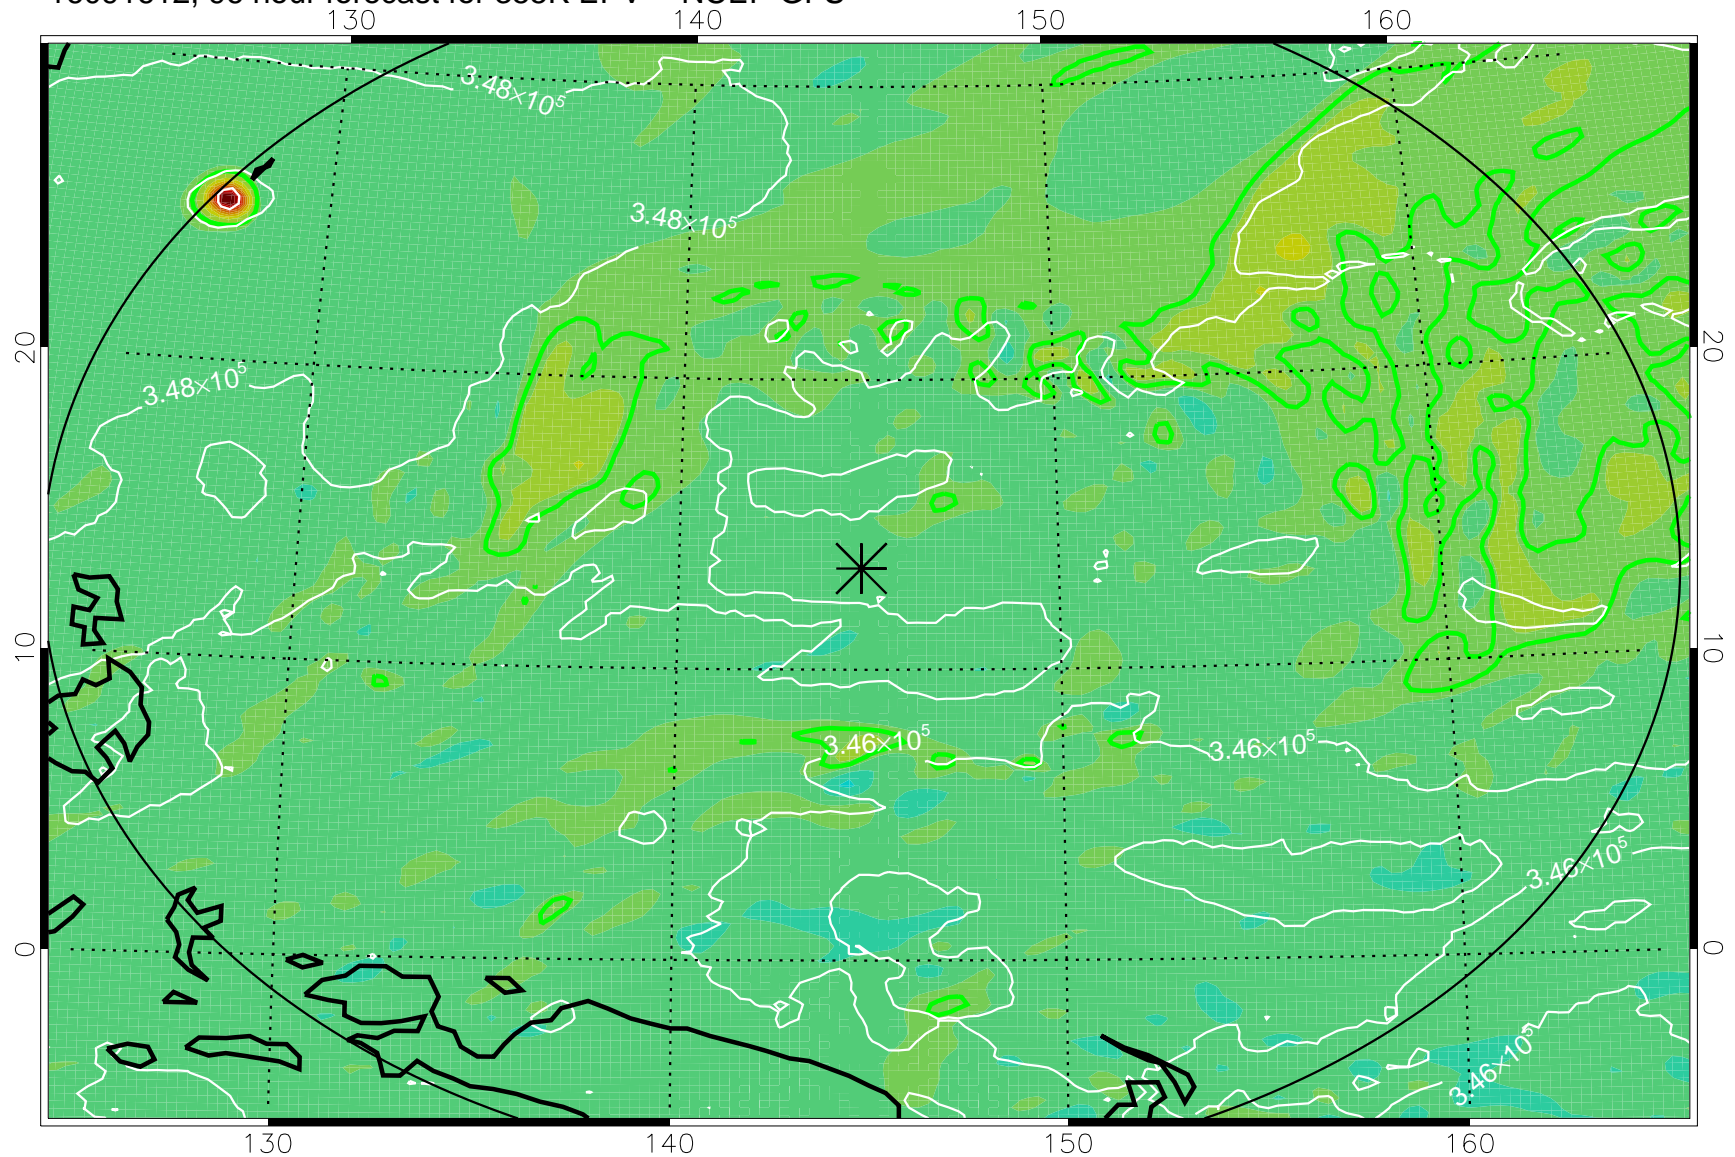

16091518, 78 hour forecast for 355K EPV -- NCEP GFS

355K Montgomery Streamfunction, white
EPV Tropopause (2 PVU) Position
Range ring of 2304 km

16091600, 84 hour forecast for 355K EPV -- NCEP GFS

355K Montgomery Streamfunction, white
EPV Tropopause (2 PVU) Position
Range ring of 2304 km

16091606, 90 hour forecast for 355K EPV -- NCEP GFS

355K Montgomery Streamfunction, white
EPV Tropopause (2 PVU) Position
Range ring of 2304 km

16091612, 96 hour forecast for 355K EPV -- NCEP GFS

355K Montgomery Streamfunction, white
EPV Tropopause (2 PVU) Position
Range ring of 2304 km

16091618, 102 hour forecast for 355K EPV -- NCEP GFS

355K Montgomery Streamfunction, white
EPV Tropopause (2 PVU) Position
Range ring of 2304 km

16091700, 108 hour forecast for 355K EPV -- NCEP GFS

355K Montgomery Streamfunction, white
EPV Tropopause (2 PVU) Position
Range ring of 2304 km

16091706, 114 hour forecast for 355K EPV -- NCEP GFS

355K Montgomery Streamfunction, white
EPV Tropopause (2 PVU) Position
Range ring of 2304 km

16091712, 120 hour forecast for 355K EPV -- NCEP GFS

355K Montgomery Streamfunction, white
EPV Tropopause (2 PVU) Position
Range ring of 2304 km