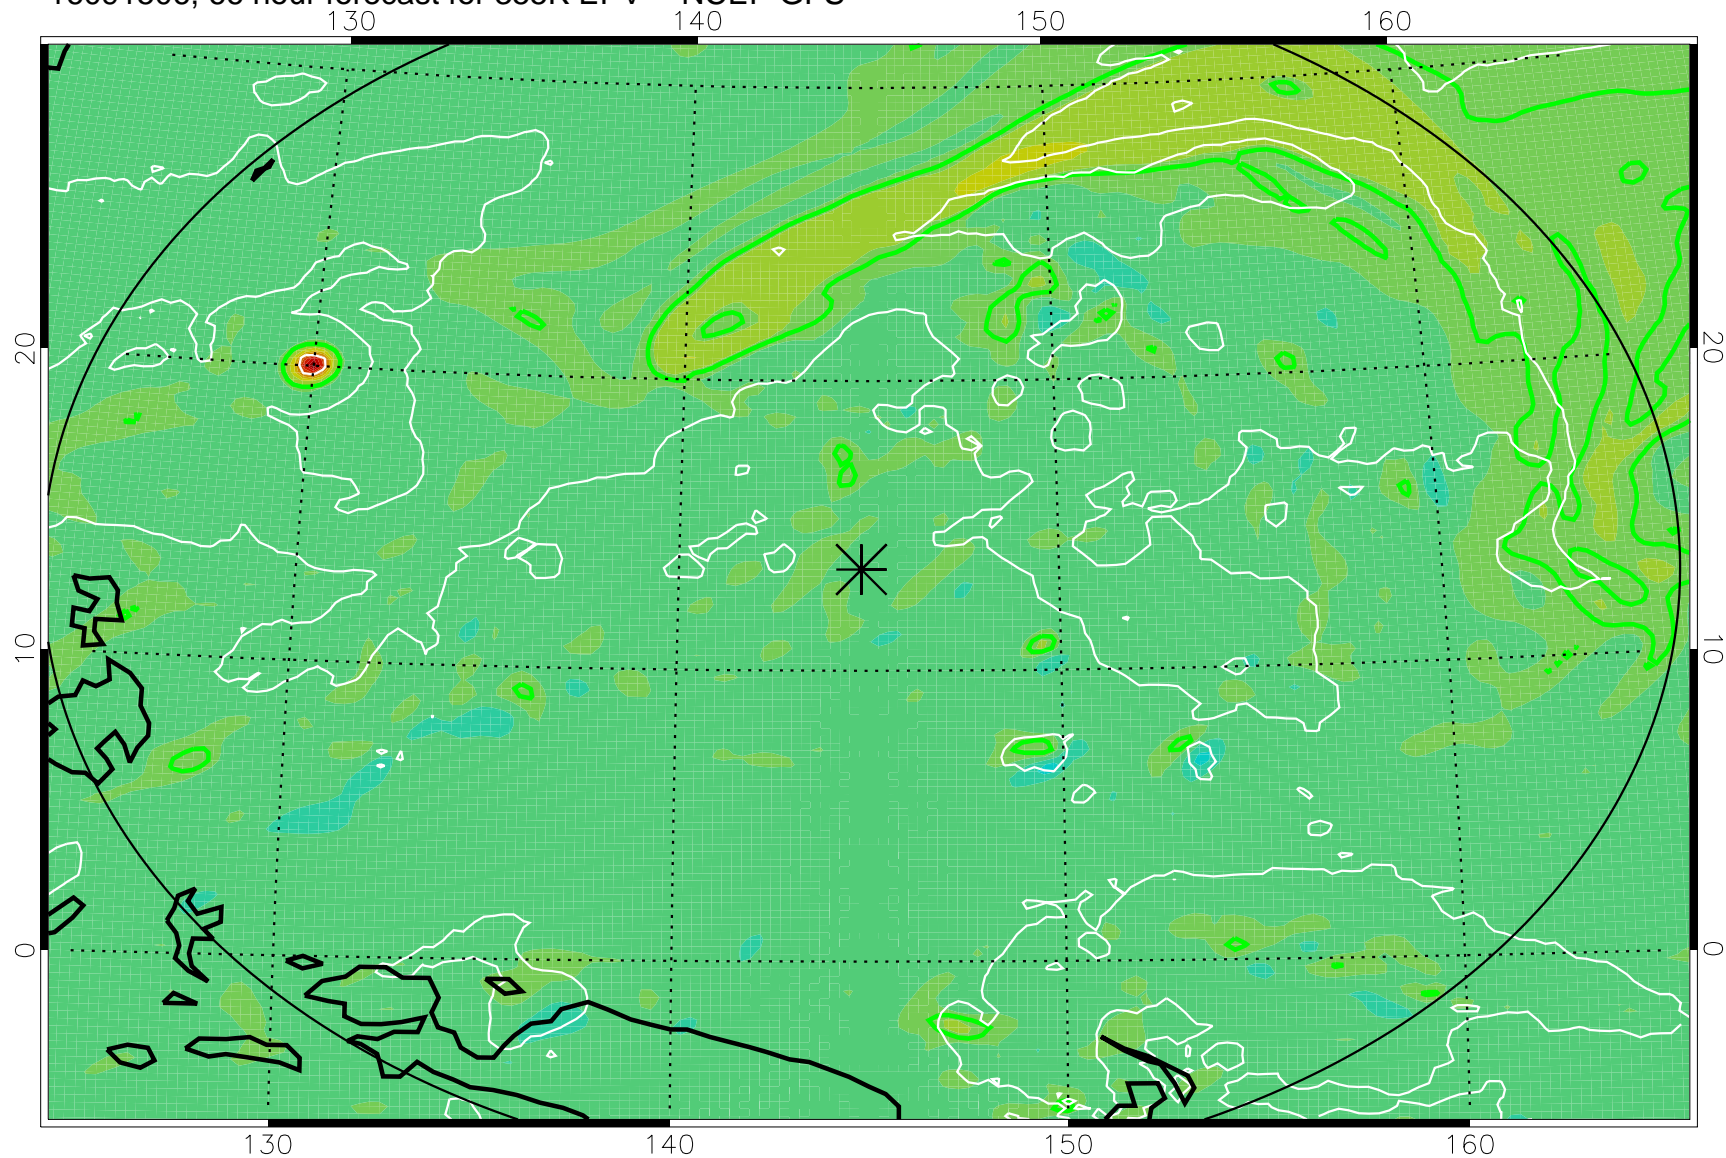

16091418, 54 hour forecast for 355K EPV -- NCEP GFS

355K Montgomery Streamfunction, white
EPV Tropopause (2 PVU) Position
Range ring of 2304 km

16091500, 60 hour forecast for 355K EPV -- NCEP GFS

355K Montgomery Streamfunction, white
EPV Tropopause (2 PVU) Position
Range ring of 2304 km

16091506, 66 hour forecast for 355K EPV -- NCEP GFS

355K Montgomery Streamfunction, white
EPV Tropopause (2 PVU) Position
Range ring of 2304 km

16091512, 72 hour forecast for 355K EPV -- NCEP GFS

355K Montgomery Streamfunction, white
EPV Tropopause (2 PVU) Position
Range ring of 2304 km

16091518, 78 hour forecast for 355K EPV -- NCEP GFS

355K Montgomery Streamfunction, white
EPV Tropopause (2 PVU) Position
Range ring of 2304 km

16091600, 84 hour forecast for 355K EPV -- NCEP GFS

355K Montgomery Streamfunction, white
EPV Tropopause (2 PVU) Position
Range ring of 2304 km

16091606, 90 hour forecast for 355K EPV -- NCEP GFS

355K Montgomery Streamfunction, white
EPV Tropopause (2 PVU) Position
Range ring of 2304 km

16091612, 96 hour forecast for 355K EPV -- NCEP GFS

355K Montgomery Streamfunction, white
EPV Tropopause (2 PVU) Position
Range ring of 2304 km