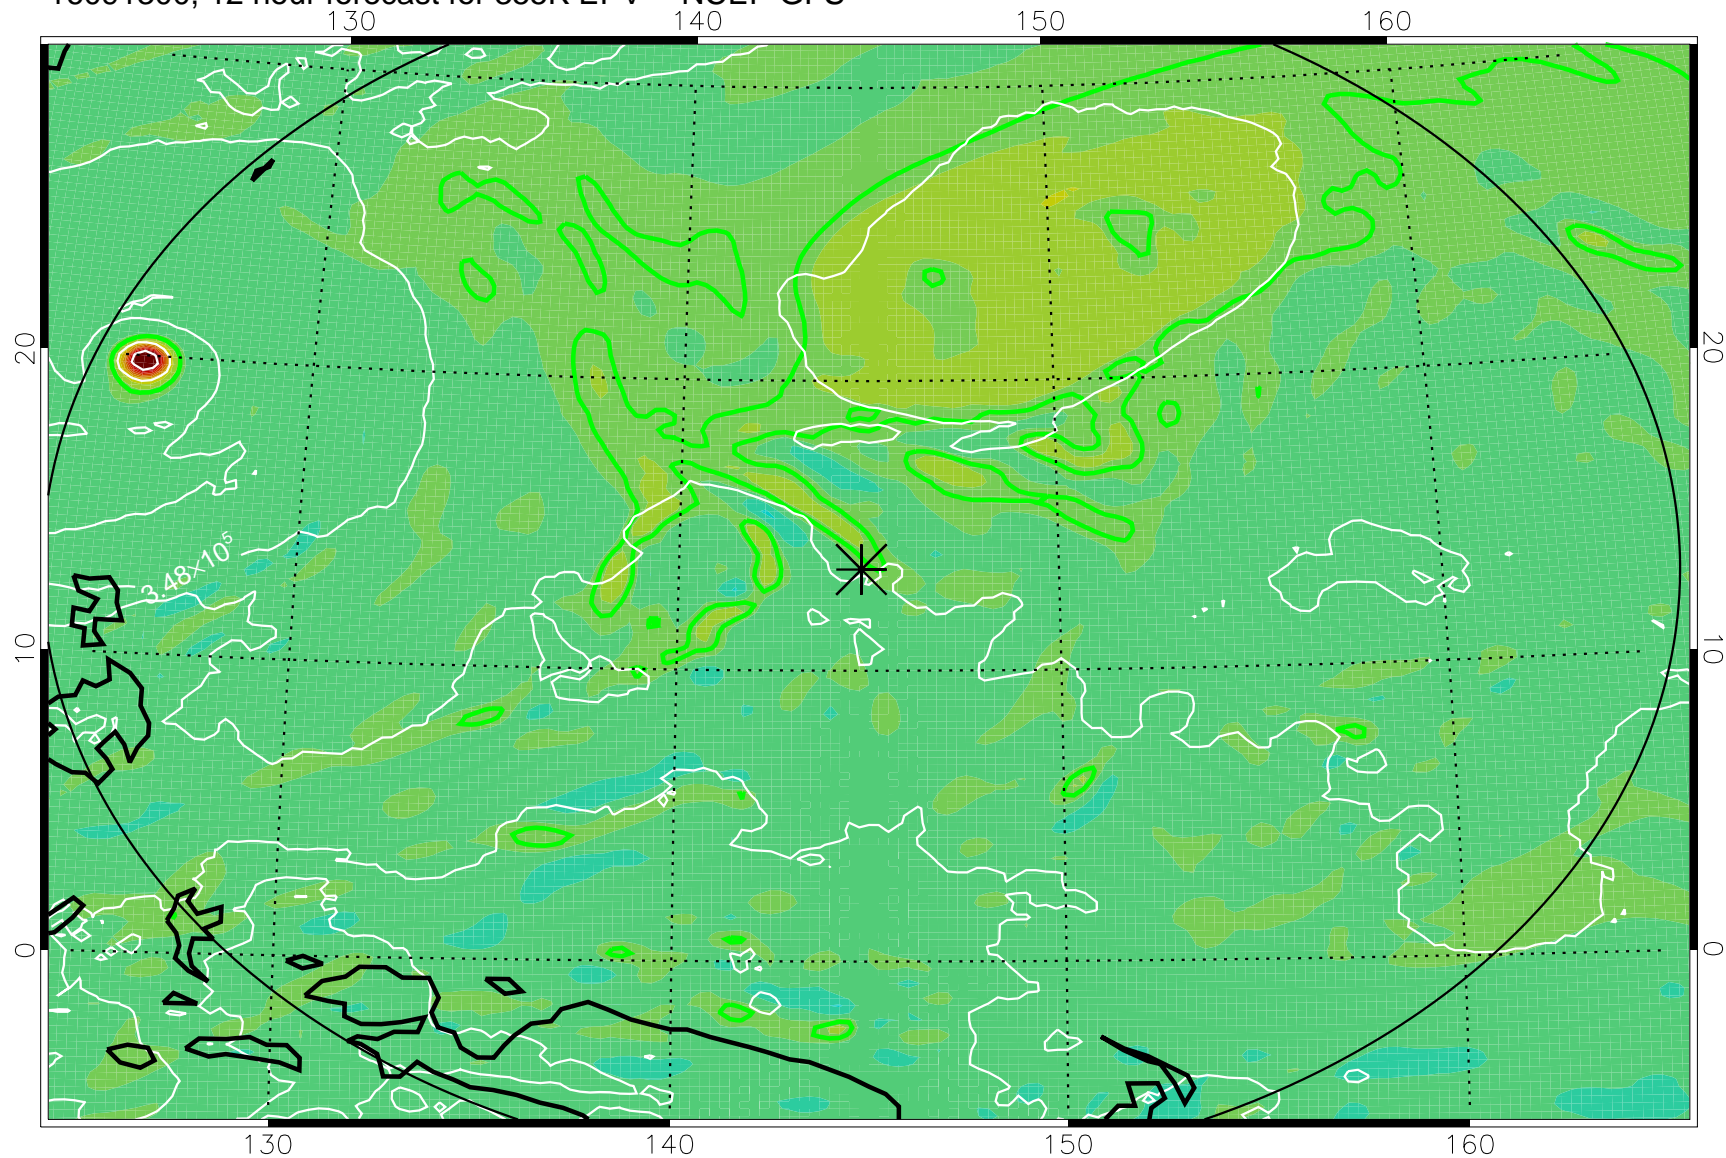

16091218, 6 hour forecast for 355K EPV -- NCEP GFS

355K Montgomery Streamfunction, white
EPV Tropopause (2 PVU) Position
Range ring of 2304 km

16091300, 12 hour forecast for 355K EPV -- NCEP GFS

355K Montgomery Streamfunction, white
EPV Tropopause (2 PVU) Position
Range ring of 2304 km

16091306, 18 hour forecast for 355K EPV -- NCEP GFS

355K Montgomery Streamfunction, white
EPV Tropopause (2 PVU) Position
Range ring of 2304 km

16091312, 24 hour forecast for 355K EPV -- NCEP GFS

355K Montgomery Streamfunction, white
EPV Tropopause (2 PVU) Position
Range ring of 2304 km

16091318, 30 hour forecast for 355K EPV -- NCEP GFS

355K Montgomery Streamfunction, white
EPV Tropopause (2 PVU) Position
Range ring of 2304 km

16091400, 36 hour forecast for 355K EPV -- NCEP GFS

355K Montgomery Streamfunction, white
EPV Tropopause (2 PVU) Position
Range ring of 2304 km

16091406, 42 hour forecast for 355K EPV -- NCEP GFS

355K Montgomery Streamfunction, white
EPV Tropopause (2 PVU) Position
Range ring of 2304 km

16091412, 48 hour forecast for 355K EPV -- NCEP GFS

355K Montgomery Streamfunction, white
EPV Tropopause (2 PVU) Position
Range ring of 2304 km