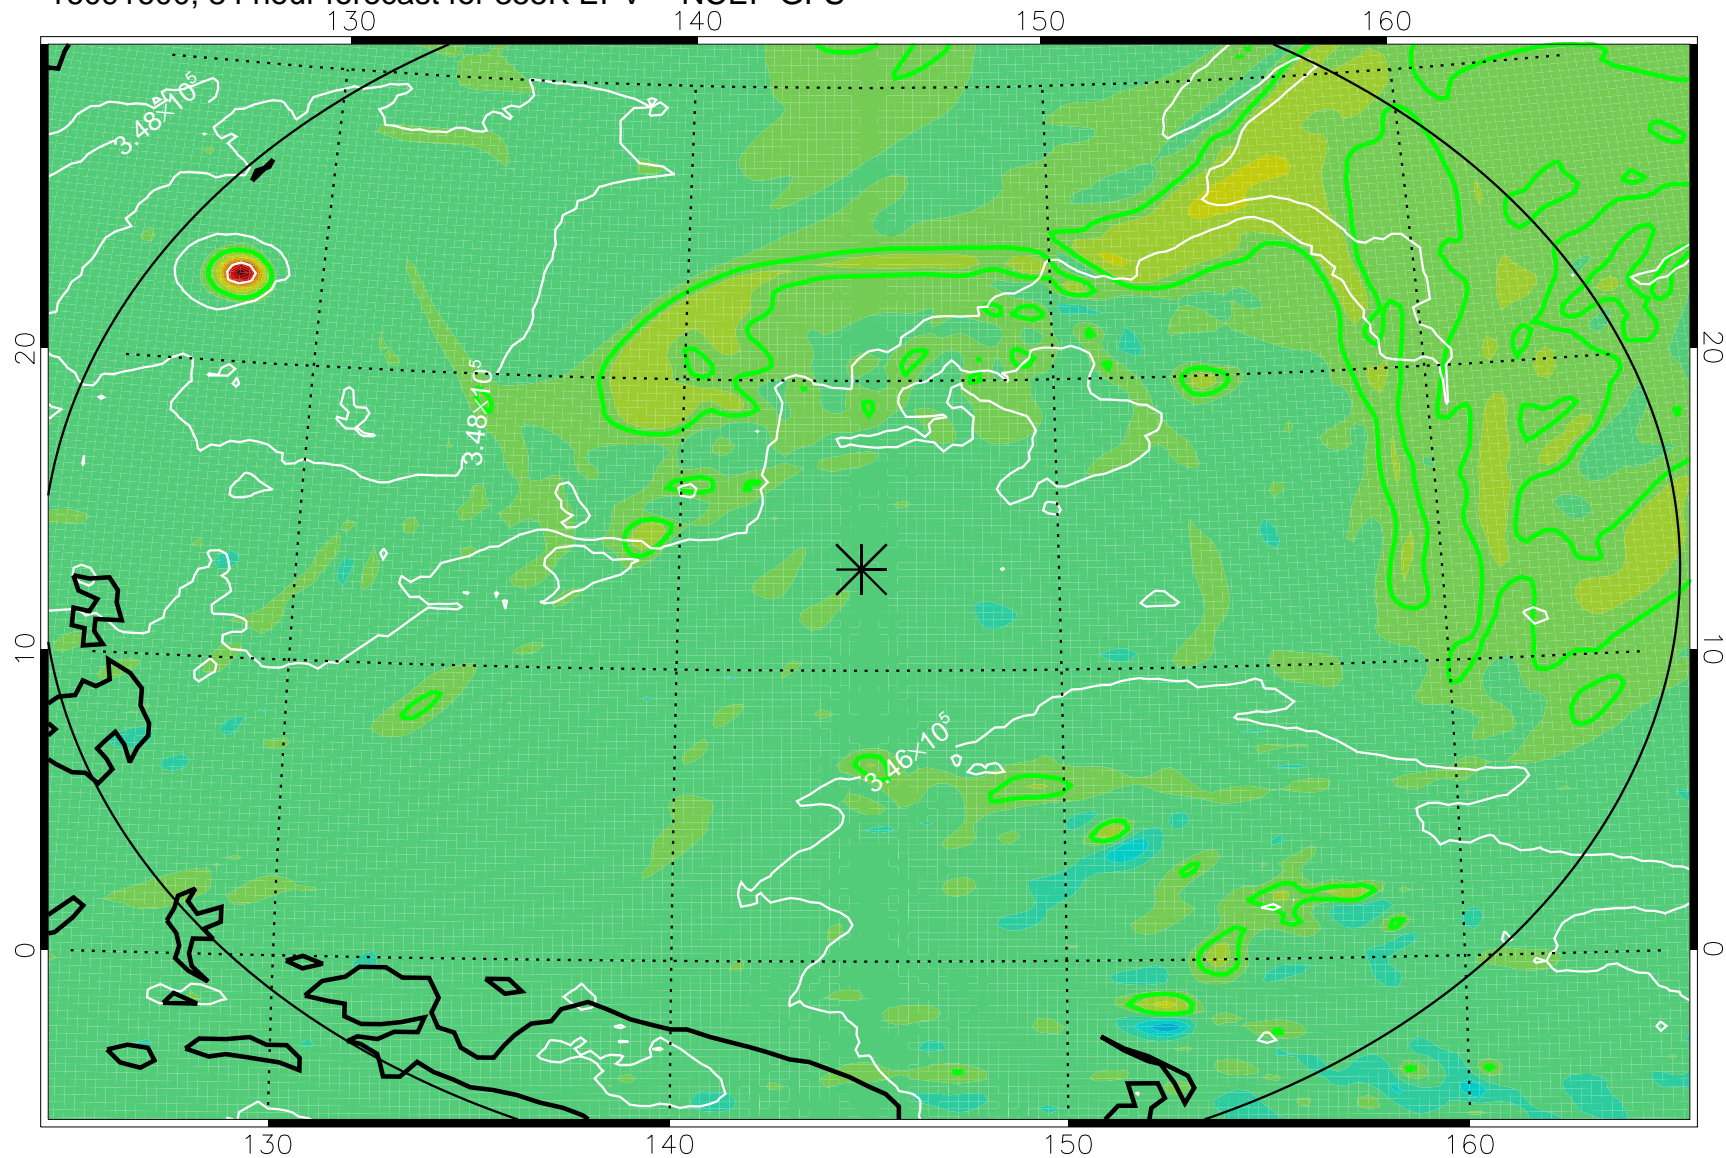

16091506, 66 hour forecast for 355K EPV -- NCEP GFS

355K Montgomery Streamfunction, white
EPV Tropopause (2 PVU) Position
Range ring of 2304 km

16091512, 72 hour forecast for 355K EPV -- NCEP GFS

355K Montgomery Streamfunction, white
EPV Tropopause (2 PVU) Position
Range ring of 2304 km

16091518, 78 hour forecast for 355K EPV -- NCEP GFS

355K Montgomery Streamfunction, white
EPV Tropopause (2 PVU) Position
Range ring of 2304 km

16091600, 84 hour forecast for 355K EPV -- NCEP GFS

355K Montgomery Streamfunction, white
EPV Tropopause (2 PVU) Position
Range ring of 2304 km

16091606, 90 hour forecast for 355K EPV -- NCEP GFS

355K Montgomery Streamfunction, white
EPV Tropopause (2 PVU) Position
Range ring of 2304 km

16091612, 96 hour forecast for 355K EPV -- NCEP GFS

355K Montgomery Streamfunction, white
EPV Tropopause (2 PVU) Position
Range ring of 2304 km

16091618, 102 hour forecast for 355K EPV -- NCEP GFS

355K Montgomery Streamfunction, white
EPV Tropopause (2 PVU) Position
Range ring of 2304 km

16091700, 108 hour forecast for 355K EPV -- NCEP GFS

355K Montgomery Streamfunction, white
EPV Tropopause (2 PVU) Position
Range ring of 2304 km