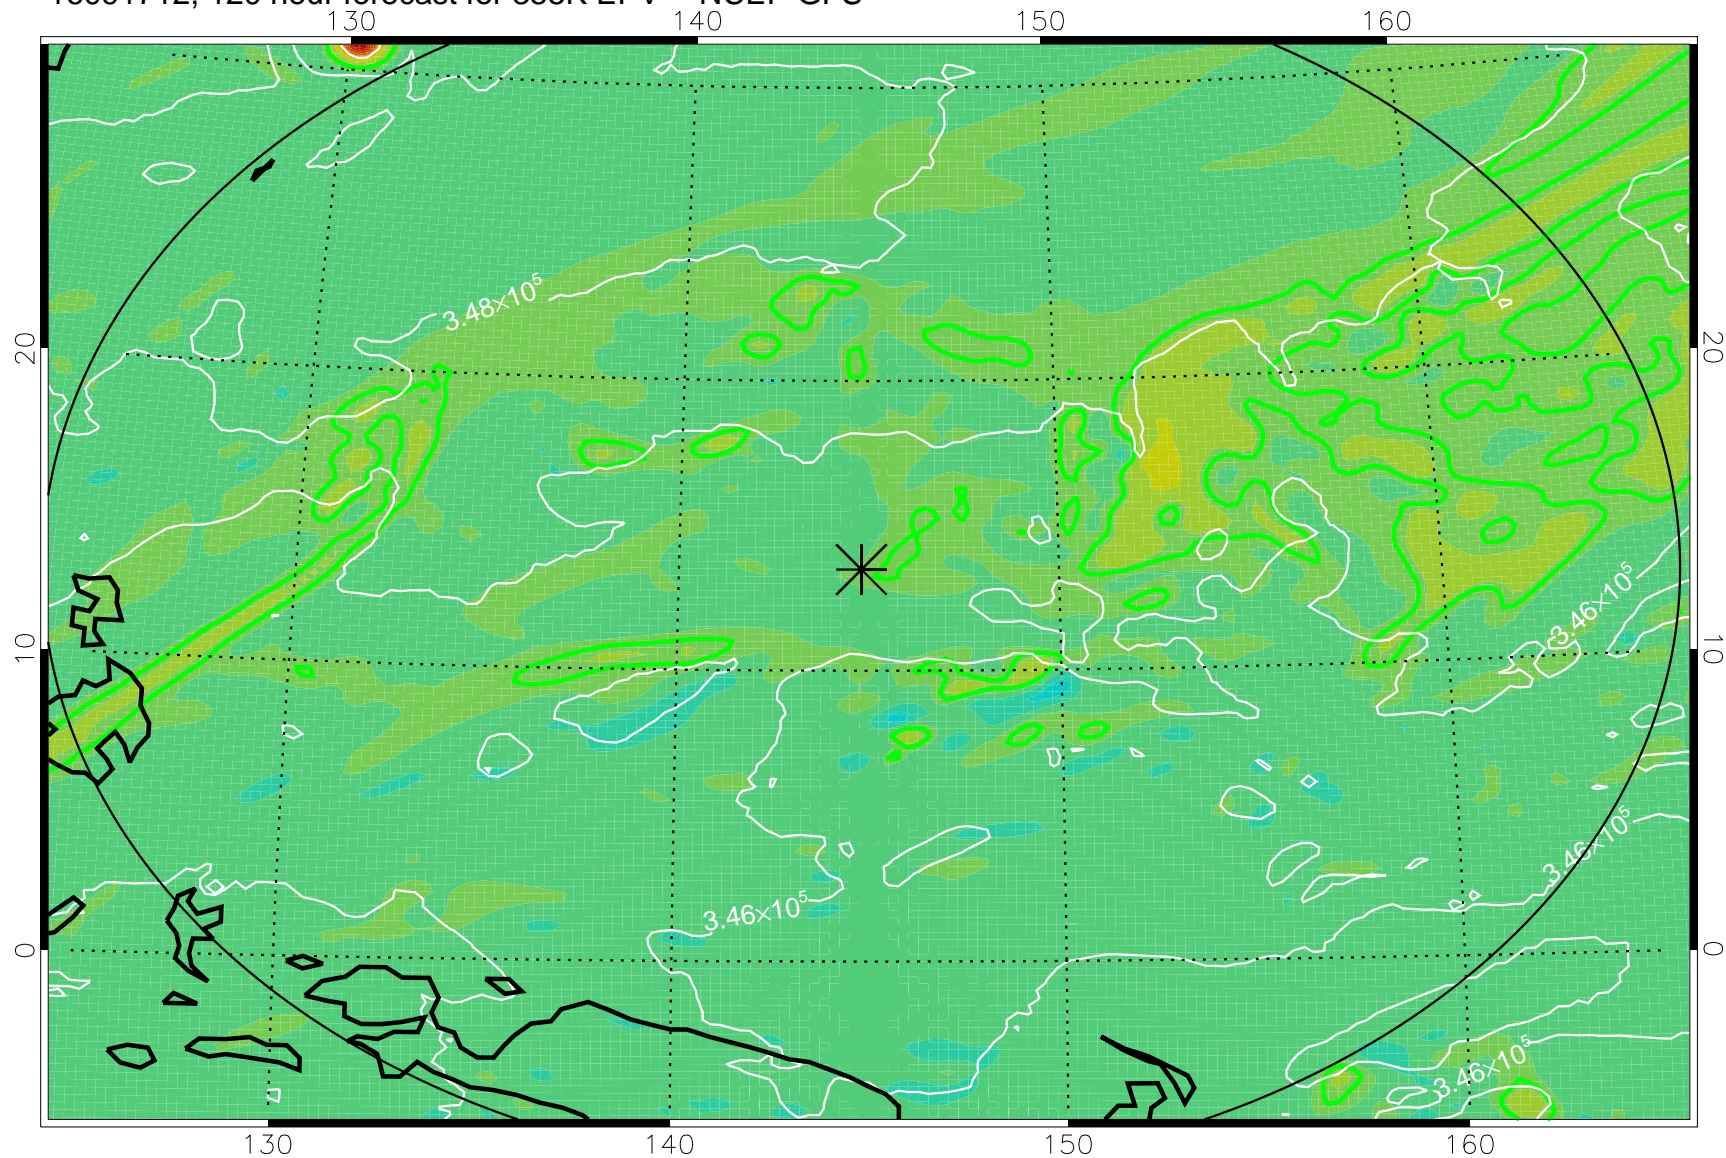

16091518, 78 hour forecast for 355K EPV -- NCEP GFS

355K Montgomery Streamfunction, white
EPV Tropopause (2 PVU) Position
Range ring of 2304 km

16091600, 84 hour forecast for 355K EPV -- NCEP GFS

355K Montgomery Streamfunction, white
EPV Tropopause (2 PVU) Position
Range ring of 2304 km

16091606, 90 hour forecast for 355K EPV -- NCEP GFS

355K Montgomery Streamfunction, white
EPV Tropopause (2 PVU) Position
Range ring of 2304 km

16091612, 96 hour forecast for 355K EPV -- NCEP GFS

355K Montgomery Streamfunction, white
EPV Tropopause (2 PVU) Position
Range ring of 2304 km

16091618, 102 hour forecast for 355K EPV -- NCEP GFS

355K Montgomery Streamfunction, white
EPV Tropopause (2 PVU) Position
Range ring of 2304 km

16091700, 108 hour forecast for 355K EPV -- NCEP GFS

355K Montgomery Streamfunction, white
EPV Tropopause (2 PVU) Position
Range ring of 2304 km

16091706, 114 hour forecast for 355K EPV -- NCEP GFS

355K Montgomery Streamfunction, white
EPV Tropopause (2 PVU) Position
Range ring of 2304 km

16091712, 120 hour forecast for 355K EPV -- NCEP GFS

355K Montgomery Streamfunction, white
EPV Tropopause (2 PVU) Position
Range ring of 2304 km