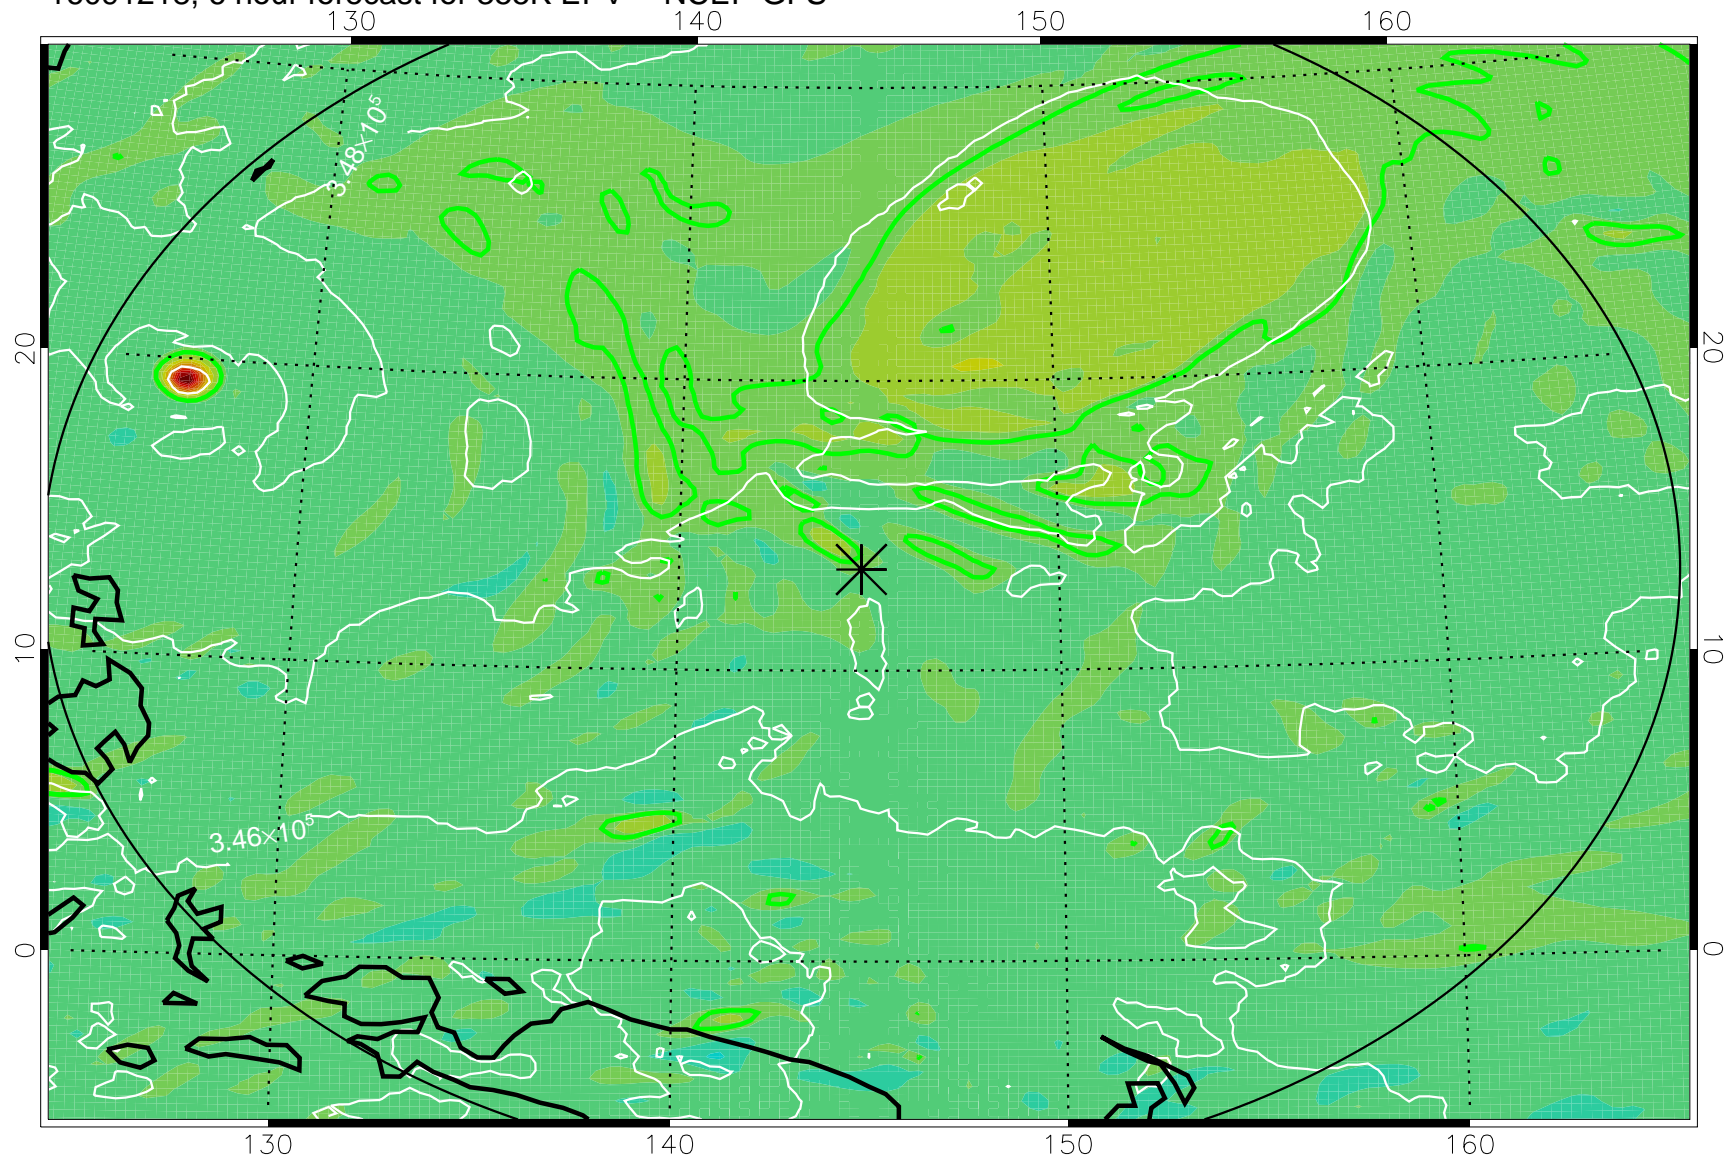

16091218, 6 hour forecast for 355K EPV -- NCEP GFS

355K Montgomery Streamfunction, white
EPV Tropopause (2 PVU) Position
Range ring of 2304 km

16091300, 12 hour forecast for 355K EPV -- NCEP GFS

355K Montgomery Streamfunction, white
EPV Tropopause (2 PVU) Position
Range ring of 2304 km

16091306, 18 hour forecast for 355K EPV -- NCEP GFS

355K Montgomery Streamfunction, white
EPV Tropopause (2 PVU) Position
Range ring of 2304 km

16091312, 24 hour forecast for 355K EPV -- NCEP GFS

355K Montgomery Streamfunction, white
EPV Tropopause (2 PVU) Position
Range ring of 2304 km

16091318, 30 hour forecast for 355K EPV -- NCEP GFS

355K Montgomery Streamfunction, white
EPV Tropopause (2 PVU) Position
Range ring of 2304 km

16091400, 36 hour forecast for 355K EPV -- NCEP GFS

355K Montgomery Streamfunction, white
EPV Tropopause (2 PVU) Position
Range ring of 2304 km

16091406, 42 hour forecast for 355K EPV -- NCEP GFS

355K Montgomery Streamfunction, white
EPV Tropopause (2 PVU) Position
Range ring of 2304 km

16091412, 48 hour forecast for 355K EPV -- NCEP GFS

355K Montgomery Streamfunction, white
EPV Tropopause (2 PVU) Position
Range ring of 2304 km