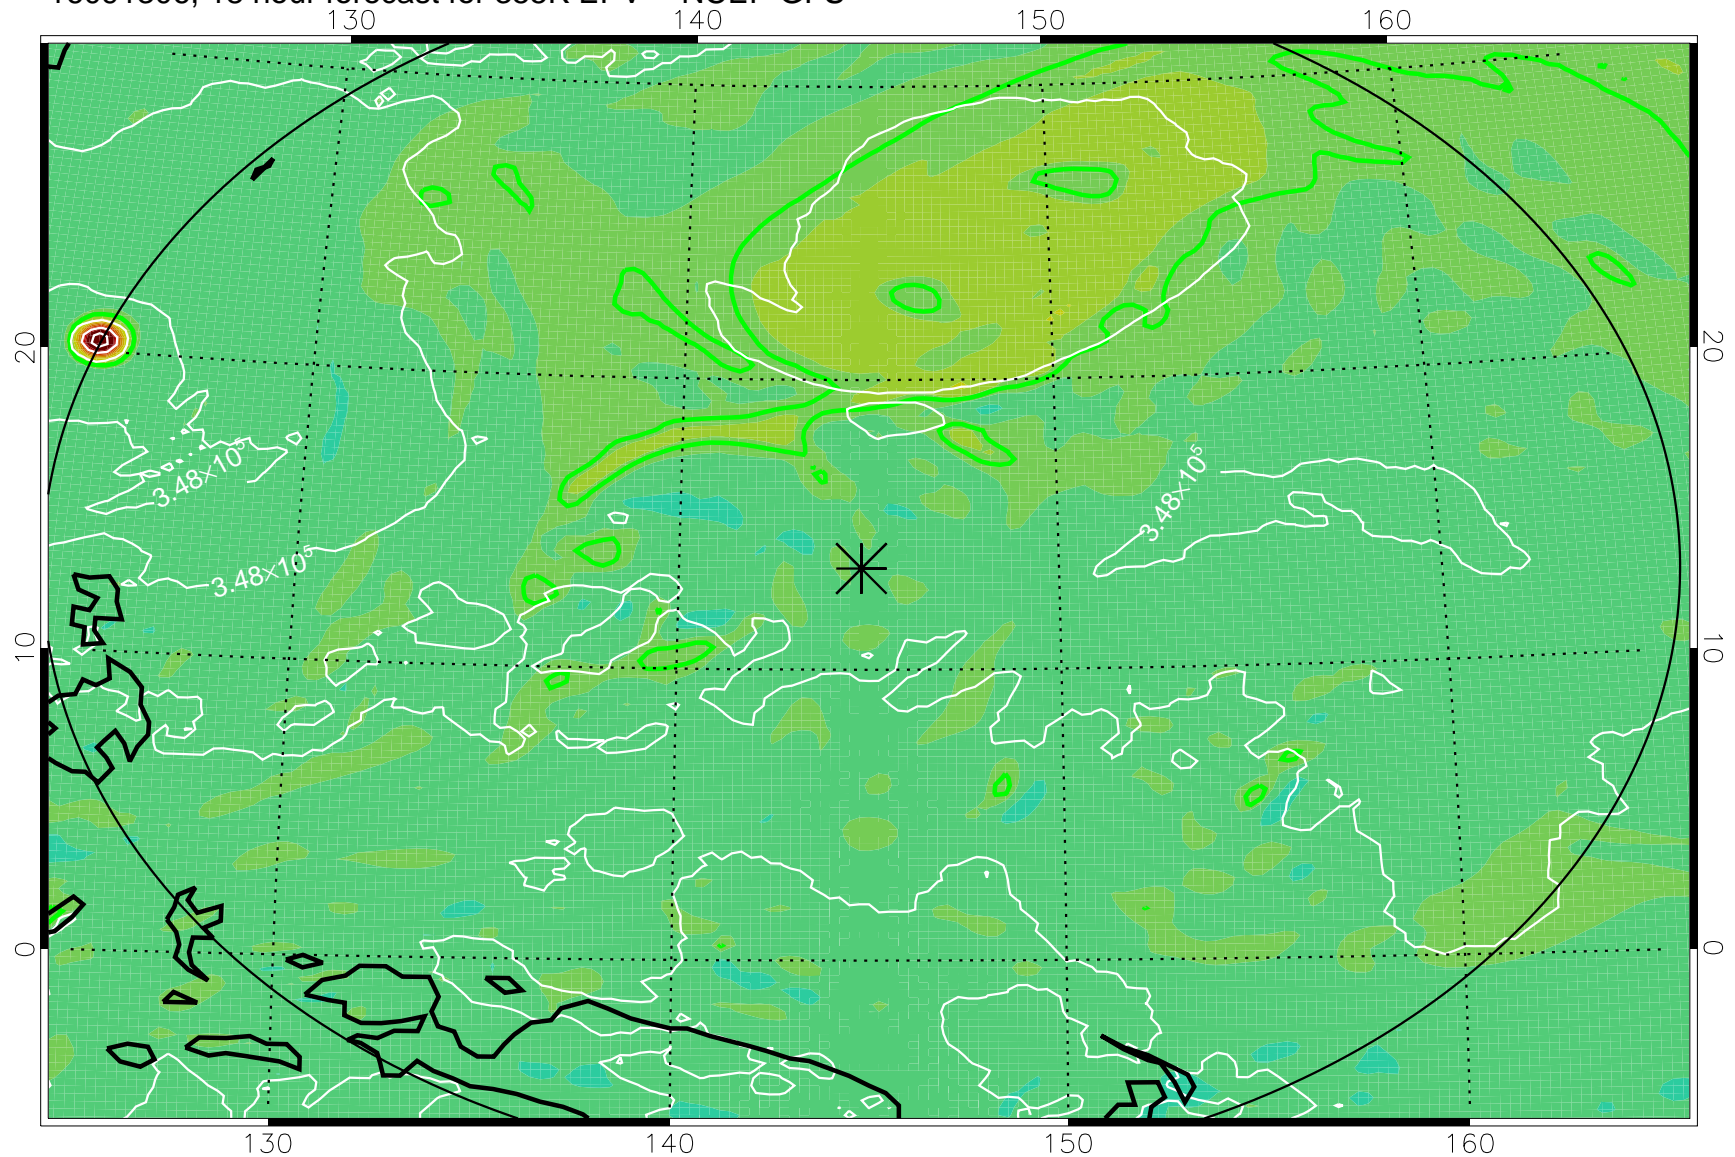

16091218, 6 hour forecast for 355K EPV -- NCEP GFS

355K Montgomery Streamfunction, white
EPV Tropopause (2 PVU) Position
Range ring of 2304 km

16091300, 12 hour forecast for 355K EPV -- NCEP GFS

355K Montgomery Streamfunction, white
EPV Tropopause (2 PVU) Position
Range ring of 2304 km

16091306, 18 hour forecast for 355K EPV -- NCEP GFS

355K Montgomery Streamfunction, white
EPV Tropopause (2 PVU) Position
Range ring of 2304 km

16091312, 24 hour forecast for 355K EPV -- NCEP GFS

355K Montgomery Streamfunction, white
EPV Tropopause (2 PVU) Position
Range ring of 2304 km

16091318, 30 hour forecast for 355K EPV -- NCEP GFS

355K Montgomery Streamfunction, white
EPV Tropopause (2 PVU) Position
Range ring of 2304 km

16091400, 36 hour forecast for 355K EPV -- NCEP GFS

355K Montgomery Streamfunction, white
EPV Tropopause (2 PVU) Position
Range ring of 2304 km

16091406, 42 hour forecast for 355K EPV -- NCEP GFS

355K Montgomery Streamfunction, white
EPV Tropopause (2 PVU) Position
Range ring of 2304 km

16091412, 48 hour forecast for 355K EPV -- NCEP GFS

355K Montgomery Streamfunction, white
EPV Tropopause (2 PVU) Position
Range ring of 2304 km