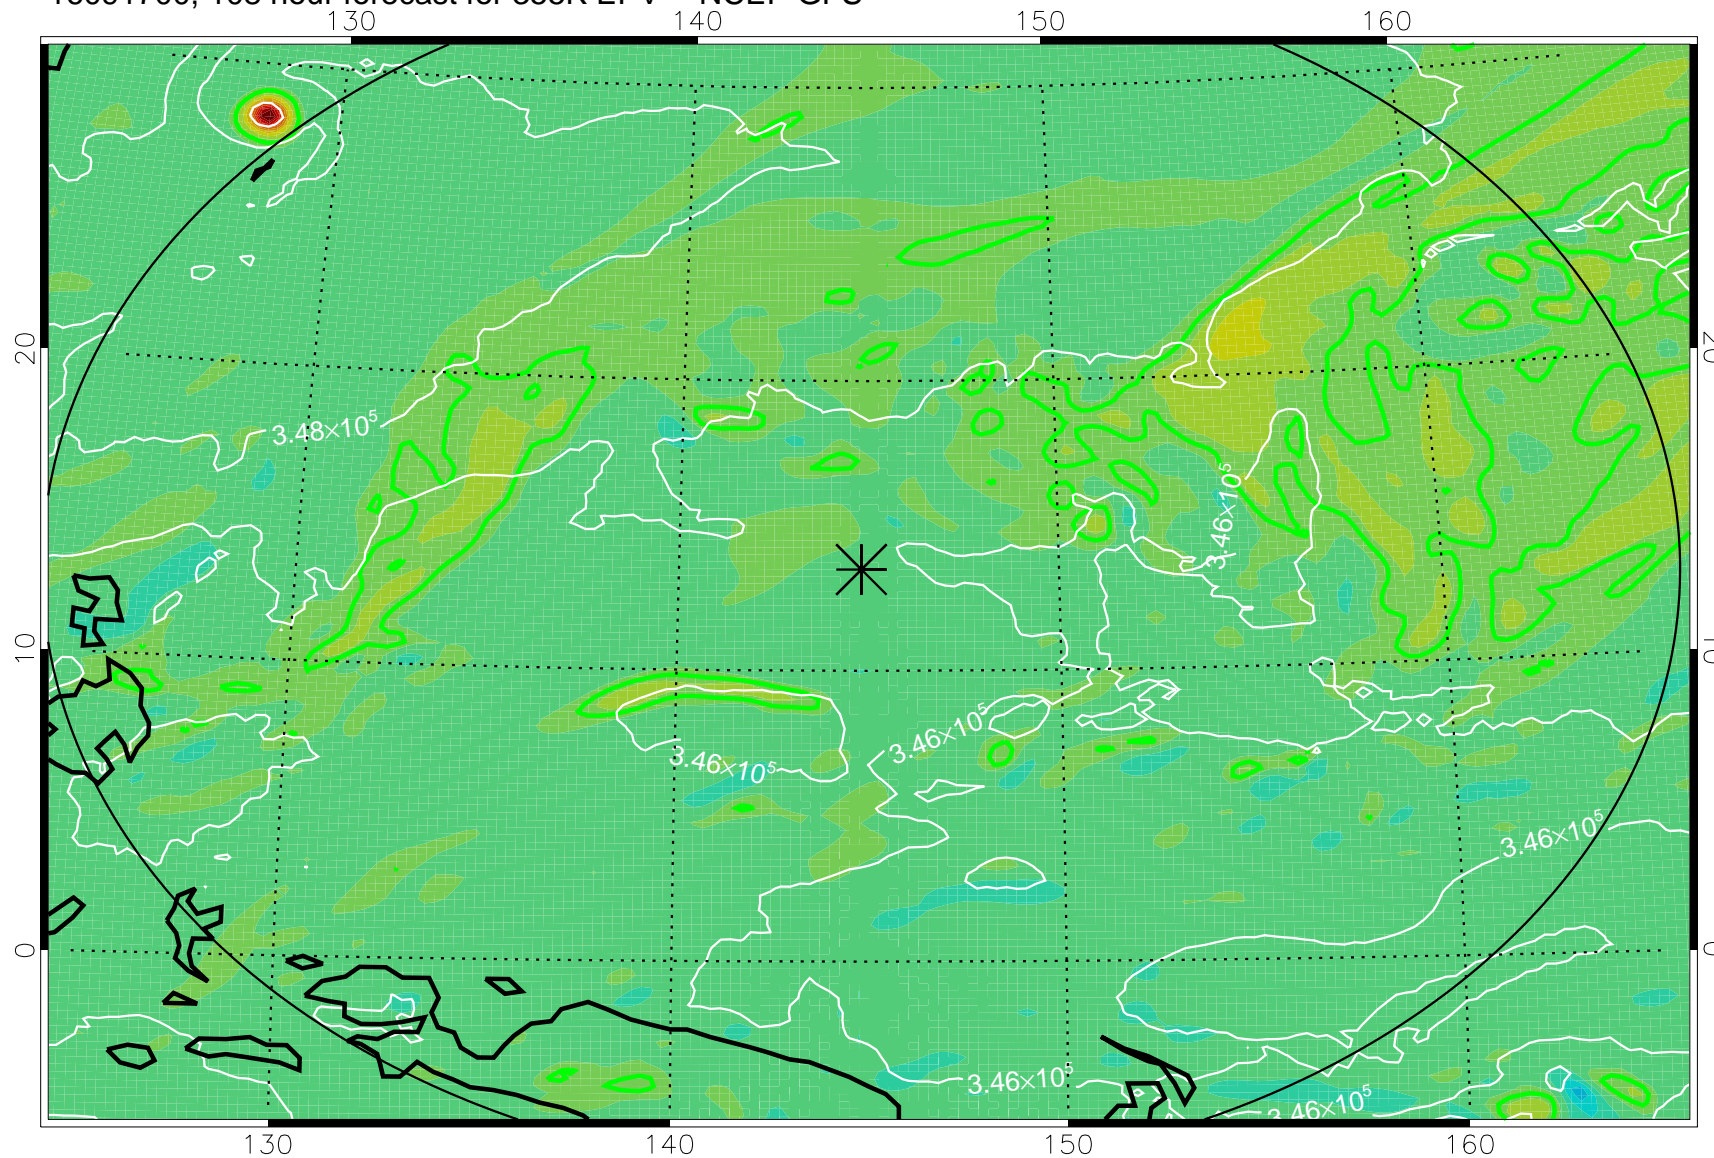

16091518, 78 hour forecast for 355K EPV -- NCEP GFS

355K Montgomery Streamfunction, white
EPV Tropopause (2 PVU) Position
Range ring of 2304 km

16091600, 84 hour forecast for 355K EPV -- NCEP GFS

355K Montgomery Streamfunction, white
EPV Tropopause (2 PVU) Position
Range ring of 2304 km

16091606, 90 hour forecast for 355K EPV -- NCEP GFS

355K Montgomery Streamfunction, white
EPV Tropopause (2 PVU) Position
Range ring of 2304 km

16091612, 96 hour forecast for 355K EPV -- NCEP GFS

355K Montgomery Streamfunction, white
EPV Tropopause (2 PVU) Position
Range ring of 2304 km

16091618, 102 hour forecast for 355K EPV -- NCEP GFS

355K Montgomery Streamfunction, white
EPV Tropopause (2 PVU) Position
Range ring of 2304 km

16091700, 108 hour forecast for 355K EPV -- NCEP GFS

355K Montgomery Streamfunction, white
EPV Tropopause (2 PVU) Position
Range ring of 2304 km

16091706, 114 hour forecast for 355K EPV -- NCEP GFS

355K Montgomery Streamfunction, white
EPV Tropopause (2 PVU) Position
Range ring of 2304 km

16091712, 120 hour forecast for 355K EPV -- NCEP GFS

355K Montgomery Streamfunction, white
EPV Tropopause (2 PVU) Position
Range ring of 2304 km