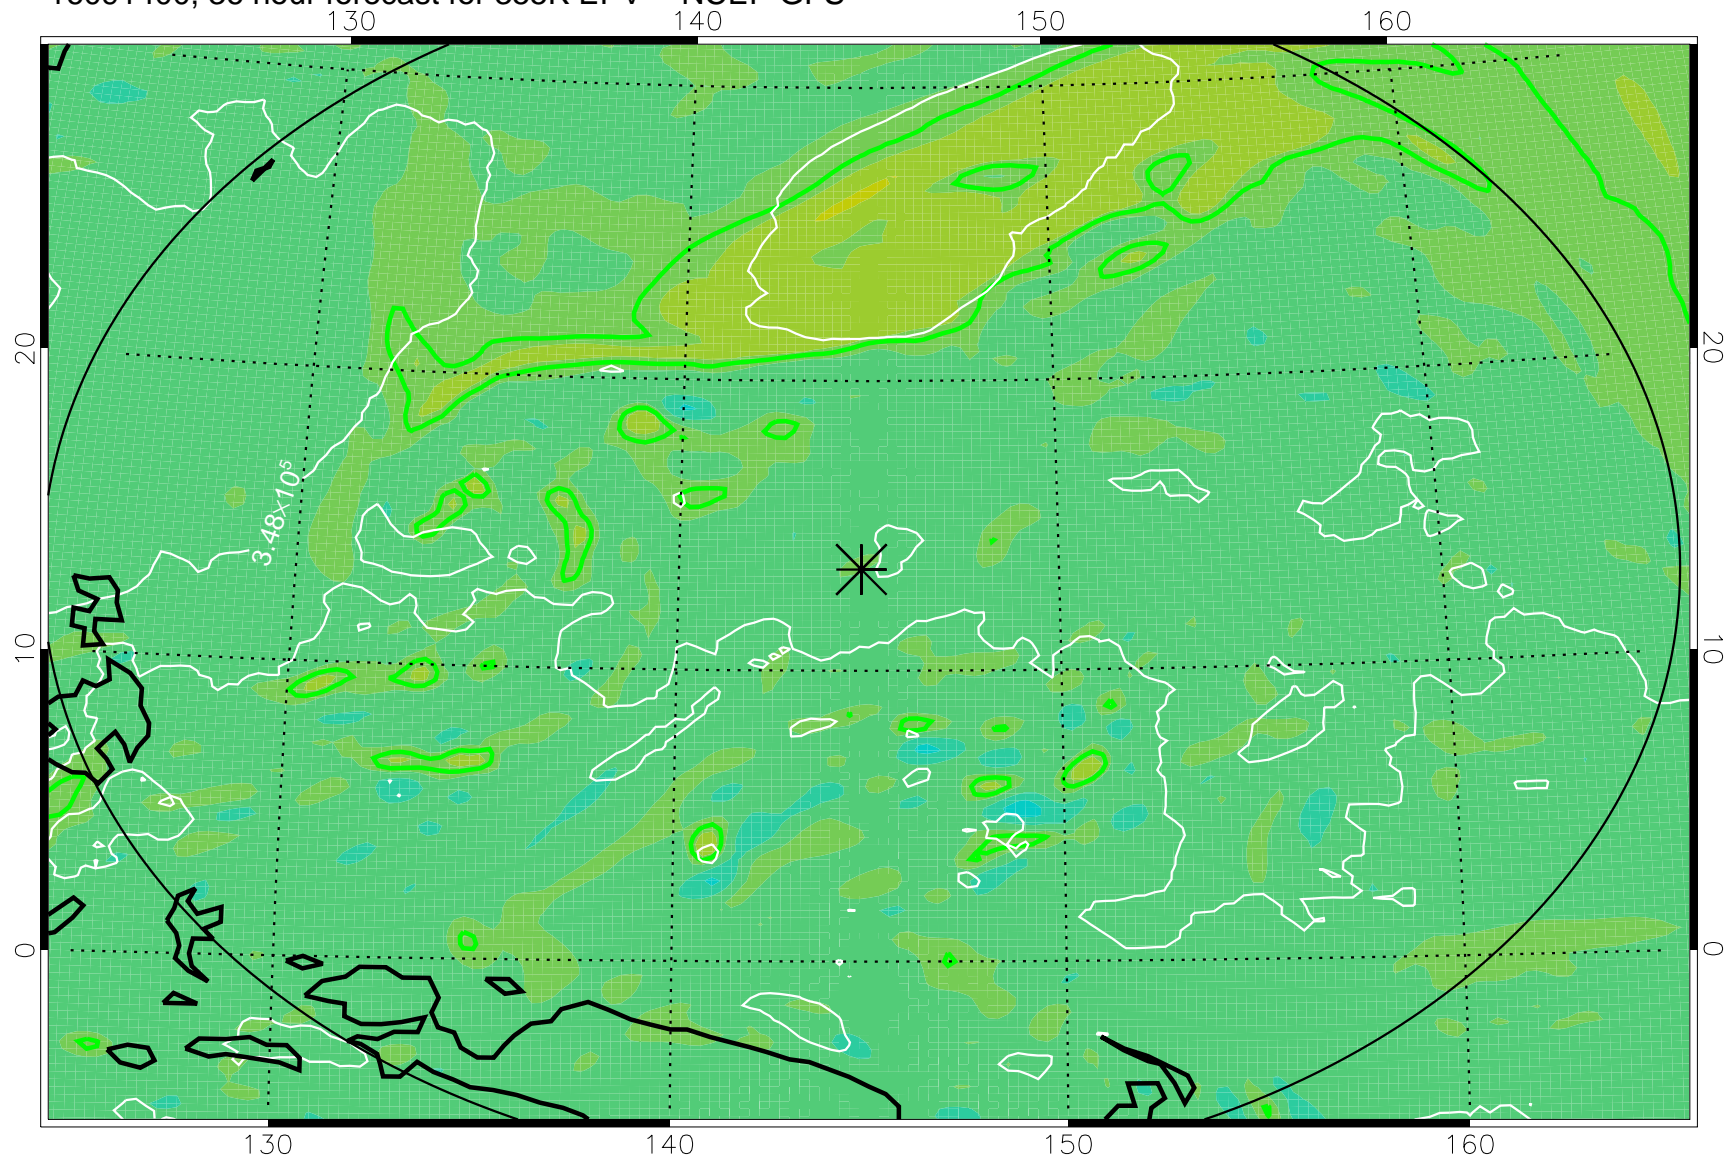

16091306, 18 hour forecast for 355K EPV -- NCEP GFS

355K Montgomery Streamfunction, white
EPV Tropopause (2 PVU) Position
Range ring of 2304 km

16091312, 24 hour forecast for 355K EPV -- NCEP GFS

355K Montgomery Streamfunction, white
EPV Tropopause (2 PVU) Position
Range ring of 2304 km

16091318, 30 hour forecast for 355K EPV -- NCEP GFS

355K Montgomery Streamfunction, white
EPV Tropopause (2 PVU) Position
Range ring of 2304 km

16091400, 36 hour forecast for 355K EPV -- NCEP GFS

355K Montgomery Streamfunction, white
EPV Tropopause (2 PVU) Position
Range ring of 2304 km

16091406, 42 hour forecast for 355K EPV -- NCEP GFS

355K Montgomery Streamfunction, white
EPV Tropopause (2 PVU) Position
Range ring of 2304 km

16091412, 48 hour forecast for 355K EPV -- NCEP GFS

355K Montgomery Streamfunction, white
EPV Tropopause (2 PVU) Position
Range ring of 2304 km

16091618, 102 hour forecast for 355K EPV -- NCEP GFS

355K Montgomery Streamfunction, white
EPV Tropopause (2 PVU) Position
Range ring of 2304 km

16091700, 108 hour forecast for 355K EPV -- NCEP GFS

355K Montgomery Streamfunction, white
EPV Tropopause (2 PVU) Position
Range ring of 2304 km