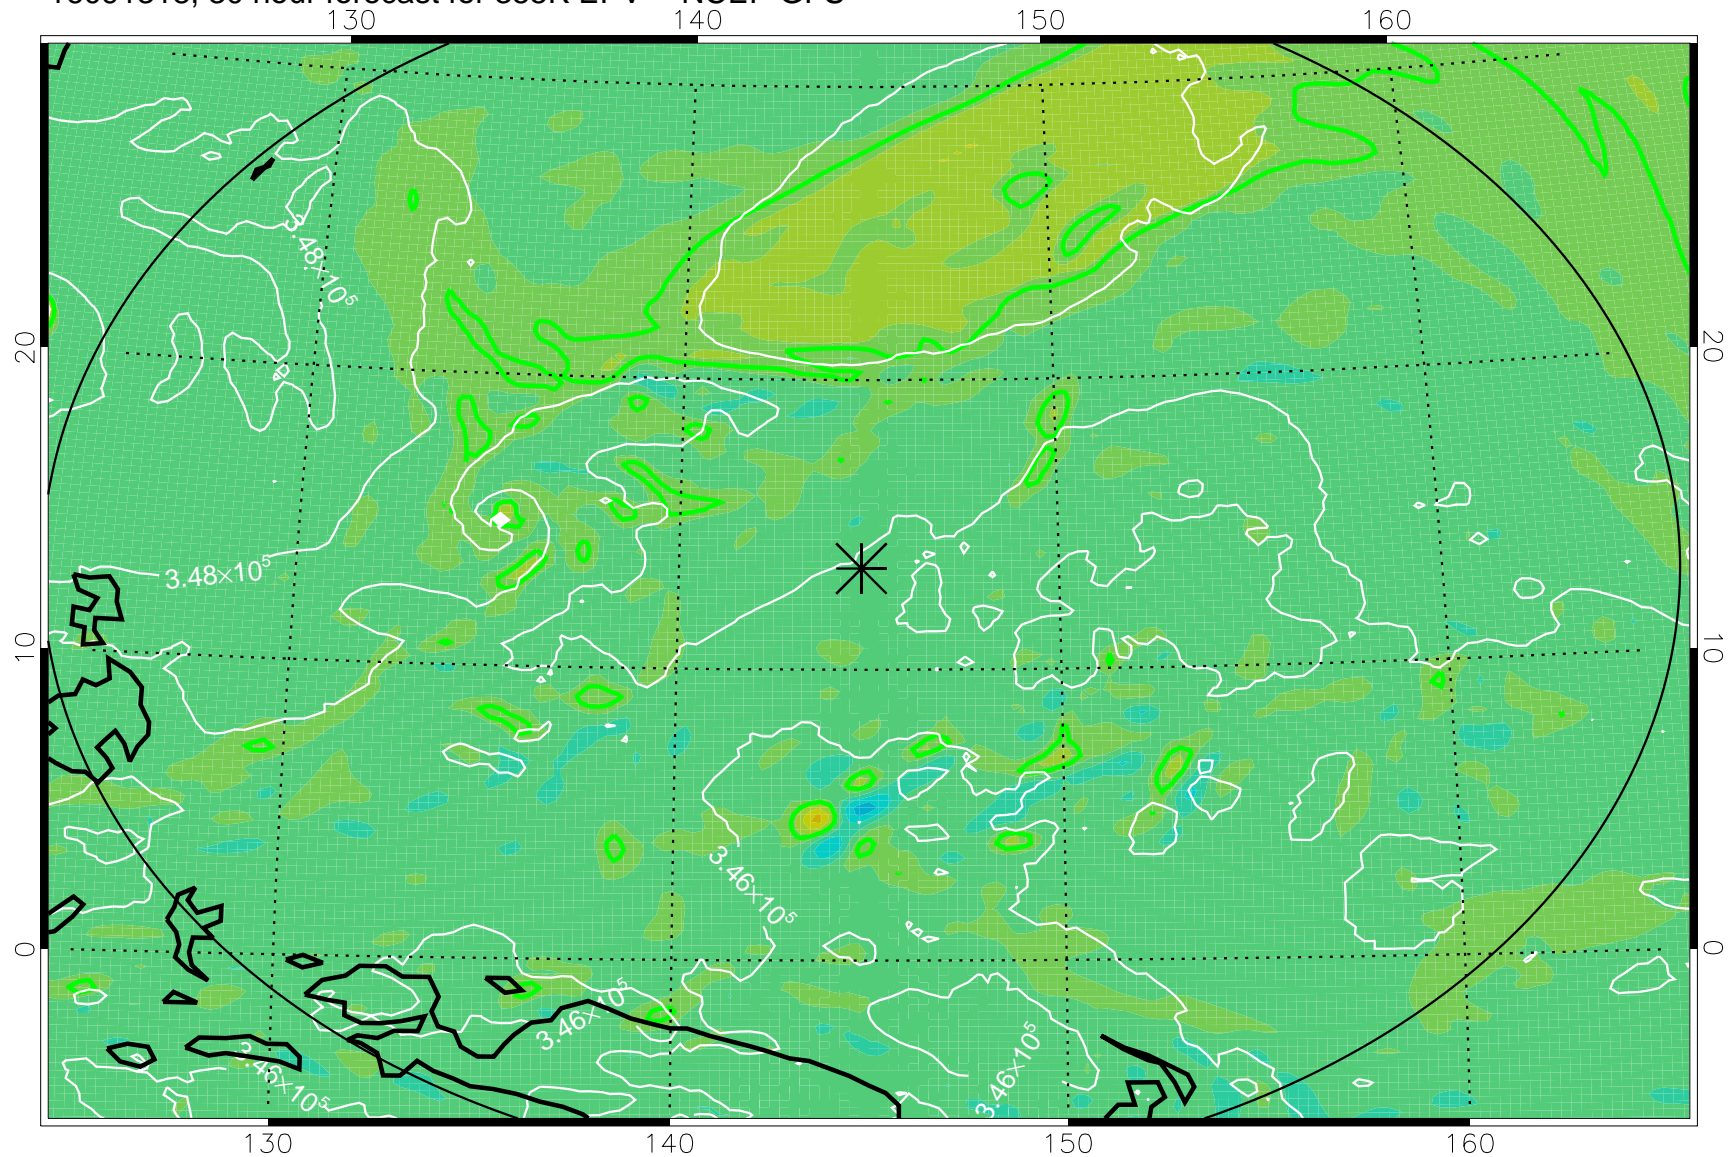

16091306, 18 hour forecast for 355K EPV -- NCEP GFS

355K Montgomery Streamfunction, white
EPV Tropopause (2 PVU) Position
Range ring of 2304 km

16091312, 24 hour forecast for 355K EPV -- NCEP GFS

355K Montgomery Streamfunction, white
EPV Tropopause (2 PVU) Position
Range ring of 2304 km

16091318, 30 hour forecast for 355K EPV -- NCEP GFS

355K Montgomery Streamfunction, white
EPV Tropopause (2 PVU) Position
Range ring of 2304 km

16091400, 36 hour forecast for 355K EPV -- NCEP GFS

355K Montgomery Streamfunction, white
EPV Tropopause (2 PVU) Position
Range ring of 2304 km

16091406, 42 hour forecast for 355K EPV -- NCEP GFS

355K Montgomery Streamfunction, white
EPV Tropopause (2 PVU) Position
Range ring of 2304 km

16091412, 48 hour forecast for 355K EPV -- NCEP GFS

355K Montgomery Streamfunction, white
EPV Tropopause (2 PVU) Position
Range ring of 2304 km

16091418, 54 hour forecast for 355K EPV -- NCEP GFS

355K Montgomery Streamfunction, white
EPV Tropopause (2 PVU) Position
Range ring of 2304 km

16091500, 60 hour forecast for 355K EPV -- NCEP GFS

355K Montgomery Streamfunction, white
EPV Tropopause (2 PVU) Position
Range ring of 2304 km