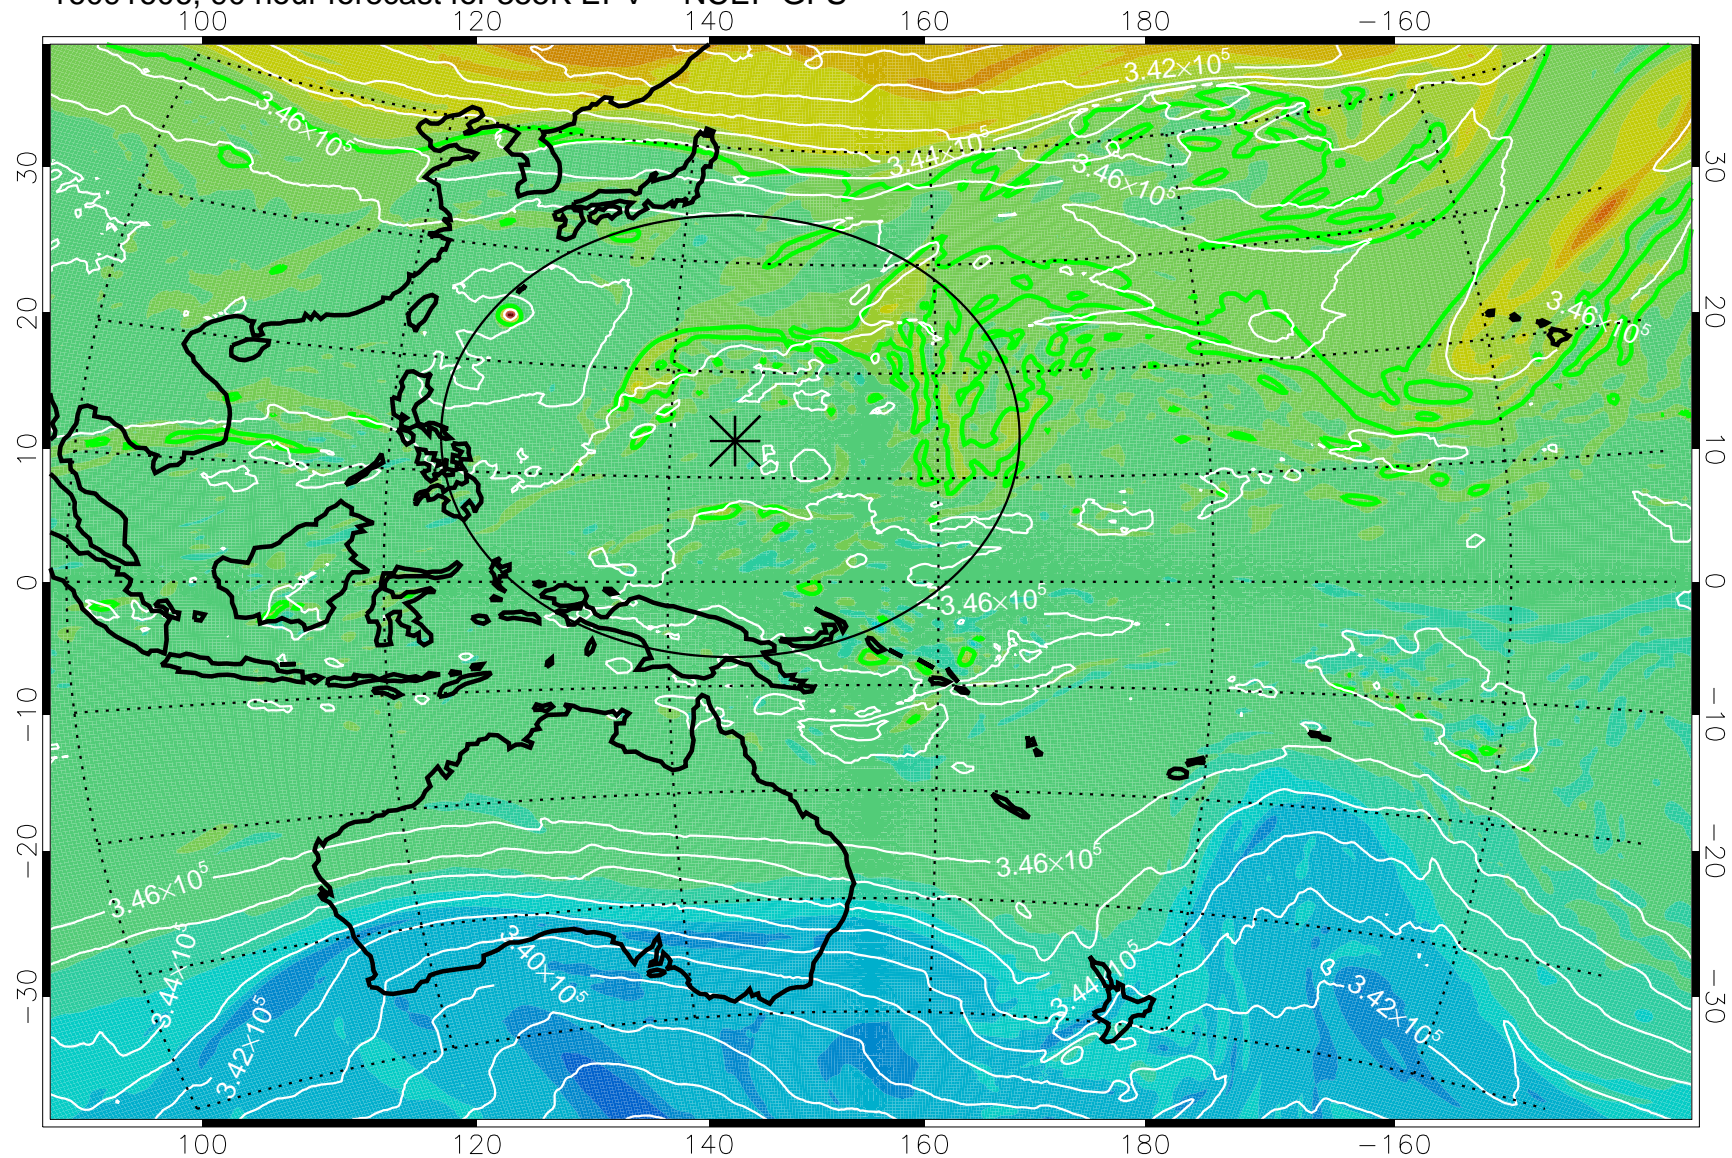

16091418, 54 hour forecast for 355K EPV -- NCEP GFS

355K Montgomery Streamfunction, white
EPV Tropopause (2 PVU) Position
Range ring of 2304 km

16091500, 60 hour forecast for 355K EPV -- NCEP GFS

355K Montgomery Streamfunction, white
EPV Tropopause (2 PVU) Position
Range ring of 2304 km

16091512, 72 hour forecast for 355K EPV -- NCEP GFS

355K Montgomery Streamfunction, white
EPV Tropopause (2 PVU) Position
Range ring of 2304 km

16091518, 78 hour forecast for 355K EPV -- NCEP GFS

355K Montgomery Streamfunction, white
EPV Tropopause (2 PVU) Position
Range ring of 2304 km

16091600, 84 hour forecast for 355K EPV -- NCEP GFS

355K Montgomery Streamfunction, white
EPV Tropopause (2 PVU) Position
Range ring of 2304 km

16091606, 90 hour forecast for 355K EPV -- NCEP GFS

355K Montgomery Streamfunction, white
EPV Tropopause (2 PVU) Position
Range ring of 2304 km

16091612, 96 hour forecast for 355K EPV -- NCEP GFS

355K Montgomery Streamfunction, white
EPV Tropopause (2 PVU) Position
Range ring of 2304 km

16091618, 102 hour forecast for 355K EPV -- NCEP GFS

355K Montgomery Streamfunction, white
EPV Tropopause (2 PVU) Position
Range ring of 2304 km