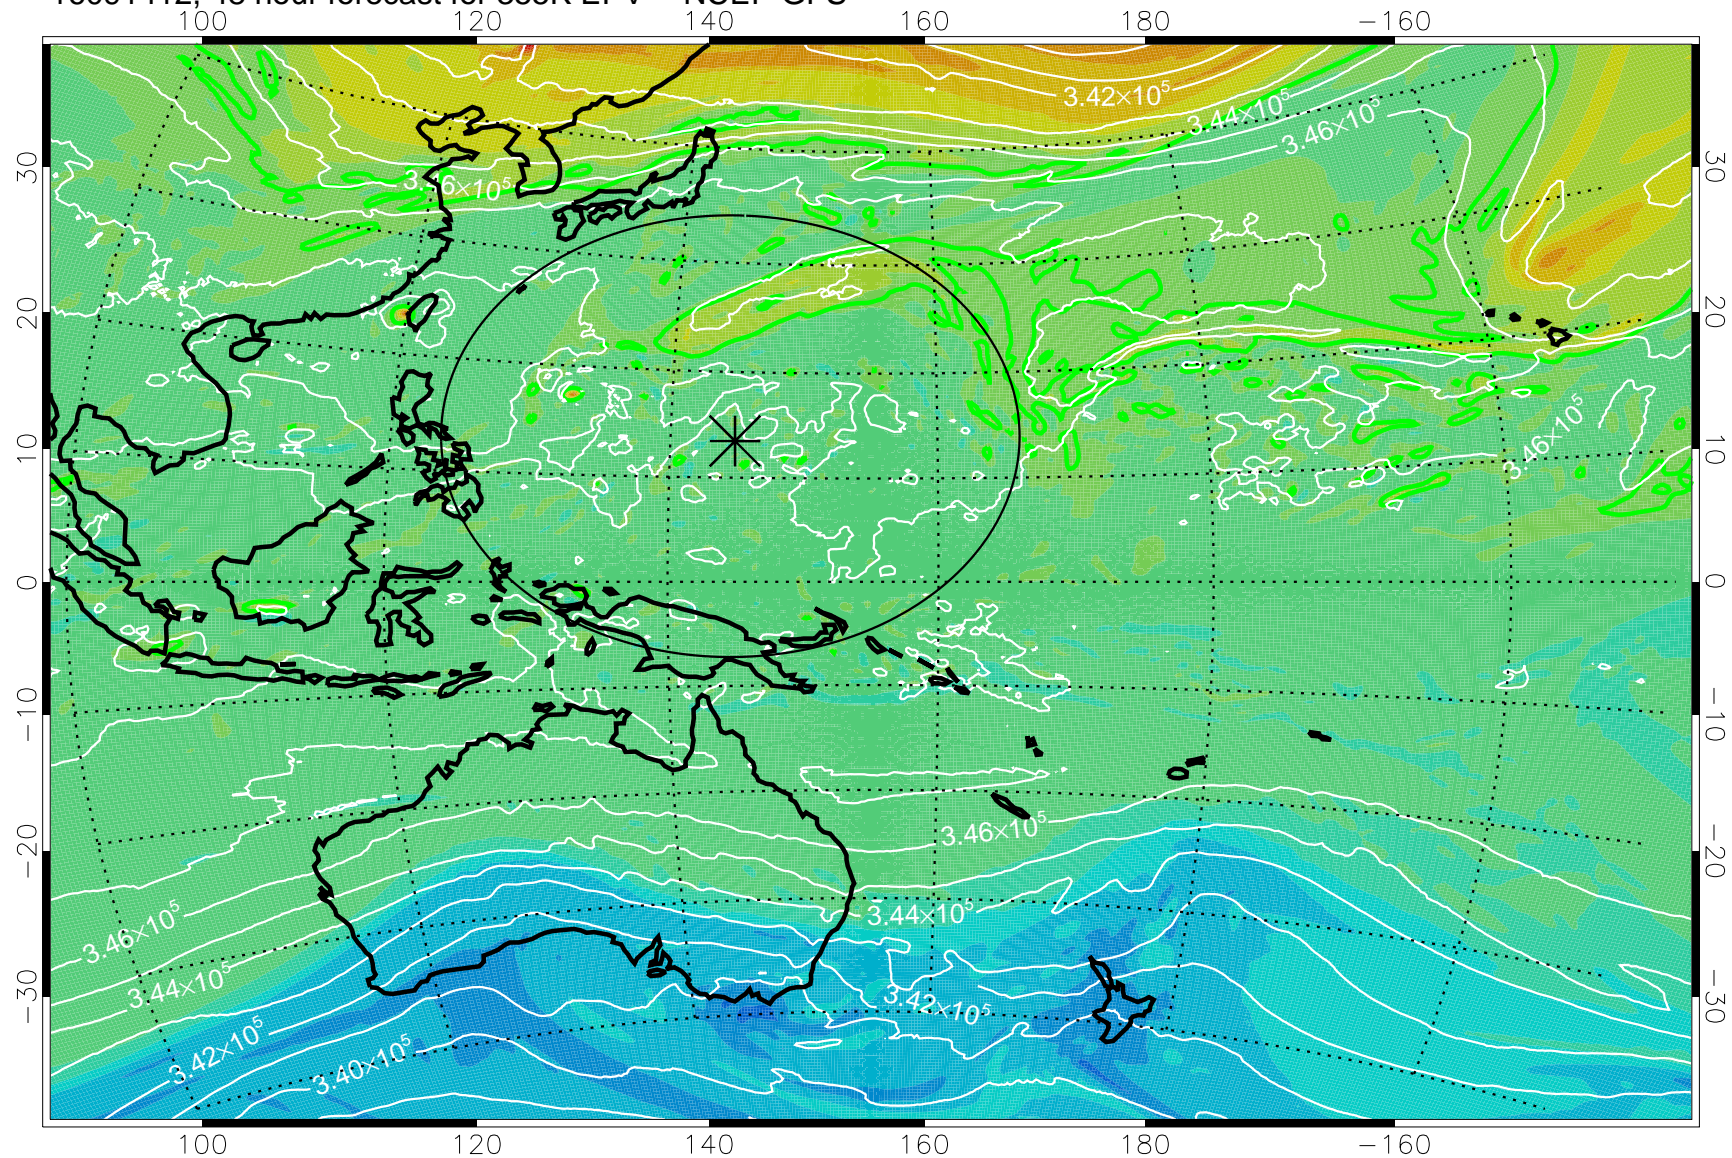

16091318, 30 hour forecast for 355K EPV -- NCEP GFS

355K Montgomery Streamfunction, white
EPV Tropopause (2 PVU) Position
Range ring of 2304 km

16091400, 36 hour forecast for 355K EPV -- NCEP GFS

355K Montgomery Streamfunction, white
EPV Tropopause (2 PVU) Position
Range ring of 2304 km

16091406, 42 hour forecast for 355K EPV -- NCEP GFS

355K Montgomery Streamfunction, white
EPV Tropopause (2 PVU) Position
Range ring of 2304 km

16091412, 48 hour forecast for 355K EPV -- NCEP GFS

355K Montgomery Streamfunction, white
EPV Tropopause (2 PVU) Position
Range ring of 2304 km

16091418, 54 hour forecast for 355K EPV -- NCEP GFS

355K Montgomery Streamfunction, white
EPV Tropopause (2 PVU) Position
Range ring of 2304 km

16091500, 60 hour forecast for 355K EPV -- NCEP GFS

355K Montgomery Streamfunction, white
EPV Tropopause (2 PVU) Position
Range ring of 2304 km

16091512, 72 hour forecast for 355K EPV -- NCEP GFS

355K Montgomery Streamfunction, white
EPV Tropopause (2 PVU) Position
Range ring of 2304 km

16091518, 78 hour forecast for 355K EPV -- NCEP GFS

355K Montgomery Streamfunction, white
EPV Tropopause (2 PVU) Position
Range ring of 2304 km