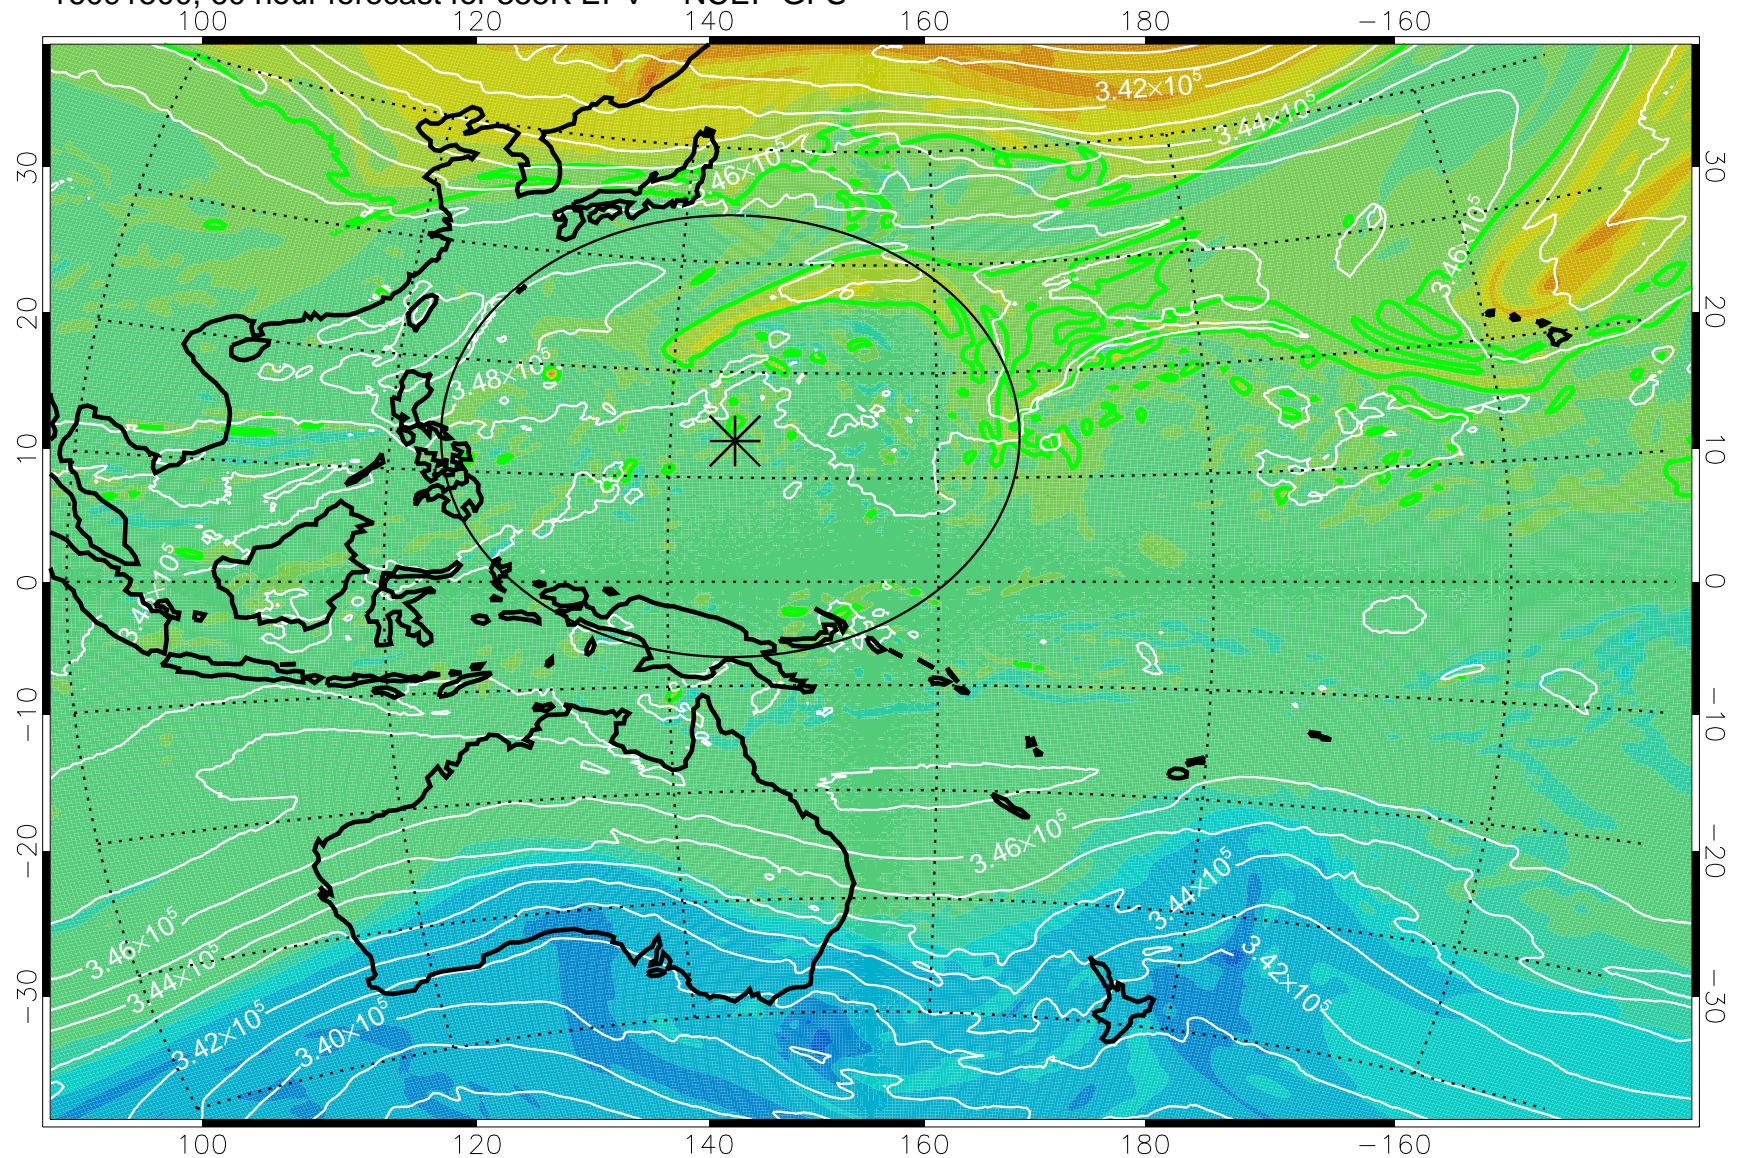

16091318, 30 hour forecast for 355K EPV -- NCEP GFS

355K Montgomery Streamfunction, white
EPV Tropopause (2 PVU) Position
Range ring of 2304 km

16091400, 36 hour forecast for 355K EPV -- NCEP GFS

355K Montgomery Streamfunction, white
EPV Tropopause (2 PVU) Position
Range ring of 2304 km

16091406, 42 hour forecast for 355K EPV -- NCEP GFS

355K Montgomery Streamfunction, white
EPV Tropopause (2 PVU) Position
Range ring of 2304 km

16091412, 48 hour forecast for 355K EPV -- NCEP GFS

355K Montgomery Streamfunction, white
EPV Tropopause (2 PVU) Position
Range ring of 2304 km

16091418, 54 hour forecast for 355K EPV -- NCEP GFS

355K Montgomery Streamfunction, white
EPV Tropopause (2 PVU) Position
Range ring of 2304 km

16091500, 60 hour forecast for 355K EPV -- NCEP GFS

355K Montgomery Streamfunction, white
EPV Tropopause (2 PVU) Position
Range ring of 2304 km

16091512, 72 hour forecast for 355K EPV -- NCEP GFS

355K Montgomery Streamfunction, white
EPV Tropopause (2 PVU) Position
Range ring of 2304 km

16091518, 78 hour forecast for 355K EPV -- NCEP GFS

355K Montgomery Streamfunction, white
EPV Tropopause (2 PVU) Position
Range ring of 2304 km