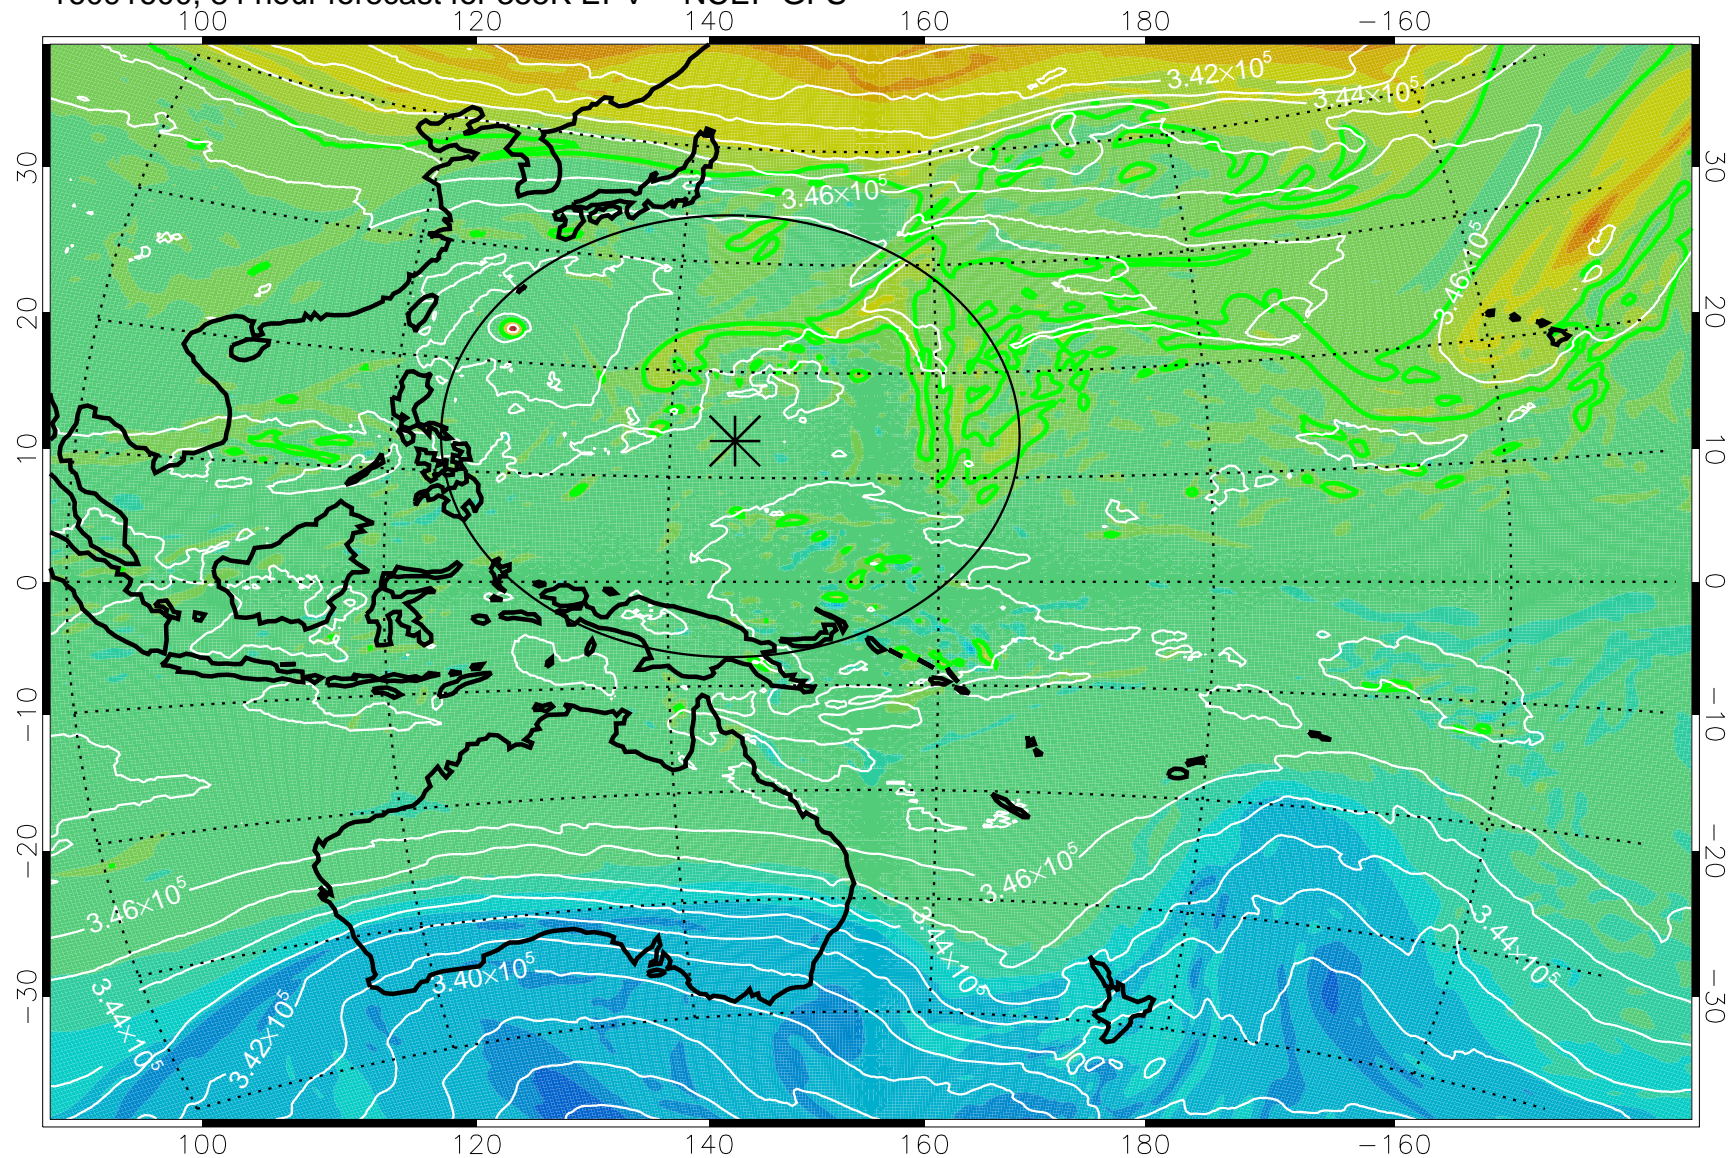

16091418, 54 hour forecast for 355K EPV -- NCEP GFS

355K Montgomery Streamfunction, white
EPV Tropopause (2 PVU) Position
Range ring of 2304 km

16091500, 60 hour forecast for 355K EPV -- NCEP GFS

355K Montgomery Streamfunction, white
EPV Tropopause (2 PVU) Position
Range ring of 2304 km

16091512, 72 hour forecast for 355K EPV -- NCEP GFS

355K Montgomery Streamfunction, white
EPV Tropopause (2 PVU) Position
Range ring of 2304 km

16091518, 78 hour forecast for 355K EPV -- NCEP GFS

355K Montgomery Streamfunction, white
EPV Tropopause (2 PVU) Position
Range ring of 2304 km

16091600, 84 hour forecast for 355K EPV -- NCEP GFS

355K Montgomery Streamfunction, white
EPV Tropopause (2 PVU) Position
Range ring of 2304 km

16091606, 90 hour forecast for 355K EPV -- NCEP GFS

355K Montgomery Streamfunction, white
EPV Tropopause (2 PVU) Position
Range ring of 2304 km

16091612, 96 hour forecast for 355K EPV -- NCEP GFS

355K Montgomery Streamfunction, white
EPV Tropopause (2 PVU) Position
Range ring of 2304 km

16091618, 102 hour forecast for 355K EPV -- NCEP GFS

355K Montgomery Streamfunction, white
EPV Tropopause (2 PVU) Position
Range ring of 2304 km