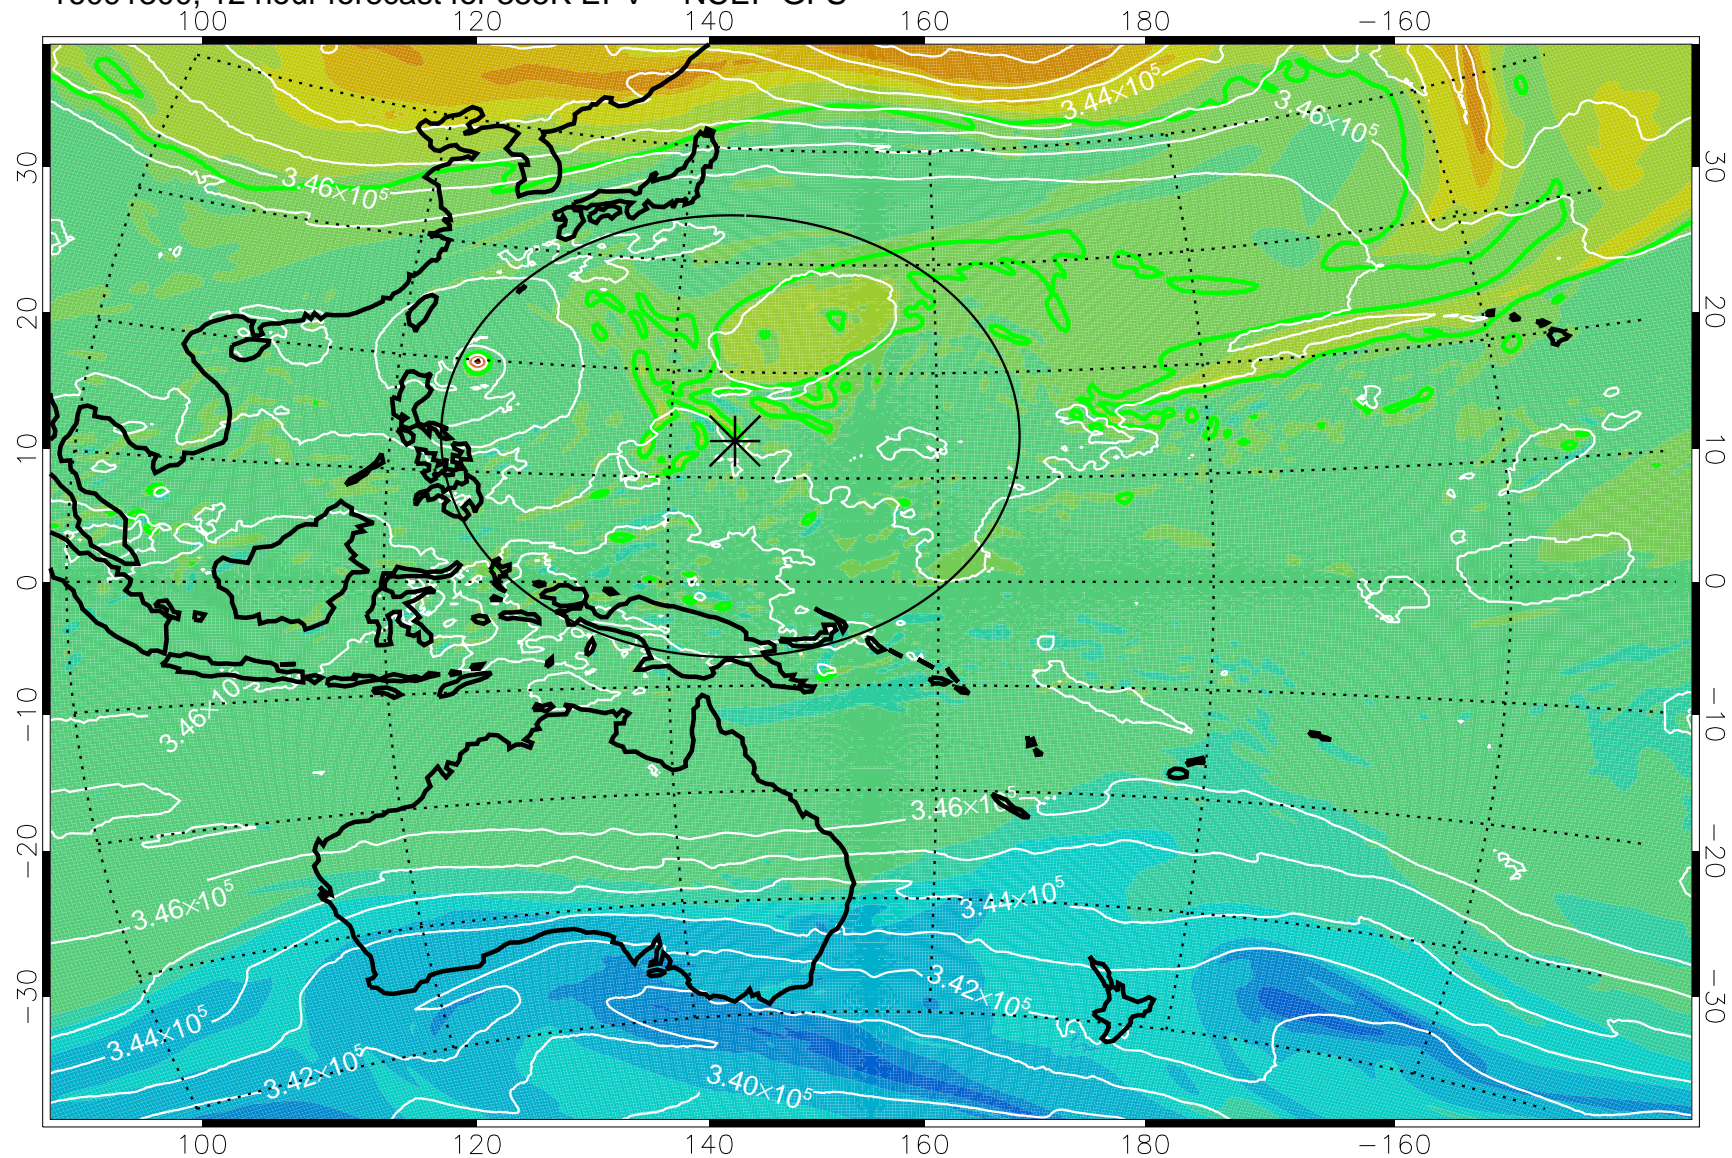

16091218, 6 hour forecast for 355K EPV -- NCEP GFS

355K Montgomery Streamfunction, white
EPV Tropopause (2 PVU) Position
Range ring of 2304 km

16091300, 12 hour forecast for 355K EPV -- NCEP GFS

355K Montgomery Streamfunction, white
EPV Tropopause (2 PVU) Position
Range ring of 2304 km

16091306, 18 hour forecast for 355K EPV -- NCEP GFS

355K Montgomery Streamfunction, white
EPV Tropopause (2 PVU) Position
Range ring of 2304 km

16091312, 24 hour forecast for 355K EPV -- NCEP GFS

355K Montgomery Streamfunction, white
EPV Tropopause (2 PVU) Position
Range ring of 2304 km

16091318, 30 hour forecast for 355K EPV -- NCEP GFS

355K Montgomery Streamfunction, white
EPV Tropopause (2 PVU) Position
Range ring of 2304 km

16091400, 36 hour forecast for 355K EPV -- NCEP GFS

355K Montgomery Streamfunction, white
EPV Tropopause (2 PVU) Position
Range ring of 2304 km

16091406, 42 hour forecast for 355K EPV -- NCEP GFS

355K Montgomery Streamfunction, white
EPV Tropopause (2 PVU) Position
Range ring of 2304 km

16091412, 48 hour forecast for 355K EPV -- NCEP GFS

355K Montgomery Streamfunction, white
EPV Tropopause (2 PVU) Position
Range ring of 2304 km