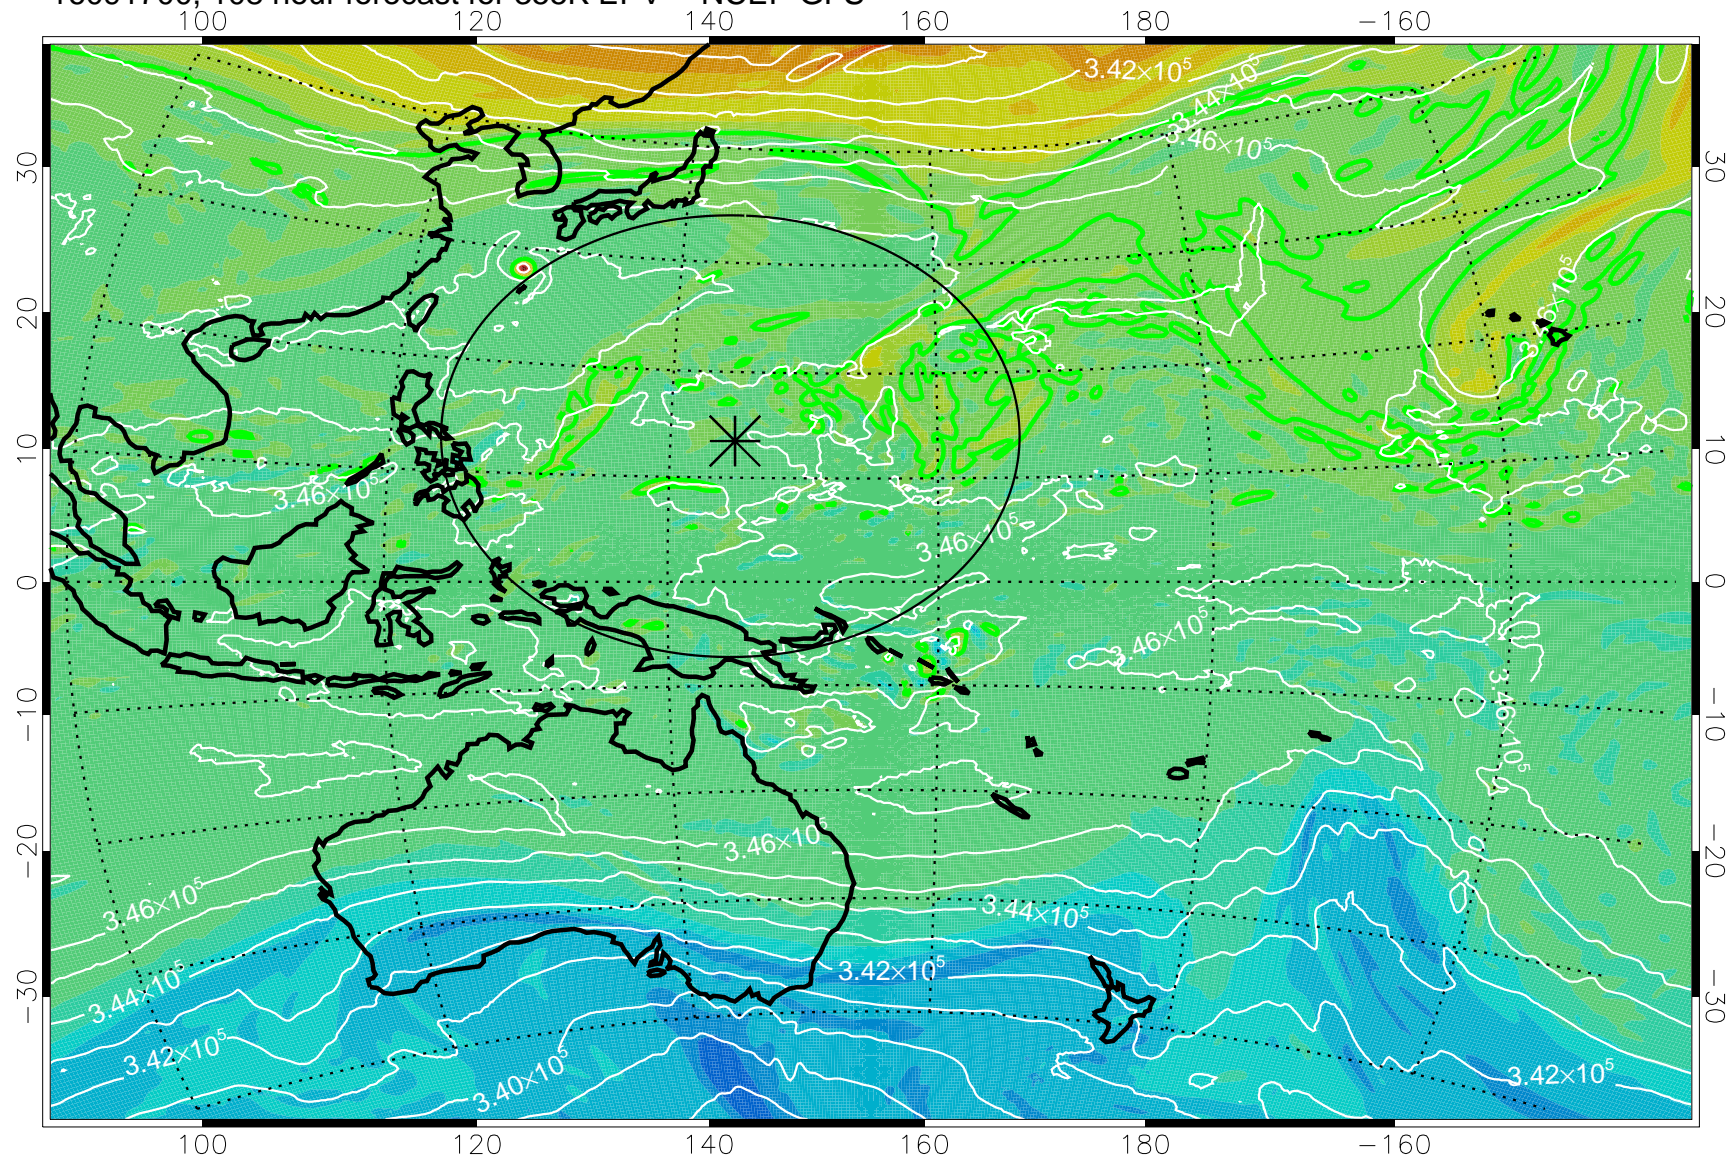

16091600, 84 hour forecast for 355K EPV -- NCEP GFS

355K Montgomery Streamfunction, white
EPV Tropopause (2 PVU) Position
Range ring of 2304 km

16091606, 90 hour forecast for 355K EPV -- NCEP GFS

355K Montgomery Streamfunction, white
EPV Tropopause (2 PVU) Position
Range ring of 2304 km

16091612, 96 hour forecast for 355K EPV -- NCEP GFS

355K Montgomery Streamfunction, white
EPV Tropopause (2 PVU) Position
Range ring of 2304 km

16091618, 102 hour forecast for 355K EPV -- NCEP GFS

355K Montgomery Streamfunction, white
EPV Tropopause (2 PVU) Position
Range ring of 2304 km

16091700, 108 hour forecast for 355K EPV -- NCEP GFS

355K Montgomery Streamfunction, white
EPV Tropopause (2 PVU) Position
Range ring of 2304 km

16091706, 114 hour forecast for 355K EPV -- NCEP GFS

355K Montgomery Streamfunction, white
EPV Tropopause (2 PVU) Position
Range ring of 2304 km

16091712, 120 hour forecast for 355K EPV -- NCEP GFS

355K Montgomery Streamfunction, white
EPV Tropopause (2 PVU) Position
Range ring of 2304 km