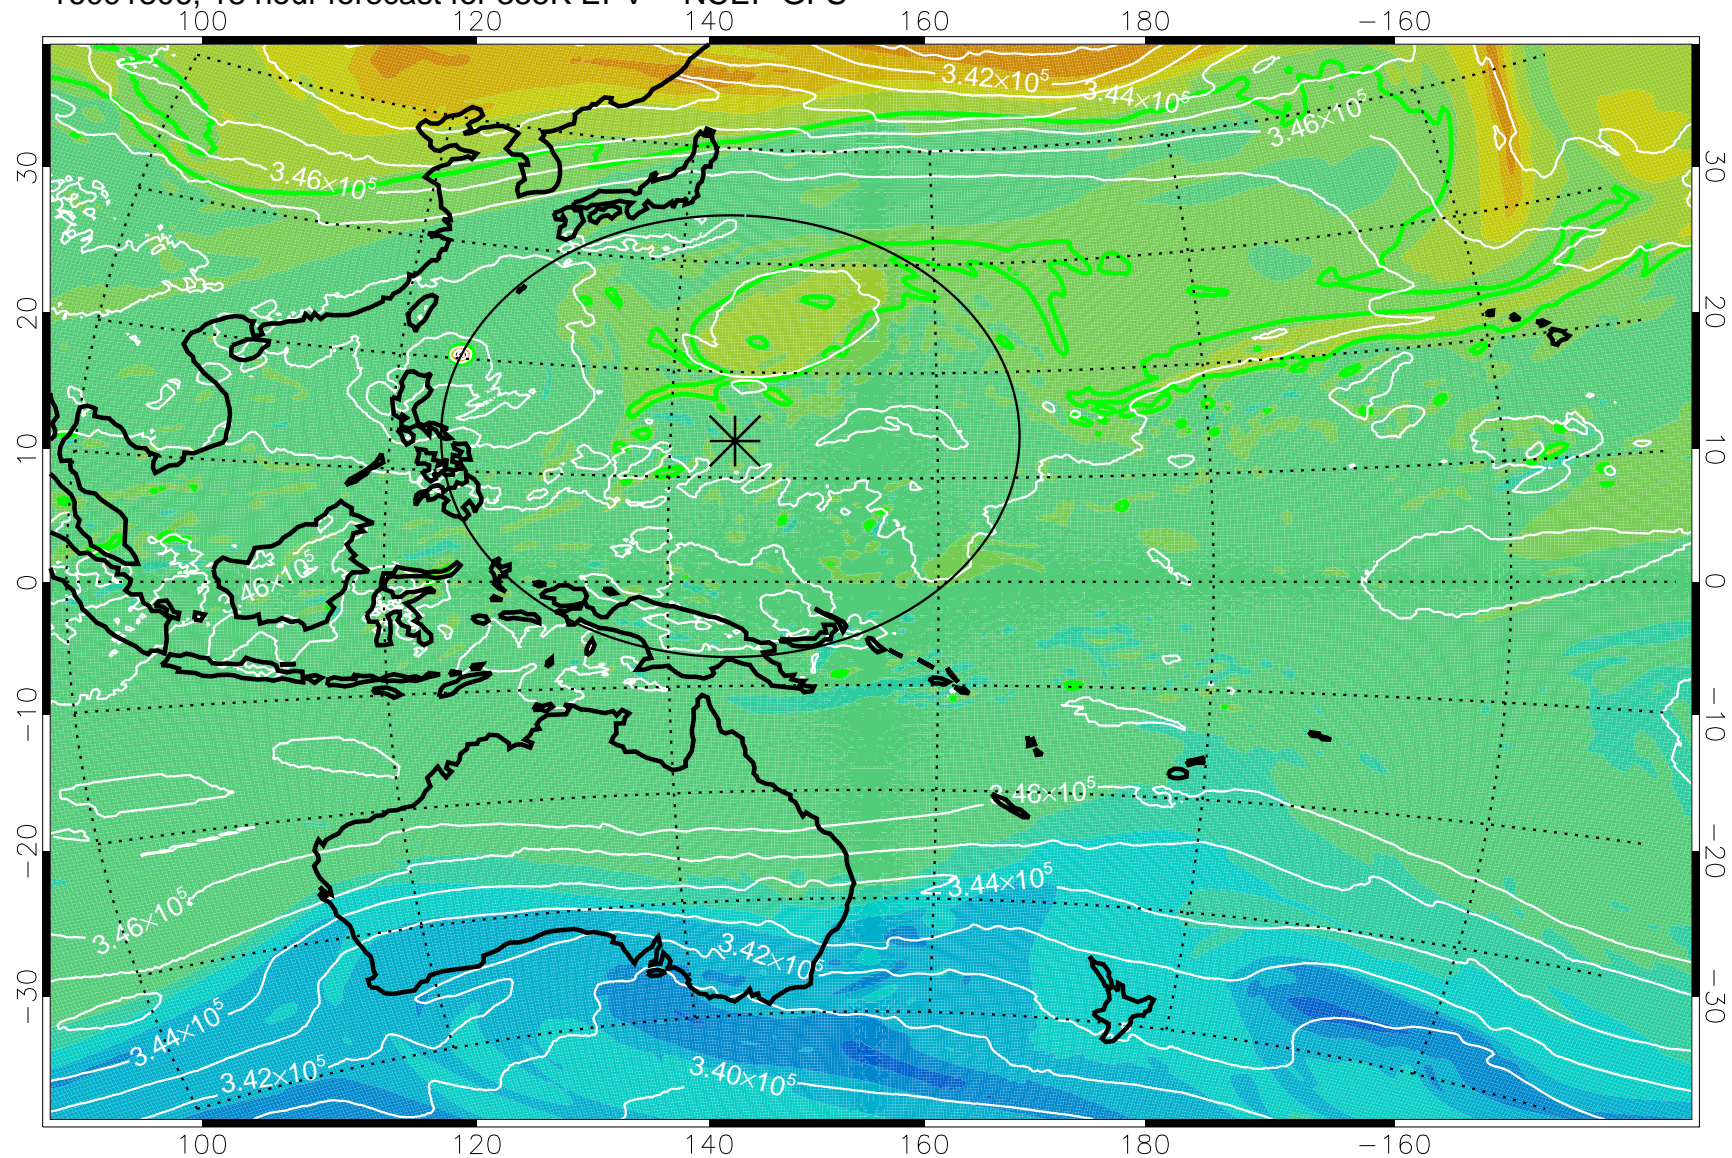

16091218, 6 hour forecast for 355K EPV -- NCEP GFS

355K Montgomery Streamfunction, white
EPV Tropopause (2 PVU) Position
Range ring of 2304 km

16091300, 12 hour forecast for 355K EPV -- NCEP GFS

355K Montgomery Streamfunction, white
EPV Tropopause (2 PVU) Position
Range ring of 2304 km

16091306, 18 hour forecast for 355K EPV -- NCEP GFS

355K Montgomery Streamfunction, white
EPV Tropopause (2 PVU) Position
Range ring of 2304 km

16091312, 24 hour forecast for 355K EPV -- NCEP GFS

355K Montgomery Streamfunction, white
EPV Tropopause (2 PVU) Position
Range ring of 2304 km

16091318, 30 hour forecast for 355K EPV -- NCEP GFS

355K Montgomery Streamfunction, white
EPV Tropopause (2 PVU) Position
Range ring of 2304 km

16091400, 36 hour forecast for 355K EPV -- NCEP GFS

355K Montgomery Streamfunction, white
EPV Tropopause (2 PVU) Position
Range ring of 2304 km

16091406, 42 hour forecast for 355K EPV -- NCEP GFS

355K Montgomery Streamfunction, white
EPV Tropopause (2 PVU) Position
Range ring of 2304 km

16091412, 48 hour forecast for 355K EPV -- NCEP GFS

355K Montgomery Streamfunction, white
EPV Tropopause (2 PVU) Position
Range ring of 2304 km