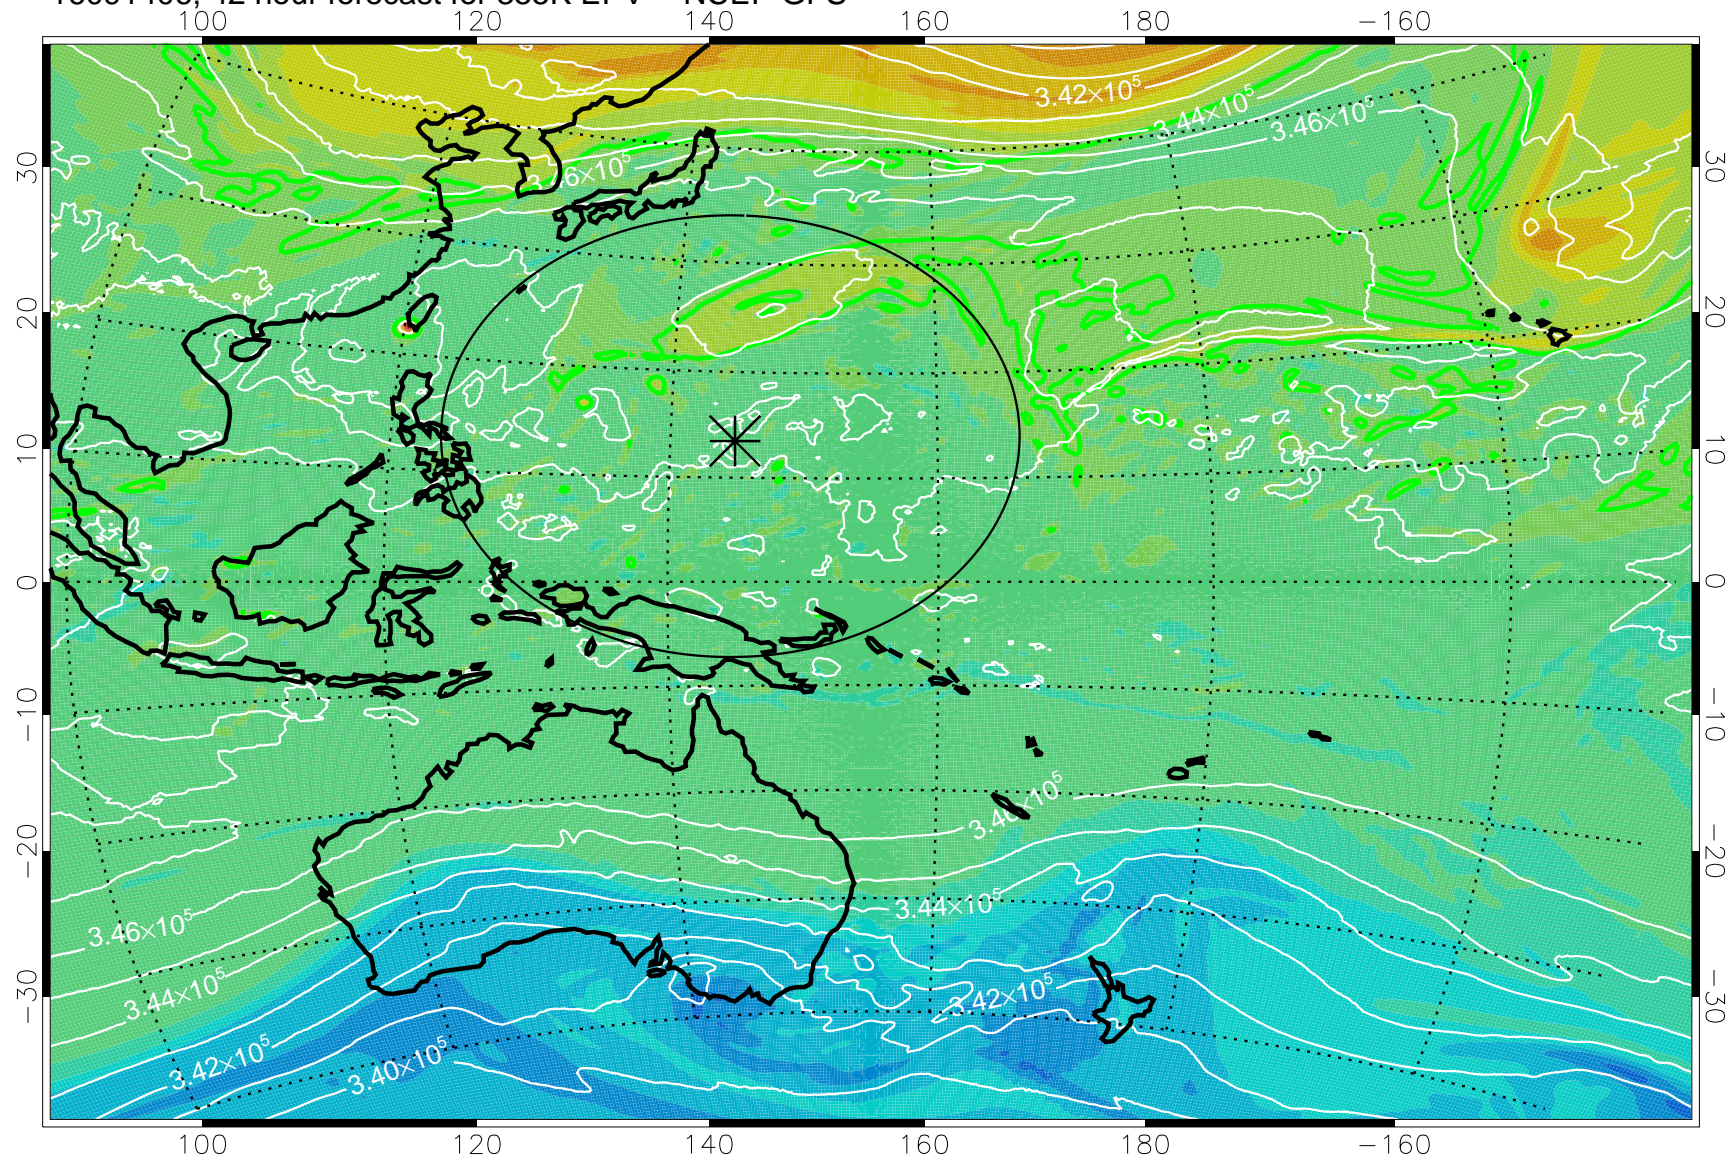

16091318, 30 hour forecast for 355K EPV -- NCEP GFS

355K Montgomery Streamfunction, white
EPV Tropopause (2 PVU) Position
Range ring of 2304 km

16091400, 36 hour forecast for 355K EPV -- NCEP GFS

355K Montgomery Streamfunction, white
EPV Tropopause (2 PVU) Position
Range ring of 2304 km

16091406, 42 hour forecast for 355K EPV -- NCEP GFS

355K Montgomery Streamfunction, white
EPV Tropopause (2 PVU) Position
Range ring of 2304 km

16091412, 48 hour forecast for 355K EPV -- NCEP GFS

355K Montgomery Streamfunction, white
EPV Tropopause (2 PVU) Position
Range ring of 2304 km

16091418, 54 hour forecast for 355K EPV -- NCEP GFS

355K Montgomery Streamfunction, white
EPV Tropopause (2 PVU) Position
Range ring of 2304 km

16091500, 60 hour forecast for 355K EPV -- NCEP GFS

355K Montgomery Streamfunction, white
EPV Tropopause (2 PVU) Position
Range ring of 2304 km

16091512, 72 hour forecast for 355K EPV -- NCEP GFS

355K Montgomery Streamfunction, white
EPV Tropopause (2 PVU) Position
Range ring of 2304 km

16091518, 78 hour forecast for 355K EPV -- NCEP GFS

355K Montgomery Streamfunction, white
EPV Tropopause (2 PVU) Position
Range ring of 2304 km