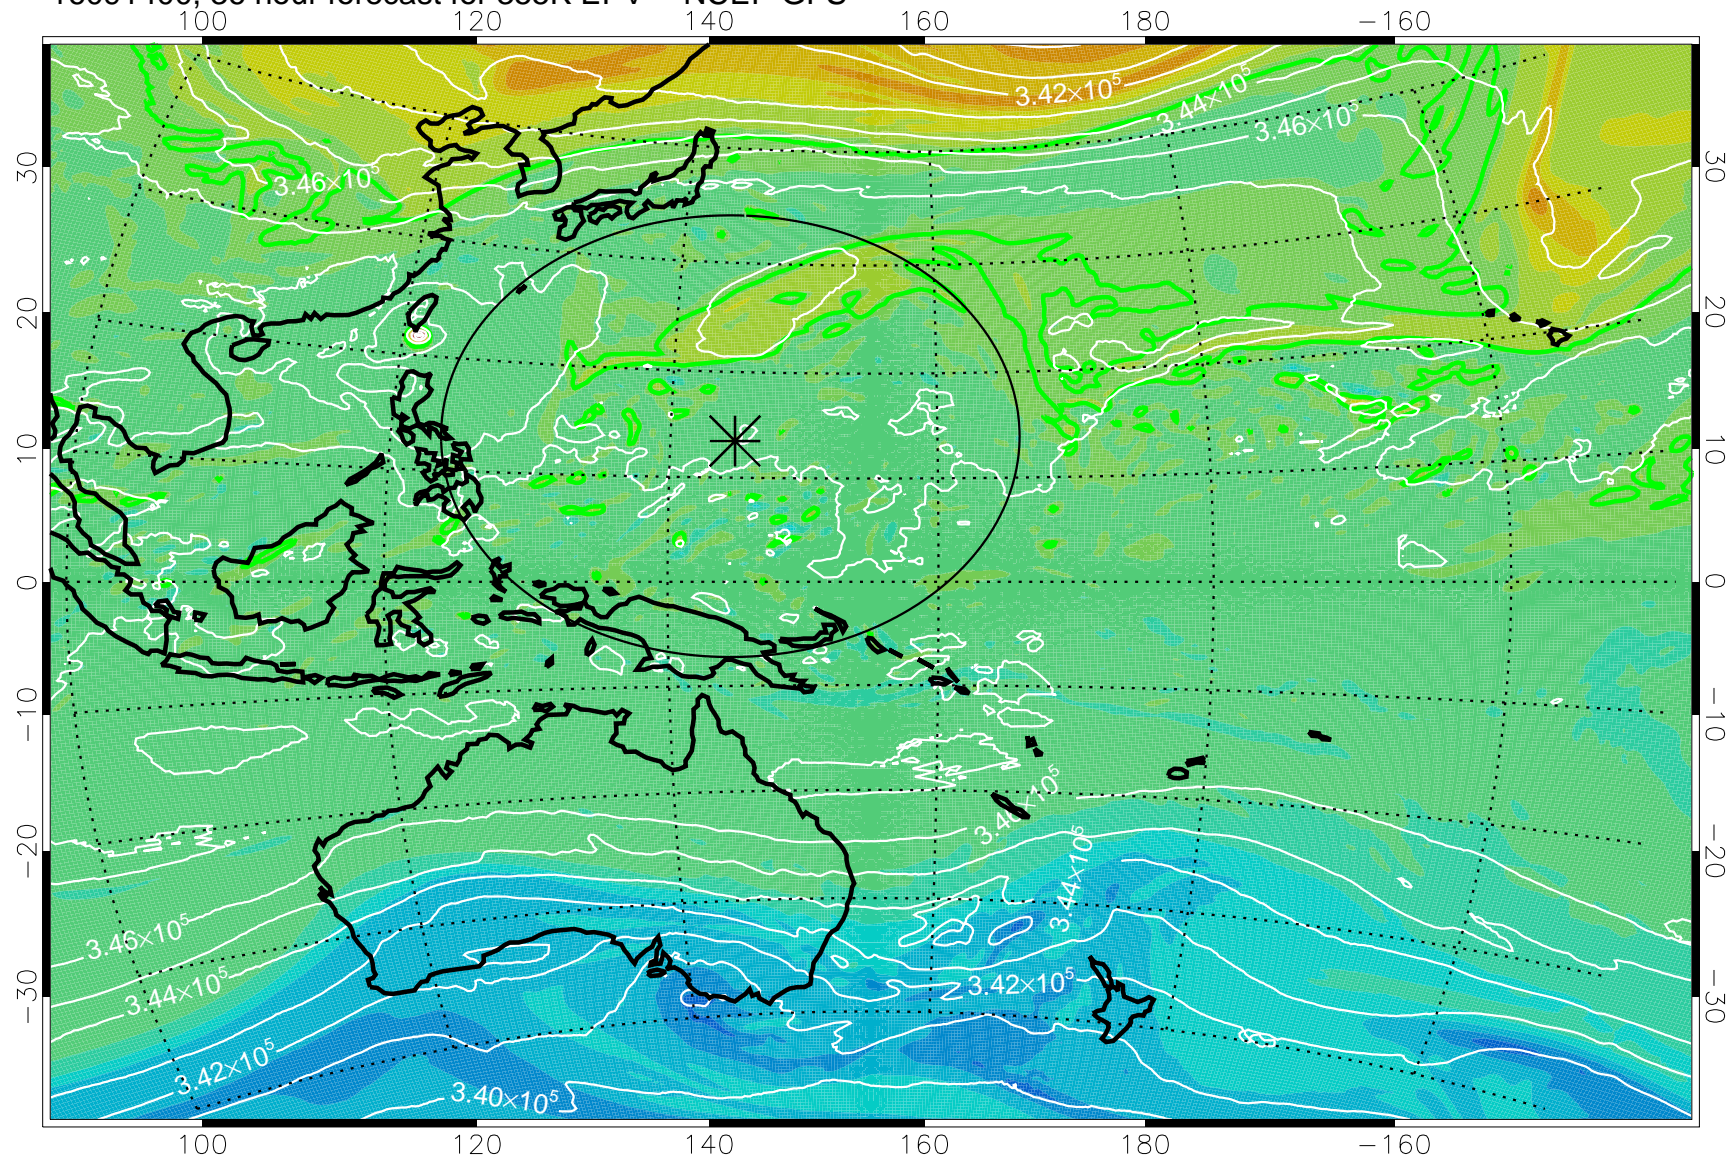

16091306, 18 hour forecast for 355K EPV -- NCEP GFS

355K Montgomery Streamfunction, white
EPV Tropopause (2 PVU) Position
Range ring of 2304 km

16091312, 24 hour forecast for 355K EPV -- NCEP GFS

355K Montgomery Streamfunction, white
EPV Tropopause (2 PVU) Position
Range ring of 2304 km

16091318, 30 hour forecast for 355K EPV -- NCEP GFS

355K Montgomery Streamfunction, white
EPV Tropopause (2 PVU) Position
Range ring of 2304 km

16091400, 36 hour forecast for 355K EPV -- NCEP GFS

355K Montgomery Streamfunction, white
EPV Tropopause (2 PVU) Position
Range ring of 2304 km

16091406, 42 hour forecast for 355K EPV -- NCEP GFS

355K Montgomery Streamfunction, white
EPV Tropopause (2 PVU) Position
Range ring of 2304 km

16091412, 48 hour forecast for 355K EPV -- NCEP GFS

355K Montgomery Streamfunction, white
EPV Tropopause (2 PVU) Position
Range ring of 2304 km

16091418, 54 hour forecast for 355K EPV -- NCEP GFS

355K Montgomery Streamfunction, white
EPV Tropopause (2 PVU) Position
Range ring of 2304 km

16091500, 60 hour forecast for 355K EPV -- NCEP GFS

355K Montgomery Streamfunction, white
EPV Tropopause (2 PVU) Position
Range ring of 2304 km