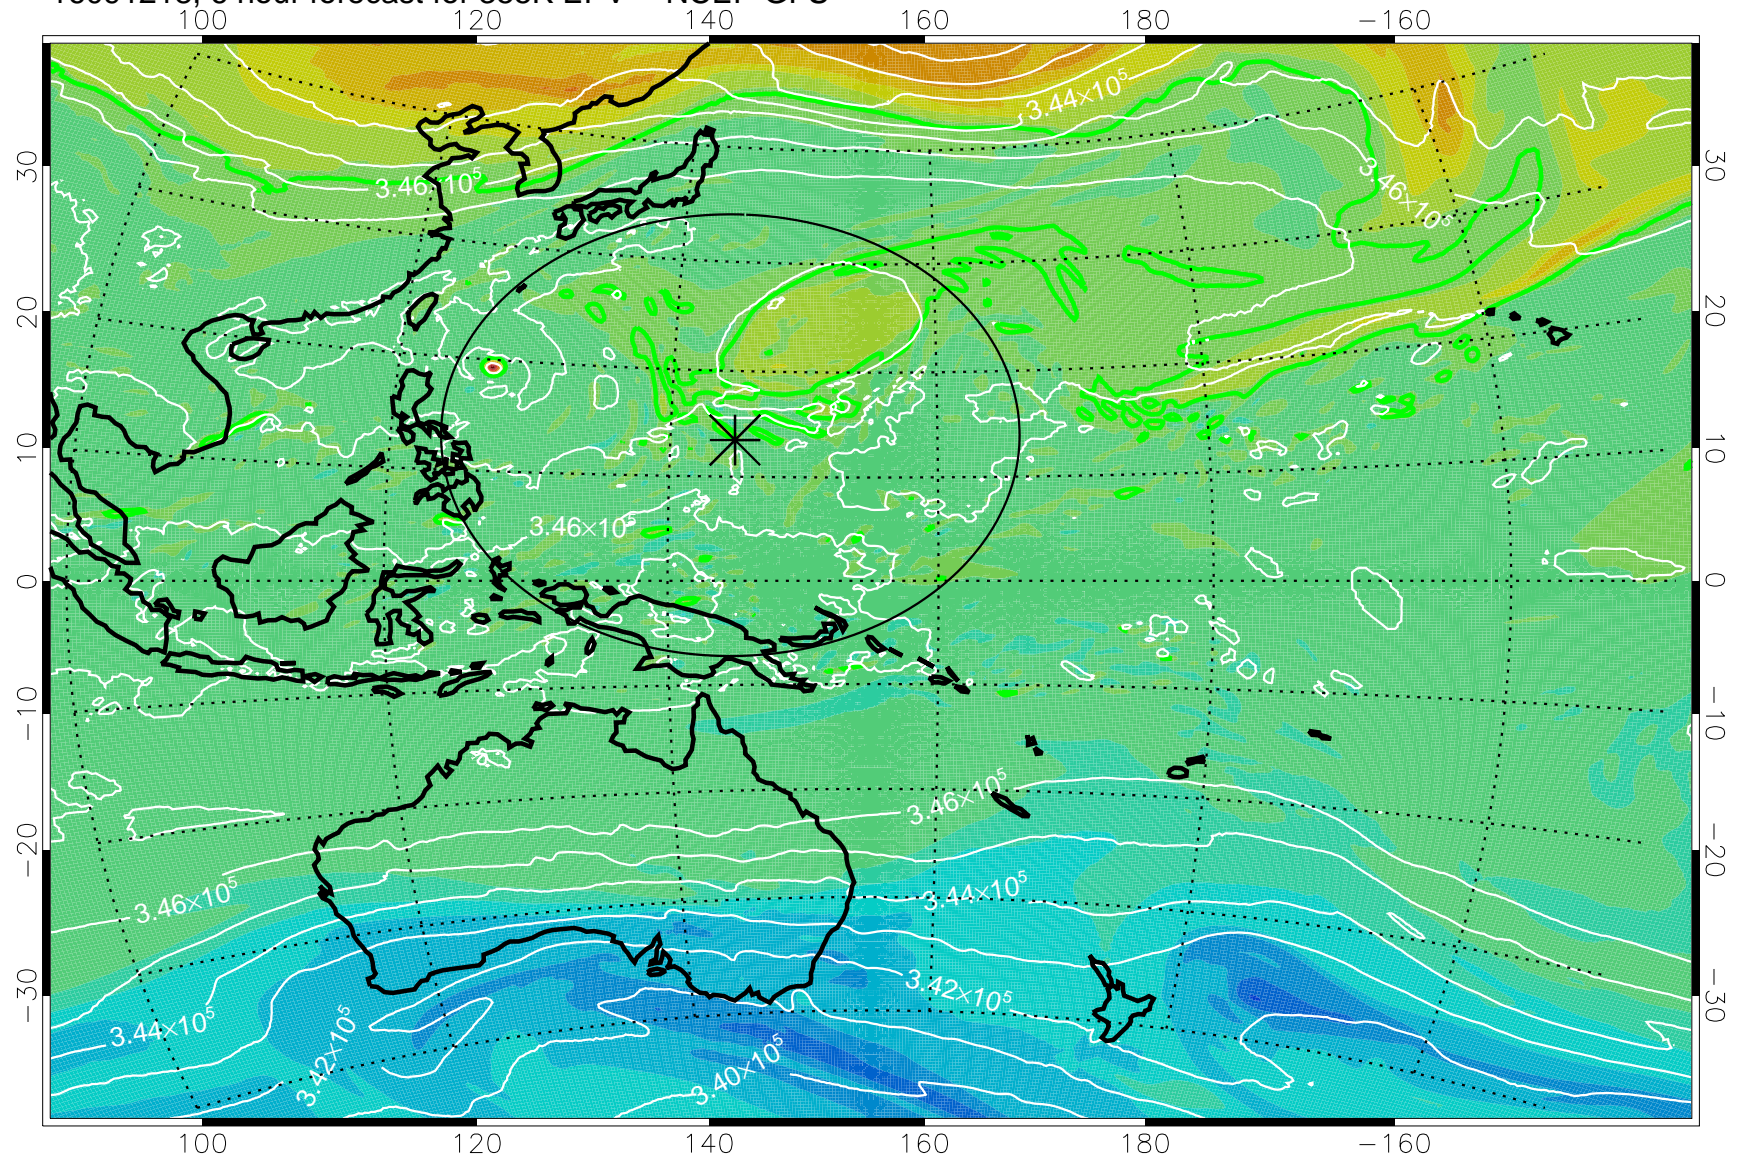

16091218, 6 hour forecast for 355K EPV -- NCEP GFS

355K Montgomery Streamfunction, white
EPV Tropopause (2 PVU) Position
Range ring of 2304 km

16091300, 12 hour forecast for 355K EPV -- NCEP GFS

355K Montgomery Streamfunction, white
EPV Tropopause (2 PVU) Position
Range ring of 2304 km

16091306, 18 hour forecast for 355K EPV -- NCEP GFS

355K Montgomery Streamfunction, white
EPV Tropopause (2 PVU) Position
Range ring of 2304 km

16091312, 24 hour forecast for 355K EPV -- NCEP GFS

355K Montgomery Streamfunction, white
EPV Tropopause (2 PVU) Position
Range ring of 2304 km

16091318, 30 hour forecast for 355K EPV -- NCEP GFS

355K Montgomery Streamfunction, white
EPV Tropopause (2 PVU) Position
Range ring of 2304 km

16091400, 36 hour forecast for 355K EPV -- NCEP GFS

355K Montgomery Streamfunction, white
EPV Tropopause (2 PVU) Position
Range ring of 2304 km

16091406, 42 hour forecast for 355K EPV -- NCEP GFS

355K Montgomery Streamfunction, white
EPV Tropopause (2 PVU) Position
Range ring of 2304 km

16091412, 48 hour forecast for 355K EPV -- NCEP GFS

355K Montgomery Streamfunction, white
EPV Tropopause (2 PVU) Position
Range ring of 2304 km