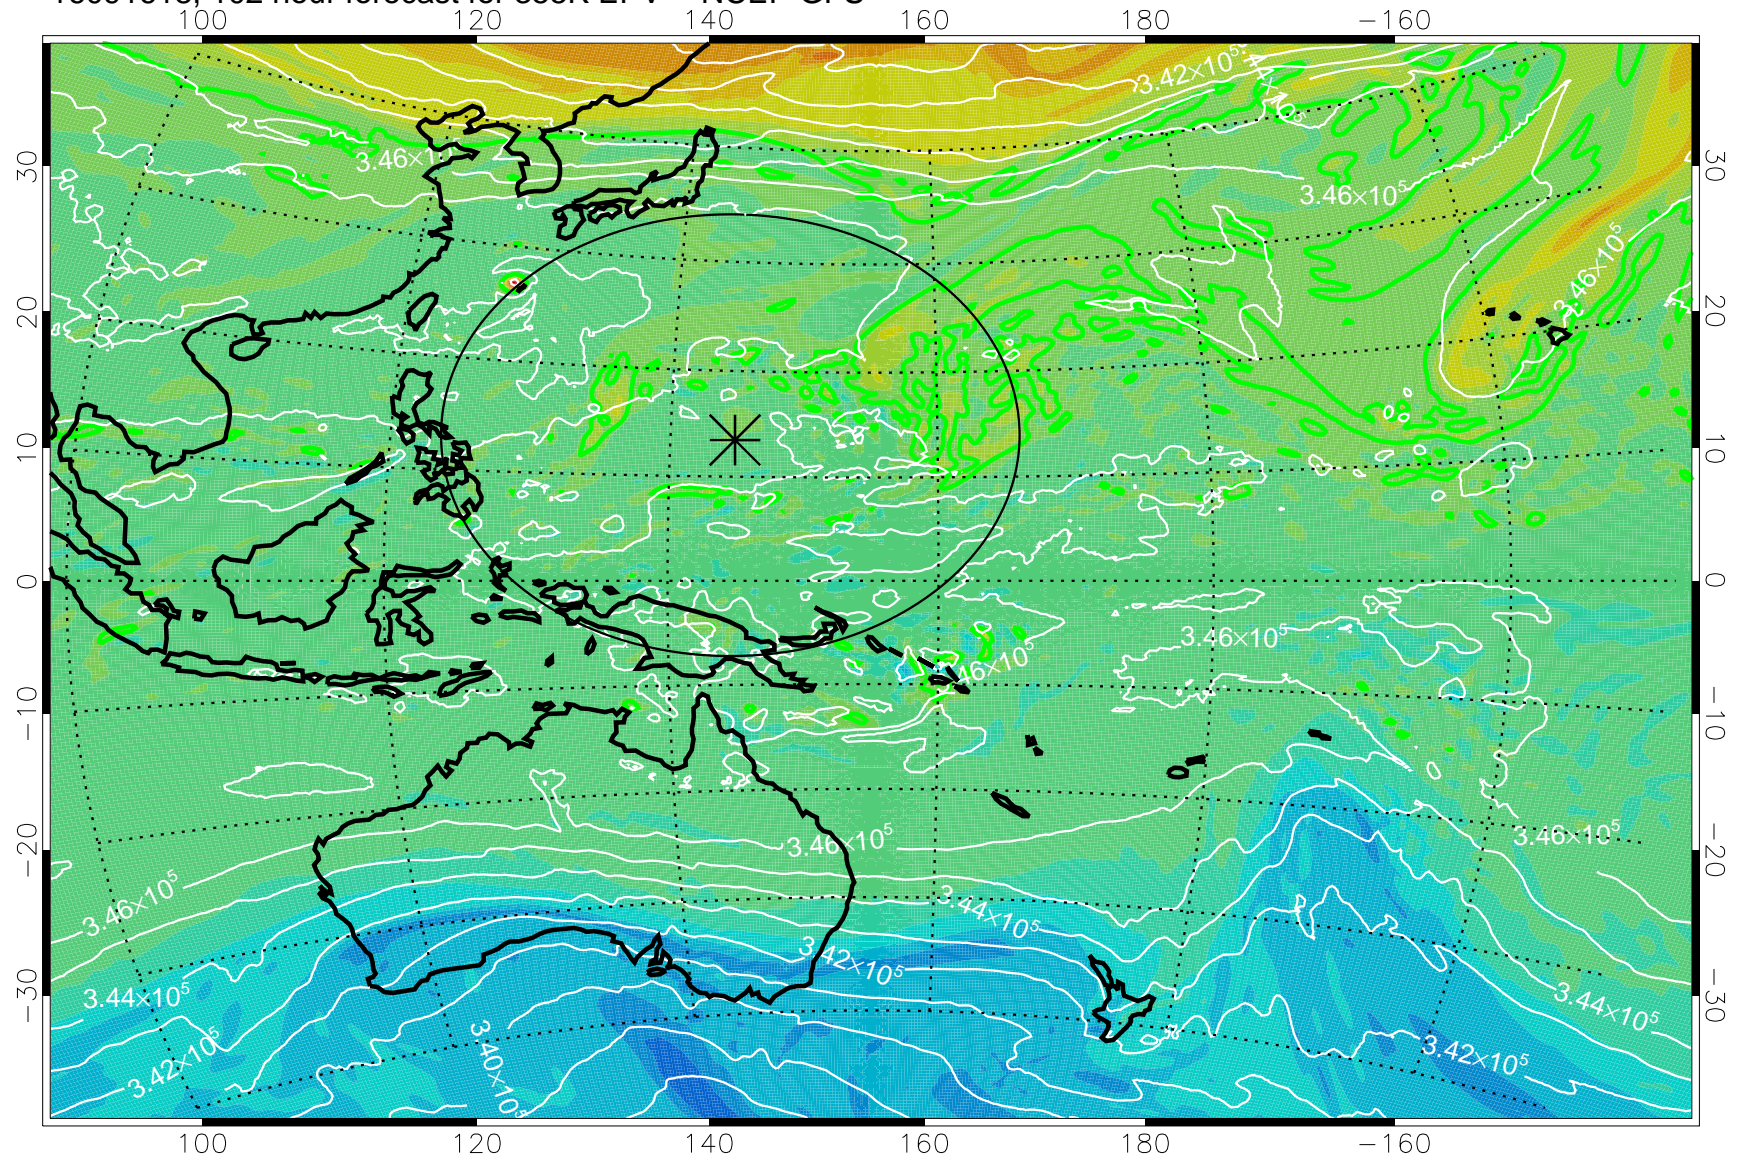

16091600, 84 hour forecast for 355K EPV -- NCEP GFS

355K Montgomery Streamfunction, white
EPV Tropopause (2 PVU) Position
Range ring of 2304 km

16091606, 90 hour forecast for 355K EPV -- NCEP GFS

355K Montgomery Streamfunction, white
EPV Tropopause (2 PVU) Position
Range ring of 2304 km

16091612, 96 hour forecast for 355K EPV -- NCEP GFS

355K Montgomery Streamfunction, white
EPV Tropopause (2 PVU) Position
Range ring of 2304 km

16091618, 102 hour forecast for 355K EPV -- NCEP GFS

355K Montgomery Streamfunction, white
EPV Tropopause (2 PVU) Position
Range ring of 2304 km

16091700, 108 hour forecast for 355K EPV -- NCEP GFS

355K Montgomery Streamfunction, white
EPV Tropopause (2 PVU) Position
Range ring of 2304 km

16091706, 114 hour forecast for 355K EPV -- NCEP GFS

355K Montgomery Streamfunction, white
EPV Tropopause (2 PVU) Position
Range ring of 2304 km

16091712, 120 hour forecast for 355K EPV -- NCEP GFS

355K Montgomery Streamfunction, white
EPV Tropopause (2 PVU) Position
Range ring of 2304 km