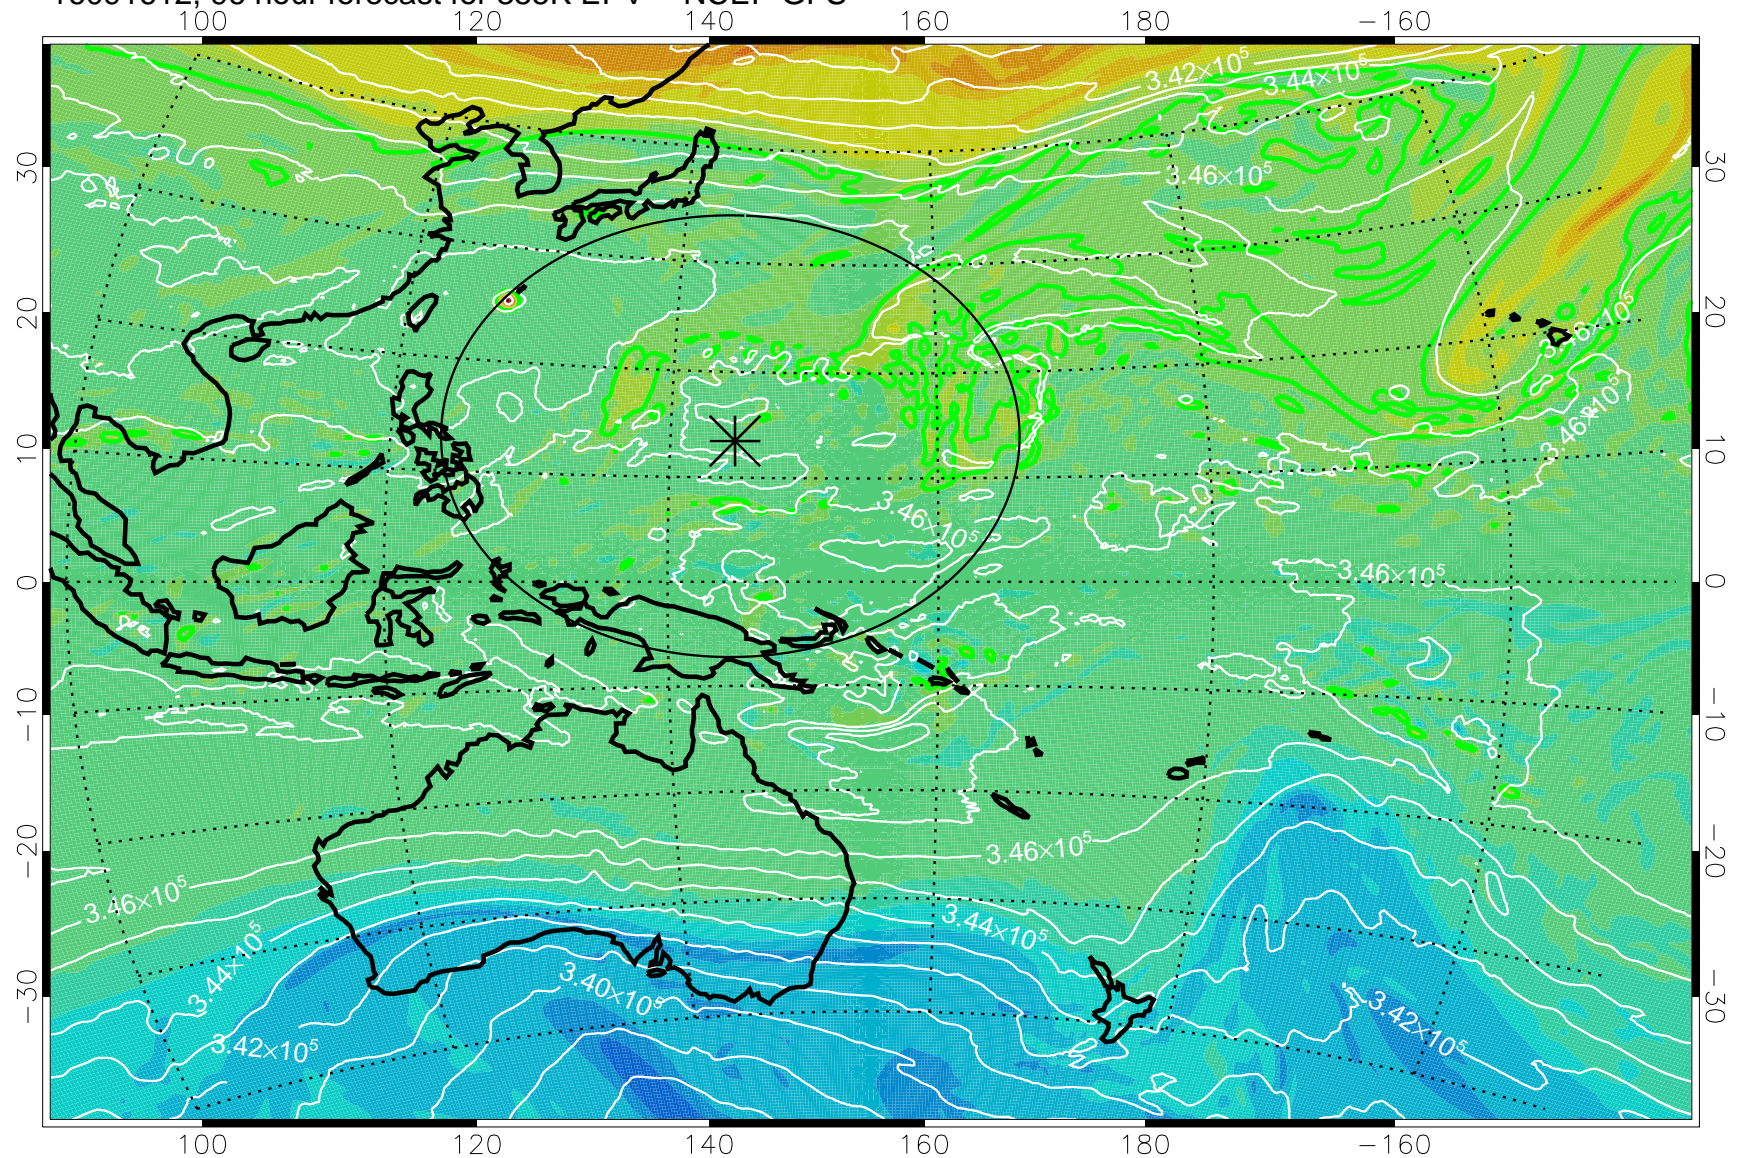

16091600, 84 hour forecast for 355K EPV -- NCEP GFS

355K Montgomery Streamfunction, white
EPV Tropopause (2 PVU) Position
Range ring of 2304 km

16091606, 90 hour forecast for 355K EPV -- NCEP GFS

355K Montgomery Streamfunction, white
EPV Tropopause (2 PVU) Position
Range ring of 2304 km

16091612, 96 hour forecast for 355K EPV -- NCEP GFS

355K Montgomery Streamfunction, white
EPV Tropopause (2 PVU) Position
Range ring of 2304 km

16091618, 102 hour forecast for 355K EPV -- NCEP GFS

355K Montgomery Streamfunction, white
EPV Tropopause (2 PVU) Position
Range ring of 2304 km

16091700, 108 hour forecast for 355K EPV -- NCEP GFS

355K Montgomery Streamfunction, white
EPV Tropopause (2 PVU) Position
Range ring of 2304 km

16091706, 114 hour forecast for 355K EPV -- NCEP GFS

355K Montgomery Streamfunction, white
EPV Tropopause (2 PVU) Position
Range ring of 2304 km

16091712, 120 hour forecast for 355K EPV -- NCEP GFS

355K Montgomery Streamfunction, white
EPV Tropopause (2 PVU) Position
Range ring of 2304 km