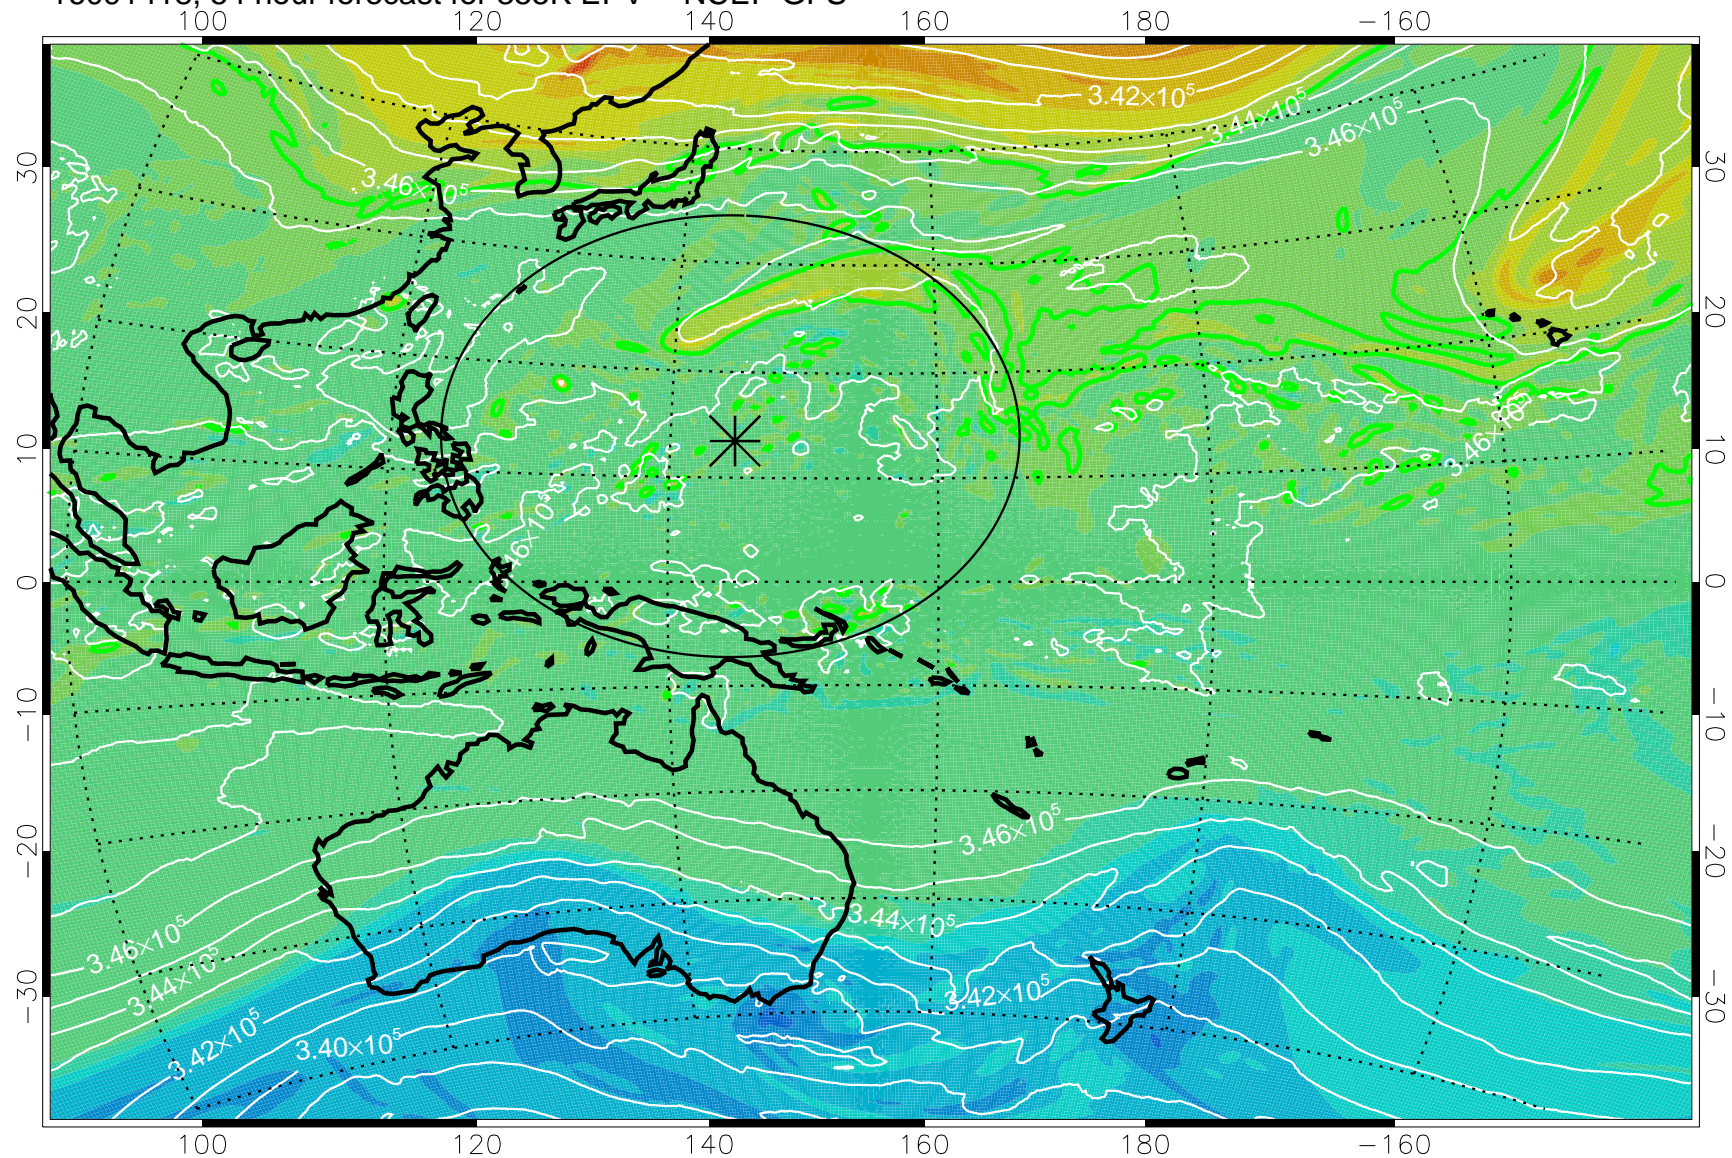

16091318, 30 hour forecast for 355K EPV -- NCEP GFS

355K Montgomery Streamfunction, white
EPV Tropopause (2 PVU) Position
Range ring of 2304 km

16091400, 36 hour forecast for 355K EPV -- NCEP GFS

355K Montgomery Streamfunction, white
EPV Tropopause (2 PVU) Position
Range ring of 2304 km

16091406, 42 hour forecast for 355K EPV -- NCEP GFS

355K Montgomery Streamfunction, white
EPV Tropopause (2 PVU) Position
Range ring of 2304 km

16091412, 48 hour forecast for 355K EPV -- NCEP GFS

355K Montgomery Streamfunction, white
EPV Tropopause (2 PVU) Position
Range ring of 2304 km

16091418, 54 hour forecast for 355K EPV -- NCEP GFS

355K Montgomery Streamfunction, white
EPV Tropopause (2 PVU) Position
Range ring of 2304 km

16091500, 60 hour forecast for 355K EPV -- NCEP GFS

355K Montgomery Streamfunction, white
EPV Tropopause (2 PVU) Position
Range ring of 2304 km

16091512, 72 hour forecast for 355K EPV -- NCEP GFS

355K Montgomery Streamfunction, white
EPV Tropopause (2 PVU) Position
Range ring of 2304 km

16091518, 78 hour forecast for 355K EPV -- NCEP GFS

355K Montgomery Streamfunction, white
EPV Tropopause (2 PVU) Position
Range ring of 2304 km