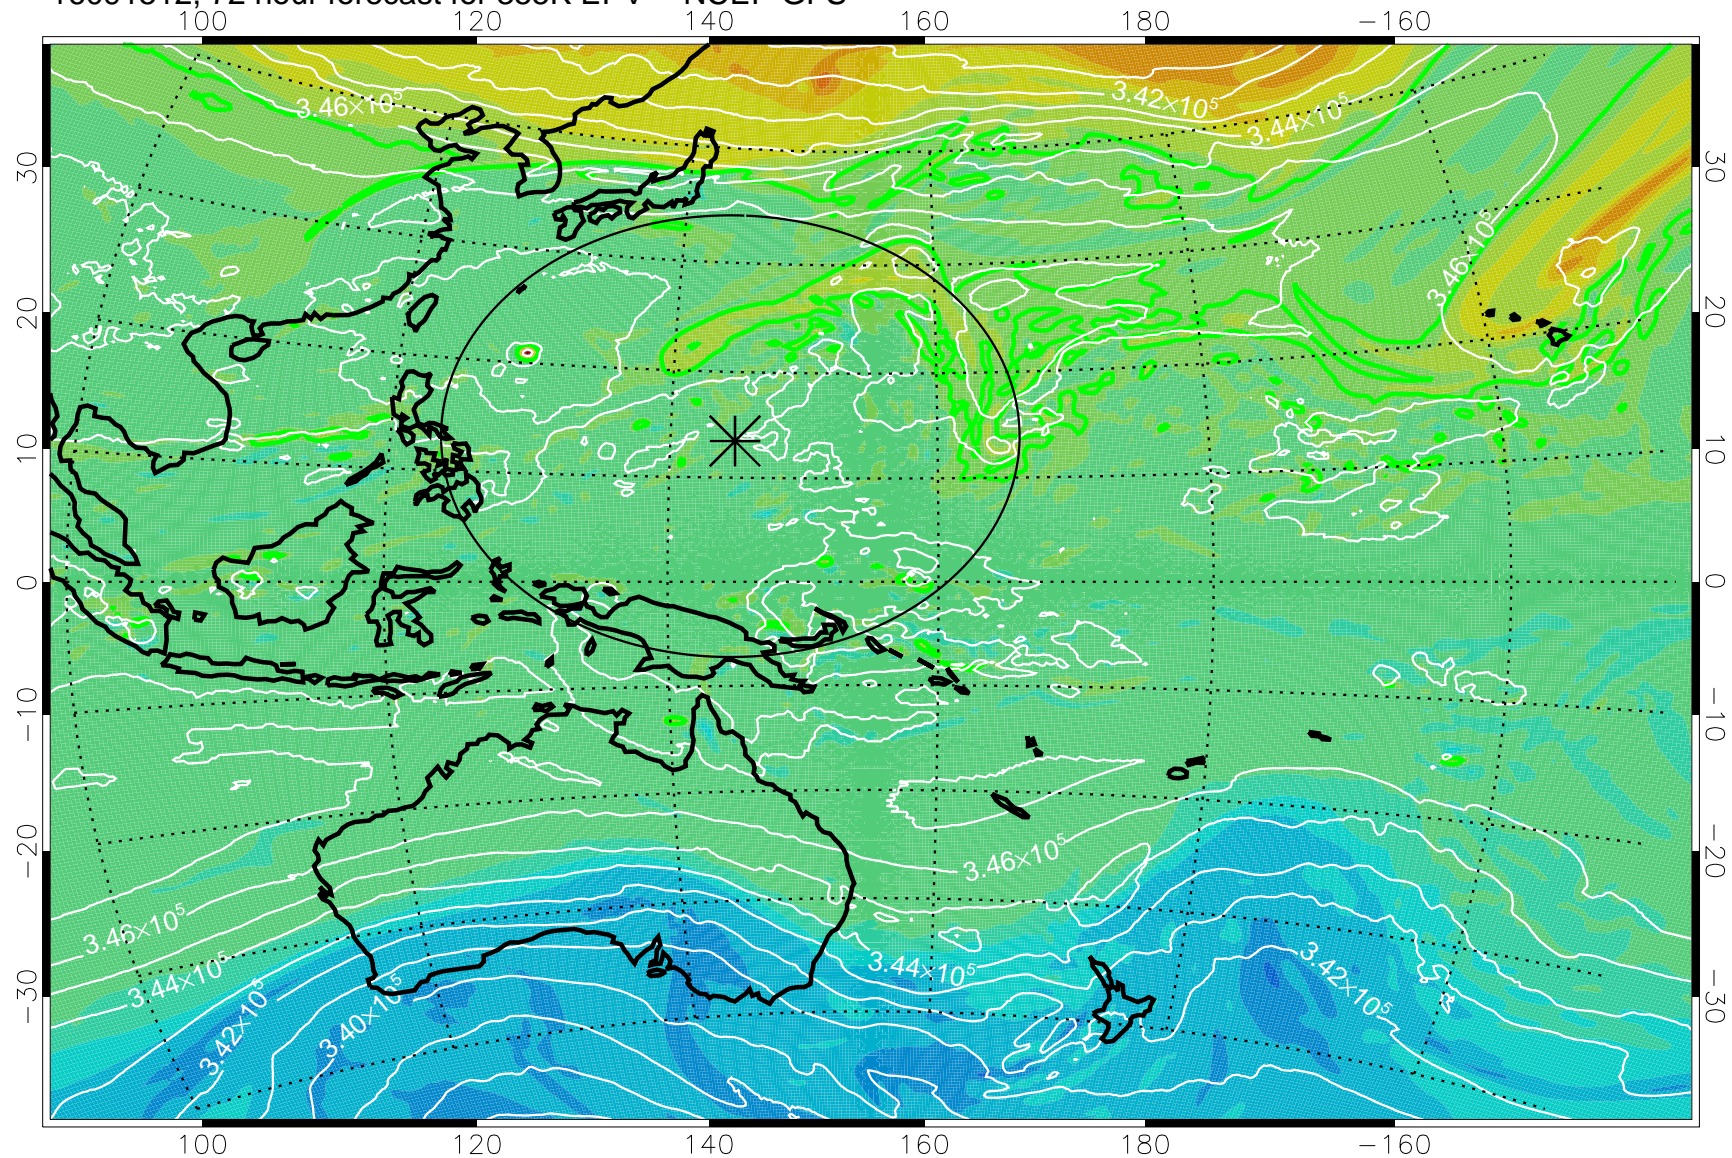

16091406, 42 hour forecast for 355K EPV -- NCEP GFS

355K Montgomery Streamfunction, white
EPV Tropopause (2 PVU) Position
Range ring of 2304 km

16091412, 48 hour forecast for 355K EPV -- NCEP GFS

355K Montgomery Streamfunction, white
EPV Tropopause (2 PVU) Position
Range ring of 2304 km

16091418, 54 hour forecast for 355K EPV -- NCEP GFS

355K Montgomery Streamfunction, white
EPV Tropopause (2 PVU) Position
Range ring of 2304 km

16091500, 60 hour forecast for 355K EPV -- NCEP GFS

355K Montgomery Streamfunction, white
EPV Tropopause (2 PVU) Position
Range ring of 2304 km

16091512, 72 hour forecast for 355K EPV -- NCEP GFS

355K Montgomery Streamfunction, white
EPV Tropopause (2 PVU) Position
Range ring of 2304 km

16091518, 78 hour forecast for 355K EPV -- NCEP GFS

355K Montgomery Streamfunction, white
EPV Tropopause (2 PVU) Position
Range ring of 2304 km

16091600, 84 hour forecast for 355K EPV -- NCEP GFS

355K Montgomery Streamfunction, white
EPV Tropopause (2 PVU) Position
Range ring of 2304 km

16091606, 90 hour forecast for 355K EPV -- NCEP GFS

355K Montgomery Streamfunction, white
EPV Tropopause (2 PVU) Position
Range ring of 2304 km