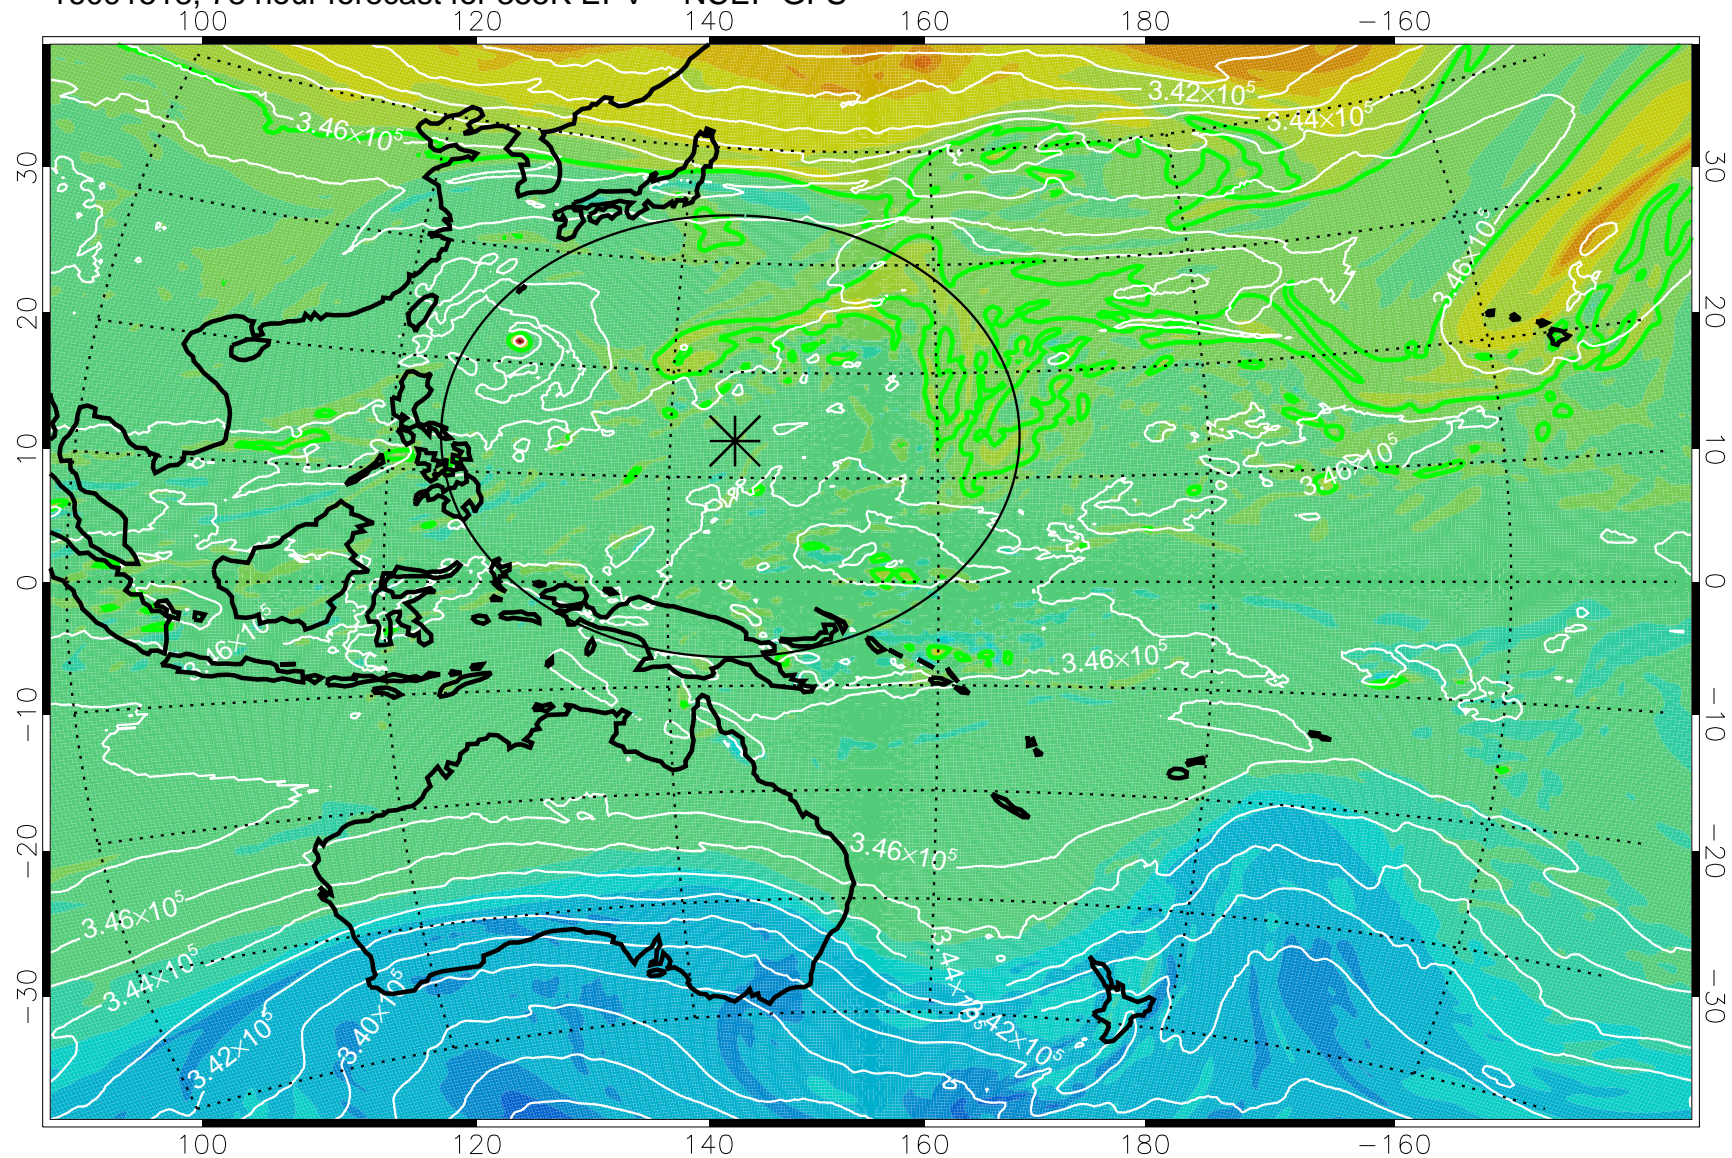

16091406, 42 hour forecast for 355K EPV -- NCEP GFS

355K Montgomery Streamfunction, white
EPV Tropopause (2 PVU) Position
Range ring of 2304 km

16091412, 48 hour forecast for 355K EPV -- NCEP GFS

355K Montgomery Streamfunction, white
EPV Tropopause (2 PVU) Position
Range ring of 2304 km

16091418, 54 hour forecast for 355K EPV -- NCEP GFS

355K Montgomery Streamfunction, white
EPV Tropopause (2 PVU) Position
Range ring of 2304 km

16091500, 60 hour forecast for 355K EPV -- NCEP GFS

355K Montgomery Streamfunction, white
EPV Tropopause (2 PVU) Position
Range ring of 2304 km

16091512, 72 hour forecast for 355K EPV -- NCEP GFS

355K Montgomery Streamfunction, white
EPV Tropopause (2 PVU) Position
Range ring of 2304 km

16091518, 78 hour forecast for 355K EPV -- NCEP GFS

355K Montgomery Streamfunction, white
EPV Tropopause (2 PVU) Position
Range ring of 2304 km

16091600, 84 hour forecast for 355K EPV -- NCEP GFS

355K Montgomery Streamfunction, white
EPV Tropopause (2 PVU) Position
Range ring of 2304 km

16091606, 90 hour forecast for 355K EPV -- NCEP GFS

355K Montgomery Streamfunction, white
EPV Tropopause (2 PVU) Position
Range ring of 2304 km