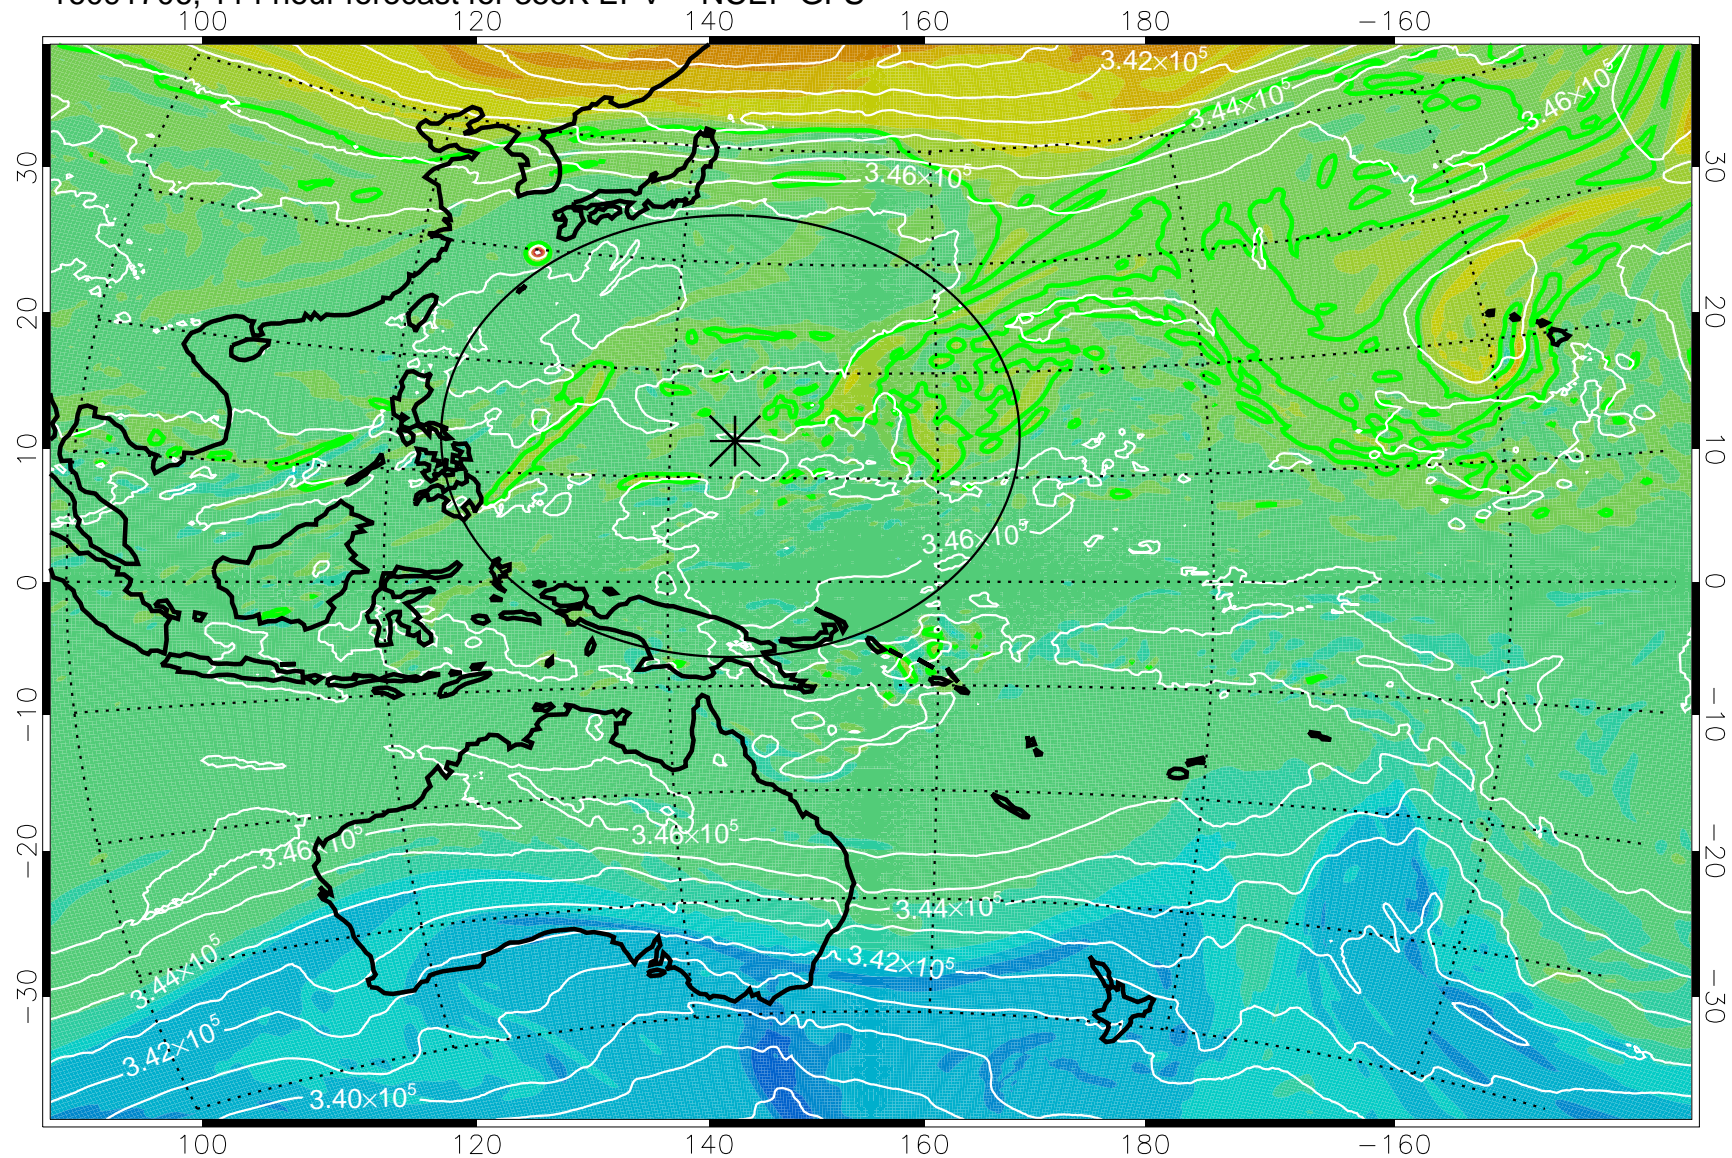

16091600, 84 hour forecast for 355K EPV -- NCEP GFS

355K Montgomery Streamfunction, white
EPV Tropopause (2 PVU) Position
Range ring of 2304 km

16091606, 90 hour forecast for 355K EPV -- NCEP GFS

355K Montgomery Streamfunction, white
EPV Tropopause (2 PVU) Position
Range ring of 2304 km

16091612, 96 hour forecast for 355K EPV -- NCEP GFS

355K Montgomery Streamfunction, white
EPV Tropopause (2 PVU) Position
Range ring of 2304 km

16091618, 102 hour forecast for 355K EPV -- NCEP GFS

355K Montgomery Streamfunction, white
EPV Tropopause (2 PVU) Position
Range ring of 2304 km

16091700, 108 hour forecast for 355K EPV -- NCEP GFS

355K Montgomery Streamfunction, white
EPV Tropopause (2 PVU) Position
Range ring of 2304 km

16091706, 114 hour forecast for 355K EPV -- NCEP GFS

355K Montgomery Streamfunction, white
EPV Tropopause (2 PVU) Position
Range ring of 2304 km

16091712, 120 hour forecast for 355K EPV -- NCEP GFS

355K Montgomery Streamfunction, white
EPV Tropopause (2 PVU) Position
Range ring of 2304 km