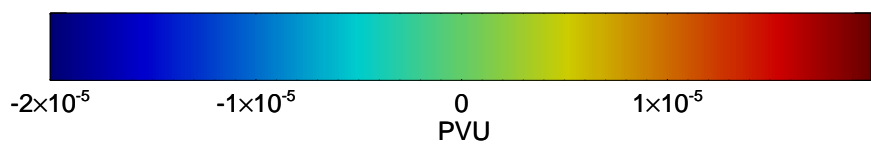

16091618, 102 hour forecast for 355K EPV -- NCEP GFS

355K Montgomery Streamfunction, white
EPV Tropopause (2 PVU) Position
Range ring of 2304 km