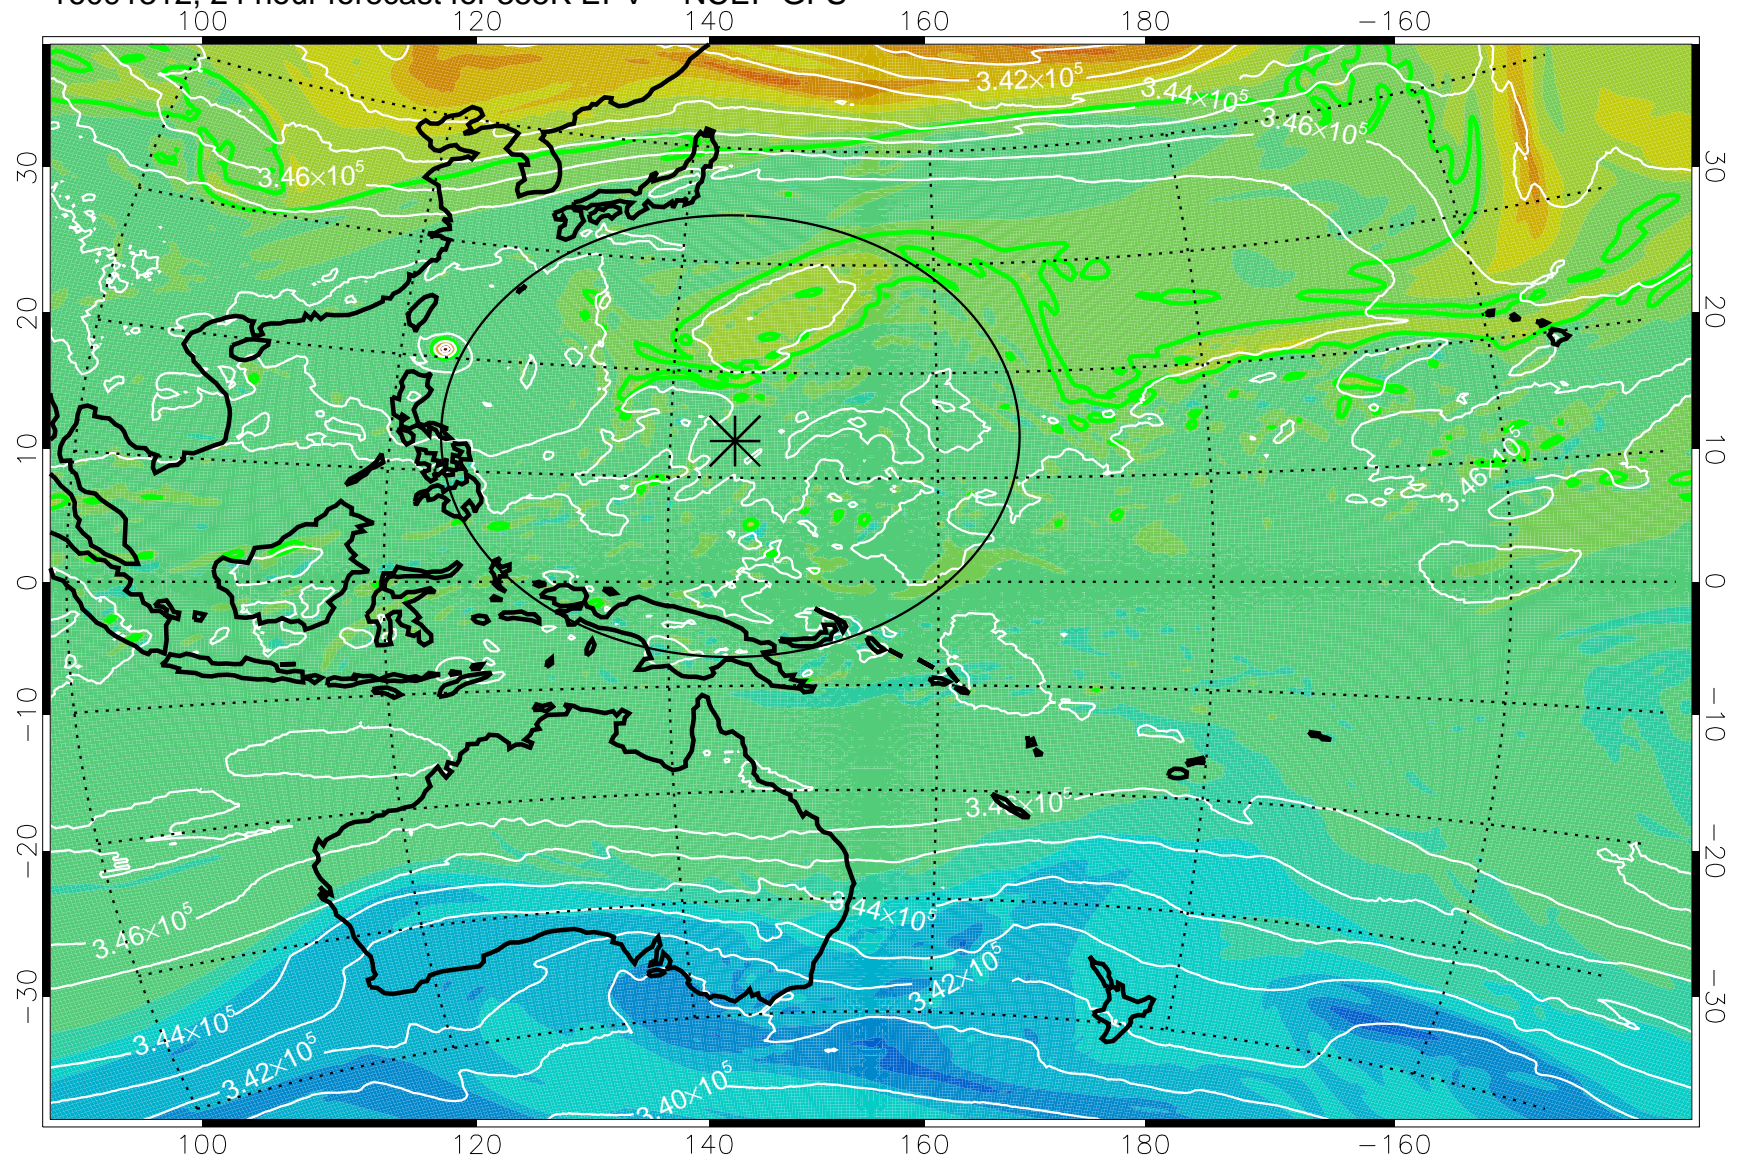

16091218, 6 hour forecast for 355K EPV -- NCEP GFS

355K Montgomery Streamfunction, white
EPV Tropopause (2 PVU) Position
Range ring of 2304 km

16091300, 12 hour forecast for 355K EPV -- NCEP GFS

355K Montgomery Streamfunction, white
EPV Tropopause (2 PVU) Position
Range ring of 2304 km

16091306, 18 hour forecast for 355K EPV -- NCEP GFS

355K Montgomery Streamfunction, white
EPV Tropopause (2 PVU) Position
Range ring of 2304 km

16091312, 24 hour forecast for 355K EPV -- NCEP GFS

355K Montgomery Streamfunction, white
EPV Tropopause (2 PVU) Position
Range ring of 2304 km

16091318, 30 hour forecast for 355K EPV -- NCEP GFS

355K Montgomery Streamfunction, white
EPV Tropopause (2 PVU) Position
Range ring of 2304 km

16091400, 36 hour forecast for 355K EPV -- NCEP GFS

355K Montgomery Streamfunction, white
EPV Tropopause (2 PVU) Position
Range ring of 2304 km

16091406, 42 hour forecast for 355K EPV -- NCEP GFS

355K Montgomery Streamfunction, white
EPV Tropopause (2 PVU) Position
Range ring of 2304 km

16091412, 48 hour forecast for 355K EPV -- NCEP GFS

355K Montgomery Streamfunction, white
EPV Tropopause (2 PVU) Position
Range ring of 2304 km