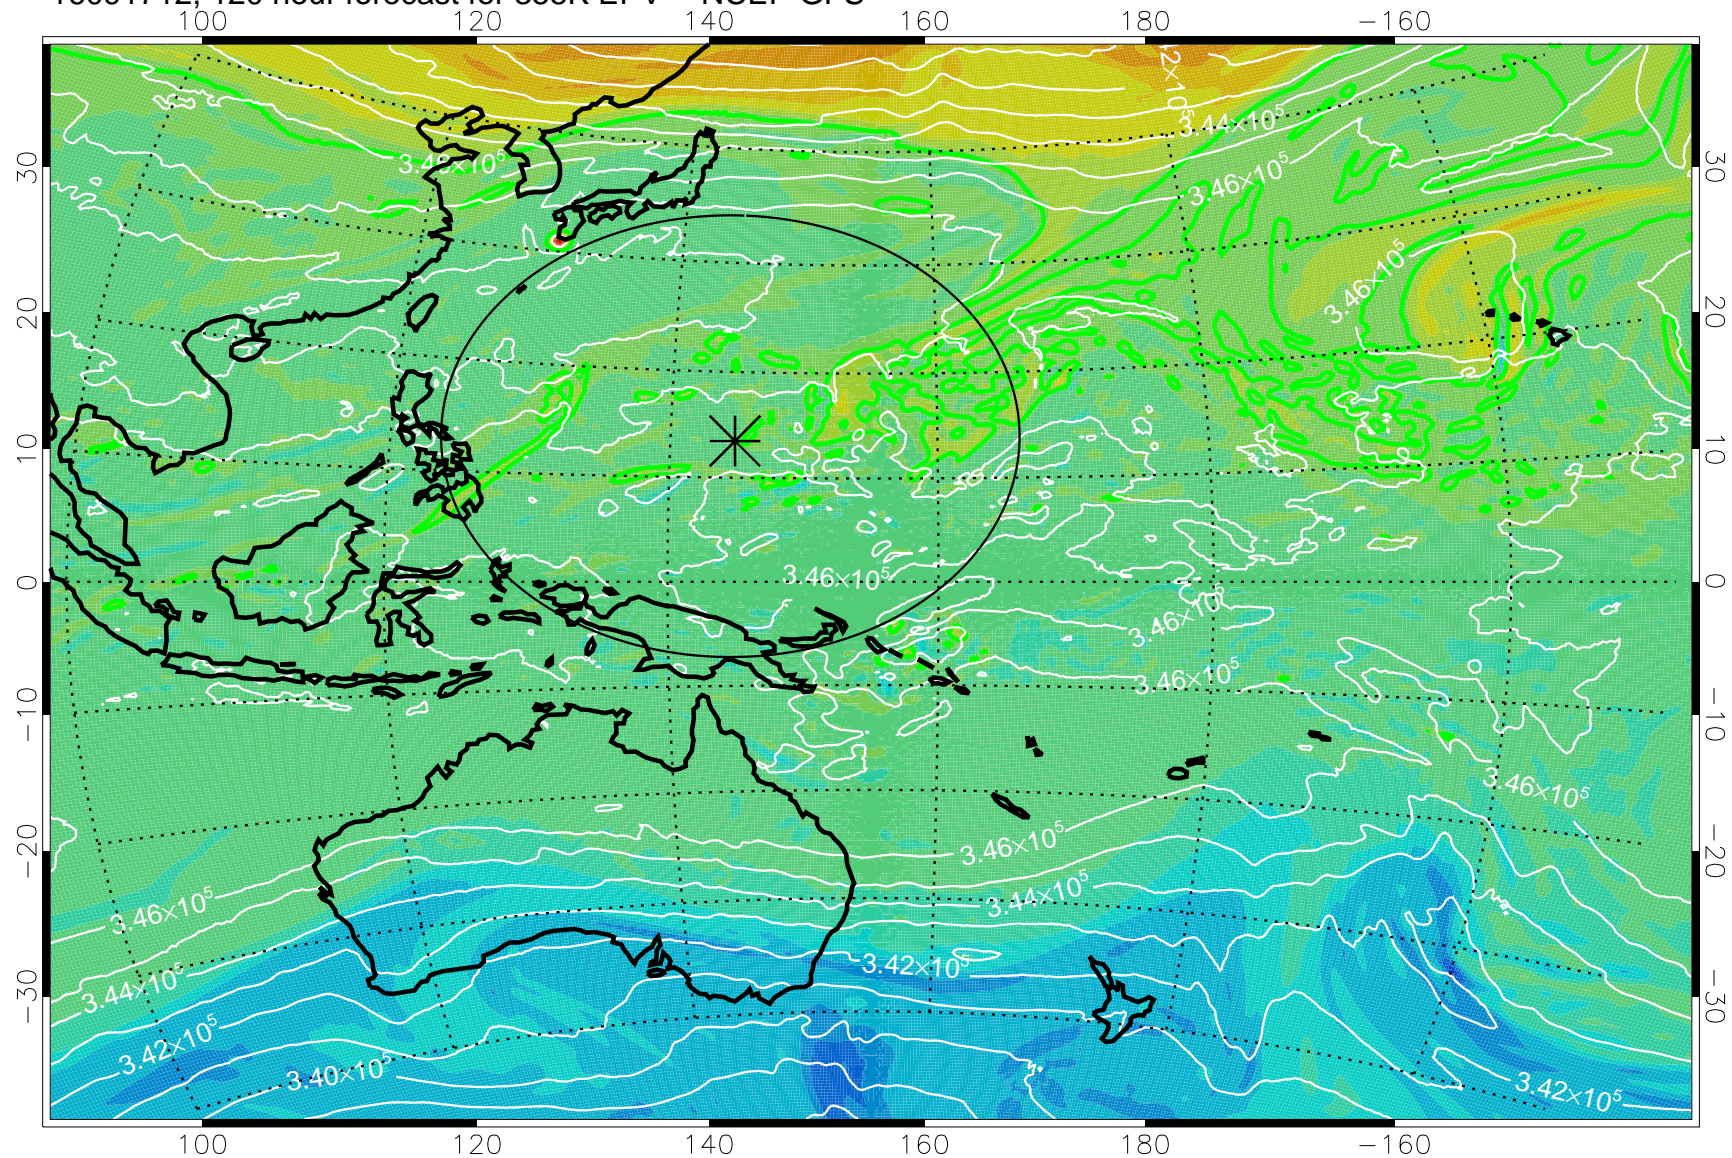

16091600, 84 hour forecast for 355K EPV -- NCEP GFS

355K Montgomery Streamfunction, white
EPV Tropopause (2 PVU) Position
Range ring of 2304 km

16091606, 90 hour forecast for 355K EPV -- NCEP GFS

355K Montgomery Streamfunction, white
EPV Tropopause (2 PVU) Position
Range ring of 2304 km

16091612, 96 hour forecast for 355K EPV -- NCEP GFS

355K Montgomery Streamfunction, white
EPV Tropopause (2 PVU) Position
Range ring of 2304 km

16091618, 102 hour forecast for 355K EPV -- NCEP GFS

355K Montgomery Streamfunction, white
EPV Tropopause (2 PVU) Position
Range ring of 2304 km

16091700, 108 hour forecast for 355K EPV -- NCEP GFS

355K Montgomery Streamfunction, white
EPV Tropopause (2 PVU) Position
Range ring of 2304 km

16091706, 114 hour forecast for 355K EPV -- NCEP GFS

355K Montgomery Streamfunction, white
EPV Tropopause (2 PVU) Position
Range ring of 2304 km

16091712, 120 hour forecast for 355K EPV -- NCEP GFS

355K Montgomery Streamfunction, white
EPV Tropopause (2 PVU) Position
Range ring of 2304 km