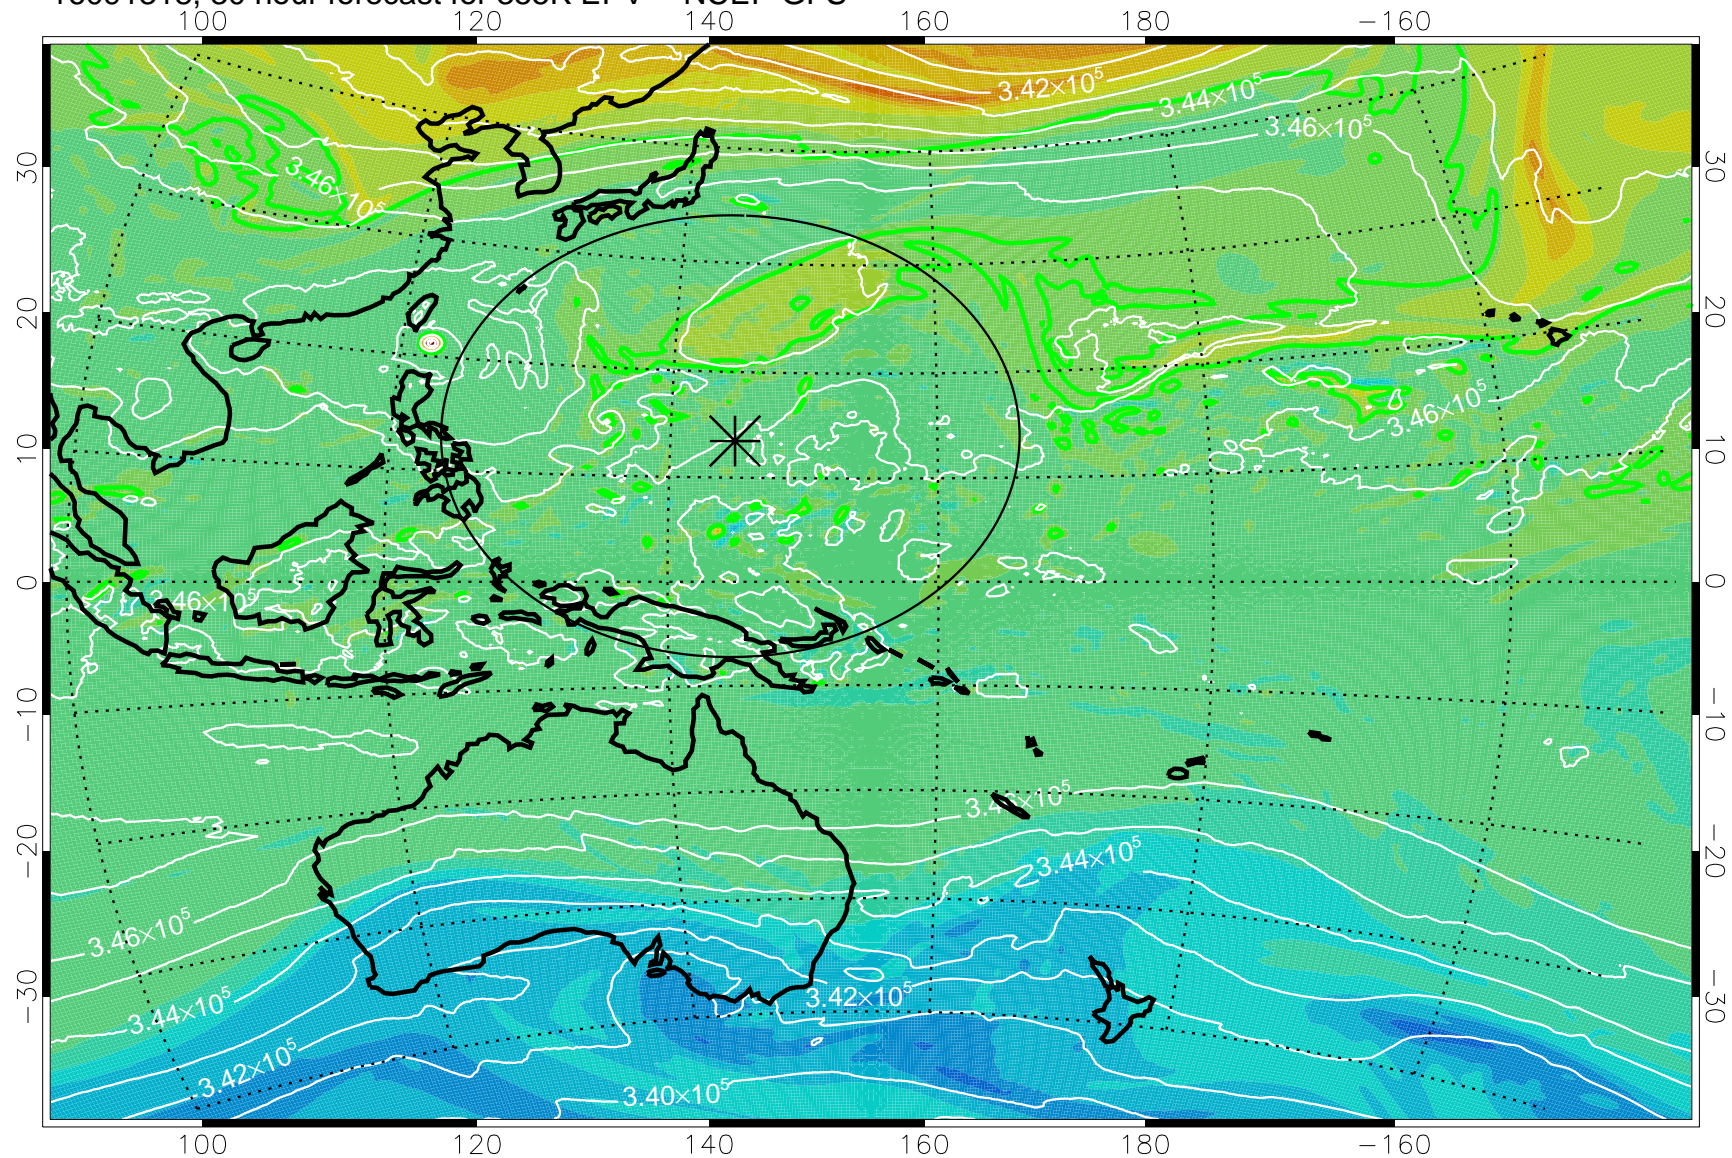

16091306, 18 hour forecast for 355K EPV -- NCEP GFS

355K Montgomery Streamfunction, white
EPV Tropopause (2 PVU) Position
Range ring of 2304 km

16091312, 24 hour forecast for 355K EPV -- NCEP GFS

355K Montgomery Streamfunction, white
EPV Tropopause (2 PVU) Position
Range ring of 2304 km

16091318, 30 hour forecast for 355K EPV -- NCEP GFS

355K Montgomery Streamfunction, white
EPV Tropopause (2 PVU) Position
Range ring of 2304 km

16091400, 36 hour forecast for 355K EPV -- NCEP GFS

355K Montgomery Streamfunction, white
EPV Tropopause (2 PVU) Position
Range ring of 2304 km

16091406, 42 hour forecast for 355K EPV -- NCEP GFS

355K Montgomery Streamfunction, white
EPV Tropopause (2 PVU) Position
Range ring of 2304 km

16091412, 48 hour forecast for 355K EPV -- NCEP GFS

355K Montgomery Streamfunction, white
EPV Tropopause (2 PVU) Position
Range ring of 2304 km

16091418, 54 hour forecast for 355K EPV -- NCEP GFS

355K Montgomery Streamfunction, white
EPV Tropopause (2 PVU) Position
Range ring of 2304 km

16091500, 60 hour forecast for 355K EPV -- NCEP GFS

355K Montgomery Streamfunction, white
EPV Tropopause (2 PVU) Position
Range ring of 2304 km