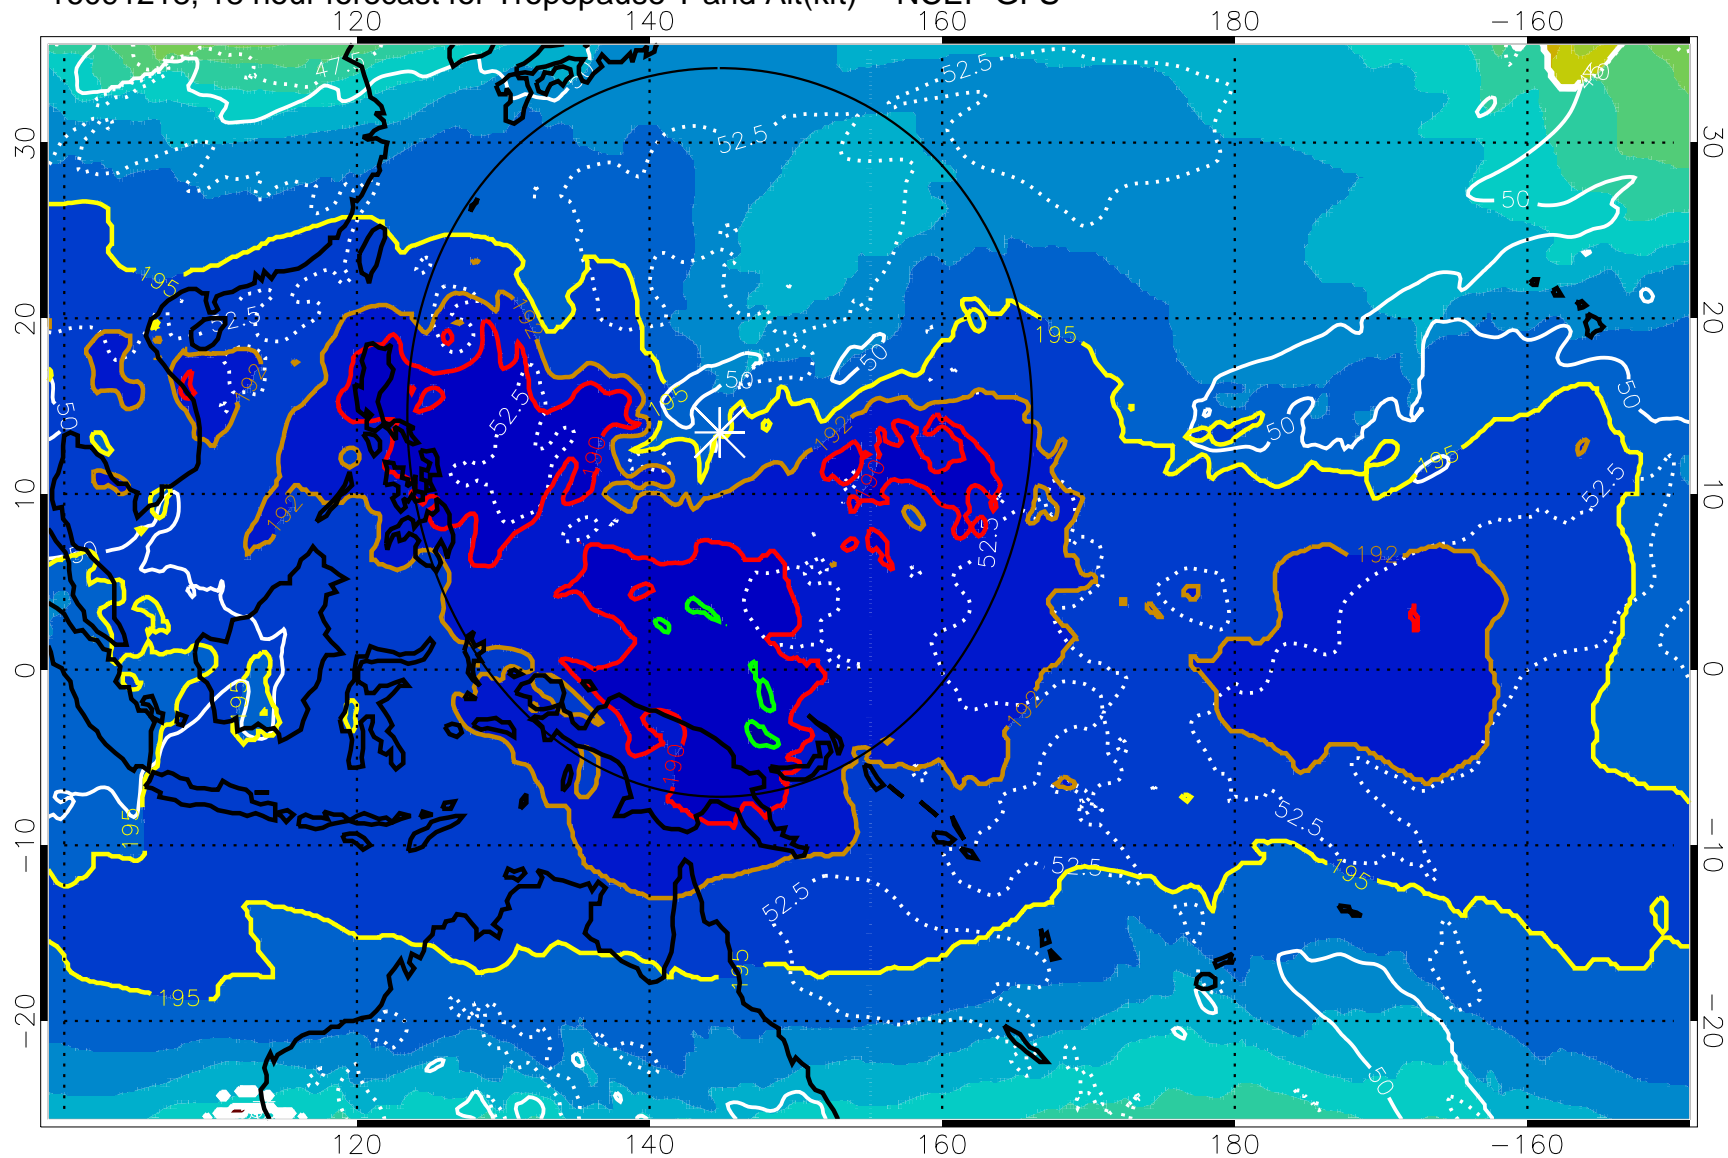

16091212, 12 hour forecast for Tropopause T and Alt(kft) -- NCEP GFS

190 200 210 220 230

Tropopause T, K

Tropopause Altitude in kft (white)

192.5K Isotherm 195K Isotherm

187.5K Isotherm 190K Isotherm

Range ring of 2304 km

16091218, 18 hour forecast for Tropopause T and Alt(kft) -- NCEP GFS

190 200 210 220 230
Tropopause T, K

Tropopause Altitude in kft (white)

192.5K Isotherm 195K Isotherm
187.5K Isotherm 190K Isotherm

Range ring of 2304 km