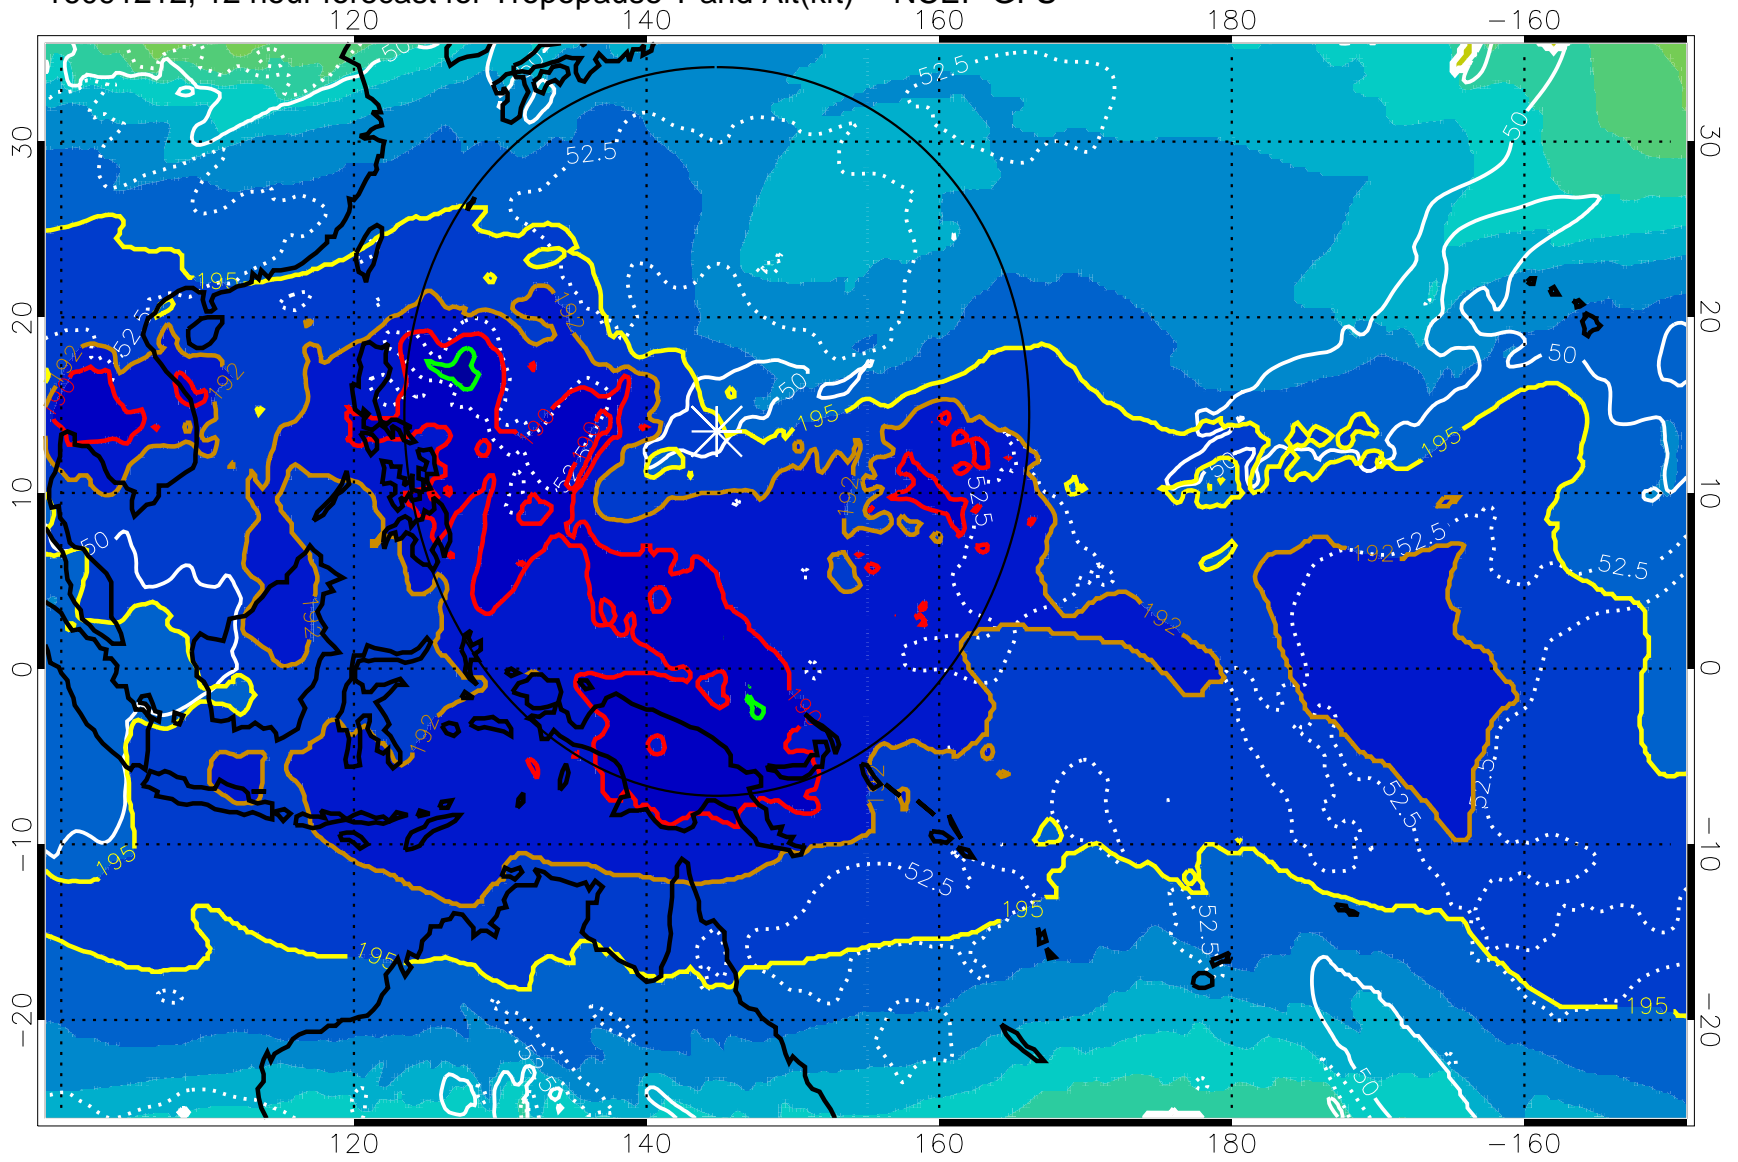

16091212, 12 hour forecast for Tropopause T and Alt(kft) -- NCEP GFS

190 200 210 220 230

Tropopause T, K

Tropopause Altitude in kft (white)

192.5K Isotherm 195K Isotherm

187.5K Isotherm 190K Isotherm

Range ring of 2304 km