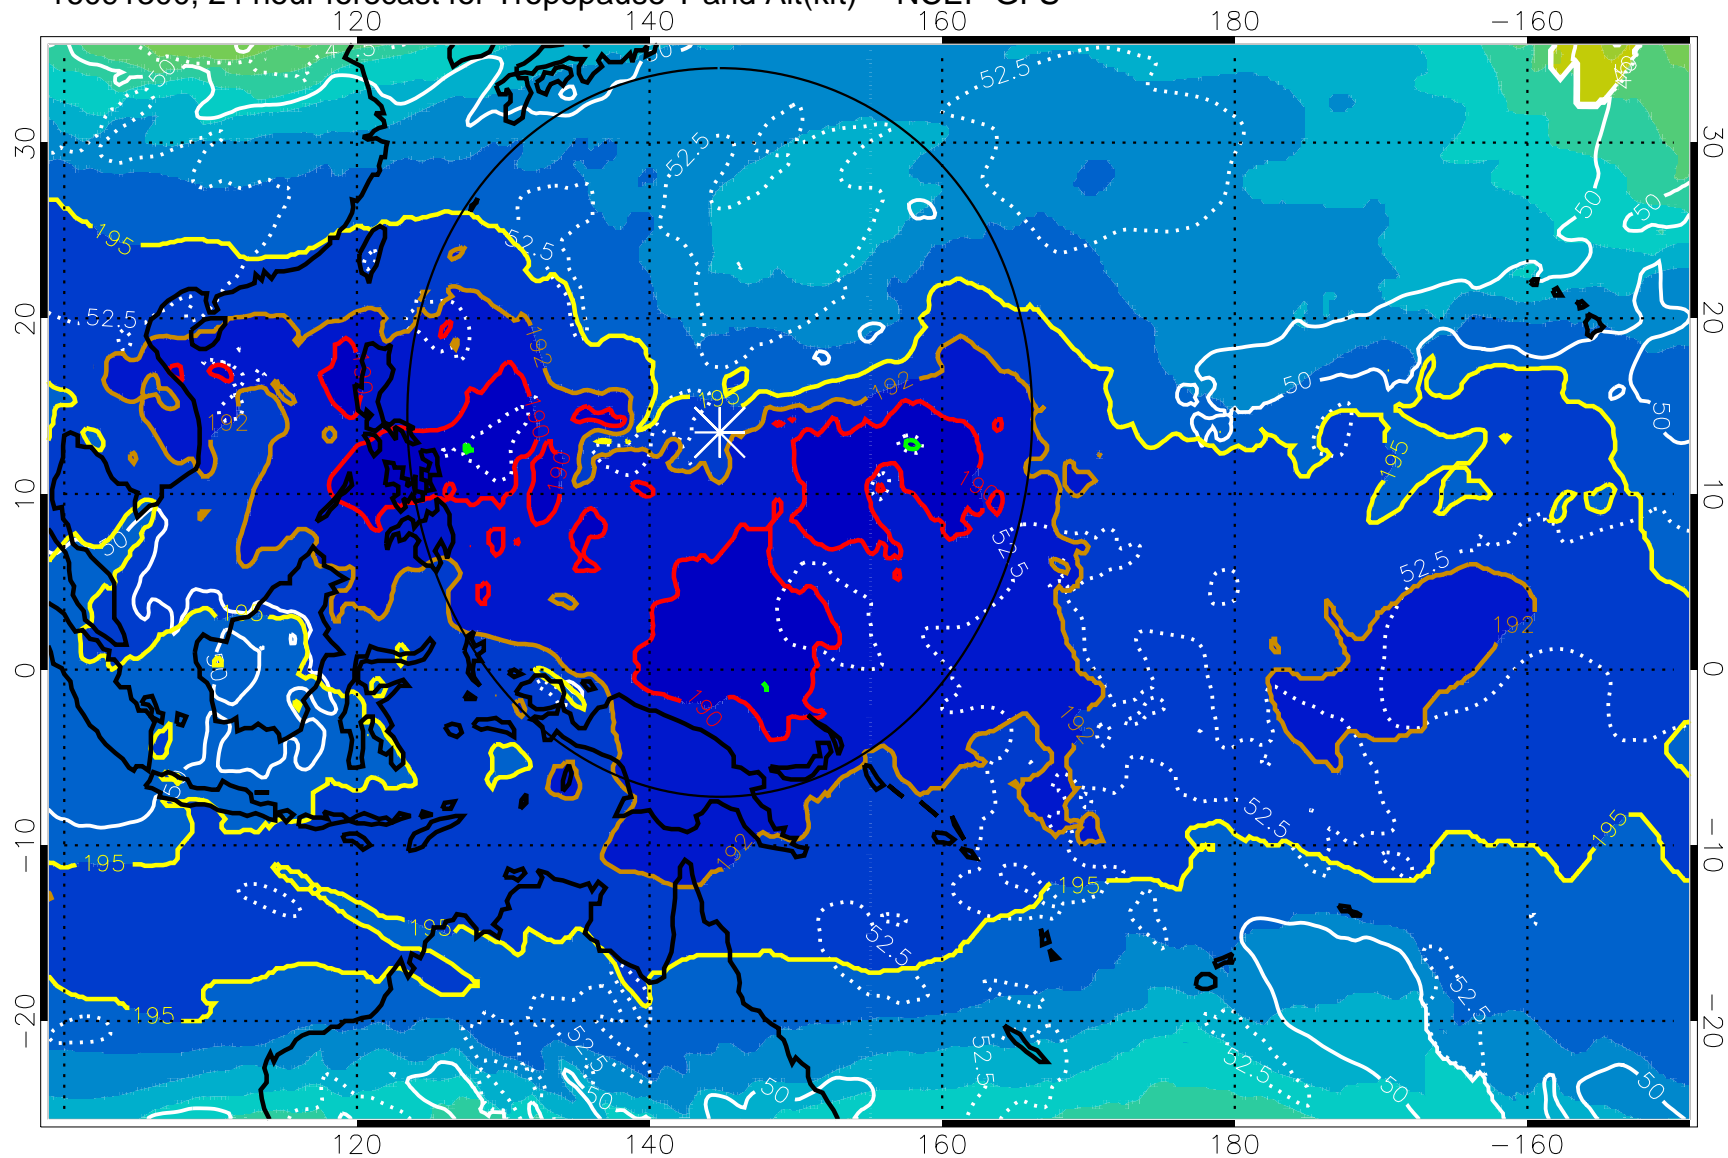

16091300, 24 hour forecast for Tropopause T and Alt(kft) -- NCEP GFS

190 200 210 220 230
Tropopause T, K

Tropopause Altitude in kft (white)

192.5K Isotherm 195K Isotherm
187.5K Isotherm 190K Isotherm

Range ring of 2304 km