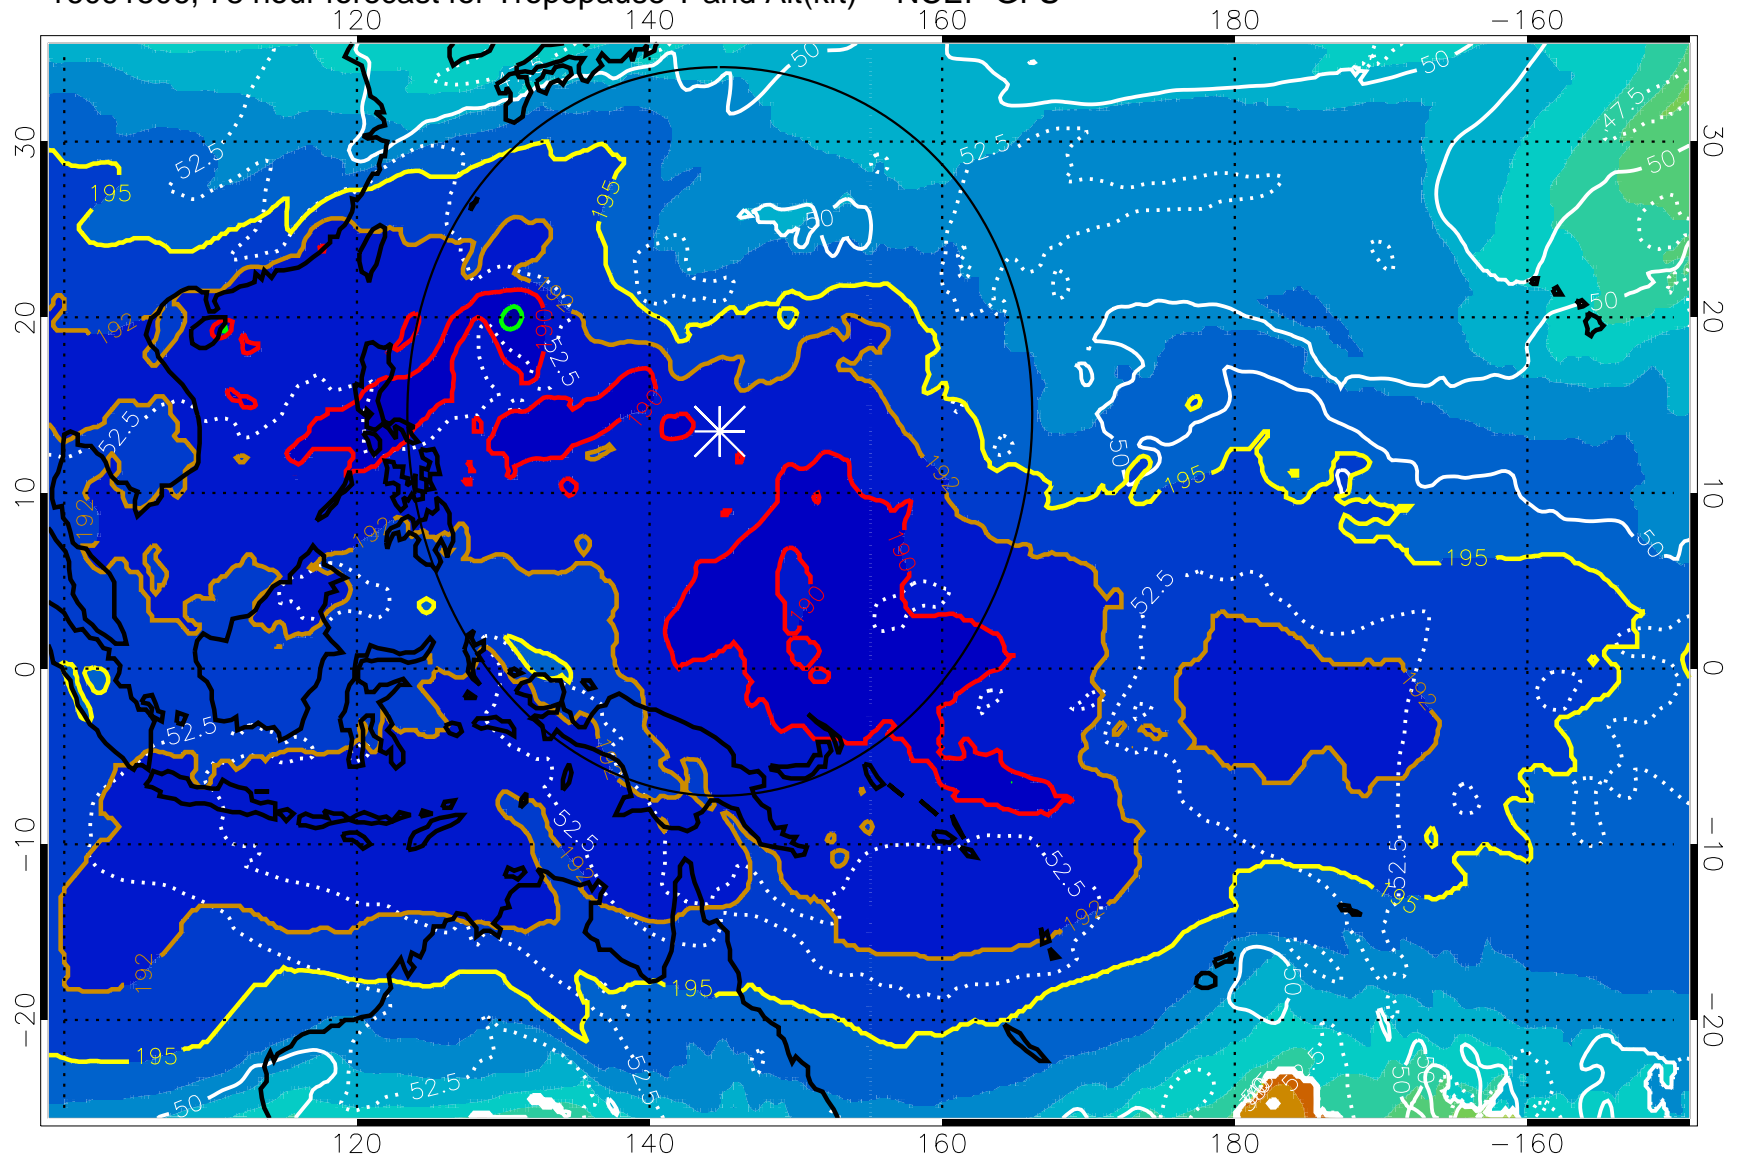

16091506, 78 hour forecast for Tropopause T and Alt(kft) -- NCEP GFS

190 200 210 220 230

Tropopause T, K

Tropopause Altitude in kft (white)

192.5K Isotherm 195K Isotherm

187.5K Isotherm 190K Isotherm

Range ring of 2304 km