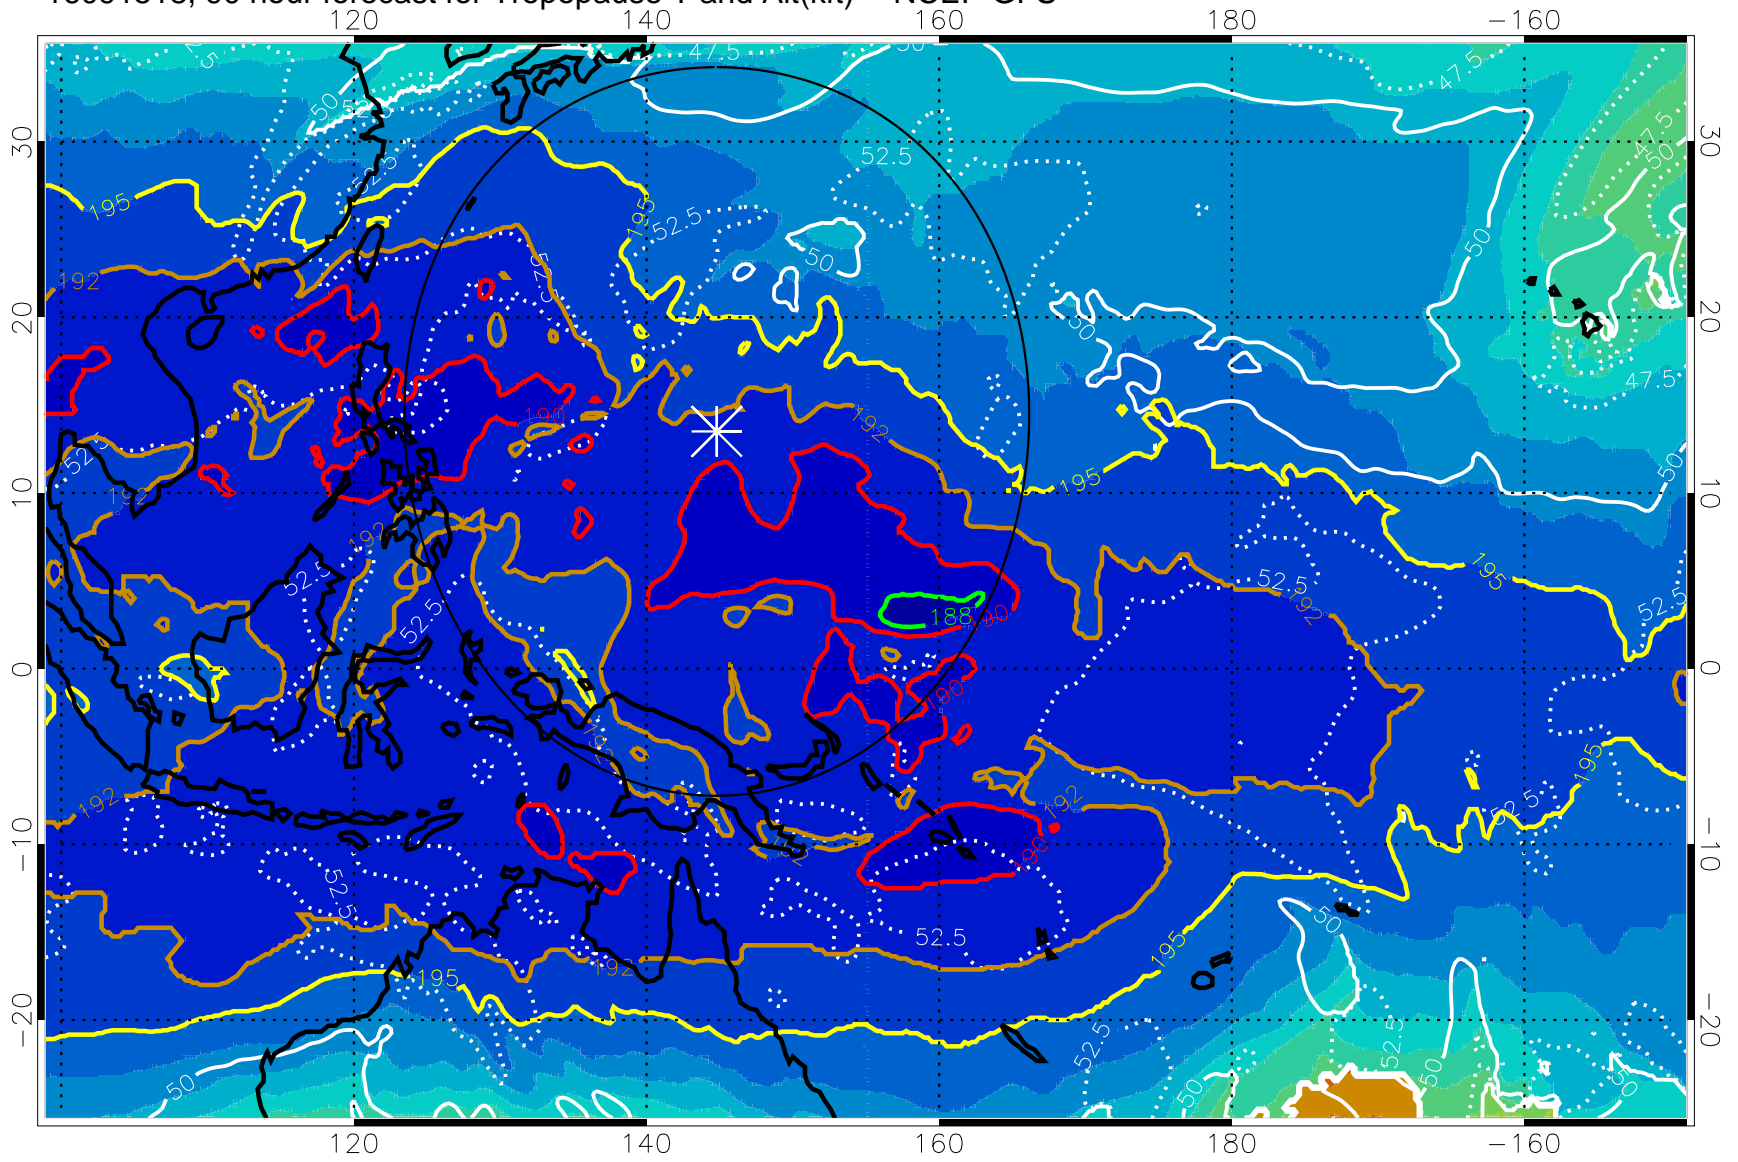

16091518, 90 hour forecast for Tropopause T and Alt(kft) -- NCEP GFS

190 200 210 220 230

Tropopause T, K

Tropopause Altitude in kft (white)

192.5K Isotherm 195K Isotherm

187.5K Isotherm 190K Isotherm

Range ring of 2304 km