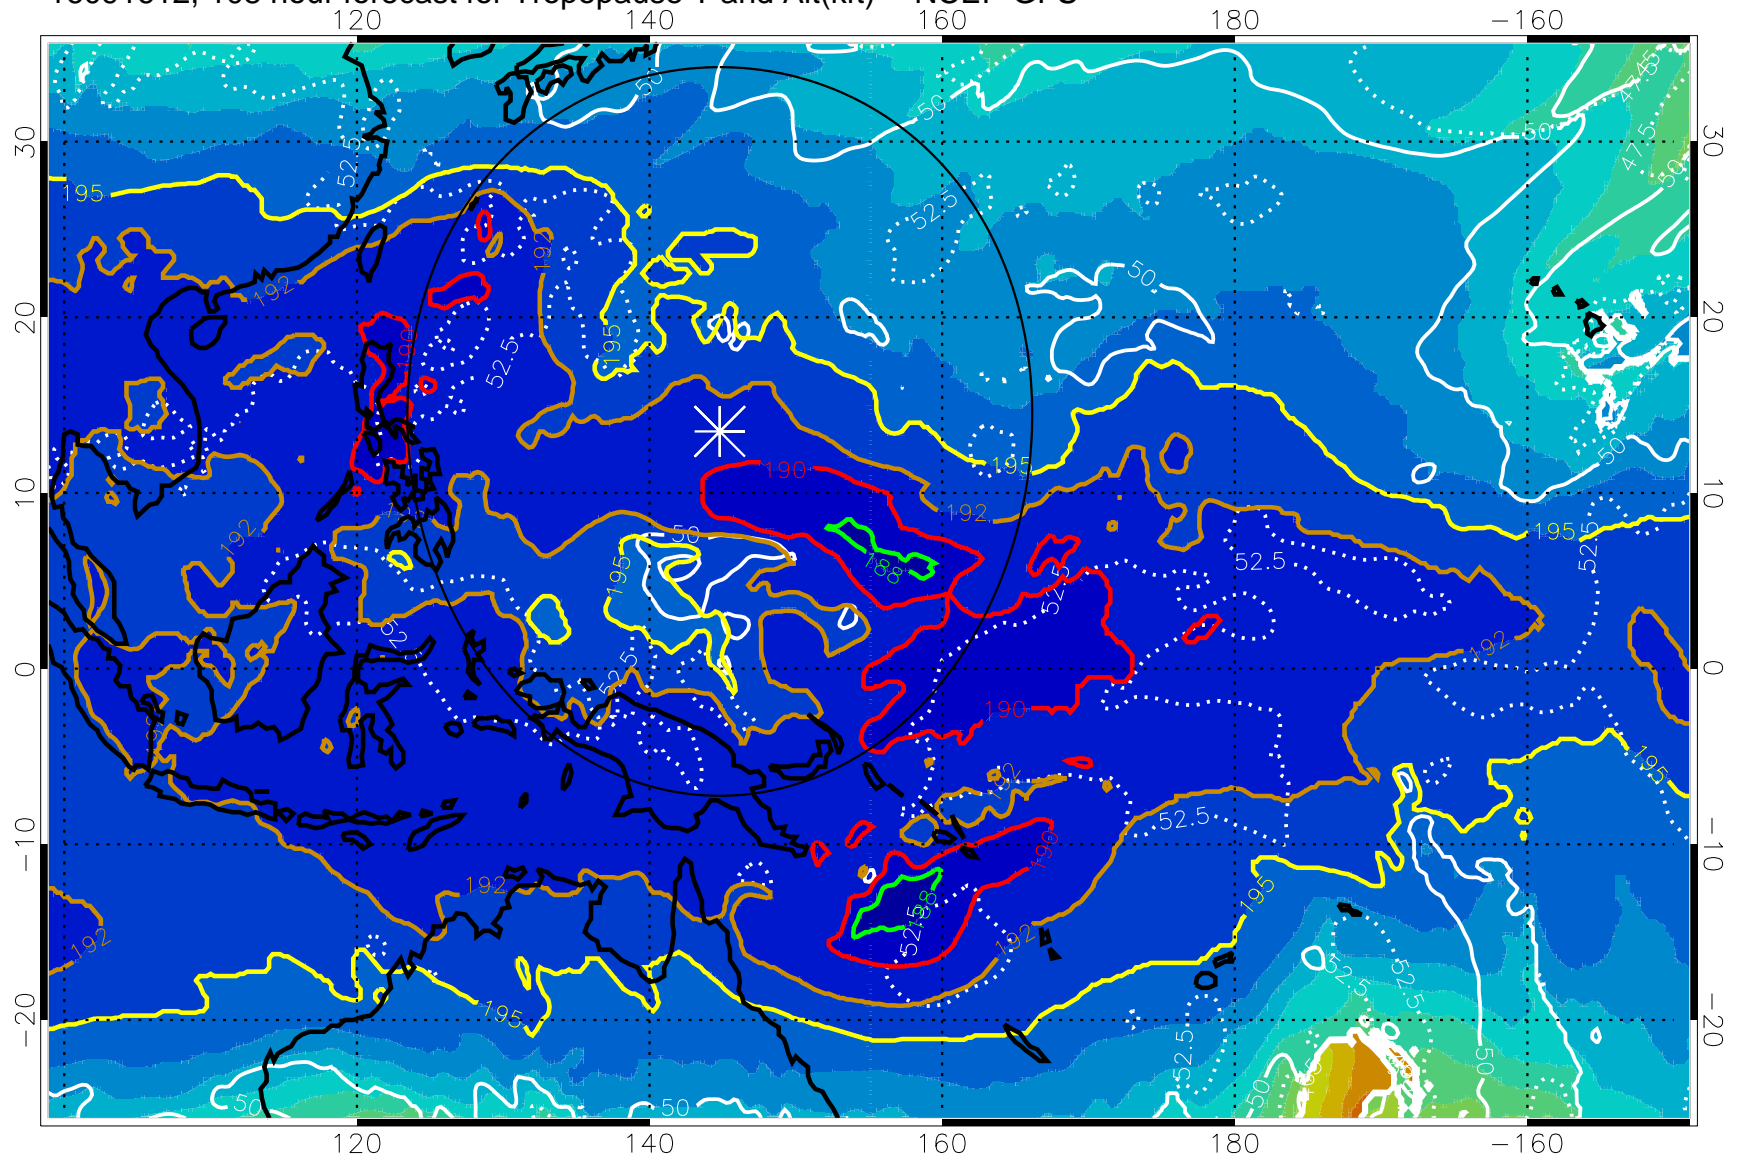

16091612, 108 hour forecast for Tropopause T and Alt(kft) -- NCEP GFS

190   200   210   220   230
Tropopause T, K

Tropopause Altitude in kft (white)

192.5K Isotherm   195K Isotherm
187.5K Isotherm   190K Isotherm

Range ring of 2304 km