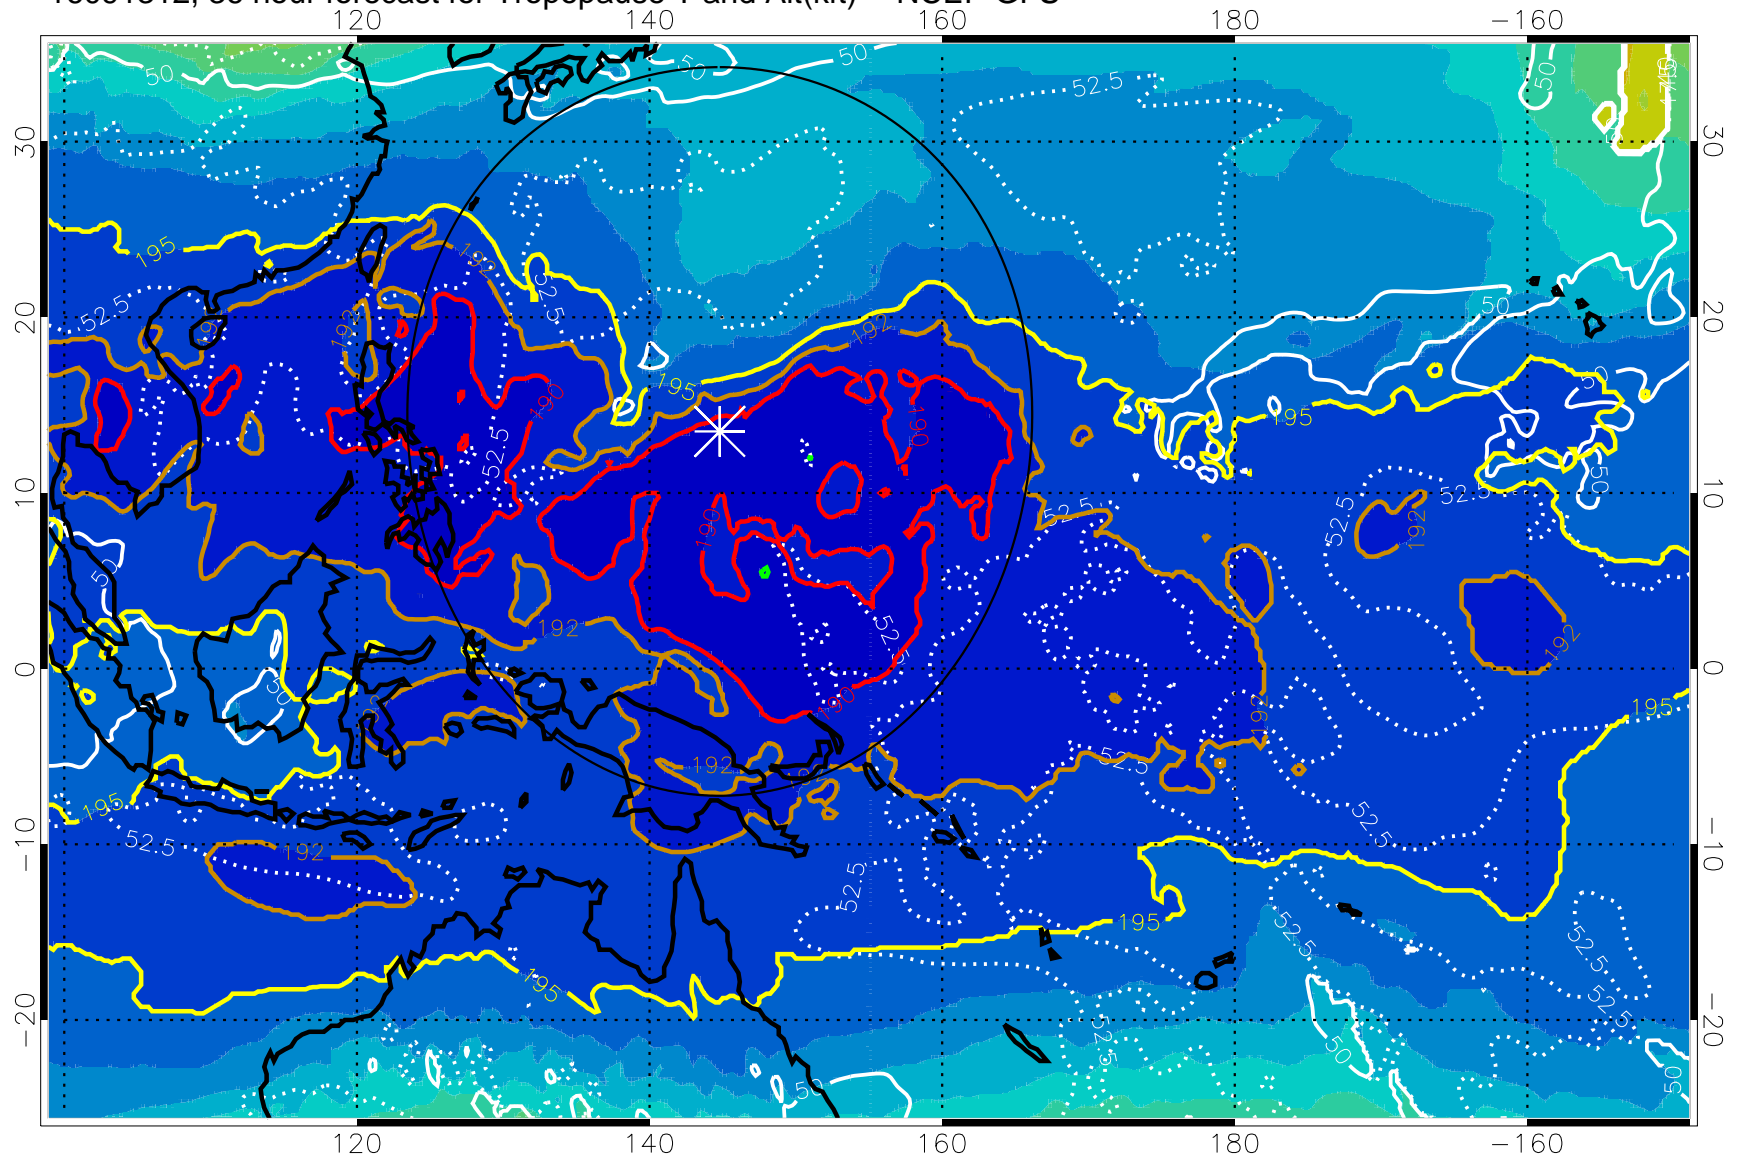

16091312, 36 hour forecast for Tropopause T and Alt(kft) -- NCEP GFS

190 200 210 220 230

Tropopause T, K

Tropopause Altitude in kft (white)

192.5K Isotherm 195K Isotherm

187.5K Isotherm 190K Isotherm

Range ring of 2304 km