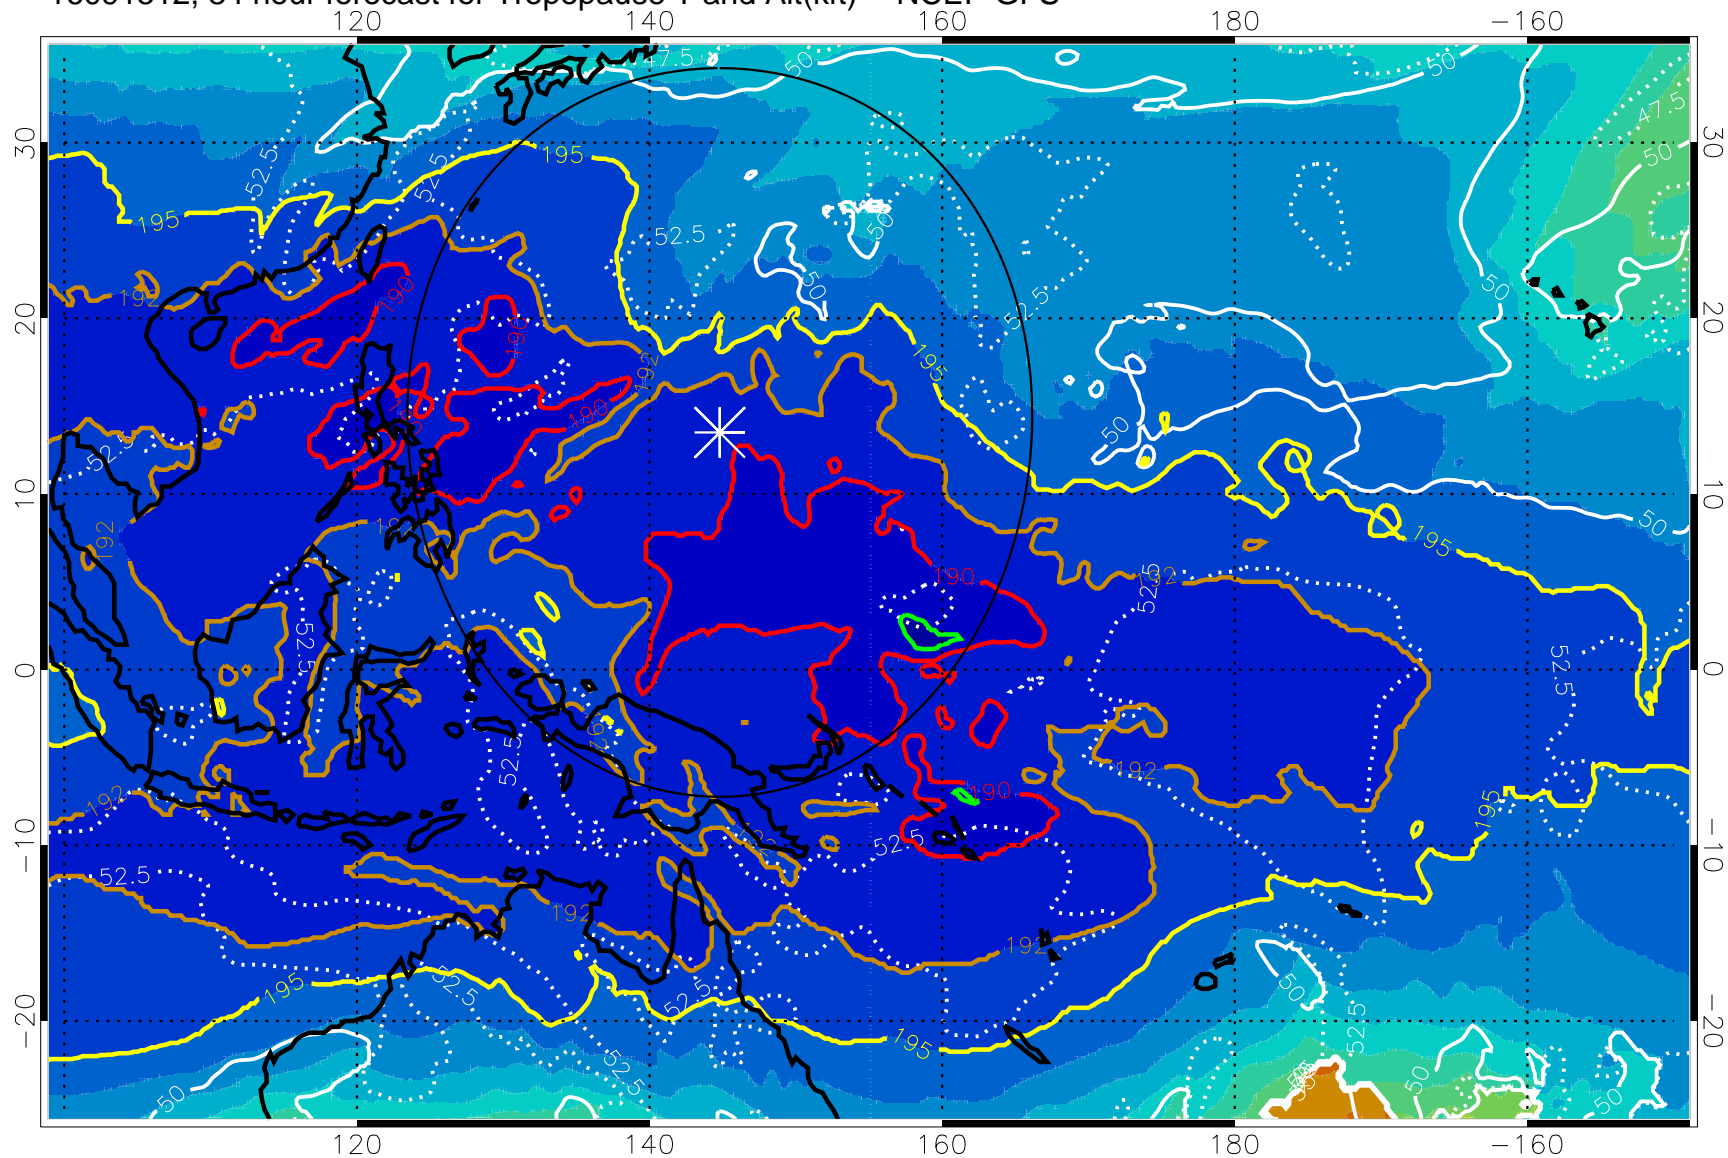

16091506, 78 hour forecast for Tropopause T and Alt(kft) -- NCEP GFS

190 200 210 220 230

Tropopause T, K

Tropopause Altitude in kft (white)

192.5K Isotherm 195K Isotherm

187.5K Isotherm 190K Isotherm

Range ring of 2304 km

16091512, 84 hour forecast for Tropopause T and Alt(kft) -- NCEP GFS

190 200 210 220 230

Tropopause T, K

Tropopause Altitude in kft (white)

192.5K Isotherm 195K Isotherm
187.5K Isotherm 190K Isotherm

Range ring of 2304 km