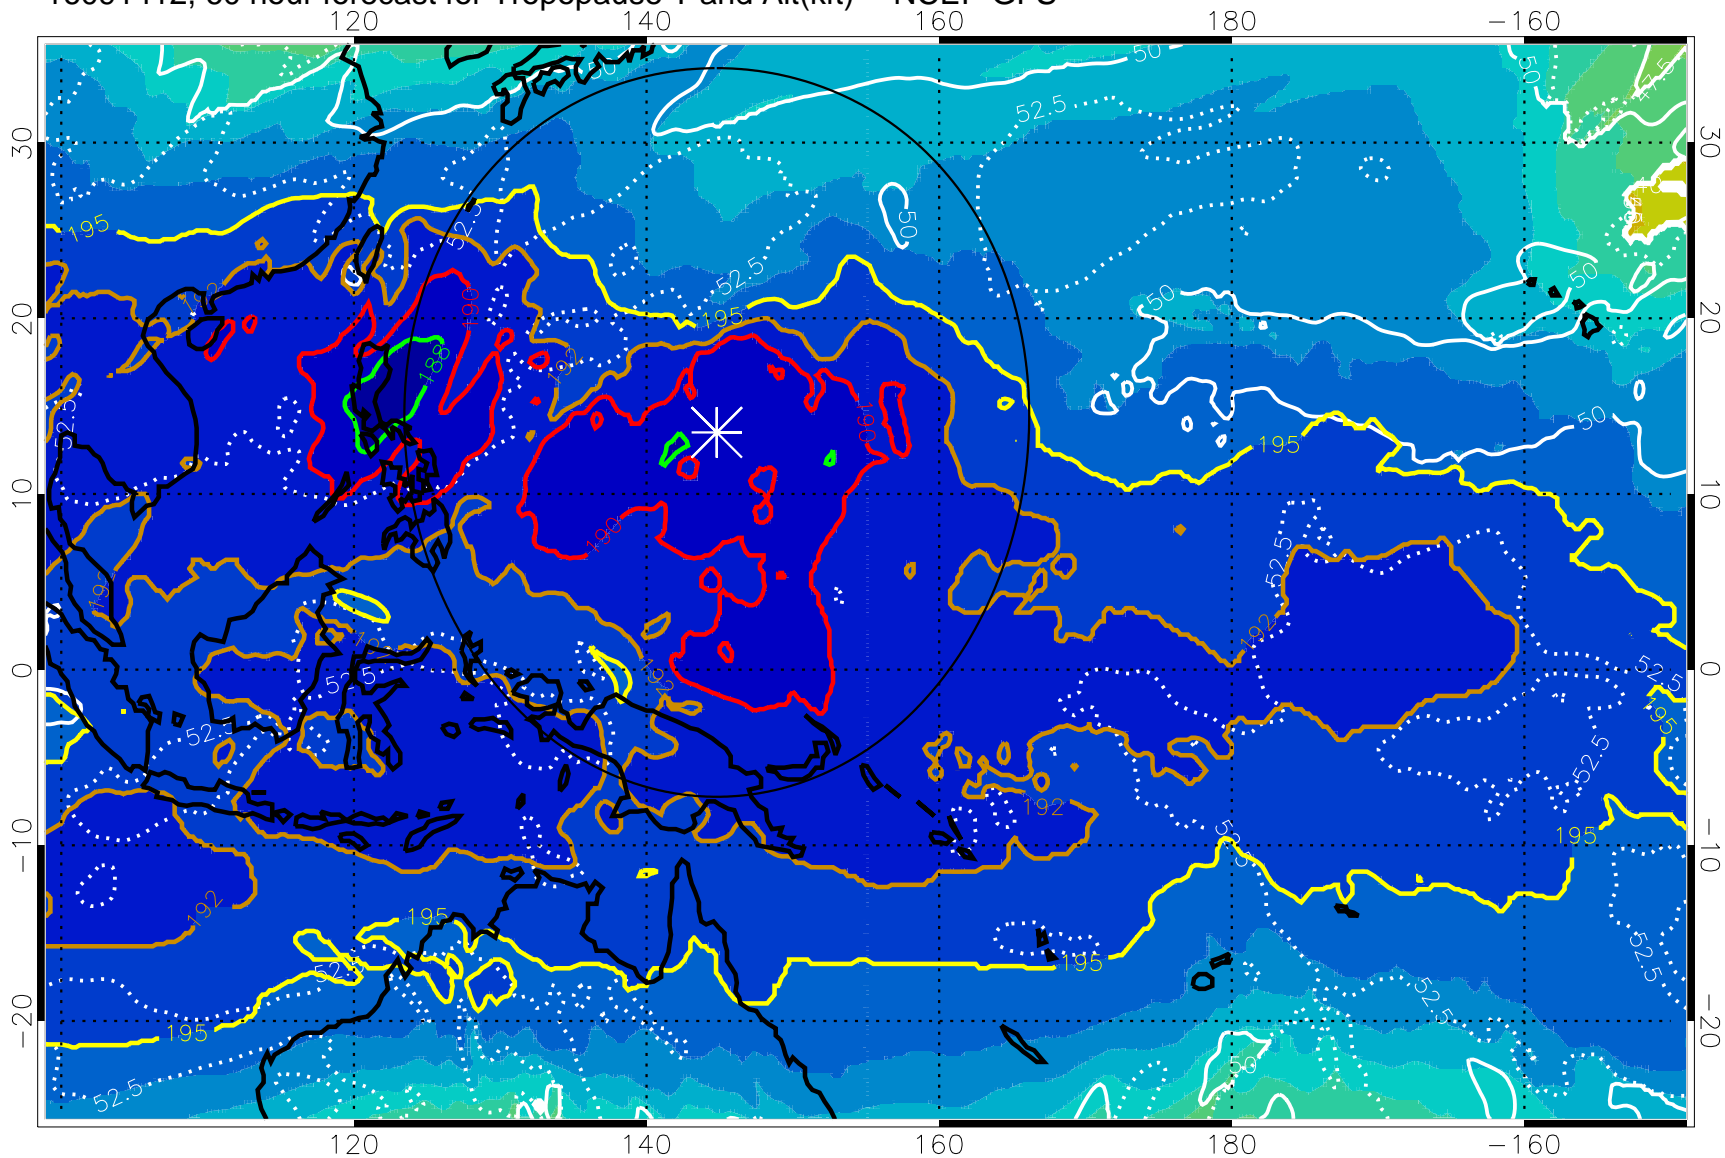

16091412, 60 hour forecast for Tropopause T and Alt(kft) -- NCEP GFS

190 200 210 220 230

Tropopause T, K

Tropopause Altitude in kft (white)

192.5K Isotherm 195K Isotherm

187.5K Isotherm 190K Isotherm

Range ring of 2304 km