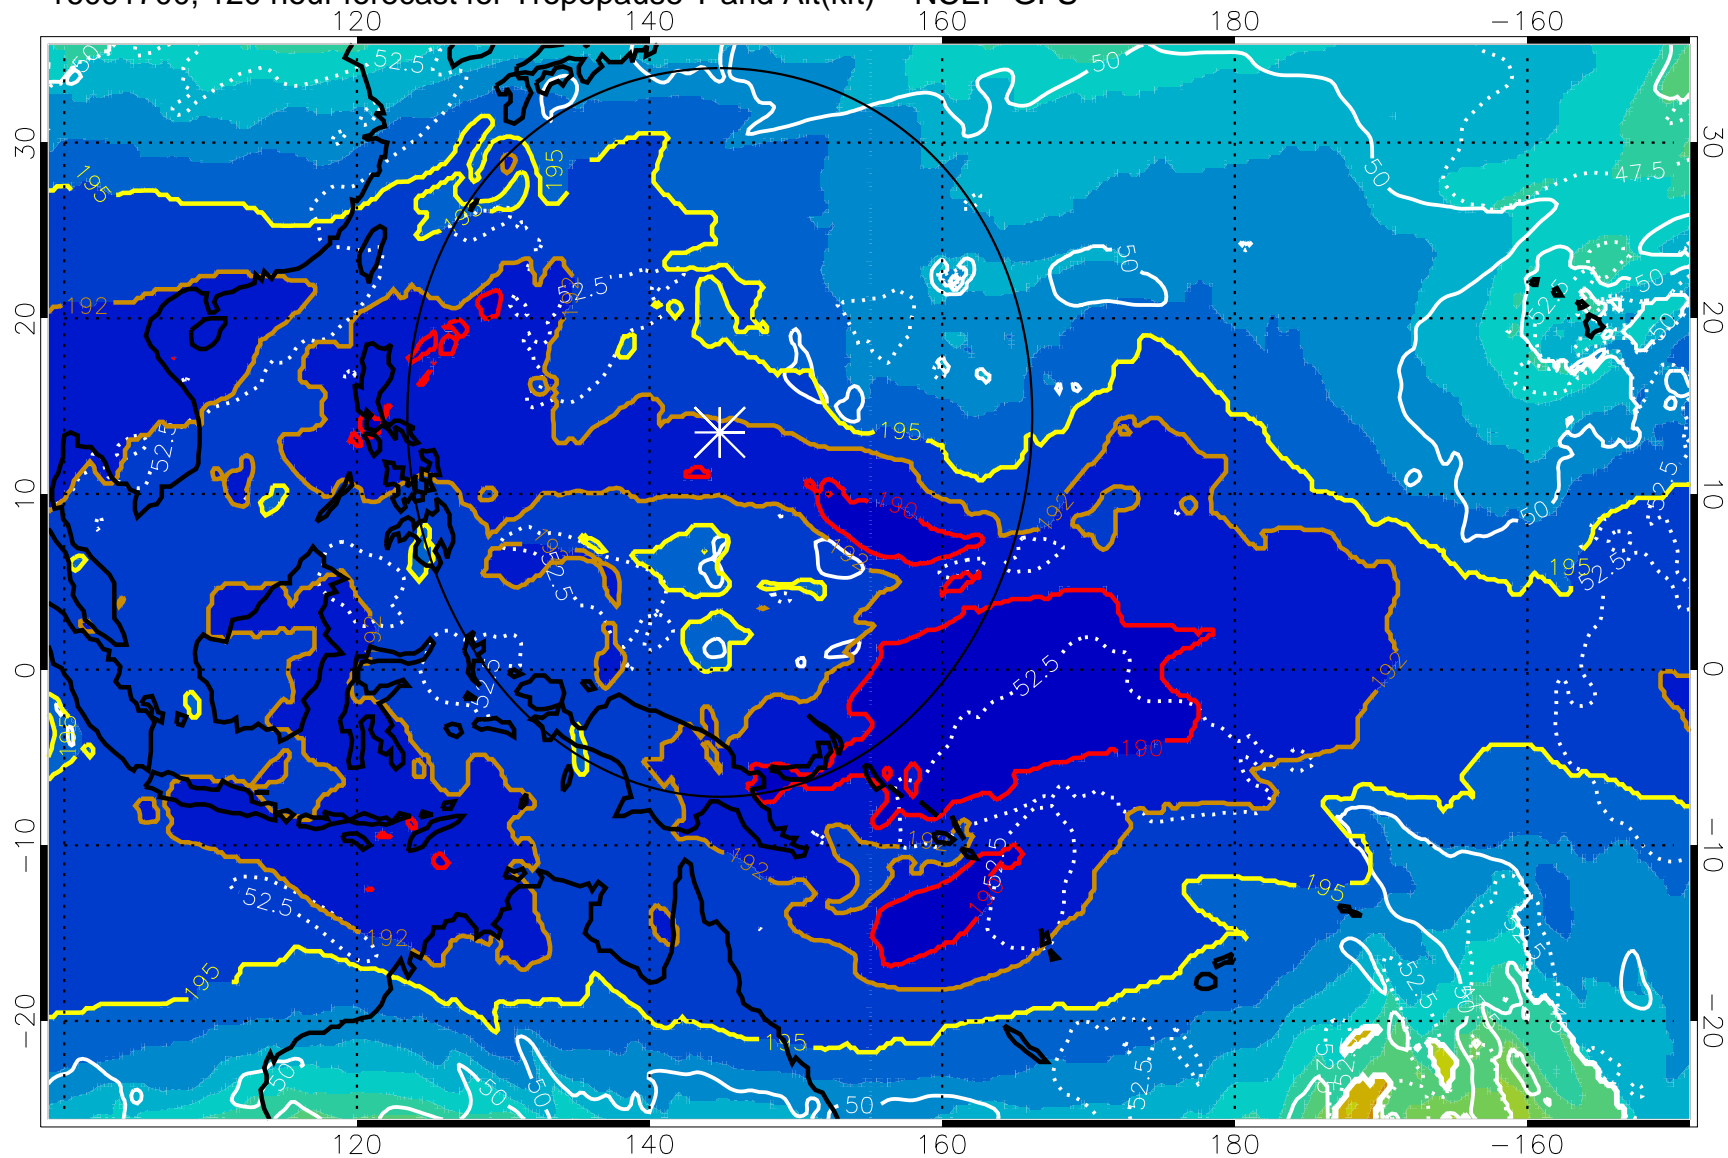

16091618, 114 hour forecast for Tropopause T and Alt(kft) -- NCEP GFS

190 200 210 220 230
Tropopause T, K

Tropopause Altitude in kft (white)

192.5K Isotherm 195K Isotherm
187.5K Isotherm 190K Isotherm

Range ring of 2304 km

16091700, 120 hour forecast for Tropopause T and Alt(kft) -- NCEP GFS

190 200 210 220 230
Tropopause T, K

Tropopause Altitude in kft (white)

192.5K Isotherm 195K Isotherm
187.5K Isotherm 190K Isotherm

Range ring of 2304 km