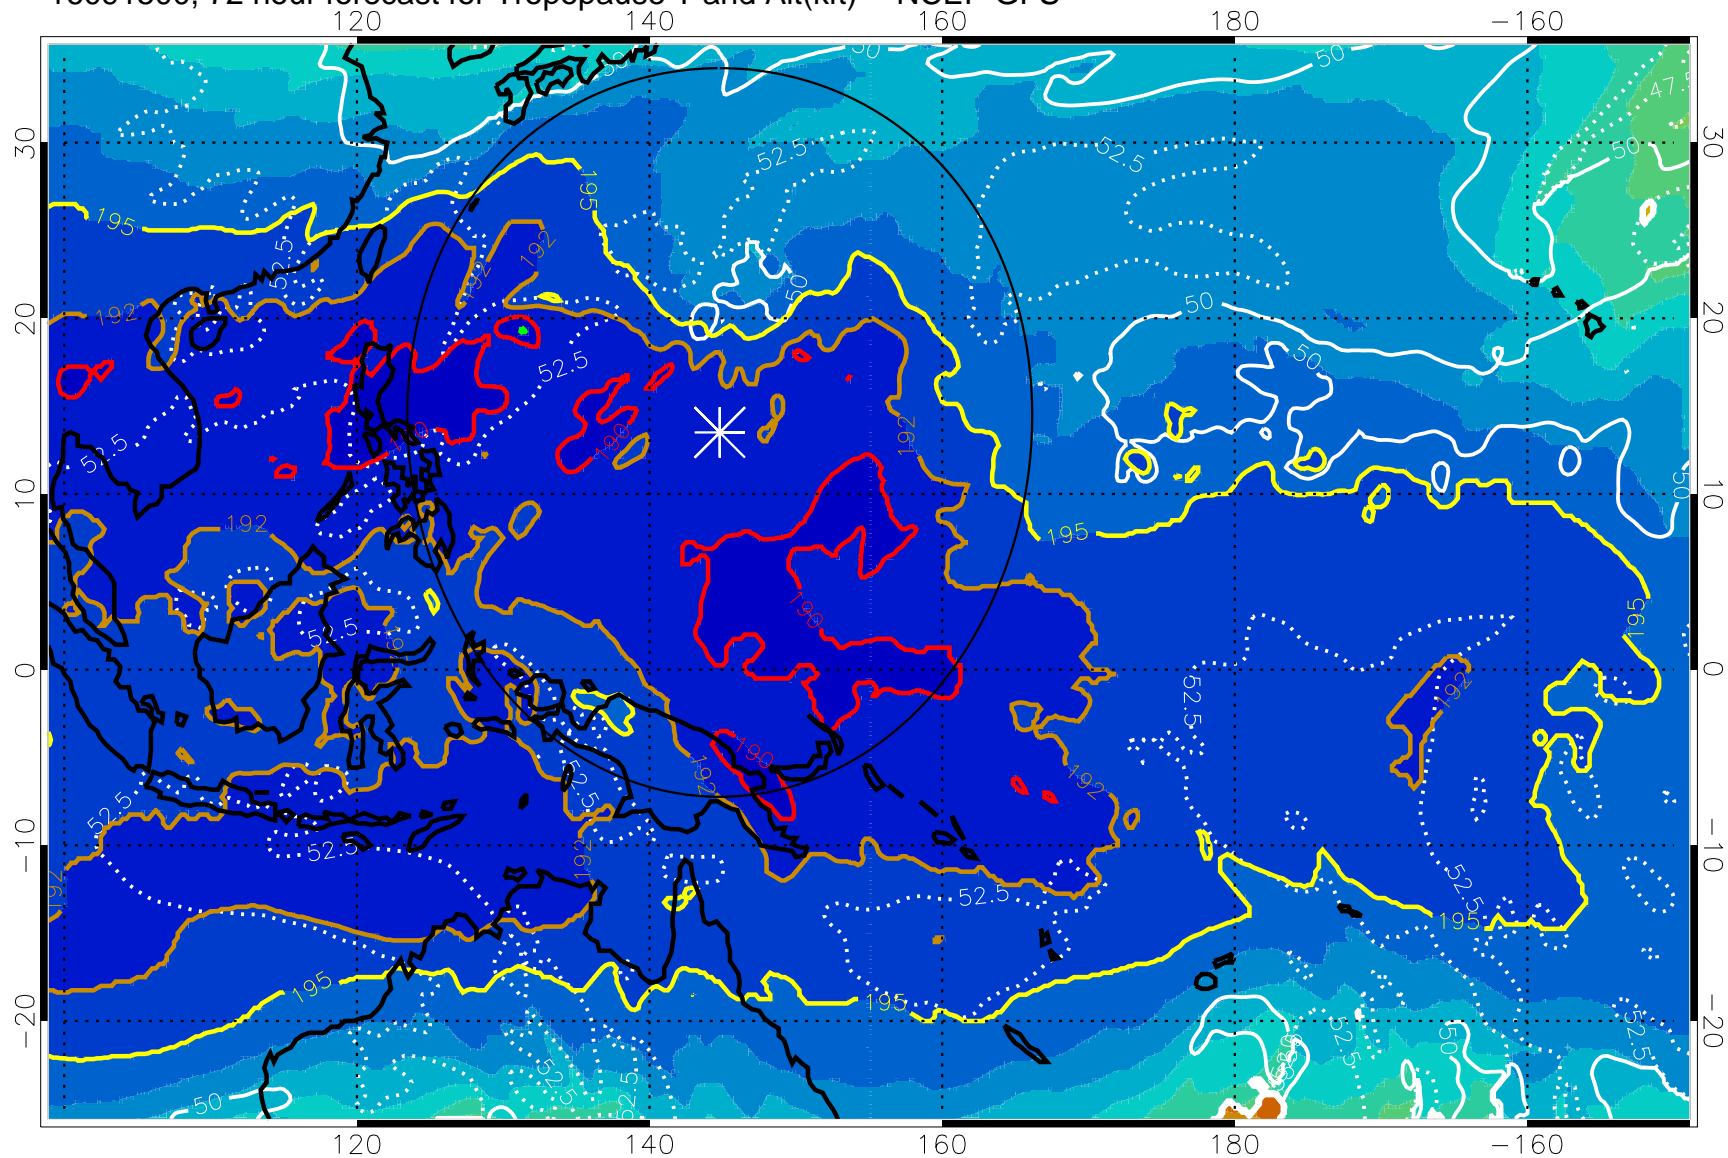

16091500, 72 hour forecast for Tropopause T and Alt(kft) -- NCEP GFS

190 200 210 220 230

Tropopause T, K

Tropopause Altitude in kft (white)

192.5K Isotherm 195K Isotherm
187.5K Isotherm 190K Isotherm

Range ring of 2304 km