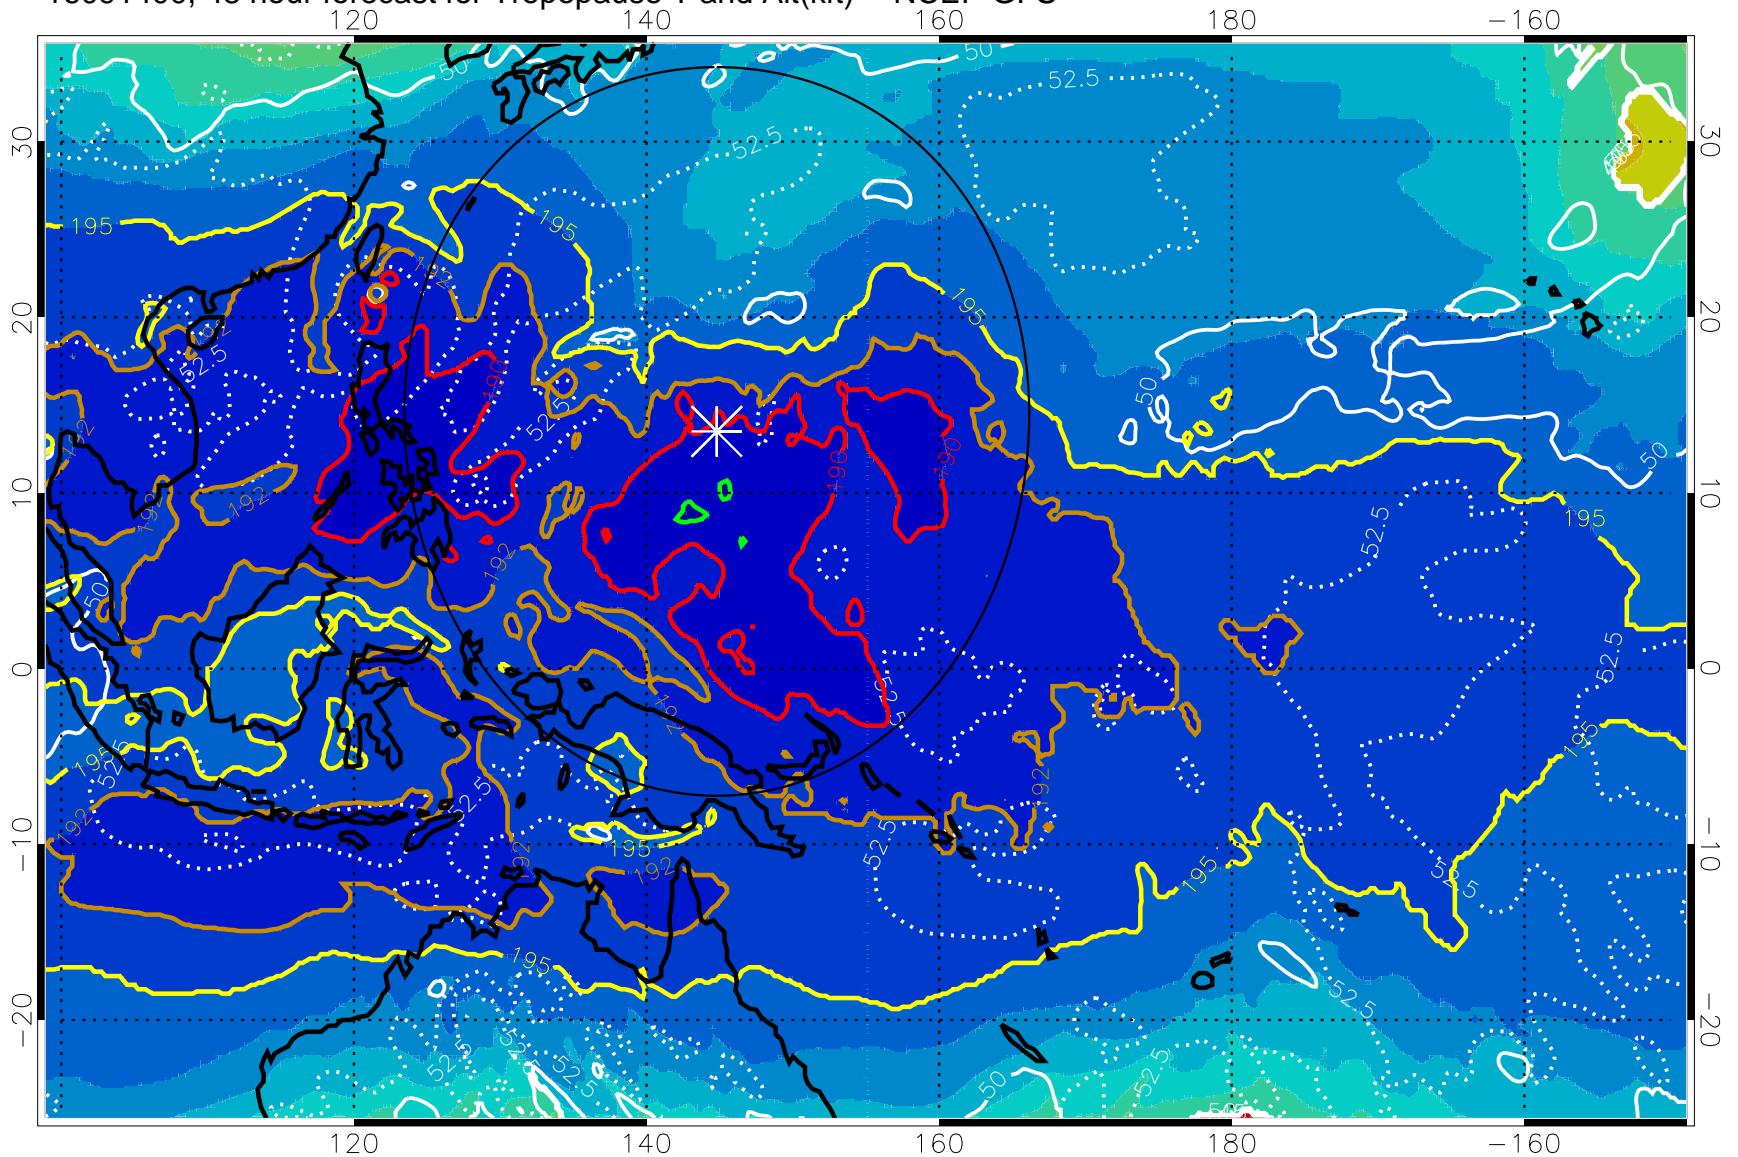

16091400, 48 hour forecast for Tropopause T and Alt(kft) -- NCEP GFS

190 200 210 220 230
Tropopause T, K

Tropopause Altitude in kft (white)

192.5K Isotherm 195K Isotherm
187.5K Isotherm 190K Isotherm

Range ring of 2304 km