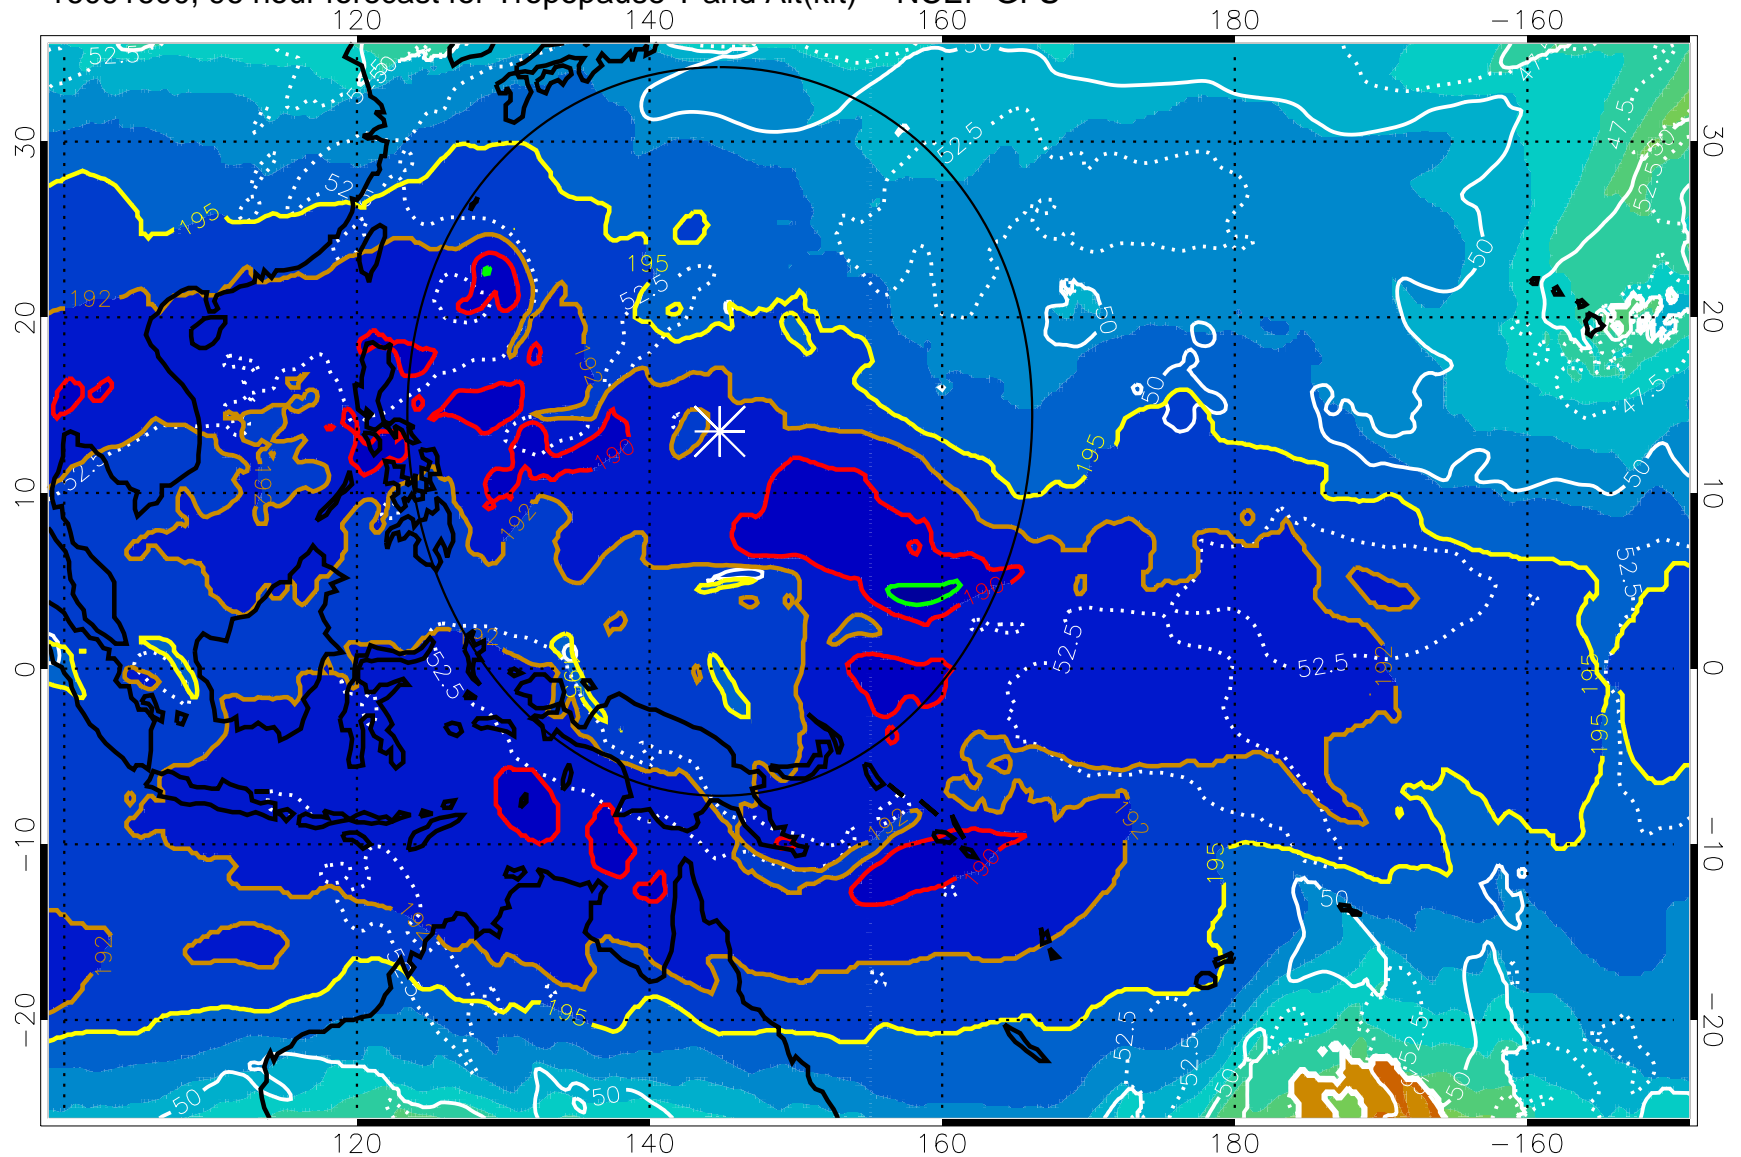

16091518, 90 hour forecast for Tropopause T and Alt(kft) -- NCEP GFS

190 200 210 220 230

Tropopause T, K

Tropopause Altitude in kft (white)

192.5K Isotherm 195K Isotherm

187.5K Isotherm 190K Isotherm

Range ring of 2304 km

16091600, 96 hour forecast for Tropopause T and Alt(kft) -- NCEP GFS

190 200 210 220 230

Tropopause T, K

Tropopause Altitude in kft (white)

192.5K Isotherm 195K Isotherm

187.5K Isotherm 190K Isotherm

Range ring of 2304 km