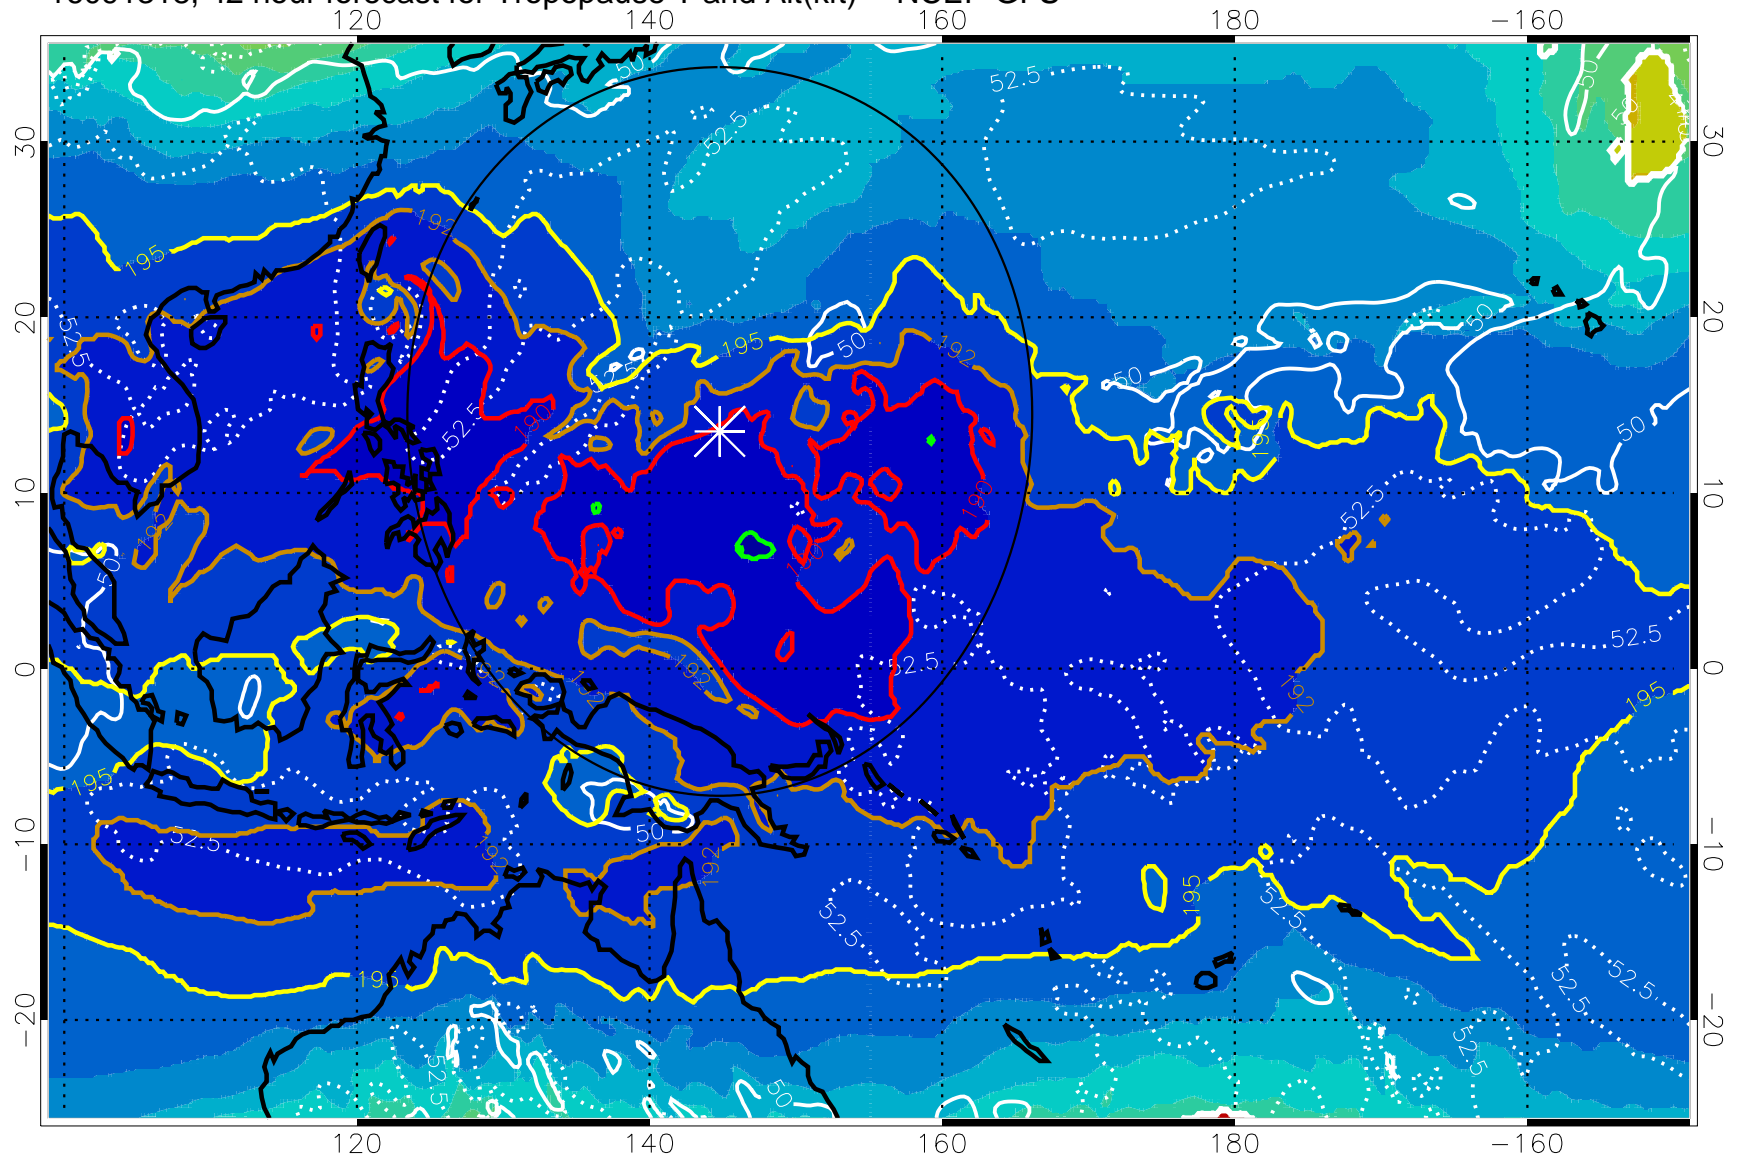

16091318, 42 hour forecast for Tropopause T and Alt(kft) -- NCEP GFS

190 200 210 220 230

Tropopause T, K

Tropopause Altitude in kft (white)

192.5K Isotherm 195K Isotherm

187.5K Isotherm 190K Isotherm

Range ring of 2304 km