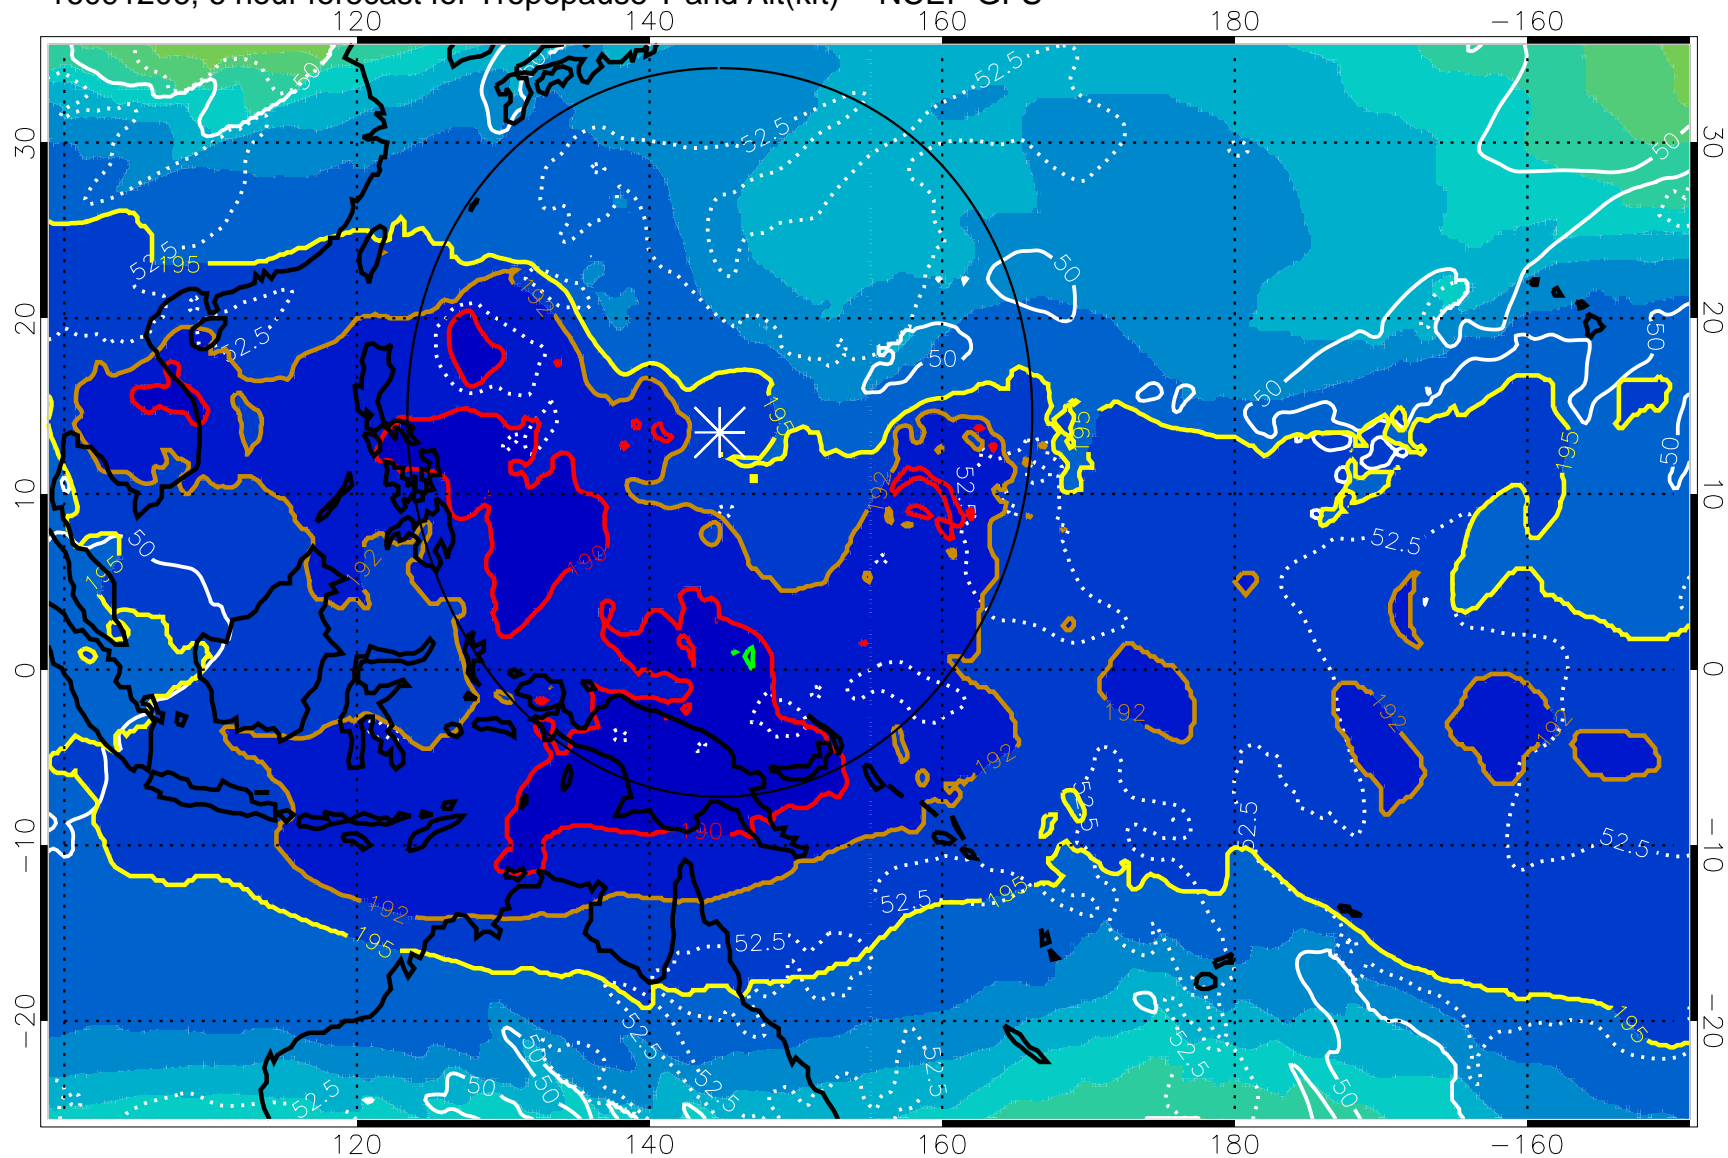

16091206, 6 hour forecast for Tropopause T and Alt(kft) -- NCEP GFS

190 200 210 220 230

Tropopause T, K

Tropopause Altitude in kft (white)

192.5K Isotherm 195K Isotherm
187.5K Isotherm 190K Isotherm

Range ring of 2304 km