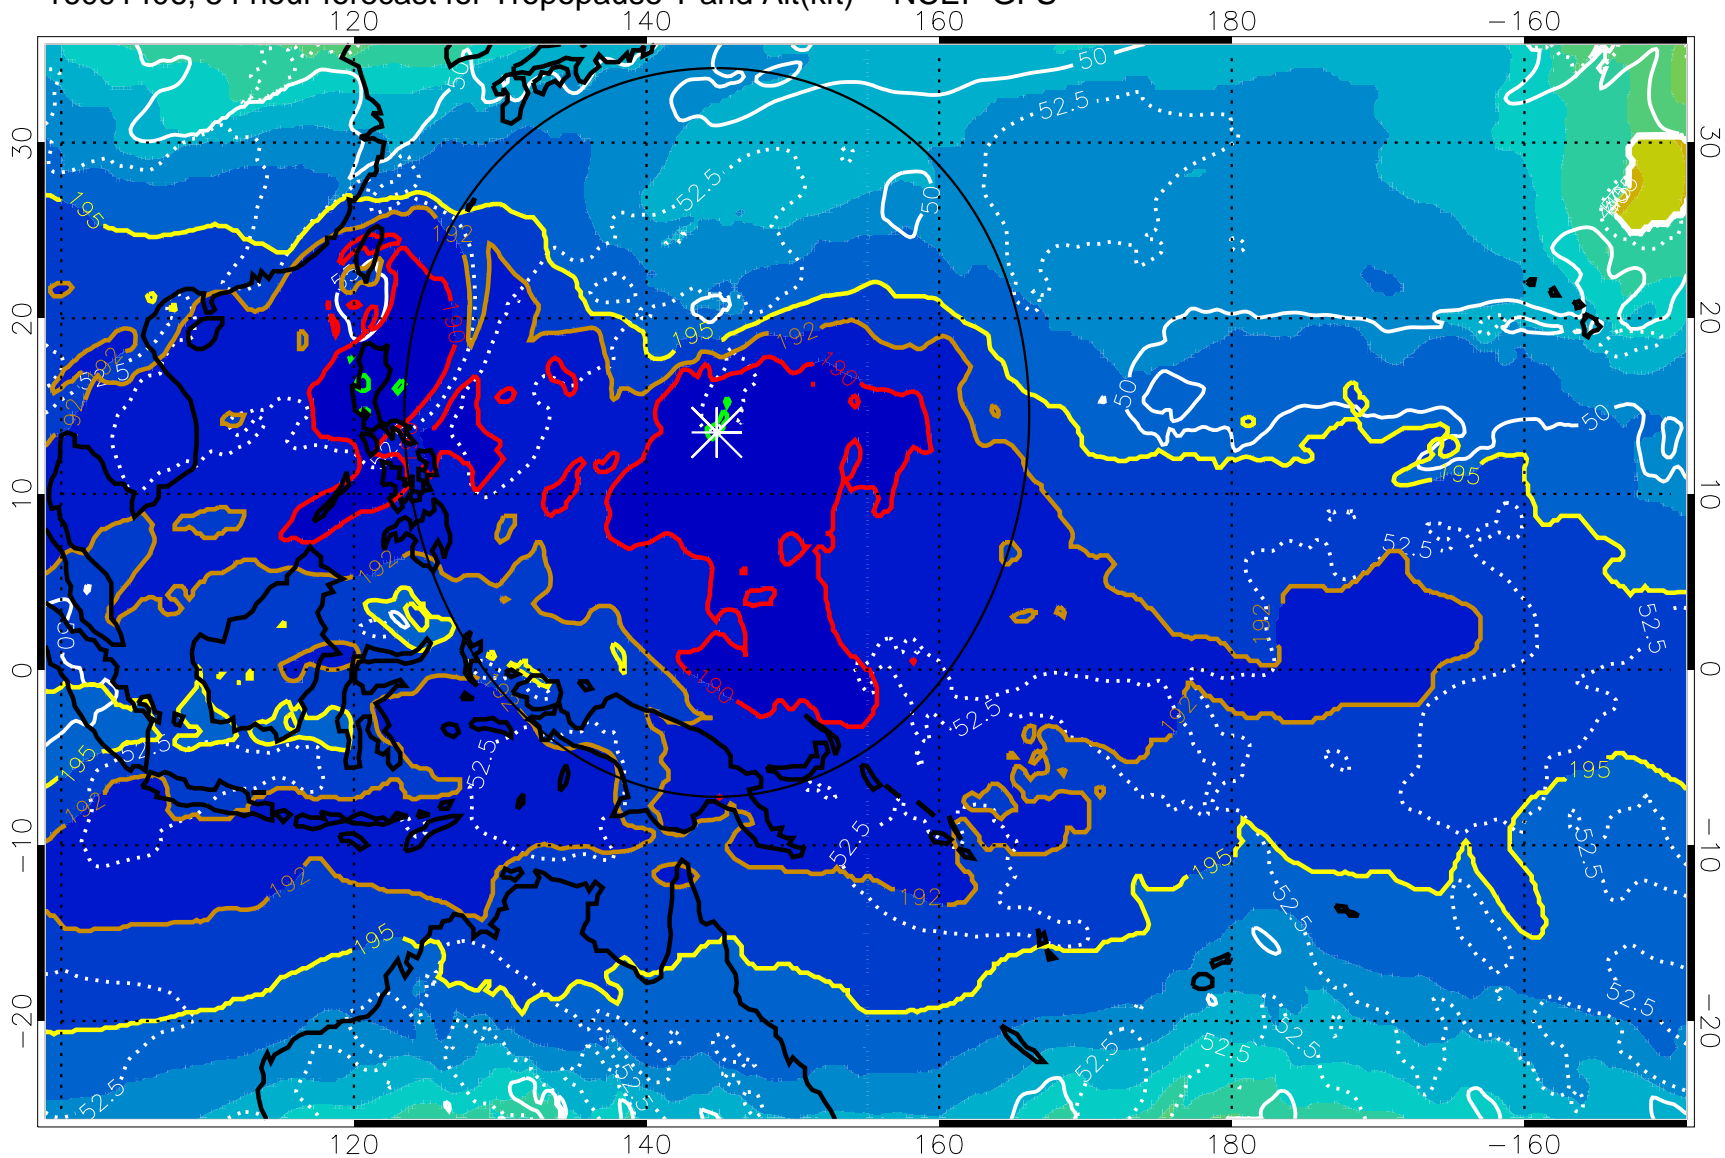

16091406, 54 hour forecast for Tropopause T and Alt(kft) -- NCEP GFS

190 200 210 220 230

Tropopause T, K

Tropopause Altitude in kft (white)

192.5K Isotherm 195K Isotherm

187.5K Isotherm 190K Isotherm

Range ring of 2304 km