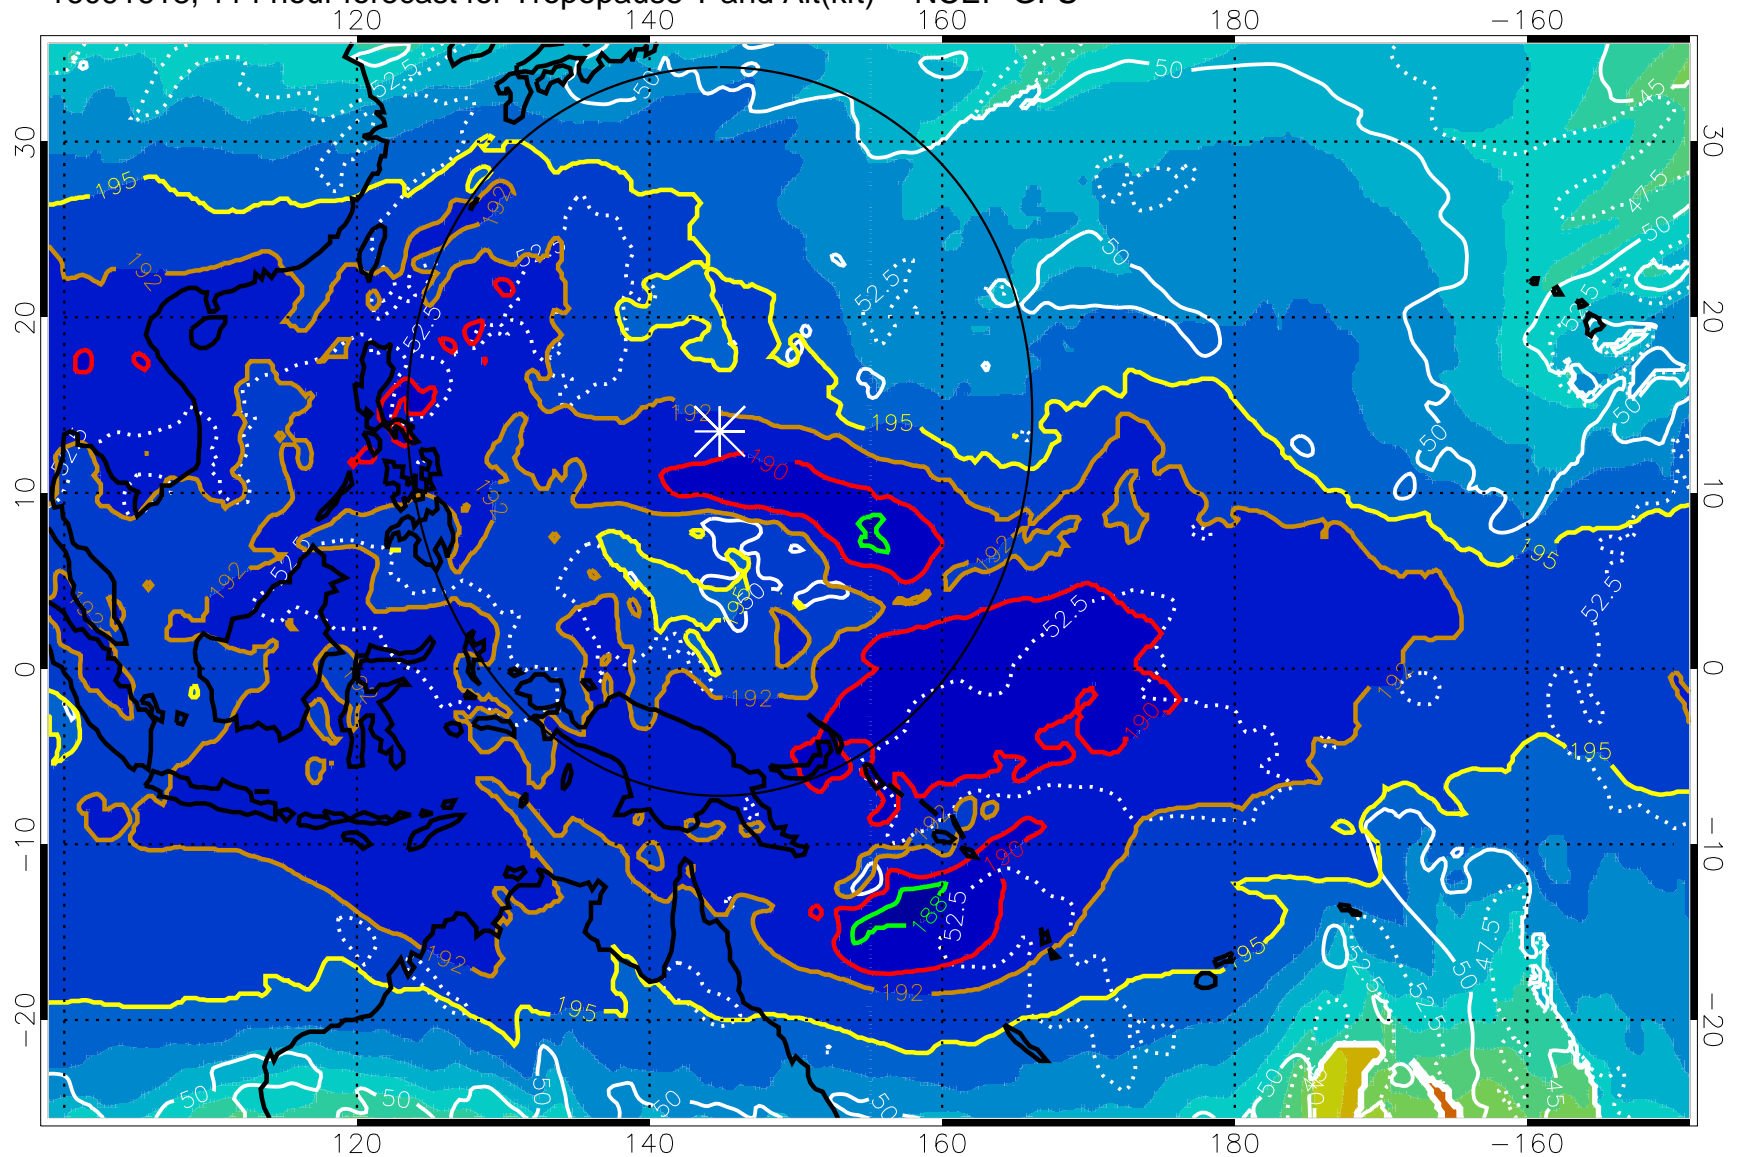

16091618, 114 hour forecast for Tropopause T and Alt(kft) -- NCEP GFS

190 200 210 220 230
Tropopause T, K

Tropopause Altitude in kft (white)

192.5K Isotherm 195K Isotherm
187.5K Isotherm 190K Isotherm

Range ring of 2304 km