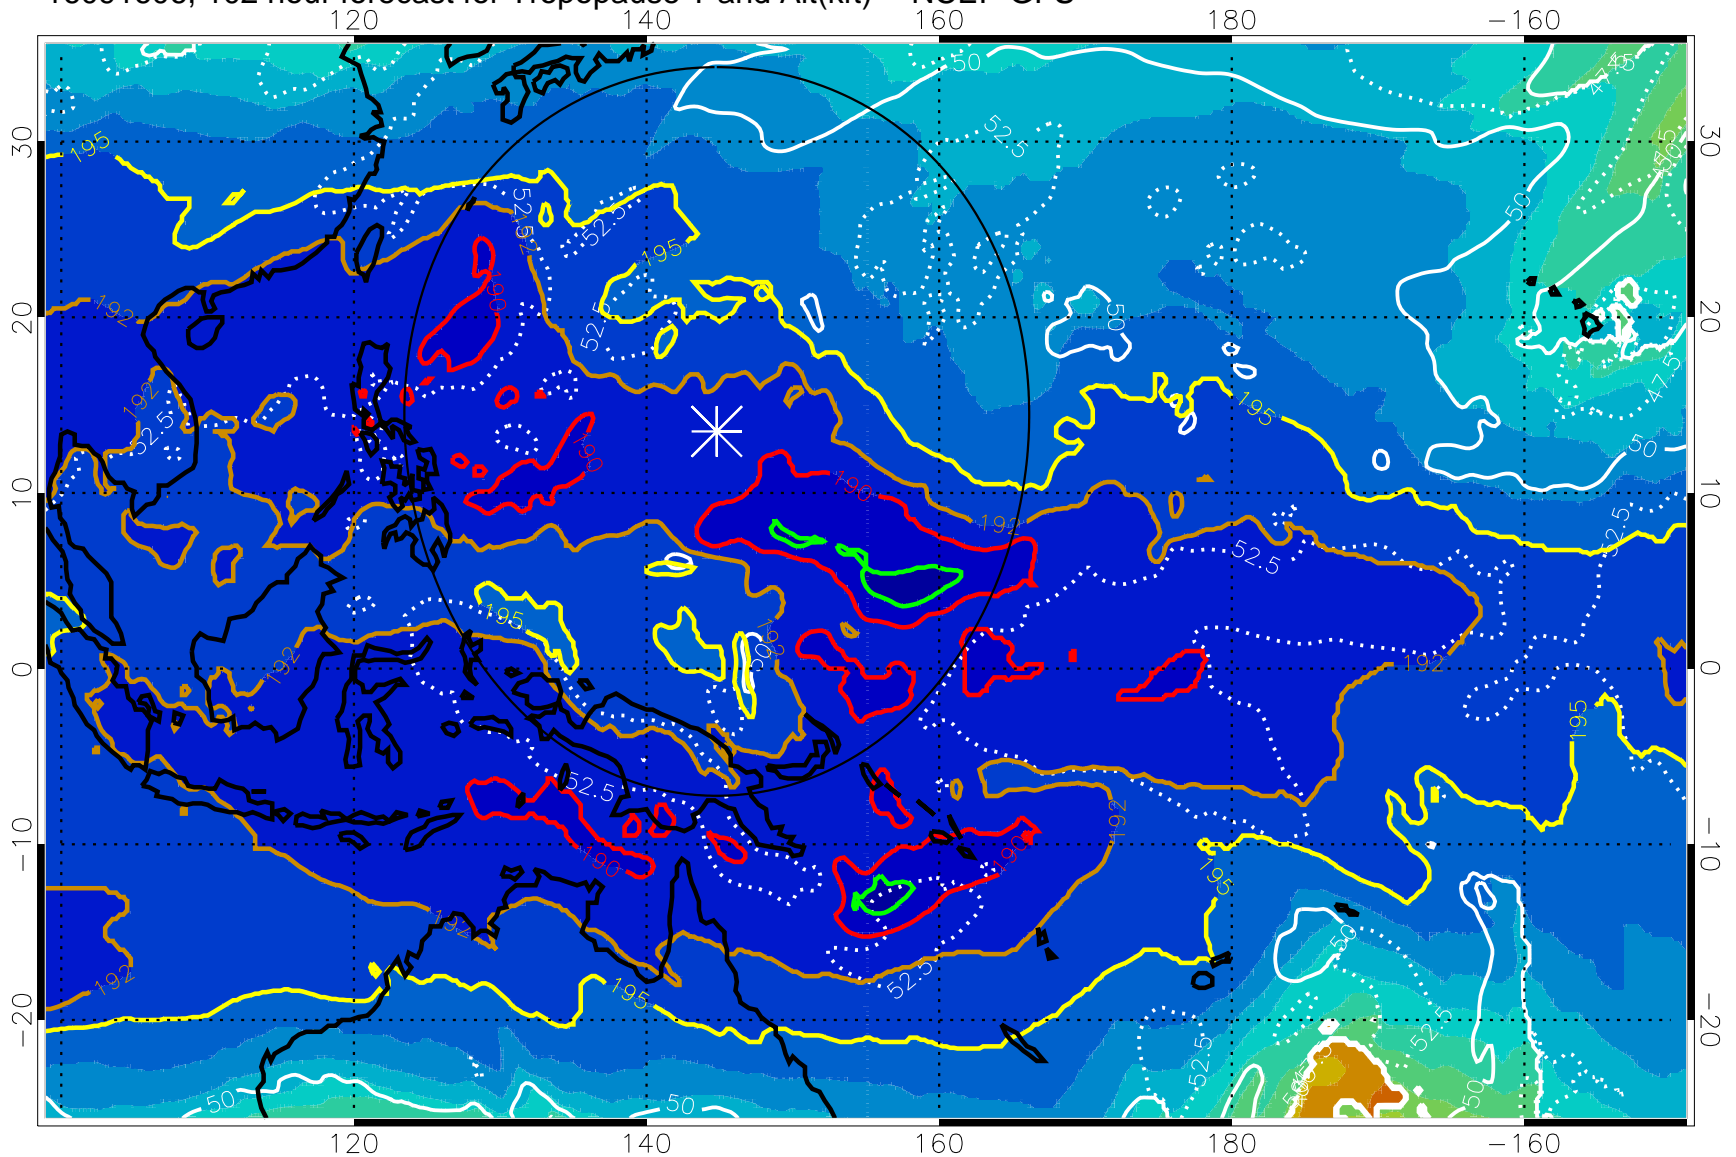

16091606, 102 hour forecast for Tropopause T and Alt(kft) -- NCEP GFS

190 200 210 220 230

Tropopause T, K

Tropopause Altitude in kft (white)

192.5K Isotherm 195K Isotherm

187.5K Isotherm 190K Isotherm

Range ring of 2304 km