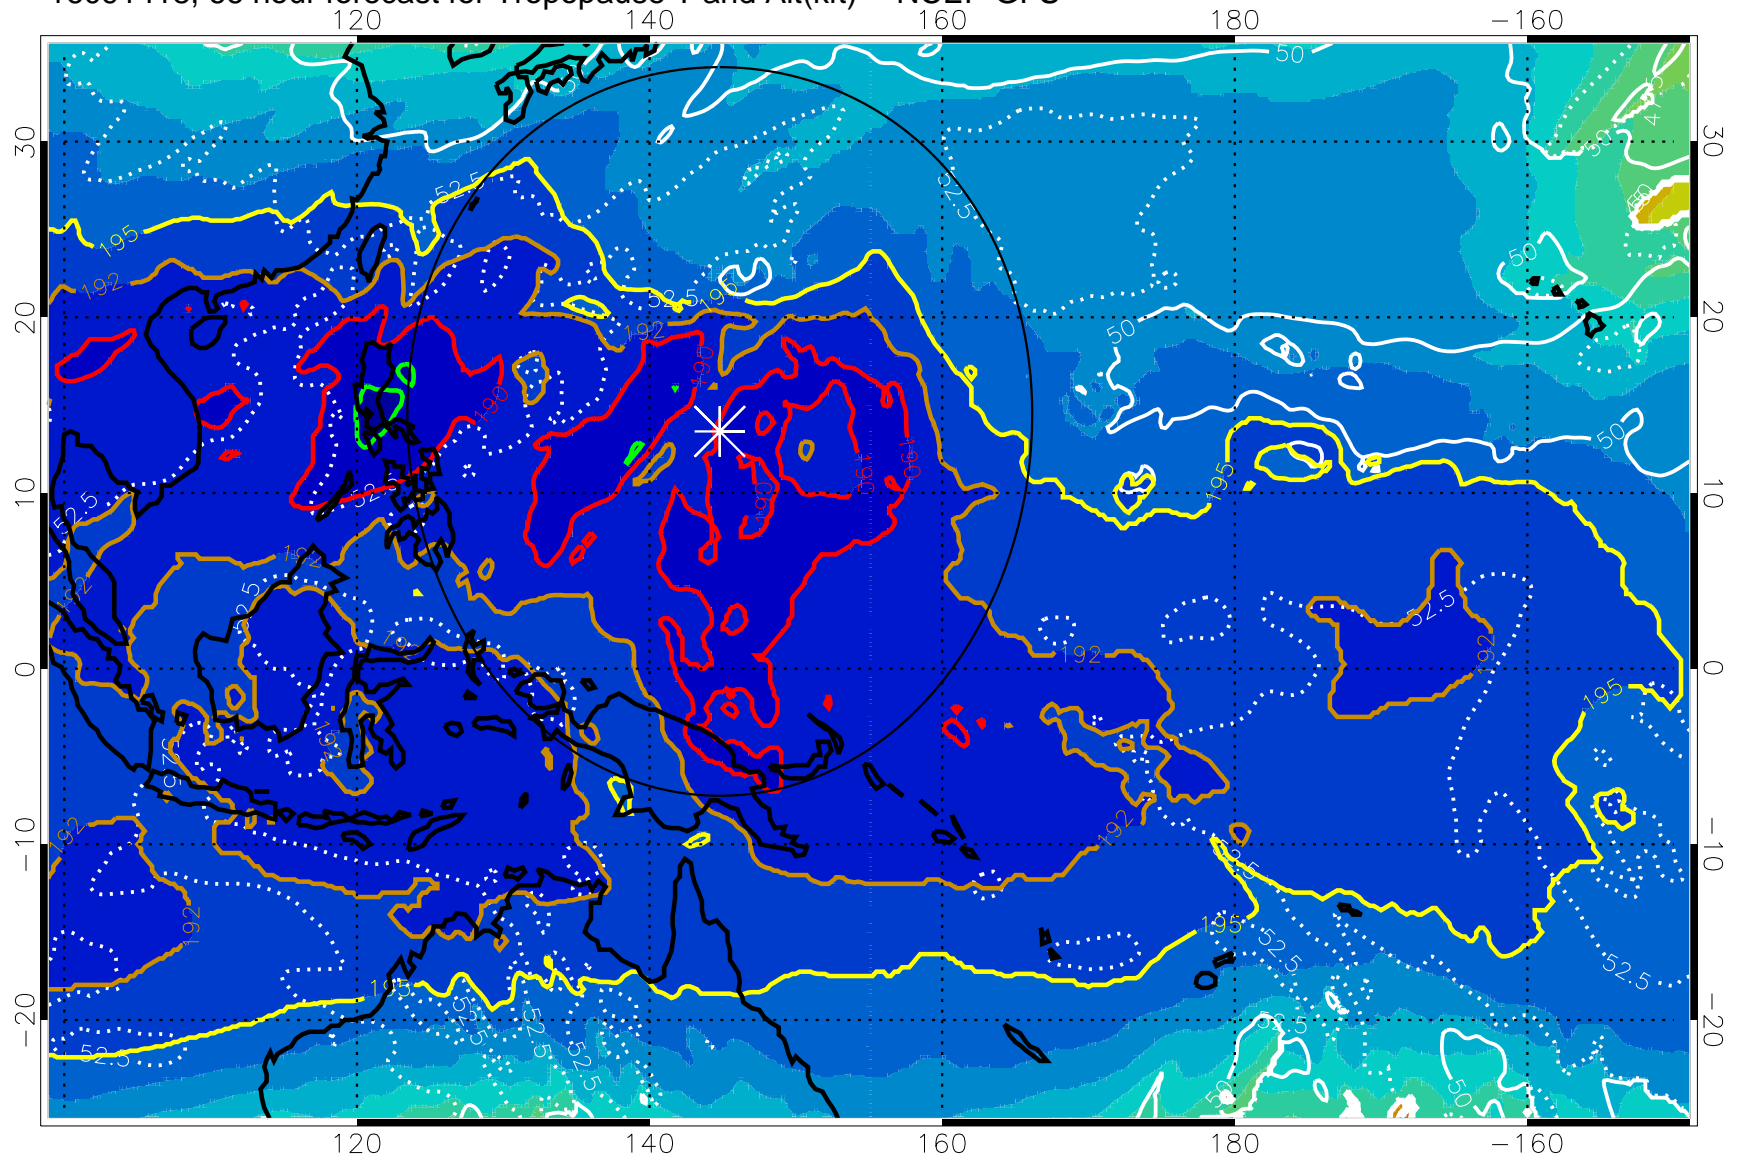

16091418, 66 hour forecast for Tropopause T and Alt(kft) -- NCEP GFS

190   200   210   220   230
Tropopause T, K

Tropopause Altitude in kft (white)

192.5K Isotherm   195K Isotherm
187.5K Isotherm   190K Isotherm

Range ring of 2304 km