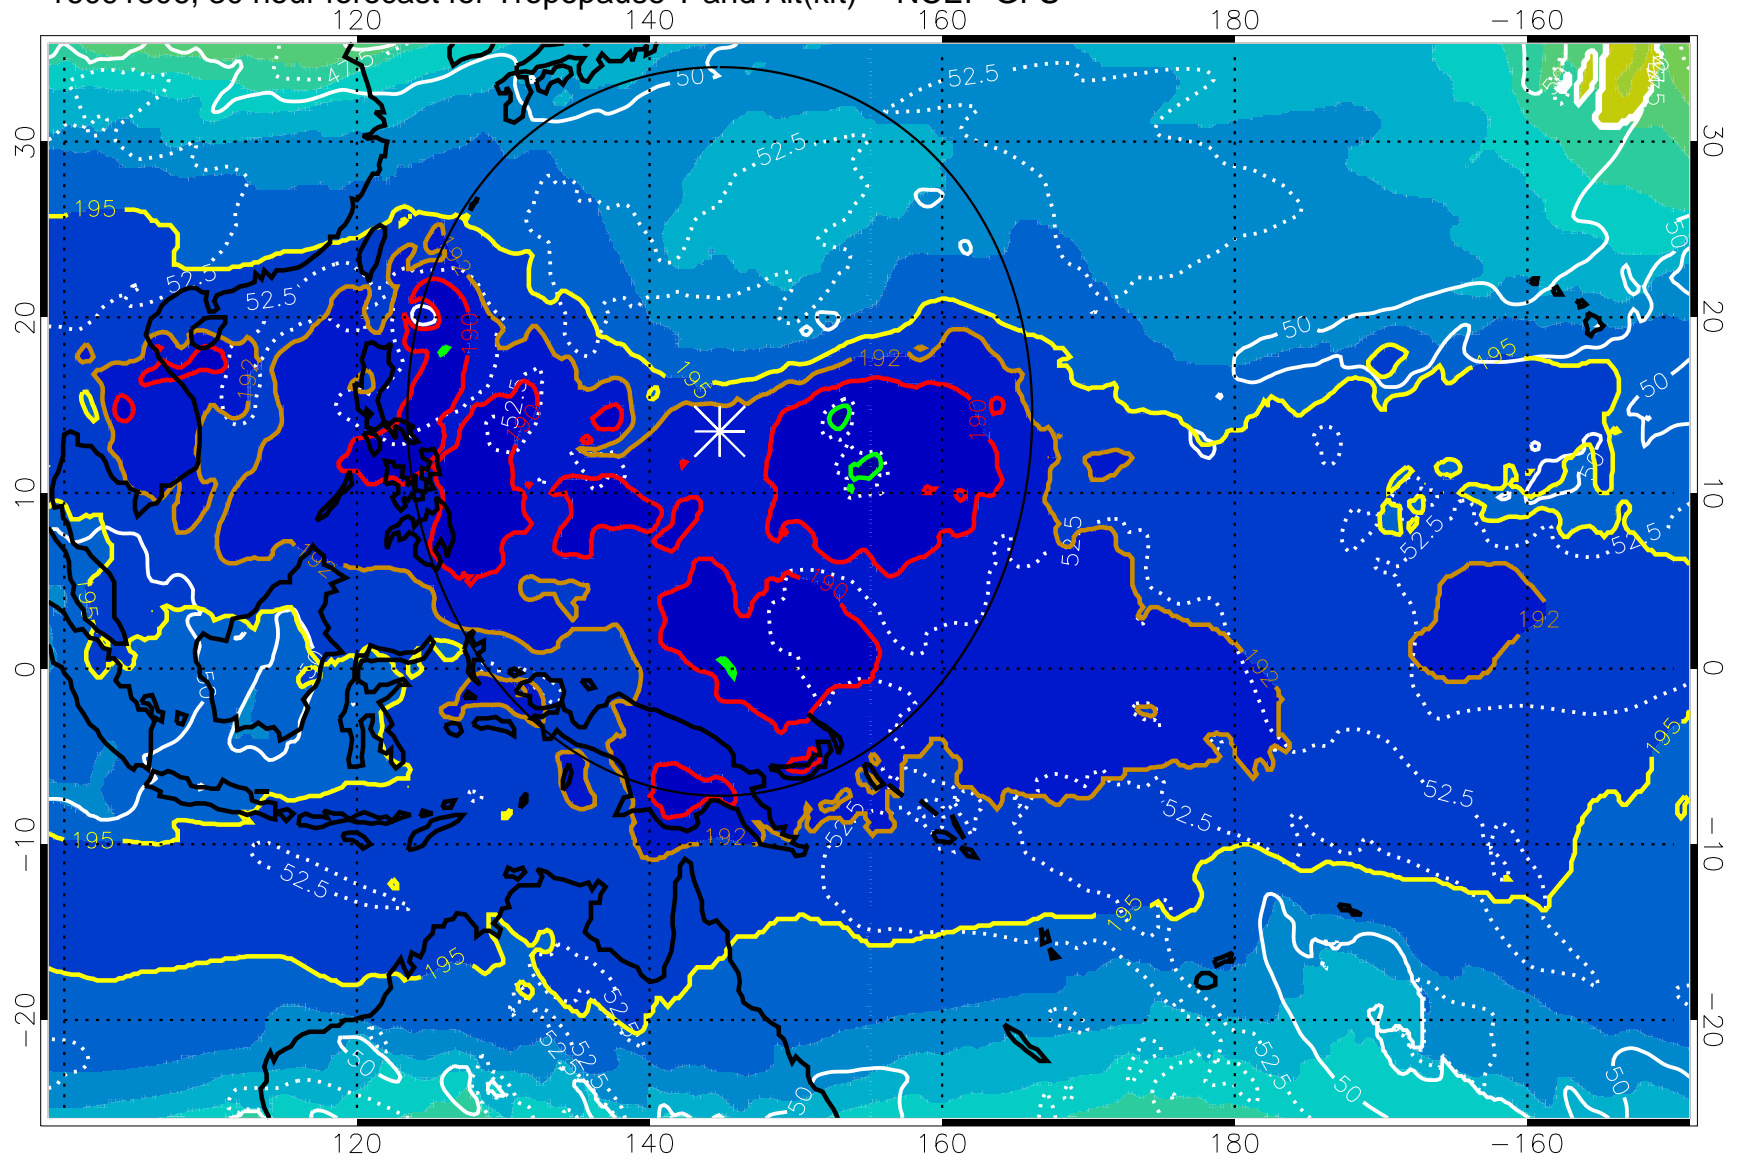

16091306, 30 hour forecast for Tropopause T and Alt(kft) -- NCEP GFS

190   200   210   220   230
Tropopause T, K

Tropopause Altitude in kft (white)

192.5K Isotherm   195K Isotherm
187.5K Isotherm   190K Isotherm

Range ring of 2304 km