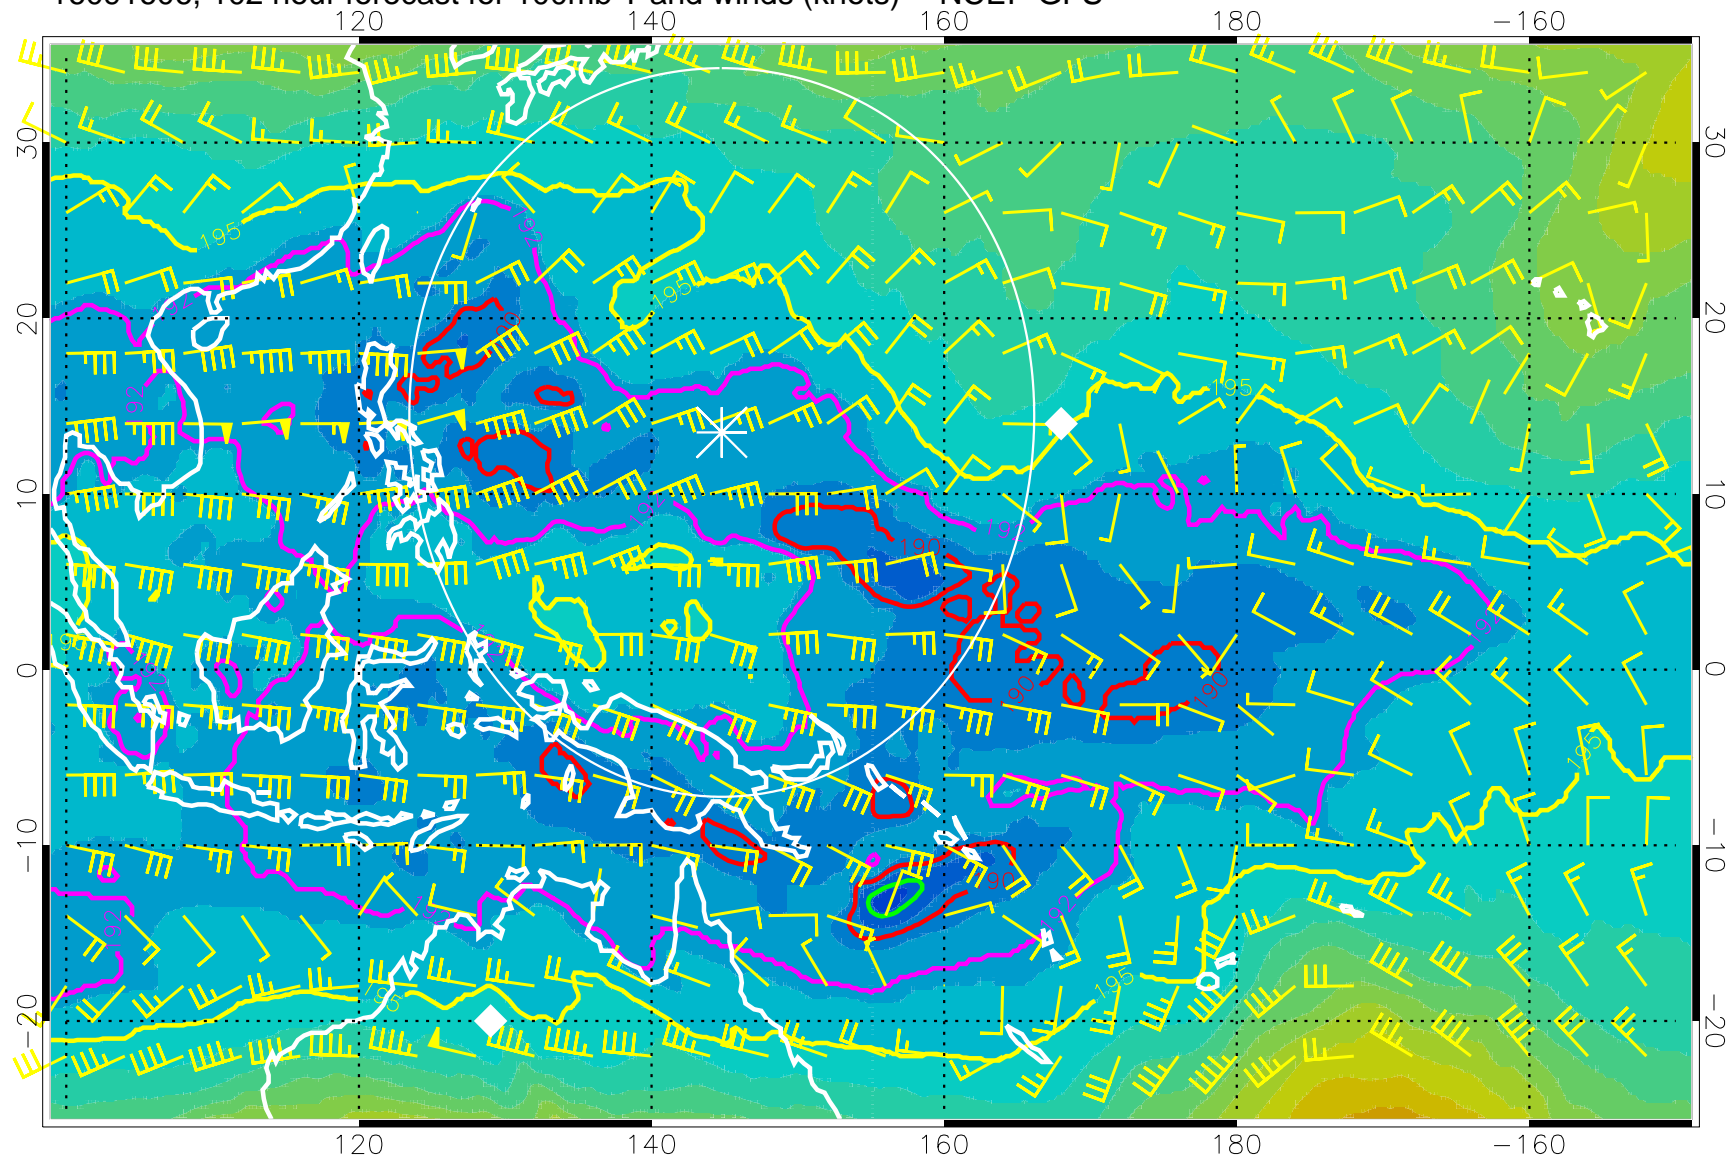

16091512, 84 hour forecast for 100mb T and winds (knots) -- NCEP GFS

180 190 200 210 220

T, K

187.5K Isotherm 190K Isotherm  
192.5K Isotherm 195K Isotherm

Range ring of 2304 km

16091518, 90 hour forecast for 100mb T and winds (knots) -- NCEP GFS

T, K

187.5K Isotherm 190K Isotherm  
192.5K Isotherm 195K Isotherm

Range ring of 2304 km

16091600, 96 hour forecast for 100mb T and winds (knots) -- NCEP GFS

180 190 200 210 220  
T, K

187.5K Isotherm 190K Isotherm  
192.5K Isotherm 195K Isotherm

Range ring of 2304 km

16091606, 102 hour forecast for 100mb T and winds (knots) -- NCEP GFS

180 190 200 210 220

T, K

187.5K Isotherm 190K Isotherm  
192.5K Isotherm 195K Isotherm

Range ring of 2304 km

16091612, 108 hour forecast for 100mb T and winds (knots) -- NCEP GFS

180      190      200      210      220  
T, K

187.5K Isotherm 190K Isotherm  
192.5K Isotherm 195K Isotherm

Range ring of 2304 km

16091618, 114 hour forecast for 100mb T and winds (knots) -- NCEP GFS

180 190 200 210 220