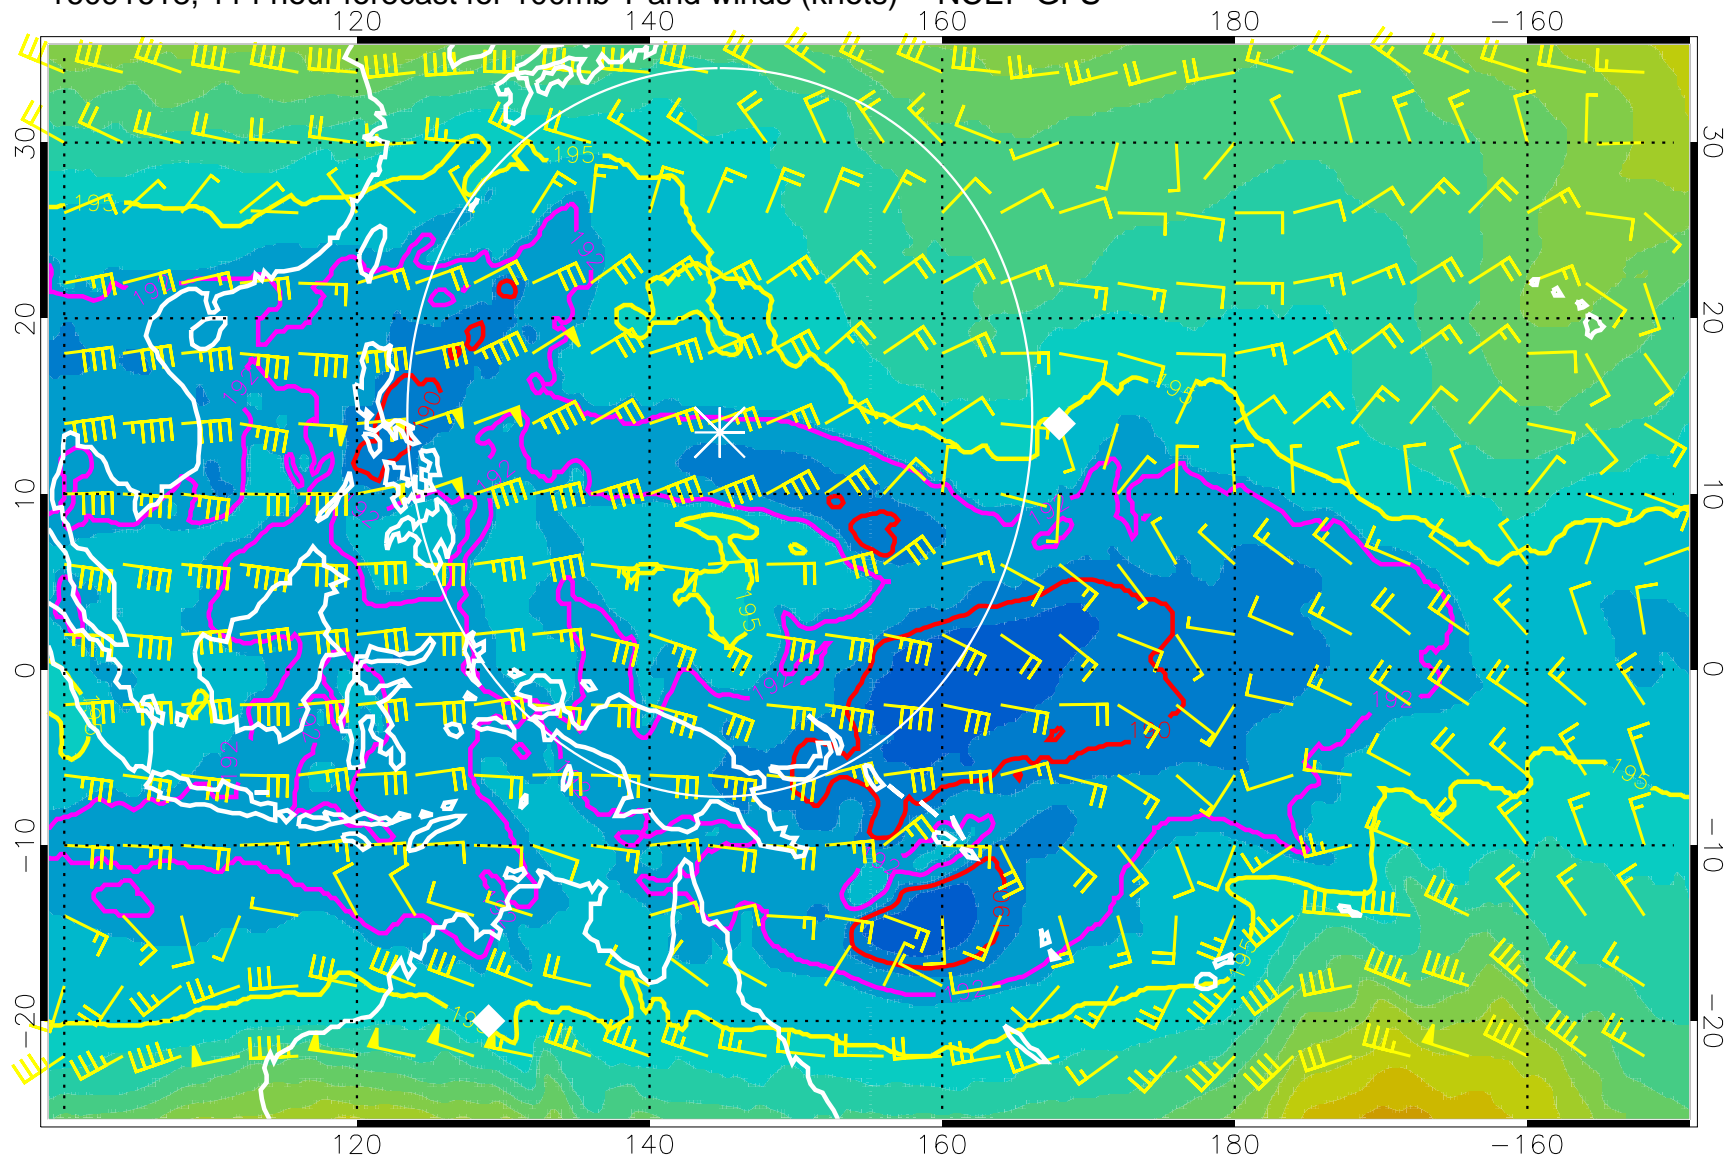

T, K

187.5K Isotherm 190K Isotherm  
192.5K Isotherm 195K Isotherm

Range ring of 2304 km

16091600, 96 hour forecast for 100mb T and winds (knots) -- NCEP GFS

180 190 200 210 220  
T, K

187.5K Isotherm 190K Isotherm  
192.5K Isotherm 195K Isotherm

Range ring of 2304 km

16091606, 102 hour forecast for 100mb T and winds (knots) -- NCEP GFS

180 190 200 210 220

T, K

187.5K Isotherm 190K Isotherm  
192.5K Isotherm 195K Isotherm

Range ring of 2304 km

16091612, 108 hour forecast for 100mb T and winds (knots) -- NCEP GFS

180      190      200      210      220  
T, K

187.5K Isotherm 190K Isotherm  
192.5K Isotherm 195K Isotherm

Range ring of 2304 km

16091618, 114 hour forecast for 100mb T and winds (knots) -- NCEP GFS

180 190 200 210 220

T, K

187.5K Isotherm 190K Isotherm  
192.5K Isotherm 195K Isotherm

Range ring of 2304 km

16091700, 120 hour forecast for 100mb T and winds (knots) -- NCEP GFS

180 190 200 210 220

T, K

187.5K Isotherm 190K Isotherm  
192.5K Isotherm 195K Isotherm