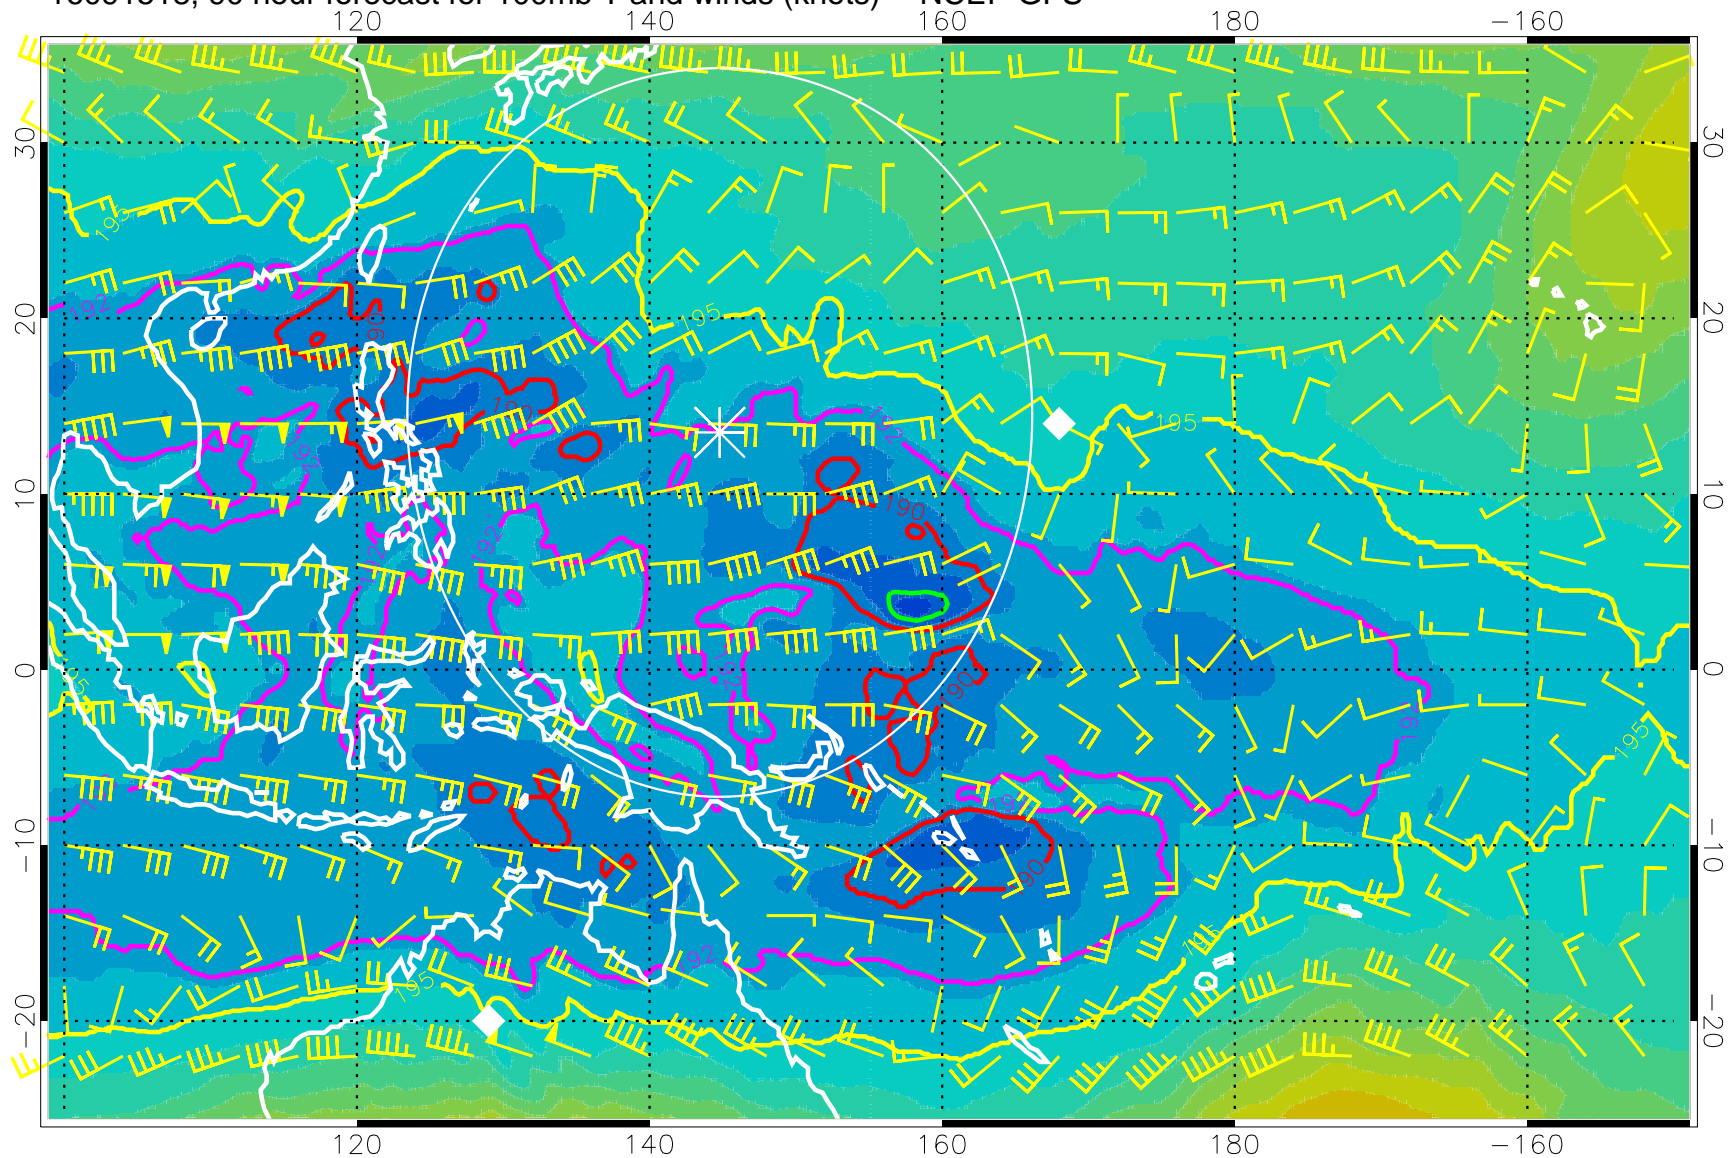

Range ring of 2304 km

16091506, 78 hour forecast for 100mb T and winds (knots) -- NCEP GFS

180    190    200    210    220  
T, K

187.5K Isotherm 190K Isotherm  
192.5K Isotherm 195K Isotherm

Range ring of 2304 km

16091512, 84 hour forecast for 100mb T and winds (knots) -- NCEP GFS

180 190 200 210 220

T, K

187.5K Isotherm 190K Isotherm  
192.5K Isotherm 195K Isotherm

Range ring of 2304 km

16091518, 90 hour forecast for 100mb T and winds (knots) -- NCEP GFS

T, K

187.5K Isotherm 190K Isotherm  
192.5K Isotherm 195K Isotherm

Range ring of 2304 km

16091600, 96 hour forecast for 100mb T and winds (knots) -- NCEP GFS

180 190 200 210 220  
T, K

187.5K Isotherm 190K Isotherm  
192.5K Isotherm 195K Isotherm