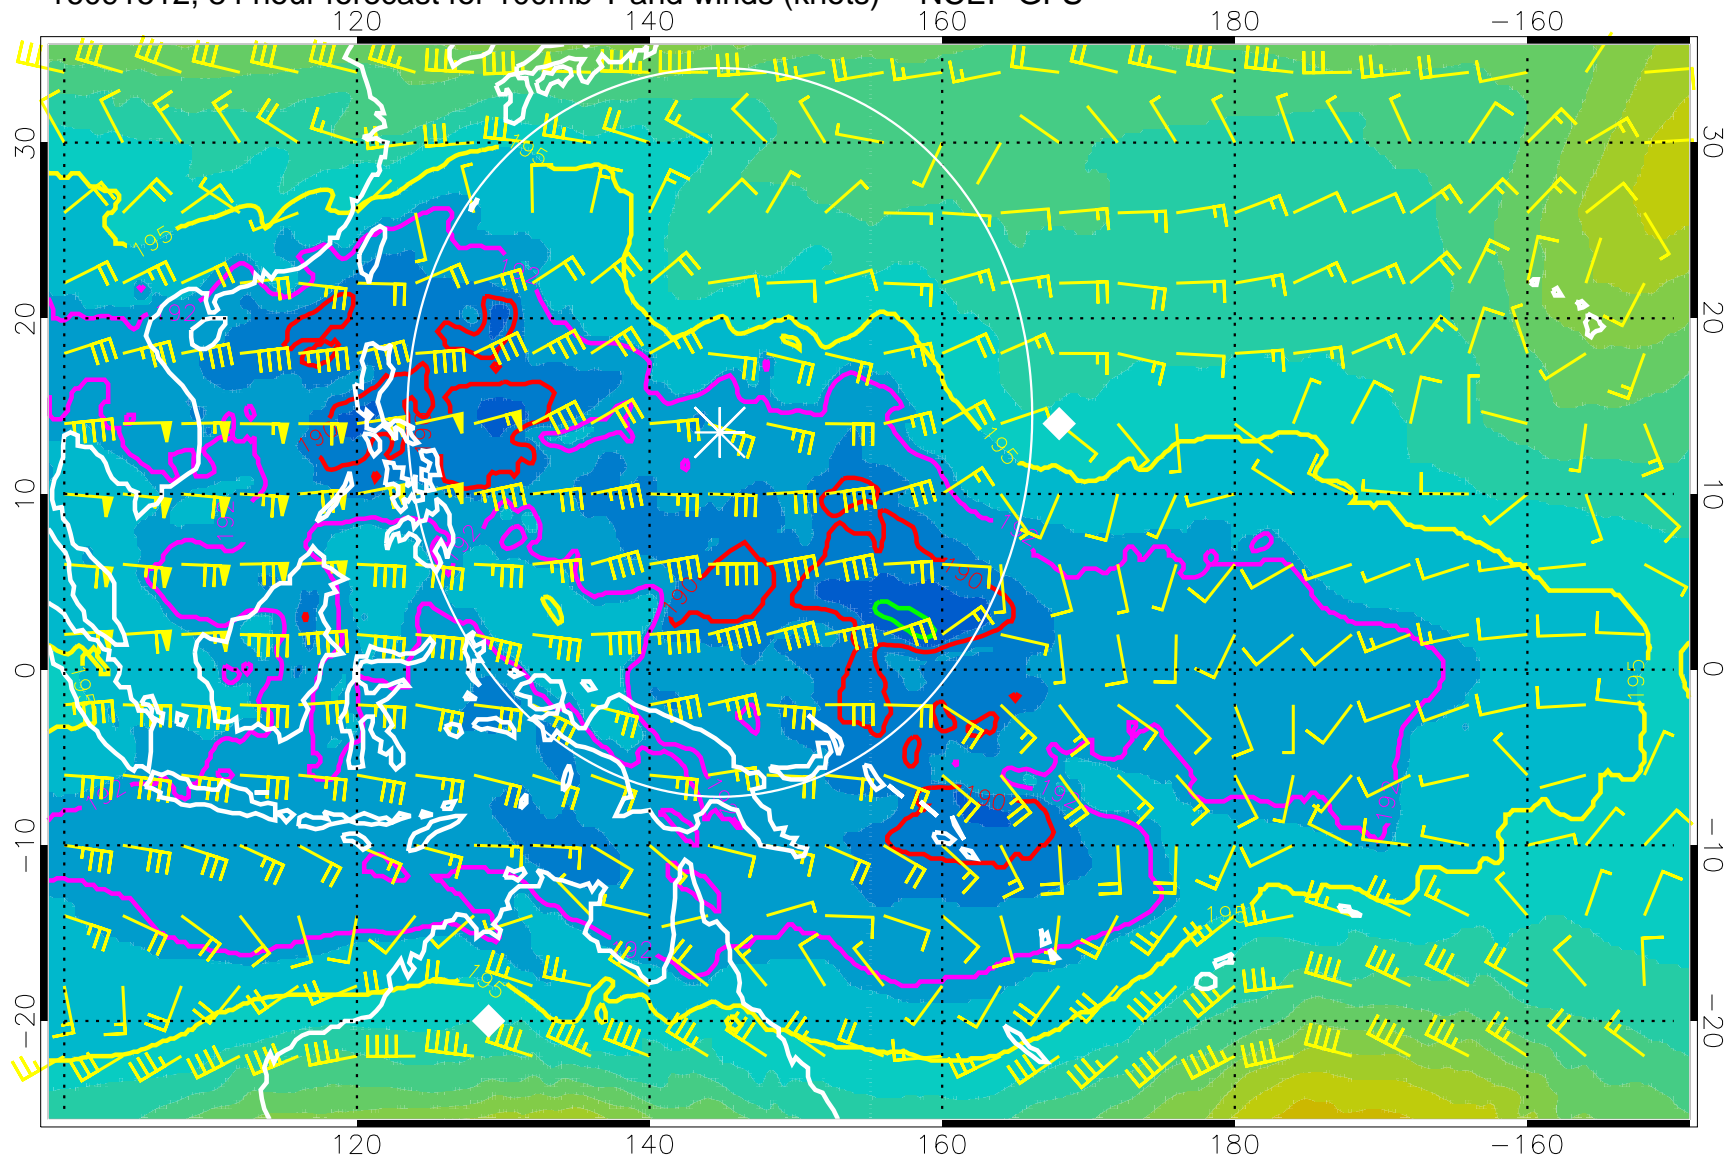

187.5K Isotherm 190K Isotherm  
192.5K Isotherm 195K Isotherm

Range ring of 2304 km

16091500, 72 hour forecast for 100mb T and winds (knots) -- NCEP GFS

180 190 200 210 220

T, K

187.5K Isotherm 190K Isotherm  
192.5K Isotherm 195K Isotherm

Range ring of 2304 km

16091506, 78 hour forecast for 100mb T and winds (knots) -- NCEP GFS

180    190    200    210    220  
T, K

187.5K Isotherm 190K Isotherm  
192.5K Isotherm 195K Isotherm

Range ring of 2304 km

16091512, 84 hour forecast for 100mb T and winds (knots) -- NCEP GFS

180 190 200 210 220

T, K

187.5K Isotherm 190K Isotherm  
192.5K Isotherm 195K Isotherm

Range ring of 2304 km

16091518, 90 hour forecast for 100mb T and winds (knots) -- NCEP GFS

T, K

187.5K Isotherm 190K Isotherm  
192.5K Isotherm 195K Isotherm

Range ring of 2304 km

16091600, 96 hour forecast for 100mb T and winds (knots) -- NCEP GFS

180 190 200 210 220  
T, K

187.5K Isotherm 190K Isotherm  
192.5K Isotherm 195K Isotherm