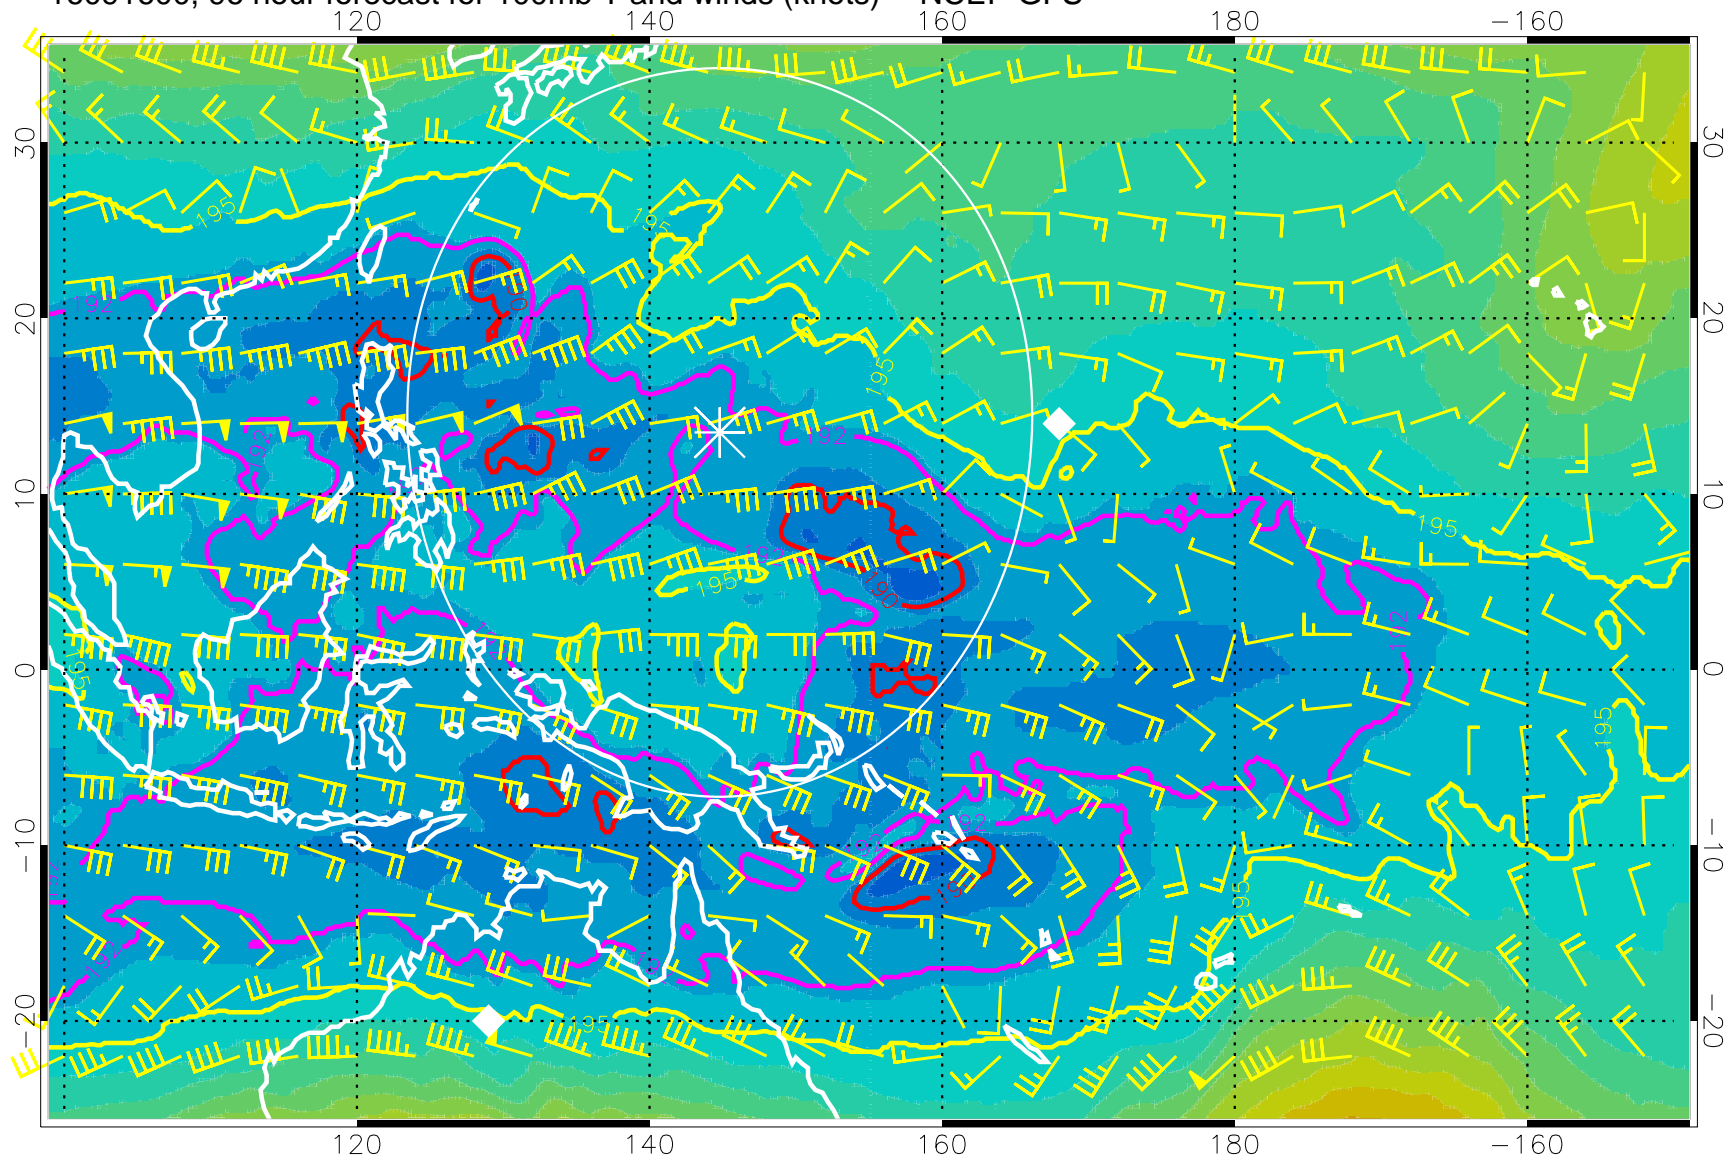

Range ring of 2304 km

16091506, 78 hour forecast for 100mb T and winds (knots) -- NCEP GFS

180    190    200    210    220  
T, K

187.5K Isotherm 190K Isotherm  
192.5K Isotherm 195K Isotherm

Range ring of 2304 km

16091512, 84 hour forecast for 100mb T and winds (knots) -- NCEP GFS

180 190 200 210 220

T, K

187.5K Isotherm 190K Isotherm  
192.5K Isotherm 195K Isotherm

Range ring of 2304 km

16091518, 90 hour forecast for 100mb T and winds (knots) -- NCEP GFS

T, K

187.5K Isotherm 190K Isotherm  
192.5K Isotherm 195K Isotherm

Range ring of 2304 km

16091600, 96 hour forecast for 100mb T and winds (knots) -- NCEP GFS

180 190 200 210 220  
T, K

187.5K Isotherm 190K Isotherm  
192.5K Isotherm 195K Isotherm