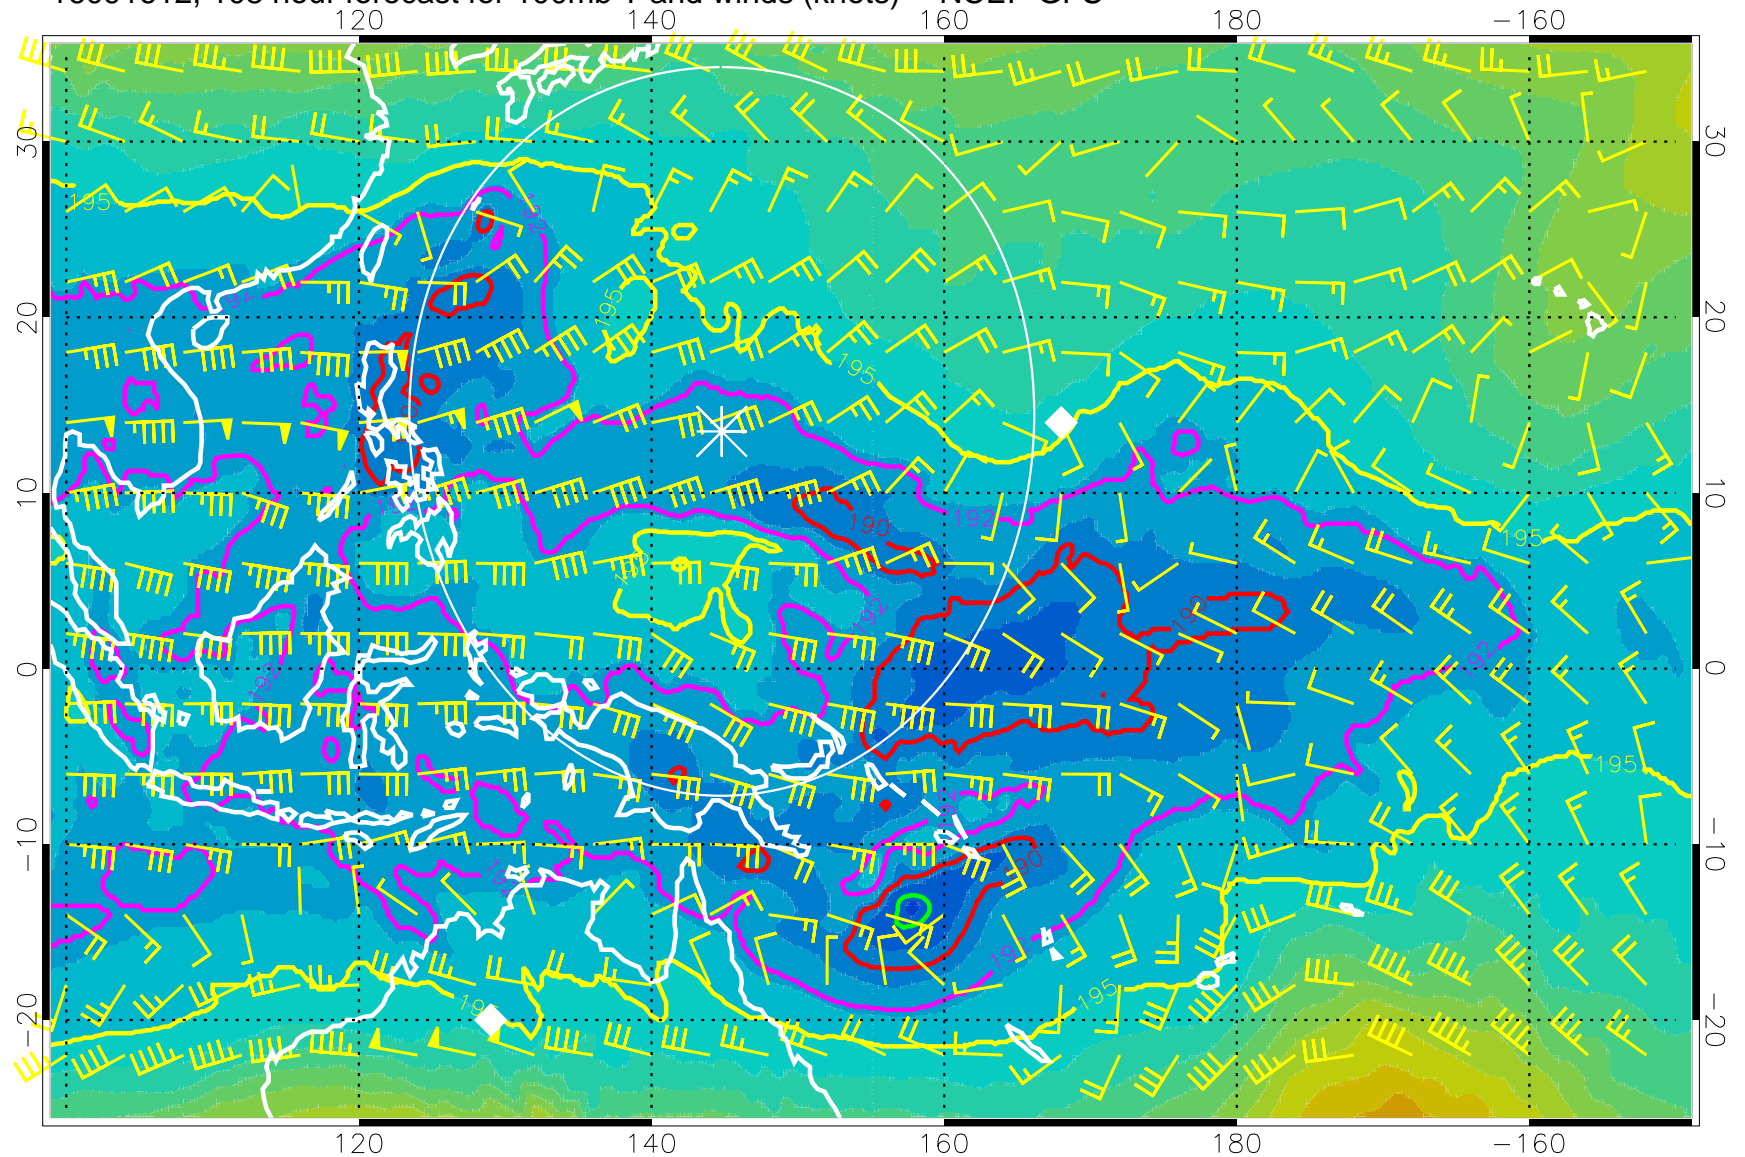

T, K

187.5K Isotherm 190K Isotherm  
192.5K Isotherm 195K Isotherm

Range ring of 2304 km

16091600, 96 hour forecast for 100mb T and winds (knots) -- NCEP GFS

180 190 200 210 220  
T, K

187.5K Isotherm 190K Isotherm  
192.5K Isotherm 195K Isotherm

Range ring of 2304 km

16091606, 102 hour forecast for 100mb T and winds (knots) -- NCEP GFS

180 190 200 210 220

T, K

187.5K Isotherm 190K Isotherm  
192.5K Isotherm 195K Isotherm

Range ring of 2304 km

16091612, 108 hour forecast for 100mb T and winds (knots) -- NCEP GFS

180      190      200      210      220  
T, K

187.5K Isotherm 190K Isotherm  
192.5K Isotherm 195K Isotherm

Range ring of 2304 km

16091618, 114 hour forecast for 100mb T and winds (knots) -- NCEP GFS

180 190 200 210 220

T, K

187.5K Isotherm 190K Isotherm  
192.5K Isotherm 195K Isotherm

Range ring of 2304 km

16091700, 120 hour forecast for 100mb T and winds (knots) -- NCEP GFS

180 190 200 210 220

T, K

187.5K Isotherm 190K Isotherm  
192.5K Isotherm 195K Isotherm