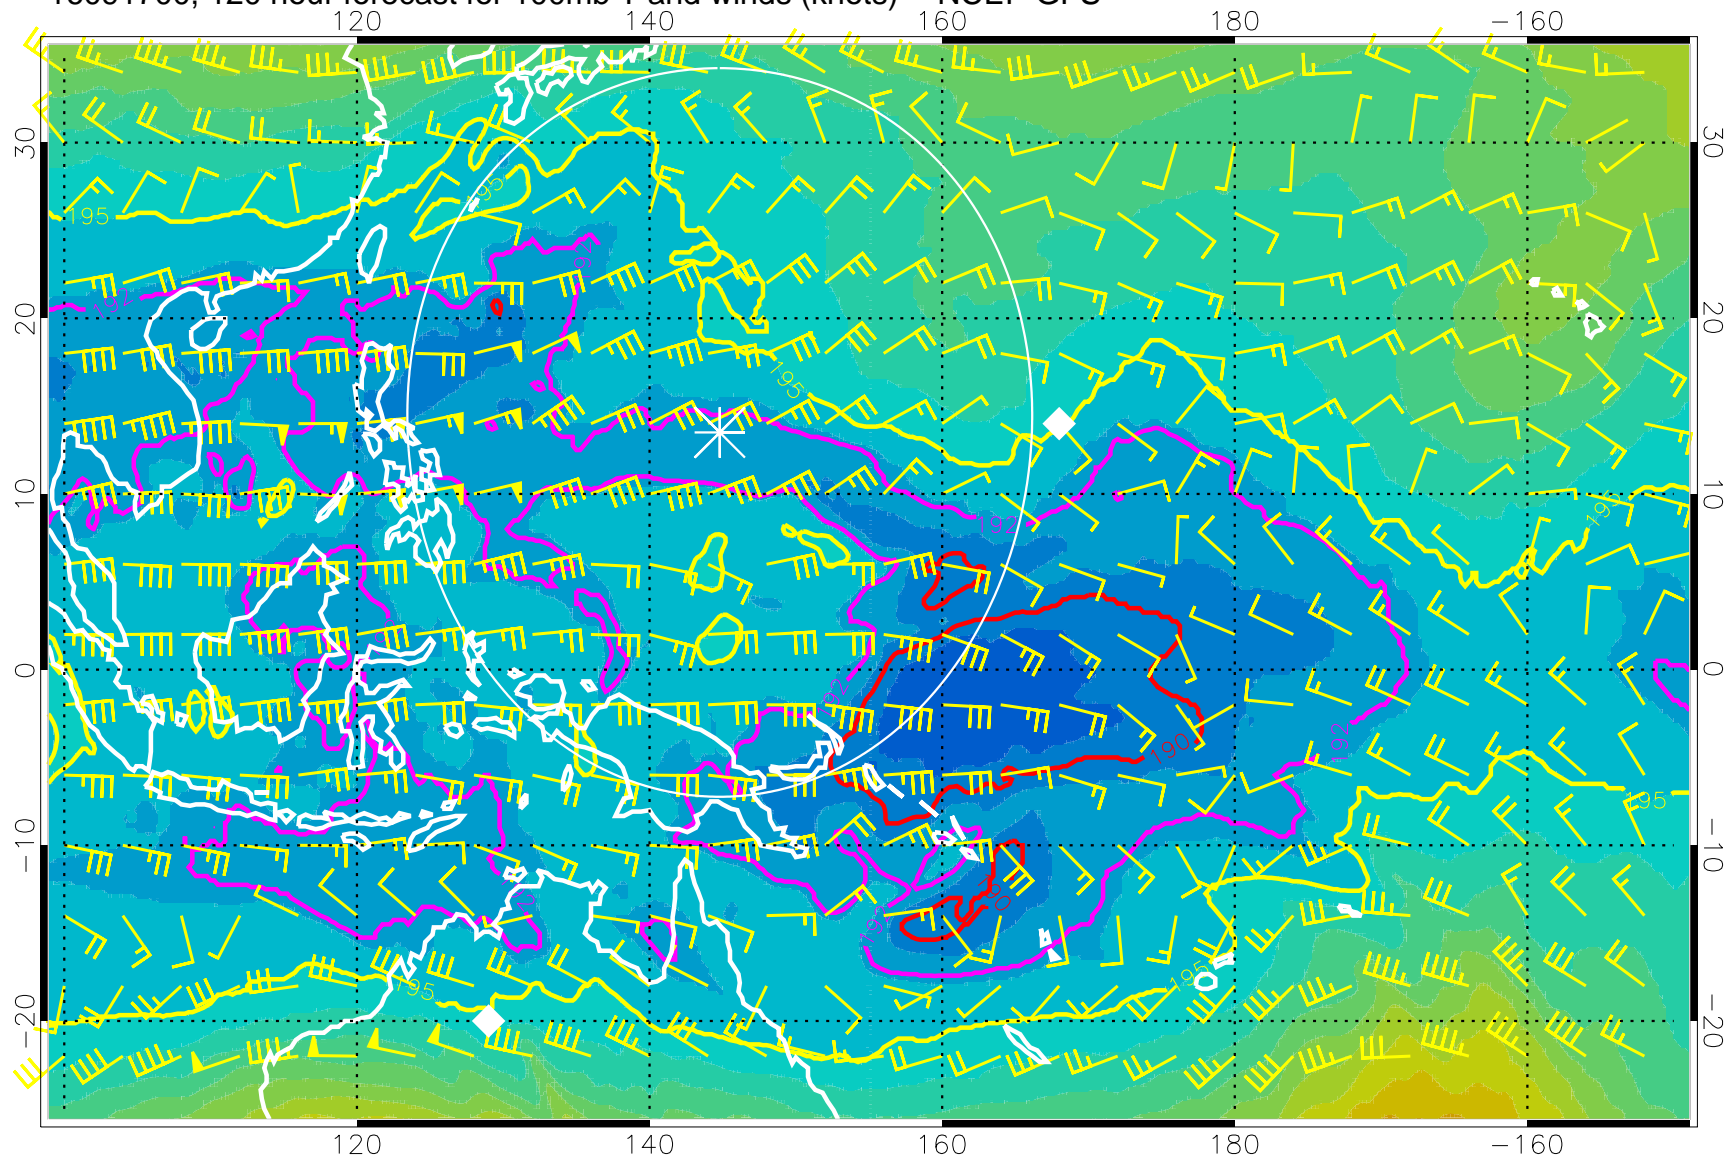

Range ring of 2304 km

16091606, 102 hour forecast for 100mb T and winds (knots) -- NCEP GFS

180 190 200 210 220

T, K

187.5K Isotherm 190K Isotherm  
192.5K Isotherm 195K Isotherm

Range ring of 2304 km

16091612, 108 hour forecast for 100mb T and winds (knots) -- NCEP GFS

180      190      200      210      220  
T, K

187.5K Isotherm 190K Isotherm  
192.5K Isotherm 195K Isotherm

Range ring of 2304 km

16091618, 114 hour forecast for 100mb T and winds (knots) -- NCEP GFS

180 190 200 210 220

T, K

187.5K Isotherm 190K Isotherm  
192.5K Isotherm 195K Isotherm

Range ring of 2304 km

16091700, 120 hour forecast for 100mb T and winds (knots) -- NCEP GFS

180 190 200 210 220

T, K

187.5K Isotherm 190K Isotherm  
192.5K Isotherm 195K Isotherm