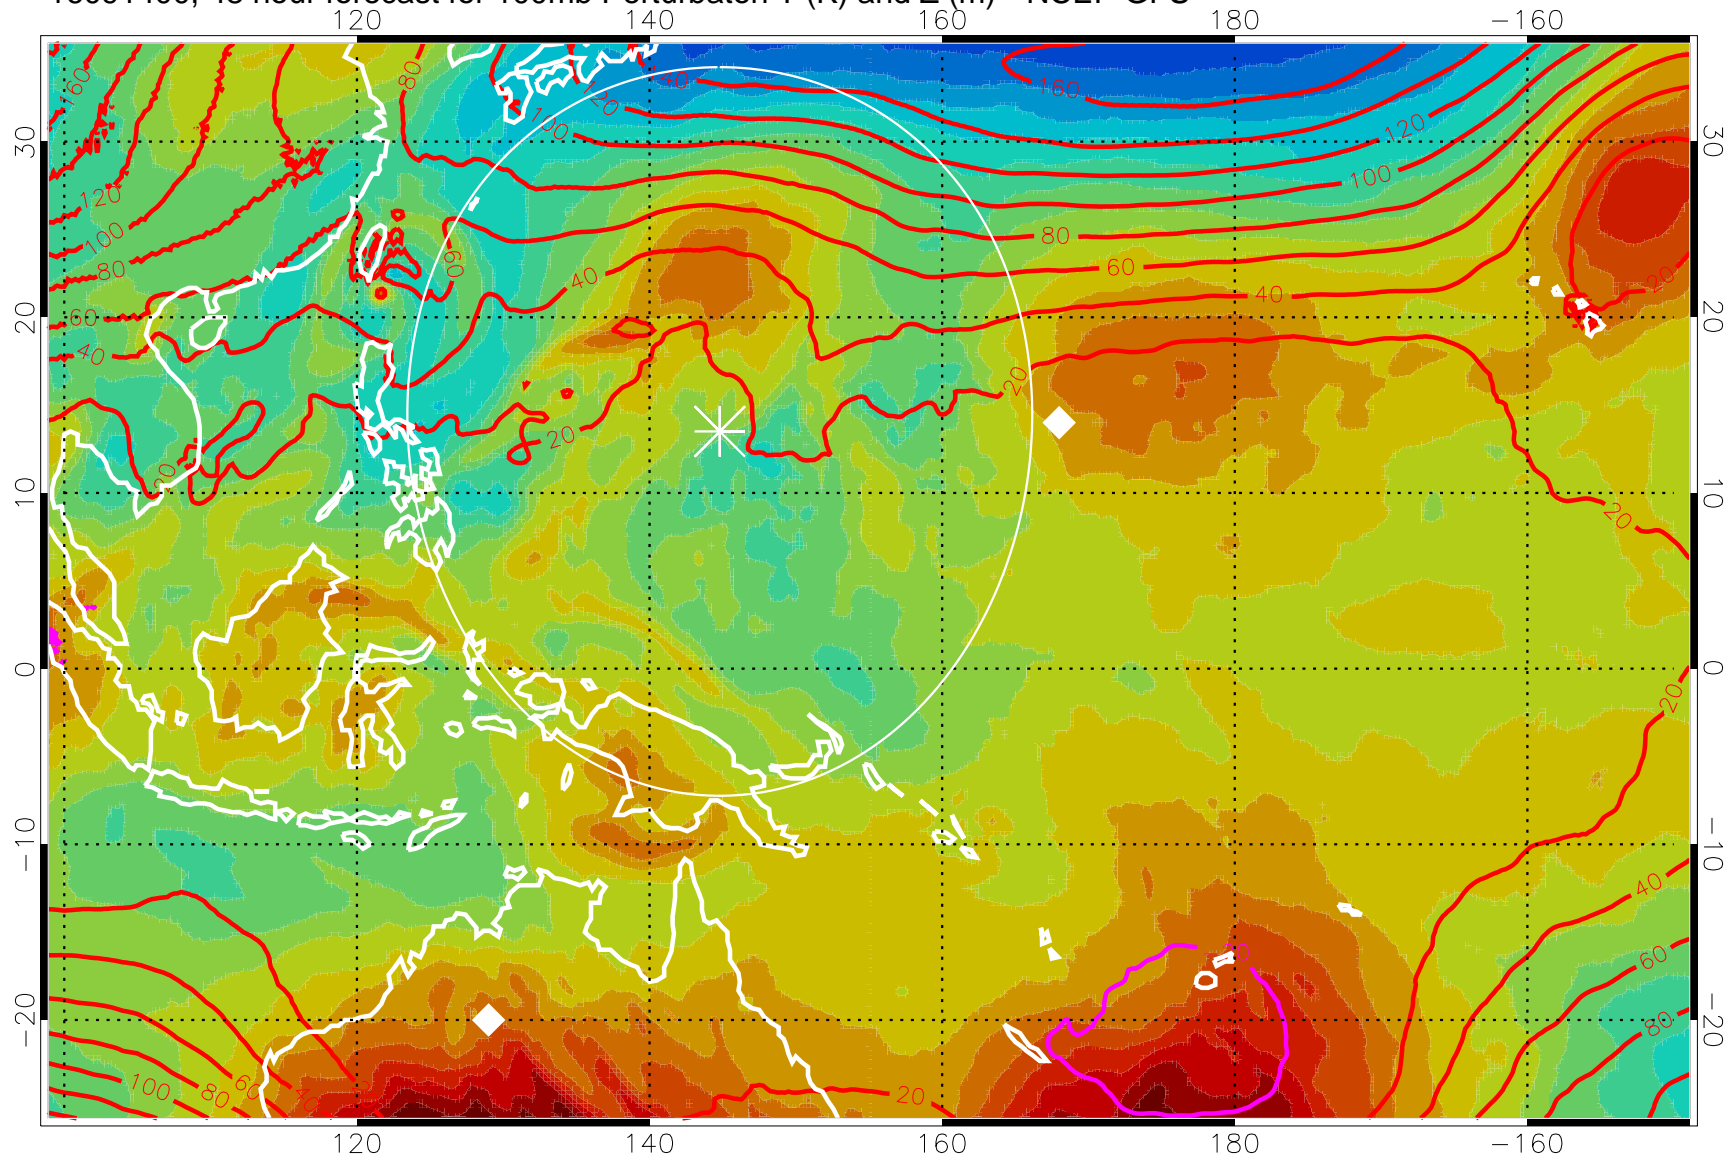

16091400, 48 hour forecast for 100mb Perturbaton T (K) and Z (m)-- NCEP GFS

Contours are 100 mbar Z perturbation (m)
Positive Z Contours
Negative Z Contours
Diamonds-mean pos. of anticyclones

Range ring of 2304 km