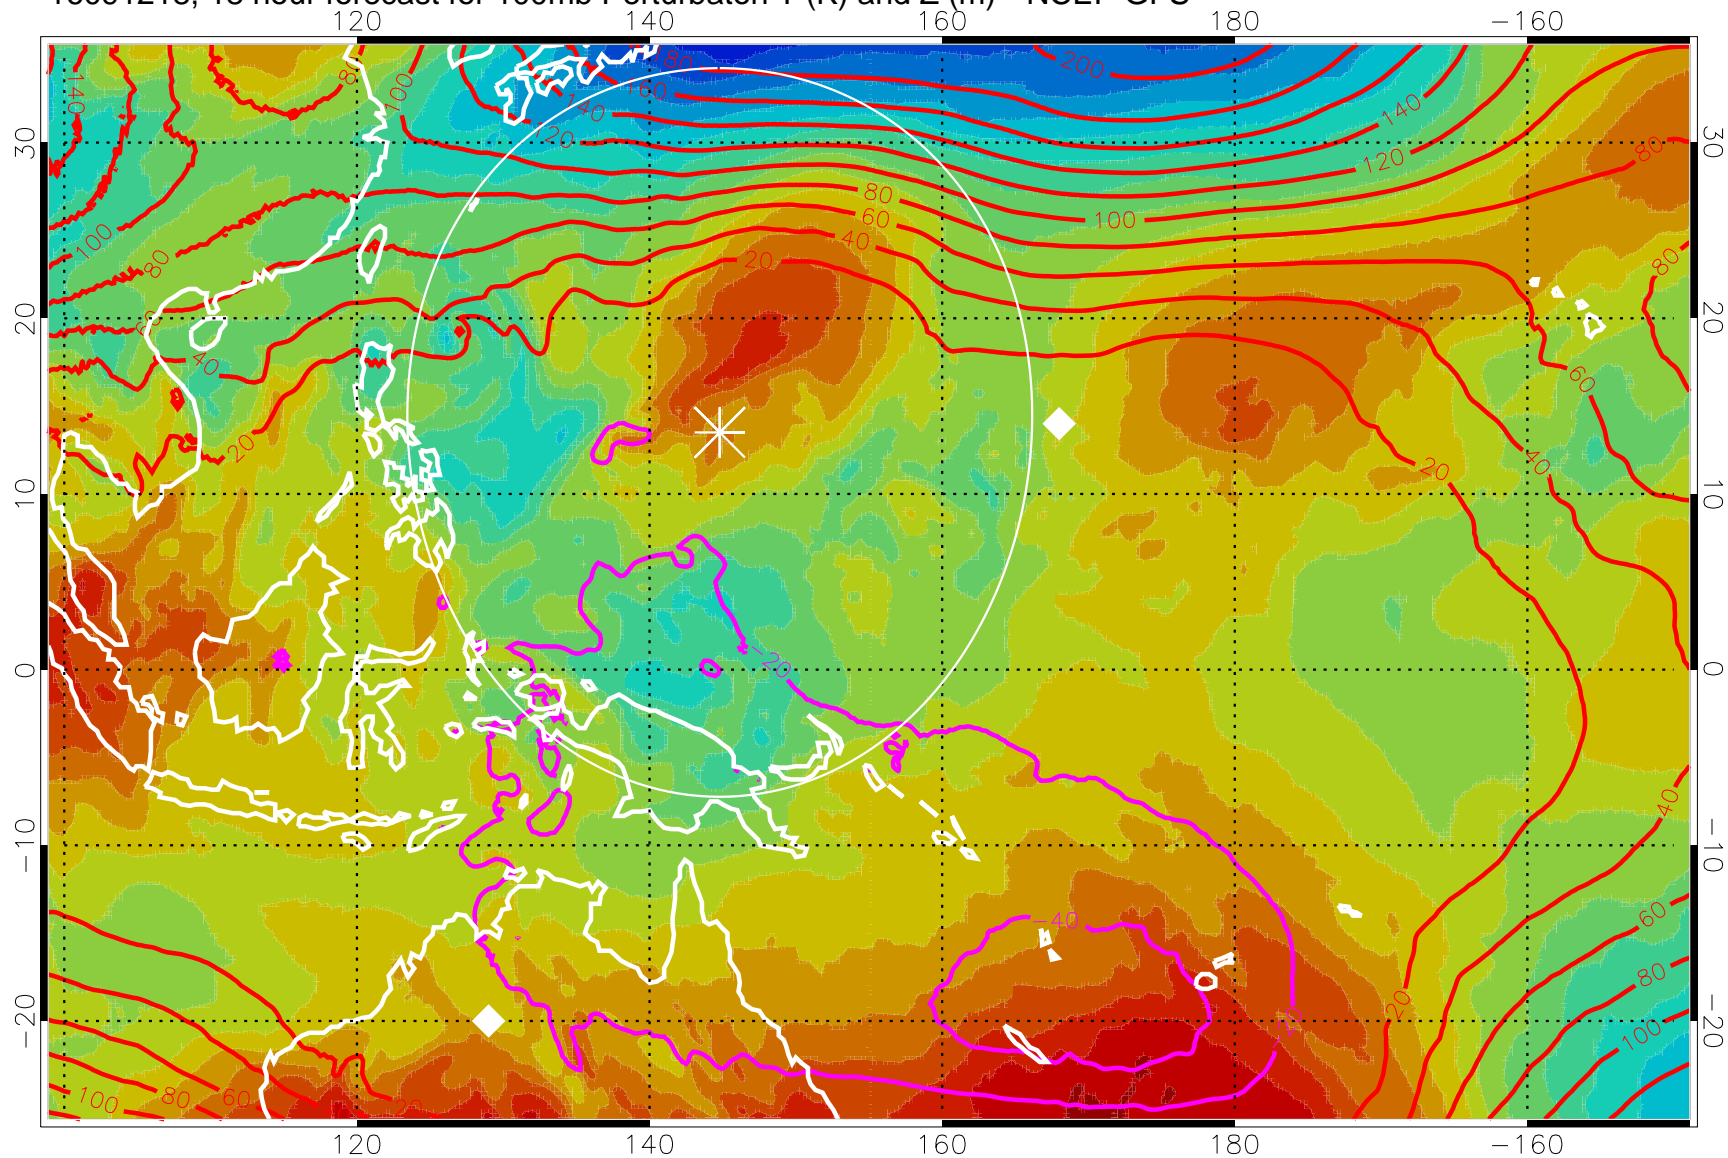

16091218, 18 hour forecast for 100mb Perturbaton T (K) and Z (m)-- NCEP GFS

Contours are 100 mbar Z perturbation (m)
Positive Z Contours
Negative Z Contours
Diamonds-mean pos. of anticyclones

Range ring of 2304 km