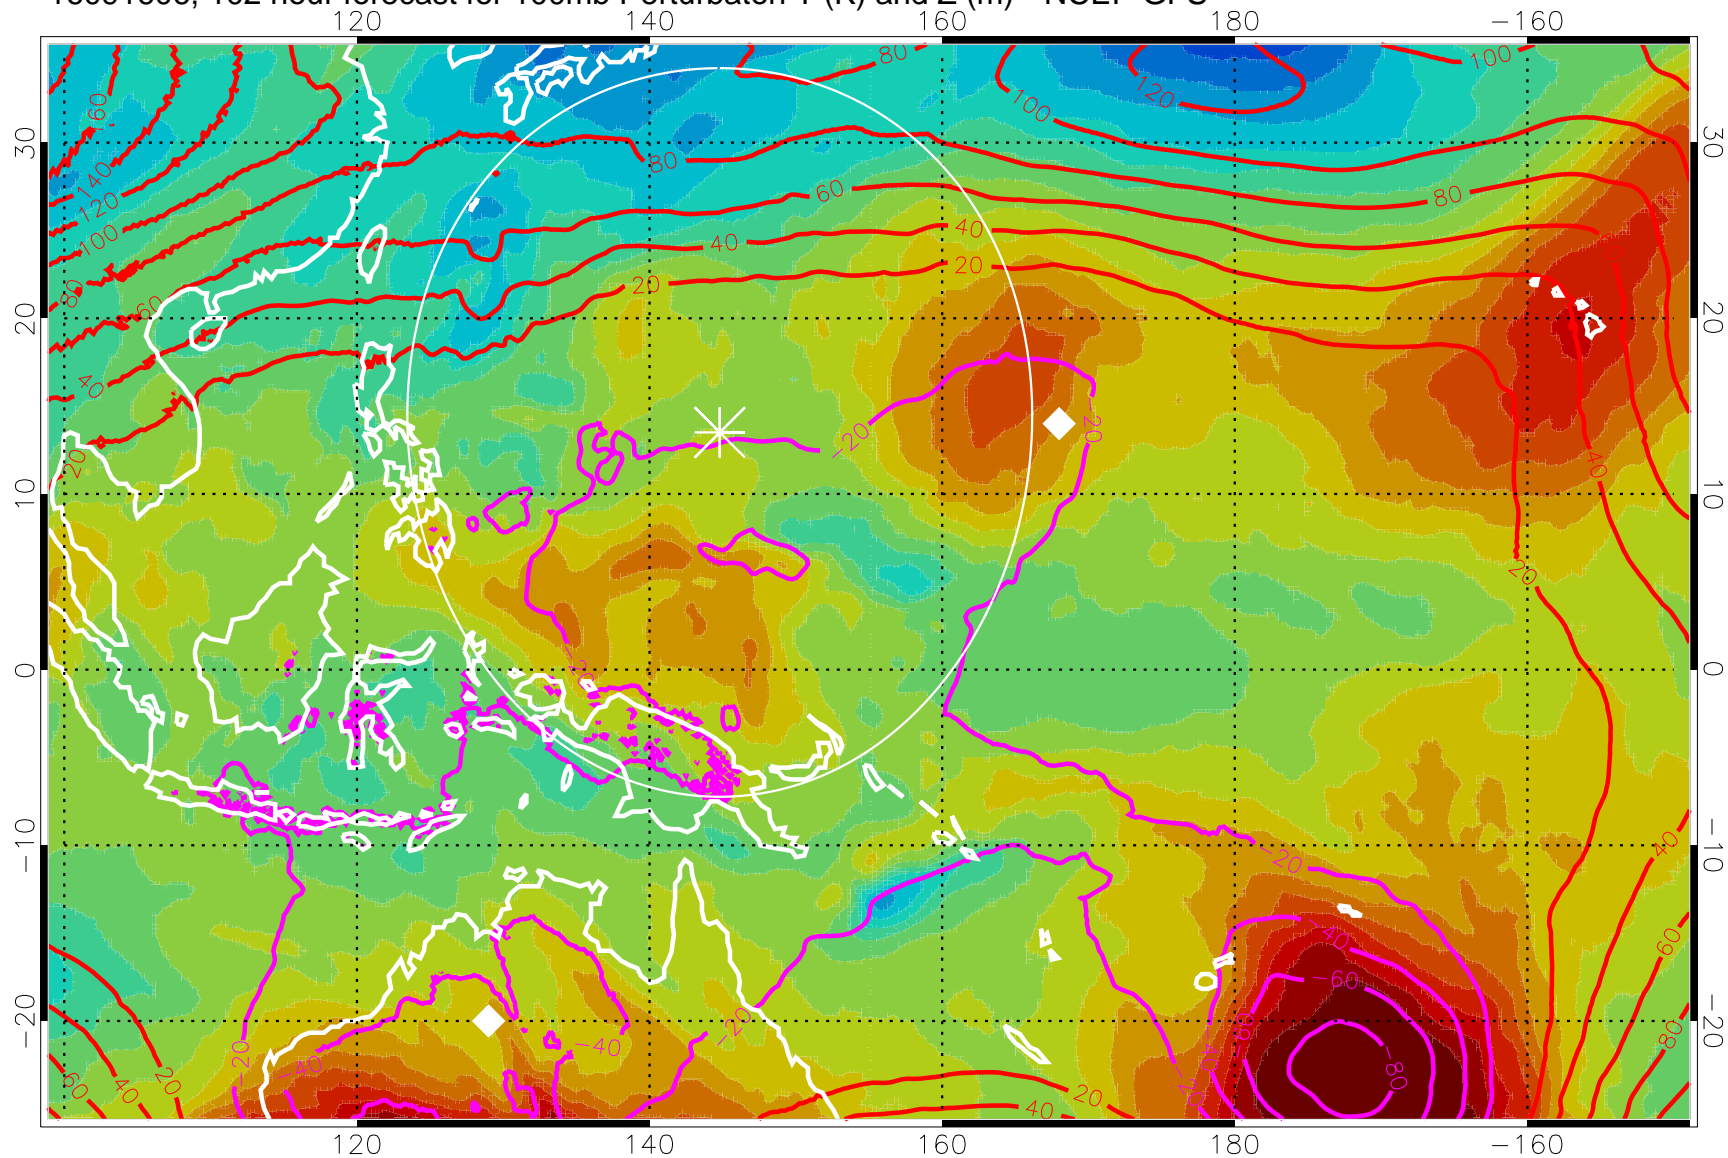

16091606, 102 hour forecast for 100mb Perturbaton T (K) and Z (m)-- NCEP GFS

Contours are 100 mbar Z perturbation (m)
Positive Z Contours
Negative Z Contours
Diamonds-mean pos. of anticyclones

Range ring of 2304 km