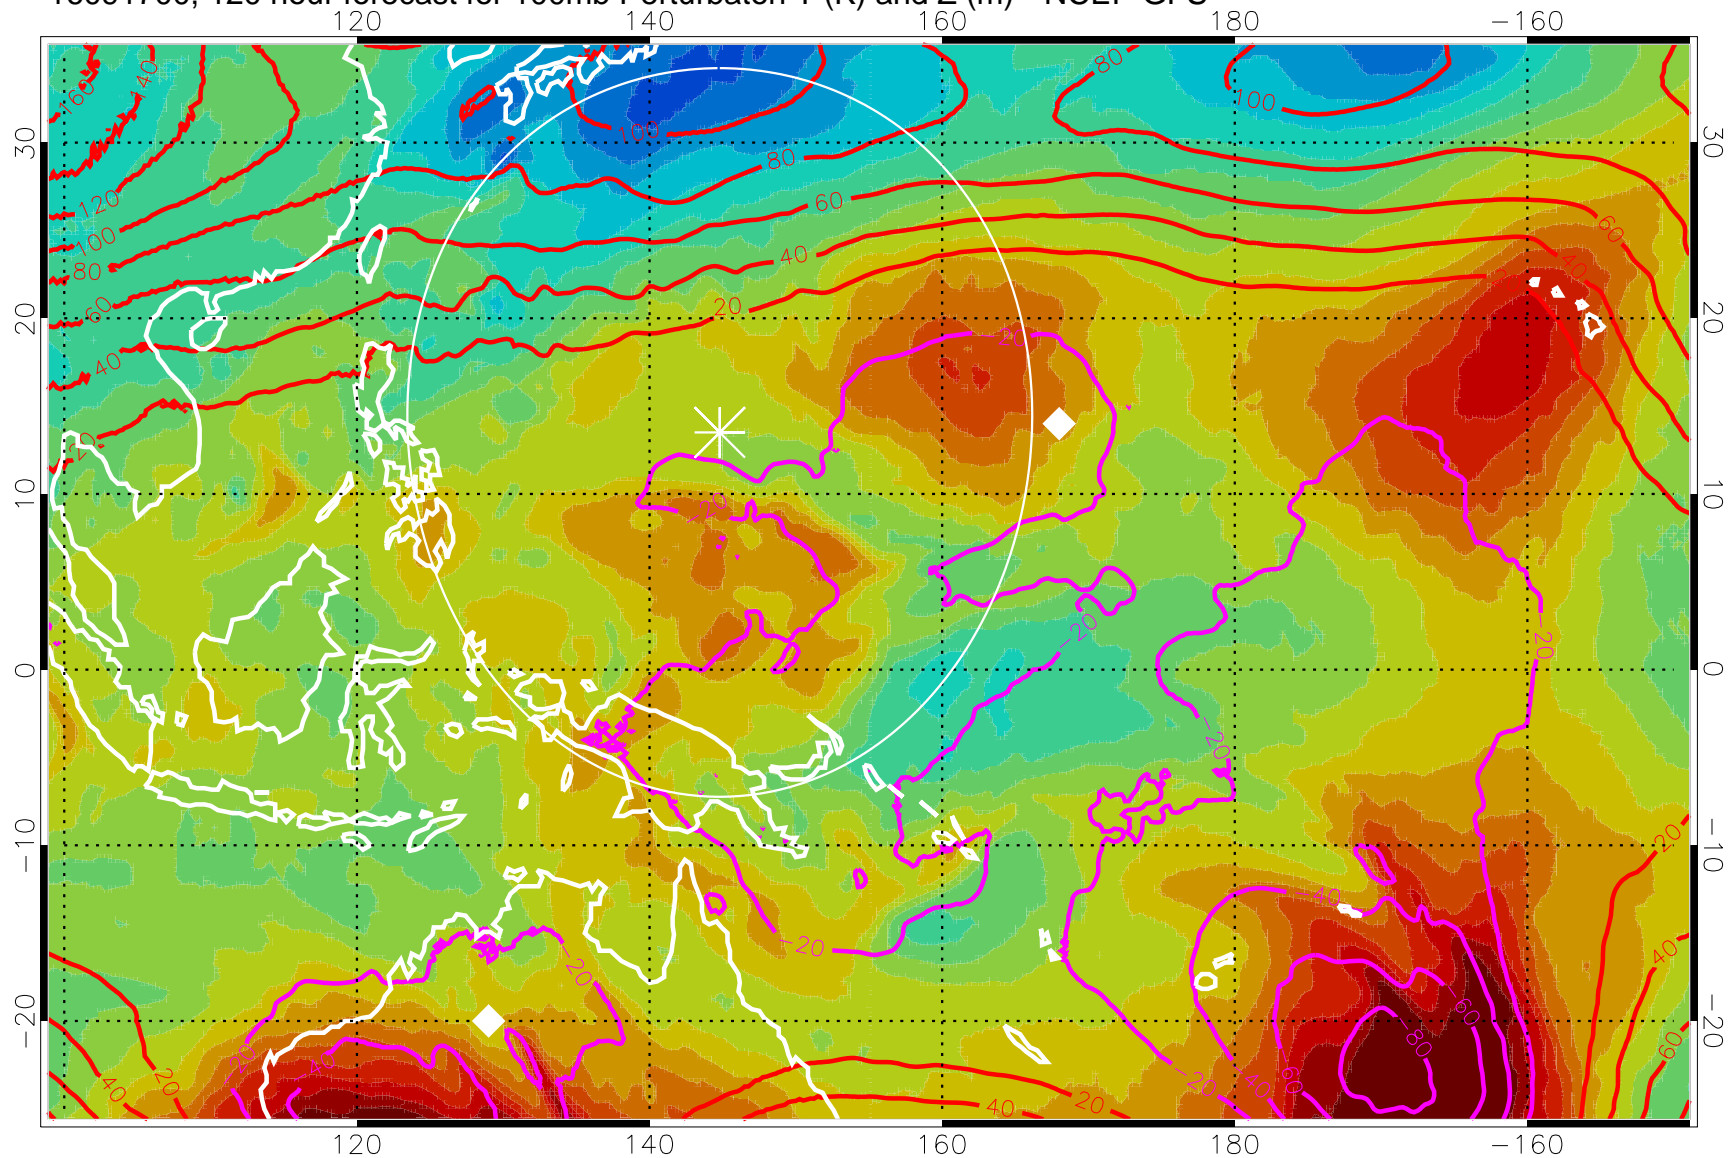

16091700, 120 hour forecast for 100mb Perturbaton T (K) and Z (m)-- NCEP GFS

Contours are 100 mbar Z perturbation (m)
Positive Z Contours
Negative Z Contours
Diamonds-mean pos. of anticyclones

Range ring of 2304 km