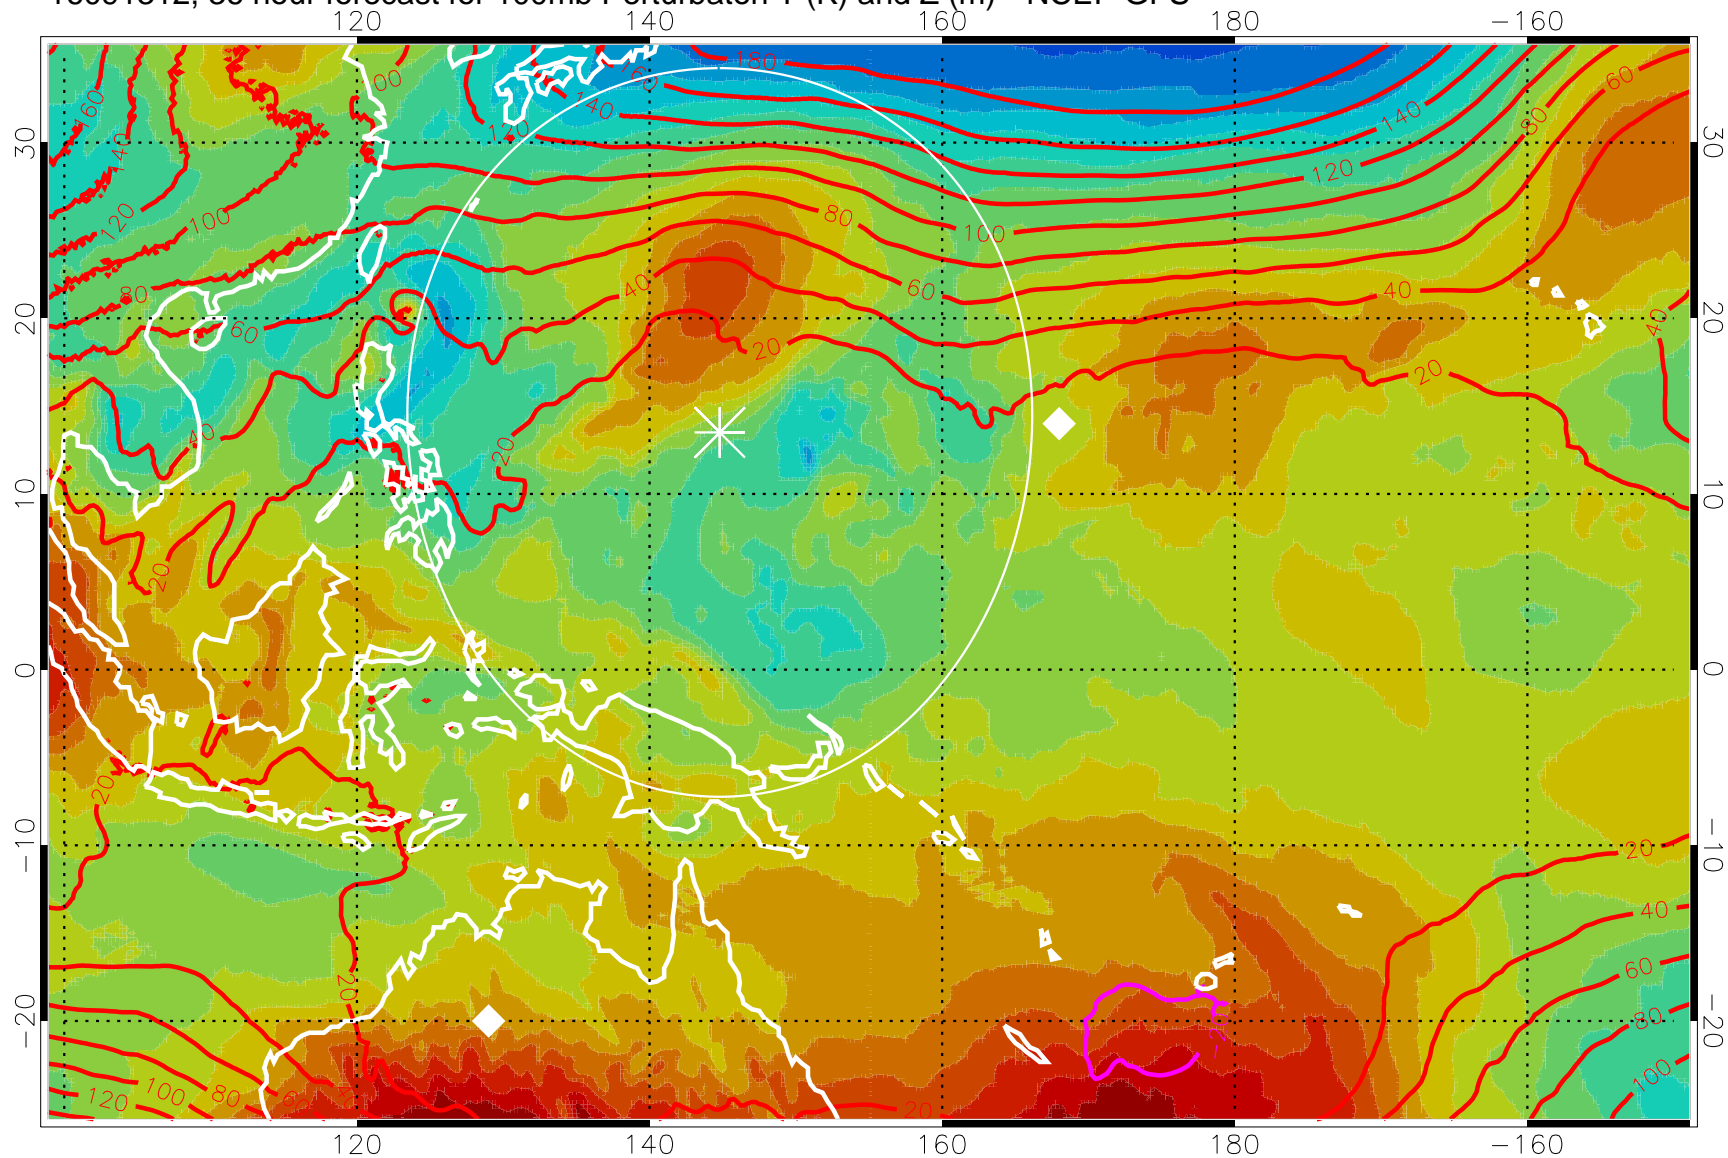

16091312, 36 hour forecast for 100mb Perturbaton T (K) and Z (m)-- NCEP GFS

Contours are 100 mbar Z perturbation (m)
Positive Z Contours
Negative Z Contours
Diamonds-mean pos. of anticyclones

Range ring of 2304 km