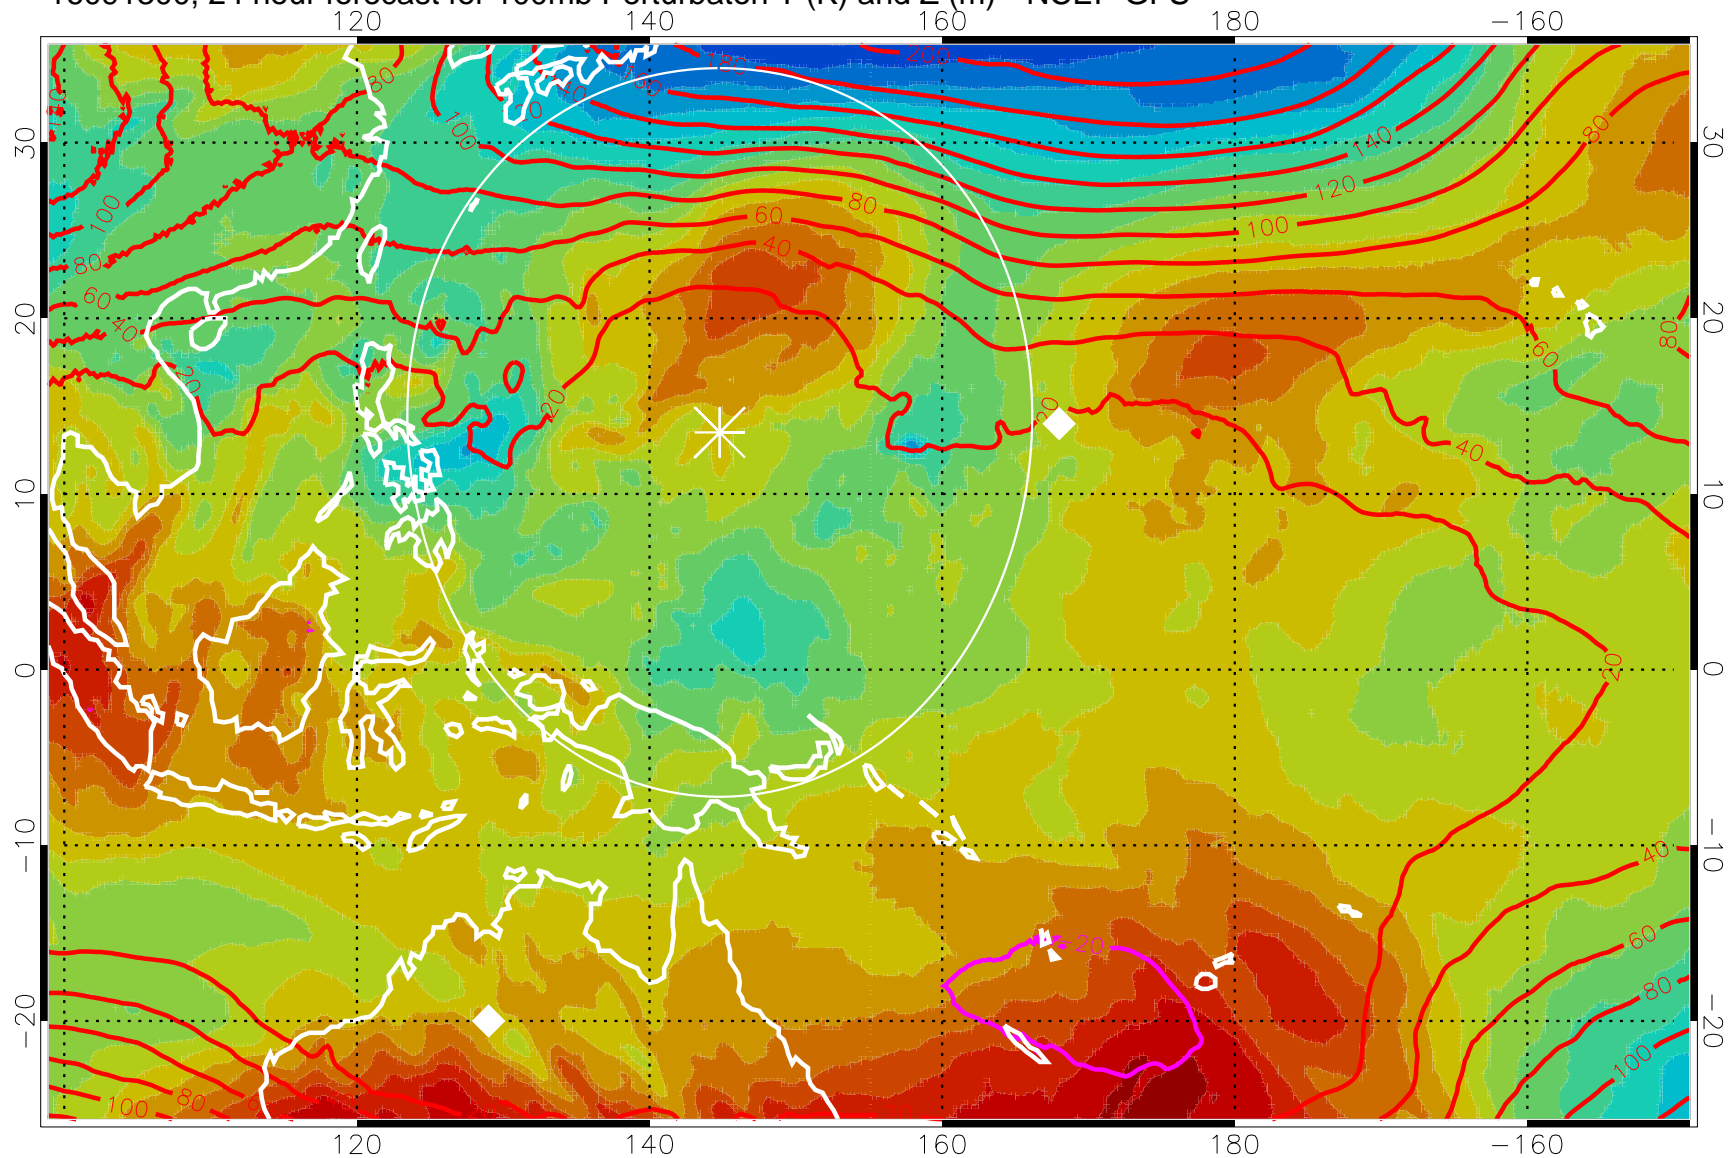

16091300, 24 hour forecast for 100mb Perturbaton T (K) and Z (m)-- NCEP GFS

Contours are 100 mbar Z perturbation (m)
Positive Z Contours
Negative Z Contours
Diamonds-mean pos. of anticyclones

Range ring of 2304 km