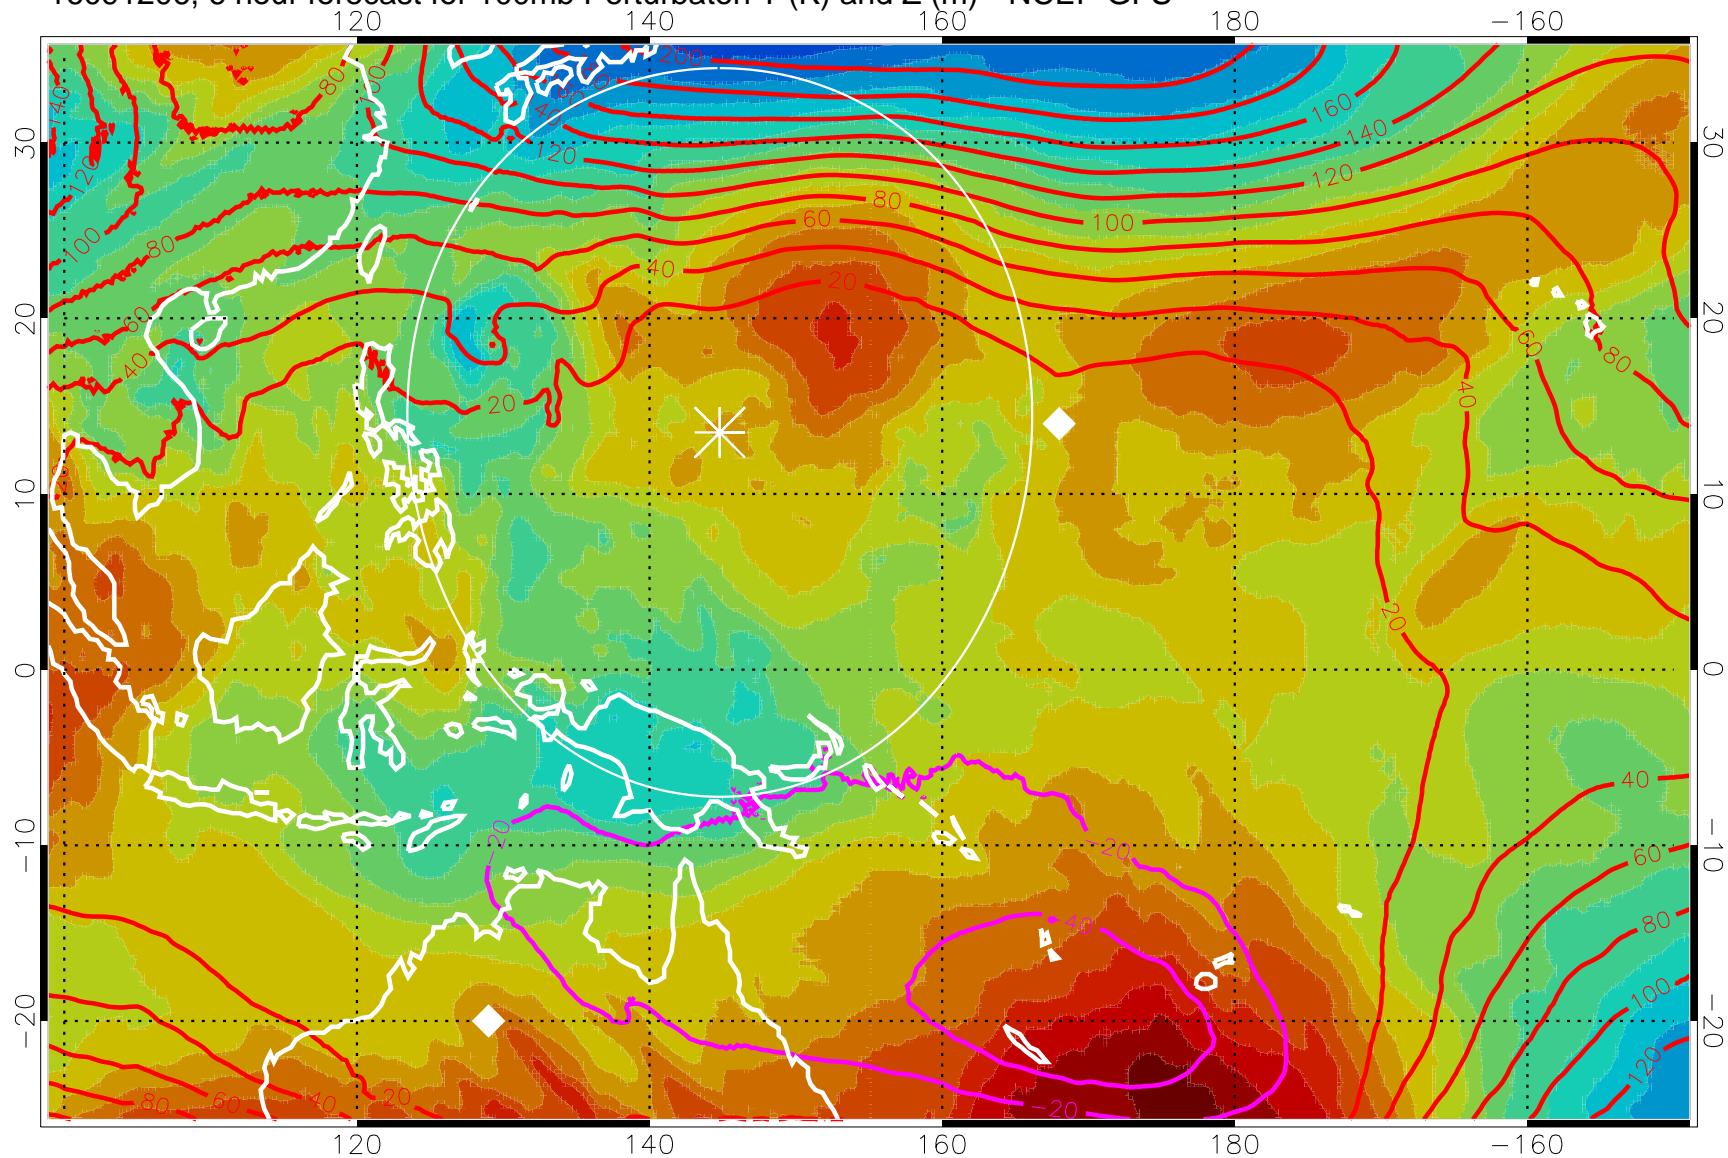

16091206, 6 hour forecast for 100mb Perturbaton T (K) and Z (m)-- NCEP GFS

Contours are 100 mbar Z perturbation (m)  
Positive Z Contours  
Negative Z Contours  
Diamonds-mean pos. of anticyclones

Range ring of 2304 km