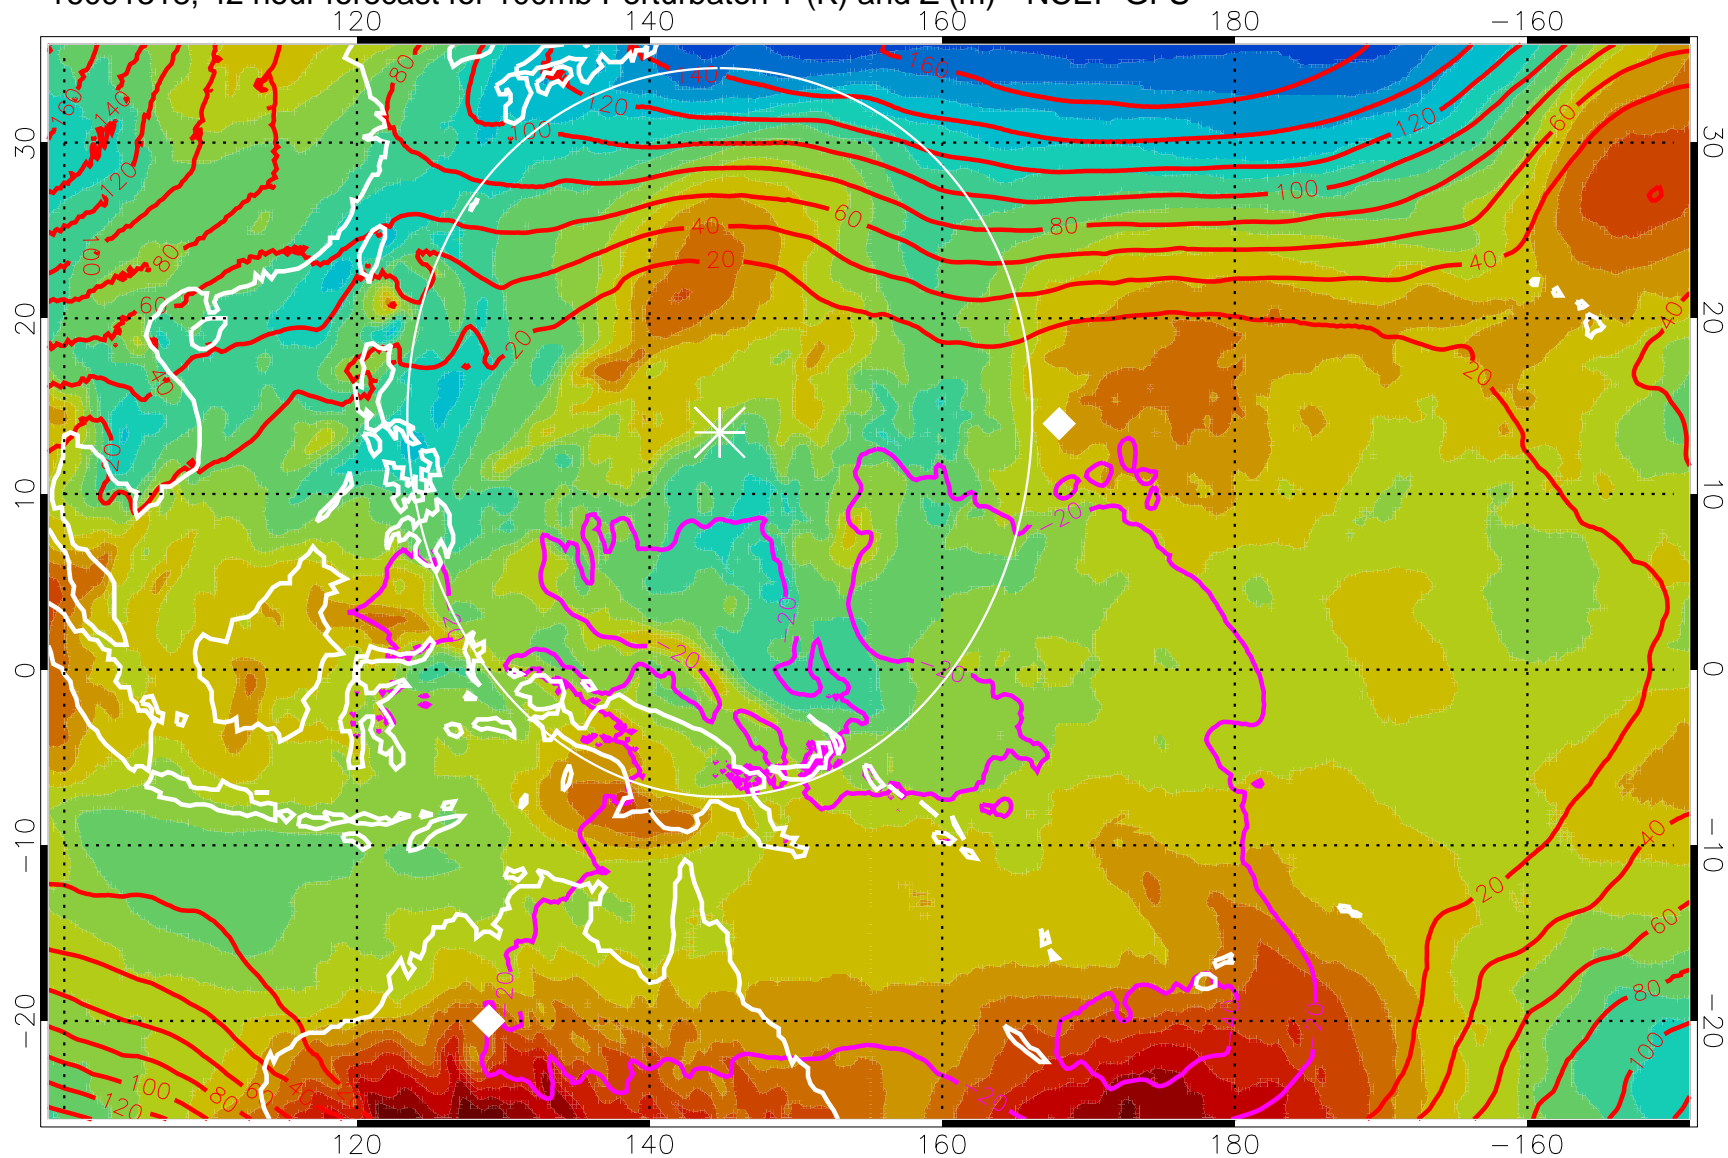

16091318, 42 hour forecast for 100mb Perturbaton T (K) and Z (m)-- NCEP GFS

Contours are 100 mbar Z perturbation (m)
Positive Z Contours
Negative Z Contours
Diamonds-mean pos. of anticyclones

Range ring of 2304 km