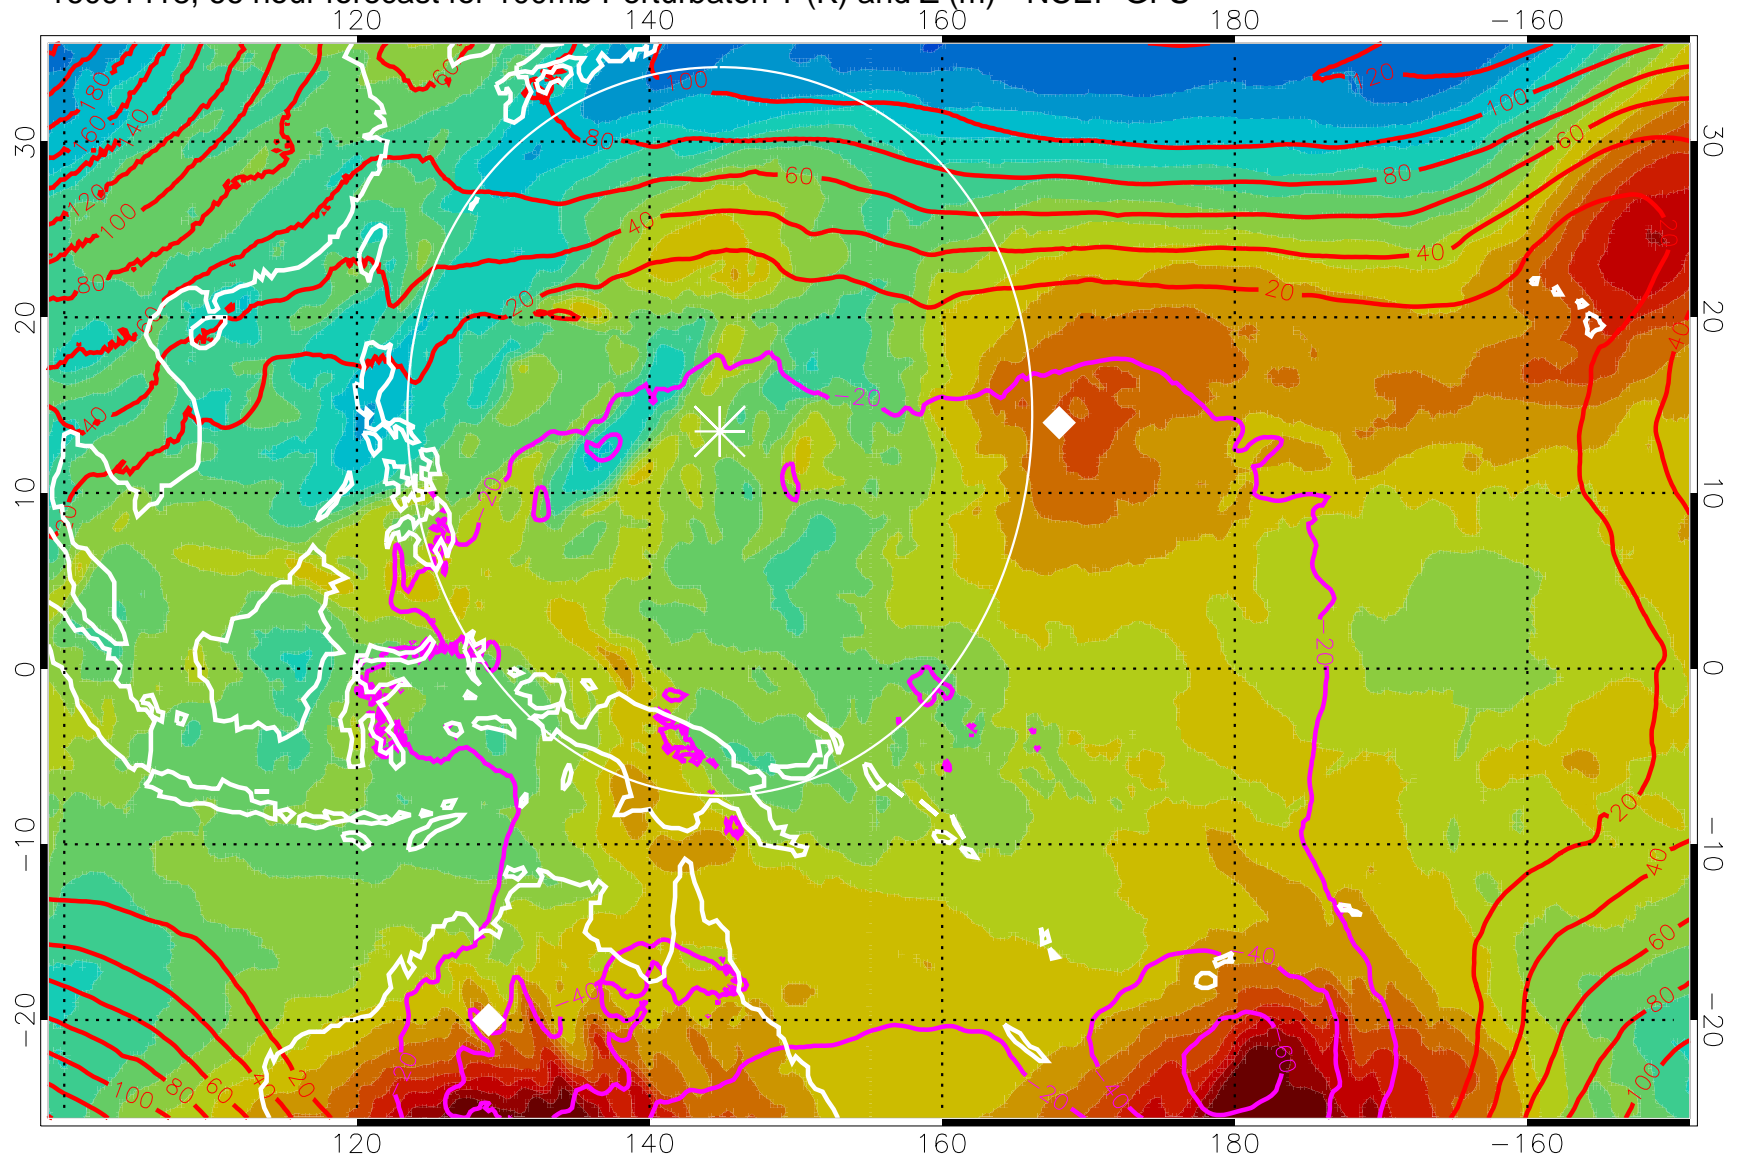

16091418, 66 hour forecast for 100mb Perturbaton T (K) and Z (m)-- NCEP GFS

Contours are 100 mbar Z perturbation (m)
Positive Z Contours
Negative Z Contours
Diamonds-mean pos. of anticyclones

Range ring of 2304 km