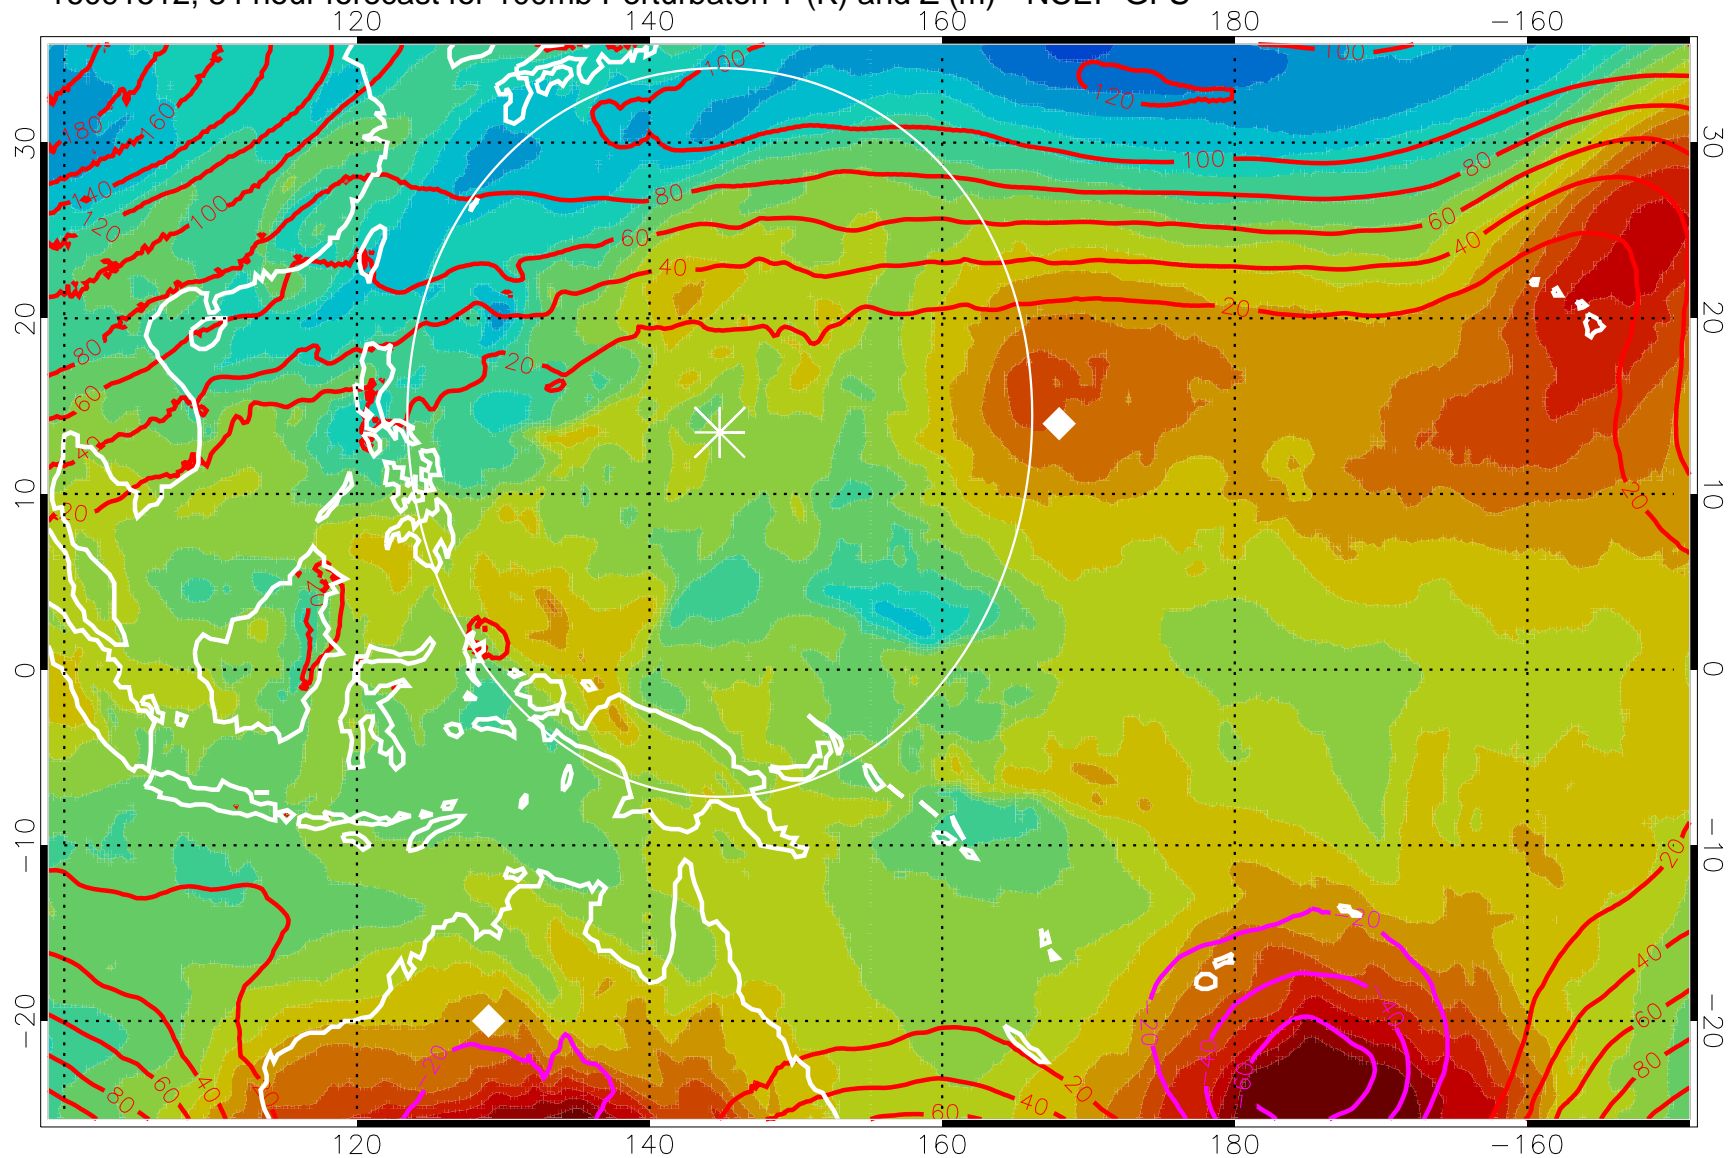

16091512, 84 hour forecast for 100mb Perturbaton T (K) and Z (m)-- NCEP GFS

Contours are 100 mbar Z perturbation (m)
Positive Z Contours
Negative Z Contours
Diamonds-mean pos. of anticyclones

Range ring of 2304 km