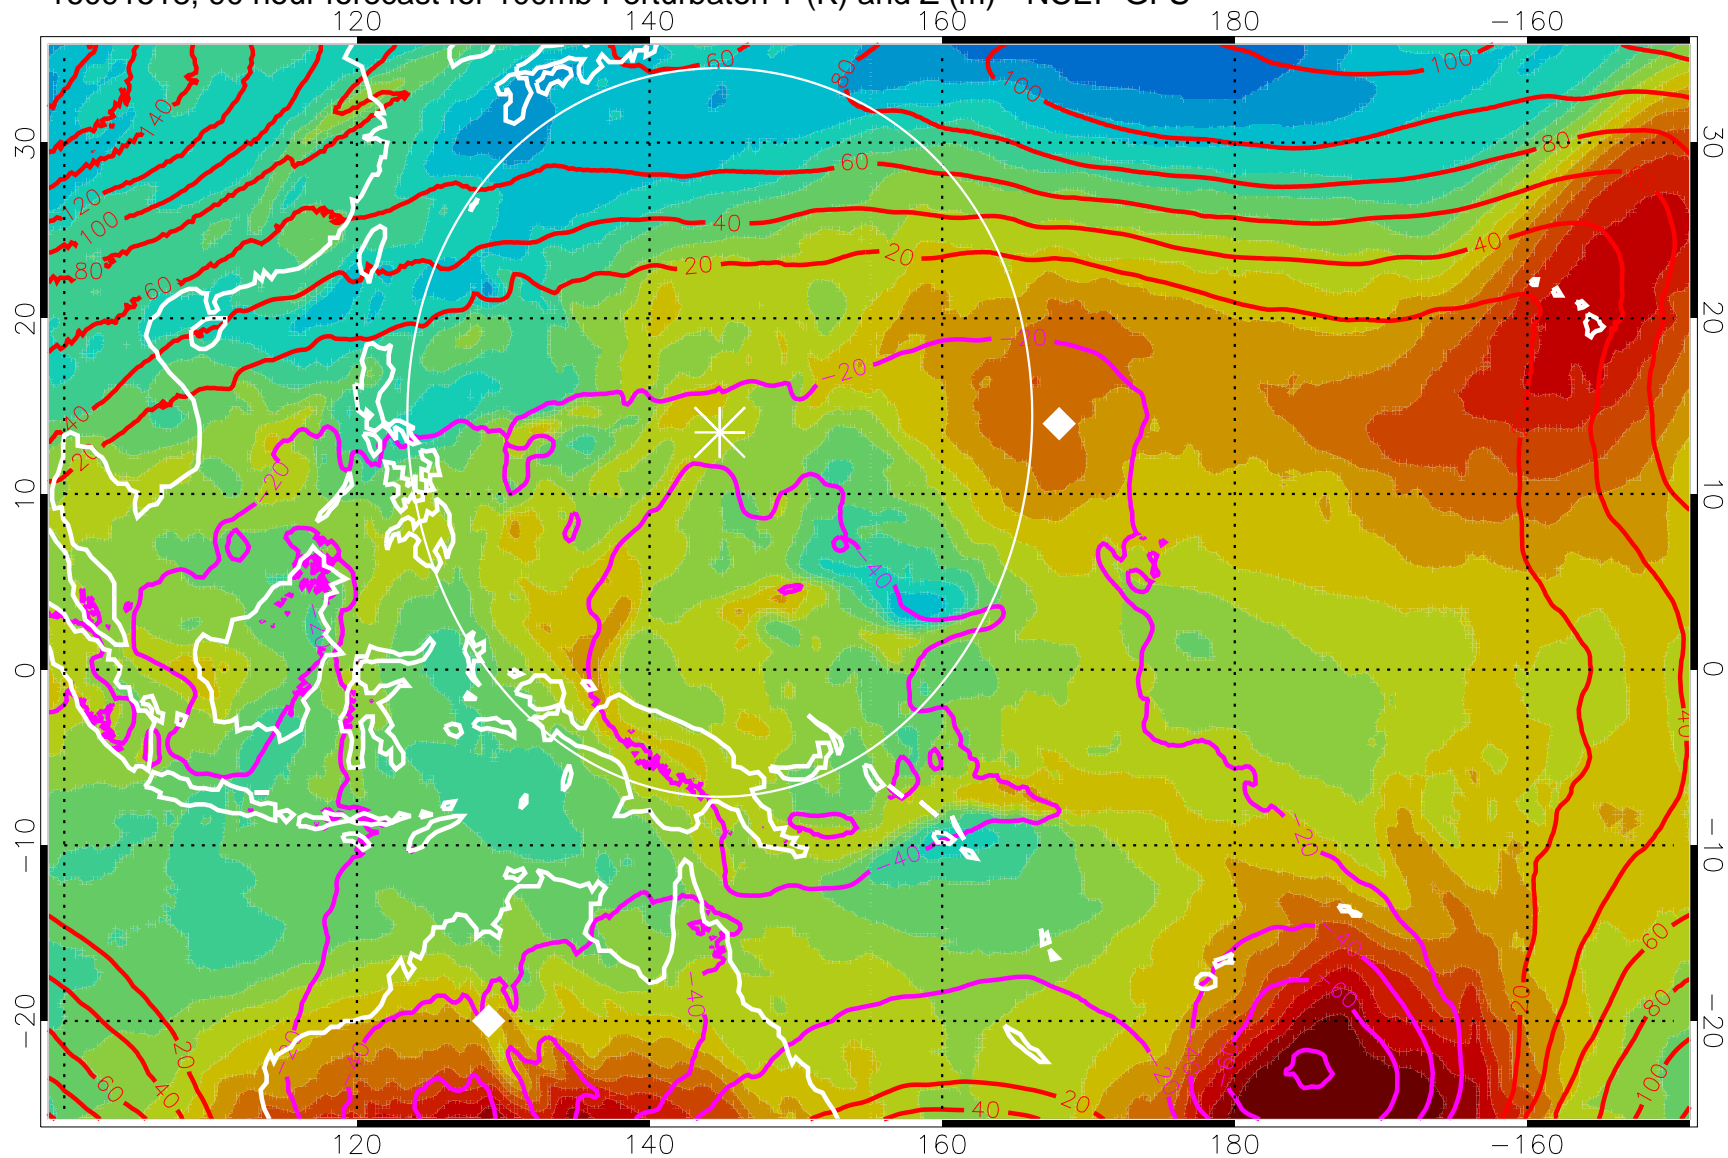

16091518, 90 hour forecast for 100mb Perturbaton T (K) and Z (m)-- NCEP GFS

Contours are 100 mbar Z perturbation (m)
Positive Z Contours
Negative Z Contours
Diamonds-mean pos. of anticyclones

Range ring of 2304 km