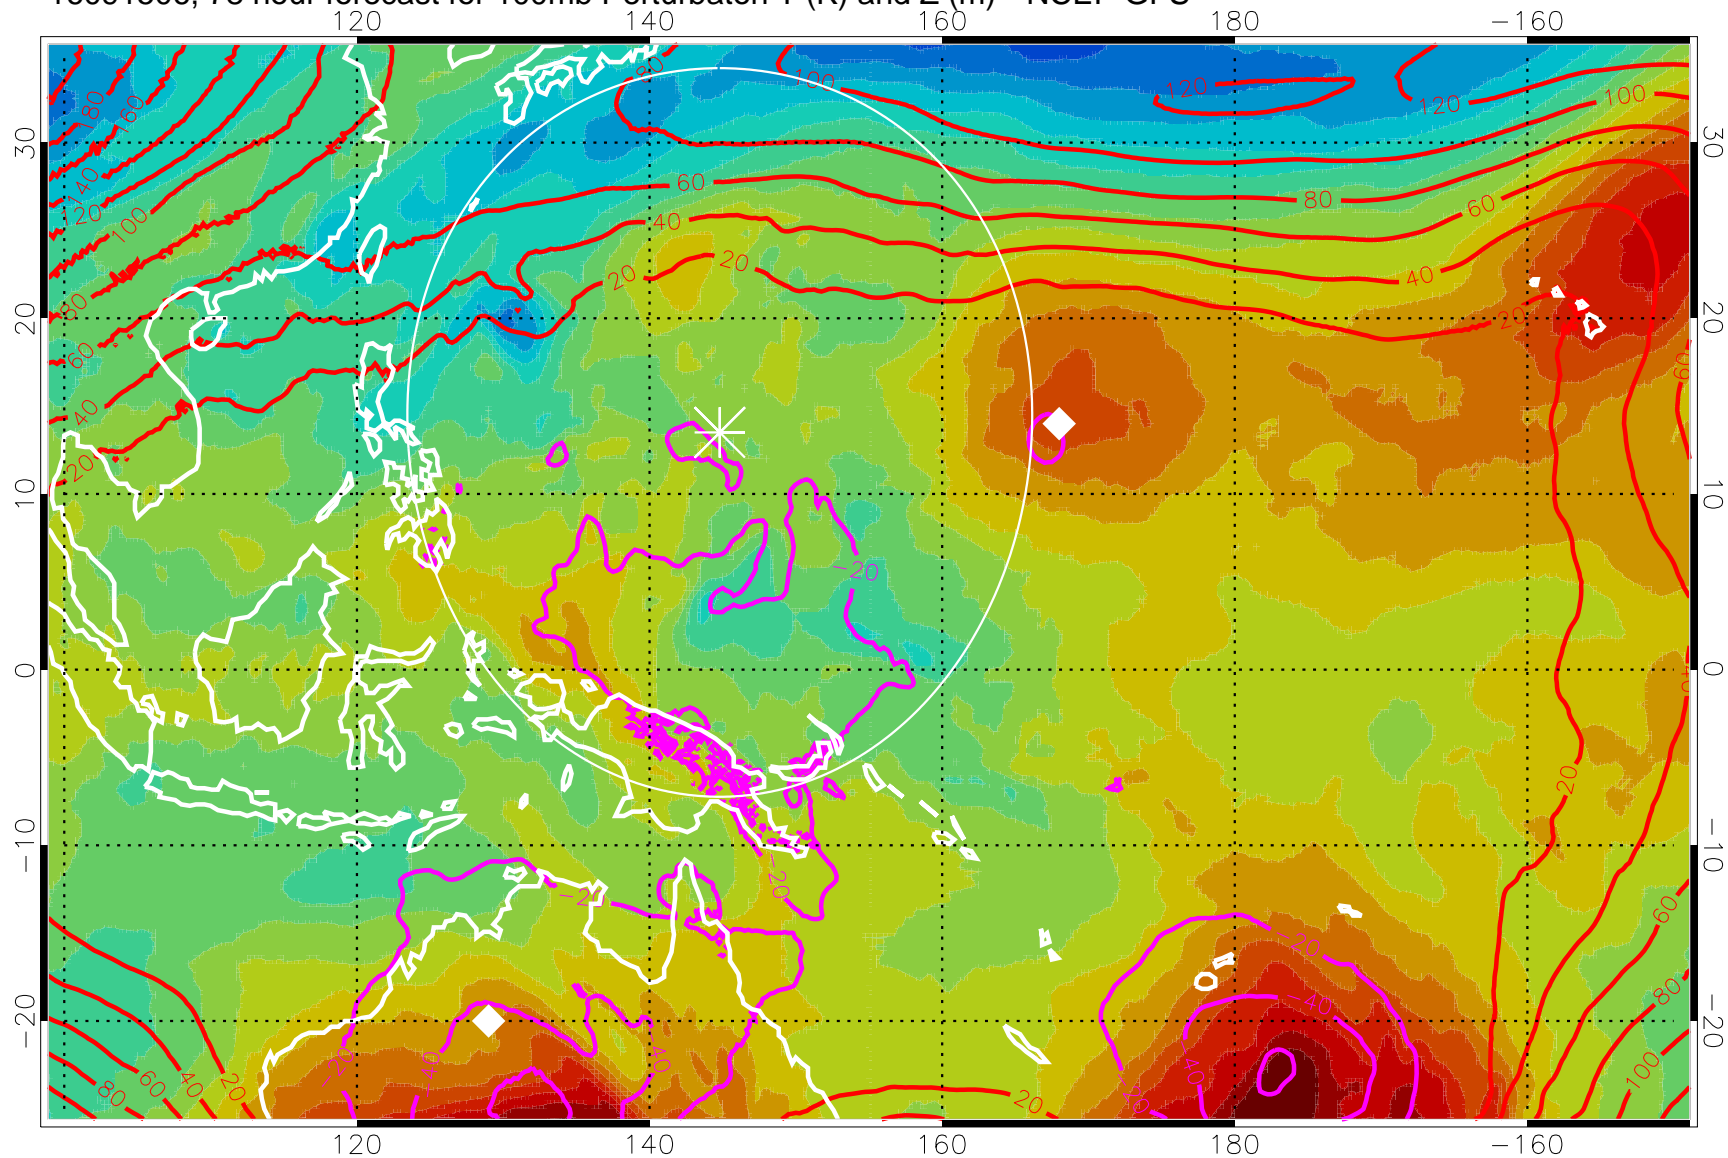

16091506, 78 hour forecast for 100mb Perturbaton T (K) and Z (m)-- NCEP GFS

Contours are 100 mbar Z perturbation (m)
Positive Z Contours
Negative Z Contours
Diamonds-mean pos. of anticyclones

Range ring of 2304 km