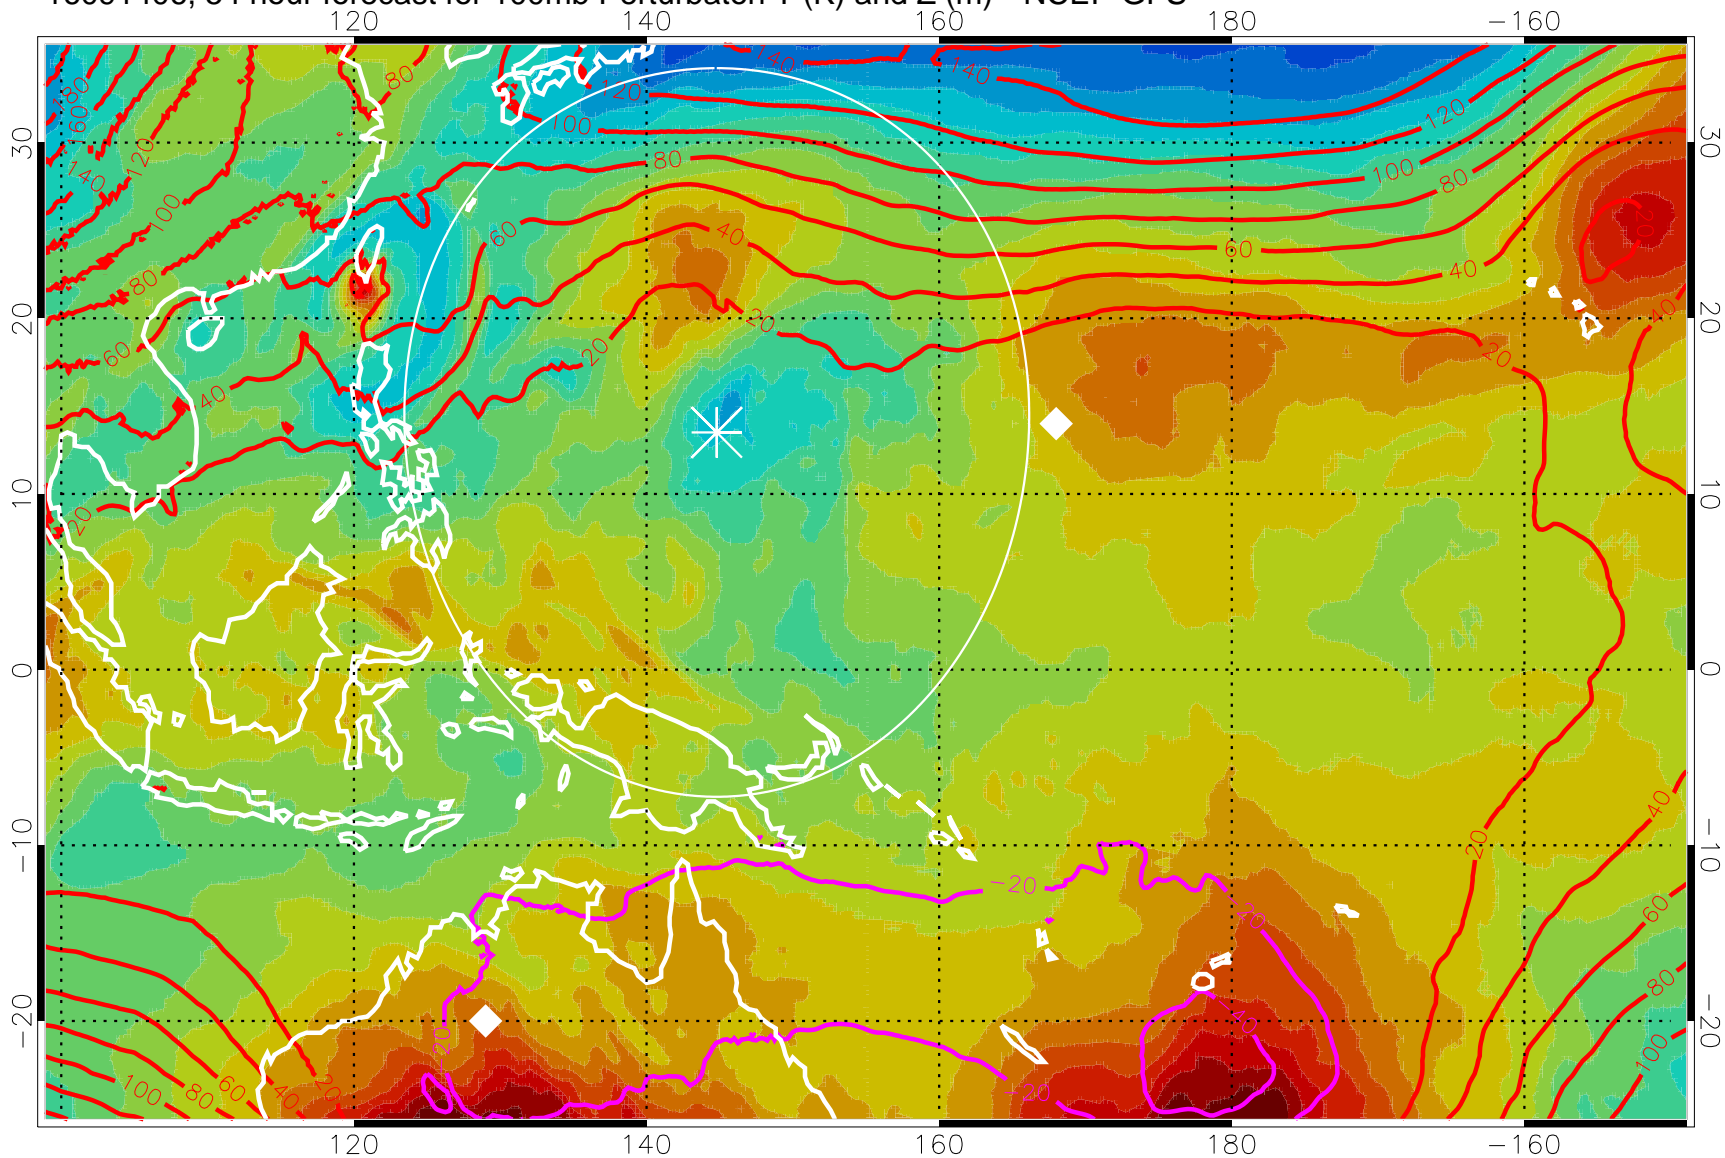

16091406, 54 hour forecast for 100mb Perturbaton T (K) and Z (m)-- NCEP GFS

Contours are 100 mbar Z perturbation (m)
Positive Z Contours
Negative Z Contours
Diamonds-mean pos. of anticyclones

Range ring of 2304 km