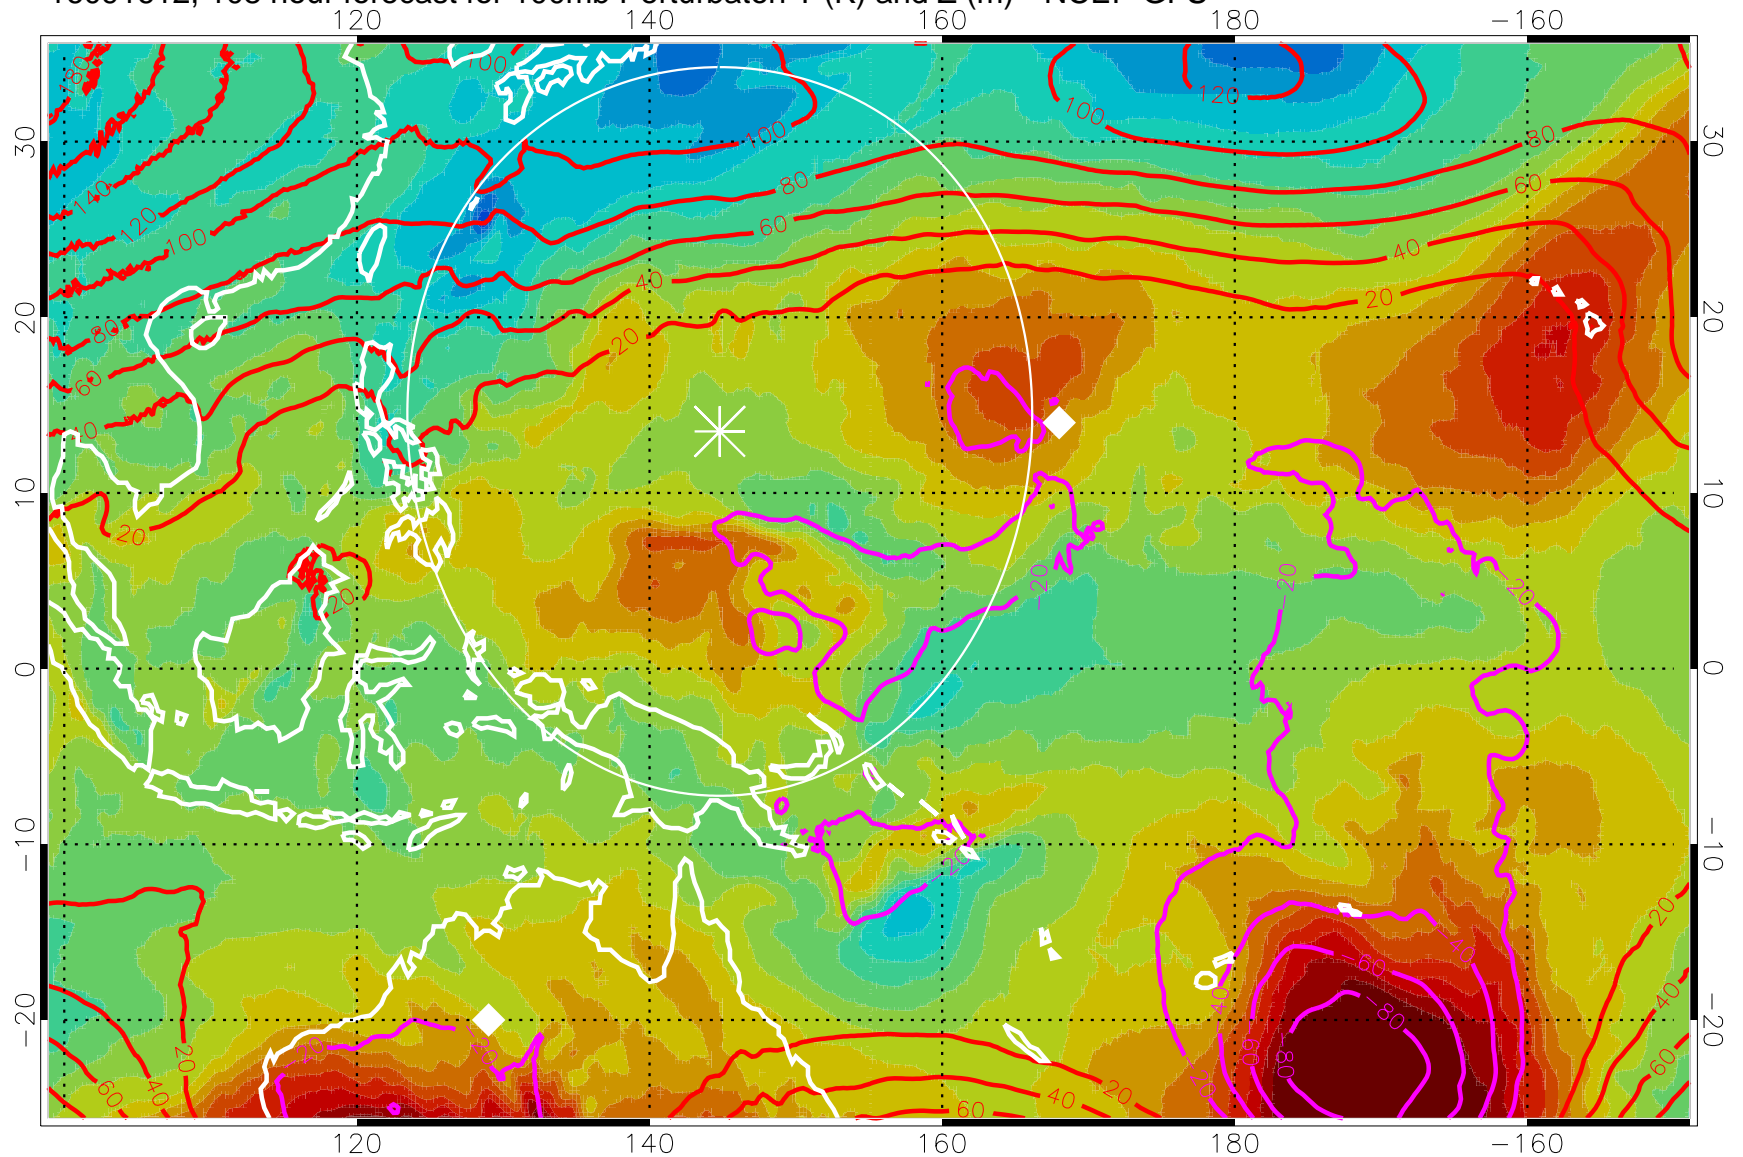

16091612, 108 hour forecast for 100mb Perturbaton T (K) and Z (m)-- NCEP GFS

Contours are 100 mbar Z perturbation (m)
Positive Z Contours
Negative Z Contours
Diamonds-mean pos. of anticyclones

Range ring of 2304 km