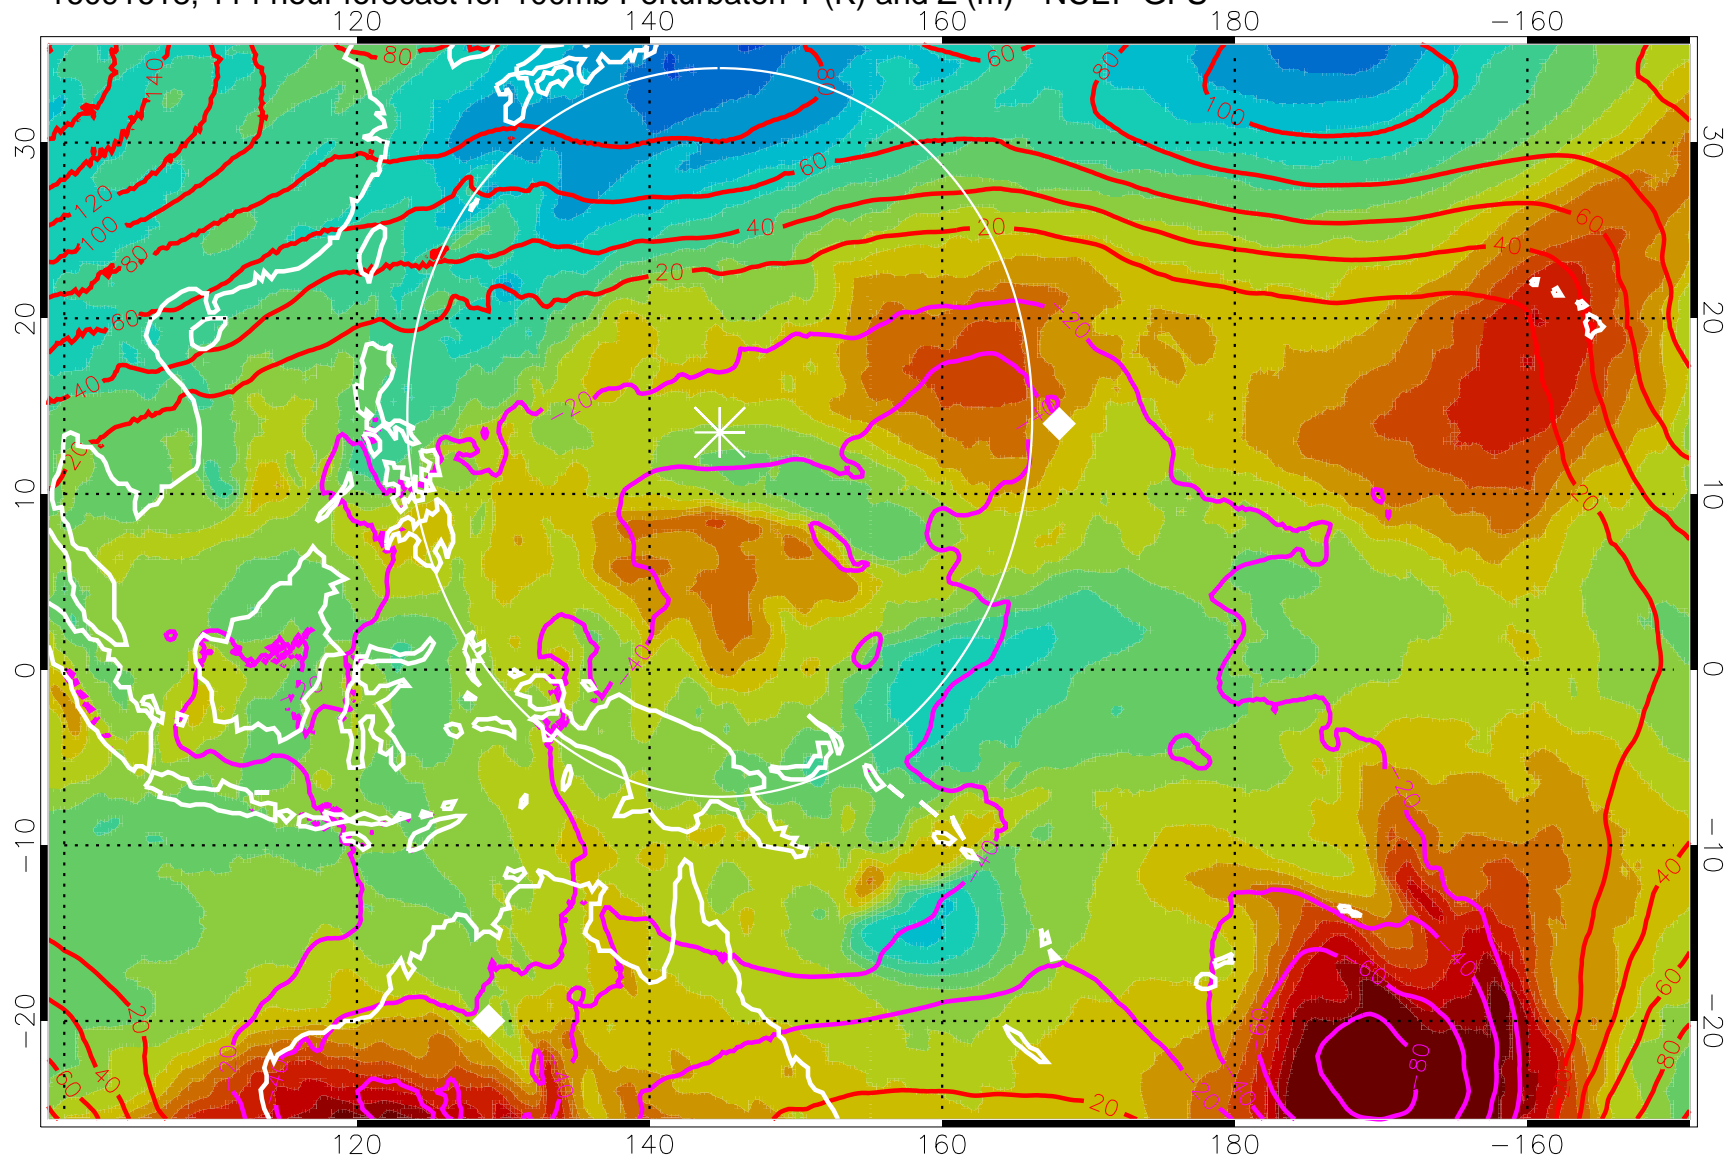

16091618, 114 hour forecast for 100mb Perturbaton T (K) and Z (m)-- NCEP GFS

Contours are 100 mbar Z perturbation (m)
Positive Z Contours
Negative Z Contours
Diamonds-mean pos. of anticyclones

Range ring of 2304 km