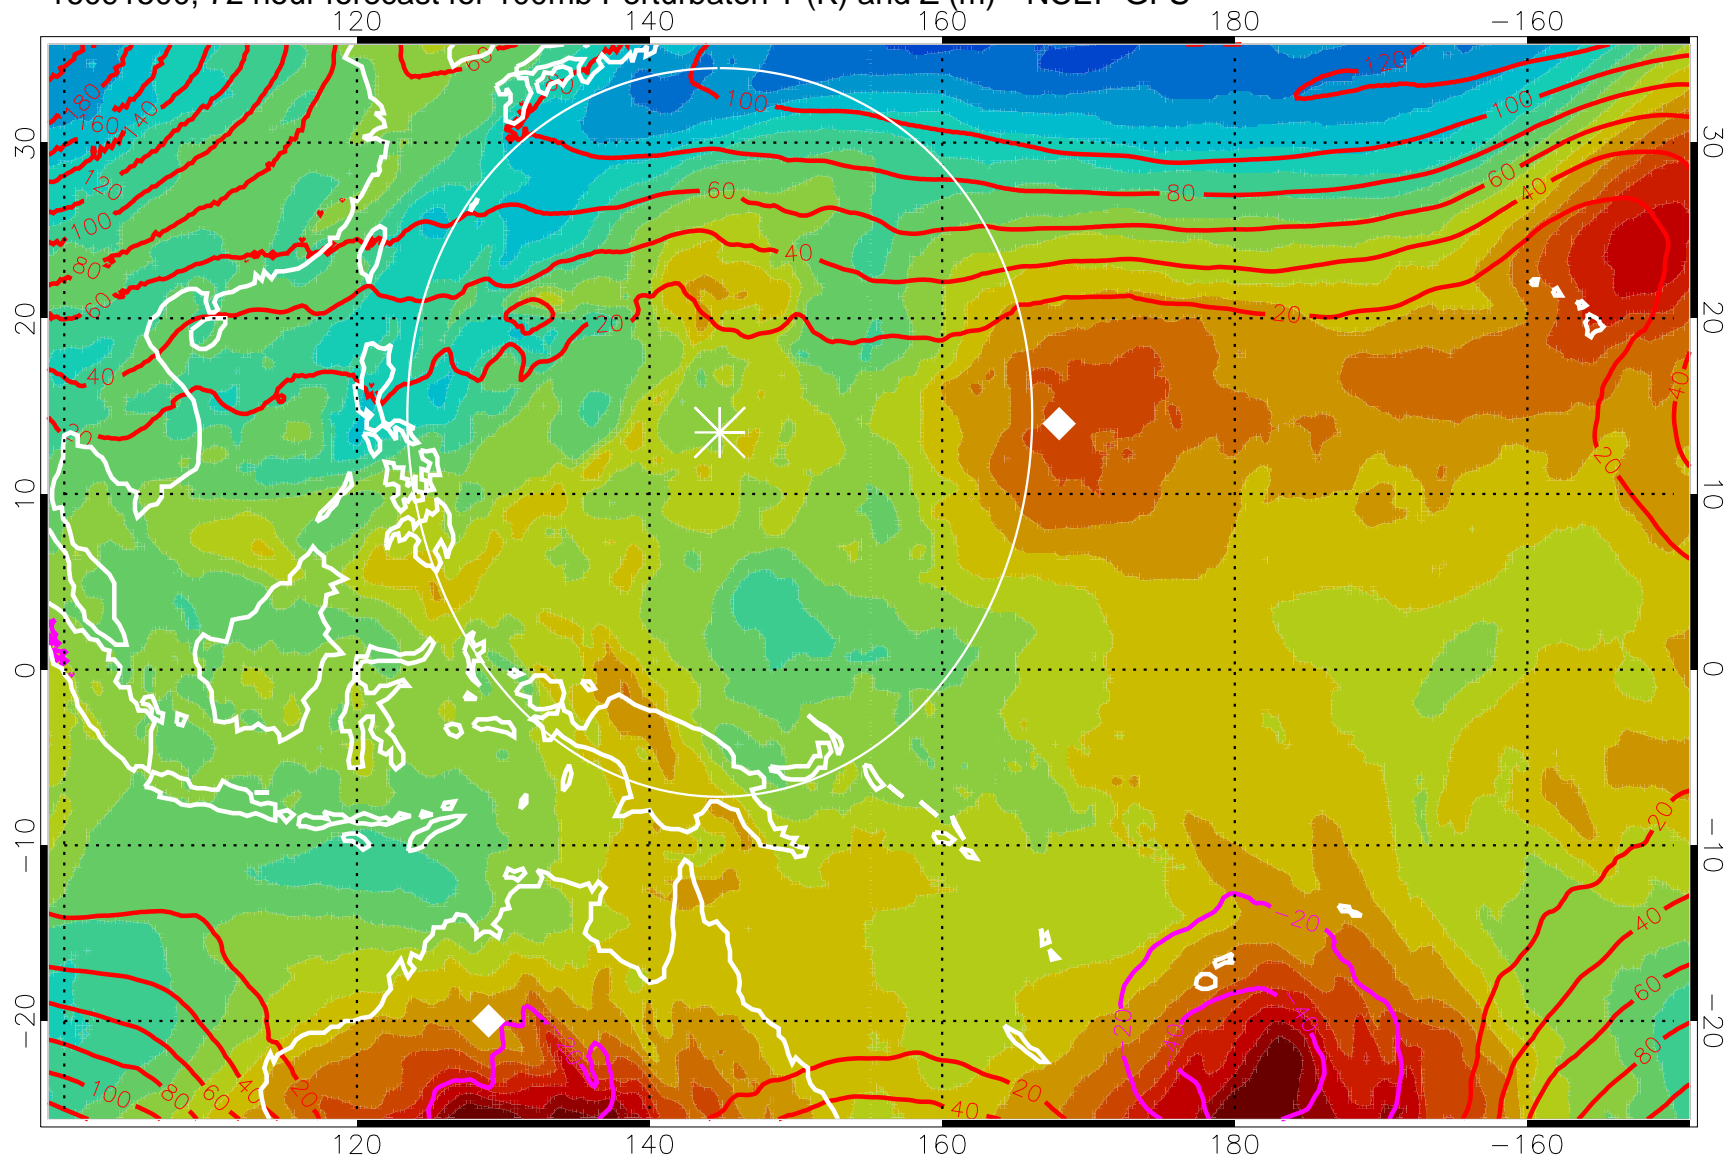

16091500, 72 hour forecast for 100mb Perturbaton T (K) and Z (m)-- NCEP GFS

Contours are 100 mbar Z perturbation (m)
Positive Z Contours
Negative Z Contours
Diamonds-mean pos. of anticyclones

Range ring of 2304 km