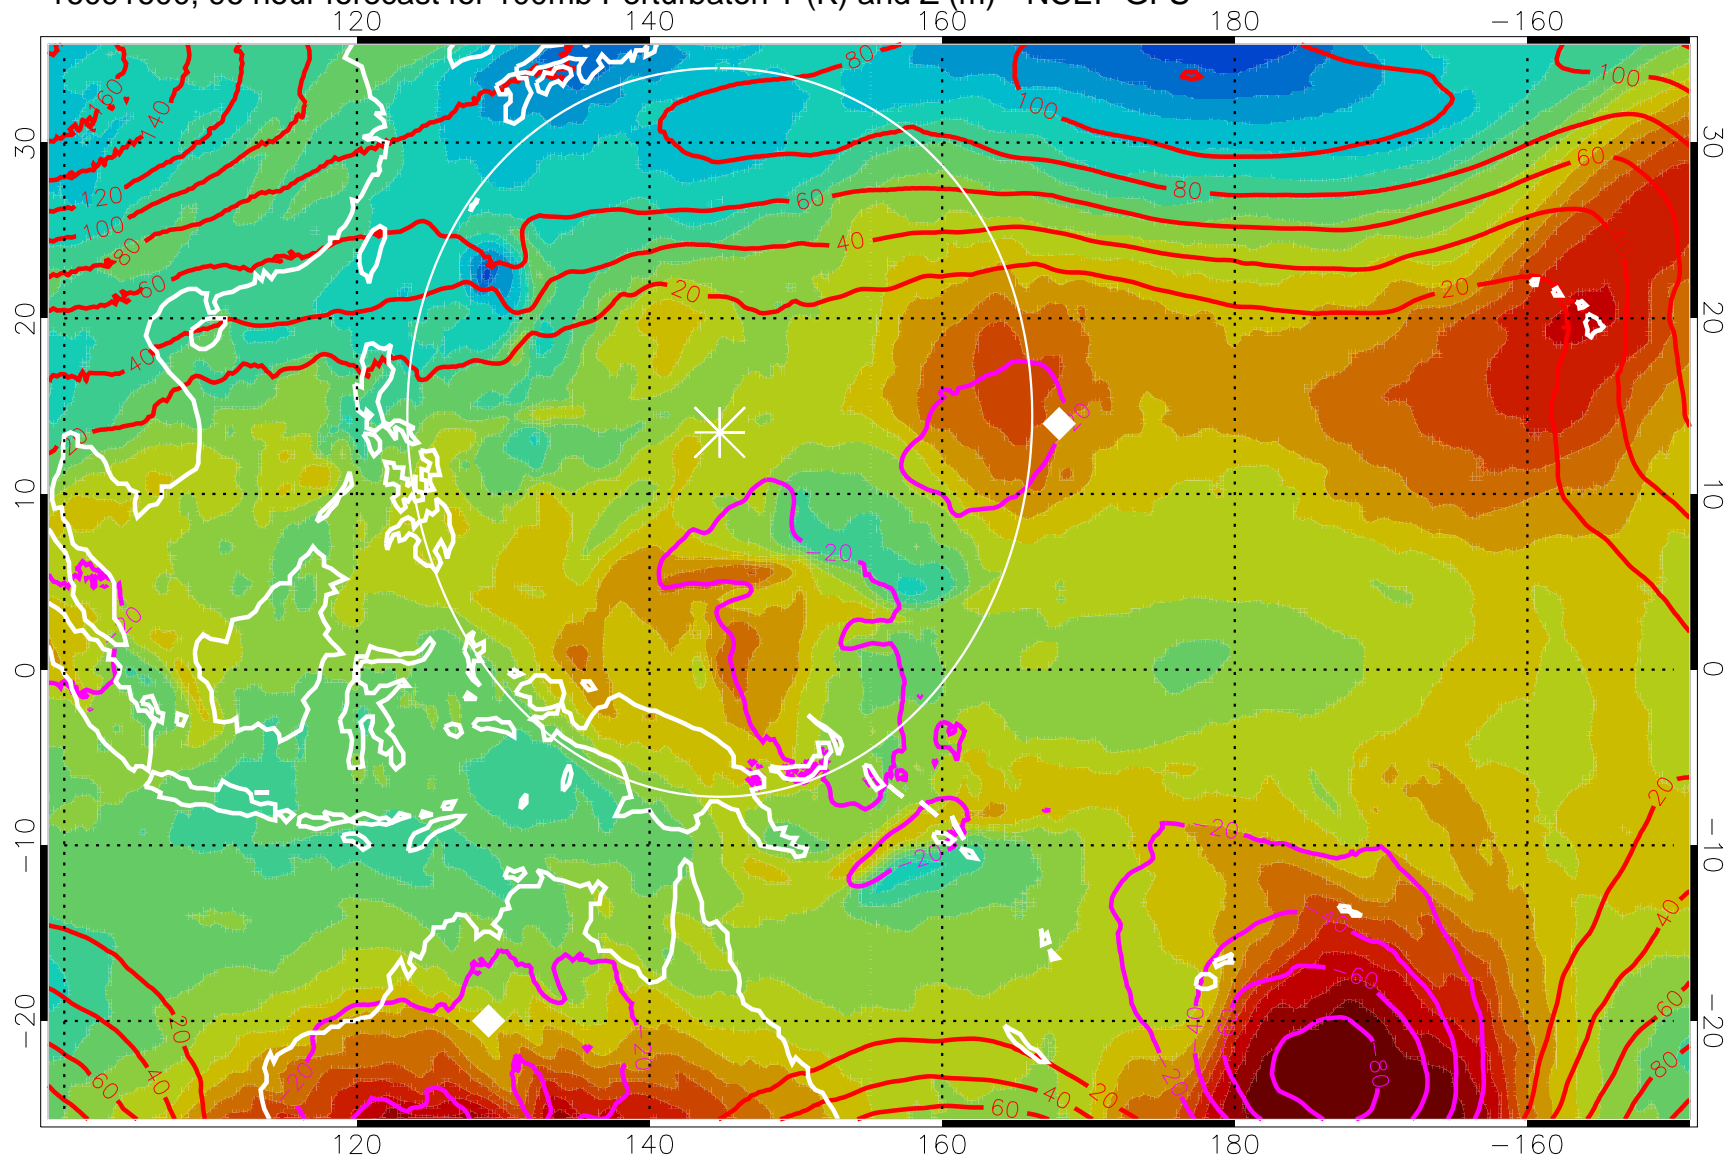

16091600, 96 hour forecast for 100mb Perturbaton T (K) and Z (m)-- NCEP GFS

Contours are 100 mbar Z perturbation (m)
Positive Z Contours
Negative Z Contours
Diamonds-mean pos. of anticyclones

Range ring of 2304 km