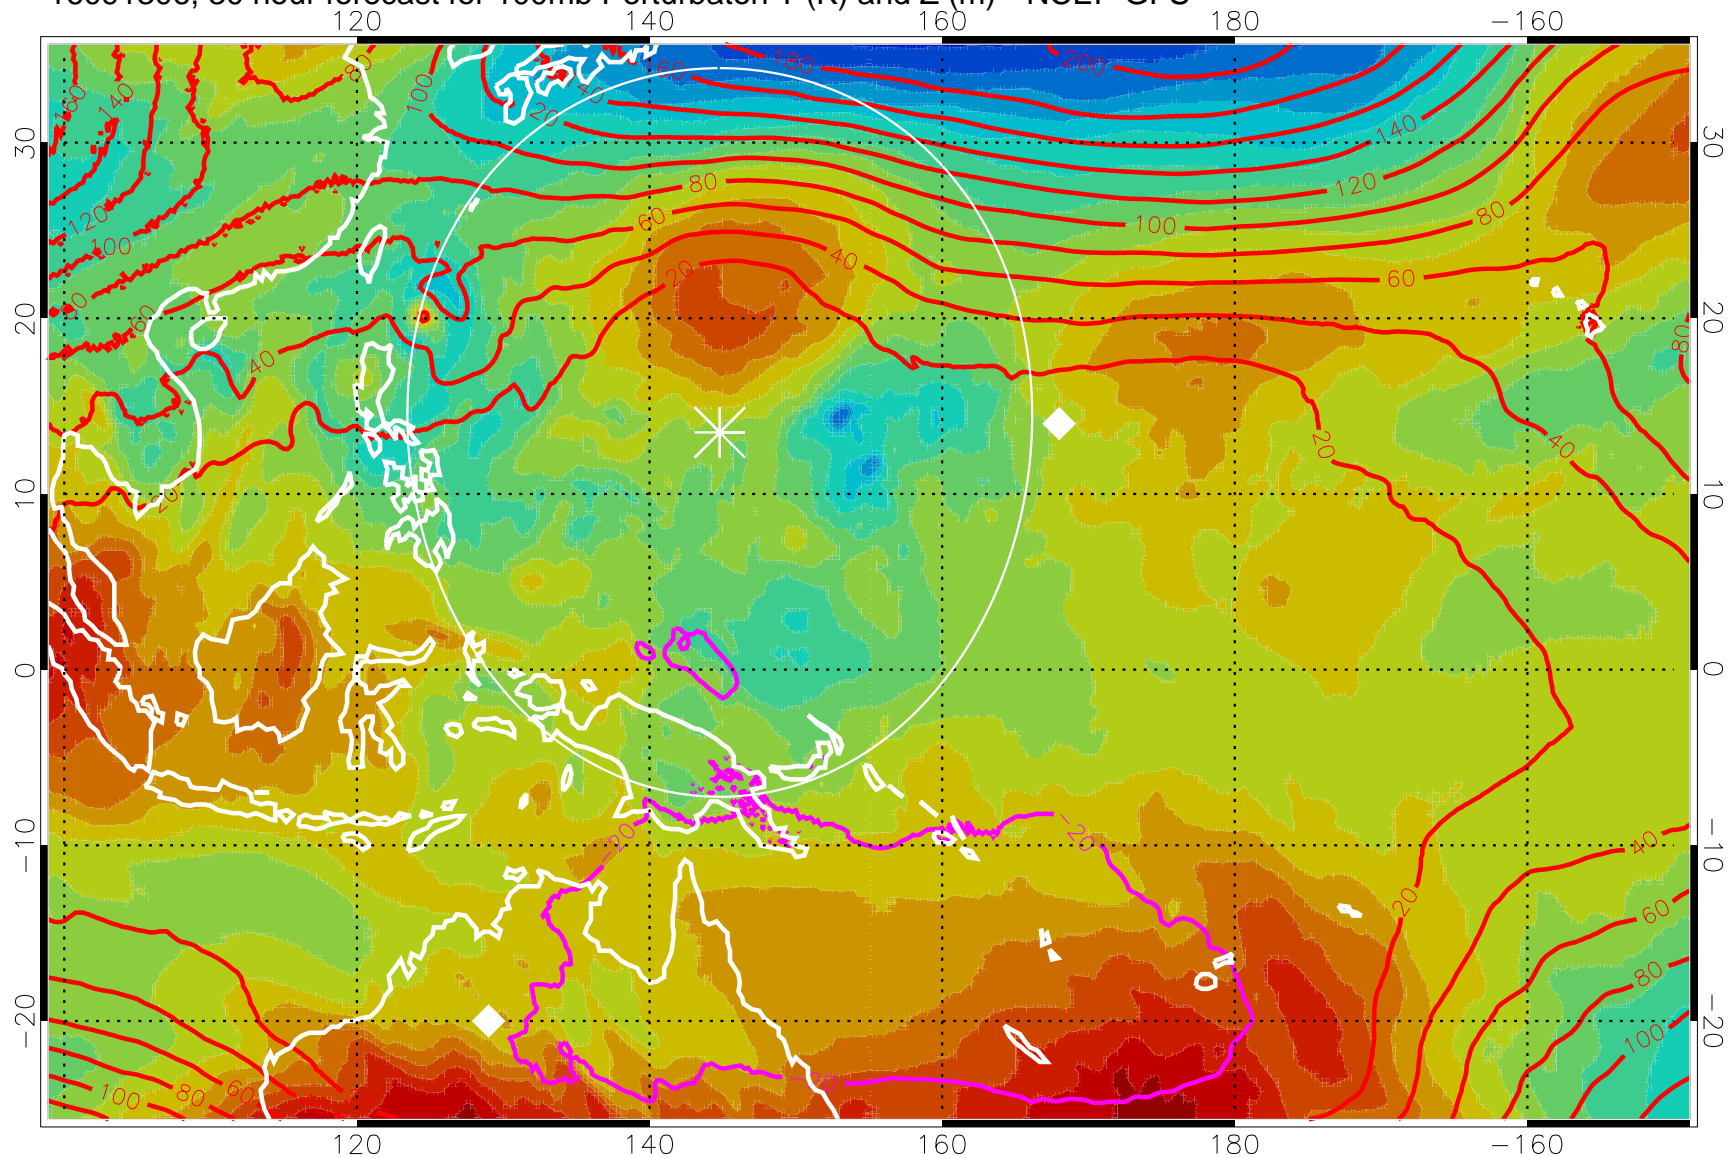

16091306, 30 hour forecast for 100mb Perturbaton T (K) and Z (m)-- NCEP GFS

Contours are 100 mbar Z perturbation (m)
Positive Z Contours
Negative Z Contours
Diamonds-mean pos. of anticyclones

Range ring of 2304 km