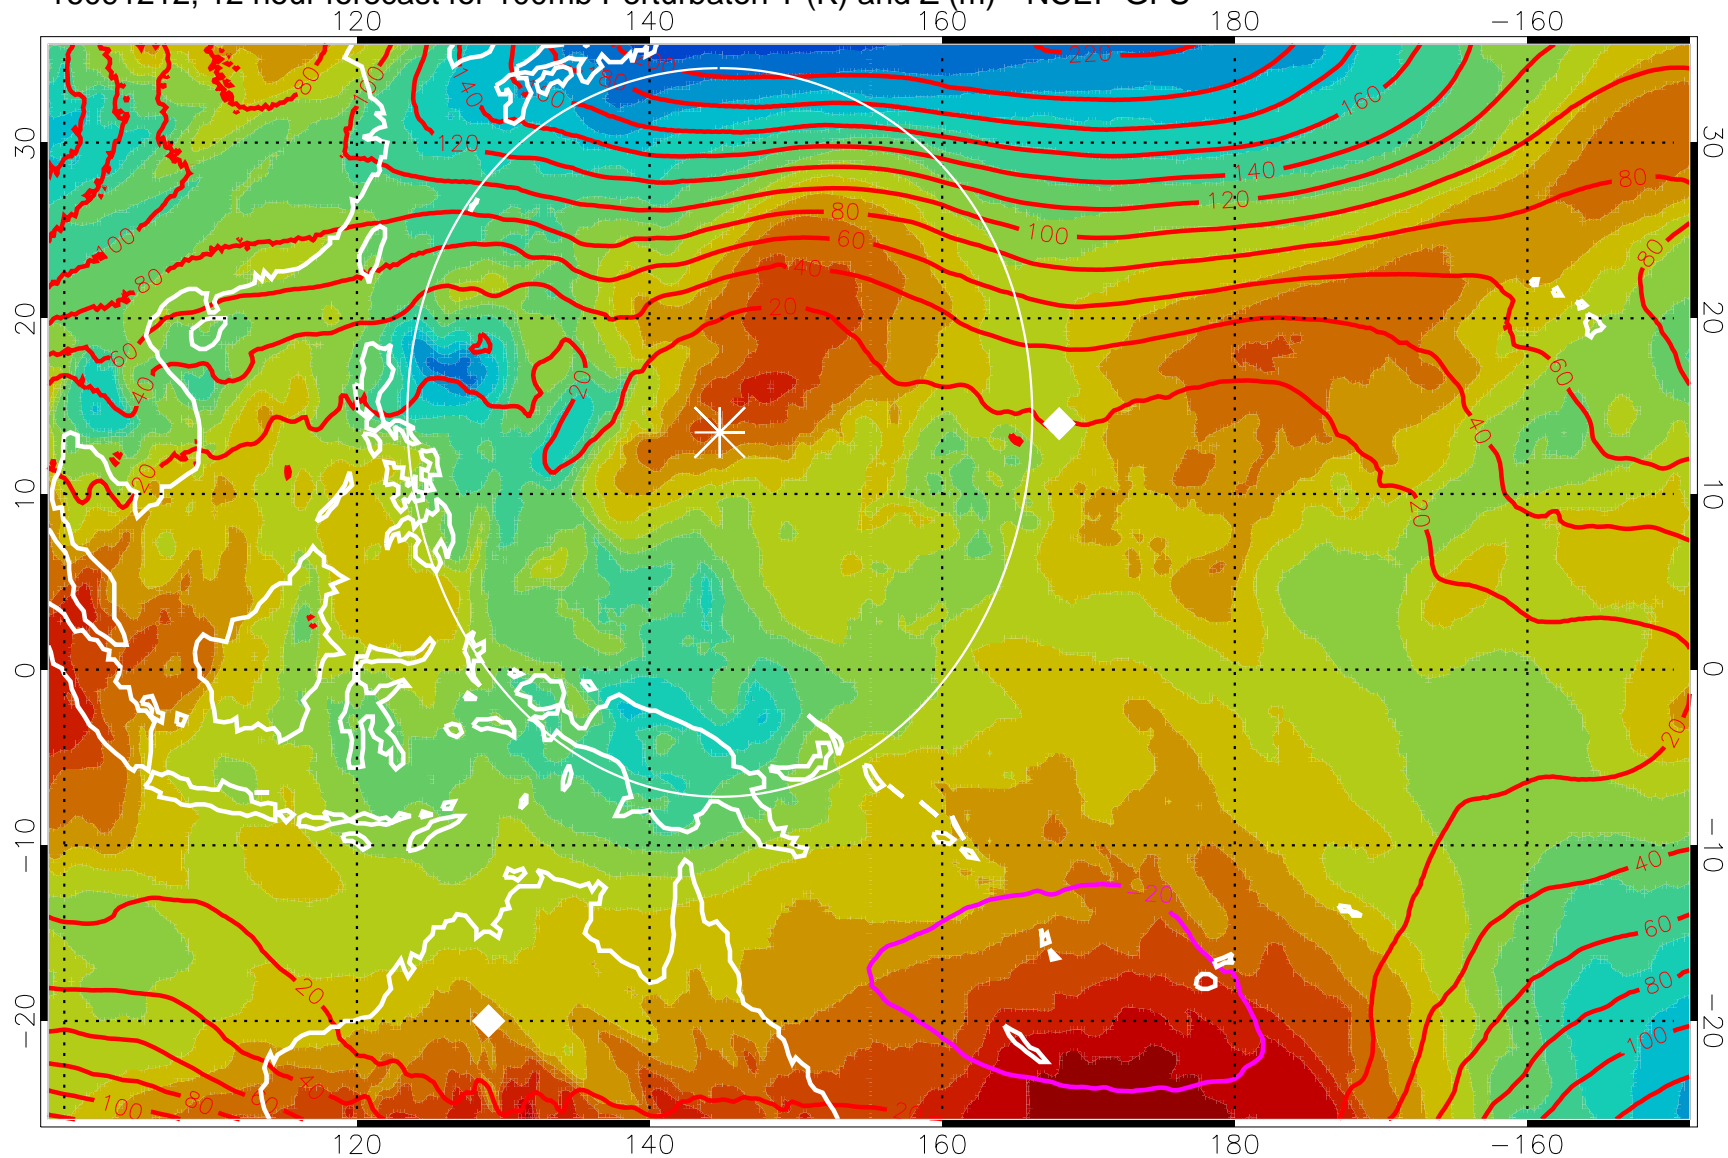

16091212, 12 hour forecast for 100mb Perturbaton T (K) and Z (m)-- NCEP GFS

Contours are 100 mbar Z perturbation (m)
Positive Z Contours
Negative Z Contours
Diamonds-mean pos. of anticyclones

Range ring of 2304 km