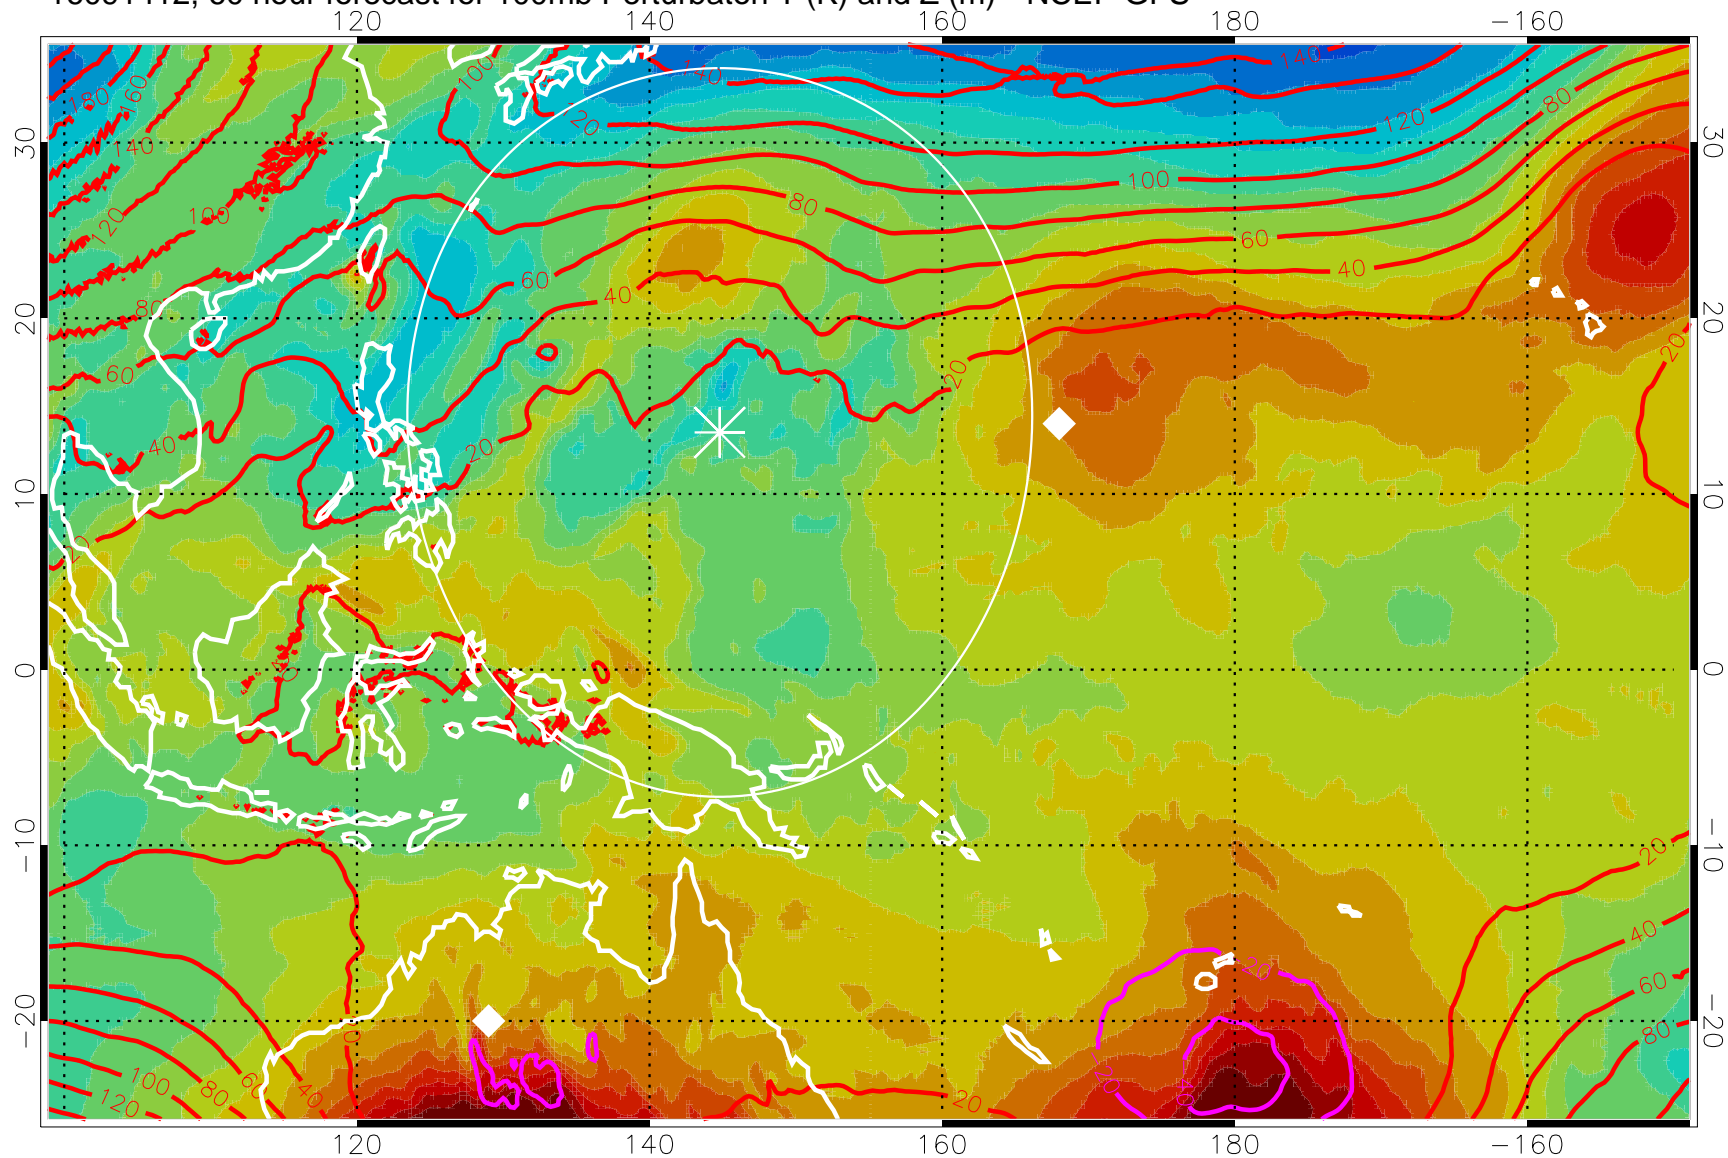

16091412, 60 hour forecast for 100mb Perturbaton T (K) and Z (m)-- NCEP GFS

Contours are 100 mbar Z perturbation (m)
Positive Z Contours
Negative Z Contours
Diamonds-mean pos. of anticyclones

Range ring of 2304 km