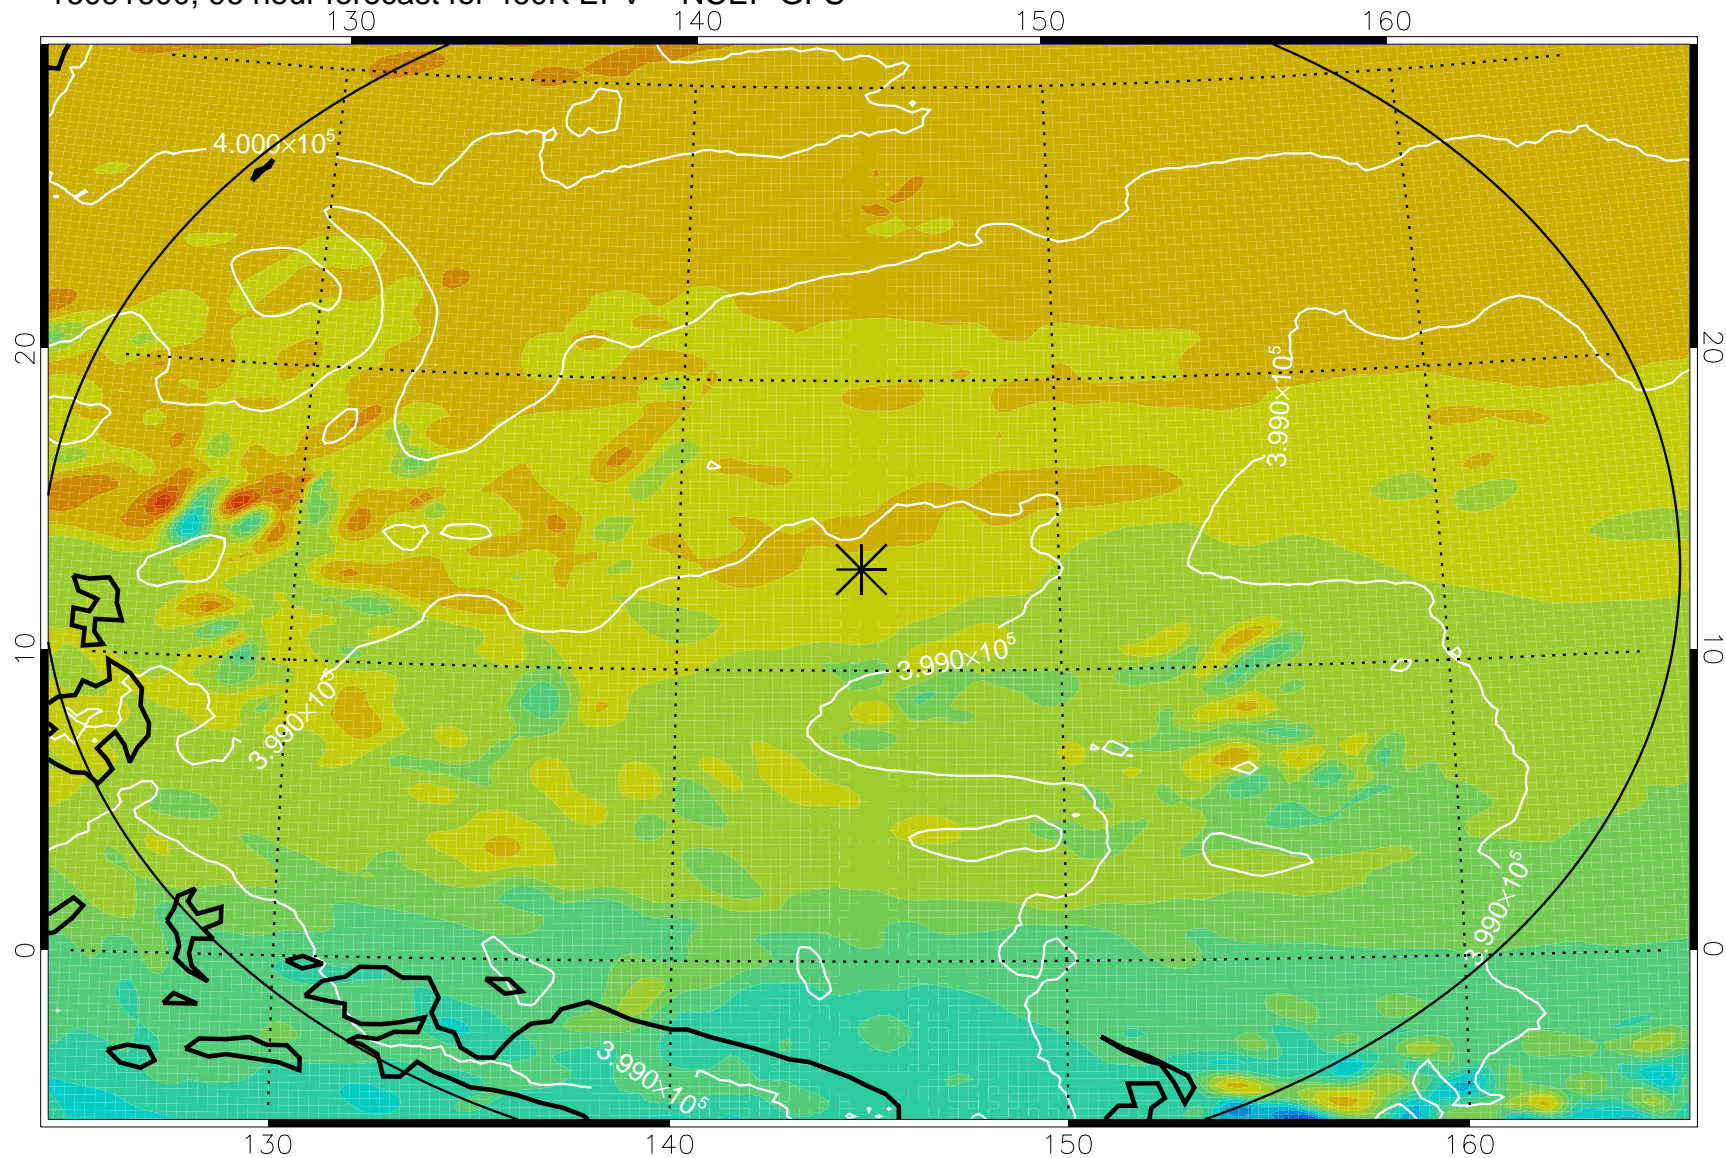

16091418, 66 hour forecast for 460K EPV -- NCEP GFS

460K Montgomery Streamfunction, white

Range ring of 2304 km

16091500, 72 hour forecast for 460K EPV -- NCEP GFS

460K Montgomery Streamfunction, white

Range ring of 2304 km

16091506, 78 hour forecast for 460K EPV -- NCEP GFS

460K Montgomery Streamfunction, white

Range ring of 2304 km

16091512, 84 hour forecast for 460K EPV -- NCEP GFS

460K Montgomery Streamfunction, white

Range ring of 2304 km

16091518, 90 hour forecast for 460K EPV -- NCEP GFS

460K Montgomery Streamfunction, white

Range ring of 2304 km

16091600, 96 hour forecast for 460K EPV -- NCEP GFS

460K Montgomery Streamfunction, white

Range ring of 2304 km

16091606, 102 hour forecast for 460K EPV -- NCEP GFS

460K Montgomery Streamfunction, white

Range ring of 2304 km

16091612, 108 hour forecast for 460K EPV -- NCEP GFS

460K Montgomery Streamfunction, white

Range ring of 2304 km