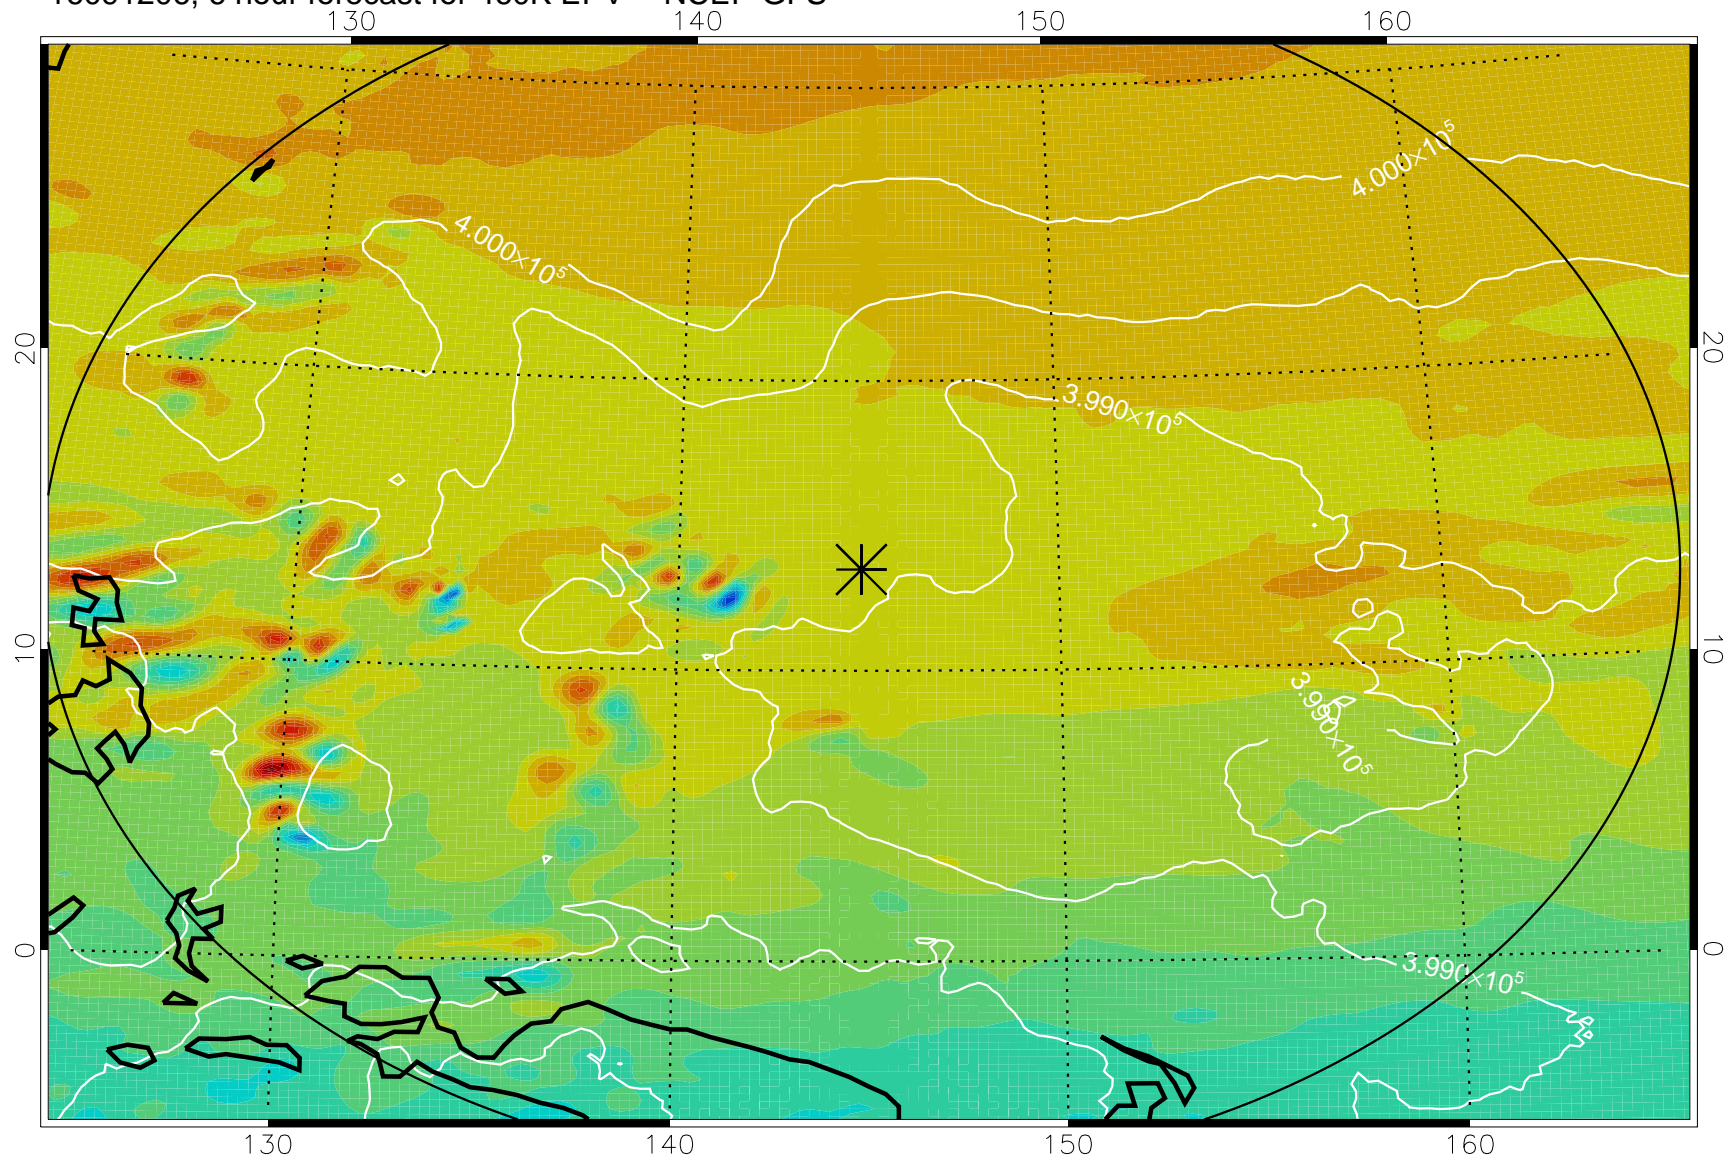

16091206, 6 hour forecast for 460K EPV -- NCEP GFS

460K Montgomery Streamfunction, white

Range ring of 2304 km

16091212, 12 hour forecast for 460K EPV -- NCEP GFS

460K Montgomery Streamfunction, white

Range ring of 2304 km

16091218, 18 hour forecast for 460K EPV -- NCEP GFS

460K Montgomery Streamfunction, white

Range ring of 2304 km

16091300, 24 hour forecast for 460K EPV -- NCEP GFS

460K Montgomery Streamfunction, white

Range ring of 2304 km

16091306, 30 hour forecast for 460K EPV -- NCEP GFS

460K Montgomery Streamfunction, white

Range ring of 2304 km

16091312, 36 hour forecast for 460K EPV -- NCEP GFS

460K Montgomery Streamfunction, white

Range ring of 2304 km

16091418, 66 hour forecast for 460K EPV -- NCEP GFS

460K Montgomery Streamfunction, white

Range ring of 2304 km

16091500, 72 hour forecast for 460K EPV -- NCEP GFS

460K Montgomery Streamfunction, white

Range ring of 2304 km