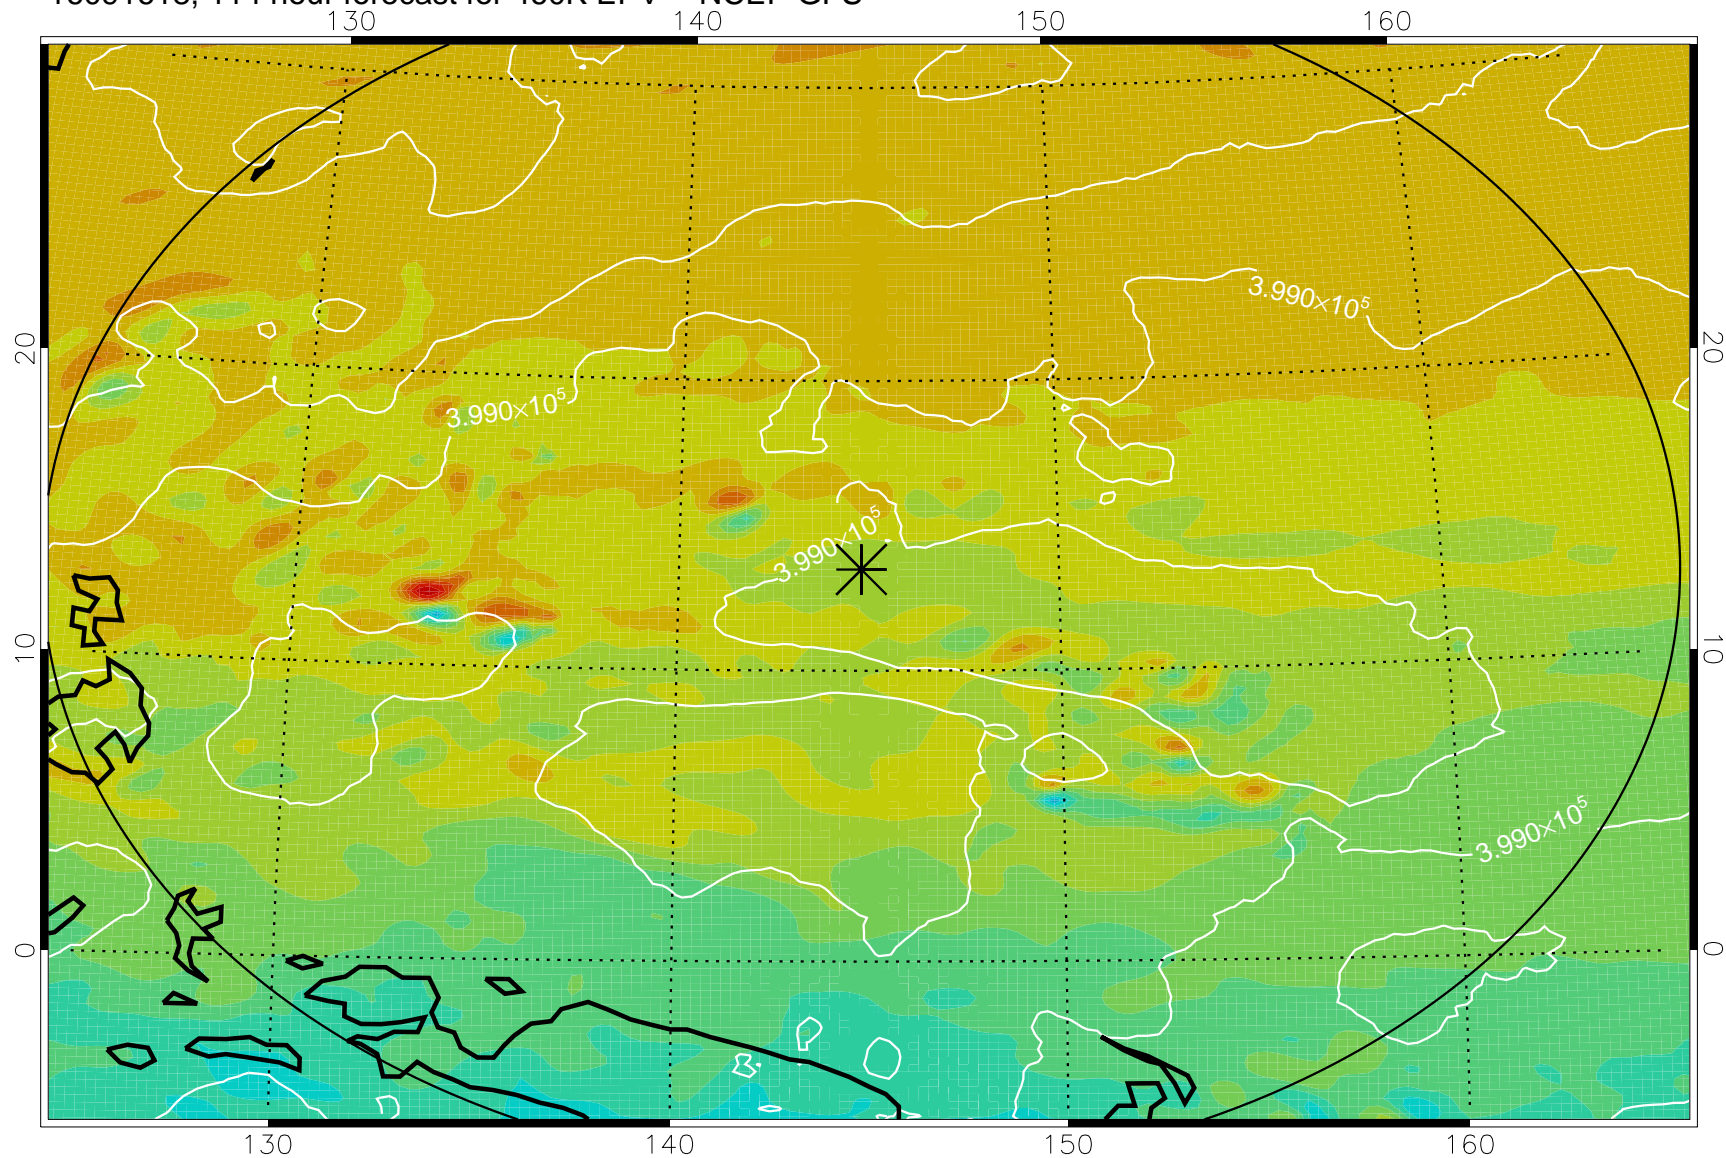

16091506, 78 hour forecast for 460K EPV -- NCEP GFS

460K Montgomery Streamfunction, white

Range ring of 2304 km

16091512, 84 hour forecast for 460K EPV -- NCEP GFS

460K Montgomery Streamfunction, white

Range ring of 2304 km

16091518, 90 hour forecast for 460K EPV -- NCEP GFS

460K Montgomery Streamfunction, white

Range ring of 2304 km

16091600, 96 hour forecast for 460K EPV -- NCEP GFS

460K Montgomery Streamfunction, white

Range ring of 2304 km

16091606, 102 hour forecast for 460K EPV -- NCEP GFS

460K Montgomery Streamfunction, white

Range ring of 2304 km

16091612, 108 hour forecast for 460K EPV -- NCEP GFS

460K Montgomery Streamfunction, white

Range ring of 2304 km

16091618, 114 hour forecast for 460K EPV -- NCEP GFS

460K Montgomery Streamfunction, white

Range ring of 2304 km

16091700, 120 hour forecast for 460K EPV -- NCEP GFS

460K Montgomery Streamfunction, white

Range ring of 2304 km