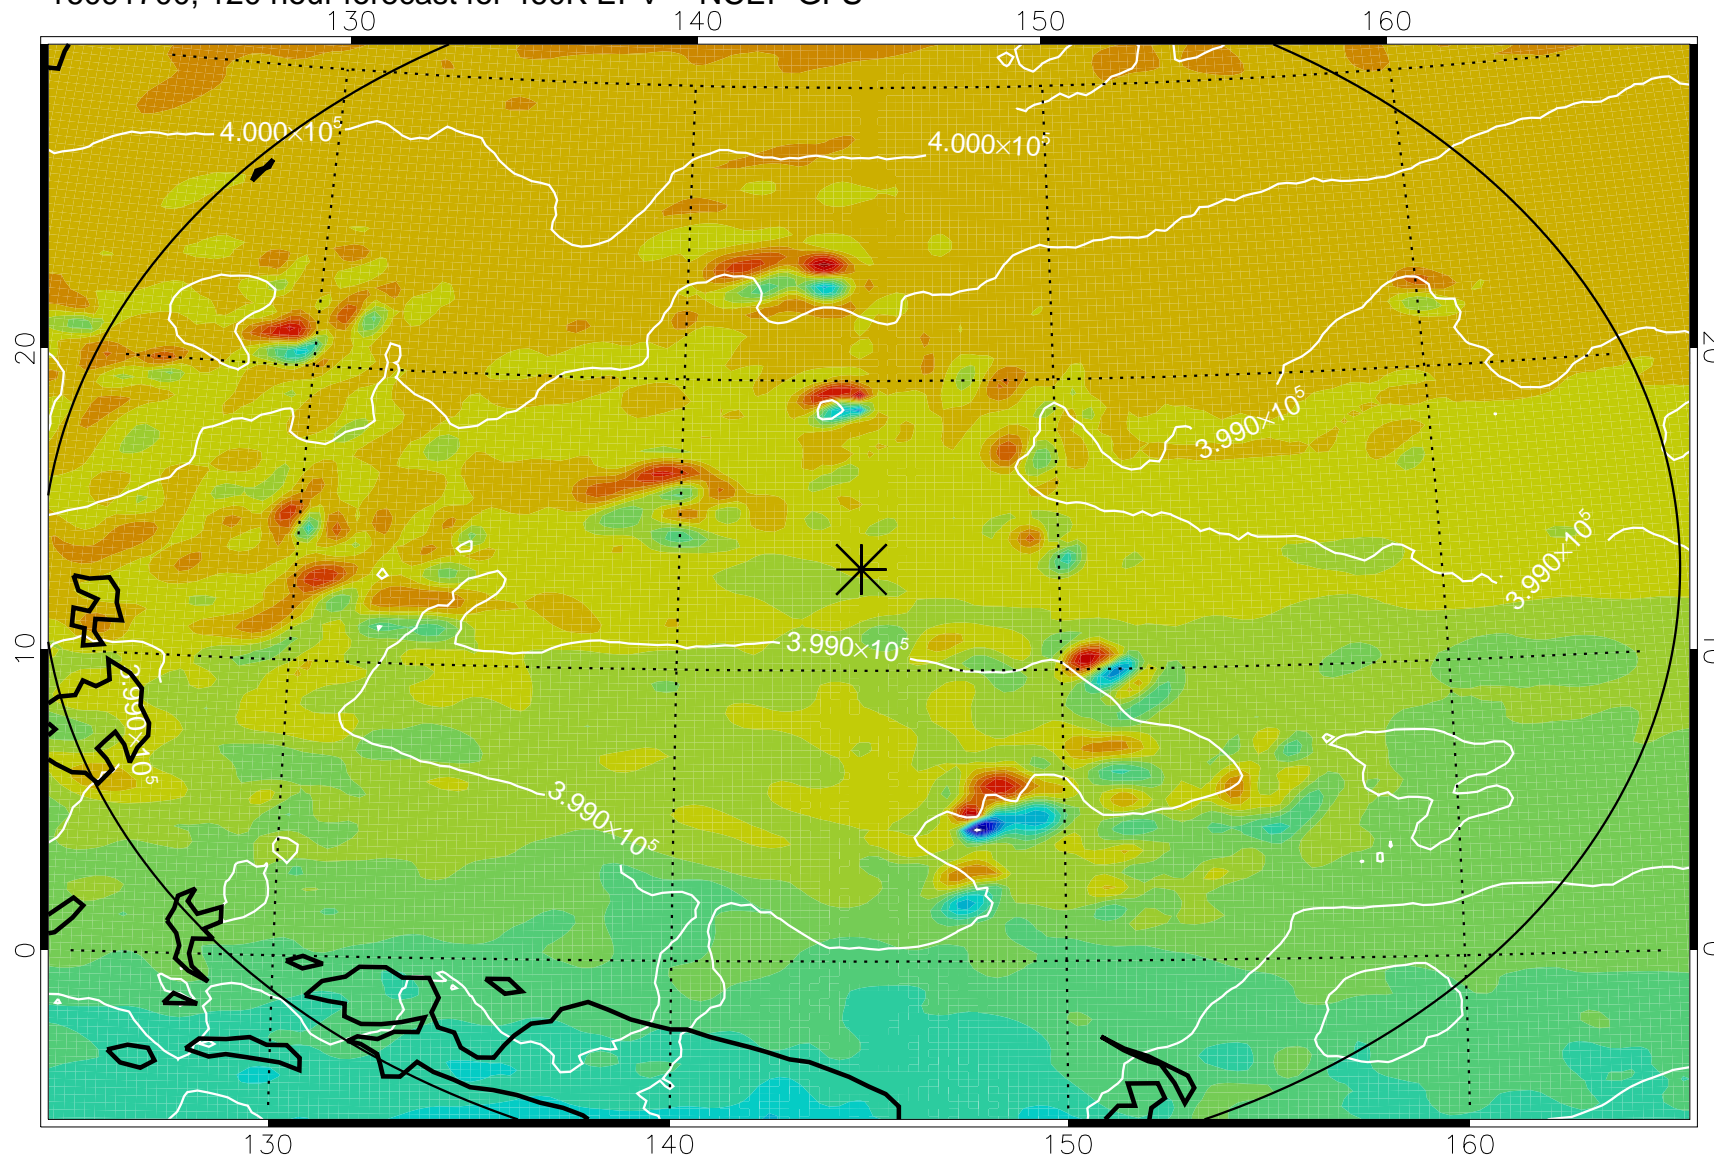

16091506, 78 hour forecast for 460K EPV -- NCEP GFS

460K Montgomery Streamfunction, white

Range ring of 2304 km

16091512, 84 hour forecast for 460K EPV -- NCEP GFS

460K Montgomery Streamfunction, white

Range ring of 2304 km

16091518, 90 hour forecast for 460K EPV -- NCEP GFS

460K Montgomery Streamfunction, white

Range ring of 2304 km

16091600, 96 hour forecast for 460K EPV -- NCEP GFS

460K Montgomery Streamfunction, white

Range ring of 2304 km

16091606, 102 hour forecast for 460K EPV -- NCEP GFS

460K Montgomery Streamfunction, white

Range ring of 2304 km

16091612, 108 hour forecast for 460K EPV -- NCEP GFS

460K Montgomery Streamfunction, white

Range ring of 2304 km

16091618, 114 hour forecast for 460K EPV -- NCEP GFS

460K Montgomery Streamfunction, white

Range ring of 2304 km

16091700, 120 hour forecast for 460K EPV -- NCEP GFS

460K Montgomery Streamfunction, white

Range ring of 2304 km