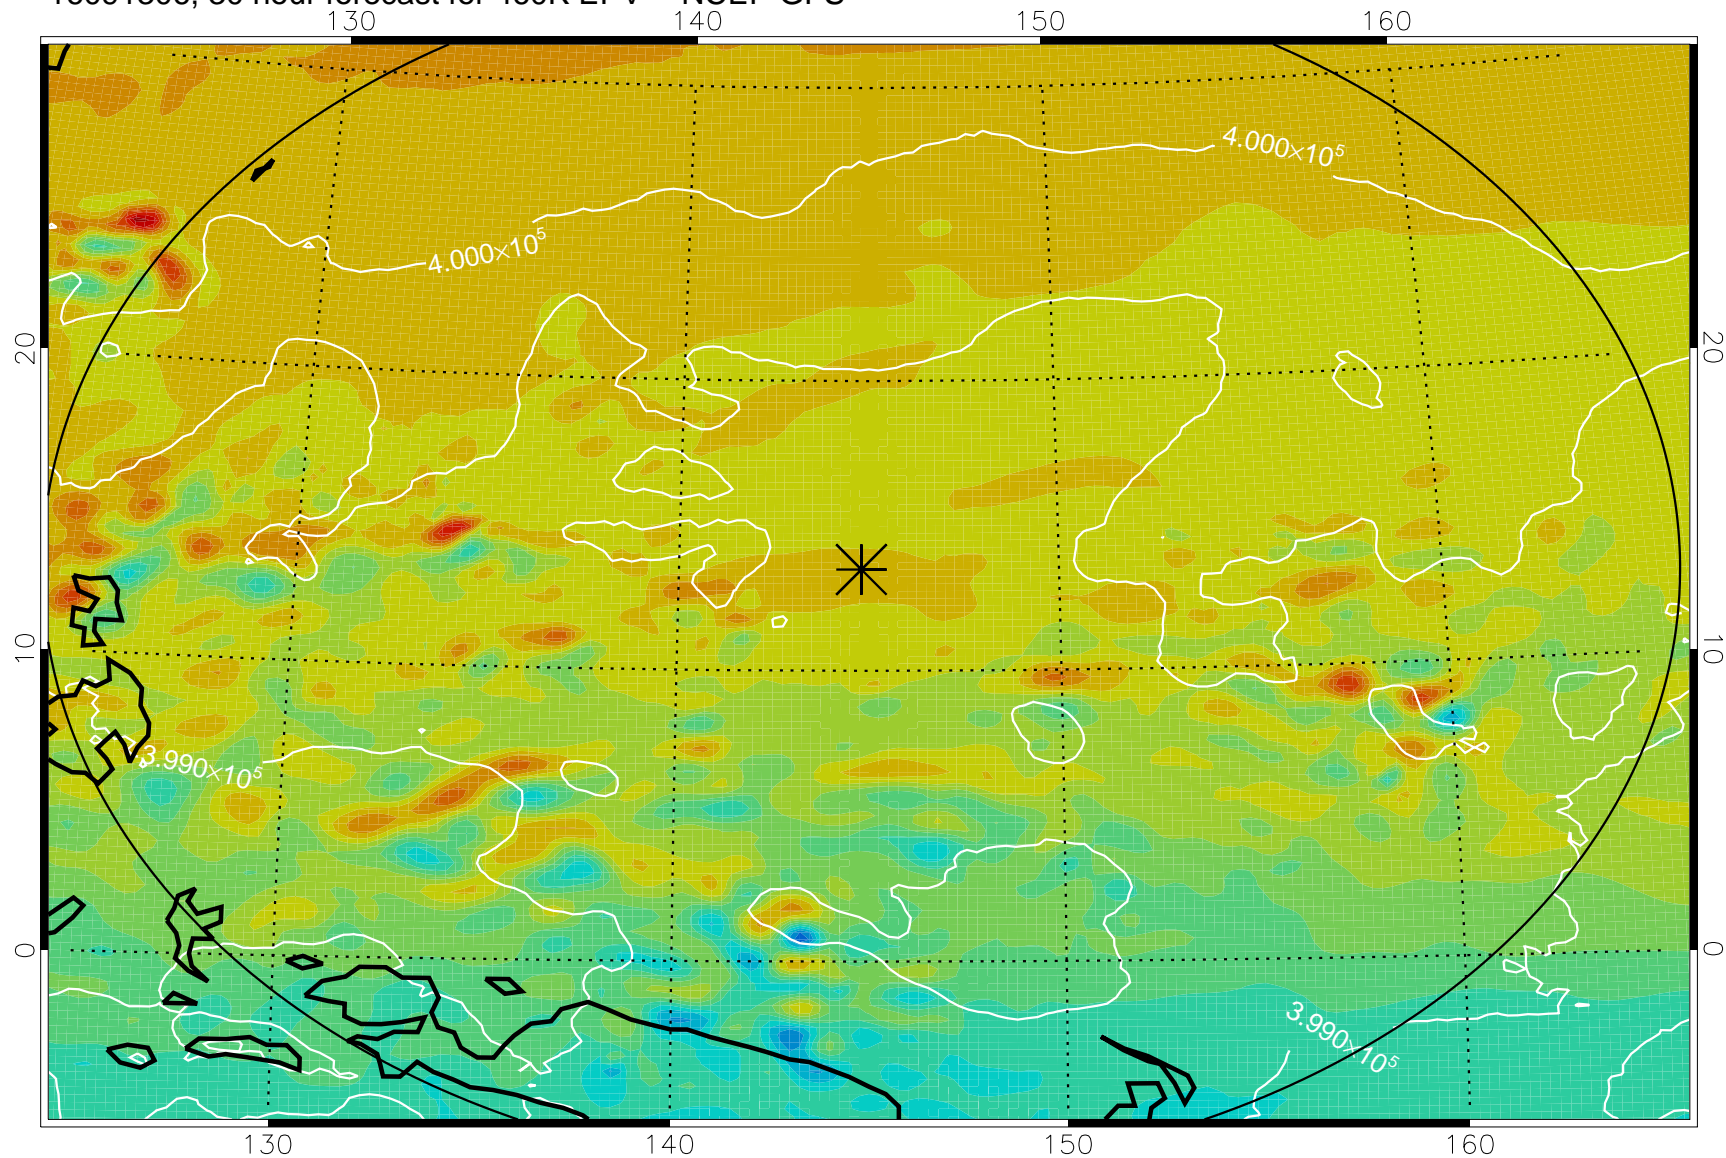

16091206, 6 hour forecast for 460K EPV -- NCEP GFS

460K Montgomery Streamfunction, white

Range ring of 2304 km

16091212, 12 hour forecast for 460K EPV -- NCEP GFS

460K Montgomery Streamfunction, white

Range ring of 2304 km

16091218, 18 hour forecast for 460K EPV -- NCEP GFS

460K Montgomery Streamfunction, white

Range ring of 2304 km

16091300, 24 hour forecast for 460K EPV -- NCEP GFS

460K Montgomery Streamfunction, white

Range ring of 2304 km

16091306, 30 hour forecast for 460K EPV -- NCEP GFS

460K Montgomery Streamfunction, white

Range ring of 2304 km

16091312, 36 hour forecast for 460K EPV -- NCEP GFS

460K Montgomery Streamfunction, white

Range ring of 2304 km

16091318, 42 hour forecast for 460K EPV -- NCEP GFS

460K Montgomery Streamfunction, white

Range ring of 2304 km

16091400, 48 hour forecast for 460K EPV -- NCEP GFS

460K Montgomery Streamfunction, white

Range ring of 2304 km