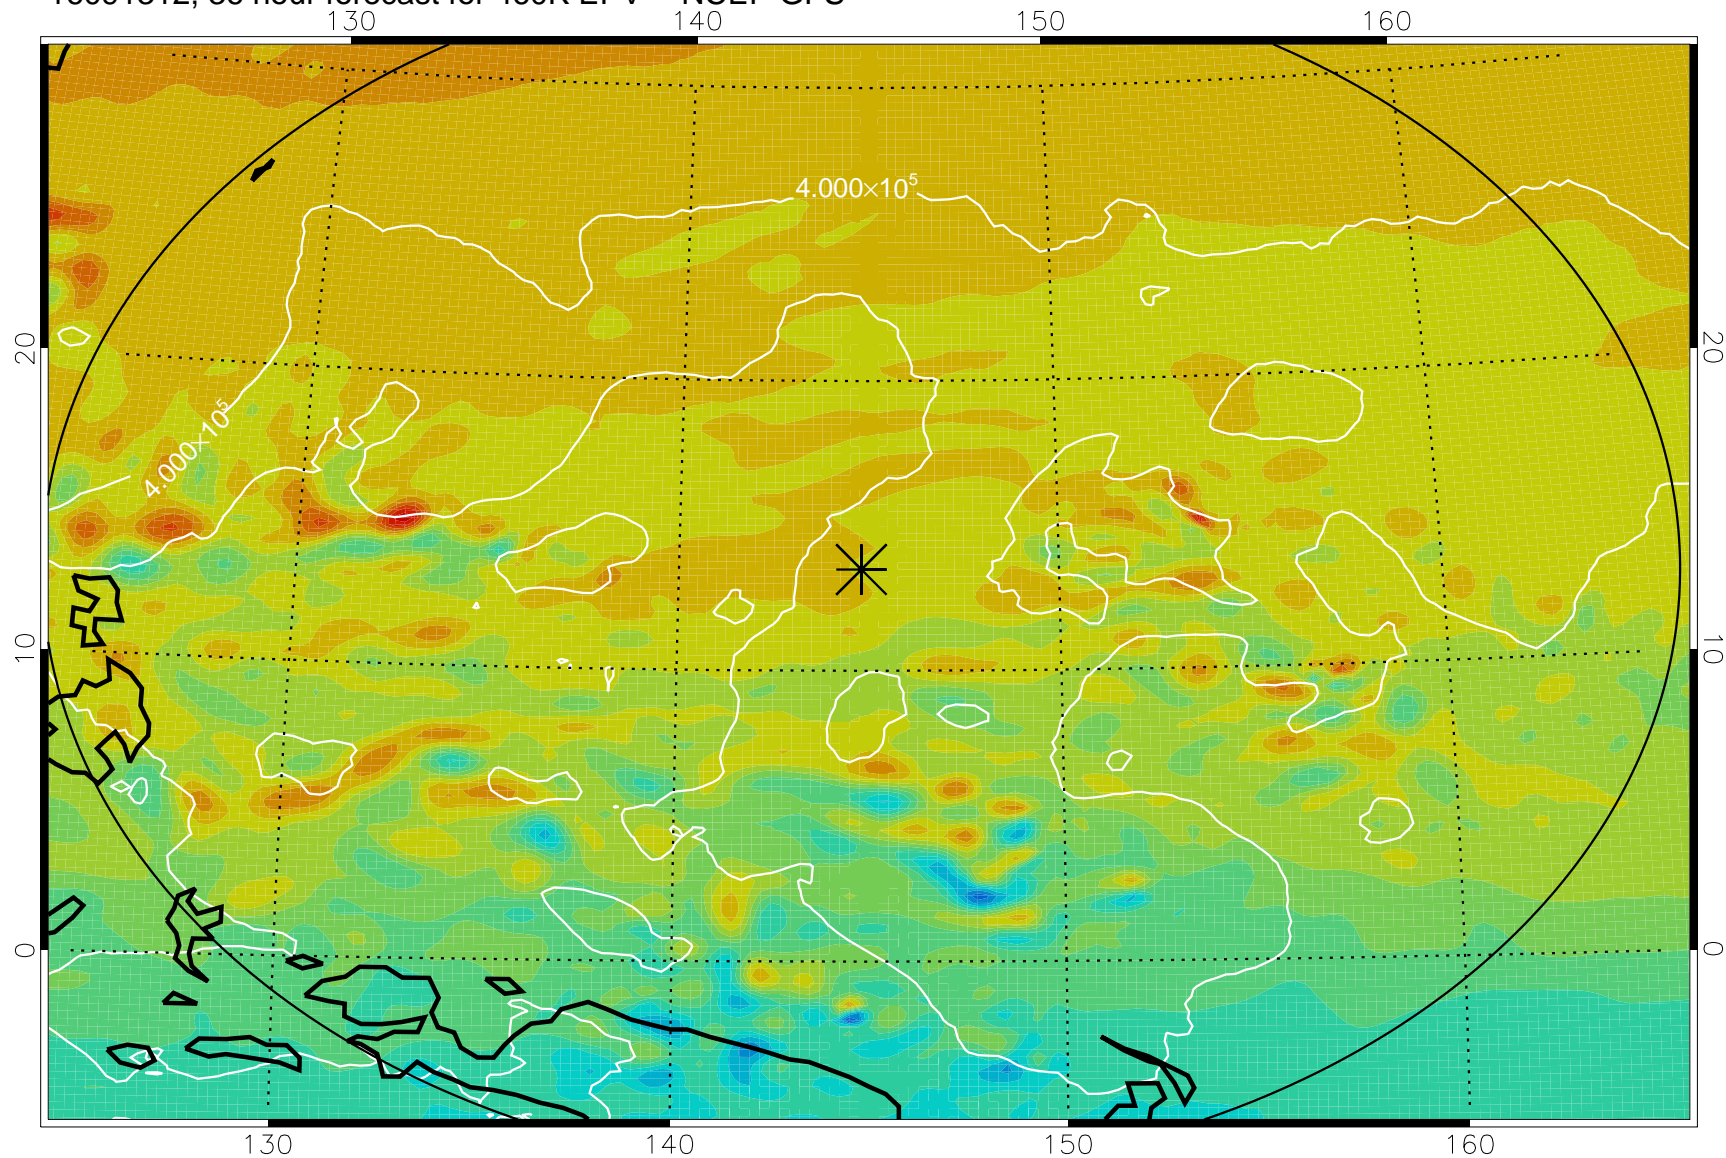

16091206, 6 hour forecast for 460K EPV -- NCEP GFS

460K Montgomery Streamfunction, white

Range ring of 2304 km

16091212, 12 hour forecast for 460K EPV -- NCEP GFS

460K Montgomery Streamfunction, white

Range ring of 2304 km

16091218, 18 hour forecast for 460K EPV -- NCEP GFS

460K Montgomery Streamfunction, white

Range ring of 2304 km

16091300, 24 hour forecast for 460K EPV -- NCEP GFS

460K Montgomery Streamfunction, white

Range ring of 2304 km

16091306, 30 hour forecast for 460K EPV -- NCEP GFS

460K Montgomery Streamfunction, white

Range ring of 2304 km

16091312, 36 hour forecast for 460K EPV -- NCEP GFS

460K Montgomery Streamfunction, white

Range ring of 2304 km

16091318, 42 hour forecast for 460K EPV -- NCEP GFS

460K Montgomery Streamfunction, white

Range ring of 2304 km

16091400, 48 hour forecast for 460K EPV -- NCEP GFS

460K Montgomery Streamfunction, white

Range ring of 2304 km