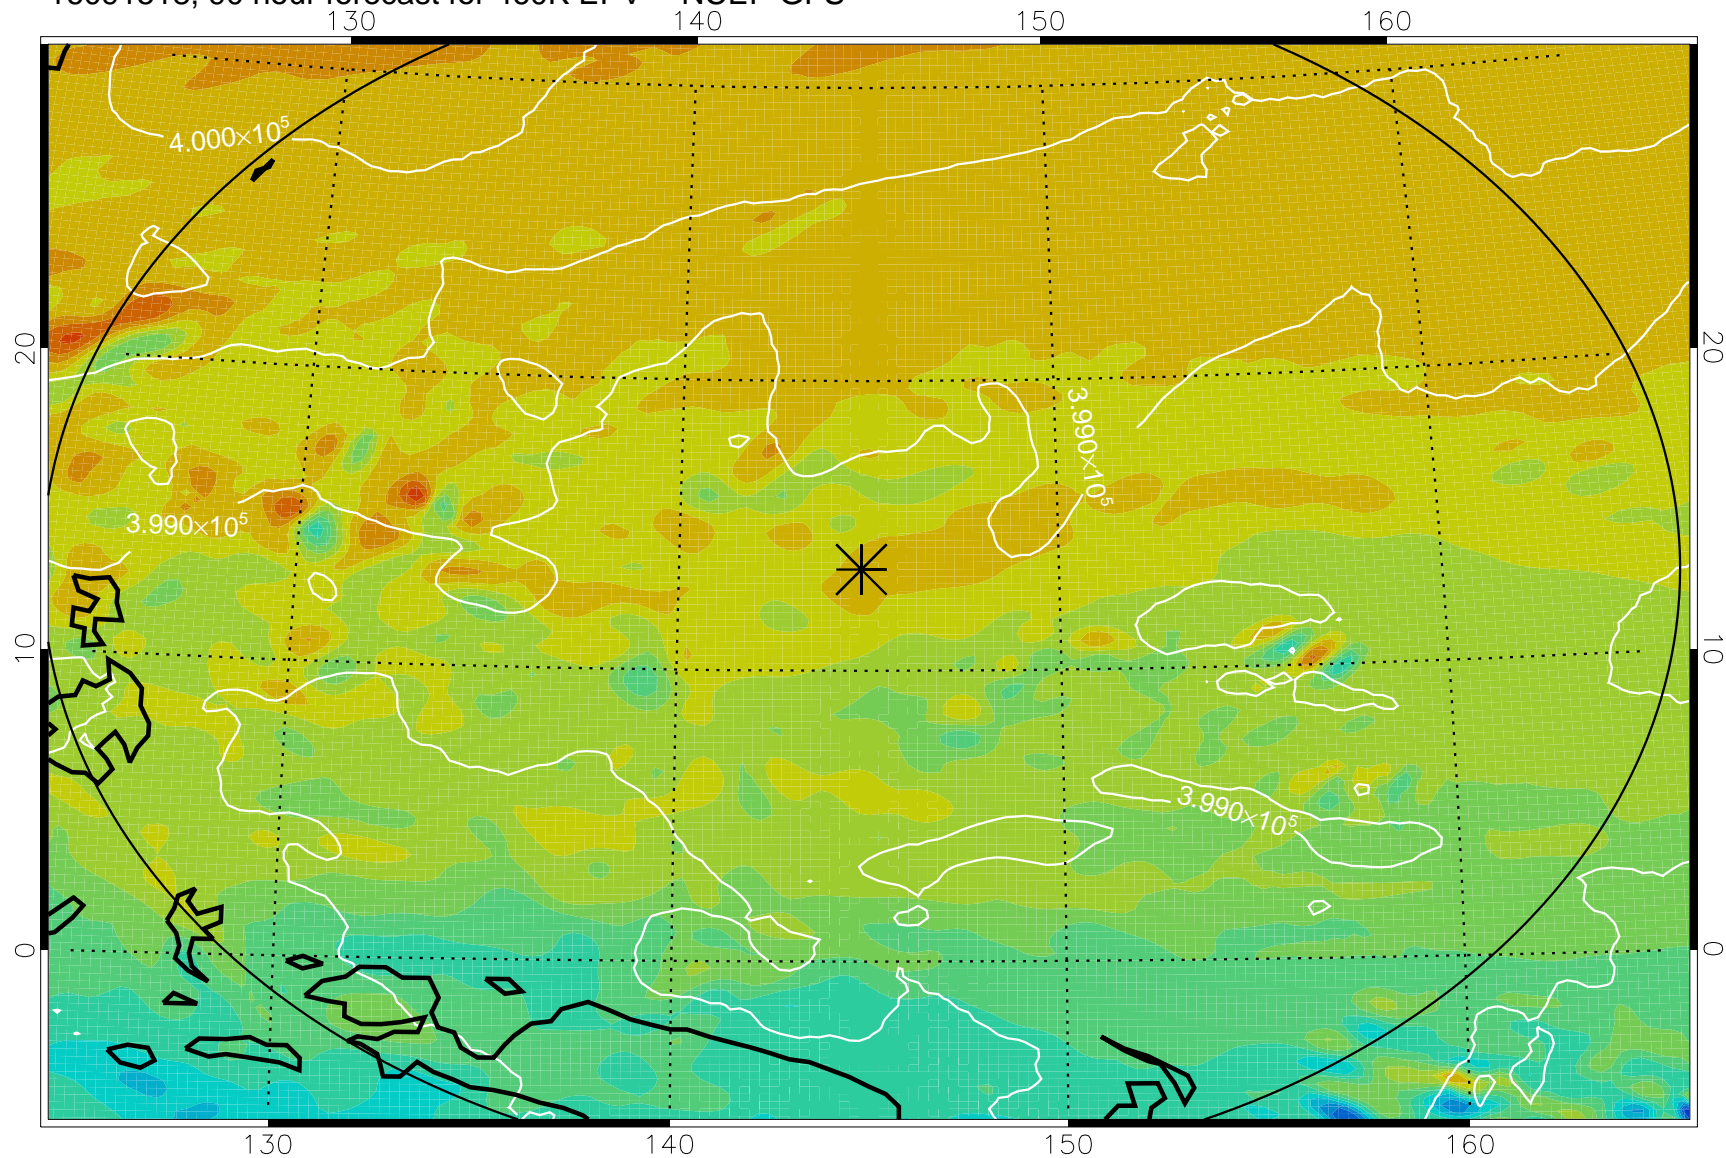

16091418, 66 hour forecast for 460K EPV -- NCEP GFS

460K Montgomery Streamfunction, white

Range ring of 2304 km

16091500, 72 hour forecast for 460K EPV -- NCEP GFS

460K Montgomery Streamfunction, white

Range ring of 2304 km

16091506, 78 hour forecast for 460K EPV -- NCEP GFS

460K Montgomery Streamfunction, white

Range ring of 2304 km

16091512, 84 hour forecast for 460K EPV -- NCEP GFS

460K Montgomery Streamfunction, white

Range ring of 2304 km

16091518, 90 hour forecast for 460K EPV -- NCEP GFS

460K Montgomery Streamfunction, white

Range ring of 2304 km

16091600, 96 hour forecast for 460K EPV -- NCEP GFS

460K Montgomery Streamfunction, white

Range ring of 2304 km

16091606, 102 hour forecast for 460K EPV -- NCEP GFS

460K Montgomery Streamfunction, white

Range ring of 2304 km

16091612, 108 hour forecast for 460K EPV -- NCEP GFS

460K Montgomery Streamfunction, white

Range ring of 2304 km