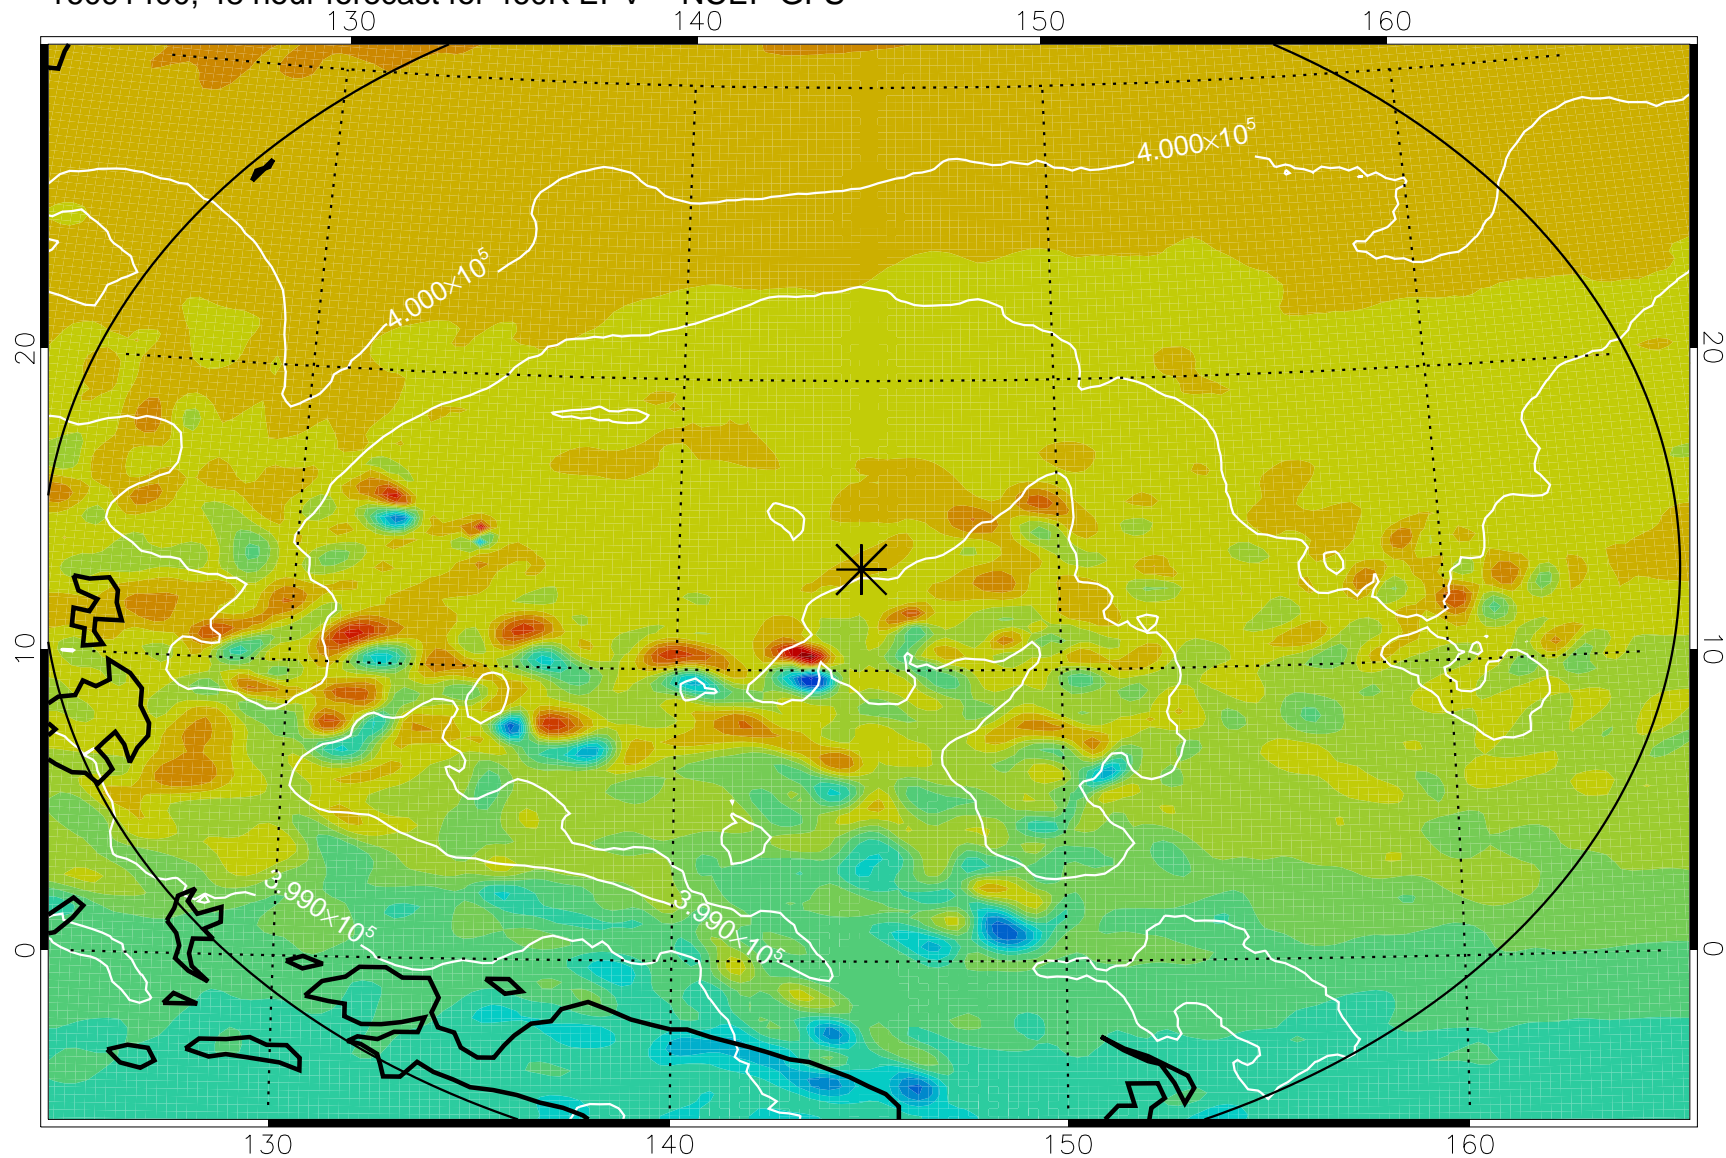

16091218, 18 hour forecast for 460K EPV -- NCEP GFS

460K Montgomery Streamfunction, white

Range ring of 2304 km

16091300, 24 hour forecast for 460K EPV -- NCEP GFS

460K Montgomery Streamfunction, white

Range ring of 2304 km

16091306, 30 hour forecast for 460K EPV -- NCEP GFS

460K Montgomery Streamfunction, white

Range ring of 2304 km

16091312, 36 hour forecast for 460K EPV -- NCEP GFS

460K Montgomery Streamfunction, white

Range ring of 2304 km

16091318, 42 hour forecast for 460K EPV -- NCEP GFS

460K Montgomery Streamfunction, white

Range ring of 2304 km

16091400, 48 hour forecast for 460K EPV -- NCEP GFS

460K Montgomery Streamfunction, white

Range ring of 2304 km

16091406, 54 hour forecast for 460K EPV -- NCEP GFS

460K Montgomery Streamfunction, white

Range ring of 2304 km

16091412, 60 hour forecast for 460K EPV -- NCEP GFS

460K Montgomery Streamfunction, white

Range ring of 2304 km