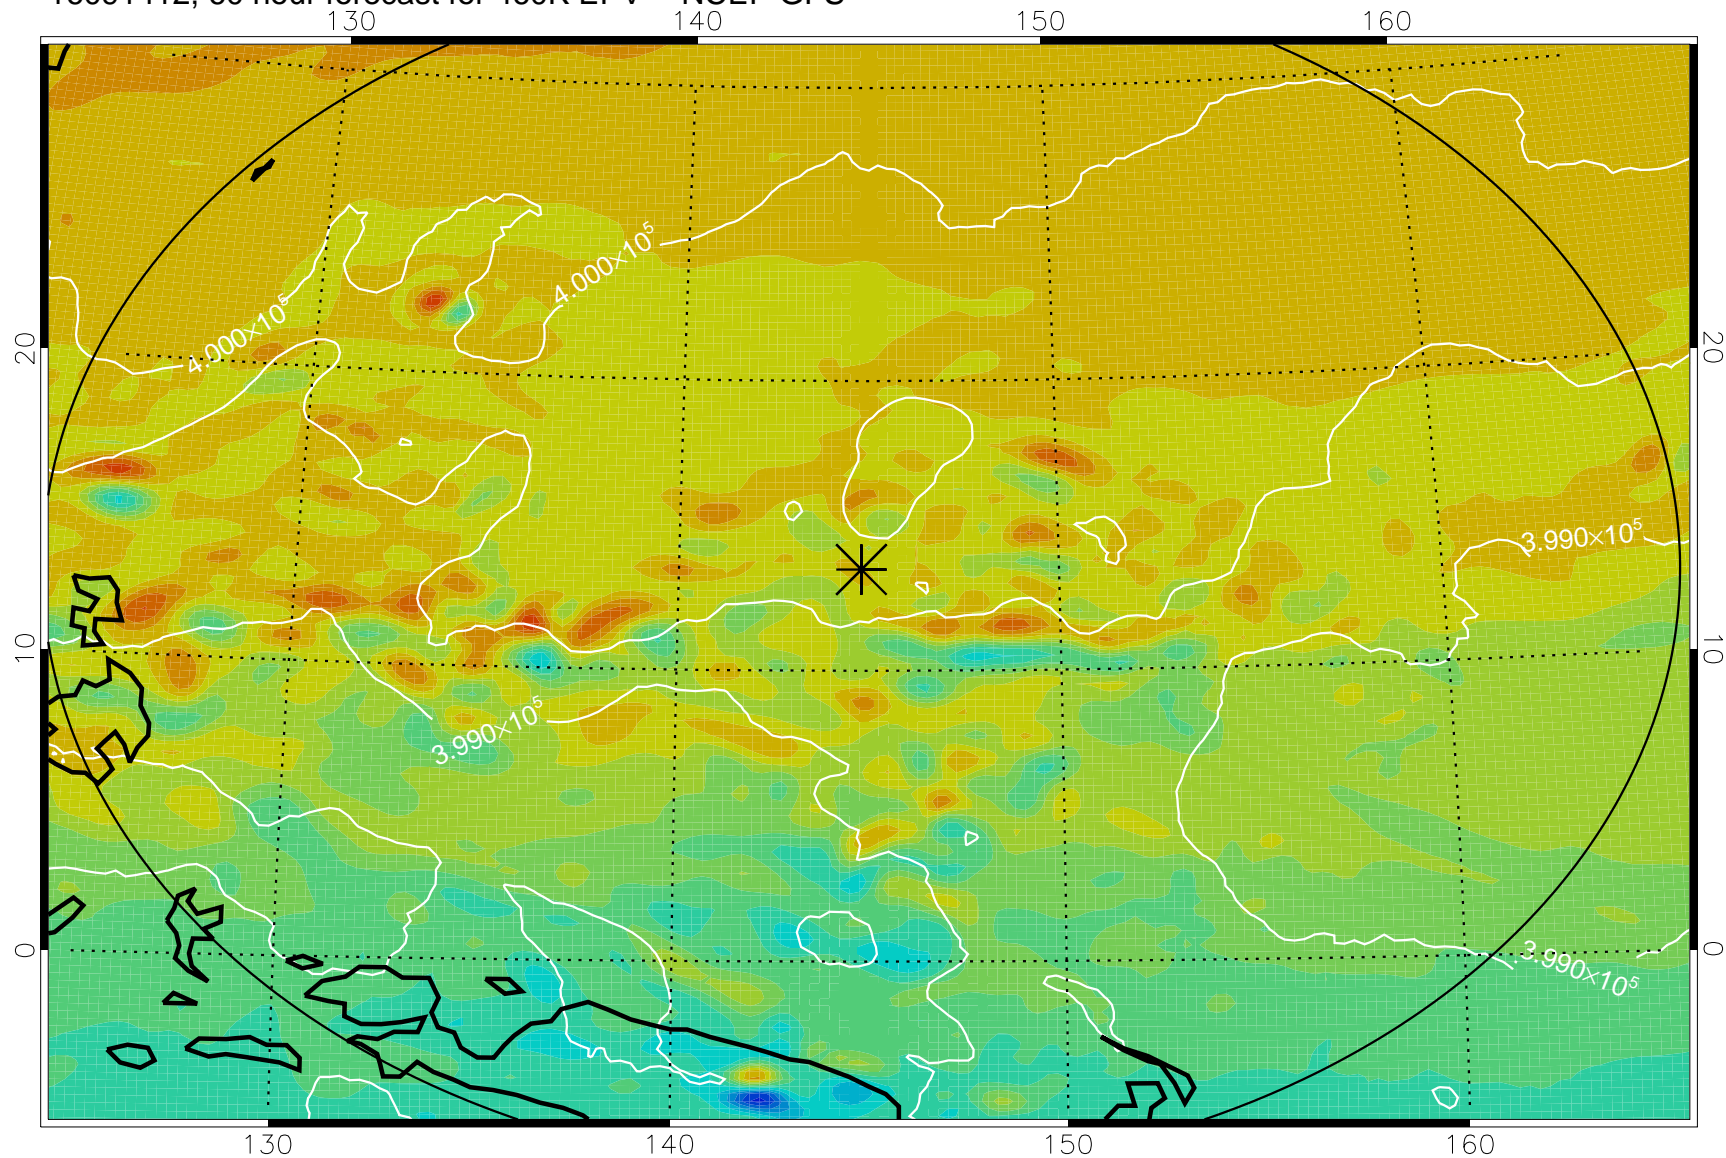

16091318, 42 hour forecast for 460K EPV -- NCEP GFS

460K Montgomery Streamfunction, white

Range ring of 2304 km

16091400, 48 hour forecast for 460K EPV -- NCEP GFS

460K Montgomery Streamfunction, white

Range ring of 2304 km

16091406, 54 hour forecast for 460K EPV -- NCEP GFS

460K Montgomery Streamfunction, white

Range ring of 2304 km

16091412, 60 hour forecast for 460K EPV -- NCEP GFS

460K Montgomery Streamfunction, white

Range ring of 2304 km

16091418, 66 hour forecast for 460K EPV -- NCEP GFS

460K Montgomery Streamfunction, white

Range ring of 2304 km

16091500, 72 hour forecast for 460K EPV -- NCEP GFS

460K Montgomery Streamfunction, white

Range ring of 2304 km

16091518, 90 hour forecast for 460K EPV -- NCEP GFS

460K Montgomery Streamfunction, white

Range ring of 2304 km

16091600, 96 hour forecast for 460K EPV -- NCEP GFS

460K Montgomery Streamfunction, white

Range ring of 2304 km