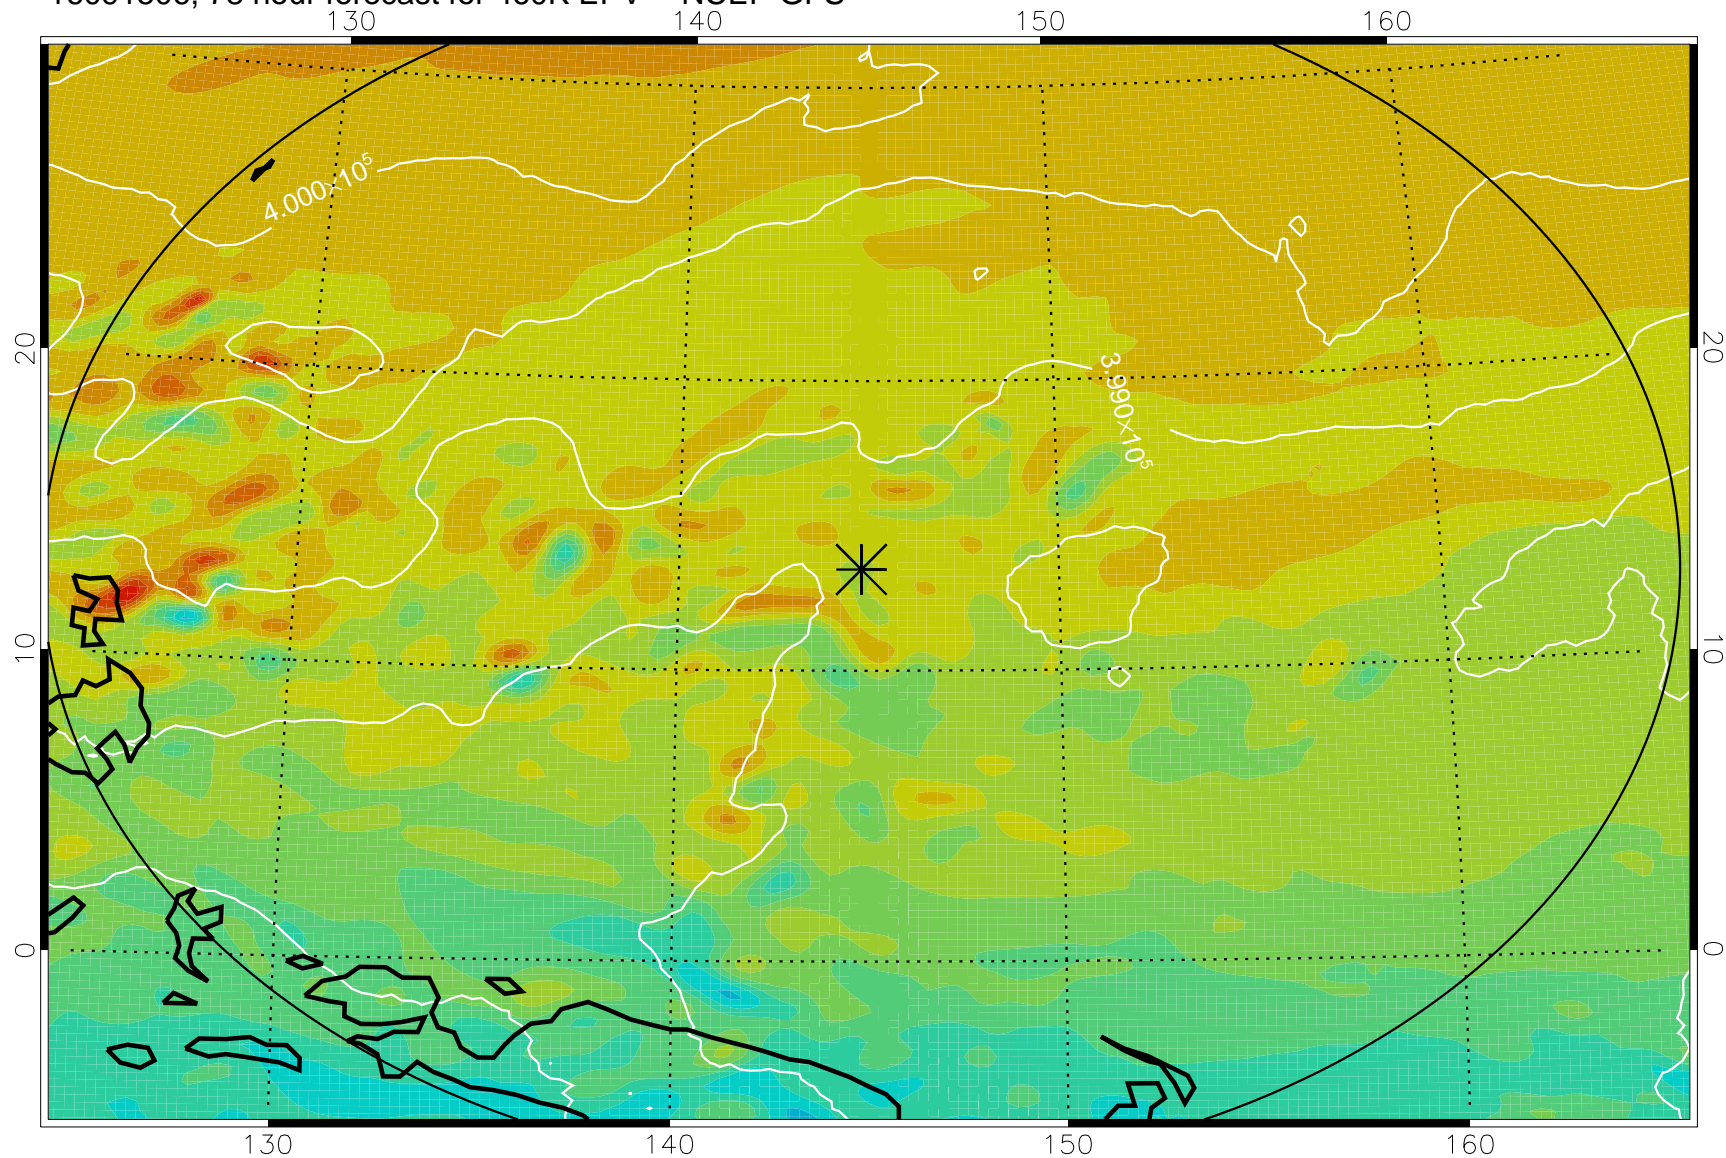

16091418, 66 hour forecast for 460K EPV -- NCEP GFS

460K Montgomery Streamfunction, white

Range ring of 2304 km

16091500, 72 hour forecast for 460K EPV -- NCEP GFS

460K Montgomery Streamfunction, white

Range ring of 2304 km

16091506, 78 hour forecast for 460K EPV -- NCEP GFS

460K Montgomery Streamfunction, white

Range ring of 2304 km

16091512, 84 hour forecast for 460K EPV -- NCEP GFS

460K Montgomery Streamfunction, white

Range ring of 2304 km

16091518, 90 hour forecast for 460K EPV -- NCEP GFS

460K Montgomery Streamfunction, white

Range ring of 2304 km

16091600, 96 hour forecast for 460K EPV -- NCEP GFS

460K Montgomery Streamfunction, white

Range ring of 2304 km

16091606, 102 hour forecast for 460K EPV -- NCEP GFS

460K Montgomery Streamfunction, white

Range ring of 2304 km

16091612, 108 hour forecast for 460K EPV -- NCEP GFS

460K Montgomery Streamfunction, white

Range ring of 2304 km