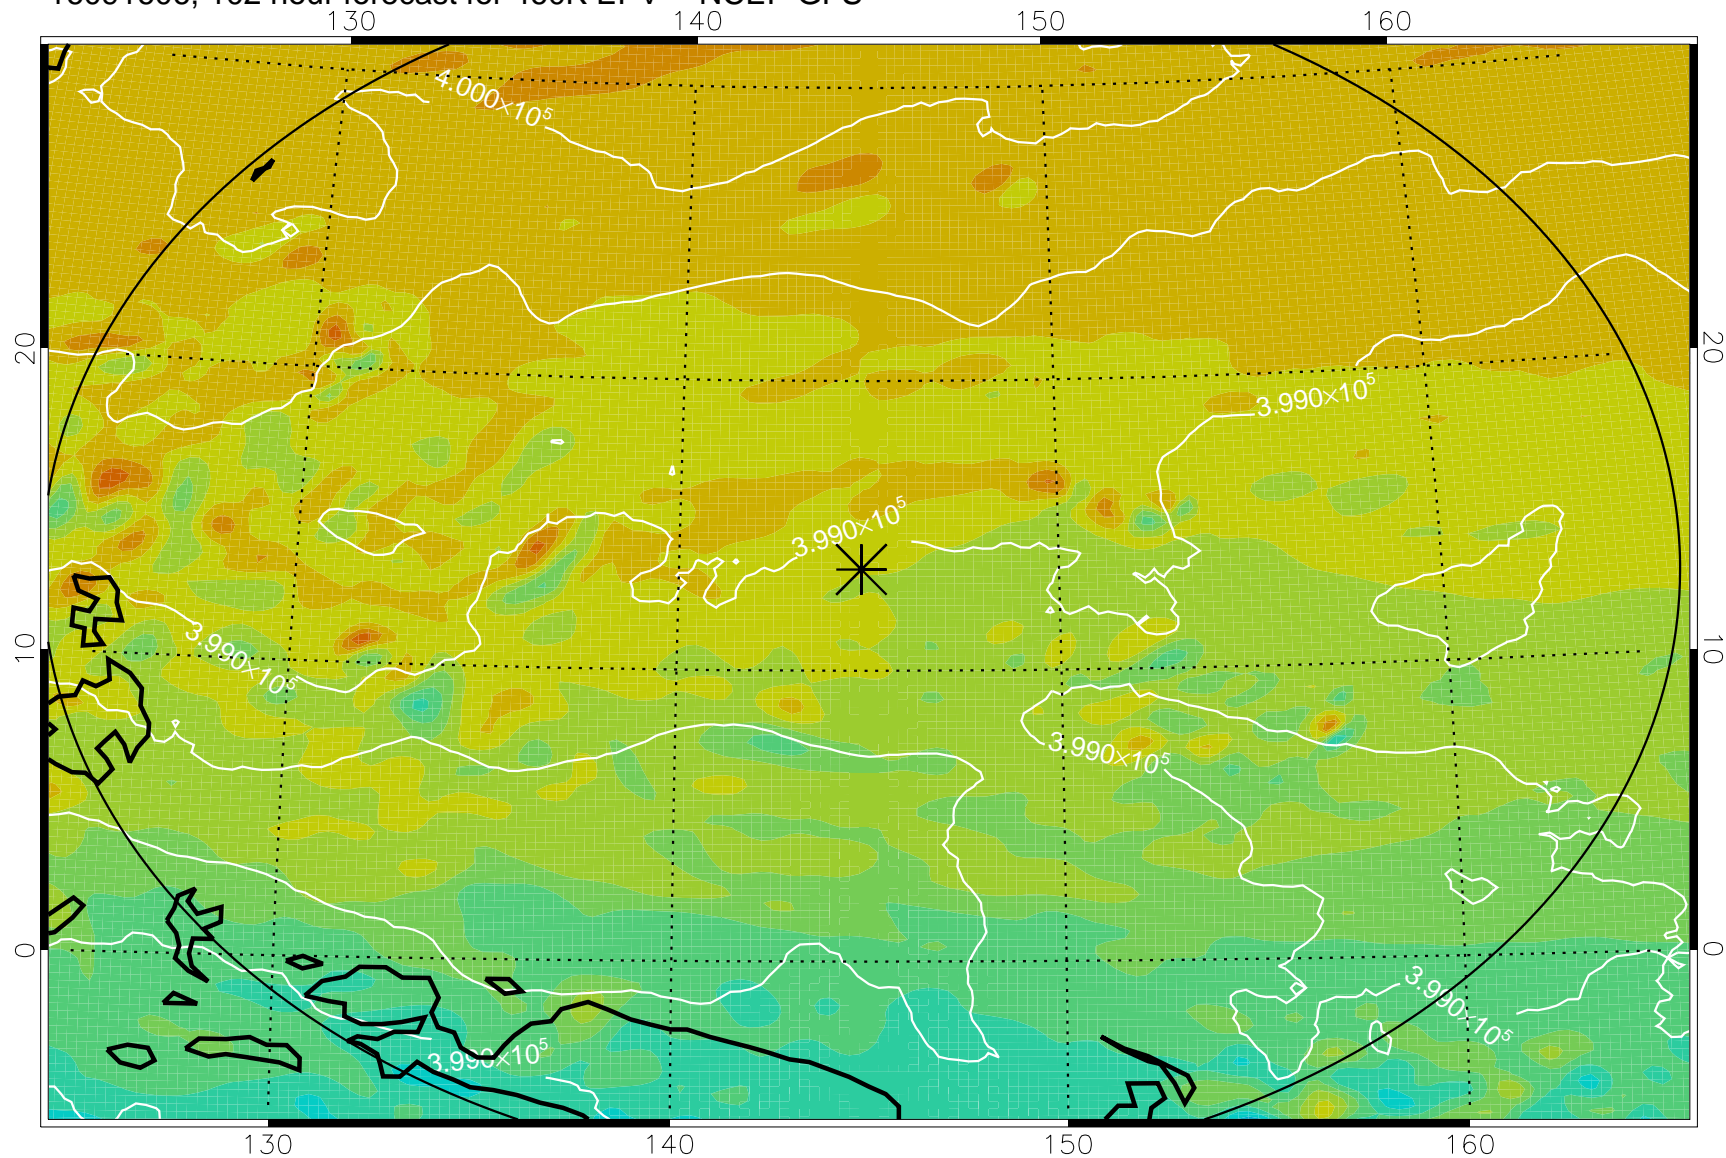

16091506, 78 hour forecast for 460K EPV -- NCEP GFS

460K Montgomery Streamfunction, white

Range ring of 2304 km

16091512, 84 hour forecast for 460K EPV -- NCEP GFS

460K Montgomery Streamfunction, white

Range ring of 2304 km

16091518, 90 hour forecast for 460K EPV -- NCEP GFS

460K Montgomery Streamfunction, white

Range ring of 2304 km

16091600, 96 hour forecast for 460K EPV -- NCEP GFS

460K Montgomery Streamfunction, white

Range ring of 2304 km

16091606, 102 hour forecast for 460K EPV -- NCEP GFS

460K Montgomery Streamfunction, white

Range ring of 2304 km

16091612, 108 hour forecast for 460K EPV -- NCEP GFS

460K Montgomery Streamfunction, white

Range ring of 2304 km

16091618, 114 hour forecast for 460K EPV -- NCEP GFS

460K Montgomery Streamfunction, white

Range ring of 2304 km

16091700, 120 hour forecast for 460K EPV -- NCEP GFS

460K Montgomery Streamfunction, white

Range ring of 2304 km