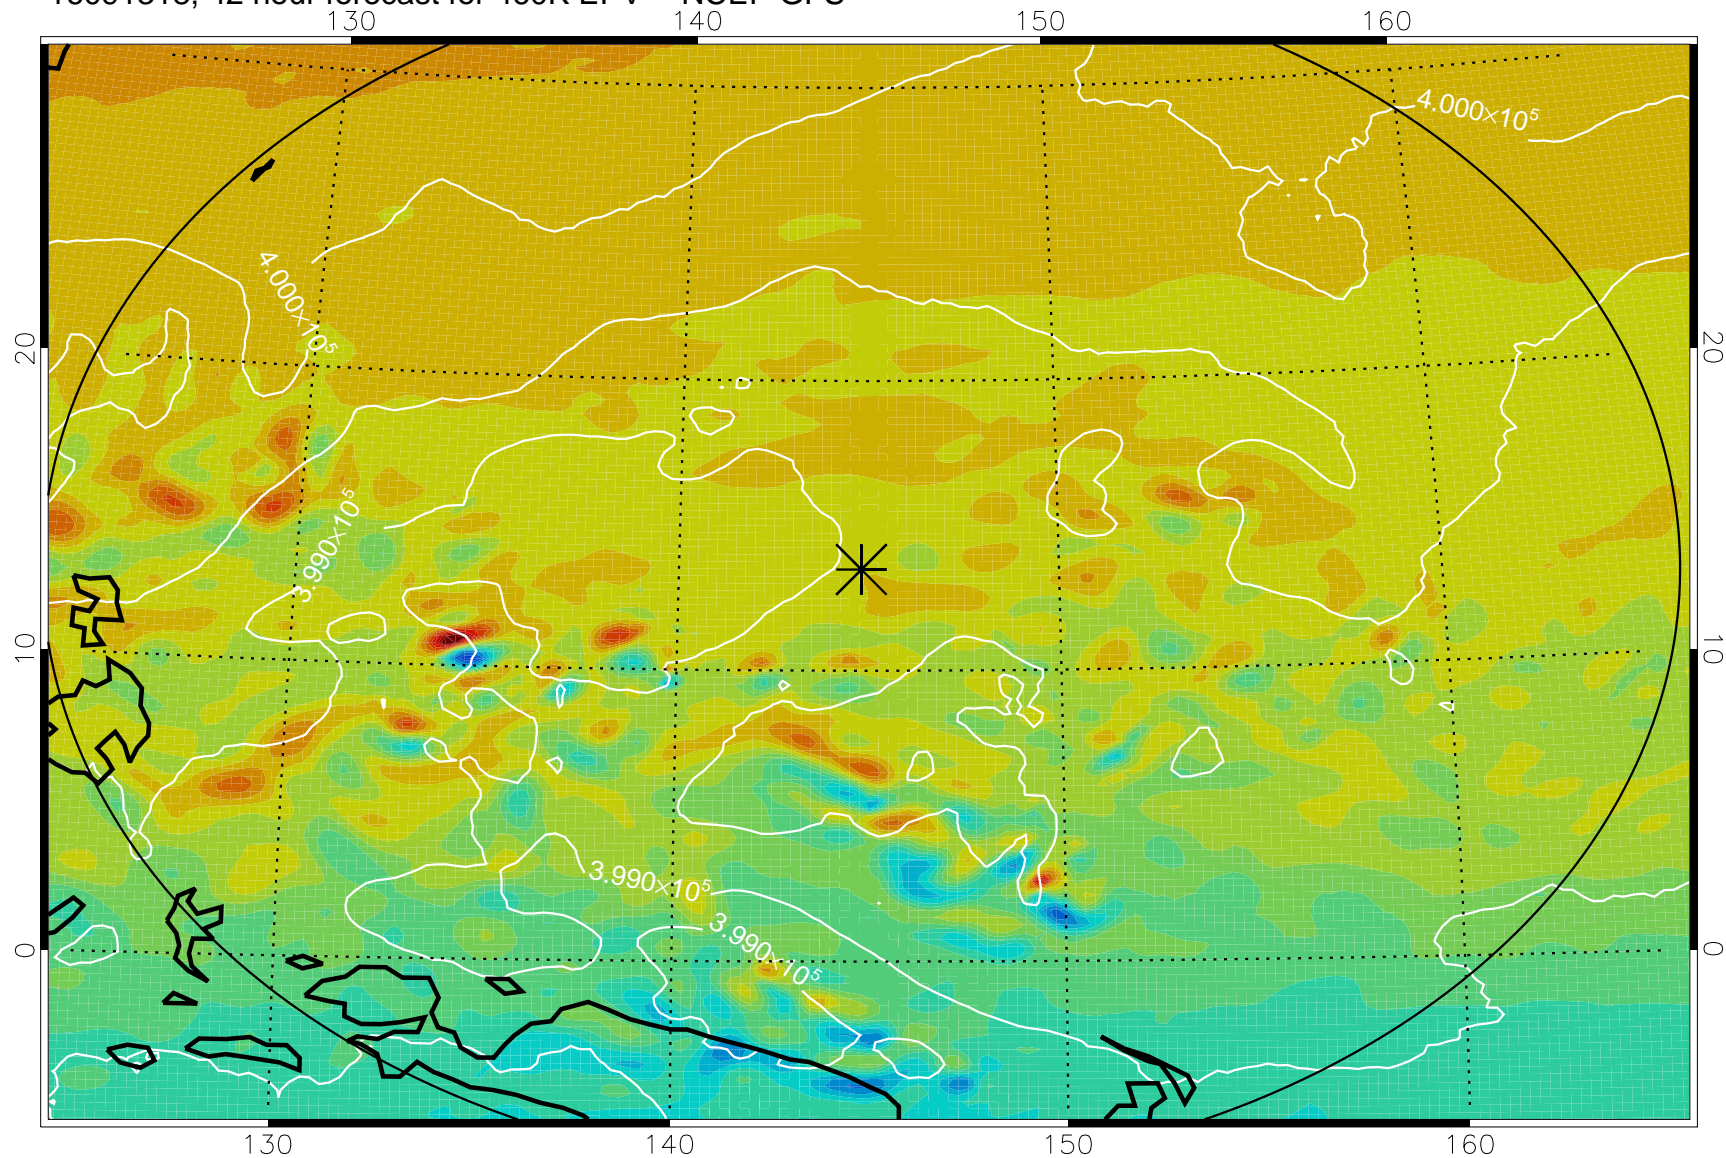

16091306, 30 hour forecast for 460K EPV -- NCEP GFS

460K Montgomery Streamfunction, white

Range ring of 2304 km

16091312, 36 hour forecast for 460K EPV -- NCEP GFS

460K Montgomery Streamfunction, white

Range ring of 2304 km

16091318, 42 hour forecast for 460K EPV -- NCEP GFS

460K Montgomery Streamfunction, white

Range ring of 2304 km

16091400, 48 hour forecast for 460K EPV -- NCEP GFS

460K Montgomery Streamfunction, white

Range ring of 2304 km

16091406, 54 hour forecast for 460K EPV -- NCEP GFS

460K Montgomery Streamfunction, white

Range ring of 2304 km

16091412, 60 hour forecast for 460K EPV -- NCEP GFS

460K Montgomery Streamfunction, white

Range ring of 2304 km

16091418, 66 hour forecast for 460K EPV -- NCEP GFS

460K Montgomery Streamfunction, white

Range ring of 2304 km

16091500, 72 hour forecast for 460K EPV -- NCEP GFS

460K Montgomery Streamfunction, white

Range ring of 2304 km