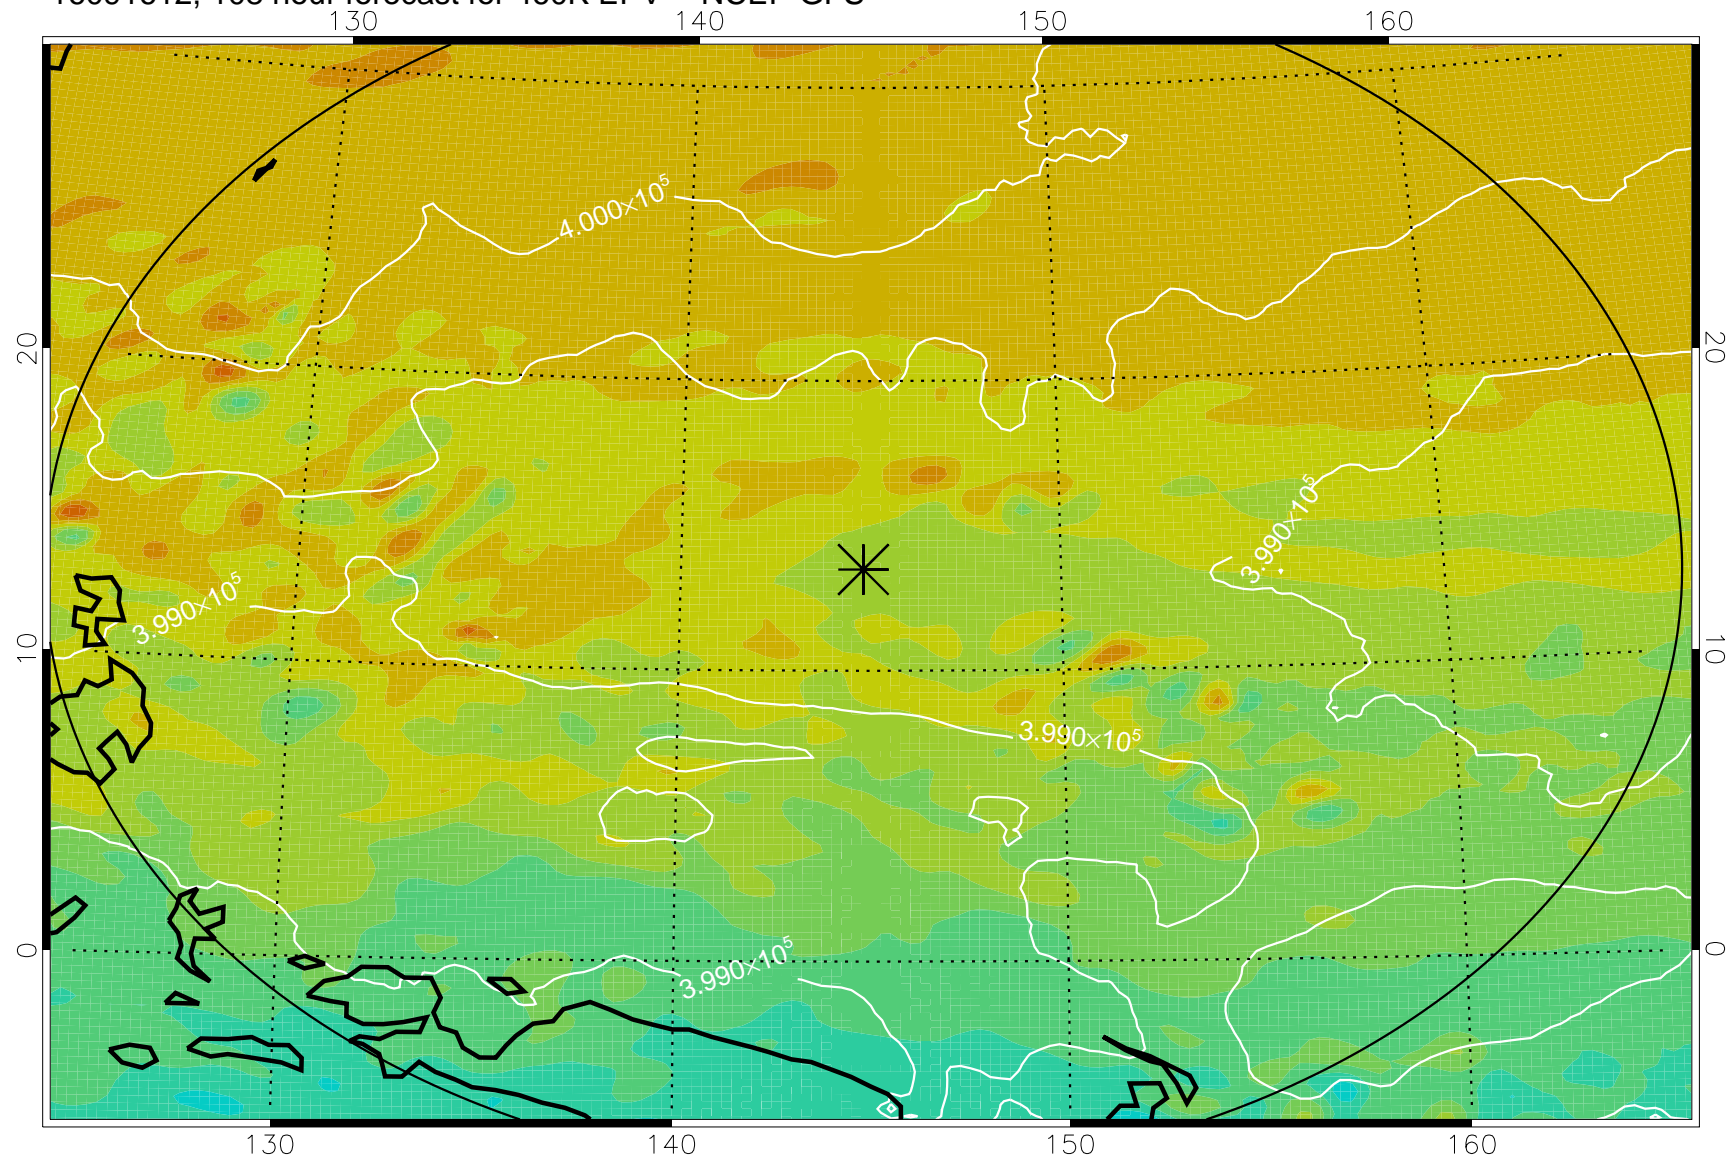

16091506, 78 hour forecast for 460K EPV -- NCEP GFS

460K Montgomery Streamfunction, white

Range ring of 2304 km

16091512, 84 hour forecast for 460K EPV -- NCEP GFS

460K Montgomery Streamfunction, white

Range ring of 2304 km

16091518, 90 hour forecast for 460K EPV -- NCEP GFS

460K Montgomery Streamfunction, white

Range ring of 2304 km

16091600, 96 hour forecast for 460K EPV -- NCEP GFS

460K Montgomery Streamfunction, white

Range ring of 2304 km

16091606, 102 hour forecast for 460K EPV -- NCEP GFS

460K Montgomery Streamfunction, white

Range ring of 2304 km

16091612, 108 hour forecast for 460K EPV -- NCEP GFS

460K Montgomery Streamfunction, white

Range ring of 2304 km

16091618, 114 hour forecast for 460K EPV -- NCEP GFS

460K Montgomery Streamfunction, white

Range ring of 2304 km

16091700, 120 hour forecast for 460K EPV -- NCEP GFS

460K Montgomery Streamfunction, white

Range ring of 2304 km