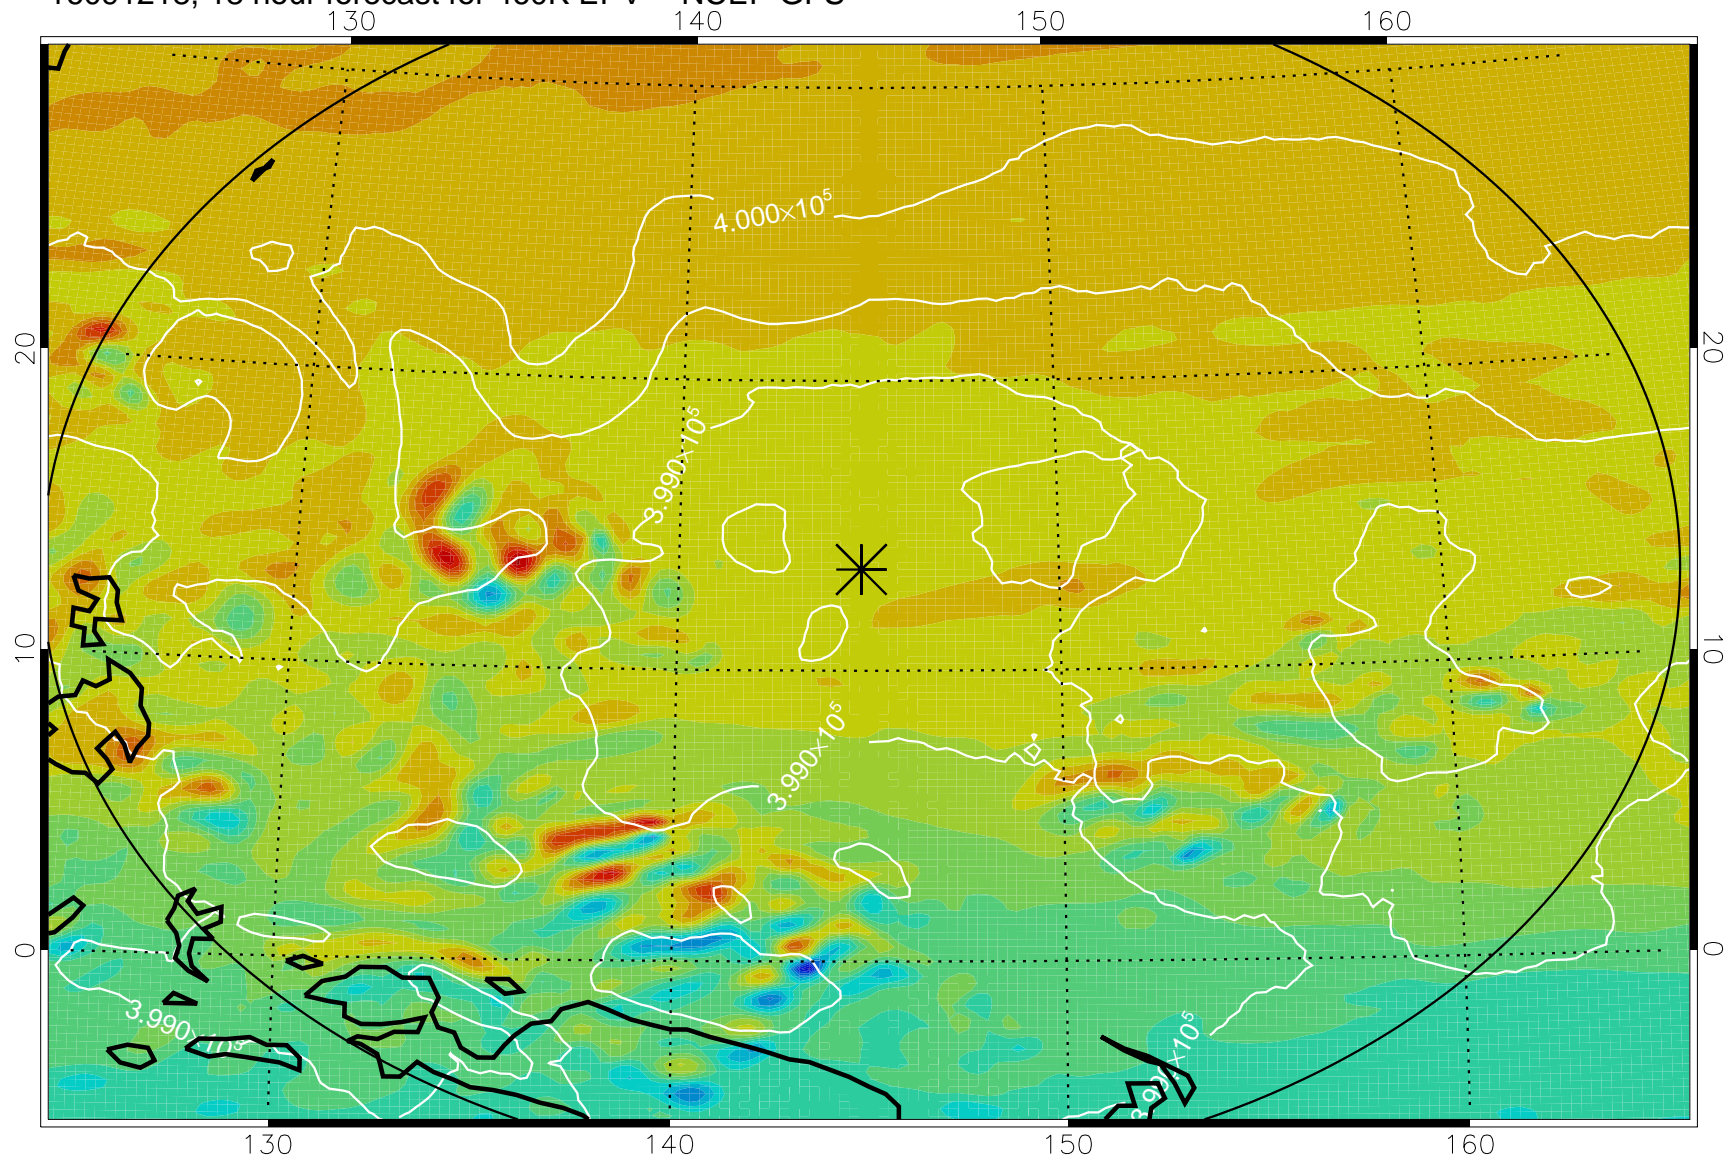

16091206, 6 hour forecast for 460K EPV -- NCEP GFS

460K Montgomery Streamfunction, white

Range ring of 2304 km

16091212, 12 hour forecast for 460K EPV -- NCEP GFS

460K Montgomery Streamfunction, white

Range ring of 2304 km

16091218, 18 hour forecast for 460K EPV -- NCEP GFS

460K Montgomery Streamfunction, white

Range ring of 2304 km

16091300, 24 hour forecast for 460K EPV -- NCEP GFS

460K Montgomery Streamfunction, white

Range ring of 2304 km

16091306, 30 hour forecast for 460K EPV -- NCEP GFS

460K Montgomery Streamfunction, white

Range ring of 2304 km

16091312, 36 hour forecast for 460K EPV -- NCEP GFS

460K Montgomery Streamfunction, white

Range ring of 2304 km

16091318, 42 hour forecast for 460K EPV -- NCEP GFS

460K Montgomery Streamfunction, white

Range ring of 2304 km

16091400, 48 hour forecast for 460K EPV -- NCEP GFS

460K Montgomery Streamfunction, white

Range ring of 2304 km