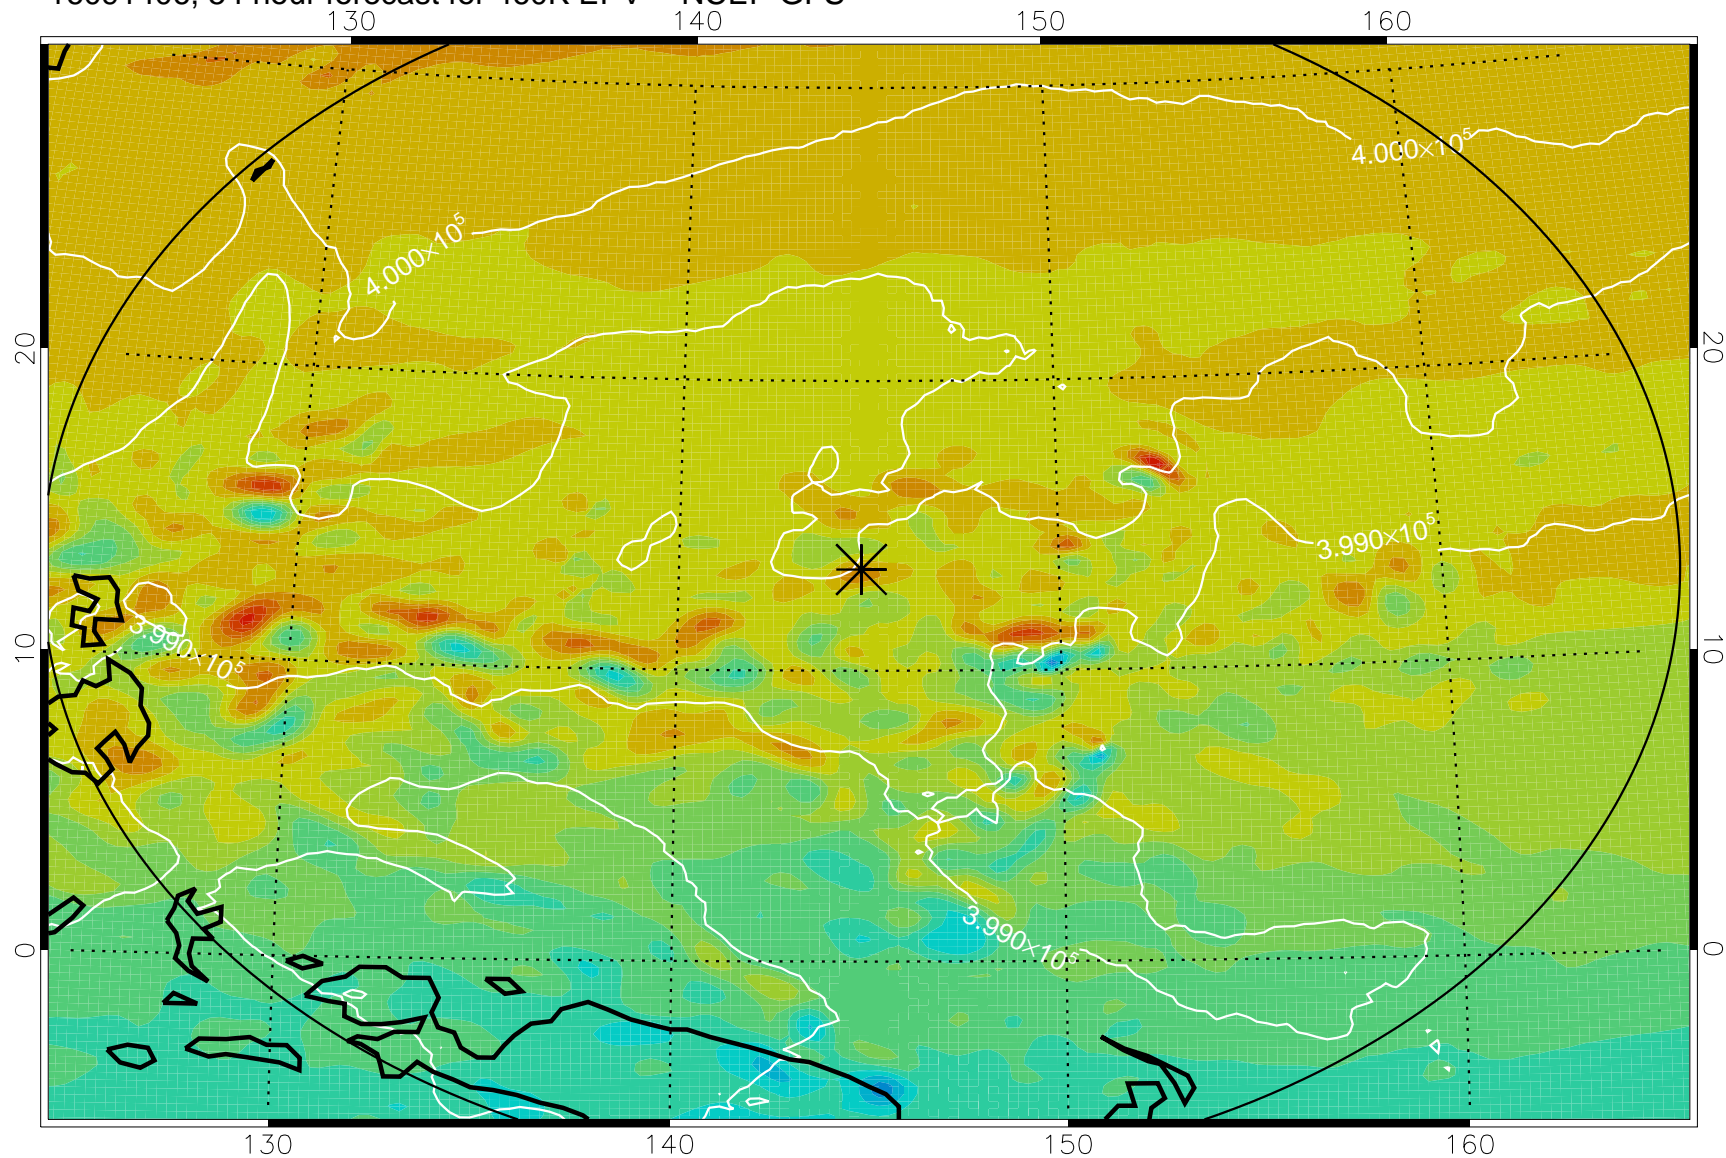

16091318, 42 hour forecast for 460K EPV -- NCEP GFS

460K Montgomery Streamfunction, white

Range ring of 2304 km

16091400, 48 hour forecast for 460K EPV -- NCEP GFS

460K Montgomery Streamfunction, white

Range ring of 2304 km

16091406, 54 hour forecast for 460K EPV -- NCEP GFS

460K Montgomery Streamfunction, white

Range ring of 2304 km

16091412, 60 hour forecast for 460K EPV -- NCEP GFS

460K Montgomery Streamfunction, white

Range ring of 2304 km

16091418, 66 hour forecast for 460K EPV -- NCEP GFS

460K Montgomery Streamfunction, white

Range ring of 2304 km

16091500, 72 hour forecast for 460K EPV -- NCEP GFS

460K Montgomery Streamfunction, white

Range ring of 2304 km

16091518, 90 hour forecast for 460K EPV -- NCEP GFS

460K Montgomery Streamfunction, white

Range ring of 2304 km

16091600, 96 hour forecast for 460K EPV -- NCEP GFS

460K Montgomery Streamfunction, white

Range ring of 2304 km