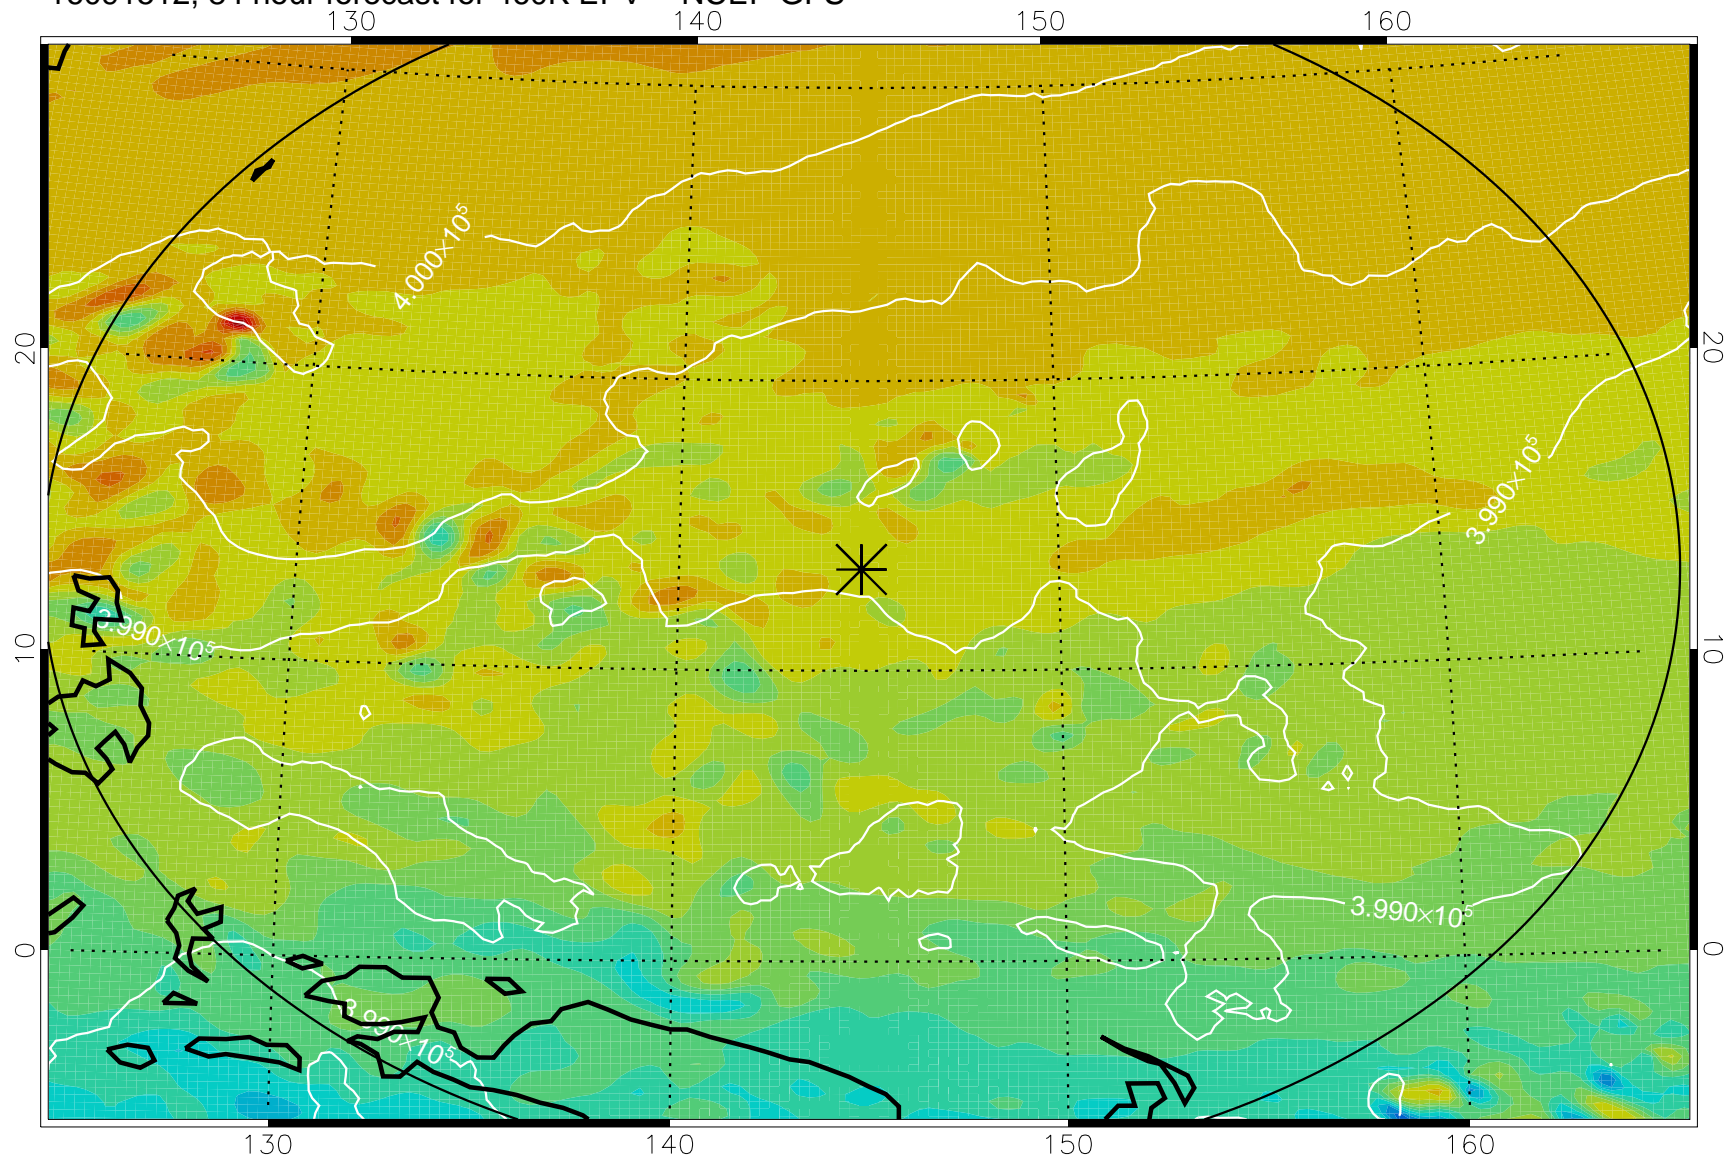

16091406, 54 hour forecast for 460K EPV -- NCEP GFS

460K Montgomery Streamfunction, white

Range ring of 2304 km

16091412, 60 hour forecast for 460K EPV -- NCEP GFS

460K Montgomery Streamfunction, white

Range ring of 2304 km

16091418, 66 hour forecast for 460K EPV -- NCEP GFS

460K Montgomery Streamfunction, white

Range ring of 2304 km

16091500, 72 hour forecast for 460K EPV -- NCEP GFS

460K Montgomery Streamfunction, white

Range ring of 2304 km

16091506, 78 hour forecast for 460K EPV -- NCEP GFS

460K Montgomery Streamfunction, white

Range ring of 2304 km

16091512, 84 hour forecast for 460K EPV -- NCEP GFS

460K Montgomery Streamfunction, white

Range ring of 2304 km

16091518, 90 hour forecast for 460K EPV -- NCEP GFS

460K Montgomery Streamfunction, white

Range ring of 2304 km

16091600, 96 hour forecast for 460K EPV -- NCEP GFS

460K Montgomery Streamfunction, white

Range ring of 2304 km