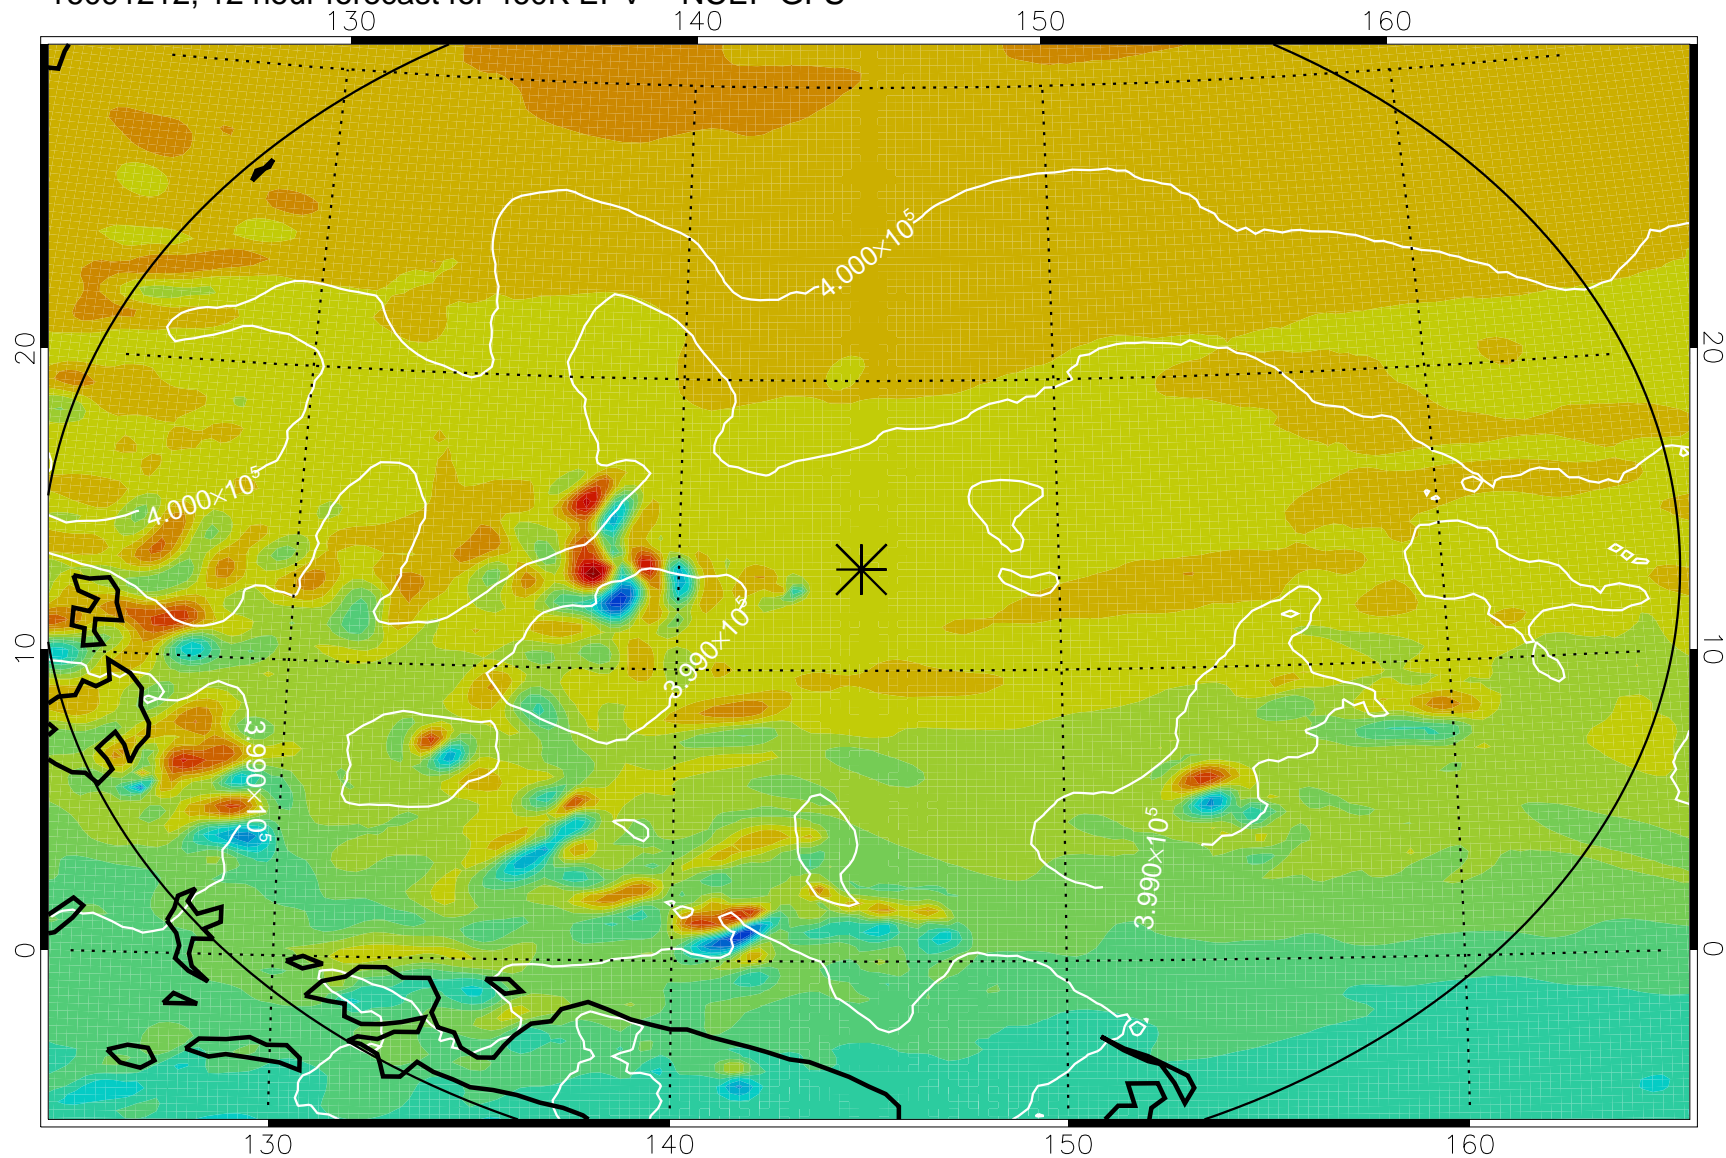

16091206, 6 hour forecast for 460K EPV -- NCEP GFS

460K Montgomery Streamfunction, white

Range ring of 2304 km

16091212, 12 hour forecast for 460K EPV -- NCEP GFS

460K Montgomery Streamfunction, white

Range ring of 2304 km

16091218, 18 hour forecast for 460K EPV -- NCEP GFS

460K Montgomery Streamfunction, white

Range ring of 2304 km

16091300, 24 hour forecast for 460K EPV -- NCEP GFS

460K Montgomery Streamfunction, white

Range ring of 2304 km

16091318, 42 hour forecast for 460K EPV -- NCEP GFS

460K Montgomery Streamfunction, white

Range ring of 2304 km

16091400, 48 hour forecast for 460K EPV -- NCEP GFS

460K Montgomery Streamfunction, white

Range ring of 2304 km

16091406, 54 hour forecast for 460K EPV -- NCEP GFS

460K Montgomery Streamfunction, white

Range ring of 2304 km

16091412, 60 hour forecast for 460K EPV -- NCEP GFS

460K Montgomery Streamfunction, white

Range ring of 2304 km