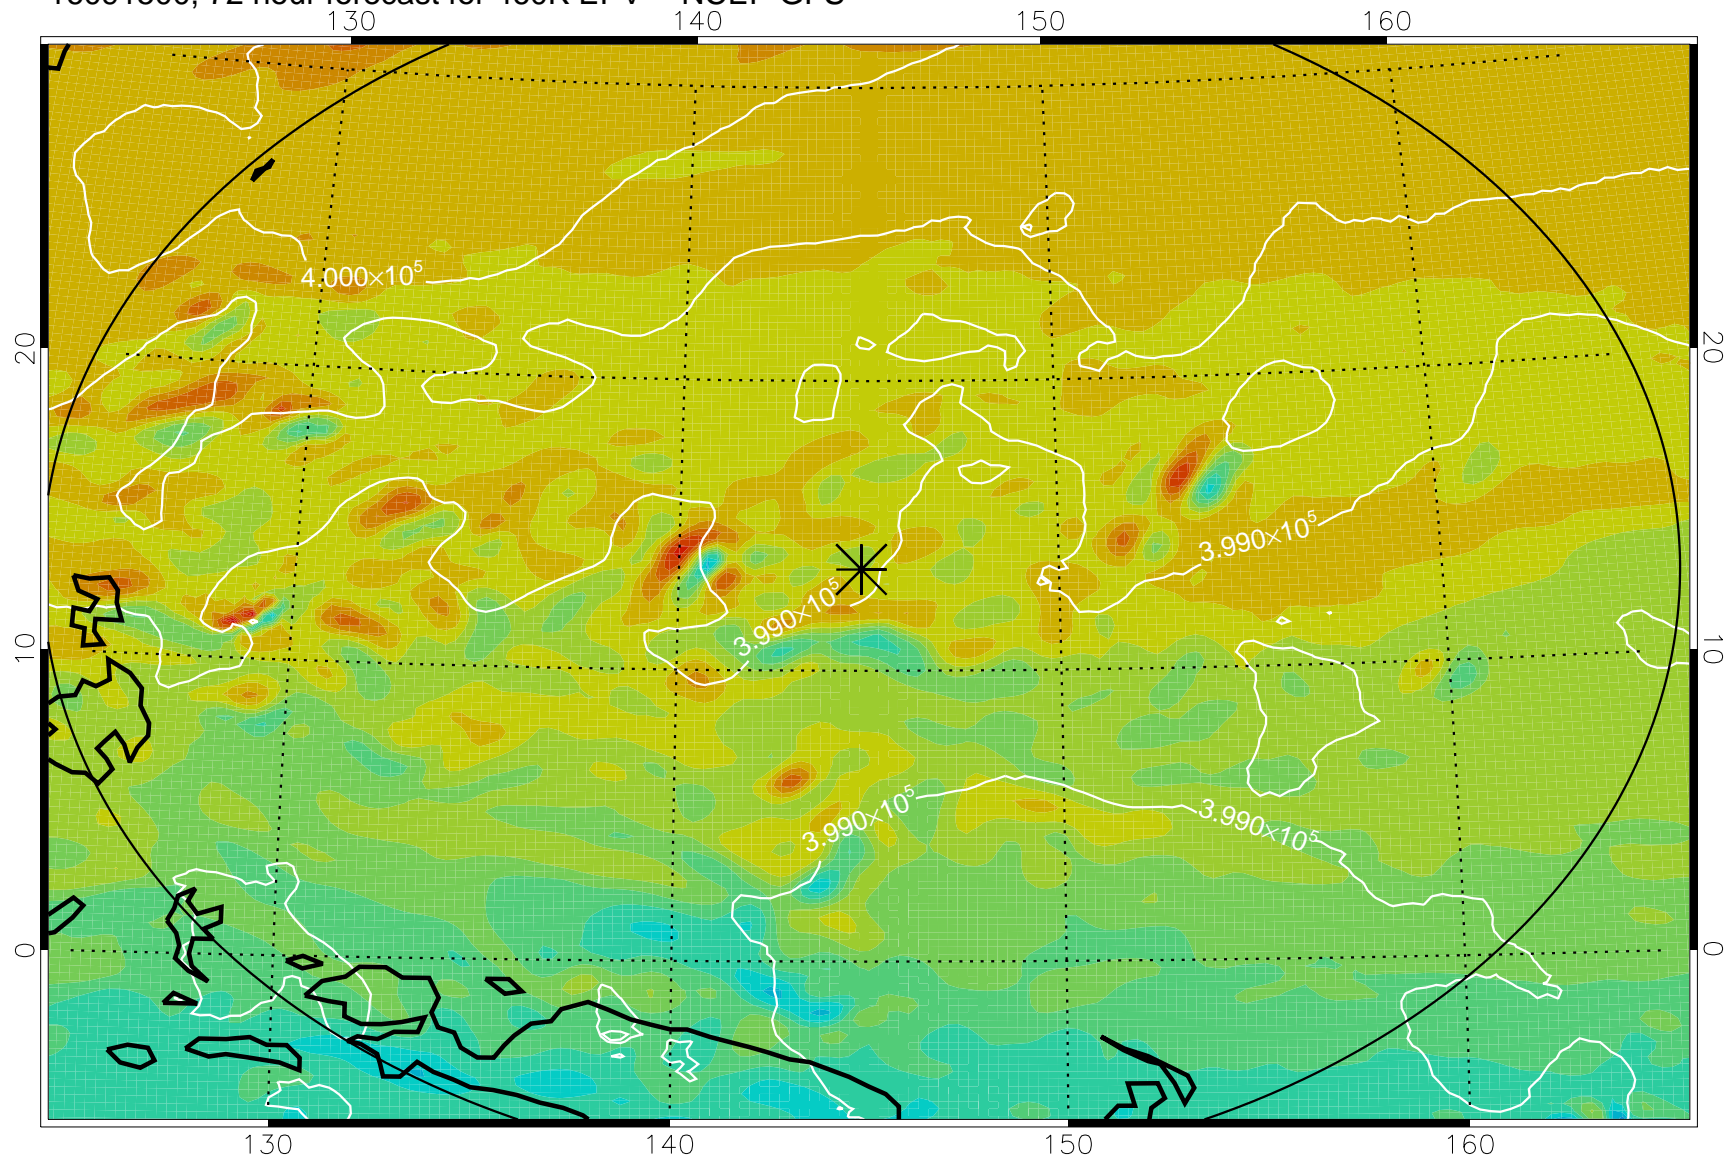

16091406, 54 hour forecast for 460K EPV -- NCEP GFS

460K Montgomery Streamfunction, white

Range ring of 2304 km

16091412, 60 hour forecast for 460K EPV -- NCEP GFS

460K Montgomery Streamfunction, white

Range ring of 2304 km

16091418, 66 hour forecast for 460K EPV -- NCEP GFS

460K Montgomery Streamfunction, white

Range ring of 2304 km

16091500, 72 hour forecast for 460K EPV -- NCEP GFS

460K Montgomery Streamfunction, white

Range ring of 2304 km

16091506, 78 hour forecast for 460K EPV -- NCEP GFS

460K Montgomery Streamfunction, white

Range ring of 2304 km

16091512, 84 hour forecast for 460K EPV -- NCEP GFS

460K Montgomery Streamfunction, white

Range ring of 2304 km

16091518, 90 hour forecast for 460K EPV -- NCEP GFS

460K Montgomery Streamfunction, white

Range ring of 2304 km

16091600, 96 hour forecast for 460K EPV -- NCEP GFS

460K Montgomery Streamfunction, white

Range ring of 2304 km