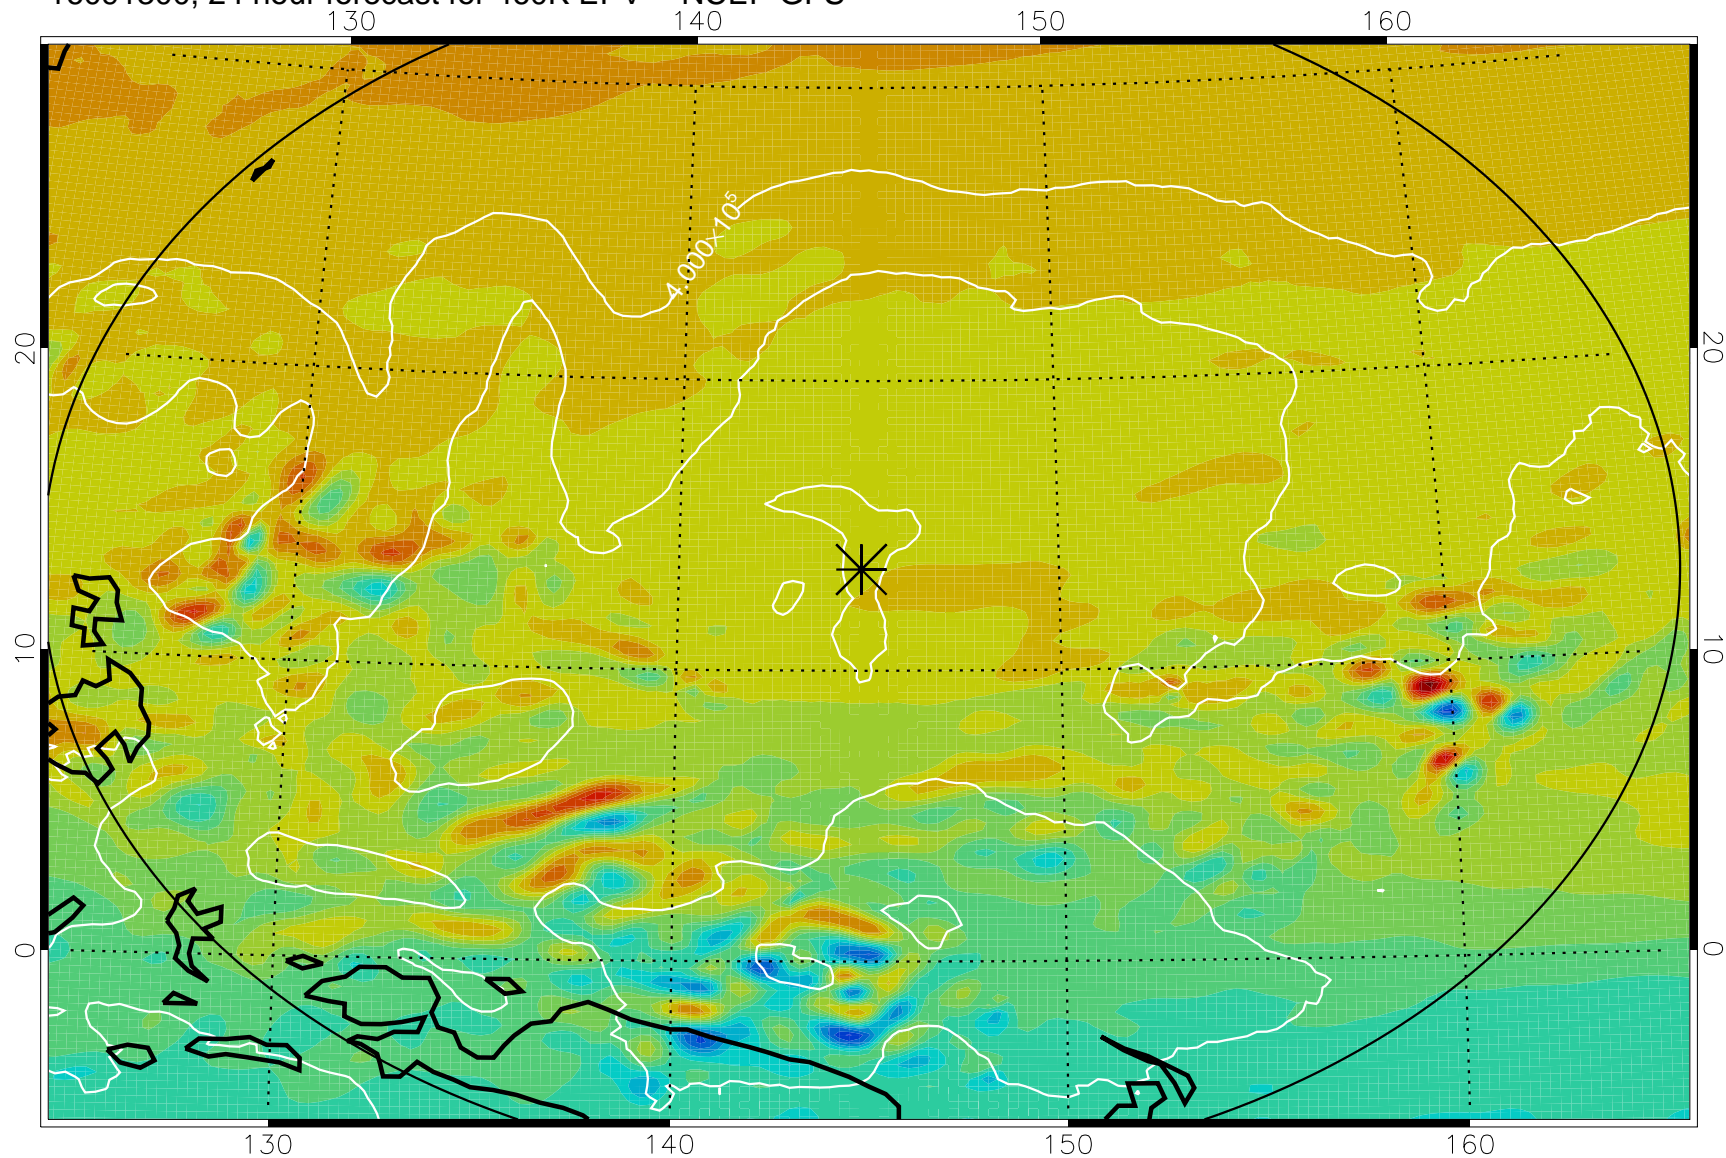

16091206, 6 hour forecast for 460K EPV -- NCEP GFS

460K Montgomery Streamfunction, white

Range ring of 2304 km

16091212, 12 hour forecast for 460K EPV -- NCEP GFS

460K Montgomery Streamfunction, white

Range ring of 2304 km

16091218, 18 hour forecast for 460K EPV -- NCEP GFS

460K Montgomery Streamfunction, white

Range ring of 2304 km

16091300, 24 hour forecast for 460K EPV -- NCEP GFS

460K Montgomery Streamfunction, white

Range ring of 2304 km

16091318, 42 hour forecast for 460K EPV -- NCEP GFS

460K Montgomery Streamfunction, white

Range ring of 2304 km

16091400, 48 hour forecast for 460K EPV -- NCEP GFS

460K Montgomery Streamfunction, white

Range ring of 2304 km

16091418, 66 hour forecast for 460K EPV -- NCEP GFS

460K Montgomery Streamfunction, white

Range ring of 2304 km

16091500, 72 hour forecast for 460K EPV -- NCEP GFS

460K Montgomery Streamfunction, white

Range ring of 2304 km