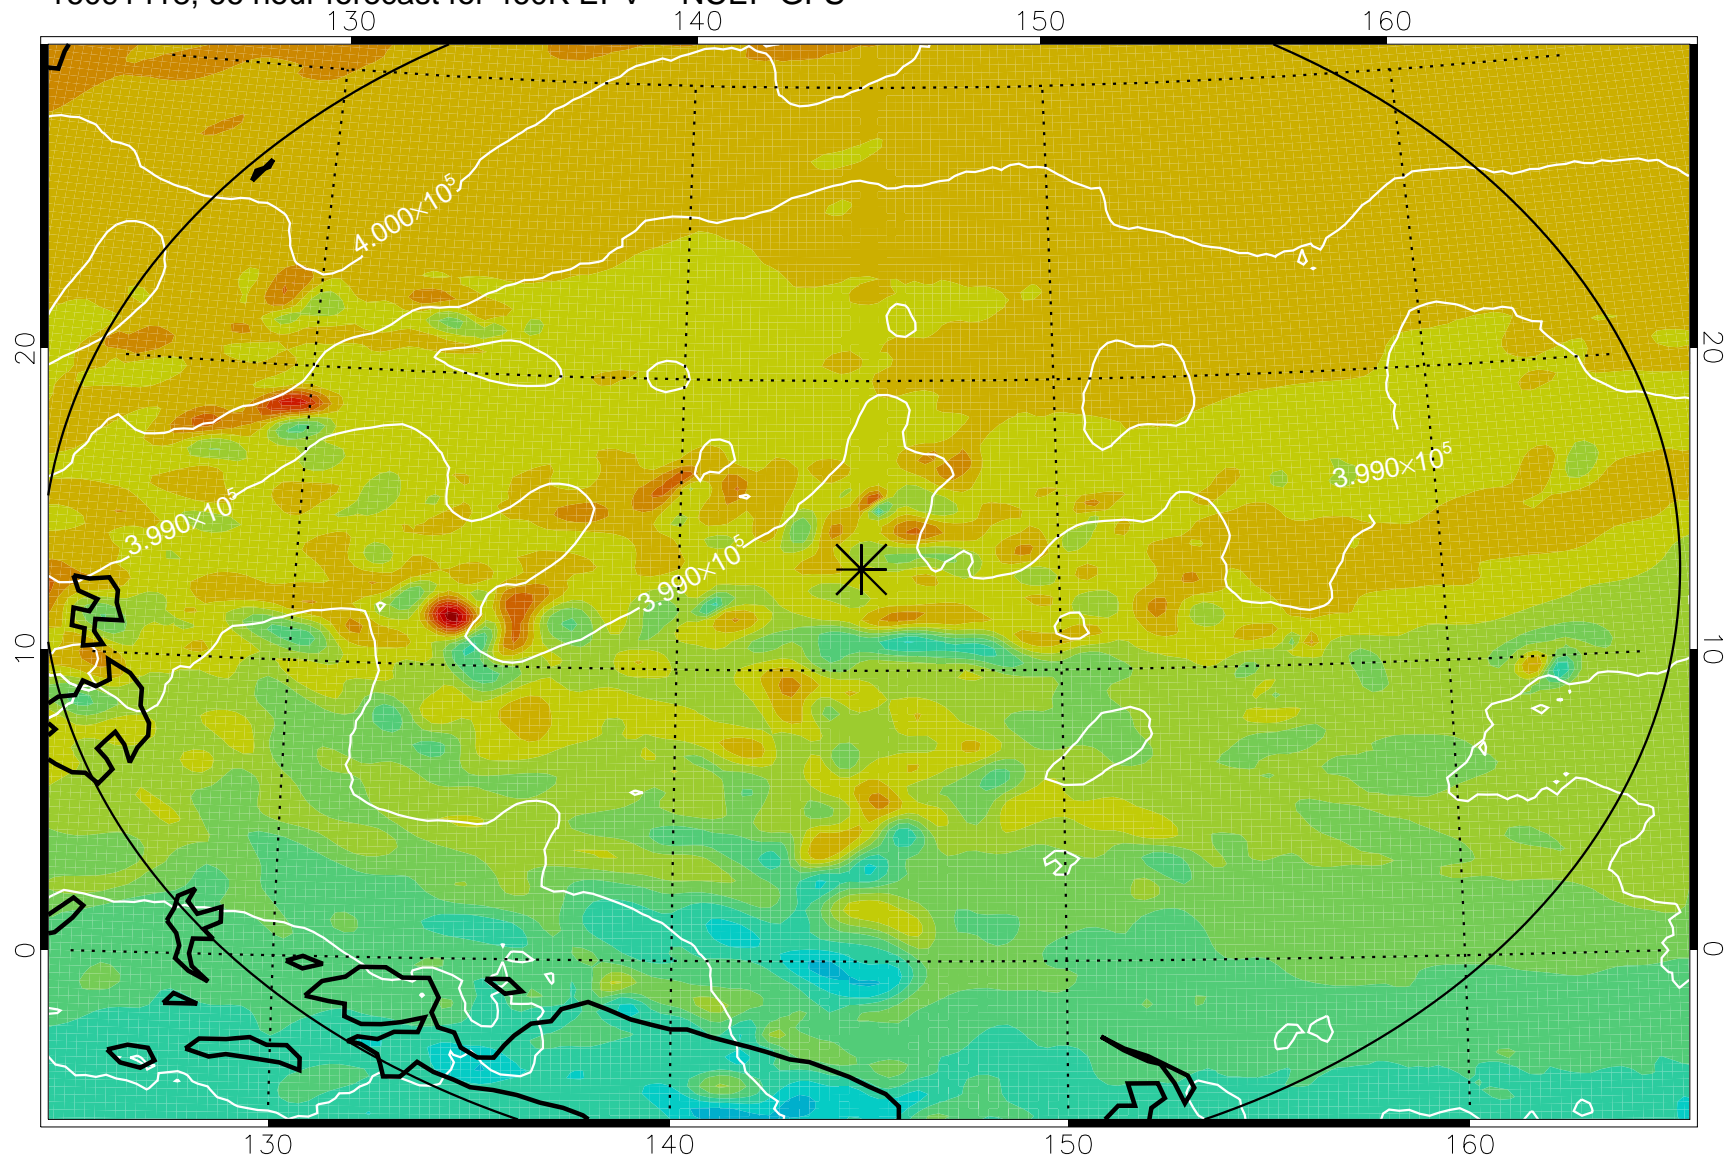

16091406, 54 hour forecast for 460K EPV -- NCEP GFS

460K Montgomery Streamfunction, white

Range ring of 2304 km

16091412, 60 hour forecast for 460K EPV -- NCEP GFS

460K Montgomery Streamfunction, white

Range ring of 2304 km

16091418, 66 hour forecast for 460K EPV -- NCEP GFS

460K Montgomery Streamfunction, white

Range ring of 2304 km

16091500, 72 hour forecast for 460K EPV -- NCEP GFS

460K Montgomery Streamfunction, white

Range ring of 2304 km

16091506, 78 hour forecast for 460K EPV -- NCEP GFS

460K Montgomery Streamfunction, white

Range ring of 2304 km

16091512, 84 hour forecast for 460K EPV -- NCEP GFS

460K Montgomery Streamfunction, white

Range ring of 2304 km

16091518, 90 hour forecast for 460K EPV -- NCEP GFS

460K Montgomery Streamfunction, white

Range ring of 2304 km

16091600, 96 hour forecast for 460K EPV -- NCEP GFS

460K Montgomery Streamfunction, white

Range ring of 2304 km