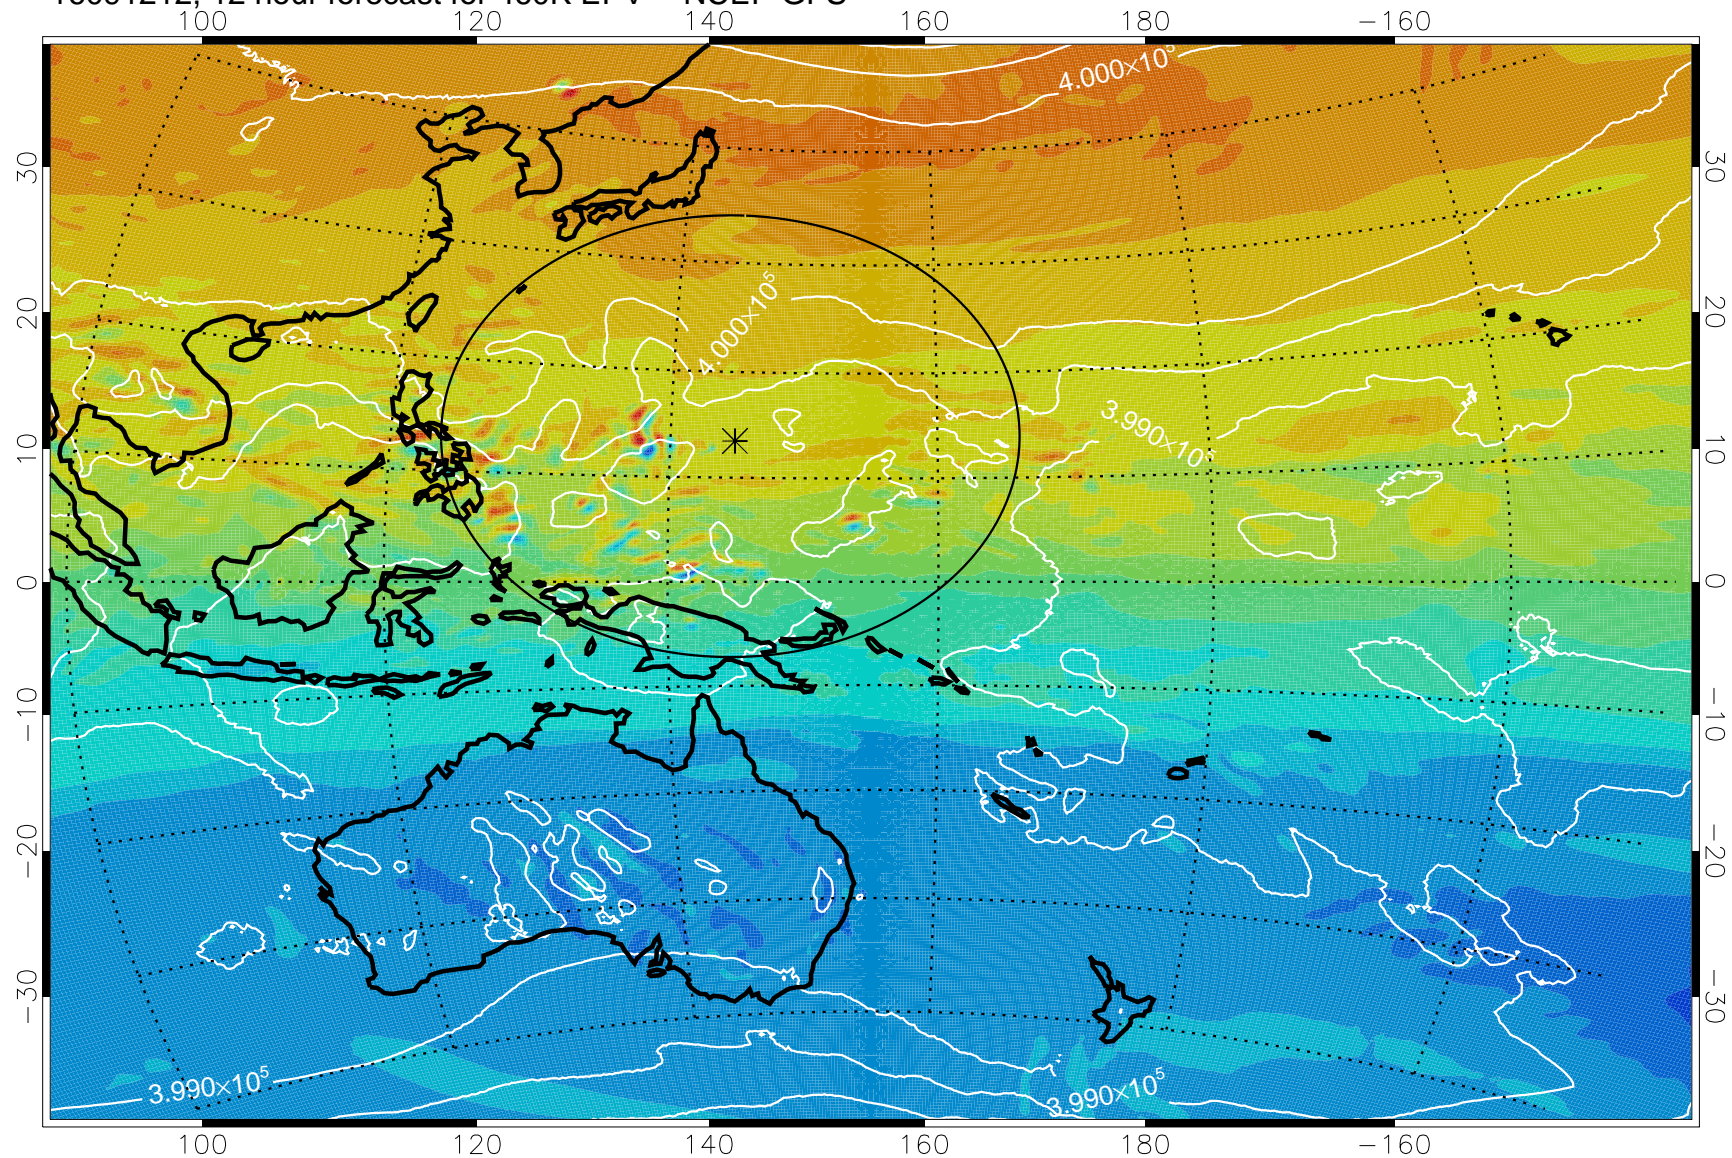

16091206, 6 hour forecast for 460K EPV -- NCEP GFS

460K Montgomery Streamfunction, white

Range ring of 2304 km

16091212, 12 hour forecast for 460K EPV -- NCEP GFS

460K Montgomery Streamfunction, white

Range ring of 2304 km

16091218, 18 hour forecast for 460K EPV -- NCEP GFS

460K Montgomery Streamfunction, white

Range ring of 2304 km

16091300, 24 hour forecast for 460K EPV -- NCEP GFS

460K Montgomery Streamfunction, white

Range ring of 2304 km

16091306, 30 hour forecast for 460K EPV -- NCEP GFS

460K Montgomery Streamfunction, white

Range ring of 2304 km

16091312, 36 hour forecast for 460K EPV -- NCEP GFS

460K Montgomery Streamfunction, white

Range ring of 2304 km

16091318, 42 hour forecast for 460K EPV -- NCEP GFS

460K Montgomery Streamfunction, white

Range ring of 2304 km

16091400, 48 hour forecast for 460K EPV -- NCEP GFS

460K Montgomery Streamfunction, white

Range ring of 2304 km