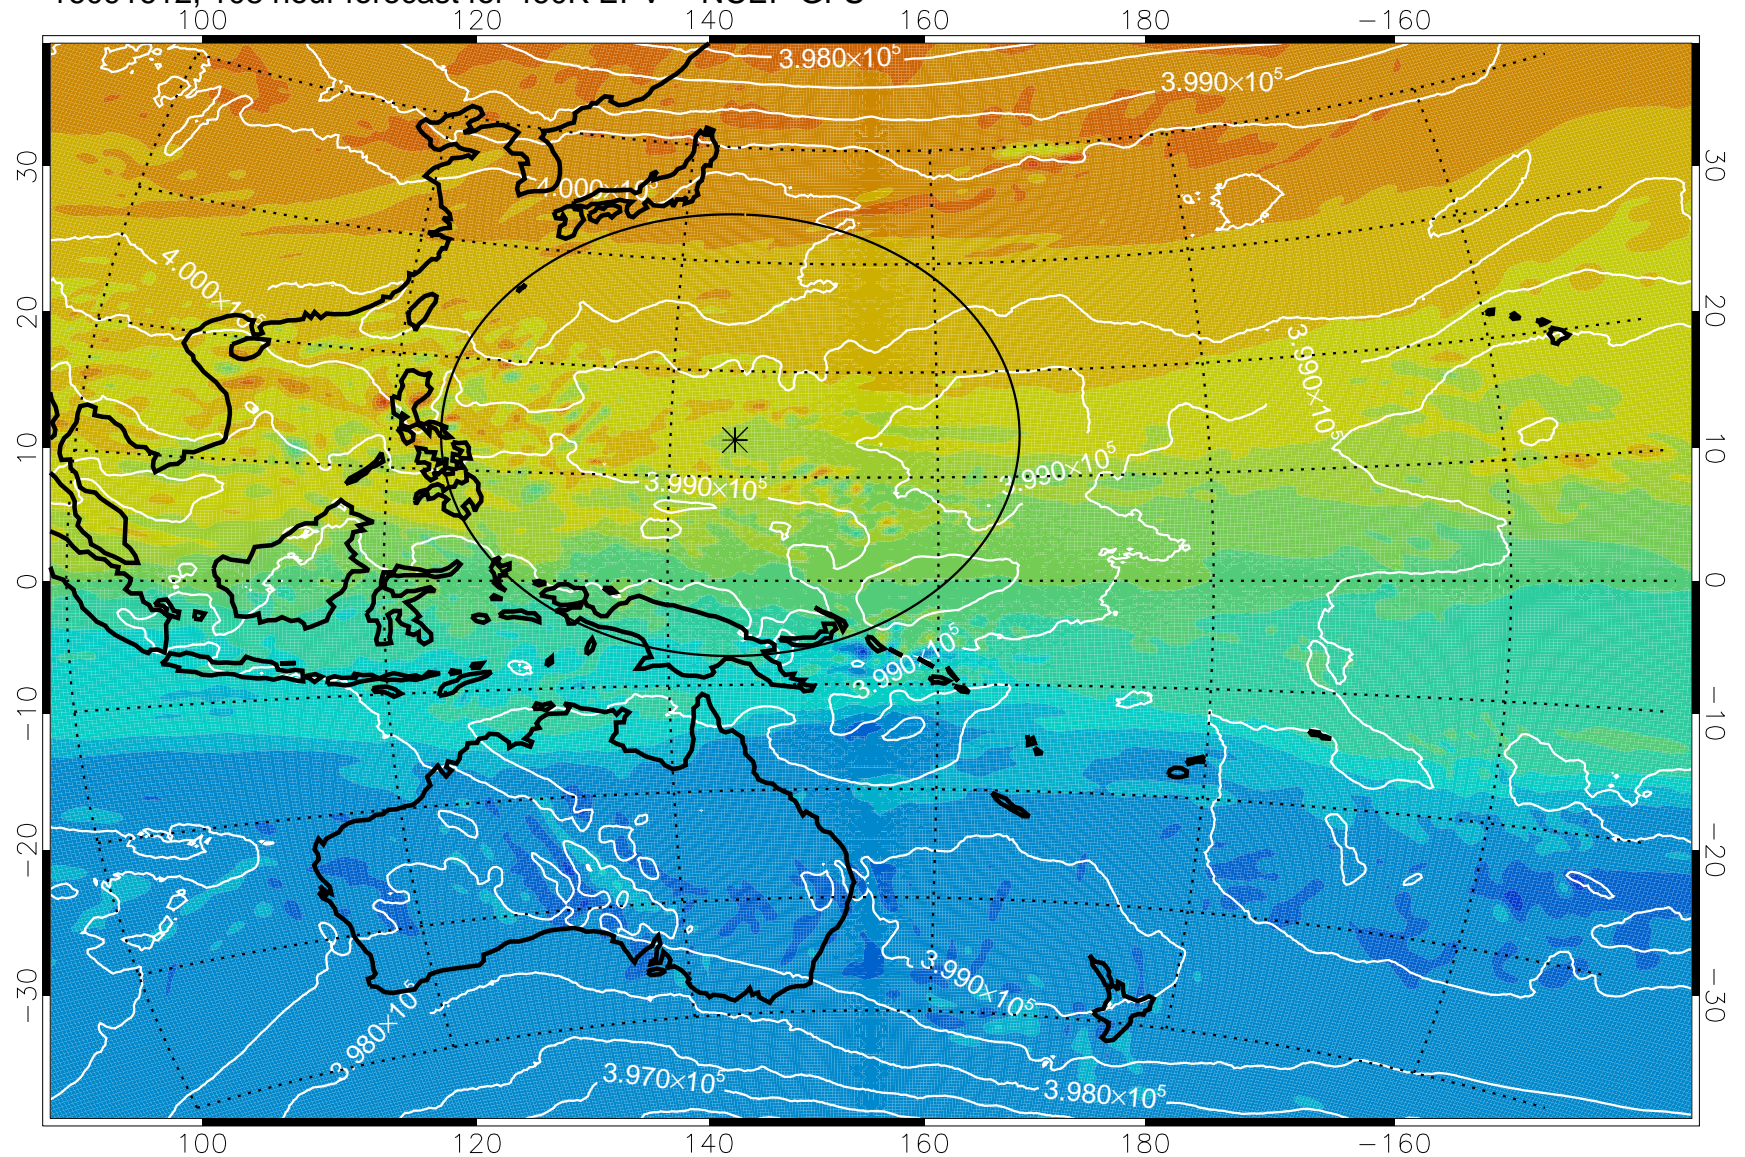

16091506, 78 hour forecast for 460K EPV -- NCEP GFS

460K Montgomery Streamfunction, white

Range ring of 2304 km

16091512, 84 hour forecast for 460K EPV -- NCEP GFS

460K Montgomery Streamfunction, white

Range ring of 2304 km

16091518, 90 hour forecast for 460K EPV -- NCEP GFS

460K Montgomery Streamfunction, white

Range ring of 2304 km

16091600, 96 hour forecast for 460K EPV -- NCEP GFS

460K Montgomery Streamfunction, white

Range ring of 2304 km

16091606, 102 hour forecast for 460K EPV -- NCEP GFS

460K Montgomery Streamfunction, white

Range ring of 2304 km

16091612, 108 hour forecast for 460K EPV -- NCEP GFS

460K Montgomery Streamfunction, white

Range ring of 2304 km

16091618, 114 hour forecast for 460K EPV -- NCEP GFS

460K Montgomery Streamfunction, white

Range ring of 2304 km

16091700, 120 hour forecast for 460K EPV -- NCEP GFS

460K Montgomery Streamfunction, white

Range ring of 2304 km