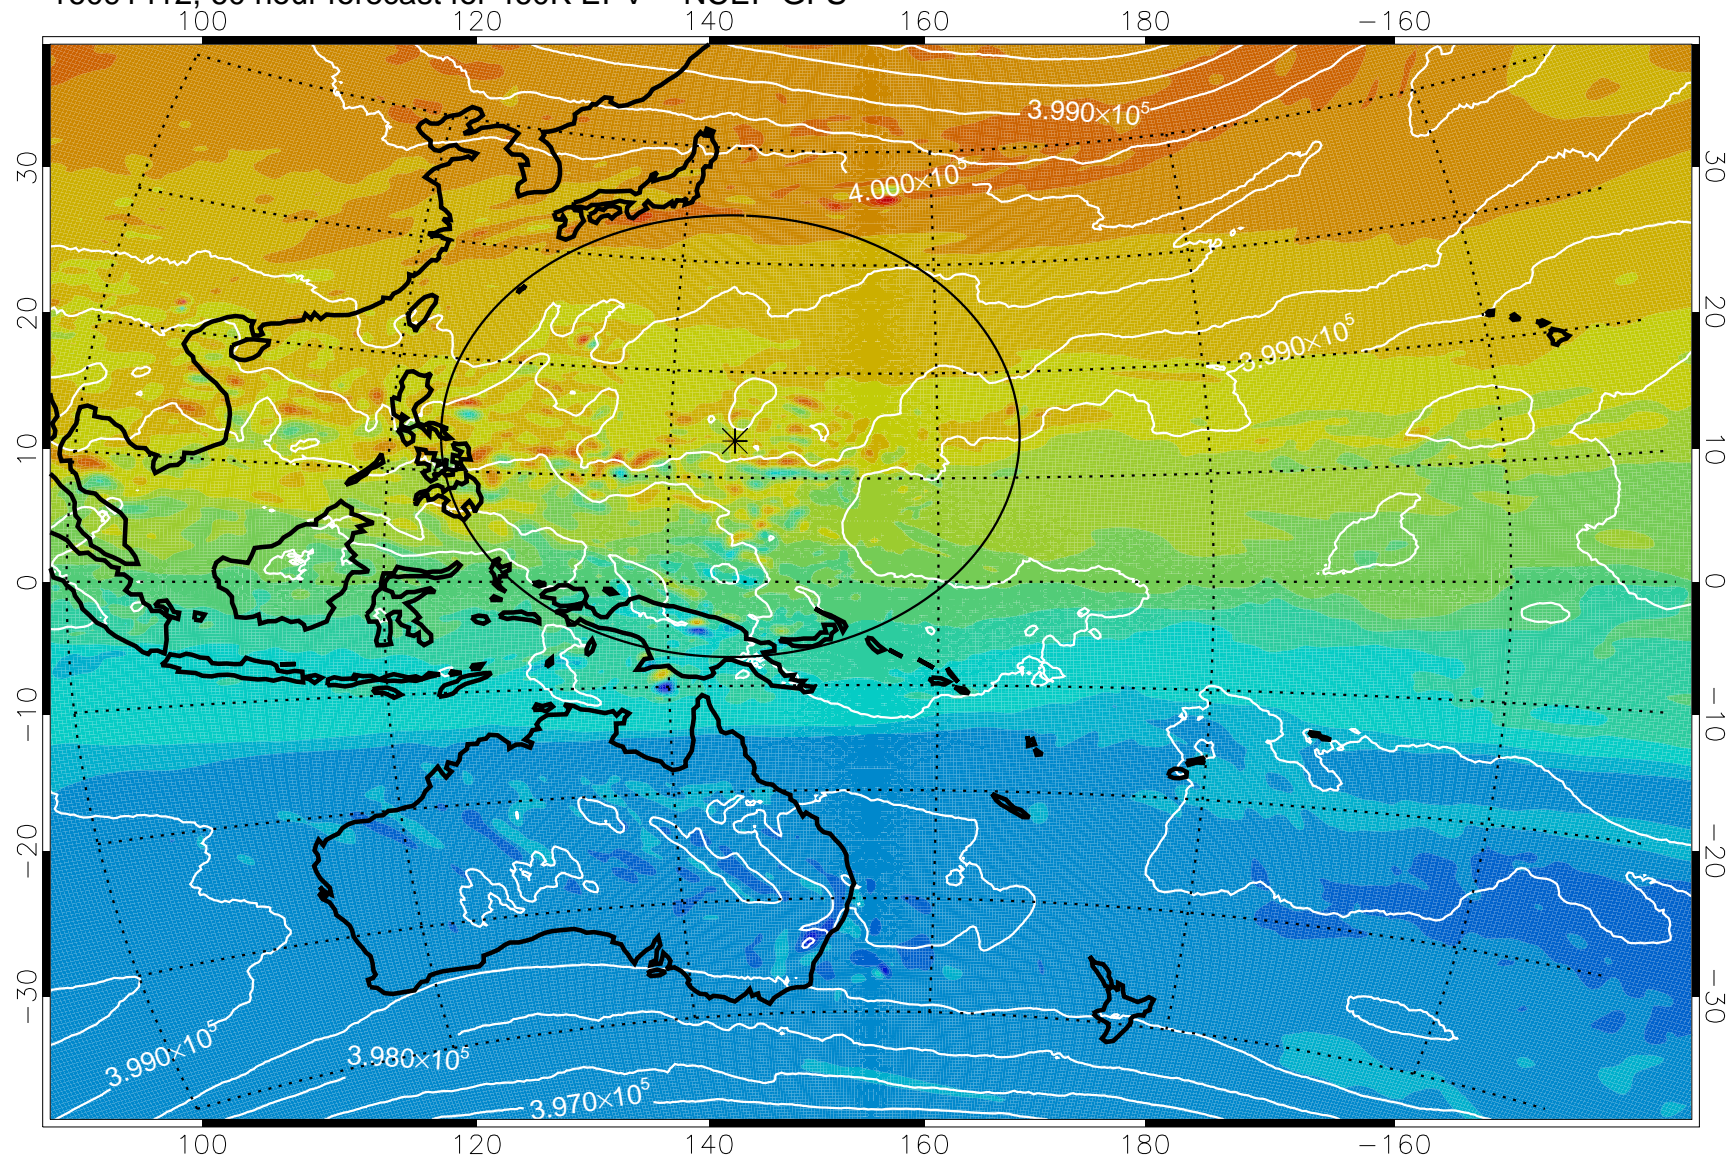

16091318, 42 hour forecast for 460K EPV -- NCEP GFS

460K Montgomery Streamfunction, white

Range ring of 2304 km

16091400, 48 hour forecast for 460K EPV -- NCEP GFS

460K Montgomery Streamfunction, white

Range ring of 2304 km

16091406, 54 hour forecast for 460K EPV -- NCEP GFS

460K Montgomery Streamfunction, white

Range ring of 2304 km

16091412, 60 hour forecast for 460K EPV -- NCEP GFS

460K Montgomery Streamfunction, white

Range ring of 2304 km

16091418, 66 hour forecast for 460K EPV -- NCEP GFS

460K Montgomery Streamfunction, white

Range ring of 2304 km

16091500, 72 hour forecast for 460K EPV -- NCEP GFS

460K Montgomery Streamfunction, white

Range ring of 2304 km

16091506, 78 hour forecast for 460K EPV -- NCEP GFS

460K Montgomery Streamfunction, white

Range ring of 2304 km

16091512, 84 hour forecast for 460K EPV -- NCEP GFS

460K Montgomery Streamfunction, white

Range ring of 2304 km