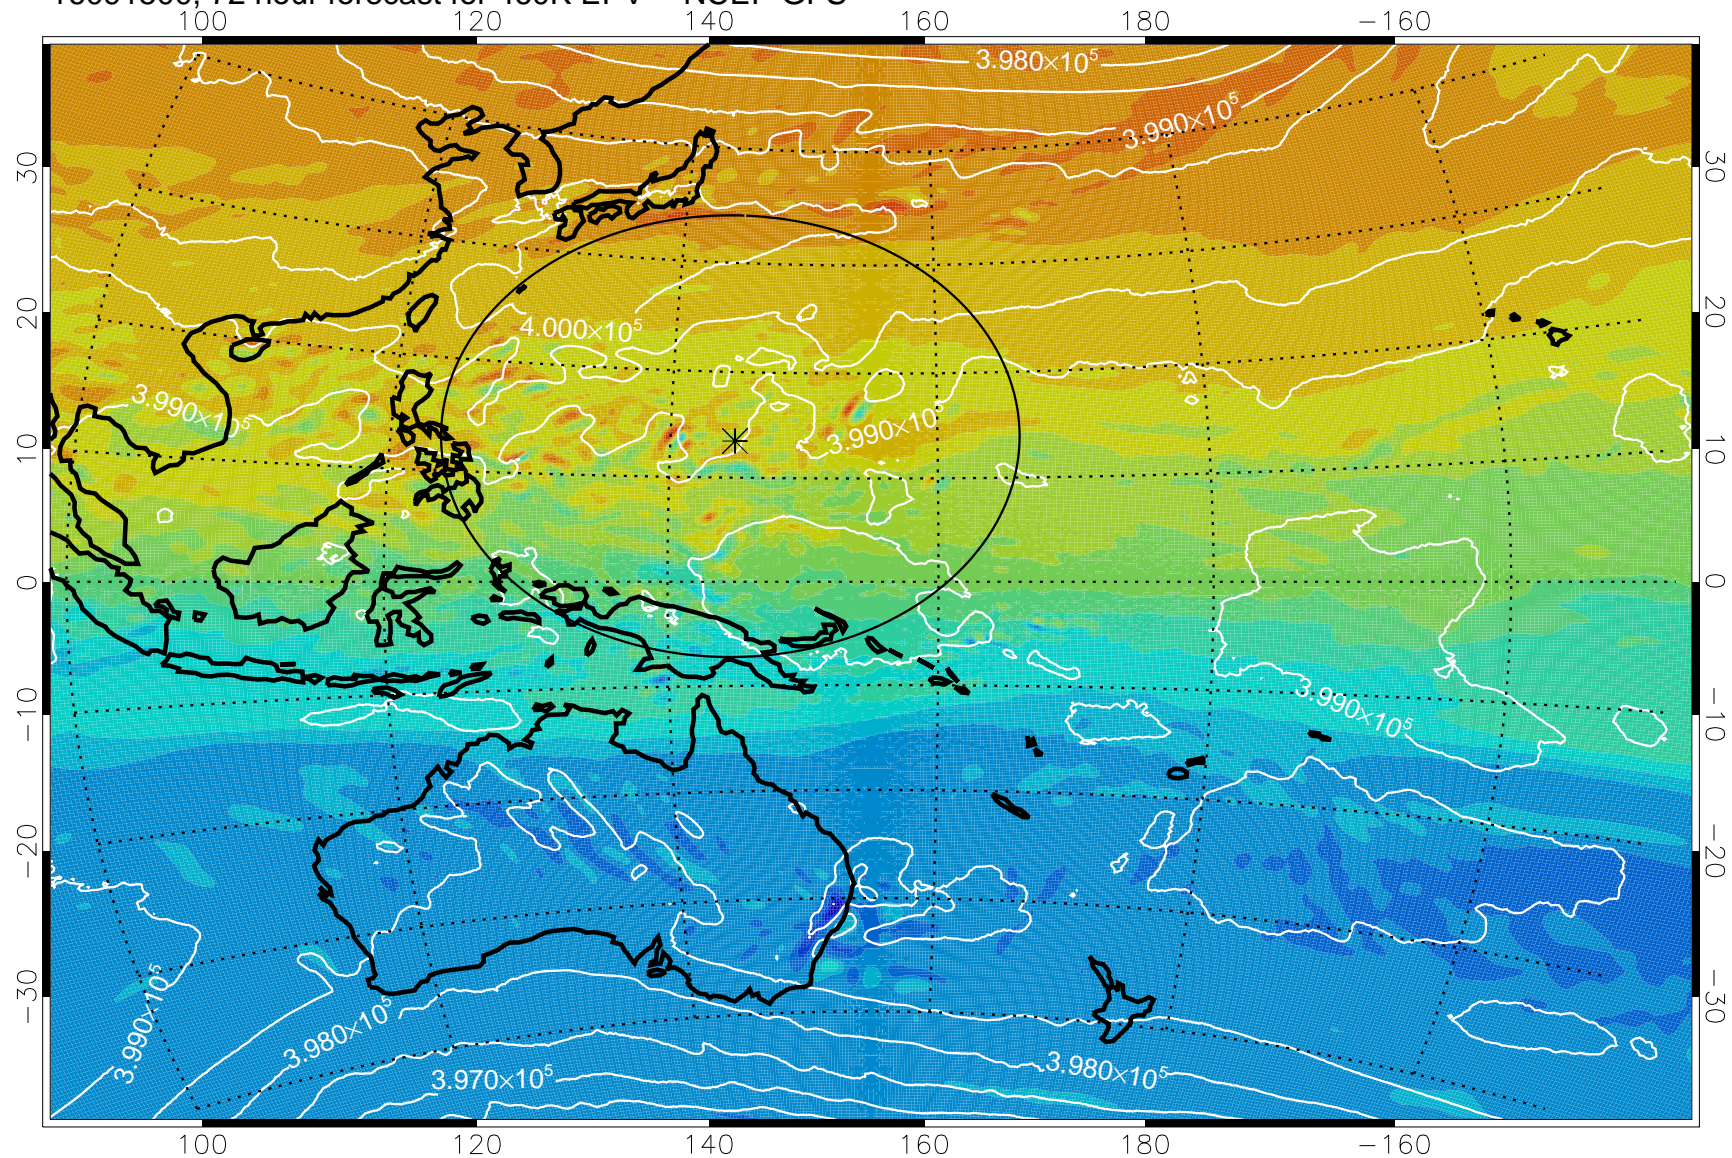

16091406, 54 hour forecast for 460K EPV -- NCEP GFS

460K Montgomery Streamfunction, white

Range ring of 2304 km

16091412, 60 hour forecast for 460K EPV -- NCEP GFS

460K Montgomery Streamfunction, white

Range ring of 2304 km

16091418, 66 hour forecast for 460K EPV -- NCEP GFS

460K Montgomery Streamfunction, white

Range ring of 2304 km

16091500, 72 hour forecast for 460K EPV -- NCEP GFS

460K Montgomery Streamfunction, white

Range ring of 2304 km

16091506, 78 hour forecast for 460K EPV -- NCEP GFS

460K Montgomery Streamfunction, white

Range ring of 2304 km

16091512, 84 hour forecast for 460K EPV -- NCEP GFS

460K Montgomery Streamfunction, white

Range ring of 2304 km

16091518, 90 hour forecast for 460K EPV -- NCEP GFS

460K Montgomery Streamfunction, white

Range ring of 2304 km

16091600, 96 hour forecast for 460K EPV -- NCEP GFS

460K Montgomery Streamfunction, white

Range ring of 2304 km