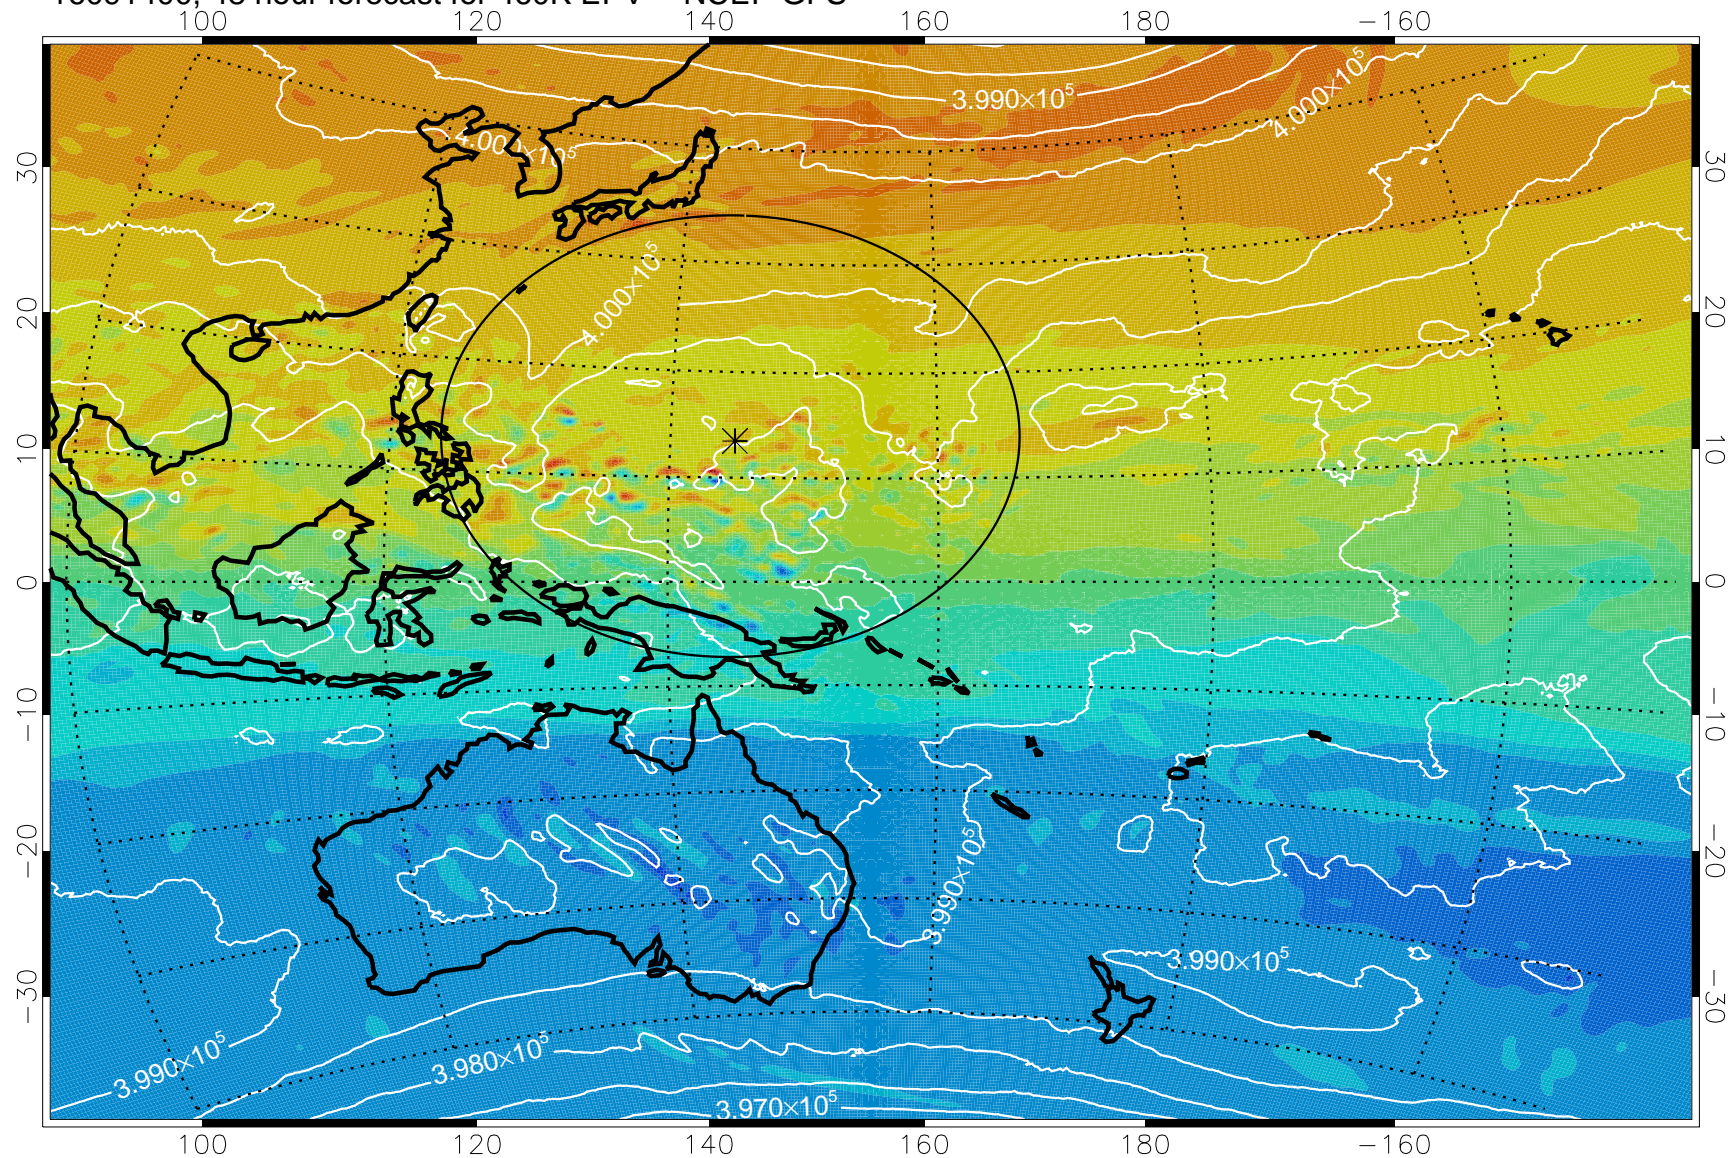

16091306, 30 hour forecast for 460K EPV -- NCEP GFS

460K Montgomery Streamfunction, white

Range ring of 2304 km

16091312, 36 hour forecast for 460K EPV -- NCEP GFS

460K Montgomery Streamfunction, white

Range ring of 2304 km

16091318, 42 hour forecast for 460K EPV -- NCEP GFS

460K Montgomery Streamfunction, white

Range ring of 2304 km

16091400, 48 hour forecast for 460K EPV -- NCEP GFS

460K Montgomery Streamfunction, white

Range ring of 2304 km

16091406, 54 hour forecast for 460K EPV -- NCEP GFS

460K Montgomery Streamfunction, white

Range ring of 2304 km

16091412, 60 hour forecast for 460K EPV -- NCEP GFS

460K Montgomery Streamfunction, white

Range ring of 2304 km

16091418, 66 hour forecast for 460K EPV -- NCEP GFS

460K Montgomery Streamfunction, white

Range ring of 2304 km

16091500, 72 hour forecast for 460K EPV -- NCEP GFS

460K Montgomery Streamfunction, white

Range ring of 2304 km