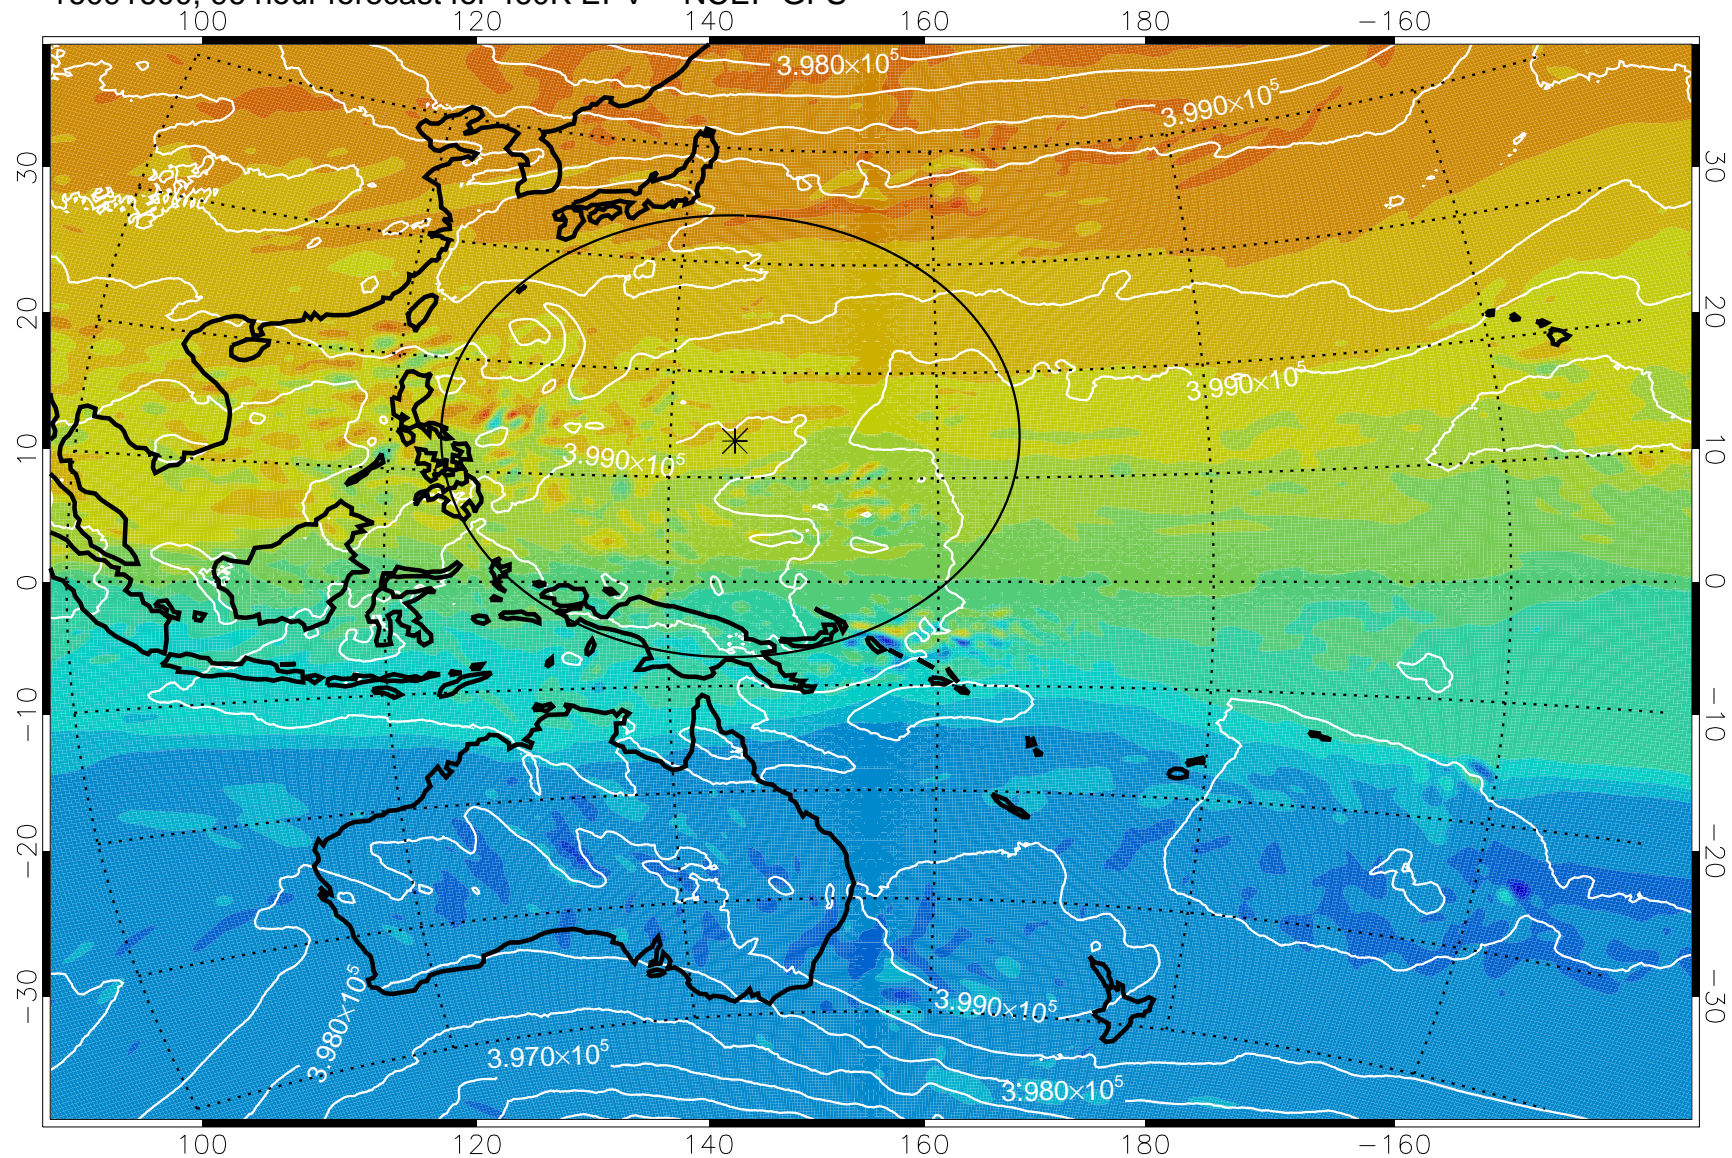

16091418, 66 hour forecast for 460K EPV -- NCEP GFS

460K Montgomery Streamfunction, white

Range ring of 2304 km

16091500, 72 hour forecast for 460K EPV -- NCEP GFS

460K Montgomery Streamfunction, white

Range ring of 2304 km

16091506, 78 hour forecast for 460K EPV -- NCEP GFS

460K Montgomery Streamfunction, white

Range ring of 2304 km

16091512, 84 hour forecast for 460K EPV -- NCEP GFS

460K Montgomery Streamfunction, white

Range ring of 2304 km

16091518, 90 hour forecast for 460K EPV -- NCEP GFS

460K Montgomery Streamfunction, white

Range ring of 2304 km

16091600, 96 hour forecast for 460K EPV -- NCEP GFS

460K Montgomery Streamfunction, white

Range ring of 2304 km

16091606, 102 hour forecast for 460K EPV -- NCEP GFS

460K Montgomery Streamfunction, white

Range ring of 2304 km

16091612, 108 hour forecast for 460K EPV -- NCEP GFS

460K Montgomery Streamfunction, white

Range ring of 2304 km