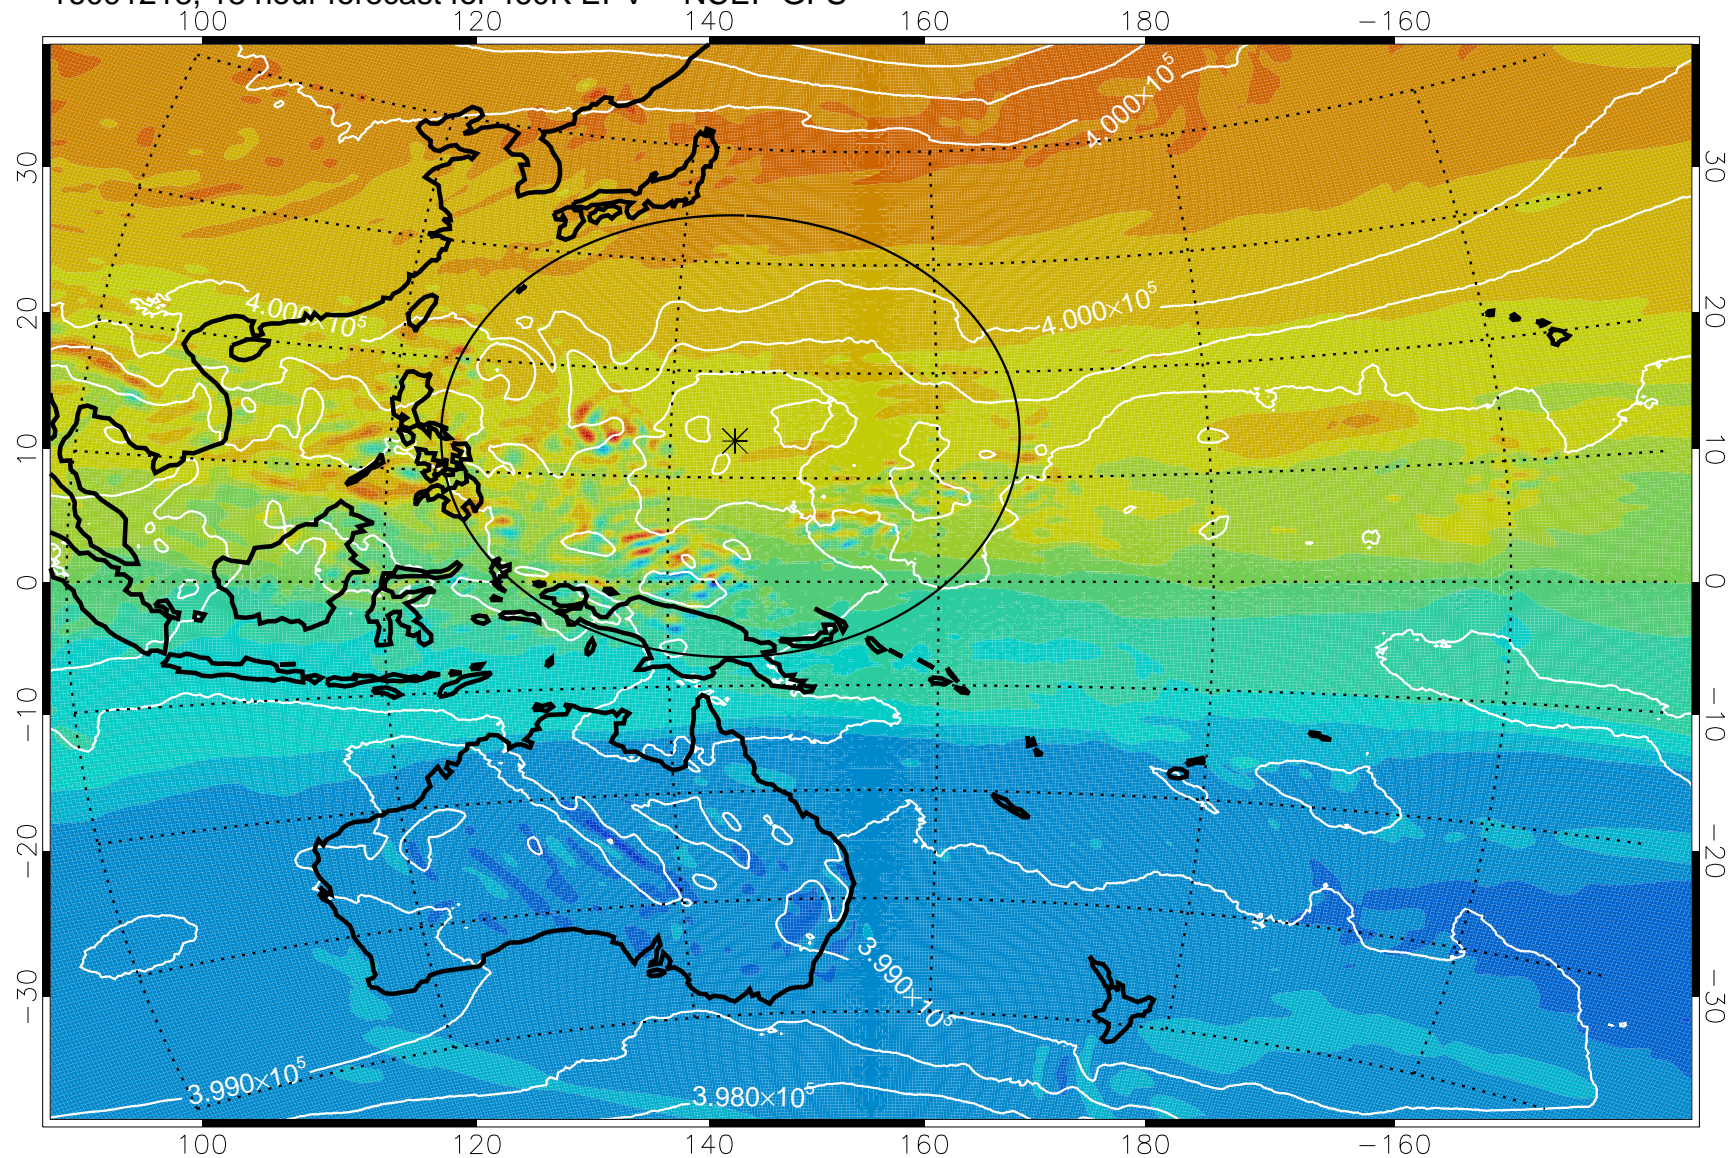

16091206, 6 hour forecast for 460K EPV -- NCEP GFS

460K Montgomery Streamfunction, white

Range ring of 2304 km

16091212, 12 hour forecast for 460K EPV -- NCEP GFS

460K Montgomery Streamfunction, white

Range ring of 2304 km

16091218, 18 hour forecast for 460K EPV -- NCEP GFS

460K Montgomery Streamfunction, white

Range ring of 2304 km

16091300, 24 hour forecast for 460K EPV -- NCEP GFS

460K Montgomery Streamfunction, white

Range ring of 2304 km

16091306, 30 hour forecast for 460K EPV -- NCEP GFS

460K Montgomery Streamfunction, white

Range ring of 2304 km

16091312, 36 hour forecast for 460K EPV -- NCEP GFS

460K Montgomery Streamfunction, white

Range ring of 2304 km

16091318, 42 hour forecast for 460K EPV -- NCEP GFS

460K Montgomery Streamfunction, white

Range ring of 2304 km

16091400, 48 hour forecast for 460K EPV -- NCEP GFS

460K Montgomery Streamfunction, white

Range ring of 2304 km