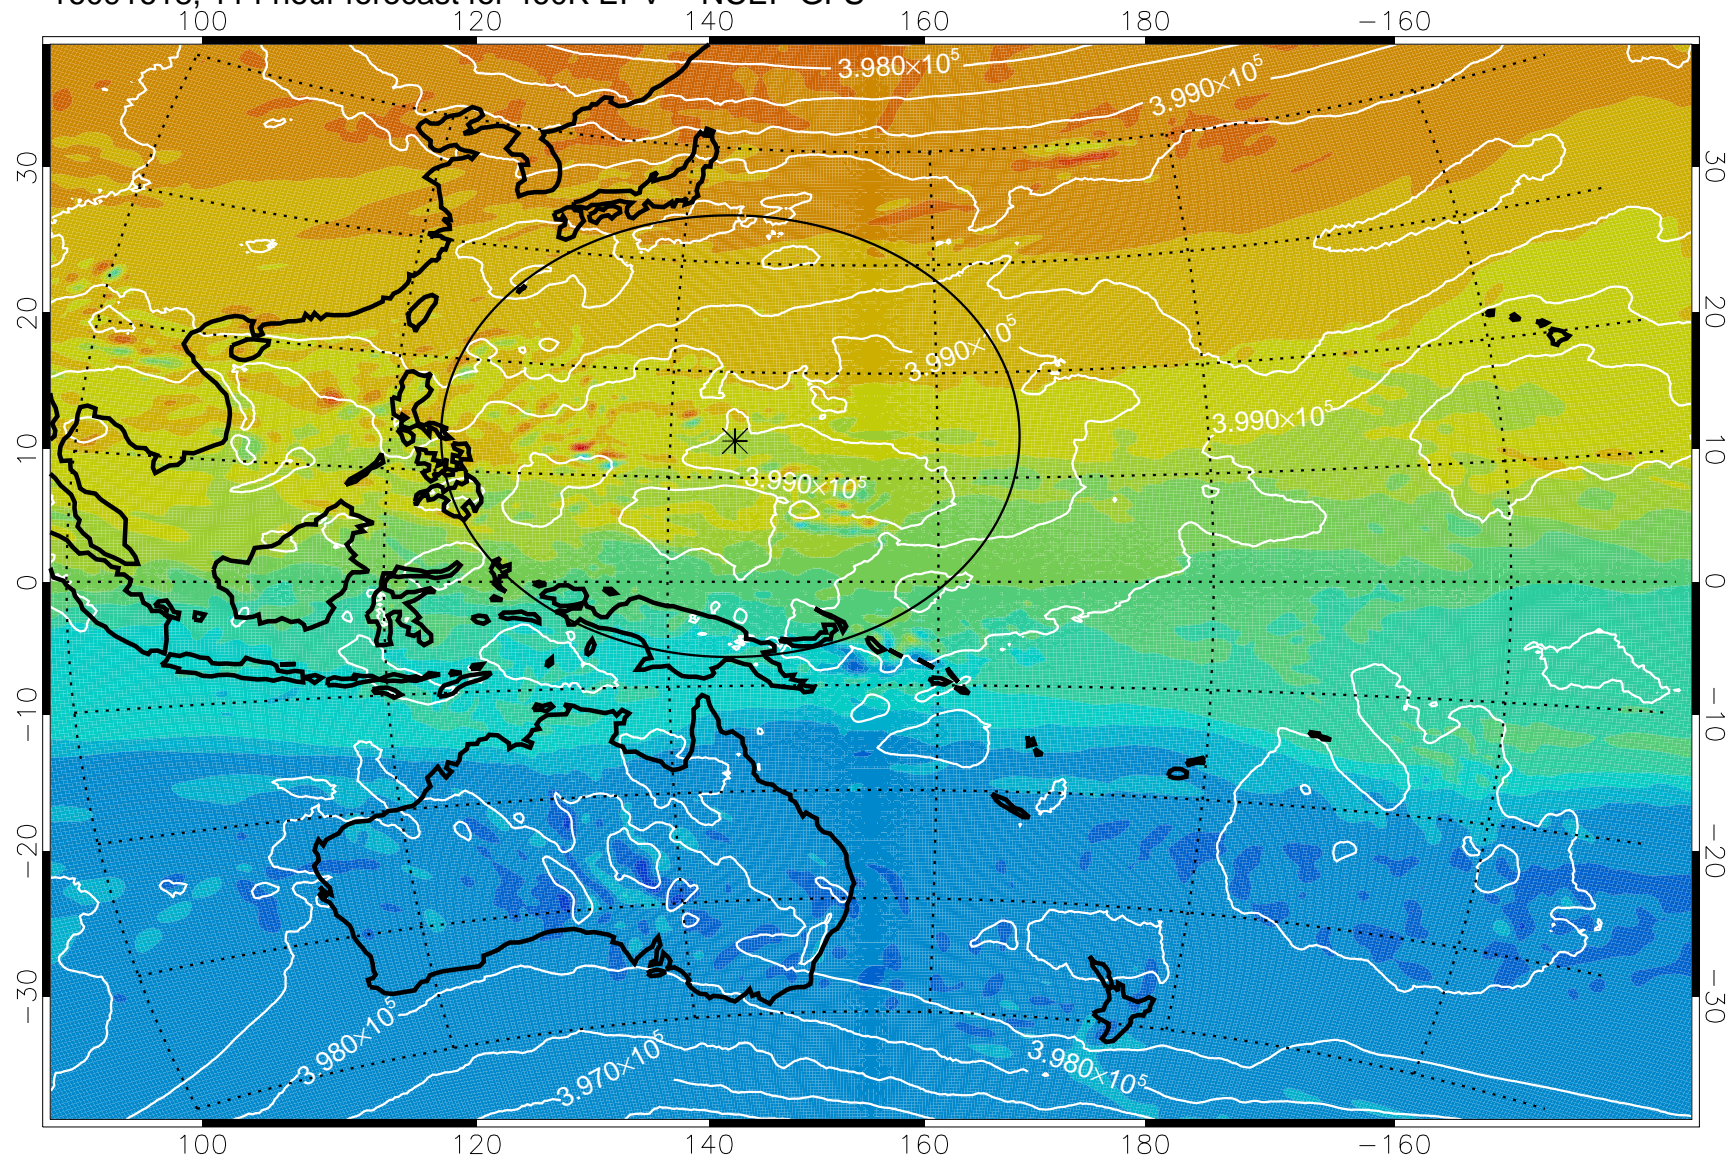

16091518, 90 hour forecast for 460K EPV -- NCEP GFS

460K Montgomery Streamfunction, white

Range ring of 2304 km

16091600, 96 hour forecast for 460K EPV -- NCEP GFS

460K Montgomery Streamfunction, white

Range ring of 2304 km

16091606, 102 hour forecast for 460K EPV -- NCEP GFS

460K Montgomery Streamfunction, white

Range ring of 2304 km

16091612, 108 hour forecast for 460K EPV -- NCEP GFS

460K Montgomery Streamfunction, white

Range ring of 2304 km

16091618, 114 hour forecast for 460K EPV -- NCEP GFS

460K Montgomery Streamfunction, white

Range ring of 2304 km

16091700, 120 hour forecast for 460K EPV -- NCEP GFS

460K Montgomery Streamfunction, white

Range ring of 2304 km