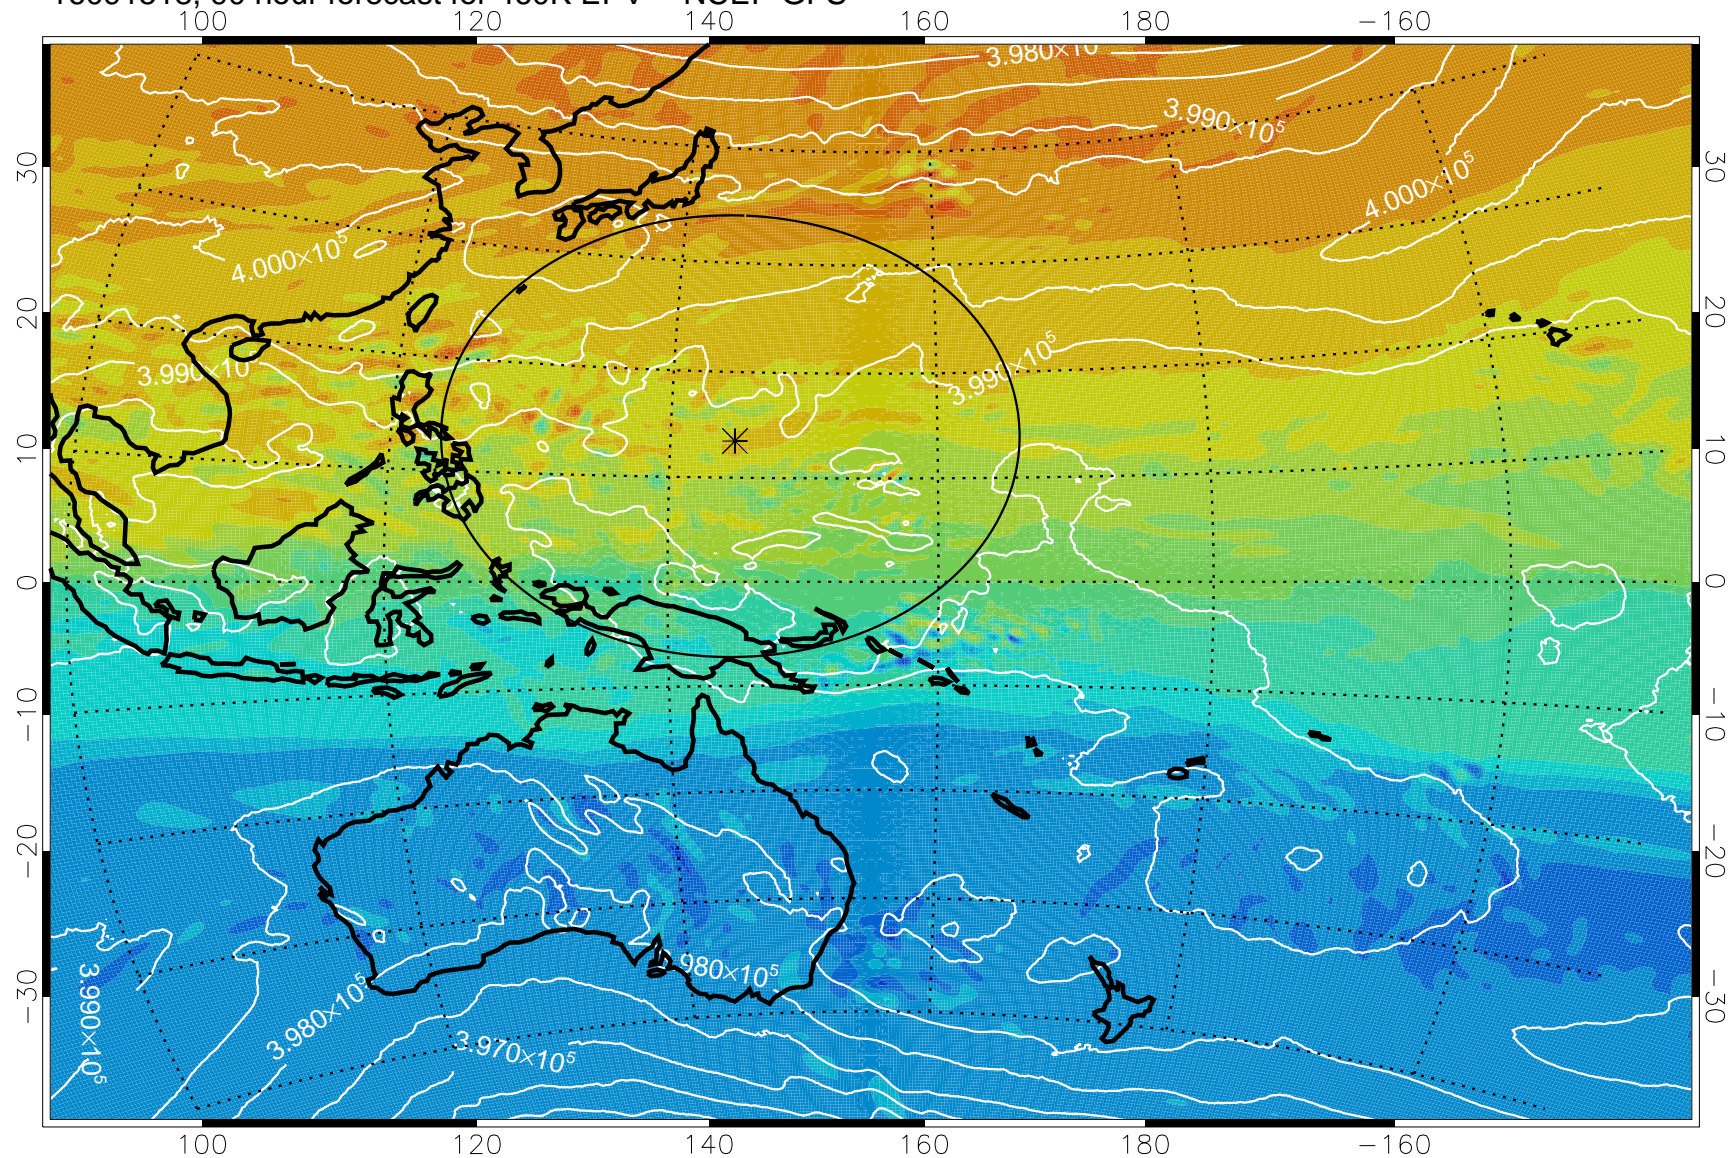

16091418, 66 hour forecast for 460K EPV -- NCEP GFS

460K Montgomery Streamfunction, white

Range ring of 2304 km

16091500, 72 hour forecast for 460K EPV -- NCEP GFS

460K Montgomery Streamfunction, white

Range ring of 2304 km

16091506, 78 hour forecast for 460K EPV -- NCEP GFS

460K Montgomery Streamfunction, white

Range ring of 2304 km

16091512, 84 hour forecast for 460K EPV -- NCEP GFS

460K Montgomery Streamfunction, white

Range ring of 2304 km

16091518, 90 hour forecast for 460K EPV -- NCEP GFS

460K Montgomery Streamfunction, white

Range ring of 2304 km

16091600, 96 hour forecast for 460K EPV -- NCEP GFS

460K Montgomery Streamfunction, white

Range ring of 2304 km

16091606, 102 hour forecast for 460K EPV -- NCEP GFS

460K Montgomery Streamfunction, white

Range ring of 2304 km

16091612, 108 hour forecast for 460K EPV -- NCEP GFS

460K Montgomery Streamfunction, white

Range ring of 2304 km