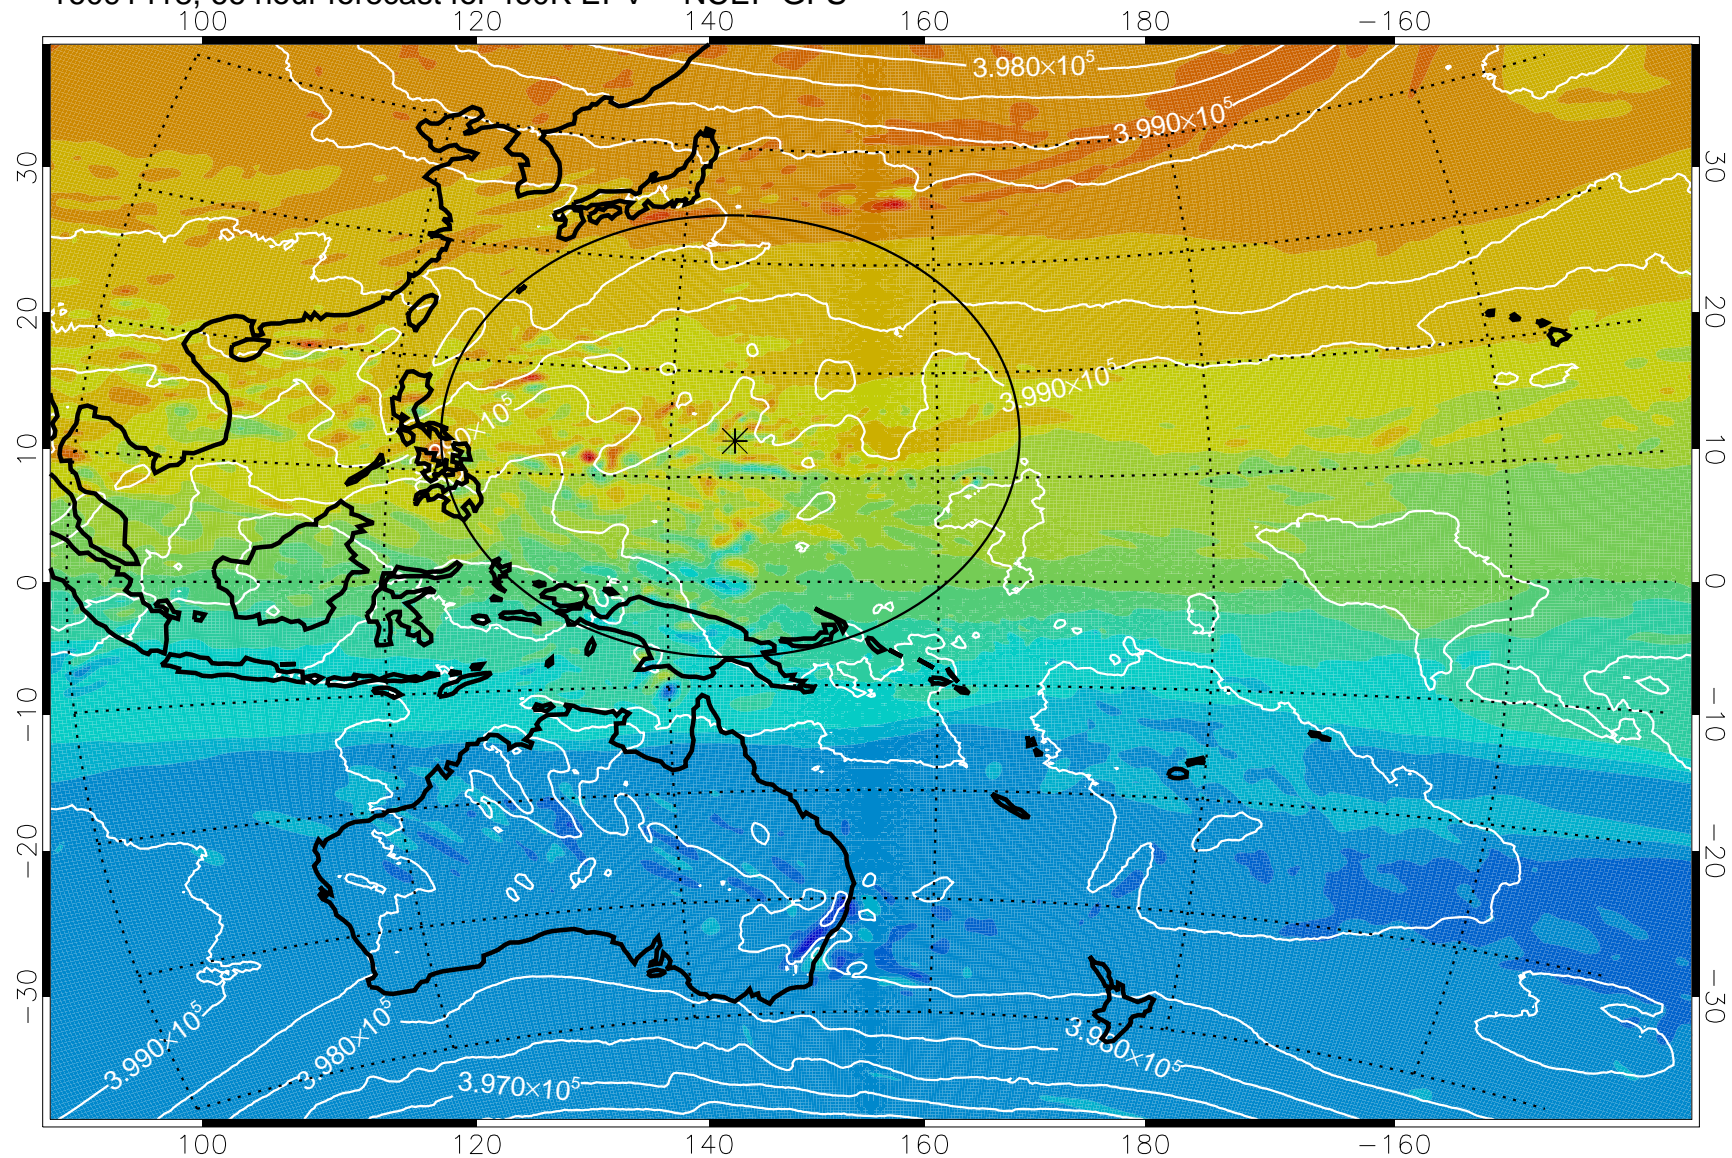

16091318, 42 hour forecast for 460K EPV -- NCEP GFS

460K Montgomery Streamfunction, white

Range ring of 2304 km

16091400, 48 hour forecast for 460K EPV -- NCEP GFS

460K Montgomery Streamfunction, white

Range ring of 2304 km

16091406, 54 hour forecast for 460K EPV -- NCEP GFS

460K Montgomery Streamfunction, white

Range ring of 2304 km

16091412, 60 hour forecast for 460K EPV -- NCEP GFS

460K Montgomery Streamfunction, white

Range ring of 2304 km

16091418, 66 hour forecast for 460K EPV -- NCEP GFS

460K Montgomery Streamfunction, white

Range ring of 2304 km

16091500, 72 hour forecast for 460K EPV -- NCEP GFS

460K Montgomery Streamfunction, white

Range ring of 2304 km

16091506, 78 hour forecast for 460K EPV -- NCEP GFS

460K Montgomery Streamfunction, white

Range ring of 2304 km

16091512, 84 hour forecast for 460K EPV -- NCEP GFS

460K Montgomery Streamfunction, white

Range ring of 2304 km