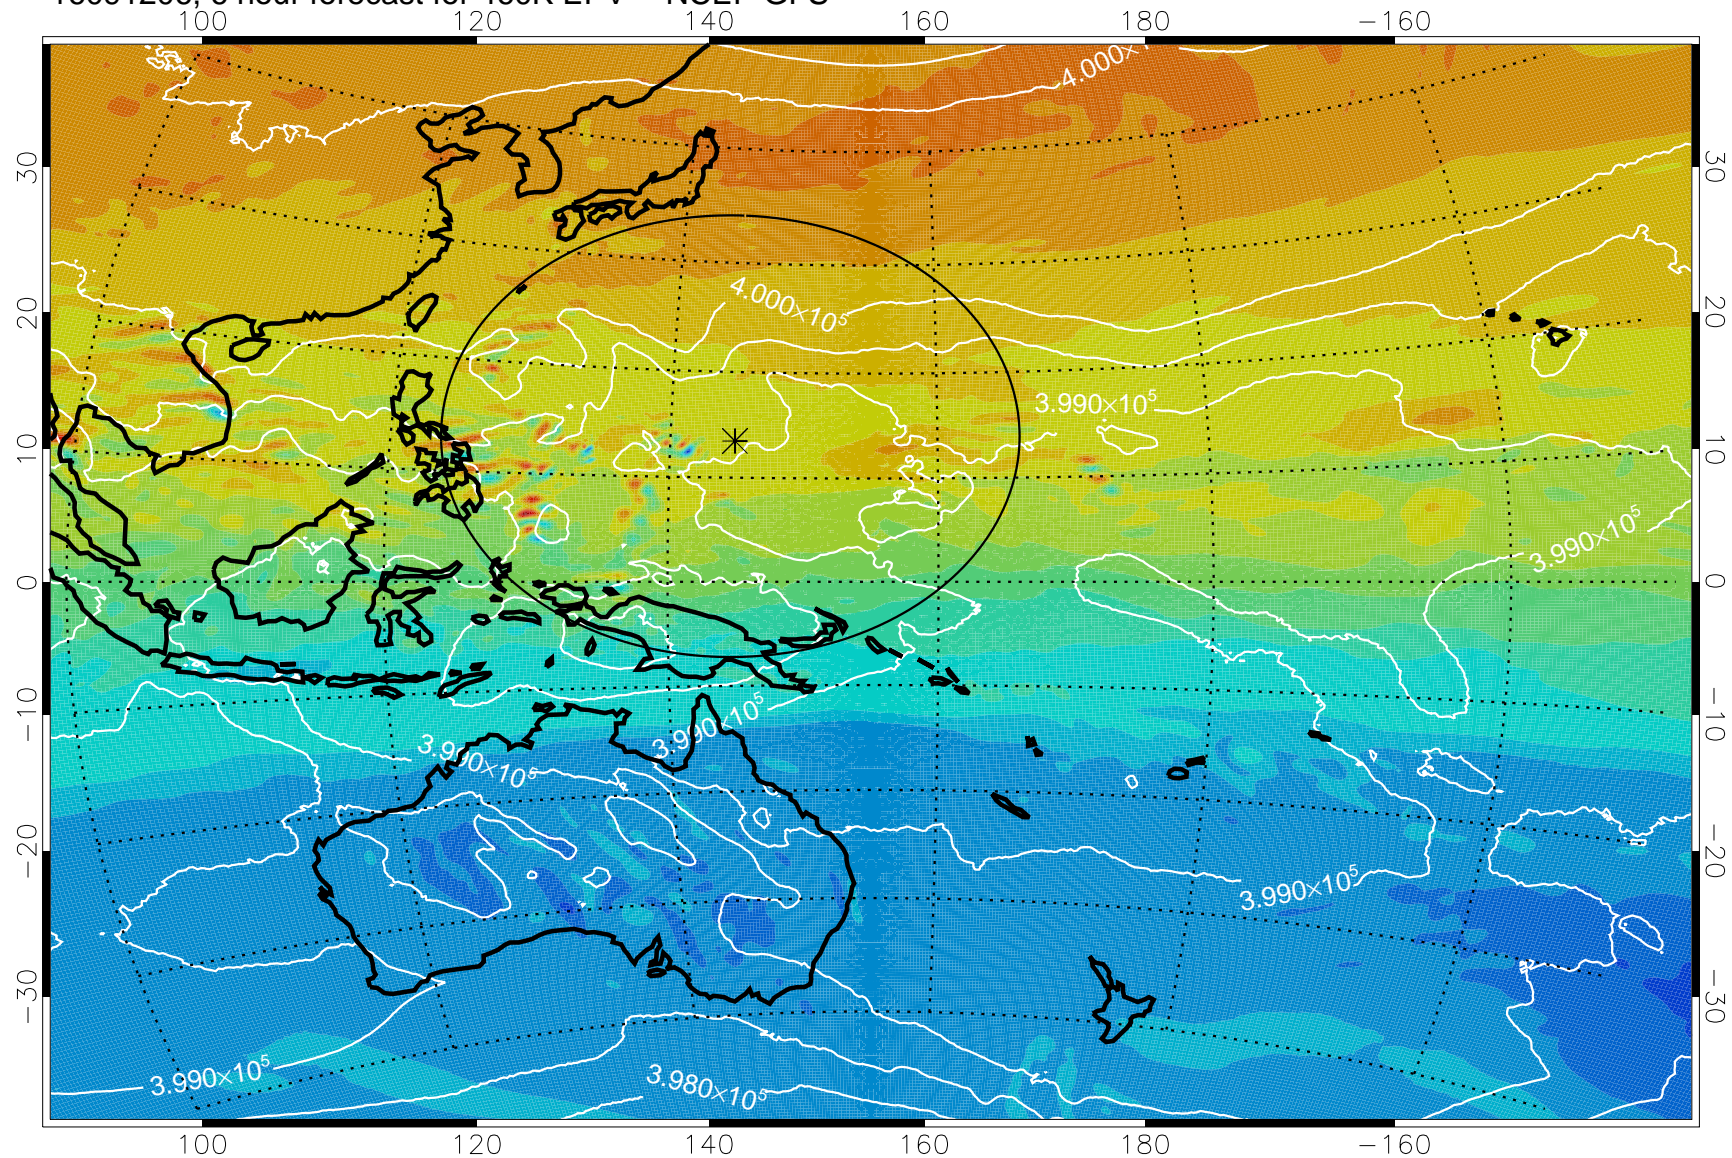

16091206, 6 hour forecast for 460K EPV -- NCEP GFS

460K Montgomery Streamfunction, white

Range ring of 2304 km

16091212, 12 hour forecast for 460K EPV -- NCEP GFS

460K Montgomery Streamfunction, white

Range ring of 2304 km

16091218, 18 hour forecast for 460K EPV -- NCEP GFS

460K Montgomery Streamfunction, white

Range ring of 2304 km

16091300, 24 hour forecast for 460K EPV -- NCEP GFS

460K Montgomery Streamfunction, white

Range ring of 2304 km

16091306, 30 hour forecast for 460K EPV -- NCEP GFS

460K Montgomery Streamfunction, white

Range ring of 2304 km

16091312, 36 hour forecast for 460K EPV -- NCEP GFS

460K Montgomery Streamfunction, white

Range ring of 2304 km

16091318, 42 hour forecast for 460K EPV -- NCEP GFS

460K Montgomery Streamfunction, white

Range ring of 2304 km

16091400, 48 hour forecast for 460K EPV -- NCEP GFS

460K Montgomery Streamfunction, white

Range ring of 2304 km