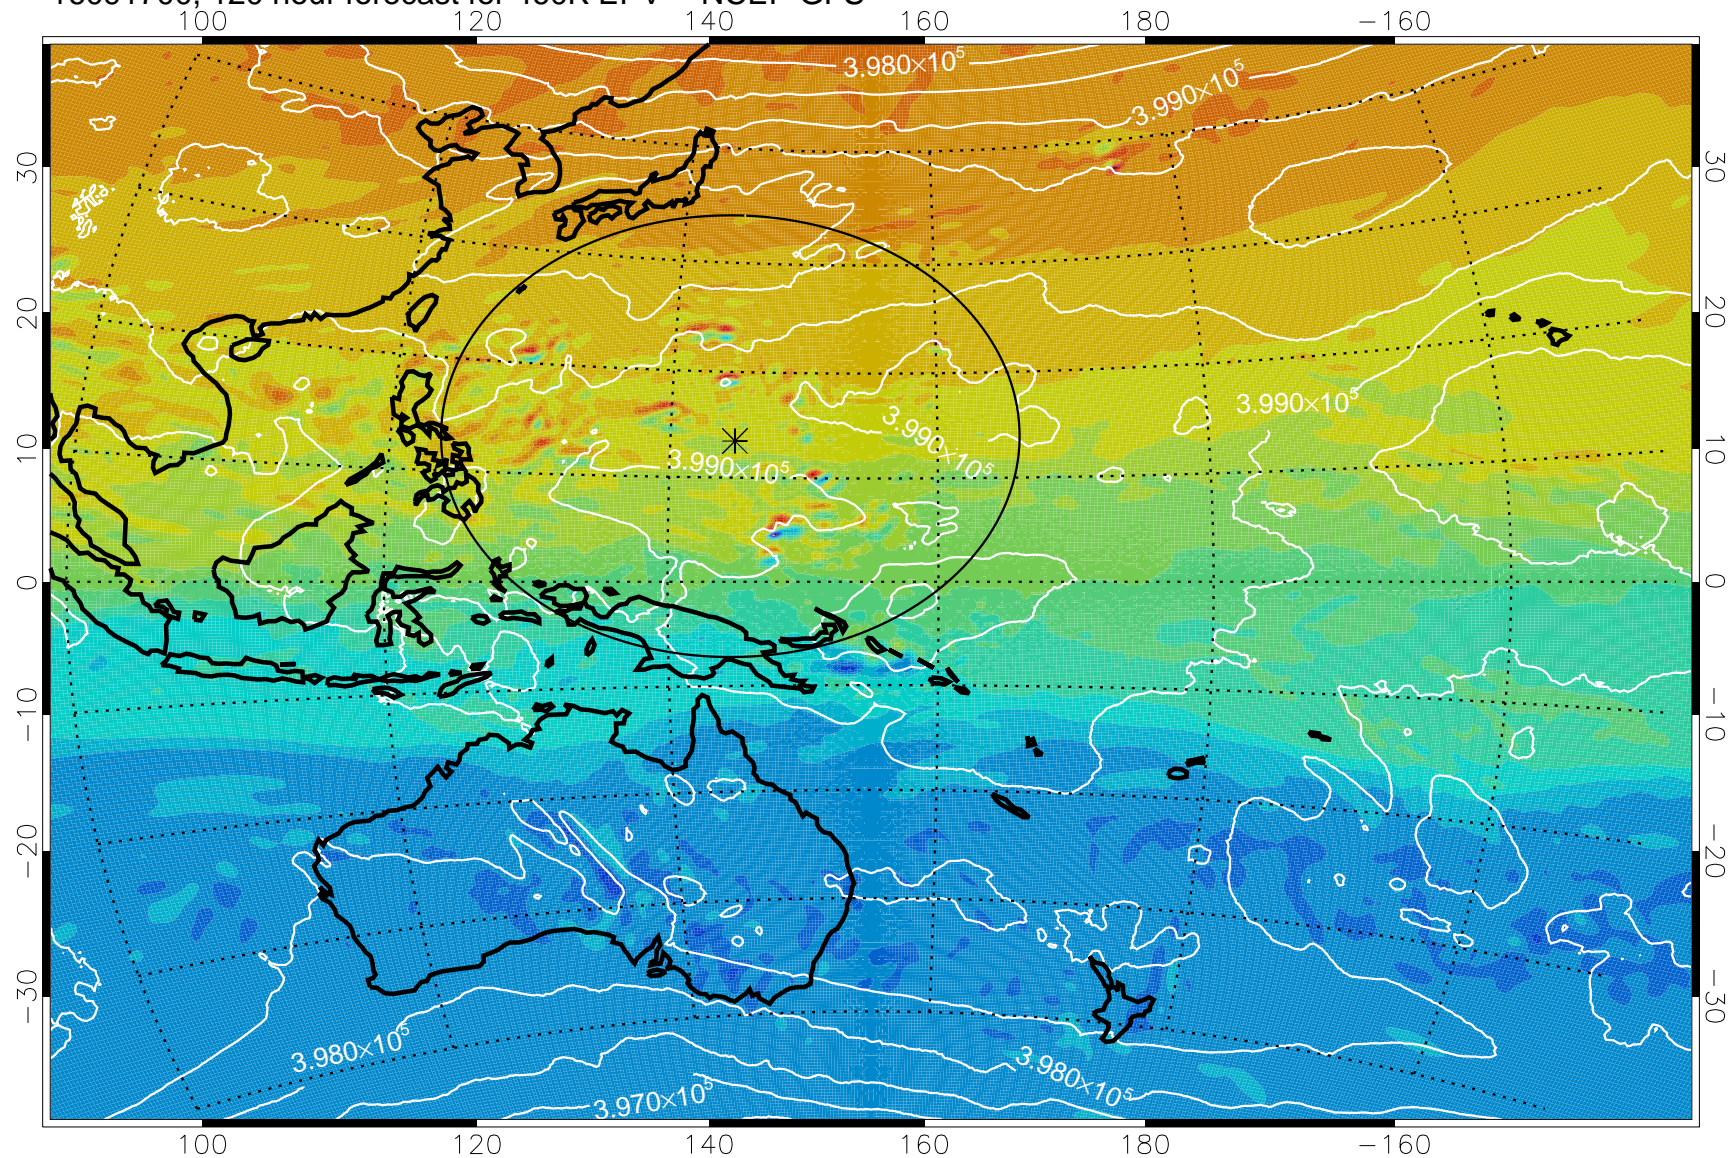

16091518, 90 hour forecast for 460K EPV -- NCEP GFS

460K Montgomery Streamfunction, white

Range ring of 2304 km

16091600, 96 hour forecast for 460K EPV -- NCEP GFS

460K Montgomery Streamfunction, white

Range ring of 2304 km

16091606, 102 hour forecast for 460K EPV -- NCEP GFS

460K Montgomery Streamfunction, white

Range ring of 2304 km

16091612, 108 hour forecast for 460K EPV -- NCEP GFS

460K Montgomery Streamfunction, white

Range ring of 2304 km

16091618, 114 hour forecast for 460K EPV -- NCEP GFS

460K Montgomery Streamfunction, white

Range ring of 2304 km

16091700, 120 hour forecast for 460K EPV -- NCEP GFS

460K Montgomery Streamfunction, white

Range ring of 2304 km