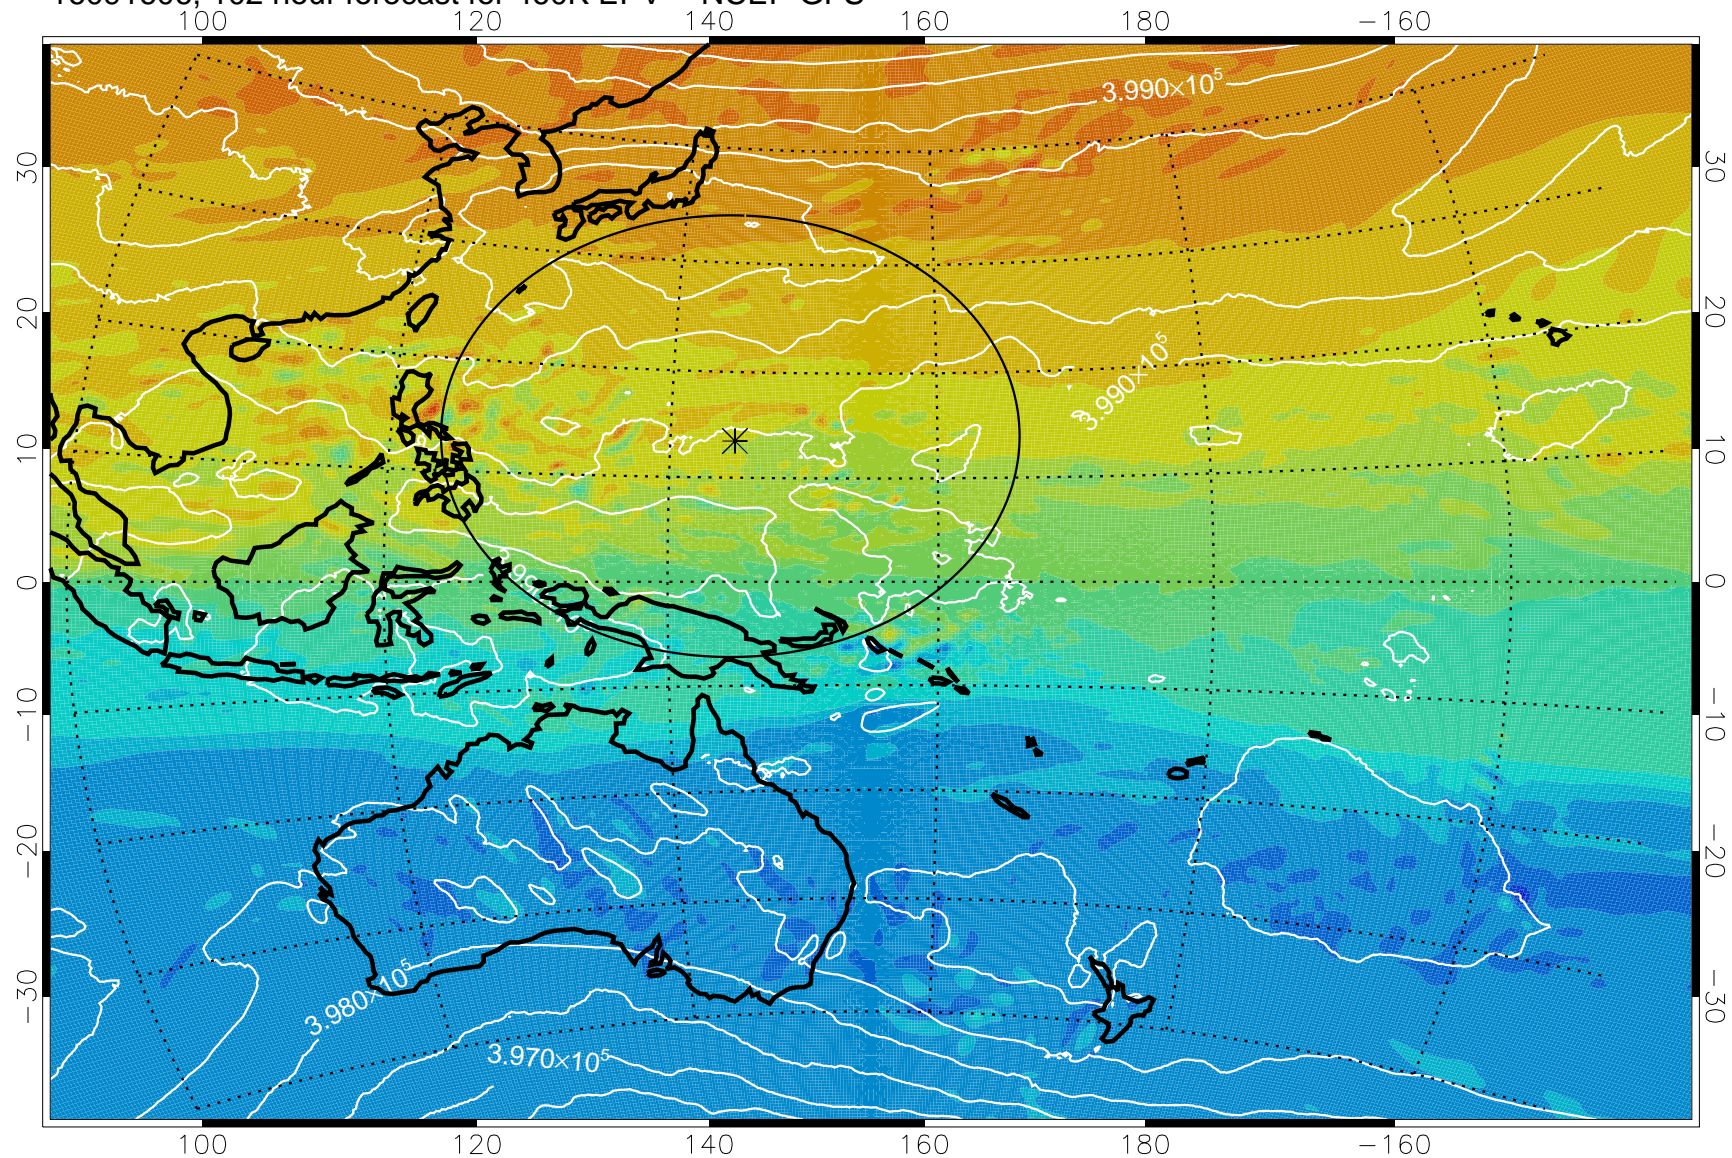

16091506, 78 hour forecast for 460K EPV -- NCEP GFS

460K Montgomery Streamfunction, white

Range ring of 2304 km

16091512, 84 hour forecast for 460K EPV -- NCEP GFS

460K Montgomery Streamfunction, white

Range ring of 2304 km

16091518, 90 hour forecast for 460K EPV -- NCEP GFS

460K Montgomery Streamfunction, white

Range ring of 2304 km

16091600, 96 hour forecast for 460K EPV -- NCEP GFS

460K Montgomery Streamfunction, white

Range ring of 2304 km

16091606, 102 hour forecast for 460K EPV -- NCEP GFS

460K Montgomery Streamfunction, white

Range ring of 2304 km

16091612, 108 hour forecast for 460K EPV -- NCEP GFS

460K Montgomery Streamfunction, white

Range ring of 2304 km

16091618, 114 hour forecast for 460K EPV -- NCEP GFS

460K Montgomery Streamfunction, white

Range ring of 2304 km

16091700, 120 hour forecast for 460K EPV -- NCEP GFS

460K Montgomery Streamfunction, white

Range ring of 2304 km