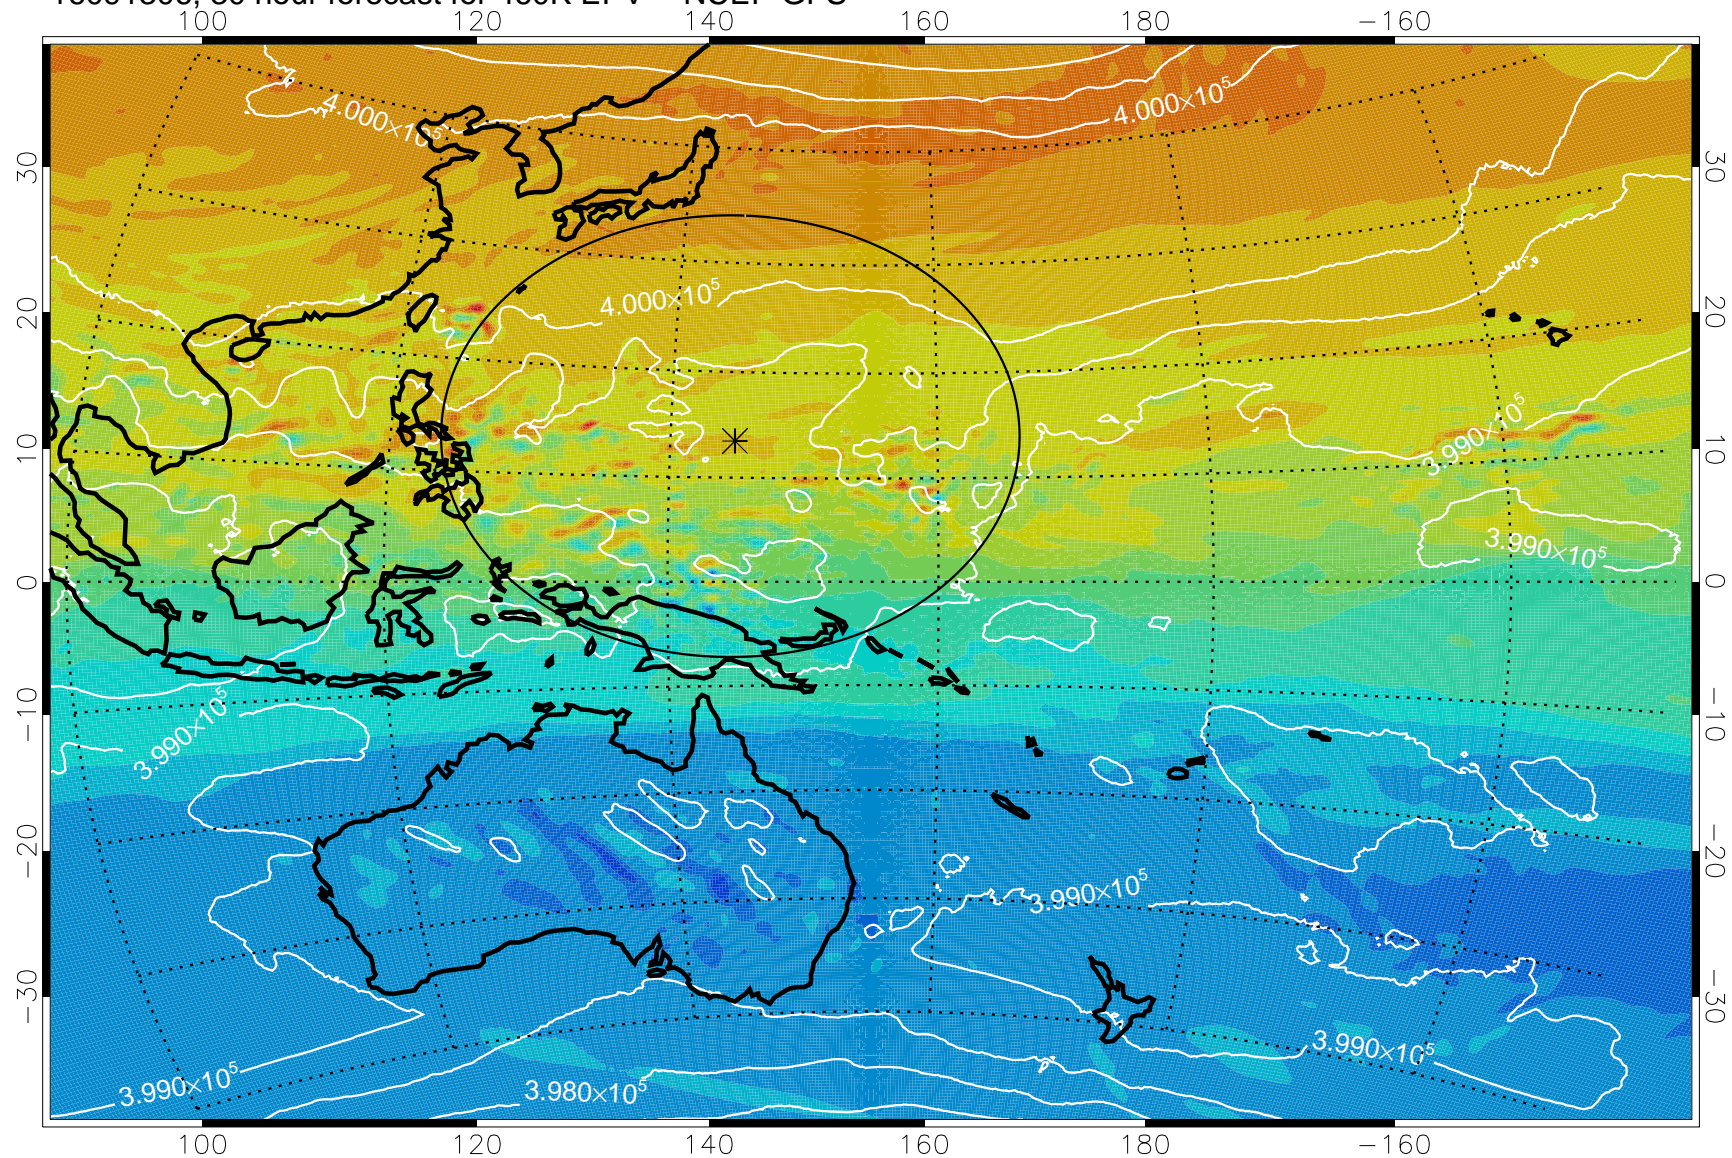

16091218, 18 hour forecast for 460K EPV -- NCEP GFS

460K Montgomery Streamfunction, white

Range ring of 2304 km

16091300, 24 hour forecast for 460K EPV -- NCEP GFS

460K Montgomery Streamfunction, white

Range ring of 2304 km

16091306, 30 hour forecast for 460K EPV -- NCEP GFS

460K Montgomery Streamfunction, white

Range ring of 2304 km

16091312, 36 hour forecast for 460K EPV -- NCEP GFS

460K Montgomery Streamfunction, white

Range ring of 2304 km

16091318, 42 hour forecast for 460K EPV -- NCEP GFS

460K Montgomery Streamfunction, white

Range ring of 2304 km

16091400, 48 hour forecast for 460K EPV -- NCEP GFS

460K Montgomery Streamfunction, white

Range ring of 2304 km

16091406, 54 hour forecast for 460K EPV -- NCEP GFS

460K Montgomery Streamfunction, white

Range ring of 2304 km

16091412, 60 hour forecast for 460K EPV -- NCEP GFS

460K Montgomery Streamfunction, white

Range ring of 2304 km