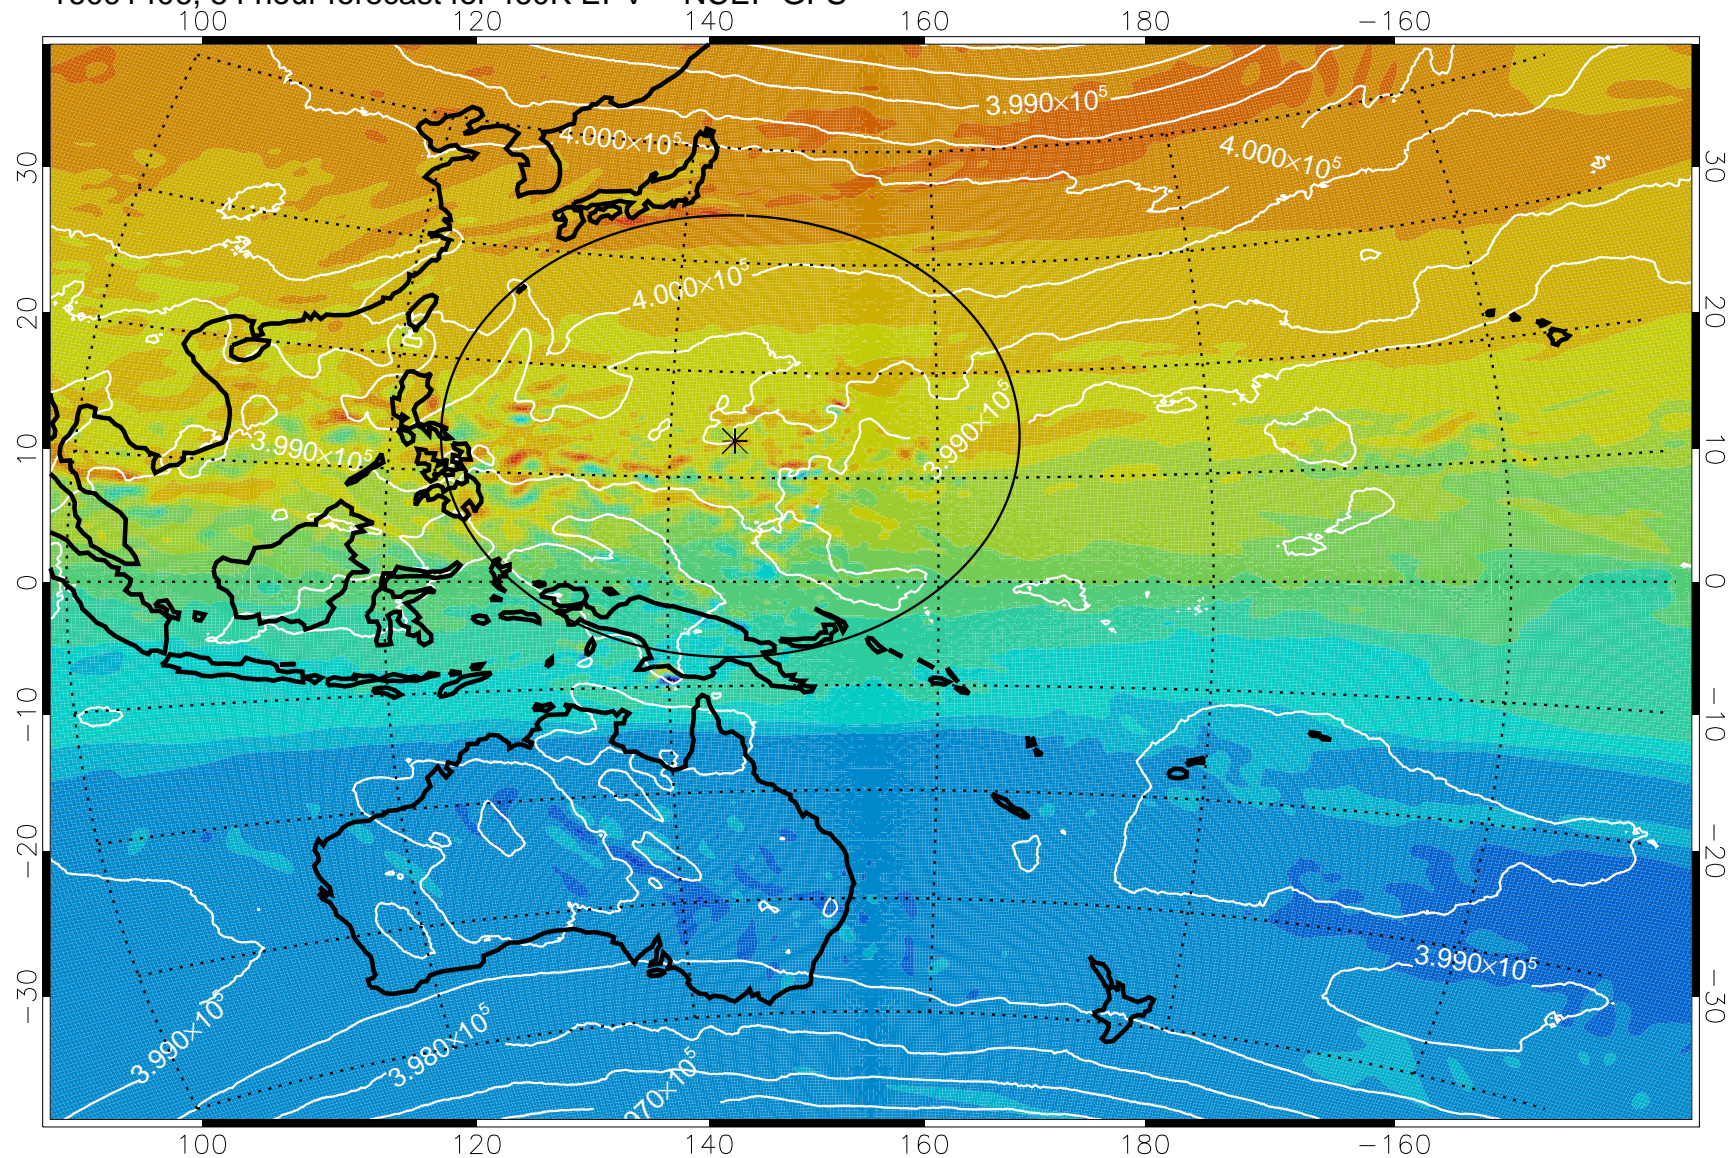

16091318, 42 hour forecast for 460K EPV -- NCEP GFS

460K Montgomery Streamfunction, white

Range ring of 2304 km

16091400, 48 hour forecast for 460K EPV -- NCEP GFS

460K Montgomery Streamfunction, white

Range ring of 2304 km

16091406, 54 hour forecast for 460K EPV -- NCEP GFS

460K Montgomery Streamfunction, white

Range ring of 2304 km

16091412, 60 hour forecast for 460K EPV -- NCEP GFS

460K Montgomery Streamfunction, white

Range ring of 2304 km

16091418, 66 hour forecast for 460K EPV -- NCEP GFS

460K Montgomery Streamfunction, white

Range ring of 2304 km

16091500, 72 hour forecast for 460K EPV -- NCEP GFS

460K Montgomery Streamfunction, white

Range ring of 2304 km

16091506, 78 hour forecast for 460K EPV -- NCEP GFS

460K Montgomery Streamfunction, white

Range ring of 2304 km

16091512, 84 hour forecast for 460K EPV -- NCEP GFS

460K Montgomery Streamfunction, white

Range ring of 2304 km