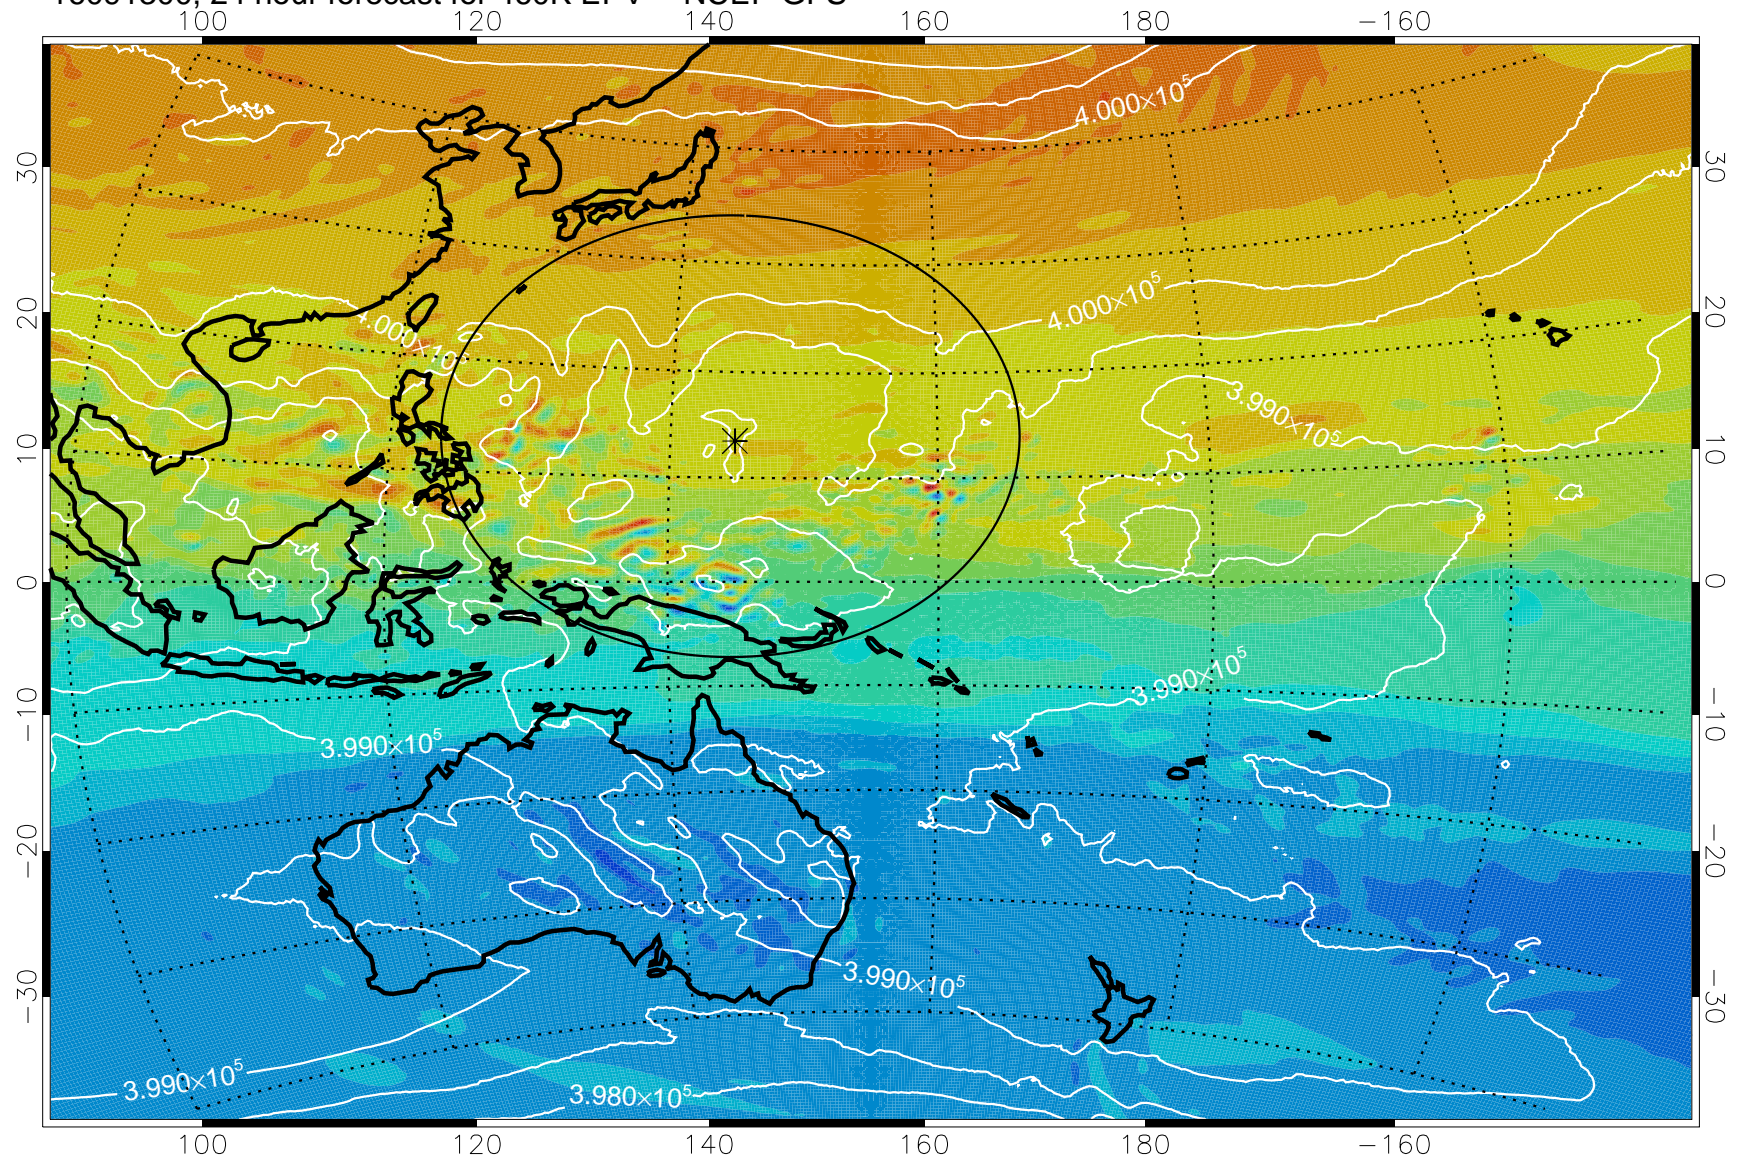

16091206, 6 hour forecast for 460K EPV -- NCEP GFS

460K Montgomery Streamfunction, white

Range ring of 2304 km

16091212, 12 hour forecast for 460K EPV -- NCEP GFS

460K Montgomery Streamfunction, white

Range ring of 2304 km

16091218, 18 hour forecast for 460K EPV -- NCEP GFS

460K Montgomery Streamfunction, white

Range ring of 2304 km

16091300, 24 hour forecast for 460K EPV -- NCEP GFS

460K Montgomery Streamfunction, white

Range ring of 2304 km

16091306, 30 hour forecast for 460K EPV -- NCEP GFS

460K Montgomery Streamfunction, white

Range ring of 2304 km

16091312, 36 hour forecast for 460K EPV -- NCEP GFS

460K Montgomery Streamfunction, white

Range ring of 2304 km

16091318, 42 hour forecast for 460K EPV -- NCEP GFS

460K Montgomery Streamfunction, white

Range ring of 2304 km

16091400, 48 hour forecast for 460K EPV -- NCEP GFS

460K Montgomery Streamfunction, white

Range ring of 2304 km