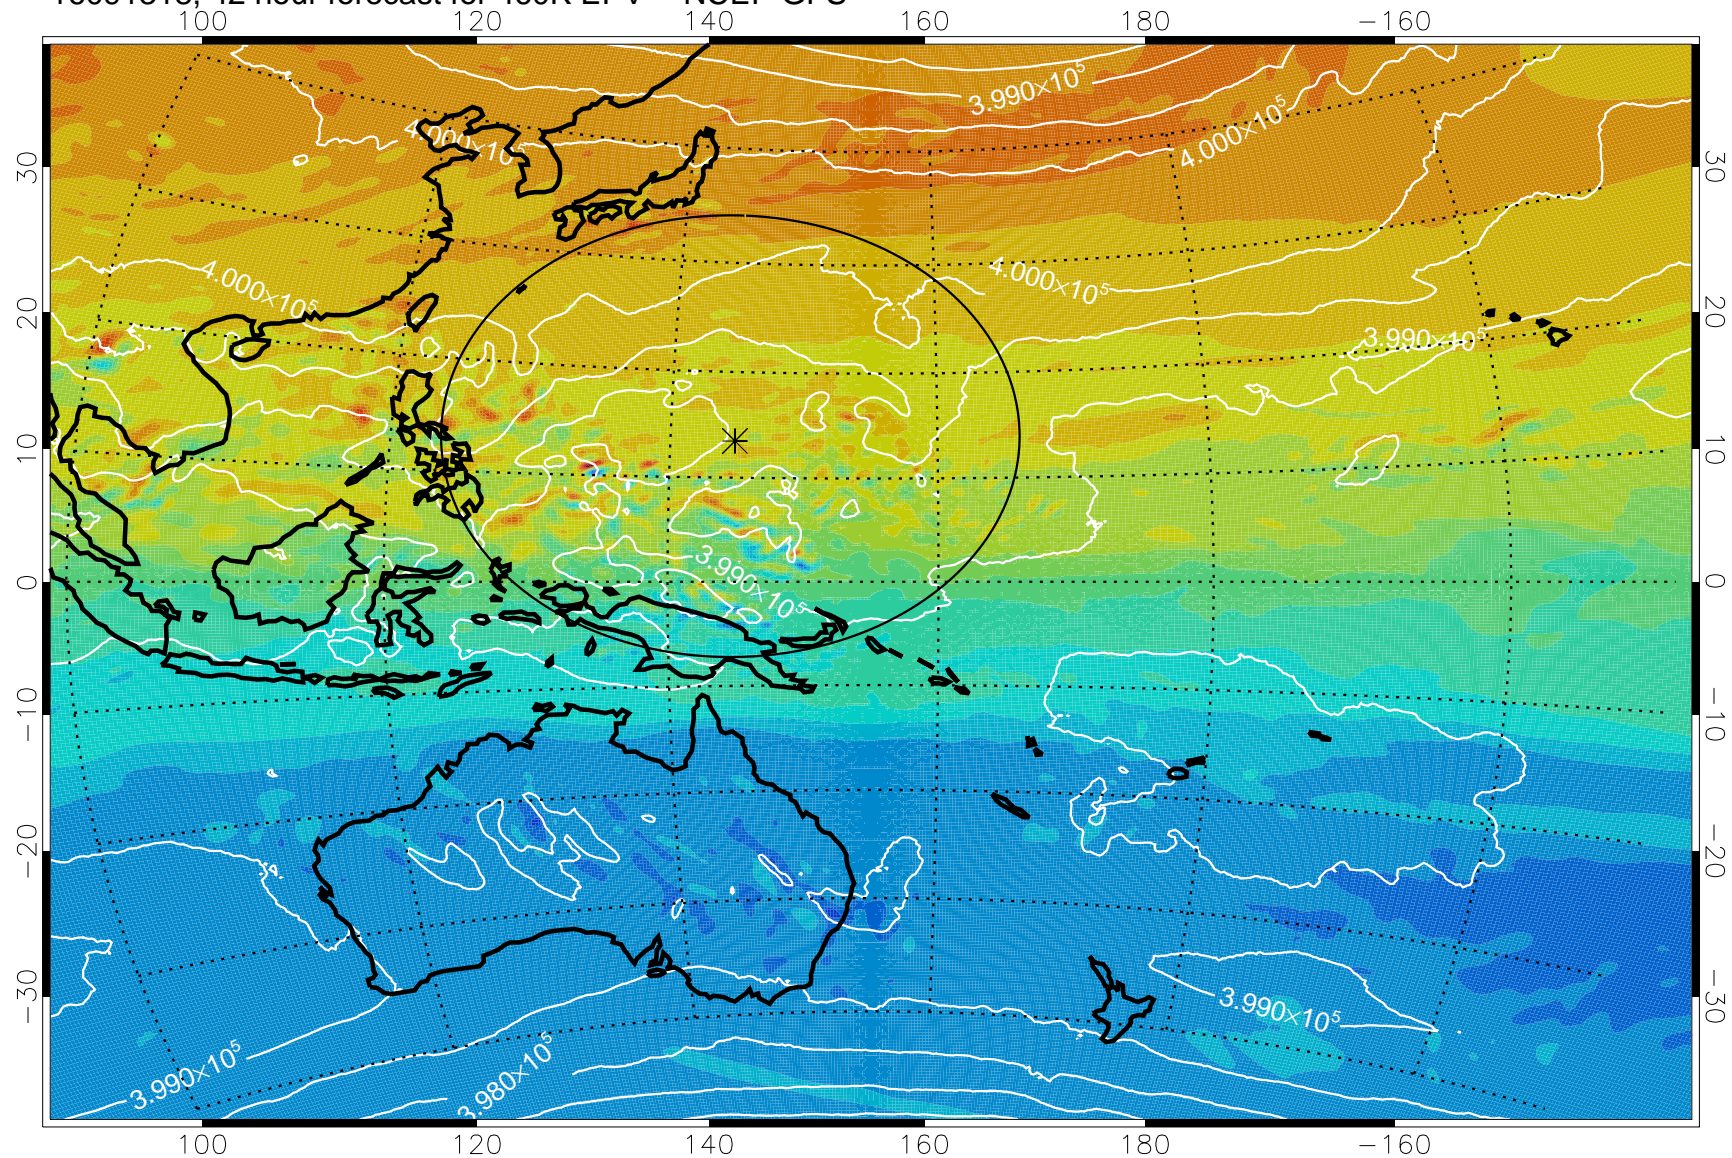

16091306, 30 hour forecast for 460K EPV -- NCEP GFS

460K Montgomery Streamfunction, white

Range ring of 2304 km

16091312, 36 hour forecast for 460K EPV -- NCEP GFS

460K Montgomery Streamfunction, white

Range ring of 2304 km

16091318, 42 hour forecast for 460K EPV -- NCEP GFS

460K Montgomery Streamfunction, white

Range ring of 2304 km

16091400, 48 hour forecast for 460K EPV -- NCEP GFS

460K Montgomery Streamfunction, white

Range ring of 2304 km

16091406, 54 hour forecast for 460K EPV -- NCEP GFS

460K Montgomery Streamfunction, white

Range ring of 2304 km

16091412, 60 hour forecast for 460K EPV -- NCEP GFS

460K Montgomery Streamfunction, white

Range ring of 2304 km

16091418, 66 hour forecast for 460K EPV -- NCEP GFS

460K Montgomery Streamfunction, white

Range ring of 2304 km

16091500, 72 hour forecast for 460K EPV -- NCEP GFS

460K Montgomery Streamfunction, white

Range ring of 2304 km