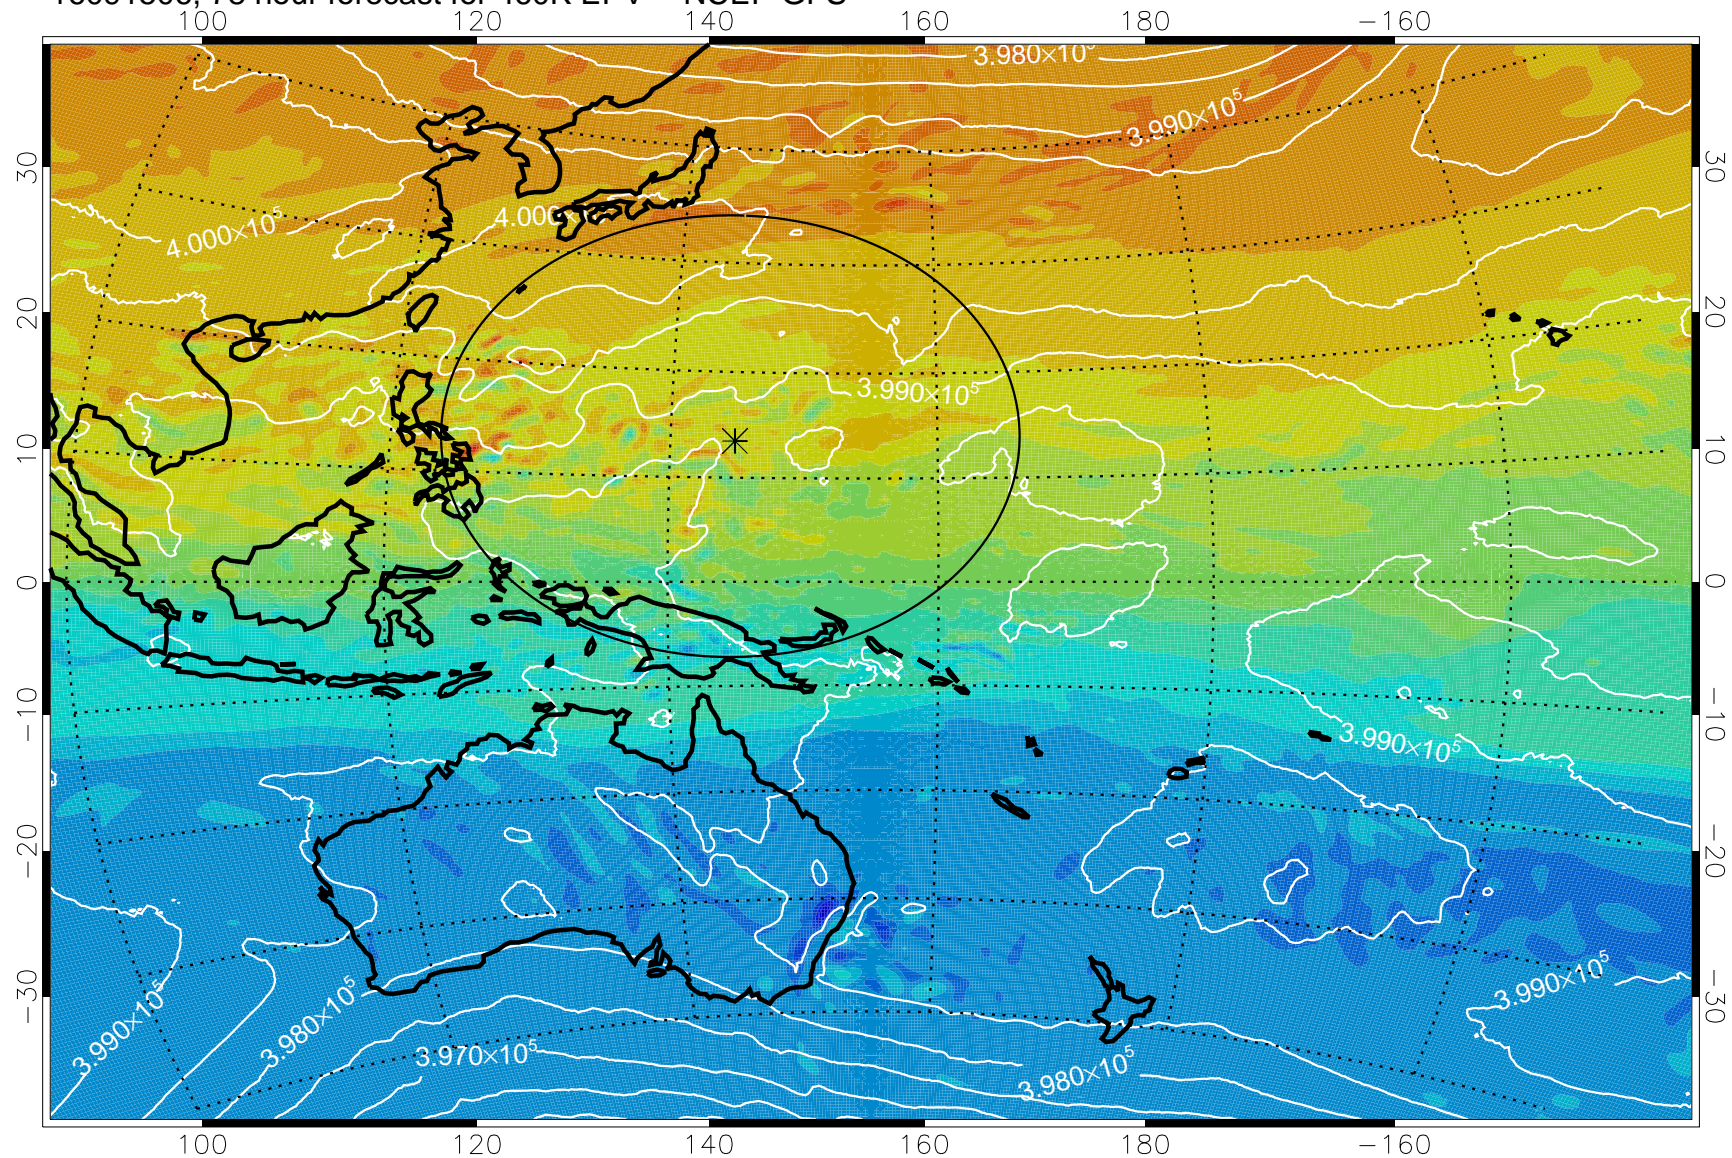

16091406, 54 hour forecast for 460K EPV -- NCEP GFS

460K Montgomery Streamfunction, white

Range ring of 2304 km

16091412, 60 hour forecast for 460K EPV -- NCEP GFS

460K Montgomery Streamfunction, white

Range ring of 2304 km

16091418, 66 hour forecast for 460K EPV -- NCEP GFS

460K Montgomery Streamfunction, white

Range ring of 2304 km

16091500, 72 hour forecast for 460K EPV -- NCEP GFS

460K Montgomery Streamfunction, white

Range ring of 2304 km

16091506, 78 hour forecast for 460K EPV -- NCEP GFS

460K Montgomery Streamfunction, white

Range ring of 2304 km

16091512, 84 hour forecast for 460K EPV -- NCEP GFS

460K Montgomery Streamfunction, white

Range ring of 2304 km

16091518, 90 hour forecast for 460K EPV -- NCEP GFS

460K Montgomery Streamfunction, white

Range ring of 2304 km

16091600, 96 hour forecast for 460K EPV -- NCEP GFS

460K Montgomery Streamfunction, white

Range ring of 2304 km