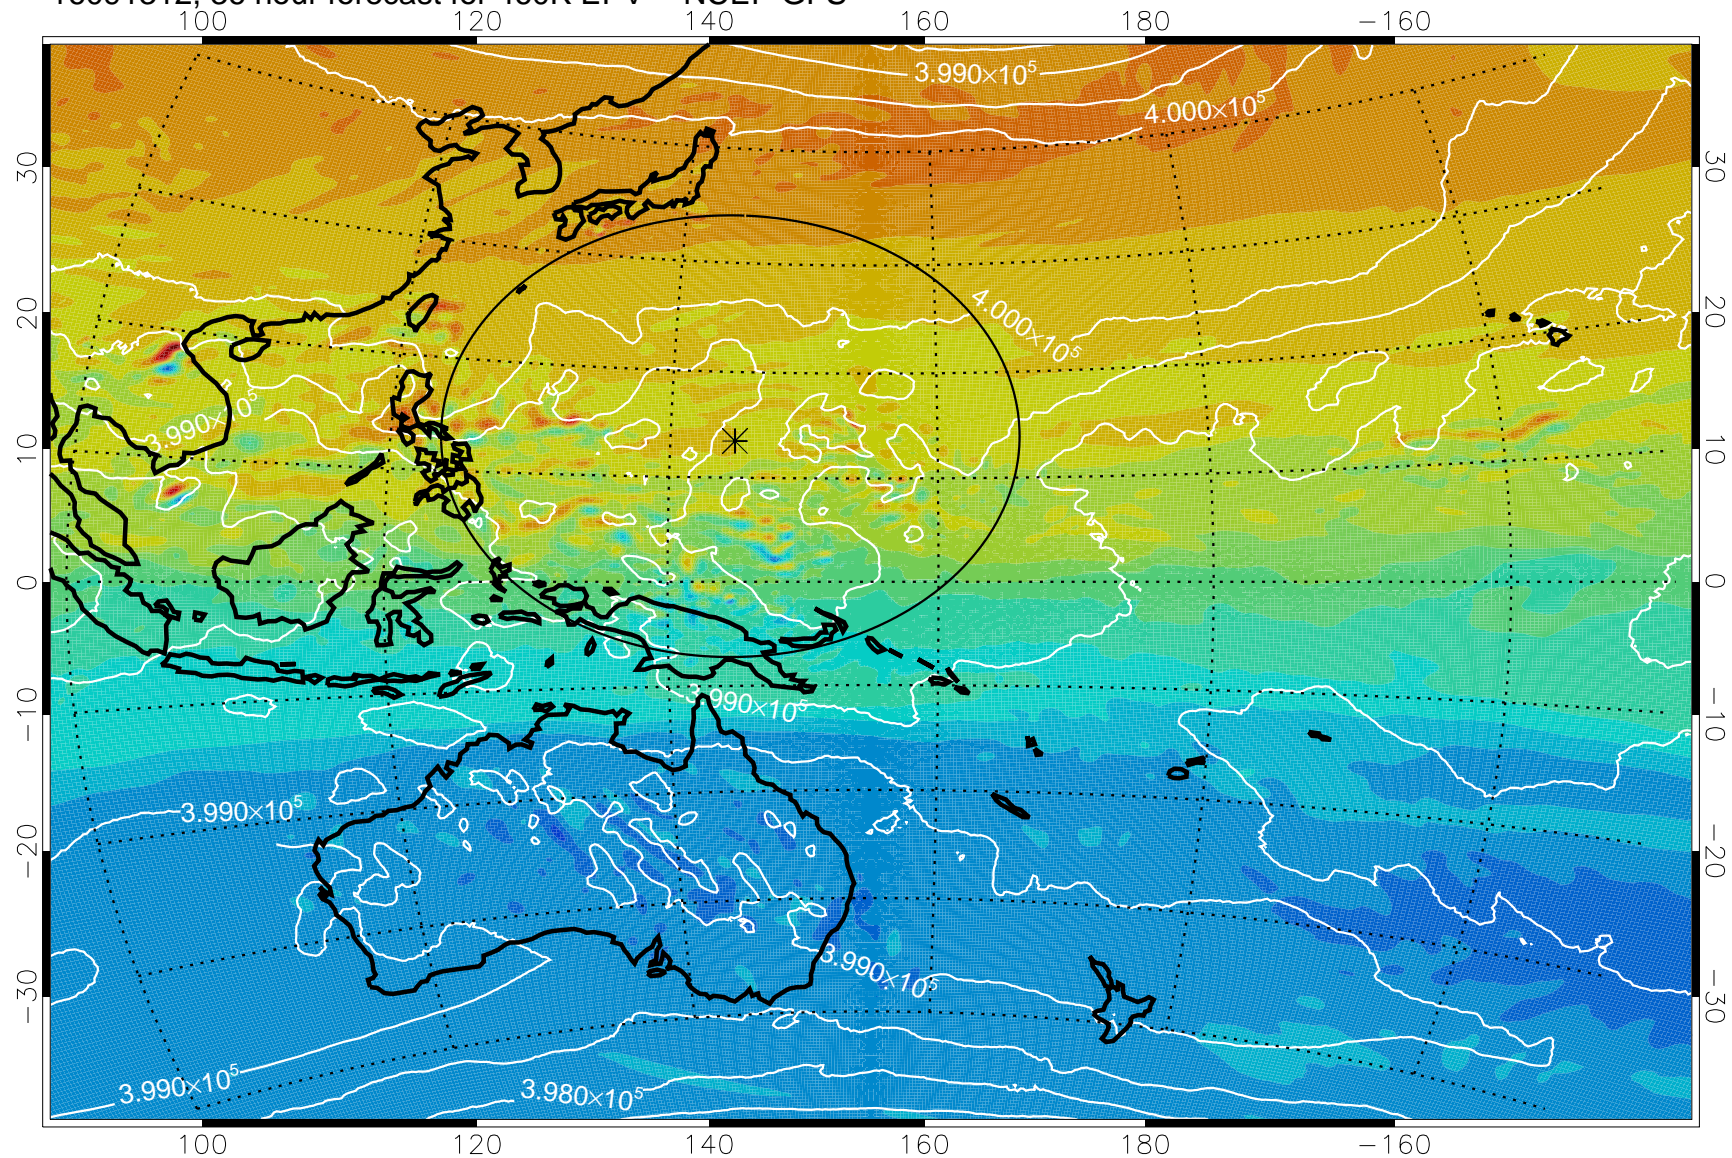

16091218, 18 hour forecast for 460K EPV -- NCEP GFS

460K Montgomery Streamfunction, white

Range ring of 2304 km

16091300, 24 hour forecast for 460K EPV -- NCEP GFS

460K Montgomery Streamfunction, white

Range ring of 2304 km

16091306, 30 hour forecast for 460K EPV -- NCEP GFS

460K Montgomery Streamfunction, white

Range ring of 2304 km

16091312, 36 hour forecast for 460K EPV -- NCEP GFS

460K Montgomery Streamfunction, white

Range ring of 2304 km

16091318, 42 hour forecast for 460K EPV -- NCEP GFS

460K Montgomery Streamfunction, white

Range ring of 2304 km

16091400, 48 hour forecast for 460K EPV -- NCEP GFS

460K Montgomery Streamfunction, white

Range ring of 2304 km

16091406, 54 hour forecast for 460K EPV -- NCEP GFS

460K Montgomery Streamfunction, white

Range ring of 2304 km

16091412, 60 hour forecast for 460K EPV -- NCEP GFS

460K Montgomery Streamfunction, white

Range ring of 2304 km