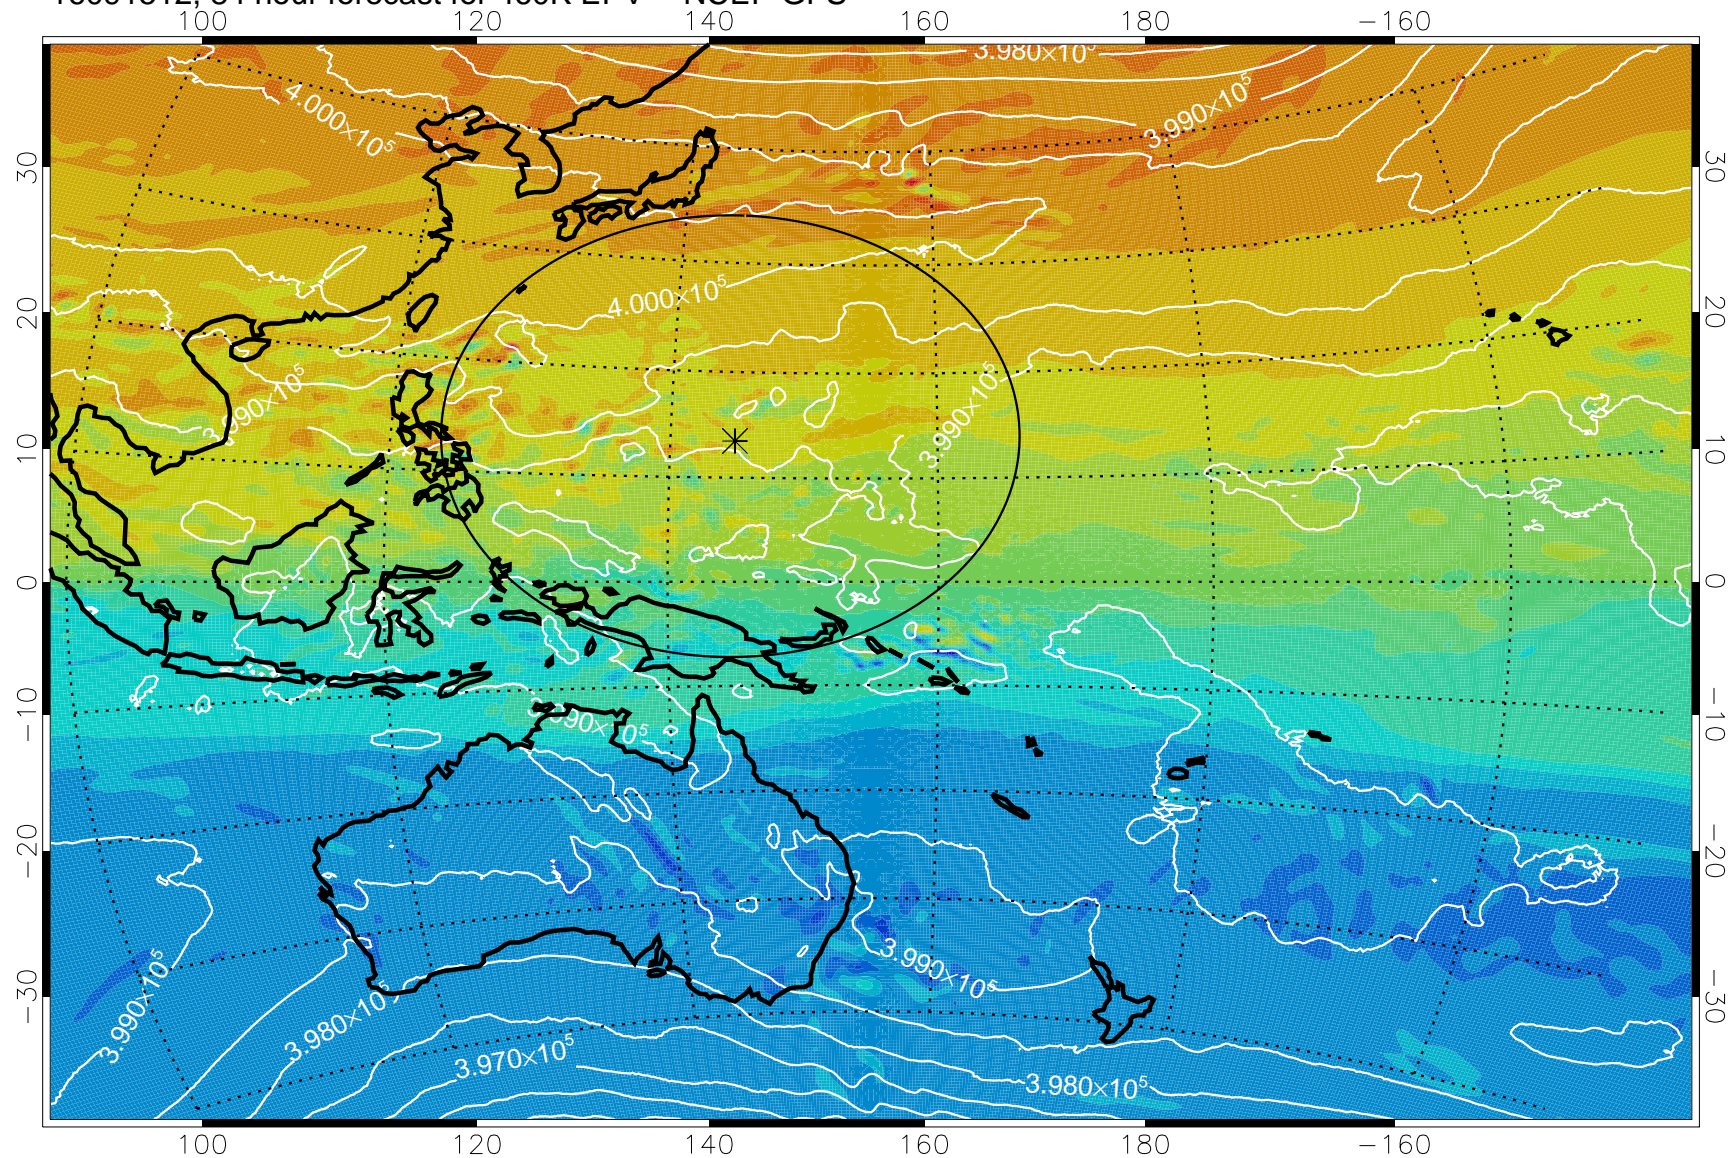

16091406, 54 hour forecast for 460K EPV -- NCEP GFS

460K Montgomery Streamfunction, white

Range ring of 2304 km

16091412, 60 hour forecast for 460K EPV -- NCEP GFS

460K Montgomery Streamfunction, white

Range ring of 2304 km

16091418, 66 hour forecast for 460K EPV -- NCEP GFS

460K Montgomery Streamfunction, white

Range ring of 2304 km

16091500, 72 hour forecast for 460K EPV -- NCEP GFS

460K Montgomery Streamfunction, white

Range ring of 2304 km

16091506, 78 hour forecast for 460K EPV -- NCEP GFS

460K Montgomery Streamfunction, white

Range ring of 2304 km

16091512, 84 hour forecast for 460K EPV -- NCEP GFS

460K Montgomery Streamfunction, white

Range ring of 2304 km

16091518, 90 hour forecast for 460K EPV -- NCEP GFS

460K Montgomery Streamfunction, white

Range ring of 2304 km

16091600, 96 hour forecast for 460K EPV -- NCEP GFS

460K Montgomery Streamfunction, white

Range ring of 2304 km