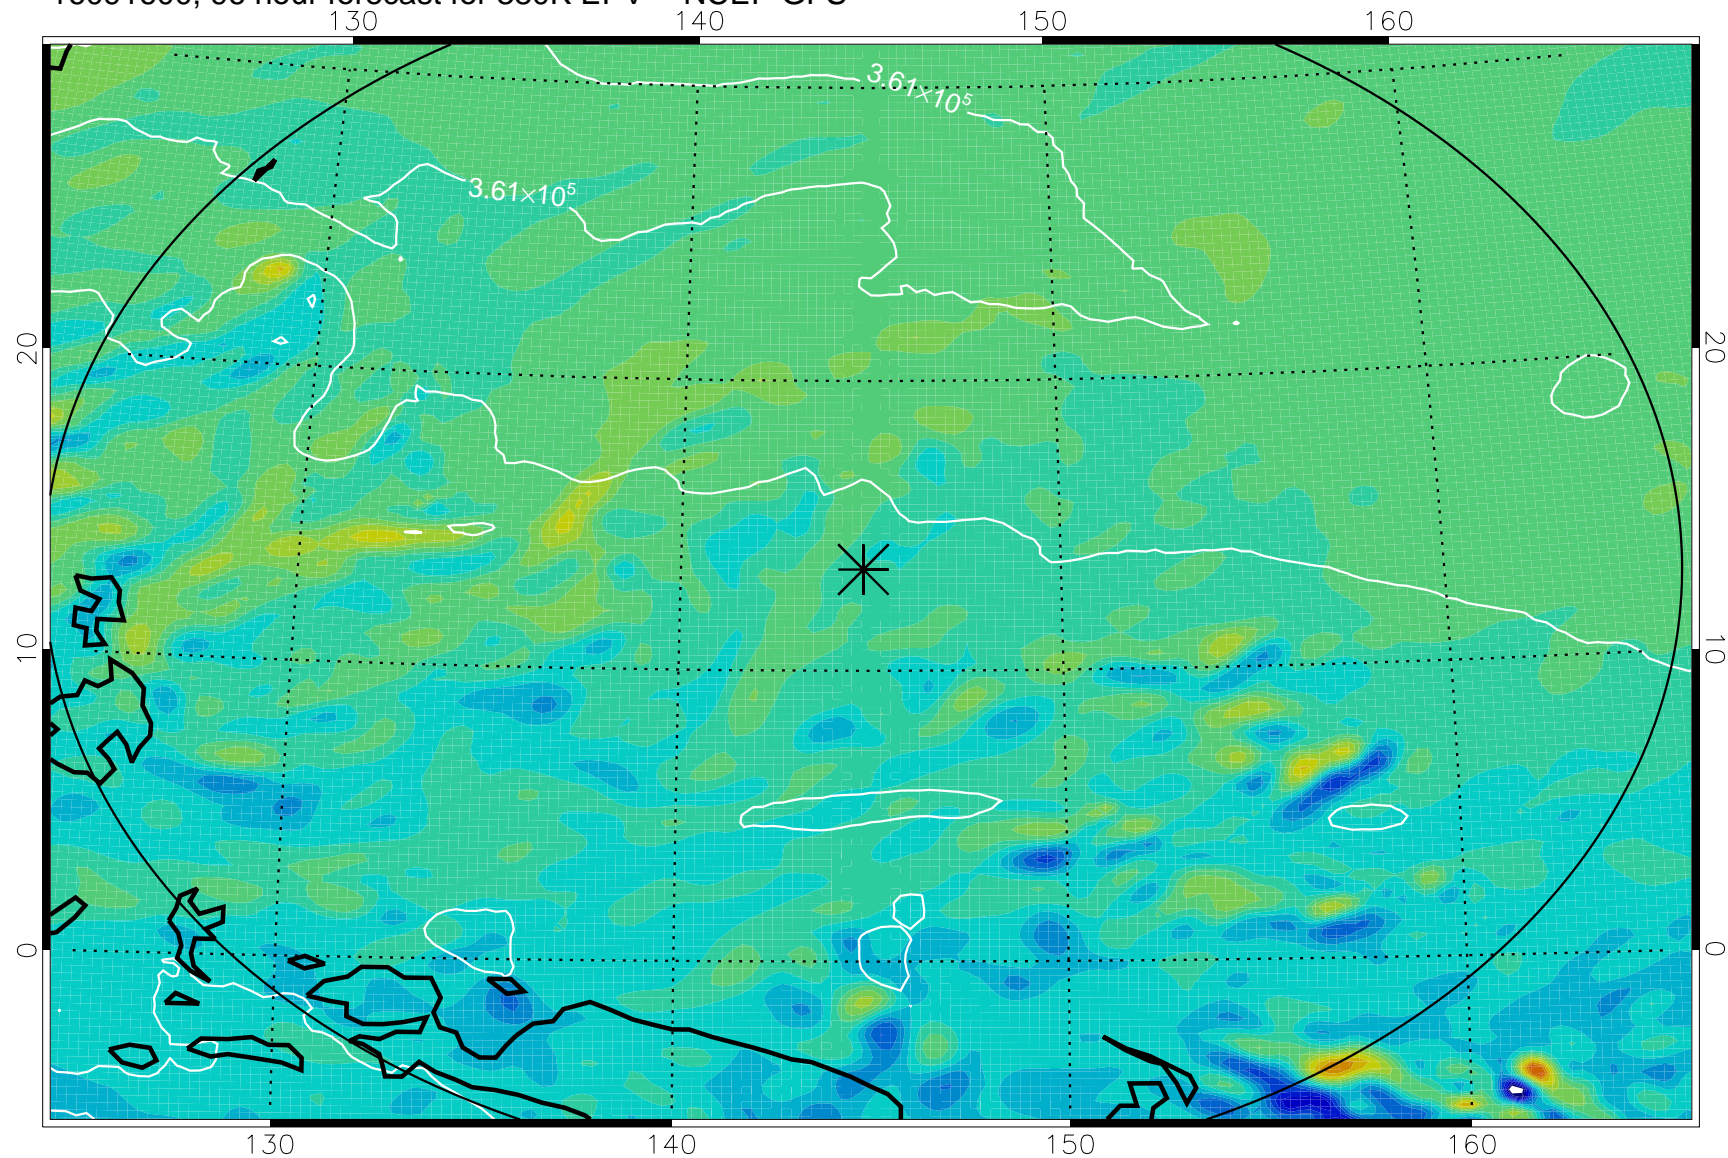

380K Montgomery Streamfunction, white

Range ring of 2304 km

16091500, 72 hour forecast for 380K EPV -- NCEP GFS

380K Montgomery Streamfunction, white

Range ring of 2304 km

16091506, 78 hour forecast for 380K EPV -- NCEP GFS

380K Montgomery Streamfunction, white

Range ring of 2304 km

16091512, 84 hour forecast for 380K EPV -- NCEP GFS

380K Montgomery Streamfunction, white

Range ring of 2304 km

16091518, 90 hour forecast for 380K EPV -- NCEP GFS

380K Montgomery Streamfunction, white

Range ring of 2304 km

16091600, 96 hour forecast for 380K EPV -- NCEP GFS

380K Montgomery Streamfunction, white

Range ring of 2304 km

16091606, 102 hour forecast for 380K EPV -- NCEP GFS

380K Montgomery Streamfunction, white

Range ring of 2304 km

16091612, 108 hour forecast for 380K EPV -- NCEP GFS

380K Montgomery Streamfunction, white

Range ring of 2304 km

16091618, 114 hour forecast for 380K EPV -- NCEP GFS