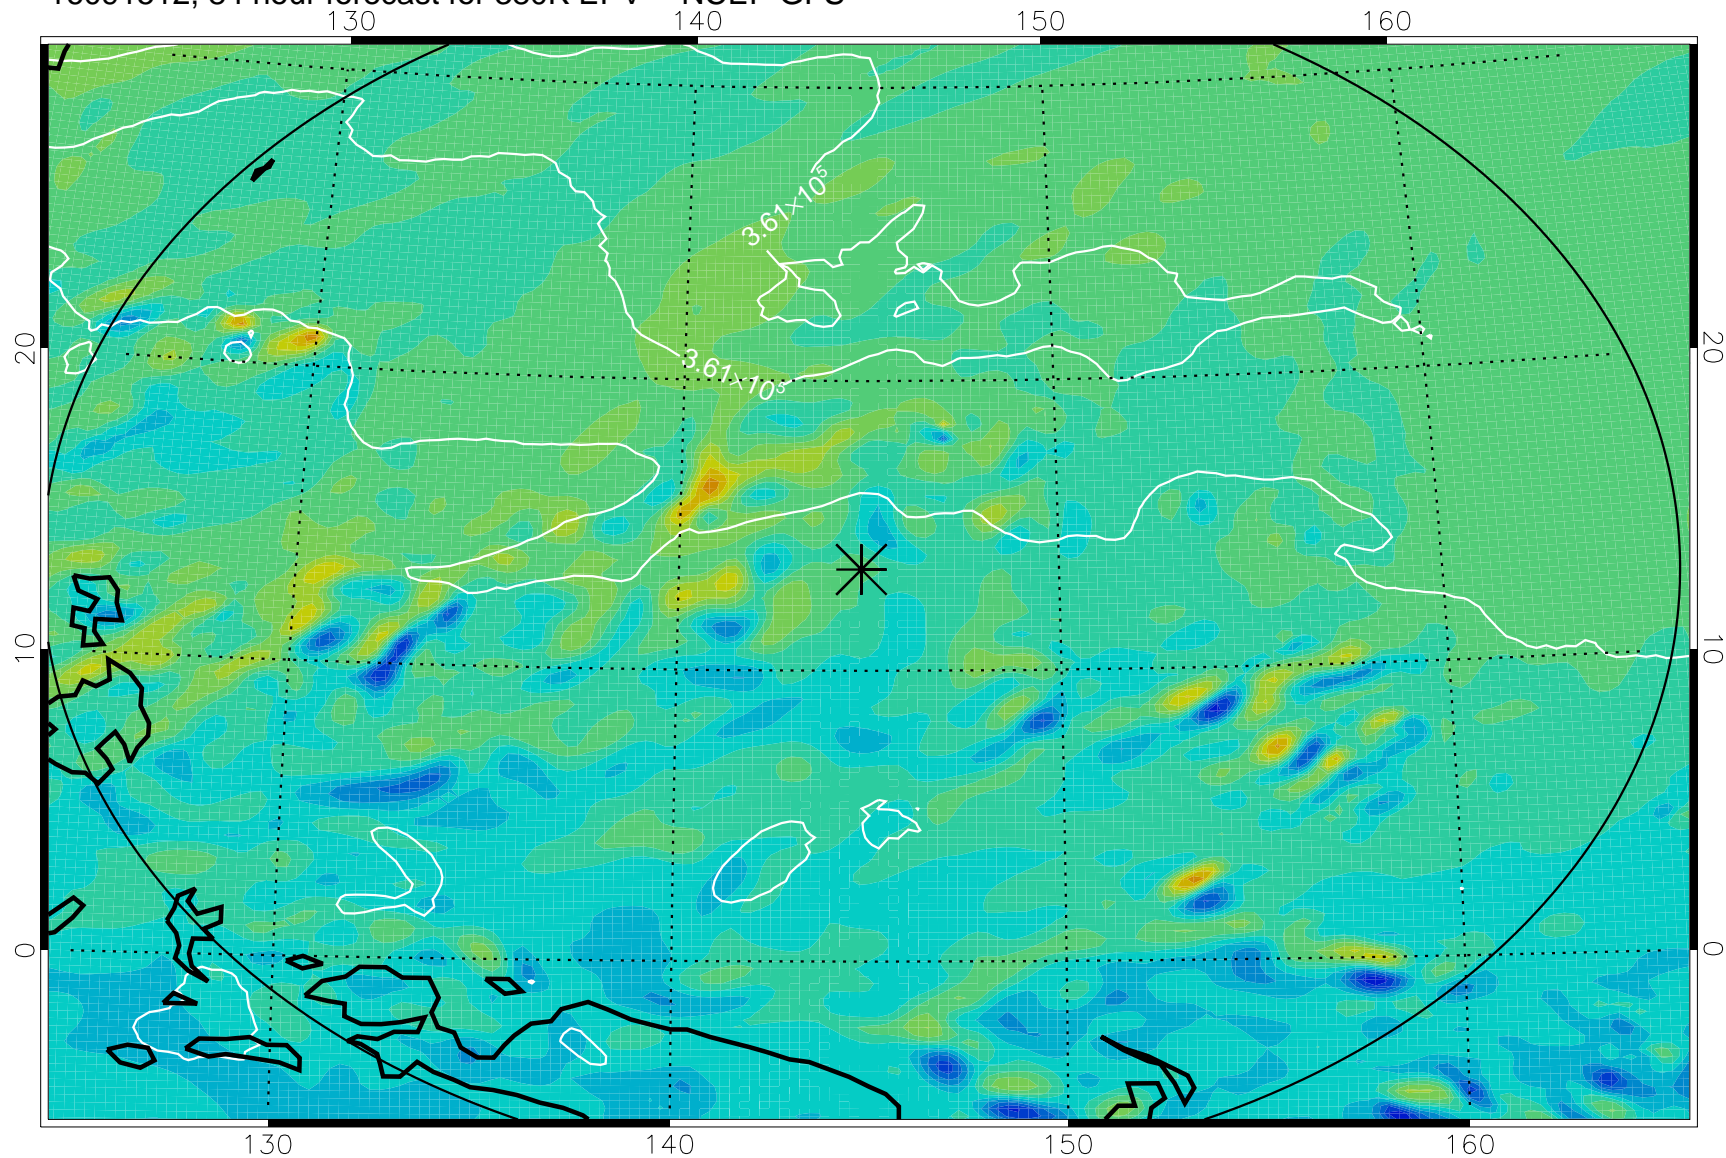

380K Montgomery Streamfunction, white

Range ring of 2304 km

16091412, 60 hour forecast for 380K EPV -- NCEP GFS

380K Montgomery Streamfunction, white

Range ring of 2304 km

16091418, 66 hour forecast for 380K EPV -- NCEP GFS

380K Montgomery Streamfunction, white

Range ring of 2304 km

16091500, 72 hour forecast for 380K EPV -- NCEP GFS

380K Montgomery Streamfunction, white

Range ring of 2304 km

16091506, 78 hour forecast for 380K EPV -- NCEP GFS

380K Montgomery Streamfunction, white

Range ring of 2304 km

16091512, 84 hour forecast for 380K EPV -- NCEP GFS

380K Montgomery Streamfunction, white

Range ring of 2304 km

16091518, 90 hour forecast for 380K EPV -- NCEP GFS

380K Montgomery Streamfunction, white

Range ring of 2304 km

16091600, 96 hour forecast for 380K EPV -- NCEP GFS

380K Montgomery Streamfunction, white

Range ring of 2304 km

16091606, 102 hour forecast for 380K EPV -- NCEP GFS