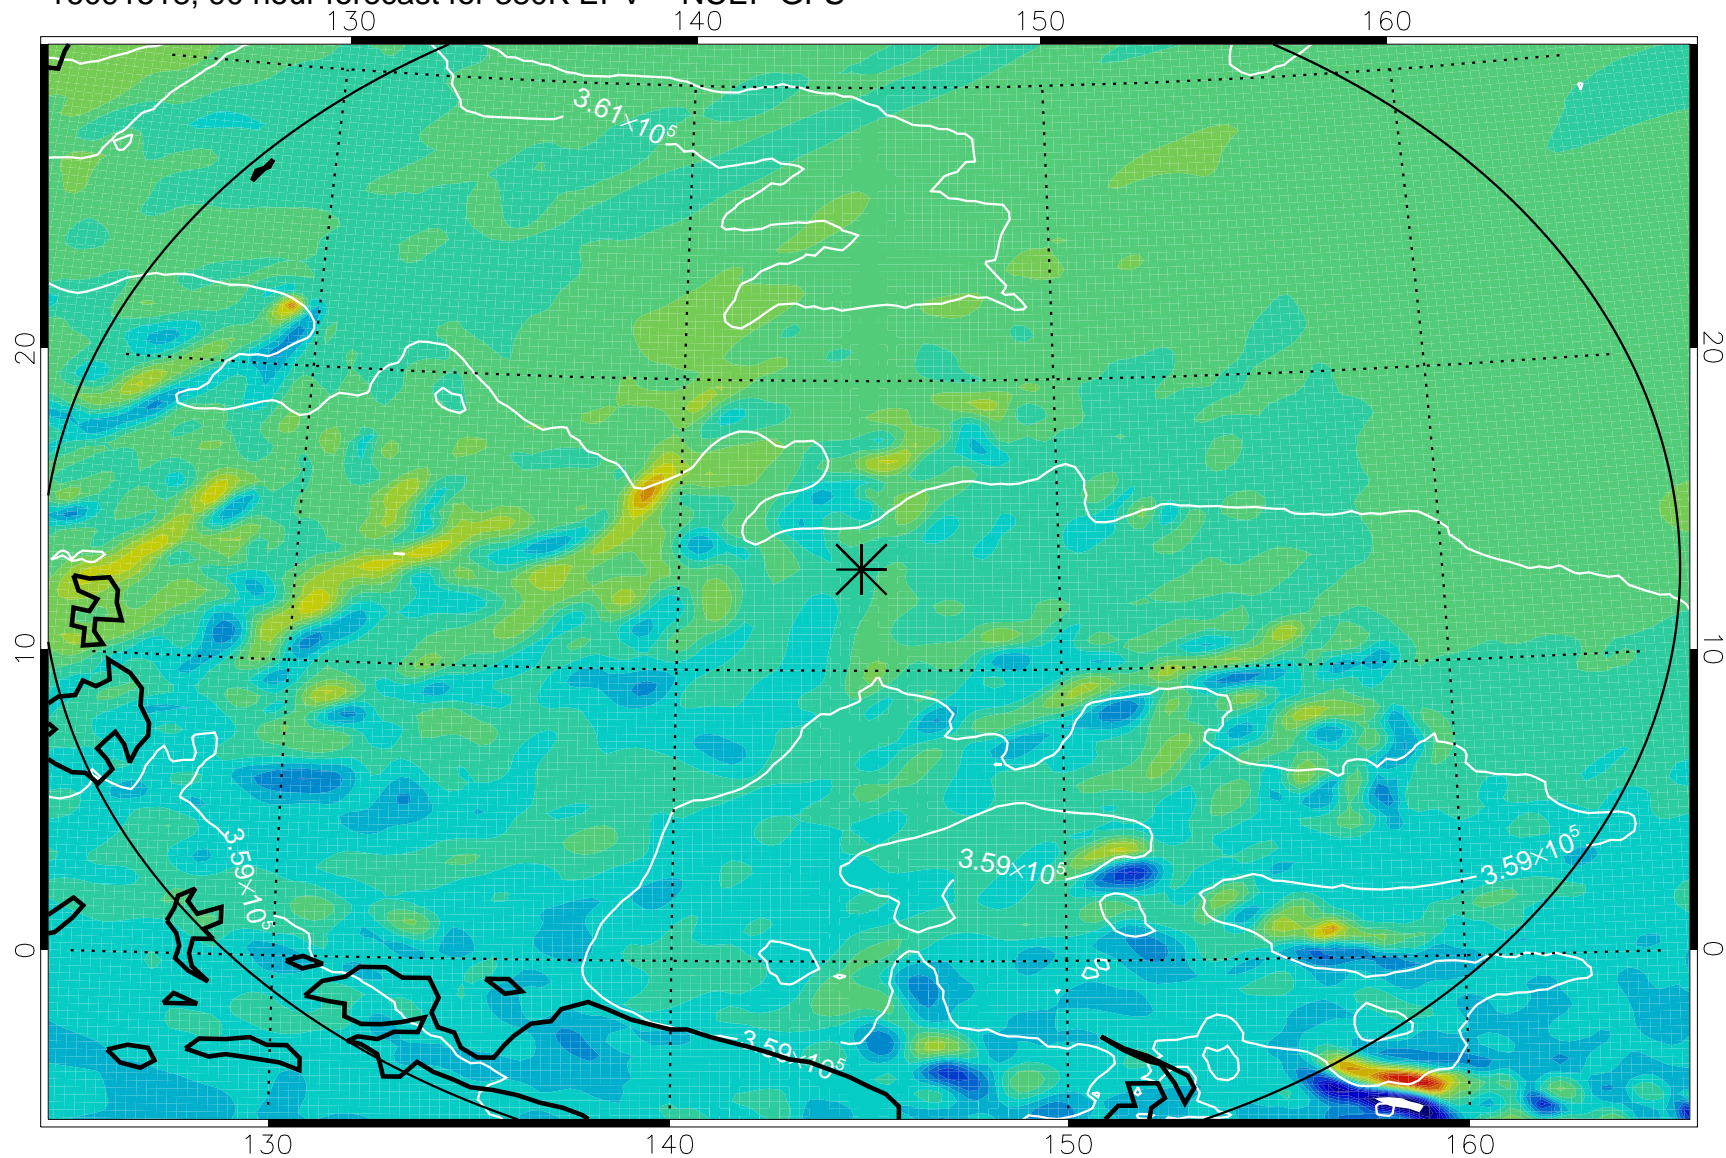

380K Montgomery Streamfunction, white

Range ring of 2304 km

16091500, 72 hour forecast for 380K EPV -- NCEP GFS

380K Montgomery Streamfunction, white

Range ring of 2304 km

16091506, 78 hour forecast for 380K EPV -- NCEP GFS

380K Montgomery Streamfunction, white

Range ring of 2304 km

16091512, 84 hour forecast for 380K EPV -- NCEP GFS

380K Montgomery Streamfunction, white

Range ring of 2304 km

16091518, 90 hour forecast for 380K EPV -- NCEP GFS

380K Montgomery Streamfunction, white

Range ring of 2304 km

16091600, 96 hour forecast for 380K EPV -- NCEP GFS

380K Montgomery Streamfunction, white

Range ring of 2304 km

16091606, 102 hour forecast for 380K EPV -- NCEP GFS

380K Montgomery Streamfunction, white

Range ring of 2304 km

16091612, 108 hour forecast for 380K EPV -- NCEP GFS

380K Montgomery Streamfunction, white

Range ring of 2304 km

16091618, 114 hour forecast for 380K EPV -- NCEP GFS