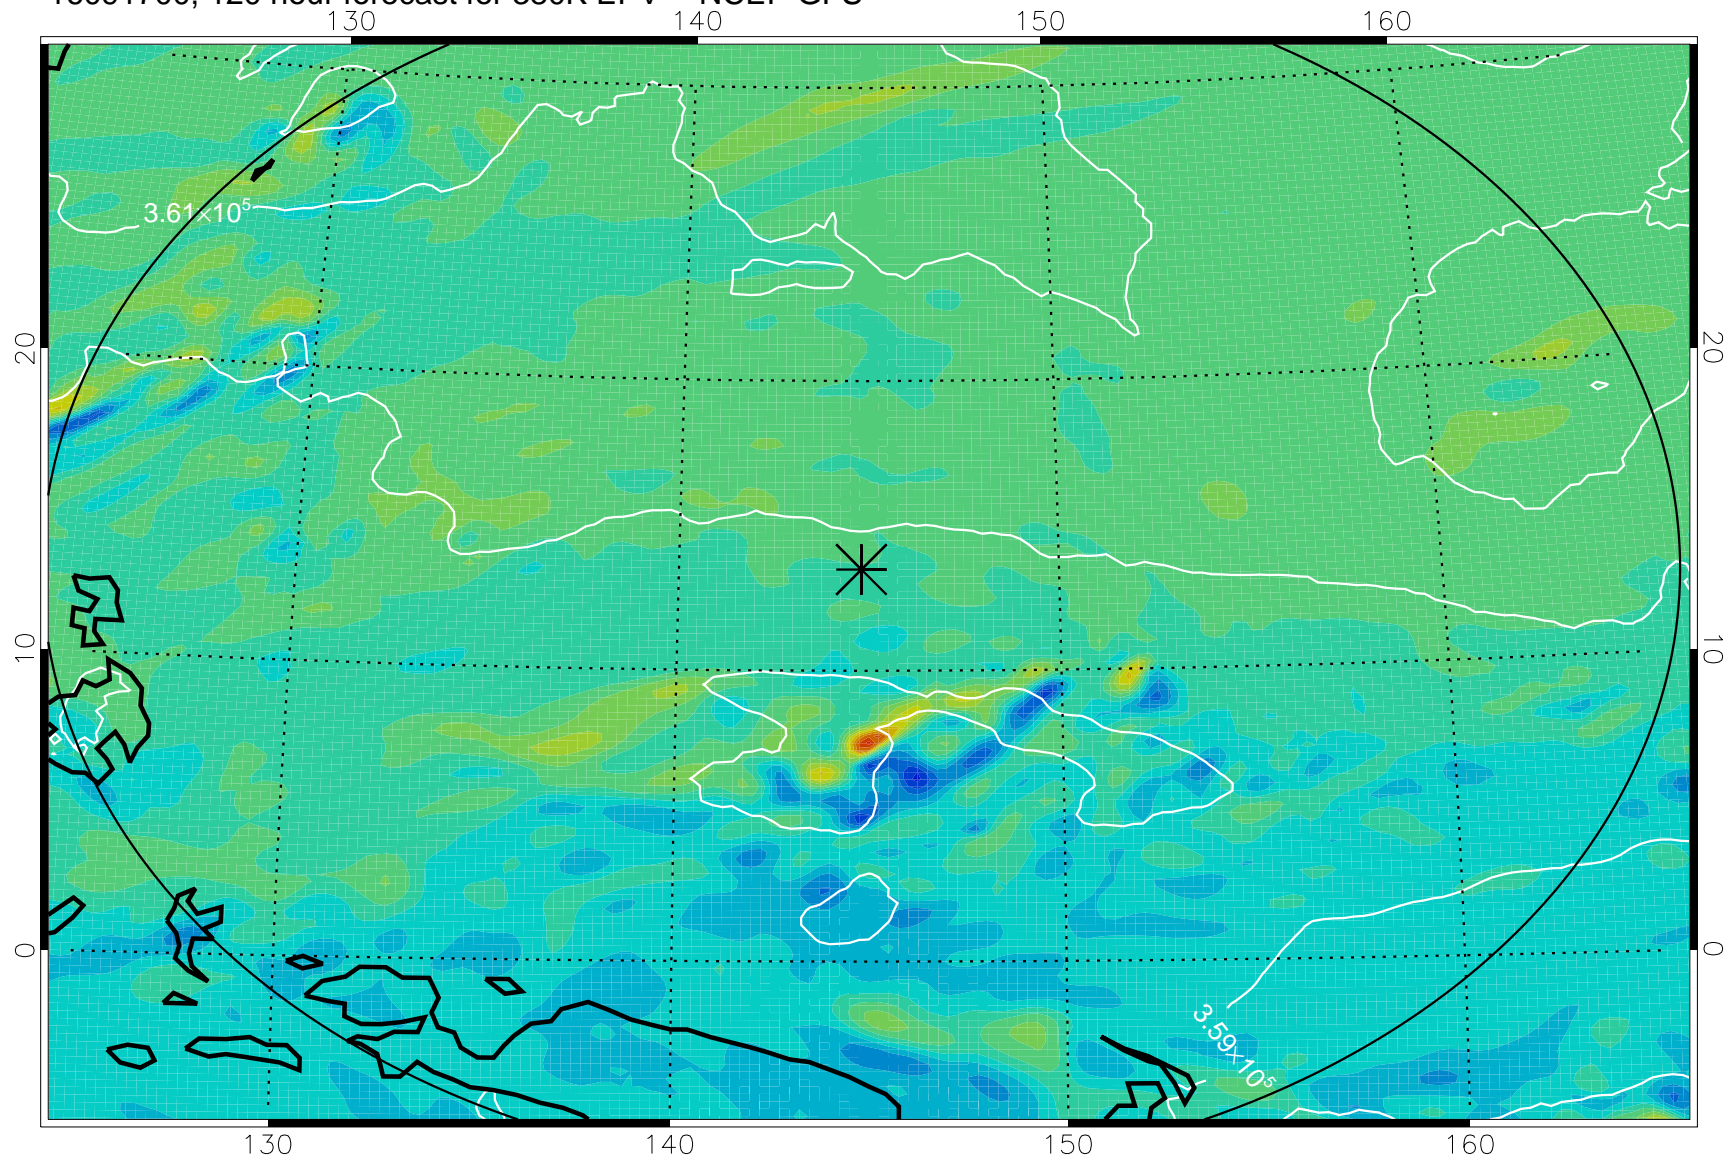

380K Montgomery Streamfunction, white

Range ring of 2304 km

16091512, 84 hour forecast for 380K EPV -- NCEP GFS

380K Montgomery Streamfunction, white

Range ring of 2304 km

16091518, 90 hour forecast for 380K EPV -- NCEP GFS

380K Montgomery Streamfunction, white

Range ring of 2304 km

16091600, 96 hour forecast for 380K EPV -- NCEP GFS

380K Montgomery Streamfunction, white

Range ring of 2304 km

16091606, 102 hour forecast for 380K EPV -- NCEP GFS

380K Montgomery Streamfunction, white

Range ring of 2304 km

16091612, 108 hour forecast for 380K EPV -- NCEP GFS

380K Montgomery Streamfunction, white

Range ring of 2304 km

16091618, 114 hour forecast for 380K EPV -- NCEP GFS

380K Montgomery Streamfunction, white

Range ring of 2304 km

16091700, 120 hour forecast for 380K EPV -- NCEP GFS

380K Montgomery Streamfunction, white

Range ring of 2304 km