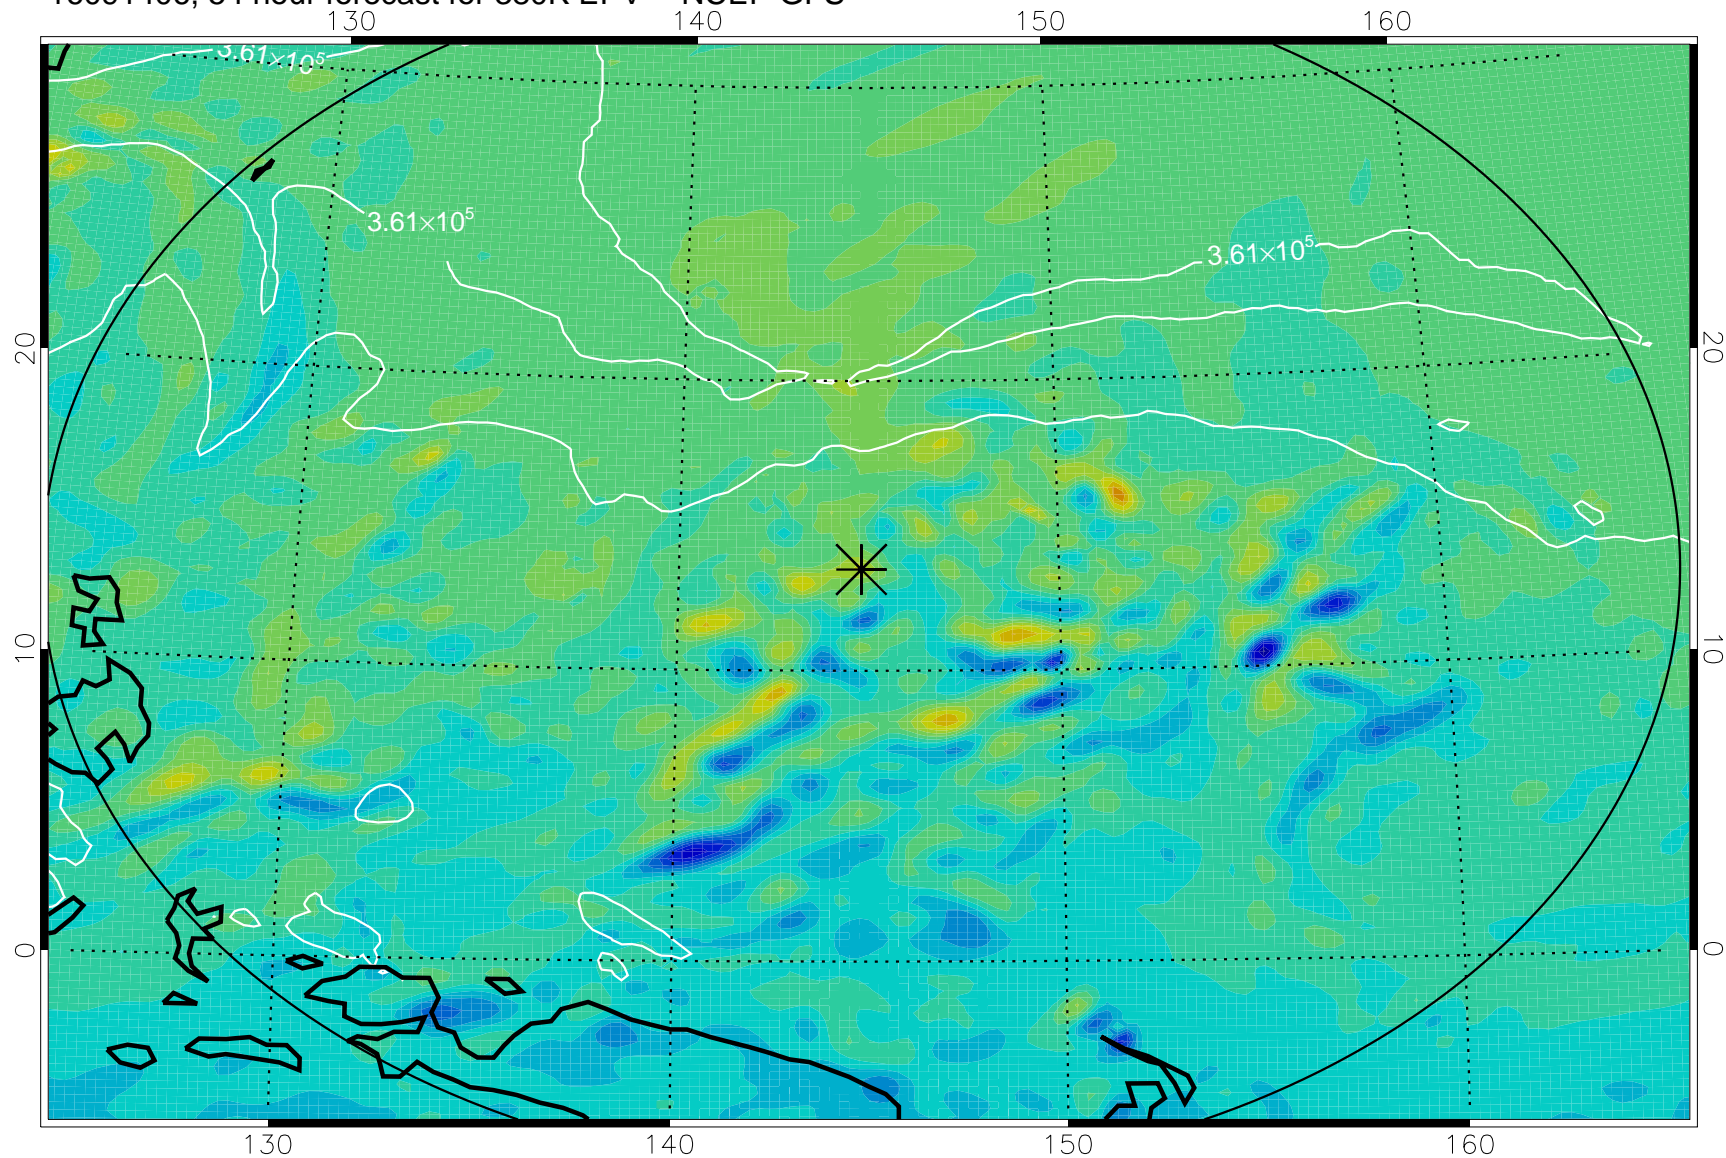

16091318, 42 hour forecast for 380K EPV -- NCEP GFS

16091400, 48 hour forecast for 380K EPV -- NCEP GFS

380K Montgomery Streamfunction, white

Range ring of 2304 km

16091406, 54 hour forecast for 380K EPV -- NCEP GFS

380K Montgomery Streamfunction, white

Range ring of 2304 km

16091412, 60 hour forecast for 380K EPV -- NCEP GFS

380K Montgomery Streamfunction, white

Range ring of 2304 km

16091418, 66 hour forecast for 380K EPV -- NCEP GFS

380K Montgomery Streamfunction, white

Range ring of 2304 km

16091500, 72 hour forecast for 380K EPV -- NCEP GFS

380K Montgomery Streamfunction, white

Range ring of 2304 km

16091506, 78 hour forecast for 380K EPV -- NCEP GFS

380K Montgomery Streamfunction, white

Range ring of 2304 km

16091512, 84 hour forecast for 380K EPV -- NCEP GFS

380K Montgomery Streamfunction, white

Range ring of 2304 km

16091518, 90 hour forecast for 380K EPV -- NCEP GFS