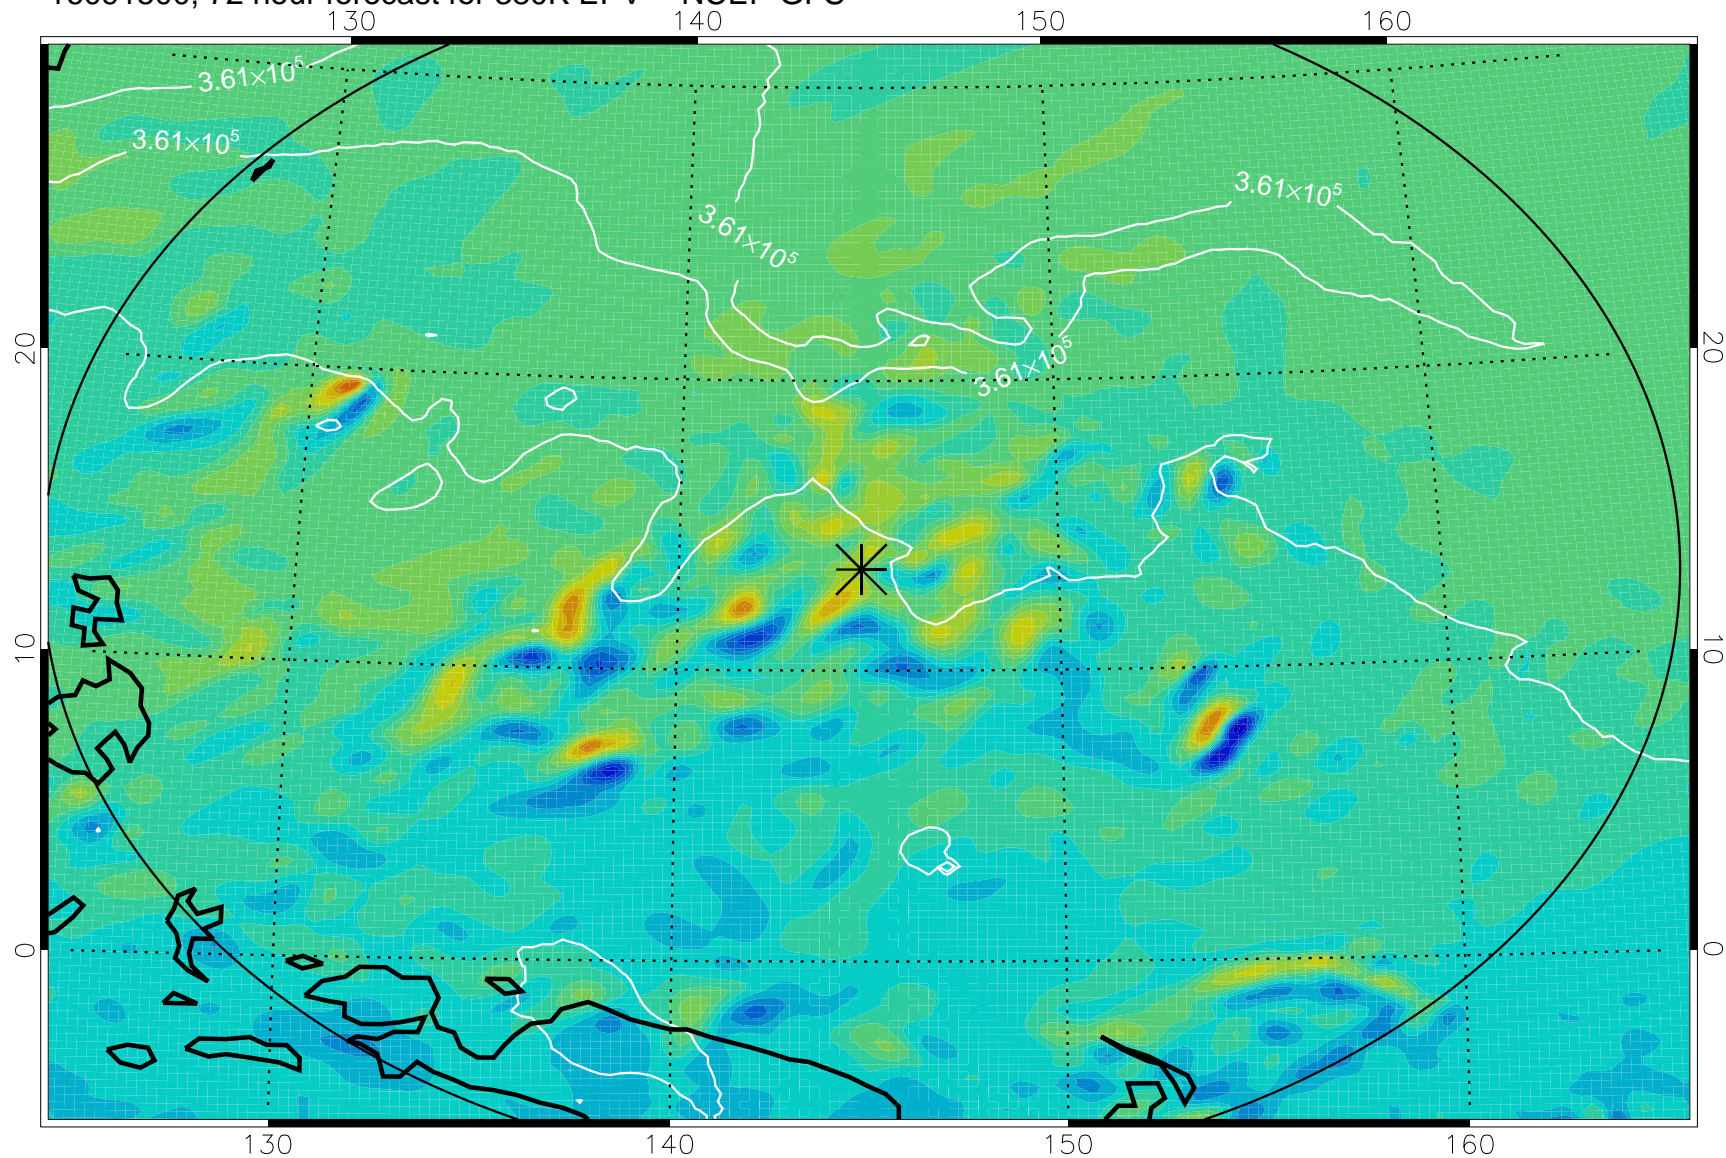

16091318, 42 hour forecast for 380K EPV -- NCEP GFS

16091400, 48 hour forecast for 380K EPV -- NCEP GFS

380K Montgomery Streamfunction, white

Range ring of 2304 km

16091406, 54 hour forecast for 380K EPV -- NCEP GFS

380K Montgomery Streamfunction, white

Range ring of 2304 km

16091412, 60 hour forecast for 380K EPV -- NCEP GFS

380K Montgomery Streamfunction, white

Range ring of 2304 km

16091418, 66 hour forecast for 380K EPV -- NCEP GFS

380K Montgomery Streamfunction, white

Range ring of 2304 km

16091500, 72 hour forecast for 380K EPV -- NCEP GFS

380K Montgomery Streamfunction, white

Range ring of 2304 km

16091506, 78 hour forecast for 380K EPV -- NCEP GFS

380K Montgomery Streamfunction, white

Range ring of 2304 km

16091512, 84 hour forecast for 380K EPV -- NCEP GFS

380K Montgomery Streamfunction, white

Range ring of 2304 km

16091518, 90 hour forecast for 380K EPV -- NCEP GFS