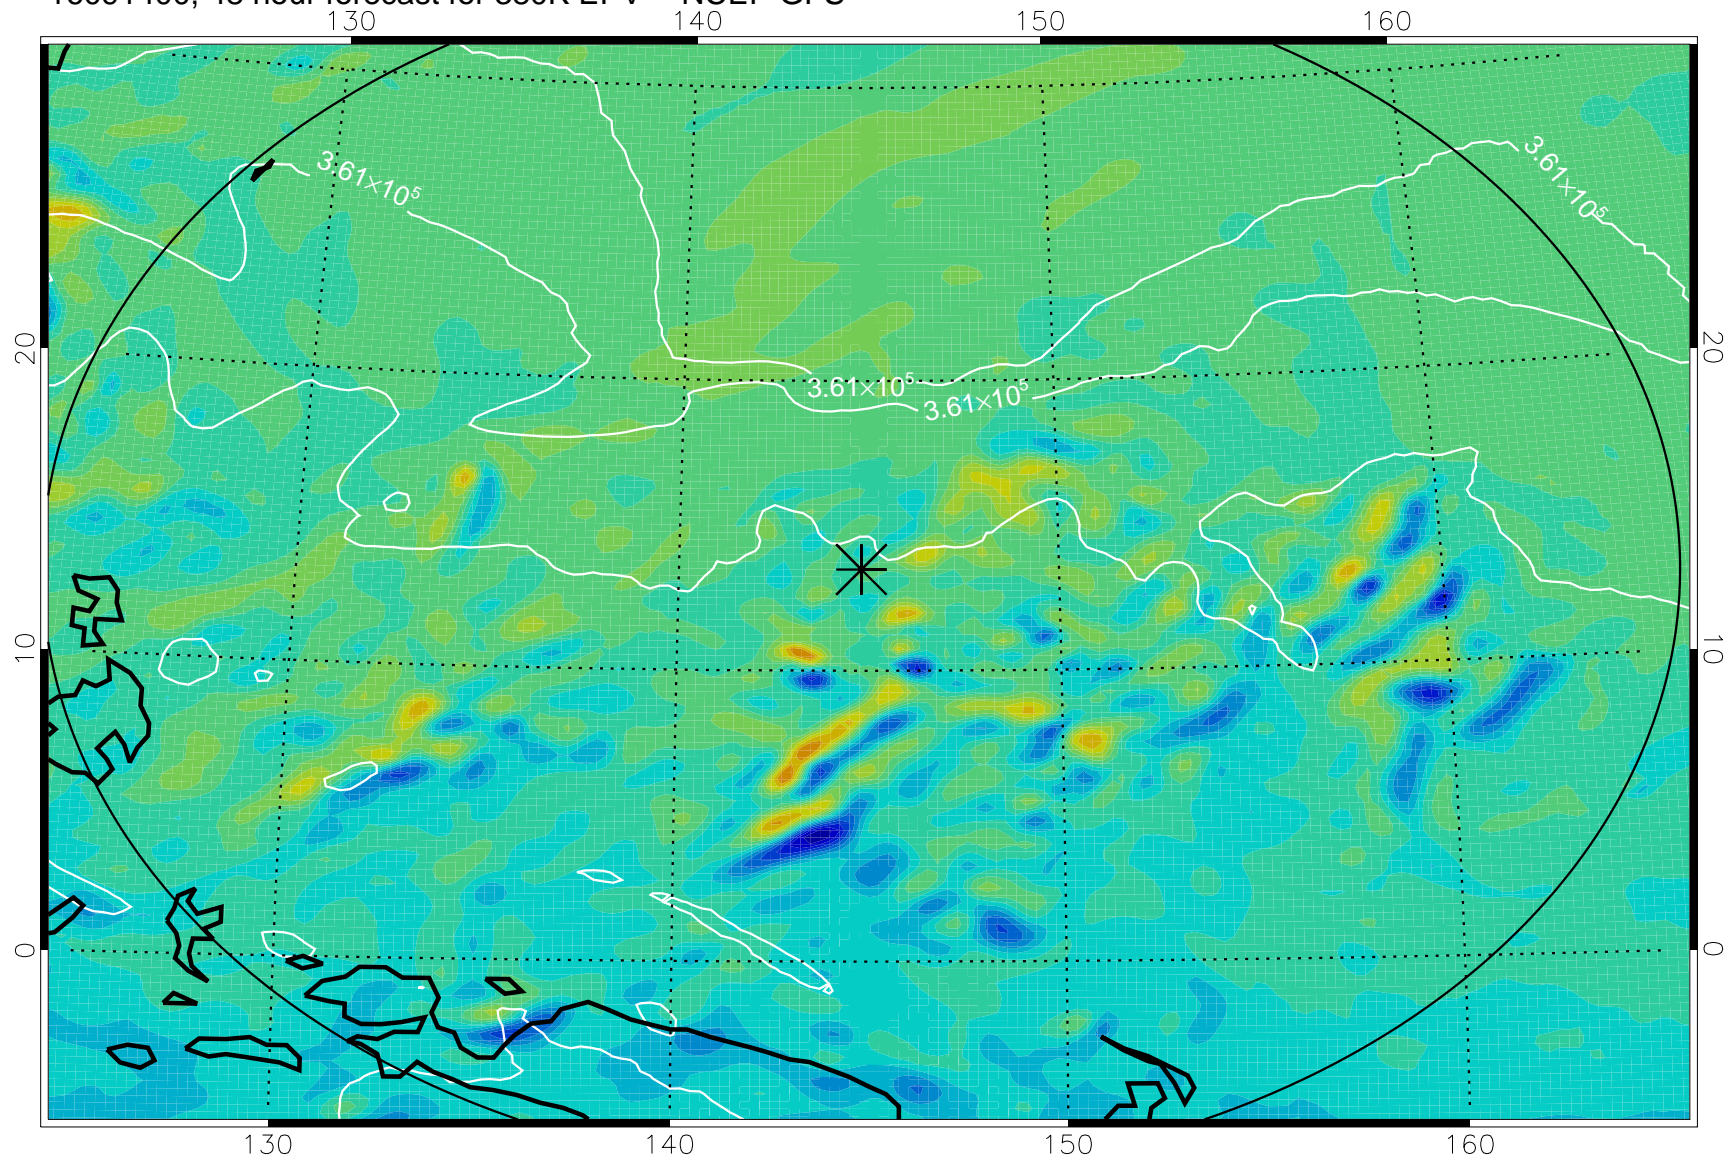

16091218, 18 hour forecast for 380K EPV -- NCEP GFS

380K Montgomery Streamfunction, white

Range ring of 2304 km

16091300, 24 hour forecast for 380K EPV -- NCEP GFS

380K Montgomery Streamfunction, white

Range ring of 2304 km

16091306, 30 hour forecast for 380K EPV -- NCEP GFS

380K Montgomery Streamfunction, white

Range ring of 2304 km

16091312, 36 hour forecast for 380K EPV -- NCEP GFS

380K Montgomery Streamfunction, white

Range ring of 2304 km

16091318, 42 hour forecast for 380K EPV -- NCEP GFS

16091400, 48 hour forecast for 380K EPV -- NCEP GFS

380K Montgomery Streamfunction, white

Range ring of 2304 km

16091406, 54 hour forecast for 380K EPV -- NCEP GFS

380K Montgomery Streamfunction, white

Range ring of 2304 km

16091412, 60 hour forecast for 380K EPV -- NCEP GFS

380K Montgomery Streamfunction, white

Range ring of 2304 km

16091418, 66 hour forecast for 380K EPV -- NCEP GFS