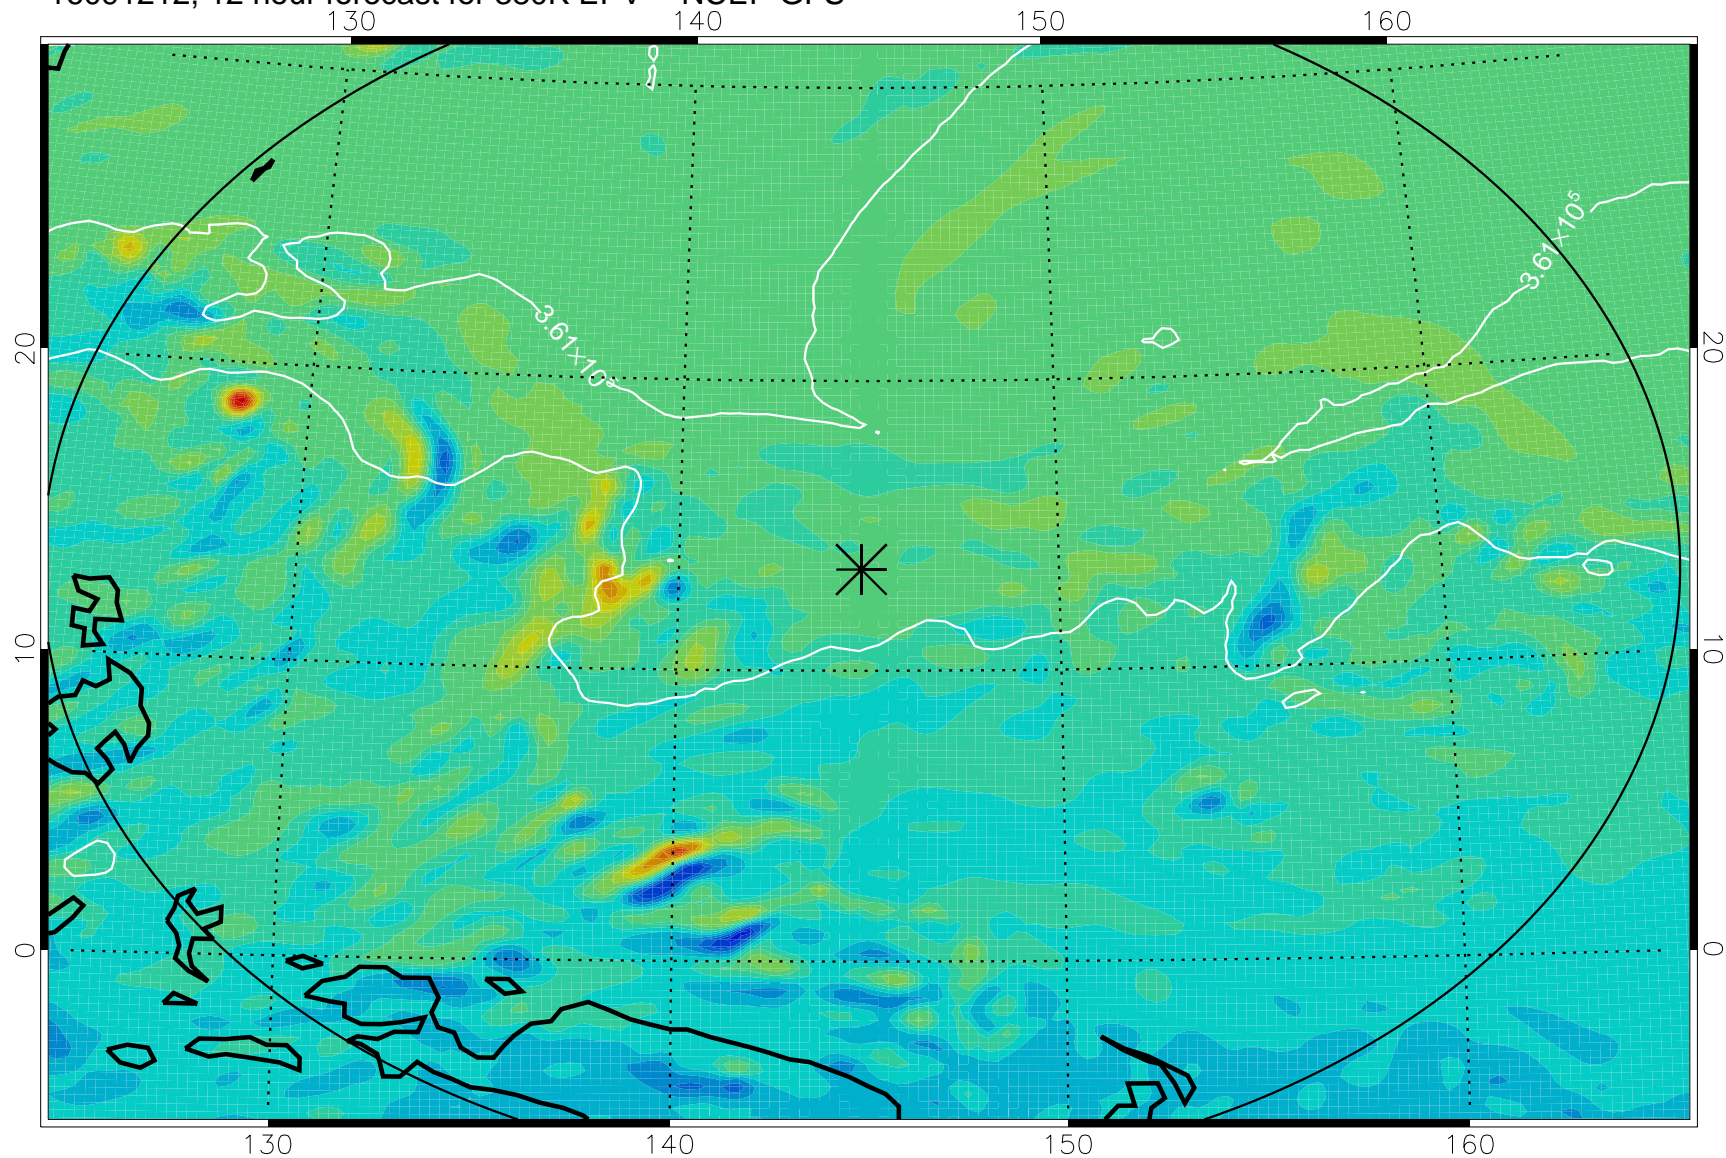

16091206, 6 hour forecast for 380K EPV -- NCEP GFS

380K Montgomery Streamfunction, white

Range ring of 2304 km

16091212, 12 hour forecast for 380K EPV -- NCEP GFS

380K Montgomery Streamfunction, white

Range ring of 2304 km

16091218, 18 hour forecast for 380K EPV -- NCEP GFS

380K Montgomery Streamfunction, white

Range ring of 2304 km

16091300, 24 hour forecast for 380K EPV -- NCEP GFS

380K Montgomery Streamfunction, white

Range ring of 2304 km

16091306, 30 hour forecast for 380K EPV -- NCEP GFS

380K Montgomery Streamfunction, white

Range ring of 2304 km

16091312, 36 hour forecast for 380K EPV -- NCEP GFS

380K Montgomery Streamfunction, white

Range ring of 2304 km

16091318, 42 hour forecast for 380K EPV -- NCEP GFS

16091400, 48 hour forecast for 380K EPV -- NCEP GFS

380K Montgomery Streamfunction, white

Range ring of 2304 km

16091406, 54 hour forecast for 380K EPV -- NCEP GFS