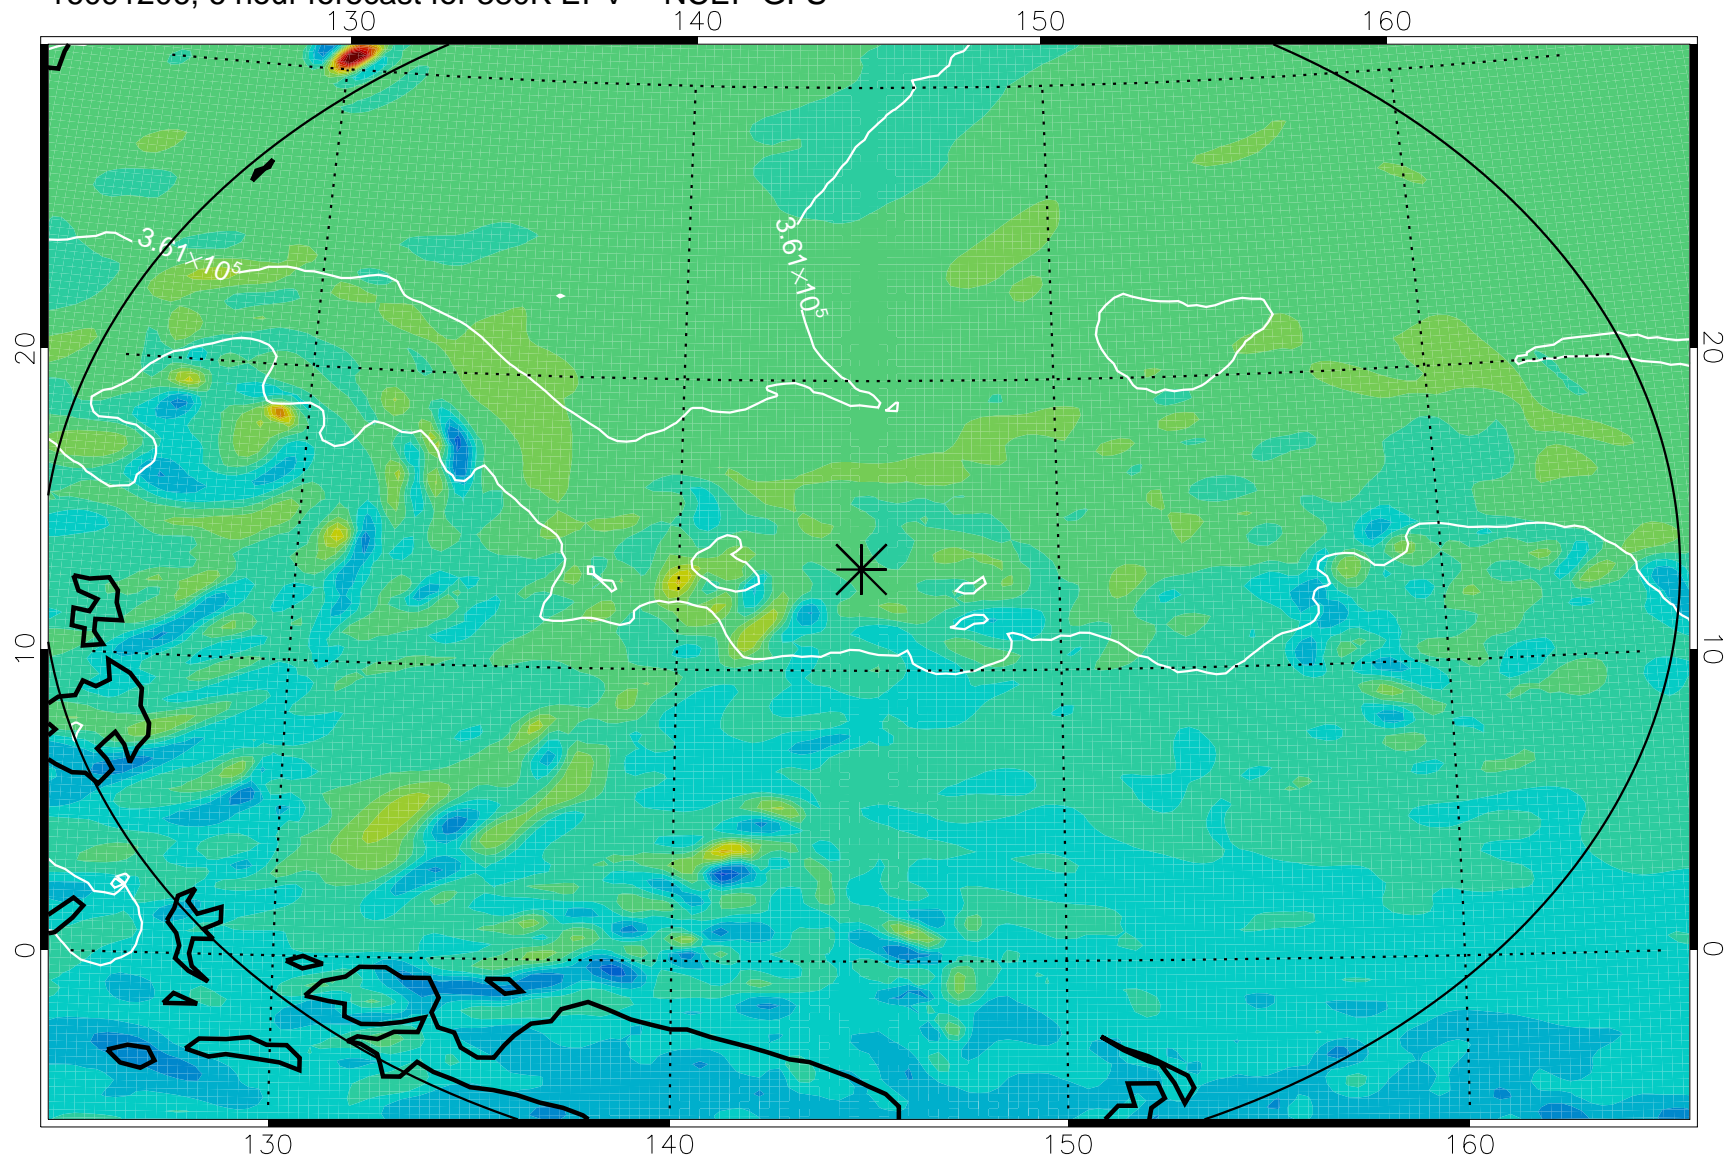

16091206, 6 hour forecast for 380K EPV -- NCEP GFS

380K Montgomery Streamfunction, white

Range ring of 2304 km

16091212, 12 hour forecast for 380K EPV -- NCEP GFS

380K Montgomery Streamfunction, white

Range ring of 2304 km

16091218, 18 hour forecast for 380K EPV -- NCEP GFS

380K Montgomery Streamfunction, white

Range ring of 2304 km

16091300, 24 hour forecast for 380K EPV -- NCEP GFS

380K Montgomery Streamfunction, white

Range ring of 2304 km

16091306, 30 hour forecast for 380K EPV -- NCEP GFS

380K Montgomery Streamfunction, white

Range ring of 2304 km

16091312, 36 hour forecast for 380K EPV -- NCEP GFS

380K Montgomery Streamfunction, white

Range ring of 2304 km

16091318, 42 hour forecast for 380K EPV -- NCEP GFS

16091400, 48 hour forecast for 380K EPV -- NCEP GFS

380K Montgomery Streamfunction, white

Range ring of 2304 km

16091406, 54 hour forecast for 380K EPV -- NCEP GFS