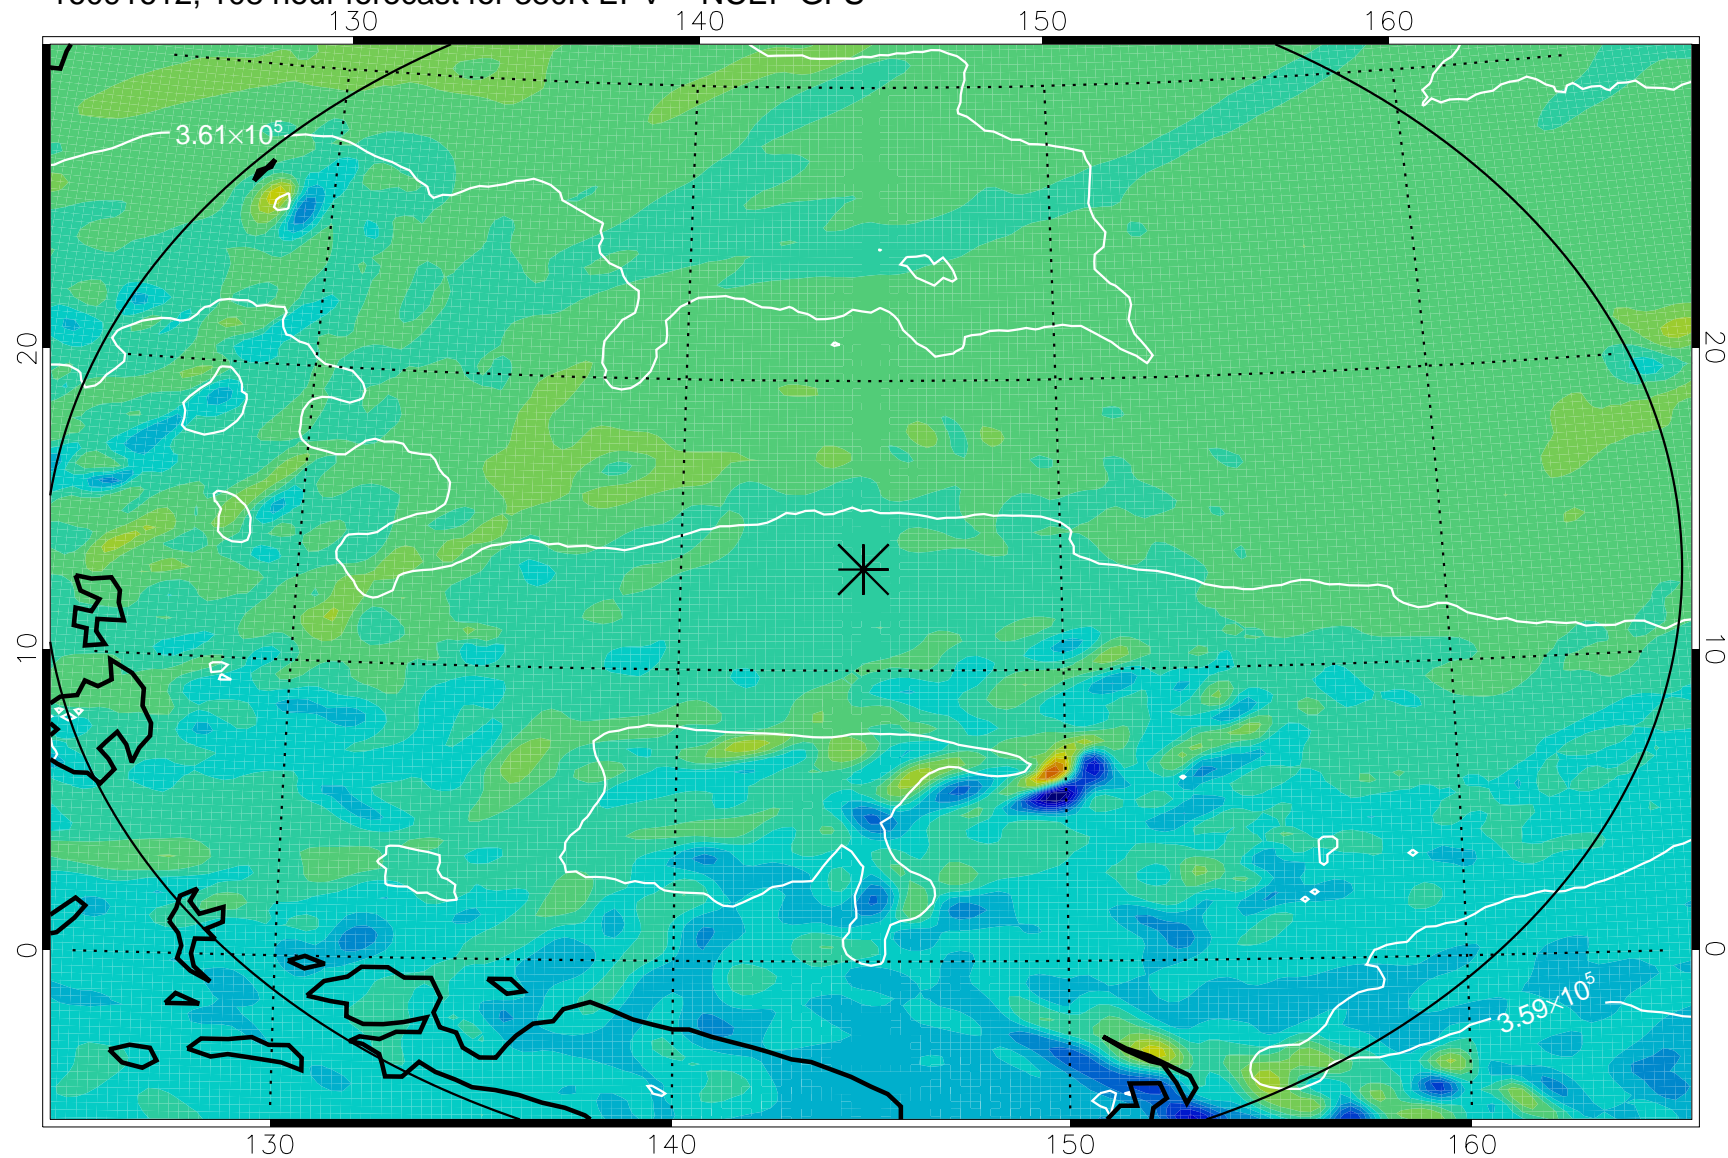

380K Montgomery Streamfunction, white

Range ring of 2304 km

16091512, 84 hour forecast for 380K EPV -- NCEP GFS

380K Montgomery Streamfunction, white

Range ring of 2304 km

16091518, 90 hour forecast for 380K EPV -- NCEP GFS

380K Montgomery Streamfunction, white

Range ring of 2304 km

16091600, 96 hour forecast for 380K EPV -- NCEP GFS

380K Montgomery Streamfunction, white

Range ring of 2304 km

16091606, 102 hour forecast for 380K EPV -- NCEP GFS

380K Montgomery Streamfunction, white

Range ring of 2304 km

16091612, 108 hour forecast for 380K EPV -- NCEP GFS

380K Montgomery Streamfunction, white

Range ring of 2304 km

16091618, 114 hour forecast for 380K EPV -- NCEP GFS

380K Montgomery Streamfunction, white

Range ring of 2304 km

16091700, 120 hour forecast for 380K EPV -- NCEP GFS

380K Montgomery Streamfunction, white

Range ring of 2304 km