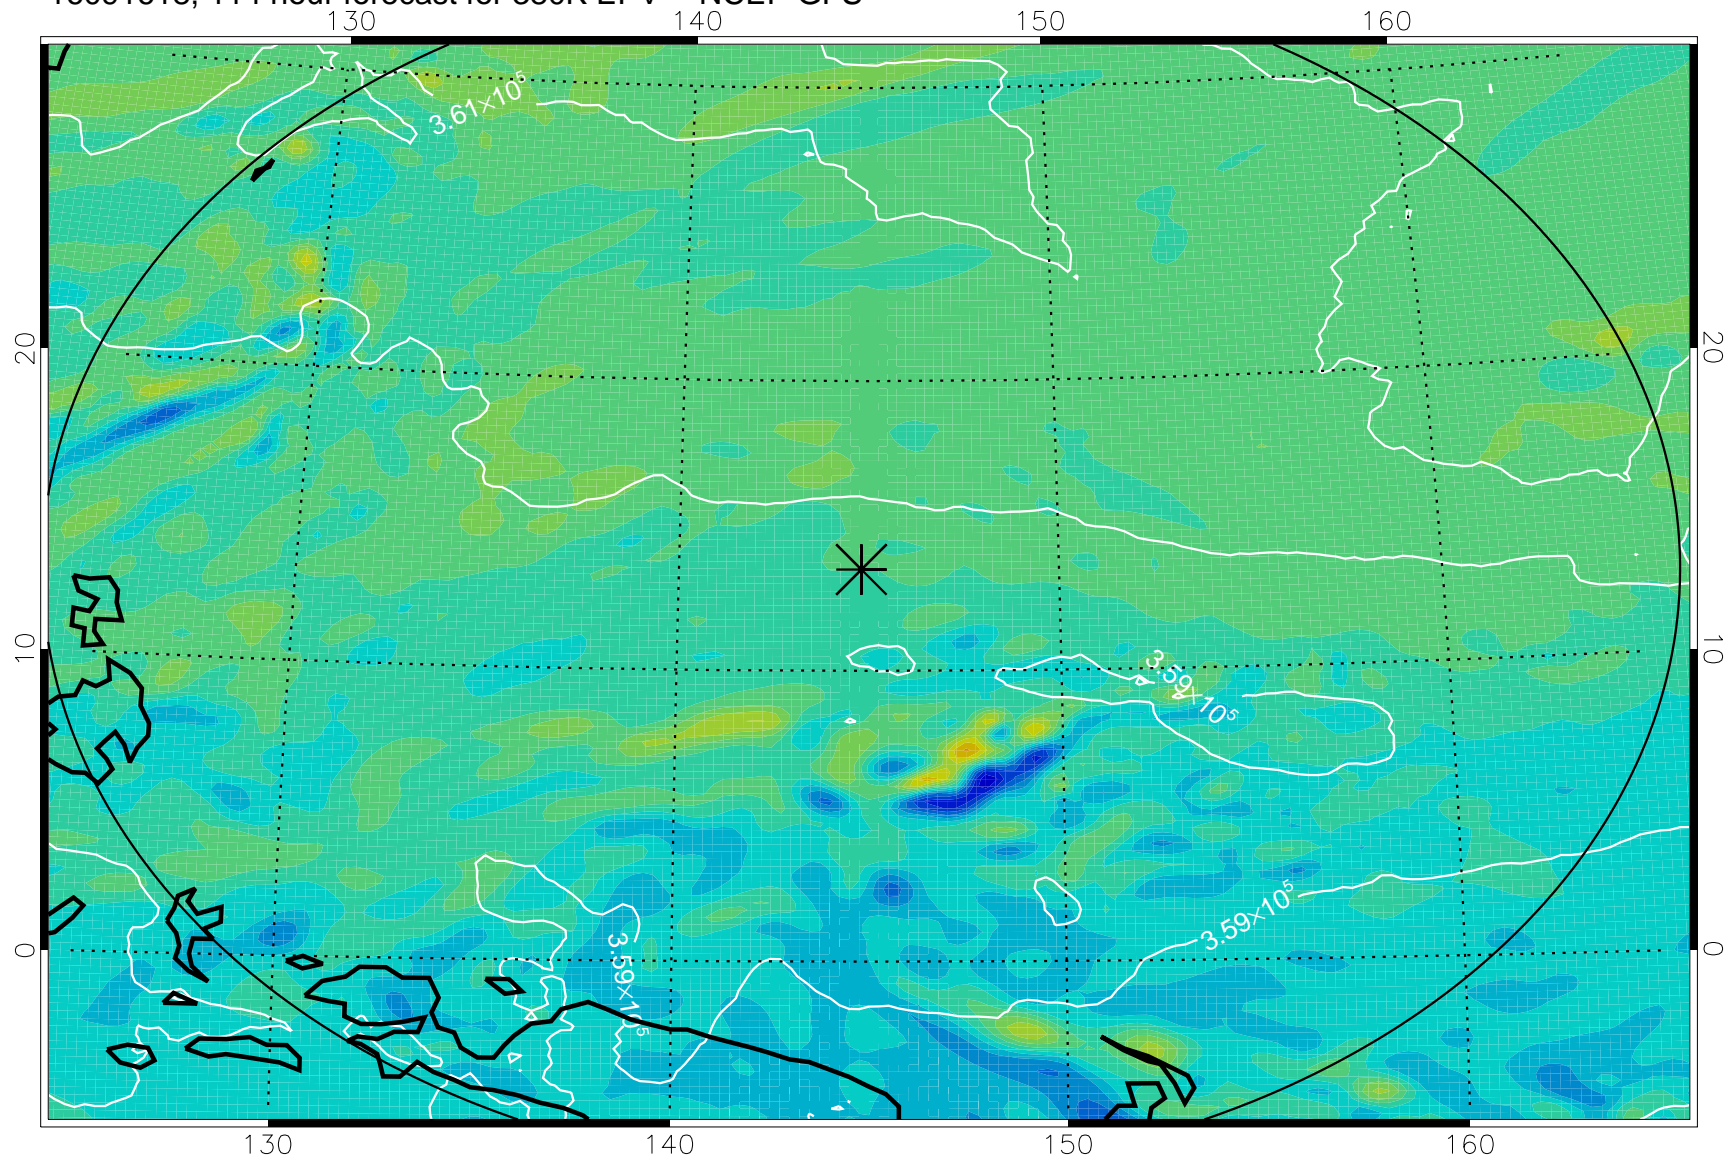

380K Montgomery Streamfunction, white

Range ring of 2304 km

16091512, 84 hour forecast for 380K EPV -- NCEP GFS

380K Montgomery Streamfunction, white

Range ring of 2304 km

16091518, 90 hour forecast for 380K EPV -- NCEP GFS

380K Montgomery Streamfunction, white

Range ring of 2304 km

16091600, 96 hour forecast for 380K EPV -- NCEP GFS

380K Montgomery Streamfunction, white

Range ring of 2304 km

16091606, 102 hour forecast for 380K EPV -- NCEP GFS

380K Montgomery Streamfunction, white

Range ring of 2304 km

16091612, 108 hour forecast for 380K EPV -- NCEP GFS

380K Montgomery Streamfunction, white

Range ring of 2304 km

16091618, 114 hour forecast for 380K EPV -- NCEP GFS

380K Montgomery Streamfunction, white

Range ring of 2304 km

16091700, 120 hour forecast for 380K EPV -- NCEP GFS

380K Montgomery Streamfunction, white

Range ring of 2304 km