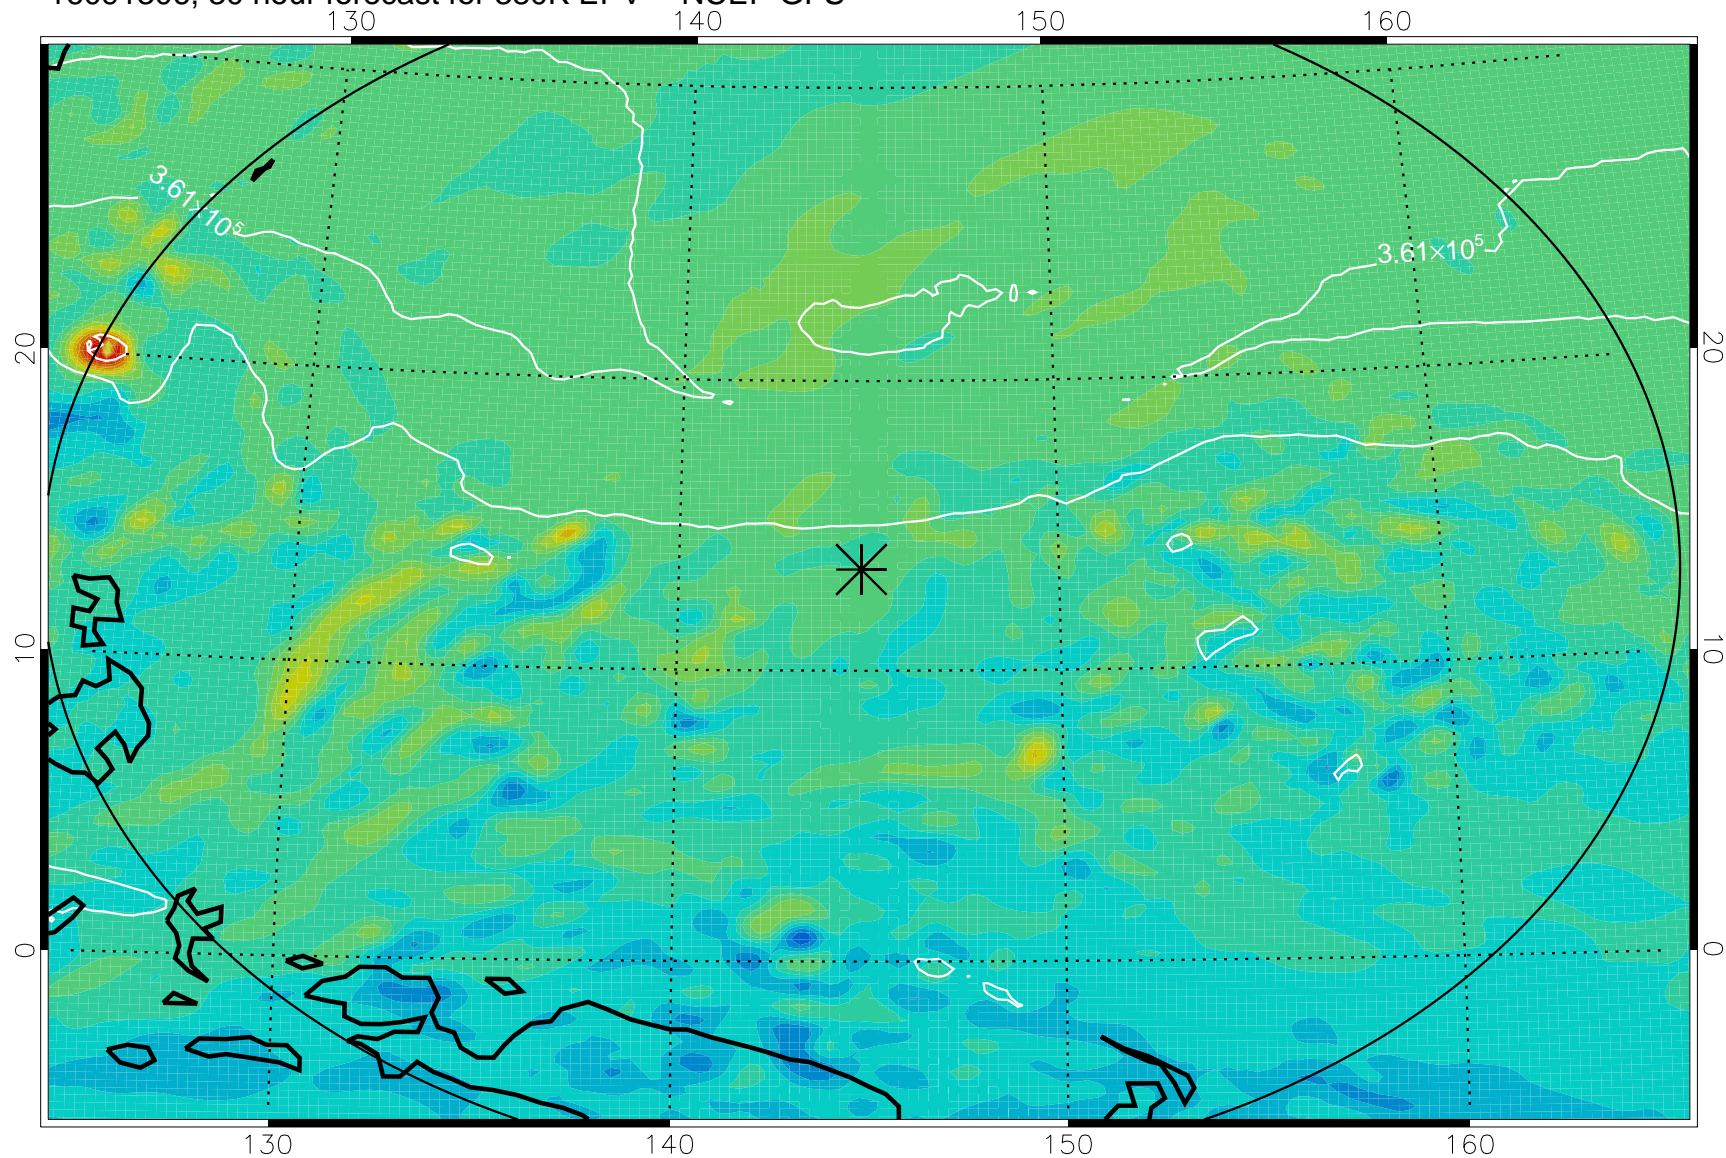

16091206, 6 hour forecast for 380K EPV -- NCEP GFS

380K Montgomery Streamfunction, white

Range ring of 2304 km

16091212, 12 hour forecast for 380K EPV -- NCEP GFS

380K Montgomery Streamfunction, white

Range ring of 2304 km

16091218, 18 hour forecast for 380K EPV -- NCEP GFS

380K Montgomery Streamfunction, white

Range ring of 2304 km

16091300, 24 hour forecast for 380K EPV -- NCEP GFS

380K Montgomery Streamfunction, white

Range ring of 2304 km

16091306, 30 hour forecast for 380K EPV -- NCEP GFS

380K Montgomery Streamfunction, white

Range ring of 2304 km

16091312, 36 hour forecast for 380K EPV -- NCEP GFS

380K Montgomery Streamfunction, white

Range ring of 2304 km

16091318, 42 hour forecast for 380K EPV -- NCEP GFS

16091400, 48 hour forecast for 380K EPV -- NCEP GFS

380K Montgomery Streamfunction, white

Range ring of 2304 km

16091406, 54 hour forecast for 380K EPV -- NCEP GFS