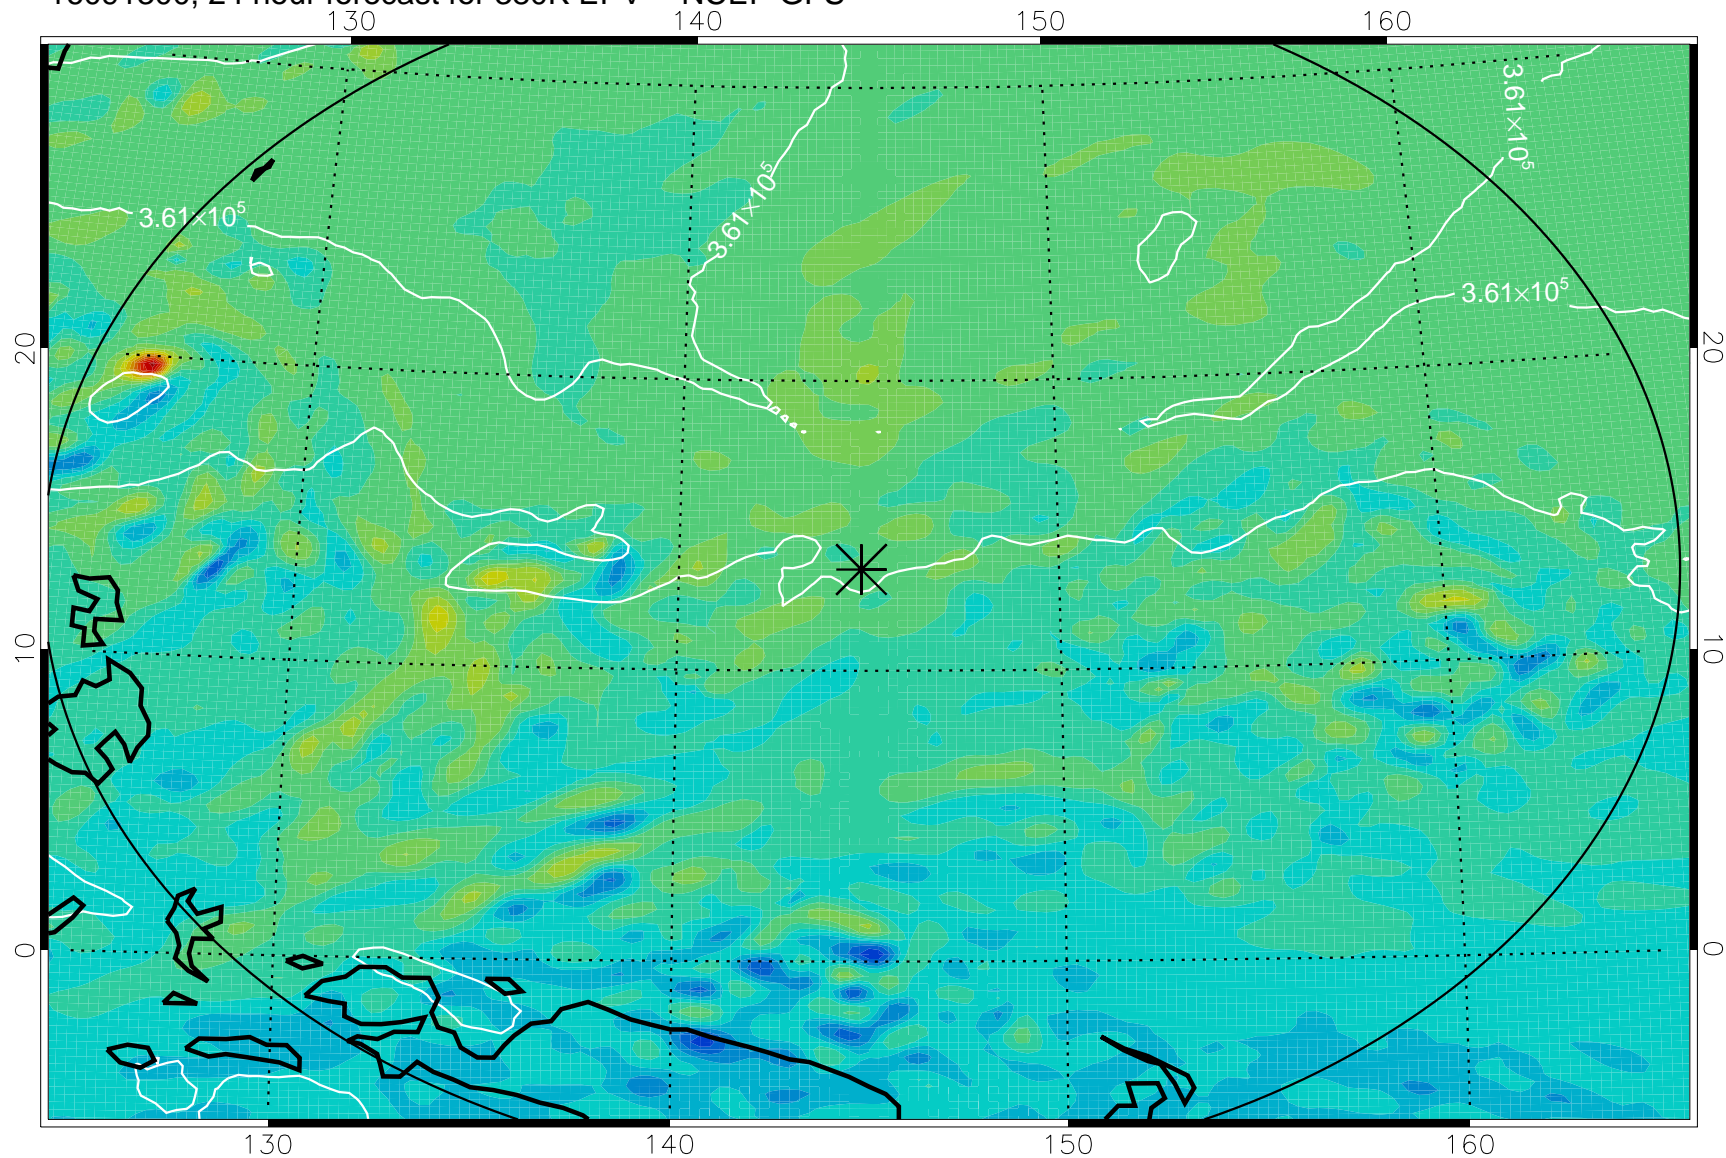

16091206, 6 hour forecast for 380K EPV -- NCEP GFS

380K Montgomery Streamfunction, white

Range ring of 2304 km

16091212, 12 hour forecast for 380K EPV -- NCEP GFS

380K Montgomery Streamfunction, white

Range ring of 2304 km

16091218, 18 hour forecast for 380K EPV -- NCEP GFS

380K Montgomery Streamfunction, white

Range ring of 2304 km

16091300, 24 hour forecast for 380K EPV -- NCEP GFS

380K Montgomery Streamfunction, white

Range ring of 2304 km

16091306, 30 hour forecast for 380K EPV -- NCEP GFS

380K Montgomery Streamfunction, white

Range ring of 2304 km

16091312, 36 hour forecast for 380K EPV -- NCEP GFS

380K Montgomery Streamfunction, white

Range ring of 2304 km

16091318, 42 hour forecast for 380K EPV -- NCEP GFS

16091400, 48 hour forecast for 380K EPV -- NCEP GFS

380K Montgomery Streamfunction, white

Range ring of 2304 km

16091406, 54 hour forecast for 380K EPV -- NCEP GFS