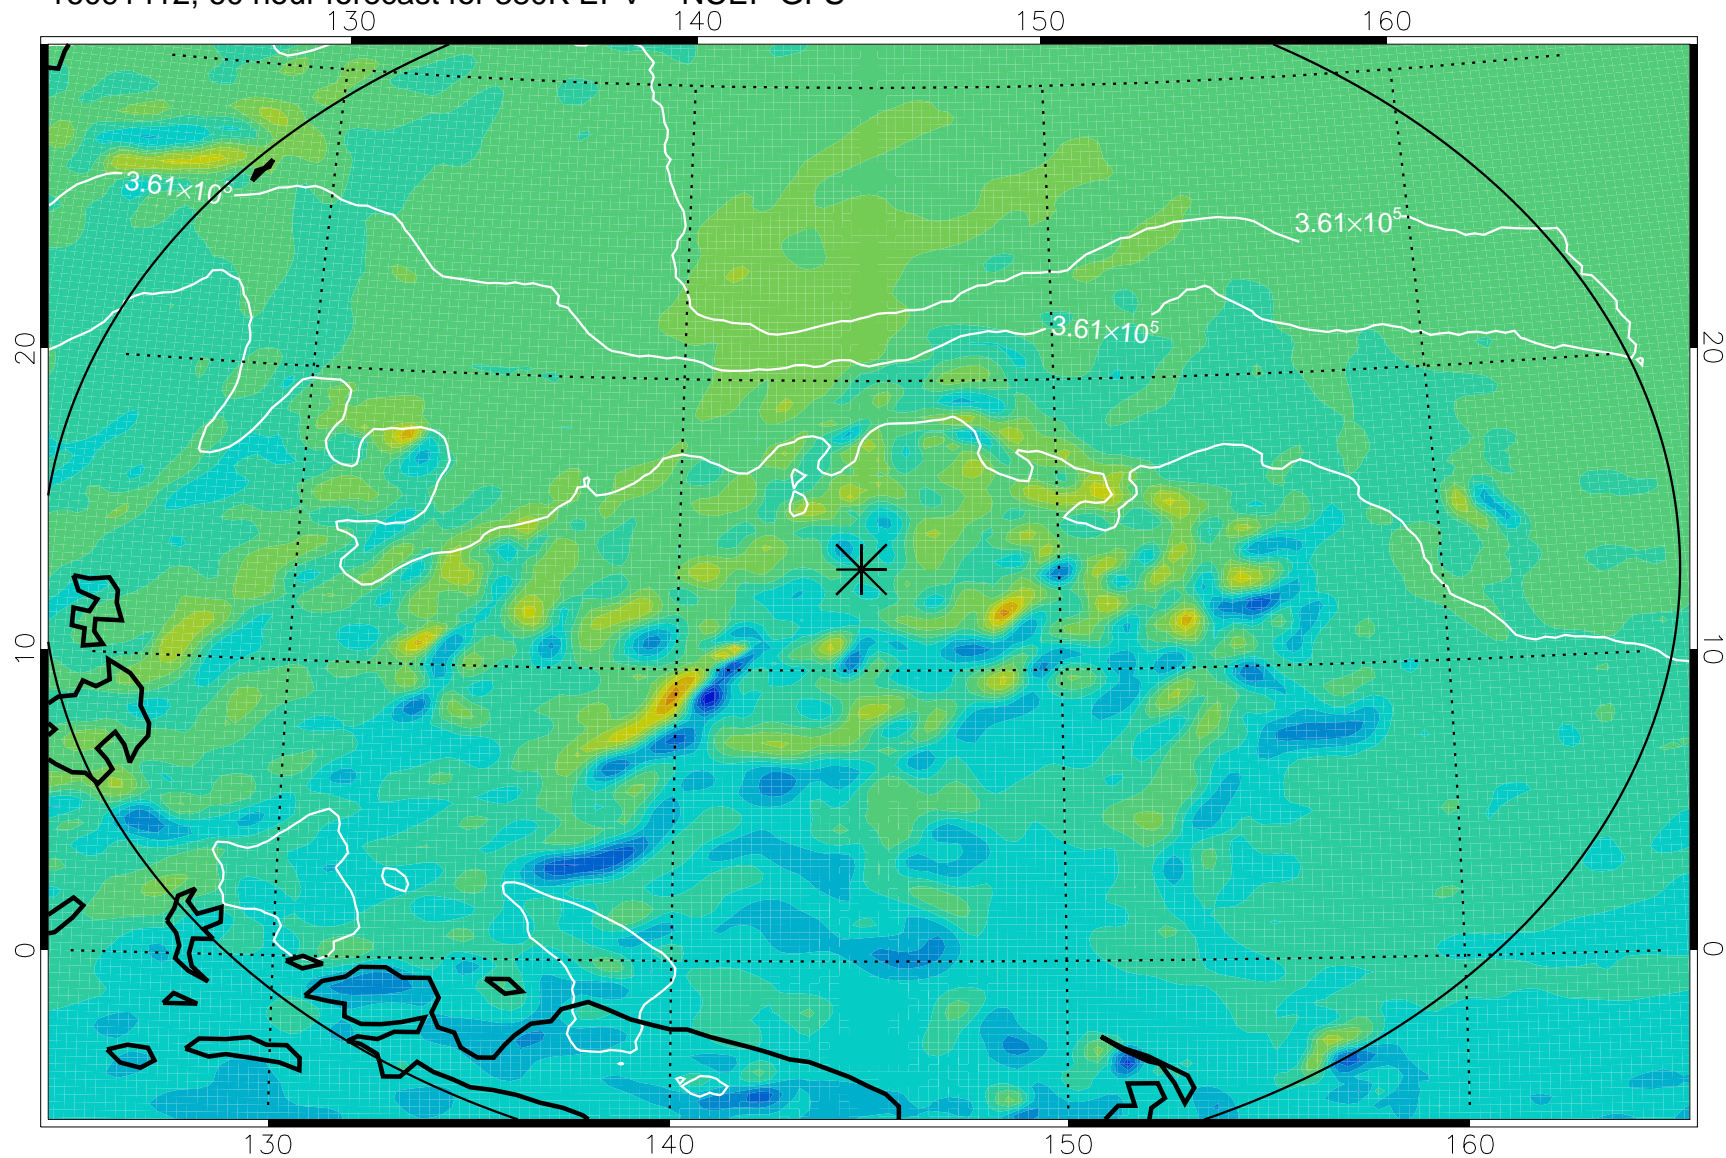

16091318, 42 hour forecast for 380K EPV -- NCEP GFS

16091400, 48 hour forecast for 380K EPV -- NCEP GFS

380K Montgomery Streamfunction, white

Range ring of 2304 km

16091406, 54 hour forecast for 380K EPV -- NCEP GFS

380K Montgomery Streamfunction, white

Range ring of 2304 km

16091412, 60 hour forecast for 380K EPV -- NCEP GFS

380K Montgomery Streamfunction, white

Range ring of 2304 km

16091418, 66 hour forecast for 380K EPV -- NCEP GFS

380K Montgomery Streamfunction, white

Range ring of 2304 km

16091500, 72 hour forecast for 380K EPV -- NCEP GFS

380K Montgomery Streamfunction, white

Range ring of 2304 km

16091506, 78 hour forecast for 380K EPV -- NCEP GFS

380K Montgomery Streamfunction, white

Range ring of 2304 km

16091512, 84 hour forecast for 380K EPV -- NCEP GFS

380K Montgomery Streamfunction, white

Range ring of 2304 km

16091518, 90 hour forecast for 380K EPV -- NCEP GFS