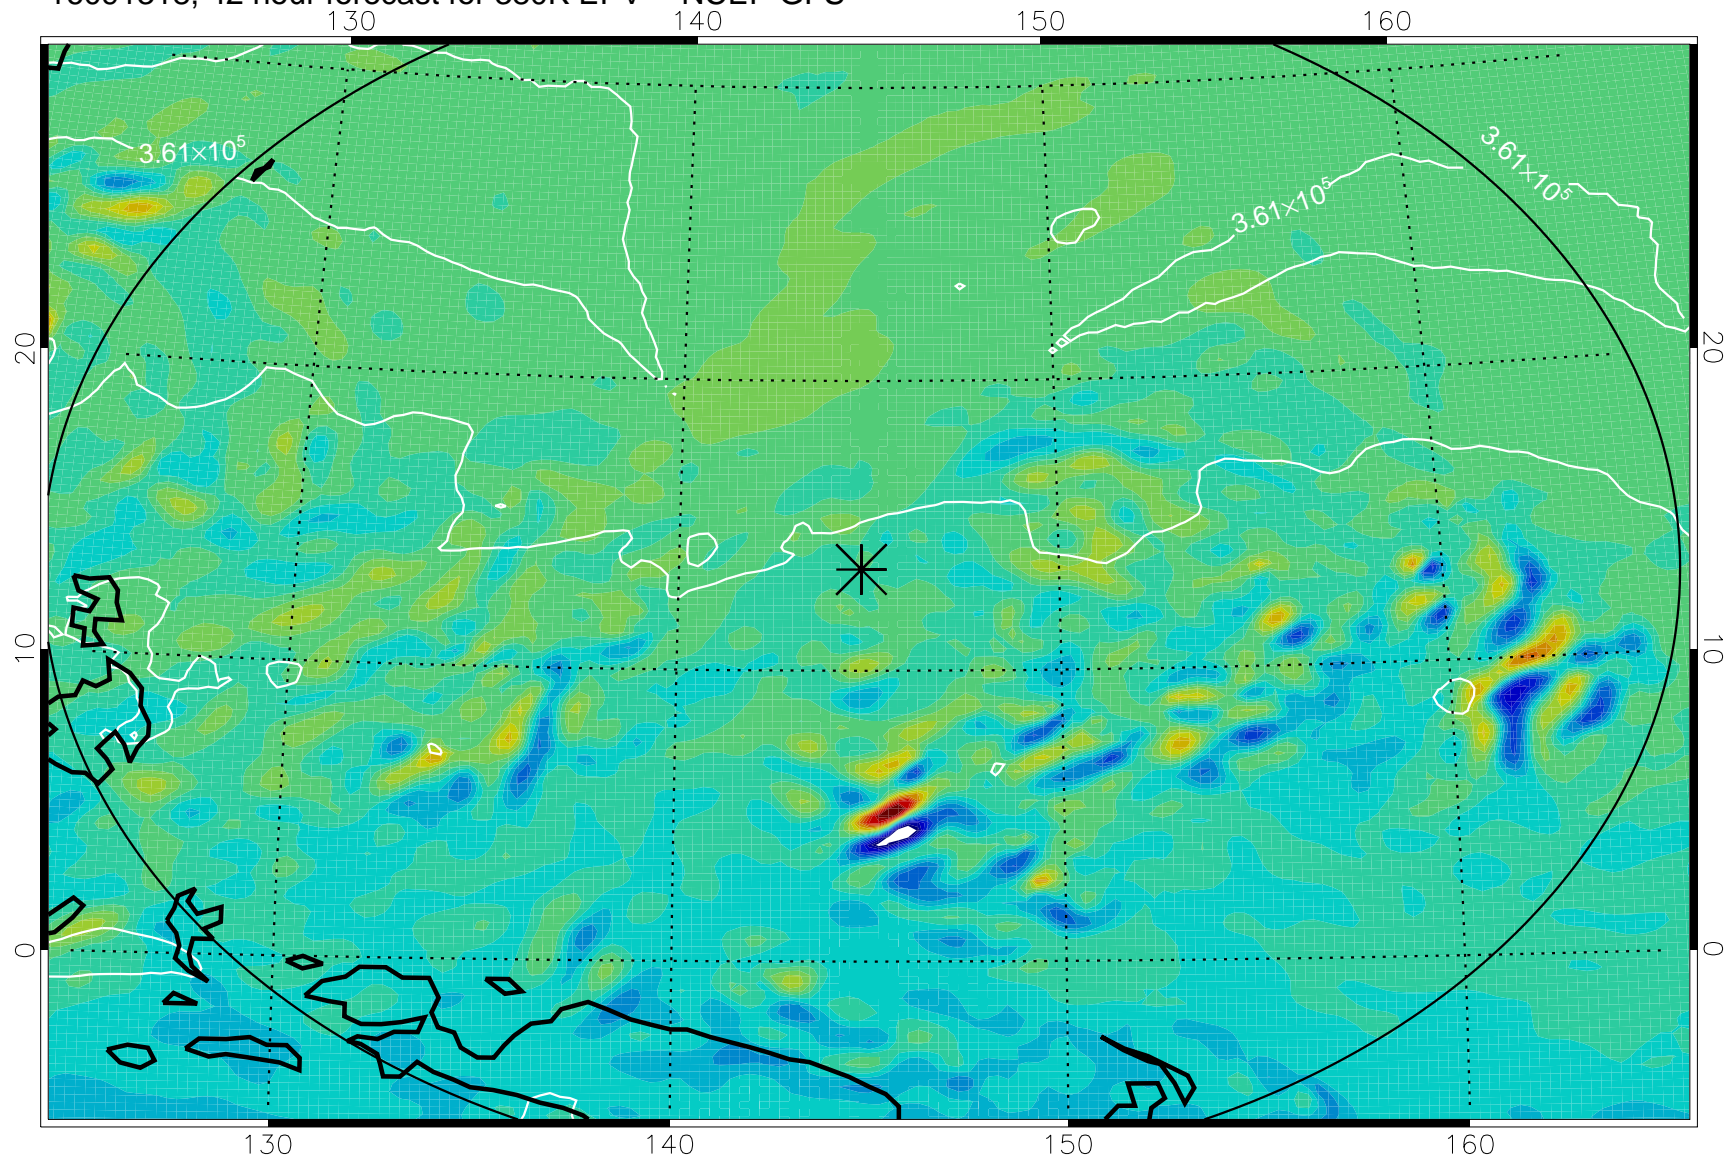

16091218, 18 hour forecast for 380K EPV -- NCEP GFS

380K Montgomery Streamfunction, white

Range ring of 2304 km

16091300, 24 hour forecast for 380K EPV -- NCEP GFS

380K Montgomery Streamfunction, white

Range ring of 2304 km

16091306, 30 hour forecast for 380K EPV -- NCEP GFS

380K Montgomery Streamfunction, white

Range ring of 2304 km

16091312, 36 hour forecast for 380K EPV -- NCEP GFS

380K Montgomery Streamfunction, white

Range ring of 2304 km

16091318, 42 hour forecast for 380K EPV -- NCEP GFS

16091400, 48 hour forecast for 380K EPV -- NCEP GFS

380K Montgomery Streamfunction, white

Range ring of 2304 km

16091406, 54 hour forecast for 380K EPV -- NCEP GFS

380K Montgomery Streamfunction, white

Range ring of 2304 km

16091412, 60 hour forecast for 380K EPV -- NCEP GFS

380K Montgomery Streamfunction, white

Range ring of 2304 km

16091418, 66 hour forecast for 380K EPV -- NCEP GFS