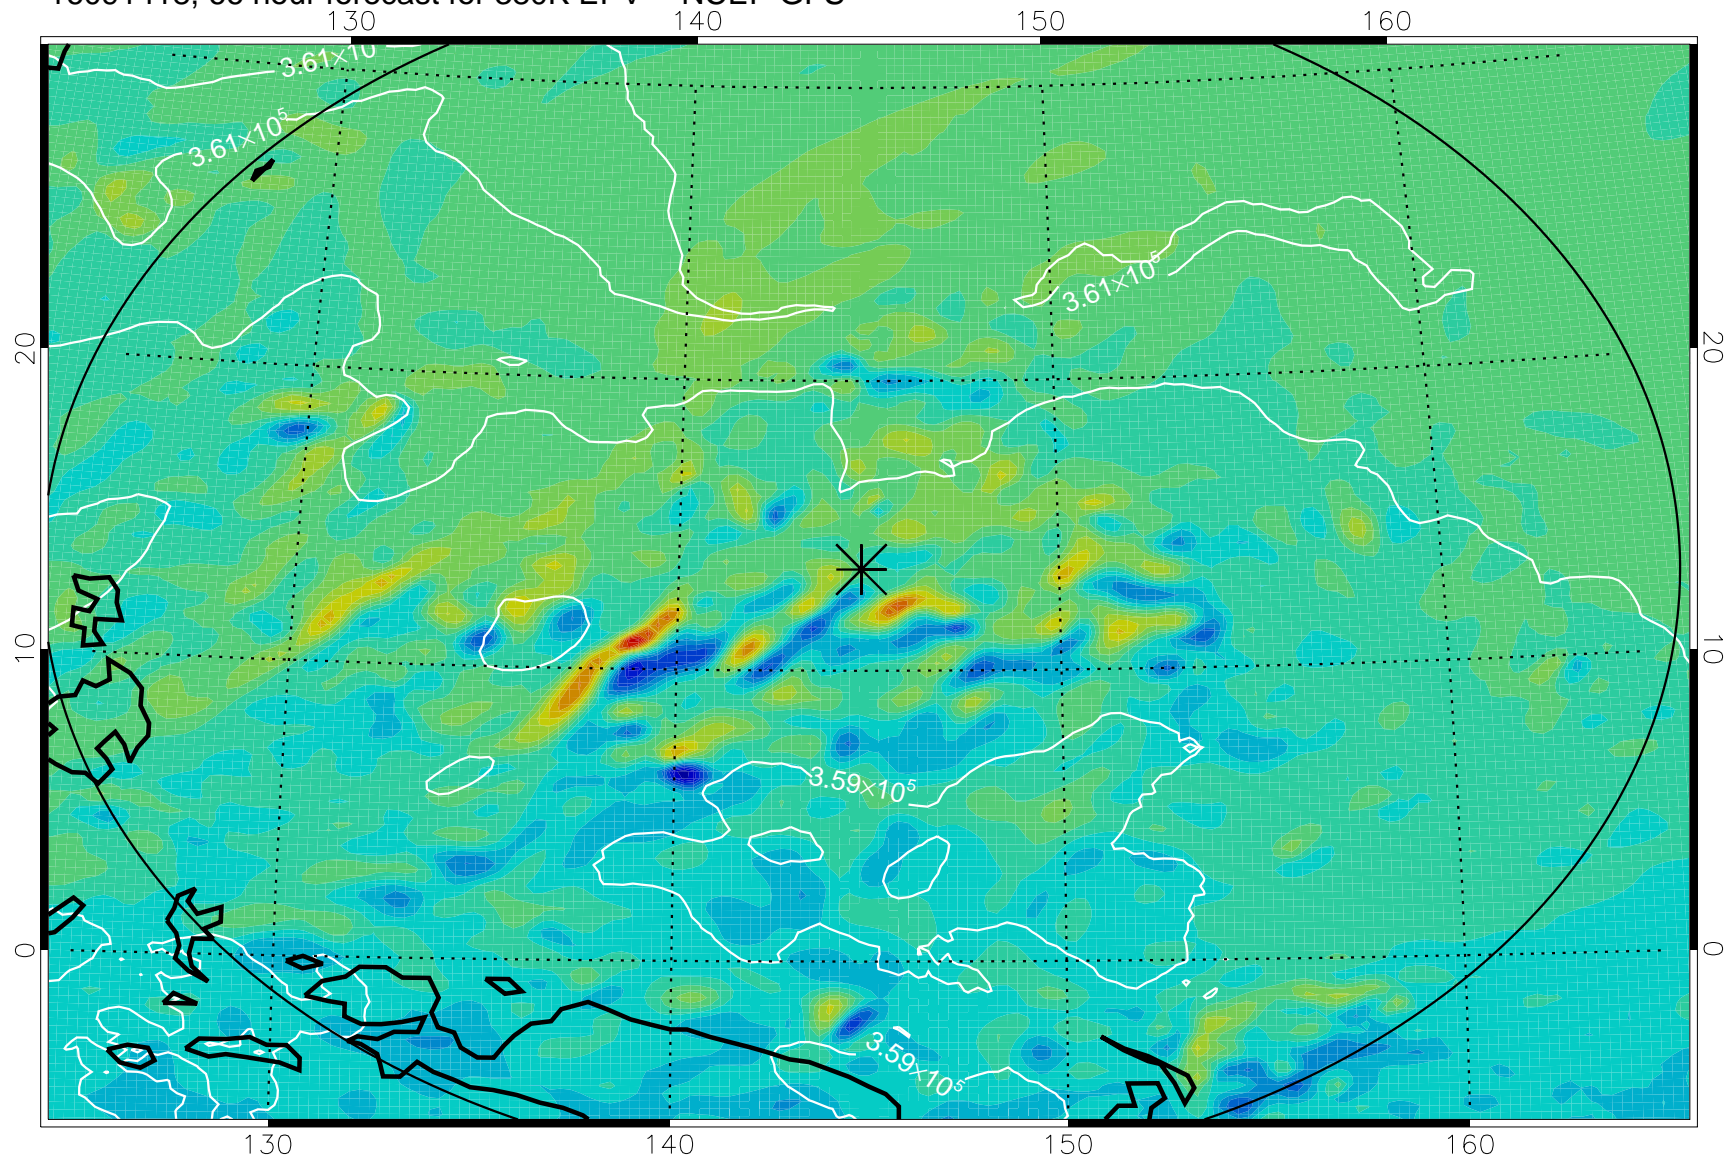

16091318, 42 hour forecast for 380K EPV -- NCEP GFS

16091400, 48 hour forecast for 380K EPV -- NCEP GFS

380K Montgomery Streamfunction, white

Range ring of 2304 km

16091406, 54 hour forecast for 380K EPV -- NCEP GFS

380K Montgomery Streamfunction, white

Range ring of 2304 km

16091412, 60 hour forecast for 380K EPV -- NCEP GFS

380K Montgomery Streamfunction, white

Range ring of 2304 km

16091418, 66 hour forecast for 380K EPV -- NCEP GFS

380K Montgomery Streamfunction, white

Range ring of 2304 km

16091500, 72 hour forecast for 380K EPV -- NCEP GFS

380K Montgomery Streamfunction, white

Range ring of 2304 km

16091506, 78 hour forecast for 380K EPV -- NCEP GFS

380K Montgomery Streamfunction, white

Range ring of 2304 km

16091512, 84 hour forecast for 380K EPV -- NCEP GFS

380K Montgomery Streamfunction, white

Range ring of 2304 km

16091518, 90 hour forecast for 380K EPV -- NCEP GFS