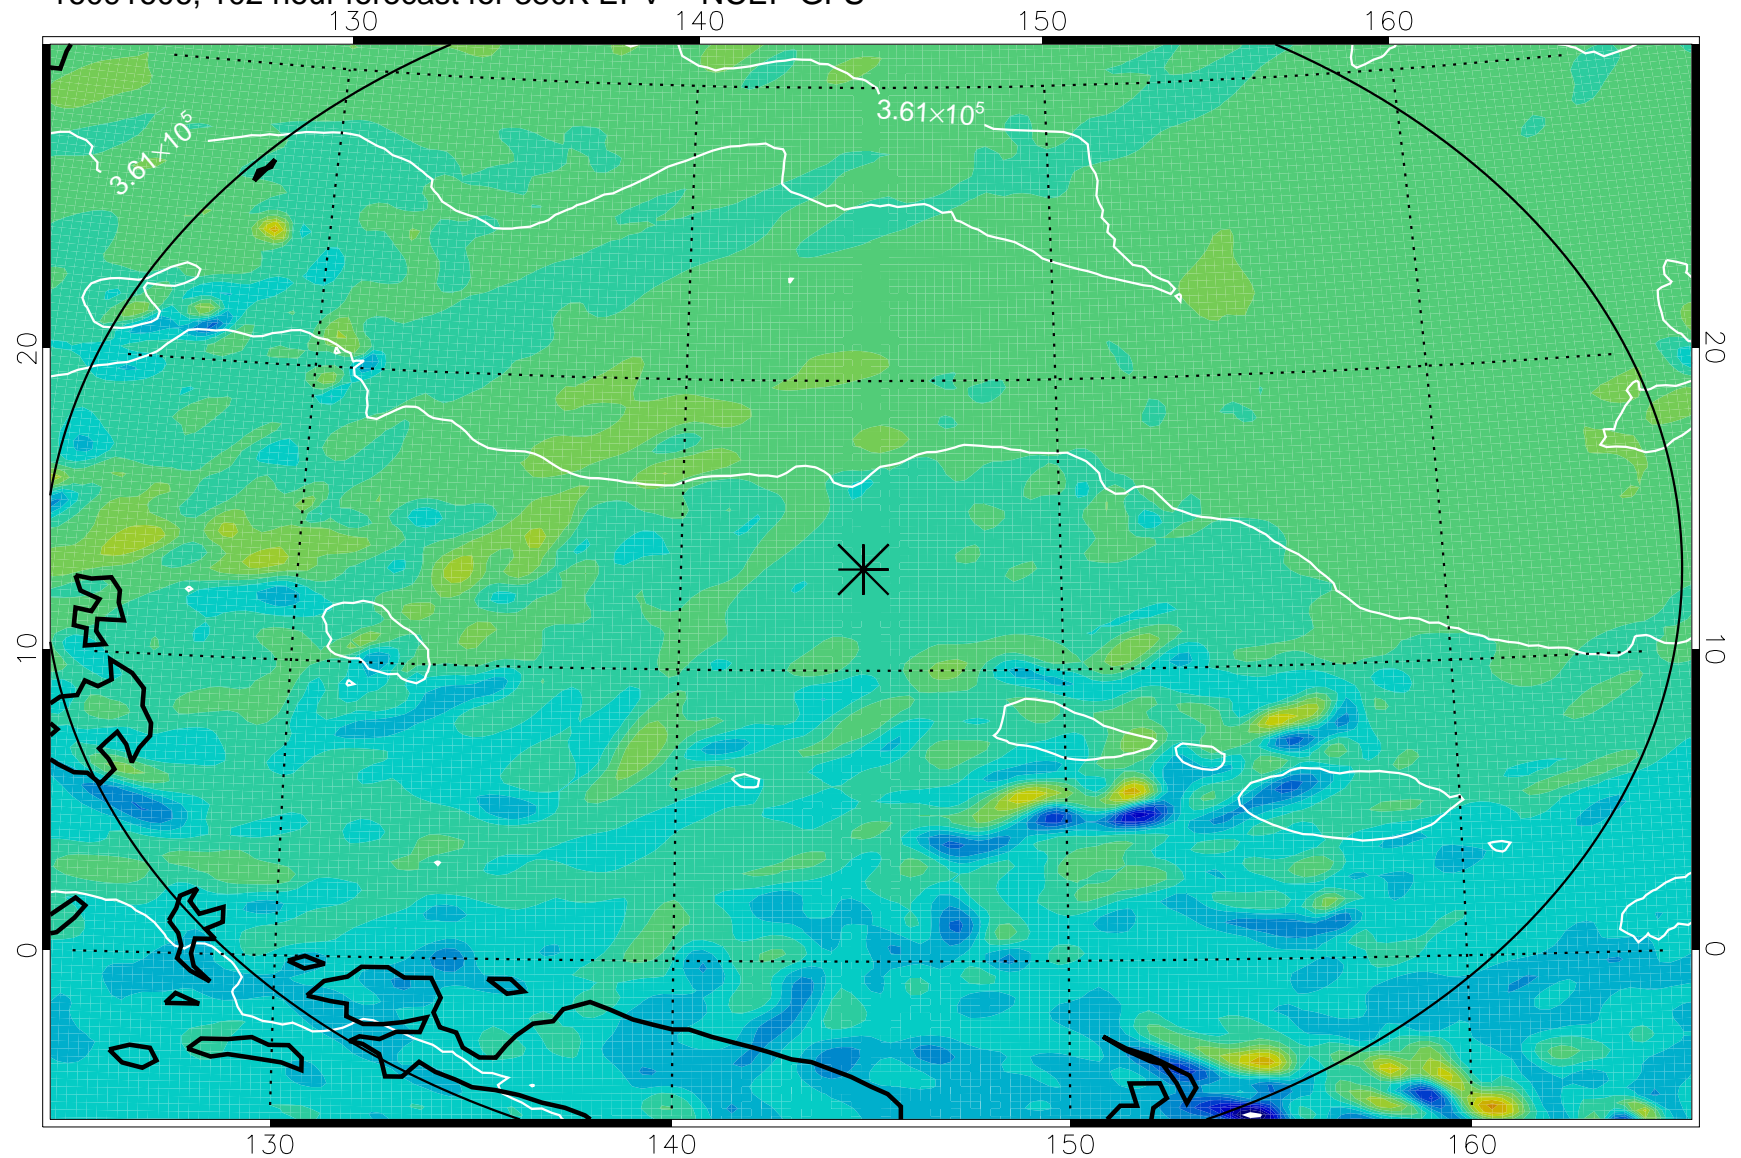

380K Montgomery Streamfunction, white

Range ring of 2304 km

16091512, 84 hour forecast for 380K EPV -- NCEP GFS

380K Montgomery Streamfunction, white

Range ring of 2304 km

16091518, 90 hour forecast for 380K EPV -- NCEP GFS

380K Montgomery Streamfunction, white

Range ring of 2304 km

16091600, 96 hour forecast for 380K EPV -- NCEP GFS

380K Montgomery Streamfunction, white

Range ring of 2304 km

16091606, 102 hour forecast for 380K EPV -- NCEP GFS

380K Montgomery Streamfunction, white

Range ring of 2304 km

16091612, 108 hour forecast for 380K EPV -- NCEP GFS

380K Montgomery Streamfunction, white

Range ring of 2304 km

16091618, 114 hour forecast for 380K EPV -- NCEP GFS

380K Montgomery Streamfunction, white

Range ring of 2304 km

16091700, 120 hour forecast for 380K EPV -- NCEP GFS

380K Montgomery Streamfunction, white

Range ring of 2304 km