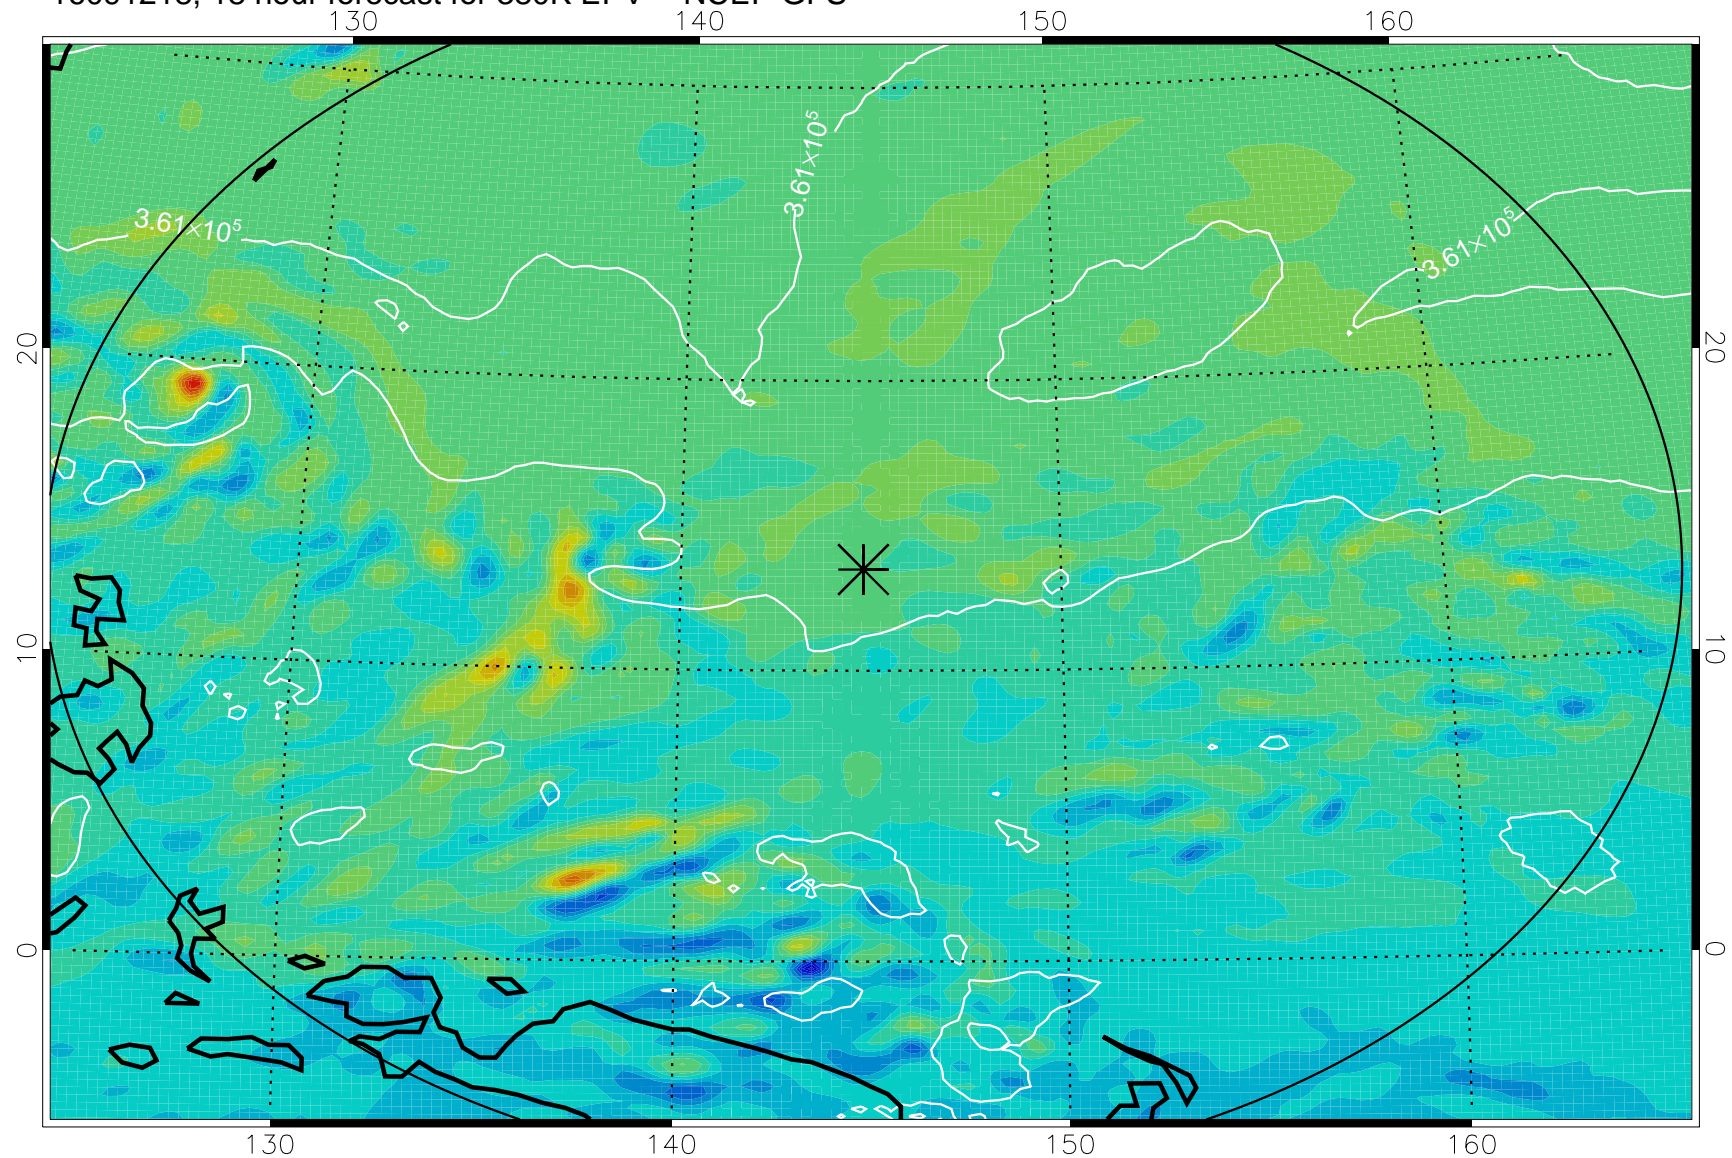

16091206, 6 hour forecast for 380K EPV -- NCEP GFS

380K Montgomery Streamfunction, white

Range ring of 2304 km

16091212, 12 hour forecast for 380K EPV -- NCEP GFS

380K Montgomery Streamfunction, white

Range ring of 2304 km

16091218, 18 hour forecast for 380K EPV -- NCEP GFS

380K Montgomery Streamfunction, white

Range ring of 2304 km

16091300, 24 hour forecast for 380K EPV -- NCEP GFS

380K Montgomery Streamfunction, white

Range ring of 2304 km

16091306, 30 hour forecast for 380K EPV -- NCEP GFS

380K Montgomery Streamfunction, white

Range ring of 2304 km

16091312, 36 hour forecast for 380K EPV -- NCEP GFS

380K Montgomery Streamfunction, white

Range ring of 2304 km

16091318, 42 hour forecast for 380K EPV -- NCEP GFS

16091400, 48 hour forecast for 380K EPV -- NCEP GFS

380K Montgomery Streamfunction, white

Range ring of 2304 km

16091406, 54 hour forecast for 380K EPV -- NCEP GFS