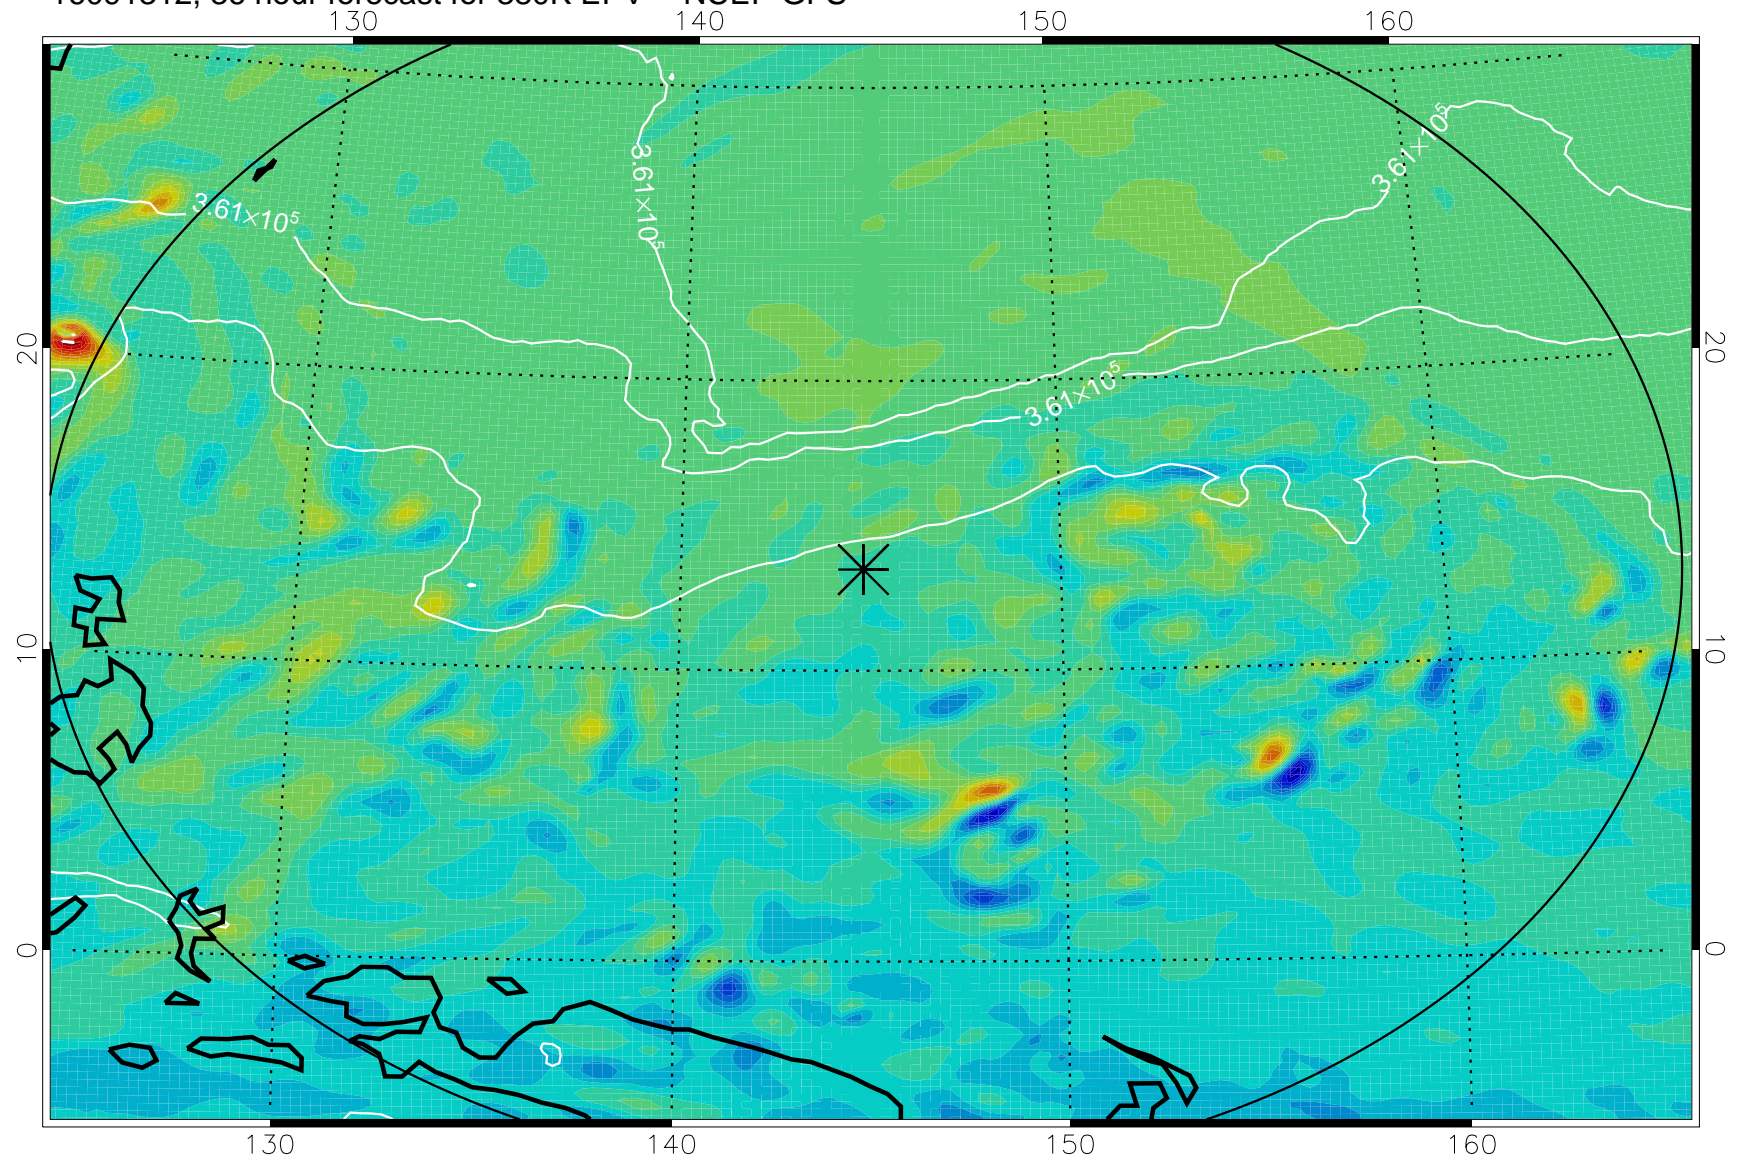

16091206, 6 hour forecast for 380K EPV -- NCEP GFS

380K Montgomery Streamfunction, white

Range ring of 2304 km

16091212, 12 hour forecast for 380K EPV -- NCEP GFS

380K Montgomery Streamfunction, white

Range ring of 2304 km

16091218, 18 hour forecast for 380K EPV -- NCEP GFS

380K Montgomery Streamfunction, white

Range ring of 2304 km

16091300, 24 hour forecast for 380K EPV -- NCEP GFS

380K Montgomery Streamfunction, white

Range ring of 2304 km

16091306, 30 hour forecast for 380K EPV -- NCEP GFS

380K Montgomery Streamfunction, white

Range ring of 2304 km

16091312, 36 hour forecast for 380K EPV -- NCEP GFS

380K Montgomery Streamfunction, white

Range ring of 2304 km

16091318, 42 hour forecast for 380K EPV -- NCEP GFS

16091400, 48 hour forecast for 380K EPV -- NCEP GFS

380K Montgomery Streamfunction, white

Range ring of 2304 km

16091406, 54 hour forecast for 380K EPV -- NCEP GFS