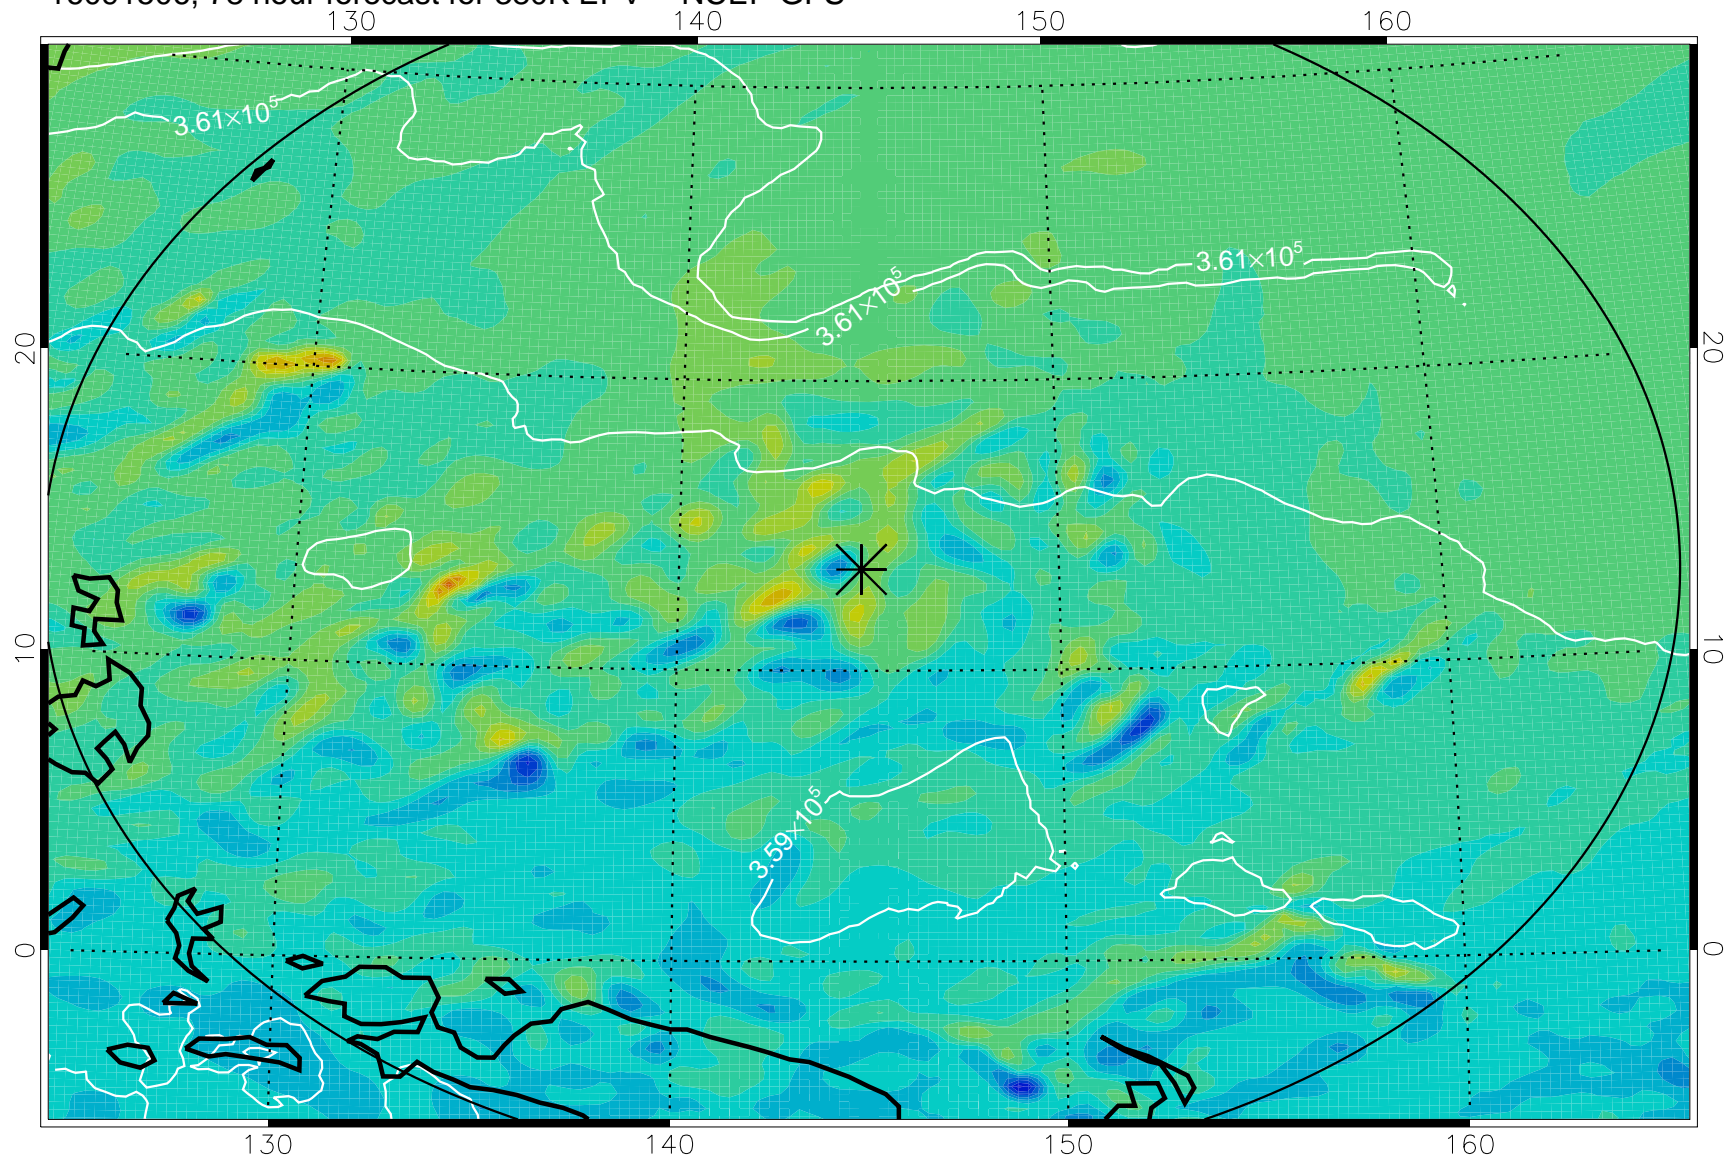

380K Montgomery Streamfunction, white

Range ring of 2304 km

16091412, 60 hour forecast for 380K EPV -- NCEP GFS

380K Montgomery Streamfunction, white

Range ring of 2304 km

16091418, 66 hour forecast for 380K EPV -- NCEP GFS

380K Montgomery Streamfunction, white

Range ring of 2304 km

16091500, 72 hour forecast for 380K EPV -- NCEP GFS

380K Montgomery Streamfunction, white

Range ring of 2304 km

16091506, 78 hour forecast for 380K EPV -- NCEP GFS

380K Montgomery Streamfunction, white

Range ring of 2304 km

16091512, 84 hour forecast for 380K EPV -- NCEP GFS

380K Montgomery Streamfunction, white

Range ring of 2304 km

16091518, 90 hour forecast for 380K EPV -- NCEP GFS

380K Montgomery Streamfunction, white

Range ring of 2304 km

16091600, 96 hour forecast for 380K EPV -- NCEP GFS

380K Montgomery Streamfunction, white

Range ring of 2304 km

16091606, 102 hour forecast for 380K EPV -- NCEP GFS