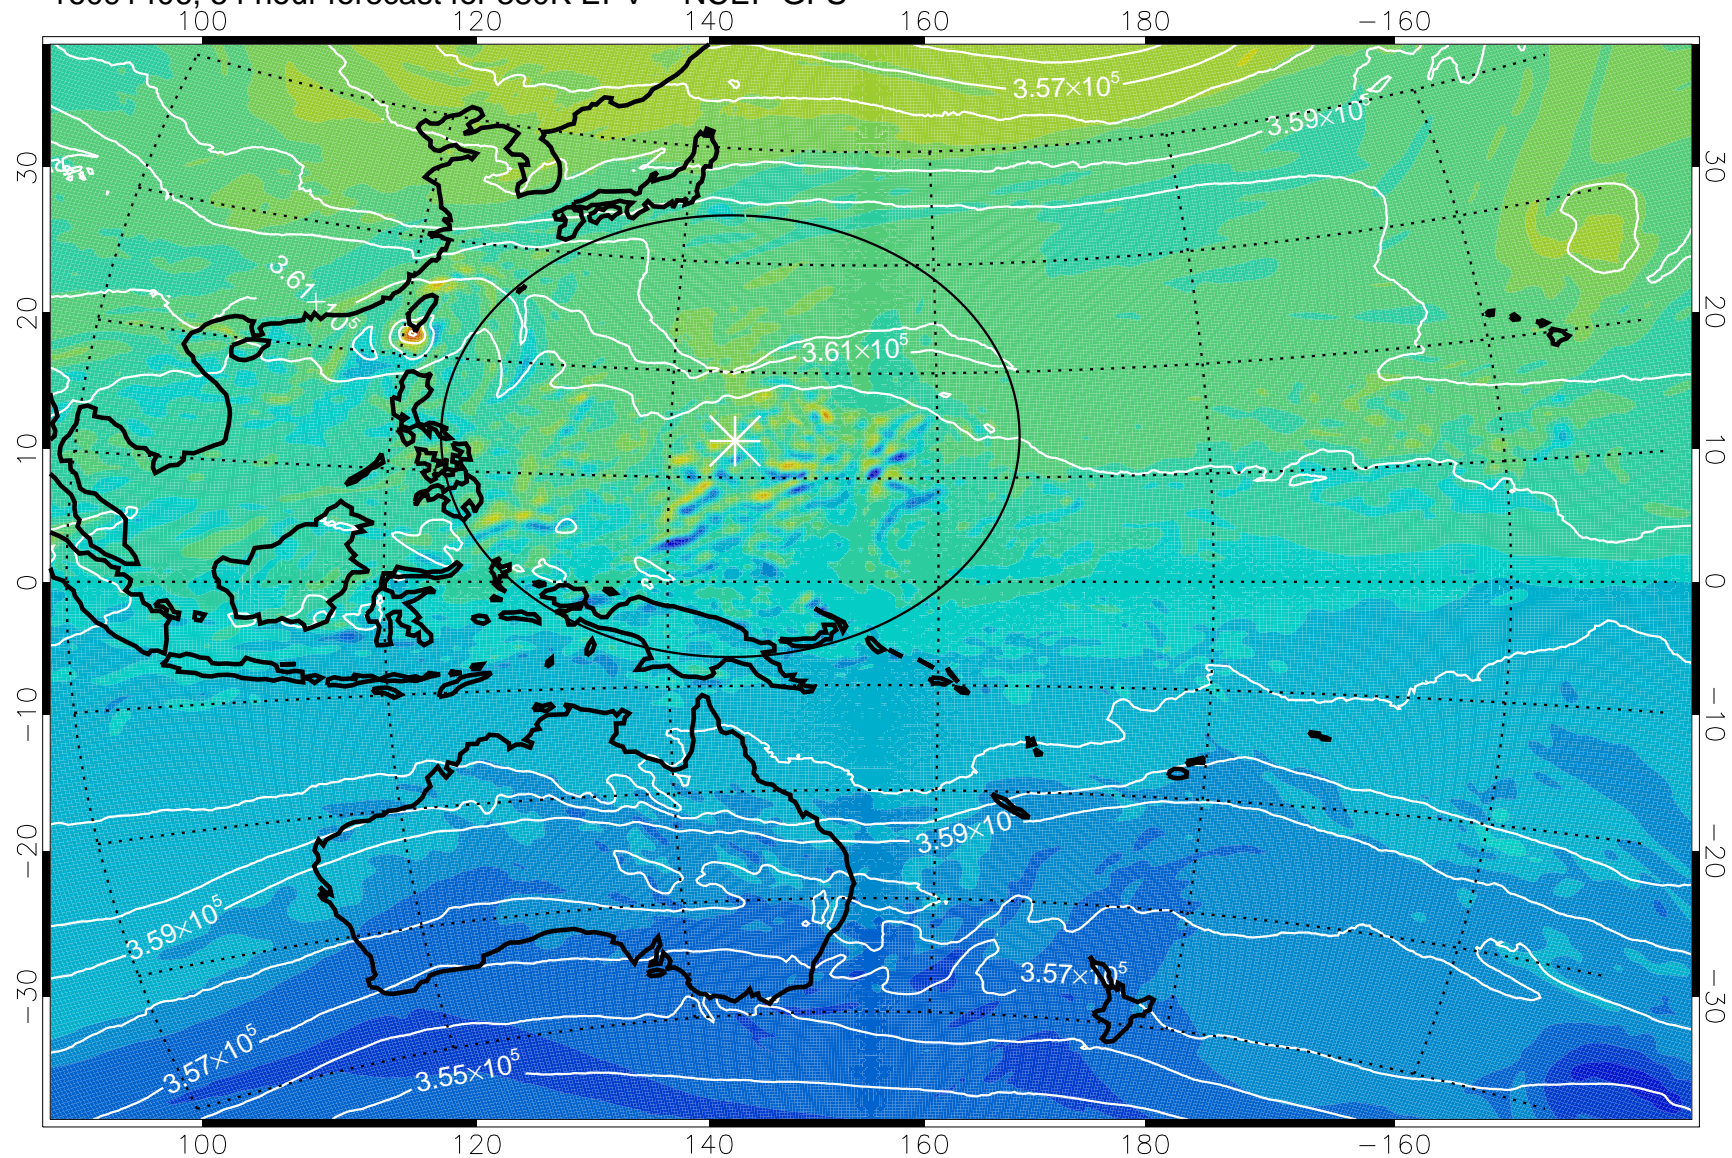

16091318, 42 hour forecast for 380K EPV -- NCEP GFS

380K Montgomery Streamfunction, white

Range ring of 2304 km

16091400, 48 hour forecast for 380K EPV -- NCEP GFS

380K Montgomery Streamfunction, white

Range ring of 2304 km

16091406, 54 hour forecast for 380K EPV -- NCEP GFS

380K Montgomery Streamfunction, white

Range ring of 2304 km

16091412, 60 hour forecast for 380K EPV -- NCEP GFS

380K Montgomery Streamfunction, white

Range ring of 2304 km

16091418, 66 hour forecast for 380K EPV -- NCEP GFS

380K Montgomery Streamfunction, white

Range ring of 2304 km

16091500, 72 hour forecast for 380K EPV -- NCEP GFS

380K Montgomery Streamfunction, white

Range ring of 2304 km

16091506, 78 hour forecast for 380K EPV -- NCEP GFS

380K Montgomery Streamfunction, white

Range ring of 2304 km

16091512, 84 hour forecast for 380K EPV -- NCEP GFS

380K Montgomery Streamfunction, white

Range ring of 2304 km