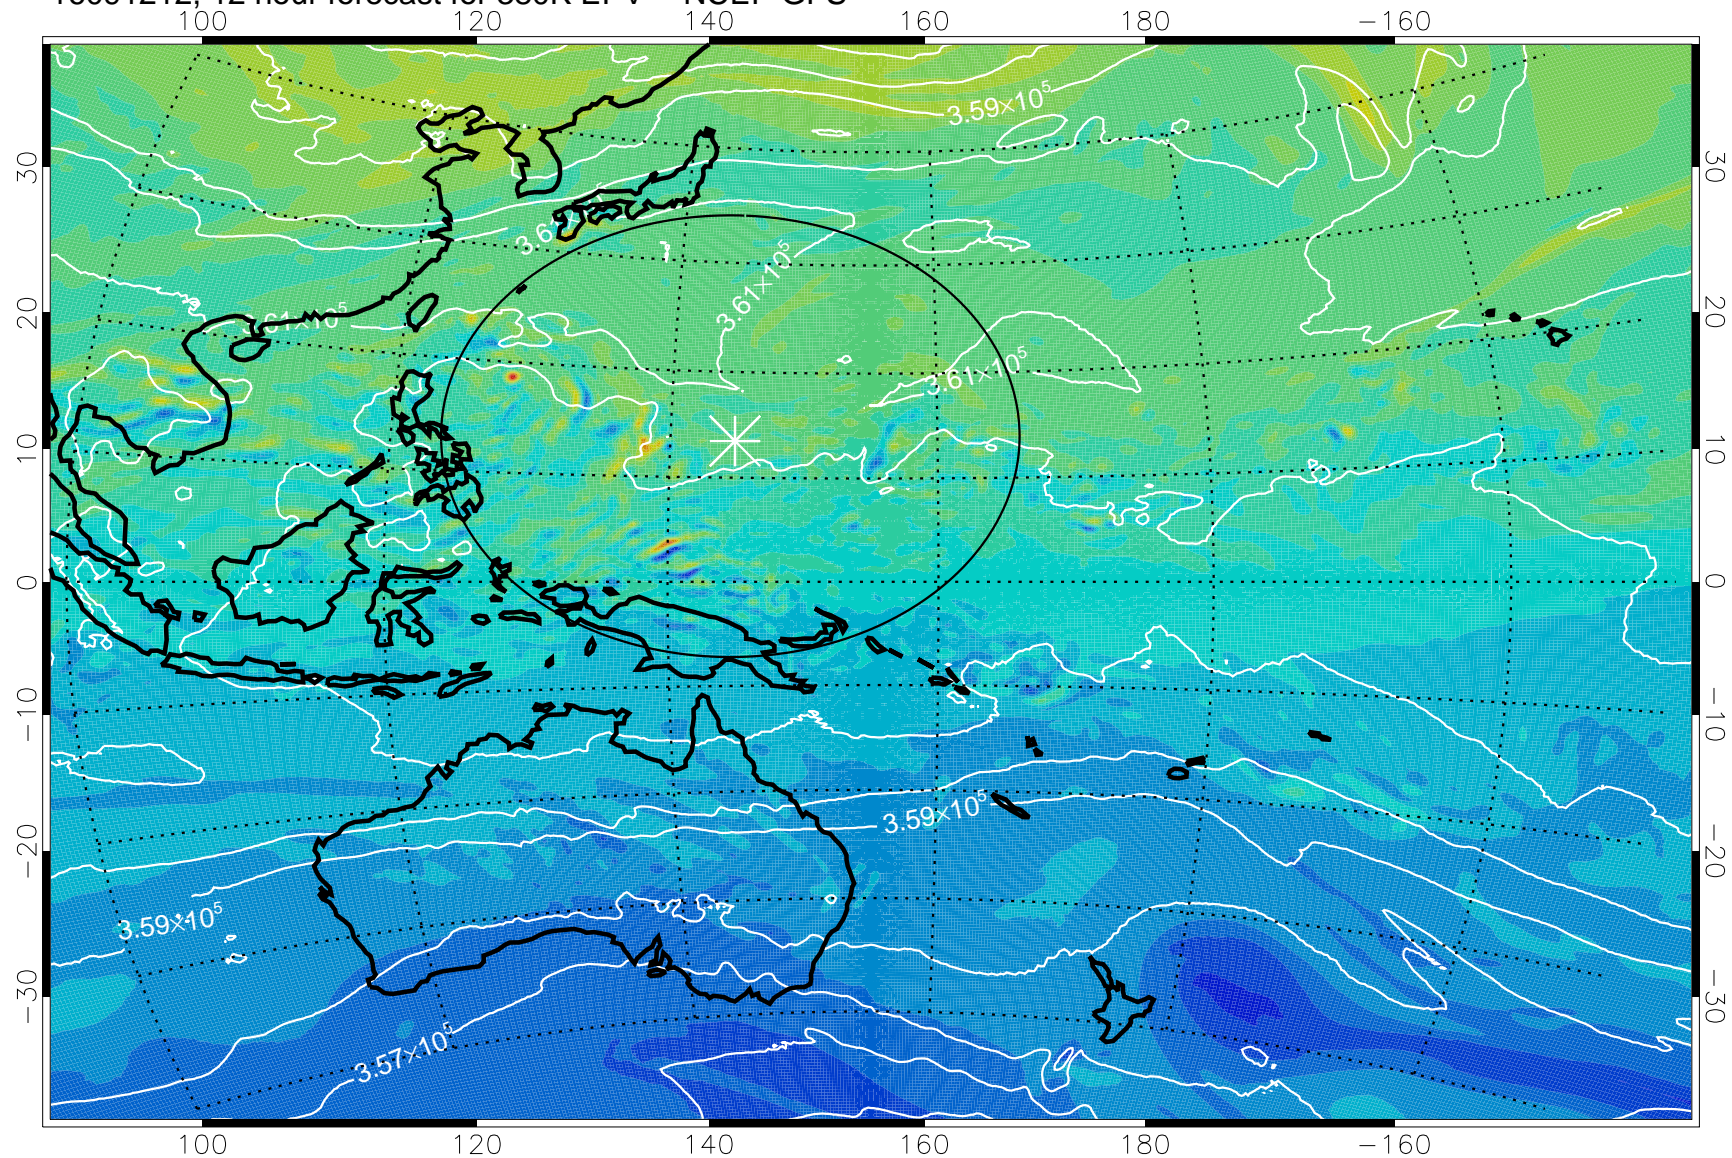

16091206, 6 hour forecast for 380K EPV -- NCEP GFS

380K Montgomery Streamfunction, white

Range ring of 2304 km

16091212, 12 hour forecast for 380K EPV -- NCEP GFS

380K Montgomery Streamfunction, white

Range ring of 2304 km

16091218, 18 hour forecast for 380K EPV -- NCEP GFS

380K Montgomery Streamfunction, white

Range ring of 2304 km

16091300, 24 hour forecast for 380K EPV -- NCEP GFS

380K Montgomery Streamfunction, white

Range ring of 2304 km

16091306, 30 hour forecast for 380K EPV -- NCEP GFS

380K Montgomery Streamfunction, white

Range ring of 2304 km

16091312, 36 hour forecast for 380K EPV -- NCEP GFS

380K Montgomery Streamfunction, white

Range ring of 2304 km

16091318, 42 hour forecast for 380K EPV -- NCEP GFS

380K Montgomery Streamfunction, white

Range ring of 2304 km

16091400, 48 hour forecast for 380K EPV -- NCEP GFS

380K Montgomery Streamfunction, white

Range ring of 2304 km