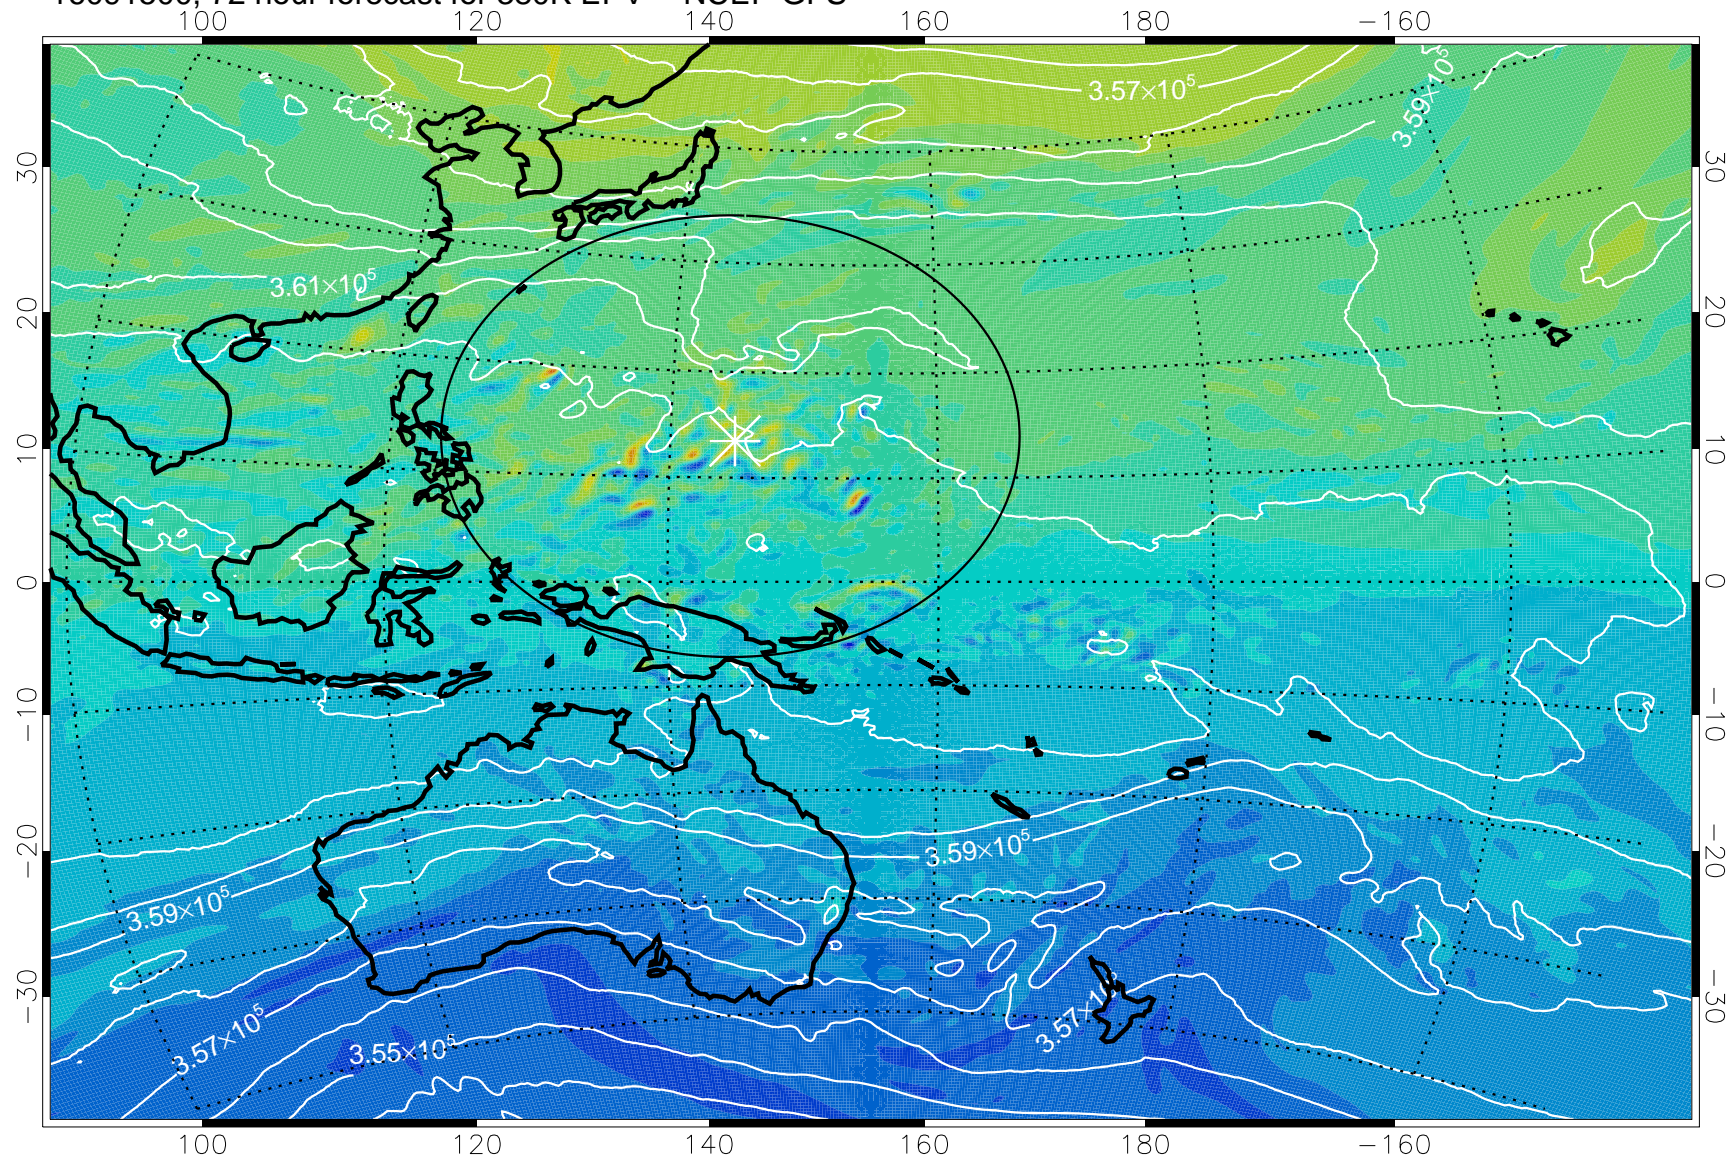

16091318, 42 hour forecast for 380K EPV -- NCEP GFS

380K Montgomery Streamfunction, white

Range ring of 2304 km

16091400, 48 hour forecast for 380K EPV -- NCEP GFS

380K Montgomery Streamfunction, white

Range ring of 2304 km

16091406, 54 hour forecast for 380K EPV -- NCEP GFS

380K Montgomery Streamfunction, white

Range ring of 2304 km

16091412, 60 hour forecast for 380K EPV -- NCEP GFS

380K Montgomery Streamfunction, white

Range ring of 2304 km

16091418, 66 hour forecast for 380K EPV -- NCEP GFS

380K Montgomery Streamfunction, white

Range ring of 2304 km

16091500, 72 hour forecast for 380K EPV -- NCEP GFS

380K Montgomery Streamfunction, white

Range ring of 2304 km

16091506, 78 hour forecast for 380K EPV -- NCEP GFS

380K Montgomery Streamfunction, white

Range ring of 2304 km

16091512, 84 hour forecast for 380K EPV -- NCEP GFS

380K Montgomery Streamfunction, white

Range ring of 2304 km