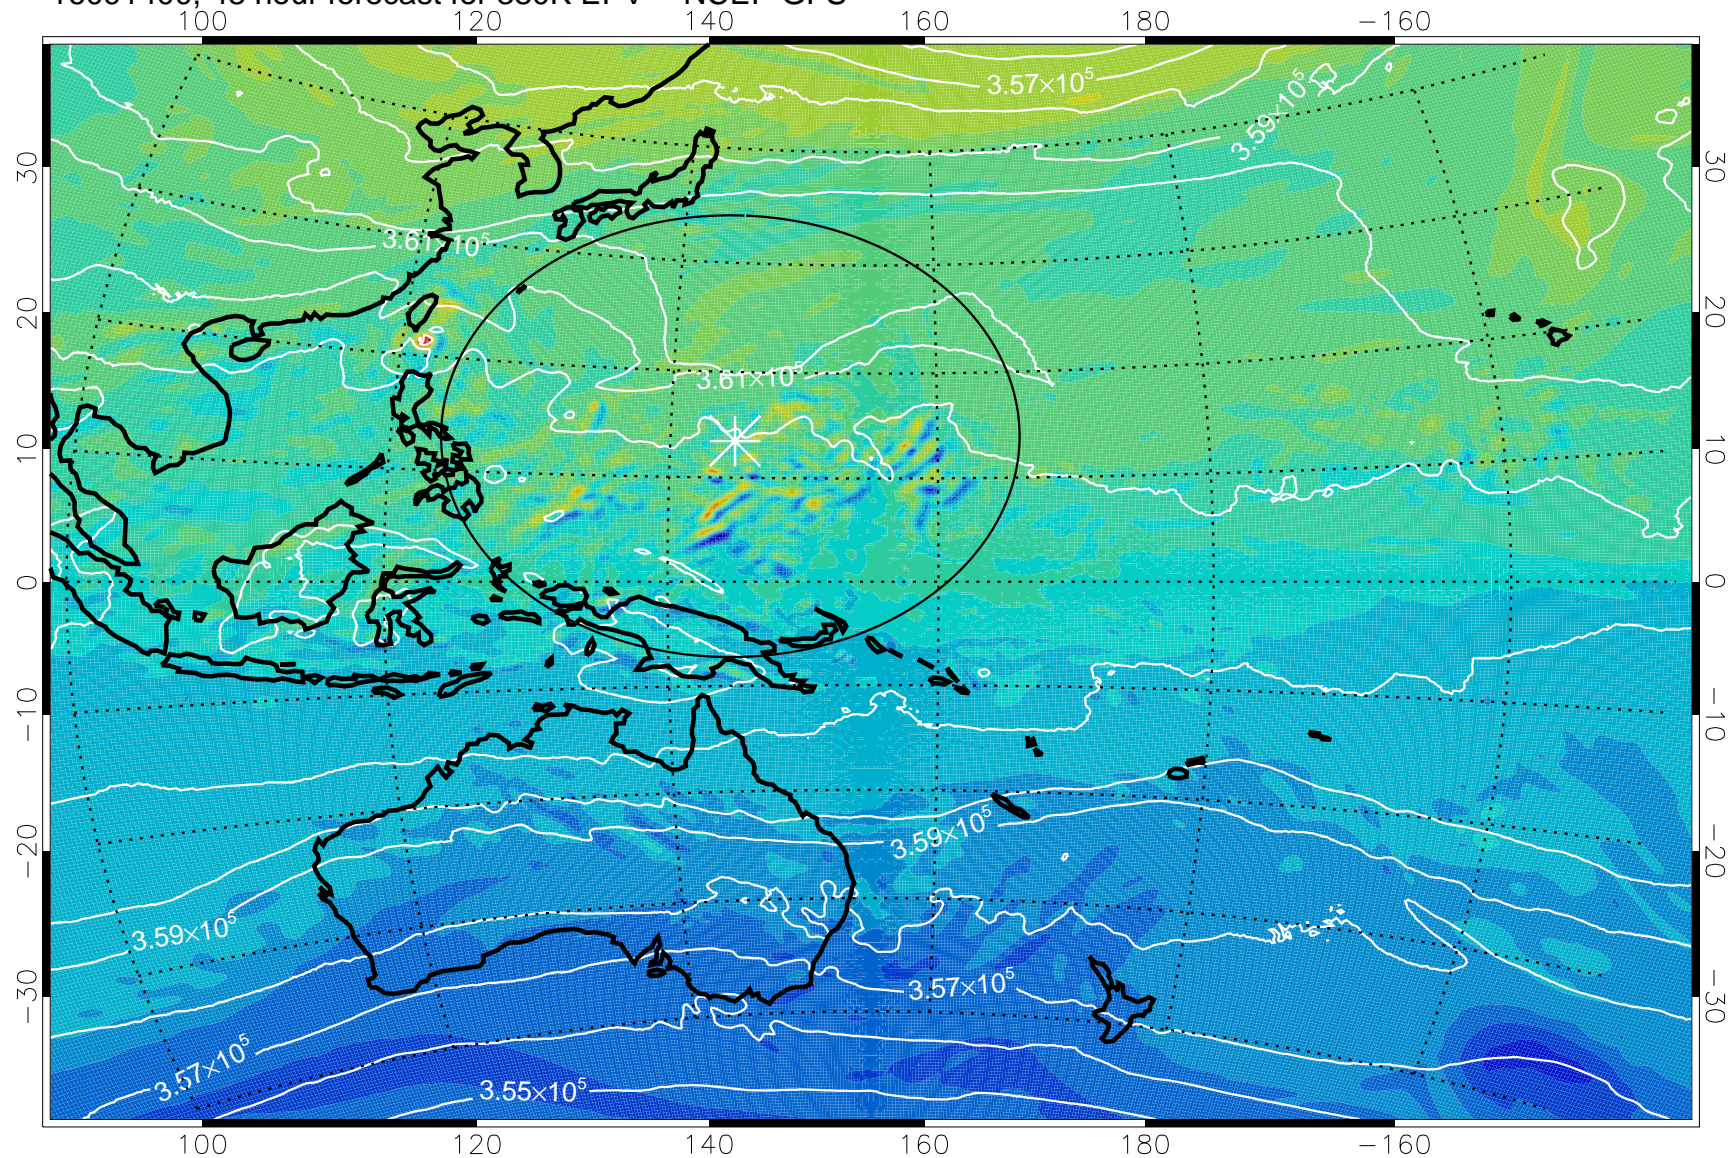

16091306, 30 hour forecast for 380K EPV -- NCEP GFS

380K Montgomery Streamfunction, white

Range ring of 2304 km

16091312, 36 hour forecast for 380K EPV -- NCEP GFS

380K Montgomery Streamfunction, white

Range ring of 2304 km

16091318, 42 hour forecast for 380K EPV -- NCEP GFS

380K Montgomery Streamfunction, white

Range ring of 2304 km

16091400, 48 hour forecast for 380K EPV -- NCEP GFS

380K Montgomery Streamfunction, white

Range ring of 2304 km

16091406, 54 hour forecast for 380K EPV -- NCEP GFS

380K Montgomery Streamfunction, white

Range ring of 2304 km

16091412, 60 hour forecast for 380K EPV -- NCEP GFS

380K Montgomery Streamfunction, white

Range ring of 2304 km

16091418, 66 hour forecast for 380K EPV -- NCEP GFS

380K Montgomery Streamfunction, white

Range ring of 2304 km

16091500, 72 hour forecast for 380K EPV -- NCEP GFS

380K Montgomery Streamfunction, white

Range ring of 2304 km