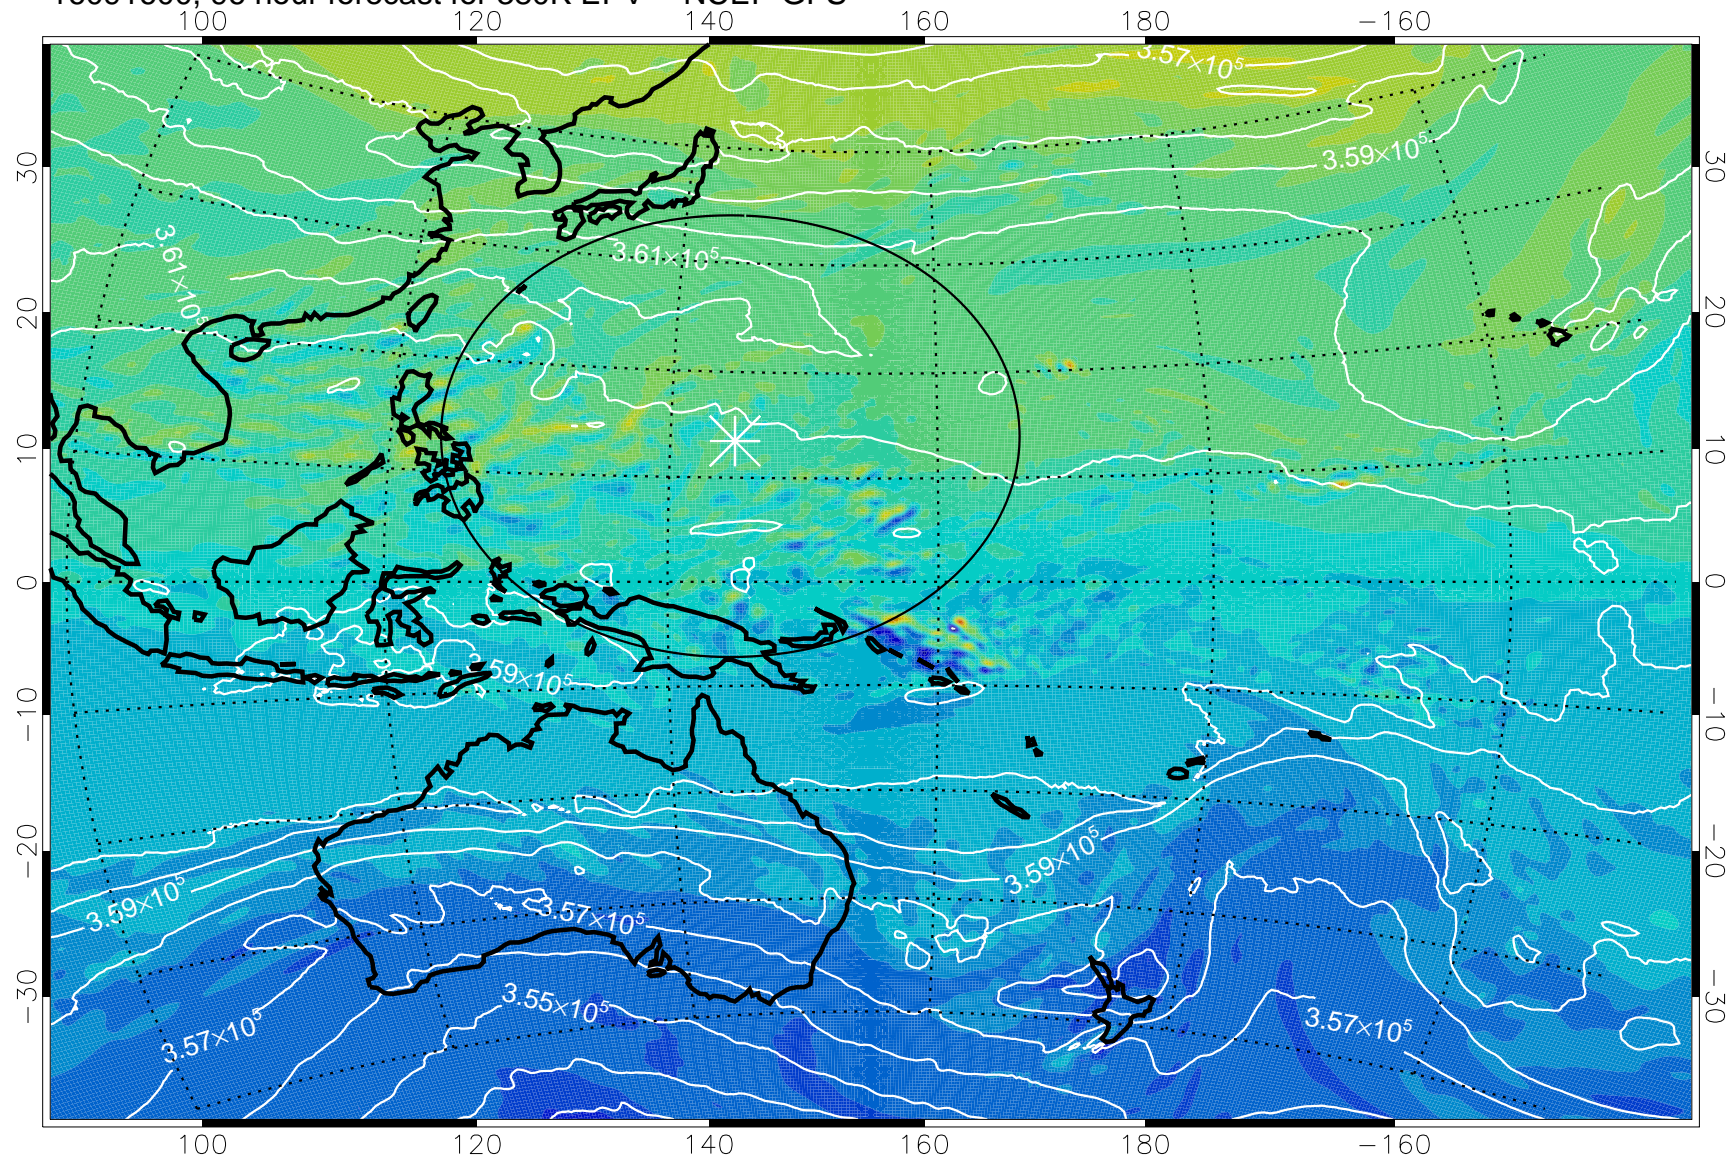

16091506, 78 hour forecast for 380K EPV -- NCEP GFS

380K Montgomery Streamfunction, white

Range ring of 2304 km

16091512, 84 hour forecast for 380K EPV -- NCEP GFS

380K Montgomery Streamfunction, white

Range ring of 2304 km

16091518, 90 hour forecast for 380K EPV -- NCEP GFS

380K Montgomery Streamfunction, white

Range ring of 2304 km

16091600, 96 hour forecast for 380K EPV -- NCEP GFS

380K Montgomery Streamfunction, white

Range ring of 2304 km

16091606, 102 hour forecast for 380K EPV -- NCEP GFS

380K Montgomery Streamfunction, white

Range ring of 2304 km

16091612, 108 hour forecast for 380K EPV -- NCEP GFS

380K Montgomery Streamfunction, white

Range ring of 2304 km

16091618, 114 hour forecast for 380K EPV -- NCEP GFS

380K Montgomery Streamfunction, white

Range ring of 2304 km

16091700, 120 hour forecast for 380K EPV -- NCEP GFS

380K Montgomery Streamfunction, white

Range ring of 2304 km