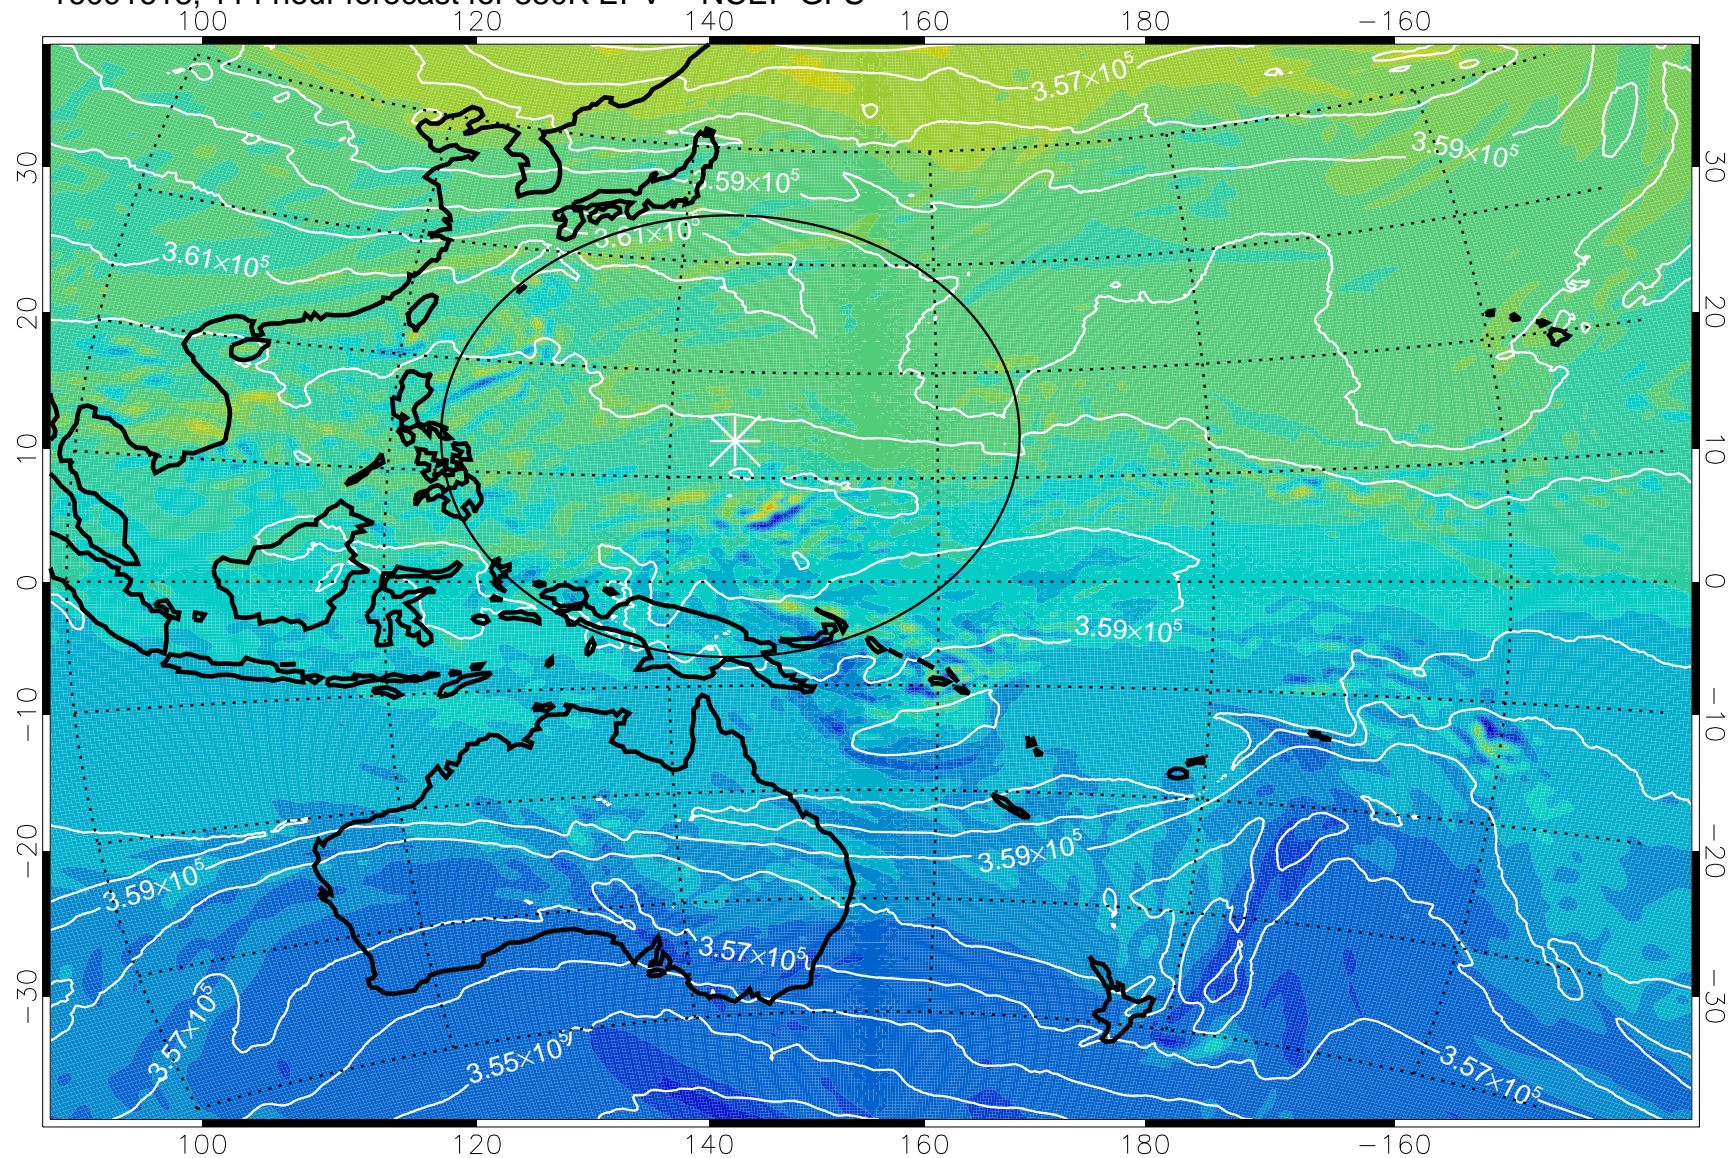

16091518, 90 hour forecast for 380K EPV -- NCEP GFS

380K Montgomery Streamfunction, white

Range ring of 2304 km

16091600, 96 hour forecast for 380K EPV -- NCEP GFS

380K Montgomery Streamfunction, white

Range ring of 2304 km

16091606, 102 hour forecast for 380K EPV -- NCEP GFS

380K Montgomery Streamfunction, white

Range ring of 2304 km

16091612, 108 hour forecast for 380K EPV -- NCEP GFS

380K Montgomery Streamfunction, white

Range ring of 2304 km

16091618, 114 hour forecast for 380K EPV -- NCEP GFS

380K Montgomery Streamfunction, white

Range ring of 2304 km

16091700, 120 hour forecast for 380K EPV -- NCEP GFS

380K Montgomery Streamfunction, white

Range ring of 2304 km