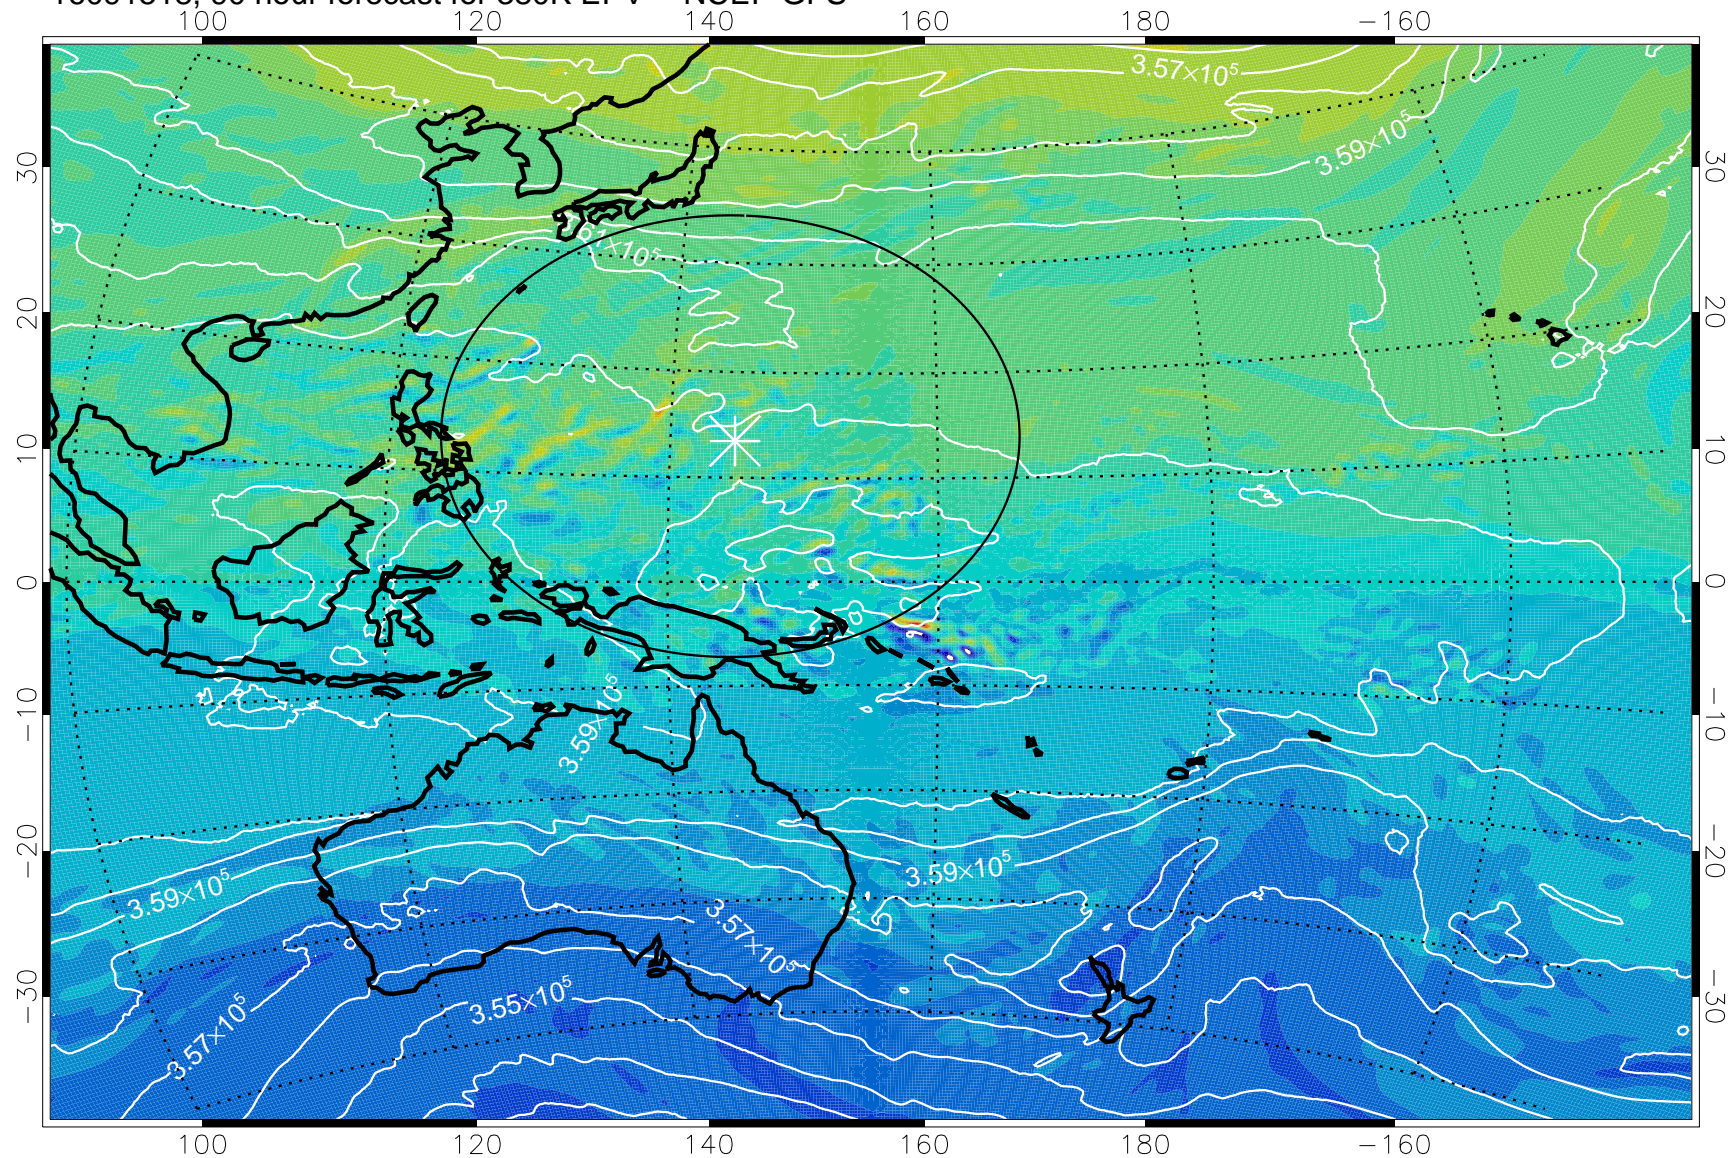

16091418, 66 hour forecast for 380K EPV -- NCEP GFS

380K Montgomery Streamfunction, white

Range ring of 2304 km

16091500, 72 hour forecast for 380K EPV -- NCEP GFS

380K Montgomery Streamfunction, white

Range ring of 2304 km

16091506, 78 hour forecast for 380K EPV -- NCEP GFS

380K Montgomery Streamfunction, white

Range ring of 2304 km

16091512, 84 hour forecast for 380K EPV -- NCEP GFS

380K Montgomery Streamfunction, white

Range ring of 2304 km

16091518, 90 hour forecast for 380K EPV -- NCEP GFS

380K Montgomery Streamfunction, white

Range ring of 2304 km

16091600, 96 hour forecast for 380K EPV -- NCEP GFS

380K Montgomery Streamfunction, white

Range ring of 2304 km

16091606, 102 hour forecast for 380K EPV -- NCEP GFS

380K Montgomery Streamfunction, white

Range ring of 2304 km

16091612, 108 hour forecast for 380K EPV -- NCEP GFS

380K Montgomery Streamfunction, white

Range ring of 2304 km