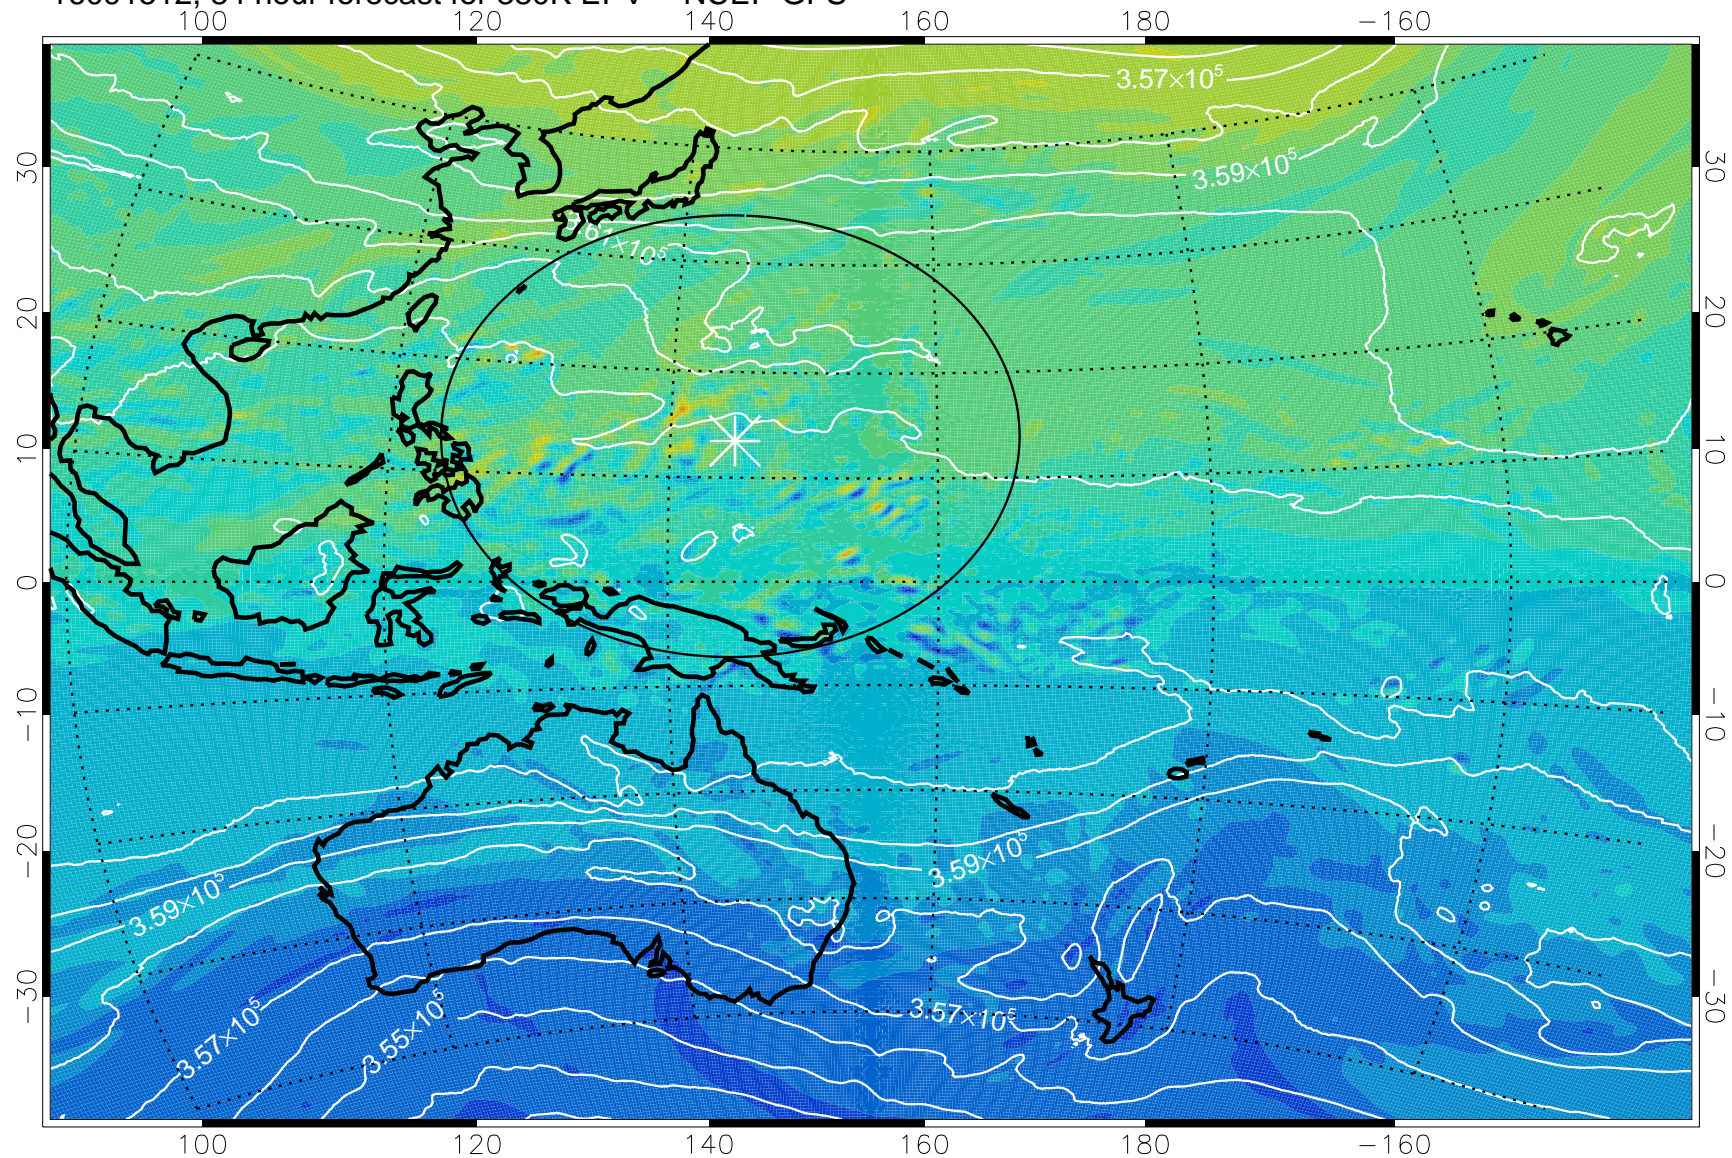

16091418, 66 hour forecast for 380K EPV -- NCEP GFS

380K Montgomery Streamfunction, white

Range ring of 2304 km

16091500, 72 hour forecast for 380K EPV -- NCEP GFS

380K Montgomery Streamfunction, white

Range ring of 2304 km

16091506, 78 hour forecast for 380K EPV -- NCEP GFS

380K Montgomery Streamfunction, white

Range ring of 2304 km

16091512, 84 hour forecast for 380K EPV -- NCEP GFS

380K Montgomery Streamfunction, white

Range ring of 2304 km

16091518, 90 hour forecast for 380K EPV -- NCEP GFS

380K Montgomery Streamfunction, white

Range ring of 2304 km

16091600, 96 hour forecast for 380K EPV -- NCEP GFS

380K Montgomery Streamfunction, white

Range ring of 2304 km

16091606, 102 hour forecast for 380K EPV -- NCEP GFS

380K Montgomery Streamfunction, white

Range ring of 2304 km

16091612, 108 hour forecast for 380K EPV -- NCEP GFS

380K Montgomery Streamfunction, white

Range ring of 2304 km