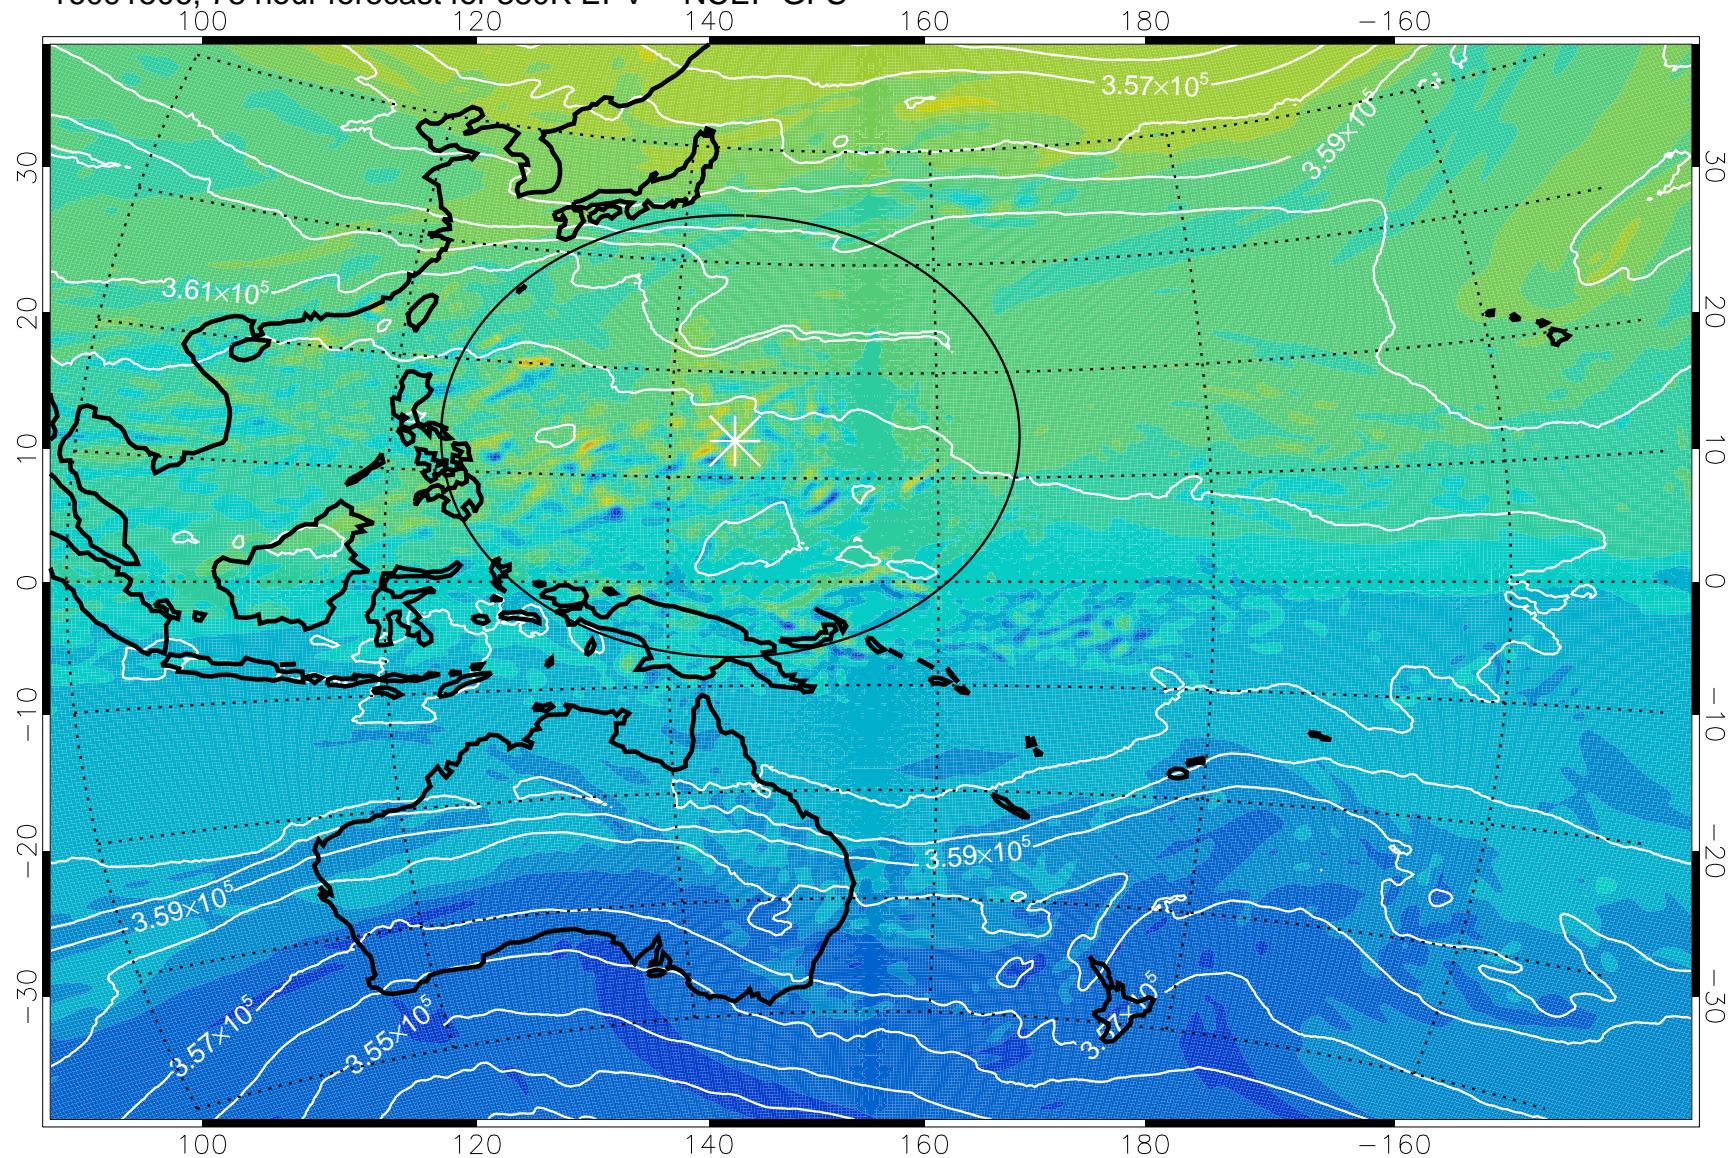

16091406, 54 hour forecast for 380K EPV -- NCEP GFS

380K Montgomery Streamfunction, white

Range ring of 2304 km

16091412, 60 hour forecast for 380K EPV -- NCEP GFS

380K Montgomery Streamfunction, white

Range ring of 2304 km

16091418, 66 hour forecast for 380K EPV -- NCEP GFS

380K Montgomery Streamfunction, white

Range ring of 2304 km

16091500, 72 hour forecast for 380K EPV -- NCEP GFS

380K Montgomery Streamfunction, white

Range ring of 2304 km

16091506, 78 hour forecast for 380K EPV -- NCEP GFS

380K Montgomery Streamfunction, white

Range ring of 2304 km

16091512, 84 hour forecast for 380K EPV -- NCEP GFS

380K Montgomery Streamfunction, white

Range ring of 2304 km

16091518, 90 hour forecast for 380K EPV -- NCEP GFS

380K Montgomery Streamfunction, white

Range ring of 2304 km

16091600, 96 hour forecast for 380K EPV -- NCEP GFS

380K Montgomery Streamfunction, white

Range ring of 2304 km