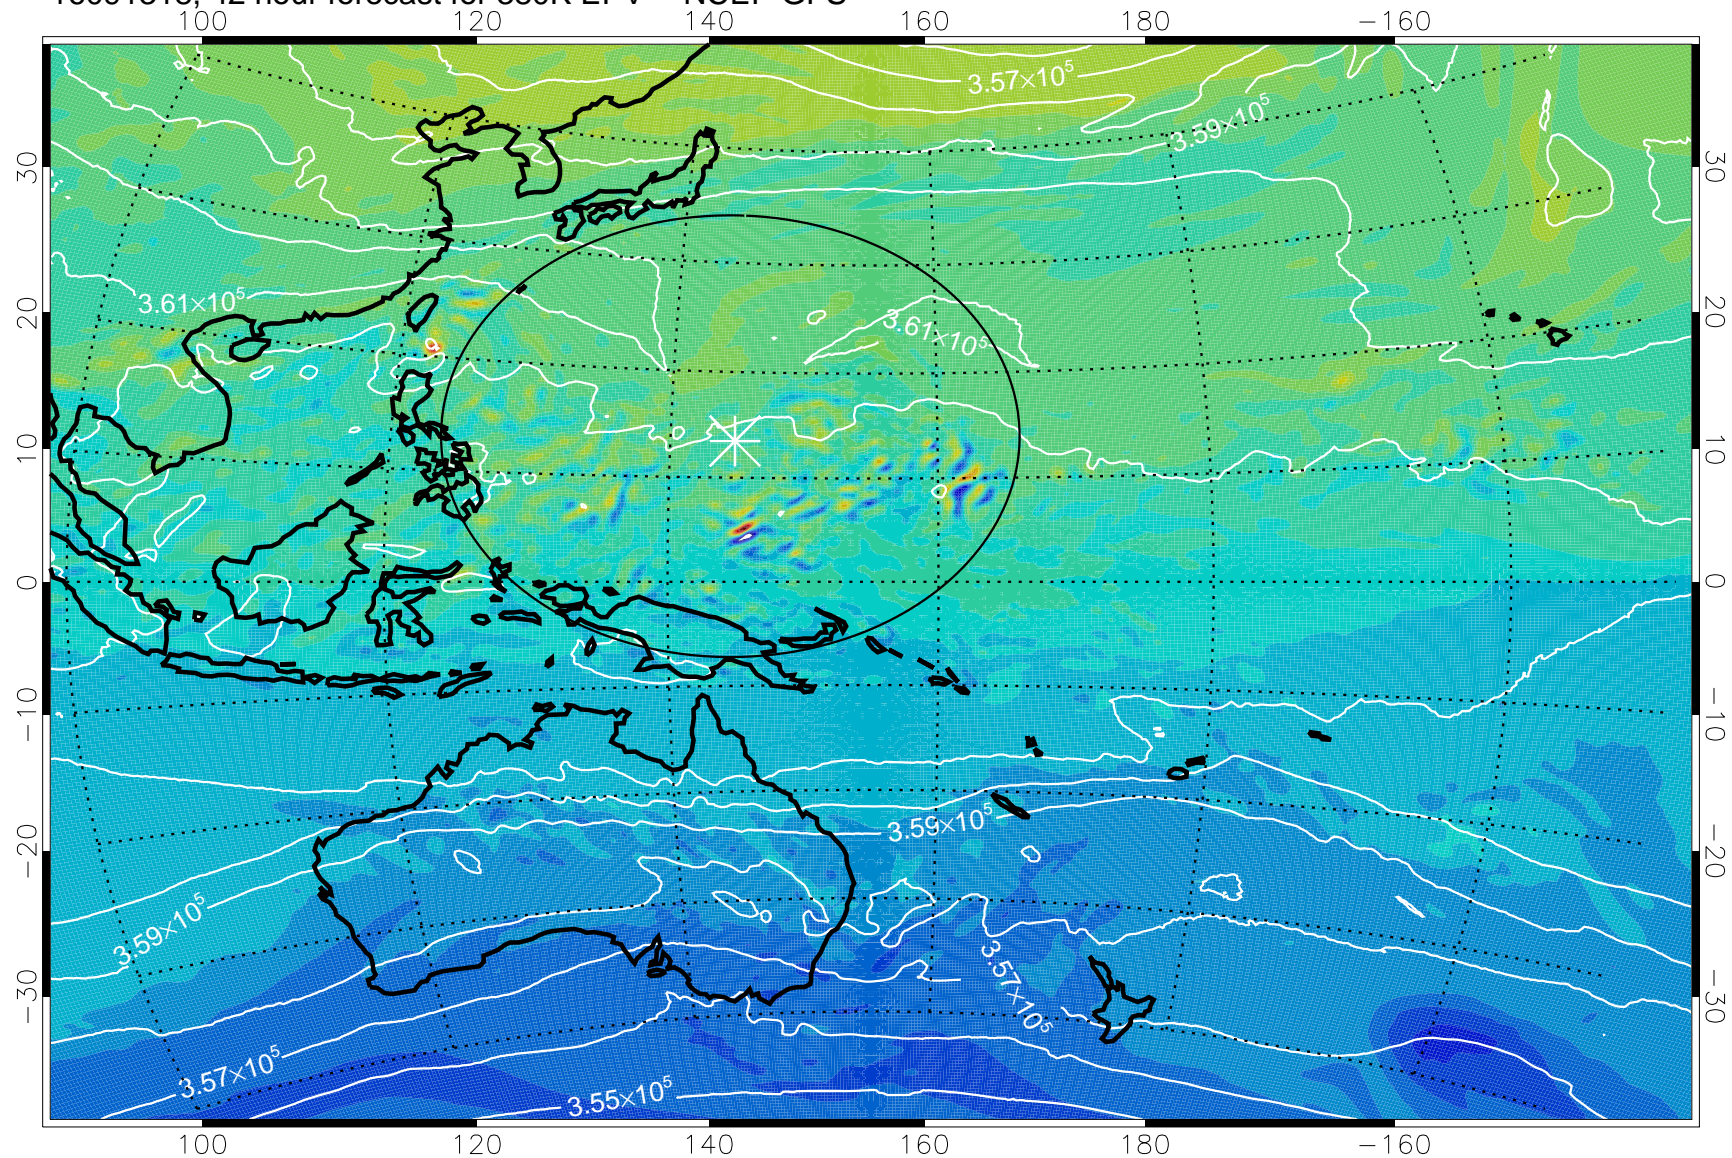

16091306, 30 hour forecast for 380K EPV -- NCEP GFS

380K Montgomery Streamfunction, white

Range ring of 2304 km

16091312, 36 hour forecast for 380K EPV -- NCEP GFS

380K Montgomery Streamfunction, white

Range ring of 2304 km

16091318, 42 hour forecast for 380K EPV -- NCEP GFS

380K Montgomery Streamfunction, white

Range ring of 2304 km

16091400, 48 hour forecast for 380K EPV -- NCEP GFS

380K Montgomery Streamfunction, white

Range ring of 2304 km

16091406, 54 hour forecast for 380K EPV -- NCEP GFS

380K Montgomery Streamfunction, white

Range ring of 2304 km

16091412, 60 hour forecast for 380K EPV -- NCEP GFS

380K Montgomery Streamfunction, white

Range ring of 2304 km

16091418, 66 hour forecast for 380K EPV -- NCEP GFS

380K Montgomery Streamfunction, white

Range ring of 2304 km

16091500, 72 hour forecast for 380K EPV -- NCEP GFS

380K Montgomery Streamfunction, white

Range ring of 2304 km