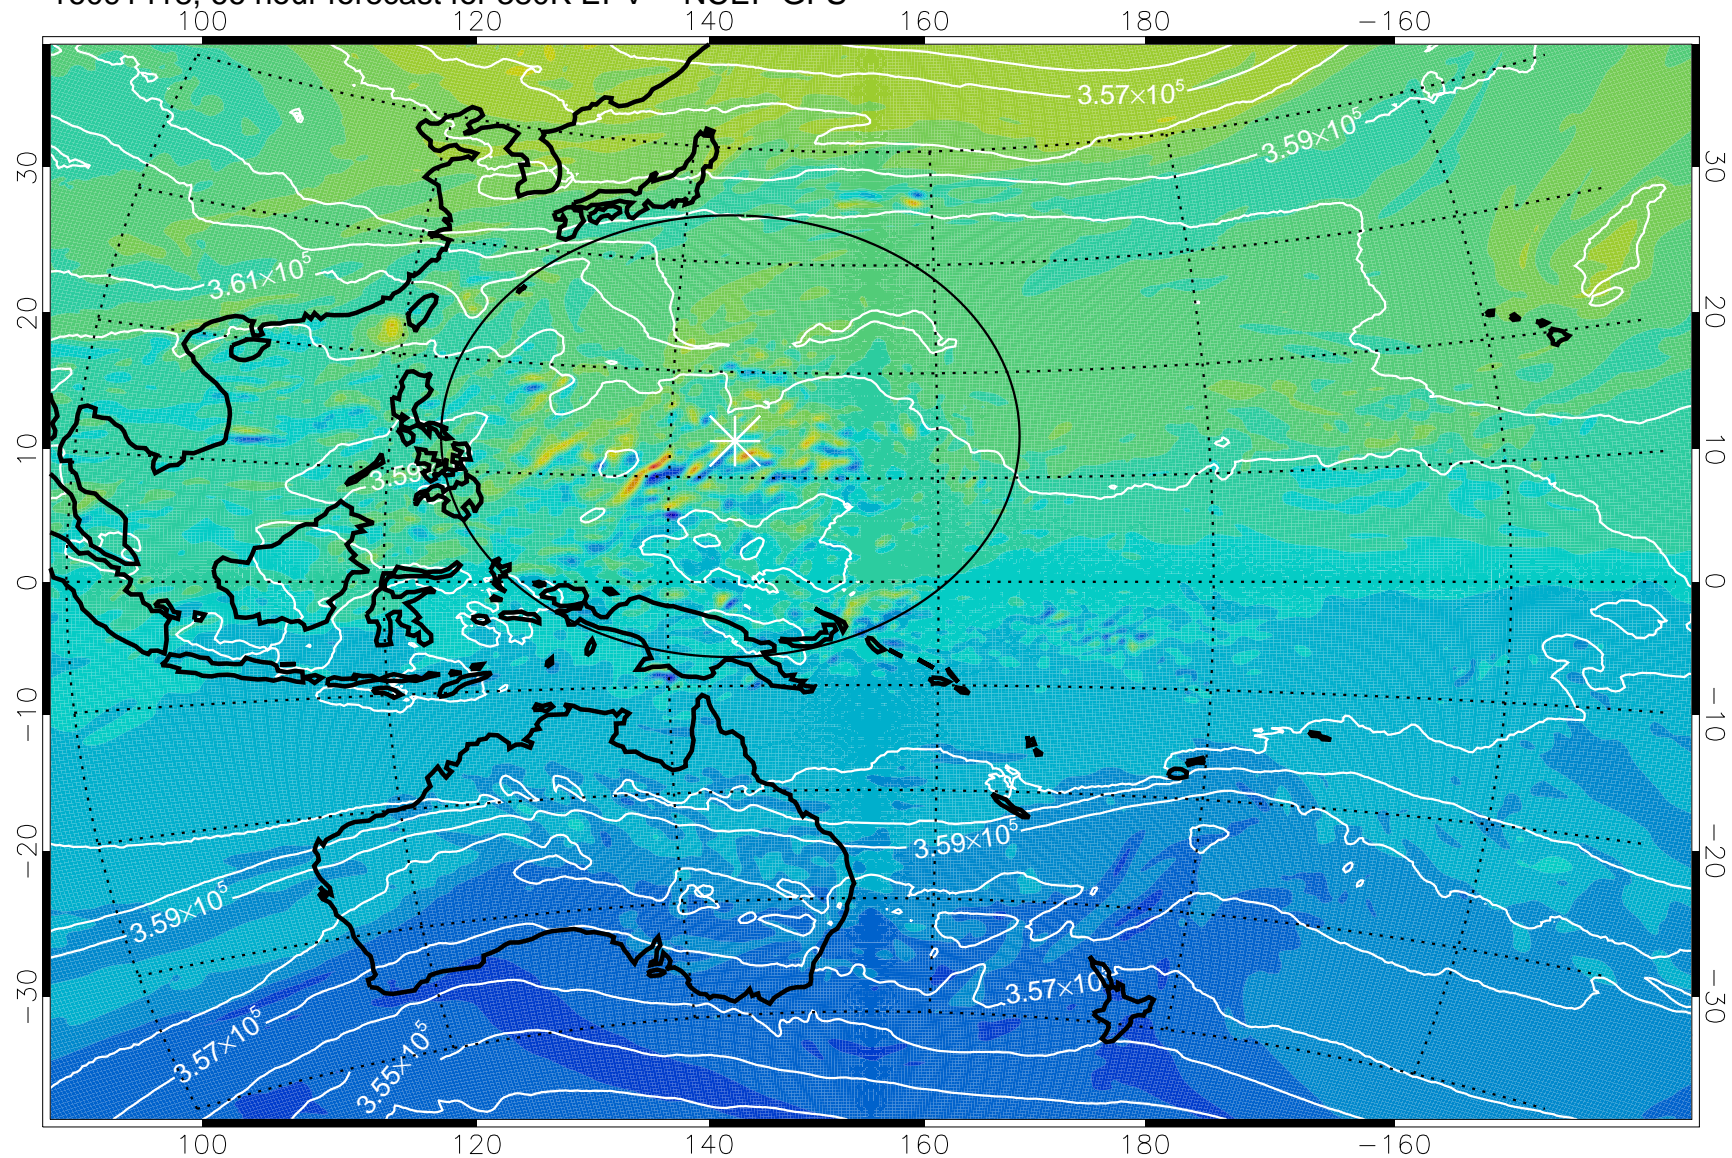

16091318, 42 hour forecast for 380K EPV -- NCEP GFS

380K Montgomery Streamfunction, white

Range ring of 2304 km

16091400, 48 hour forecast for 380K EPV -- NCEP GFS

380K Montgomery Streamfunction, white

Range ring of 2304 km

16091406, 54 hour forecast for 380K EPV -- NCEP GFS

380K Montgomery Streamfunction, white

Range ring of 2304 km

16091412, 60 hour forecast for 380K EPV -- NCEP GFS

380K Montgomery Streamfunction, white

Range ring of 2304 km

16091418, 66 hour forecast for 380K EPV -- NCEP GFS

380K Montgomery Streamfunction, white

Range ring of 2304 km

16091500, 72 hour forecast for 380K EPV -- NCEP GFS

380K Montgomery Streamfunction, white

Range ring of 2304 km

16091506, 78 hour forecast for 380K EPV -- NCEP GFS

380K Montgomery Streamfunction, white

Range ring of 2304 km

16091512, 84 hour forecast for 380K EPV -- NCEP GFS

380K Montgomery Streamfunction, white

Range ring of 2304 km