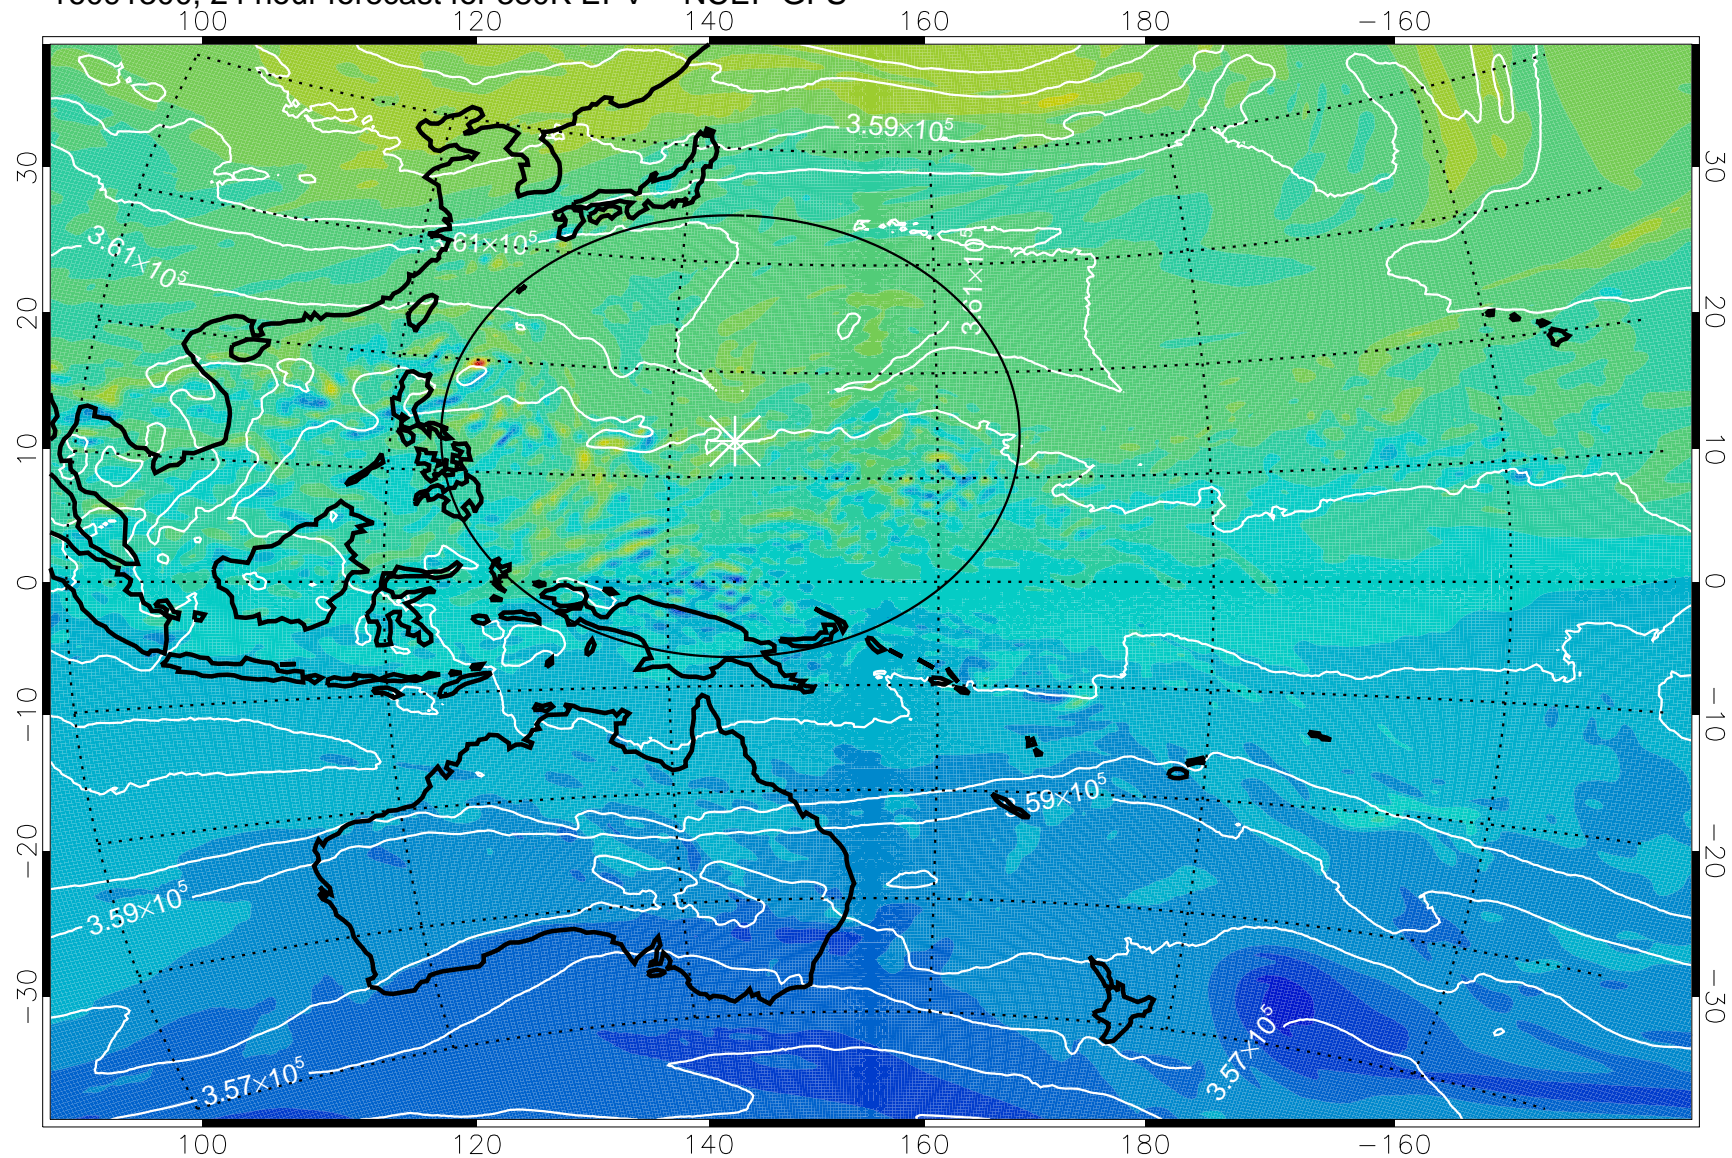

16091218, 18 hour forecast for 380K EPV -- NCEP GFS

380K Montgomery Streamfunction, white

Range ring of 2304 km

16091300, 24 hour forecast for 380K EPV -- NCEP GFS

380K Montgomery Streamfunction, white

Range ring of 2304 km

16091306, 30 hour forecast for 380K EPV -- NCEP GFS

380K Montgomery Streamfunction, white

Range ring of 2304 km

16091312, 36 hour forecast for 380K EPV -- NCEP GFS

380K Montgomery Streamfunction, white

Range ring of 2304 km

16091318, 42 hour forecast for 380K EPV -- NCEP GFS

380K Montgomery Streamfunction, white

Range ring of 2304 km

16091400, 48 hour forecast for 380K EPV -- NCEP GFS

380K Montgomery Streamfunction, white

Range ring of 2304 km

16091406, 54 hour forecast for 380K EPV -- NCEP GFS

380K Montgomery Streamfunction, white

Range ring of 2304 km

16091412, 60 hour forecast for 380K EPV -- NCEP GFS

380K Montgomery Streamfunction, white

Range ring of 2304 km