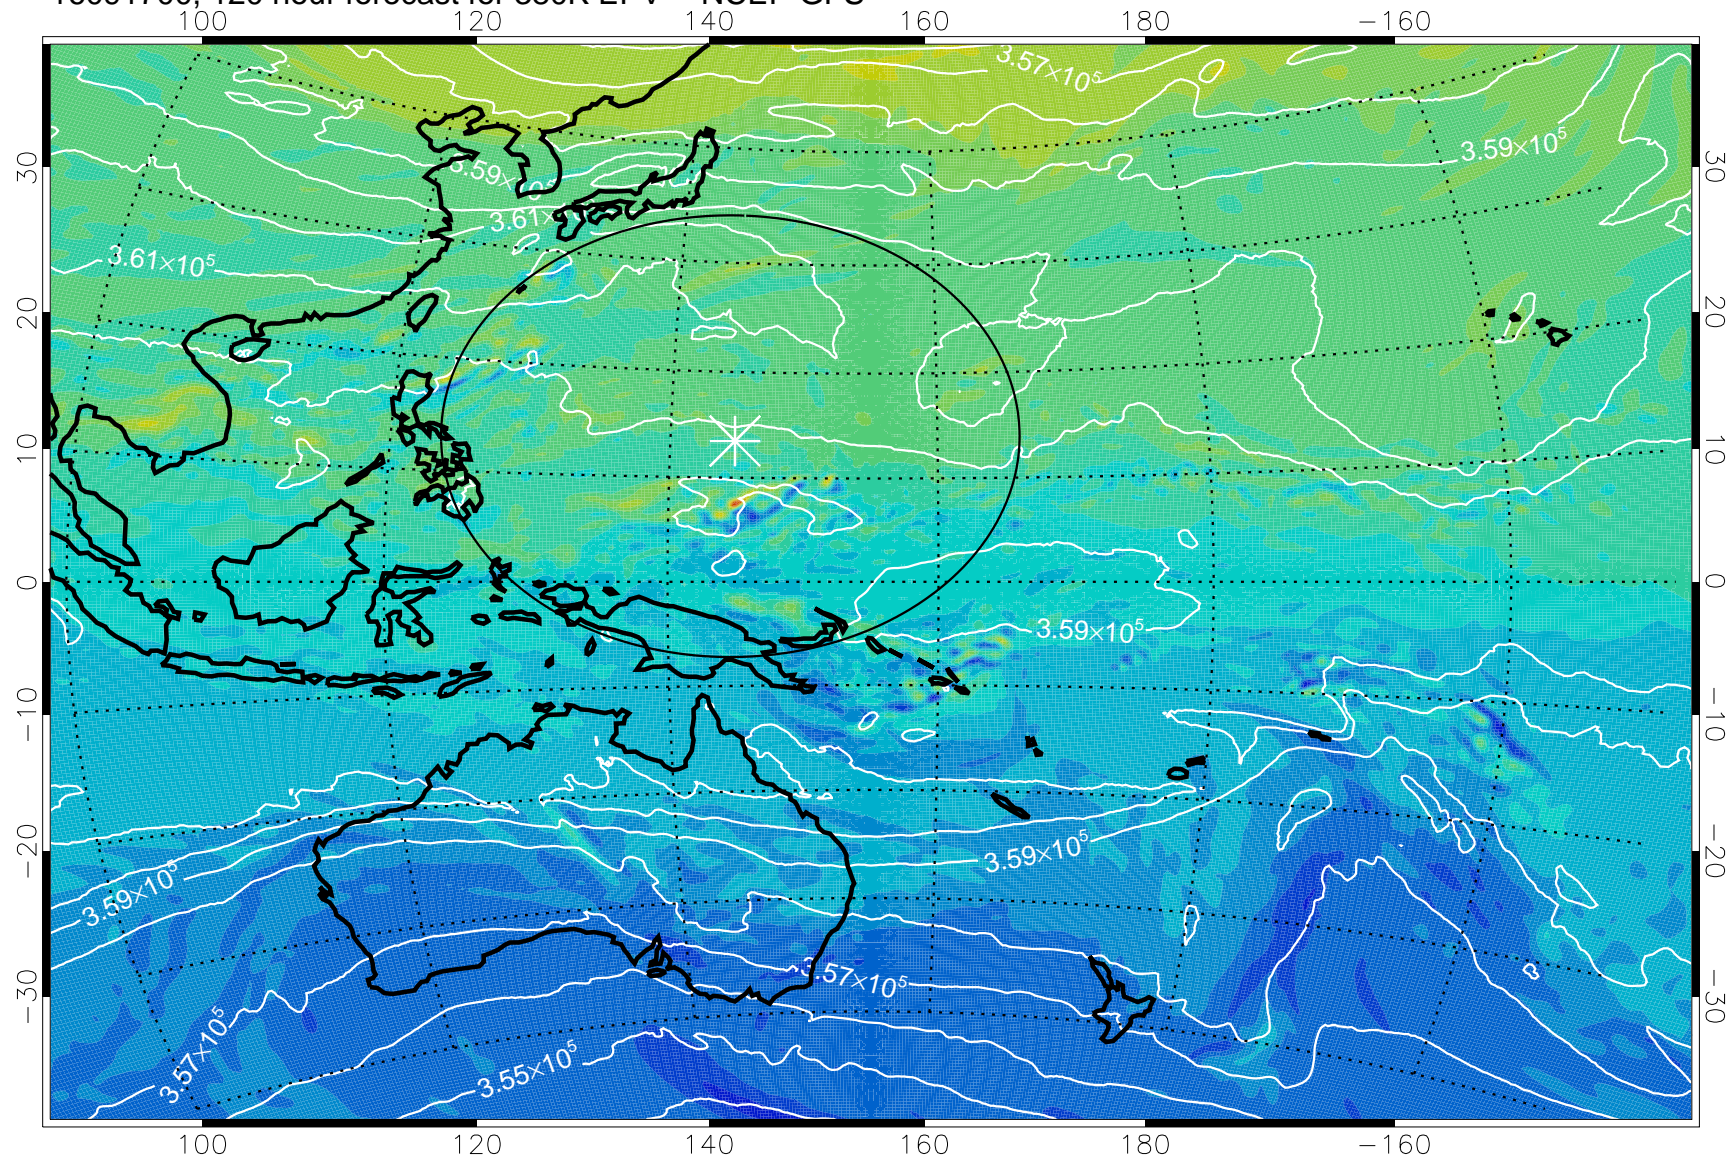

16091518, 90 hour forecast for 380K EPV -- NCEP GFS

380K Montgomery Streamfunction, white

Range ring of 2304 km

16091600, 96 hour forecast for 380K EPV -- NCEP GFS

380K Montgomery Streamfunction, white

Range ring of 2304 km

16091606, 102 hour forecast for 380K EPV -- NCEP GFS

380K Montgomery Streamfunction, white

Range ring of 2304 km

16091612, 108 hour forecast for 380K EPV -- NCEP GFS

380K Montgomery Streamfunction, white

Range ring of 2304 km

16091618, 114 hour forecast for 380K EPV -- NCEP GFS

380K Montgomery Streamfunction, white

Range ring of 2304 km

16091700, 120 hour forecast for 380K EPV -- NCEP GFS

380K Montgomery Streamfunction, white

Range ring of 2304 km