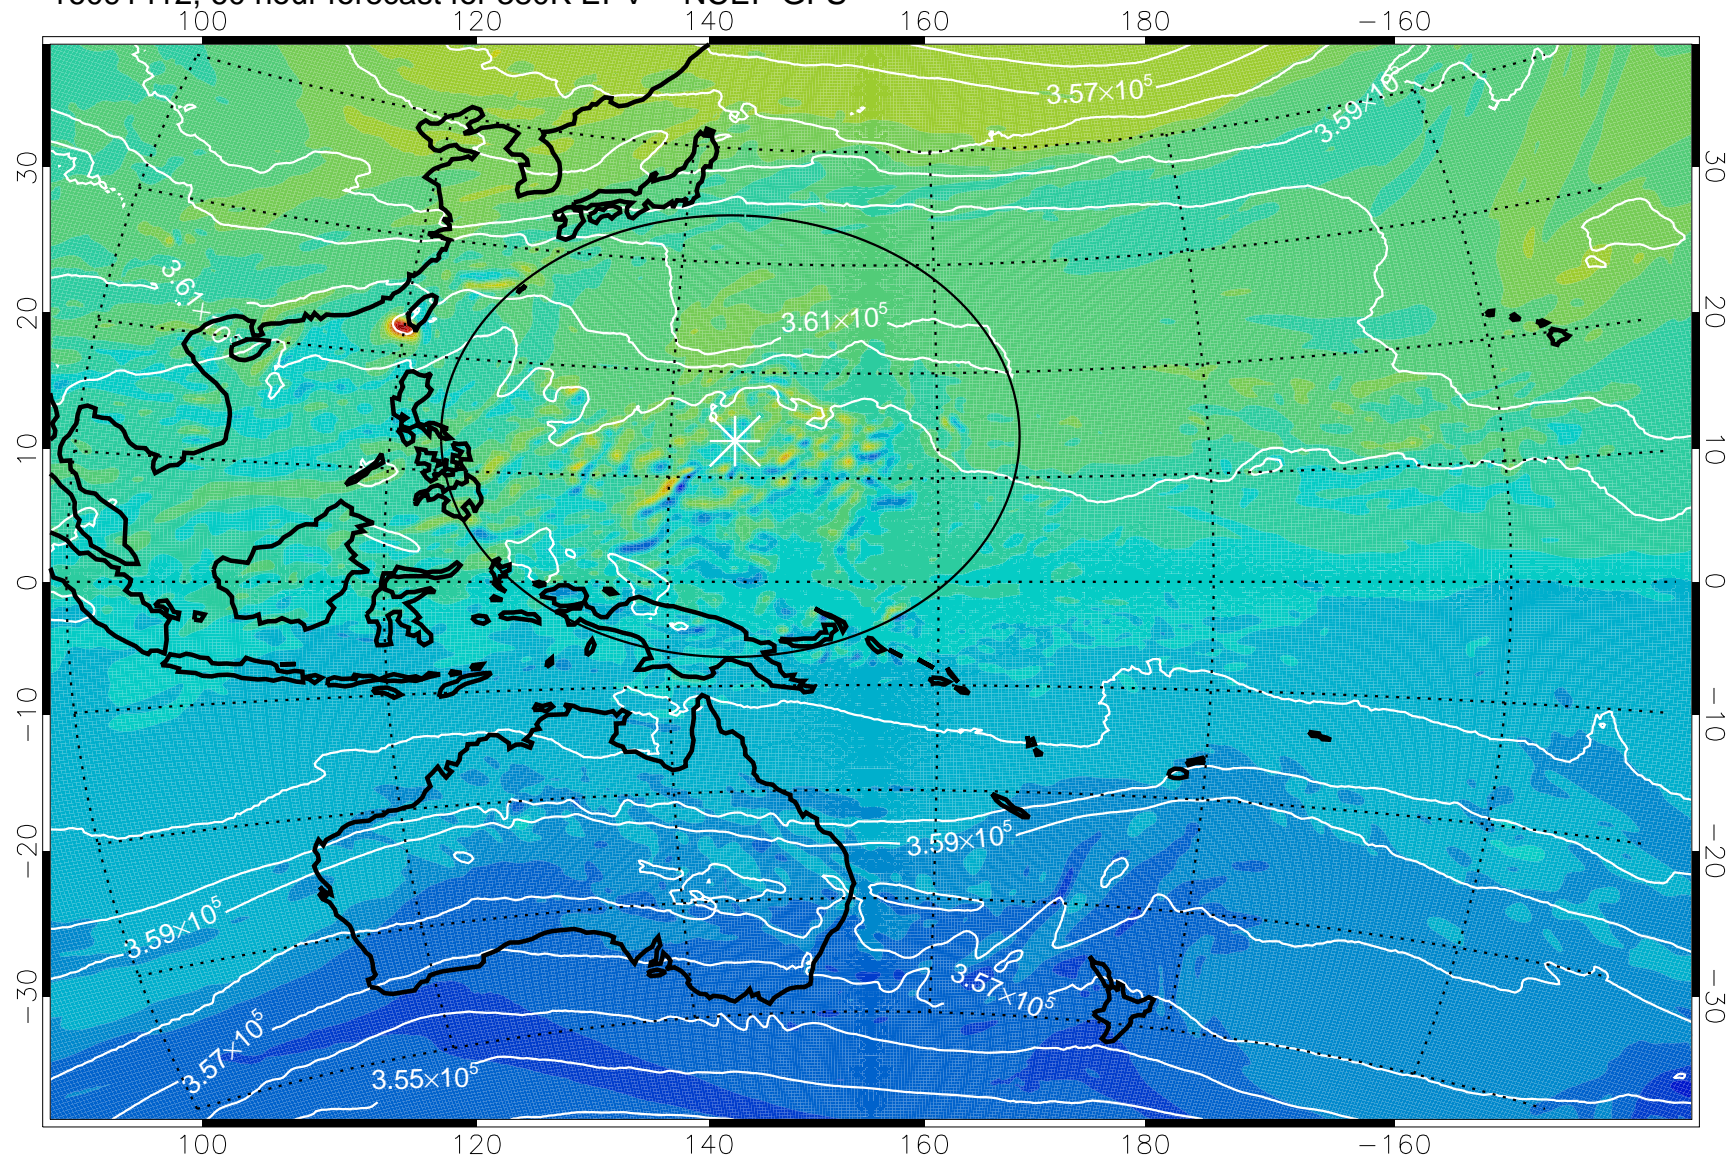

16091318, 42 hour forecast for 380K EPV -- NCEP GFS

380K Montgomery Streamfunction, white

Range ring of 2304 km

16091400, 48 hour forecast for 380K EPV -- NCEP GFS

380K Montgomery Streamfunction, white

Range ring of 2304 km

16091406, 54 hour forecast for 380K EPV -- NCEP GFS

380K Montgomery Streamfunction, white

Range ring of 2304 km

16091412, 60 hour forecast for 380K EPV -- NCEP GFS

380K Montgomery Streamfunction, white

Range ring of 2304 km

16091418, 66 hour forecast for 380K EPV -- NCEP GFS

380K Montgomery Streamfunction, white

Range ring of 2304 km

16091500, 72 hour forecast for 380K EPV -- NCEP GFS

380K Montgomery Streamfunction, white

Range ring of 2304 km

16091506, 78 hour forecast for 380K EPV -- NCEP GFS

380K Montgomery Streamfunction, white

Range ring of 2304 km

16091512, 84 hour forecast for 380K EPV -- NCEP GFS

380K Montgomery Streamfunction, white

Range ring of 2304 km