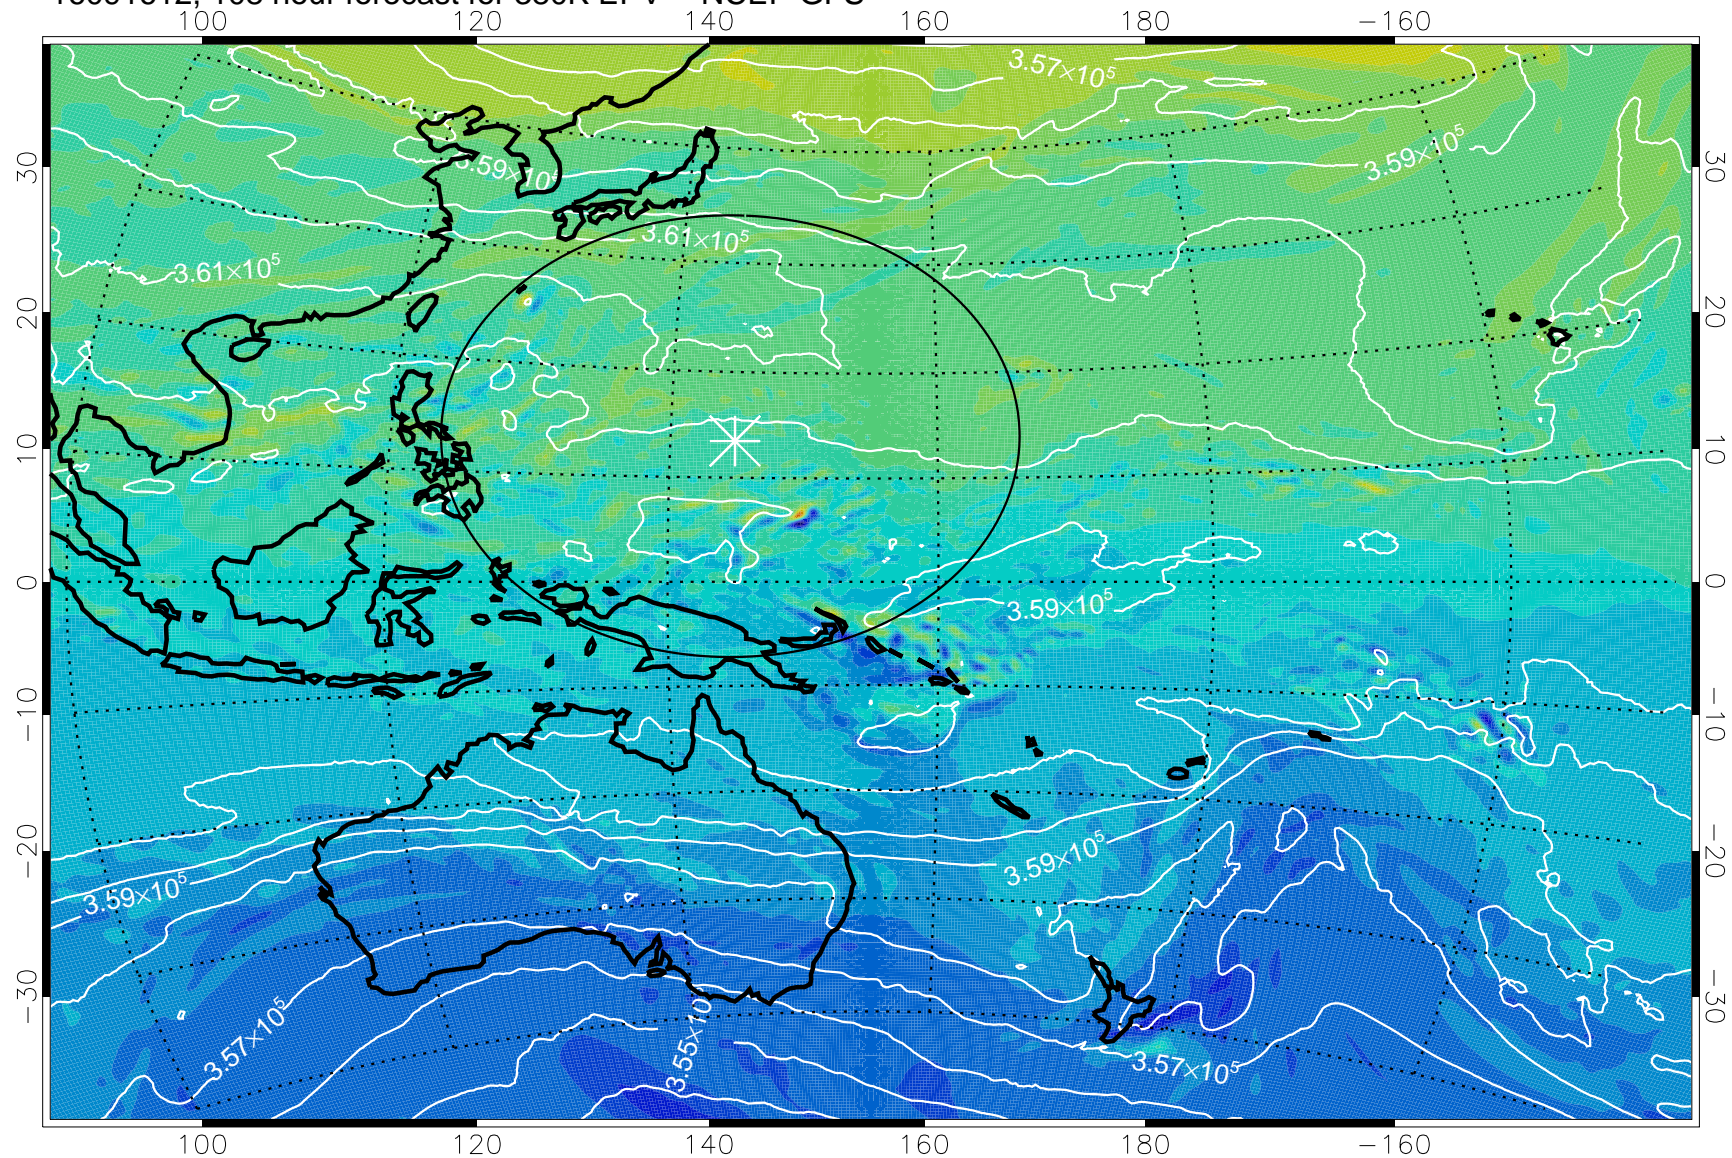

16091518, 90 hour forecast for 380K EPV -- NCEP GFS

380K Montgomery Streamfunction, white

Range ring of 2304 km

16091600, 96 hour forecast for 380K EPV -- NCEP GFS

380K Montgomery Streamfunction, white

Range ring of 2304 km

16091606, 102 hour forecast for 380K EPV -- NCEP GFS

380K Montgomery Streamfunction, white

Range ring of 2304 km

16091612, 108 hour forecast for 380K EPV -- NCEP GFS

380K Montgomery Streamfunction, white

Range ring of 2304 km

16091618, 114 hour forecast for 380K EPV -- NCEP GFS

380K Montgomery Streamfunction, white

Range ring of 2304 km

16091700, 120 hour forecast for 380K EPV -- NCEP GFS

380K Montgomery Streamfunction, white

Range ring of 2304 km