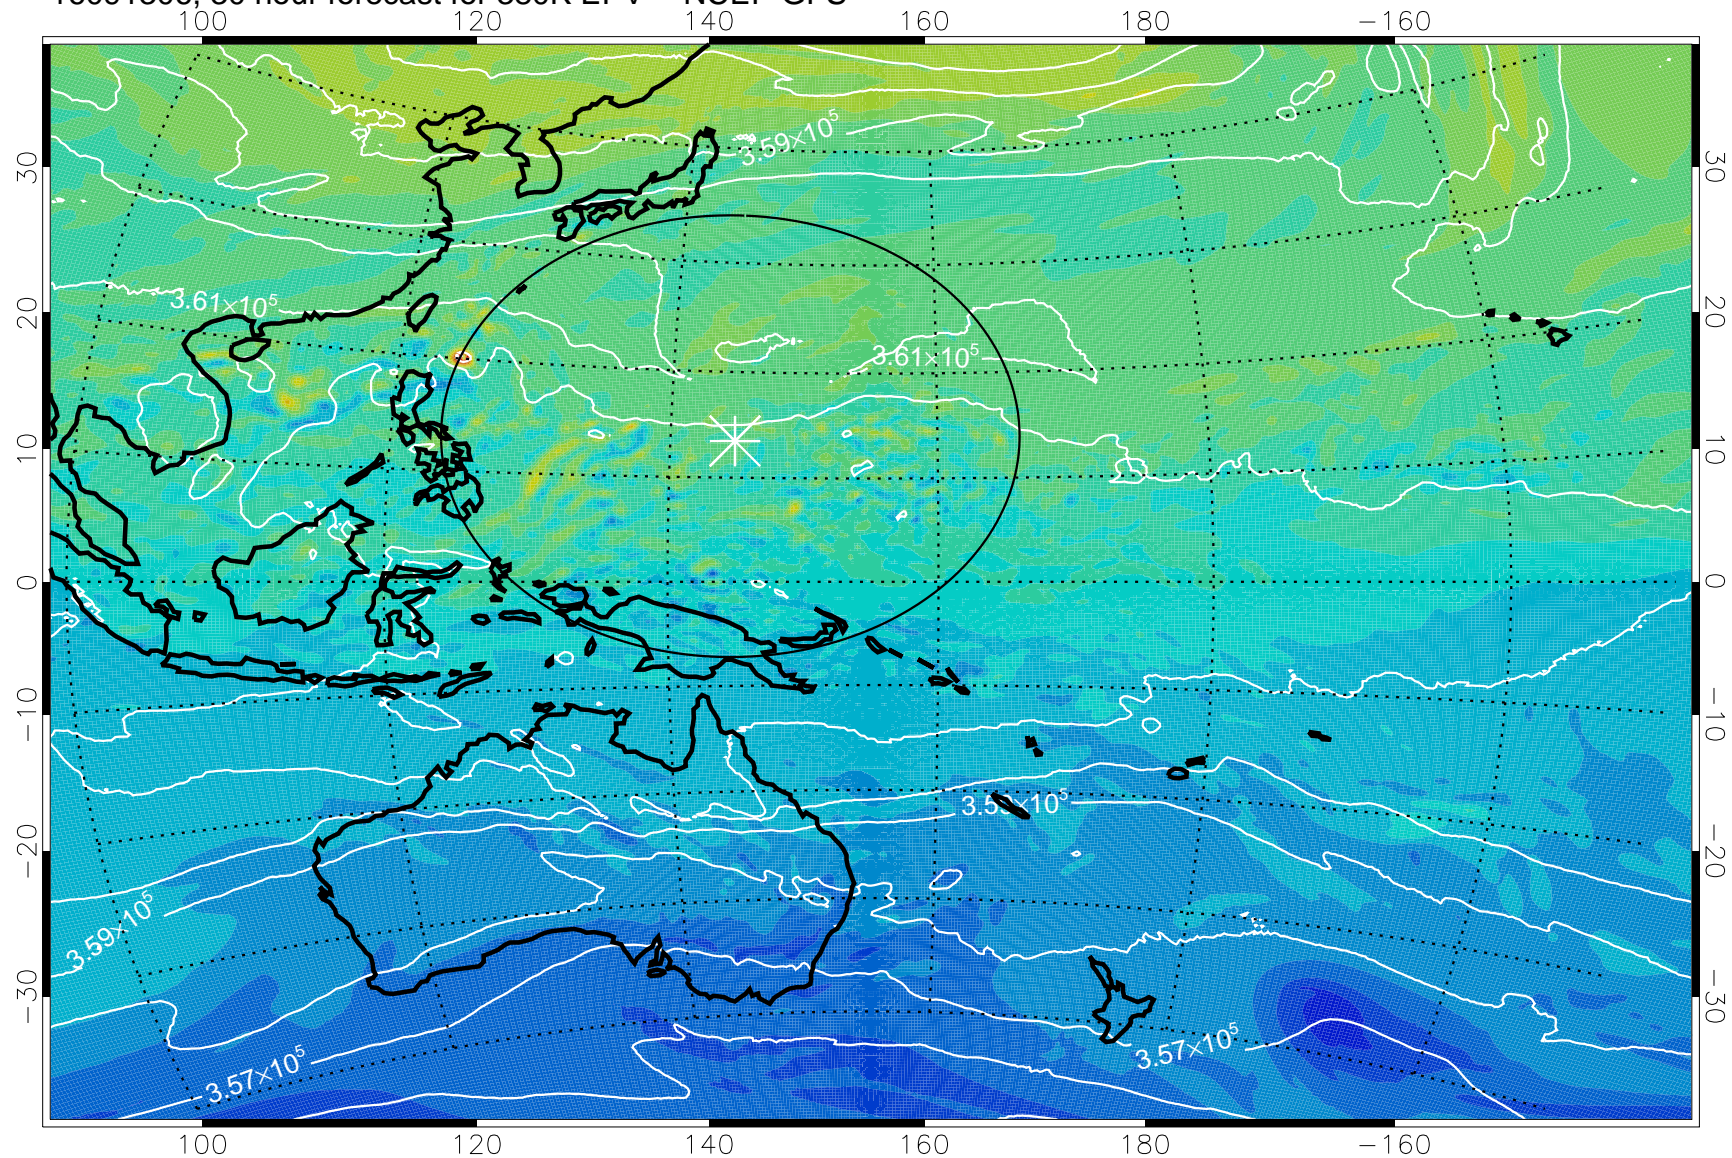

16091218, 18 hour forecast for 380K EPV -- NCEP GFS

380K Montgomery Streamfunction, white

Range ring of 2304 km

16091300, 24 hour forecast for 380K EPV -- NCEP GFS

380K Montgomery Streamfunction, white

Range ring of 2304 km

16091306, 30 hour forecast for 380K EPV -- NCEP GFS

380K Montgomery Streamfunction, white

Range ring of 2304 km

16091312, 36 hour forecast for 380K EPV -- NCEP GFS

380K Montgomery Streamfunction, white

Range ring of 2304 km

16091318, 42 hour forecast for 380K EPV -- NCEP GFS

380K Montgomery Streamfunction, white

Range ring of 2304 km

16091400, 48 hour forecast for 380K EPV -- NCEP GFS

380K Montgomery Streamfunction, white

Range ring of 2304 km

16091406, 54 hour forecast for 380K EPV -- NCEP GFS

380K Montgomery Streamfunction, white

Range ring of 2304 km

16091412, 60 hour forecast for 380K EPV -- NCEP GFS

380K Montgomery Streamfunction, white

Range ring of 2304 km