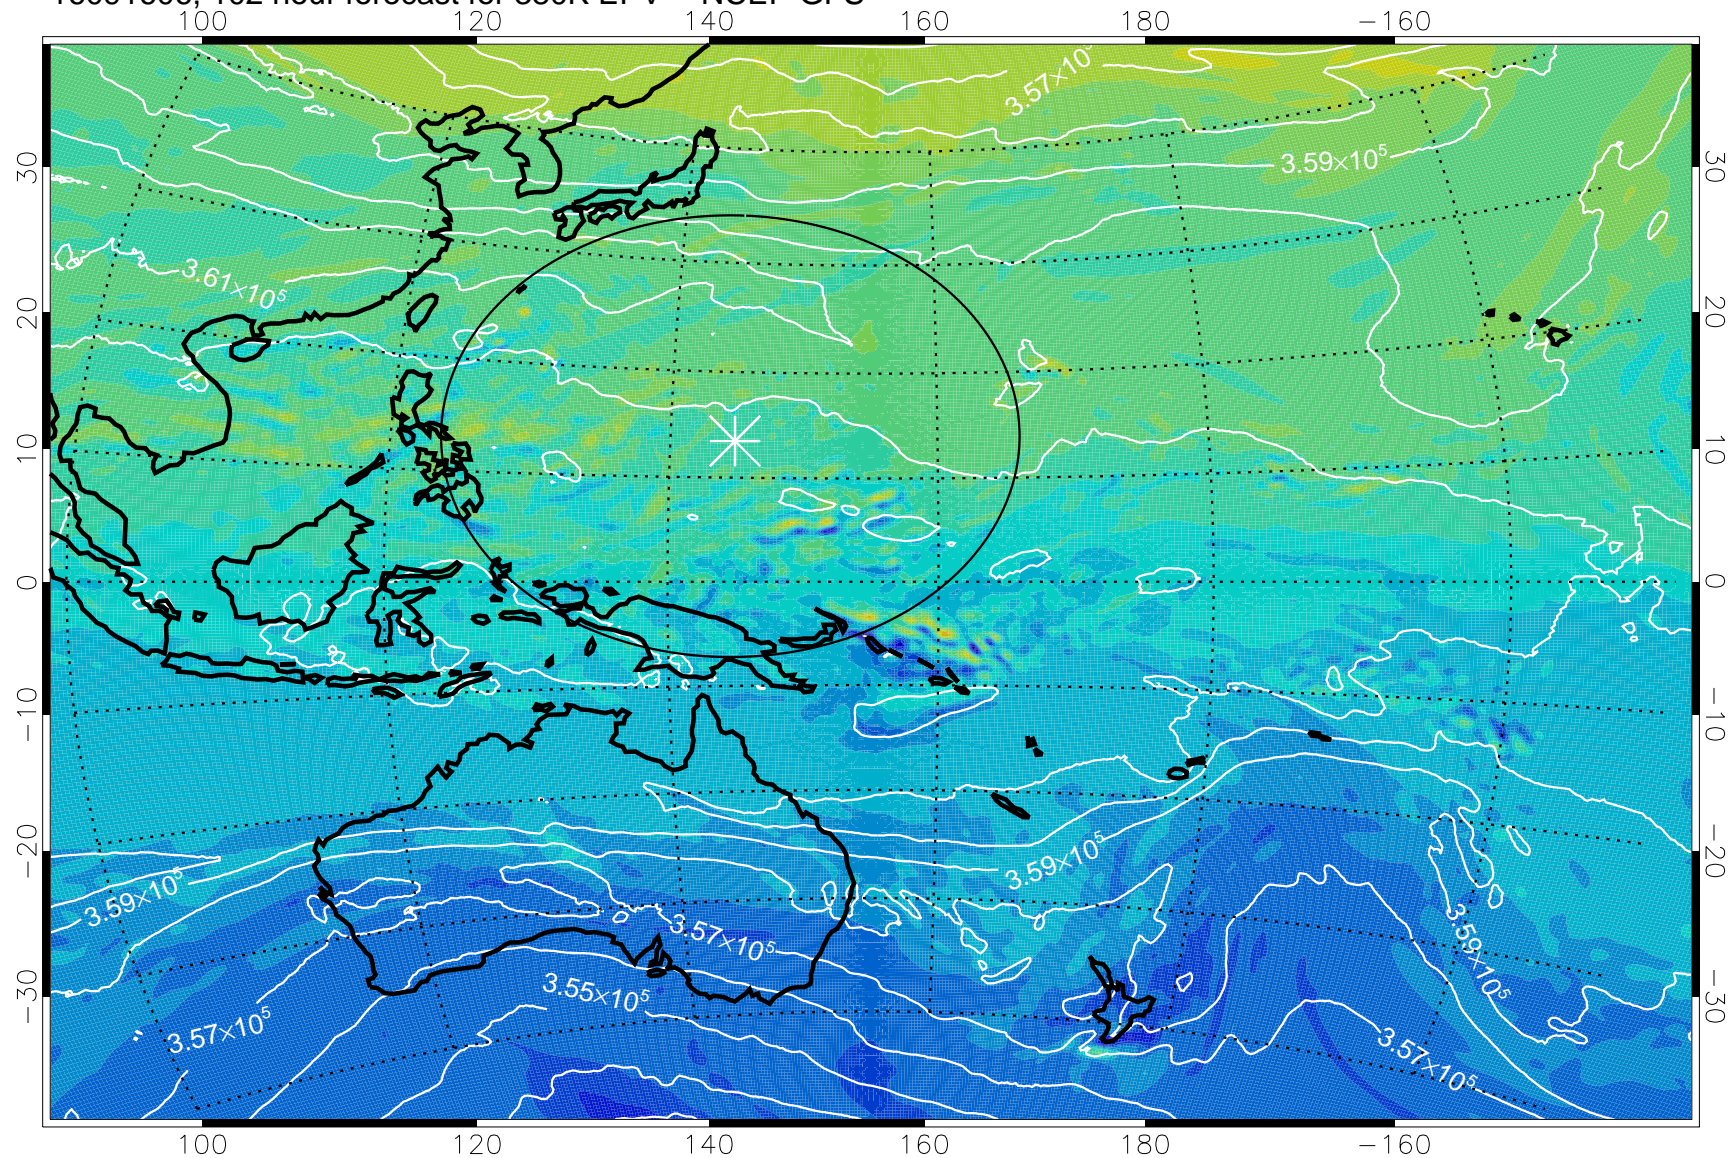

16091506, 78 hour forecast for 380K EPV -- NCEP GFS

380K Montgomery Streamfunction, white

Range ring of 2304 km

16091512, 84 hour forecast for 380K EPV -- NCEP GFS

380K Montgomery Streamfunction, white

Range ring of 2304 km

16091518, 90 hour forecast for 380K EPV -- NCEP GFS

380K Montgomery Streamfunction, white

Range ring of 2304 km

16091600, 96 hour forecast for 380K EPV -- NCEP GFS

380K Montgomery Streamfunction, white

Range ring of 2304 km

16091606, 102 hour forecast for 380K EPV -- NCEP GFS

380K Montgomery Streamfunction, white

Range ring of 2304 km

16091612, 108 hour forecast for 380K EPV -- NCEP GFS

380K Montgomery Streamfunction, white

Range ring of 2304 km

16091618, 114 hour forecast for 380K EPV -- NCEP GFS

380K Montgomery Streamfunction, white

Range ring of 2304 km

16091700, 120 hour forecast for 380K EPV -- NCEP GFS

380K Montgomery Streamfunction, white

Range ring of 2304 km