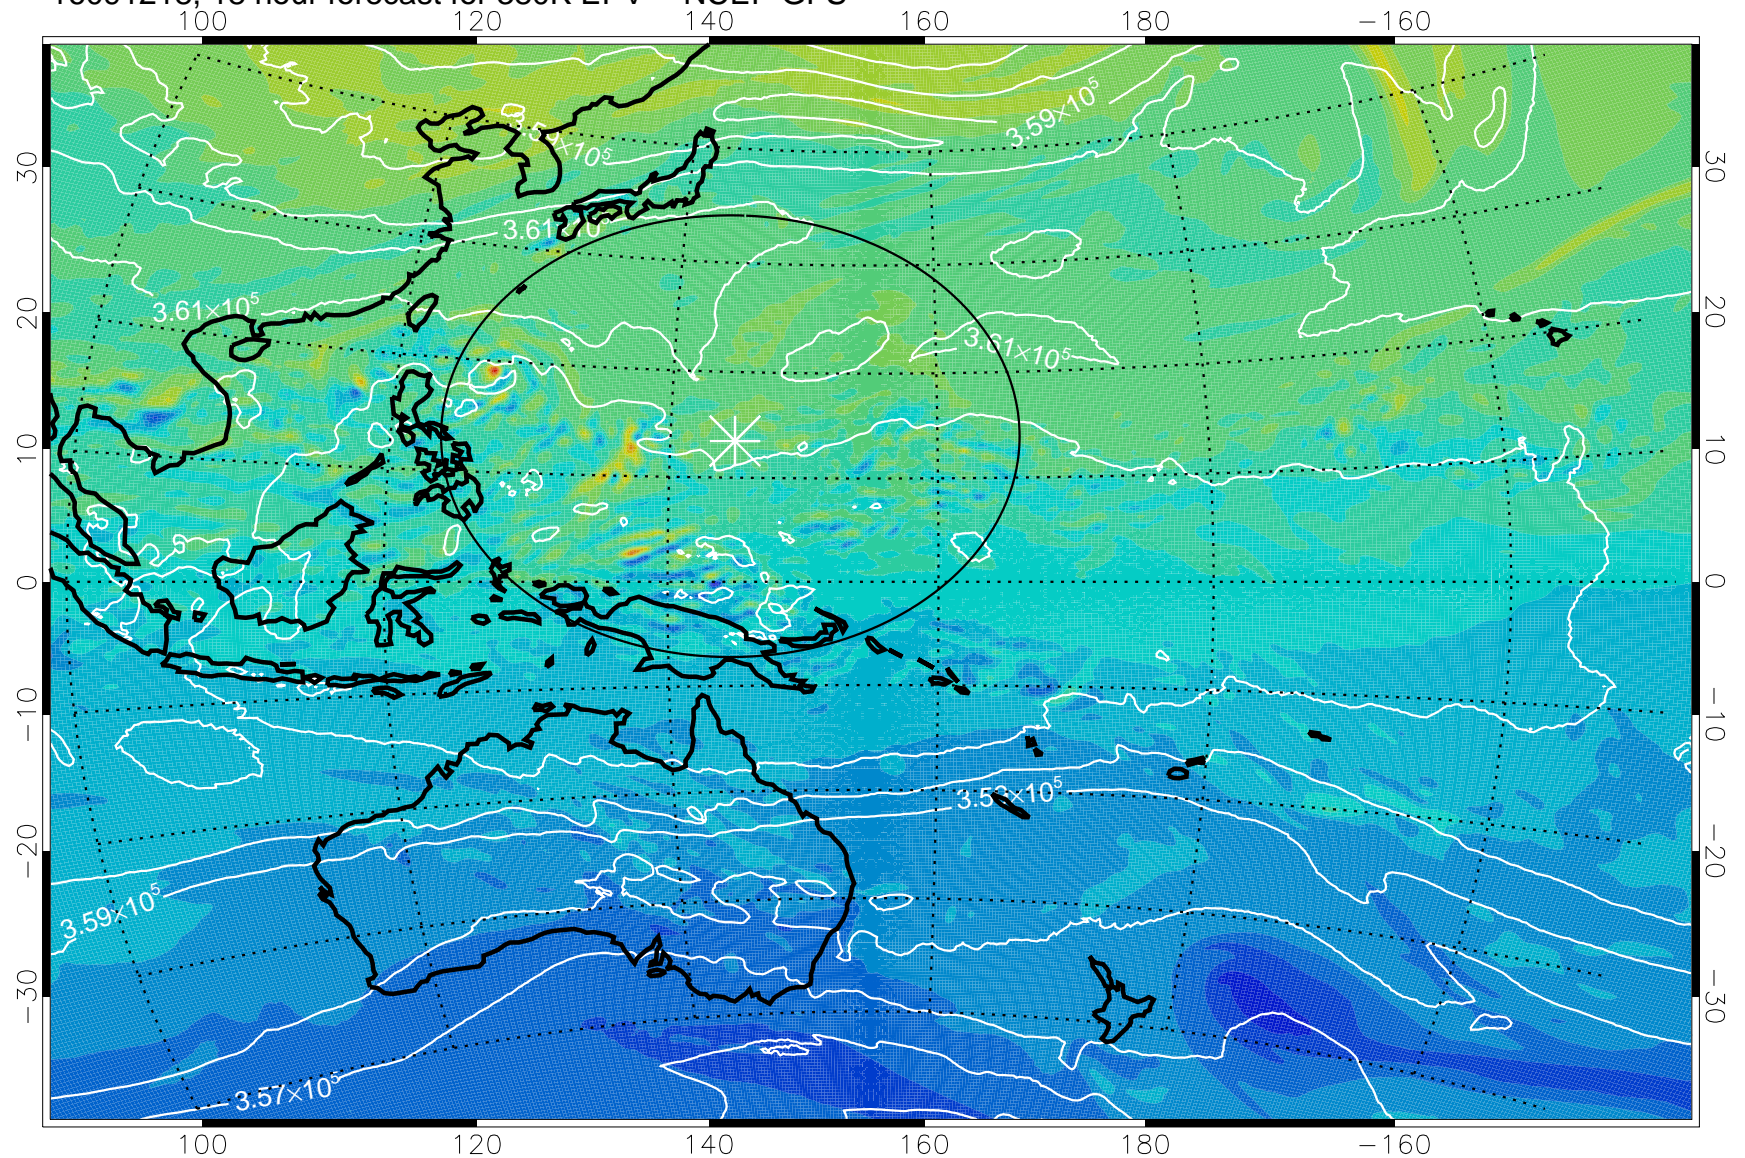

16091206, 6 hour forecast for 380K EPV -- NCEP GFS

380K Montgomery Streamfunction, white

Range ring of 2304 km

16091212, 12 hour forecast for 380K EPV -- NCEP GFS

380K Montgomery Streamfunction, white

Range ring of 2304 km

16091218, 18 hour forecast for 380K EPV -- NCEP GFS

380K Montgomery Streamfunction, white

Range ring of 2304 km

16091300, 24 hour forecast for 380K EPV -- NCEP GFS

380K Montgomery Streamfunction, white

Range ring of 2304 km

16091306, 30 hour forecast for 380K EPV -- NCEP GFS

380K Montgomery Streamfunction, white

Range ring of 2304 km

16091312, 36 hour forecast for 380K EPV -- NCEP GFS

380K Montgomery Streamfunction, white

Range ring of 2304 km

16091318, 42 hour forecast for 380K EPV -- NCEP GFS

380K Montgomery Streamfunction, white

Range ring of 2304 km

16091400, 48 hour forecast for 380K EPV -- NCEP GFS

380K Montgomery Streamfunction, white

Range ring of 2304 km