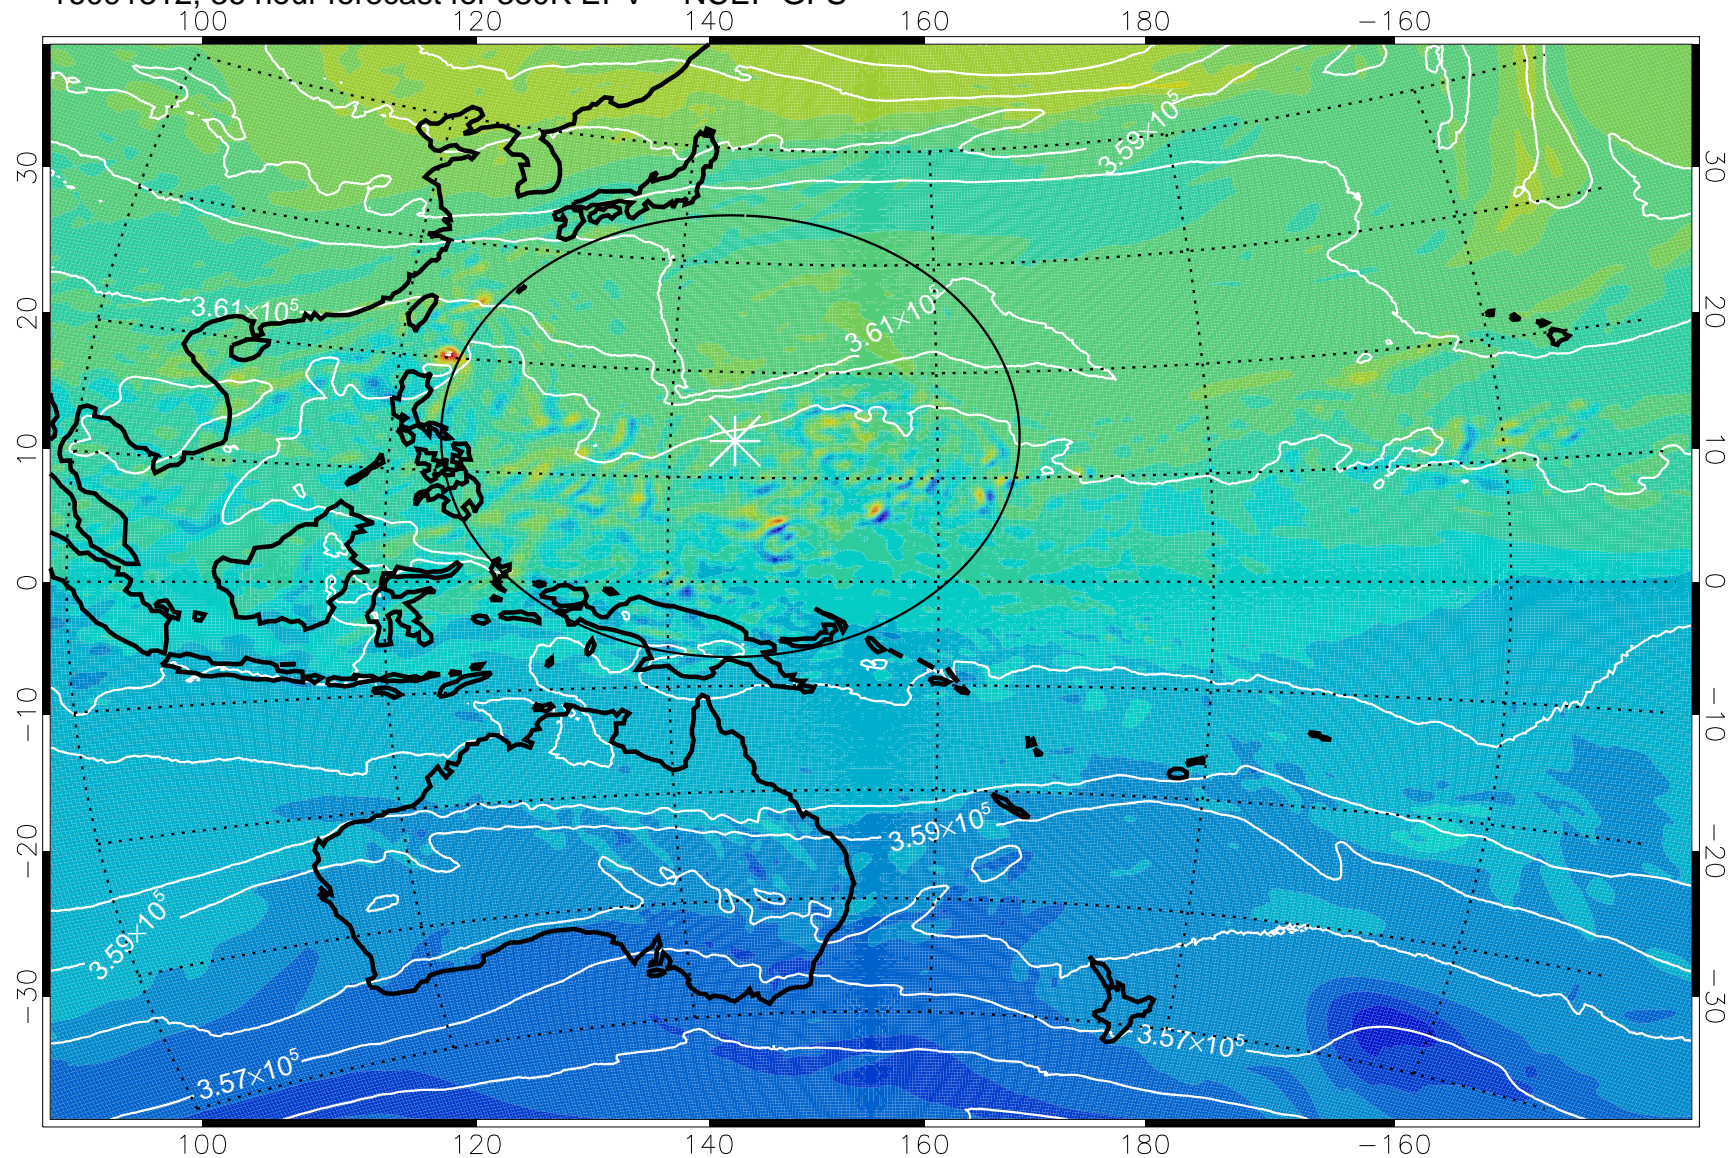

16091218, 18 hour forecast for 380K EPV -- NCEP GFS

380K Montgomery Streamfunction, white

Range ring of 2304 km

16091300, 24 hour forecast for 380K EPV -- NCEP GFS

380K Montgomery Streamfunction, white

Range ring of 2304 km

16091306, 30 hour forecast for 380K EPV -- NCEP GFS

380K Montgomery Streamfunction, white

Range ring of 2304 km

16091312, 36 hour forecast for 380K EPV -- NCEP GFS

380K Montgomery Streamfunction, white

Range ring of 2304 km

16091318, 42 hour forecast for 380K EPV -- NCEP GFS

380K Montgomery Streamfunction, white

Range ring of 2304 km

16091400, 48 hour forecast for 380K EPV -- NCEP GFS

380K Montgomery Streamfunction, white

Range ring of 2304 km

16091406, 54 hour forecast for 380K EPV -- NCEP GFS

380K Montgomery Streamfunction, white

Range ring of 2304 km

16091412, 60 hour forecast for 380K EPV -- NCEP GFS

380K Montgomery Streamfunction, white

Range ring of 2304 km