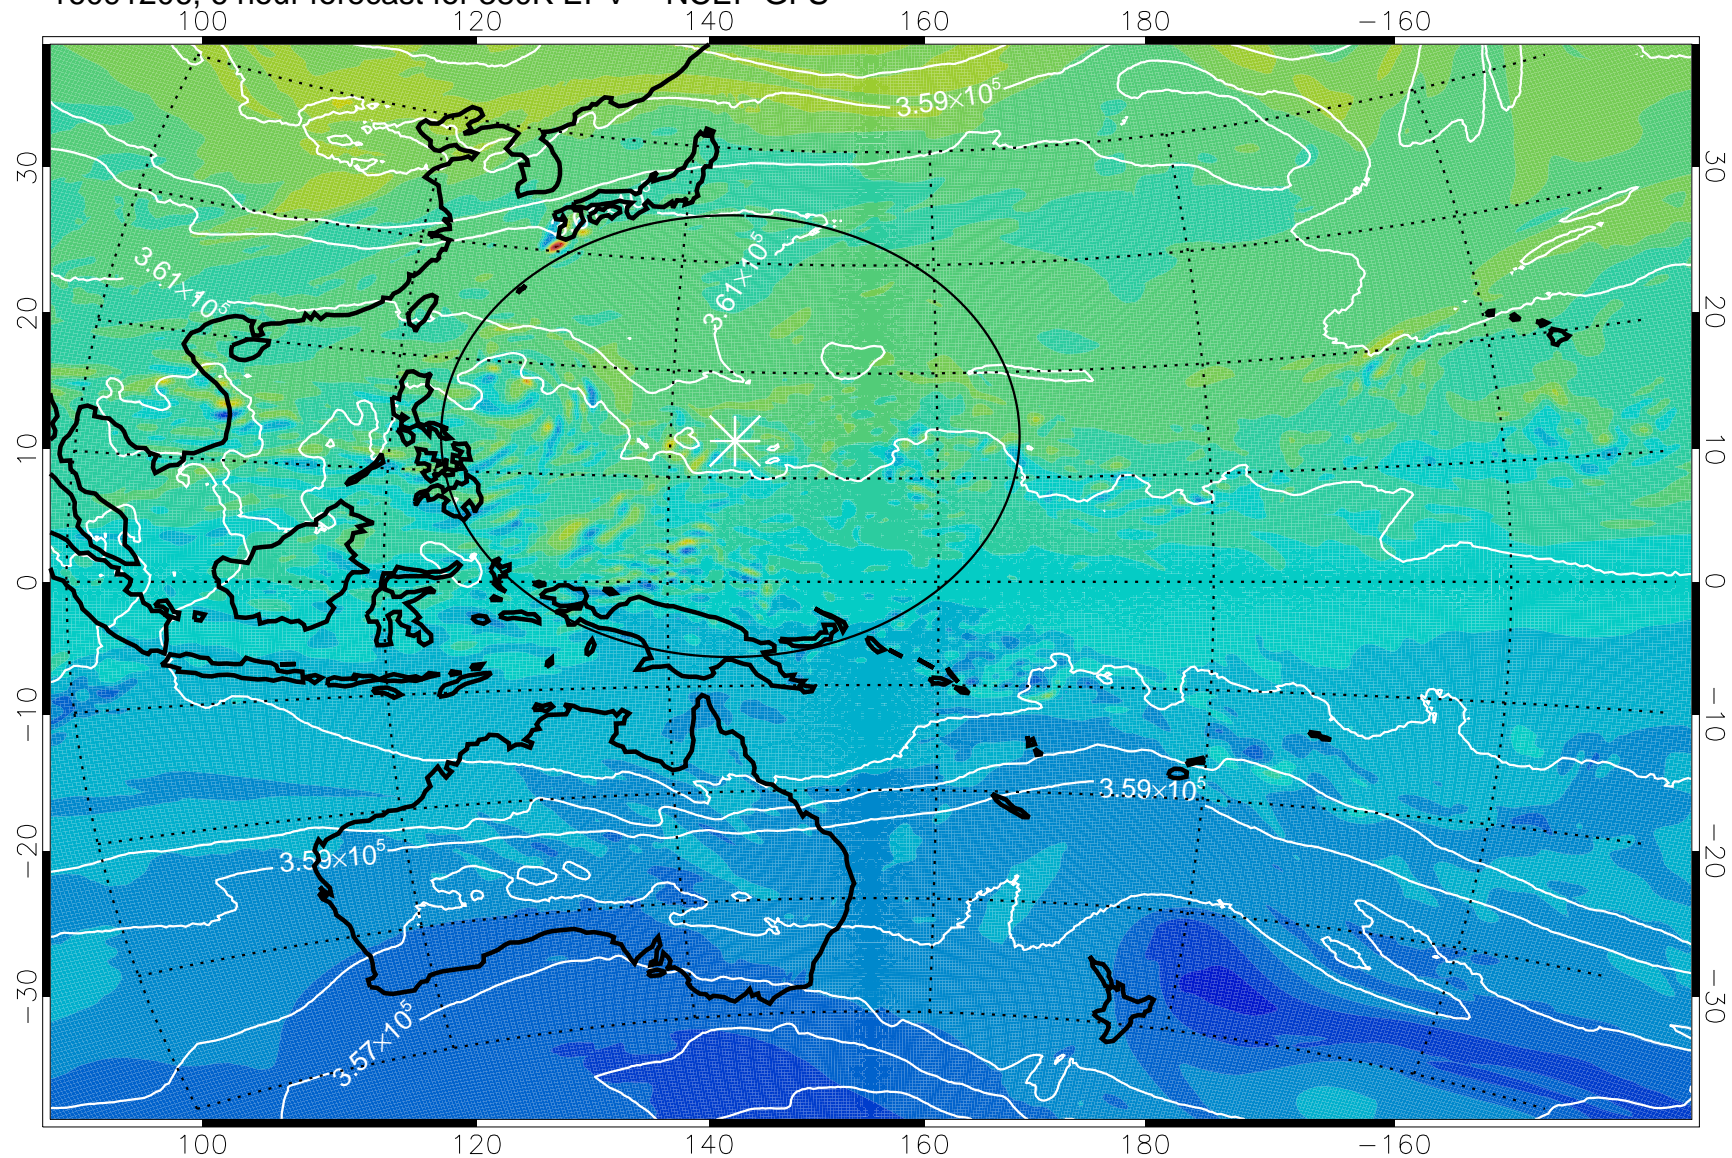

16091206, 6 hour forecast for 380K EPV -- NCEP GFS

380K Montgomery Streamfunction, white

Range ring of 2304 km

16091212, 12 hour forecast for 380K EPV -- NCEP GFS

380K Montgomery Streamfunction, white

Range ring of 2304 km

16091218, 18 hour forecast for 380K EPV -- NCEP GFS

380K Montgomery Streamfunction, white

Range ring of 2304 km

16091300, 24 hour forecast for 380K EPV -- NCEP GFS

380K Montgomery Streamfunction, white

Range ring of 2304 km

16091306, 30 hour forecast for 380K EPV -- NCEP GFS

380K Montgomery Streamfunction, white

Range ring of 2304 km

16091312, 36 hour forecast for 380K EPV -- NCEP GFS

380K Montgomery Streamfunction, white

Range ring of 2304 km

16091318, 42 hour forecast for 380K EPV -- NCEP GFS

380K Montgomery Streamfunction, white

Range ring of 2304 km

16091400, 48 hour forecast for 380K EPV -- NCEP GFS

380K Montgomery Streamfunction, white

Range ring of 2304 km