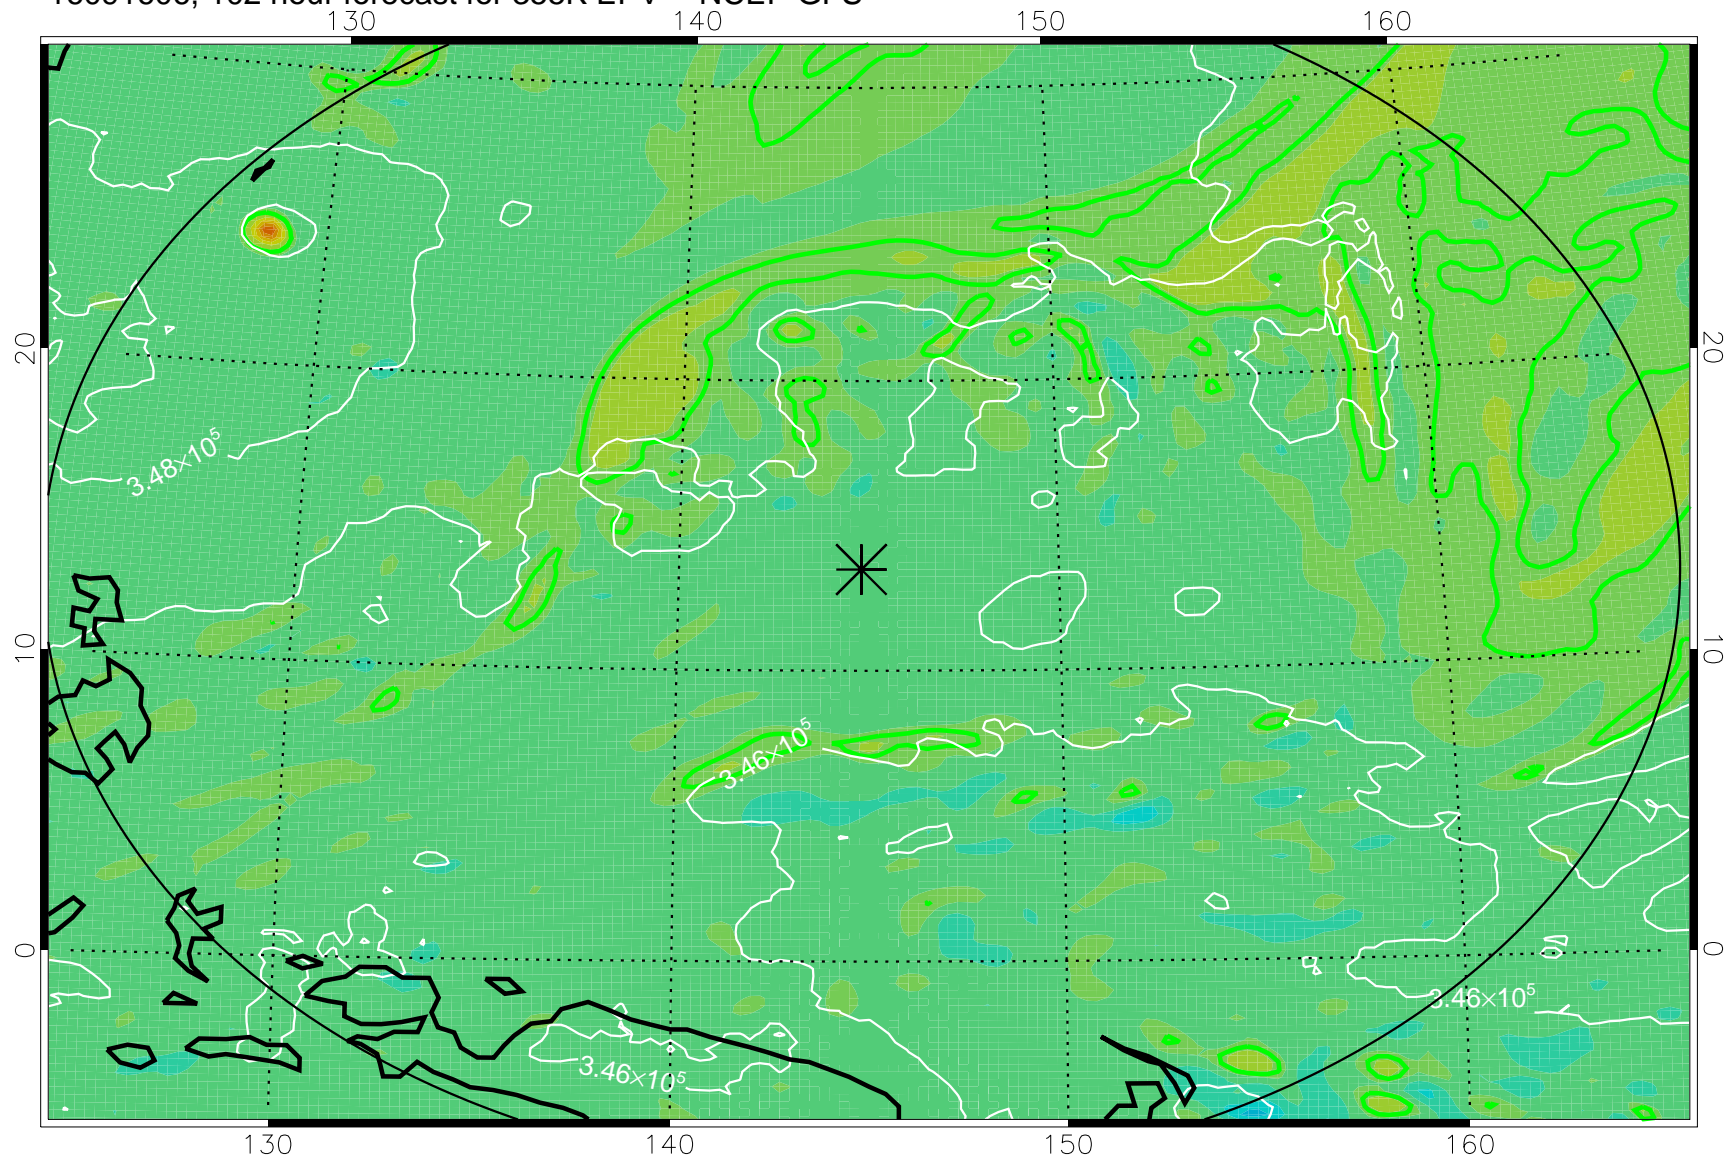

16091506, 78 hour forecast for 355K EPV -- NCEP GFS

355K Montgomery Streamfunction, white
EPV Tropopause (2 PVU) Position
Range ring of 2304 km

16091512, 84 hour forecast for 355K EPV -- NCEP GFS

355K Montgomery Streamfunction, white
EPV Tropopause (2 PVU) Position
Range ring of 2304 km

16091518, 90 hour forecast for 355K EPV -- NCEP GFS

355K Montgomery Streamfunction, white
EPV Tropopause (2 PVU) Position
Range ring of 2304 km

16091600, 96 hour forecast for 355K EPV -- NCEP GFS

355K Montgomery Streamfunction, white
EPV Tropopause (2 PVU) Position
Range ring of 2304 km

16091606, 102 hour forecast for 355K EPV -- NCEP GFS

355K Montgomery Streamfunction, white
EPV Tropopause (2 PVU) Position
Range ring of 2304 km

16091612, 108 hour forecast for 355K EPV -- NCEP GFS

355K Montgomery Streamfunction, white
EPV Tropopause (2 PVU) Position
Range ring of 2304 km

16091618, 114 hour forecast for 355K EPV -- NCEP GFS

355K Montgomery Streamfunction, white
EPV Tropopause (2 PVU) Position
Range ring of 2304 km

16091700, 120 hour forecast for 355K EPV -- NCEP GFS

355K Montgomery Streamfunction, white
EPV Tropopause (2 PVU) Position
Range ring of 2304 km