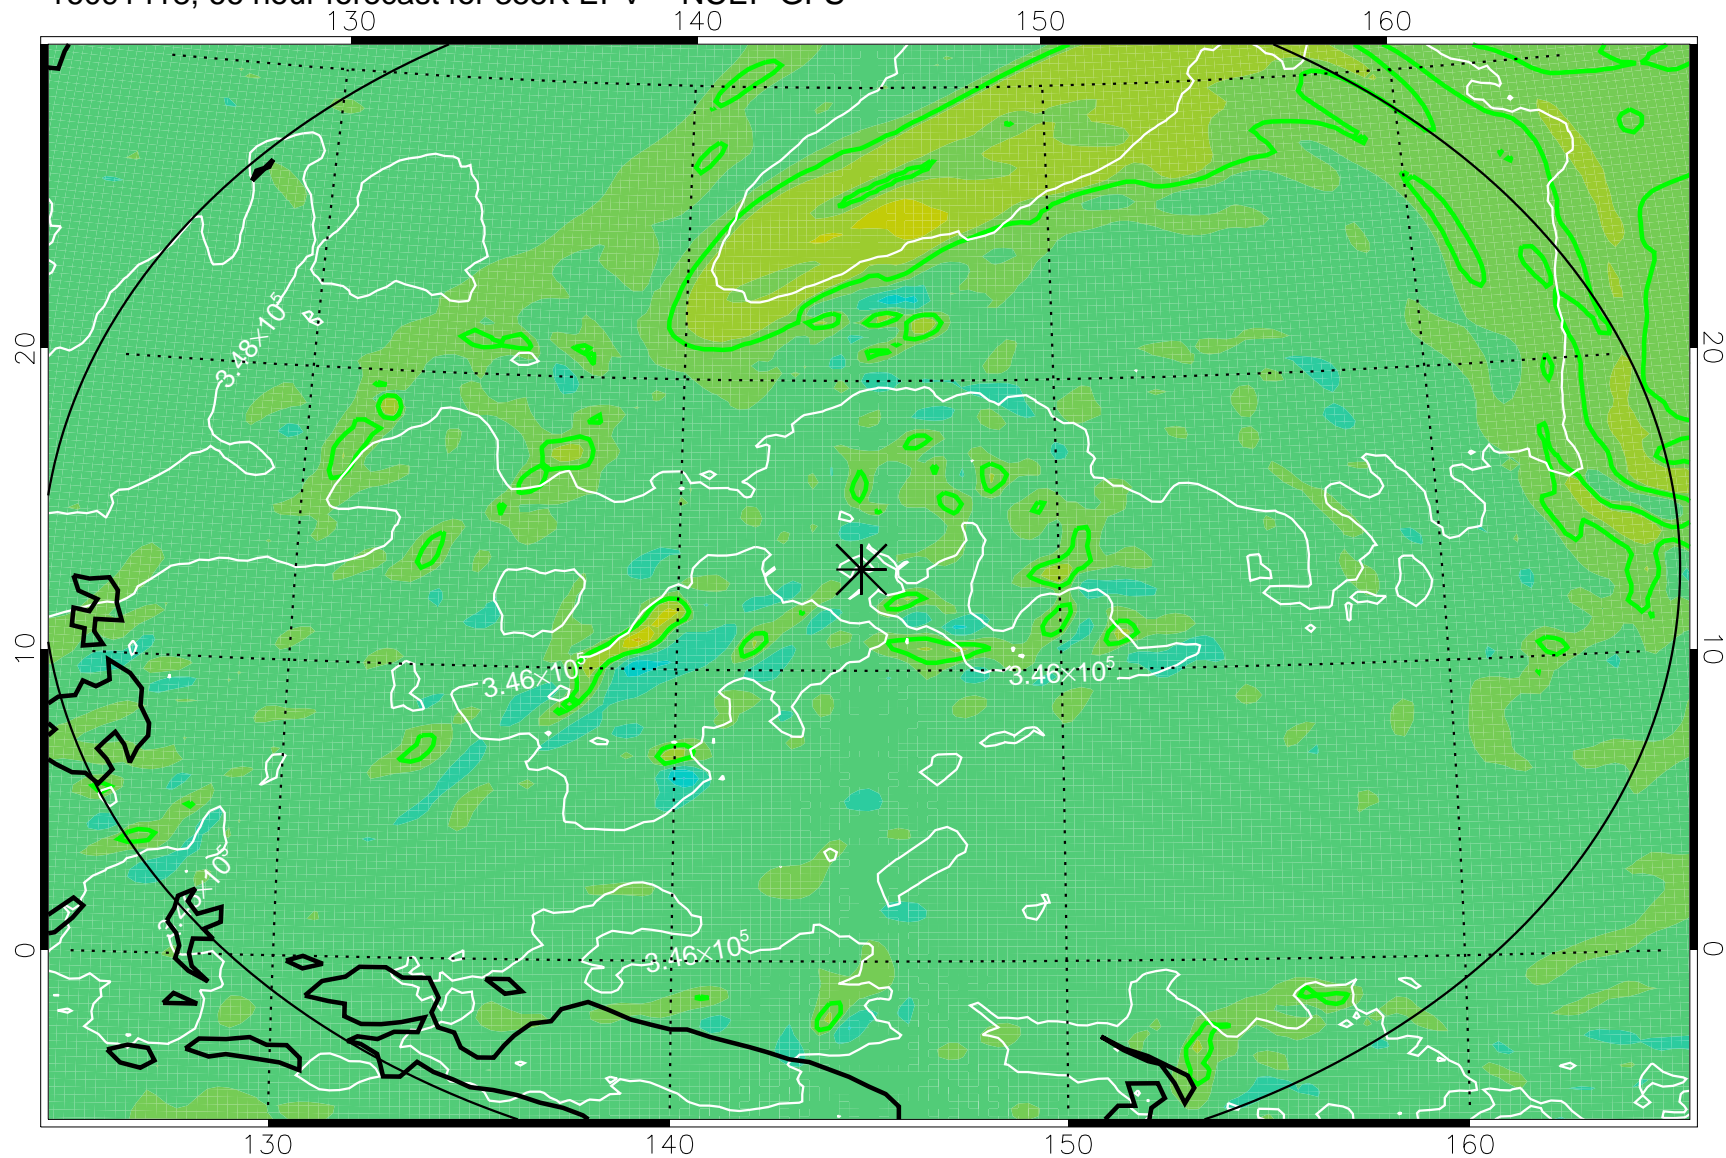

16091406, 54 hour forecast for 355K EPV -- NCEP GFS

355K Montgomery Streamfunction, white
EPV Tropopause (2 PVU) Position
Range ring of 2304 km

16091412, 60 hour forecast for 355K EPV -- NCEP GFS

355K Montgomery Streamfunction, white
EPV Tropopause (2 PVU) Position
Range ring of 2304 km

16091418, 66 hour forecast for 355K EPV -- NCEP GFS

355K Montgomery Streamfunction, white
EPV Tropopause (2 PVU) Position
Range ring of 2304 km

16091500, 72 hour forecast for 355K EPV -- NCEP GFS

355K Montgomery Streamfunction, white
EPV Tropopause (2 PVU) Position
Range ring of 2304 km

16091506, 78 hour forecast for 355K EPV -- NCEP GFS

355K Montgomery Streamfunction, white
EPV Tropopause (2 PVU) Position
Range ring of 2304 km

16091512, 84 hour forecast for 355K EPV -- NCEP GFS

355K Montgomery Streamfunction, white
EPV Tropopause (2 PVU) Position
Range ring of 2304 km

16091518, 90 hour forecast for 355K EPV -- NCEP GFS

355K Montgomery Streamfunction, white
EPV Tropopause (2 PVU) Position
Range ring of 2304 km

16091600, 96 hour forecast for 355K EPV -- NCEP GFS

355K Montgomery Streamfunction, white
EPV Tropopause (2 PVU) Position
Range ring of 2304 km