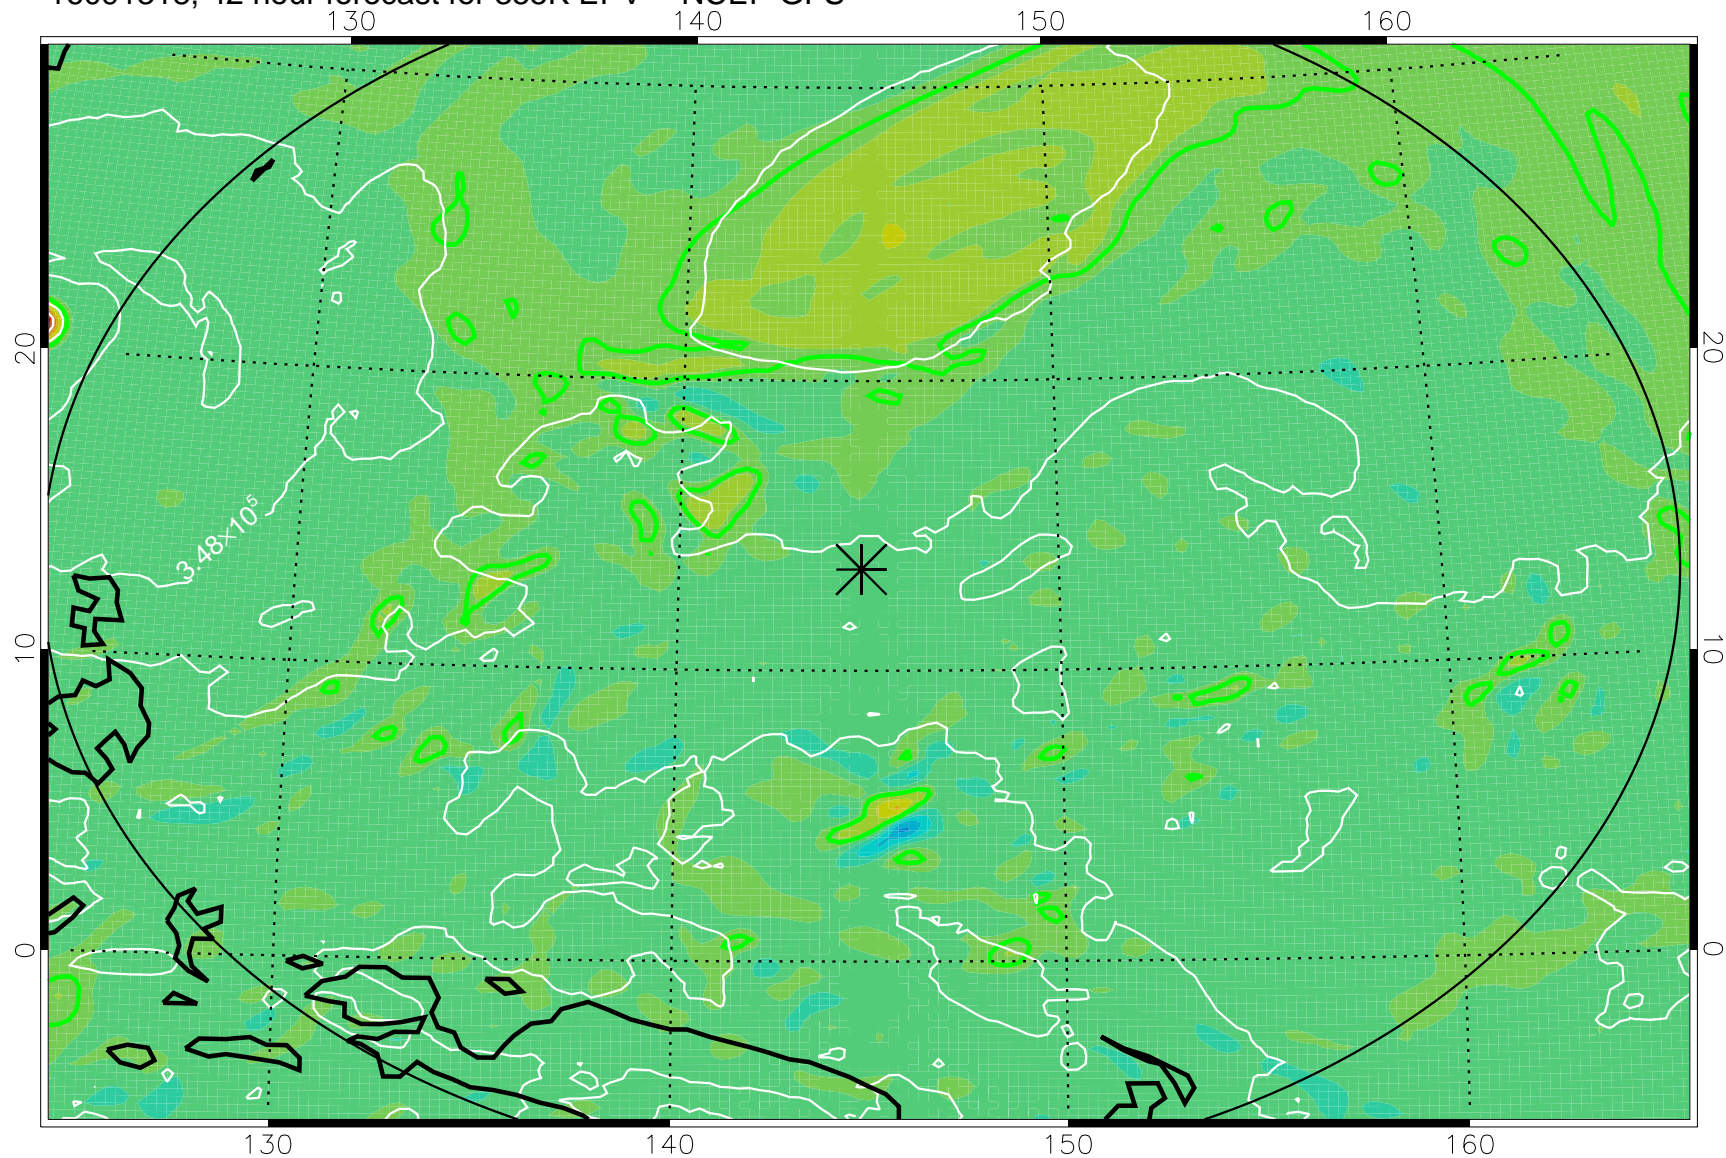

16091306, 30 hour forecast for 355K EPV -- NCEP GFS

355K Montgomery Streamfunction, white
EPV Tropopause (2 PVU) Position
Range ring of 2304 km

16091312, 36 hour forecast for 355K EPV -- NCEP GFS

355K Montgomery Streamfunction, white
EPV Tropopause (2 PVU) Position
Range ring of 2304 km

16091318, 42 hour forecast for 355K EPV -- NCEP GFS

355K Montgomery Streamfunction, white
EPV Tropopause (2 PVU) Position
Range ring of 2304 km

16091400, 48 hour forecast for 355K EPV -- NCEP GFS

355K Montgomery Streamfunction, white
EPV Tropopause (2 PVU) Position
Range ring of 2304 km

16091406, 54 hour forecast for 355K EPV -- NCEP GFS

355K Montgomery Streamfunction, white
EPV Tropopause (2 PVU) Position
Range ring of 2304 km

16091412, 60 hour forecast for 355K EPV -- NCEP GFS

355K Montgomery Streamfunction, white
EPV Tropopause (2 PVU) Position
Range ring of 2304 km

16091418, 66 hour forecast for 355K EPV -- NCEP GFS

355K Montgomery Streamfunction, white
EPV Tropopause (2 PVU) Position
Range ring of 2304 km

16091500, 72 hour forecast for 355K EPV -- NCEP GFS

355K Montgomery Streamfunction, white
EPV Tropopause (2 PVU) Position
Range ring of 2304 km