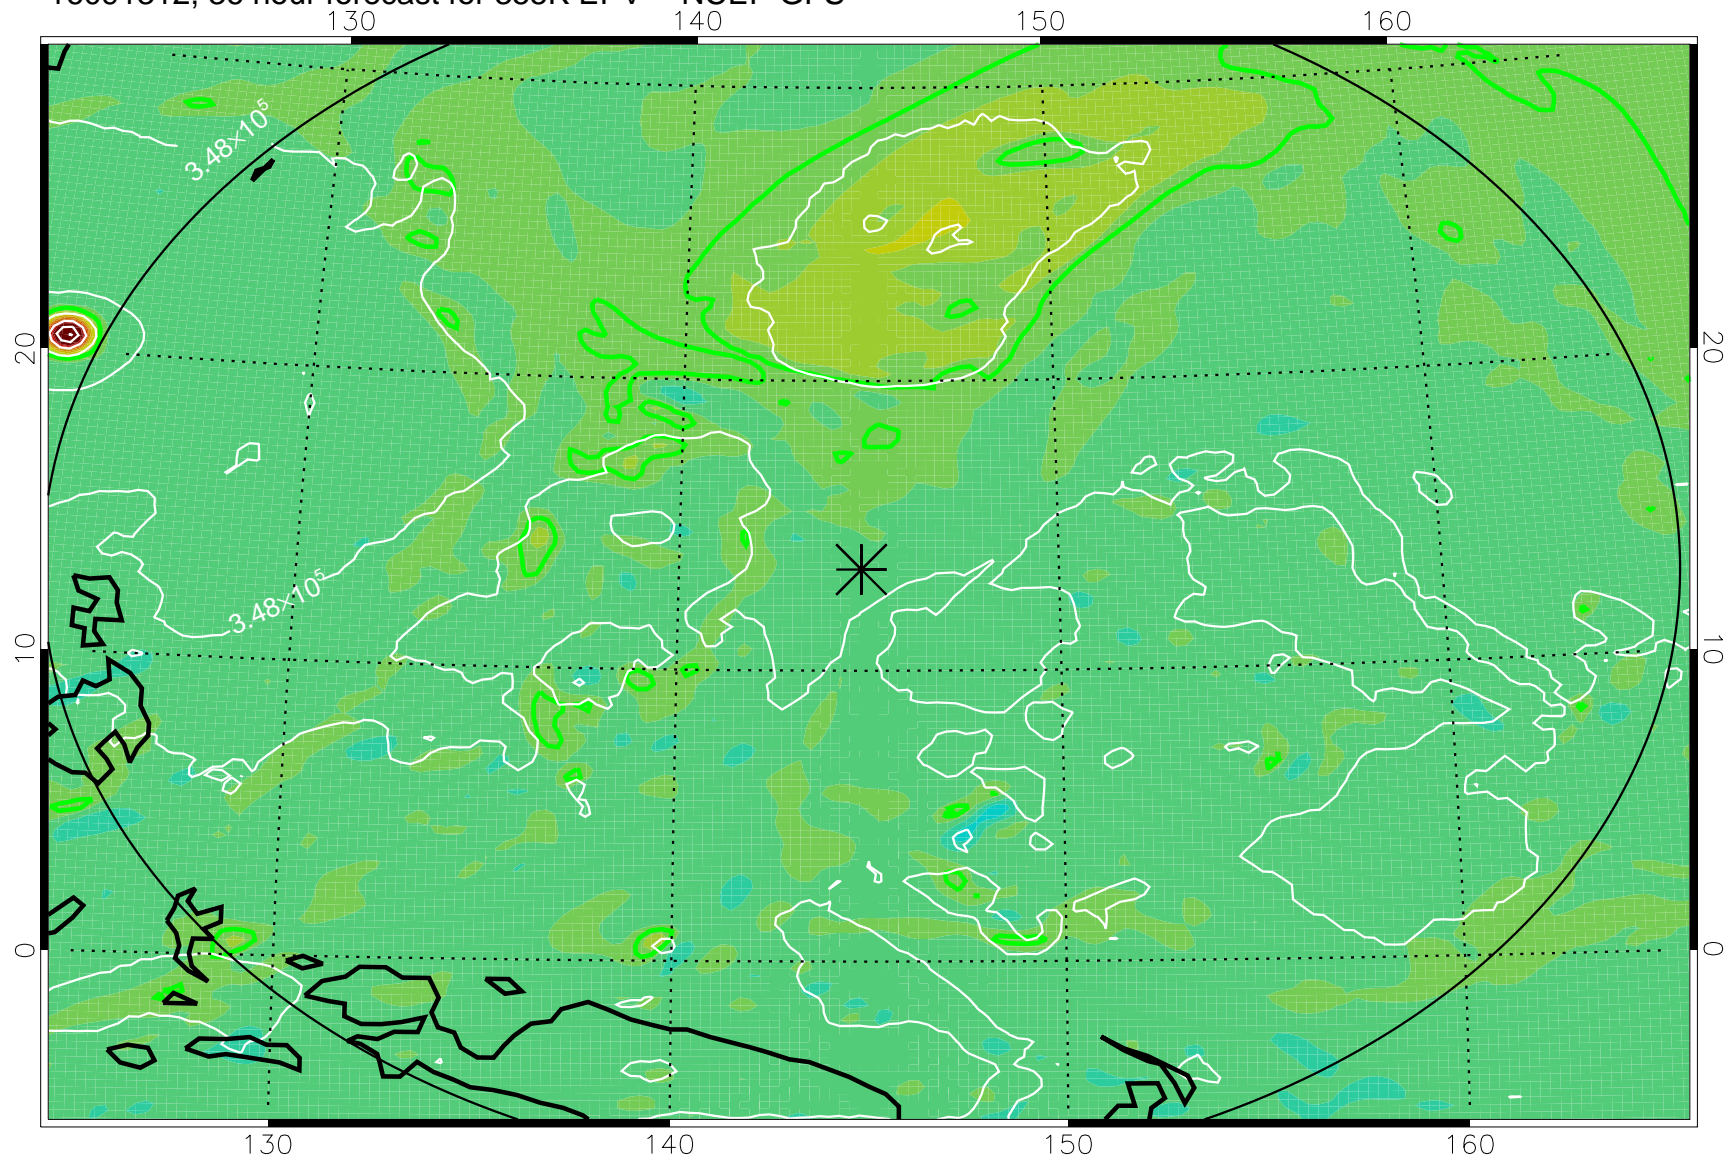

16091218, 18 hour forecast for 355K EPV -- NCEP GFS

355K Montgomery Streamfunction, white
EPV Tropopause (2 PVU) Position
Range ring of 2304 km

16091300, 24 hour forecast for 355K EPV -- NCEP GFS

355K Montgomery Streamfunction, white
EPV Tropopause (2 PVU) Position
Range ring of 2304 km

16091306, 30 hour forecast for 355K EPV -- NCEP GFS

355K Montgomery Streamfunction, white
EPV Tropopause (2 PVU) Position
Range ring of 2304 km

16091312, 36 hour forecast for 355K EPV -- NCEP GFS

355K Montgomery Streamfunction, white
EPV Tropopause (2 PVU) Position
Range ring of 2304 km

16091318, 42 hour forecast for 355K EPV -- NCEP GFS

355K Montgomery Streamfunction, white
EPV Tropopause (2 PVU) Position
Range ring of 2304 km

16091400, 48 hour forecast for 355K EPV -- NCEP GFS

355K Montgomery Streamfunction, white
EPV Tropopause (2 PVU) Position
Range ring of 2304 km

16091406, 54 hour forecast for 355K EPV -- NCEP GFS

355K Montgomery Streamfunction, white
EPV Tropopause (2 PVU) Position
Range ring of 2304 km

16091412, 60 hour forecast for 355K EPV -- NCEP GFS

355K Montgomery Streamfunction, white
EPV Tropopause (2 PVU) Position
Range ring of 2304 km