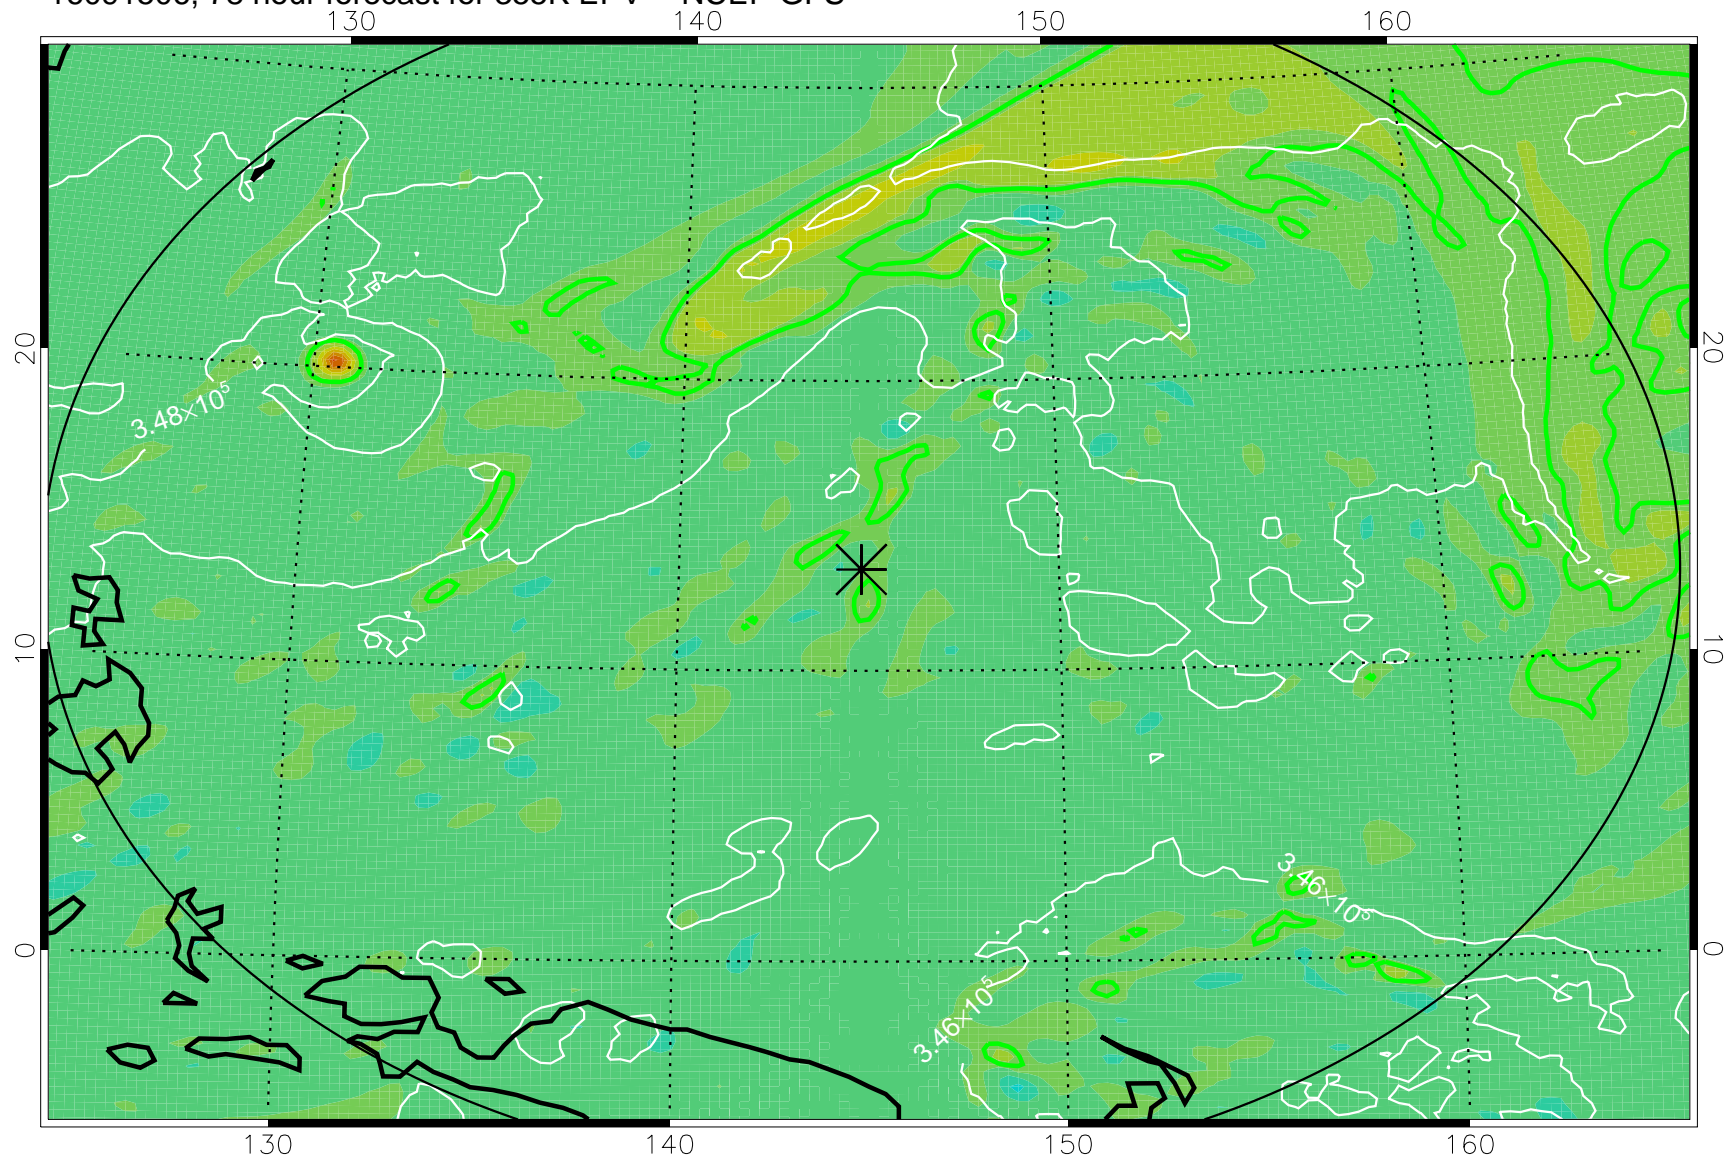

16091418, 66 hour forecast for 355K EPV -- NCEP GFS

355K Montgomery Streamfunction, white
EPV Tropopause (2 PVU) Position
Range ring of 2304 km

16091500, 72 hour forecast for 355K EPV -- NCEP GFS

355K Montgomery Streamfunction, white
EPV Tropopause (2 PVU) Position
Range ring of 2304 km

16091506, 78 hour forecast for 355K EPV -- NCEP GFS

355K Montgomery Streamfunction, white
EPV Tropopause (2 PVU) Position
Range ring of 2304 km

16091512, 84 hour forecast for 355K EPV -- NCEP GFS

355K Montgomery Streamfunction, white
EPV Tropopause (2 PVU) Position
Range ring of 2304 km

16091518, 90 hour forecast for 355K EPV -- NCEP GFS

355K Montgomery Streamfunction, white
EPV Tropopause (2 PVU) Position
Range ring of 2304 km

16091600, 96 hour forecast for 355K EPV -- NCEP GFS

355K Montgomery Streamfunction, white
EPV Tropopause (2 PVU) Position
Range ring of 2304 km

16091606, 102 hour forecast for 355K EPV -- NCEP GFS

355K Montgomery Streamfunction, white
EPV Tropopause (2 PVU) Position
Range ring of 2304 km

16091612, 108 hour forecast for 355K EPV -- NCEP GFS

355K Montgomery Streamfunction, white
EPV Tropopause (2 PVU) Position
Range ring of 2304 km