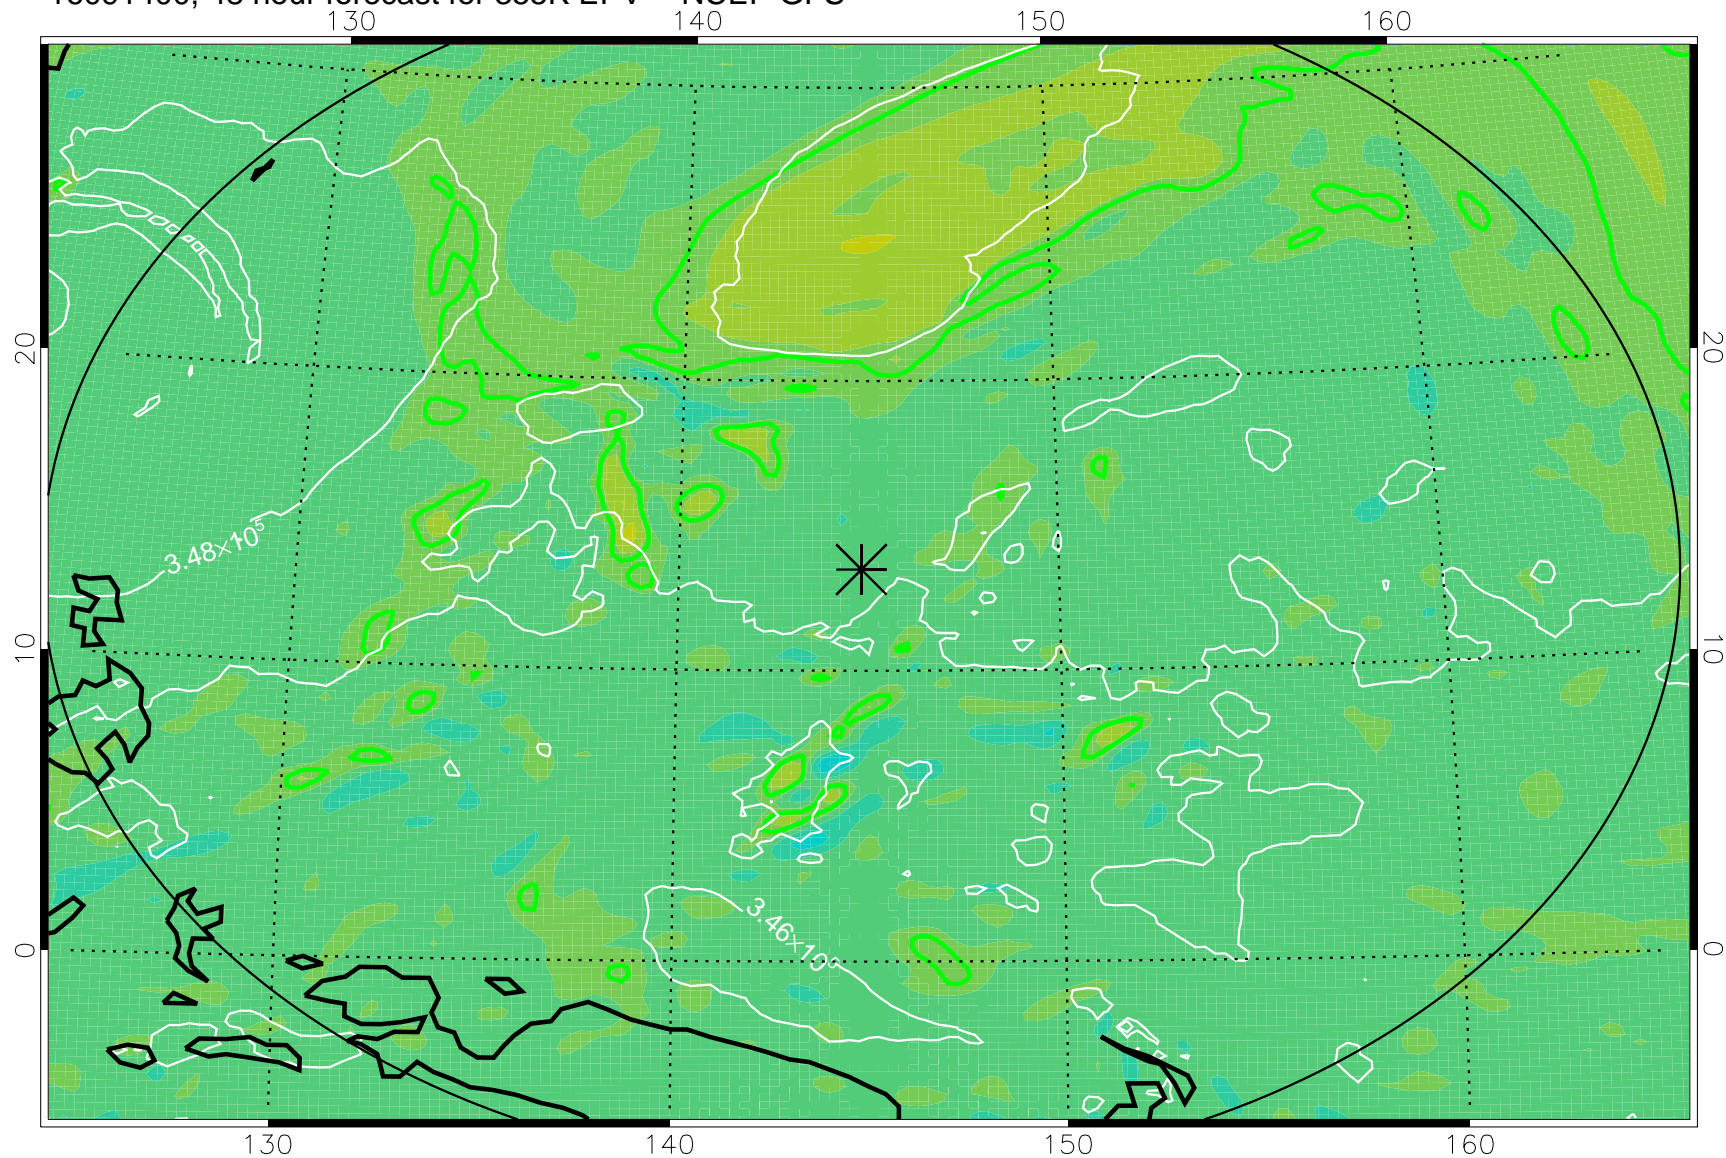

16091306, 30 hour forecast for 355K EPV -- NCEP GFS

355K Montgomery Streamfunction, white
EPV Tropopause (2 PVU) Position
Range ring of 2304 km

16091312, 36 hour forecast for 355K EPV -- NCEP GFS

355K Montgomery Streamfunction, white
EPV Tropopause (2 PVU) Position
Range ring of 2304 km

16091318, 42 hour forecast for 355K EPV -- NCEP GFS

355K Montgomery Streamfunction, white
EPV Tropopause (2 PVU) Position
Range ring of 2304 km

16091400, 48 hour forecast for 355K EPV -- NCEP GFS

355K Montgomery Streamfunction, white
EPV Tropopause (2 PVU) Position
Range ring of 2304 km

16091406, 54 hour forecast for 355K EPV -- NCEP GFS

355K Montgomery Streamfunction, white
EPV Tropopause (2 PVU) Position
Range ring of 2304 km

16091412, 60 hour forecast for 355K EPV -- NCEP GFS

355K Montgomery Streamfunction, white
EPV Tropopause (2 PVU) Position
Range ring of 2304 km

16091418, 66 hour forecast for 355K EPV -- NCEP GFS

355K Montgomery Streamfunction, white
EPV Tropopause (2 PVU) Position
Range ring of 2304 km

16091500, 72 hour forecast for 355K EPV -- NCEP GFS

355K Montgomery Streamfunction, white
EPV Tropopause (2 PVU) Position
Range ring of 2304 km