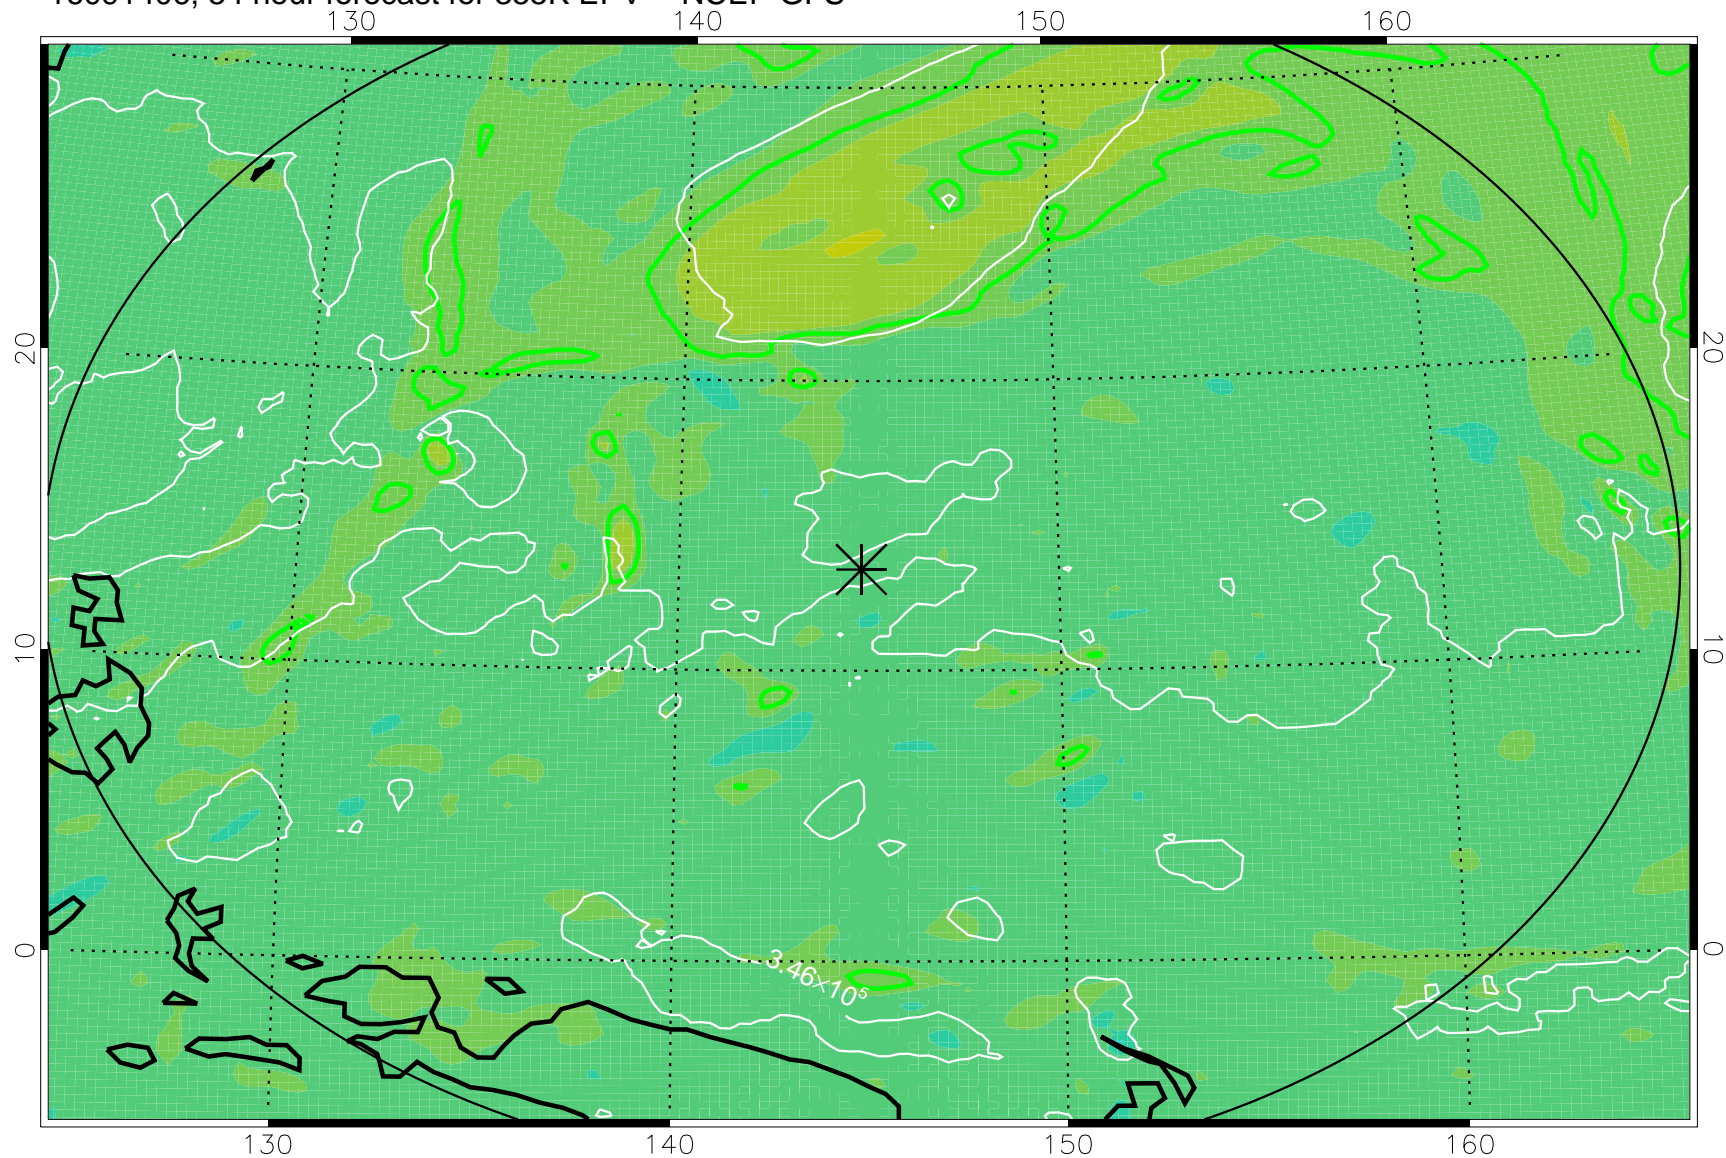

16091318, 42 hour forecast for 355K EPV -- NCEP GFS

355K Montgomery Streamfunction, white
EPV Tropopause (2 PVU) Position
Range ring of 2304 km

16091400, 48 hour forecast for 355K EPV -- NCEP GFS

355K Montgomery Streamfunction, white
EPV Tropopause (2 PVU) Position
Range ring of 2304 km

16091406, 54 hour forecast for 355K EPV -- NCEP GFS

355K Montgomery Streamfunction, white
EPV Tropopause (2 PVU) Position
Range ring of 2304 km

16091412, 60 hour forecast for 355K EPV -- NCEP GFS

355K Montgomery Streamfunction, white
EPV Tropopause (2 PVU) Position
Range ring of 2304 km

16091418, 66 hour forecast for 355K EPV -- NCEP GFS

355K Montgomery Streamfunction, white
EPV Tropopause (2 PVU) Position
Range ring of 2304 km

16091500, 72 hour forecast for 355K EPV -- NCEP GFS

355K Montgomery Streamfunction, white
EPV Tropopause (2 PVU) Position
Range ring of 2304 km

16091518, 90 hour forecast for 355K EPV -- NCEP GFS

355K Montgomery Streamfunction, white
EPV Tropopause (2 PVU) Position
Range ring of 2304 km

16091600, 96 hour forecast for 355K EPV -- NCEP GFS

355K Montgomery Streamfunction, white
EPV Tropopause (2 PVU) Position
Range ring of 2304 km