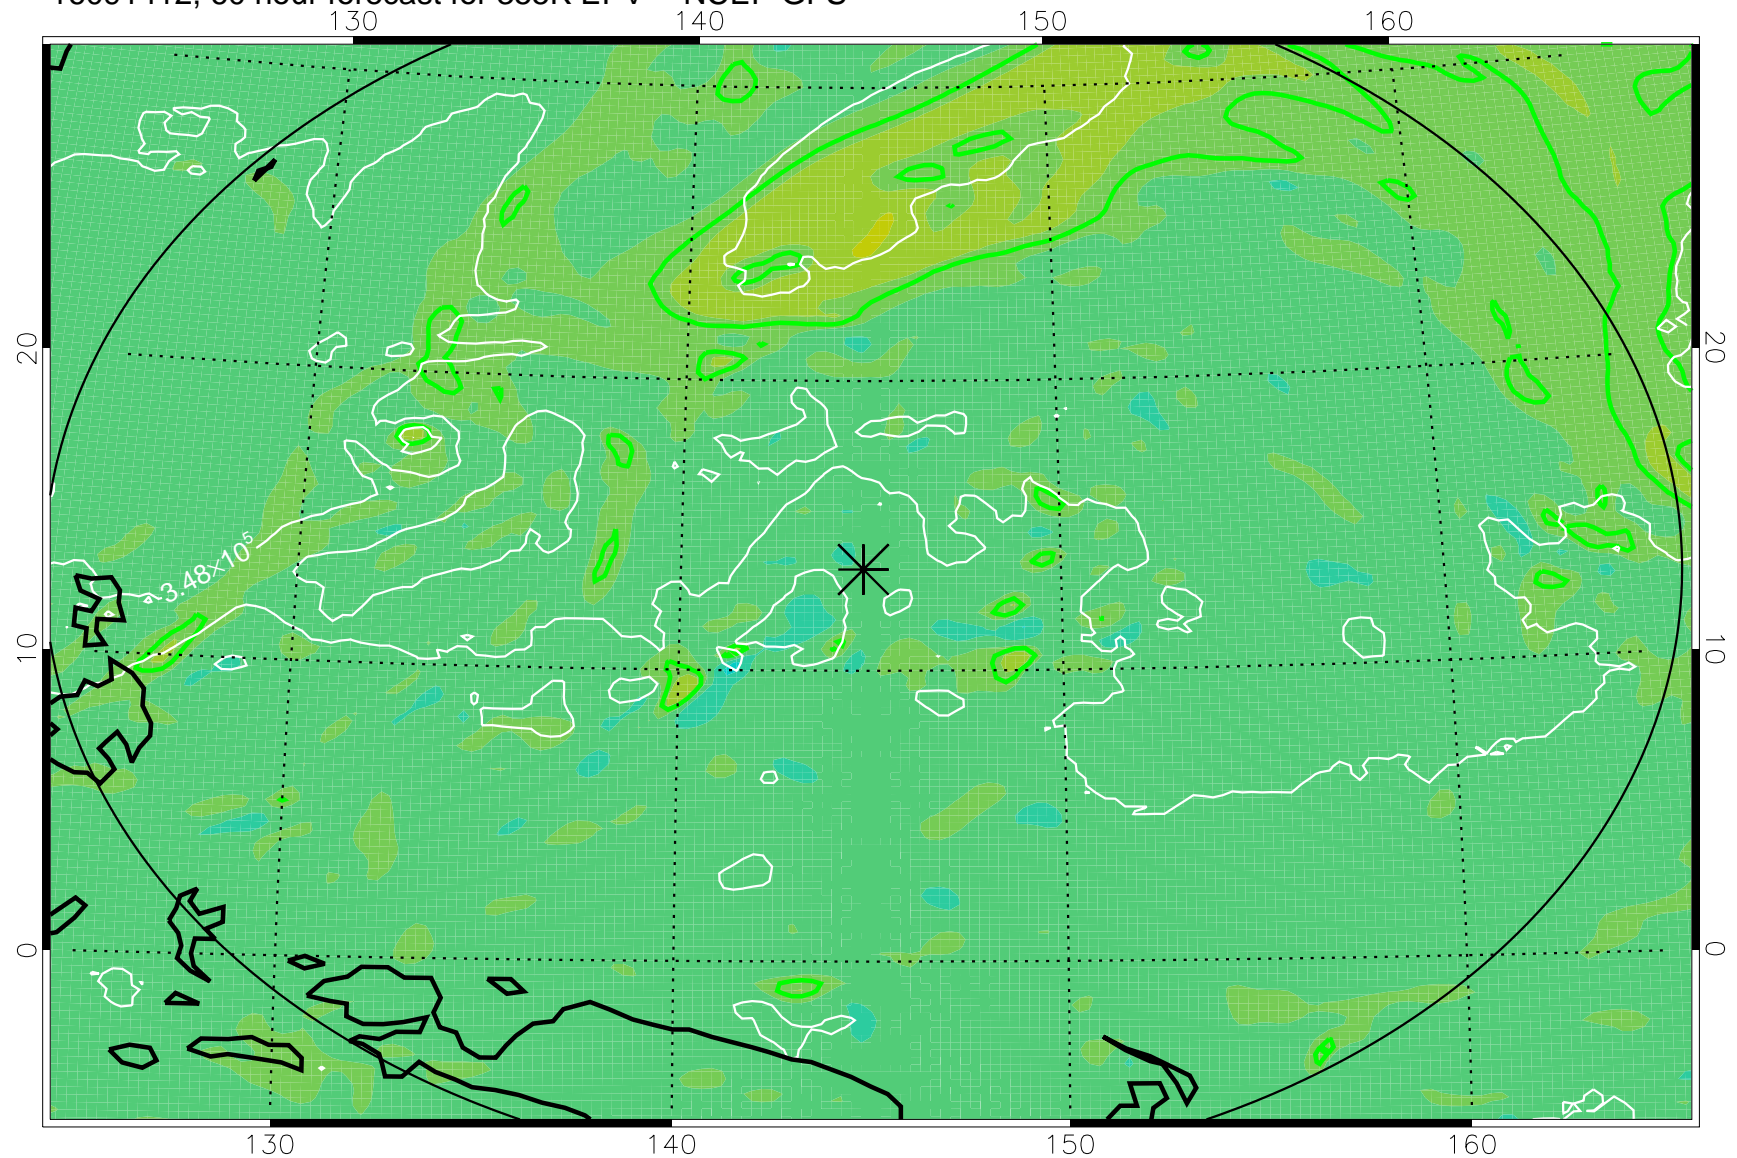

16091318, 42 hour forecast for 355K EPV -- NCEP GFS

355K Montgomery Streamfunction, white
EPV Tropopause (2 PVU) Position
Range ring of 2304 km

16091400, 48 hour forecast for 355K EPV -- NCEP GFS

355K Montgomery Streamfunction, white
EPV Tropopause (2 PVU) Position
Range ring of 2304 km

16091406, 54 hour forecast for 355K EPV -- NCEP GFS

355K Montgomery Streamfunction, white
EPV Tropopause (2 PVU) Position
Range ring of 2304 km

16091412, 60 hour forecast for 355K EPV -- NCEP GFS

355K Montgomery Streamfunction, white
EPV Tropopause (2 PVU) Position
Range ring of 2304 km

16091418, 66 hour forecast for 355K EPV -- NCEP GFS

355K Montgomery Streamfunction, white
EPV Tropopause (2 PVU) Position
Range ring of 2304 km

16091500, 72 hour forecast for 355K EPV -- NCEP GFS

355K Montgomery Streamfunction, white
EPV Tropopause (2 PVU) Position
Range ring of 2304 km

16091518, 90 hour forecast for 355K EPV -- NCEP GFS

355K Montgomery Streamfunction, white
EPV Tropopause (2 PVU) Position
Range ring of 2304 km

16091600, 96 hour forecast for 355K EPV -- NCEP GFS

355K Montgomery Streamfunction, white
EPV Tropopause (2 PVU) Position
Range ring of 2304 km