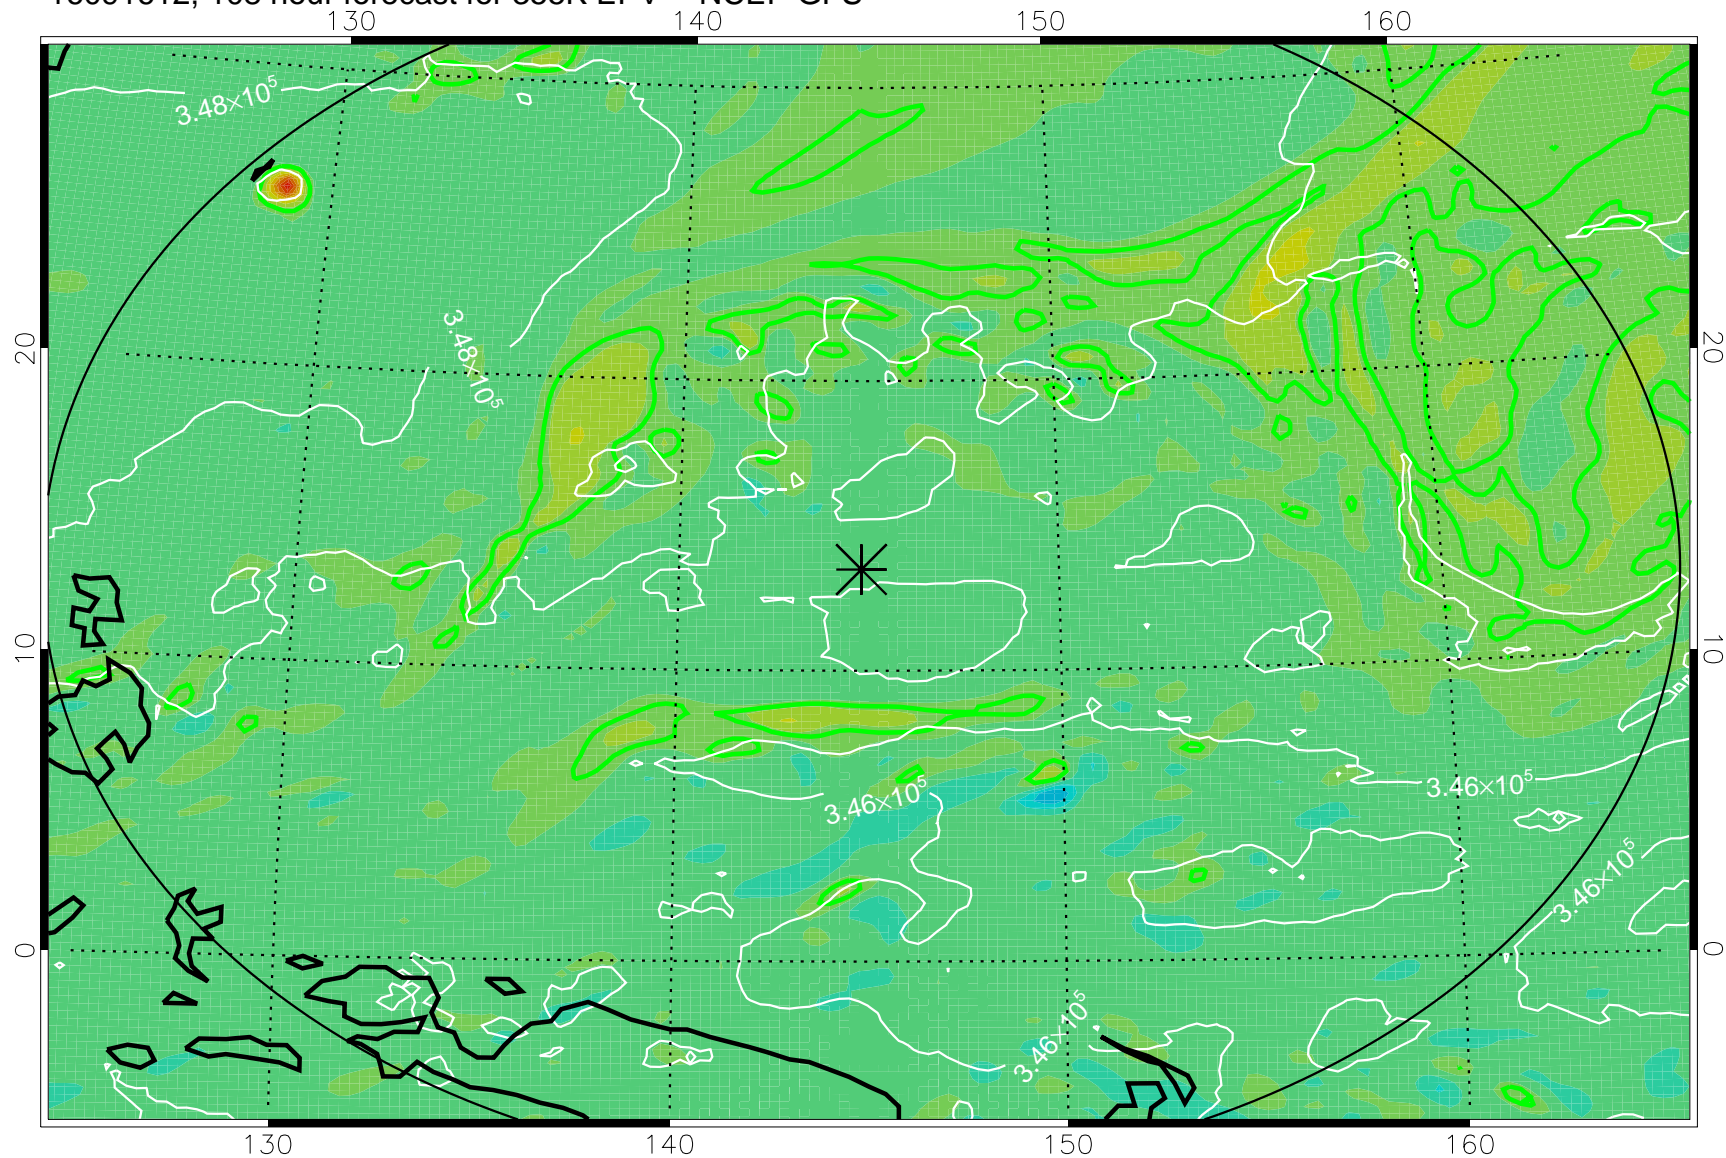

16091506, 78 hour forecast for 355K EPV -- NCEP GFS

355K Montgomery Streamfunction, white
EPV Tropopause (2 PVU) Position
Range ring of 2304 km

16091512, 84 hour forecast for 355K EPV -- NCEP GFS

355K Montgomery Streamfunction, white
EPV Tropopause (2 PVU) Position
Range ring of 2304 km

16091518, 90 hour forecast for 355K EPV -- NCEP GFS

355K Montgomery Streamfunction, white
EPV Tropopause (2 PVU) Position
Range ring of 2304 km

16091600, 96 hour forecast for 355K EPV -- NCEP GFS

355K Montgomery Streamfunction, white
EPV Tropopause (2 PVU) Position
Range ring of 2304 km

16091606, 102 hour forecast for 355K EPV -- NCEP GFS

355K Montgomery Streamfunction, white
EPV Tropopause (2 PVU) Position
Range ring of 2304 km

16091612, 108 hour forecast for 355K EPV -- NCEP GFS

355K Montgomery Streamfunction, white
EPV Tropopause (2 PVU) Position
Range ring of 2304 km

16091618, 114 hour forecast for 355K EPV -- NCEP GFS

355K Montgomery Streamfunction, white
EPV Tropopause (2 PVU) Position
Range ring of 2304 km

16091700, 120 hour forecast for 355K EPV -- NCEP GFS

355K Montgomery Streamfunction, white
EPV Tropopause (2 PVU) Position
Range ring of 2304 km