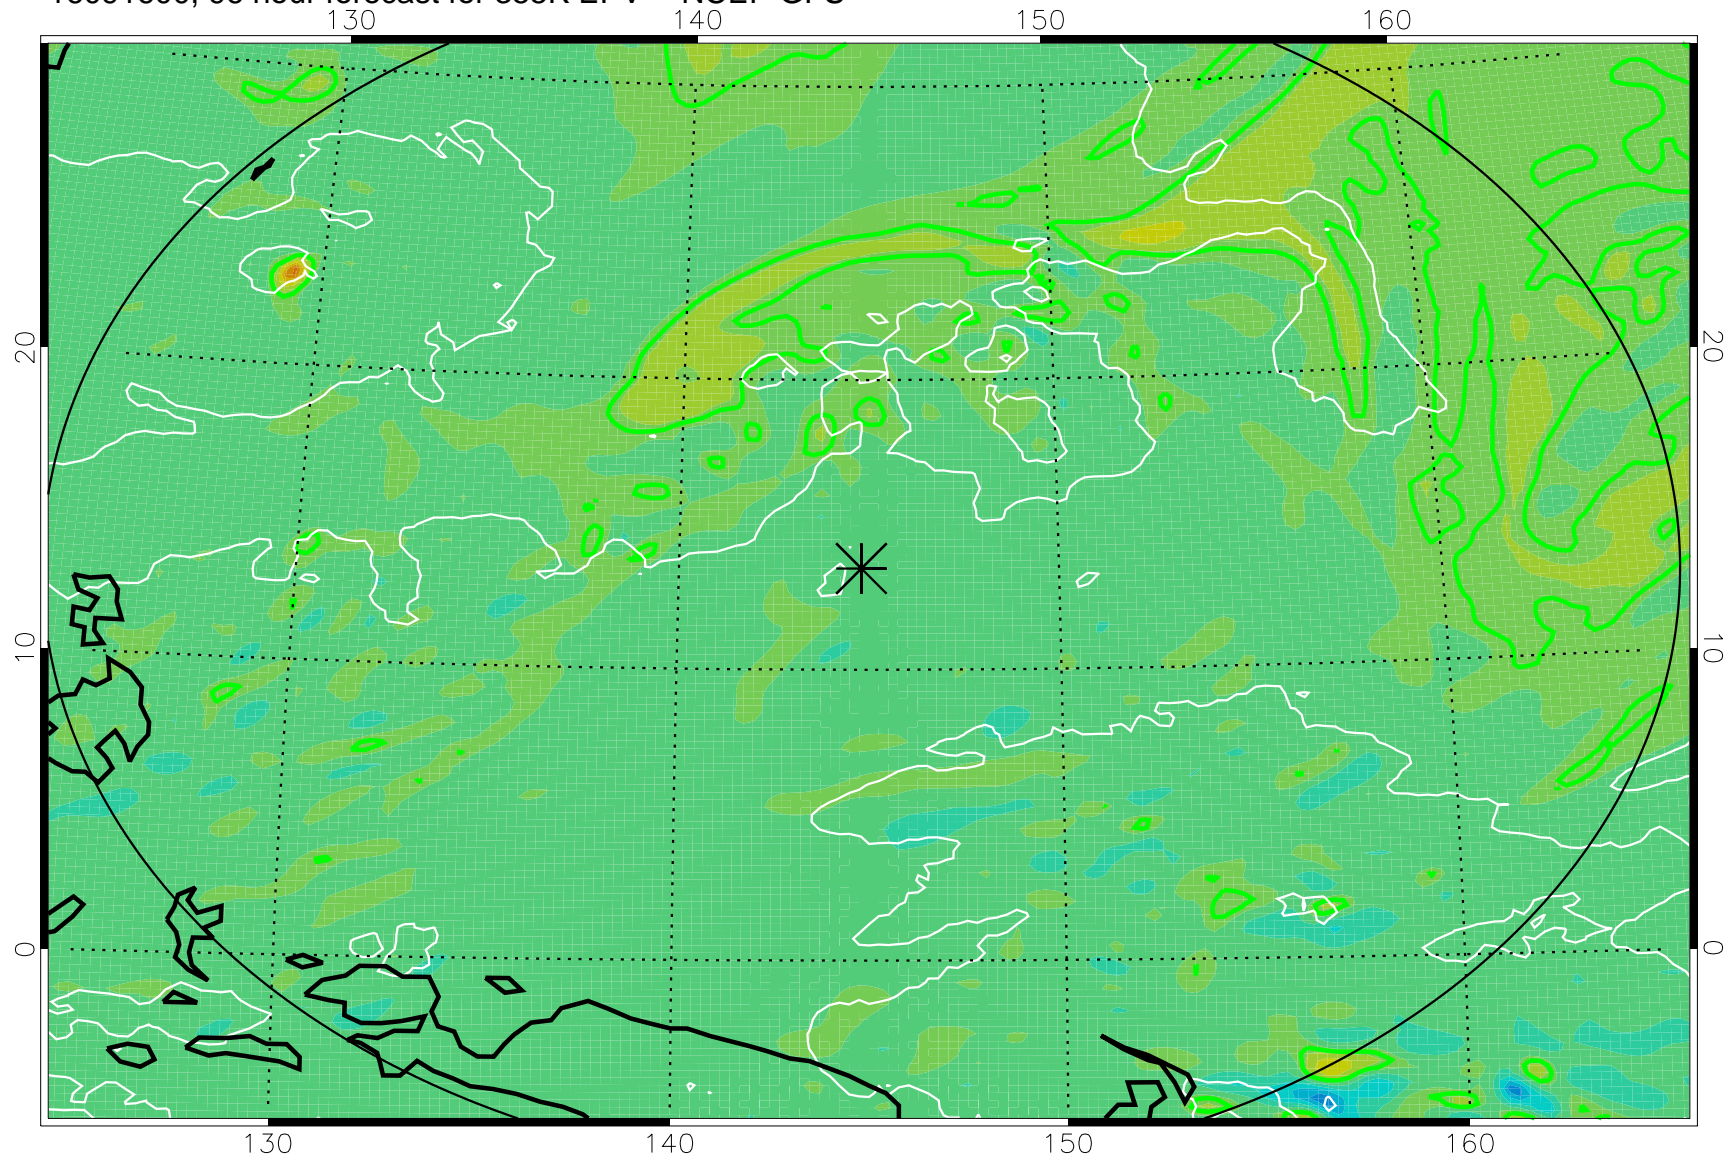

16091506, 78 hour forecast for 355K EPV -- NCEP GFS

355K Montgomery Streamfunction, white
EPV Tropopause (2 PVU) Position
Range ring of 2304 km

16091512, 84 hour forecast for 355K EPV -- NCEP GFS

355K Montgomery Streamfunction, white
EPV Tropopause (2 PVU) Position
Range ring of 2304 km

16091518, 90 hour forecast for 355K EPV -- NCEP GFS

355K Montgomery Streamfunction, white
EPV Tropopause (2 PVU) Position
Range ring of 2304 km

16091600, 96 hour forecast for 355K EPV -- NCEP GFS

355K Montgomery Streamfunction, white
EPV Tropopause (2 PVU) Position
Range ring of 2304 km

16091606, 102 hour forecast for 355K EPV -- NCEP GFS

355K Montgomery Streamfunction, white
EPV Tropopause (2 PVU) Position
Range ring of 2304 km

16091612, 108 hour forecast for 355K EPV -- NCEP GFS

355K Montgomery Streamfunction, white
EPV Tropopause (2 PVU) Position
Range ring of 2304 km

16091618, 114 hour forecast for 355K EPV -- NCEP GFS

355K Montgomery Streamfunction, white
EPV Tropopause (2 PVU) Position
Range ring of 2304 km

16091700, 120 hour forecast for 355K EPV -- NCEP GFS

355K Montgomery Streamfunction, white
EPV Tropopause (2 PVU) Position
Range ring of 2304 km