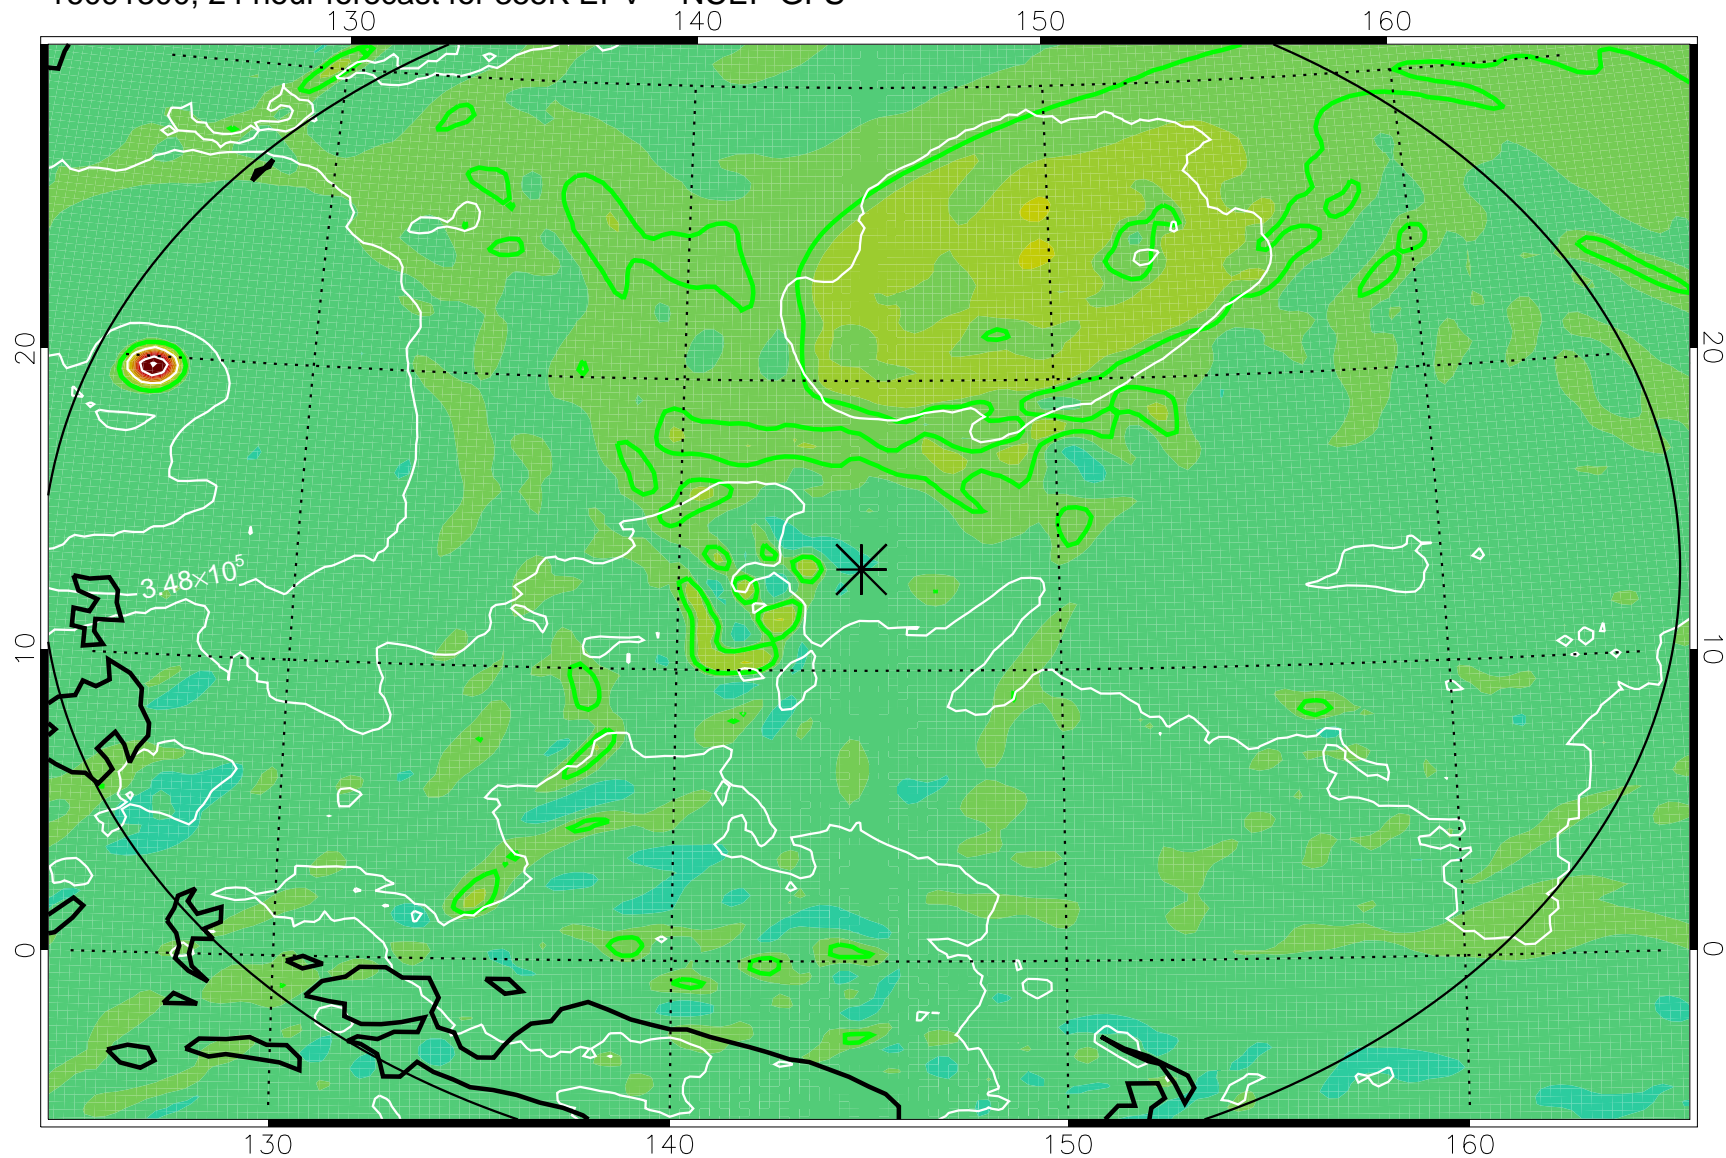

16091206, 6 hour forecast for 355K EPV -- NCEP GFS

355K Montgomery Streamfunction, white
EPV Tropopause (2 PVU) Position
Range ring of 2304 km

16091212, 12 hour forecast for 355K EPV -- NCEP GFS

355K Montgomery Streamfunction, white
EPV Tropopause (2 PVU) Position
Range ring of 2304 km

16091218, 18 hour forecast for 355K EPV -- NCEP GFS

355K Montgomery Streamfunction, white
EPV Tropopause (2 PVU) Position
Range ring of 2304 km

16091300, 24 hour forecast for 355K EPV -- NCEP GFS

355K Montgomery Streamfunction, white
EPV Tropopause (2 PVU) Position
Range ring of 2304 km

16091306, 30 hour forecast for 355K EPV -- NCEP GFS

355K Montgomery Streamfunction, white
EPV Tropopause (2 PVU) Position
Range ring of 2304 km

16091312, 36 hour forecast for 355K EPV -- NCEP GFS

355K Montgomery Streamfunction, white
EPV Tropopause (2 PVU) Position
Range ring of 2304 km

16091518, 90 hour forecast for 355K EPV -- NCEP GFS

355K Montgomery Streamfunction, white
EPV Tropopause (2 PVU) Position
Range ring of 2304 km

16091600, 96 hour forecast for 355K EPV -- NCEP GFS

355K Montgomery Streamfunction, white
EPV Tropopause (2 PVU) Position
Range ring of 2304 km