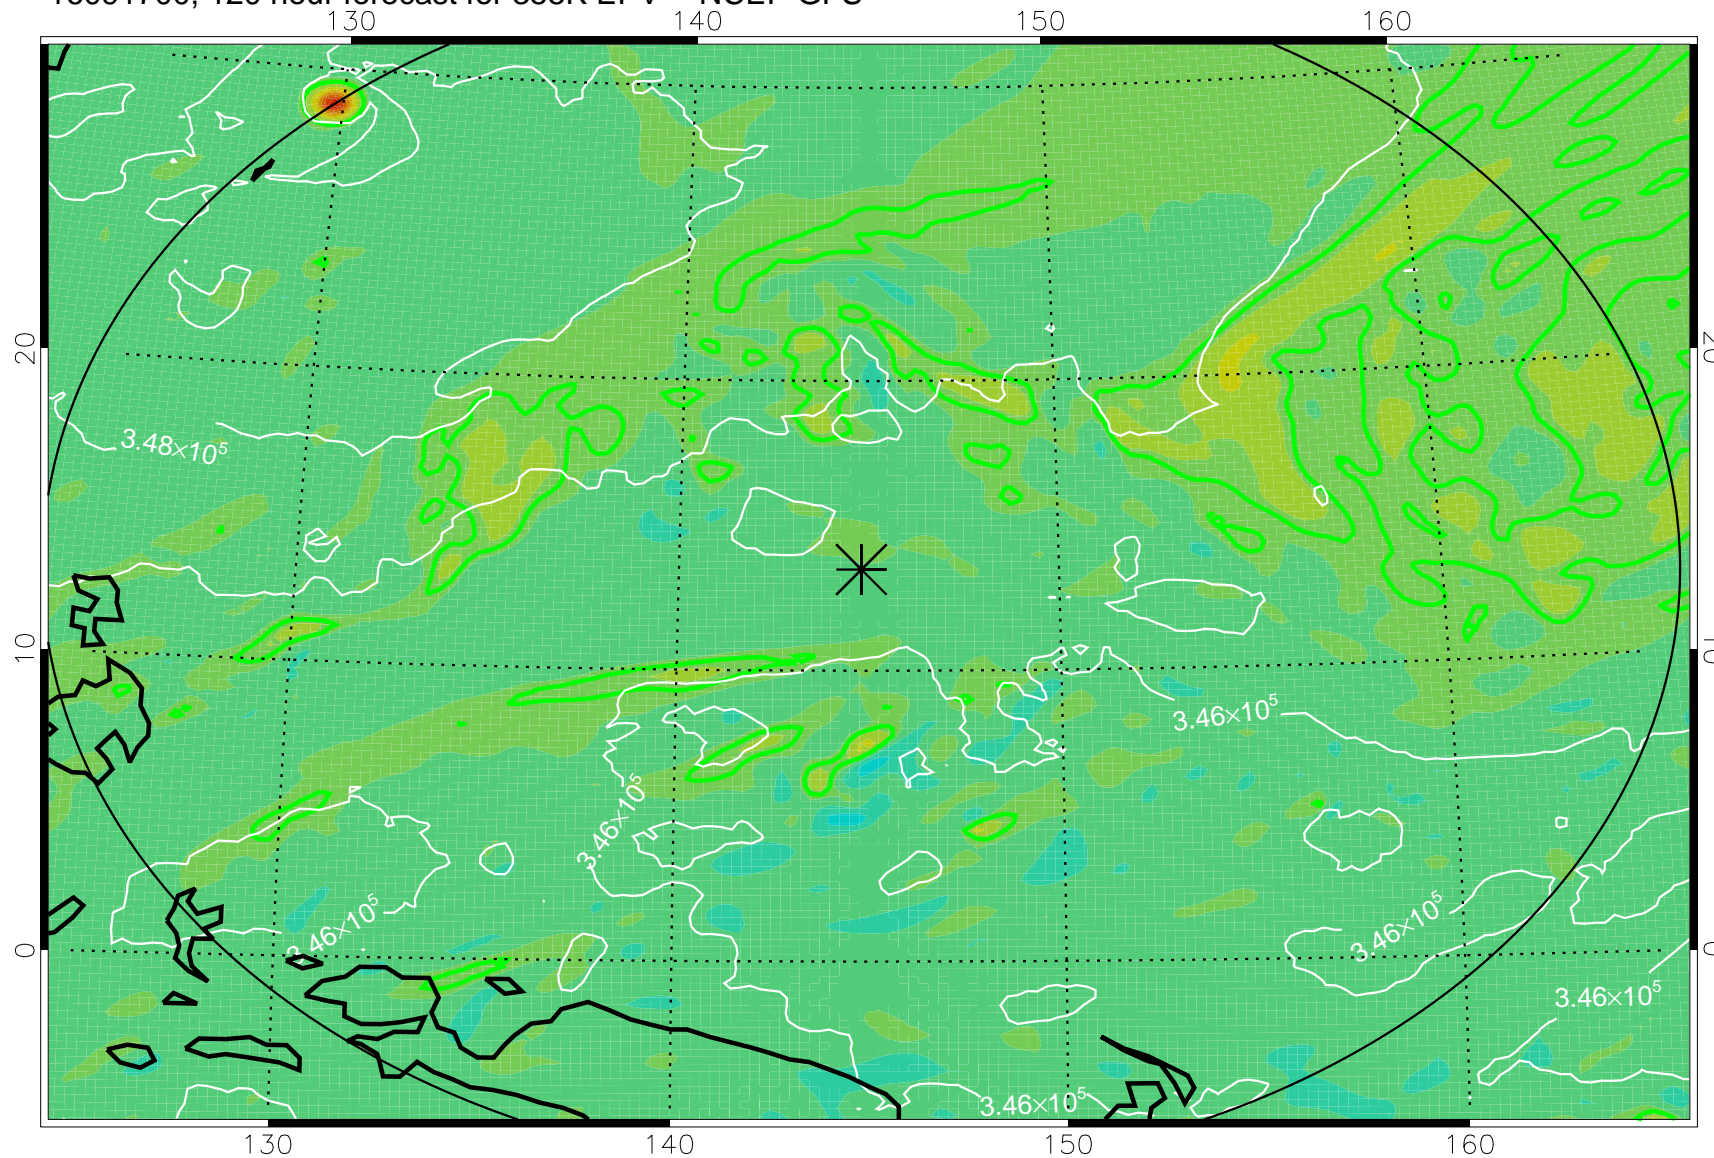

16091506, 78 hour forecast for 355K EPV -- NCEP GFS

355K Montgomery Streamfunction, white
EPV Tropopause (2 PVU) Position
Range ring of 2304 km

16091512, 84 hour forecast for 355K EPV -- NCEP GFS

355K Montgomery Streamfunction, white
EPV Tropopause (2 PVU) Position
Range ring of 2304 km

16091518, 90 hour forecast for 355K EPV -- NCEP GFS

355K Montgomery Streamfunction, white
EPV Tropopause (2 PVU) Position
Range ring of 2304 km

16091600, 96 hour forecast for 355K EPV -- NCEP GFS

355K Montgomery Streamfunction, white
EPV Tropopause (2 PVU) Position
Range ring of 2304 km

16091606, 102 hour forecast for 355K EPV -- NCEP GFS

355K Montgomery Streamfunction, white
EPV Tropopause (2 PVU) Position
Range ring of 2304 km

16091612, 108 hour forecast for 355K EPV -- NCEP GFS

355K Montgomery Streamfunction, white
EPV Tropopause (2 PVU) Position
Range ring of 2304 km

16091618, 114 hour forecast for 355K EPV -- NCEP GFS

355K Montgomery Streamfunction, white
EPV Tropopause (2 PVU) Position
Range ring of 2304 km

16091700, 120 hour forecast for 355K EPV -- NCEP GFS

355K Montgomery Streamfunction, white
EPV Tropopause (2 PVU) Position
Range ring of 2304 km