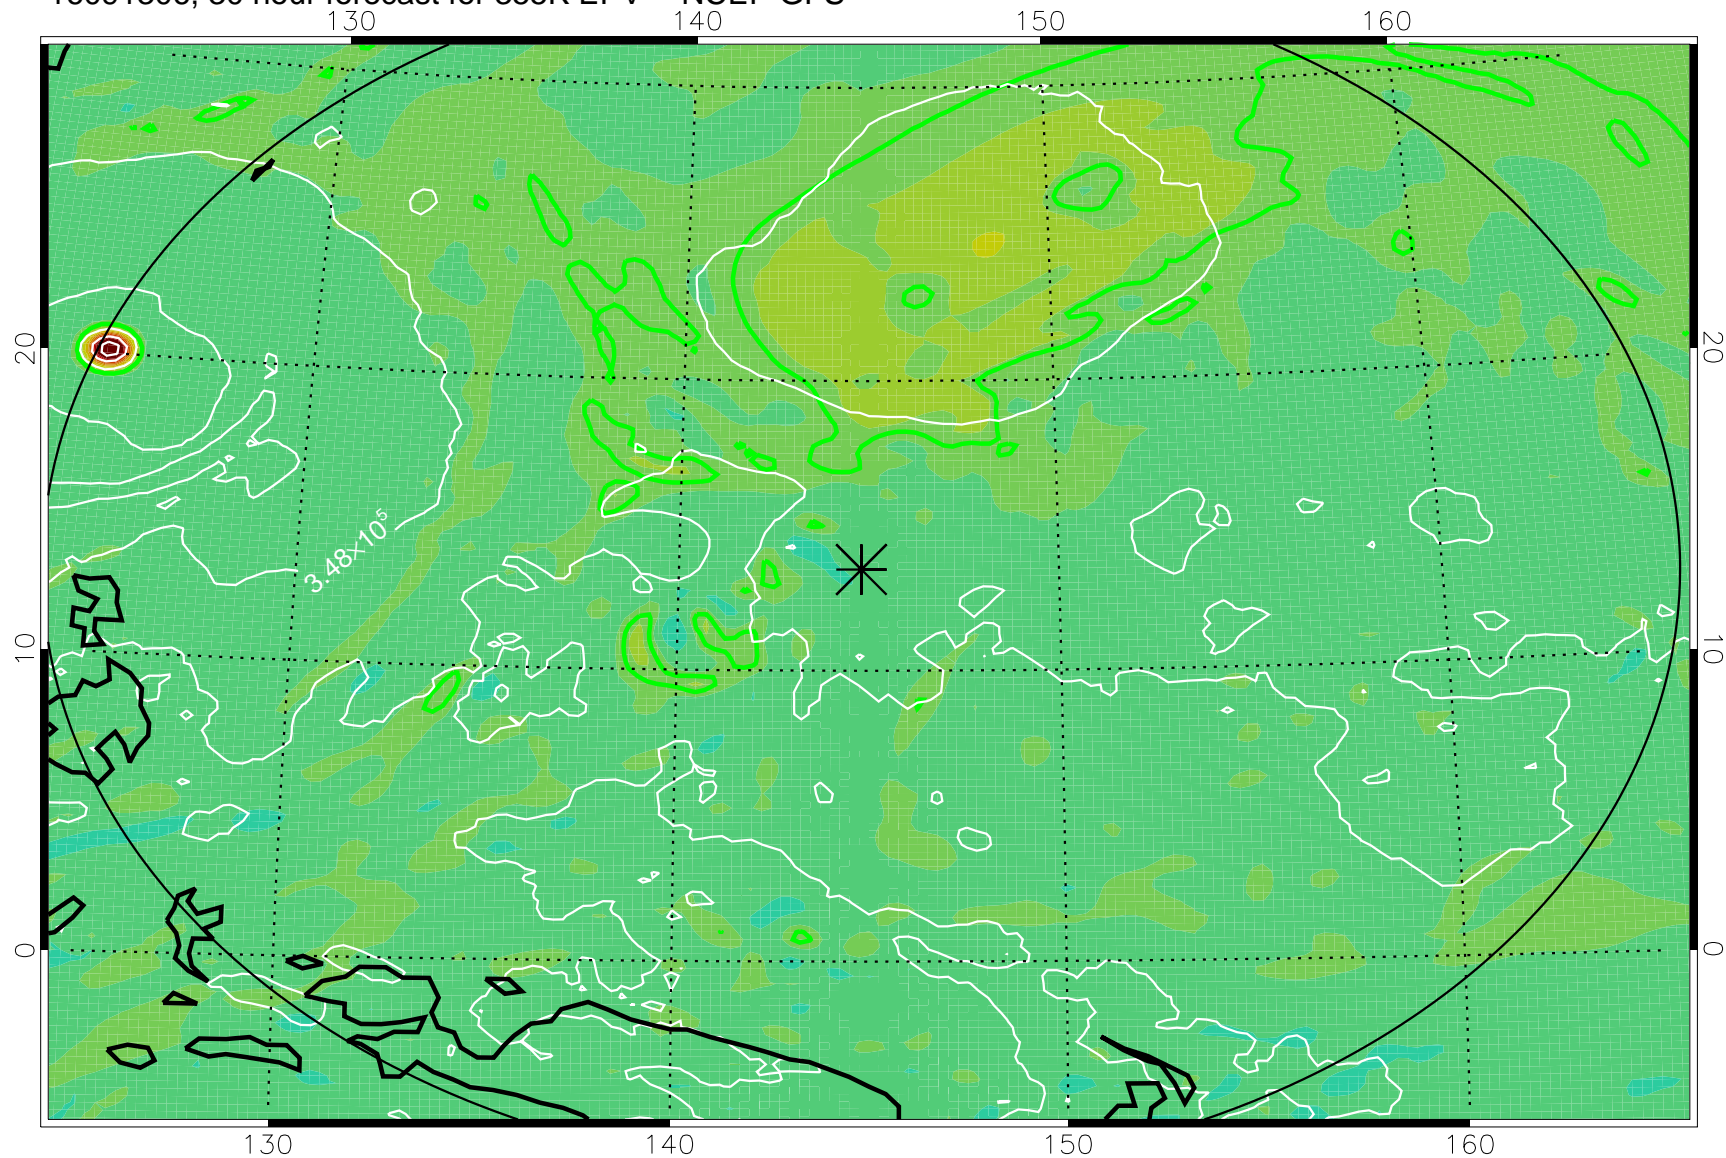

16091218, 18 hour forecast for 355K EPV -- NCEP GFS

355K Montgomery Streamfunction, white
EPV Tropopause (2 PVU) Position
Range ring of 2304 km

16091300, 24 hour forecast for 355K EPV -- NCEP GFS

355K Montgomery Streamfunction, white
EPV Tropopause (2 PVU) Position
Range ring of 2304 km

16091306, 30 hour forecast for 355K EPV -- NCEP GFS

355K Montgomery Streamfunction, white
EPV Tropopause (2 PVU) Position
Range ring of 2304 km

16091312, 36 hour forecast for 355K EPV -- NCEP GFS

355K Montgomery Streamfunction, white
EPV Tropopause (2 PVU) Position
Range ring of 2304 km

16091318, 42 hour forecast for 355K EPV -- NCEP GFS

355K Montgomery Streamfunction, white
EPV Tropopause (2 PVU) Position
Range ring of 2304 km

16091400, 48 hour forecast for 355K EPV -- NCEP GFS

355K Montgomery Streamfunction, white
EPV Tropopause (2 PVU) Position
Range ring of 2304 km

16091406, 54 hour forecast for 355K EPV -- NCEP GFS

355K Montgomery Streamfunction, white
EPV Tropopause (2 PVU) Position
Range ring of 2304 km

16091412, 60 hour forecast for 355K EPV -- NCEP GFS

355K Montgomery Streamfunction, white
EPV Tropopause (2 PVU) Position
Range ring of 2304 km