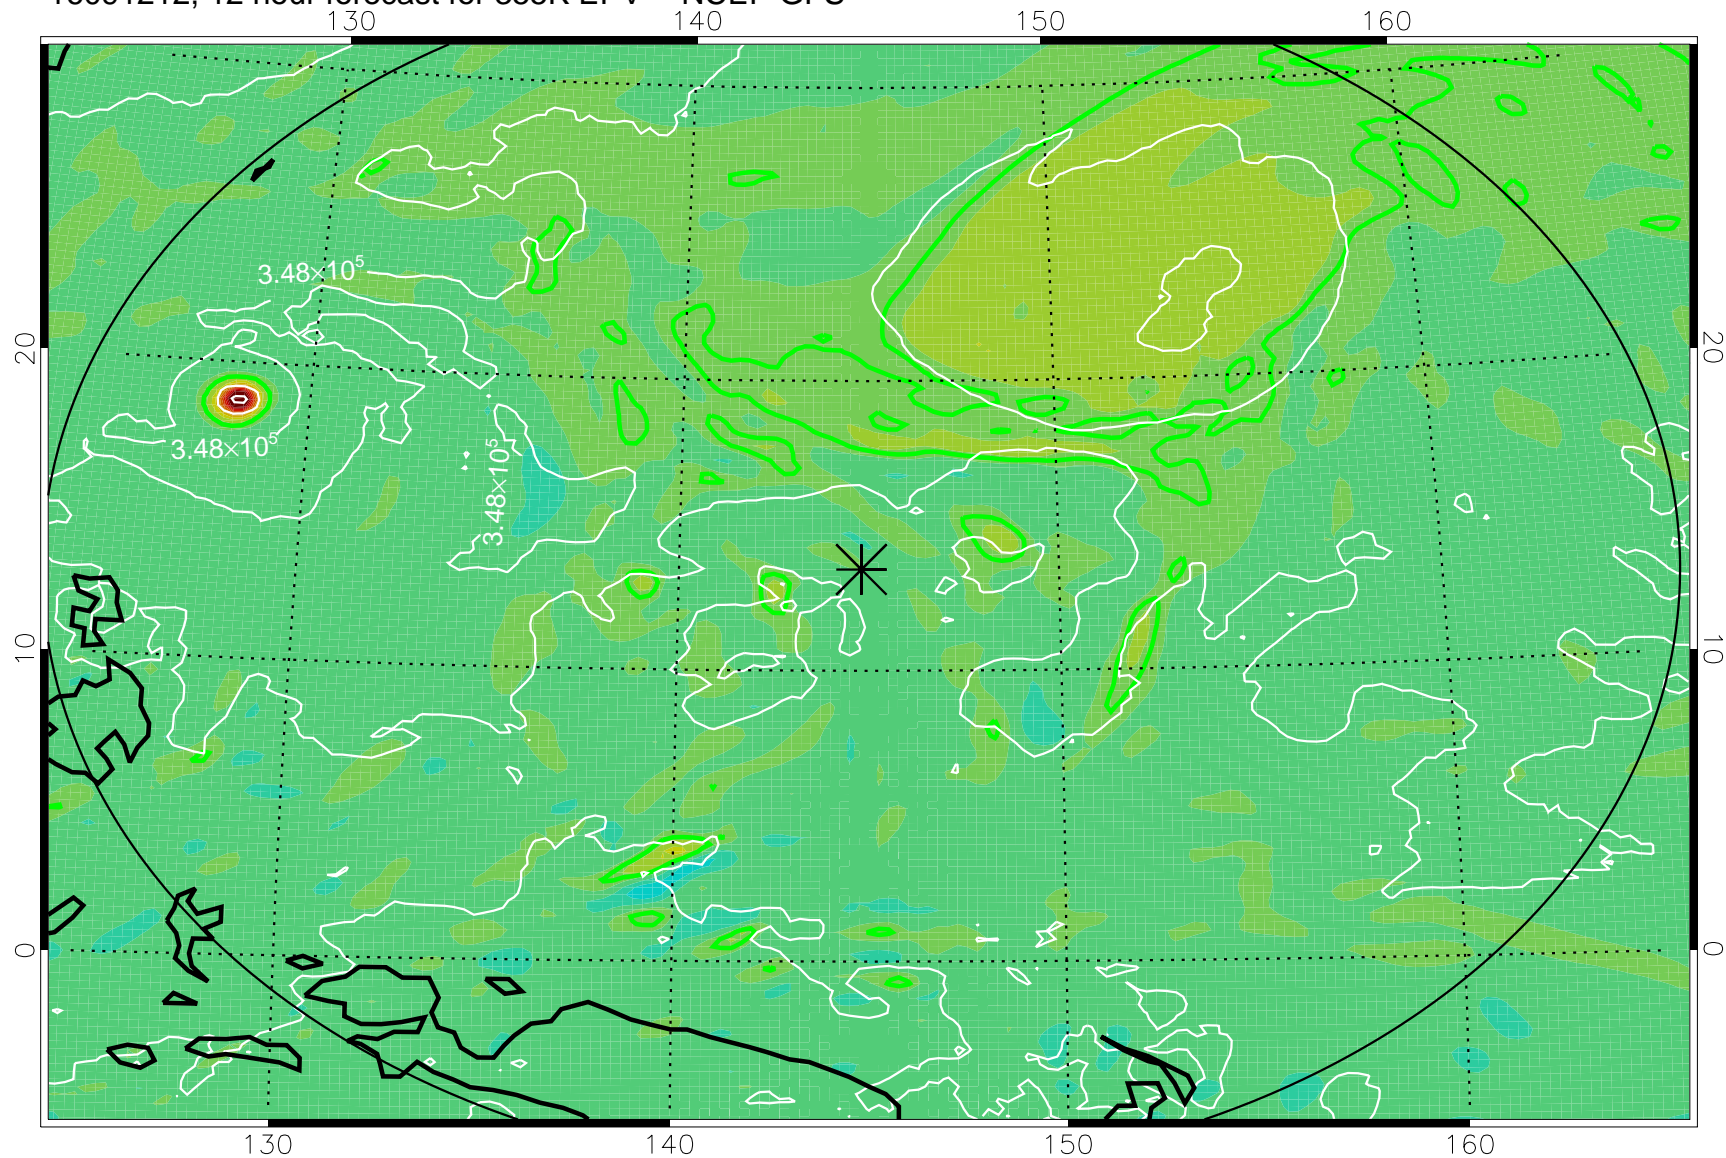

16091206, 6 hour forecast for 355K EPV -- NCEP GFS

355K Montgomery Streamfunction, white
EPV Tropopause (2 PVU) Position
Range ring of 2304 km

16091212, 12 hour forecast for 355K EPV -- NCEP GFS

355K Montgomery Streamfunction, white
EPV Tropopause (2 PVU) Position
Range ring of 2304 km

16091218, 18 hour forecast for 355K EPV -- NCEP GFS

355K Montgomery Streamfunction, white
EPV Tropopause (2 PVU) Position
Range ring of 2304 km

16091300, 24 hour forecast for 355K EPV -- NCEP GFS

355K Montgomery Streamfunction, white
EPV Tropopause (2 PVU) Position
Range ring of 2304 km

16091306, 30 hour forecast for 355K EPV -- NCEP GFS

355K Montgomery Streamfunction, white
EPV Tropopause (2 PVU) Position
Range ring of 2304 km

16091312, 36 hour forecast for 355K EPV -- NCEP GFS

355K Montgomery Streamfunction, white
EPV Tropopause (2 PVU) Position
Range ring of 2304 km

16091318, 42 hour forecast for 355K EPV -- NCEP GFS

355K Montgomery Streamfunction, white
EPV Tropopause (2 PVU) Position
Range ring of 2304 km

16091400, 48 hour forecast for 355K EPV -- NCEP GFS

355K Montgomery Streamfunction, white
EPV Tropopause (2 PVU) Position
Range ring of 2304 km