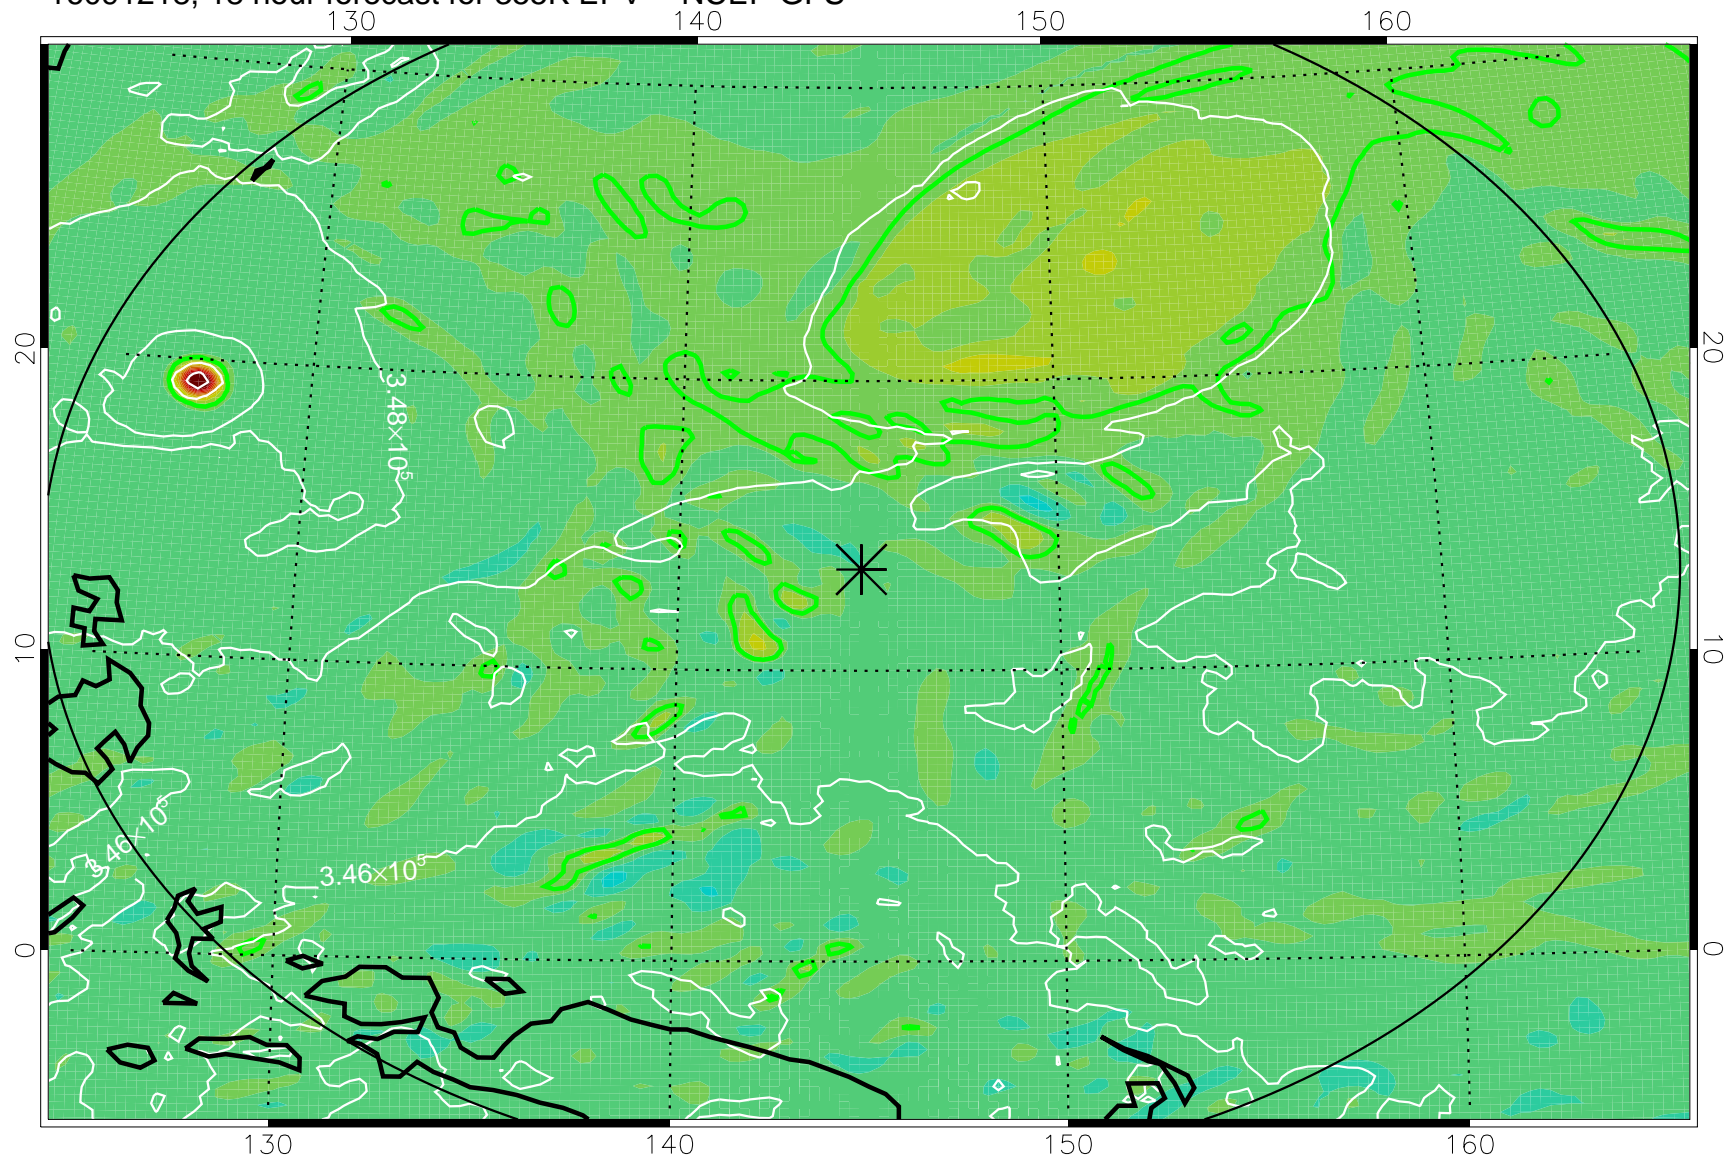

16091206, 6 hour forecast for 355K EPV -- NCEP GFS

355K Montgomery Streamfunction, white
EPV Tropopause (2 PVU) Position
Range ring of 2304 km

16091212, 12 hour forecast for 355K EPV -- NCEP GFS

355K Montgomery Streamfunction, white
EPV Tropopause (2 PVU) Position
Range ring of 2304 km

16091218, 18 hour forecast for 355K EPV -- NCEP GFS

355K Montgomery Streamfunction, white
EPV Tropopause (2 PVU) Position
Range ring of 2304 km

16091300, 24 hour forecast for 355K EPV -- NCEP GFS

355K Montgomery Streamfunction, white
EPV Tropopause (2 PVU) Position
Range ring of 2304 km

16091306, 30 hour forecast for 355K EPV -- NCEP GFS

355K Montgomery Streamfunction, white
EPV Tropopause (2 PVU) Position
Range ring of 2304 km

16091312, 36 hour forecast for 355K EPV -- NCEP GFS

355K Montgomery Streamfunction, white
EPV Tropopause (2 PVU) Position
Range ring of 2304 km

16091406, 54 hour forecast for 355K EPV -- NCEP GFS

355K Montgomery Streamfunction, white
EPV Tropopause (2 PVU) Position
Range ring of 2304 km

16091412, 60 hour forecast for 355K EPV -- NCEP GFS

355K Montgomery Streamfunction, white
EPV Tropopause (2 PVU) Position
Range ring of 2304 km