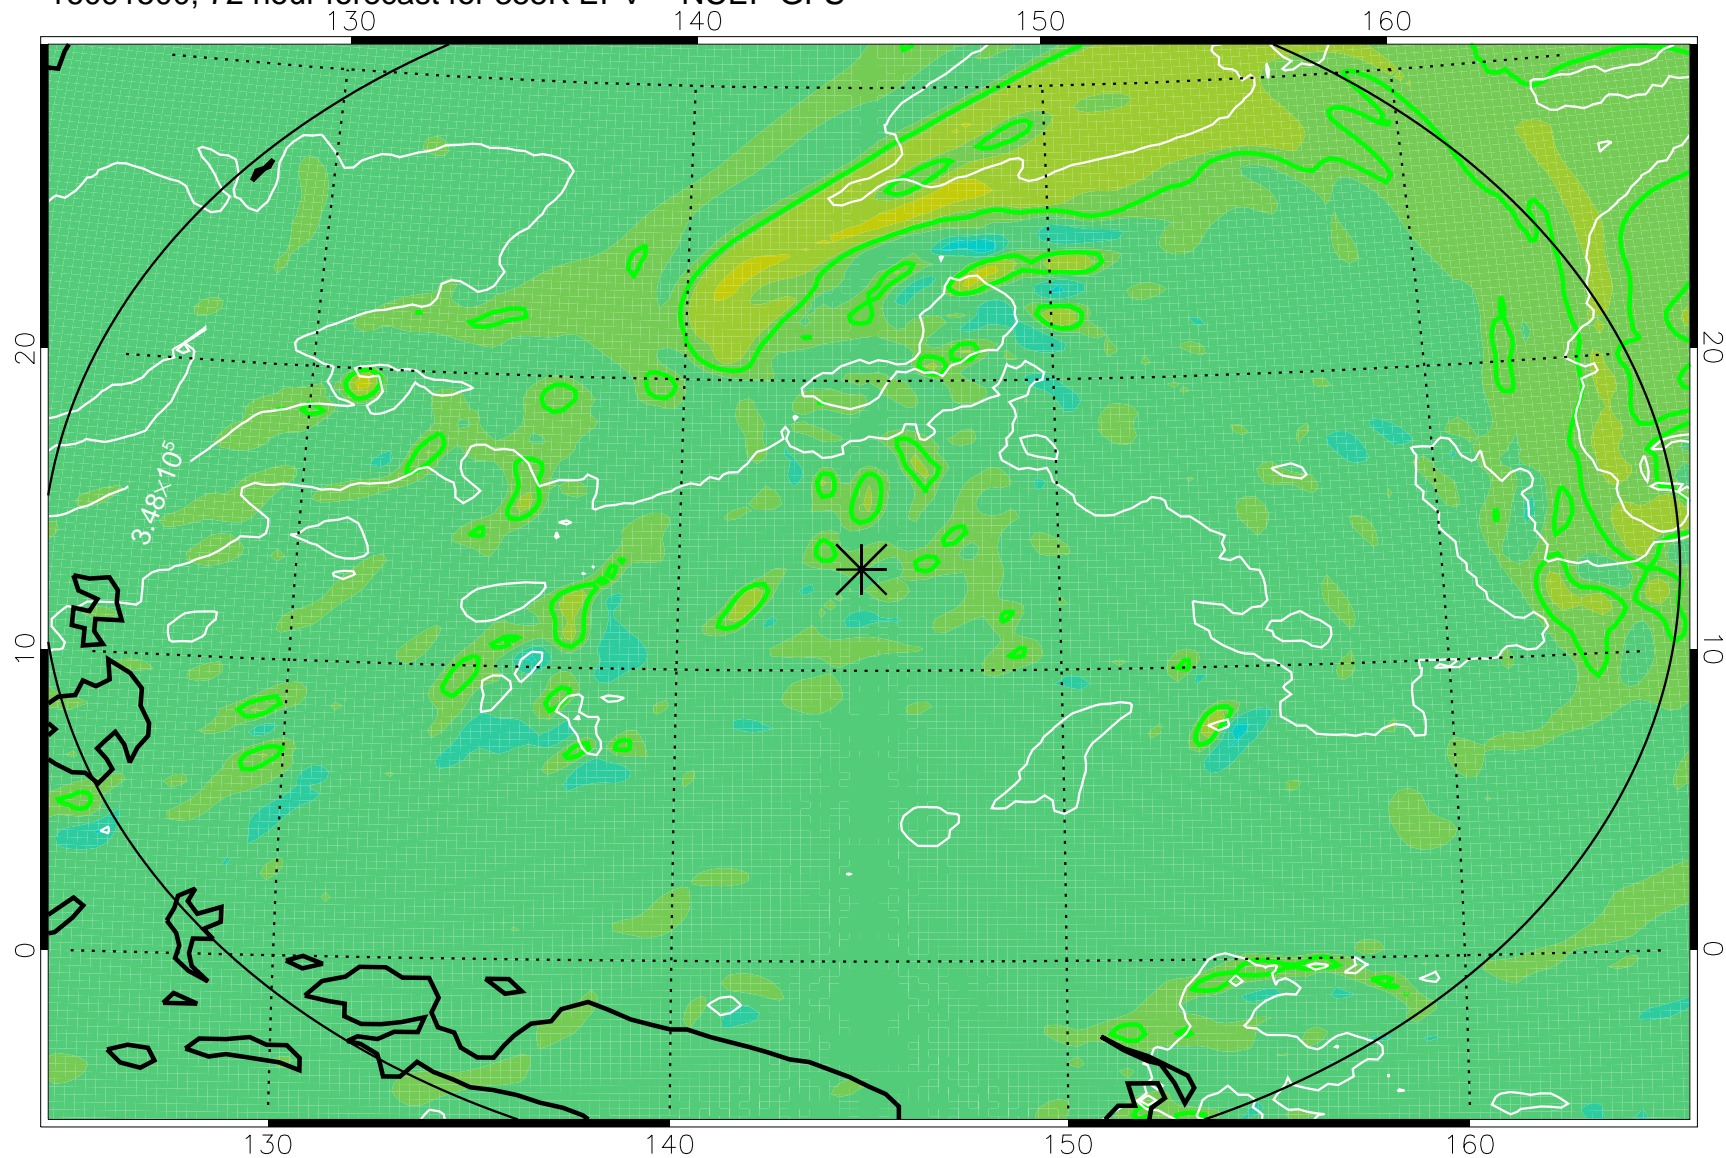

16091406, 54 hour forecast for 355K EPV -- NCEP GFS

355K Montgomery Streamfunction, white
EPV Tropopause (2 PVU) Position
Range ring of 2304 km

16091412, 60 hour forecast for 355K EPV -- NCEP GFS

355K Montgomery Streamfunction, white
EPV Tropopause (2 PVU) Position
Range ring of 2304 km

16091418, 66 hour forecast for 355K EPV -- NCEP GFS

355K Montgomery Streamfunction, white
EPV Tropopause (2 PVU) Position
Range ring of 2304 km

16091500, 72 hour forecast for 355K EPV -- NCEP GFS

355K Montgomery Streamfunction, white
EPV Tropopause (2 PVU) Position
Range ring of 2304 km

16091506, 78 hour forecast for 355K EPV -- NCEP GFS

355K Montgomery Streamfunction, white
EPV Tropopause (2 PVU) Position
Range ring of 2304 km

16091512, 84 hour forecast for 355K EPV -- NCEP GFS

355K Montgomery Streamfunction, white
EPV Tropopause (2 PVU) Position
Range ring of 2304 km

16091518, 90 hour forecast for 355K EPV -- NCEP GFS

355K Montgomery Streamfunction, white
EPV Tropopause (2 PVU) Position
Range ring of 2304 km

16091600, 96 hour forecast for 355K EPV -- NCEP GFS

355K Montgomery Streamfunction, white
EPV Tropopause (2 PVU) Position
Range ring of 2304 km