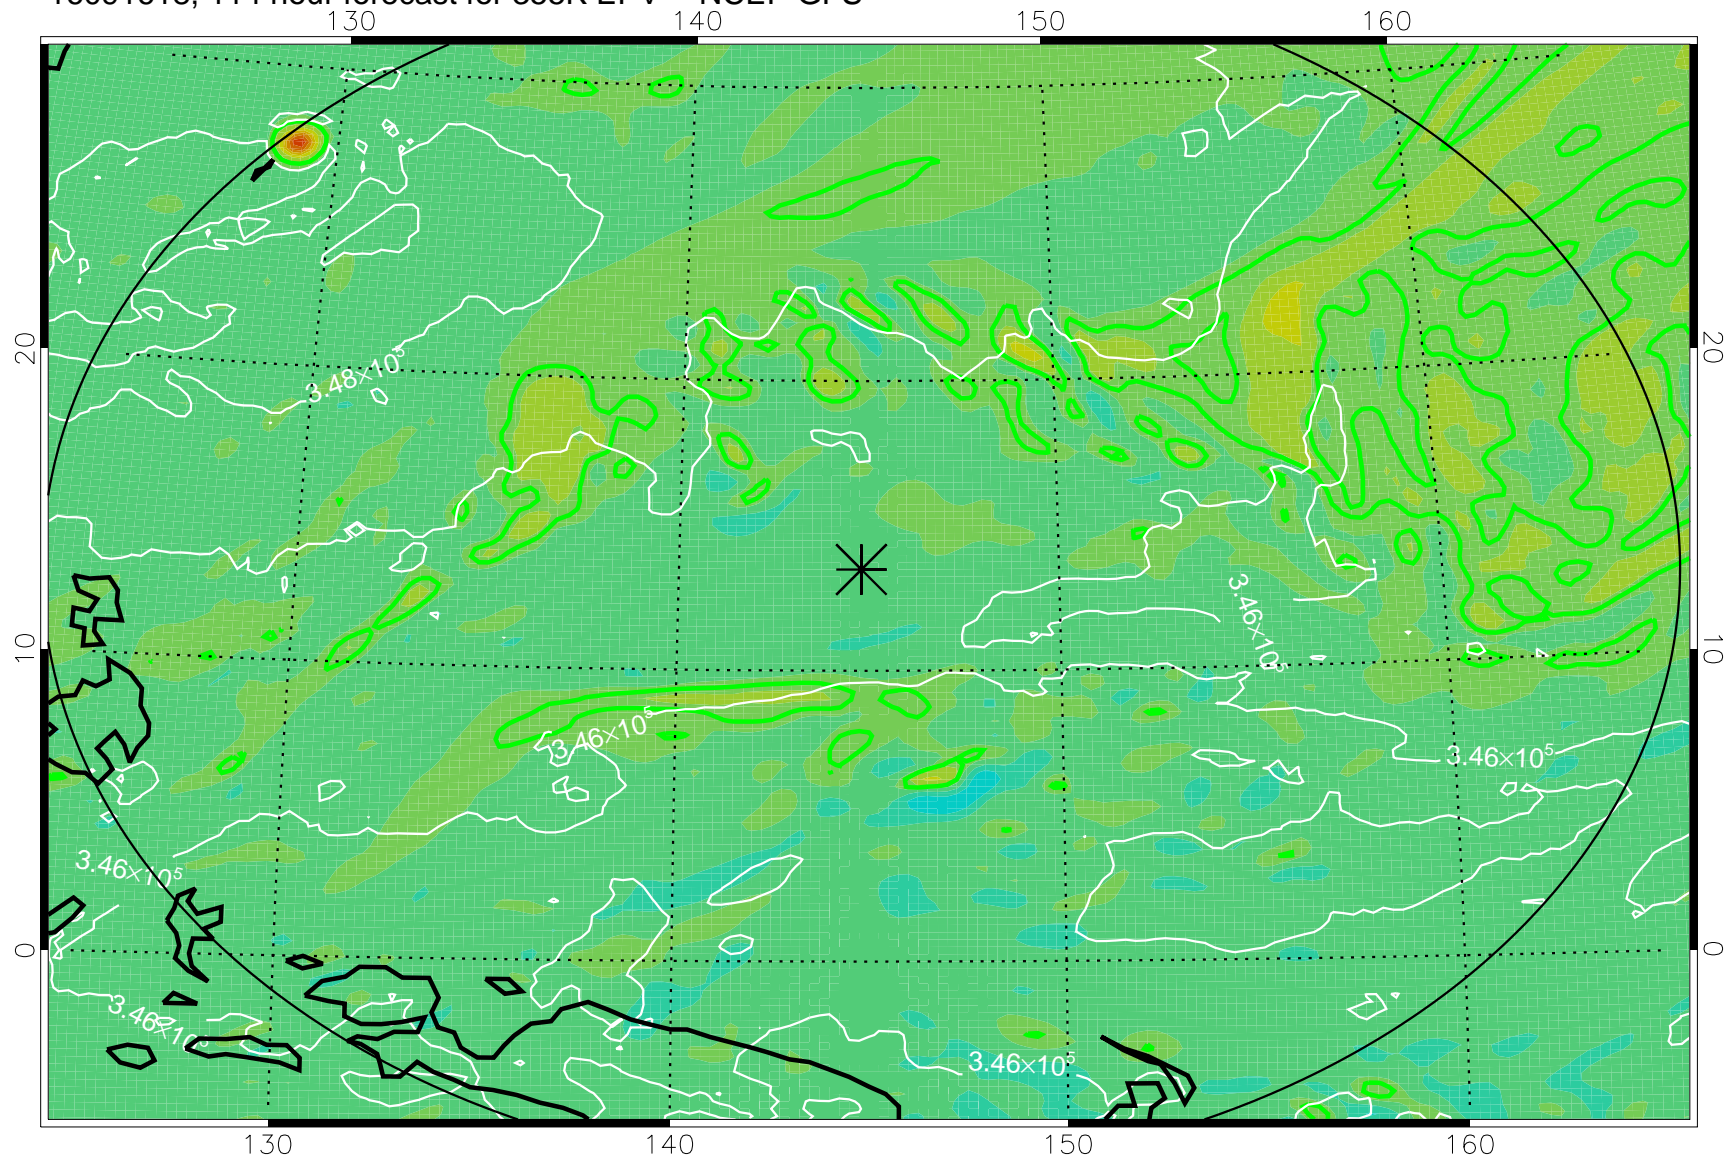

16091506, 78 hour forecast for 355K EPV -- NCEP GFS

355K Montgomery Streamfunction, white
EPV Tropopause (2 PVU) Position
Range ring of 2304 km

16091512, 84 hour forecast for 355K EPV -- NCEP GFS

355K Montgomery Streamfunction, white
EPV Tropopause (2 PVU) Position
Range ring of 2304 km

16091518, 90 hour forecast for 355K EPV -- NCEP GFS

355K Montgomery Streamfunction, white
EPV Tropopause (2 PVU) Position
Range ring of 2304 km

16091600, 96 hour forecast for 355K EPV -- NCEP GFS

355K Montgomery Streamfunction, white
EPV Tropopause (2 PVU) Position
Range ring of 2304 km

16091606, 102 hour forecast for 355K EPV -- NCEP GFS

355K Montgomery Streamfunction, white
EPV Tropopause (2 PVU) Position
Range ring of 2304 km

16091612, 108 hour forecast for 355K EPV -- NCEP GFS

355K Montgomery Streamfunction, white
EPV Tropopause (2 PVU) Position
Range ring of 2304 km

16091618, 114 hour forecast for 355K EPV -- NCEP GFS

355K Montgomery Streamfunction, white
EPV Tropopause (2 PVU) Position
Range ring of 2304 km

16091700, 120 hour forecast for 355K EPV -- NCEP GFS

355K Montgomery Streamfunction, white
EPV Tropopause (2 PVU) Position
Range ring of 2304 km