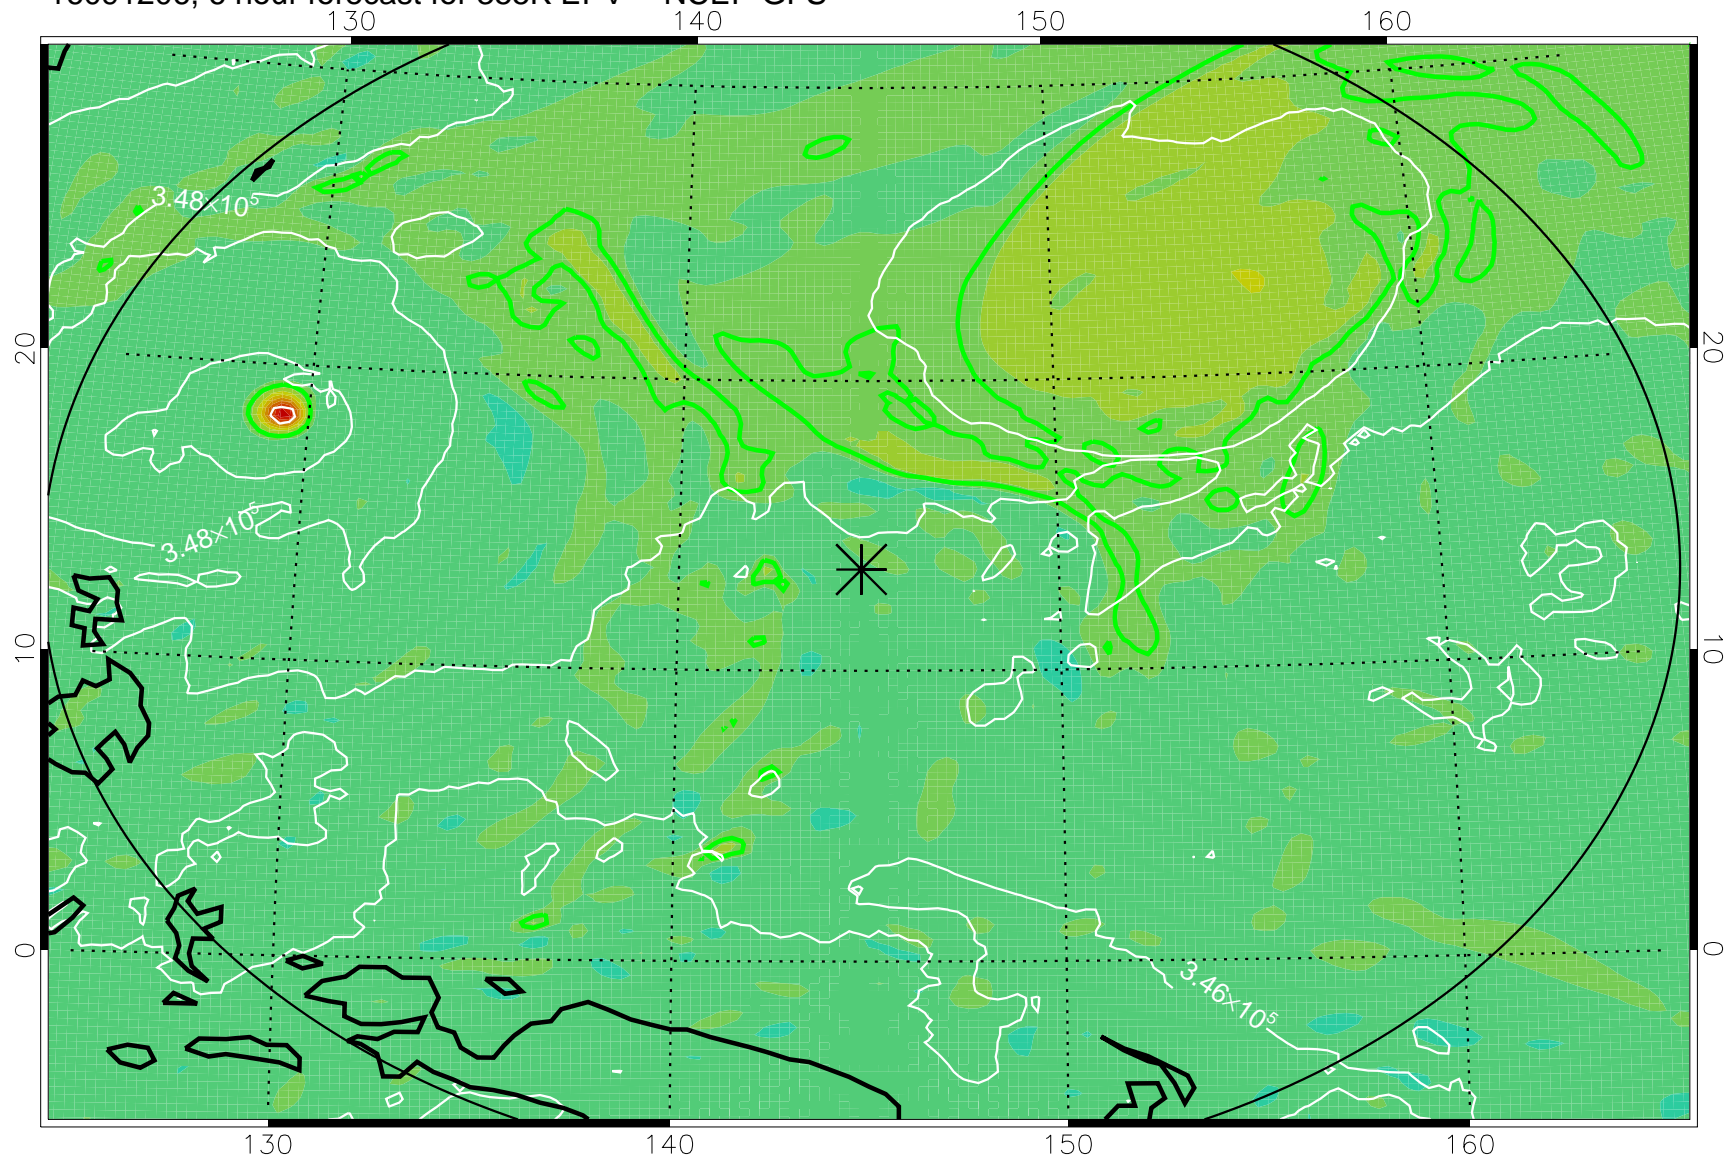

16091206, 6 hour forecast for 355K EPV -- NCEP GFS

355K Montgomery Streamfunction, white
EPV Tropopause (2 PVU) Position
Range ring of 2304 km

16091212, 12 hour forecast for 355K EPV -- NCEP GFS

355K Montgomery Streamfunction, white
EPV Tropopause (2 PVU) Position
Range ring of 2304 km

16091218, 18 hour forecast for 355K EPV -- NCEP GFS

355K Montgomery Streamfunction, white
EPV Tropopause (2 PVU) Position
Range ring of 2304 km

16091300, 24 hour forecast for 355K EPV -- NCEP GFS

355K Montgomery Streamfunction, white
EPV Tropopause (2 PVU) Position
Range ring of 2304 km

16091306, 30 hour forecast for 355K EPV -- NCEP GFS

355K Montgomery Streamfunction, white
EPV Tropopause (2 PVU) Position
Range ring of 2304 km

16091312, 36 hour forecast for 355K EPV -- NCEP GFS

355K Montgomery Streamfunction, white
EPV Tropopause (2 PVU) Position
Range ring of 2304 km

16091418, 66 hour forecast for 355K EPV -- NCEP GFS

355K Montgomery Streamfunction, white
EPV Tropopause (2 PVU) Position
Range ring of 2304 km

16091500, 72 hour forecast for 355K EPV -- NCEP GFS

355K Montgomery Streamfunction, white
EPV Tropopause (2 PVU) Position
Range ring of 2304 km