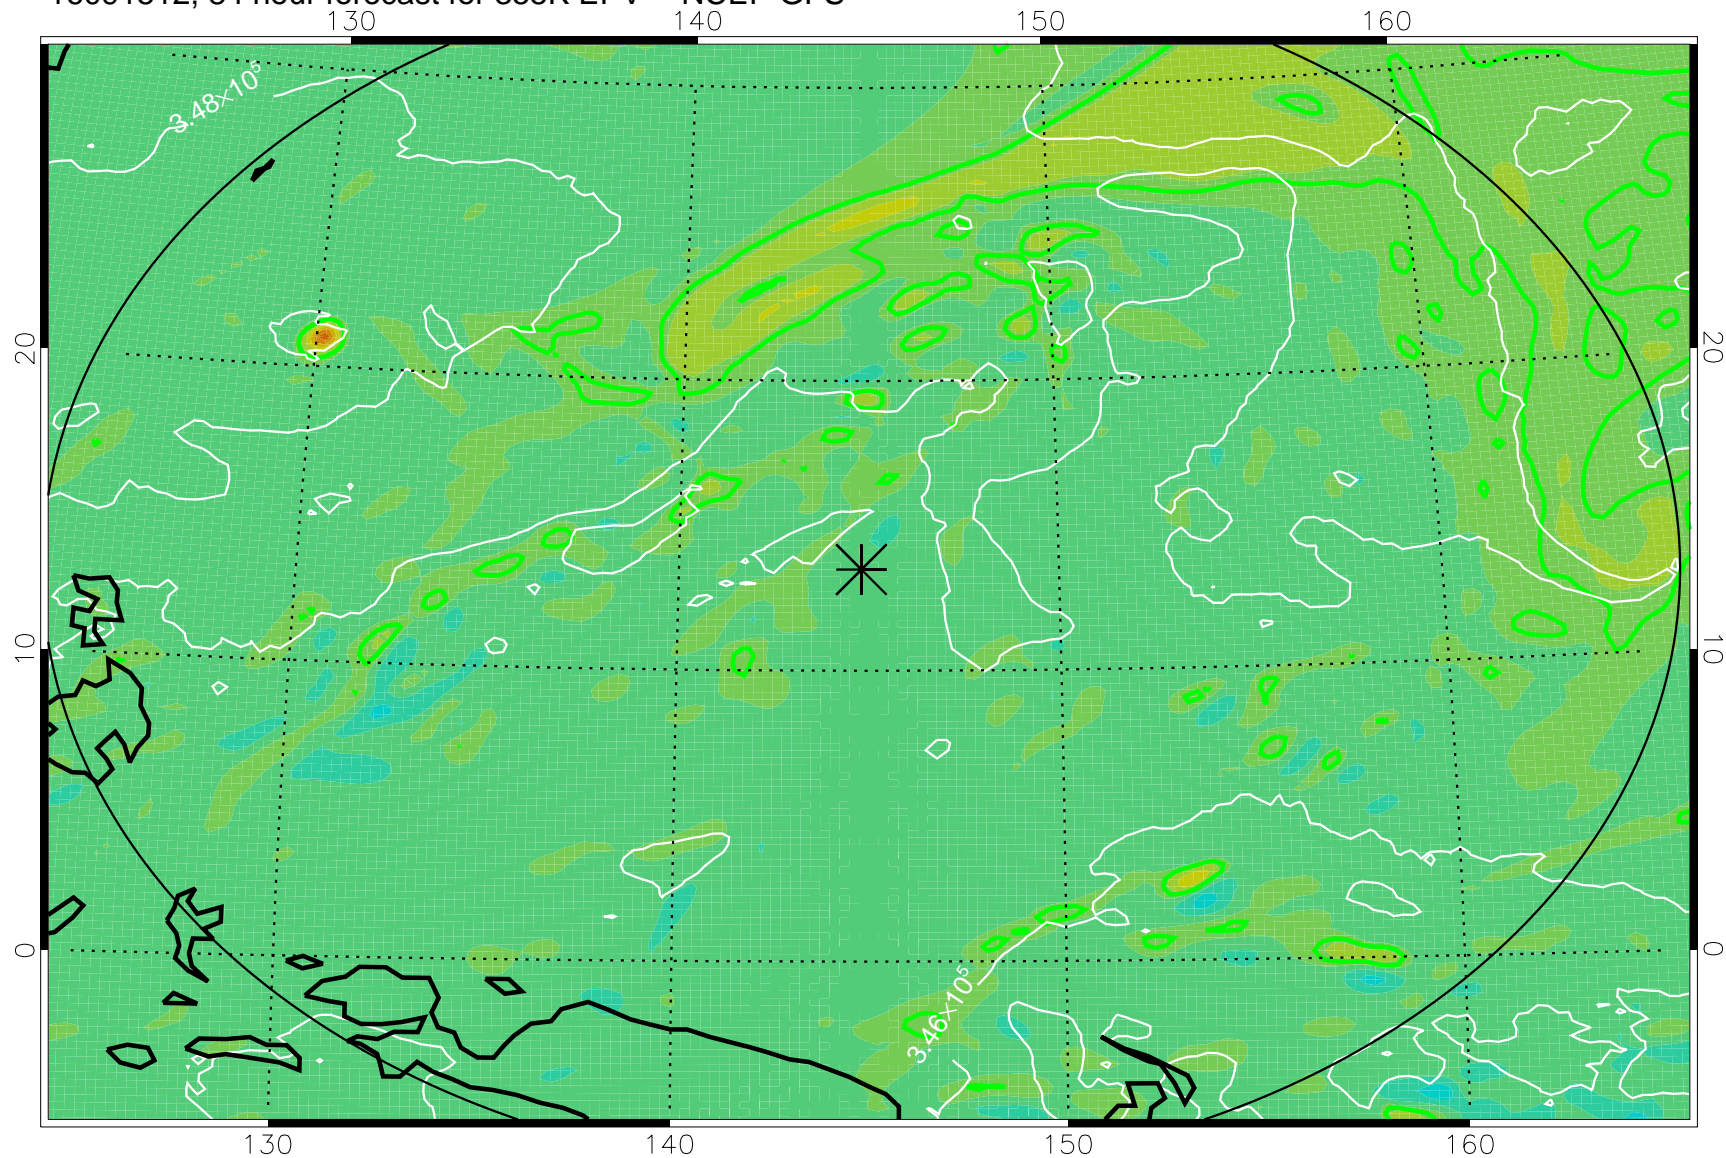

16091418, 66 hour forecast for 355K EPV -- NCEP GFS

355K Montgomery Streamfunction, white
EPV Tropopause (2 PVU) Position
Range ring of 2304 km

16091500, 72 hour forecast for 355K EPV -- NCEP GFS

355K Montgomery Streamfunction, white
EPV Tropopause (2 PVU) Position
Range ring of 2304 km

16091506, 78 hour forecast for 355K EPV -- NCEP GFS

355K Montgomery Streamfunction, white
EPV Tropopause (2 PVU) Position
Range ring of 2304 km

16091512, 84 hour forecast for 355K EPV -- NCEP GFS

355K Montgomery Streamfunction, white
EPV Tropopause (2 PVU) Position
Range ring of 2304 km

16091518, 90 hour forecast for 355K EPV -- NCEP GFS

355K Montgomery Streamfunction, white
EPV Tropopause (2 PVU) Position
Range ring of 2304 km

16091600, 96 hour forecast for 355K EPV -- NCEP GFS

355K Montgomery Streamfunction, white
EPV Tropopause (2 PVU) Position
Range ring of 2304 km

16091606, 102 hour forecast for 355K EPV -- NCEP GFS

355K Montgomery Streamfunction, white
EPV Tropopause (2 PVU) Position
Range ring of 2304 km

16091612, 108 hour forecast for 355K EPV -- NCEP GFS

355K Montgomery Streamfunction, white
EPV Tropopause (2 PVU) Position
Range ring of 2304 km