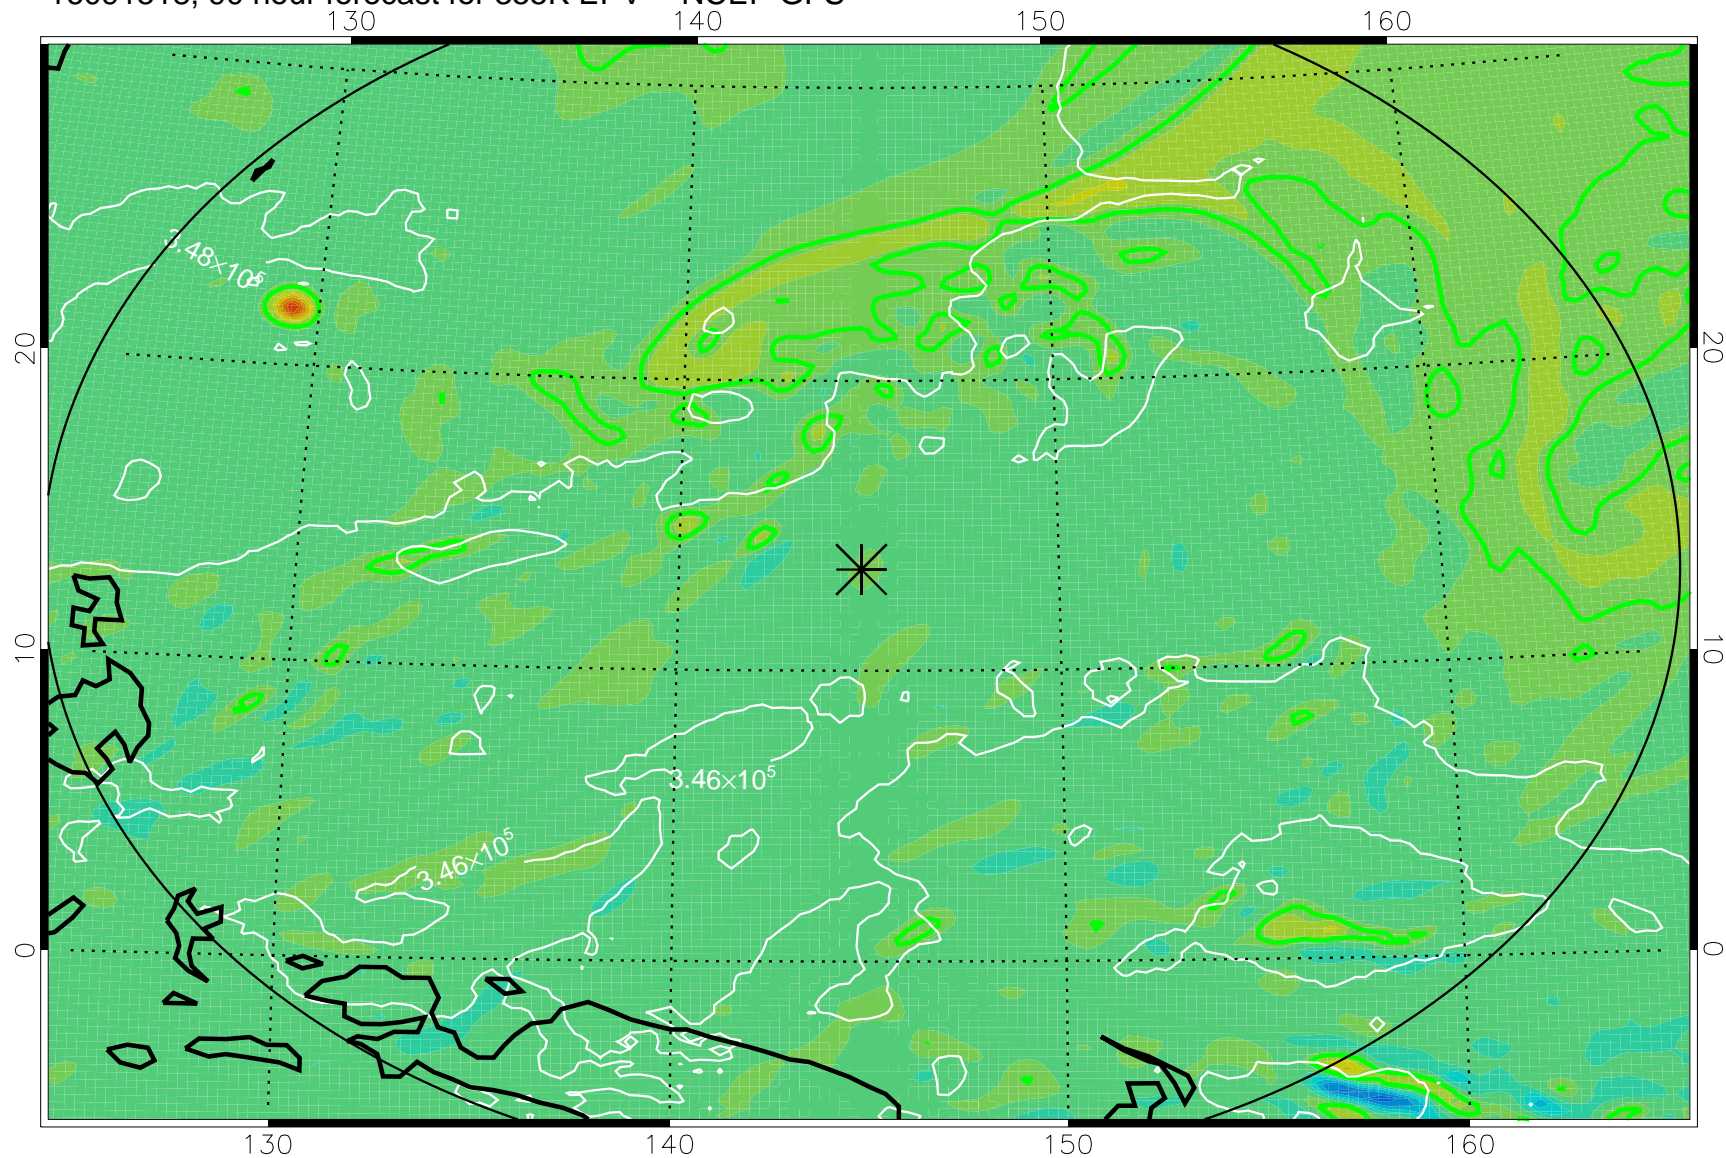

16091418, 66 hour forecast for 355K EPV -- NCEP GFS

355K Montgomery Streamfunction, white
EPV Tropopause (2 PVU) Position
Range ring of 2304 km

16091500, 72 hour forecast for 355K EPV -- NCEP GFS

355K Montgomery Streamfunction, white
EPV Tropopause (2 PVU) Position
Range ring of 2304 km

16091506, 78 hour forecast for 355K EPV -- NCEP GFS

355K Montgomery Streamfunction, white
EPV Tropopause (2 PVU) Position
Range ring of 2304 km

16091512, 84 hour forecast for 355K EPV -- NCEP GFS

355K Montgomery Streamfunction, white
EPV Tropopause (2 PVU) Position
Range ring of 2304 km

16091518, 90 hour forecast for 355K EPV -- NCEP GFS

355K Montgomery Streamfunction, white
EPV Tropopause (2 PVU) Position
Range ring of 2304 km

16091600, 96 hour forecast for 355K EPV -- NCEP GFS

355K Montgomery Streamfunction, white
EPV Tropopause (2 PVU) Position
Range ring of 2304 km

16091606, 102 hour forecast for 355K EPV -- NCEP GFS

355K Montgomery Streamfunction, white
EPV Tropopause (2 PVU) Position
Range ring of 2304 km

16091612, 108 hour forecast for 355K EPV -- NCEP GFS

355K Montgomery Streamfunction, white
EPV Tropopause (2 PVU) Position
Range ring of 2304 km