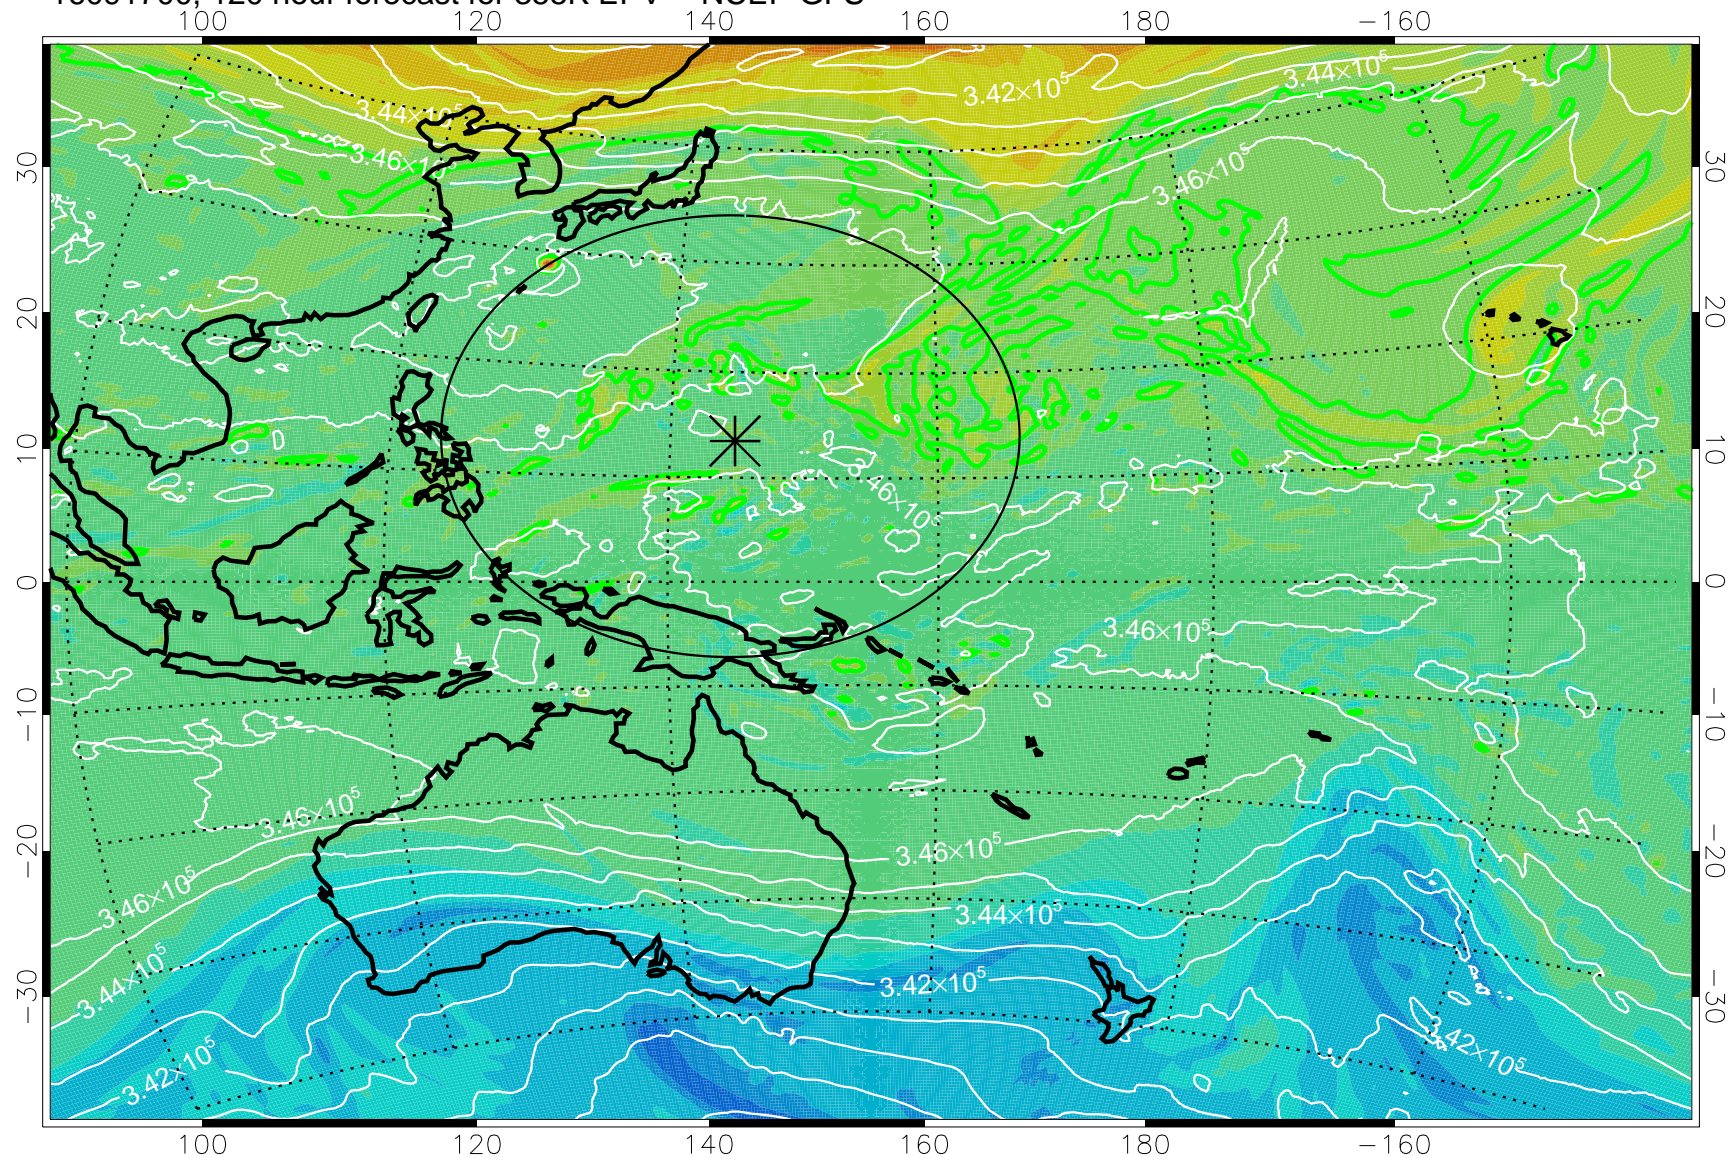

16091506, 78 hour forecast for 355K EPV -- NCEP GFS

355K Montgomery Streamfunction, white  
EPV Tropopause (2 PVU) Position  
Range ring of 2304 km

16091512, 84 hour forecast for 355K EPV -- NCEP GFS

355K Montgomery Streamfunction, white  
EPV Tropopause (2 PVU) Position  
Range ring of 2304 km

16091518, 90 hour forecast for 355K EPV -- NCEP GFS

355K Montgomery Streamfunction, white  
EPV Tropopause (2 PVU) Position  
Range ring of 2304 km

16091600, 96 hour forecast for 355K EPV -- NCEP GFS

355K Montgomery Streamfunction, white  
EPV Tropopause (2 PVU) Position  
Range ring of 2304 km

16091606, 102 hour forecast for 355K EPV -- NCEP GFS

355K Montgomery Streamfunction, white  
EPV Tropopause (2 PVU) Position  
Range ring of 2304 km

16091612, 108 hour forecast for 355K EPV -- NCEP GFS

355K Montgomery Streamfunction, white  
EPV Tropopause (2 PVU) Position  
Range ring of 2304 km

16091618, 114 hour forecast for 355K EPV -- NCEP GFS

355K Montgomery Streamfunction, white  
EPV Tropopause (2 PVU) Position  
Range ring of 2304 km

16091700, 120 hour forecast for 355K EPV -- NCEP GFS

355K Montgomery Streamfunction, white  
EPV Tropopause (2 PVU) Position  
Range ring of 2304 km