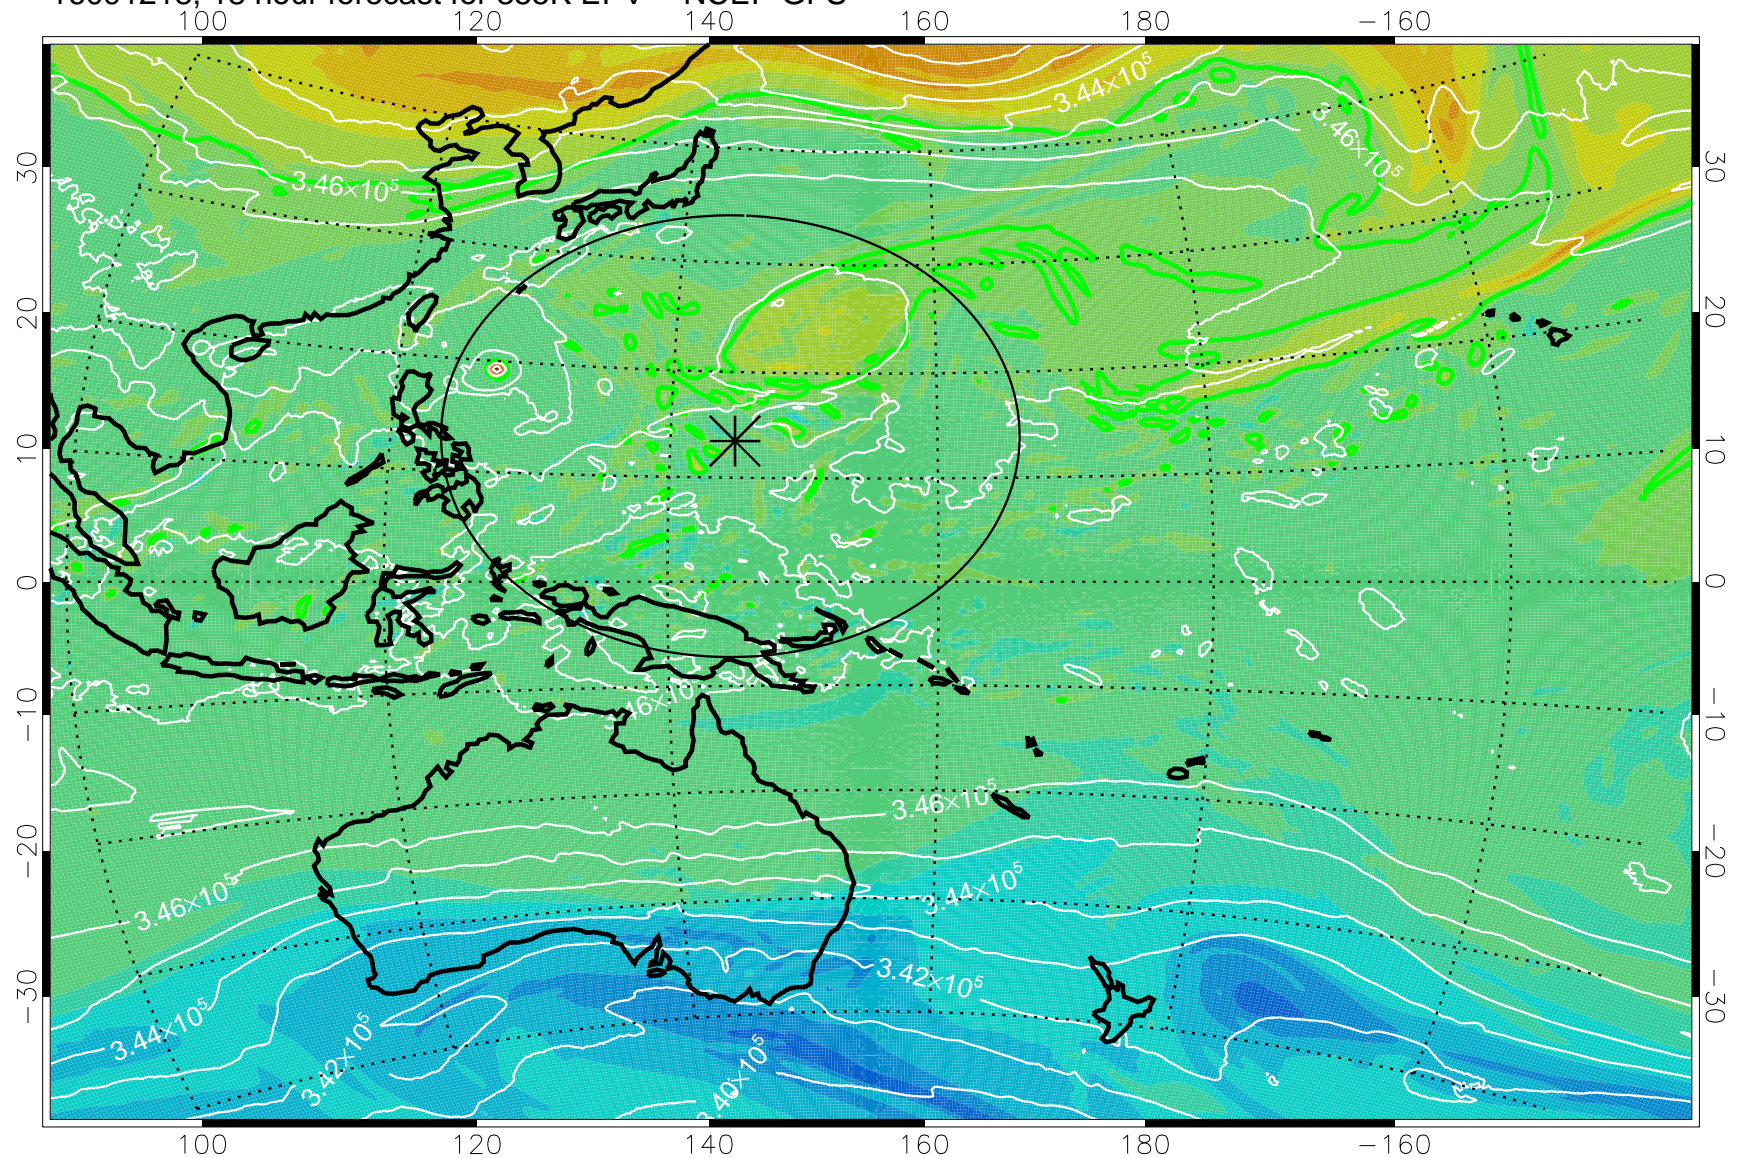

16091206, 6 hour forecast for 355K EPV -- NCEP GFS

355K Montgomery Streamfunction, white  
EPV Tropopause (2 PVU) Position  
Range ring of 2304 km

16091212, 12 hour forecast for 355K EPV -- NCEP GFS

355K Montgomery Streamfunction, white  
EPV Tropopause (2 PVU) Position  
Range ring of 2304 km

16091218, 18 hour forecast for 355K EPV -- NCEP GFS

355K Montgomery Streamfunction, white  
EPV Tropopause (2 PVU) Position  
Range ring of 2304 km

16091300, 24 hour forecast for 355K EPV -- NCEP GFS

355K Montgomery Streamfunction, white  
EPV Tropopause (2 PVU) Position  
Range ring of 2304 km

16091306, 30 hour forecast for 355K EPV -- NCEP GFS

355K Montgomery Streamfunction, white  
EPV Tropopause (2 PVU) Position  
Range ring of 2304 km

16091312, 36 hour forecast for 355K EPV -- NCEP GFS

355K Montgomery Streamfunction, white  
EPV Tropopause (2 PVU) Position  
Range ring of 2304 km

16091318, 42 hour forecast for 355K EPV -- NCEP GFS

355K Montgomery Streamfunction, white  
EPV Tropopause (2 PVU) Position  
Range ring of 2304 km

16091400, 48 hour forecast for 355K EPV -- NCEP GFS

355K Montgomery Streamfunction, white  
EPV Tropopause (2 PVU) Position  
Range ring of 2304 km