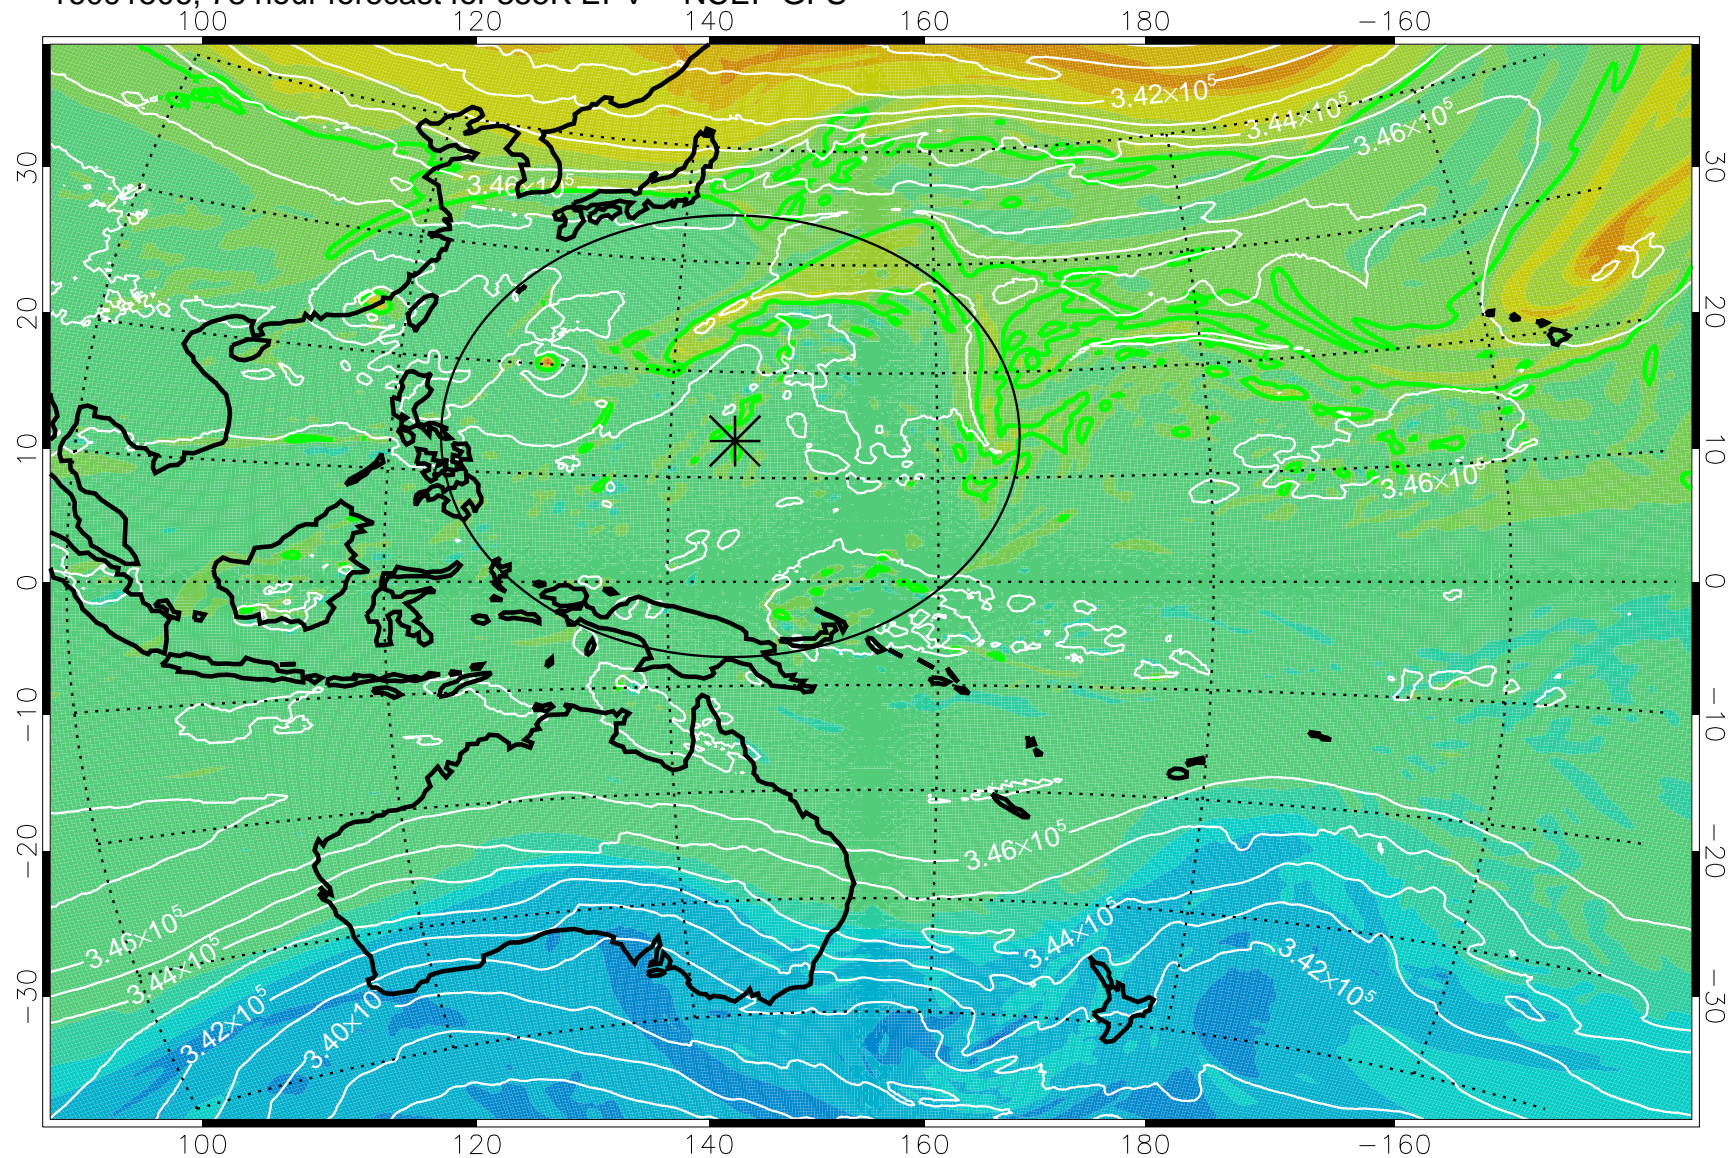

16091406, 54 hour forecast for 355K EPV -- NCEP GFS

355K Montgomery Streamfunction, white  
EPV Tropopause (2 PVU) Position  
Range ring of 2304 km

16091412, 60 hour forecast for 355K EPV -- NCEP GFS

355K Montgomery Streamfunction, white  
EPV Tropopause (2 PVU) Position  
Range ring of 2304 km

16091418, 66 hour forecast for 355K EPV -- NCEP GFS

355K Montgomery Streamfunction, white  
EPV Tropopause (2 PVU) Position  
Range ring of 2304 km

16091500, 72 hour forecast for 355K EPV -- NCEP GFS

355K Montgomery Streamfunction, white  
EPV Tropopause (2 PVU) Position  
Range ring of 2304 km

16091506, 78 hour forecast for 355K EPV -- NCEP GFS

355K Montgomery Streamfunction, white  
EPV Tropopause (2 PVU) Position  
Range ring of 2304 km

16091512, 84 hour forecast for 355K EPV -- NCEP GFS

355K Montgomery Streamfunction, white  
EPV Tropopause (2 PVU) Position  
Range ring of 2304 km

16091518, 90 hour forecast for 355K EPV -- NCEP GFS

355K Montgomery Streamfunction, white  
EPV Tropopause (2 PVU) Position  
Range ring of 2304 km

16091600, 96 hour forecast for 355K EPV -- NCEP GFS

355K Montgomery Streamfunction, white  
EPV Tropopause (2 PVU) Position  
Range ring of 2304 km