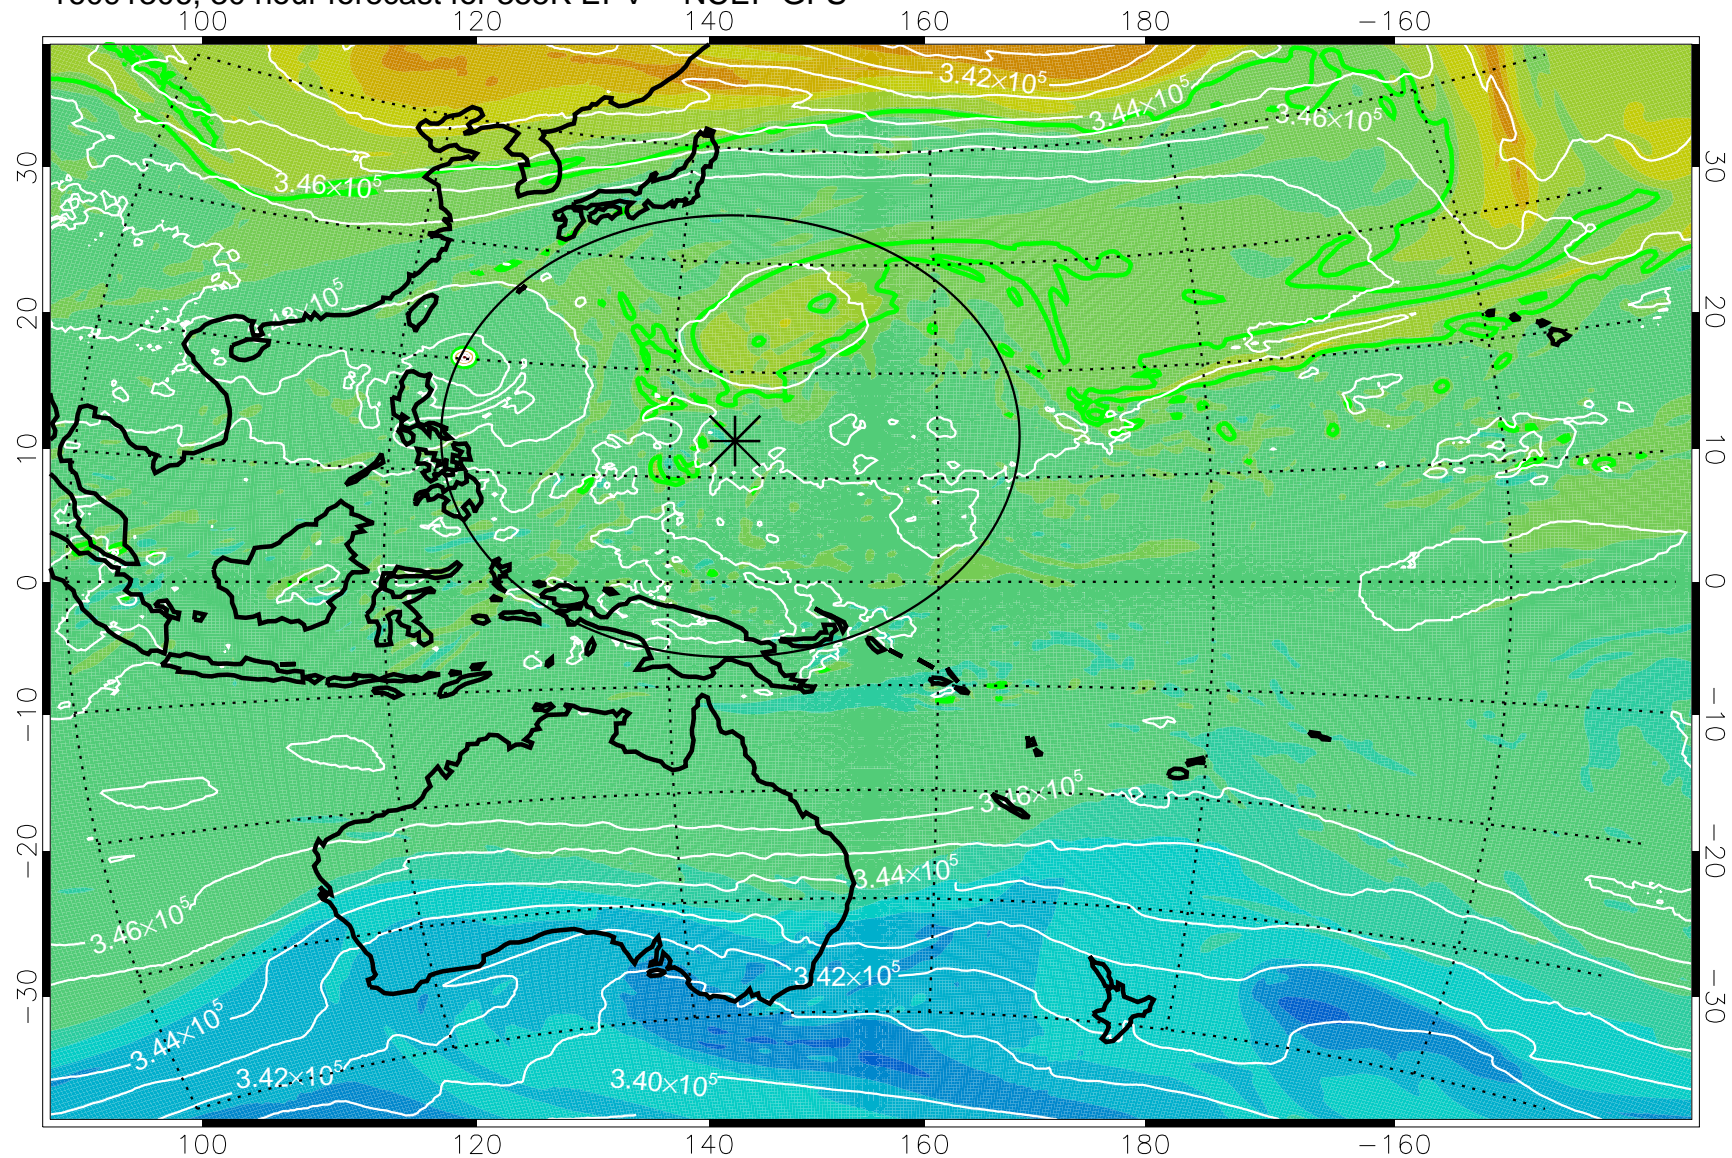

16091218, 18 hour forecast for 355K EPV -- NCEP GFS

355K Montgomery Streamfunction, white  
EPV Tropopause (2 PVU) Position  
Range ring of 2304 km

16091300, 24 hour forecast for 355K EPV -- NCEP GFS

355K Montgomery Streamfunction, white  
EPV Tropopause (2 PVU) Position  
Range ring of 2304 km

16091306, 30 hour forecast for 355K EPV -- NCEP GFS

355K Montgomery Streamfunction, white  
EPV Tropopause (2 PVU) Position  
Range ring of 2304 km

16091312, 36 hour forecast for 355K EPV -- NCEP GFS

355K Montgomery Streamfunction, white  
EPV Tropopause (2 PVU) Position  
Range ring of 2304 km

16091318, 42 hour forecast for 355K EPV -- NCEP GFS

355K Montgomery Streamfunction, white  
EPV Tropopause (2 PVU) Position  
Range ring of 2304 km

16091400, 48 hour forecast for 355K EPV -- NCEP GFS

355K Montgomery Streamfunction, white  
EPV Tropopause (2 PVU) Position  
Range ring of 2304 km

16091406, 54 hour forecast for 355K EPV -- NCEP GFS

355K Montgomery Streamfunction, white  
EPV Tropopause (2 PVU) Position  
Range ring of 2304 km

16091412, 60 hour forecast for 355K EPV -- NCEP GFS

355K Montgomery Streamfunction, white  
EPV Tropopause (2 PVU) Position  
Range ring of 2304 km