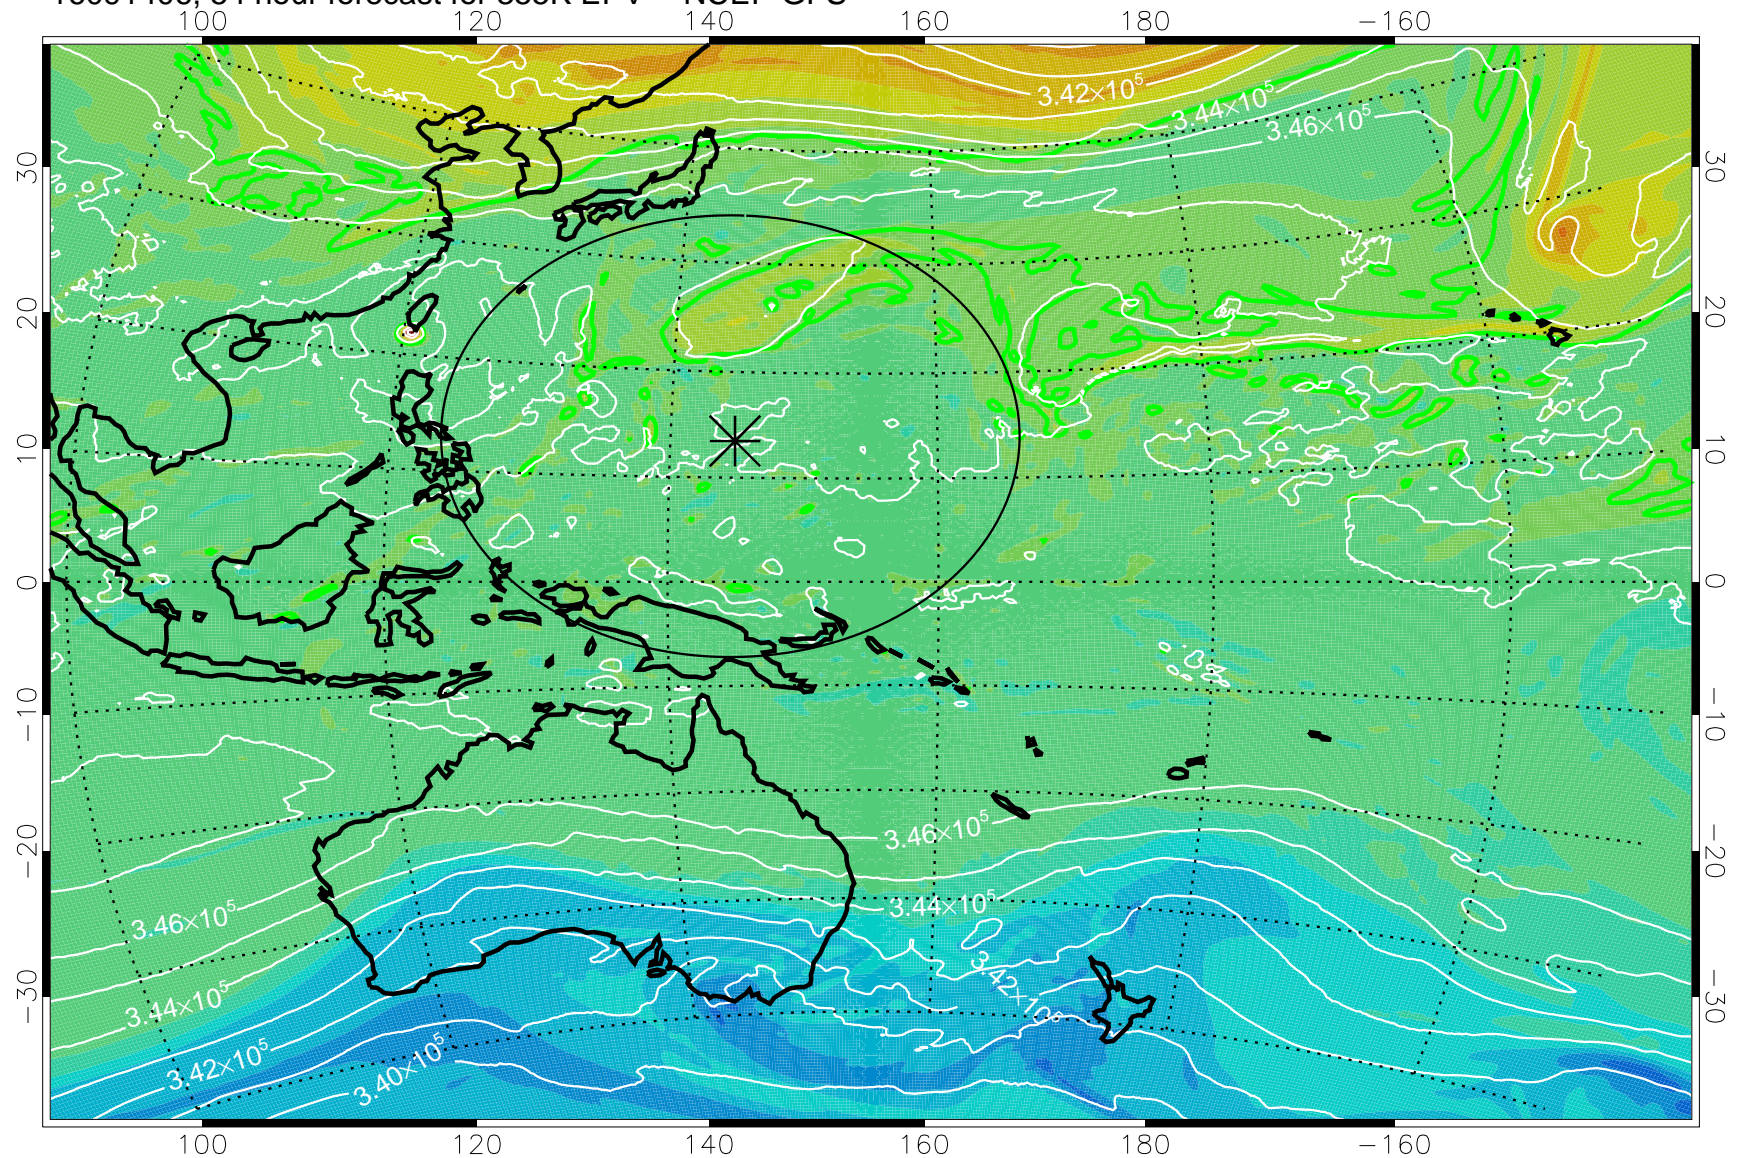

16091318, 42 hour forecast for 355K EPV -- NCEP GFS

355K Montgomery Streamfunction, white  
EPV Tropopause (2 PVU) Position  
Range ring of 2304 km

16091400, 48 hour forecast for 355K EPV -- NCEP GFS

355K Montgomery Streamfunction, white  
EPV Tropopause (2 PVU) Position  
Range ring of 2304 km

16091406, 54 hour forecast for 355K EPV -- NCEP GFS

355K Montgomery Streamfunction, white  
EPV Tropopause (2 PVU) Position  
Range ring of 2304 km

16091412, 60 hour forecast for 355K EPV -- NCEP GFS

355K Montgomery Streamfunction, white  
EPV Tropopause (2 PVU) Position  
Range ring of 2304 km

16091418, 66 hour forecast for 355K EPV -- NCEP GFS

355K Montgomery Streamfunction, white  
EPV Tropopause (2 PVU) Position  
Range ring of 2304 km

16091500, 72 hour forecast for 355K EPV -- NCEP GFS

355K Montgomery Streamfunction, white  
EPV Tropopause (2 PVU) Position  
Range ring of 2304 km

16091506, 78 hour forecast for 355K EPV -- NCEP GFS

355K Montgomery Streamfunction, white  
EPV Tropopause (2 PVU) Position  
Range ring of 2304 km

16091512, 84 hour forecast for 355K EPV -- NCEP GFS

355K Montgomery Streamfunction, white  
EPV Tropopause (2 PVU) Position  
Range ring of 2304 km