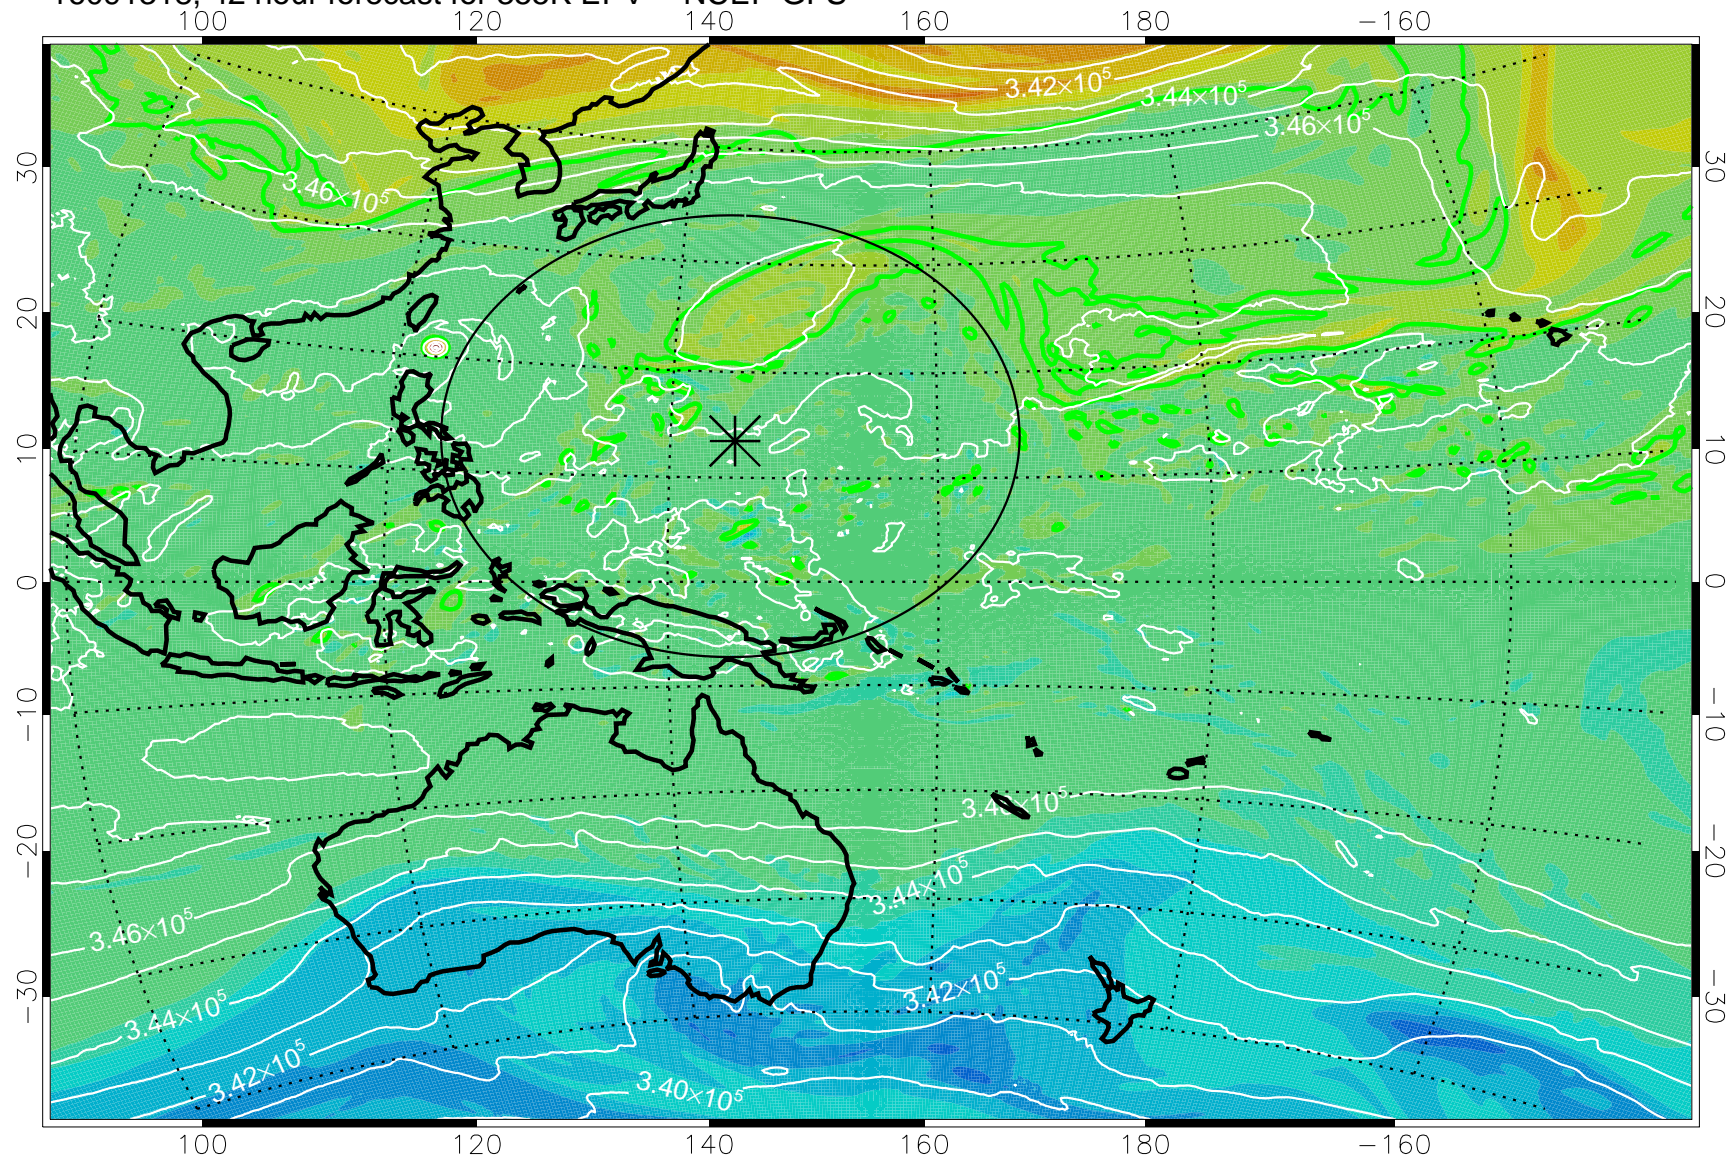

16091306, 30 hour forecast for 355K EPV -- NCEP GFS

355K Montgomery Streamfunction, white  
EPV Tropopause (2 PVU) Position  
Range ring of 2304 km

16091312, 36 hour forecast for 355K EPV -- NCEP GFS

355K Montgomery Streamfunction, white  
EPV Tropopause (2 PVU) Position  
Range ring of 2304 km

16091318, 42 hour forecast for 355K EPV -- NCEP GFS

355K Montgomery Streamfunction, white  
EPV Tropopause (2 PVU) Position  
Range ring of 2304 km

16091400, 48 hour forecast for 355K EPV -- NCEP GFS

355K Montgomery Streamfunction, white  
EPV Tropopause (2 PVU) Position  
Range ring of 2304 km

16091406, 54 hour forecast for 355K EPV -- NCEP GFS

355K Montgomery Streamfunction, white  
EPV Tropopause (2 PVU) Position  
Range ring of 2304 km

16091412, 60 hour forecast for 355K EPV -- NCEP GFS

355K Montgomery Streamfunction, white  
EPV Tropopause (2 PVU) Position  
Range ring of 2304 km

16091418, 66 hour forecast for 355K EPV -- NCEP GFS

355K Montgomery Streamfunction, white  
EPV Tropopause (2 PVU) Position  
Range ring of 2304 km

16091500, 72 hour forecast for 355K EPV -- NCEP GFS

355K Montgomery Streamfunction, white  
EPV Tropopause (2 PVU) Position  
Range ring of 2304 km