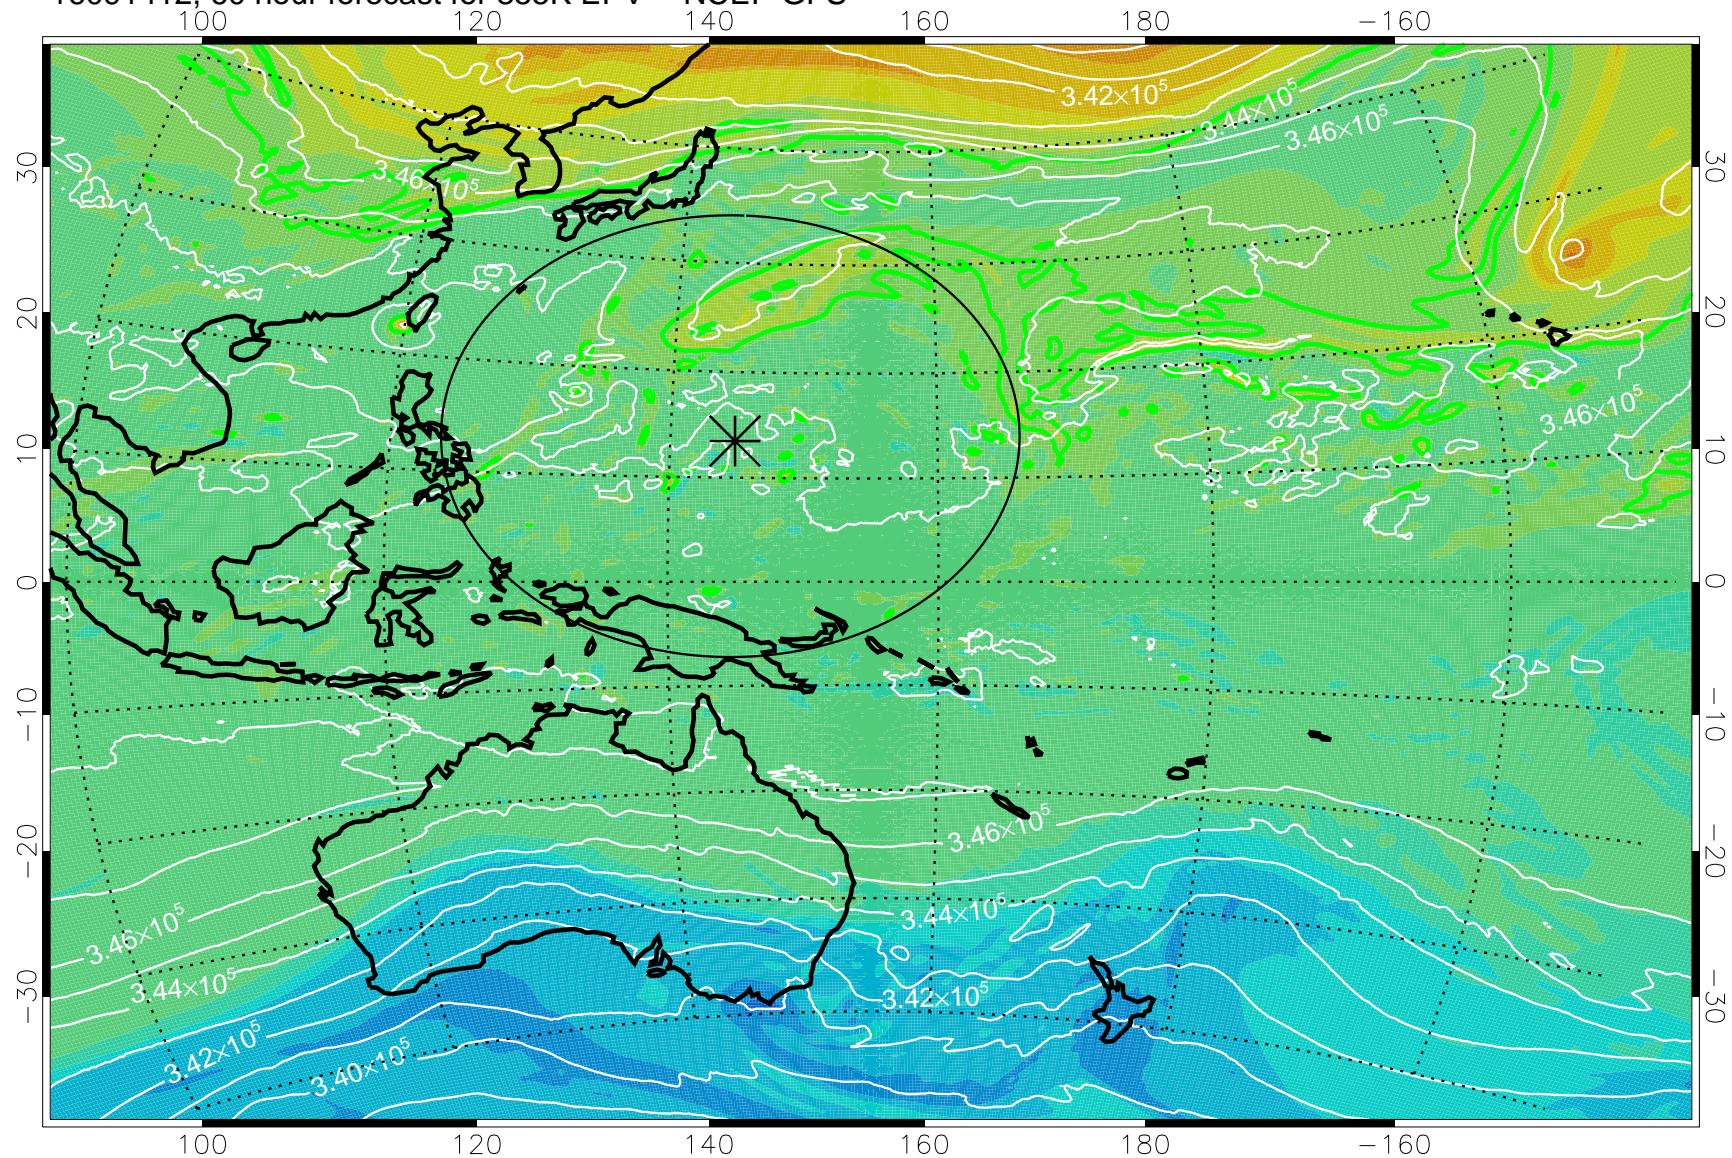

16091318, 42 hour forecast for 355K EPV -- NCEP GFS

355K Montgomery Streamfunction, white  
EPV Tropopause (2 PVU) Position  
Range ring of 2304 km

16091400, 48 hour forecast for 355K EPV -- NCEP GFS

355K Montgomery Streamfunction, white  
EPV Tropopause (2 PVU) Position  
Range ring of 2304 km

16091406, 54 hour forecast for 355K EPV -- NCEP GFS

355K Montgomery Streamfunction, white  
EPV Tropopause (2 PVU) Position  
Range ring of 2304 km

16091412, 60 hour forecast for 355K EPV -- NCEP GFS

355K Montgomery Streamfunction, white  
EPV Tropopause (2 PVU) Position  
Range ring of 2304 km

16091418, 66 hour forecast for 355K EPV -- NCEP GFS

355K Montgomery Streamfunction, white  
EPV Tropopause (2 PVU) Position  
Range ring of 2304 km

16091500, 72 hour forecast for 355K EPV -- NCEP GFS

355K Montgomery Streamfunction, white  
EPV Tropopause (2 PVU) Position  
Range ring of 2304 km

16091506, 78 hour forecast for 355K EPV -- NCEP GFS

355K Montgomery Streamfunction, white  
EPV Tropopause (2 PVU) Position  
Range ring of 2304 km

16091512, 84 hour forecast for 355K EPV -- NCEP GFS

355K Montgomery Streamfunction, white  
EPV Tropopause (2 PVU) Position  
Range ring of 2304 km