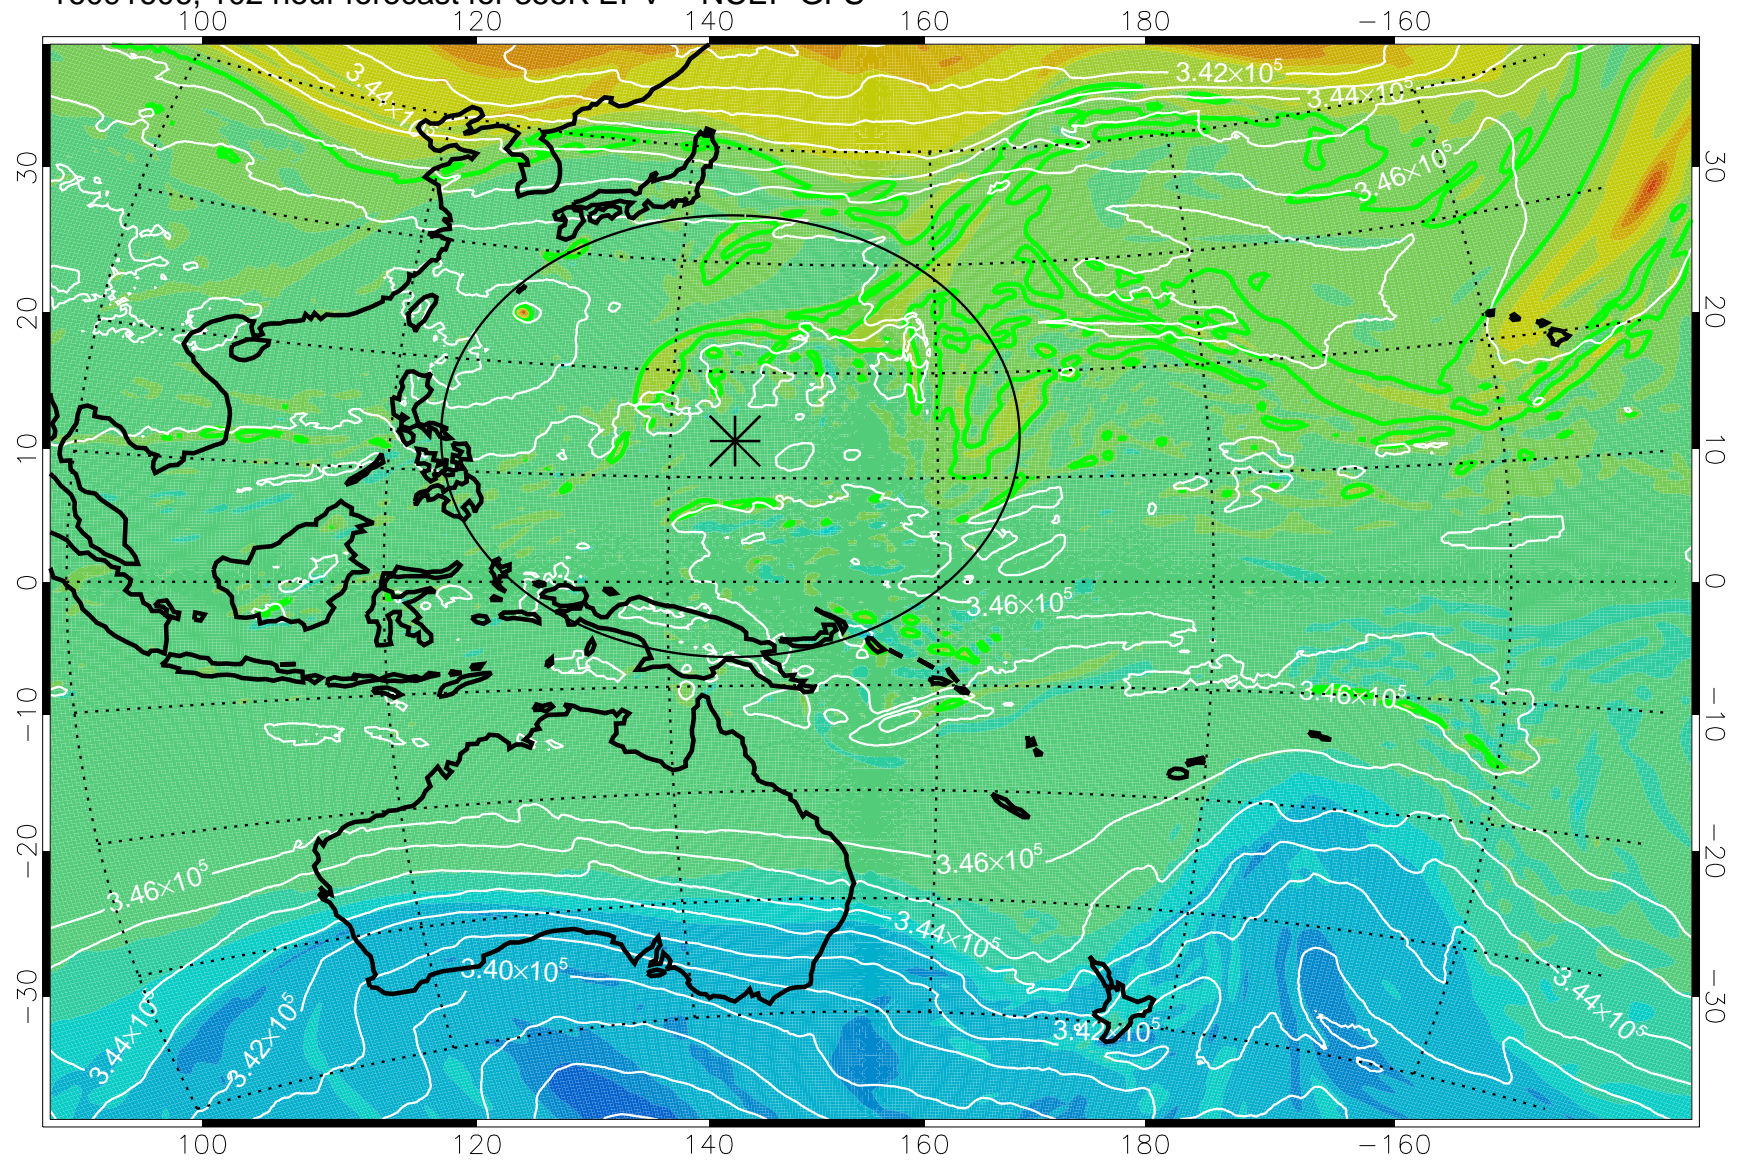

16091506, 78 hour forecast for 355K EPV -- NCEP GFS

355K Montgomery Streamfunction, white  
EPV Tropopause (2 PVU) Position  
Range ring of 2304 km

16091512, 84 hour forecast for 355K EPV -- NCEP GFS

355K Montgomery Streamfunction, white  
EPV Tropopause (2 PVU) Position  
Range ring of 2304 km

16091518, 90 hour forecast for 355K EPV -- NCEP GFS

355K Montgomery Streamfunction, white  
EPV Tropopause (2 PVU) Position  
Range ring of 2304 km

16091600, 96 hour forecast for 355K EPV -- NCEP GFS

355K Montgomery Streamfunction, white  
EPV Tropopause (2 PVU) Position  
Range ring of 2304 km

16091606, 102 hour forecast for 355K EPV -- NCEP GFS

355K Montgomery Streamfunction, white  
EPV Tropopause (2 PVU) Position  
Range ring of 2304 km

16091612, 108 hour forecast for 355K EPV -- NCEP GFS

355K Montgomery Streamfunction, white  
EPV Tropopause (2 PVU) Position  
Range ring of 2304 km

16091618, 114 hour forecast for 355K EPV -- NCEP GFS

355K Montgomery Streamfunction, white  
EPV Tropopause (2 PVU) Position  
Range ring of 2304 km

16091700, 120 hour forecast for 355K EPV -- NCEP GFS

355K Montgomery Streamfunction, white  
EPV Tropopause (2 PVU) Position  
Range ring of 2304 km