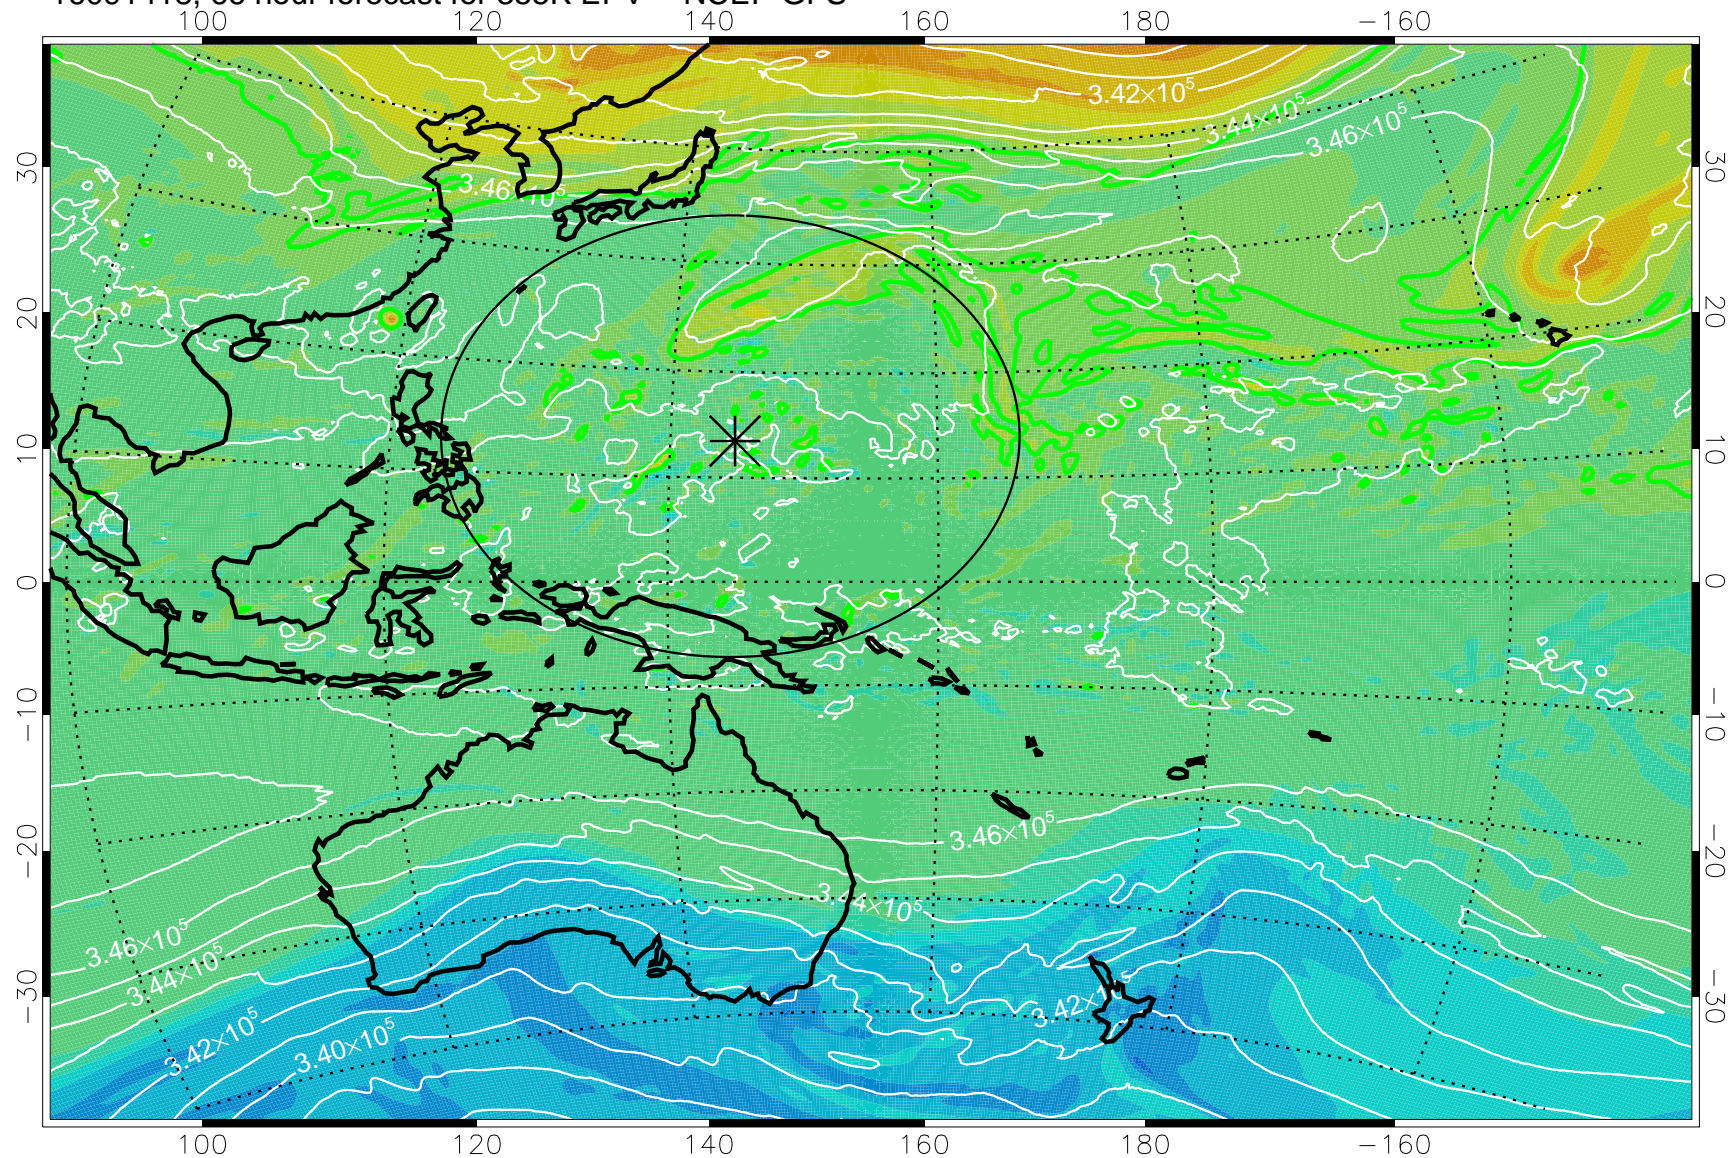

16091318, 42 hour forecast for 355K EPV -- NCEP GFS

355K Montgomery Streamfunction, white  
EPV Tropopause (2 PVU) Position  
Range ring of 2304 km

16091400, 48 hour forecast for 355K EPV -- NCEP GFS

355K Montgomery Streamfunction, white  
EPV Tropopause (2 PVU) Position  
Range ring of 2304 km

16091406, 54 hour forecast for 355K EPV -- NCEP GFS

355K Montgomery Streamfunction, white  
EPV Tropopause (2 PVU) Position  
Range ring of 2304 km

16091412, 60 hour forecast for 355K EPV -- NCEP GFS

355K Montgomery Streamfunction, white  
EPV Tropopause (2 PVU) Position  
Range ring of 2304 km

16091418, 66 hour forecast for 355K EPV -- NCEP GFS

355K Montgomery Streamfunction, white  
EPV Tropopause (2 PVU) Position  
Range ring of 2304 km

16091500, 72 hour forecast for 355K EPV -- NCEP GFS

355K Montgomery Streamfunction, white  
EPV Tropopause (2 PVU) Position  
Range ring of 2304 km

16091506, 78 hour forecast for 355K EPV -- NCEP GFS

355K Montgomery Streamfunction, white  
EPV Tropopause (2 PVU) Position  
Range ring of 2304 km

16091512, 84 hour forecast for 355K EPV -- NCEP GFS

355K Montgomery Streamfunction, white  
EPV Tropopause (2 PVU) Position  
Range ring of 2304 km