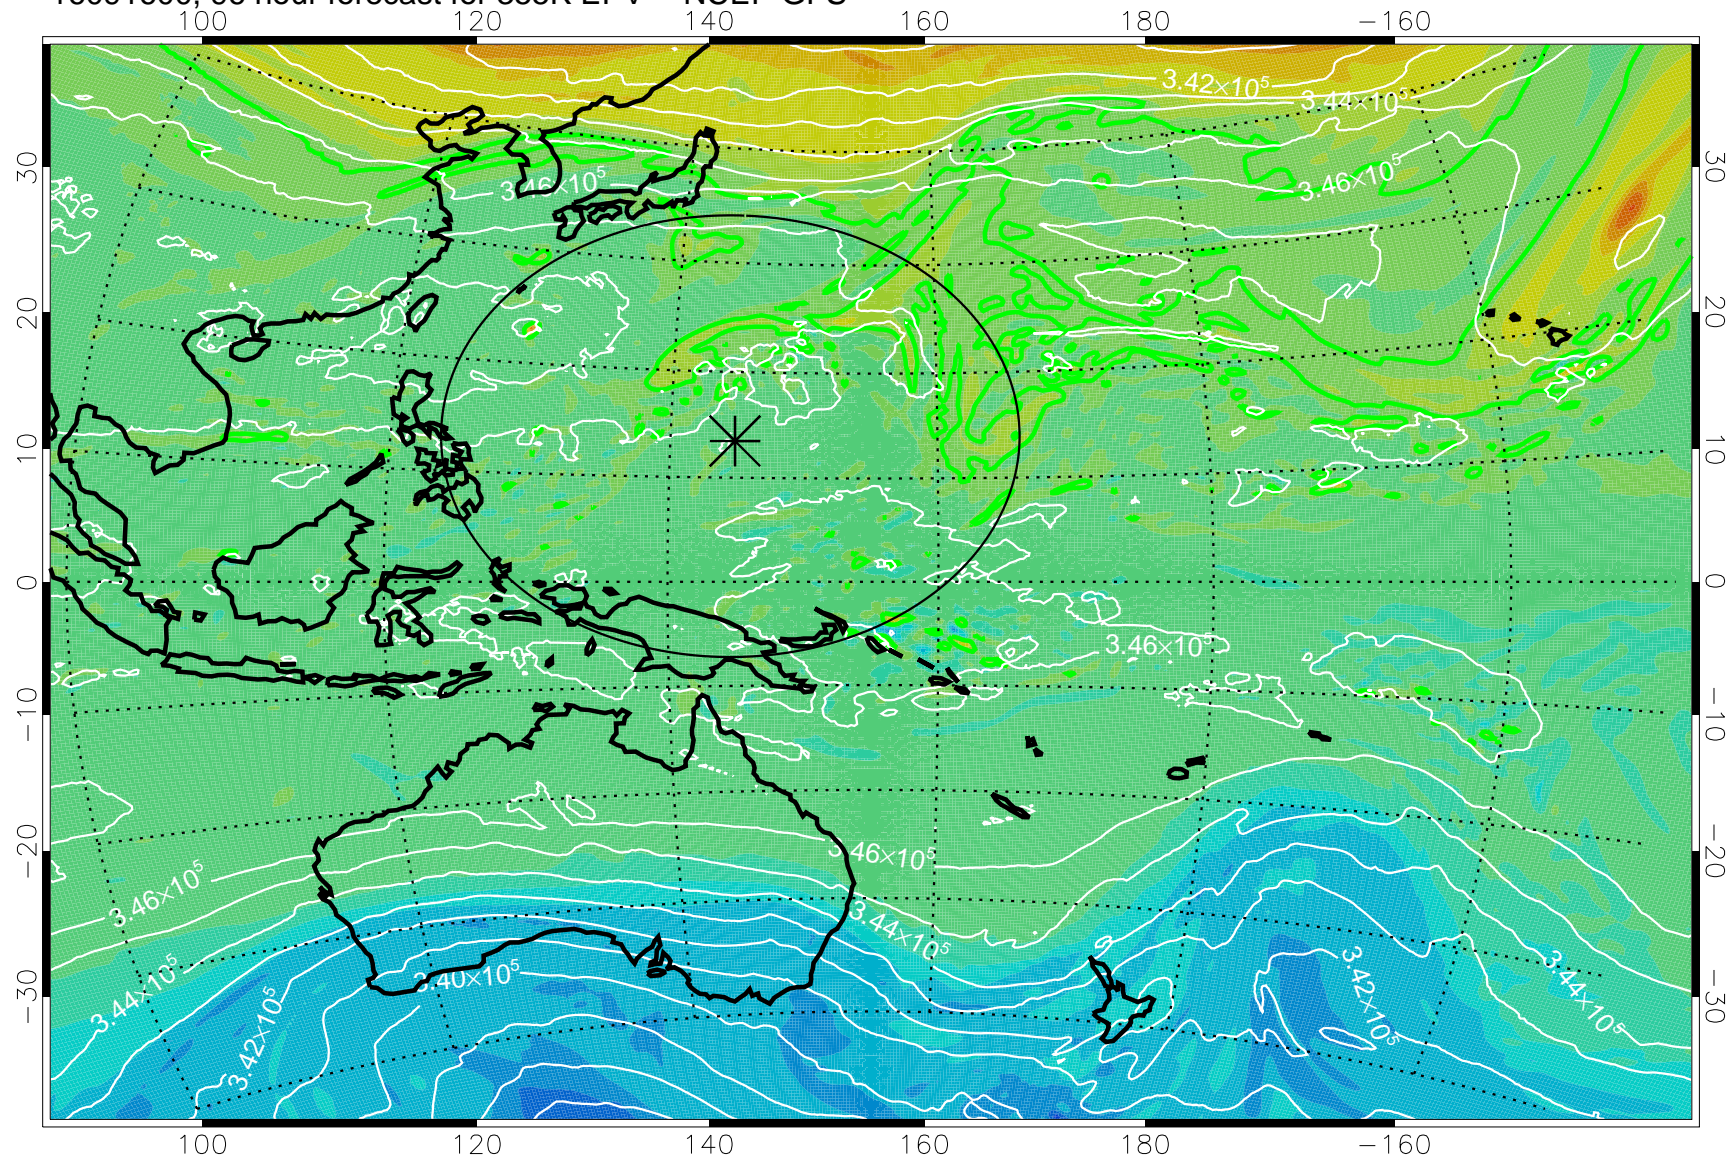

16091418, 66 hour forecast for 355K EPV -- NCEP GFS

355K Montgomery Streamfunction, white  
EPV Tropopause (2 PVU) Position  
Range ring of 2304 km

16091500, 72 hour forecast for 355K EPV -- NCEP GFS

355K Montgomery Streamfunction, white  
EPV Tropopause (2 PVU) Position  
Range ring of 2304 km

16091506, 78 hour forecast for 355K EPV -- NCEP GFS

355K Montgomery Streamfunction, white  
EPV Tropopause (2 PVU) Position  
Range ring of 2304 km

16091512, 84 hour forecast for 355K EPV -- NCEP GFS

355K Montgomery Streamfunction, white  
EPV Tropopause (2 PVU) Position  
Range ring of 2304 km

16091518, 90 hour forecast for 355K EPV -- NCEP GFS

355K Montgomery Streamfunction, white  
EPV Tropopause (2 PVU) Position  
Range ring of 2304 km

16091600, 96 hour forecast for 355K EPV -- NCEP GFS

355K Montgomery Streamfunction, white  
EPV Tropopause (2 PVU) Position  
Range ring of 2304 km

16091606, 102 hour forecast for 355K EPV -- NCEP GFS

355K Montgomery Streamfunction, white  
EPV Tropopause (2 PVU) Position  
Range ring of 2304 km

16091612, 108 hour forecast for 355K EPV -- NCEP GFS

355K Montgomery Streamfunction, white  
EPV Tropopause (2 PVU) Position  
Range ring of 2304 km