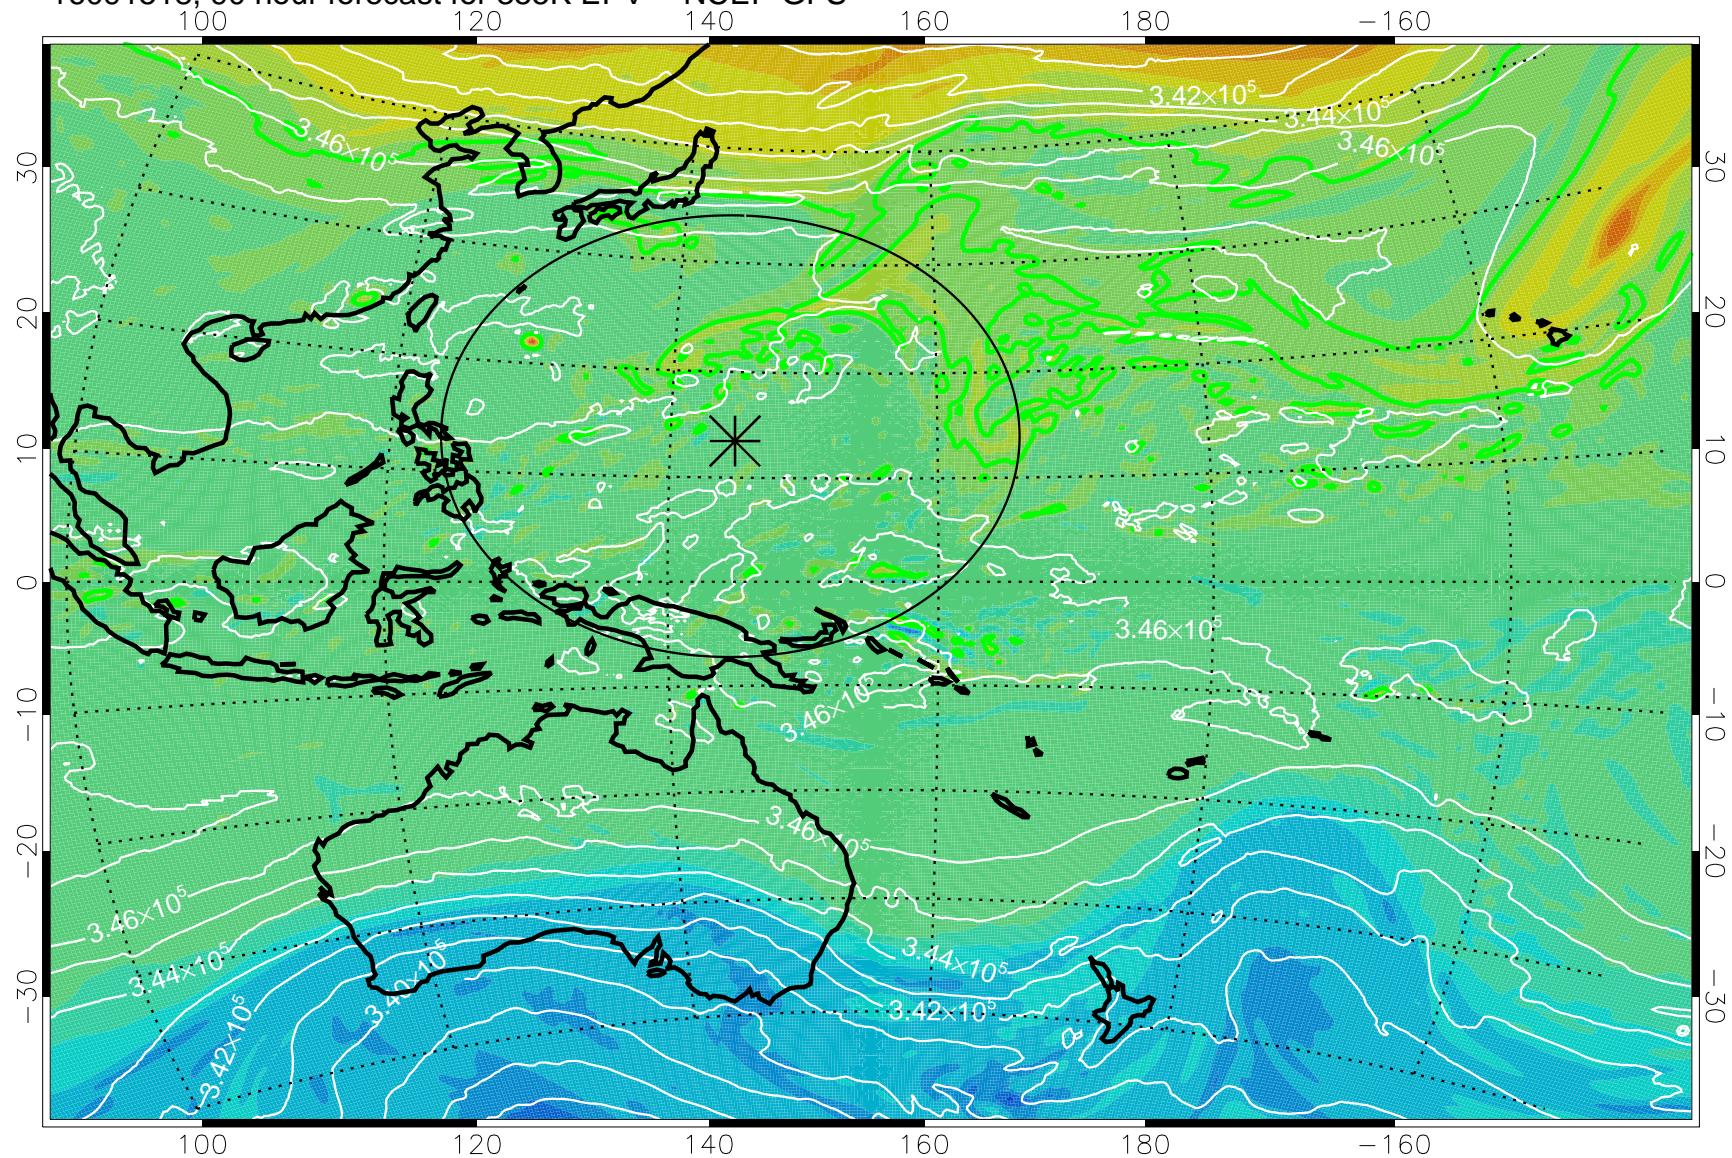

16091418, 66 hour forecast for 355K EPV -- NCEP GFS

355K Montgomery Streamfunction, white  
EPV Tropopause (2 PVU) Position  
Range ring of 2304 km

16091500, 72 hour forecast for 355K EPV -- NCEP GFS

355K Montgomery Streamfunction, white  
EPV Tropopause (2 PVU) Position  
Range ring of 2304 km

16091506, 78 hour forecast for 355K EPV -- NCEP GFS

355K Montgomery Streamfunction, white  
EPV Tropopause (2 PVU) Position  
Range ring of 2304 km

16091512, 84 hour forecast for 355K EPV -- NCEP GFS

355K Montgomery Streamfunction, white  
EPV Tropopause (2 PVU) Position  
Range ring of 2304 km

16091518, 90 hour forecast for 355K EPV -- NCEP GFS

355K Montgomery Streamfunction, white  
EPV Tropopause (2 PVU) Position  
Range ring of 2304 km

16091600, 96 hour forecast for 355K EPV -- NCEP GFS

355K Montgomery Streamfunction, white  
EPV Tropopause (2 PVU) Position  
Range ring of 2304 km

16091606, 102 hour forecast for 355K EPV -- NCEP GFS

355K Montgomery Streamfunction, white  
EPV Tropopause (2 PVU) Position  
Range ring of 2304 km

16091612, 108 hour forecast for 355K EPV -- NCEP GFS

355K Montgomery Streamfunction, white  
EPV Tropopause (2 PVU) Position  
Range ring of 2304 km