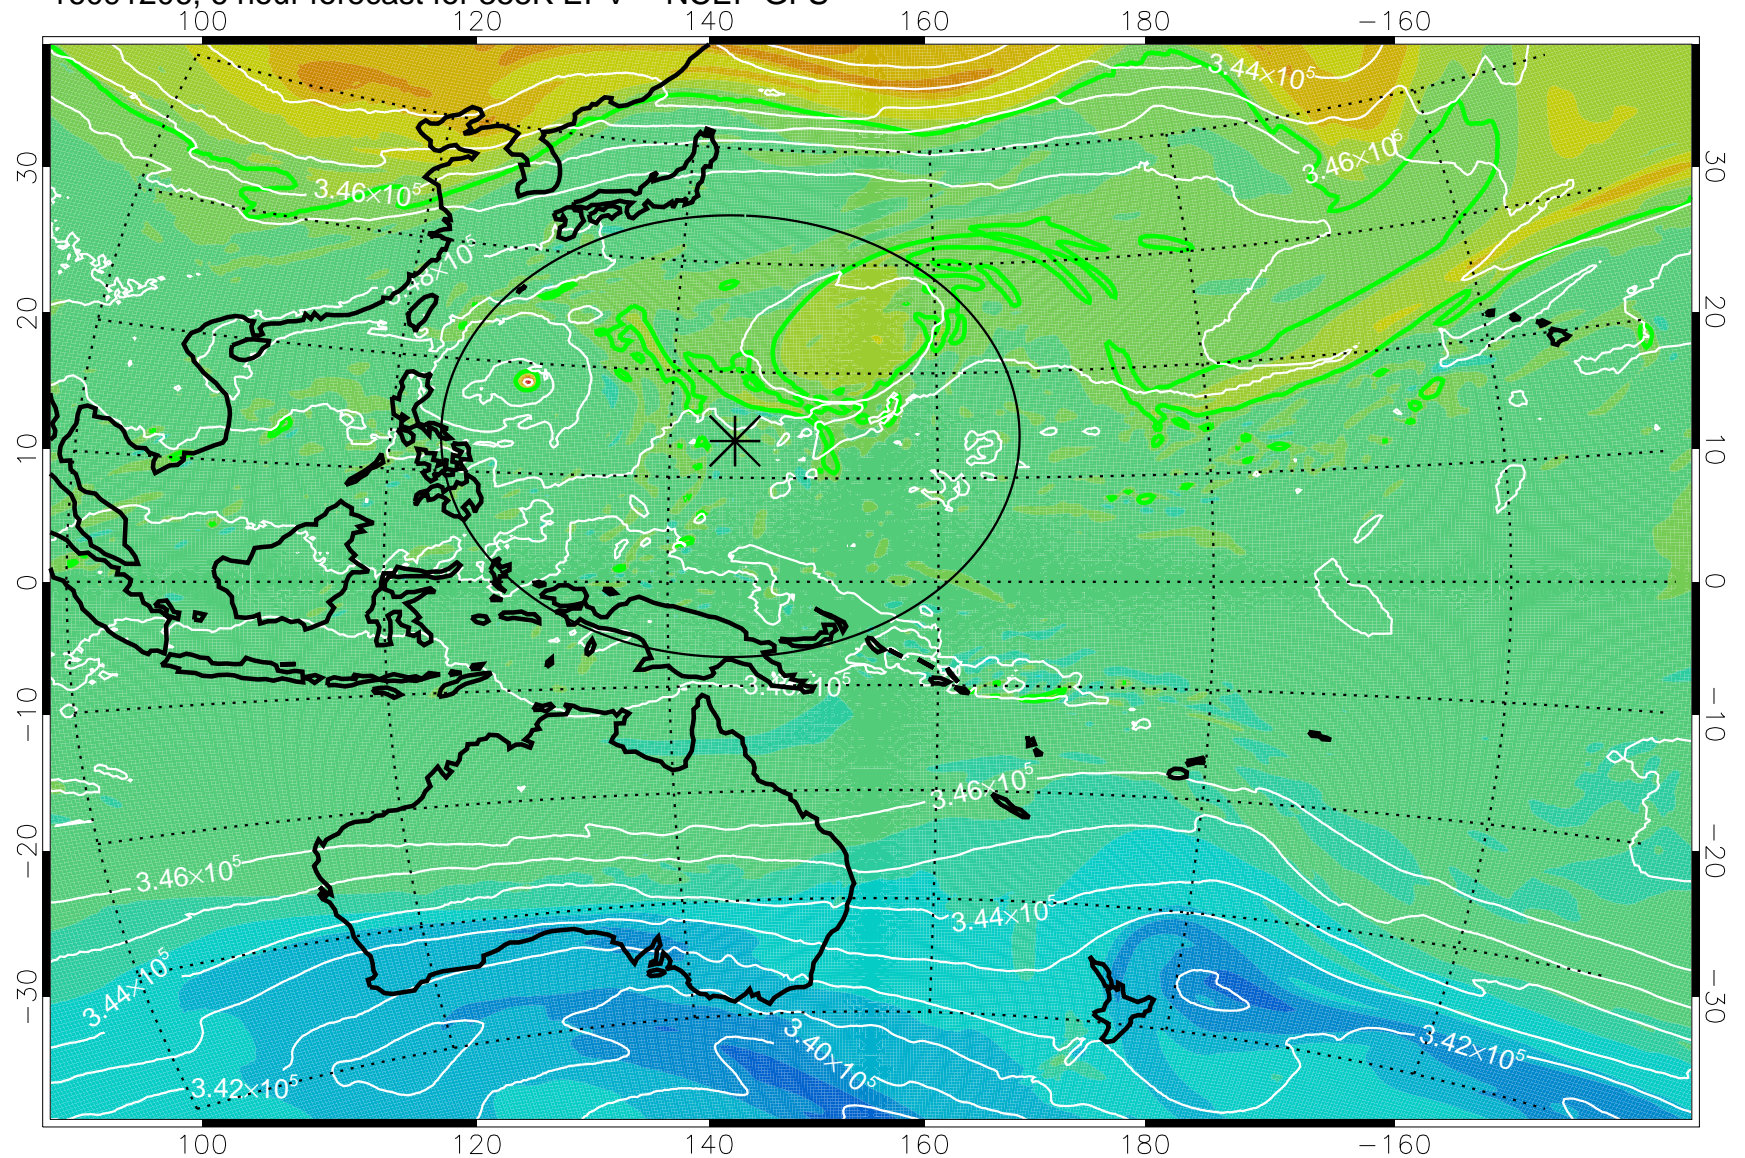

16091206, 6 hour forecast for 355K EPV -- NCEP GFS

355K Montgomery Streamfunction, white  
EPV Tropopause (2 PVU) Position  
Range ring of 2304 km

16091212, 12 hour forecast for 355K EPV -- NCEP GFS

355K Montgomery Streamfunction, white  
EPV Tropopause (2 PVU) Position  
Range ring of 2304 km

16091218, 18 hour forecast for 355K EPV -- NCEP GFS

355K Montgomery Streamfunction, white  
EPV Tropopause (2 PVU) Position  
Range ring of 2304 km

16091300, 24 hour forecast for 355K EPV -- NCEP GFS

355K Montgomery Streamfunction, white  
EPV Tropopause (2 PVU) Position  
Range ring of 2304 km

16091306, 30 hour forecast for 355K EPV -- NCEP GFS

355K Montgomery Streamfunction, white  
EPV Tropopause (2 PVU) Position  
Range ring of 2304 km

16091312, 36 hour forecast for 355K EPV -- NCEP GFS

355K Montgomery Streamfunction, white  
EPV Tropopause (2 PVU) Position  
Range ring of 2304 km

16091318, 42 hour forecast for 355K EPV -- NCEP GFS

355K Montgomery Streamfunction, white  
EPV Tropopause (2 PVU) Position  
Range ring of 2304 km

16091400, 48 hour forecast for 355K EPV -- NCEP GFS

355K Montgomery Streamfunction, white  
EPV Tropopause (2 PVU) Position  
Range ring of 2304 km