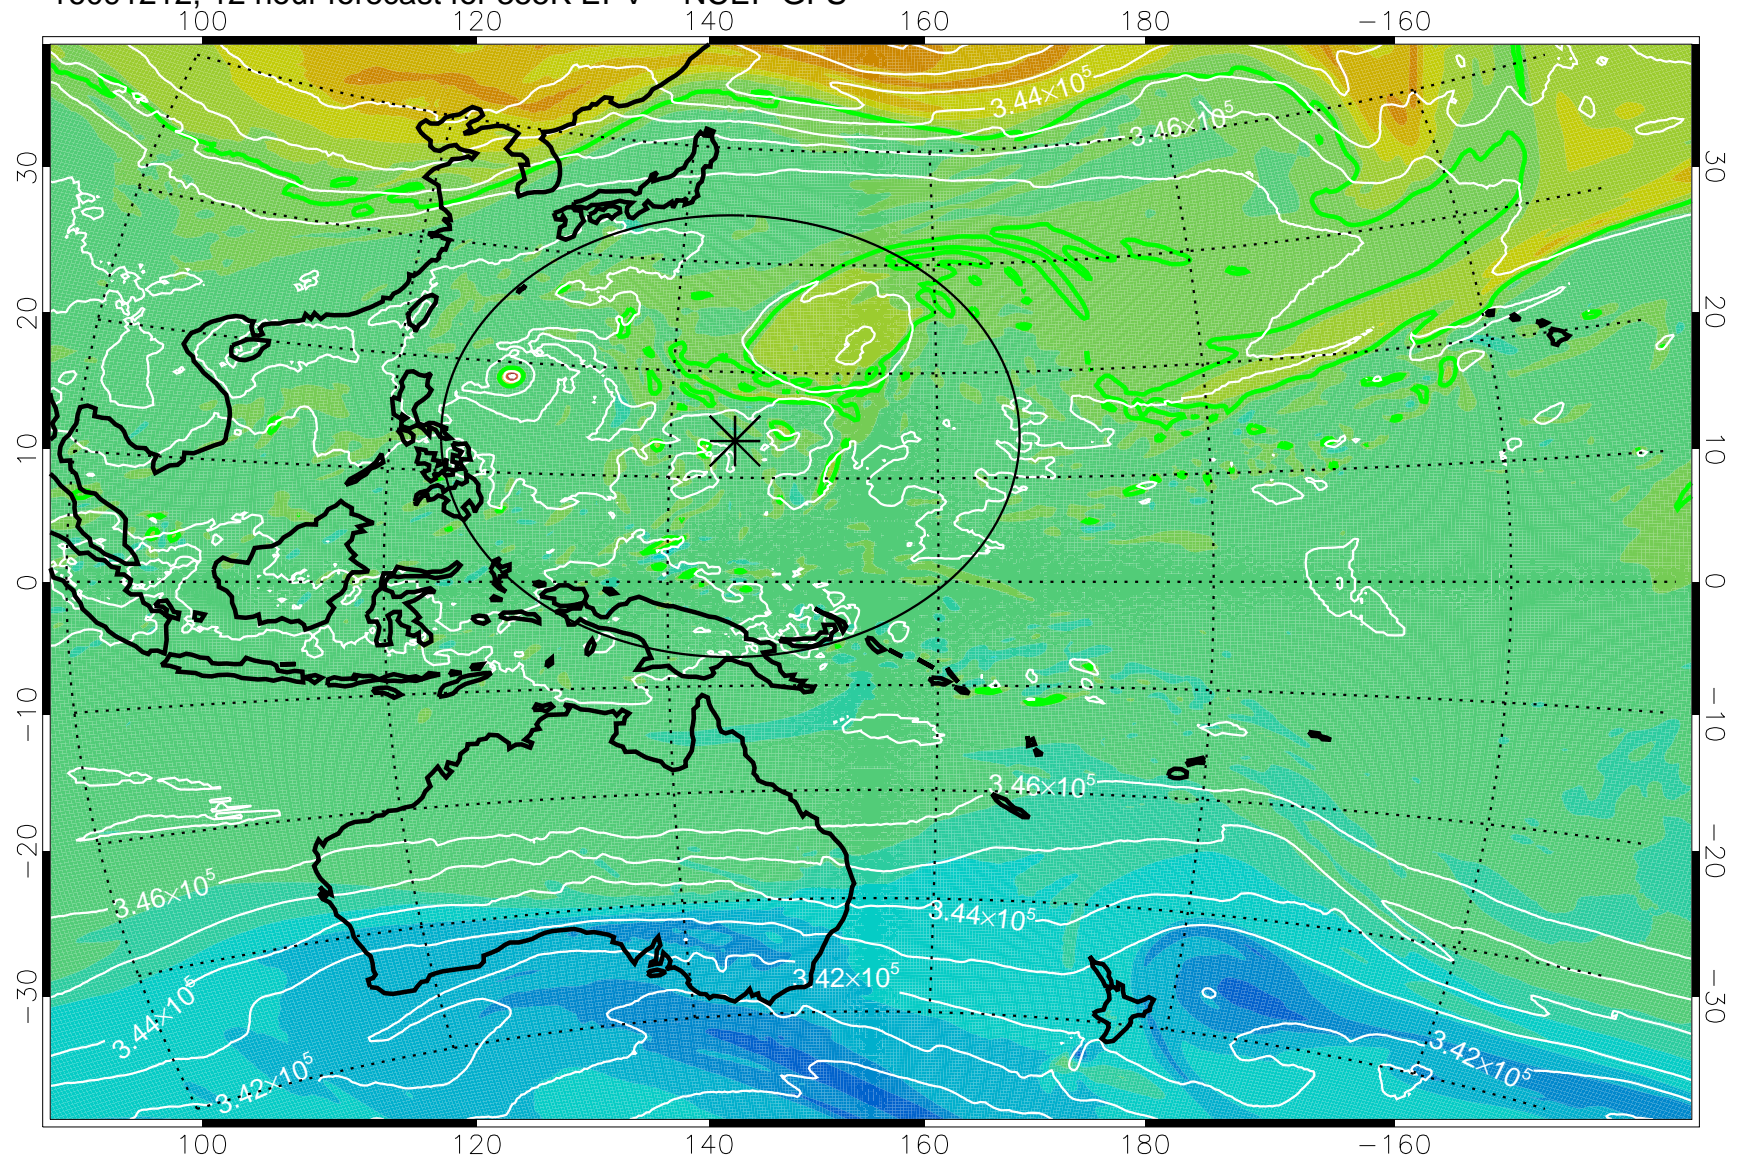

16091206, 6 hour forecast for 355K EPV -- NCEP GFS

355K Montgomery Streamfunction, white  
EPV Tropopause (2 PVU) Position  
Range ring of 2304 km

16091212, 12 hour forecast for 355K EPV -- NCEP GFS

355K Montgomery Streamfunction, white  
EPV Tropopause (2 PVU) Position  
Range ring of 2304 km

16091218, 18 hour forecast for 355K EPV -- NCEP GFS

355K Montgomery Streamfunction, white  
EPV Tropopause (2 PVU) Position  
Range ring of 2304 km

16091300, 24 hour forecast for 355K EPV -- NCEP GFS

355K Montgomery Streamfunction, white  
EPV Tropopause (2 PVU) Position  
Range ring of 2304 km

16091306, 30 hour forecast for 355K EPV -- NCEP GFS

355K Montgomery Streamfunction, white  
EPV Tropopause (2 PVU) Position  
Range ring of 2304 km

16091312, 36 hour forecast for 355K EPV -- NCEP GFS

355K Montgomery Streamfunction, white  
EPV Tropopause (2 PVU) Position  
Range ring of 2304 km

16091318, 42 hour forecast for 355K EPV -- NCEP GFS

355K Montgomery Streamfunction, white  
EPV Tropopause (2 PVU) Position  
Range ring of 2304 km

16091400, 48 hour forecast for 355K EPV -- NCEP GFS

355K Montgomery Streamfunction, white  
EPV Tropopause (2 PVU) Position  
Range ring of 2304 km