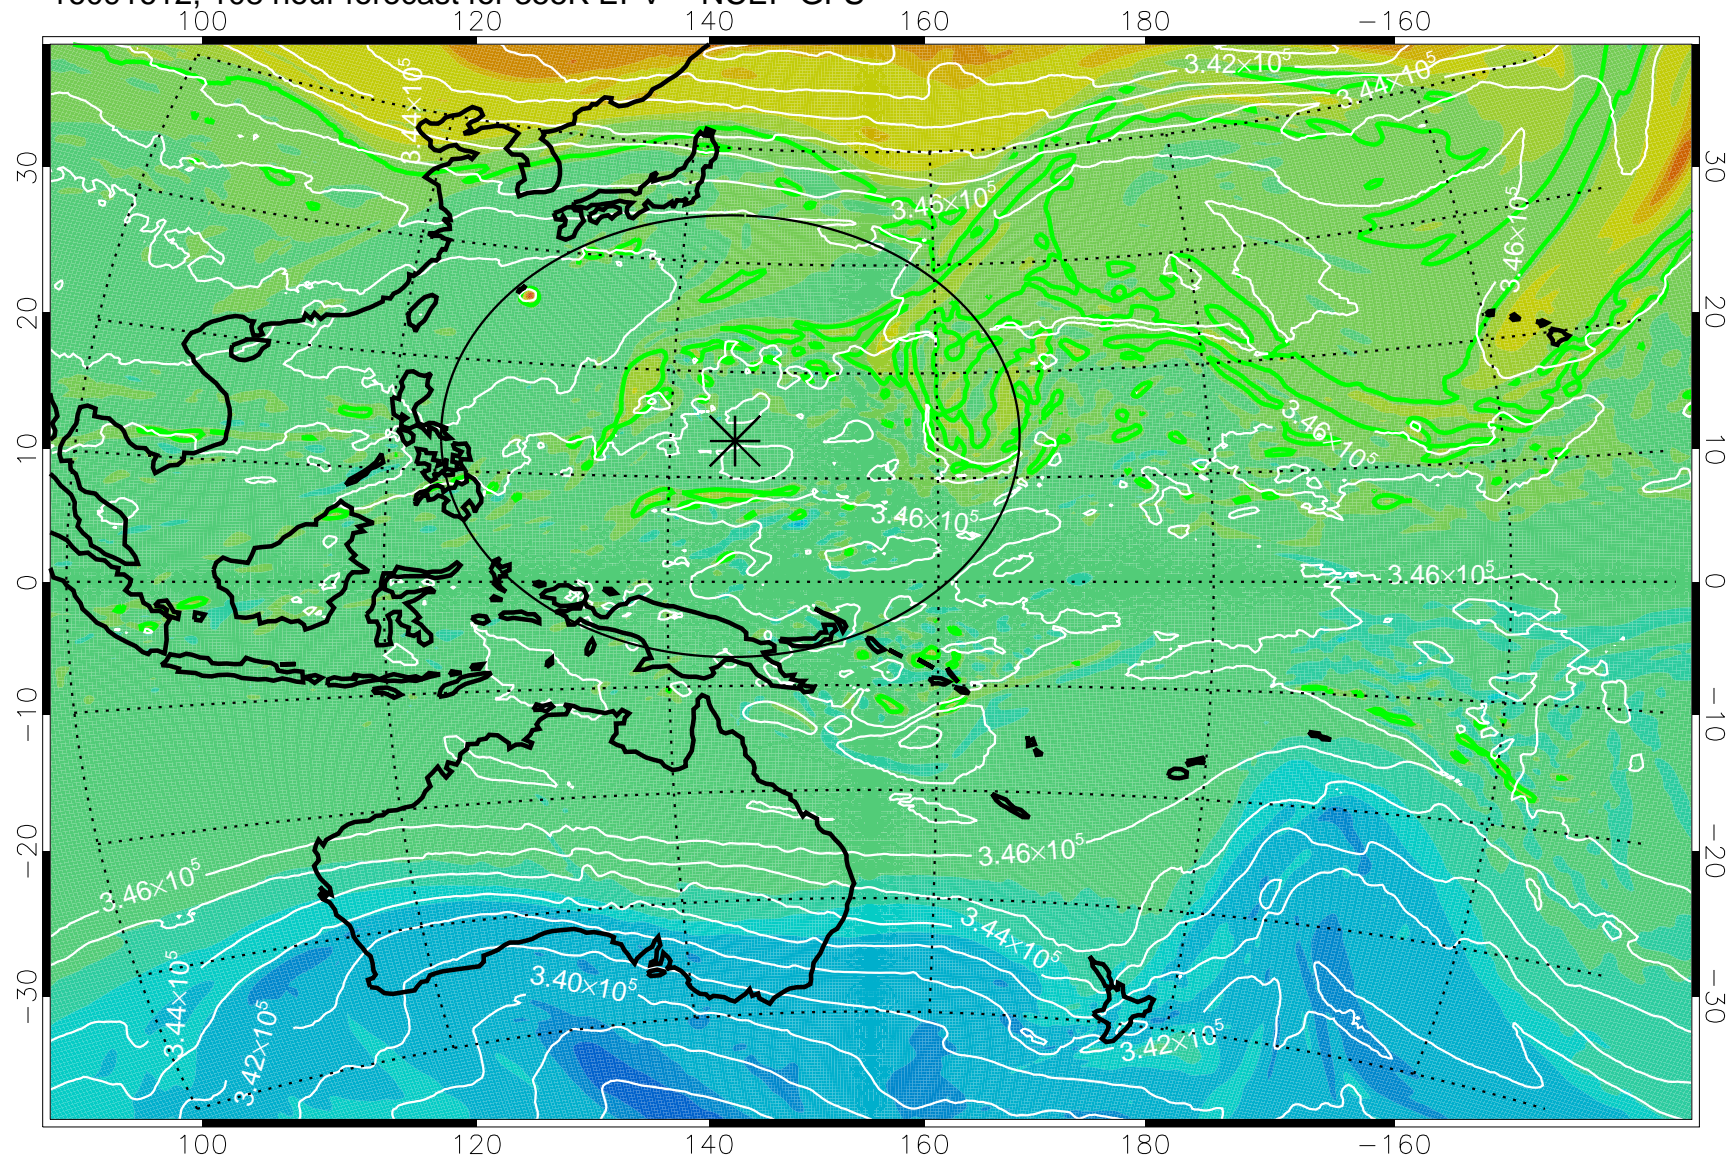

16091506, 78 hour forecast for 355K EPV -- NCEP GFS

355K Montgomery Streamfunction, white  
EPV Tropopause (2 PVU) Position  
Range ring of 2304 km

16091512, 84 hour forecast for 355K EPV -- NCEP GFS

355K Montgomery Streamfunction, white  
EPV Tropopause (2 PVU) Position  
Range ring of 2304 km

16091518, 90 hour forecast for 355K EPV -- NCEP GFS

355K Montgomery Streamfunction, white  
EPV Tropopause (2 PVU) Position  
Range ring of 2304 km

16091600, 96 hour forecast for 355K EPV -- NCEP GFS

355K Montgomery Streamfunction, white  
EPV Tropopause (2 PVU) Position  
Range ring of 2304 km

16091606, 102 hour forecast for 355K EPV -- NCEP GFS

355K Montgomery Streamfunction, white  
EPV Tropopause (2 PVU) Position  
Range ring of 2304 km

16091612, 108 hour forecast for 355K EPV -- NCEP GFS

355K Montgomery Streamfunction, white  
EPV Tropopause (2 PVU) Position  
Range ring of 2304 km

16091618, 114 hour forecast for 355K EPV -- NCEP GFS

355K Montgomery Streamfunction, white  
EPV Tropopause (2 PVU) Position  
Range ring of 2304 km

16091700, 120 hour forecast for 355K EPV -- NCEP GFS

355K Montgomery Streamfunction, white  
EPV Tropopause (2 PVU) Position  
Range ring of 2304 km