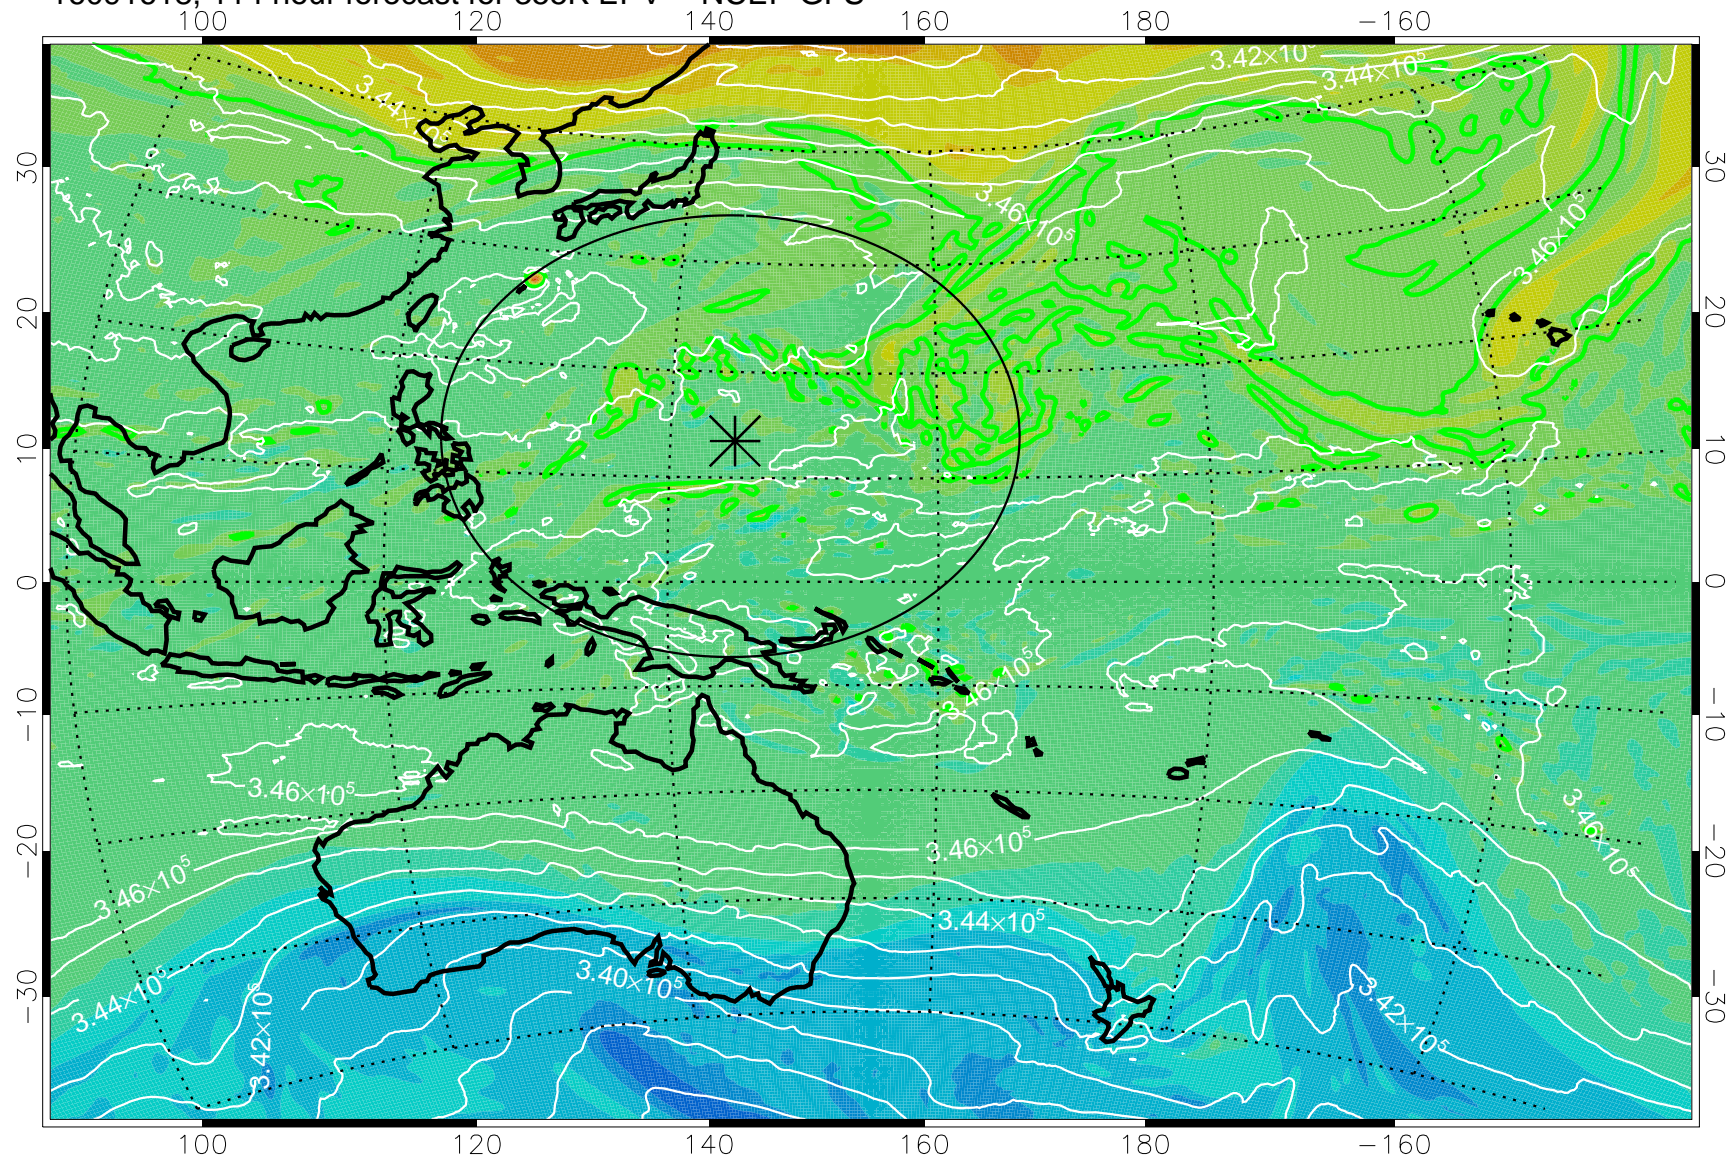

16091506, 78 hour forecast for 355K EPV -- NCEP GFS

355K Montgomery Streamfunction, white  
EPV Tropopause (2 PVU) Position  
Range ring of 2304 km

16091512, 84 hour forecast for 355K EPV -- NCEP GFS

355K Montgomery Streamfunction, white  
EPV Tropopause (2 PVU) Position  
Range ring of 2304 km

16091518, 90 hour forecast for 355K EPV -- NCEP GFS

355K Montgomery Streamfunction, white  
EPV Tropopause (2 PVU) Position  
Range ring of 2304 km

16091600, 96 hour forecast for 355K EPV -- NCEP GFS

355K Montgomery Streamfunction, white  
EPV Tropopause (2 PVU) Position  
Range ring of 2304 km

16091606, 102 hour forecast for 355K EPV -- NCEP GFS

355K Montgomery Streamfunction, white  
EPV Tropopause (2 PVU) Position  
Range ring of 2304 km

16091612, 108 hour forecast for 355K EPV -- NCEP GFS

355K Montgomery Streamfunction, white  
EPV Tropopause (2 PVU) Position  
Range ring of 2304 km

16091618, 114 hour forecast for 355K EPV -- NCEP GFS

355K Montgomery Streamfunction, white  
EPV Tropopause (2 PVU) Position  
Range ring of 2304 km

16091700, 120 hour forecast for 355K EPV -- NCEP GFS

355K Montgomery Streamfunction, white  
EPV Tropopause (2 PVU) Position  
Range ring of 2304 km