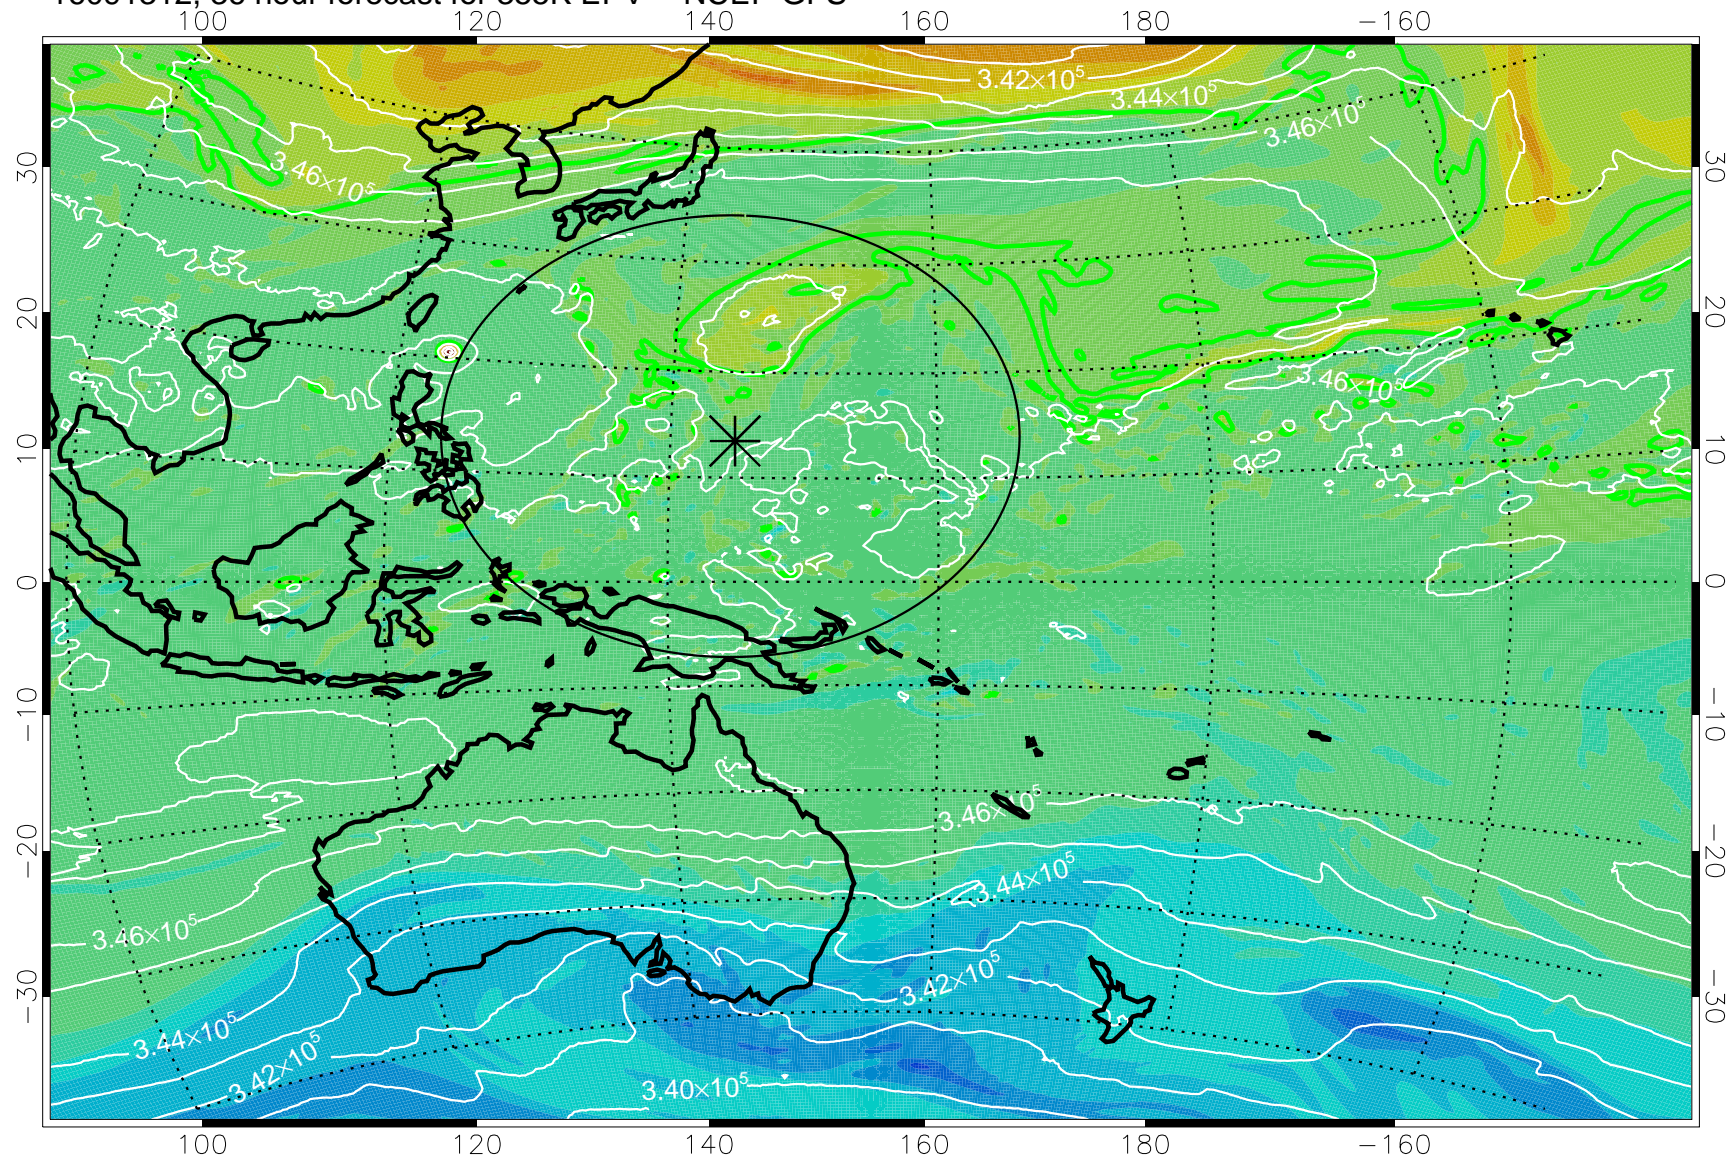

16091218, 18 hour forecast for 355K EPV -- NCEP GFS

355K Montgomery Streamfunction, white  
EPV Tropopause (2 PVU) Position  
Range ring of 2304 km

16091300, 24 hour forecast for 355K EPV -- NCEP GFS

355K Montgomery Streamfunction, white  
EPV Tropopause (2 PVU) Position  
Range ring of 2304 km

16091306, 30 hour forecast for 355K EPV -- NCEP GFS

355K Montgomery Streamfunction, white  
EPV Tropopause (2 PVU) Position  
Range ring of 2304 km

16091312, 36 hour forecast for 355K EPV -- NCEP GFS

355K Montgomery Streamfunction, white  
EPV Tropopause (2 PVU) Position  
Range ring of 2304 km

16091318, 42 hour forecast for 355K EPV -- NCEP GFS

355K Montgomery Streamfunction, white  
EPV Tropopause (2 PVU) Position  
Range ring of 2304 km

16091400, 48 hour forecast for 355K EPV -- NCEP GFS

355K Montgomery Streamfunction, white  
EPV Tropopause (2 PVU) Position  
Range ring of 2304 km

16091406, 54 hour forecast for 355K EPV -- NCEP GFS

355K Montgomery Streamfunction, white  
EPV Tropopause (2 PVU) Position  
Range ring of 2304 km

16091412, 60 hour forecast for 355K EPV -- NCEP GFS

355K Montgomery Streamfunction, white  
EPV Tropopause (2 PVU) Position  
Range ring of 2304 km