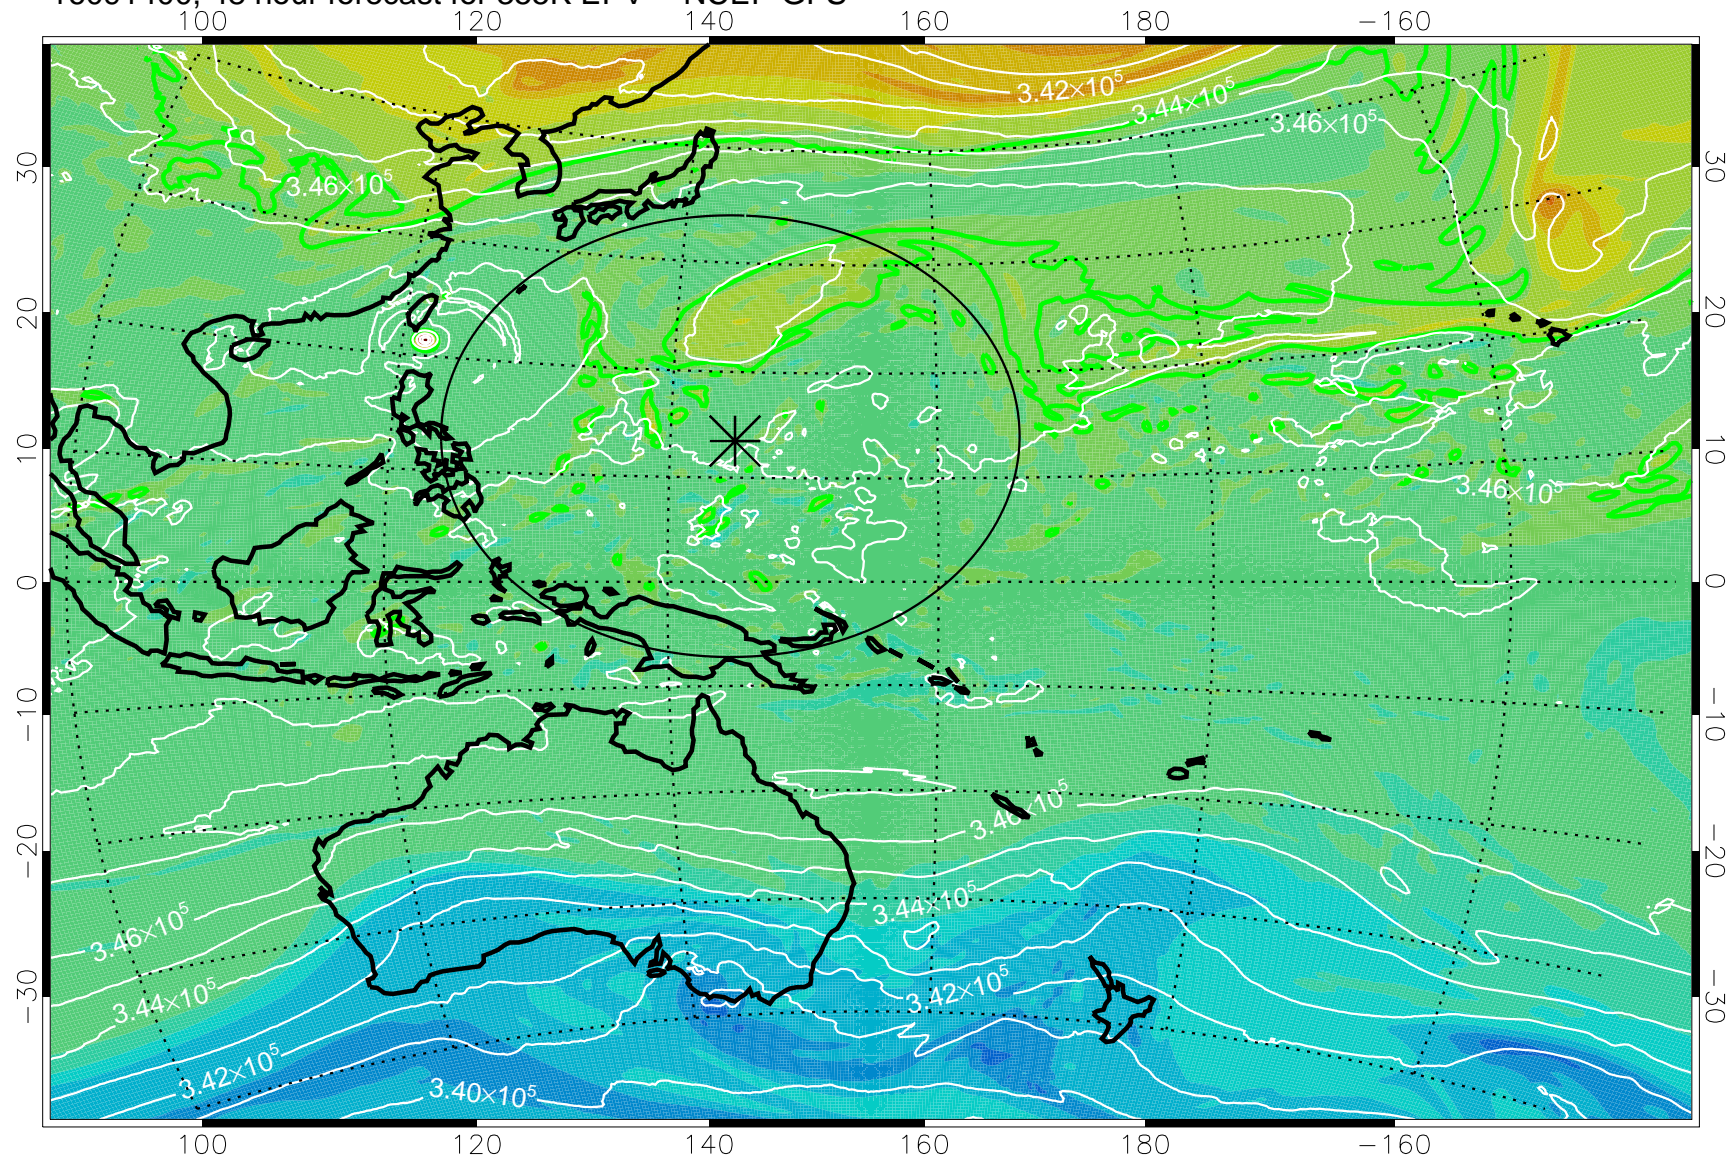

16091306, 30 hour forecast for 355K EPV -- NCEP GFS

355K Montgomery Streamfunction, white  
EPV Tropopause (2 PVU) Position  
Range ring of 2304 km

16091312, 36 hour forecast for 355K EPV -- NCEP GFS

355K Montgomery Streamfunction, white  
EPV Tropopause (2 PVU) Position  
Range ring of 2304 km

16091318, 42 hour forecast for 355K EPV -- NCEP GFS

355K Montgomery Streamfunction, white  
EPV Tropopause (2 PVU) Position  
Range ring of 2304 km

16091400, 48 hour forecast for 355K EPV -- NCEP GFS

355K Montgomery Streamfunction, white  
EPV Tropopause (2 PVU) Position  
Range ring of 2304 km

16091406, 54 hour forecast for 355K EPV -- NCEP GFS

355K Montgomery Streamfunction, white  
EPV Tropopause (2 PVU) Position  
Range ring of 2304 km

16091412, 60 hour forecast for 355K EPV -- NCEP GFS

355K Montgomery Streamfunction, white  
EPV Tropopause (2 PVU) Position  
Range ring of 2304 km

16091418, 66 hour forecast for 355K EPV -- NCEP GFS

355K Montgomery Streamfunction, white  
EPV Tropopause (2 PVU) Position  
Range ring of 2304 km

16091500, 72 hour forecast for 355K EPV -- NCEP GFS

355K Montgomery Streamfunction, white  
EPV Tropopause (2 PVU) Position  
Range ring of 2304 km