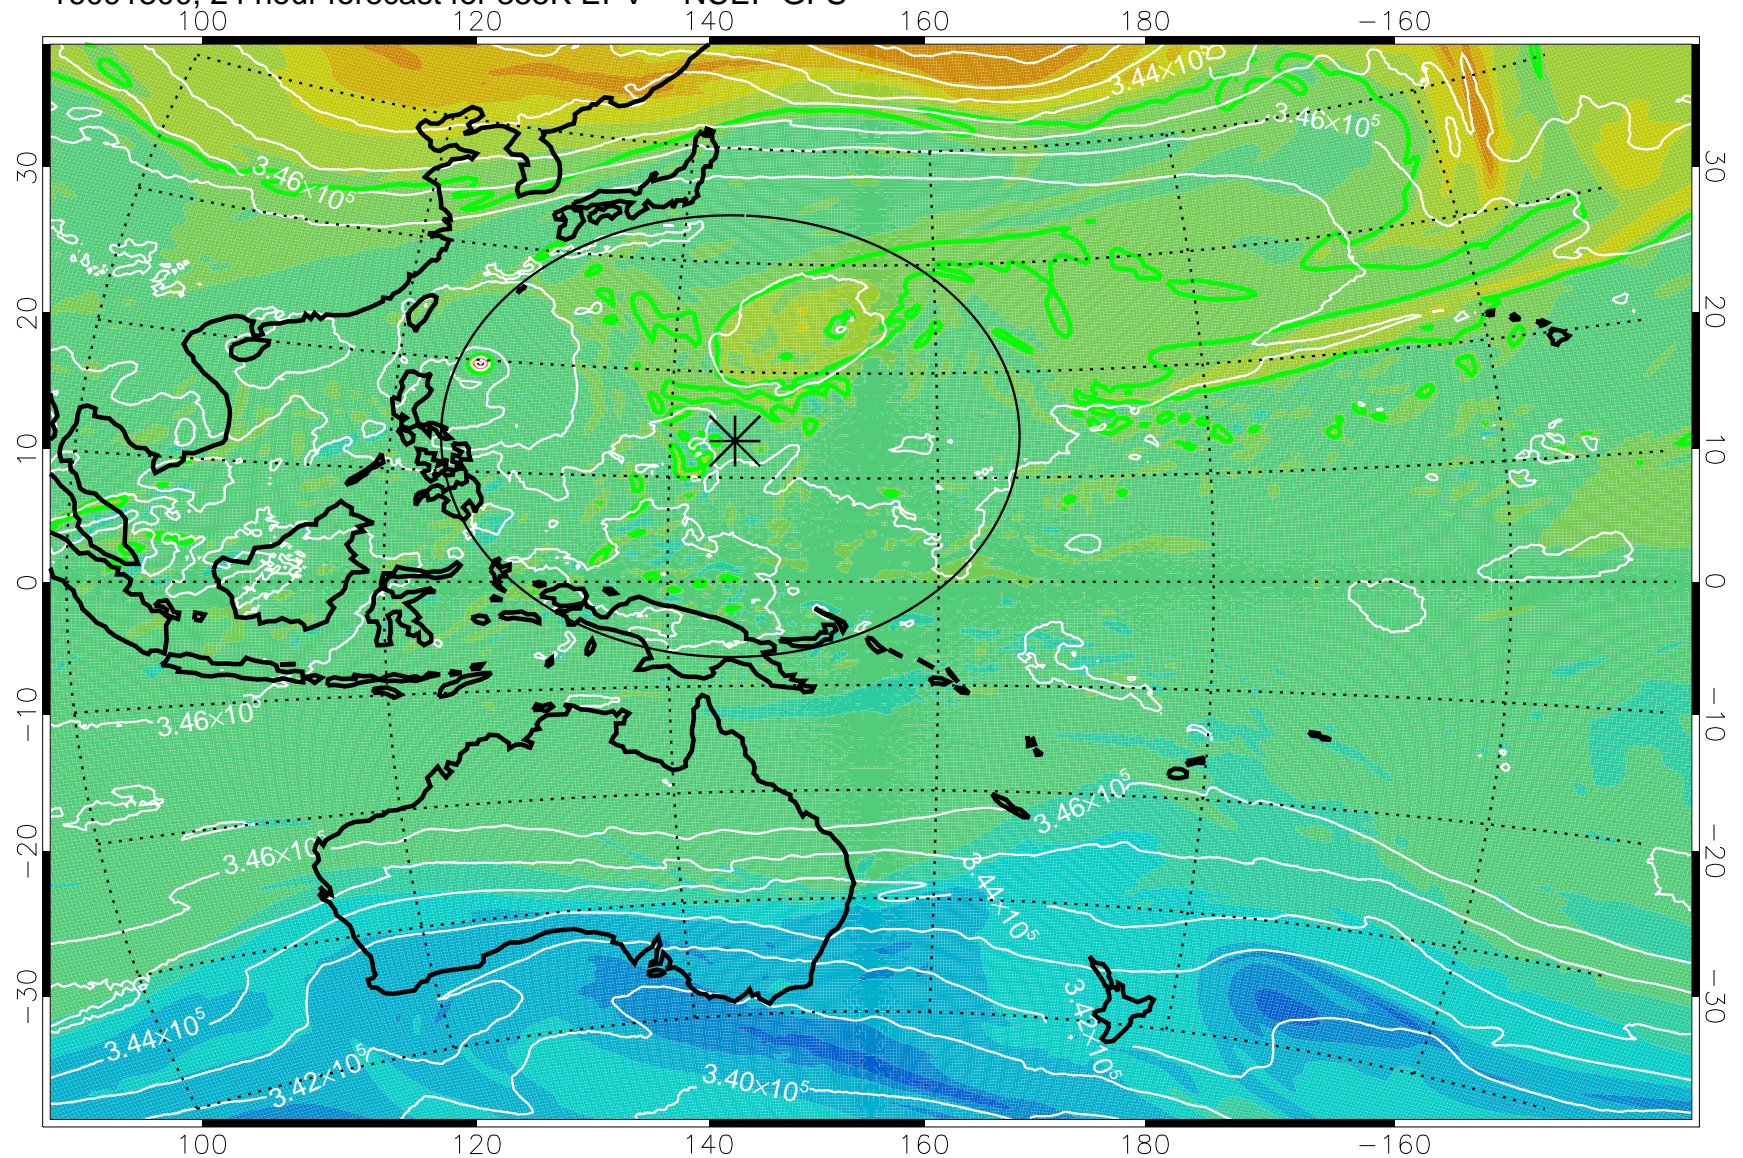

16091206, 6 hour forecast for 355K EPV -- NCEP GFS

355K Montgomery Streamfunction, white  
EPV Tropopause (2 PVU) Position  
Range ring of 2304 km

16091212, 12 hour forecast for 355K EPV -- NCEP GFS

355K Montgomery Streamfunction, white  
EPV Tropopause (2 PVU) Position  
Range ring of 2304 km

16091218, 18 hour forecast for 355K EPV -- NCEP GFS

355K Montgomery Streamfunction, white  
EPV Tropopause (2 PVU) Position  
Range ring of 2304 km

16091300, 24 hour forecast for 355K EPV -- NCEP GFS

355K Montgomery Streamfunction, white  
EPV Tropopause (2 PVU) Position  
Range ring of 2304 km

16091306, 30 hour forecast for 355K EPV -- NCEP GFS

355K Montgomery Streamfunction, white  
EPV Tropopause (2 PVU) Position  
Range ring of 2304 km

16091312, 36 hour forecast for 355K EPV -- NCEP GFS

355K Montgomery Streamfunction, white  
EPV Tropopause (2 PVU) Position  
Range ring of 2304 km

16091318, 42 hour forecast for 355K EPV -- NCEP GFS

355K Montgomery Streamfunction, white  
EPV Tropopause (2 PVU) Position  
Range ring of 2304 km

16091400, 48 hour forecast for 355K EPV -- NCEP GFS

355K Montgomery Streamfunction, white  
EPV Tropopause (2 PVU) Position  
Range ring of 2304 km