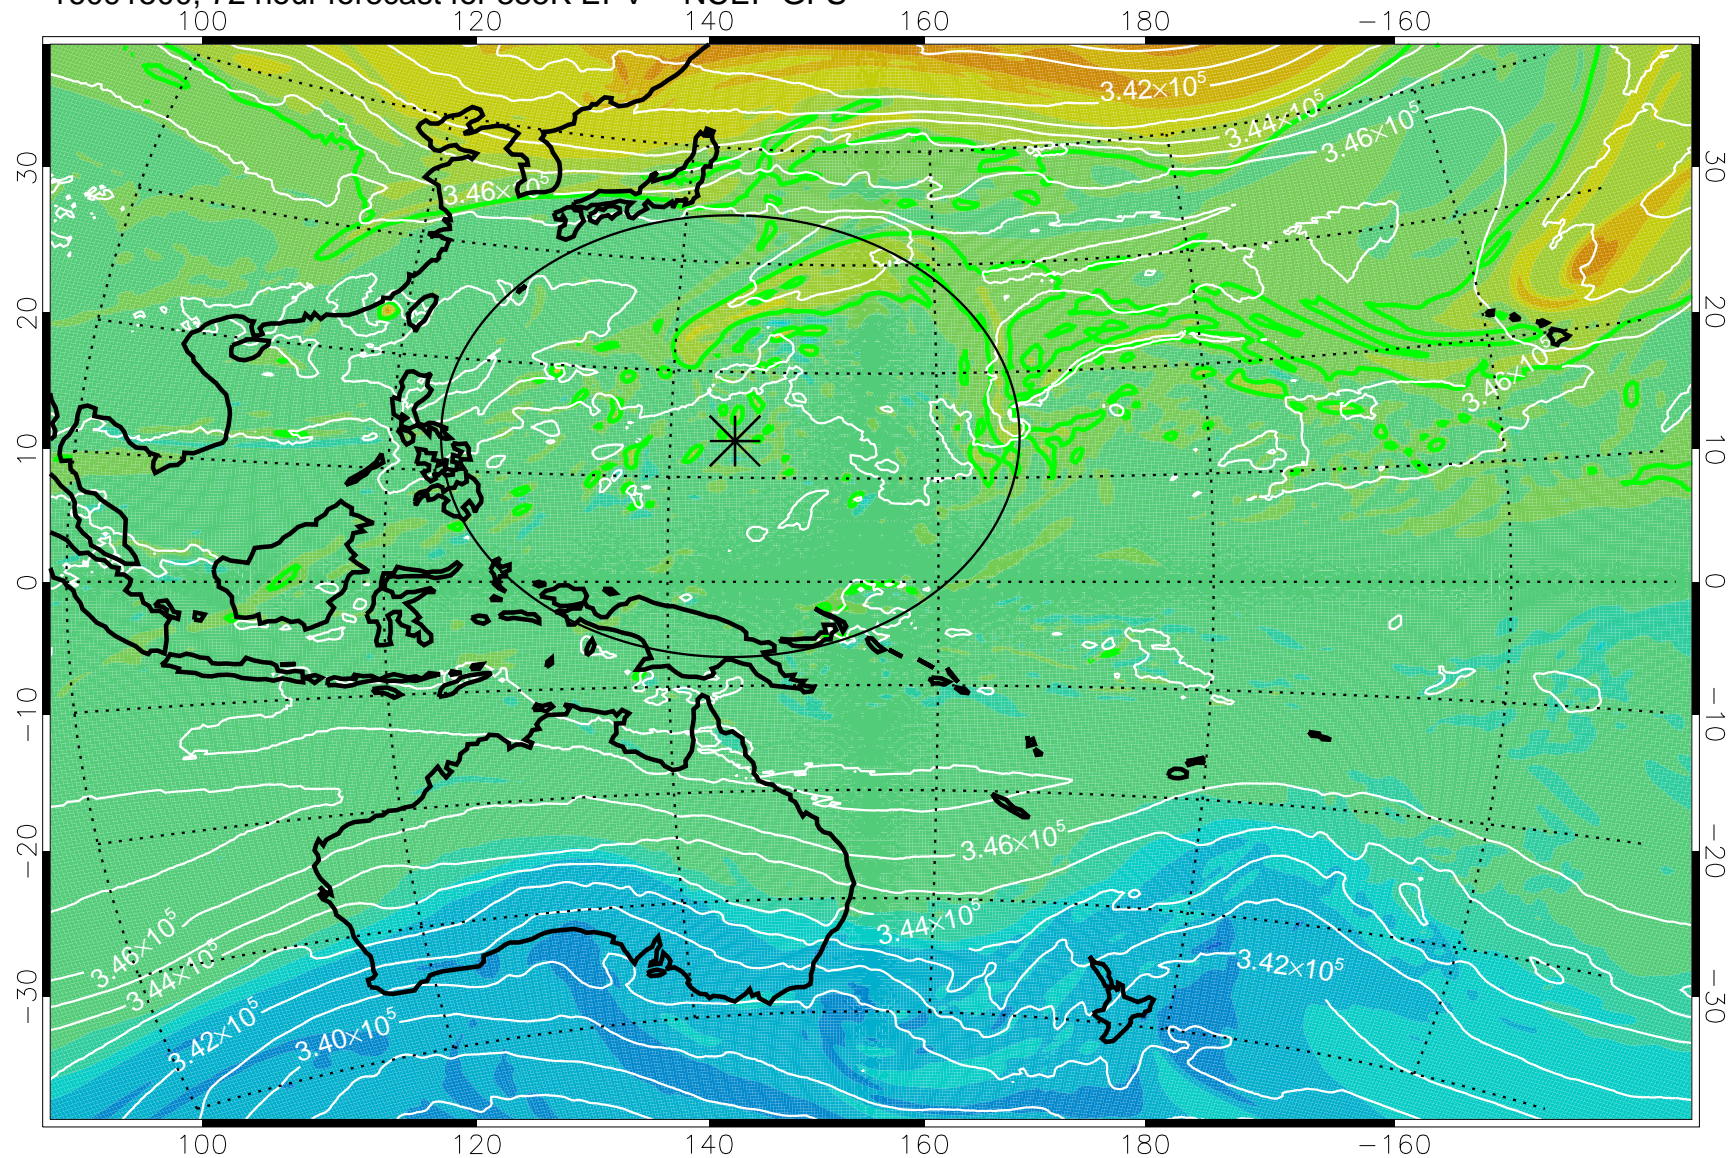

16091318, 42 hour forecast for 355K EPV -- NCEP GFS

355K Montgomery Streamfunction, white  
EPV Tropopause (2 PVU) Position  
Range ring of 2304 km

16091400, 48 hour forecast for 355K EPV -- NCEP GFS

355K Montgomery Streamfunction, white  
EPV Tropopause (2 PVU) Position  
Range ring of 2304 km

16091406, 54 hour forecast for 355K EPV -- NCEP GFS

355K Montgomery Streamfunction, white  
EPV Tropopause (2 PVU) Position  
Range ring of 2304 km

16091412, 60 hour forecast for 355K EPV -- NCEP GFS

355K Montgomery Streamfunction, white  
EPV Tropopause (2 PVU) Position  
Range ring of 2304 km

16091418, 66 hour forecast for 355K EPV -- NCEP GFS

355K Montgomery Streamfunction, white  
EPV Tropopause (2 PVU) Position  
Range ring of 2304 km

16091500, 72 hour forecast for 355K EPV -- NCEP GFS

355K Montgomery Streamfunction, white  
EPV Tropopause (2 PVU) Position  
Range ring of 2304 km

16091506, 78 hour forecast for 355K EPV -- NCEP GFS

355K Montgomery Streamfunction, white  
EPV Tropopause (2 PVU) Position  
Range ring of 2304 km

16091512, 84 hour forecast for 355K EPV -- NCEP GFS

355K Montgomery Streamfunction, white  
EPV Tropopause (2 PVU) Position  
Range ring of 2304 km