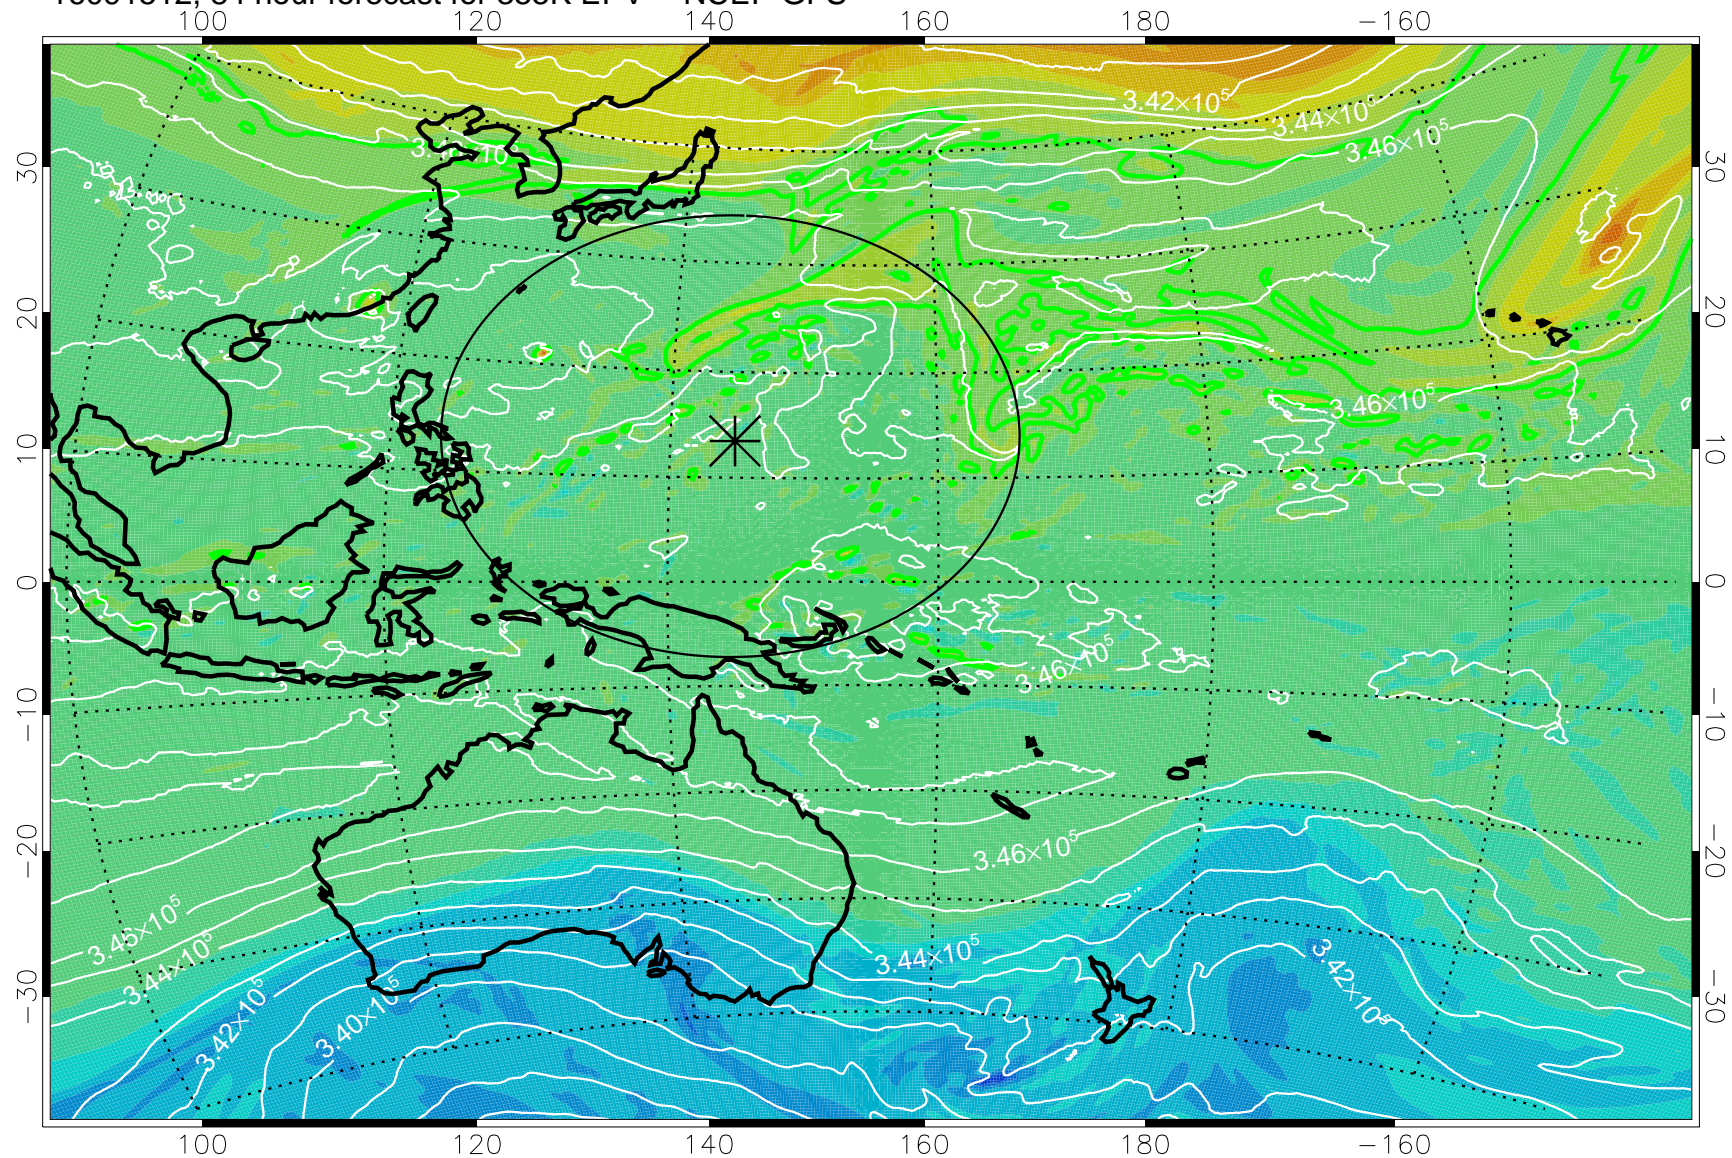

16091406, 54 hour forecast for 355K EPV -- NCEP GFS

355K Montgomery Streamfunction, white  
EPV Tropopause (2 PVU) Position  
Range ring of 2304 km

16091412, 60 hour forecast for 355K EPV -- NCEP GFS

355K Montgomery Streamfunction, white  
EPV Tropopause (2 PVU) Position  
Range ring of 2304 km

16091418, 66 hour forecast for 355K EPV -- NCEP GFS

355K Montgomery Streamfunction, white  
EPV Tropopause (2 PVU) Position  
Range ring of 2304 km

16091500, 72 hour forecast for 355K EPV -- NCEP GFS

355K Montgomery Streamfunction, white  
EPV Tropopause (2 PVU) Position  
Range ring of 2304 km

16091506, 78 hour forecast for 355K EPV -- NCEP GFS

355K Montgomery Streamfunction, white  
EPV Tropopause (2 PVU) Position  
Range ring of 2304 km

16091512, 84 hour forecast for 355K EPV -- NCEP GFS

355K Montgomery Streamfunction, white  
EPV Tropopause (2 PVU) Position  
Range ring of 2304 km

16091518, 90 hour forecast for 355K EPV -- NCEP GFS

355K Montgomery Streamfunction, white  
EPV Tropopause (2 PVU) Position  
Range ring of 2304 km

16091600, 96 hour forecast for 355K EPV -- NCEP GFS

355K Montgomery Streamfunction, white  
EPV Tropopause (2 PVU) Position  
Range ring of 2304 km