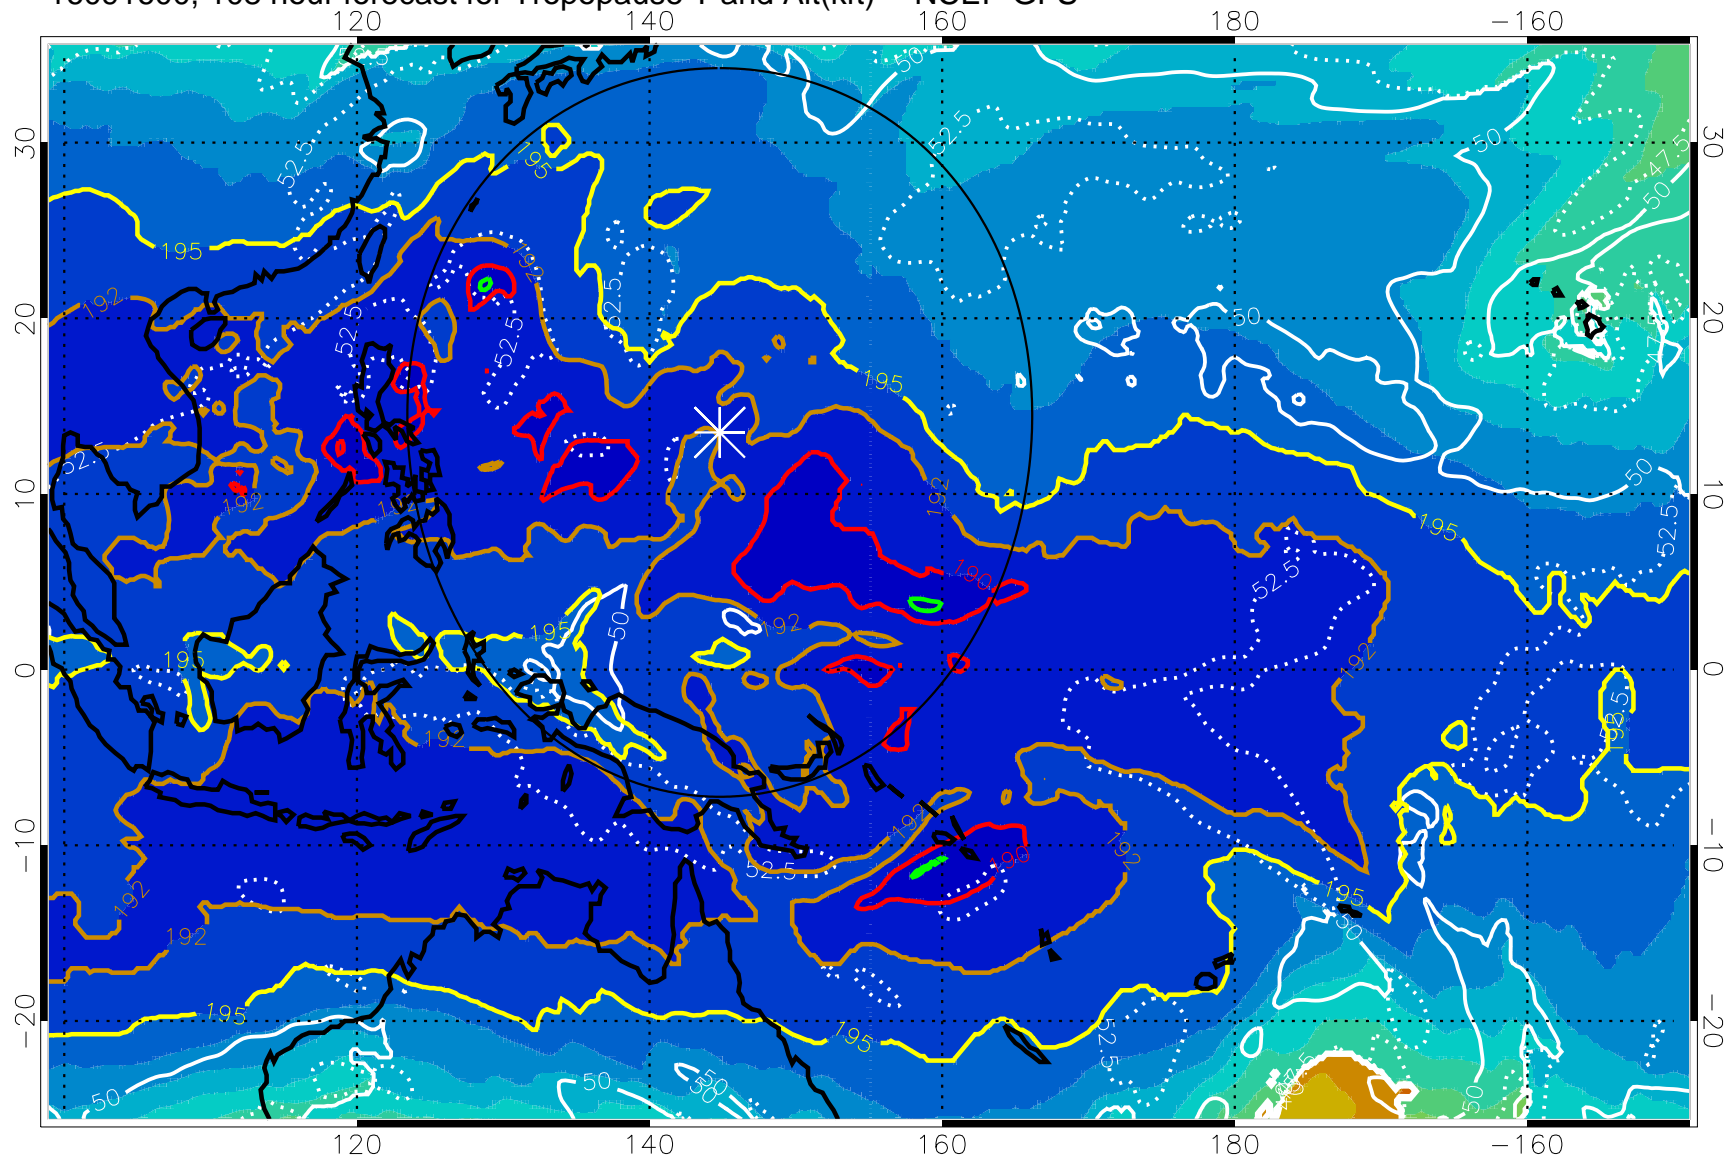

16091600, 108 hour forecast for Tropopause T and Alt(kft) -- NCEP GFS

190 200 210 220 230

Tropopause T, K

Tropopause Altitude in kft (white)

192.5K Isotherm 195K Isotherm
187.5K Isotherm 190K Isotherm

Range ring of 2304 km