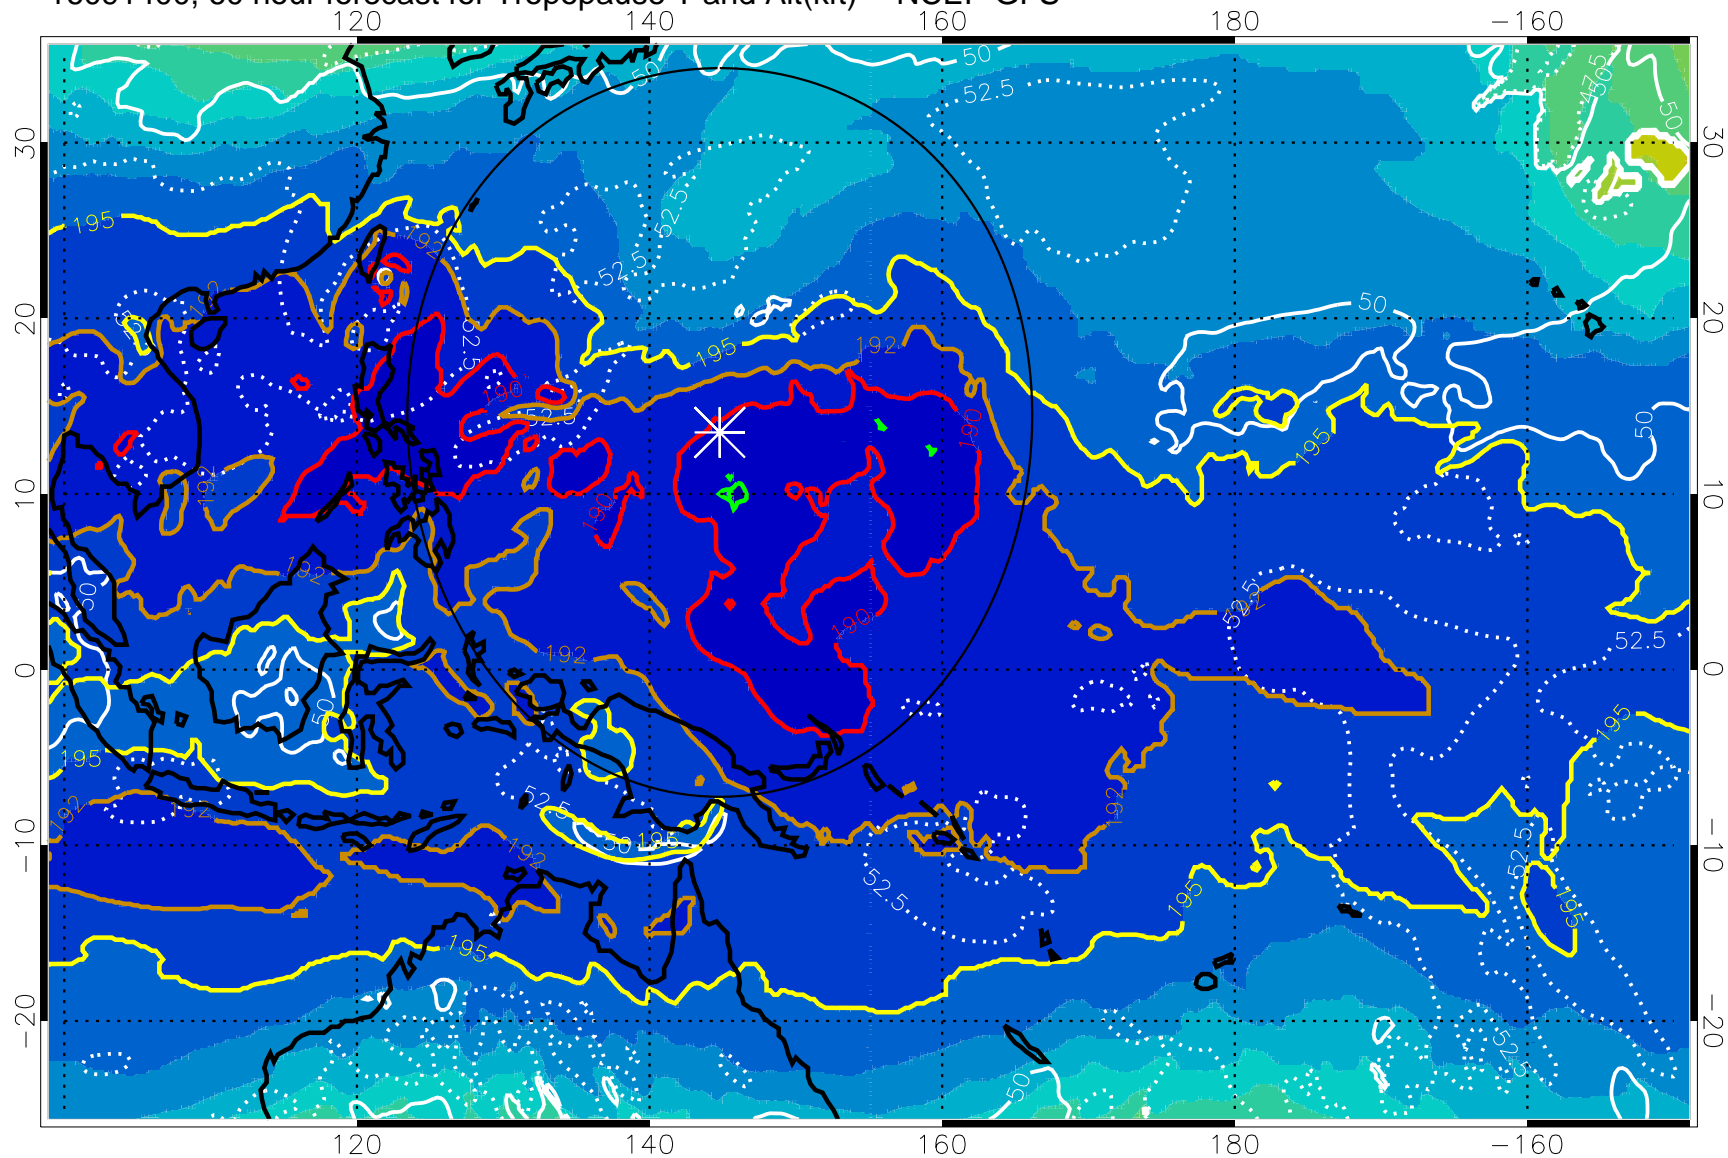

16091400, 60 hour forecast for Tropopause T and Alt(kft) -- NCEP GFS

190 200 210 220 230

Tropopause T, K

Tropopause Altitude in kft (white)

192.5K Isotherm 195K Isotherm
187.5K Isotherm 190K Isotherm

Range ring of 2304 km