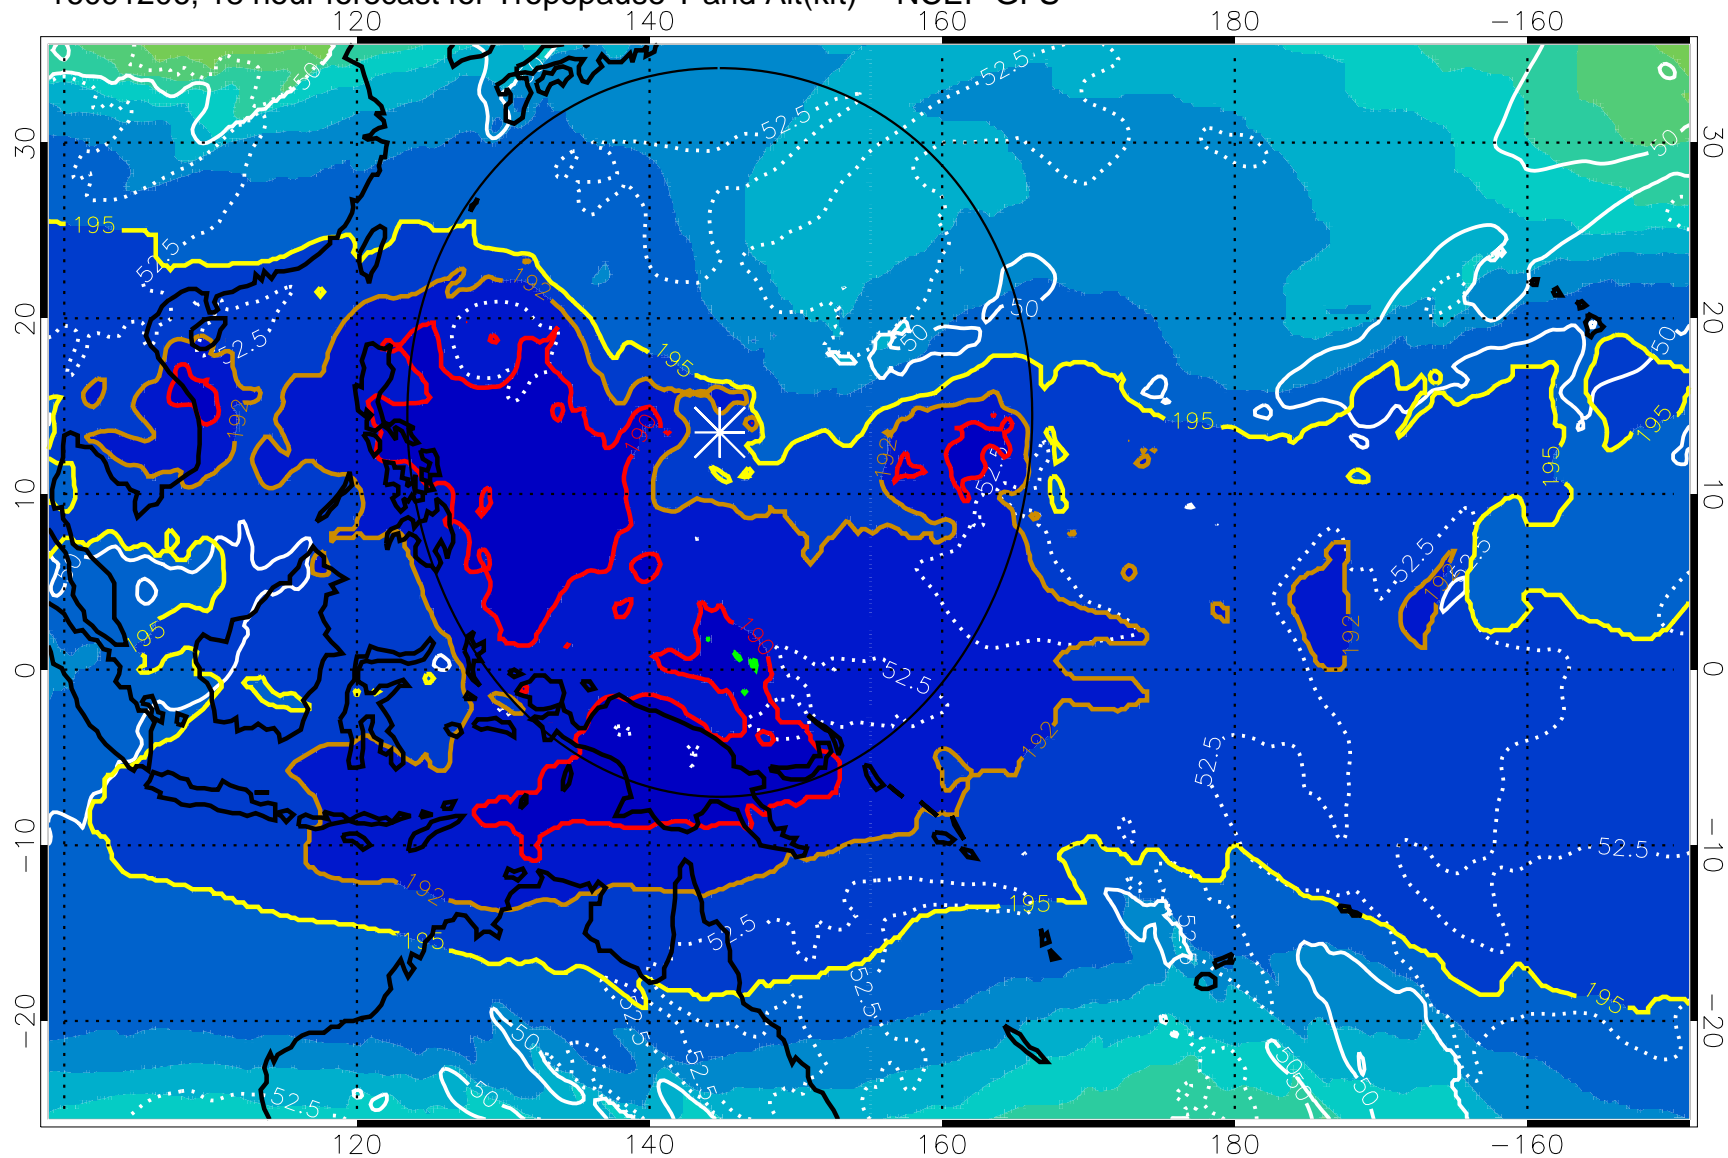

16091206, 18 hour forecast for Tropopause T and Alt(kft) -- NCEP GFS

190 200 210 220 230
Tropopause T, K

Tropopause Altitude in kft (white)

192.5K Isotherm 195K Isotherm
187.5K Isotherm 190K Isotherm

Range ring of 2304 km