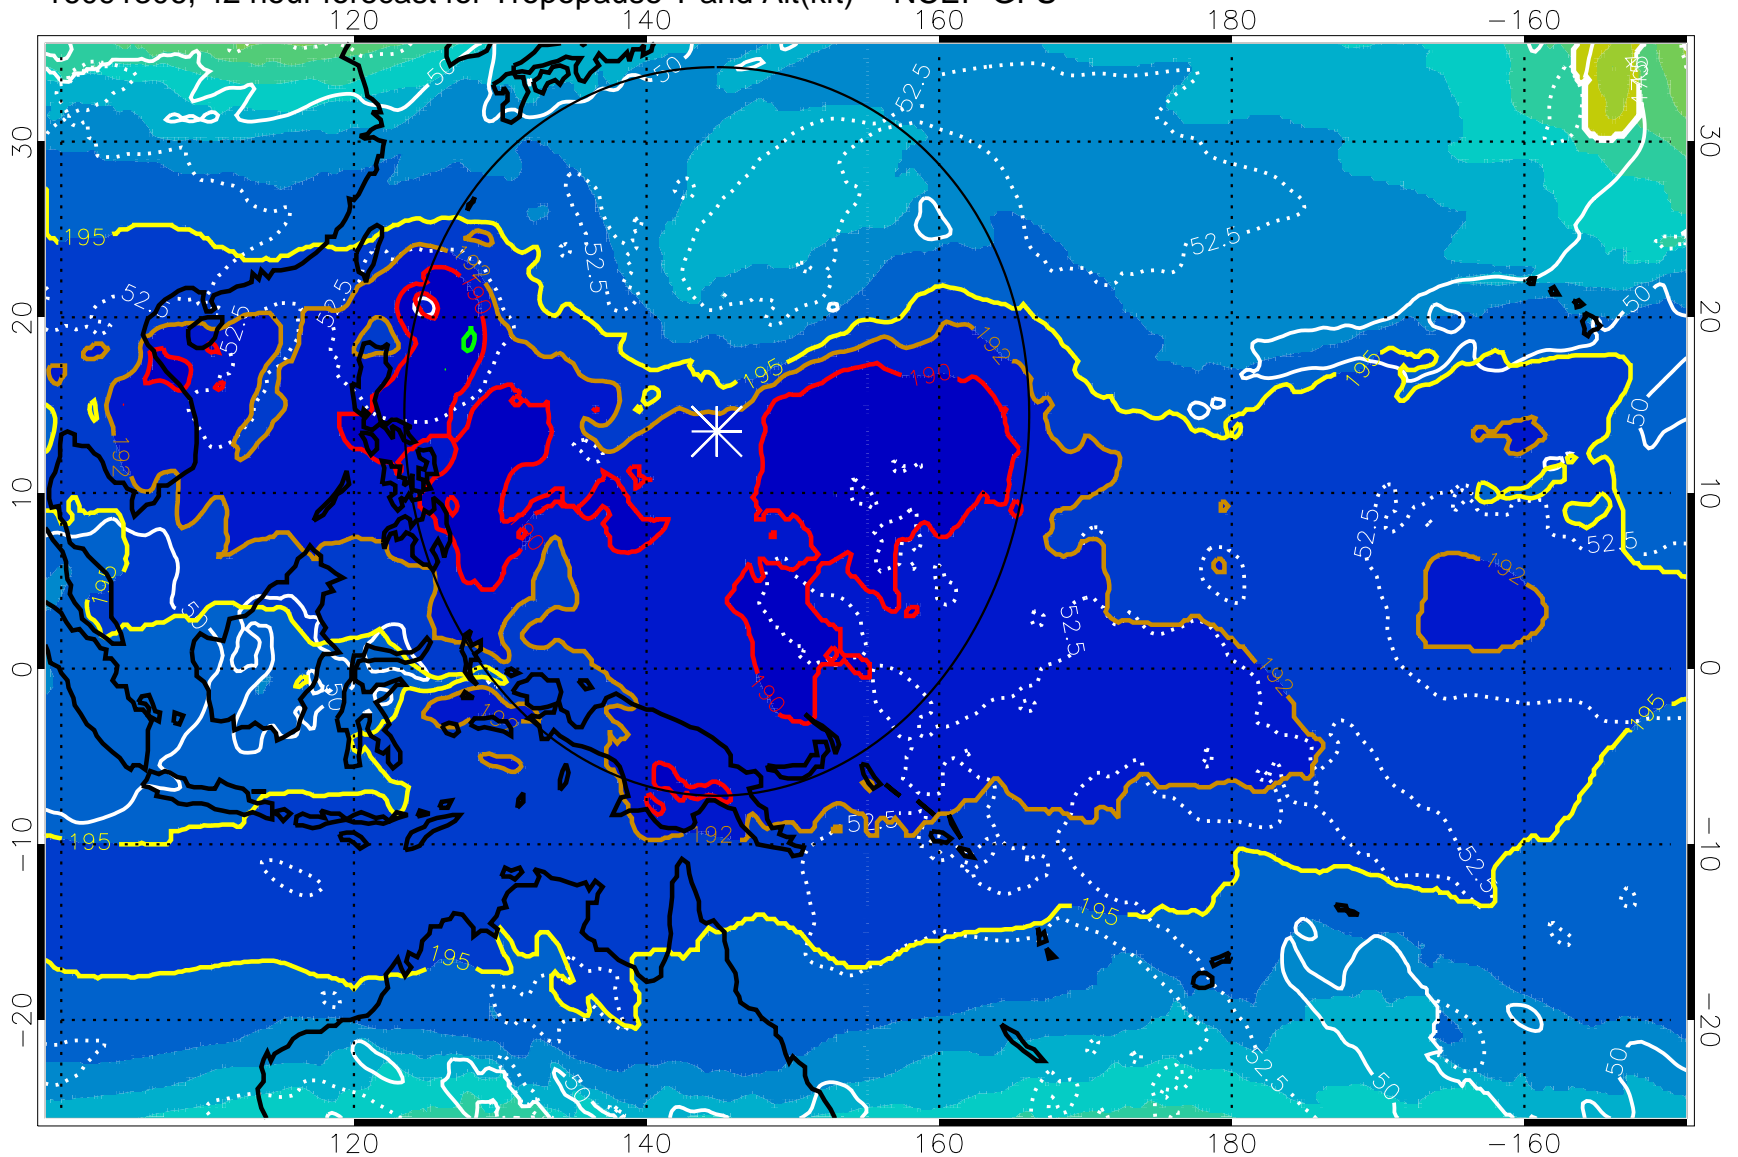

16091306, 42 hour forecast for Tropopause T and Alt(kft) -- NCEP GFS

190 200 210 220 230
Tropopause T, K

Tropopause Altitude in kft (white)

192.5K Isotherm 195K Isotherm
187.5K Isotherm 190K Isotherm

Range ring of 2304 km