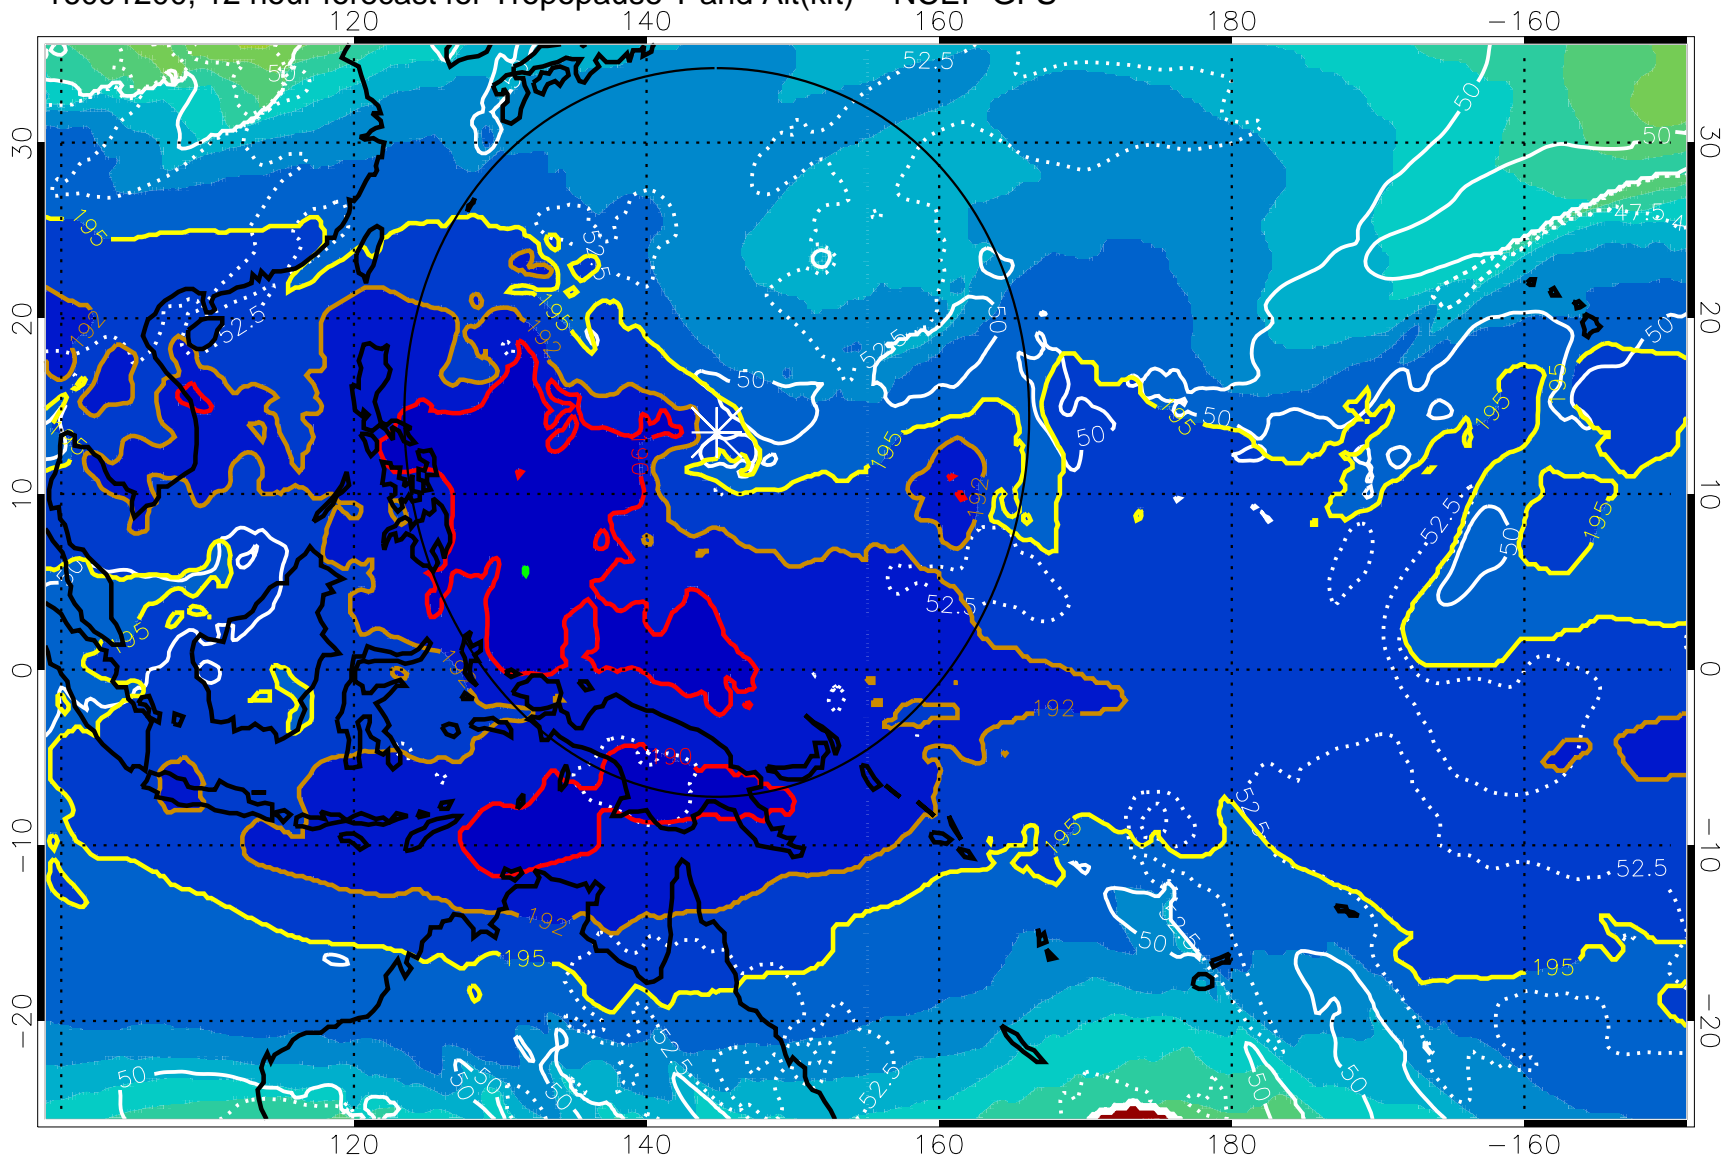

16091200, 12 hour forecast for Tropopause T and Alt(kft) -- NCEP GFS

190 200 210 220 230
Tropopause T, K

Tropopause Altitude in kft (white)

192.5K Isotherm 195K Isotherm
187.5K Isotherm 190K Isotherm

Range ring of 2304 km