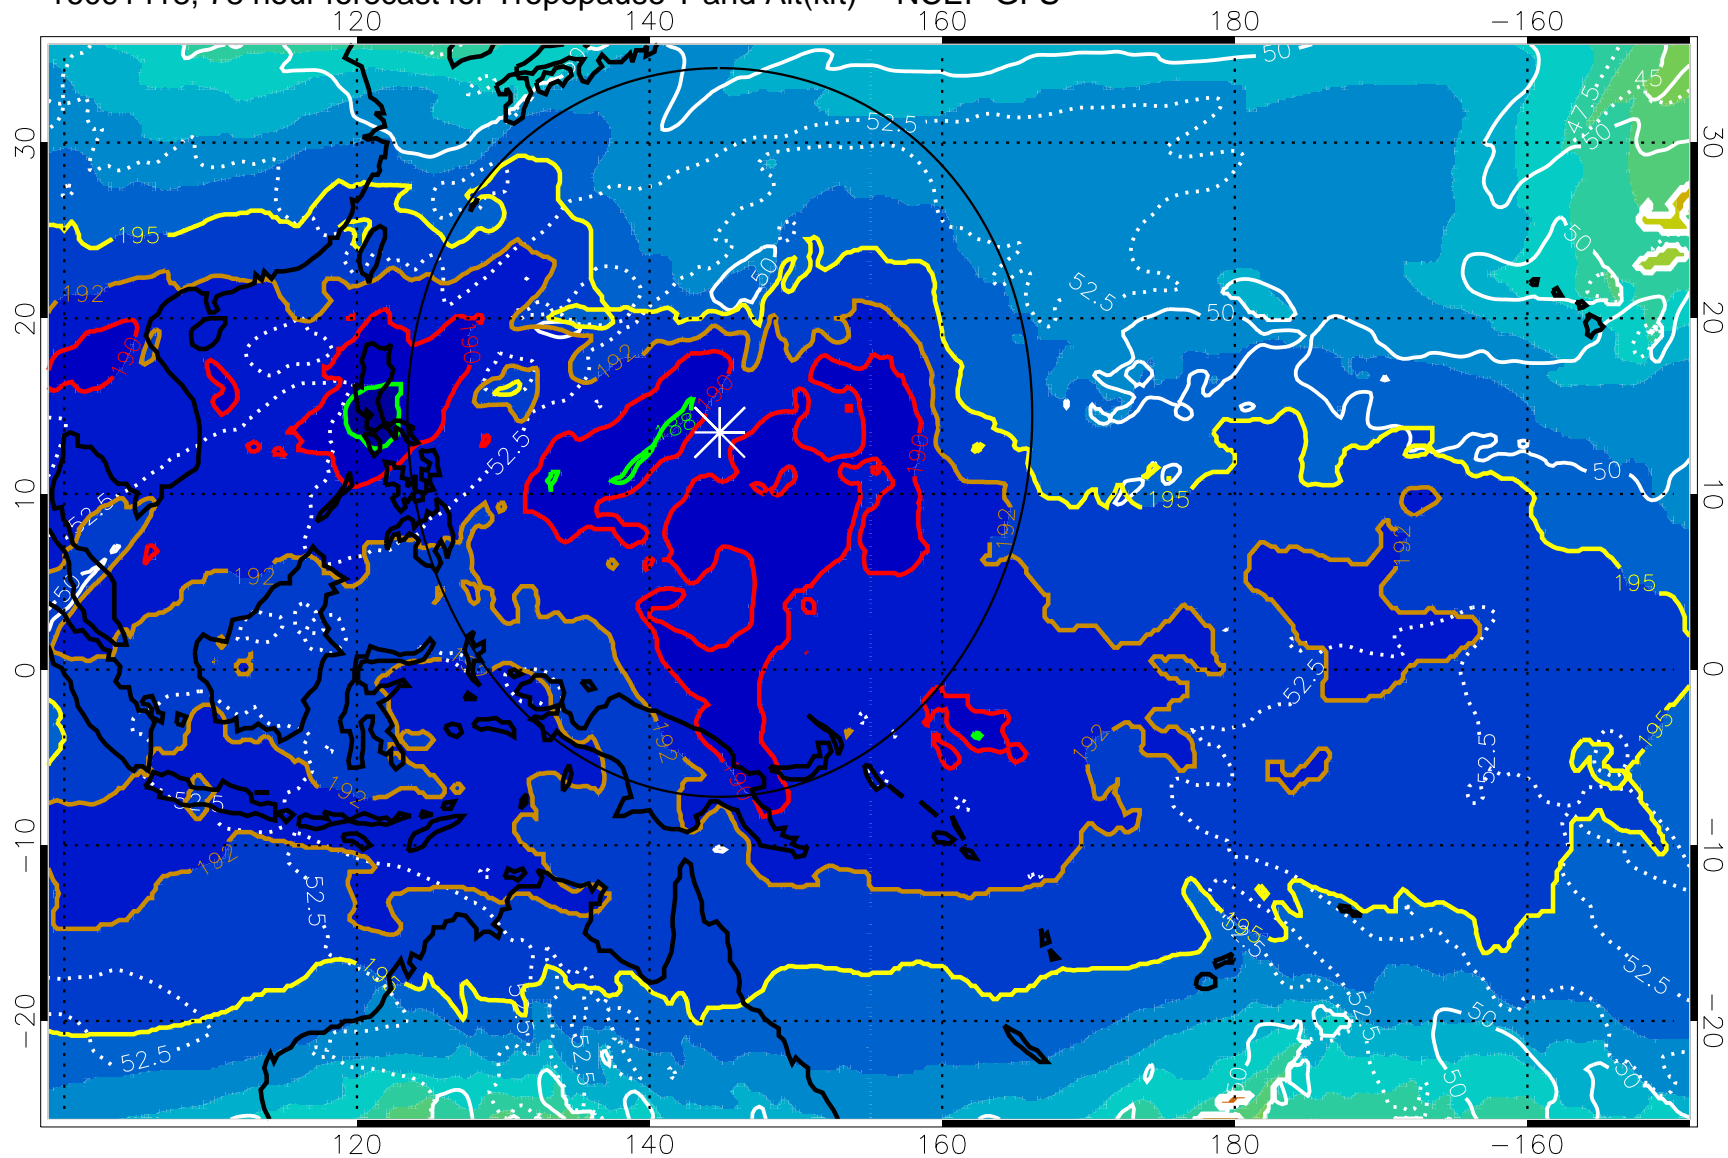

16091418, 78 hour forecast for Tropopause T and Alt(kft) -- NCEP GFS

190 200 210 220 230

Tropopause T, K

Tropopause Altitude in kft (white)

192.5K Isotherm 195K Isotherm
187.5K Isotherm 190K Isotherm

Range ring of 2304 km