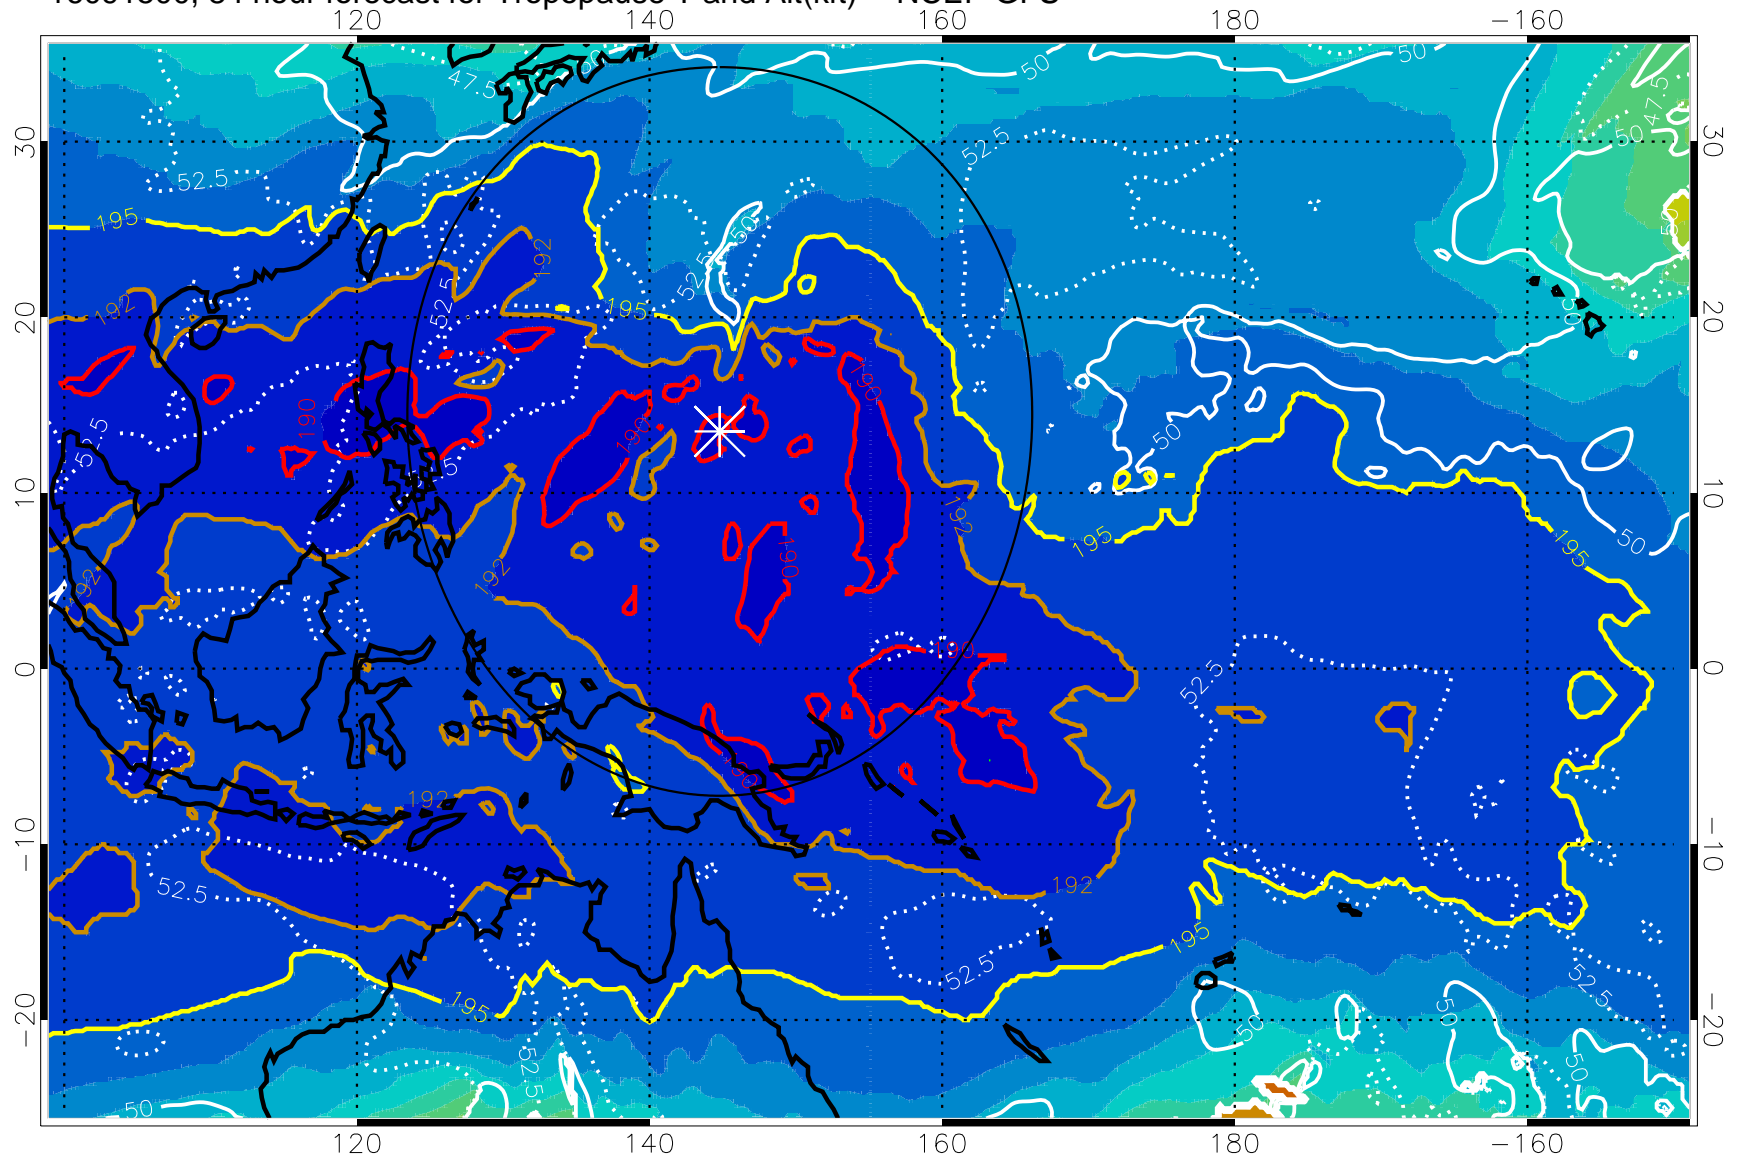

16091500, 84 hour forecast for Tropopause T and Alt(kft) -- NCEP GFS

190 200 210 220 230

Tropopause T, K

Tropopause Altitude in kft (white)

192.5K Isotherm 195K Isotherm
187.5K Isotherm 190K Isotherm

Range ring of 2304 km