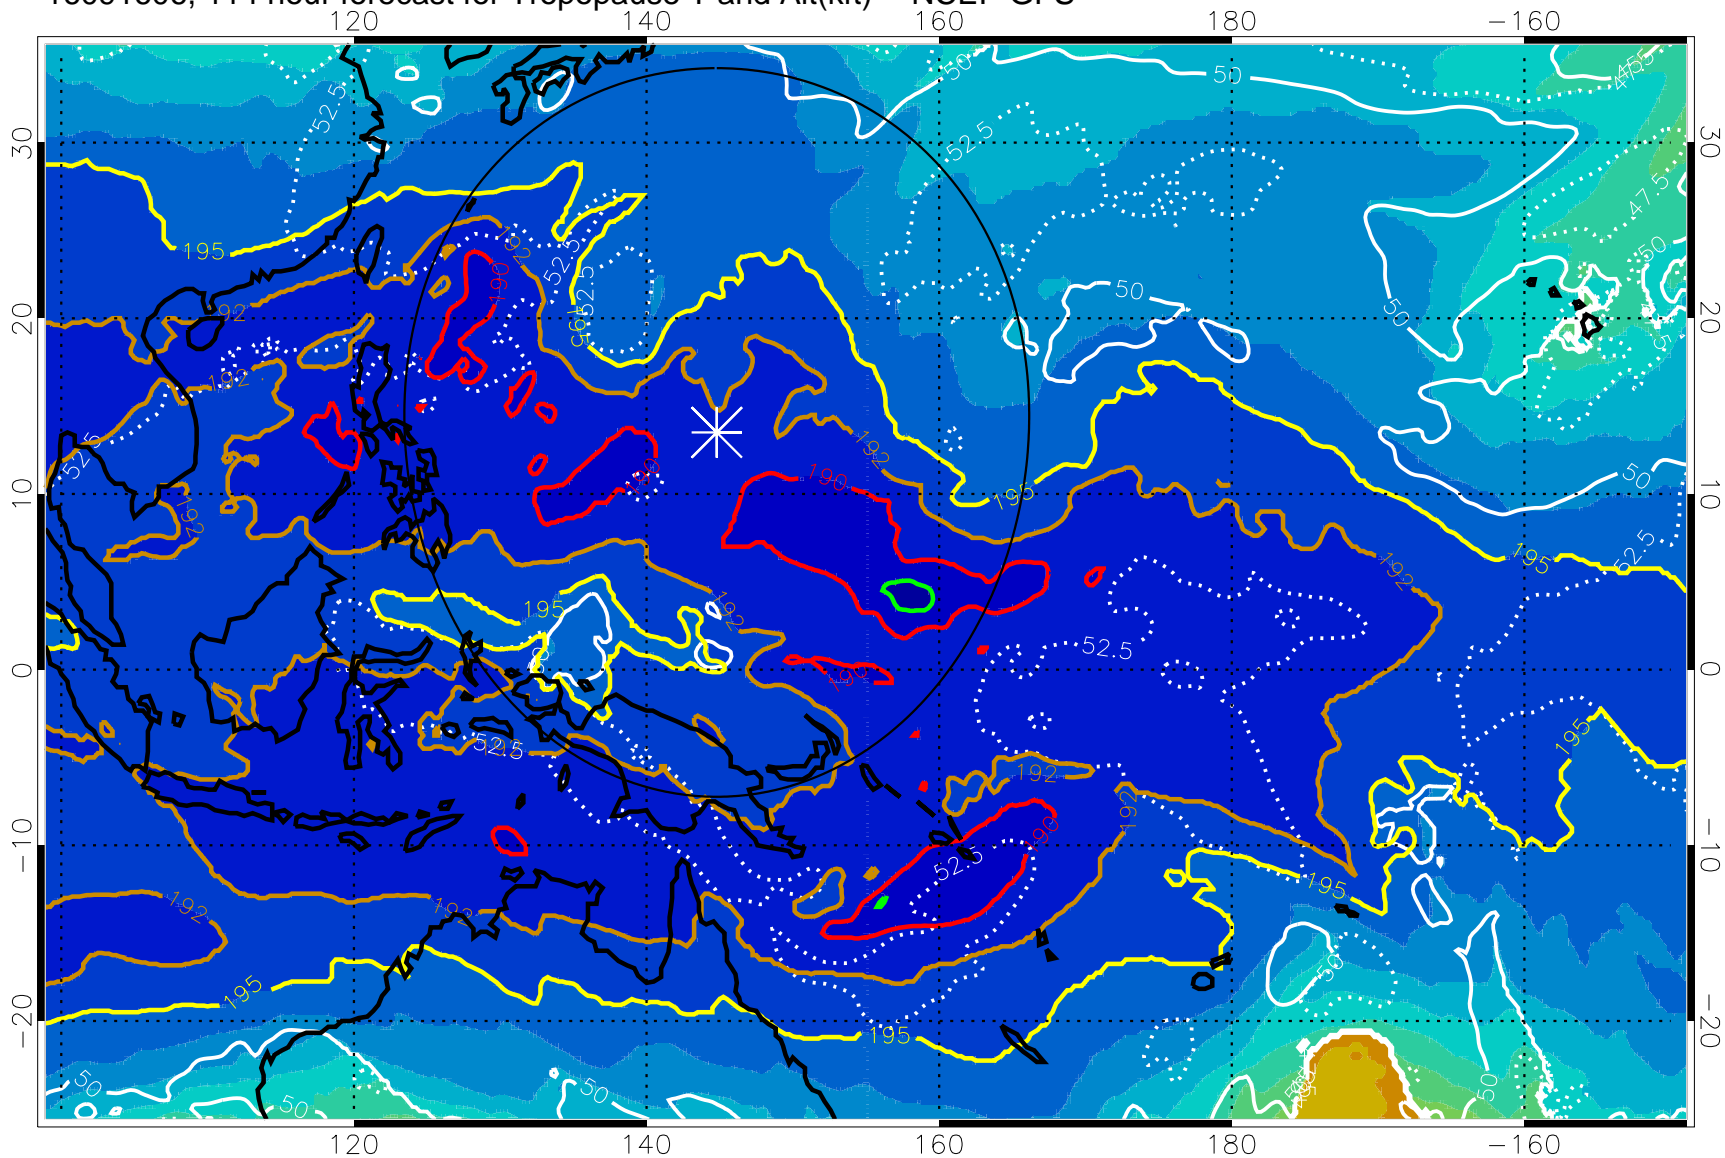

16091606, 114 hour forecast for Tropopause T and Alt(kft) -- NCEP GFS

190 200 210 220 230

Tropopause T, K

Tropopause Altitude in kft (white)

192.5K Isotherm 195K Isotherm
187.5K Isotherm 190K Isotherm

Range ring of 2304 km