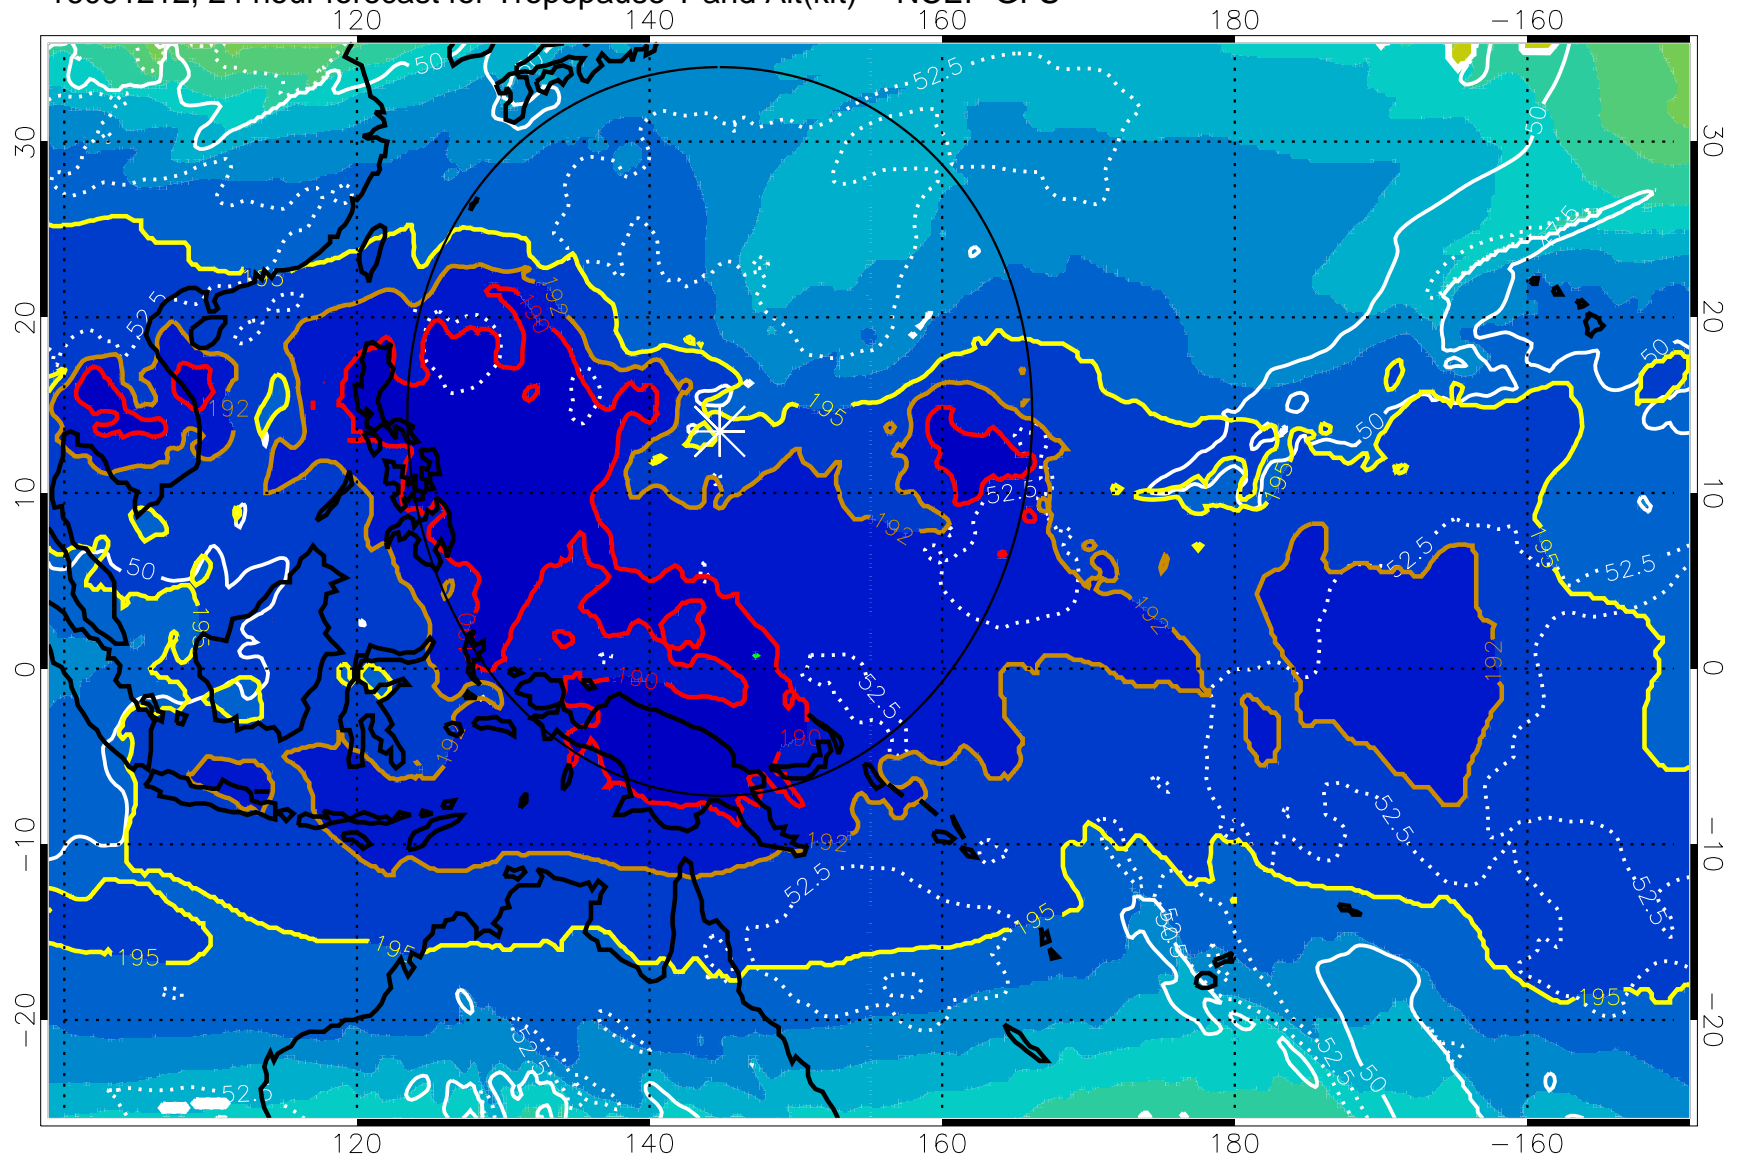

16091212, 24 hour forecast for Tropopause T and Alt(kft) -- NCEP GFS

190 200 210 220 230

Tropopause T, K

Tropopause Altitude in kft (white)

192.5K Isotherm 195K Isotherm

187.5K Isotherm 190K Isotherm

Range ring of 2304 km