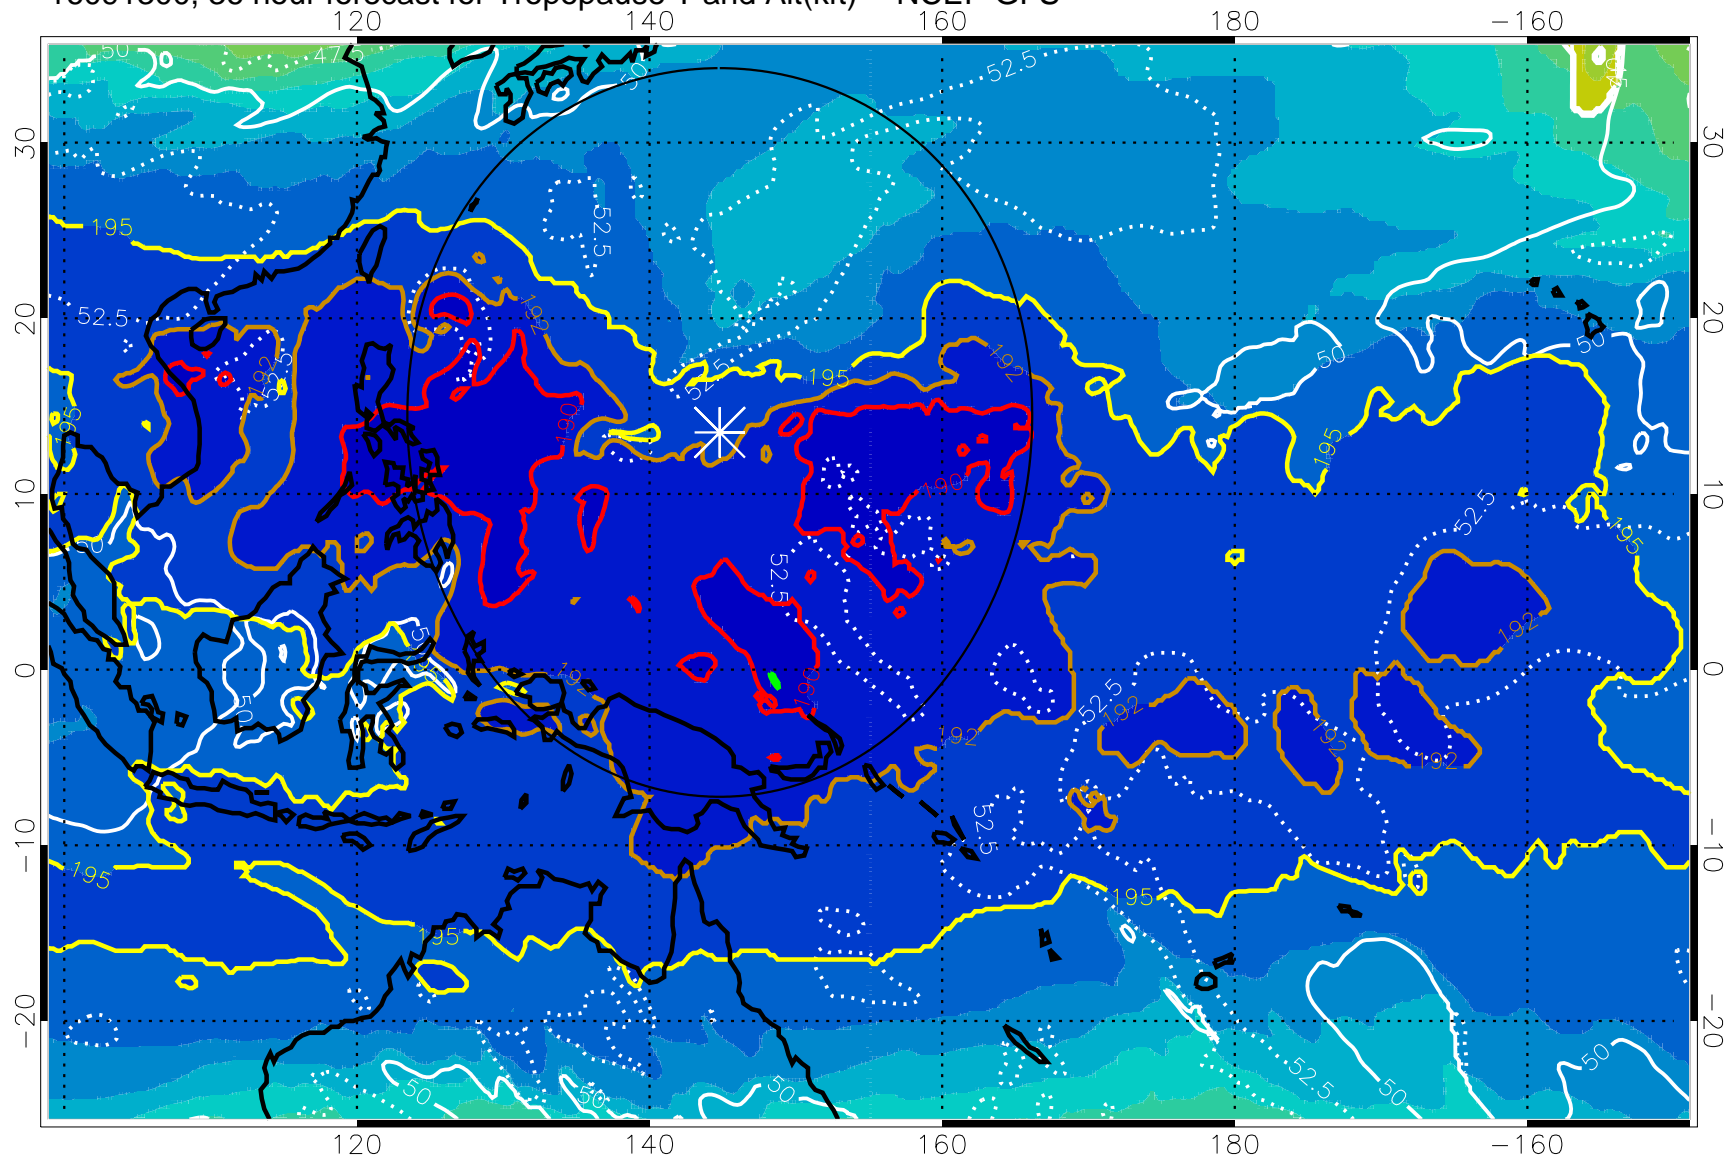

16091300, 36 hour forecast for Tropopause T and Alt(kft) -- NCEP GFS

190 200 210 220 230

Tropopause T, K

Tropopause Altitude in kft (white)

192.5K Isotherm 195K Isotherm
187.5K Isotherm 190K Isotherm

Range ring of 2304 km