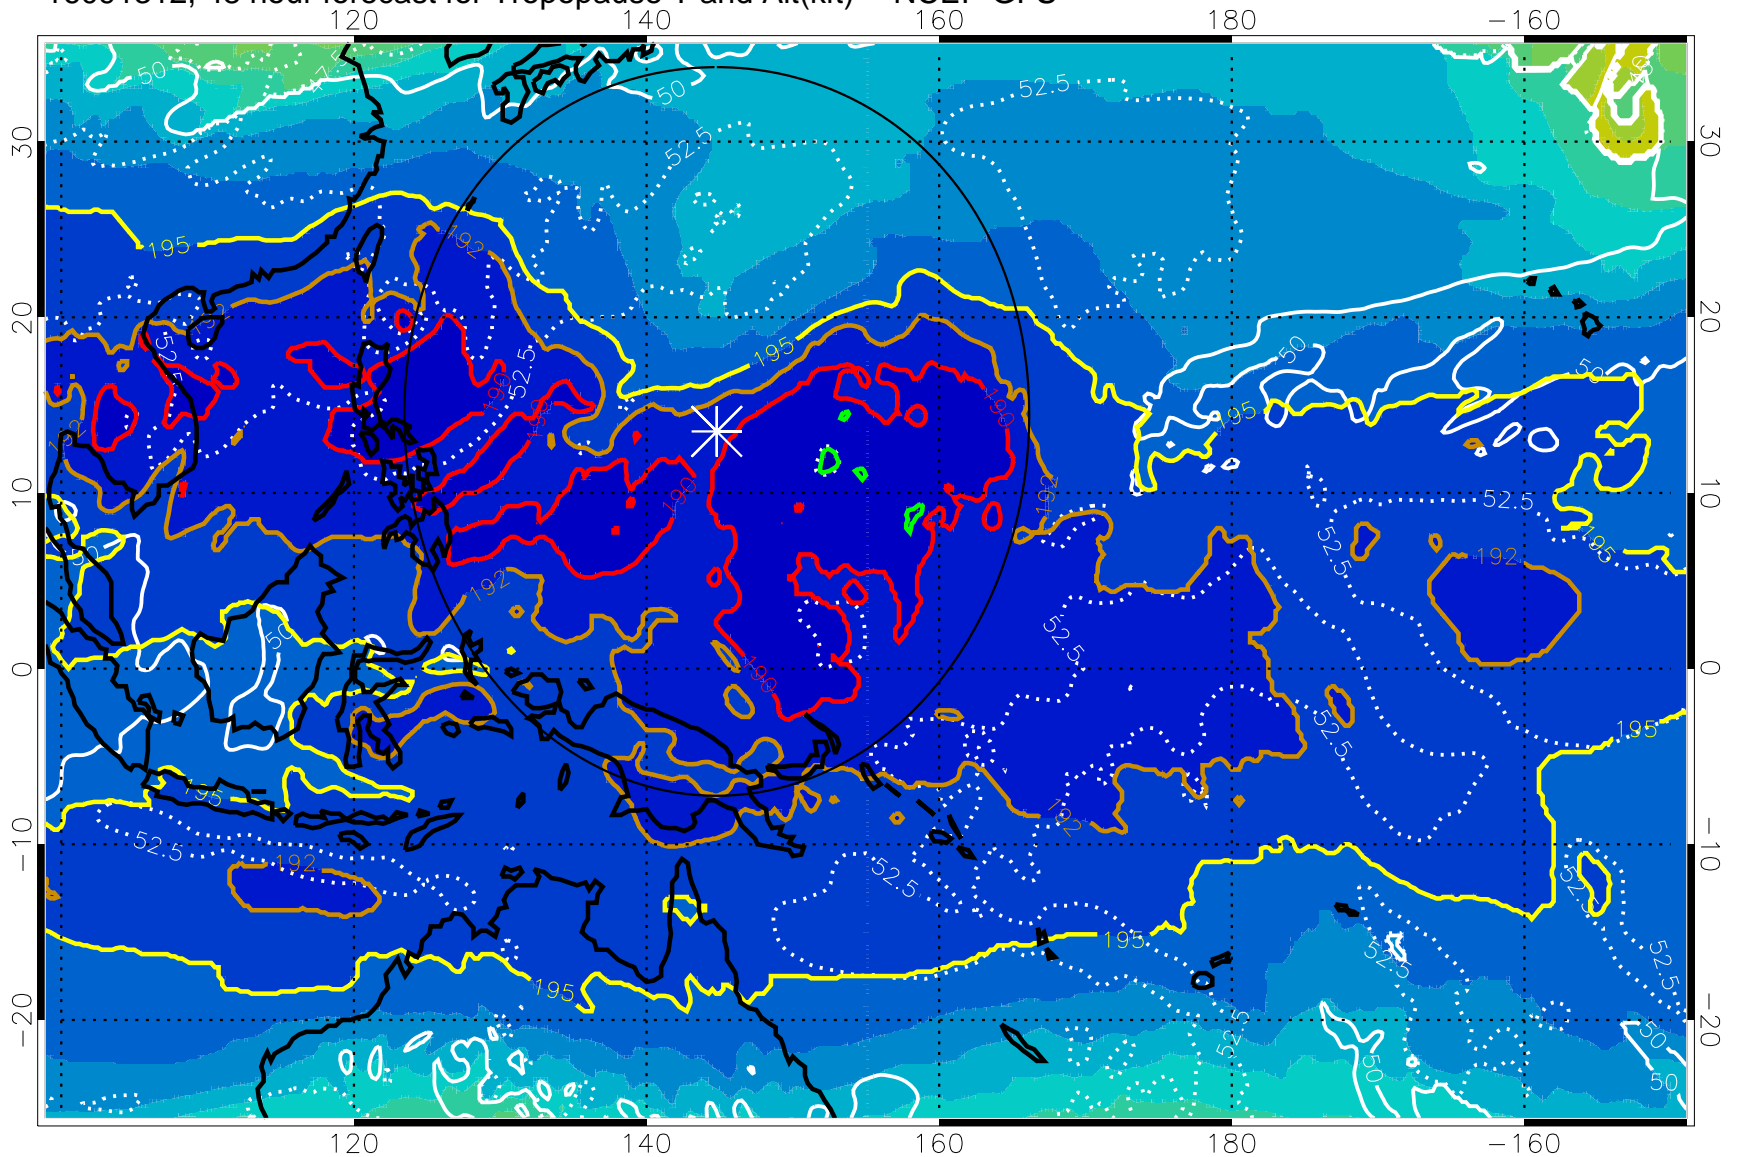

16091312, 48 hour forecast for Tropopause T and Alt(kft) -- NCEP GFS

190   200   210   220   230
Tropopause T, K

Tropopause Altitude in kft (white)

192.5K Isotherm   195K Isotherm
187.5K Isotherm   190K Isotherm

Range ring of 2304 km