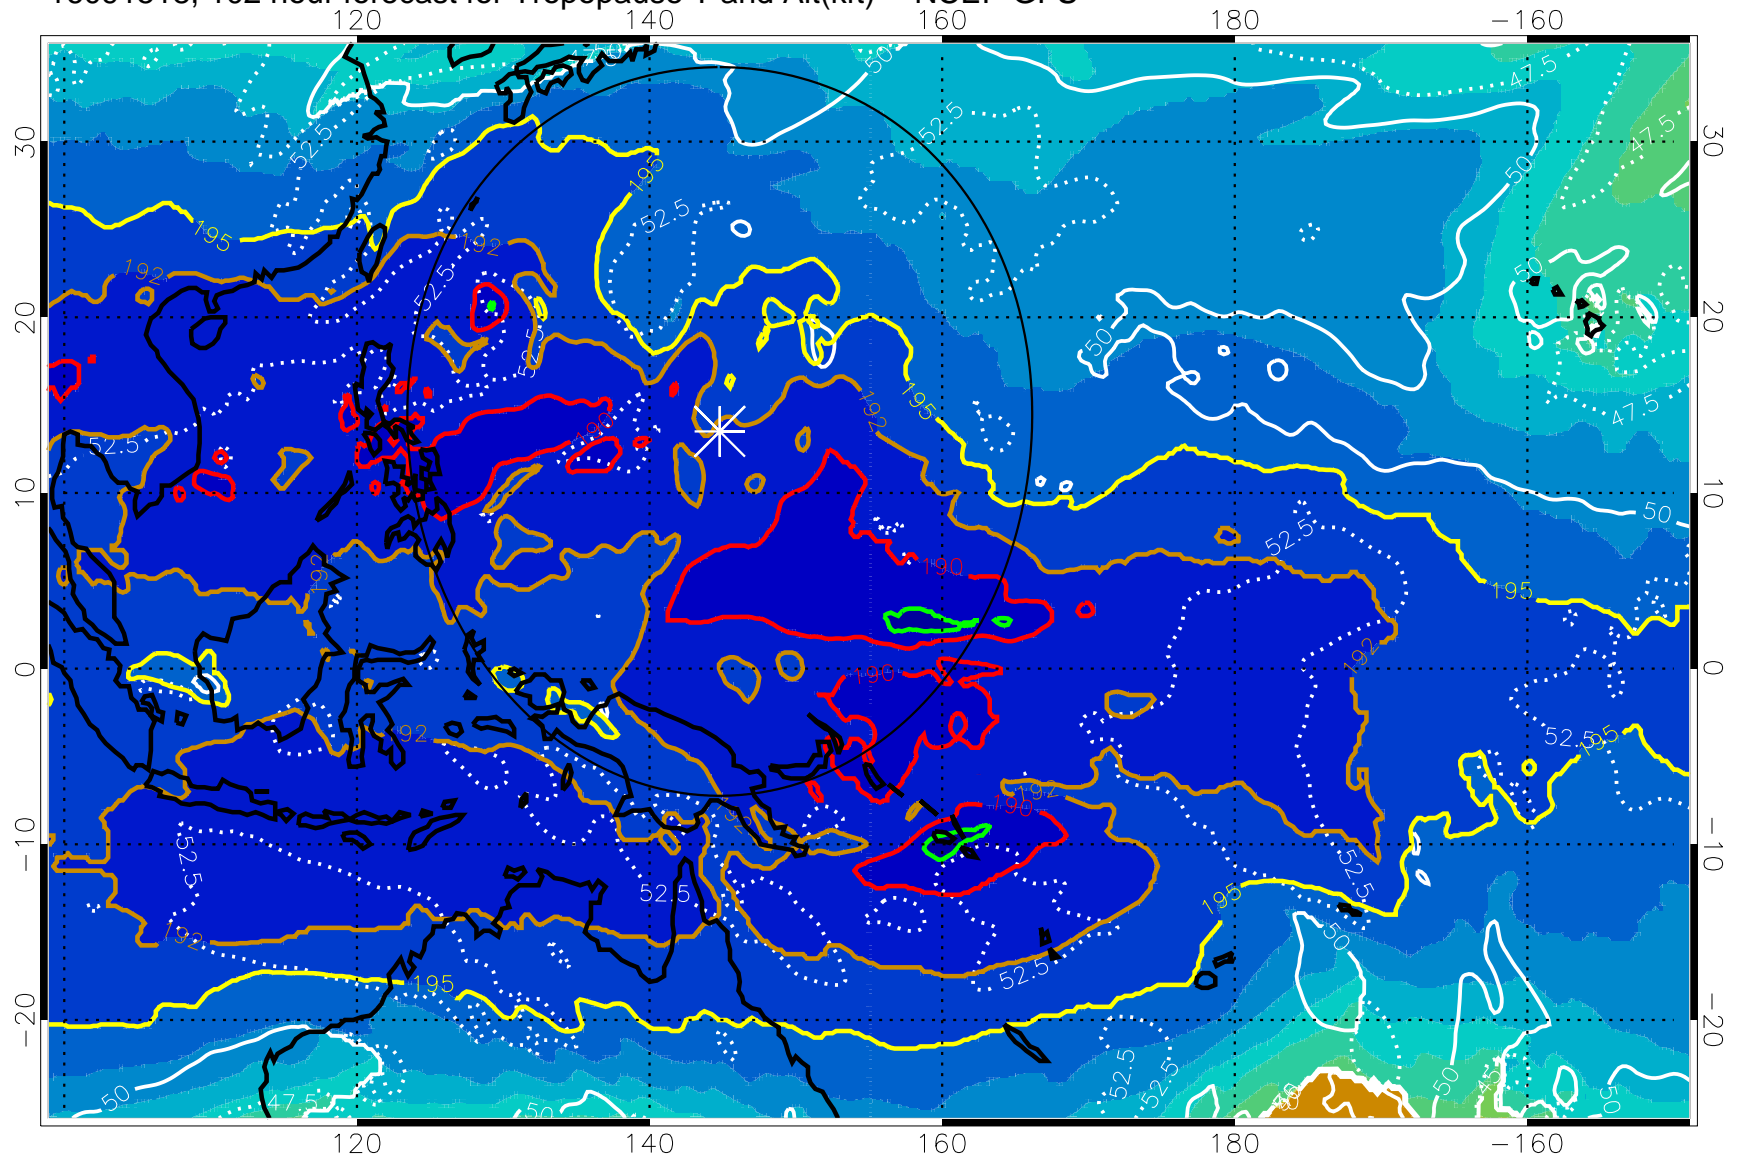

Range ring of 2304 km

16091500, 84 hour forecast for Tropopause T and Alt(kft) -- NCEP GFS

190 200 210 220 230

Tropopause T, K

Tropopause Altitude in kft (white)

192.5K Isotherm 195K Isotherm  
187.5K Isotherm 190K Isotherm

Range ring of 2304 km

16091518, 102 hour forecast for Tropopause T and Alt(kft) -- NCEP GFS

190 200 210 220 230  
Tropopause T, K

Tropopause Altitude in kft (white)

192.5K Isotherm 195K Isotherm  
187.5K Isotherm 190K Isotherm