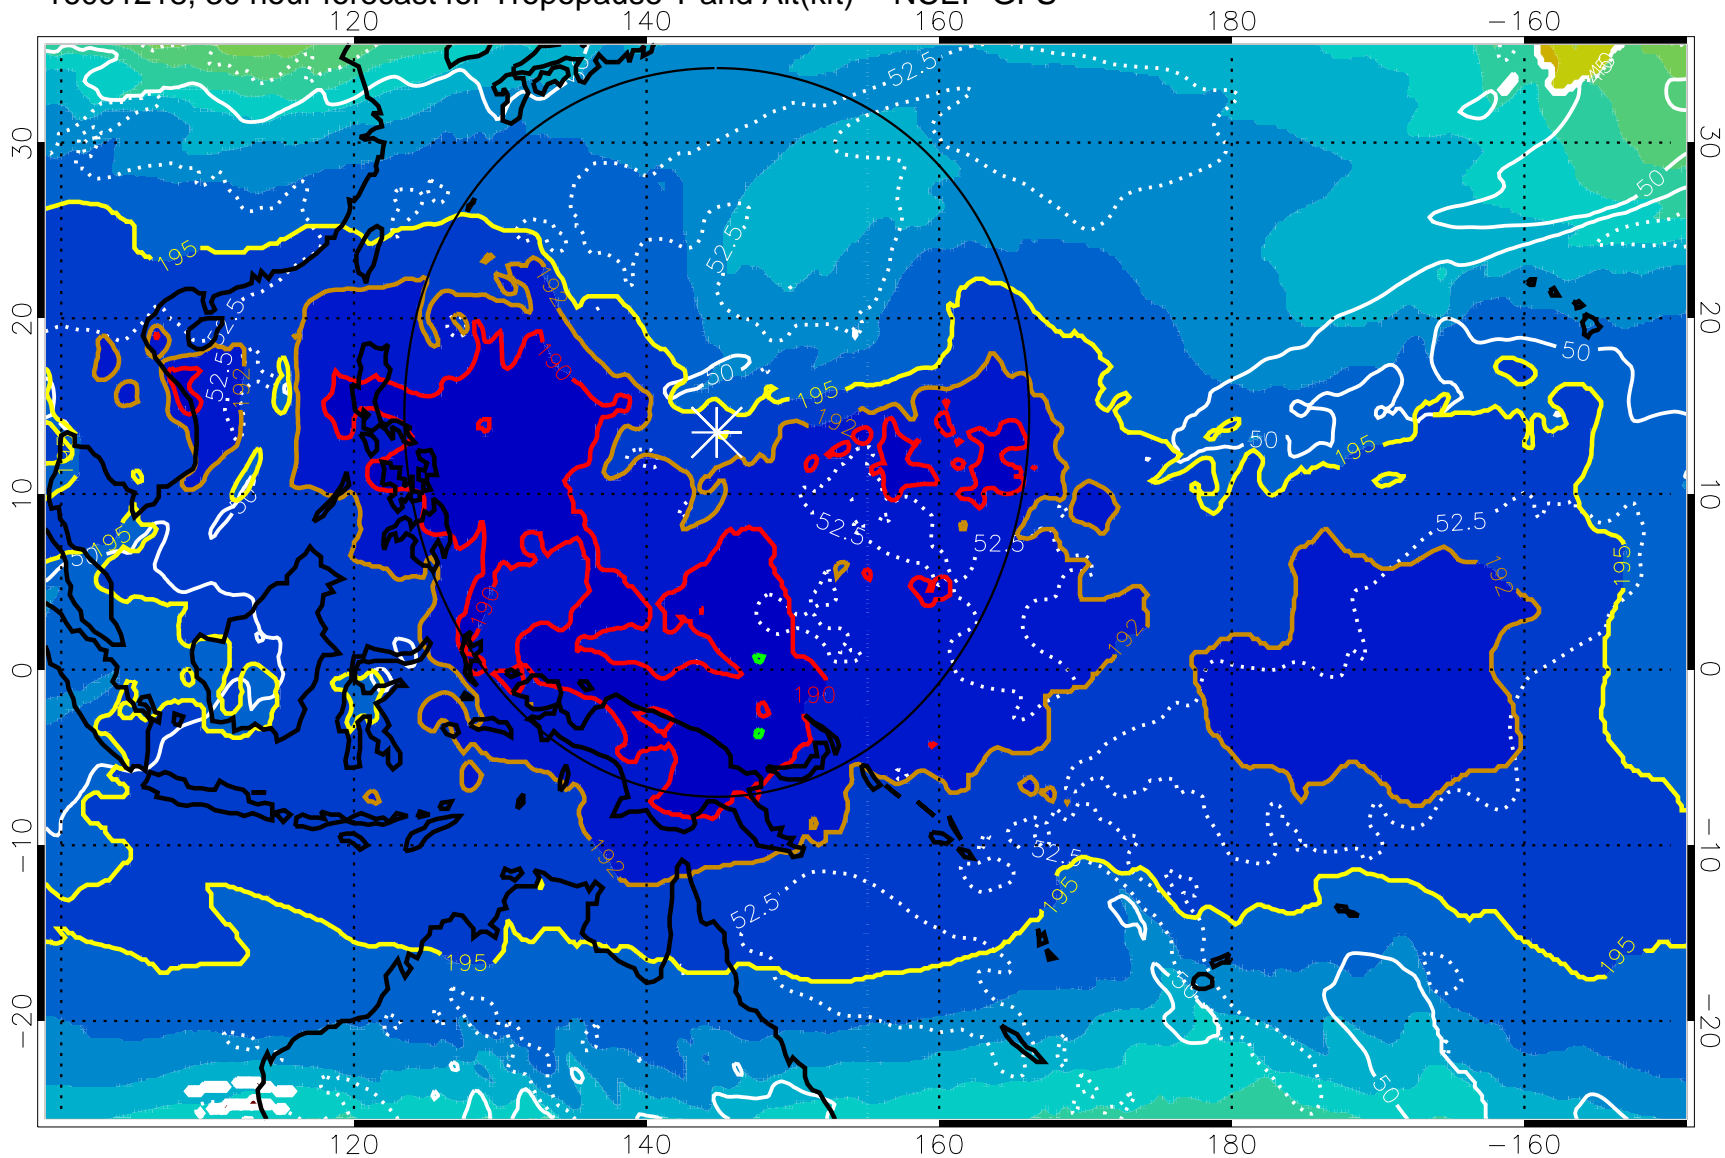

Range ring of 2304 km

16091212, 24 hour forecast for Tropopause T and Alt(kft) -- NCEP GFS

190 200 210 220 230

Tropopause T, K

Tropopause Altitude in kft (white)

192.5K Isotherm 195K Isotherm

187.5K Isotherm 190K Isotherm

Range ring of 2304 km

16091218, 30 hour forecast for Tropopause T and Alt(kft) -- NCEP GFS

Tropopause T, K

Tropopause Altitude in kft (white)

192.5K Isotherm 195K Isotherm  
187.5K Isotherm 190K Isotherm

Range ring of 2304 km