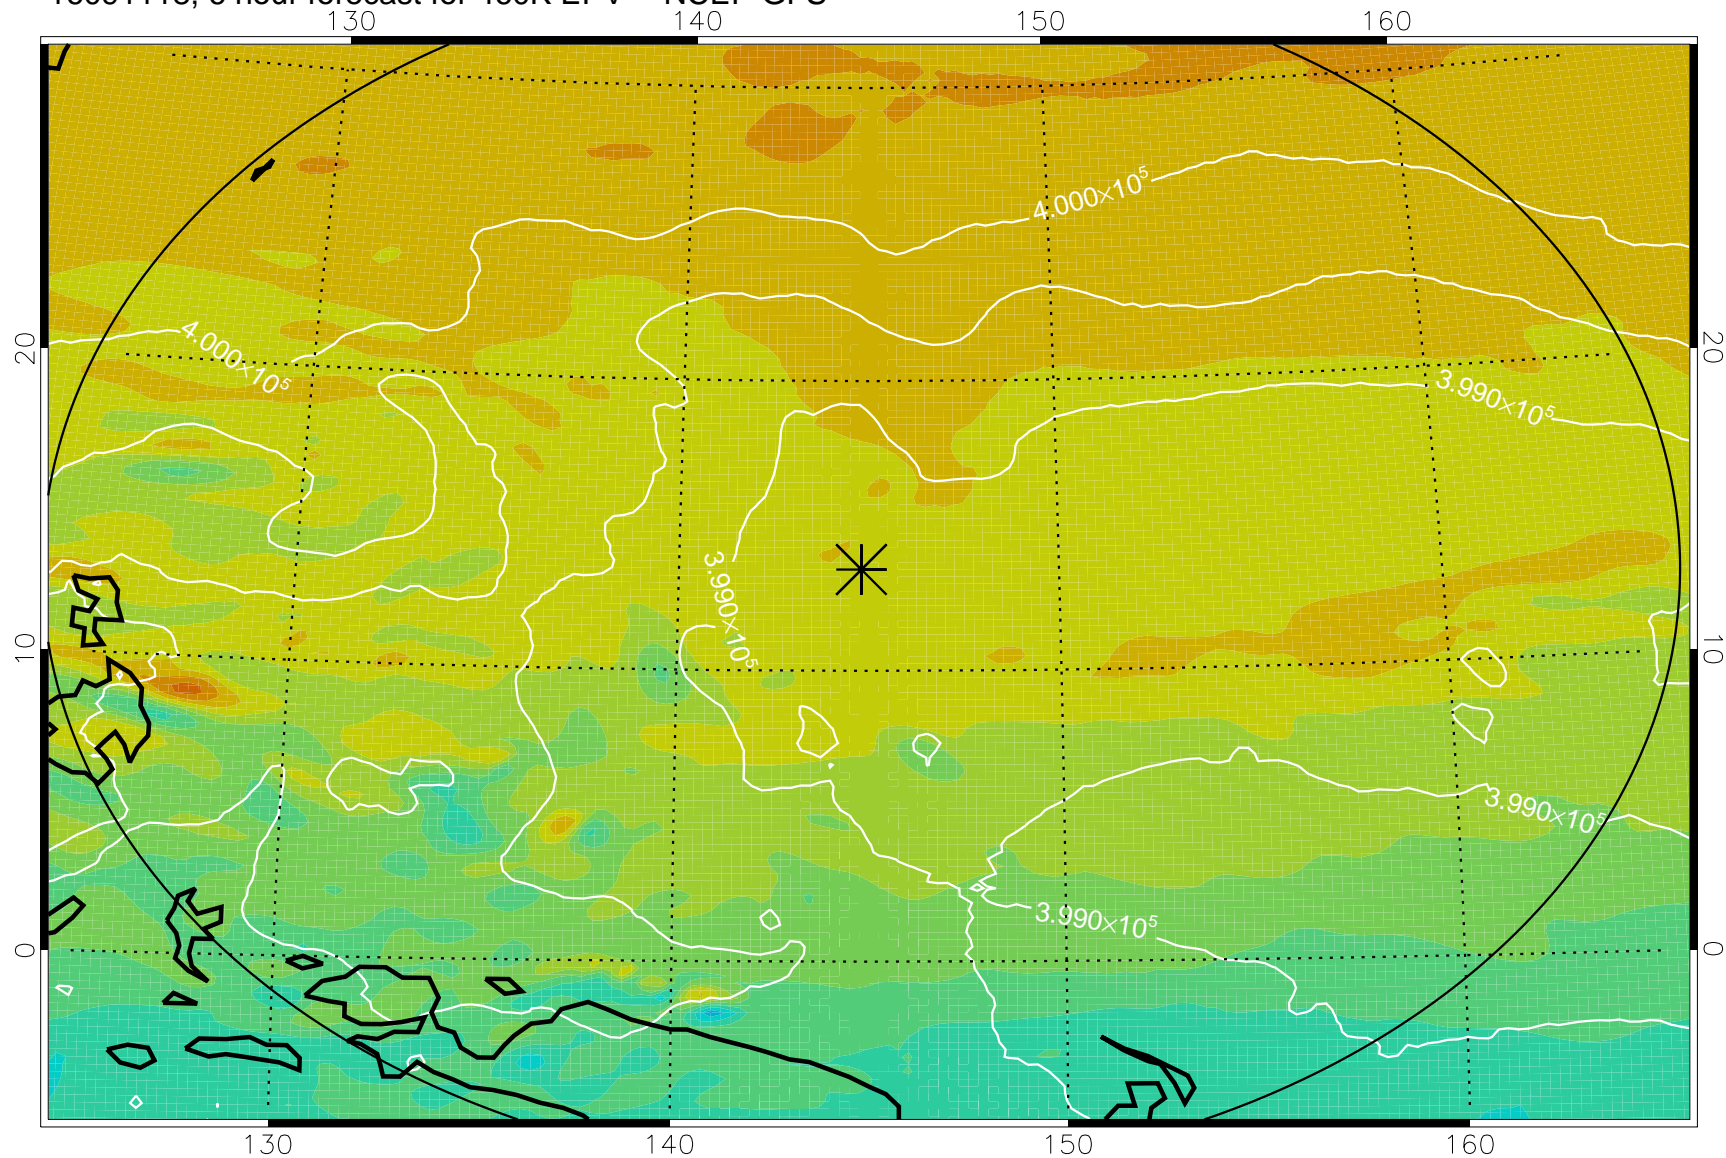

16091118, 6 hour forecast for 460K EPV -- NCEP GFS

460K Montgomery Streamfunction, white

Range ring of 2304 km

16091200, 12 hour forecast for 460K EPV -- NCEP GFS

460K Montgomery Streamfunction, white

Range ring of 2304 km

16091206, 18 hour forecast for 460K EPV -- NCEP GFS

460K Montgomery Streamfunction, white

Range ring of 2304 km

16091212, 24 hour forecast for 460K EPV -- NCEP GFS

460K Montgomery Streamfunction, white

Range ring of 2304 km

16091218, 30 hour forecast for 460K EPV -- NCEP GFS

460K Montgomery Streamfunction, white

Range ring of 2304 km

16091300, 36 hour forecast for 460K EPV -- NCEP GFS

460K Montgomery Streamfunction, white

Range ring of 2304 km

16091406, 66 hour forecast for 460K EPV -- NCEP GFS

460K Montgomery Streamfunction, white

Range ring of 2304 km

16091412, 72 hour forecast for 460K EPV -- NCEP GFS

460K Montgomery Streamfunction, white

Range ring of 2304 km