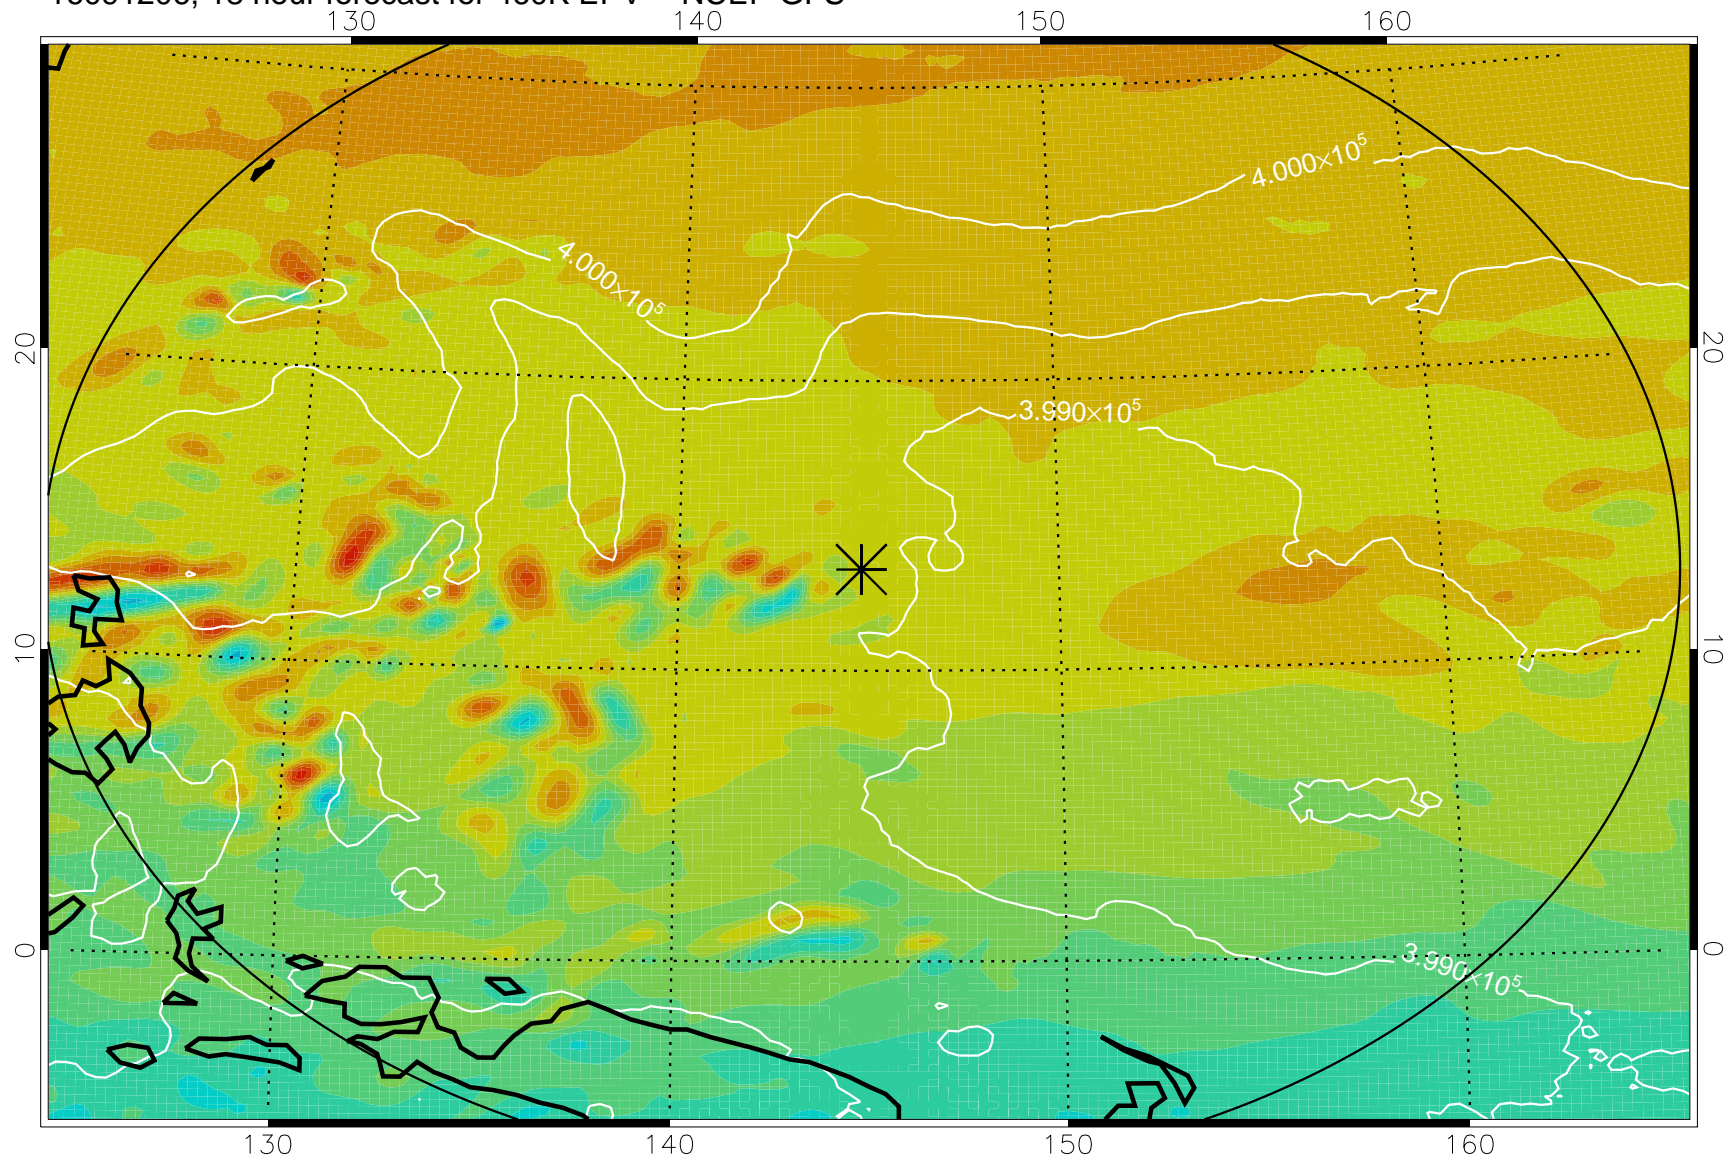

16091118, 6 hour forecast for 460K EPV -- NCEP GFS

460K Montgomery Streamfunction, white

Range ring of 2304 km

16091200, 12 hour forecast for 460K EPV -- NCEP GFS

460K Montgomery Streamfunction, white

Range ring of 2304 km

16091206, 18 hour forecast for 460K EPV -- NCEP GFS

460K Montgomery Streamfunction, white

Range ring of 2304 km

16091212, 24 hour forecast for 460K EPV -- NCEP GFS

460K Montgomery Streamfunction, white

Range ring of 2304 km

16091218, 30 hour forecast for 460K EPV -- NCEP GFS

460K Montgomery Streamfunction, white

Range ring of 2304 km

16091300, 36 hour forecast for 460K EPV -- NCEP GFS

460K Montgomery Streamfunction, white

Range ring of 2304 km

16091418, 78 hour forecast for 460K EPV -- NCEP GFS

460K Montgomery Streamfunction, white

Range ring of 2304 km

16091500, 84 hour forecast for 460K EPV -- NCEP GFS

460K Montgomery Streamfunction, white

Range ring of 2304 km