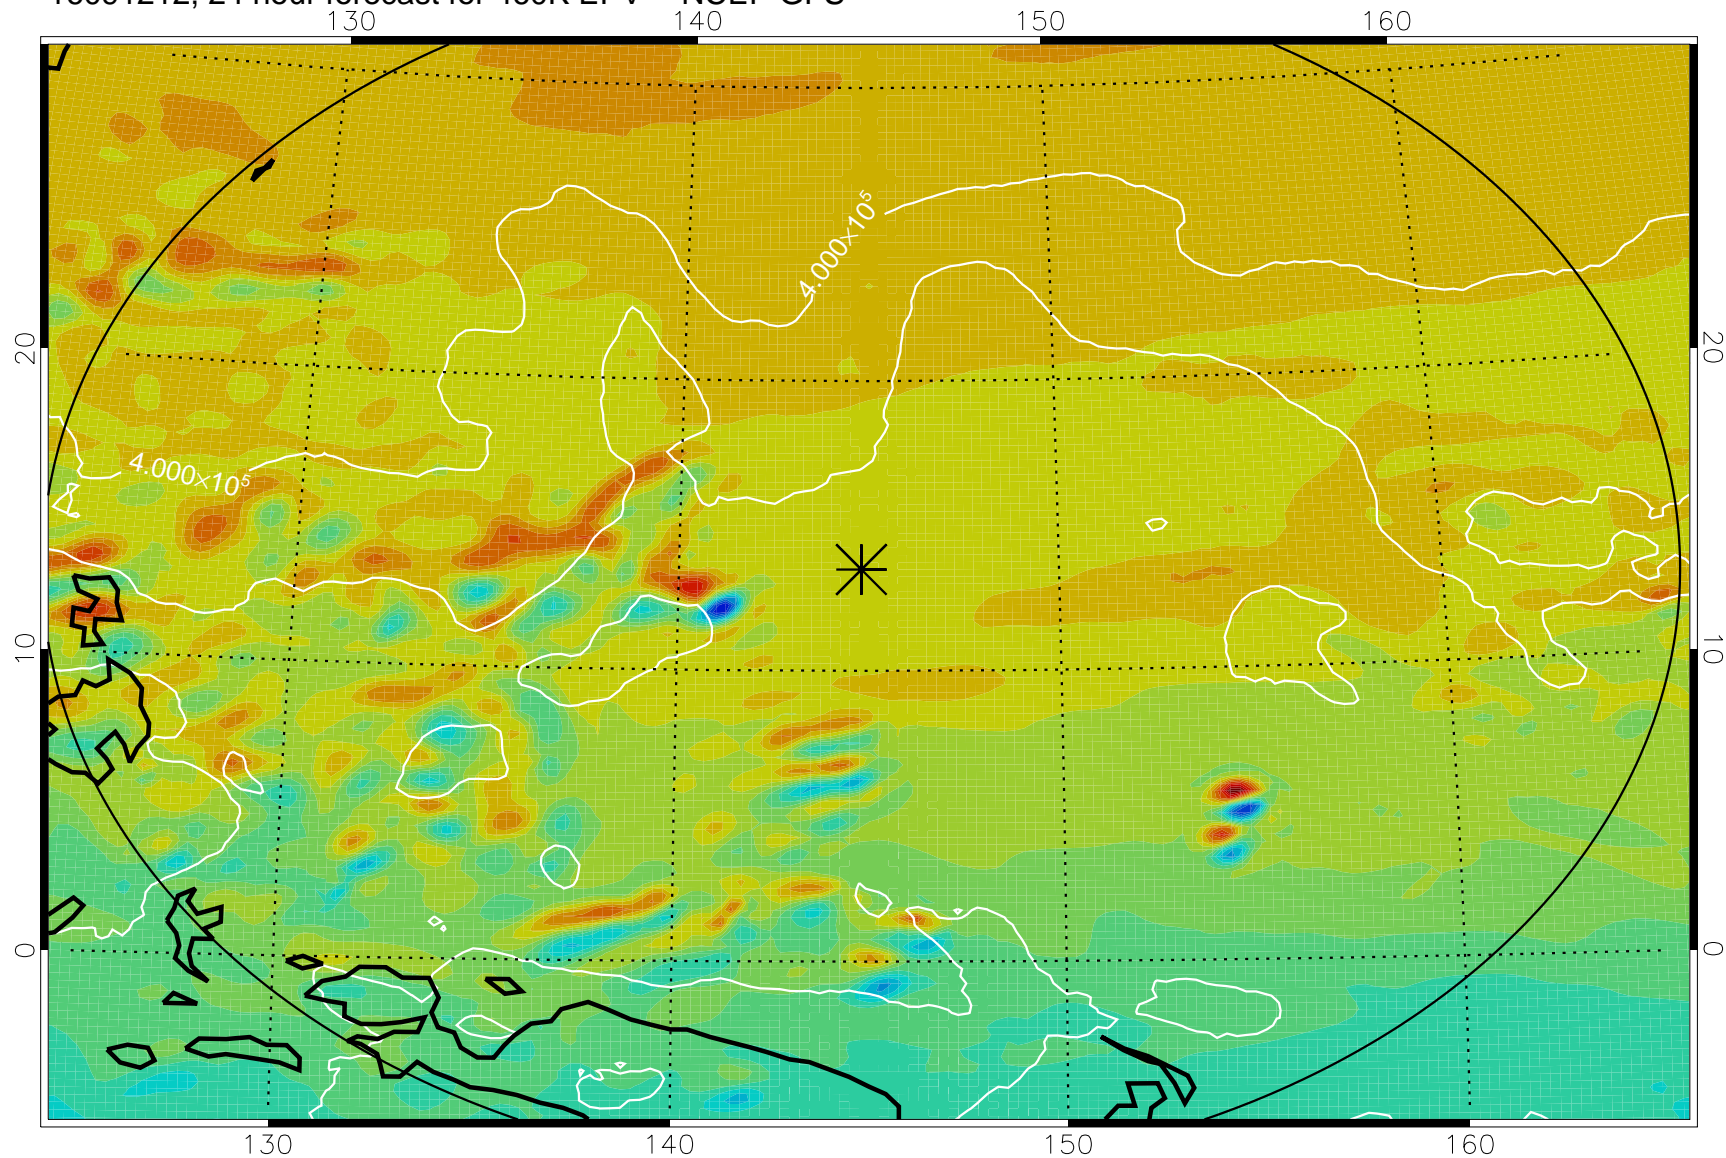

16091118, 6 hour forecast for 460K EPV -- NCEP GFS

460K Montgomery Streamfunction, white

Range ring of 2304 km

16091200, 12 hour forecast for 460K EPV -- NCEP GFS

460K Montgomery Streamfunction, white

Range ring of 2304 km

16091206, 18 hour forecast for 460K EPV -- NCEP GFS

460K Montgomery Streamfunction, white

Range ring of 2304 km

16091212, 24 hour forecast for 460K EPV -- NCEP GFS

460K Montgomery Streamfunction, white

Range ring of 2304 km

16091218, 30 hour forecast for 460K EPV -- NCEP GFS

460K Montgomery Streamfunction, white

Range ring of 2304 km

16091300, 36 hour forecast for 460K EPV -- NCEP GFS

460K Montgomery Streamfunction, white

Range ring of 2304 km

16091418, 78 hour forecast for 460K EPV -- NCEP GFS

460K Montgomery Streamfunction, white

Range ring of 2304 km

16091500, 84 hour forecast for 460K EPV -- NCEP GFS

460K Montgomery Streamfunction, white

Range ring of 2304 km