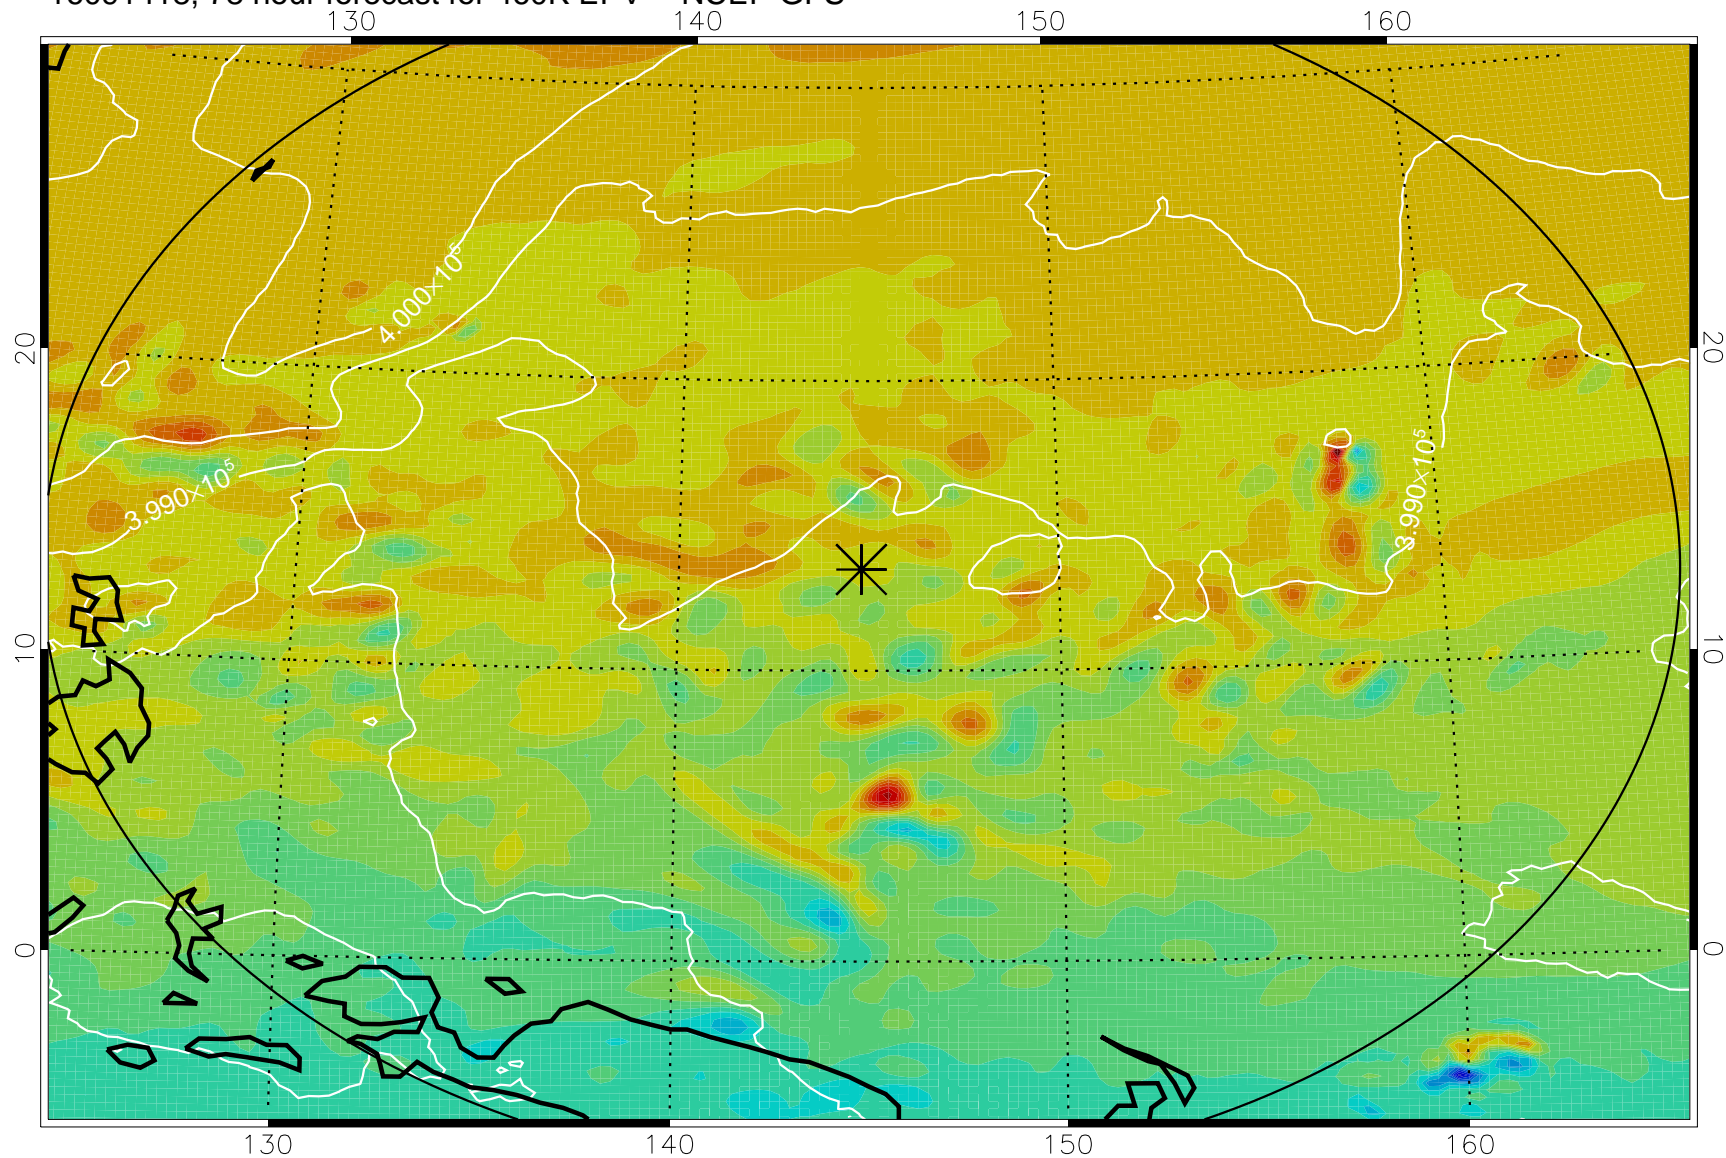

16091406, 66 hour forecast for 460K EPV -- NCEP GFS

460K Montgomery Streamfunction, white

Range ring of 2304 km

16091412, 72 hour forecast for 460K EPV -- NCEP GFS

460K Montgomery Streamfunction, white

Range ring of 2304 km

16091418, 78 hour forecast for 460K EPV -- NCEP GFS

460K Montgomery Streamfunction, white

Range ring of 2304 km

16091500, 84 hour forecast for 460K EPV -- NCEP GFS

460K Montgomery Streamfunction, white

Range ring of 2304 km

16091506, 90 hour forecast for 460K EPV -- NCEP GFS

460K Montgomery Streamfunction, white

Range ring of 2304 km

16091512, 96 hour forecast for 460K EPV -- NCEP GFS

460K Montgomery Streamfunction, white

Range ring of 2304 km

16091518, 102 hour forecast for 460K EPV -- NCEP GFS

460K Montgomery Streamfunction, white

Range ring of 2304 km

16091600, 108 hour forecast for 460K EPV -- NCEP GFS

460K Montgomery Streamfunction, white

Range ring of 2304 km