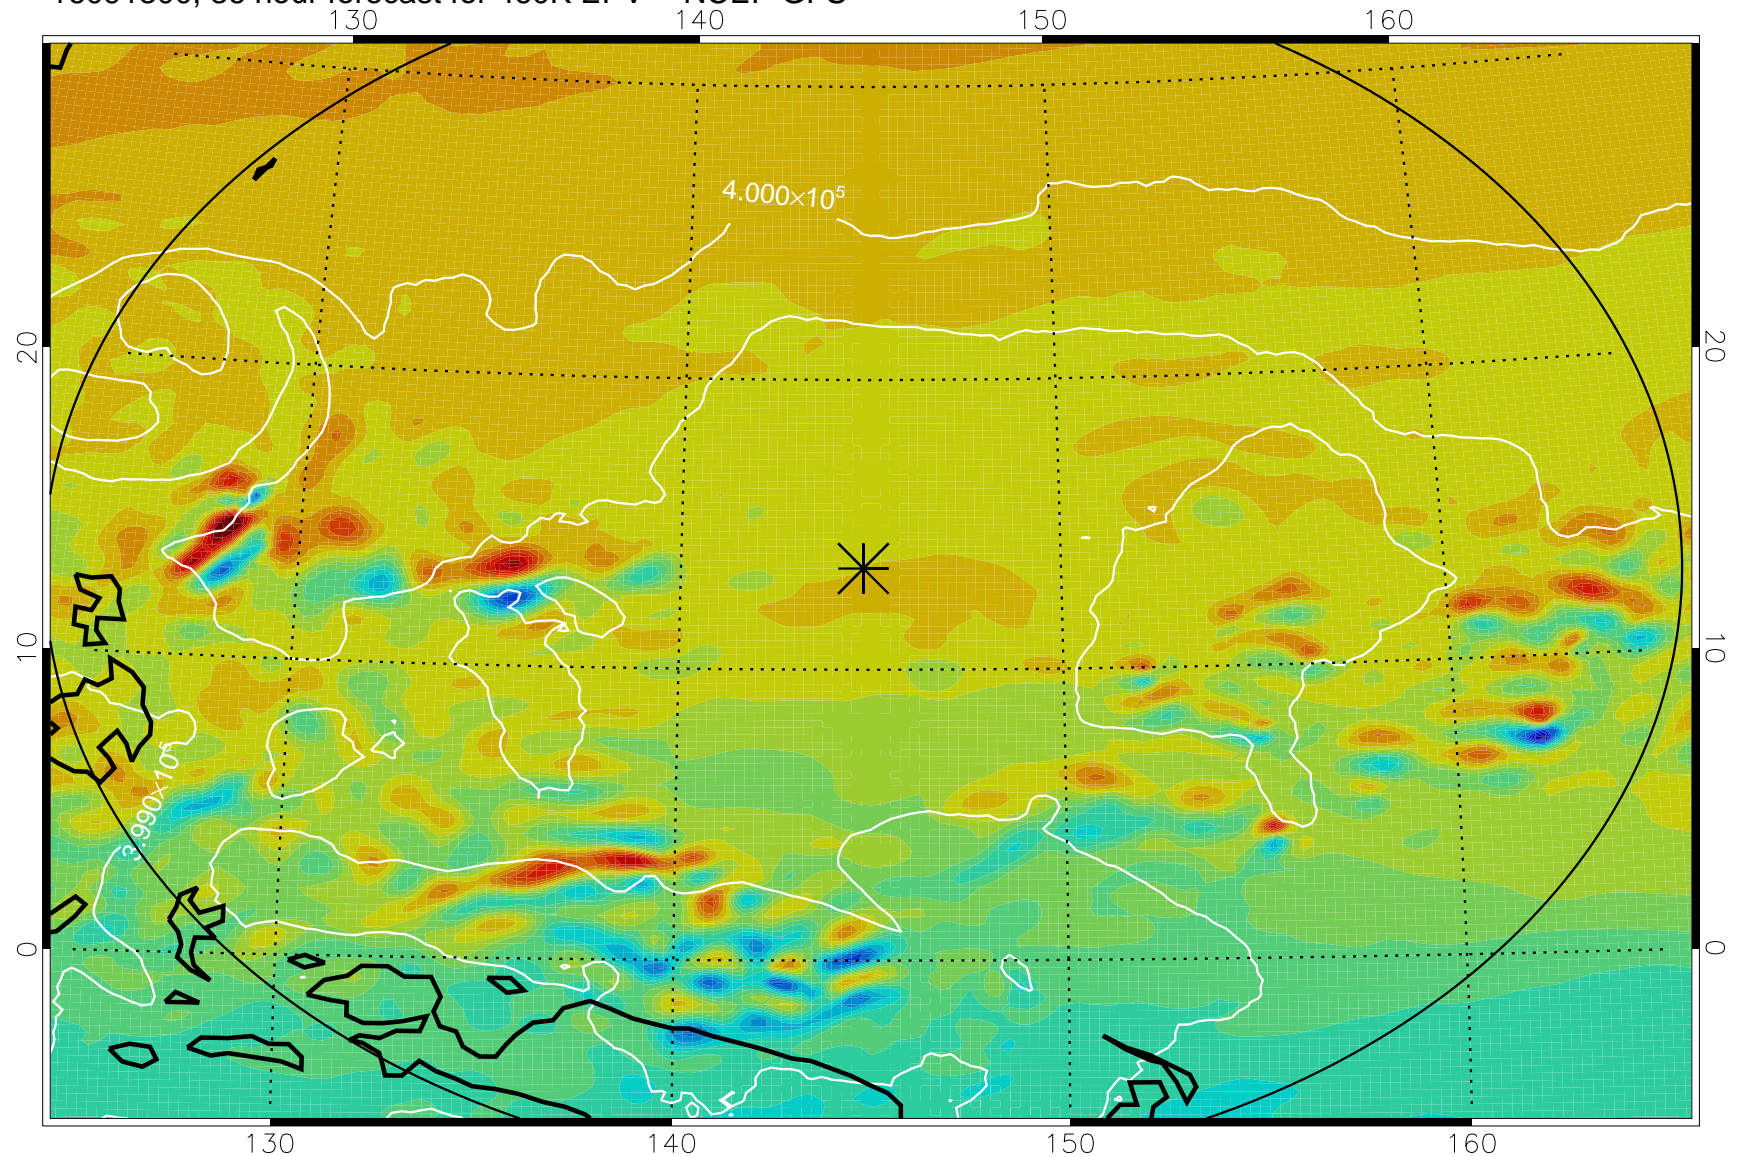

16091118, 6 hour forecast for 460K EPV -- NCEP GFS

460K Montgomery Streamfunction, white

Range ring of 2304 km

16091200, 12 hour forecast for 460K EPV -- NCEP GFS

460K Montgomery Streamfunction, white

Range ring of 2304 km

16091206, 18 hour forecast for 460K EPV -- NCEP GFS

460K Montgomery Streamfunction, white

Range ring of 2304 km

16091212, 24 hour forecast for 460K EPV -- NCEP GFS

460K Montgomery Streamfunction, white

Range ring of 2304 km

16091218, 30 hour forecast for 460K EPV -- NCEP GFS

460K Montgomery Streamfunction, white

Range ring of 2304 km

16091300, 36 hour forecast for 460K EPV -- NCEP GFS

460K Montgomery Streamfunction, white

Range ring of 2304 km

16091406, 66 hour forecast for 460K EPV -- NCEP GFS

460K Montgomery Streamfunction, white

Range ring of 2304 km

16091412, 72 hour forecast for 460K EPV -- NCEP GFS

460K Montgomery Streamfunction, white

Range ring of 2304 km