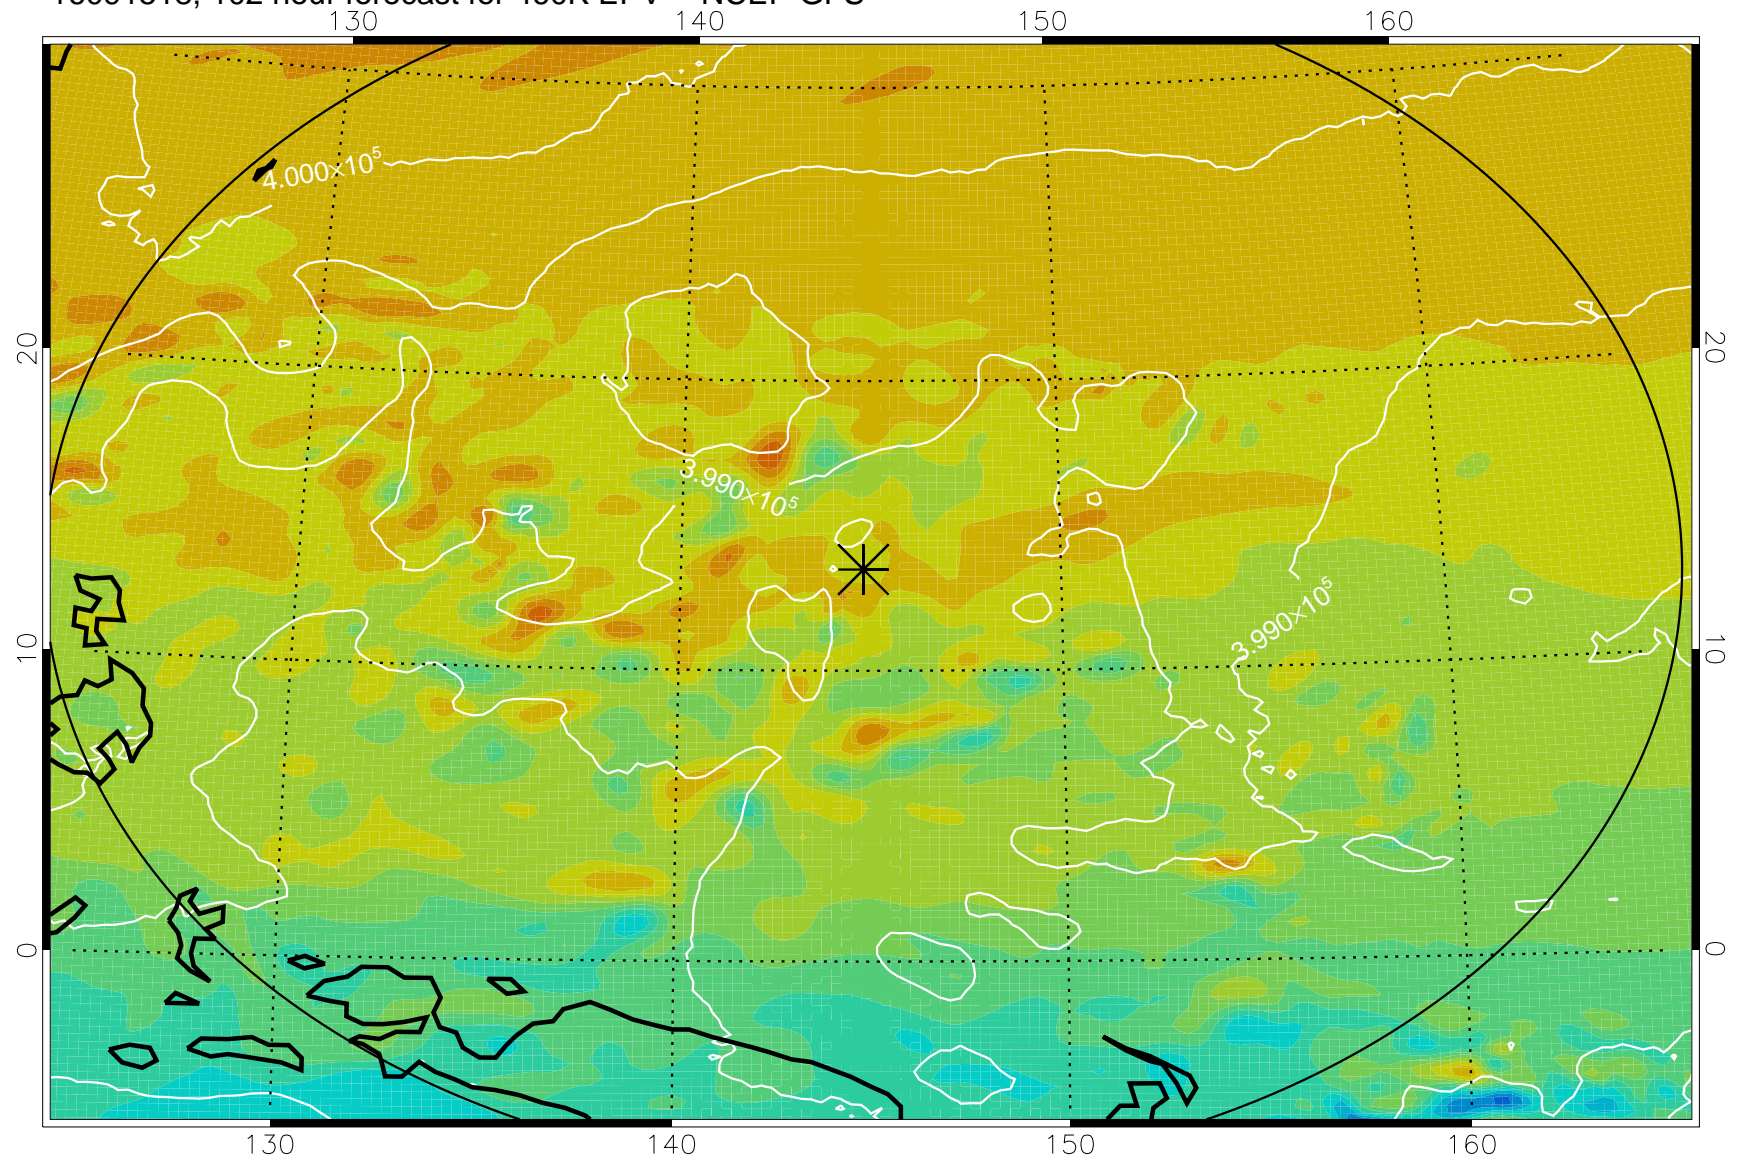

16091418, 78 hour forecast for 460K EPV -- NCEP GFS

460K Montgomery Streamfunction, white

Range ring of 2304 km

16091500, 84 hour forecast for 460K EPV -- NCEP GFS

460K Montgomery Streamfunction, white

Range ring of 2304 km

16091506, 90 hour forecast for 460K EPV -- NCEP GFS

460K Montgomery Streamfunction, white

Range ring of 2304 km

16091512, 96 hour forecast for 460K EPV -- NCEP GFS

460K Montgomery Streamfunction, white

Range ring of 2304 km

16091518, 102 hour forecast for 460K EPV -- NCEP GFS

460K Montgomery Streamfunction, white

Range ring of 2304 km

16091600, 108 hour forecast for 460K EPV -- NCEP GFS

460K Montgomery Streamfunction, white

Range ring of 2304 km

16091612, 120 hour forecast for 460K EPV -- NCEP GFS

460K Montgomery Streamfunction, white

Range ring of 2304 km