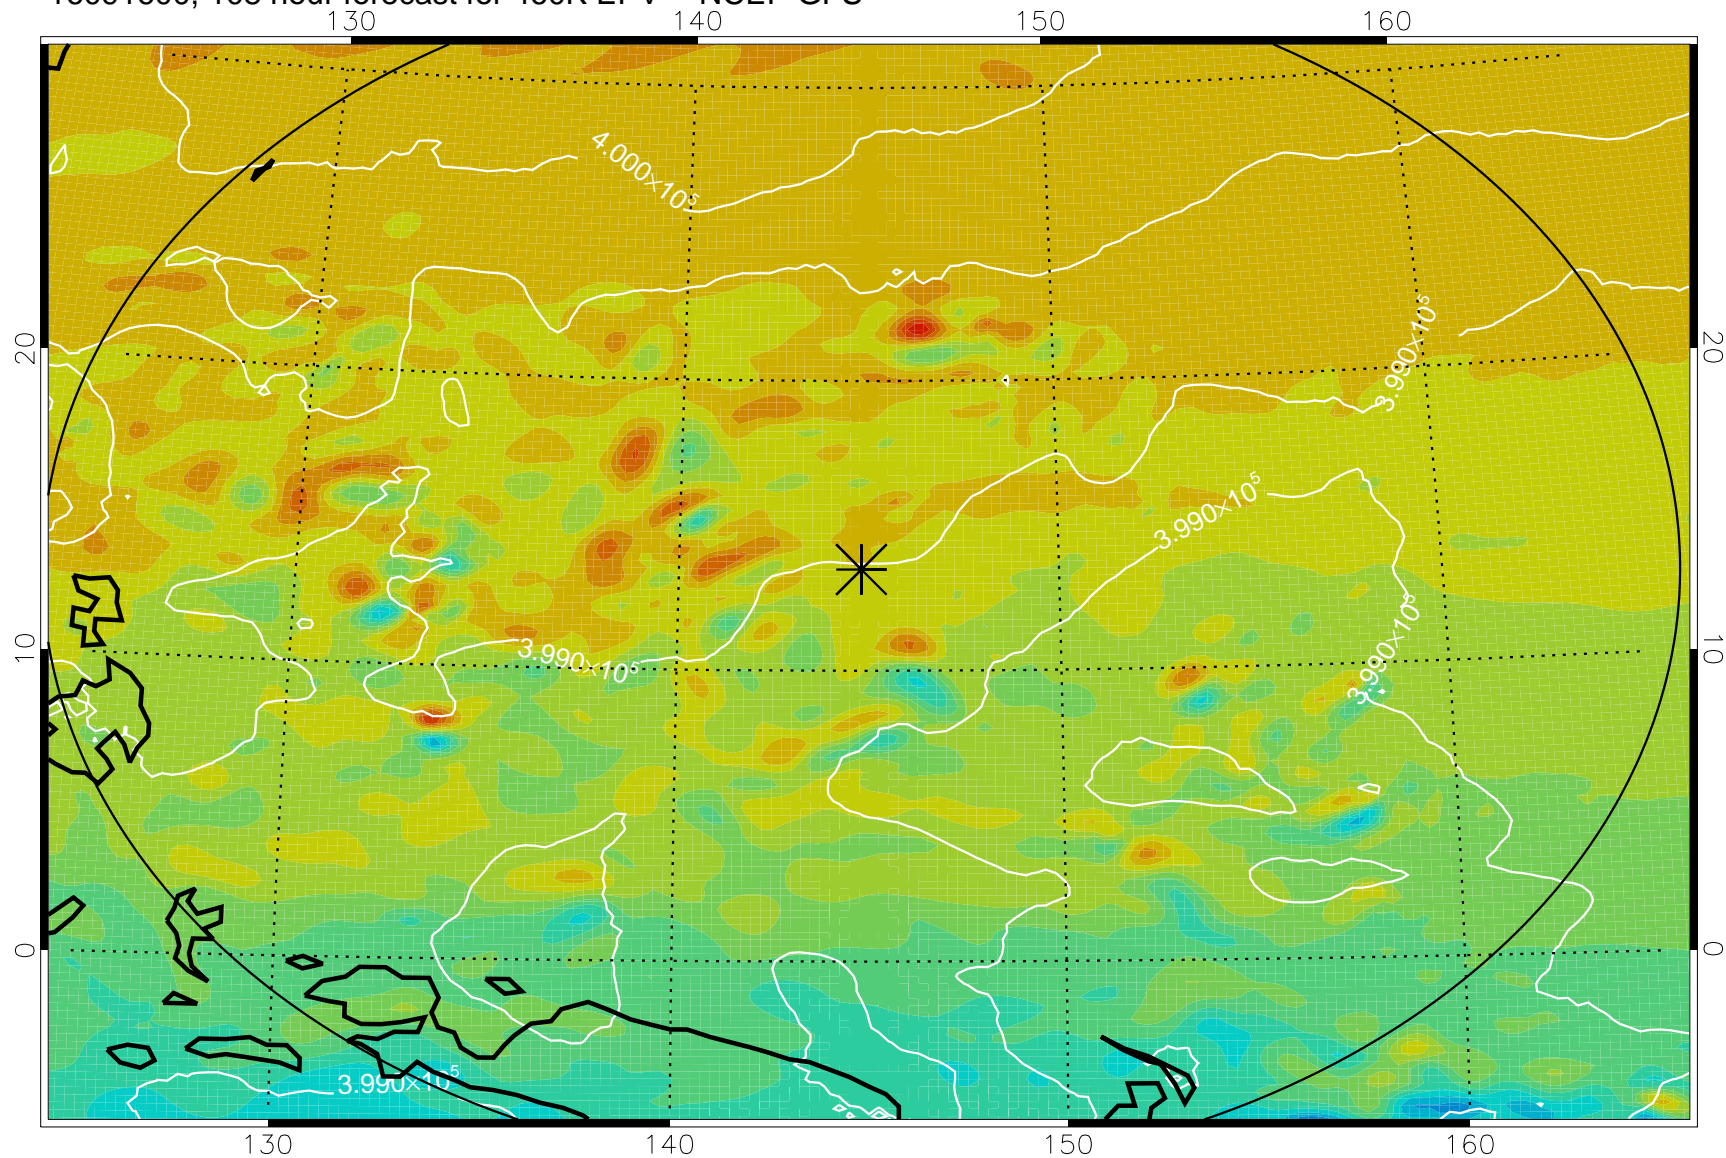

16091418, 78 hour forecast for 460K EPV -- NCEP GFS

460K Montgomery Streamfunction, white

Range ring of 2304 km

16091500, 84 hour forecast for 460K EPV -- NCEP GFS

460K Montgomery Streamfunction, white

Range ring of 2304 km

16091506, 90 hour forecast for 460K EPV -- NCEP GFS

460K Montgomery Streamfunction, white

Range ring of 2304 km

16091512, 96 hour forecast for 460K EPV -- NCEP GFS

460K Montgomery Streamfunction, white

Range ring of 2304 km

16091518, 102 hour forecast for 460K EPV -- NCEP GFS

460K Montgomery Streamfunction, white

Range ring of 2304 km

16091600, 108 hour forecast for 460K EPV -- NCEP GFS

460K Montgomery Streamfunction, white

Range ring of 2304 km

16091612, 120 hour forecast for 460K EPV -- NCEP GFS

460K Montgomery Streamfunction, white

Range ring of 2304 km