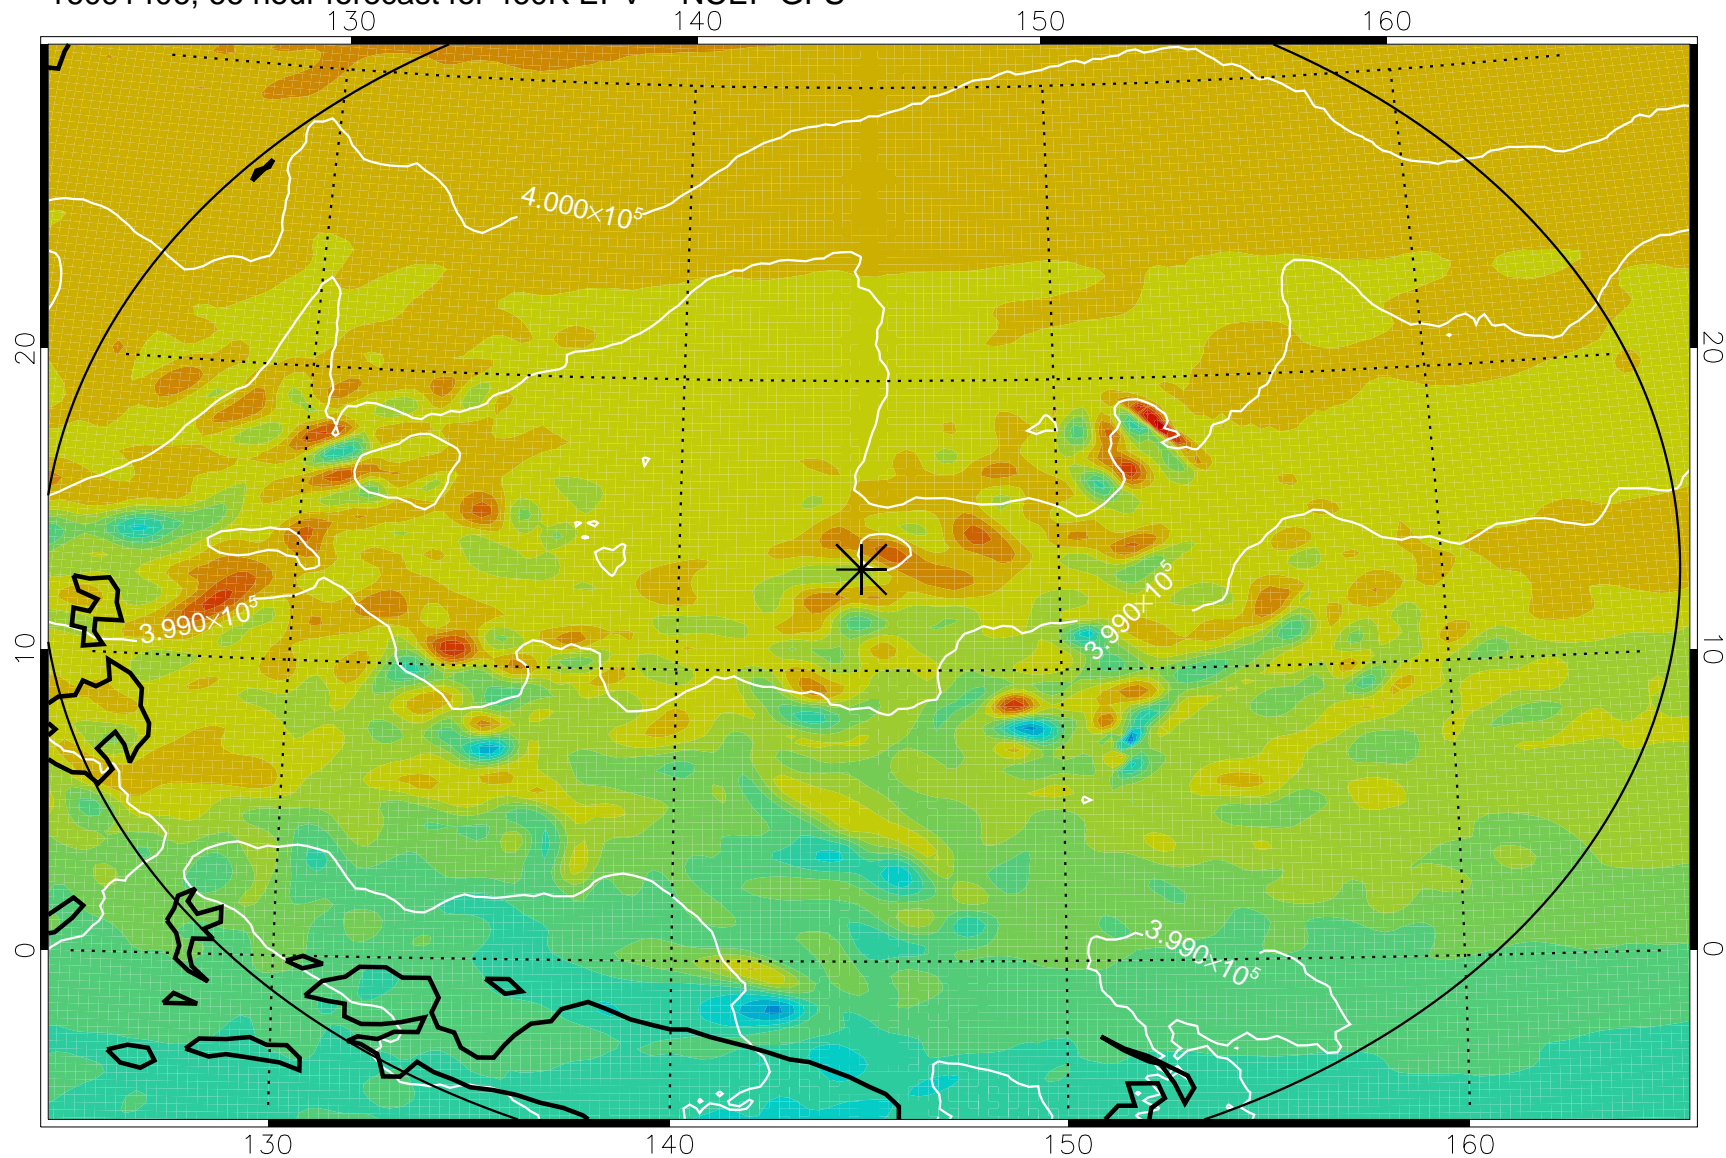

16091306, 42 hour forecast for 460K EPV -- NCEP GFS

460K Montgomery Streamfunction, white

Range ring of 2304 km

16091312, 48 hour forecast for 460K EPV -- NCEP GFS

460K Montgomery Streamfunction, white

Range ring of 2304 km

16091318, 54 hour forecast for 460K EPV -- NCEP GFS

460K Montgomery Streamfunction, white

Range ring of 2304 km

16091400, 60 hour forecast for 460K EPV -- NCEP GFS

460K Montgomery Streamfunction, white

Range ring of 2304 km

16091406, 66 hour forecast for 460K EPV -- NCEP GFS

460K Montgomery Streamfunction, white

Range ring of 2304 km

16091412, 72 hour forecast for 460K EPV -- NCEP GFS

460K Montgomery Streamfunction, white

Range ring of 2304 km

16091418, 78 hour forecast for 460K EPV -- NCEP GFS

460K Montgomery Streamfunction, white

Range ring of 2304 km

16091500, 84 hour forecast for 460K EPV -- NCEP GFS

460K Montgomery Streamfunction, white

Range ring of 2304 km