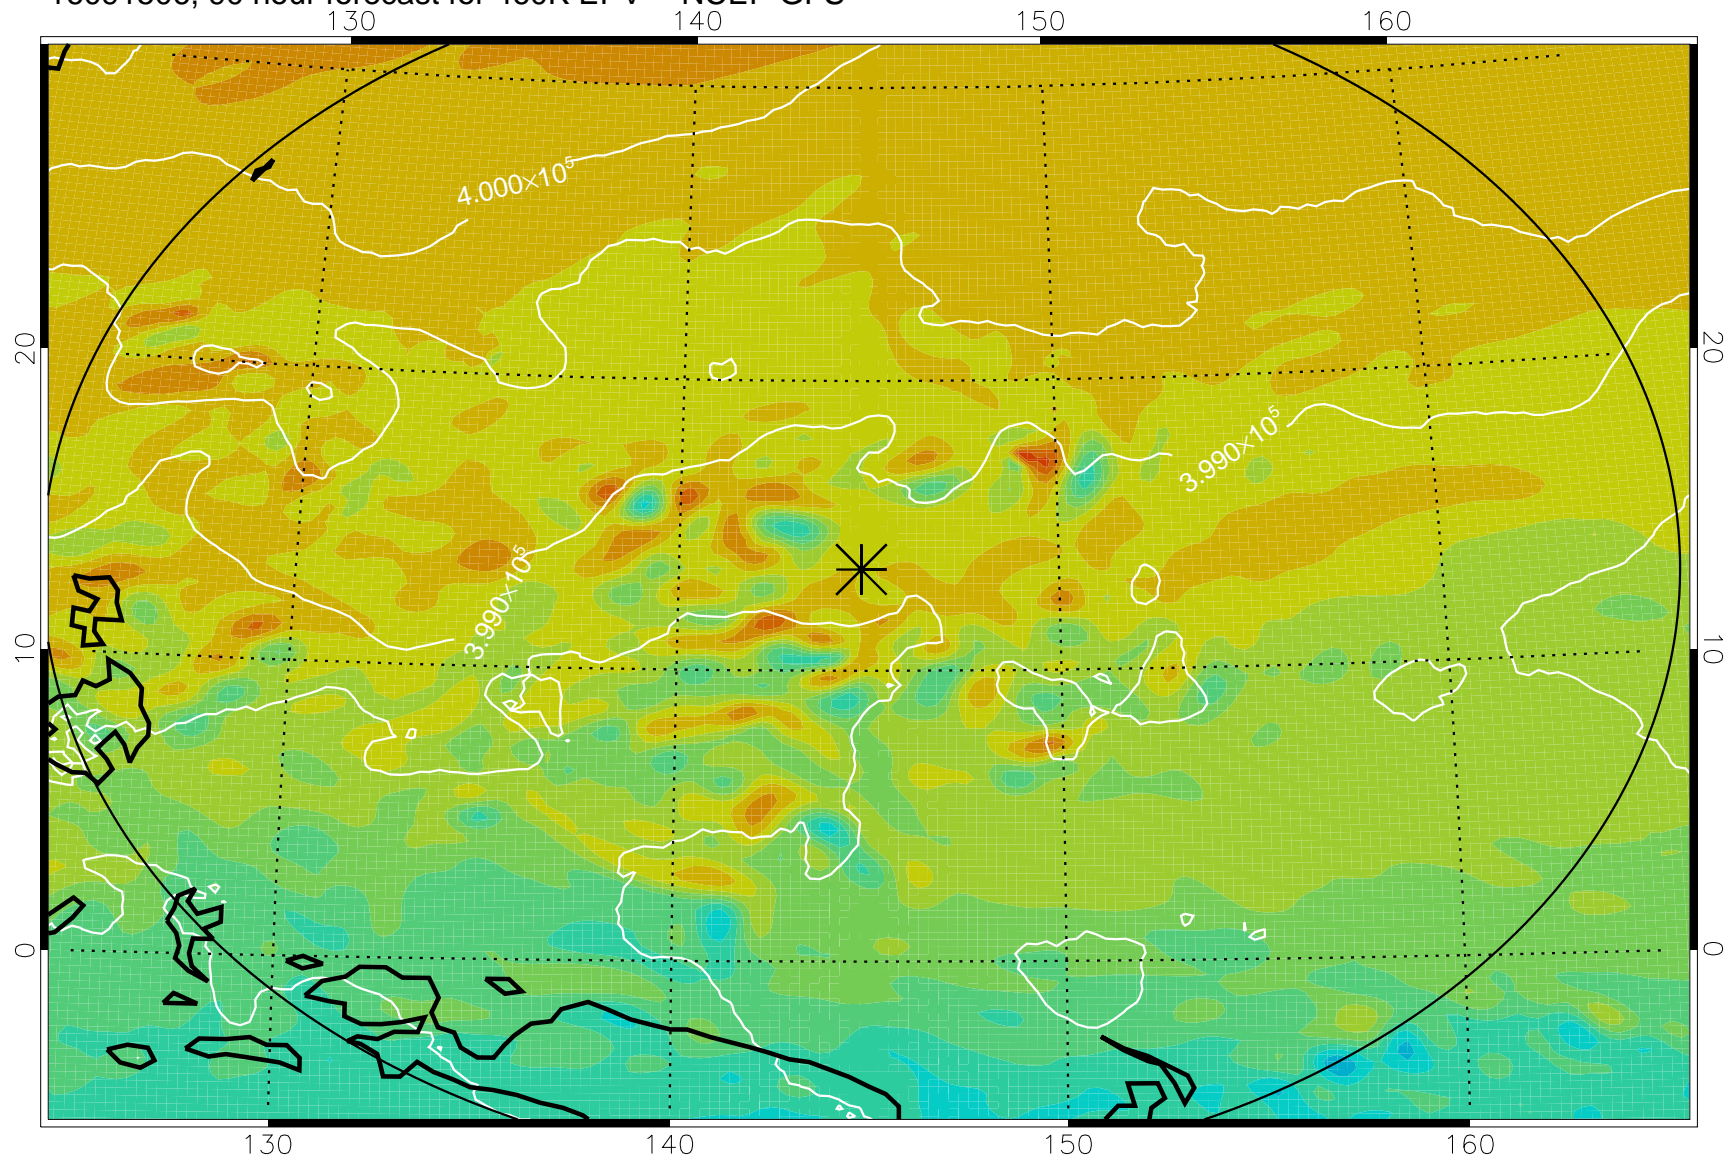

16091406, 66 hour forecast for 460K EPV -- NCEP GFS

460K Montgomery Streamfunction, white

Range ring of 2304 km

16091412, 72 hour forecast for 460K EPV -- NCEP GFS

460K Montgomery Streamfunction, white

Range ring of 2304 km

16091418, 78 hour forecast for 460K EPV -- NCEP GFS

460K Montgomery Streamfunction, white

Range ring of 2304 km

16091500, 84 hour forecast for 460K EPV -- NCEP GFS

460K Montgomery Streamfunction, white

Range ring of 2304 km

16091506, 90 hour forecast for 460K EPV -- NCEP GFS

460K Montgomery Streamfunction, white

Range ring of 2304 km

16091512, 96 hour forecast for 460K EPV -- NCEP GFS

460K Montgomery Streamfunction, white

Range ring of 2304 km

16091518, 102 hour forecast for 460K EPV -- NCEP GFS

460K Montgomery Streamfunction, white

Range ring of 2304 km

16091600, 108 hour forecast for 460K EPV -- NCEP GFS

460K Montgomery Streamfunction, white

Range ring of 2304 km