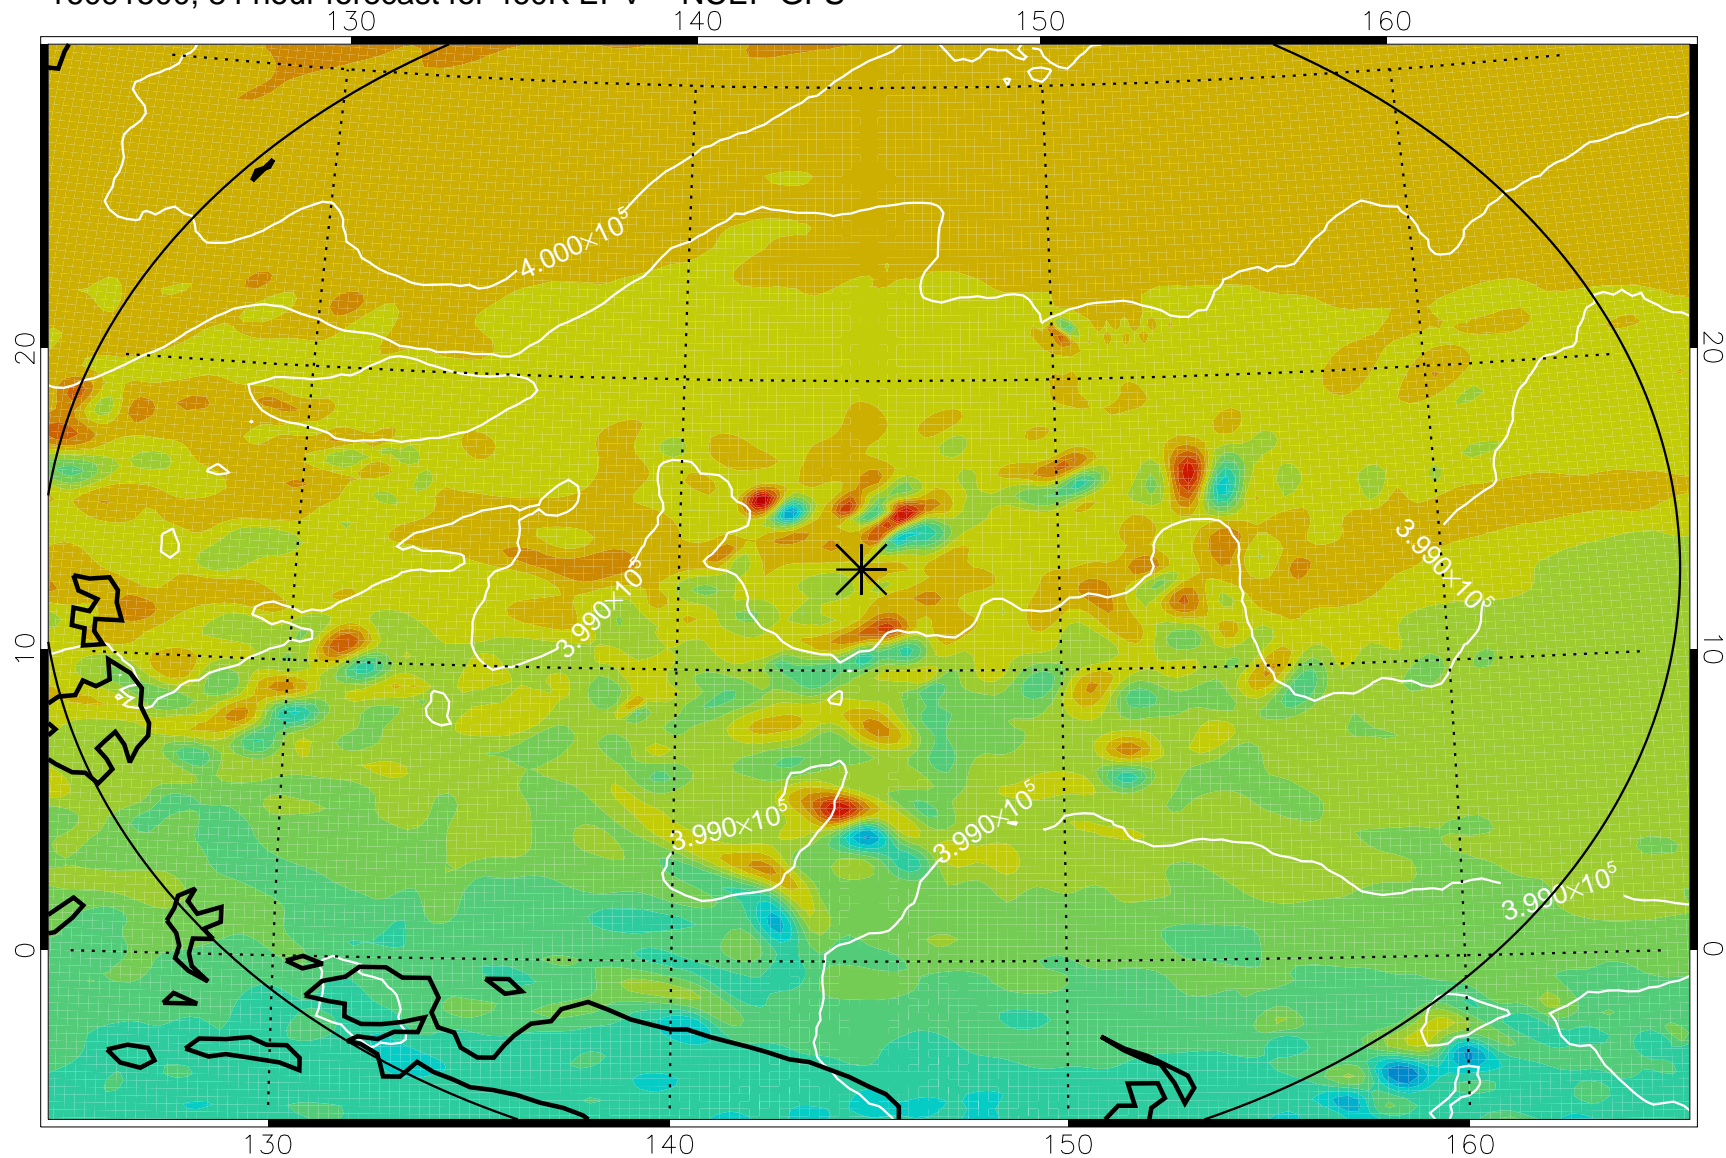

16091406, 66 hour forecast for 460K EPV -- NCEP GFS

460K Montgomery Streamfunction, white

Range ring of 2304 km

16091412, 72 hour forecast for 460K EPV -- NCEP GFS

460K Montgomery Streamfunction, white

Range ring of 2304 km

16091418, 78 hour forecast for 460K EPV -- NCEP GFS

460K Montgomery Streamfunction, white

Range ring of 2304 km

16091500, 84 hour forecast for 460K EPV -- NCEP GFS

460K Montgomery Streamfunction, white

Range ring of 2304 km

16091506, 90 hour forecast for 460K EPV -- NCEP GFS

460K Montgomery Streamfunction, white

Range ring of 2304 km

16091512, 96 hour forecast for 460K EPV -- NCEP GFS

460K Montgomery Streamfunction, white

Range ring of 2304 km

16091518, 102 hour forecast for 460K EPV -- NCEP GFS

460K Montgomery Streamfunction, white

Range ring of 2304 km

16091600, 108 hour forecast for 460K EPV -- NCEP GFS

460K Montgomery Streamfunction, white

Range ring of 2304 km