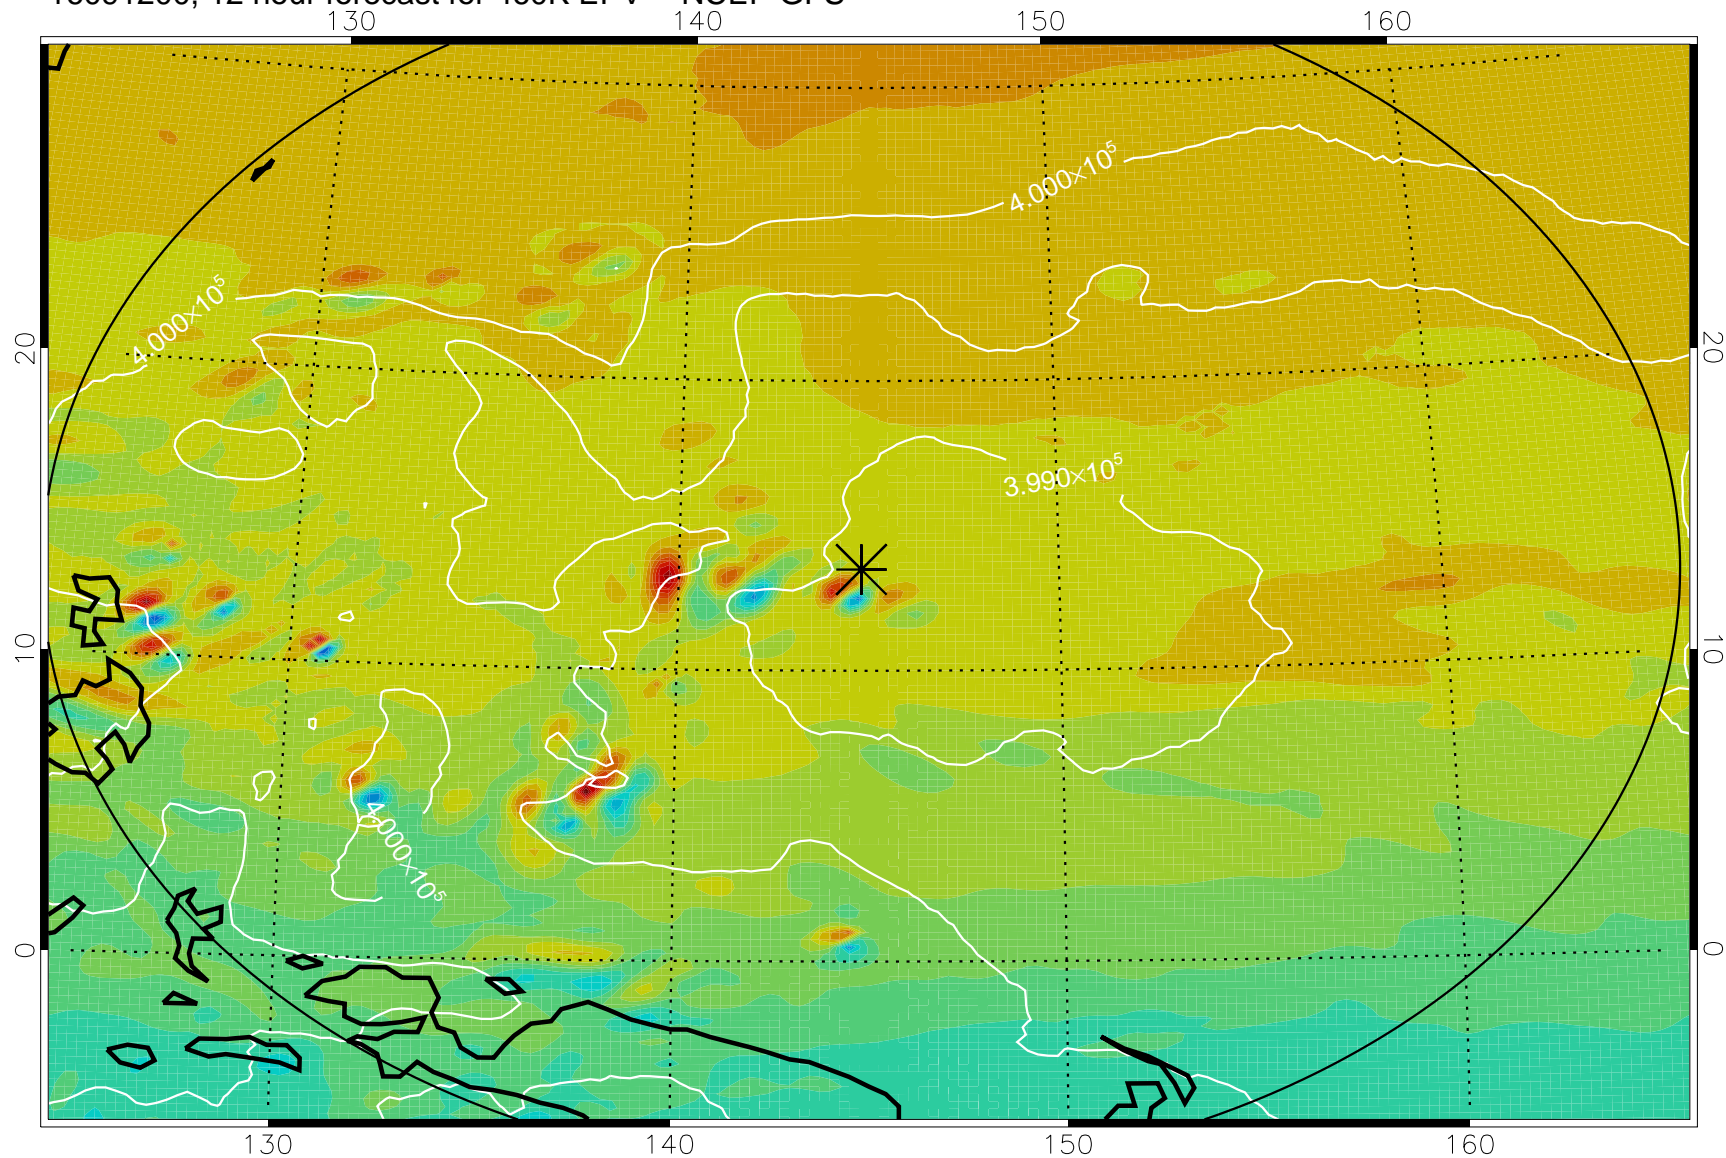

16091118, 6 hour forecast for 460K EPV -- NCEP GFS

460K Montgomery Streamfunction, white

Range ring of 2304 km

16091200, 12 hour forecast for 460K EPV -- NCEP GFS

460K Montgomery Streamfunction, white

Range ring of 2304 km

16091206, 18 hour forecast for 460K EPV -- NCEP GFS

460K Montgomery Streamfunction, white

Range ring of 2304 km

16091212, 24 hour forecast for 460K EPV -- NCEP GFS

460K Montgomery Streamfunction, white

Range ring of 2304 km

16091218, 30 hour forecast for 460K EPV -- NCEP GFS

460K Montgomery Streamfunction, white

Range ring of 2304 km

16091300, 36 hour forecast for 460K EPV -- NCEP GFS

460K Montgomery Streamfunction, white

Range ring of 2304 km

16091612, 120 hour forecast for 460K EPV -- NCEP GFS

460K Montgomery Streamfunction, white

Range ring of 2304 km