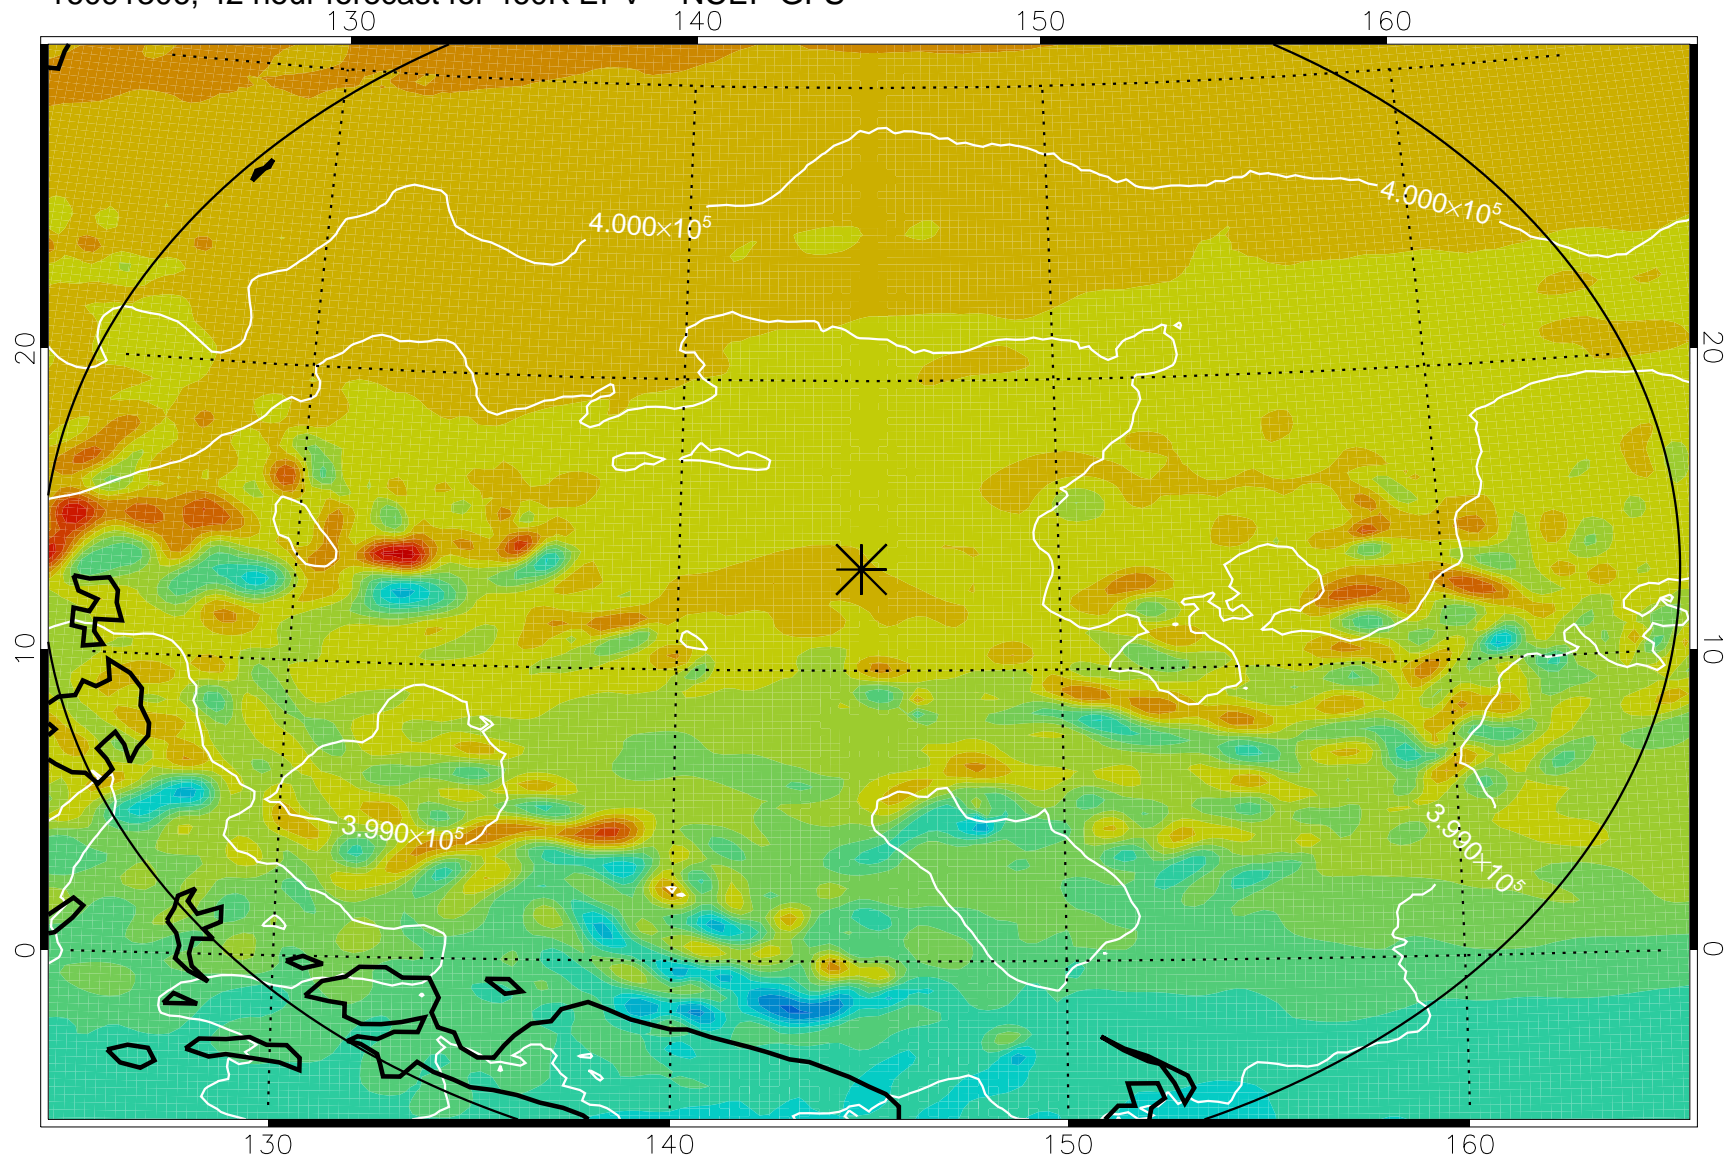

16091206, 18 hour forecast for 460K EPV -- NCEP GFS

460K Montgomery Streamfunction, white

Range ring of 2304 km

16091212, 24 hour forecast for 460K EPV -- NCEP GFS

460K Montgomery Streamfunction, white

Range ring of 2304 km

16091218, 30 hour forecast for 460K EPV -- NCEP GFS

460K Montgomery Streamfunction, white

Range ring of 2304 km

16091300, 36 hour forecast for 460K EPV -- NCEP GFS

460K Montgomery Streamfunction, white

Range ring of 2304 km

16091306, 42 hour forecast for 460K EPV -- NCEP GFS

460K Montgomery Streamfunction, white

Range ring of 2304 km

16091312, 48 hour forecast for 460K EPV -- NCEP GFS

460K Montgomery Streamfunction, white

Range ring of 2304 km

16091318, 54 hour forecast for 460K EPV -- NCEP GFS

460K Montgomery Streamfunction, white

Range ring of 2304 km

16091400, 60 hour forecast for 460K EPV -- NCEP GFS

460K Montgomery Streamfunction, white

Range ring of 2304 km