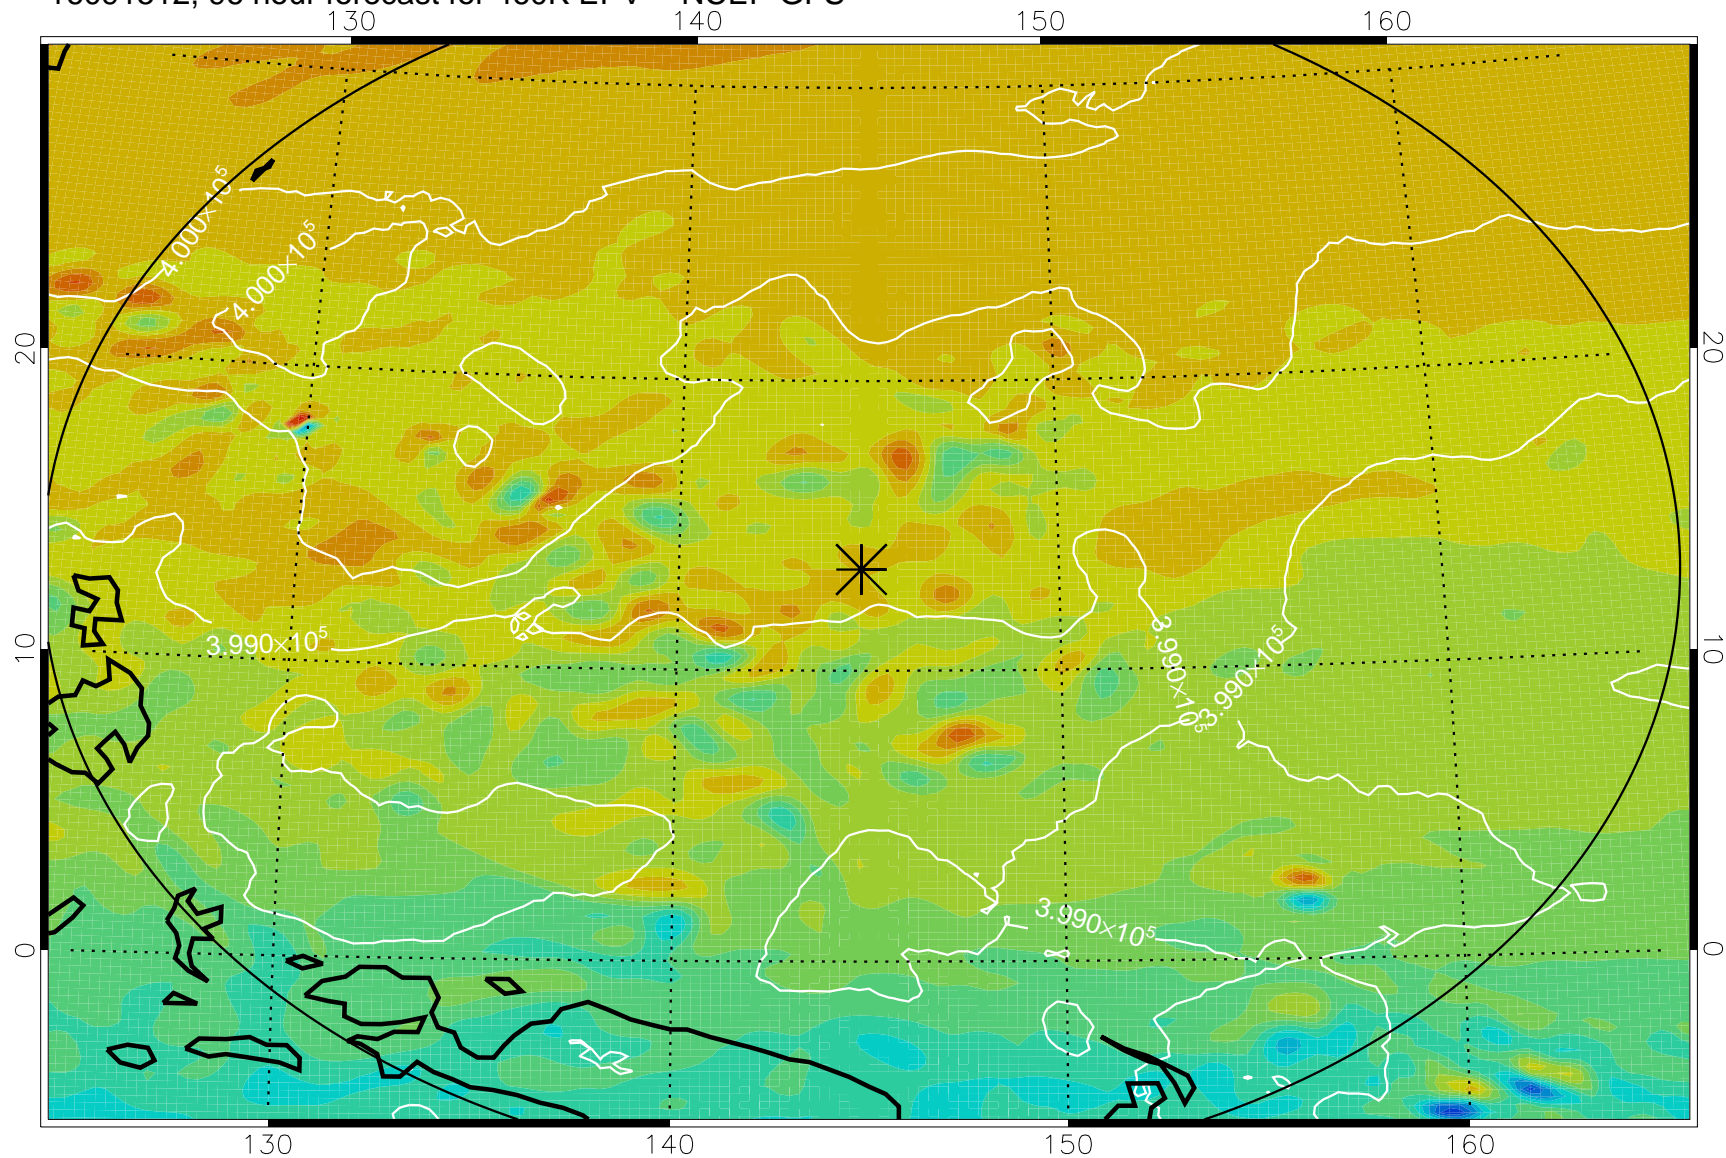

16091406, 66 hour forecast for 460K EPV -- NCEP GFS

460K Montgomery Streamfunction, white

Range ring of 2304 km

16091412, 72 hour forecast for 460K EPV -- NCEP GFS

460K Montgomery Streamfunction, white

Range ring of 2304 km

16091418, 78 hour forecast for 460K EPV -- NCEP GFS

460K Montgomery Streamfunction, white

Range ring of 2304 km

16091500, 84 hour forecast for 460K EPV -- NCEP GFS

460K Montgomery Streamfunction, white

Range ring of 2304 km

16091506, 90 hour forecast for 460K EPV -- NCEP GFS

460K Montgomery Streamfunction, white

Range ring of 2304 km

16091512, 96 hour forecast for 460K EPV -- NCEP GFS

460K Montgomery Streamfunction, white

Range ring of 2304 km

16091518, 102 hour forecast for 460K EPV -- NCEP GFS

460K Montgomery Streamfunction, white

Range ring of 2304 km

16091600, 108 hour forecast for 460K EPV -- NCEP GFS

460K Montgomery Streamfunction, white

Range ring of 2304 km