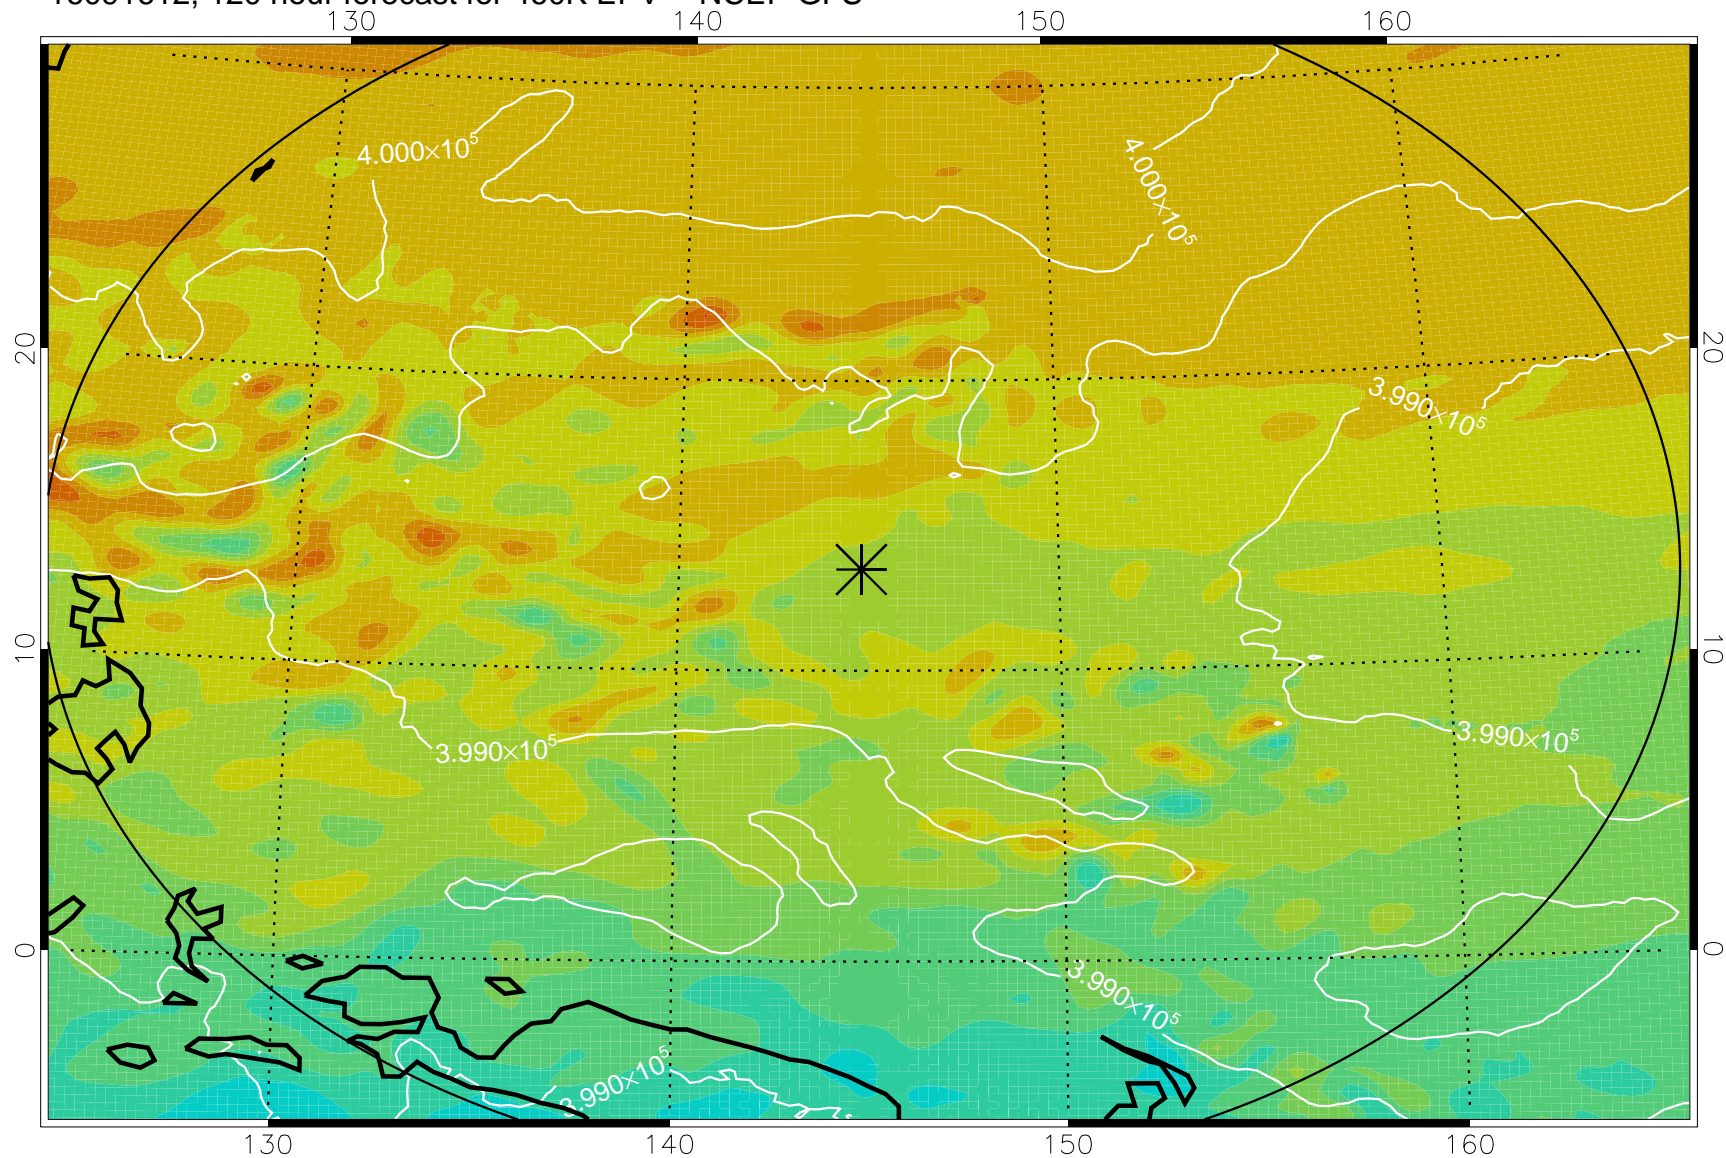

16091418, 78 hour forecast for 460K EPV -- NCEP GFS

460K Montgomery Streamfunction, white

Range ring of 2304 km

16091500, 84 hour forecast for 460K EPV -- NCEP GFS

460K Montgomery Streamfunction, white

Range ring of 2304 km

16091506, 90 hour forecast for 460K EPV -- NCEP GFS

460K Montgomery Streamfunction, white

Range ring of 2304 km

16091512, 96 hour forecast for 460K EPV -- NCEP GFS

460K Montgomery Streamfunction, white

Range ring of 2304 km

16091518, 102 hour forecast for 460K EPV -- NCEP GFS

460K Montgomery Streamfunction, white

Range ring of 2304 km

16091600, 108 hour forecast for 460K EPV -- NCEP GFS

460K Montgomery Streamfunction, white

Range ring of 2304 km

16091612, 120 hour forecast for 460K EPV -- NCEP GFS

460K Montgomery Streamfunction, white

Range ring of 2304 km