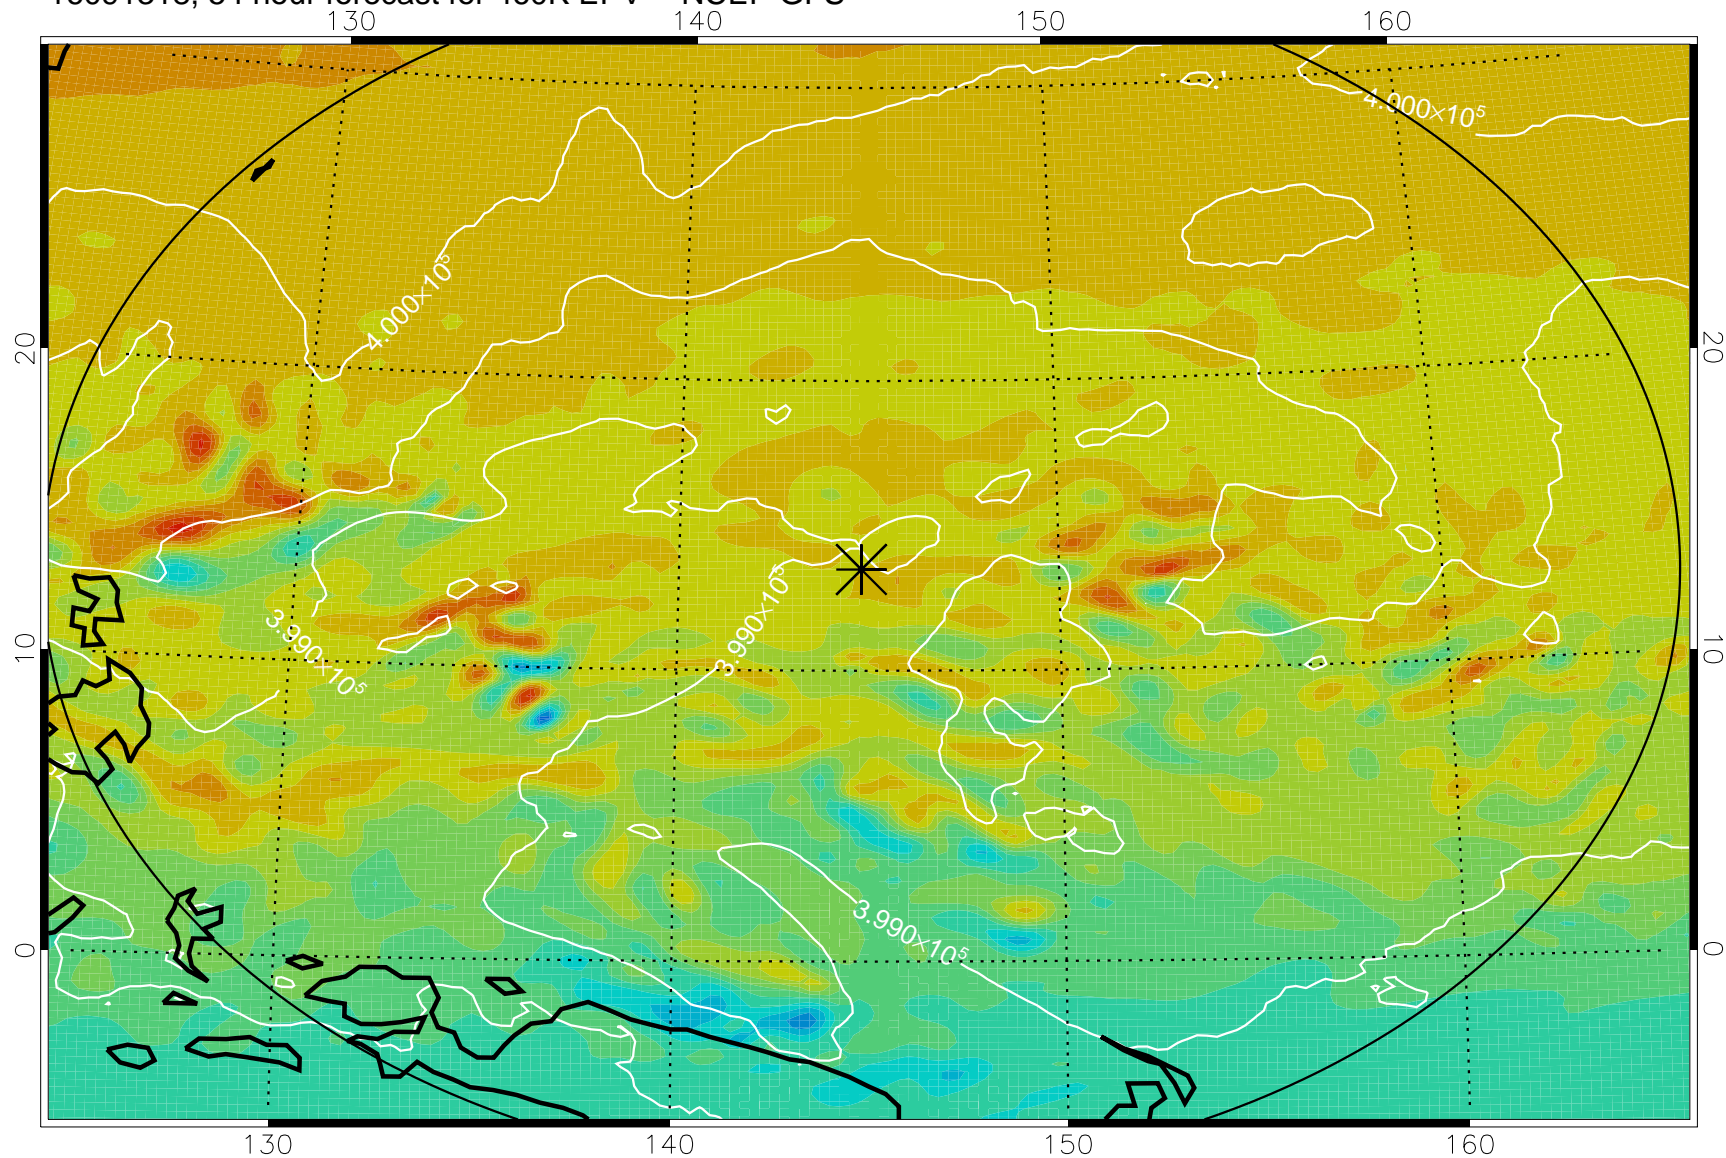

16091218, 30 hour forecast for 460K EPV -- NCEP GFS

460K Montgomery Streamfunction, white

Range ring of 2304 km

16091300, 36 hour forecast for 460K EPV -- NCEP GFS

460K Montgomery Streamfunction, white

Range ring of 2304 km

16091306, 42 hour forecast for 460K EPV -- NCEP GFS

460K Montgomery Streamfunction, white

Range ring of 2304 km

16091312, 48 hour forecast for 460K EPV -- NCEP GFS

460K Montgomery Streamfunction, white

Range ring of 2304 km

16091318, 54 hour forecast for 460K EPV -- NCEP GFS

460K Montgomery Streamfunction, white

Range ring of 2304 km

16091400, 60 hour forecast for 460K EPV -- NCEP GFS

460K Montgomery Streamfunction, white

Range ring of 2304 km

16091406, 66 hour forecast for 460K EPV -- NCEP GFS

460K Montgomery Streamfunction, white

Range ring of 2304 km

16091412, 72 hour forecast for 460K EPV -- NCEP GFS

460K Montgomery Streamfunction, white

Range ring of 2304 km