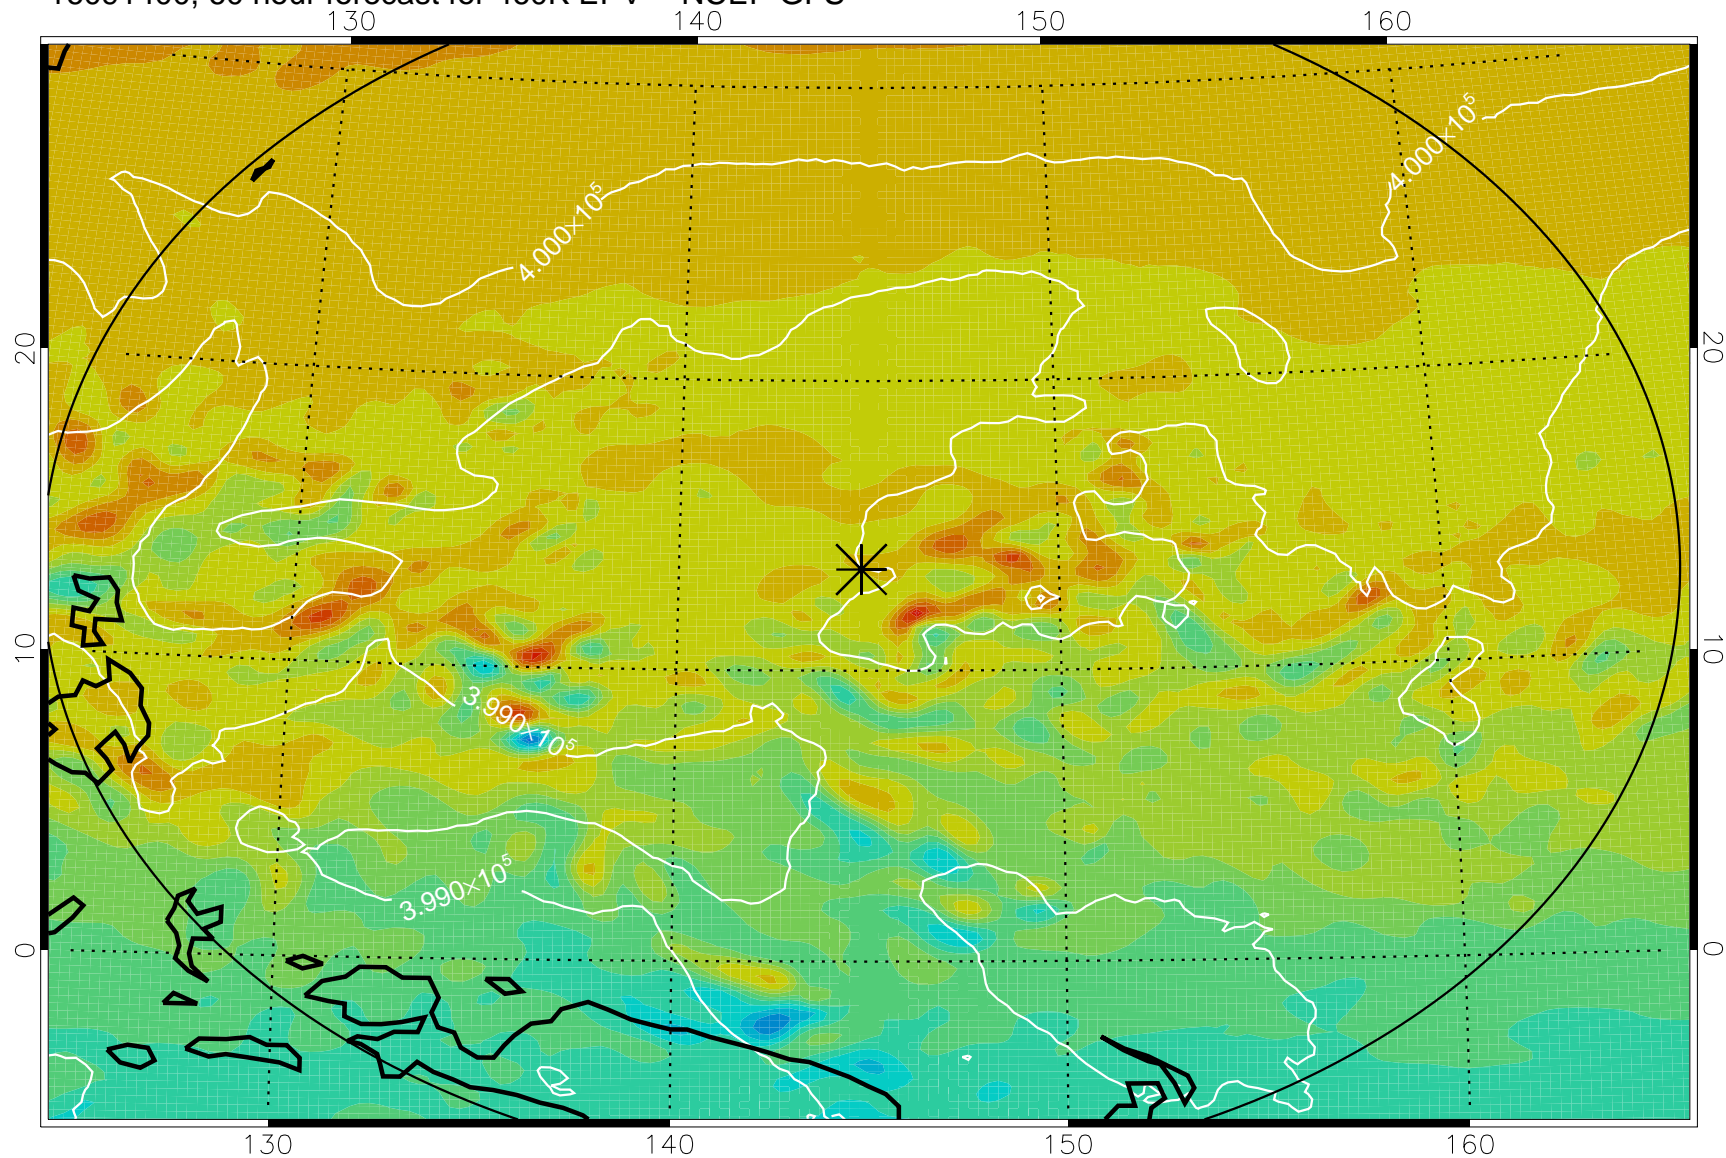

16091306, 42 hour forecast for 460K EPV -- NCEP GFS

460K Montgomery Streamfunction, white

Range ring of 2304 km

16091312, 48 hour forecast for 460K EPV -- NCEP GFS

460K Montgomery Streamfunction, white

Range ring of 2304 km

16091318, 54 hour forecast for 460K EPV -- NCEP GFS

460K Montgomery Streamfunction, white

Range ring of 2304 km

16091400, 60 hour forecast for 460K EPV -- NCEP GFS

460K Montgomery Streamfunction, white

Range ring of 2304 km

16091406, 66 hour forecast for 460K EPV -- NCEP GFS

460K Montgomery Streamfunction, white

Range ring of 2304 km

16091412, 72 hour forecast for 460K EPV -- NCEP GFS

460K Montgomery Streamfunction, white

Range ring of 2304 km

16091418, 78 hour forecast for 460K EPV -- NCEP GFS

460K Montgomery Streamfunction, white

Range ring of 2304 km

16091500, 84 hour forecast for 460K EPV -- NCEP GFS

460K Montgomery Streamfunction, white

Range ring of 2304 km