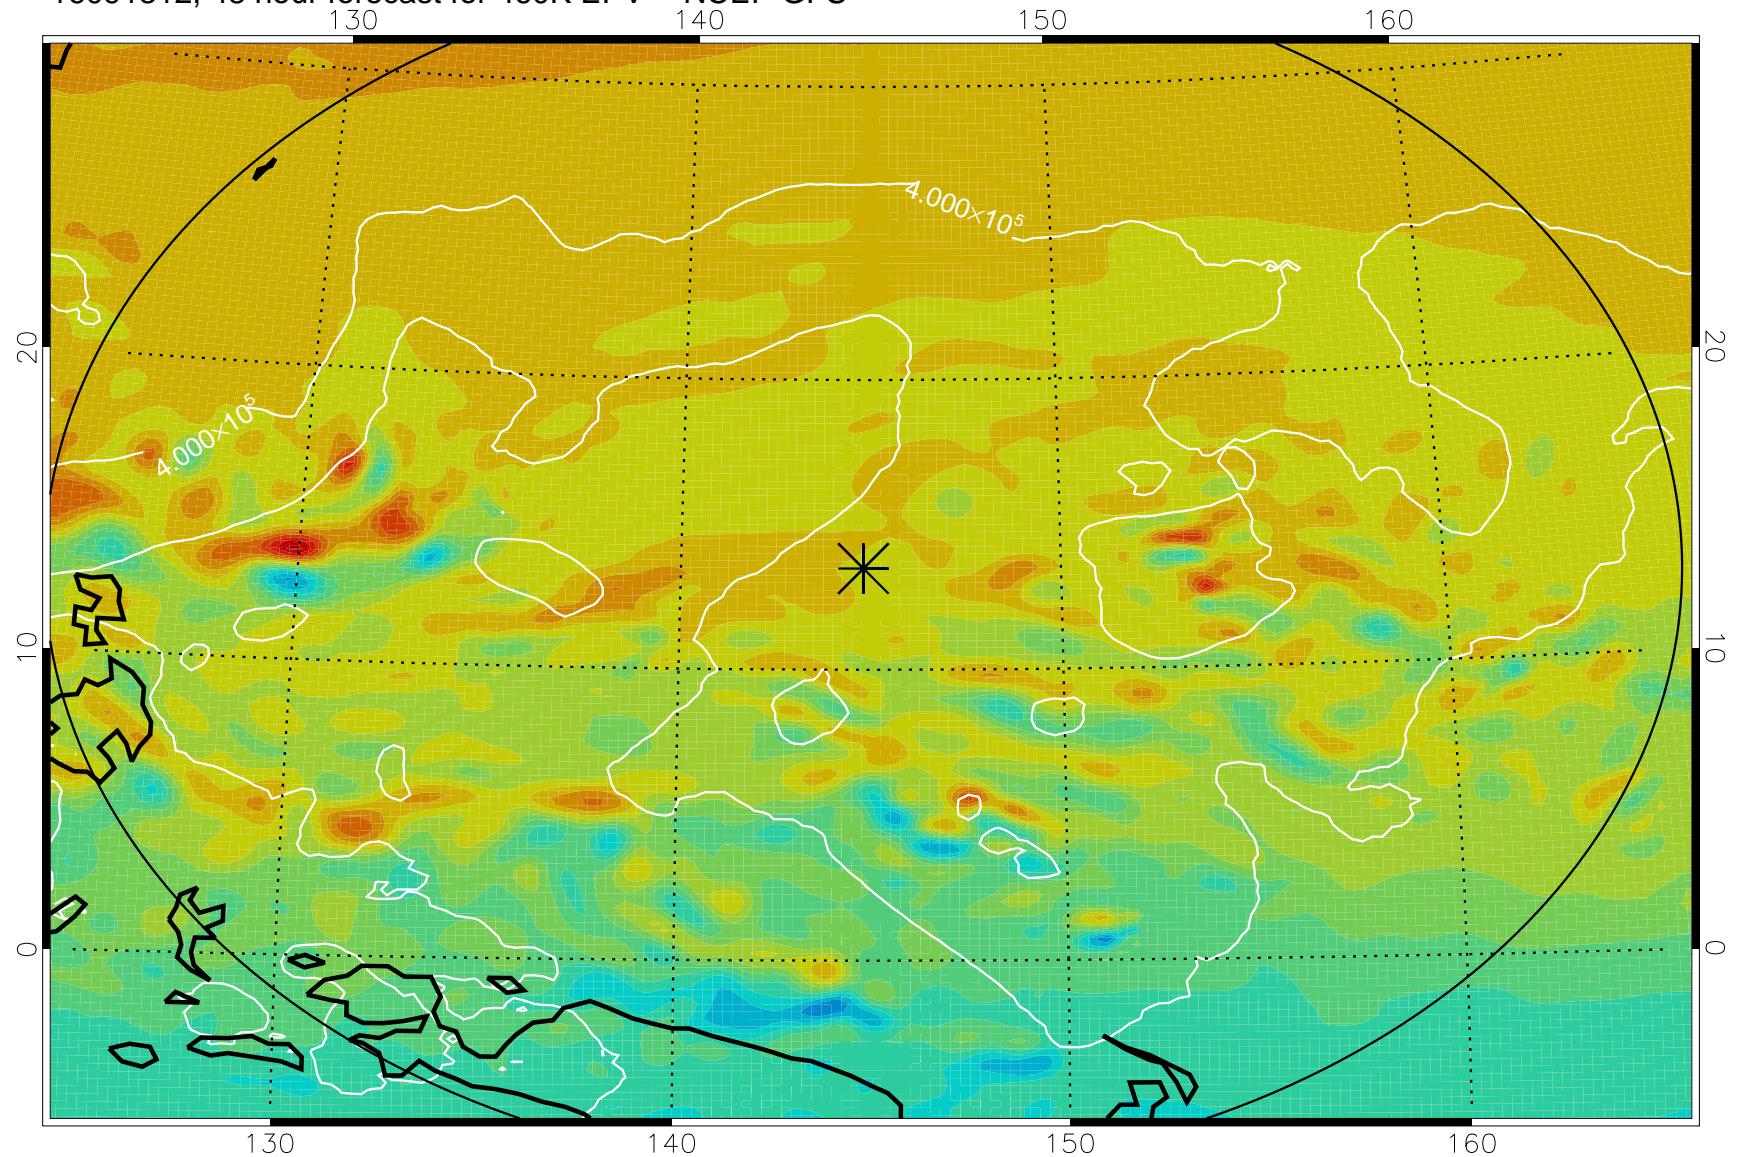

16091218, 30 hour forecast for 460K EPV -- NCEP GFS

460K Montgomery Streamfunction, white

Range ring of 2304 km

16091300, 36 hour forecast for 460K EPV -- NCEP GFS

460K Montgomery Streamfunction, white

Range ring of 2304 km

16091306, 42 hour forecast for 460K EPV -- NCEP GFS

460K Montgomery Streamfunction, white

Range ring of 2304 km

16091312, 48 hour forecast for 460K EPV -- NCEP GFS

460K Montgomery Streamfunction, white

Range ring of 2304 km

16091318, 54 hour forecast for 460K EPV -- NCEP GFS

460K Montgomery Streamfunction, white

Range ring of 2304 km

16091400, 60 hour forecast for 460K EPV -- NCEP GFS

460K Montgomery Streamfunction, white

Range ring of 2304 km

16091406, 66 hour forecast for 460K EPV -- NCEP GFS

460K Montgomery Streamfunction, white

Range ring of 2304 km

16091412, 72 hour forecast for 460K EPV -- NCEP GFS

460K Montgomery Streamfunction, white

Range ring of 2304 km