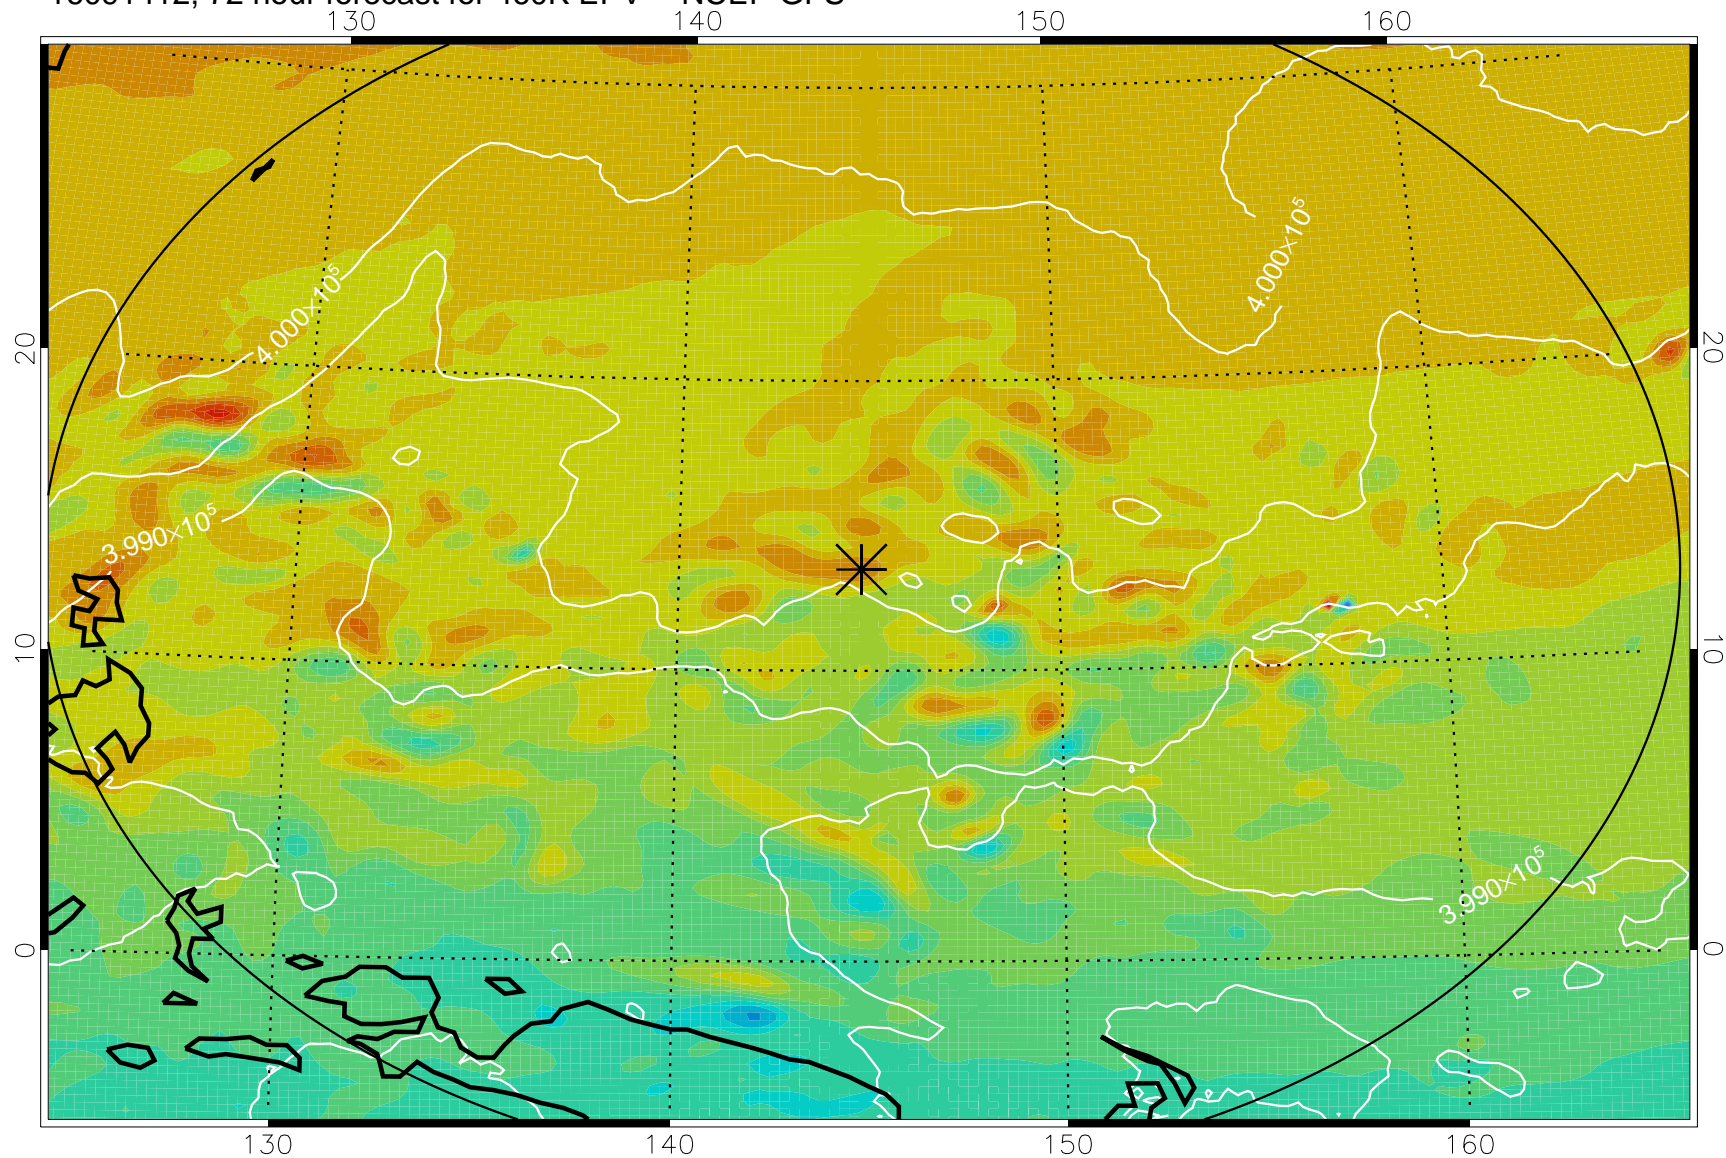

16091318, 54 hour forecast for 460K EPV -- NCEP GFS

460K Montgomery Streamfunction, white

Range ring of 2304 km

16091400, 60 hour forecast for 460K EPV -- NCEP GFS

460K Montgomery Streamfunction, white

Range ring of 2304 km

16091406, 66 hour forecast for 460K EPV -- NCEP GFS

460K Montgomery Streamfunction, white

Range ring of 2304 km

16091412, 72 hour forecast for 460K EPV -- NCEP GFS

460K Montgomery Streamfunction, white

Range ring of 2304 km

16091418, 78 hour forecast for 460K EPV -- NCEP GFS

460K Montgomery Streamfunction, white

Range ring of 2304 km

16091500, 84 hour forecast for 460K EPV -- NCEP GFS

460K Montgomery Streamfunction, white

Range ring of 2304 km

16091612, 120 hour forecast for 460K EPV -- NCEP GFS

460K Montgomery Streamfunction, white

Range ring of 2304 km