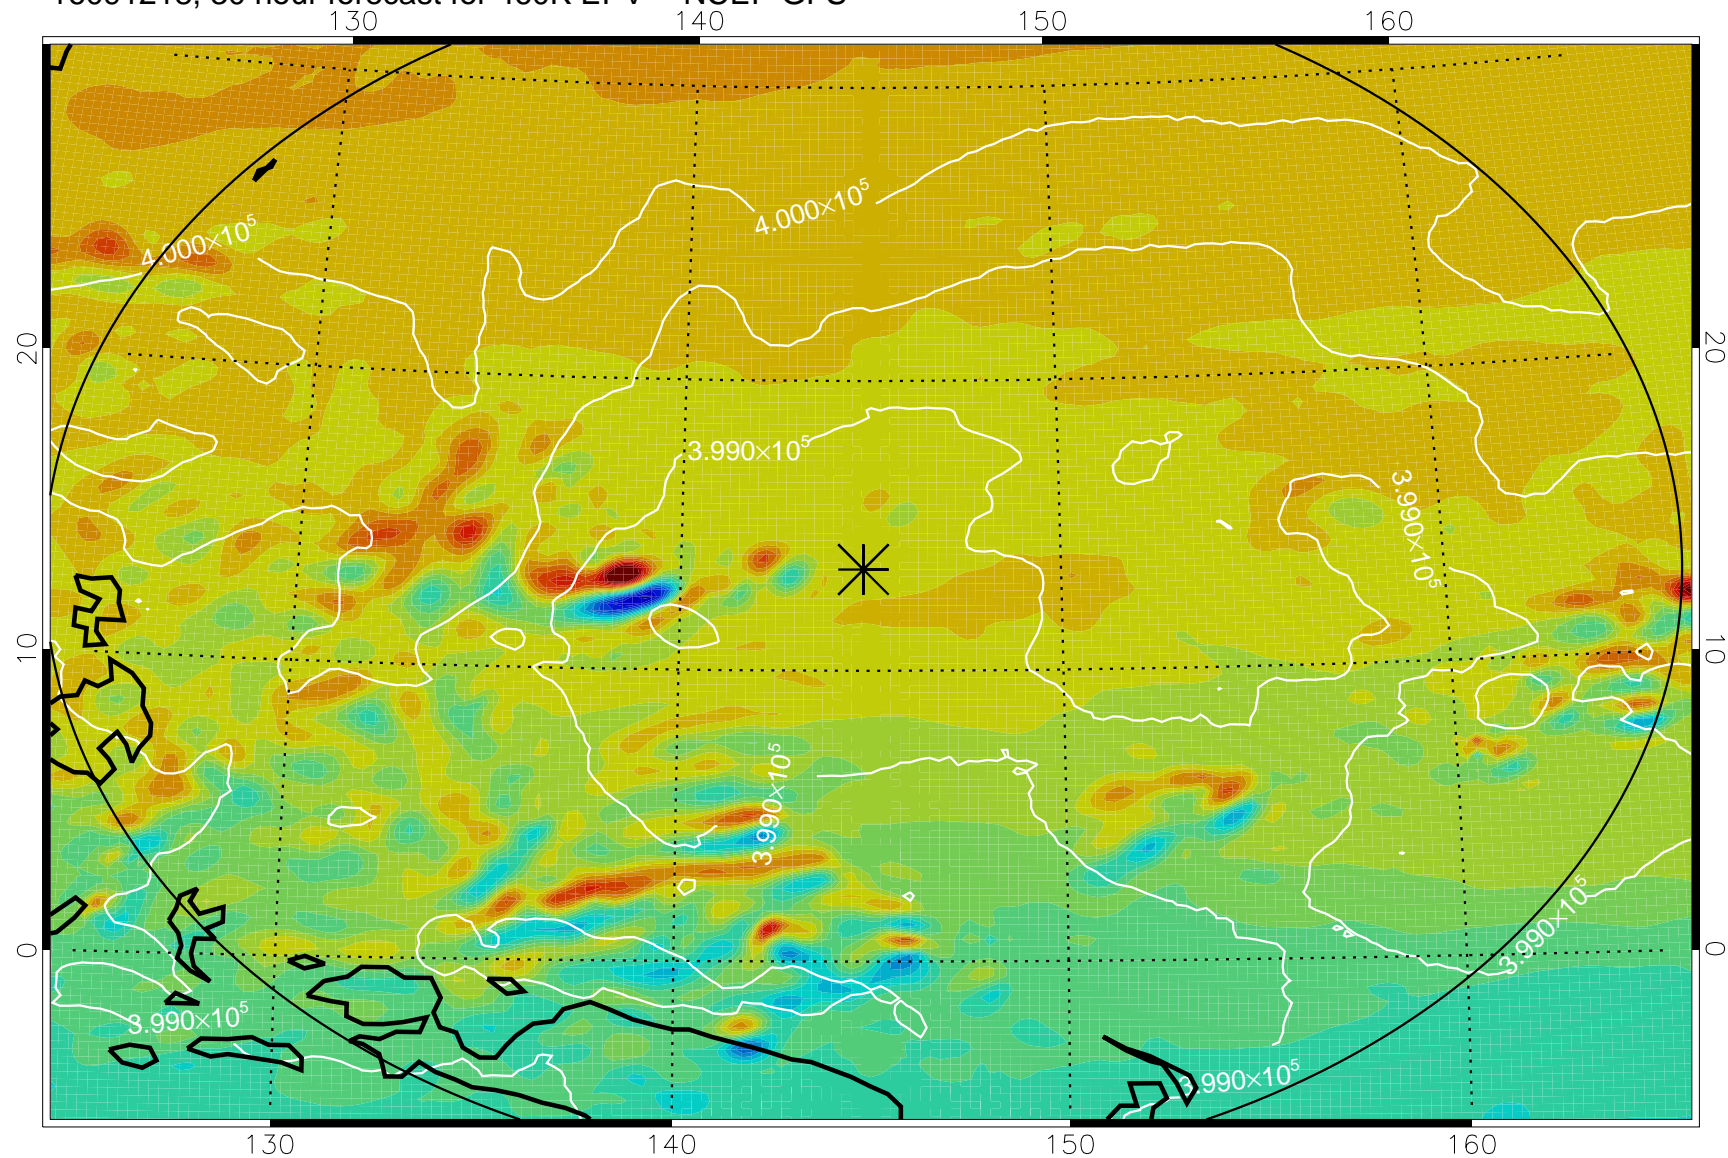

16091206, 18 hour forecast for 460K EPV -- NCEP GFS

460K Montgomery Streamfunction, white

Range ring of 2304 km

16091212, 24 hour forecast for 460K EPV -- NCEP GFS

460K Montgomery Streamfunction, white

Range ring of 2304 km

16091218, 30 hour forecast for 460K EPV -- NCEP GFS

460K Montgomery Streamfunction, white

Range ring of 2304 km

16091300, 36 hour forecast for 460K EPV -- NCEP GFS

460K Montgomery Streamfunction, white

Range ring of 2304 km

16091406, 66 hour forecast for 460K EPV -- NCEP GFS

460K Montgomery Streamfunction, white

Range ring of 2304 km

16091412, 72 hour forecast for 460K EPV -- NCEP GFS

460K Montgomery Streamfunction, white

Range ring of 2304 km

16091418, 78 hour forecast for 460K EPV -- NCEP GFS

460K Montgomery Streamfunction, white

Range ring of 2304 km

16091500, 84 hour forecast for 460K EPV -- NCEP GFS

460K Montgomery Streamfunction, white

Range ring of 2304 km