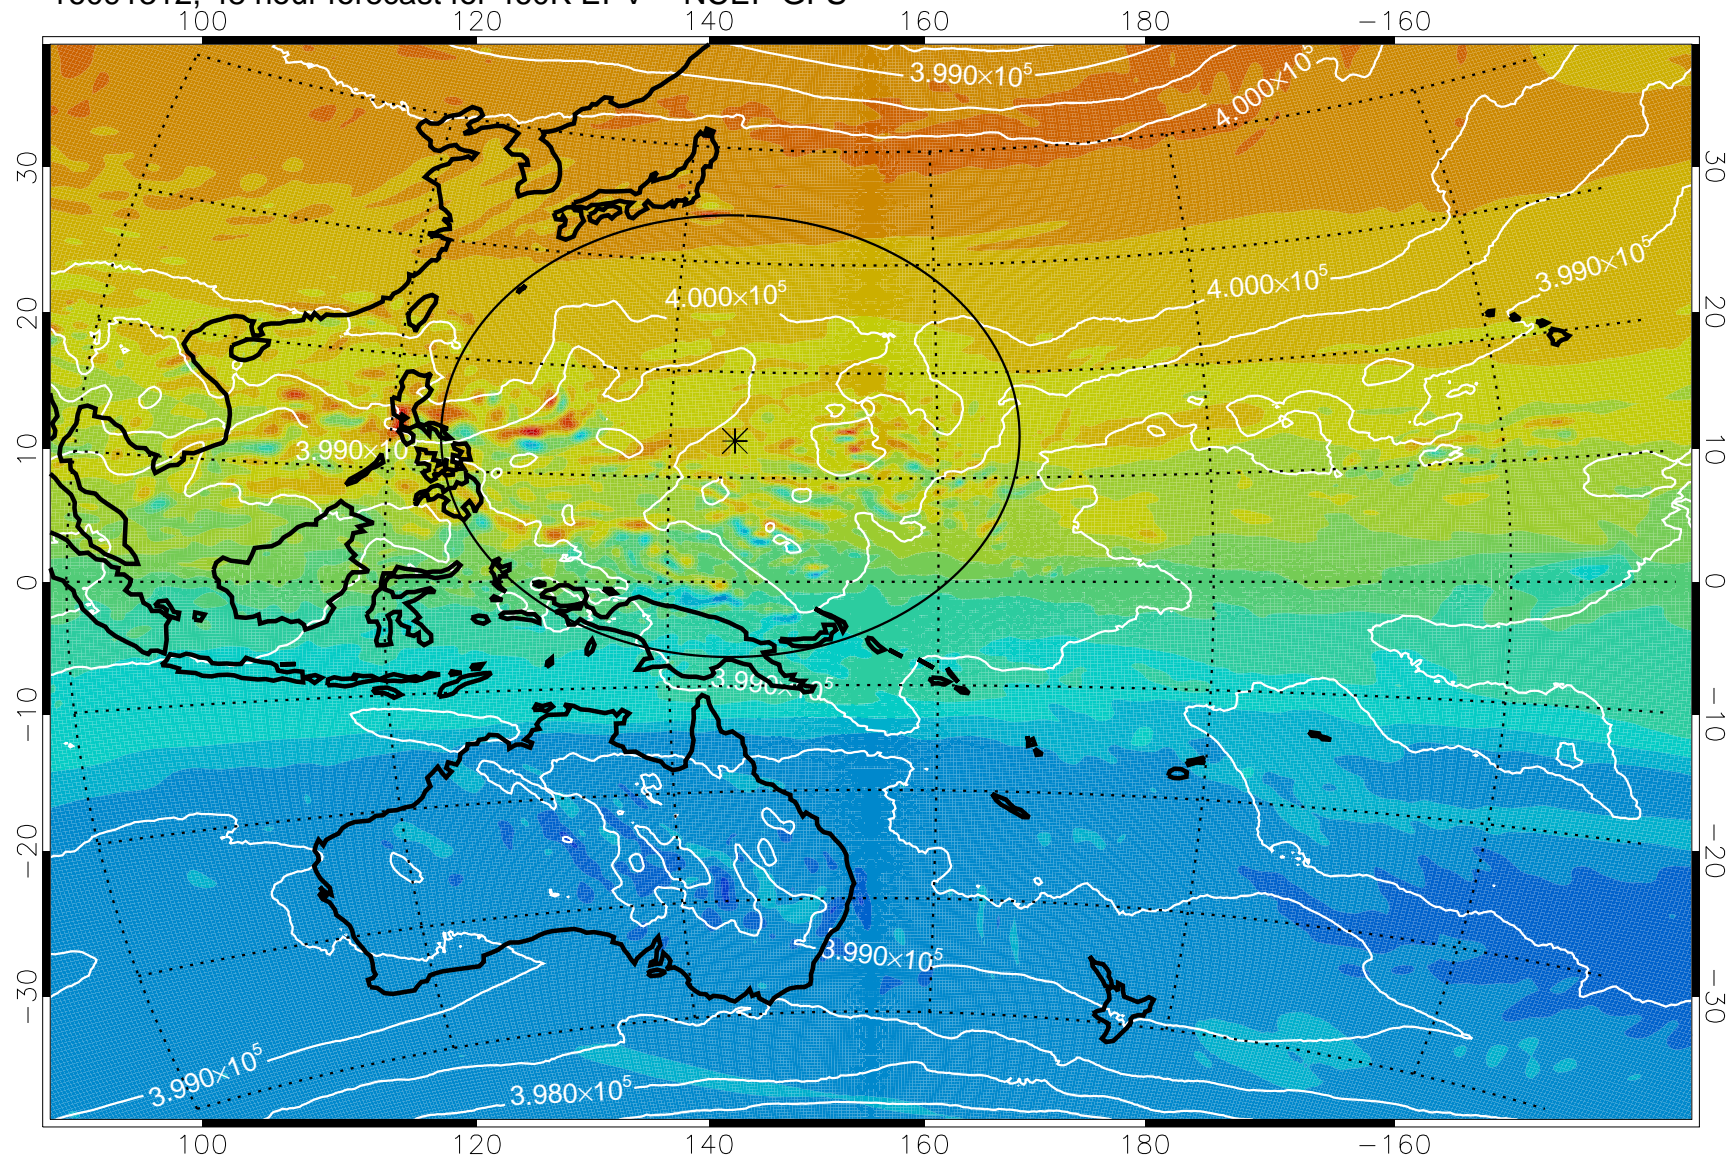

16091218, 30 hour forecast for 460K EPV -- NCEP GFS

460K Montgomery Streamfunction, white

Range ring of 2304 km

16091306, 42 hour forecast for 460K EPV -- NCEP GFS

460K Montgomery Streamfunction, white

Range ring of 2304 km

16091312, 48 hour forecast for 460K EPV -- NCEP GFS

460K Montgomery Streamfunction, white

Range ring of 2304 km

16091318, 54 hour forecast for 460K EPV -- NCEP GFS

460K Montgomery Streamfunction, white

Range ring of 2304 km

16091400, 60 hour forecast for 460K EPV -- NCEP GFS

460K Montgomery Streamfunction, white

Range ring of 2304 km

16091406, 66 hour forecast for 460K EPV -- NCEP GFS

16091412, 72 hour forecast for 460K EPV -- NCEP GFS

460K Montgomery Streamfunction, white

Range ring of 2304 km

16091418, 78 hour forecast for 460K EPV -- NCEP GFS

460K Montgomery Streamfunction, white

Range ring of 2304 km

16091500, 84 hour forecast for 460K EPV -- NCEP GFS