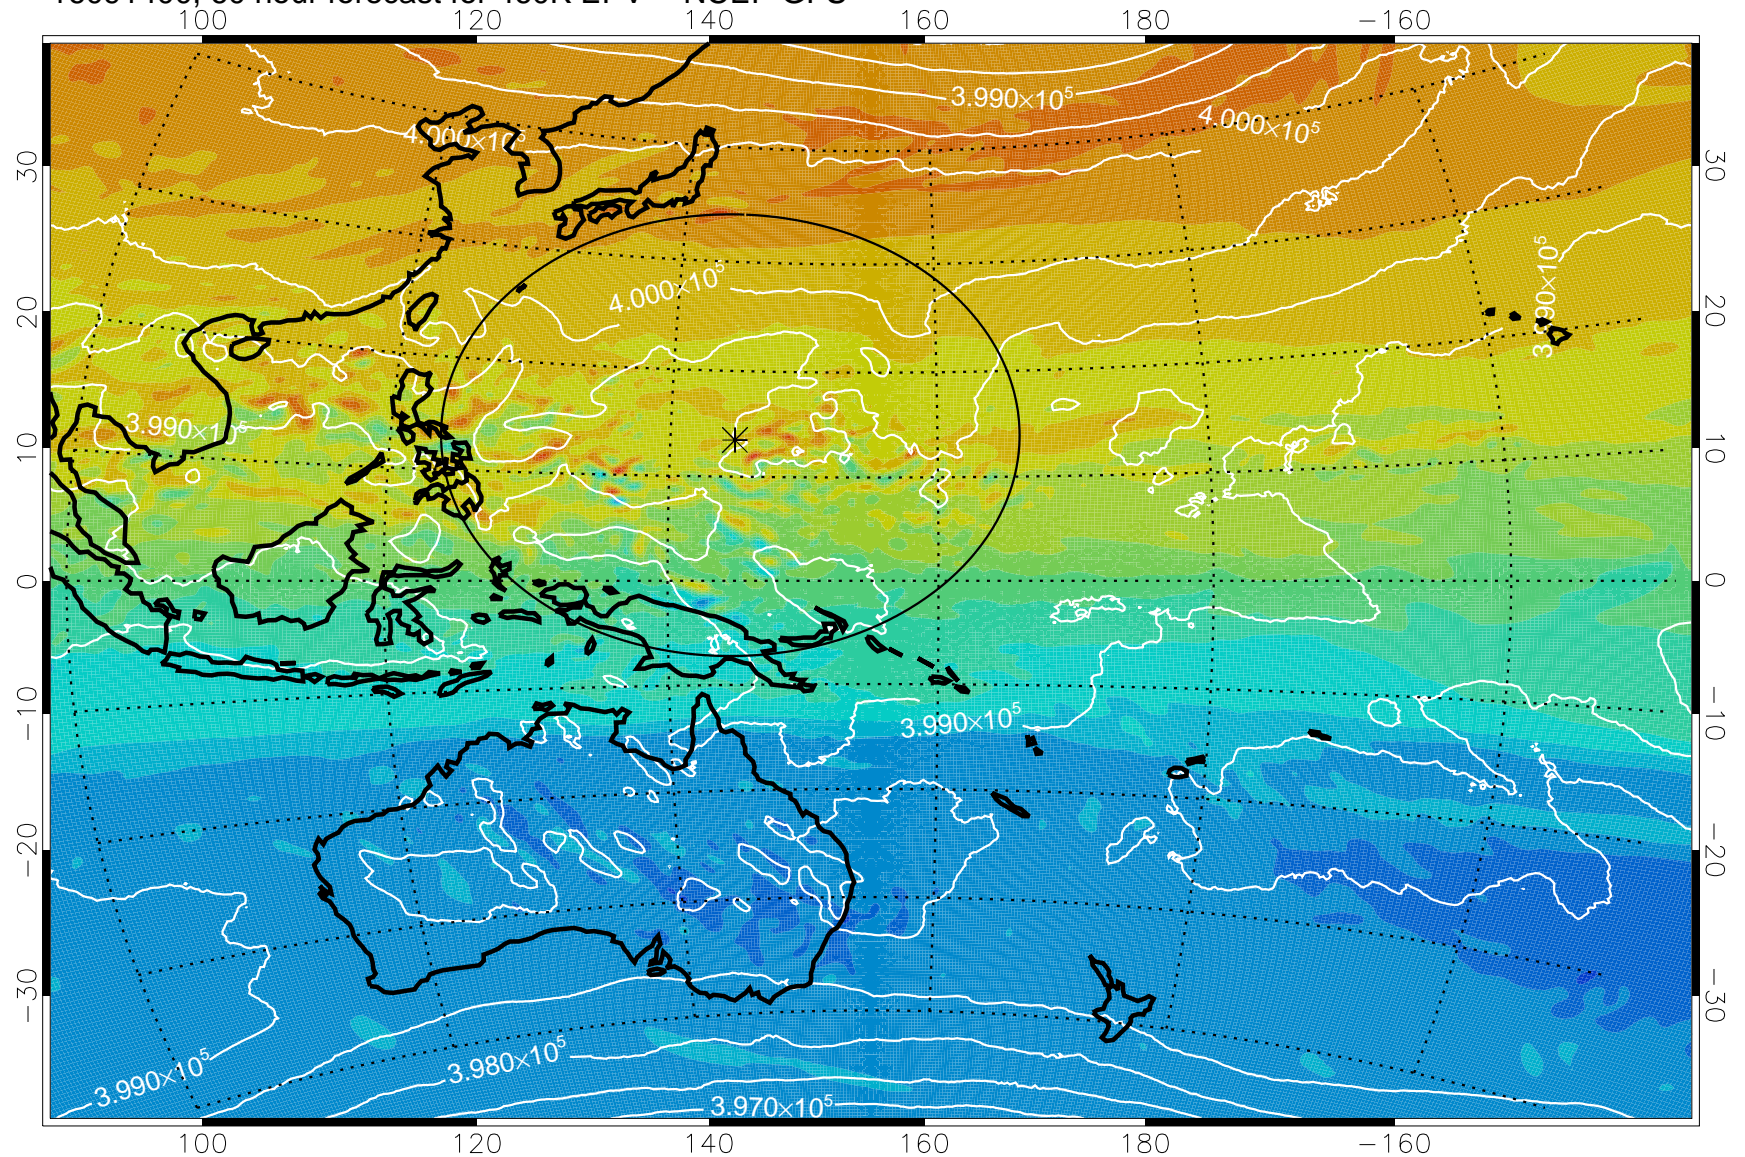

16091218, 30 hour forecast for 460K EPV -- NCEP GFS

460K Montgomery Streamfunction, white

Range ring of 2304 km

16091306, 42 hour forecast for 460K EPV -- NCEP GFS

460K Montgomery Streamfunction, white

Range ring of 2304 km

16091312, 48 hour forecast for 460K EPV -- NCEP GFS

460K Montgomery Streamfunction, white

Range ring of 2304 km

16091318, 54 hour forecast for 460K EPV -- NCEP GFS

460K Montgomery Streamfunction, white

Range ring of 2304 km

16091400, 60 hour forecast for 460K EPV -- NCEP GFS

460K Montgomery Streamfunction, white

Range ring of 2304 km

16091406, 66 hour forecast for 460K EPV -- NCEP GFS

16091412, 72 hour forecast for 460K EPV -- NCEP GFS

460K Montgomery Streamfunction, white

Range ring of 2304 km

16091418, 78 hour forecast for 460K EPV -- NCEP GFS

460K Montgomery Streamfunction, white

Range ring of 2304 km

16091500, 84 hour forecast for 460K EPV -- NCEP GFS