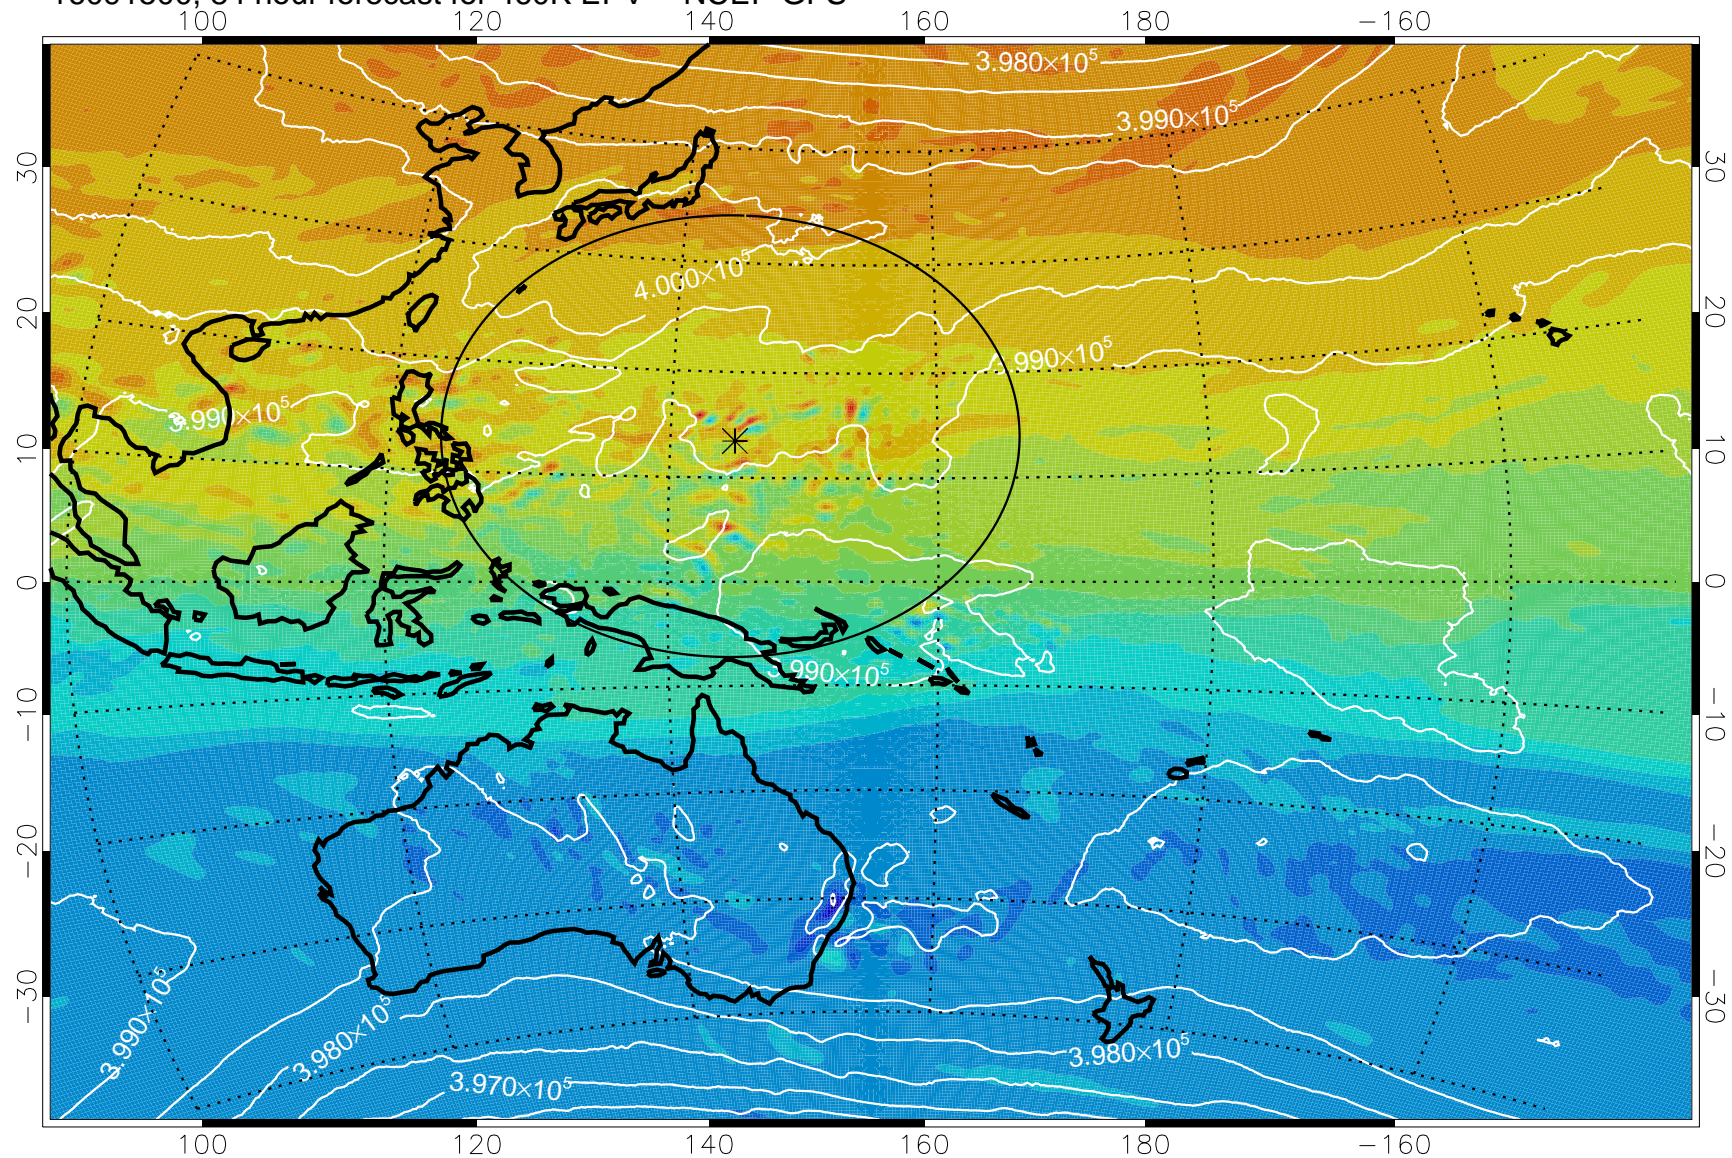

16091400, 60 hour forecast for 460K EPV -- NCEP GFS

460K Montgomery Streamfunction, white

Range ring of 2304 km

16091406, 66 hour forecast for 460K EPV -- NCEP GFS

16091412, 72 hour forecast for 460K EPV -- NCEP GFS

460K Montgomery Streamfunction, white

Range ring of 2304 km

16091418, 78 hour forecast for 460K EPV -- NCEP GFS

460K Montgomery Streamfunction, white

Range ring of 2304 km

16091500, 84 hour forecast for 460K EPV -- NCEP GFS

460K Montgomery Streamfunction, white

Range ring of 2304 km

16091506, 90 hour forecast for 460K EPV -- NCEP GFS

460K Montgomery Streamfunction, white

Range ring of 2304 km

16091512, 96 hour forecast for 460K EPV -- NCEP GFS

460K Montgomery Streamfunction, white

Range ring of 2304 km

16091518, 102 hour forecast for 460K EPV -- NCEP GFS

460K Montgomery Streamfunction, white

Range ring of 2304 km

16091600, 108 hour forecast for 460K EPV -- NCEP GFS