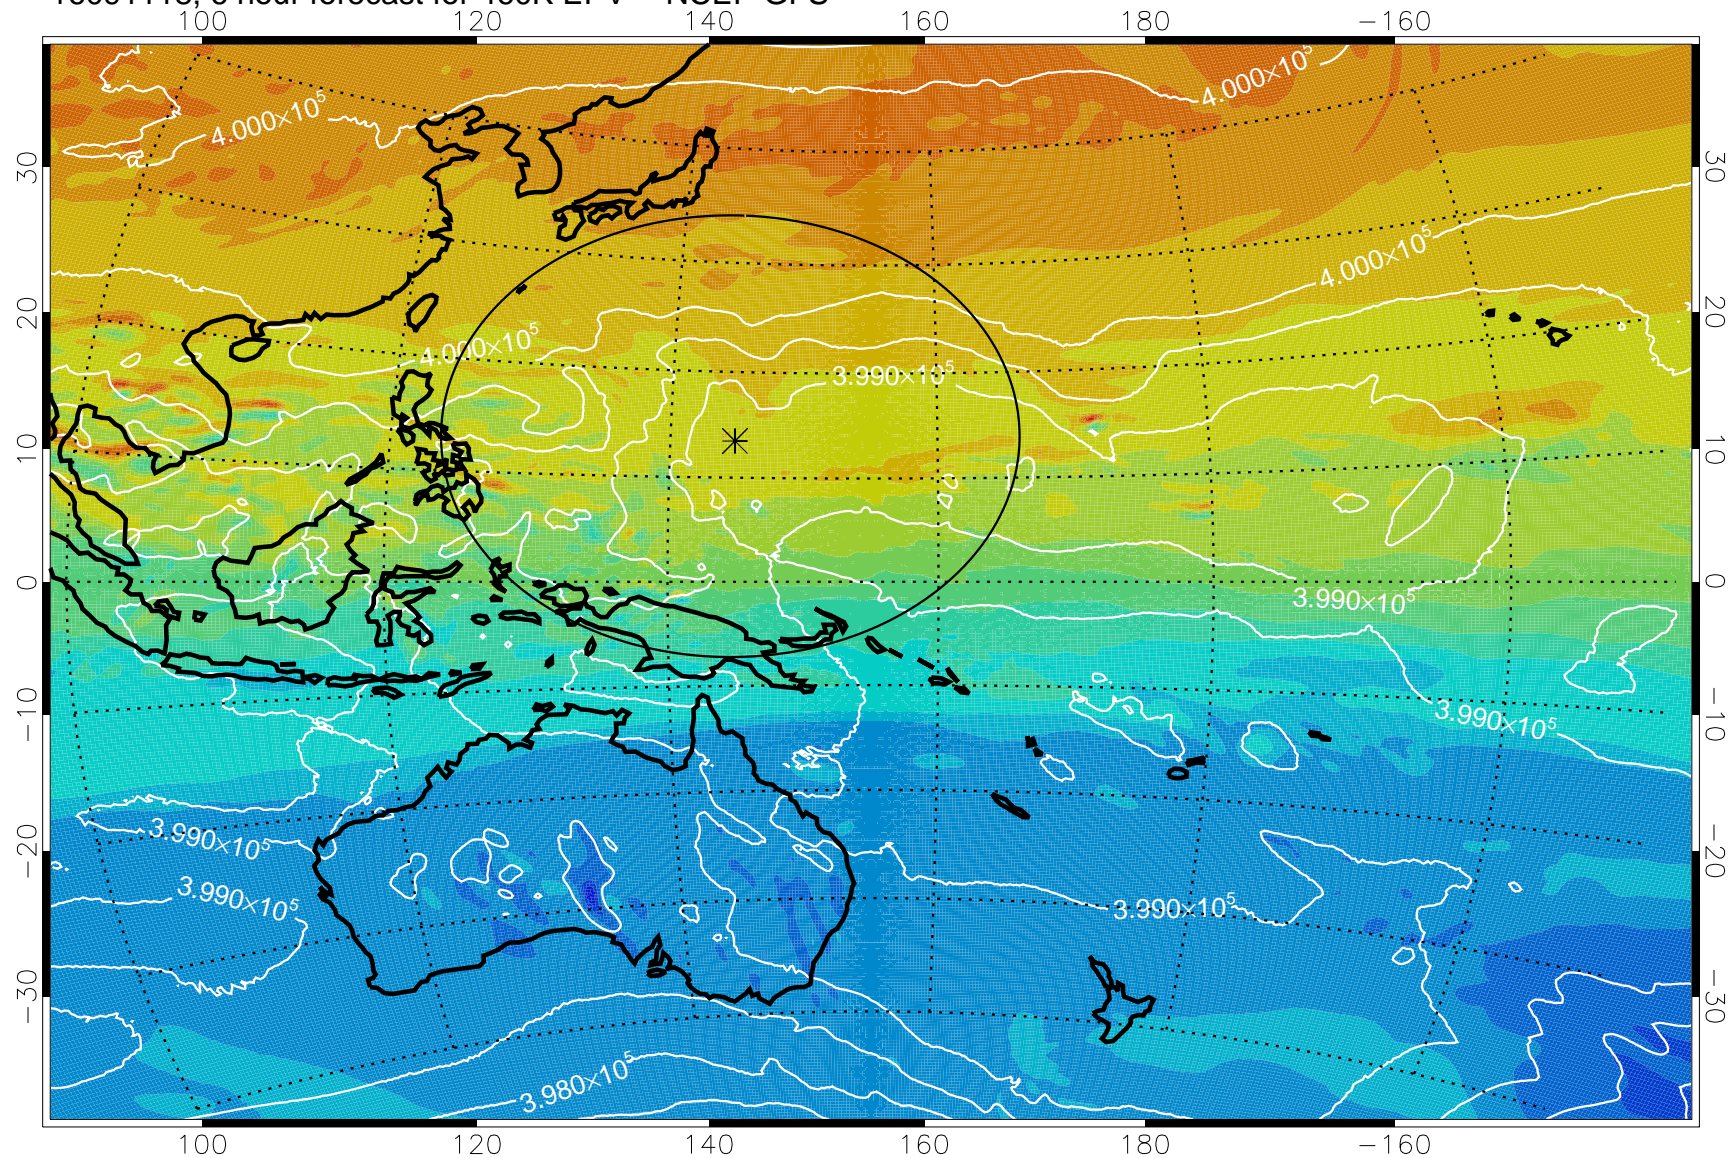

16091118, 6 hour forecast for 460K EPV -- NCEP GFS

460K Montgomery Streamfunction, white

Range ring of 2304 km

16091200, 12 hour forecast for 460K EPV -- NCEP GFS

460K Montgomery Streamfunction, white

Range ring of 2304 km

16091206, 18 hour forecast for 460K EPV -- NCEP GFS

460K Montgomery Streamfunction, white

Range ring of 2304 km

16091212, 24 hour forecast for 460K EPV -- NCEP GFS

460K Montgomery Streamfunction, white

Range ring of 2304 km

16091218, 30 hour forecast for 460K EPV -- NCEP GFS

460K Montgomery Streamfunction, white

Range ring of 2304 km

16091306, 42 hour forecast for 460K EPV -- NCEP GFS

460K Montgomery Streamfunction, white

Range ring of 2304 km

16091400, 60 hour forecast for 460K EPV -- NCEP GFS

460K Montgomery Streamfunction, white

Range ring of 2304 km

16091406, 66 hour forecast for 460K EPV -- NCEP GFS

16091412, 72 hour forecast for 460K EPV -- NCEP GFS