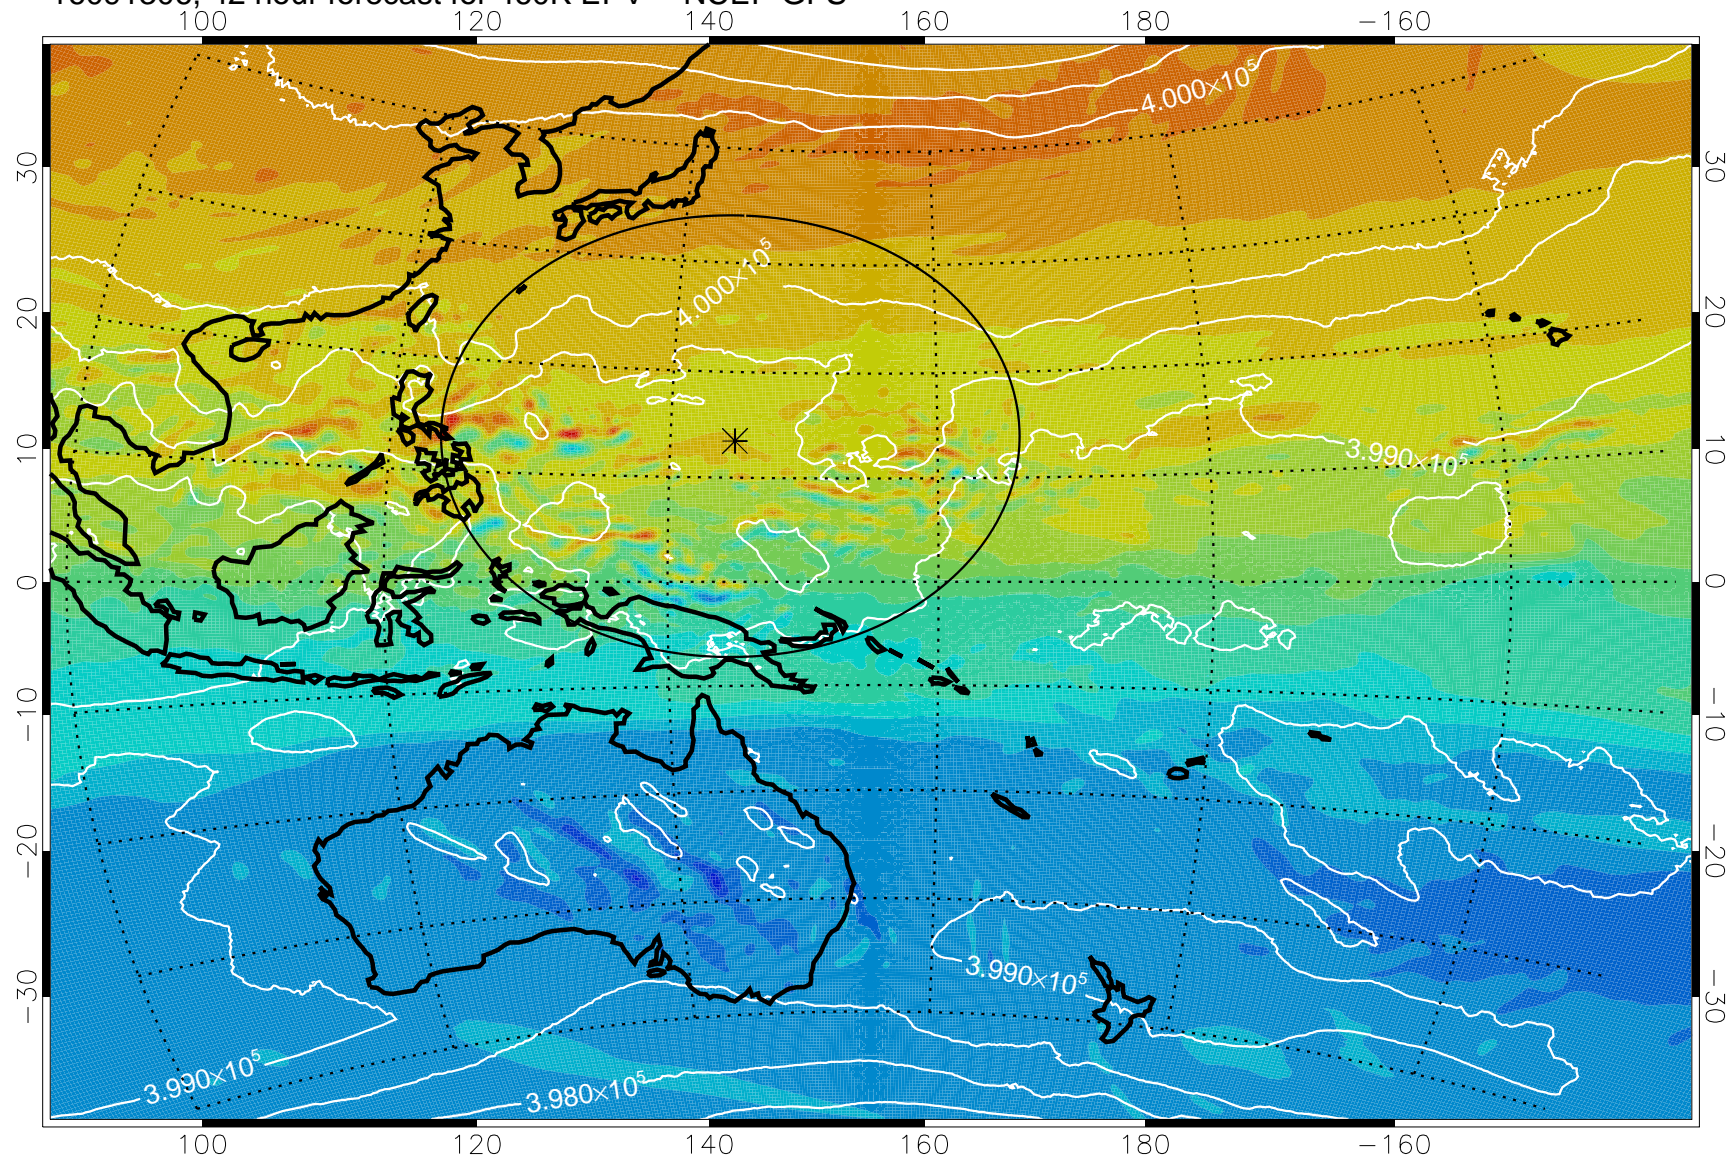

16091218, 30 hour forecast for 460K EPV -- NCEP GFS

460K Montgomery Streamfunction, white

Range ring of 2304 km

16091306, 42 hour forecast for 460K EPV -- NCEP GFS

460K Montgomery Streamfunction, white

Range ring of 2304 km

16091312, 48 hour forecast for 460K EPV -- NCEP GFS

460K Montgomery Streamfunction, white

Range ring of 2304 km

16091318, 54 hour forecast for 460K EPV -- NCEP GFS

460K Montgomery Streamfunction, white

Range ring of 2304 km

16091400, 60 hour forecast for 460K EPV -- NCEP GFS

460K Montgomery Streamfunction, white

Range ring of 2304 km

16091406, 66 hour forecast for 460K EPV -- NCEP GFS

16091412, 72 hour forecast for 460K EPV -- NCEP GFS

460K Montgomery Streamfunction, white

Range ring of 2304 km

16091418, 78 hour forecast for 460K EPV -- NCEP GFS

460K Montgomery Streamfunction, white

Range ring of 2304 km

16091500, 84 hour forecast for 460K EPV -- NCEP GFS