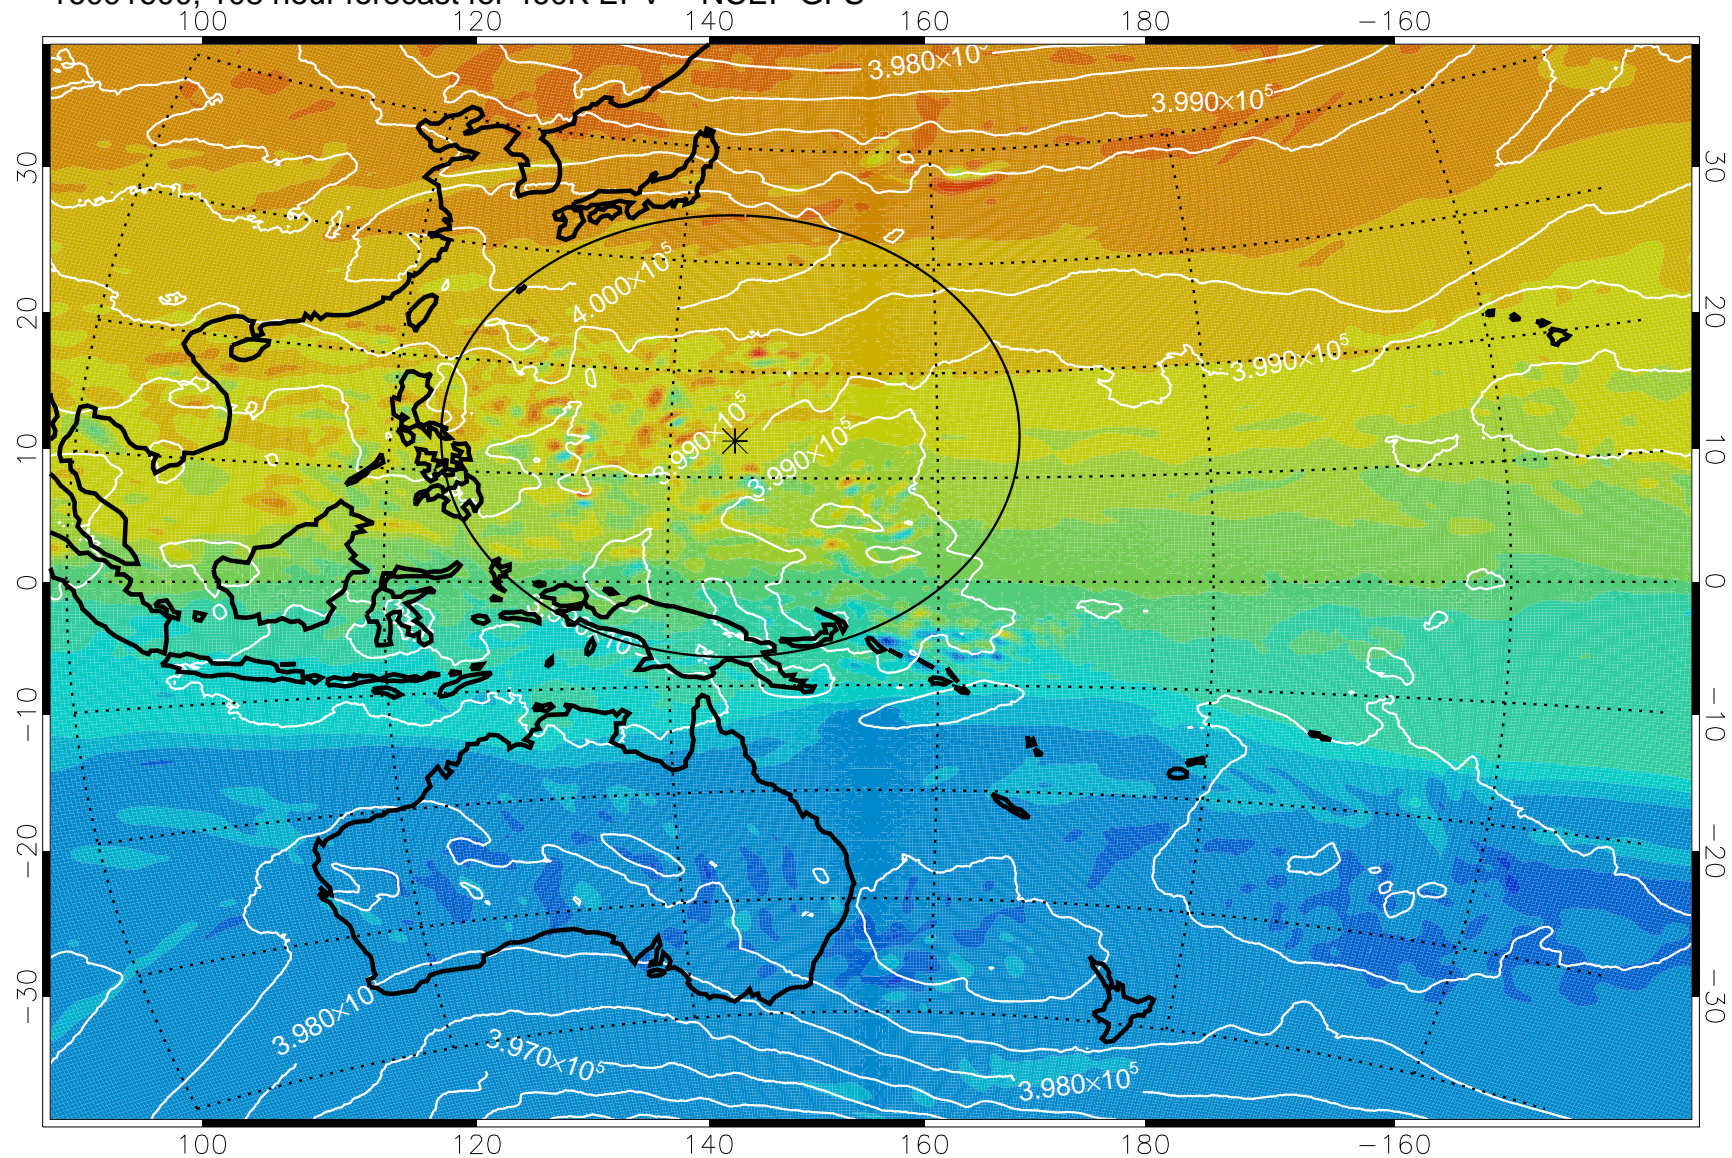

460K Montgomery Streamfunction, white

Range ring of 2304 km

16091506, 90 hour forecast for 460K EPV -- NCEP GFS

460K Montgomery Streamfunction, white

Range ring of 2304 km

16091512, 96 hour forecast for 460K EPV -- NCEP GFS

460K Montgomery Streamfunction, white

Range ring of 2304 km

16091518, 102 hour forecast for 460K EPV -- NCEP GFS

460K Montgomery Streamfunction, white

Range ring of 2304 km

16091600, 108 hour forecast for 460K EPV -- NCEP GFS

460K Montgomery Streamfunction, white

Range ring of 2304 km

16091606, 114 hour forecast for 460K EPV -- NCEP GFS

460K Montgomery Streamfunction, white

Range ring of 2304 km

16091612, 120 hour forecast for 460K EPV -- NCEP GFS

460K Montgomery Streamfunction, white

Range ring of 2304 km