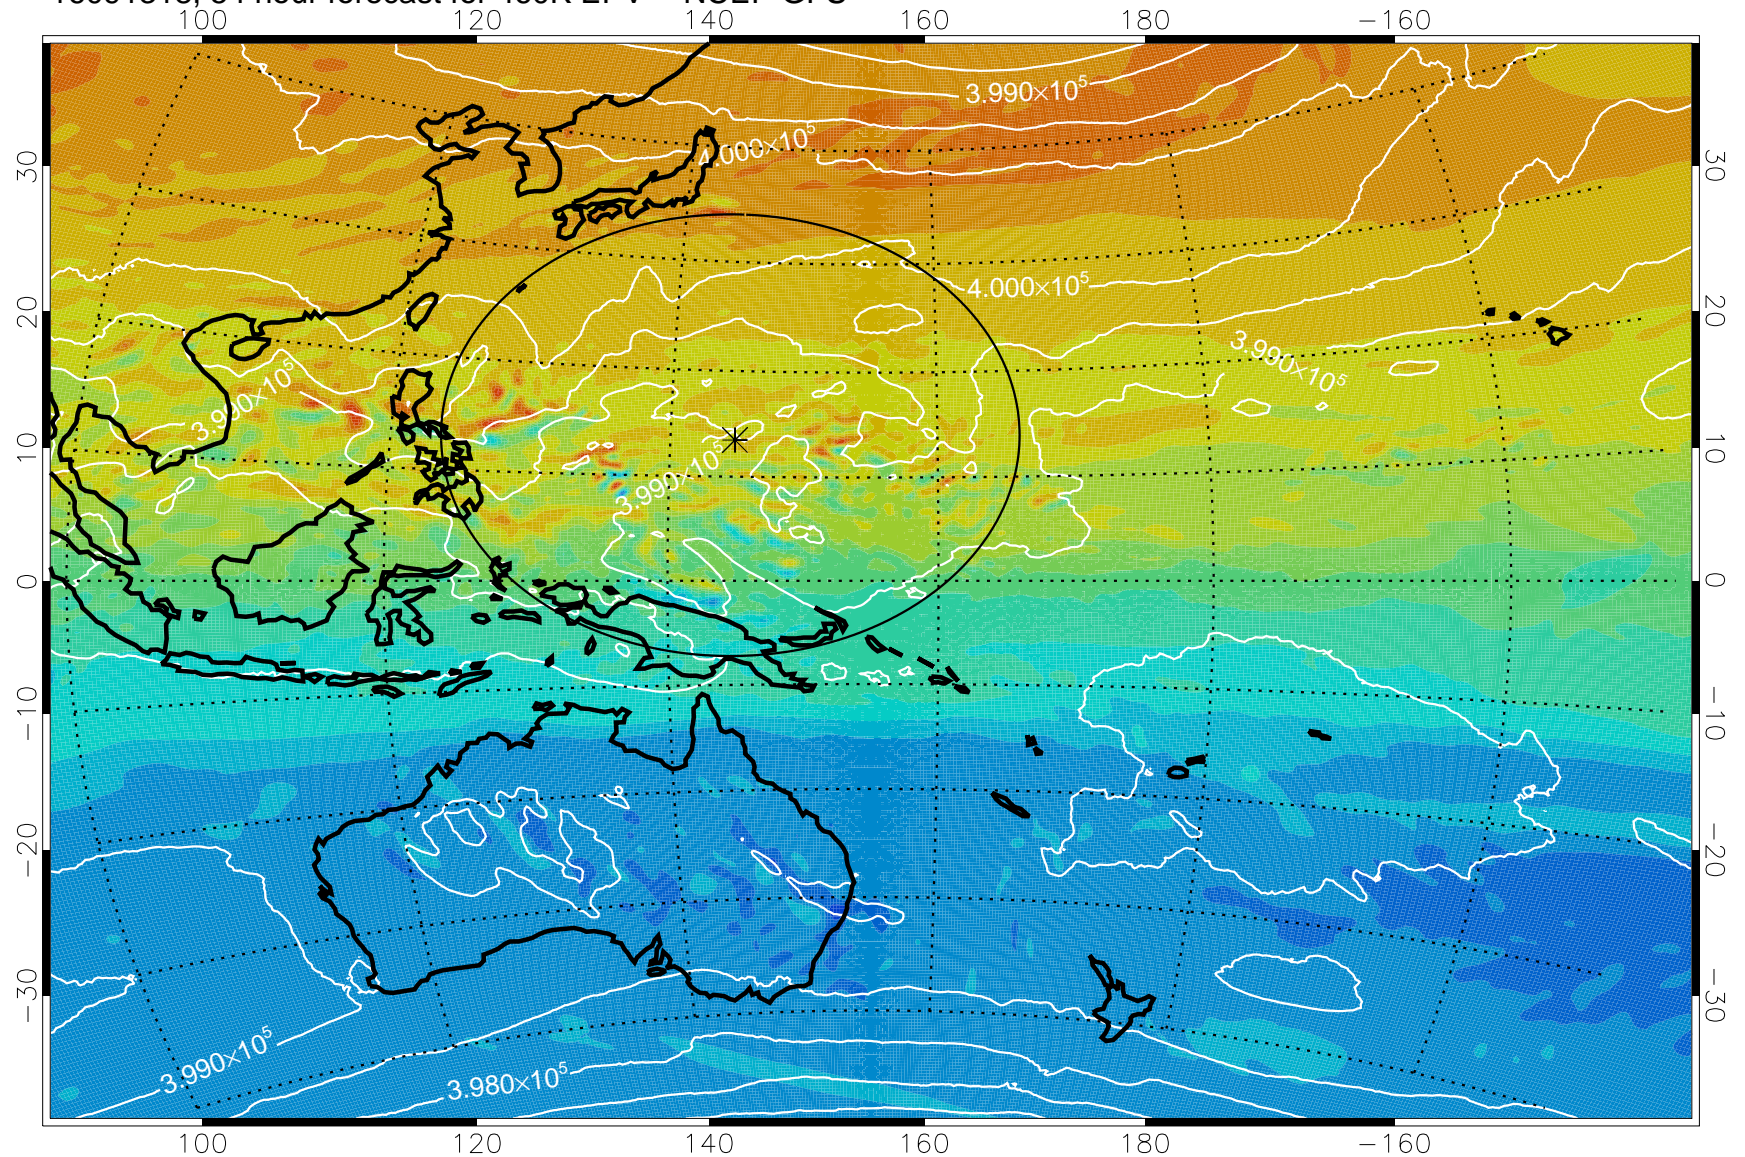

16091218, 30 hour forecast for 460K EPV -- NCEP GFS

460K Montgomery Streamfunction, white

Range ring of 2304 km

16091306, 42 hour forecast for 460K EPV -- NCEP GFS

460K Montgomery Streamfunction, white

Range ring of 2304 km

16091312, 48 hour forecast for 460K EPV -- NCEP GFS

460K Montgomery Streamfunction, white

Range ring of 2304 km

16091318, 54 hour forecast for 460K EPV -- NCEP GFS

460K Montgomery Streamfunction, white

Range ring of 2304 km

16091400, 60 hour forecast for 460K EPV -- NCEP GFS

460K Montgomery Streamfunction, white

Range ring of 2304 km

16091406, 66 hour forecast for 460K EPV -- NCEP GFS

16091412, 72 hour forecast for 460K EPV -- NCEP GFS

460K Montgomery Streamfunction, white

Range ring of 2304 km

16091418, 78 hour forecast for 460K EPV -- NCEP GFS

460K Montgomery Streamfunction, white

Range ring of 2304 km

16091500, 84 hour forecast for 460K EPV -- NCEP GFS