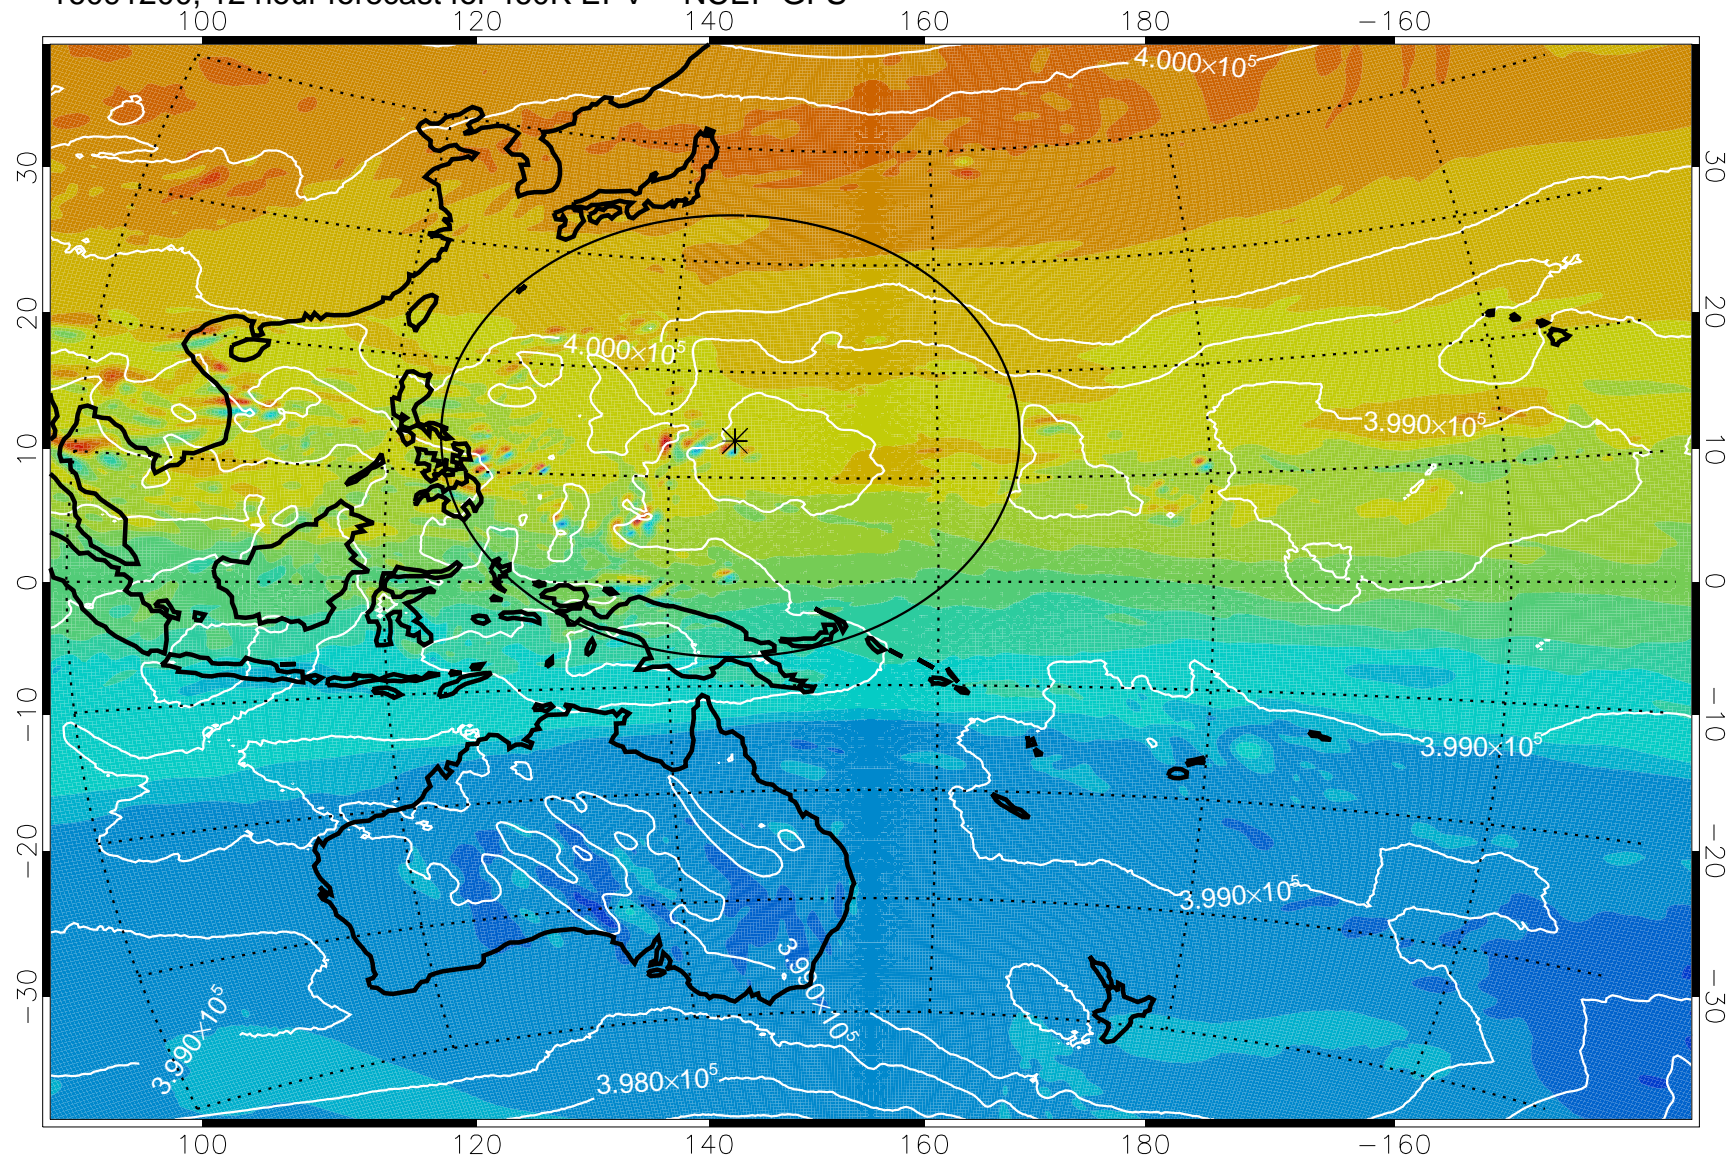

16091118, 6 hour forecast for 460K EPV -- NCEP GFS

460K Montgomery Streamfunction, white

Range ring of 2304 km

16091200, 12 hour forecast for 460K EPV -- NCEP GFS

460K Montgomery Streamfunction, white

Range ring of 2304 km

16091206, 18 hour forecast for 460K EPV -- NCEP GFS

460K Montgomery Streamfunction, white

Range ring of 2304 km

16091212, 24 hour forecast for 460K EPV -- NCEP GFS

460K Montgomery Streamfunction, white

Range ring of 2304 km

16091218, 30 hour forecast for 460K EPV -- NCEP GFS

460K Montgomery Streamfunction, white

Range ring of 2304 km

16091306, 42 hour forecast for 460K EPV -- NCEP GFS

460K Montgomery Streamfunction, white

Range ring of 2304 km

16091400, 60 hour forecast for 460K EPV -- NCEP GFS

460K Montgomery Streamfunction, white

Range ring of 2304 km

16091406, 66 hour forecast for 460K EPV -- NCEP GFS

16091412, 72 hour forecast for 460K EPV -- NCEP GFS