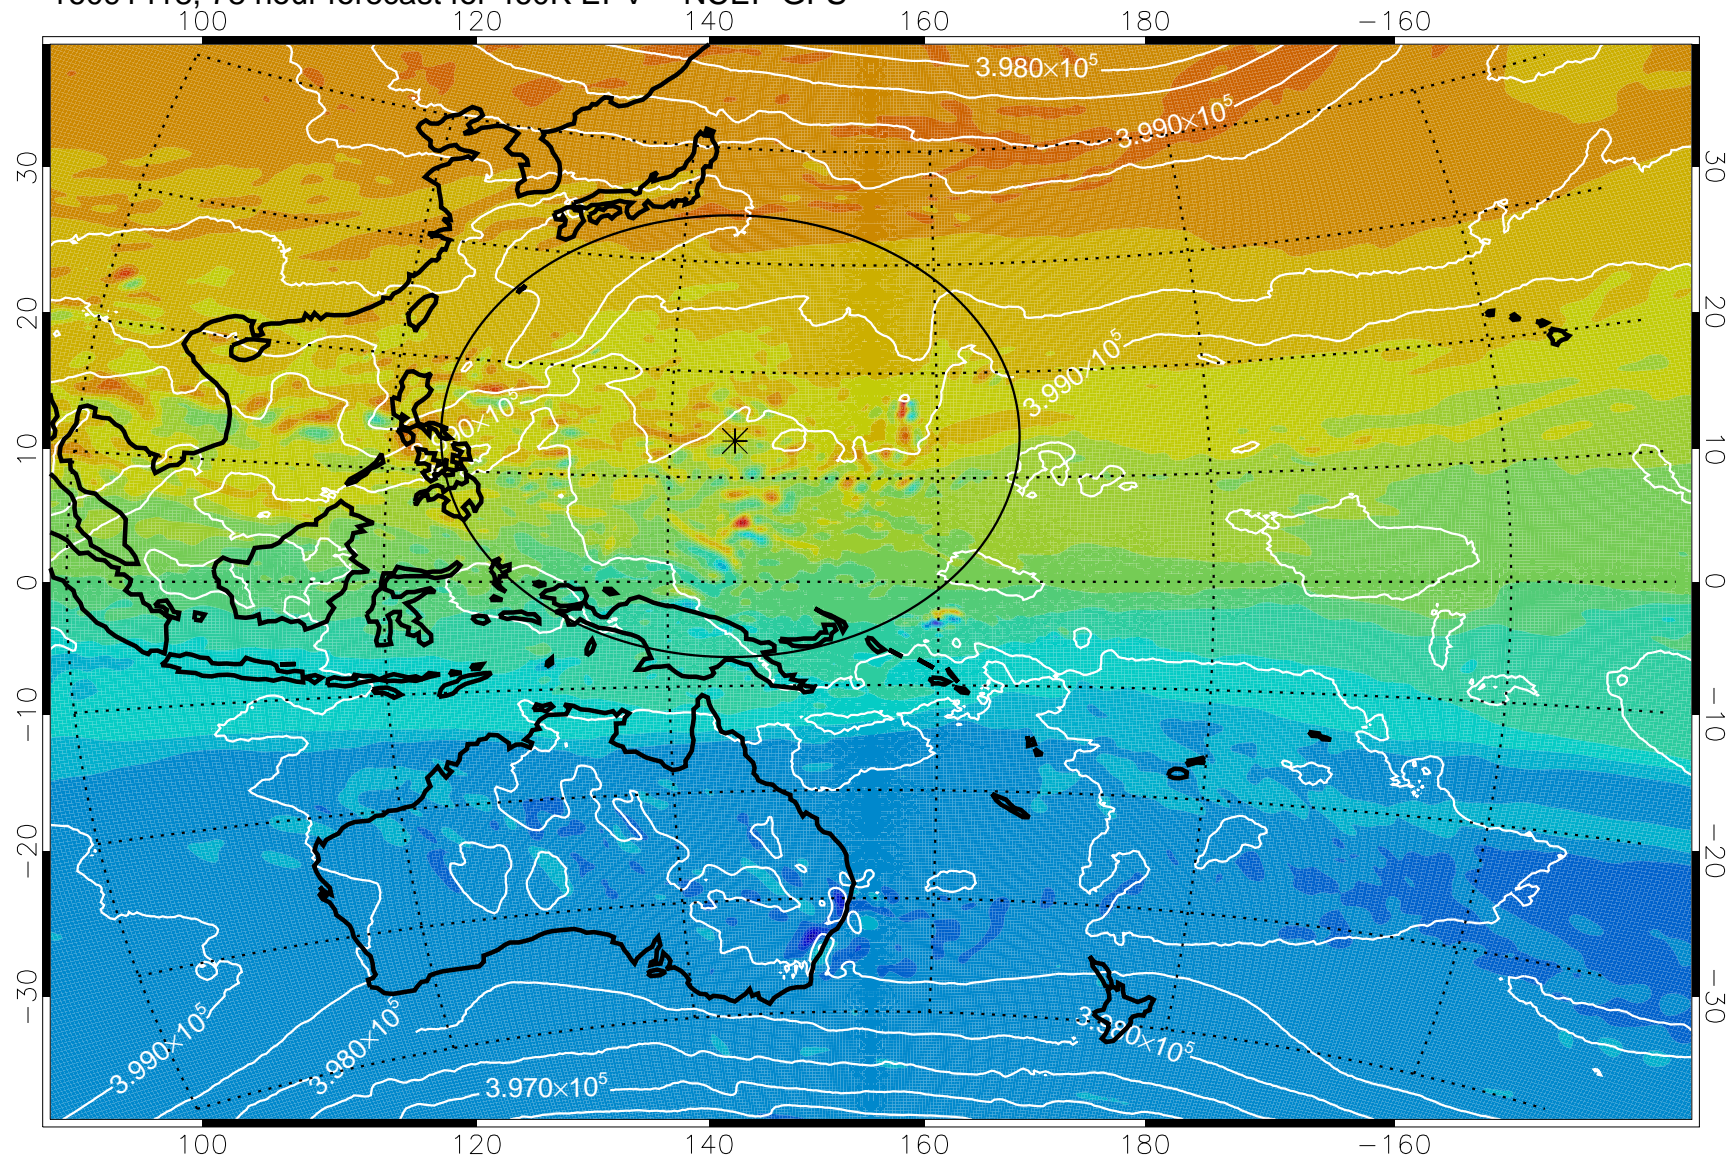

16091312, 48 hour forecast for 460K EPV -- NCEP GFS

460K Montgomery Streamfunction, white

Range ring of 2304 km

16091318, 54 hour forecast for 460K EPV -- NCEP GFS

460K Montgomery Streamfunction, white

Range ring of 2304 km

16091400, 60 hour forecast for 460K EPV -- NCEP GFS

460K Montgomery Streamfunction, white

Range ring of 2304 km

16091406, 66 hour forecast for 460K EPV -- NCEP GFS

16091412, 72 hour forecast for 460K EPV -- NCEP GFS

460K Montgomery Streamfunction, white

Range ring of 2304 km

16091418, 78 hour forecast for 460K EPV -- NCEP GFS

460K Montgomery Streamfunction, white

Range ring of 2304 km

16091500, 84 hour forecast for 460K EPV -- NCEP GFS

460K Montgomery Streamfunction, white

Range ring of 2304 km

16091506, 90 hour forecast for 460K EPV -- NCEP GFS

460K Montgomery Streamfunction, white

Range ring of 2304 km

16091512, 96 hour forecast for 460K EPV -- NCEP GFS