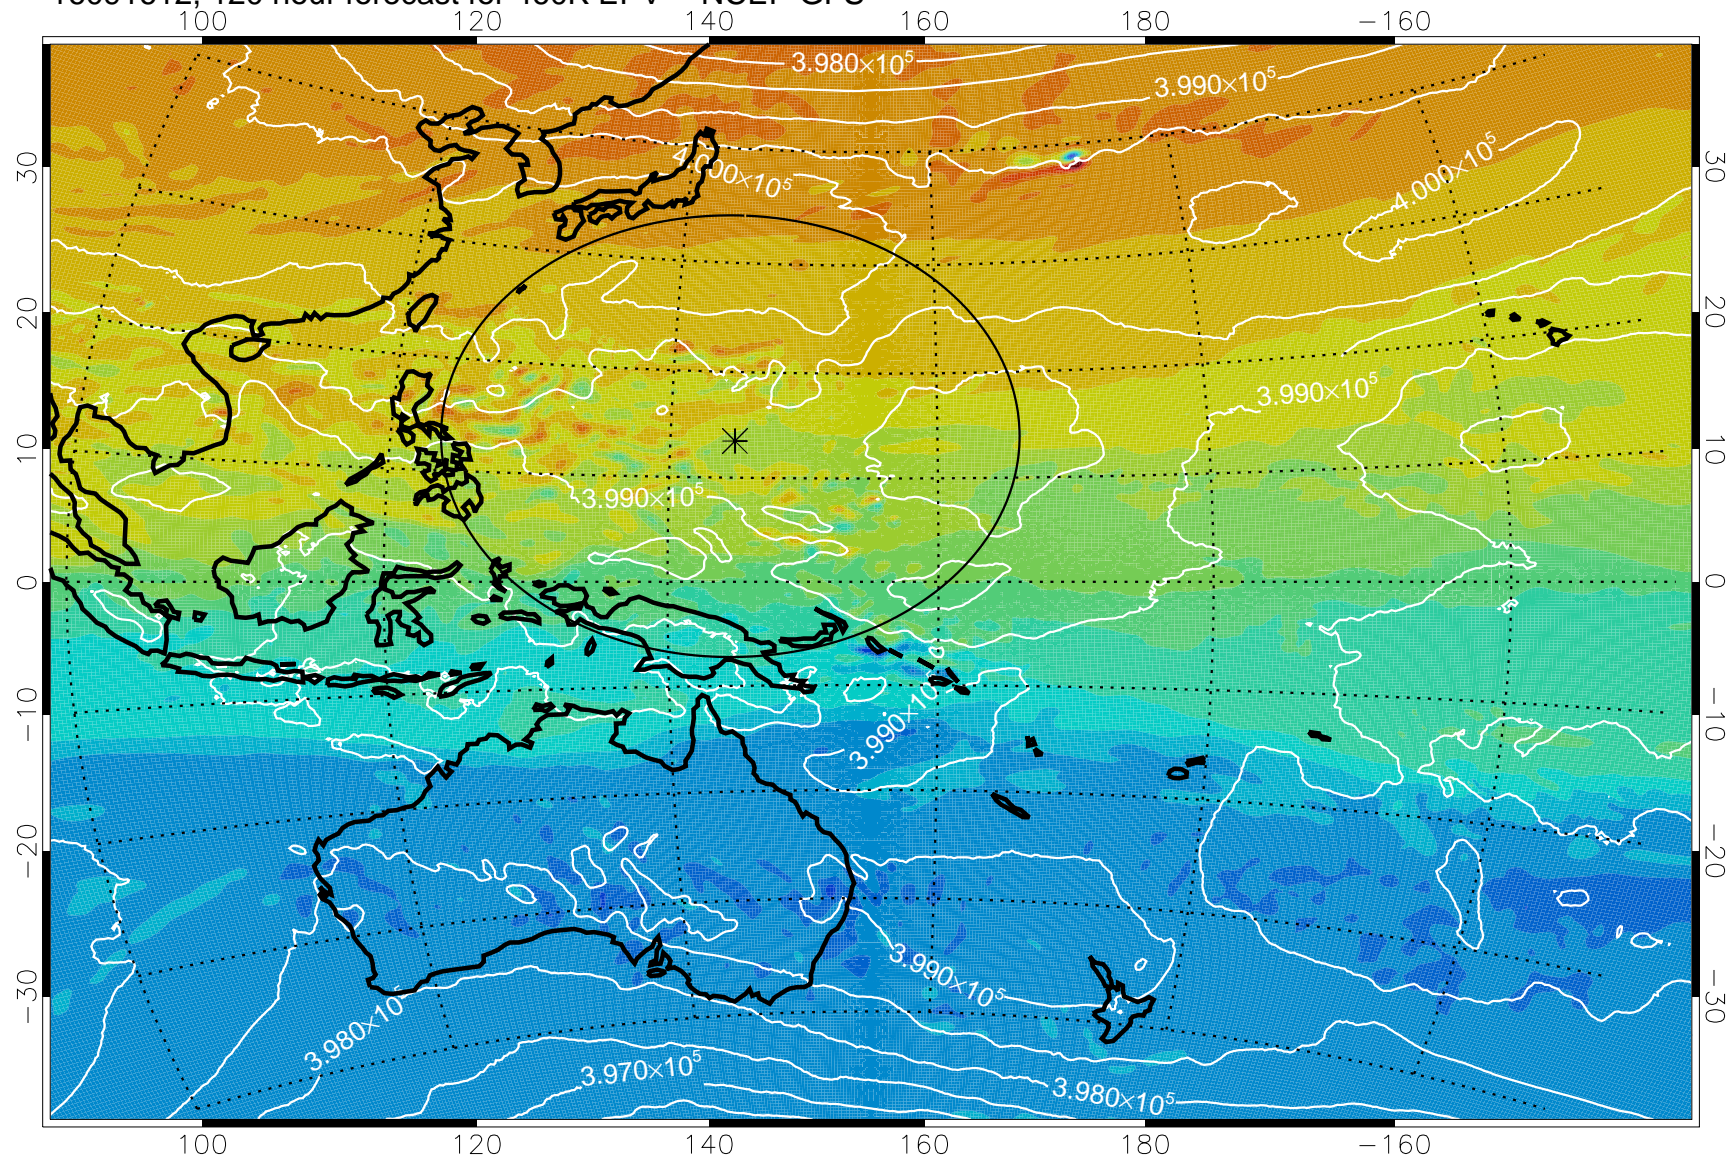

460K Montgomery Streamfunction, white

Range ring of 2304 km

16091518, 102 hour forecast for 460K EPV -- NCEP GFS

460K Montgomery Streamfunction, white

Range ring of 2304 km

16091600, 108 hour forecast for 460K EPV -- NCEP GFS

460K Montgomery Streamfunction, white

Range ring of 2304 km

16091606, 114 hour forecast for 460K EPV -- NCEP GFS

460K Montgomery Streamfunction, white

Range ring of 2304 km

16091612, 120 hour forecast for 460K EPV -- NCEP GFS

460K Montgomery Streamfunction, white

Range ring of 2304 km