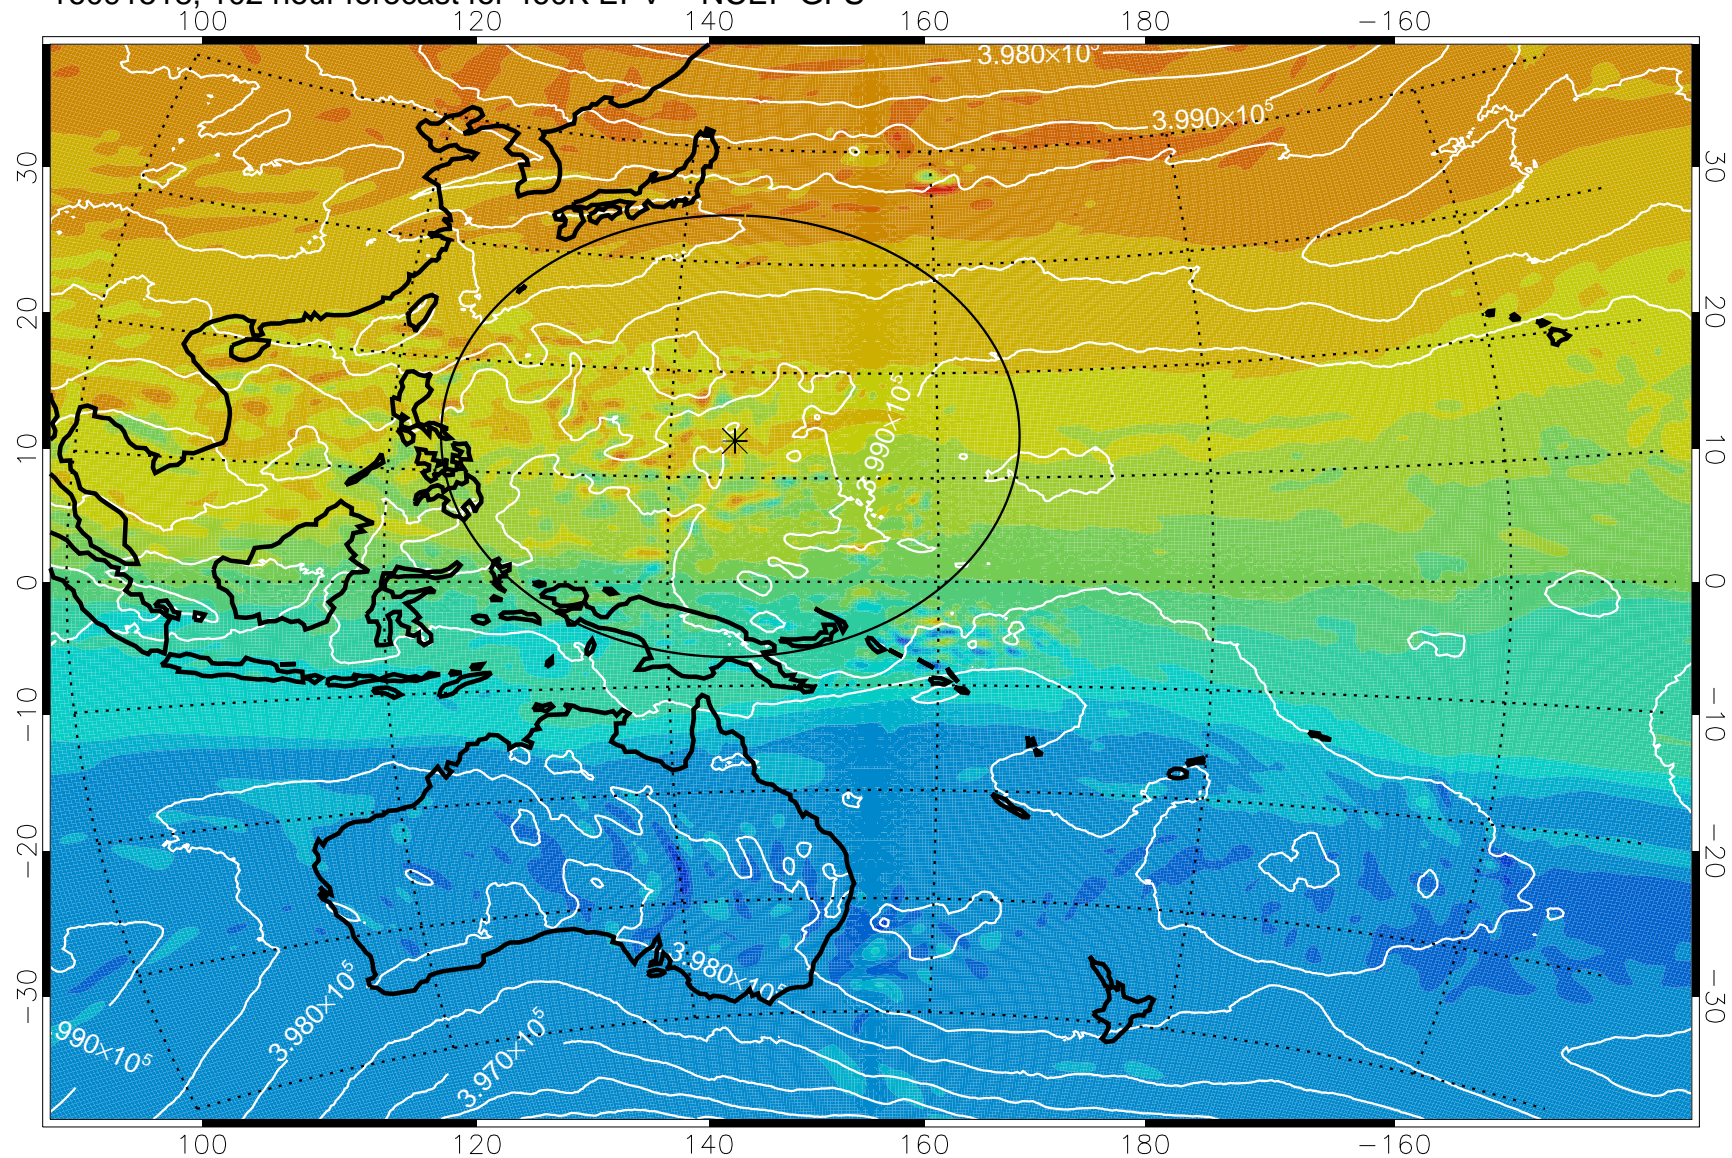

460K Montgomery Streamfunction, white

Range ring of 2304 km

16091418, 78 hour forecast for 460K EPV -- NCEP GFS

460K Montgomery Streamfunction, white

Range ring of 2304 km

16091500, 84 hour forecast for 460K EPV -- NCEP GFS

460K Montgomery Streamfunction, white

Range ring of 2304 km

16091506, 90 hour forecast for 460K EPV -- NCEP GFS

460K Montgomery Streamfunction, white

Range ring of 2304 km

16091512, 96 hour forecast for 460K EPV -- NCEP GFS

460K Montgomery Streamfunction, white

Range ring of 2304 km

16091518, 102 hour forecast for 460K EPV -- NCEP GFS

460K Montgomery Streamfunction, white

Range ring of 2304 km

16091600, 108 hour forecast for 460K EPV -- NCEP GFS

460K Montgomery Streamfunction, white

Range ring of 2304 km

16091606, 114 hour forecast for 460K EPV -- NCEP GFS

460K Montgomery Streamfunction, white

Range ring of 2304 km

16091612, 120 hour forecast for 460K EPV -- NCEP GFS