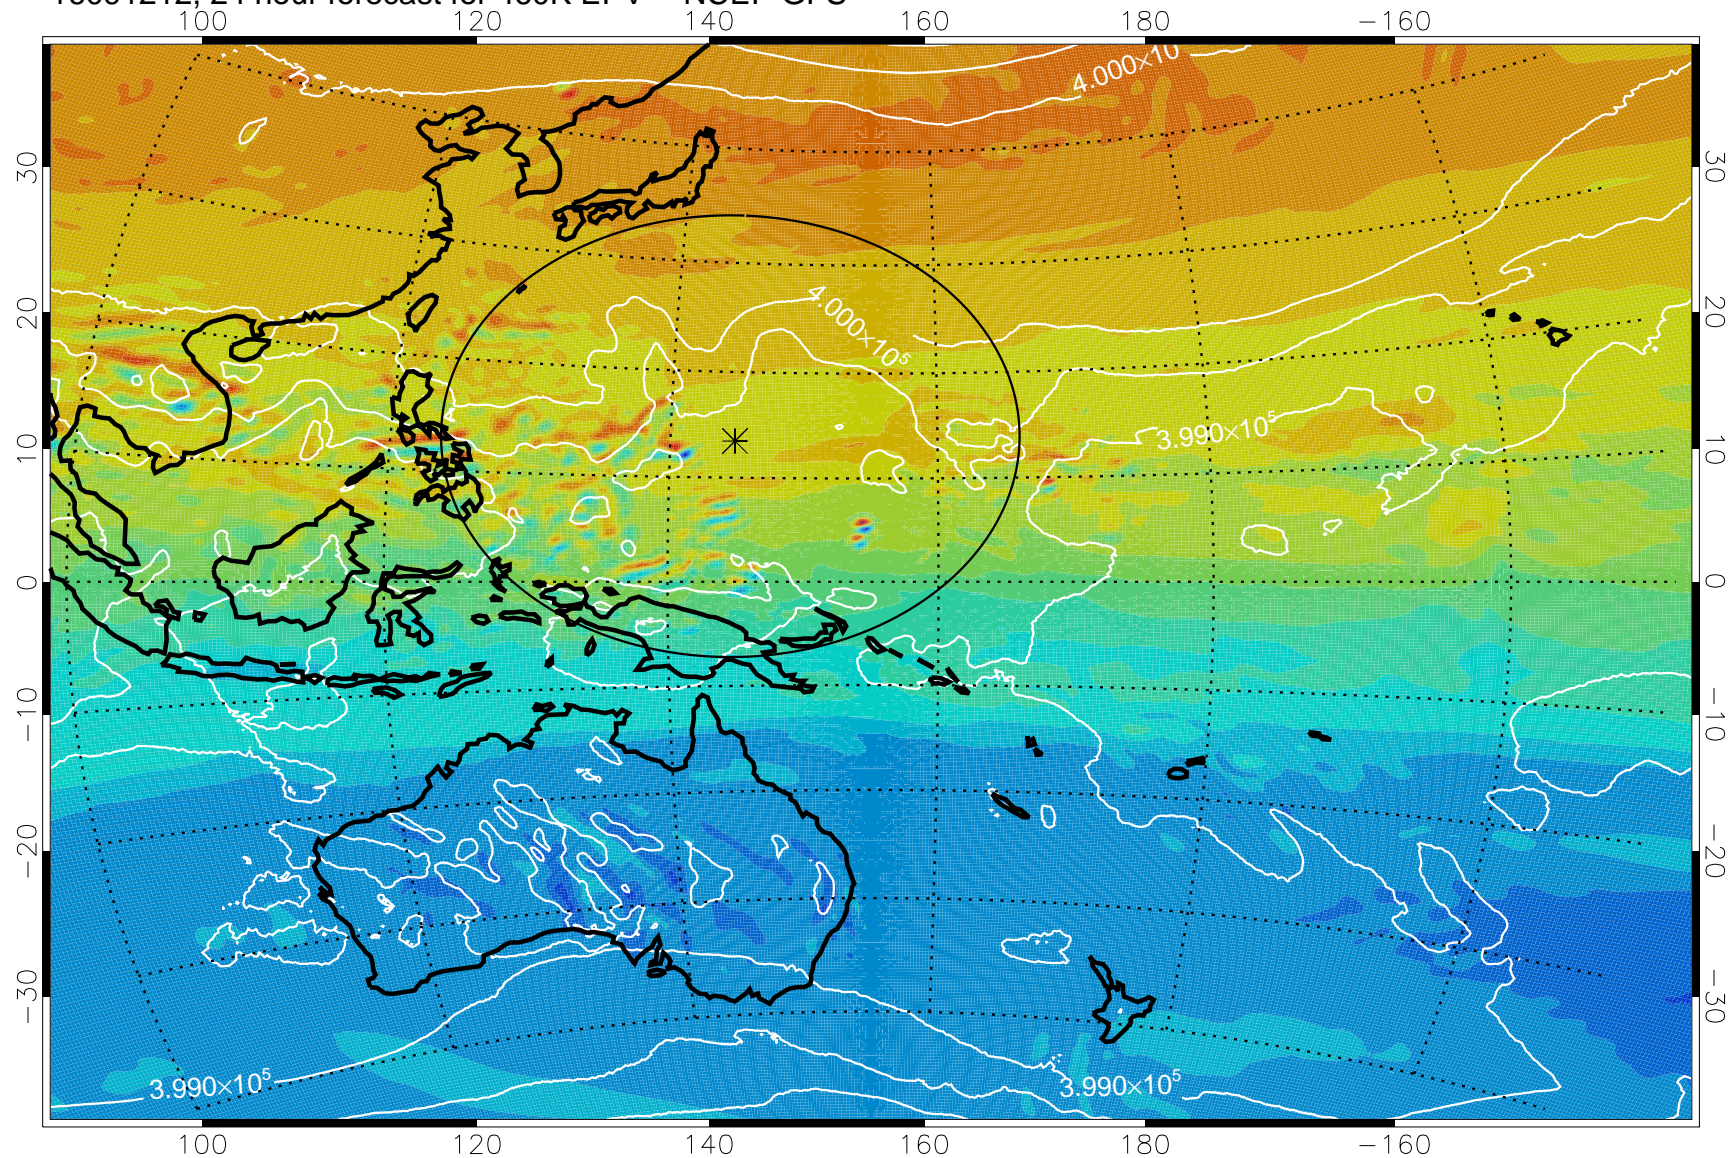

16091118, 6 hour forecast for 460K EPV -- NCEP GFS

460K Montgomery Streamfunction, white

Range ring of 2304 km

16091200, 12 hour forecast for 460K EPV -- NCEP GFS

460K Montgomery Streamfunction, white

Range ring of 2304 km

16091206, 18 hour forecast for 460K EPV -- NCEP GFS

460K Montgomery Streamfunction, white

Range ring of 2304 km

16091212, 24 hour forecast for 460K EPV -- NCEP GFS

460K Montgomery Streamfunction, white

Range ring of 2304 km

16091218, 30 hour forecast for 460K EPV -- NCEP GFS

460K Montgomery Streamfunction, white

Range ring of 2304 km

16091306, 42 hour forecast for 460K EPV -- NCEP GFS

460K Montgomery Streamfunction, white

Range ring of 2304 km

16091400, 60 hour forecast for 460K EPV -- NCEP GFS

460K Montgomery Streamfunction, white

Range ring of 2304 km

16091406, 66 hour forecast for 460K EPV -- NCEP GFS

16091412, 72 hour forecast for 460K EPV -- NCEP GFS