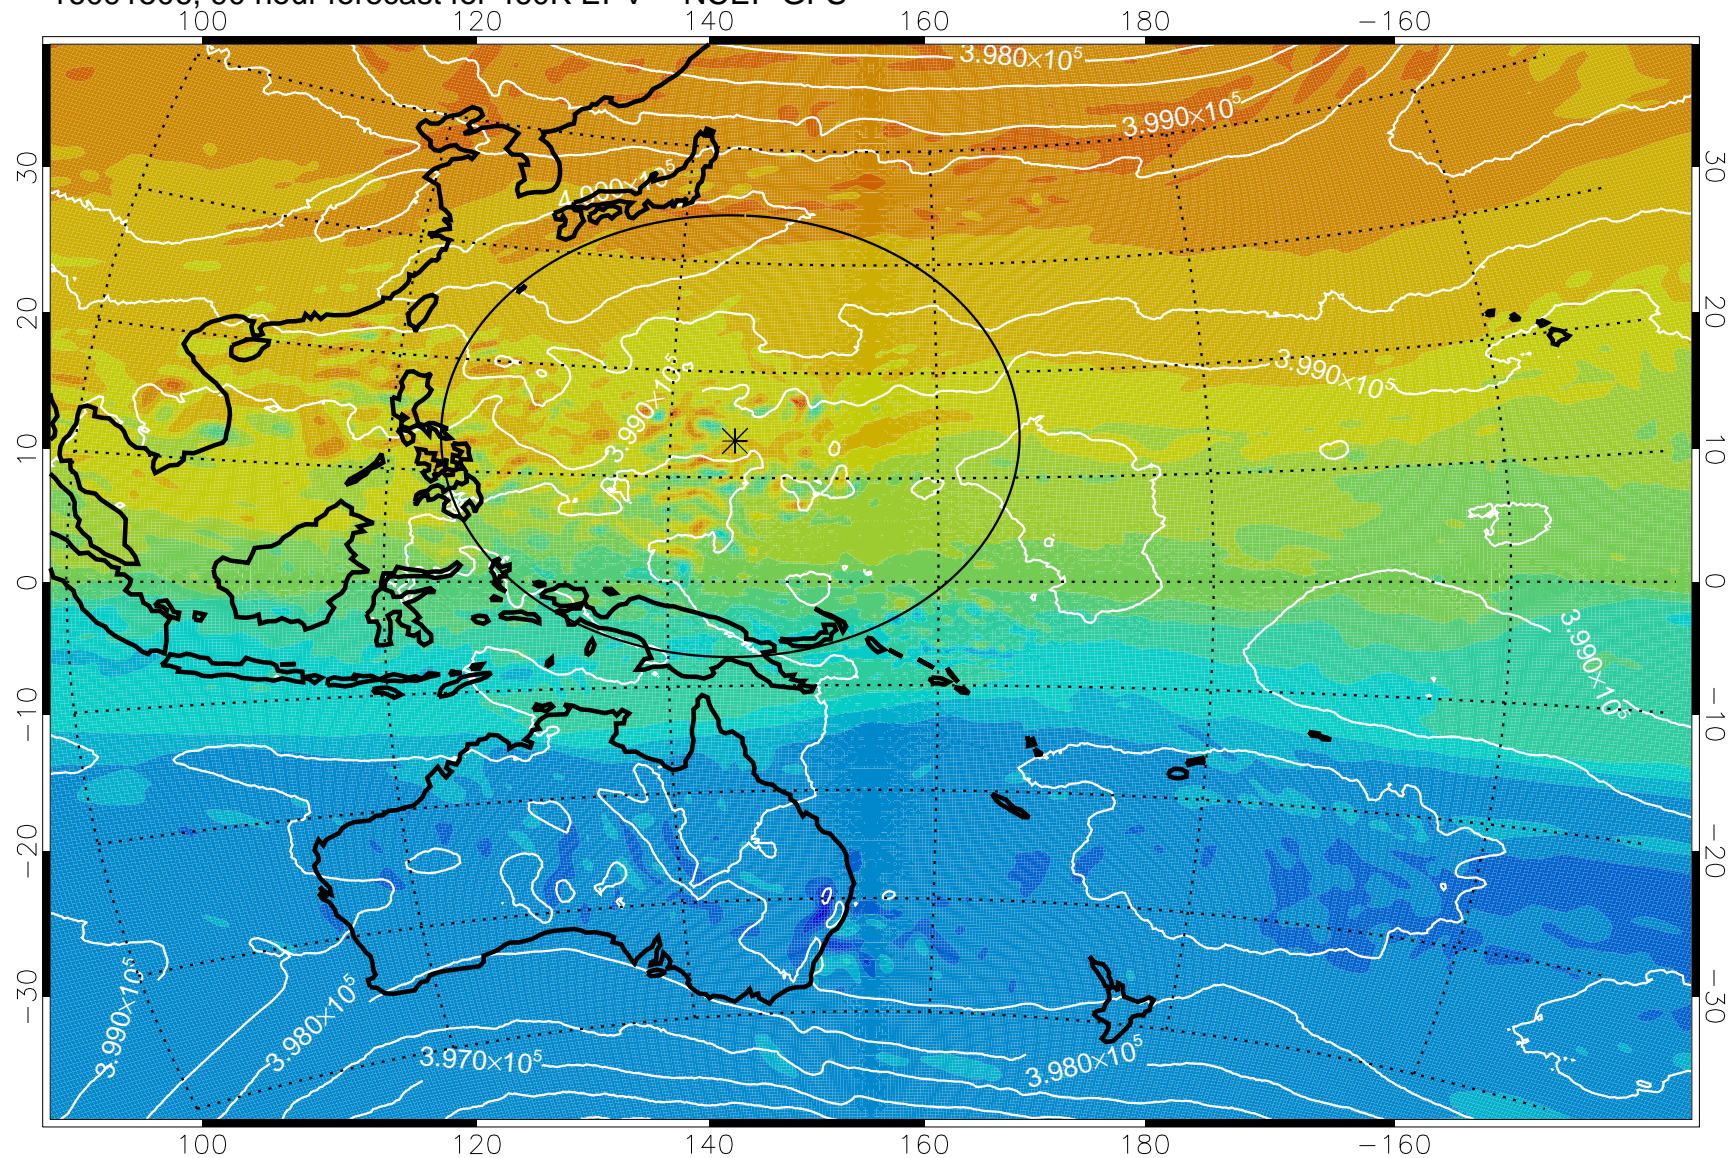

16091400, 60 hour forecast for 460K EPV -- NCEP GFS

460K Montgomery Streamfunction, white

Range ring of 2304 km

16091406, 66 hour forecast for 460K EPV -- NCEP GFS

16091412, 72 hour forecast for 460K EPV -- NCEP GFS

460K Montgomery Streamfunction, white

Range ring of 2304 km

16091418, 78 hour forecast for 460K EPV -- NCEP GFS

460K Montgomery Streamfunction, white

Range ring of 2304 km

16091500, 84 hour forecast for 460K EPV -- NCEP GFS

460K Montgomery Streamfunction, white

Range ring of 2304 km

16091506, 90 hour forecast for 460K EPV -- NCEP GFS

460K Montgomery Streamfunction, white

Range ring of 2304 km

16091512, 96 hour forecast for 460K EPV -- NCEP GFS

460K Montgomery Streamfunction, white

Range ring of 2304 km

16091518, 102 hour forecast for 460K EPV -- NCEP GFS

460K Montgomery Streamfunction, white

Range ring of 2304 km

16091600, 108 hour forecast for 460K EPV -- NCEP GFS