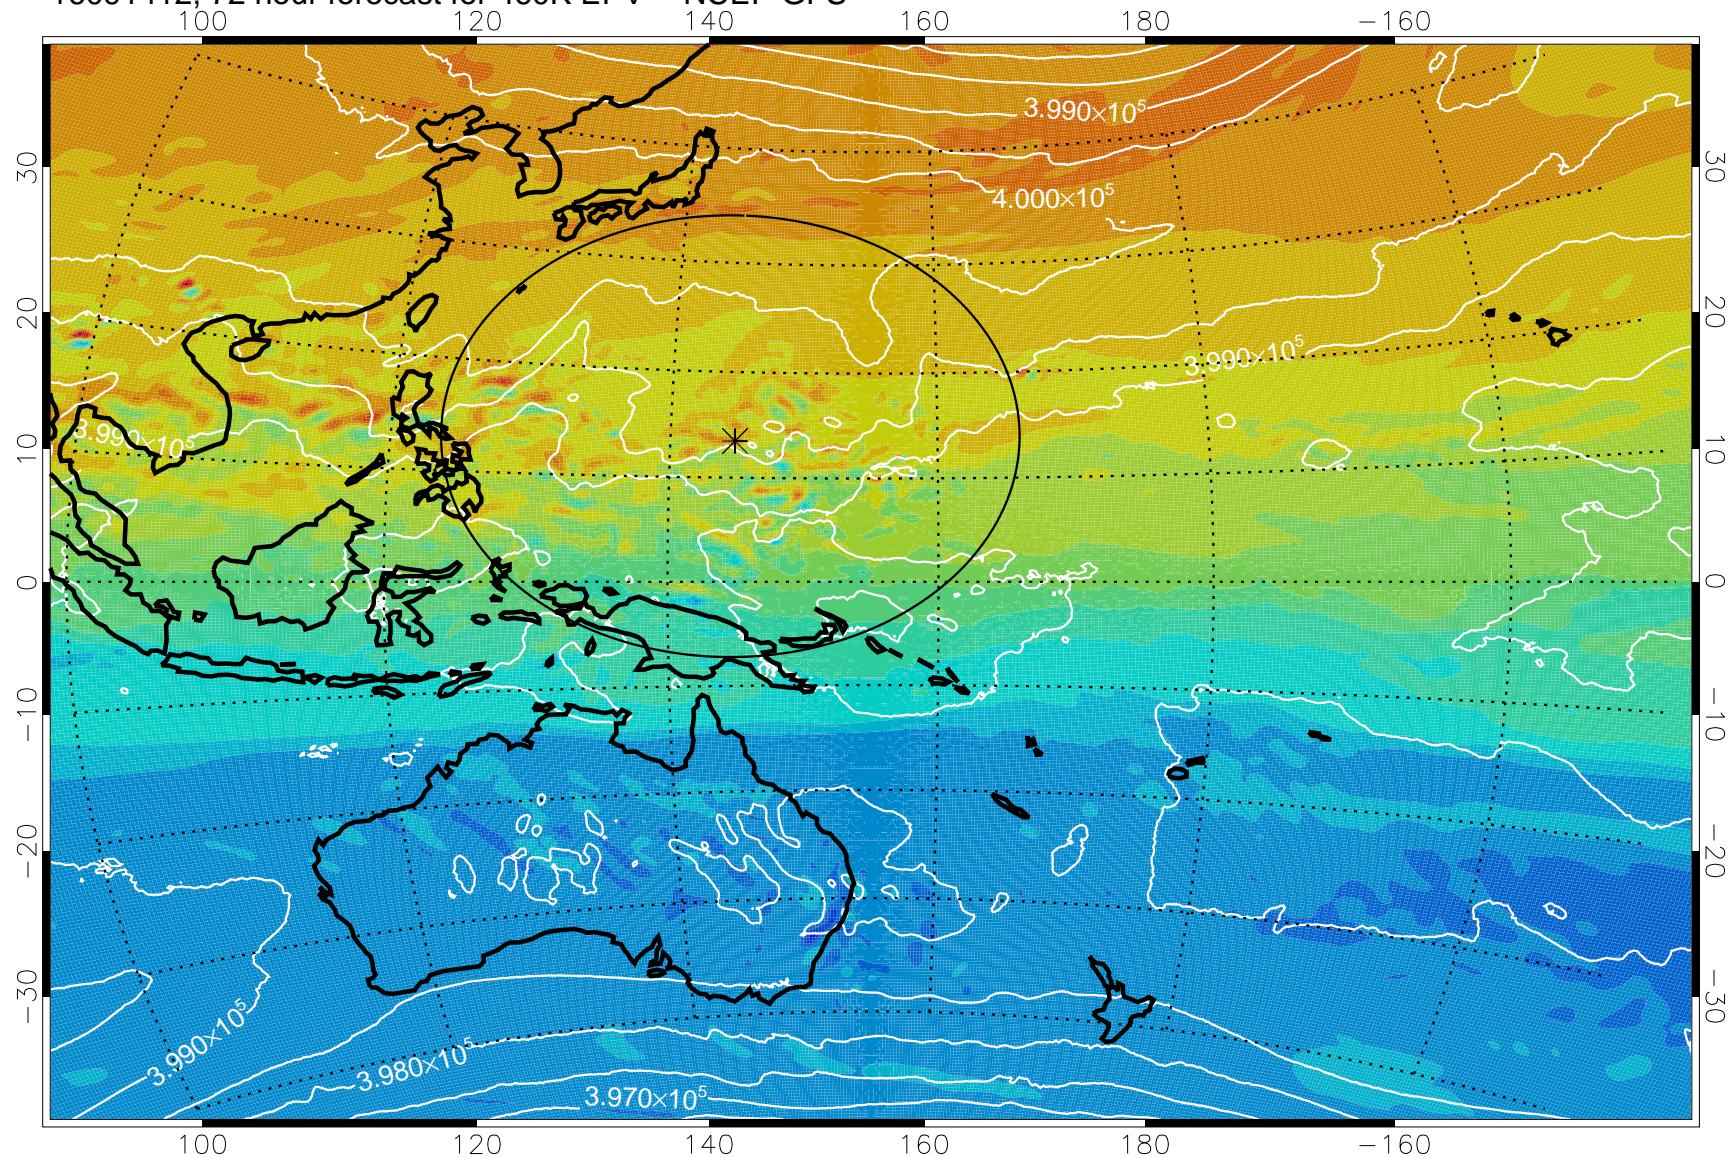

16091312, 48 hour forecast for 460K EPV -- NCEP GFS

460K Montgomery Streamfunction, white

Range ring of 2304 km

16091318, 54 hour forecast for 460K EPV -- NCEP GFS

460K Montgomery Streamfunction, white

Range ring of 2304 km

16091400, 60 hour forecast for 460K EPV -- NCEP GFS

460K Montgomery Streamfunction, white

Range ring of 2304 km

16091406, 66 hour forecast for 460K EPV -- NCEP GFS

16091412, 72 hour forecast for 460K EPV -- NCEP GFS

460K Montgomery Streamfunction, white

Range ring of 2304 km

16091418, 78 hour forecast for 460K EPV -- NCEP GFS

460K Montgomery Streamfunction, white

Range ring of 2304 km

16091500, 84 hour forecast for 460K EPV -- NCEP GFS

460K Montgomery Streamfunction, white

Range ring of 2304 km

16091506, 90 hour forecast for 460K EPV -- NCEP GFS

460K Montgomery Streamfunction, white

Range ring of 2304 km

16091512, 96 hour forecast for 460K EPV -- NCEP GFS