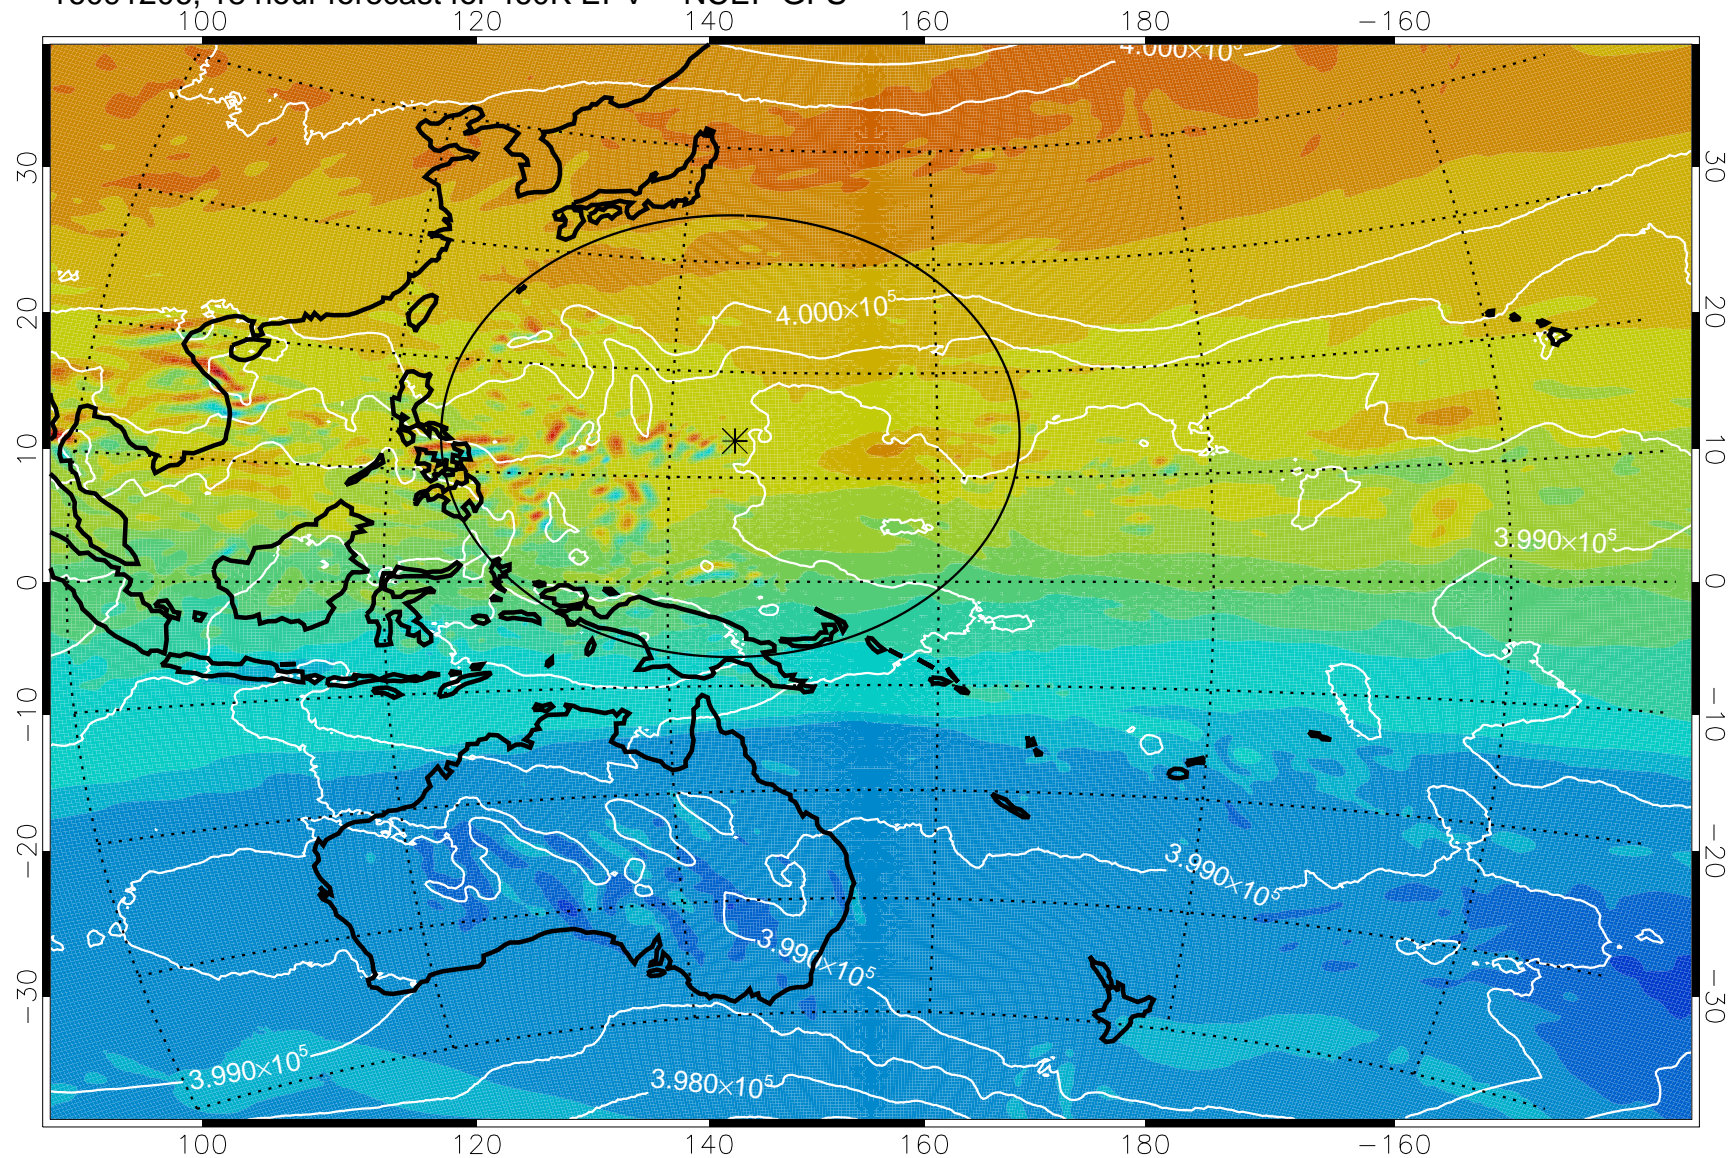

16091118, 6 hour forecast for 460K EPV -- NCEP GFS

460K Montgomery Streamfunction, white

Range ring of 2304 km

16091200, 12 hour forecast for 460K EPV -- NCEP GFS

460K Montgomery Streamfunction, white

Range ring of 2304 km

16091206, 18 hour forecast for 460K EPV -- NCEP GFS

460K Montgomery Streamfunction, white

Range ring of 2304 km

16091212, 24 hour forecast for 460K EPV -- NCEP GFS

460K Montgomery Streamfunction, white

Range ring of 2304 km

16091218, 30 hour forecast for 460K EPV -- NCEP GFS

460K Montgomery Streamfunction, white

Range ring of 2304 km

16091306, 42 hour forecast for 460K EPV -- NCEP GFS

460K Montgomery Streamfunction, white

Range ring of 2304 km

16091400, 60 hour forecast for 460K EPV -- NCEP GFS

460K Montgomery Streamfunction, white

Range ring of 2304 km

16091406, 66 hour forecast for 460K EPV -- NCEP GFS

16091412, 72 hour forecast for 460K EPV -- NCEP GFS