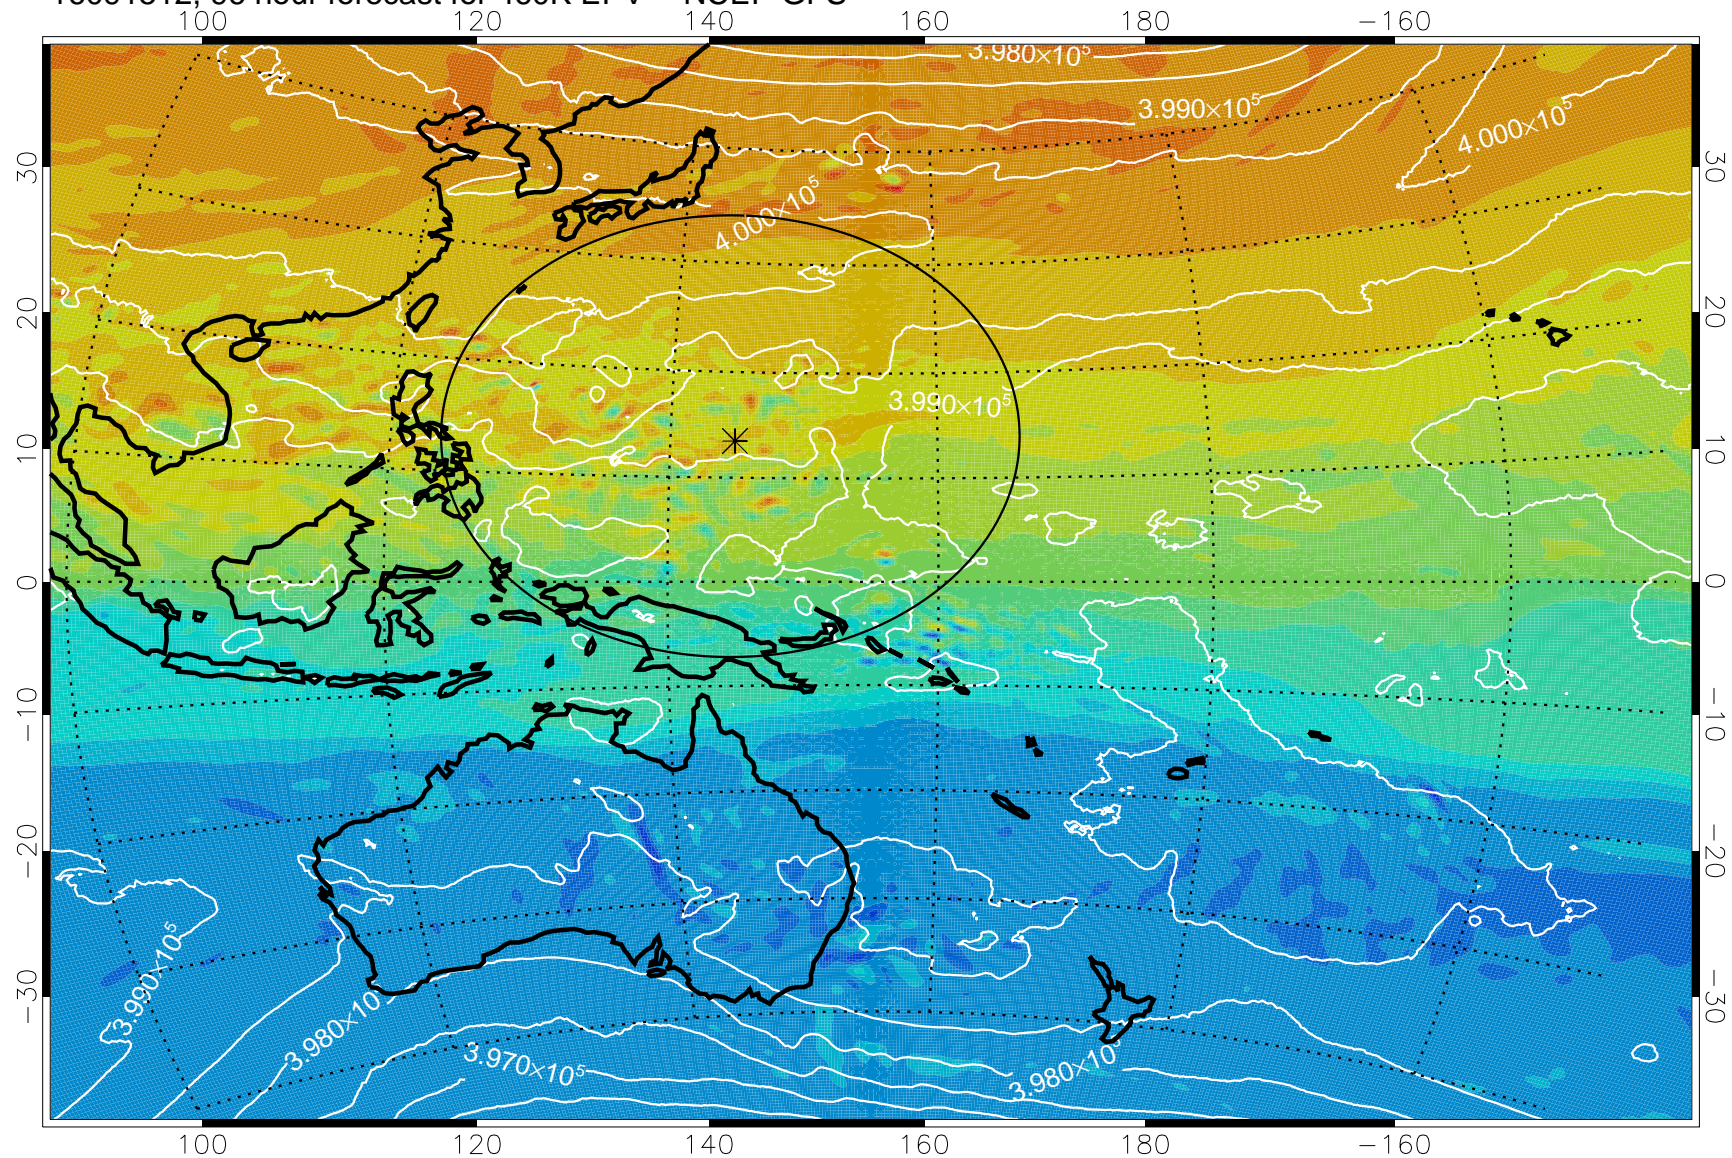

460K Montgomery Streamfunction, white

Range ring of 2304 km

16091418, 78 hour forecast for 460K EPV -- NCEP GFS

460K Montgomery Streamfunction, white

Range ring of 2304 km

16091500, 84 hour forecast for 460K EPV -- NCEP GFS

460K Montgomery Streamfunction, white

Range ring of 2304 km

16091506, 90 hour forecast for 460K EPV -- NCEP GFS

460K Montgomery Streamfunction, white

Range ring of 2304 km

16091512, 96 hour forecast for 460K EPV -- NCEP GFS

460K Montgomery Streamfunction, white

Range ring of 2304 km

16091518, 102 hour forecast for 460K EPV -- NCEP GFS

460K Montgomery Streamfunction, white

Range ring of 2304 km

16091600, 108 hour forecast for 460K EPV -- NCEP GFS

460K Montgomery Streamfunction, white

Range ring of 2304 km

16091606, 114 hour forecast for 460K EPV -- NCEP GFS

460K Montgomery Streamfunction, white

Range ring of 2304 km

16091612, 120 hour forecast for 460K EPV -- NCEP GFS