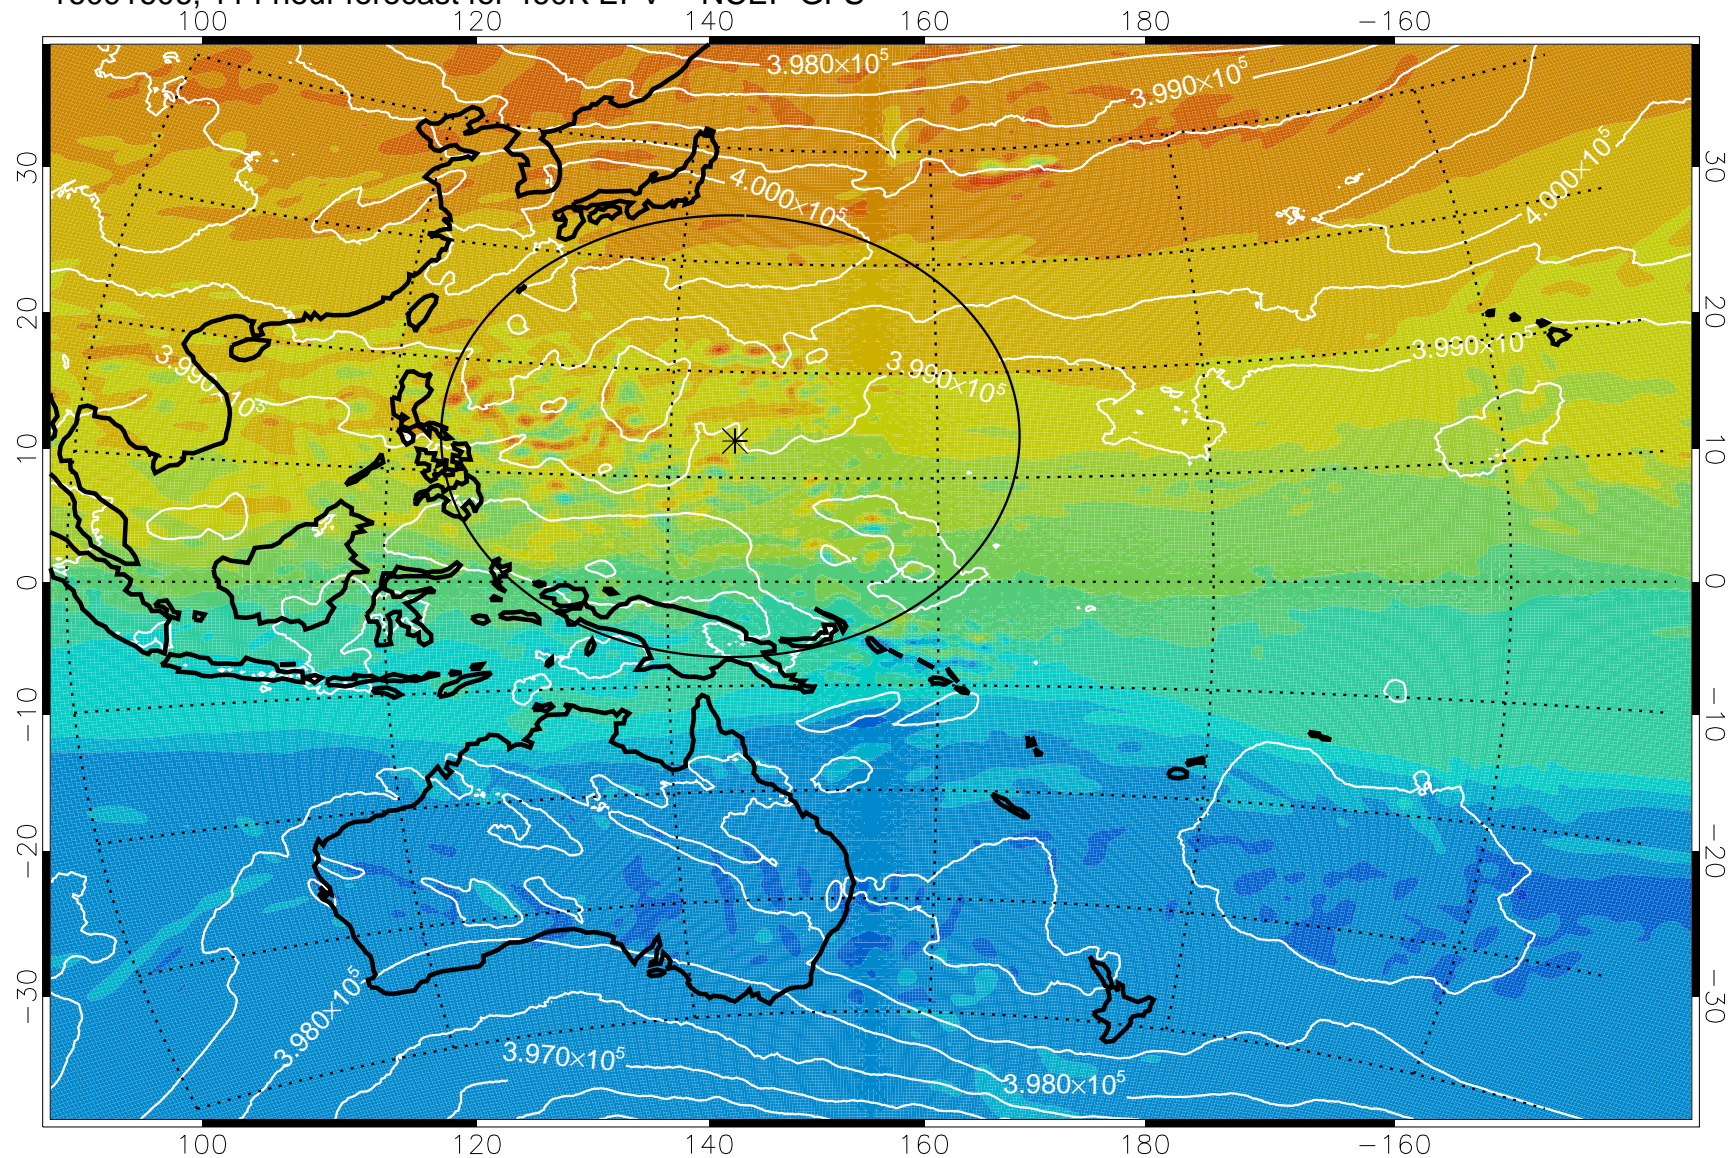

460K Montgomery Streamfunction, white

Range ring of 2304 km

16091506, 90 hour forecast for 460K EPV -- NCEP GFS

460K Montgomery Streamfunction, white

Range ring of 2304 km

16091512, 96 hour forecast for 460K EPV -- NCEP GFS

460K Montgomery Streamfunction, white

Range ring of 2304 km

16091518, 102 hour forecast for 460K EPV -- NCEP GFS

460K Montgomery Streamfunction, white

Range ring of 2304 km

16091600, 108 hour forecast for 460K EPV -- NCEP GFS

460K Montgomery Streamfunction, white

Range ring of 2304 km

16091606, 114 hour forecast for 460K EPV -- NCEP GFS

460K Montgomery Streamfunction, white

Range ring of 2304 km

16091612, 120 hour forecast for 460K EPV -- NCEP GFS

460K Montgomery Streamfunction, white

Range ring of 2304 km