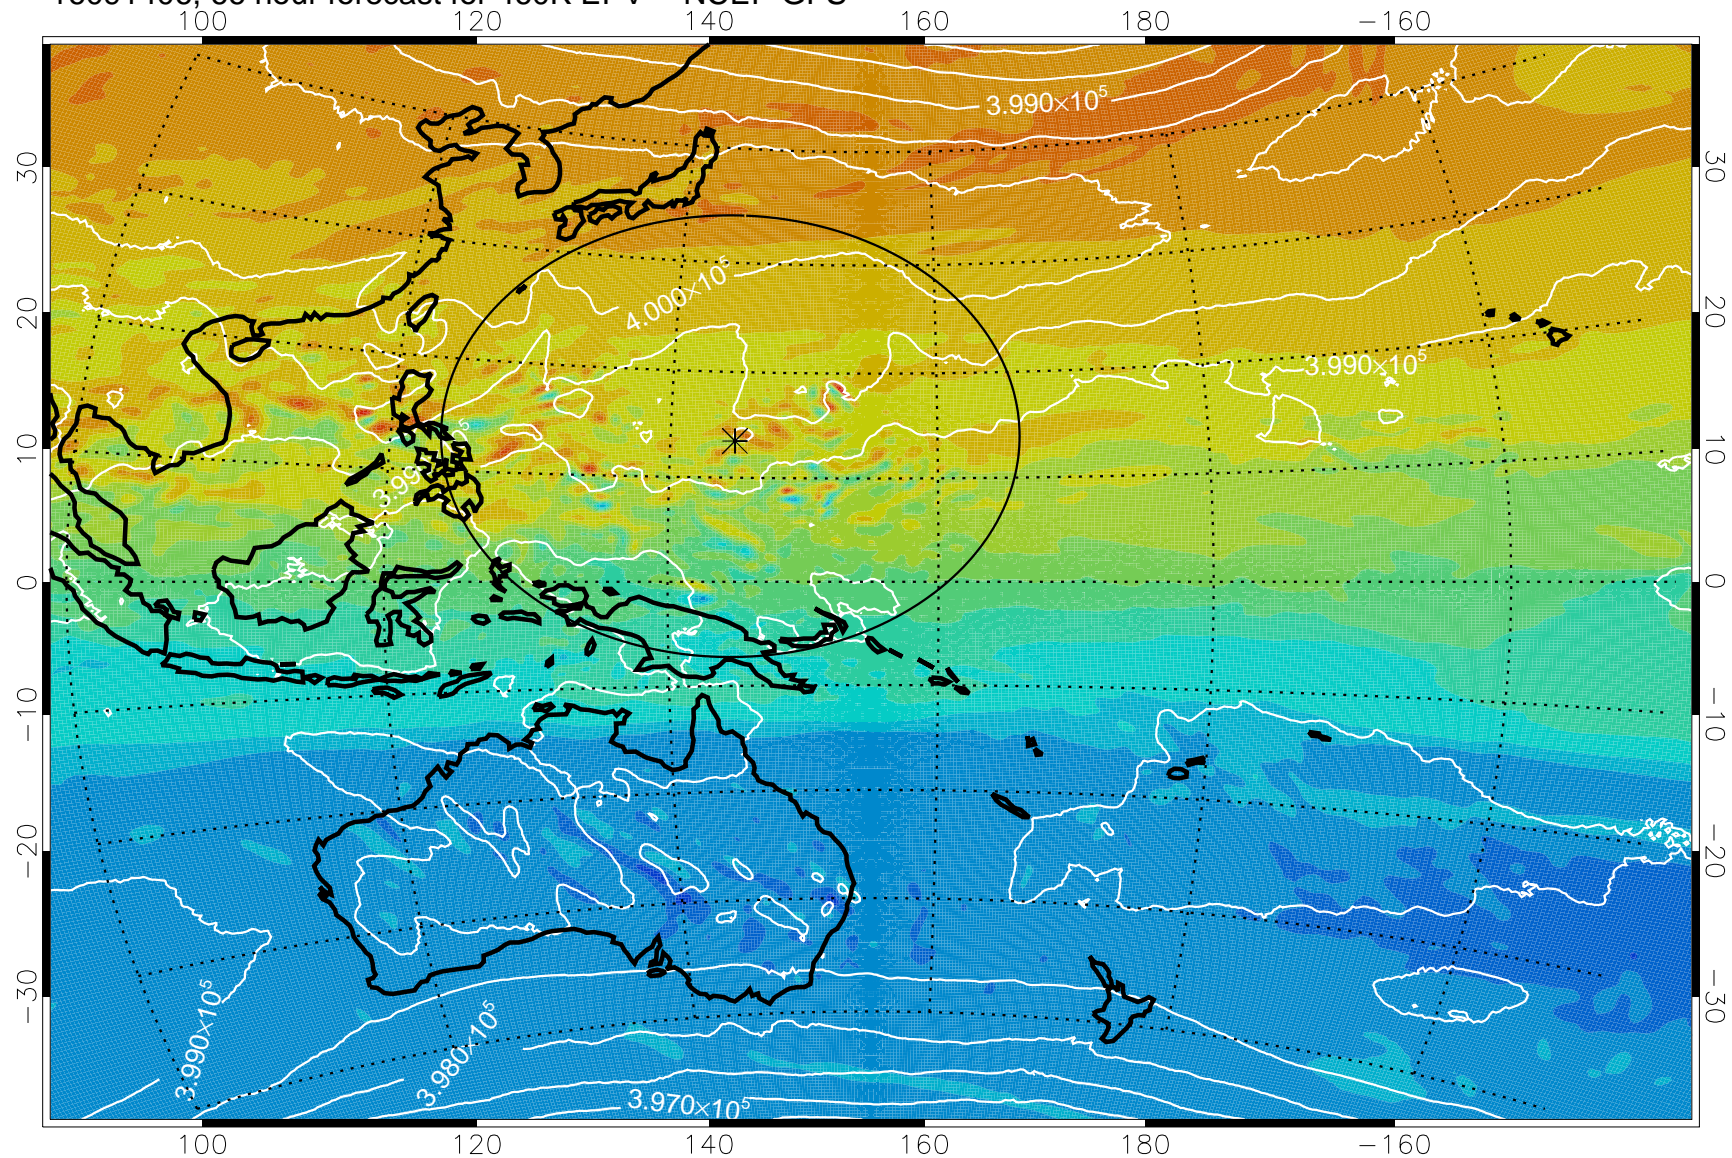

16091312, 48 hour forecast for 460K EPV -- NCEP GFS

460K Montgomery Streamfunction, white

Range ring of 2304 km

16091318, 54 hour forecast for 460K EPV -- NCEP GFS

460K Montgomery Streamfunction, white

Range ring of 2304 km

16091400, 60 hour forecast for 460K EPV -- NCEP GFS

460K Montgomery Streamfunction, white

Range ring of 2304 km

16091406, 66 hour forecast for 460K EPV -- NCEP GFS

16091412, 72 hour forecast for 460K EPV -- NCEP GFS

460K Montgomery Streamfunction, white

Range ring of 2304 km

16091418, 78 hour forecast for 460K EPV -- NCEP GFS

460K Montgomery Streamfunction, white

Range ring of 2304 km

16091500, 84 hour forecast for 460K EPV -- NCEP GFS

460K Montgomery Streamfunction, white

Range ring of 2304 km

16091506, 90 hour forecast for 460K EPV -- NCEP GFS

460K Montgomery Streamfunction, white

Range ring of 2304 km

16091512, 96 hour forecast for 460K EPV -- NCEP GFS