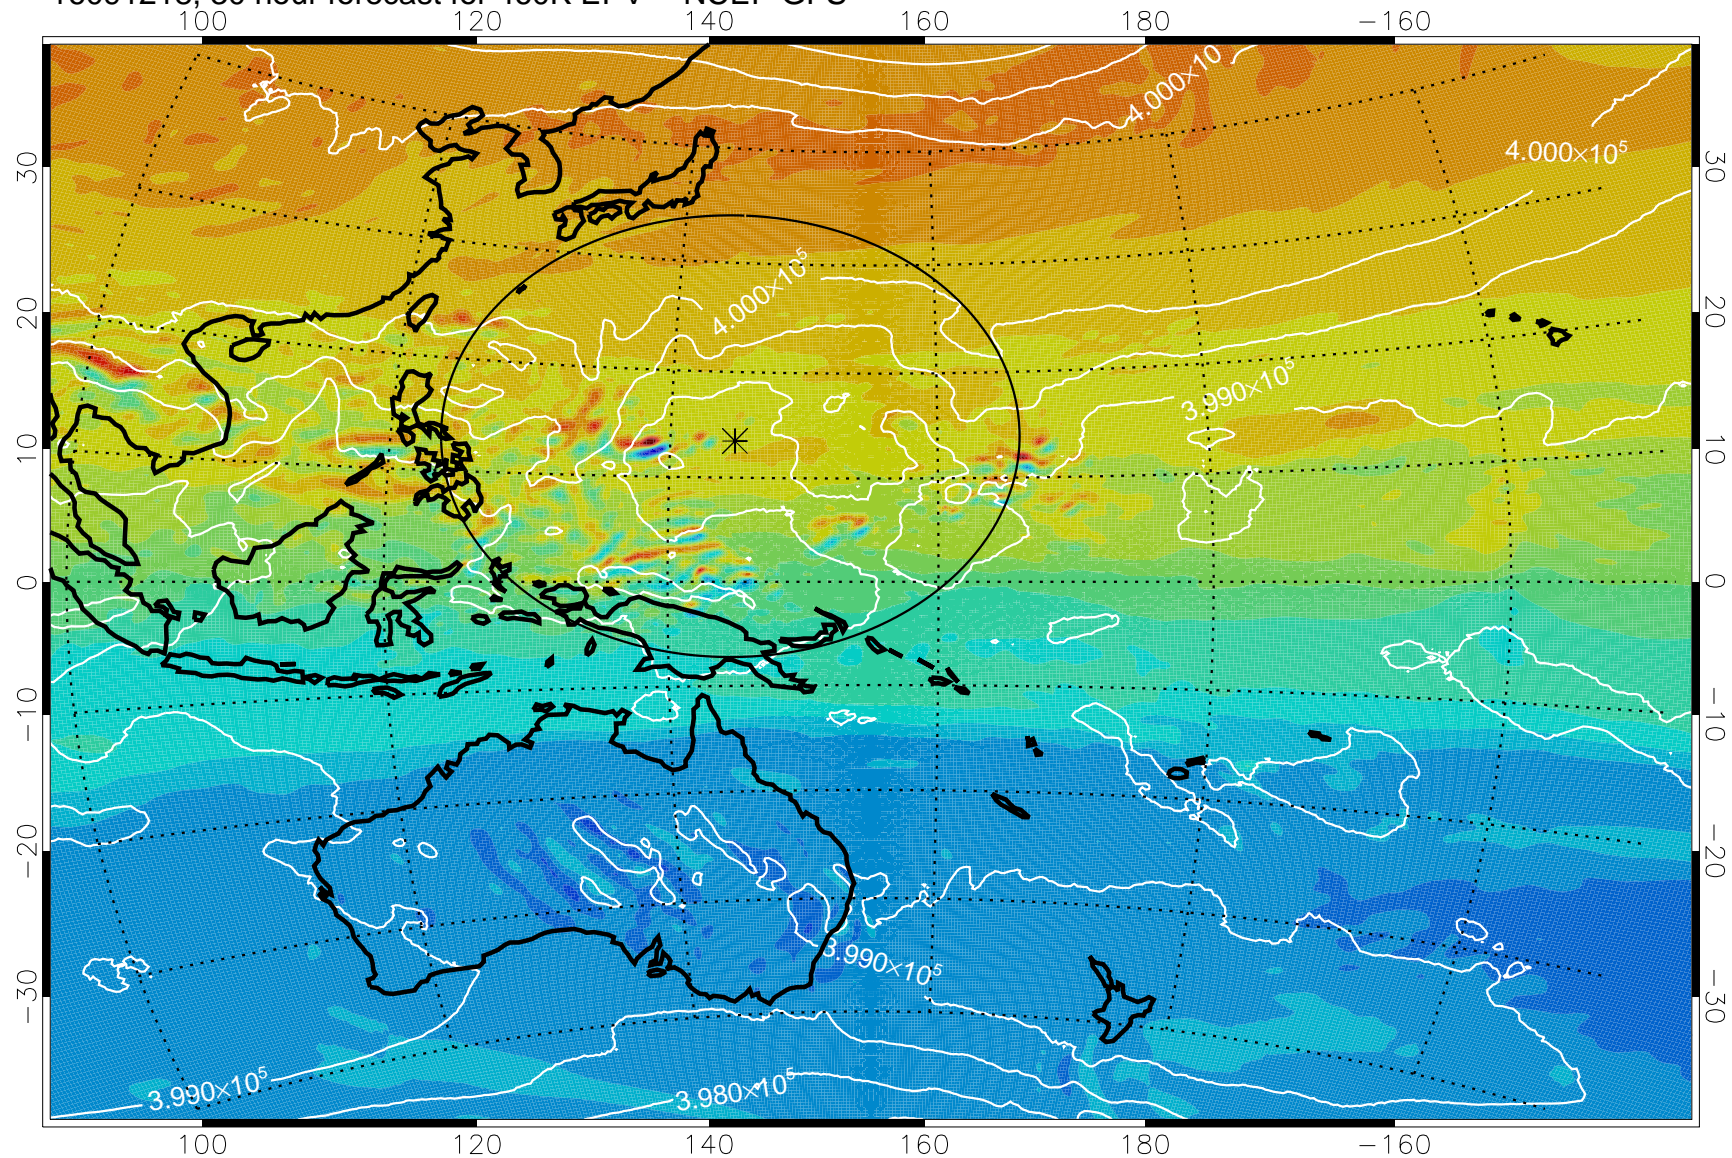

16091206, 18 hour forecast for 460K EPV -- NCEP GFS

460K Montgomery Streamfunction, white

Range ring of 2304 km

16091212, 24 hour forecast for 460K EPV -- NCEP GFS

460K Montgomery Streamfunction, white

Range ring of 2304 km

16091218, 30 hour forecast for 460K EPV -- NCEP GFS

460K Montgomery Streamfunction, white

Range ring of 2304 km

16091306, 42 hour forecast for 460K EPV -- NCEP GFS

460K Montgomery Streamfunction, white

Range ring of 2304 km

16091312, 48 hour forecast for 460K EPV -- NCEP GFS

460K Montgomery Streamfunction, white

Range ring of 2304 km

16091318, 54 hour forecast for 460K EPV -- NCEP GFS

460K Montgomery Streamfunction, white

Range ring of 2304 km

16091400, 60 hour forecast for 460K EPV -- NCEP GFS

460K Montgomery Streamfunction, white

Range ring of 2304 km

16091406, 66 hour forecast for 460K EPV -- NCEP GFS

16091412, 72 hour forecast for 460K EPV -- NCEP GFS