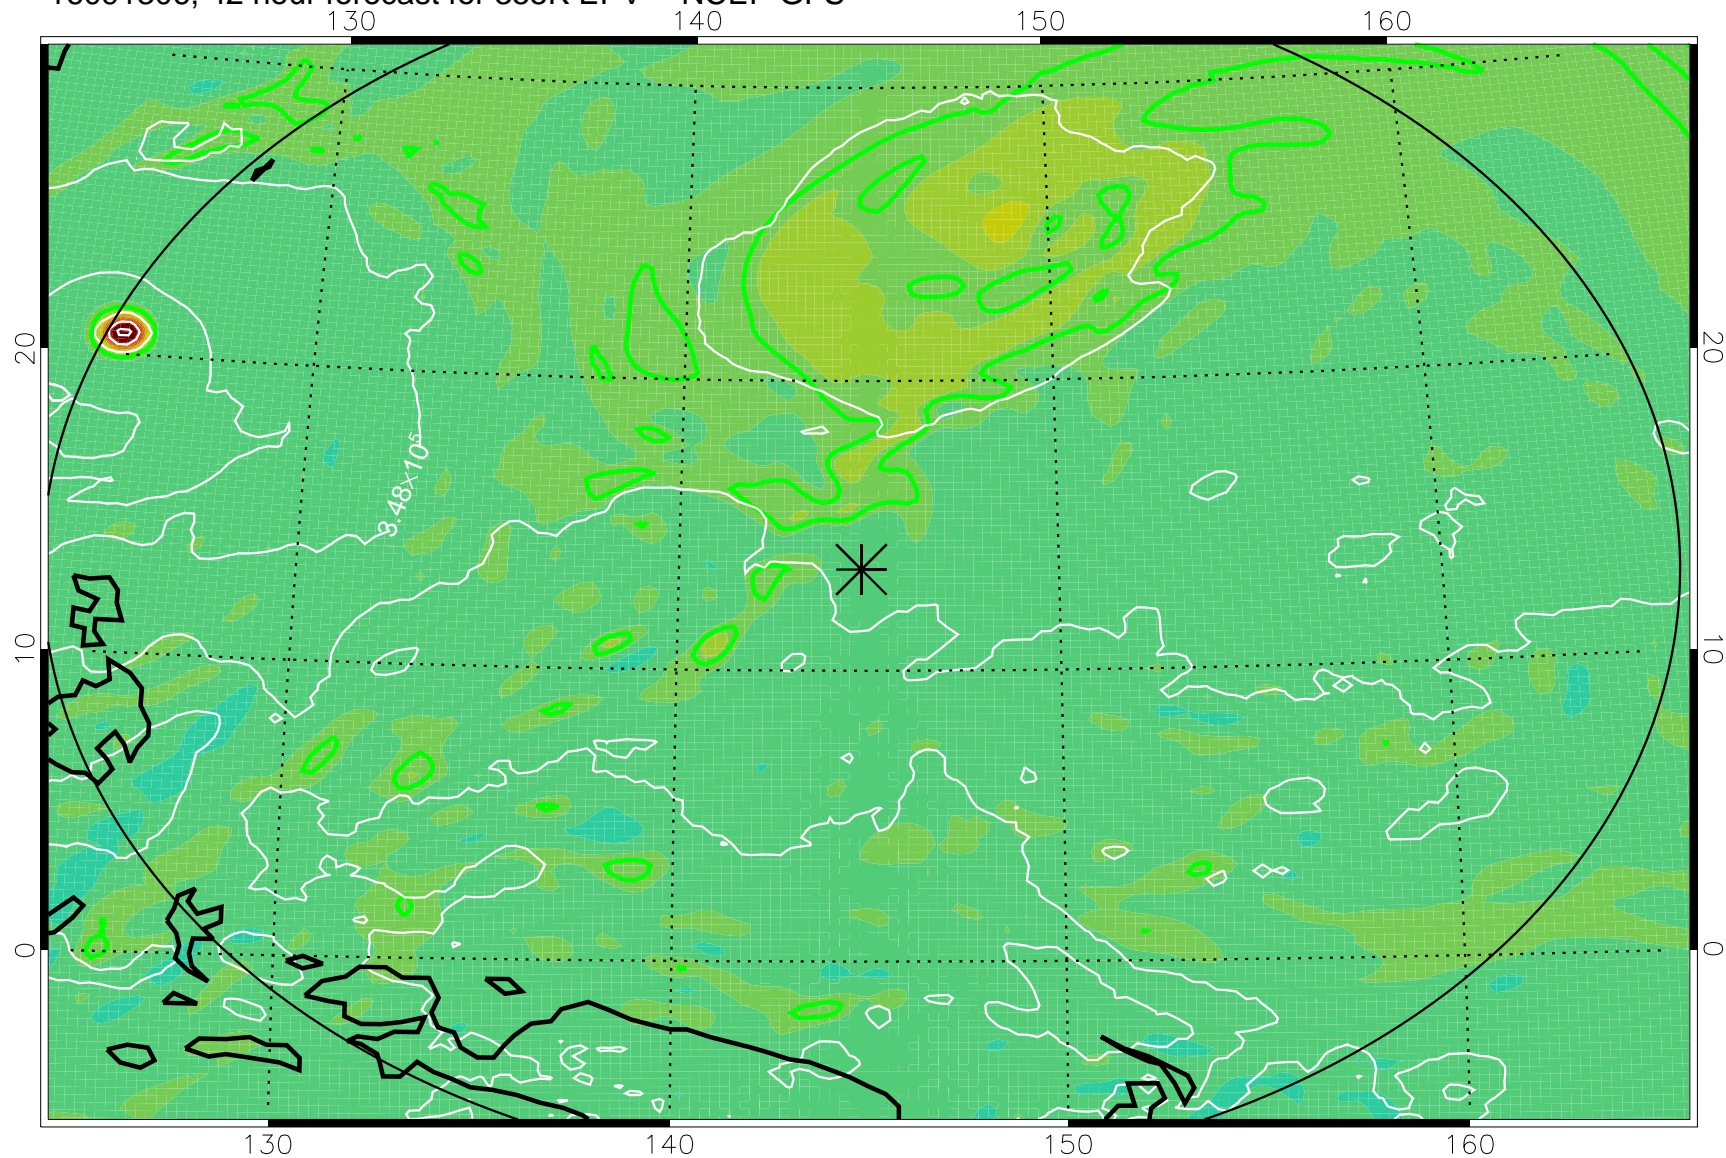

16091218, 30 hour forecast for 355K EPV -- NCEP GFS

355K Montgomery Streamfunction, white  
EPV Tropopause (2 PVU) Position  
Range ring of 2304 km

16091300, 36 hour forecast for 355K EPV -- NCEP GFS

355K Montgomery Streamfunction, white  
EPV Tropopause (2 PVU) Position  
Range ring of 2304 km

16091306, 42 hour forecast for 355K EPV -- NCEP GFS

355K Montgomery Streamfunction, white  
EPV Tropopause (2 PVU) Position  
Range ring of 2304 km

16091312, 48 hour forecast for 355K EPV -- NCEP GFS

355K Montgomery Streamfunction, white  
EPV Tropopause (2 PVU) Position  
Range ring of 2304 km

16091318, 54 hour forecast for 355K EPV -- NCEP GFS

355K Montgomery Streamfunction, white  
EPV Tropopause (2 PVU) Position  
Range ring of 2304 km

16091400, 60 hour forecast for 355K EPV -- NCEP GFS

355K Montgomery Streamfunction, white  
EPV Tropopause (2 PVU) Position  
Range ring of 2304 km

16091406, 66 hour forecast for 355K EPV -- NCEP GFS

355K Montgomery Streamfunction, white  
EPV Tropopause (2 PVU) Position  
Range ring of 2304 km

16091412, 72 hour forecast for 355K EPV -- NCEP GFS

355K Montgomery Streamfunction, white  
EPV Tropopause (2 PVU) Position  
Range ring of 2304 km