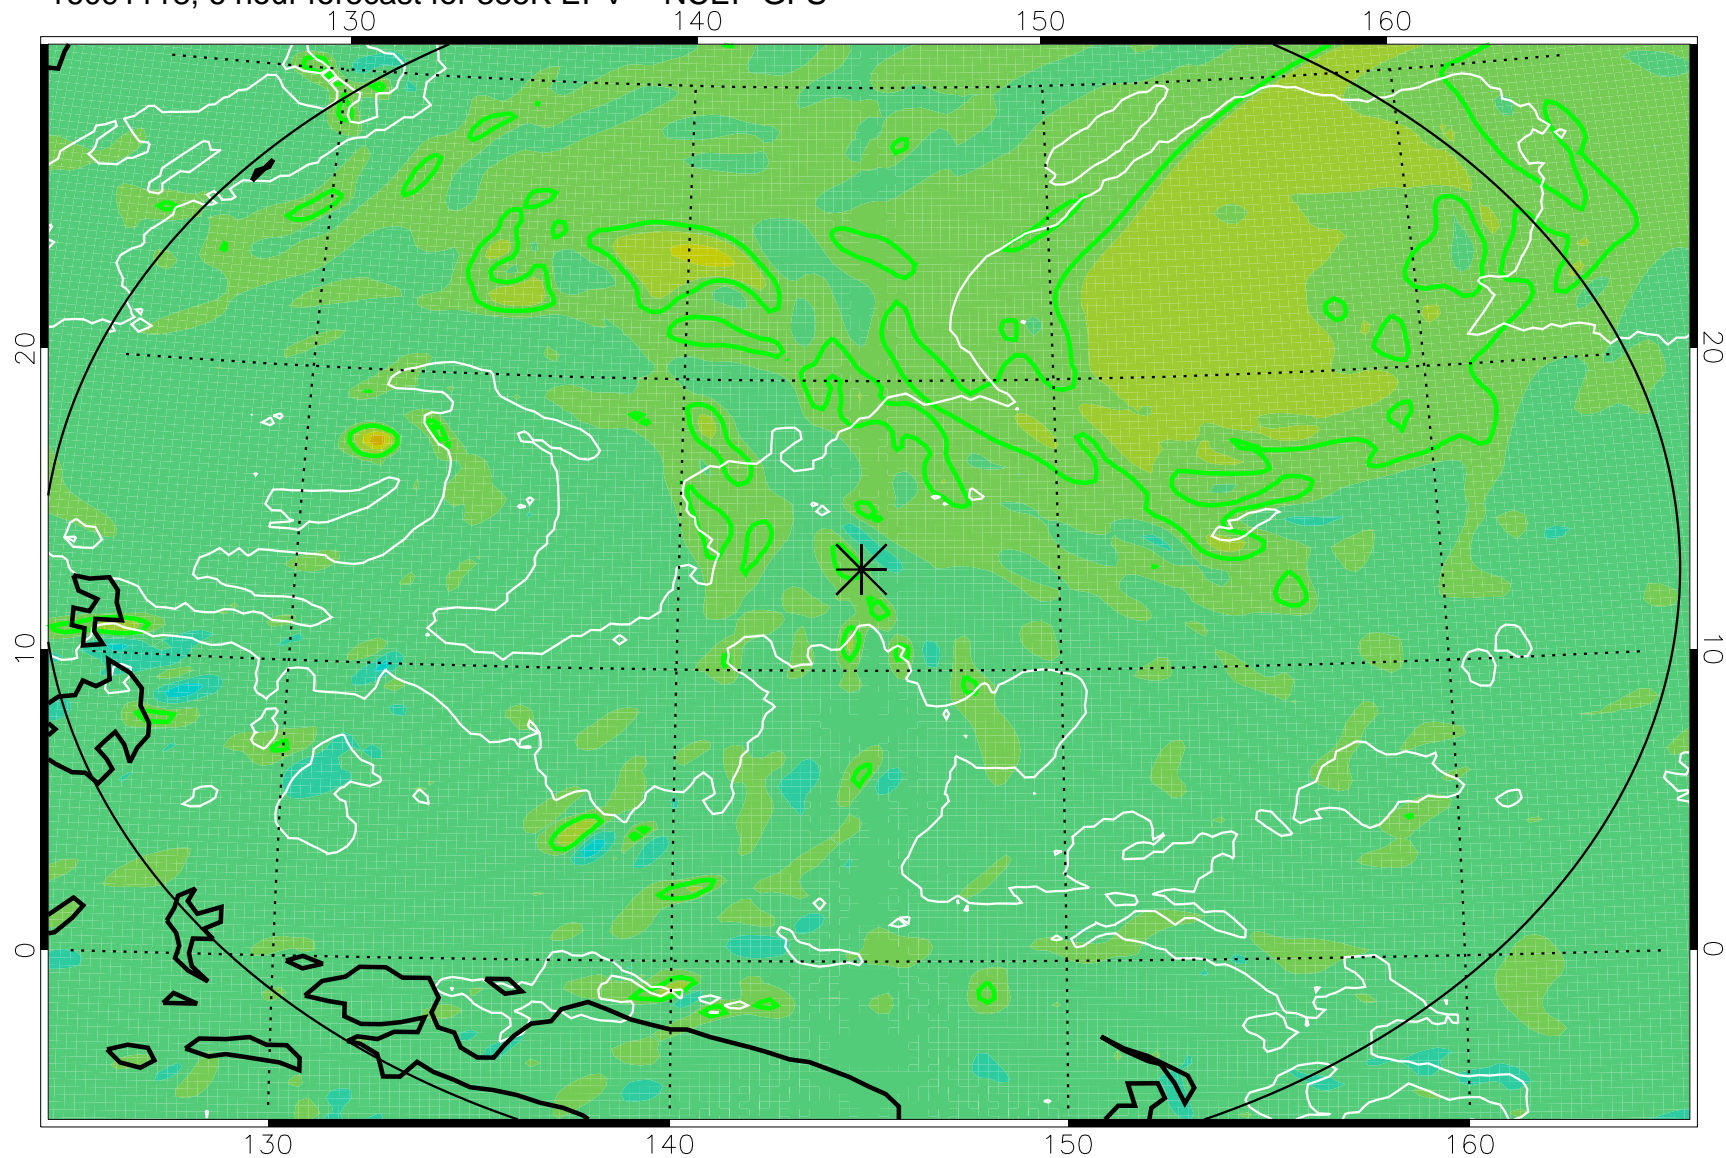

16091118, 6 hour forecast for 355K EPV -- NCEP GFS

355K Montgomery Streamfunction, white  
EPV Tropopause (2 PVU) Position  
Range ring of 2304 km

16091200, 12 hour forecast for 355K EPV -- NCEP GFS

355K Montgomery Streamfunction, white  
EPV Tropopause (2 PVU) Position  
Range ring of 2304 km

16091206, 18 hour forecast for 355K EPV -- NCEP GFS

355K Montgomery Streamfunction, white  
EPV Tropopause (2 PVU) Position  
Range ring of 2304 km

16091212, 24 hour forecast for 355K EPV -- NCEP GFS

355K Montgomery Streamfunction, white  
EPV Tropopause (2 PVU) Position  
Range ring of 2304 km

16091218, 30 hour forecast for 355K EPV -- NCEP GFS

355K Montgomery Streamfunction, white  
EPV Tropopause (2 PVU) Position  
Range ring of 2304 km

16091300, 36 hour forecast for 355K EPV -- NCEP GFS

355K Montgomery Streamfunction, white  
EPV Tropopause (2 PVU) Position  
Range ring of 2304 km

16091406, 66 hour forecast for 355K EPV -- NCEP GFS

355K Montgomery Streamfunction, white  
EPV Tropopause (2 PVU) Position  
Range ring of 2304 km

16091412, 72 hour forecast for 355K EPV -- NCEP GFS

355K Montgomery Streamfunction, white  
EPV Tropopause (2 PVU) Position  
Range ring of 2304 km