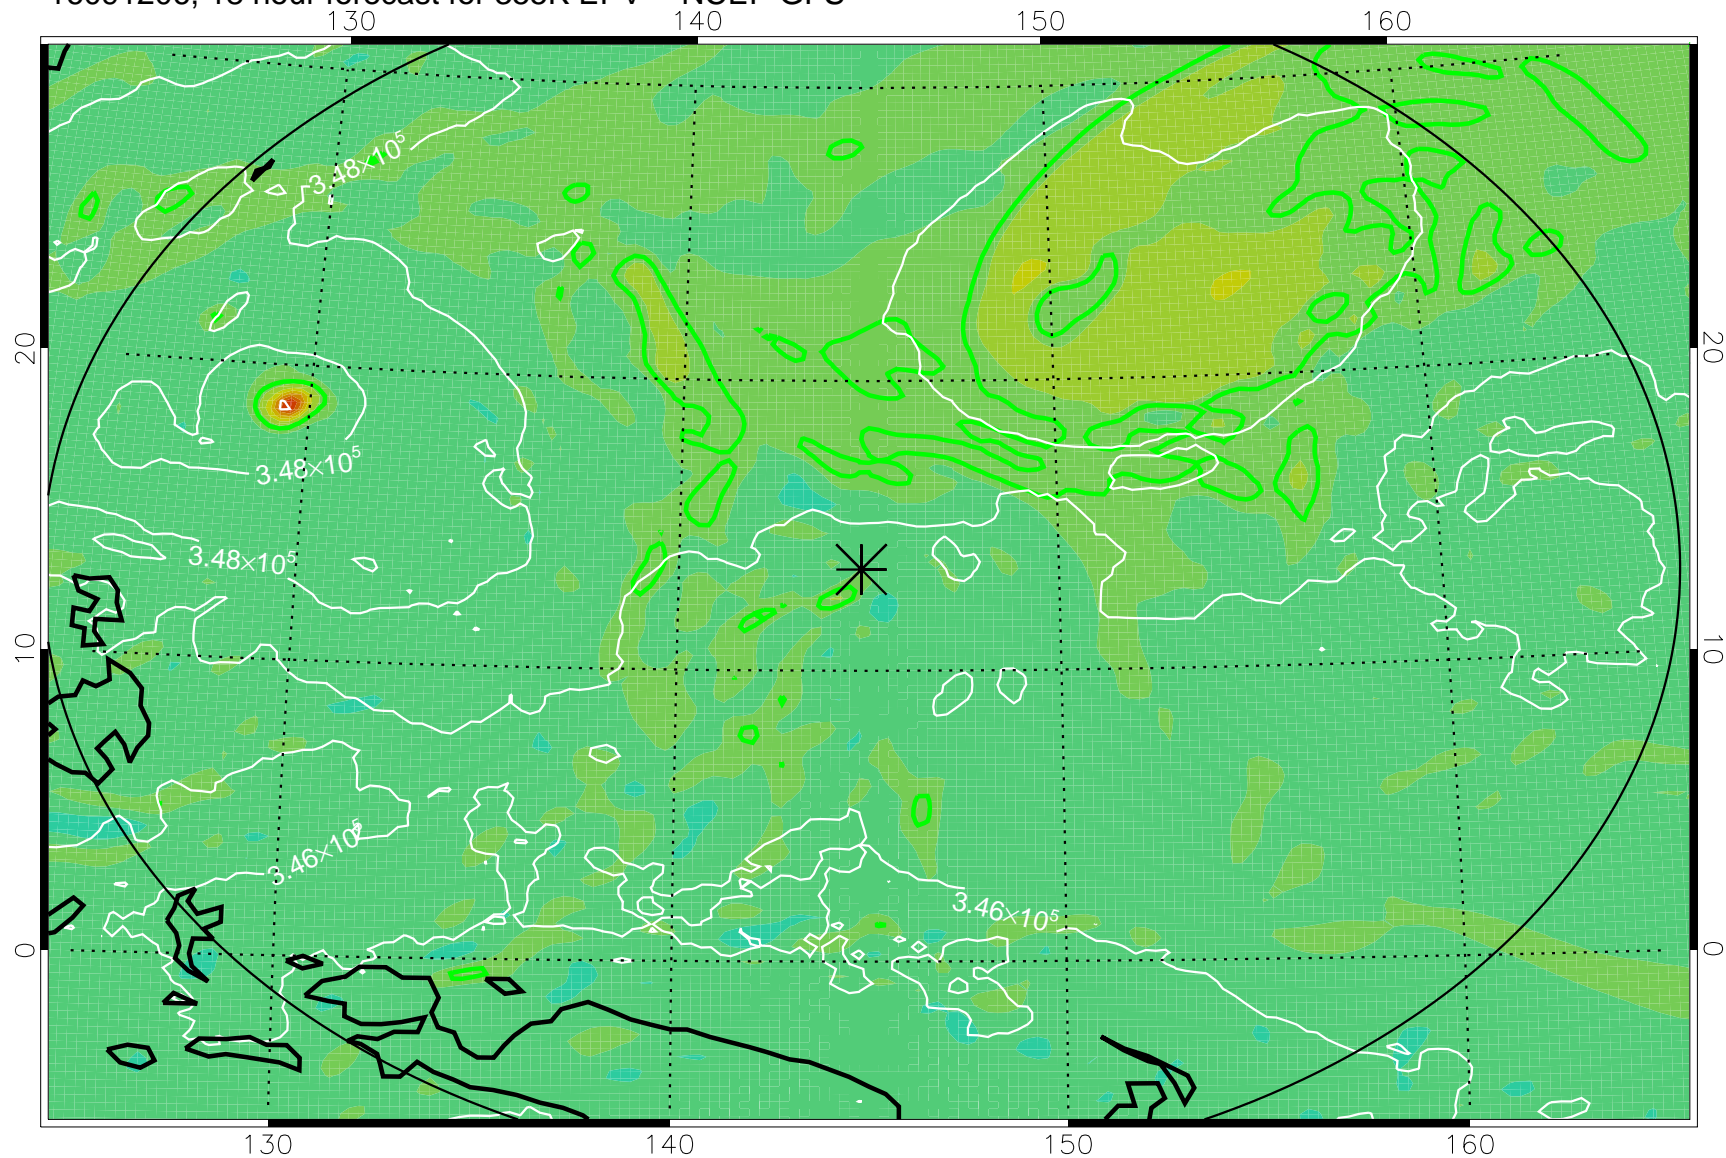

16091118, 6 hour forecast for 355K EPV -- NCEP GFS

355K Montgomery Streamfunction, white  
EPV Tropopause (2 PVU) Position  
Range ring of 2304 km

16091200, 12 hour forecast for 355K EPV -- NCEP GFS

355K Montgomery Streamfunction, white  
EPV Tropopause (2 PVU) Position  
Range ring of 2304 km

16091206, 18 hour forecast for 355K EPV -- NCEP GFS

355K Montgomery Streamfunction, white  
EPV Tropopause (2 PVU) Position  
Range ring of 2304 km

16091212, 24 hour forecast for 355K EPV -- NCEP GFS

355K Montgomery Streamfunction, white  
EPV Tropopause (2 PVU) Position  
Range ring of 2304 km

16091218, 30 hour forecast for 355K EPV -- NCEP GFS

355K Montgomery Streamfunction, white  
EPV Tropopause (2 PVU) Position  
Range ring of 2304 km

16091300, 36 hour forecast for 355K EPV -- NCEP GFS

355K Montgomery Streamfunction, white  
EPV Tropopause (2 PVU) Position  
Range ring of 2304 km

16091406, 66 hour forecast for 355K EPV -- NCEP GFS

355K Montgomery Streamfunction, white  
EPV Tropopause (2 PVU) Position  
Range ring of 2304 km

16091412, 72 hour forecast for 355K EPV -- NCEP GFS

355K Montgomery Streamfunction, white  
EPV Tropopause (2 PVU) Position  
Range ring of 2304 km