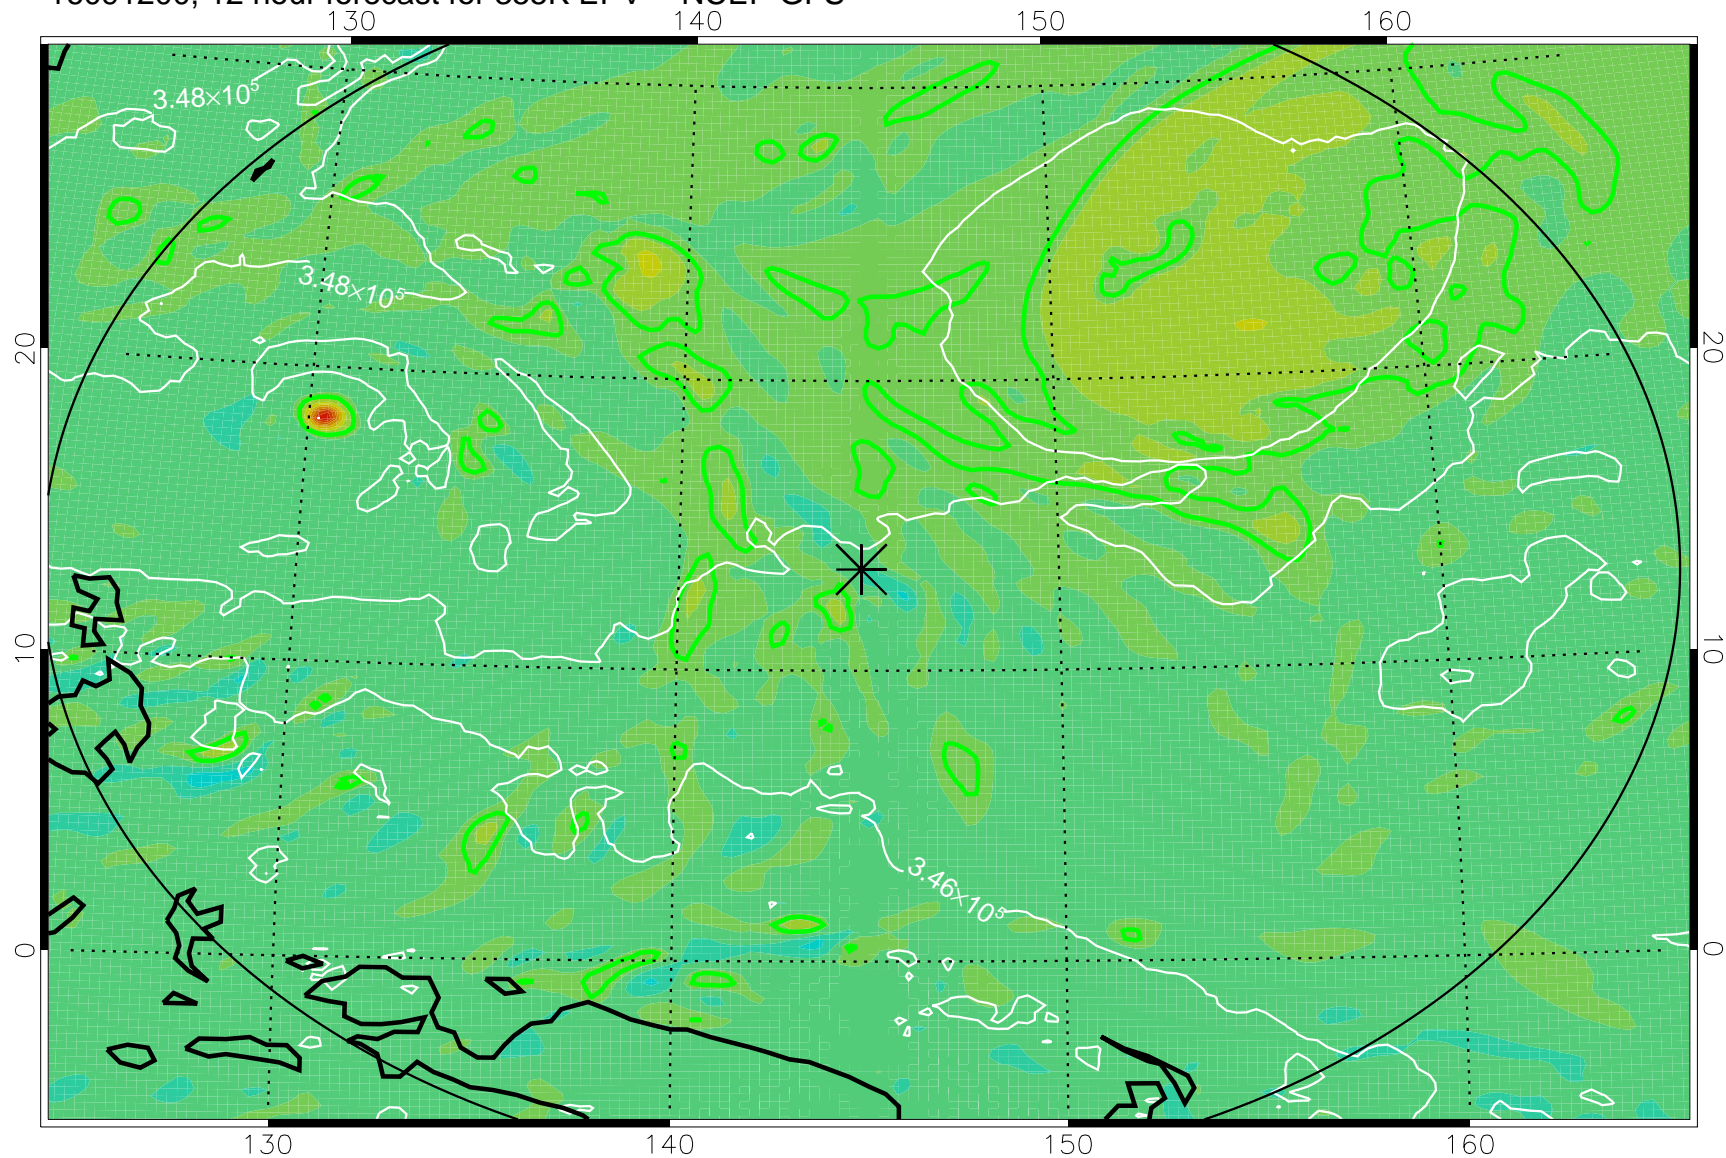

16091118, 6 hour forecast for 355K EPV -- NCEP GFS

355K Montgomery Streamfunction, white  
EPV Tropopause (2 PVU) Position  
Range ring of 2304 km

16091200, 12 hour forecast for 355K EPV -- NCEP GFS

355K Montgomery Streamfunction, white  
EPV Tropopause (2 PVU) Position  
Range ring of 2304 km

16091206, 18 hour forecast for 355K EPV -- NCEP GFS

355K Montgomery Streamfunction, white  
EPV Tropopause (2 PVU) Position  
Range ring of 2304 km

16091212, 24 hour forecast for 355K EPV -- NCEP GFS

355K Montgomery Streamfunction, white  
EPV Tropopause (2 PVU) Position  
Range ring of 2304 km

16091218, 30 hour forecast for 355K EPV -- NCEP GFS

355K Montgomery Streamfunction, white  
EPV Tropopause (2 PVU) Position  
Range ring of 2304 km

16091300, 36 hour forecast for 355K EPV -- NCEP GFS

355K Montgomery Streamfunction, white  
EPV Tropopause (2 PVU) Position  
Range ring of 2304 km

16091406, 66 hour forecast for 355K EPV -- NCEP GFS

355K Montgomery Streamfunction, white  
EPV Tropopause (2 PVU) Position  
Range ring of 2304 km

16091412, 72 hour forecast for 355K EPV -- NCEP GFS

355K Montgomery Streamfunction, white  
EPV Tropopause (2 PVU) Position  
Range ring of 2304 km