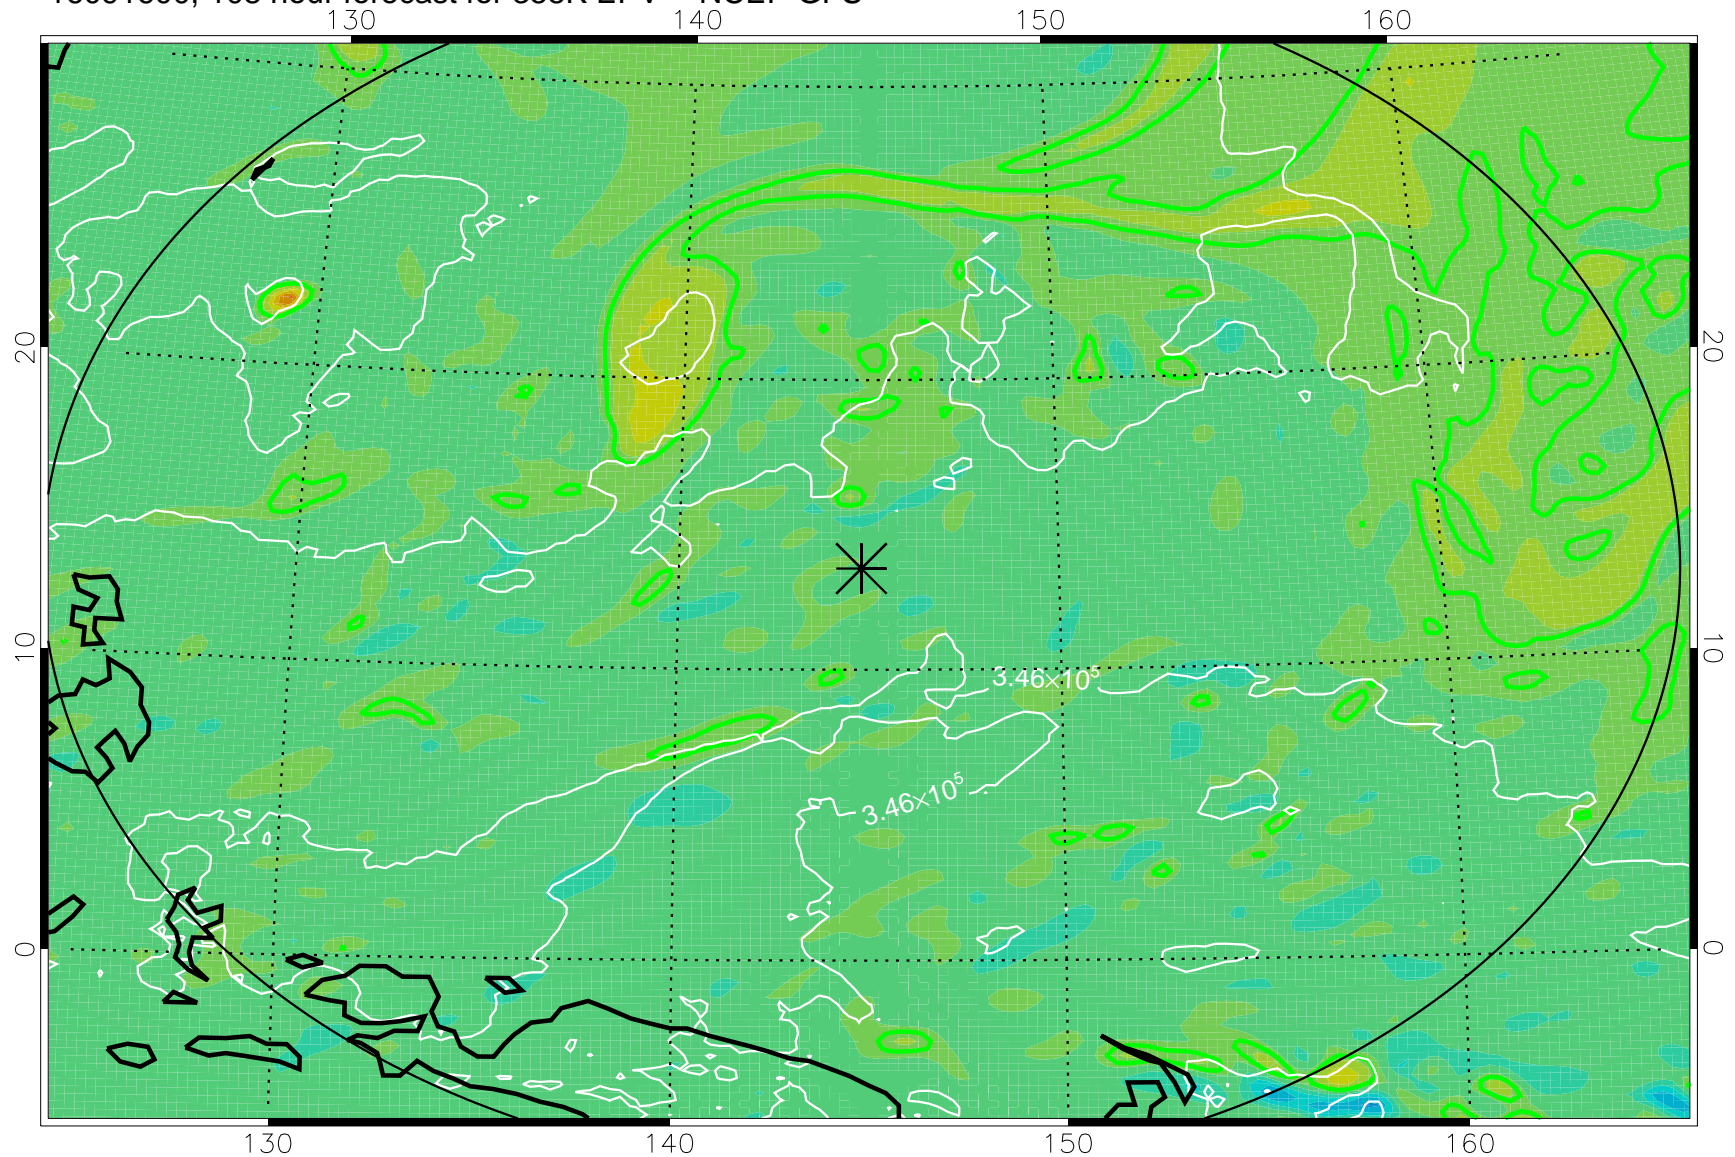

16091418, 78 hour forecast for 355K EPV -- NCEP GFS

355K Montgomery Streamfunction, white  
EPV Tropopause (2 PVU) Position  
Range ring of 2304 km

16091500, 84 hour forecast for 355K EPV -- NCEP GFS

355K Montgomery Streamfunction, white  
EPV Tropopause (2 PVU) Position  
Range ring of 2304 km

16091506, 90 hour forecast for 355K EPV -- NCEP GFS

355K Montgomery Streamfunction, white  
EPV Tropopause (2 PVU) Position  
Range ring of 2304 km

16091512, 96 hour forecast for 355K EPV -- NCEP GFS

355K Montgomery Streamfunction, white  
EPV Tropopause (2 PVU) Position  
Range ring of 2304 km

16091518, 102 hour forecast for 355K EPV -- NCEP GFS

355K Montgomery Streamfunction, white  
EPV Tropopause (2 PVU) Position  
Range ring of 2304 km

16091600, 108 hour forecast for 355K EPV -- NCEP GFS

355K Montgomery Streamfunction, white  
EPV Tropopause (2 PVU) Position  
Range ring of 2304 km

16091606, 114 hour forecast for 355K EPV -- NCEP GFS

355K Montgomery Streamfunction, white  
EPV Tropopause (2 PVU) Position  
Range ring of 2304 km

16091612, 120 hour forecast for 355K EPV -- NCEP GFS

355K Montgomery Streamfunction, white  
EPV Tropopause (2 PVU) Position  
Range ring of 2304 km