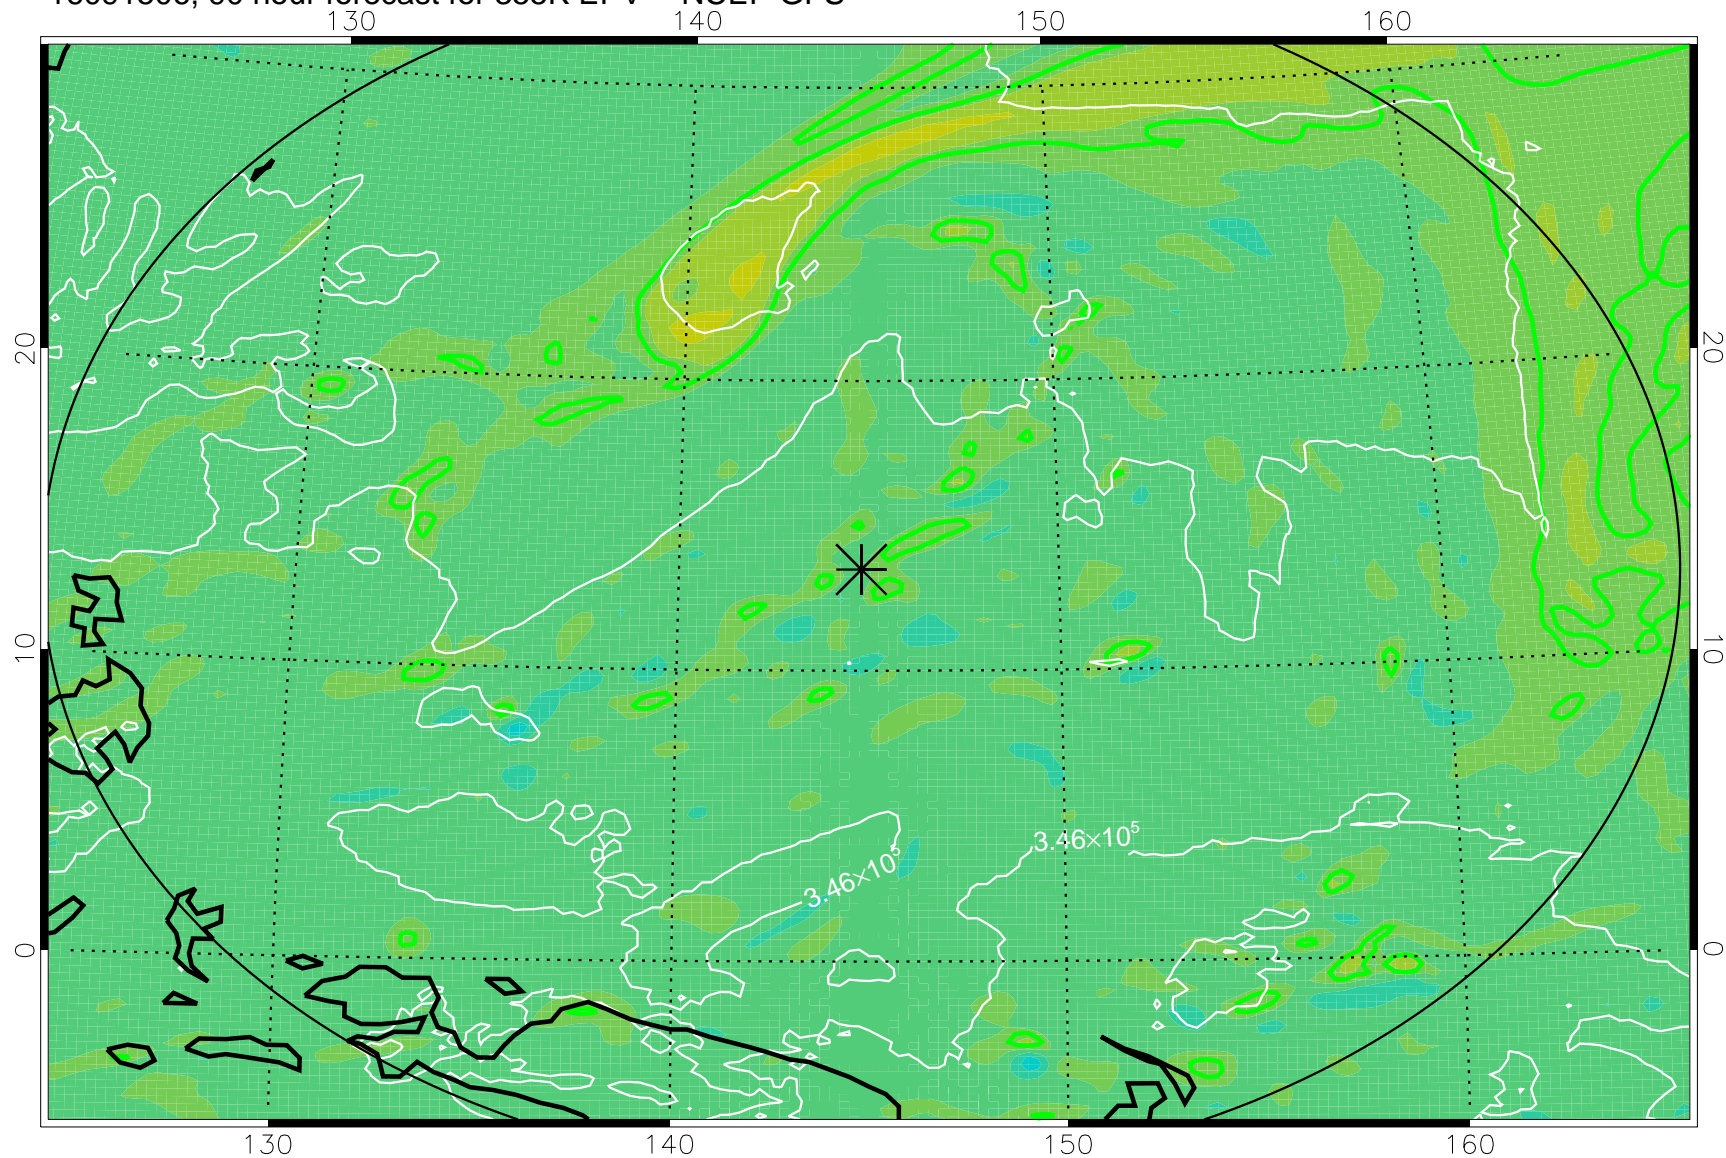

16091406, 66 hour forecast for 355K EPV -- NCEP GFS

355K Montgomery Streamfunction, white  
EPV Tropopause (2 PVU) Position  
Range ring of 2304 km

16091412, 72 hour forecast for 355K EPV -- NCEP GFS

355K Montgomery Streamfunction, white  
EPV Tropopause (2 PVU) Position  
Range ring of 2304 km

16091418, 78 hour forecast for 355K EPV -- NCEP GFS

355K Montgomery Streamfunction, white  
EPV Tropopause (2 PVU) Position  
Range ring of 2304 km

16091500, 84 hour forecast for 355K EPV -- NCEP GFS

355K Montgomery Streamfunction, white  
EPV Tropopause (2 PVU) Position  
Range ring of 2304 km

16091506, 90 hour forecast for 355K EPV -- NCEP GFS

355K Montgomery Streamfunction, white  
EPV Tropopause (2 PVU) Position  
Range ring of 2304 km

16091512, 96 hour forecast for 355K EPV -- NCEP GFS

355K Montgomery Streamfunction, white  
EPV Tropopause (2 PVU) Position  
Range ring of 2304 km

16091518, 102 hour forecast for 355K EPV -- NCEP GFS

355K Montgomery Streamfunction, white  
EPV Tropopause (2 PVU) Position  
Range ring of 2304 km

16091600, 108 hour forecast for 355K EPV -- NCEP GFS

355K Montgomery Streamfunction, white  
EPV Tropopause (2 PVU) Position  
Range ring of 2304 km