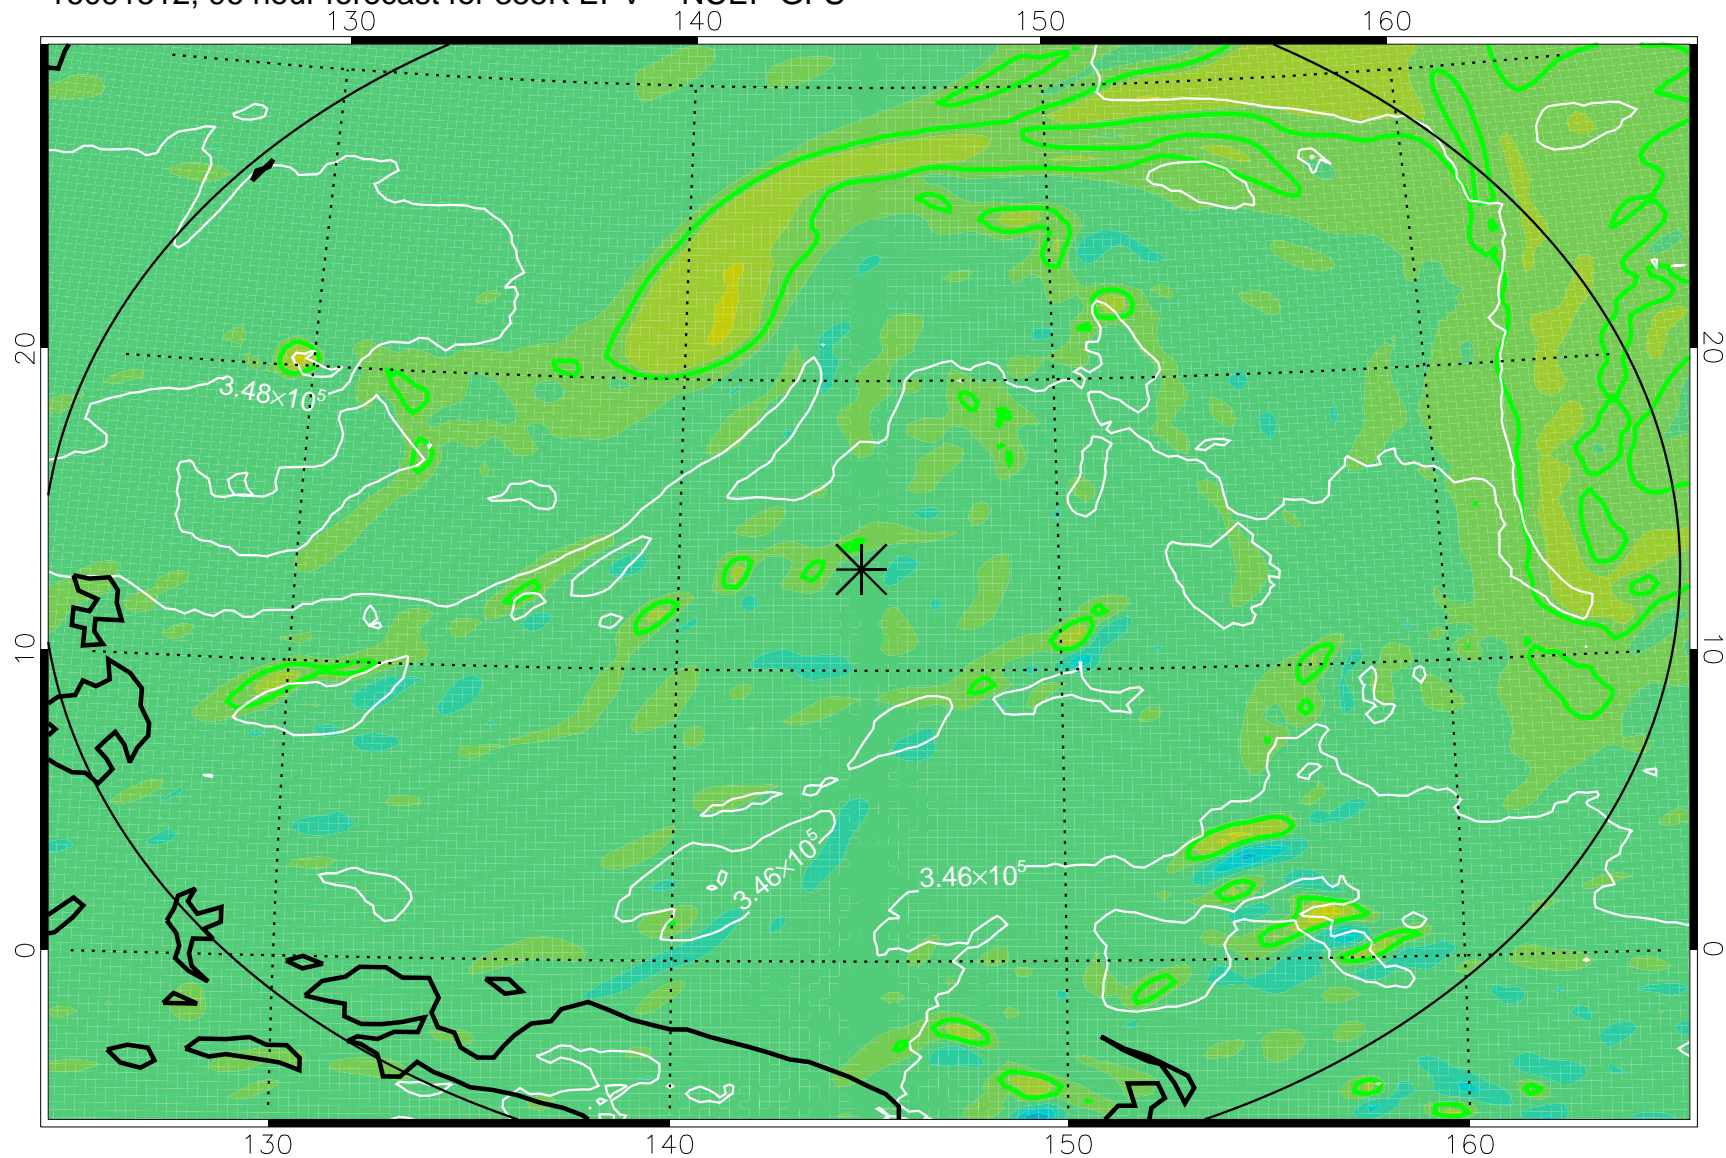

16091418, 78 hour forecast for 355K EPV -- NCEP GFS

355K Montgomery Streamfunction, white  
EPV Tropopause (2 PVU) Position  
Range ring of 2304 km

16091500, 84 hour forecast for 355K EPV -- NCEP GFS

355K Montgomery Streamfunction, white  
EPV Tropopause (2 PVU) Position  
Range ring of 2304 km

16091506, 90 hour forecast for 355K EPV -- NCEP GFS

355K Montgomery Streamfunction, white  
EPV Tropopause (2 PVU) Position  
Range ring of 2304 km

16091512, 96 hour forecast for 355K EPV -- NCEP GFS

355K Montgomery Streamfunction, white  
EPV Tropopause (2 PVU) Position  
Range ring of 2304 km

16091518, 102 hour forecast for 355K EPV -- NCEP GFS

355K Montgomery Streamfunction, white  
EPV Tropopause (2 PVU) Position  
Range ring of 2304 km

16091600, 108 hour forecast for 355K EPV -- NCEP GFS

355K Montgomery Streamfunction, white  
EPV Tropopause (2 PVU) Position  
Range ring of 2304 km

16091606, 114 hour forecast for 355K EPV -- NCEP GFS

355K Montgomery Streamfunction, white  
EPV Tropopause (2 PVU) Position  
Range ring of 2304 km

16091612, 120 hour forecast for 355K EPV -- NCEP GFS

355K Montgomery Streamfunction, white  
EPV Tropopause (2 PVU) Position  
Range ring of 2304 km