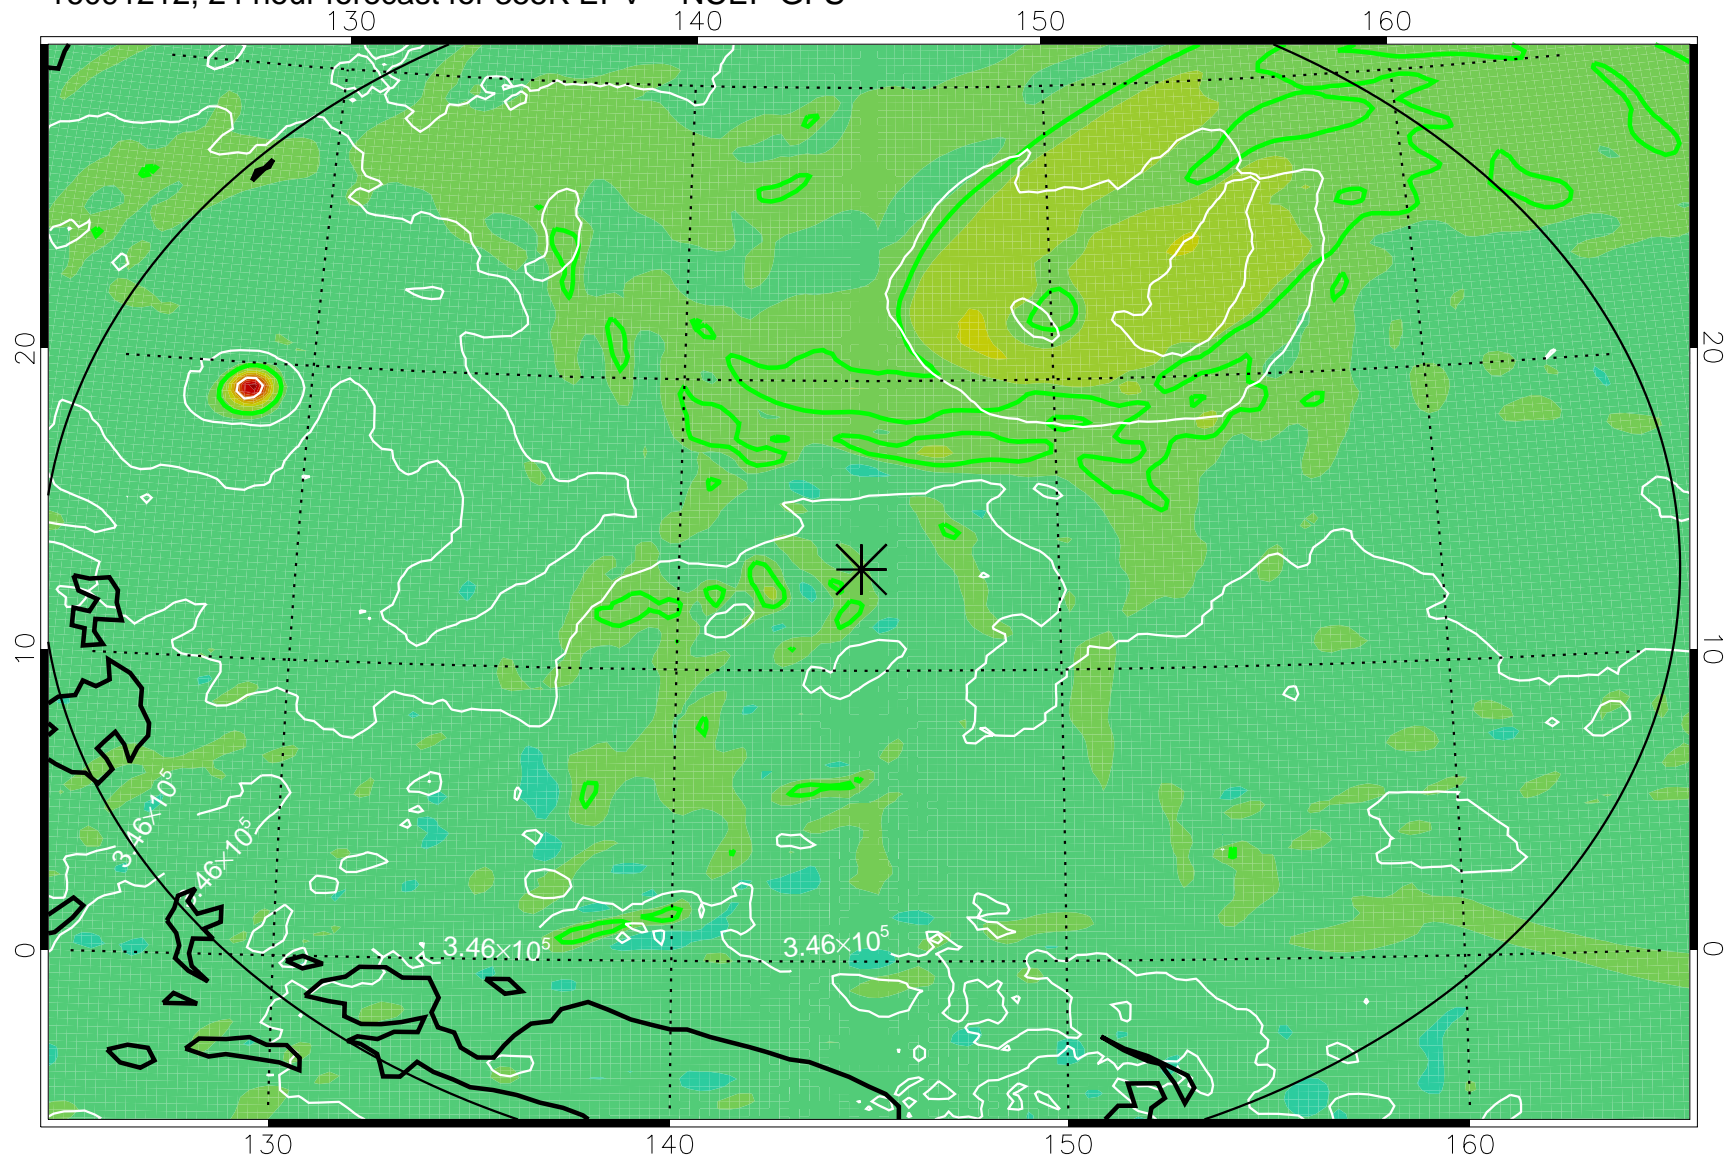

16091118, 6 hour forecast for 355K EPV -- NCEP GFS

355K Montgomery Streamfunction, white  
EPV Tropopause (2 PVU) Position  
Range ring of 2304 km

16091200, 12 hour forecast for 355K EPV -- NCEP GFS

355K Montgomery Streamfunction, white  
EPV Tropopause (2 PVU) Position  
Range ring of 2304 km

16091206, 18 hour forecast for 355K EPV -- NCEP GFS

355K Montgomery Streamfunction, white  
EPV Tropopause (2 PVU) Position  
Range ring of 2304 km

16091212, 24 hour forecast for 355K EPV -- NCEP GFS

355K Montgomery Streamfunction, white  
EPV Tropopause (2 PVU) Position  
Range ring of 2304 km

16091218, 30 hour forecast for 355K EPV -- NCEP GFS

355K Montgomery Streamfunction, white  
EPV Tropopause (2 PVU) Position  
Range ring of 2304 km

16091300, 36 hour forecast for 355K EPV -- NCEP GFS

355K Montgomery Streamfunction, white  
EPV Tropopause (2 PVU) Position  
Range ring of 2304 km

16091406, 66 hour forecast for 355K EPV -- NCEP GFS

355K Montgomery Streamfunction, white  
EPV Tropopause (2 PVU) Position  
Range ring of 2304 km

16091412, 72 hour forecast for 355K EPV -- NCEP GFS

355K Montgomery Streamfunction, white  
EPV Tropopause (2 PVU) Position  
Range ring of 2304 km