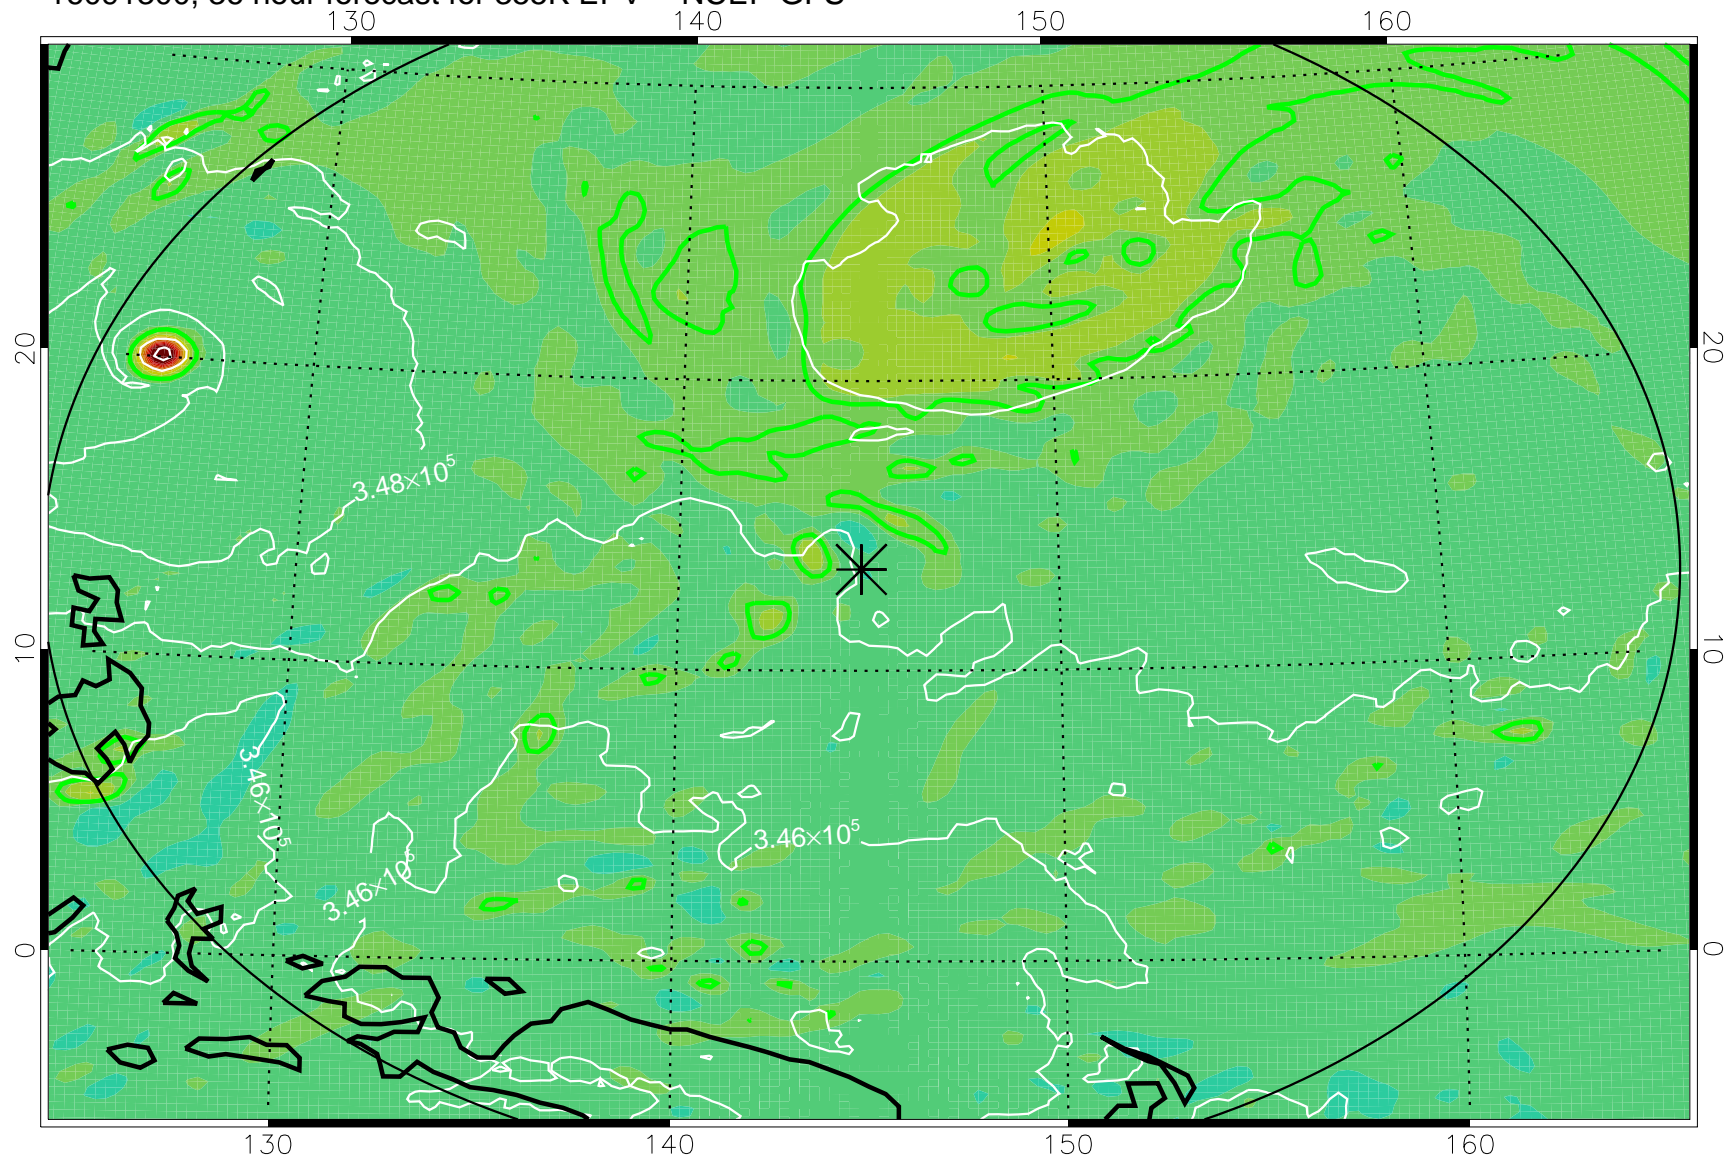

16091206, 18 hour forecast for 355K EPV -- NCEP GFS

355K Montgomery Streamfunction, white  
EPV Tropopause (2 PVU) Position  
Range ring of 2304 km

16091212, 24 hour forecast for 355K EPV -- NCEP GFS

355K Montgomery Streamfunction, white  
EPV Tropopause (2 PVU) Position  
Range ring of 2304 km

16091218, 30 hour forecast for 355K EPV -- NCEP GFS

355K Montgomery Streamfunction, white  
EPV Tropopause (2 PVU) Position  
Range ring of 2304 km

16091300, 36 hour forecast for 355K EPV -- NCEP GFS

355K Montgomery Streamfunction, white  
EPV Tropopause (2 PVU) Position  
Range ring of 2304 km

16091406, 66 hour forecast for 355K EPV -- NCEP GFS

355K Montgomery Streamfunction, white  
EPV Tropopause (2 PVU) Position  
Range ring of 2304 km

16091412, 72 hour forecast for 355K EPV -- NCEP GFS

355K Montgomery Streamfunction, white  
EPV Tropopause (2 PVU) Position  
Range ring of 2304 km

16091418, 78 hour forecast for 355K EPV -- NCEP GFS

355K Montgomery Streamfunction, white  
EPV Tropopause (2 PVU) Position  
Range ring of 2304 km

16091500, 84 hour forecast for 355K EPV -- NCEP GFS

355K Montgomery Streamfunction, white  
EPV Tropopause (2 PVU) Position  
Range ring of 2304 km