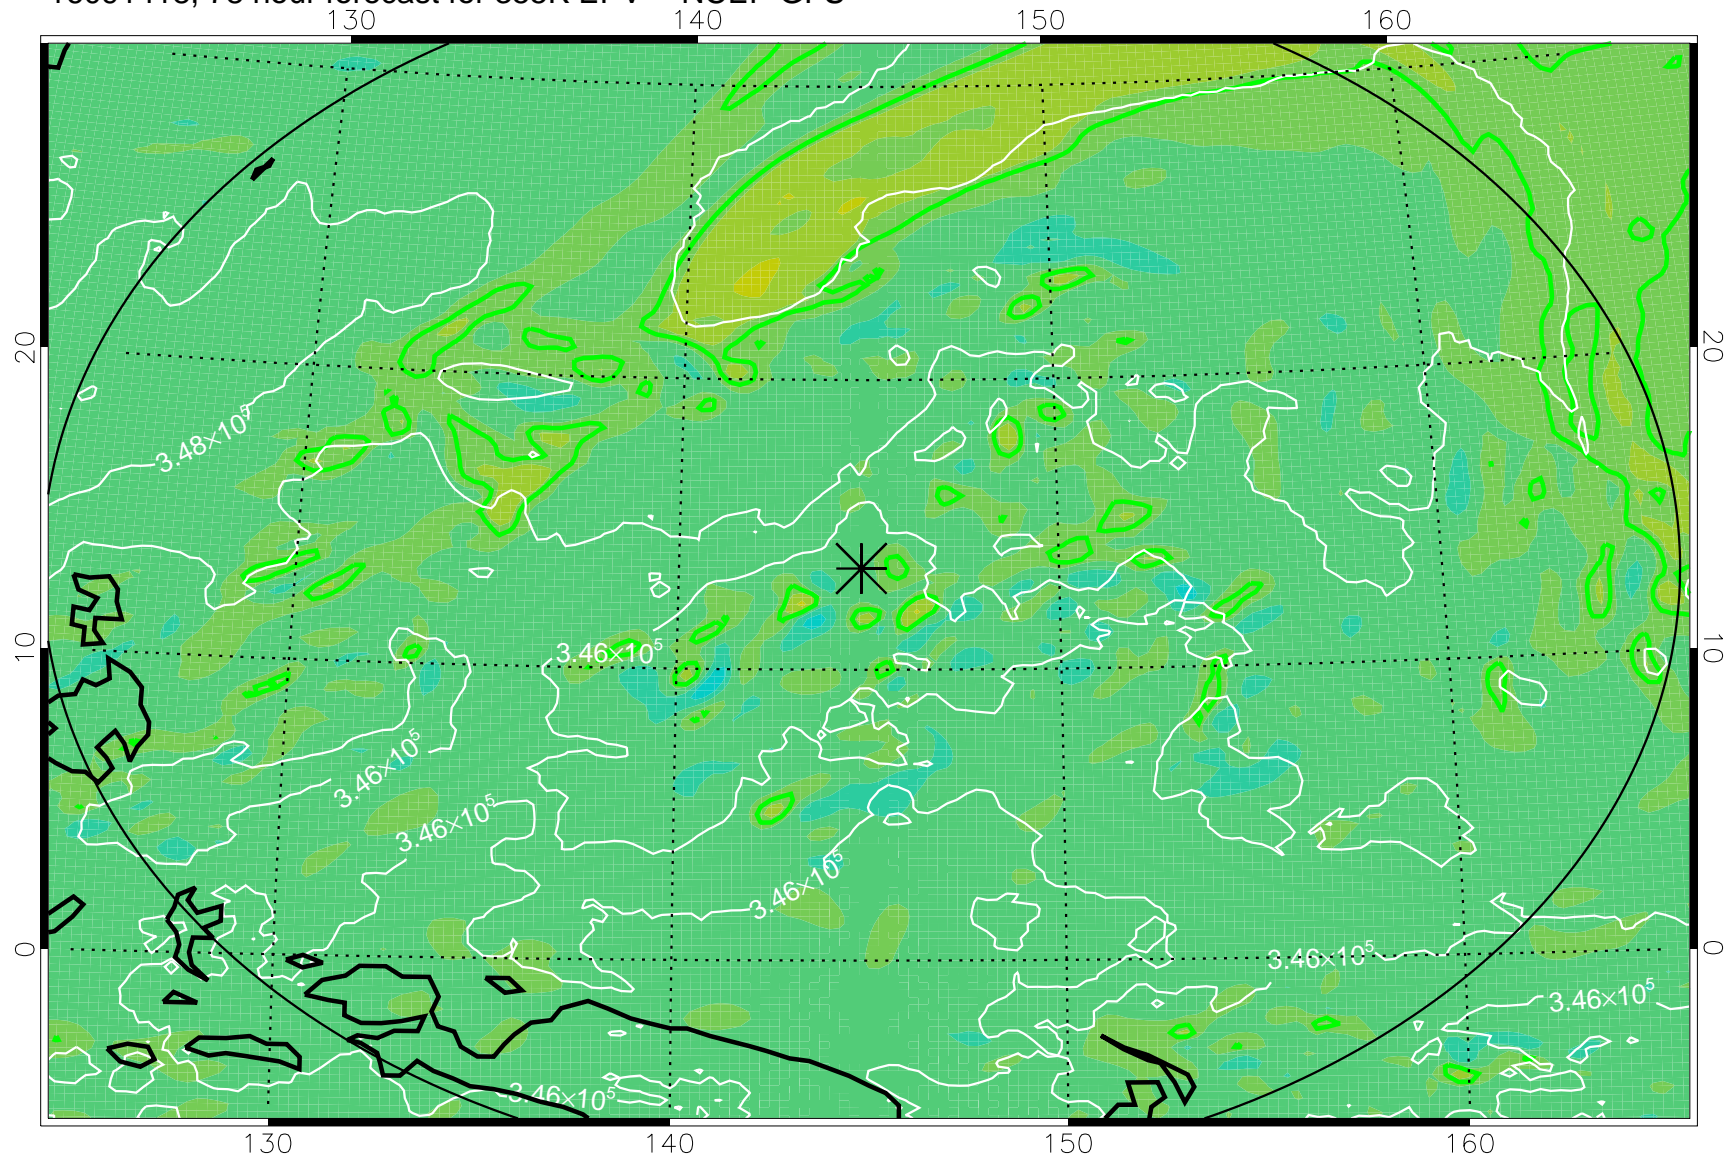

16091406, 66 hour forecast for 355K EPV -- NCEP GFS

355K Montgomery Streamfunction, white  
EPV Tropopause (2 PVU) Position  
Range ring of 2304 km

16091412, 72 hour forecast for 355K EPV -- NCEP GFS

355K Montgomery Streamfunction, white  
EPV Tropopause (2 PVU) Position  
Range ring of 2304 km

16091418, 78 hour forecast for 355K EPV -- NCEP GFS

355K Montgomery Streamfunction, white  
EPV Tropopause (2 PVU) Position  
Range ring of 2304 km

16091500, 84 hour forecast for 355K EPV -- NCEP GFS

355K Montgomery Streamfunction, white  
EPV Tropopause (2 PVU) Position  
Range ring of 2304 km

16091506, 90 hour forecast for 355K EPV -- NCEP GFS

355K Montgomery Streamfunction, white  
EPV Tropopause (2 PVU) Position  
Range ring of 2304 km

16091512, 96 hour forecast for 355K EPV -- NCEP GFS

355K Montgomery Streamfunction, white  
EPV Tropopause (2 PVU) Position  
Range ring of 2304 km

16091518, 102 hour forecast for 355K EPV -- NCEP GFS

355K Montgomery Streamfunction, white  
EPV Tropopause (2 PVU) Position  
Range ring of 2304 km

16091600, 108 hour forecast for 355K EPV -- NCEP GFS

355K Montgomery Streamfunction, white  
EPV Tropopause (2 PVU) Position  
Range ring of 2304 km