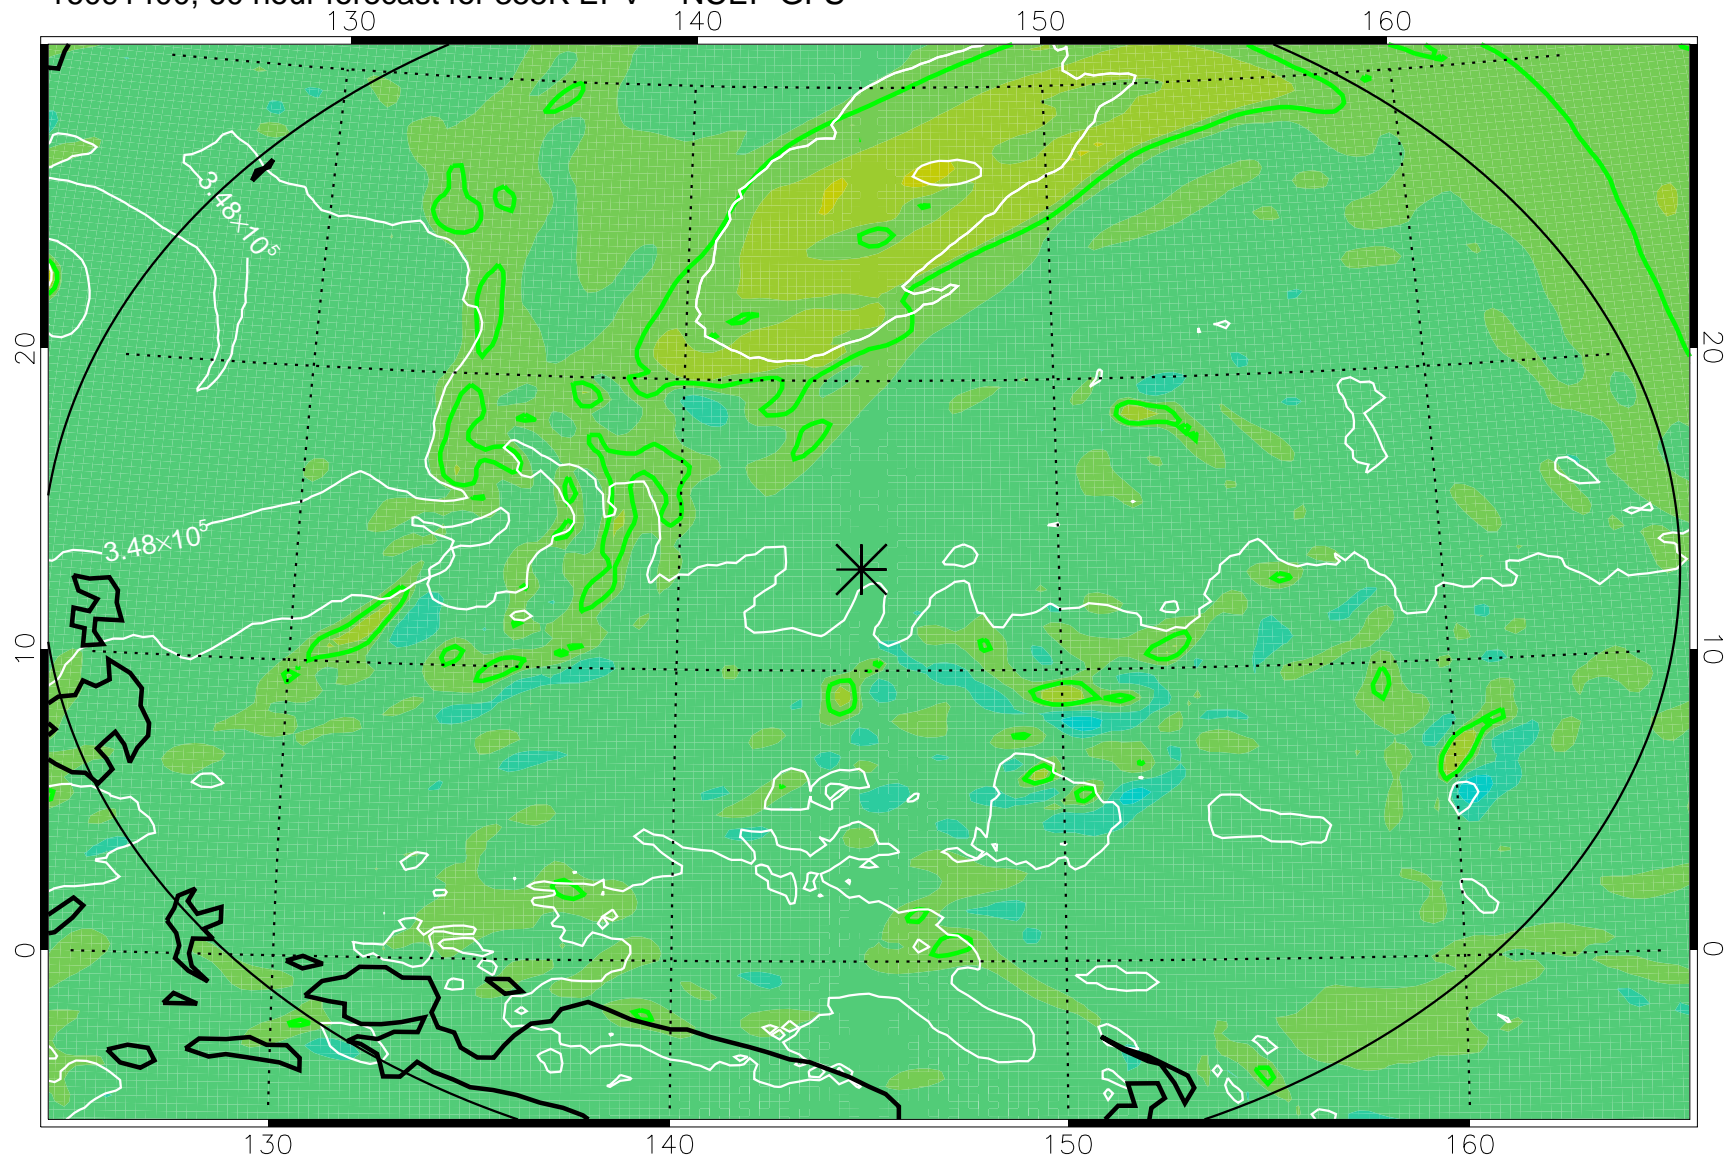

16091306, 42 hour forecast for 355K EPV -- NCEP GFS

355K Montgomery Streamfunction, white  
EPV Tropopause (2 PVU) Position  
Range ring of 2304 km

16091312, 48 hour forecast for 355K EPV -- NCEP GFS

355K Montgomery Streamfunction, white  
EPV Tropopause (2 PVU) Position  
Range ring of 2304 km

16091318, 54 hour forecast for 355K EPV -- NCEP GFS

355K Montgomery Streamfunction, white  
EPV Tropopause (2 PVU) Position  
Range ring of 2304 km

16091400, 60 hour forecast for 355K EPV -- NCEP GFS

355K Montgomery Streamfunction, white  
EPV Tropopause (2 PVU) Position  
Range ring of 2304 km

16091406, 66 hour forecast for 355K EPV -- NCEP GFS

355K Montgomery Streamfunction, white  
EPV Tropopause (2 PVU) Position  
Range ring of 2304 km

16091412, 72 hour forecast for 355K EPV -- NCEP GFS

355K Montgomery Streamfunction, white  
EPV Tropopause (2 PVU) Position  
Range ring of 2304 km

16091418, 78 hour forecast for 355K EPV -- NCEP GFS

355K Montgomery Streamfunction, white  
EPV Tropopause (2 PVU) Position  
Range ring of 2304 km

16091500, 84 hour forecast for 355K EPV -- NCEP GFS

355K Montgomery Streamfunction, white  
EPV Tropopause (2 PVU) Position  
Range ring of 2304 km