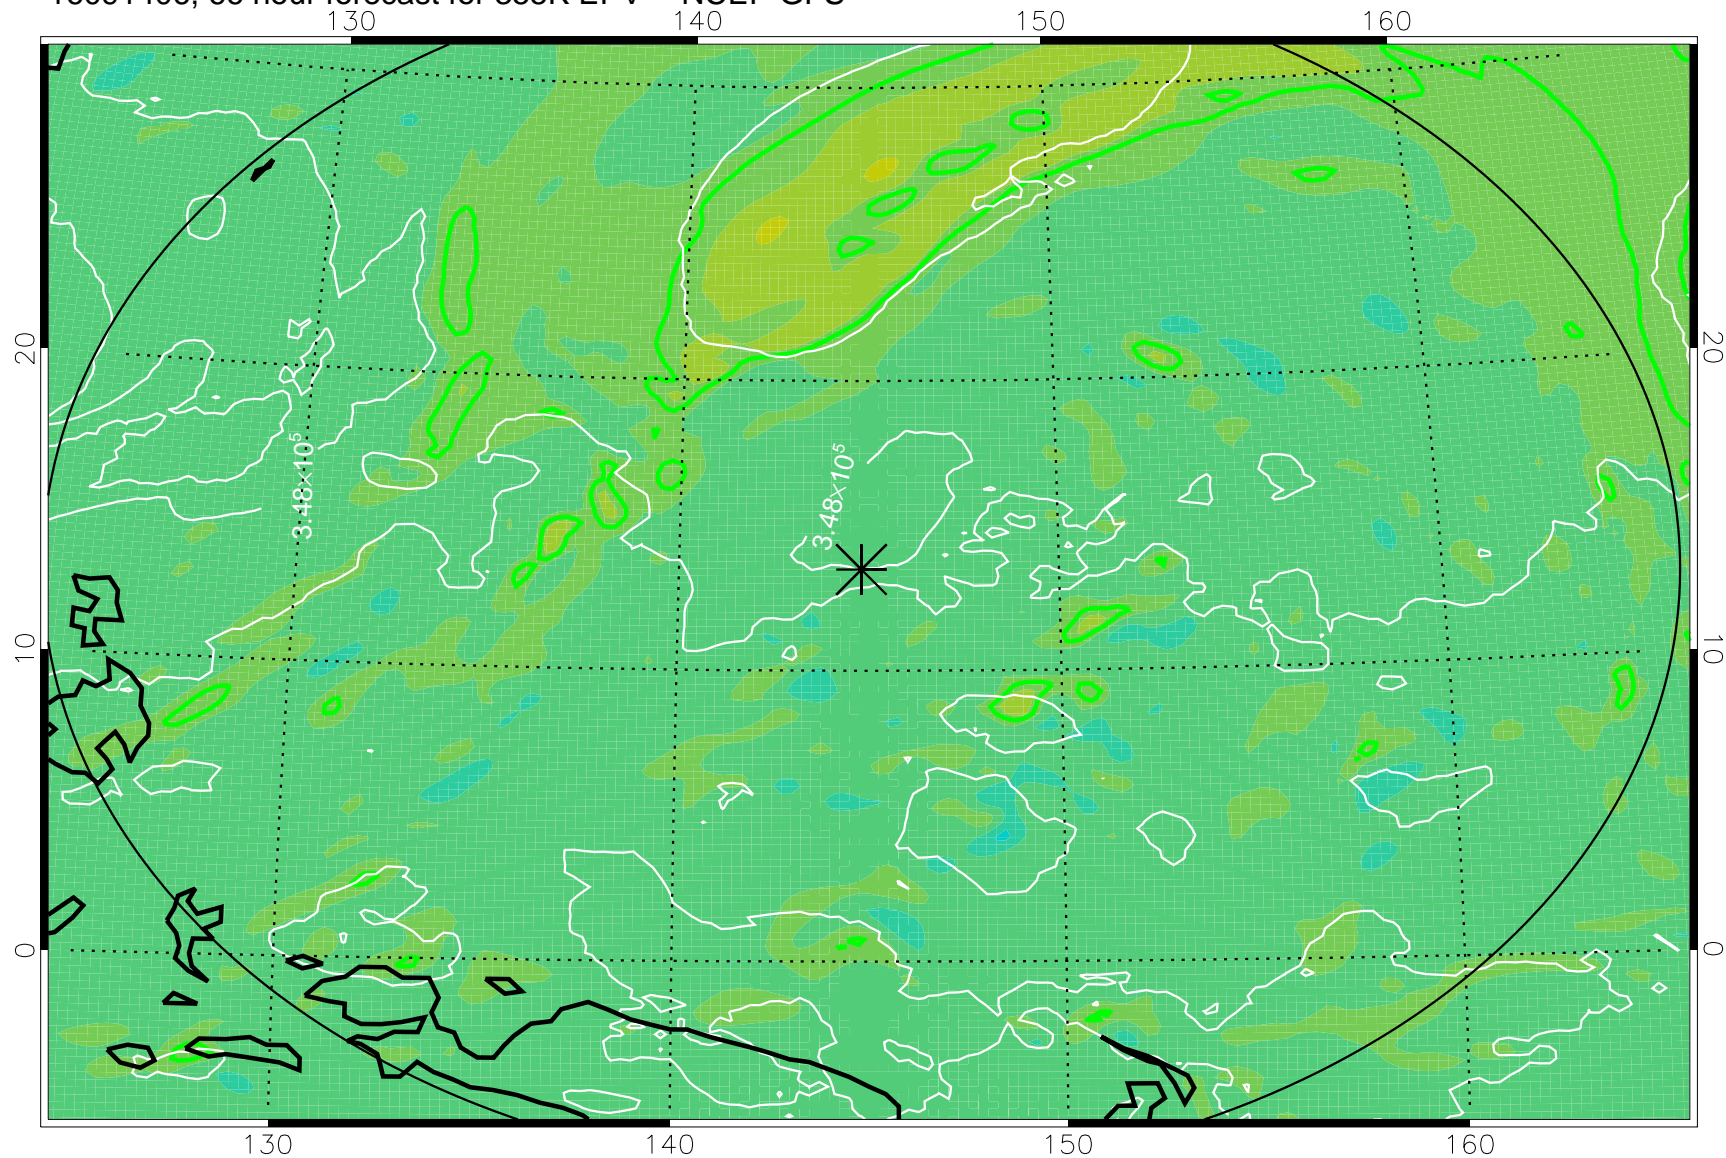

16091318, 54 hour forecast for 355K EPV -- NCEP GFS

355K Montgomery Streamfunction, white  
EPV Tropopause (2 PVU) Position  
Range ring of 2304 km

16091400, 60 hour forecast for 355K EPV -- NCEP GFS

355K Montgomery Streamfunction, white  
EPV Tropopause (2 PVU) Position  
Range ring of 2304 km

16091406, 66 hour forecast for 355K EPV -- NCEP GFS

355K Montgomery Streamfunction, white  
EPV Tropopause (2 PVU) Position  
Range ring of 2304 km

16091412, 72 hour forecast for 355K EPV -- NCEP GFS

355K Montgomery Streamfunction, white  
EPV Tropopause (2 PVU) Position  
Range ring of 2304 km

16091418, 78 hour forecast for 355K EPV -- NCEP GFS

355K Montgomery Streamfunction, white  
EPV Tropopause (2 PVU) Position  
Range ring of 2304 km

16091500, 84 hour forecast for 355K EPV -- NCEP GFS

355K Montgomery Streamfunction, white  
EPV Tropopause (2 PVU) Position  
Range ring of 2304 km

16091518, 102 hour forecast for 355K EPV -- NCEP GFS

355K Montgomery Streamfunction, white  
EPV Tropopause (2 PVU) Position  
Range ring of 2304 km

16091600, 108 hour forecast for 355K EPV -- NCEP GFS

355K Montgomery Streamfunction, white  
EPV Tropopause (2 PVU) Position  
Range ring of 2304 km