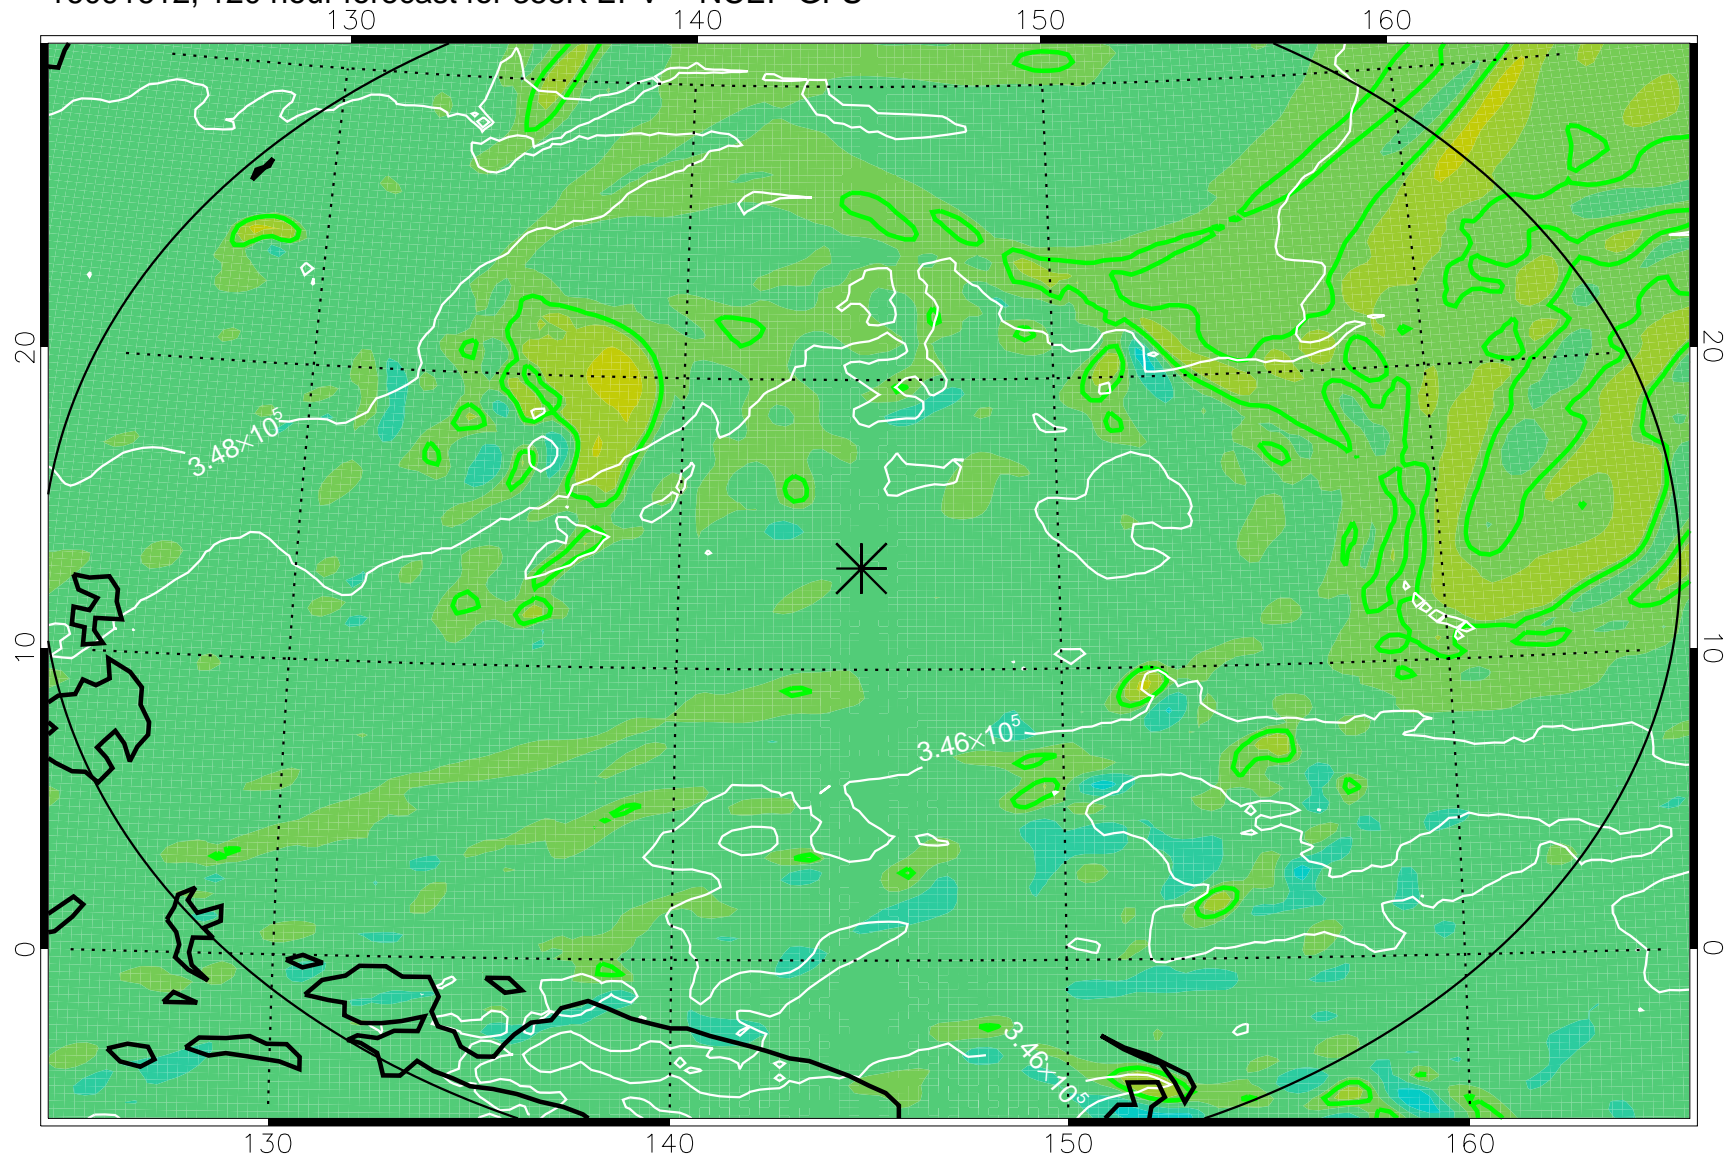

16091418, 78 hour forecast for 355K EPV -- NCEP GFS

355K Montgomery Streamfunction, white  
EPV Tropopause (2 PVU) Position  
Range ring of 2304 km

16091500, 84 hour forecast for 355K EPV -- NCEP GFS

355K Montgomery Streamfunction, white  
EPV Tropopause (2 PVU) Position  
Range ring of 2304 km

16091506, 90 hour forecast for 355K EPV -- NCEP GFS

355K Montgomery Streamfunction, white  
EPV Tropopause (2 PVU) Position  
Range ring of 2304 km

16091512, 96 hour forecast for 355K EPV -- NCEP GFS

355K Montgomery Streamfunction, white  
EPV Tropopause (2 PVU) Position  
Range ring of 2304 km

16091518, 102 hour forecast for 355K EPV -- NCEP GFS

355K Montgomery Streamfunction, white  
EPV Tropopause (2 PVU) Position  
Range ring of 2304 km

16091600, 108 hour forecast for 355K EPV -- NCEP GFS

355K Montgomery Streamfunction, white  
EPV Tropopause (2 PVU) Position  
Range ring of 2304 km

16091606, 114 hour forecast for 355K EPV -- NCEP GFS

355K Montgomery Streamfunction, white  
EPV Tropopause (2 PVU) Position  
Range ring of 2304 km

16091612, 120 hour forecast for 355K EPV -- NCEP GFS

355K Montgomery Streamfunction, white  
EPV Tropopause (2 PVU) Position  
Range ring of 2304 km