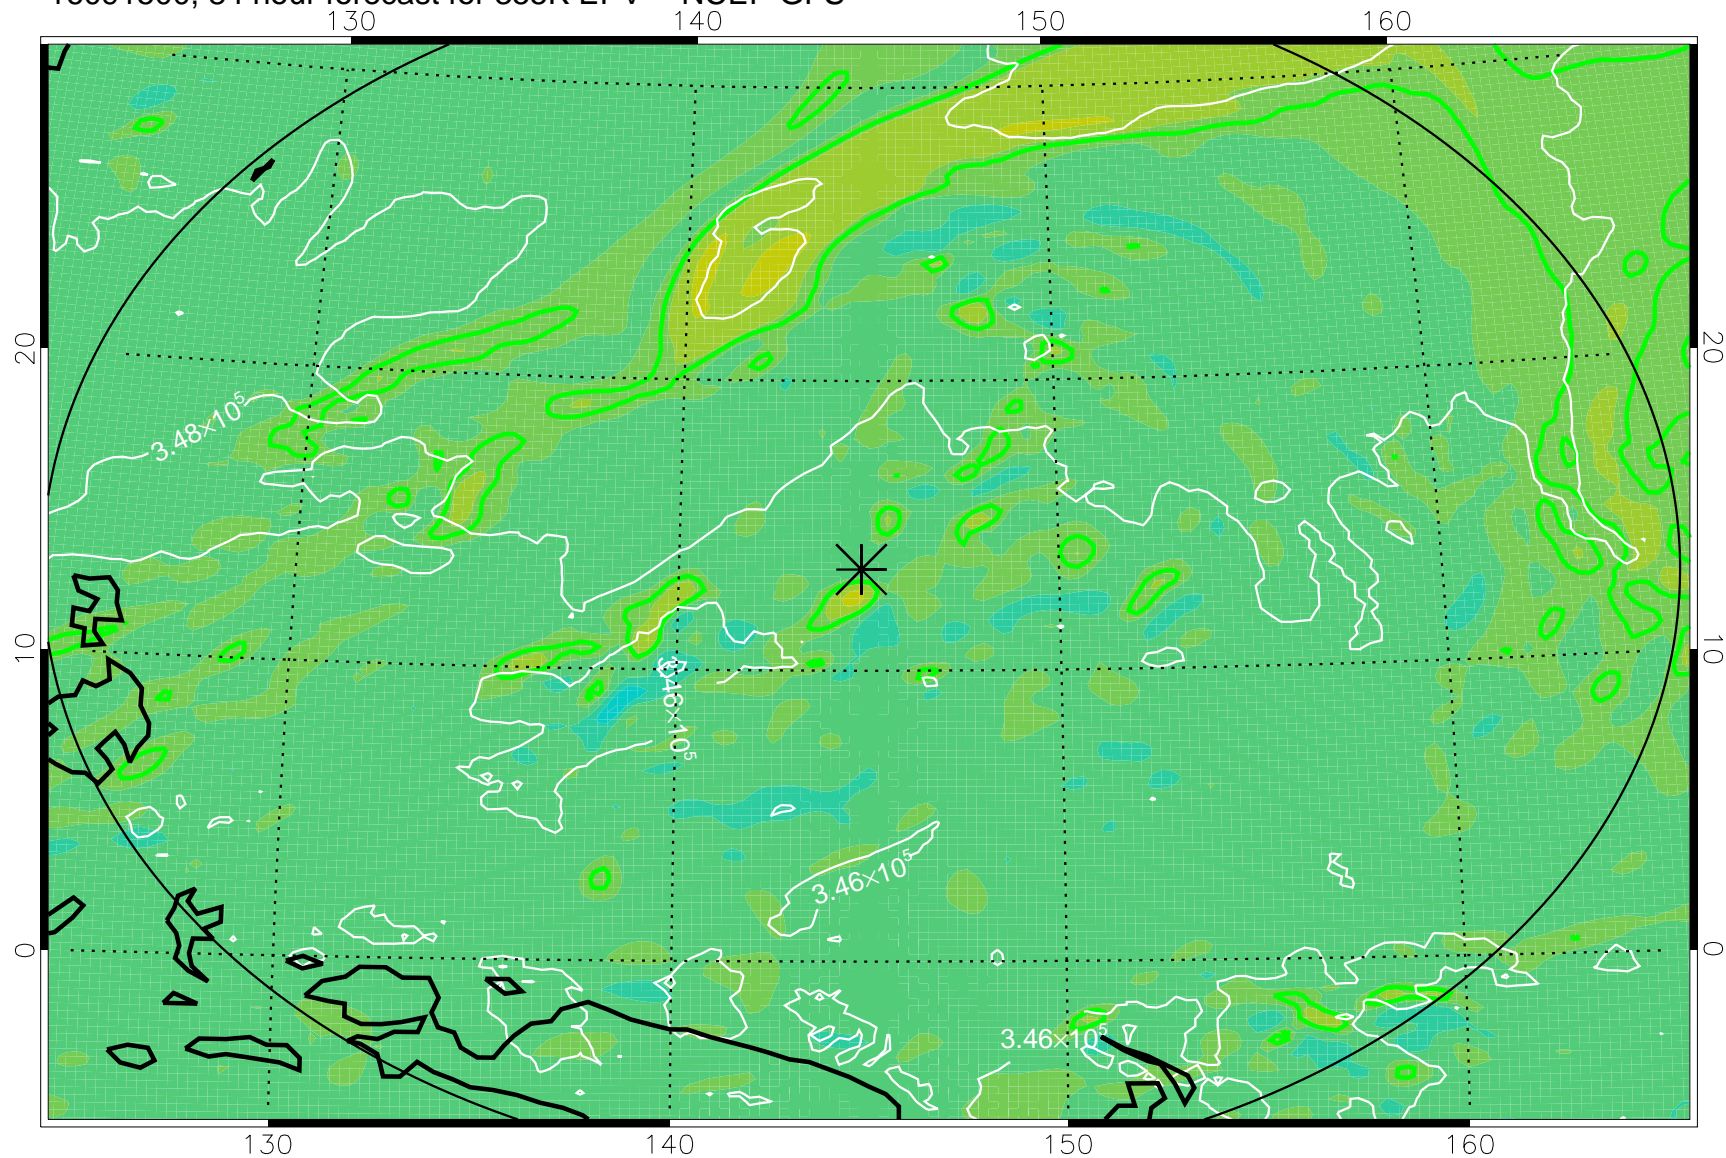

16091406, 66 hour forecast for 355K EPV -- NCEP GFS

355K Montgomery Streamfunction, white  
EPV Tropopause (2 PVU) Position  
Range ring of 2304 km

16091412, 72 hour forecast for 355K EPV -- NCEP GFS

355K Montgomery Streamfunction, white  
EPV Tropopause (2 PVU) Position  
Range ring of 2304 km

16091418, 78 hour forecast for 355K EPV -- NCEP GFS

355K Montgomery Streamfunction, white  
EPV Tropopause (2 PVU) Position  
Range ring of 2304 km

16091500, 84 hour forecast for 355K EPV -- NCEP GFS

355K Montgomery Streamfunction, white  
EPV Tropopause (2 PVU) Position  
Range ring of 2304 km

16091506, 90 hour forecast for 355K EPV -- NCEP GFS

355K Montgomery Streamfunction, white  
EPV Tropopause (2 PVU) Position  
Range ring of 2304 km

16091512, 96 hour forecast for 355K EPV -- NCEP GFS

355K Montgomery Streamfunction, white  
EPV Tropopause (2 PVU) Position  
Range ring of 2304 km

16091518, 102 hour forecast for 355K EPV -- NCEP GFS

355K Montgomery Streamfunction, white  
EPV Tropopause (2 PVU) Position  
Range ring of 2304 km

16091600, 108 hour forecast for 355K EPV -- NCEP GFS

355K Montgomery Streamfunction, white  
EPV Tropopause (2 PVU) Position  
Range ring of 2304 km