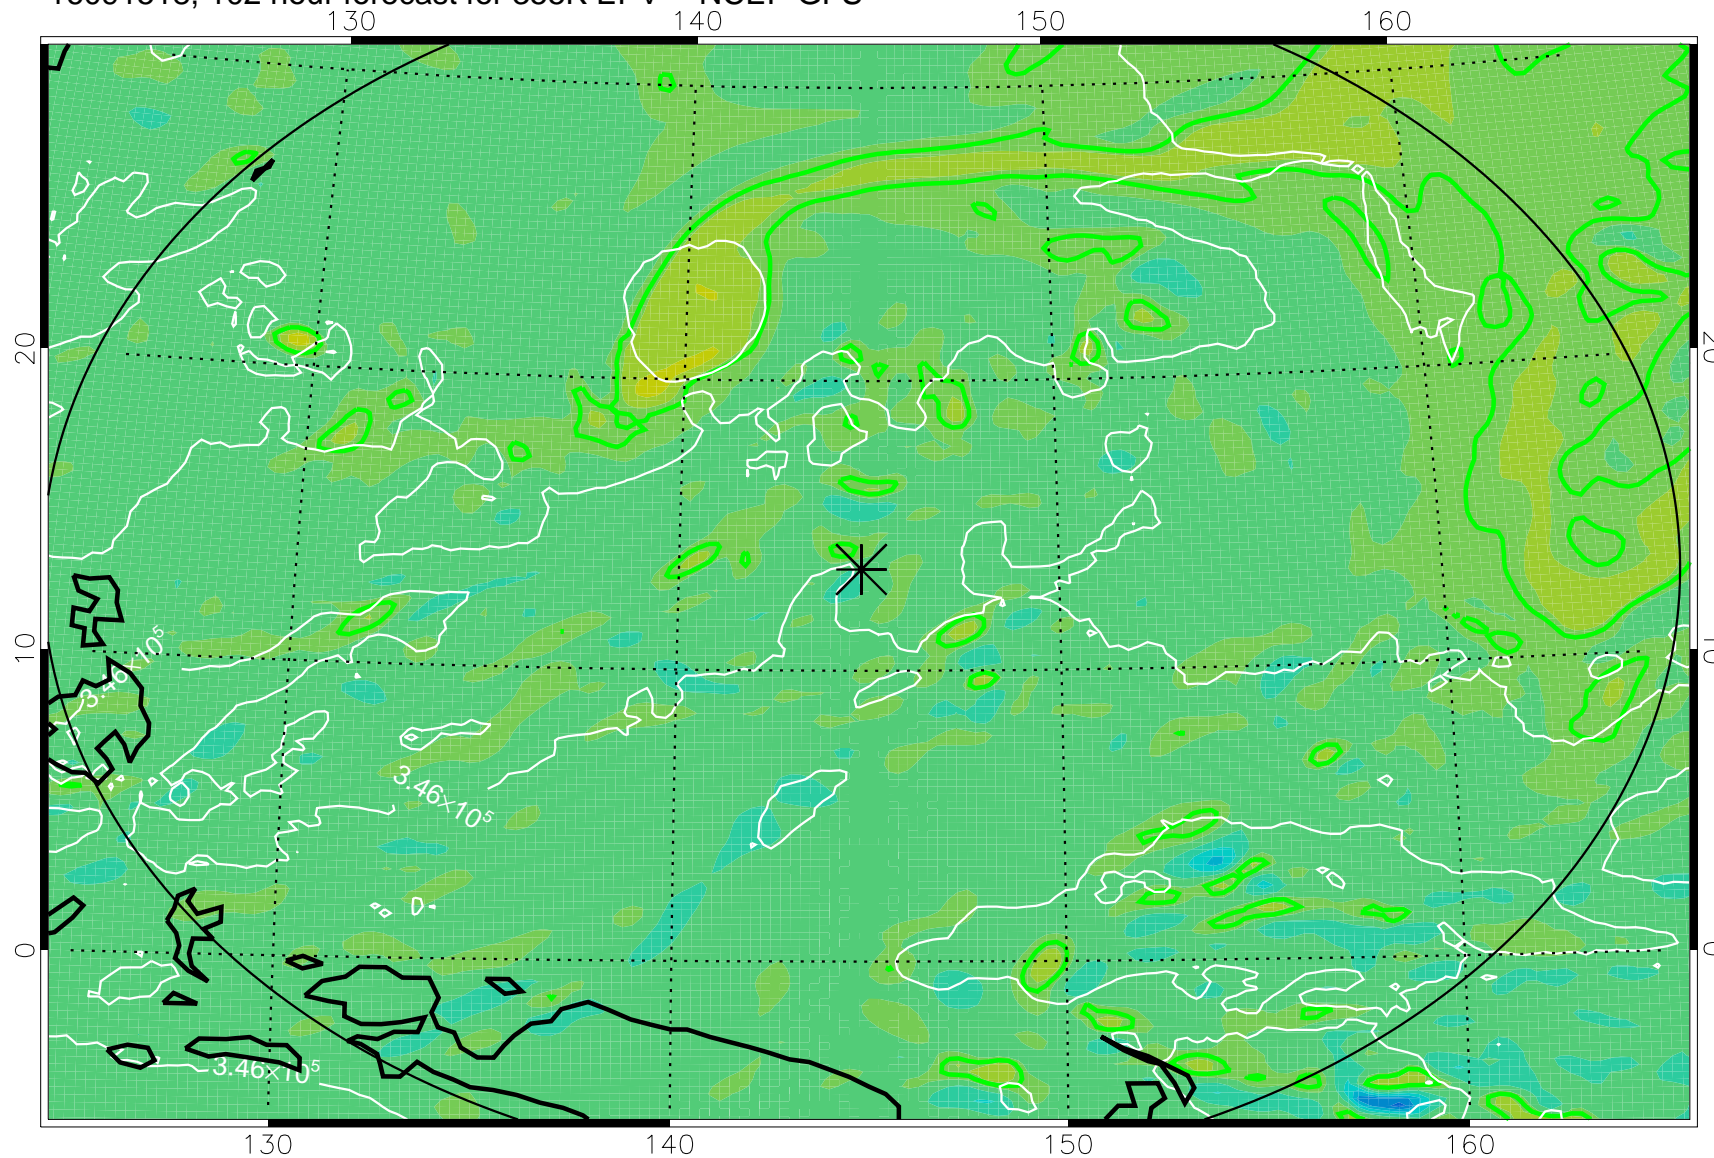

16091418, 78 hour forecast for 355K EPV -- NCEP GFS

355K Montgomery Streamfunction, white  
EPV Tropopause (2 PVU) Position  
Range ring of 2304 km

16091500, 84 hour forecast for 355K EPV -- NCEP GFS

355K Montgomery Streamfunction, white  
EPV Tropopause (2 PVU) Position  
Range ring of 2304 km

16091506, 90 hour forecast for 355K EPV -- NCEP GFS

355K Montgomery Streamfunction, white  
EPV Tropopause (2 PVU) Position  
Range ring of 2304 km

16091512, 96 hour forecast for 355K EPV -- NCEP GFS

355K Montgomery Streamfunction, white  
EPV Tropopause (2 PVU) Position  
Range ring of 2304 km

16091518, 102 hour forecast for 355K EPV -- NCEP GFS

355K Montgomery Streamfunction, white  
EPV Tropopause (2 PVU) Position  
Range ring of 2304 km

16091600, 108 hour forecast for 355K EPV -- NCEP GFS

355K Montgomery Streamfunction, white  
EPV Tropopause (2 PVU) Position  
Range ring of 2304 km

16091606, 114 hour forecast for 355K EPV -- NCEP GFS

355K Montgomery Streamfunction, white  
EPV Tropopause (2 PVU) Position  
Range ring of 2304 km

16091612, 120 hour forecast for 355K EPV -- NCEP GFS

355K Montgomery Streamfunction, white  
EPV Tropopause (2 PVU) Position  
Range ring of 2304 km