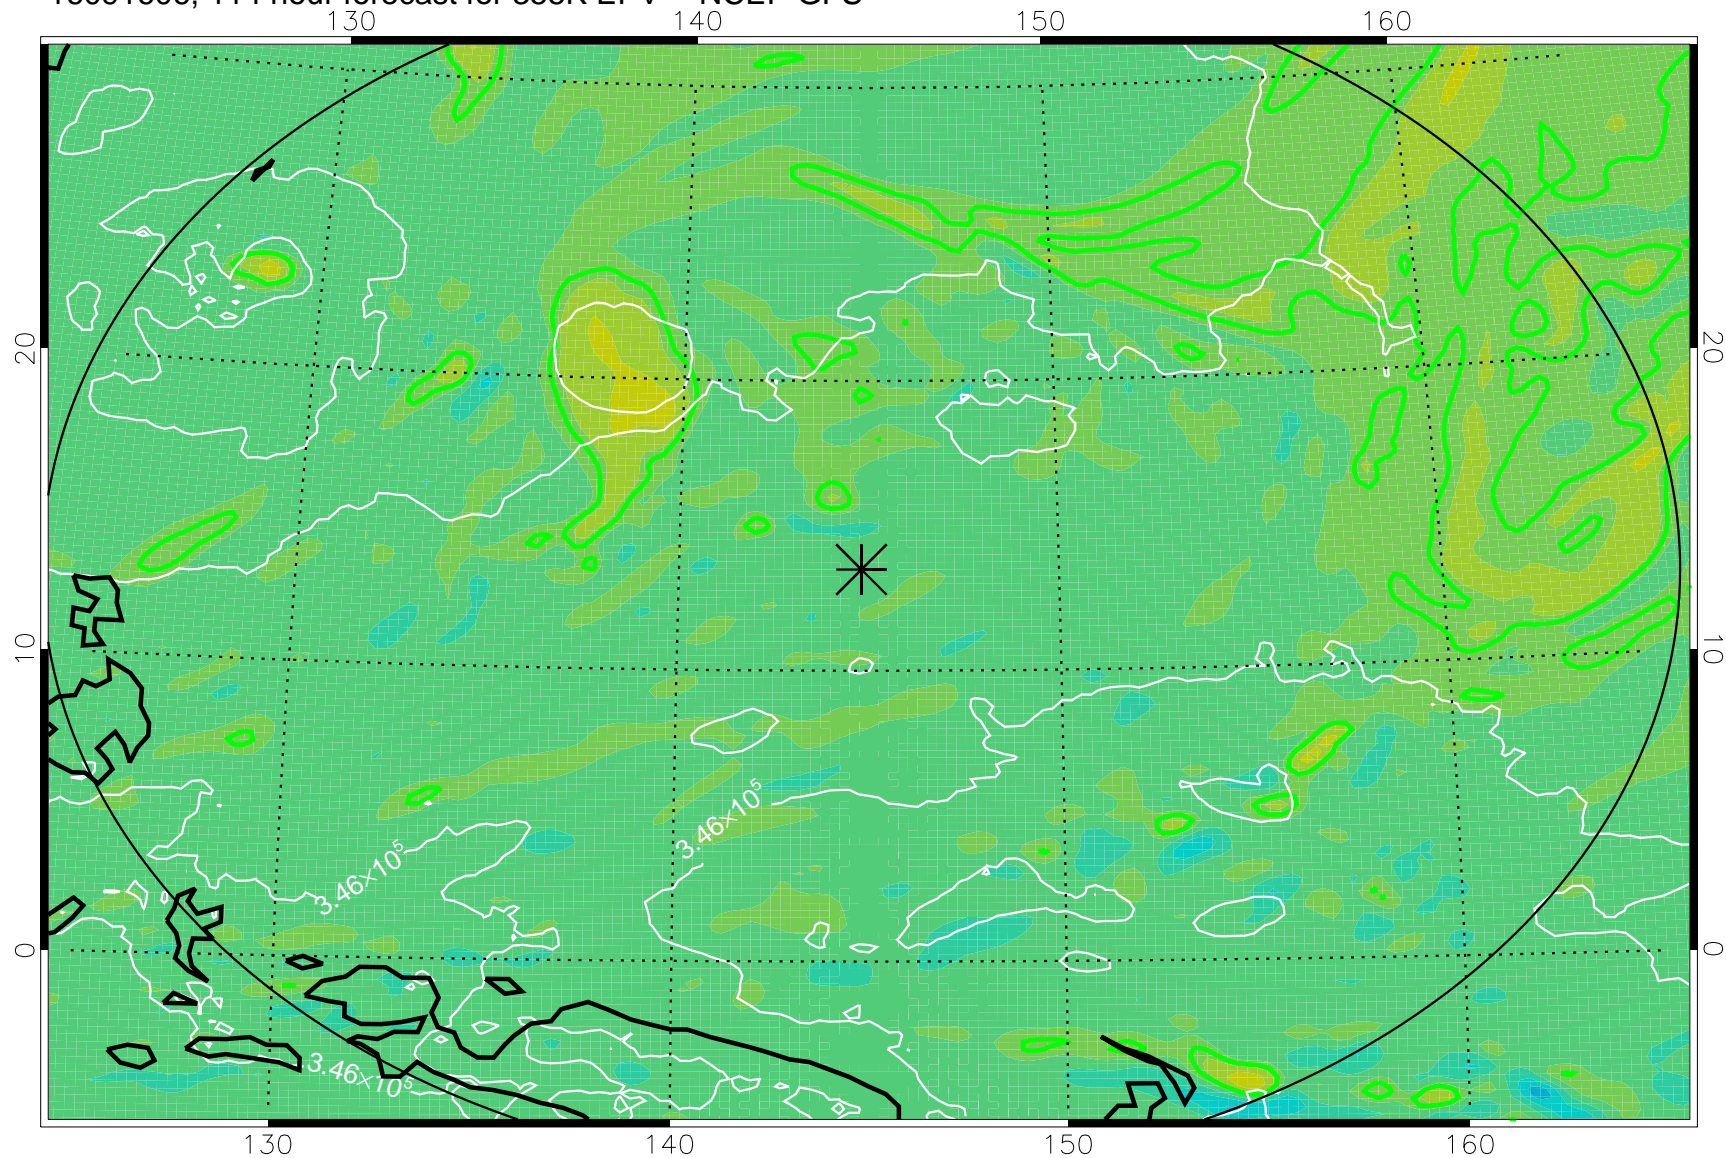

16091418, 78 hour forecast for 355K EPV -- NCEP GFS

355K Montgomery Streamfunction, white  
EPV Tropopause (2 PVU) Position  
Range ring of 2304 km

16091500, 84 hour forecast for 355K EPV -- NCEP GFS

355K Montgomery Streamfunction, white  
EPV Tropopause (2 PVU) Position  
Range ring of 2304 km

16091506, 90 hour forecast for 355K EPV -- NCEP GFS

355K Montgomery Streamfunction, white  
EPV Tropopause (2 PVU) Position  
Range ring of 2304 km

16091512, 96 hour forecast for 355K EPV -- NCEP GFS

355K Montgomery Streamfunction, white  
EPV Tropopause (2 PVU) Position  
Range ring of 2304 km

16091518, 102 hour forecast for 355K EPV -- NCEP GFS

355K Montgomery Streamfunction, white  
EPV Tropopause (2 PVU) Position  
Range ring of 2304 km

16091600, 108 hour forecast for 355K EPV -- NCEP GFS

355K Montgomery Streamfunction, white  
EPV Tropopause (2 PVU) Position  
Range ring of 2304 km

16091606, 114 hour forecast for 355K EPV -- NCEP GFS

355K Montgomery Streamfunction, white  
EPV Tropopause (2 PVU) Position  
Range ring of 2304 km

16091612, 120 hour forecast for 355K EPV -- NCEP GFS

355K Montgomery Streamfunction, white  
EPV Tropopause (2 PVU) Position  
Range ring of 2304 km