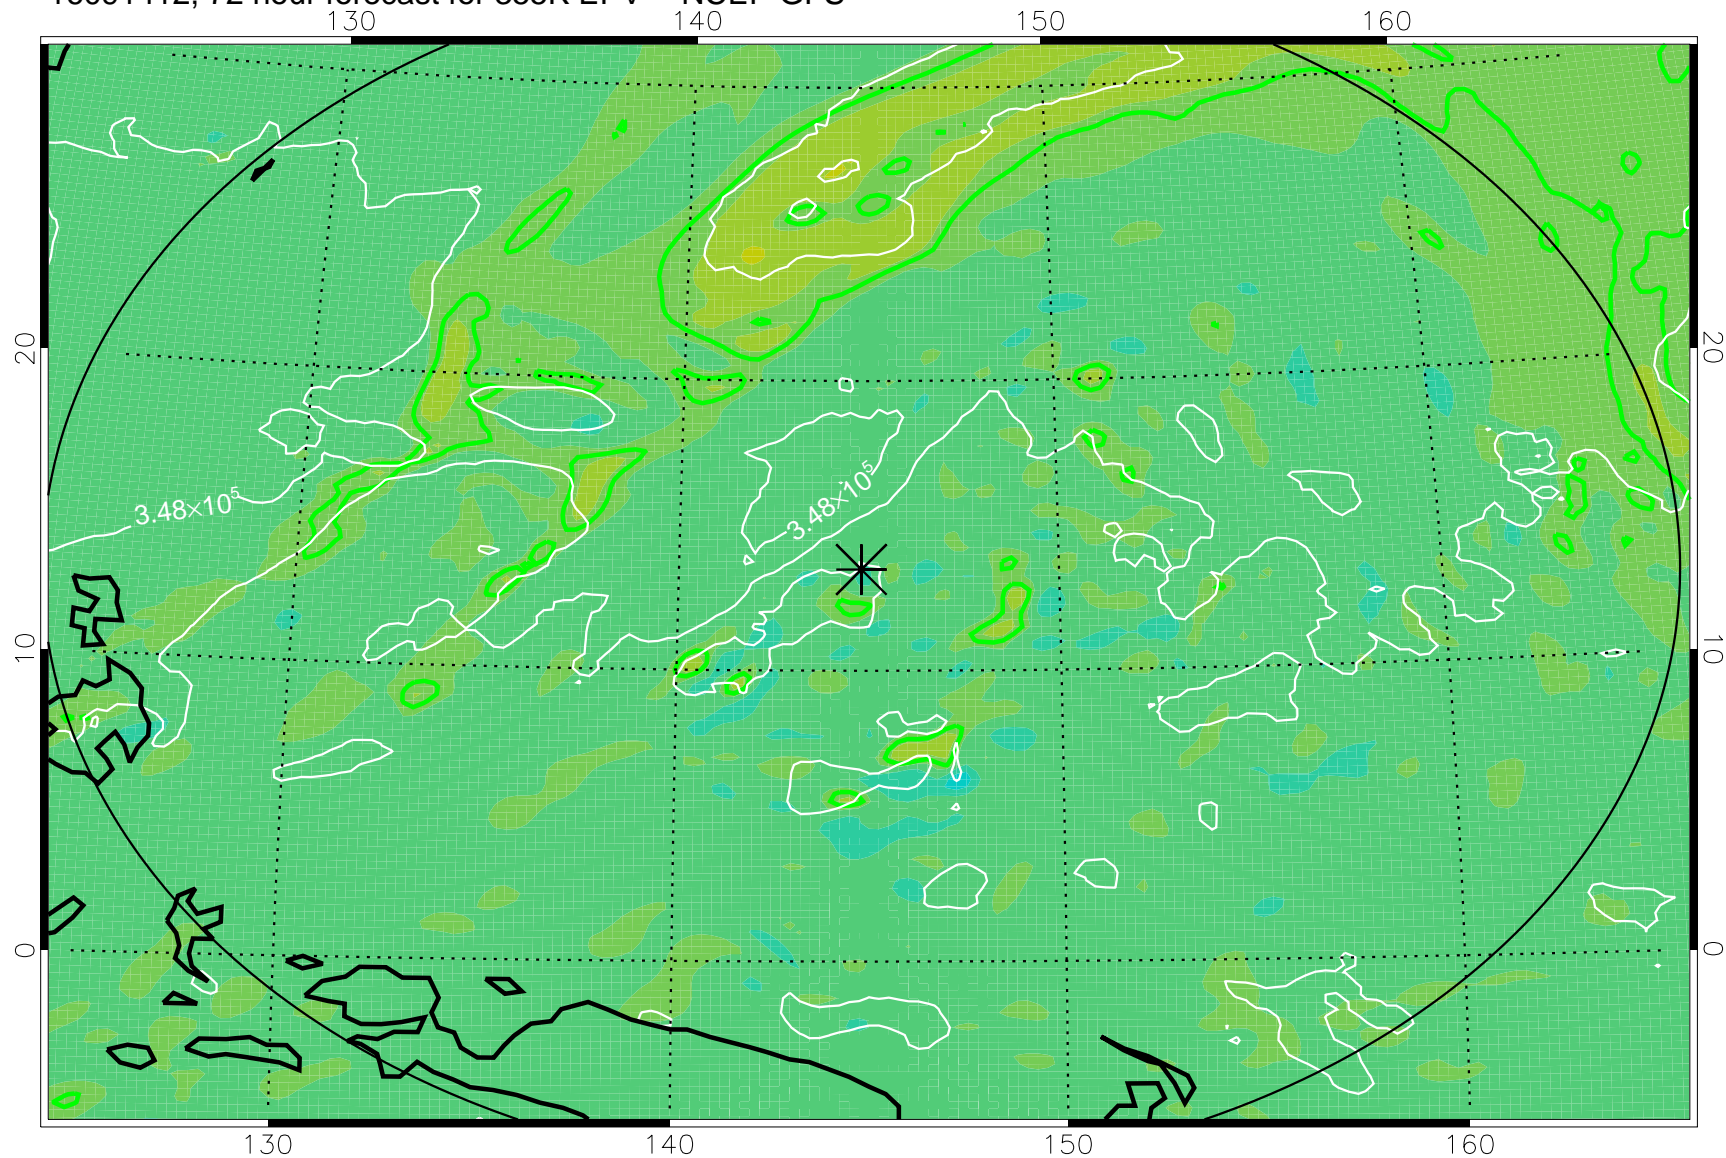

16091318, 54 hour forecast for 355K EPV -- NCEP GFS

355K Montgomery Streamfunction, white  
EPV Tropopause (2 PVU) Position  
Range ring of 2304 km

16091400, 60 hour forecast for 355K EPV -- NCEP GFS

355K Montgomery Streamfunction, white  
EPV Tropopause (2 PVU) Position  
Range ring of 2304 km

16091406, 66 hour forecast for 355K EPV -- NCEP GFS

355K Montgomery Streamfunction, white  
EPV Tropopause (2 PVU) Position  
Range ring of 2304 km

16091412, 72 hour forecast for 355K EPV -- NCEP GFS

355K Montgomery Streamfunction, white  
EPV Tropopause (2 PVU) Position  
Range ring of 2304 km

16091418, 78 hour forecast for 355K EPV -- NCEP GFS

355K Montgomery Streamfunction, white  
EPV Tropopause (2 PVU) Position  
Range ring of 2304 km

16091500, 84 hour forecast for 355K EPV -- NCEP GFS

355K Montgomery Streamfunction, white  
EPV Tropopause (2 PVU) Position  
Range ring of 2304 km

16091506, 90 hour forecast for 355K EPV -- NCEP GFS

355K Montgomery Streamfunction, white  
EPV Tropopause (2 PVU) Position  
Range ring of 2304 km

16091512, 96 hour forecast for 355K EPV -- NCEP GFS

355K Montgomery Streamfunction, white  
EPV Tropopause (2 PVU) Position  
Range ring of 2304 km