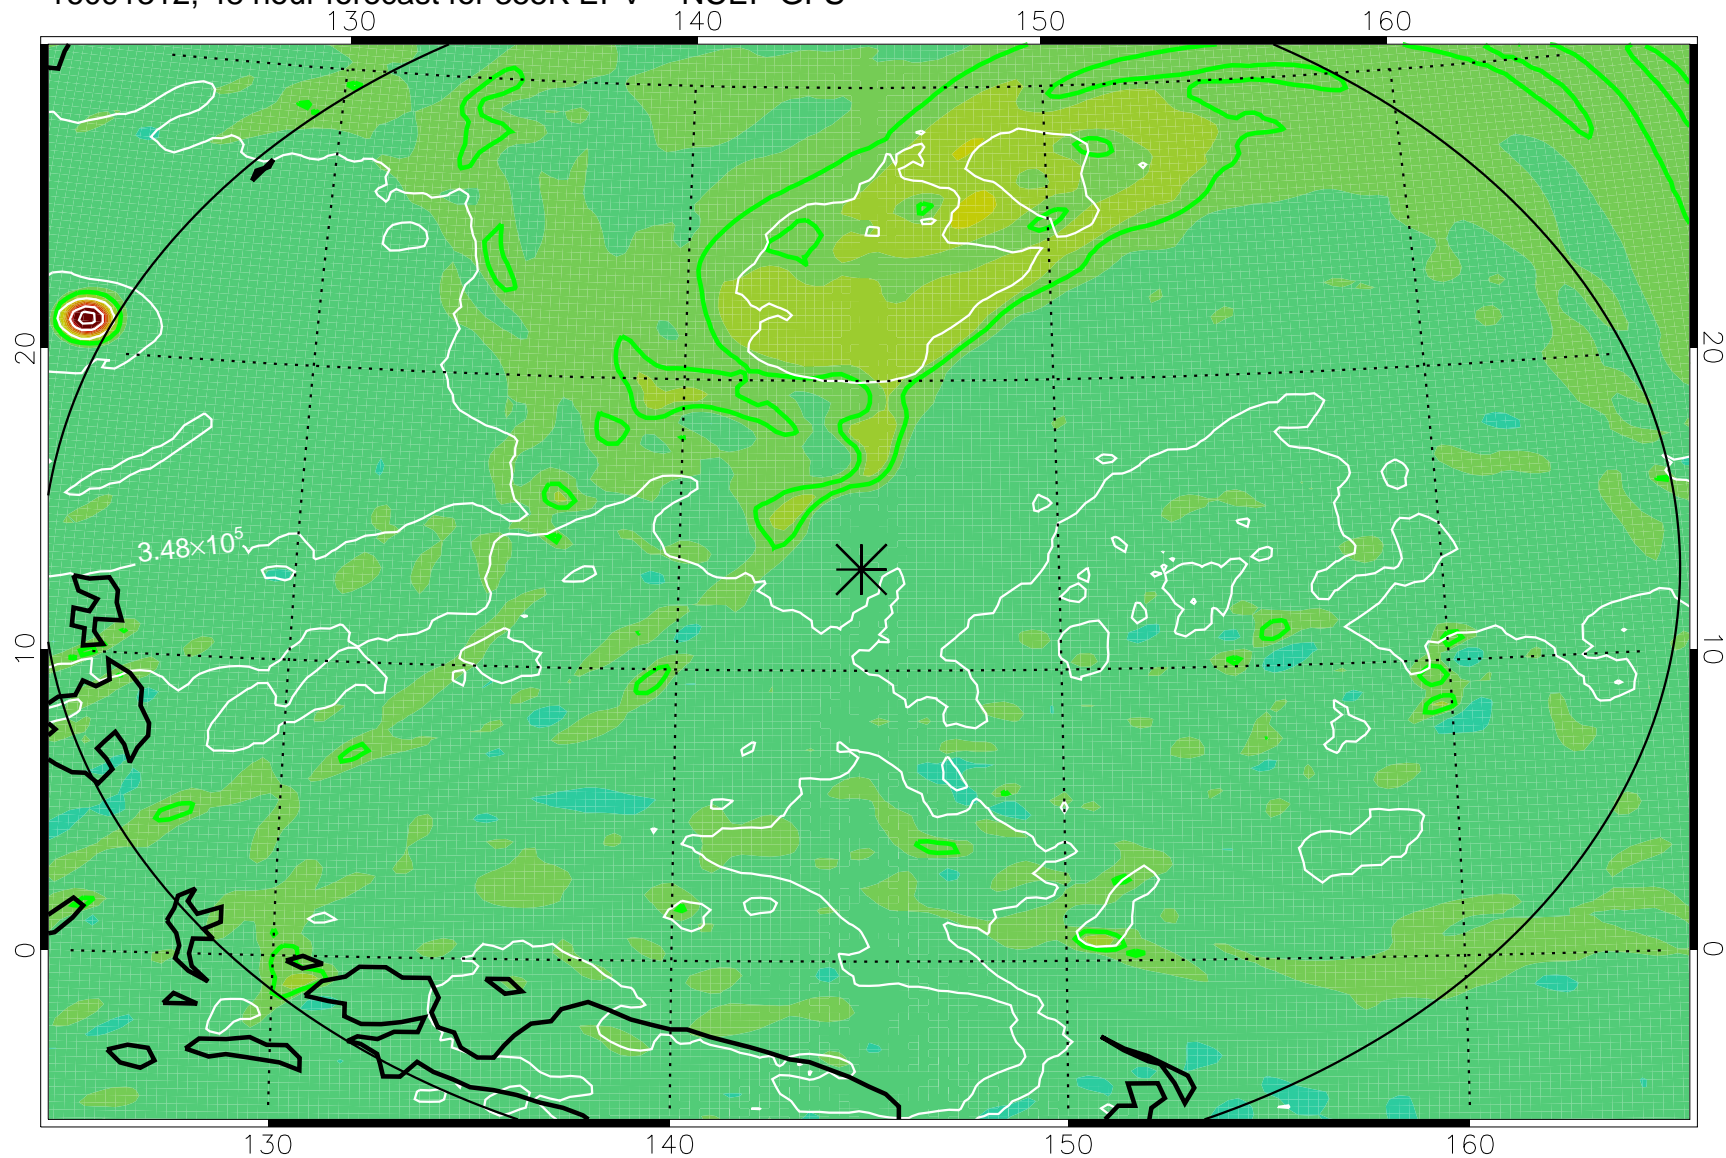

16091218, 30 hour forecast for 355K EPV -- NCEP GFS

355K Montgomery Streamfunction, white  
EPV Tropopause (2 PVU) Position  
Range ring of 2304 km

16091300, 36 hour forecast for 355K EPV -- NCEP GFS

355K Montgomery Streamfunction, white  
EPV Tropopause (2 PVU) Position  
Range ring of 2304 km

16091306, 42 hour forecast for 355K EPV -- NCEP GFS

355K Montgomery Streamfunction, white  
EPV Tropopause (2 PVU) Position  
Range ring of 2304 km

16091312, 48 hour forecast for 355K EPV -- NCEP GFS

355K Montgomery Streamfunction, white  
EPV Tropopause (2 PVU) Position  
Range ring of 2304 km

16091406, 66 hour forecast for 355K EPV -- NCEP GFS

355K Montgomery Streamfunction, white  
EPV Tropopause (2 PVU) Position  
Range ring of 2304 km

16091412, 72 hour forecast for 355K EPV -- NCEP GFS

355K Montgomery Streamfunction, white  
EPV Tropopause (2 PVU) Position  
Range ring of 2304 km

16091418, 78 hour forecast for 355K EPV -- NCEP GFS

355K Montgomery Streamfunction, white  
EPV Tropopause (2 PVU) Position  
Range ring of 2304 km

16091500, 84 hour forecast for 355K EPV -- NCEP GFS

355K Montgomery Streamfunction, white  
EPV Tropopause (2 PVU) Position  
Range ring of 2304 km