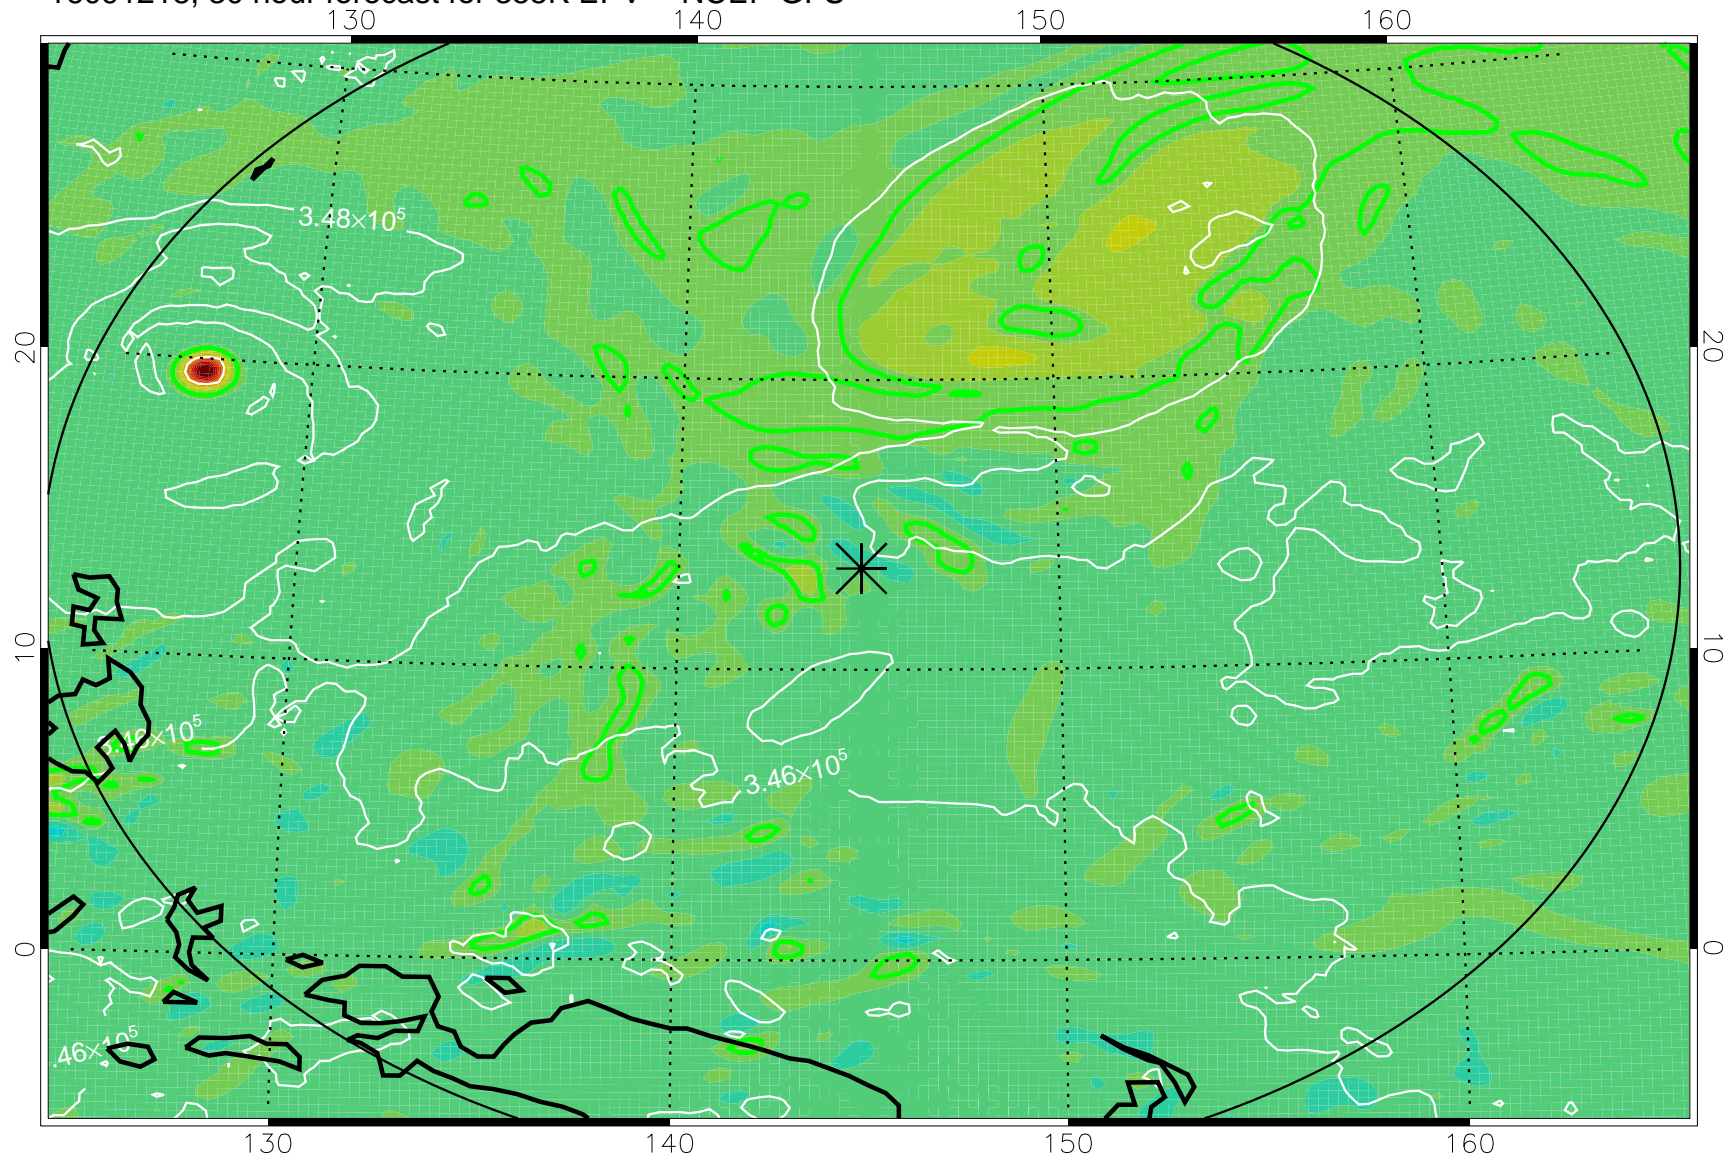

16091206, 18 hour forecast for 355K EPV -- NCEP GFS

355K Montgomery Streamfunction, white  
EPV Tropopause (2 PVU) Position  
Range ring of 2304 km

16091212, 24 hour forecast for 355K EPV -- NCEP GFS

355K Montgomery Streamfunction, white  
EPV Tropopause (2 PVU) Position  
Range ring of 2304 km

16091218, 30 hour forecast for 355K EPV -- NCEP GFS

355K Montgomery Streamfunction, white  
EPV Tropopause (2 PVU) Position  
Range ring of 2304 km

16091300, 36 hour forecast for 355K EPV -- NCEP GFS

355K Montgomery Streamfunction, white  
EPV Tropopause (2 PVU) Position  
Range ring of 2304 km

16091306, 42 hour forecast for 355K EPV -- NCEP GFS

355K Montgomery Streamfunction, white  
EPV Tropopause (2 PVU) Position  
Range ring of 2304 km

16091312, 48 hour forecast for 355K EPV -- NCEP GFS

355K Montgomery Streamfunction, white  
EPV Tropopause (2 PVU) Position  
Range ring of 2304 km

16091406, 66 hour forecast for 355K EPV -- NCEP GFS

355K Montgomery Streamfunction, white  
EPV Tropopause (2 PVU) Position  
Range ring of 2304 km

16091412, 72 hour forecast for 355K EPV -- NCEP GFS

355K Montgomery Streamfunction, white  
EPV Tropopause (2 PVU) Position  
Range ring of 2304 km