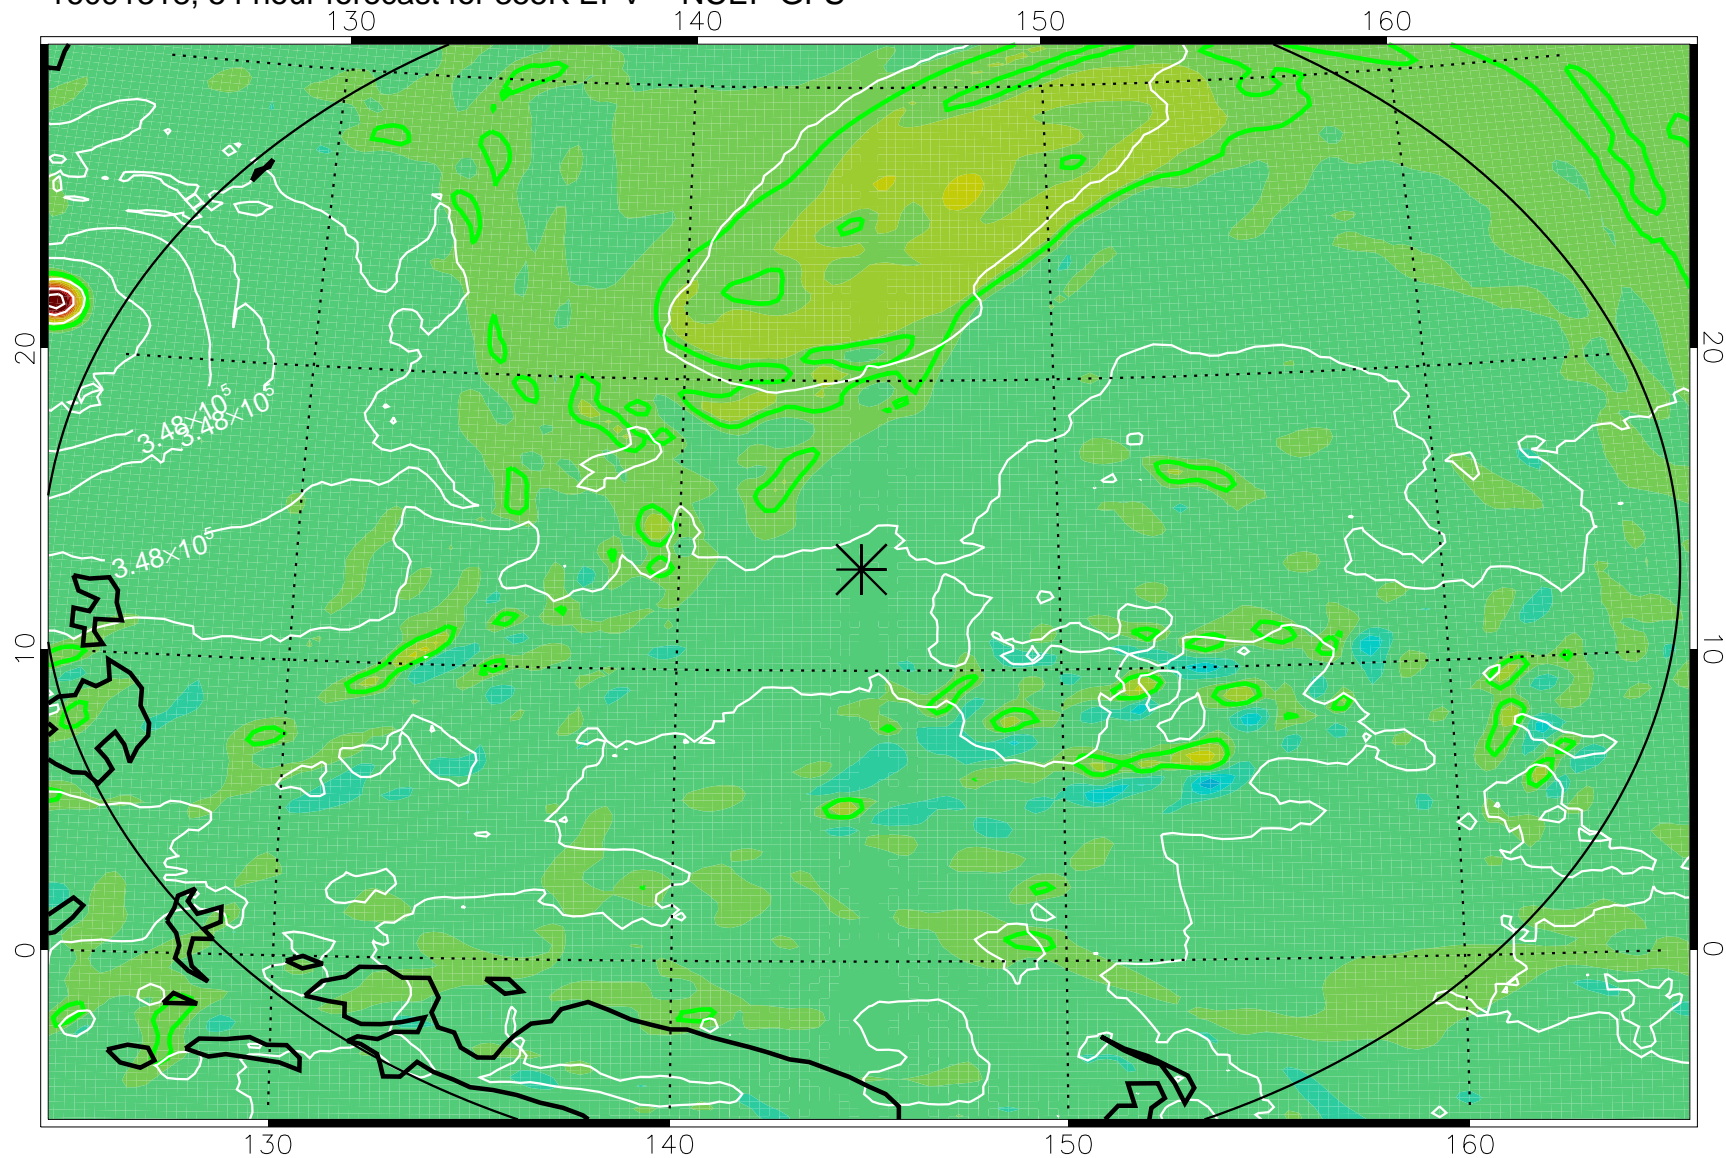

16091306, 42 hour forecast for 355K EPV -- NCEP GFS

355K Montgomery Streamfunction, white  
EPV Tropopause (2 PVU) Position  
Range ring of 2304 km

16091312, 48 hour forecast for 355K EPV -- NCEP GFS

355K Montgomery Streamfunction, white  
EPV Tropopause (2 PVU) Position  
Range ring of 2304 km

16091318, 54 hour forecast for 355K EPV -- NCEP GFS

355K Montgomery Streamfunction, white  
EPV Tropopause (2 PVU) Position  
Range ring of 2304 km

16091400, 60 hour forecast for 355K EPV -- NCEP GFS

355K Montgomery Streamfunction, white  
EPV Tropopause (2 PVU) Position  
Range ring of 2304 km

16091406, 66 hour forecast for 355K EPV -- NCEP GFS

355K Montgomery Streamfunction, white  
EPV Tropopause (2 PVU) Position  
Range ring of 2304 km

16091412, 72 hour forecast for 355K EPV -- NCEP GFS

355K Montgomery Streamfunction, white  
EPV Tropopause (2 PVU) Position  
Range ring of 2304 km

16091418, 78 hour forecast for 355K EPV -- NCEP GFS

355K Montgomery Streamfunction, white  
EPV Tropopause (2 PVU) Position  
Range ring of 2304 km

16091500, 84 hour forecast for 355K EPV -- NCEP GFS

355K Montgomery Streamfunction, white  
EPV Tropopause (2 PVU) Position  
Range ring of 2304 km