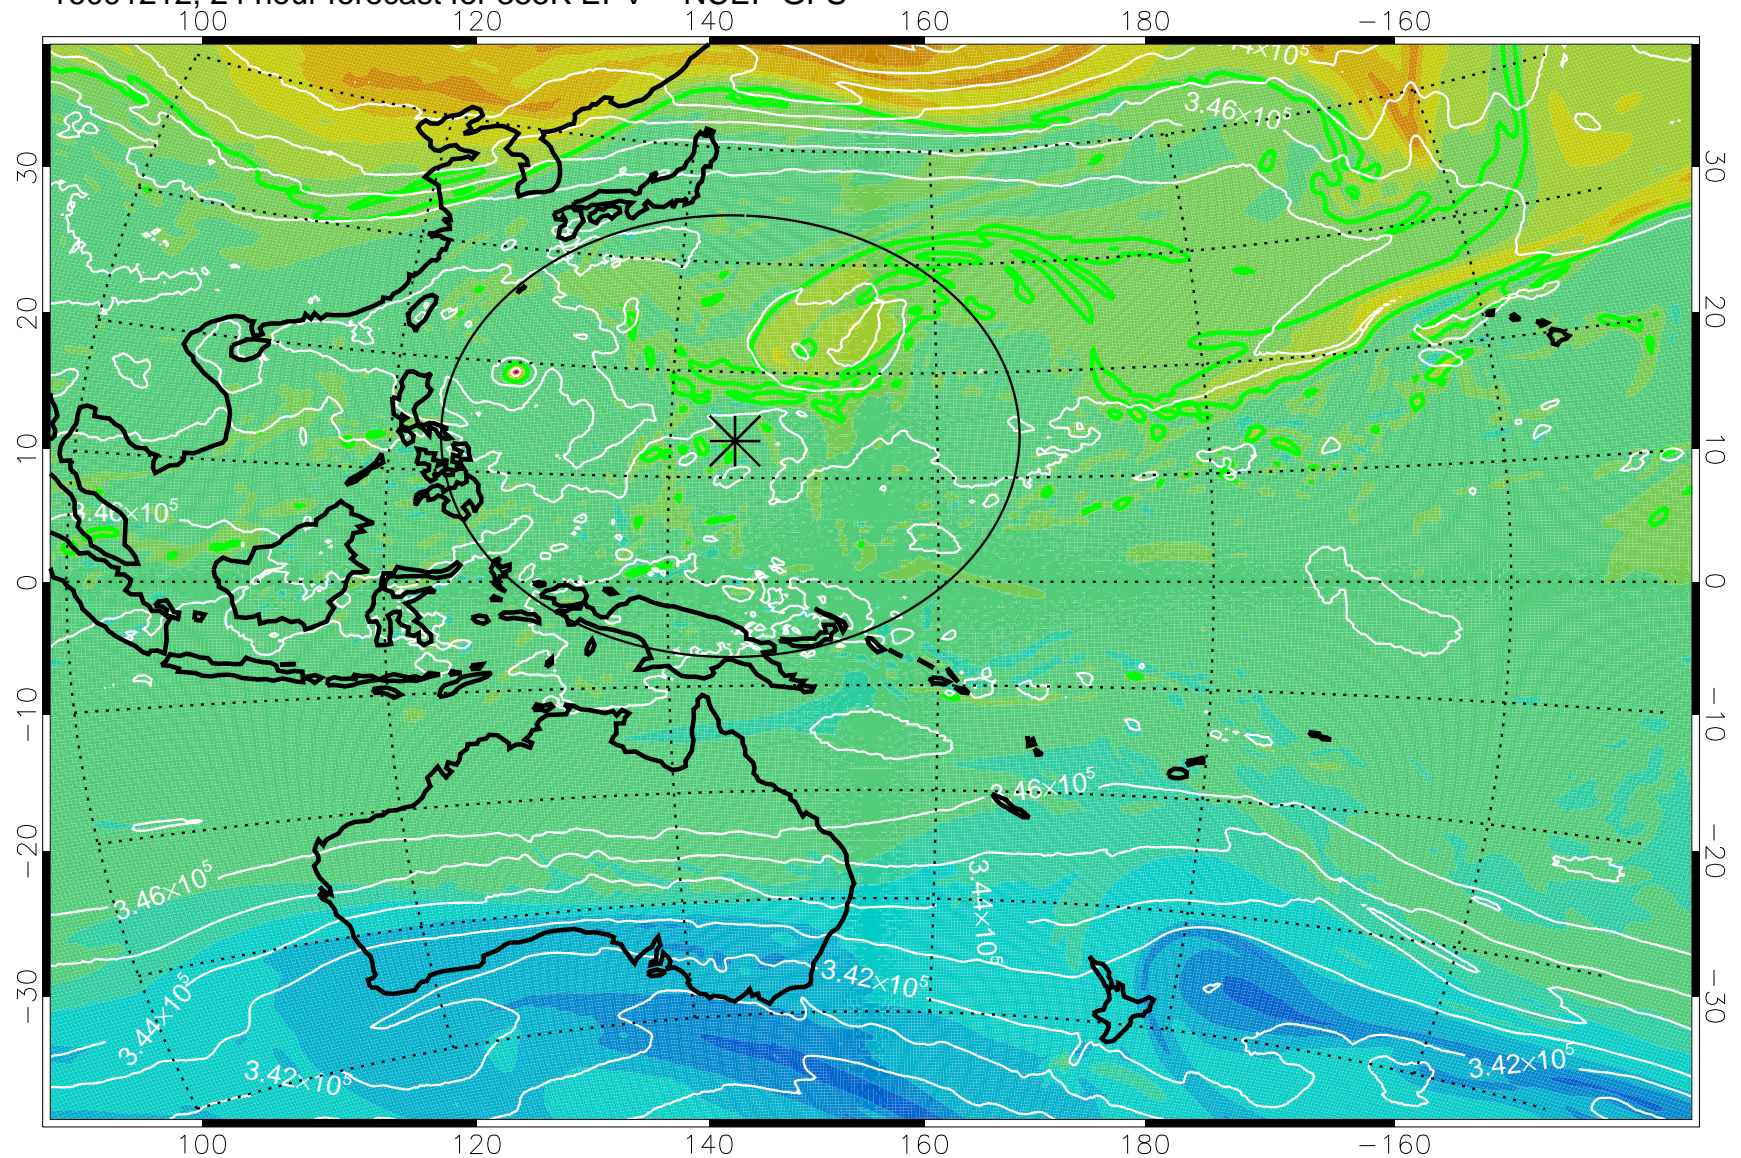

16091118, 6 hour forecast for 355K EPV -- NCEP GFS

355K Montgomery Streamfunction, white
EPV Tropopause (2 PVU) Position
Range ring of 2304 km

16091200, 12 hour forecast for 355K EPV -- NCEP GFS

355K Montgomery Streamfunction, white
EPV Tropopause (2 PVU) Position
Range ring of 2304 km

16091206, 18 hour forecast for 355K EPV -- NCEP GFS

355K Montgomery Streamfunction, white
EPV Tropopause (2 PVU) Position
Range ring of 2304 km

16091212, 24 hour forecast for 355K EPV -- NCEP GFS

355K Montgomery Streamfunction, white
EPV Tropopause (2 PVU) Position
Range ring of 2304 km

16091218, 30 hour forecast for 355K EPV -- NCEP GFS

355K Montgomery Streamfunction, white
EPV Tropopause (2 PVU) Position
Range ring of 2304 km

16091300, 36 hour forecast for 355K EPV -- NCEP GFS

355K Montgomery Streamfunction, white
EPV Tropopause (2 PVU) Position
Range ring of 2304 km

16091406, 66 hour forecast for 355K EPV -- NCEP GFS

355K Montgomery Streamfunction, white
EPV Tropopause (2 PVU) Position
Range ring of 2304 km

16091412, 72 hour forecast for 355K EPV -- NCEP GFS

355K Montgomery Streamfunction, white
EPV Tropopause (2 PVU) Position
Range ring of 2304 km