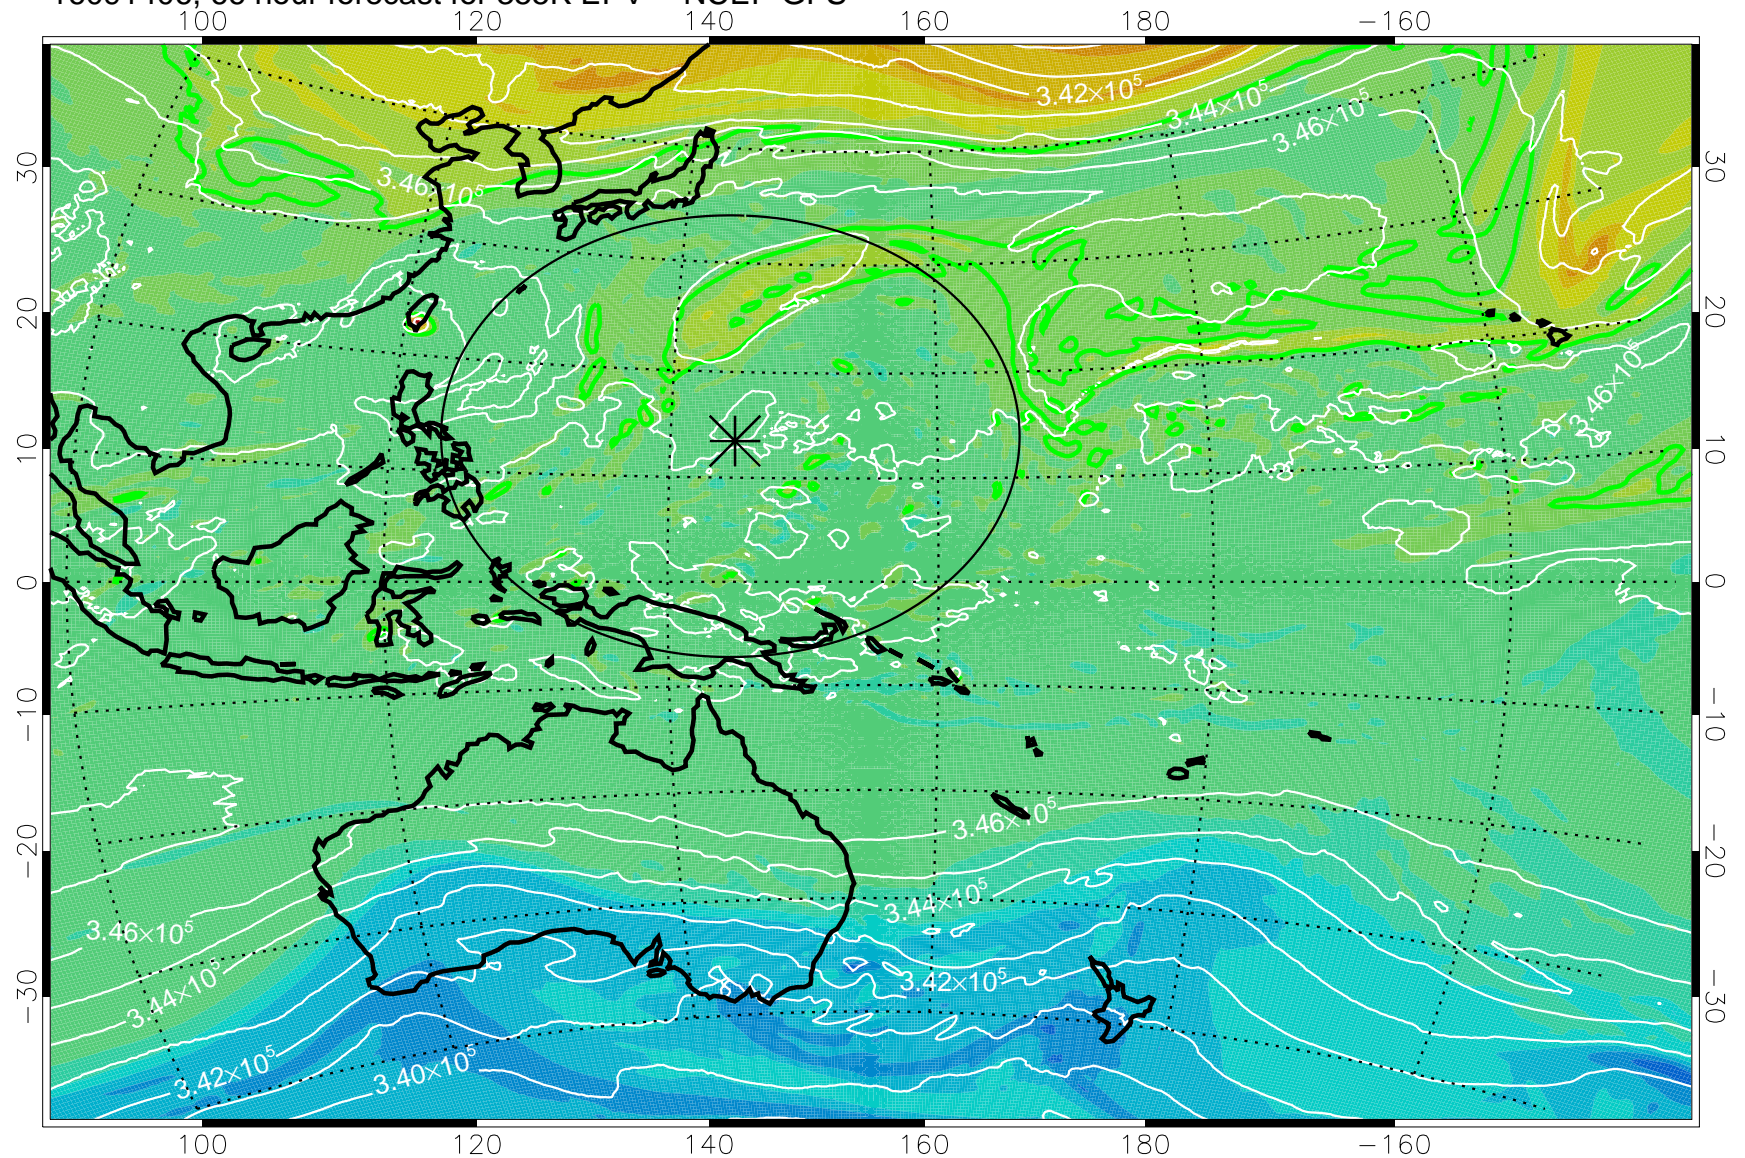

16091318, 54 hour forecast for 355K EPV -- NCEP GFS

355K Montgomery Streamfunction, white
EPV Tropopause (2 PVU) Position
Range ring of 2304 km

16091400, 60 hour forecast for 355K EPV -- NCEP GFS

355K Montgomery Streamfunction, white
EPV Tropopause (2 PVU) Position
Range ring of 2304 km

16091406, 66 hour forecast for 355K EPV -- NCEP GFS

355K Montgomery Streamfunction, white
EPV Tropopause (2 PVU) Position
Range ring of 2304 km

16091412, 72 hour forecast for 355K EPV -- NCEP GFS

355K Montgomery Streamfunction, white
EPV Tropopause (2 PVU) Position
Range ring of 2304 km

16091418, 78 hour forecast for 355K EPV -- NCEP GFS

355K Montgomery Streamfunction, white
EPV Tropopause (2 PVU) Position
Range ring of 2304 km

16091500, 84 hour forecast for 355K EPV -- NCEP GFS

355K Montgomery Streamfunction, white
EPV Tropopause (2 PVU) Position
Range ring of 2304 km

16091506, 90 hour forecast for 355K EPV -- NCEP GFS

355K Montgomery Streamfunction, white
EPV Tropopause (2 PVU) Position
Range ring of 2304 km

16091512, 96 hour forecast for 355K EPV -- NCEP GFS

355K Montgomery Streamfunction, white
EPV Tropopause (2 PVU) Position
Range ring of 2304 km