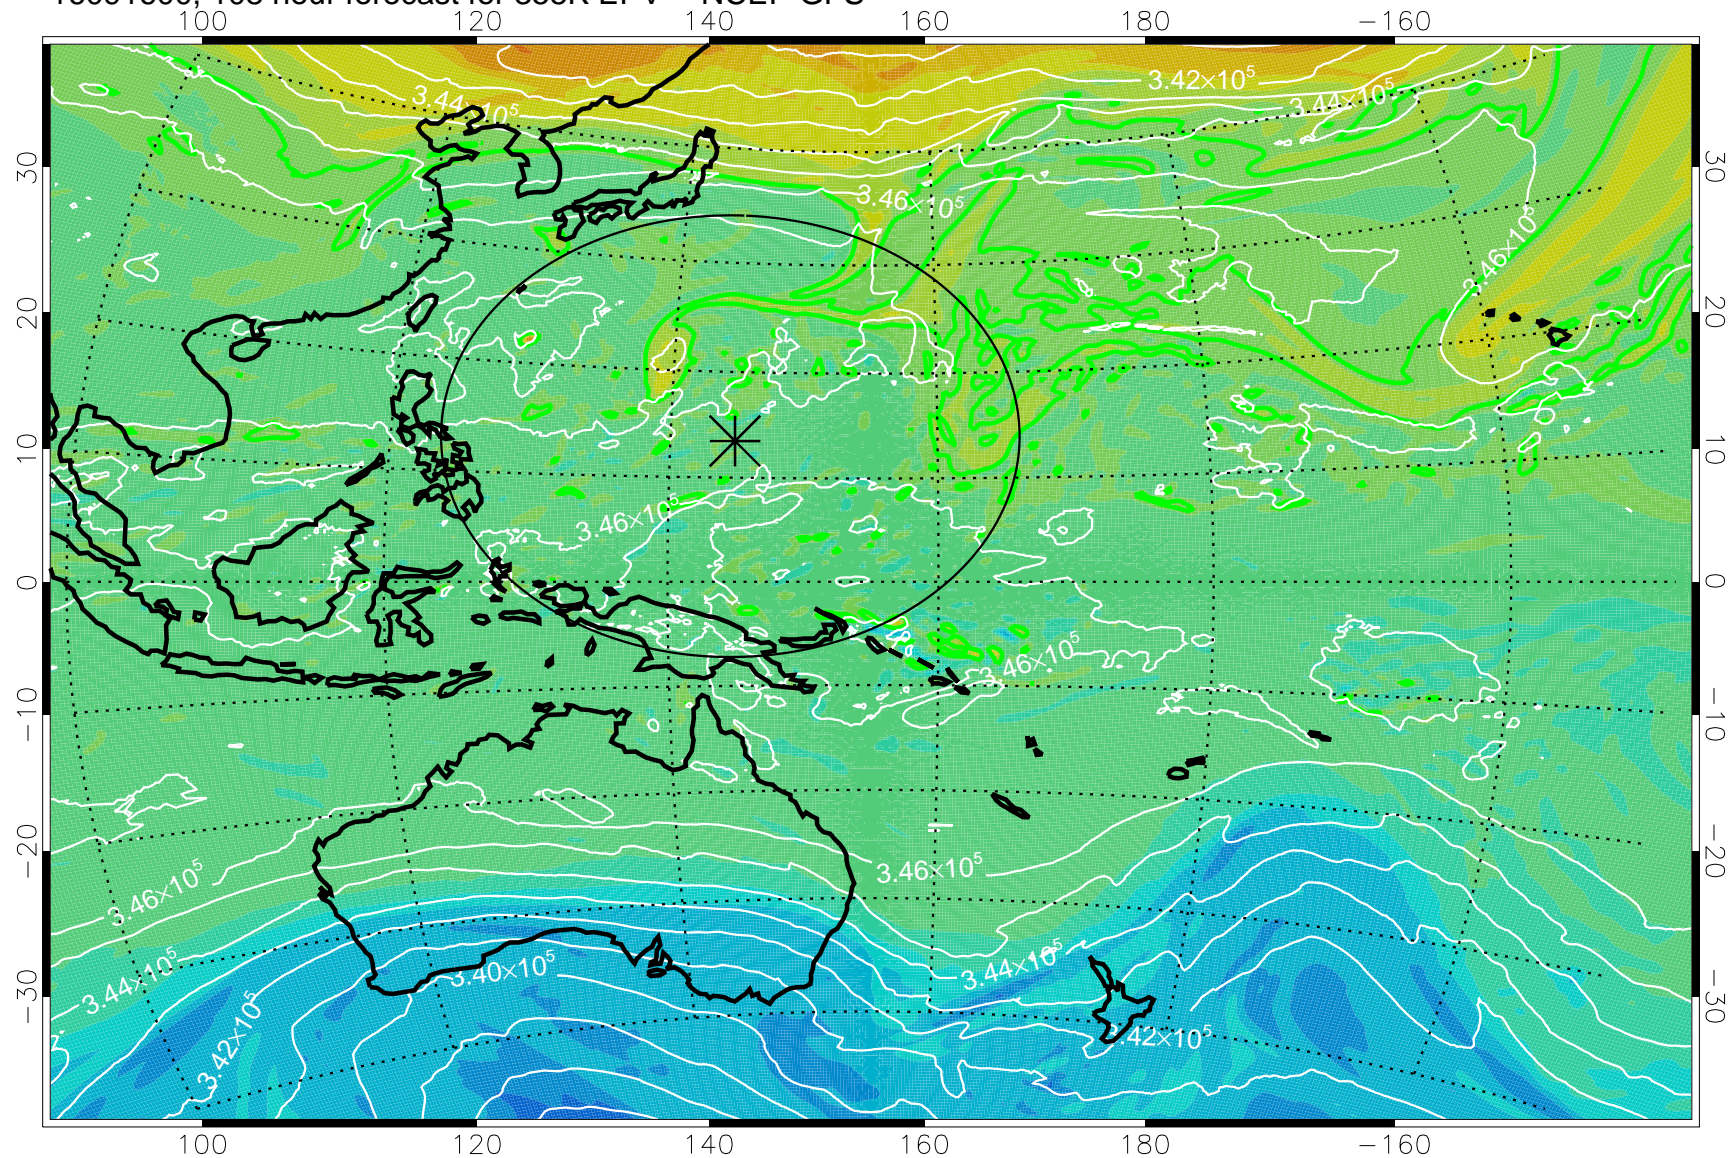

16091418, 78 hour forecast for 355K EPV -- NCEP GFS

355K Montgomery Streamfunction, white
EPV Tropopause (2 PVU) Position
Range ring of 2304 km

16091500, 84 hour forecast for 355K EPV -- NCEP GFS

355K Montgomery Streamfunction, white
EPV Tropopause (2 PVU) Position
Range ring of 2304 km

16091506, 90 hour forecast for 355K EPV -- NCEP GFS

355K Montgomery Streamfunction, white
EPV Tropopause (2 PVU) Position
Range ring of 2304 km

16091512, 96 hour forecast for 355K EPV -- NCEP GFS

355K Montgomery Streamfunction, white
EPV Tropopause (2 PVU) Position
Range ring of 2304 km

16091518, 102 hour forecast for 355K EPV -- NCEP GFS

355K Montgomery Streamfunction, white
EPV Tropopause (2 PVU) Position
Range ring of 2304 km

16091600, 108 hour forecast for 355K EPV -- NCEP GFS

355K Montgomery Streamfunction, white
EPV Tropopause (2 PVU) Position
Range ring of 2304 km

16091606, 114 hour forecast for 355K EPV -- NCEP GFS

355K Montgomery Streamfunction, white
EPV Tropopause (2 PVU) Position
Range ring of 2304 km

16091612, 120 hour forecast for 355K EPV -- NCEP GFS

355K Montgomery Streamfunction, white
EPV Tropopause (2 PVU) Position
Range ring of 2304 km