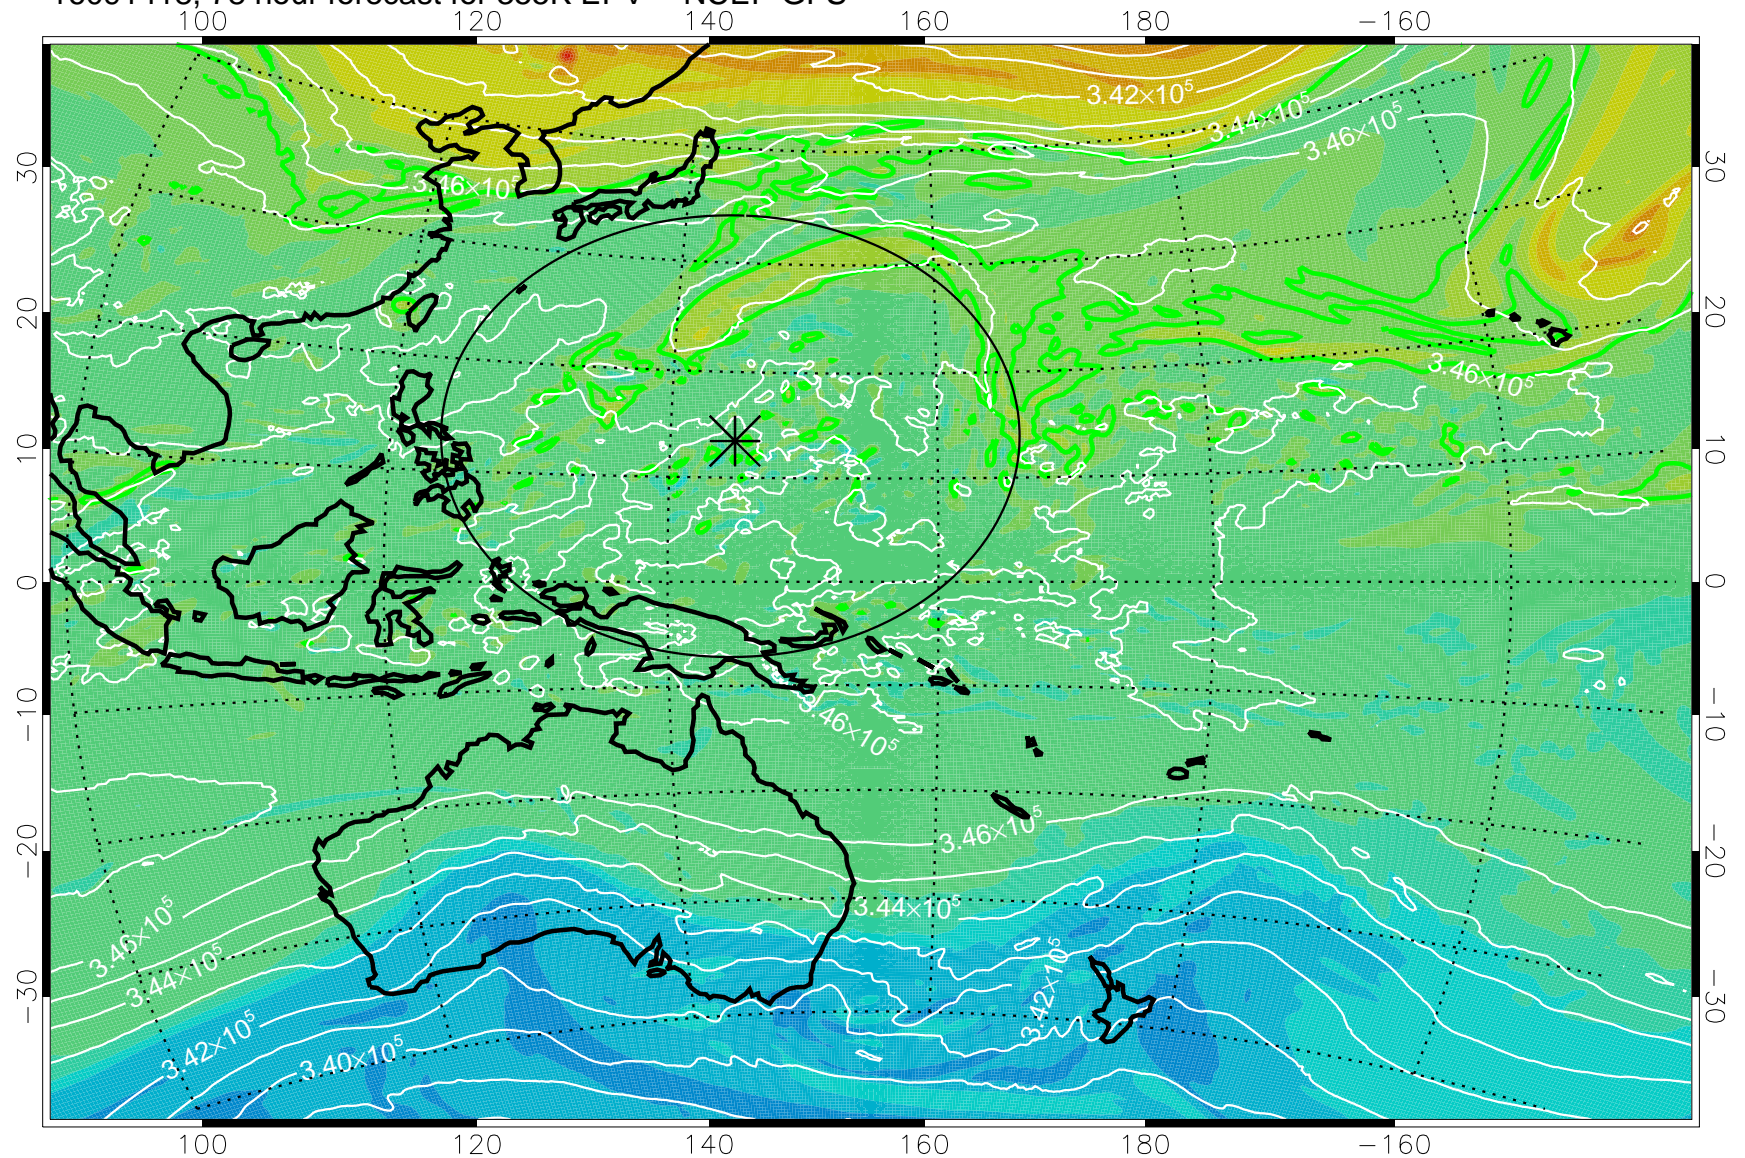

16091318, 54 hour forecast for 355K EPV -- NCEP GFS

355K Montgomery Streamfunction, white
EPV Tropopause (2 PVU) Position
Range ring of 2304 km

16091400, 60 hour forecast for 355K EPV -- NCEP GFS

355K Montgomery Streamfunction, white
EPV Tropopause (2 PVU) Position
Range ring of 2304 km

16091406, 66 hour forecast for 355K EPV -- NCEP GFS

355K Montgomery Streamfunction, white
EPV Tropopause (2 PVU) Position
Range ring of 2304 km

16091412, 72 hour forecast for 355K EPV -- NCEP GFS

355K Montgomery Streamfunction, white
EPV Tropopause (2 PVU) Position
Range ring of 2304 km

16091418, 78 hour forecast for 355K EPV -- NCEP GFS

355K Montgomery Streamfunction, white
EPV Tropopause (2 PVU) Position
Range ring of 2304 km

16091500, 84 hour forecast for 355K EPV -- NCEP GFS

355K Montgomery Streamfunction, white
EPV Tropopause (2 PVU) Position
Range ring of 2304 km

16091506, 90 hour forecast for 355K EPV -- NCEP GFS

355K Montgomery Streamfunction, white
EPV Tropopause (2 PVU) Position
Range ring of 2304 km

16091512, 96 hour forecast for 355K EPV -- NCEP GFS

355K Montgomery Streamfunction, white
EPV Tropopause (2 PVU) Position
Range ring of 2304 km