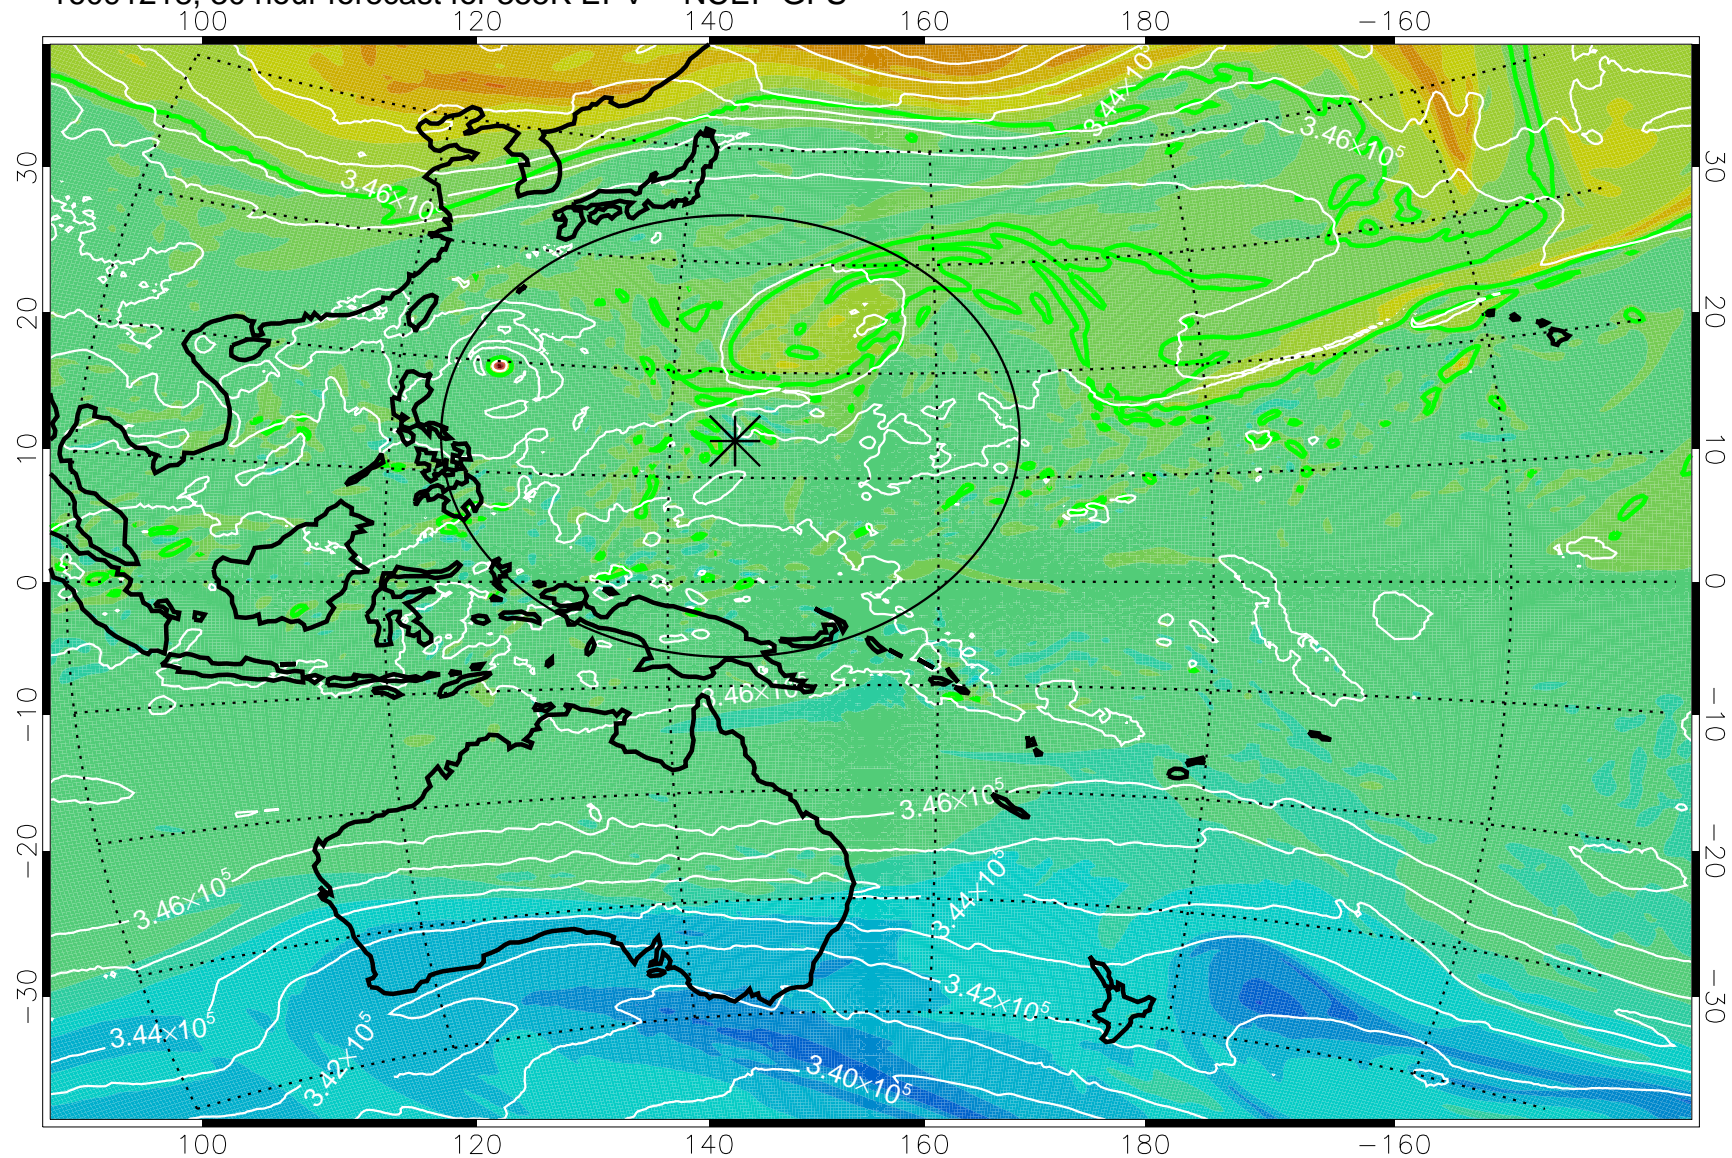

16091206, 18 hour forecast for 355K EPV -- NCEP GFS

355K Montgomery Streamfunction, white
EPV Tropopause (2 PVU) Position
Range ring of 2304 km

16091212, 24 hour forecast for 355K EPV -- NCEP GFS

355K Montgomery Streamfunction, white
EPV Tropopause (2 PVU) Position
Range ring of 2304 km

16091218, 30 hour forecast for 355K EPV -- NCEP GFS

355K Montgomery Streamfunction, white
EPV Tropopause (2 PVU) Position
Range ring of 2304 km

16091300, 36 hour forecast for 355K EPV -- NCEP GFS

355K Montgomery Streamfunction, white
EPV Tropopause (2 PVU) Position
Range ring of 2304 km

16091306, 42 hour forecast for 355K EPV -- NCEP GFS

355K Montgomery Streamfunction, white
EPV Tropopause (2 PVU) Position
Range ring of 2304 km

16091312, 48 hour forecast for 355K EPV -- NCEP GFS

355K Montgomery Streamfunction, white
EPV Tropopause (2 PVU) Position
Range ring of 2304 km

16091318, 54 hour forecast for 355K EPV -- NCEP GFS

355K Montgomery Streamfunction, white
EPV Tropopause (2 PVU) Position
Range ring of 2304 km

16091400, 60 hour forecast for 355K EPV -- NCEP GFS

355K Montgomery Streamfunction, white
EPV Tropopause (2 PVU) Position
Range ring of 2304 km