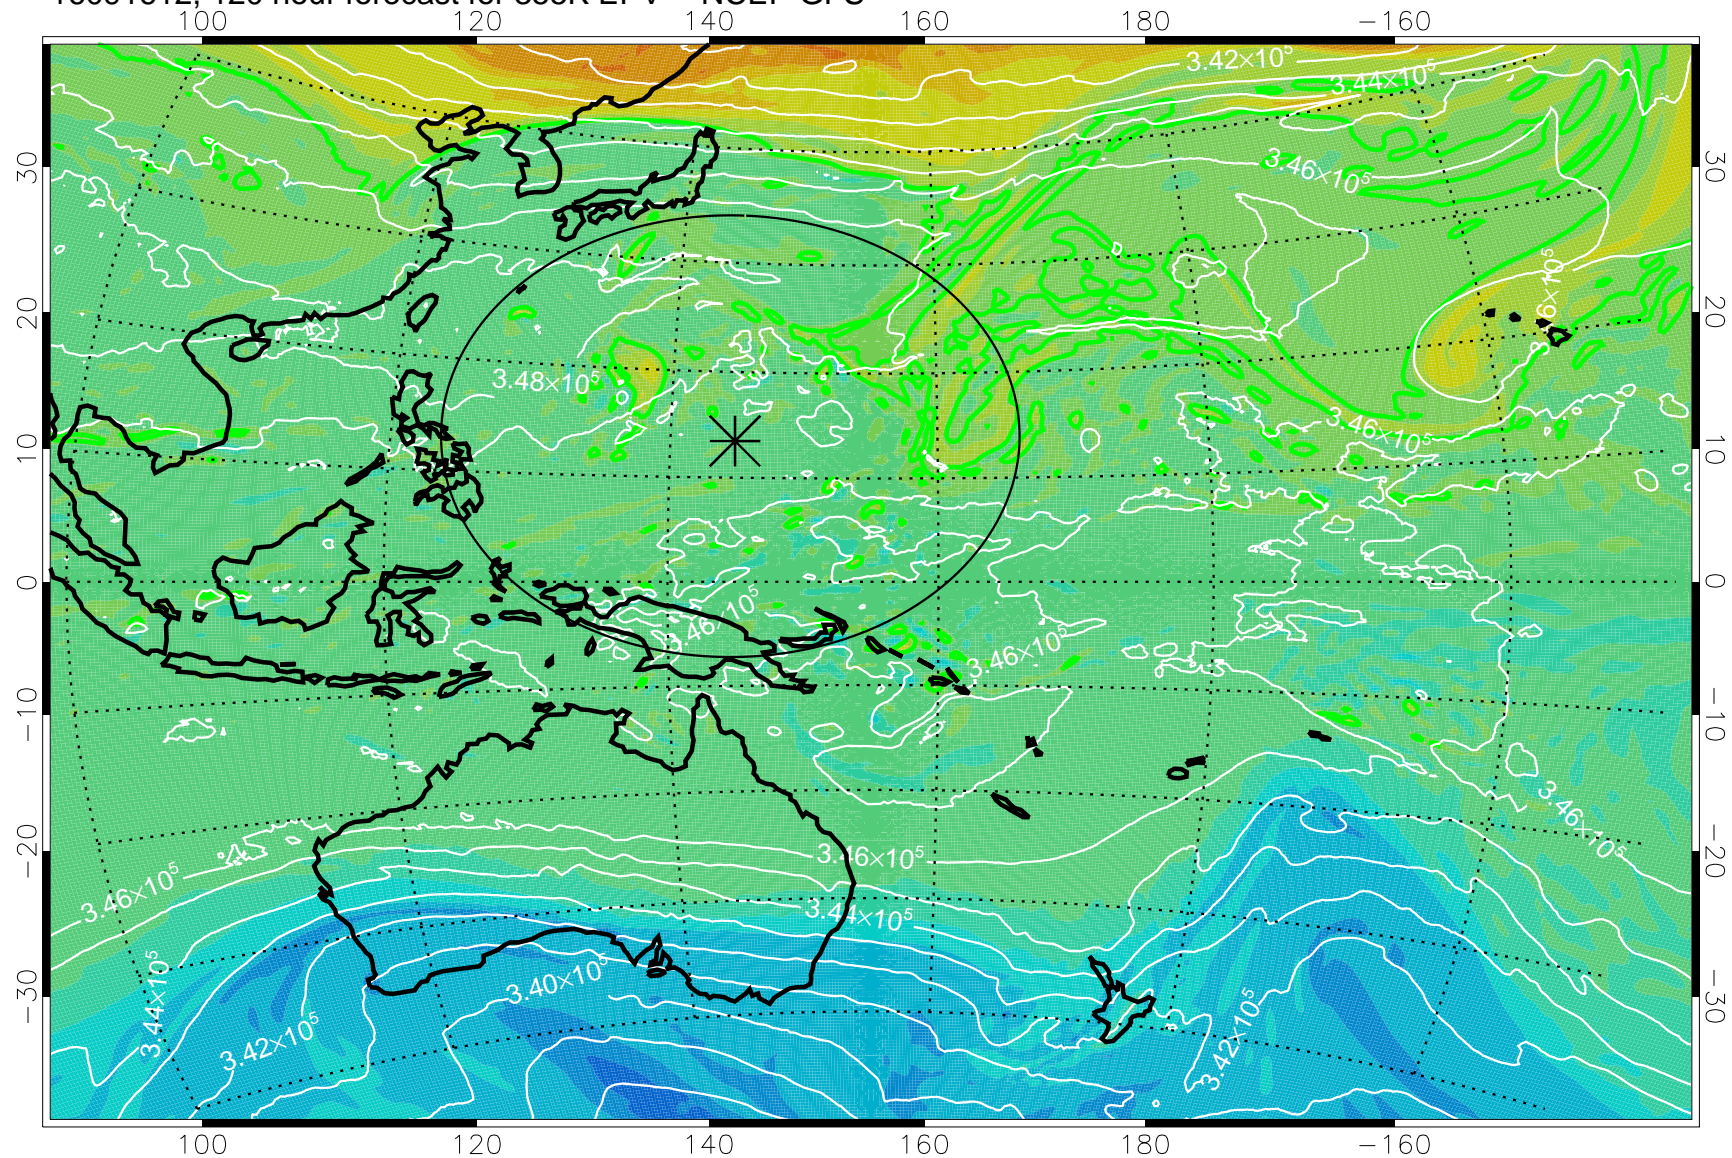

16091418, 78 hour forecast for 355K EPV -- NCEP GFS

355K Montgomery Streamfunction, white
EPV Tropopause (2 PVU) Position
Range ring of 2304 km

16091500, 84 hour forecast for 355K EPV -- NCEP GFS

355K Montgomery Streamfunction, white
EPV Tropopause (2 PVU) Position
Range ring of 2304 km

16091506, 90 hour forecast for 355K EPV -- NCEP GFS

355K Montgomery Streamfunction, white
EPV Tropopause (2 PVU) Position
Range ring of 2304 km

16091512, 96 hour forecast for 355K EPV -- NCEP GFS

355K Montgomery Streamfunction, white
EPV Tropopause (2 PVU) Position
Range ring of 2304 km

16091518, 102 hour forecast for 355K EPV -- NCEP GFS

355K Montgomery Streamfunction, white
EPV Tropopause (2 PVU) Position
Range ring of 2304 km

16091600, 108 hour forecast for 355K EPV -- NCEP GFS

355K Montgomery Streamfunction, white
EPV Tropopause (2 PVU) Position
Range ring of 2304 km

16091606, 114 hour forecast for 355K EPV -- NCEP GFS

355K Montgomery Streamfunction, white
EPV Tropopause (2 PVU) Position
Range ring of 2304 km

16091612, 120 hour forecast for 355K EPV -- NCEP GFS

355K Montgomery Streamfunction, white
EPV Tropopause (2 PVU) Position
Range ring of 2304 km