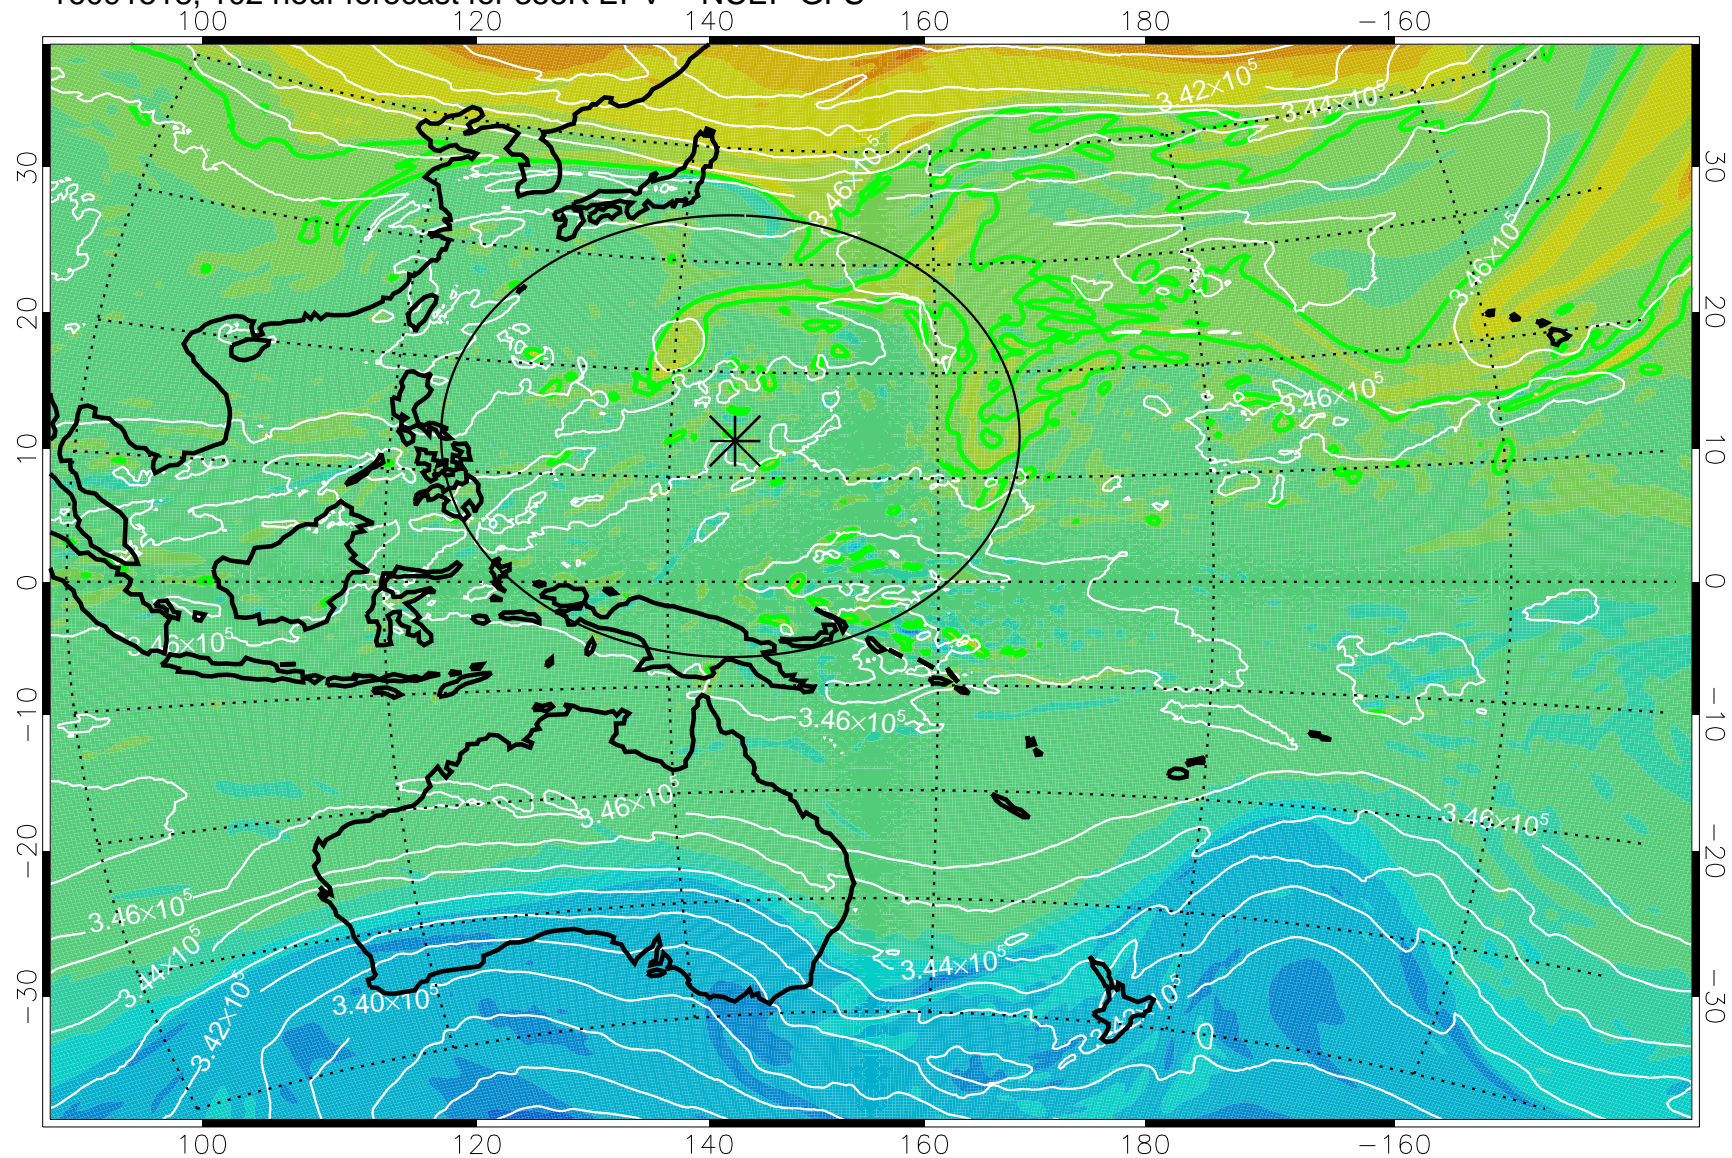

16091418, 78 hour forecast for 355K EPV -- NCEP GFS

355K Montgomery Streamfunction, white
EPV Tropopause (2 PVU) Position
Range ring of 2304 km

16091500, 84 hour forecast for 355K EPV -- NCEP GFS

355K Montgomery Streamfunction, white
EPV Tropopause (2 PVU) Position
Range ring of 2304 km

16091506, 90 hour forecast for 355K EPV -- NCEP GFS

355K Montgomery Streamfunction, white
EPV Tropopause (2 PVU) Position
Range ring of 2304 km

16091512, 96 hour forecast for 355K EPV -- NCEP GFS

355K Montgomery Streamfunction, white
EPV Tropopause (2 PVU) Position
Range ring of 2304 km

16091518, 102 hour forecast for 355K EPV -- NCEP GFS

355K Montgomery Streamfunction, white
EPV Tropopause (2 PVU) Position
Range ring of 2304 km

16091600, 108 hour forecast for 355K EPV -- NCEP GFS

355K Montgomery Streamfunction, white
EPV Tropopause (2 PVU) Position
Range ring of 2304 km

16091606, 114 hour forecast for 355K EPV -- NCEP GFS

355K Montgomery Streamfunction, white
EPV Tropopause (2 PVU) Position
Range ring of 2304 km

16091612, 120 hour forecast for 355K EPV -- NCEP GFS

355K Montgomery Streamfunction, white
EPV Tropopause (2 PVU) Position
Range ring of 2304 km