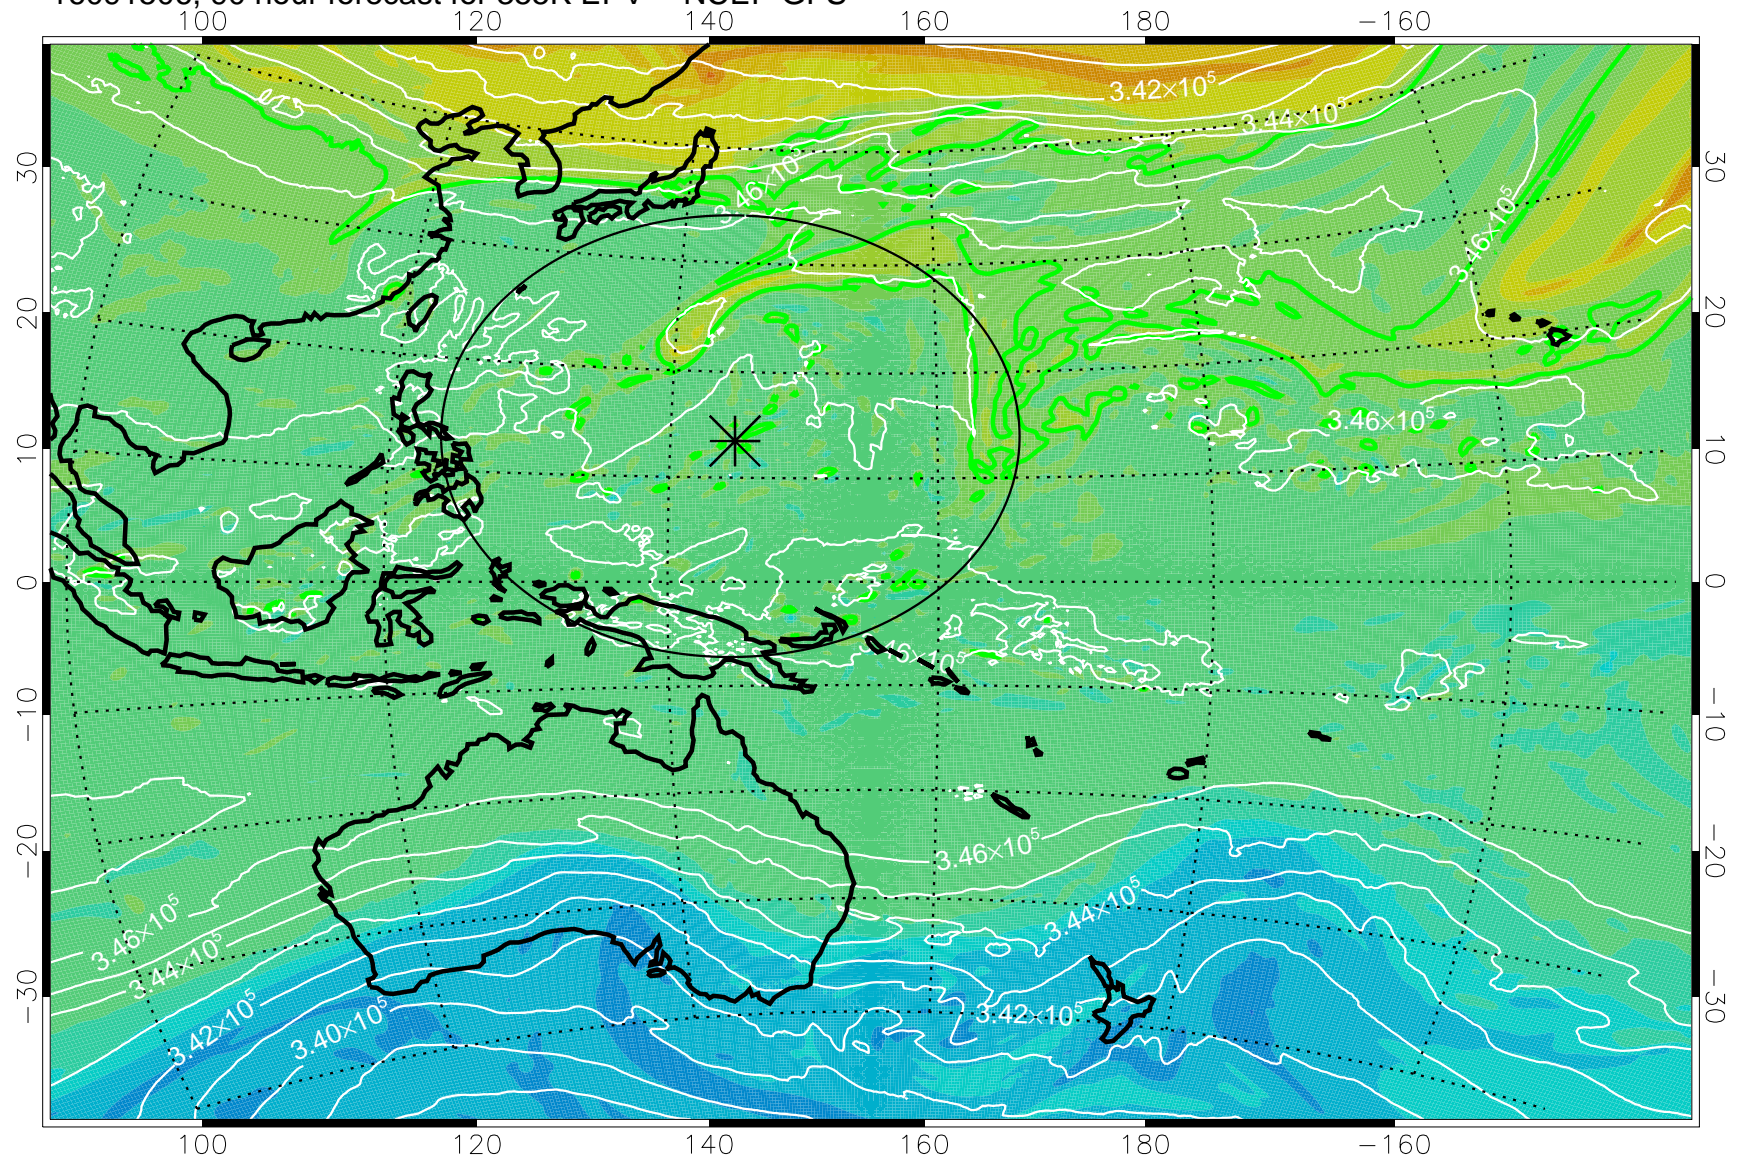

16091406, 66 hour forecast for 355K EPV -- NCEP GFS

355K Montgomery Streamfunction, white
EPV Tropopause (2 PVU) Position
Range ring of 2304 km

16091412, 72 hour forecast for 355K EPV -- NCEP GFS

355K Montgomery Streamfunction, white
EPV Tropopause (2 PVU) Position
Range ring of 2304 km

16091418, 78 hour forecast for 355K EPV -- NCEP GFS

355K Montgomery Streamfunction, white
EPV Tropopause (2 PVU) Position
Range ring of 2304 km

16091500, 84 hour forecast for 355K EPV -- NCEP GFS

355K Montgomery Streamfunction, white
EPV Tropopause (2 PVU) Position
Range ring of 2304 km

16091506, 90 hour forecast for 355K EPV -- NCEP GFS

355K Montgomery Streamfunction, white
EPV Tropopause (2 PVU) Position
Range ring of 2304 km

16091512, 96 hour forecast for 355K EPV -- NCEP GFS

355K Montgomery Streamfunction, white
EPV Tropopause (2 PVU) Position
Range ring of 2304 km

16091518, 102 hour forecast for 355K EPV -- NCEP GFS

355K Montgomery Streamfunction, white
EPV Tropopause (2 PVU) Position
Range ring of 2304 km

16091600, 108 hour forecast for 355K EPV -- NCEP GFS

355K Montgomery Streamfunction, white
EPV Tropopause (2 PVU) Position
Range ring of 2304 km