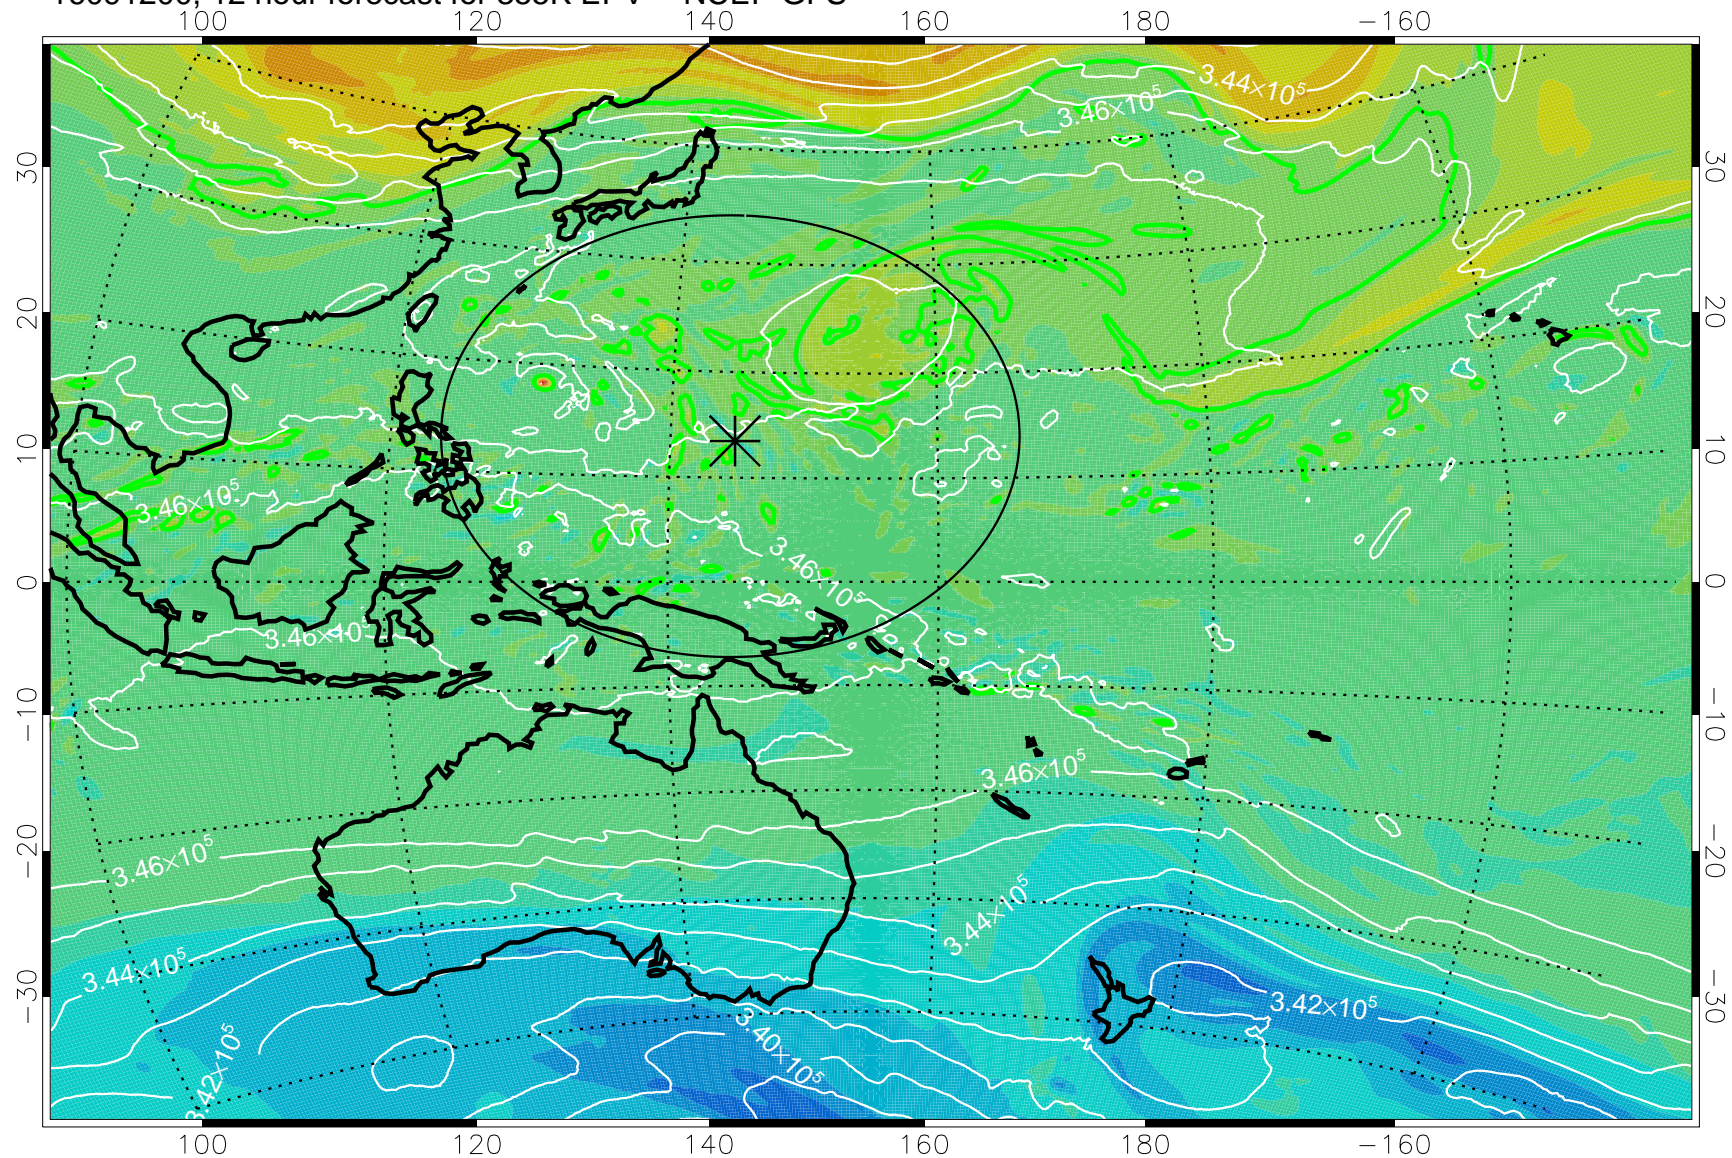

16091118, 6 hour forecast for 355K EPV -- NCEP GFS

355K Montgomery Streamfunction, white
EPV Tropopause (2 PVU) Position
Range ring of 2304 km

16091200, 12 hour forecast for 355K EPV -- NCEP GFS

355K Montgomery Streamfunction, white
EPV Tropopause (2 PVU) Position
Range ring of 2304 km

16091206, 18 hour forecast for 355K EPV -- NCEP GFS

355K Montgomery Streamfunction, white
EPV Tropopause (2 PVU) Position
Range ring of 2304 km

16091212, 24 hour forecast for 355K EPV -- NCEP GFS

355K Montgomery Streamfunction, white
EPV Tropopause (2 PVU) Position
Range ring of 2304 km

16091218, 30 hour forecast for 355K EPV -- NCEP GFS

355K Montgomery Streamfunction, white
EPV Tropopause (2 PVU) Position
Range ring of 2304 km

16091300, 36 hour forecast for 355K EPV -- NCEP GFS

355K Montgomery Streamfunction, white
EPV Tropopause (2 PVU) Position
Range ring of 2304 km

16091306, 42 hour forecast for 355K EPV -- NCEP GFS

355K Montgomery Streamfunction, white
EPV Tropopause (2 PVU) Position
Range ring of 2304 km

16091312, 48 hour forecast for 355K EPV -- NCEP GFS

355K Montgomery Streamfunction, white
EPV Tropopause (2 PVU) Position
Range ring of 2304 km