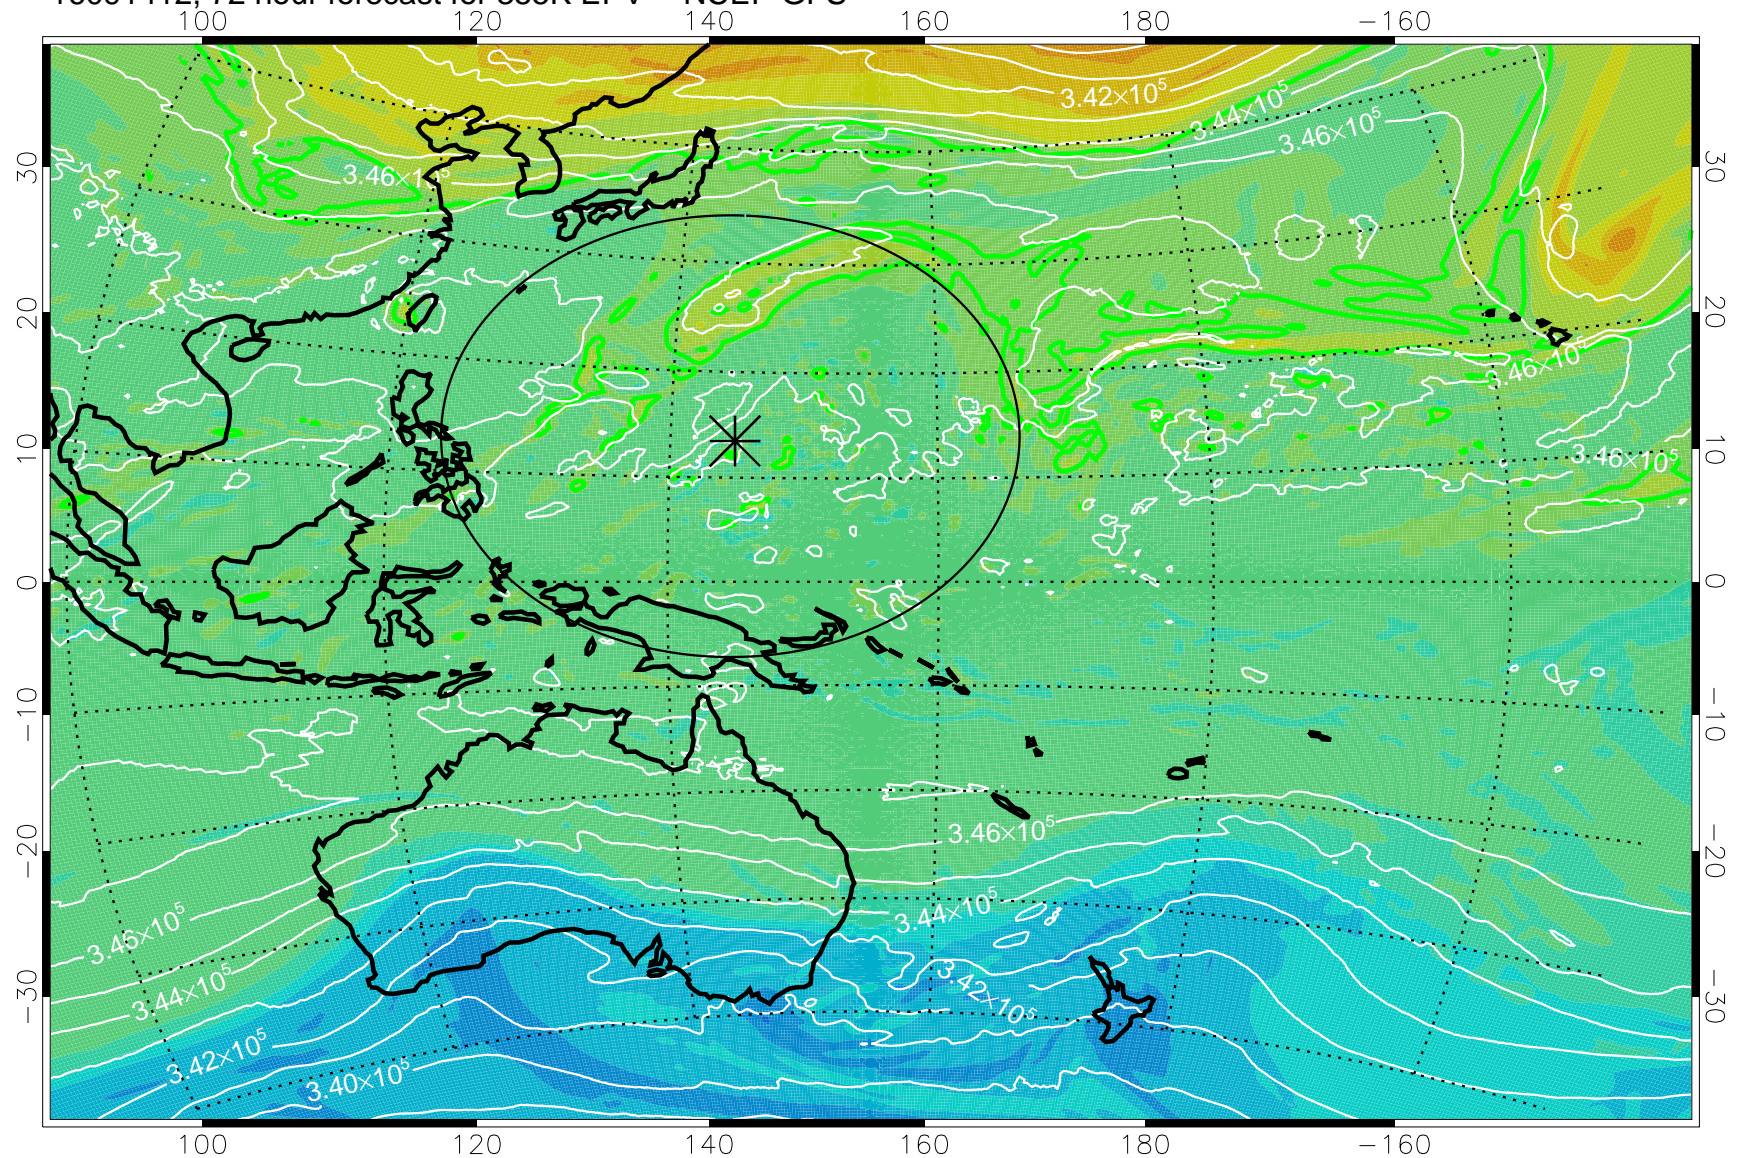

16091306, 42 hour forecast for 355K EPV -- NCEP GFS

355K Montgomery Streamfunction, white
EPV Tropopause (2 PVU) Position
Range ring of 2304 km

16091312, 48 hour forecast for 355K EPV -- NCEP GFS

355K Montgomery Streamfunction, white
EPV Tropopause (2 PVU) Position
Range ring of 2304 km

16091318, 54 hour forecast for 355K EPV -- NCEP GFS

355K Montgomery Streamfunction, white
EPV Tropopause (2 PVU) Position
Range ring of 2304 km

16091400, 60 hour forecast for 355K EPV -- NCEP GFS

355K Montgomery Streamfunction, white
EPV Tropopause (2 PVU) Position
Range ring of 2304 km

16091406, 66 hour forecast for 355K EPV -- NCEP GFS

355K Montgomery Streamfunction, white
EPV Tropopause (2 PVU) Position
Range ring of 2304 km

16091412, 72 hour forecast for 355K EPV -- NCEP GFS

355K Montgomery Streamfunction, white
EPV Tropopause (2 PVU) Position
Range ring of 2304 km

16091418, 78 hour forecast for 355K EPV -- NCEP GFS

355K Montgomery Streamfunction, white
EPV Tropopause (2 PVU) Position
Range ring of 2304 km

16091500, 84 hour forecast for 355K EPV -- NCEP GFS

355K Montgomery Streamfunction, white
EPV Tropopause (2 PVU) Position
Range ring of 2304 km