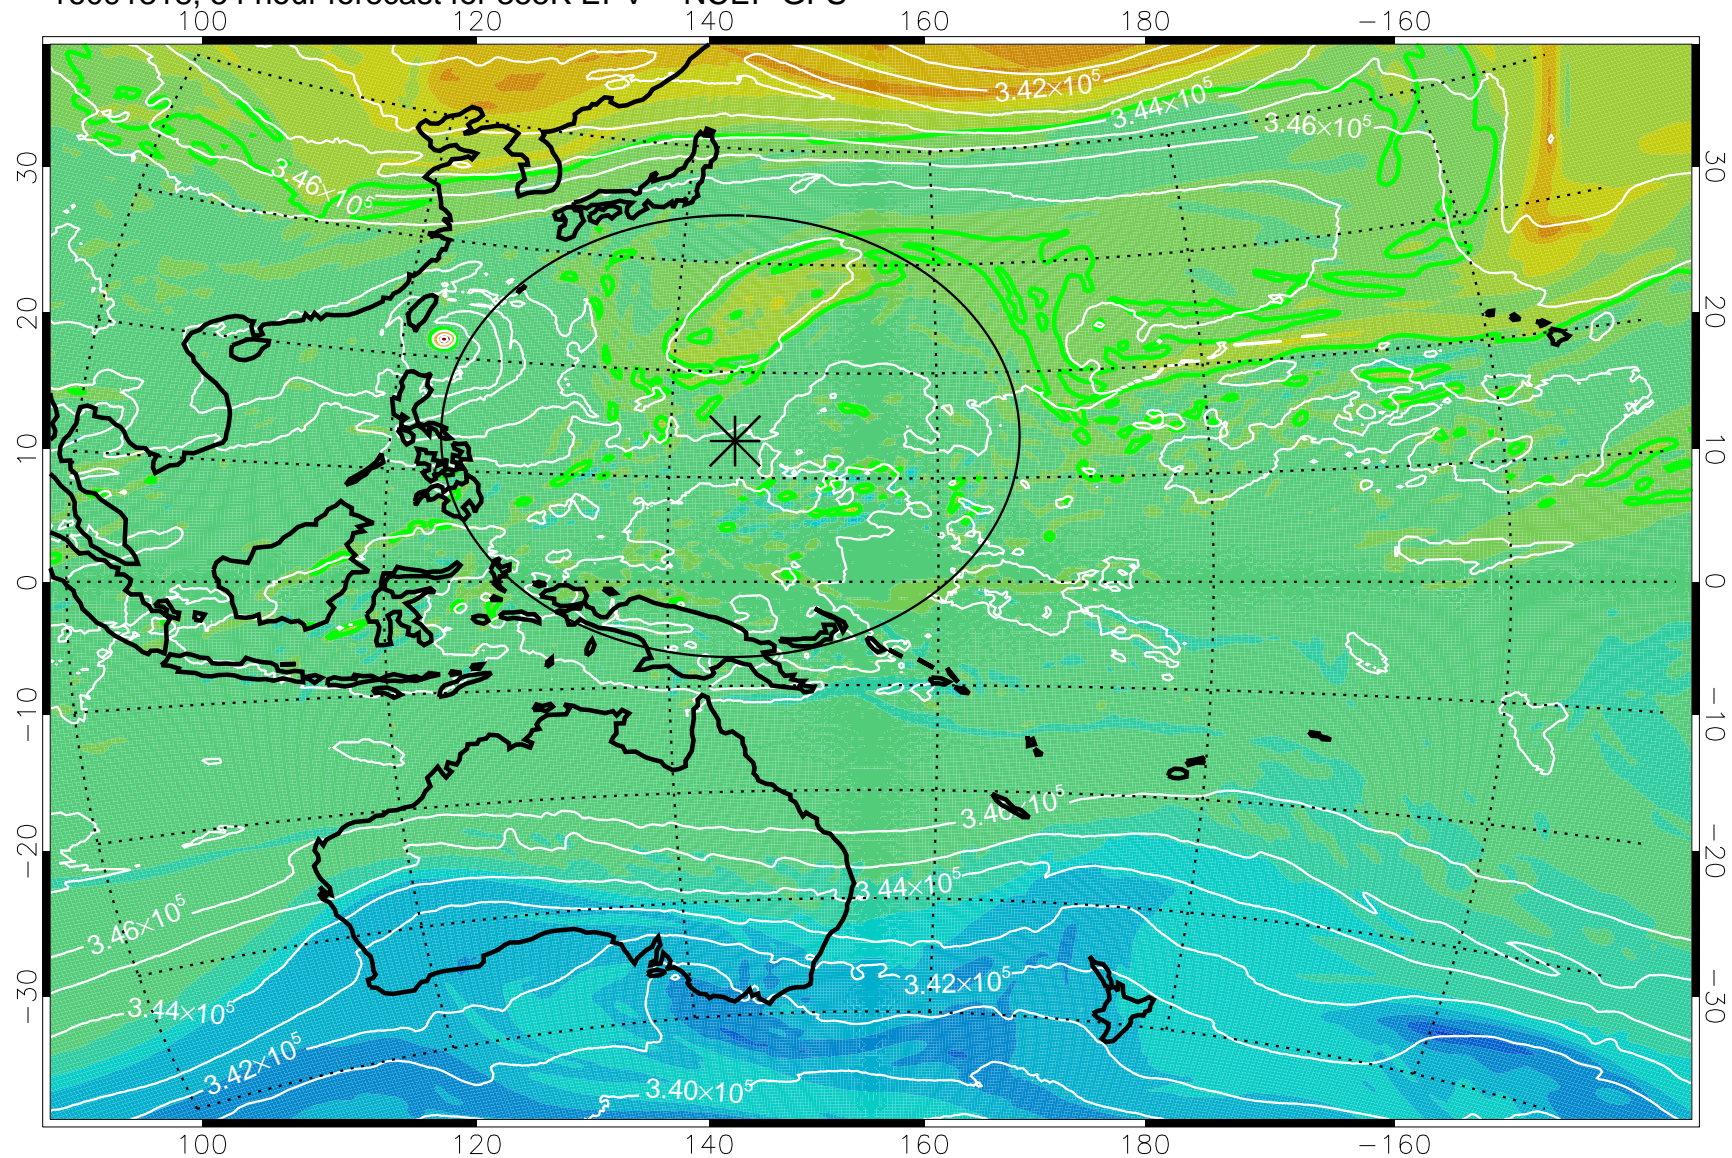

16091218, 30 hour forecast for 355K EPV -- NCEP GFS

355K Montgomery Streamfunction, white
EPV Tropopause (2 PVU) Position
Range ring of 2304 km

16091300, 36 hour forecast for 355K EPV -- NCEP GFS

355K Montgomery Streamfunction, white
EPV Tropopause (2 PVU) Position
Range ring of 2304 km

16091306, 42 hour forecast for 355K EPV -- NCEP GFS

355K Montgomery Streamfunction, white
EPV Tropopause (2 PVU) Position
Range ring of 2304 km

16091312, 48 hour forecast for 355K EPV -- NCEP GFS

355K Montgomery Streamfunction, white
EPV Tropopause (2 PVU) Position
Range ring of 2304 km

16091318, 54 hour forecast for 355K EPV -- NCEP GFS

355K Montgomery Streamfunction, white
EPV Tropopause (2 PVU) Position
Range ring of 2304 km

16091400, 60 hour forecast for 355K EPV -- NCEP GFS

355K Montgomery Streamfunction, white
EPV Tropopause (2 PVU) Position
Range ring of 2304 km

16091406, 66 hour forecast for 355K EPV -- NCEP GFS

355K Montgomery Streamfunction, white
EPV Tropopause (2 PVU) Position
Range ring of 2304 km

16091412, 72 hour forecast for 355K EPV -- NCEP GFS

355K Montgomery Streamfunction, white
EPV Tropopause (2 PVU) Position
Range ring of 2304 km