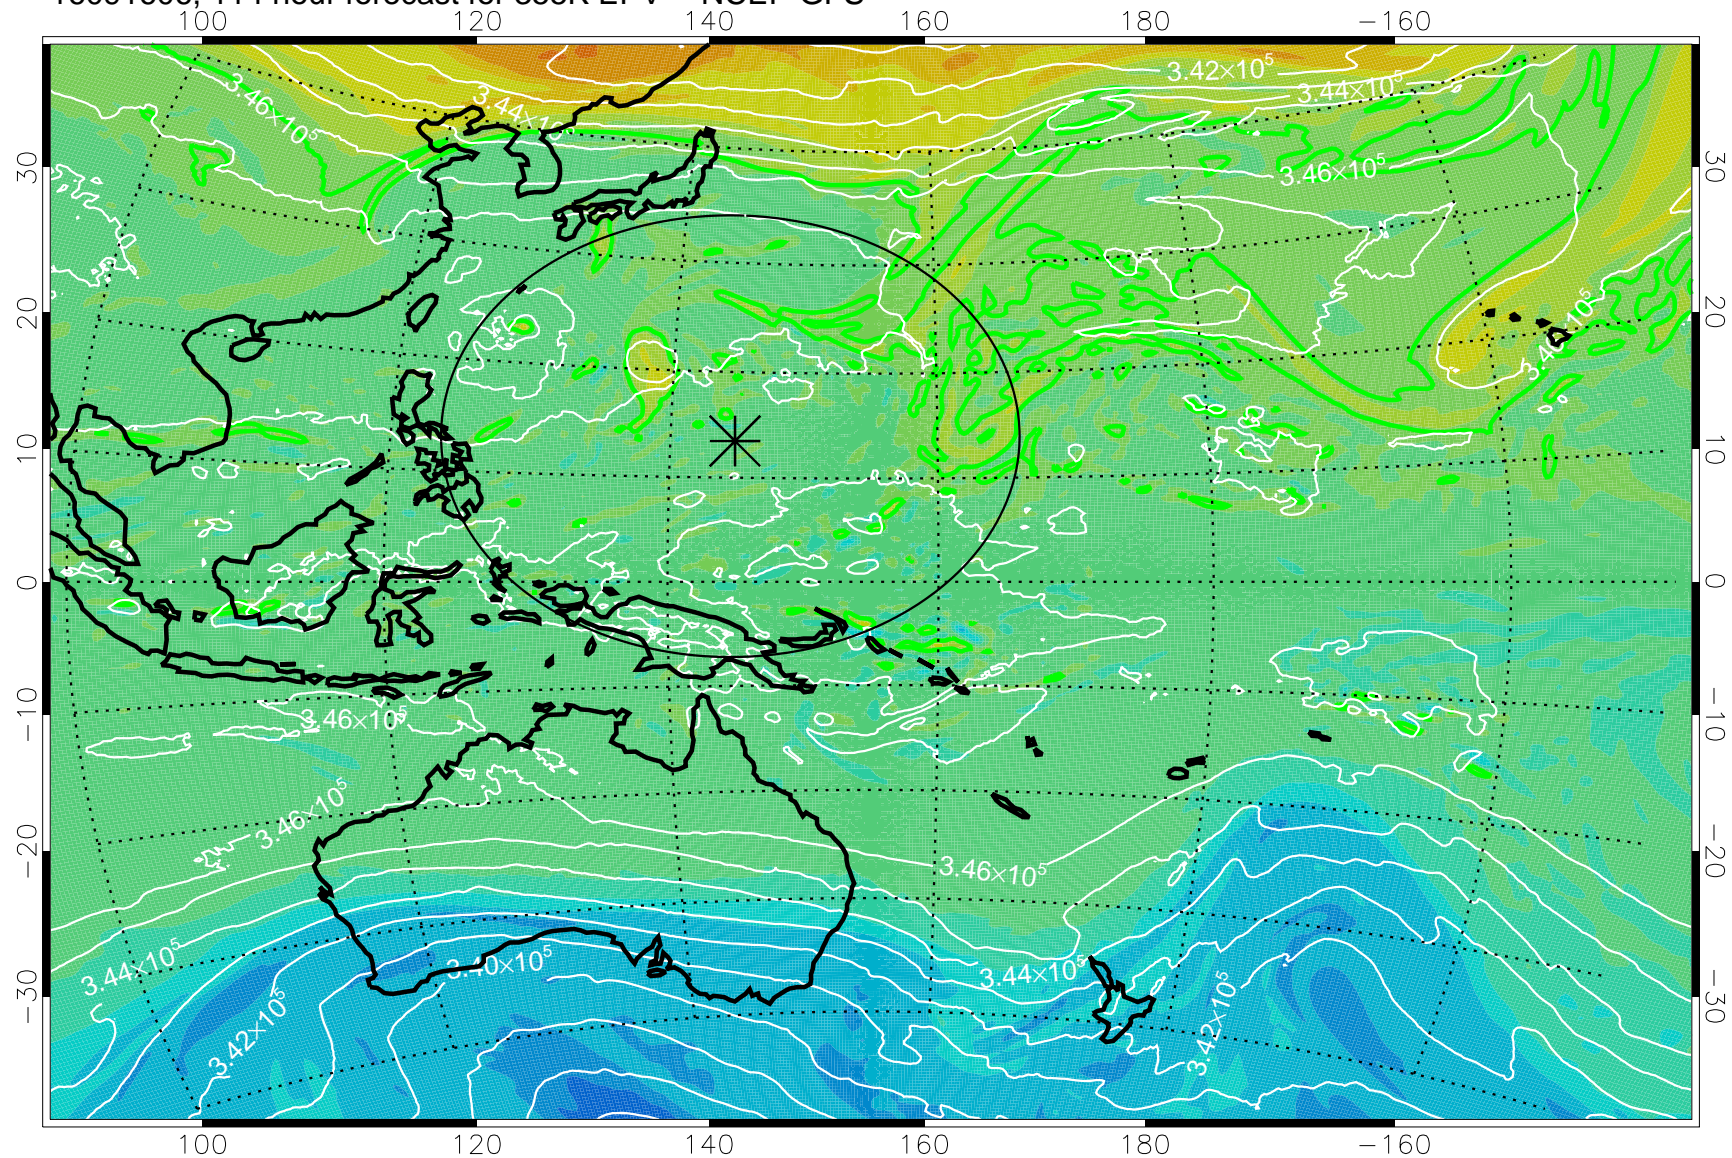

16091418, 78 hour forecast for 355K EPV -- NCEP GFS

355K Montgomery Streamfunction, white
EPV Tropopause (2 PVU) Position
Range ring of 2304 km

16091500, 84 hour forecast for 355K EPV -- NCEP GFS

355K Montgomery Streamfunction, white
EPV Tropopause (2 PVU) Position
Range ring of 2304 km

16091506, 90 hour forecast for 355K EPV -- NCEP GFS

355K Montgomery Streamfunction, white
EPV Tropopause (2 PVU) Position
Range ring of 2304 km

16091512, 96 hour forecast for 355K EPV -- NCEP GFS

355K Montgomery Streamfunction, white
EPV Tropopause (2 PVU) Position
Range ring of 2304 km

16091518, 102 hour forecast for 355K EPV -- NCEP GFS

355K Montgomery Streamfunction, white
EPV Tropopause (2 PVU) Position
Range ring of 2304 km

16091600, 108 hour forecast for 355K EPV -- NCEP GFS

355K Montgomery Streamfunction, white
EPV Tropopause (2 PVU) Position
Range ring of 2304 km

16091606, 114 hour forecast for 355K EPV -- NCEP GFS

355K Montgomery Streamfunction, white
EPV Tropopause (2 PVU) Position
Range ring of 2304 km

16091612, 120 hour forecast for 355K EPV -- NCEP GFS

355K Montgomery Streamfunction, white
EPV Tropopause (2 PVU) Position
Range ring of 2304 km