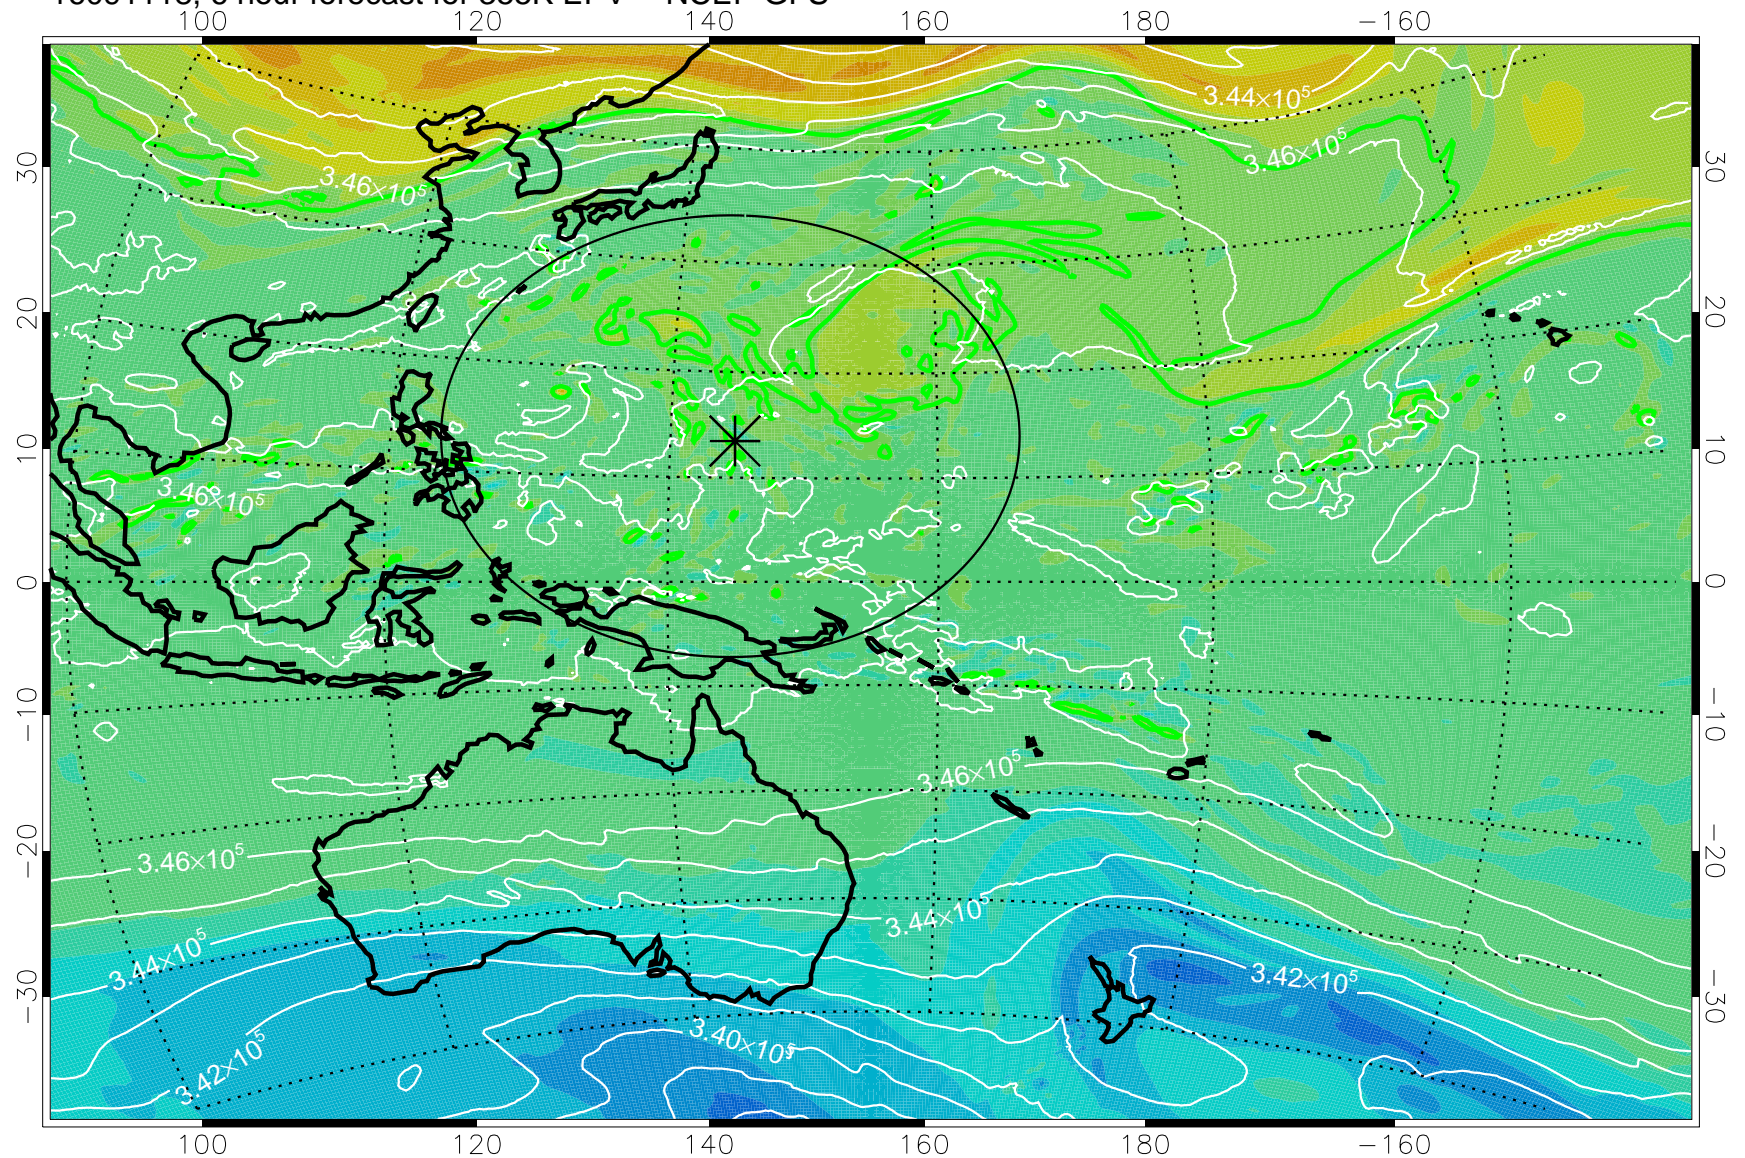

16091118, 6 hour forecast for 355K EPV -- NCEP GFS

355K Montgomery Streamfunction, white
EPV Tropopause (2 PVU) Position
Range ring of 2304 km

16091200, 12 hour forecast for 355K EPV -- NCEP GFS

355K Montgomery Streamfunction, white
EPV Tropopause (2 PVU) Position
Range ring of 2304 km

16091206, 18 hour forecast for 355K EPV -- NCEP GFS

355K Montgomery Streamfunction, white
EPV Tropopause (2 PVU) Position
Range ring of 2304 km

16091212, 24 hour forecast for 355K EPV -- NCEP GFS

355K Montgomery Streamfunction, white
EPV Tropopause (2 PVU) Position
Range ring of 2304 km

16091218, 30 hour forecast for 355K EPV -- NCEP GFS

355K Montgomery Streamfunction, white
EPV Tropopause (2 PVU) Position
Range ring of 2304 km

16091300, 36 hour forecast for 355K EPV -- NCEP GFS

355K Montgomery Streamfunction, white
EPV Tropopause (2 PVU) Position
Range ring of 2304 km

16091306, 42 hour forecast for 355K EPV -- NCEP GFS

355K Montgomery Streamfunction, white
EPV Tropopause (2 PVU) Position
Range ring of 2304 km

16091312, 48 hour forecast for 355K EPV -- NCEP GFS

355K Montgomery Streamfunction, white
EPV Tropopause (2 PVU) Position
Range ring of 2304 km