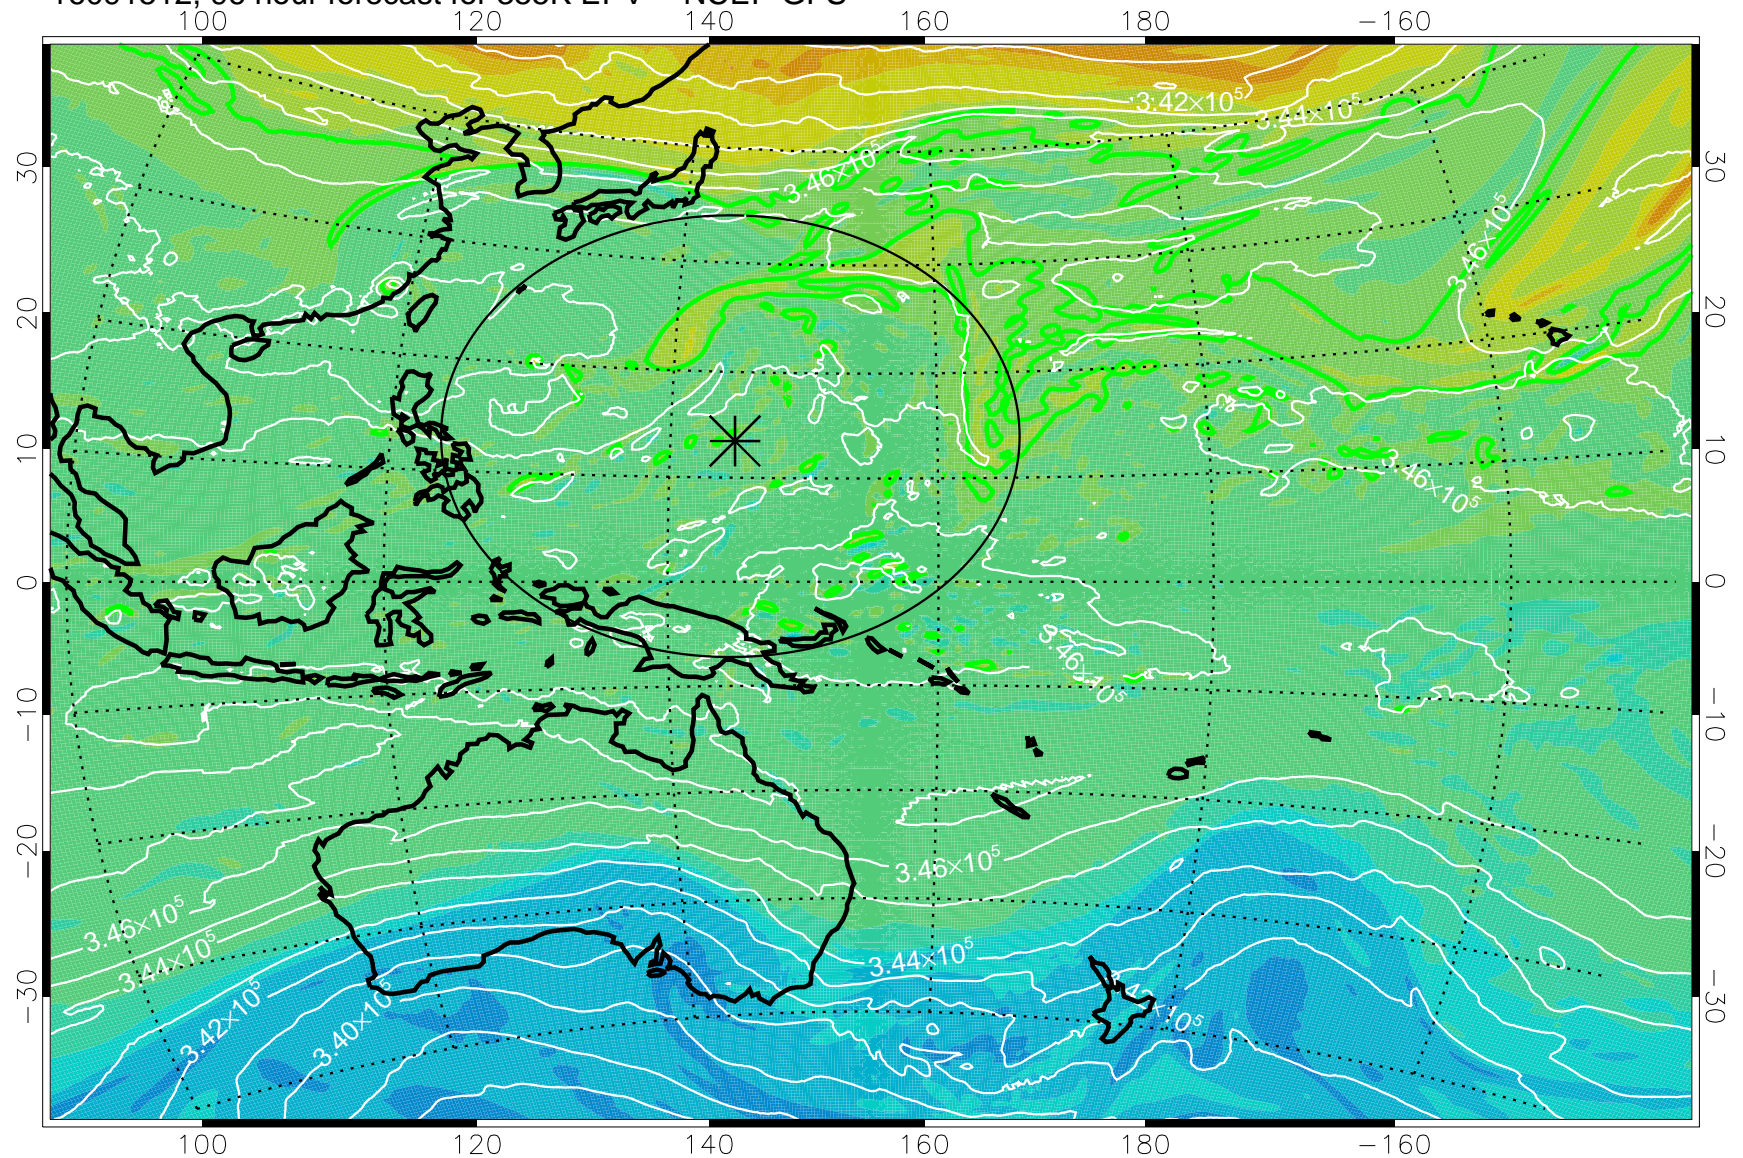

16091406, 66 hour forecast for 355K EPV -- NCEP GFS

355K Montgomery Streamfunction, white
EPV Tropopause (2 PVU) Position
Range ring of 2304 km

16091412, 72 hour forecast for 355K EPV -- NCEP GFS

355K Montgomery Streamfunction, white
EPV Tropopause (2 PVU) Position
Range ring of 2304 km

16091418, 78 hour forecast for 355K EPV -- NCEP GFS

355K Montgomery Streamfunction, white
EPV Tropopause (2 PVU) Position
Range ring of 2304 km

16091500, 84 hour forecast for 355K EPV -- NCEP GFS

355K Montgomery Streamfunction, white
EPV Tropopause (2 PVU) Position
Range ring of 2304 km

16091506, 90 hour forecast for 355K EPV -- NCEP GFS

355K Montgomery Streamfunction, white
EPV Tropopause (2 PVU) Position
Range ring of 2304 km

16091512, 96 hour forecast for 355K EPV -- NCEP GFS

355K Montgomery Streamfunction, white
EPV Tropopause (2 PVU) Position
Range ring of 2304 km

16091518, 102 hour forecast for 355K EPV -- NCEP GFS

355K Montgomery Streamfunction, white
EPV Tropopause (2 PVU) Position
Range ring of 2304 km

16091600, 108 hour forecast for 355K EPV -- NCEP GFS

355K Montgomery Streamfunction, white
EPV Tropopause (2 PVU) Position
Range ring of 2304 km