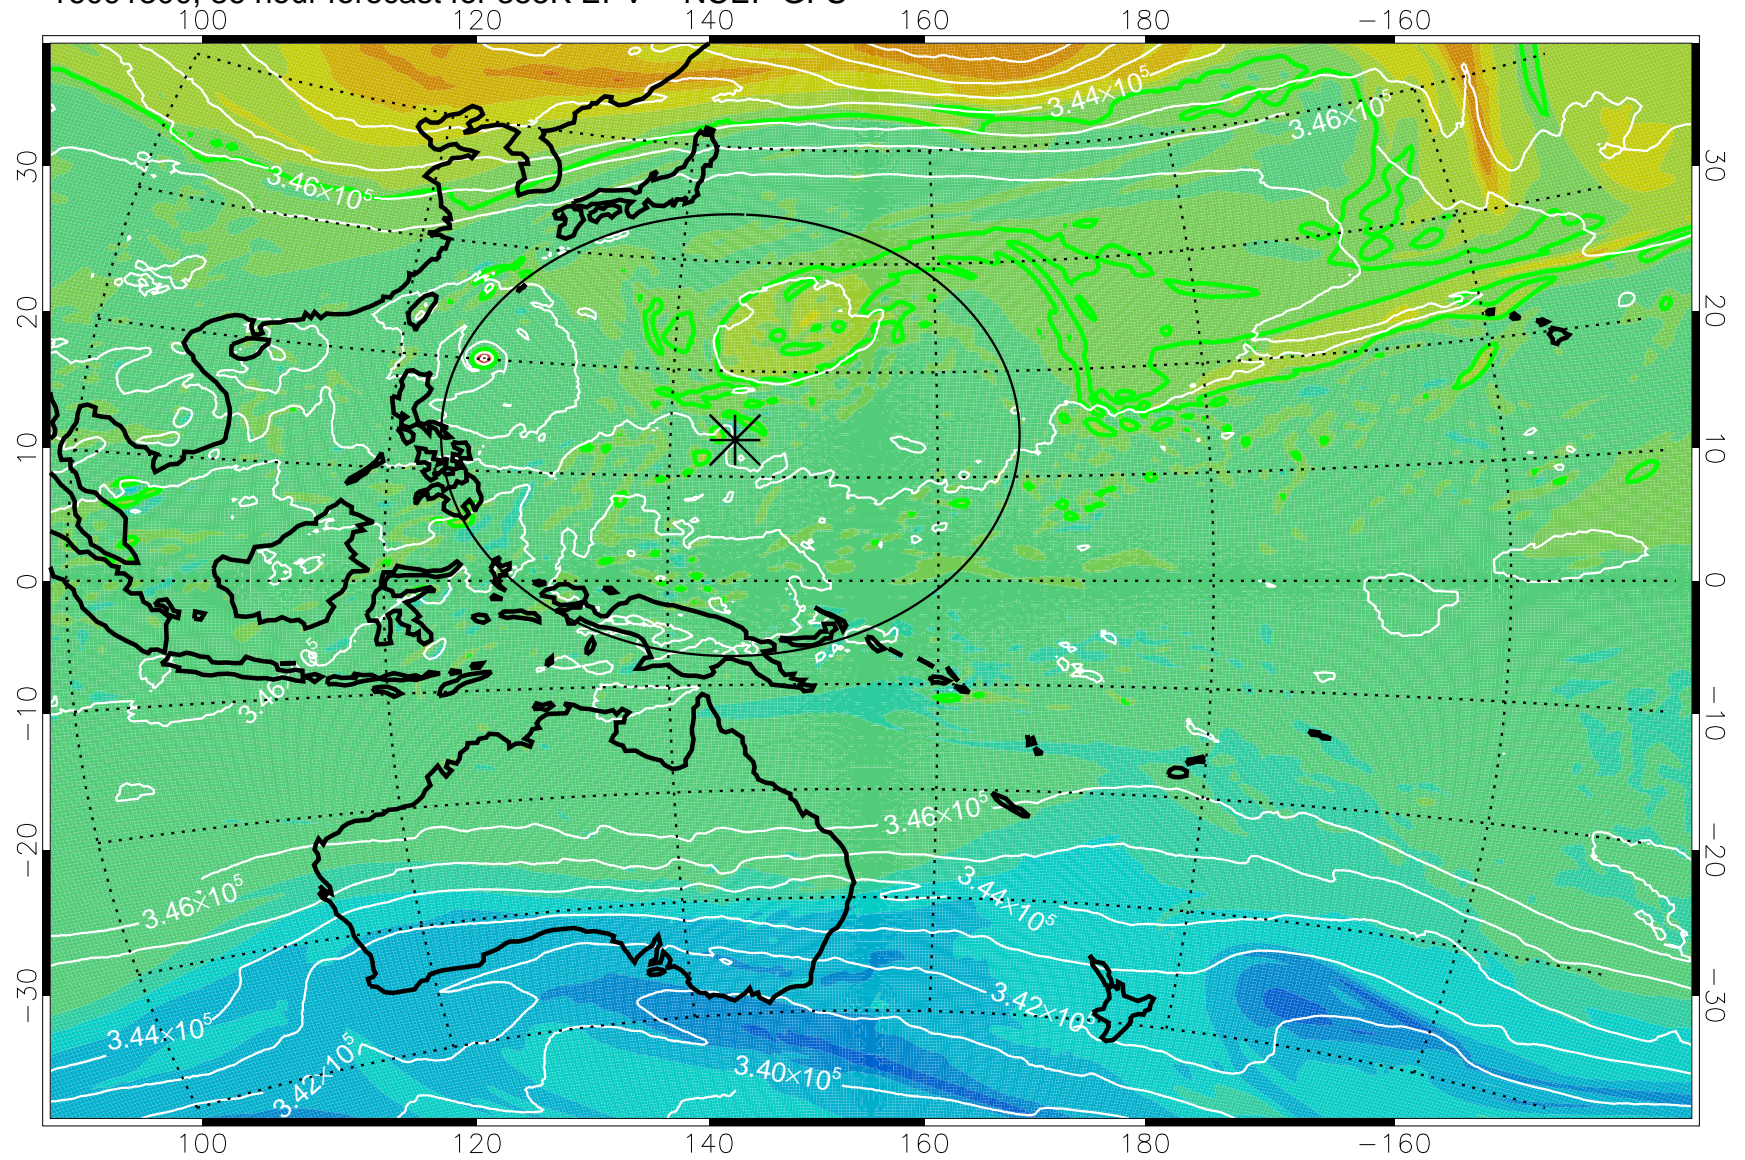

16091206, 18 hour forecast for 355K EPV -- NCEP GFS

355K Montgomery Streamfunction, white
EPV Tropopause (2 PVU) Position
Range ring of 2304 km

16091212, 24 hour forecast for 355K EPV -- NCEP GFS

355K Montgomery Streamfunction, white
EPV Tropopause (2 PVU) Position
Range ring of 2304 km

16091218, 30 hour forecast for 355K EPV -- NCEP GFS

355K Montgomery Streamfunction, white
EPV Tropopause (2 PVU) Position
Range ring of 2304 km

16091300, 36 hour forecast for 355K EPV -- NCEP GFS

355K Montgomery Streamfunction, white
EPV Tropopause (2 PVU) Position
Range ring of 2304 km

16091306, 42 hour forecast for 355K EPV -- NCEP GFS

355K Montgomery Streamfunction, white
EPV Tropopause (2 PVU) Position
Range ring of 2304 km

16091312, 48 hour forecast for 355K EPV -- NCEP GFS

355K Montgomery Streamfunction, white
EPV Tropopause (2 PVU) Position
Range ring of 2304 km

16091318, 54 hour forecast for 355K EPV -- NCEP GFS

355K Montgomery Streamfunction, white
EPV Tropopause (2 PVU) Position
Range ring of 2304 km

16091400, 60 hour forecast for 355K EPV -- NCEP GFS

355K Montgomery Streamfunction, white
EPV Tropopause (2 PVU) Position
Range ring of 2304 km