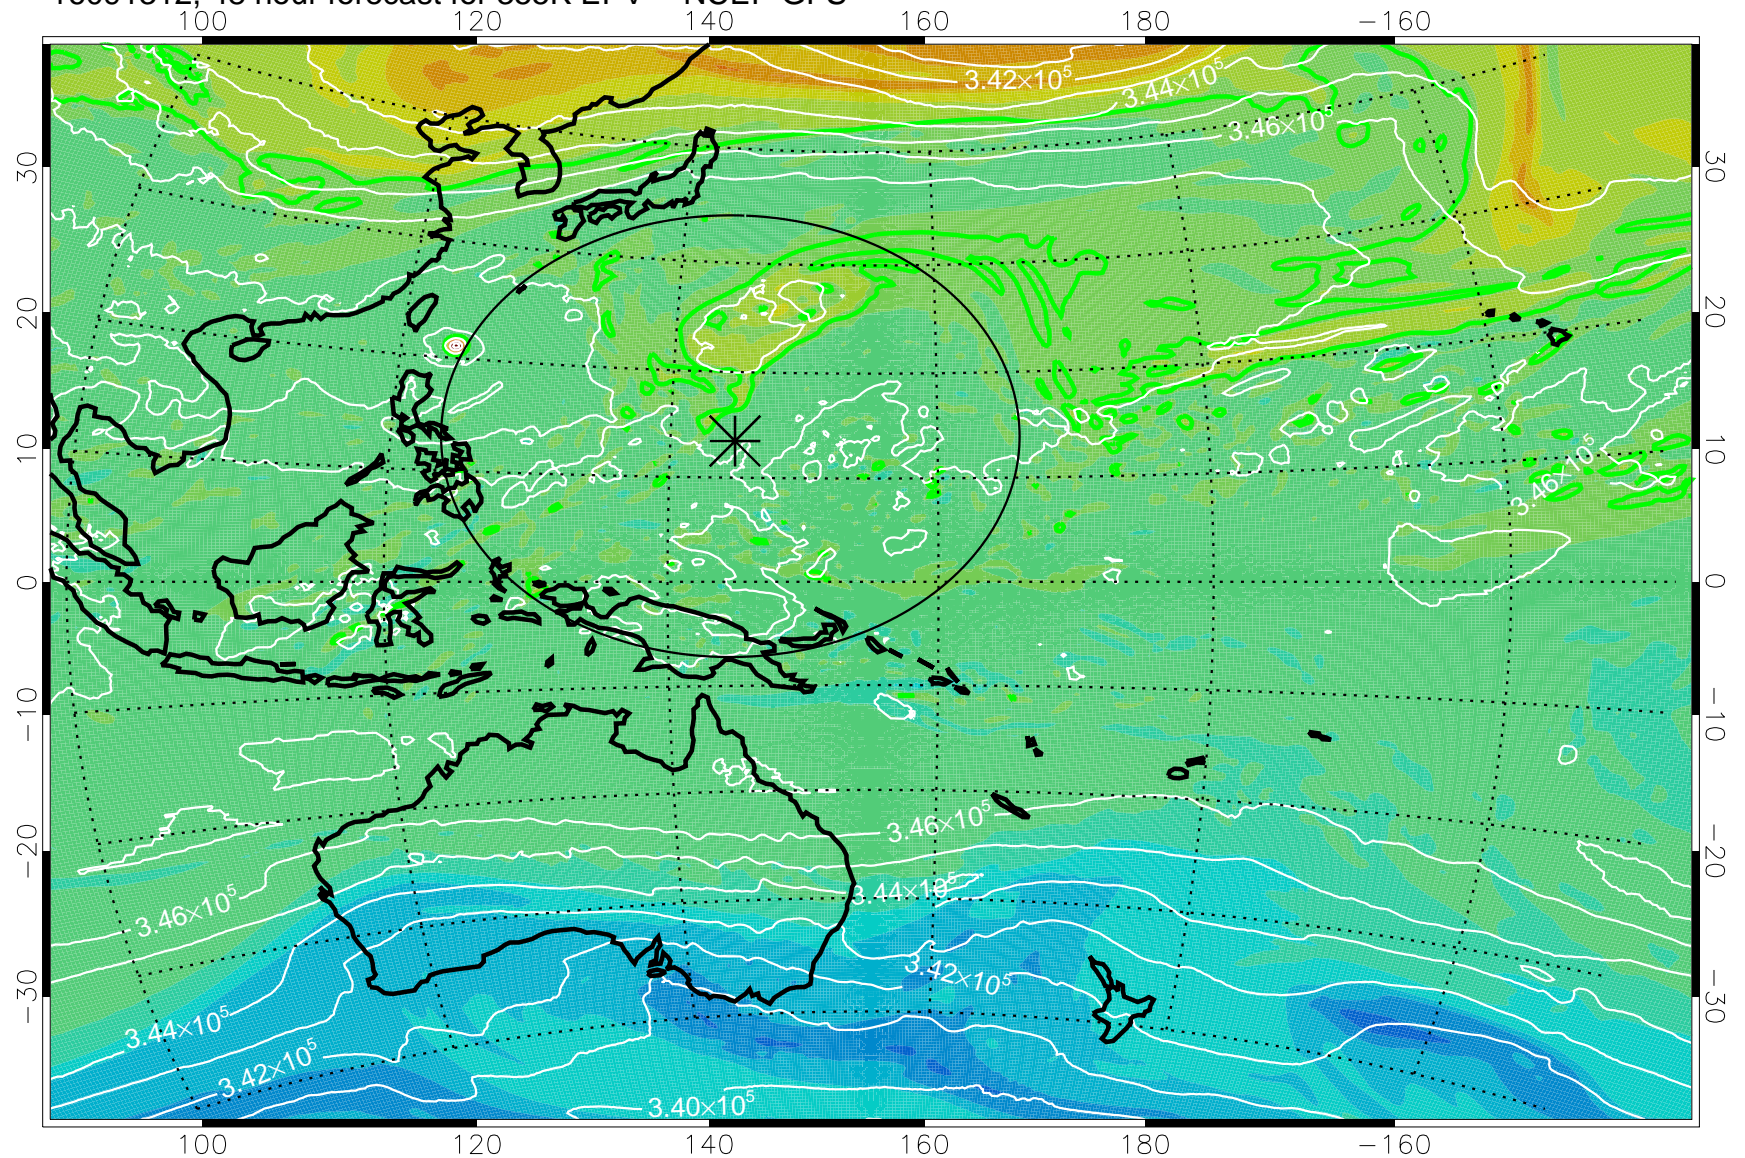

16091218, 30 hour forecast for 355K EPV -- NCEP GFS

355K Montgomery Streamfunction, white
EPV Tropopause (2 PVU) Position
Range ring of 2304 km

16091300, 36 hour forecast for 355K EPV -- NCEP GFS

355K Montgomery Streamfunction, white
EPV Tropopause (2 PVU) Position
Range ring of 2304 km

16091306, 42 hour forecast for 355K EPV -- NCEP GFS

355K Montgomery Streamfunction, white
EPV Tropopause (2 PVU) Position
Range ring of 2304 km

16091312, 48 hour forecast for 355K EPV -- NCEP GFS

355K Montgomery Streamfunction, white
EPV Tropopause (2 PVU) Position
Range ring of 2304 km

16091318, 54 hour forecast for 355K EPV -- NCEP GFS

355K Montgomery Streamfunction, white
EPV Tropopause (2 PVU) Position
Range ring of 2304 km

16091400, 60 hour forecast for 355K EPV -- NCEP GFS

355K Montgomery Streamfunction, white
EPV Tropopause (2 PVU) Position
Range ring of 2304 km

16091406, 66 hour forecast for 355K EPV -- NCEP GFS

355K Montgomery Streamfunction, white
EPV Tropopause (2 PVU) Position
Range ring of 2304 km

16091412, 72 hour forecast for 355K EPV -- NCEP GFS

355K Montgomery Streamfunction, white
EPV Tropopause (2 PVU) Position
Range ring of 2304 km