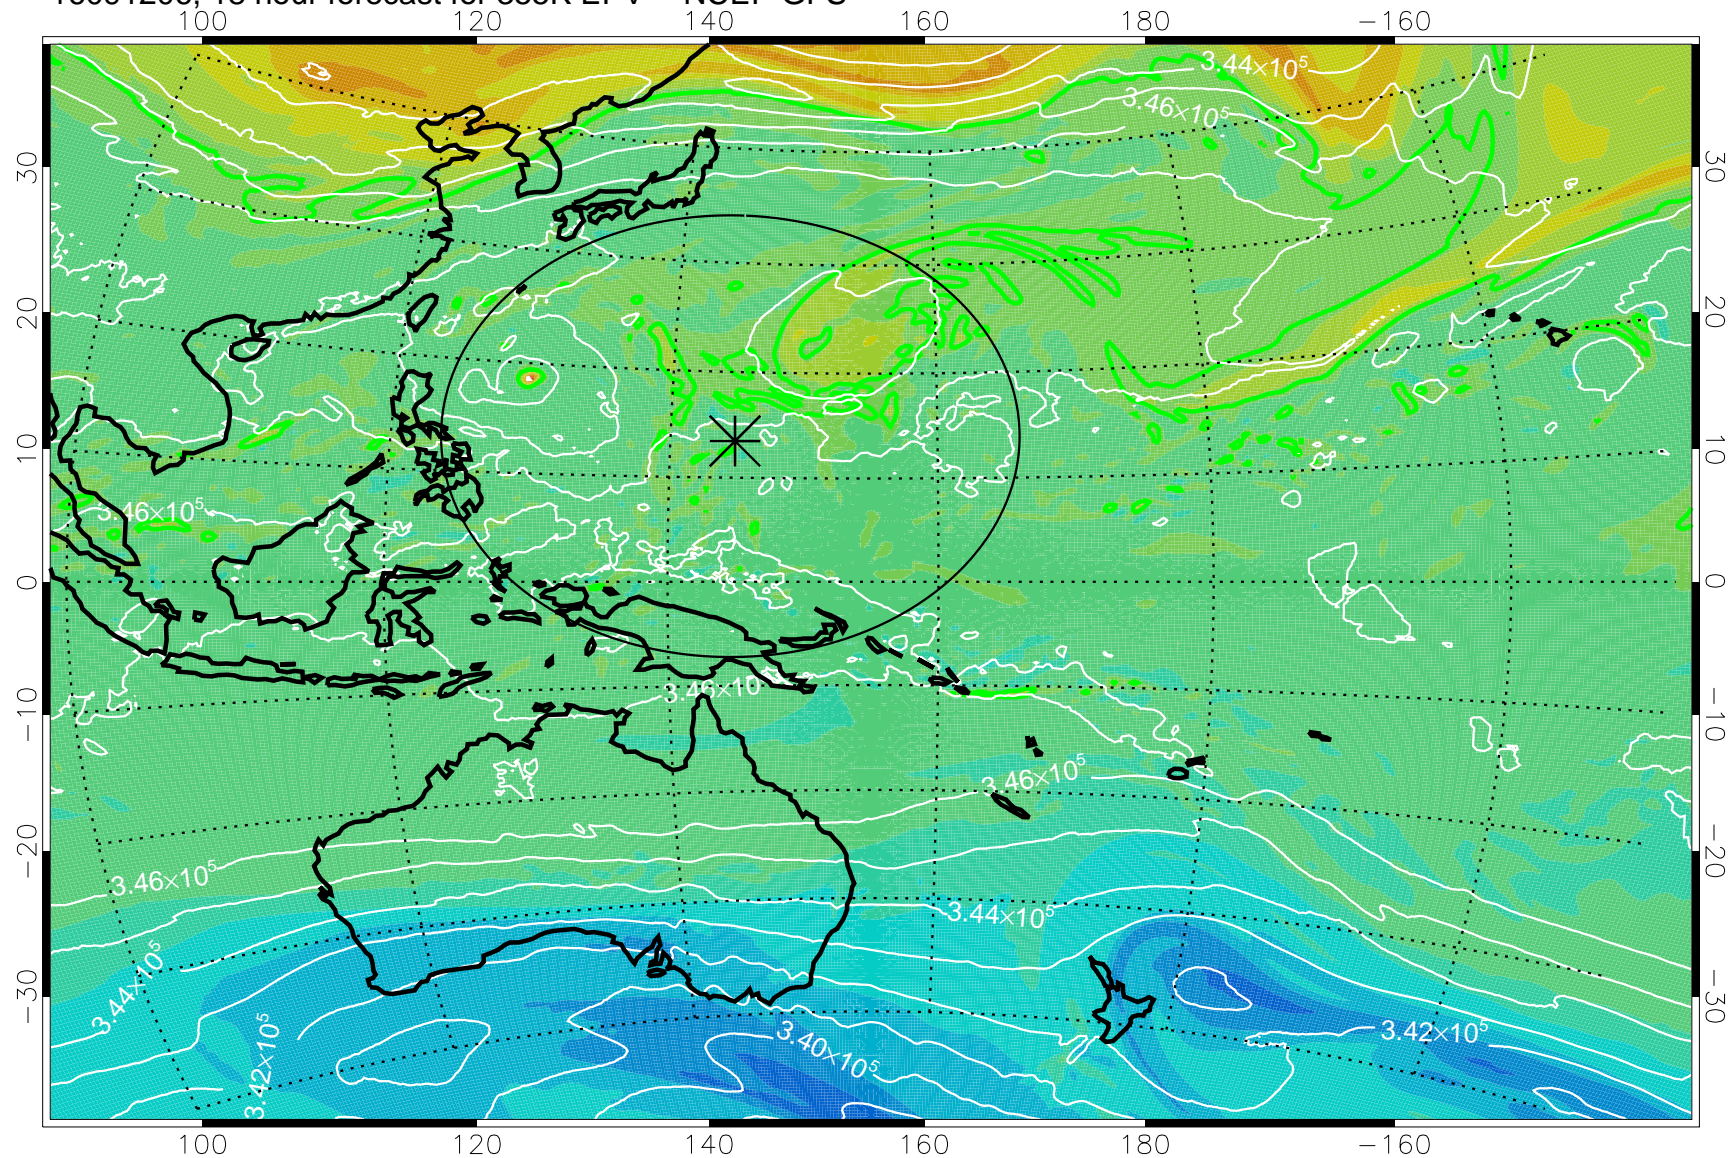

16091118, 6 hour forecast for 355K EPV -- NCEP GFS

355K Montgomery Streamfunction, white
EPV Tropopause (2 PVU) Position
Range ring of 2304 km

16091200, 12 hour forecast for 355K EPV -- NCEP GFS

355K Montgomery Streamfunction, white
EPV Tropopause (2 PVU) Position
Range ring of 2304 km

16091206, 18 hour forecast for 355K EPV -- NCEP GFS

355K Montgomery Streamfunction, white
EPV Tropopause (2 PVU) Position
Range ring of 2304 km

16091212, 24 hour forecast for 355K EPV -- NCEP GFS

355K Montgomery Streamfunction, white
EPV Tropopause (2 PVU) Position
Range ring of 2304 km

16091218, 30 hour forecast for 355K EPV -- NCEP GFS

355K Montgomery Streamfunction, white
EPV Tropopause (2 PVU) Position
Range ring of 2304 km

16091300, 36 hour forecast for 355K EPV -- NCEP GFS

355K Montgomery Streamfunction, white
EPV Tropopause (2 PVU) Position
Range ring of 2304 km

16091406, 66 hour forecast for 355K EPV -- NCEP GFS

355K Montgomery Streamfunction, white
EPV Tropopause (2 PVU) Position
Range ring of 2304 km

16091412, 72 hour forecast for 355K EPV -- NCEP GFS

355K Montgomery Streamfunction, white
EPV Tropopause (2 PVU) Position
Range ring of 2304 km