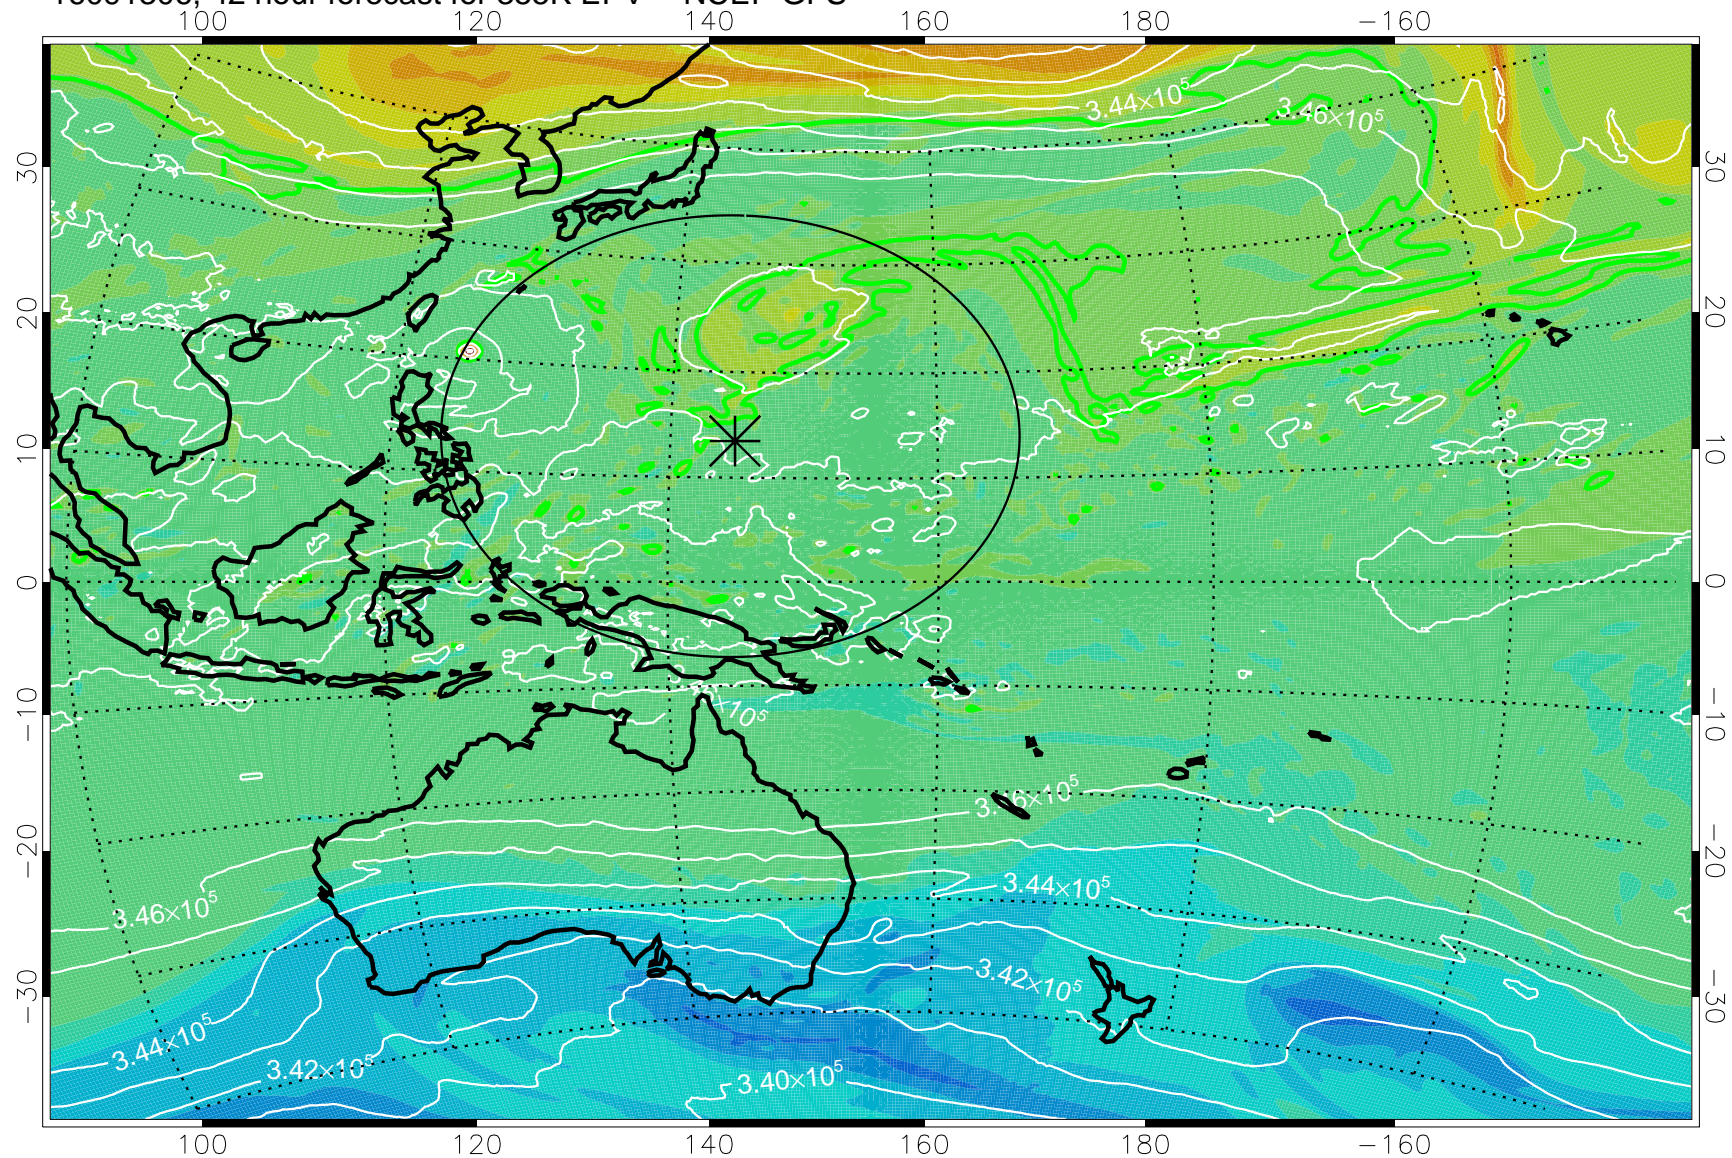

16091218, 30 hour forecast for 355K EPV -- NCEP GFS

355K Montgomery Streamfunction, white
EPV Tropopause (2 PVU) Position
Range ring of 2304 km

16091300, 36 hour forecast for 355K EPV -- NCEP GFS

355K Montgomery Streamfunction, white
EPV Tropopause (2 PVU) Position
Range ring of 2304 km

16091306, 42 hour forecast for 355K EPV -- NCEP GFS

355K Montgomery Streamfunction, white
EPV Tropopause (2 PVU) Position
Range ring of 2304 km

16091312, 48 hour forecast for 355K EPV -- NCEP GFS

355K Montgomery Streamfunction, white
EPV Tropopause (2 PVU) Position
Range ring of 2304 km

16091318, 54 hour forecast for 355K EPV -- NCEP GFS

355K Montgomery Streamfunction, white
EPV Tropopause (2 PVU) Position
Range ring of 2304 km

16091400, 60 hour forecast for 355K EPV -- NCEP GFS

355K Montgomery Streamfunction, white
EPV Tropopause (2 PVU) Position
Range ring of 2304 km

16091406, 66 hour forecast for 355K EPV -- NCEP GFS

355K Montgomery Streamfunction, white
EPV Tropopause (2 PVU) Position
Range ring of 2304 km

16091412, 72 hour forecast for 355K EPV -- NCEP GFS

355K Montgomery Streamfunction, white
EPV Tropopause (2 PVU) Position
Range ring of 2304 km