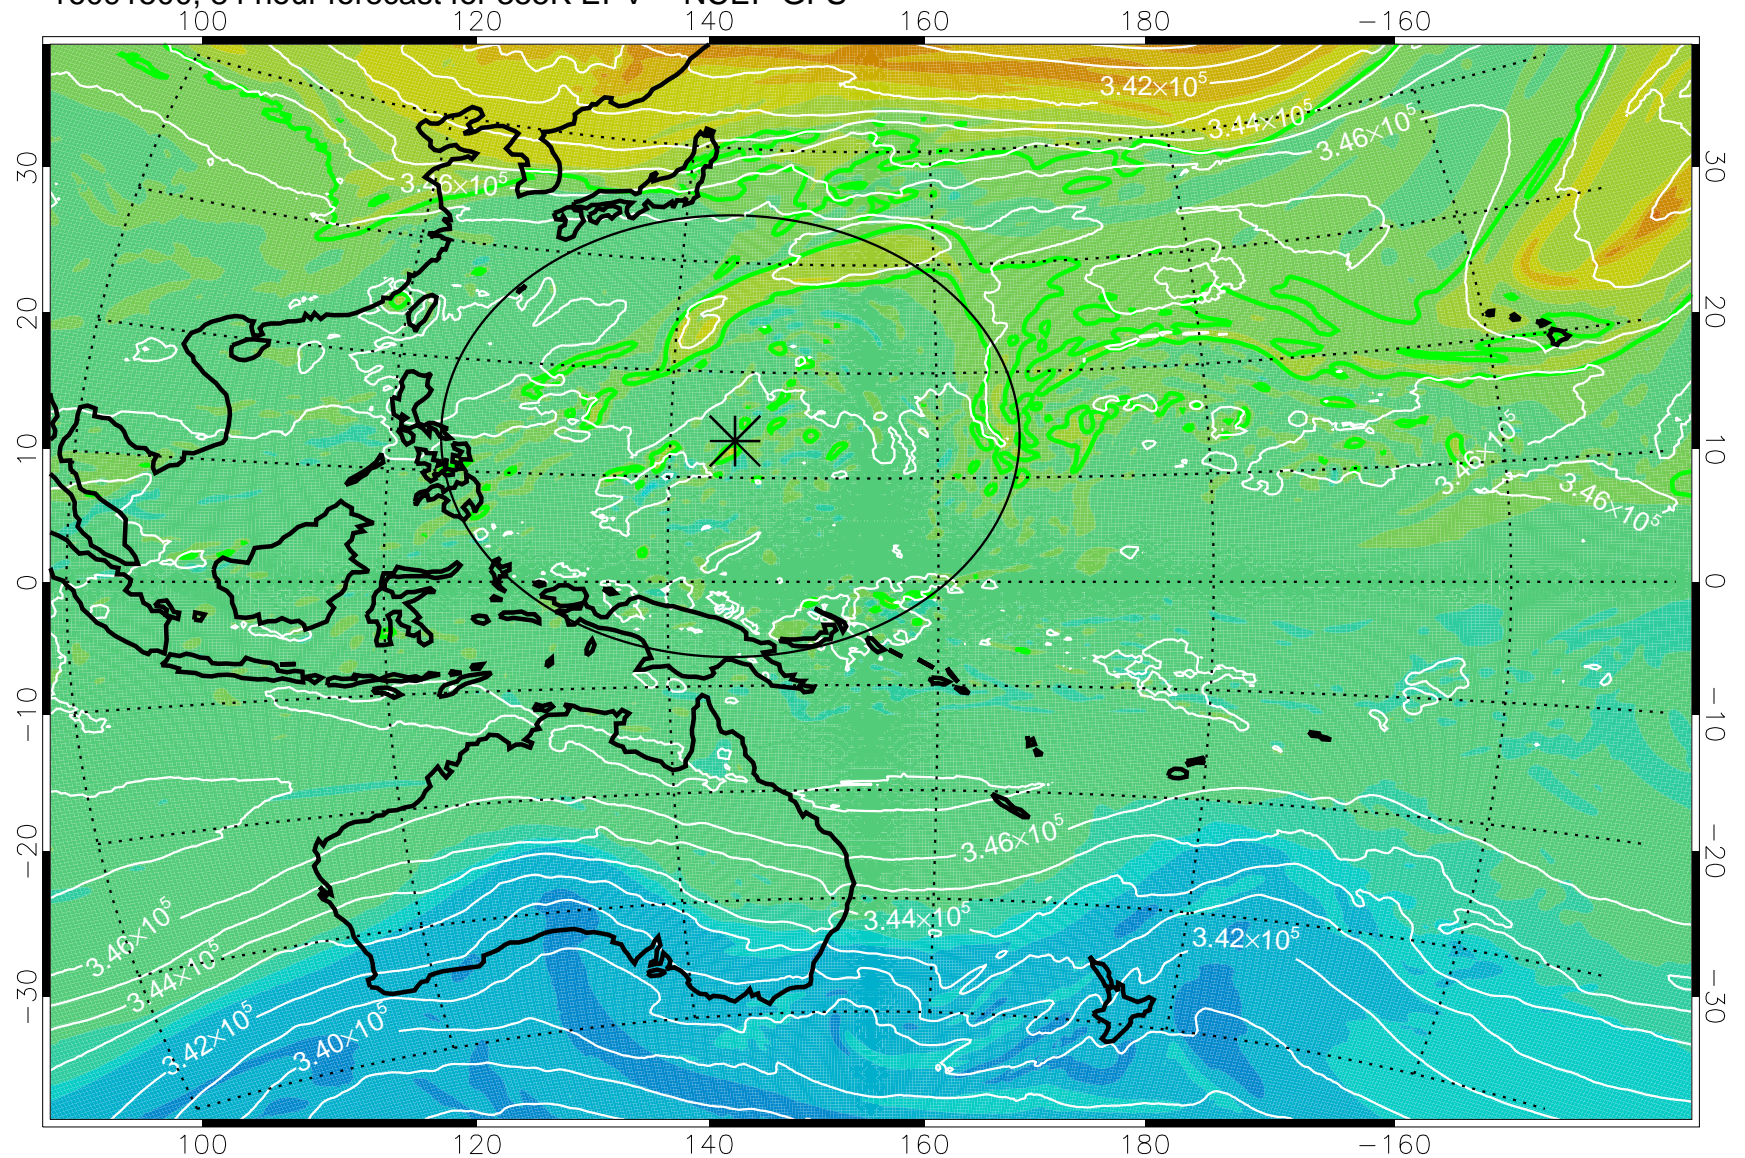

16091318, 54 hour forecast for 355K EPV -- NCEP GFS

355K Montgomery Streamfunction, white
EPV Tropopause (2 PVU) Position
Range ring of 2304 km

16091400, 60 hour forecast for 355K EPV -- NCEP GFS

355K Montgomery Streamfunction, white
EPV Tropopause (2 PVU) Position
Range ring of 2304 km

16091406, 66 hour forecast for 355K EPV -- NCEP GFS

355K Montgomery Streamfunction, white
EPV Tropopause (2 PVU) Position
Range ring of 2304 km

16091412, 72 hour forecast for 355K EPV -- NCEP GFS

355K Montgomery Streamfunction, white
EPV Tropopause (2 PVU) Position
Range ring of 2304 km

16091418, 78 hour forecast for 355K EPV -- NCEP GFS

355K Montgomery Streamfunction, white
EPV Tropopause (2 PVU) Position
Range ring of 2304 km

16091500, 84 hour forecast for 355K EPV -- NCEP GFS

355K Montgomery Streamfunction, white
EPV Tropopause (2 PVU) Position
Range ring of 2304 km

16091506, 90 hour forecast for 355K EPV -- NCEP GFS

355K Montgomery Streamfunction, white
EPV Tropopause (2 PVU) Position
Range ring of 2304 km

16091512, 96 hour forecast for 355K EPV -- NCEP GFS

355K Montgomery Streamfunction, white
EPV Tropopause (2 PVU) Position
Range ring of 2304 km