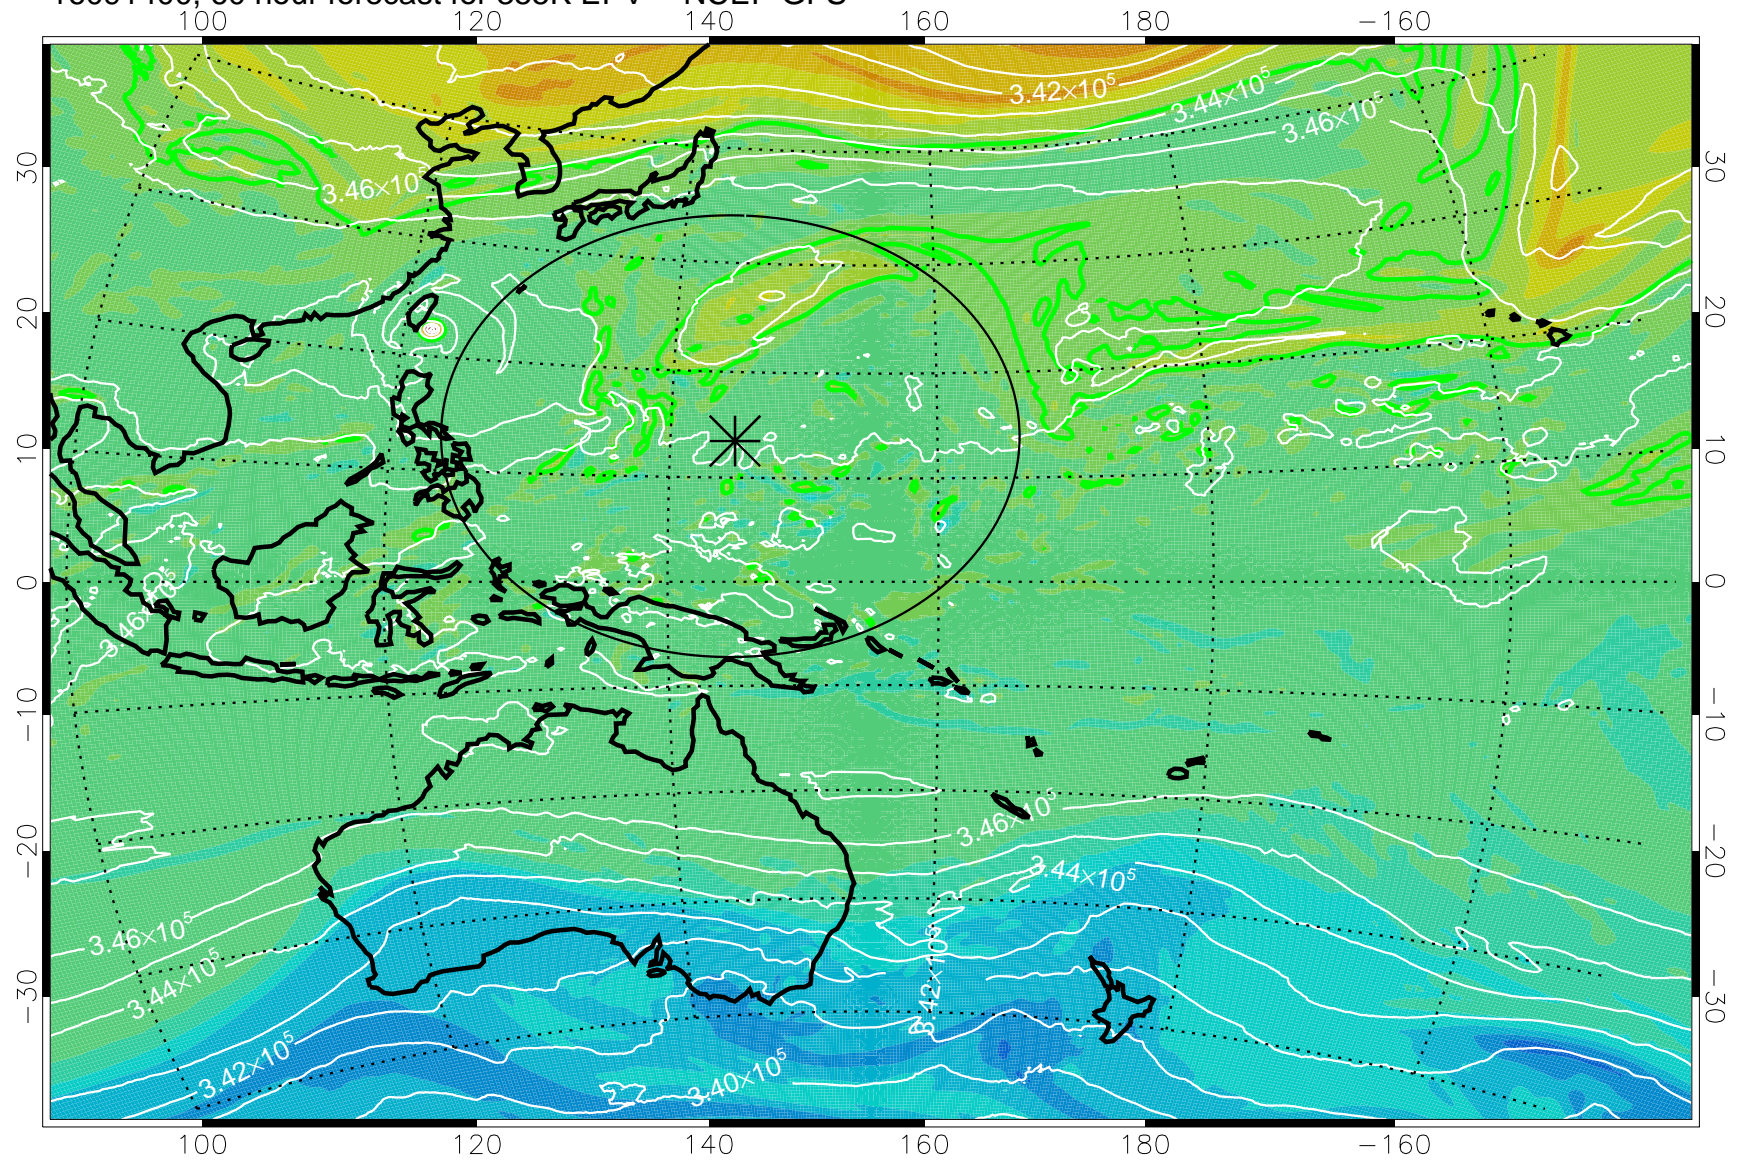

16091306, 42 hour forecast for 355K EPV -- NCEP GFS

355K Montgomery Streamfunction, white
EPV Tropopause (2 PVU) Position
Range ring of 2304 km

16091312, 48 hour forecast for 355K EPV -- NCEP GFS

355K Montgomery Streamfunction, white
EPV Tropopause (2 PVU) Position
Range ring of 2304 km

16091318, 54 hour forecast for 355K EPV -- NCEP GFS

355K Montgomery Streamfunction, white
EPV Tropopause (2 PVU) Position
Range ring of 2304 km

16091400, 60 hour forecast for 355K EPV -- NCEP GFS

355K Montgomery Streamfunction, white
EPV Tropopause (2 PVU) Position
Range ring of 2304 km

16091406, 66 hour forecast for 355K EPV -- NCEP GFS

355K Montgomery Streamfunction, white
EPV Tropopause (2 PVU) Position
Range ring of 2304 km

16091412, 72 hour forecast for 355K EPV -- NCEP GFS

355K Montgomery Streamfunction, white
EPV Tropopause (2 PVU) Position
Range ring of 2304 km

16091418, 78 hour forecast for 355K EPV -- NCEP GFS

355K Montgomery Streamfunction, white
EPV Tropopause (2 PVU) Position
Range ring of 2304 km

16091500, 84 hour forecast for 355K EPV -- NCEP GFS

355K Montgomery Streamfunction, white
EPV Tropopause (2 PVU) Position
Range ring of 2304 km