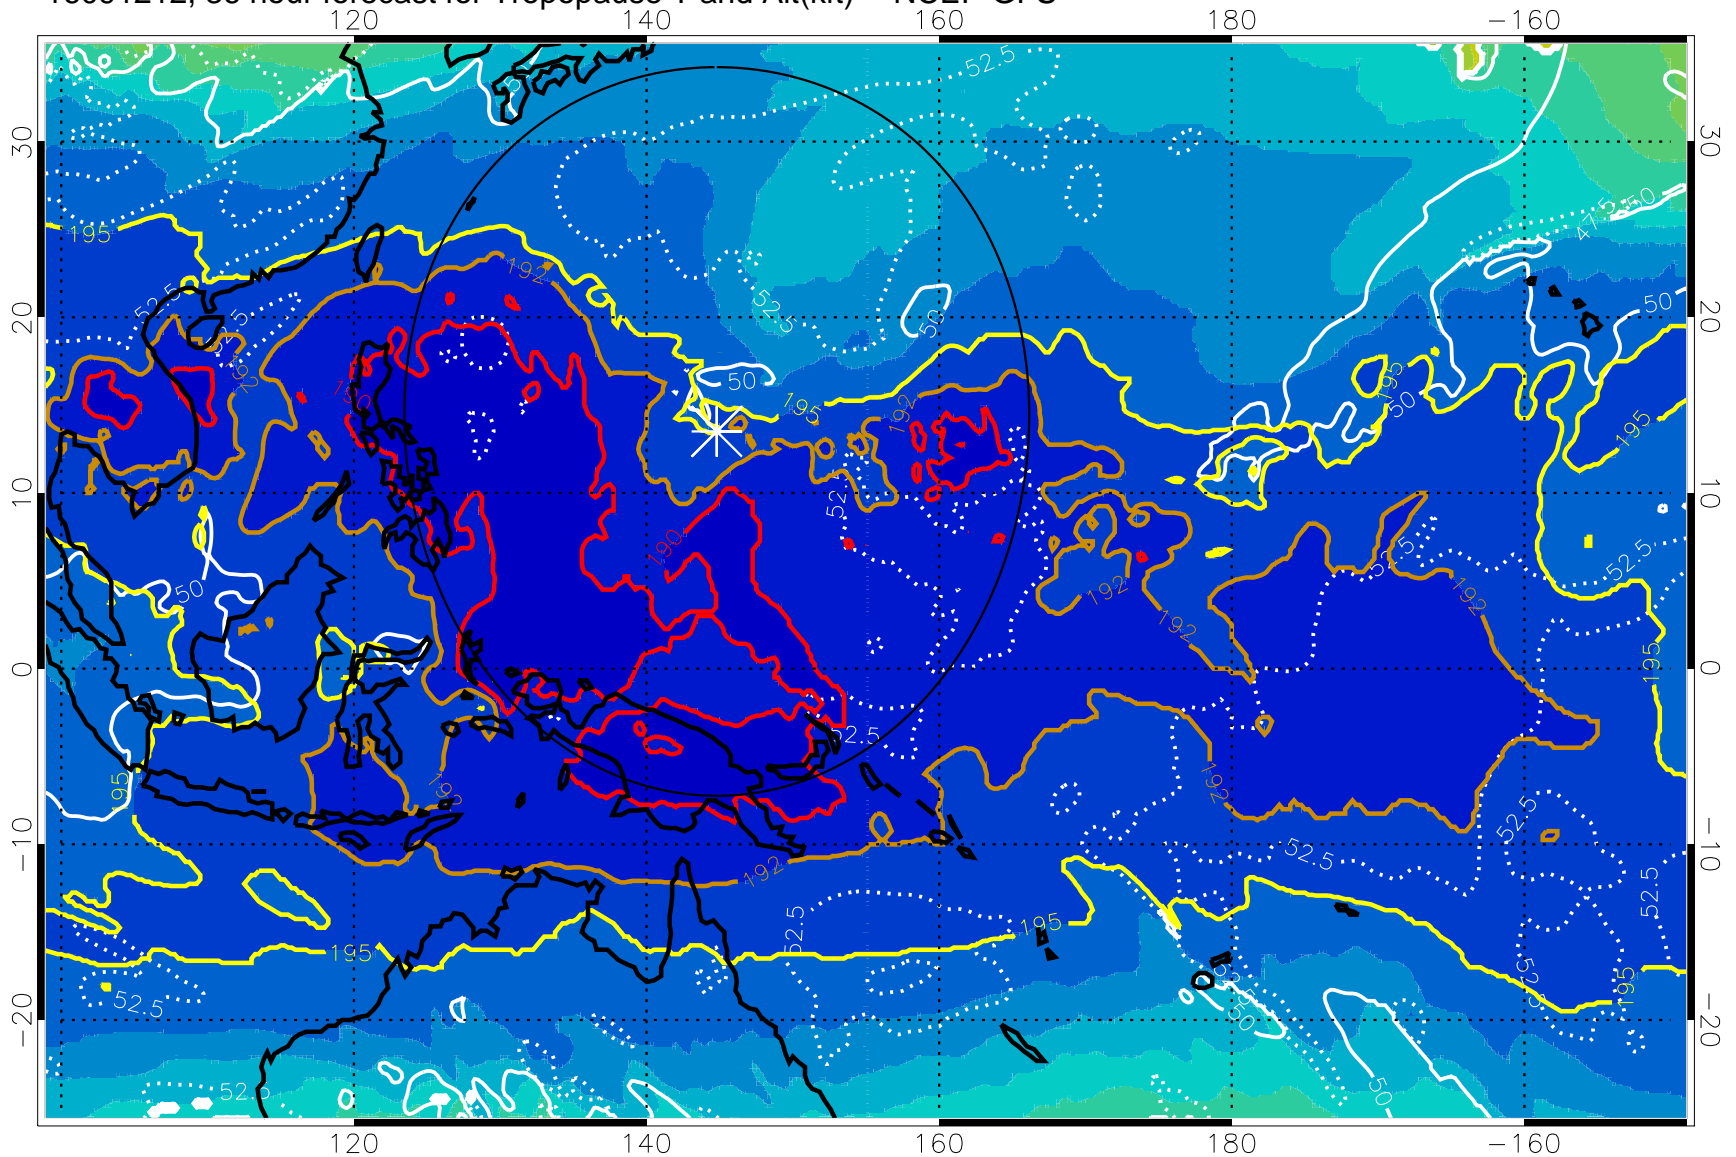

16091212, 36 hour forecast for Tropopause T and Alt(kft) -- NCEP GFS

190 200 210 220 230

Tropopause T, K

Tropopause Altitude in kft (white)

192.5K Isotherm 195K Isotherm
187.5K Isotherm 190K Isotherm

Range ring of 2304 km