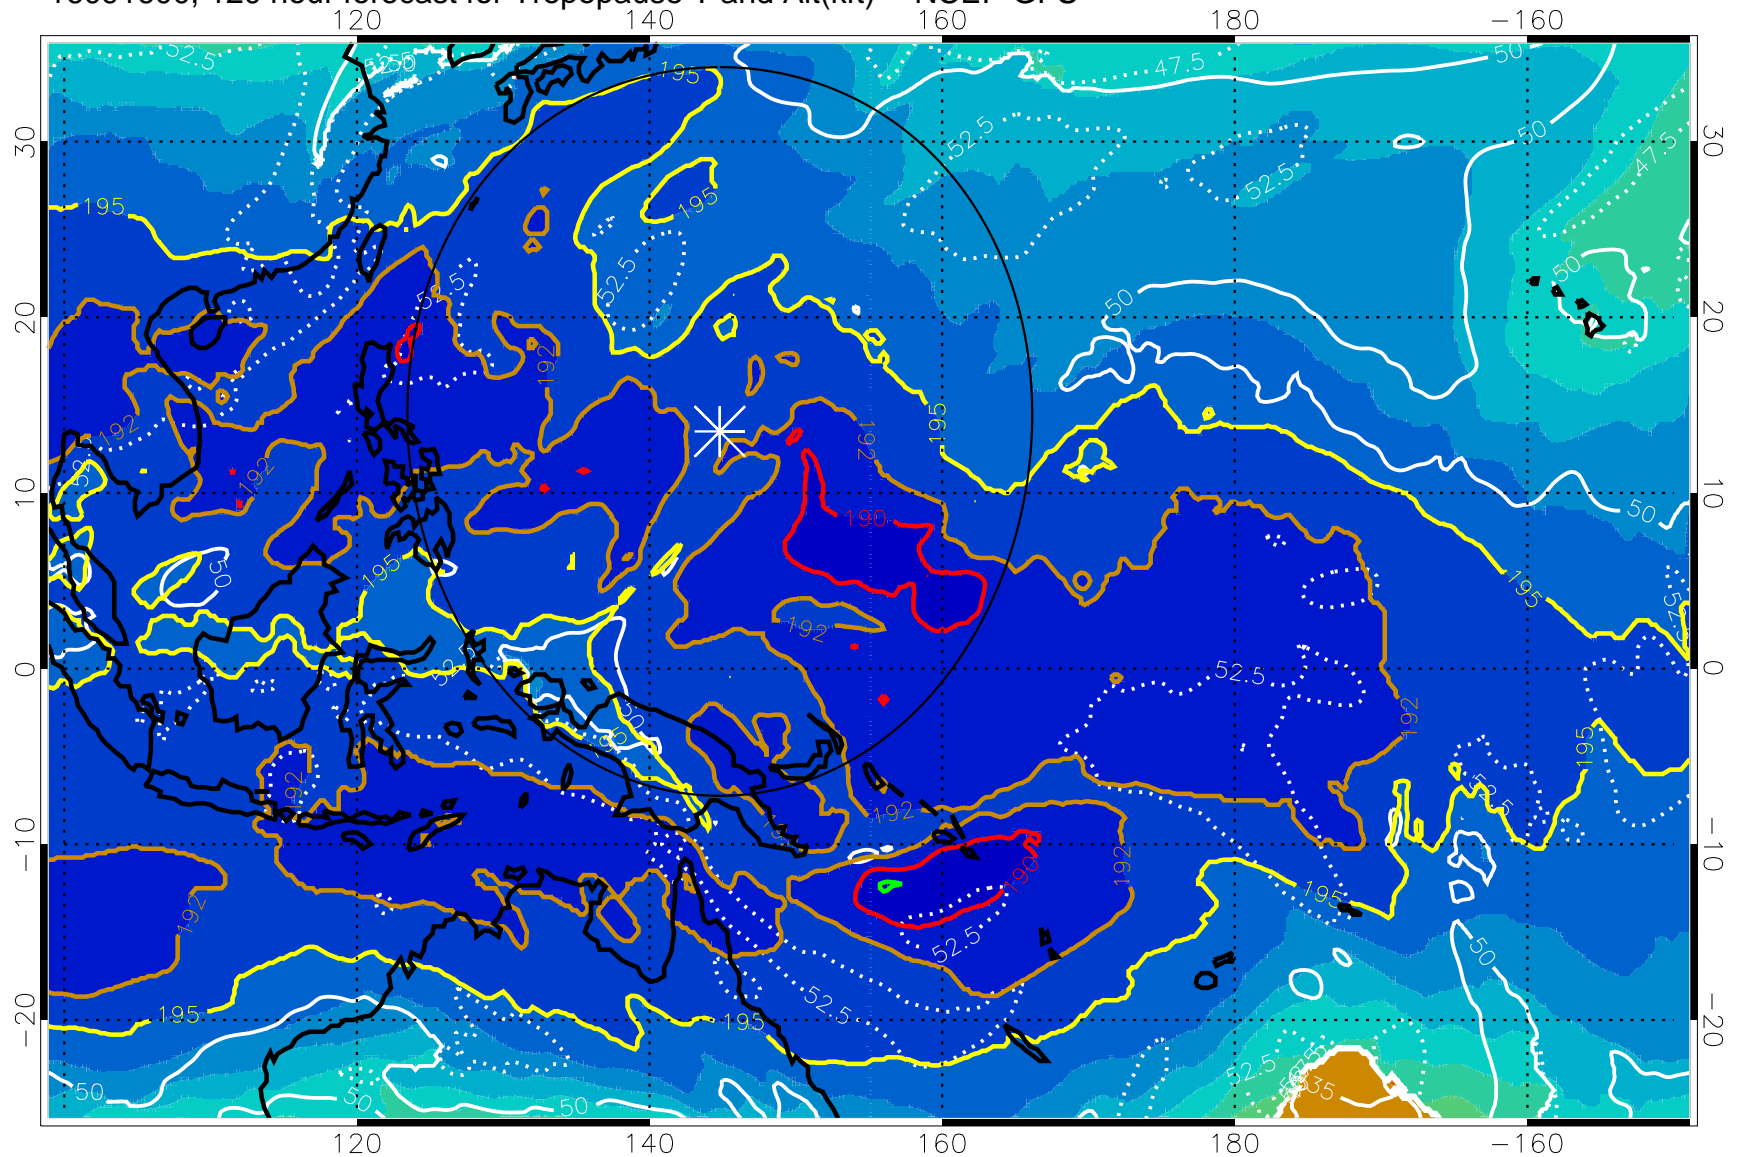

16091600, 120 hour forecast for Tropopause T and Alt(kft) -- NCEP GFS

190 200 210 220 230

Tropopause T, K

Tropopause Altitude in kft (white)

192.5K Isotherm 195K Isotherm

187.5K Isotherm 190K Isotherm

Range ring of 2304 km