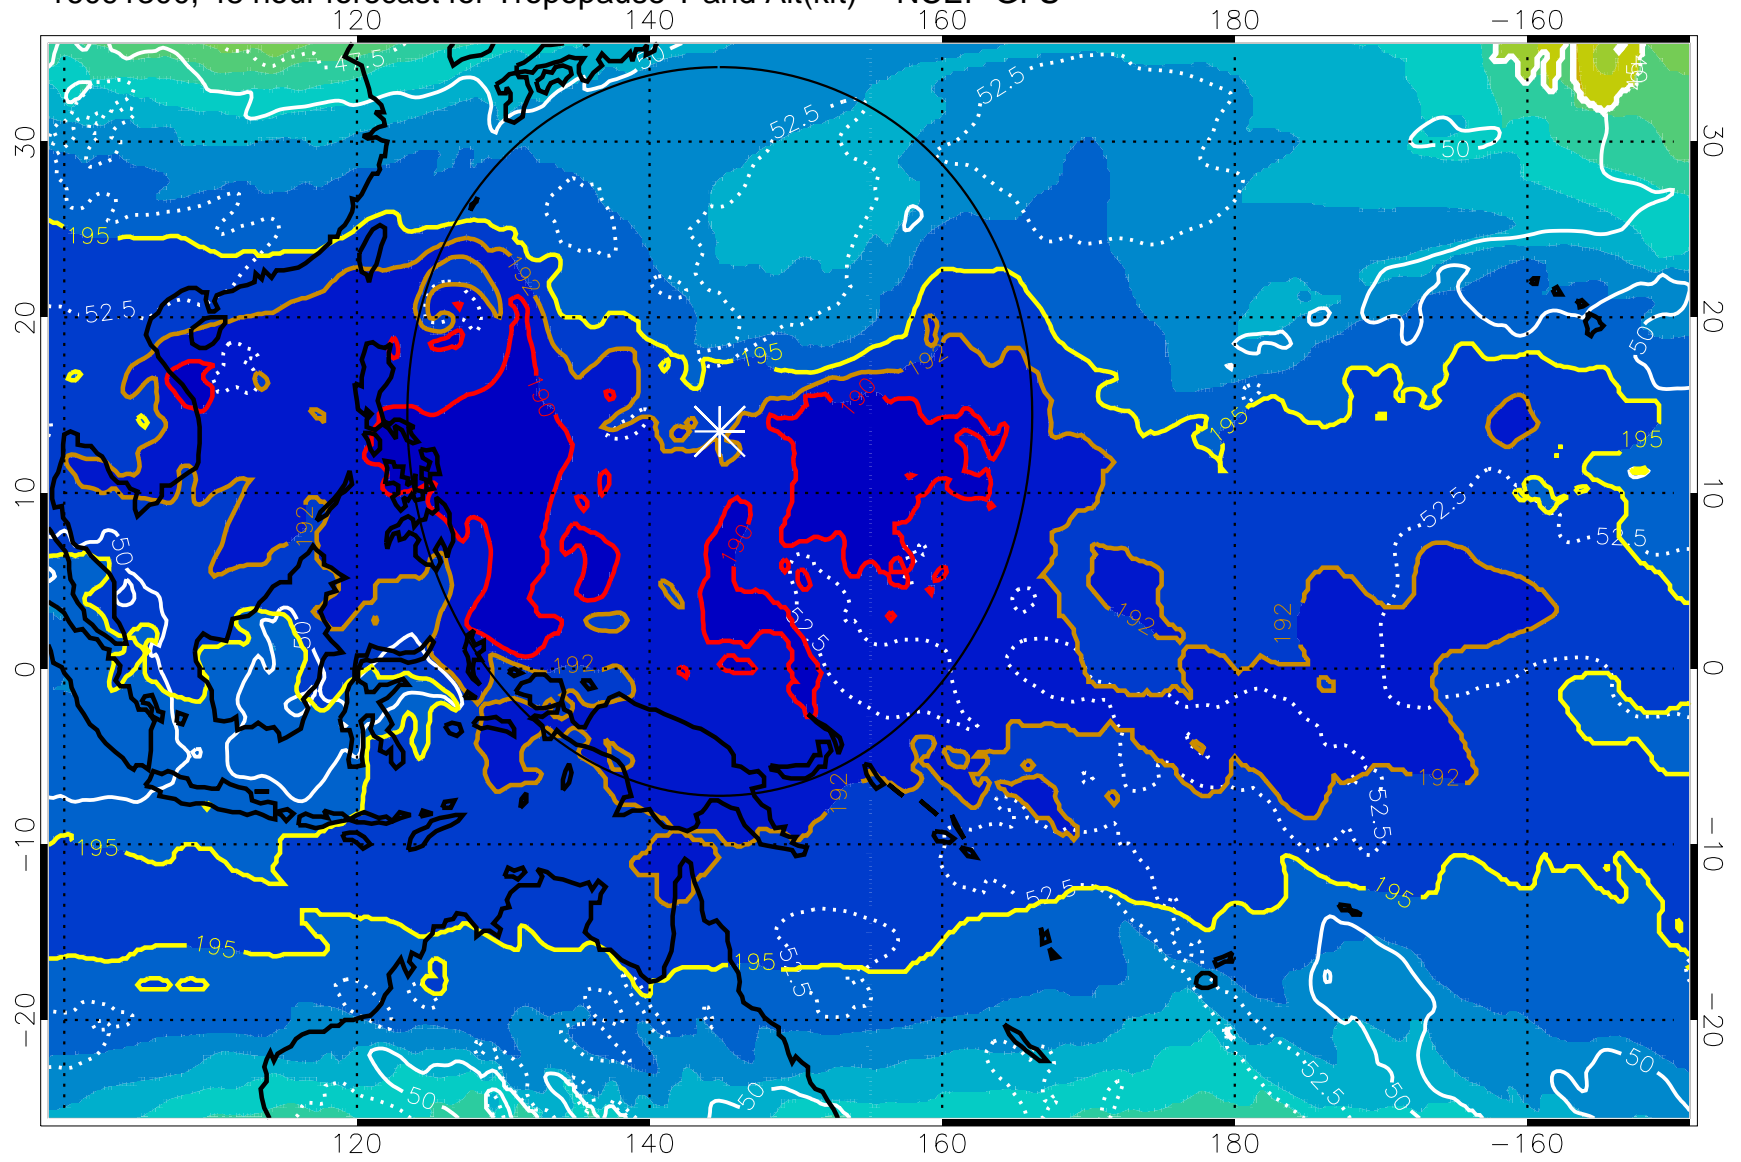

16091300, 48 hour forecast for Tropopause T and Alt(kft) -- NCEP GFS

190   200   210   220   230
Tropopause T, K

Tropopause Altitude in kft (white)

192.5K Isotherm   195K Isotherm
187.5K Isotherm   190K Isotherm

Range ring of 2304 km