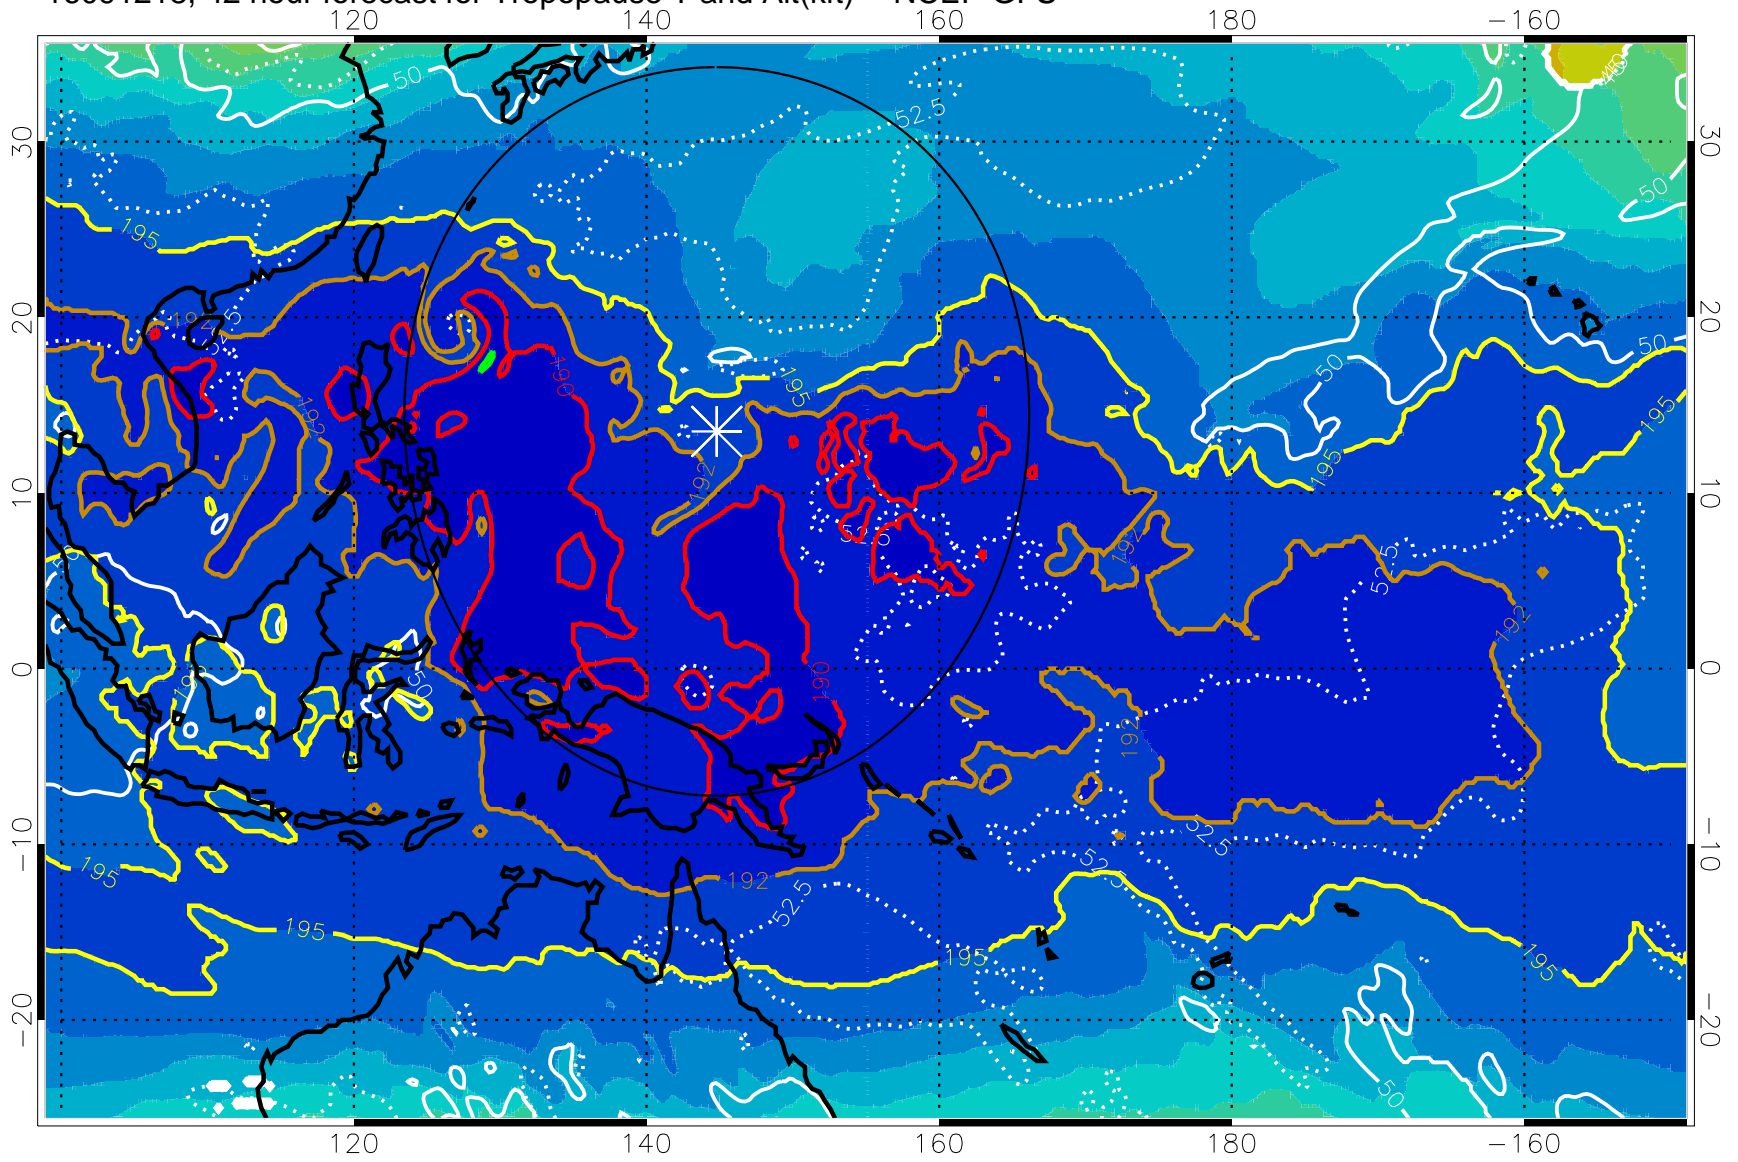

16091218, 42 hour forecast for Tropopause T and Alt(kft) -- NCEP GFS

190   200   210   220   230
Tropopause T, K

Tropopause Altitude in kft (white)

192.5K Isotherm   195K Isotherm
187.5K Isotherm   190K Isotherm

Range ring of 2304 km