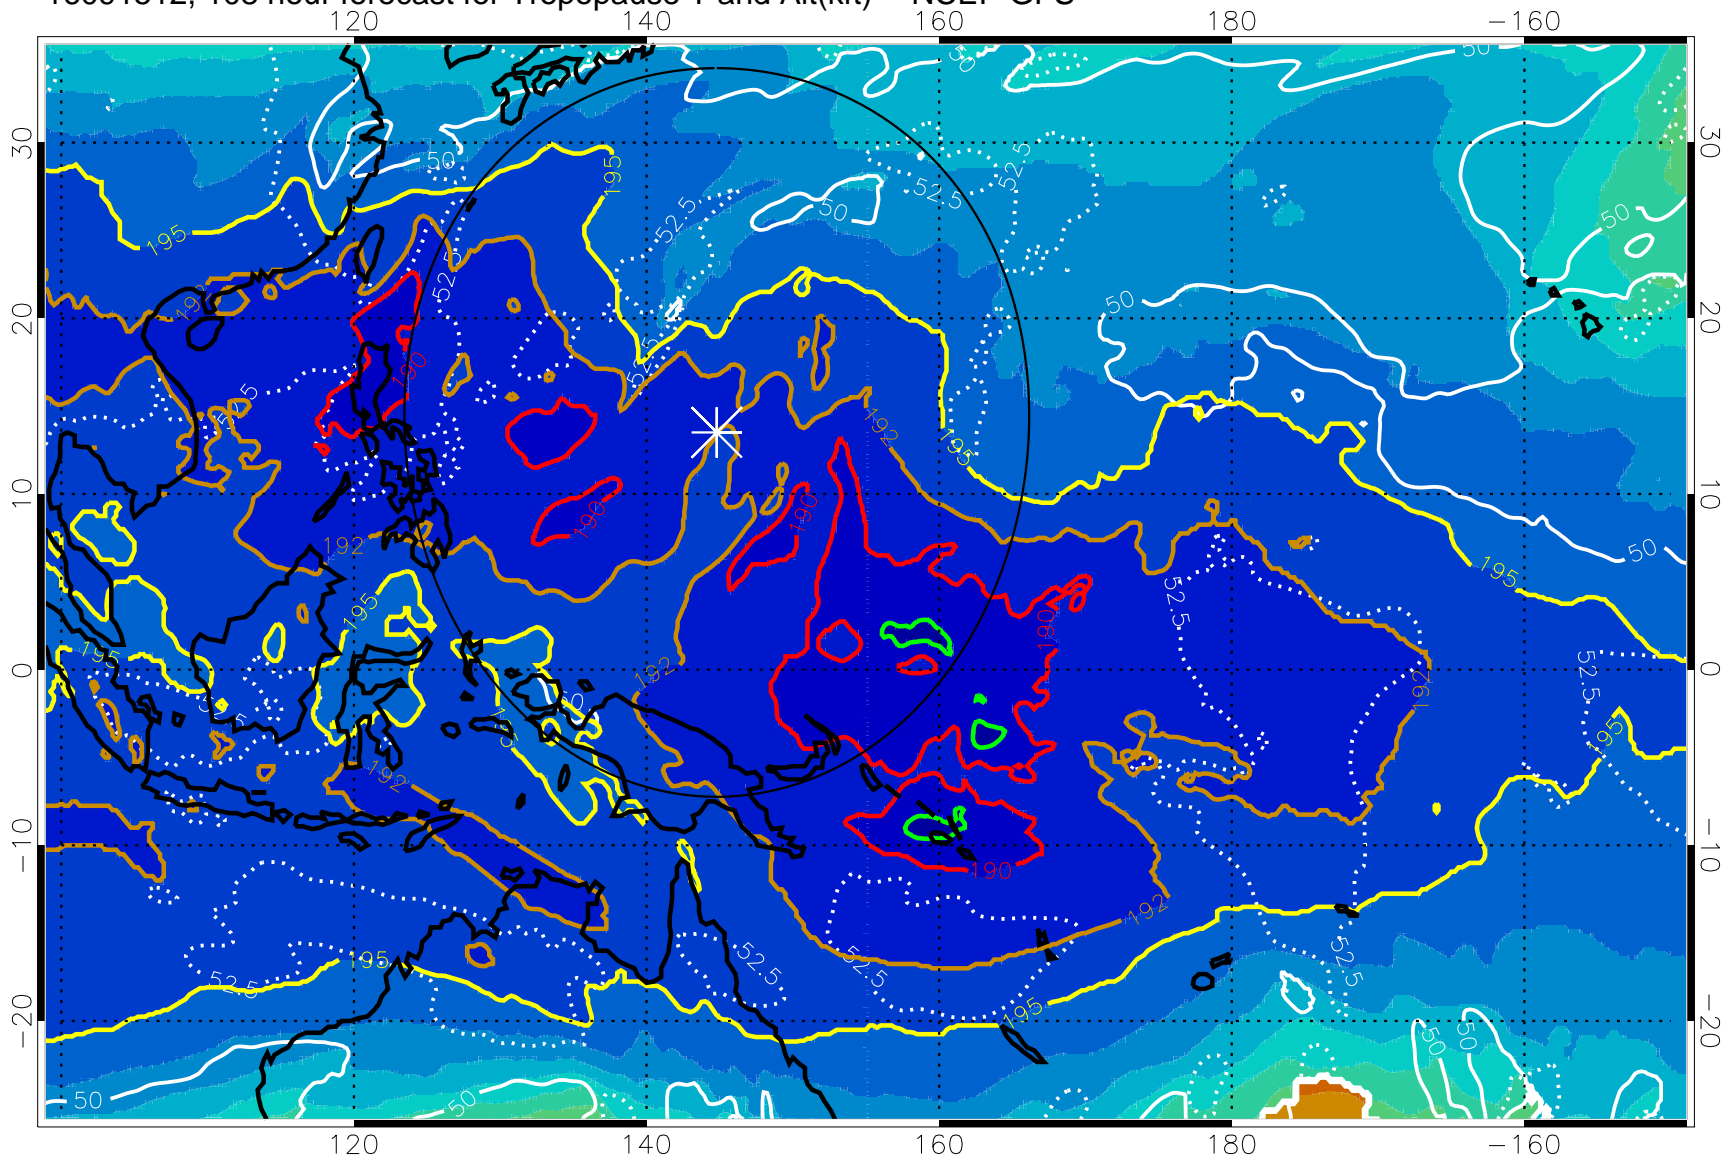

16091512, 108 hour forecast for Tropopause T and Alt(kft) -- NCEP GFS

190 200 210 220 230

Tropopause T, K

Tropopause Altitude in kft (white)

192.5K Isotherm 195K Isotherm
187.5K Isotherm 190K Isotherm

Range ring of 2304 km