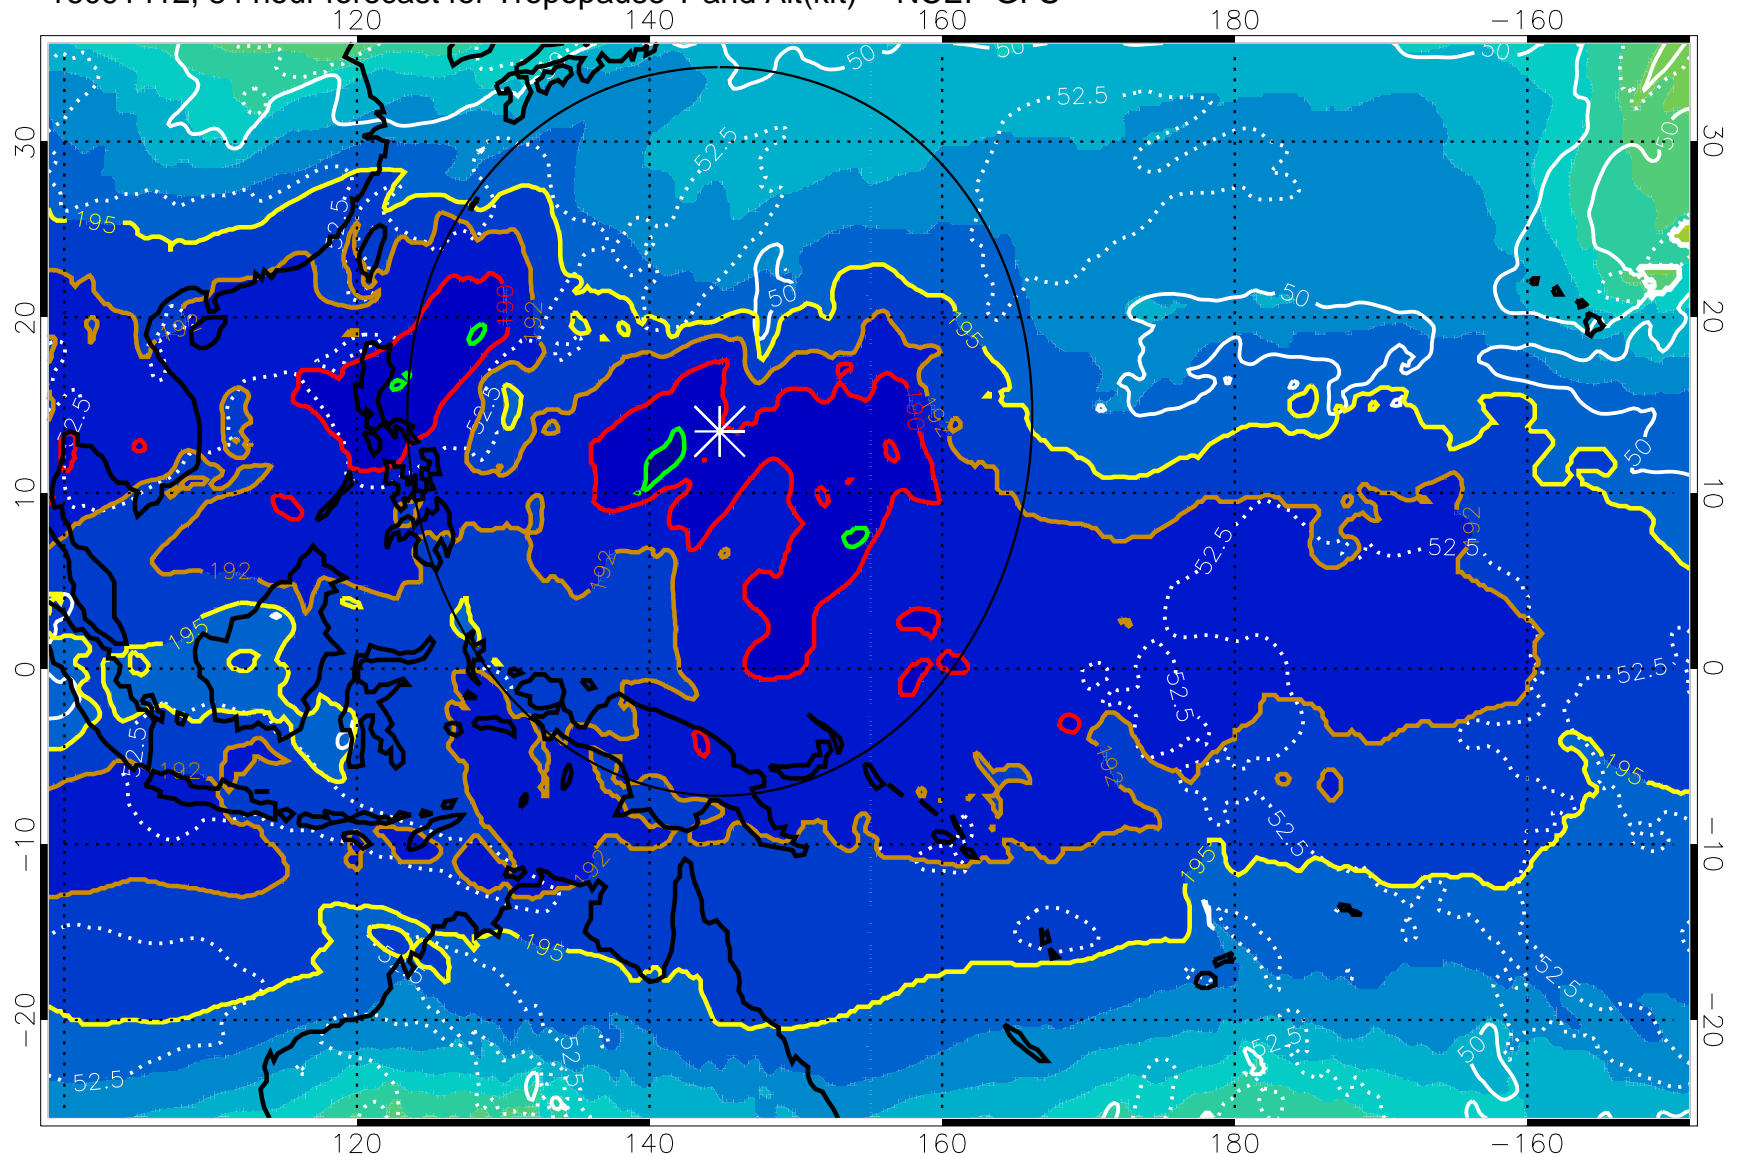

16091412, 84 hour forecast for Tropopause T and Alt(kft) -- NCEP GFS

190   200   210   220   230
Tropopause T, K

Tropopause Altitude in kft (white)

192.5K Isotherm   195K Isotherm
187.5K Isotherm   190K Isotherm

Range ring of 2304 km