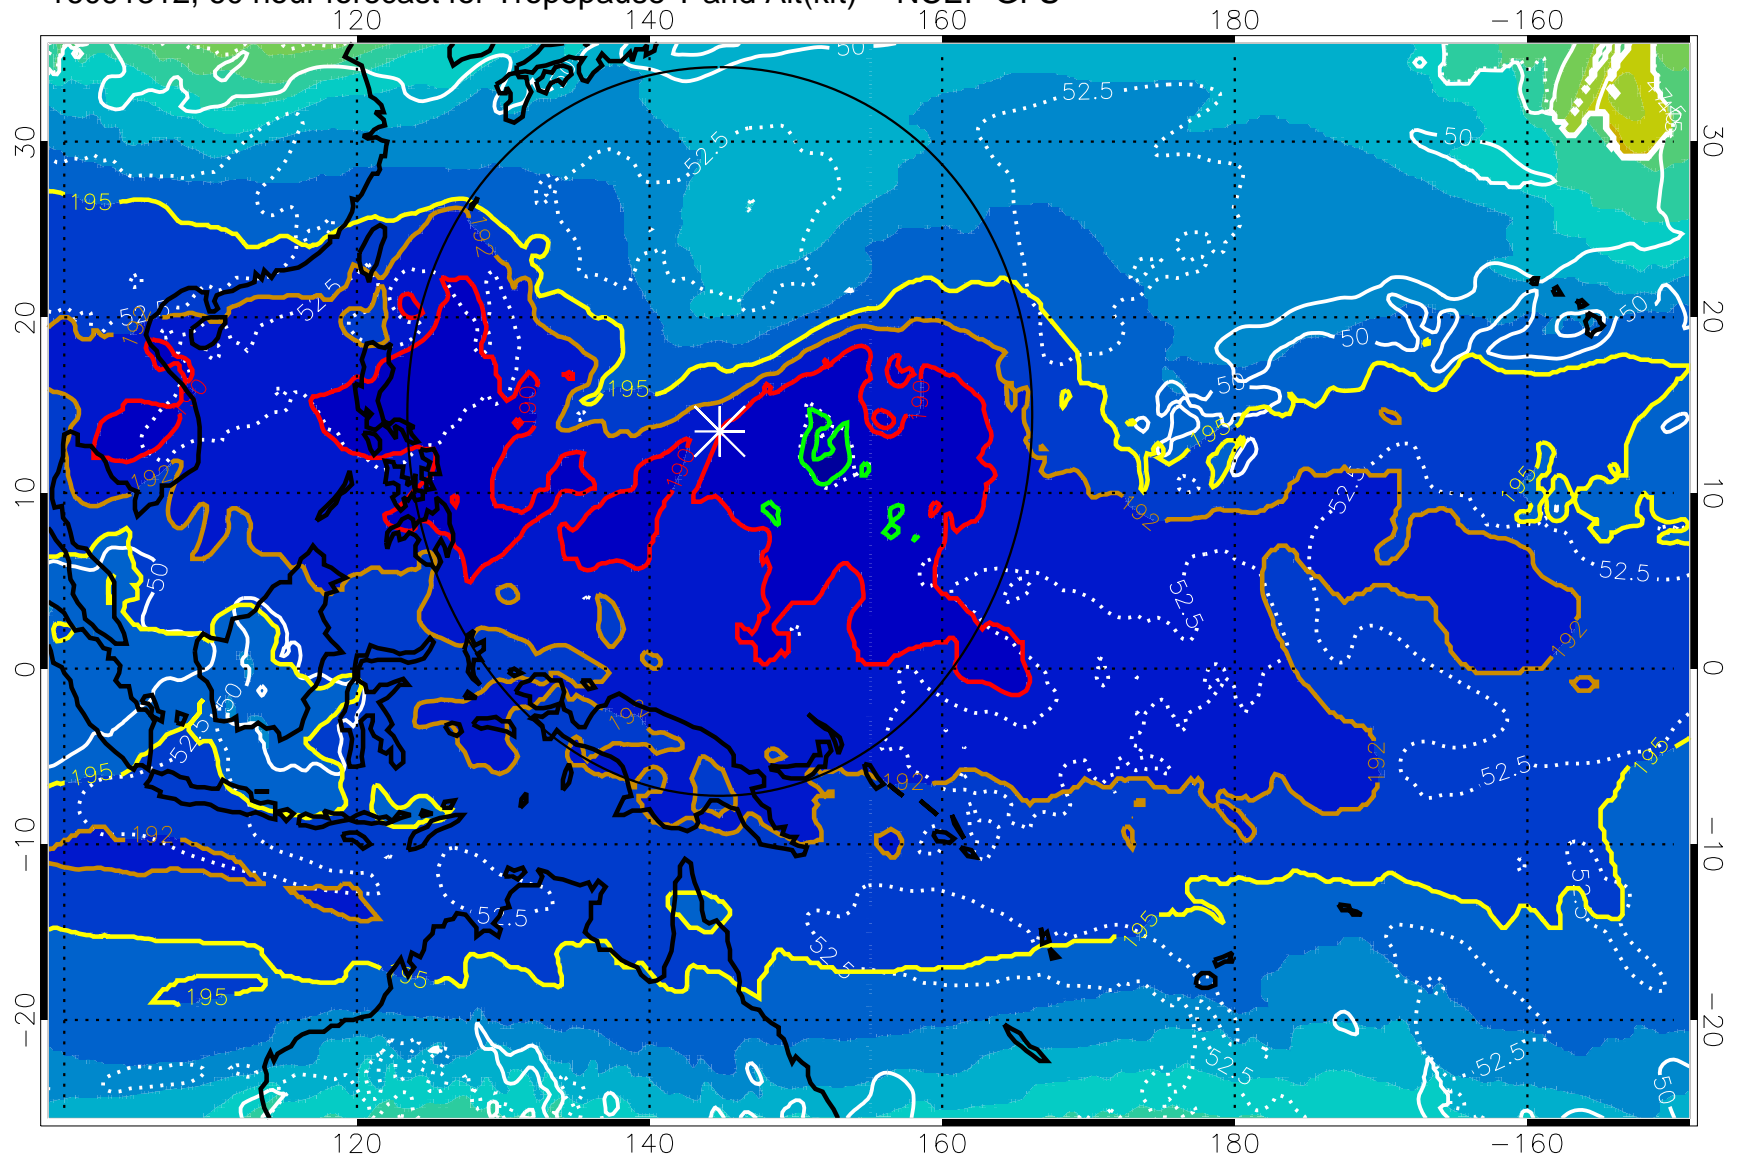

16091312, 60 hour forecast for Tropopause T and Alt(kft) -- NCEP GFS

190   200   210   220   230
Tropopause T, K

Tropopause Altitude in kft (white)

192.5K Isotherm   195K Isotherm
187.5K Isotherm   190K Isotherm

Range ring of 2304 km