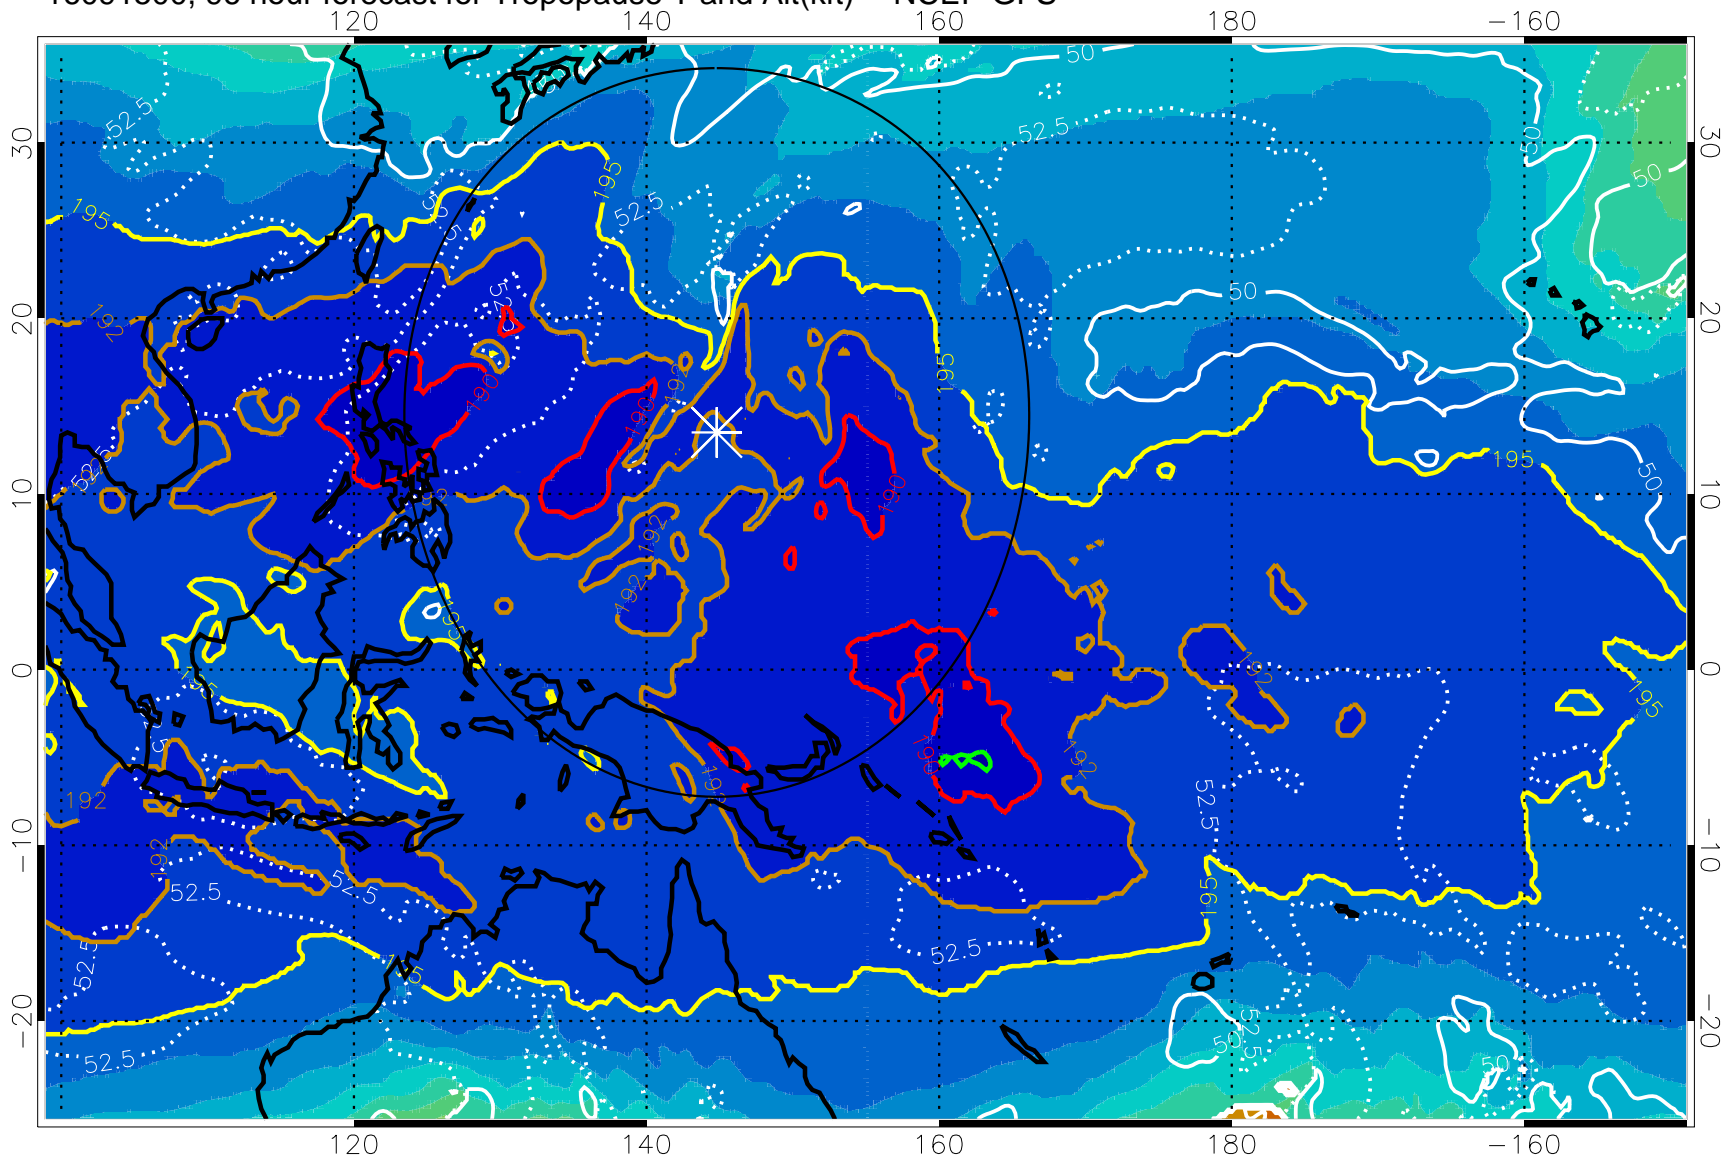

16091500, 96 hour forecast for Tropopause T and Alt(kft) -- NCEP GFS

190 200 210 220 230
Tropopause T, K

Tropopause Altitude in kft (white)

192.5K Isotherm 195K Isotherm
187.5K Isotherm 190K Isotherm

Range ring of 2304 km