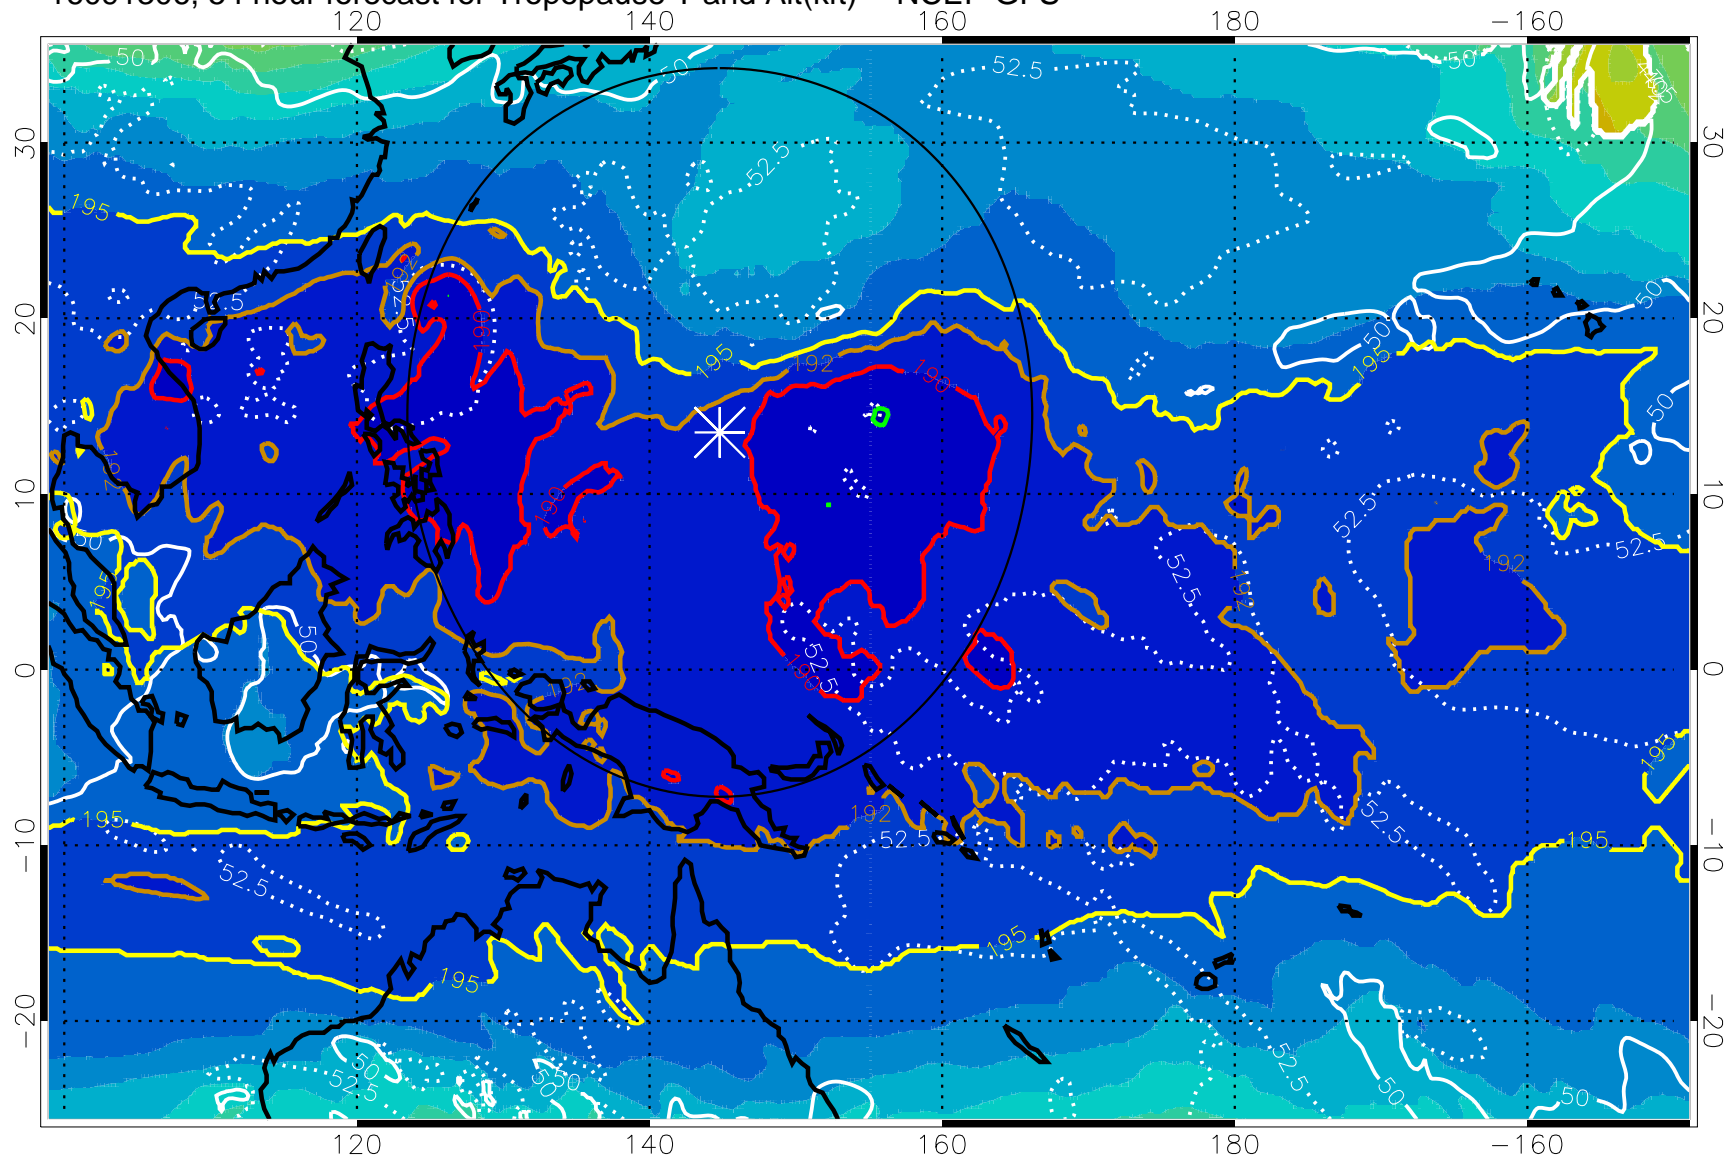

16091306, 54 hour forecast for Tropopause T and Alt(kft) -- NCEP GFS

190 200 210 220 230

Tropopause T, K

Tropopause Altitude in kft (white)

192.5K Isotherm 195K Isotherm
187.5K Isotherm 190K Isotherm

Range ring of 2304 km