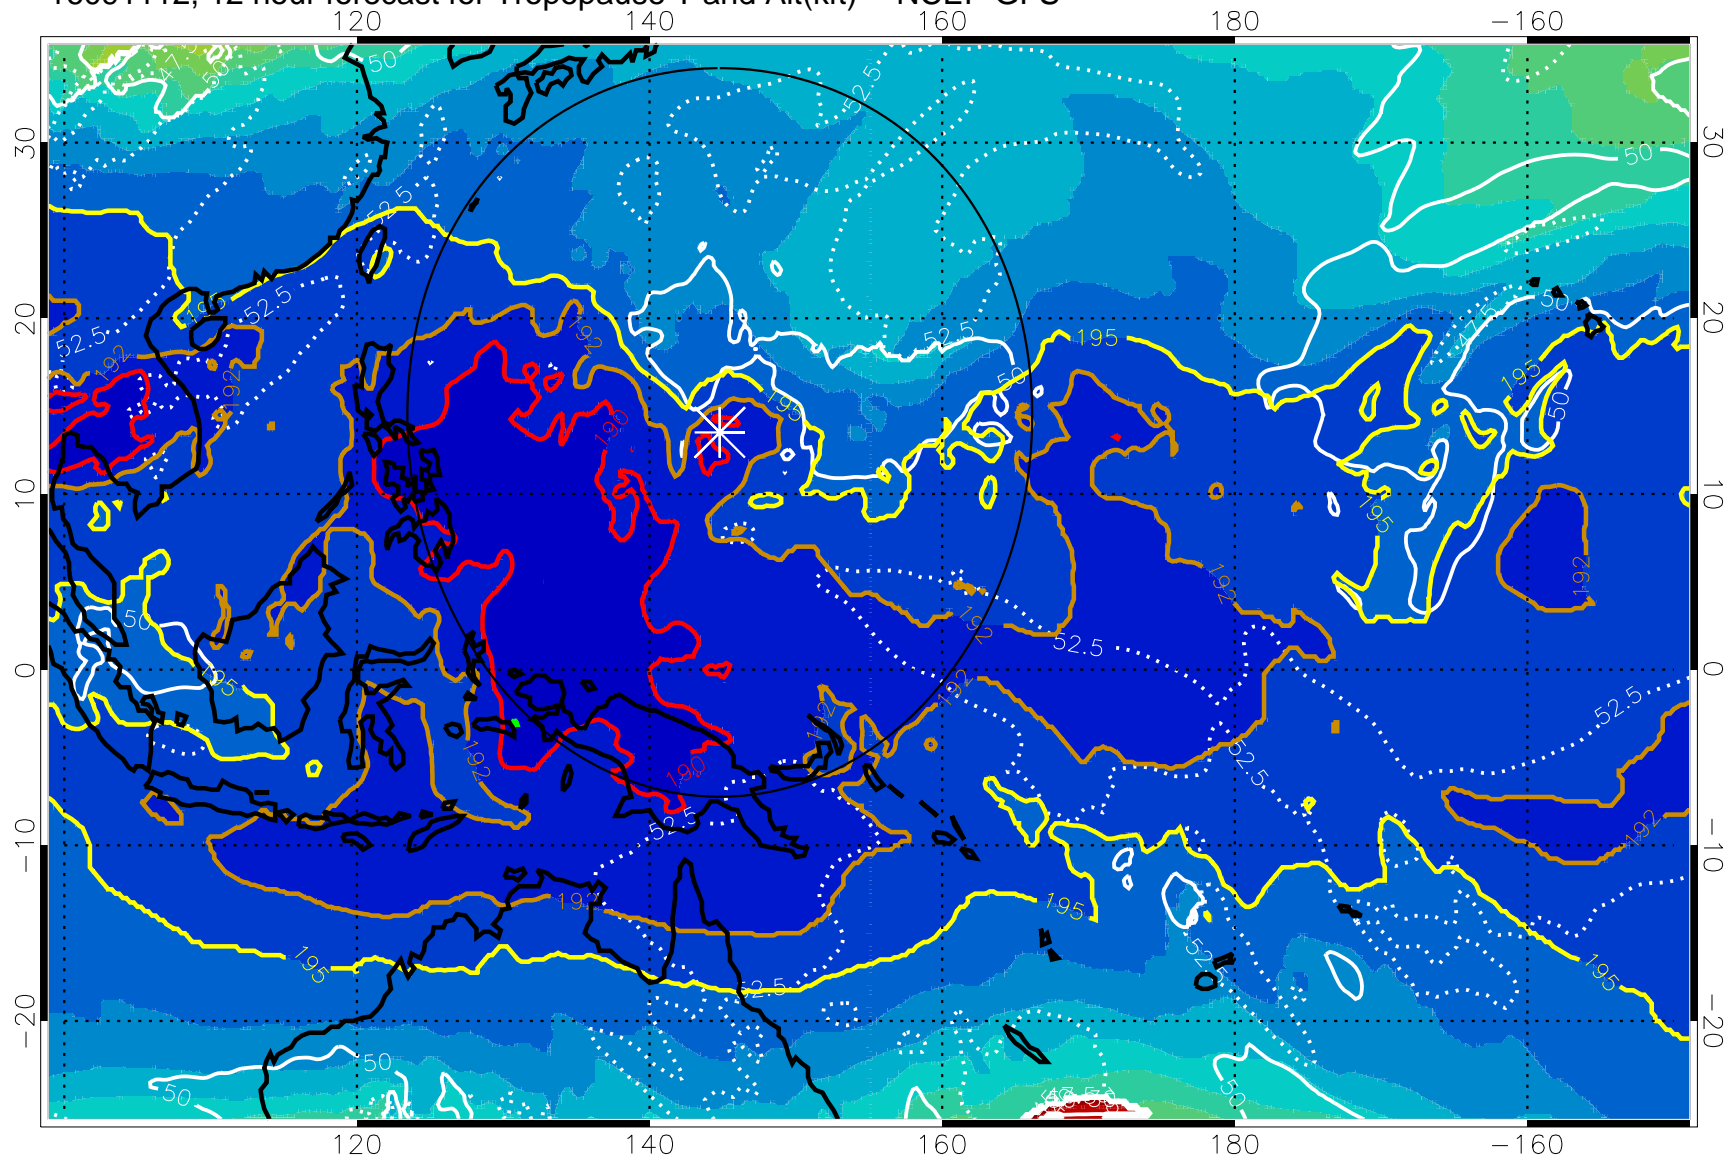

16091112, 12 hour forecast for Tropopause T and Alt(kft) -- NCEP GFS

190   200   210   220   230
Tropopause T, K

Tropopause Altitude in kft (white)

192.5K Isotherm   195K Isotherm
187.5K Isotherm   190K Isotherm

Range ring of 2304 km