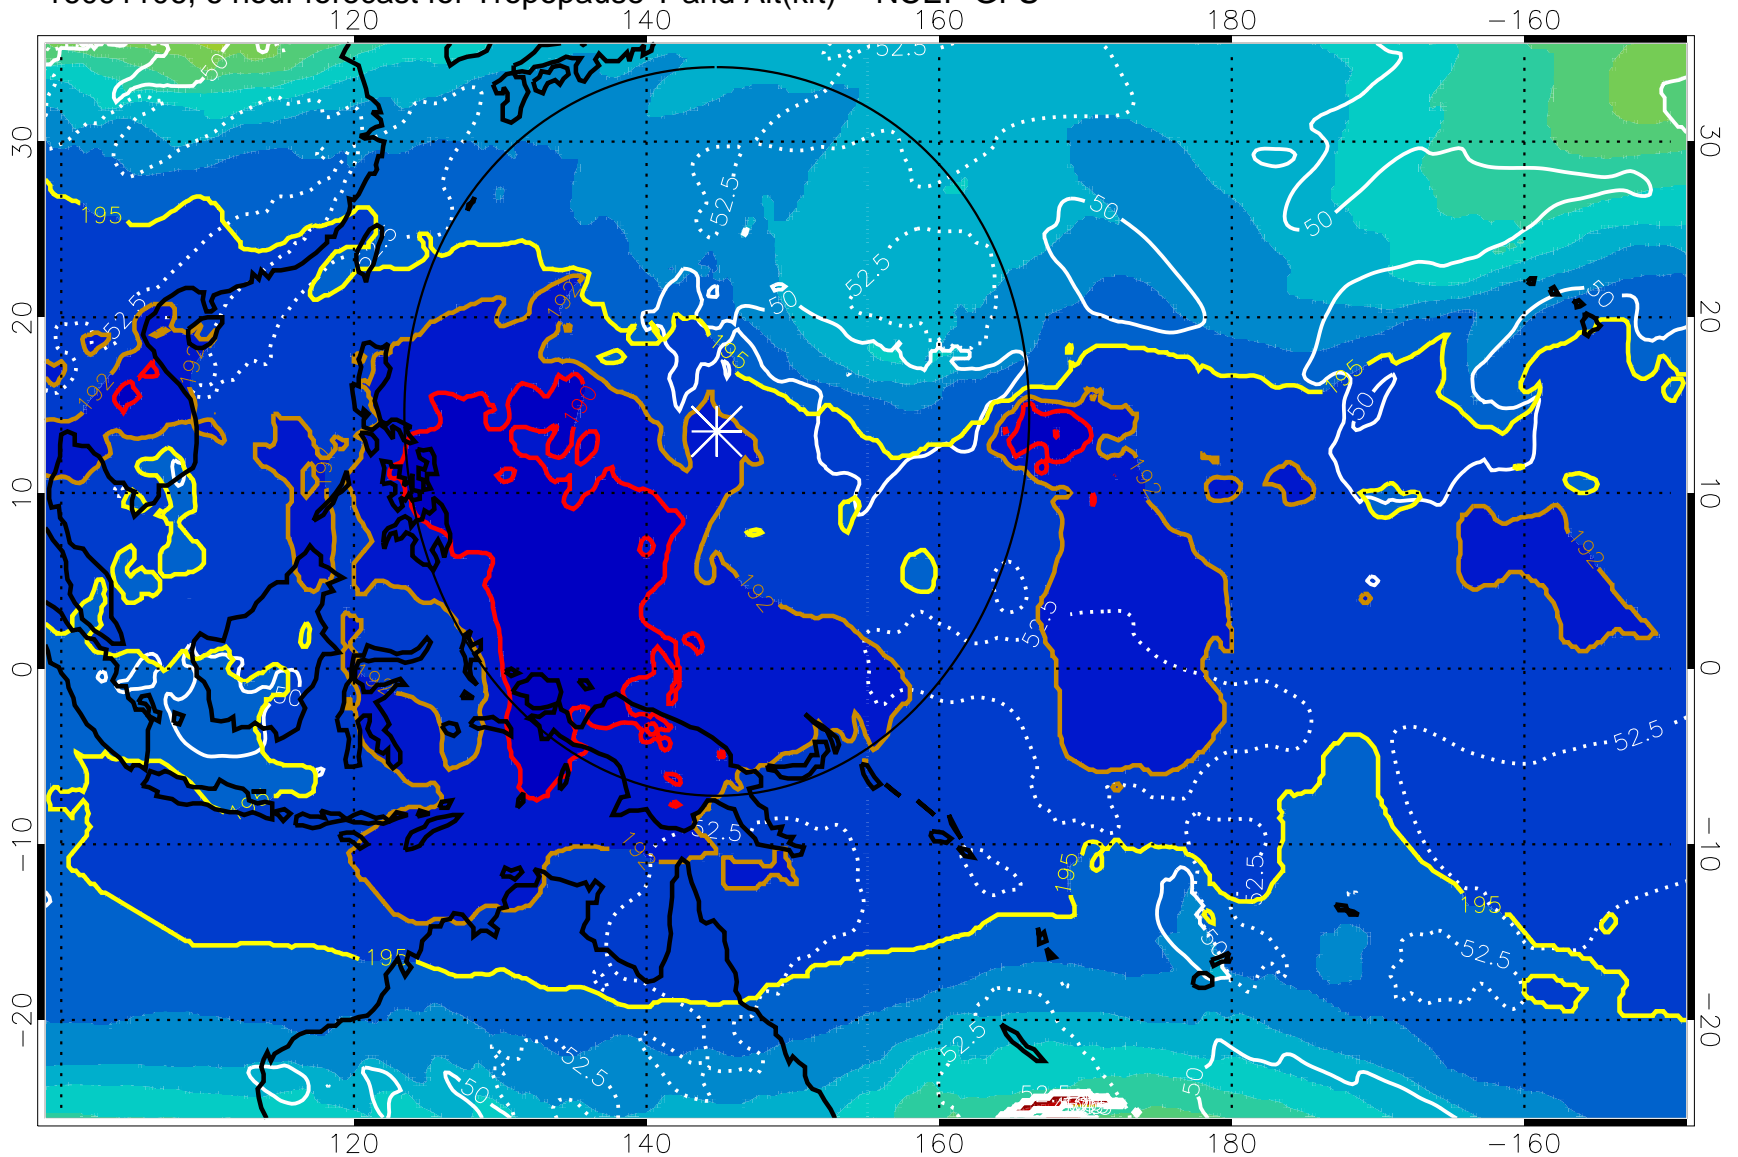

16091106, 6 hour forecast for Tropopause T and Alt(kft) -- NCEP GFS

190 200 210 220 230

Tropopause T, K

Tropopause Altitude in kft (white)

192.5K Isotherm 195K Isotherm

187.5K Isotherm 190K Isotherm

Range ring of 2304 km