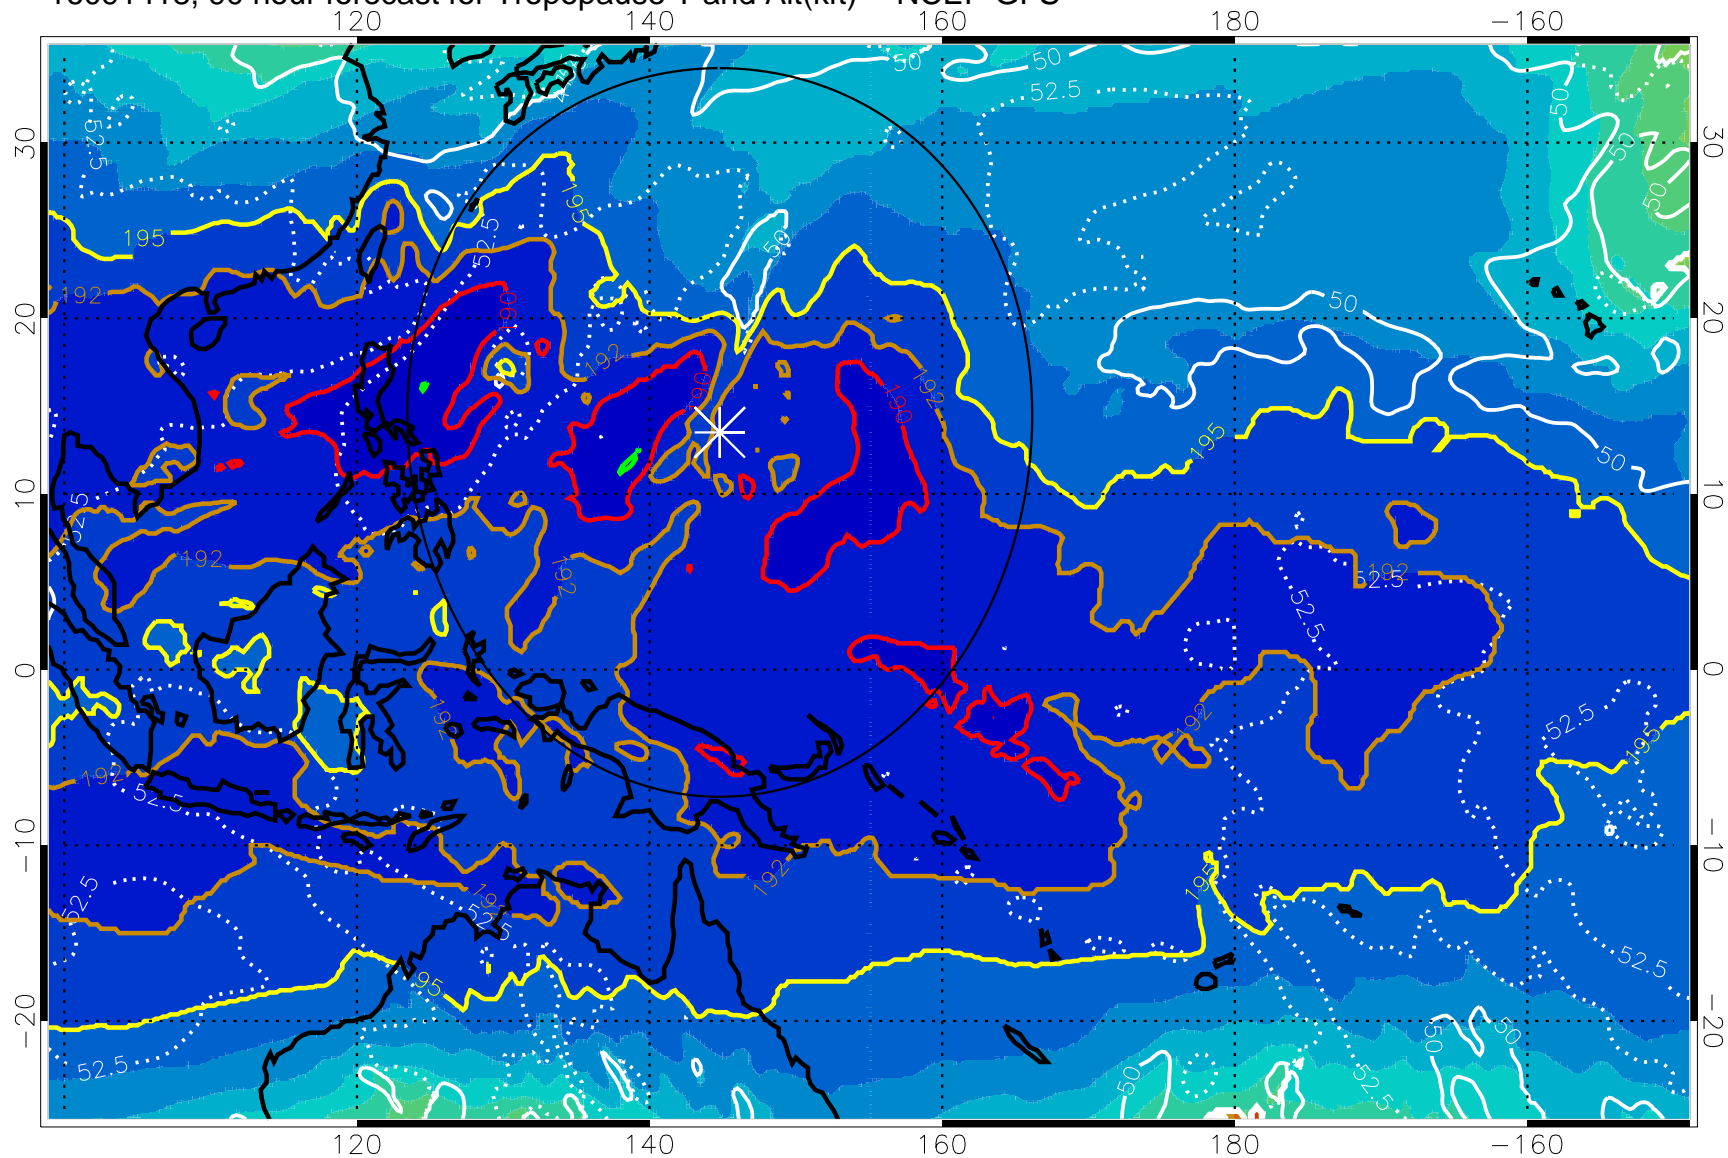

16091418, 90 hour forecast for Tropopause T and Alt(kft) -- NCEP GFS

190 200 210 220 230

Tropopause T, K

Tropopause Altitude in kft (white)

192.5K Isotherm 195K Isotherm
187.5K Isotherm 190K Isotherm

Range ring of 2304 km