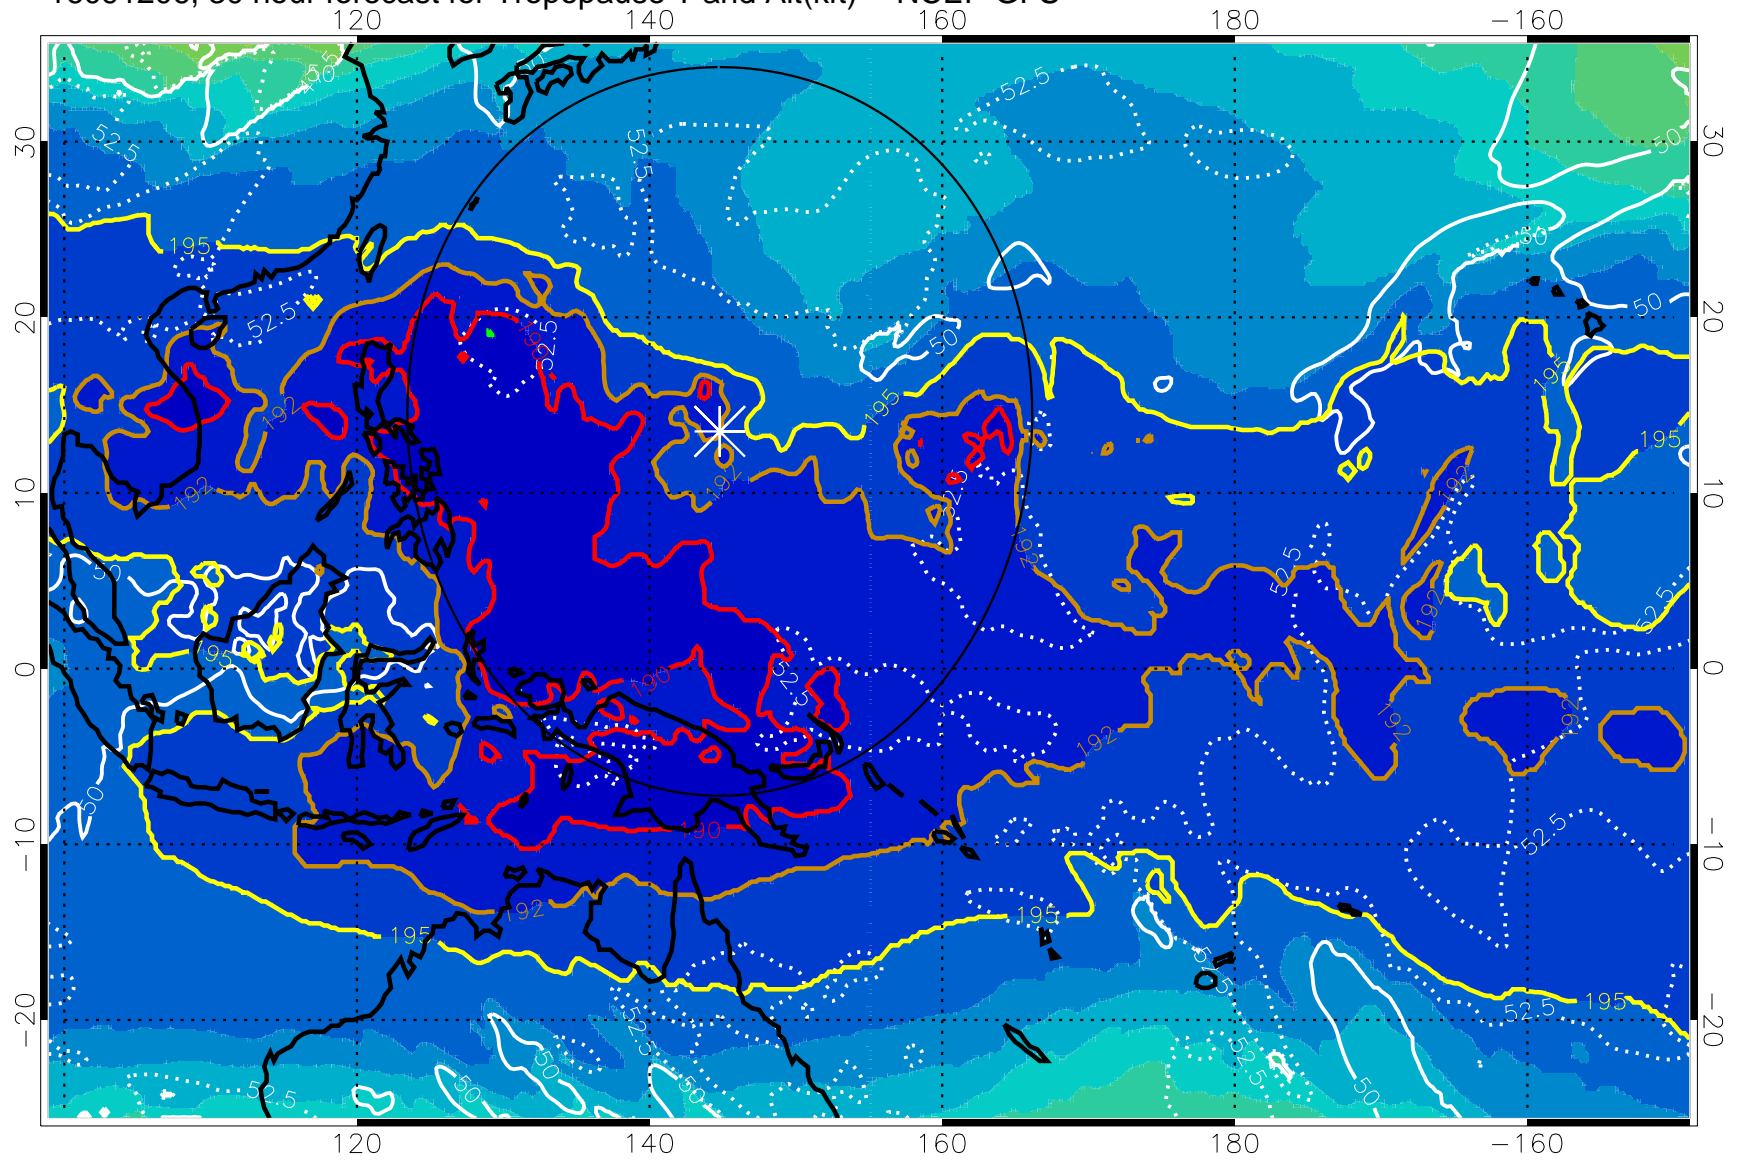

16091206, 30 hour forecast for Tropopause T and Alt(kft) -- NCEP GFS

190 200 210 220 230
Tropopause T, K

Tropopause Altitude in kft (white)

192.5K Isotherm 195K Isotherm
187.5K Isotherm 190K Isotherm

Range ring of 2304 km