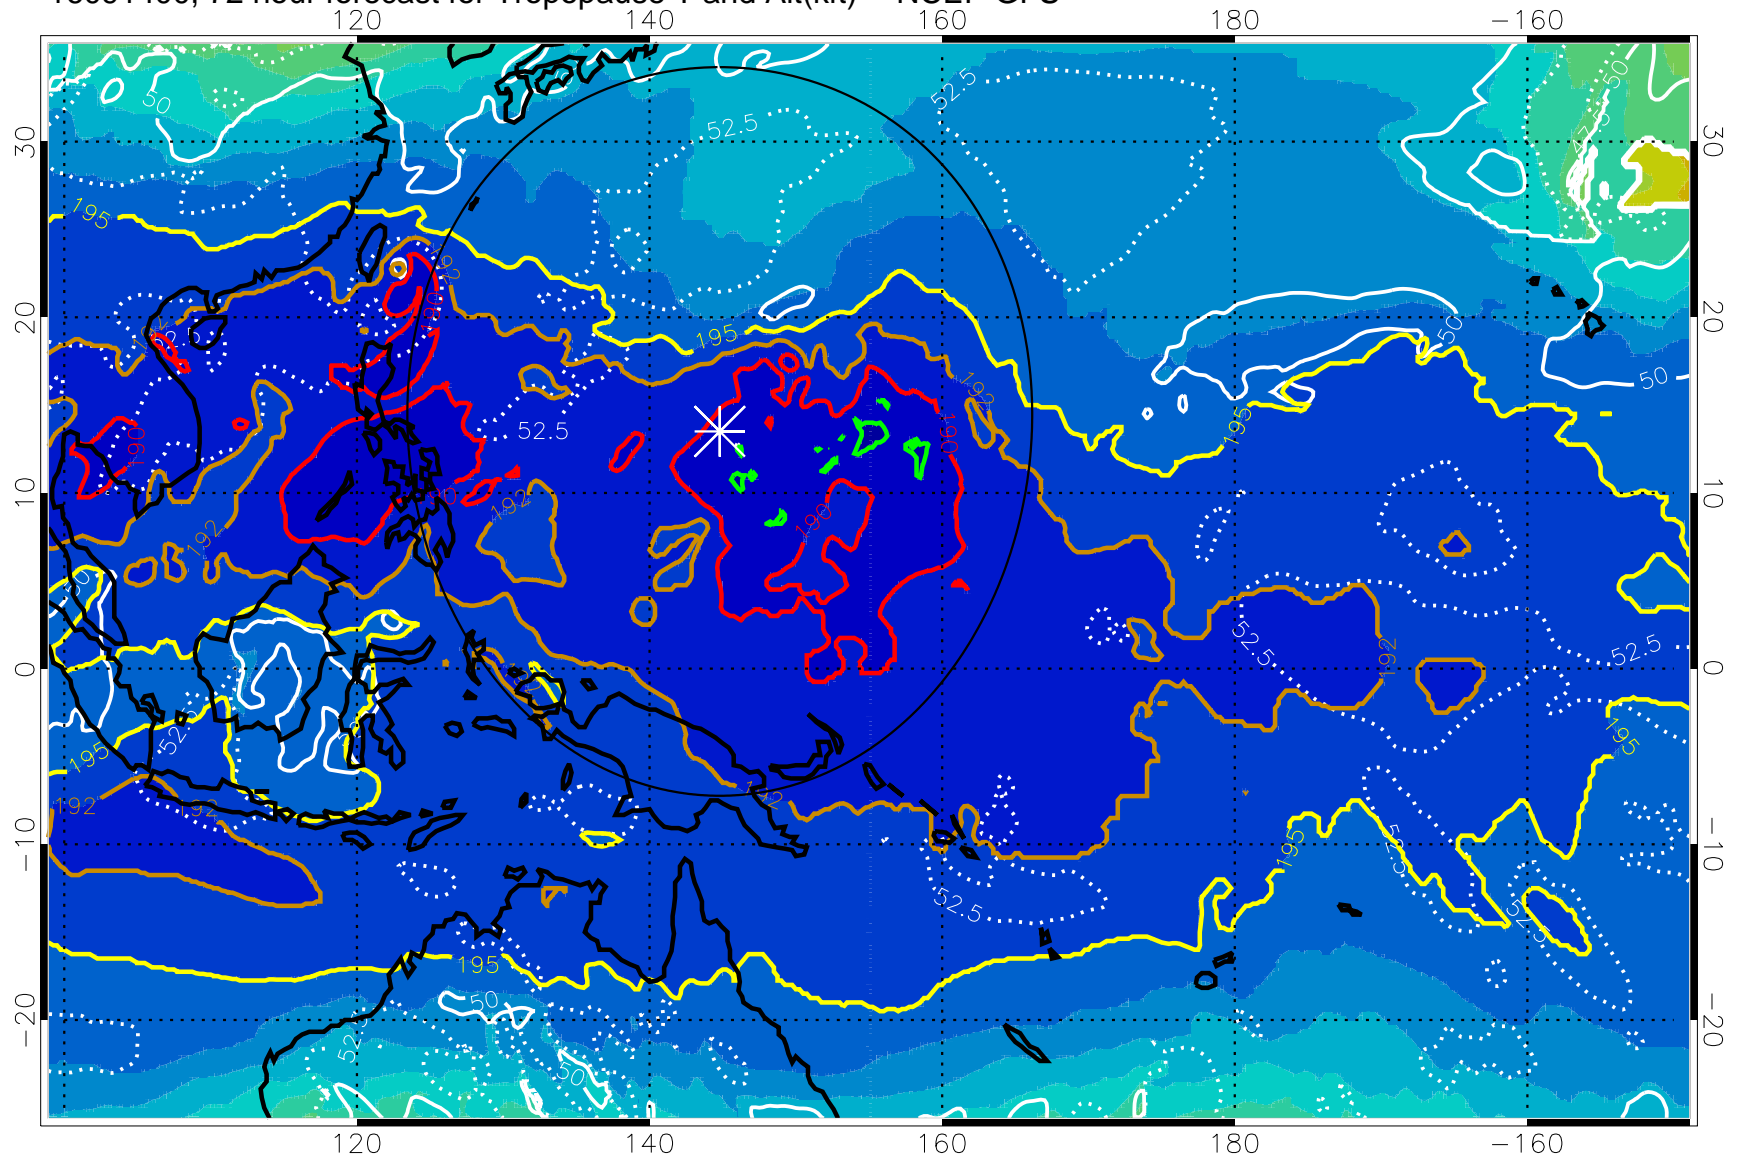

Range ring of 2304 km

16091318, 66 hour forecast for Tropopause T and Alt(kft) -- NCEP GFS

190 200 210 220 230

Tropopause T, K

Tropopause Altitude in kft (white)

192.5K Isotherm 195K Isotherm

187.5K Isotherm 190K Isotherm

Range ring of 2304 km

16091400, 72 hour forecast for Tropopause T and Alt(kft) -- NCEP GFS

Tropopause T, K

Tropopause Altitude in kft (white)

192.5K Isotherm 195K Isotherm  
187.5K Isotherm 190K Isotherm

Range ring of 2304 km