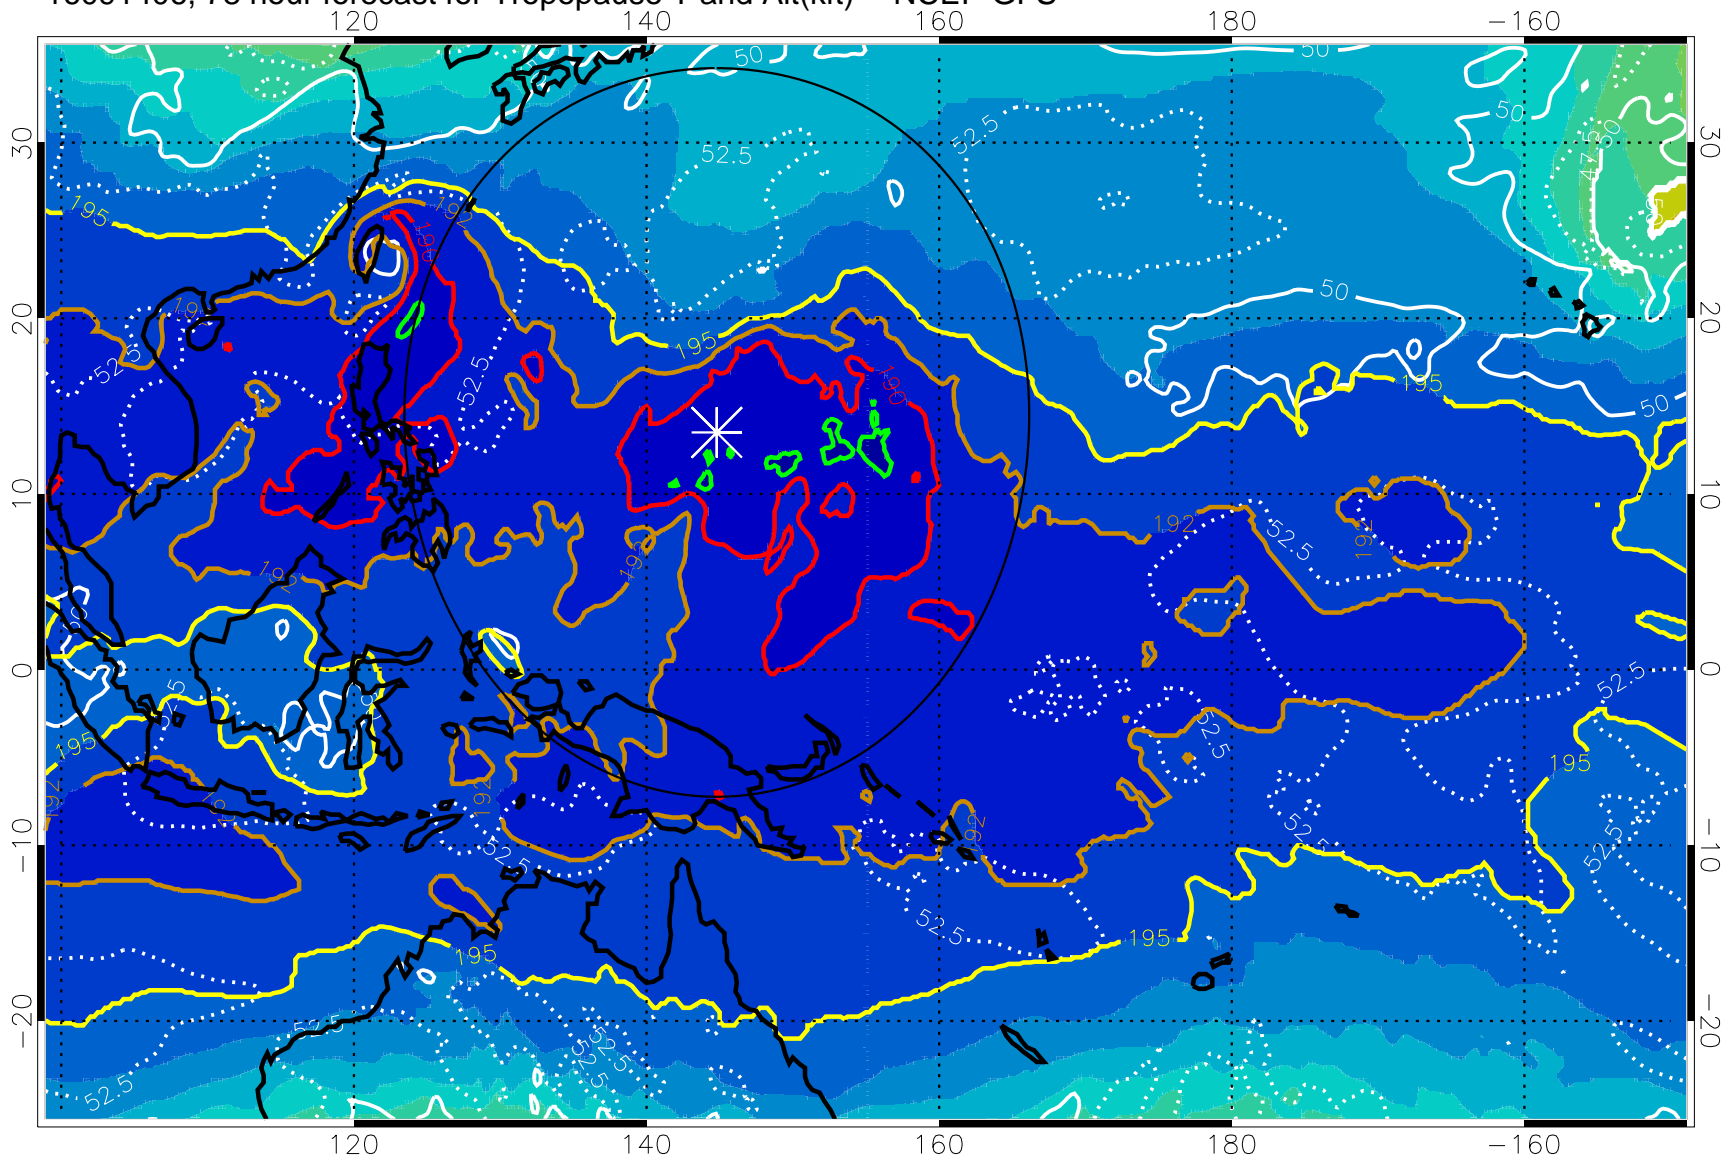

16091406, 78 hour forecast for Tropopause T and Alt(kft) -- NCEP GFS

190 200 210 220 230
Tropopause T, K

Tropopause Altitude in kft (white)

192.5K Isotherm 195K Isotherm
187.5K Isotherm 190K Isotherm

Range ring of 2304 km