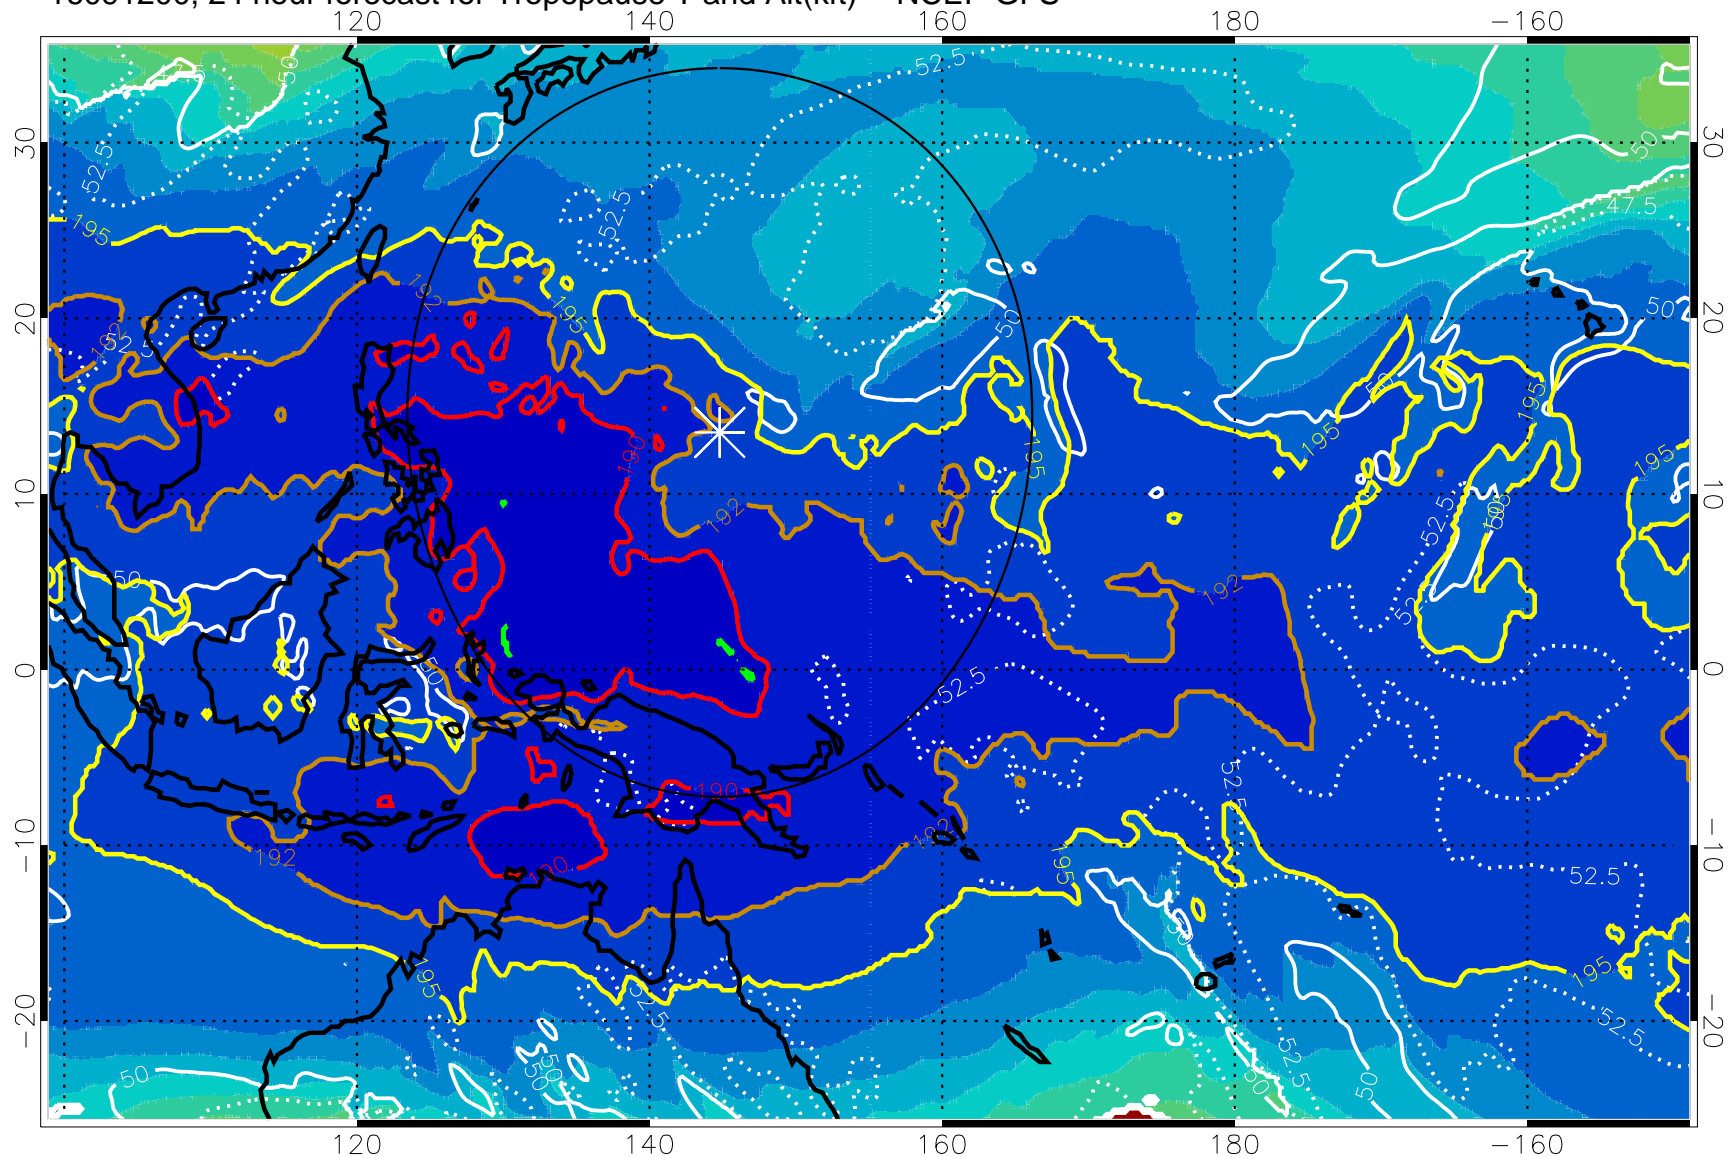

16091200, 24 hour forecast for Tropopause T and Alt(kft) -- NCEP GFS

190 200 210 220 230

Tropopause T, K

Tropopause Altitude in kft (white)

192.5K Isotherm 195K Isotherm

187.5K Isotherm 190K Isotherm

Range ring of 2304 km