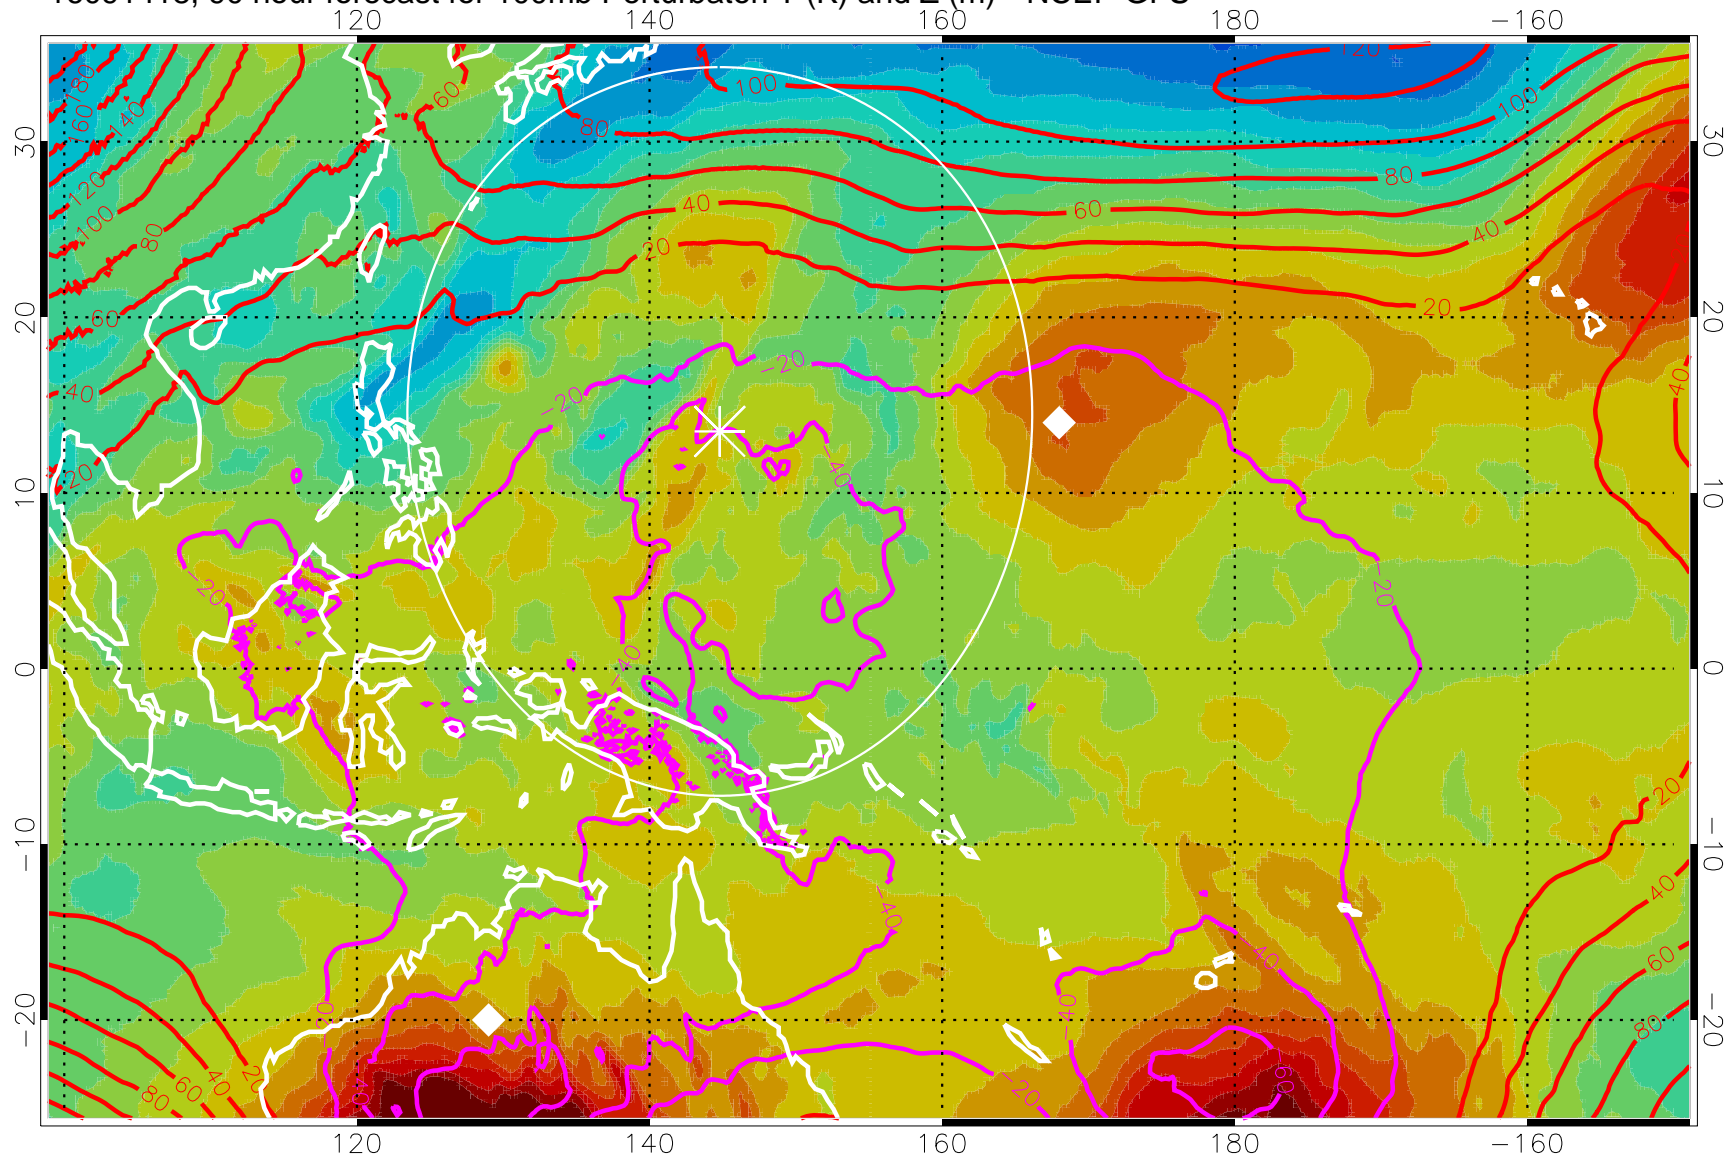

16091418, 90 hour forecast for 100mb Perturbaton T (K) and Z (m)-- NCEP GFS

Contours are 100 mbar Z perturbation (m)
Positive Z Contours
Negative Z Contours
Diamonds-mean pos. of anticyclones

Range ring of 2304 km