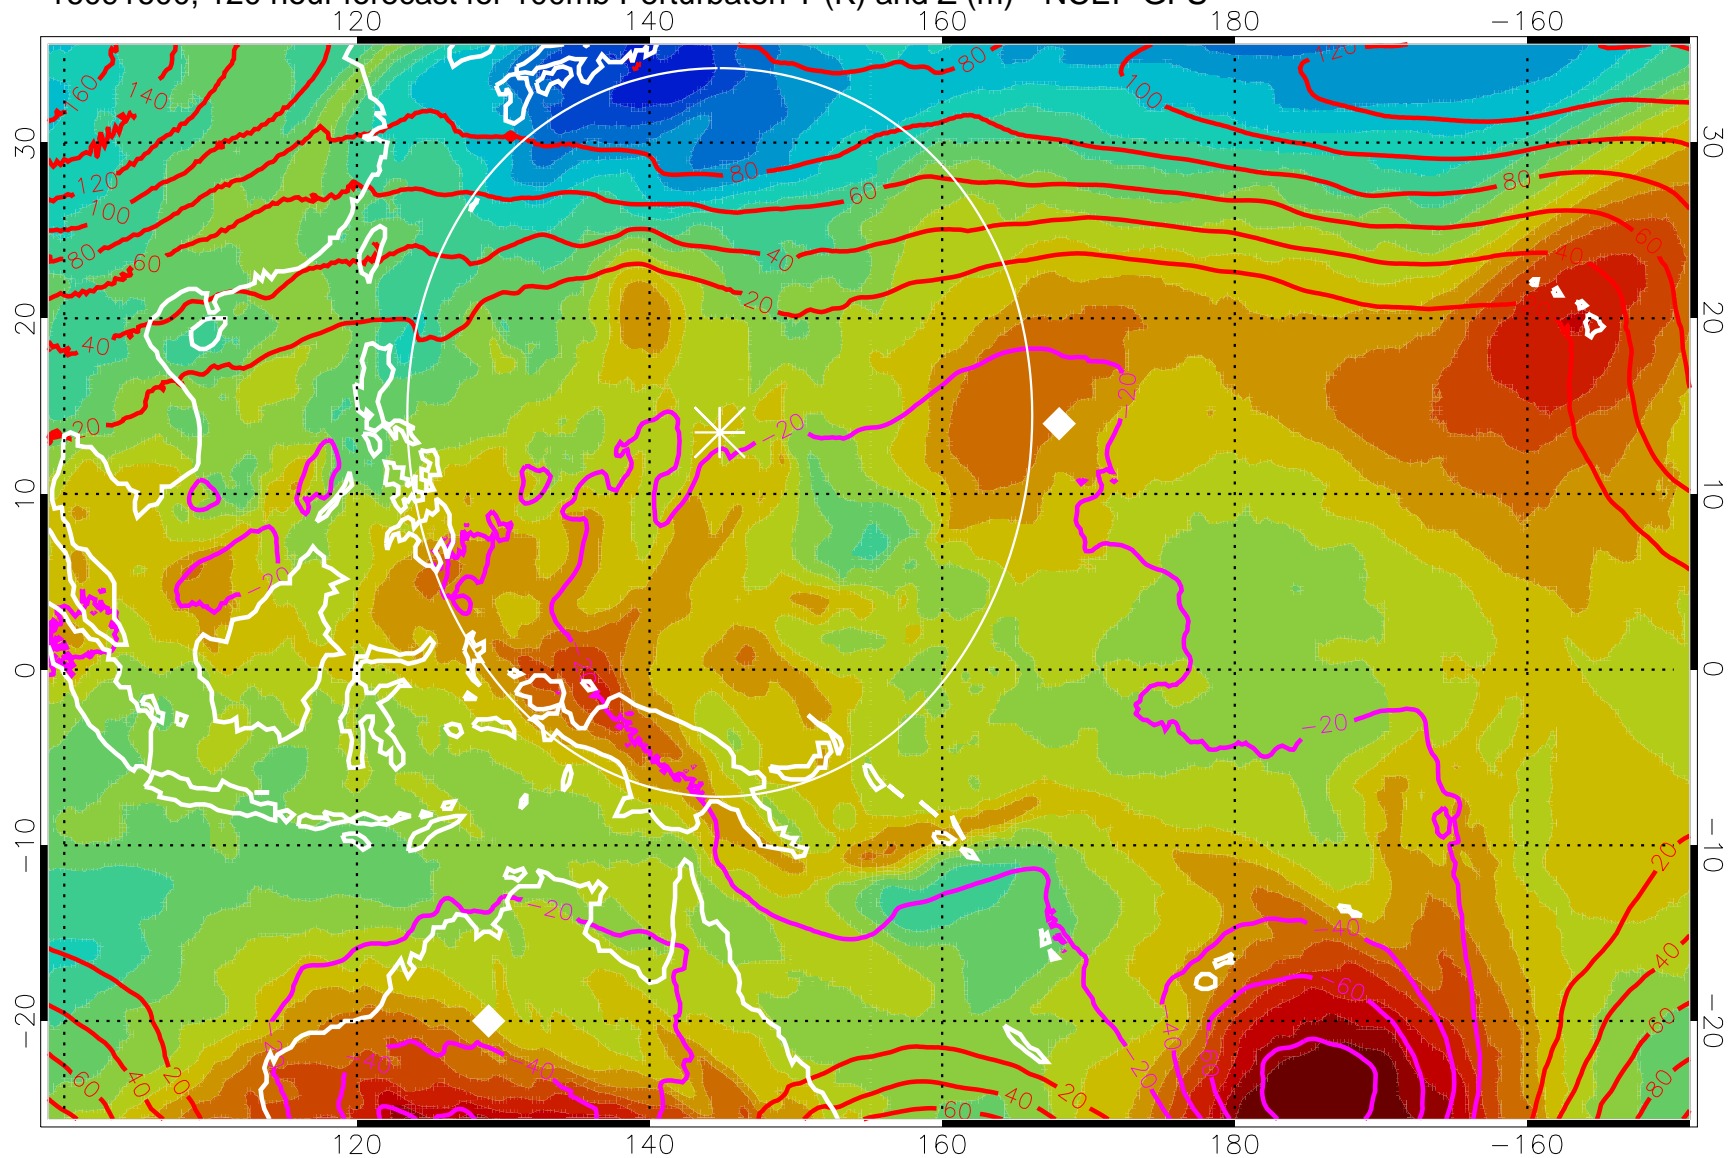

16091600, 120 hour forecast for 100mb Perturbaton T (K) and Z (m)-- NCEP GFS

Contours are 100 mbar Z perturbation (m)
Positive Z Contours
Negative Z Contours
Diamonds-mean pos. of anticyclones

Range ring of 2304 km