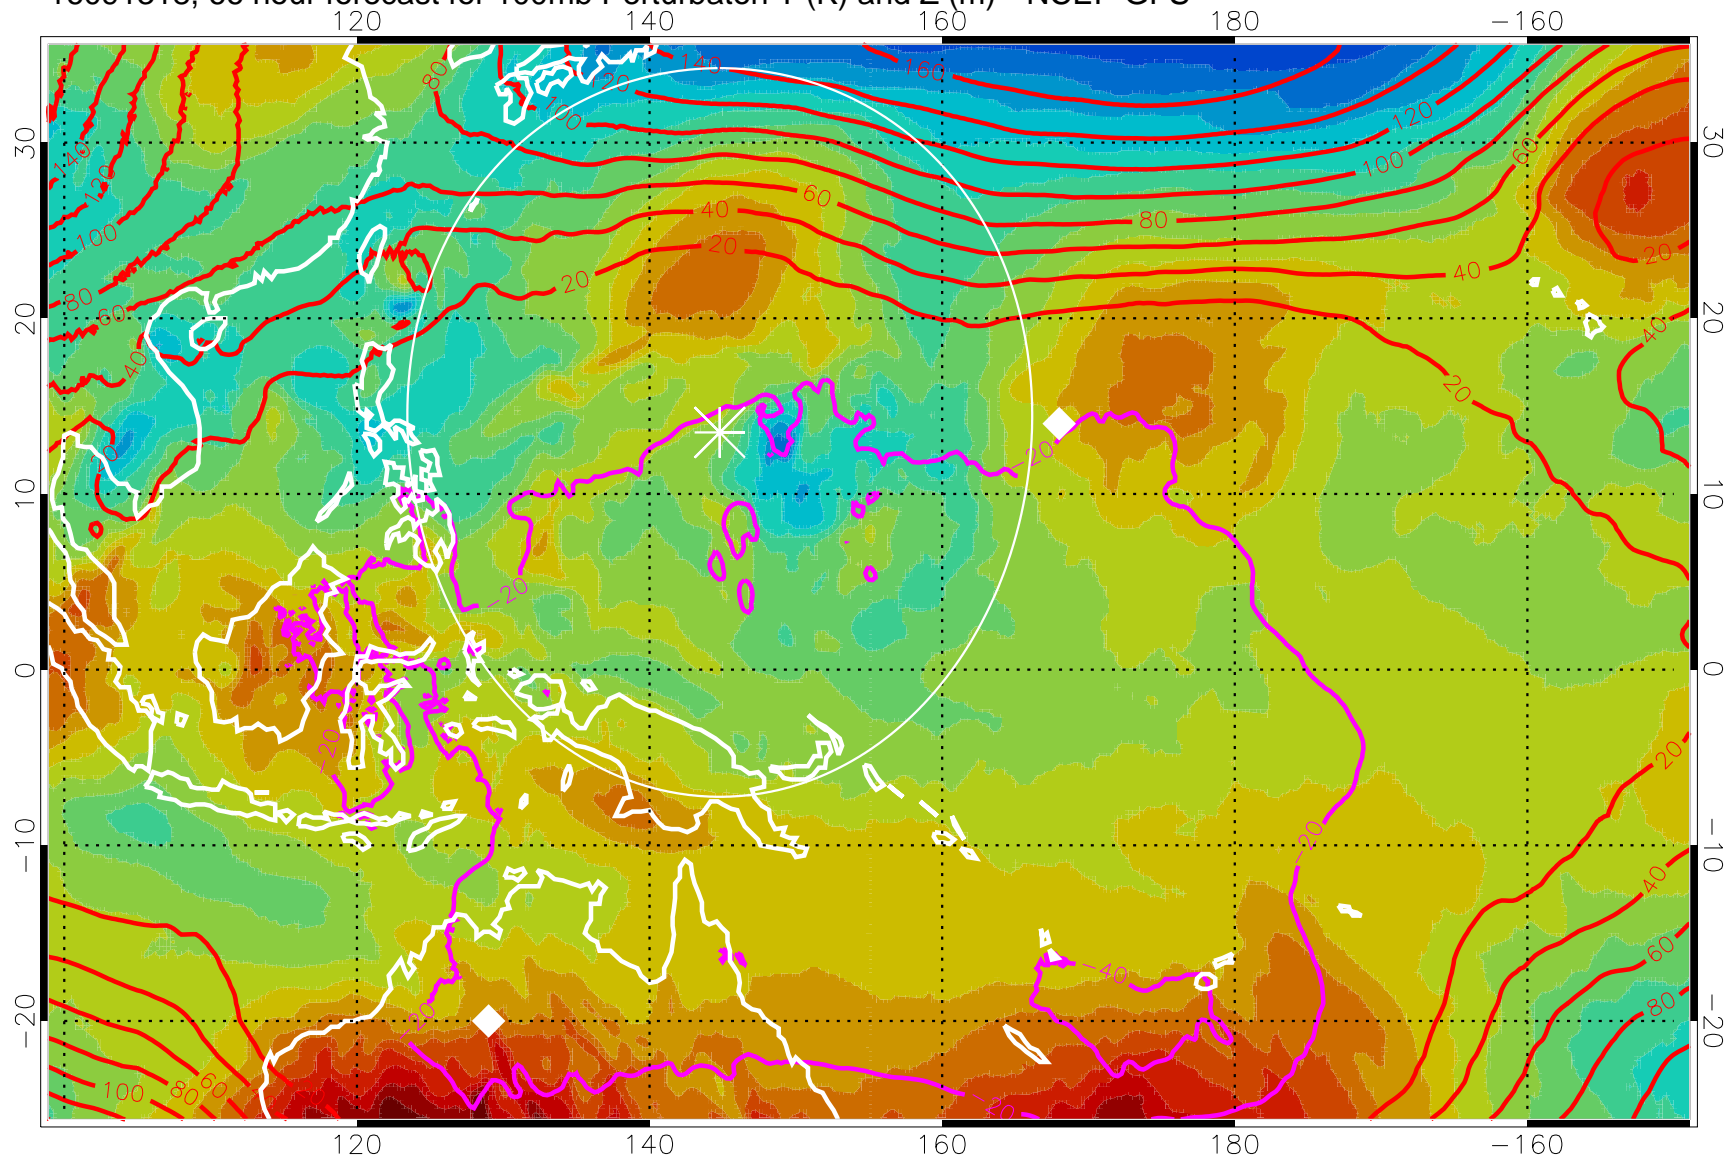

16091318, 66 hour forecast for 100mb Perturbaton T (K) and Z (m)-- NCEP GFS

Contours are 100 mbar Z perturbation (m)
Positive Z Contours
Negative Z Contours
Diamonds-mean pos. of anticyclones

Range ring of 2304 km