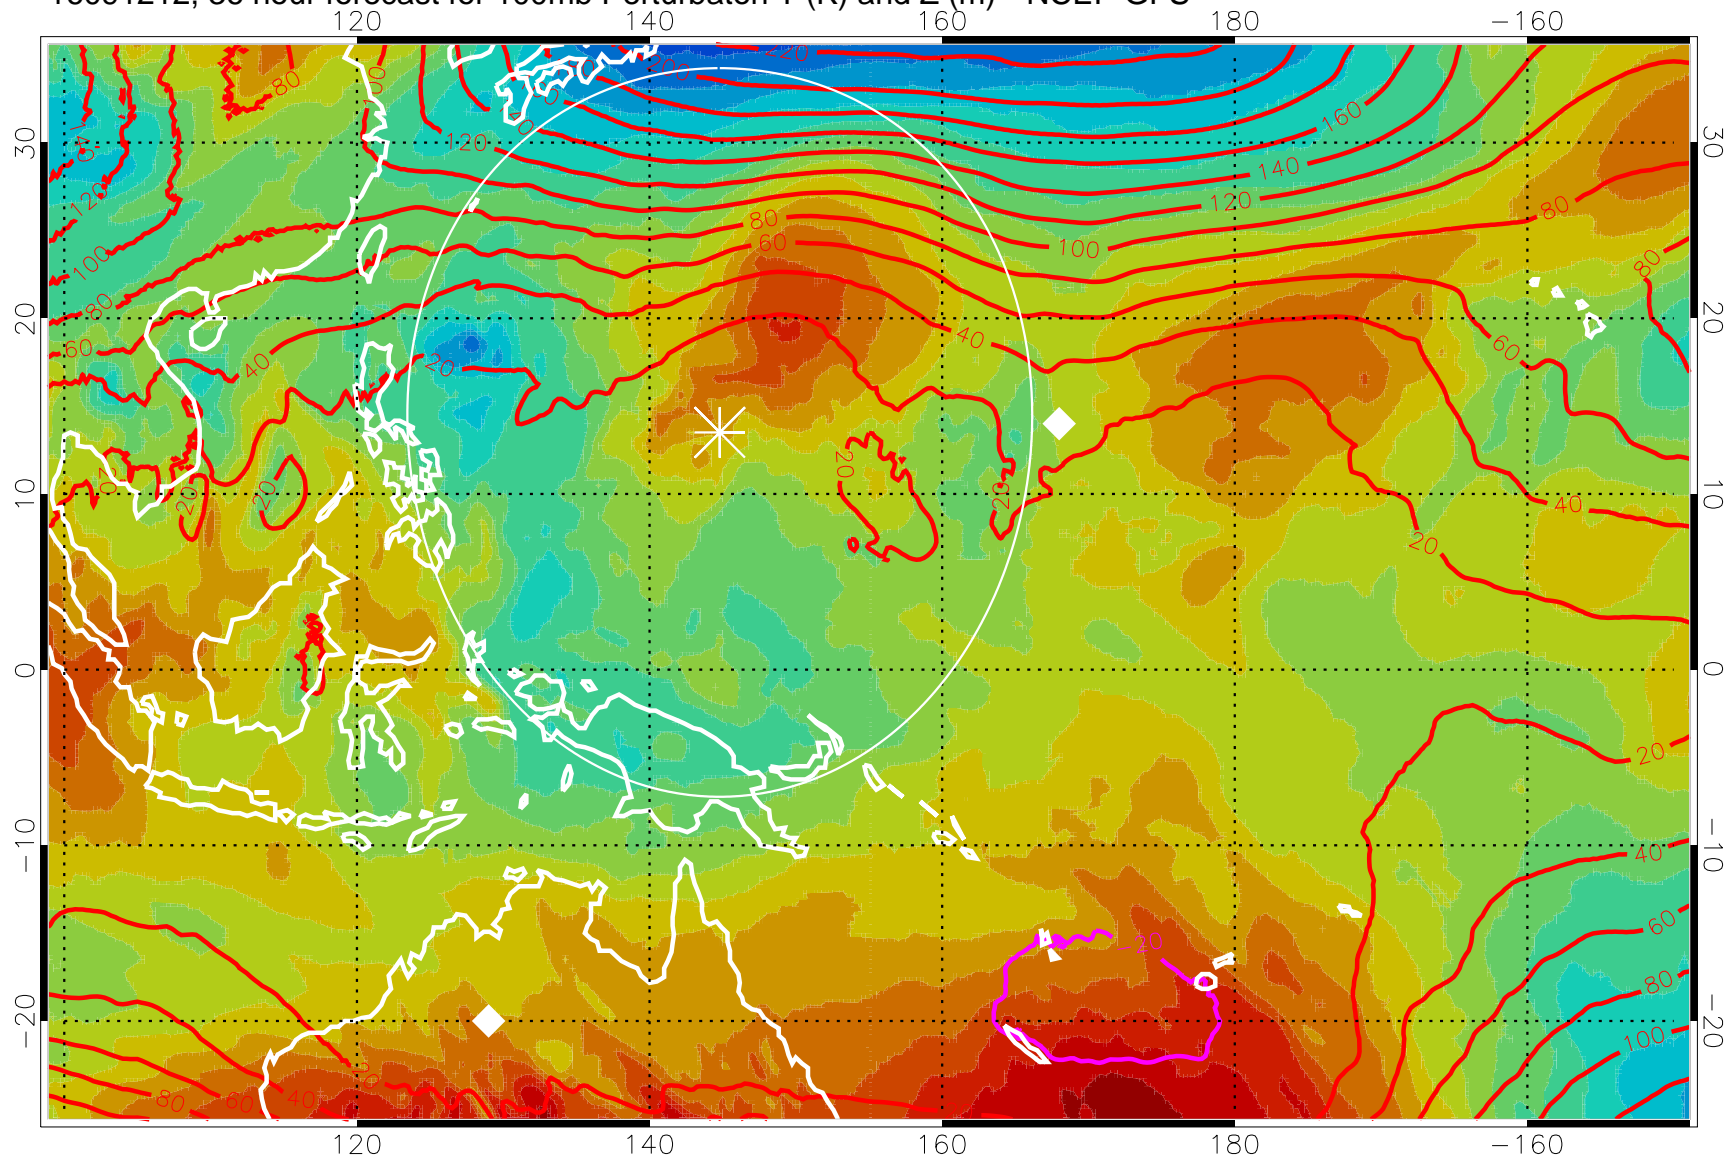

16091212, 36 hour forecast for 100mb Perturbaton T (K) and Z (m)-- NCEP GFS

Contours are 100 mbar Z perturbation (m)
Positive Z Contours
Negative Z Contours
Diamonds-mean pos. of anticyclones

Range ring of 2304 km