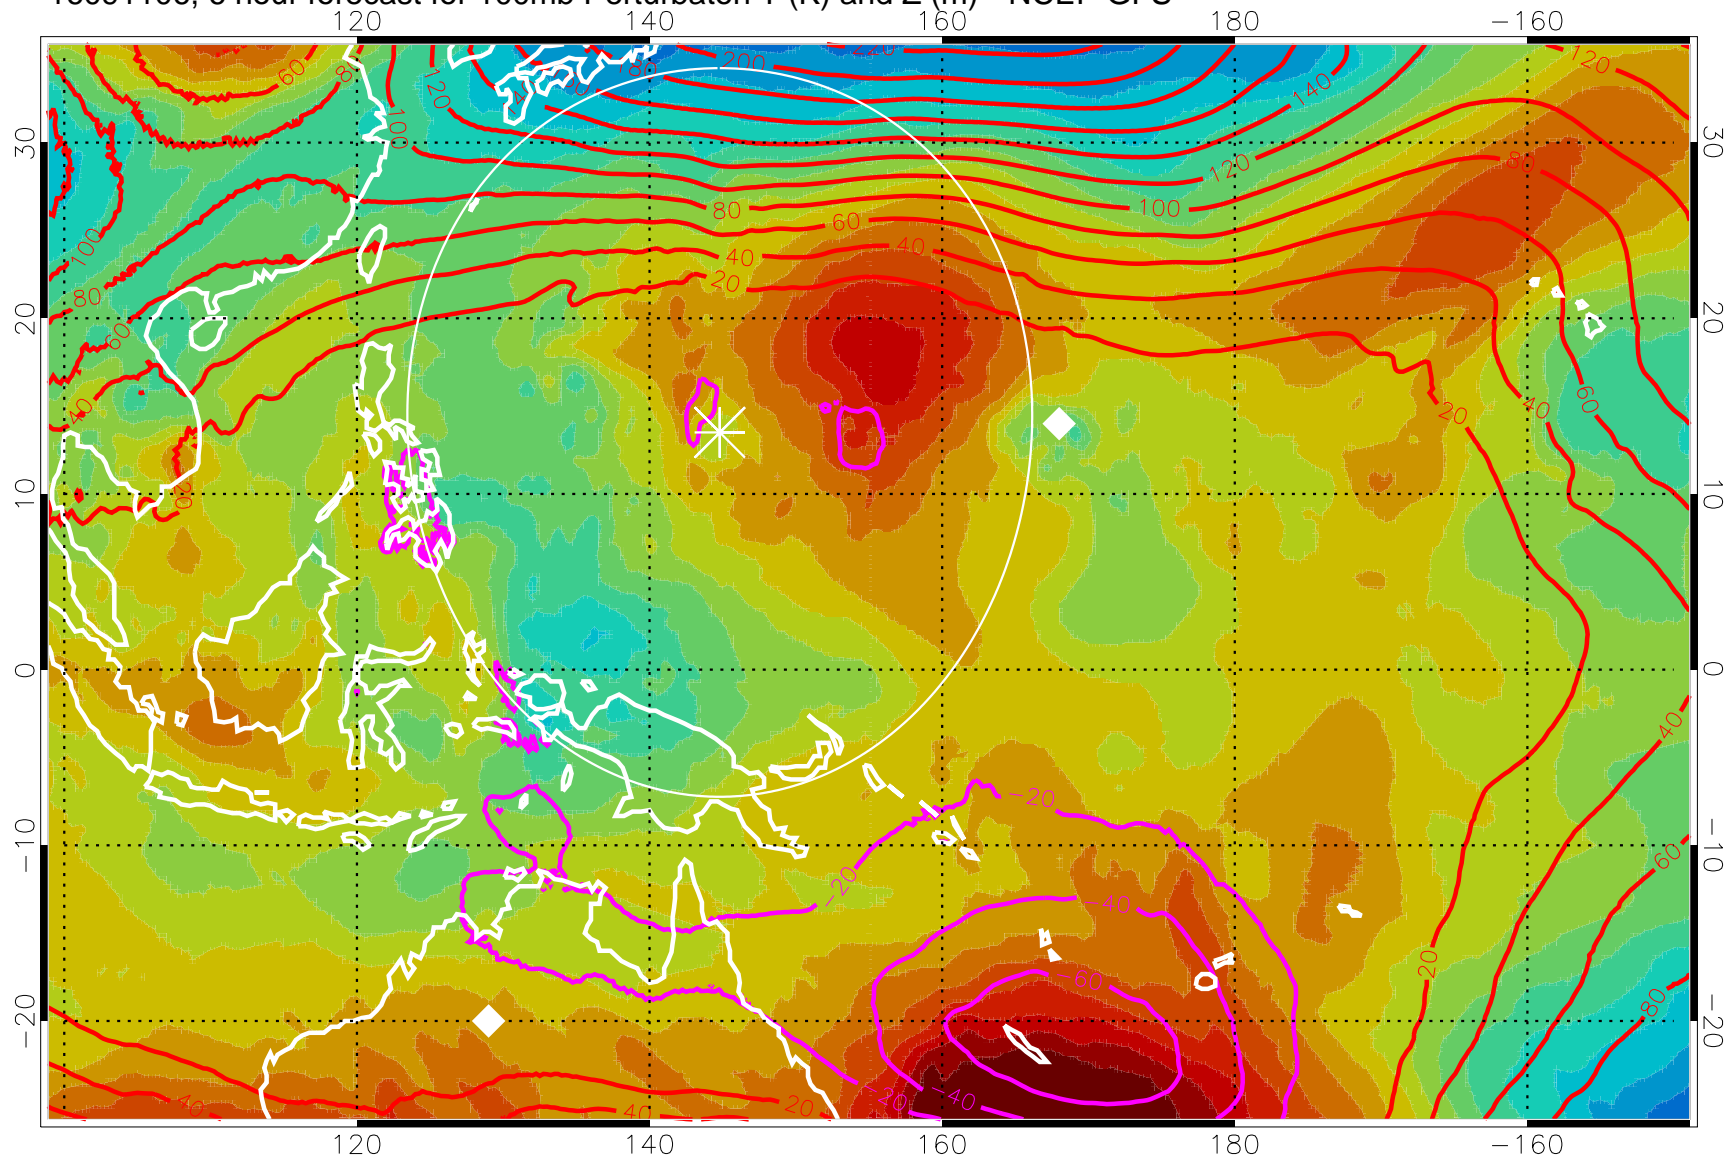

16091106, 6 hour forecast for 100mb Perturbaton T (K) and Z (m)-- NCEP GFS

Contours are 100 mbar Z perturbation (m)
Positive Z Contours
Negative Z Contours
Diamonds-mean pos. of anticyclones

Range ring of 2304 km