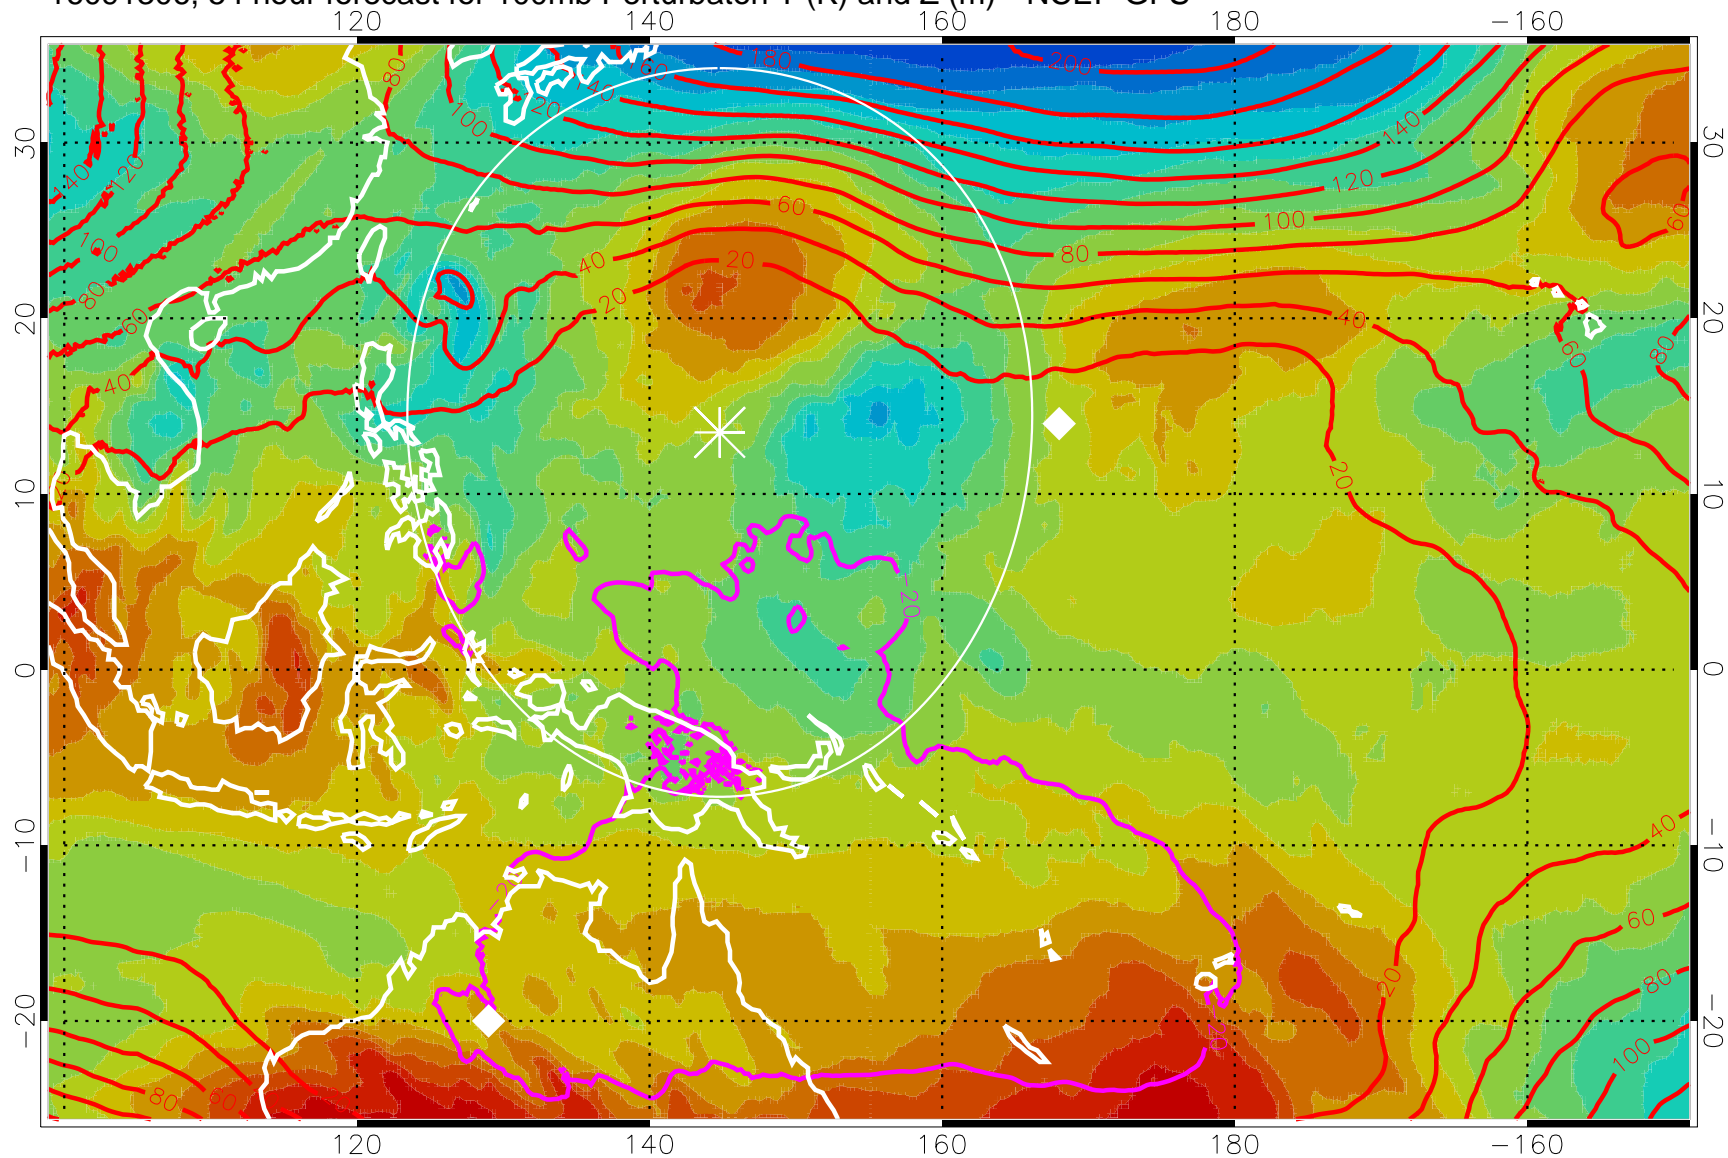

16091306, 54 hour forecast for 100mb Perturbaton T (K) and Z (m)-- NCEP GFS

Contours are 100 mbar Z perturbation (m)
Positive Z Contours
Negative Z Contours
Diamonds-mean pos. of anticyclones

Range ring of 2304 km