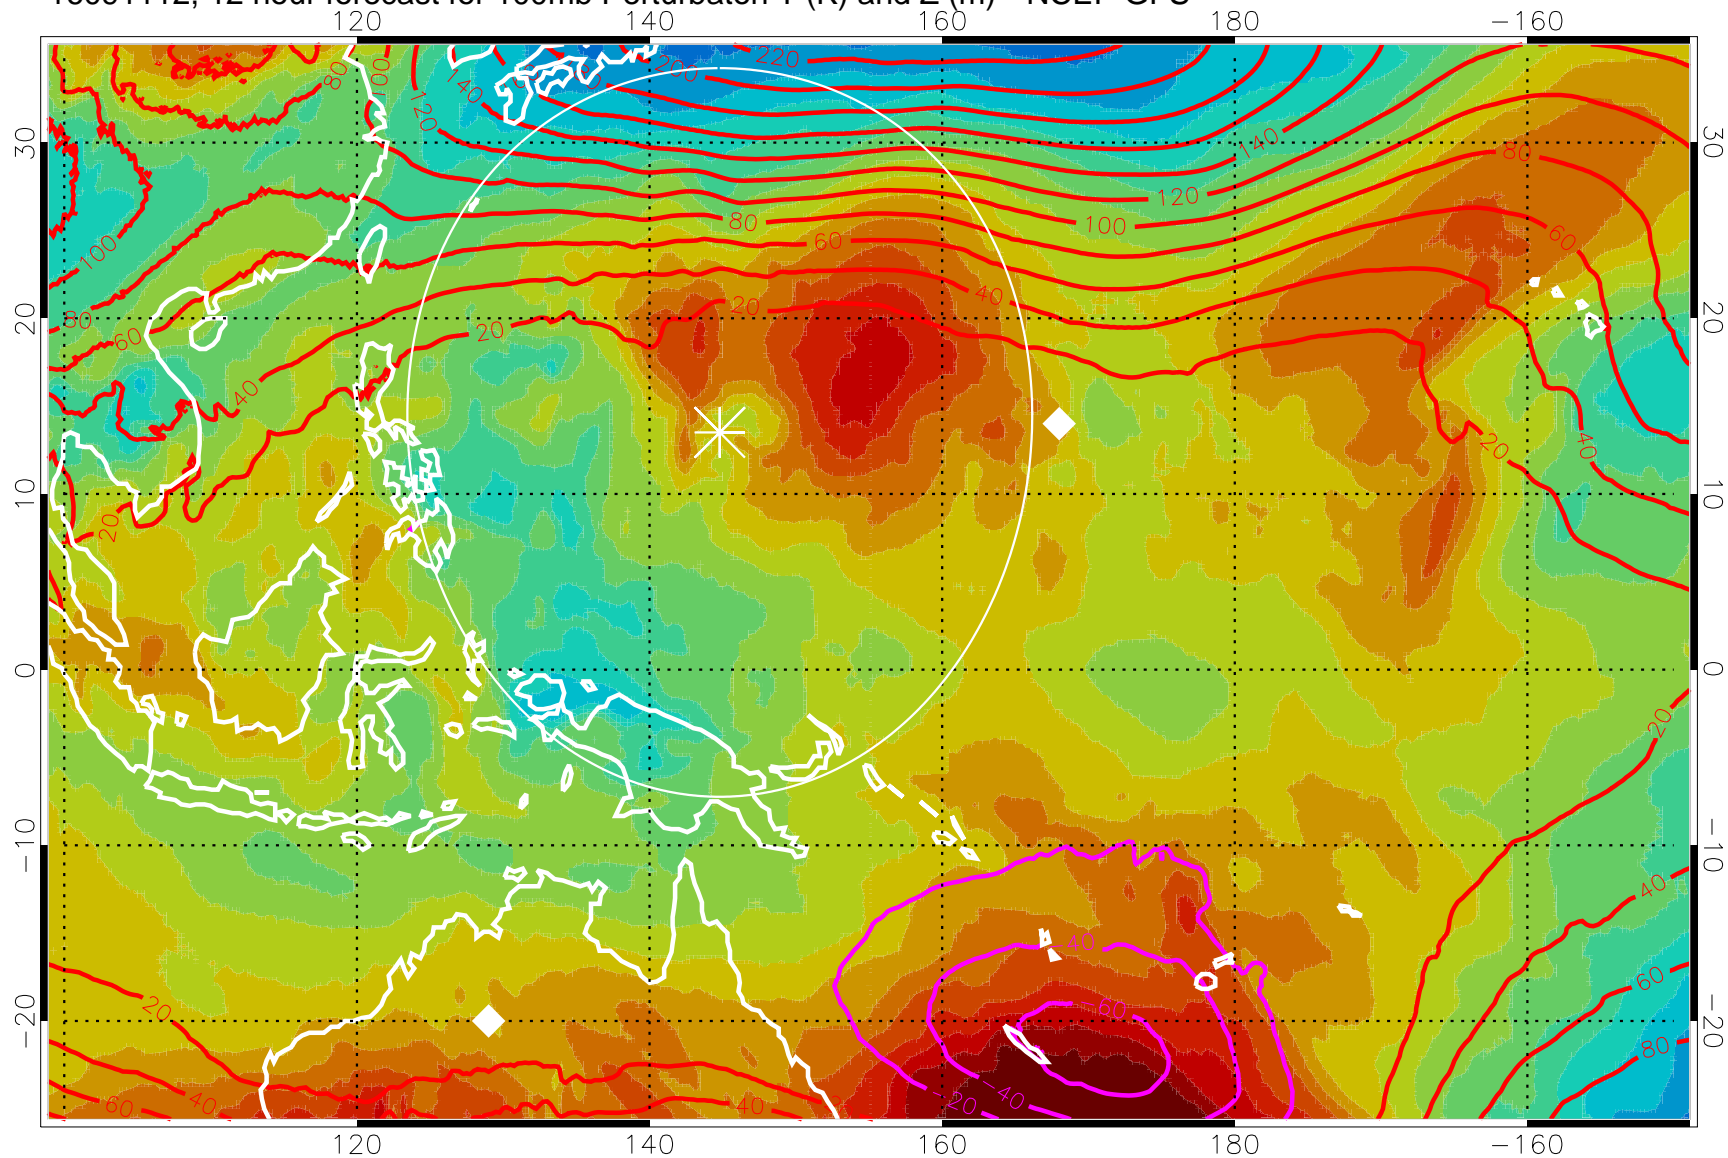

16091112, 12 hour forecast for 100mb Perturbaton T (K) and Z (m)-- NCEP GFS

Contours are 100 mbar Z perturbation (m)
Positive Z Contours
Negative Z Contours
Diamonds-mean pos. of anticyclones

Range ring of 2304 km