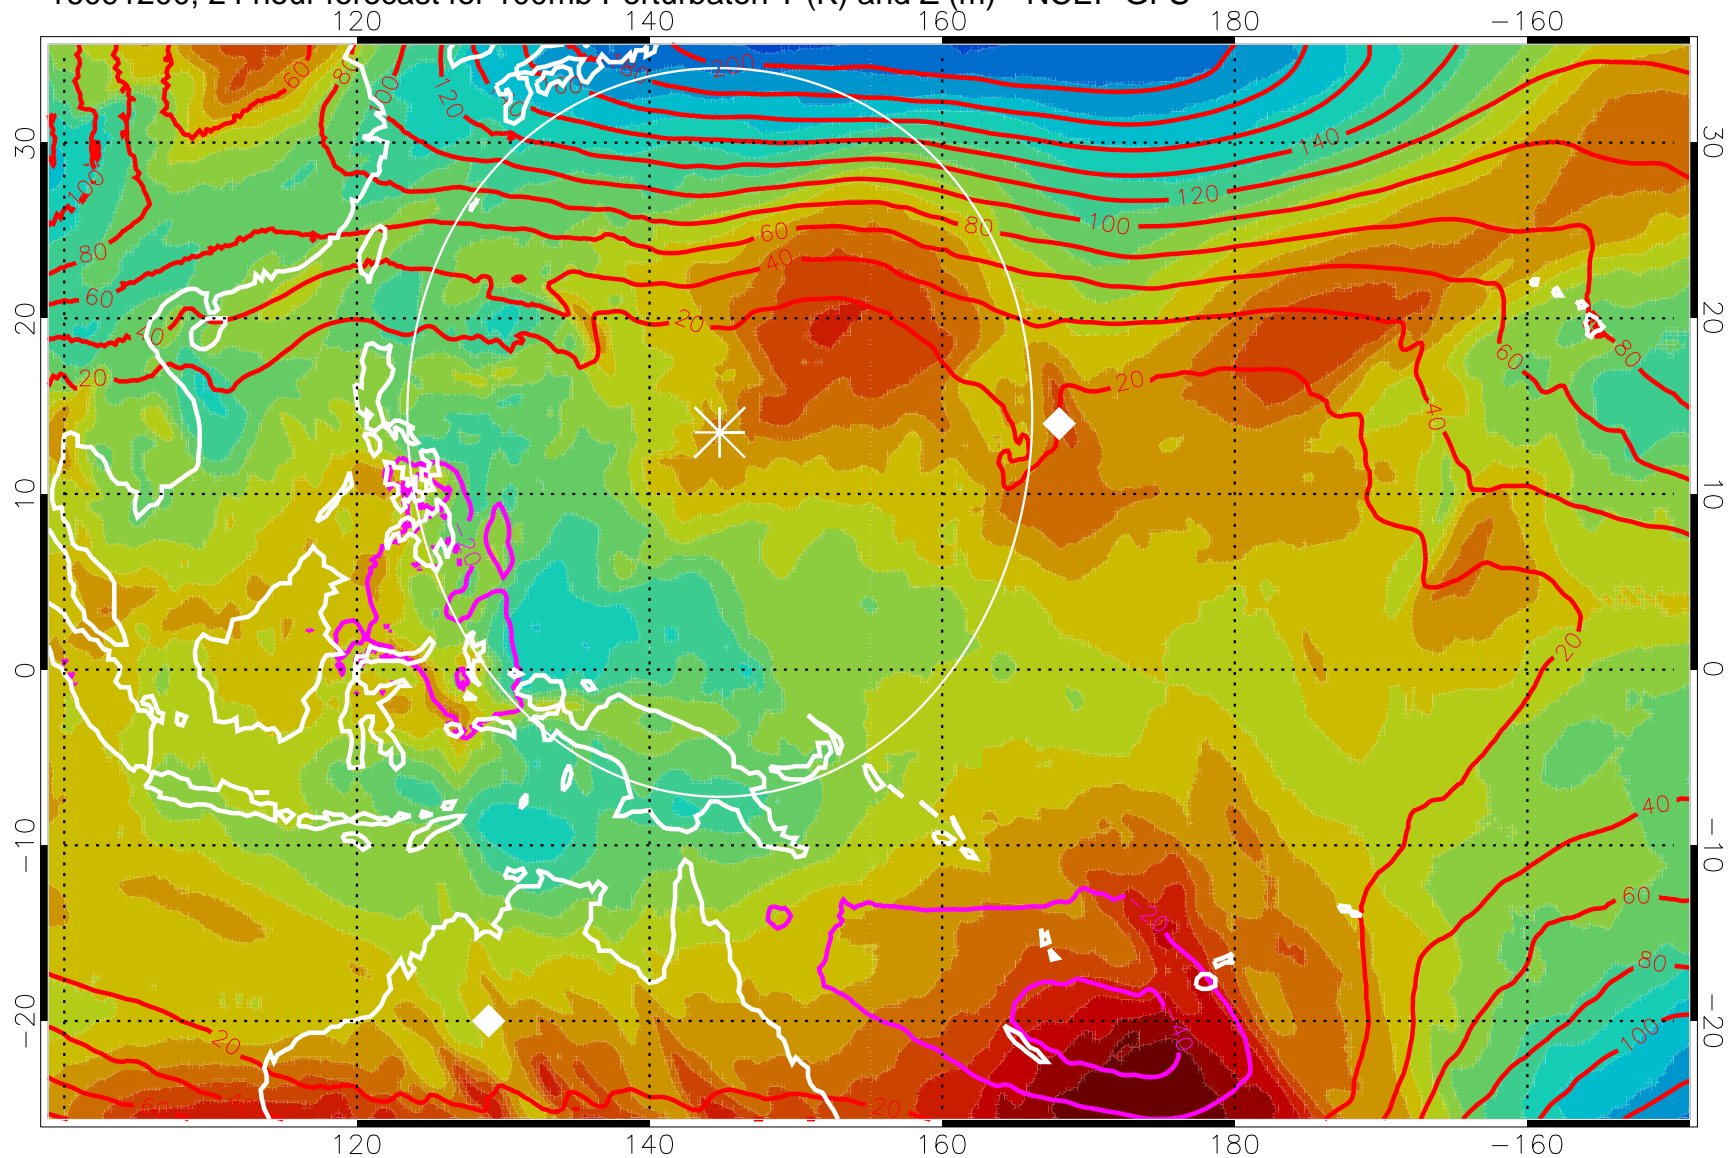

16091200, 24 hour forecast for 100mb Perturbaton T (K) and Z (m)-- NCEP GFS

Contours are 100 mbar Z perturbation (m)
Positive Z Contours
Negative Z Contours
Diamonds-mean pos. of anticyclones

Range ring of 2304 km