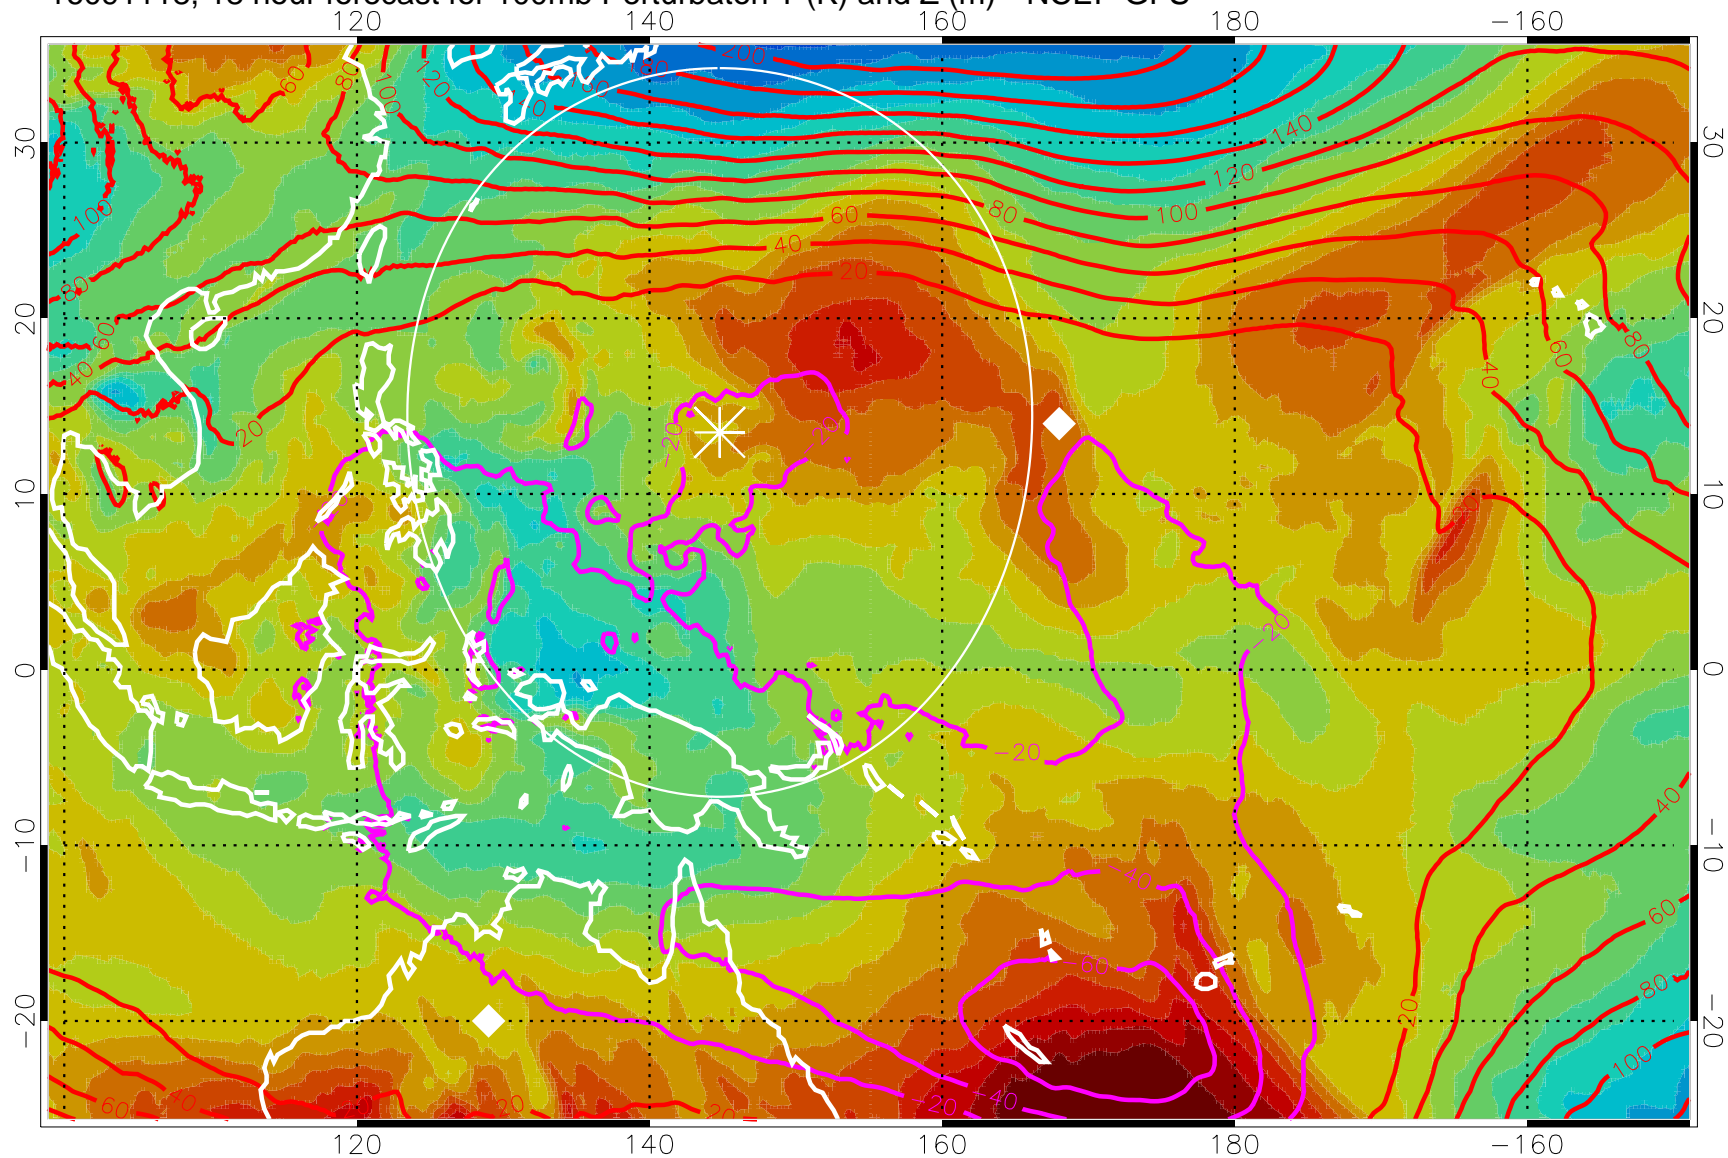

16091118, 18 hour forecast for 100mb Perturbaton T (K) and Z (m)-- NCEP GFS

Contours are 100 mbar Z perturbation (m)
Positive Z Contours
Negative Z Contours
Diamonds-mean pos. of anticyclones

Range ring of 2304 km