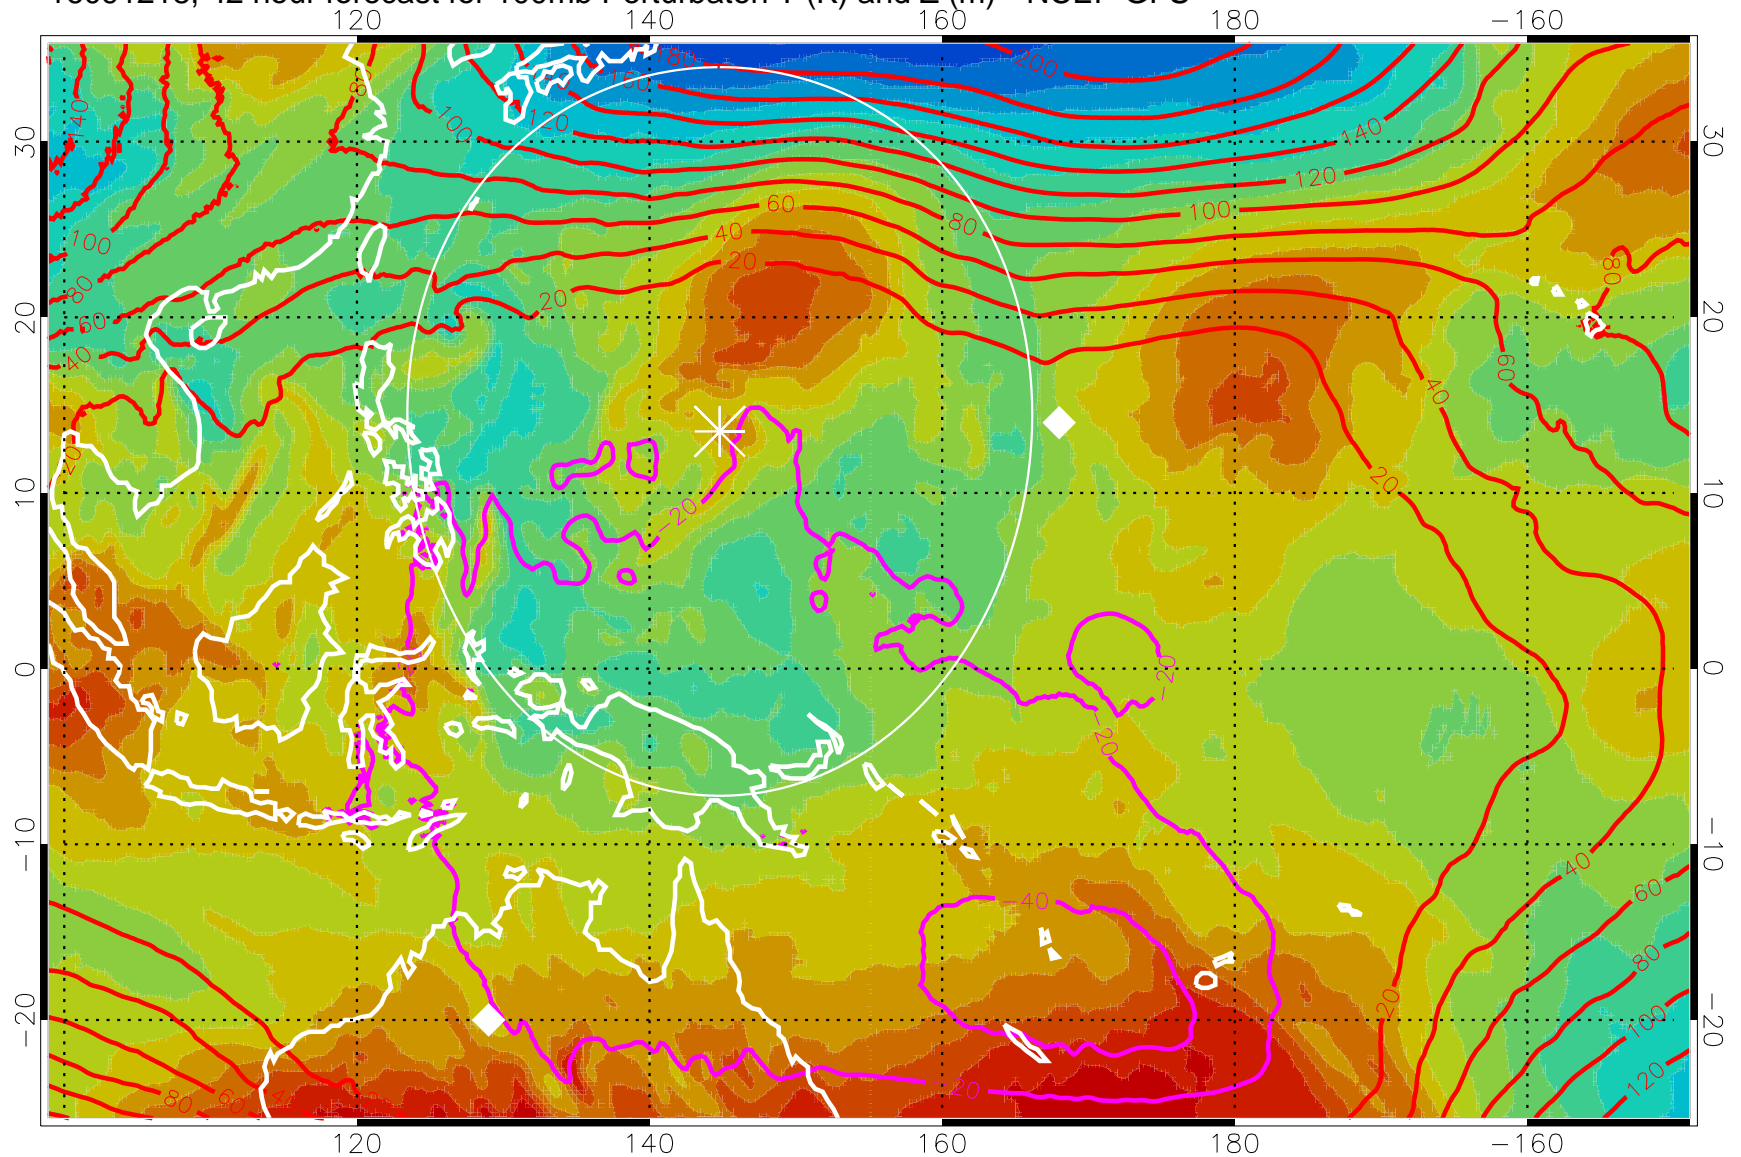

16091218, 42 hour forecast for 100mb Perturbaton T (K) and Z (m)-- NCEP GFS

Contours are 100 mbar Z perturbation (m)
Positive Z Contours
Negative Z Contours
Diamonds-mean pos. of anticyclones

Range ring of 2304 km