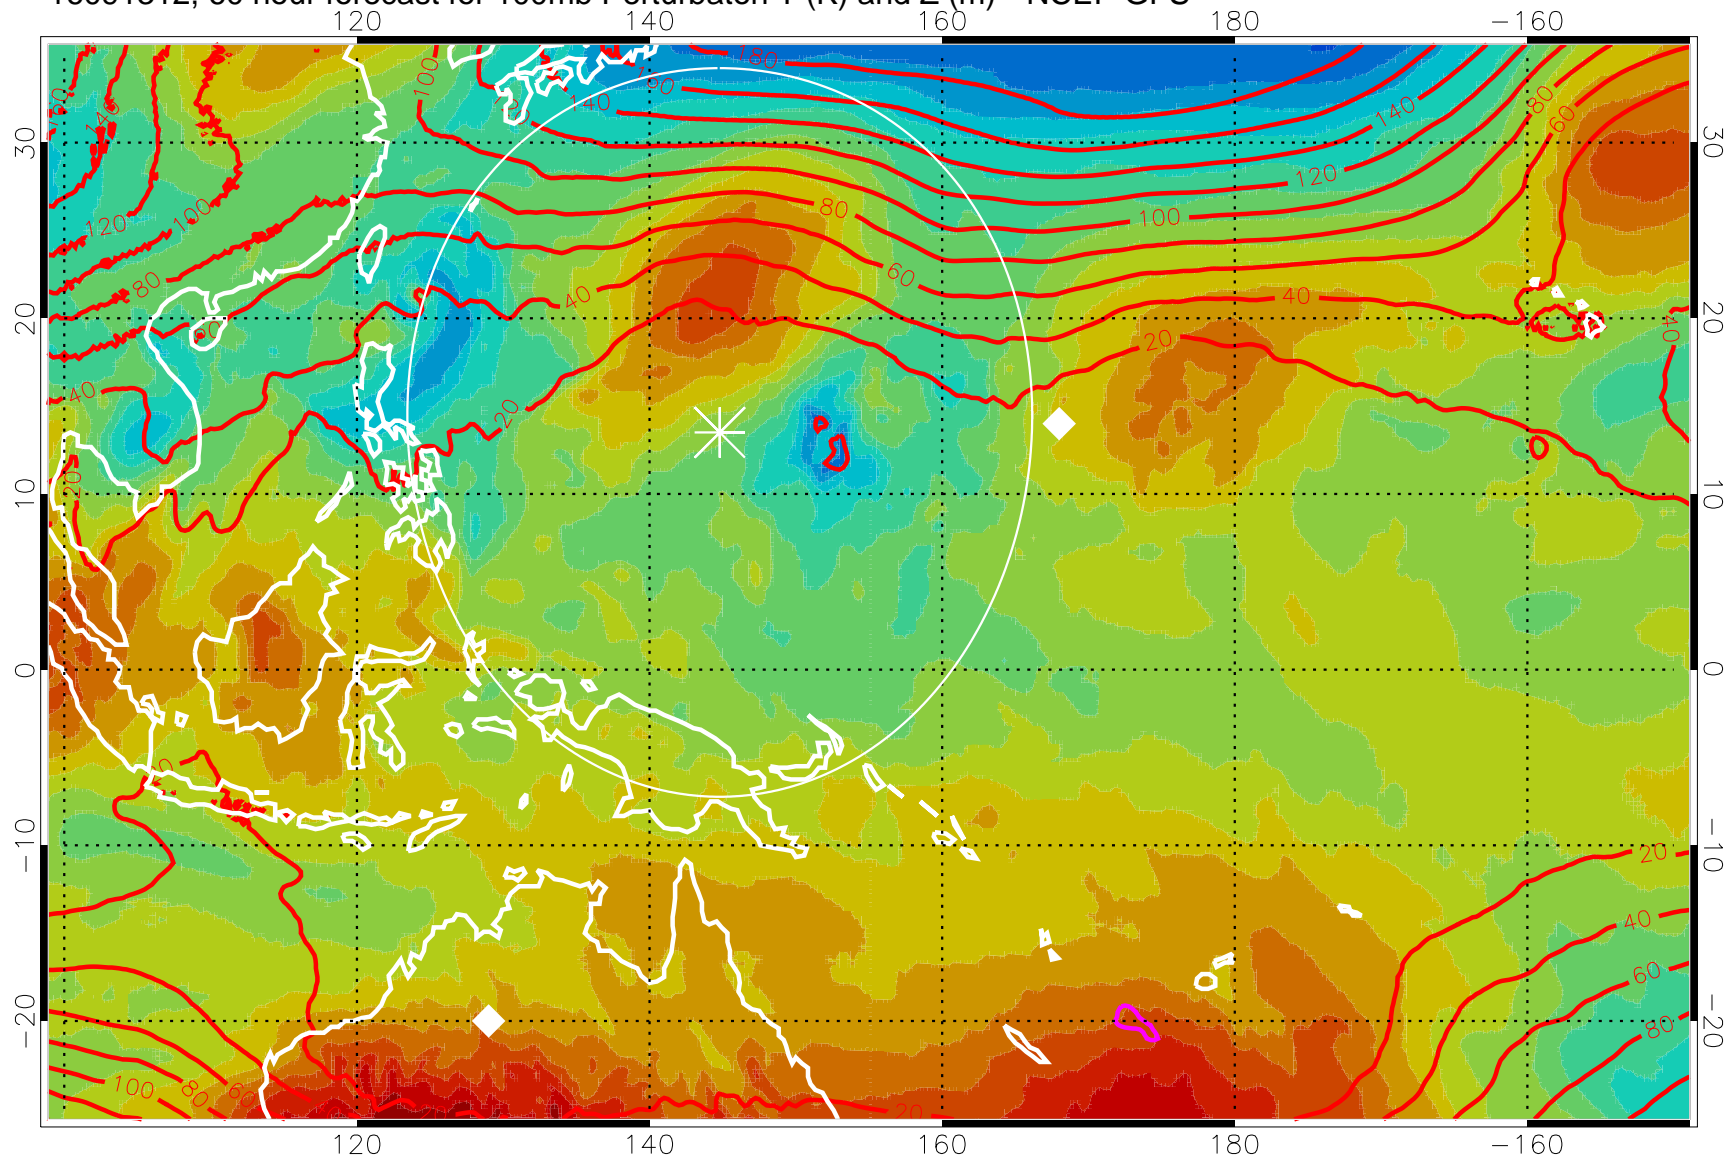

16091312, 60 hour forecast for 100mb Perturbaton T (K) and Z (m)-- NCEP GFS

Contours are 100 mbar Z perturbation (m)
Positive Z Contours
Negative Z Contours
Diamonds-mean pos. of anticyclones

Range ring of 2304 km