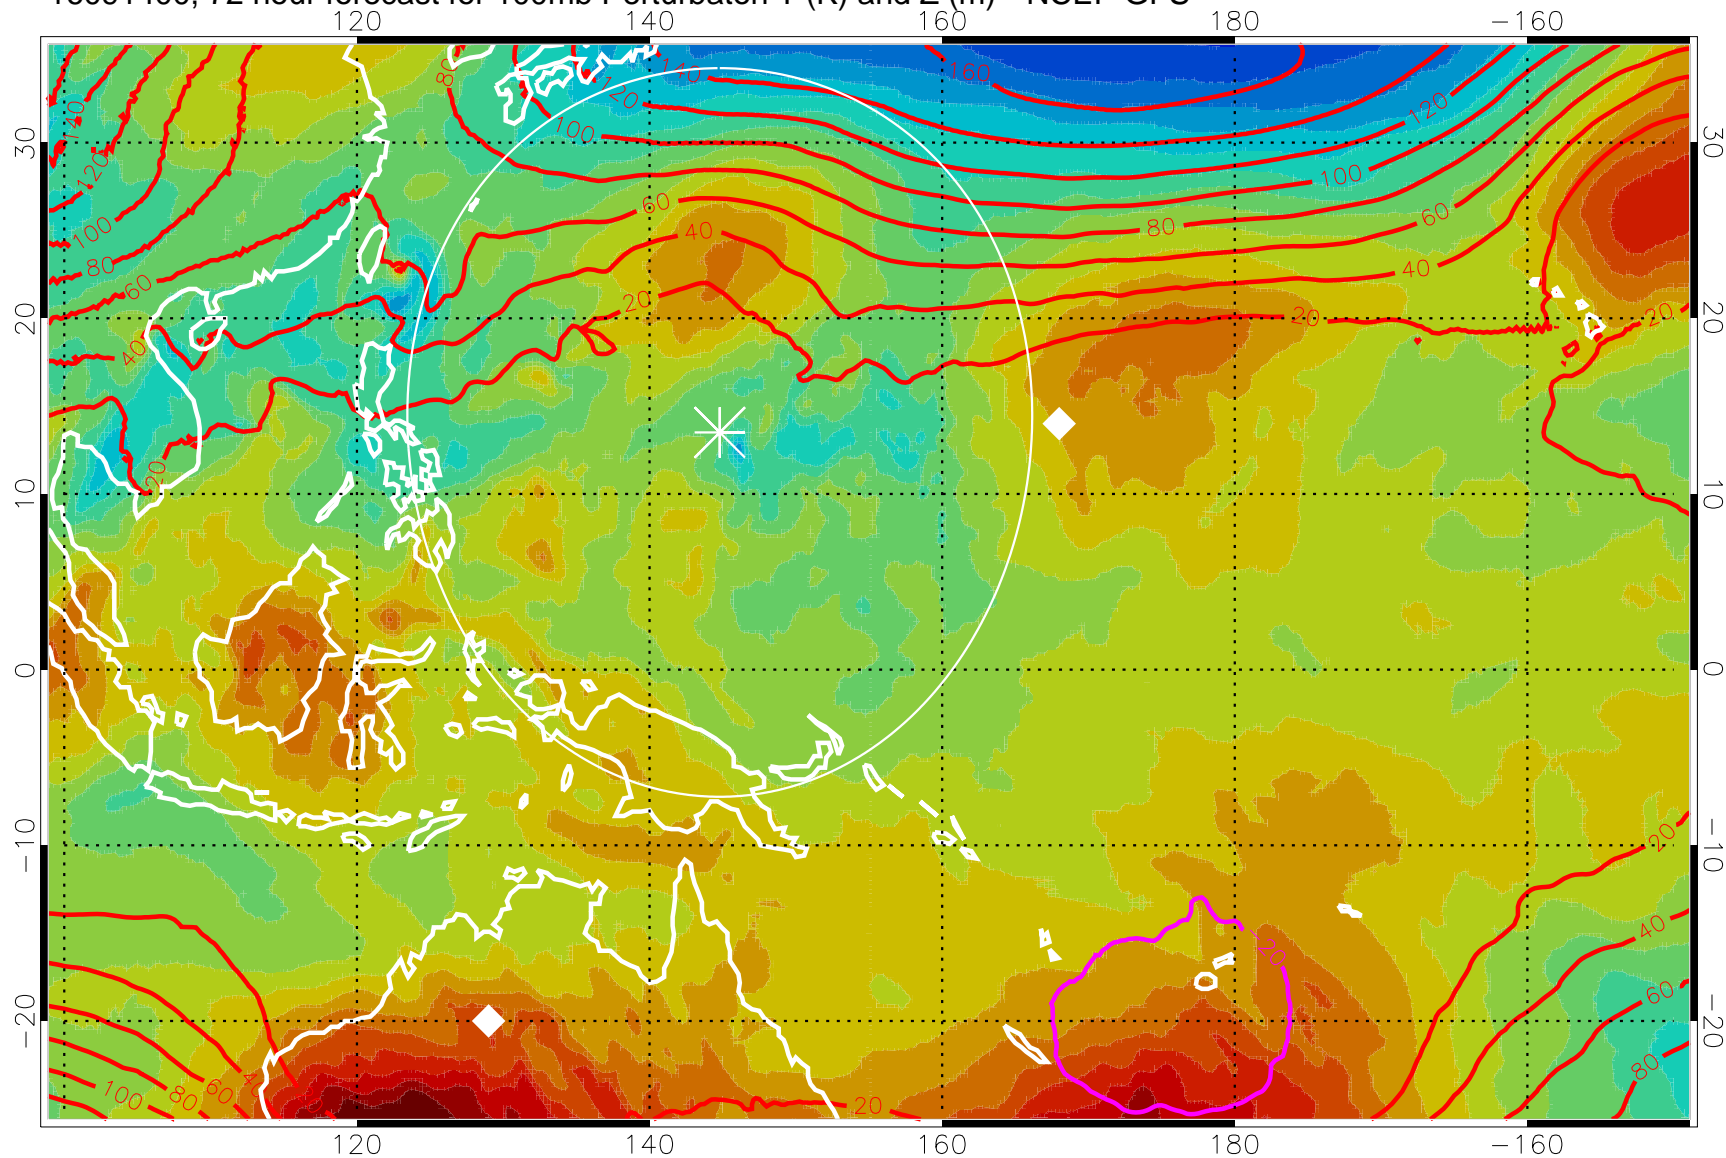

16091400, 72 hour forecast for 100mb Perturbaton T (K) and Z (m)-- NCEP GFS

Contours are 100 mbar Z perturbation (m)
Positive Z Contours
Negative Z Contours
Diamonds-mean pos. of anticyclones

Range ring of 2304 km