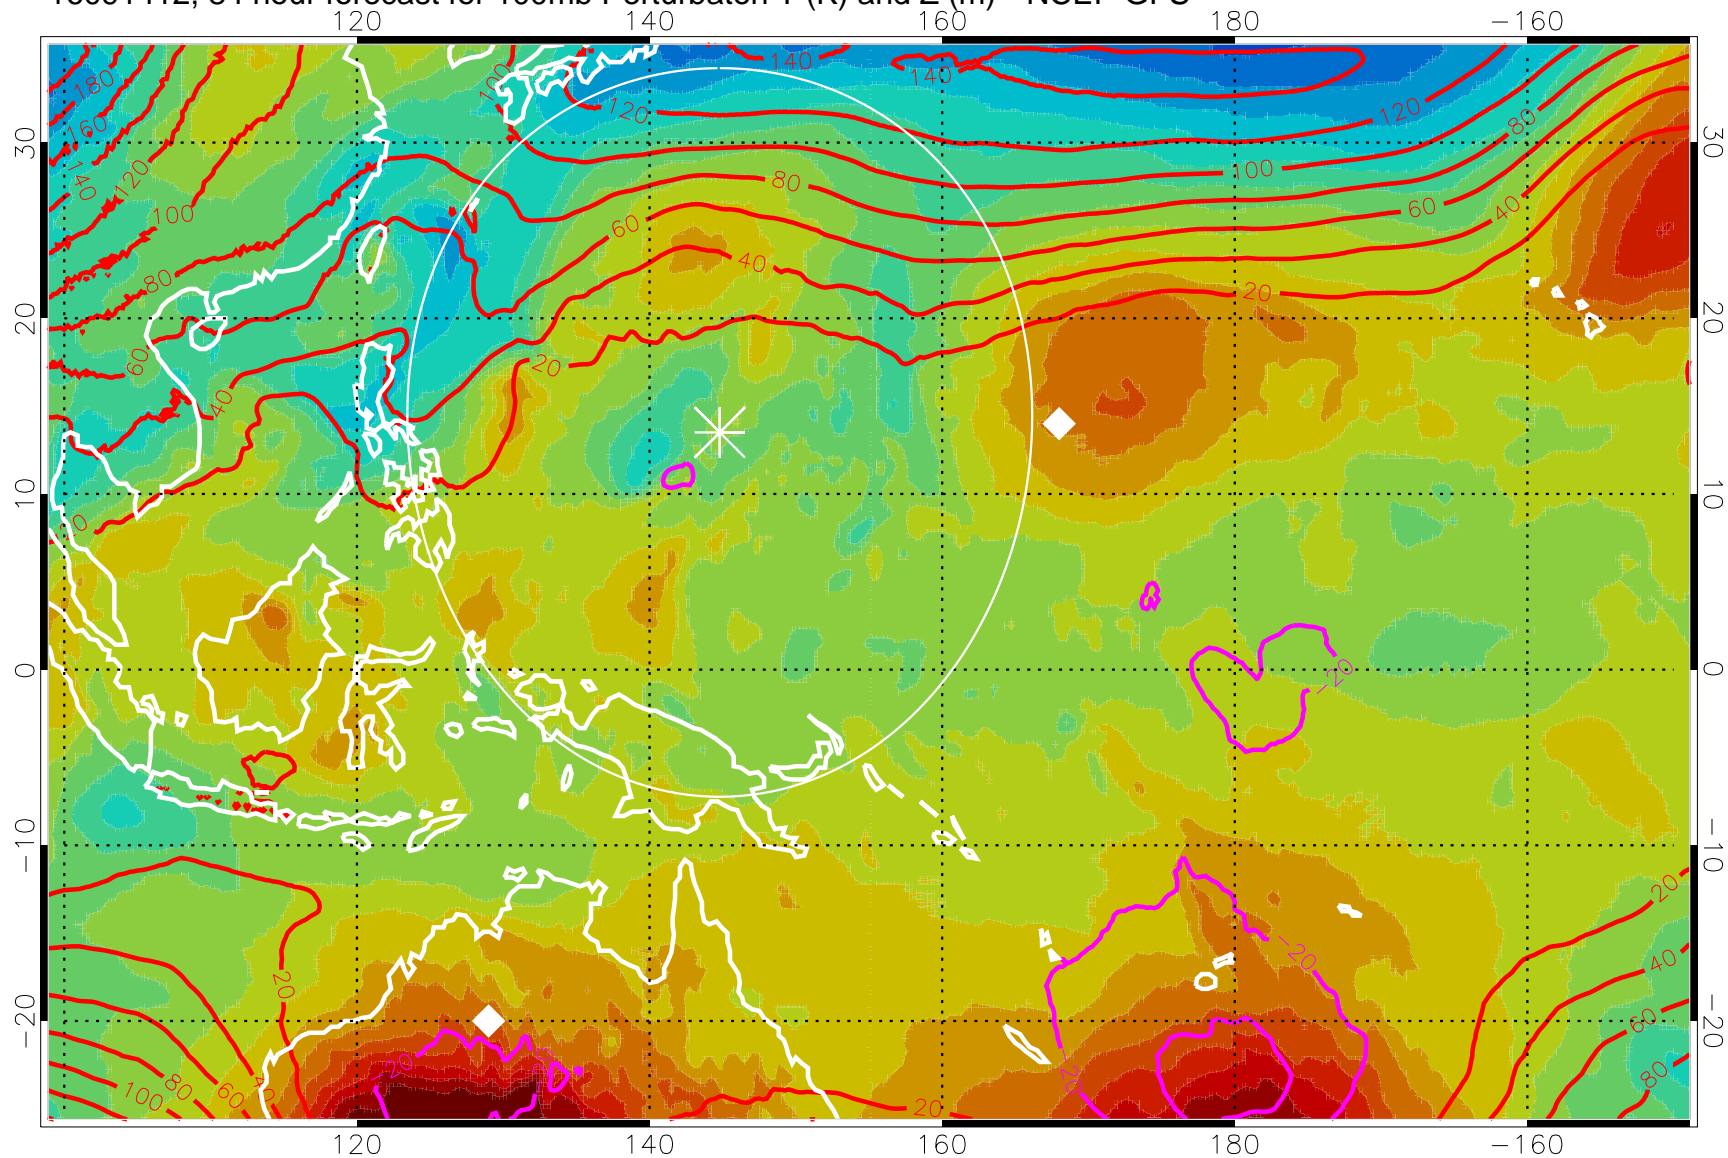

16091412, 84 hour forecast for 100mb Perturbaton T (K) and Z (m)-- NCEP GFS

Contours are 100 mbar Z perturbation (m)
Positive Z Contours
Negative Z Contours
Diamonds-mean pos. of anticyclones

Range ring of 2304 km