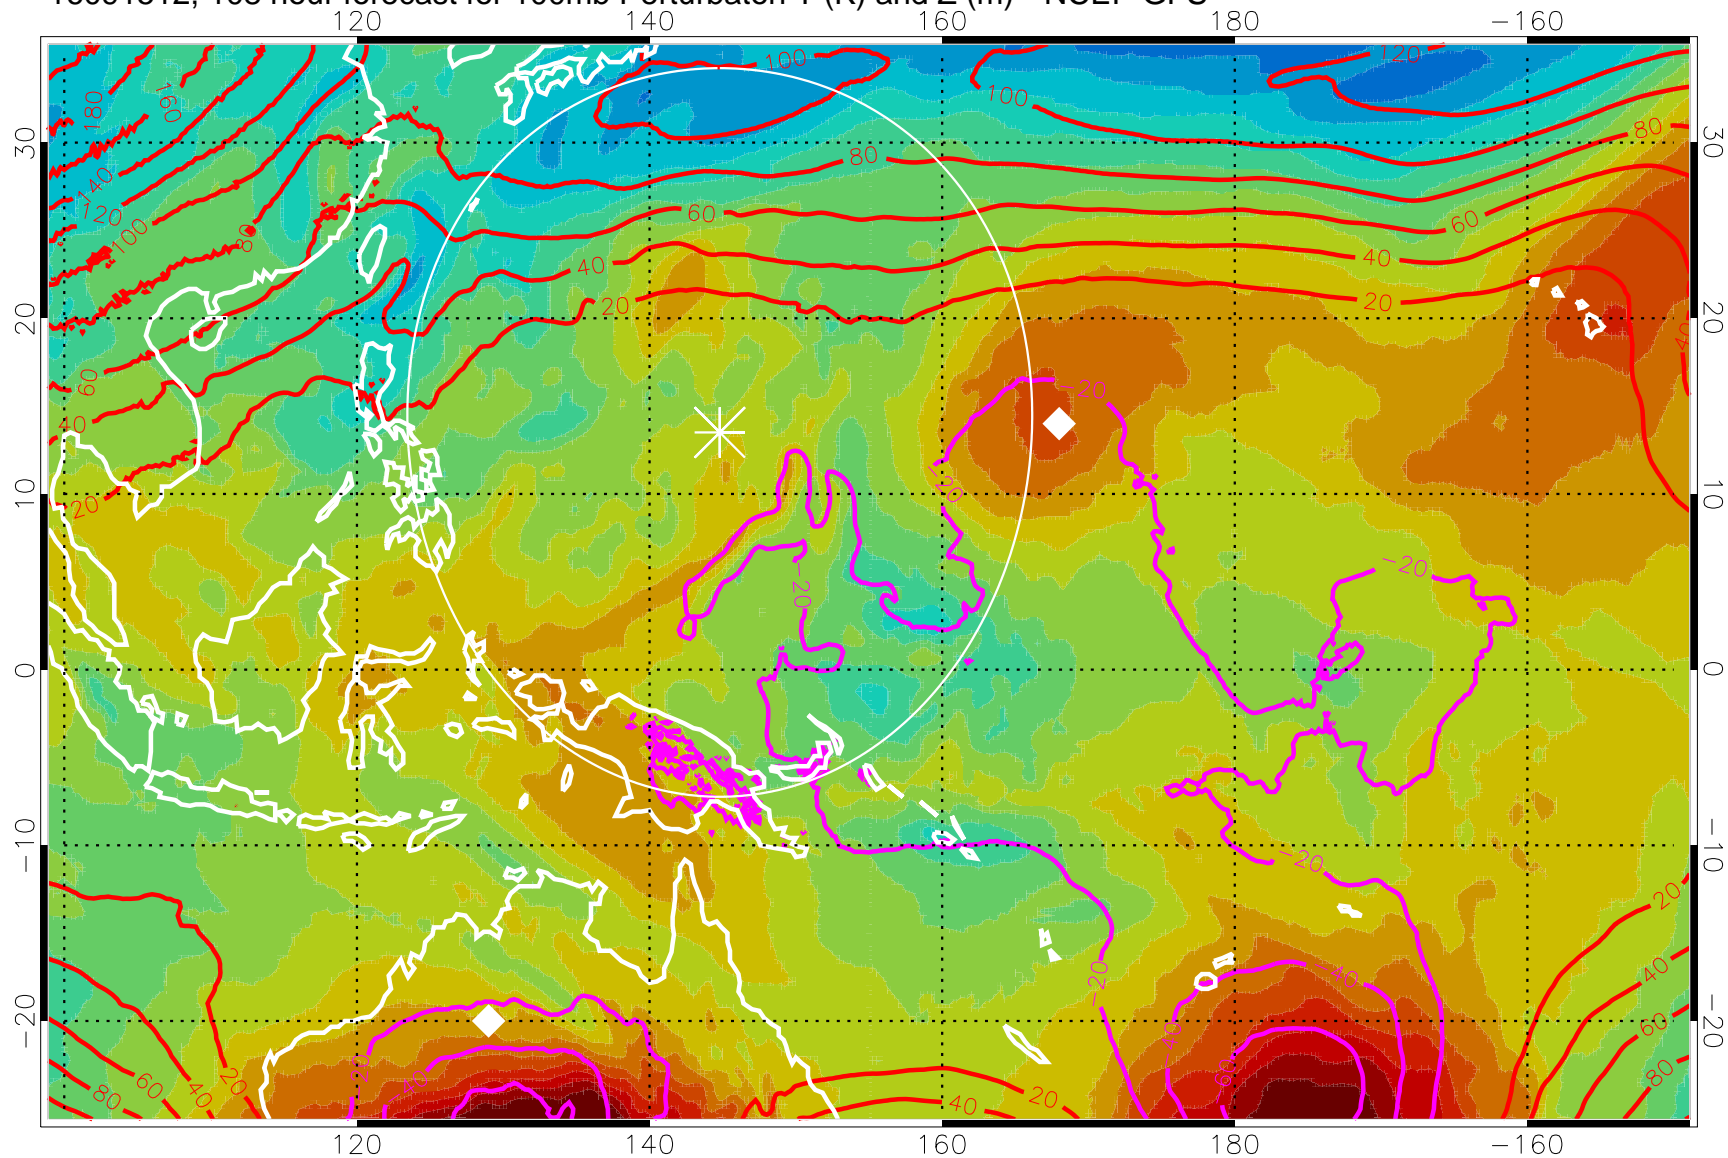

16091512, 108 hour forecast for 100mb Perturbaton T (K) and Z (m)-- NCEP GFS

Contours are 100 mbar Z perturbation (m)
Positive Z Contours
Negative Z Contours
Diamonds-mean pos. of anticyclones

Range ring of 2304 km