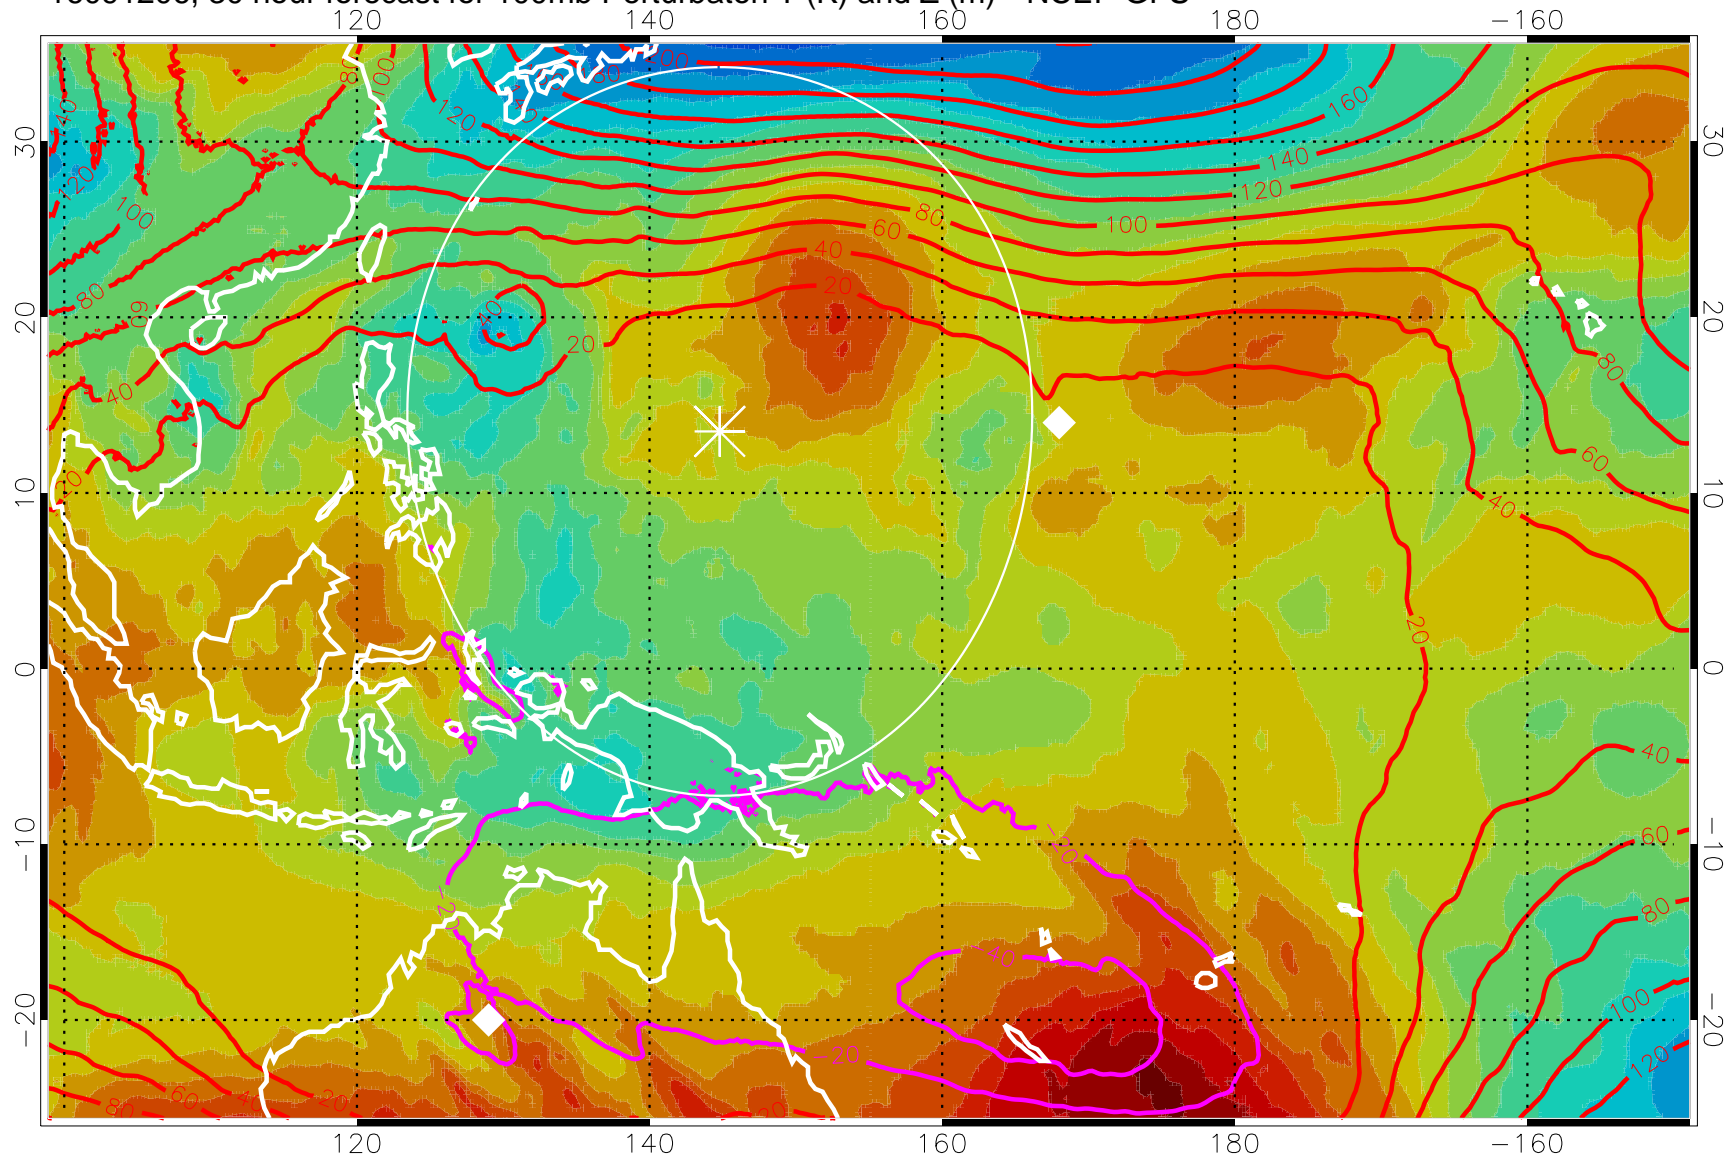

16091206, 30 hour forecast for 100mb Perturbaton T (K) and Z (m)-- NCEP GFS

Contours are 100 mbar Z perturbation (m)
Positive Z Contours
Negative Z Contours
Diamonds-mean pos. of anticyclones

Range ring of 2304 km