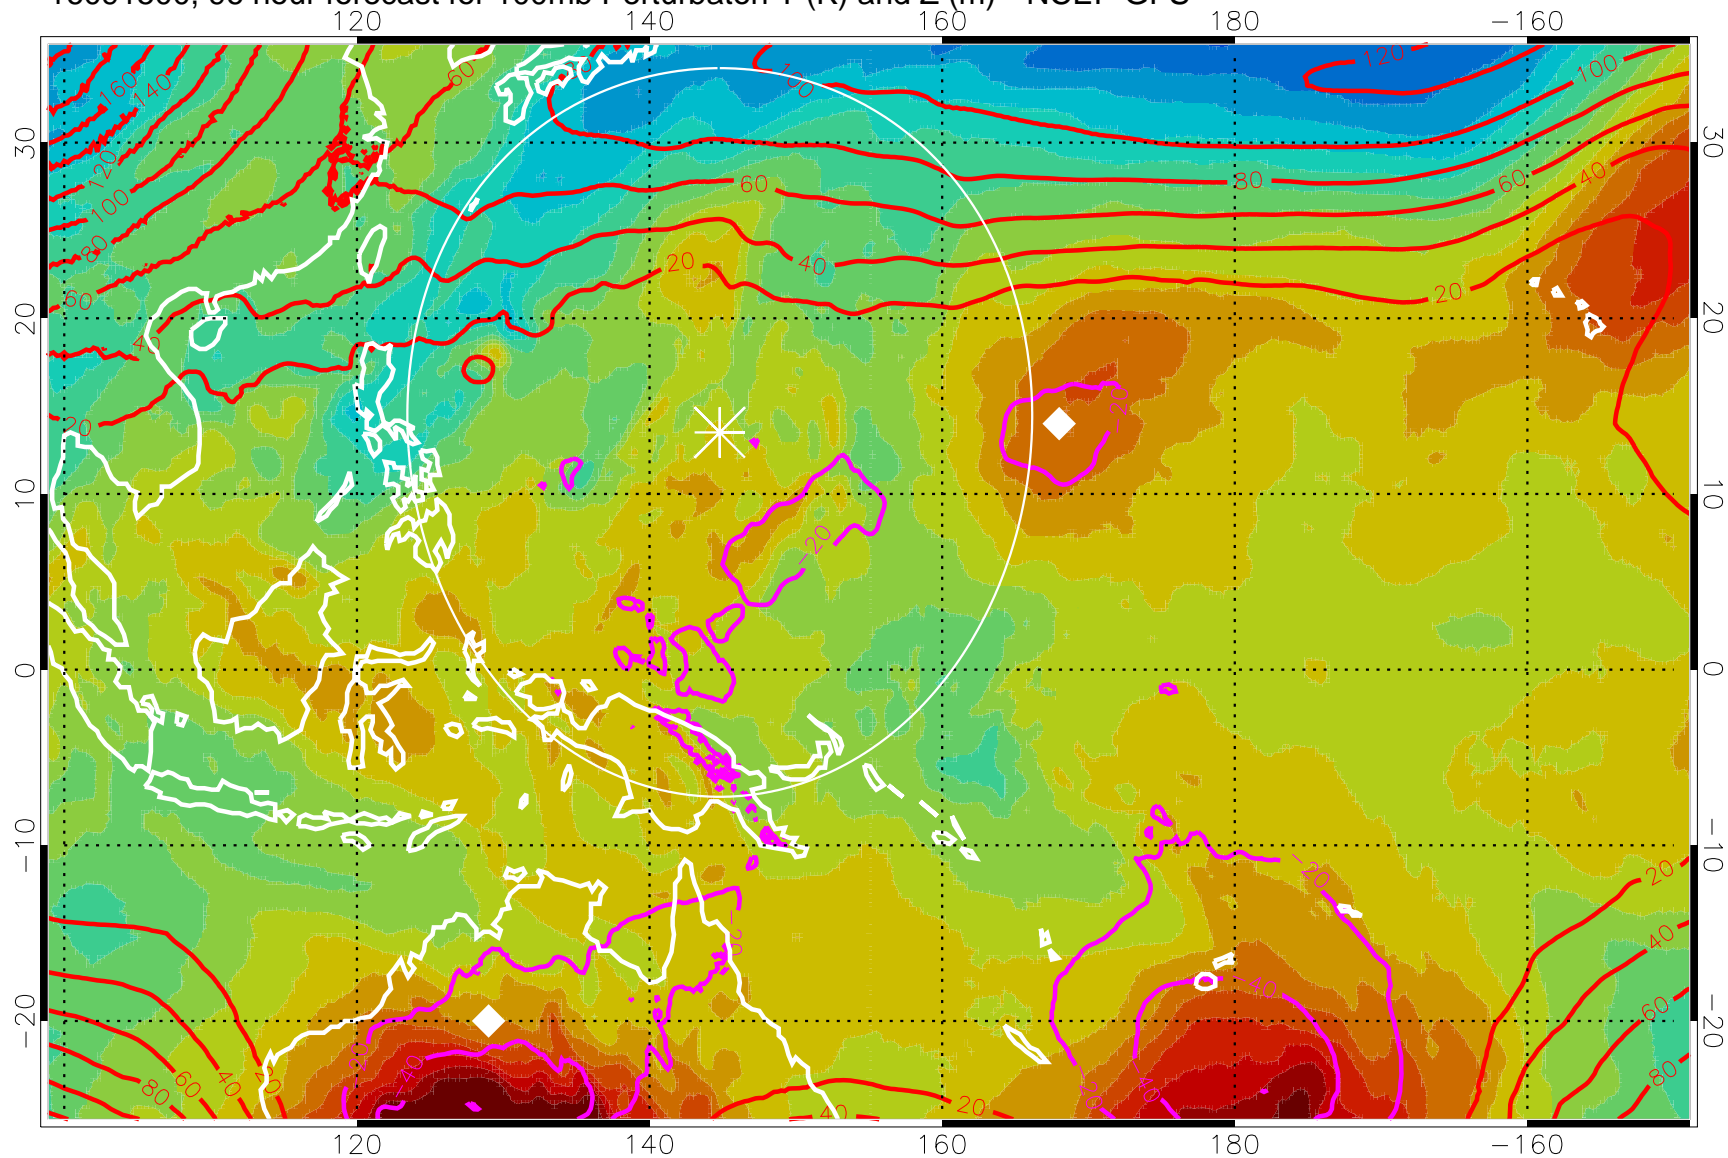

16091500, 96 hour forecast for 100mb Perturbaton T (K) and Z (m)-- NCEP GFS

Contours are 100 mbar Z perturbation (m)
Positive Z Contours
Negative Z Contours
Diamonds-mean pos. of anticyclones

Range ring of 2304 km