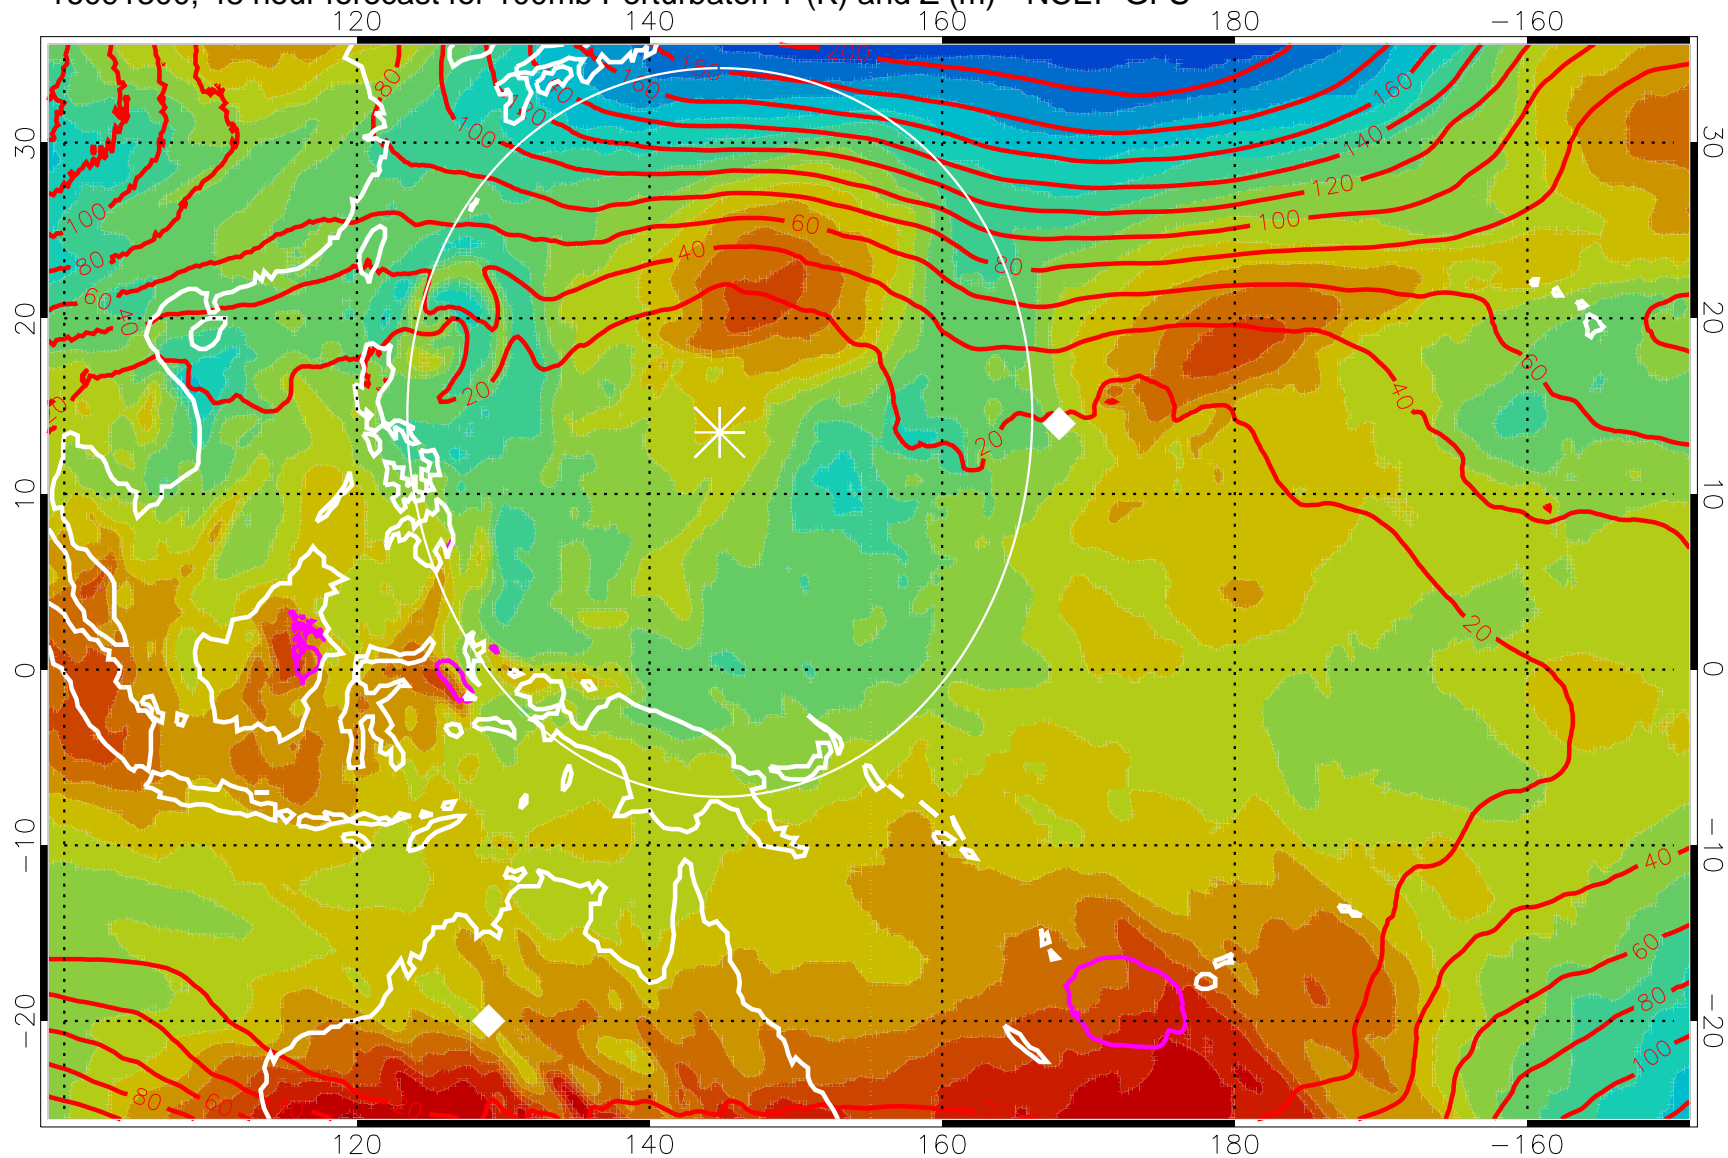

16091300, 48 hour forecast for 100mb Perturbaton T (K) and Z (m)-- NCEP GFS

Contours are 100 mbar Z perturbation (m)
Positive Z Contours
Negative Z Contours
Diamonds-mean pos. of anticyclones

Range ring of 2304 km