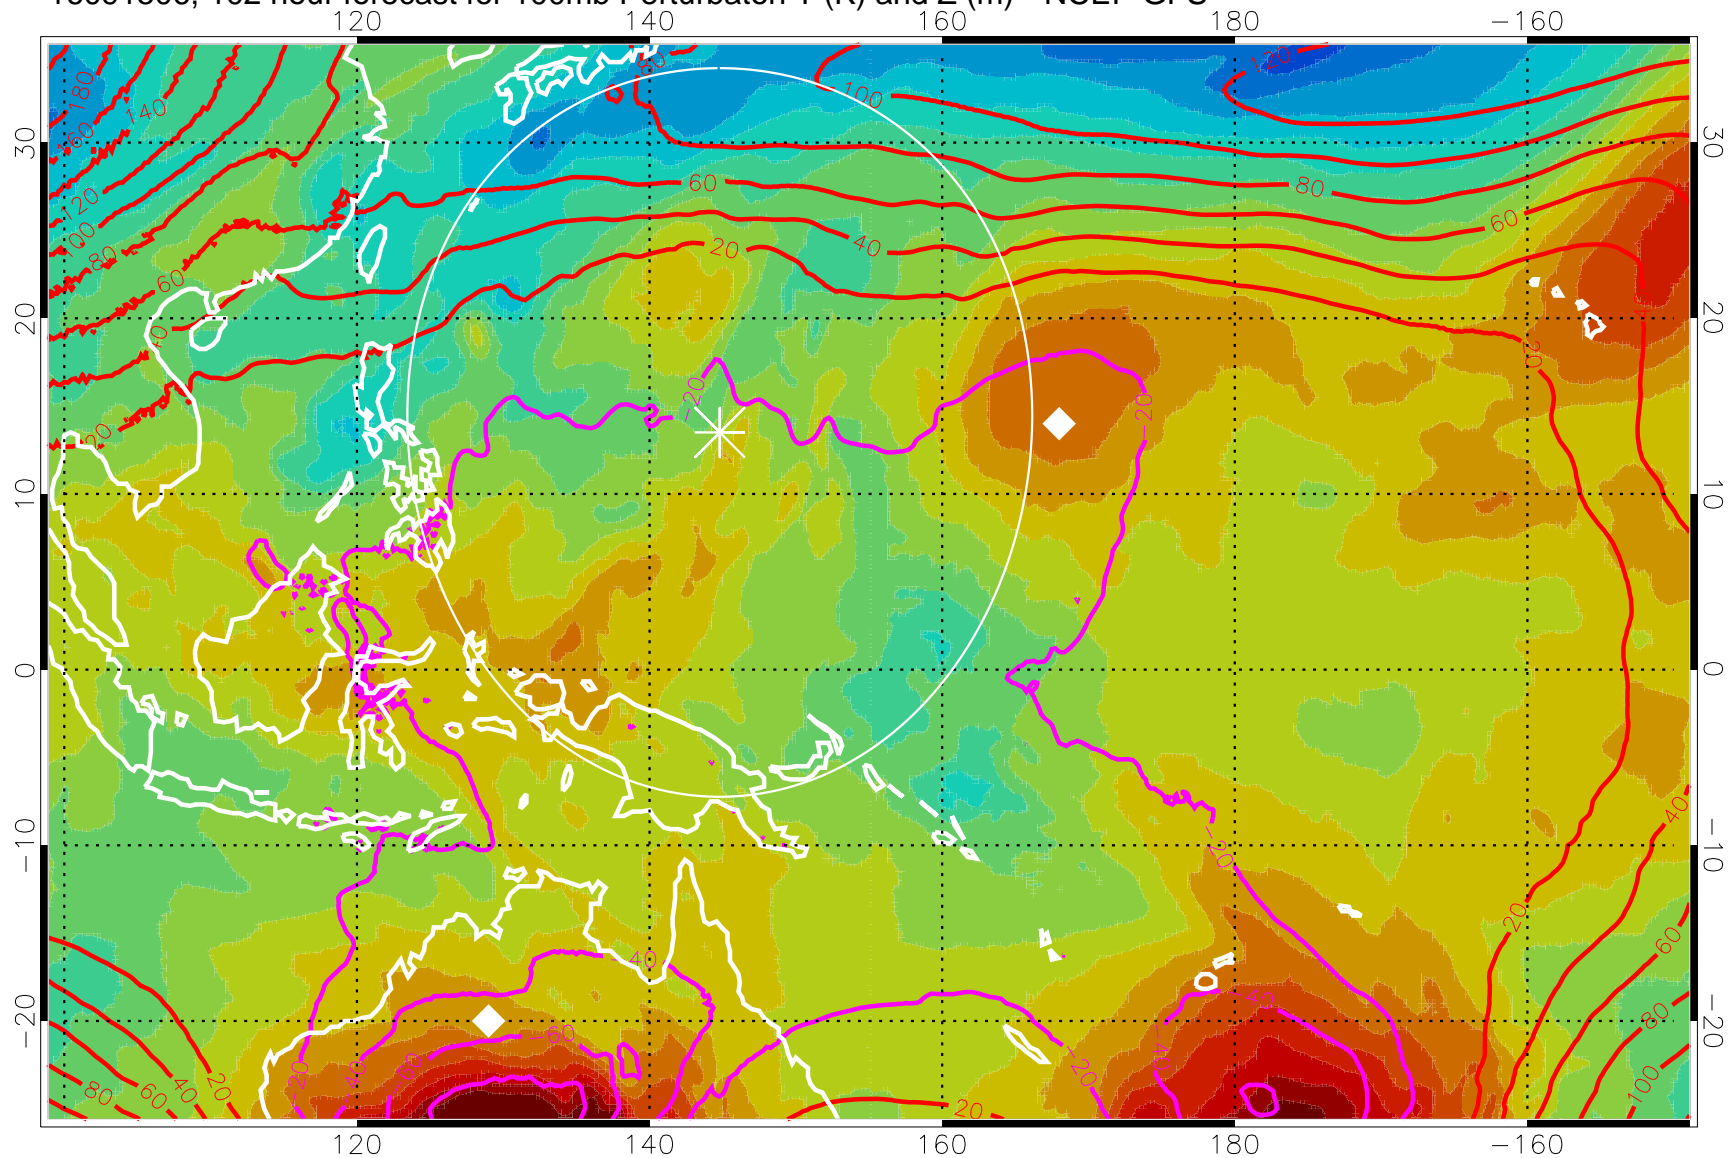

16091506, 102 hour forecast for 100mb Perturbaton T (K) and Z (m)-- NCEP GFS

Contours are 100 mbar Z perturbation (m)

Positive Z Contours

Negative Z Contours

Diamonds-mean pos. of anticyclones

Range ring of 2304 km