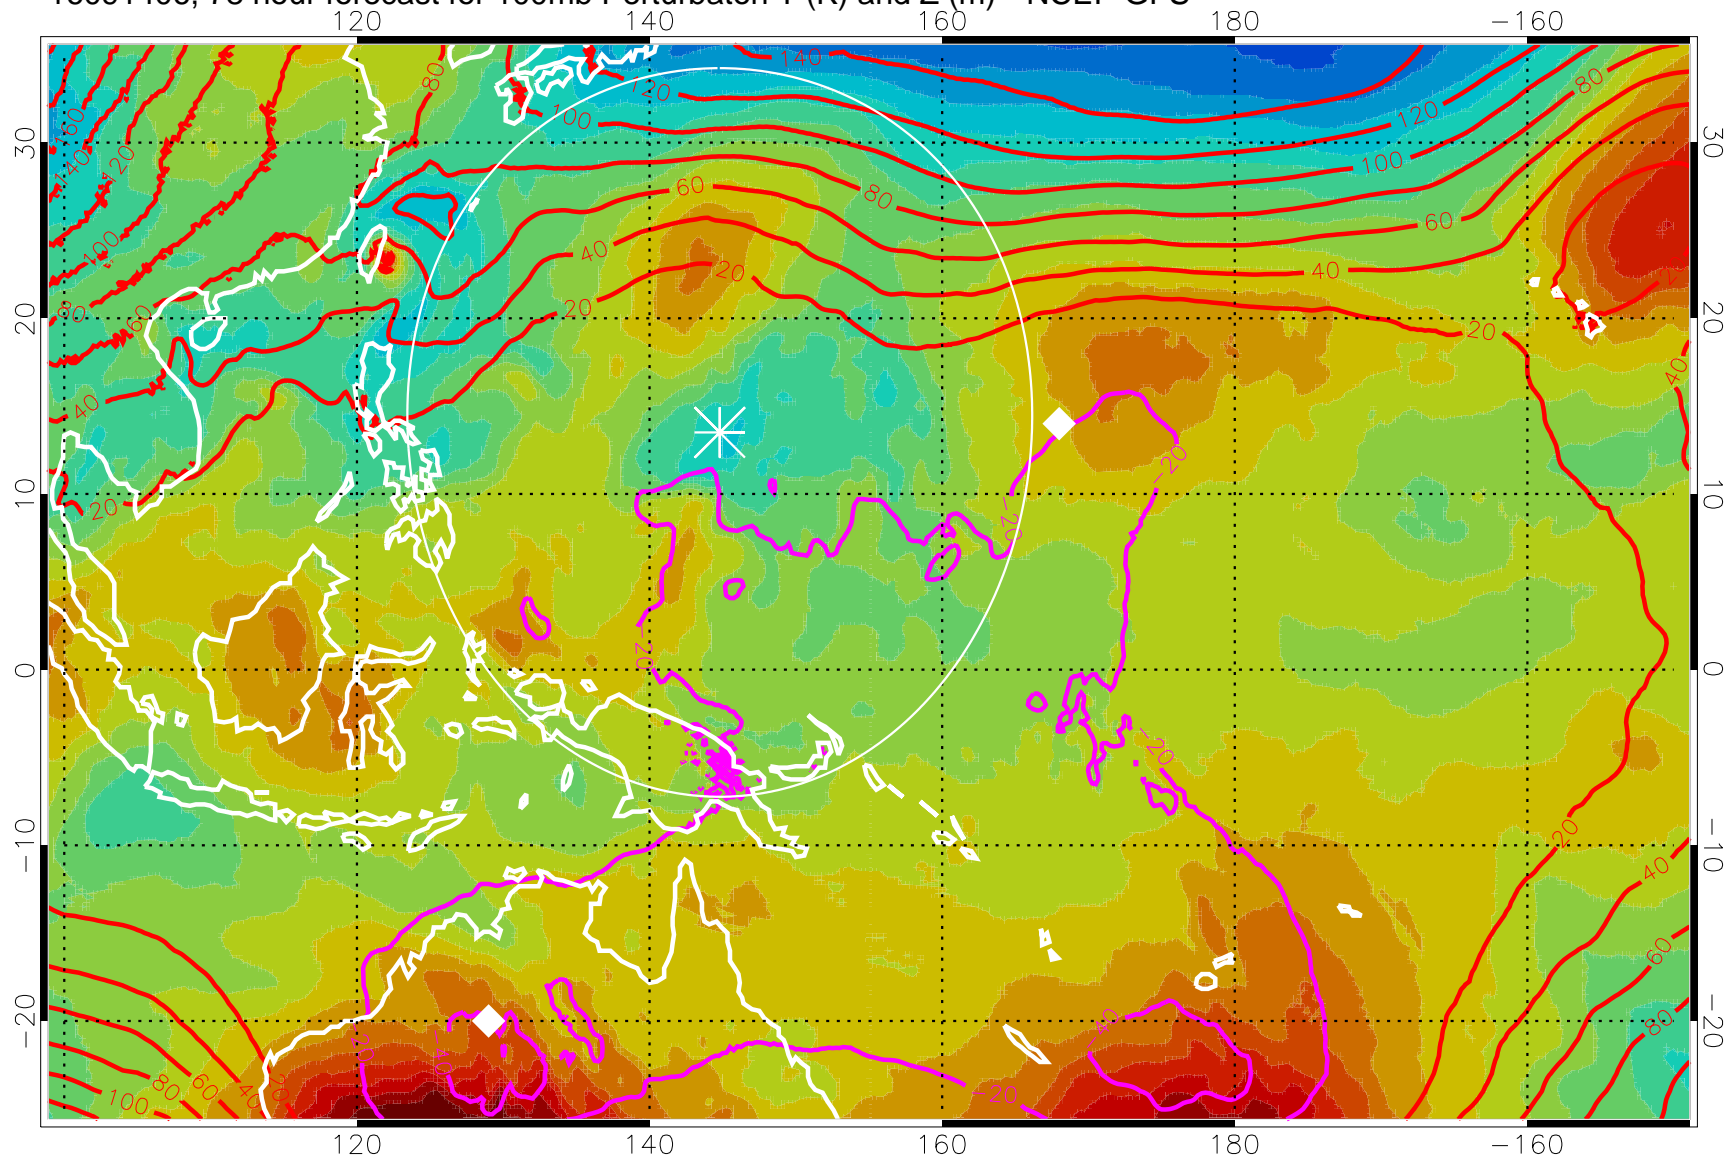

16091406, 78 hour forecast for 100mb Perturbaton T (K) and Z (m)-- NCEP GFS

Contours are 100 mbar Z perturbation (m)
Positive Z Contours
Negative Z Contours
Diamonds-mean pos. of anticyclones

Range ring of 2304 km