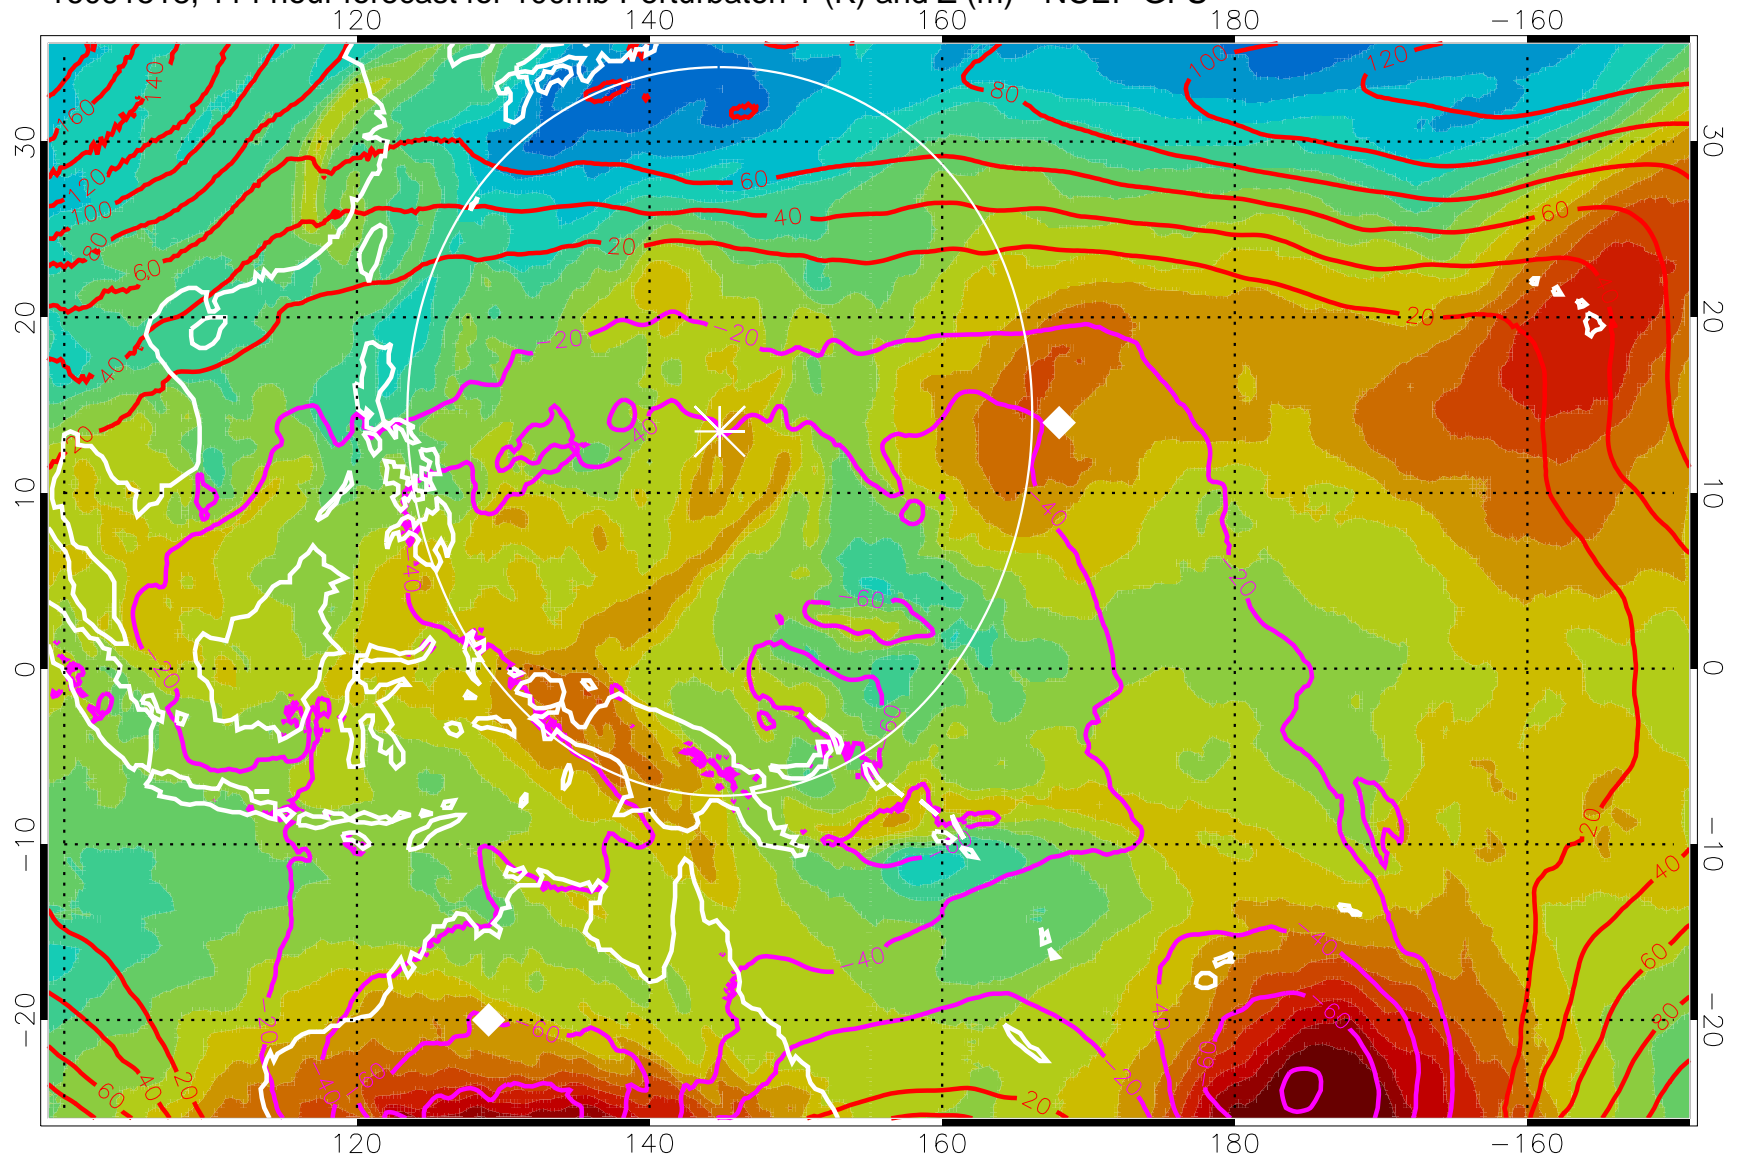

16091518, 114 hour forecast for 100mb Perturbaton T (K) and Z (m)-- NCEP GFS

Contours are 100 mbar Z perturbation (m)
Positive Z Contours
Negative Z Contours
Diamonds-mean pos. of anticyclones

Range ring of 2304 km