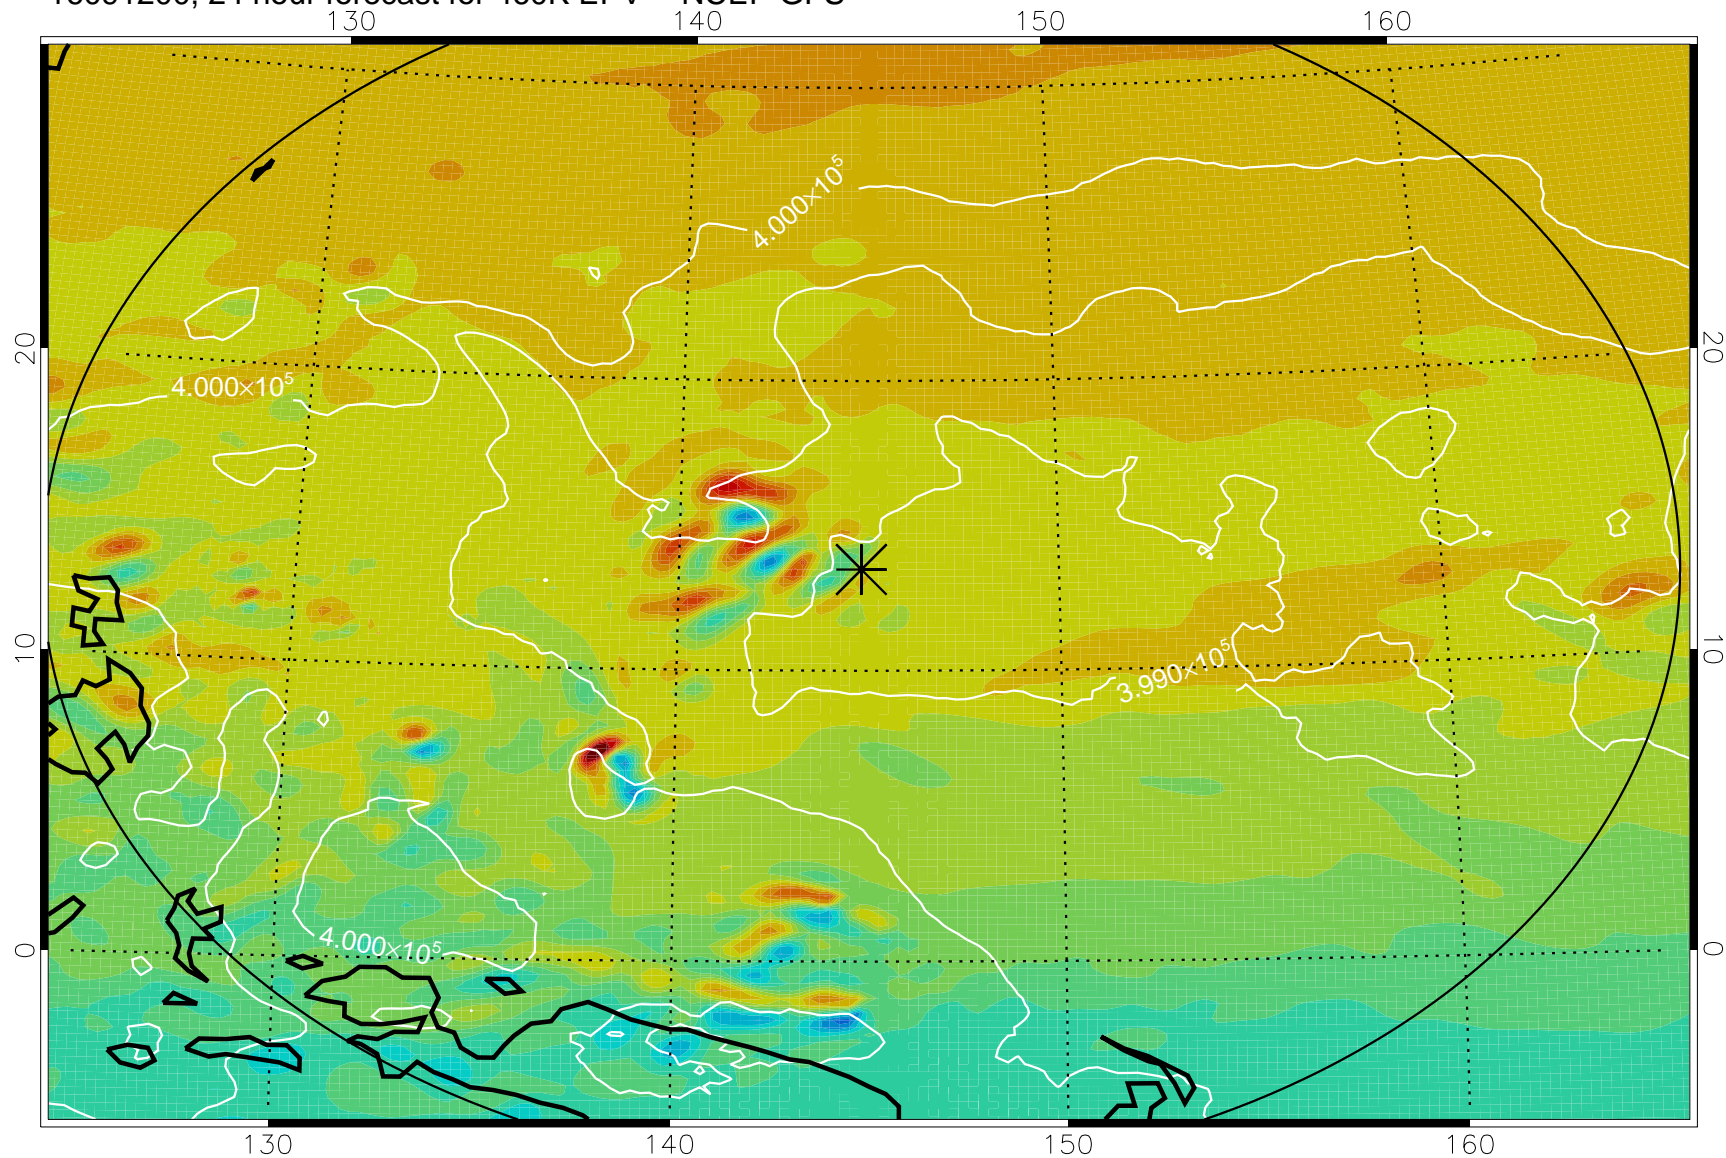

16091106, 6 hour forecast for 460K EPV -- NCEP GFS

460K Montgomery Streamfunction, white

Range ring of 2304 km

16091112, 12 hour forecast for 460K EPV -- NCEP GFS

460K Montgomery Streamfunction, white

Range ring of 2304 km

16091118, 18 hour forecast for 460K EPV -- NCEP GFS

460K Montgomery Streamfunction, white

Range ring of 2304 km

16091200, 24 hour forecast for 460K EPV -- NCEP GFS

460K Montgomery Streamfunction, white

Range ring of 2304 km

16091206, 30 hour forecast for 460K EPV -- NCEP GFS

460K Montgomery Streamfunction, white

Range ring of 2304 km

16091212, 36 hour forecast for 460K EPV -- NCEP GFS

460K Montgomery Streamfunction, white

Range ring of 2304 km

16091218, 42 hour forecast for 460K EPV -- NCEP GFS

460K Montgomery Streamfunction, white

Range ring of 2304 km

16091300, 48 hour forecast for 460K EPV -- NCEP GFS

460K Montgomery Streamfunction, white

Range ring of 2304 km