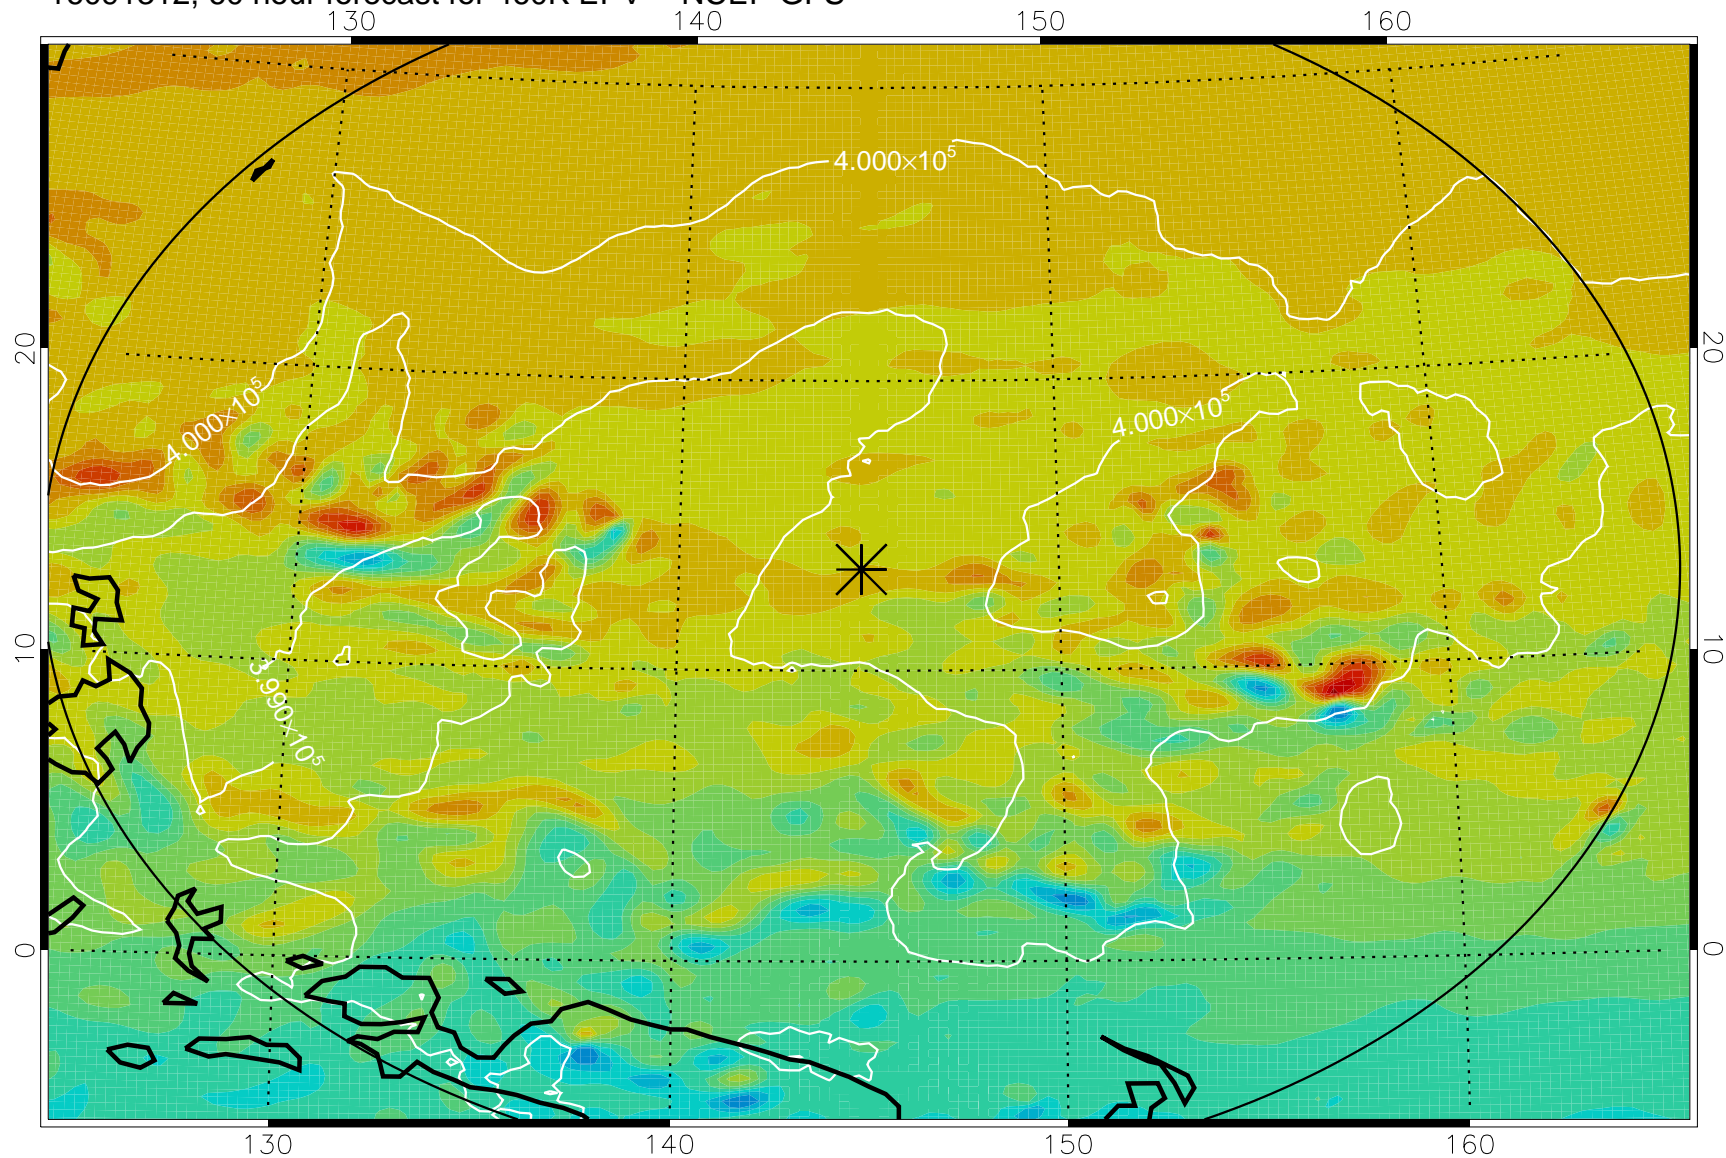

16091206, 30 hour forecast for 460K EPV -- NCEP GFS

460K Montgomery Streamfunction, white

Range ring of 2304 km

16091212, 36 hour forecast for 460K EPV -- NCEP GFS

460K Montgomery Streamfunction, white

Range ring of 2304 km

16091218, 42 hour forecast for 460K EPV -- NCEP GFS

460K Montgomery Streamfunction, white

Range ring of 2304 km

16091300, 48 hour forecast for 460K EPV -- NCEP GFS

460K Montgomery Streamfunction, white

Range ring of 2304 km

16091306, 54 hour forecast for 460K EPV -- NCEP GFS

460K Montgomery Streamfunction, white

Range ring of 2304 km

16091312, 60 hour forecast for 460K EPV -- NCEP GFS

460K Montgomery Streamfunction, white

Range ring of 2304 km

16091318, 66 hour forecast for 460K EPV -- NCEP GFS

460K Montgomery Streamfunction, white

Range ring of 2304 km

16091400, 72 hour forecast for 460K EPV -- NCEP GFS

460K Montgomery Streamfunction, white

Range ring of 2304 km