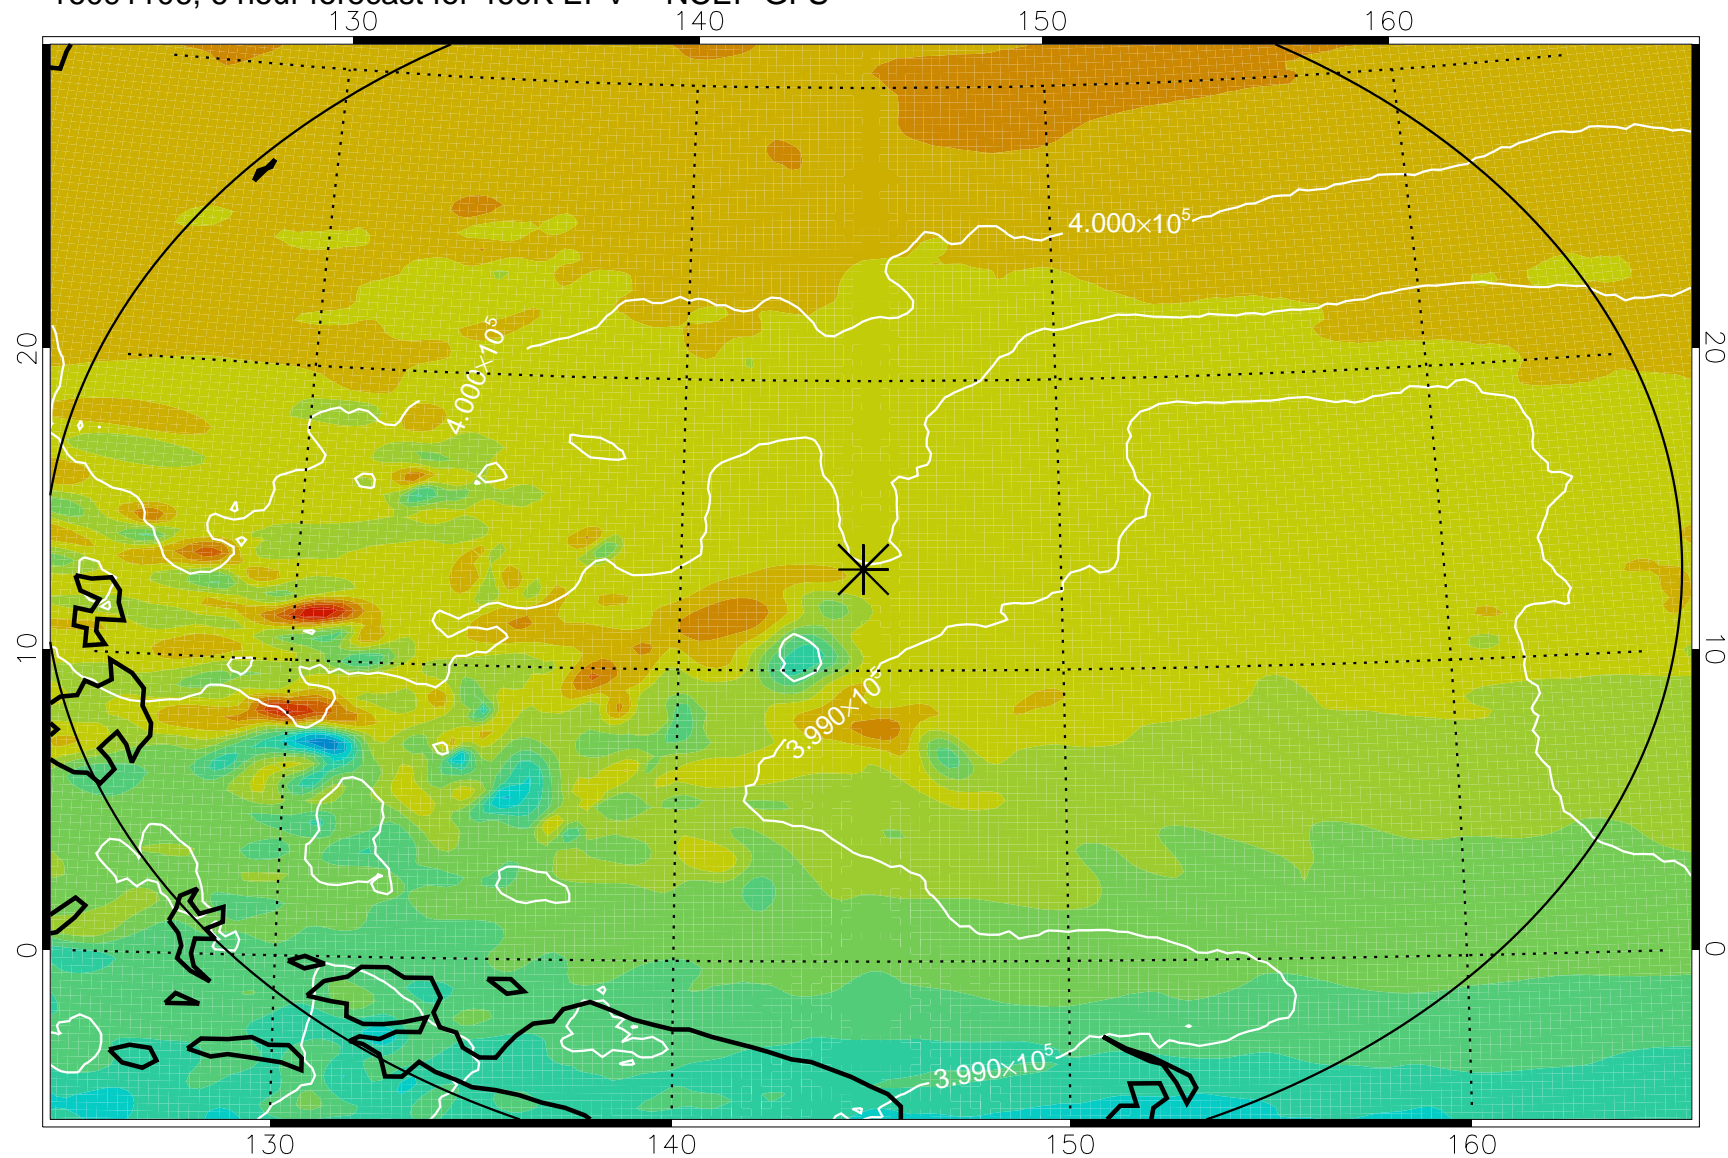

16091106, 6 hour forecast for 460K EPV -- NCEP GFS

460K Montgomery Streamfunction, white

Range ring of 2304 km

16091112, 12 hour forecast for 460K EPV -- NCEP GFS

460K Montgomery Streamfunction, white

Range ring of 2304 km

16091118, 18 hour forecast for 460K EPV -- NCEP GFS

460K Montgomery Streamfunction, white

Range ring of 2304 km

16091200, 24 hour forecast for 460K EPV -- NCEP GFS

460K Montgomery Streamfunction, white

Range ring of 2304 km

16091206, 30 hour forecast for 460K EPV -- NCEP GFS

460K Montgomery Streamfunction, white

Range ring of 2304 km

16091212, 36 hour forecast for 460K EPV -- NCEP GFS

460K Montgomery Streamfunction, white

Range ring of 2304 km

16091406, 78 hour forecast for 460K EPV -- NCEP GFS

460K Montgomery Streamfunction, white

Range ring of 2304 km

16091412, 84 hour forecast for 460K EPV -- NCEP GFS

460K Montgomery Streamfunction, white

Range ring of 2304 km