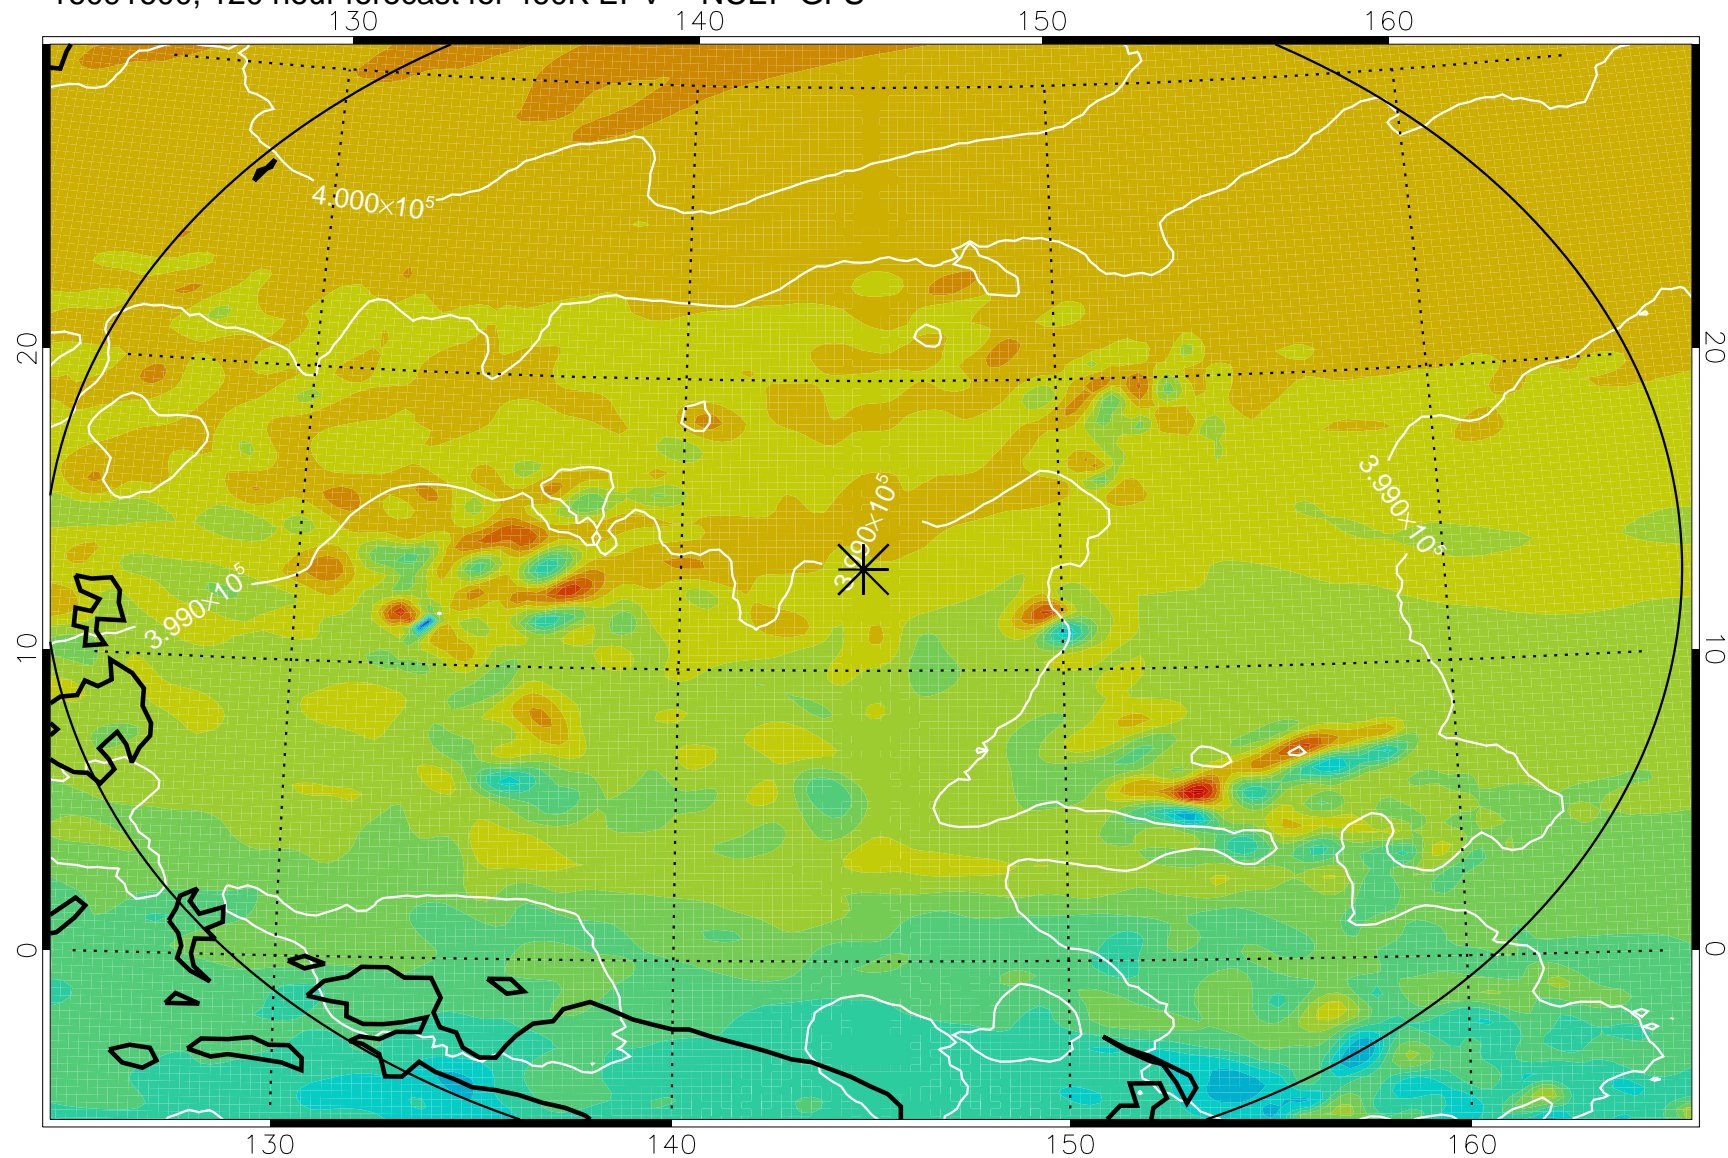

16091406, 78 hour forecast for 460K EPV -- NCEP GFS

460K Montgomery Streamfunction, white

Range ring of 2304 km

16091412, 84 hour forecast for 460K EPV -- NCEP GFS

460K Montgomery Streamfunction, white

Range ring of 2304 km

16091418, 90 hour forecast for 460K EPV -- NCEP GFS

460K Montgomery Streamfunction, white

Range ring of 2304 km

16091500, 96 hour forecast for 460K EPV -- NCEP GFS

460K Montgomery Streamfunction, white

Range ring of 2304 km

16091506, 102 hour forecast for 460K EPV -- NCEP GFS

460K Montgomery Streamfunction, white

Range ring of 2304 km

16091512, 108 hour forecast for 460K EPV -- NCEP GFS

460K Montgomery Streamfunction, white

Range ring of 2304 km

16091518, 114 hour forecast for 460K EPV -- NCEP GFS

460K Montgomery Streamfunction, white

Range ring of 2304 km

16091600, 120 hour forecast for 460K EPV -- NCEP GFS

460K Montgomery Streamfunction, white

Range ring of 2304 km