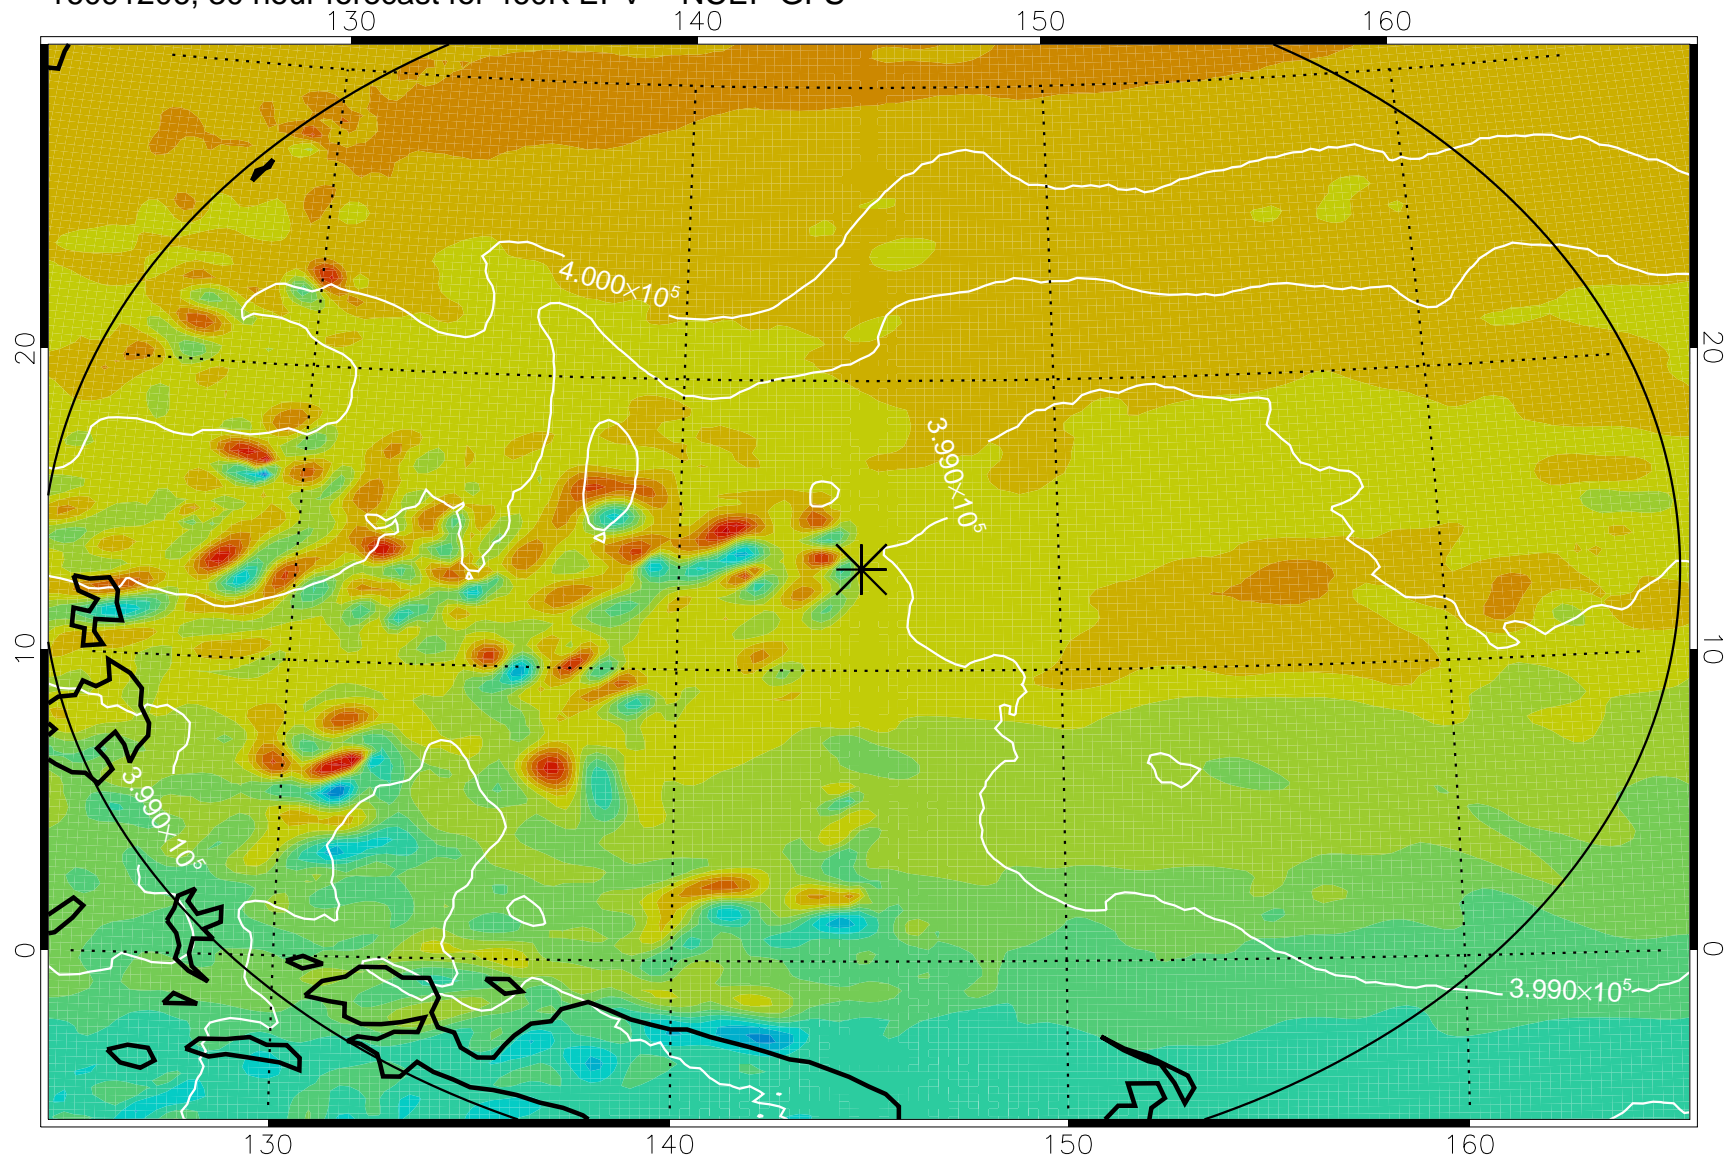

16091106, 6 hour forecast for 460K EPV -- NCEP GFS

460K Montgomery Streamfunction, white

Range ring of 2304 km

16091112, 12 hour forecast for 460K EPV -- NCEP GFS

460K Montgomery Streamfunction, white

Range ring of 2304 km

16091118, 18 hour forecast for 460K EPV -- NCEP GFS

460K Montgomery Streamfunction, white

Range ring of 2304 km

16091200, 24 hour forecast for 460K EPV -- NCEP GFS

460K Montgomery Streamfunction, white

Range ring of 2304 km

16091206, 30 hour forecast for 460K EPV -- NCEP GFS

460K Montgomery Streamfunction, white

Range ring of 2304 km

16091212, 36 hour forecast for 460K EPV -- NCEP GFS

460K Montgomery Streamfunction, white

Range ring of 2304 km

16091218, 42 hour forecast for 460K EPV -- NCEP GFS

460K Montgomery Streamfunction, white

Range ring of 2304 km

16091300, 48 hour forecast for 460K EPV -- NCEP GFS

460K Montgomery Streamfunction, white

Range ring of 2304 km