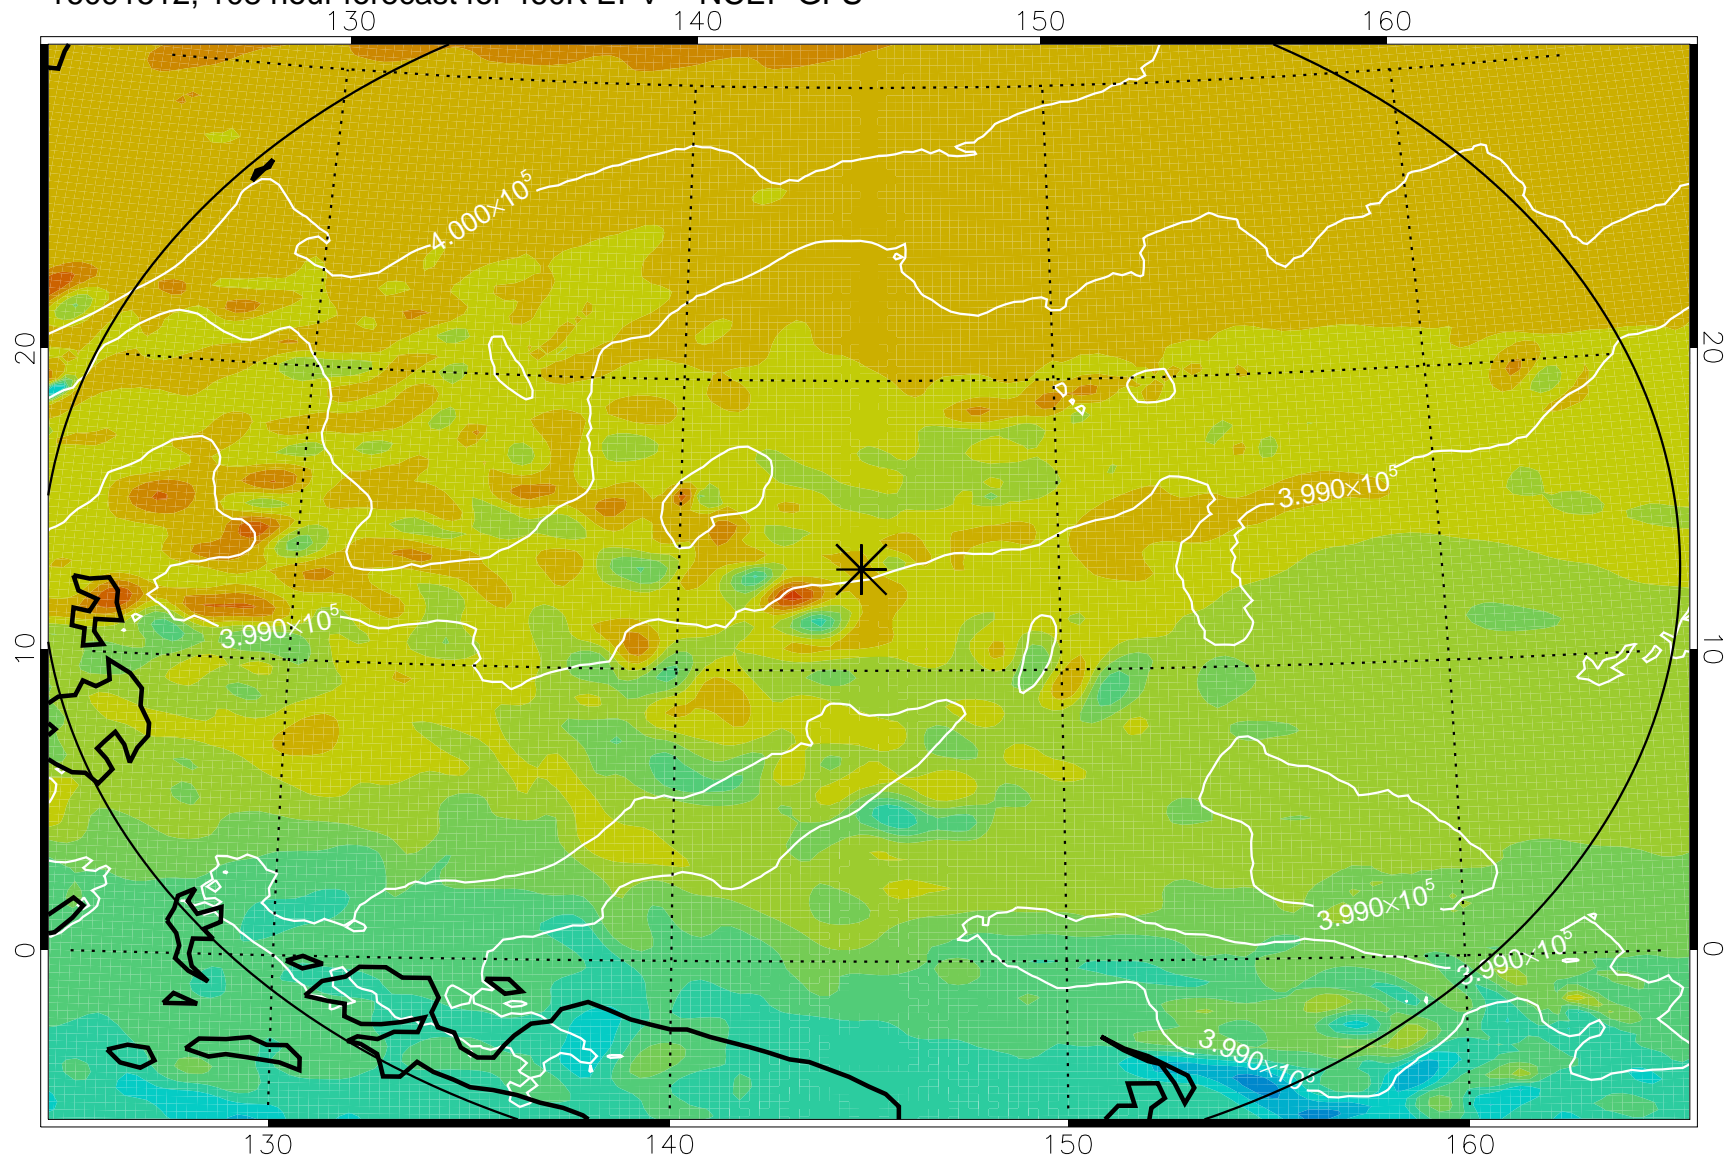

16091406, 78 hour forecast for 460K EPV -- NCEP GFS

460K Montgomery Streamfunction, white

Range ring of 2304 km

16091412, 84 hour forecast for 460K EPV -- NCEP GFS

460K Montgomery Streamfunction, white

Range ring of 2304 km

16091418, 90 hour forecast for 460K EPV -- NCEP GFS

460K Montgomery Streamfunction, white

Range ring of 2304 km

16091500, 96 hour forecast for 460K EPV -- NCEP GFS

460K Montgomery Streamfunction, white

Range ring of 2304 km

16091506, 102 hour forecast for 460K EPV -- NCEP GFS

460K Montgomery Streamfunction, white

Range ring of 2304 km

16091512, 108 hour forecast for 460K EPV -- NCEP GFS

460K Montgomery Streamfunction, white

Range ring of 2304 km

16091518, 114 hour forecast for 460K EPV -- NCEP GFS

460K Montgomery Streamfunction, white

Range ring of 2304 km

16091600, 120 hour forecast for 460K EPV -- NCEP GFS

460K Montgomery Streamfunction, white

Range ring of 2304 km