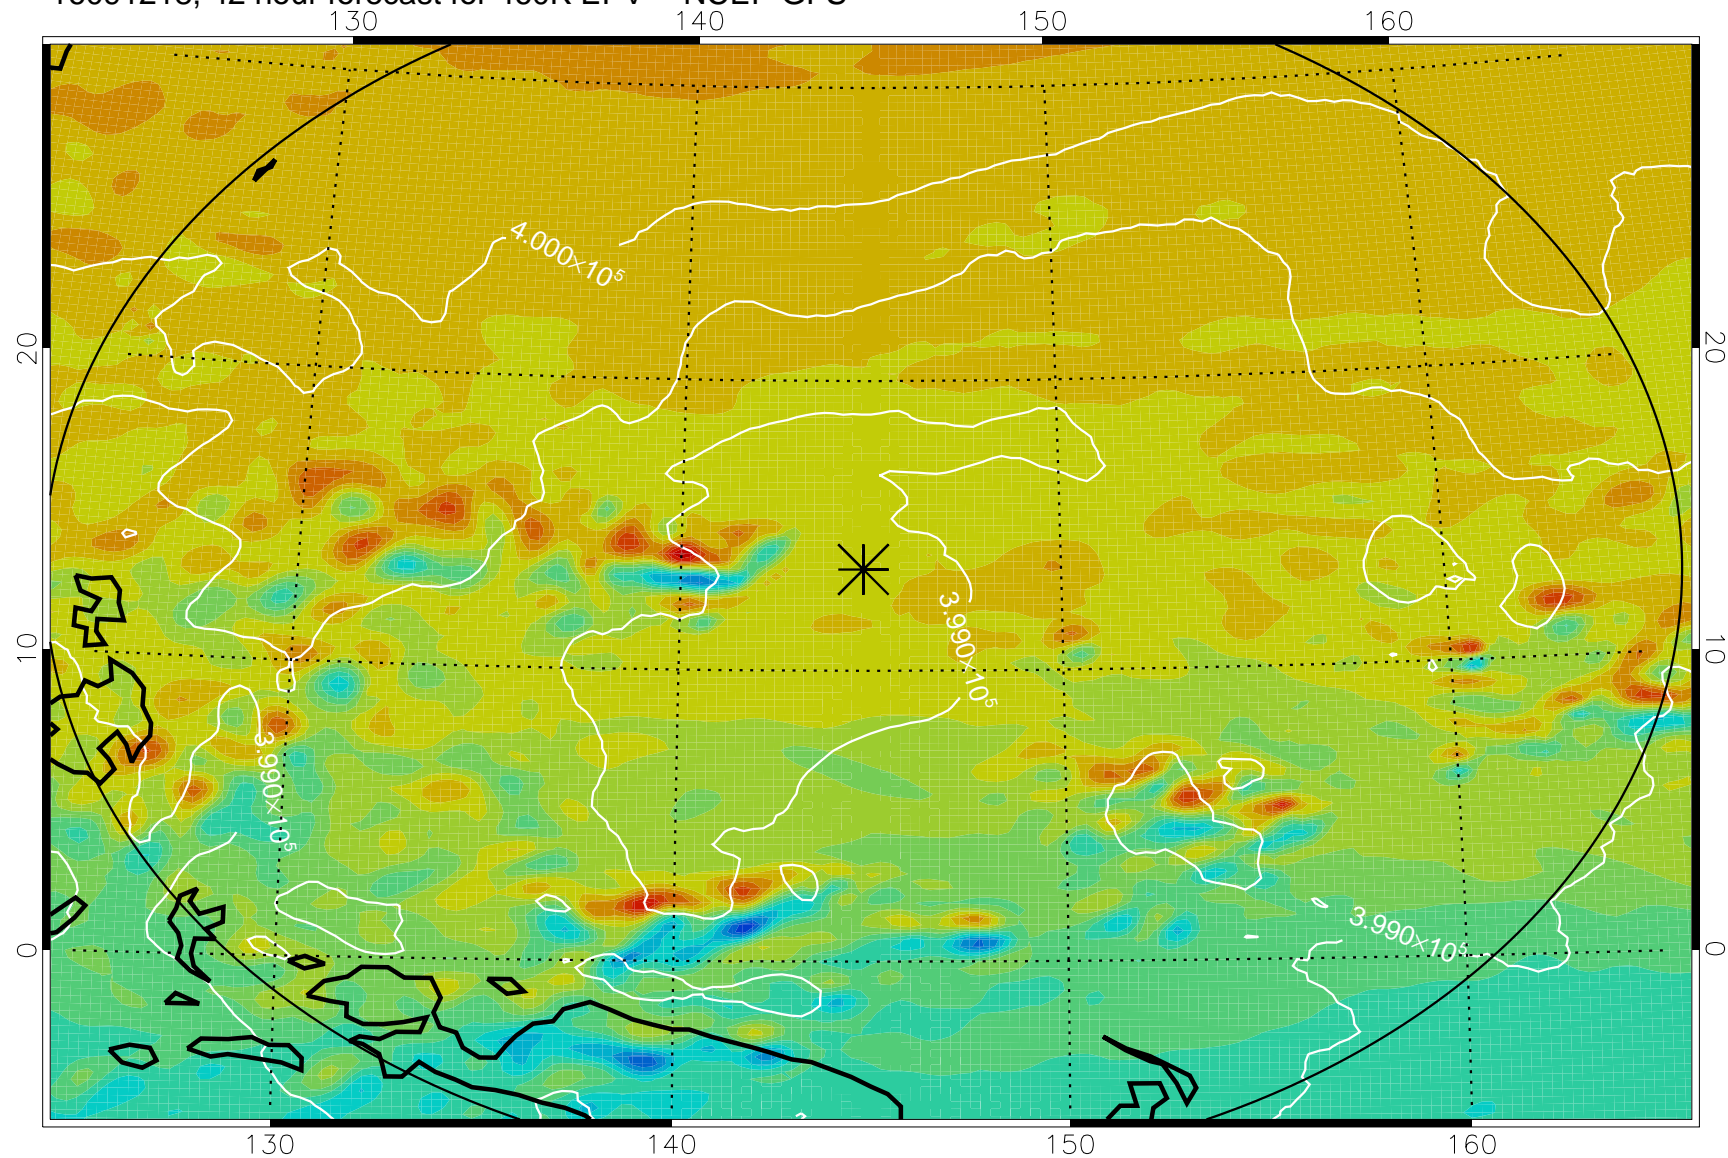

16091206, 30 hour forecast for 460K EPV -- NCEP GFS

460K Montgomery Streamfunction, white

Range ring of 2304 km

16091212, 36 hour forecast for 460K EPV -- NCEP GFS

460K Montgomery Streamfunction, white

Range ring of 2304 km

16091218, 42 hour forecast for 460K EPV -- NCEP GFS

460K Montgomery Streamfunction, white

Range ring of 2304 km

16091300, 48 hour forecast for 460K EPV -- NCEP GFS

460K Montgomery Streamfunction, white

Range ring of 2304 km

16091318, 66 hour forecast for 460K EPV -- NCEP GFS

460K Montgomery Streamfunction, white

Range ring of 2304 km

16091400, 72 hour forecast for 460K EPV -- NCEP GFS

460K Montgomery Streamfunction, white

Range ring of 2304 km

16091406, 78 hour forecast for 460K EPV -- NCEP GFS

460K Montgomery Streamfunction, white

Range ring of 2304 km

16091412, 84 hour forecast for 460K EPV -- NCEP GFS

460K Montgomery Streamfunction, white

Range ring of 2304 km