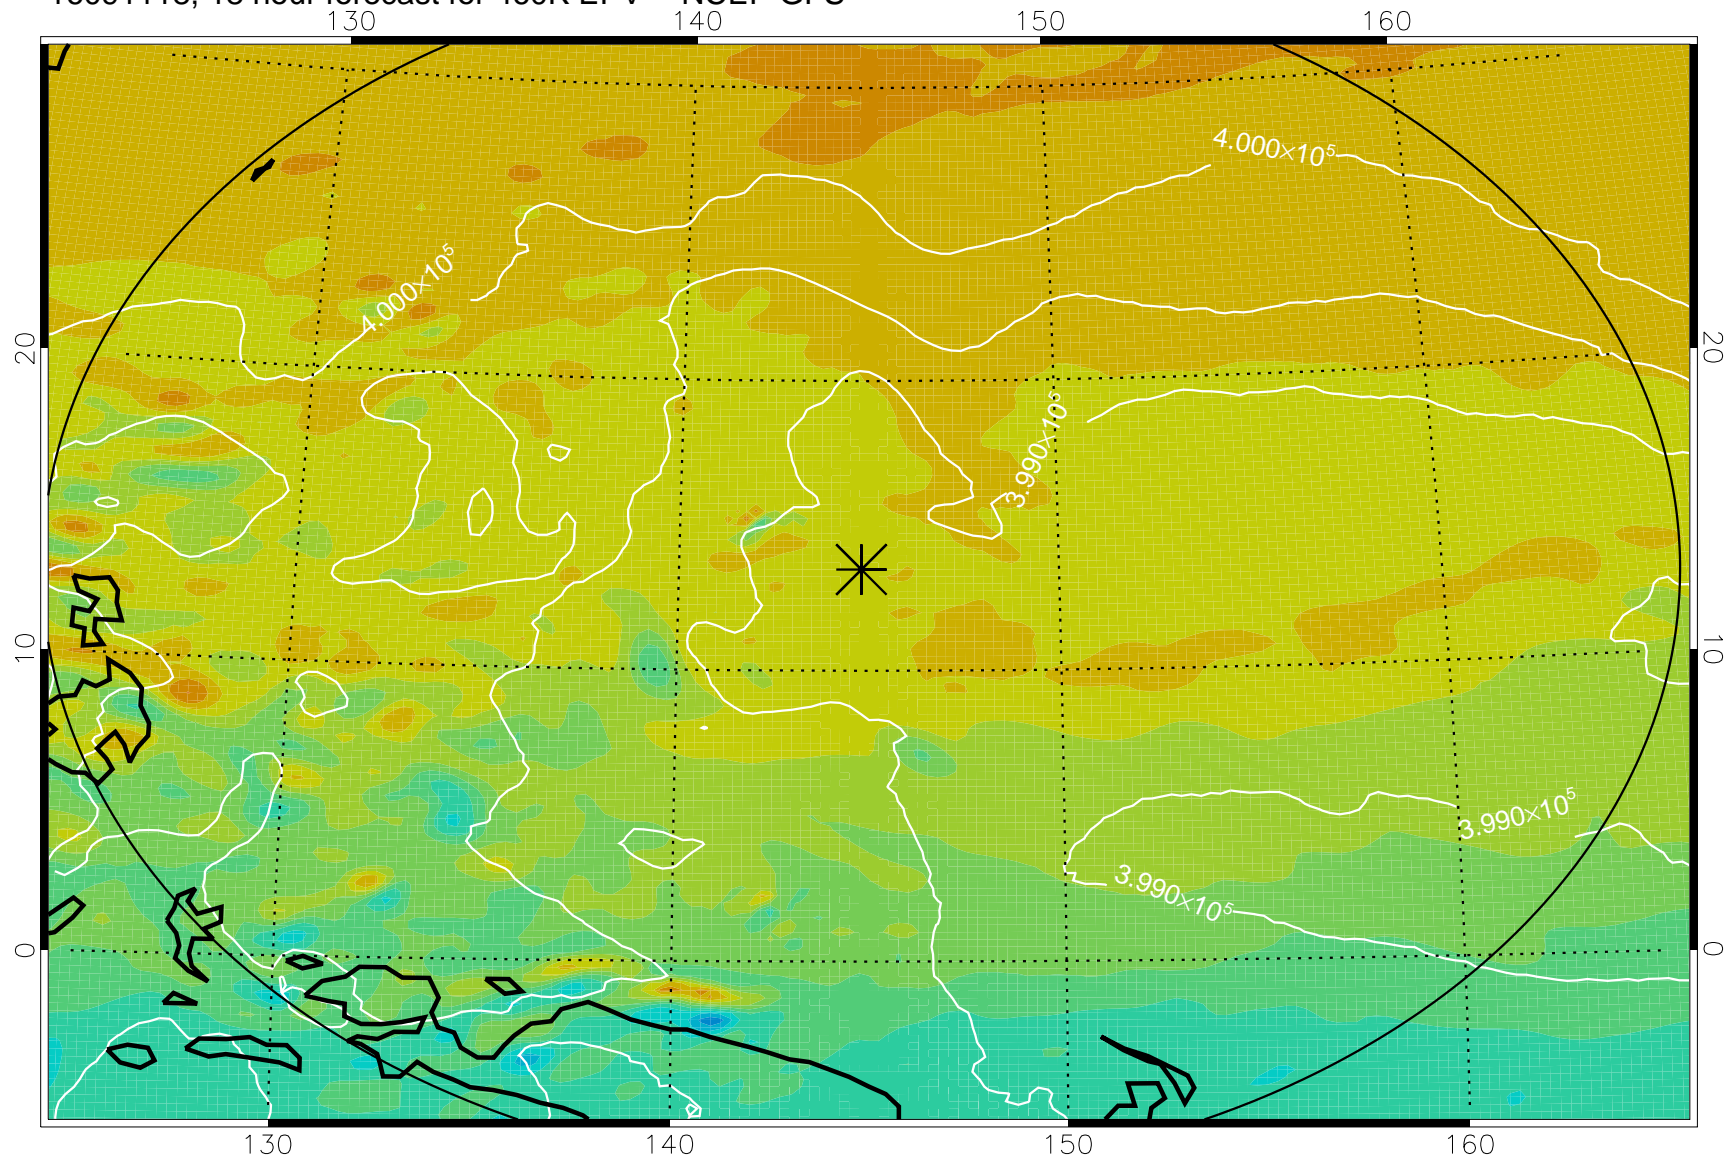

16091106, 6 hour forecast for 460K EPV -- NCEP GFS

460K Montgomery Streamfunction, white

Range ring of 2304 km

16091112, 12 hour forecast for 460K EPV -- NCEP GFS

460K Montgomery Streamfunction, white

Range ring of 2304 km

16091118, 18 hour forecast for 460K EPV -- NCEP GFS

460K Montgomery Streamfunction, white

Range ring of 2304 km

16091200, 24 hour forecast for 460K EPV -- NCEP GFS

460K Montgomery Streamfunction, white

Range ring of 2304 km

16091206, 30 hour forecast for 460K EPV -- NCEP GFS

460K Montgomery Streamfunction, white

Range ring of 2304 km

16091212, 36 hour forecast for 460K EPV -- NCEP GFS

460K Montgomery Streamfunction, white

Range ring of 2304 km

16091218, 42 hour forecast for 460K EPV -- NCEP GFS

460K Montgomery Streamfunction, white

Range ring of 2304 km

16091300, 48 hour forecast for 460K EPV -- NCEP GFS

460K Montgomery Streamfunction, white

Range ring of 2304 km