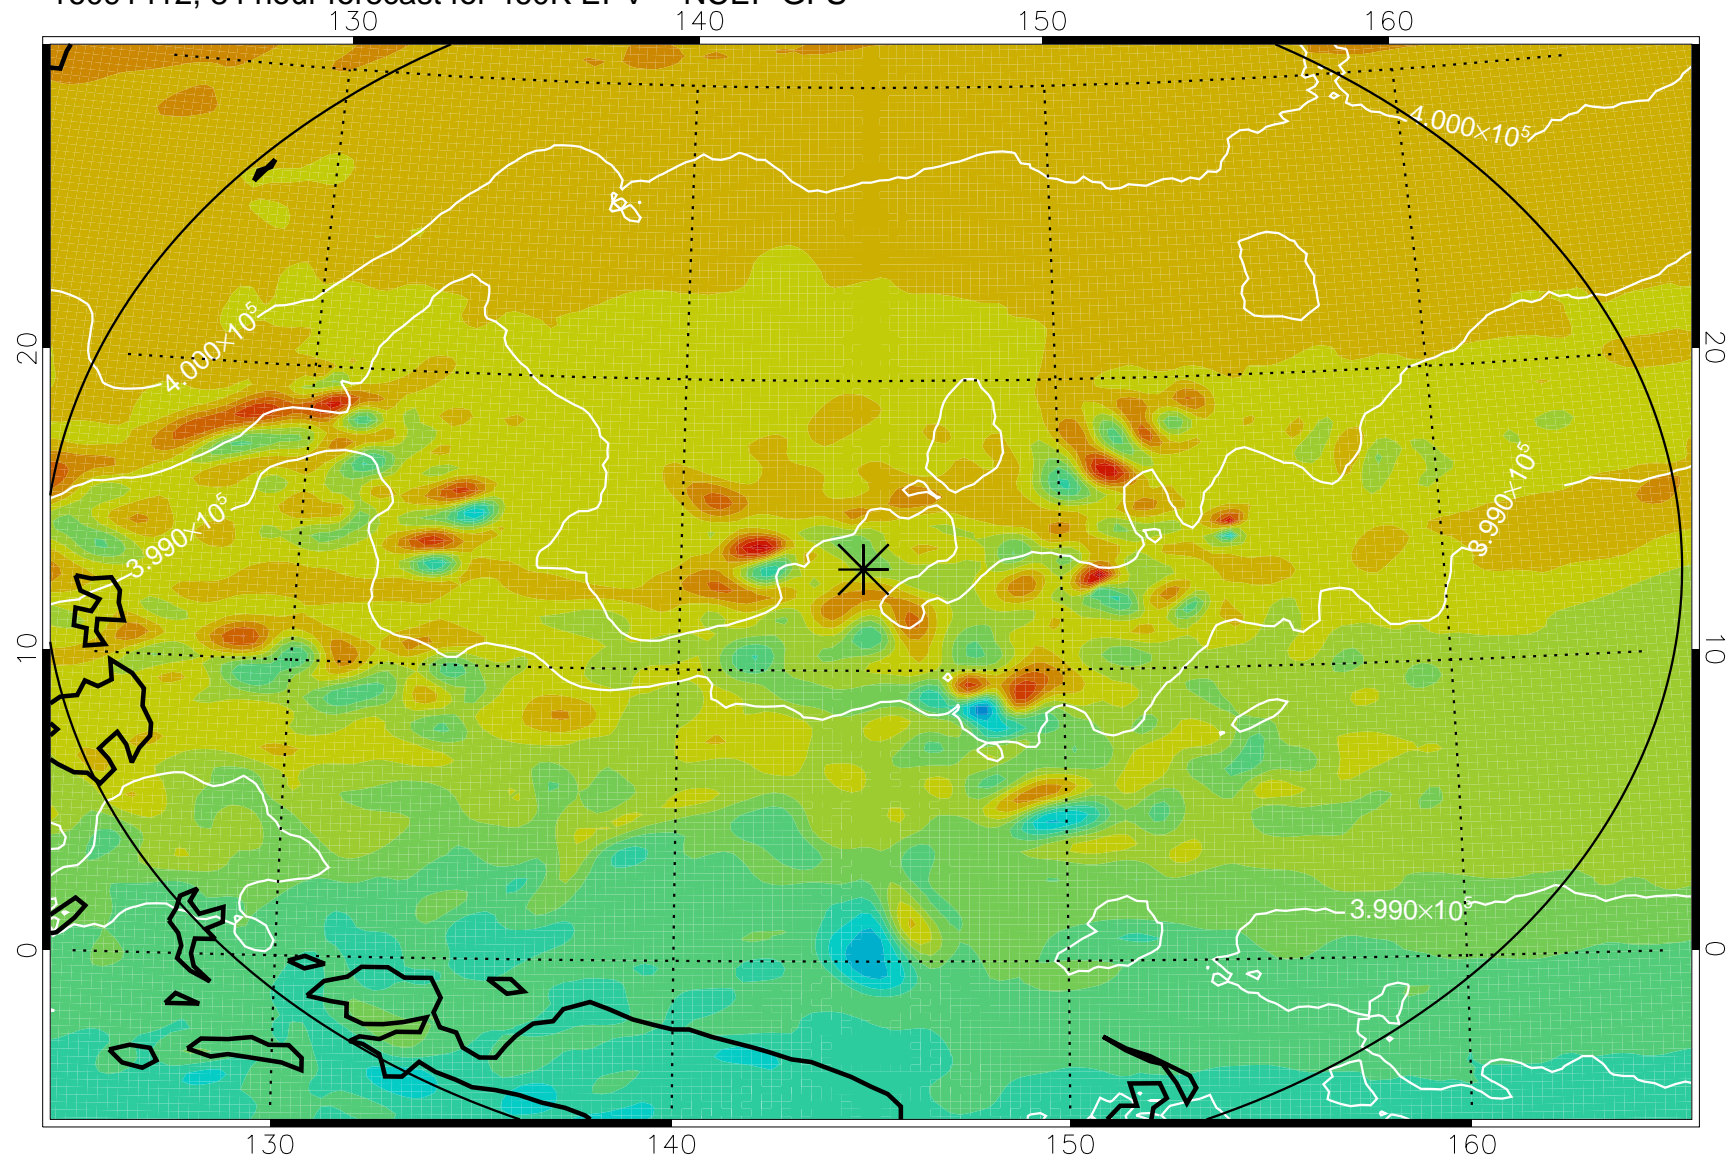

16091318, 66 hour forecast for 460K EPV -- NCEP GFS

460K Montgomery Streamfunction, white

Range ring of 2304 km

16091400, 72 hour forecast for 460K EPV -- NCEP GFS

460K Montgomery Streamfunction, white

Range ring of 2304 km

16091406, 78 hour forecast for 460K EPV -- NCEP GFS

460K Montgomery Streamfunction, white

Range ring of 2304 km

16091412, 84 hour forecast for 460K EPV -- NCEP GFS

460K Montgomery Streamfunction, white

Range ring of 2304 km

16091418, 90 hour forecast for 460K EPV -- NCEP GFS

460K Montgomery Streamfunction, white

Range ring of 2304 km

16091500, 96 hour forecast for 460K EPV -- NCEP GFS

460K Montgomery Streamfunction, white

Range ring of 2304 km

16091506, 102 hour forecast for 460K EPV -- NCEP GFS

460K Montgomery Streamfunction, white

Range ring of 2304 km

16091512, 108 hour forecast for 460K EPV -- NCEP GFS

460K Montgomery Streamfunction, white

Range ring of 2304 km