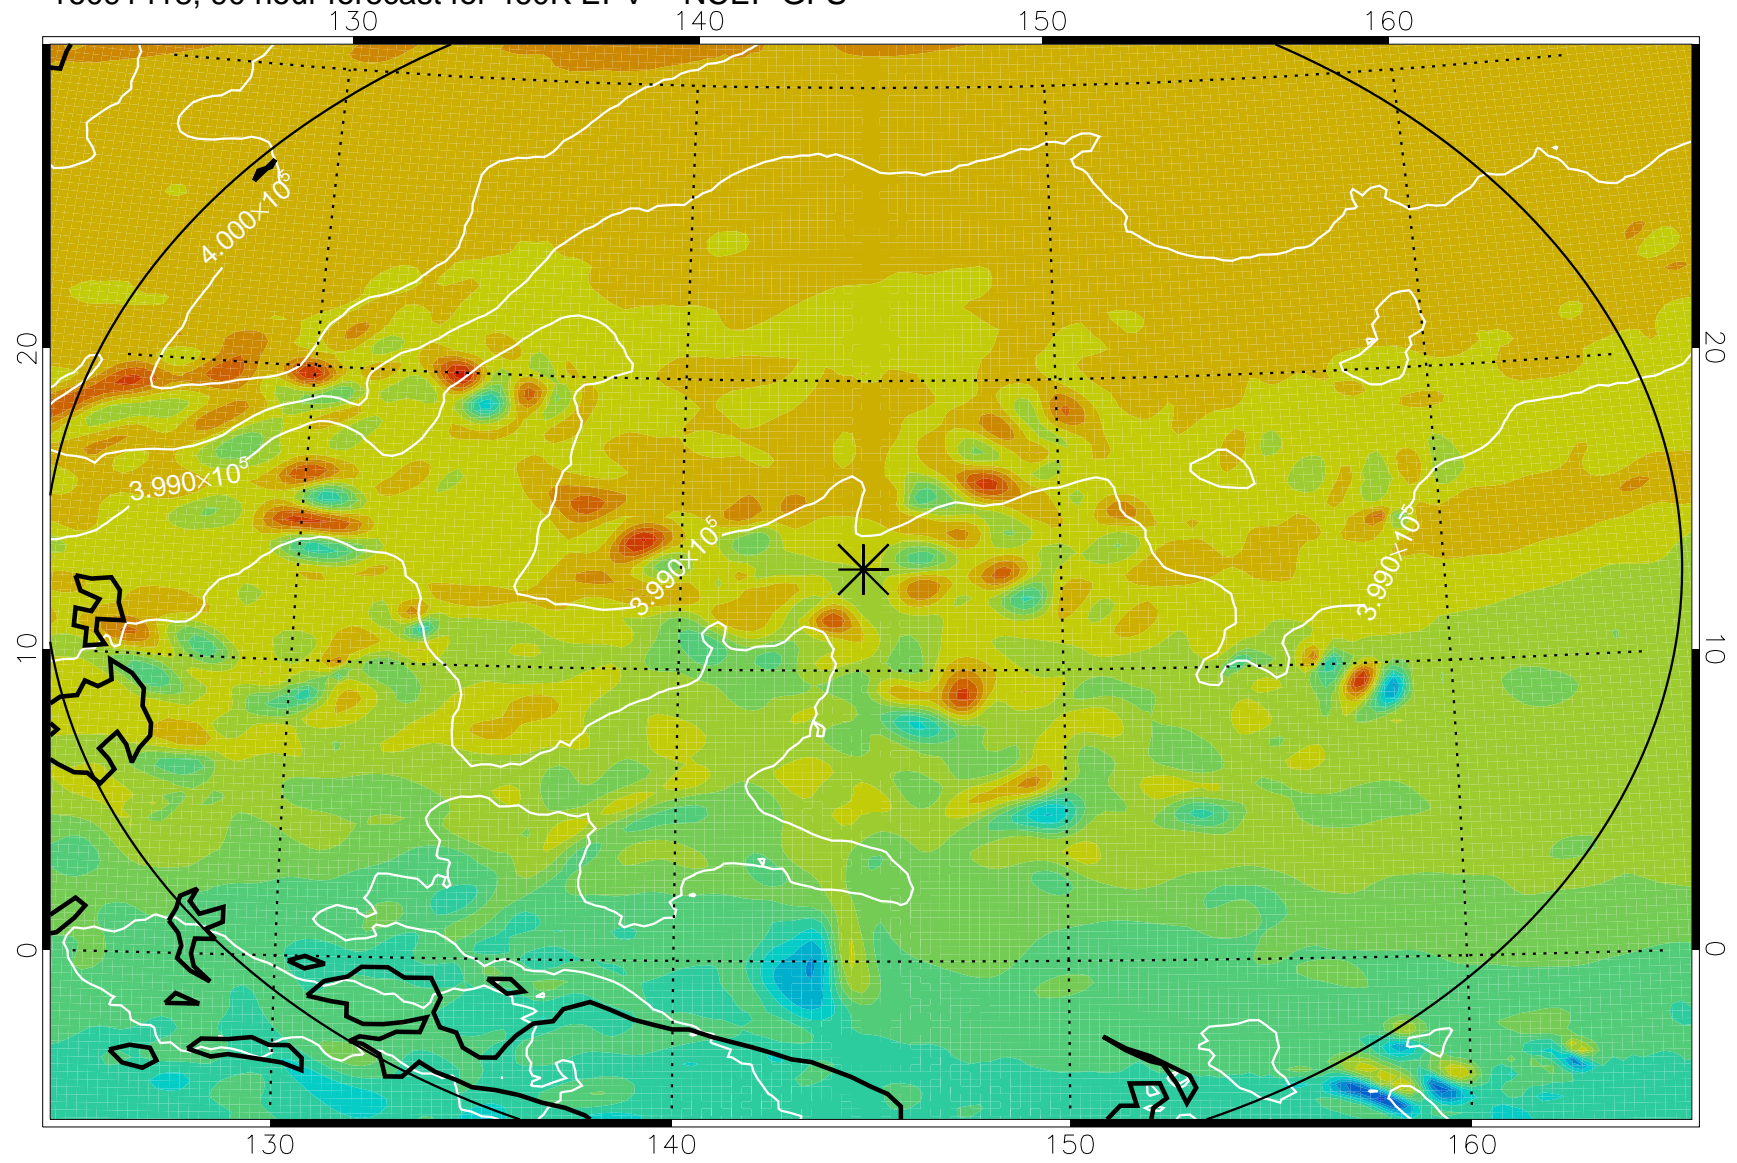

16091318, 66 hour forecast for 460K EPV -- NCEP GFS

460K Montgomery Streamfunction, white

Range ring of 2304 km

16091400, 72 hour forecast for 460K EPV -- NCEP GFS

460K Montgomery Streamfunction, white

Range ring of 2304 km

16091406, 78 hour forecast for 460K EPV -- NCEP GFS

460K Montgomery Streamfunction, white

Range ring of 2304 km

16091412, 84 hour forecast for 460K EPV -- NCEP GFS

460K Montgomery Streamfunction, white

Range ring of 2304 km

16091418, 90 hour forecast for 460K EPV -- NCEP GFS

460K Montgomery Streamfunction, white

Range ring of 2304 km

16091500, 96 hour forecast for 460K EPV -- NCEP GFS

460K Montgomery Streamfunction, white

Range ring of 2304 km

16091506, 102 hour forecast for 460K EPV -- NCEP GFS

460K Montgomery Streamfunction, white

Range ring of 2304 km

16091512, 108 hour forecast for 460K EPV -- NCEP GFS

460K Montgomery Streamfunction, white

Range ring of 2304 km