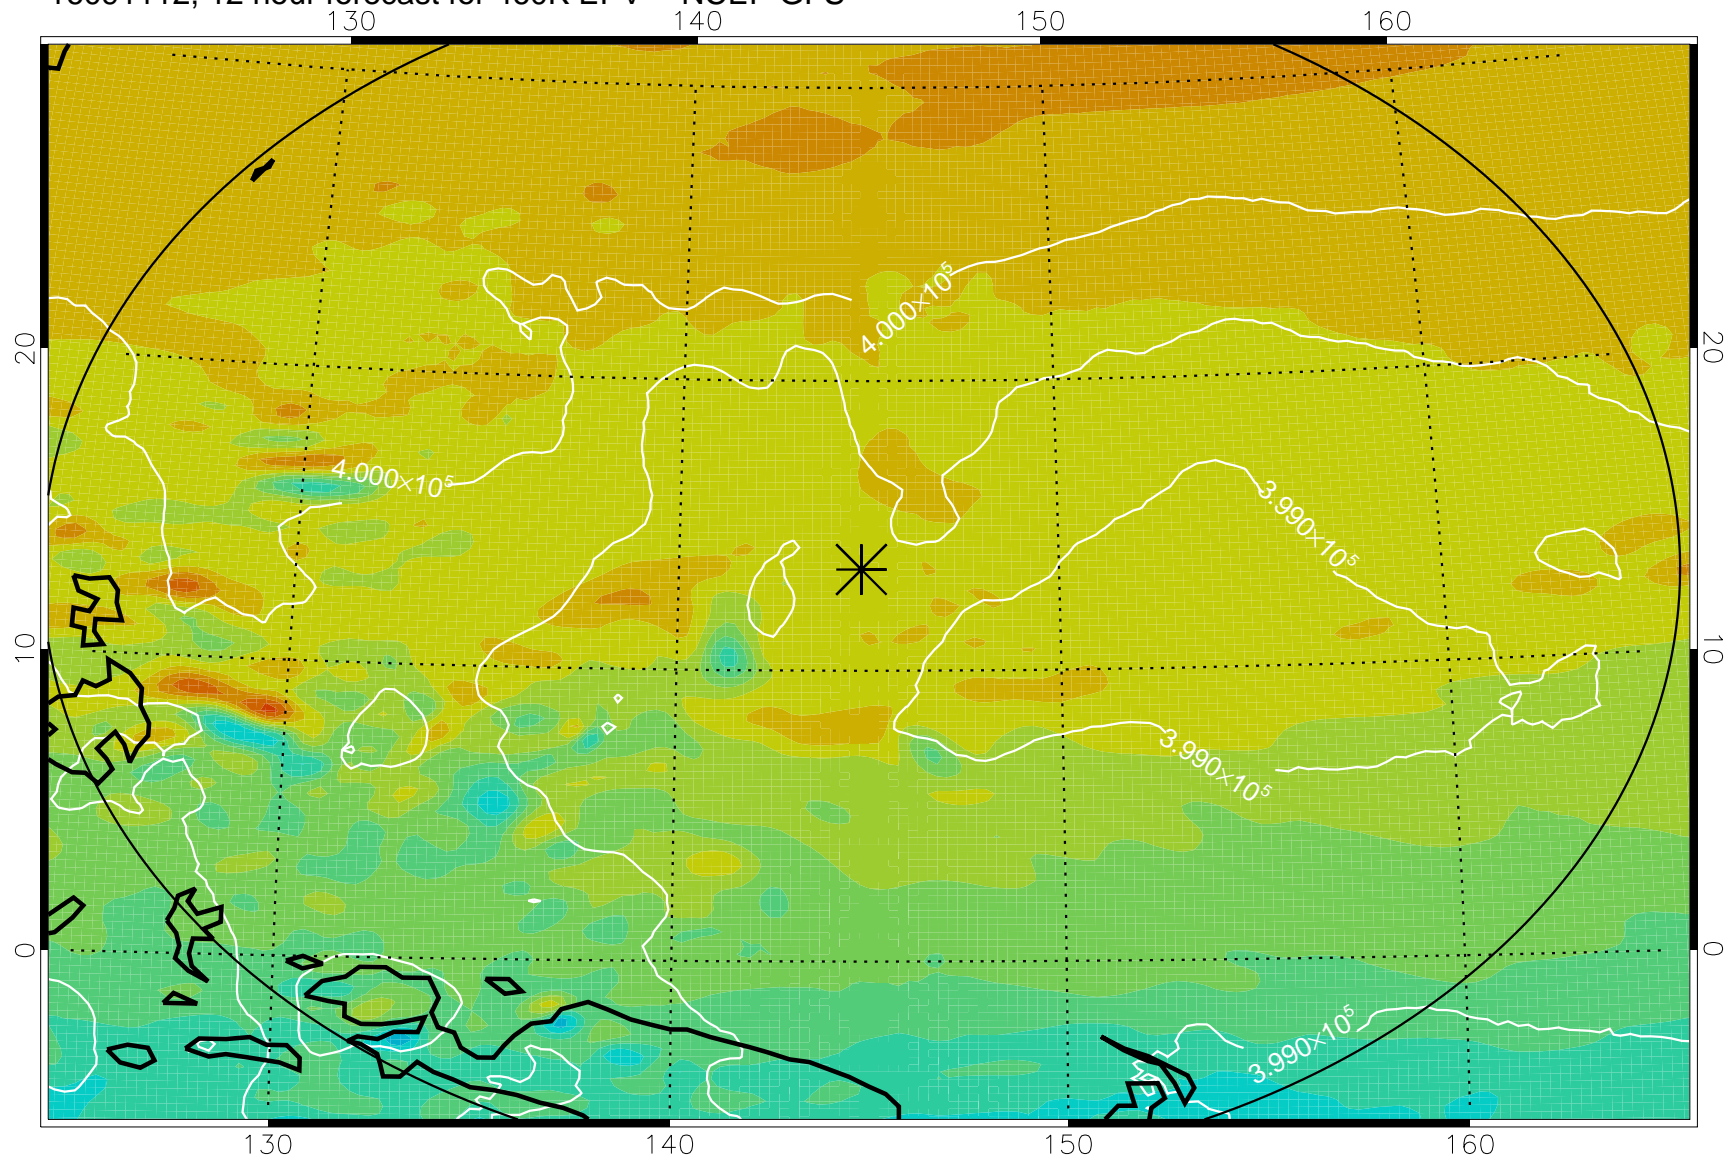

16091106, 6 hour forecast for 460K EPV -- NCEP GFS

460K Montgomery Streamfunction, white

Range ring of 2304 km

16091112, 12 hour forecast for 460K EPV -- NCEP GFS

460K Montgomery Streamfunction, white

Range ring of 2304 km

16091118, 18 hour forecast for 460K EPV -- NCEP GFS

460K Montgomery Streamfunction, white

Range ring of 2304 km

16091200, 24 hour forecast for 460K EPV -- NCEP GFS

460K Montgomery Streamfunction, white

Range ring of 2304 km

16091206, 30 hour forecast for 460K EPV -- NCEP GFS

460K Montgomery Streamfunction, white

Range ring of 2304 km

16091212, 36 hour forecast for 460K EPV -- NCEP GFS

460K Montgomery Streamfunction, white

Range ring of 2304 km

16091218, 42 hour forecast for 460K EPV -- NCEP GFS

460K Montgomery Streamfunction, white

Range ring of 2304 km

16091300, 48 hour forecast for 460K EPV -- NCEP GFS

460K Montgomery Streamfunction, white

Range ring of 2304 km