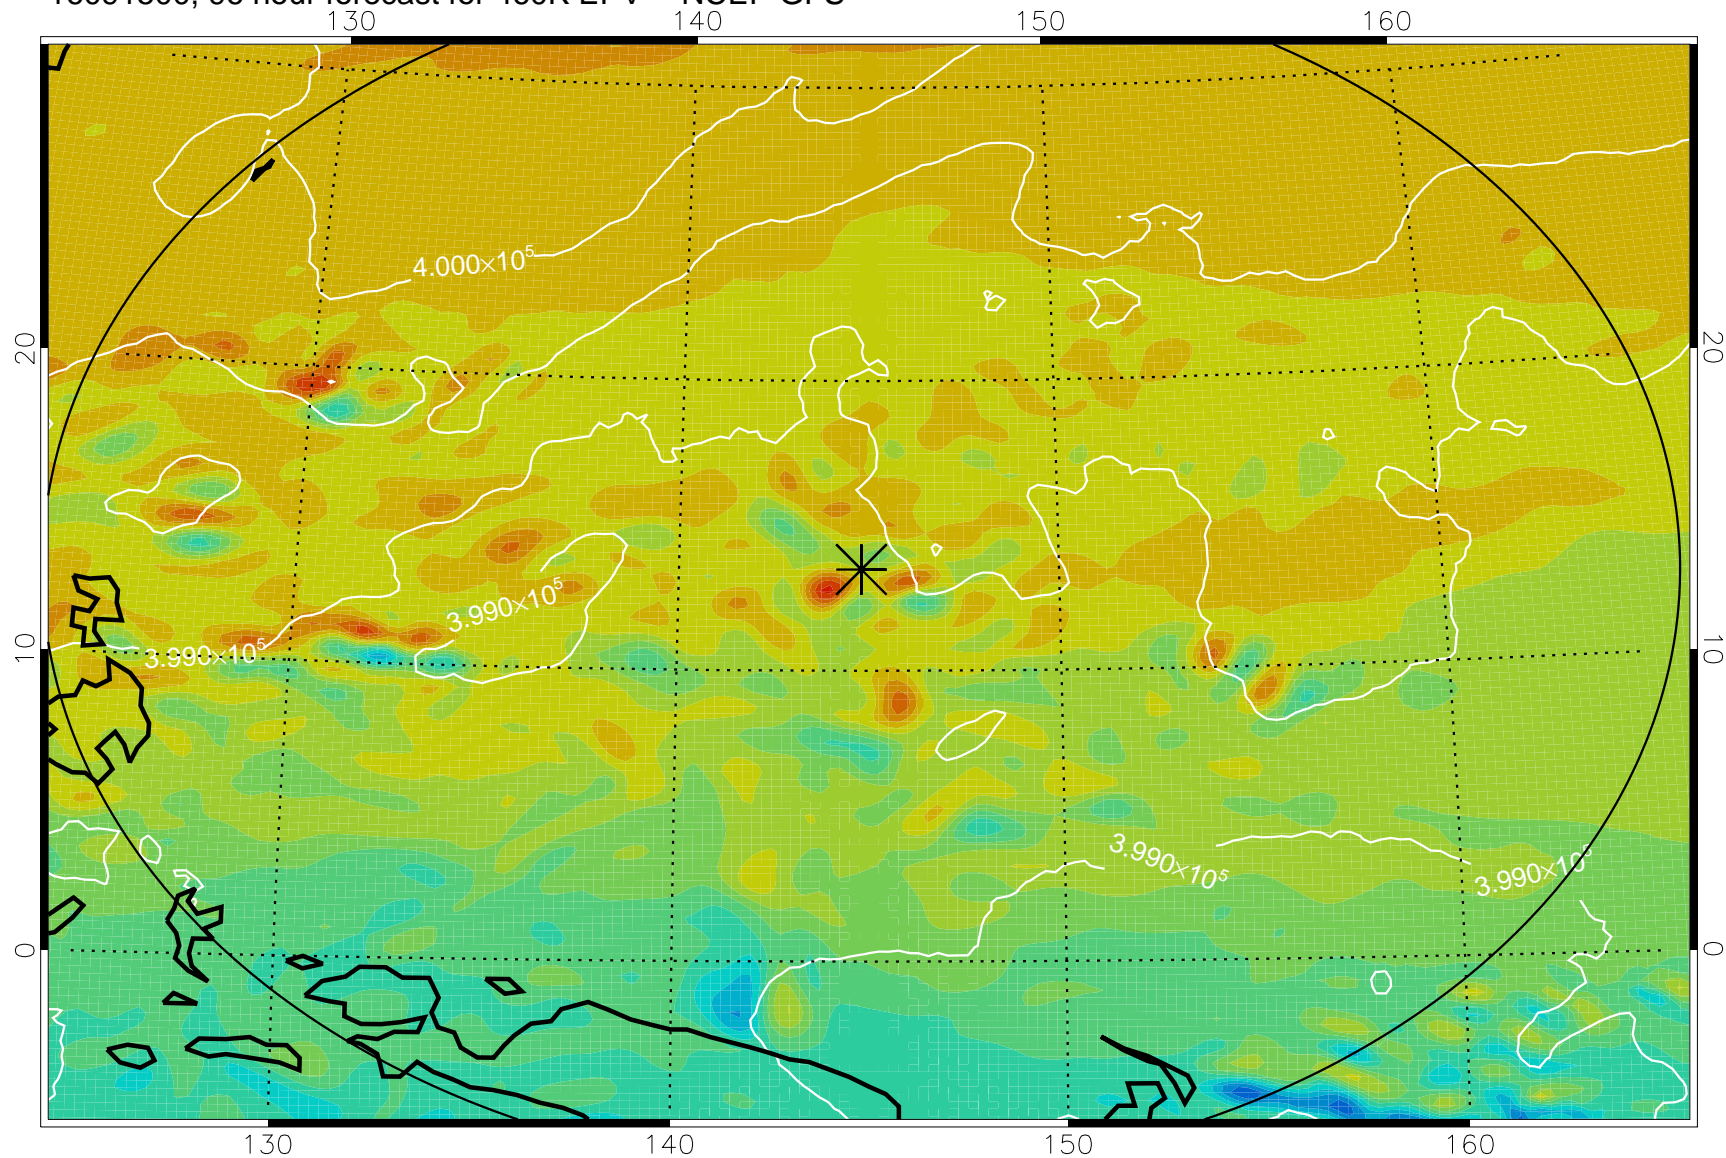

16091318, 66 hour forecast for 460K EPV -- NCEP GFS

460K Montgomery Streamfunction, white

Range ring of 2304 km

16091400, 72 hour forecast for 460K EPV -- NCEP GFS

460K Montgomery Streamfunction, white

Range ring of 2304 km

16091406, 78 hour forecast for 460K EPV -- NCEP GFS

460K Montgomery Streamfunction, white

Range ring of 2304 km

16091412, 84 hour forecast for 460K EPV -- NCEP GFS

460K Montgomery Streamfunction, white

Range ring of 2304 km

16091418, 90 hour forecast for 460K EPV -- NCEP GFS

460K Montgomery Streamfunction, white

Range ring of 2304 km

16091500, 96 hour forecast for 460K EPV -- NCEP GFS

460K Montgomery Streamfunction, white

Range ring of 2304 km

16091506, 102 hour forecast for 460K EPV -- NCEP GFS

460K Montgomery Streamfunction, white

Range ring of 2304 km

16091512, 108 hour forecast for 460K EPV -- NCEP GFS

460K Montgomery Streamfunction, white

Range ring of 2304 km