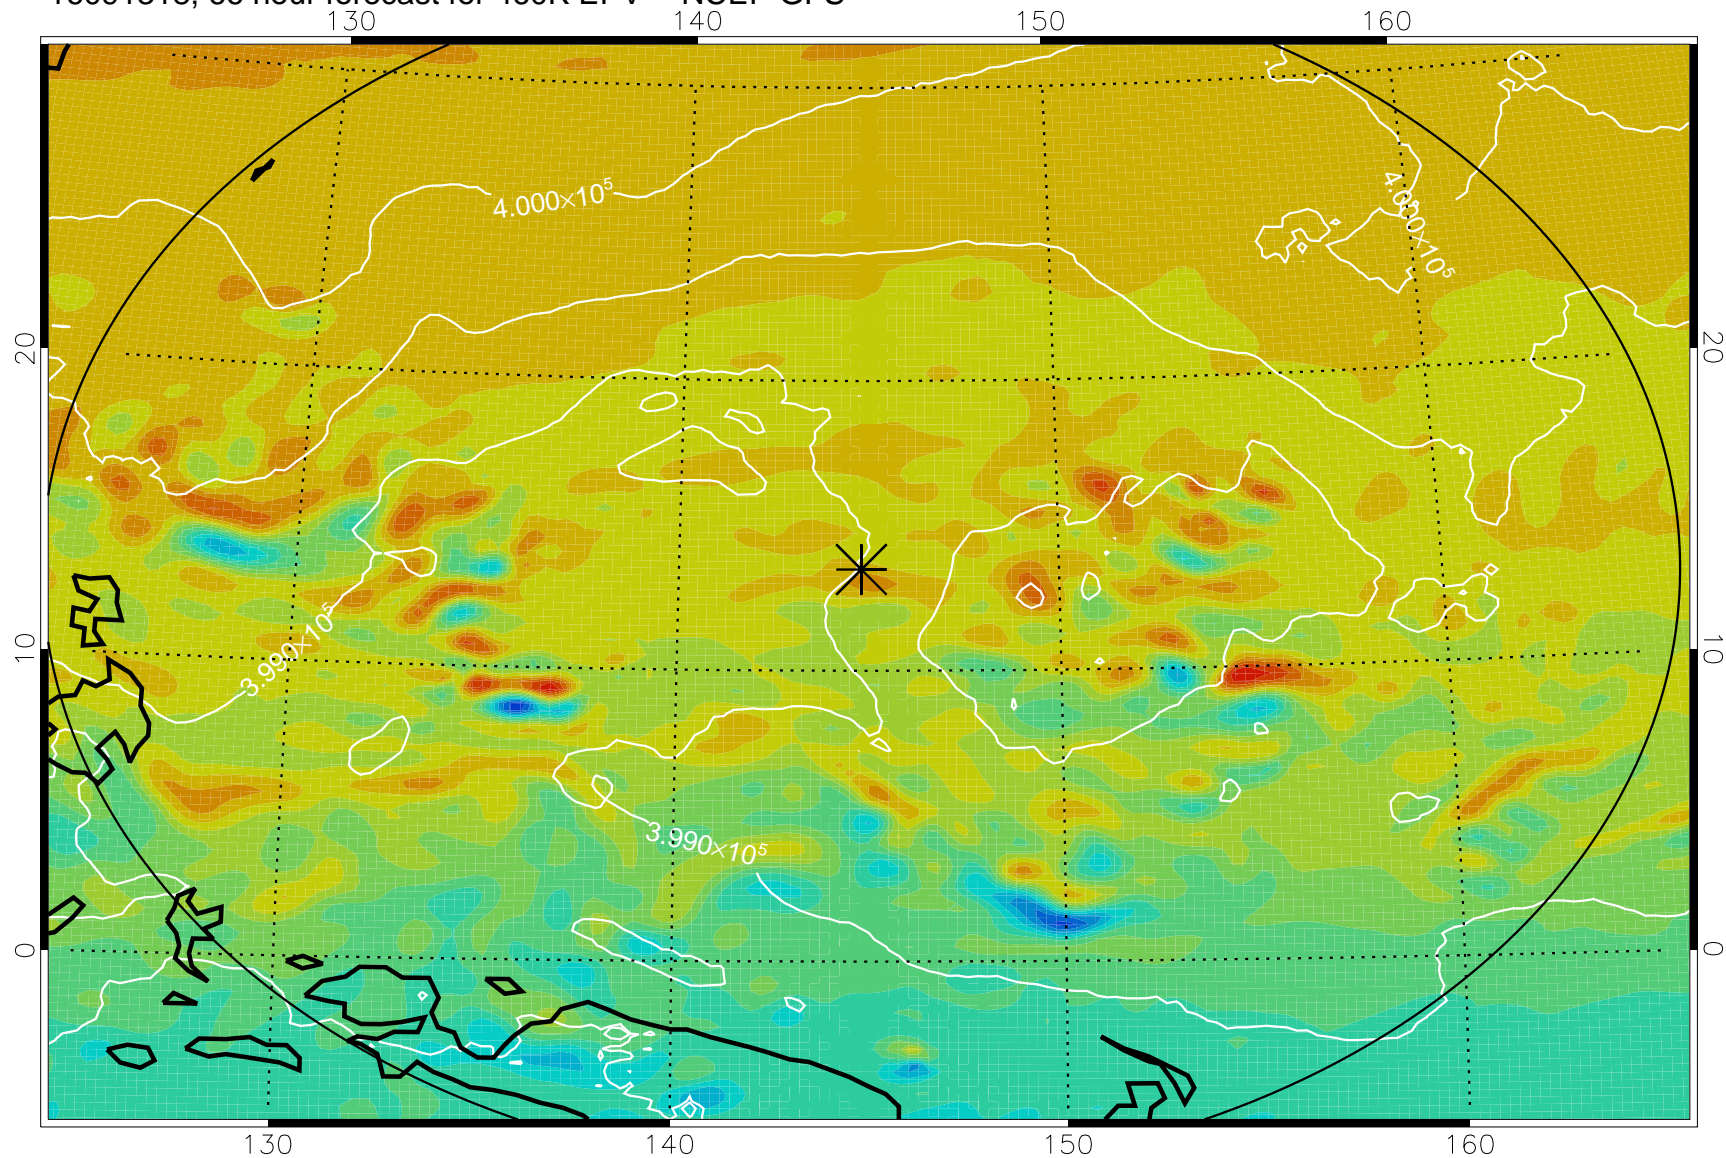

16091306, 54 hour forecast for 460K EPV -- NCEP GFS

460K Montgomery Streamfunction, white

Range ring of 2304 km

16091312, 60 hour forecast for 460K EPV -- NCEP GFS

460K Montgomery Streamfunction, white

Range ring of 2304 km

16091318, 66 hour forecast for 460K EPV -- NCEP GFS

460K Montgomery Streamfunction, white

Range ring of 2304 km

16091400, 72 hour forecast for 460K EPV -- NCEP GFS

460K Montgomery Streamfunction, white

Range ring of 2304 km

16091406, 78 hour forecast for 460K EPV -- NCEP GFS

460K Montgomery Streamfunction, white

Range ring of 2304 km

16091412, 84 hour forecast for 460K EPV -- NCEP GFS

460K Montgomery Streamfunction, white

Range ring of 2304 km

16091418, 90 hour forecast for 460K EPV -- NCEP GFS

460K Montgomery Streamfunction, white

Range ring of 2304 km

16091500, 96 hour forecast for 460K EPV -- NCEP GFS

460K Montgomery Streamfunction, white

Range ring of 2304 km