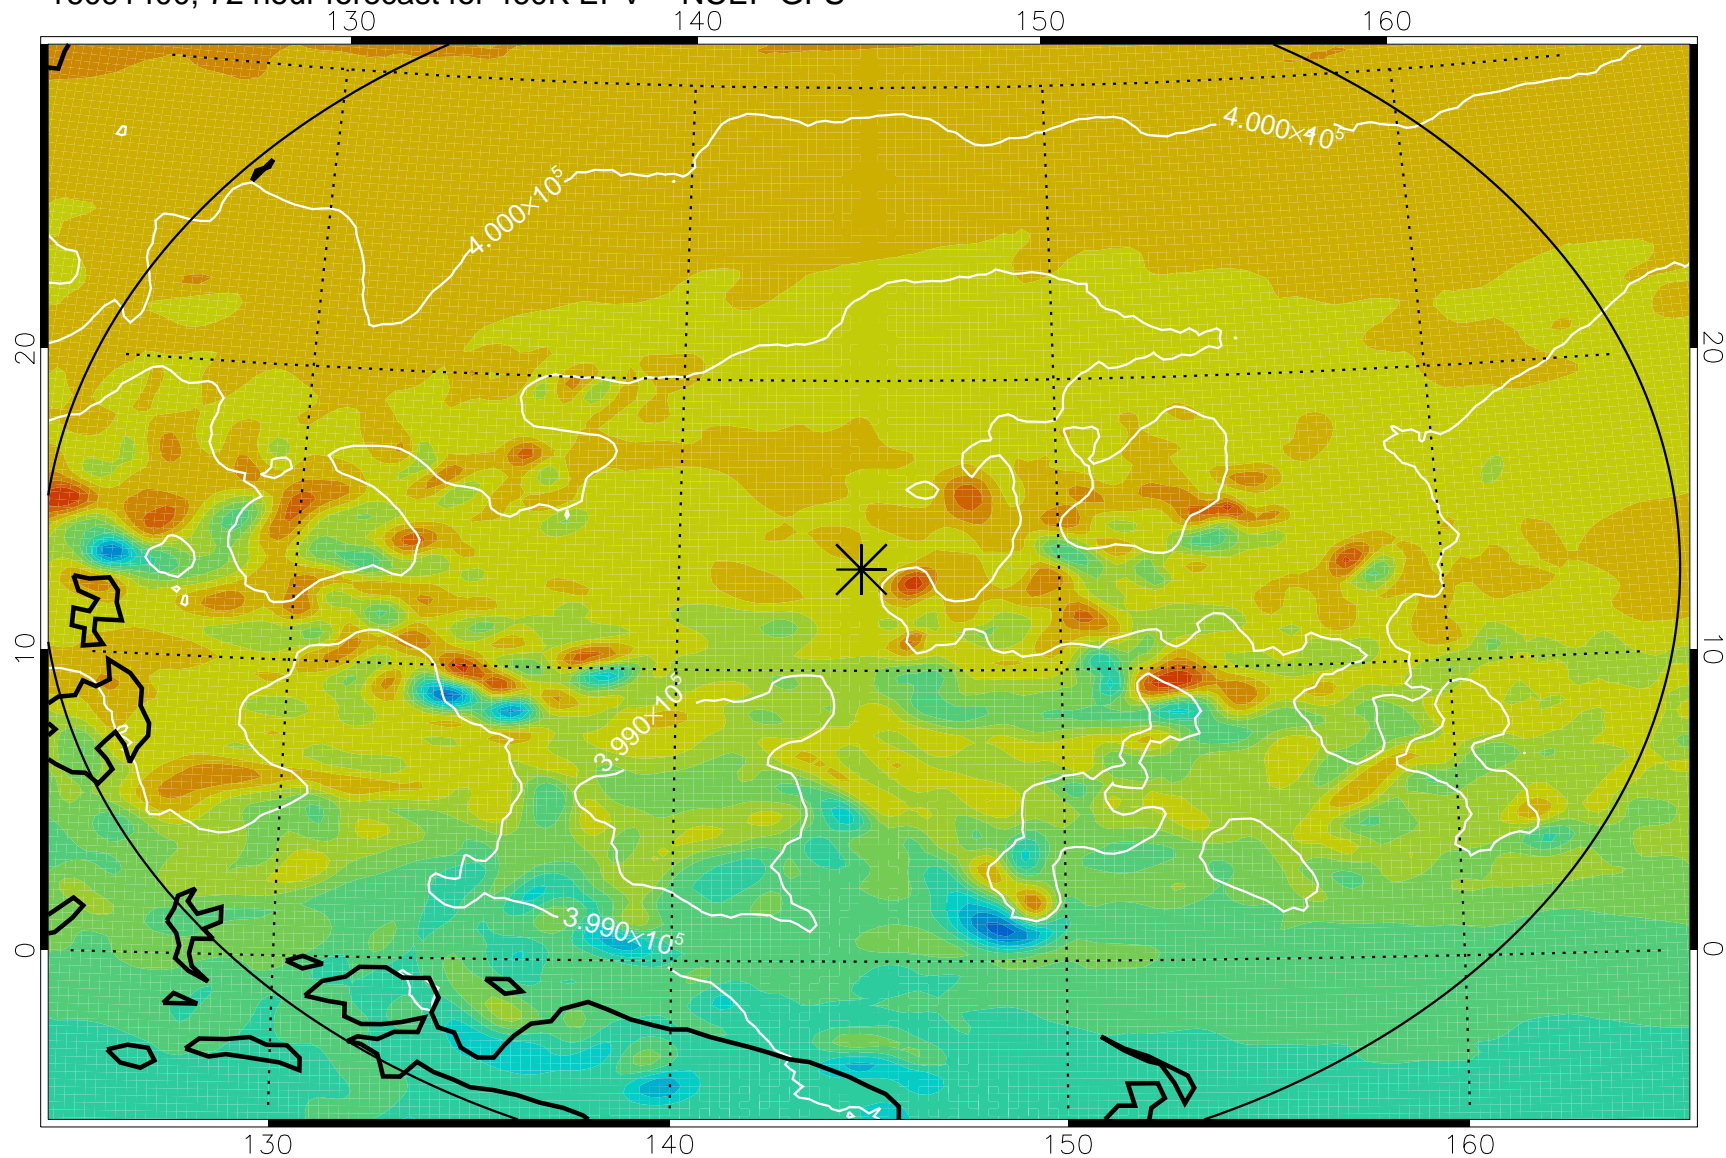

16091218, 42 hour forecast for 460K EPV -- NCEP GFS

460K Montgomery Streamfunction, white

Range ring of 2304 km

16091300, 48 hour forecast for 460K EPV -- NCEP GFS

460K Montgomery Streamfunction, white

Range ring of 2304 km

16091306, 54 hour forecast for 460K EPV -- NCEP GFS

460K Montgomery Streamfunction, white

Range ring of 2304 km

16091312, 60 hour forecast for 460K EPV -- NCEP GFS

460K Montgomery Streamfunction, white

Range ring of 2304 km

16091318, 66 hour forecast for 460K EPV -- NCEP GFS

460K Montgomery Streamfunction, white

Range ring of 2304 km

16091400, 72 hour forecast for 460K EPV -- NCEP GFS

460K Montgomery Streamfunction, white

Range ring of 2304 km

16091406, 78 hour forecast for 460K EPV -- NCEP GFS

460K Montgomery Streamfunction, white

Range ring of 2304 km

16091412, 84 hour forecast for 460K EPV -- NCEP GFS

460K Montgomery Streamfunction, white

Range ring of 2304 km