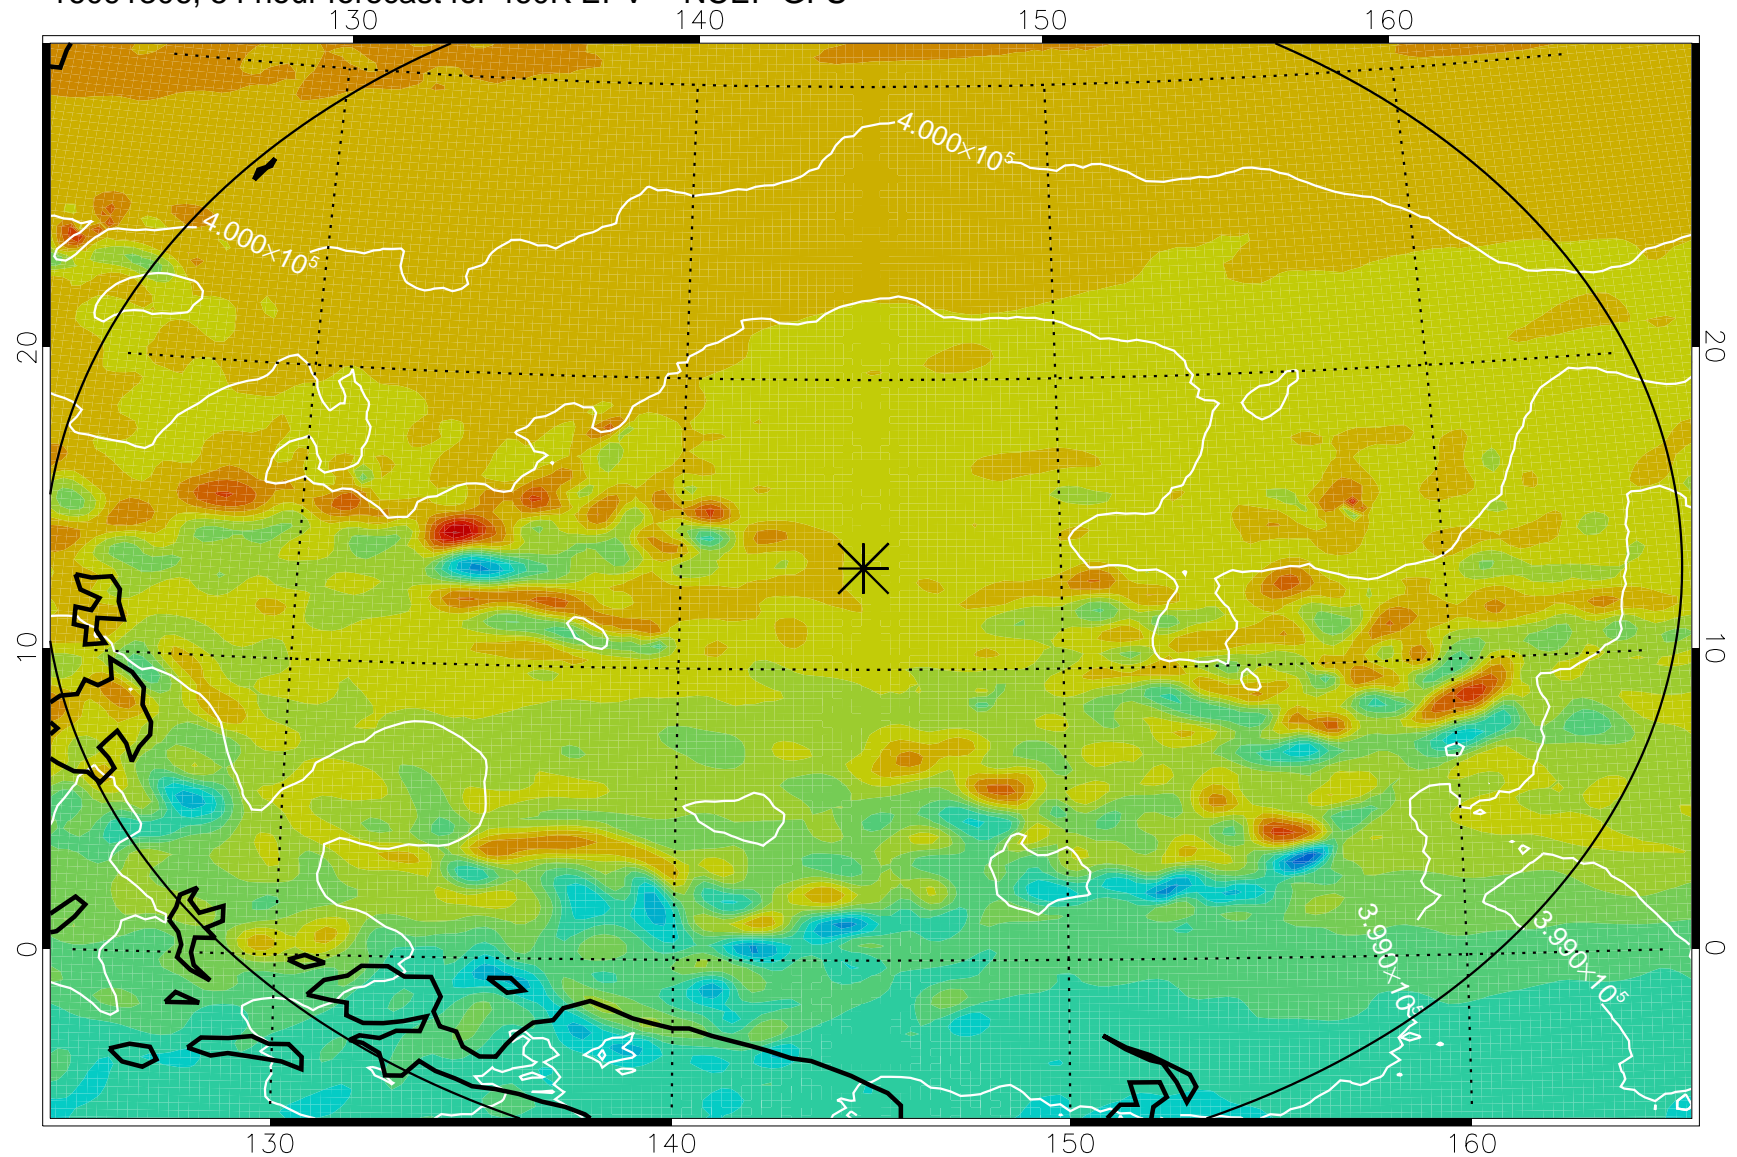

16091218, 42 hour forecast for 460K EPV -- NCEP GFS

460K Montgomery Streamfunction, white

Range ring of 2304 km

16091300, 48 hour forecast for 460K EPV -- NCEP GFS

460K Montgomery Streamfunction, white

Range ring of 2304 km

16091306, 54 hour forecast for 460K EPV -- NCEP GFS

460K Montgomery Streamfunction, white

Range ring of 2304 km

16091312, 60 hour forecast for 460K EPV -- NCEP GFS

460K Montgomery Streamfunction, white

Range ring of 2304 km

16091318, 66 hour forecast for 460K EPV -- NCEP GFS

460K Montgomery Streamfunction, white

Range ring of 2304 km

16091400, 72 hour forecast for 460K EPV -- NCEP GFS

460K Montgomery Streamfunction, white

Range ring of 2304 km

16091406, 78 hour forecast for 460K EPV -- NCEP GFS

460K Montgomery Streamfunction, white

Range ring of 2304 km

16091412, 84 hour forecast for 460K EPV -- NCEP GFS

460K Montgomery Streamfunction, white

Range ring of 2304 km