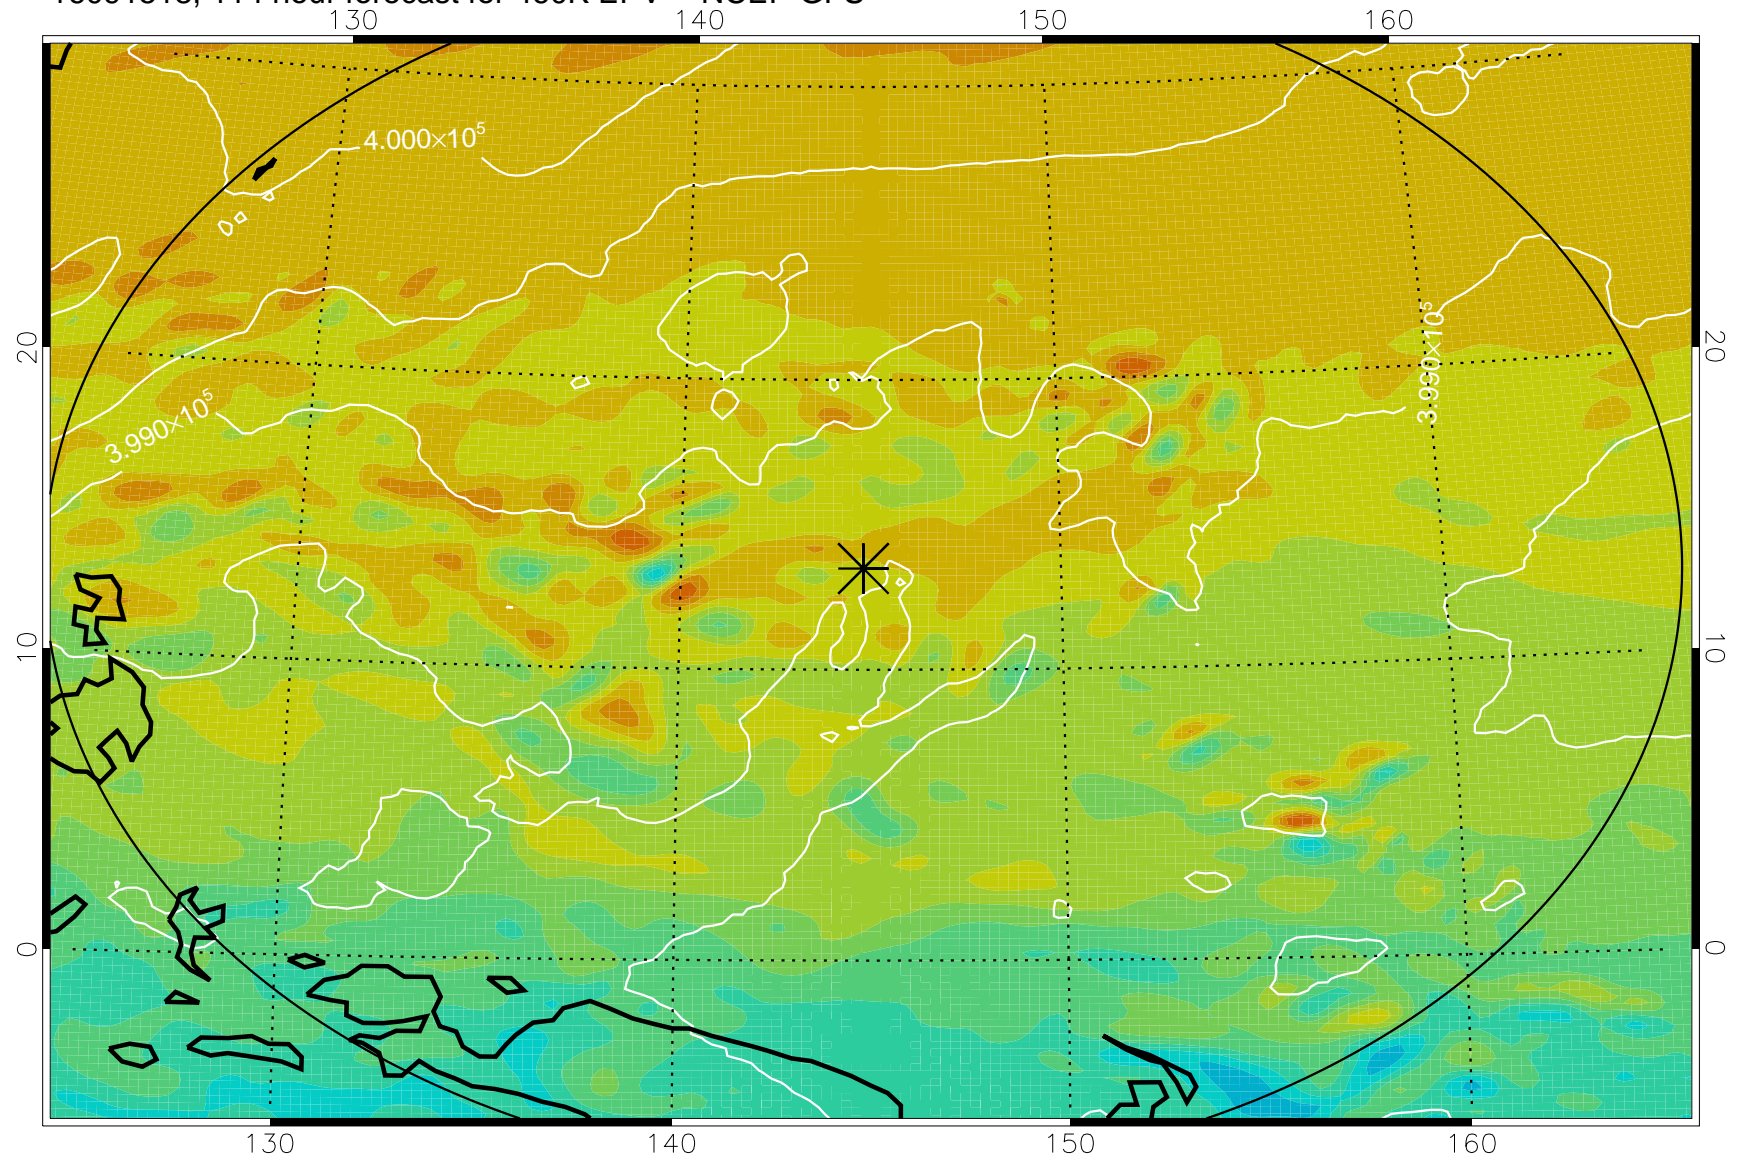

16091406, 78 hour forecast for 460K EPV -- NCEP GFS

460K Montgomery Streamfunction, white

Range ring of 2304 km

16091412, 84 hour forecast for 460K EPV -- NCEP GFS

460K Montgomery Streamfunction, white

Range ring of 2304 km

16091418, 90 hour forecast for 460K EPV -- NCEP GFS

460K Montgomery Streamfunction, white

Range ring of 2304 km

16091500, 96 hour forecast for 460K EPV -- NCEP GFS

460K Montgomery Streamfunction, white

Range ring of 2304 km

16091506, 102 hour forecast for 460K EPV -- NCEP GFS

460K Montgomery Streamfunction, white

Range ring of 2304 km

16091512, 108 hour forecast for 460K EPV -- NCEP GFS

460K Montgomery Streamfunction, white

Range ring of 2304 km

16091518, 114 hour forecast for 460K EPV -- NCEP GFS

460K Montgomery Streamfunction, white

Range ring of 2304 km

16091600, 120 hour forecast for 460K EPV -- NCEP GFS

460K Montgomery Streamfunction, white

Range ring of 2304 km