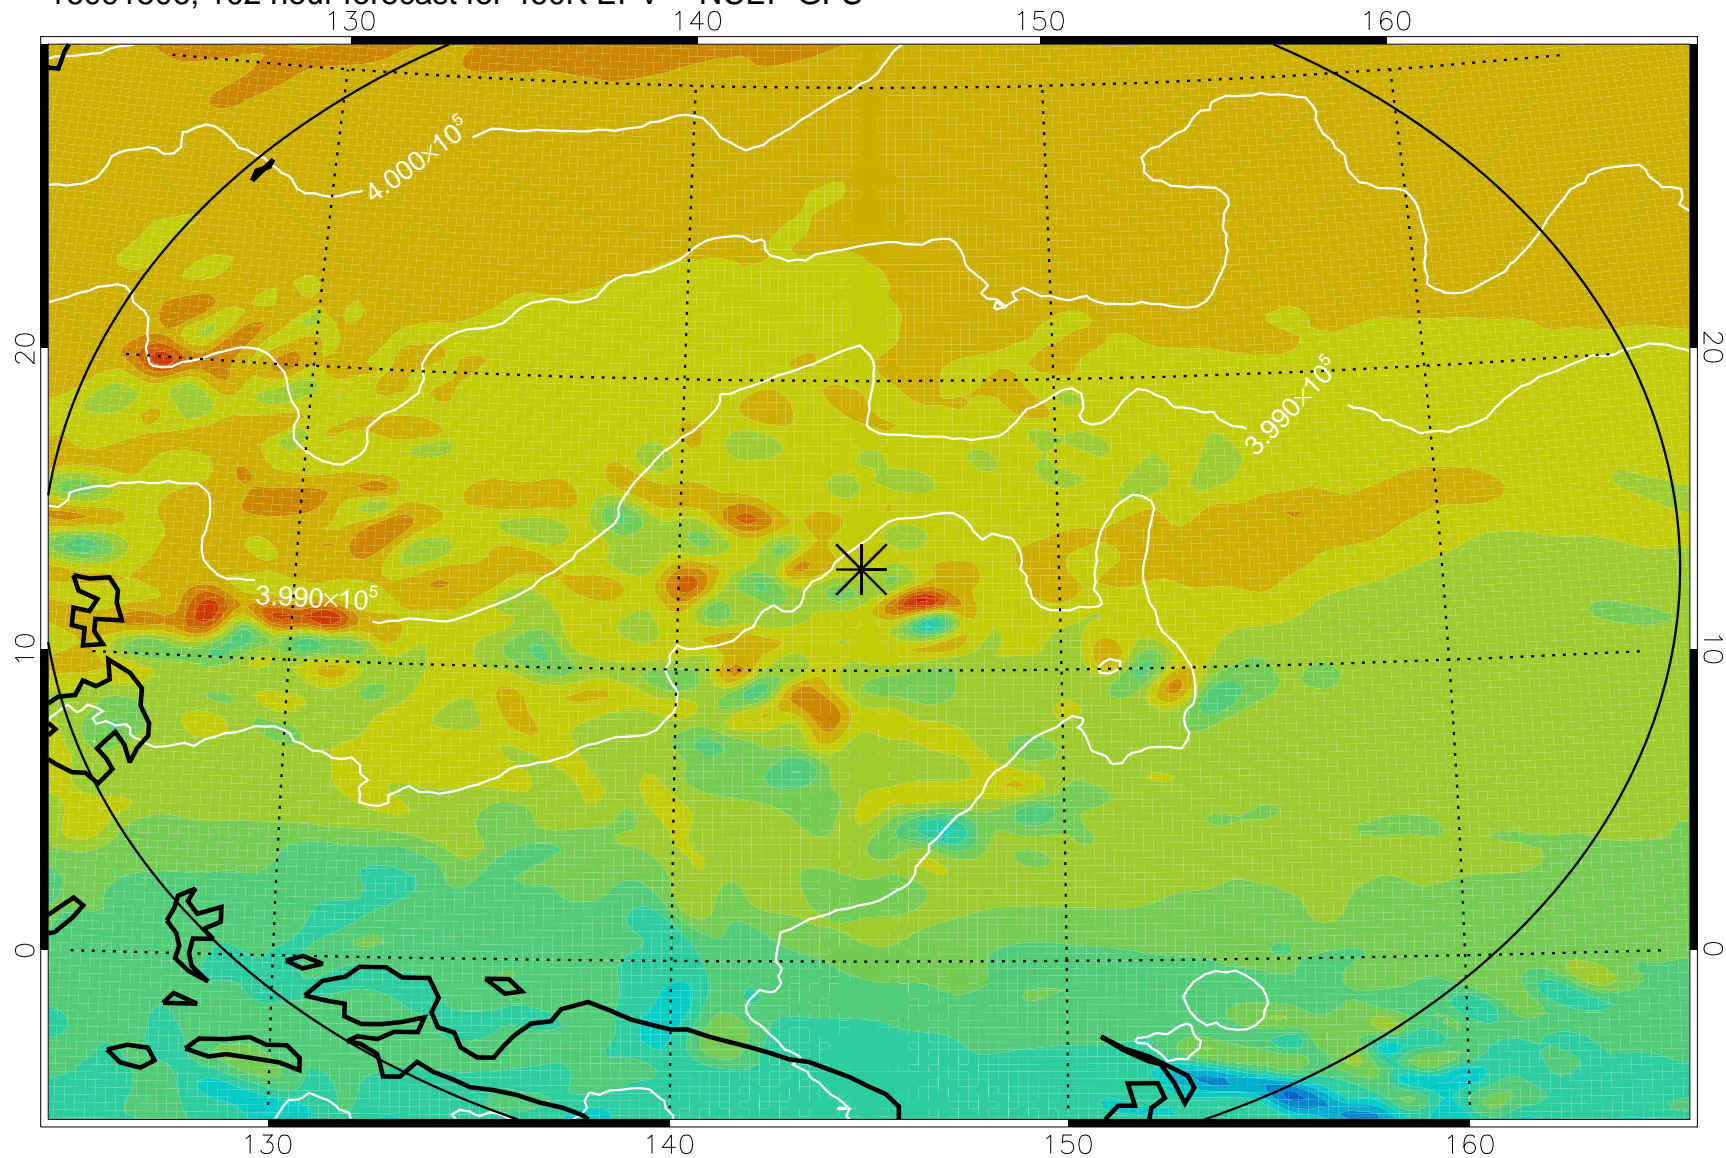

16091406, 78 hour forecast for 460K EPV -- NCEP GFS

460K Montgomery Streamfunction, white

Range ring of 2304 km

16091412, 84 hour forecast for 460K EPV -- NCEP GFS

460K Montgomery Streamfunction, white

Range ring of 2304 km

16091418, 90 hour forecast for 460K EPV -- NCEP GFS

460K Montgomery Streamfunction, white

Range ring of 2304 km

16091500, 96 hour forecast for 460K EPV -- NCEP GFS

460K Montgomery Streamfunction, white

Range ring of 2304 km

16091506, 102 hour forecast for 460K EPV -- NCEP GFS

460K Montgomery Streamfunction, white

Range ring of 2304 km

16091512, 108 hour forecast for 460K EPV -- NCEP GFS

460K Montgomery Streamfunction, white

Range ring of 2304 km

16091518, 114 hour forecast for 460K EPV -- NCEP GFS

460K Montgomery Streamfunction, white

Range ring of 2304 km

16091600, 120 hour forecast for 460K EPV -- NCEP GFS

460K Montgomery Streamfunction, white

Range ring of 2304 km