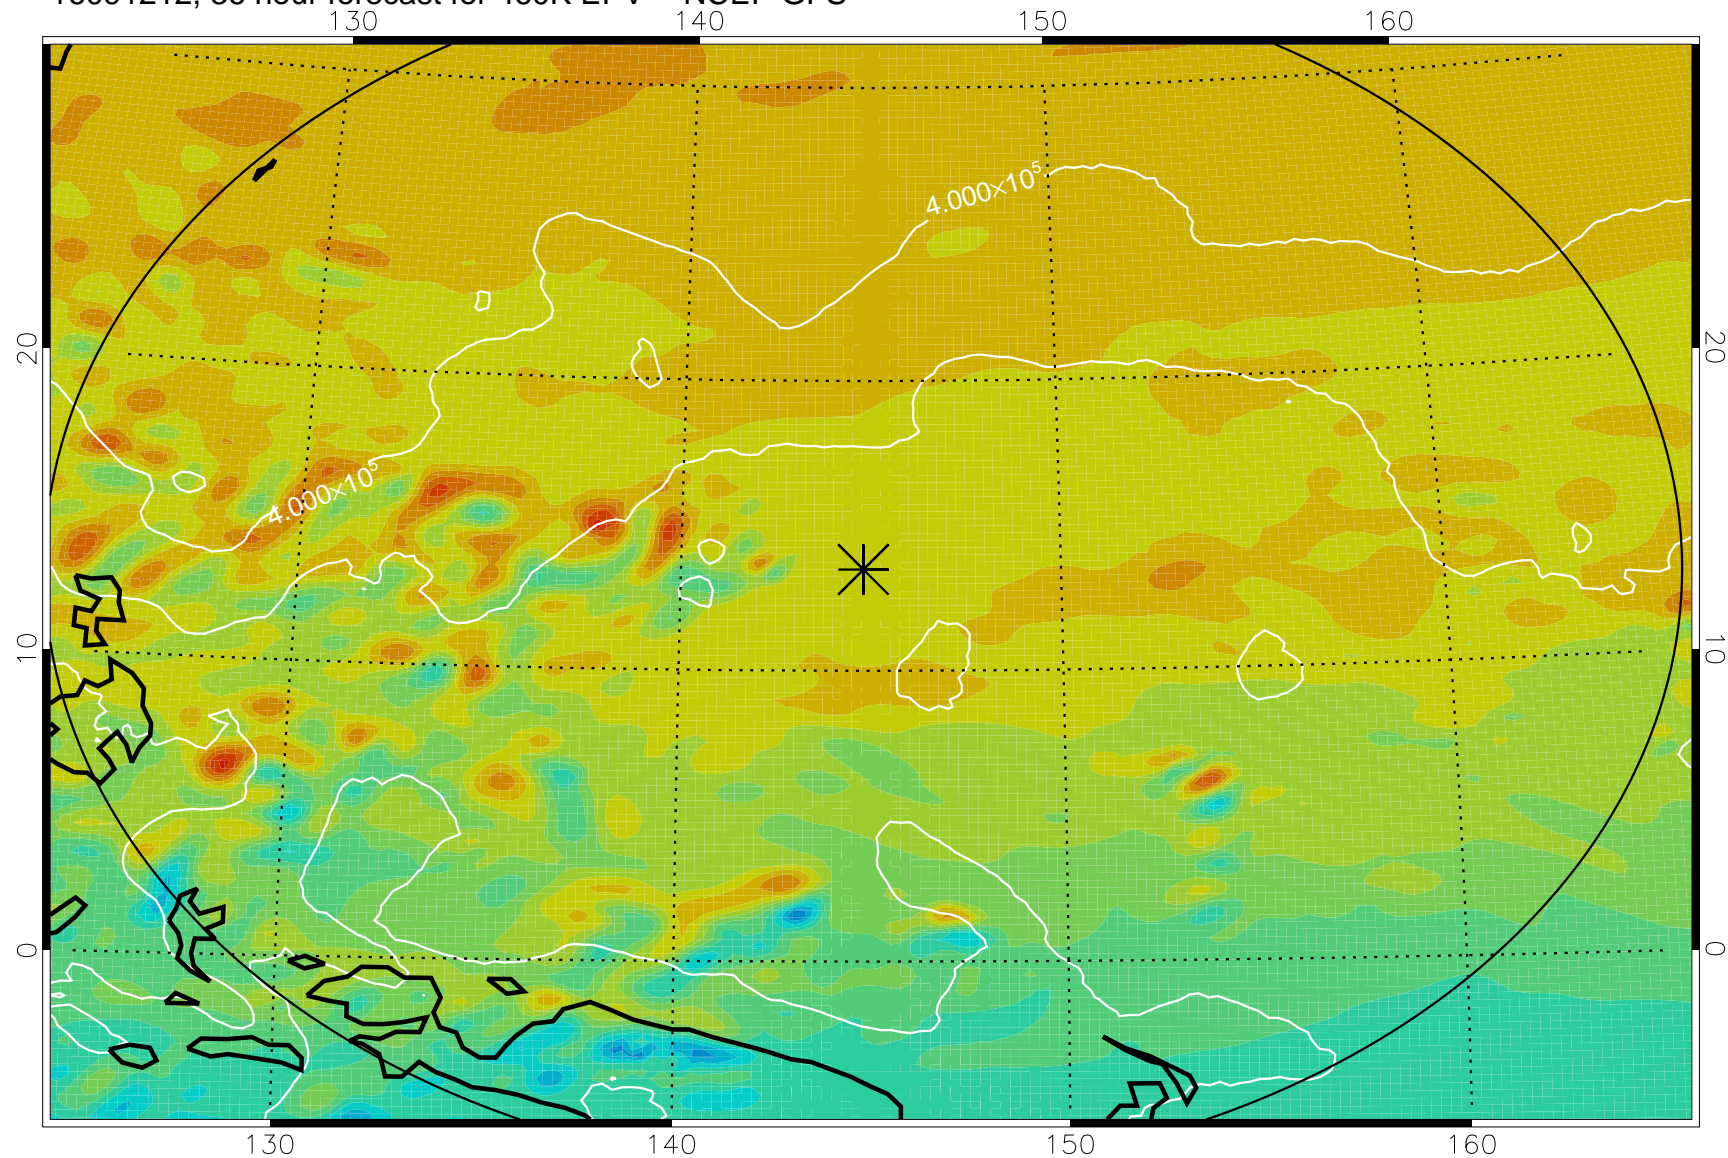

16091106, 6 hour forecast for 460K EPV -- NCEP GFS

460K Montgomery Streamfunction, white

Range ring of 2304 km

16091112, 12 hour forecast for 460K EPV -- NCEP GFS

460K Montgomery Streamfunction, white

Range ring of 2304 km

16091118, 18 hour forecast for 460K EPV -- NCEP GFS

460K Montgomery Streamfunction, white

Range ring of 2304 km

16091200, 24 hour forecast for 460K EPV -- NCEP GFS

460K Montgomery Streamfunction, white

Range ring of 2304 km

16091206, 30 hour forecast for 460K EPV -- NCEP GFS

460K Montgomery Streamfunction, white

Range ring of 2304 km

16091212, 36 hour forecast for 460K EPV -- NCEP GFS

460K Montgomery Streamfunction, white

Range ring of 2304 km

16091218, 42 hour forecast for 460K EPV -- NCEP GFS

460K Montgomery Streamfunction, white

Range ring of 2304 km

16091300, 48 hour forecast for 460K EPV -- NCEP GFS

460K Montgomery Streamfunction, white

Range ring of 2304 km