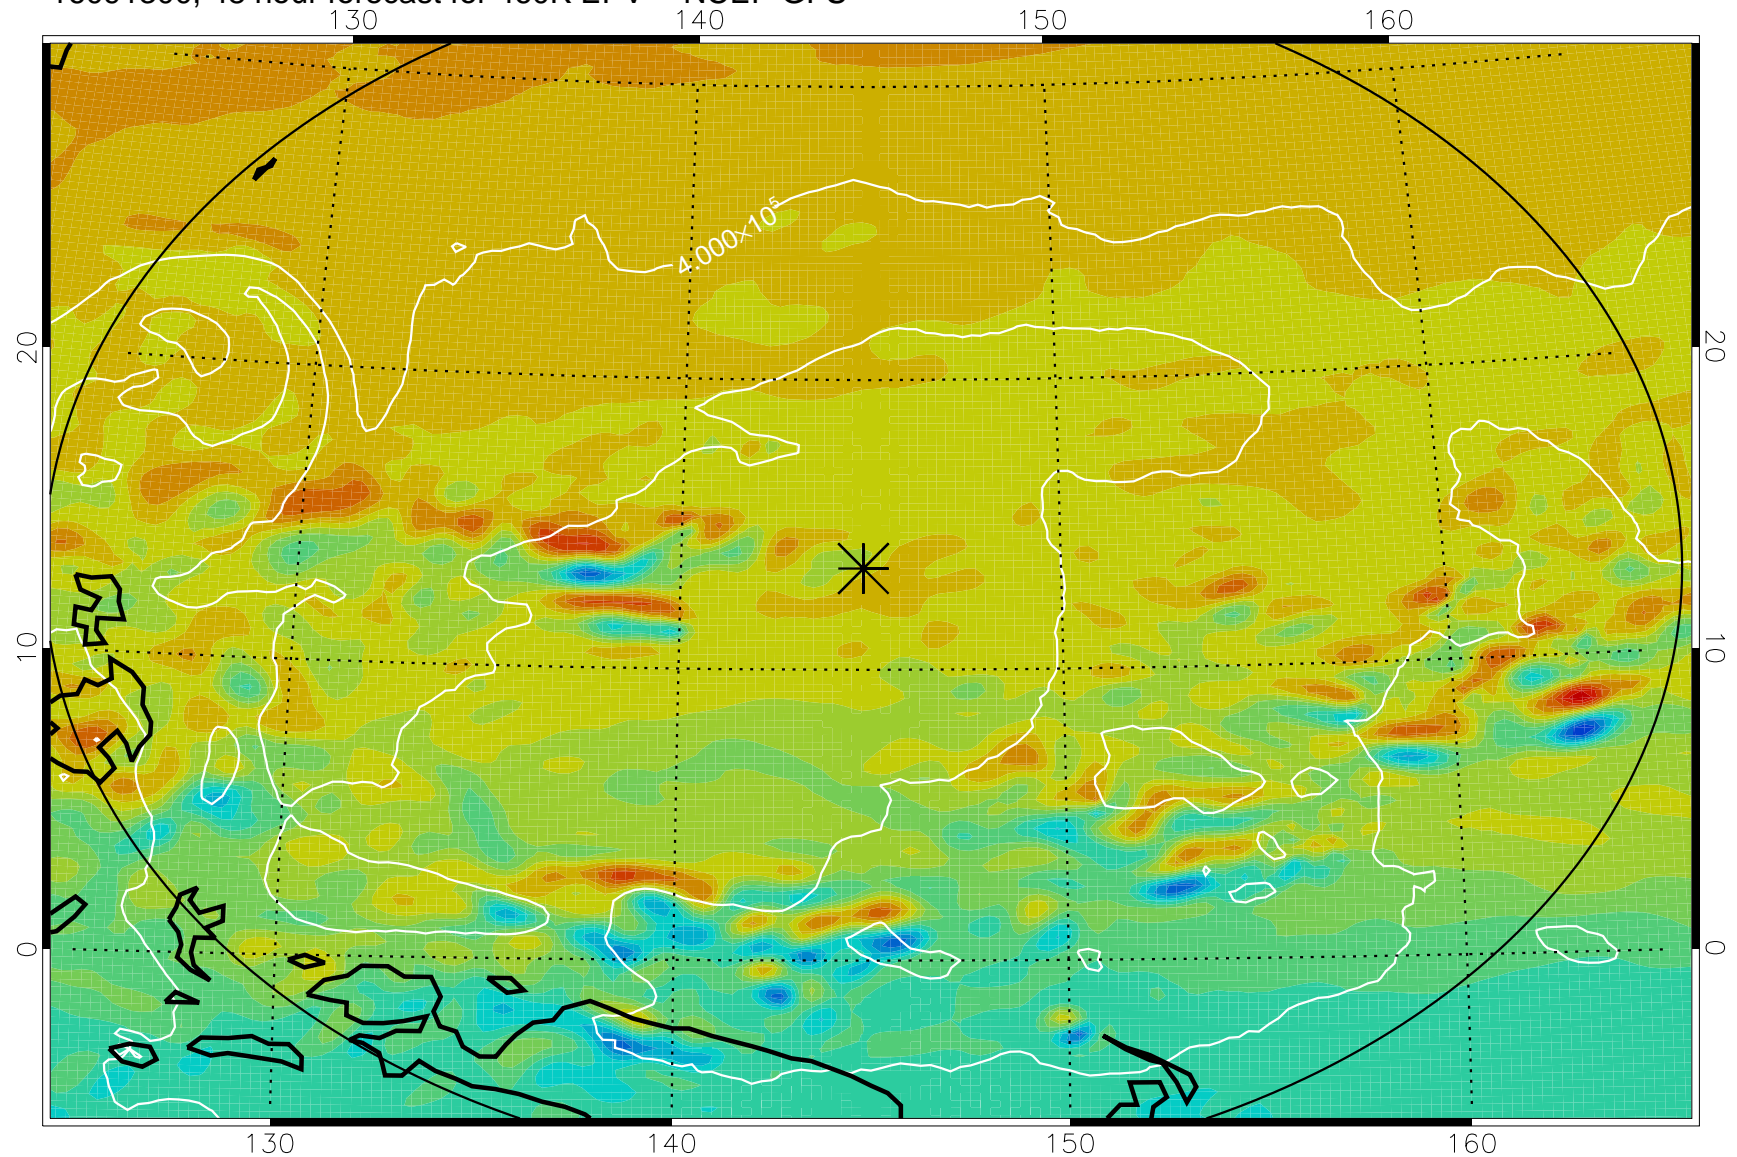

16091206, 30 hour forecast for 460K EPV -- NCEP GFS

460K Montgomery Streamfunction, white

Range ring of 2304 km

16091212, 36 hour forecast for 460K EPV -- NCEP GFS

460K Montgomery Streamfunction, white

Range ring of 2304 km

16091218, 42 hour forecast for 460K EPV -- NCEP GFS

460K Montgomery Streamfunction, white

Range ring of 2304 km

16091300, 48 hour forecast for 460K EPV -- NCEP GFS

460K Montgomery Streamfunction, white

Range ring of 2304 km

16091318, 66 hour forecast for 460K EPV -- NCEP GFS

460K Montgomery Streamfunction, white

Range ring of 2304 km

16091400, 72 hour forecast for 460K EPV -- NCEP GFS

460K Montgomery Streamfunction, white

Range ring of 2304 km

16091406, 78 hour forecast for 460K EPV -- NCEP GFS

460K Montgomery Streamfunction, white

Range ring of 2304 km

16091412, 84 hour forecast for 460K EPV -- NCEP GFS

460K Montgomery Streamfunction, white

Range ring of 2304 km