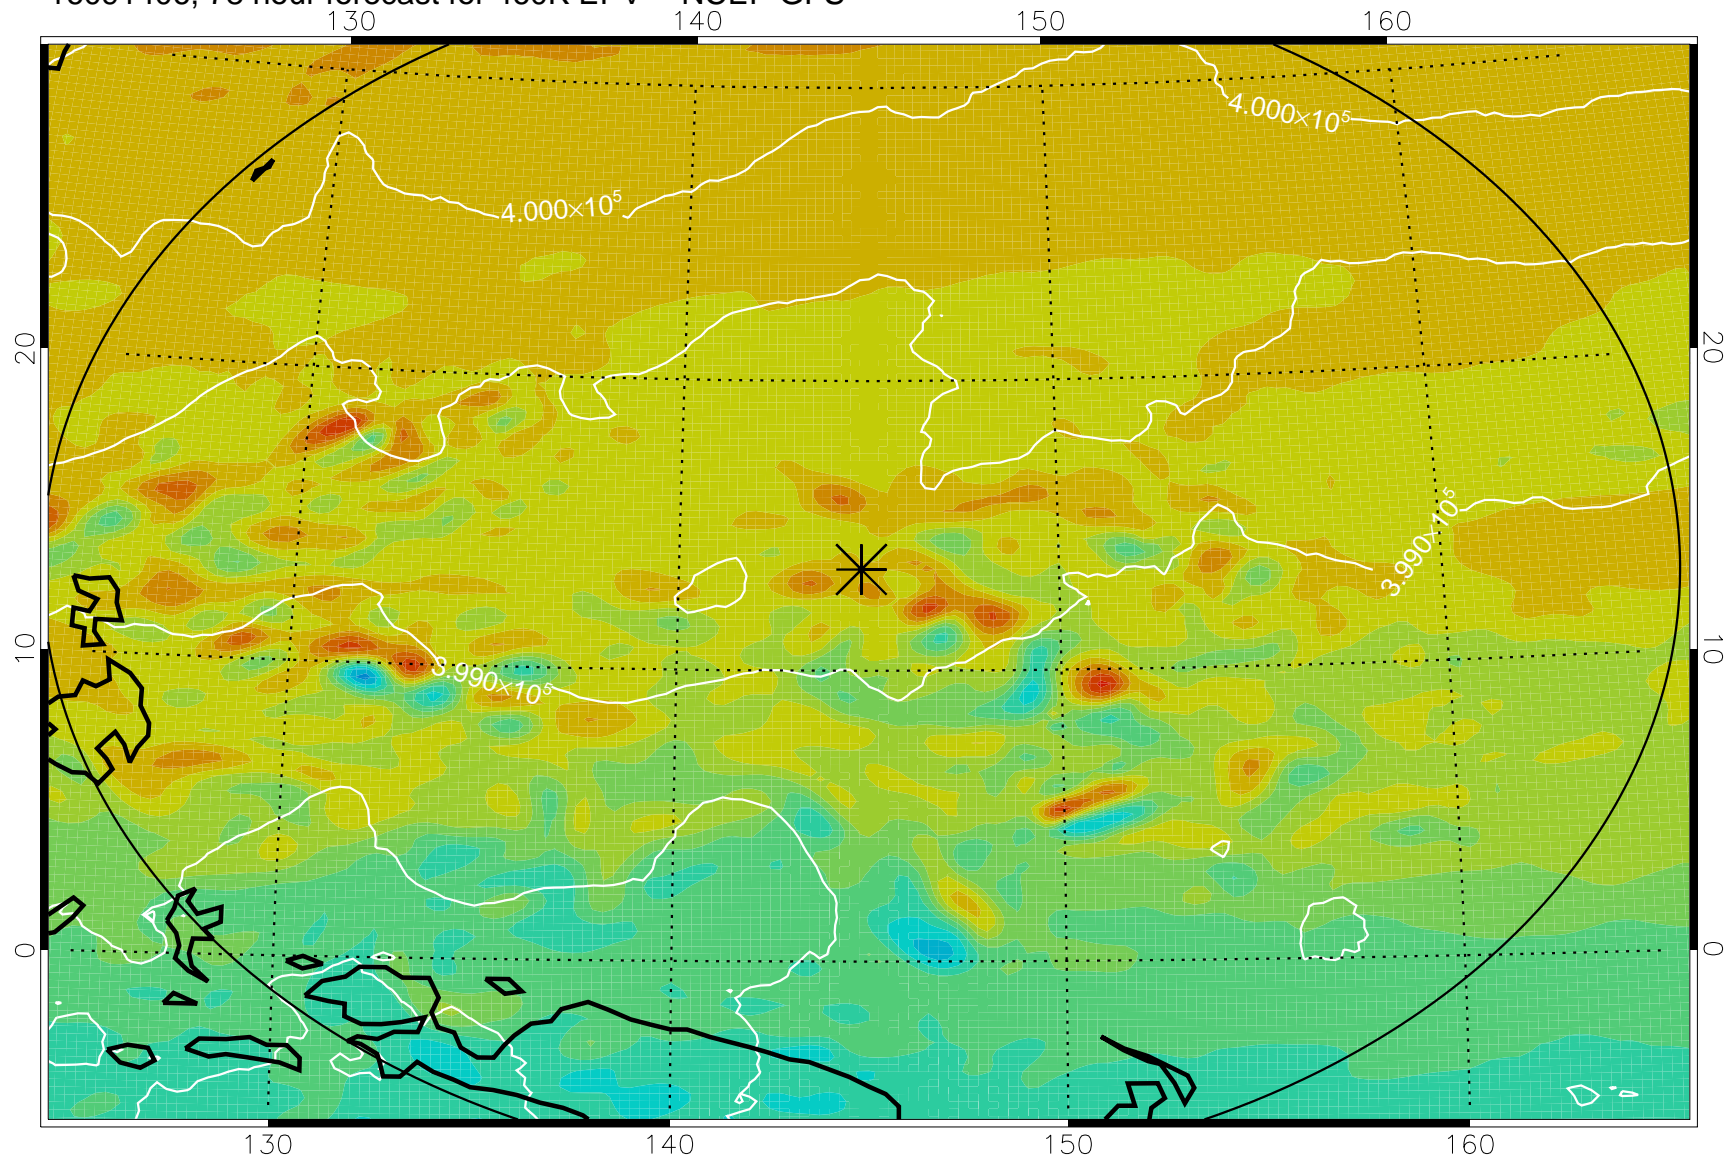

16091306, 54 hour forecast for 460K EPV -- NCEP GFS

460K Montgomery Streamfunction, white

Range ring of 2304 km

16091312, 60 hour forecast for 460K EPV -- NCEP GFS

460K Montgomery Streamfunction, white

Range ring of 2304 km

16091318, 66 hour forecast for 460K EPV -- NCEP GFS

460K Montgomery Streamfunction, white

Range ring of 2304 km

16091400, 72 hour forecast for 460K EPV -- NCEP GFS

460K Montgomery Streamfunction, white

Range ring of 2304 km

16091406, 78 hour forecast for 460K EPV -- NCEP GFS

460K Montgomery Streamfunction, white

Range ring of 2304 km

16091412, 84 hour forecast for 460K EPV -- NCEP GFS

460K Montgomery Streamfunction, white

Range ring of 2304 km

16091418, 90 hour forecast for 460K EPV -- NCEP GFS

460K Montgomery Streamfunction, white

Range ring of 2304 km

16091500, 96 hour forecast for 460K EPV -- NCEP GFS

460K Montgomery Streamfunction, white

Range ring of 2304 km