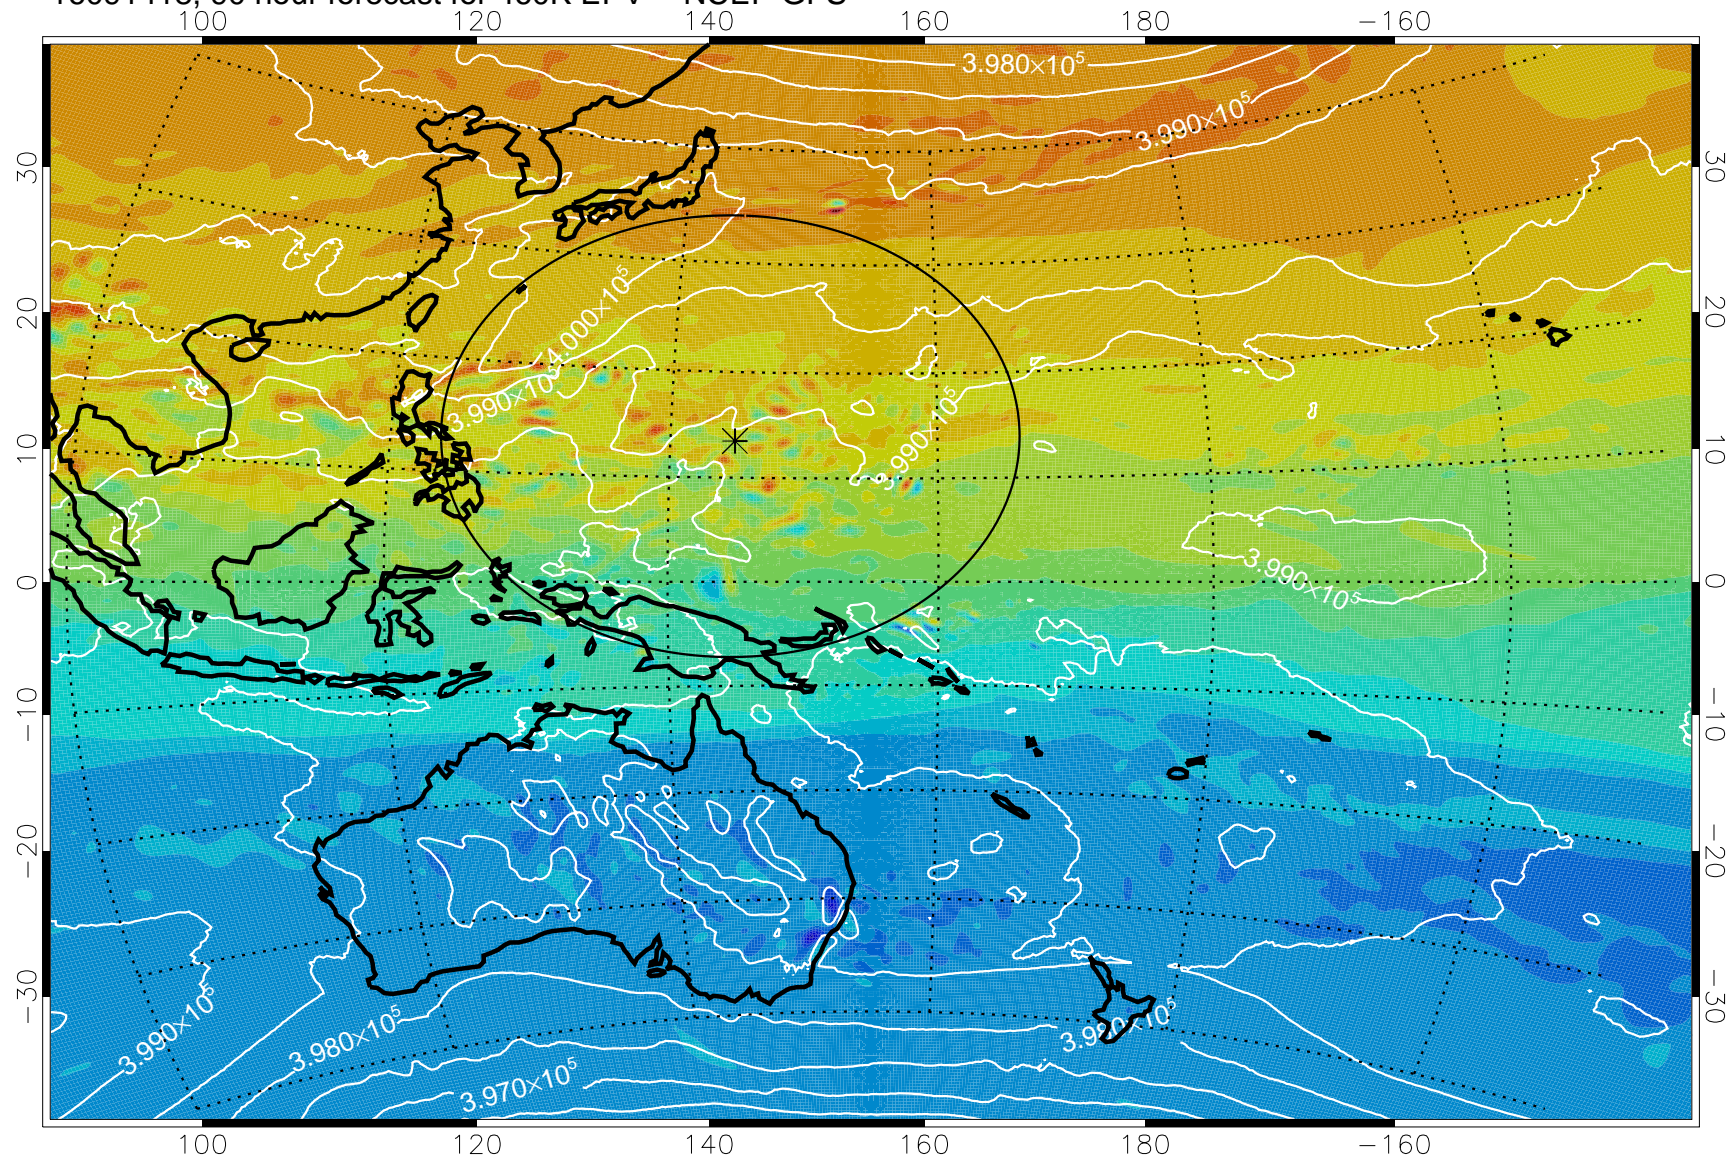

460K Montgomery Streamfunction, white

Range ring of 2304 km

16091318, 66 hour forecast for 460K EPV -- NCEP GFS

460K Montgomery Streamfunction, white

Range ring of 2304 km

16091400, 72 hour forecast for 460K EPV -- NCEP GFS

460K Montgomery Streamfunction, white

Range ring of 2304 km

16091406, 78 hour forecast for 460K EPV -- NCEP GFS

460K Montgomery Streamfunction, white

Range ring of 2304 km

16091412, 84 hour forecast for 460K EPV -- NCEP GFS

460K Montgomery Streamfunction, white

Range ring of 2304 km

16091418, 90 hour forecast for 460K EPV -- NCEP GFS

460K Montgomery Streamfunction, white

Range ring of 2304 km

16091500, 96 hour forecast for 460K EPV -- NCEP GFS

460K Montgomery Streamfunction, white

Range ring of 2304 km

16091506, 102 hour forecast for 460K EPV -- NCEP GFS

460K Montgomery Streamfunction, white

Range ring of 2304 km

16091512, 108 hour forecast for 460K EPV -- NCEP GFS