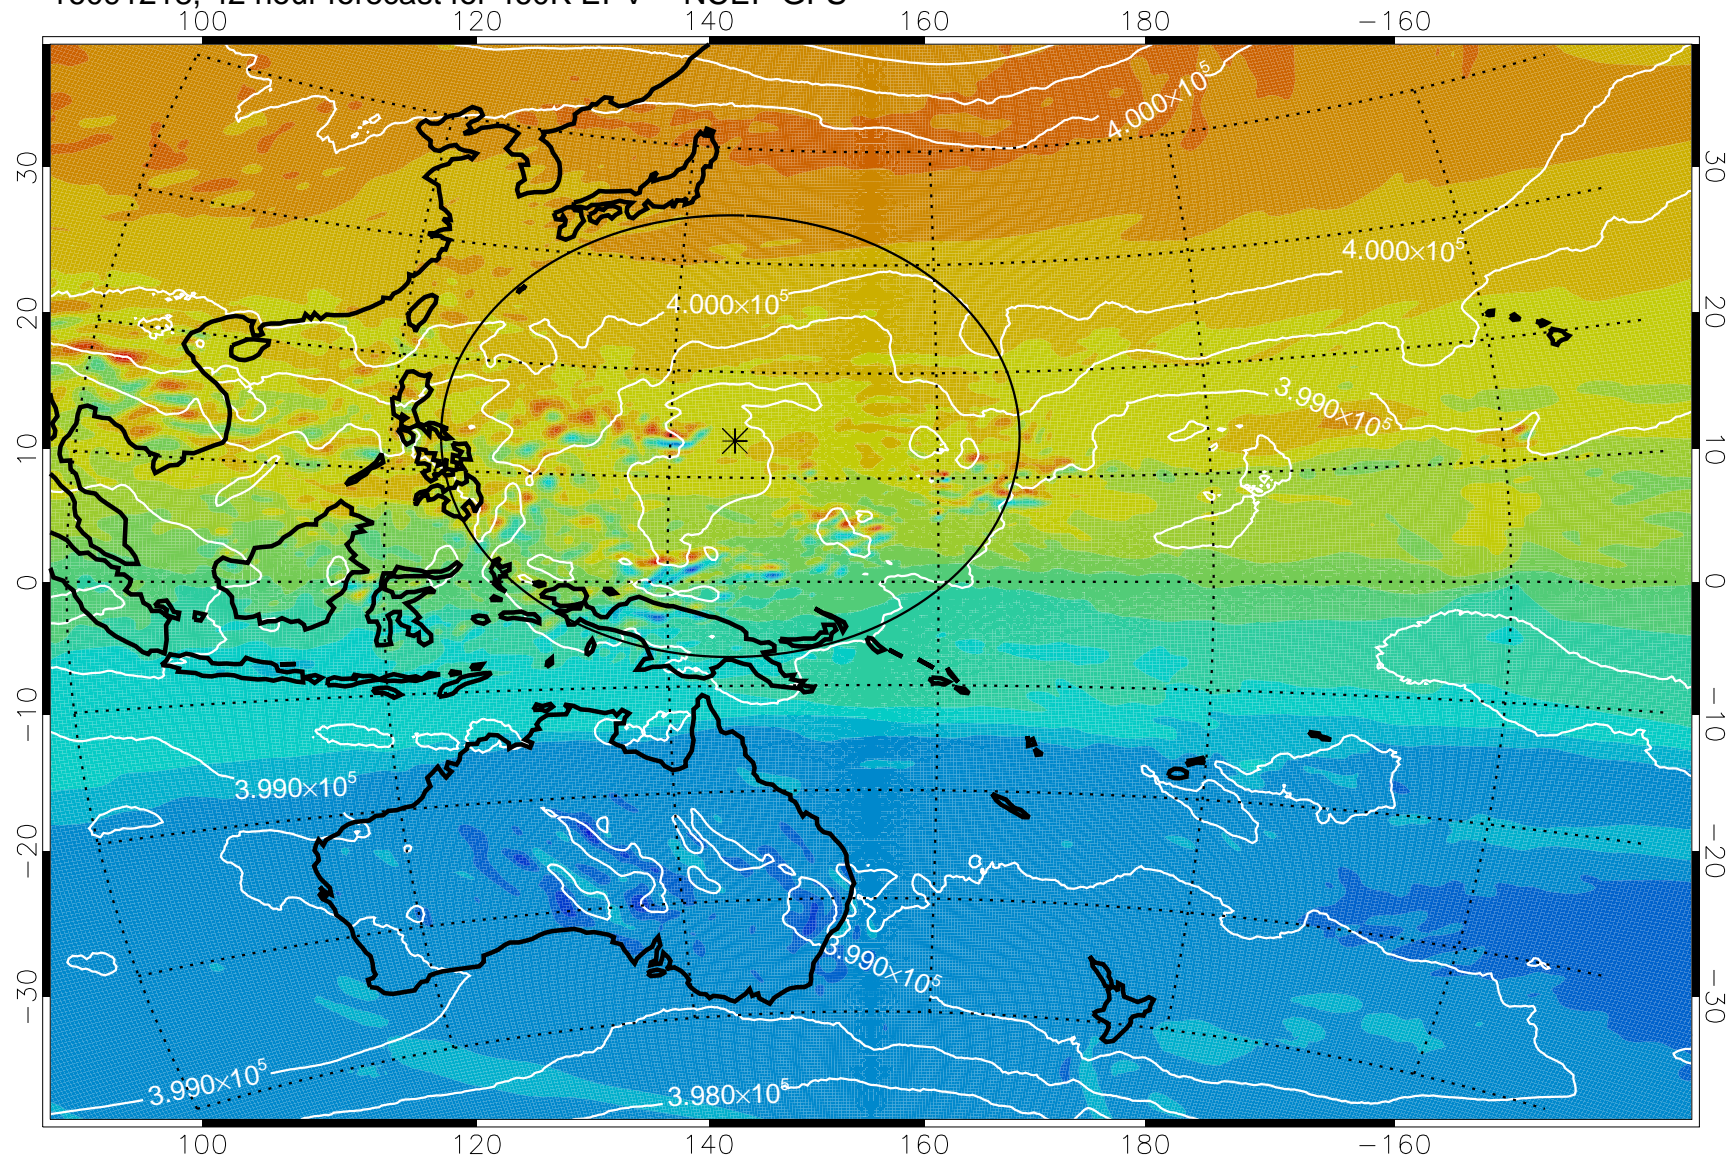

16091200, 24 hour forecast for 460K EPV -- NCEP GFS

460K Montgomery Streamfunction, white

Range ring of 2304 km

16091206, 30 hour forecast for 460K EPV -- NCEP GFS

460K Montgomery Streamfunction, white

Range ring of 2304 km

16091212, 36 hour forecast for 460K EPV -- NCEP GFS

16091218, 42 hour forecast for 460K EPV -- NCEP GFS

460K Montgomery Streamfunction, white

Range ring of 2304 km

16091300, 48 hour forecast for 460K EPV -- NCEP GFS

460K Montgomery Streamfunction, white

Range ring of 2304 km

16091306, 54 hour forecast for 460K EPV -- NCEP GFS

460K Montgomery Streamfunction, white

Range ring of 2304 km

16091312, 60 hour forecast for 460K EPV -- NCEP GFS

460K Montgomery Streamfunction, white

Range ring of 2304 km

16091318, 66 hour forecast for 460K EPV -- NCEP GFS

460K Montgomery Streamfunction, white

Range ring of 2304 km

16091400, 72 hour forecast for 460K EPV -- NCEP GFS