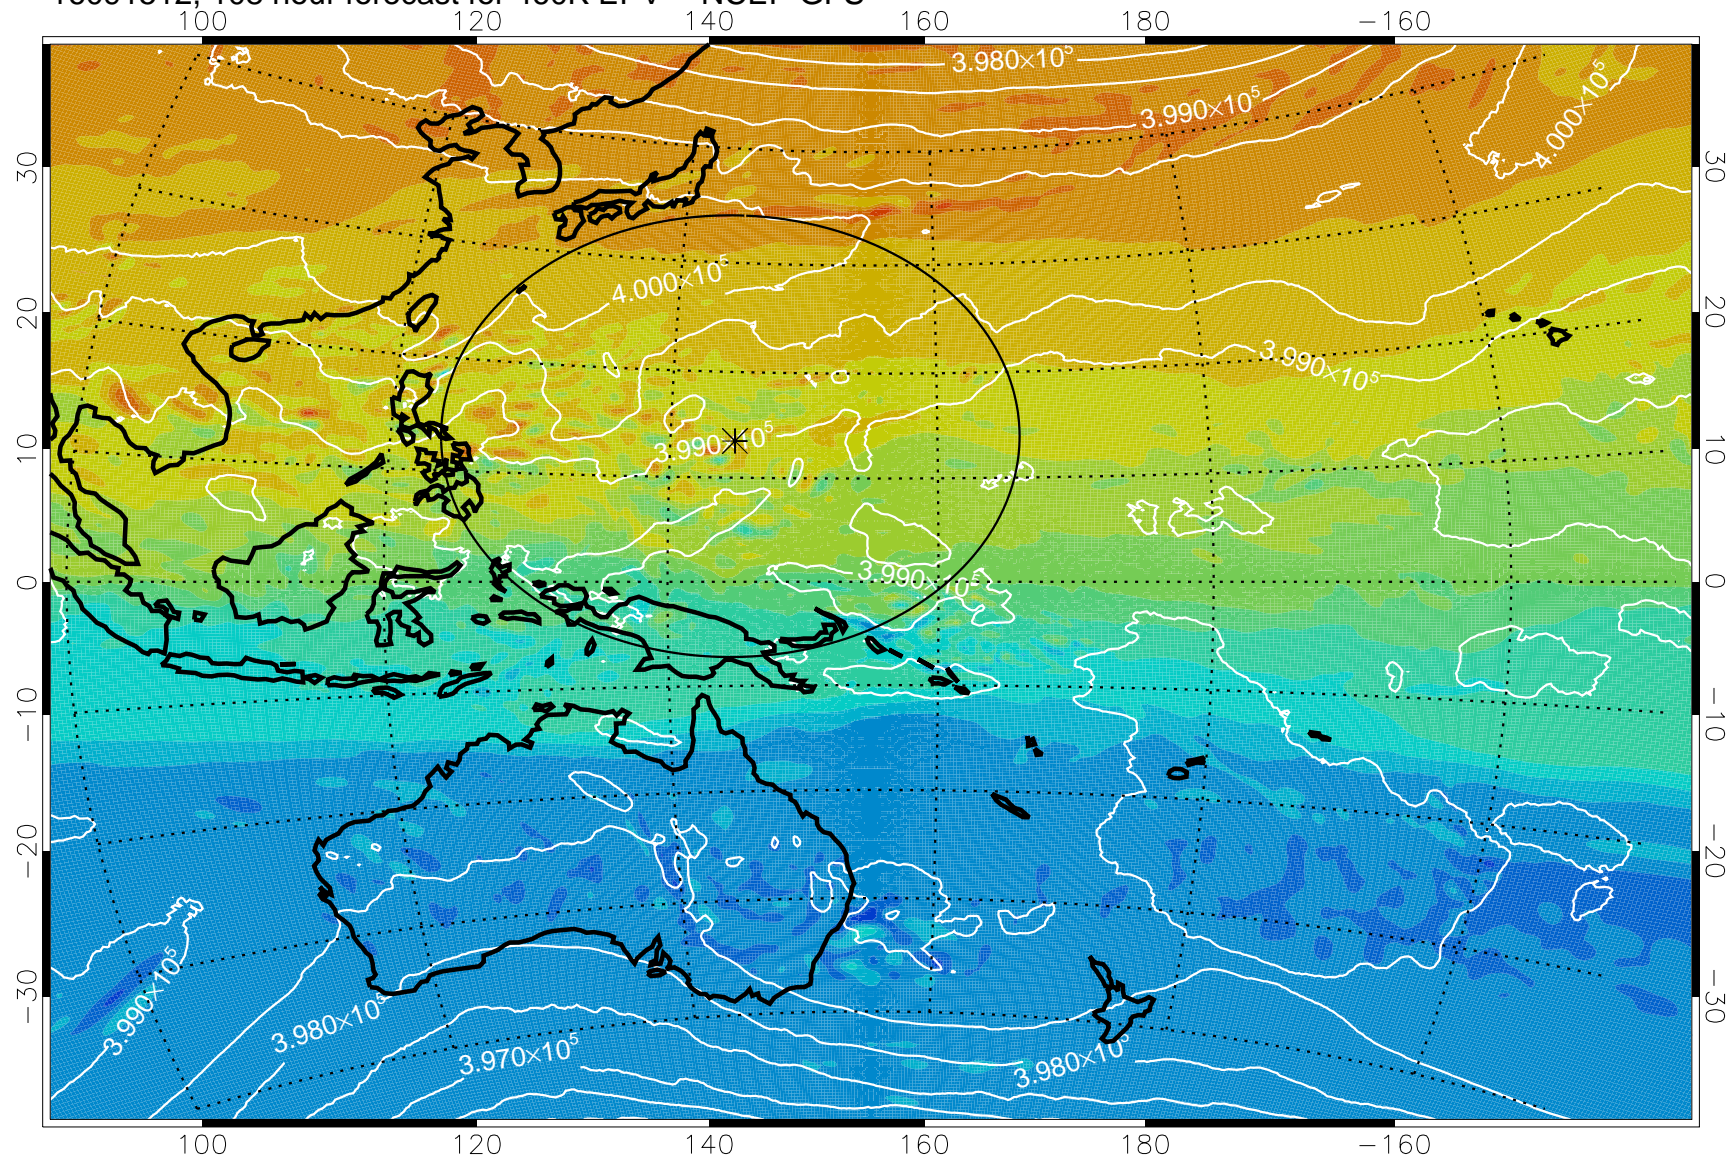

460K Montgomery Streamfunction, white

Range ring of 2304 km

16091406, 78 hour forecast for 460K EPV -- NCEP GFS

460K Montgomery Streamfunction, white

Range ring of 2304 km

16091412, 84 hour forecast for 460K EPV -- NCEP GFS

460K Montgomery Streamfunction, white

Range ring of 2304 km

16091418, 90 hour forecast for 460K EPV -- NCEP GFS

460K Montgomery Streamfunction, white

Range ring of 2304 km

16091500, 96 hour forecast for 460K EPV -- NCEP GFS

460K Montgomery Streamfunction, white

Range ring of 2304 km

16091506, 102 hour forecast for 460K EPV -- NCEP GFS

460K Montgomery Streamfunction, white

Range ring of 2304 km

16091512, 108 hour forecast for 460K EPV -- NCEP GFS

460K Montgomery Streamfunction, white

Range ring of 2304 km

16091600, 120 hour forecast for 460K EPV -- NCEP GFS

460K Montgomery Streamfunction, white

Range ring of 2304 km