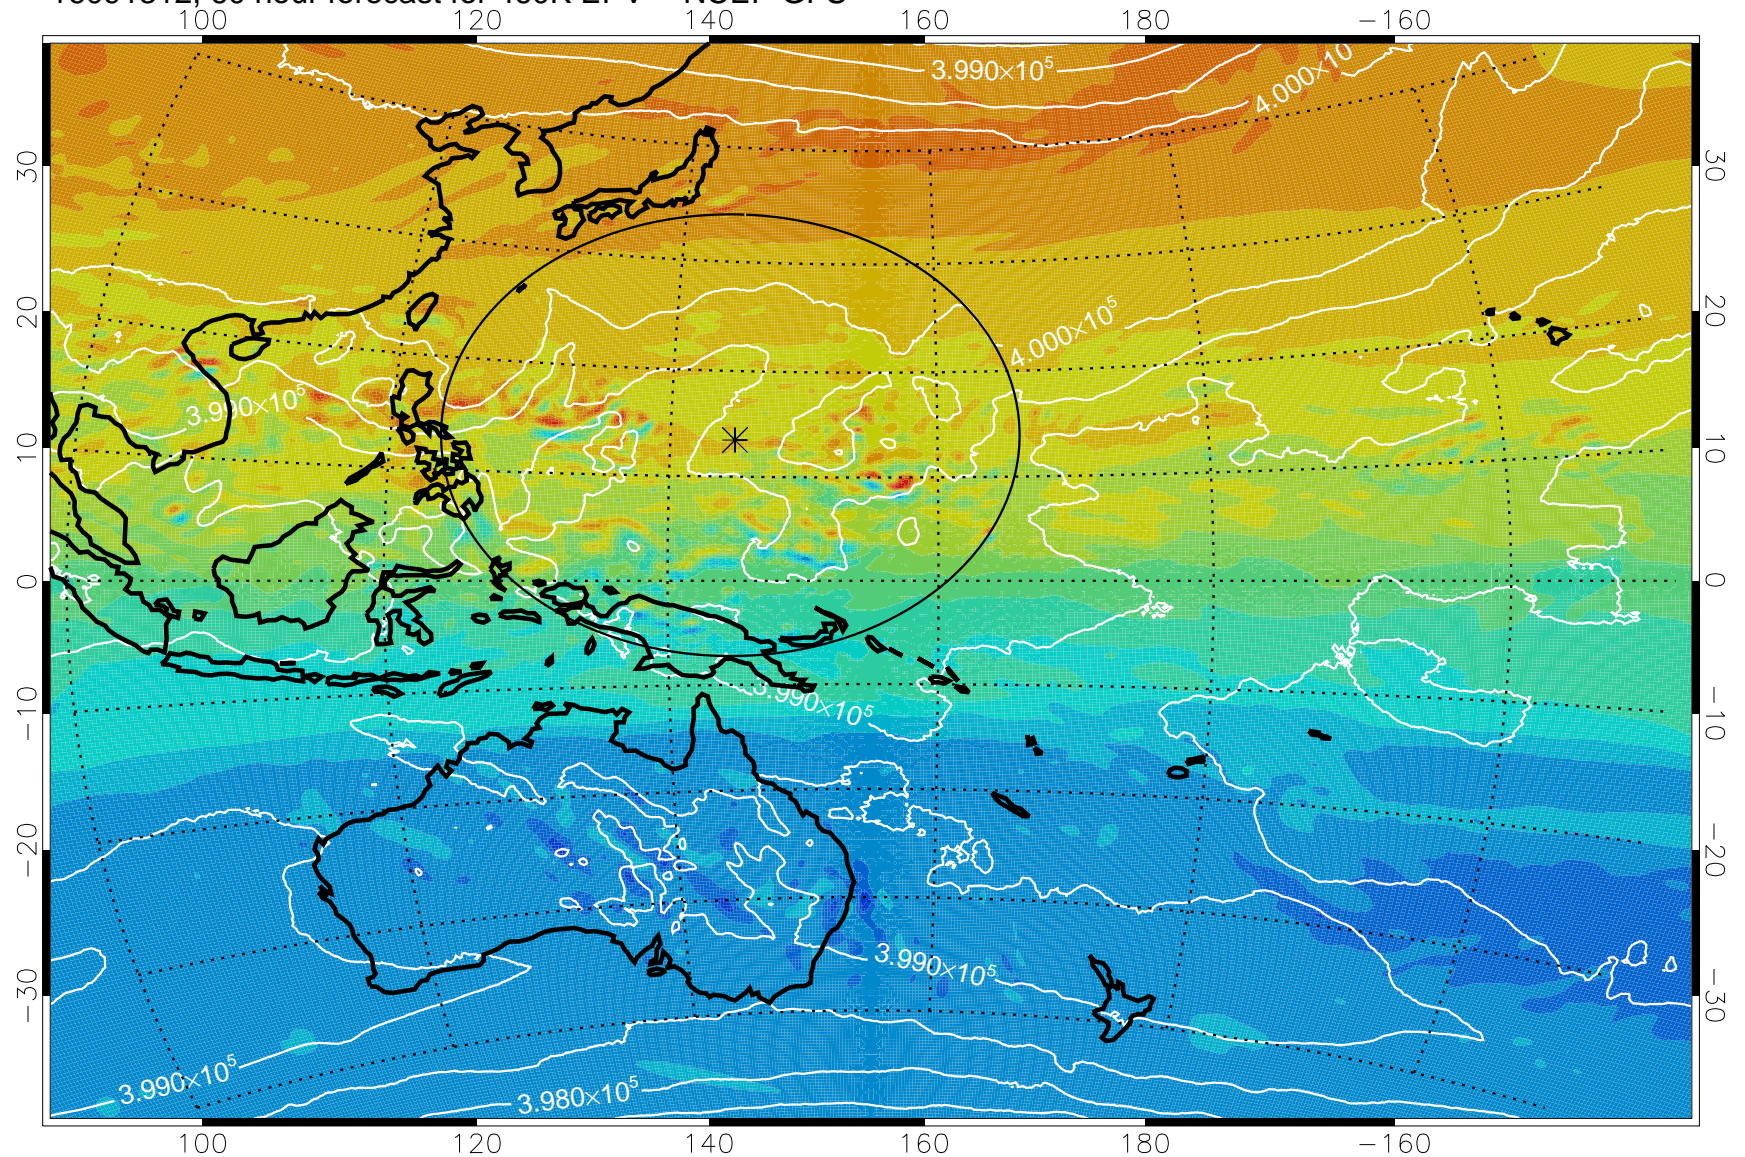

16091212, 36 hour forecast for 460K EPV -- NCEP GFS

16091218, 42 hour forecast for 460K EPV -- NCEP GFS

460K Montgomery Streamfunction, white

Range ring of 2304 km

16091300, 48 hour forecast for 460K EPV -- NCEP GFS

460K Montgomery Streamfunction, white

Range ring of 2304 km

16091306, 54 hour forecast for 460K EPV -- NCEP GFS

460K Montgomery Streamfunction, white

Range ring of 2304 km

16091312, 60 hour forecast for 460K EPV -- NCEP GFS

460K Montgomery Streamfunction, white

Range ring of 2304 km

16091318, 66 hour forecast for 460K EPV -- NCEP GFS

460K Montgomery Streamfunction, white

Range ring of 2304 km

16091400, 72 hour forecast for 460K EPV -- NCEP GFS

460K Montgomery Streamfunction, white

Range ring of 2304 km

16091406, 78 hour forecast for 460K EPV -- NCEP GFS

460K Montgomery Streamfunction, white

Range ring of 2304 km

16091412, 84 hour forecast for 460K EPV -- NCEP GFS