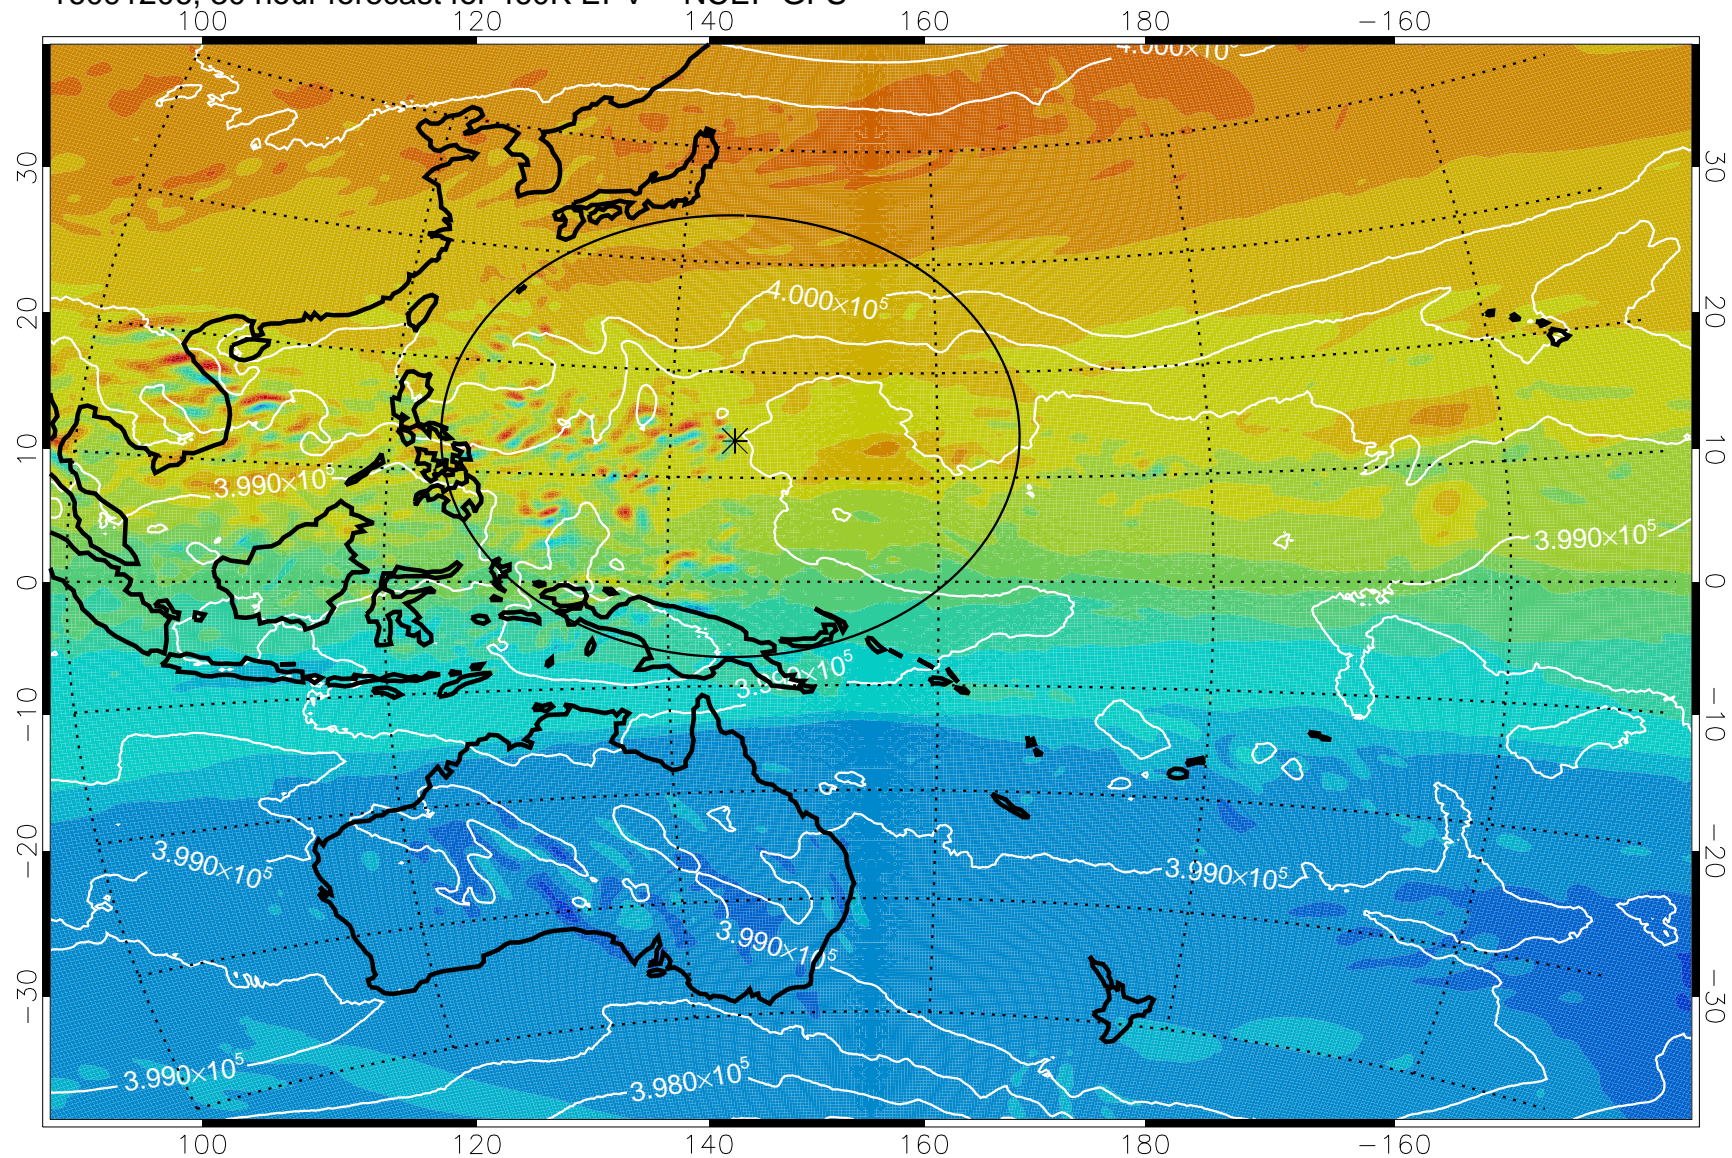

16091106, 6 hour forecast for 460K EPV -- NCEP GFS

460K Montgomery Streamfunction, white

Range ring of 2304 km

16091118, 18 hour forecast for 460K EPV -- NCEP GFS

460K Montgomery Streamfunction, white

Range ring of 2304 km

16091200, 24 hour forecast for 460K EPV -- NCEP GFS

460K Montgomery Streamfunction, white

Range ring of 2304 km

16091206, 30 hour forecast for 460K EPV -- NCEP GFS

460K Montgomery Streamfunction, white

Range ring of 2304 km

16091212, 36 hour forecast for 460K EPV -- NCEP GFS

16091218, 42 hour forecast for 460K EPV -- NCEP GFS

460K Montgomery Streamfunction, white

Range ring of 2304 km

16091300, 48 hour forecast for 460K EPV -- NCEP GFS

460K Montgomery Streamfunction, white

Range ring of 2304 km

16091306, 54 hour forecast for 460K EPV -- NCEP GFS

460K Montgomery Streamfunction, white

Range ring of 2304 km

16091312, 60 hour forecast for 460K EPV -- NCEP GFS