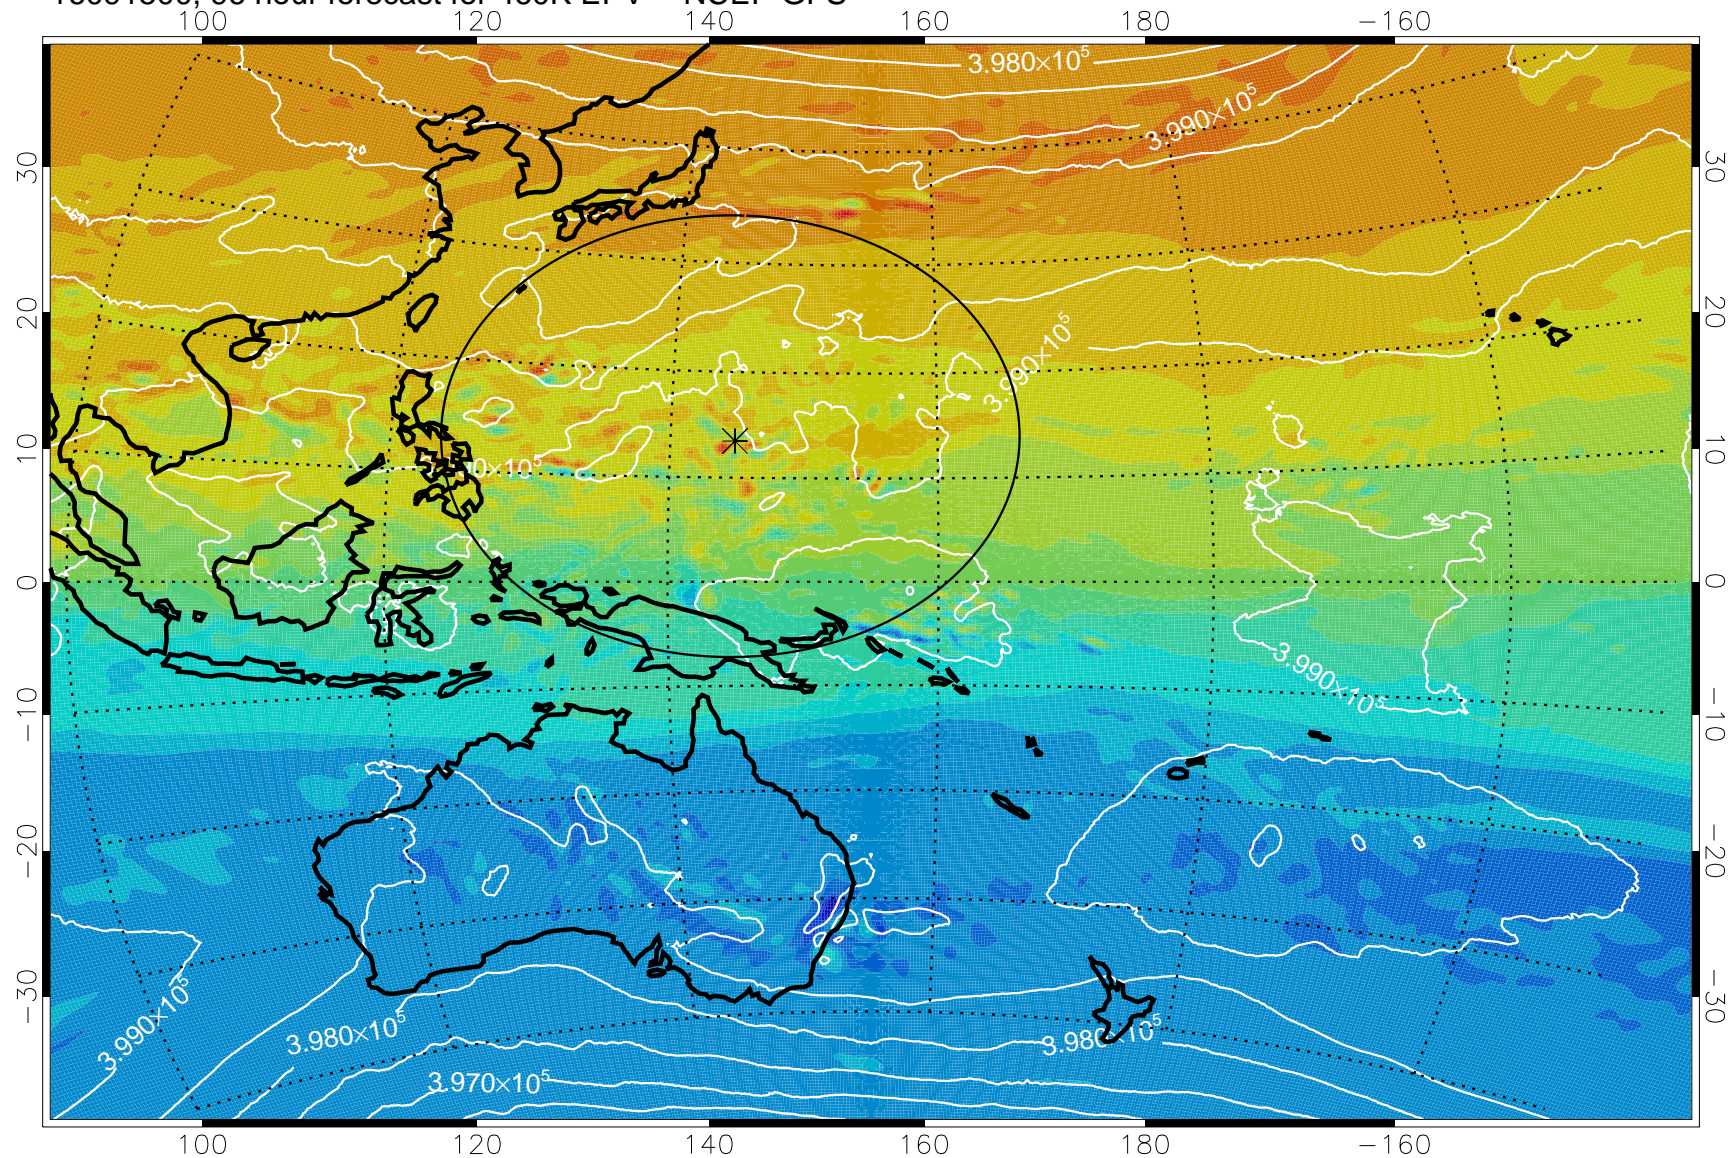

460K Montgomery Streamfunction, white

Range ring of 2304 km

16091406, 78 hour forecast for 460K EPV -- NCEP GFS

460K Montgomery Streamfunction, white

Range ring of 2304 km

16091412, 84 hour forecast for 460K EPV -- NCEP GFS

460K Montgomery Streamfunction, white

Range ring of 2304 km

16091418, 90 hour forecast for 460K EPV -- NCEP GFS

460K Montgomery Streamfunction, white

Range ring of 2304 km

16091500, 96 hour forecast for 460K EPV -- NCEP GFS

460K Montgomery Streamfunction, white

Range ring of 2304 km

16091506, 102 hour forecast for 460K EPV -- NCEP GFS

460K Montgomery Streamfunction, white

Range ring of 2304 km

16091512, 108 hour forecast for 460K EPV -- NCEP GFS

460K Montgomery Streamfunction, white

Range ring of 2304 km

16091600, 120 hour forecast for 460K EPV -- NCEP GFS

460K Montgomery Streamfunction, white

Range ring of 2304 km