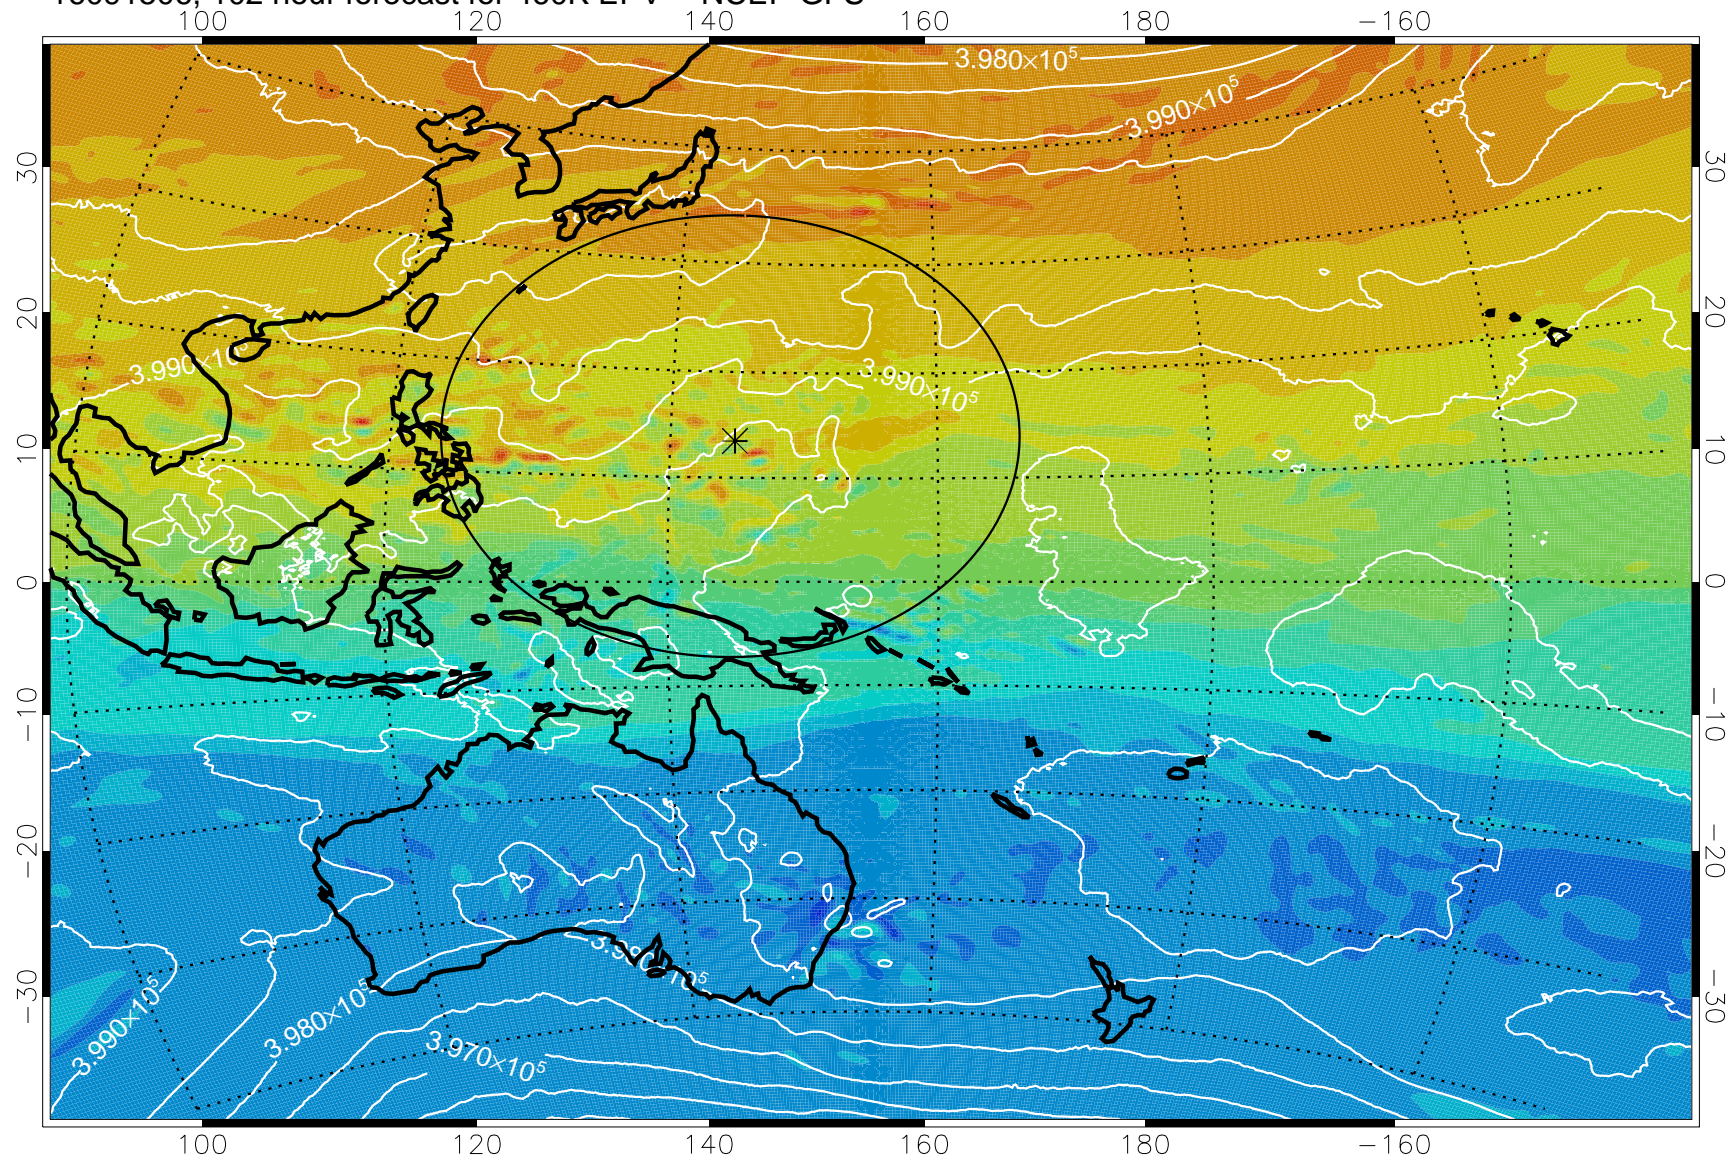

460K Montgomery Streamfunction, white

Range ring of 2304 km

16091406, 78 hour forecast for 460K EPV -- NCEP GFS

460K Montgomery Streamfunction, white

Range ring of 2304 km

16091412, 84 hour forecast for 460K EPV -- NCEP GFS

460K Montgomery Streamfunction, white

Range ring of 2304 km

16091418, 90 hour forecast for 460K EPV -- NCEP GFS

460K Montgomery Streamfunction, white

Range ring of 2304 km

16091500, 96 hour forecast for 460K EPV -- NCEP GFS

460K Montgomery Streamfunction, white

Range ring of 2304 km

16091506, 102 hour forecast for 460K EPV -- NCEP GFS

460K Montgomery Streamfunction, white

Range ring of 2304 km

16091512, 108 hour forecast for 460K EPV -- NCEP GFS

460K Montgomery Streamfunction, white

Range ring of 2304 km

16091600, 120 hour forecast for 460K EPV -- NCEP GFS

460K Montgomery Streamfunction, white

Range ring of 2304 km