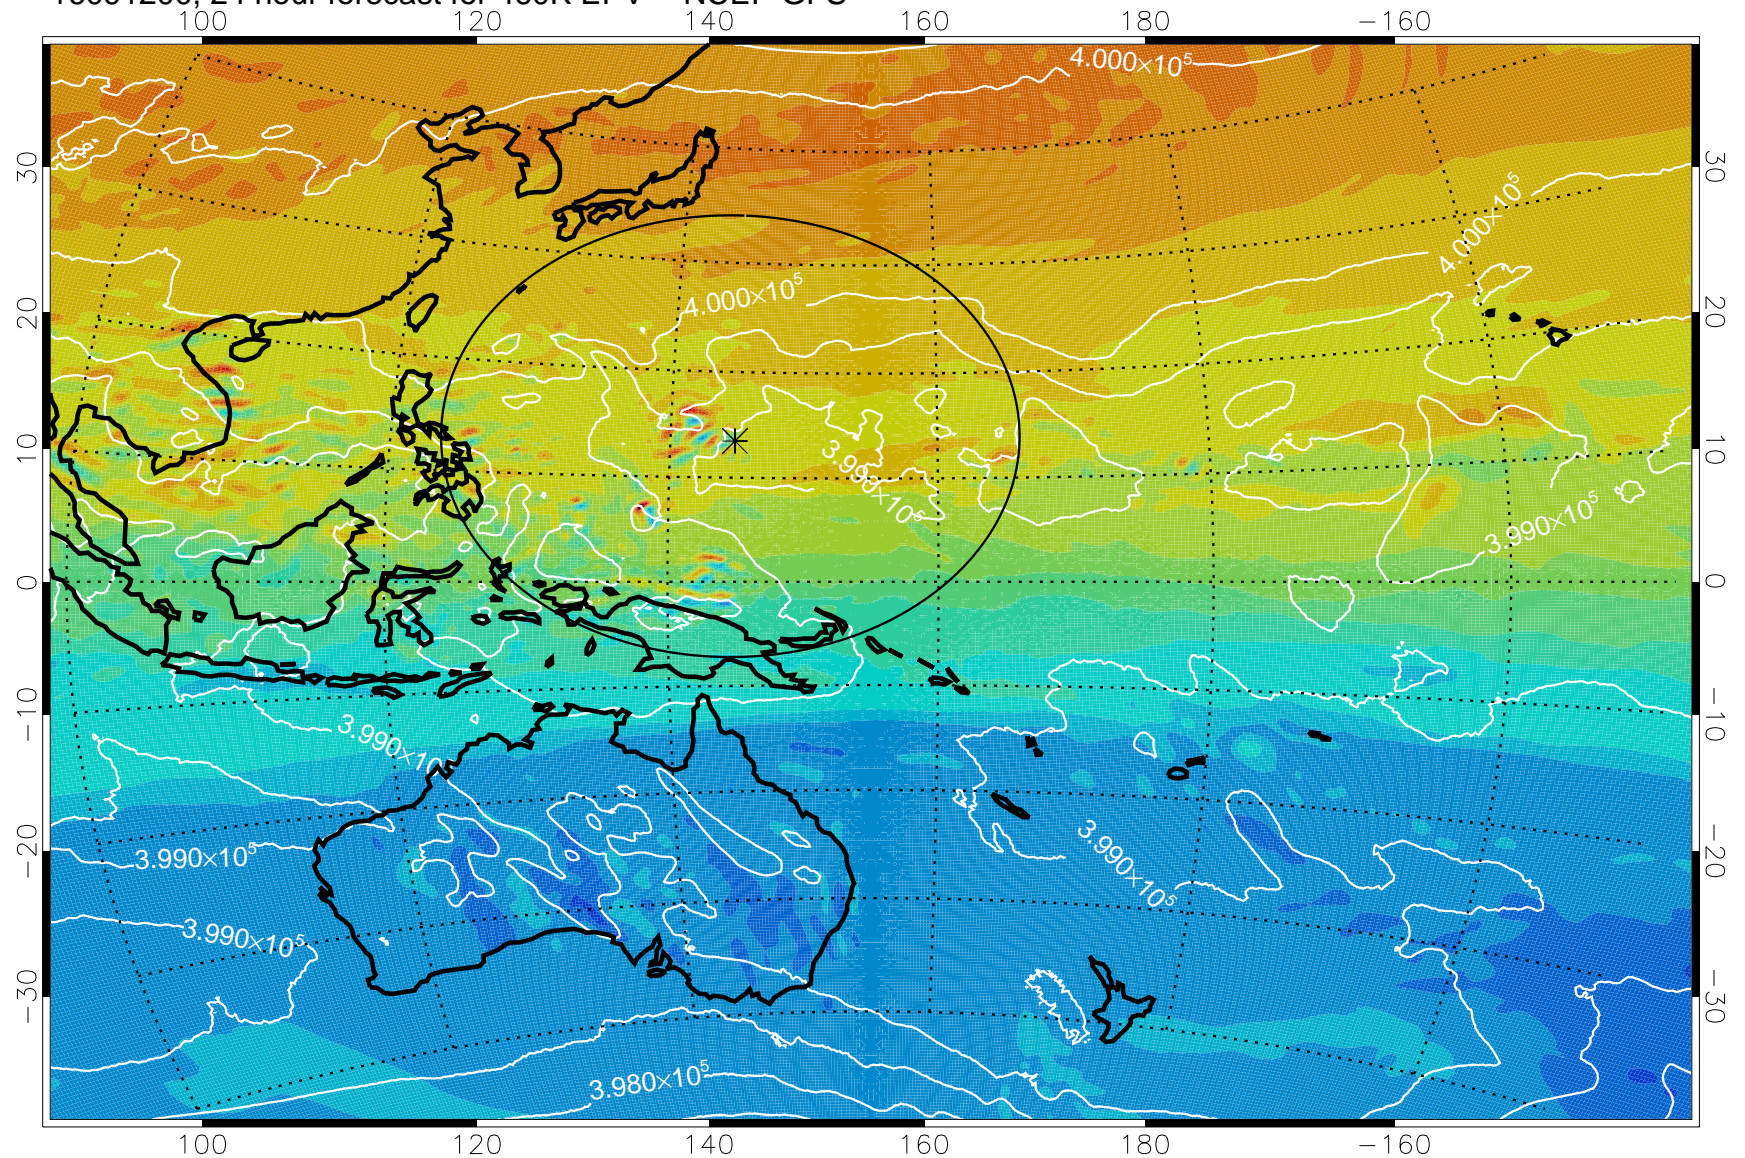

16091106, 6 hour forecast for 460K EPV -- NCEP GFS

460K Montgomery Streamfunction, white

Range ring of 2304 km

16091118, 18 hour forecast for 460K EPV -- NCEP GFS

460K Montgomery Streamfunction, white

Range ring of 2304 km

16091200, 24 hour forecast for 460K EPV -- NCEP GFS

460K Montgomery Streamfunction, white

Range ring of 2304 km

16091206, 30 hour forecast for 460K EPV -- NCEP GFS

460K Montgomery Streamfunction, white

Range ring of 2304 km

16091212, 36 hour forecast for 460K EPV -- NCEP GFS

16091218, 42 hour forecast for 460K EPV -- NCEP GFS

460K Montgomery Streamfunction, white

Range ring of 2304 km

16091300, 48 hour forecast for 460K EPV -- NCEP GFS

460K Montgomery Streamfunction, white

Range ring of 2304 km

16091306, 54 hour forecast for 460K EPV -- NCEP GFS

460K Montgomery Streamfunction, white

Range ring of 2304 km

16091312, 60 hour forecast for 460K EPV -- NCEP GFS