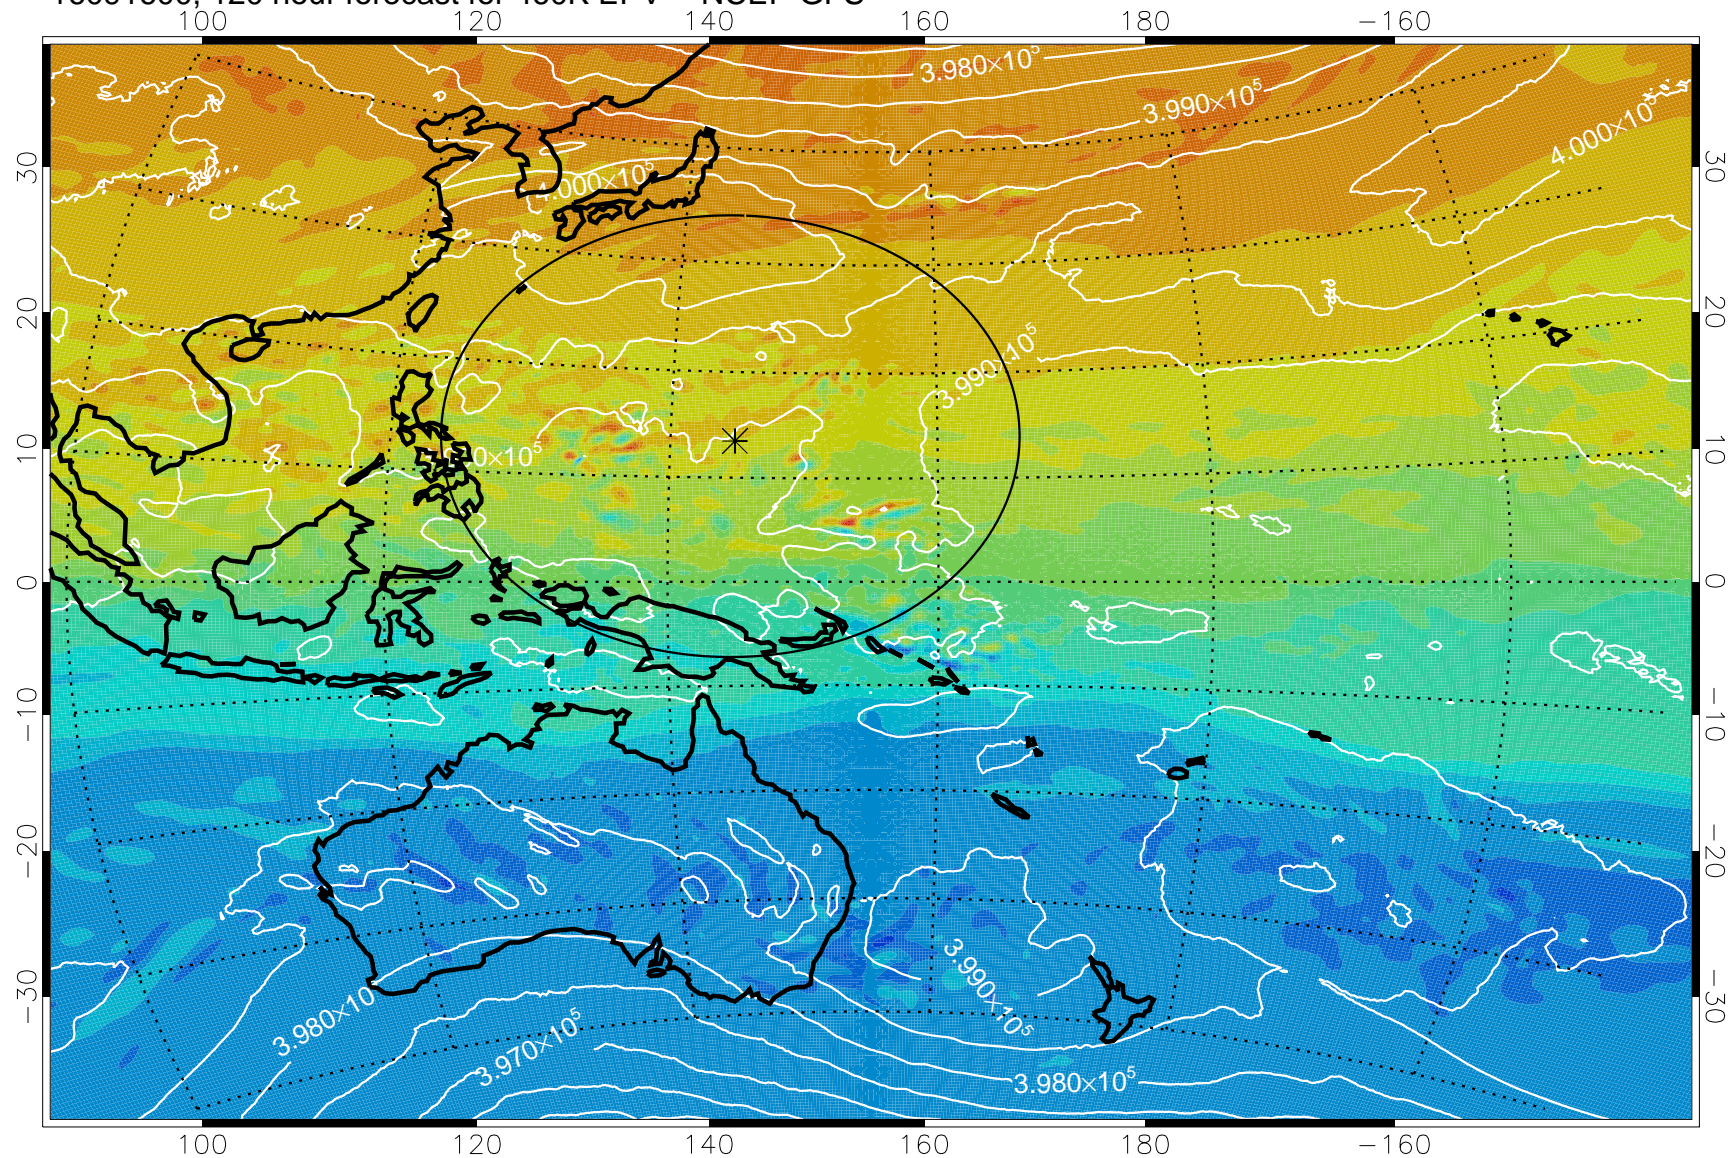

460K Montgomery Streamfunction, white

Range ring of 2304 km

16091418, 90 hour forecast for 460K EPV -- NCEP GFS

460K Montgomery Streamfunction, white

Range ring of 2304 km

16091500, 96 hour forecast for 460K EPV -- NCEP GFS

460K Montgomery Streamfunction, white

Range ring of 2304 km

16091506, 102 hour forecast for 460K EPV -- NCEP GFS

460K Montgomery Streamfunction, white

Range ring of 2304 km

16091512, 108 hour forecast for 460K EPV -- NCEP GFS

460K Montgomery Streamfunction, white

Range ring of 2304 km

16091600, 120 hour forecast for 460K EPV -- NCEP GFS

460K Montgomery Streamfunction, white

Range ring of 2304 km