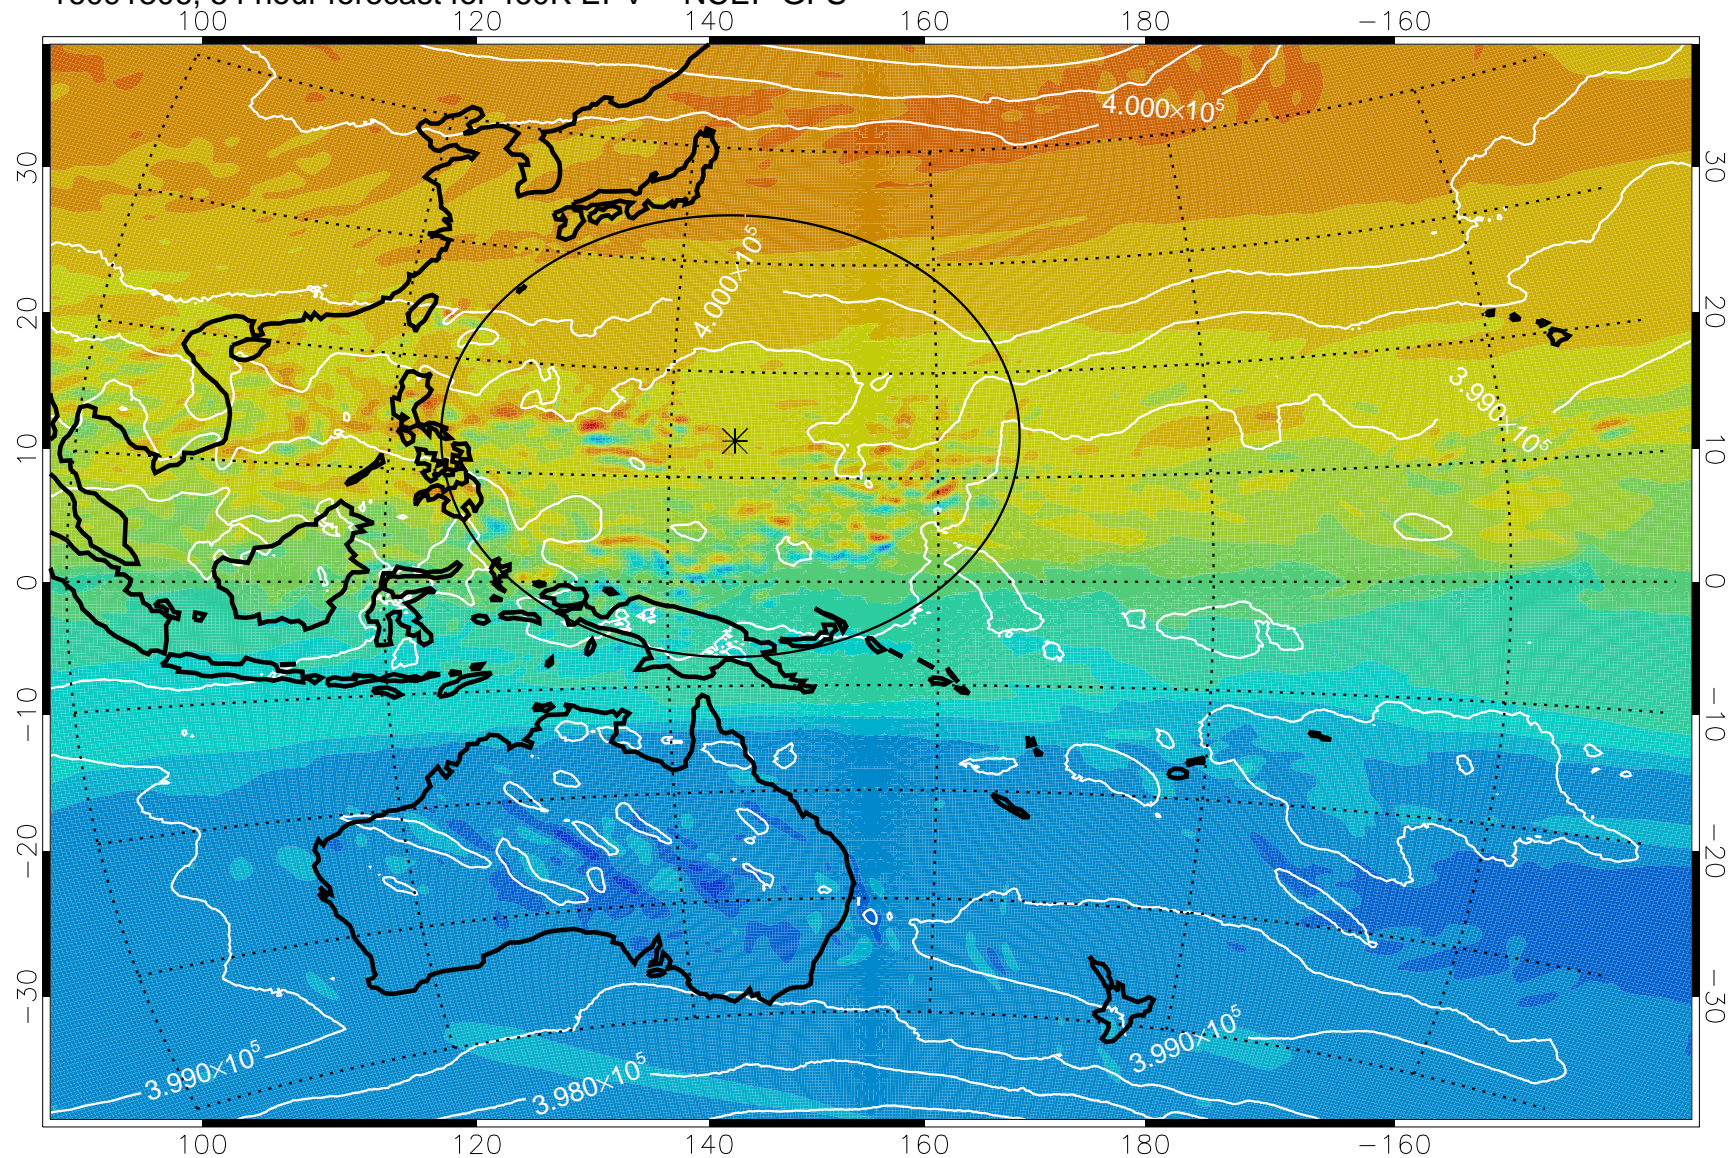

16091212, 36 hour forecast for 460K EPV -- NCEP GFS

16091218, 42 hour forecast for 460K EPV -- NCEP GFS

460K Montgomery Streamfunction, white

Range ring of 2304 km

16091300, 48 hour forecast for 460K EPV -- NCEP GFS

460K Montgomery Streamfunction, white

Range ring of 2304 km

16091306, 54 hour forecast for 460K EPV -- NCEP GFS

460K Montgomery Streamfunction, white

Range ring of 2304 km

16091312, 60 hour forecast for 460K EPV -- NCEP GFS

460K Montgomery Streamfunction, white

Range ring of 2304 km

16091318, 66 hour forecast for 460K EPV -- NCEP GFS

460K Montgomery Streamfunction, white

Range ring of 2304 km

16091400, 72 hour forecast for 460K EPV -- NCEP GFS

460K Montgomery Streamfunction, white

Range ring of 2304 km

16091406, 78 hour forecast for 460K EPV -- NCEP GFS

460K Montgomery Streamfunction, white

Range ring of 2304 km

16091412, 84 hour forecast for 460K EPV -- NCEP GFS