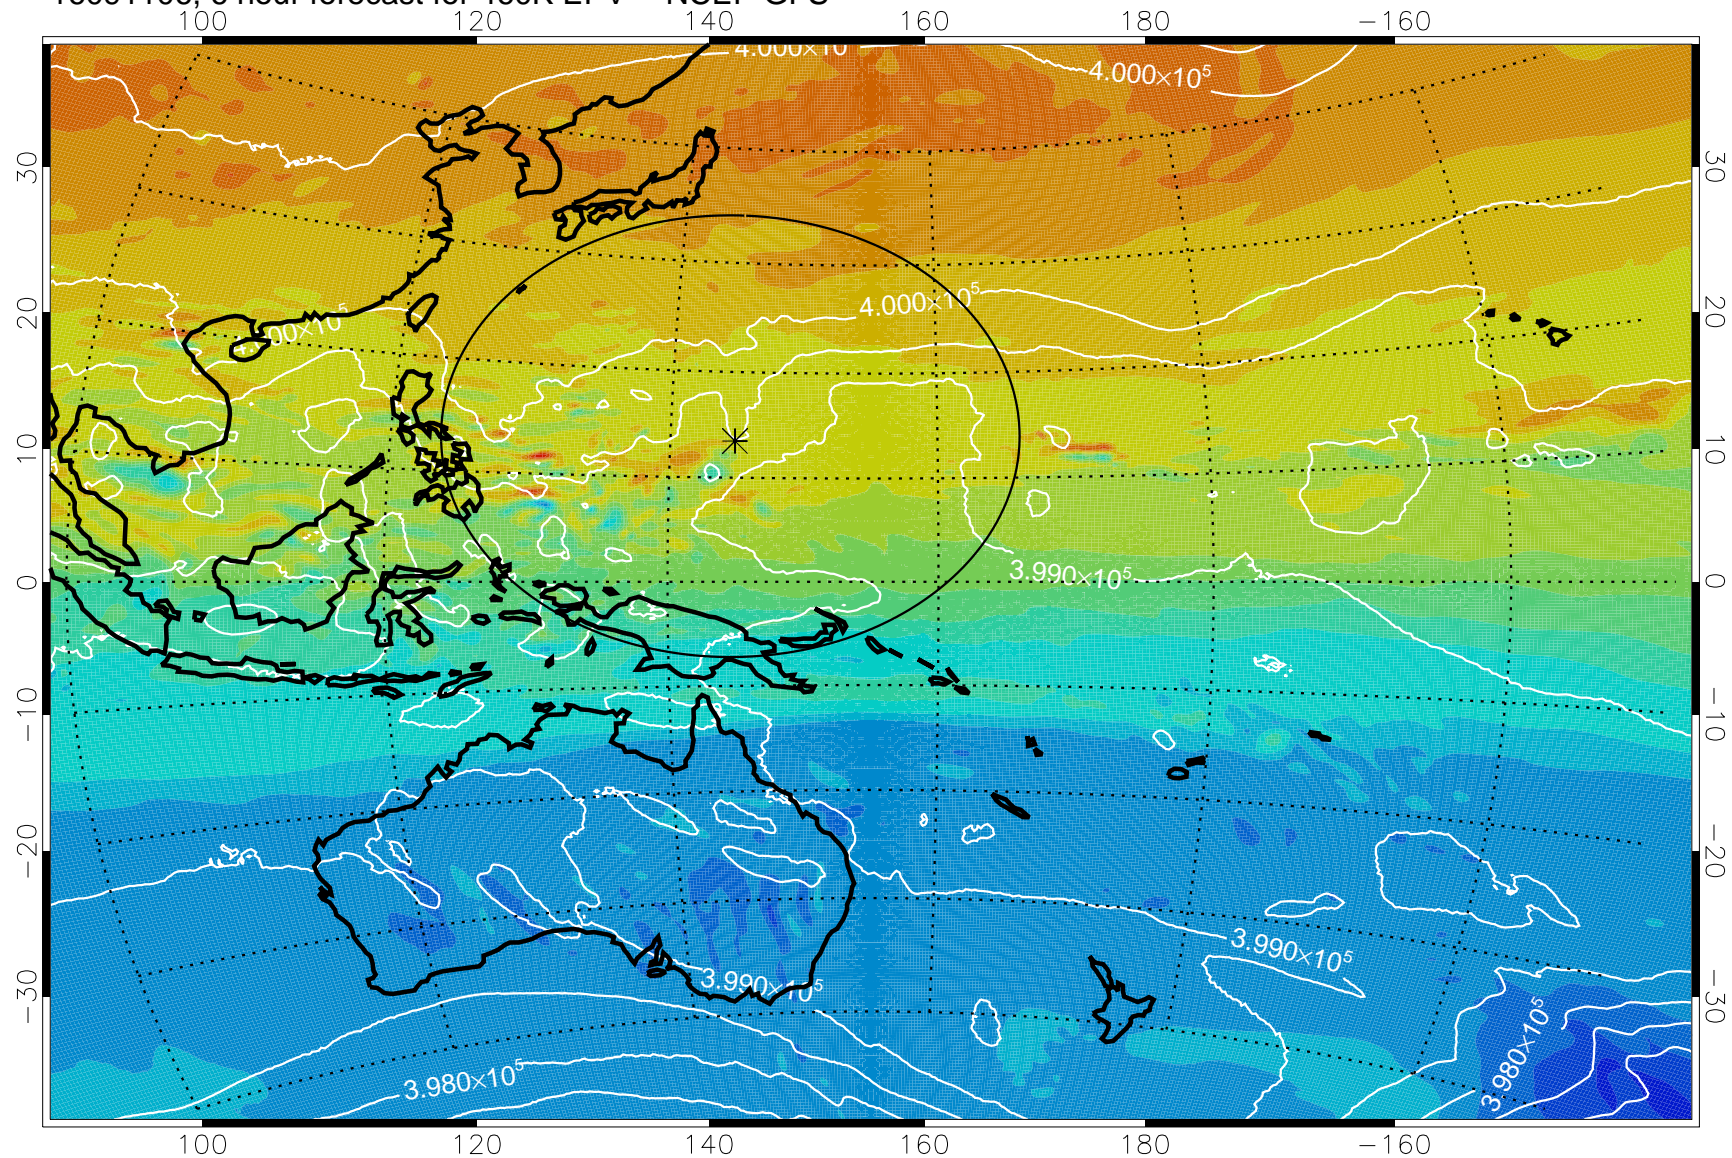

16091106, 6 hour forecast for 460K EPV -- NCEP GFS

460K Montgomery Streamfunction, white

Range ring of 2304 km

16091118, 18 hour forecast for 460K EPV -- NCEP GFS

460K Montgomery Streamfunction, white

Range ring of 2304 km

16091200, 24 hour forecast for 460K EPV -- NCEP GFS

460K Montgomery Streamfunction, white

Range ring of 2304 km

16091206, 30 hour forecast for 460K EPV -- NCEP GFS

460K Montgomery Streamfunction, white

Range ring of 2304 km

16091212, 36 hour forecast for 460K EPV -- NCEP GFS

16091218, 42 hour forecast for 460K EPV -- NCEP GFS

460K Montgomery Streamfunction, white

Range ring of 2304 km

16091300, 48 hour forecast for 460K EPV -- NCEP GFS

460K Montgomery Streamfunction, white

Range ring of 2304 km

16091306, 54 hour forecast for 460K EPV -- NCEP GFS

460K Montgomery Streamfunction, white

Range ring of 2304 km

16091312, 60 hour forecast for 460K EPV -- NCEP GFS