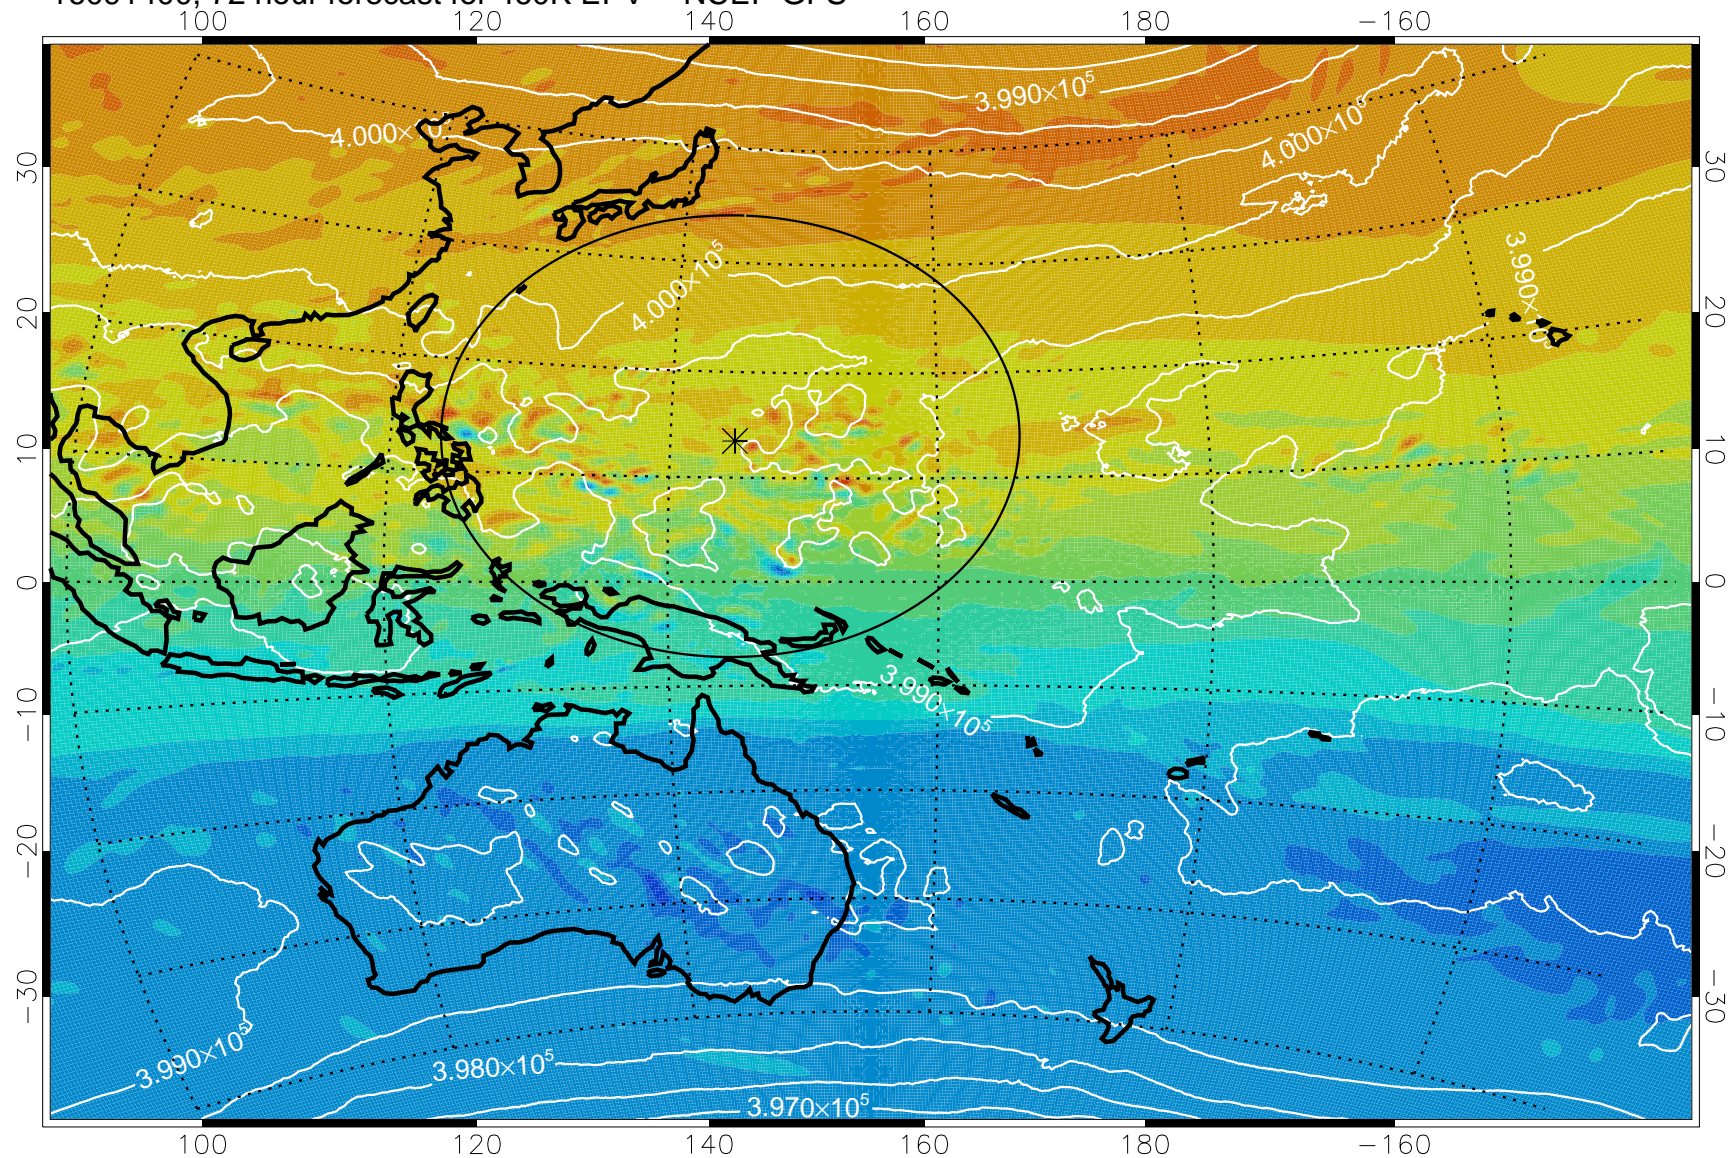

460K Montgomery Streamfunction, white

Range ring of 2304 km

16091306, 54 hour forecast for 460K EPV -- NCEP GFS

460K Montgomery Streamfunction, white

Range ring of 2304 km

16091312, 60 hour forecast for 460K EPV -- NCEP GFS

460K Montgomery Streamfunction, white

Range ring of 2304 km

16091318, 66 hour forecast for 460K EPV -- NCEP GFS

460K Montgomery Streamfunction, white

Range ring of 2304 km

16091400, 72 hour forecast for 460K EPV -- NCEP GFS

460K Montgomery Streamfunction, white

Range ring of 2304 km

16091406, 78 hour forecast for 460K EPV -- NCEP GFS

460K Montgomery Streamfunction, white

Range ring of 2304 km

16091412, 84 hour forecast for 460K EPV -- NCEP GFS

460K Montgomery Streamfunction, white

Range ring of 2304 km

16091418, 90 hour forecast for 460K EPV -- NCEP GFS

460K Montgomery Streamfunction, white

Range ring of 2304 km

16091500, 96 hour forecast for 460K EPV -- NCEP GFS