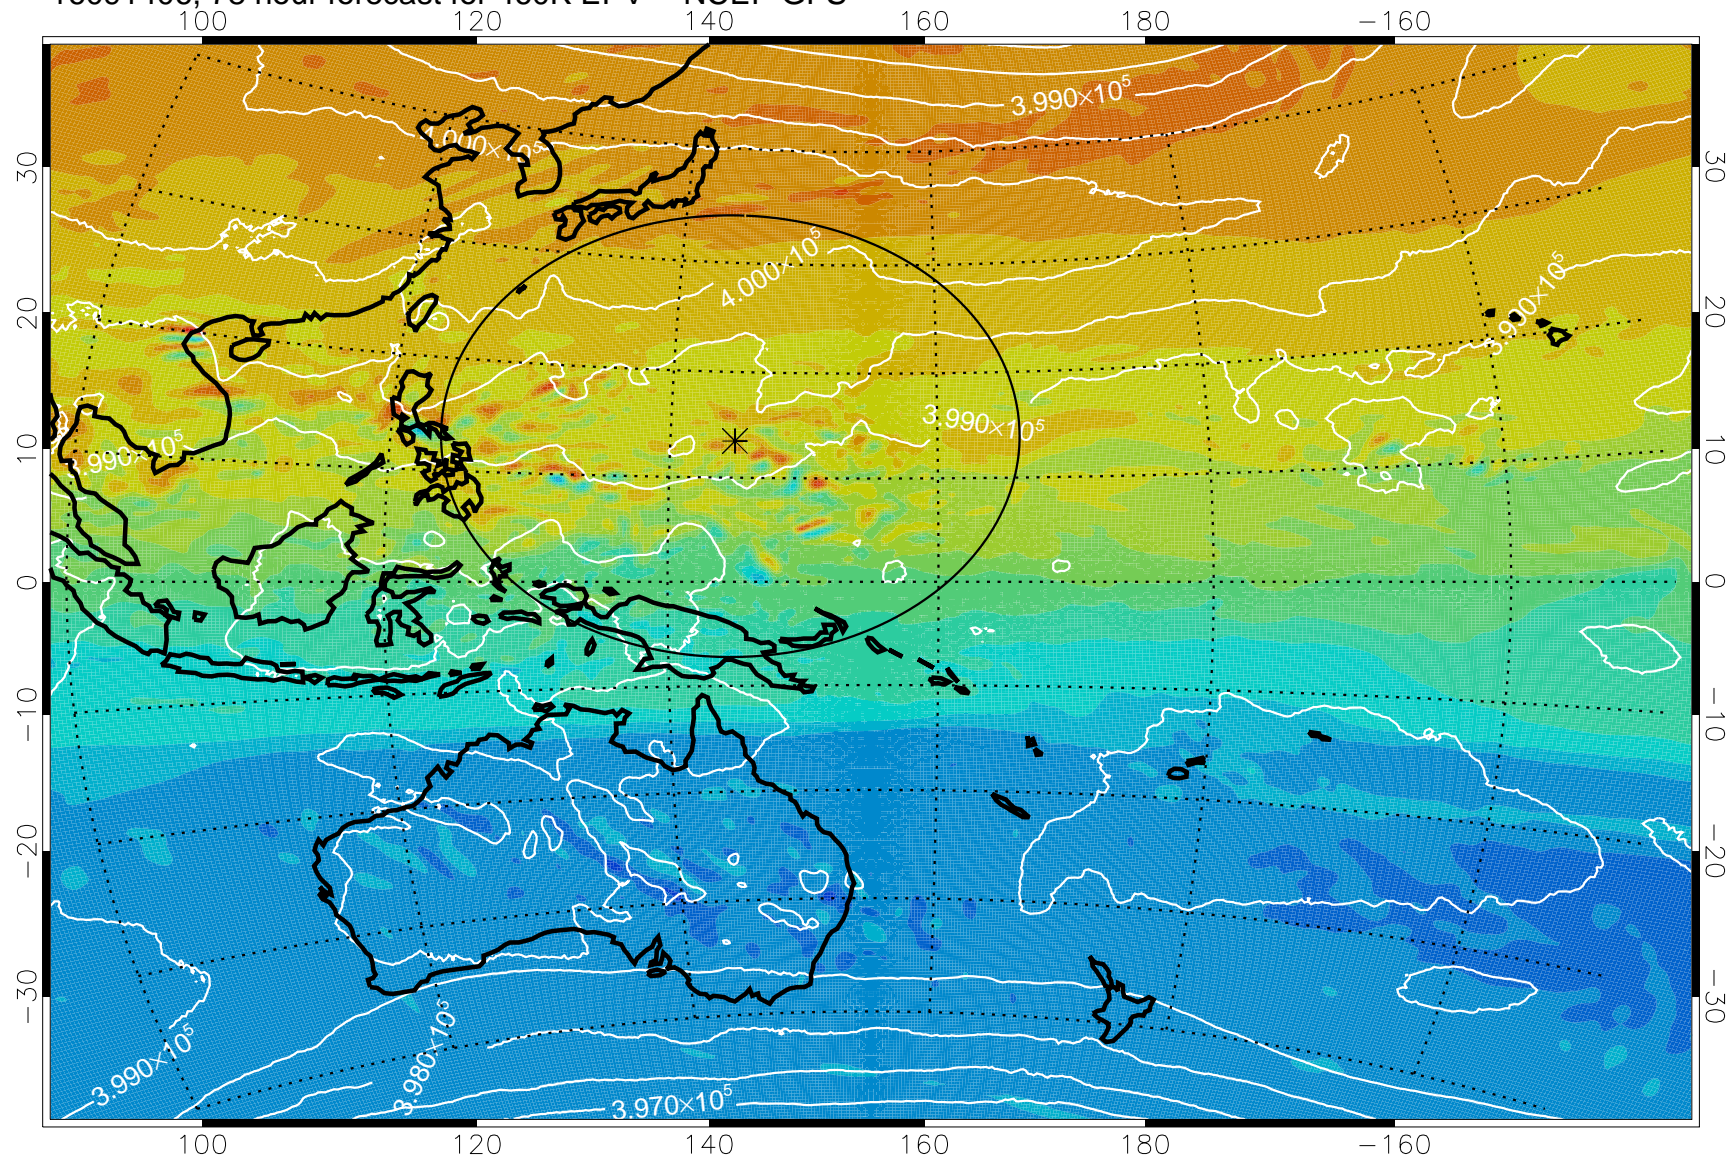

460K Montgomery Streamfunction, white

Range ring of 2304 km

16091306, 54 hour forecast for 460K EPV -- NCEP GFS

460K Montgomery Streamfunction, white

Range ring of 2304 km

16091312, 60 hour forecast for 460K EPV -- NCEP GFS

460K Montgomery Streamfunction, white

Range ring of 2304 km

16091318, 66 hour forecast for 460K EPV -- NCEP GFS

460K Montgomery Streamfunction, white

Range ring of 2304 km

16091400, 72 hour forecast for 460K EPV -- NCEP GFS

460K Montgomery Streamfunction, white

Range ring of 2304 km

16091406, 78 hour forecast for 460K EPV -- NCEP GFS

460K Montgomery Streamfunction, white

Range ring of 2304 km

16091412, 84 hour forecast for 460K EPV -- NCEP GFS

460K Montgomery Streamfunction, white

Range ring of 2304 km

16091418, 90 hour forecast for 460K EPV -- NCEP GFS

460K Montgomery Streamfunction, white

Range ring of 2304 km

16091500, 96 hour forecast for 460K EPV -- NCEP GFS