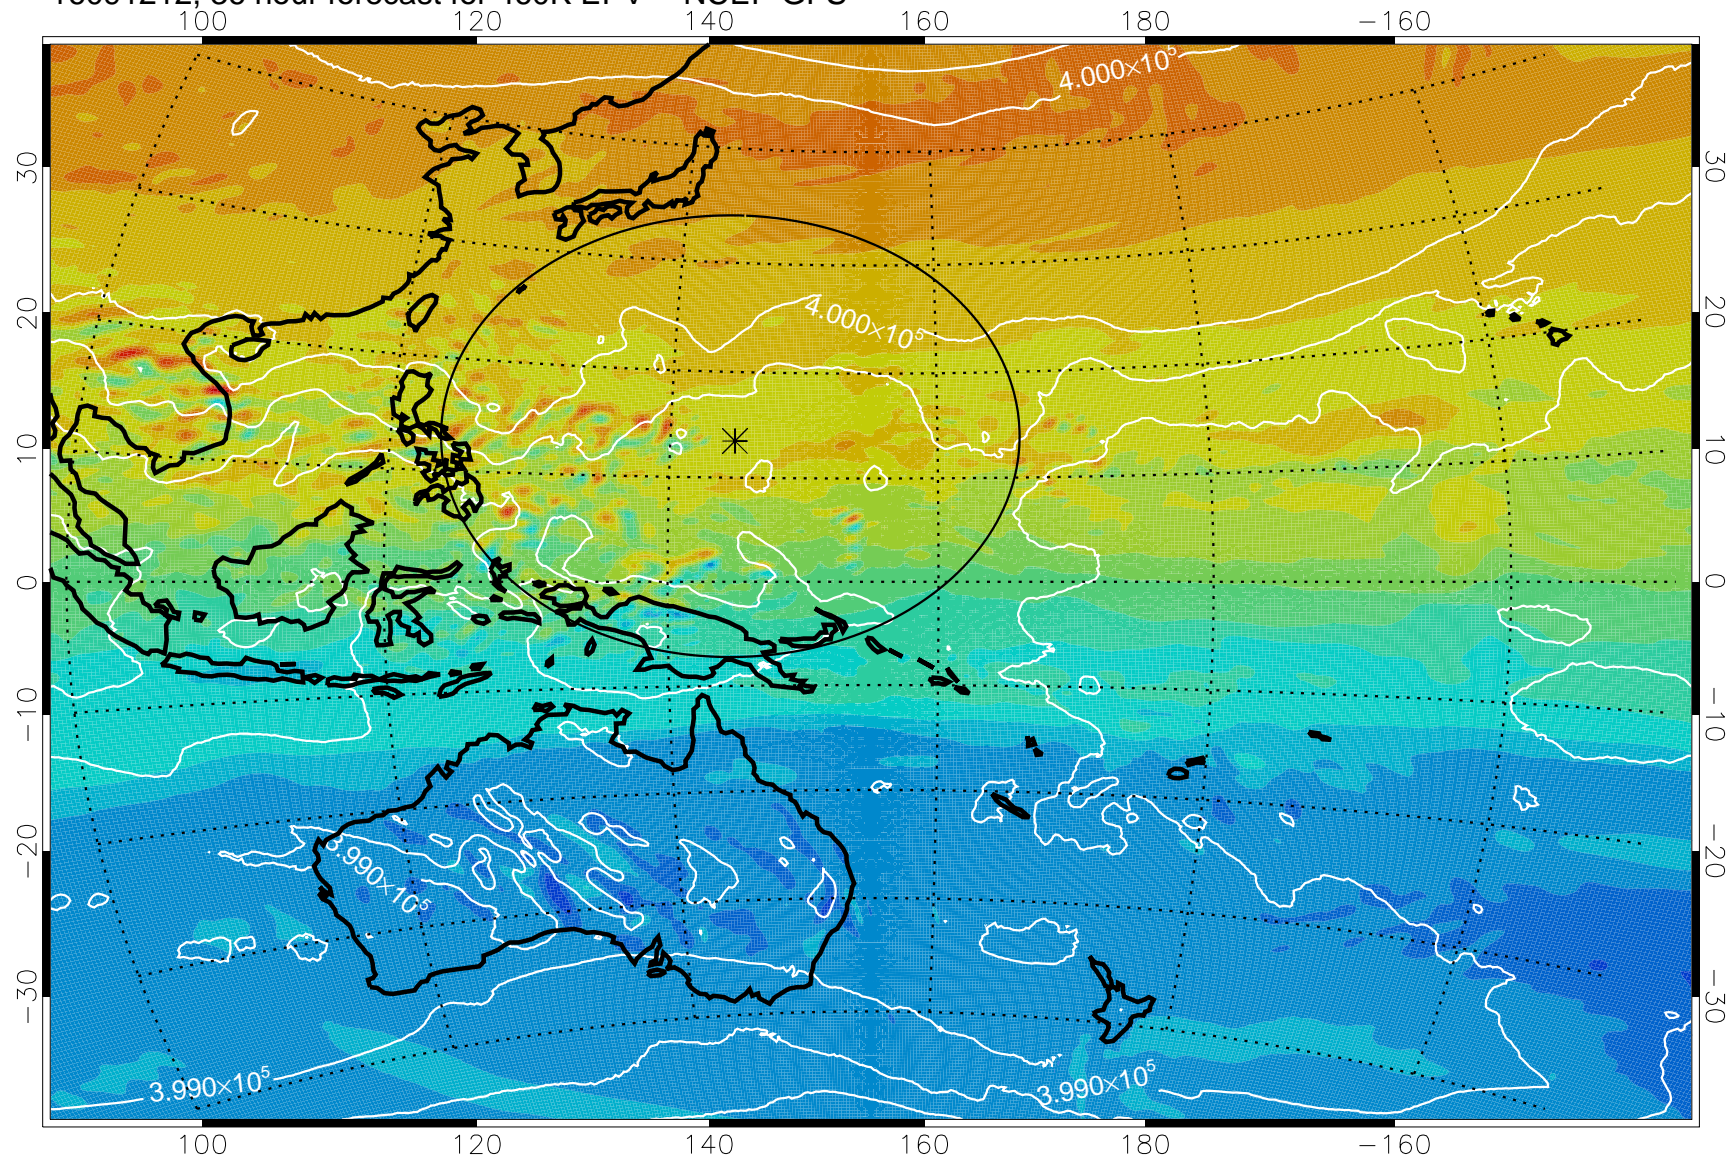

16091200, 24 hour forecast for 460K EPV -- NCEP GFS

460K Montgomery Streamfunction, white

Range ring of 2304 km

16091206, 30 hour forecast for 460K EPV -- NCEP GFS

460K Montgomery Streamfunction, white

Range ring of 2304 km

16091212, 36 hour forecast for 460K EPV -- NCEP GFS

16091218, 42 hour forecast for 460K EPV -- NCEP GFS

460K Montgomery Streamfunction, white

Range ring of 2304 km

16091300, 48 hour forecast for 460K EPV -- NCEP GFS

460K Montgomery Streamfunction, white

Range ring of 2304 km

16091306, 54 hour forecast for 460K EPV -- NCEP GFS

460K Montgomery Streamfunction, white

Range ring of 2304 km

16091312, 60 hour forecast for 460K EPV -- NCEP GFS

460K Montgomery Streamfunction, white

Range ring of 2304 km

16091318, 66 hour forecast for 460K EPV -- NCEP GFS

460K Montgomery Streamfunction, white

Range ring of 2304 km

16091400, 72 hour forecast for 460K EPV -- NCEP GFS