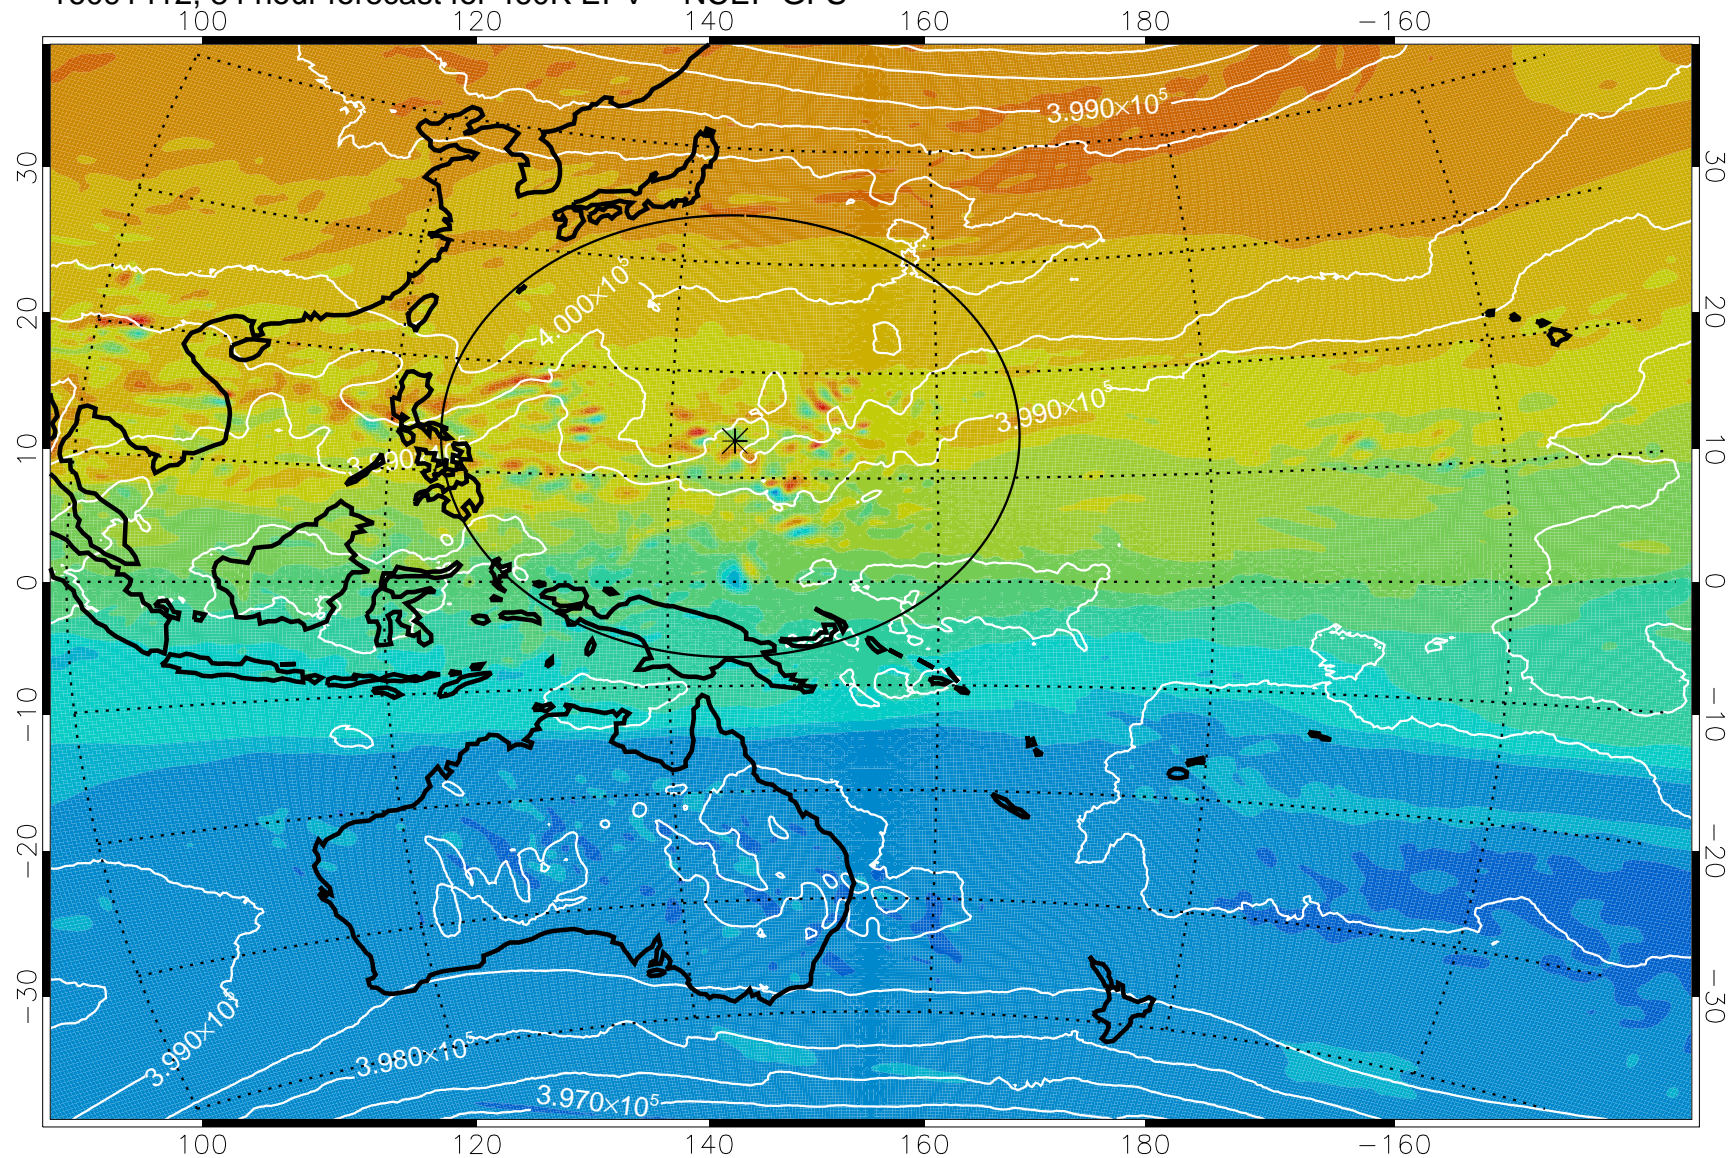

460K Montgomery Streamfunction, white

Range ring of 2304 km

16091318, 66 hour forecast for 460K EPV -- NCEP GFS

460K Montgomery Streamfunction, white

Range ring of 2304 km

16091400, 72 hour forecast for 460K EPV -- NCEP GFS

460K Montgomery Streamfunction, white

Range ring of 2304 km

16091406, 78 hour forecast for 460K EPV -- NCEP GFS

460K Montgomery Streamfunction, white

Range ring of 2304 km

16091412, 84 hour forecast for 460K EPV -- NCEP GFS

460K Montgomery Streamfunction, white

Range ring of 2304 km

16091418, 90 hour forecast for 460K EPV -- NCEP GFS

460K Montgomery Streamfunction, white

Range ring of 2304 km

16091500, 96 hour forecast for 460K EPV -- NCEP GFS

460K Montgomery Streamfunction, white

Range ring of 2304 km

16091506, 102 hour forecast for 460K EPV -- NCEP GFS

460K Montgomery Streamfunction, white

Range ring of 2304 km

16091512, 108 hour forecast for 460K EPV -- NCEP GFS