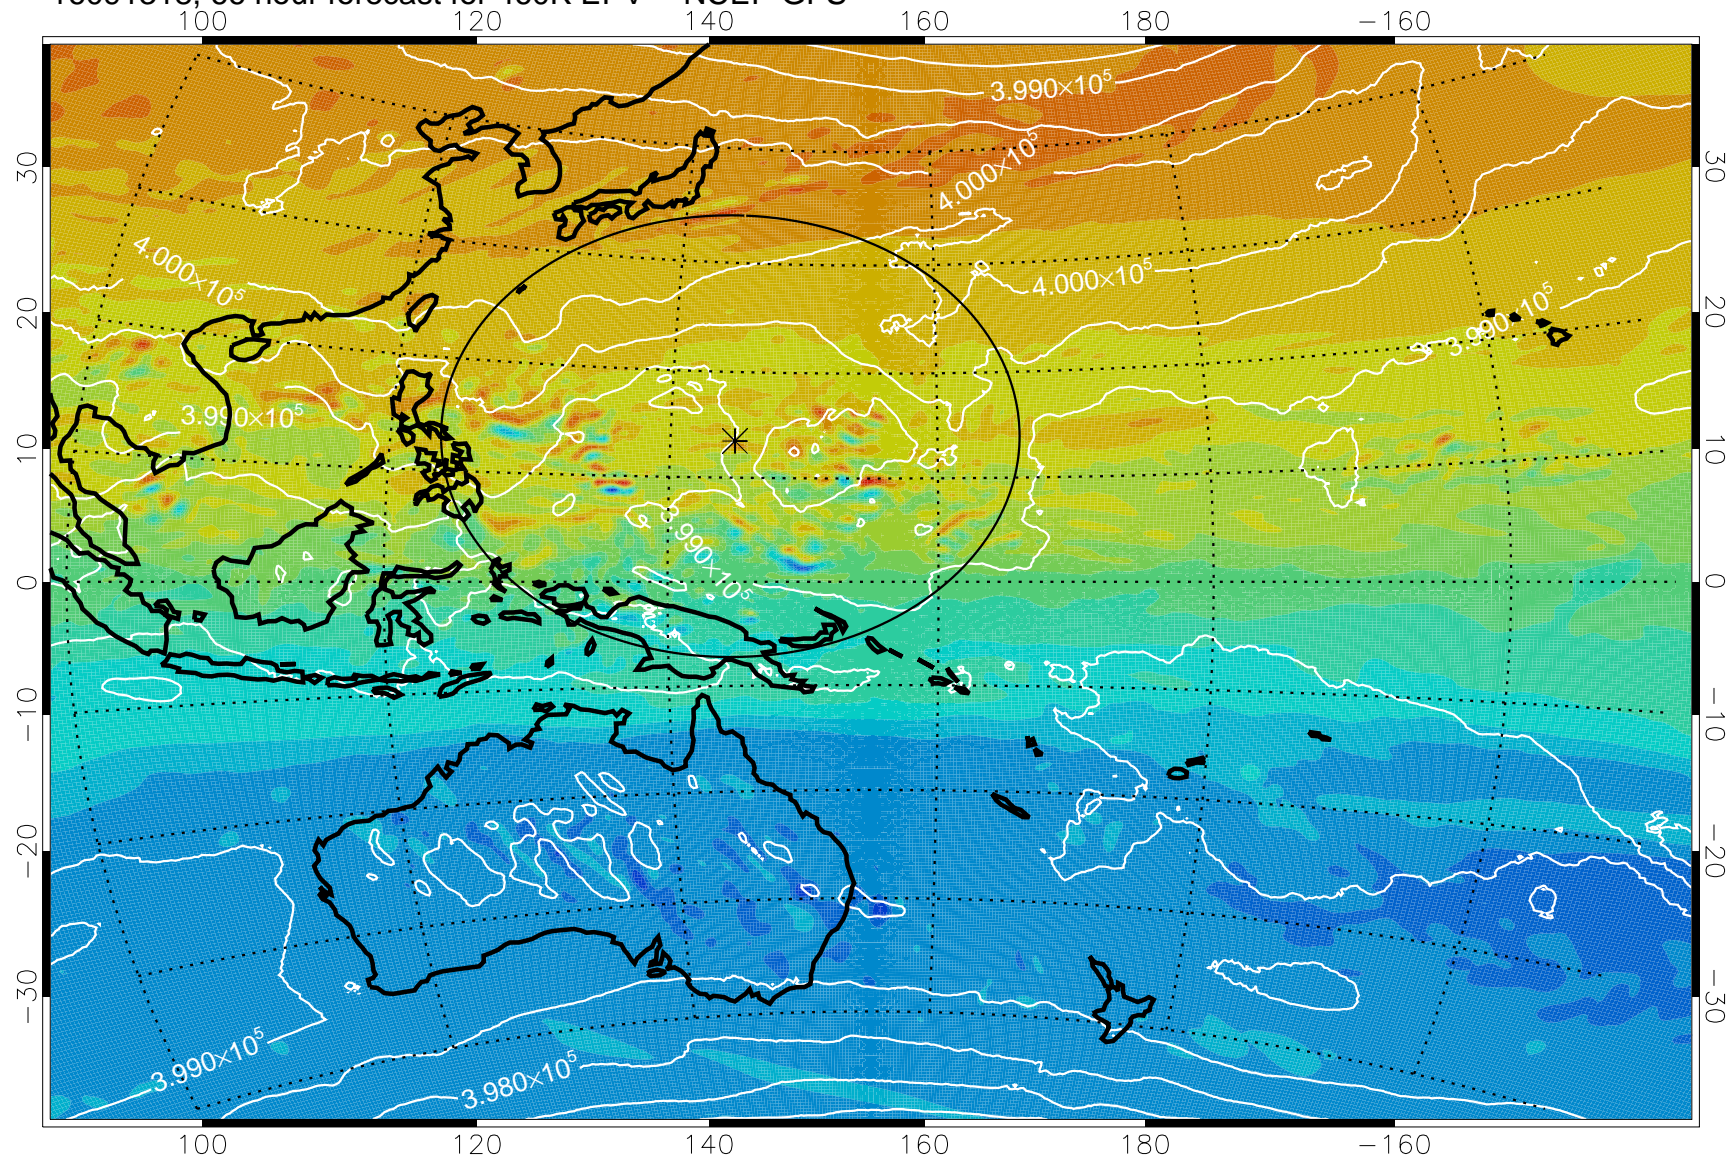

16091212, 36 hour forecast for 460K EPV -- NCEP GFS

16091218, 42 hour forecast for 460K EPV -- NCEP GFS

460K Montgomery Streamfunction, white

Range ring of 2304 km

16091300, 48 hour forecast for 460K EPV -- NCEP GFS

460K Montgomery Streamfunction, white

Range ring of 2304 km

16091306, 54 hour forecast for 460K EPV -- NCEP GFS

460K Montgomery Streamfunction, white

Range ring of 2304 km

16091312, 60 hour forecast for 460K EPV -- NCEP GFS

460K Montgomery Streamfunction, white

Range ring of 2304 km

16091318, 66 hour forecast for 460K EPV -- NCEP GFS

460K Montgomery Streamfunction, white

Range ring of 2304 km

16091400, 72 hour forecast for 460K EPV -- NCEP GFS

460K Montgomery Streamfunction, white

Range ring of 2304 km

16091406, 78 hour forecast for 460K EPV -- NCEP GFS

460K Montgomery Streamfunction, white

Range ring of 2304 km

16091412, 84 hour forecast for 460K EPV -- NCEP GFS