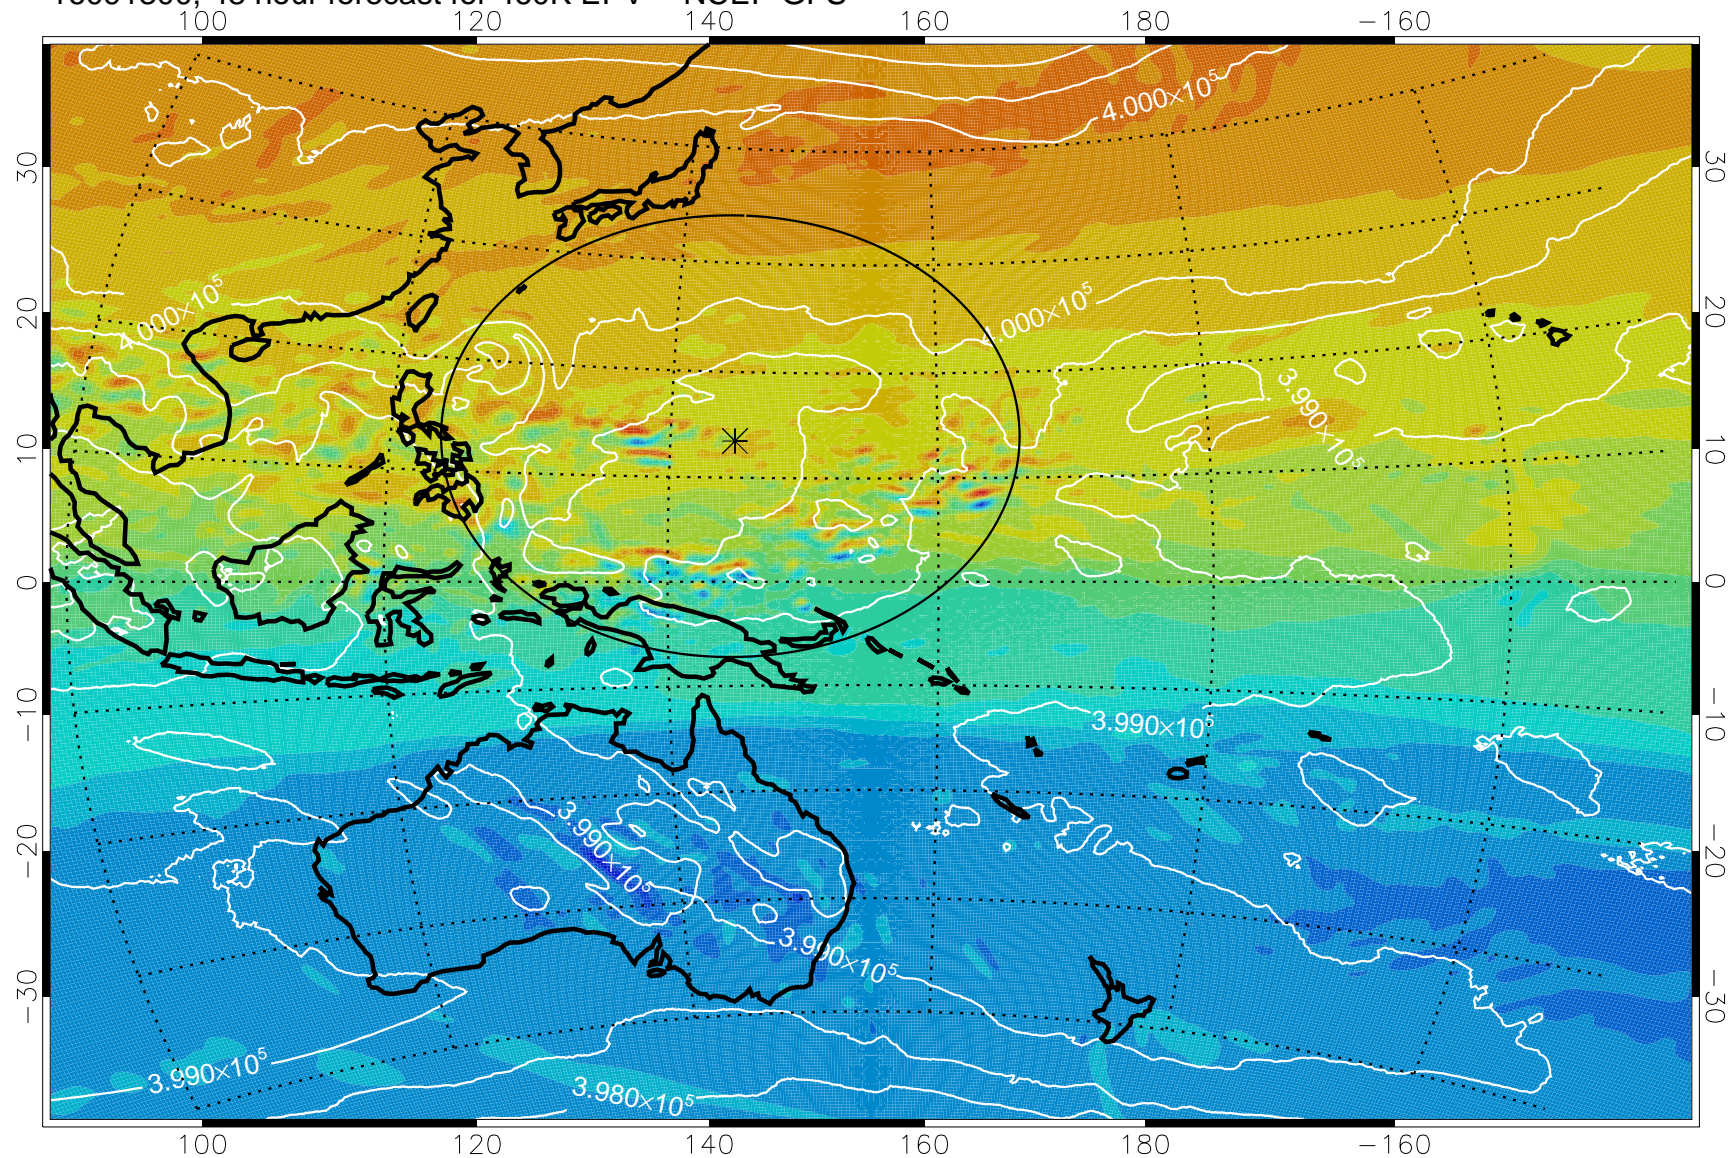

16091212, 36 hour forecast for 460K EPV -- NCEP GFS

16091218, 42 hour forecast for 460K EPV -- NCEP GFS

460K Montgomery Streamfunction, white

Range ring of 2304 km

16091300, 48 hour forecast for 460K EPV -- NCEP GFS

460K Montgomery Streamfunction, white

Range ring of 2304 km

16091306, 54 hour forecast for 460K EPV -- NCEP GFS

460K Montgomery Streamfunction, white

Range ring of 2304 km

16091312, 60 hour forecast for 460K EPV -- NCEP GFS

460K Montgomery Streamfunction, white

Range ring of 2304 km

16091318, 66 hour forecast for 460K EPV -- NCEP GFS

460K Montgomery Streamfunction, white

Range ring of 2304 km

16091400, 72 hour forecast for 460K EPV -- NCEP GFS

460K Montgomery Streamfunction, white

Range ring of 2304 km

16091406, 78 hour forecast for 460K EPV -- NCEP GFS

460K Montgomery Streamfunction, white

Range ring of 2304 km

16091412, 84 hour forecast for 460K EPV -- NCEP GFS