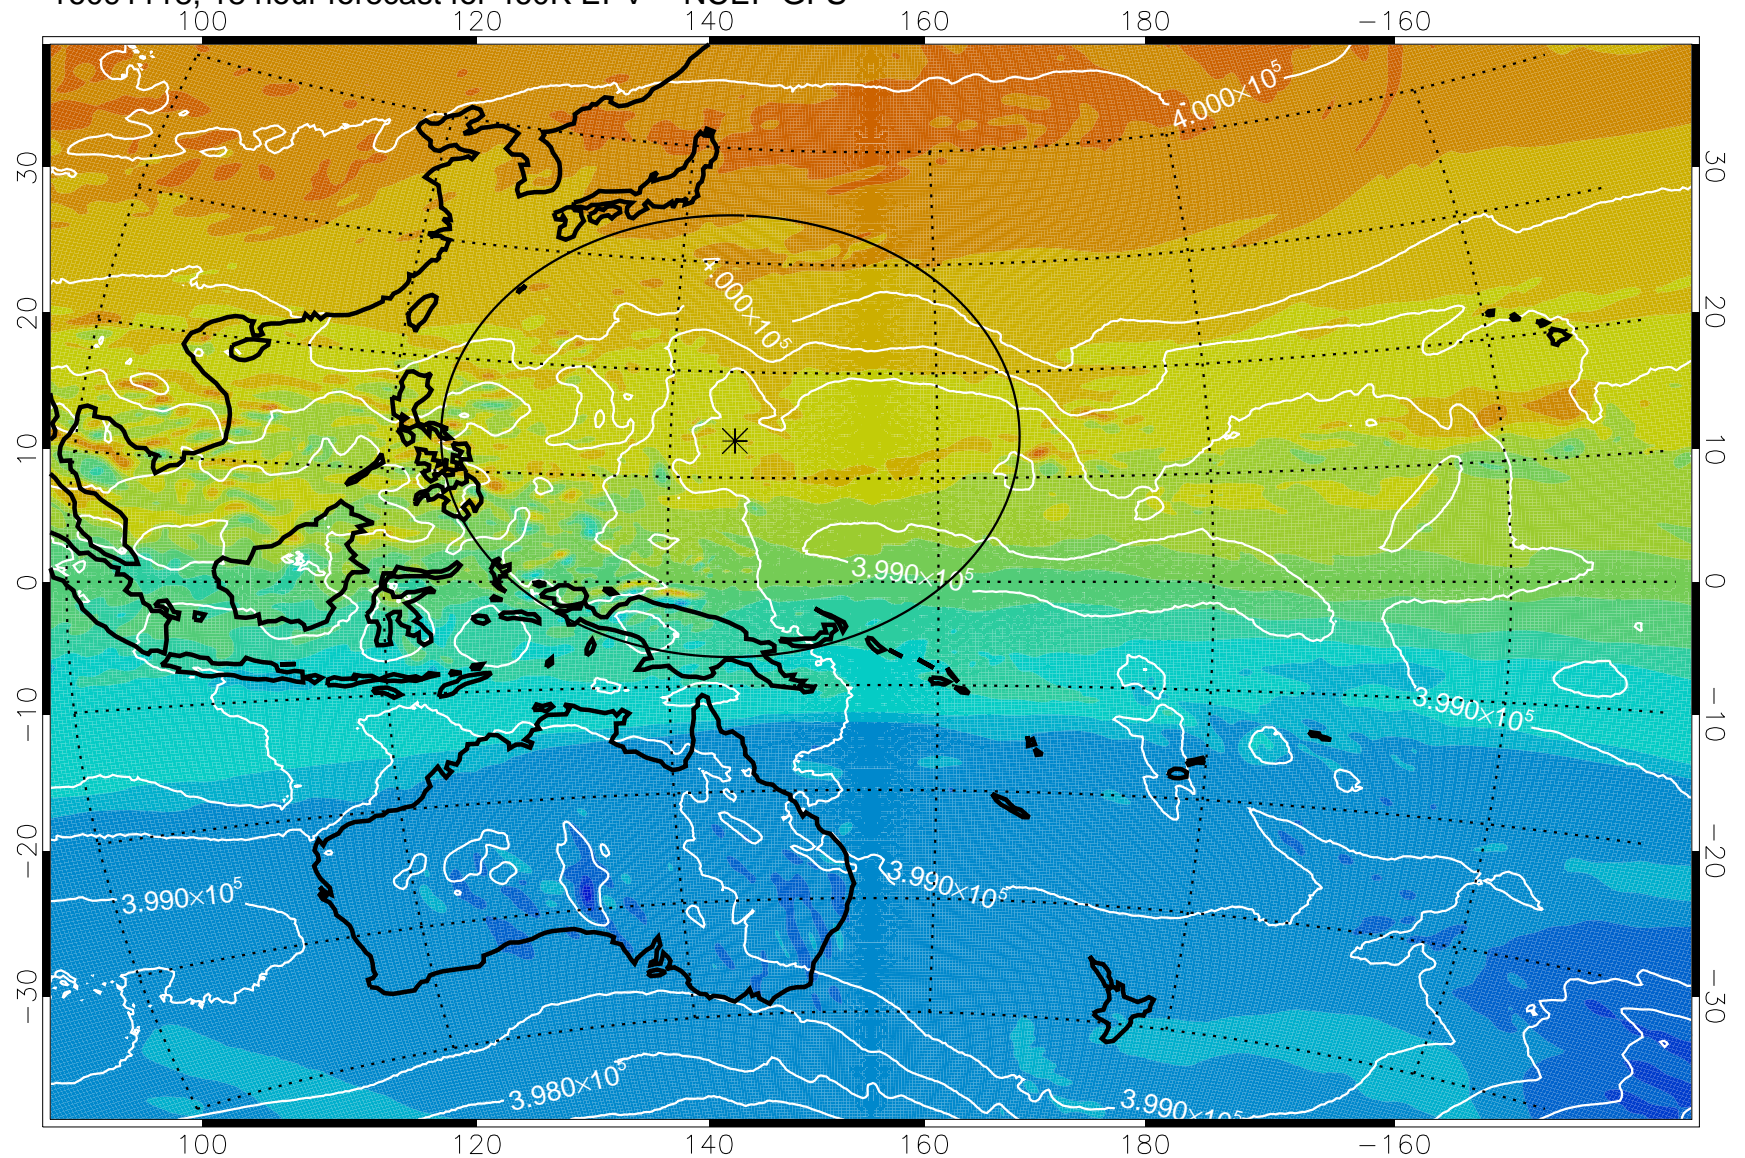

16091106, 6 hour forecast for 460K EPV -- NCEP GFS

460K Montgomery Streamfunction, white

Range ring of 2304 km

16091118, 18 hour forecast for 460K EPV -- NCEP GFS

460K Montgomery Streamfunction, white

Range ring of 2304 km

16091200, 24 hour forecast for 460K EPV -- NCEP GFS

460K Montgomery Streamfunction, white

Range ring of 2304 km

16091206, 30 hour forecast for 460K EPV -- NCEP GFS

460K Montgomery Streamfunction, white

Range ring of 2304 km

16091212, 36 hour forecast for 460K EPV -- NCEP GFS

16091218, 42 hour forecast for 460K EPV -- NCEP GFS

460K Montgomery Streamfunction, white

Range ring of 2304 km

16091300, 48 hour forecast for 460K EPV -- NCEP GFS

460K Montgomery Streamfunction, white

Range ring of 2304 km

16091306, 54 hour forecast for 460K EPV -- NCEP GFS

460K Montgomery Streamfunction, white

Range ring of 2304 km

16091312, 60 hour forecast for 460K EPV -- NCEP GFS