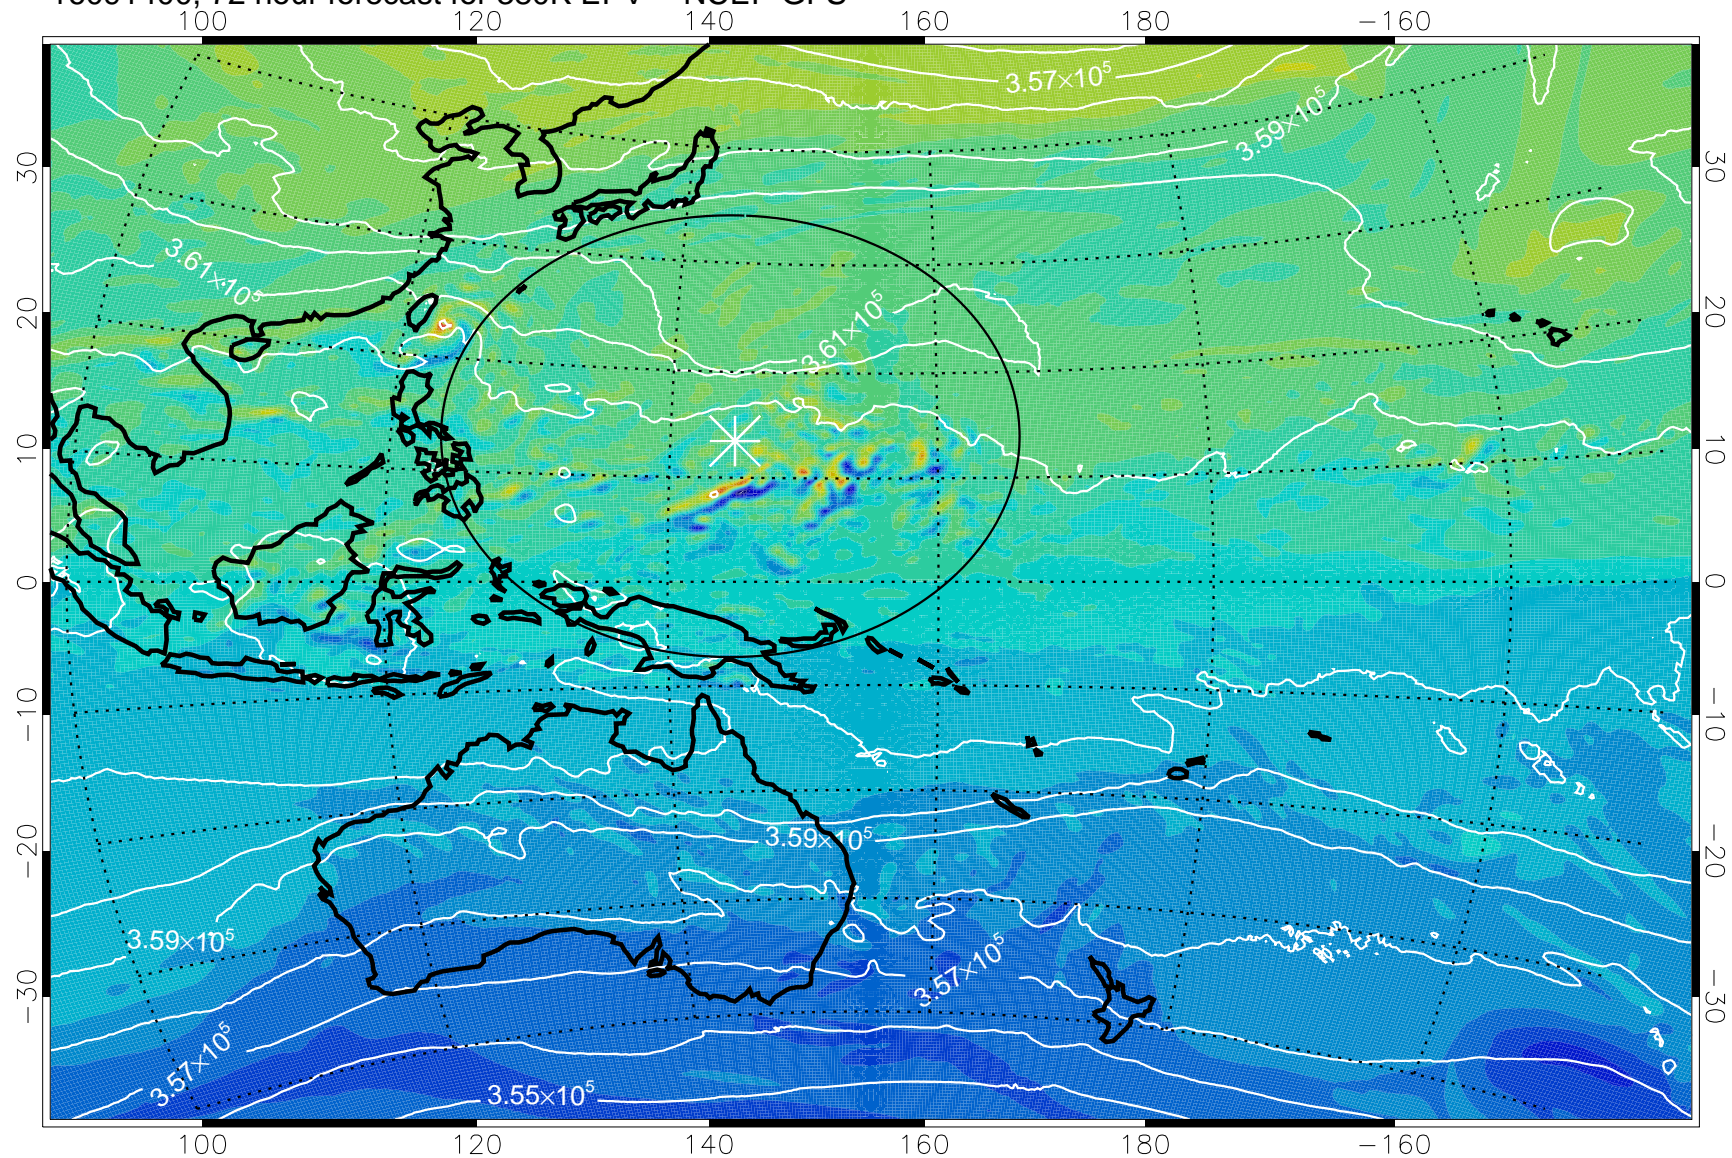

16091306, 54 hour forecast for 380K EPV -- NCEP GFS

380K Montgomery Streamfunction, white

Range ring of 2304 km

16091312, 60 hour forecast for 380K EPV -- NCEP GFS

380K Montgomery Streamfunction, white

Range ring of 2304 km

16091318, 66 hour forecast for 380K EPV -- NCEP GFS

380K Montgomery Streamfunction, white

Range ring of 2304 km

16091400, 72 hour forecast for 380K EPV -- NCEP GFS

380K Montgomery Streamfunction, white

Range ring of 2304 km

16091406, 78 hour forecast for 380K EPV -- NCEP GFS

380K Montgomery Streamfunction, white

Range ring of 2304 km

16091412, 84 hour forecast for 380K EPV -- NCEP GFS

380K Montgomery Streamfunction, white

Range ring of 2304 km

16091418, 90 hour forecast for 380K EPV -- NCEP GFS

380K Montgomery Streamfunction, white

Range ring of 2304 km

16091500, 96 hour forecast for 380K EPV -- NCEP GFS

380K Montgomery Streamfunction, white

Range ring of 2304 km