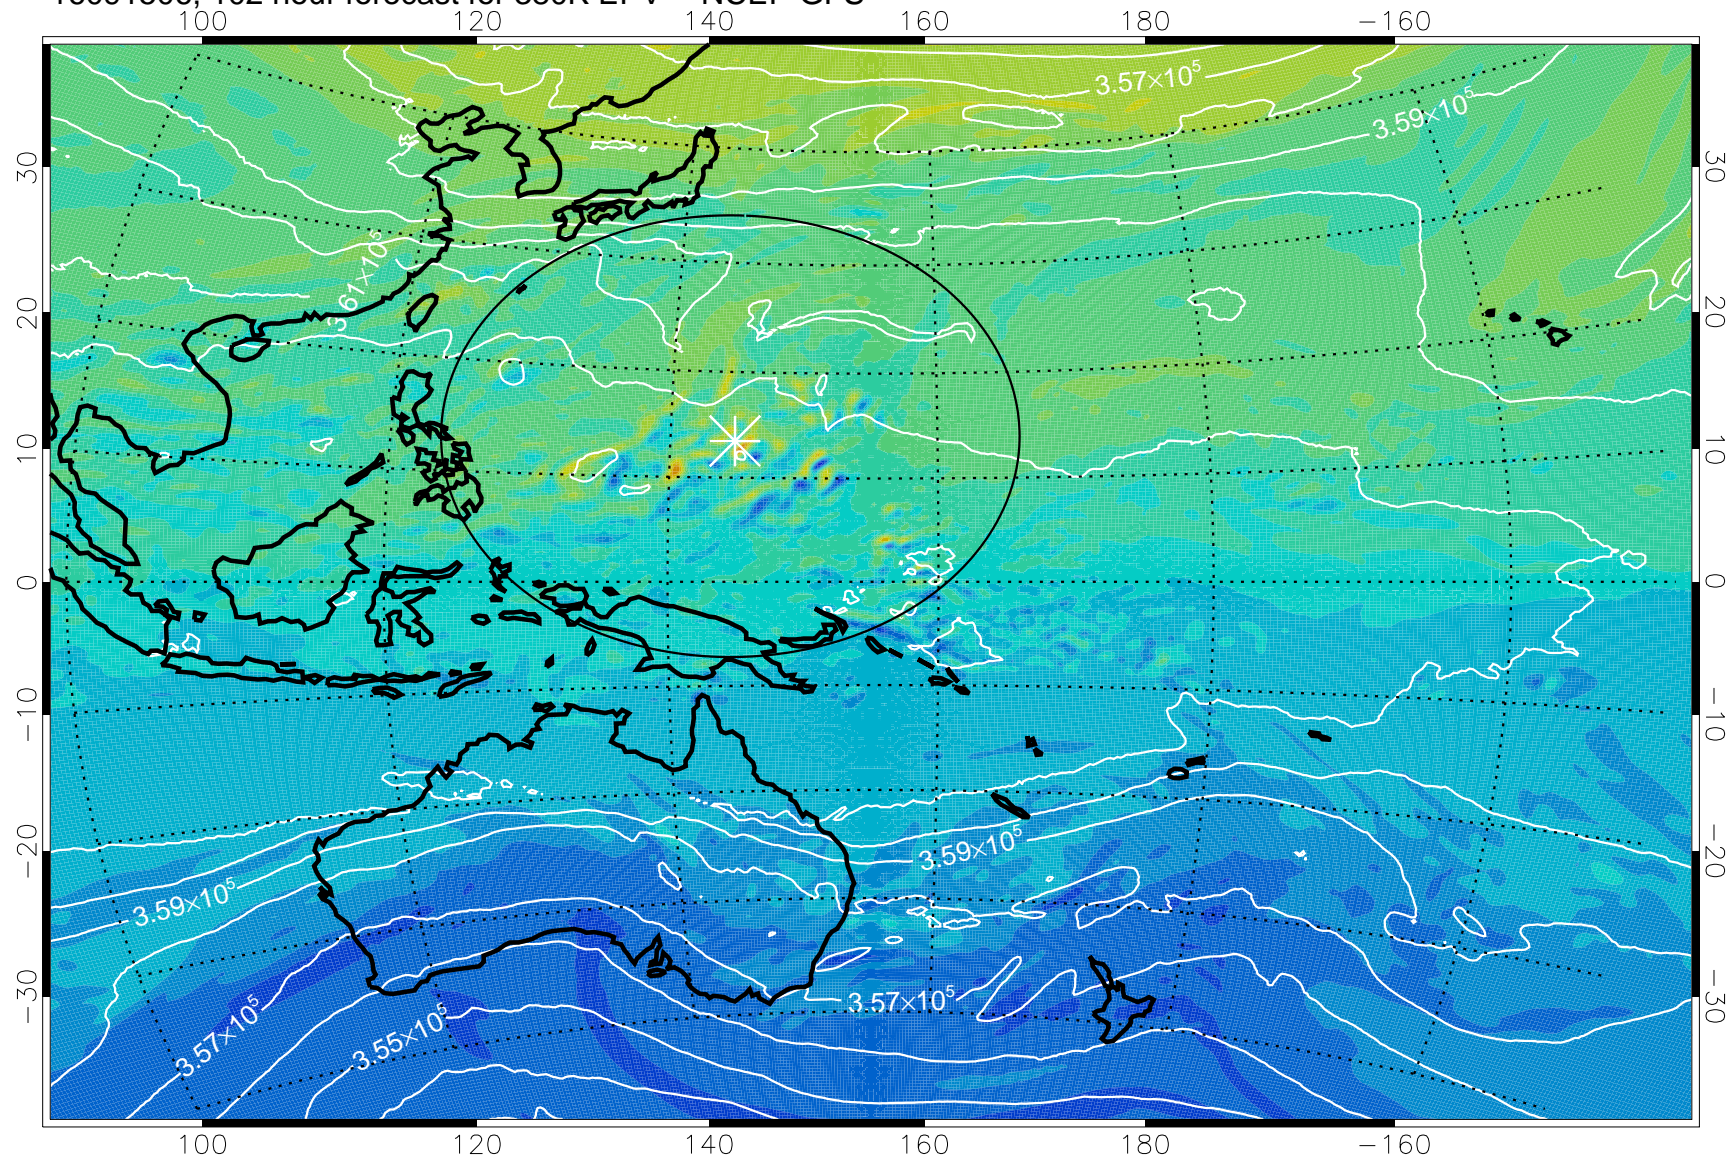

16091406, 78 hour forecast for 380K EPV -- NCEP GFS

380K Montgomery Streamfunction, white

Range ring of 2304 km

16091412, 84 hour forecast for 380K EPV -- NCEP GFS

380K Montgomery Streamfunction, white

Range ring of 2304 km

16091418, 90 hour forecast for 380K EPV -- NCEP GFS

380K Montgomery Streamfunction, white

Range ring of 2304 km

16091500, 96 hour forecast for 380K EPV -- NCEP GFS

380K Montgomery Streamfunction, white

Range ring of 2304 km

16091506, 102 hour forecast for 380K EPV -- NCEP GFS

380K Montgomery Streamfunction, white

Range ring of 2304 km

16091512, 108 hour forecast for 380K EPV -- NCEP GFS

380K Montgomery Streamfunction, white

Range ring of 2304 km

16091518, 114 hour forecast for 380K EPV -- NCEP GFS

380K Montgomery Streamfunction, white

Range ring of 2304 km

16091600, 120 hour forecast for 380K EPV -- NCEP GFS

380K Montgomery Streamfunction, white

Range ring of 2304 km