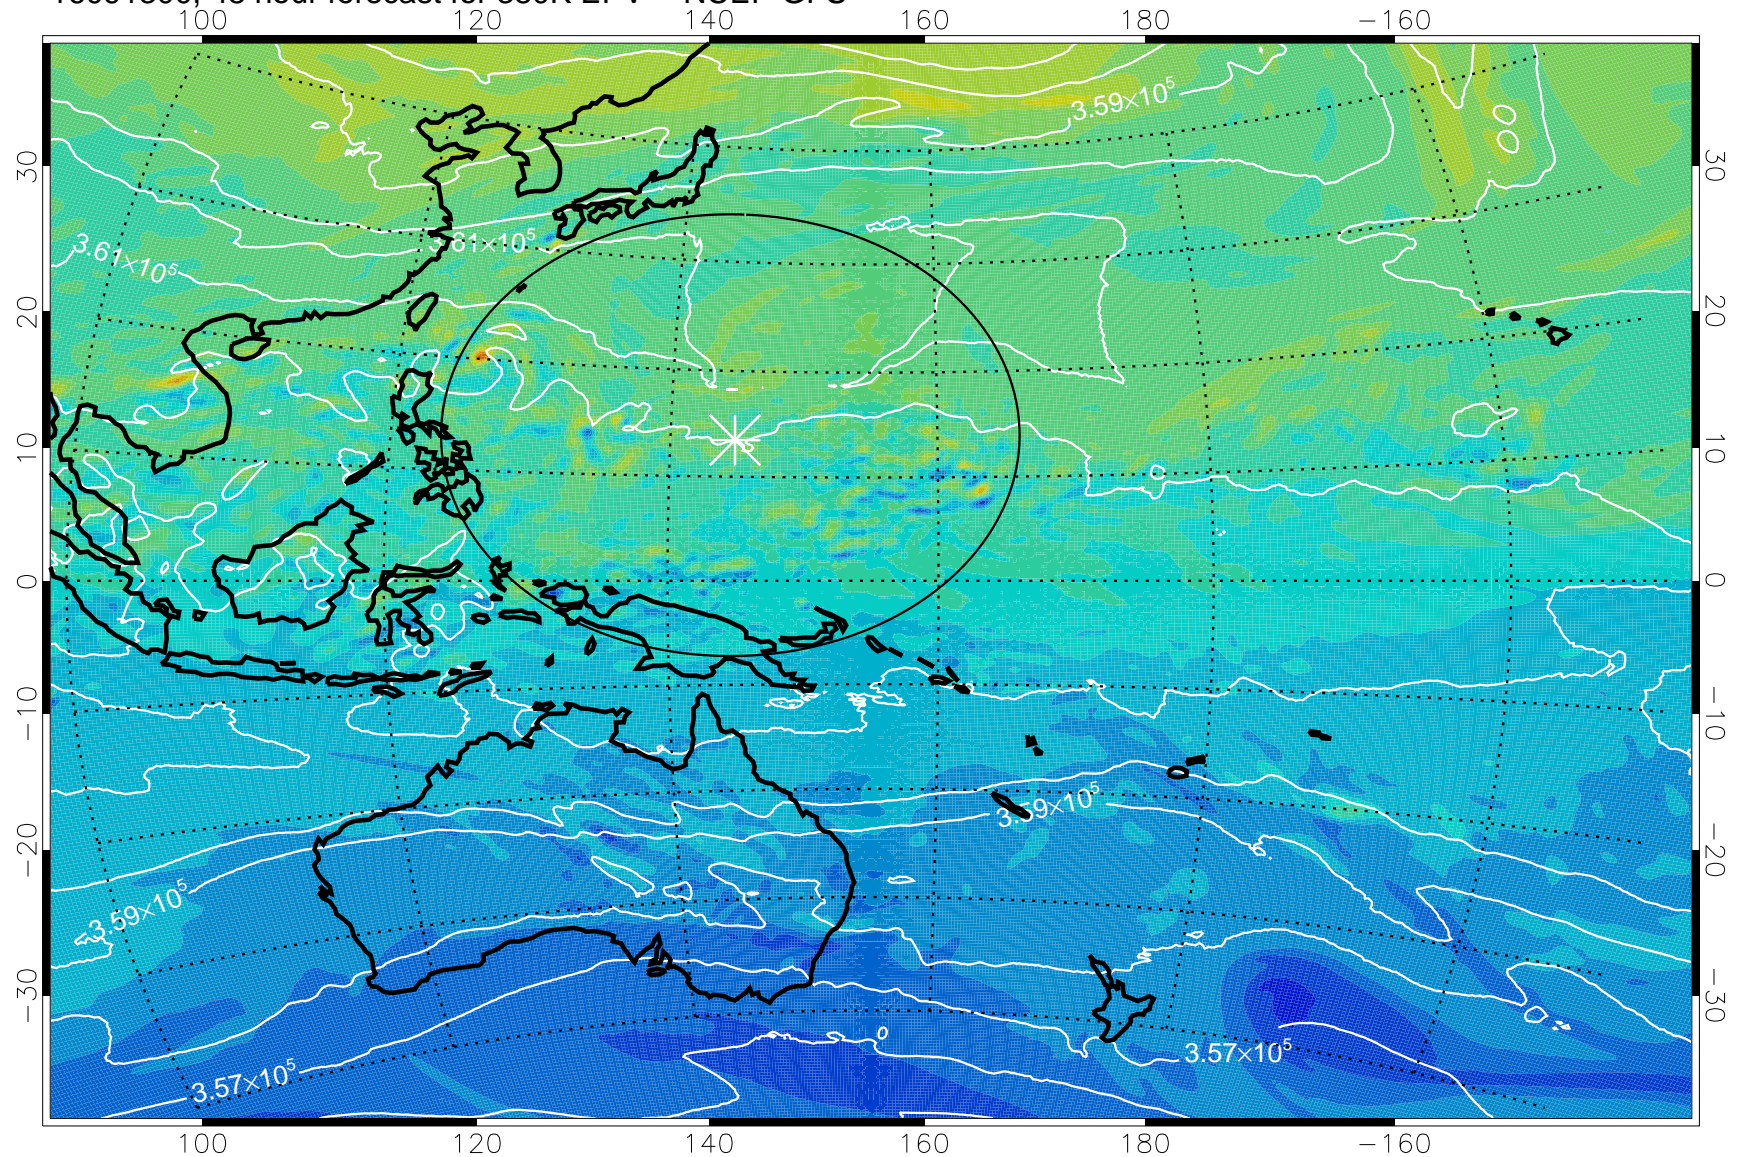

16091218, 42 hour forecast for 380K EPV -- NCEP GFS

380K Montgomery Streamfunction, white

Range ring of 2304 km

16091300, 48 hour forecast for 380K EPV -- NCEP GFS

380K Montgomery Streamfunction, white

Range ring of 2304 km

16091306, 54 hour forecast for 380K EPV -- NCEP GFS

380K Montgomery Streamfunction, white

Range ring of 2304 km

16091312, 60 hour forecast for 380K EPV -- NCEP GFS

380K Montgomery Streamfunction, white

Range ring of 2304 km

16091318, 66 hour forecast for 380K EPV -- NCEP GFS

380K Montgomery Streamfunction, white

Range ring of 2304 km

16091400, 72 hour forecast for 380K EPV -- NCEP GFS

380K Montgomery Streamfunction, white

Range ring of 2304 km

16091406, 78 hour forecast for 380K EPV -- NCEP GFS

380K Montgomery Streamfunction, white

Range ring of 2304 km

16091412, 84 hour forecast for 380K EPV -- NCEP GFS

380K Montgomery Streamfunction, white

Range ring of 2304 km