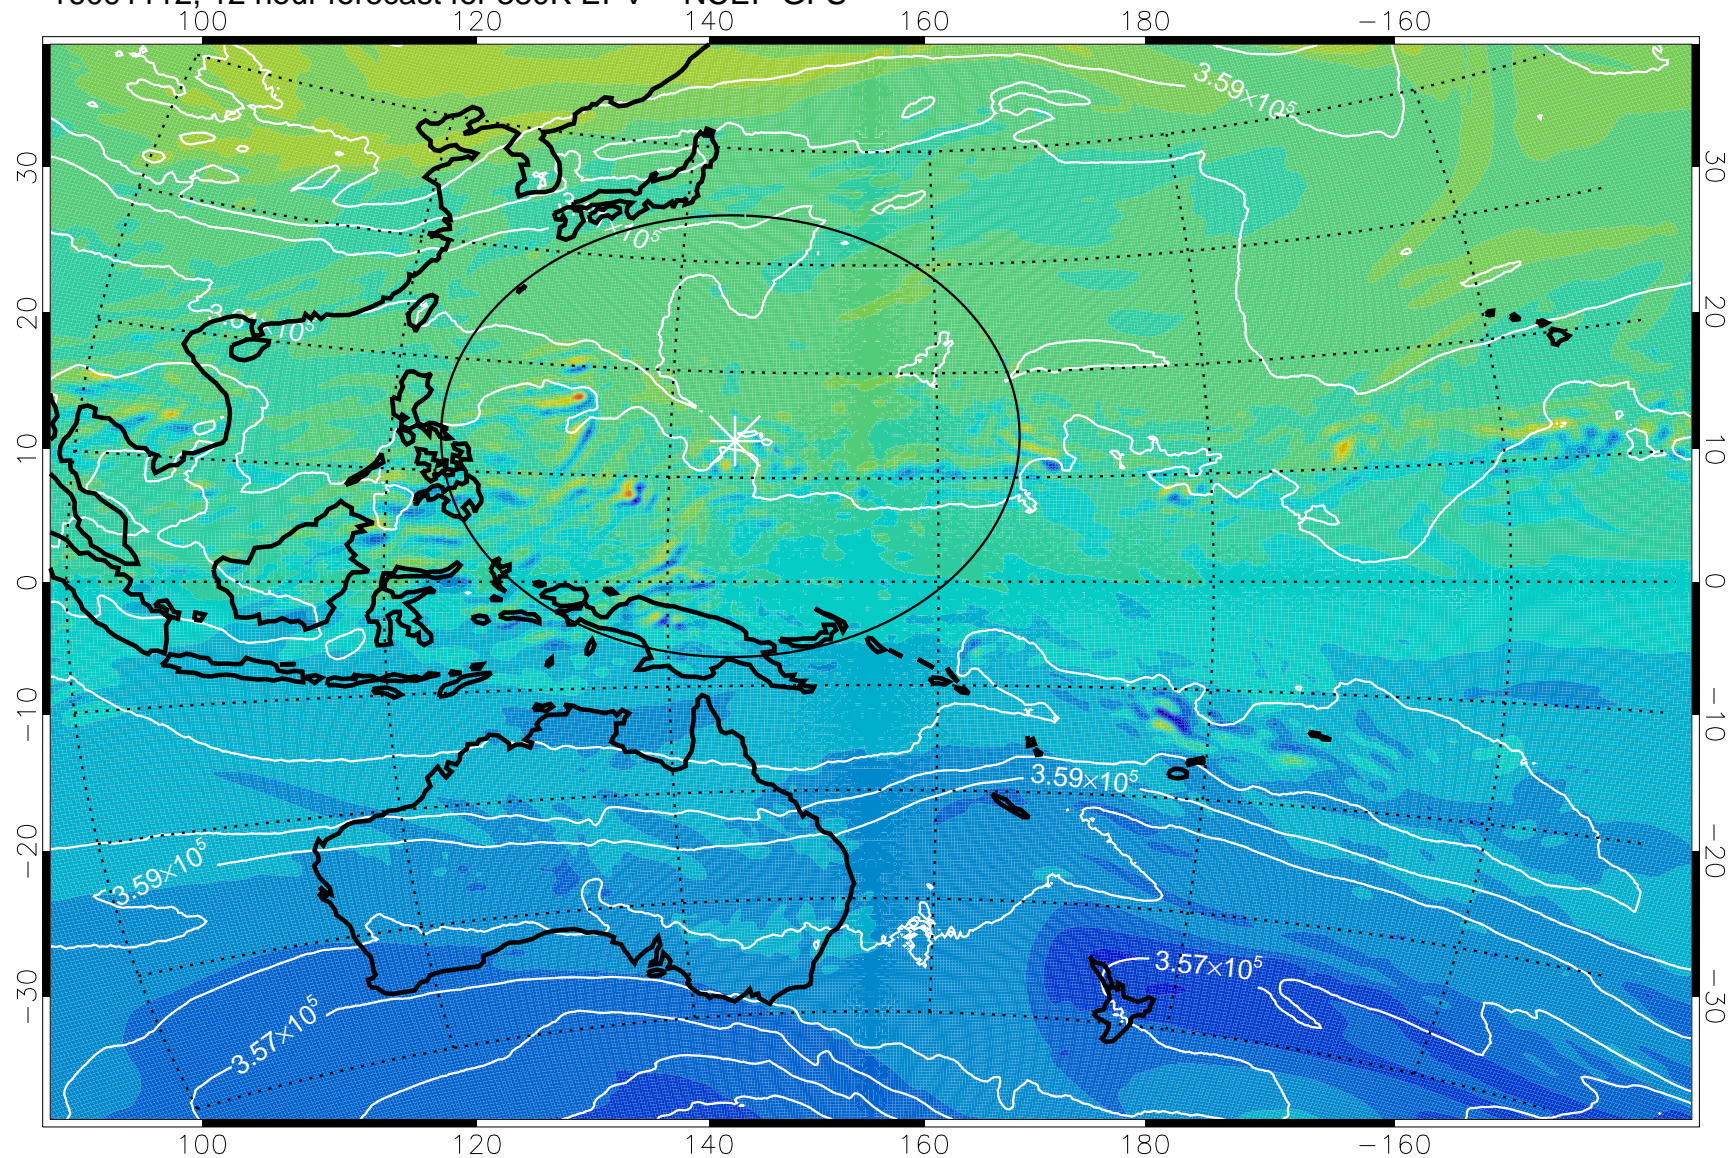

16091106, 6 hour forecast for 380K EPV -- NCEP GFS

380K Montgomery Streamfunction, white

Range ring of 2304 km

16091112, 12 hour forecast for 380K EPV -- NCEP GFS

380K Montgomery Streamfunction, white

Range ring of 2304 km

16091118, 18 hour forecast for 380K EPV -- NCEP GFS

380K Montgomery Streamfunction, white

Range ring of 2304 km

16091200, 24 hour forecast for 380K EPV -- NCEP GFS

380K Montgomery Streamfunction, white

Range ring of 2304 km

16091206, 30 hour forecast for 380K EPV -- NCEP GFS

380K Montgomery Streamfunction, white

Range ring of 2304 km

16091212, 36 hour forecast for 380K EPV -- NCEP GFS

380K Montgomery Streamfunction, white

Range ring of 2304 km

16091218, 42 hour forecast for 380K EPV -- NCEP GFS

380K Montgomery Streamfunction, white

Range ring of 2304 km

16091300, 48 hour forecast for 380K EPV -- NCEP GFS

380K Montgomery Streamfunction, white

Range ring of 2304 km