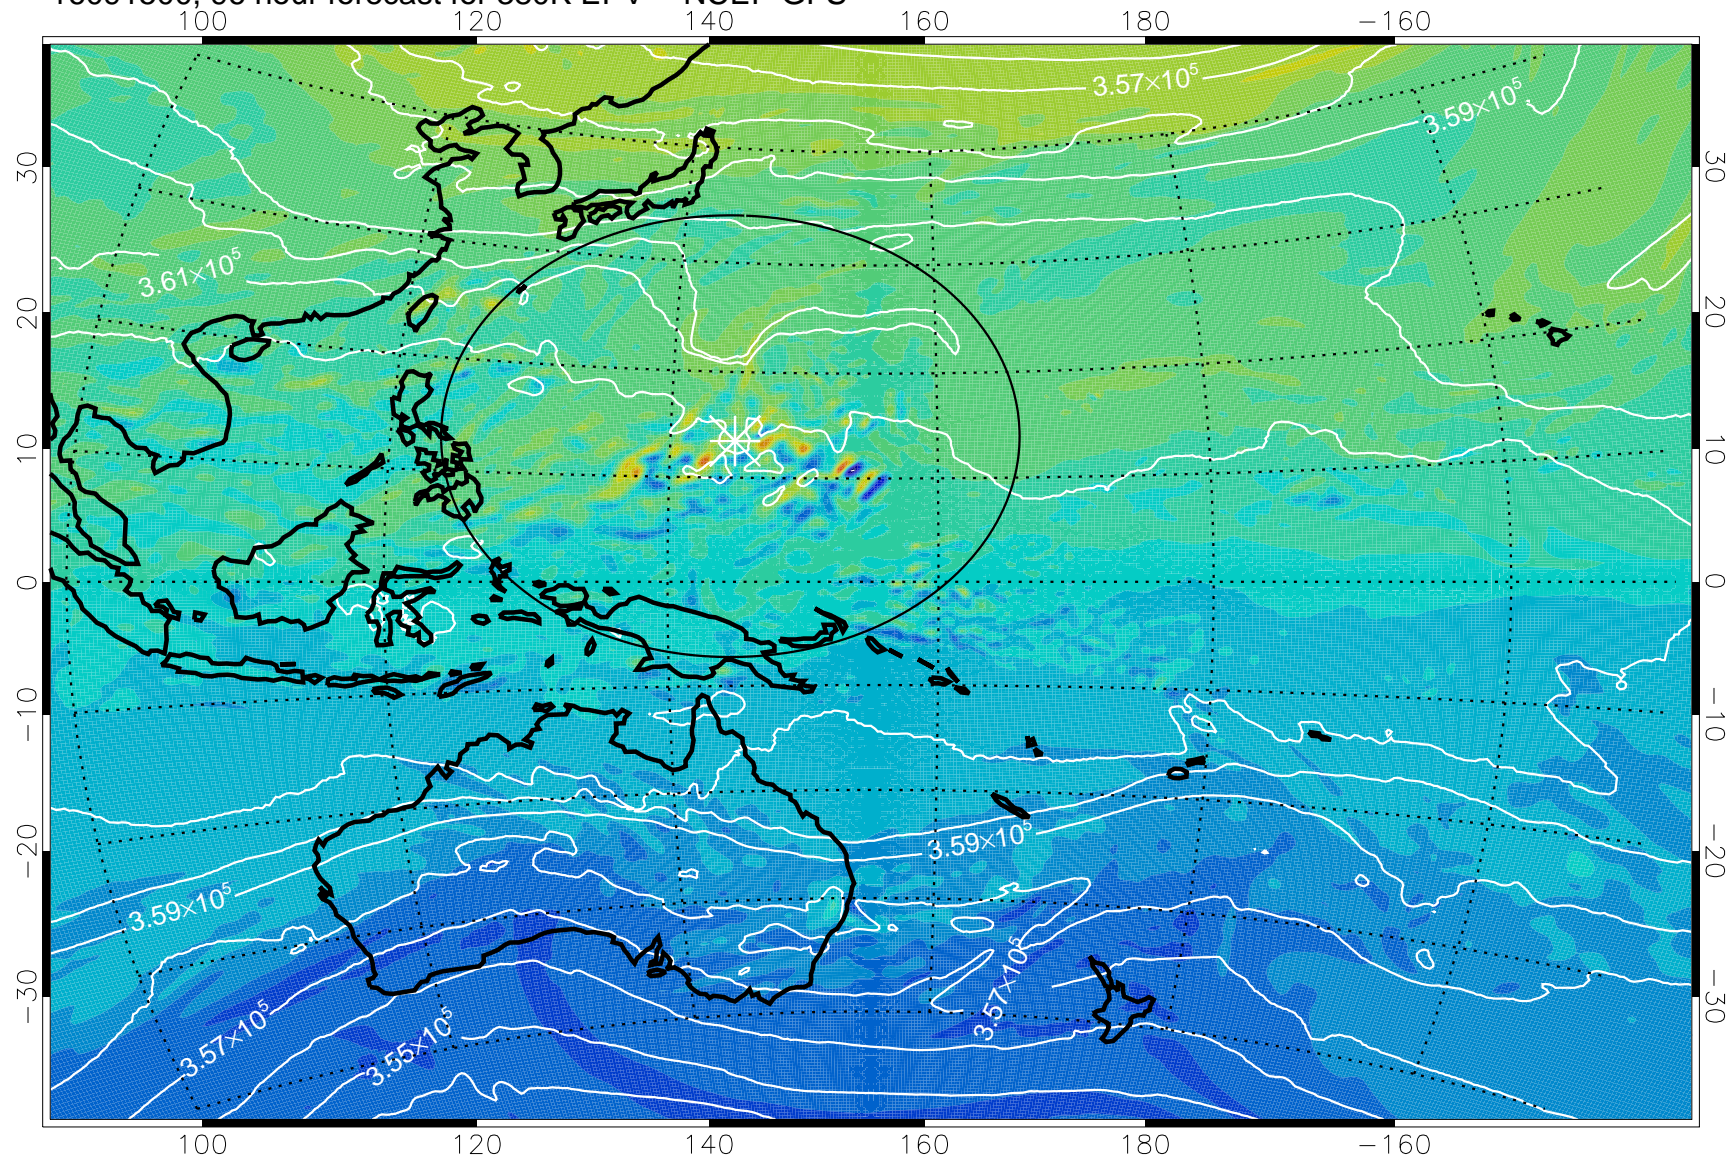

16091318, 66 hour forecast for 380K EPV -- NCEP GFS

380K Montgomery Streamfunction, white

Range ring of 2304 km

16091400, 72 hour forecast for 380K EPV -- NCEP GFS

380K Montgomery Streamfunction, white

Range ring of 2304 km

16091406, 78 hour forecast for 380K EPV -- NCEP GFS

380K Montgomery Streamfunction, white

Range ring of 2304 km

16091412, 84 hour forecast for 380K EPV -- NCEP GFS

380K Montgomery Streamfunction, white

Range ring of 2304 km

16091418, 90 hour forecast for 380K EPV -- NCEP GFS

380K Montgomery Streamfunction, white

Range ring of 2304 km

16091500, 96 hour forecast for 380K EPV -- NCEP GFS

380K Montgomery Streamfunction, white

Range ring of 2304 km

16091506, 102 hour forecast for 380K EPV -- NCEP GFS

380K Montgomery Streamfunction, white

Range ring of 2304 km

16091512, 108 hour forecast for 380K EPV -- NCEP GFS

380K Montgomery Streamfunction, white

Range ring of 2304 km