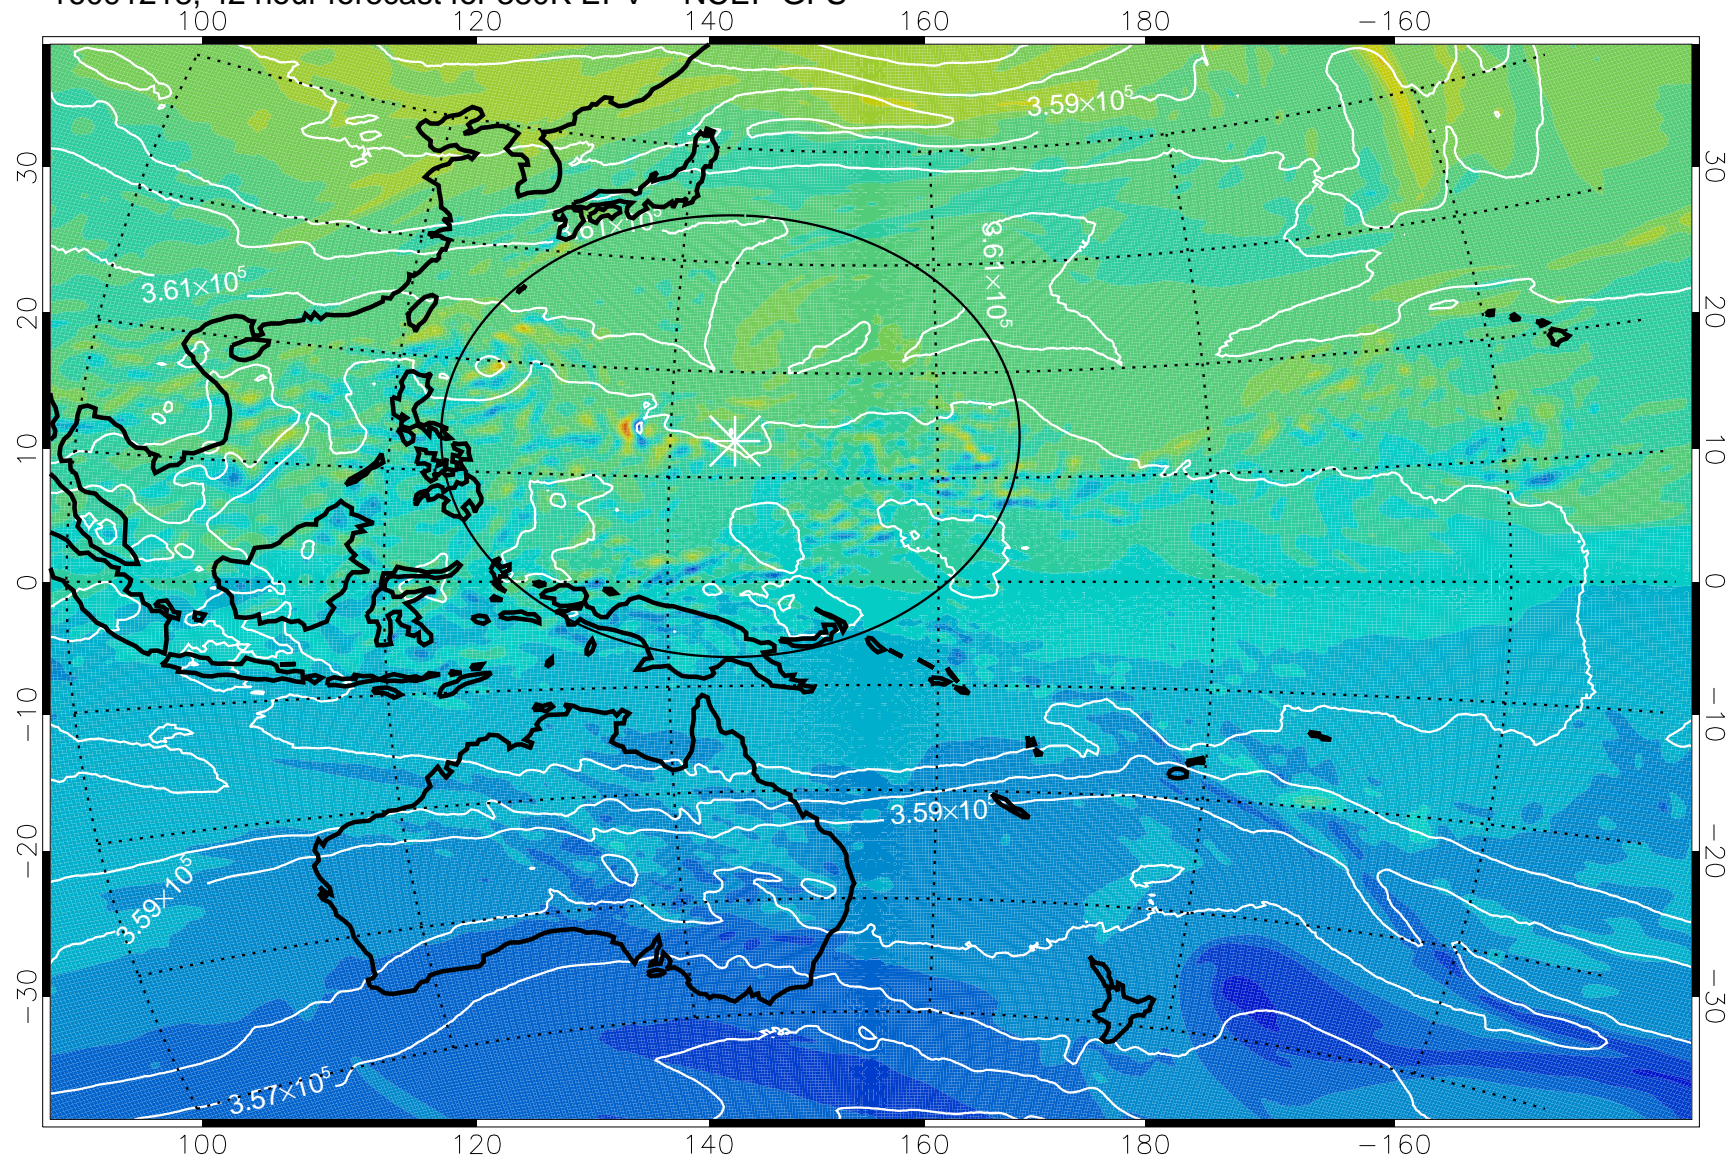

16091206, 30 hour forecast for 380K EPV -- NCEP GFS

380K Montgomery Streamfunction, white

Range ring of 2304 km

16091212, 36 hour forecast for 380K EPV -- NCEP GFS

380K Montgomery Streamfunction, white

Range ring of 2304 km

16091218, 42 hour forecast for 380K EPV -- NCEP GFS

380K Montgomery Streamfunction, white

Range ring of 2304 km

16091300, 48 hour forecast for 380K EPV -- NCEP GFS

380K Montgomery Streamfunction, white

Range ring of 2304 km

16091306, 54 hour forecast for 380K EPV -- NCEP GFS

380K Montgomery Streamfunction, white

Range ring of 2304 km

16091312, 60 hour forecast for 380K EPV -- NCEP GFS

380K Montgomery Streamfunction, white

Range ring of 2304 km

16091318, 66 hour forecast for 380K EPV -- NCEP GFS

380K Montgomery Streamfunction, white

Range ring of 2304 km

16091400, 72 hour forecast for 380K EPV -- NCEP GFS

380K Montgomery Streamfunction, white

Range ring of 2304 km