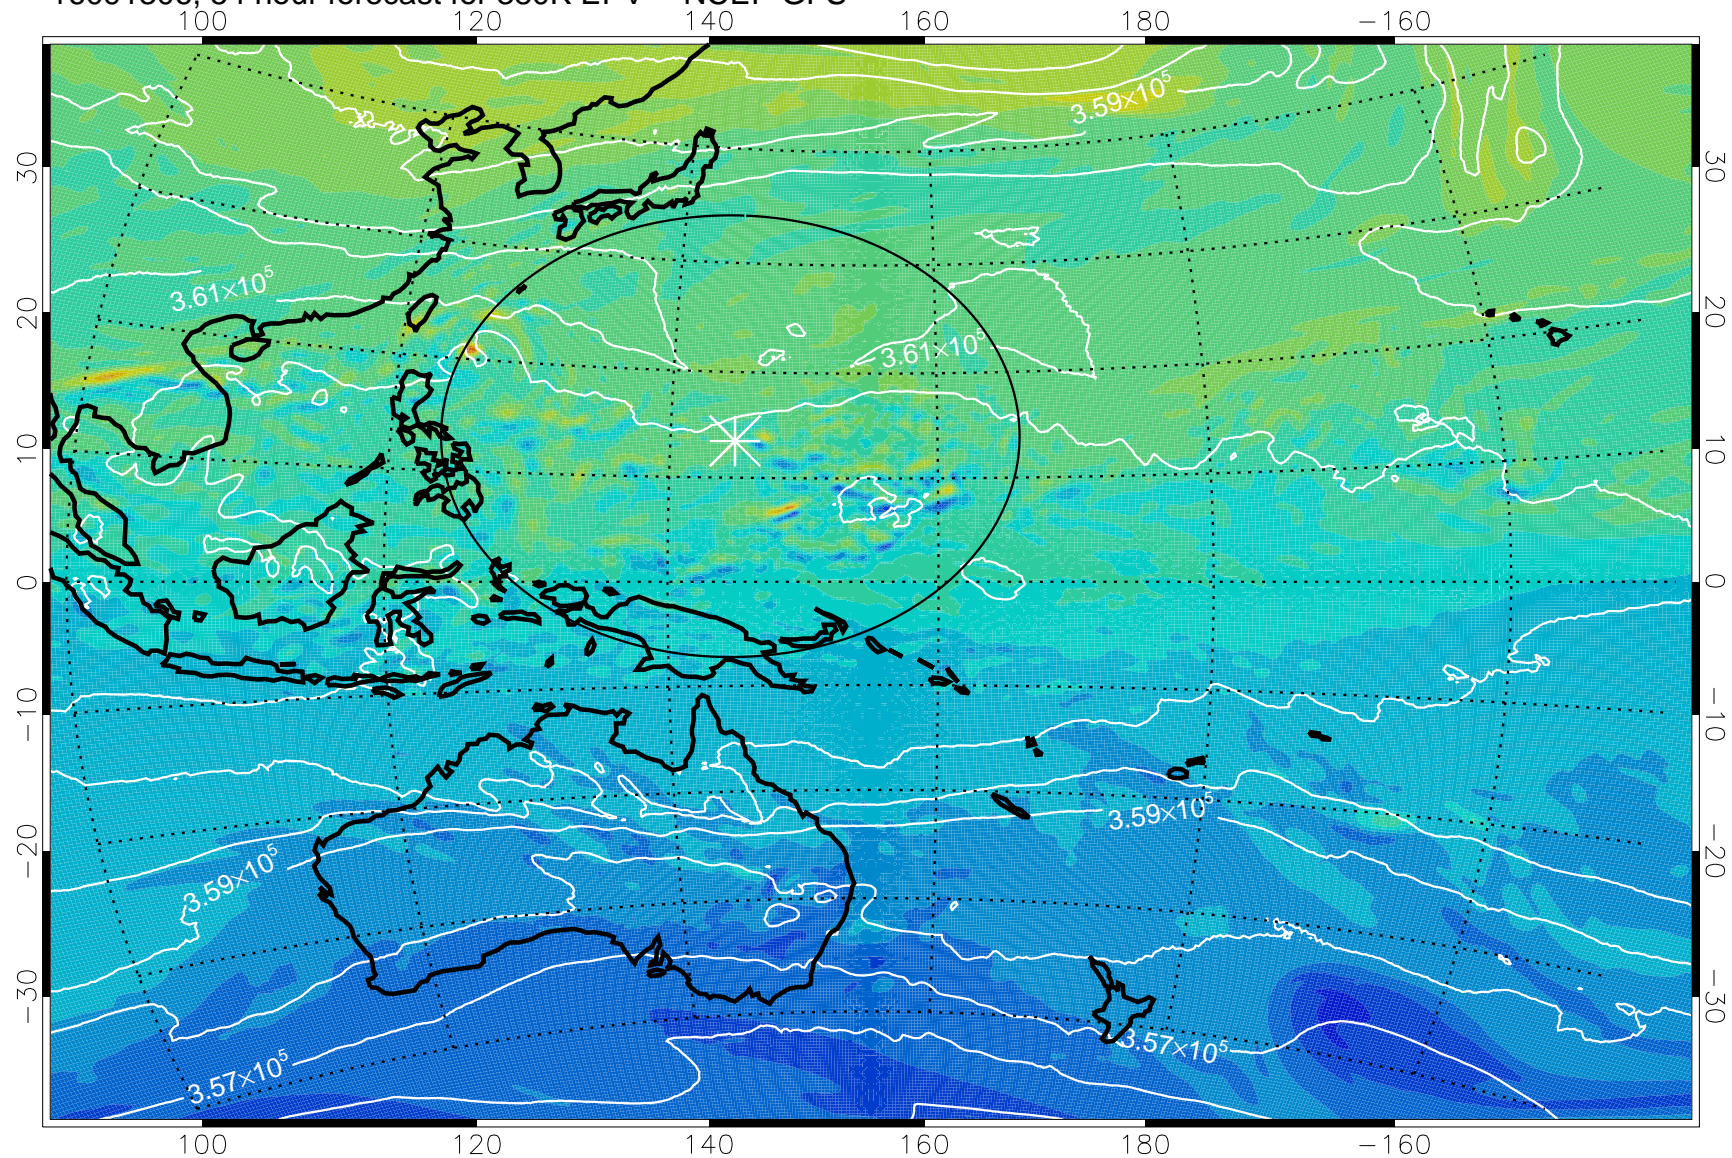

16091218, 42 hour forecast for 380K EPV -- NCEP GFS

380K Montgomery Streamfunction, white

Range ring of 2304 km

16091300, 48 hour forecast for 380K EPV -- NCEP GFS

380K Montgomery Streamfunction, white

Range ring of 2304 km

16091306, 54 hour forecast for 380K EPV -- NCEP GFS

380K Montgomery Streamfunction, white

Range ring of 2304 km

16091312, 60 hour forecast for 380K EPV -- NCEP GFS

380K Montgomery Streamfunction, white

Range ring of 2304 km

16091318, 66 hour forecast for 380K EPV -- NCEP GFS

380K Montgomery Streamfunction, white

Range ring of 2304 km

16091400, 72 hour forecast for 380K EPV -- NCEP GFS

380K Montgomery Streamfunction, white

Range ring of 2304 km

16091406, 78 hour forecast for 380K EPV -- NCEP GFS

380K Montgomery Streamfunction, white

Range ring of 2304 km

16091412, 84 hour forecast for 380K EPV -- NCEP GFS

380K Montgomery Streamfunction, white

Range ring of 2304 km