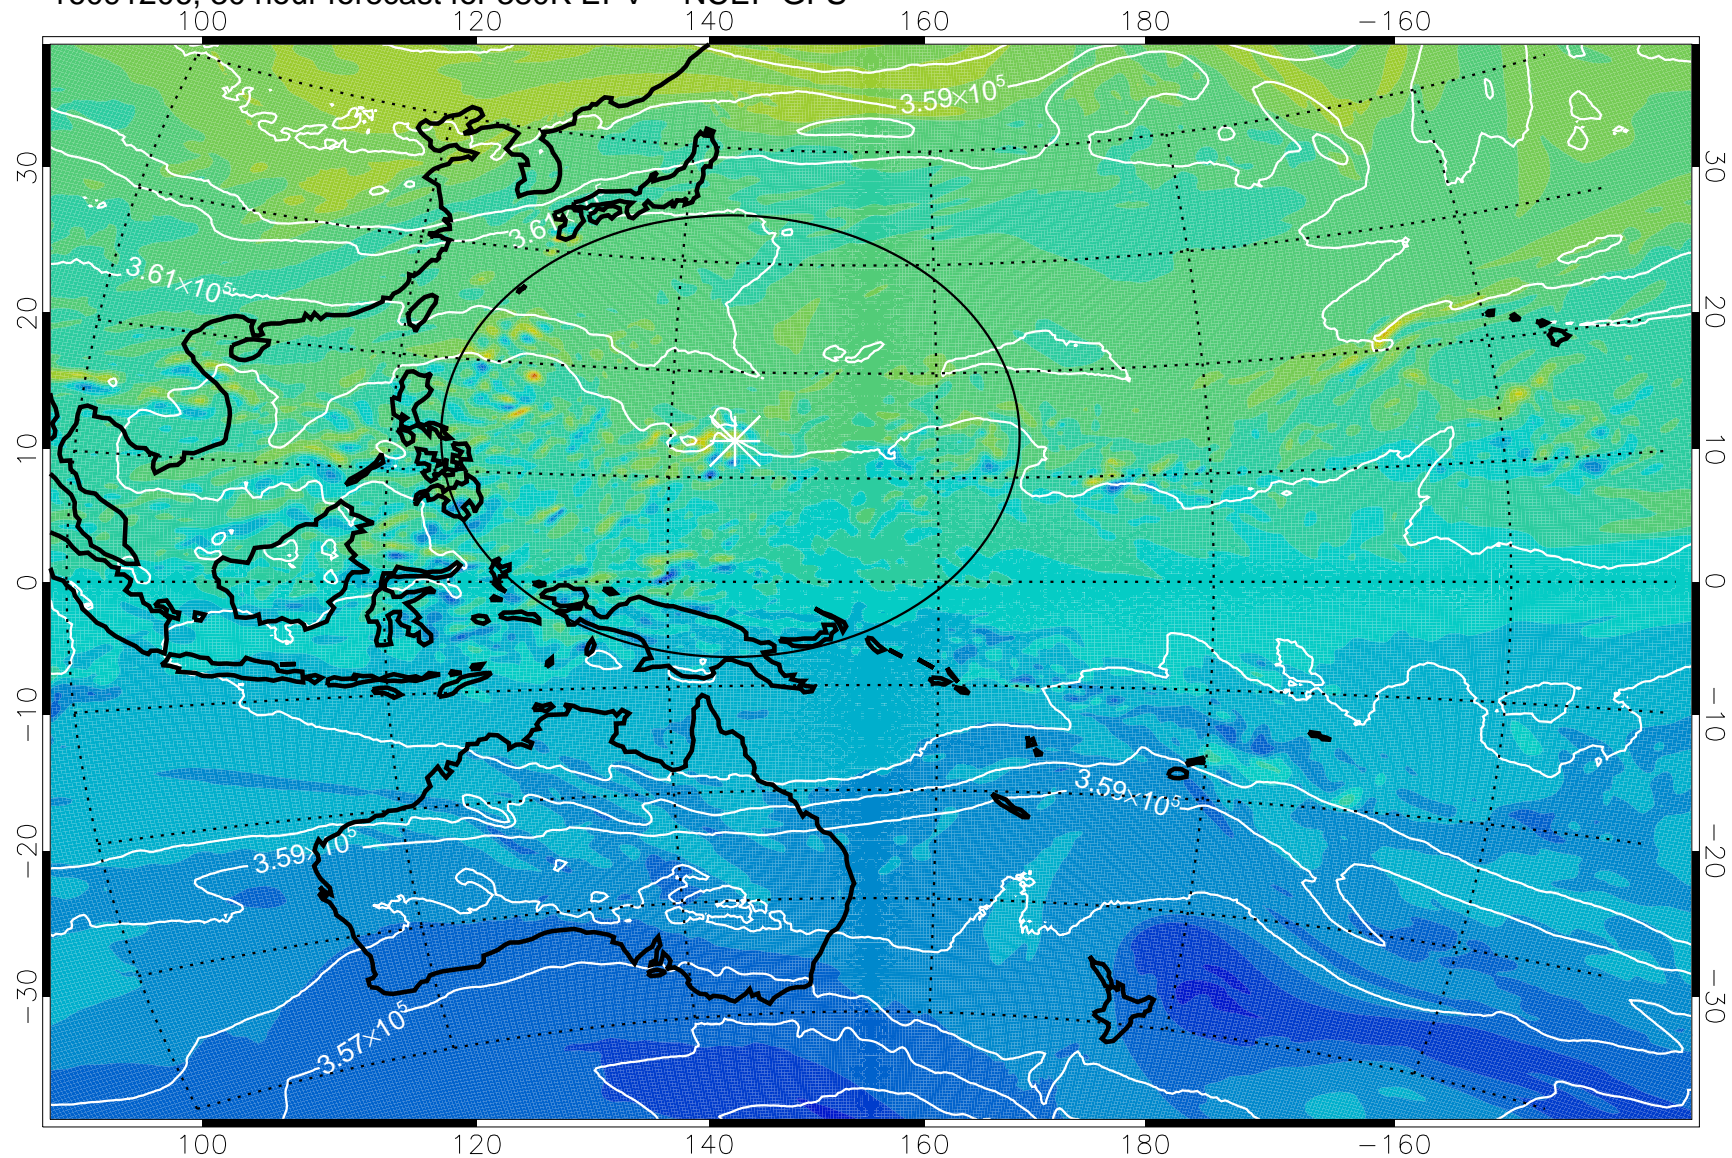

16091106, 6 hour forecast for 380K EPV -- NCEP GFS

380K Montgomery Streamfunction, white

Range ring of 2304 km

16091112, 12 hour forecast for 380K EPV -- NCEP GFS

380K Montgomery Streamfunction, white

Range ring of 2304 km

16091118, 18 hour forecast for 380K EPV -- NCEP GFS

380K Montgomery Streamfunction, white

Range ring of 2304 km

16091200, 24 hour forecast for 380K EPV -- NCEP GFS

380K Montgomery Streamfunction, white

Range ring of 2304 km

16091206, 30 hour forecast for 380K EPV -- NCEP GFS

380K Montgomery Streamfunction, white

Range ring of 2304 km

16091212, 36 hour forecast for 380K EPV -- NCEP GFS

380K Montgomery Streamfunction, white

Range ring of 2304 km

16091218, 42 hour forecast for 380K EPV -- NCEP GFS

380K Montgomery Streamfunction, white

Range ring of 2304 km

16091300, 48 hour forecast for 380K EPV -- NCEP GFS

380K Montgomery Streamfunction, white

Range ring of 2304 km