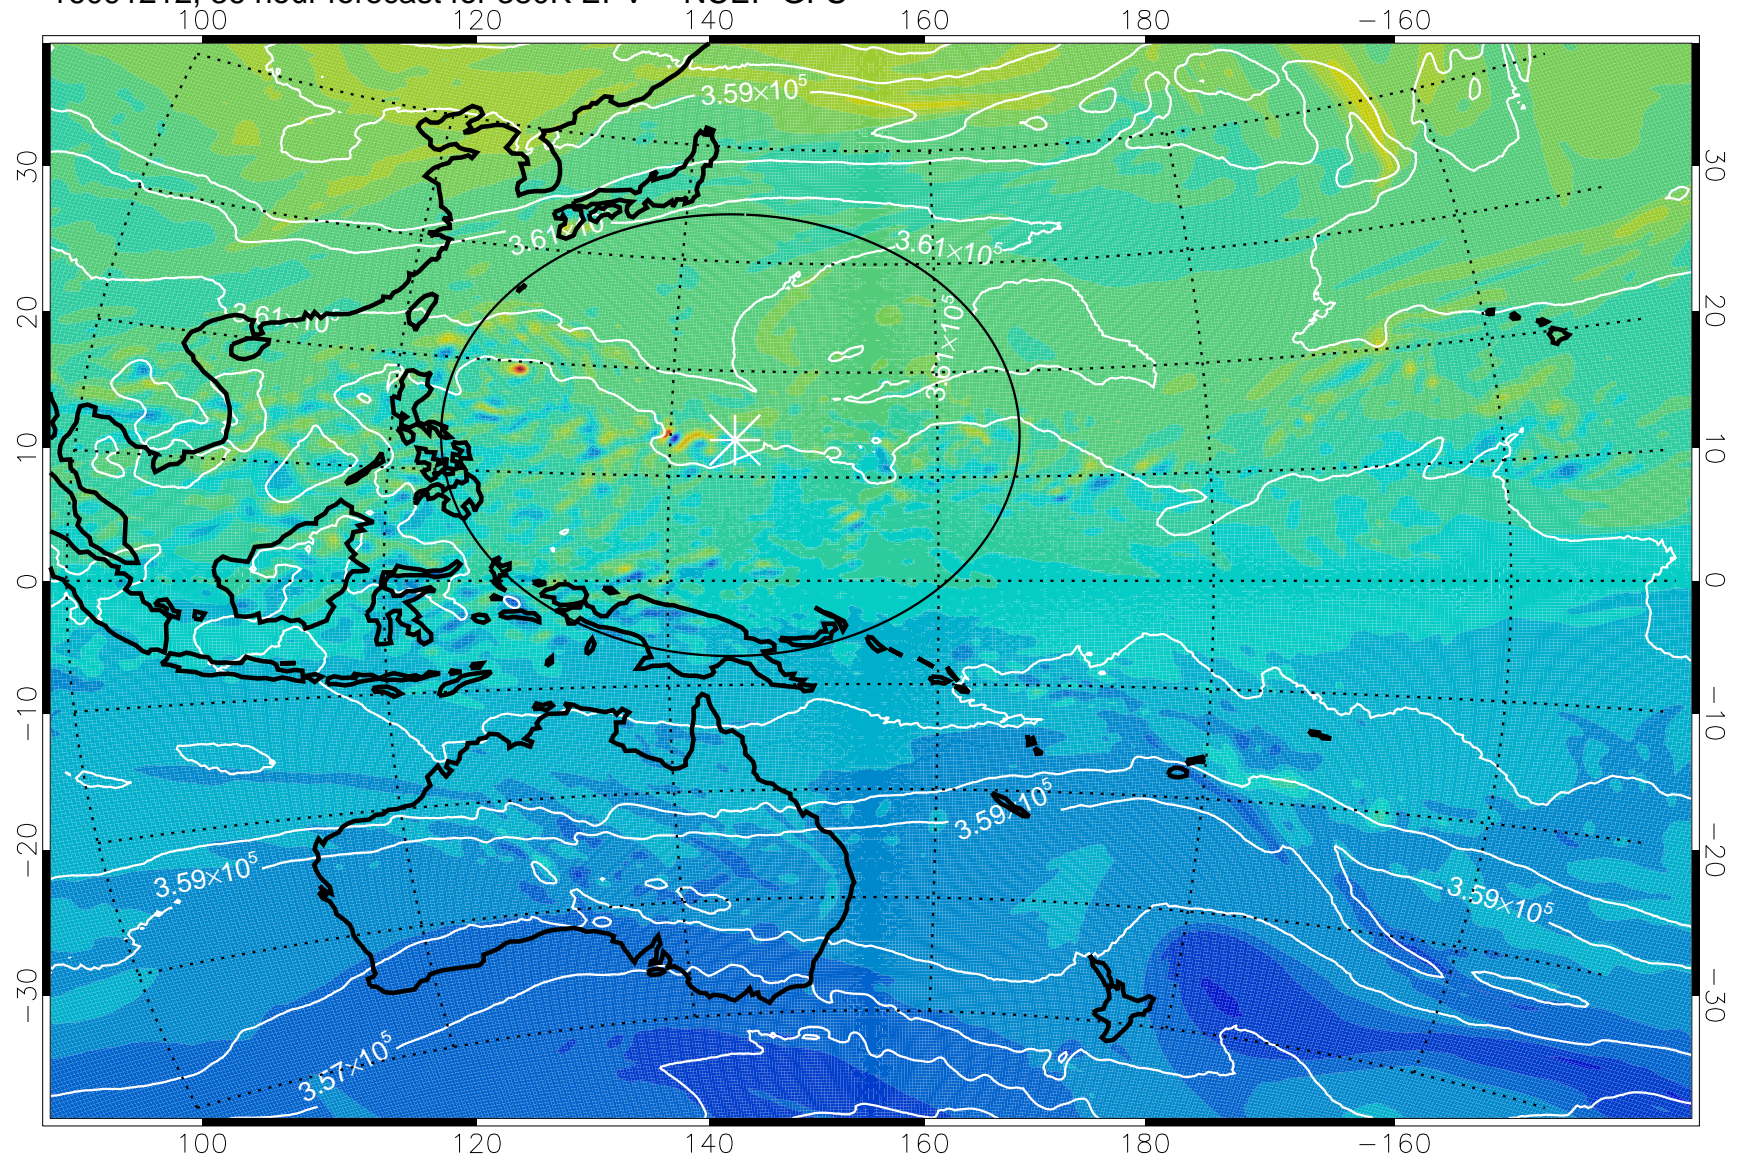

16091118, 18 hour forecast for 380K EPV -- NCEP GFS

380K Montgomery Streamfunction, white

Range ring of 2304 km

16091200, 24 hour forecast for 380K EPV -- NCEP GFS

380K Montgomery Streamfunction, white

Range ring of 2304 km

16091206, 30 hour forecast for 380K EPV -- NCEP GFS

380K Montgomery Streamfunction, white

Range ring of 2304 km

16091212, 36 hour forecast for 380K EPV -- NCEP GFS

380K Montgomery Streamfunction, white

Range ring of 2304 km

16091218, 42 hour forecast for 380K EPV -- NCEP GFS

380K Montgomery Streamfunction, white

Range ring of 2304 km

16091300, 48 hour forecast for 380K EPV -- NCEP GFS

380K Montgomery Streamfunction, white

Range ring of 2304 km

16091306, 54 hour forecast for 380K EPV -- NCEP GFS

380K Montgomery Streamfunction, white

Range ring of 2304 km

16091312, 60 hour forecast for 380K EPV -- NCEP GFS

380K Montgomery Streamfunction, white

Range ring of 2304 km