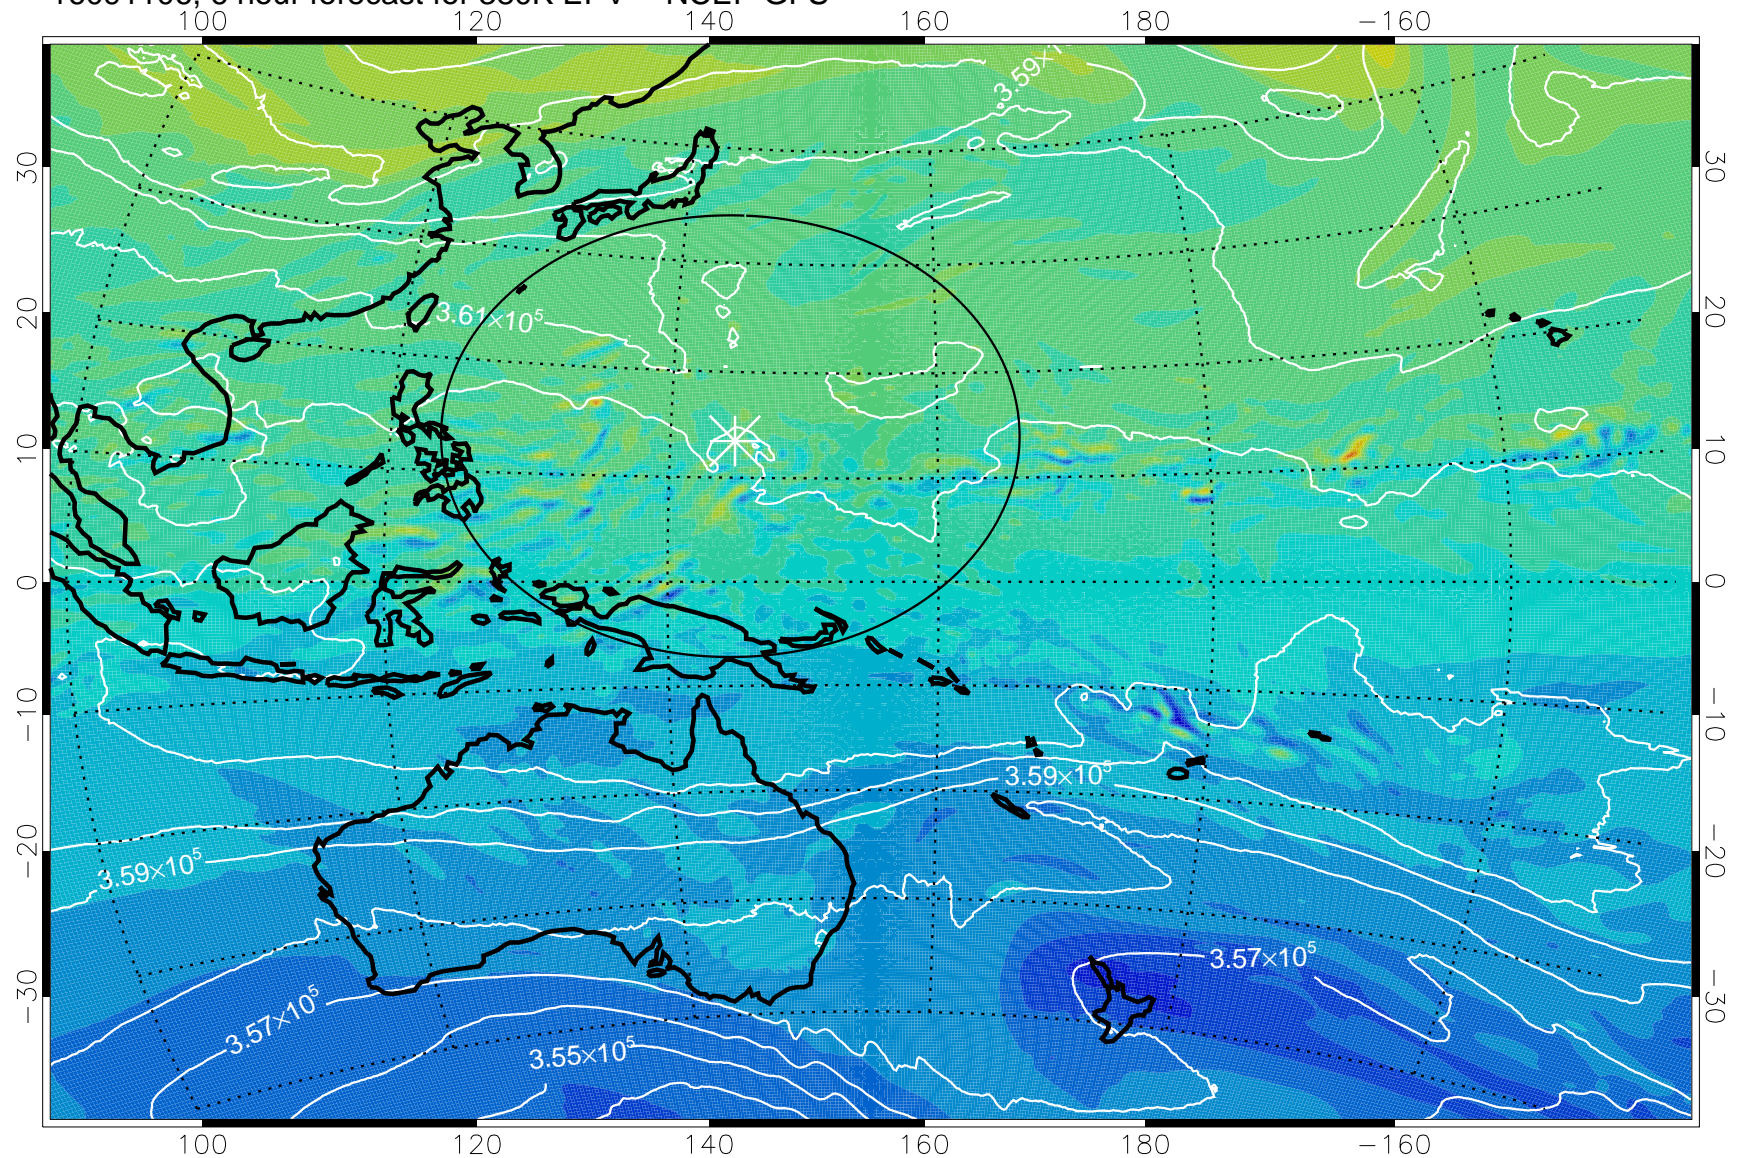

16091106, 6 hour forecast for 380K EPV -- NCEP GFS

380K Montgomery Streamfunction, white

Range ring of 2304 km

16091112, 12 hour forecast for 380K EPV -- NCEP GFS

380K Montgomery Streamfunction, white

Range ring of 2304 km

16091118, 18 hour forecast for 380K EPV -- NCEP GFS

380K Montgomery Streamfunction, white

Range ring of 2304 km

16091200, 24 hour forecast for 380K EPV -- NCEP GFS

380K Montgomery Streamfunction, white

Range ring of 2304 km

16091206, 30 hour forecast for 380K EPV -- NCEP GFS

380K Montgomery Streamfunction, white

Range ring of 2304 km

16091212, 36 hour forecast for 380K EPV -- NCEP GFS

380K Montgomery Streamfunction, white

Range ring of 2304 km

16091218, 42 hour forecast for 380K EPV -- NCEP GFS

380K Montgomery Streamfunction, white

Range ring of 2304 km

16091300, 48 hour forecast for 380K EPV -- NCEP GFS

380K Montgomery Streamfunction, white

Range ring of 2304 km