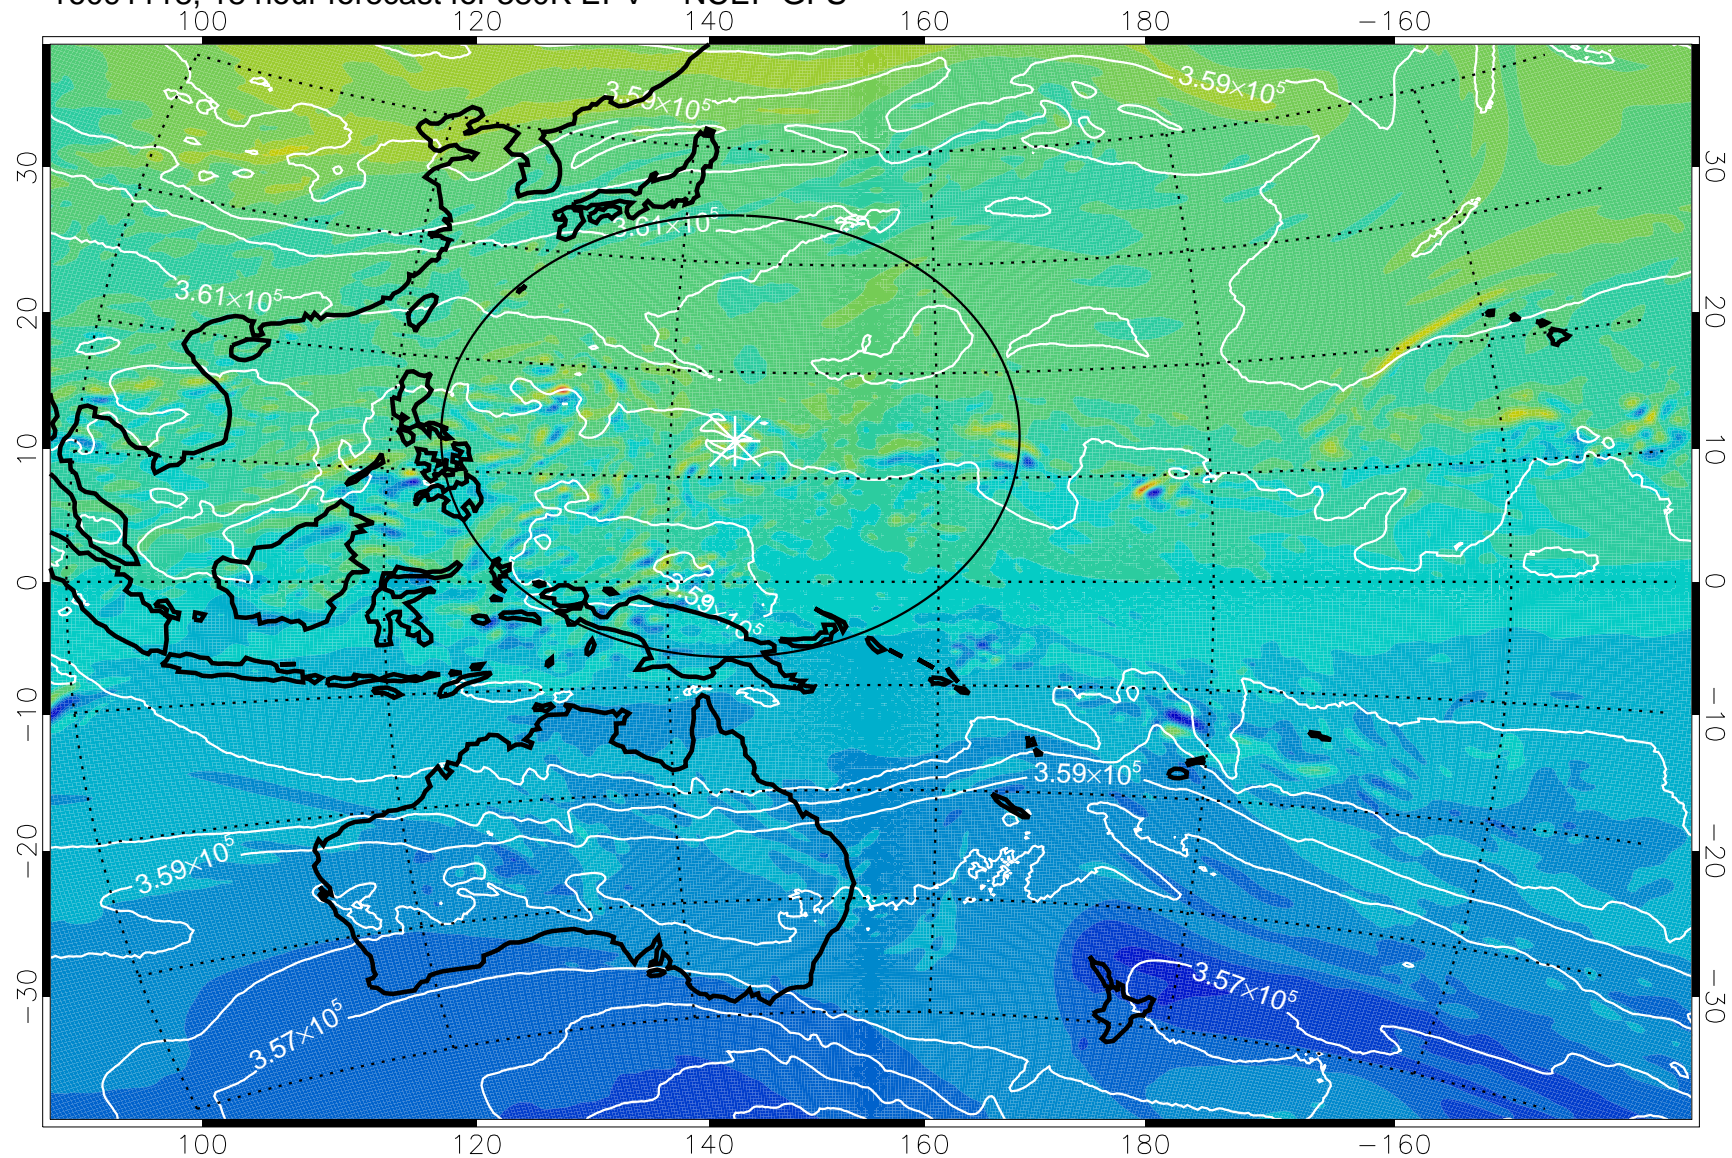

16091106, 6 hour forecast for 380K EPV -- NCEP GFS

380K Montgomery Streamfunction, white

Range ring of 2304 km

16091112, 12 hour forecast for 380K EPV -- NCEP GFS

380K Montgomery Streamfunction, white

Range ring of 2304 km

16091118, 18 hour forecast for 380K EPV -- NCEP GFS

380K Montgomery Streamfunction, white

Range ring of 2304 km

16091200, 24 hour forecast for 380K EPV -- NCEP GFS

380K Montgomery Streamfunction, white

Range ring of 2304 km

16091206, 30 hour forecast for 380K EPV -- NCEP GFS

380K Montgomery Streamfunction, white

Range ring of 2304 km

16091212, 36 hour forecast for 380K EPV -- NCEP GFS

380K Montgomery Streamfunction, white

Range ring of 2304 km

16091218, 42 hour forecast for 380K EPV -- NCEP GFS

380K Montgomery Streamfunction, white

Range ring of 2304 km

16091300, 48 hour forecast for 380K EPV -- NCEP GFS

380K Montgomery Streamfunction, white

Range ring of 2304 km