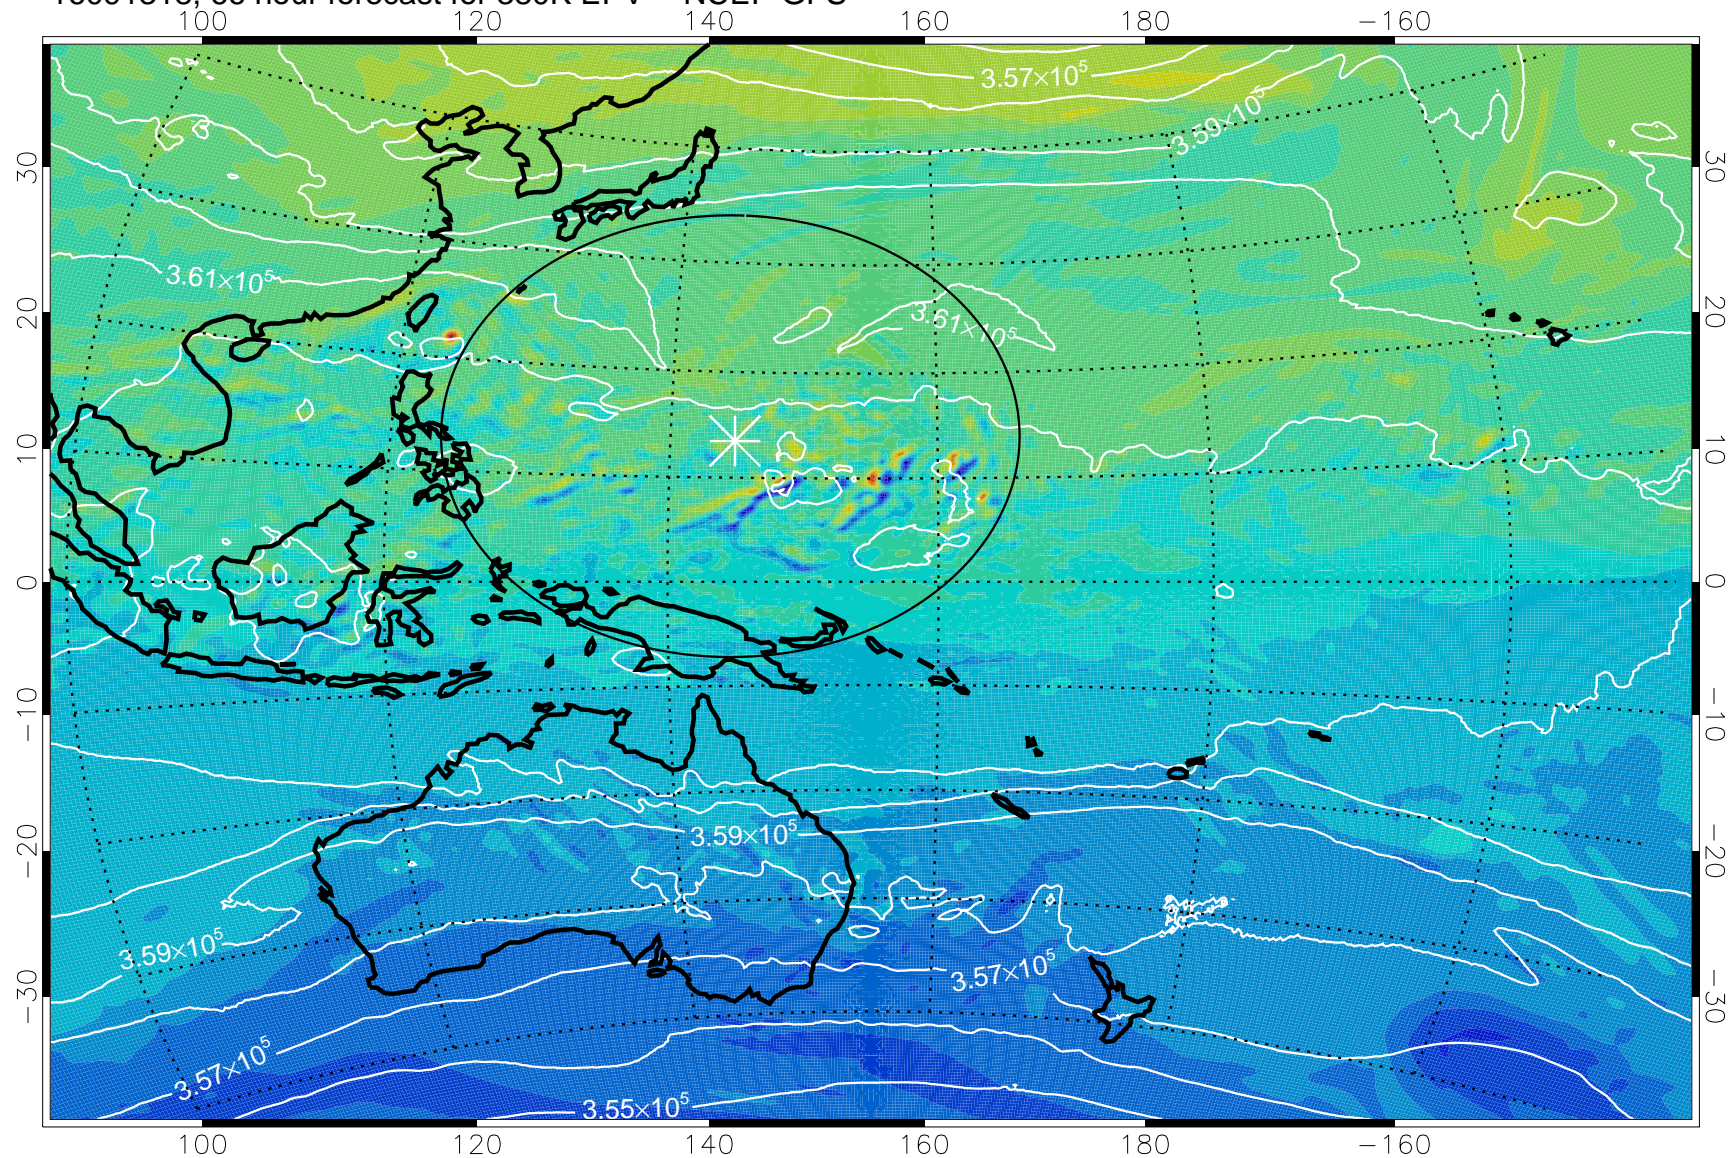

16091218, 42 hour forecast for 380K EPV -- NCEP GFS

380K Montgomery Streamfunction, white

Range ring of 2304 km

16091300, 48 hour forecast for 380K EPV -- NCEP GFS

380K Montgomery Streamfunction, white

Range ring of 2304 km

16091306, 54 hour forecast for 380K EPV -- NCEP GFS

380K Montgomery Streamfunction, white

Range ring of 2304 km

16091312, 60 hour forecast for 380K EPV -- NCEP GFS

380K Montgomery Streamfunction, white

Range ring of 2304 km

16091318, 66 hour forecast for 380K EPV -- NCEP GFS

380K Montgomery Streamfunction, white

Range ring of 2304 km

16091400, 72 hour forecast for 380K EPV -- NCEP GFS

380K Montgomery Streamfunction, white

Range ring of 2304 km

16091406, 78 hour forecast for 380K EPV -- NCEP GFS

380K Montgomery Streamfunction, white

Range ring of 2304 km

16091412, 84 hour forecast for 380K EPV -- NCEP GFS

380K Montgomery Streamfunction, white

Range ring of 2304 km