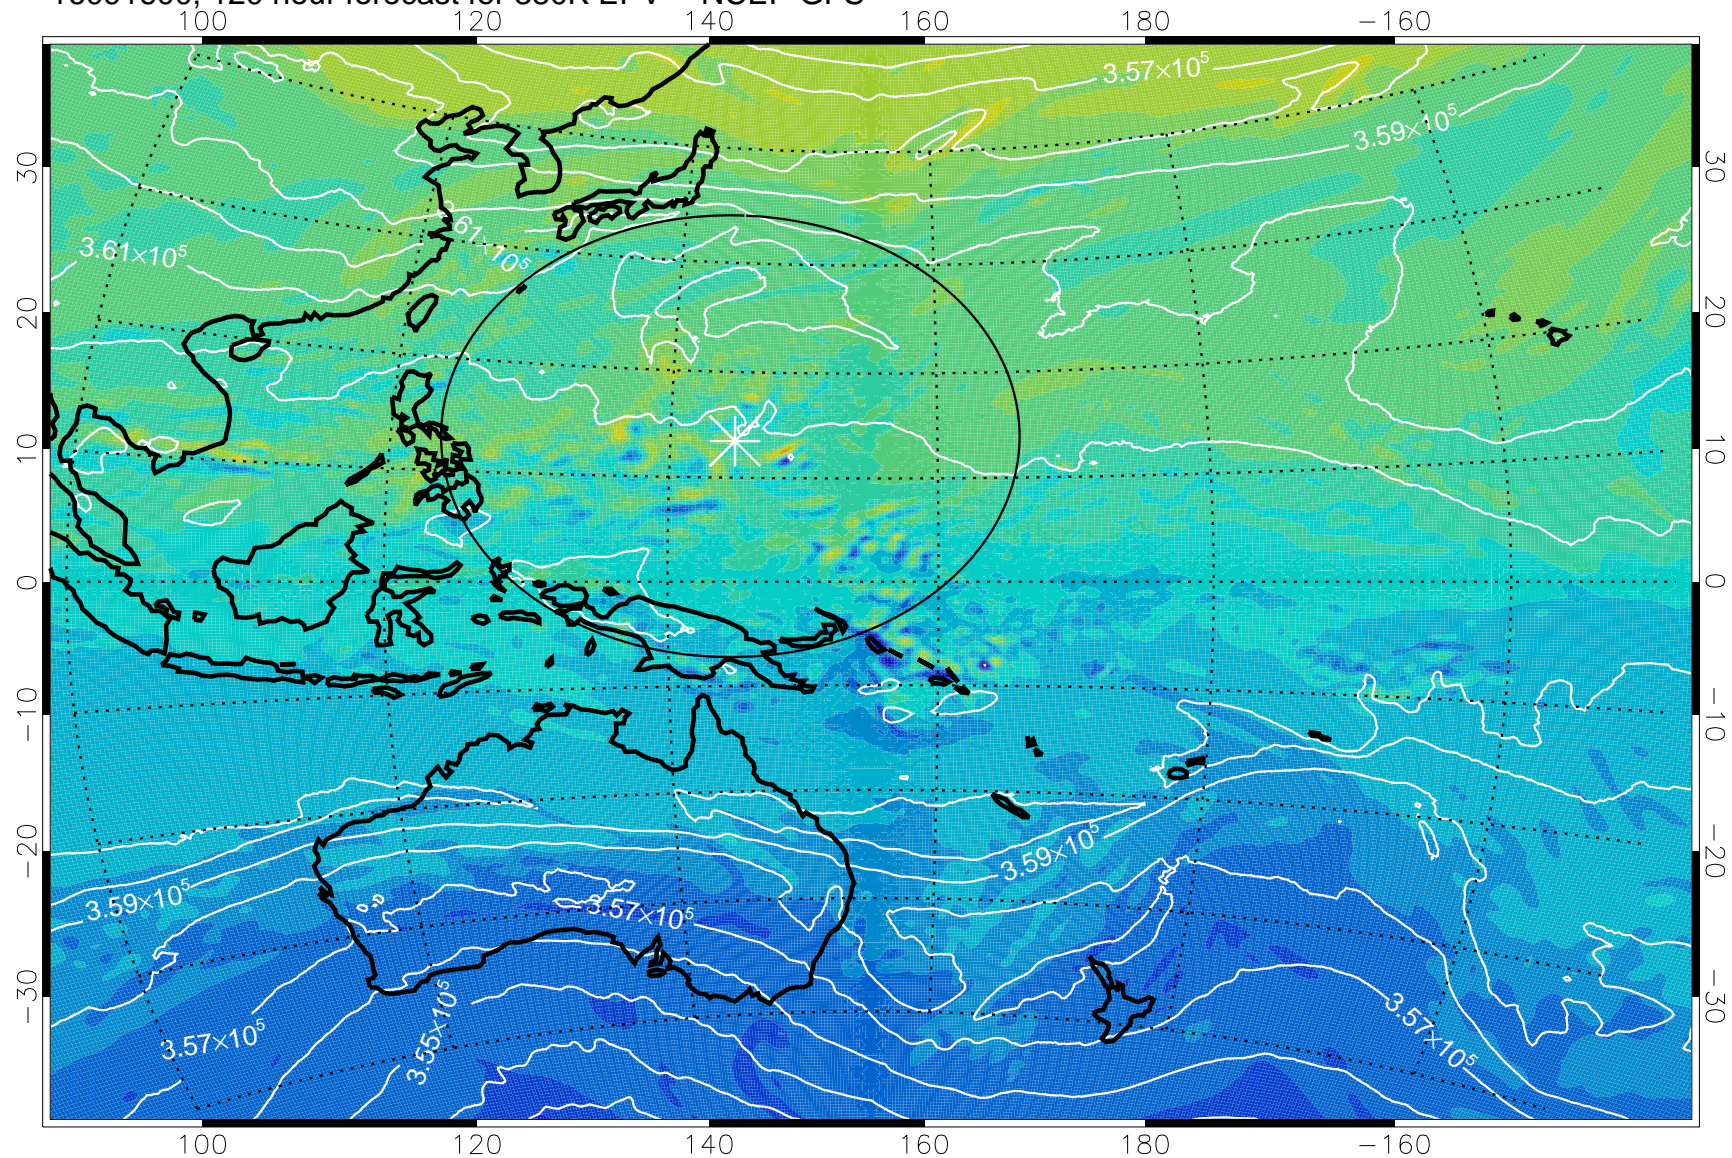

16091506, 102 hour forecast for 380K EPV -- NCEP GFS

380K Montgomery Streamfunction, white

Range ring of 2304 km

16091512, 108 hour forecast for 380K EPV -- NCEP GFS

380K Montgomery Streamfunction, white

Range ring of 2304 km

16091518, 114 hour forecast for 380K EPV -- NCEP GFS

380K Montgomery Streamfunction, white

Range ring of 2304 km

16091600, 120 hour forecast for 380K EPV -- NCEP GFS

380K Montgomery Streamfunction, white

Range ring of 2304 km