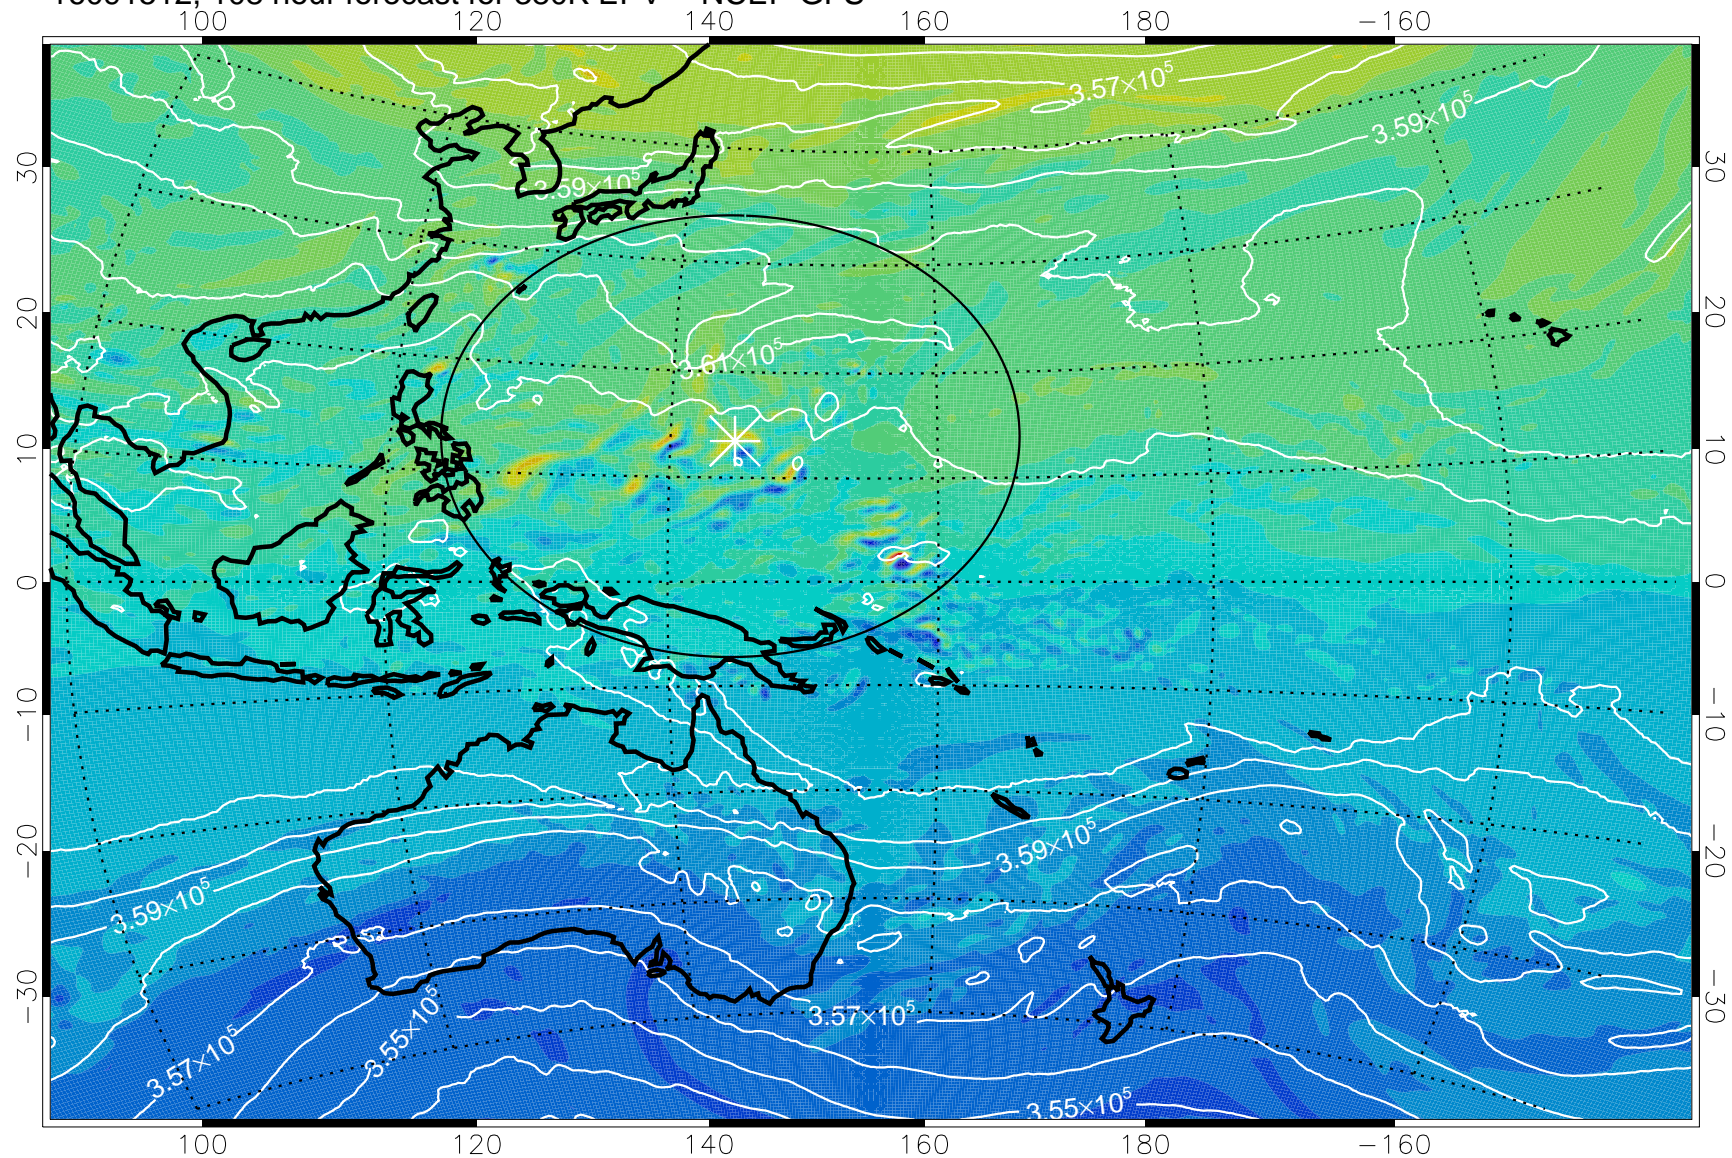

16091406, 78 hour forecast for 380K EPV -- NCEP GFS

380K Montgomery Streamfunction, white

Range ring of 2304 km

16091412, 84 hour forecast for 380K EPV -- NCEP GFS

380K Montgomery Streamfunction, white

Range ring of 2304 km

16091418, 90 hour forecast for 380K EPV -- NCEP GFS

380K Montgomery Streamfunction, white

Range ring of 2304 km

16091500, 96 hour forecast for 380K EPV -- NCEP GFS

380K Montgomery Streamfunction, white

Range ring of 2304 km

16091506, 102 hour forecast for 380K EPV -- NCEP GFS

380K Montgomery Streamfunction, white

Range ring of 2304 km

16091512, 108 hour forecast for 380K EPV -- NCEP GFS

380K Montgomery Streamfunction, white

Range ring of 2304 km

16091518, 114 hour forecast for 380K EPV -- NCEP GFS

380K Montgomery Streamfunction, white

Range ring of 2304 km

16091600, 120 hour forecast for 380K EPV -- NCEP GFS

380K Montgomery Streamfunction, white

Range ring of 2304 km