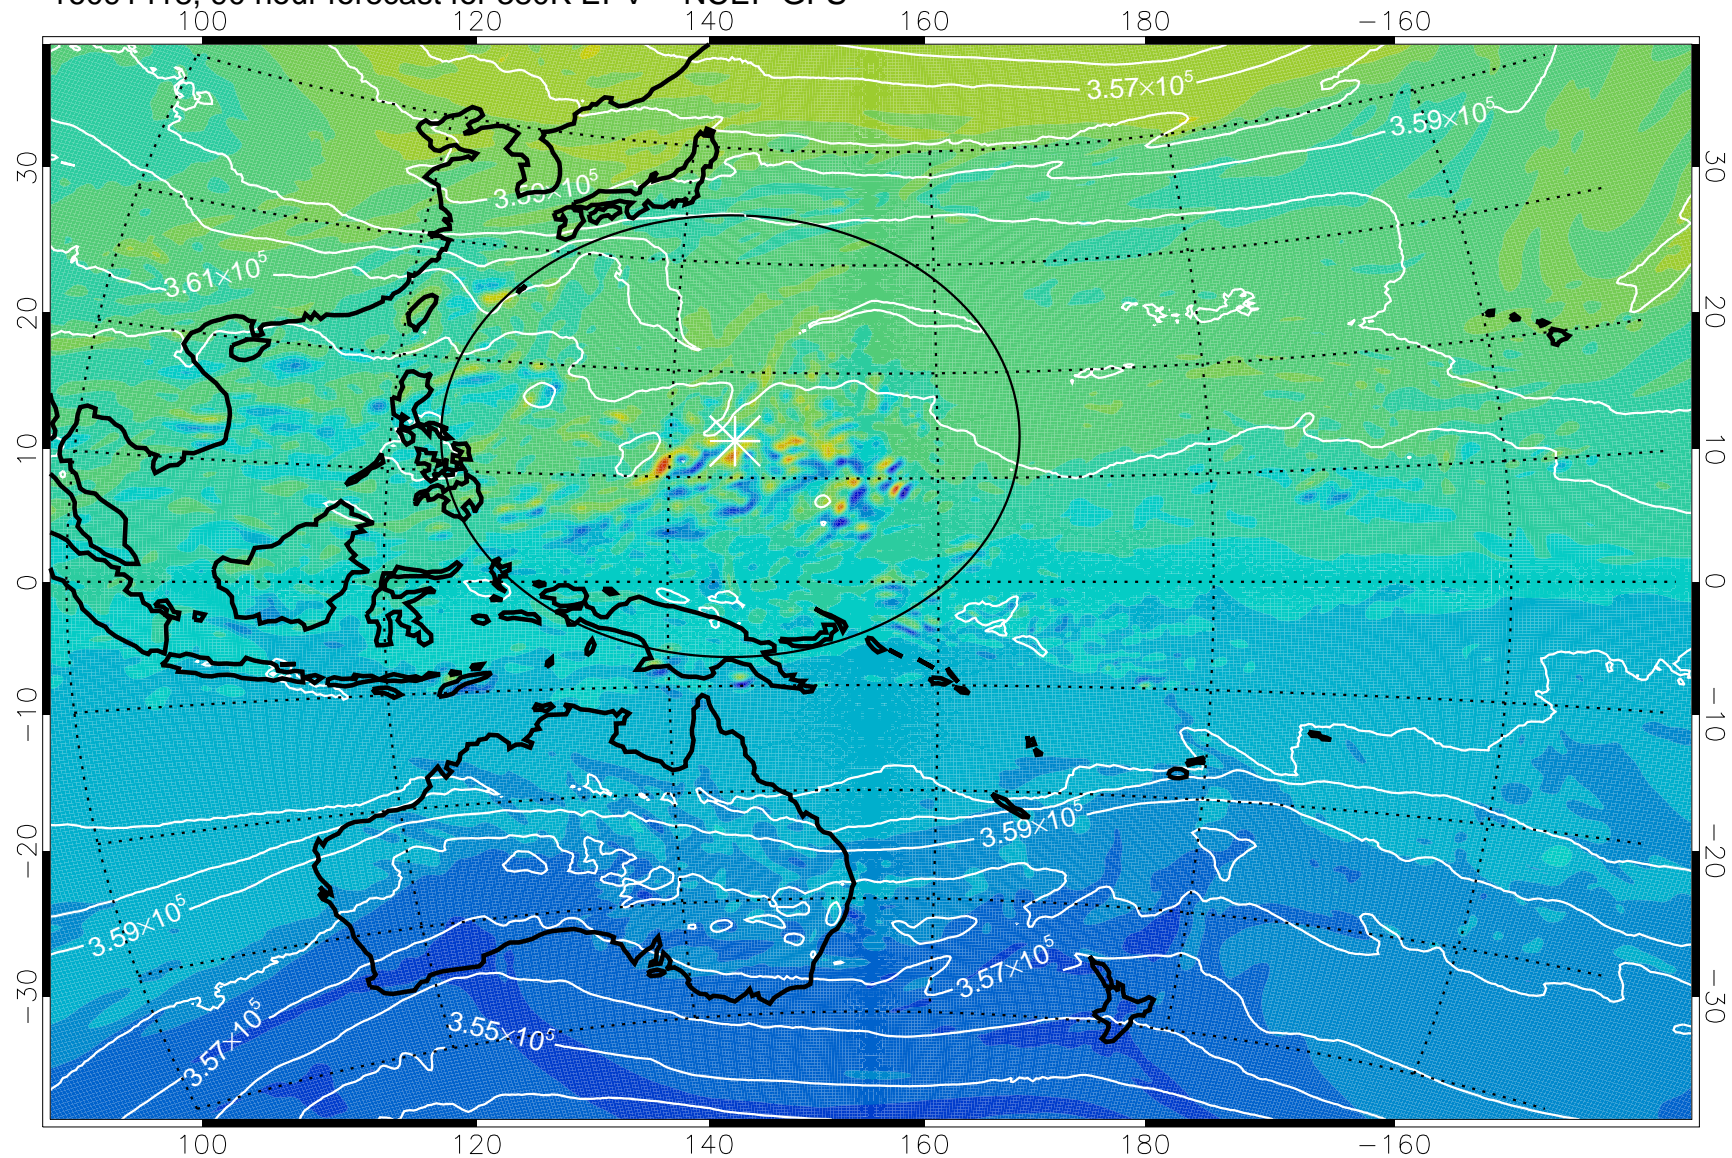

16091318, 66 hour forecast for 380K EPV -- NCEP GFS

380K Montgomery Streamfunction, white

Range ring of 2304 km

16091400, 72 hour forecast for 380K EPV -- NCEP GFS

380K Montgomery Streamfunction, white

Range ring of 2304 km

16091406, 78 hour forecast for 380K EPV -- NCEP GFS

380K Montgomery Streamfunction, white

Range ring of 2304 km

16091412, 84 hour forecast for 380K EPV -- NCEP GFS

380K Montgomery Streamfunction, white

Range ring of 2304 km

16091418, 90 hour forecast for 380K EPV -- NCEP GFS

380K Montgomery Streamfunction, white

Range ring of 2304 km

16091500, 96 hour forecast for 380K EPV -- NCEP GFS

380K Montgomery Streamfunction, white

Range ring of 2304 km

16091506, 102 hour forecast for 380K EPV -- NCEP GFS

380K Montgomery Streamfunction, white

Range ring of 2304 km

16091512, 108 hour forecast for 380K EPV -- NCEP GFS

380K Montgomery Streamfunction, white

Range ring of 2304 km