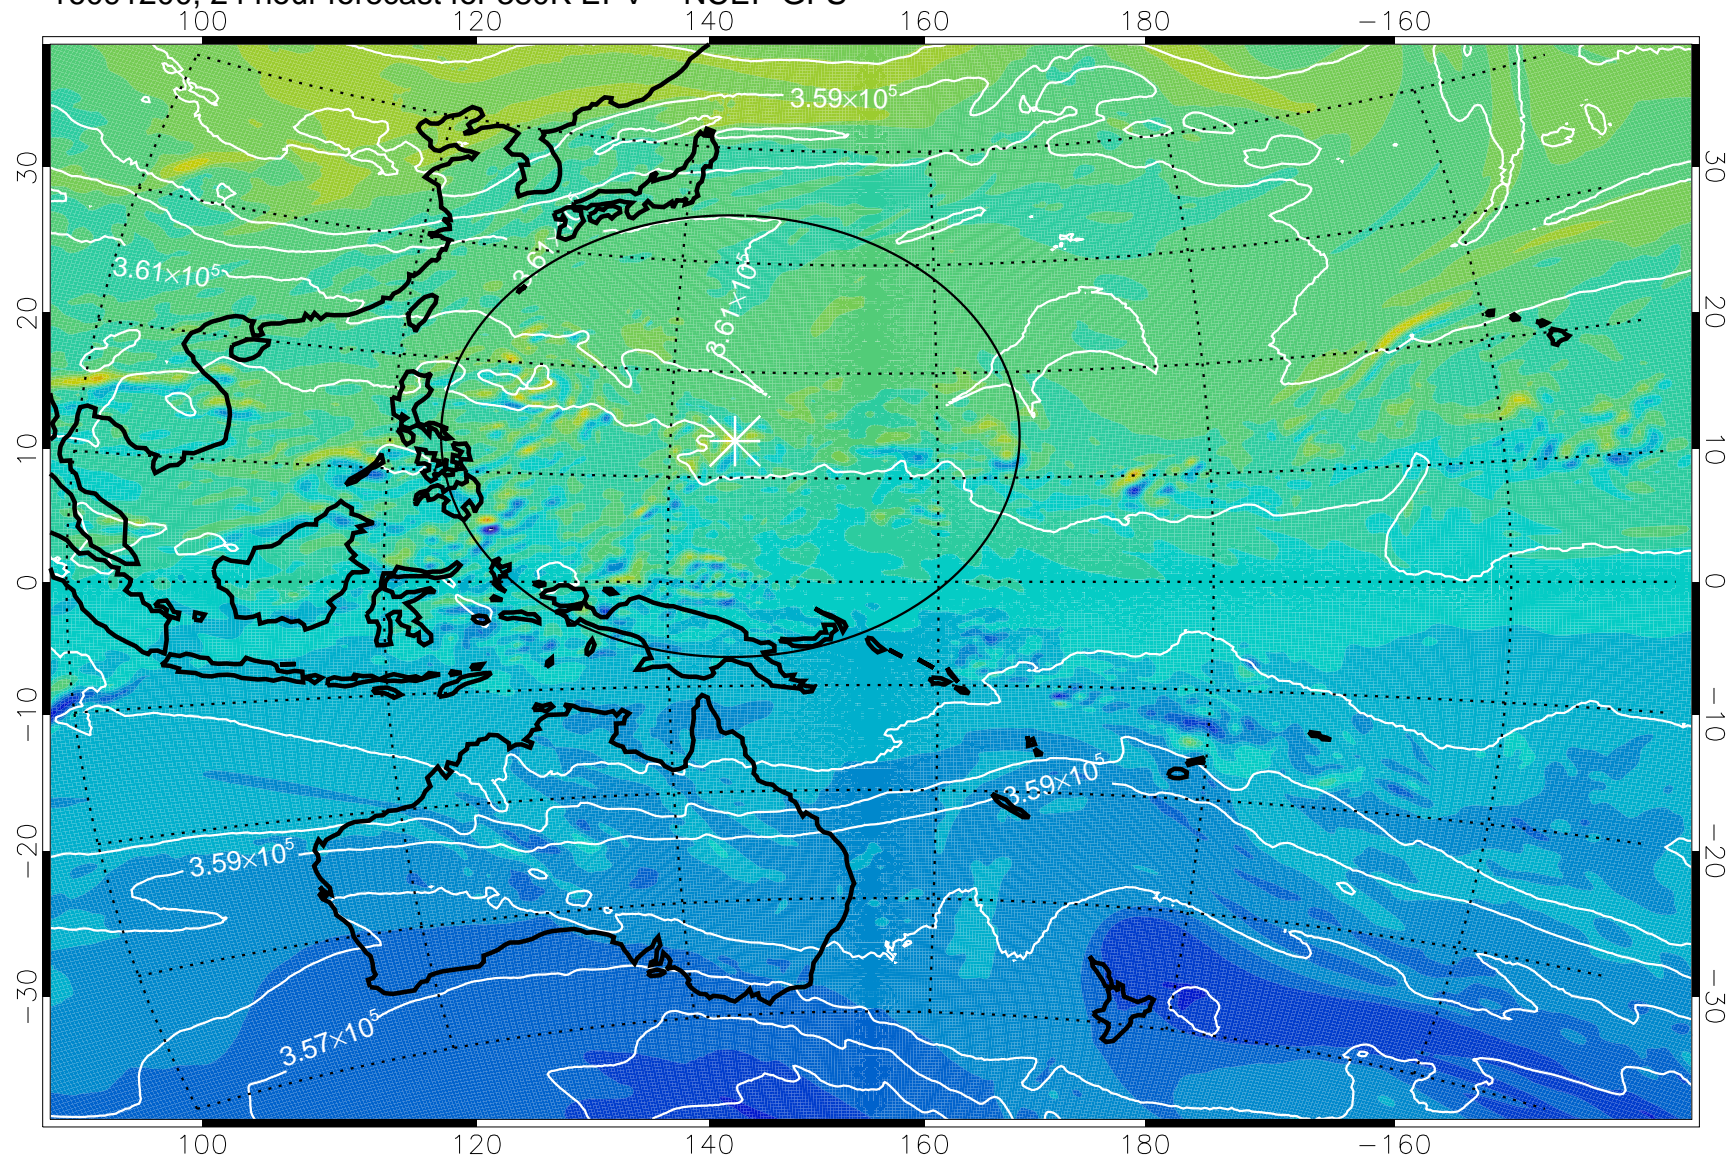

16091106, 6 hour forecast for 380K EPV -- NCEP GFS

380K Montgomery Streamfunction, white

Range ring of 2304 km

16091112, 12 hour forecast for 380K EPV -- NCEP GFS

380K Montgomery Streamfunction, white

Range ring of 2304 km

16091118, 18 hour forecast for 380K EPV -- NCEP GFS

380K Montgomery Streamfunction, white

Range ring of 2304 km

16091200, 24 hour forecast for 380K EPV -- NCEP GFS

380K Montgomery Streamfunction, white

Range ring of 2304 km

16091206, 30 hour forecast for 380K EPV -- NCEP GFS

380K Montgomery Streamfunction, white

Range ring of 2304 km

16091212, 36 hour forecast for 380K EPV -- NCEP GFS

380K Montgomery Streamfunction, white

Range ring of 2304 km

16091218, 42 hour forecast for 380K EPV -- NCEP GFS

380K Montgomery Streamfunction, white

Range ring of 2304 km

16091300, 48 hour forecast for 380K EPV -- NCEP GFS

380K Montgomery Streamfunction, white

Range ring of 2304 km