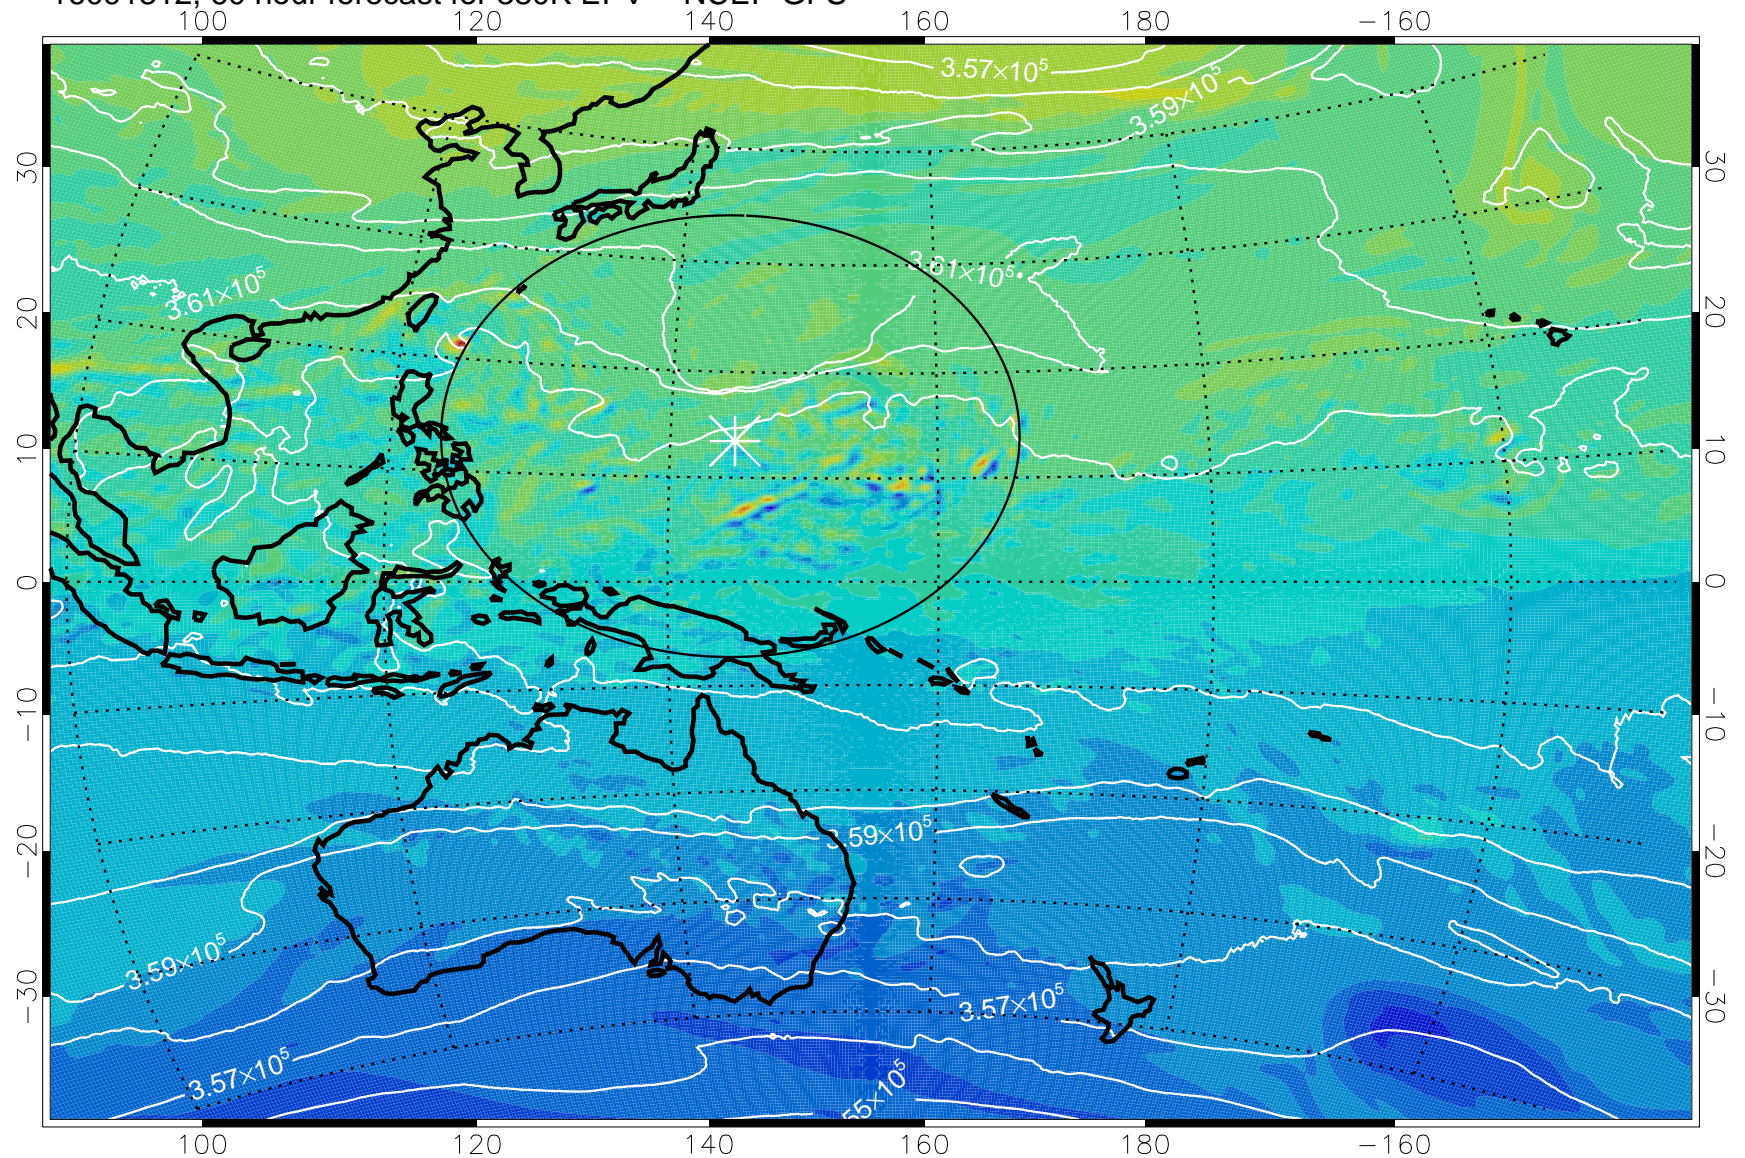

16091306, 54 hour forecast for 380K EPV -- NCEP GFS

380K Montgomery Streamfunction, white

Range ring of 2304 km

16091312, 60 hour forecast for 380K EPV -- NCEP GFS

380K Montgomery Streamfunction, white

Range ring of 2304 km

16091318, 66 hour forecast for 380K EPV -- NCEP GFS

380K Montgomery Streamfunction, white

Range ring of 2304 km

16091400, 72 hour forecast for 380K EPV -- NCEP GFS

380K Montgomery Streamfunction, white

Range ring of 2304 km

16091406, 78 hour forecast for 380K EPV -- NCEP GFS

380K Montgomery Streamfunction, white

Range ring of 2304 km

16091412, 84 hour forecast for 380K EPV -- NCEP GFS

380K Montgomery Streamfunction, white

Range ring of 2304 km

16091418, 90 hour forecast for 380K EPV -- NCEP GFS

380K Montgomery Streamfunction, white

Range ring of 2304 km

16091500, 96 hour forecast for 380K EPV -- NCEP GFS

380K Montgomery Streamfunction, white

Range ring of 2304 km