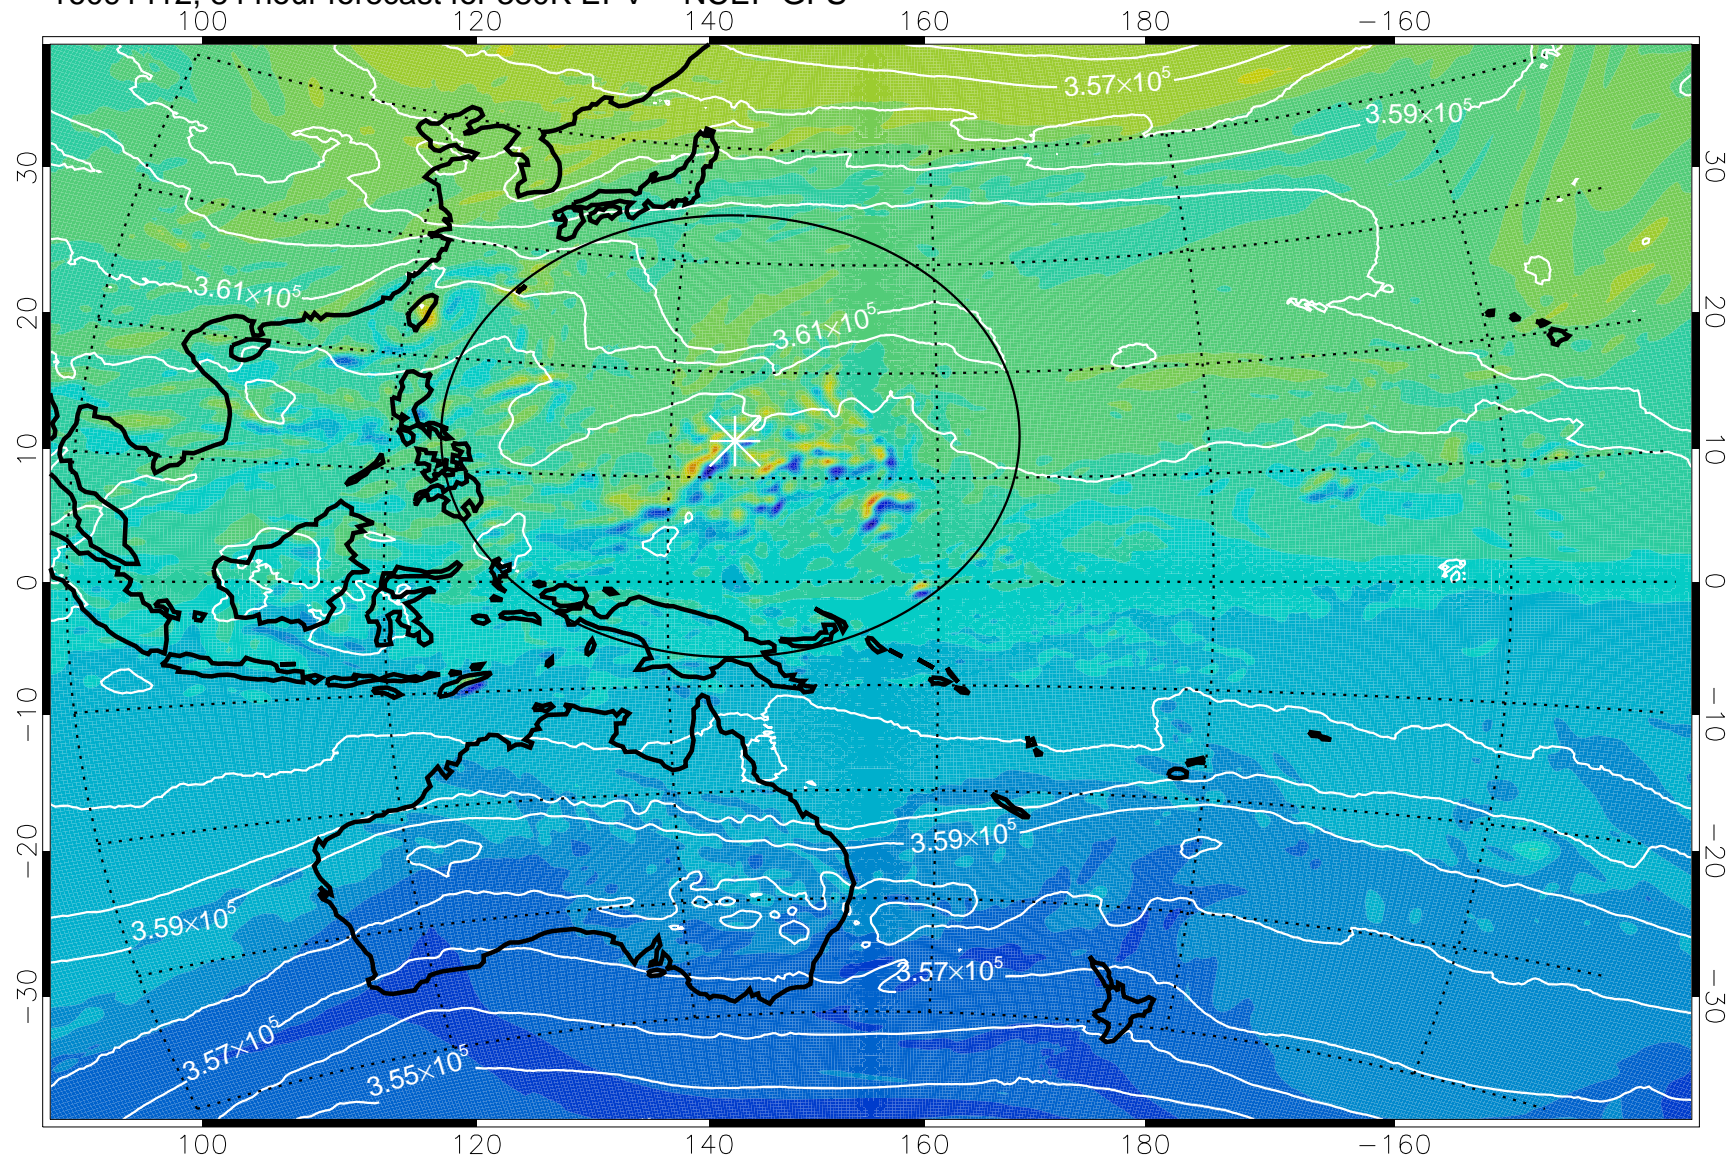

16091306, 54 hour forecast for 380K EPV -- NCEP GFS

380K Montgomery Streamfunction, white

Range ring of 2304 km

16091312, 60 hour forecast for 380K EPV -- NCEP GFS

380K Montgomery Streamfunction, white

Range ring of 2304 km

16091318, 66 hour forecast for 380K EPV -- NCEP GFS

380K Montgomery Streamfunction, white

Range ring of 2304 km

16091400, 72 hour forecast for 380K EPV -- NCEP GFS

380K Montgomery Streamfunction, white

Range ring of 2304 km

16091406, 78 hour forecast for 380K EPV -- NCEP GFS

380K Montgomery Streamfunction, white

Range ring of 2304 km

16091412, 84 hour forecast for 380K EPV -- NCEP GFS

380K Montgomery Streamfunction, white

Range ring of 2304 km

16091418, 90 hour forecast for 380K EPV -- NCEP GFS

380K Montgomery Streamfunction, white

Range ring of 2304 km

16091500, 96 hour forecast for 380K EPV -- NCEP GFS

380K Montgomery Streamfunction, white

Range ring of 2304 km