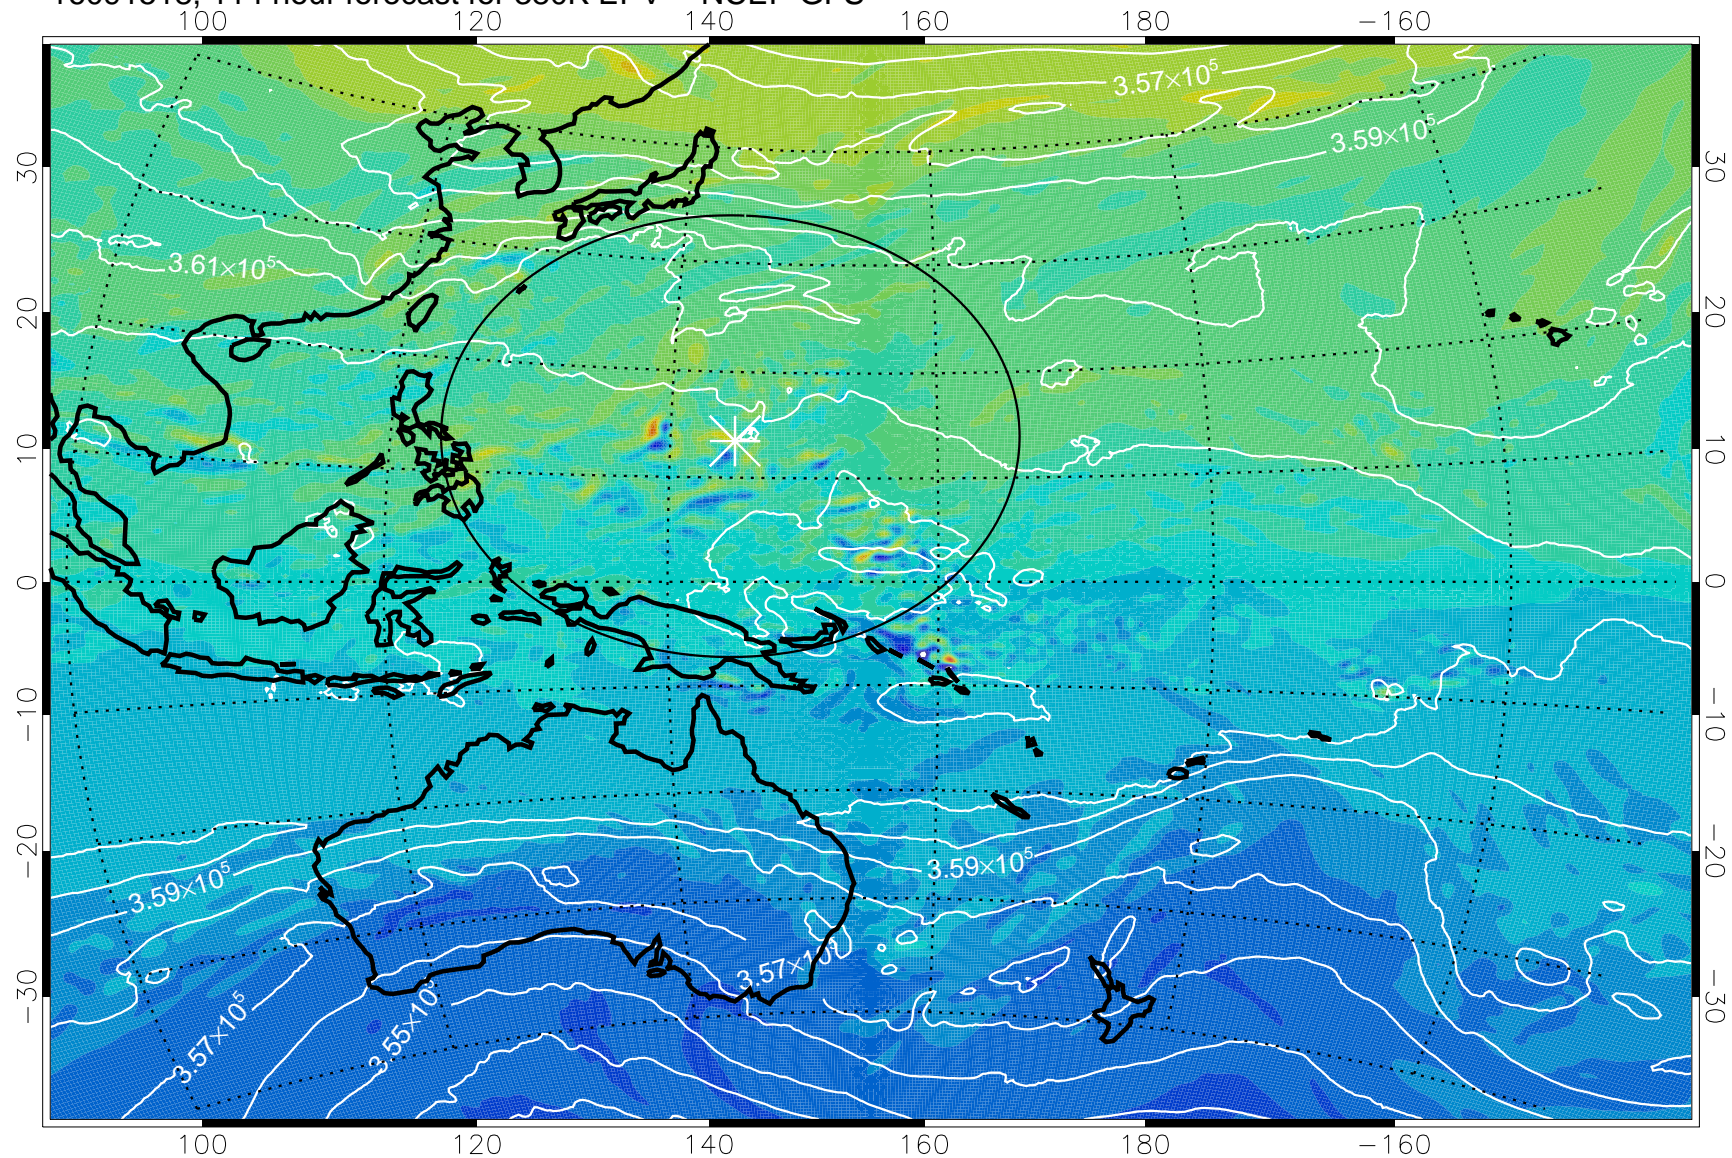

16091406, 78 hour forecast for 380K EPV -- NCEP GFS

380K Montgomery Streamfunction, white

Range ring of 2304 km

16091412, 84 hour forecast for 380K EPV -- NCEP GFS

380K Montgomery Streamfunction, white

Range ring of 2304 km

16091418, 90 hour forecast for 380K EPV -- NCEP GFS

380K Montgomery Streamfunction, white

Range ring of 2304 km

16091500, 96 hour forecast for 380K EPV -- NCEP GFS

380K Montgomery Streamfunction, white

Range ring of 2304 km

16091506, 102 hour forecast for 380K EPV -- NCEP GFS

380K Montgomery Streamfunction, white

Range ring of 2304 km

16091512, 108 hour forecast for 380K EPV -- NCEP GFS

380K Montgomery Streamfunction, white

Range ring of 2304 km

16091518, 114 hour forecast for 380K EPV -- NCEP GFS

380K Montgomery Streamfunction, white

Range ring of 2304 km

16091600, 120 hour forecast for 380K EPV -- NCEP GFS

380K Montgomery Streamfunction, white

Range ring of 2304 km