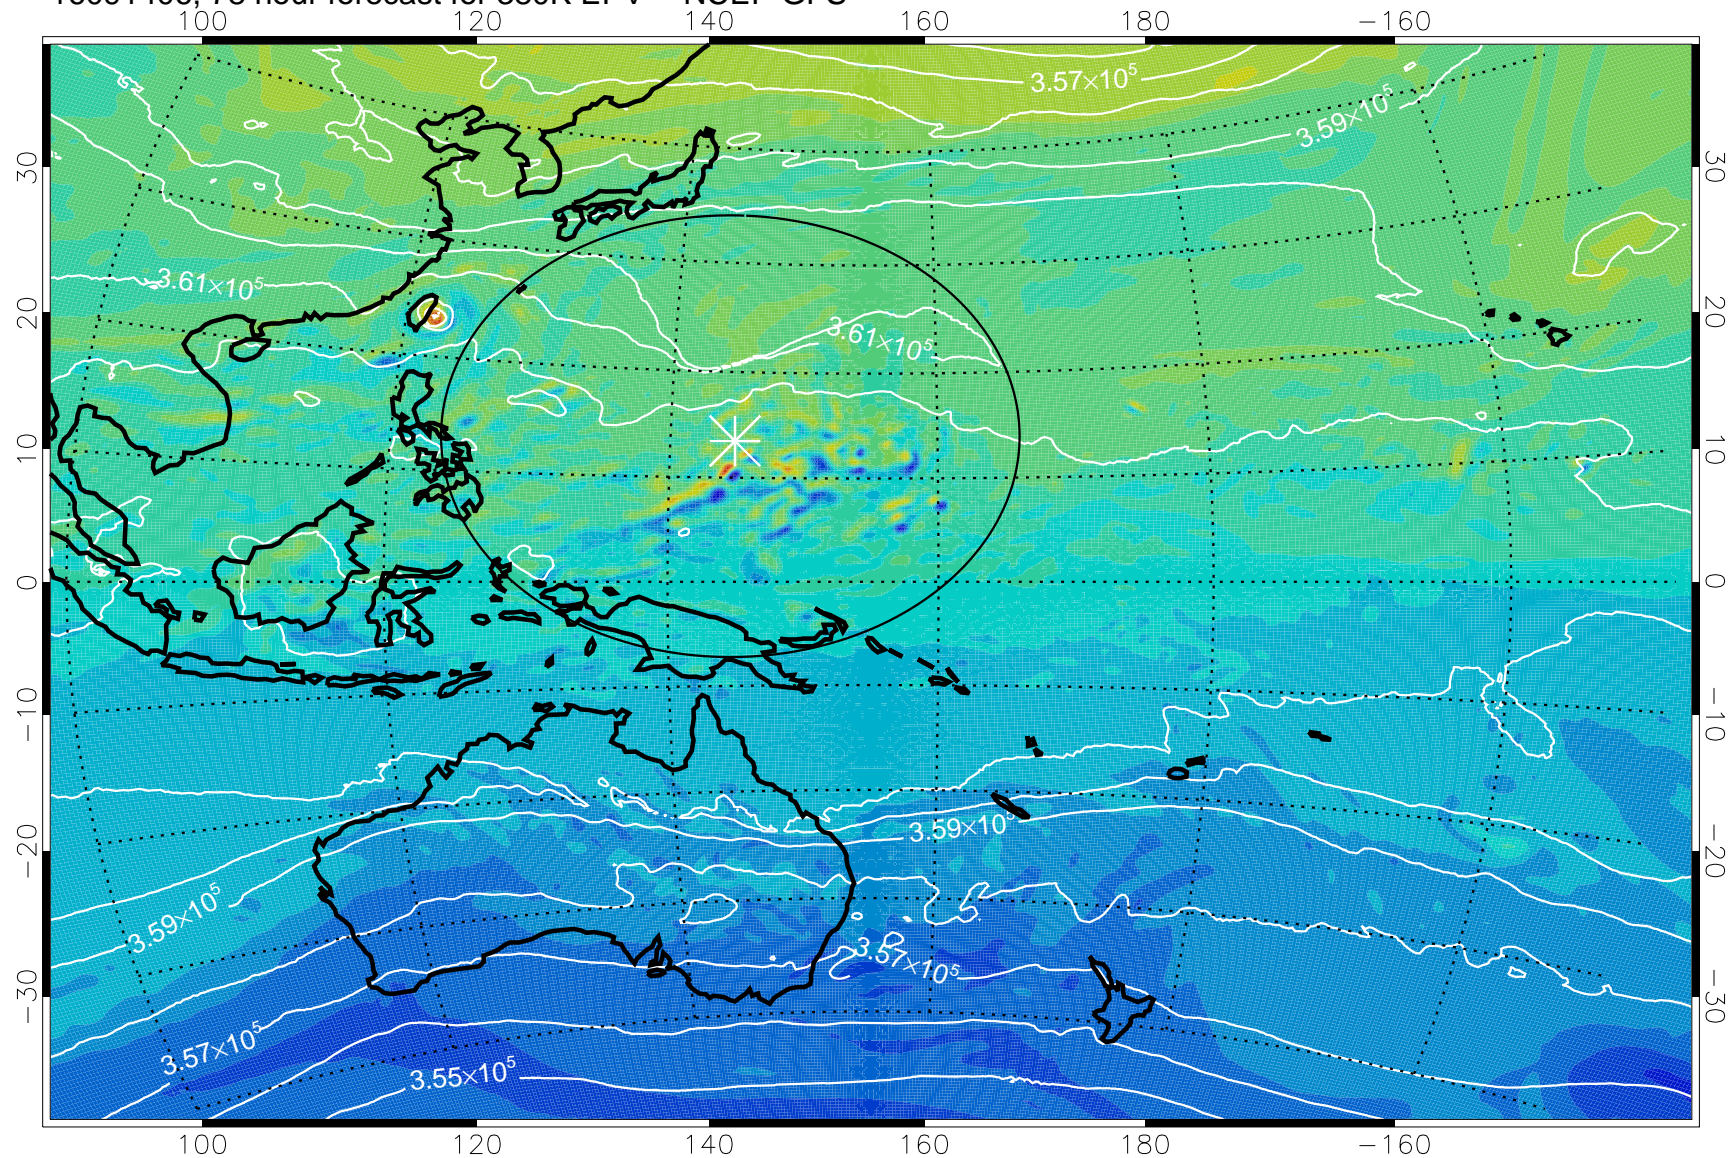

16091306, 54 hour forecast for 380K EPV -- NCEP GFS

380K Montgomery Streamfunction, white

Range ring of 2304 km

16091312, 60 hour forecast for 380K EPV -- NCEP GFS

380K Montgomery Streamfunction, white

Range ring of 2304 km

16091318, 66 hour forecast for 380K EPV -- NCEP GFS

380K Montgomery Streamfunction, white

Range ring of 2304 km

16091400, 72 hour forecast for 380K EPV -- NCEP GFS

380K Montgomery Streamfunction, white

Range ring of 2304 km

16091406, 78 hour forecast for 380K EPV -- NCEP GFS

380K Montgomery Streamfunction, white

Range ring of 2304 km

16091412, 84 hour forecast for 380K EPV -- NCEP GFS

380K Montgomery Streamfunction, white

Range ring of 2304 km

16091418, 90 hour forecast for 380K EPV -- NCEP GFS

380K Montgomery Streamfunction, white

Range ring of 2304 km

16091500, 96 hour forecast for 380K EPV -- NCEP GFS

380K Montgomery Streamfunction, white

Range ring of 2304 km