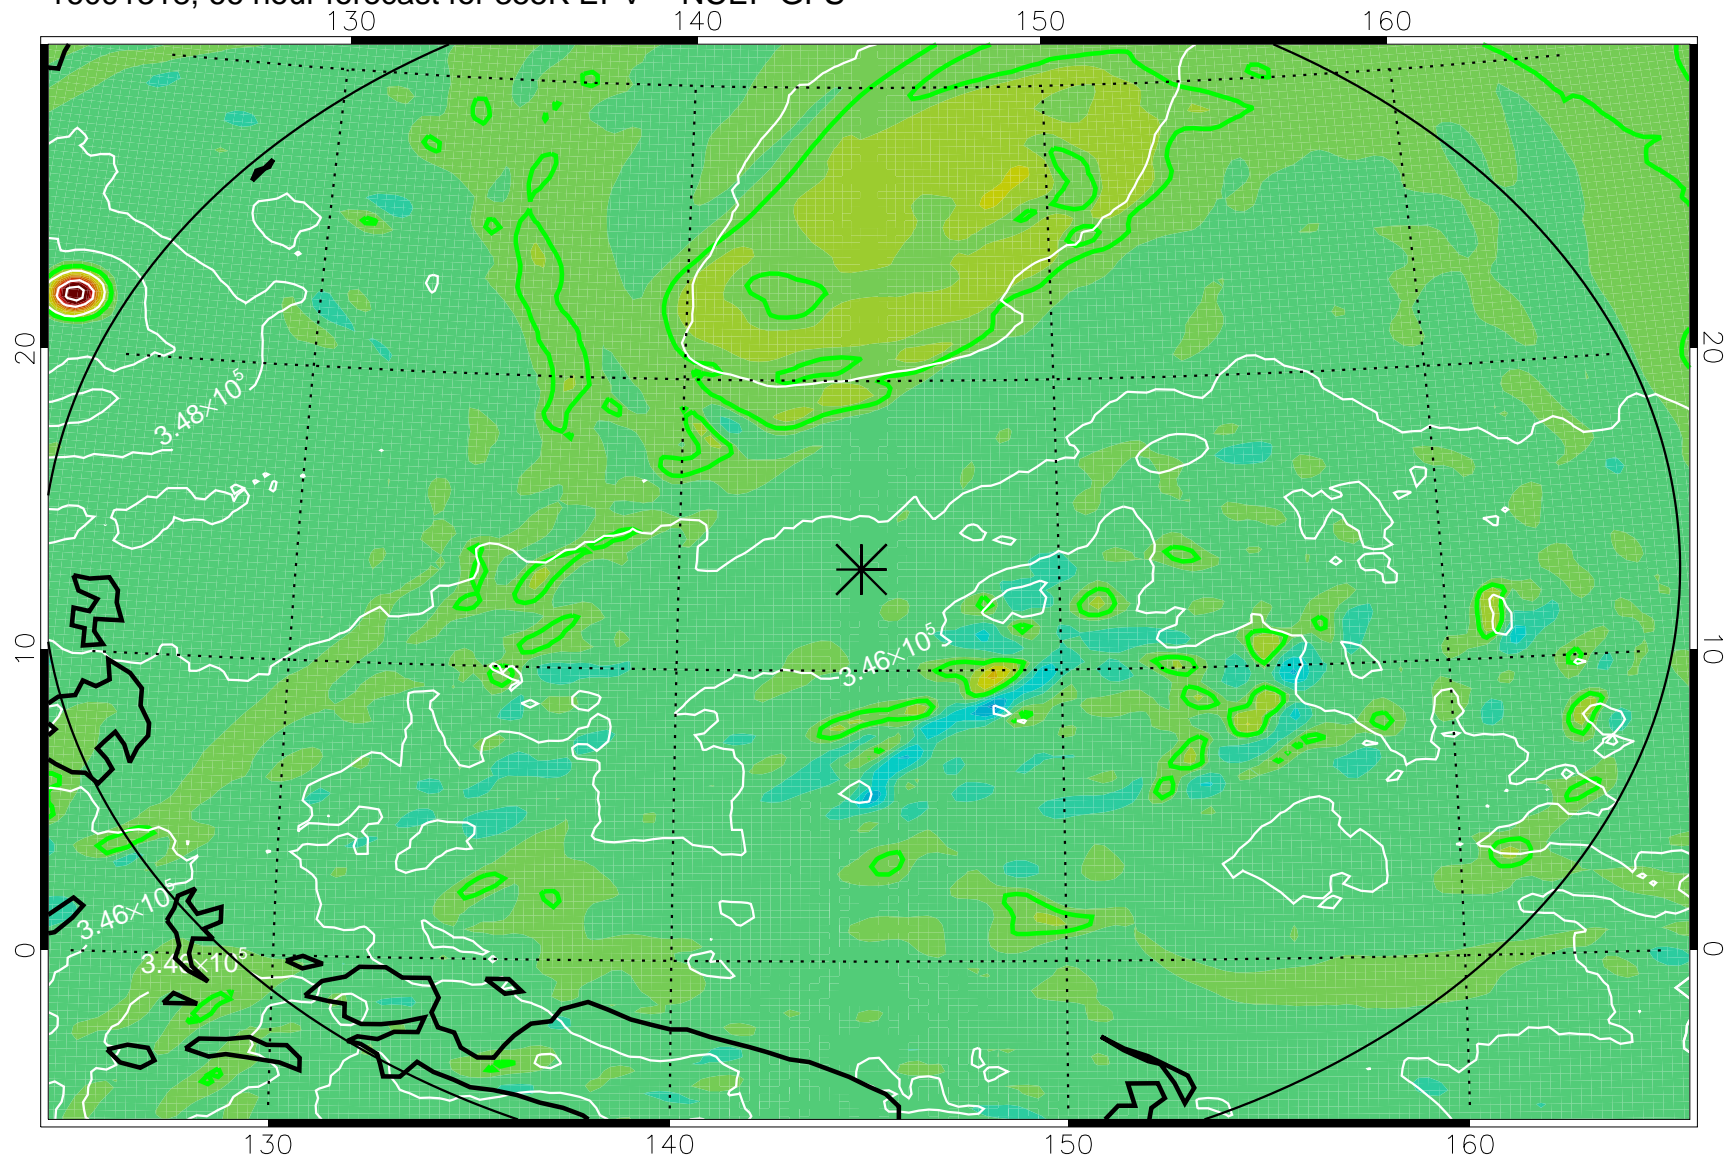

16091306, 54 hour forecast for 355K EPV -- NCEP GFS

355K Montgomery Streamfunction, white  
EPV Tropopause (2 PVU) Position  
Range ring of 2304 km

16091312, 60 hour forecast for 355K EPV -- NCEP GFS

355K Montgomery Streamfunction, white  
EPV Tropopause (2 PVU) Position  
Range ring of 2304 km

16091318, 66 hour forecast for 355K EPV -- NCEP GFS

355K Montgomery Streamfunction, white  
EPV Tropopause (2 PVU) Position  
Range ring of 2304 km

16091400, 72 hour forecast for 355K EPV -- NCEP GFS

355K Montgomery Streamfunction, white  
EPV Tropopause (2 PVU) Position  
Range ring of 2304 km

16091406, 78 hour forecast for 355K EPV -- NCEP GFS

355K Montgomery Streamfunction, white  
EPV Tropopause (2 PVU) Position  
Range ring of 2304 km

16091412, 84 hour forecast for 355K EPV -- NCEP GFS

355K Montgomery Streamfunction, white  
EPV Tropopause (2 PVU) Position  
Range ring of 2304 km

16091418, 90 hour forecast for 355K EPV -- NCEP GFS

355K Montgomery Streamfunction, white  
EPV Tropopause (2 PVU) Position  
Range ring of 2304 km

16091500, 96 hour forecast for 355K EPV -- NCEP GFS

355K Montgomery Streamfunction, white  
EPV Tropopause (2 PVU) Position  
Range ring of 2304 km