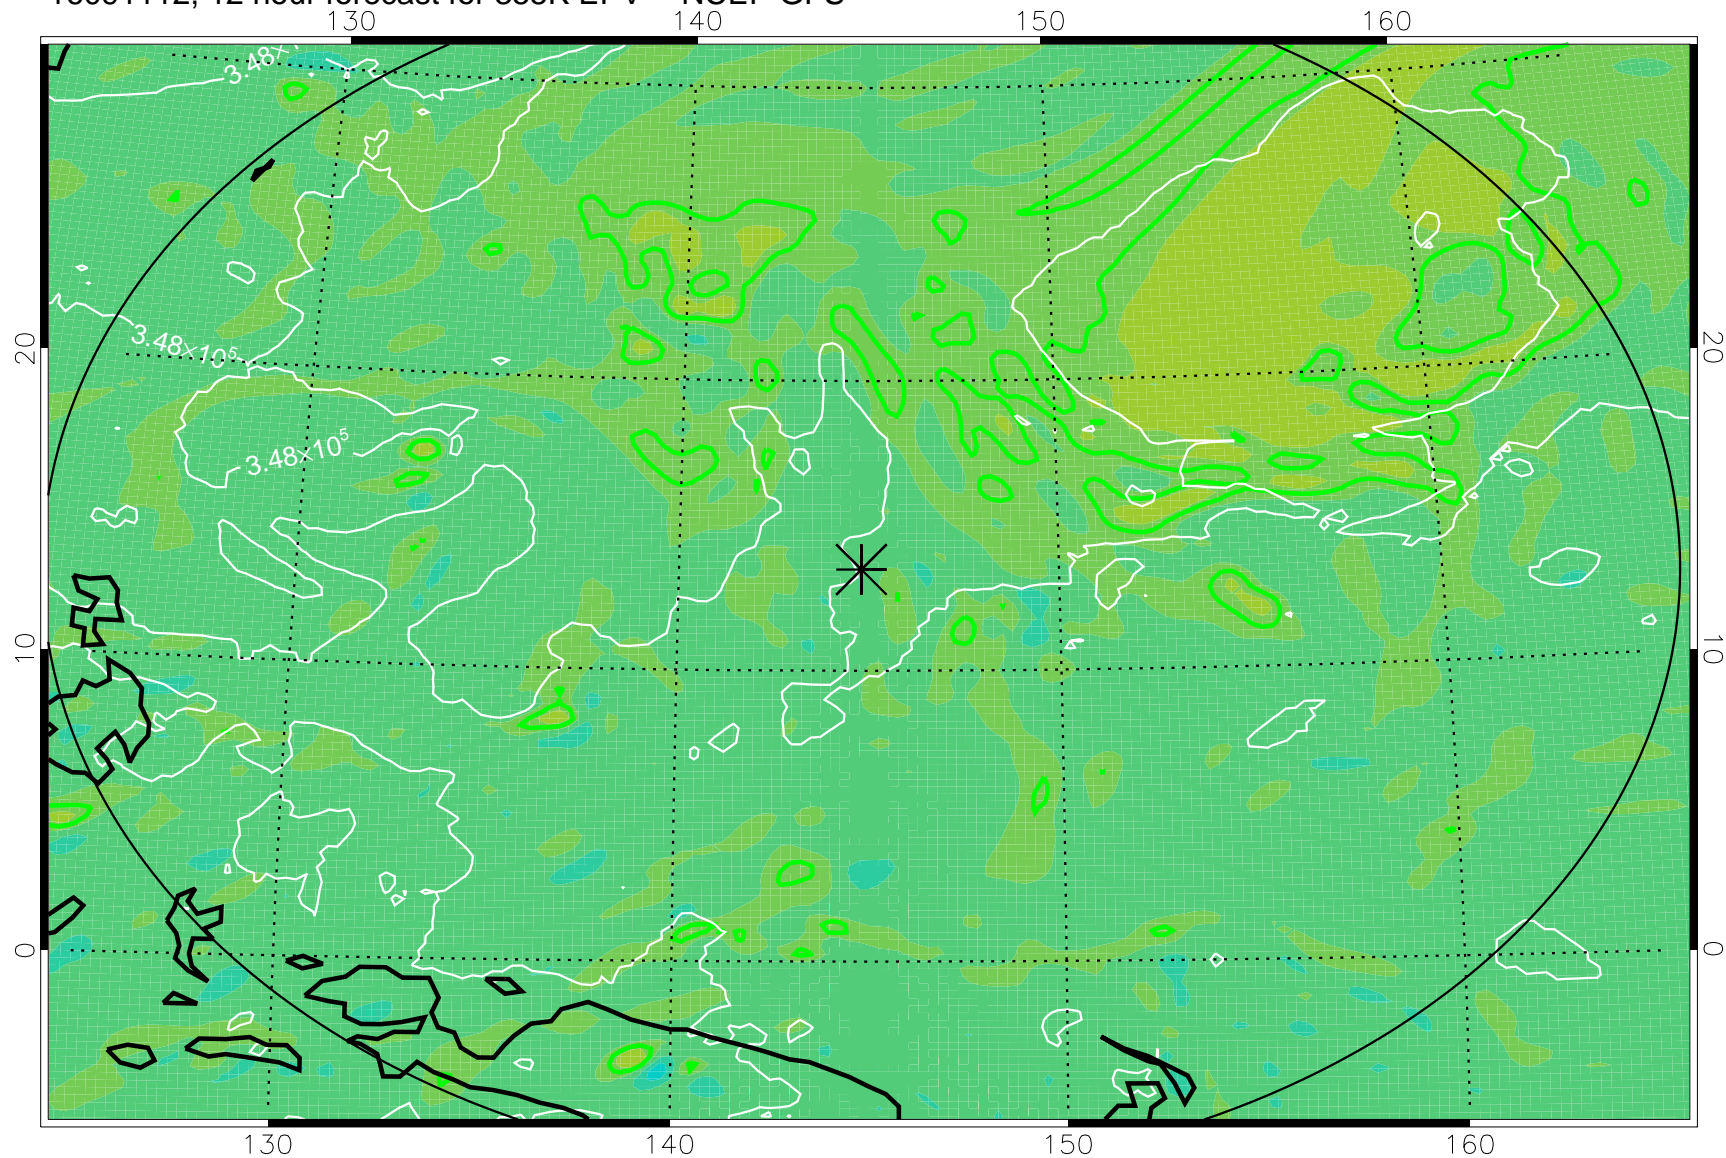

16091106, 6 hour forecast for 355K EPV -- NCEP GFS

355K Montgomery Streamfunction, white  
EPV Tropopause (2 PVU) Position  
Range ring of 2304 km

16091112, 12 hour forecast for 355K EPV -- NCEP GFS

355K Montgomery Streamfunction, white  
EPV Tropopause (2 PVU) Position  
Range ring of 2304 km

16091118, 18 hour forecast for 355K EPV -- NCEP GFS

355K Montgomery Streamfunction, white  
EPV Tropopause (2 PVU) Position  
Range ring of 2304 km

16091200, 24 hour forecast for 355K EPV -- NCEP GFS

355K Montgomery Streamfunction, white  
EPV Tropopause (2 PVU) Position  
Range ring of 2304 km

16091206, 30 hour forecast for 355K EPV -- NCEP GFS

355K Montgomery Streamfunction, white  
EPV Tropopause (2 PVU) Position  
Range ring of 2304 km

16091212, 36 hour forecast for 355K EPV -- NCEP GFS

355K Montgomery Streamfunction, white  
EPV Tropopause (2 PVU) Position  
Range ring of 2304 km

16091418, 90 hour forecast for 355K EPV -- NCEP GFS

355K Montgomery Streamfunction, white  
EPV Tropopause (2 PVU) Position  
Range ring of 2304 km

16091500, 96 hour forecast for 355K EPV -- NCEP GFS

355K Montgomery Streamfunction, white  
EPV Tropopause (2 PVU) Position  
Range ring of 2304 km