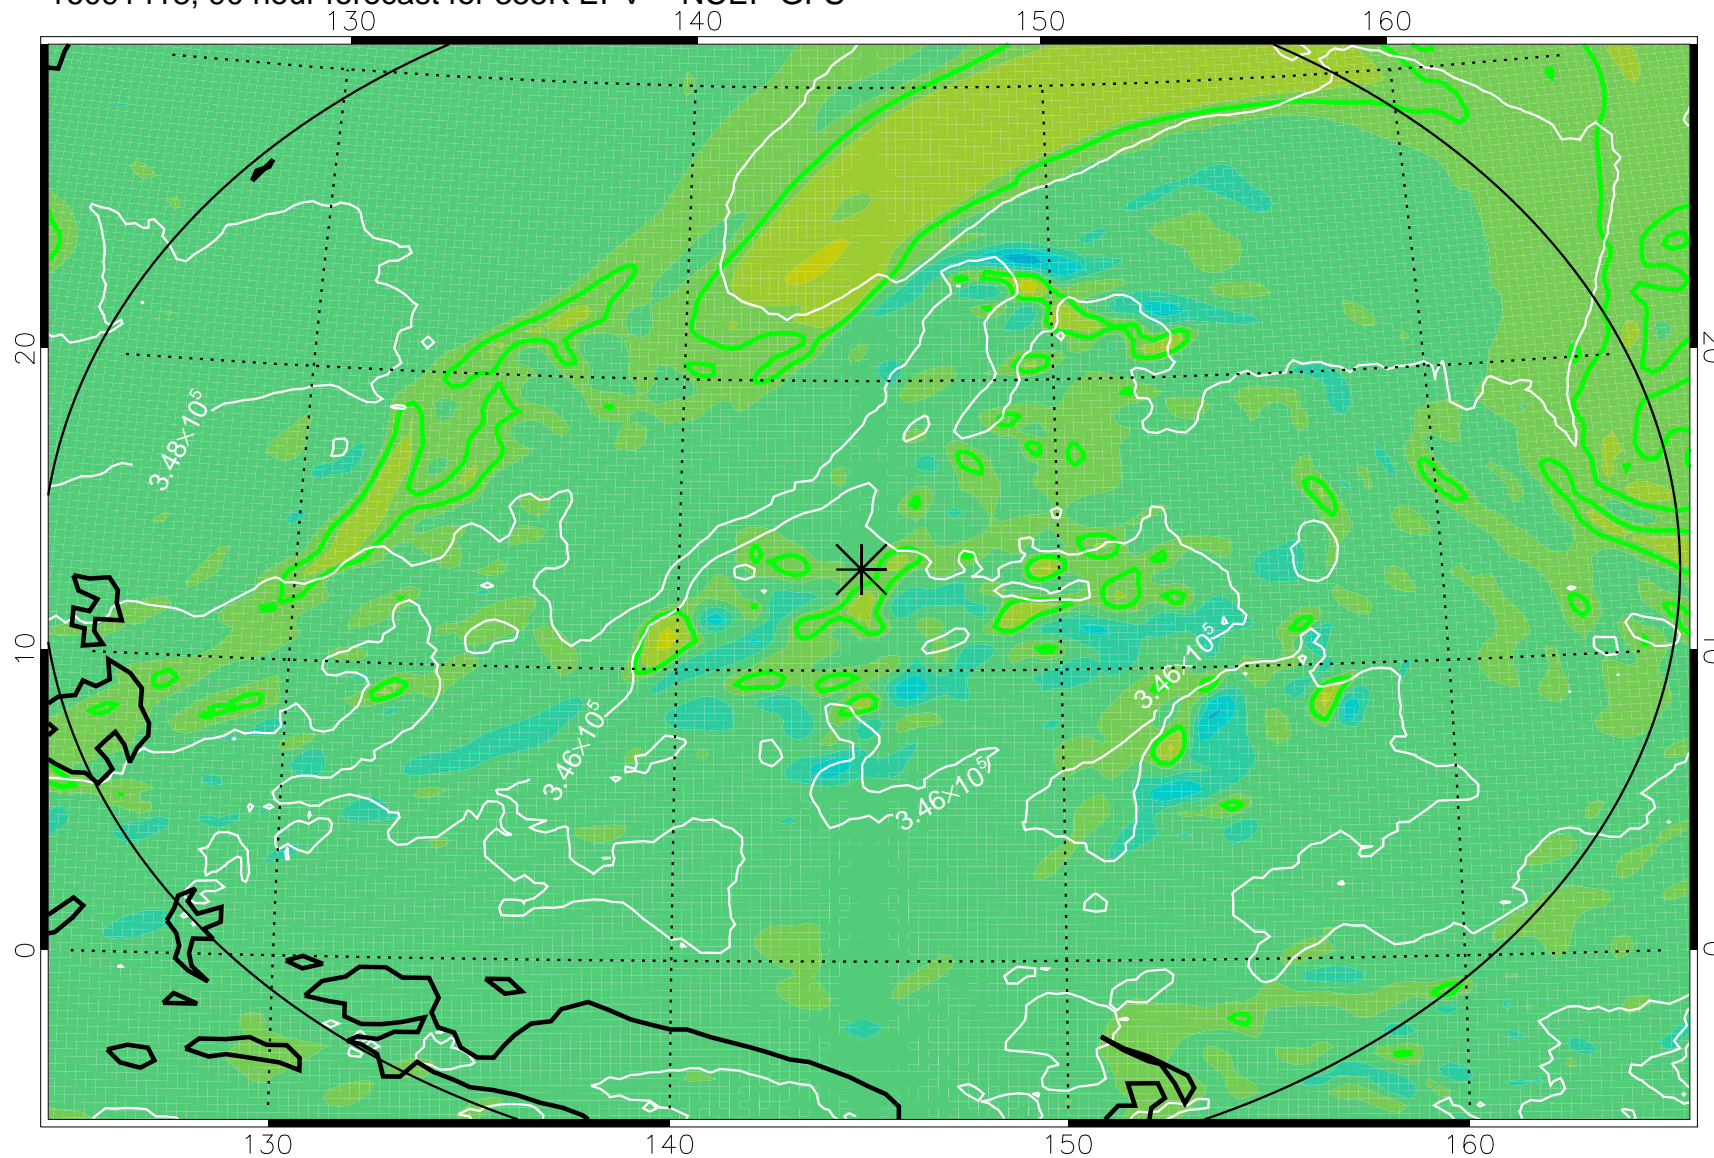

16091318, 66 hour forecast for 355K EPV -- NCEP GFS

355K Montgomery Streamfunction, white  
EPV Tropopause (2 PVU) Position  
Range ring of 2304 km

16091400, 72 hour forecast for 355K EPV -- NCEP GFS

355K Montgomery Streamfunction, white  
EPV Tropopause (2 PVU) Position  
Range ring of 2304 km

16091406, 78 hour forecast for 355K EPV -- NCEP GFS

355K Montgomery Streamfunction, white  
EPV Tropopause (2 PVU) Position  
Range ring of 2304 km

16091412, 84 hour forecast for 355K EPV -- NCEP GFS

355K Montgomery Streamfunction, white  
EPV Tropopause (2 PVU) Position  
Range ring of 2304 km

16091418, 90 hour forecast for 355K EPV -- NCEP GFS

355K Montgomery Streamfunction, white  
EPV Tropopause (2 PVU) Position  
Range ring of 2304 km

16091500, 96 hour forecast for 355K EPV -- NCEP GFS

355K Montgomery Streamfunction, white  
EPV Tropopause (2 PVU) Position  
Range ring of 2304 km

16091506, 102 hour forecast for 355K EPV -- NCEP GFS

355K Montgomery Streamfunction, white  
EPV Tropopause (2 PVU) Position  
Range ring of 2304 km

16091512, 108 hour forecast for 355K EPV -- NCEP GFS

355K Montgomery Streamfunction, white  
EPV Tropopause (2 PVU) Position  
Range ring of 2304 km