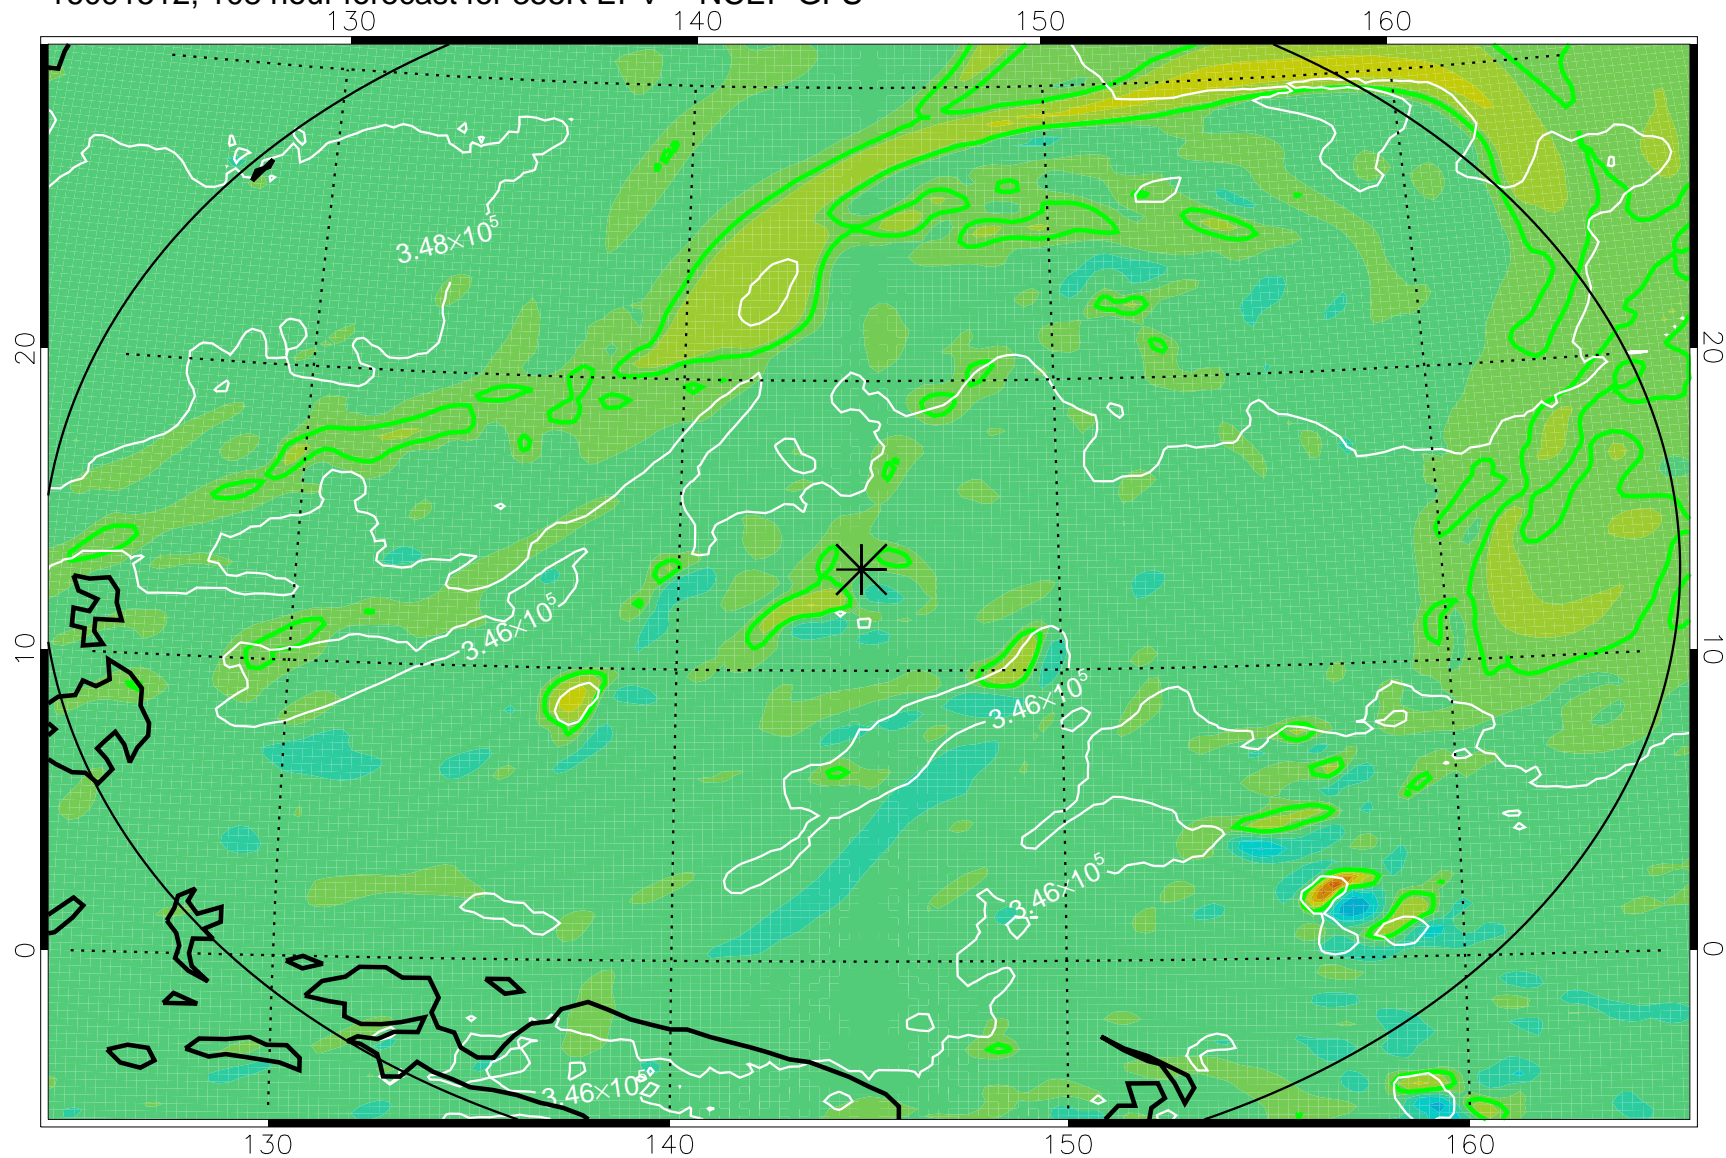

16091406, 78 hour forecast for 355K EPV -- NCEP GFS

355K Montgomery Streamfunction, white  
EPV Tropopause (2 PVU) Position  
Range ring of 2304 km

16091412, 84 hour forecast for 355K EPV -- NCEP GFS

355K Montgomery Streamfunction, white  
EPV Tropopause (2 PVU) Position  
Range ring of 2304 km

16091418, 90 hour forecast for 355K EPV -- NCEP GFS

355K Montgomery Streamfunction, white  
EPV Tropopause (2 PVU) Position  
Range ring of 2304 km

16091500, 96 hour forecast for 355K EPV -- NCEP GFS

355K Montgomery Streamfunction, white  
EPV Tropopause (2 PVU) Position  
Range ring of 2304 km

16091506, 102 hour forecast for 355K EPV -- NCEP GFS

355K Montgomery Streamfunction, white  
EPV Tropopause (2 PVU) Position  
Range ring of 2304 km

16091512, 108 hour forecast for 355K EPV -- NCEP GFS

355K Montgomery Streamfunction, white  
EPV Tropopause (2 PVU) Position  
Range ring of 2304 km

16091518, 114 hour forecast for 355K EPV -- NCEP GFS

355K Montgomery Streamfunction, white  
EPV Tropopause (2 PVU) Position  
Range ring of 2304 km

16091600, 120 hour forecast for 355K EPV -- NCEP GFS

355K Montgomery Streamfunction, white  
EPV Tropopause (2 PVU) Position  
Range ring of 2304 km