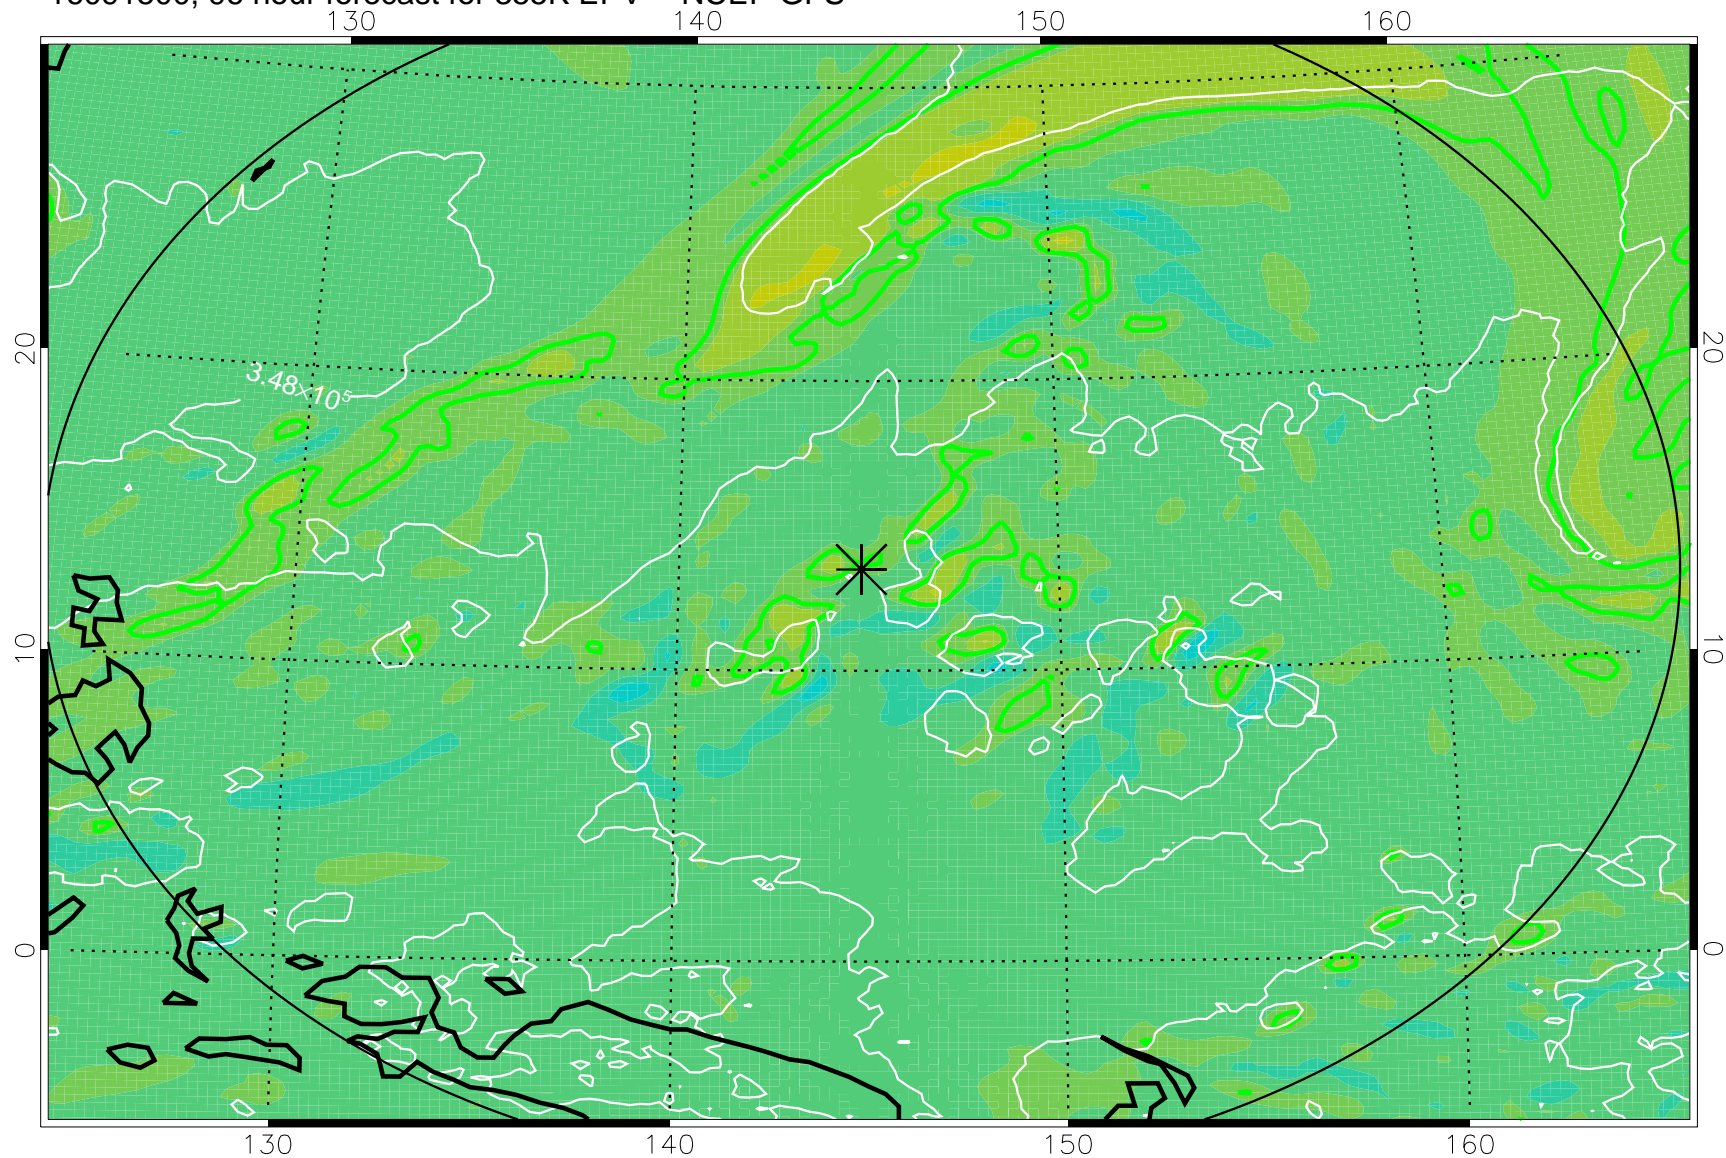

16091318, 66 hour forecast for 355K EPV -- NCEP GFS

355K Montgomery Streamfunction, white  
EPV Tropopause (2 PVU) Position  
Range ring of 2304 km

16091400, 72 hour forecast for 355K EPV -- NCEP GFS

355K Montgomery Streamfunction, white  
EPV Tropopause (2 PVU) Position  
Range ring of 2304 km

16091406, 78 hour forecast for 355K EPV -- NCEP GFS

355K Montgomery Streamfunction, white  
EPV Tropopause (2 PVU) Position  
Range ring of 2304 km

16091412, 84 hour forecast for 355K EPV -- NCEP GFS

355K Montgomery Streamfunction, white  
EPV Tropopause (2 PVU) Position  
Range ring of 2304 km

16091418, 90 hour forecast for 355K EPV -- NCEP GFS

355K Montgomery Streamfunction, white  
EPV Tropopause (2 PVU) Position  
Range ring of 2304 km

16091500, 96 hour forecast for 355K EPV -- NCEP GFS

355K Montgomery Streamfunction, white  
EPV Tropopause (2 PVU) Position  
Range ring of 2304 km

16091506, 102 hour forecast for 355K EPV -- NCEP GFS

355K Montgomery Streamfunction, white  
EPV Tropopause (2 PVU) Position  
Range ring of 2304 km

16091512, 108 hour forecast for 355K EPV -- NCEP GFS

355K Montgomery Streamfunction, white  
EPV Tropopause (2 PVU) Position  
Range ring of 2304 km