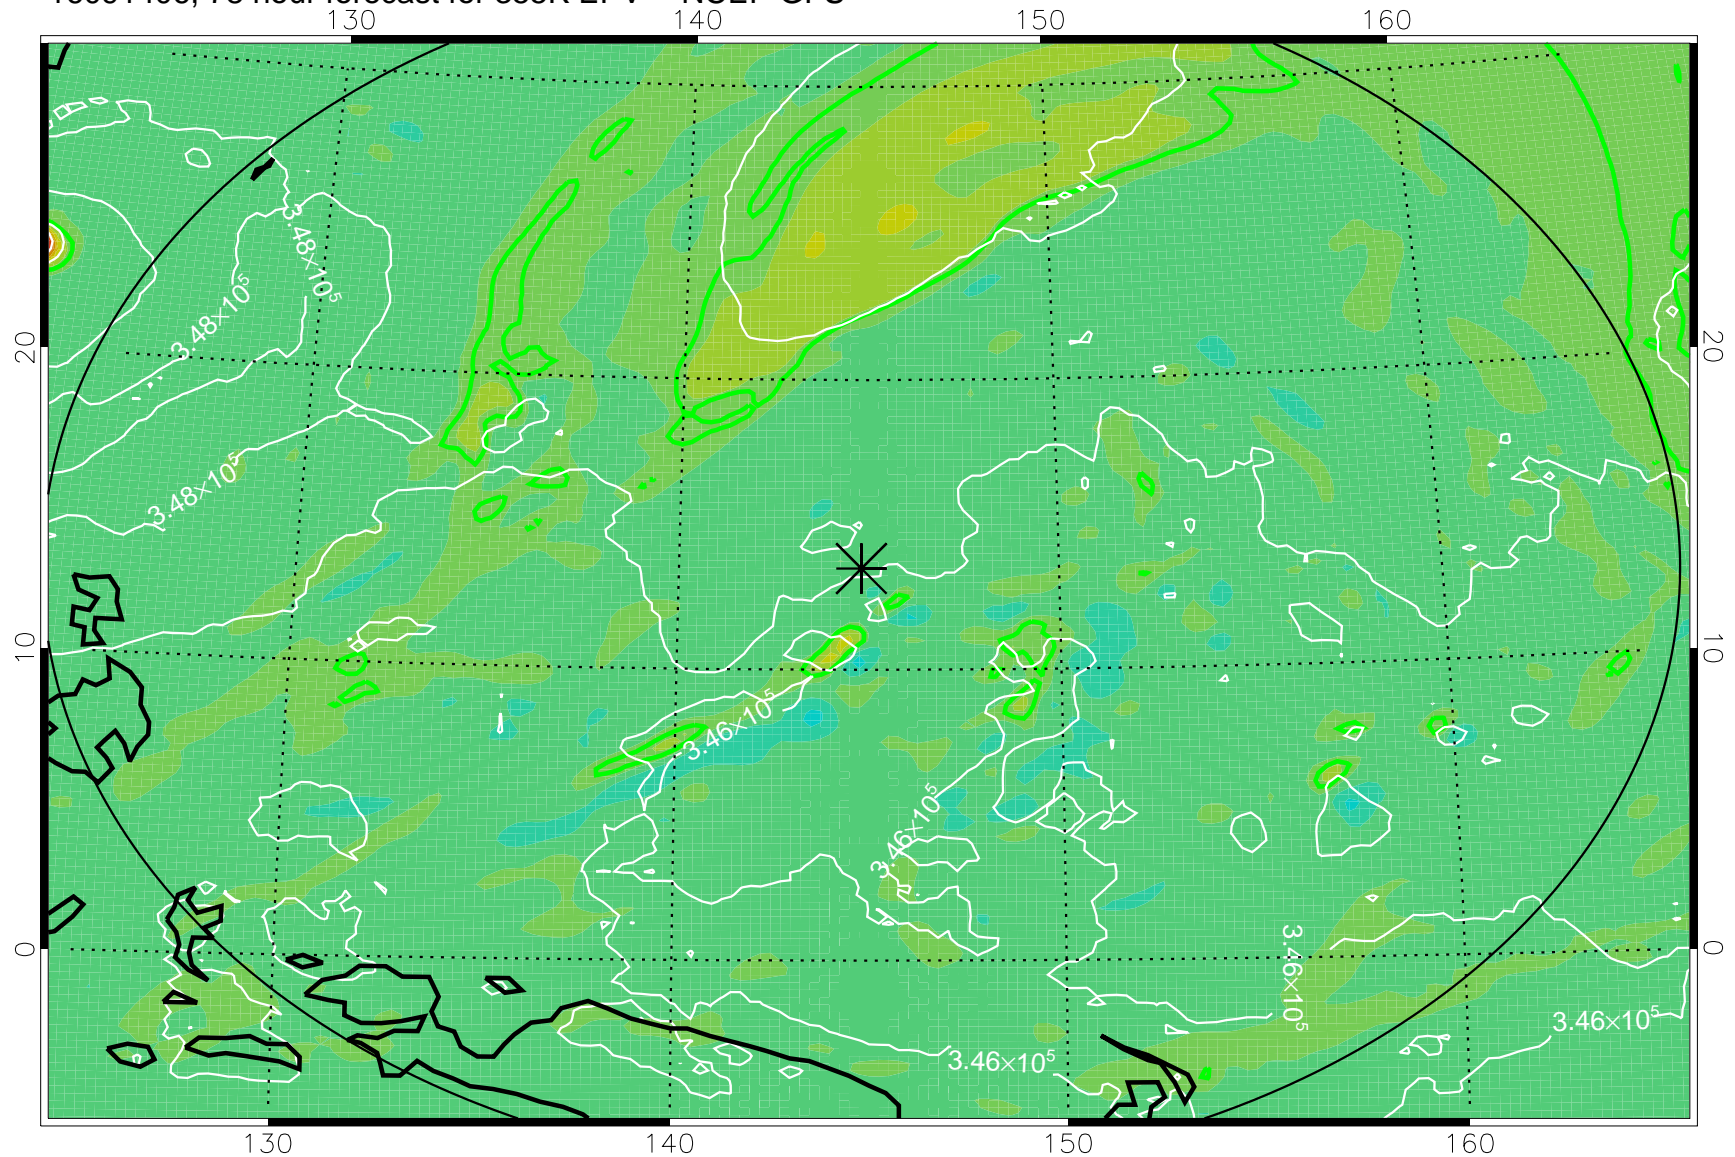

16091318, 66 hour forecast for 355K EPV -- NCEP GFS

355K Montgomery Streamfunction, white  
EPV Tropopause (2 PVU) Position  
Range ring of 2304 km

16091400, 72 hour forecast for 355K EPV -- NCEP GFS

355K Montgomery Streamfunction, white  
EPV Tropopause (2 PVU) Position  
Range ring of 2304 km

16091406, 78 hour forecast for 355K EPV -- NCEP GFS

355K Montgomery Streamfunction, white  
EPV Tropopause (2 PVU) Position  
Range ring of 2304 km

16091412, 84 hour forecast for 355K EPV -- NCEP GFS

355K Montgomery Streamfunction, white  
EPV Tropopause (2 PVU) Position  
Range ring of 2304 km

16091418, 90 hour forecast for 355K EPV -- NCEP GFS

355K Montgomery Streamfunction, white  
EPV Tropopause (2 PVU) Position  
Range ring of 2304 km

16091500, 96 hour forecast for 355K EPV -- NCEP GFS

355K Montgomery Streamfunction, white  
EPV Tropopause (2 PVU) Position  
Range ring of 2304 km

16091506, 102 hour forecast for 355K EPV -- NCEP GFS

355K Montgomery Streamfunction, white  
EPV Tropopause (2 PVU) Position  
Range ring of 2304 km

16091512, 108 hour forecast for 355K EPV -- NCEP GFS

355K Montgomery Streamfunction, white  
EPV Tropopause (2 PVU) Position  
Range ring of 2304 km