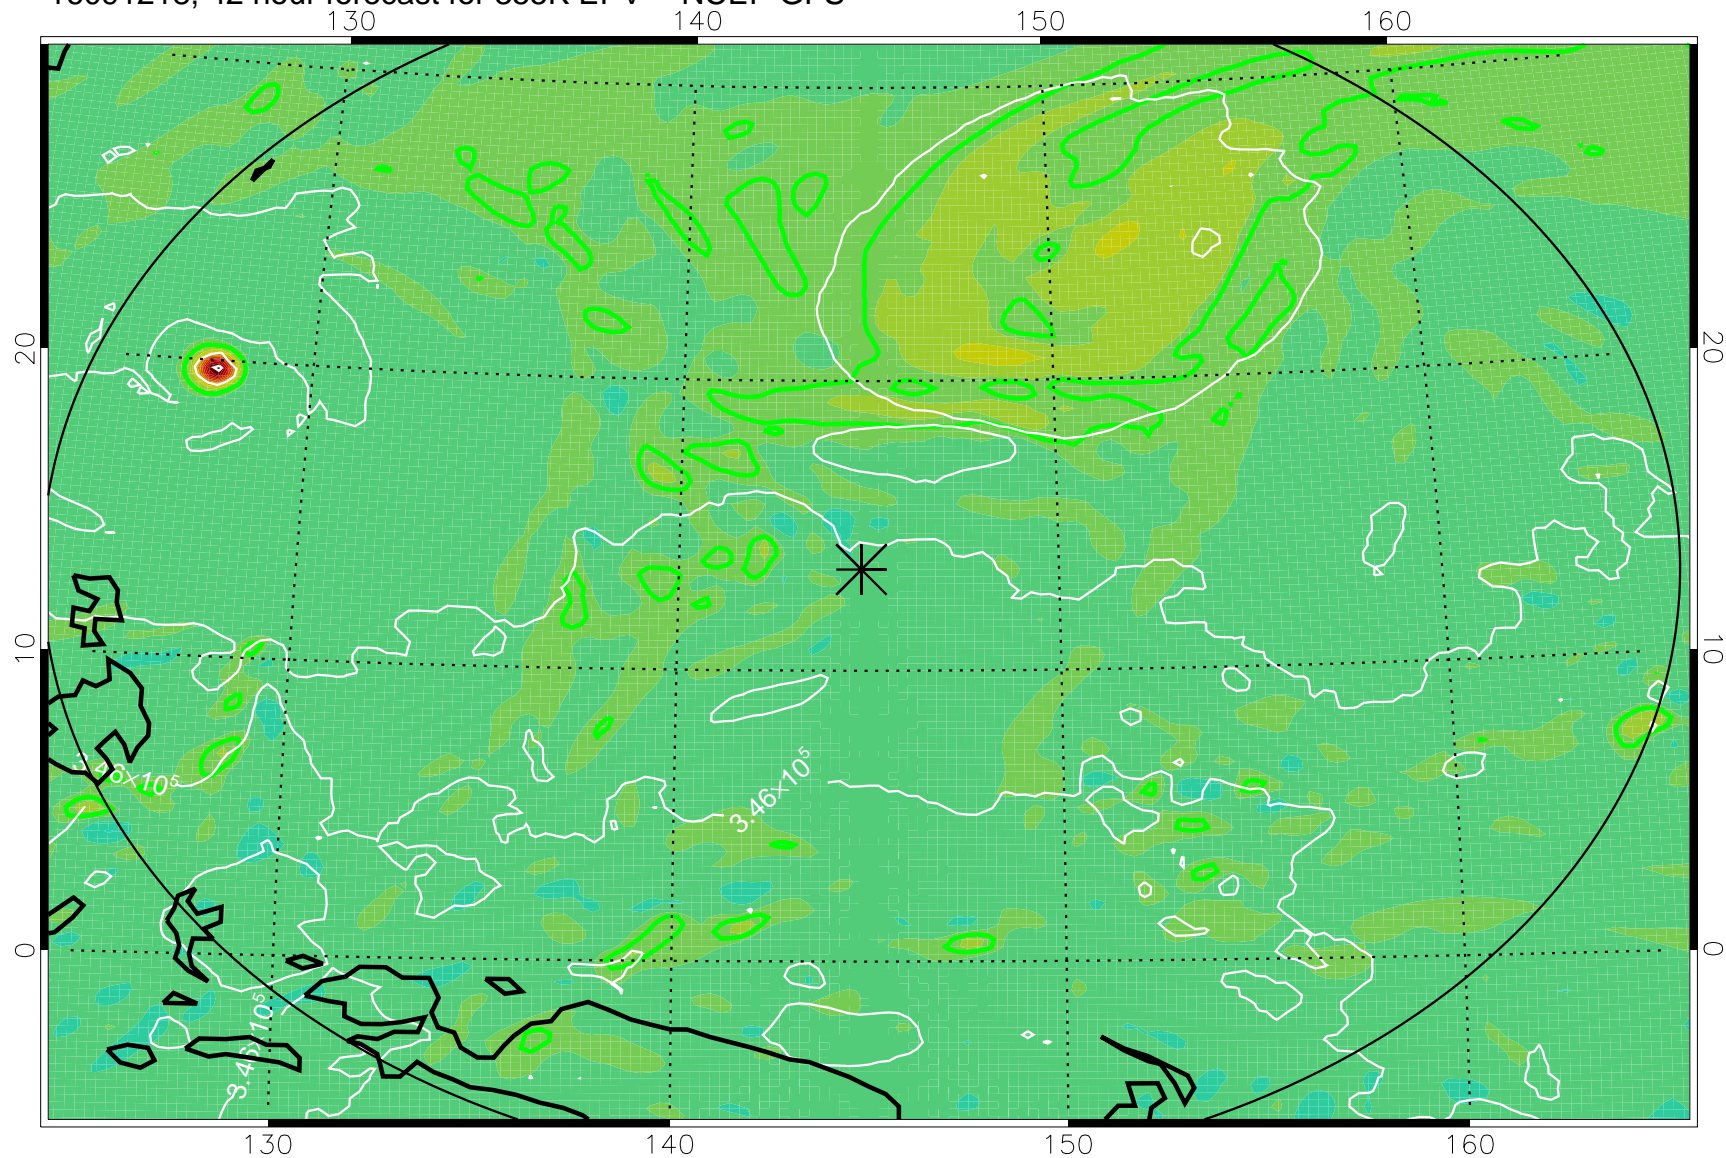

16091206, 30 hour forecast for 355K EPV -- NCEP GFS

355K Montgomery Streamfunction, white  
EPV Tropopause (2 PVU) Position  
Range ring of 2304 km

16091212, 36 hour forecast for 355K EPV -- NCEP GFS

355K Montgomery Streamfunction, white  
EPV Tropopause (2 PVU) Position  
Range ring of 2304 km

16091218, 42 hour forecast for 355K EPV -- NCEP GFS

355K Montgomery Streamfunction, white  
EPV Tropopause (2 PVU) Position  
Range ring of 2304 km

16091300, 48 hour forecast for 355K EPV -- NCEP GFS

355K Montgomery Streamfunction, white  
EPV Tropopause (2 PVU) Position  
Range ring of 2304 km

16091406, 78 hour forecast for 355K EPV -- NCEP GFS

355K Montgomery Streamfunction, white  
EPV Tropopause (2 PVU) Position  
Range ring of 2304 km

16091412, 84 hour forecast for 355K EPV -- NCEP GFS

355K Montgomery Streamfunction, white  
EPV Tropopause (2 PVU) Position  
Range ring of 2304 km

16091418, 90 hour forecast for 355K EPV -- NCEP GFS

355K Montgomery Streamfunction, white  
EPV Tropopause (2 PVU) Position  
Range ring of 2304 km

16091500, 96 hour forecast for 355K EPV -- NCEP GFS

355K Montgomery Streamfunction, white  
EPV Tropopause (2 PVU) Position  
Range ring of 2304 km