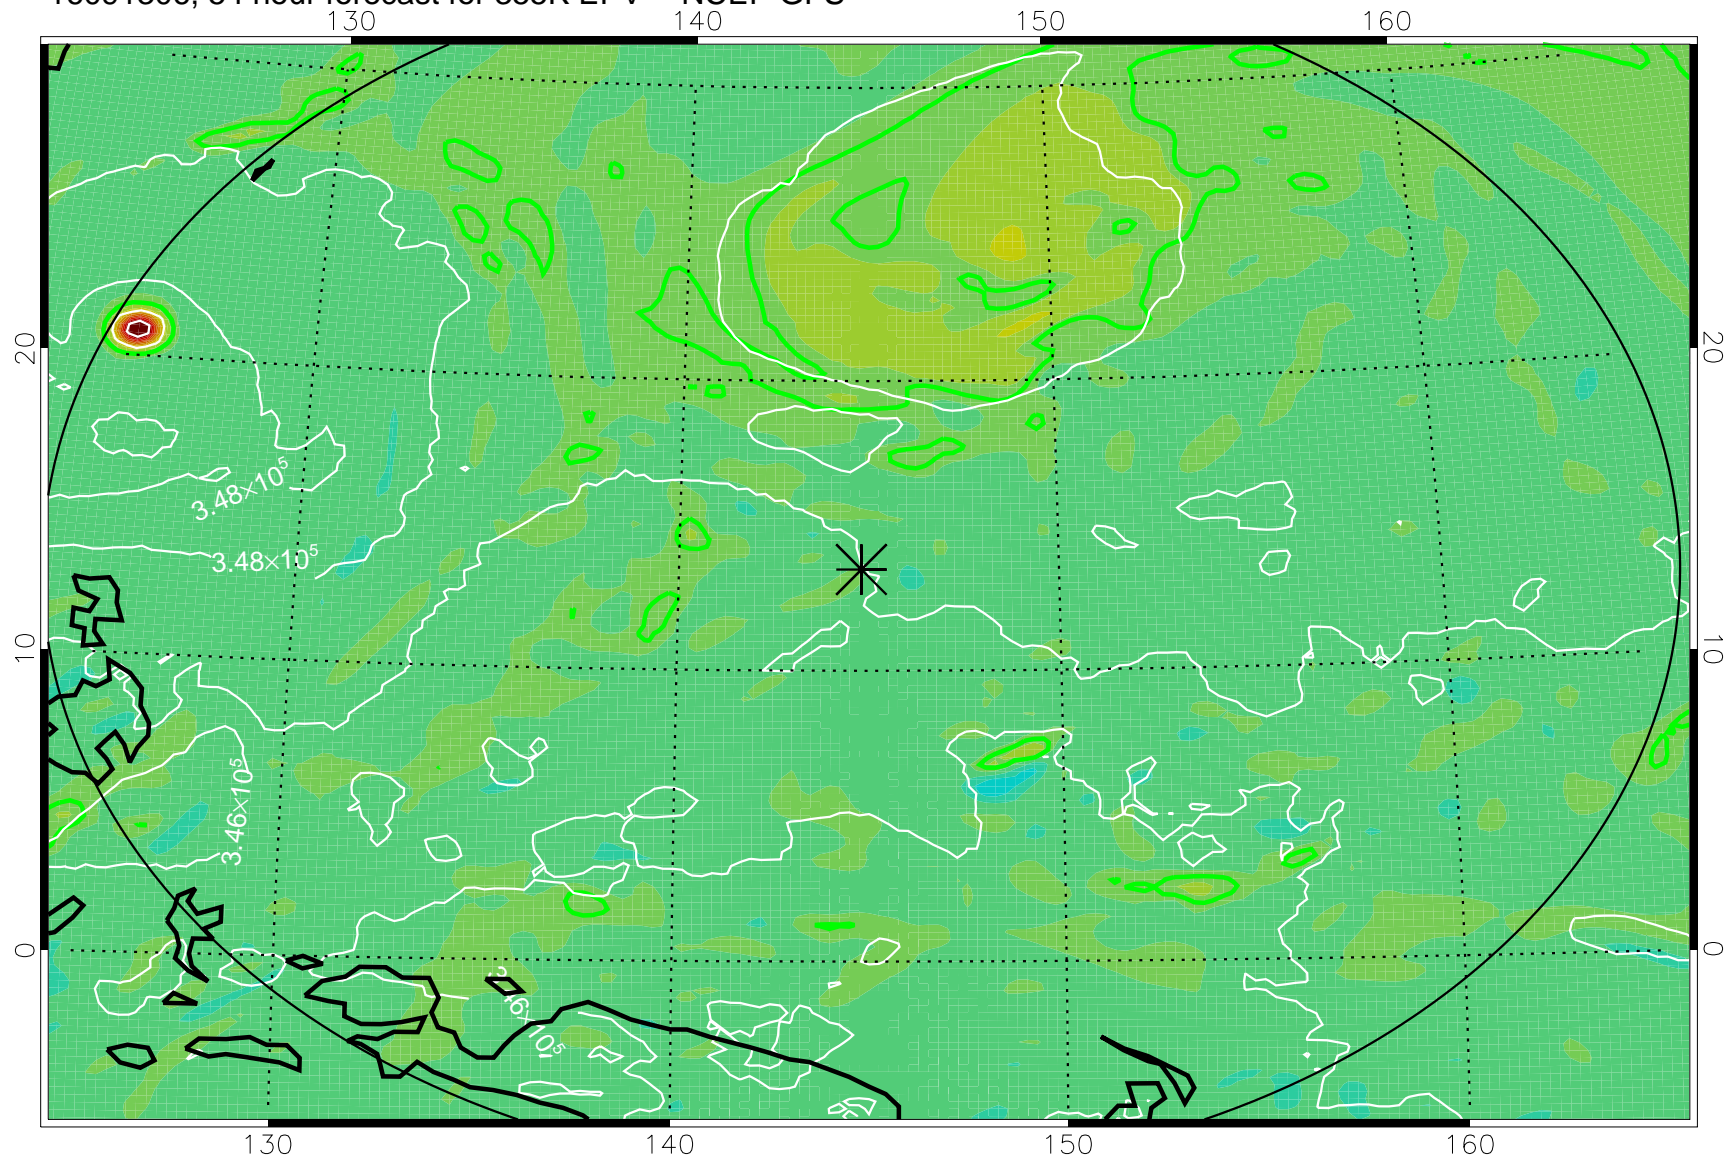

16091306, 54 hour forecast for 355K EPV -- NCEP GFS

355K Montgomery Streamfunction, white
EPV Tropopause (2 PVU) Position
Range ring of 2304 km