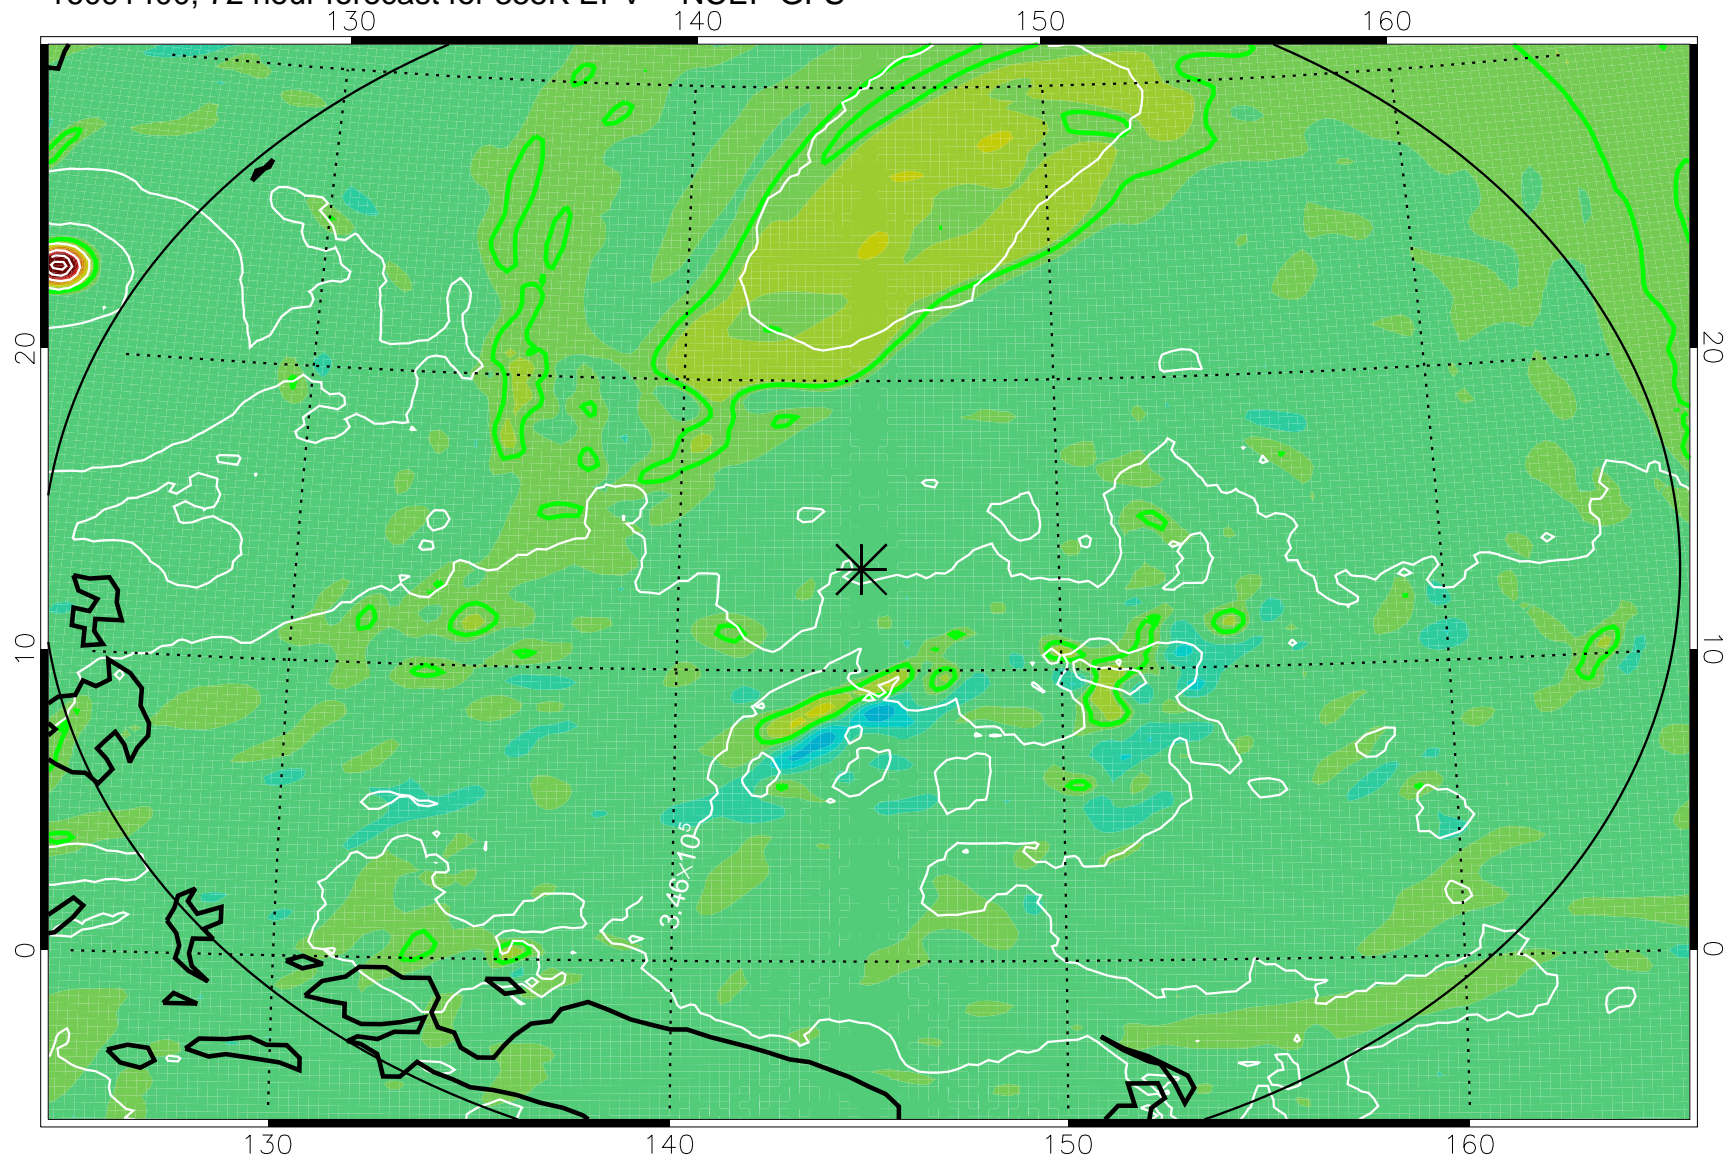

16091306, 54 hour forecast for 355K EPV -- NCEP GFS

355K Montgomery Streamfunction, white  
EPV Tropopause (2 PVU) Position  
Range ring of 2304 km

16091312, 60 hour forecast for 355K EPV -- NCEP GFS

355K Montgomery Streamfunction, white  
EPV Tropopause (2 PVU) Position  
Range ring of 2304 km

16091318, 66 hour forecast for 355K EPV -- NCEP GFS

355K Montgomery Streamfunction, white  
EPV Tropopause (2 PVU) Position  
Range ring of 2304 km

16091400, 72 hour forecast for 355K EPV -- NCEP GFS

355K Montgomery Streamfunction, white  
EPV Tropopause (2 PVU) Position  
Range ring of 2304 km

16091406, 78 hour forecast for 355K EPV -- NCEP GFS

355K Montgomery Streamfunction, white  
EPV Tropopause (2 PVU) Position  
Range ring of 2304 km

16091412, 84 hour forecast for 355K EPV -- NCEP GFS

355K Montgomery Streamfunction, white  
EPV Tropopause (2 PVU) Position  
Range ring of 2304 km

16091418, 90 hour forecast for 355K EPV -- NCEP GFS

355K Montgomery Streamfunction, white  
EPV Tropopause (2 PVU) Position  
Range ring of 2304 km

16091500, 96 hour forecast for 355K EPV -- NCEP GFS

355K Montgomery Streamfunction, white  
EPV Tropopause (2 PVU) Position  
Range ring of 2304 km