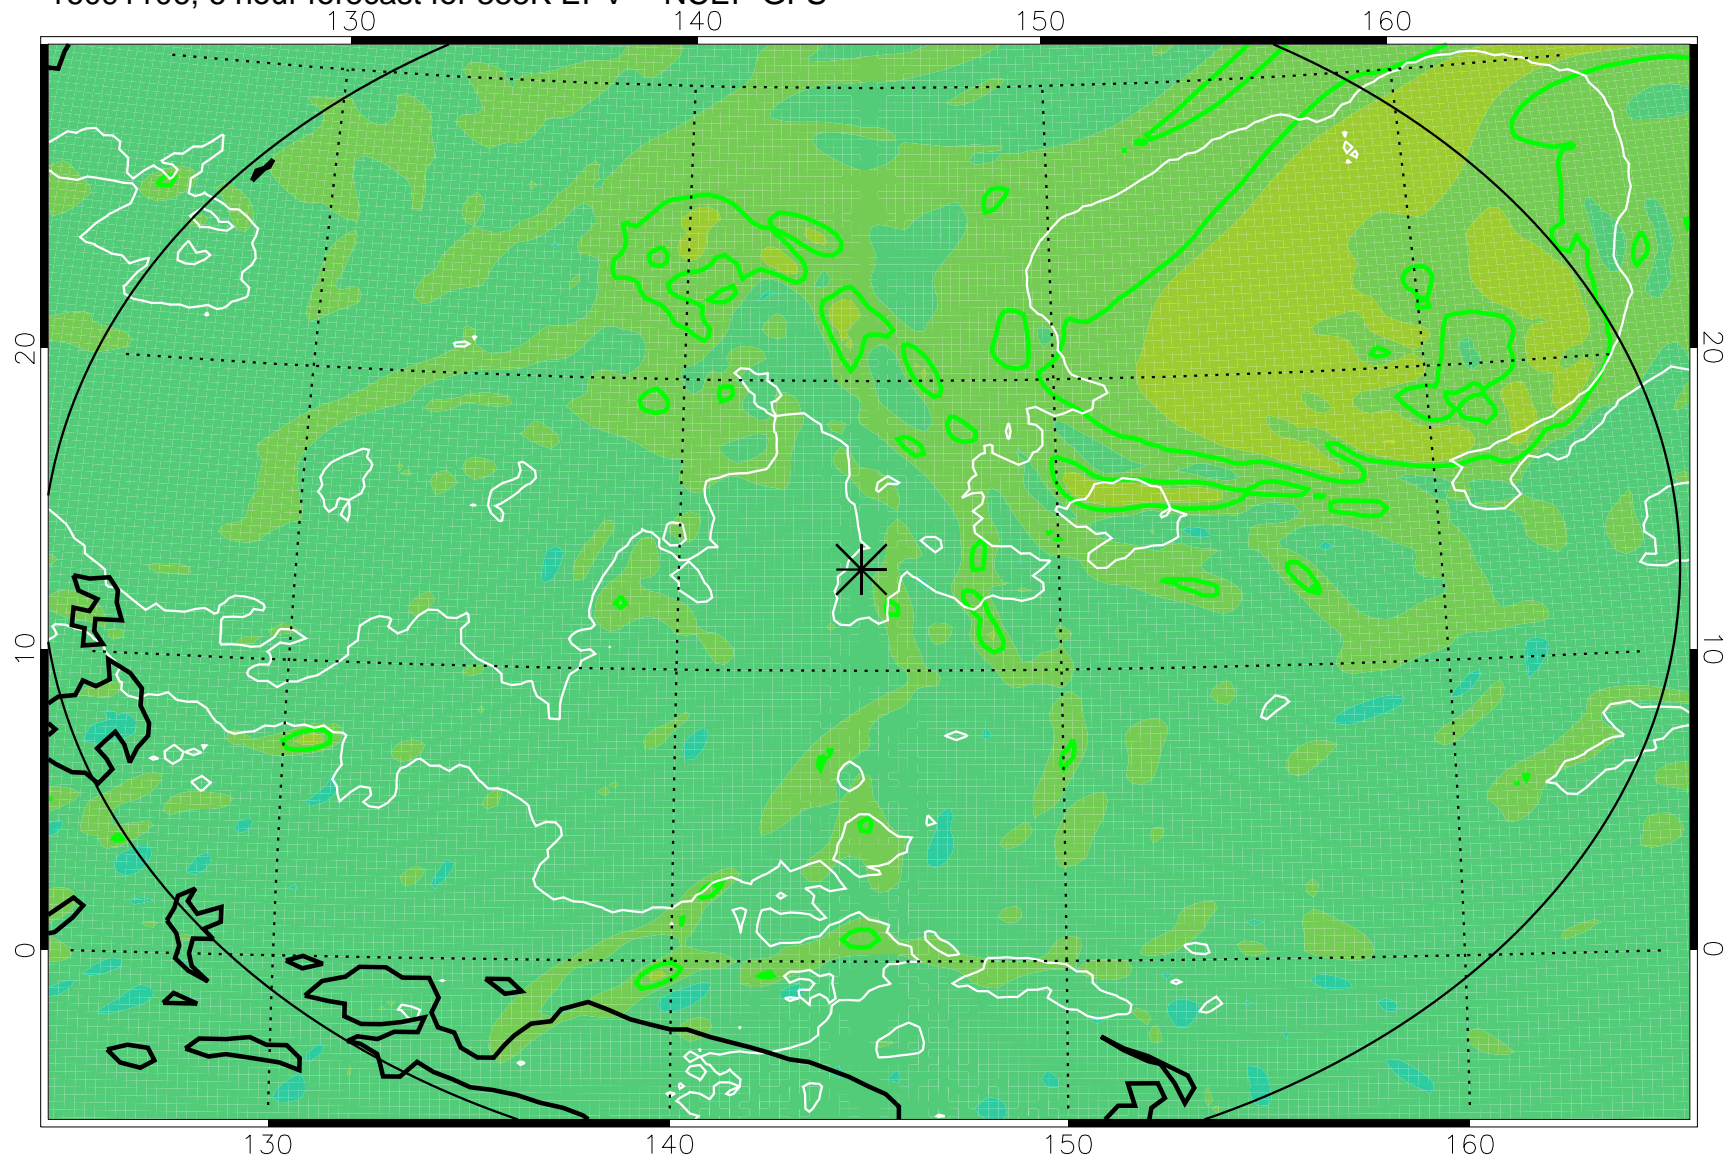

16091106, 6 hour forecast for 355K EPV -- NCEP GFS

355K Montgomery Streamfunction, white  
EPV Tropopause (2 PVU) Position  
Range ring of 2304 km

16091112, 12 hour forecast for 355K EPV -- NCEP GFS

355K Montgomery Streamfunction, white  
EPV Tropopause (2 PVU) Position  
Range ring of 2304 km

16091118, 18 hour forecast for 355K EPV -- NCEP GFS

355K Montgomery Streamfunction, white  
EPV Tropopause (2 PVU) Position  
Range ring of 2304 km

16091200, 24 hour forecast for 355K EPV -- NCEP GFS

355K Montgomery Streamfunction, white  
EPV Tropopause (2 PVU) Position  
Range ring of 2304 km

16091206, 30 hour forecast for 355K EPV -- NCEP GFS

355K Montgomery Streamfunction, white  
EPV Tropopause (2 PVU) Position  
Range ring of 2304 km

16091212, 36 hour forecast for 355K EPV -- NCEP GFS

355K Montgomery Streamfunction, white  
EPV Tropopause (2 PVU) Position  
Range ring of 2304 km

16091218, 42 hour forecast for 355K EPV -- NCEP GFS

355K Montgomery Streamfunction, white  
EPV Tropopause (2 PVU) Position  
Range ring of 2304 km

16091300, 48 hour forecast for 355K EPV -- NCEP GFS

355K Montgomery Streamfunction, white  
EPV Tropopause (2 PVU) Position  
Range ring of 2304 km