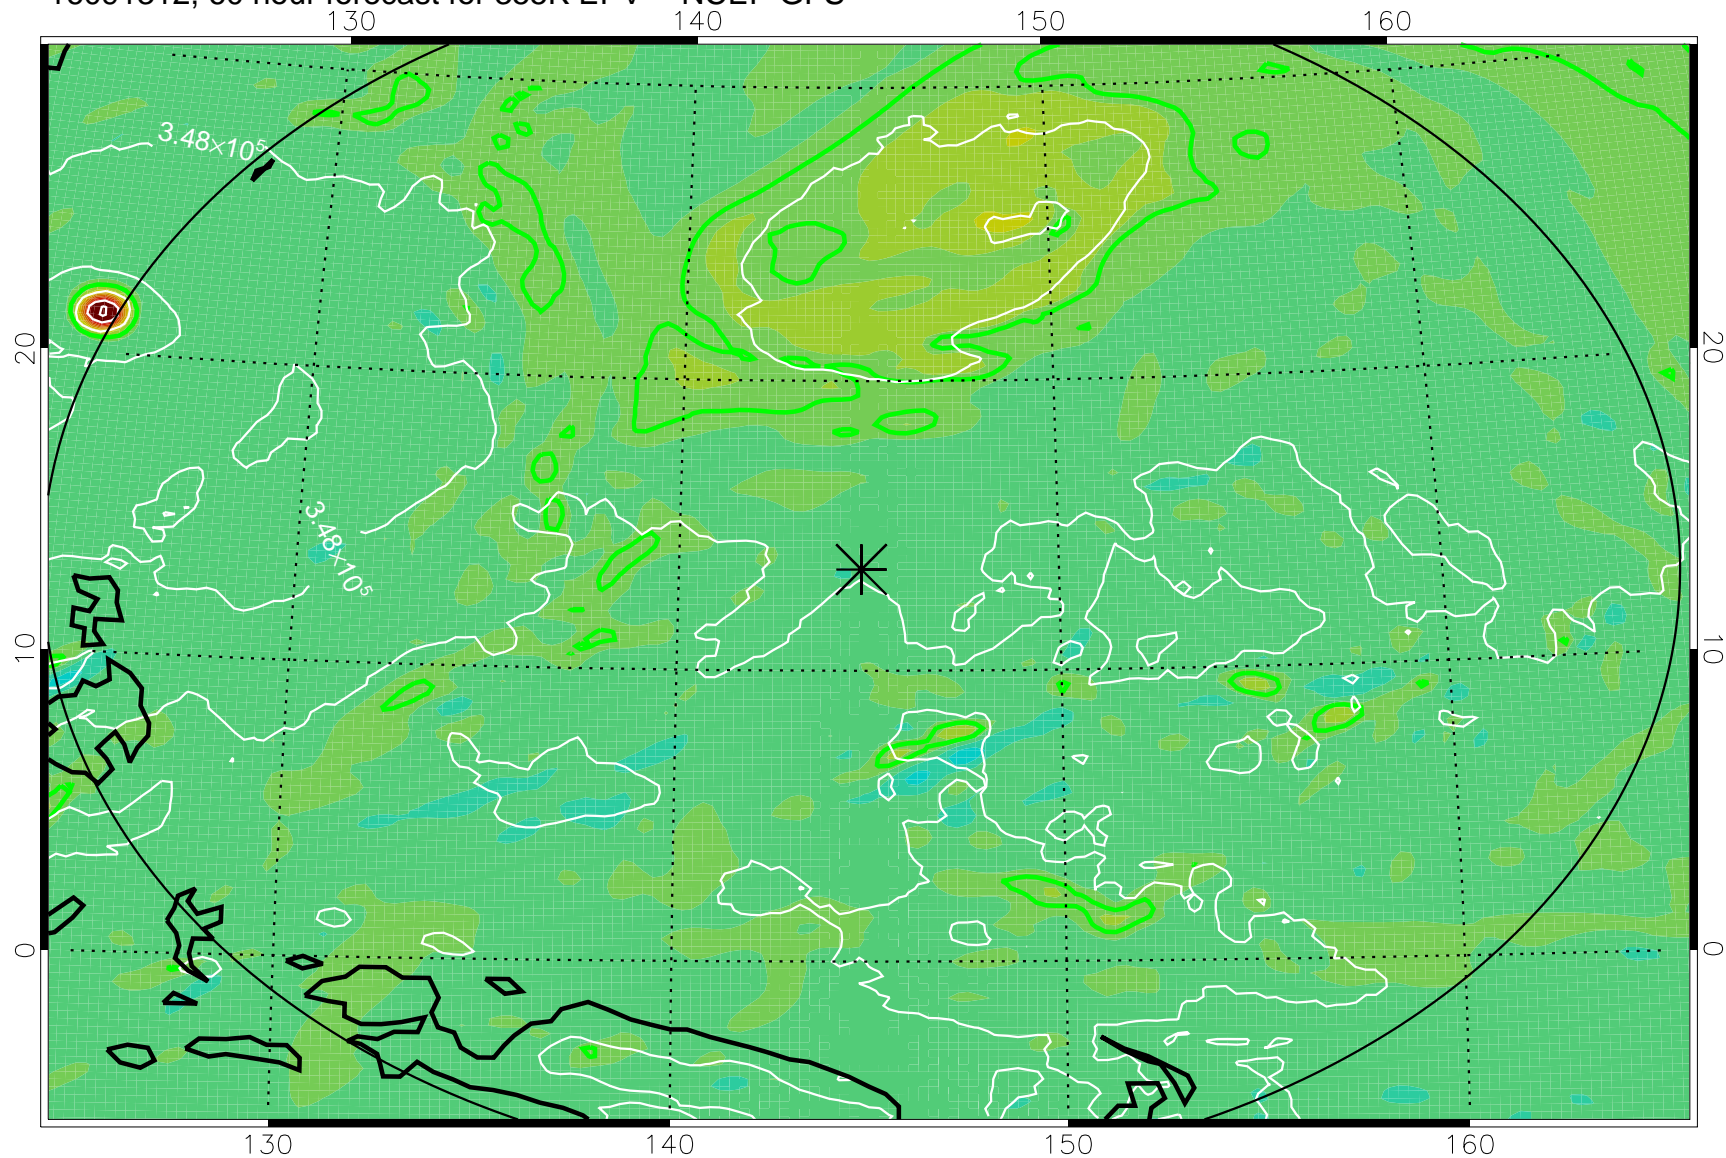

16091218, 42 hour forecast for 355K EPV -- NCEP GFS

355K Montgomery Streamfunction, white  
EPV Tropopause (2 PVU) Position  
Range ring of 2304 km

16091300, 48 hour forecast for 355K EPV -- NCEP GFS

355K Montgomery Streamfunction, white  
EPV Tropopause (2 PVU) Position  
Range ring of 2304 km

16091306, 54 hour forecast for 355K EPV -- NCEP GFS

355K Montgomery Streamfunction, white  
EPV Tropopause (2 PVU) Position  
Range ring of 2304 km

16091312, 60 hour forecast for 355K EPV -- NCEP GFS

355K Montgomery Streamfunction, white  
EPV Tropopause (2 PVU) Position  
Range ring of 2304 km

16091318, 66 hour forecast for 355K EPV -- NCEP GFS

355K Montgomery Streamfunction, white  
EPV Tropopause (2 PVU) Position  
Range ring of 2304 km

16091400, 72 hour forecast for 355K EPV -- NCEP GFS

355K Montgomery Streamfunction, white  
EPV Tropopause (2 PVU) Position  
Range ring of 2304 km

16091406, 78 hour forecast for 355K EPV -- NCEP GFS

355K Montgomery Streamfunction, white  
EPV Tropopause (2 PVU) Position  
Range ring of 2304 km

16091412, 84 hour forecast for 355K EPV -- NCEP GFS

355K Montgomery Streamfunction, white  
EPV Tropopause (2 PVU) Position  
Range ring of 2304 km