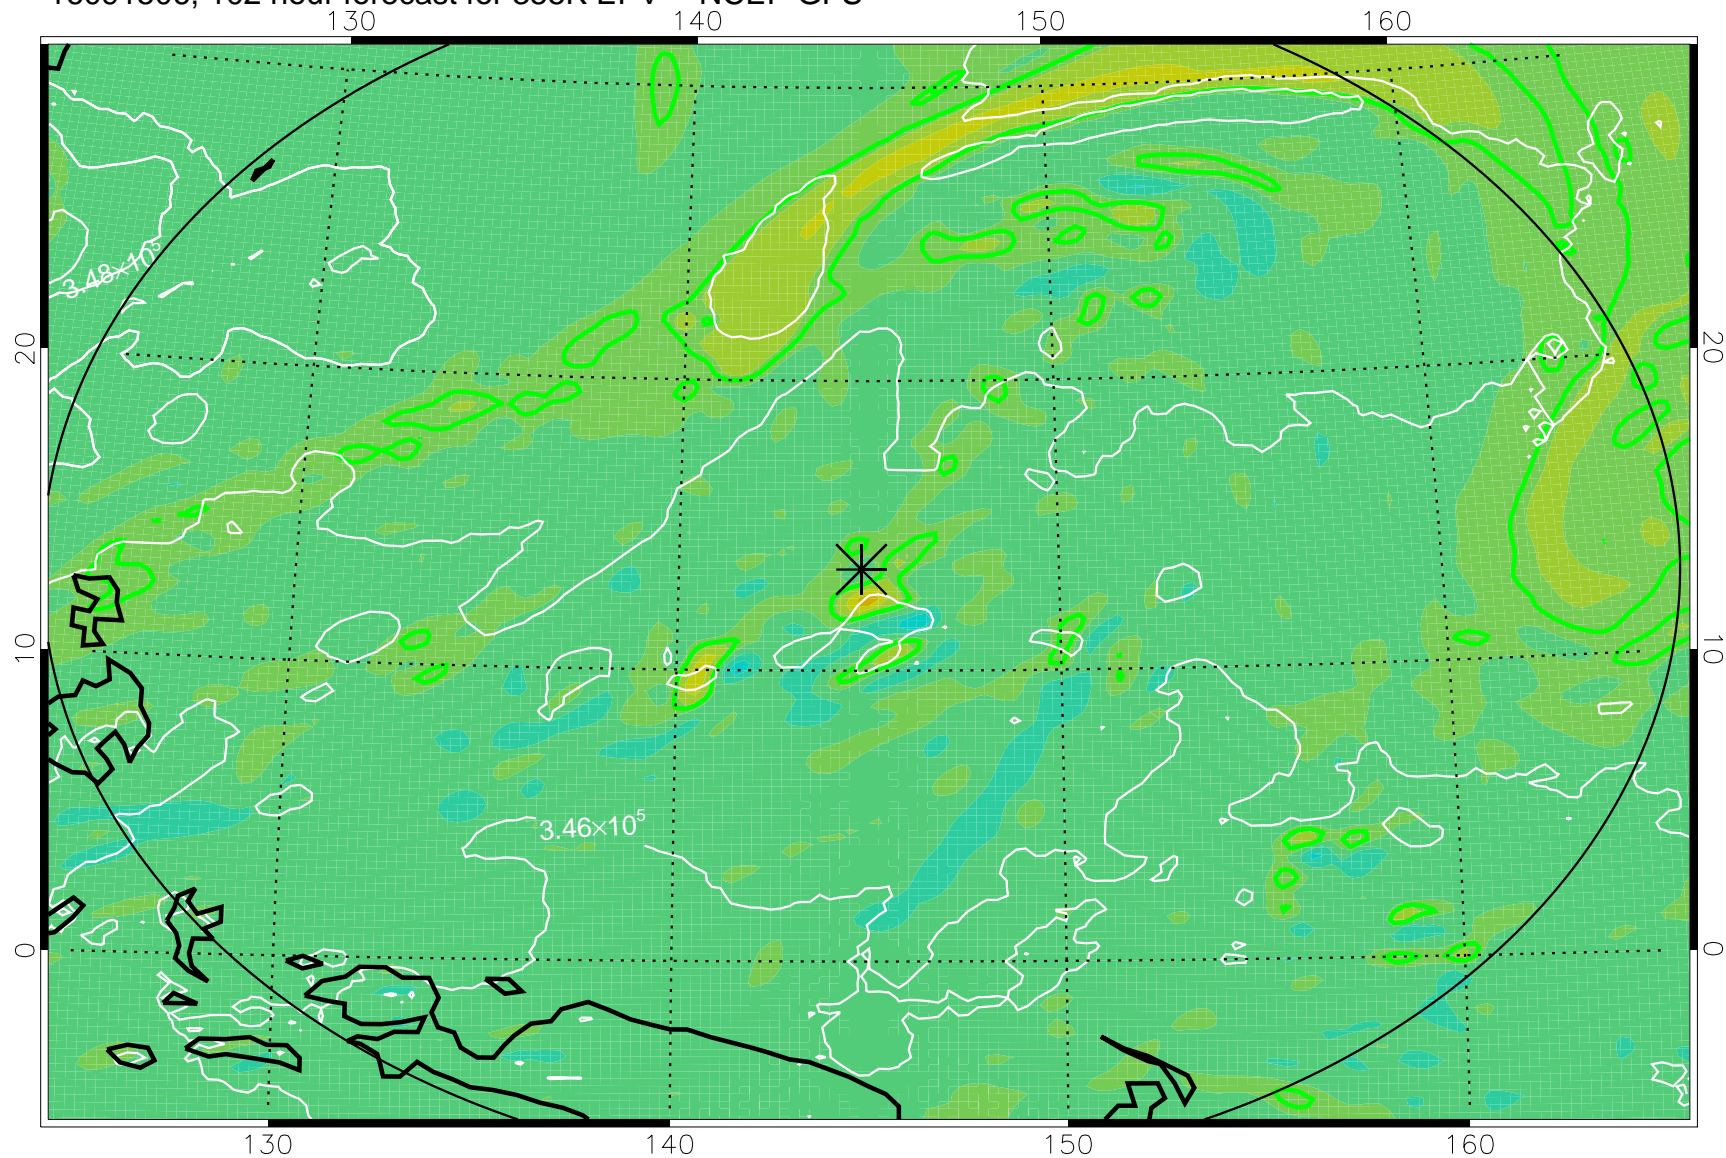

16091406, 78 hour forecast for 355K EPV -- NCEP GFS

355K Montgomery Streamfunction, white  
EPV Tropopause (2 PVU) Position  
Range ring of 2304 km

16091412, 84 hour forecast for 355K EPV -- NCEP GFS

355K Montgomery Streamfunction, white  
EPV Tropopause (2 PVU) Position  
Range ring of 2304 km

16091418, 90 hour forecast for 355K EPV -- NCEP GFS

355K Montgomery Streamfunction, white  
EPV Tropopause (2 PVU) Position  
Range ring of 2304 km

16091500, 96 hour forecast for 355K EPV -- NCEP GFS

355K Montgomery Streamfunction, white  
EPV Tropopause (2 PVU) Position  
Range ring of 2304 km

16091506, 102 hour forecast for 355K EPV -- NCEP GFS

355K Montgomery Streamfunction, white  
EPV Tropopause (2 PVU) Position  
Range ring of 2304 km

16091512, 108 hour forecast for 355K EPV -- NCEP GFS

355K Montgomery Streamfunction, white  
EPV Tropopause (2 PVU) Position  
Range ring of 2304 km

16091518, 114 hour forecast for 355K EPV -- NCEP GFS

355K Montgomery Streamfunction, white  
EPV Tropopause (2 PVU) Position  
Range ring of 2304 km

16091600, 120 hour forecast for 355K EPV -- NCEP GFS

355K Montgomery Streamfunction, white  
EPV Tropopause (2 PVU) Position  
Range ring of 2304 km