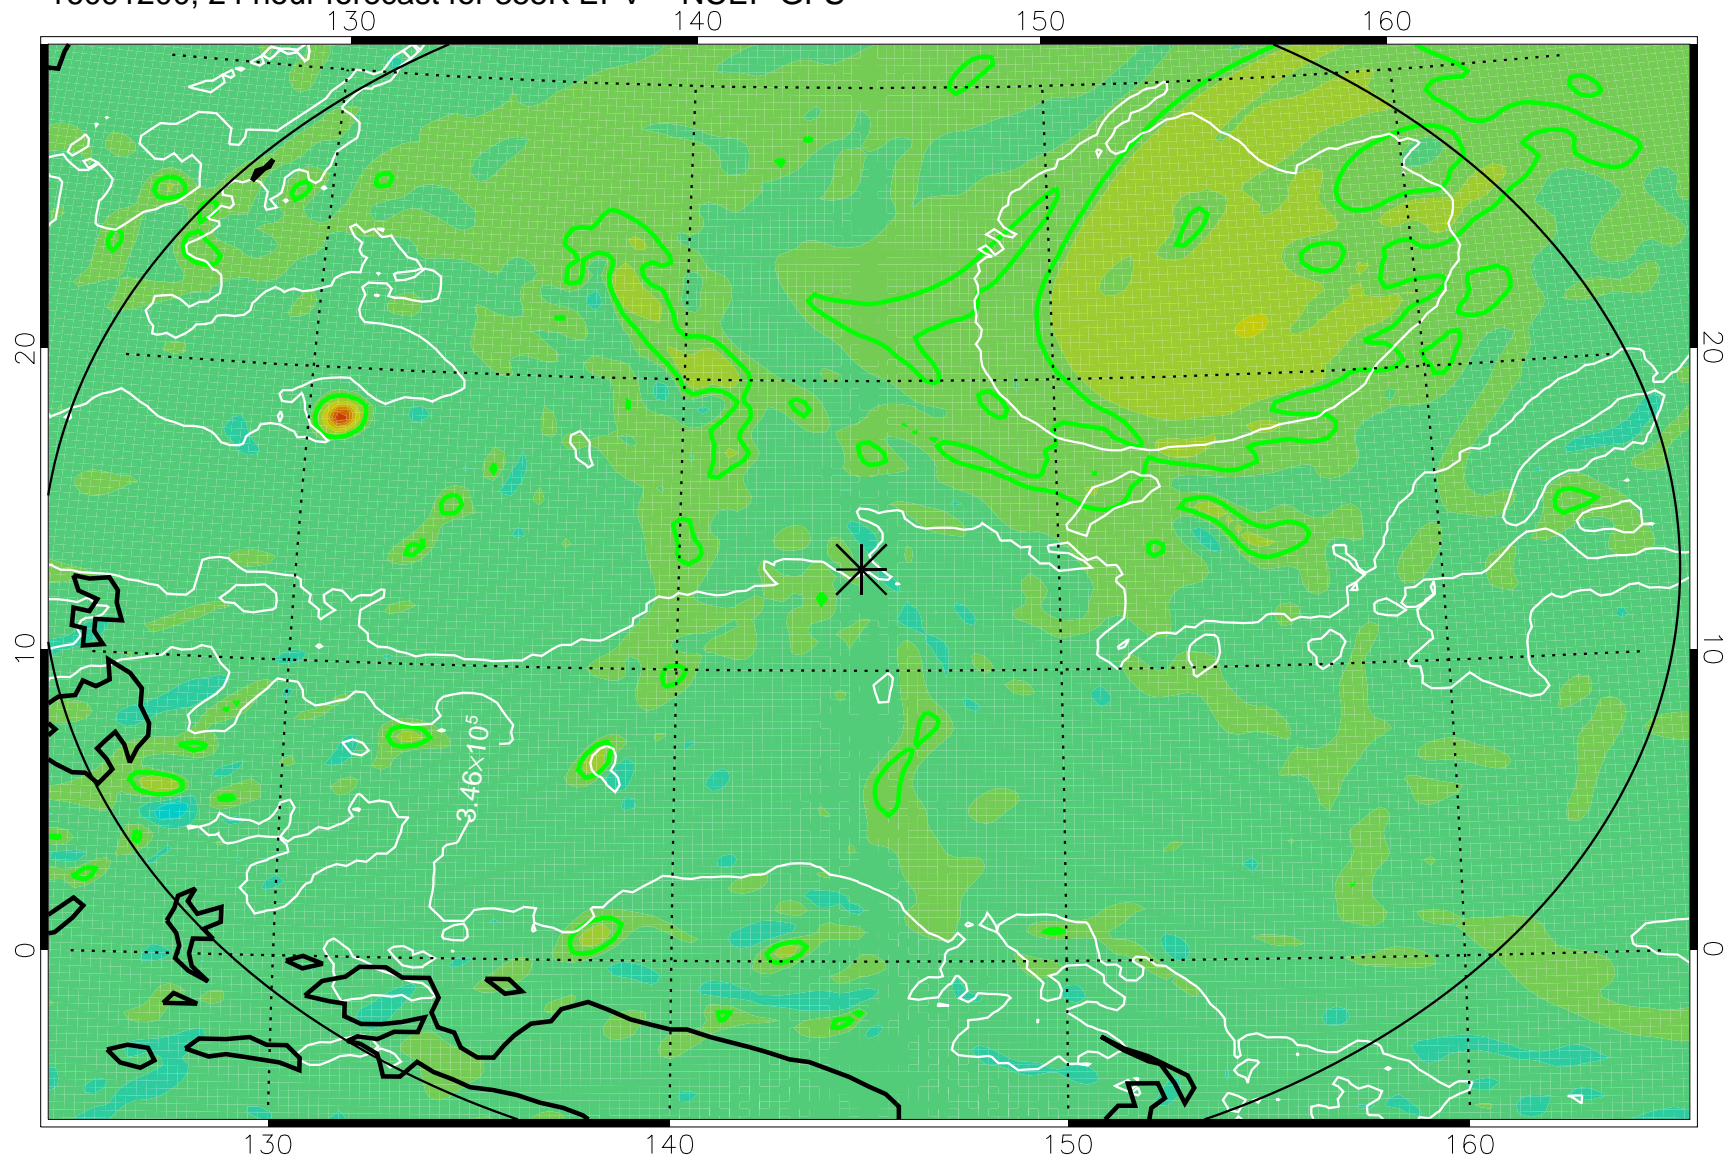

16091106, 6 hour forecast for 355K EPV -- NCEP GFS

355K Montgomery Streamfunction, white  
EPV Tropopause (2 PVU) Position  
Range ring of 2304 km

16091112, 12 hour forecast for 355K EPV -- NCEP GFS

355K Montgomery Streamfunction, white  
EPV Tropopause (2 PVU) Position  
Range ring of 2304 km

16091118, 18 hour forecast for 355K EPV -- NCEP GFS

355K Montgomery Streamfunction, white  
EPV Tropopause (2 PVU) Position  
Range ring of 2304 km

16091200, 24 hour forecast for 355K EPV -- NCEP GFS

355K Montgomery Streamfunction, white  
EPV Tropopause (2 PVU) Position  
Range ring of 2304 km

16091206, 30 hour forecast for 355K EPV -- NCEP GFS

355K Montgomery Streamfunction, white  
EPV Tropopause (2 PVU) Position  
Range ring of 2304 km

16091212, 36 hour forecast for 355K EPV -- NCEP GFS

355K Montgomery Streamfunction, white  
EPV Tropopause (2 PVU) Position  
Range ring of 2304 km

16091406, 78 hour forecast for 355K EPV -- NCEP GFS

355K Montgomery Streamfunction, white  
EPV Tropopause (2 PVU) Position  
Range ring of 2304 km

16091412, 84 hour forecast for 355K EPV -- NCEP GFS

355K Montgomery Streamfunction, white  
EPV Tropopause (2 PVU) Position  
Range ring of 2304 km