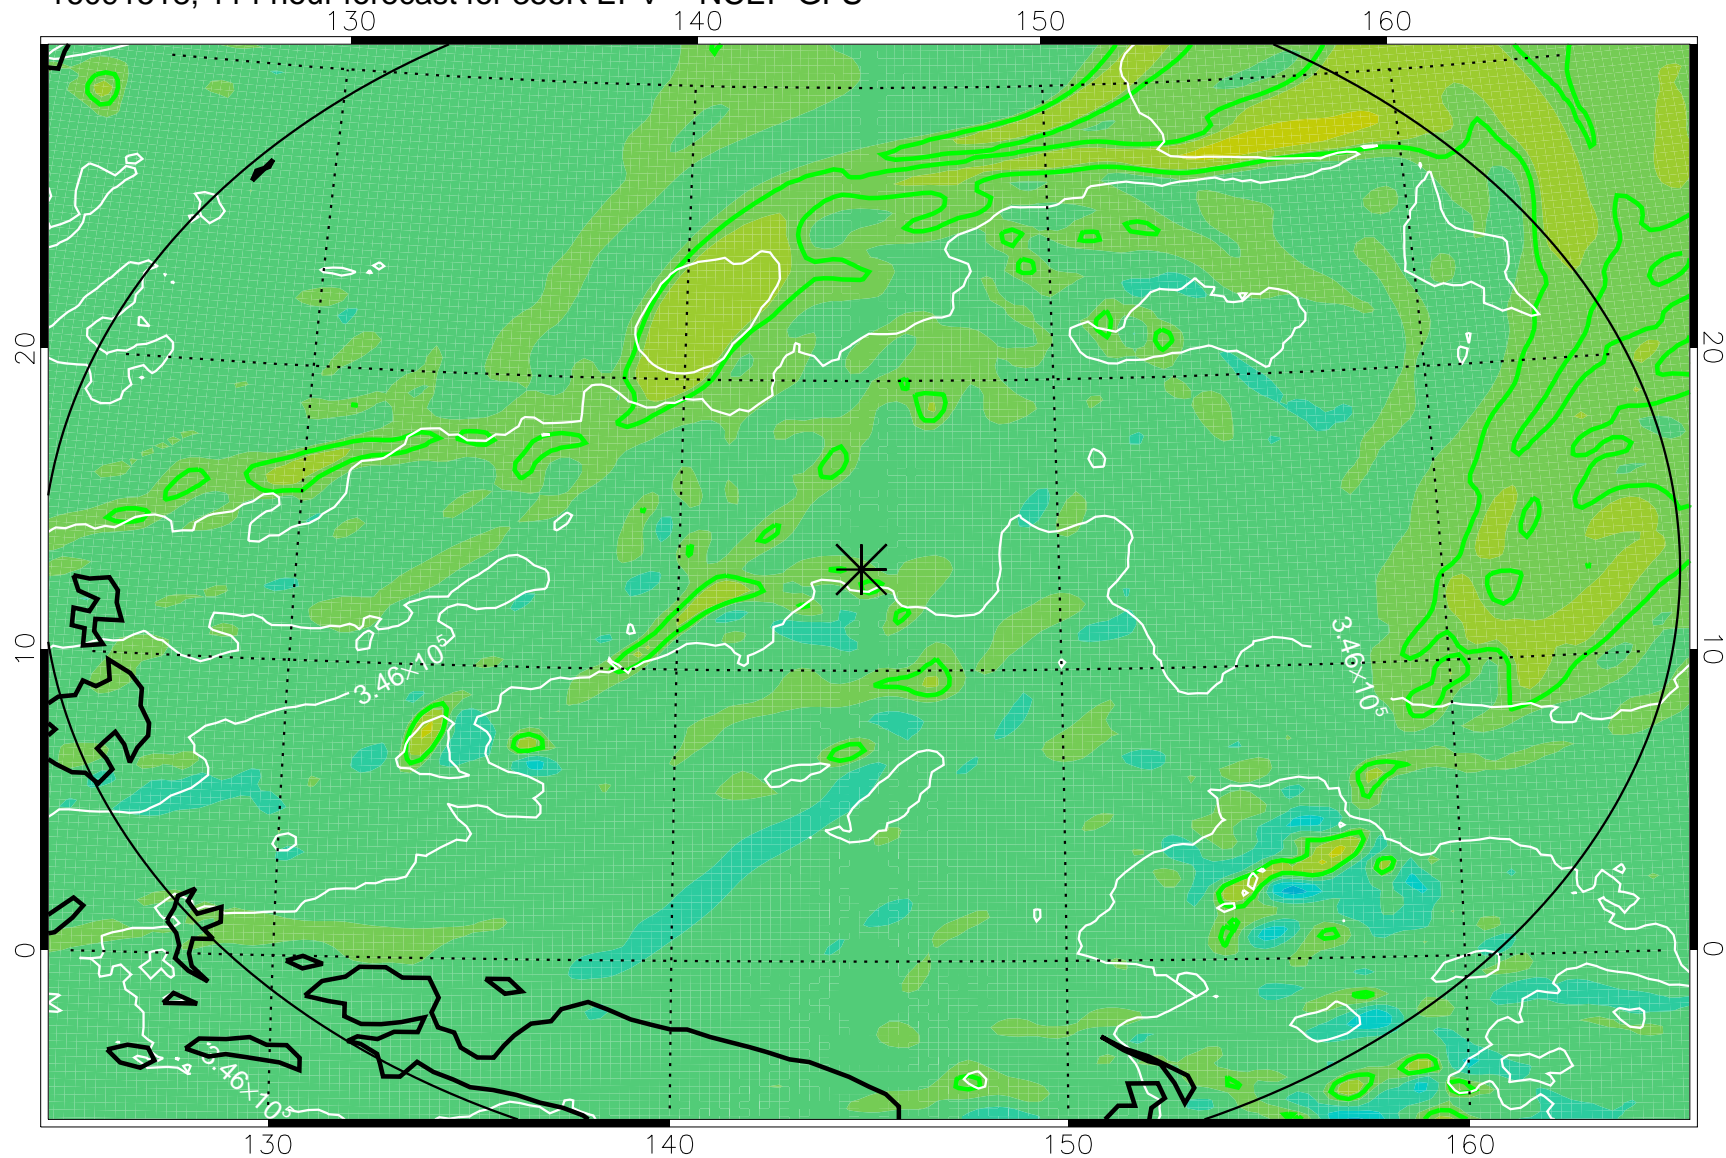

16091406, 78 hour forecast for 355K EPV -- NCEP GFS

355K Montgomery Streamfunction, white  
EPV Tropopause (2 PVU) Position  
Range ring of 2304 km

16091412, 84 hour forecast for 355K EPV -- NCEP GFS

355K Montgomery Streamfunction, white  
EPV Tropopause (2 PVU) Position  
Range ring of 2304 km

16091418, 90 hour forecast for 355K EPV -- NCEP GFS

355K Montgomery Streamfunction, white  
EPV Tropopause (2 PVU) Position  
Range ring of 2304 km

16091500, 96 hour forecast for 355K EPV -- NCEP GFS

355K Montgomery Streamfunction, white  
EPV Tropopause (2 PVU) Position  
Range ring of 2304 km

16091506, 102 hour forecast for 355K EPV -- NCEP GFS

355K Montgomery Streamfunction, white  
EPV Tropopause (2 PVU) Position  
Range ring of 2304 km

16091512, 108 hour forecast for 355K EPV -- NCEP GFS

355K Montgomery Streamfunction, white  
EPV Tropopause (2 PVU) Position  
Range ring of 2304 km

16091518, 114 hour forecast for 355K EPV -- NCEP GFS

355K Montgomery Streamfunction, white  
EPV Tropopause (2 PVU) Position  
Range ring of 2304 km

16091600, 120 hour forecast for 355K EPV -- NCEP GFS

355K Montgomery Streamfunction, white  
EPV Tropopause (2 PVU) Position  
Range ring of 2304 km