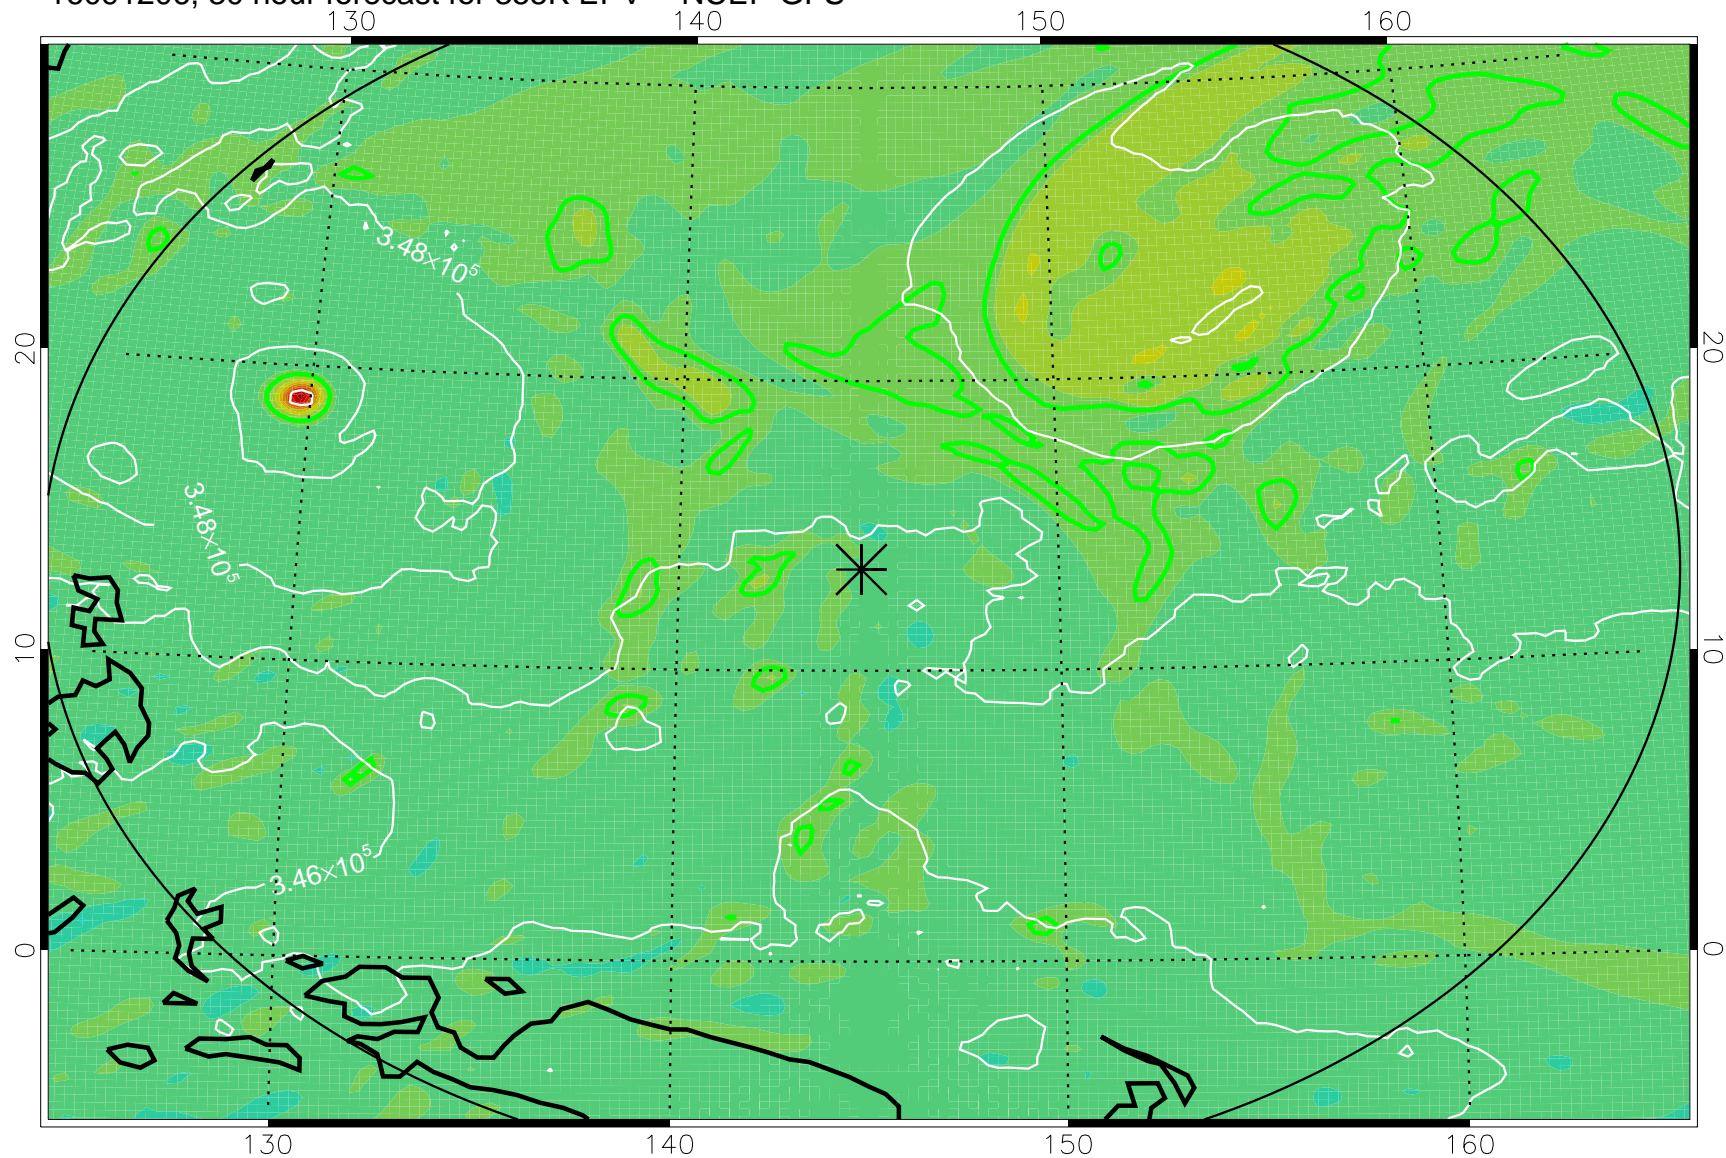

16091106, 6 hour forecast for 355K EPV -- NCEP GFS

355K Montgomery Streamfunction, white  
EPV Tropopause (2 PVU) Position  
Range ring of 2304 km

16091112, 12 hour forecast for 355K EPV -- NCEP GFS

355K Montgomery Streamfunction, white  
EPV Tropopause (2 PVU) Position  
Range ring of 2304 km

16091118, 18 hour forecast for 355K EPV -- NCEP GFS

355K Montgomery Streamfunction, white  
EPV Tropopause (2 PVU) Position  
Range ring of 2304 km

16091200, 24 hour forecast for 355K EPV -- NCEP GFS

355K Montgomery Streamfunction, white  
EPV Tropopause (2 PVU) Position  
Range ring of 2304 km

16091206, 30 hour forecast for 355K EPV -- NCEP GFS

355K Montgomery Streamfunction, white  
EPV Tropopause (2 PVU) Position  
Range ring of 2304 km

16091212, 36 hour forecast for 355K EPV -- NCEP GFS

355K Montgomery Streamfunction, white  
EPV Tropopause (2 PVU) Position  
Range ring of 2304 km

16091218, 42 hour forecast for 355K EPV -- NCEP GFS

355K Montgomery Streamfunction, white  
EPV Tropopause (2 PVU) Position  
Range ring of 2304 km

16091300, 48 hour forecast for 355K EPV -- NCEP GFS

355K Montgomery Streamfunction, white  
EPV Tropopause (2 PVU) Position  
Range ring of 2304 km