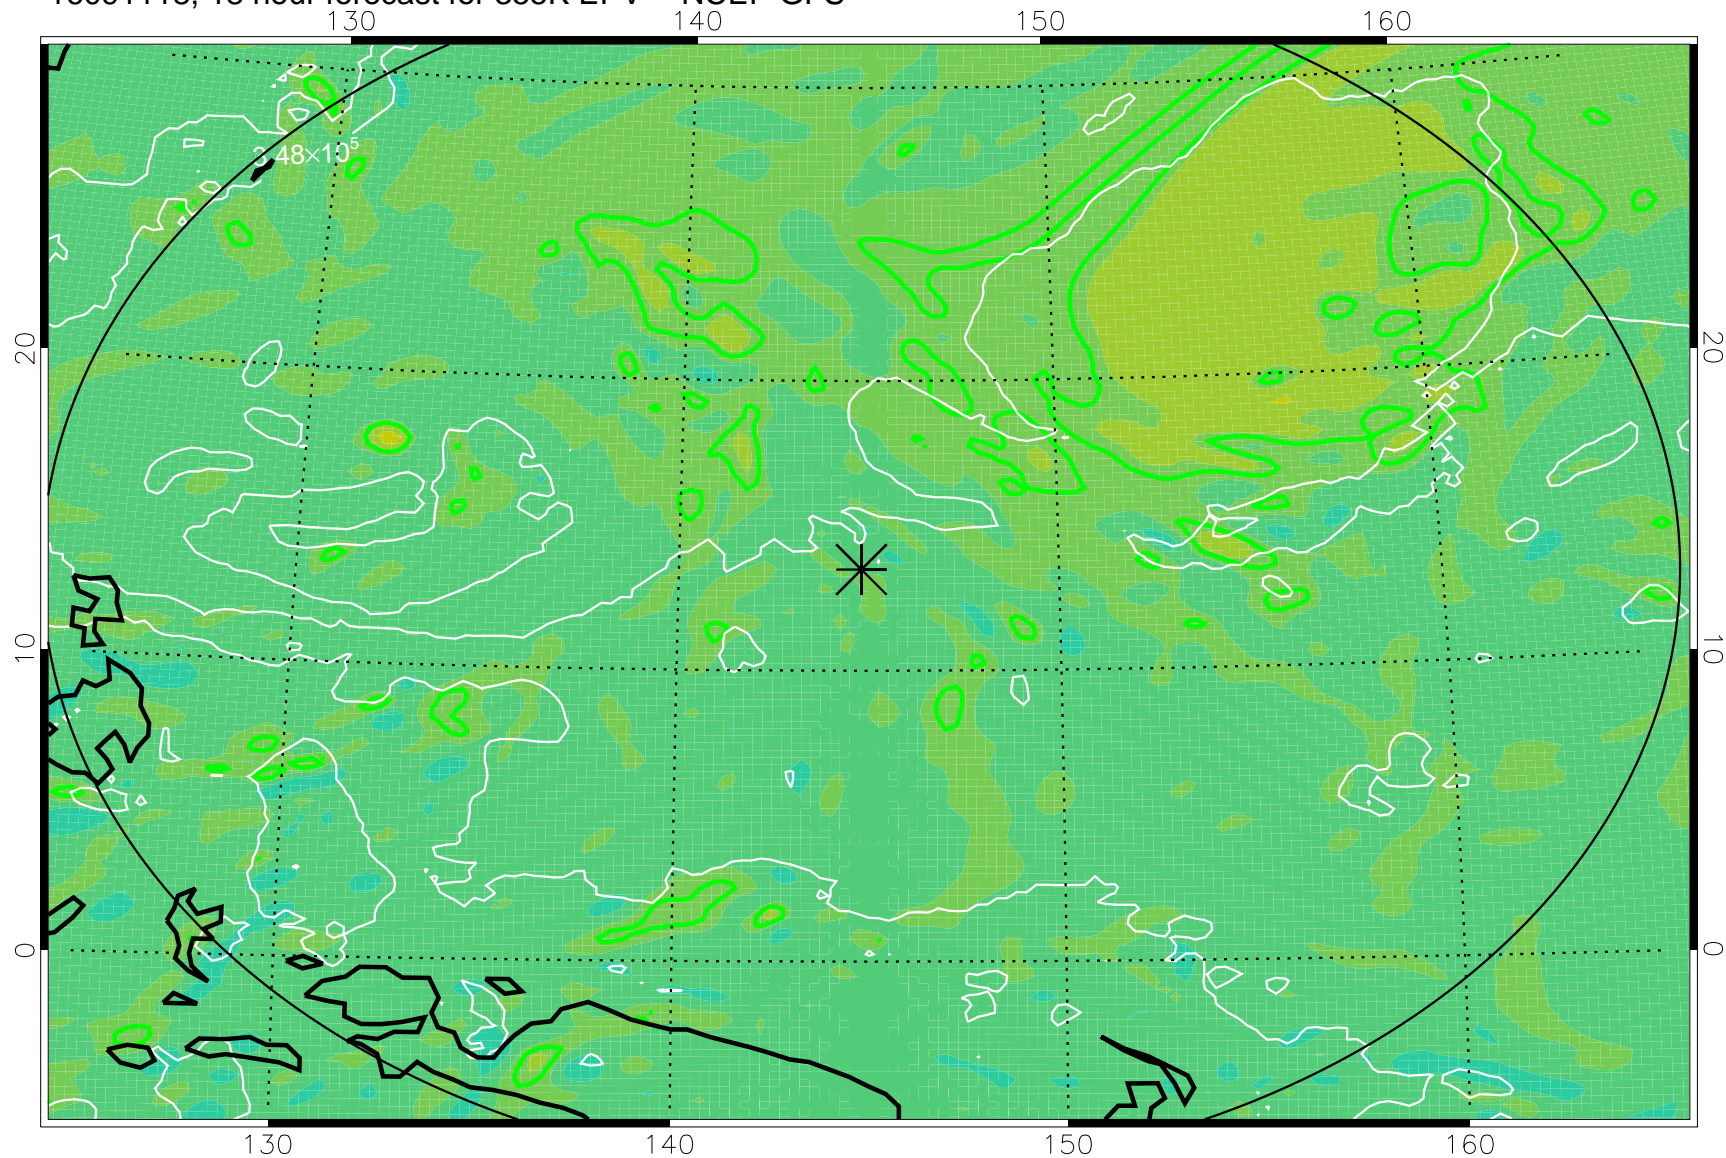

16091106, 6 hour forecast for 355K EPV -- NCEP GFS

355K Montgomery Streamfunction, white  
EPV Tropopause (2 PVU) Position  
Range ring of 2304 km

16091112, 12 hour forecast for 355K EPV -- NCEP GFS

355K Montgomery Streamfunction, white  
EPV Tropopause (2 PVU) Position  
Range ring of 2304 km

16091118, 18 hour forecast for 355K EPV -- NCEP GFS

355K Montgomery Streamfunction, white  
EPV Tropopause (2 PVU) Position  
Range ring of 2304 km

16091200, 24 hour forecast for 355K EPV -- NCEP GFS

355K Montgomery Streamfunction, white  
EPV Tropopause (2 PVU) Position  
Range ring of 2304 km

16091206, 30 hour forecast for 355K EPV -- NCEP GFS

355K Montgomery Streamfunction, white  
EPV Tropopause (2 PVU) Position  
Range ring of 2304 km

16091212, 36 hour forecast for 355K EPV -- NCEP GFS

355K Montgomery Streamfunction, white  
EPV Tropopause (2 PVU) Position  
Range ring of 2304 km

16091418, 90 hour forecast for 355K EPV -- NCEP GFS

355K Montgomery Streamfunction, white  
EPV Tropopause (2 PVU) Position  
Range ring of 2304 km

16091500, 96 hour forecast for 355K EPV -- NCEP GFS

355K Montgomery Streamfunction, white  
EPV Tropopause (2 PVU) Position  
Range ring of 2304 km