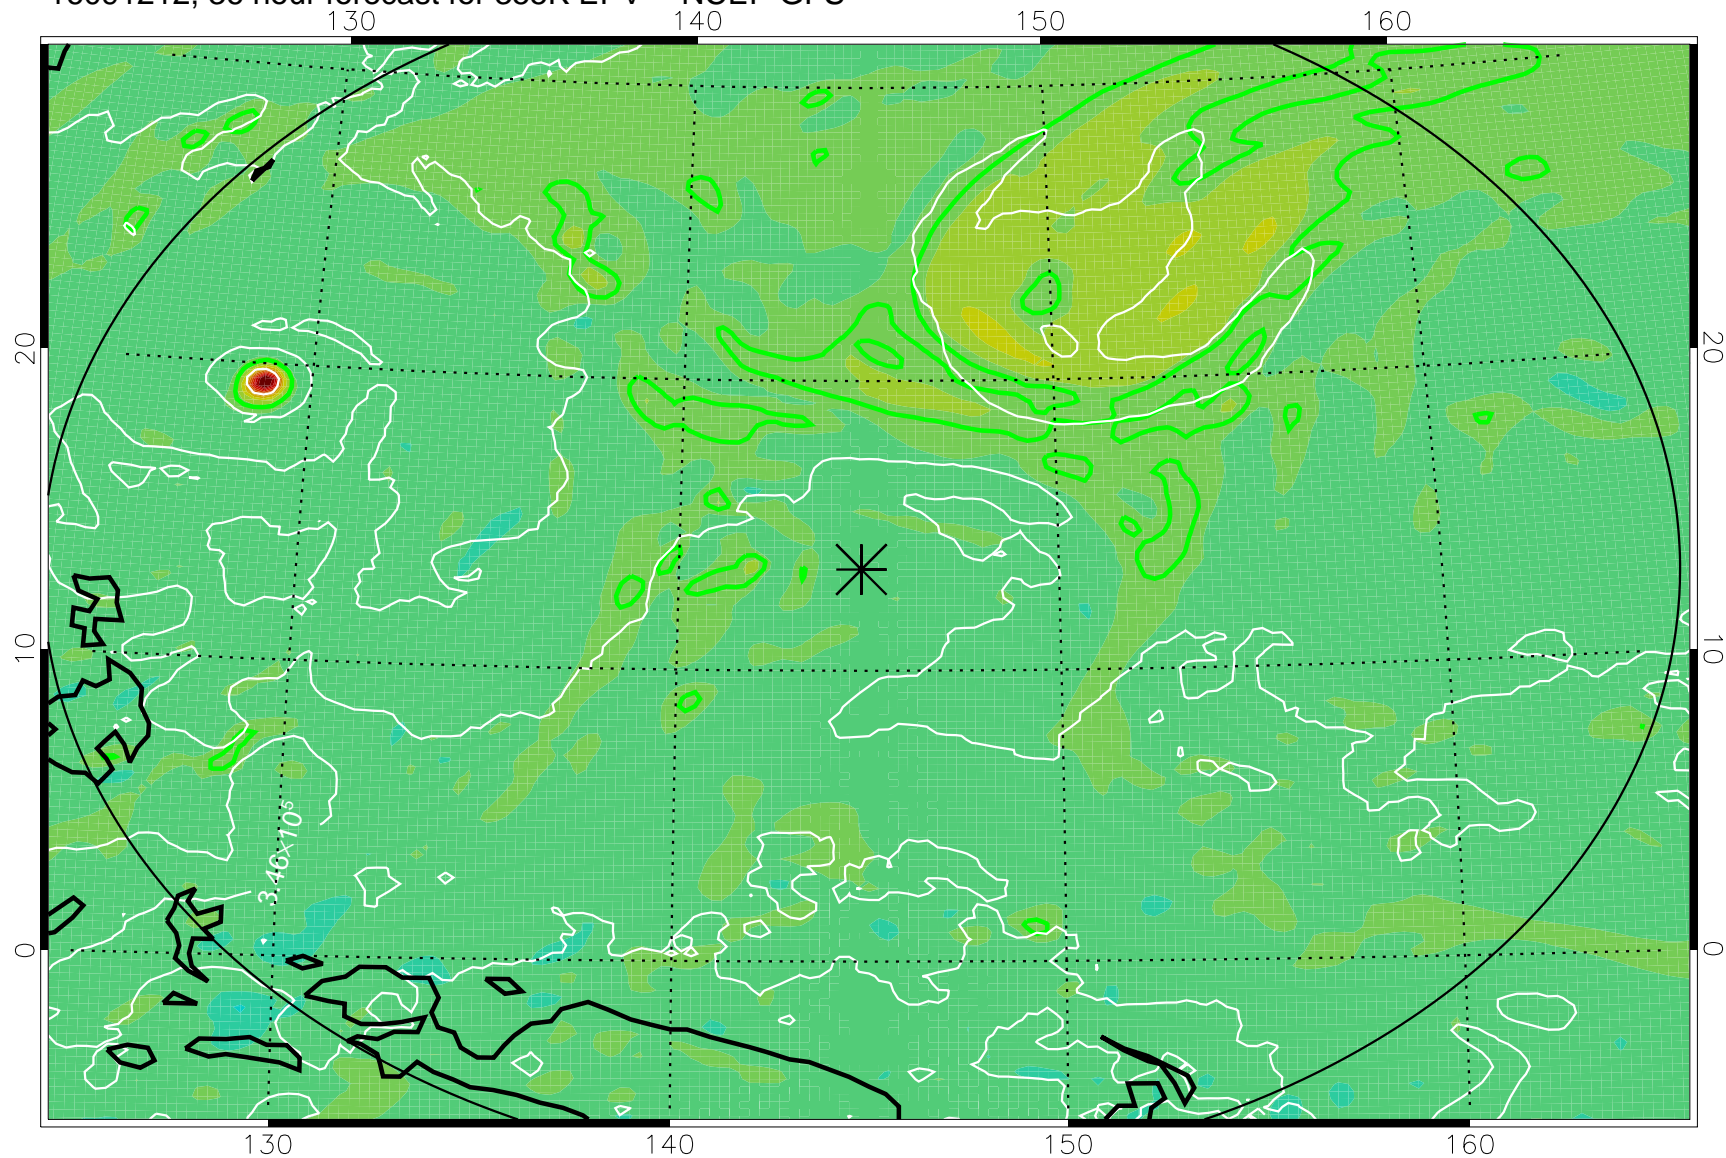

16091106, 6 hour forecast for 355K EPV -- NCEP GFS

355K Montgomery Streamfunction, white  
EPV Tropopause (2 PVU) Position  
Range ring of 2304 km

16091112, 12 hour forecast for 355K EPV -- NCEP GFS

355K Montgomery Streamfunction, white  
EPV Tropopause (2 PVU) Position  
Range ring of 2304 km

16091118, 18 hour forecast for 355K EPV -- NCEP GFS

355K Montgomery Streamfunction, white  
EPV Tropopause (2 PVU) Position  
Range ring of 2304 km

16091200, 24 hour forecast for 355K EPV -- NCEP GFS

355K Montgomery Streamfunction, white  
EPV Tropopause (2 PVU) Position  
Range ring of 2304 km

16091206, 30 hour forecast for 355K EPV -- NCEP GFS

355K Montgomery Streamfunction, white  
EPV Tropopause (2 PVU) Position  
Range ring of 2304 km

16091212, 36 hour forecast for 355K EPV -- NCEP GFS

355K Montgomery Streamfunction, white  
EPV Tropopause (2 PVU) Position  
Range ring of 2304 km

16091218, 42 hour forecast for 355K EPV -- NCEP GFS

355K Montgomery Streamfunction, white  
EPV Tropopause (2 PVU) Position  
Range ring of 2304 km

16091300, 48 hour forecast for 355K EPV -- NCEP GFS

355K Montgomery Streamfunction, white  
EPV Tropopause (2 PVU) Position  
Range ring of 2304 km