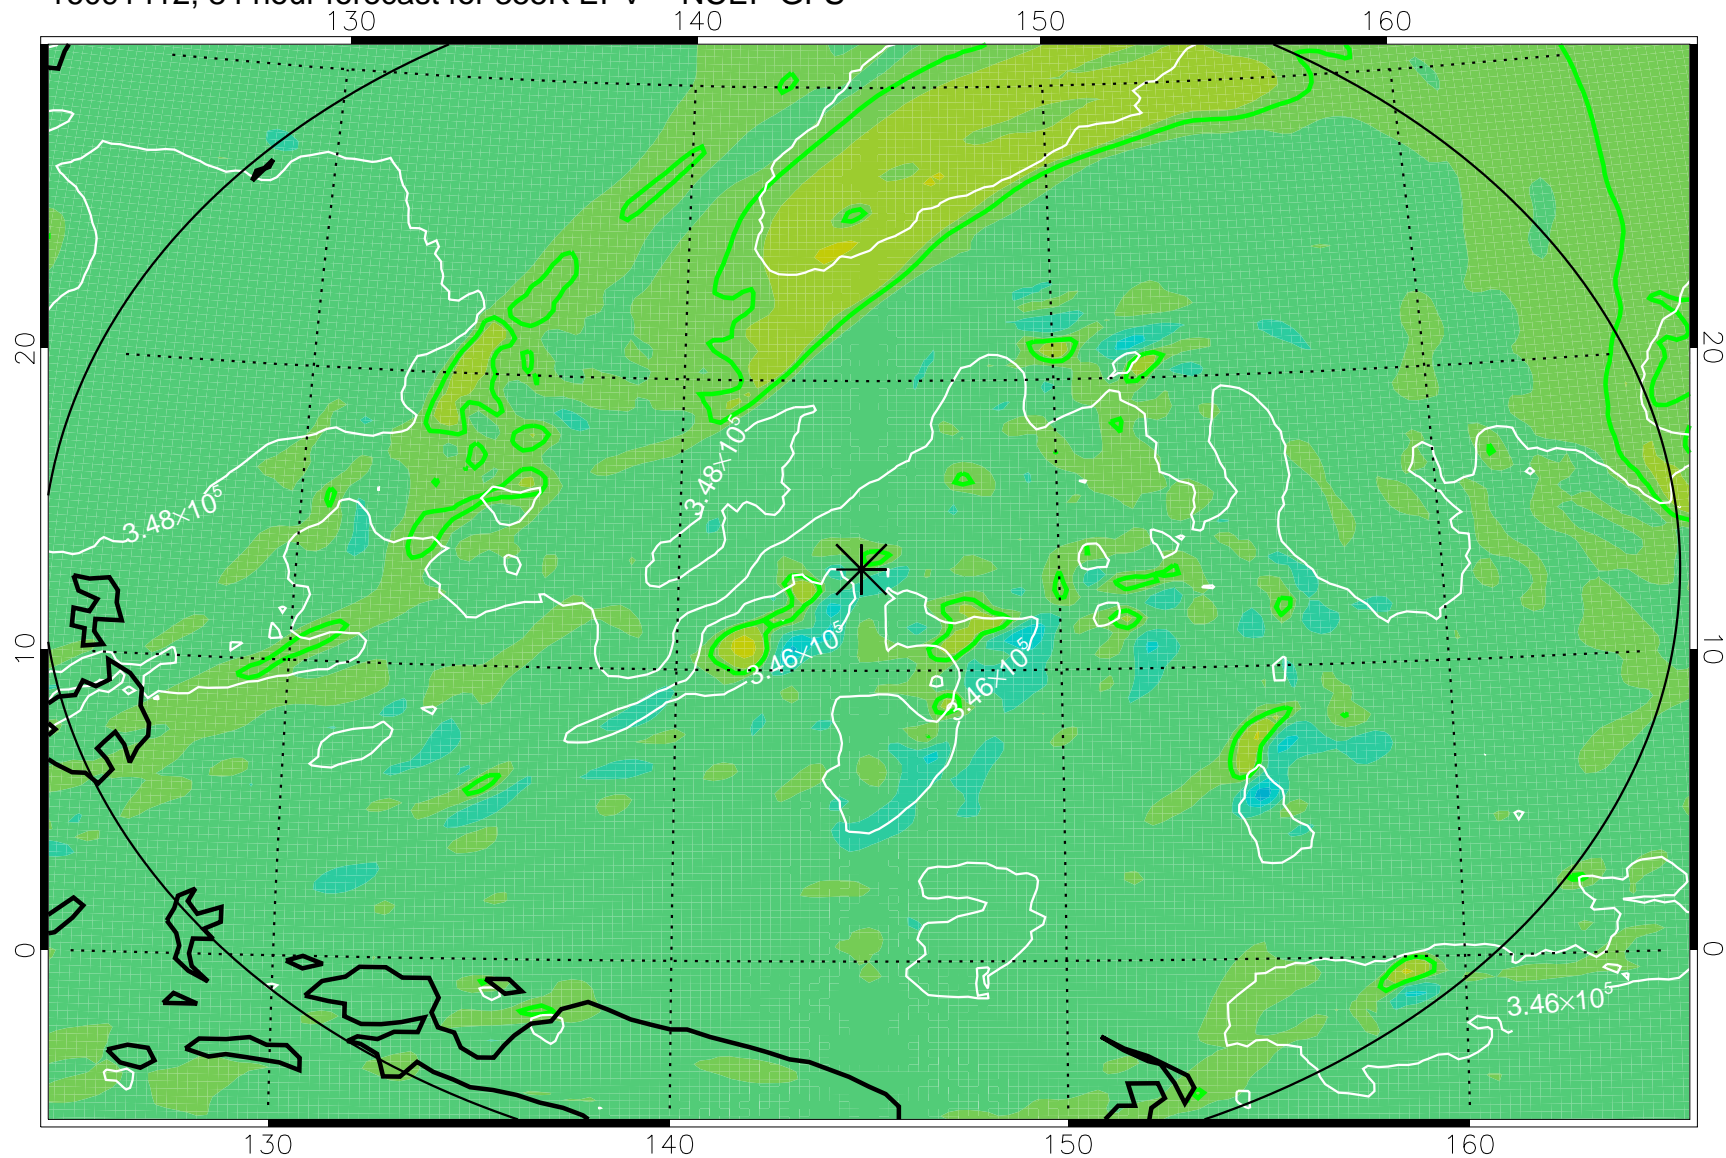

16091318, 66 hour forecast for 355K EPV -- NCEP GFS

355K Montgomery Streamfunction, white  
EPV Tropopause (2 PVU) Position  
Range ring of 2304 km

16091400, 72 hour forecast for 355K EPV -- NCEP GFS

355K Montgomery Streamfunction, white  
EPV Tropopause (2 PVU) Position  
Range ring of 2304 km

16091406, 78 hour forecast for 355K EPV -- NCEP GFS

355K Montgomery Streamfunction, white  
EPV Tropopause (2 PVU) Position  
Range ring of 2304 km

16091412, 84 hour forecast for 355K EPV -- NCEP GFS

355K Montgomery Streamfunction, white  
EPV Tropopause (2 PVU) Position  
Range ring of 2304 km

16091418, 90 hour forecast for 355K EPV -- NCEP GFS

355K Montgomery Streamfunction, white  
EPV Tropopause (2 PVU) Position  
Range ring of 2304 km

16091500, 96 hour forecast for 355K EPV -- NCEP GFS

355K Montgomery Streamfunction, white  
EPV Tropopause (2 PVU) Position  
Range ring of 2304 km

16091506, 102 hour forecast for 355K EPV -- NCEP GFS

355K Montgomery Streamfunction, white  
EPV Tropopause (2 PVU) Position  
Range ring of 2304 km

16091512, 108 hour forecast for 355K EPV -- NCEP GFS

355K Montgomery Streamfunction, white  
EPV Tropopause (2 PVU) Position  
Range ring of 2304 km