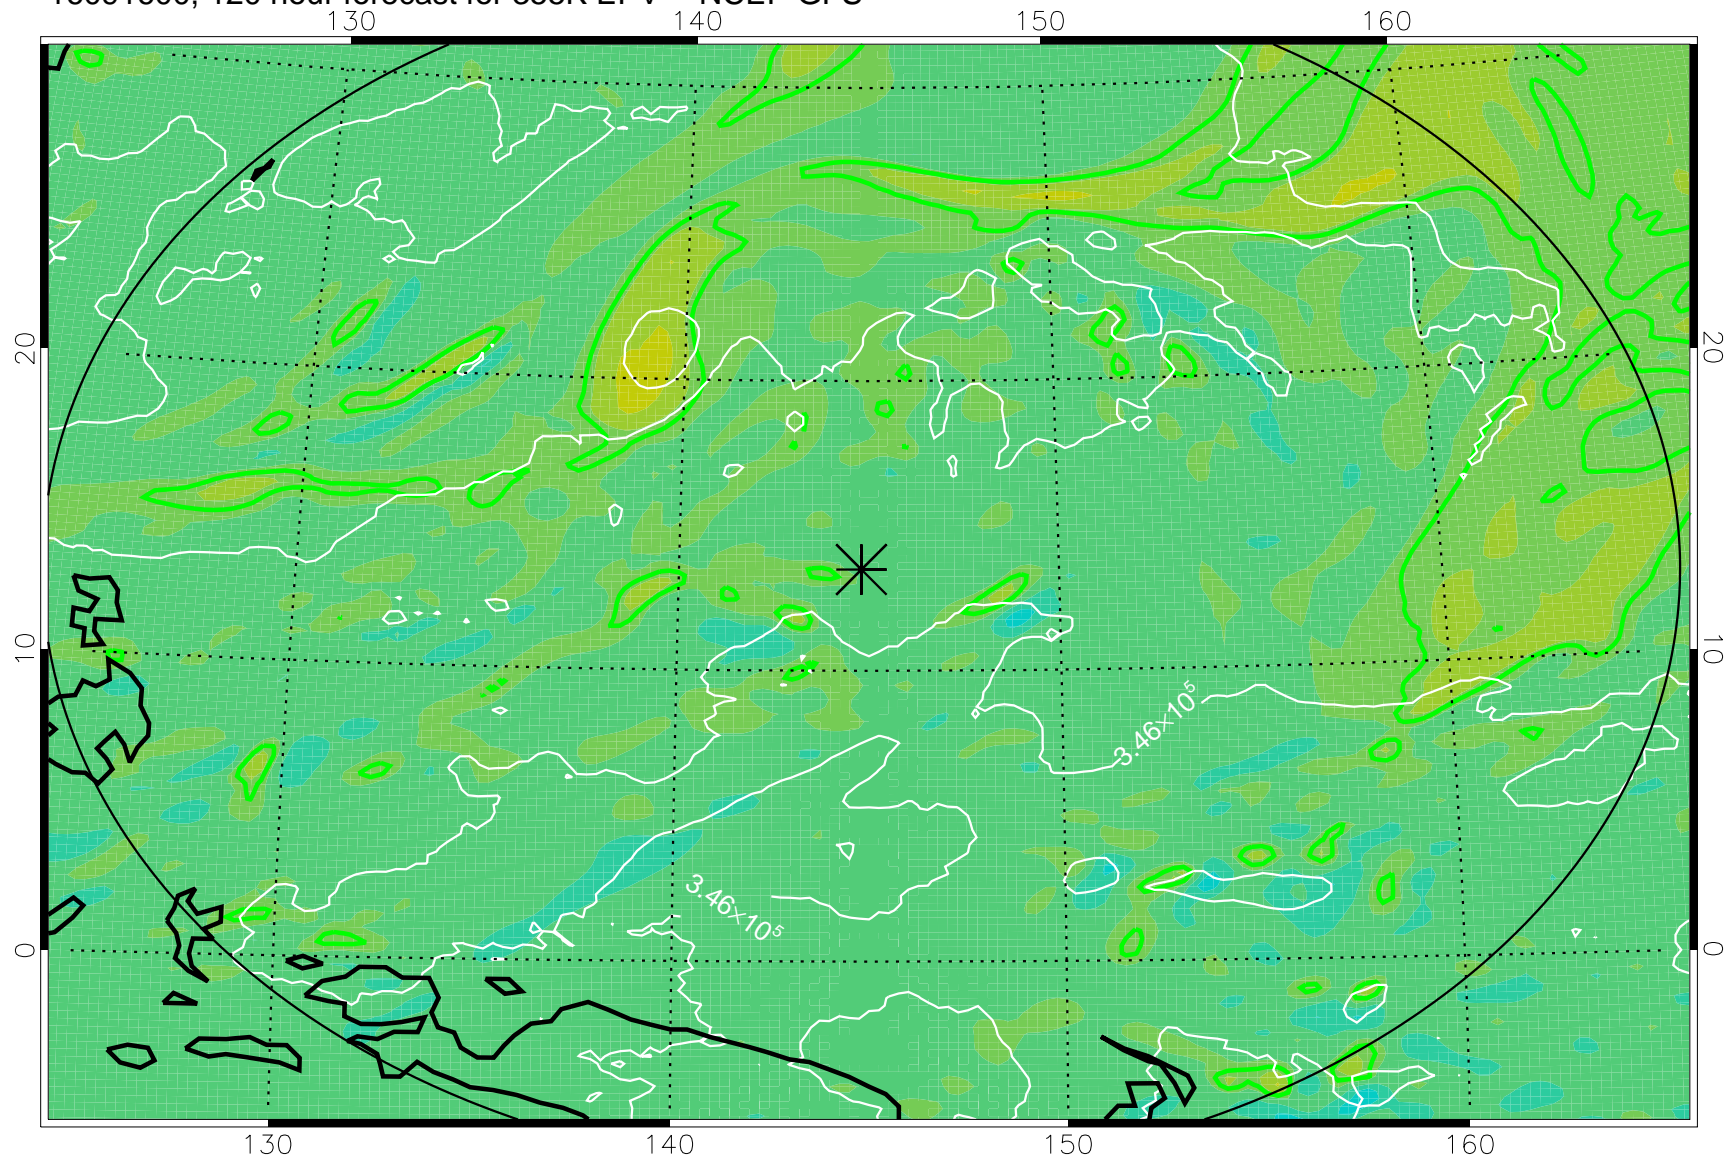

16091406, 78 hour forecast for 355K EPV -- NCEP GFS

355K Montgomery Streamfunction, white  
EPV Tropopause (2 PVU) Position  
Range ring of 2304 km

16091412, 84 hour forecast for 355K EPV -- NCEP GFS

355K Montgomery Streamfunction, white  
EPV Tropopause (2 PVU) Position  
Range ring of 2304 km

16091418, 90 hour forecast for 355K EPV -- NCEP GFS

355K Montgomery Streamfunction, white  
EPV Tropopause (2 PVU) Position  
Range ring of 2304 km

16091500, 96 hour forecast for 355K EPV -- NCEP GFS

355K Montgomery Streamfunction, white  
EPV Tropopause (2 PVU) Position  
Range ring of 2304 km

16091506, 102 hour forecast for 355K EPV -- NCEP GFS

355K Montgomery Streamfunction, white  
EPV Tropopause (2 PVU) Position  
Range ring of 2304 km

16091512, 108 hour forecast for 355K EPV -- NCEP GFS

355K Montgomery Streamfunction, white  
EPV Tropopause (2 PVU) Position  
Range ring of 2304 km

16091518, 114 hour forecast for 355K EPV -- NCEP GFS

355K Montgomery Streamfunction, white  
EPV Tropopause (2 PVU) Position  
Range ring of 2304 km

16091600, 120 hour forecast for 355K EPV -- NCEP GFS

355K Montgomery Streamfunction, white  
EPV Tropopause (2 PVU) Position  
Range ring of 2304 km