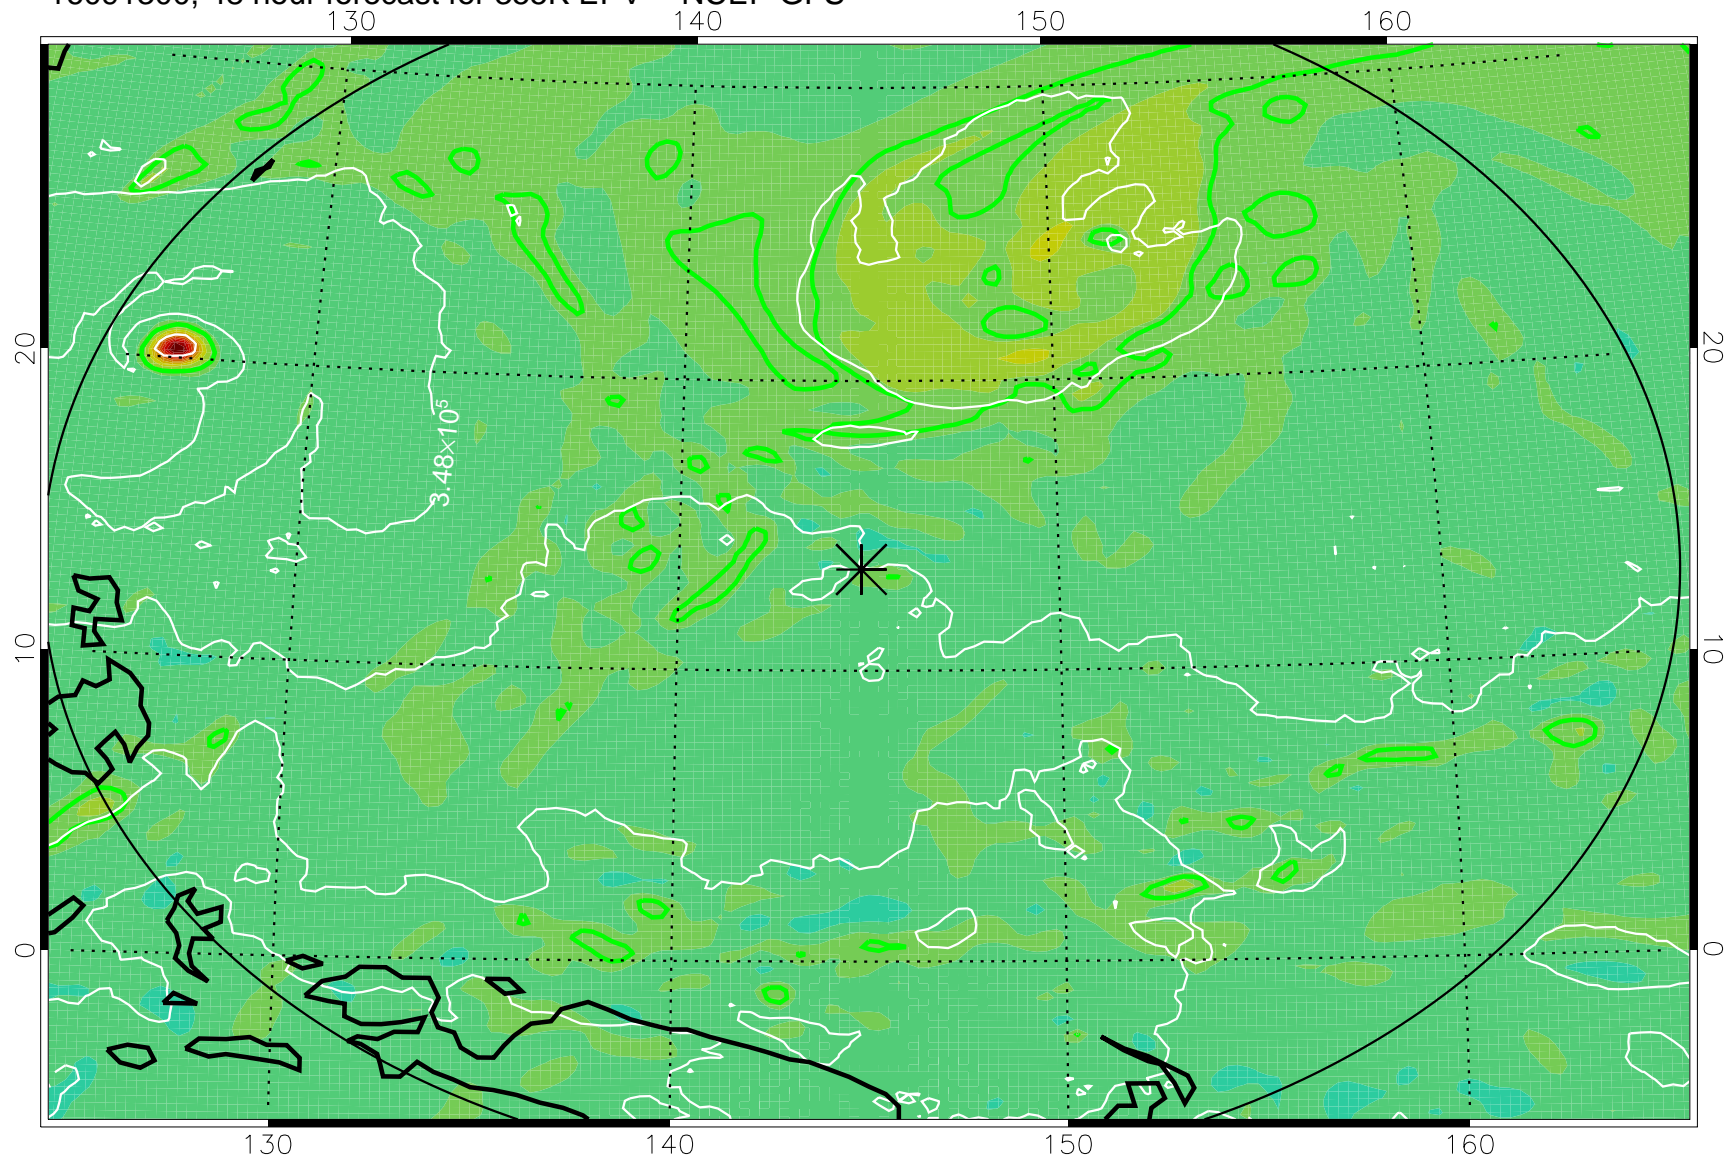

16091206, 30 hour forecast for 355K EPV -- NCEP GFS

355K Montgomery Streamfunction, white  
EPV Tropopause (2 PVU) Position  
Range ring of 2304 km

16091212, 36 hour forecast for 355K EPV -- NCEP GFS

355K Montgomery Streamfunction, white  
EPV Tropopause (2 PVU) Position  
Range ring of 2304 km

16091218, 42 hour forecast for 355K EPV -- NCEP GFS

355K Montgomery Streamfunction, white  
EPV Tropopause (2 PVU) Position  
Range ring of 2304 km

16091300, 48 hour forecast for 355K EPV -- NCEP GFS

355K Montgomery Streamfunction, white  
EPV Tropopause (2 PVU) Position  
Range ring of 2304 km

16091406, 78 hour forecast for 355K EPV -- NCEP GFS

355K Montgomery Streamfunction, white  
EPV Tropopause (2 PVU) Position  
Range ring of 2304 km

16091412, 84 hour forecast for 355K EPV -- NCEP GFS

355K Montgomery Streamfunction, white  
EPV Tropopause (2 PVU) Position  
Range ring of 2304 km

16091418, 90 hour forecast for 355K EPV -- NCEP GFS

355K Montgomery Streamfunction, white  
EPV Tropopause (2 PVU) Position  
Range ring of 2304 km

16091500, 96 hour forecast for 355K EPV -- NCEP GFS

355K Montgomery Streamfunction, white  
EPV Tropopause (2 PVU) Position  
Range ring of 2304 km