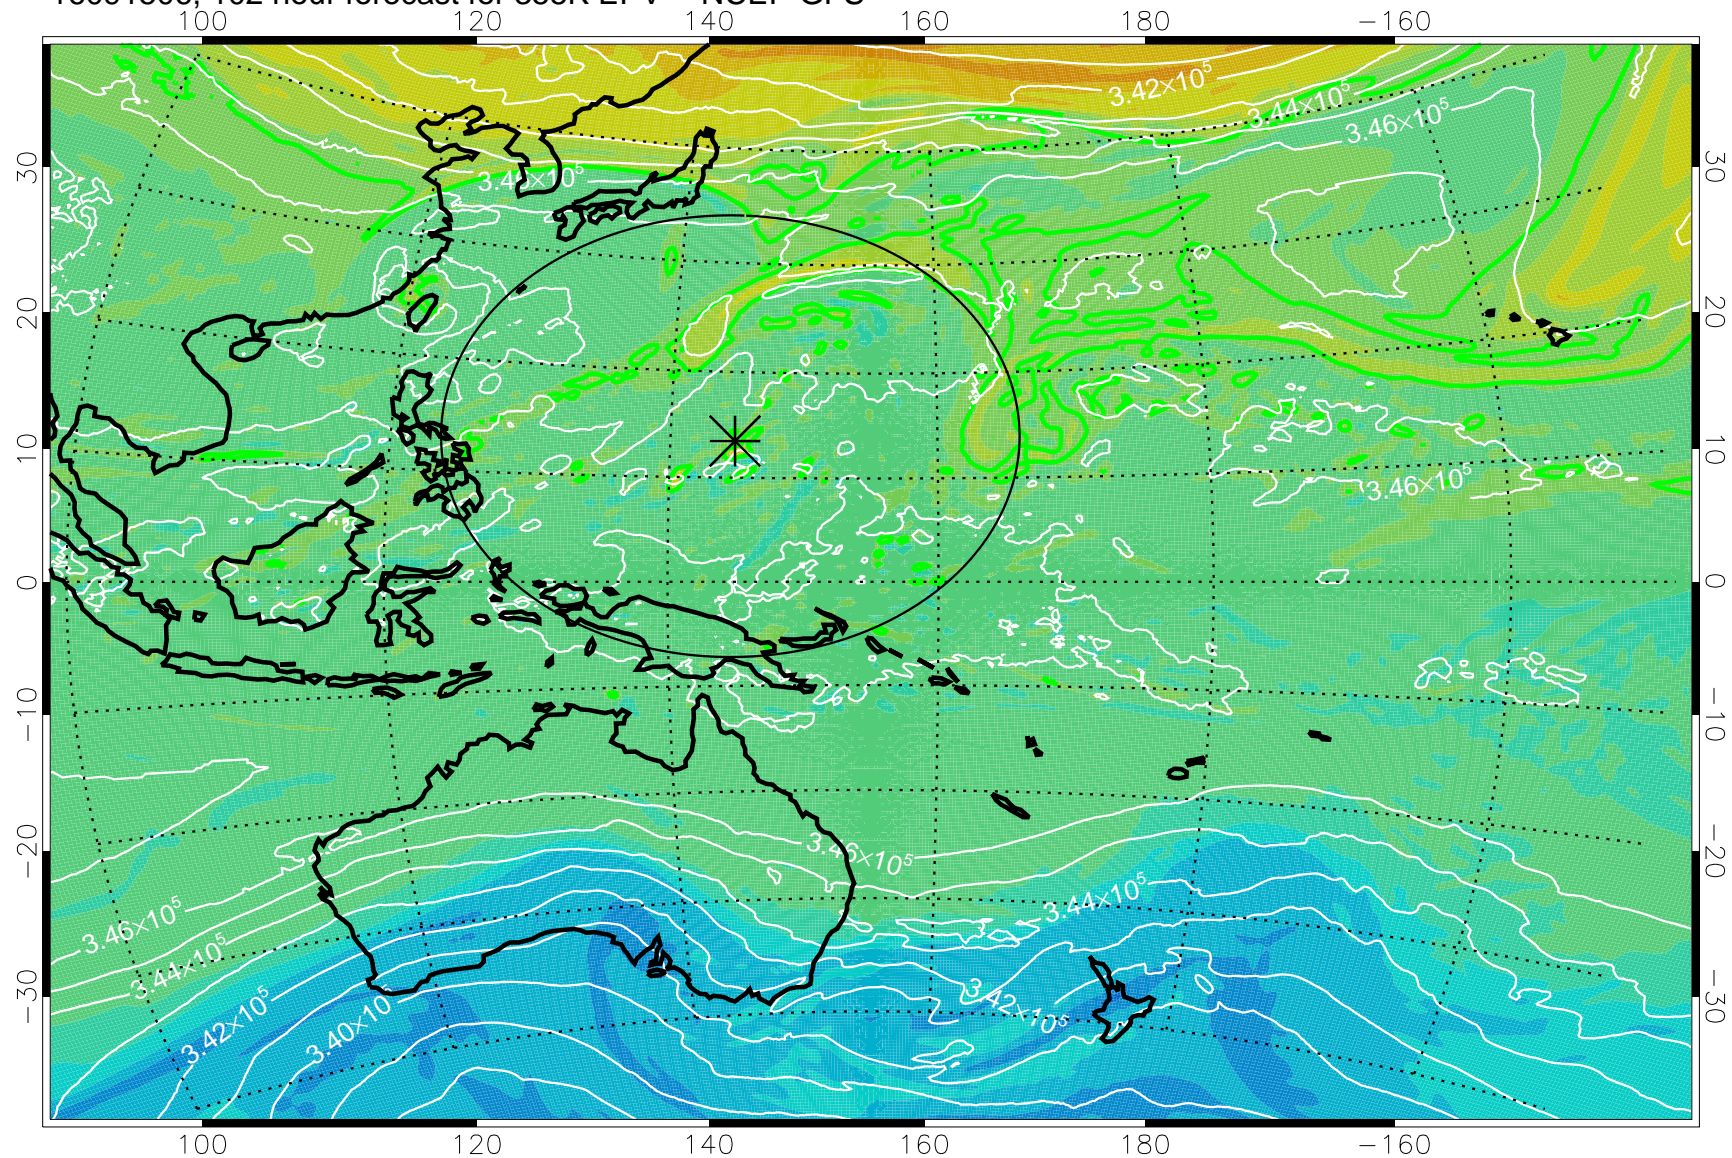

16091406, 78 hour forecast for 355K EPV -- NCEP GFS

355K Montgomery Streamfunction, white
EPV Tropopause (2 PVU) Position
Range ring of 2304 km

16091412, 84 hour forecast for 355K EPV -- NCEP GFS

355K Montgomery Streamfunction, white
EPV Tropopause (2 PVU) Position
Range ring of 2304 km

16091418, 90 hour forecast for 355K EPV -- NCEP GFS

355K Montgomery Streamfunction, white
EPV Tropopause (2 PVU) Position
Range ring of 2304 km

16091500, 96 hour forecast for 355K EPV -- NCEP GFS

355K Montgomery Streamfunction, white
EPV Tropopause (2 PVU) Position
Range ring of 2304 km

16091506, 102 hour forecast for 355K EPV -- NCEP GFS

355K Montgomery Streamfunction, white
EPV Tropopause (2 PVU) Position
Range ring of 2304 km

16091512, 108 hour forecast for 355K EPV -- NCEP GFS

355K Montgomery Streamfunction, white
EPV Tropopause (2 PVU) Position
Range ring of 2304 km

16091518, 114 hour forecast for 355K EPV -- NCEP GFS

355K Montgomery Streamfunction, white
EPV Tropopause (2 PVU) Position
Range ring of 2304 km

16091600, 120 hour forecast for 355K EPV -- NCEP GFS

355K Montgomery Streamfunction, white
EPV Tropopause (2 PVU) Position
Range ring of 2304 km