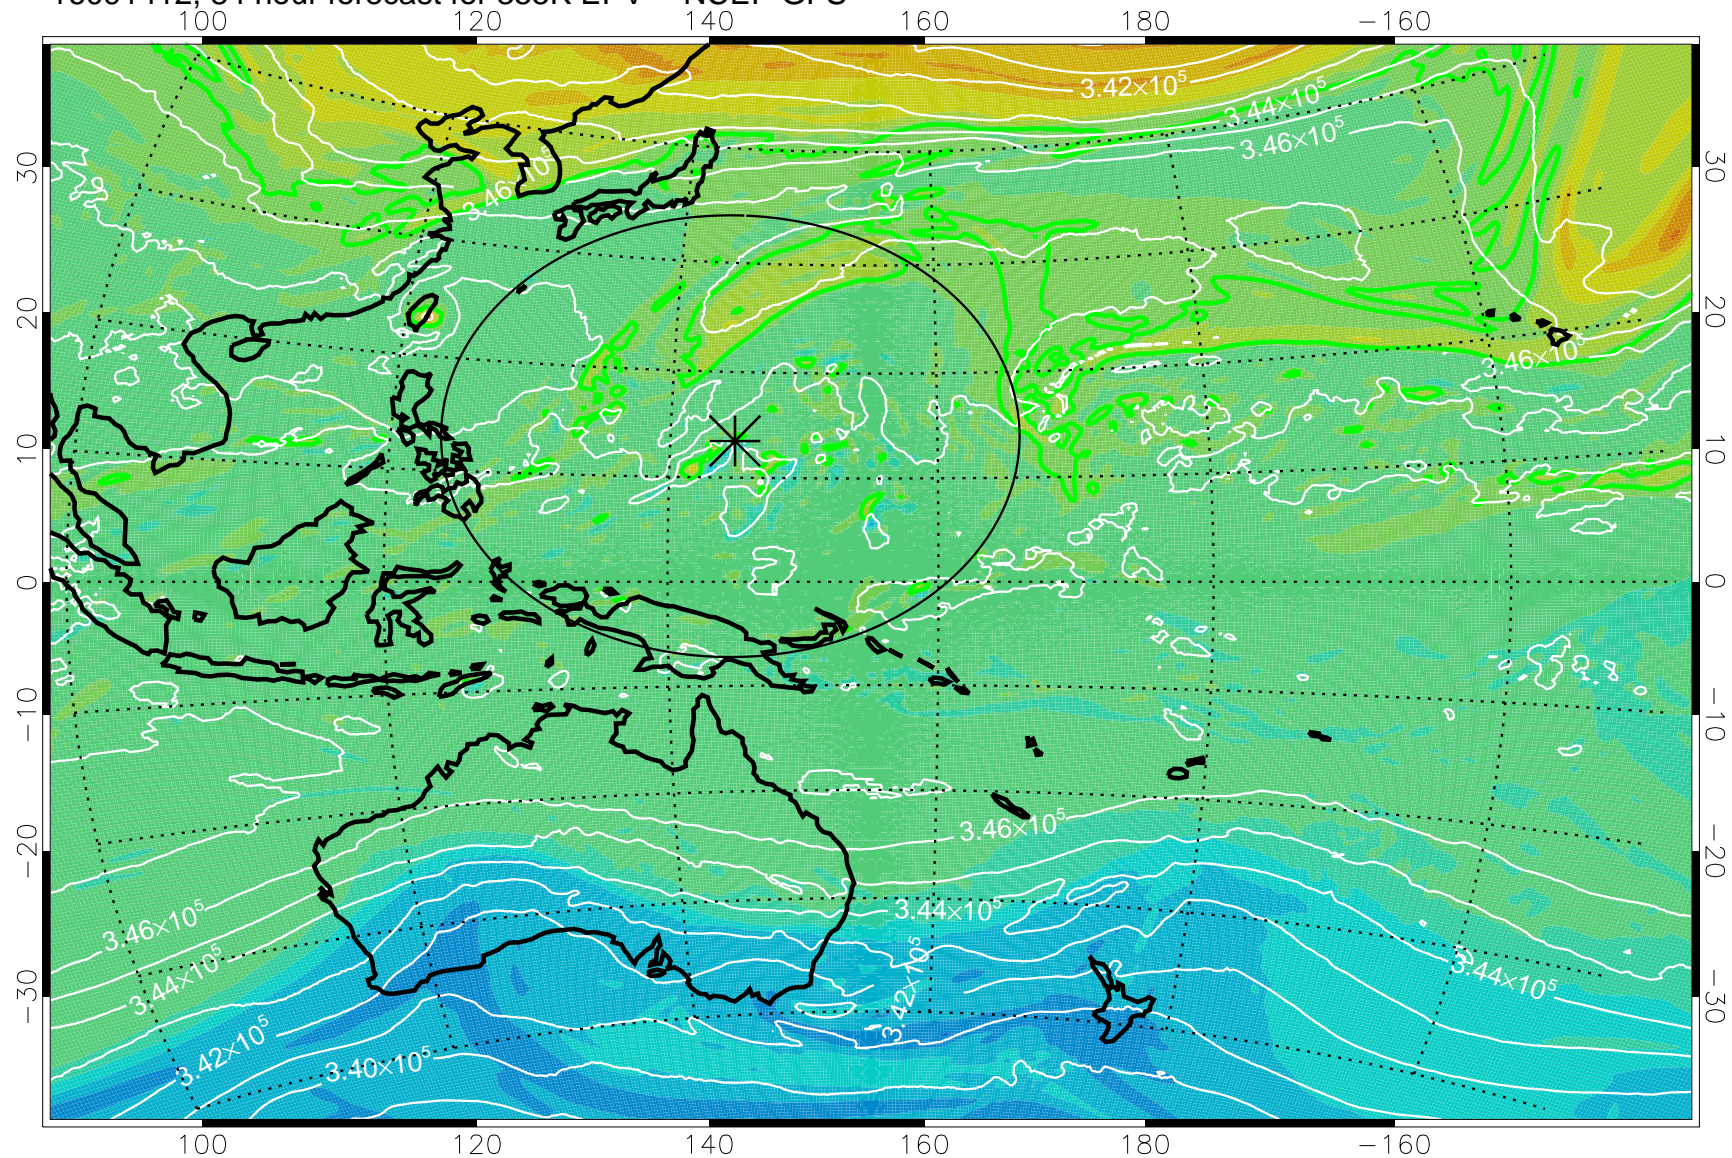

16091306, 54 hour forecast for 355K EPV -- NCEP GFS

355K Montgomery Streamfunction, white
EPV Tropopause (2 PVU) Position
Range ring of 2304 km

16091312, 60 hour forecast for 355K EPV -- NCEP GFS

355K Montgomery Streamfunction, white
EPV Tropopause (2 PVU) Position
Range ring of 2304 km

16091318, 66 hour forecast for 355K EPV -- NCEP GFS

355K Montgomery Streamfunction, white
EPV Tropopause (2 PVU) Position
Range ring of 2304 km

16091400, 72 hour forecast for 355K EPV -- NCEP GFS

355K Montgomery Streamfunction, white
EPV Tropopause (2 PVU) Position
Range ring of 2304 km

16091406, 78 hour forecast for 355K EPV -- NCEP GFS

355K Montgomery Streamfunction, white
EPV Tropopause (2 PVU) Position
Range ring of 2304 km

16091412, 84 hour forecast for 355K EPV -- NCEP GFS

355K Montgomery Streamfunction, white
EPV Tropopause (2 PVU) Position
Range ring of 2304 km

16091418, 90 hour forecast for 355K EPV -- NCEP GFS

355K Montgomery Streamfunction, white
EPV Tropopause (2 PVU) Position
Range ring of 2304 km

16091500, 96 hour forecast for 355K EPV -- NCEP GFS

355K Montgomery Streamfunction, white
EPV Tropopause (2 PVU) Position
Range ring of 2304 km