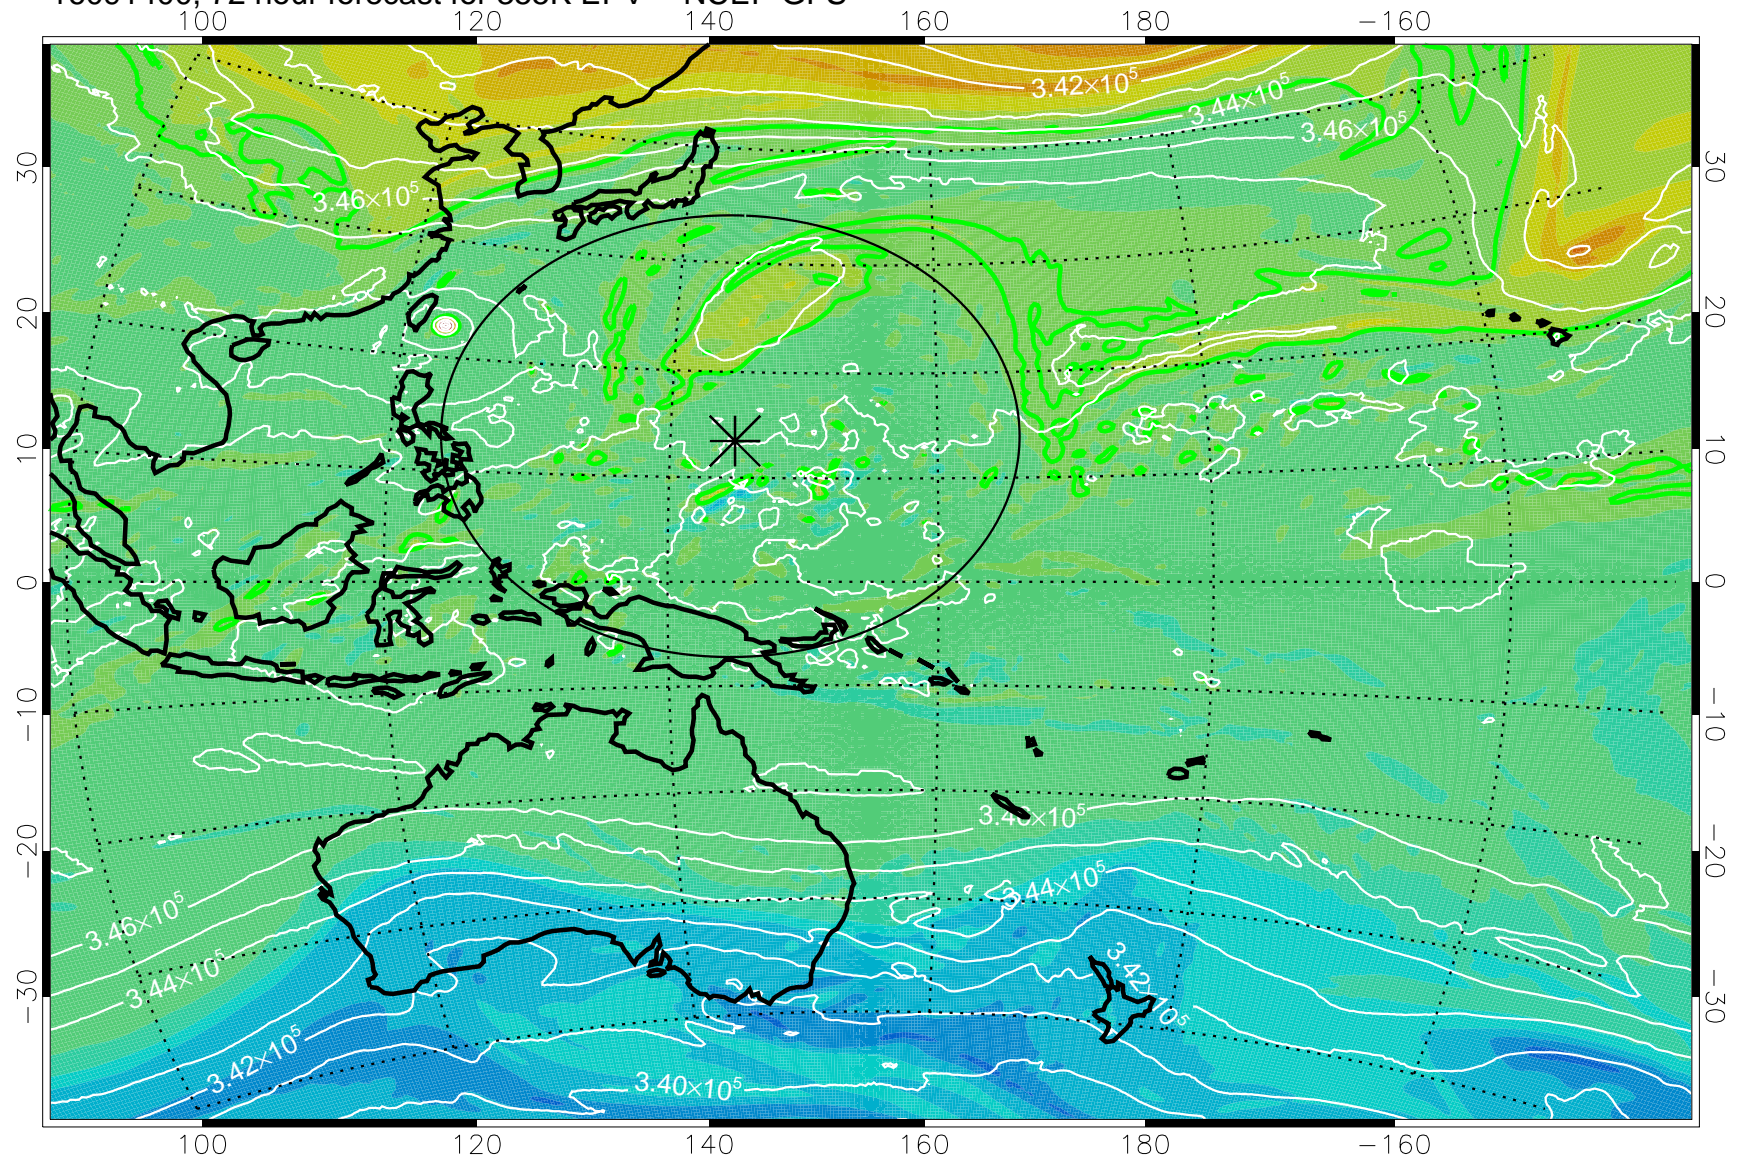

16091218, 42 hour forecast for 355K EPV -- NCEP GFS

355K Montgomery Streamfunction, white
EPV Tropopause (2 PVU) Position
Range ring of 2304 km

16091300, 48 hour forecast for 355K EPV -- NCEP GFS

355K Montgomery Streamfunction, white
EPV Tropopause (2 PVU) Position
Range ring of 2304 km

16091306, 54 hour forecast for 355K EPV -- NCEP GFS

355K Montgomery Streamfunction, white
EPV Tropopause (2 PVU) Position
Range ring of 2304 km

16091312, 60 hour forecast for 355K EPV -- NCEP GFS

355K Montgomery Streamfunction, white
EPV Tropopause (2 PVU) Position
Range ring of 2304 km

16091318, 66 hour forecast for 355K EPV -- NCEP GFS

355K Montgomery Streamfunction, white
EPV Tropopause (2 PVU) Position
Range ring of 2304 km

16091400, 72 hour forecast for 355K EPV -- NCEP GFS

355K Montgomery Streamfunction, white
EPV Tropopause (2 PVU) Position
Range ring of 2304 km

16091406, 78 hour forecast for 355K EPV -- NCEP GFS

355K Montgomery Streamfunction, white
EPV Tropopause (2 PVU) Position
Range ring of 2304 km

16091412, 84 hour forecast for 355K EPV -- NCEP GFS

355K Montgomery Streamfunction, white
EPV Tropopause (2 PVU) Position
Range ring of 2304 km