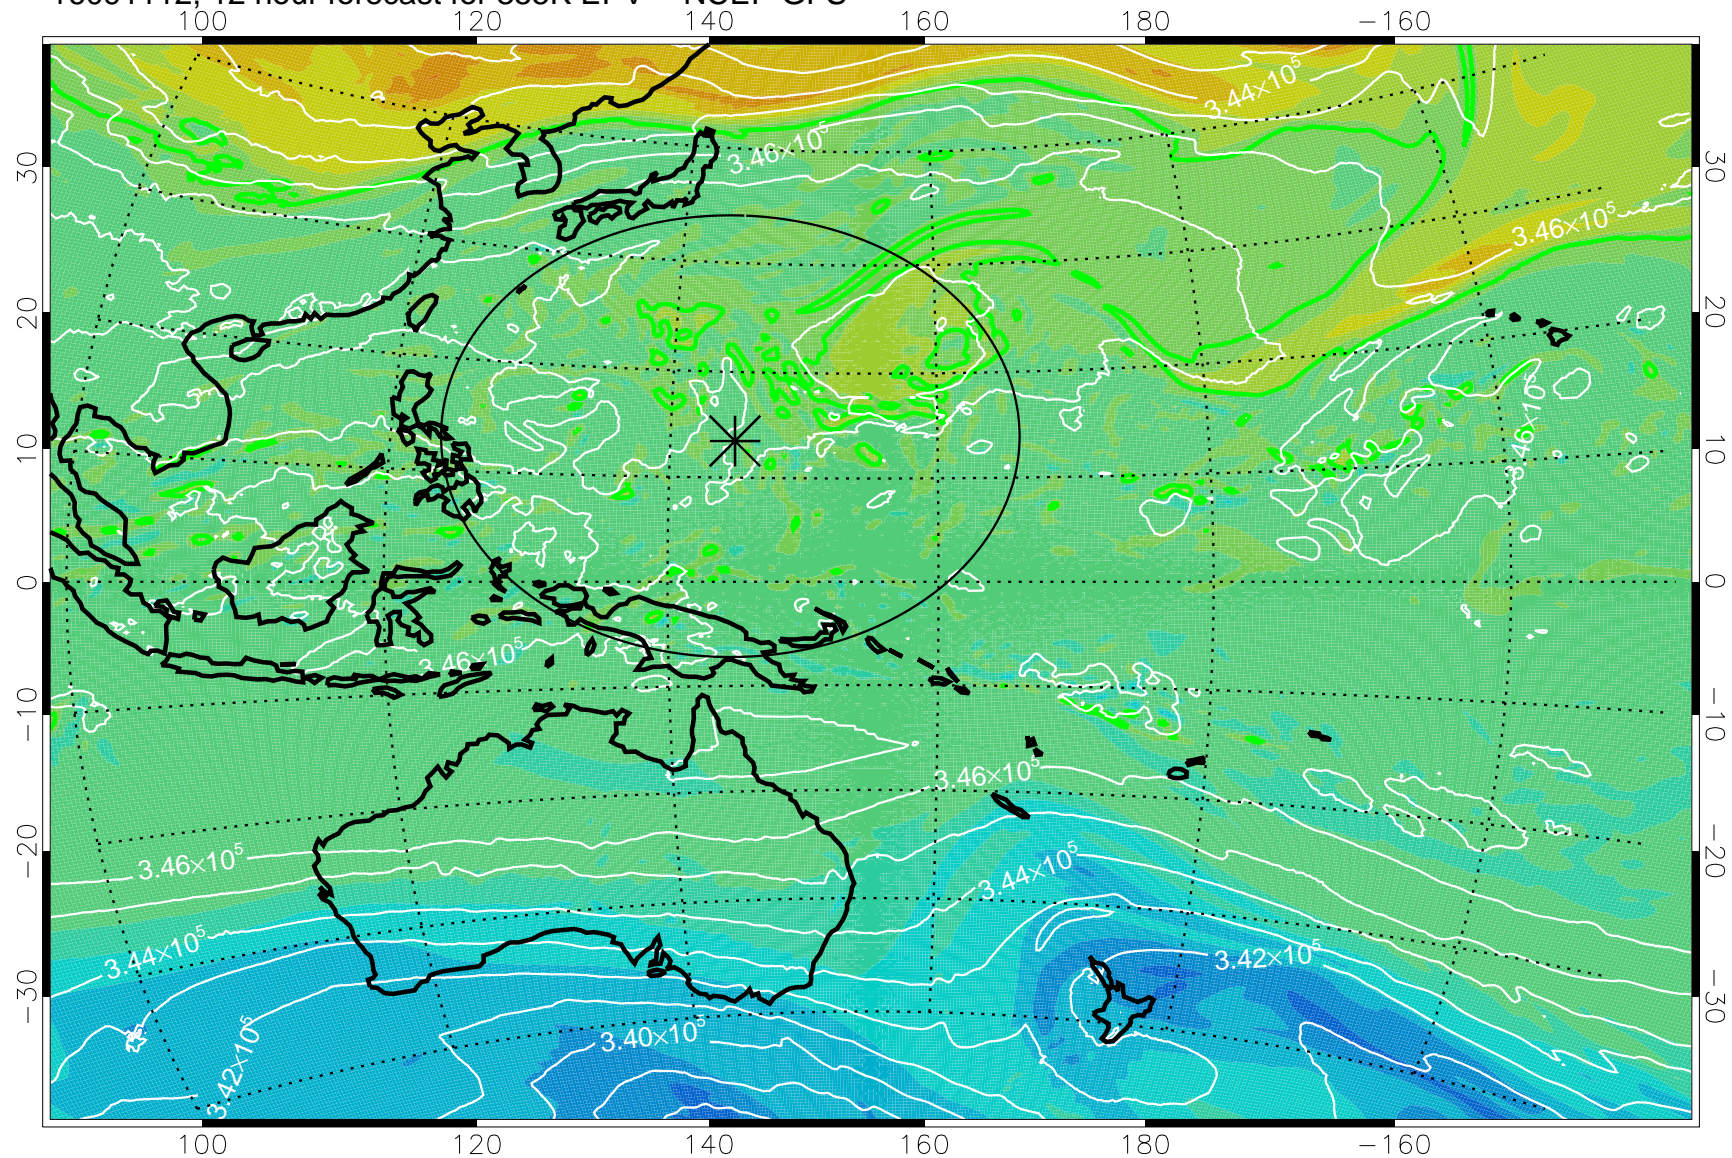

16091106, 6 hour forecast for 355K EPV -- NCEP GFS

355K Montgomery Streamfunction, white
EPV Tropopause (2 PVU) Position
Range ring of 2304 km

16091112, 12 hour forecast for 355K EPV -- NCEP GFS

355K Montgomery Streamfunction, white
EPV Tropopause (2 PVU) Position
Range ring of 2304 km

16091118, 18 hour forecast for 355K EPV -- NCEP GFS

355K Montgomery Streamfunction, white
EPV Tropopause (2 PVU) Position
Range ring of 2304 km

16091200, 24 hour forecast for 355K EPV -- NCEP GFS

355K Montgomery Streamfunction, white
EPV Tropopause (2 PVU) Position
Range ring of 2304 km

16091206, 30 hour forecast for 355K EPV -- NCEP GFS

355K Montgomery Streamfunction, white
EPV Tropopause (2 PVU) Position
Range ring of 2304 km

16091212, 36 hour forecast for 355K EPV -- NCEP GFS

355K Montgomery Streamfunction, white
EPV Tropopause (2 PVU) Position
Range ring of 2304 km

16091218, 42 hour forecast for 355K EPV -- NCEP GFS

355K Montgomery Streamfunction, white
EPV Tropopause (2 PVU) Position
Range ring of 2304 km

16091300, 48 hour forecast for 355K EPV -- NCEP GFS

355K Montgomery Streamfunction, white
EPV Tropopause (2 PVU) Position
Range ring of 2304 km