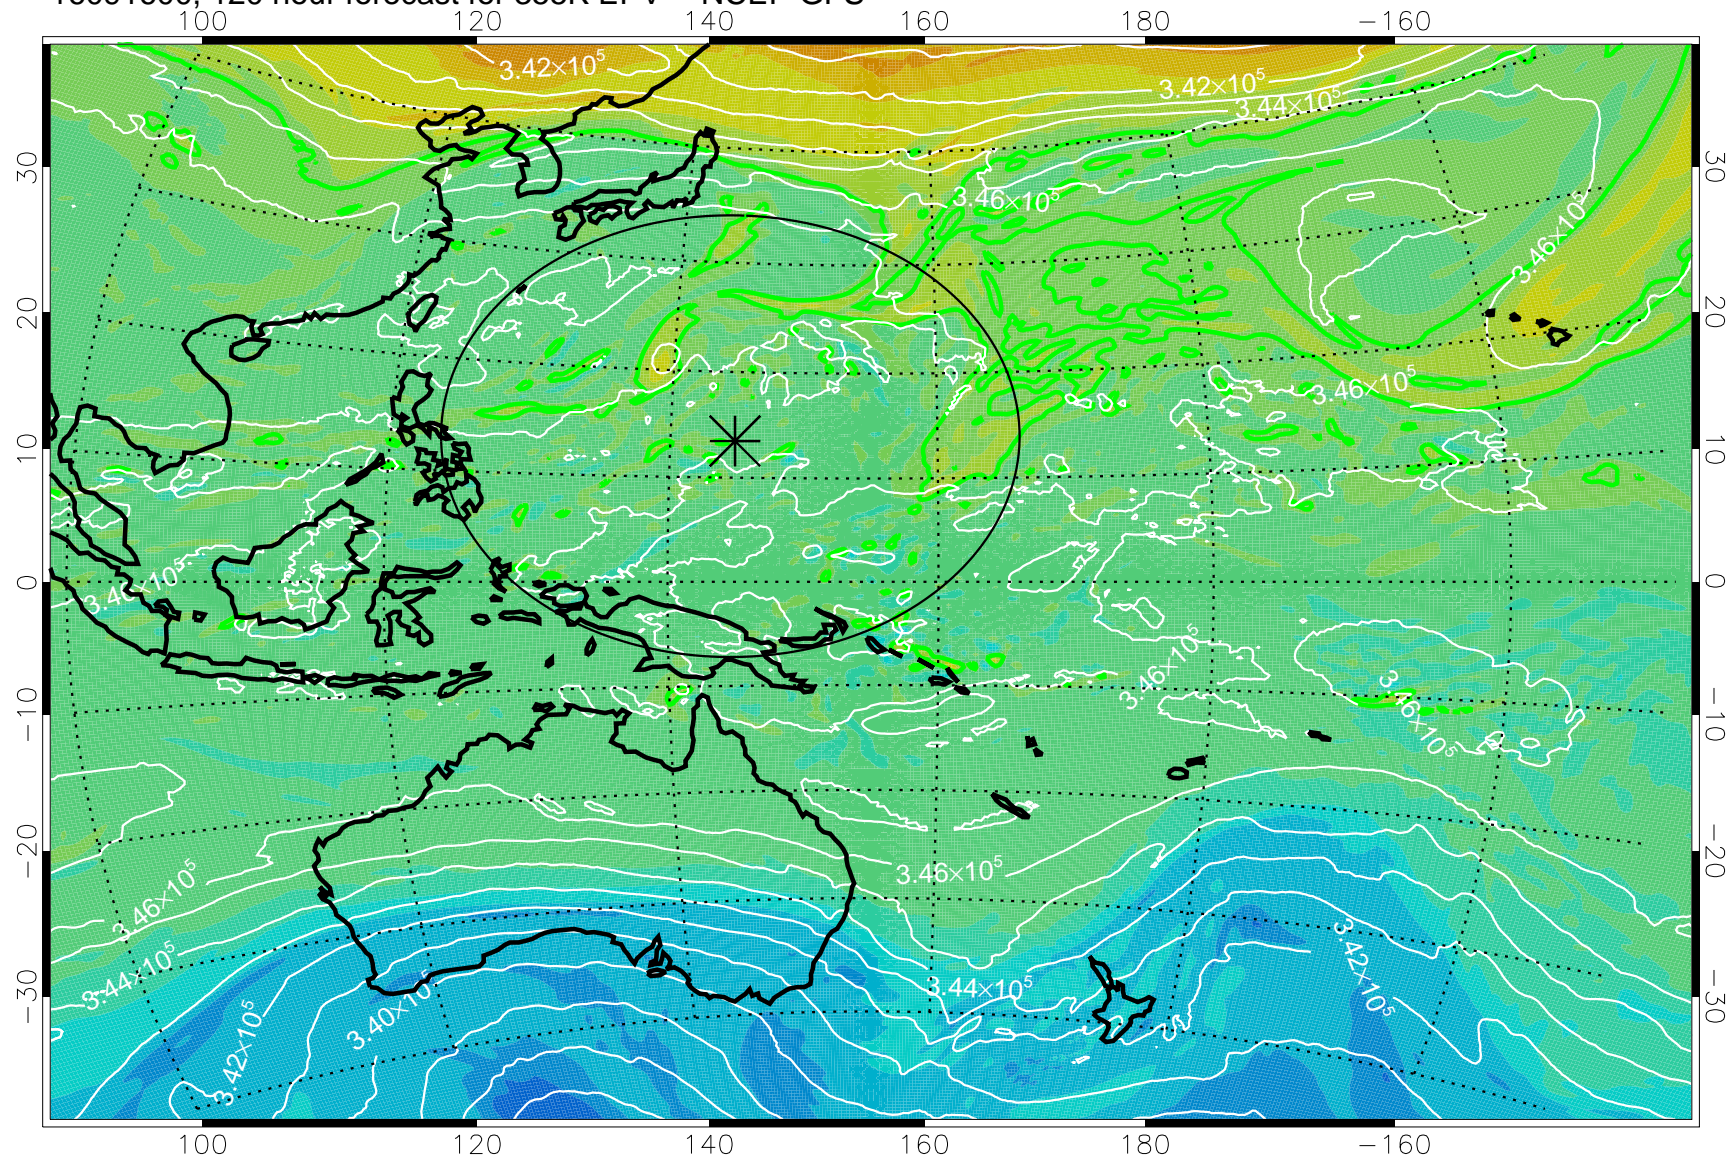

16091406, 78 hour forecast for 355K EPV -- NCEP GFS

355K Montgomery Streamfunction, white
EPV Tropopause (2 PVU) Position
Range ring of 2304 km

16091412, 84 hour forecast for 355K EPV -- NCEP GFS

355K Montgomery Streamfunction, white
EPV Tropopause (2 PVU) Position
Range ring of 2304 km

16091418, 90 hour forecast for 355K EPV -- NCEP GFS

355K Montgomery Streamfunction, white
EPV Tropopause (2 PVU) Position
Range ring of 2304 km

16091500, 96 hour forecast for 355K EPV -- NCEP GFS

355K Montgomery Streamfunction, white
EPV Tropopause (2 PVU) Position
Range ring of 2304 km

16091506, 102 hour forecast for 355K EPV -- NCEP GFS

355K Montgomery Streamfunction, white
EPV Tropopause (2 PVU) Position
Range ring of 2304 km

16091512, 108 hour forecast for 355K EPV -- NCEP GFS

355K Montgomery Streamfunction, white
EPV Tropopause (2 PVU) Position
Range ring of 2304 km

16091518, 114 hour forecast for 355K EPV -- NCEP GFS

355K Montgomery Streamfunction, white
EPV Tropopause (2 PVU) Position
Range ring of 2304 km

16091600, 120 hour forecast for 355K EPV -- NCEP GFS

355K Montgomery Streamfunction, white
EPV Tropopause (2 PVU) Position
Range ring of 2304 km