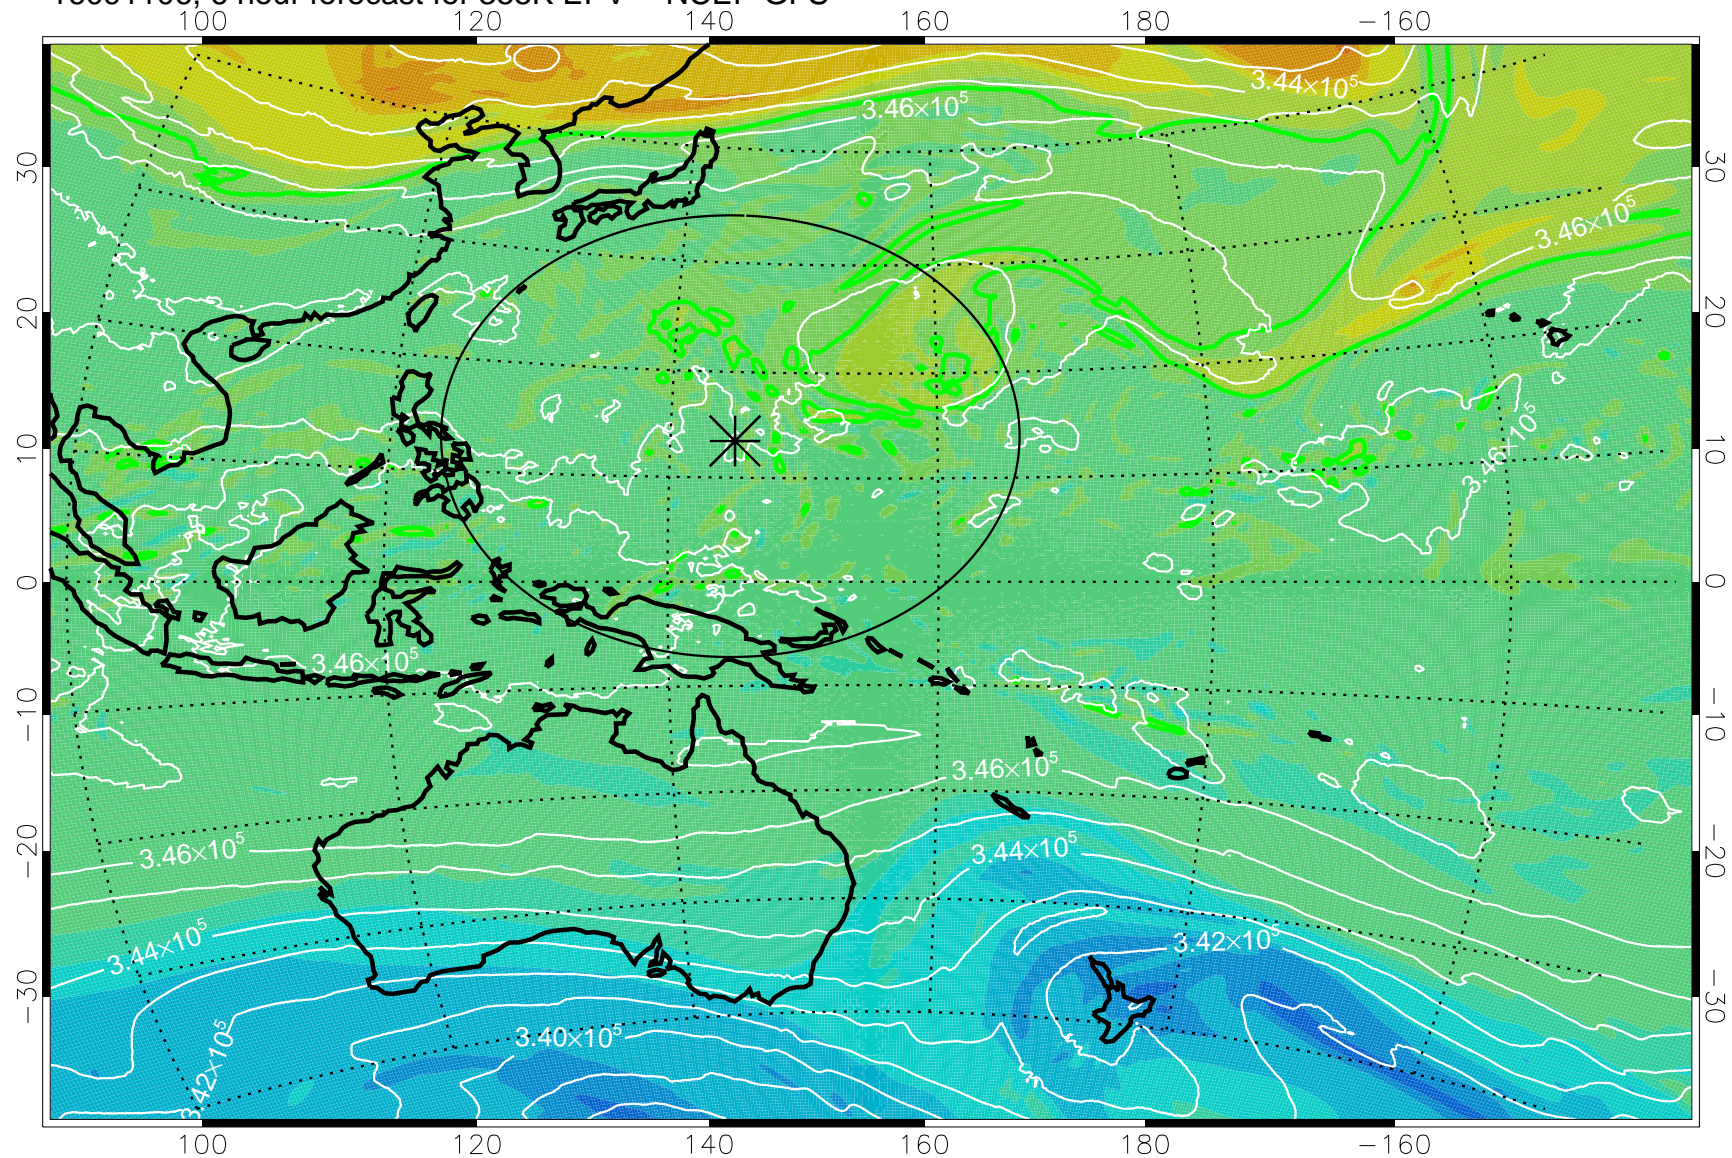

16091106, 6 hour forecast for 355K EPV -- NCEP GFS

355K Montgomery Streamfunction, white
EPV Tropopause (2 PVU) Position
Range ring of 2304 km

16091112, 12 hour forecast for 355K EPV -- NCEP GFS

355K Montgomery Streamfunction, white
EPV Tropopause (2 PVU) Position
Range ring of 2304 km

16091118, 18 hour forecast for 355K EPV -- NCEP GFS

355K Montgomery Streamfunction, white
EPV Tropopause (2 PVU) Position
Range ring of 2304 km

16091200, 24 hour forecast for 355K EPV -- NCEP GFS

355K Montgomery Streamfunction, white
EPV Tropopause (2 PVU) Position
Range ring of 2304 km

16091206, 30 hour forecast for 355K EPV -- NCEP GFS

355K Montgomery Streamfunction, white
EPV Tropopause (2 PVU) Position
Range ring of 2304 km

16091212, 36 hour forecast for 355K EPV -- NCEP GFS

355K Montgomery Streamfunction, white
EPV Tropopause (2 PVU) Position
Range ring of 2304 km

16091218, 42 hour forecast for 355K EPV -- NCEP GFS

355K Montgomery Streamfunction, white
EPV Tropopause (2 PVU) Position
Range ring of 2304 km

16091300, 48 hour forecast for 355K EPV -- NCEP GFS

355K Montgomery Streamfunction, white
EPV Tropopause (2 PVU) Position
Range ring of 2304 km