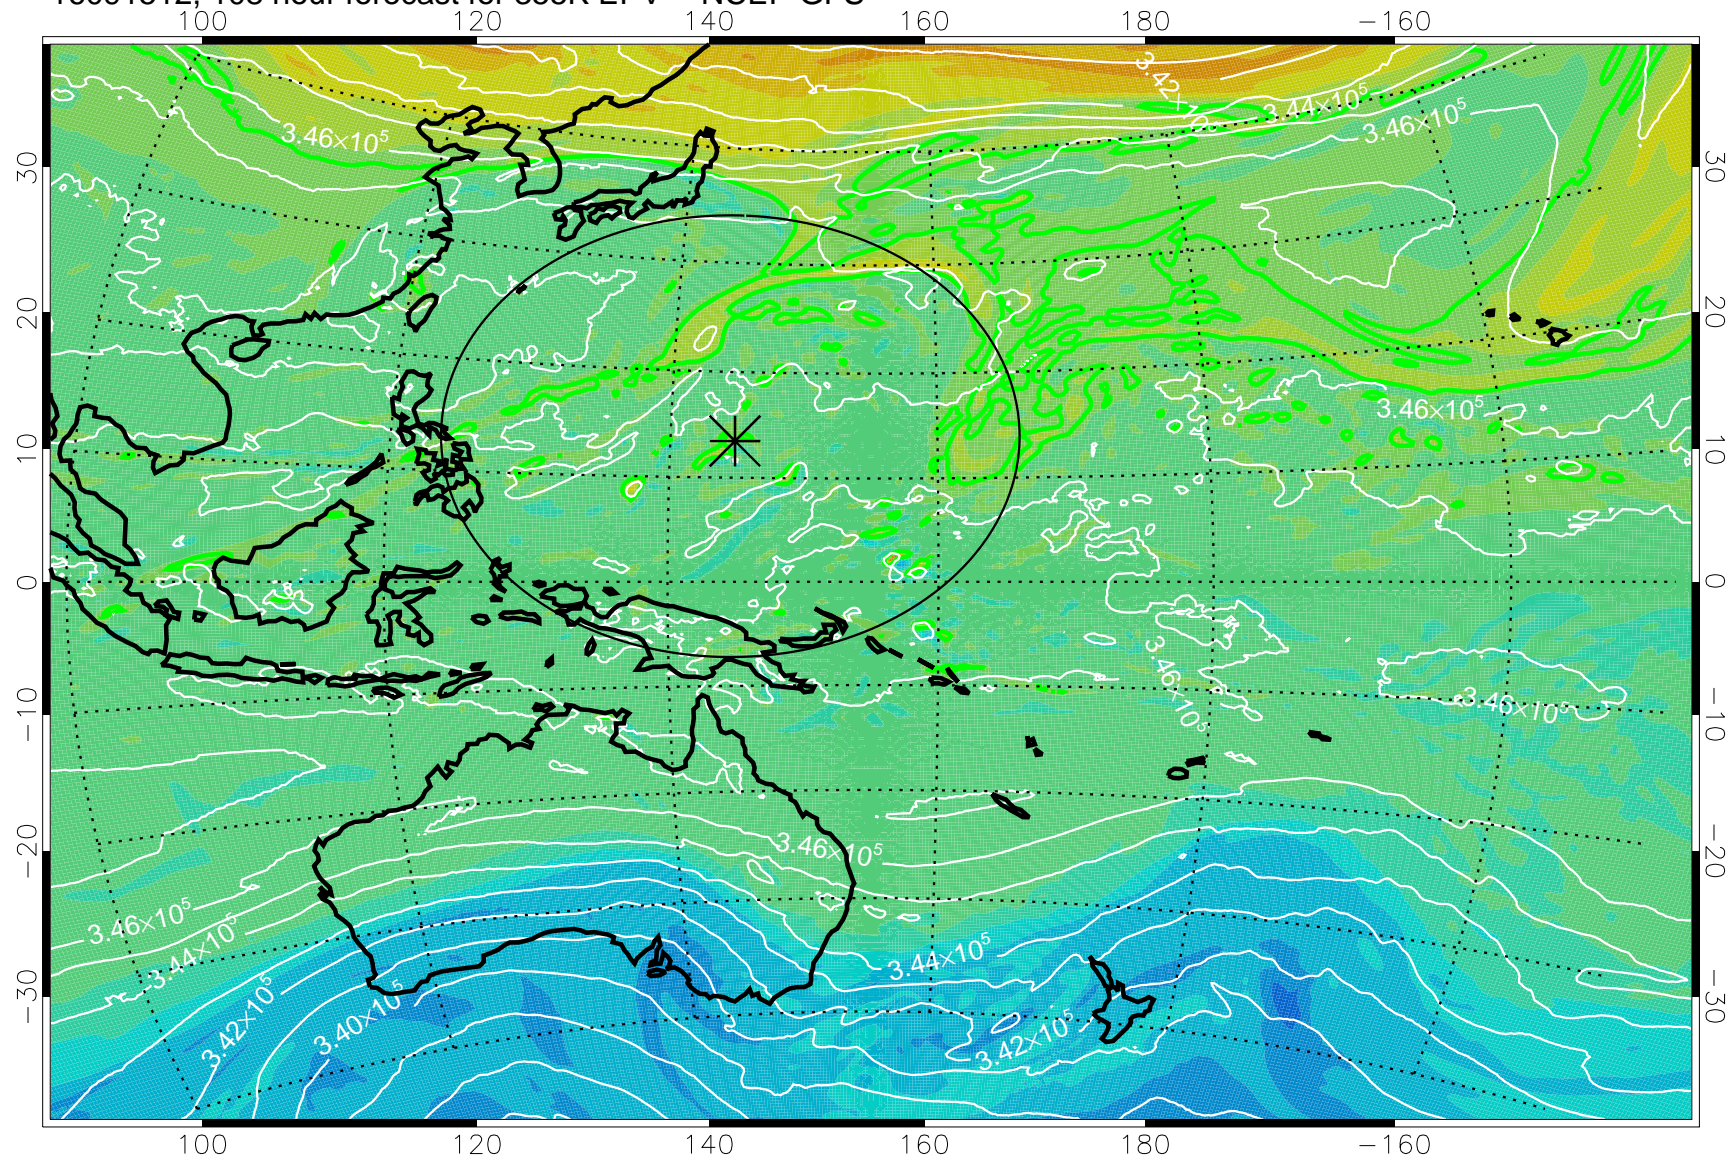

16091406, 78 hour forecast for 355K EPV -- NCEP GFS

355K Montgomery Streamfunction, white
EPV Tropopause (2 PVU) Position
Range ring of 2304 km

16091412, 84 hour forecast for 355K EPV -- NCEP GFS

355K Montgomery Streamfunction, white
EPV Tropopause (2 PVU) Position
Range ring of 2304 km

16091418, 90 hour forecast for 355K EPV -- NCEP GFS

355K Montgomery Streamfunction, white
EPV Tropopause (2 PVU) Position
Range ring of 2304 km

16091500, 96 hour forecast for 355K EPV -- NCEP GFS

355K Montgomery Streamfunction, white
EPV Tropopause (2 PVU) Position
Range ring of 2304 km

16091506, 102 hour forecast for 355K EPV -- NCEP GFS

355K Montgomery Streamfunction, white
EPV Tropopause (2 PVU) Position
Range ring of 2304 km

16091512, 108 hour forecast for 355K EPV -- NCEP GFS

355K Montgomery Streamfunction, white
EPV Tropopause (2 PVU) Position
Range ring of 2304 km

16091518, 114 hour forecast for 355K EPV -- NCEP GFS

355K Montgomery Streamfunction, white
EPV Tropopause (2 PVU) Position
Range ring of 2304 km

16091600, 120 hour forecast for 355K EPV -- NCEP GFS

355K Montgomery Streamfunction, white
EPV Tropopause (2 PVU) Position
Range ring of 2304 km