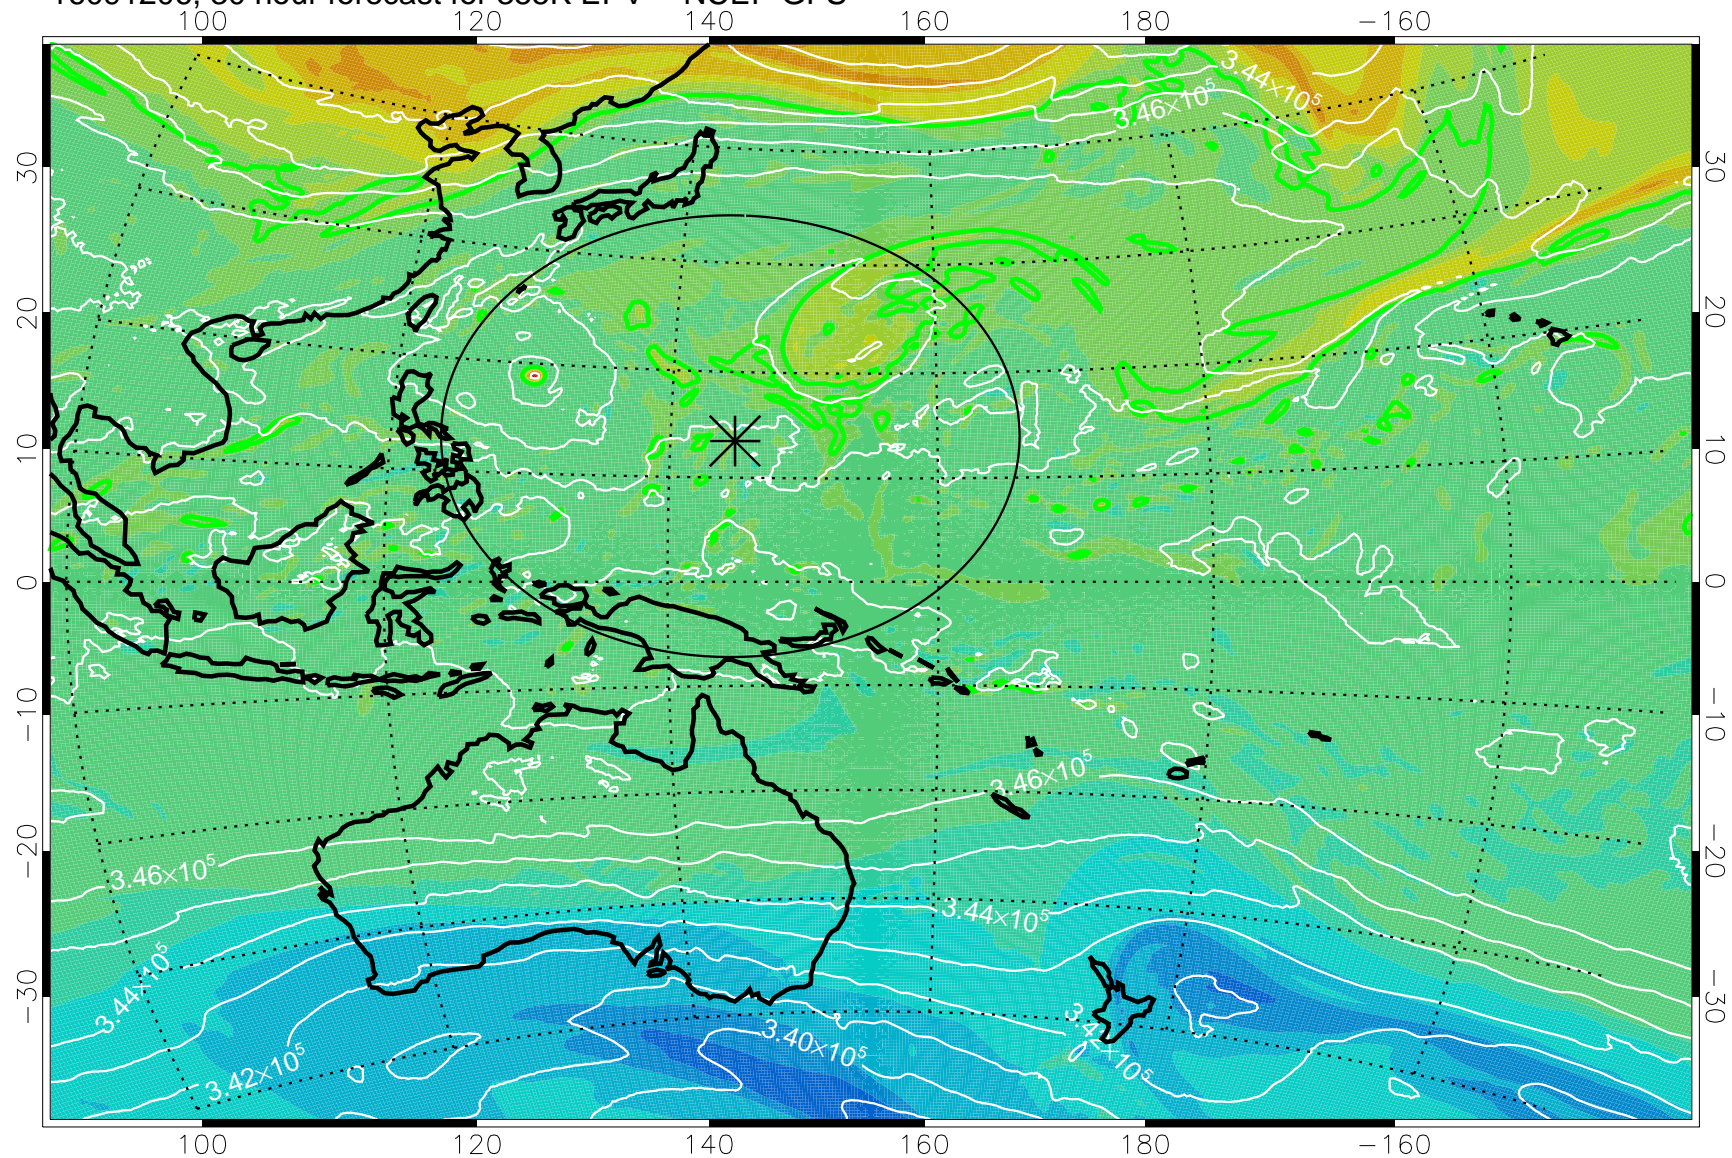

16091106, 6 hour forecast for 355K EPV -- NCEP GFS

355K Montgomery Streamfunction, white
EPV Tropopause (2 PVU) Position
Range ring of 2304 km

16091112, 12 hour forecast for 355K EPV -- NCEP GFS

355K Montgomery Streamfunction, white
EPV Tropopause (2 PVU) Position
Range ring of 2304 km

16091118, 18 hour forecast for 355K EPV -- NCEP GFS

355K Montgomery Streamfunction, white
EPV Tropopause (2 PVU) Position
Range ring of 2304 km

16091200, 24 hour forecast for 355K EPV -- NCEP GFS

355K Montgomery Streamfunction, white
EPV Tropopause (2 PVU) Position
Range ring of 2304 km

16091206, 30 hour forecast for 355K EPV -- NCEP GFS

355K Montgomery Streamfunction, white
EPV Tropopause (2 PVU) Position
Range ring of 2304 km

16091212, 36 hour forecast for 355K EPV -- NCEP GFS

355K Montgomery Streamfunction, white
EPV Tropopause (2 PVU) Position
Range ring of 2304 km

16091218, 42 hour forecast for 355K EPV -- NCEP GFS

355K Montgomery Streamfunction, white
EPV Tropopause (2 PVU) Position
Range ring of 2304 km

16091300, 48 hour forecast for 355K EPV -- NCEP GFS

355K Montgomery Streamfunction, white
EPV Tropopause (2 PVU) Position
Range ring of 2304 km