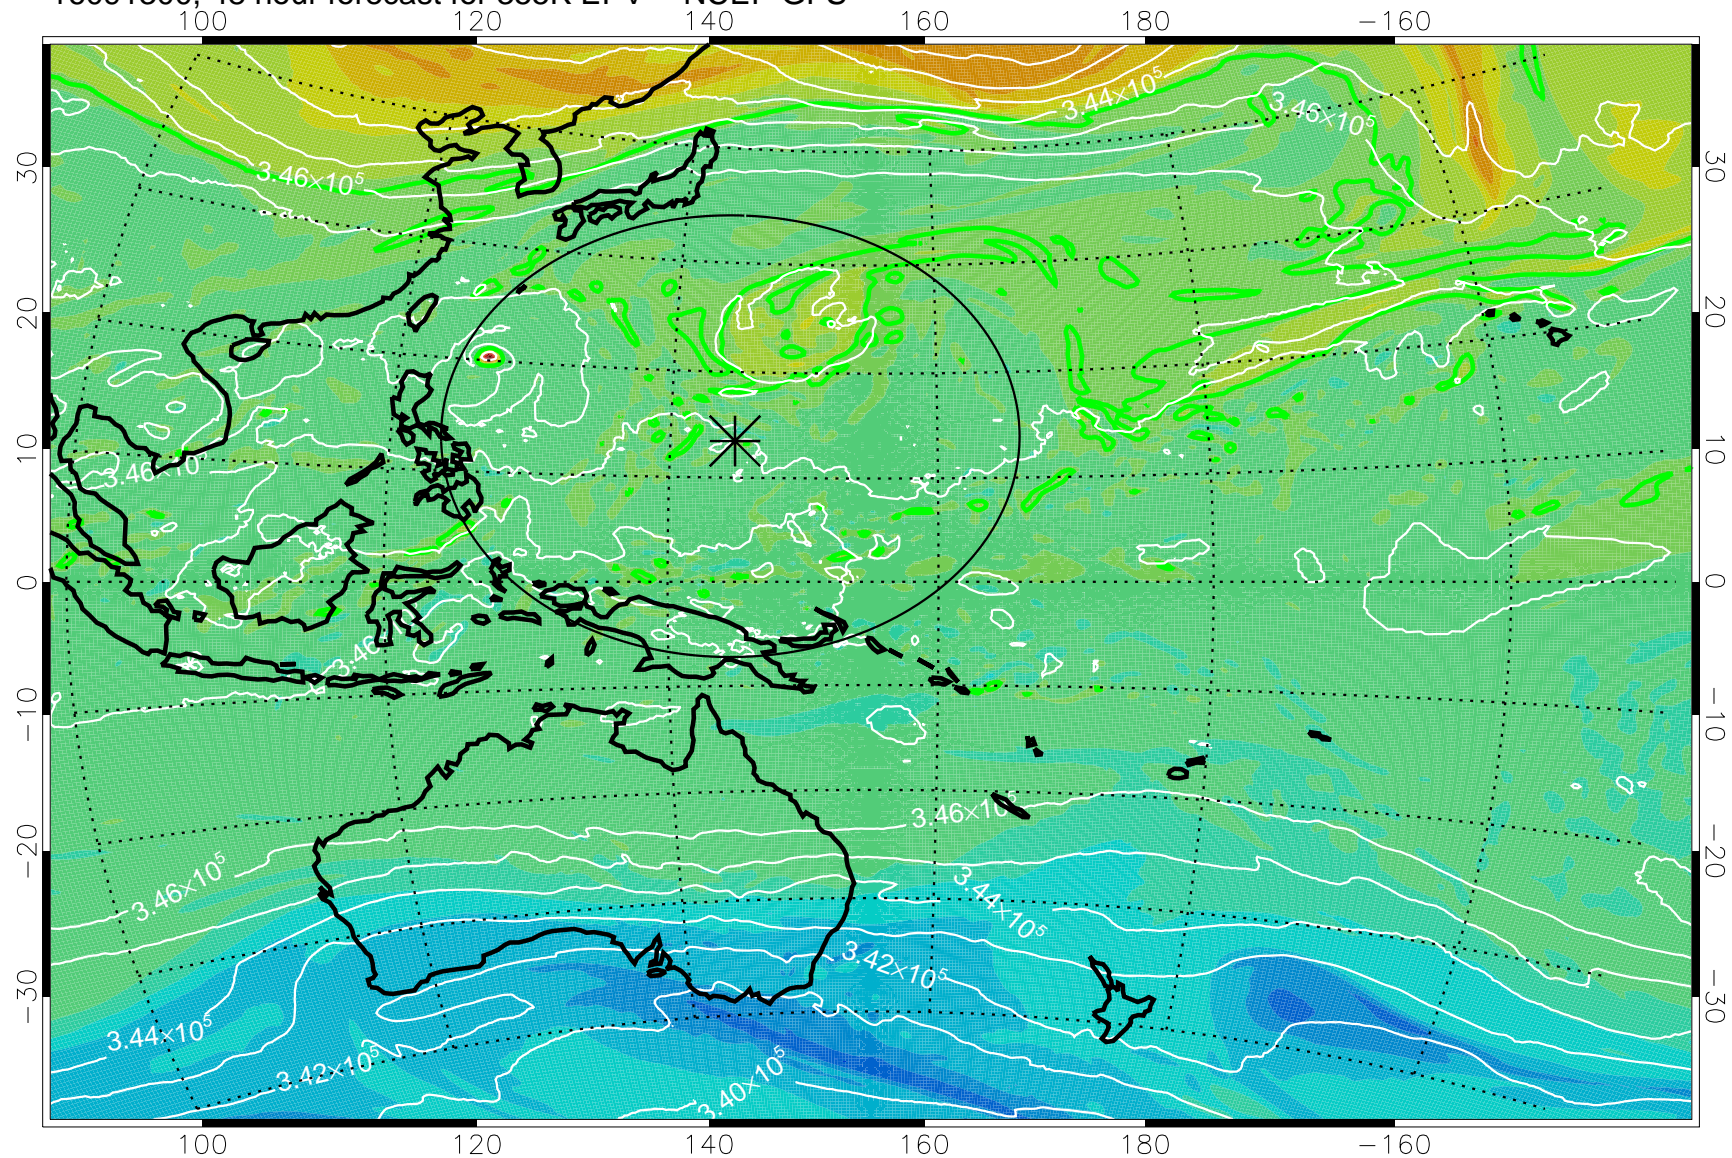

16091206, 30 hour forecast for 355K EPV -- NCEP GFS

355K Montgomery Streamfunction, white
EPV Tropopause (2 PVU) Position
Range ring of 2304 km

16091212, 36 hour forecast for 355K EPV -- NCEP GFS

355K Montgomery Streamfunction, white
EPV Tropopause (2 PVU) Position
Range ring of 2304 km

16091218, 42 hour forecast for 355K EPV -- NCEP GFS

355K Montgomery Streamfunction, white
EPV Tropopause (2 PVU) Position
Range ring of 2304 km

16091300, 48 hour forecast for 355K EPV -- NCEP GFS

355K Montgomery Streamfunction, white
EPV Tropopause (2 PVU) Position
Range ring of 2304 km

16091306, 54 hour forecast for 355K EPV -- NCEP GFS

355K Montgomery Streamfunction, white
EPV Tropopause (2 PVU) Position
Range ring of 2304 km

16091312, 60 hour forecast for 355K EPV -- NCEP GFS

355K Montgomery Streamfunction, white
EPV Tropopause (2 PVU) Position
Range ring of 2304 km

16091318, 66 hour forecast for 355K EPV -- NCEP GFS

355K Montgomery Streamfunction, white
EPV Tropopause (2 PVU) Position
Range ring of 2304 km

16091400, 72 hour forecast for 355K EPV -- NCEP GFS

355K Montgomery Streamfunction, white
EPV Tropopause (2 PVU) Position
Range ring of 2304 km