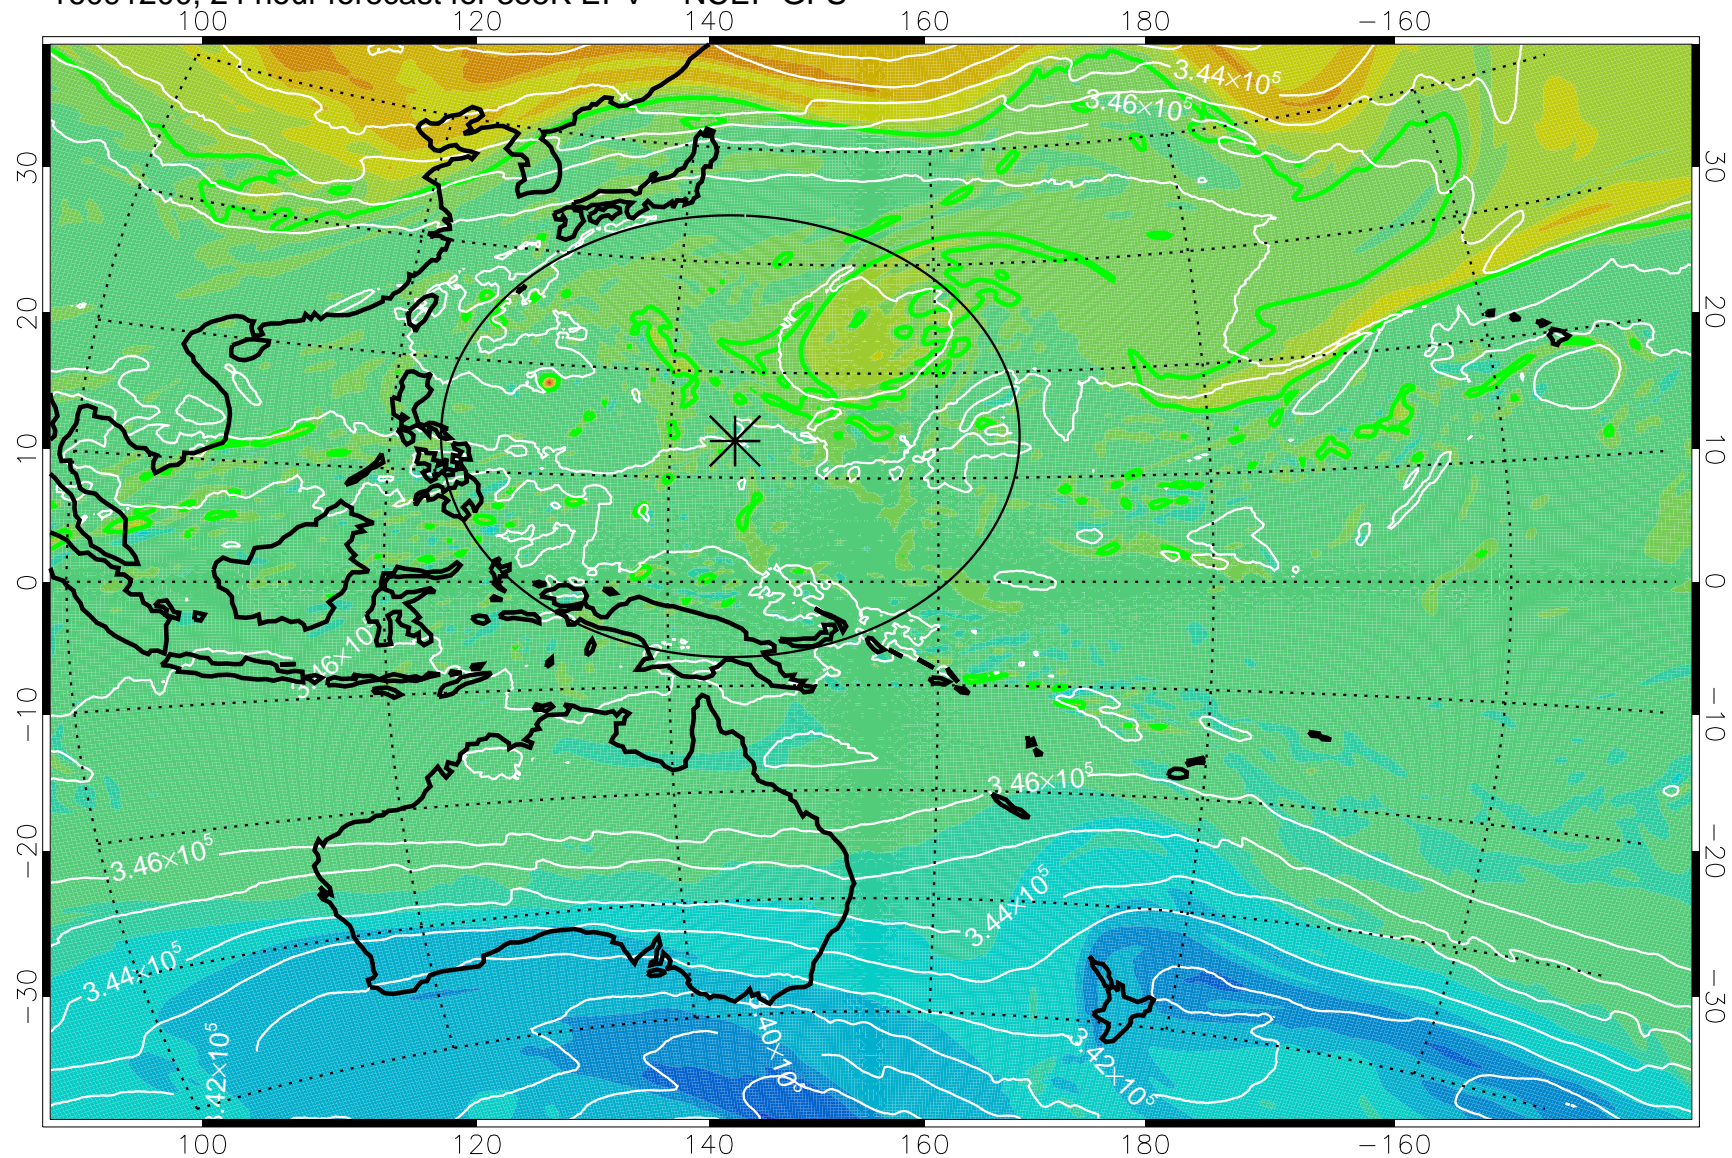

16091106, 6 hour forecast for 355K EPV -- NCEP GFS

355K Montgomery Streamfunction, white
EPV Tropopause (2 PVU) Position
Range ring of 2304 km

16091112, 12 hour forecast for 355K EPV -- NCEP GFS

355K Montgomery Streamfunction, white
EPV Tropopause (2 PVU) Position
Range ring of 2304 km

16091118, 18 hour forecast for 355K EPV -- NCEP GFS

355K Montgomery Streamfunction, white
EPV Tropopause (2 PVU) Position
Range ring of 2304 km

16091200, 24 hour forecast for 355K EPV -- NCEP GFS

355K Montgomery Streamfunction, white
EPV Tropopause (2 PVU) Position
Range ring of 2304 km

16091206, 30 hour forecast for 355K EPV -- NCEP GFS

355K Montgomery Streamfunction, white
EPV Tropopause (2 PVU) Position
Range ring of 2304 km

16091212, 36 hour forecast for 355K EPV -- NCEP GFS

355K Montgomery Streamfunction, white
EPV Tropopause (2 PVU) Position
Range ring of 2304 km

16091218, 42 hour forecast for 355K EPV -- NCEP GFS

355K Montgomery Streamfunction, white
EPV Tropopause (2 PVU) Position
Range ring of 2304 km

16091300, 48 hour forecast for 355K EPV -- NCEP GFS

355K Montgomery Streamfunction, white
EPV Tropopause (2 PVU) Position
Range ring of 2304 km