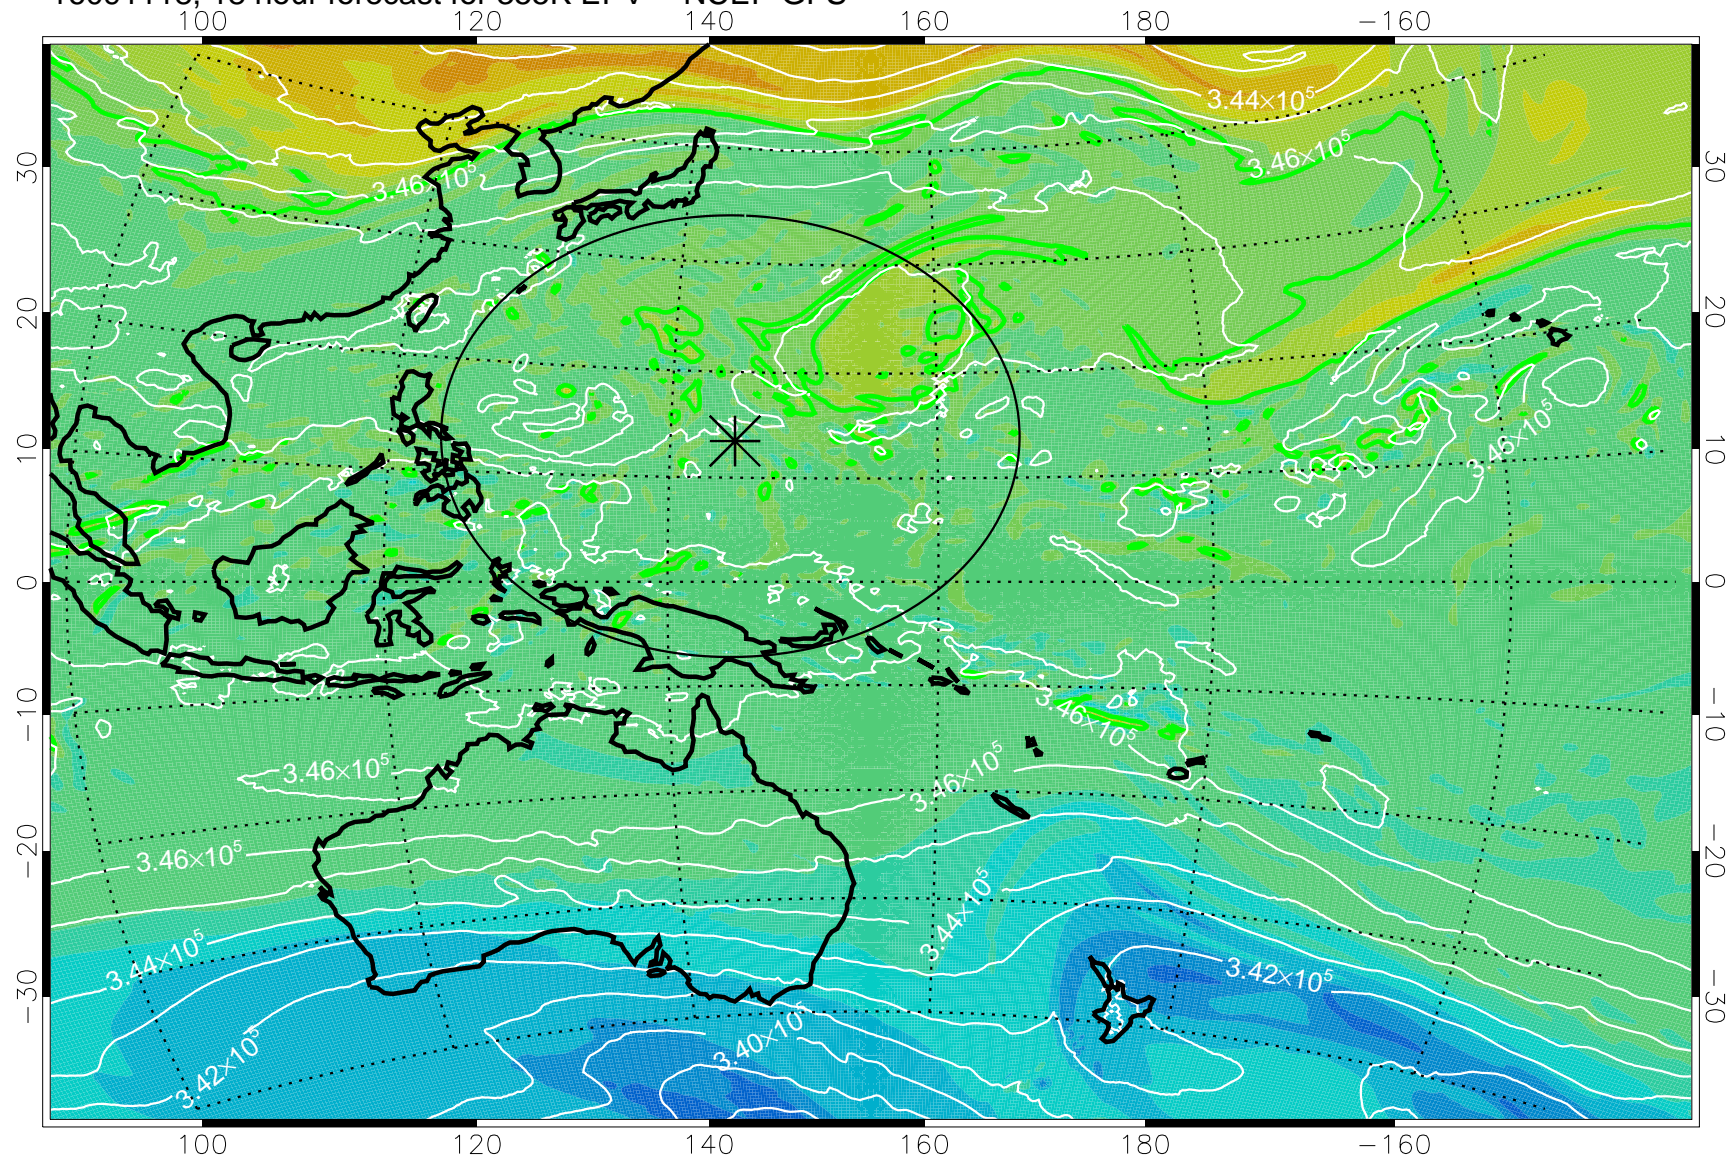

16091106, 6 hour forecast for 355K EPV -- NCEP GFS

355K Montgomery Streamfunction, white
EPV Tropopause (2 PVU) Position
Range ring of 2304 km

16091112, 12 hour forecast for 355K EPV -- NCEP GFS

355K Montgomery Streamfunction, white
EPV Tropopause (2 PVU) Position
Range ring of 2304 km

16091118, 18 hour forecast for 355K EPV -- NCEP GFS

355K Montgomery Streamfunction, white
EPV Tropopause (2 PVU) Position
Range ring of 2304 km

16091200, 24 hour forecast for 355K EPV -- NCEP GFS

355K Montgomery Streamfunction, white
EPV Tropopause (2 PVU) Position
Range ring of 2304 km

16091206, 30 hour forecast for 355K EPV -- NCEP GFS

355K Montgomery Streamfunction, white
EPV Tropopause (2 PVU) Position
Range ring of 2304 km

16091212, 36 hour forecast for 355K EPV -- NCEP GFS

355K Montgomery Streamfunction, white
EPV Tropopause (2 PVU) Position
Range ring of 2304 km

16091218, 42 hour forecast for 355K EPV -- NCEP GFS

355K Montgomery Streamfunction, white
EPV Tropopause (2 PVU) Position
Range ring of 2304 km

16091300, 48 hour forecast for 355K EPV -- NCEP GFS

355K Montgomery Streamfunction, white
EPV Tropopause (2 PVU) Position
Range ring of 2304 km