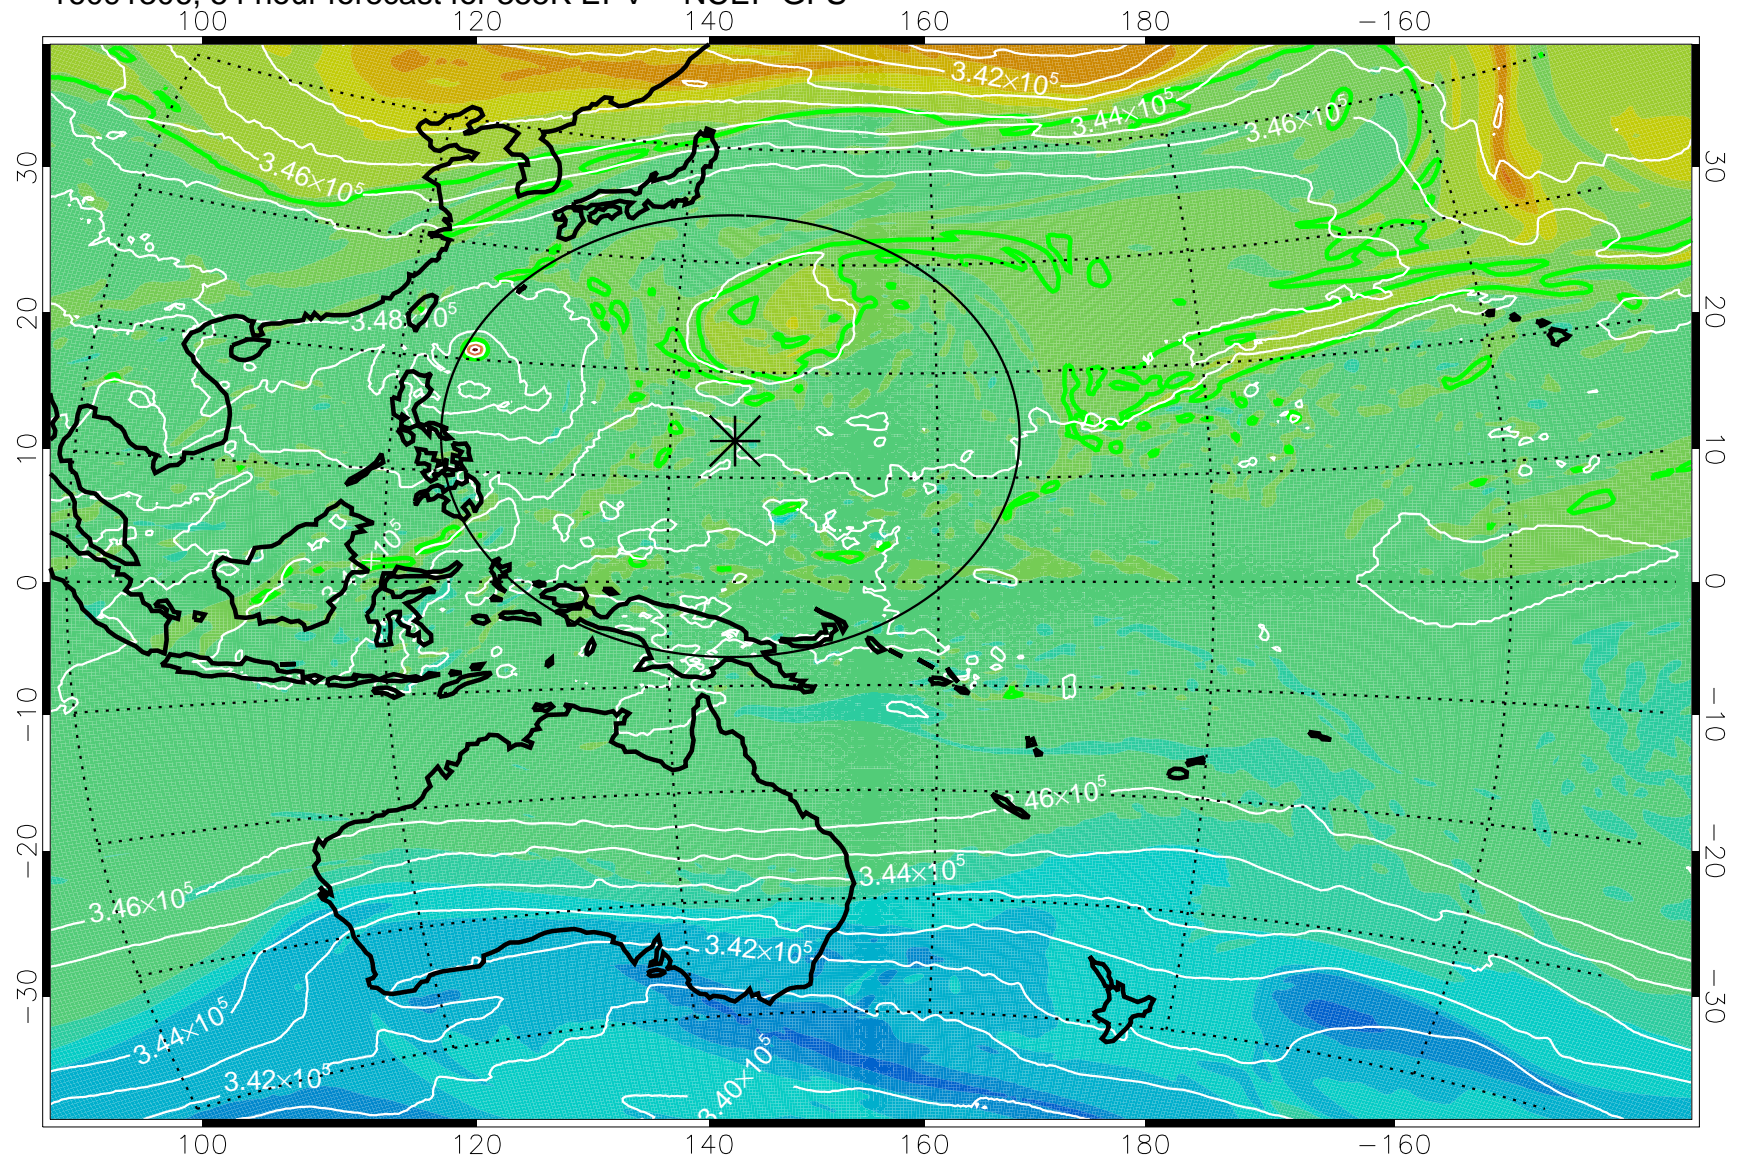

16091206, 30 hour forecast for 355K EPV -- NCEP GFS

355K Montgomery Streamfunction, white
EPV Tropopause (2 PVU) Position
Range ring of 2304 km

16091212, 36 hour forecast for 355K EPV -- NCEP GFS

355K Montgomery Streamfunction, white
EPV Tropopause (2 PVU) Position
Range ring of 2304 km

16091218, 42 hour forecast for 355K EPV -- NCEP GFS

355K Montgomery Streamfunction, white
EPV Tropopause (2 PVU) Position
Range ring of 2304 km

16091300, 48 hour forecast for 355K EPV -- NCEP GFS

355K Montgomery Streamfunction, white
EPV Tropopause (2 PVU) Position
Range ring of 2304 km

16091306, 54 hour forecast for 355K EPV -- NCEP GFS

355K Montgomery Streamfunction, white
EPV Tropopause (2 PVU) Position
Range ring of 2304 km

16091312, 60 hour forecast for 355K EPV -- NCEP GFS

355K Montgomery Streamfunction, white
EPV Tropopause (2 PVU) Position
Range ring of 2304 km

16091318, 66 hour forecast for 355K EPV -- NCEP GFS

355K Montgomery Streamfunction, white
EPV Tropopause (2 PVU) Position
Range ring of 2304 km

16091400, 72 hour forecast for 355K EPV -- NCEP GFS

355K Montgomery Streamfunction, white
EPV Tropopause (2 PVU) Position
Range ring of 2304 km