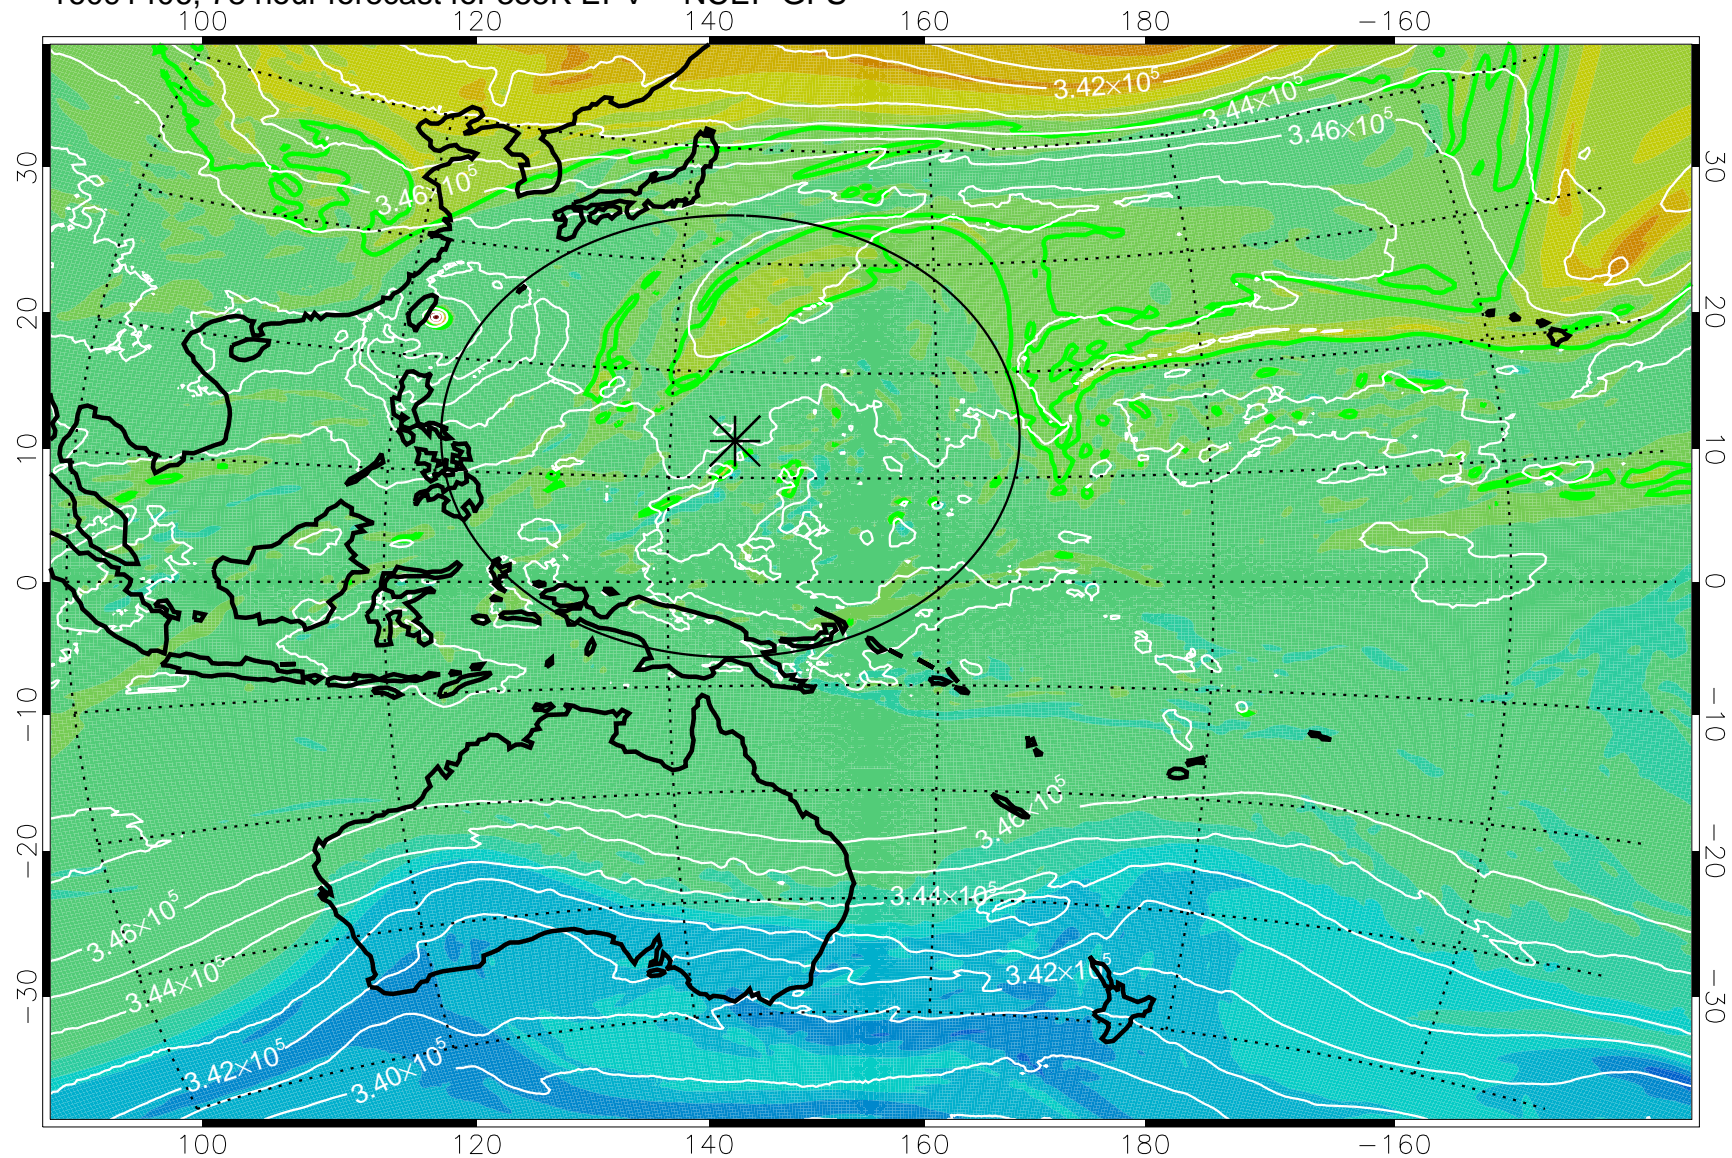

16091306, 54 hour forecast for 355K EPV -- NCEP GFS

355K Montgomery Streamfunction, white
EPV Tropopause (2 PVU) Position
Range ring of 2304 km

16091312, 60 hour forecast for 355K EPV -- NCEP GFS

355K Montgomery Streamfunction, white
EPV Tropopause (2 PVU) Position
Range ring of 2304 km

16091318, 66 hour forecast for 355K EPV -- NCEP GFS

355K Montgomery Streamfunction, white
EPV Tropopause (2 PVU) Position
Range ring of 2304 km

16091400, 72 hour forecast for 355K EPV -- NCEP GFS

355K Montgomery Streamfunction, white
EPV Tropopause (2 PVU) Position
Range ring of 2304 km

16091406, 78 hour forecast for 355K EPV -- NCEP GFS

355K Montgomery Streamfunction, white
EPV Tropopause (2 PVU) Position
Range ring of 2304 km

16091412, 84 hour forecast for 355K EPV -- NCEP GFS

355K Montgomery Streamfunction, white
EPV Tropopause (2 PVU) Position
Range ring of 2304 km

16091418, 90 hour forecast for 355K EPV -- NCEP GFS

355K Montgomery Streamfunction, white
EPV Tropopause (2 PVU) Position
Range ring of 2304 km

16091500, 96 hour forecast for 355K EPV -- NCEP GFS

355K Montgomery Streamfunction, white
EPV Tropopause (2 PVU) Position
Range ring of 2304 km