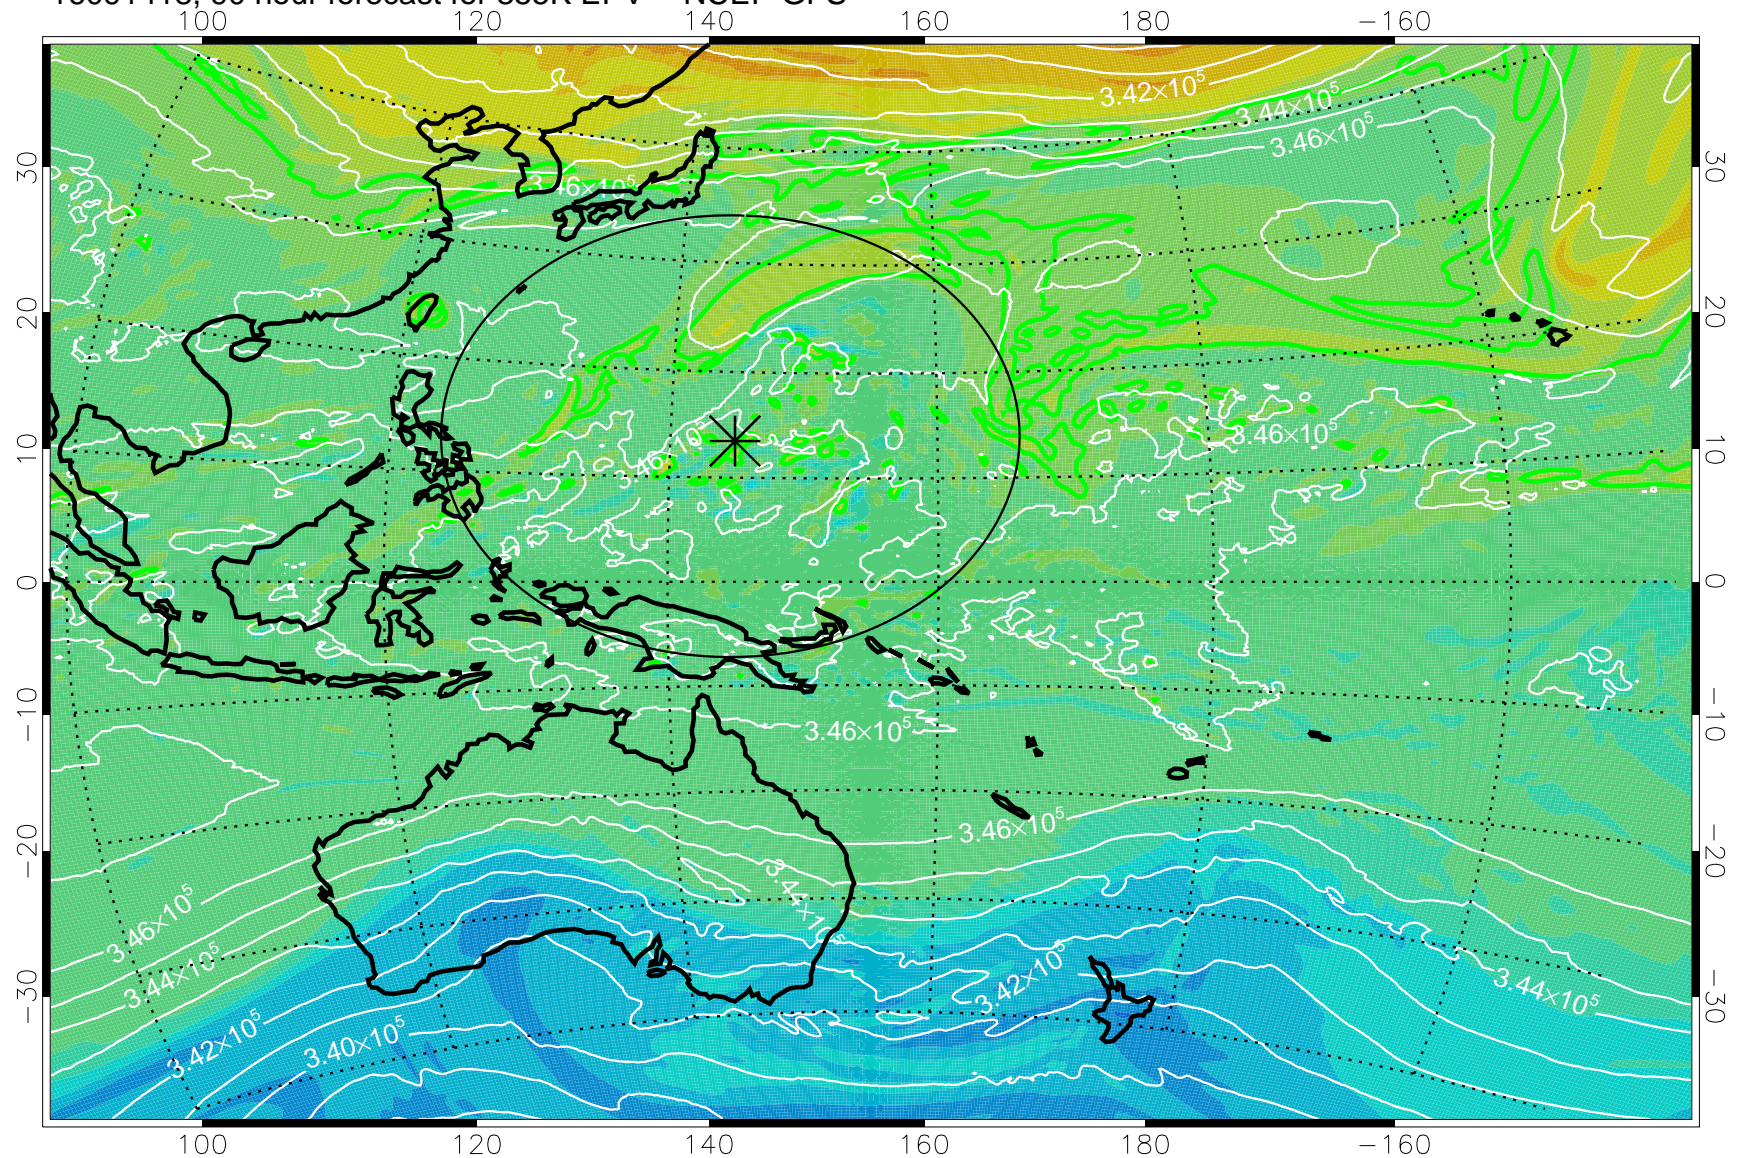

16091318, 66 hour forecast for 355K EPV -- NCEP GFS

355K Montgomery Streamfunction, white
EPV Tropopause (2 PVU) Position
Range ring of 2304 km

16091400, 72 hour forecast for 355K EPV -- NCEP GFS

355K Montgomery Streamfunction, white
EPV Tropopause (2 PVU) Position
Range ring of 2304 km

16091406, 78 hour forecast for 355K EPV -- NCEP GFS

355K Montgomery Streamfunction, white
EPV Tropopause (2 PVU) Position
Range ring of 2304 km

16091412, 84 hour forecast for 355K EPV -- NCEP GFS

355K Montgomery Streamfunction, white
EPV Tropopause (2 PVU) Position
Range ring of 2304 km

16091418, 90 hour forecast for 355K EPV -- NCEP GFS

355K Montgomery Streamfunction, white
EPV Tropopause (2 PVU) Position
Range ring of 2304 km

16091500, 96 hour forecast for 355K EPV -- NCEP GFS

355K Montgomery Streamfunction, white
EPV Tropopause (2 PVU) Position
Range ring of 2304 km

16091506, 102 hour forecast for 355K EPV -- NCEP GFS

355K Montgomery Streamfunction, white
EPV Tropopause (2 PVU) Position
Range ring of 2304 km

16091512, 108 hour forecast for 355K EPV -- NCEP GFS

355K Montgomery Streamfunction, white
EPV Tropopause (2 PVU) Position
Range ring of 2304 km