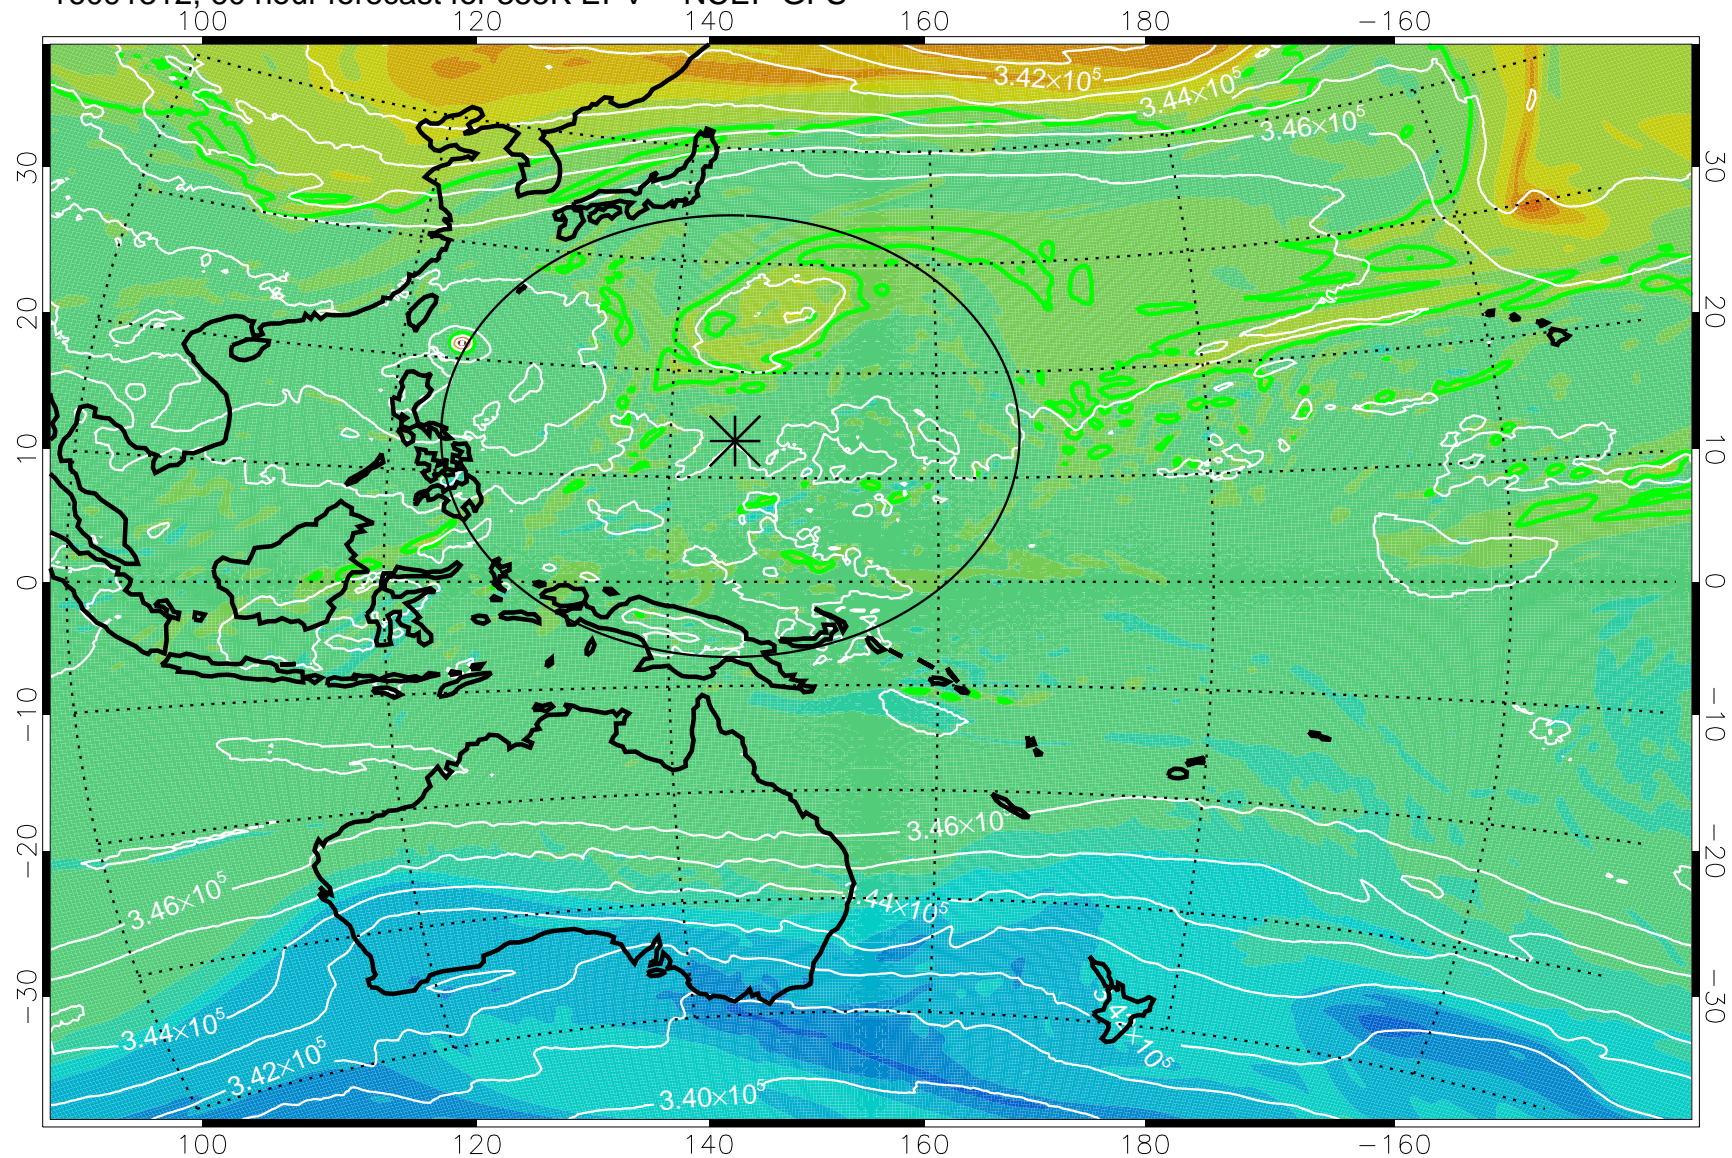

16091206, 30 hour forecast for 355K EPV -- NCEP GFS

355K Montgomery Streamfunction, white
EPV Tropopause (2 PVU) Position
Range ring of 2304 km

16091212, 36 hour forecast for 355K EPV -- NCEP GFS

355K Montgomery Streamfunction, white
EPV Tropopause (2 PVU) Position
Range ring of 2304 km

16091218, 42 hour forecast for 355K EPV -- NCEP GFS

355K Montgomery Streamfunction, white
EPV Tropopause (2 PVU) Position
Range ring of 2304 km

16091300, 48 hour forecast for 355K EPV -- NCEP GFS

355K Montgomery Streamfunction, white
EPV Tropopause (2 PVU) Position
Range ring of 2304 km

16091306, 54 hour forecast for 355K EPV -- NCEP GFS

355K Montgomery Streamfunction, white
EPV Tropopause (2 PVU) Position
Range ring of 2304 km

16091312, 60 hour forecast for 355K EPV -- NCEP GFS

355K Montgomery Streamfunction, white
EPV Tropopause (2 PVU) Position
Range ring of 2304 km

16091318, 66 hour forecast for 355K EPV -- NCEP GFS

355K Montgomery Streamfunction, white
EPV Tropopause (2 PVU) Position
Range ring of 2304 km

16091400, 72 hour forecast for 355K EPV -- NCEP GFS

355K Montgomery Streamfunction, white
EPV Tropopause (2 PVU) Position
Range ring of 2304 km