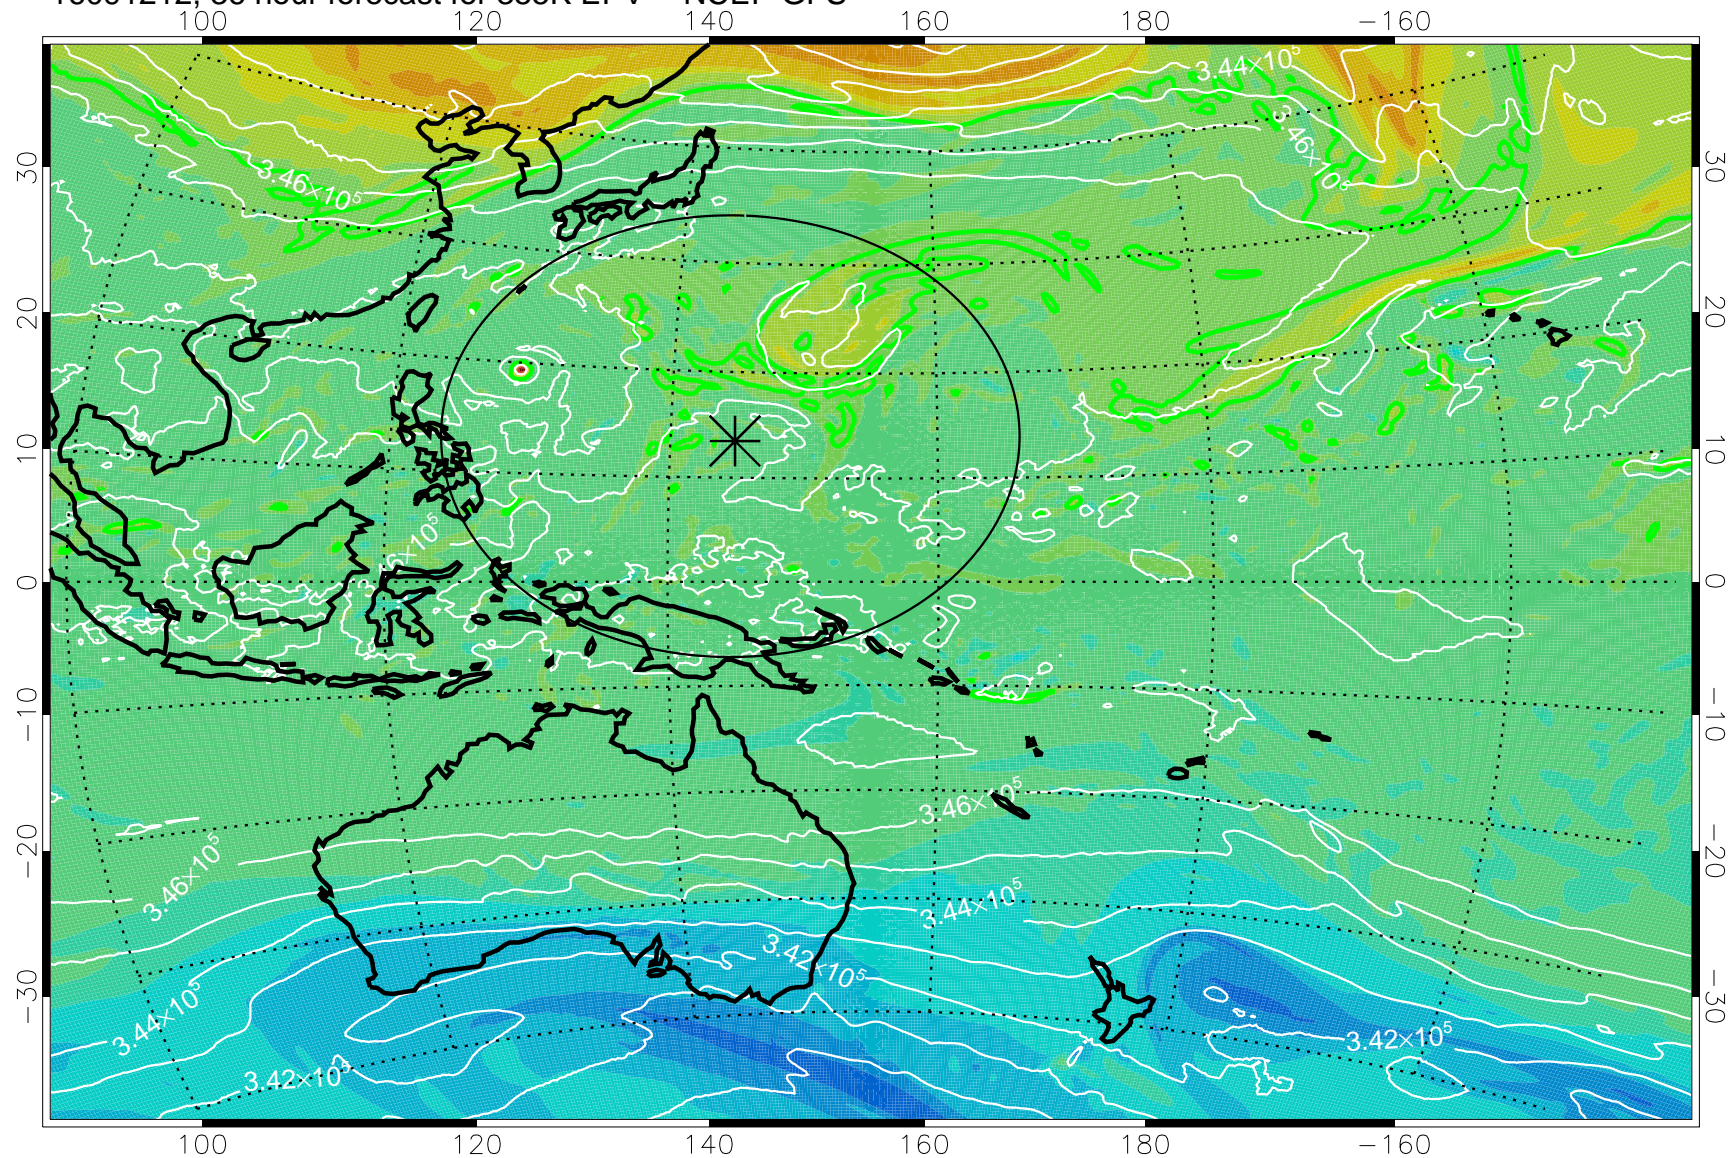

16091106, 6 hour forecast for 355K EPV -- NCEP GFS

355K Montgomery Streamfunction, white
EPV Tropopause (2 PVU) Position
Range ring of 2304 km

16091112, 12 hour forecast for 355K EPV -- NCEP GFS

355K Montgomery Streamfunction, white
EPV Tropopause (2 PVU) Position
Range ring of 2304 km

16091118, 18 hour forecast for 355K EPV -- NCEP GFS

355K Montgomery Streamfunction, white
EPV Tropopause (2 PVU) Position
Range ring of 2304 km

16091200, 24 hour forecast for 355K EPV -- NCEP GFS

355K Montgomery Streamfunction, white
EPV Tropopause (2 PVU) Position
Range ring of 2304 km

16091206, 30 hour forecast for 355K EPV -- NCEP GFS

355K Montgomery Streamfunction, white
EPV Tropopause (2 PVU) Position
Range ring of 2304 km

16091212, 36 hour forecast for 355K EPV -- NCEP GFS

355K Montgomery Streamfunction, white
EPV Tropopause (2 PVU) Position
Range ring of 2304 km

16091218, 42 hour forecast for 355K EPV -- NCEP GFS

355K Montgomery Streamfunction, white
EPV Tropopause (2 PVU) Position
Range ring of 2304 km

16091300, 48 hour forecast for 355K EPV -- NCEP GFS

355K Montgomery Streamfunction, white
EPV Tropopause (2 PVU) Position
Range ring of 2304 km