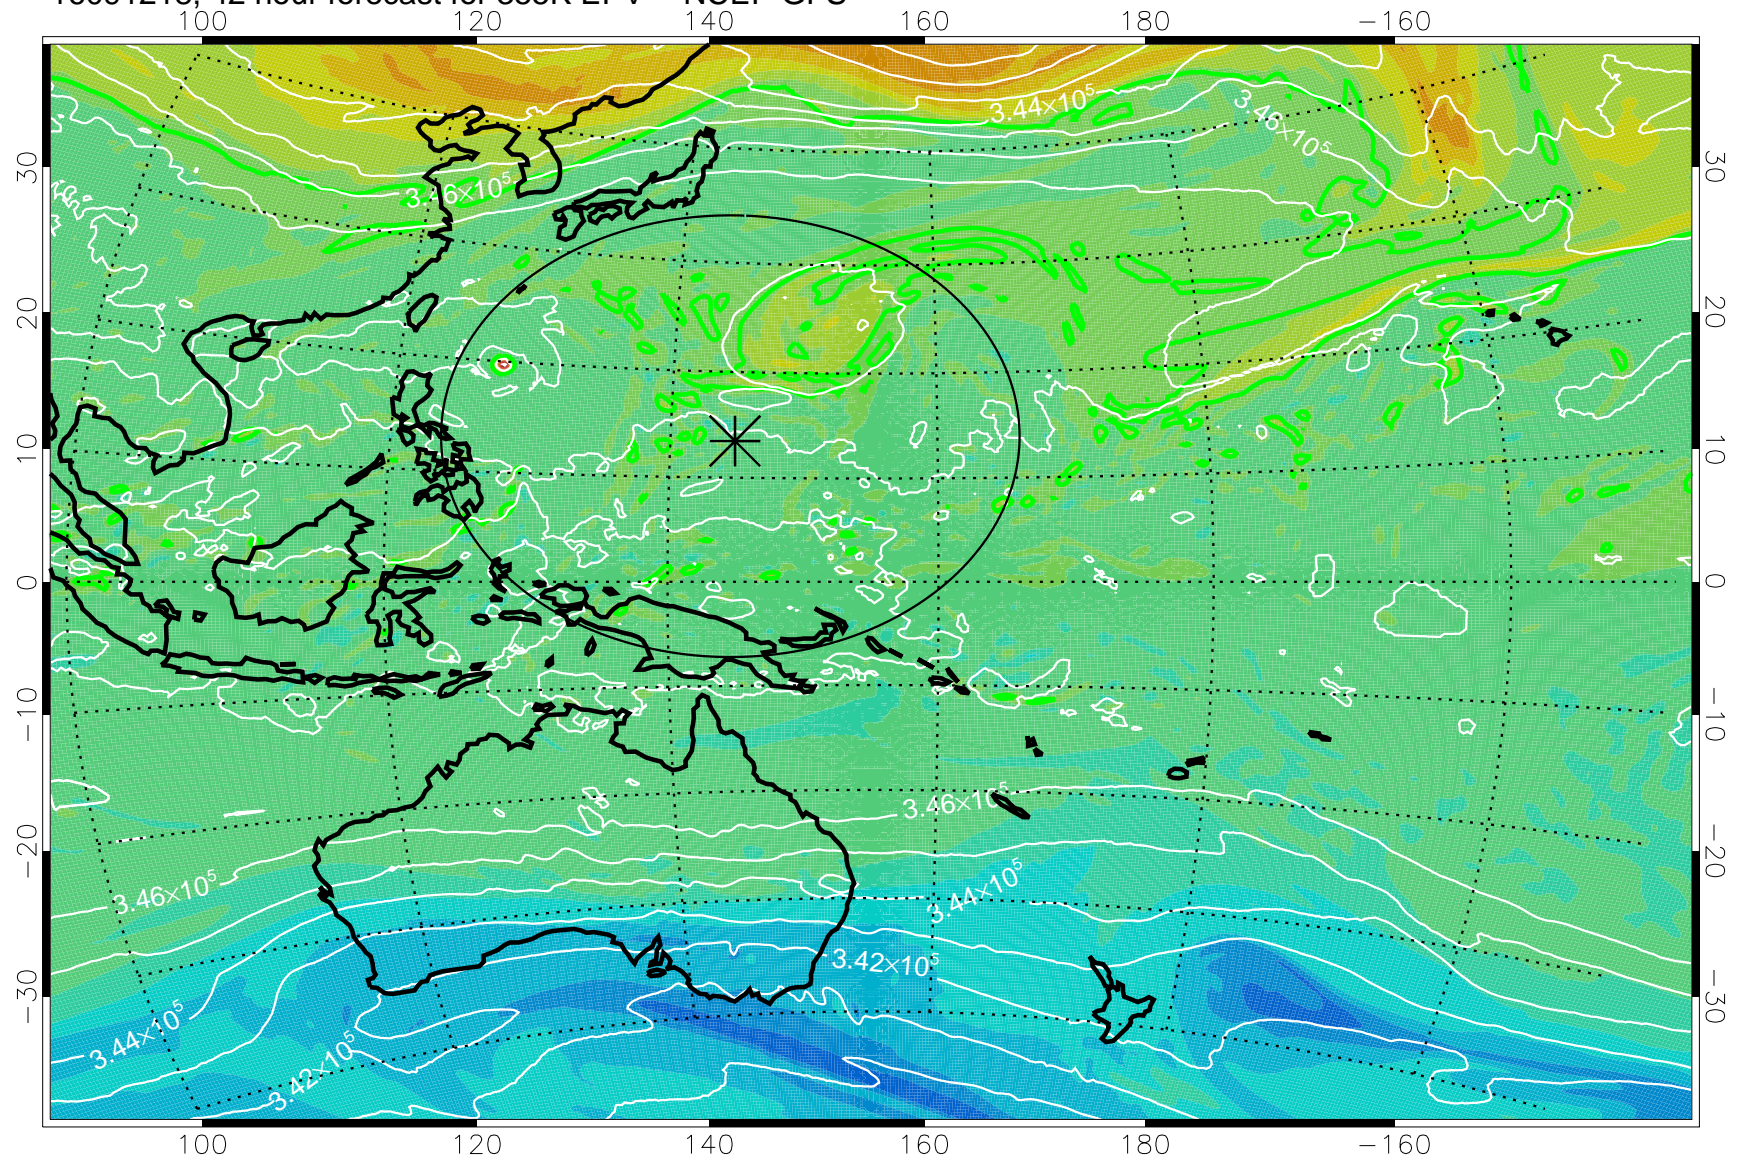

16091206, 30 hour forecast for 355K EPV -- NCEP GFS

355K Montgomery Streamfunction, white
EPV Tropopause (2 PVU) Position
Range ring of 2304 km

16091212, 36 hour forecast for 355K EPV -- NCEP GFS

355K Montgomery Streamfunction, white
EPV Tropopause (2 PVU) Position
Range ring of 2304 km

16091218, 42 hour forecast for 355K EPV -- NCEP GFS

355K Montgomery Streamfunction, white
EPV Tropopause (2 PVU) Position
Range ring of 2304 km

16091300, 48 hour forecast for 355K EPV -- NCEP GFS

355K Montgomery Streamfunction, white
EPV Tropopause (2 PVU) Position
Range ring of 2304 km

16091306, 54 hour forecast for 355K EPV -- NCEP GFS

355K Montgomery Streamfunction, white
EPV Tropopause (2 PVU) Position
Range ring of 2304 km

16091312, 60 hour forecast for 355K EPV -- NCEP GFS

355K Montgomery Streamfunction, white
EPV Tropopause (2 PVU) Position
Range ring of 2304 km

16091318, 66 hour forecast for 355K EPV -- NCEP GFS

355K Montgomery Streamfunction, white
EPV Tropopause (2 PVU) Position
Range ring of 2304 km

16091400, 72 hour forecast for 355K EPV -- NCEP GFS

355K Montgomery Streamfunction, white
EPV Tropopause (2 PVU) Position
Range ring of 2304 km