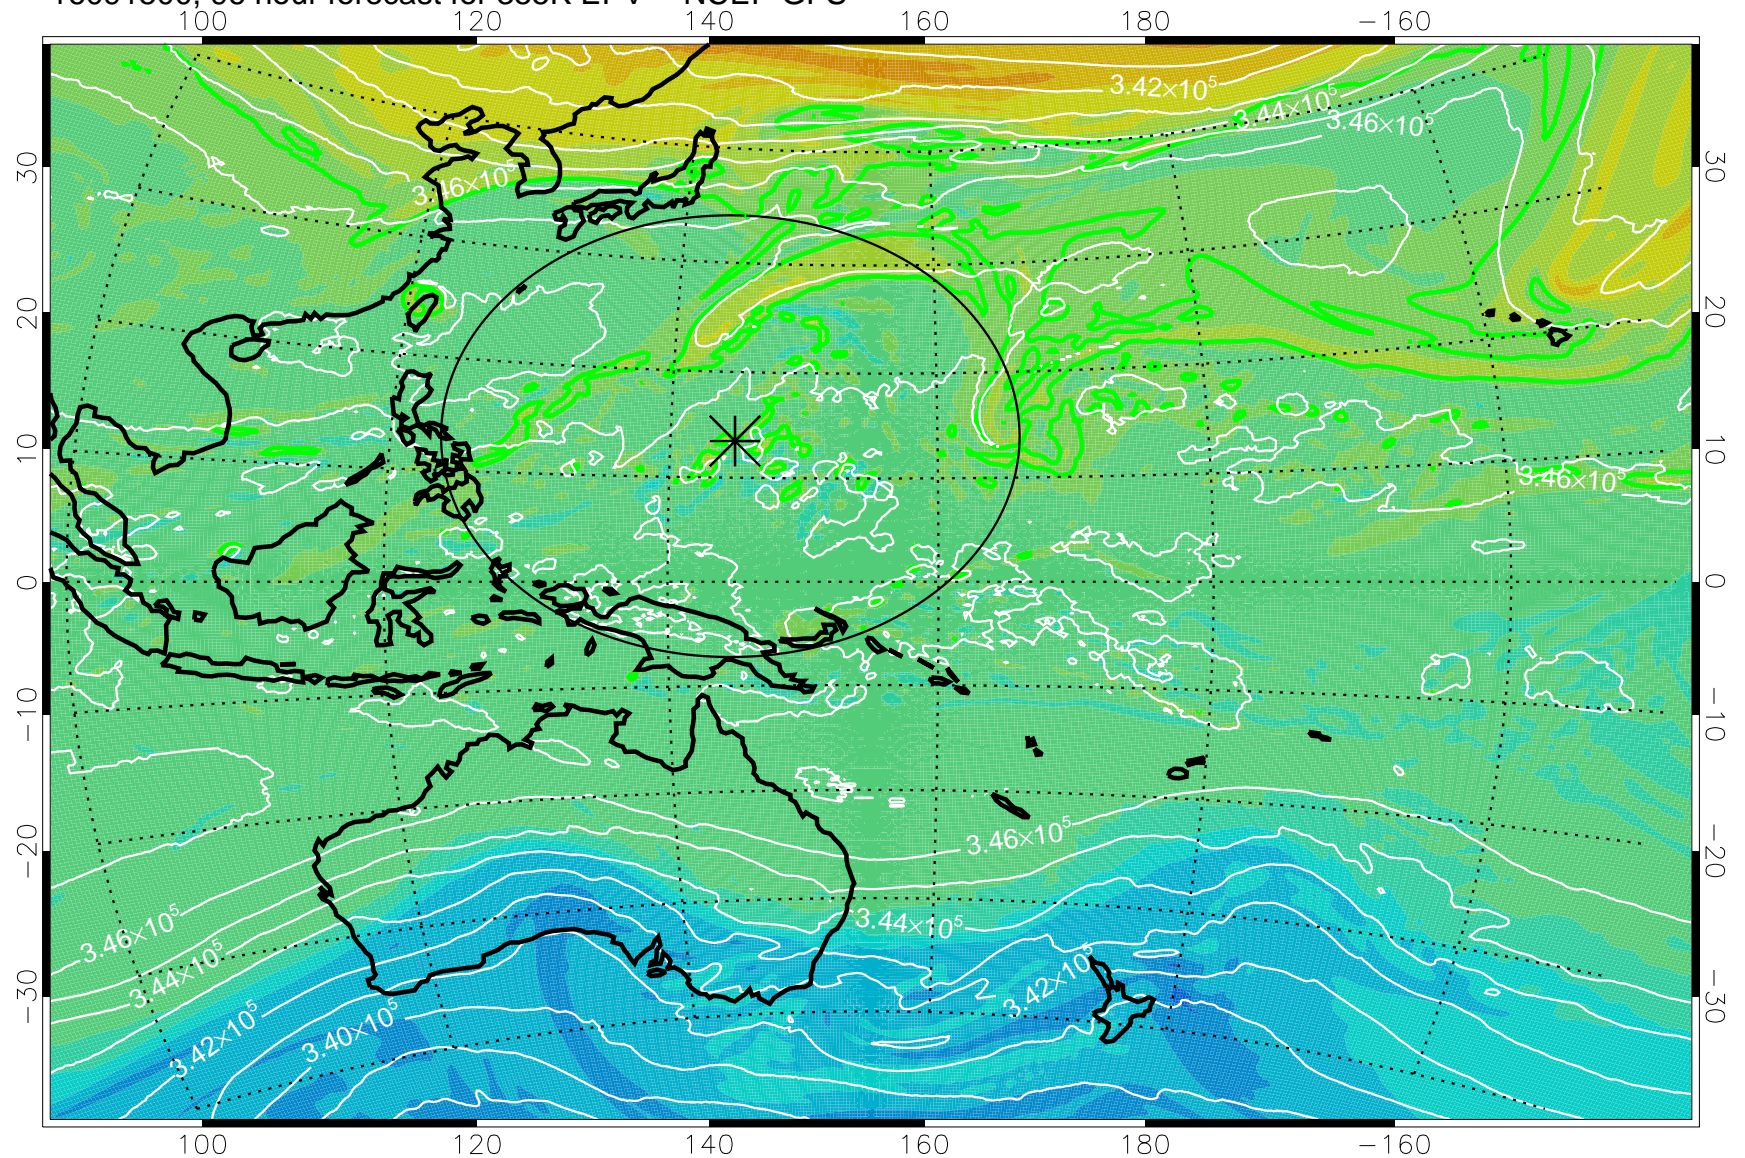

16091318, 66 hour forecast for 355K EPV -- NCEP GFS

355K Montgomery Streamfunction, white
EPV Tropopause (2 PVU) Position
Range ring of 2304 km

16091400, 72 hour forecast for 355K EPV -- NCEP GFS

355K Montgomery Streamfunction, white
EPV Tropopause (2 PVU) Position
Range ring of 2304 km

16091406, 78 hour forecast for 355K EPV -- NCEP GFS

355K Montgomery Streamfunction, white
EPV Tropopause (2 PVU) Position
Range ring of 2304 km

16091412, 84 hour forecast for 355K EPV -- NCEP GFS

355K Montgomery Streamfunction, white
EPV Tropopause (2 PVU) Position
Range ring of 2304 km

16091418, 90 hour forecast for 355K EPV -- NCEP GFS

355K Montgomery Streamfunction, white
EPV Tropopause (2 PVU) Position
Range ring of 2304 km

16091500, 96 hour forecast for 355K EPV -- NCEP GFS

355K Montgomery Streamfunction, white
EPV Tropopause (2 PVU) Position
Range ring of 2304 km

16091506, 102 hour forecast for 355K EPV -- NCEP GFS

355K Montgomery Streamfunction, white
EPV Tropopause (2 PVU) Position
Range ring of 2304 km

16091512, 108 hour forecast for 355K EPV -- NCEP GFS

355K Montgomery Streamfunction, white
EPV Tropopause (2 PVU) Position
Range ring of 2304 km