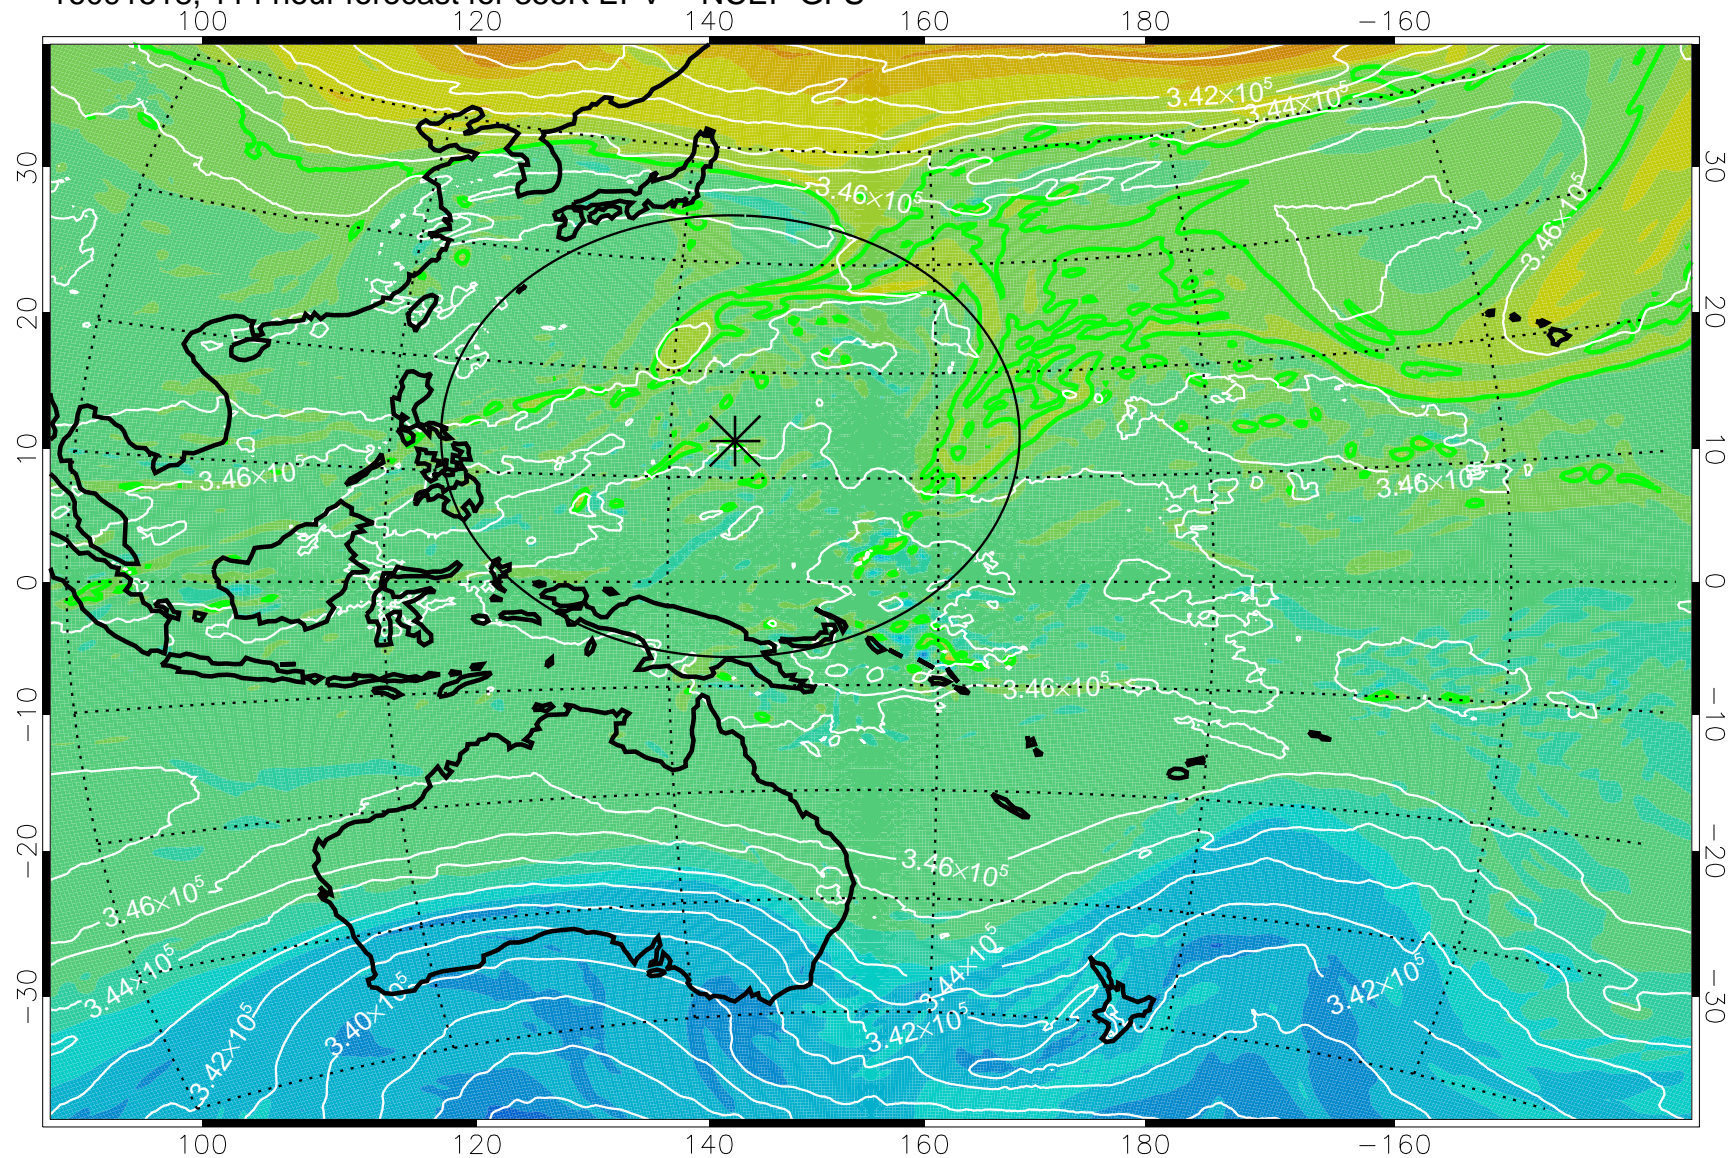

16091406, 78 hour forecast for 355K EPV -- NCEP GFS

355K Montgomery Streamfunction, white
EPV Tropopause (2 PVU) Position
Range ring of 2304 km

16091412, 84 hour forecast for 355K EPV -- NCEP GFS

355K Montgomery Streamfunction, white
EPV Tropopause (2 PVU) Position
Range ring of 2304 km

16091418, 90 hour forecast for 355K EPV -- NCEP GFS

355K Montgomery Streamfunction, white
EPV Tropopause (2 PVU) Position
Range ring of 2304 km

16091500, 96 hour forecast for 355K EPV -- NCEP GFS

355K Montgomery Streamfunction, white
EPV Tropopause (2 PVU) Position
Range ring of 2304 km

16091506, 102 hour forecast for 355K EPV -- NCEP GFS

355K Montgomery Streamfunction, white
EPV Tropopause (2 PVU) Position
Range ring of 2304 km

16091512, 108 hour forecast for 355K EPV -- NCEP GFS

355K Montgomery Streamfunction, white
EPV Tropopause (2 PVU) Position
Range ring of 2304 km

16091518, 114 hour forecast for 355K EPV -- NCEP GFS

355K Montgomery Streamfunction, white
EPV Tropopause (2 PVU) Position
Range ring of 2304 km

16091600, 120 hour forecast for 355K EPV -- NCEP GFS

355K Montgomery Streamfunction, white
EPV Tropopause (2 PVU) Position
Range ring of 2304 km