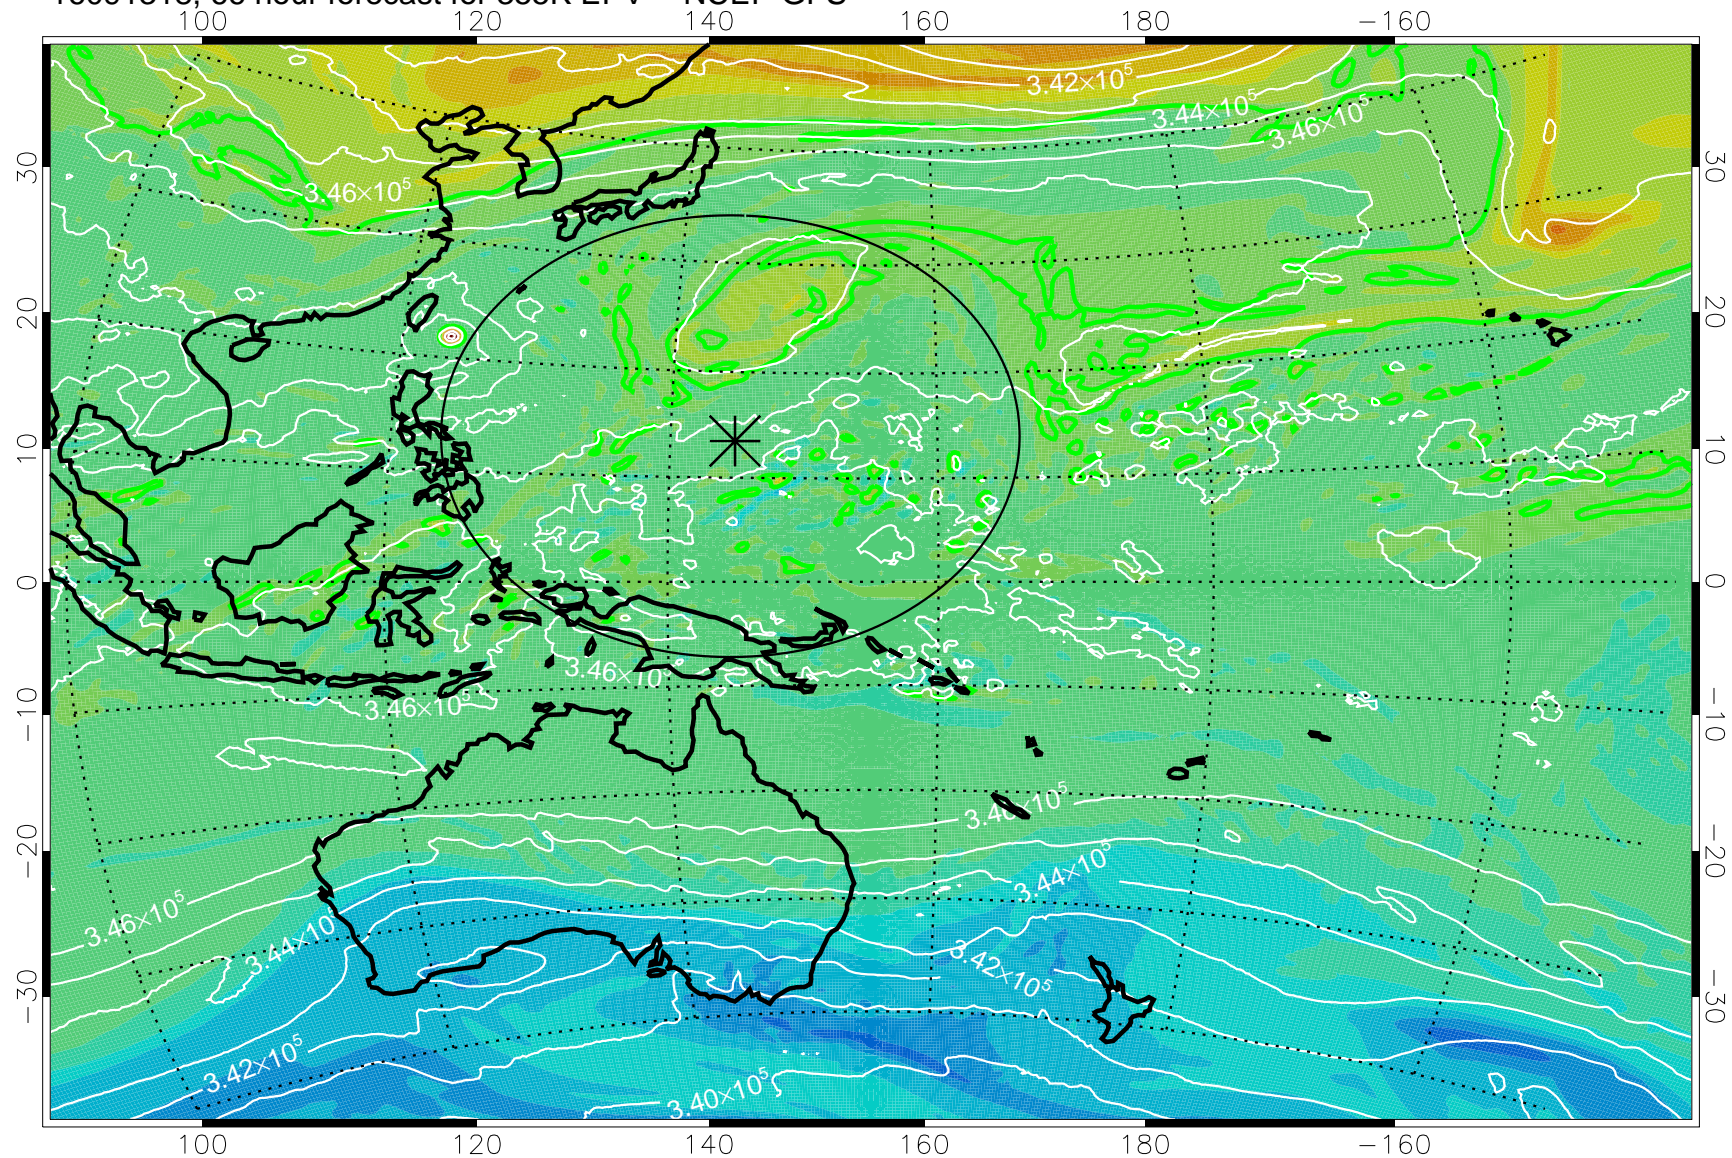

16091218, 42 hour forecast for 355K EPV -- NCEP GFS

355K Montgomery Streamfunction, white
EPV Tropopause (2 PVU) Position
Range ring of 2304 km

16091300, 48 hour forecast for 355K EPV -- NCEP GFS

355K Montgomery Streamfunction, white
EPV Tropopause (2 PVU) Position
Range ring of 2304 km

16091306, 54 hour forecast for 355K EPV -- NCEP GFS

355K Montgomery Streamfunction, white
EPV Tropopause (2 PVU) Position
Range ring of 2304 km

16091312, 60 hour forecast for 355K EPV -- NCEP GFS

355K Montgomery Streamfunction, white
EPV Tropopause (2 PVU) Position
Range ring of 2304 km

16091318, 66 hour forecast for 355K EPV -- NCEP GFS

355K Montgomery Streamfunction, white
EPV Tropopause (2 PVU) Position
Range ring of 2304 km

16091400, 72 hour forecast for 355K EPV -- NCEP GFS

355K Montgomery Streamfunction, white
EPV Tropopause (2 PVU) Position
Range ring of 2304 km

16091406, 78 hour forecast for 355K EPV -- NCEP GFS

355K Montgomery Streamfunction, white
EPV Tropopause (2 PVU) Position
Range ring of 2304 km

16091412, 84 hour forecast for 355K EPV -- NCEP GFS

355K Montgomery Streamfunction, white
EPV Tropopause (2 PVU) Position
Range ring of 2304 km