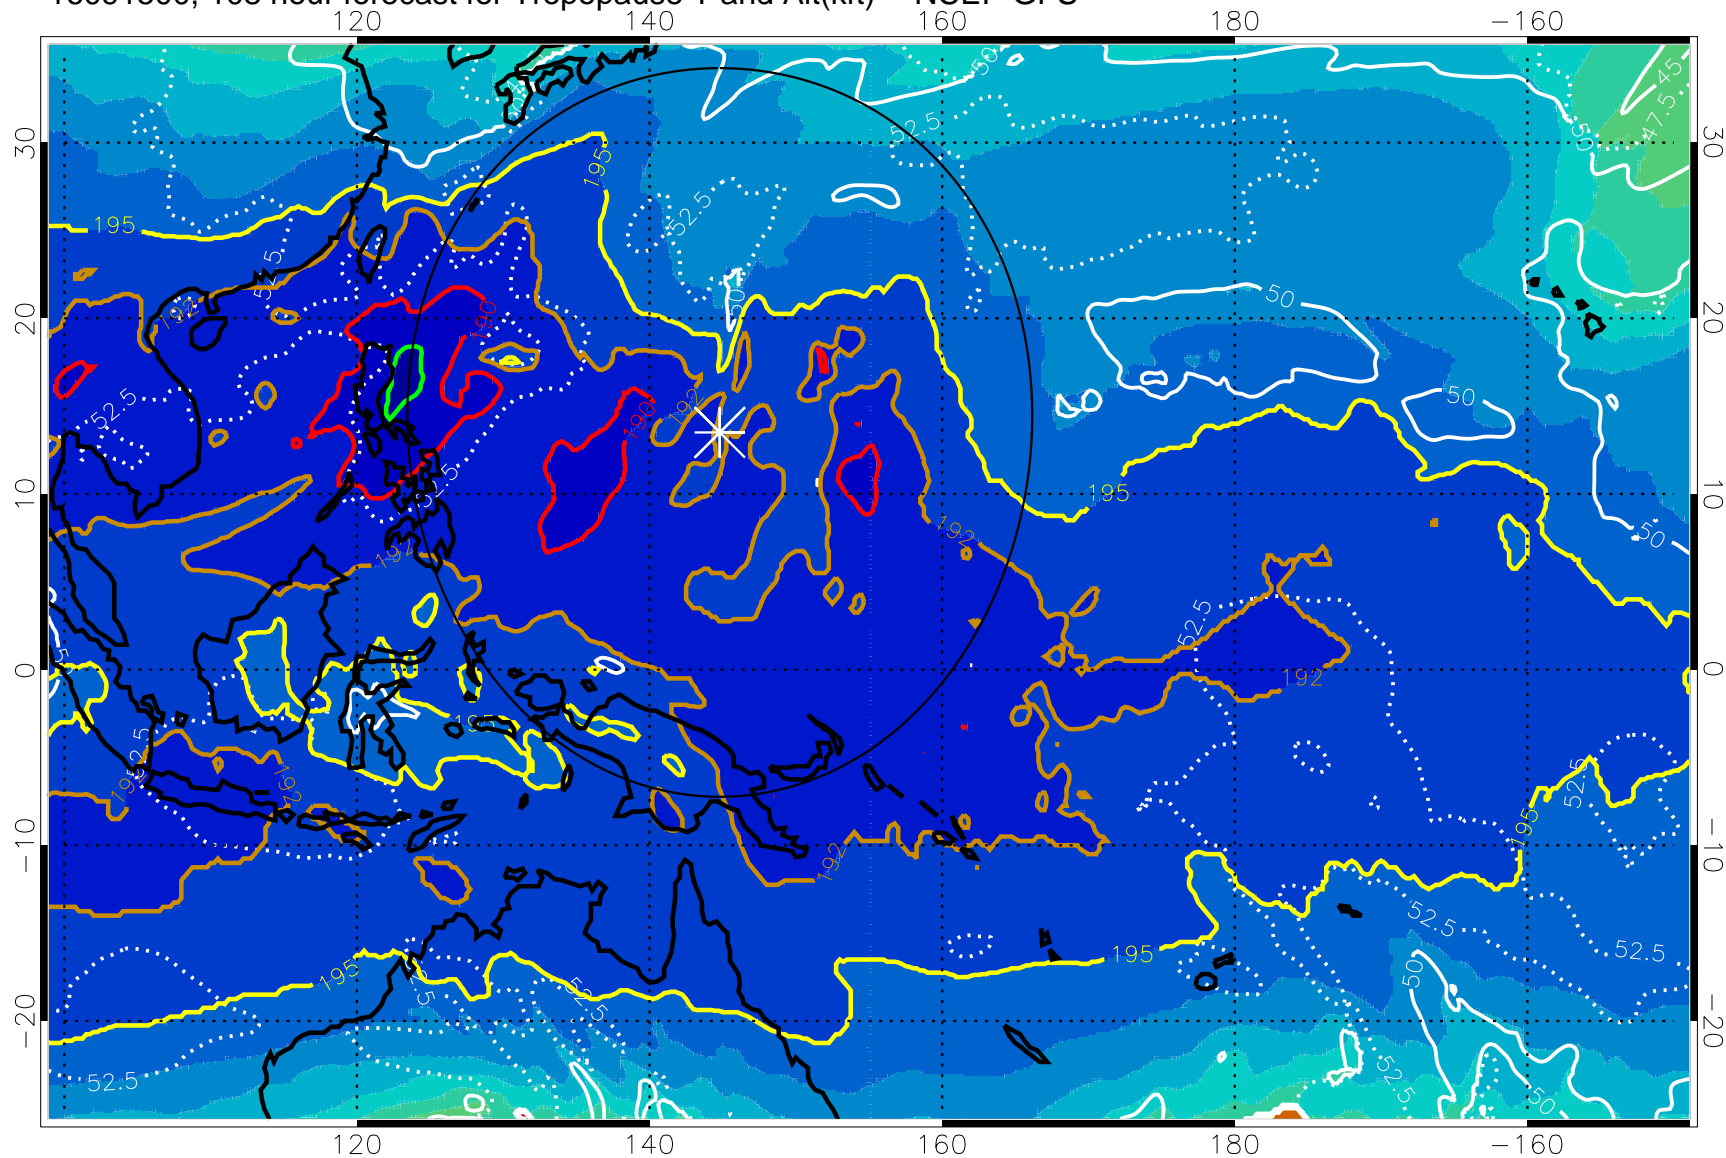

190 200 210 220 230

Tropopause T, K

Tropopause Altitude in kft (white)

192.5K Isotherm 195K Isotherm
187.5K Isotherm 190K Isotherm

Range ring of 2304 km

16091500, 108 hour forecast for Tropopause T and Alt(kft) -- NCEP GFS

190 200 210 220 230
Tropopause T, K

Tropopause Altitude in kft (white)

192.5K Isotherm 195K Isotherm
187.5K Isotherm 190K Isotherm

Range ring of 2304 km

16091506, 114 hour forecast for Tropopause T and Alt(kft) -- NCEP GFS