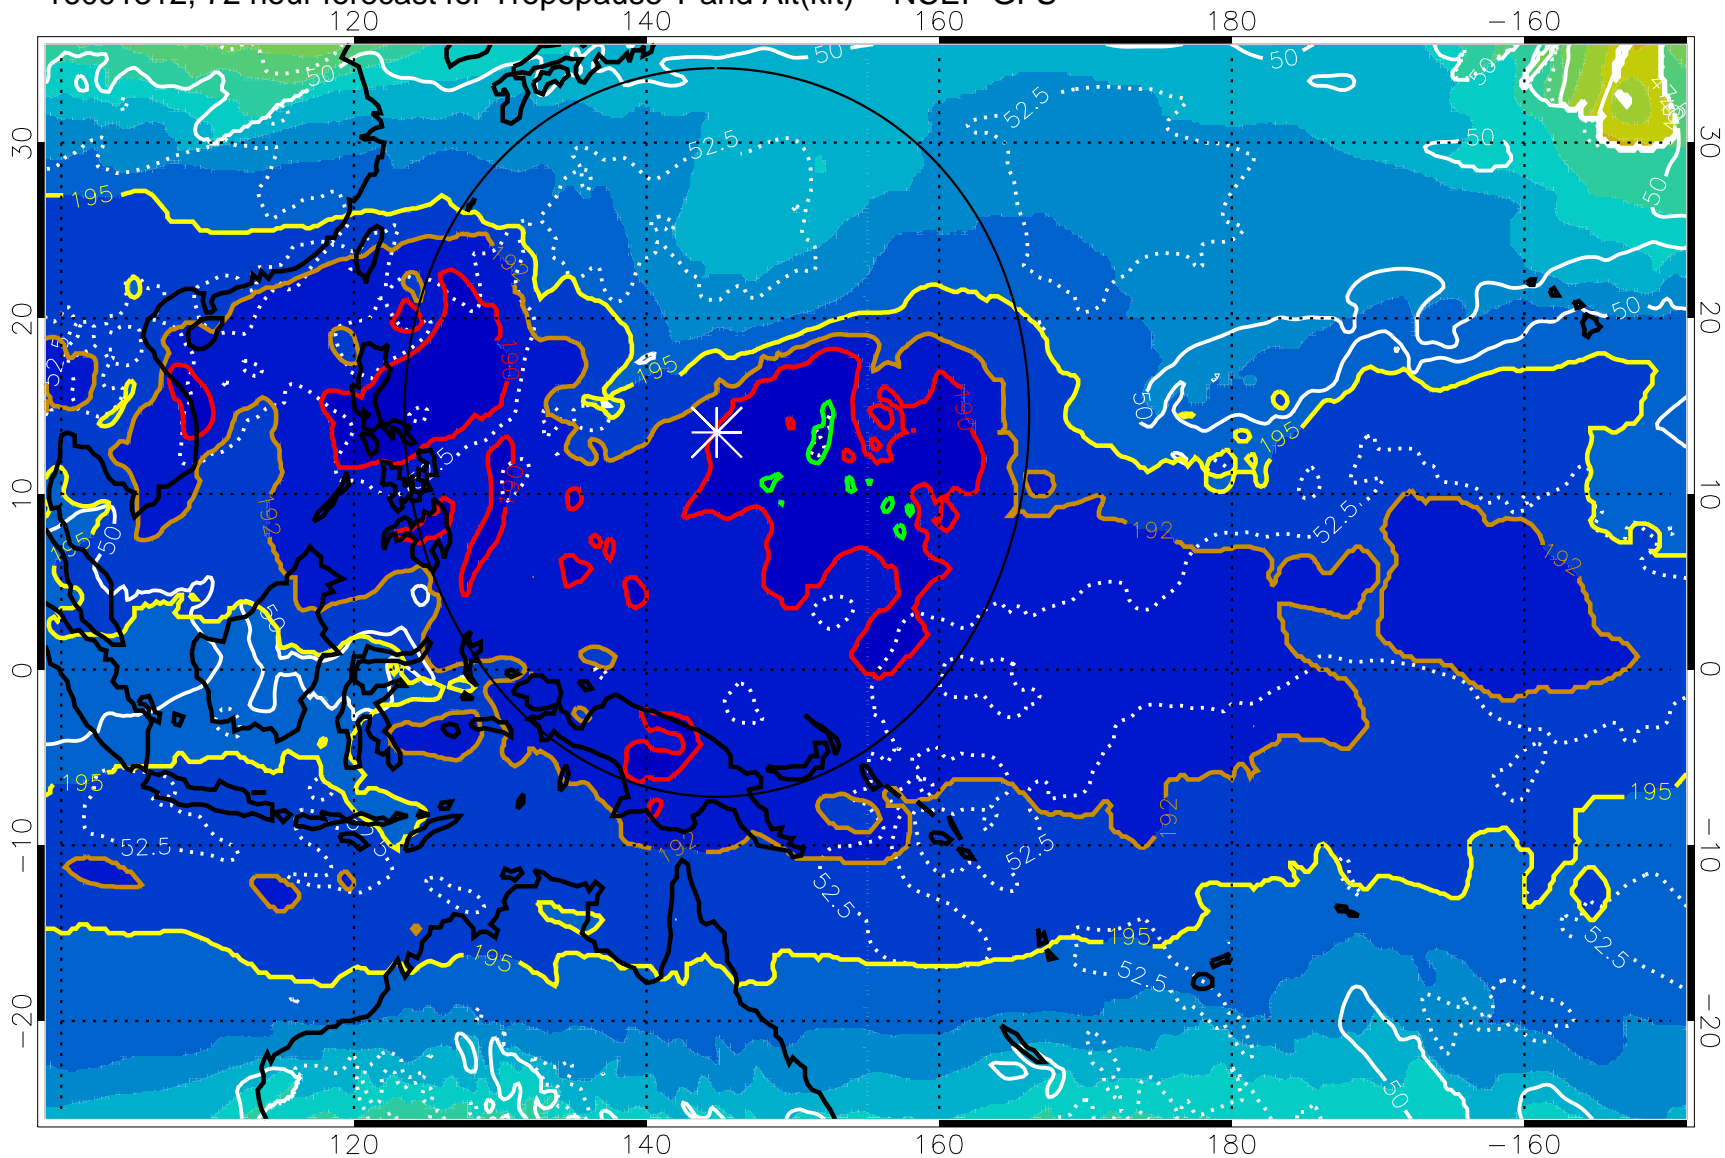

16091312, 72 hour forecast for Tropopause T and Alt(kft) -- NCEP GFS

190 200 210 220 230
Tropopause T, K

Tropopause Altitude in kft (white)

192.5K Isotherm 195K Isotherm
187.5K Isotherm 190K Isotherm

Range ring of 2304 km