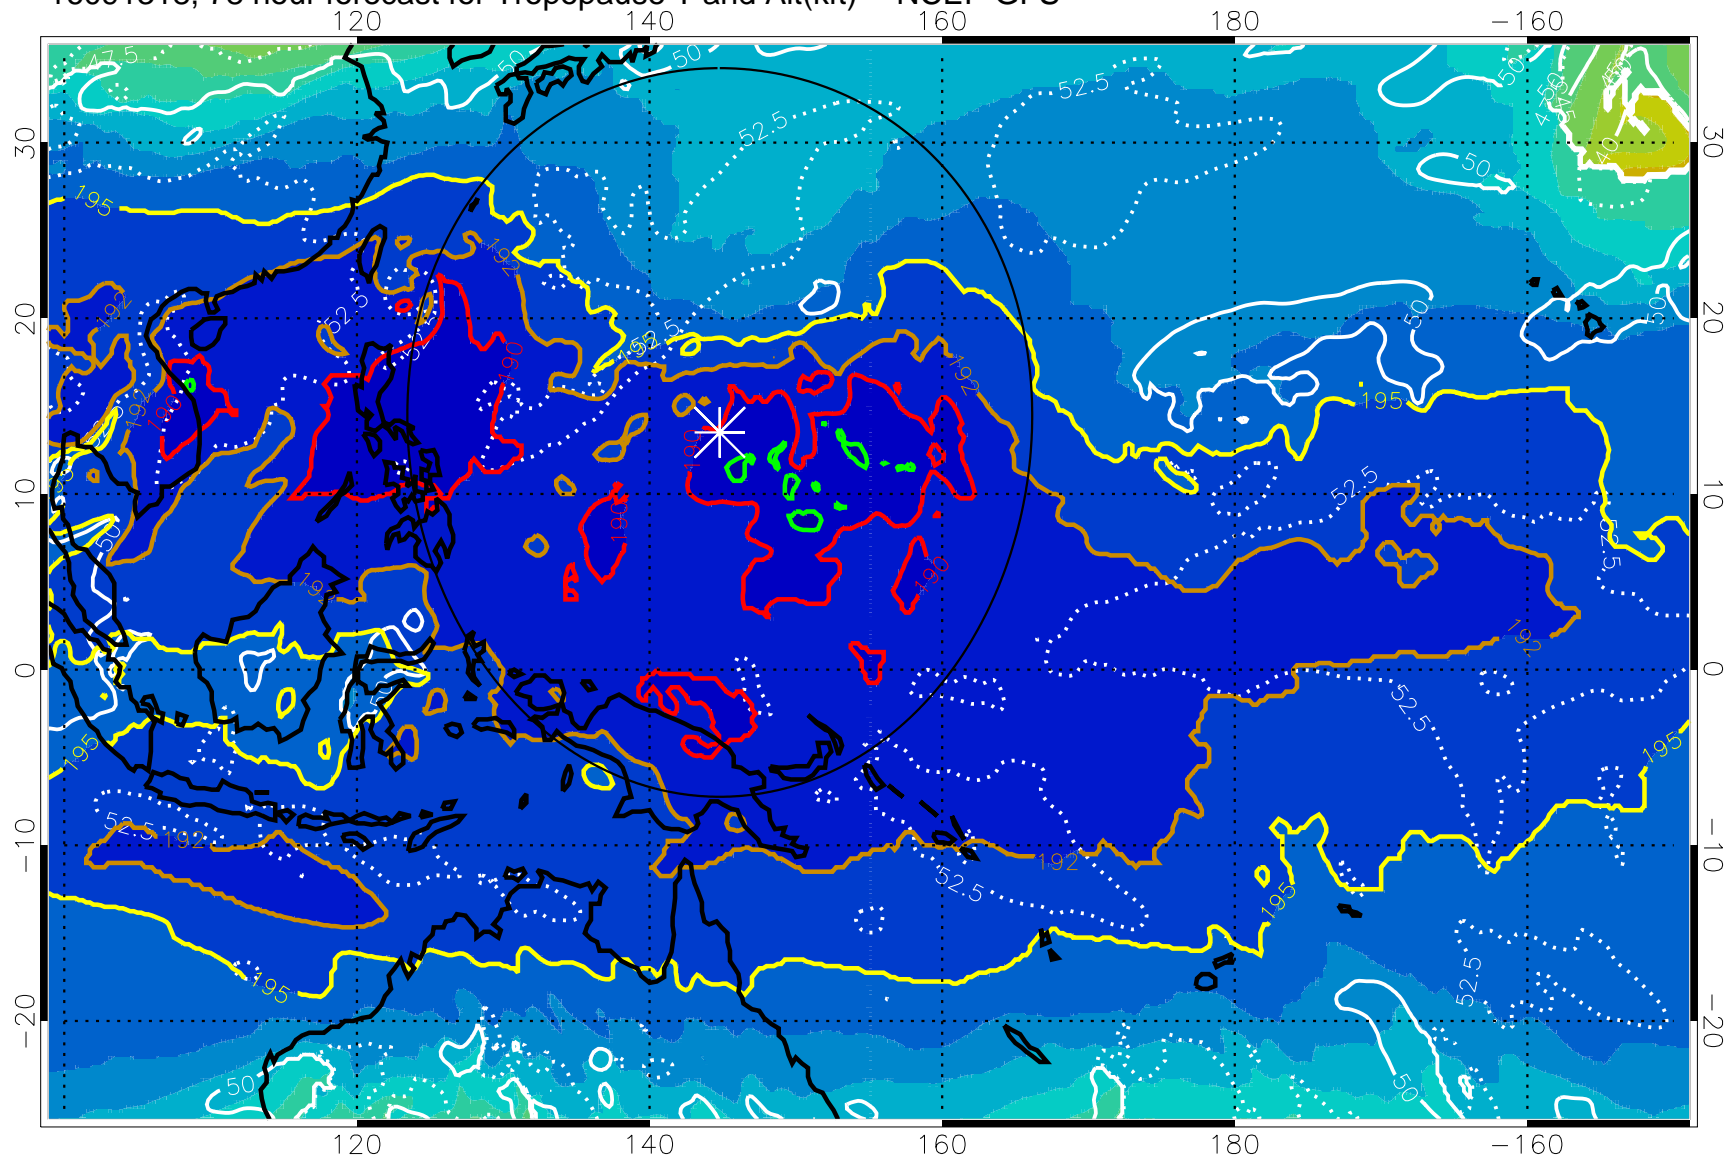

190 200 210 220 230
Tropopause T, K

Tropopause Altitude in kft (white)

192.5K Isotherm 195K Isotherm
187.5K Isotherm 190K Isotherm

Range ring of 2304 km

16091312, 72 hour forecast for Tropopause T and Alt(kft) -- NCEP GFS

190 200 210 220 230
Tropopause T, K

Tropopause Altitude in kft (white)

192.5K Isotherm 195K Isotherm
187.5K Isotherm 190K Isotherm

Range ring of 2304 km

16091318, 78 hour forecast for Tropopause T and Alt(kft) -- NCEP GFS