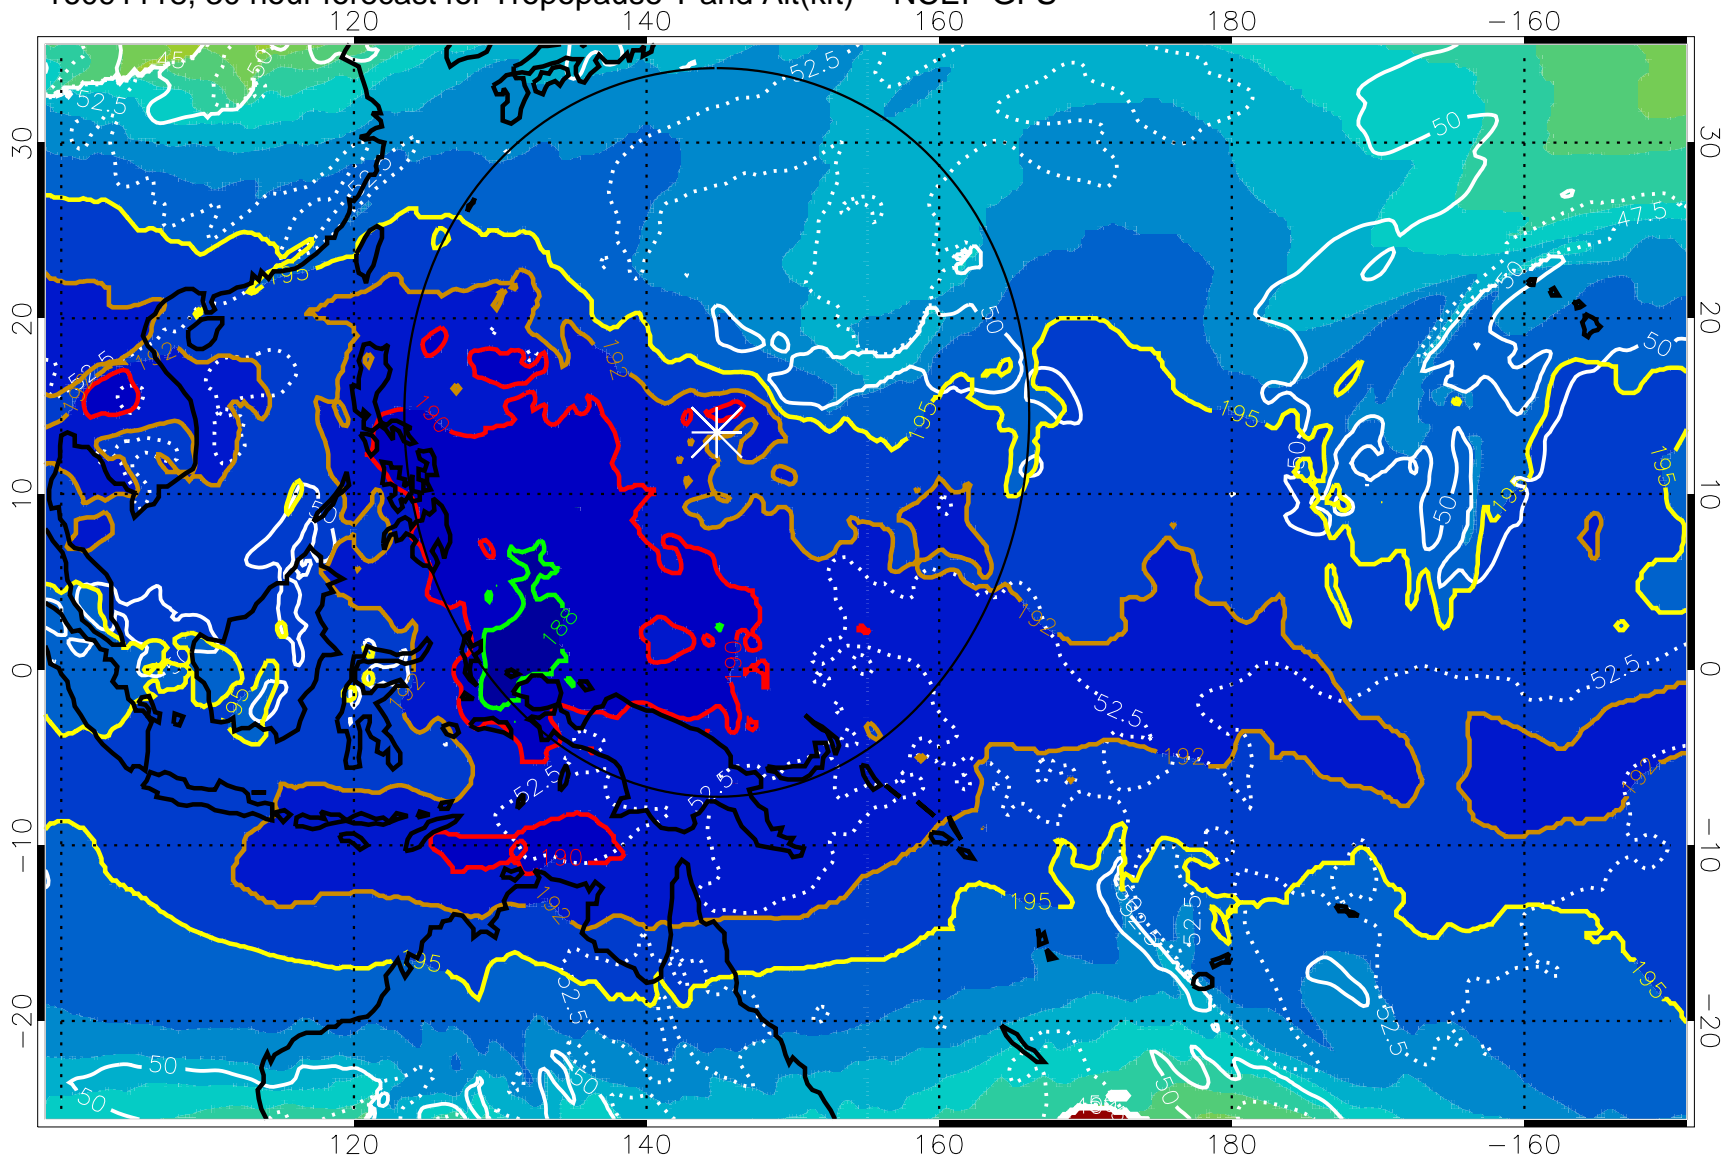

16091118, 30 hour forecast for Tropopause T and Alt(kft) -- NCEP GFS

190 200 210 220 230

Tropopause T, K

Tropopause Altitude in kft (white)

192.5K Isotherm 195K Isotherm
187.5K Isotherm 190K Isotherm

Range ring of 2304 km