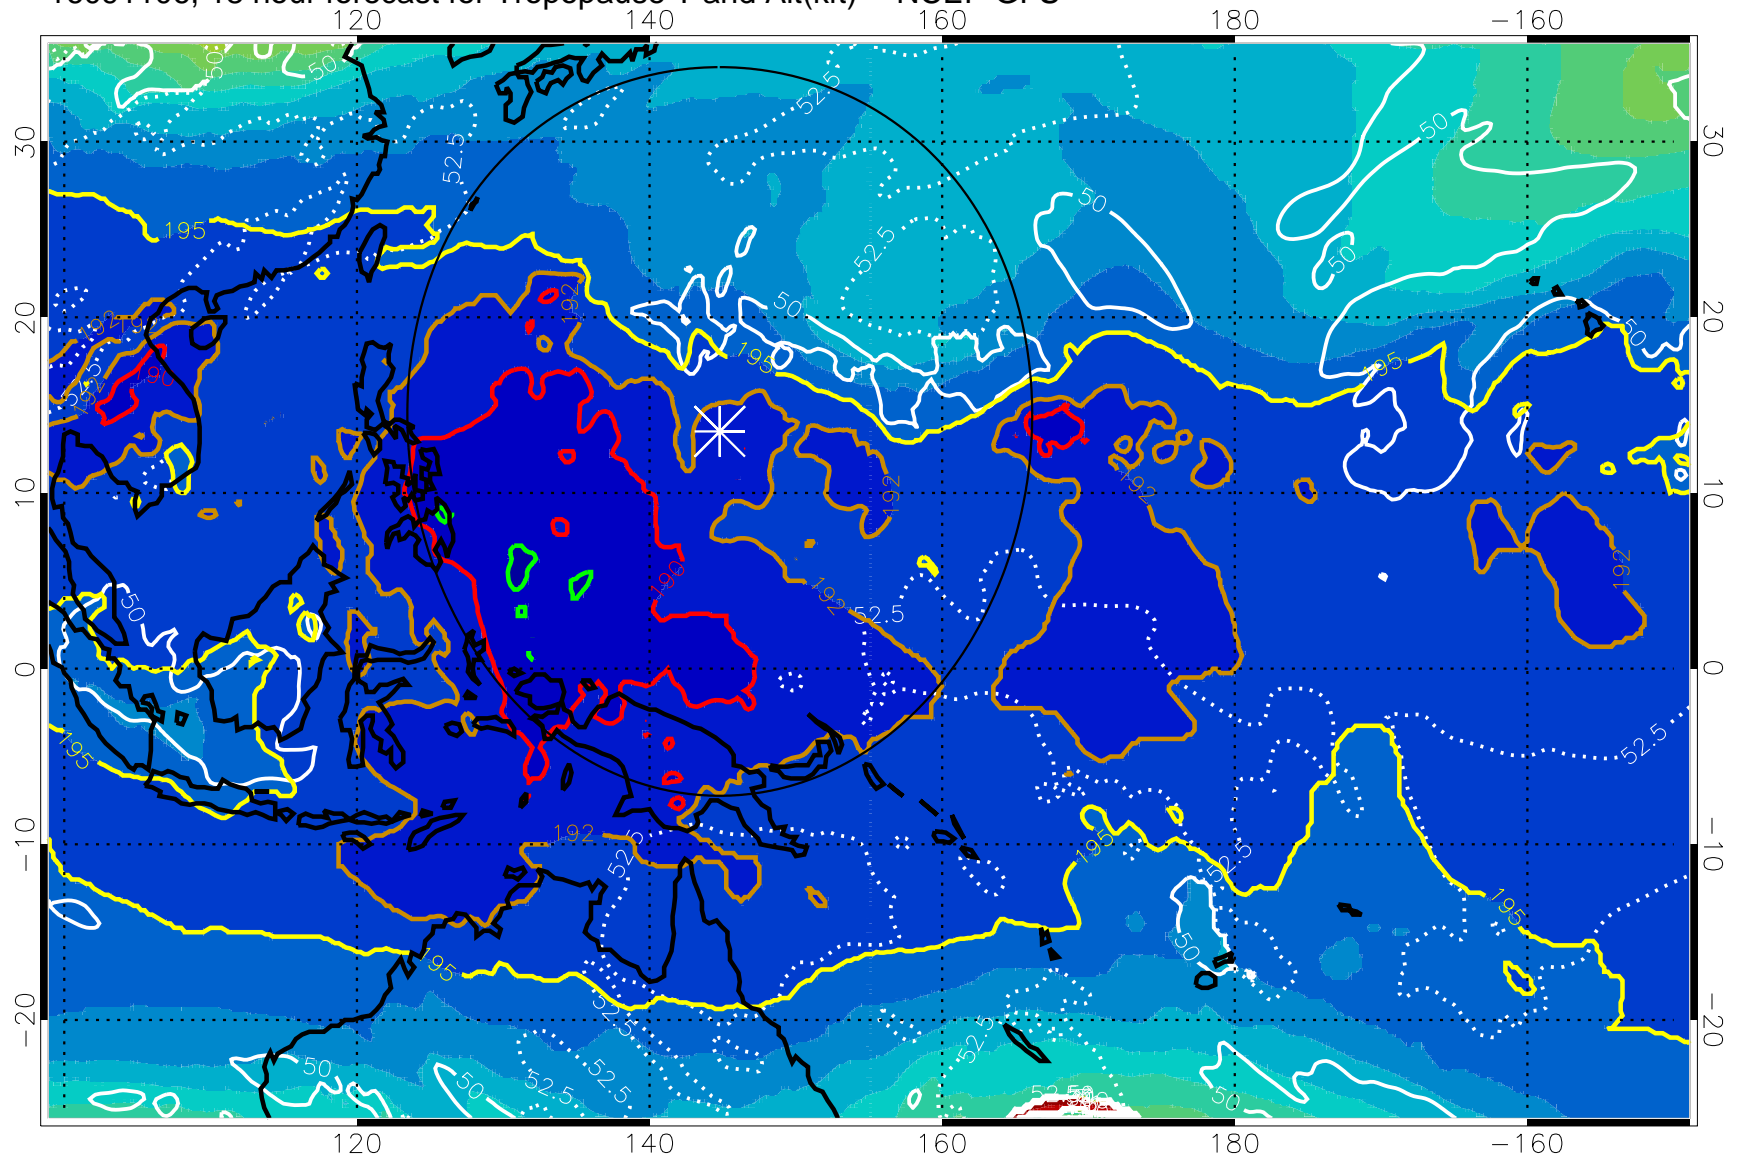

16091106, 18 hour forecast for Tropopause T and Alt(kft) -- NCEP GFS

190 200 210 220 230

Tropopause T, K

Tropopause Altitude in kft (white)

192.5K Isotherm 195K Isotherm

187.5K Isotherm 190K Isotherm

Range ring of 2304 km