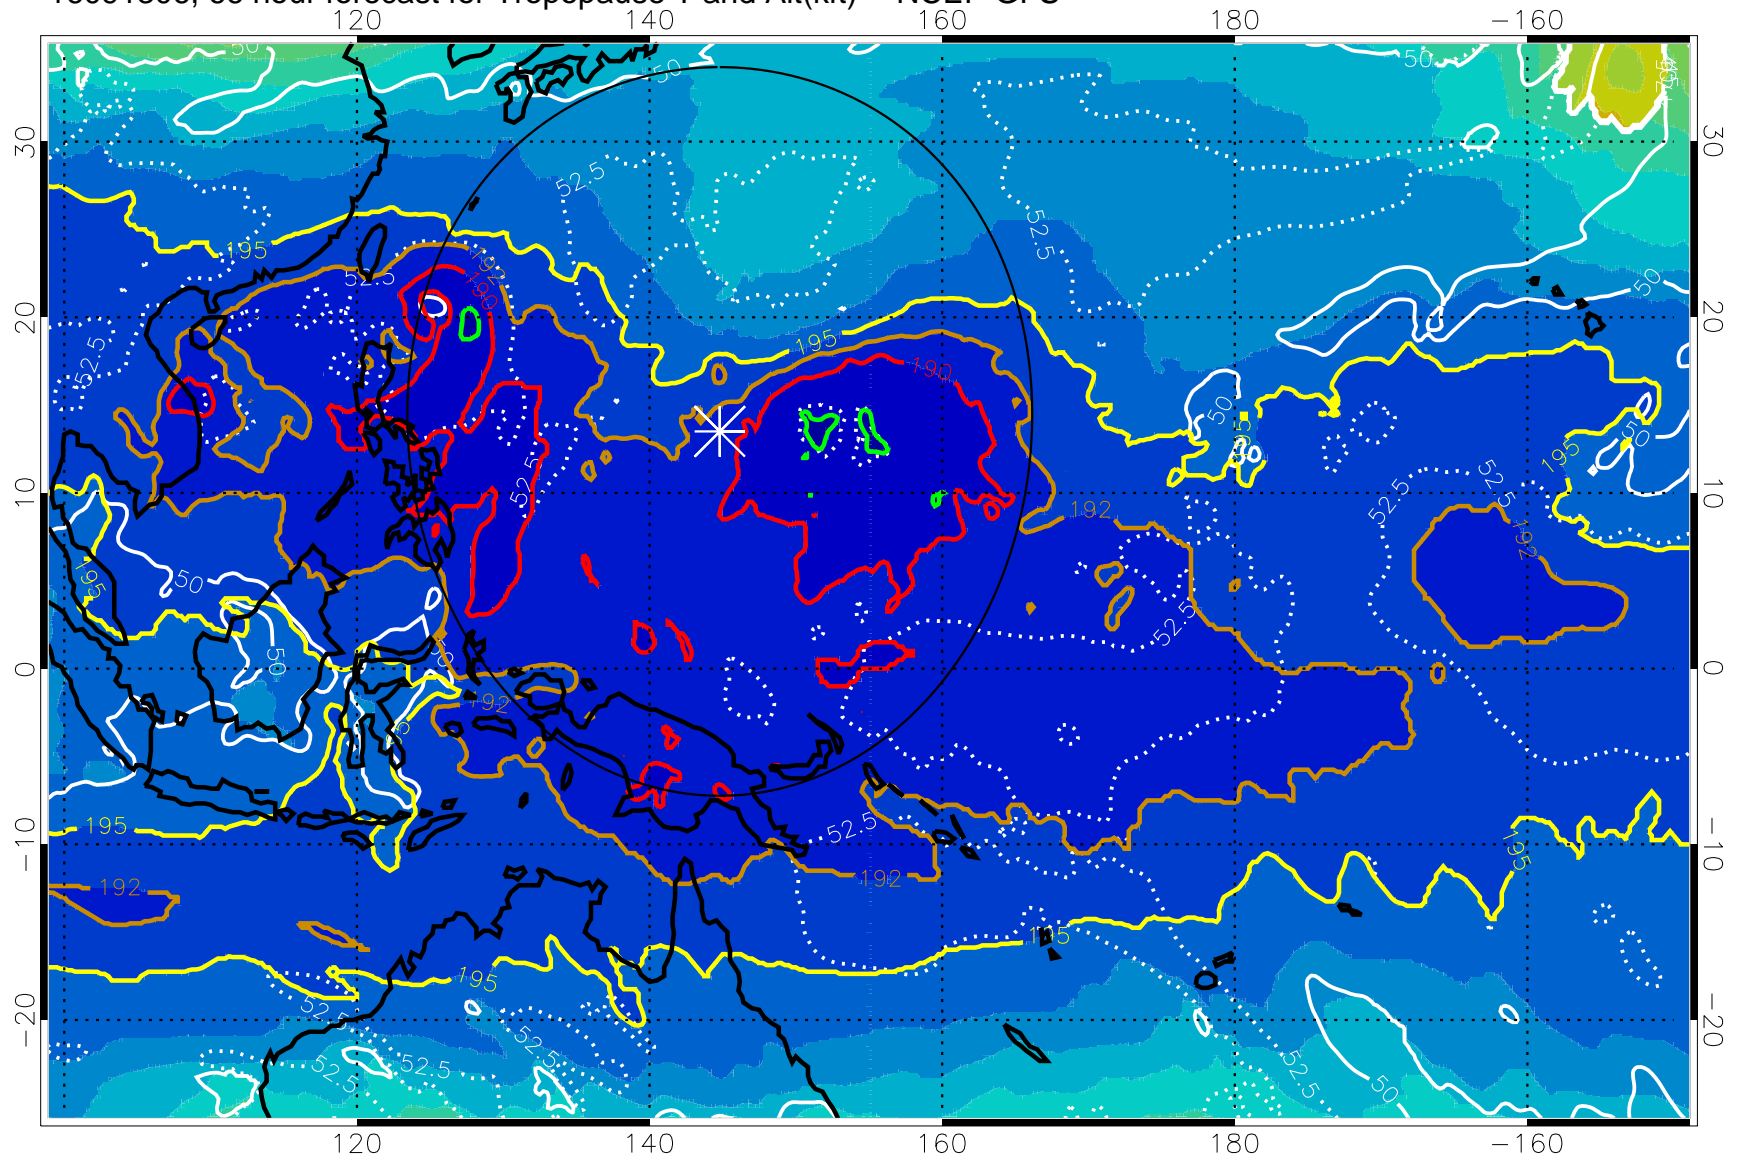

190 200 210 220 230
Tropopause T, K

Tropopause Altitude in kft (white)

192.5K Isotherm 195K Isotherm
187.5K Isotherm 190K Isotherm

Range ring of 2304 km

16091300, 60 hour forecast for Tropopause T and Alt(kft) -- NCEP GFS

190 200 210 220 230
Tropopause T, K

Tropopause Altitude in kft (white)

192.5K Isotherm 195K Isotherm
187.5K Isotherm 190K Isotherm

Range ring of 2304 km

16091306, 66 hour forecast for Tropopause T and Alt(kft) -- NCEP GFS