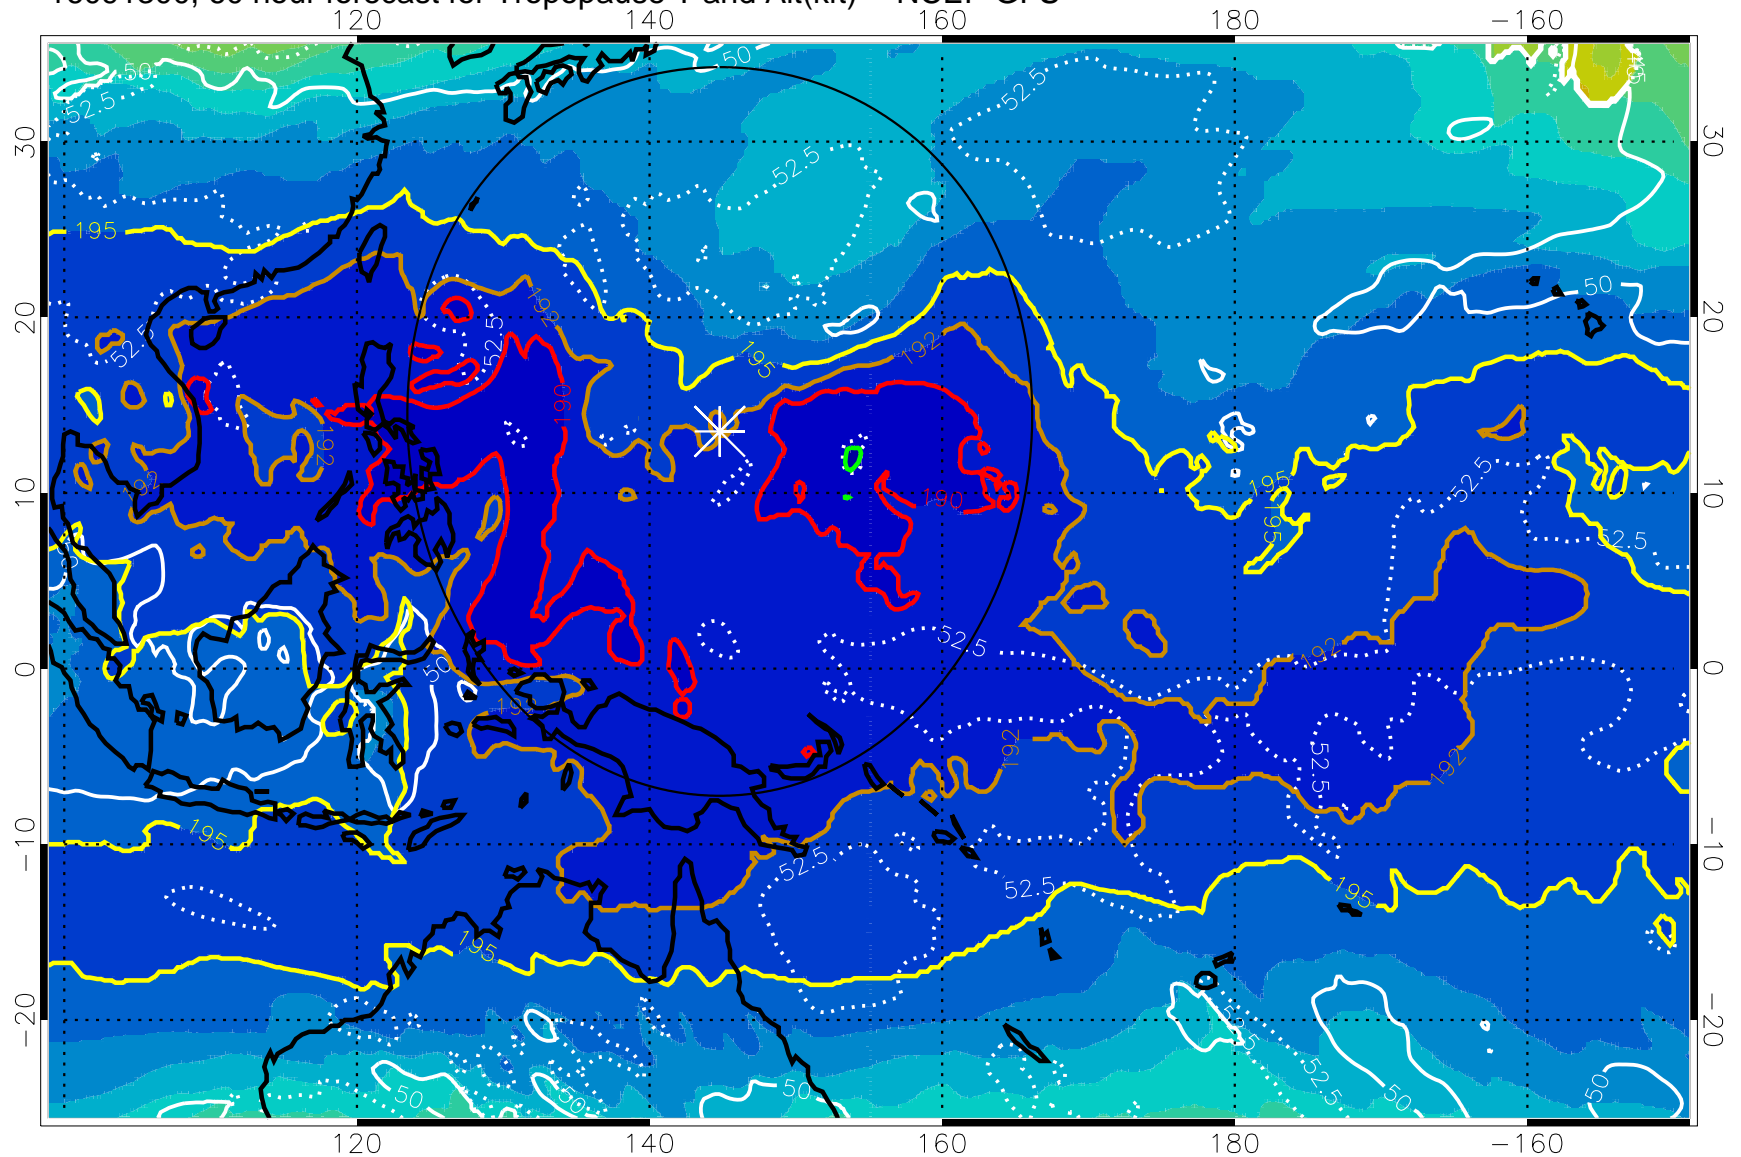

190 200 210 220 230
Tropopause T, K

Tropopause Altitude in kft (white)

192.5K Isotherm 195K Isotherm
187.5K Isotherm 190K Isotherm

Range ring of 2304 km

16091218, 54 hour forecast for Tropopause T and Alt(kft) -- NCEP GFS

190 200 210 220 230
Tropopause T, K

Tropopause Altitude in kft (white)

192.5K Isotherm 195K Isotherm
187.5K Isotherm 190K Isotherm

Range ring of 2304 km

16091300, 60 hour forecast for Tropopause T and Alt(kft) -- NCEP GFS