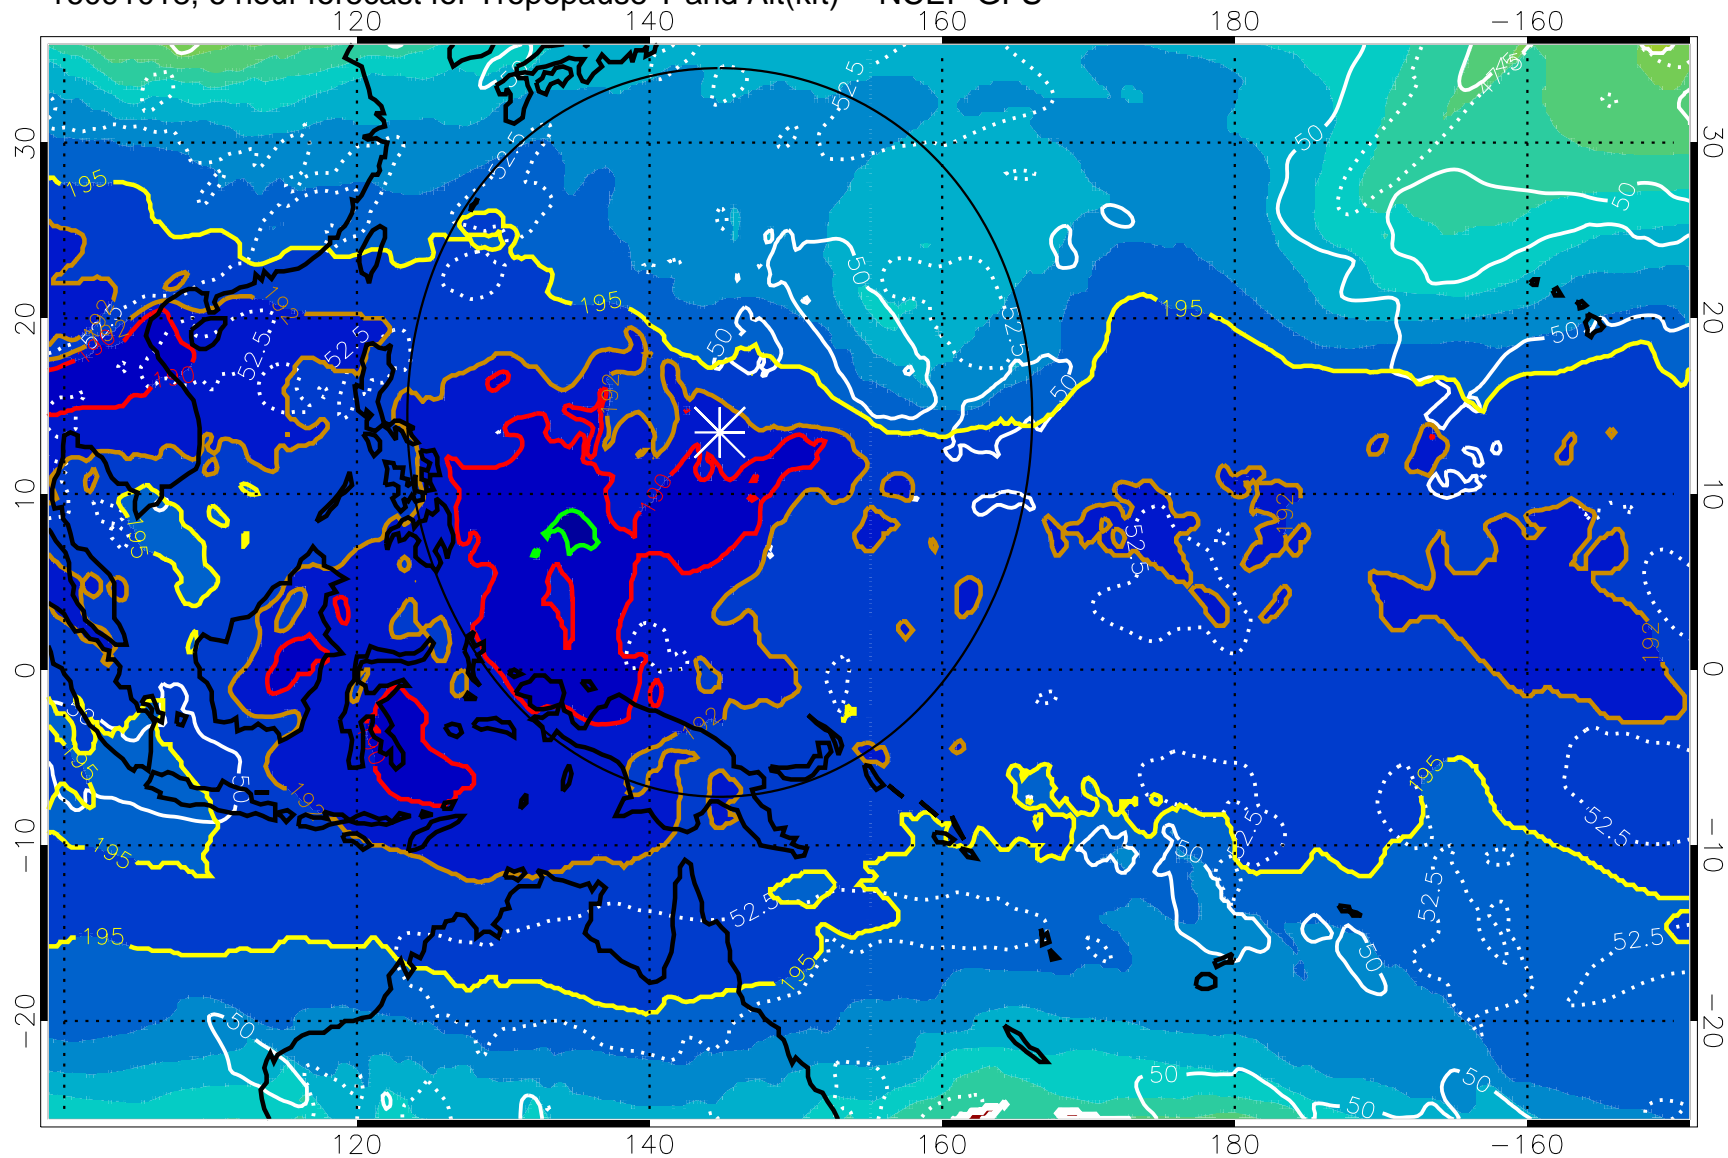

16091018, 6 hour forecast for Tropopause T and Alt(kft) -- NCEP GFS

190 200 210 220 230

Tropopause T, K

Tropopause Altitude in kft (white)

192.5K Isotherm 195K Isotherm

187.5K Isotherm 190K Isotherm

Range ring of 2304 km