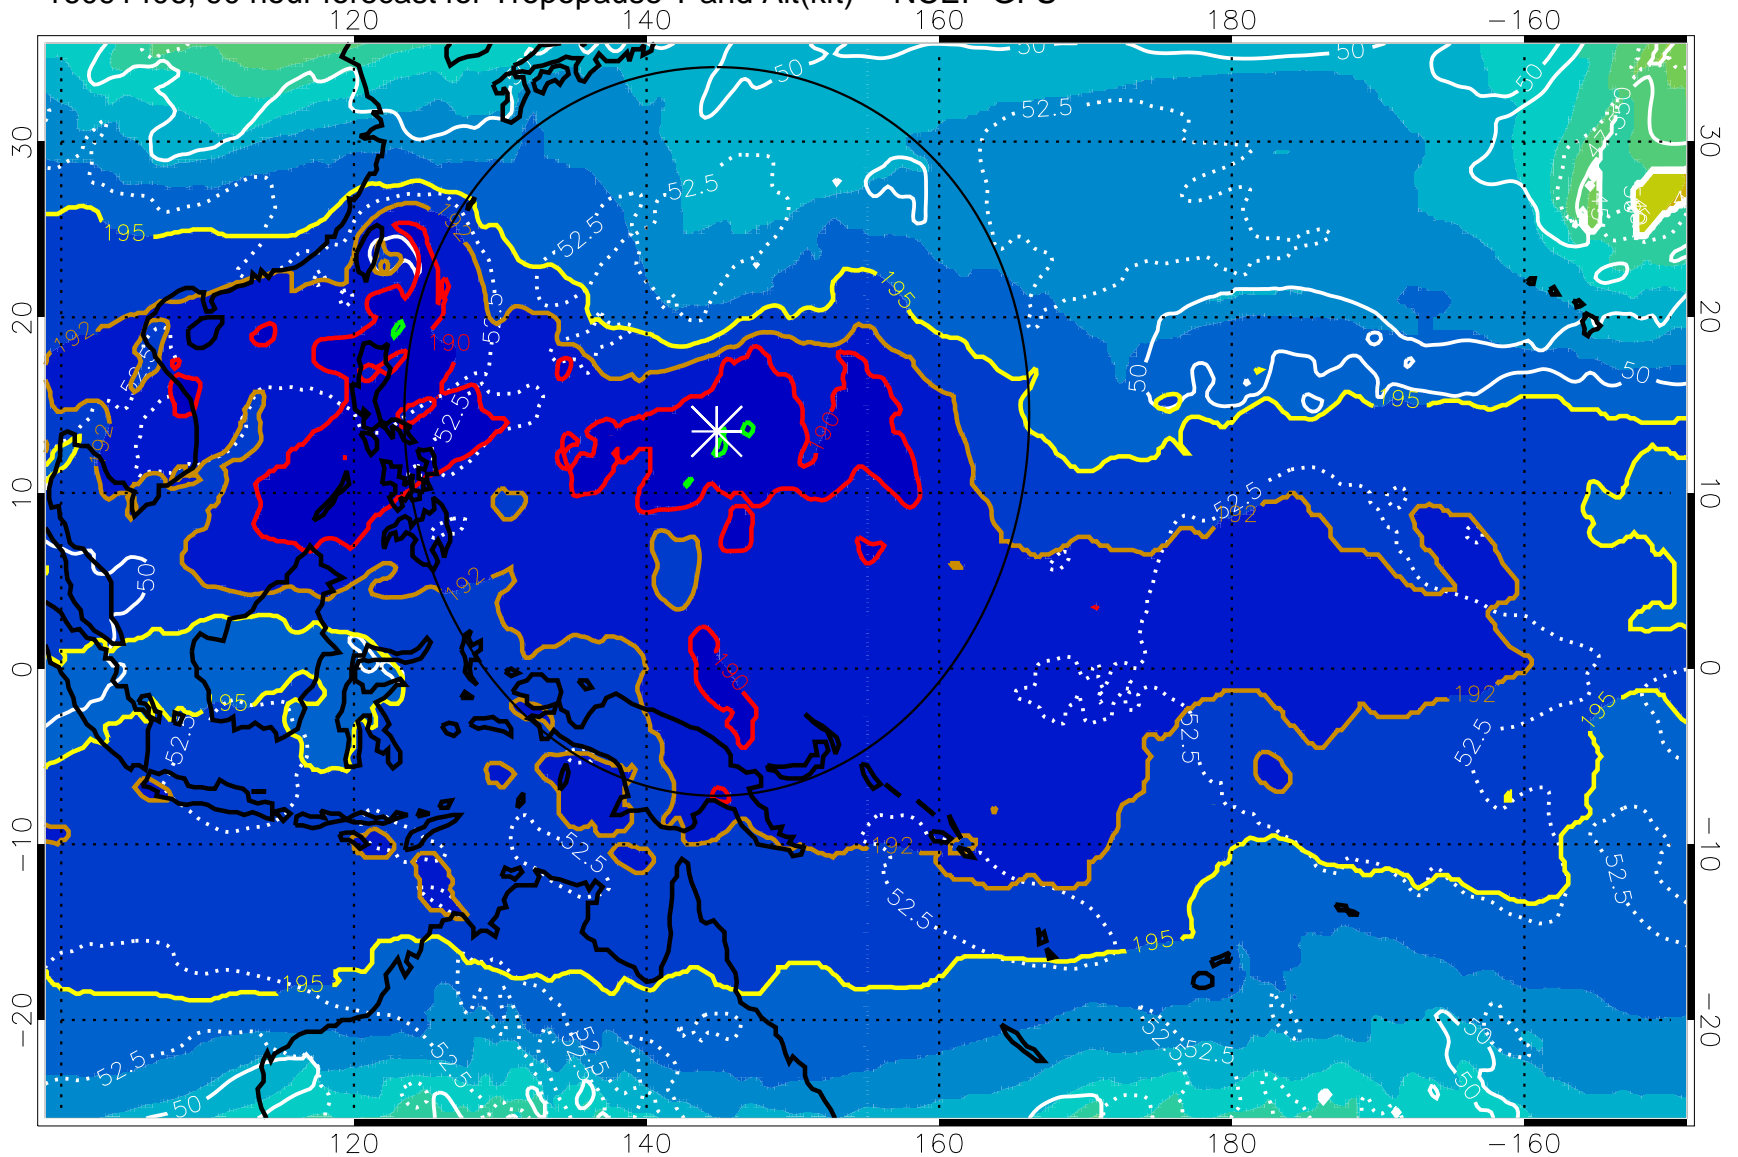

190 200 210 220 230

Tropopause T, K

Tropopause Altitude in kft (white)

192.5K Isotherm 195K Isotherm
187.5K Isotherm 190K Isotherm

Range ring of 2304 km

16091406, 90 hour forecast for Tropopause T and Alt(kft) -- NCEP GFS

190 200 210 220 230
Tropopause T, K

Tropopause Altitude in kft (white)

192.5K Isotherm 195K Isotherm
187.5K Isotherm 190K Isotherm

Range ring of 2304 km

16091412, 96 hour forecast for Tropopause T and Alt(kft) -- NCEP GFS