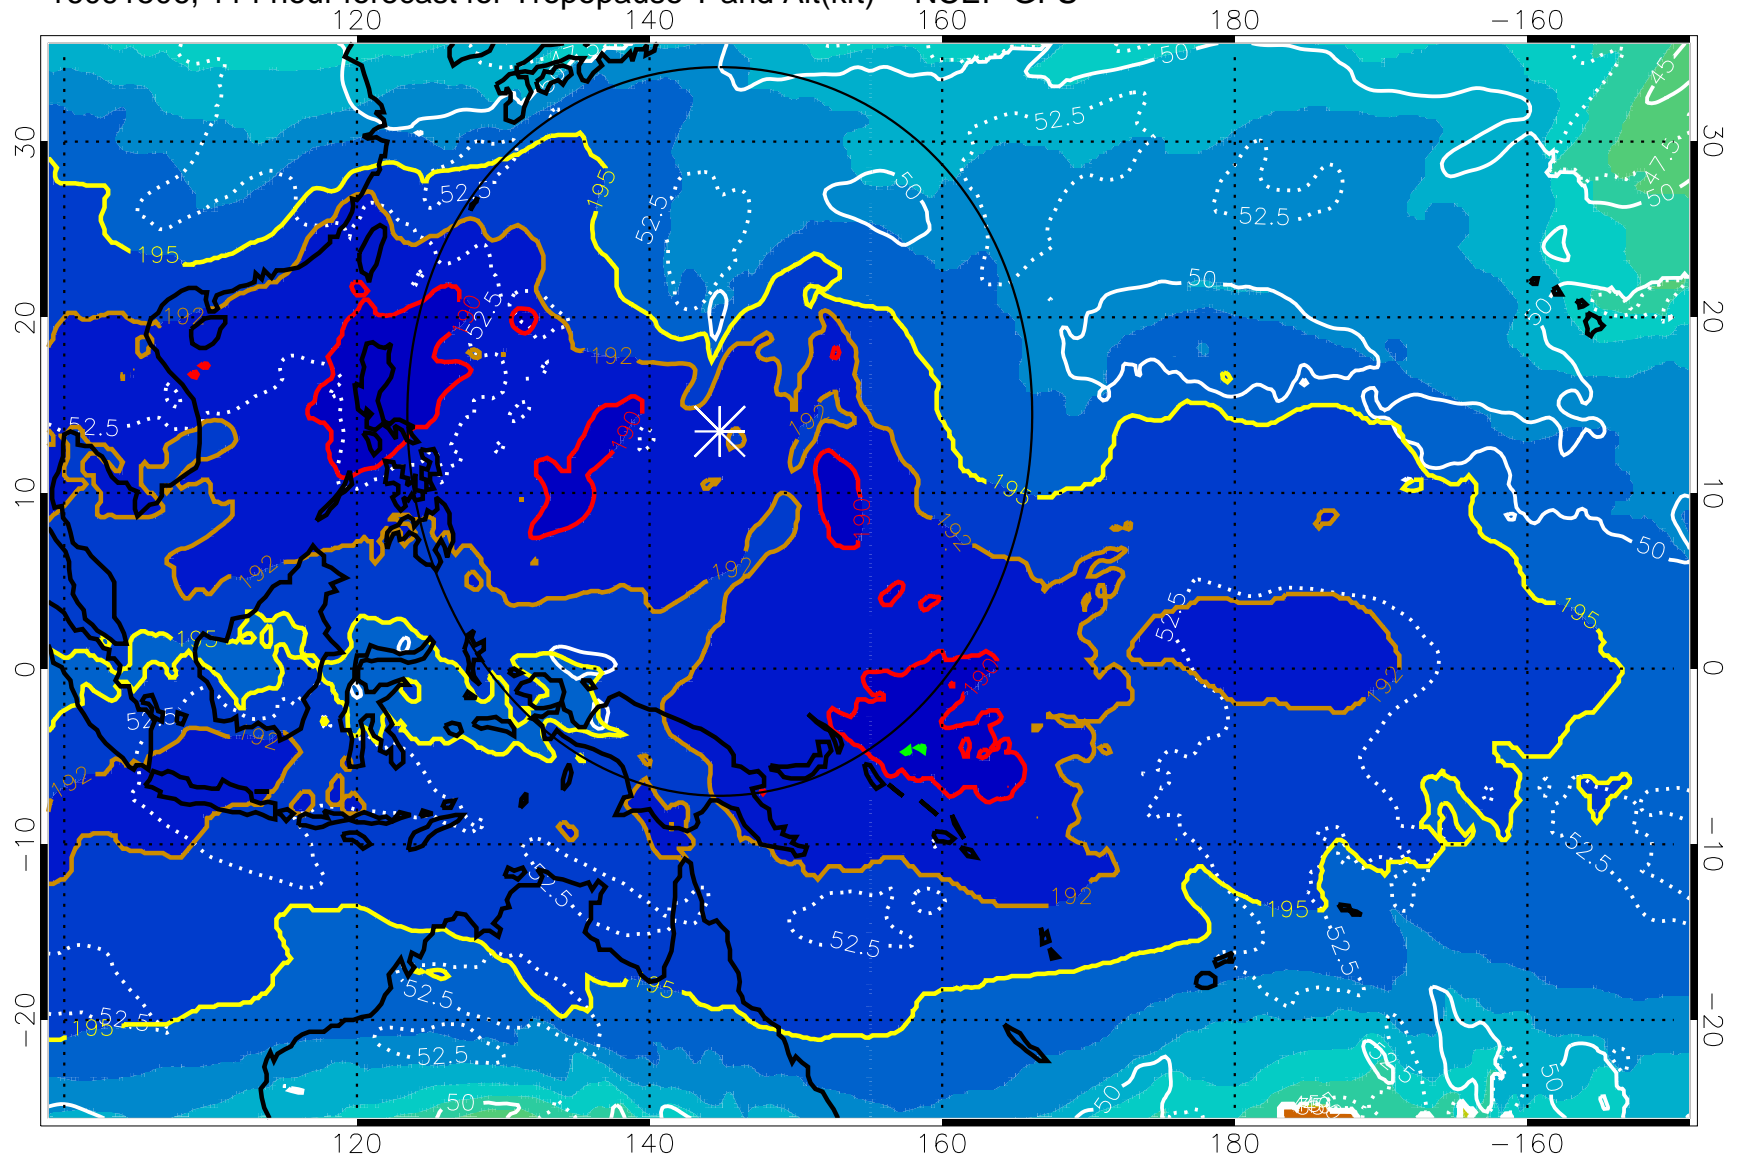

190 200 210 220 230

Tropopause T, K

Tropopause Altitude in kft (white)

192.5K Isotherm 195K Isotherm
187.5K Isotherm 190K Isotherm

Range ring of 2304 km

16091500, 108 hour forecast for Tropopause T and Alt(kft) -- NCEP GFS

190 200 210 220 230
Tropopause T, K

Tropopause Altitude in kft (white)

192.5K Isotherm 195K Isotherm
187.5K Isotherm 190K Isotherm

Range ring of 2304 km

16091506, 114 hour forecast for Tropopause T and Alt(kft) -- NCEP GFS