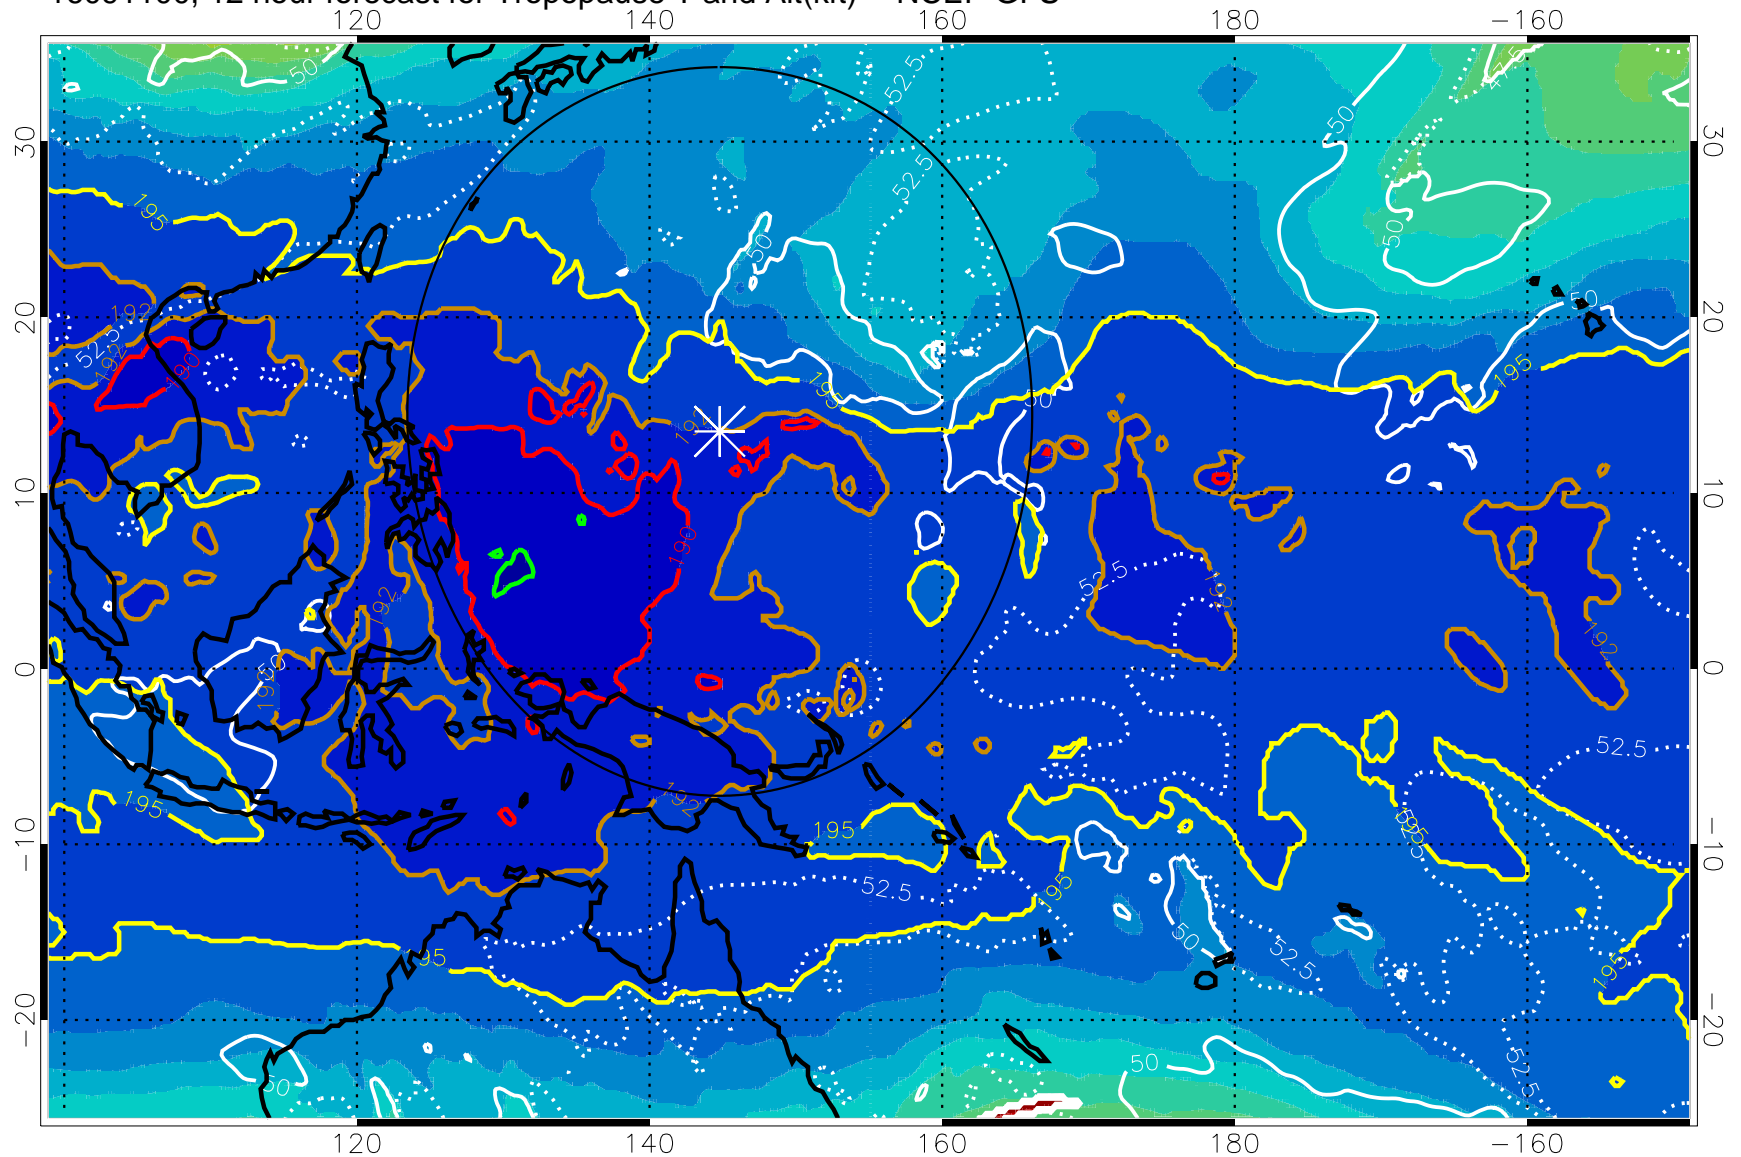

16091100, 12 hour forecast for Tropopause T and Alt(kft) -- NCEP GFS

190 200 210 220 230

Tropopause T, K

Tropopause Altitude in kft (white)

192.5K Isotherm 195K Isotherm

187.5K Isotherm 190K Isotherm

Range ring of 2304 km