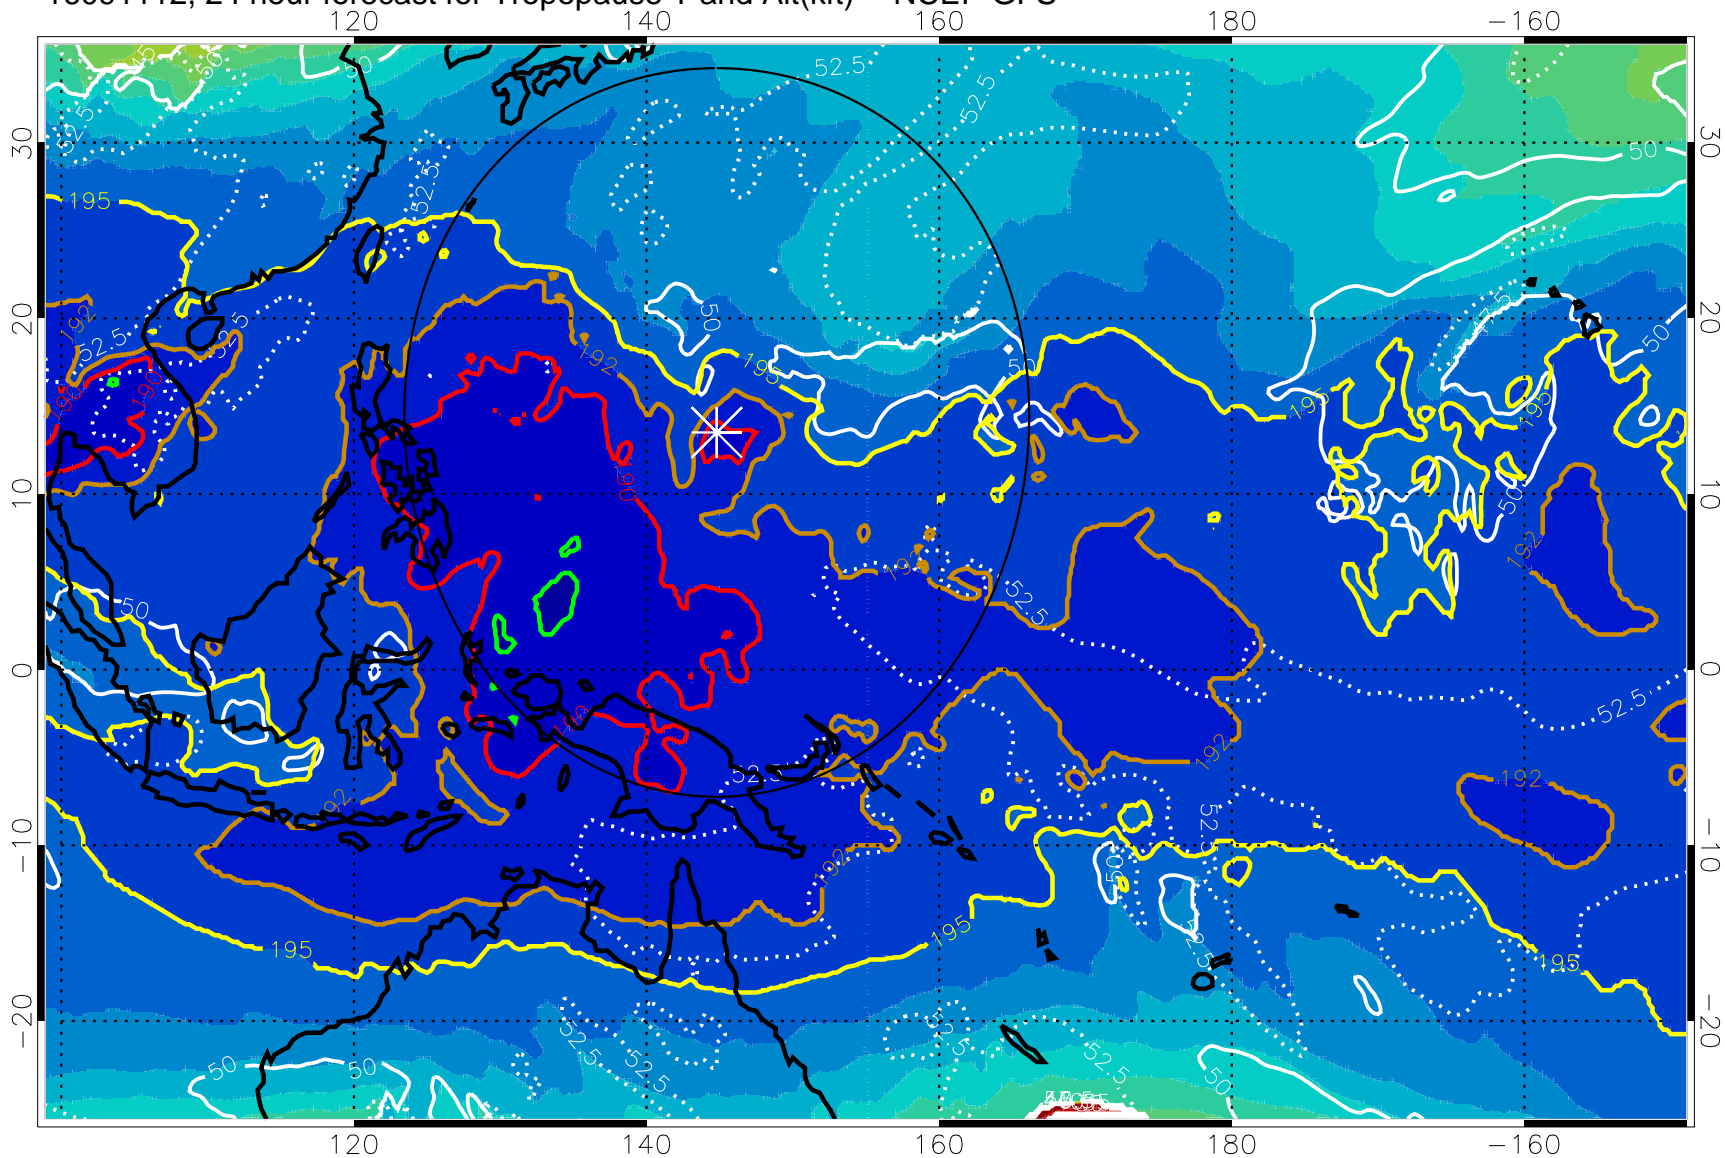

16091112, 24 hour forecast for Tropopause T and Alt(kft) -- NCEP GFS

190 200 210 220 230

Tropopause T, K

Tropopause Altitude in kft (white)

192.5K Isotherm 195K Isotherm
187.5K Isotherm 190K Isotherm

Range ring of 2304 km