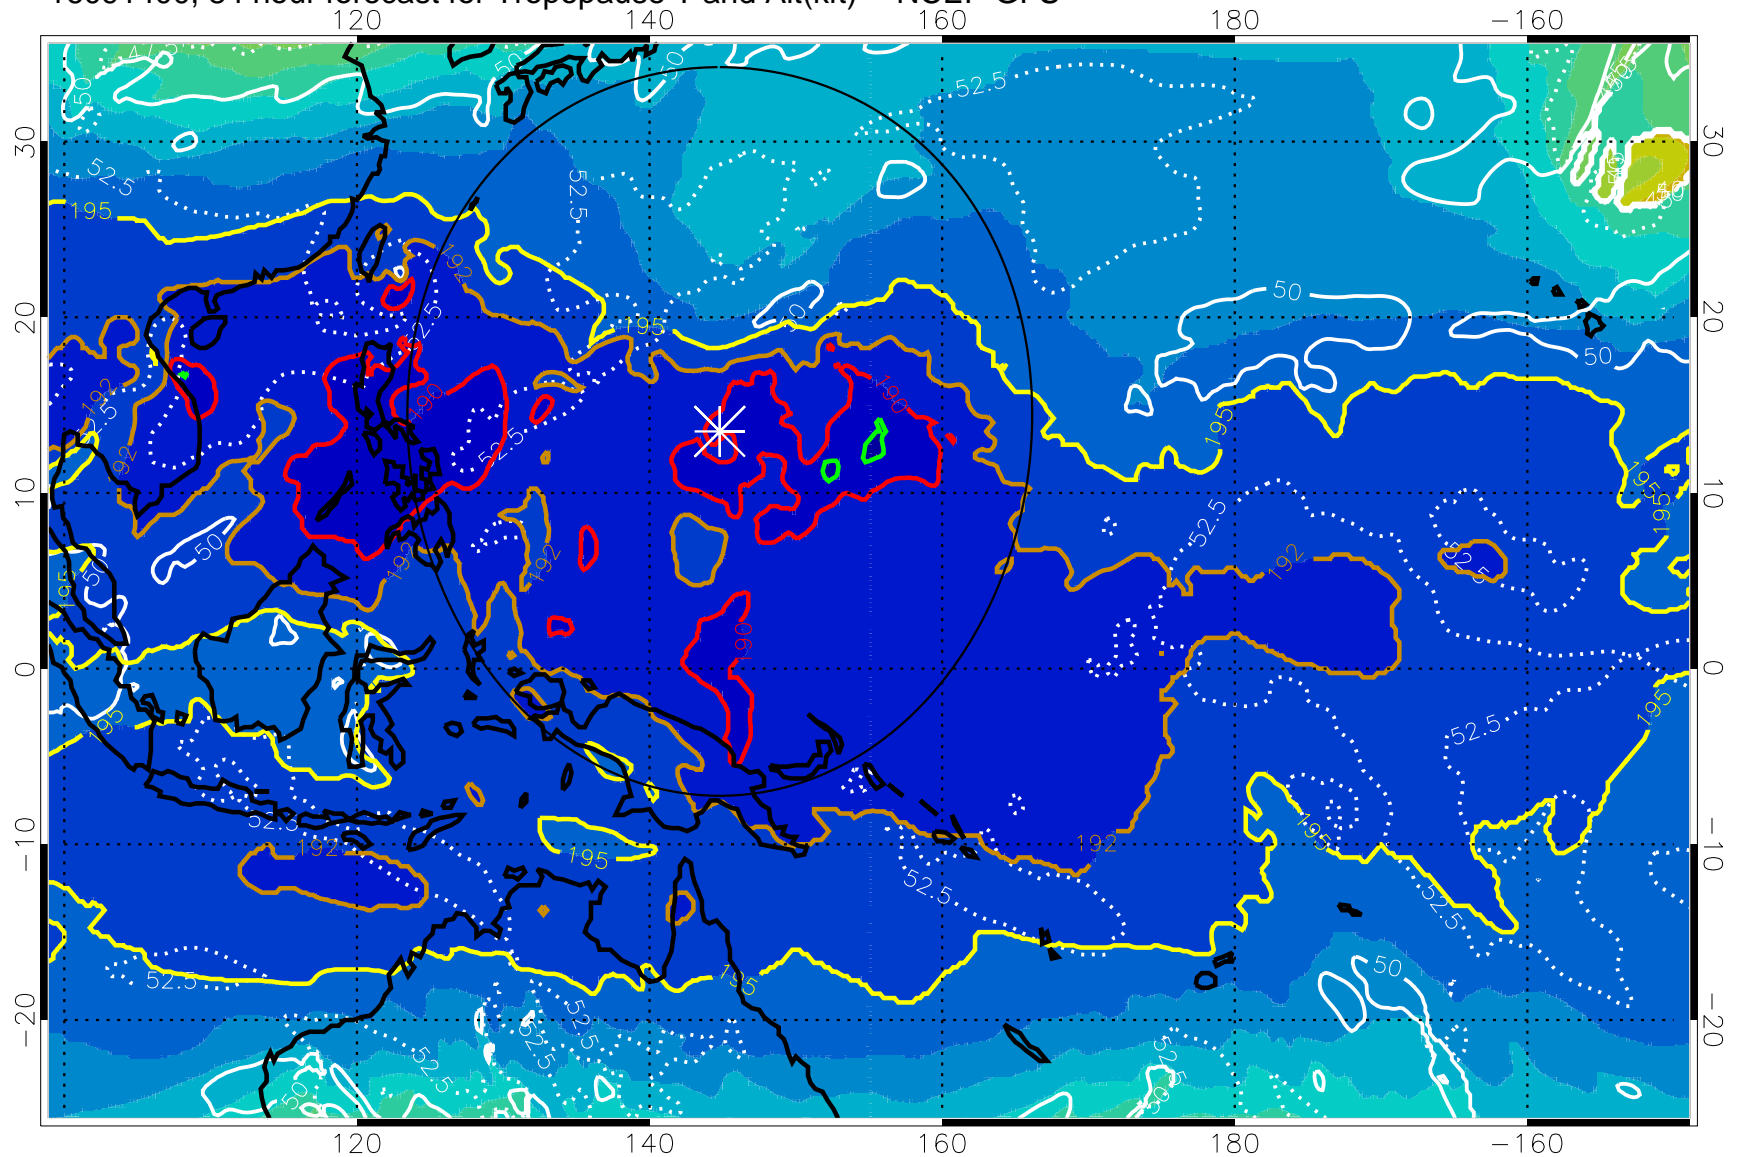

190 200 210 220 230
Tropopause T, K

Tropopause Altitude in kft (white)

192.5K Isotherm 195K Isotherm
187.5K Isotherm 190K Isotherm

Range ring of 2304 km

16091318, 78 hour forecast for Tropopause T and Alt(kft) -- NCEP GFS

190 200 210 220 230
Tropopause T, K

Tropopause Altitude in kft (white)

192.5K Isotherm 195K Isotherm
187.5K Isotherm 190K Isotherm

Range ring of 2304 km

16091400, 84 hour forecast for Tropopause T and Alt(kft) -- NCEP GFS