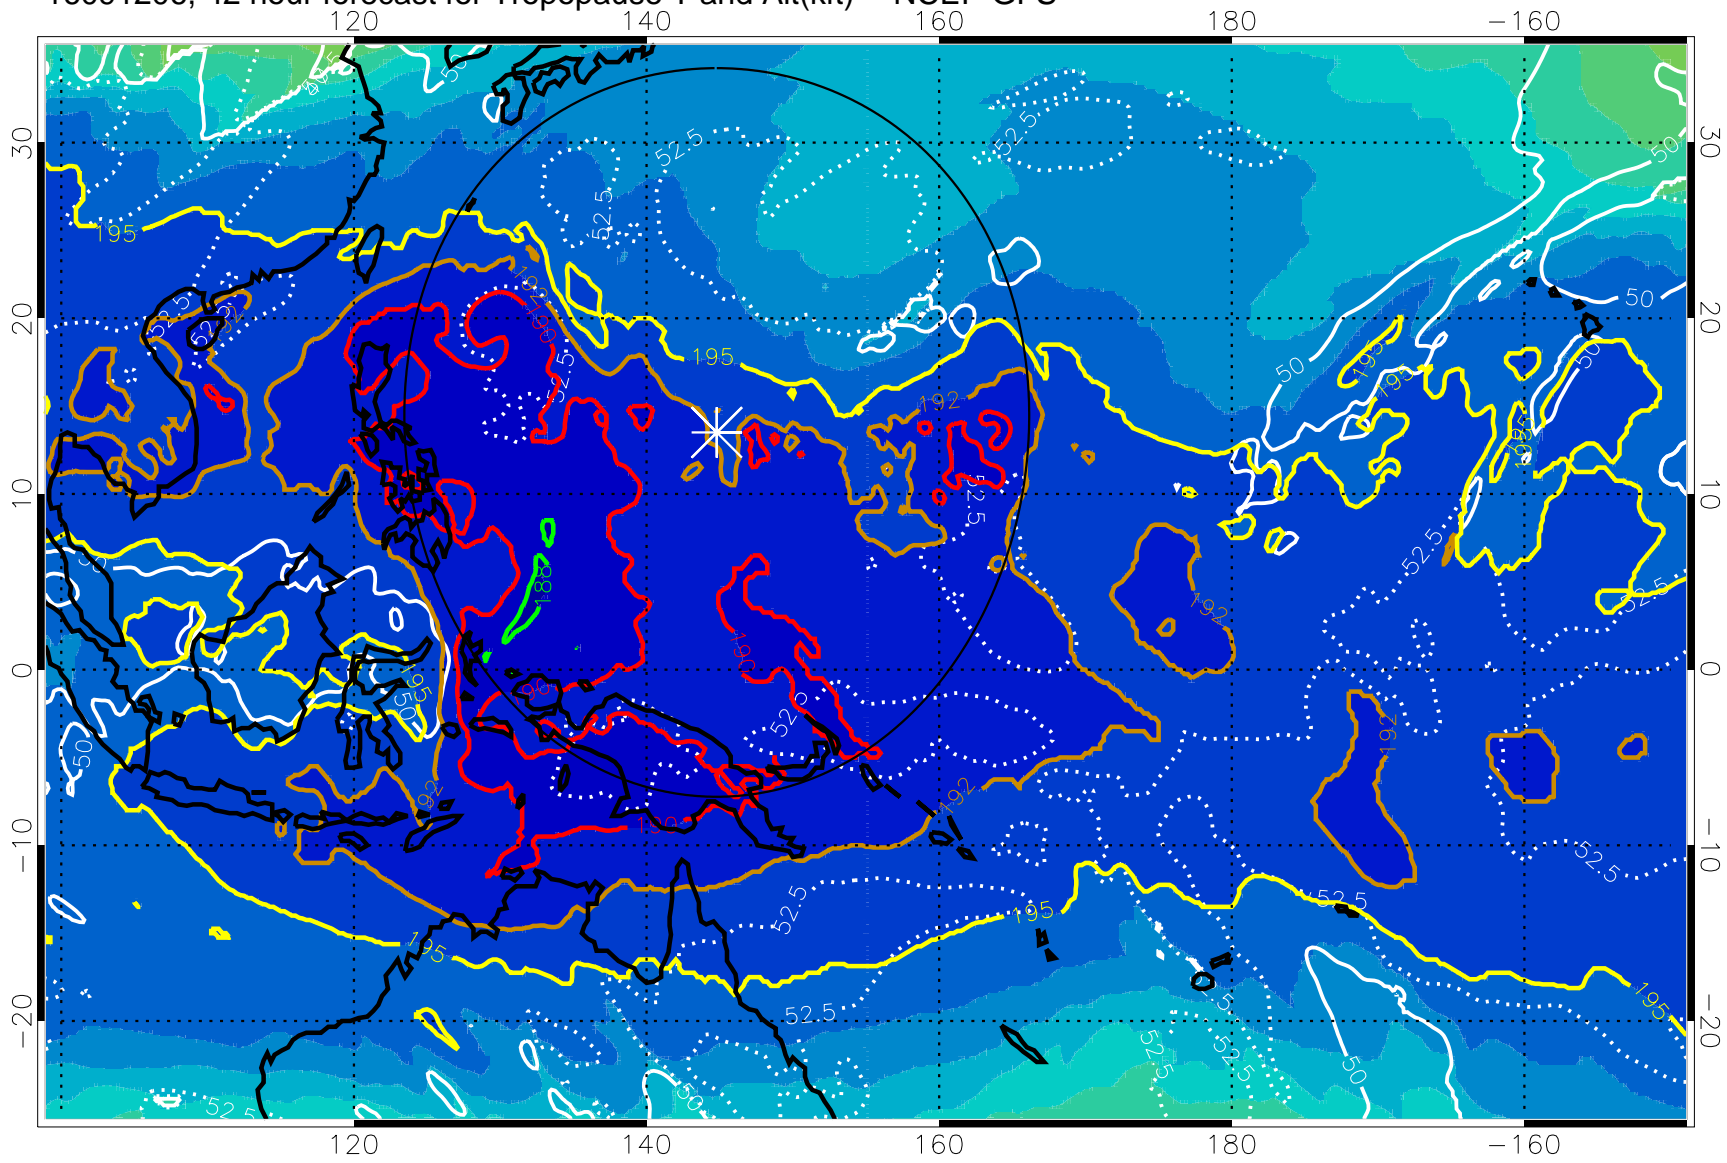

16091206, 42 hour forecast for Tropopause T and Alt(kft) -- NCEP GFS

Tropopause Altitude in kft (white)

192.5K Isotherm 195K Isotherm
187.5K Isotherm 190K Isotherm

Range ring of 2304 km