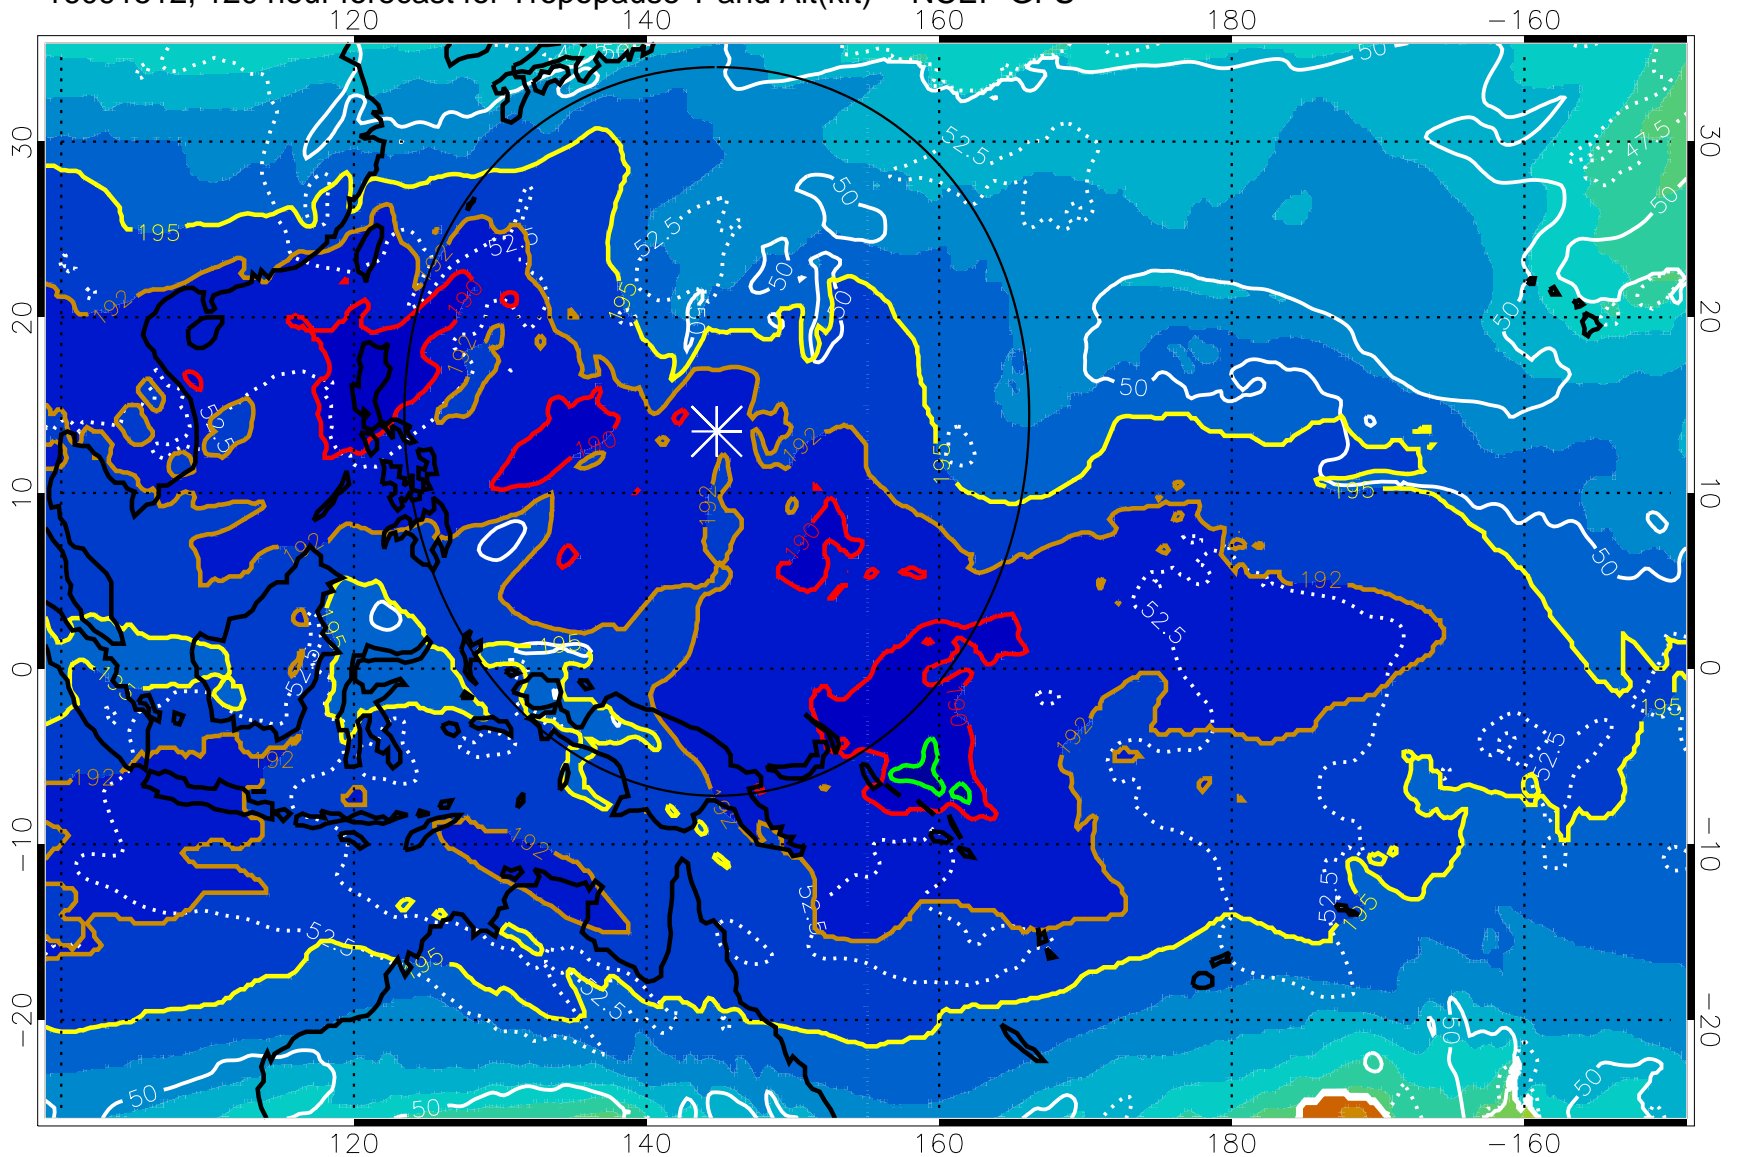

190 200 210 220 230

Tropopause T, K

Tropopause Altitude in kft (white)

192.5K Isotherm 195K Isotherm
187.5K Isotherm 190K Isotherm

Range ring of 2304 km

16091500, 108 hour forecast for Tropopause T and Alt(kft) -- NCEP GFS

190 200 210 220 230
Tropopause T, K

Tropopause Altitude in kft (white)

192.5K Isotherm 195K Isotherm
187.5K Isotherm 190K Isotherm

Range ring of 2304 km

16091506, 114 hour forecast for Tropopause T and Alt(kft) -- NCEP GFS

190 200 210 220 230
Tropopause T, K

Tropopause Altitude in kft (white)

192.5K Isotherm 195K Isotherm
187.5K Isotherm 190K Isotherm

Range ring of 2304 km

16091512, 120 hour forecast for Tropopause T and Alt(kft) -- NCEP GFS