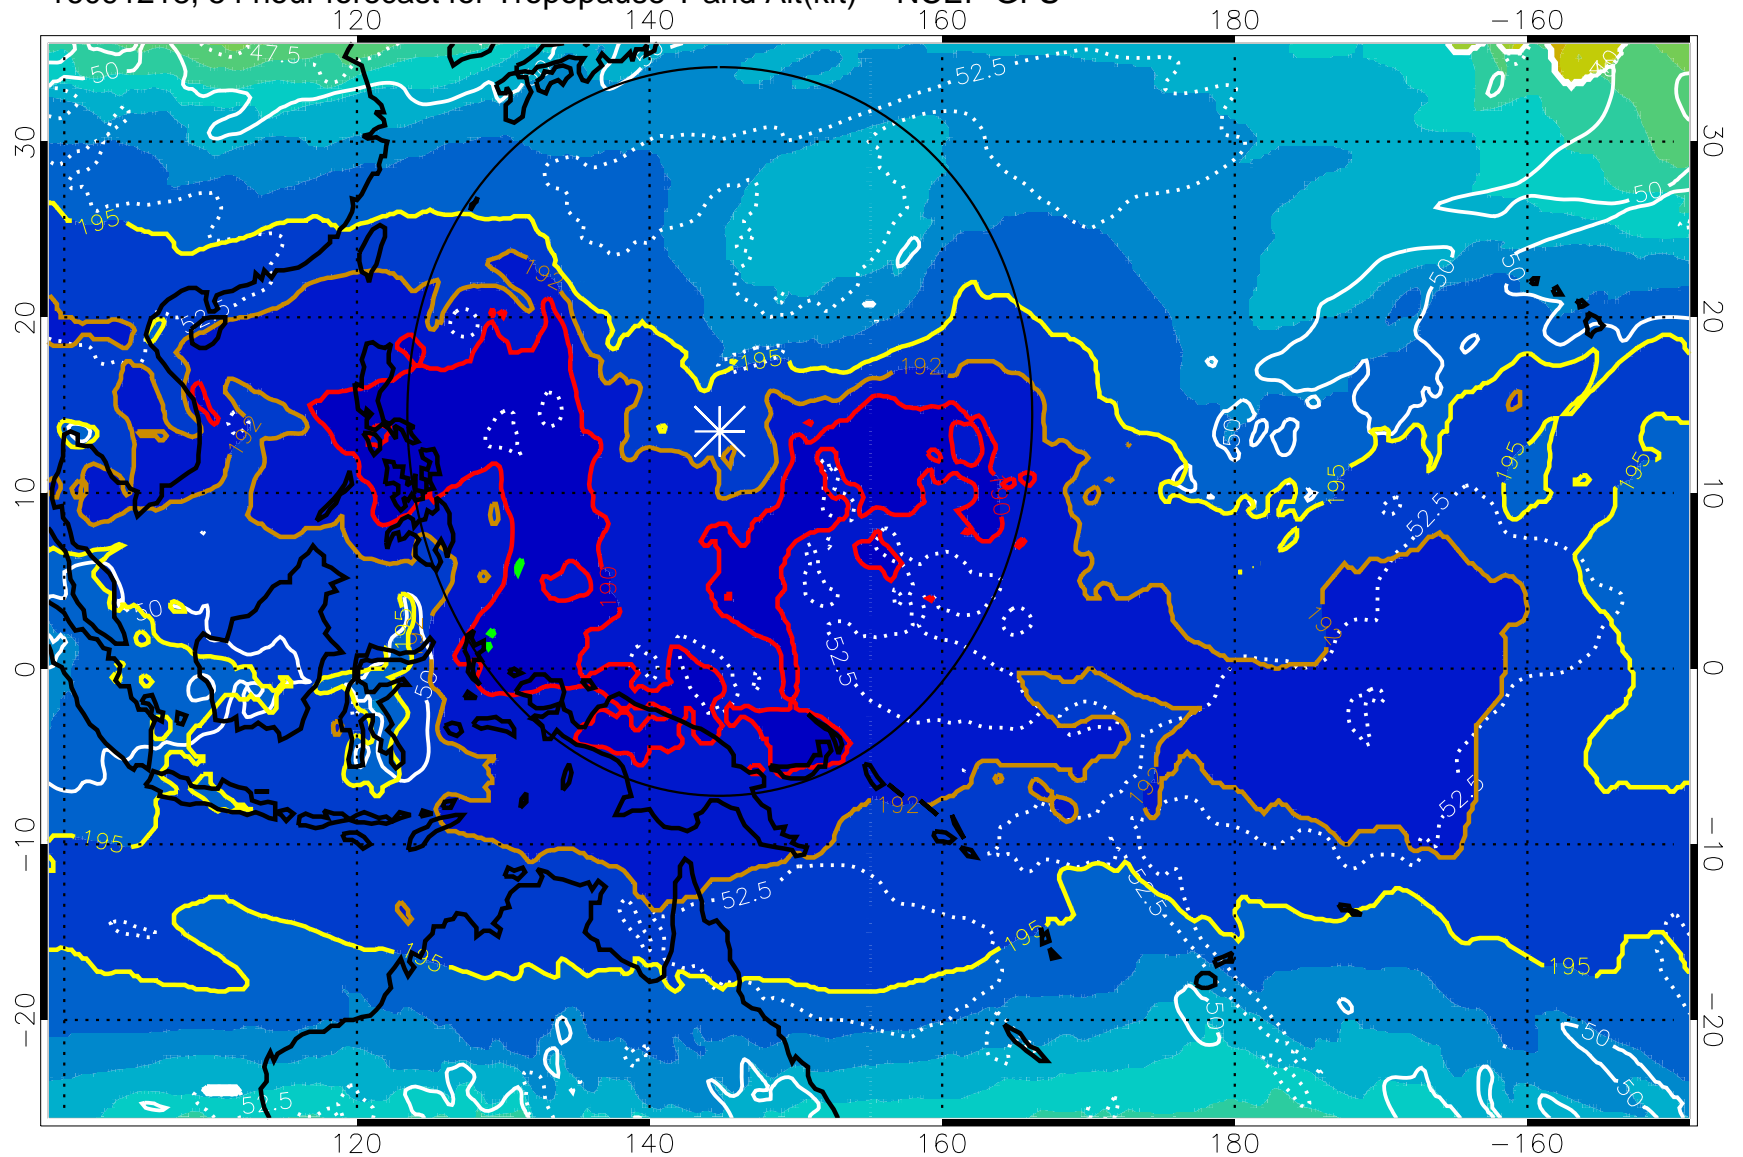

16091206, 42 hour forecast for Tropopause T and Alt(kft) -- NCEP GFS

Tropopause Altitude in kft (white)

192.5K Isotherm 195K Isotherm
187.5K Isotherm 190K Isotherm

Range ring of 2304 km

16091212, 48 hour forecast for Tropopause T and Alt(kft) -- NCEP GFS

190 200 210 220 230
Tropopause T, K

Tropopause Altitude in kft (white)

192.5K Isotherm 195K Isotherm
187.5K Isotherm 190K Isotherm

Range ring of 2304 km

16091218, 54 hour forecast for Tropopause T and Alt(kft) -- NCEP GFS