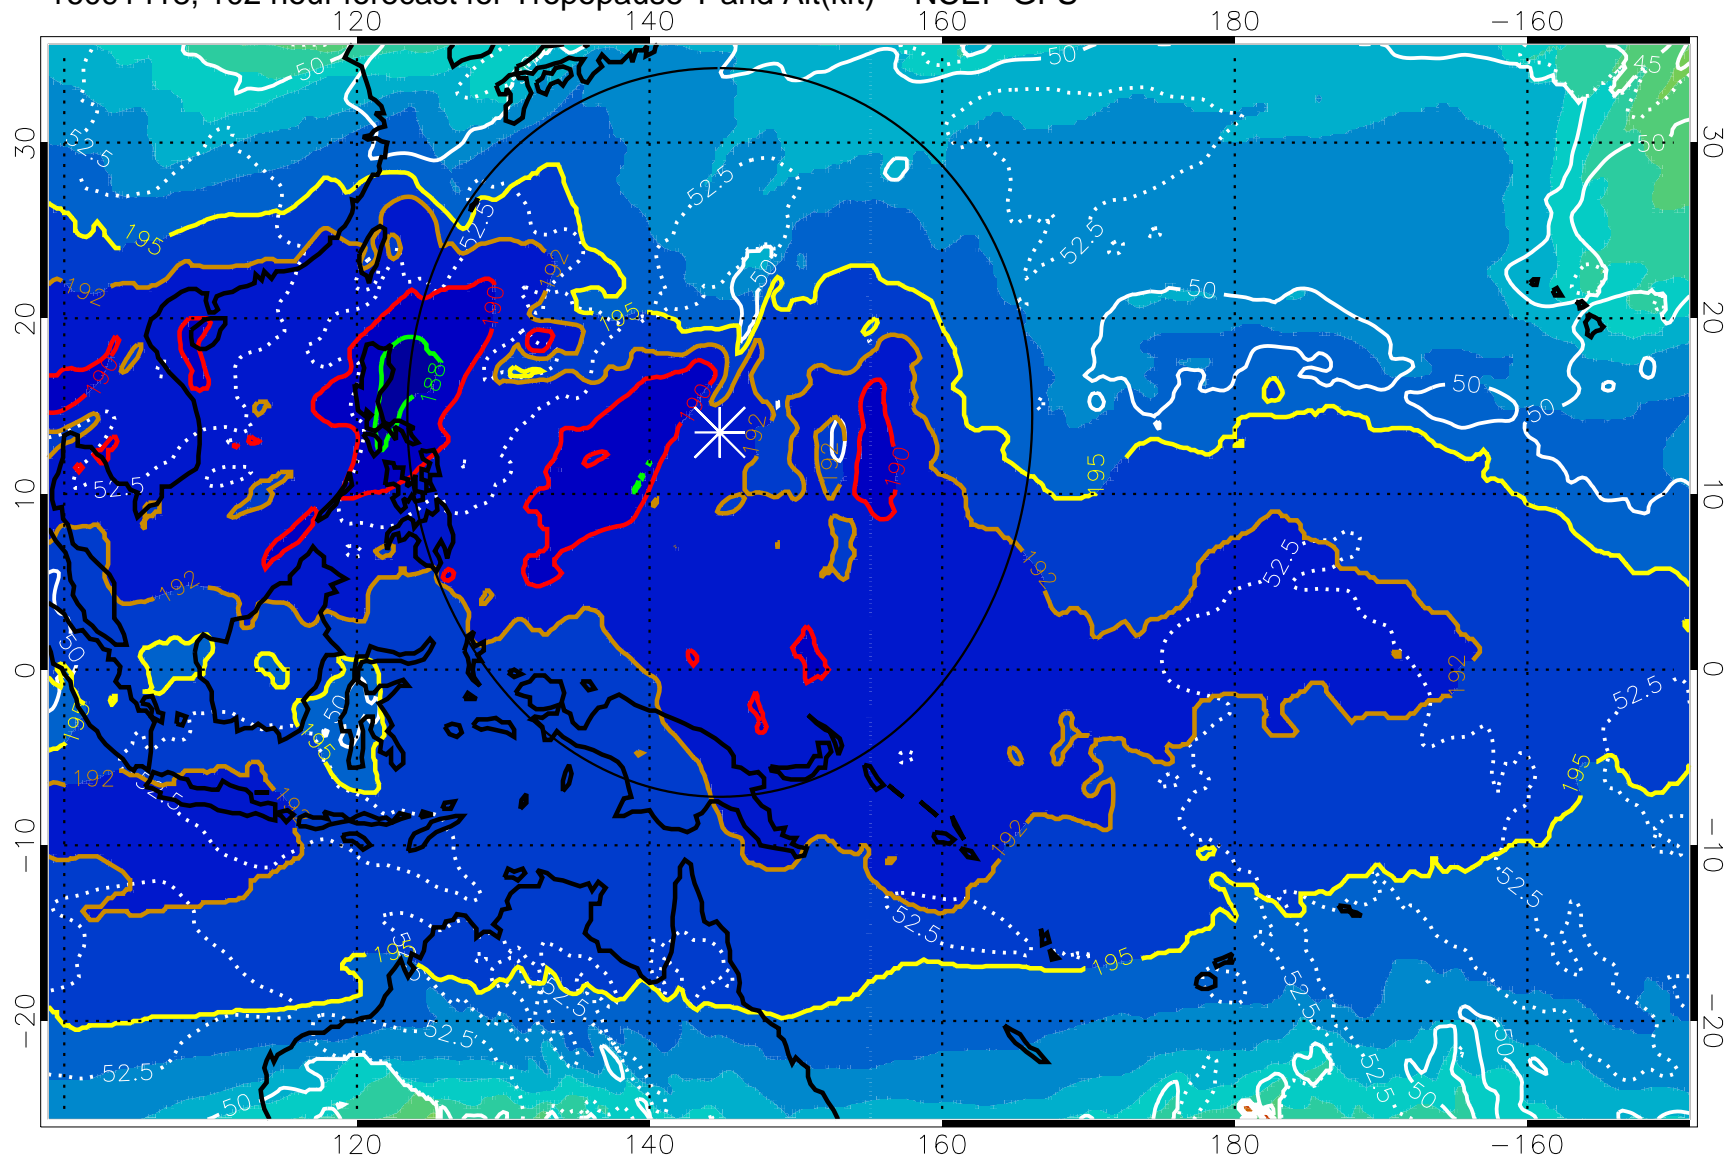

190 200 210 220 230

Tropopause T, K

Tropopause Altitude in kft (white)

192.5K Isotherm 195K Isotherm
187.5K Isotherm 190K Isotherm

Range ring of 2304 km

16091418, 102 hour forecast for Tropopause T and Alt(kft) -- NCEP GFS

190 200 210 220 230

Tropopause T, K

Tropopause Altitude in kft (white)

192.5K Isotherm 195K Isotherm
187.5K Isotherm 190K Isotherm

Range ring of 2304 km

16091500, 108 hour forecast for Tropopause T and Alt(kft) -- NCEP GFS