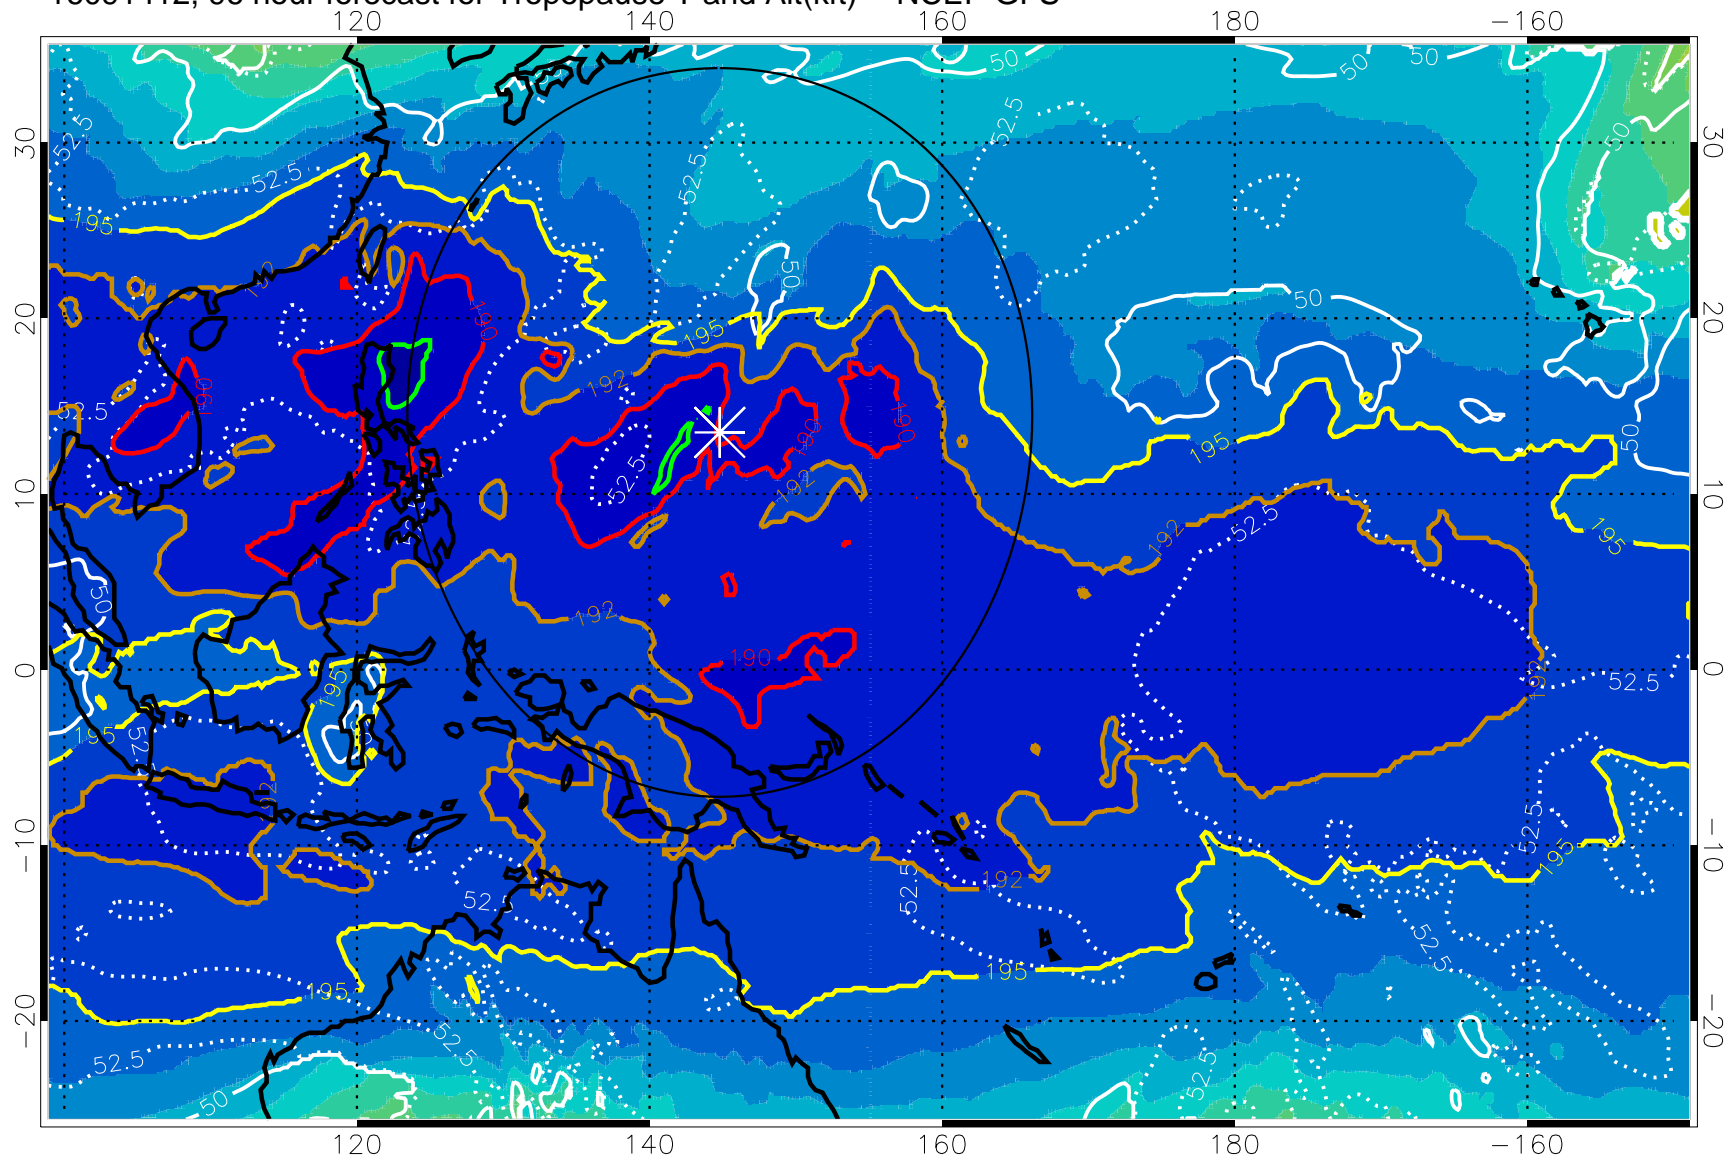

190 200 210 220 230

Tropopause T, K

Tropopause Altitude in kft (white)

192.5K Isotherm 195K Isotherm
187.5K Isotherm 190K Isotherm

Range ring of 2304 km

16091406, 90 hour forecast for Tropopause T and Alt(kft) -- NCEP GFS

190 200 210 220 230
Tropopause T, K

Tropopause Altitude in kft (white)

192.5K Isotherm 195K Isotherm
187.5K Isotherm 190K Isotherm

Range ring of 2304 km

16091412, 96 hour forecast for Tropopause T and Alt(kft) -- NCEP GFS