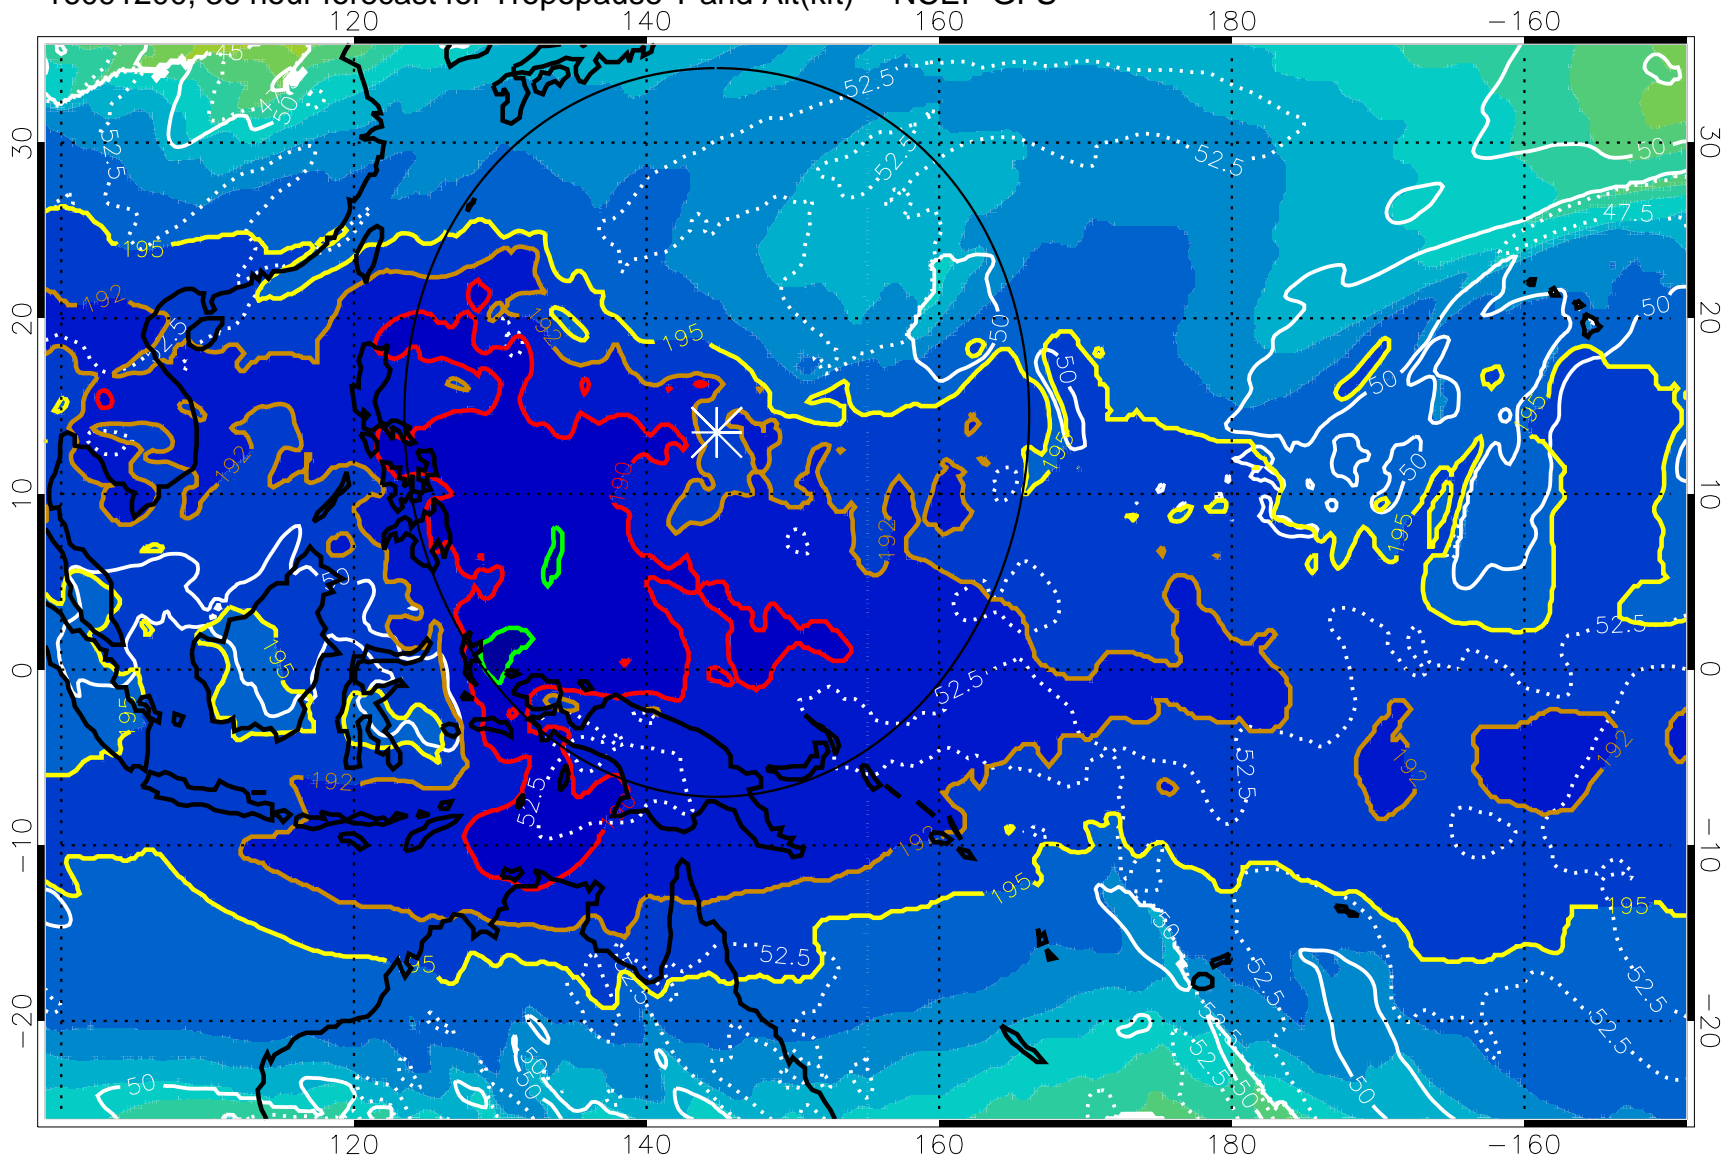

16091200, 36 hour forecast for Tropopause T and Alt(kft) -- NCEP GFS

190 200 210 220 230
Tropopause T, K

Tropopause Altitude in kft (white)

192.5K Isotherm 195K Isotherm
187.5K Isotherm 190K Isotherm

Range ring of 2304 km