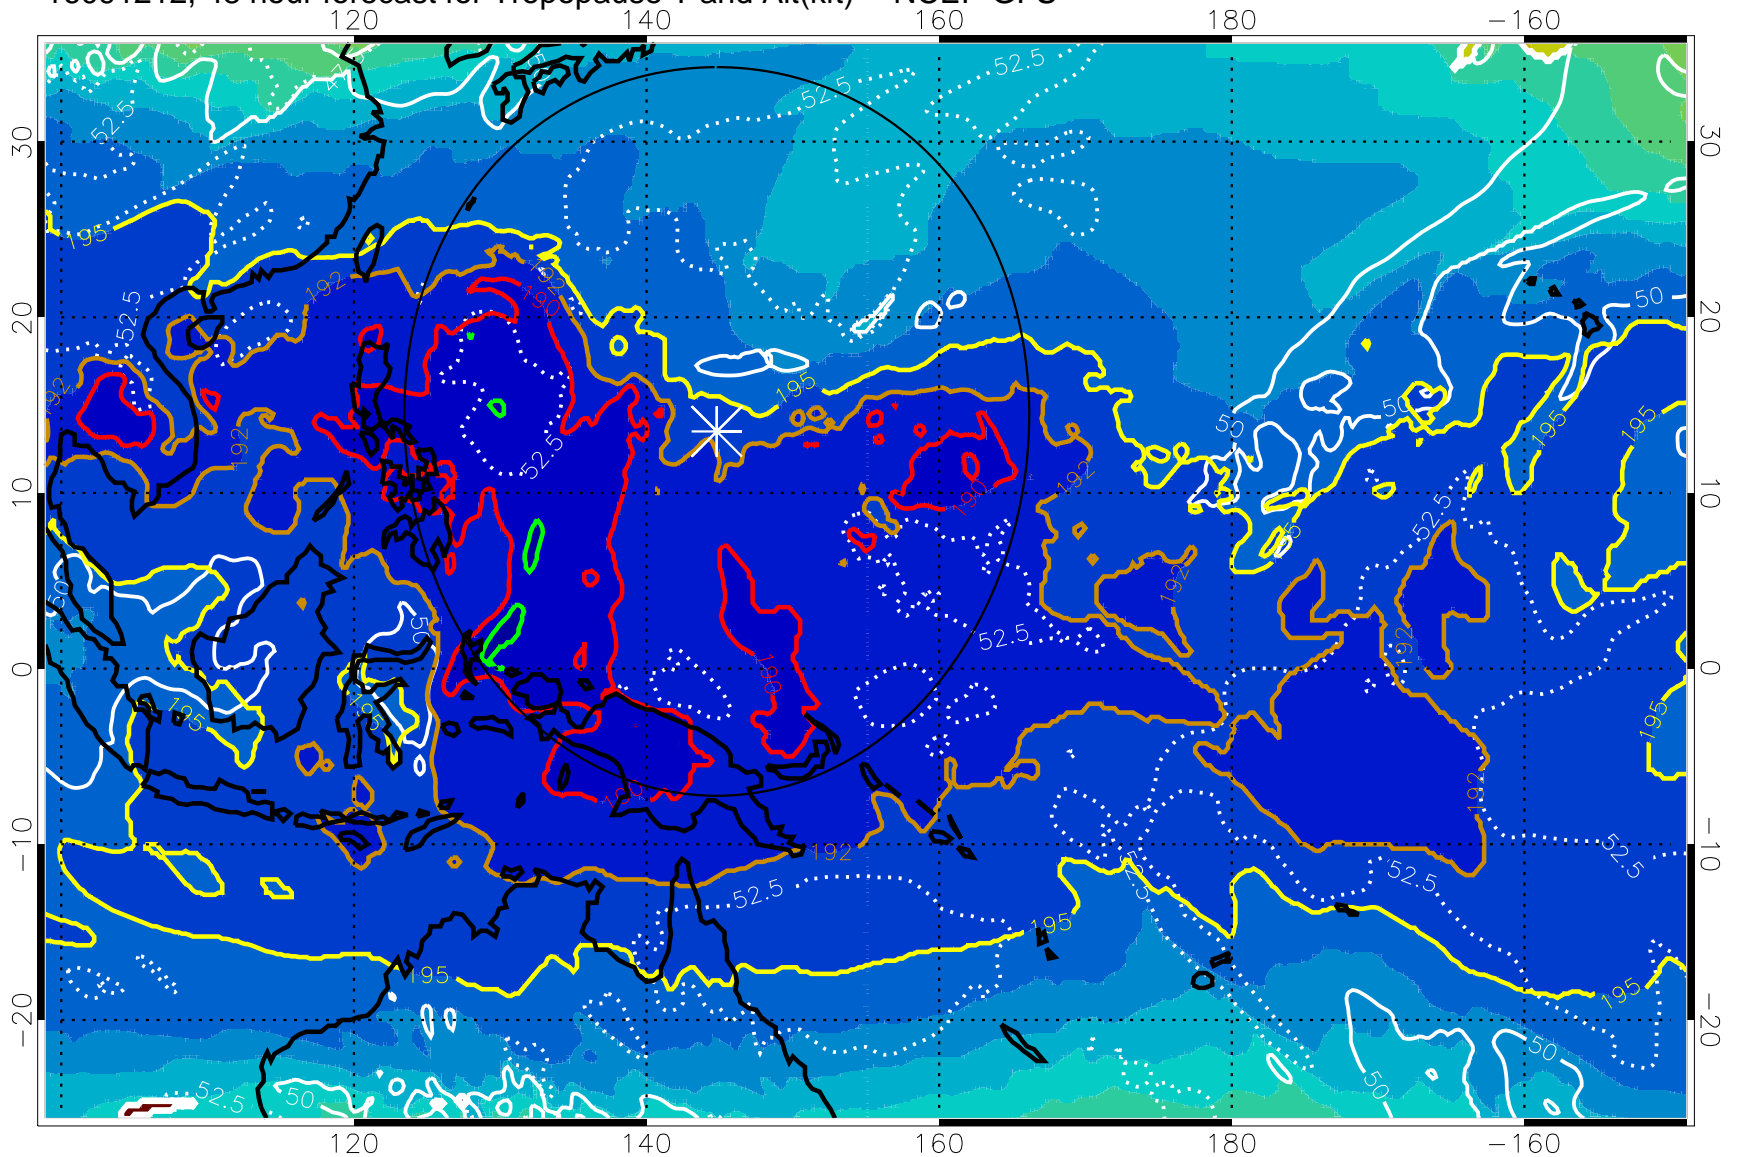

16091206, 42 hour forecast for Tropopause T and Alt(kft) -- NCEP GFS

Tropopause Altitude in kft (white)

192.5K Isotherm 195K Isotherm
187.5K Isotherm 190K Isotherm

Range ring of 2304 km

16091212, 48 hour forecast for Tropopause T and Alt(kft) -- NCEP GFS