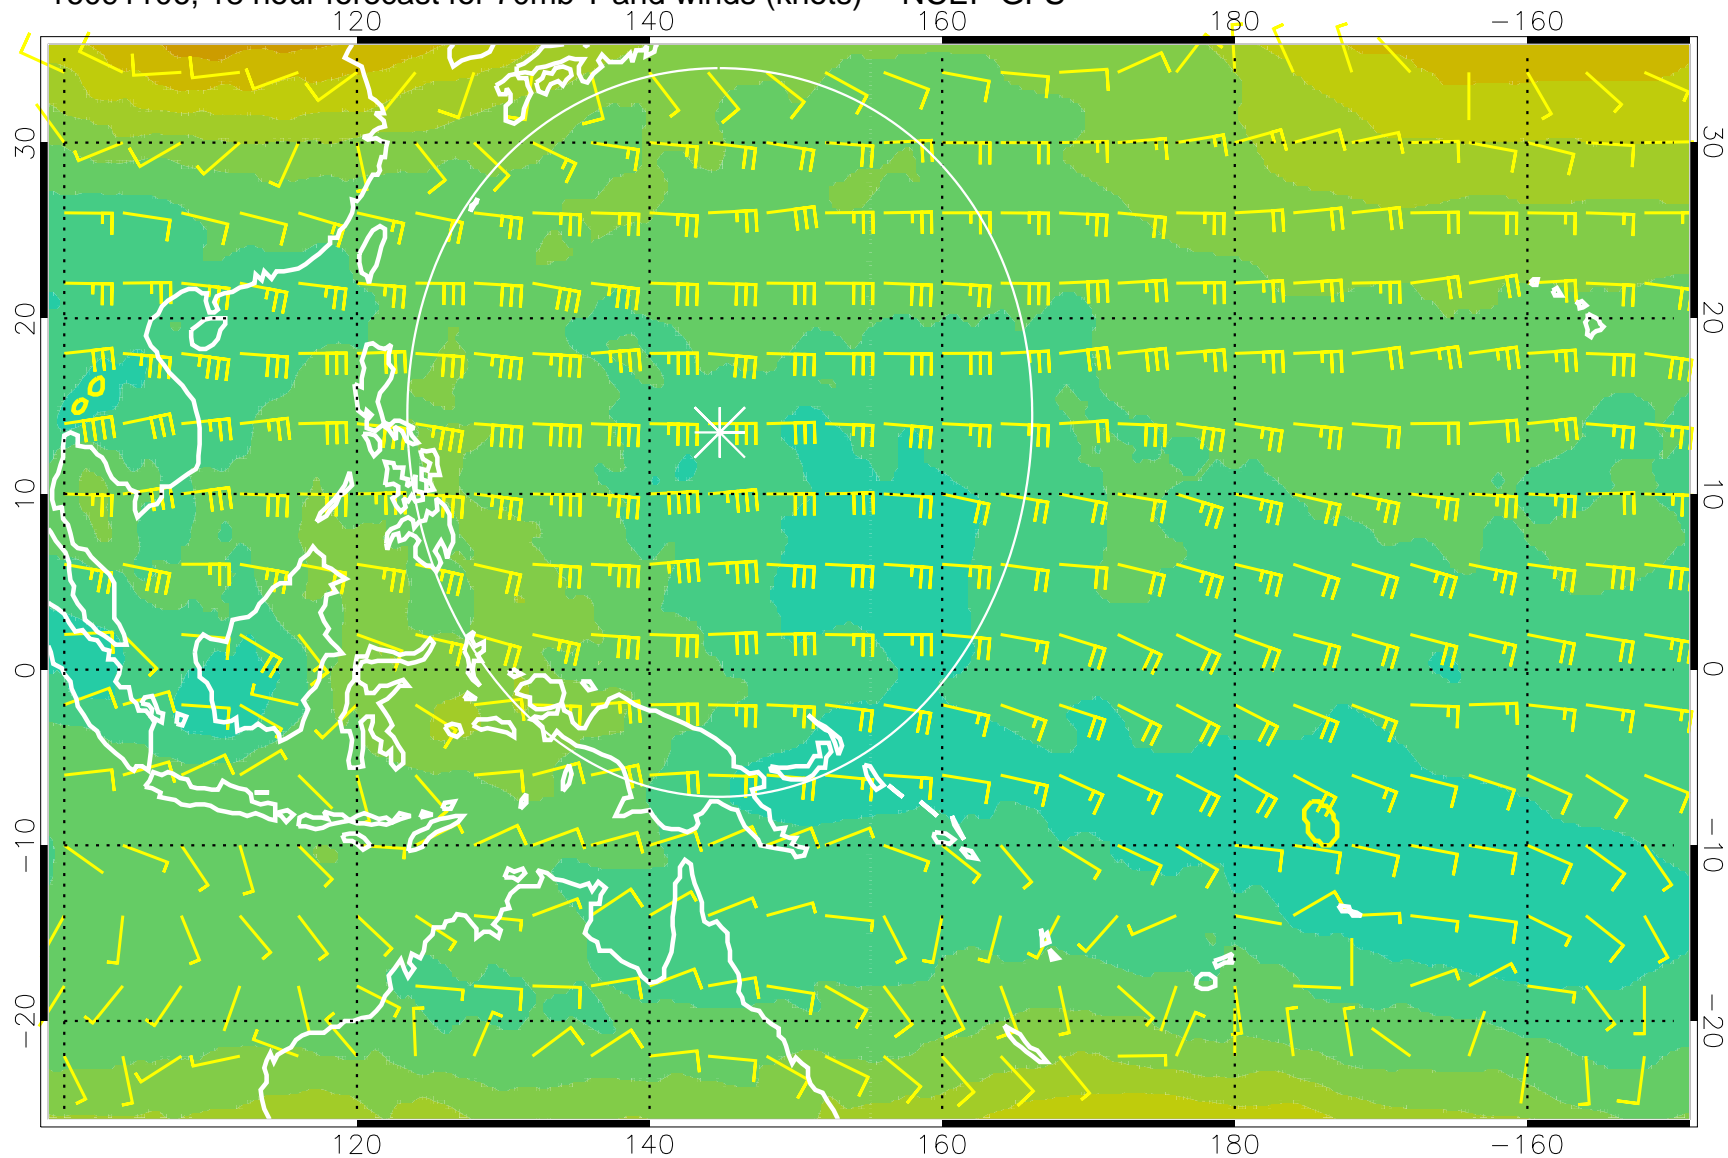

16091018, 6 hour forecast for 70mb T and winds (knots) -- NCEP GFS

180 190 200 210 220

T, K

190K Isotherm 192.5K Isotherm  
195K Isotherm 197.5K Isotherm

Range ring of 2304 km

16091100, 12 hour forecast for 70mb T and winds (knots) -- NCEP GFS

180      190      200      210      220

T, K

190K Isotherm    192.5K Isotherm  
195K Isotherm    197.5K Isotherm

Range ring of 2304 km

16091106, 18 hour forecast for 70mb T and winds (knots) -- NCEP GFS

180 190 200 210 220

T, K

190K Isotherm 192.5K Isotherm  
195K Isotherm 197.5K Isotherm

Range ring of 2304 km

16091112, 24 hour forecast for 70mb T and winds (knots) -- NCEP GFS

180 190 200 210 220

T, K

190K Isotherm 192.5K Isotherm  
195K Isotherm 197.5K Isotherm