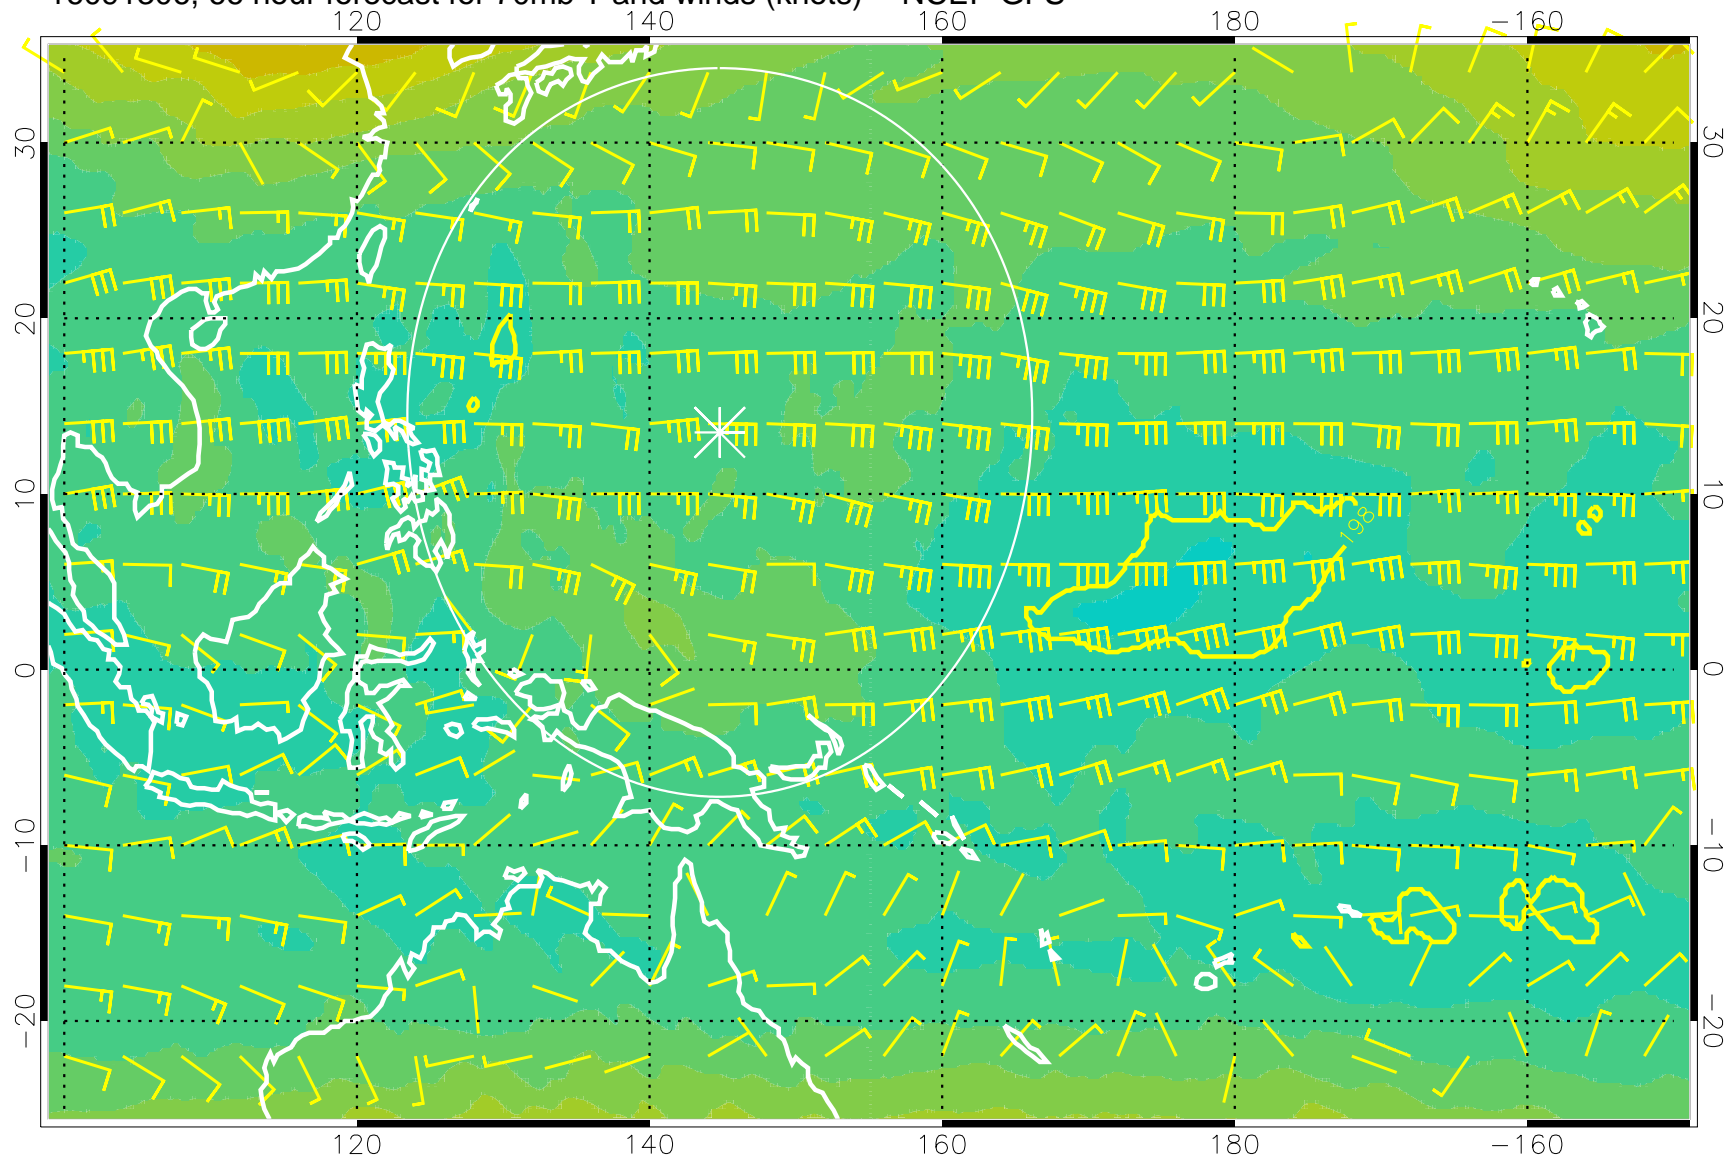

T, K

190K Isotherm 192.5K Isotherm  
195K Isotherm 197.5K Isotherm

Range ring of 2304 km

16091212, 48 hour forecast for 70mb T and winds (knots) -- NCEP GFS

180 190 200 210 220  
T, K

190K Isotherm 192.5K Isotherm  
195K Isotherm 197.5K Isotherm

Range ring of 2304 km

16091218, 54 hour forecast for 70mb T and winds (knots) -- NCEP GFS

180 190 200 210 220

T, K

190K Isotherm 192.5K Isotherm  
195K Isotherm 197.5K Isotherm

Range ring of 2304 km

16091300, 60 hour forecast for 70mb T and winds (knots) -- NCEP GFS

180 190 200 210 220

T, K

190K Isotherm 192.5K Isotherm  
195K Isotherm 197.5K Isotherm

Range ring of 2304 km

16091306, 66 hour forecast for 70mb T and winds (knots) -- NCEP GFS

180 190 200 210 220

T, K

190K Isotherm 192.5K Isotherm  
195K Isotherm 197.5K Isotherm

180 190 200 210 220

T, K

190K Isotherm 192.5K Isotherm  
195K Isotherm 197.5K Isotherm

Range ring of 2304 km

16091400, 84 hour forecast for 70mb T and winds (knots) -- NCEP GFS

180      190      200      210      220  
T, K