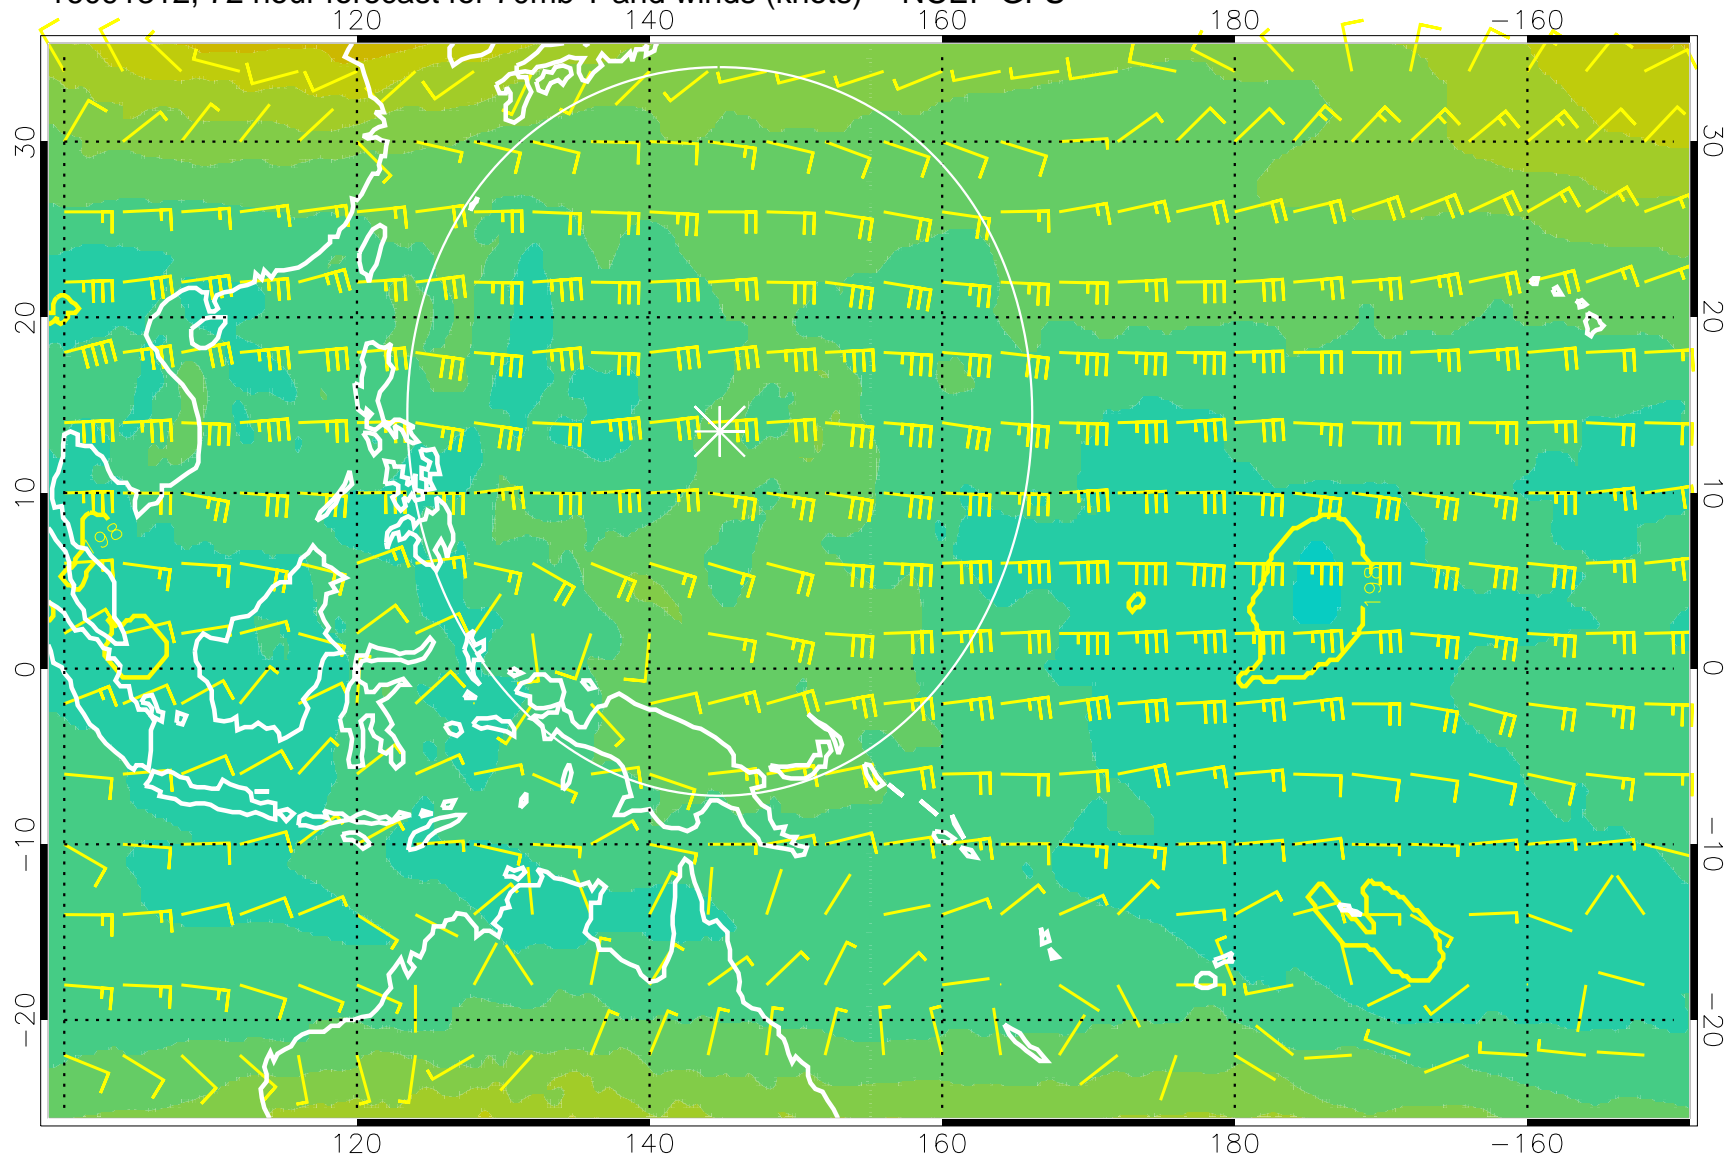

180 190 200 210 220

T, K

190K Isotherm 192.5K Isotherm  
195K Isotherm 197.5K Isotherm

Range ring of 2304 km

16091306, 66 hour forecast for 70mb T and winds (knots) -- NCEP GFS

180 190 200 210 220

T, K

190K Isotherm 192.5K Isotherm  
195K Isotherm 197.5K Isotherm

Range ring of 2304 km

16091312, 72 hour forecast for 70mb T and winds (knots) -- NCEP GFS

180 190 200 210 220

T, K

190K Isotherm 192.5K Isotherm  
195K Isotherm 197.5K Isotherm

Range ring of 2304 km

16091318, 78 hour forecast for 70mb T and winds (knots) -- NCEP GFS

180 190 200 210 220

T, K

190K Isotherm 192.5K Isotherm  
195K Isotherm 197.5K Isotherm

Range ring of 2304 km

16091400, 84 hour forecast for 70mb T and winds (knots) -- NCEP GFS

180      190      200      210      220  
T, K

190K Isotherm    192.5K Isotherm  
195K Isotherm    197.5K Isotherm

Range ring of 2304 km

16091406, 90 hour forecast for 70mb T and winds (knots) -- NCEP GFS

180 190 200 210 220

T, K

190K Isotherm 192.5K Isotherm  
195K Isotherm 197.5K Isotherm