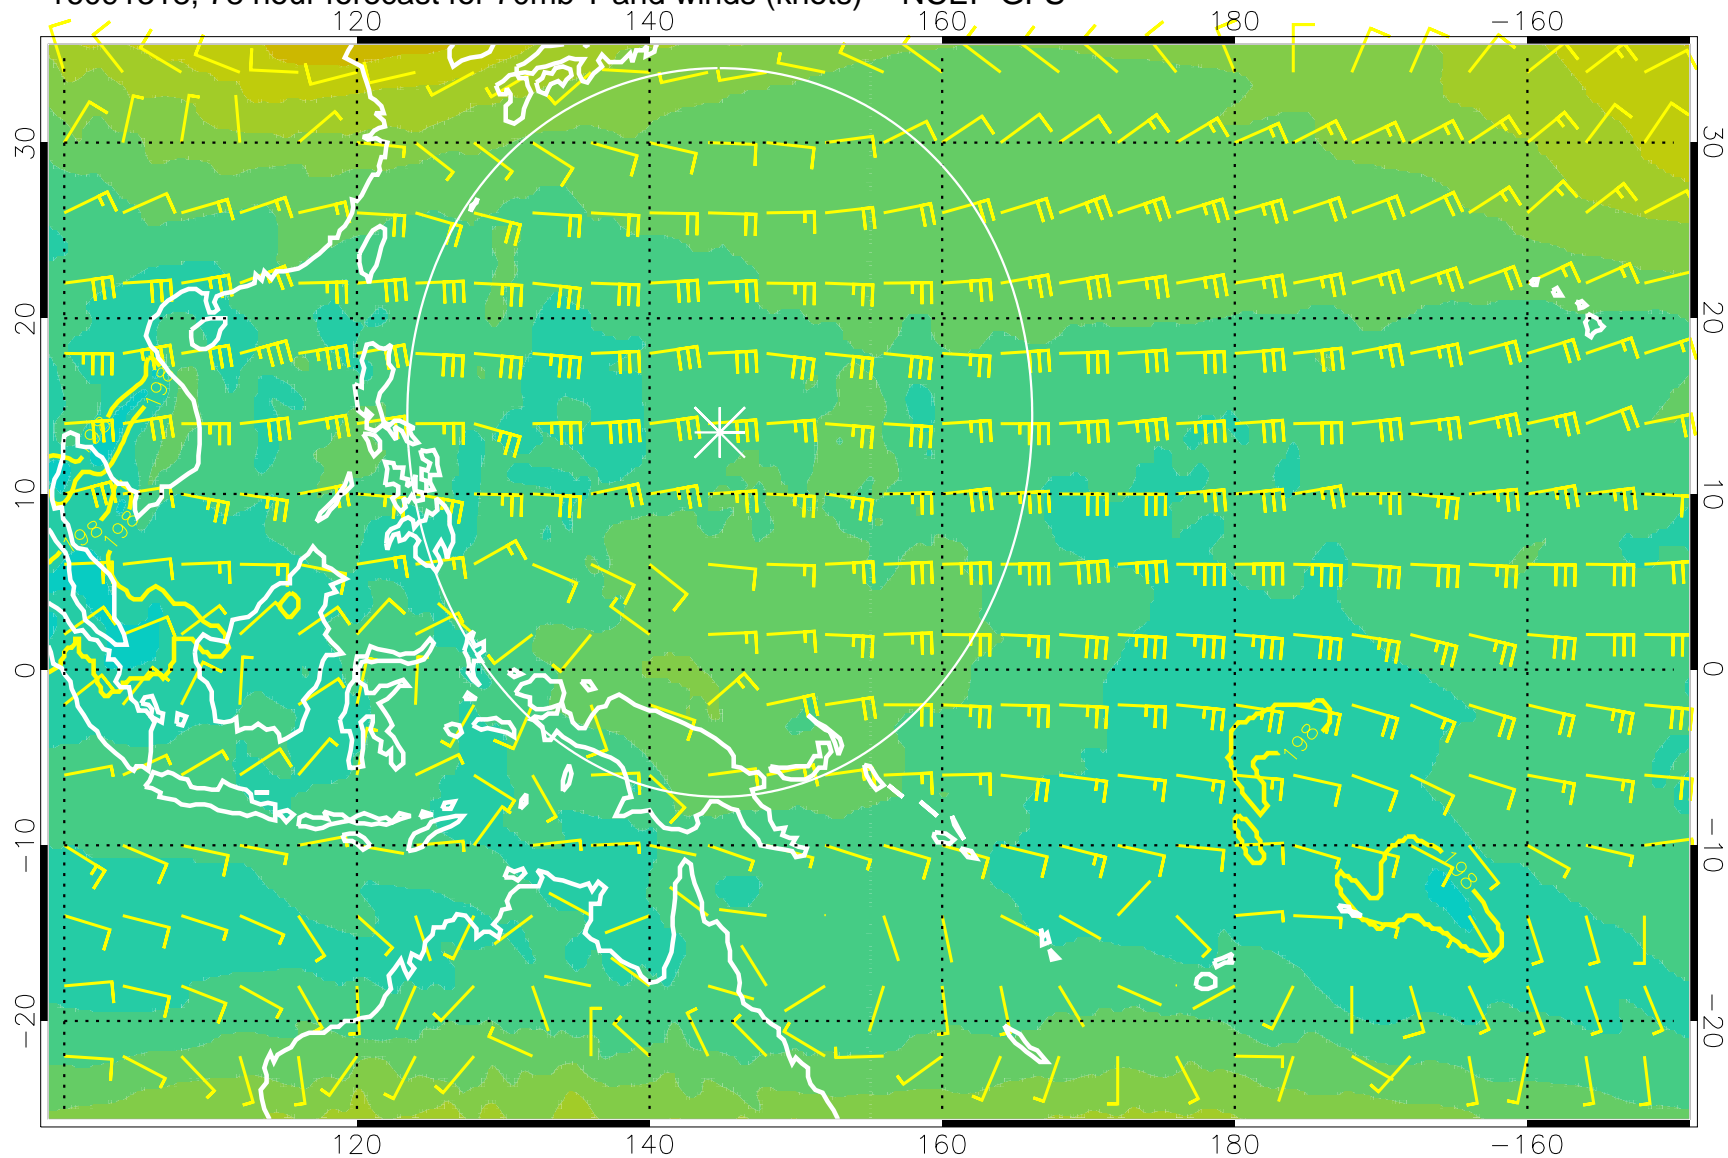

180 190 200 210 220

T, K

190K Isotherm 192.5K Isotherm  
195K Isotherm 197.5K Isotherm

Range ring of 2304 km

16091306, 66 hour forecast for 70mb T and winds (knots) -- NCEP GFS

180 190 200 210 220

T, K

190K Isotherm 192.5K Isotherm  
195K Isotherm 197.5K Isotherm

Range ring of 2304 km

16091312, 72 hour forecast for 70mb T and winds (knots) -- NCEP GFS

180 190 200 210 220

T, K

190K Isotherm 192.5K Isotherm  
195K Isotherm 197.5K Isotherm

Range ring of 2304 km

16091318, 78 hour forecast for 70mb T and winds (knots) -- NCEP GFS

180 190 200 210 220

T, K

190K Isotherm 192.5K Isotherm  
195K Isotherm 197.5K Isotherm

Range ring of 2304 km

16091400, 84 hour forecast for 70mb T and winds (knots) -- NCEP GFS

180      190      200      210      220  
T, K

190K Isotherm    192.5K Isotherm  
195K Isotherm    197.5K Isotherm

Range ring of 2304 km

16091406, 90 hour forecast for 70mb T and winds (knots) -- NCEP GFS

180 190 200 210 220

T, K

190K Isotherm 192.5K Isotherm  
195K Isotherm 197.5K Isotherm