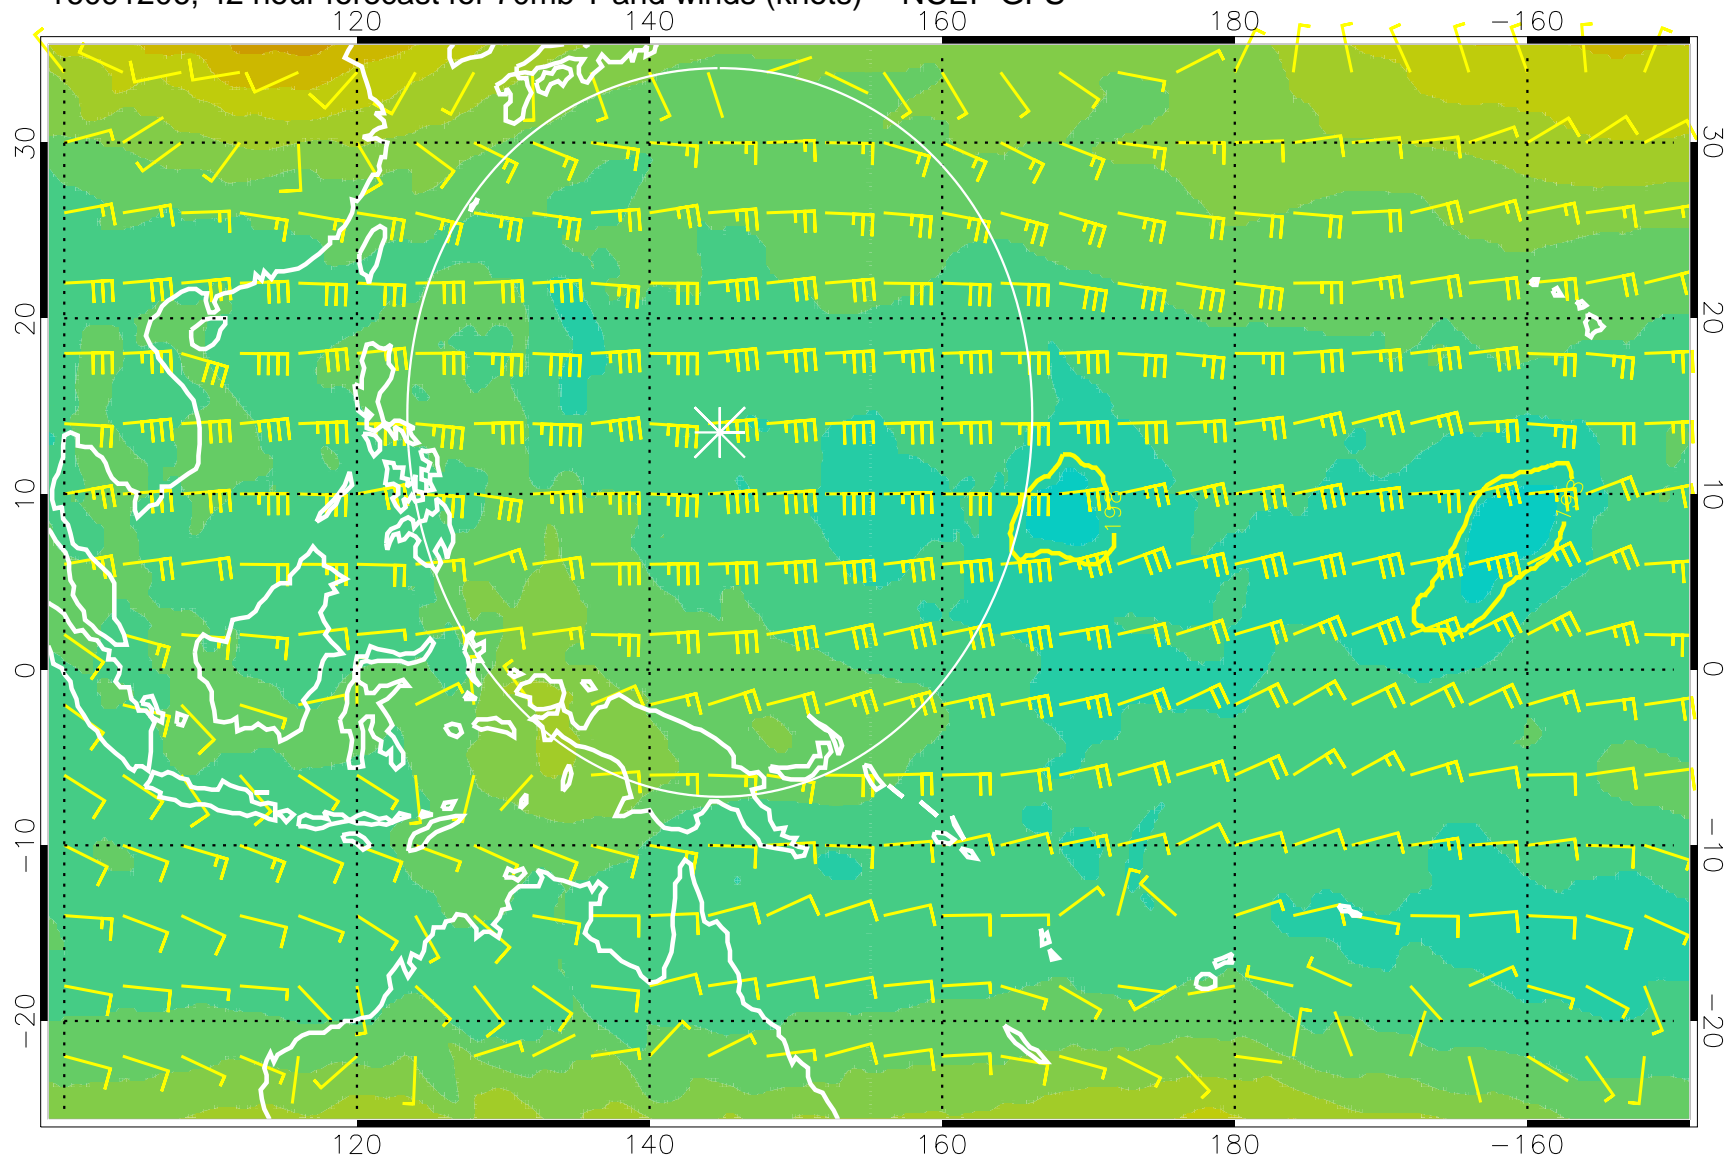

T, K

190K Isotherm 192.5K Isotherm  
195K Isotherm 197.5K Isotherm

Range ring of 2304 km

16091112, 24 hour forecast for 70mb T and winds (knots) -- NCEP GFS

180 190 200 210 220

T, K

190K Isotherm 192.5K Isotherm  
195K Isotherm 197.5K Isotherm

Range ring of 2304 km

16091118, 30 hour forecast for 70mb T and winds (knots) -- NCEP GFS

180 190 200 210 220

T, K

190K Isotherm 192.5K Isotherm  
195K Isotherm 197.5K Isotherm

Range ring of 2304 km

16091200, 36 hour forecast for 70mb T and winds (knots) -- NCEP GFS

180      190      200      210      220

T, K

190K Isotherm    192.5K Isotherm  
195K Isotherm    197.5K Isotherm

Range ring of 2304 km

16091206, 42 hour forecast for 70mb T and winds (knots) -- NCEP GFS

180 190 200 210 220

T, K

190K Isotherm 192.5K Isotherm  
195K Isotherm 197.5K Isotherm

Range ring of 2304 km

16091212, 48 hour forecast for 70mb T and winds (knots) -- NCEP GFS

180 190 200 210 220  
T, K

190K Isotherm 192.5K Isotherm  
195K Isotherm 197.5K Isotherm