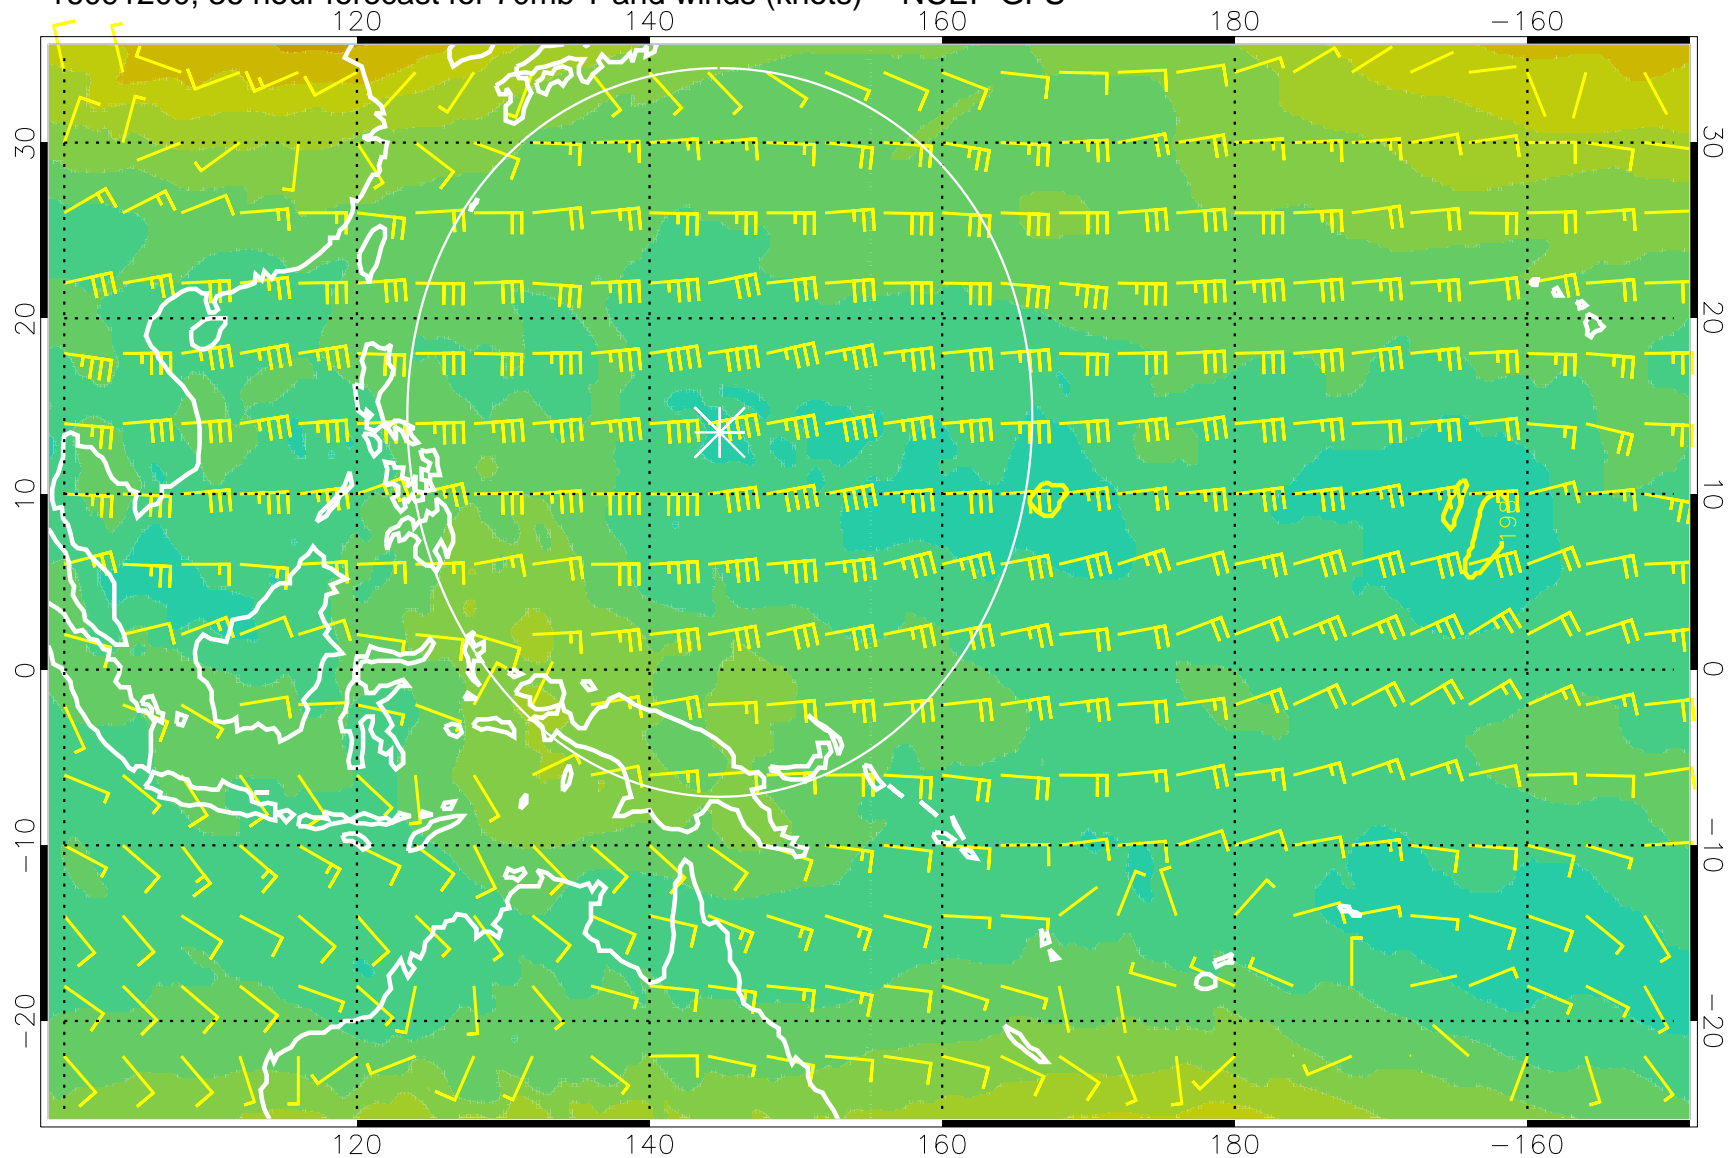

T, K

190K Isotherm 192.5K Isotherm  
195K Isotherm 197.5K Isotherm

Range ring of 2304 km

16091112, 24 hour forecast for 70mb T and winds (knots) -- NCEP GFS

180 190 200 210 220

T, K

190K Isotherm 192.5K Isotherm  
195K Isotherm 197.5K Isotherm

Range ring of 2304 km

16091118, 30 hour forecast for 70mb T and winds (knots) -- NCEP GFS

180 190 200 210 220

T, K

190K Isotherm 192.5K Isotherm  
195K Isotherm 197.5K Isotherm

Range ring of 2304 km

16091200, 36 hour forecast for 70mb T and winds (knots) -- NCEP GFS

180      190      200      210      220

T, K

190K Isotherm    192.5K Isotherm  
195K Isotherm    197.5K Isotherm

Range ring of 2304 km

16091206, 42 hour forecast for 70mb T and winds (knots) -- NCEP GFS

180 190 200 210 220