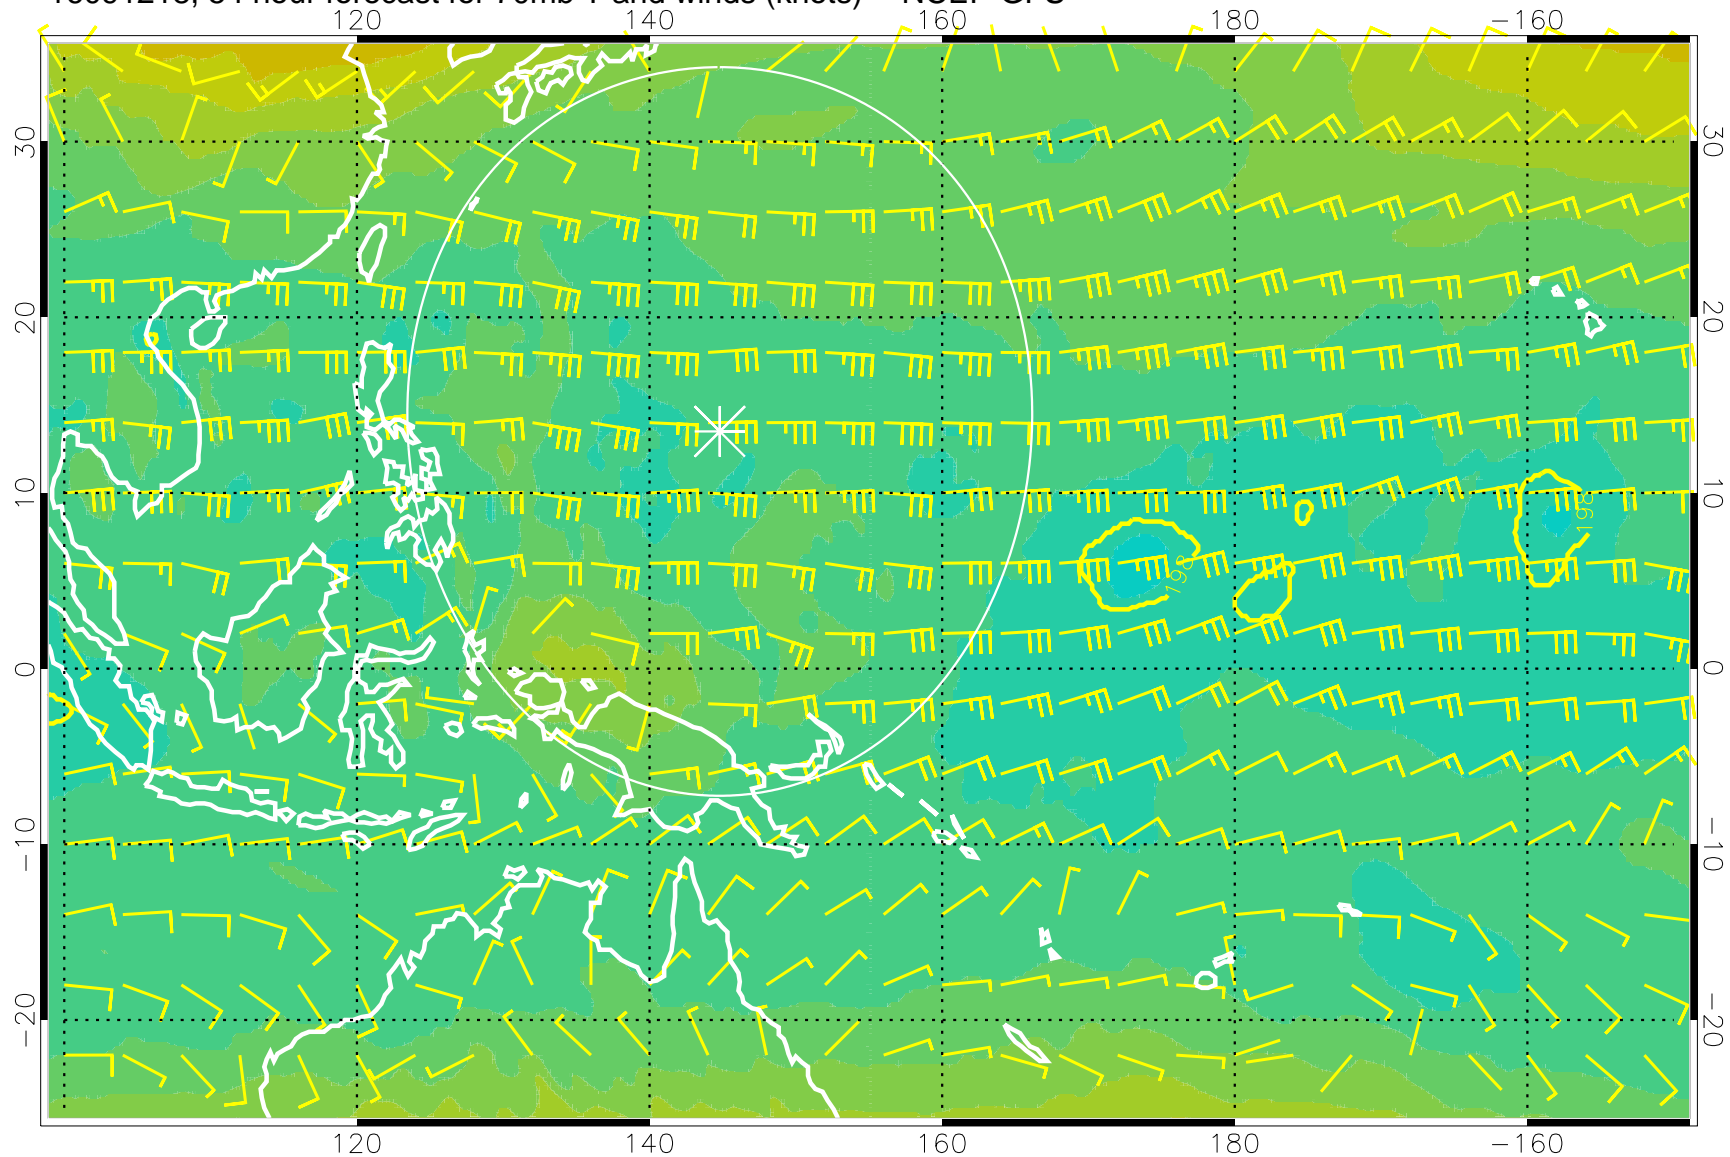

180      190      200      210      220

T, K

190K Isotherm    192.5K Isotherm  
195K Isotherm    197.5K Isotherm

Range ring of 2304 km

16091206, 42 hour forecast for 70mb T and winds (knots) -- NCEP GFS

180 190 200 210 220

T, K

190K Isotherm 192.5K Isotherm  
195K Isotherm 197.5K Isotherm

Range ring of 2304 km

16091212, 48 hour forecast for 70mb T and winds (knots) -- NCEP GFS

180 190 200 210 220  
T, K

190K Isotherm 192.5K Isotherm  
195K Isotherm 197.5K Isotherm

Range ring of 2304 km

16091218, 54 hour forecast for 70mb T and winds (knots) -- NCEP GFS

180 190 200 210 220

T, K

190K Isotherm 192.5K Isotherm  
195K Isotherm 197.5K Isotherm

Range ring of 2304 km

16091300, 60 hour forecast for 70mb T and winds (knots) -- NCEP GFS

180 190 200 210 220

T, K

190K Isotherm 192.5K Isotherm  
195K Isotherm 197.5K Isotherm

Range ring of 2304 km

16091306, 66 hour forecast for 70mb T and winds (knots) -- NCEP GFS

180 190 200 210 220

T, K

190K Isotherm 192.5K Isotherm  
195K Isotherm 197.5K Isotherm