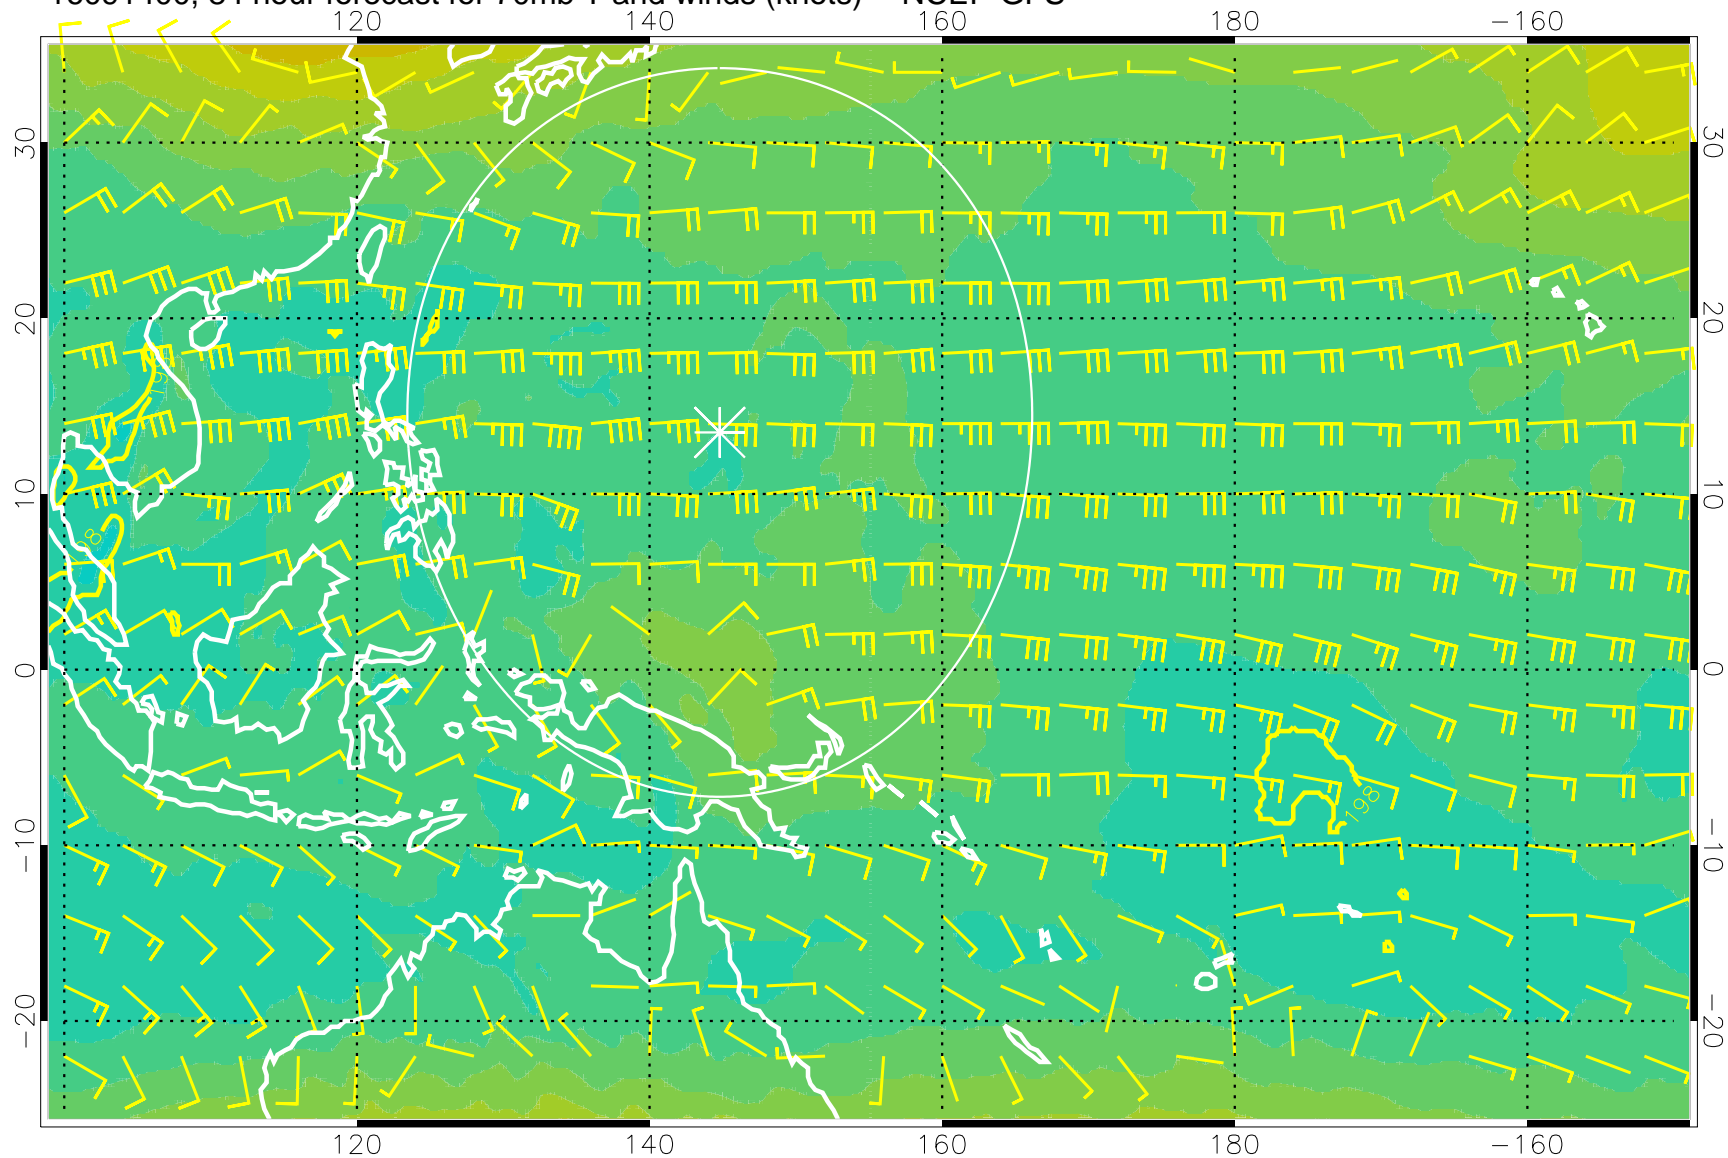

180 190 200 210 220

T, K

190K Isotherm 192.5K Isotherm  
195K Isotherm 197.5K Isotherm

Range ring of 2304 km

16091306, 66 hour forecast for 70mb T and winds (knots) -- NCEP GFS

180 190 200 210 220

T, K

190K Isotherm 192.5K Isotherm  
195K Isotherm 197.5K Isotherm

Range ring of 2304 km

16091312, 72 hour forecast for 70mb T and winds (knots) -- NCEP GFS

180 190 200 210 220

T, K

190K Isotherm 192.5K Isotherm  
195K Isotherm 197.5K Isotherm

Range ring of 2304 km

16091318, 78 hour forecast for 70mb T and winds (knots) -- NCEP GFS

180 190 200 210 220

T, K

190K Isotherm 192.5K Isotherm  
195K Isotherm 197.5K Isotherm

Range ring of 2304 km

16091400, 84 hour forecast for 70mb T and winds (knots) -- NCEP GFS

180      190      200      210      220  
T, K

190K Isotherm    192.5K Isotherm  
195K Isotherm    197.5K Isotherm

Range ring of 2304 km

16091406, 90 hour forecast for 70mb T and winds (knots) -- NCEP GFS

180 190 200 210 220

T, K

190K Isotherm 192.5K Isotherm  
195K Isotherm 197.5K Isotherm