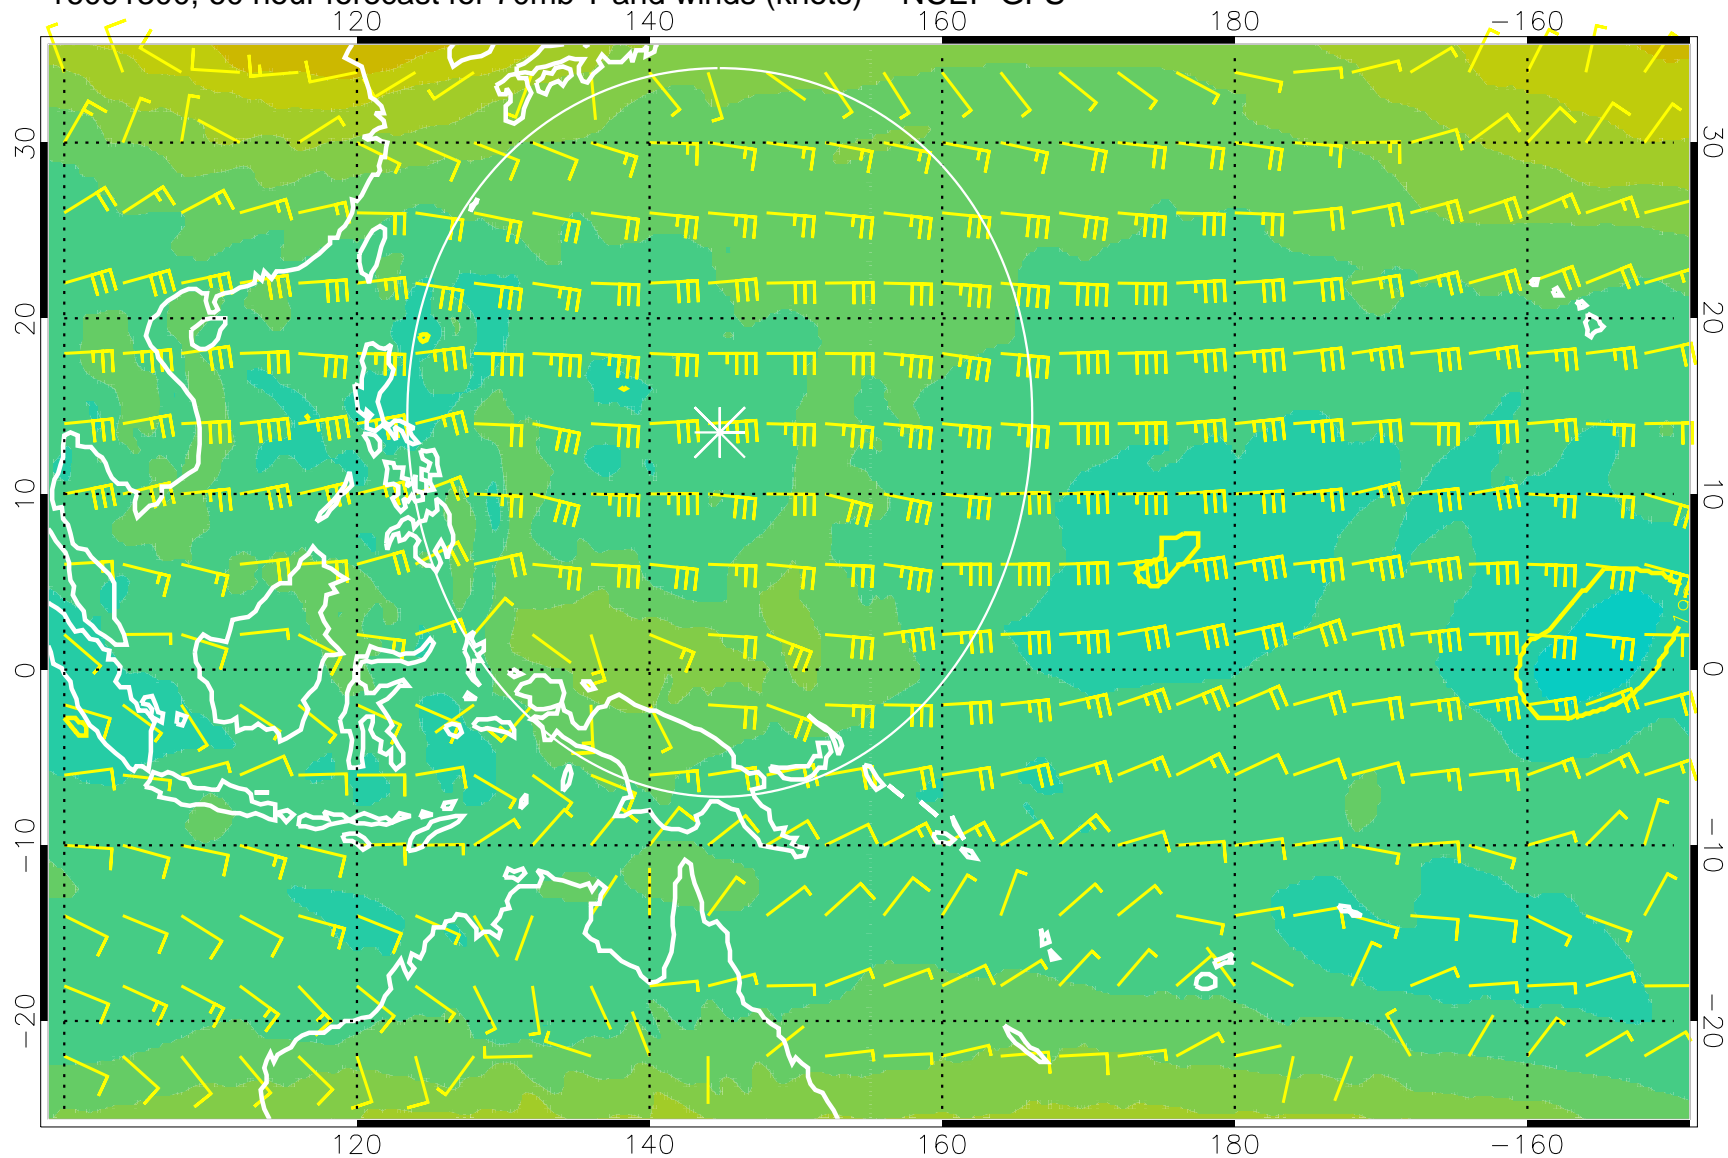

T, K

190K Isotherm 192.5K Isotherm  
195K Isotherm 197.5K Isotherm

Range ring of 2304 km

16091212, 48 hour forecast for 70mb T and winds (knots) -- NCEP GFS

180 190 200 210 220  
T, K

190K Isotherm 192.5K Isotherm  
195K Isotherm 197.5K Isotherm

Range ring of 2304 km

16091218, 54 hour forecast for 70mb T and winds (knots) -- NCEP GFS

180 190 200 210 220

T, K

190K Isotherm 192.5K Isotherm  
195K Isotherm 197.5K Isotherm

Range ring of 2304 km

16091300, 60 hour forecast for 70mb T and winds (knots) -- NCEP GFS

180 190 200 210 220

T, K

190K Isotherm 192.5K Isotherm  
195K Isotherm 197.5K Isotherm

Range ring of 2304 km

16091306, 66 hour forecast for 70mb T and winds (knots) -- NCEP GFS

180 190 200 210 220

T, K

190K Isotherm 192.5K Isotherm  
195K Isotherm 197.5K Isotherm