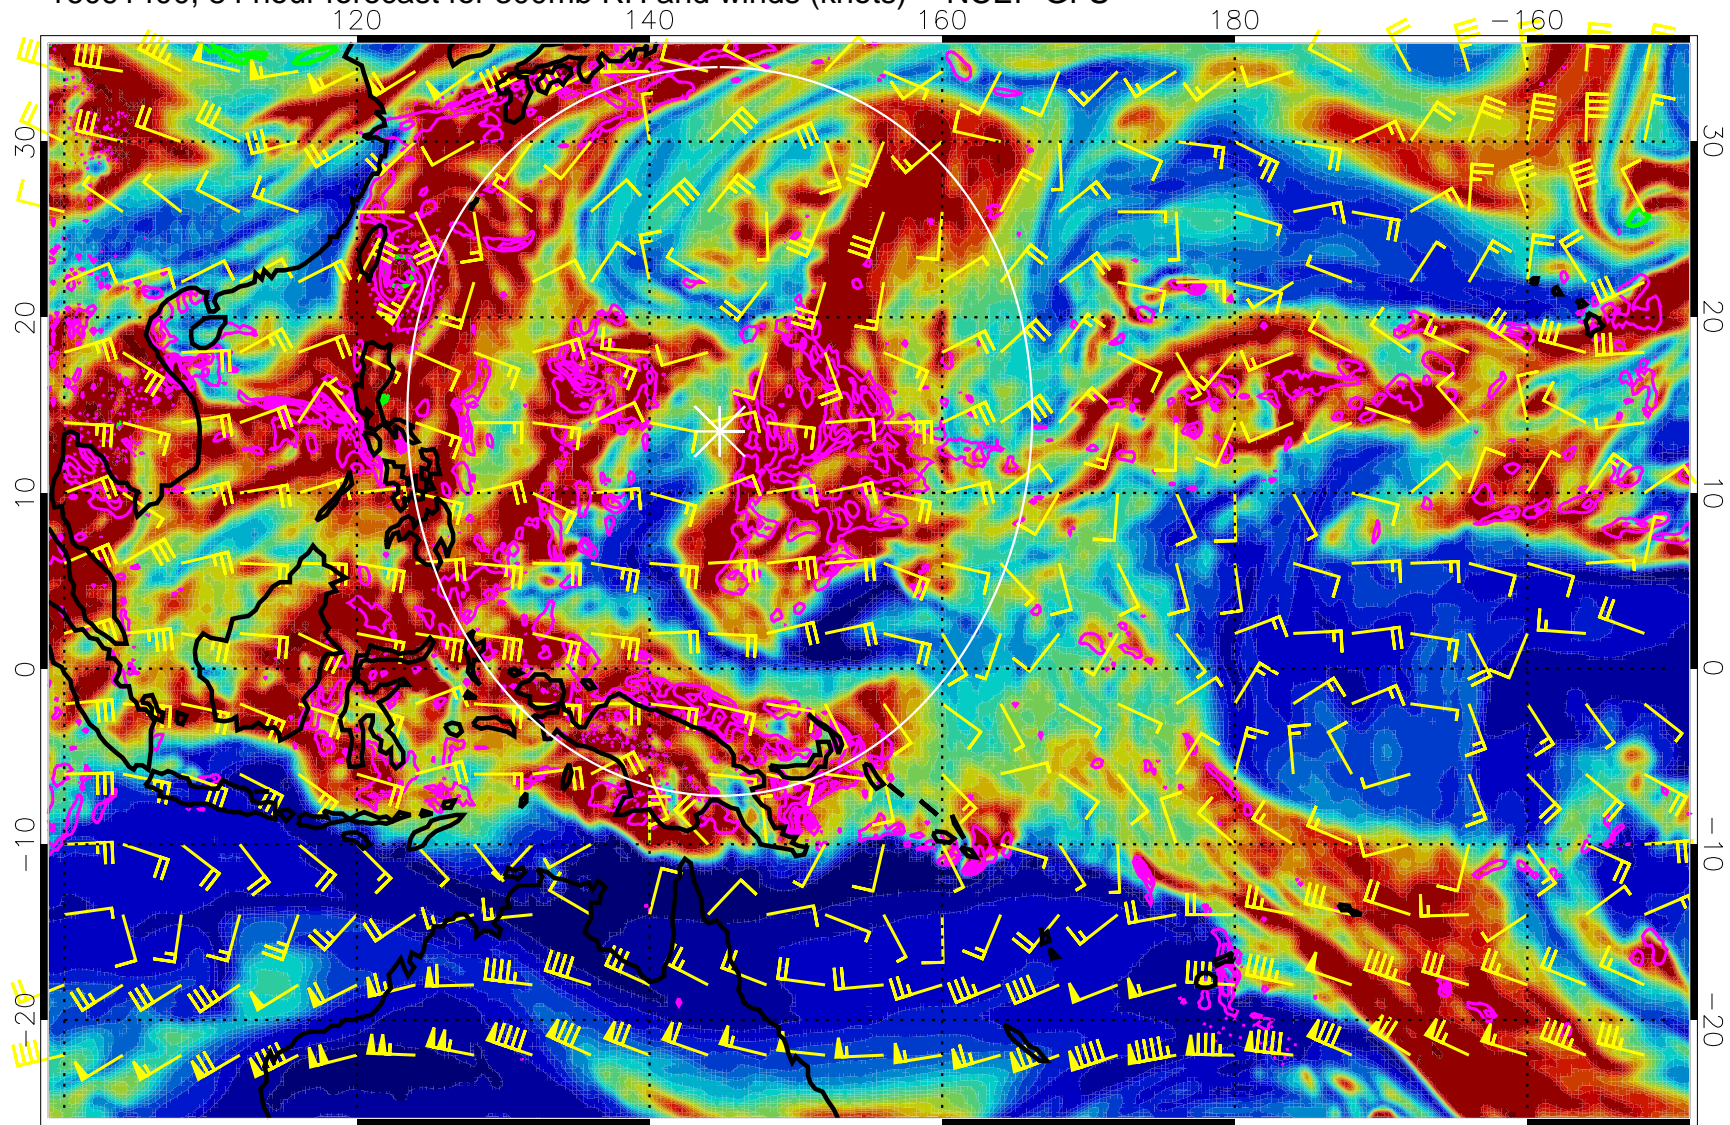

16091400, 84 hour forecast for 300mb RH and winds (knots) -- NCEP GFS

Precip (tot dot, conv sol) mm/day 40 mm/day contours, min 20

EPV Tropopause (2 PVU) Position

Range ring of 2304 km