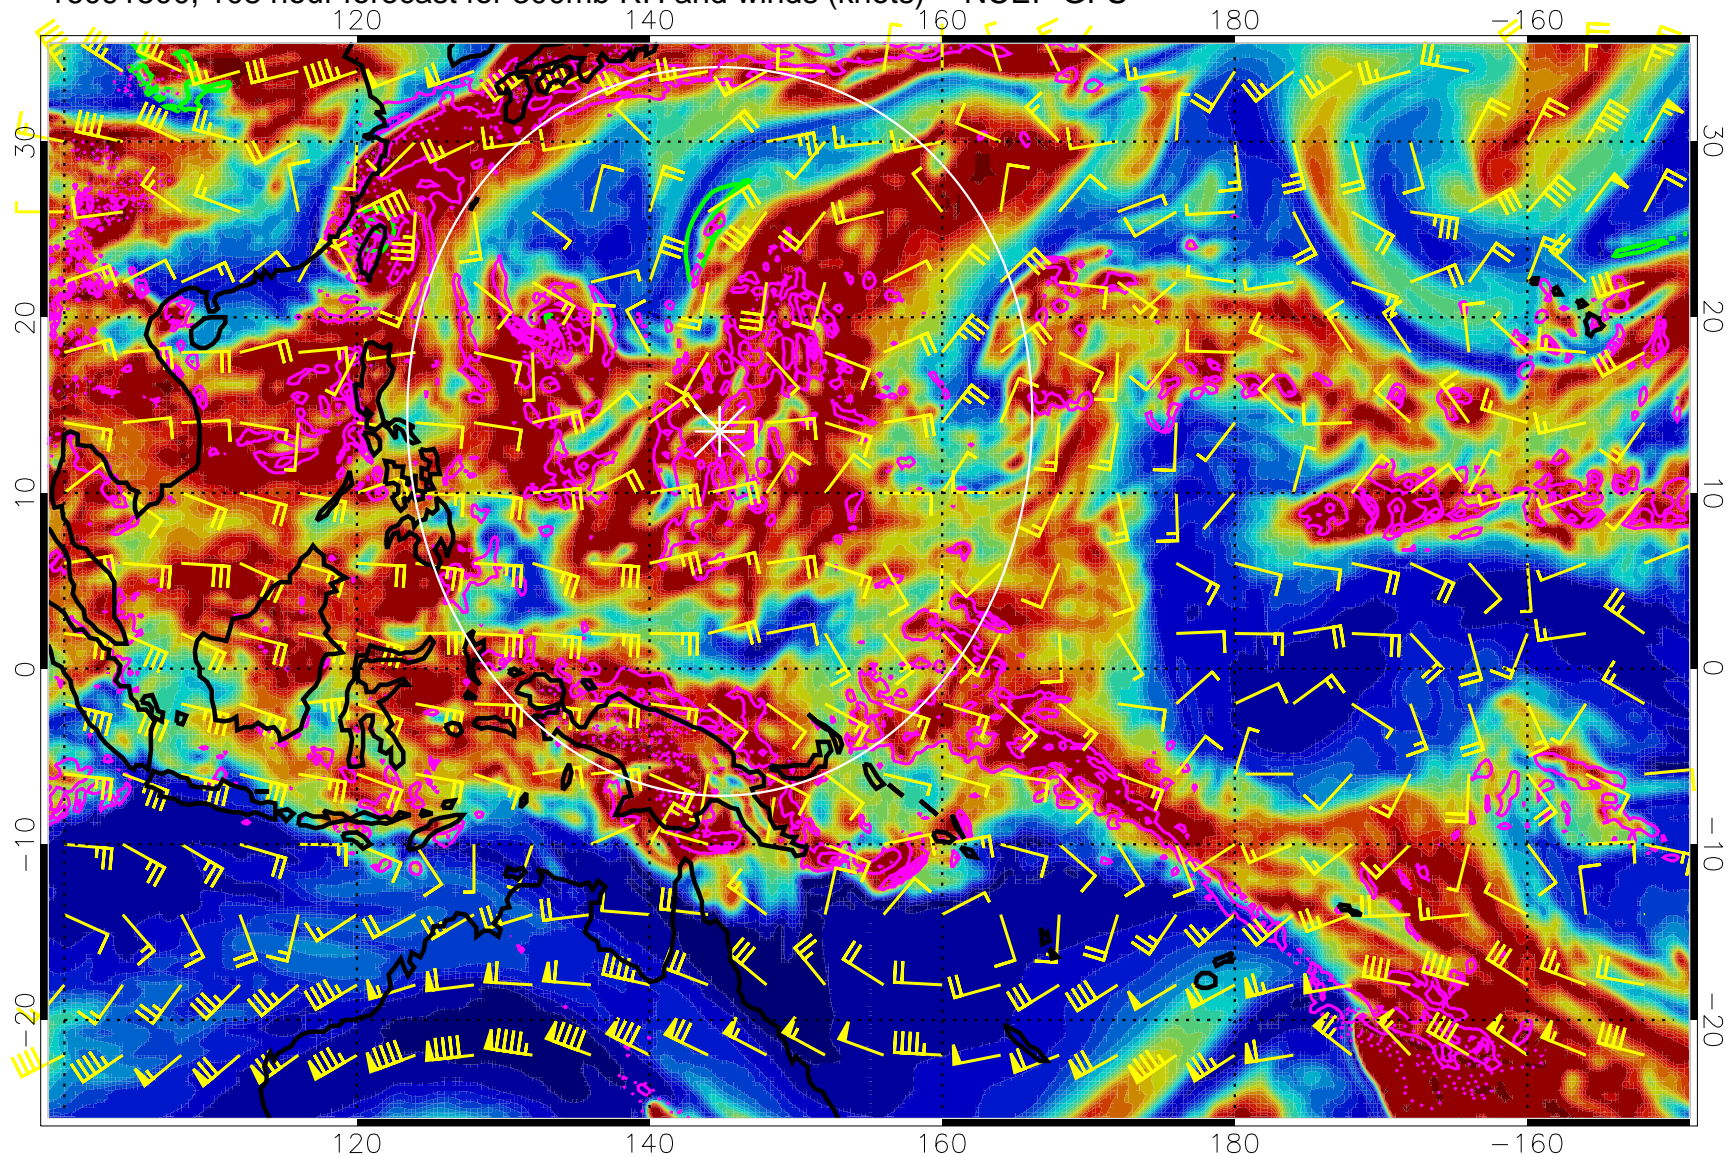

16091412, 96 hour forecast for 300mb RH and winds (knots) -- NCEP GFS

Precip (tot dot, conv sol) mm/day 40 mm/day contours, min 20

EPV Tropopause (2 PVU) Position

Range ring of 2304 km

16091418, 102 hour forecast for 300mb RH and winds (knots) -- NCEP GFS

Precip (tot dot, conv sol) mm/day 40 mm/day contours, min 20

EPV Tropopause (2 PVU) Position

Range ring of 2304 km

16091500, 108 hour forecast for 300mb RH and winds (knots) -- NCEP GFS

Precip (tot dot, conv sol) mm/day 40 mm/day contours, min 20