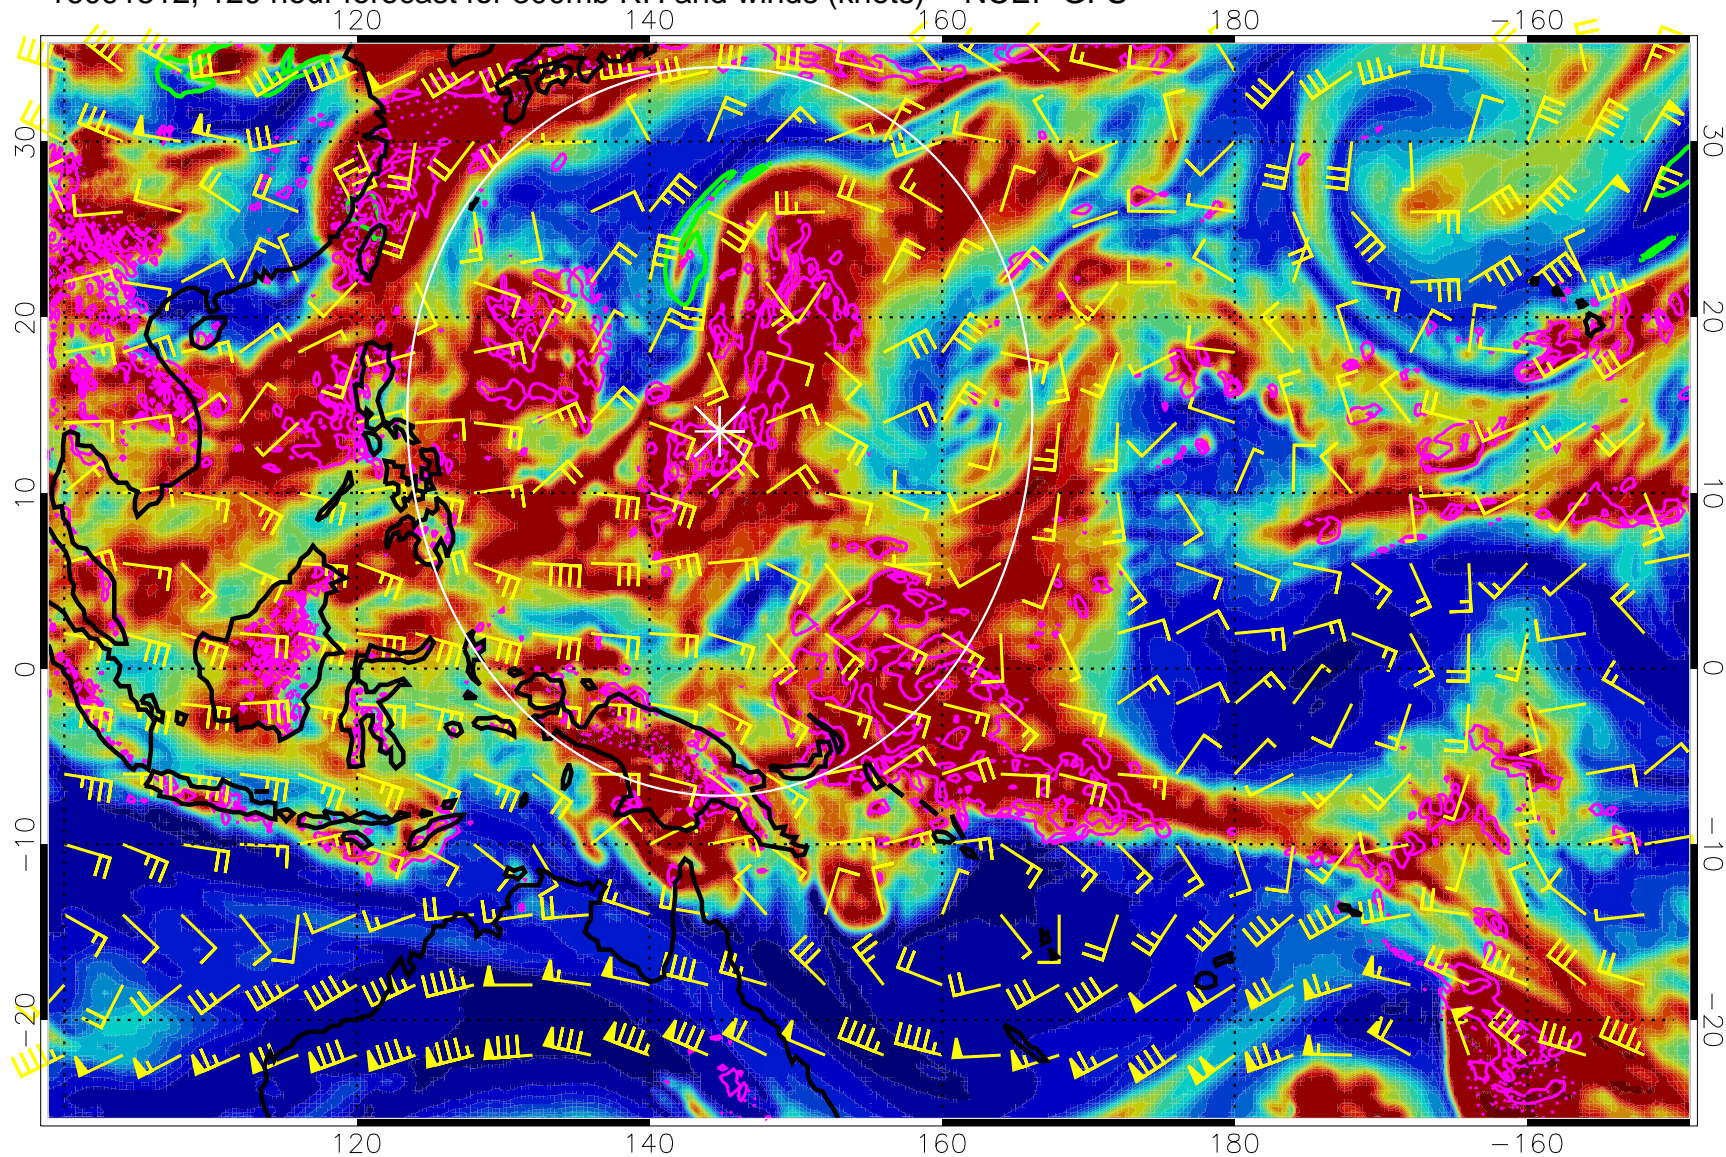

Precip (tot dot, conv sol) mm/day 40 mm/day contours, min 20

EPV Tropopause (2 PVU) Position

Range ring of 2304 km

16091500, 108 hour forecast for 300mb RH and winds (knots) -- NCEP GFS

Precip (tot dot, conv sol) mm/day 40 mm/day contours, min 20

EPV Tropopause (2 PVU) Position

Range ring of 2304 km

16091506, 114 hour forecast for 300mb RH and winds (knots) -- NCEP GFS

Precip (tot dot, conv sol) mm/day 40 mm/day contours, min 20

EPV Tropopause (2 PVU) Position

Range ring of 2304 km

16091512, 120 hour forecast for 300mb RH and winds (knots) -- NCEP GFS

Precip (tot dot, conv sol) mm/day 40 mm/day contours, min 20

EPV Tropopause (2 PVU) Position

Range ring of 2304 km