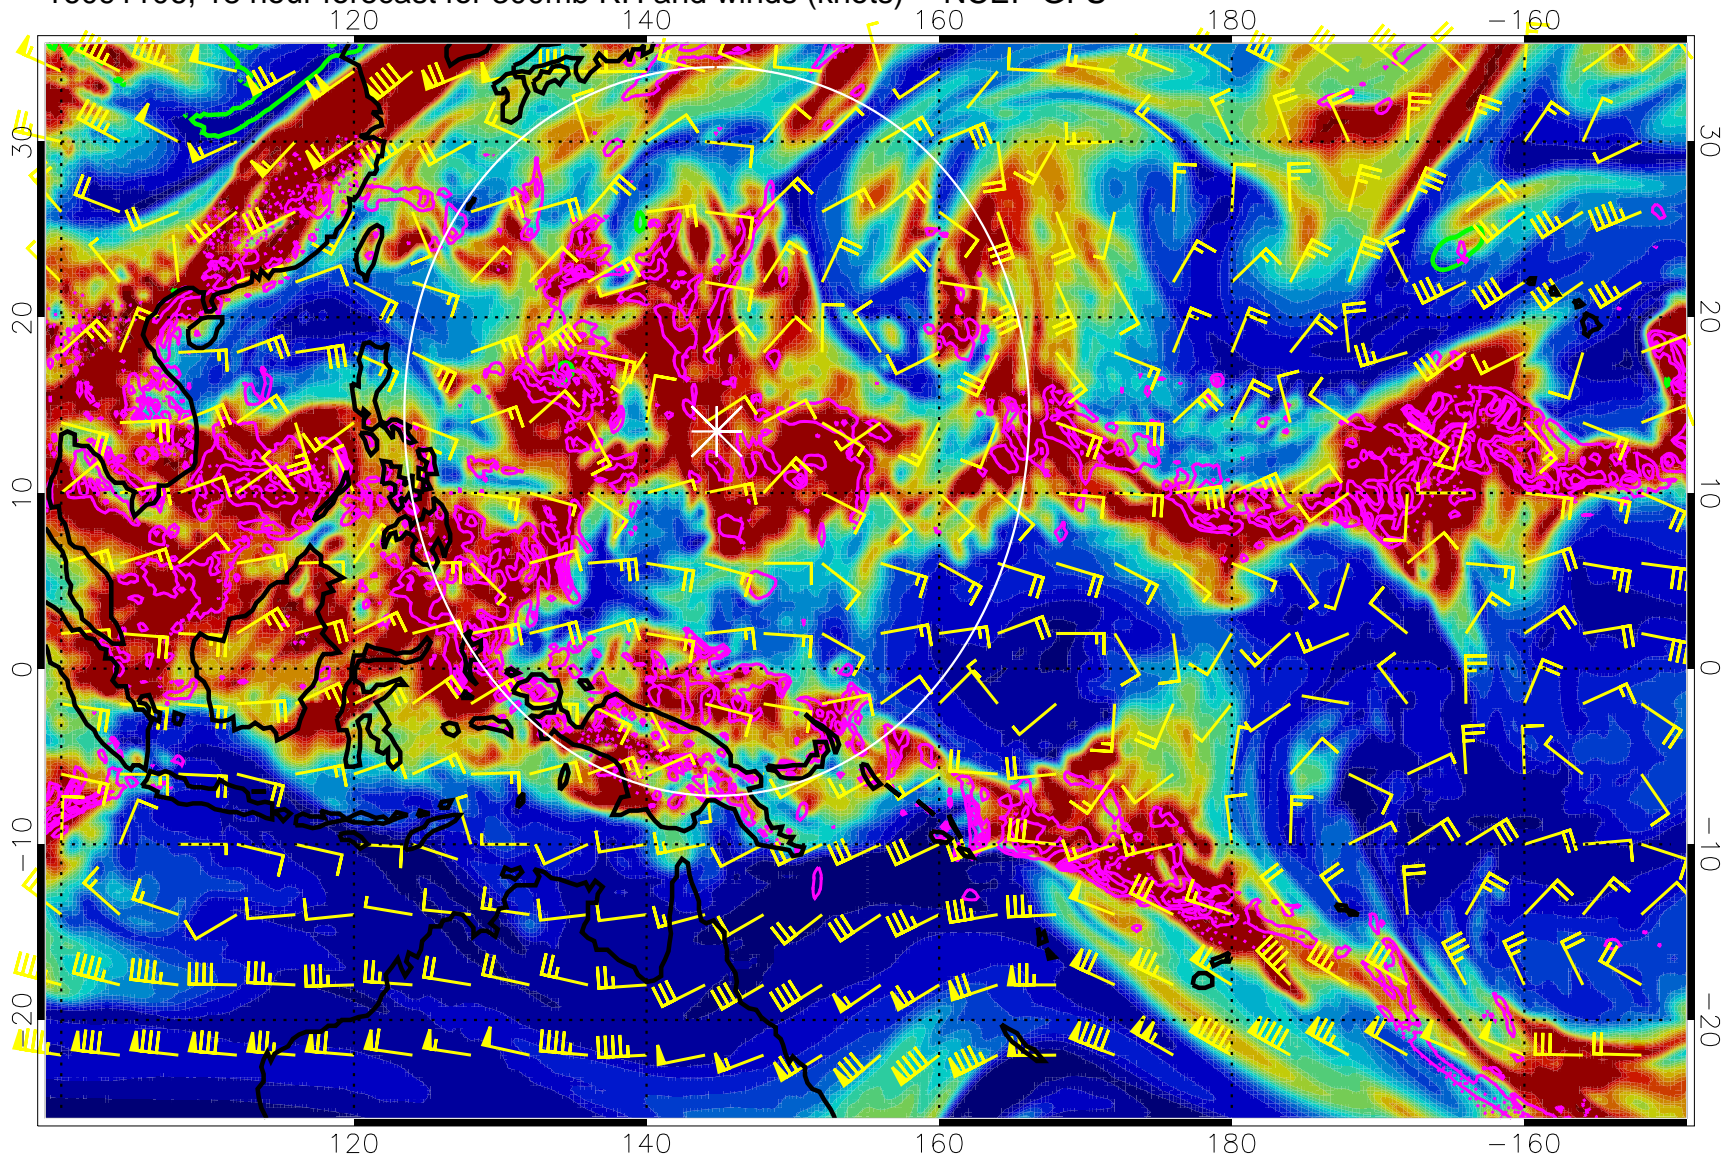

16091100, 12 hour forecast for 300mb RH and winds (knots) -- NCEP GFS

Precip (tot dot, conv sol) mm/day 40 mm/day contours, min 20

EPV Tropopause (2 PVU) Position

Range ring of 2304 km

16091106, 18 hour forecast for 300mb RH and winds (knots) -- NCEP GFS

Precip (tot dot, conv sol) mm/day 40 mm/day contours, min 20

EPV Tropopause (2 PVU) Position

Range ring of 2304 km

16091112, 24 hour forecast for 300mb RH and winds (knots) -- NCEP GFS

Precip (tot dot, conv sol) mm/day 40 mm/day contours, min 20

EPV Tropopause (2 PVU) Position

Range ring of 2304 km

16091118, 30 hour forecast for 300mb RH and winds (knots) -- NCEP GFS

Precip (tot dot, conv sol) mm/day 40 mm/day contours, min 20

EPV Tropopause (2 PVU) Position