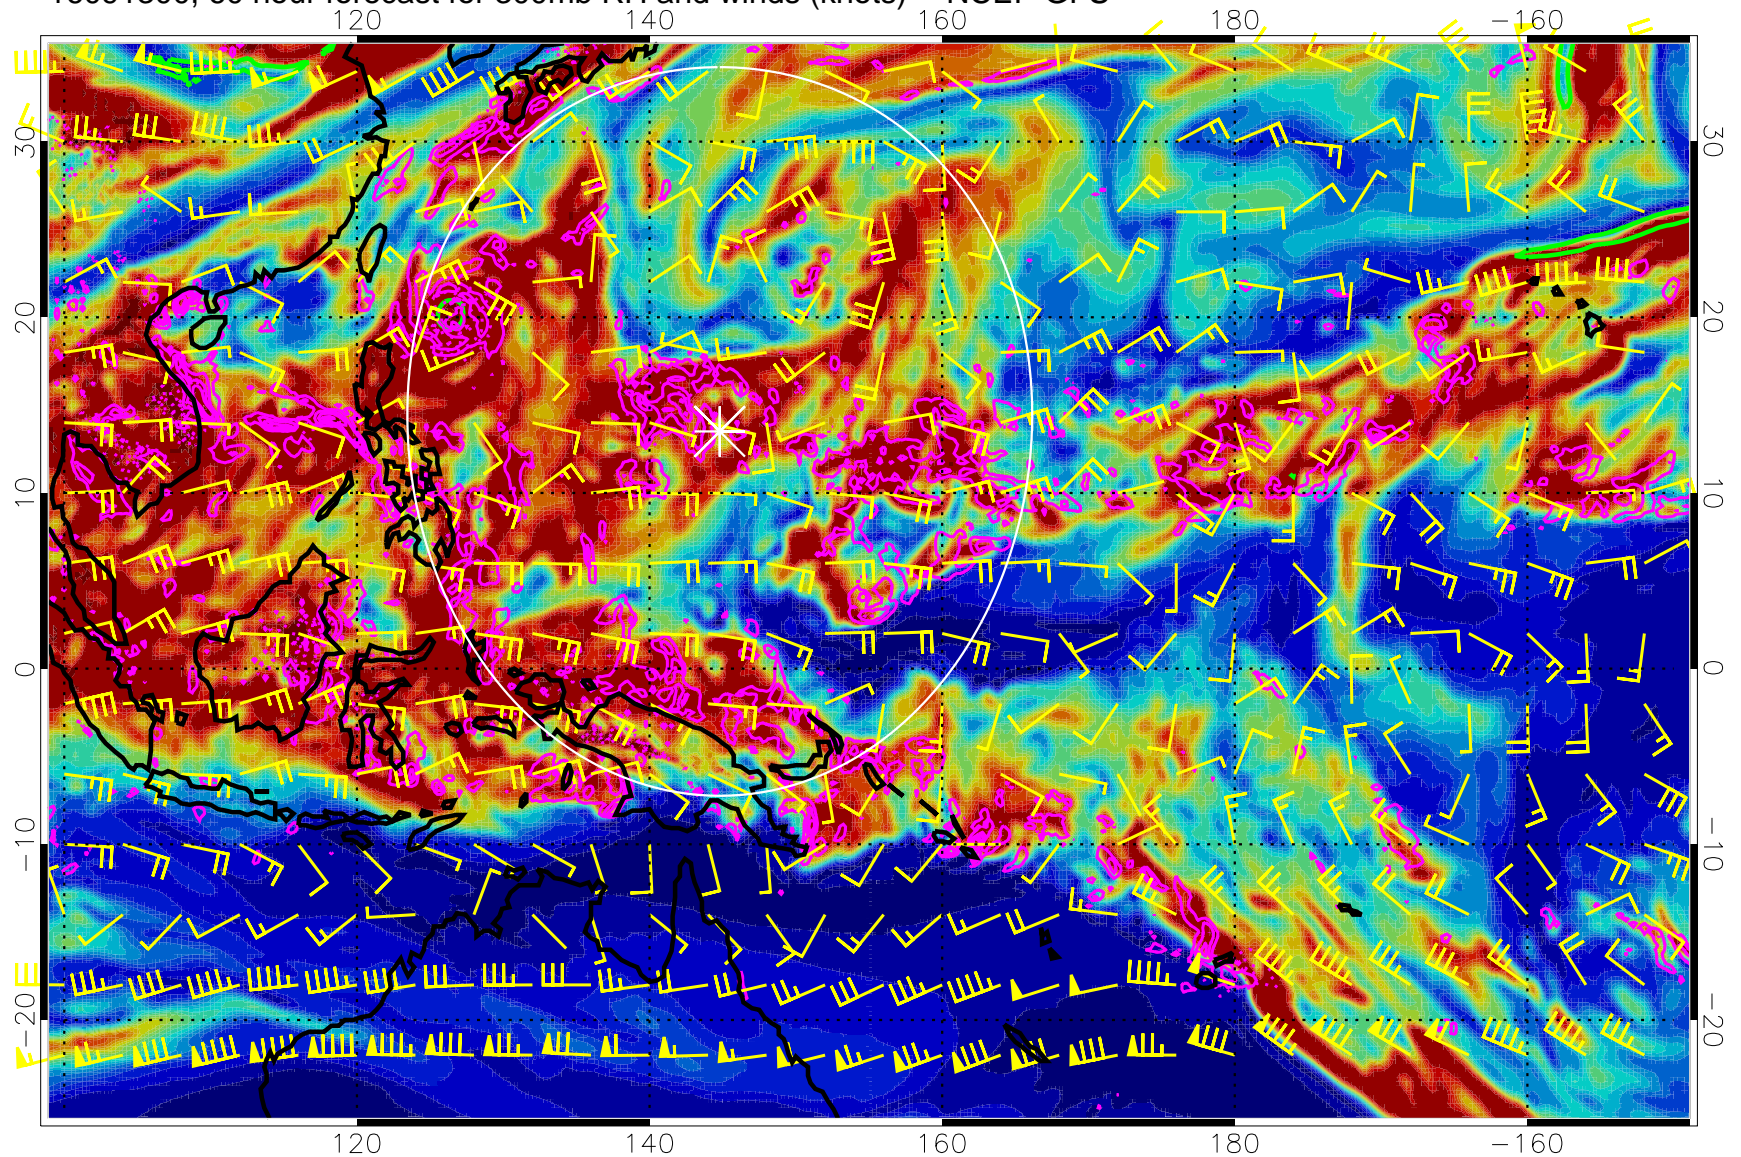

Precip (tot dot, conv sol) mm/day 40 mm/day contours, min 20

EPV Tropopause (2 PVU) Position

Range ring of 2304 km

16091218, 54 hour forecast for 300mb RH and winds (knots) -- NCEP GFS

Precip (tot dot, conv sol) mm/day 40 mm/day contours, min 20

EPV Tropopause (2 PVU) Position

Range ring of 2304 km

16091300, 60 hour forecast for 300mb RH and winds (knots) -- NCEP GFS

Precip (tot dot, conv sol) mm/day 40 mm/day contours, min 20

EPV Tropopause (2 PVU) Position