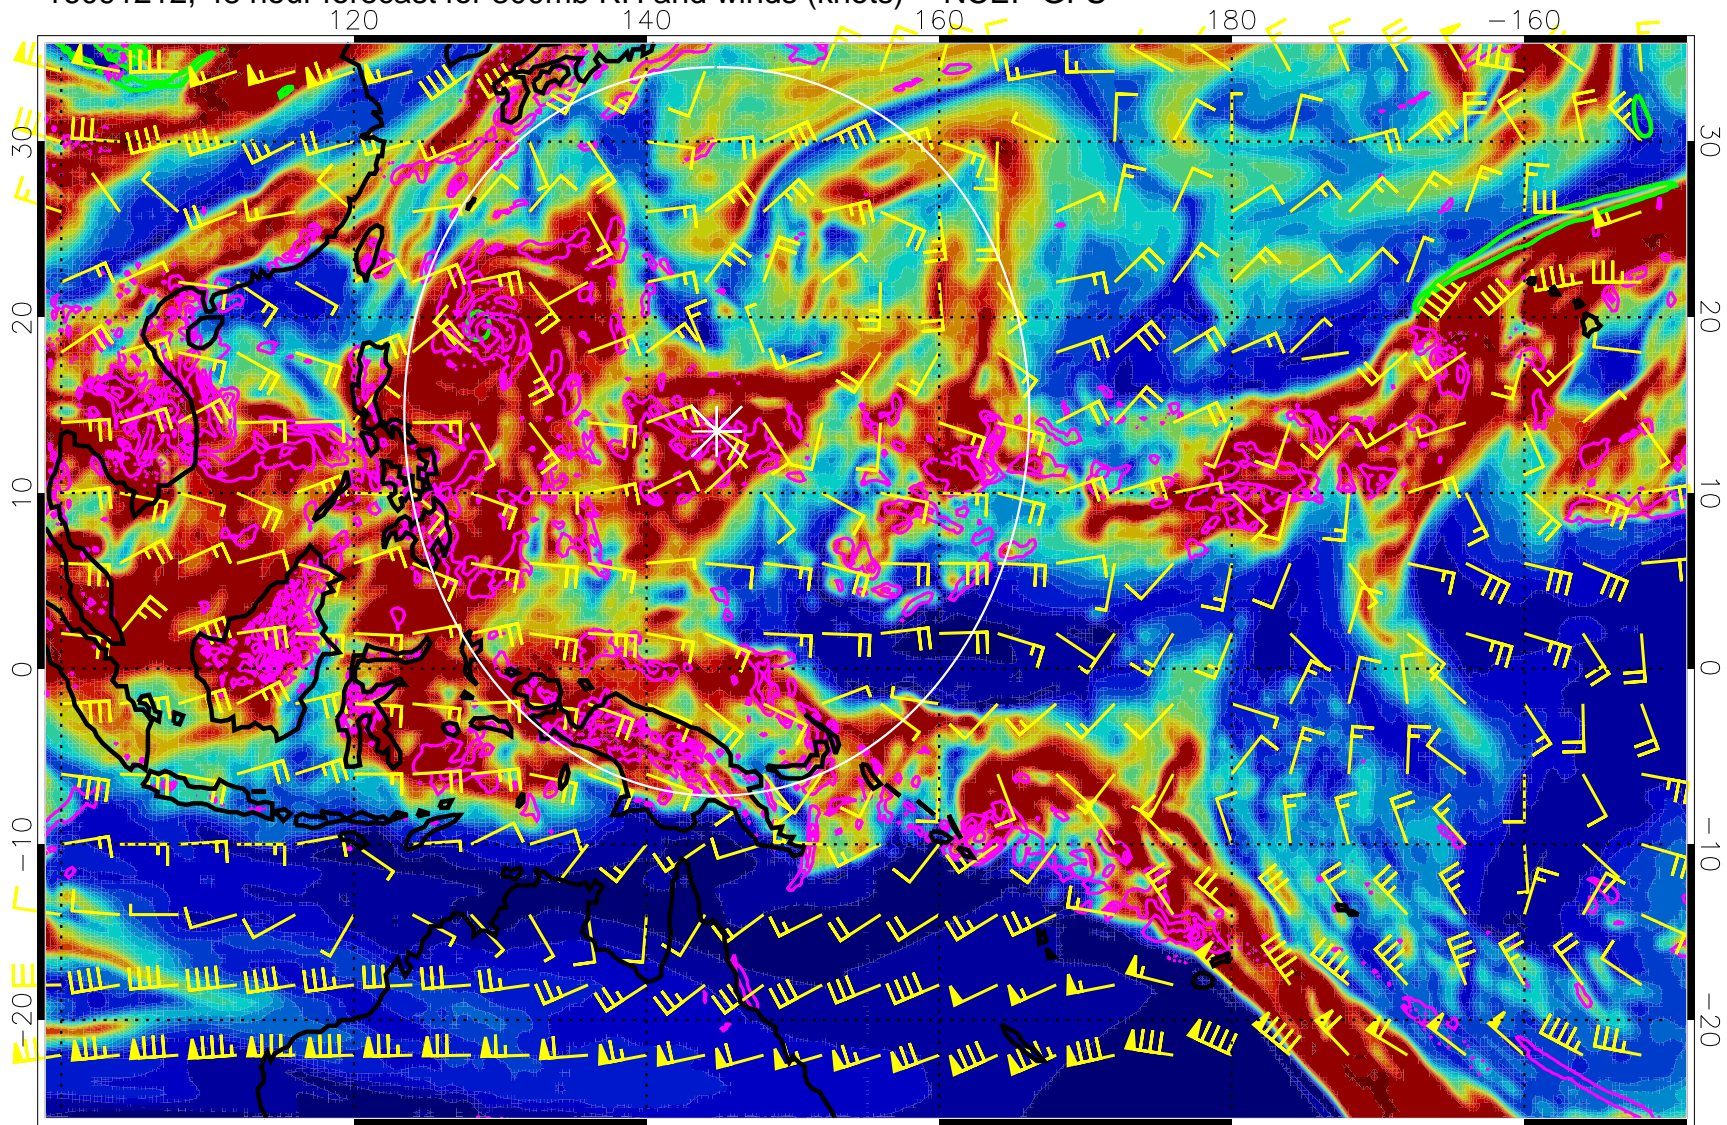

16091206, 42 hour forecast for 300mb RH and winds (knots) -- NCEP GFS

Precip (tot dot, conv sol) mm/day 40 mm/day contours, min 20

EPV Tropopause (2 PVU) Position

Range ring of 2304 km

16091212, 48 hour forecast for 300mb RH and winds (knots) -- NCEP GFS

Precip (tot dot, conv sol) mm/day 40 mm/day contours, min 20

EPV Tropopause (2 PVU) Position

Range ring of 2304 km

16091218, 54 hour forecast for 300mb RH and winds (knots) -- NCEP GFS

Precip (tot dot, conv sol) mm/day 40 mm/day contours, min 20