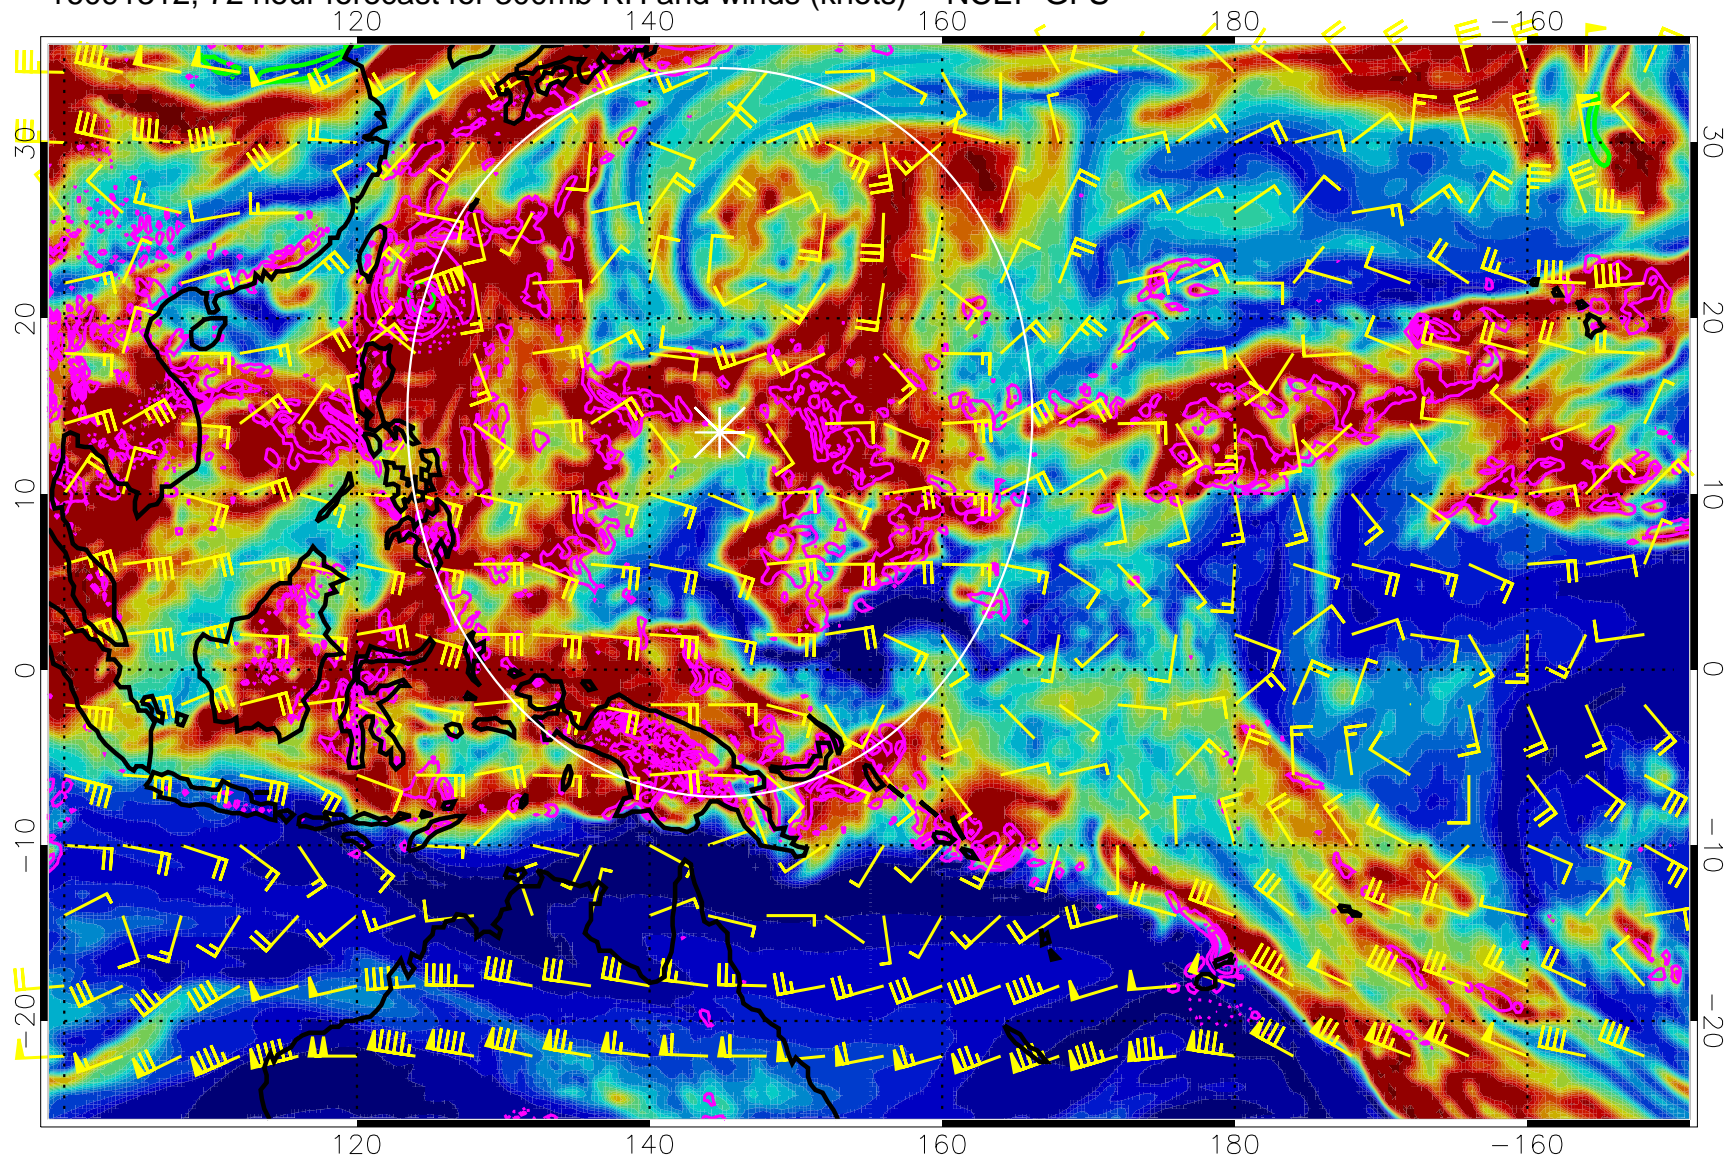

16091312, 72 hour forecast for 300mb RH and winds (knots) -- NCEP GFS

Precip (tot dot, conv sol) mm/day 40 mm/day contours, min 20

EPV Tropopause (2 PVU) Position

Range ring of 2304 km