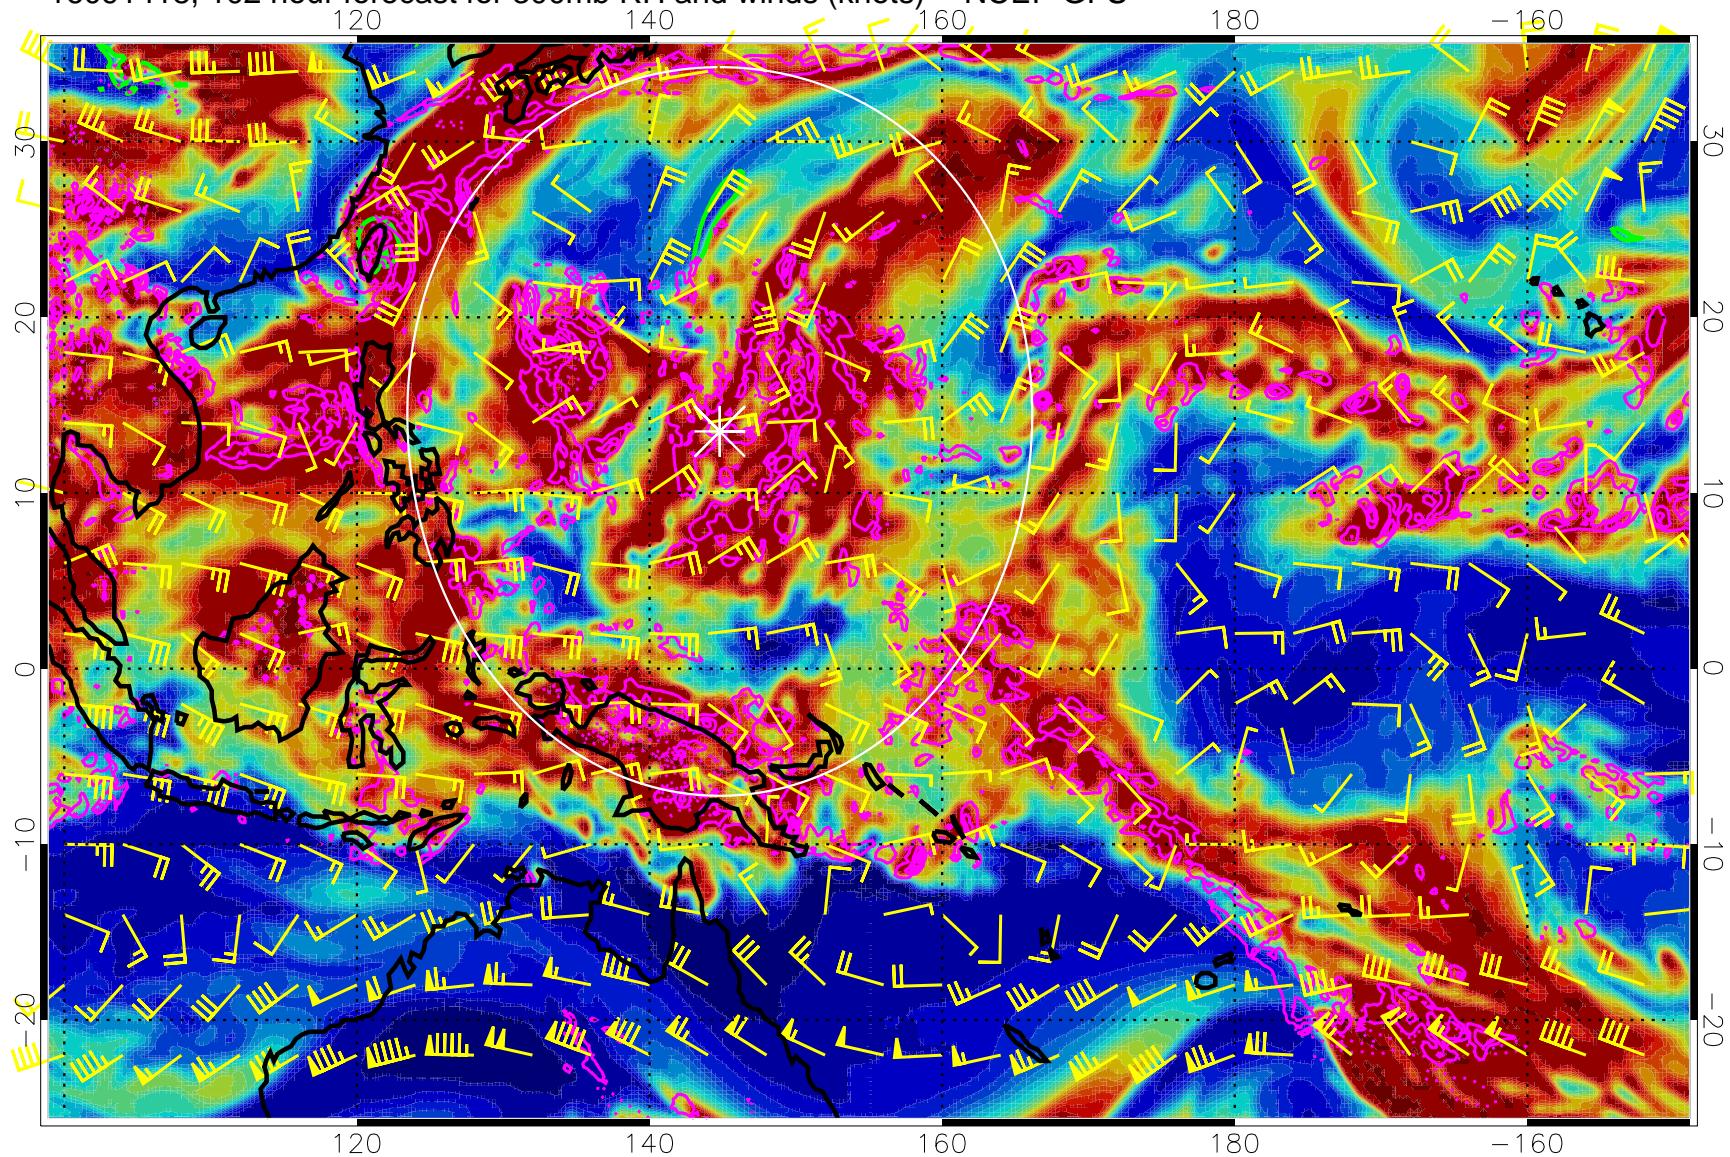

16091412, 96 hour forecast for 300mb RH and winds (knots) -- NCEP GFS

Precip (tot dot, conv sol) mm/day 40 mm/day contours, min 20

EPV Tropopause (2 PVU) Position

Range ring of 2304 km

16091418, 102 hour forecast for 300mb RH and winds (knots) -- NCEP GFS

Precip (tot dot, conv sol) mm/day 40 mm/day contours, min 20

EPV Tropopause (2 PVU) Position

Range ring of 2304 km

16091500, 108 hour forecast for 300mb RH and winds (knots) -- NCEP GFS

Precip (tot dot, conv sol) mm/day 40 mm/day contours, min 20