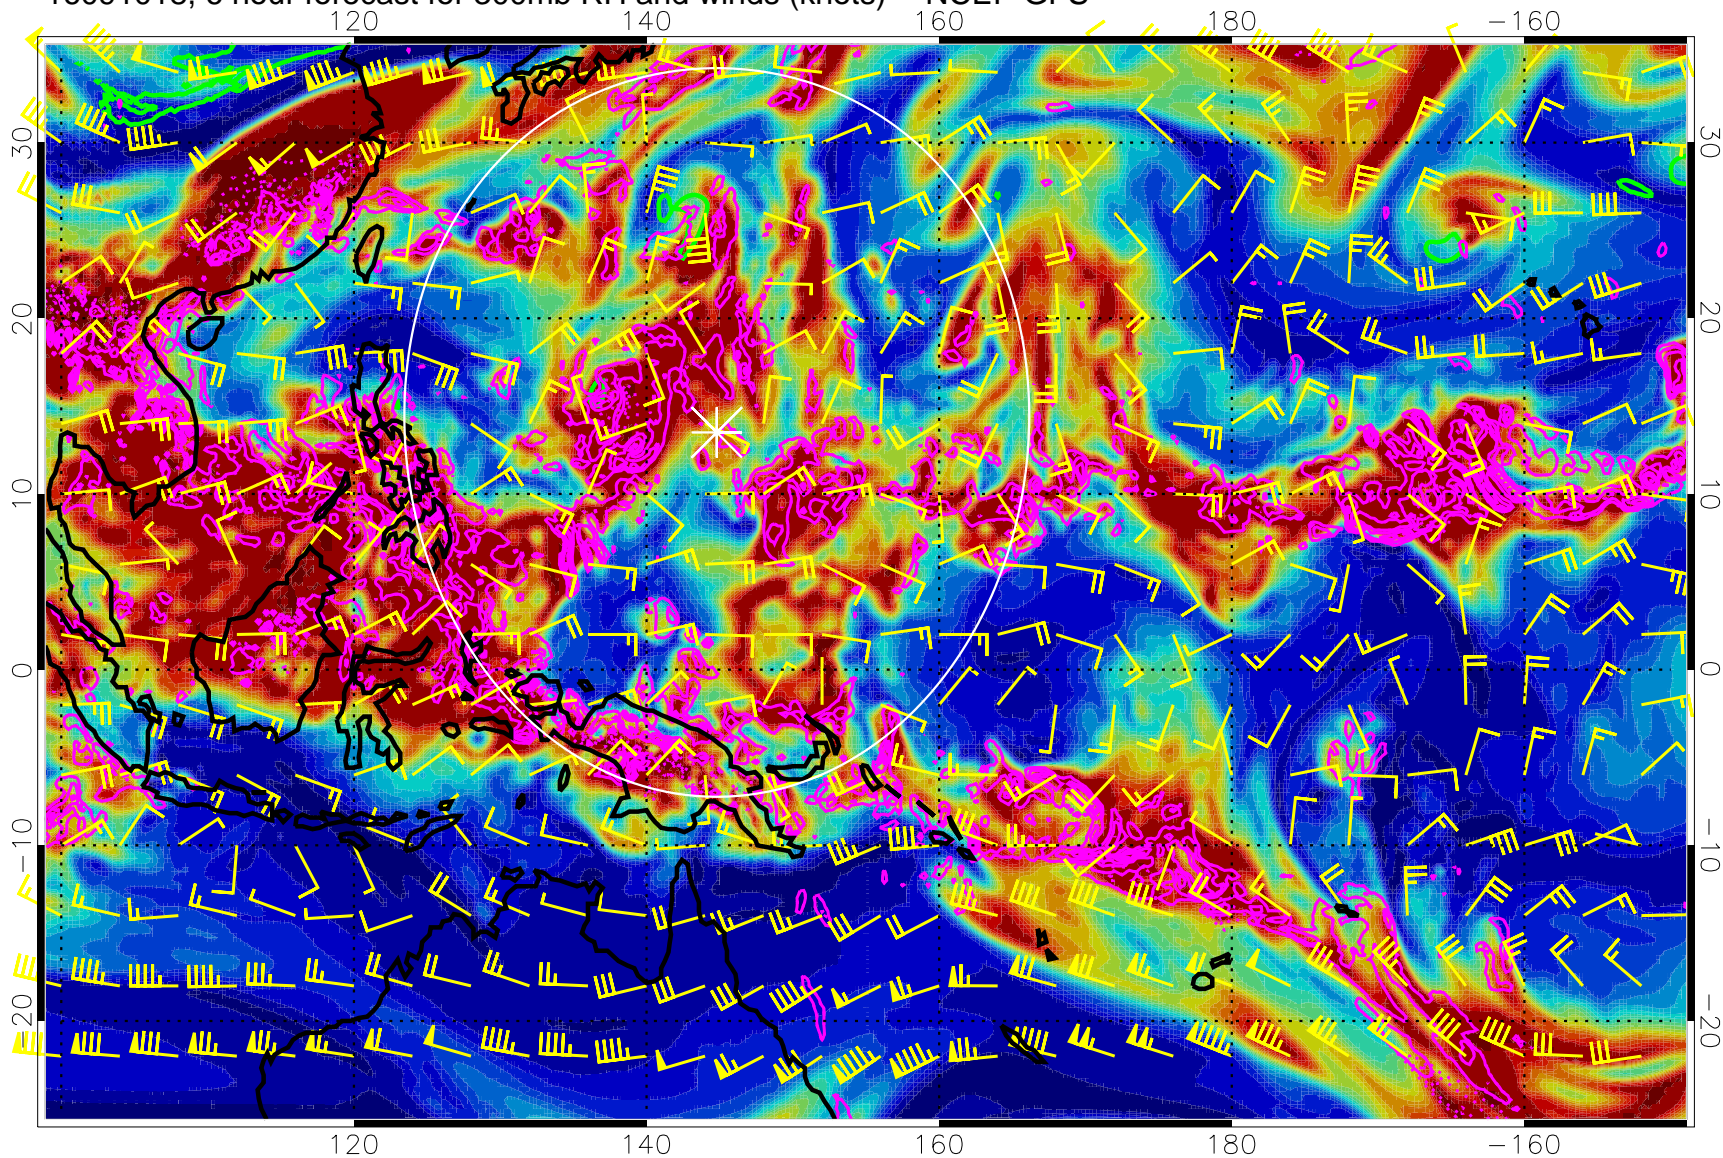

16091018, 6 hour forecast for 300mb RH and winds (knots) -- NCEP GFS

0 20 40 60 80 100  
RH, %

Precip (tot dot, conv sol) mm/day 40 mm/day contours, min 20

EPV Tropopause (2 PVU) Position

Range ring of 2304 km

16091100, 12 hour forecast for 300mb RH and winds (knots) -- NCEP GFS

Precip (tot dot, conv sol) mm/day 40 mm/day contours, min 20

EPV Tropopause (2 PVU) Position

Range ring of 2304 km

16091106, 18 hour forecast for 300mb RH and winds (knots) -- NCEP GFS

Precip (tot dot, conv sol) mm/day 40 mm/day contours, min 20

EPV Tropopause (2 PVU) Position

Range ring of 2304 km

16091112, 24 hour forecast for 300mb RH and winds (knots) -- NCEP GFS

Precip (tot dot, conv sol) mm/day 40 mm/day contours, min 20