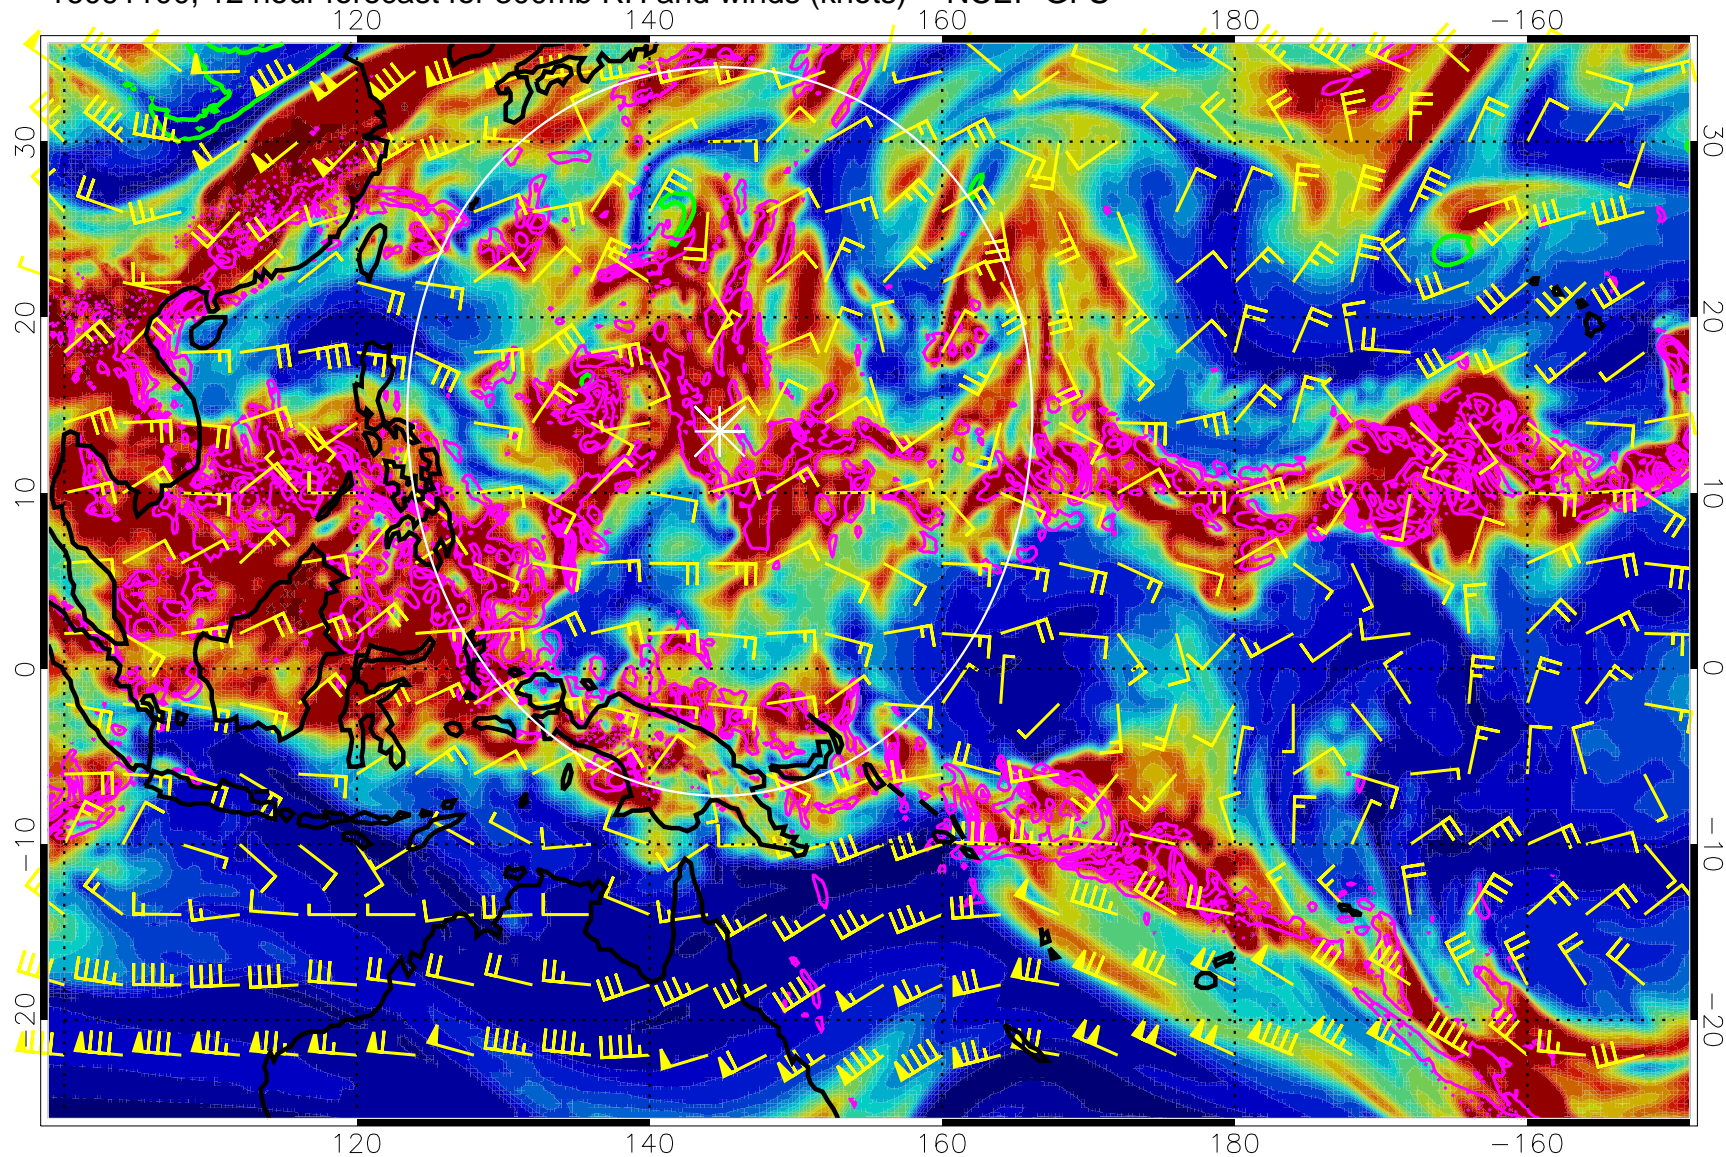

16091018, 6 hour forecast for 300mb RH and winds (knots) -- NCEP GFS

0 20 40 60 80 100  
RH, %

Precip (tot dot, conv sol) mm/day 40 mm/day contours, min 20

EPV Tropopause (2 PVU) Position

Range ring of 2304 km

16091100, 12 hour forecast for 300mb RH and winds (knots) -- NCEP GFS

Precip (tot dot, conv sol) mm/day 40 mm/day contours, min 20

EPV Tropopause (2 PVU) Position

Range ring of 2304 km

16091106, 18 hour forecast for 300mb RH and winds (knots) -- NCEP GFS

Precip (tot dot, conv sol) mm/day 40 mm/day contours, min 20

EPV Tropopause (2 PVU) Position

Range ring of 2304 km

16091112, 24 hour forecast for 300mb RH and winds (knots) -- NCEP GFS

Precip (tot dot, conv sol) mm/day 40 mm/day contours, min 20

EPV Tropopause (2 PVU) Position

Range ring of 2304 km

16091118, 30 hour forecast for 300mb RH and winds (knots) -- NCEP GFS

Precip (tot dot, conv sol) mm/day 40 mm/day contours, min 20

EPV Tropopause (2 PVU) Position