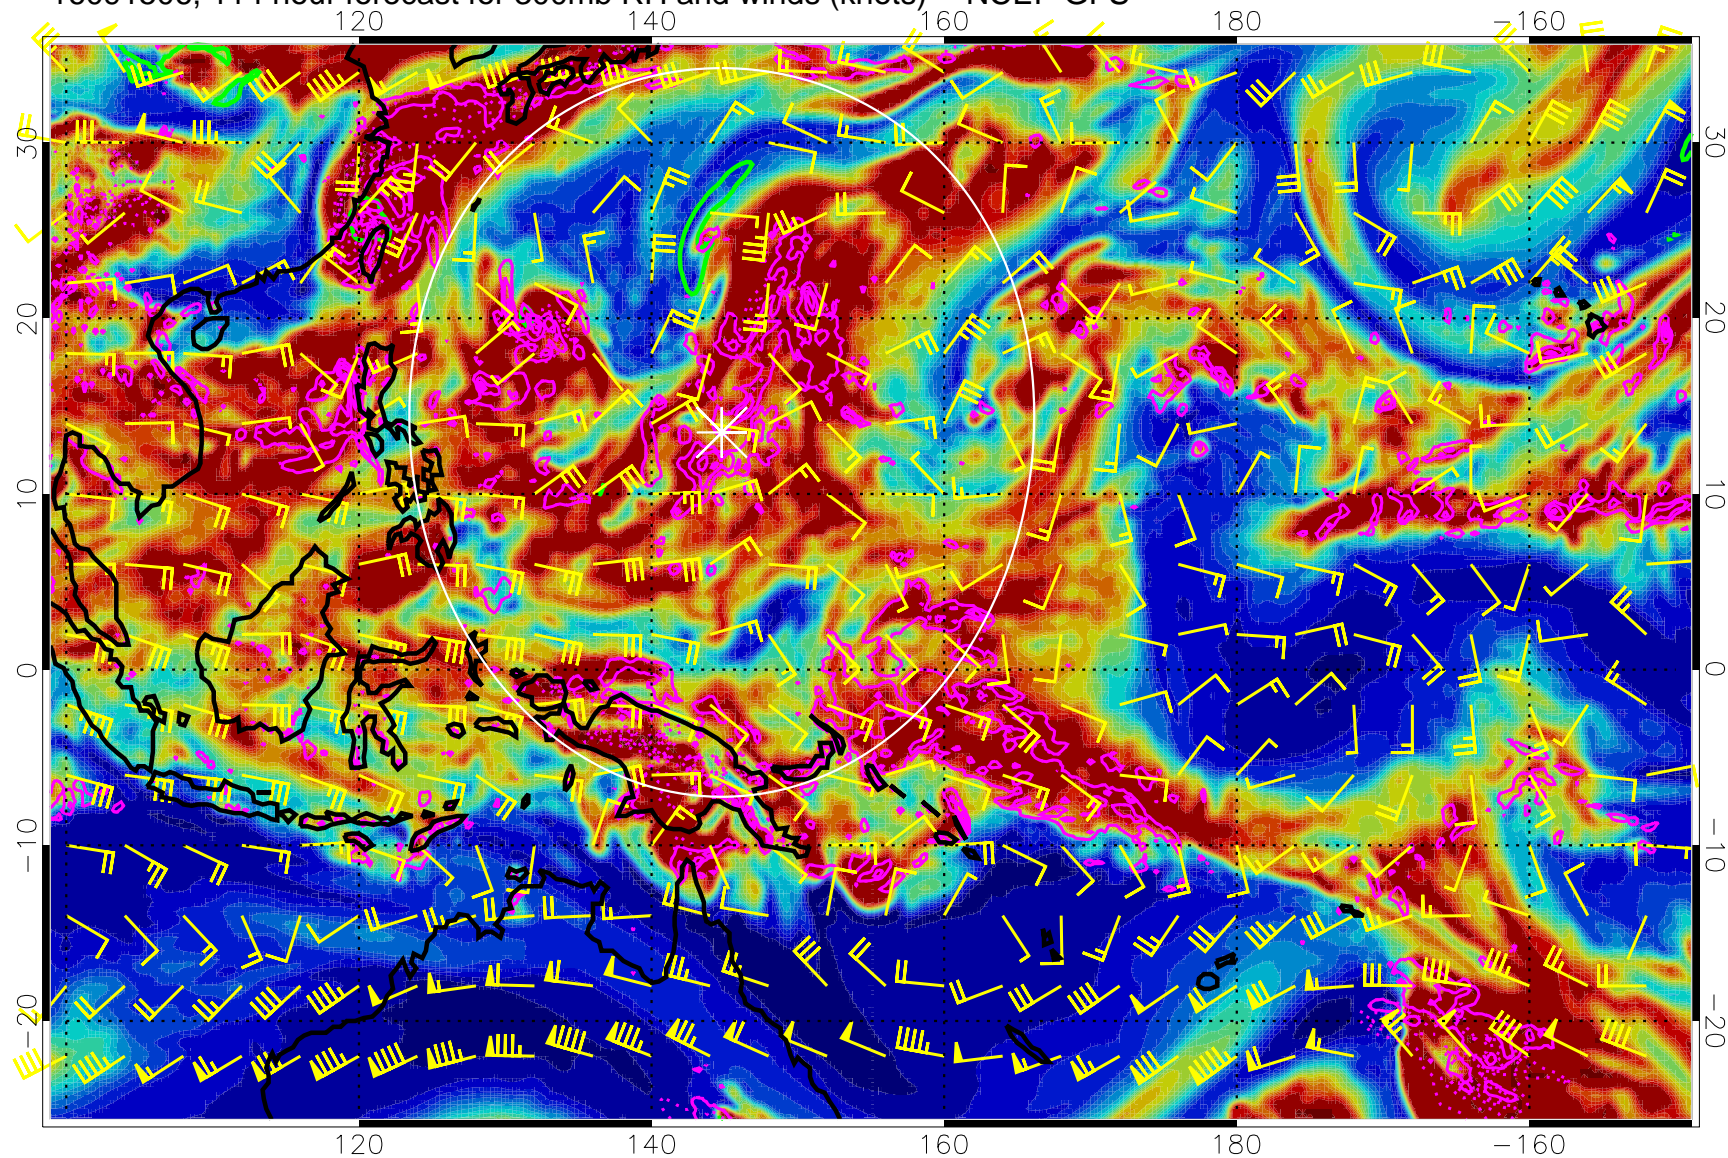

Precip (tot dot, conv sol) mm/day 40 mm/day contours, min 20

EPV Tropopause (2 PVU) Position

Range ring of 2304 km

16091500, 108 hour forecast for 300mb RH and winds (knots) -- NCEP GFS

Precip (tot dot, conv sol) mm/day 40 mm/day contours, min 20

EPV Tropopause (2 PVU) Position

Range ring of 2304 km

16091506, 114 hour forecast for 300mb RH and winds (knots) -- NCEP GFS

Precip (tot dot, conv sol) mm/day 40 mm/day contours, min 20

EPV Tropopause (2 PVU) Position