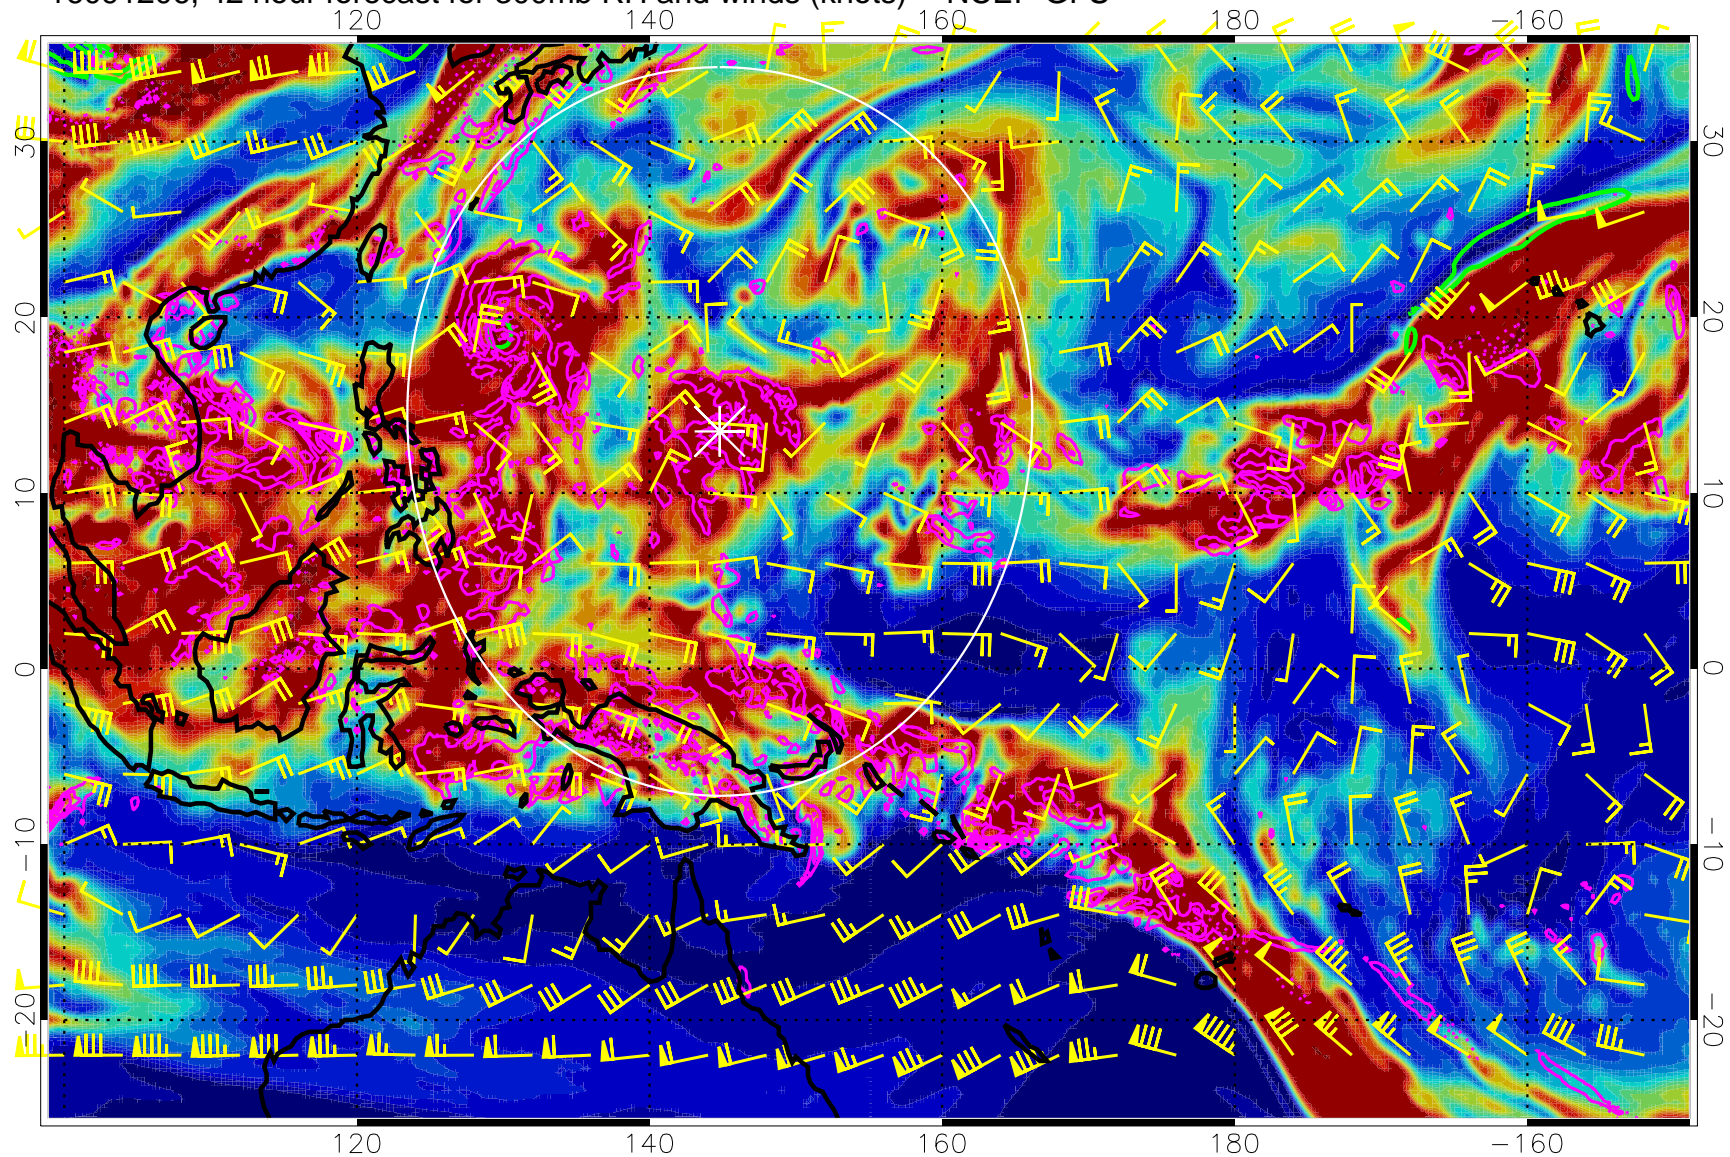

16091206, 42 hour forecast for 300mb RH and winds (knots) -- NCEP GFS

Precip (tot dot, conv sol) mm/day 40 mm/day contours, min 20

EPV Tropopause (2 PVU) Position

Range ring of 2304 km