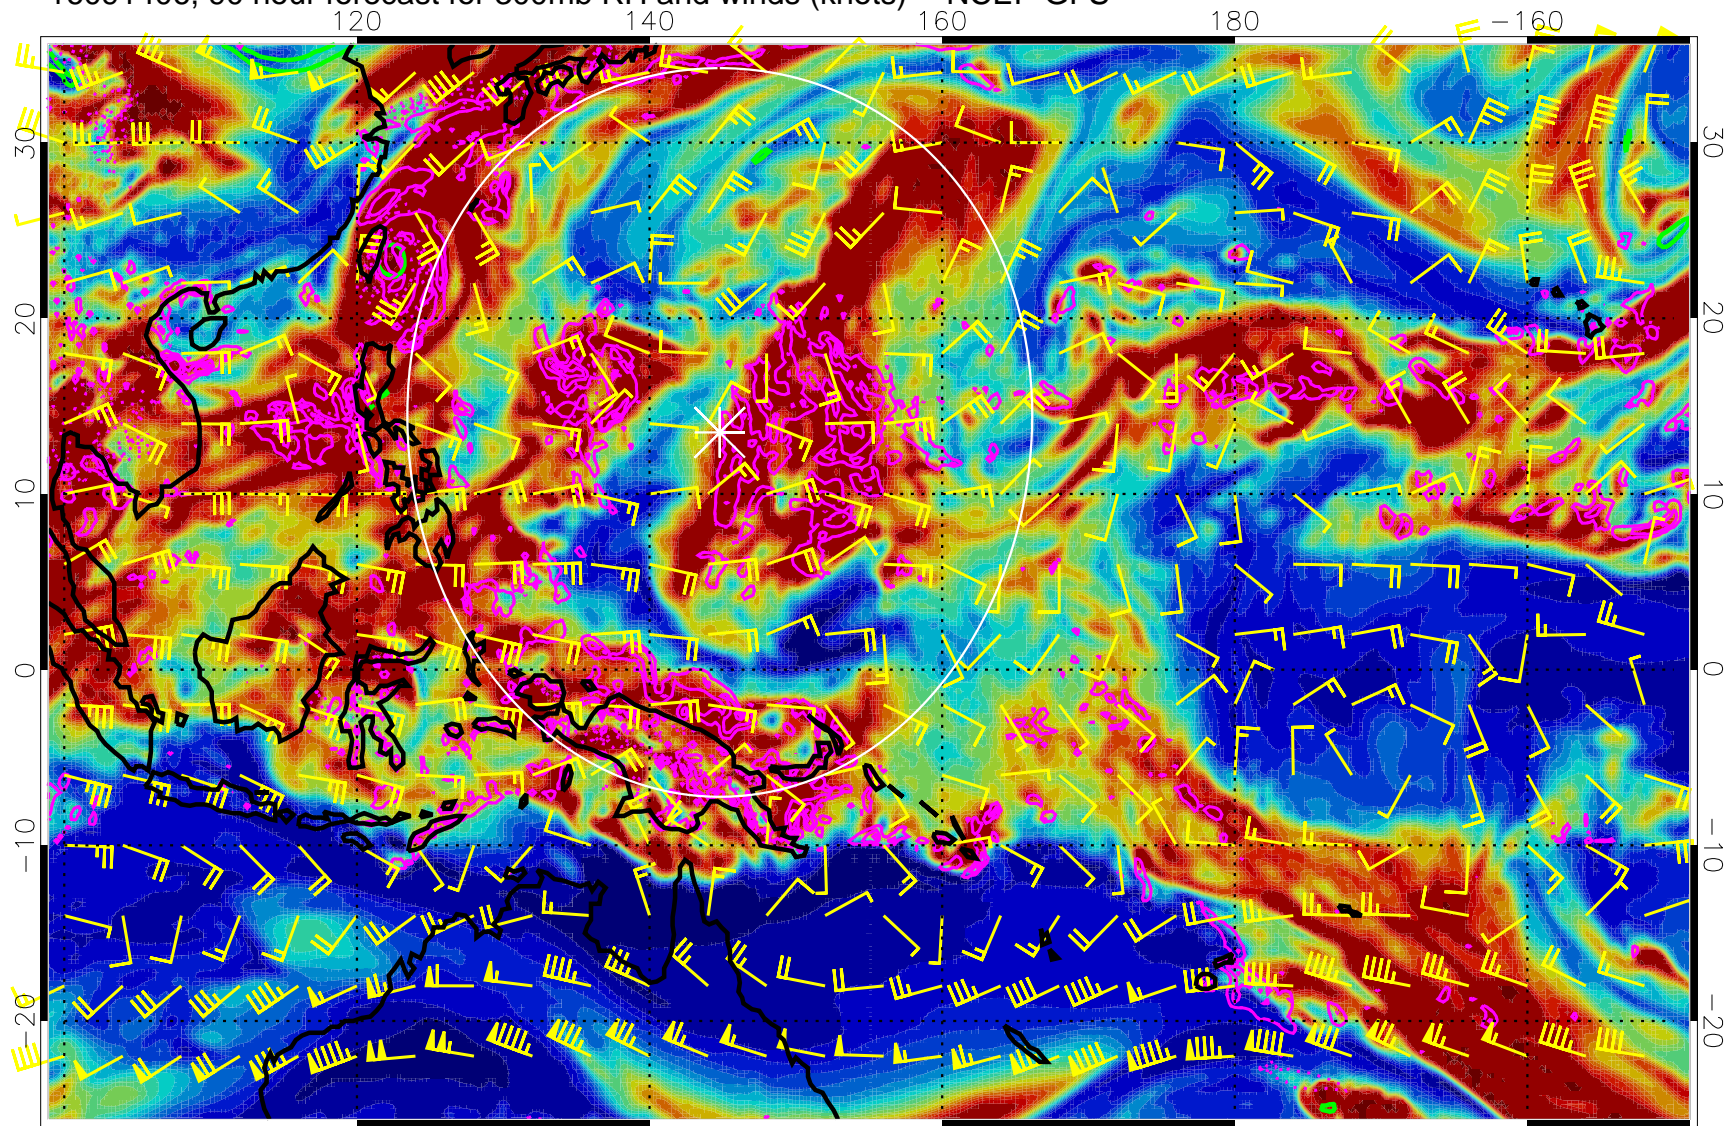

Range ring of 2304 km

16091406, 90 hour forecast for 300mb RH and winds (knots) -- NCEP GFS

Precip (tot dot, conv sol) mm/day 40 mm/day contours, min 20

EPV Tropopause (2 PVU) Position

Range ring of 2304 km