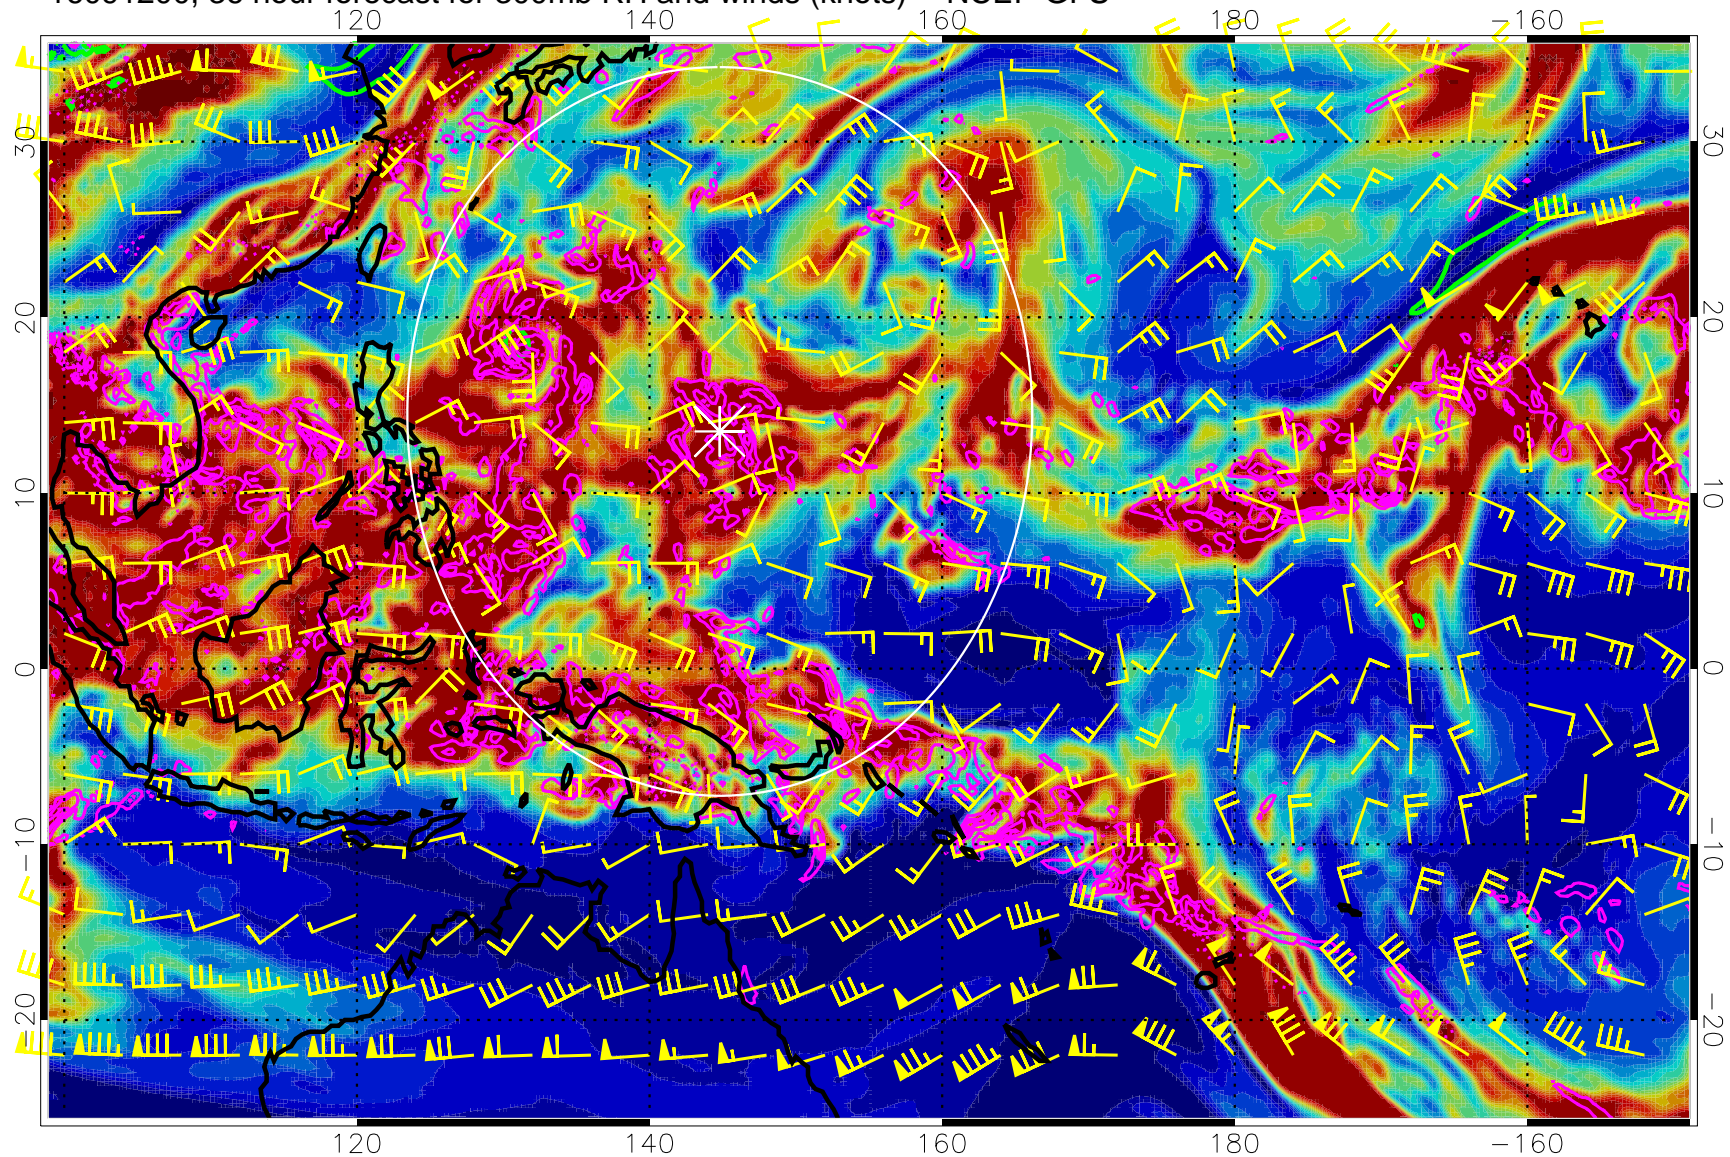

16091200, 36 hour forecast for 300mb RH and winds (knots) -- NCEP GFS

Precip (tot dot, conv sol) mm/day 40 mm/day contours, min 20

EPV Tropopause (2 PVU) Position

Range ring of 2304 km