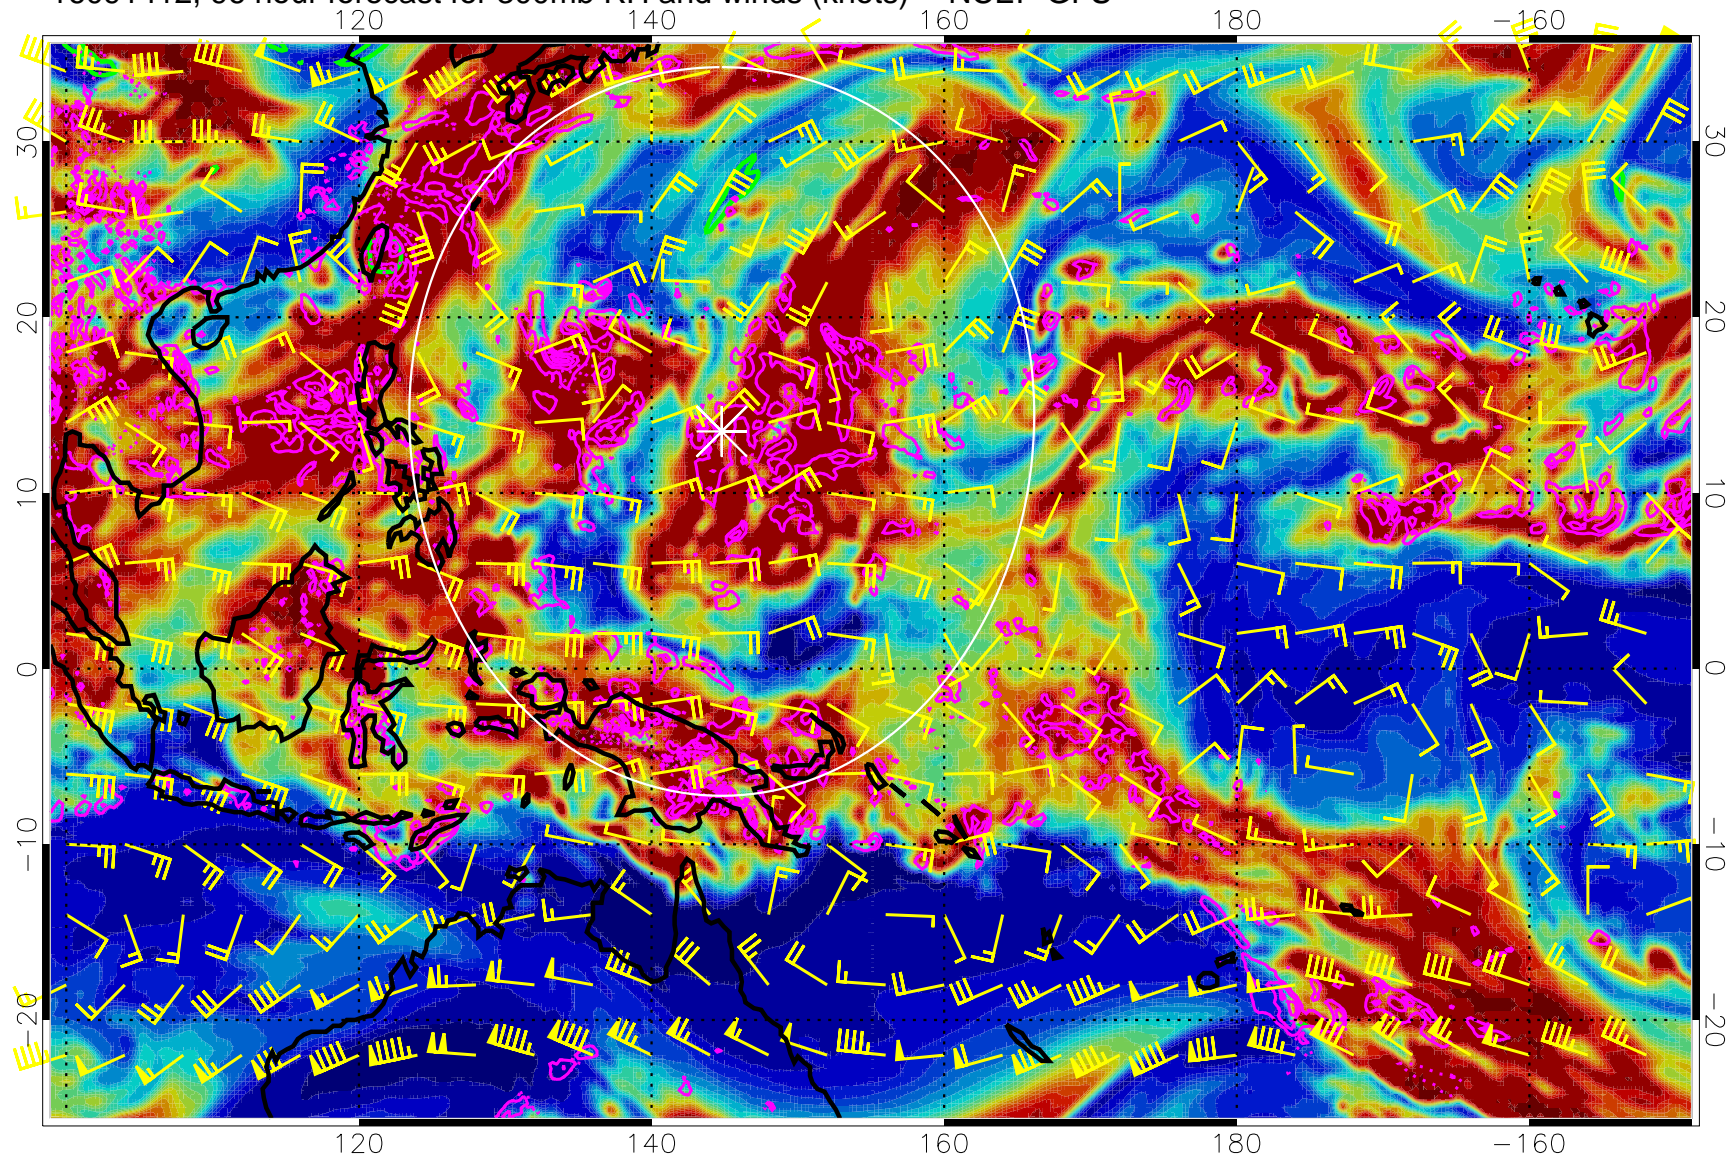

16091412, 96 hour forecast for 300mb RH and winds (knots) -- NCEP GFS

Precip (tot dot, conv sol) mm/day 40 mm/day contours, min 20

EPV Tropopause (2 PVU) Position

Range ring of 2304 km