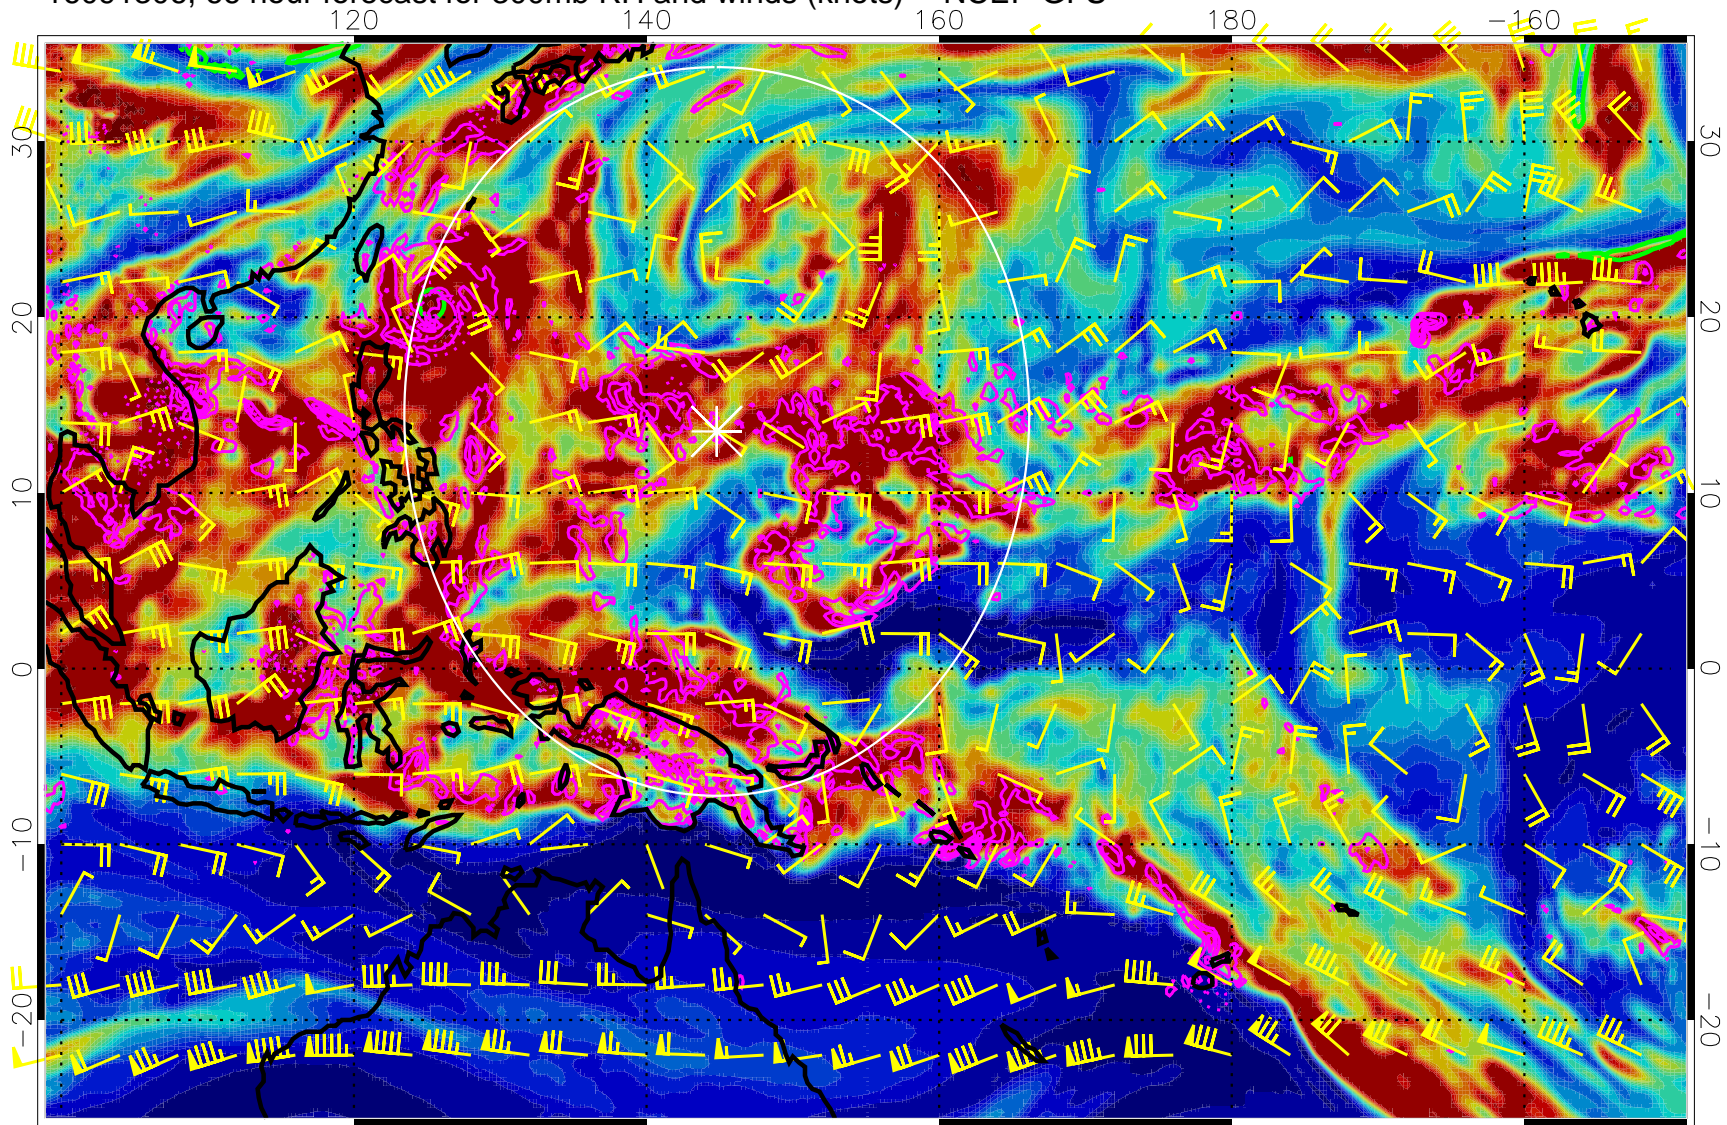

16091306, 66 hour forecast for 300mb RH and winds (knots) -- NCEP GFS

0 20 40 60 80 100
RH, %

Precip (tot dot, conv sol) mm/day 40 mm/day contours, min 20

EPV Tropopause (2 PVU) Position

Range ring of 2304 km