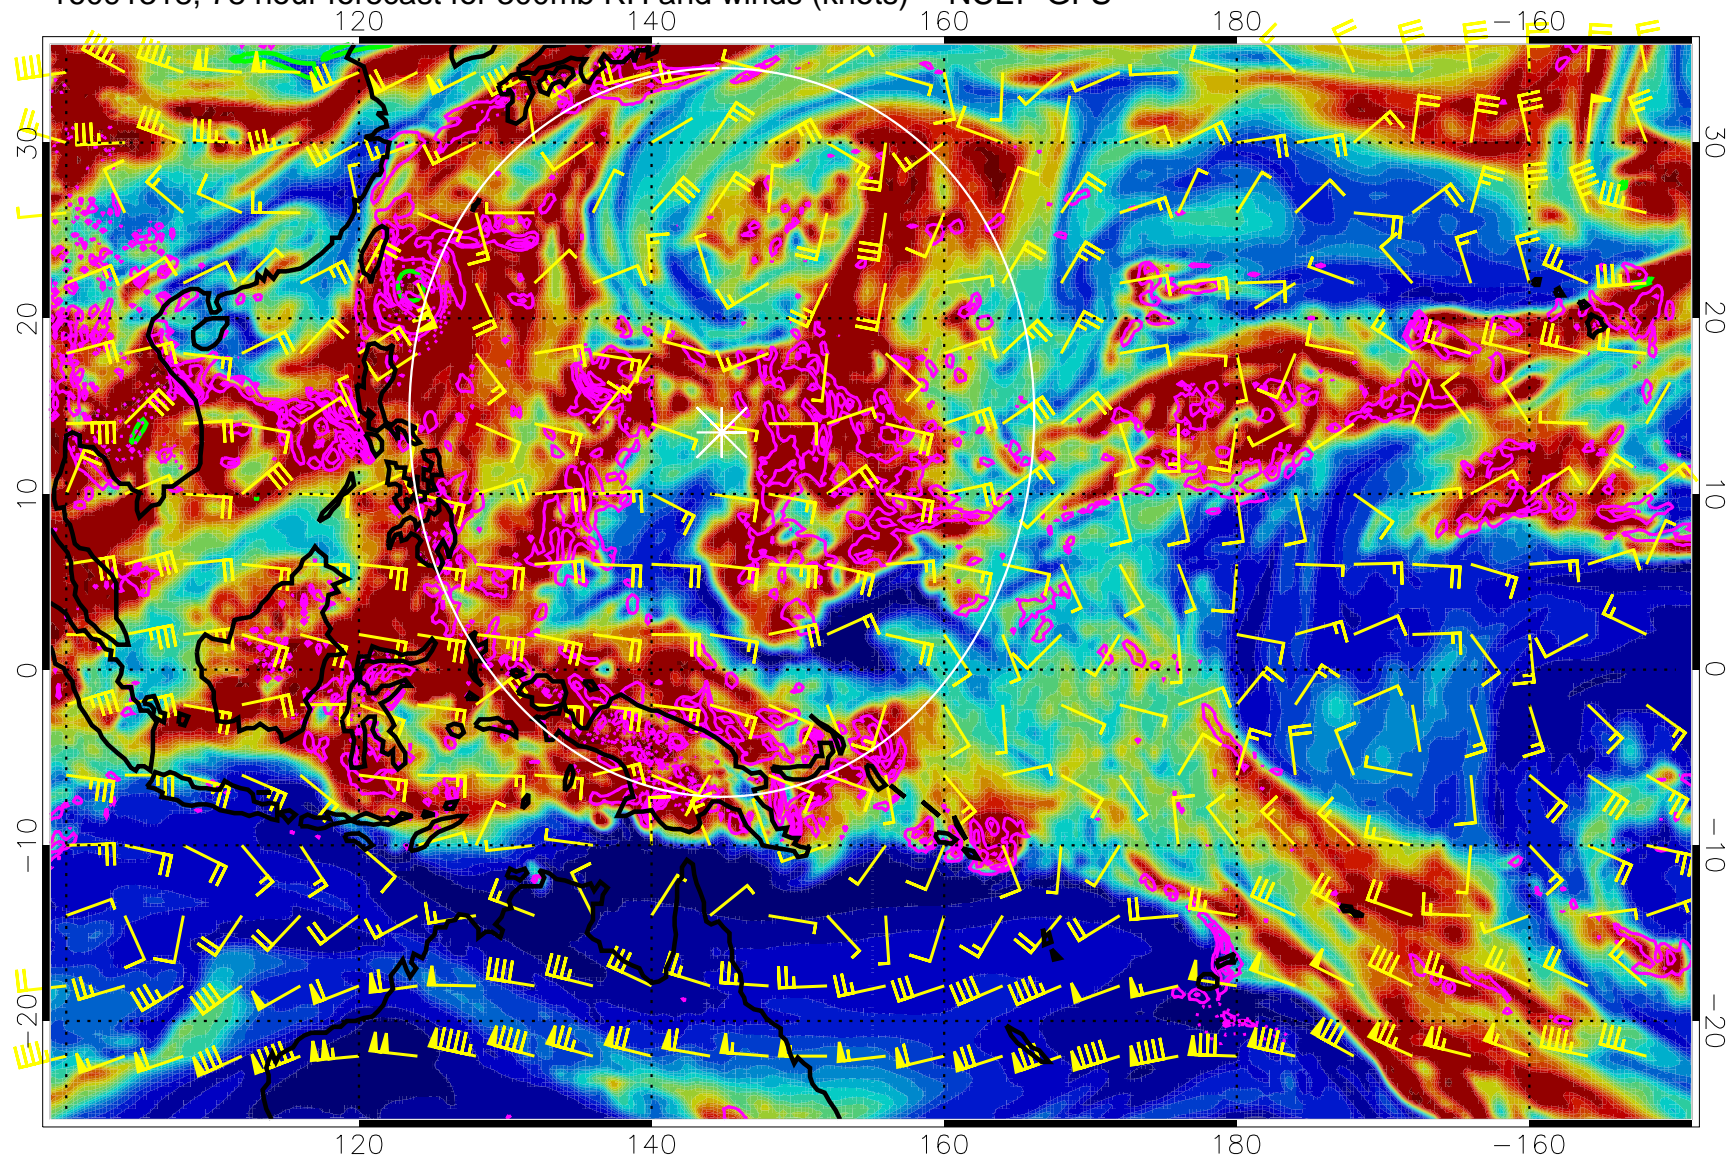

16091318, 78 hour forecast for 300mb RH and winds (knots) -- NCEP GFS