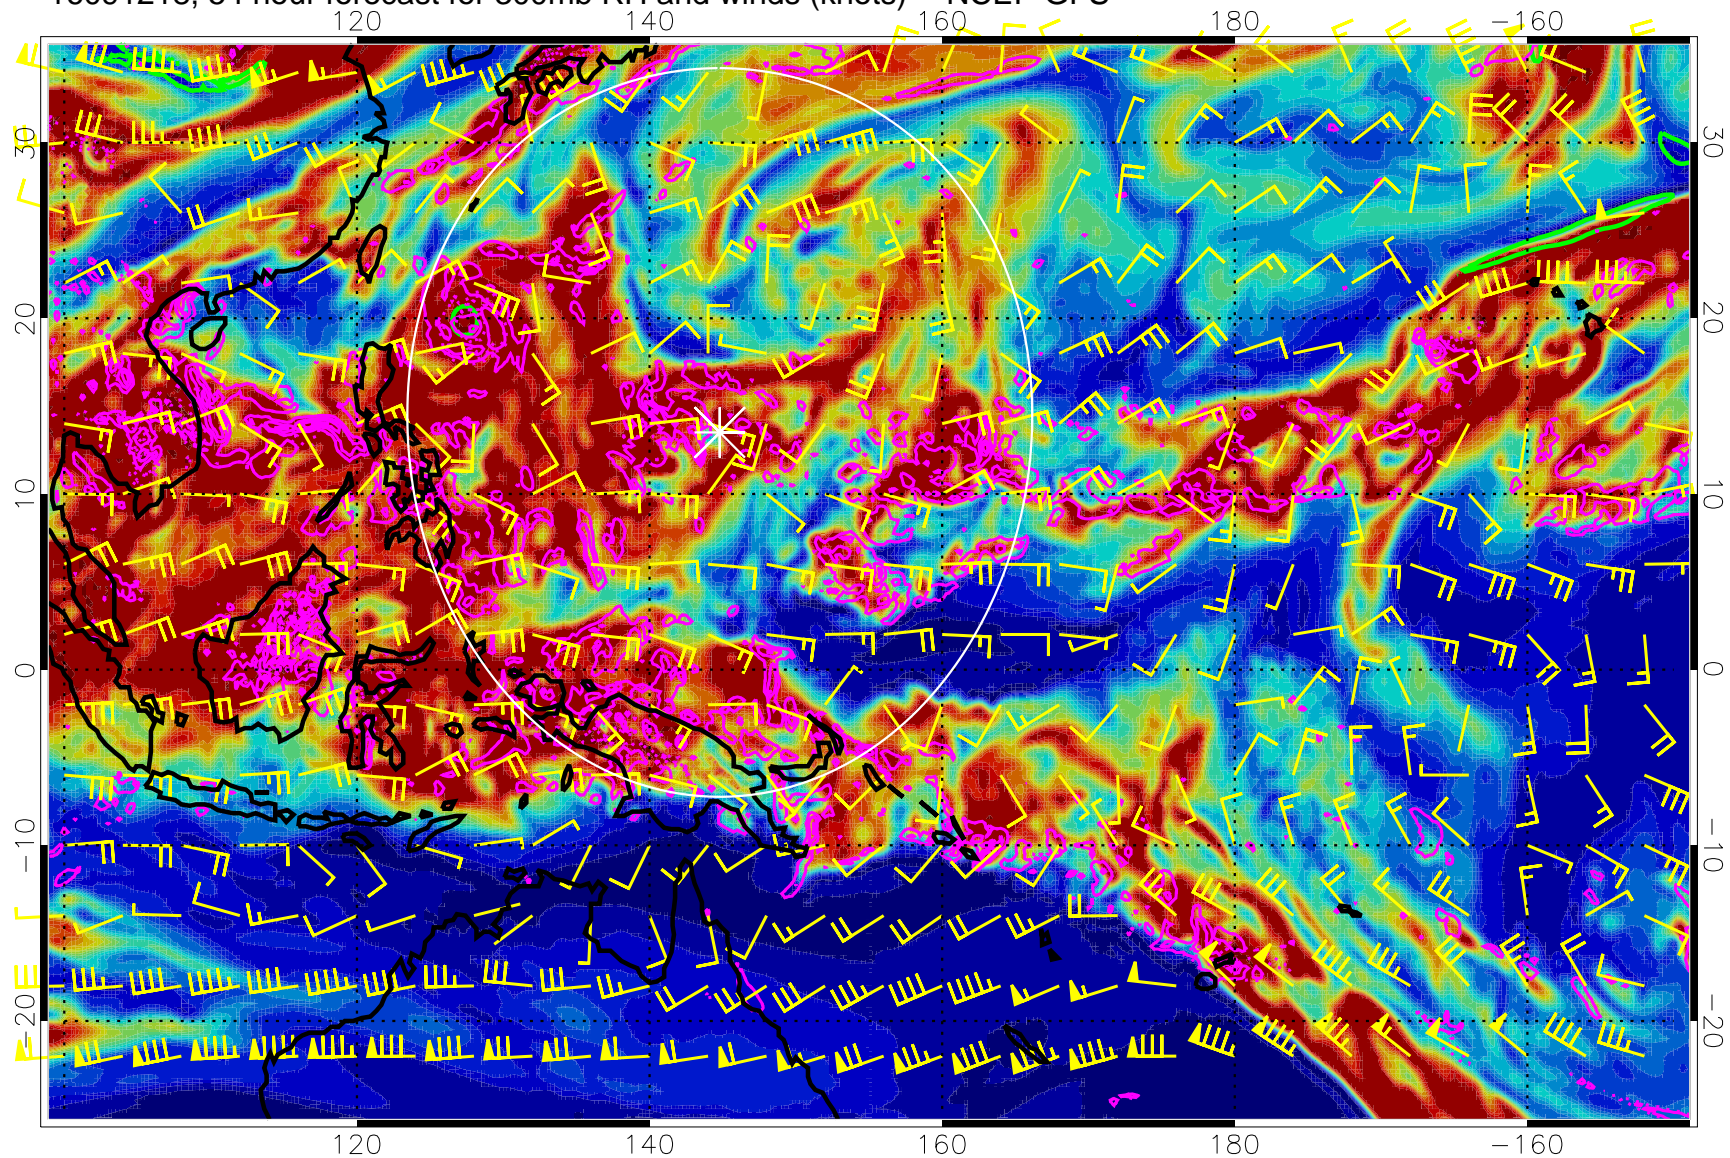

16091206, 42 hour forecast for 300mb RH and winds (knots) -- NCEP GFS

Precip (tot dot, conv sol) mm/day 40 mm/day contours, min 20

EPV Tropopause (2 PVU) Position

Range ring of 2304 km

16091212, 48 hour forecast for 300mb RH and winds (knots) -- NCEP GFS

Precip (tot dot, conv sol) mm/day 40 mm/day contours, min 20

EPV Tropopause (2 PVU) Position

Range ring of 2304 km

16091218, 54 hour forecast for 300mb RH and winds (knots) -- NCEP GFS

Precip (tot dot, conv sol) mm/day 40 mm/day contours, min 20