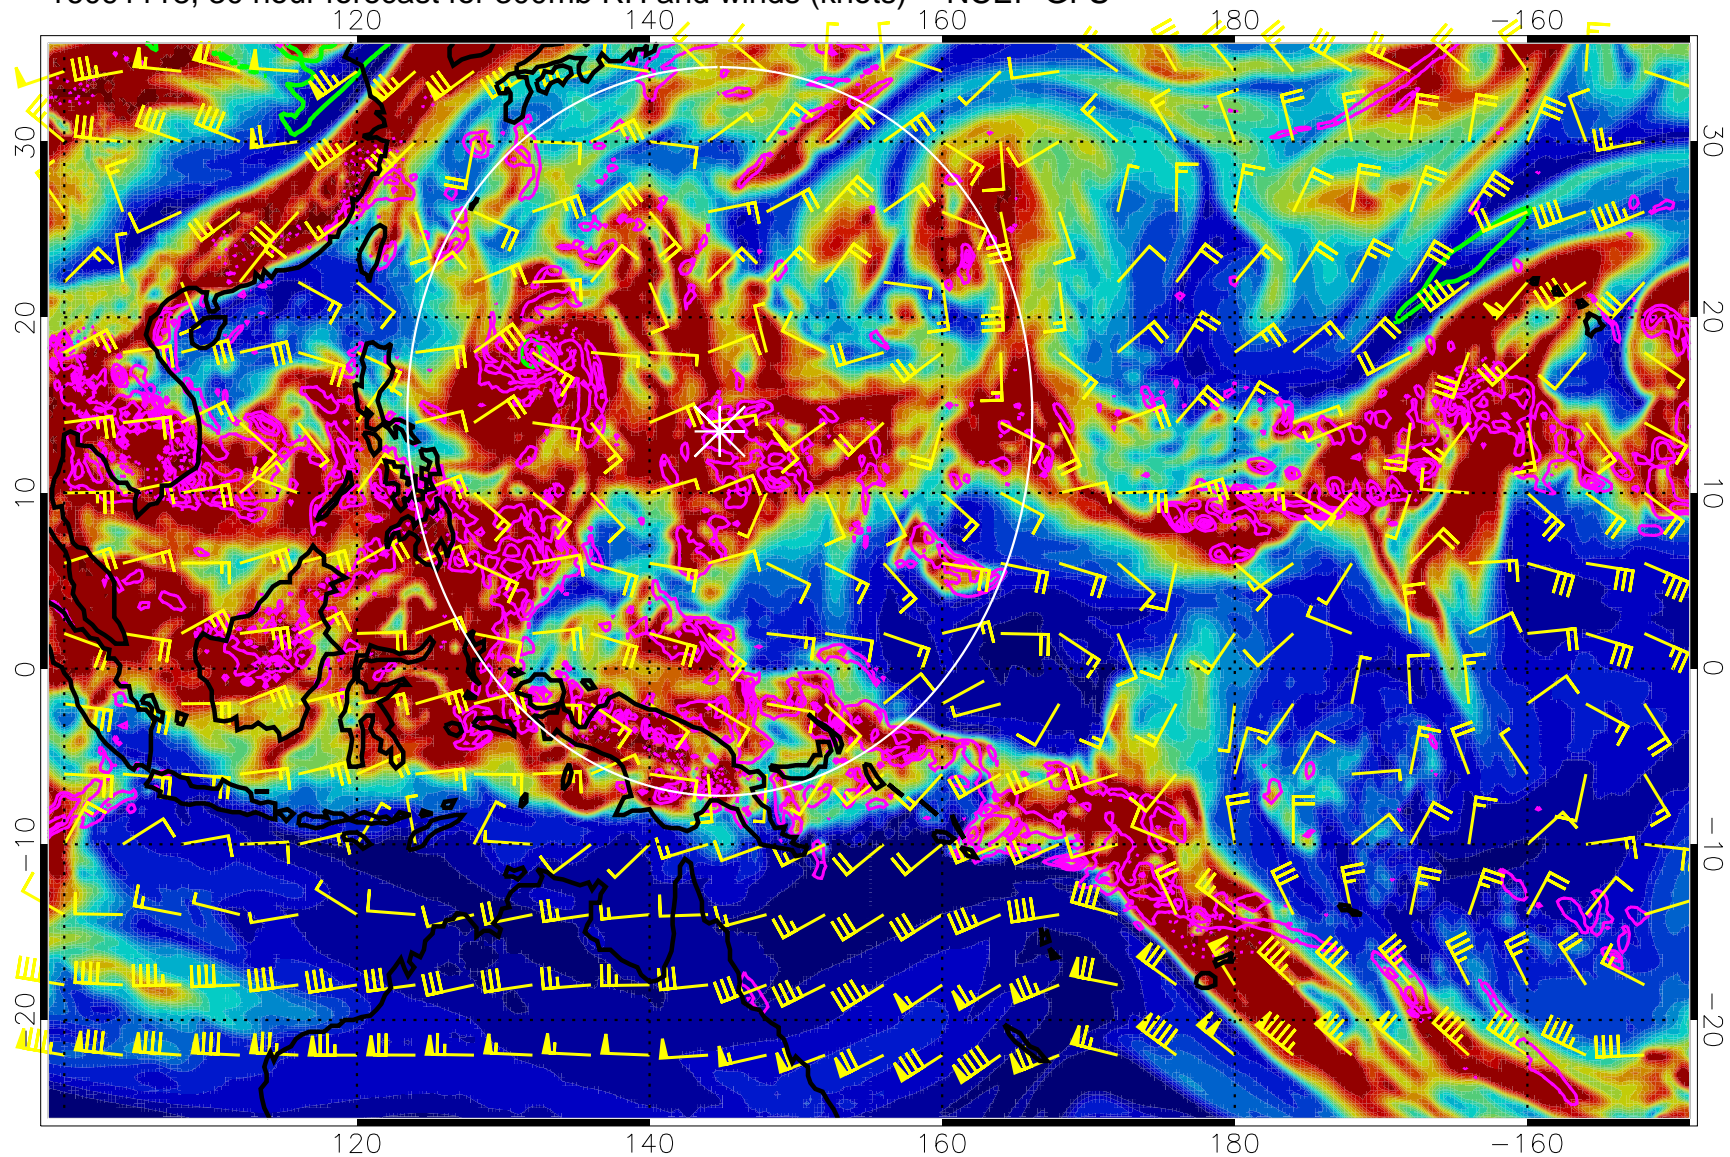

Precip (tot dot, conv sol) mm/day 40 mm/day contours, min 20

EPV Tropopause (2 PVU) Position

Range ring of 2304 km

16091112, 24 hour forecast for 300mb RH and winds (knots) -- NCEP GFS

Precip (tot dot, conv sol) mm/day 40 mm/day contours, min 20

EPV Tropopause (2 PVU) Position

Range ring of 2304 km

16091118, 30 hour forecast for 300mb RH and winds (knots) -- NCEP GFS

Precip (tot dot, conv sol) mm/day 40 mm/day contours, min 20

EPV Tropopause (2 PVU) Position