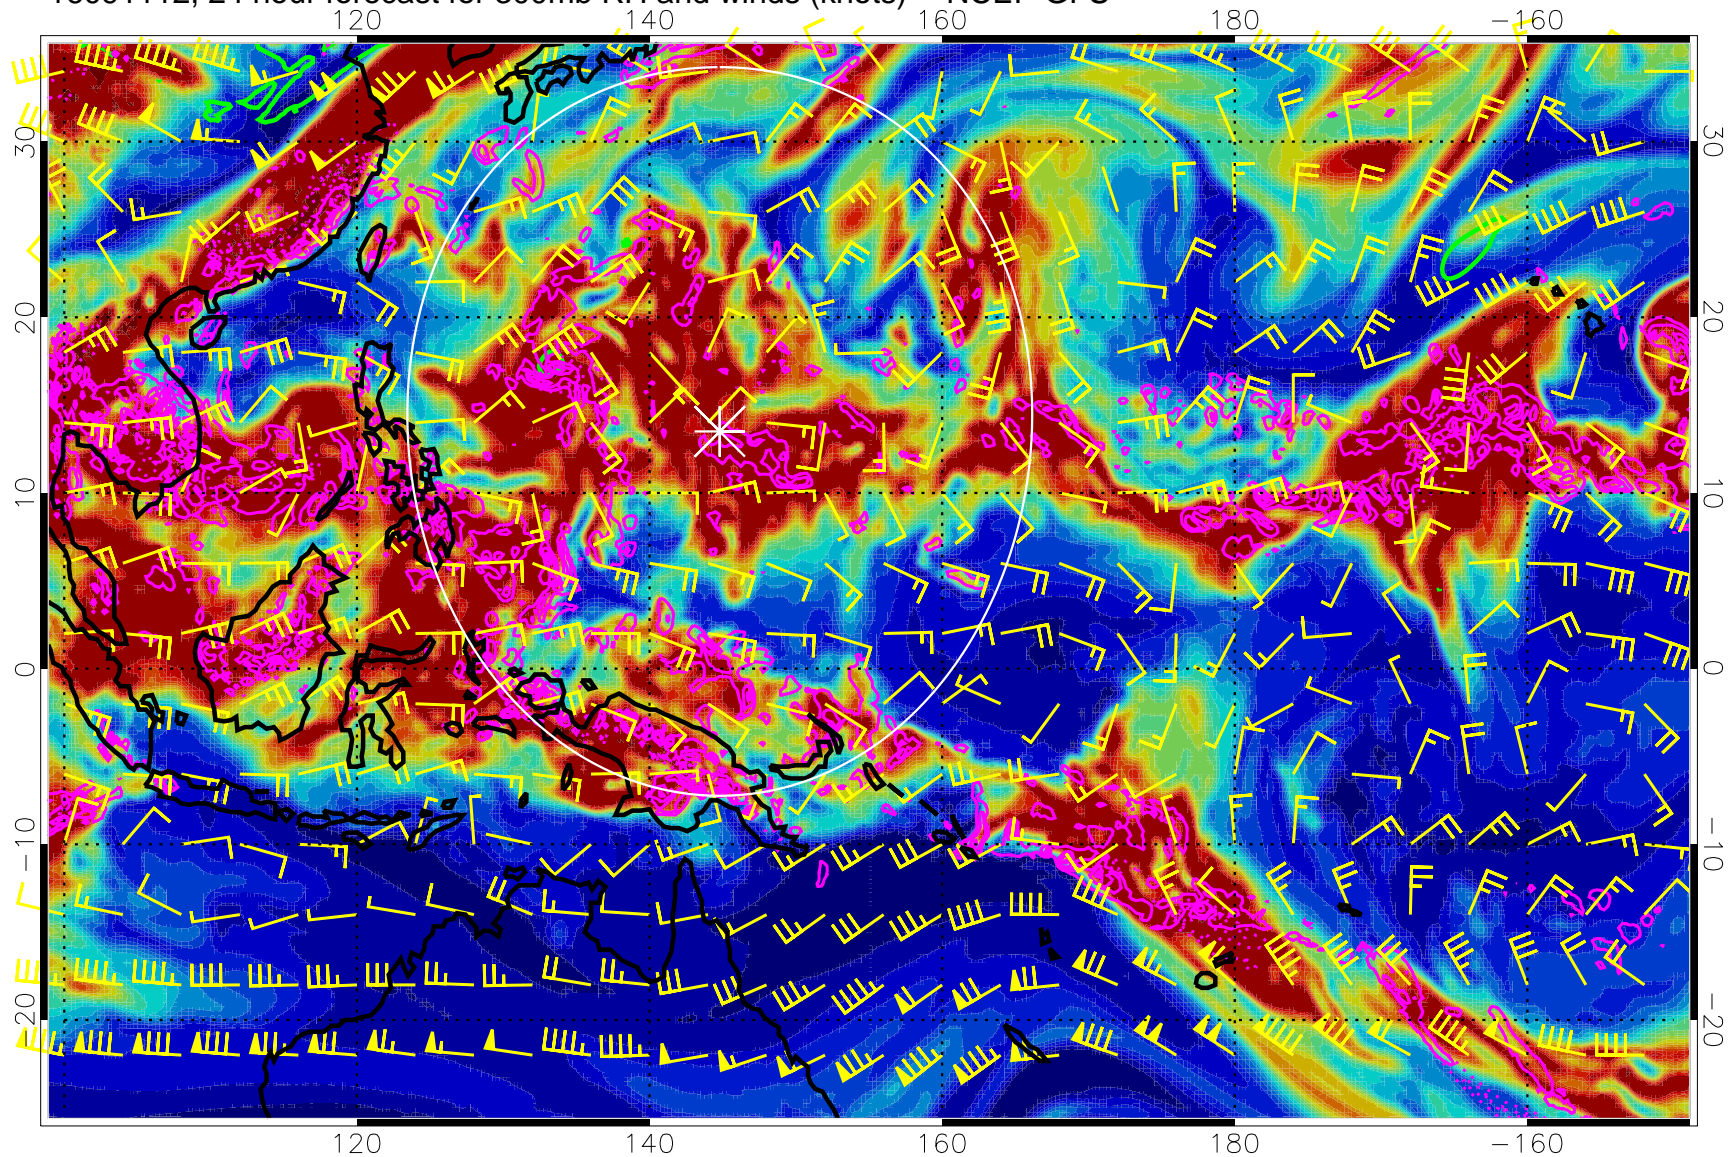

16091100, 12 hour forecast for 300mb RH and winds (knots) -- NCEP GFS

Precip (tot dot, conv sol) mm/day 40 mm/day contours, min 20

EPV Tropopause (2 PVU) Position

Range ring of 2304 km

16091106, 18 hour forecast for 300mb RH and winds (knots) -- NCEP GFS

Precip (tot dot, conv sol) mm/day 40 mm/day contours, min 20

EPV Tropopause (2 PVU) Position

Range ring of 2304 km

16091112, 24 hour forecast for 300mb RH and winds (knots) -- NCEP GFS

Precip (tot dot, conv sol) mm/day 40 mm/day contours, min 20

EPV Tropopause (2 PVU) Position

Range ring of 2304 km

16091118, 30 hour forecast for 300mb RH and winds (knots) -- NCEP GFS

Precip (tot dot, conv sol) mm/day 40 mm/day contours, min 20

EPV Tropopause (2 PVU) Position