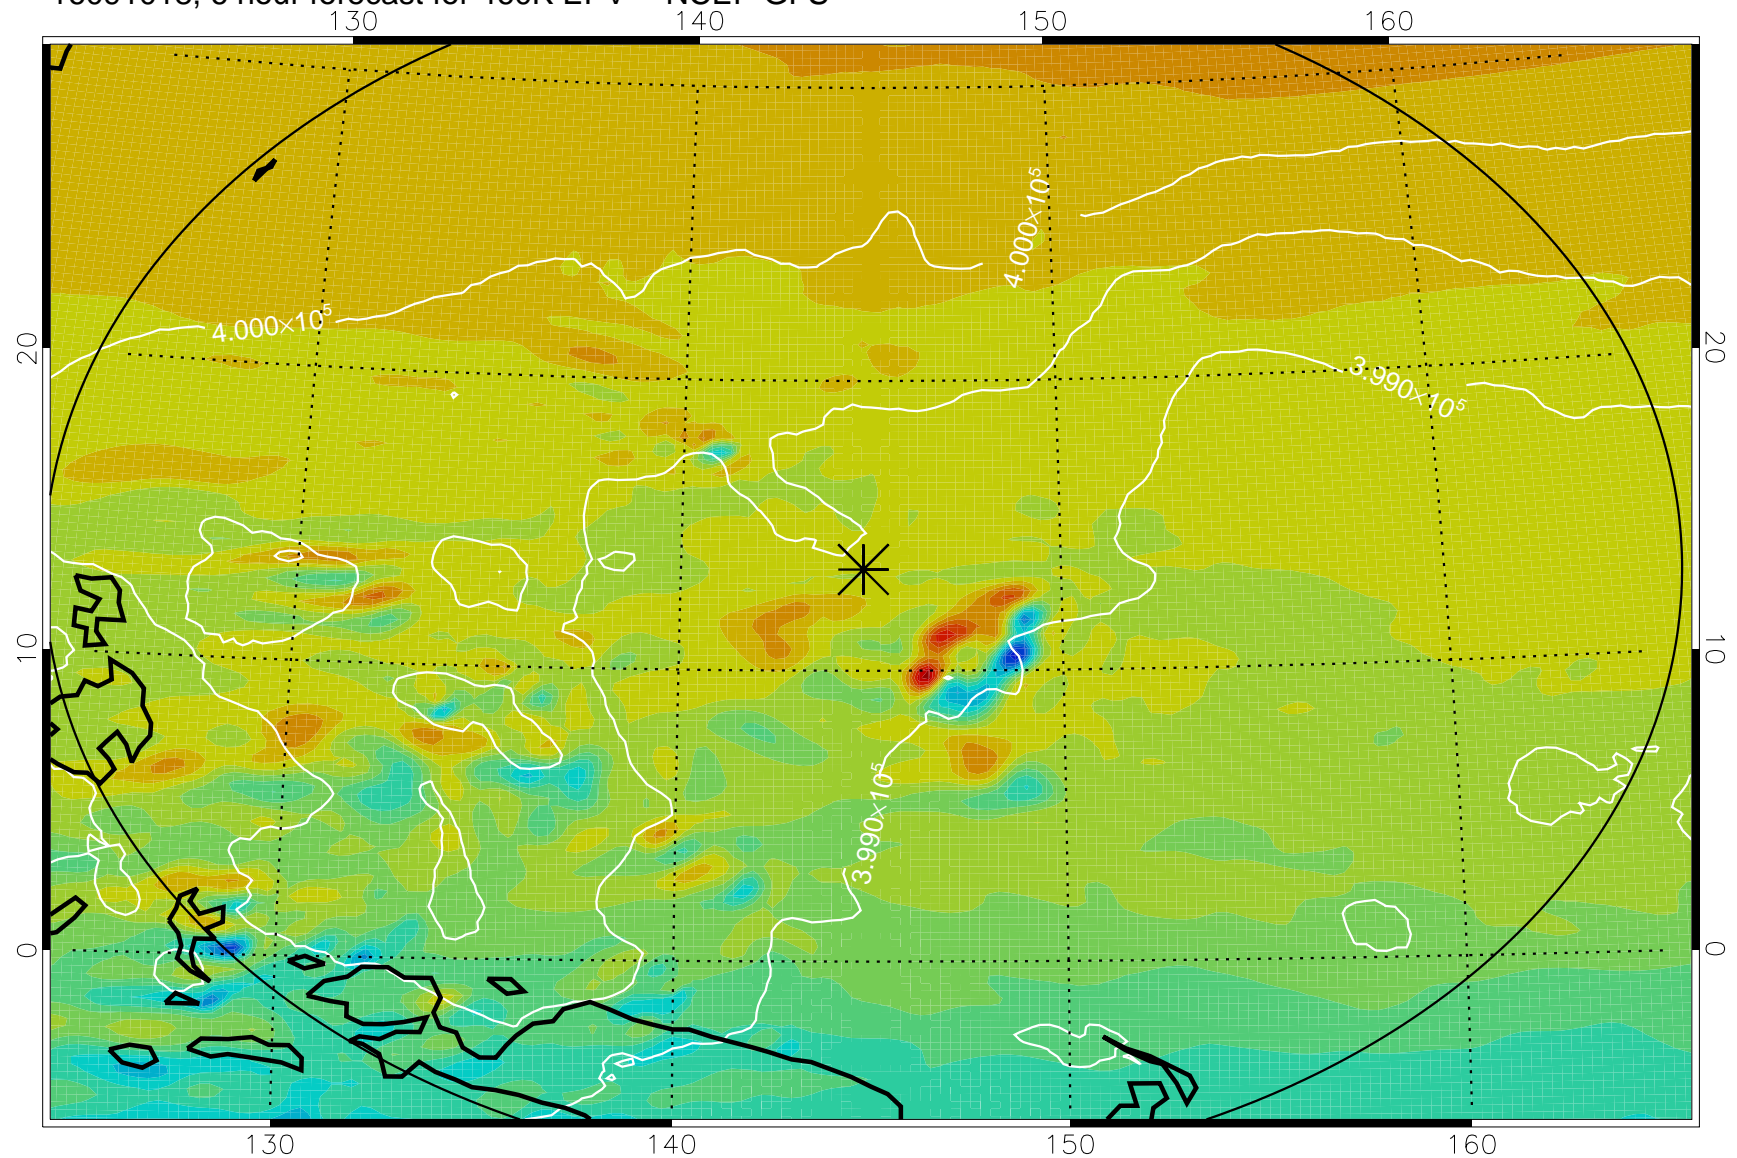

16091018, 6 hour forecast for 460K EPV -- NCEP GFS

460K Montgomery Streamfunction, white

Range ring of 2304 km

16091100, 12 hour forecast for 460K EPV -- NCEP GFS

460K Montgomery Streamfunction, white

Range ring of 2304 km

16091106, 18 hour forecast for 460K EPV -- NCEP GFS

460K Montgomery Streamfunction, white

Range ring of 2304 km

16091112, 24 hour forecast for 460K EPV -- NCEP GFS

460K Montgomery Streamfunction, white

Range ring of 2304 km

16091118, 30 hour forecast for 460K EPV -- NCEP GFS

460K Montgomery Streamfunction, white

Range ring of 2304 km

16091200, 36 hour forecast for 460K EPV -- NCEP GFS

460K Montgomery Streamfunction, white

Range ring of 2304 km

16091206, 42 hour forecast for 460K EPV -- NCEP GFS

460K Montgomery Streamfunction, white

Range ring of 2304 km

16091212, 48 hour forecast for 460K EPV -- NCEP GFS

460K Montgomery Streamfunction, white

Range ring of 2304 km