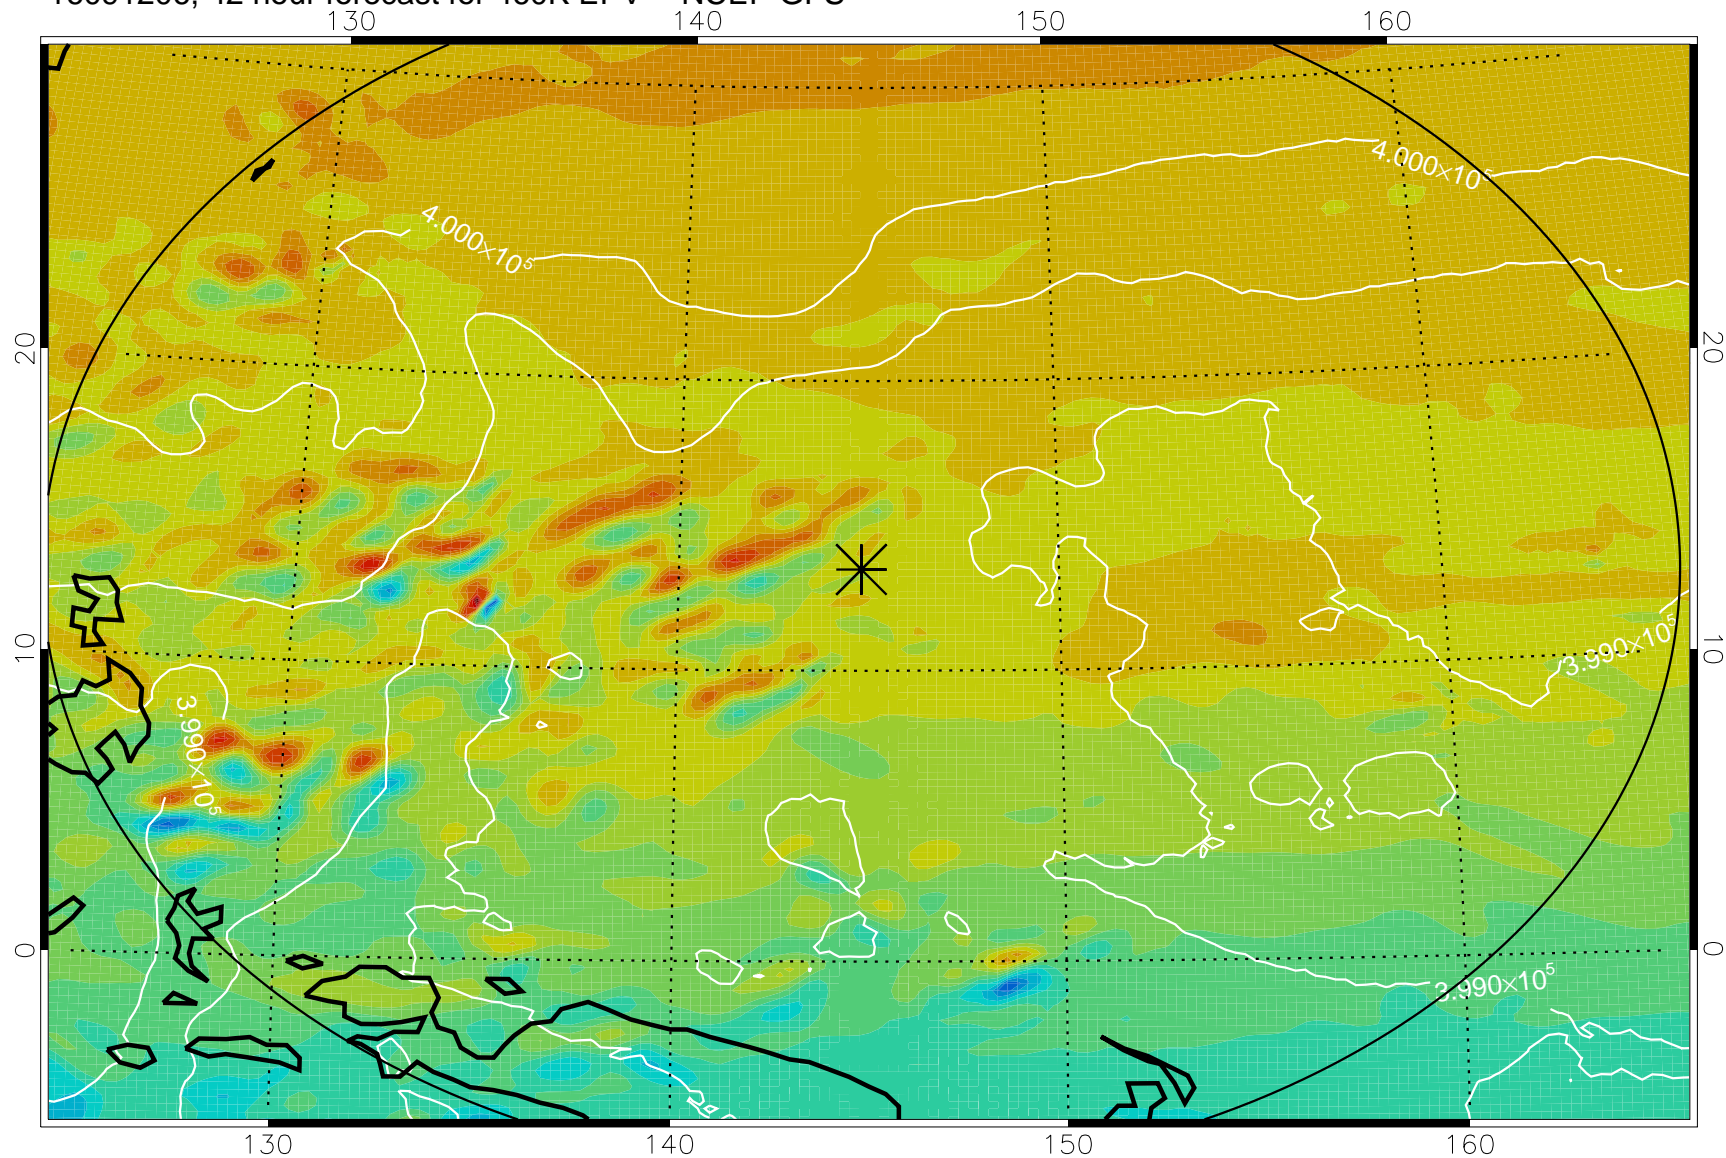

16091106, 18 hour forecast for 460K EPV -- NCEP GFS

460K Montgomery Streamfunction, white

Range ring of 2304 km

16091112, 24 hour forecast for 460K EPV -- NCEP GFS

460K Montgomery Streamfunction, white

Range ring of 2304 km

16091118, 30 hour forecast for 460K EPV -- NCEP GFS

460K Montgomery Streamfunction, white

Range ring of 2304 km

16091200, 36 hour forecast for 460K EPV -- NCEP GFS

460K Montgomery Streamfunction, white

Range ring of 2304 km

16091206, 42 hour forecast for 460K EPV -- NCEP GFS

460K Montgomery Streamfunction, white

Range ring of 2304 km

16091212, 48 hour forecast for 460K EPV -- NCEP GFS

460K Montgomery Streamfunction, white

Range ring of 2304 km

16091218, 54 hour forecast for 460K EPV -- NCEP GFS

460K Montgomery Streamfunction, white

Range ring of 2304 km

16091300, 60 hour forecast for 460K EPV -- NCEP GFS

460K Montgomery Streamfunction, white

Range ring of 2304 km