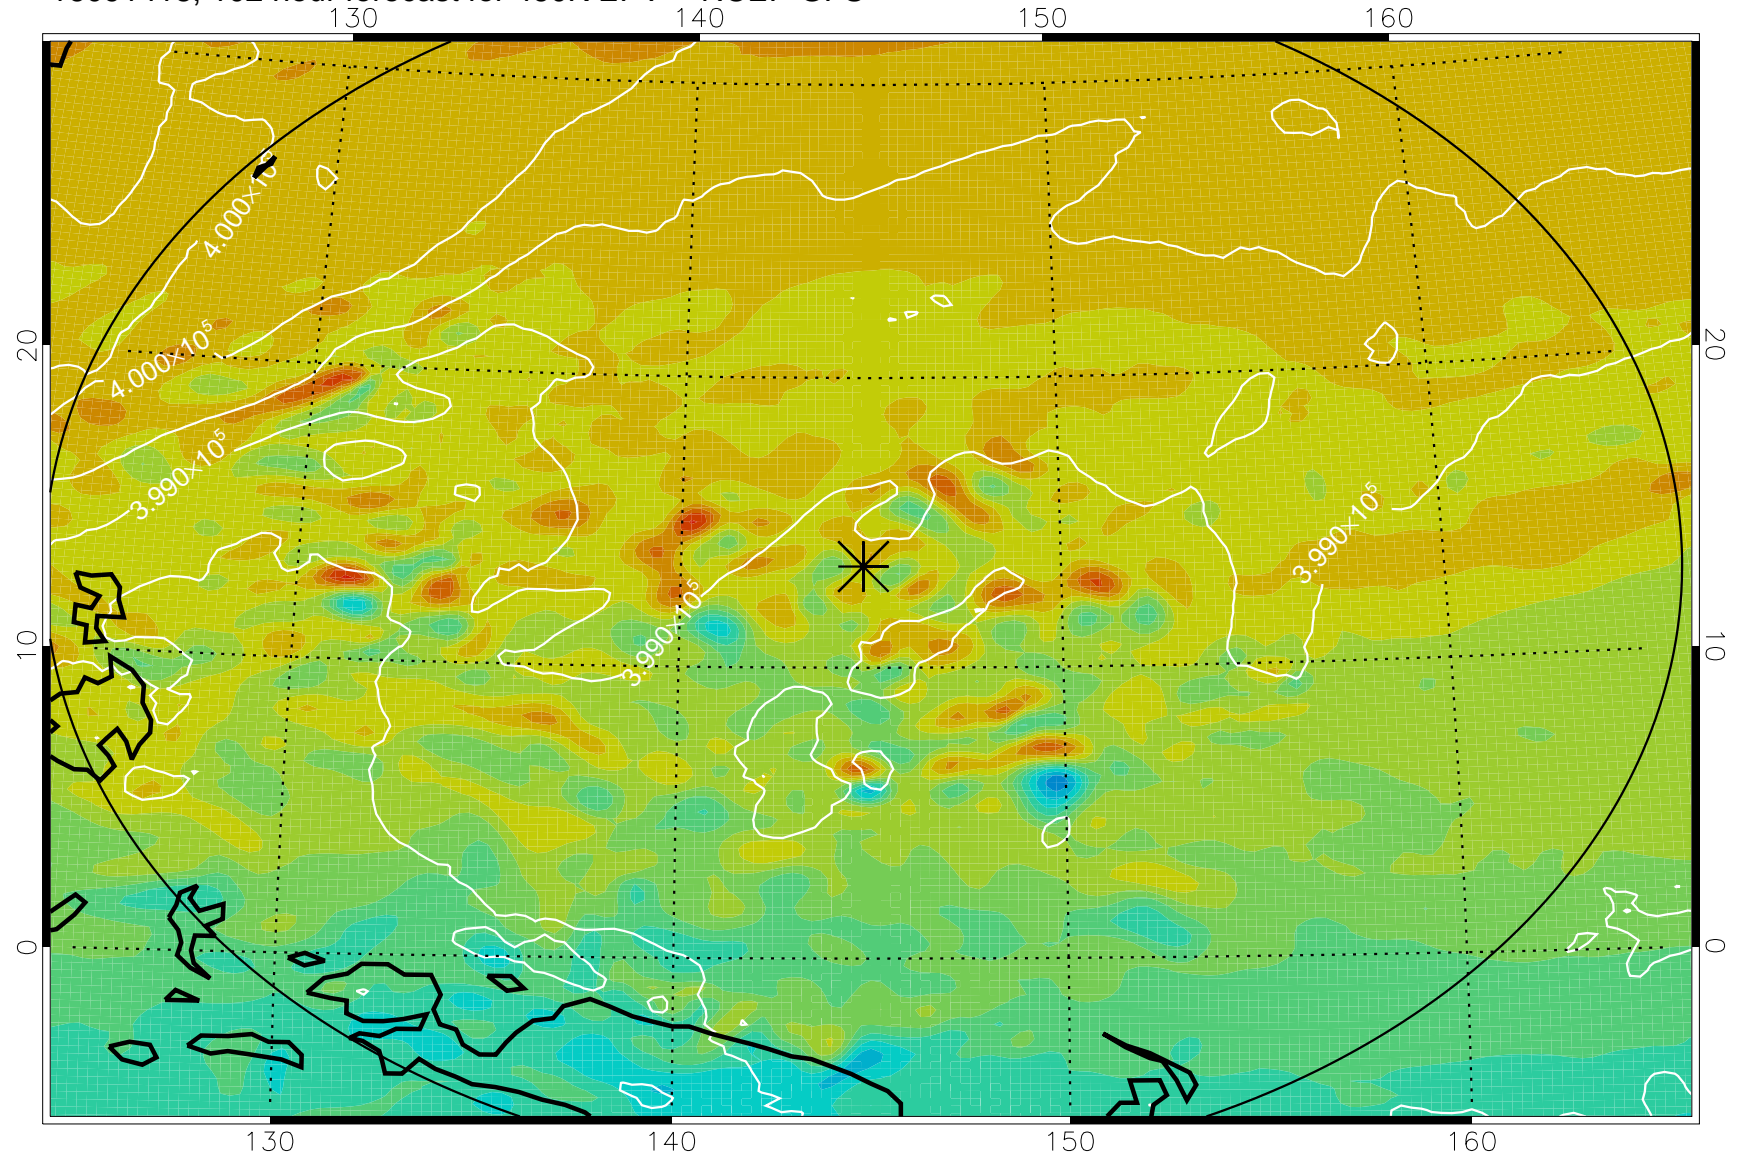

16091318, 78 hour forecast for 460K EPV -- NCEP GFS

460K Montgomery Streamfunction, white

Range ring of 2304 km

16091400, 84 hour forecast for 460K EPV -- NCEP GFS

460K Montgomery Streamfunction, white

Range ring of 2304 km

16091406, 90 hour forecast for 460K EPV -- NCEP GFS

460K Montgomery Streamfunction, white

Range ring of 2304 km

16091412, 96 hour forecast for 460K EPV -- NCEP GFS

460K Montgomery Streamfunction, white

Range ring of 2304 km

16091418, 102 hour forecast for 460K EPV -- NCEP GFS

460K Montgomery Streamfunction, white

Range ring of 2304 km

16091500, 108 hour forecast for 460K EPV -- NCEP GFS

460K Montgomery Streamfunction, white

Range ring of 2304 km

16091506, 114 hour forecast for 460K EPV -- NCEP GFS

460K Montgomery Streamfunction, white

Range ring of 2304 km

16091512, 120 hour forecast for 460K EPV -- NCEP GFS

460K Montgomery Streamfunction, white

Range ring of 2304 km