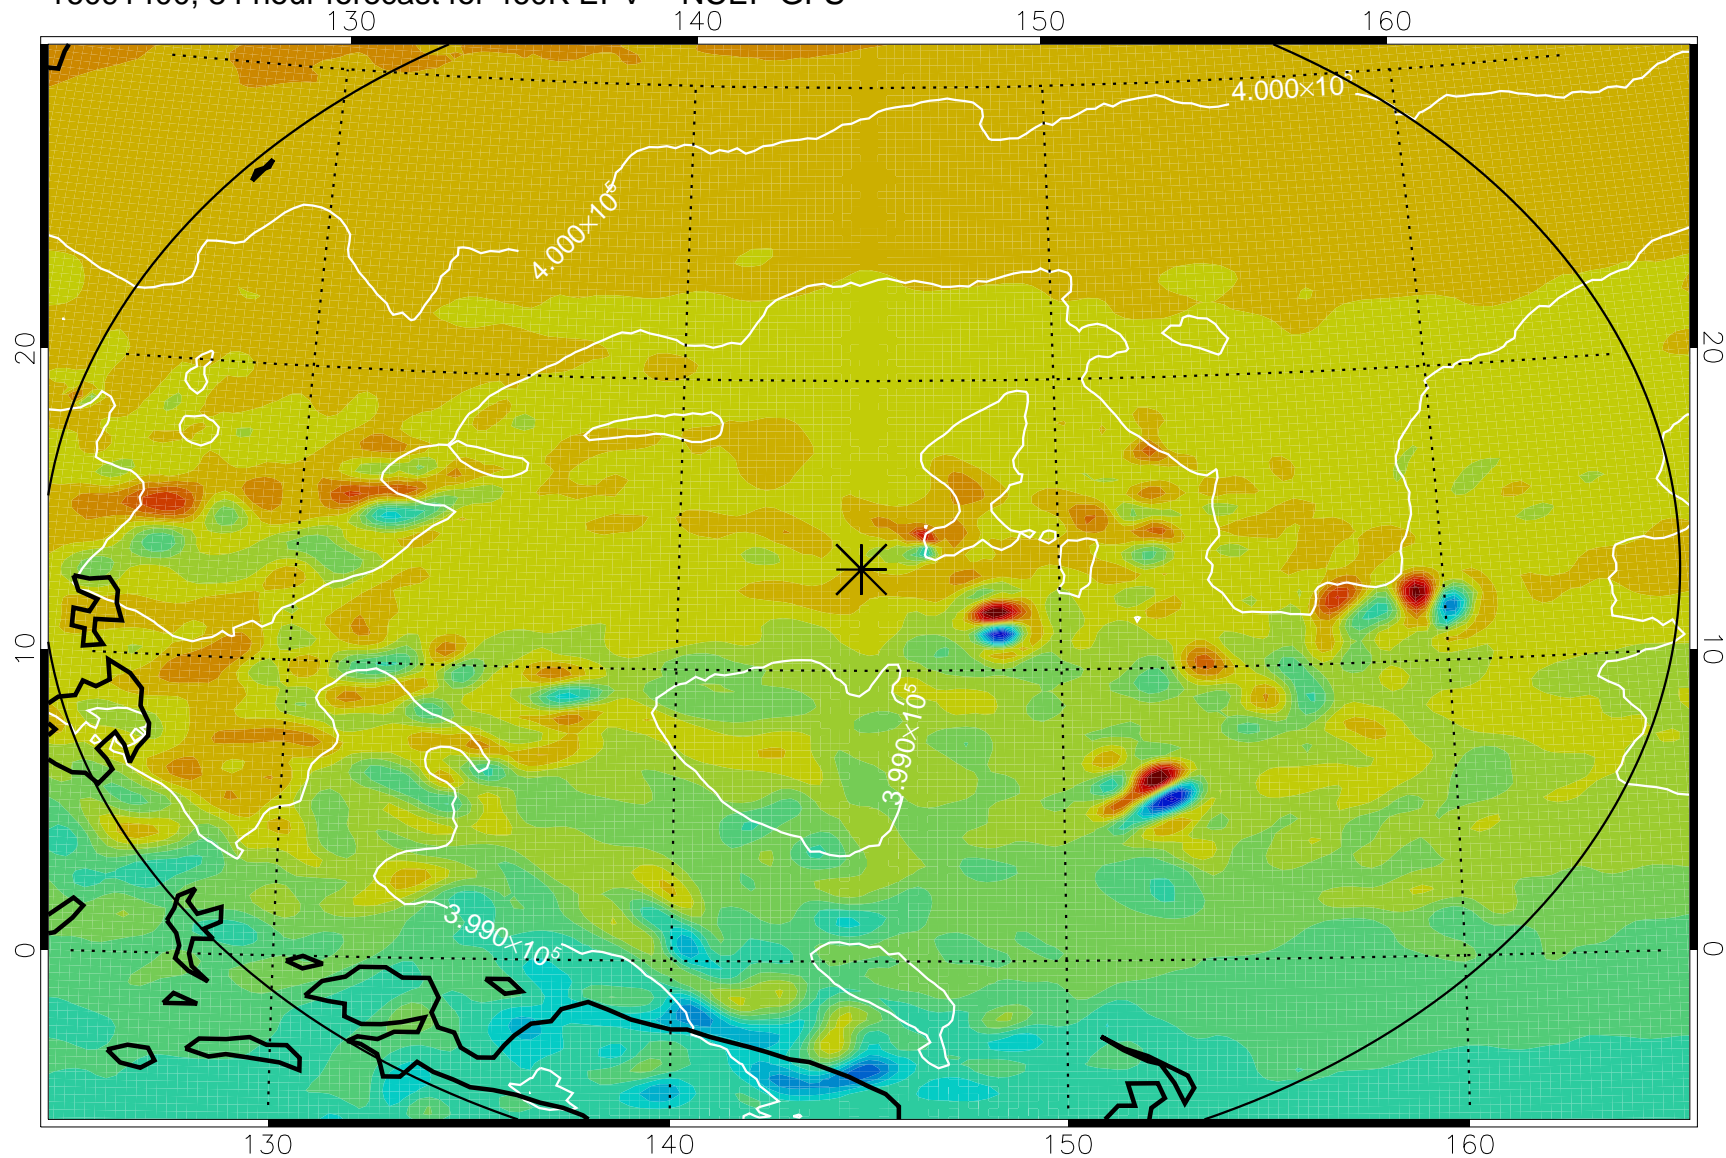

16091218, 54 hour forecast for 460K EPV -- NCEP GFS

460K Montgomery Streamfunction, white

Range ring of 2304 km

16091300, 60 hour forecast for 460K EPV -- NCEP GFS

460K Montgomery Streamfunction, white

Range ring of 2304 km

16091306, 66 hour forecast for 460K EPV -- NCEP GFS

460K Montgomery Streamfunction, white

Range ring of 2304 km

16091312, 72 hour forecast for 460K EPV -- NCEP GFS

460K Montgomery Streamfunction, white

Range ring of 2304 km

16091318, 78 hour forecast for 460K EPV -- NCEP GFS

460K Montgomery Streamfunction, white

Range ring of 2304 km

16091400, 84 hour forecast for 460K EPV -- NCEP GFS

460K Montgomery Streamfunction, white

Range ring of 2304 km

16091406, 90 hour forecast for 460K EPV -- NCEP GFS

460K Montgomery Streamfunction, white

Range ring of 2304 km

16091412, 96 hour forecast for 460K EPV -- NCEP GFS

460K Montgomery Streamfunction, white

Range ring of 2304 km