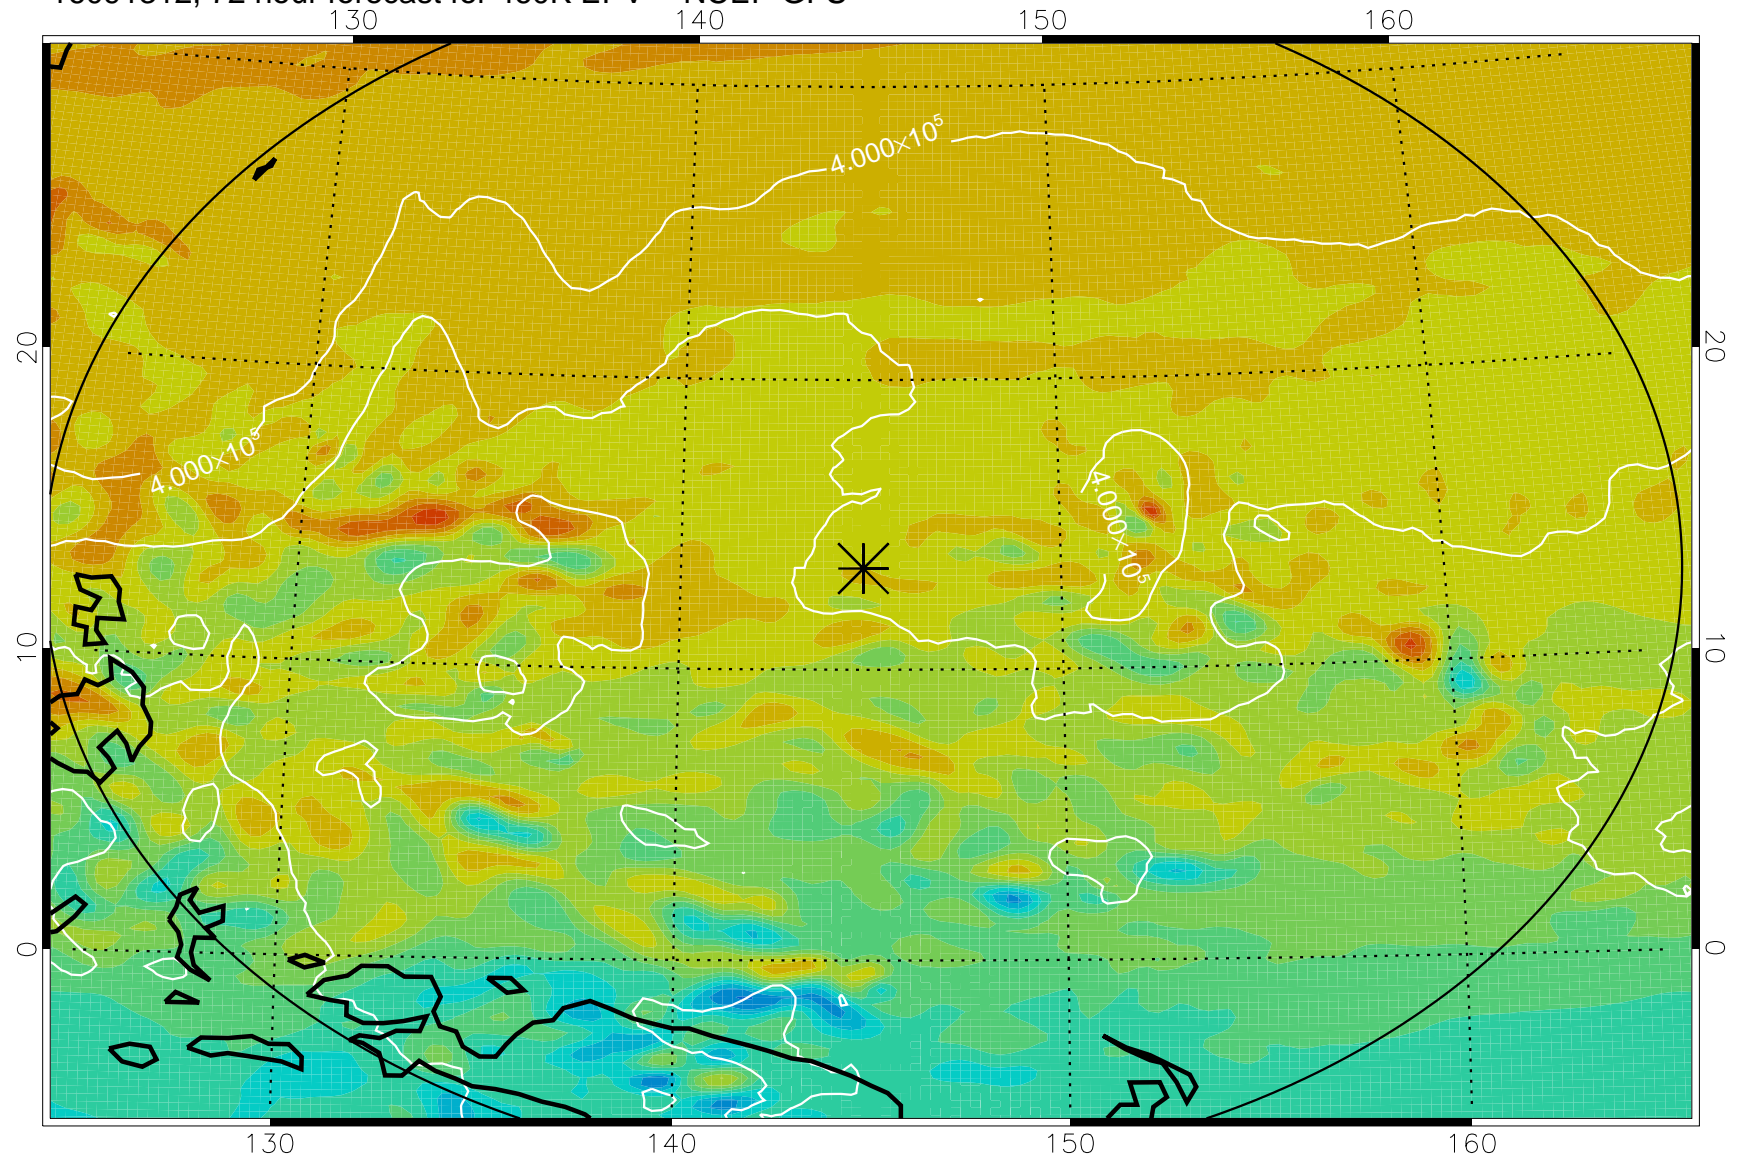

16091218, 54 hour forecast for 460K EPV -- NCEP GFS

460K Montgomery Streamfunction, white

Range ring of 2304 km

16091300, 60 hour forecast for 460K EPV -- NCEP GFS

460K Montgomery Streamfunction, white

Range ring of 2304 km

16091306, 66 hour forecast for 460K EPV -- NCEP GFS

460K Montgomery Streamfunction, white

Range ring of 2304 km

16091312, 72 hour forecast for 460K EPV -- NCEP GFS

460K Montgomery Streamfunction, white

Range ring of 2304 km

16091318, 78 hour forecast for 460K EPV -- NCEP GFS

460K Montgomery Streamfunction, white

Range ring of 2304 km

16091400, 84 hour forecast for 460K EPV -- NCEP GFS

460K Montgomery Streamfunction, white

Range ring of 2304 km

16091406, 90 hour forecast for 460K EPV -- NCEP GFS

460K Montgomery Streamfunction, white

Range ring of 2304 km

16091412, 96 hour forecast for 460K EPV -- NCEP GFS

460K Montgomery Streamfunction, white

Range ring of 2304 km