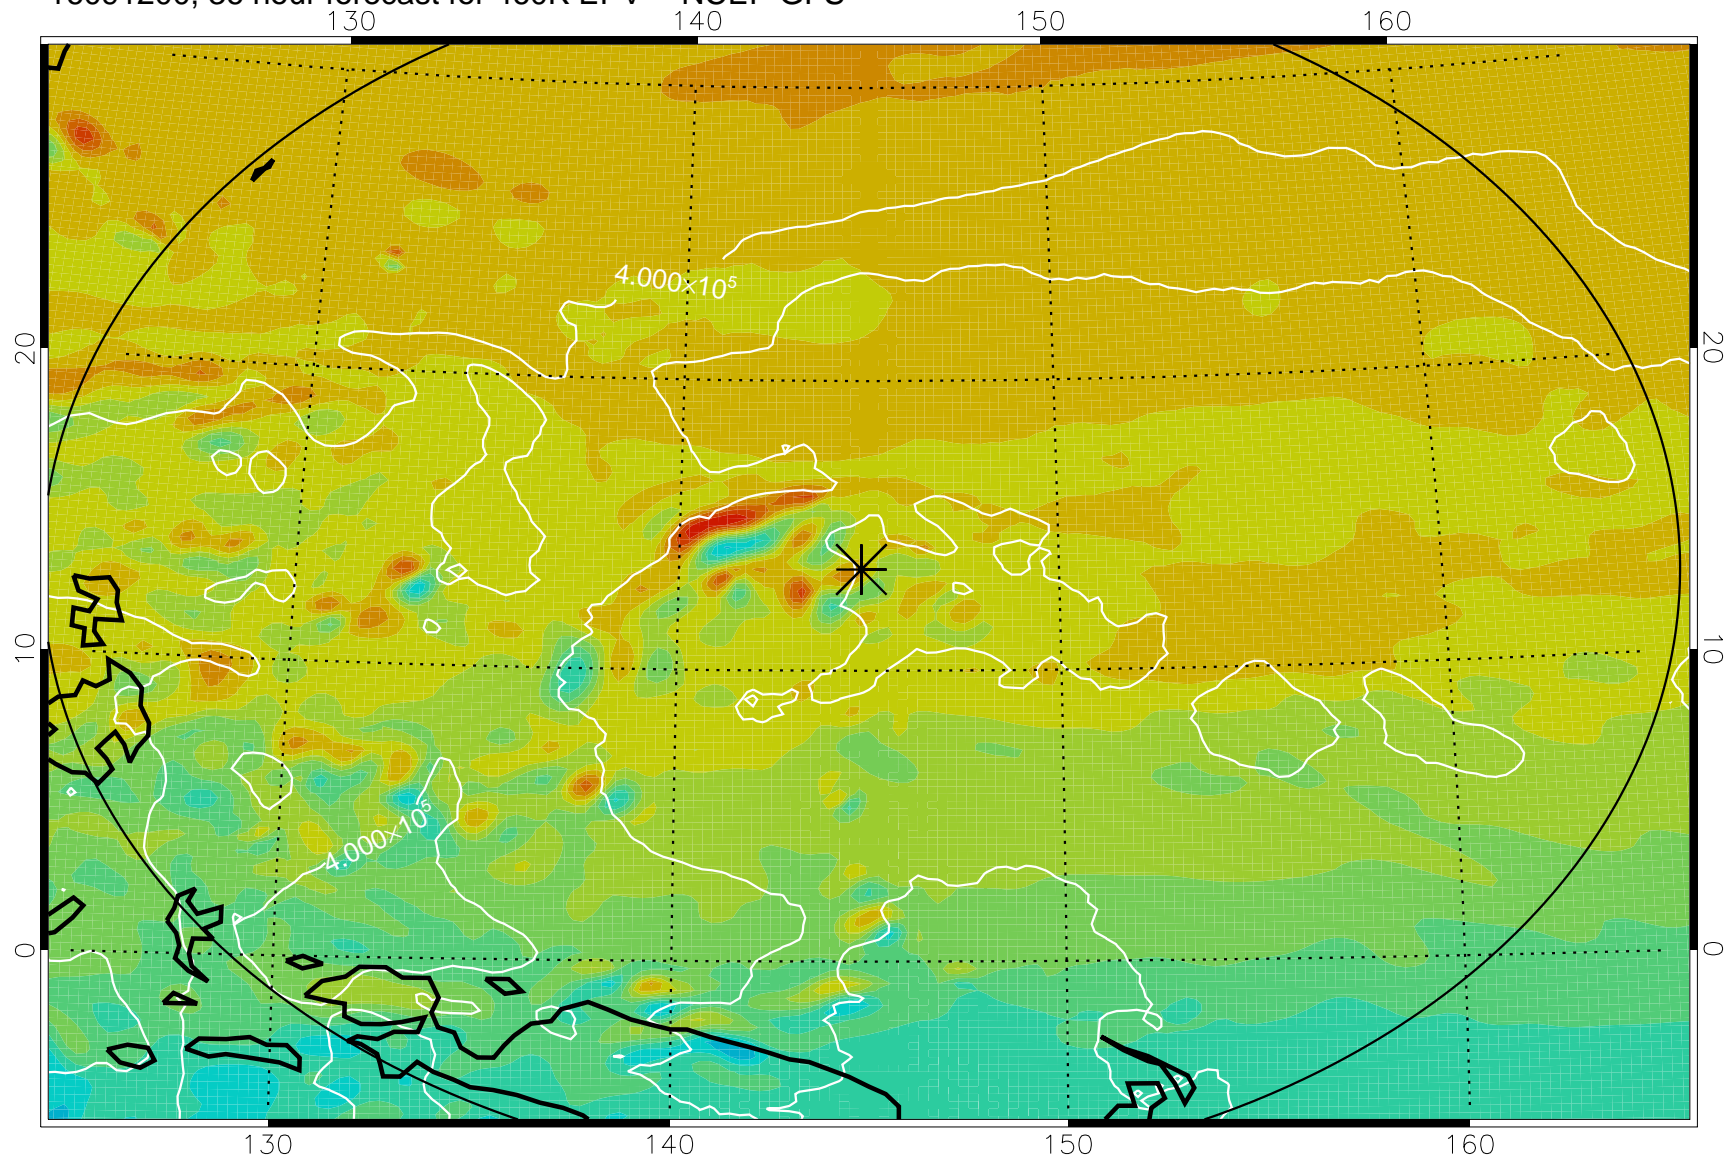

16091018, 6 hour forecast for 460K EPV -- NCEP GFS

460K Montgomery Streamfunction, white

Range ring of 2304 km

16091100, 12 hour forecast for 460K EPV -- NCEP GFS

460K Montgomery Streamfunction, white

Range ring of 2304 km

16091106, 18 hour forecast for 460K EPV -- NCEP GFS

460K Montgomery Streamfunction, white

Range ring of 2304 km

16091112, 24 hour forecast for 460K EPV -- NCEP GFS

460K Montgomery Streamfunction, white

Range ring of 2304 km

16091118, 30 hour forecast for 460K EPV -- NCEP GFS

460K Montgomery Streamfunction, white

Range ring of 2304 km

16091200, 36 hour forecast for 460K EPV -- NCEP GFS

460K Montgomery Streamfunction, white

Range ring of 2304 km

16091206, 42 hour forecast for 460K EPV -- NCEP GFS

460K Montgomery Streamfunction, white

Range ring of 2304 km

16091212, 48 hour forecast for 460K EPV -- NCEP GFS

460K Montgomery Streamfunction, white

Range ring of 2304 km