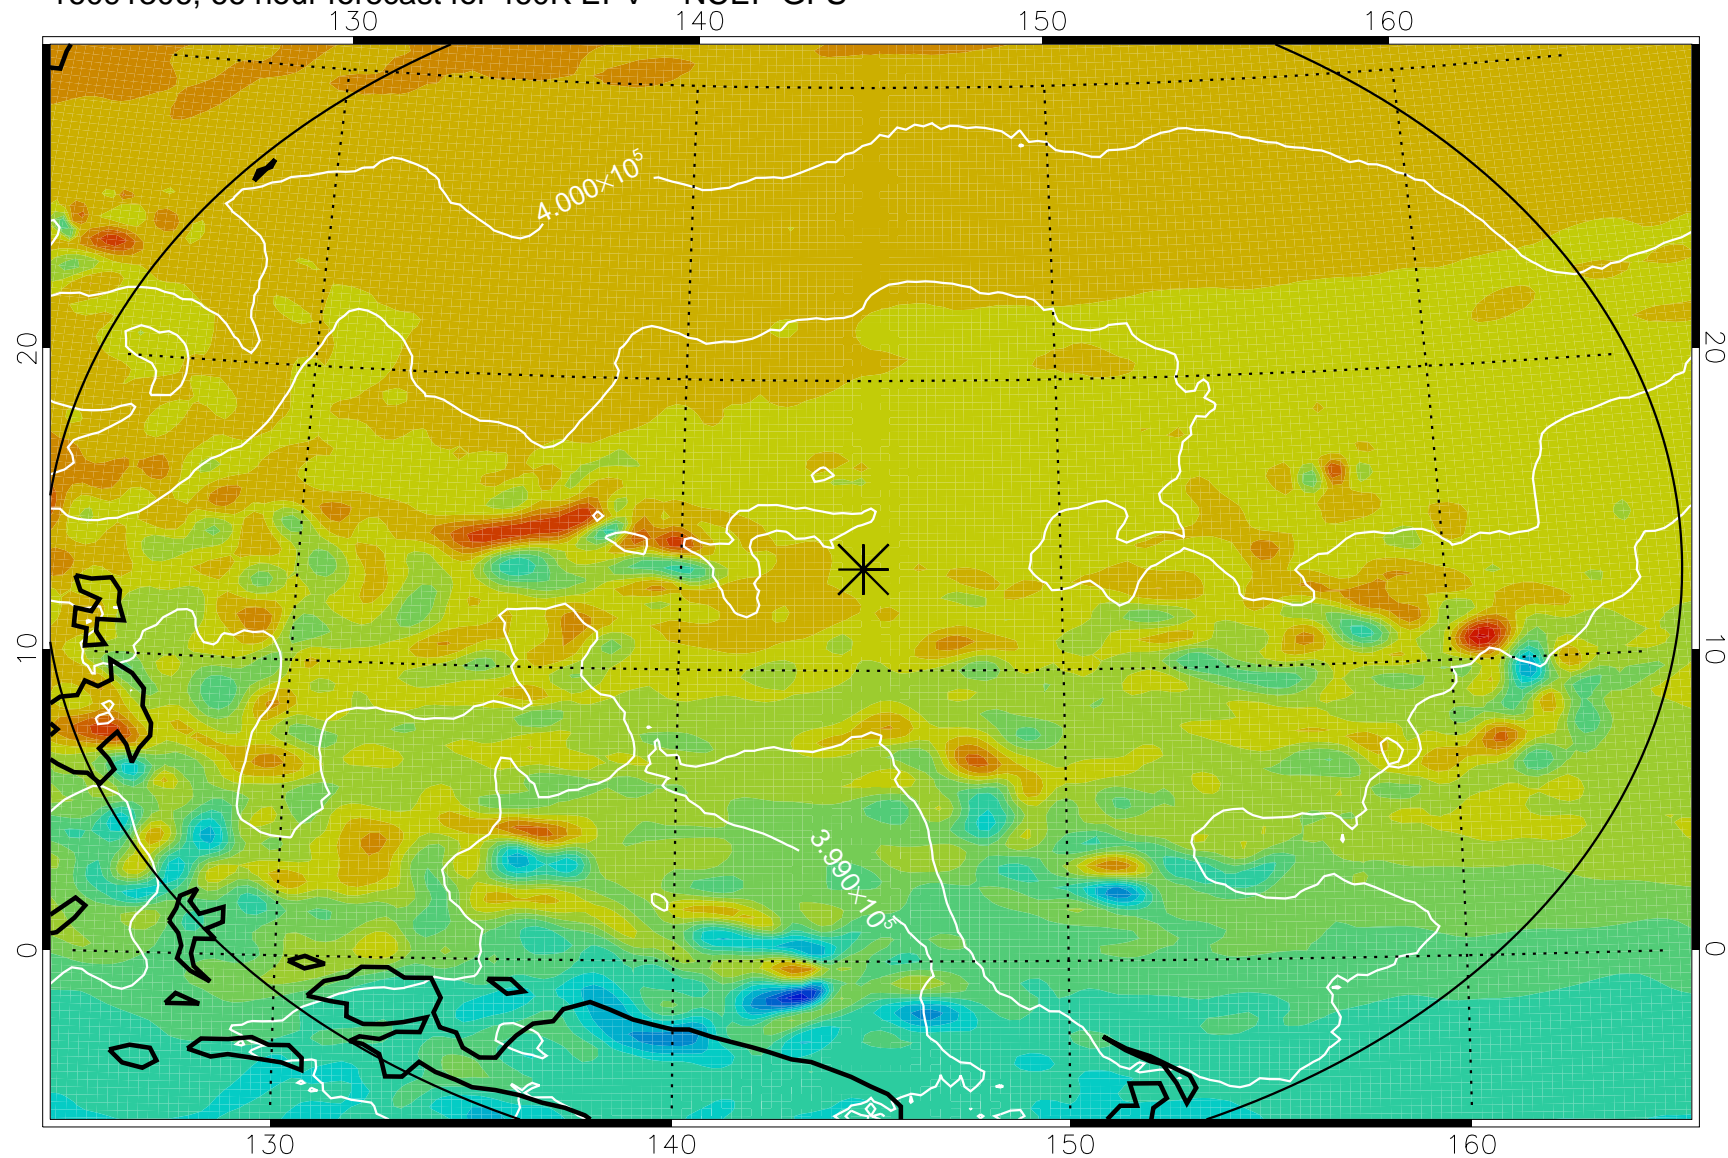

16091206, 42 hour forecast for 460K EPV -- NCEP GFS

460K Montgomery Streamfunction, white

Range ring of 2304 km

16091212, 48 hour forecast for 460K EPV -- NCEP GFS

460K Montgomery Streamfunction, white

Range ring of 2304 km

16091218, 54 hour forecast for 460K EPV -- NCEP GFS

460K Montgomery Streamfunction, white

Range ring of 2304 km

16091300, 60 hour forecast for 460K EPV -- NCEP GFS

460K Montgomery Streamfunction, white

Range ring of 2304 km

16091306, 66 hour forecast for 460K EPV -- NCEP GFS

460K Montgomery Streamfunction, white

Range ring of 2304 km

16091312, 72 hour forecast for 460K EPV -- NCEP GFS

460K Montgomery Streamfunction, white

Range ring of 2304 km

16091318, 78 hour forecast for 460K EPV -- NCEP GFS

460K Montgomery Streamfunction, white

Range ring of 2304 km

16091400, 84 hour forecast for 460K EPV -- NCEP GFS

460K Montgomery Streamfunction, white

Range ring of 2304 km