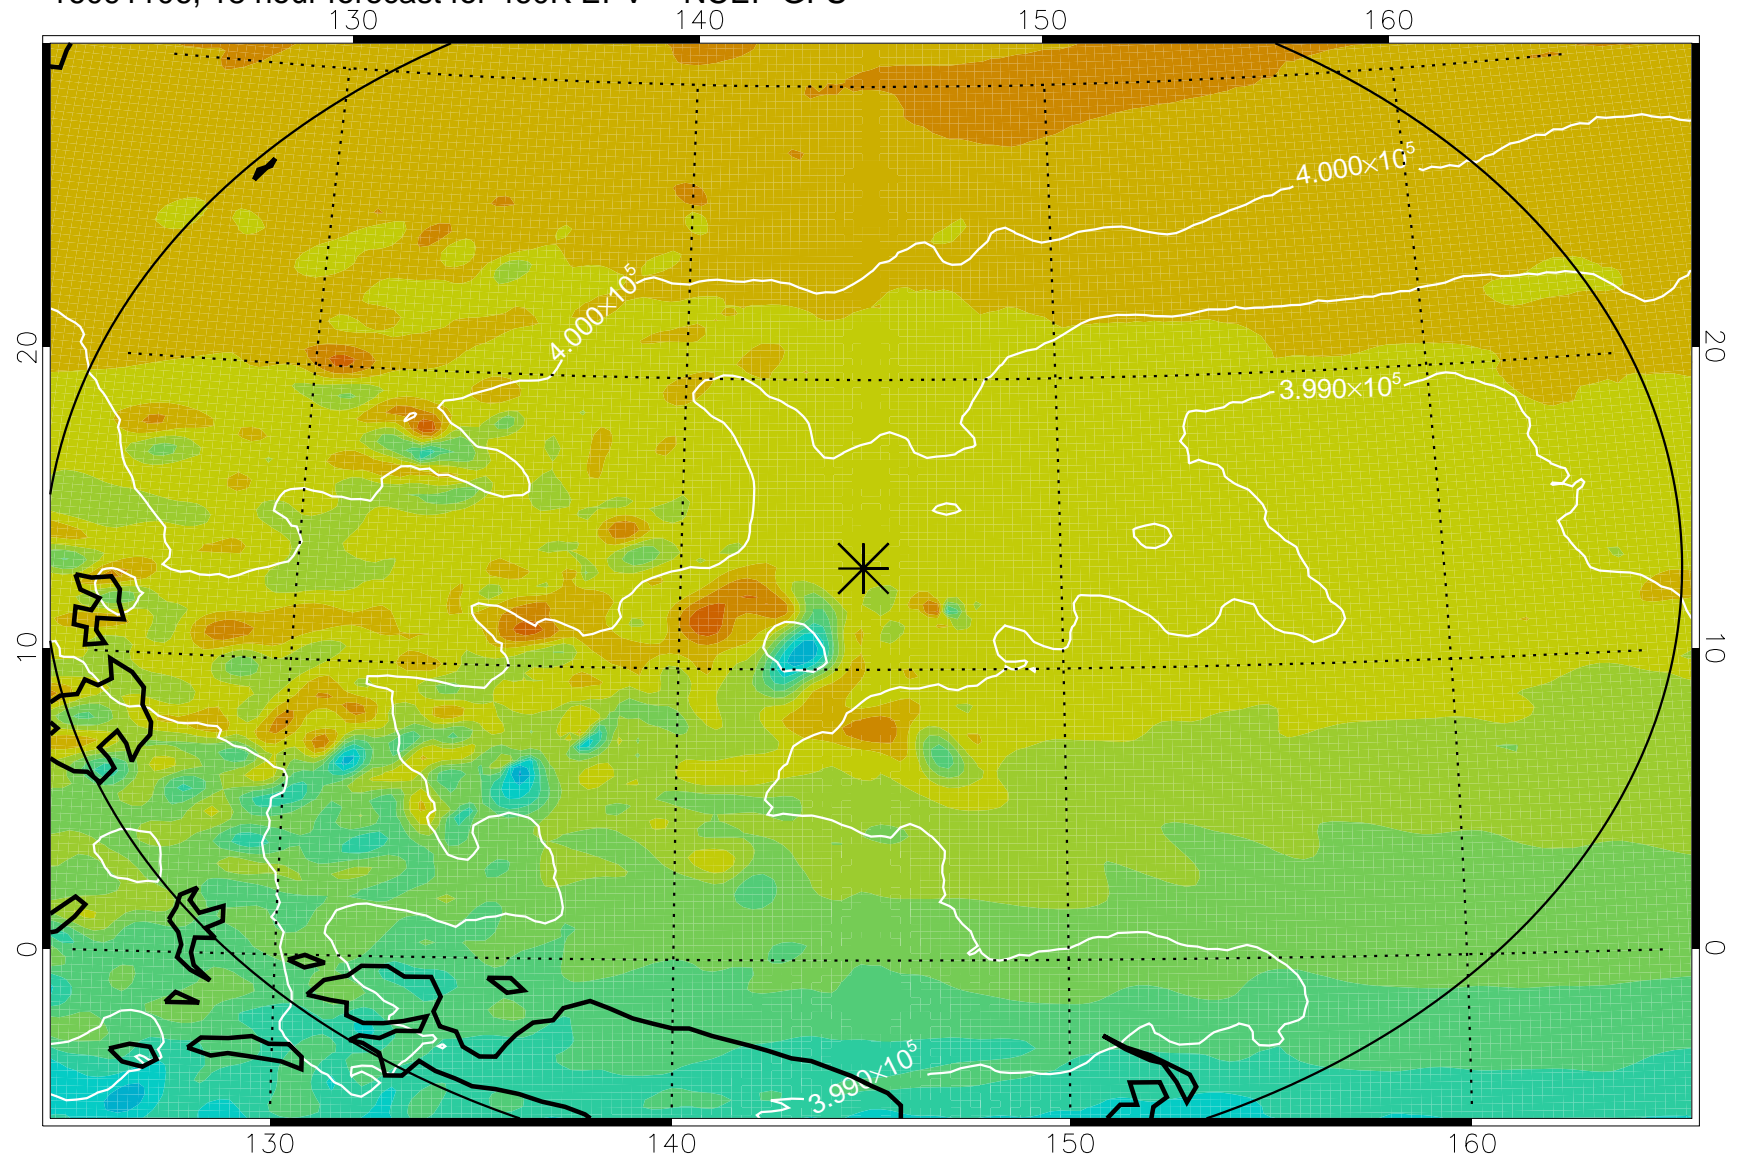

16091018, 6 hour forecast for 460K EPV -- NCEP GFS

460K Montgomery Streamfunction, white

Range ring of 2304 km

16091100, 12 hour forecast for 460K EPV -- NCEP GFS

460K Montgomery Streamfunction, white

Range ring of 2304 km

16091106, 18 hour forecast for 460K EPV -- NCEP GFS

460K Montgomery Streamfunction, white

Range ring of 2304 km

16091112, 24 hour forecast for 460K EPV -- NCEP GFS

460K Montgomery Streamfunction, white

Range ring of 2304 km

16091118, 30 hour forecast for 460K EPV -- NCEP GFS

460K Montgomery Streamfunction, white

Range ring of 2304 km

16091200, 36 hour forecast for 460K EPV -- NCEP GFS

460K Montgomery Streamfunction, white

Range ring of 2304 km

16091206, 42 hour forecast for 460K EPV -- NCEP GFS

460K Montgomery Streamfunction, white

Range ring of 2304 km

16091212, 48 hour forecast for 460K EPV -- NCEP GFS

460K Montgomery Streamfunction, white

Range ring of 2304 km