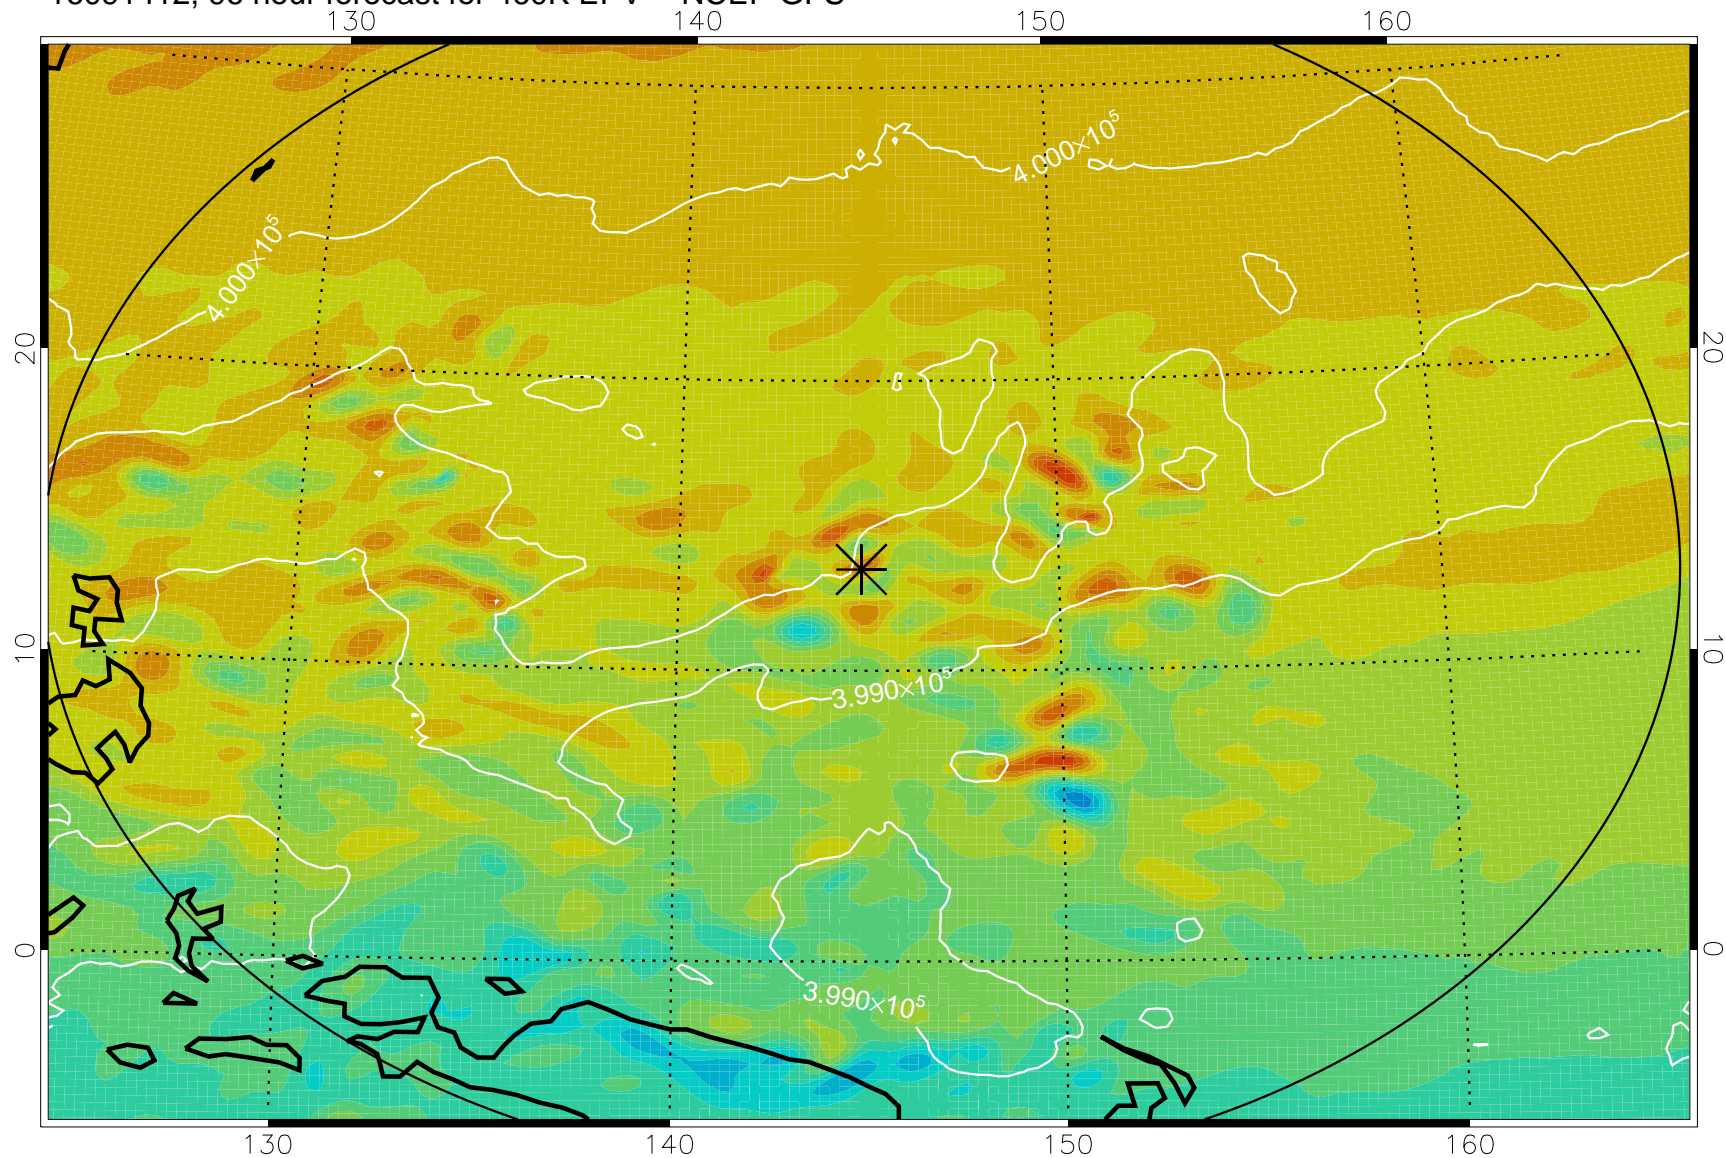

16091306, 66 hour forecast for 460K EPV -- NCEP GFS

460K Montgomery Streamfunction, white

Range ring of 2304 km

16091312, 72 hour forecast for 460K EPV -- NCEP GFS

460K Montgomery Streamfunction, white

Range ring of 2304 km

16091318, 78 hour forecast for 460K EPV -- NCEP GFS

460K Montgomery Streamfunction, white

Range ring of 2304 km

16091400, 84 hour forecast for 460K EPV -- NCEP GFS

460K Montgomery Streamfunction, white

Range ring of 2304 km

16091406, 90 hour forecast for 460K EPV -- NCEP GFS

460K Montgomery Streamfunction, white

Range ring of 2304 km

16091412, 96 hour forecast for 460K EPV -- NCEP GFS

460K Montgomery Streamfunction, white

Range ring of 2304 km

16091418, 102 hour forecast for 460K EPV -- NCEP GFS

460K Montgomery Streamfunction, white

Range ring of 2304 km

16091500, 108 hour forecast for 460K EPV -- NCEP GFS

460K Montgomery Streamfunction, white

Range ring of 2304 km