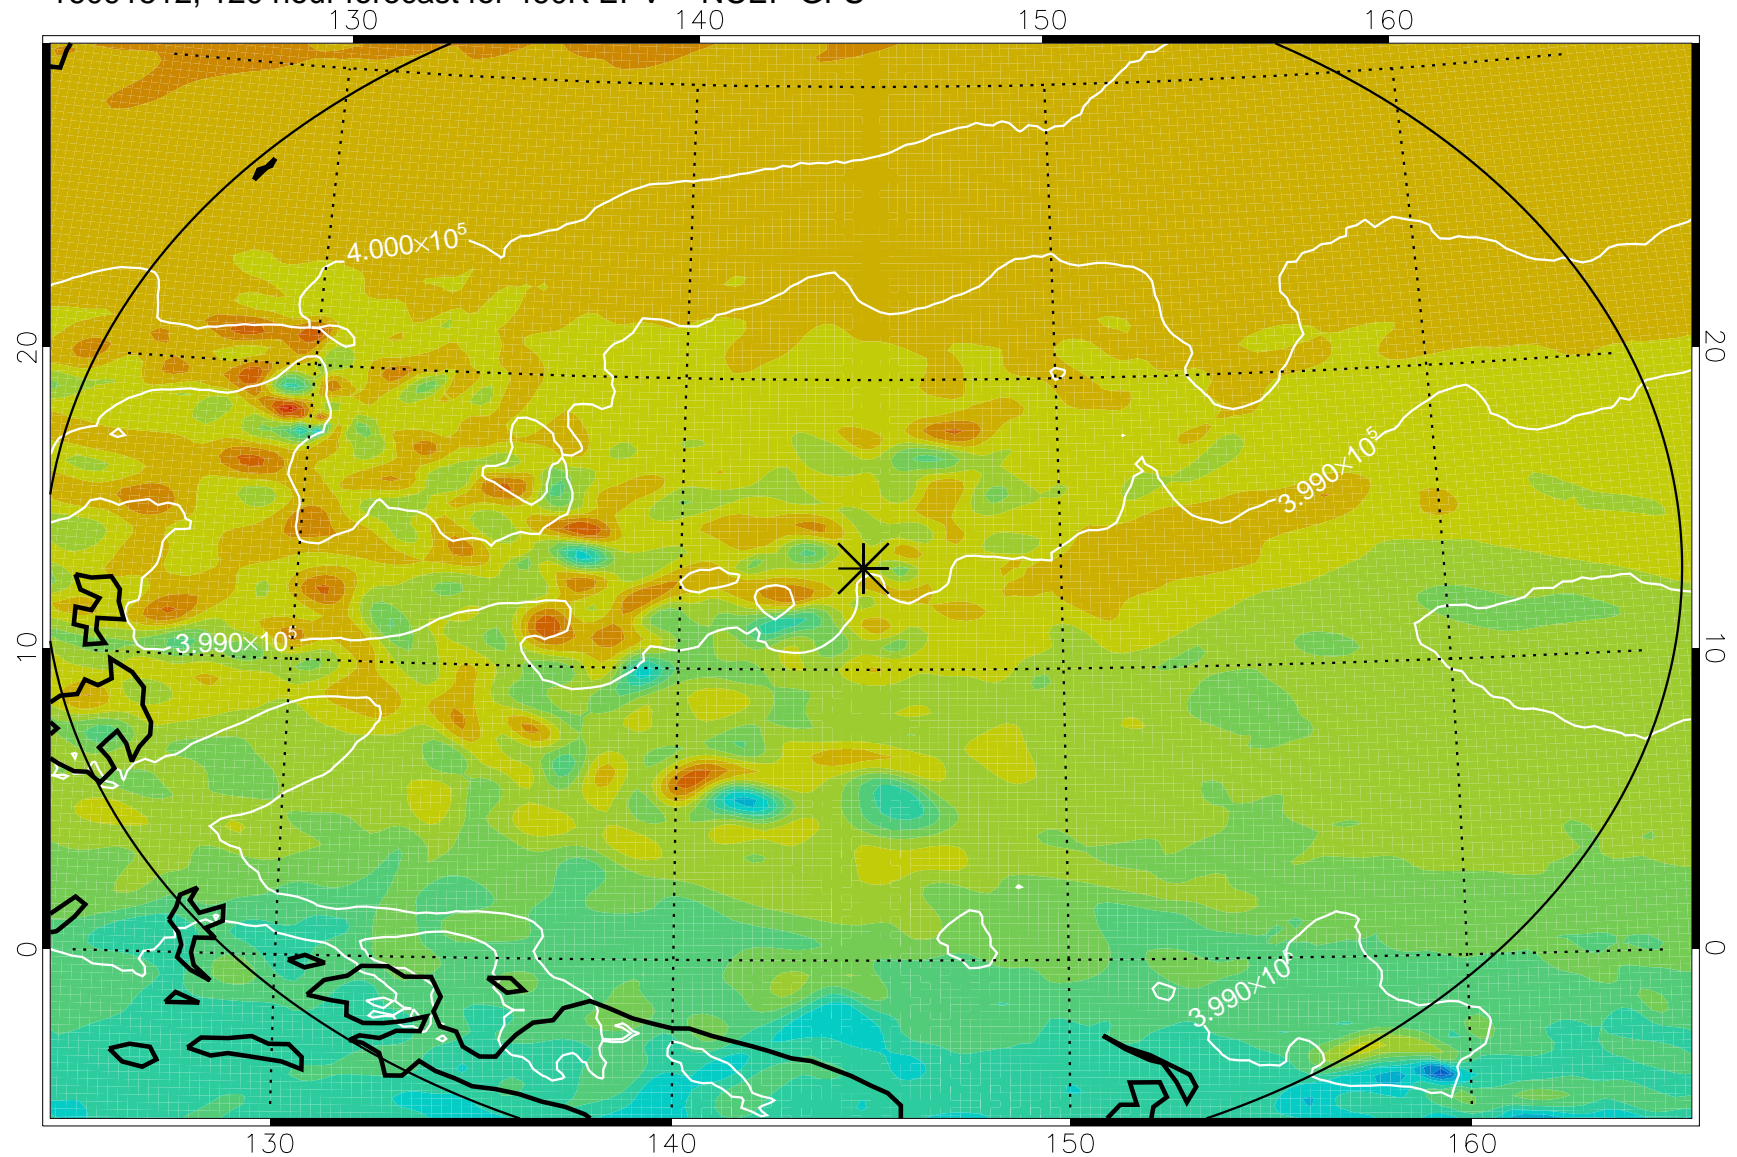

16091318, 78 hour forecast for 460K EPV -- NCEP GFS

460K Montgomery Streamfunction, white

Range ring of 2304 km

16091400, 84 hour forecast for 460K EPV -- NCEP GFS

460K Montgomery Streamfunction, white

Range ring of 2304 km

16091406, 90 hour forecast for 460K EPV -- NCEP GFS

460K Montgomery Streamfunction, white

Range ring of 2304 km

16091412, 96 hour forecast for 460K EPV -- NCEP GFS

460K Montgomery Streamfunction, white

Range ring of 2304 km

16091418, 102 hour forecast for 460K EPV -- NCEP GFS

460K Montgomery Streamfunction, white

Range ring of 2304 km

16091500, 108 hour forecast for 460K EPV -- NCEP GFS

460K Montgomery Streamfunction, white

Range ring of 2304 km

16091506, 114 hour forecast for 460K EPV -- NCEP GFS

460K Montgomery Streamfunction, white

Range ring of 2304 km

16091512, 120 hour forecast for 460K EPV -- NCEP GFS

460K Montgomery Streamfunction, white

Range ring of 2304 km