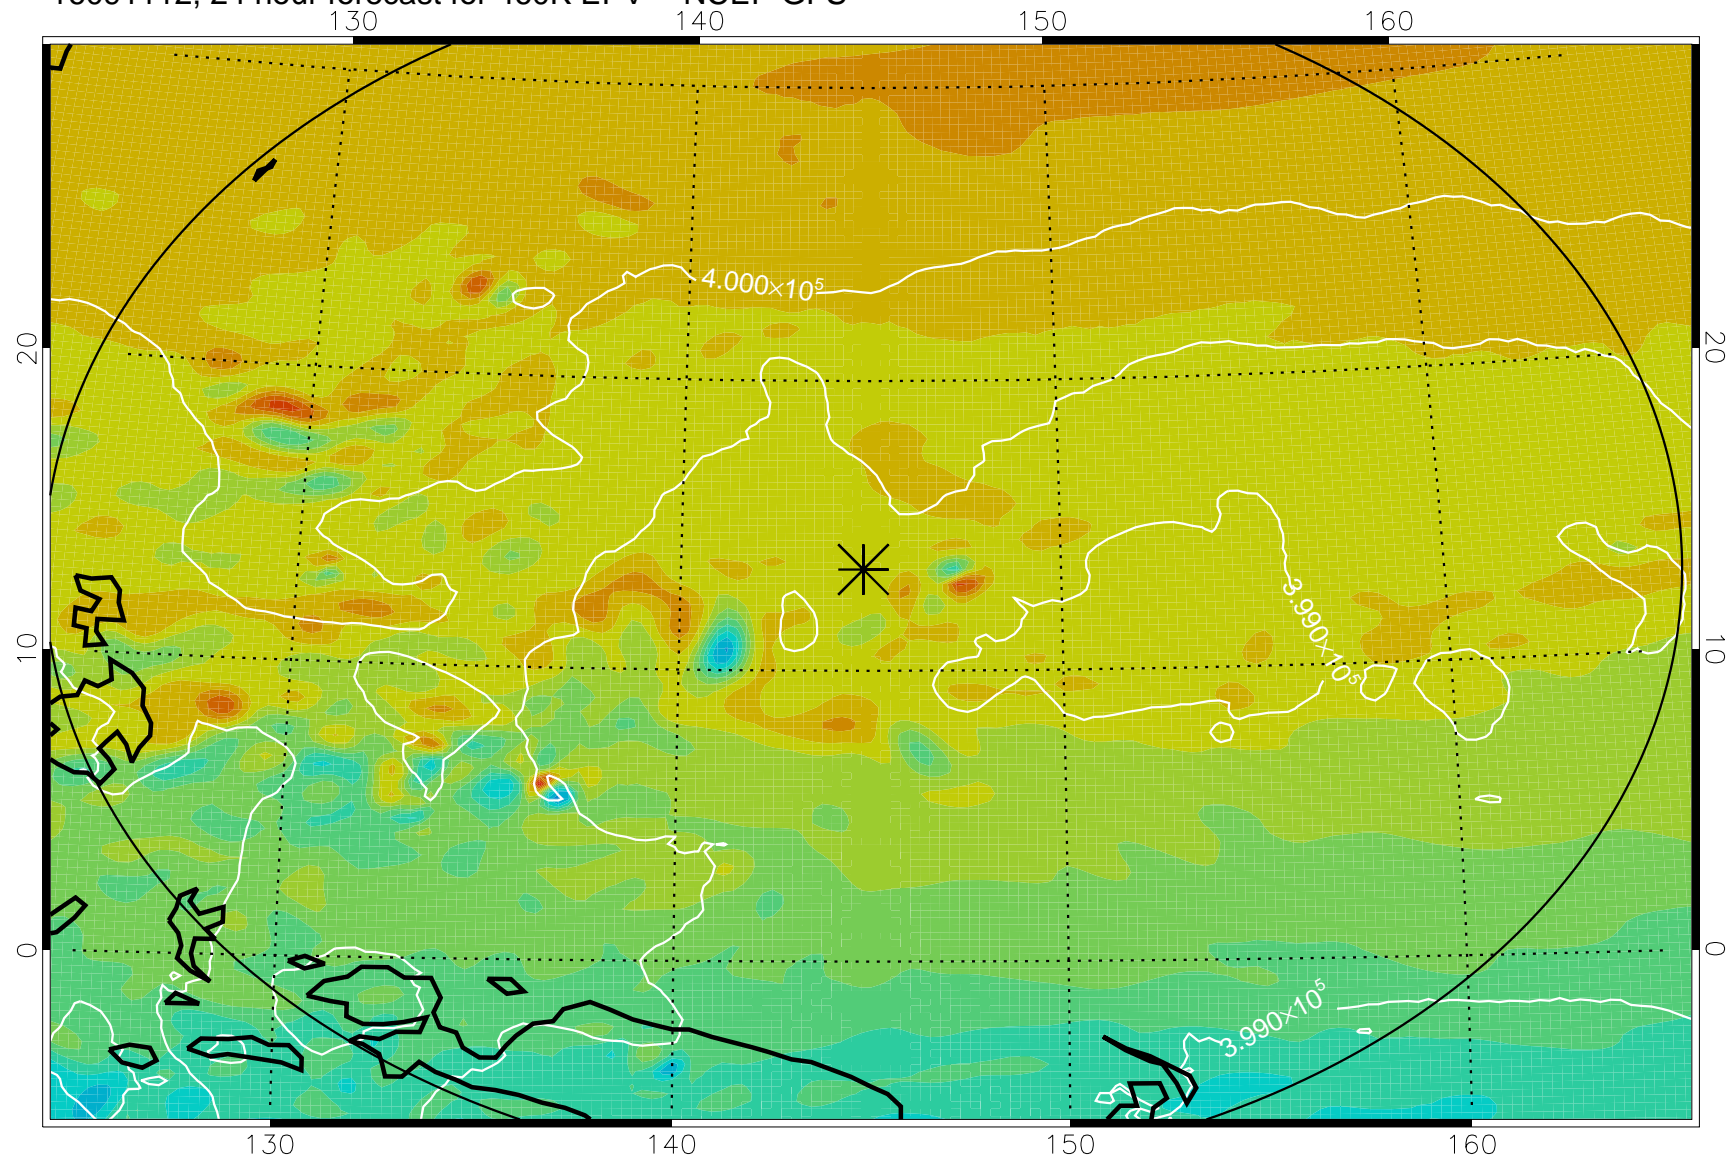

16091018, 6 hour forecast for 460K EPV -- NCEP GFS

460K Montgomery Streamfunction, white

Range ring of 2304 km

16091100, 12 hour forecast for 460K EPV -- NCEP GFS

460K Montgomery Streamfunction, white

Range ring of 2304 km

16091106, 18 hour forecast for 460K EPV -- NCEP GFS

460K Montgomery Streamfunction, white

Range ring of 2304 km

16091112, 24 hour forecast for 460K EPV -- NCEP GFS

460K Montgomery Streamfunction, white

Range ring of 2304 km

16091118, 30 hour forecast for 460K EPV -- NCEP GFS

460K Montgomery Streamfunction, white

Range ring of 2304 km

16091200, 36 hour forecast for 460K EPV -- NCEP GFS

460K Montgomery Streamfunction, white

Range ring of 2304 km

16091206, 42 hour forecast for 460K EPV -- NCEP GFS

460K Montgomery Streamfunction, white

Range ring of 2304 km

16091212, 48 hour forecast for 460K EPV -- NCEP GFS

460K Montgomery Streamfunction, white

Range ring of 2304 km