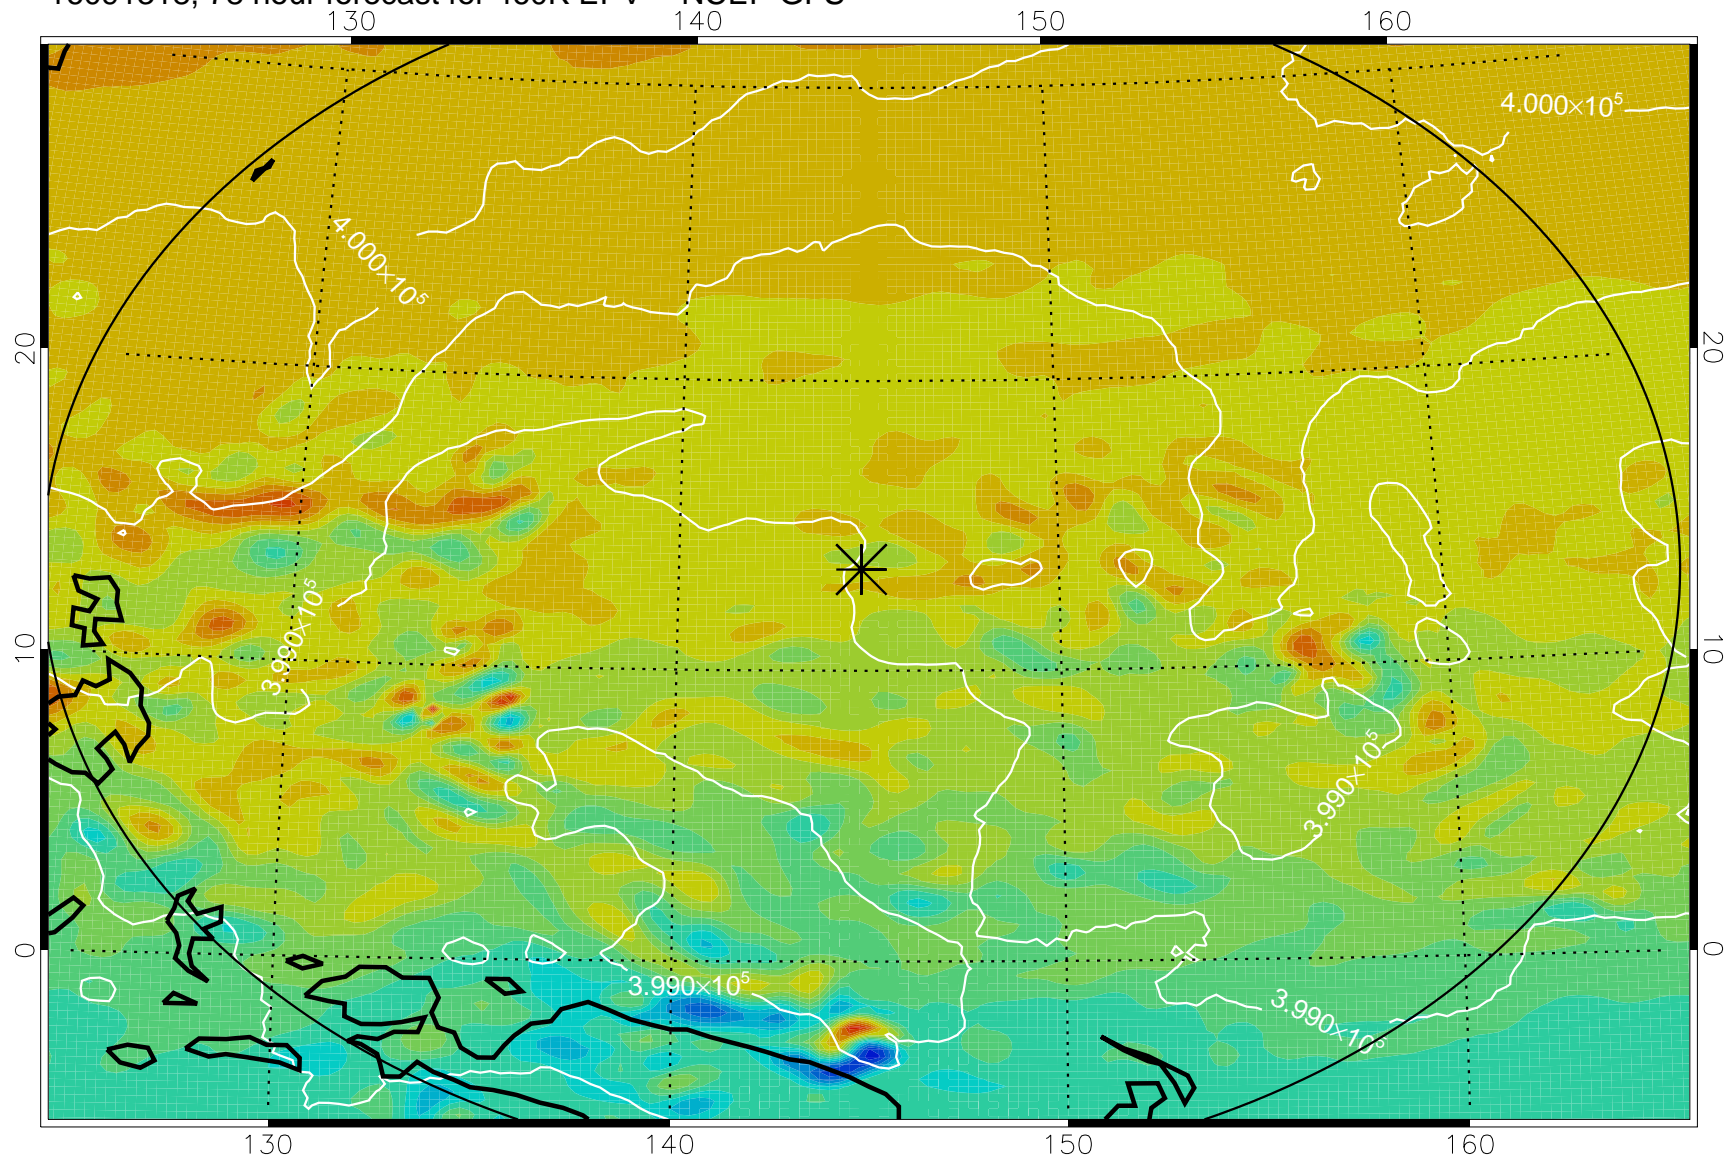

16091218, 54 hour forecast for 460K EPV -- NCEP GFS

460K Montgomery Streamfunction, white

Range ring of 2304 km

16091300, 60 hour forecast for 460K EPV -- NCEP GFS

460K Montgomery Streamfunction, white

Range ring of 2304 km

16091306, 66 hour forecast for 460K EPV -- NCEP GFS

460K Montgomery Streamfunction, white

Range ring of 2304 km

16091312, 72 hour forecast for 460K EPV -- NCEP GFS

460K Montgomery Streamfunction, white

Range ring of 2304 km

16091318, 78 hour forecast for 460K EPV -- NCEP GFS

460K Montgomery Streamfunction, white

Range ring of 2304 km

16091400, 84 hour forecast for 460K EPV -- NCEP GFS

460K Montgomery Streamfunction, white

Range ring of 2304 km

16091406, 90 hour forecast for 460K EPV -- NCEP GFS

460K Montgomery Streamfunction, white

Range ring of 2304 km

16091412, 96 hour forecast for 460K EPV -- NCEP GFS

460K Montgomery Streamfunction, white

Range ring of 2304 km