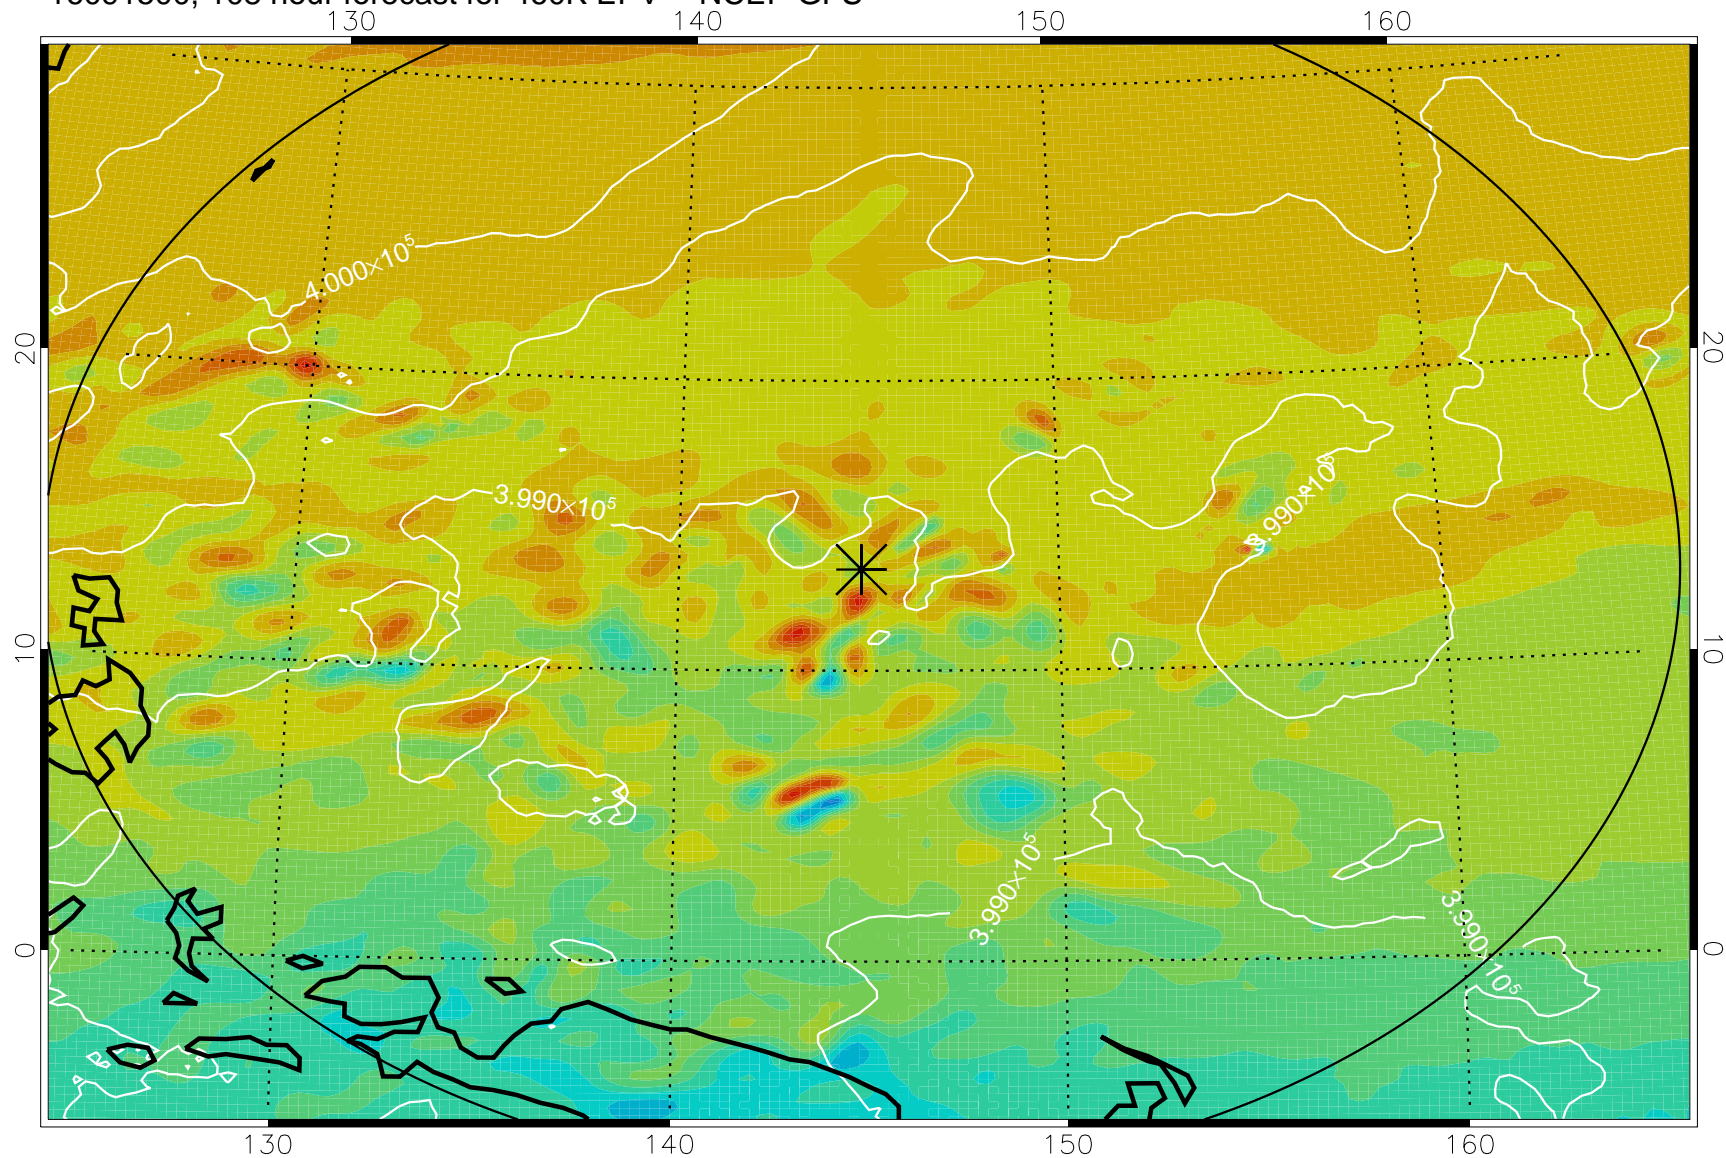

16091318, 78 hour forecast for 460K EPV -- NCEP GFS

460K Montgomery Streamfunction, white

Range ring of 2304 km

16091400, 84 hour forecast for 460K EPV -- NCEP GFS

460K Montgomery Streamfunction, white

Range ring of 2304 km

16091406, 90 hour forecast for 460K EPV -- NCEP GFS

460K Montgomery Streamfunction, white

Range ring of 2304 km

16091412, 96 hour forecast for 460K EPV -- NCEP GFS

460K Montgomery Streamfunction, white

Range ring of 2304 km

16091418, 102 hour forecast for 460K EPV -- NCEP GFS

460K Montgomery Streamfunction, white

Range ring of 2304 km

16091500, 108 hour forecast for 460K EPV -- NCEP GFS

460K Montgomery Streamfunction, white

Range ring of 2304 km

16091506, 114 hour forecast for 460K EPV -- NCEP GFS

460K Montgomery Streamfunction, white

Range ring of 2304 km

16091512, 120 hour forecast for 460K EPV -- NCEP GFS

460K Montgomery Streamfunction, white

Range ring of 2304 km