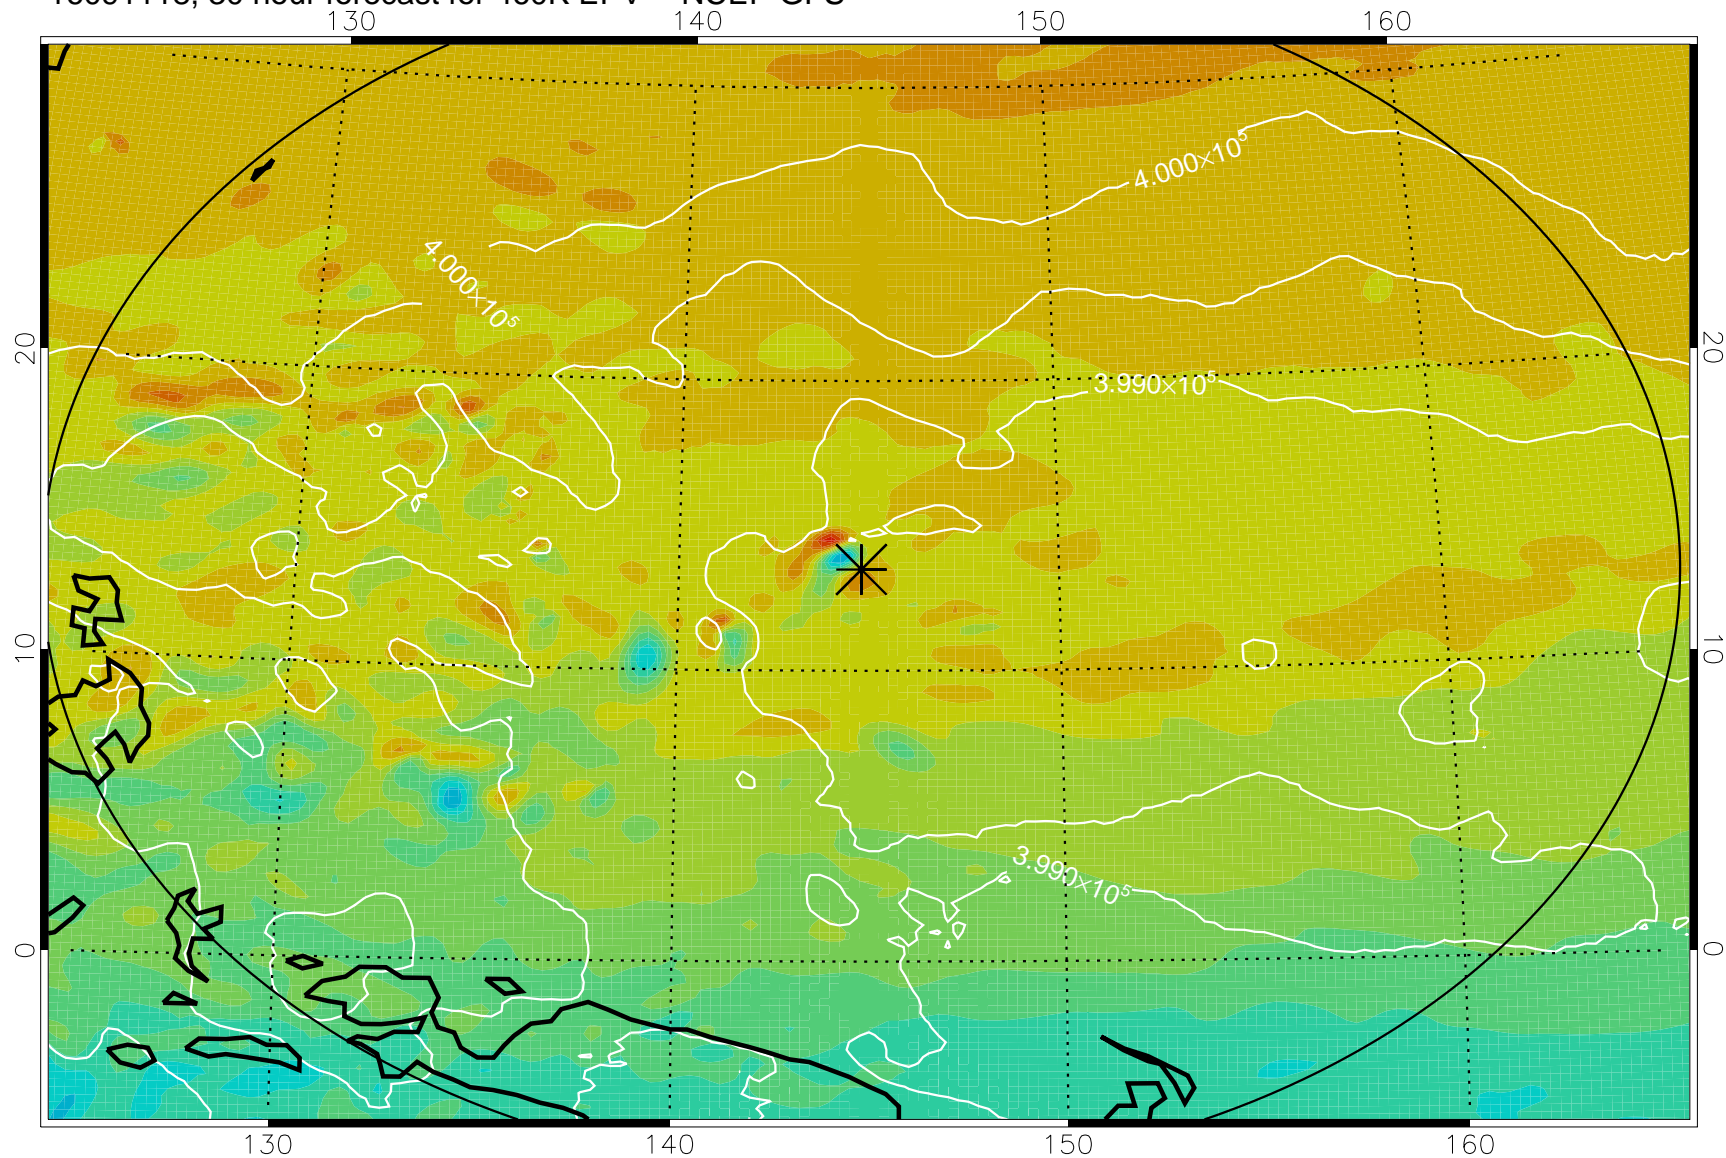

16091018, 6 hour forecast for 460K EPV -- NCEP GFS

460K Montgomery Streamfunction, white

Range ring of 2304 km

16091100, 12 hour forecast for 460K EPV -- NCEP GFS

460K Montgomery Streamfunction, white

Range ring of 2304 km

16091106, 18 hour forecast for 460K EPV -- NCEP GFS

460K Montgomery Streamfunction, white

Range ring of 2304 km

16091112, 24 hour forecast for 460K EPV -- NCEP GFS

460K Montgomery Streamfunction, white

Range ring of 2304 km

16091118, 30 hour forecast for 460K EPV -- NCEP GFS

460K Montgomery Streamfunction, white

Range ring of 2304 km

16091200, 36 hour forecast for 460K EPV -- NCEP GFS

460K Montgomery Streamfunction, white

Range ring of 2304 km

16091206, 42 hour forecast for 460K EPV -- NCEP GFS

460K Montgomery Streamfunction, white

Range ring of 2304 km

16091212, 48 hour forecast for 460K EPV -- NCEP GFS

460K Montgomery Streamfunction, white

Range ring of 2304 km