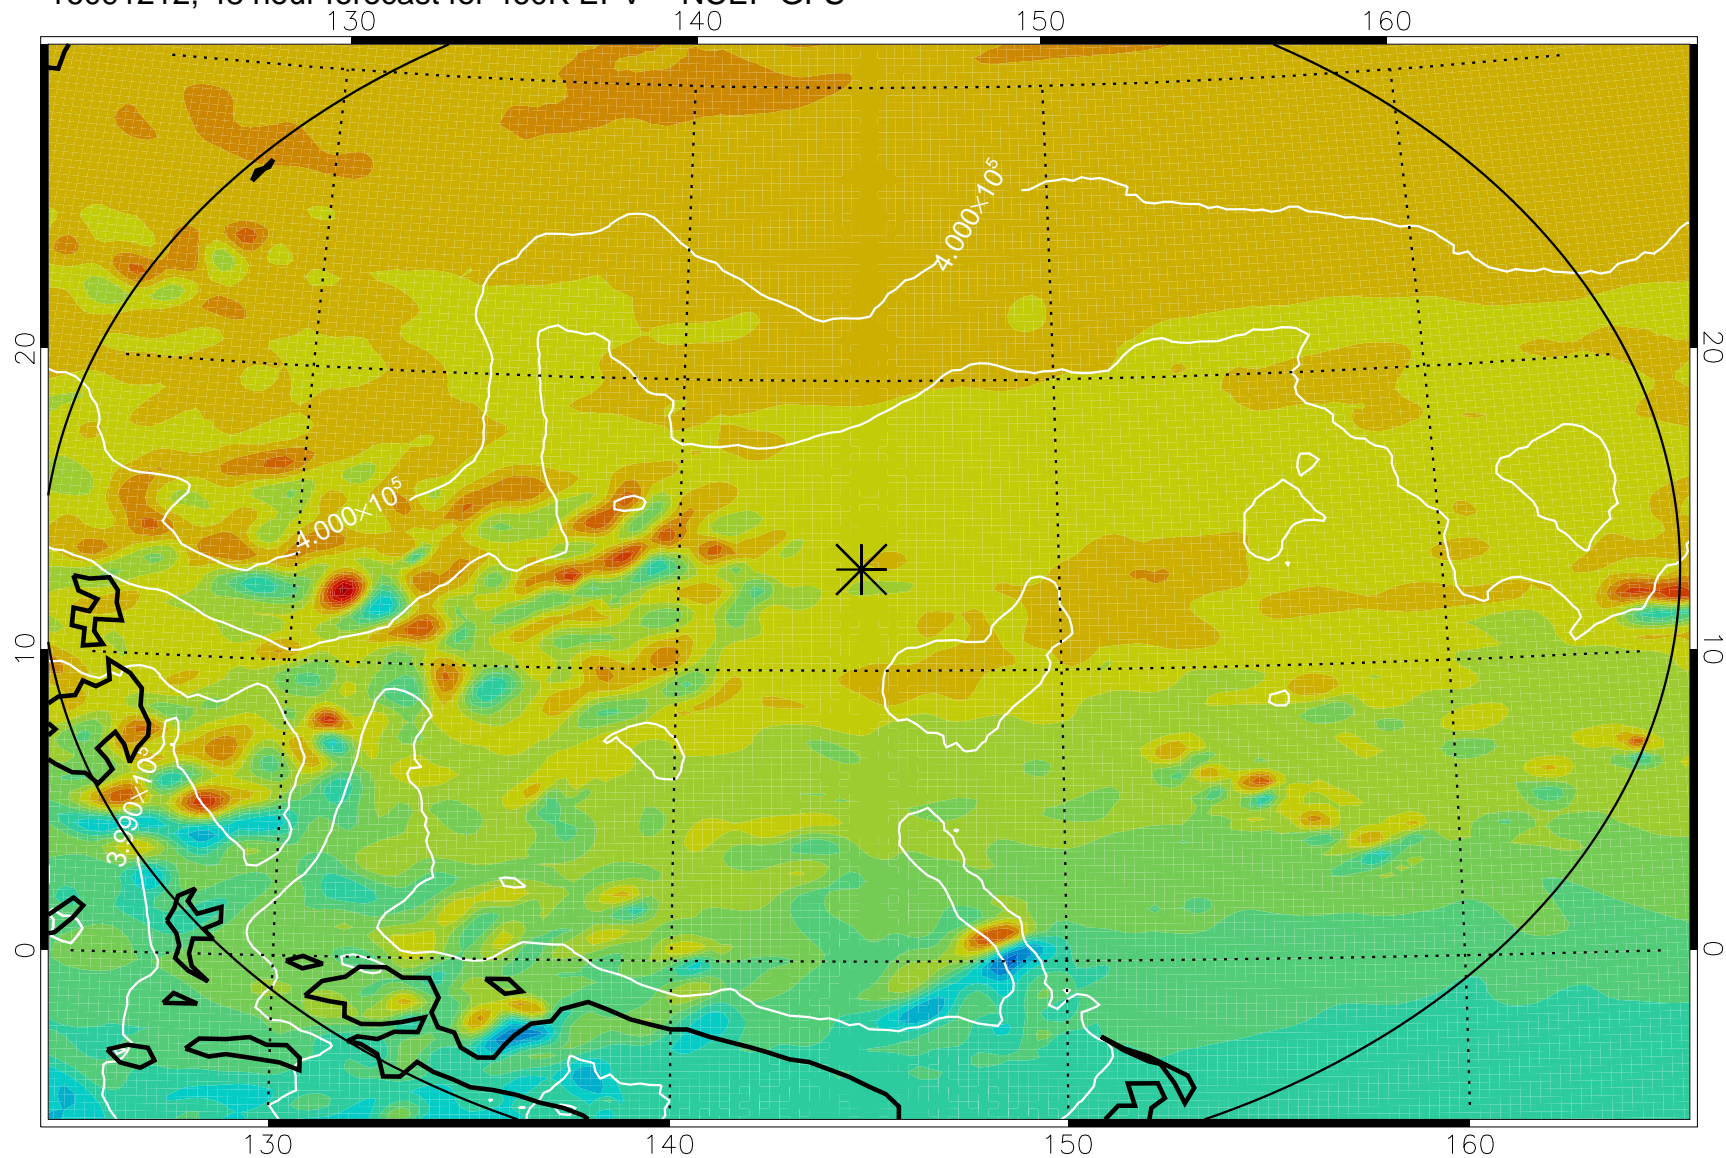

16091106, 18 hour forecast for 460K EPV -- NCEP GFS

460K Montgomery Streamfunction, white

Range ring of 2304 km

16091112, 24 hour forecast for 460K EPV -- NCEP GFS

460K Montgomery Streamfunction, white

Range ring of 2304 km

16091118, 30 hour forecast for 460K EPV -- NCEP GFS

460K Montgomery Streamfunction, white

Range ring of 2304 km

16091200, 36 hour forecast for 460K EPV -- NCEP GFS

460K Montgomery Streamfunction, white

Range ring of 2304 km

16091206, 42 hour forecast for 460K EPV -- NCEP GFS

460K Montgomery Streamfunction, white

Range ring of 2304 km

16091212, 48 hour forecast for 460K EPV -- NCEP GFS

460K Montgomery Streamfunction, white

Range ring of 2304 km

16091218, 54 hour forecast for 460K EPV -- NCEP GFS

460K Montgomery Streamfunction, white

Range ring of 2304 km

16091300, 60 hour forecast for 460K EPV -- NCEP GFS

460K Montgomery Streamfunction, white

Range ring of 2304 km