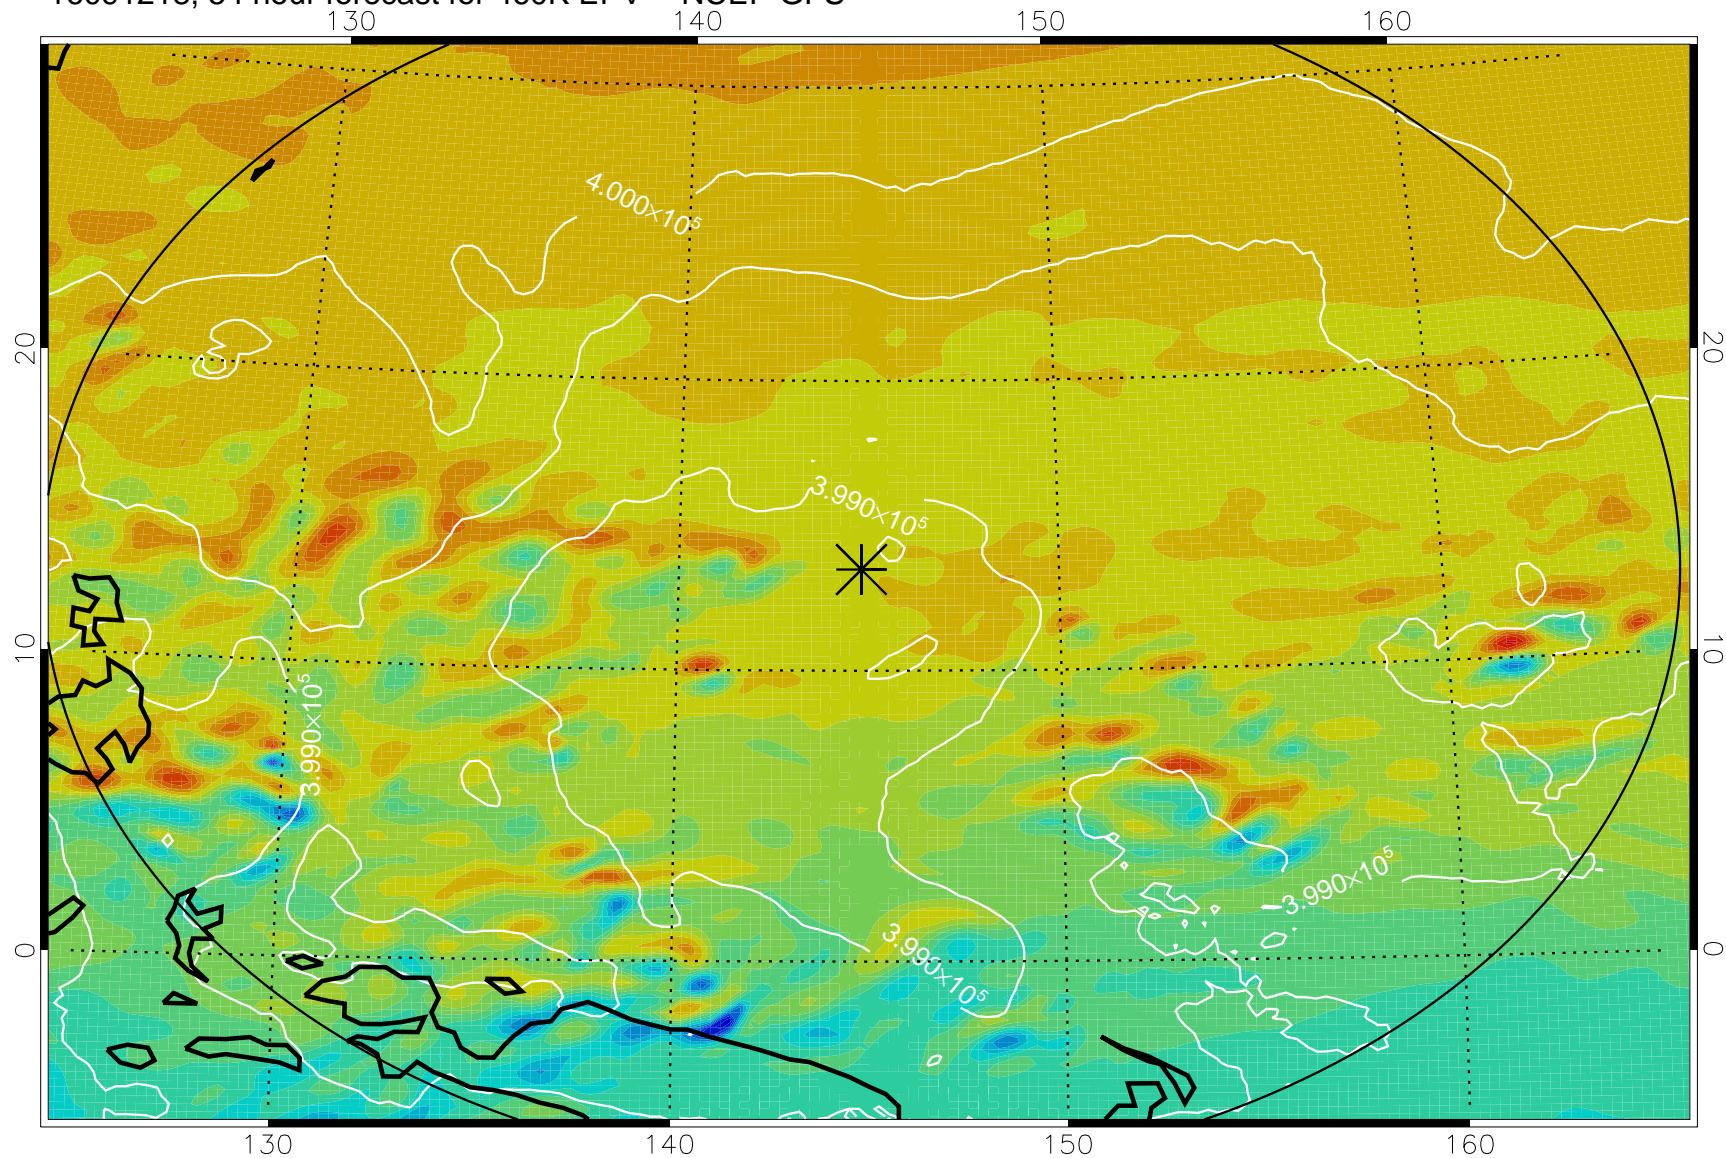

16091118, 30 hour forecast for 460K EPV -- NCEP GFS

460K Montgomery Streamfunction, white

Range ring of 2304 km

16091200, 36 hour forecast for 460K EPV -- NCEP GFS

460K Montgomery Streamfunction, white

Range ring of 2304 km

16091206, 42 hour forecast for 460K EPV -- NCEP GFS

460K Montgomery Streamfunction, white

Range ring of 2304 km

16091212, 48 hour forecast for 460K EPV -- NCEP GFS

460K Montgomery Streamfunction, white

Range ring of 2304 km

16091218, 54 hour forecast for 460K EPV -- NCEP GFS

460K Montgomery Streamfunction, white

Range ring of 2304 km

16091300, 60 hour forecast for 460K EPV -- NCEP GFS

460K Montgomery Streamfunction, white

Range ring of 2304 km

16091318, 78 hour forecast for 460K EPV -- NCEP GFS

460K Montgomery Streamfunction, white

Range ring of 2304 km

16091400, 84 hour forecast for 460K EPV -- NCEP GFS

460K Montgomery Streamfunction, white

Range ring of 2304 km