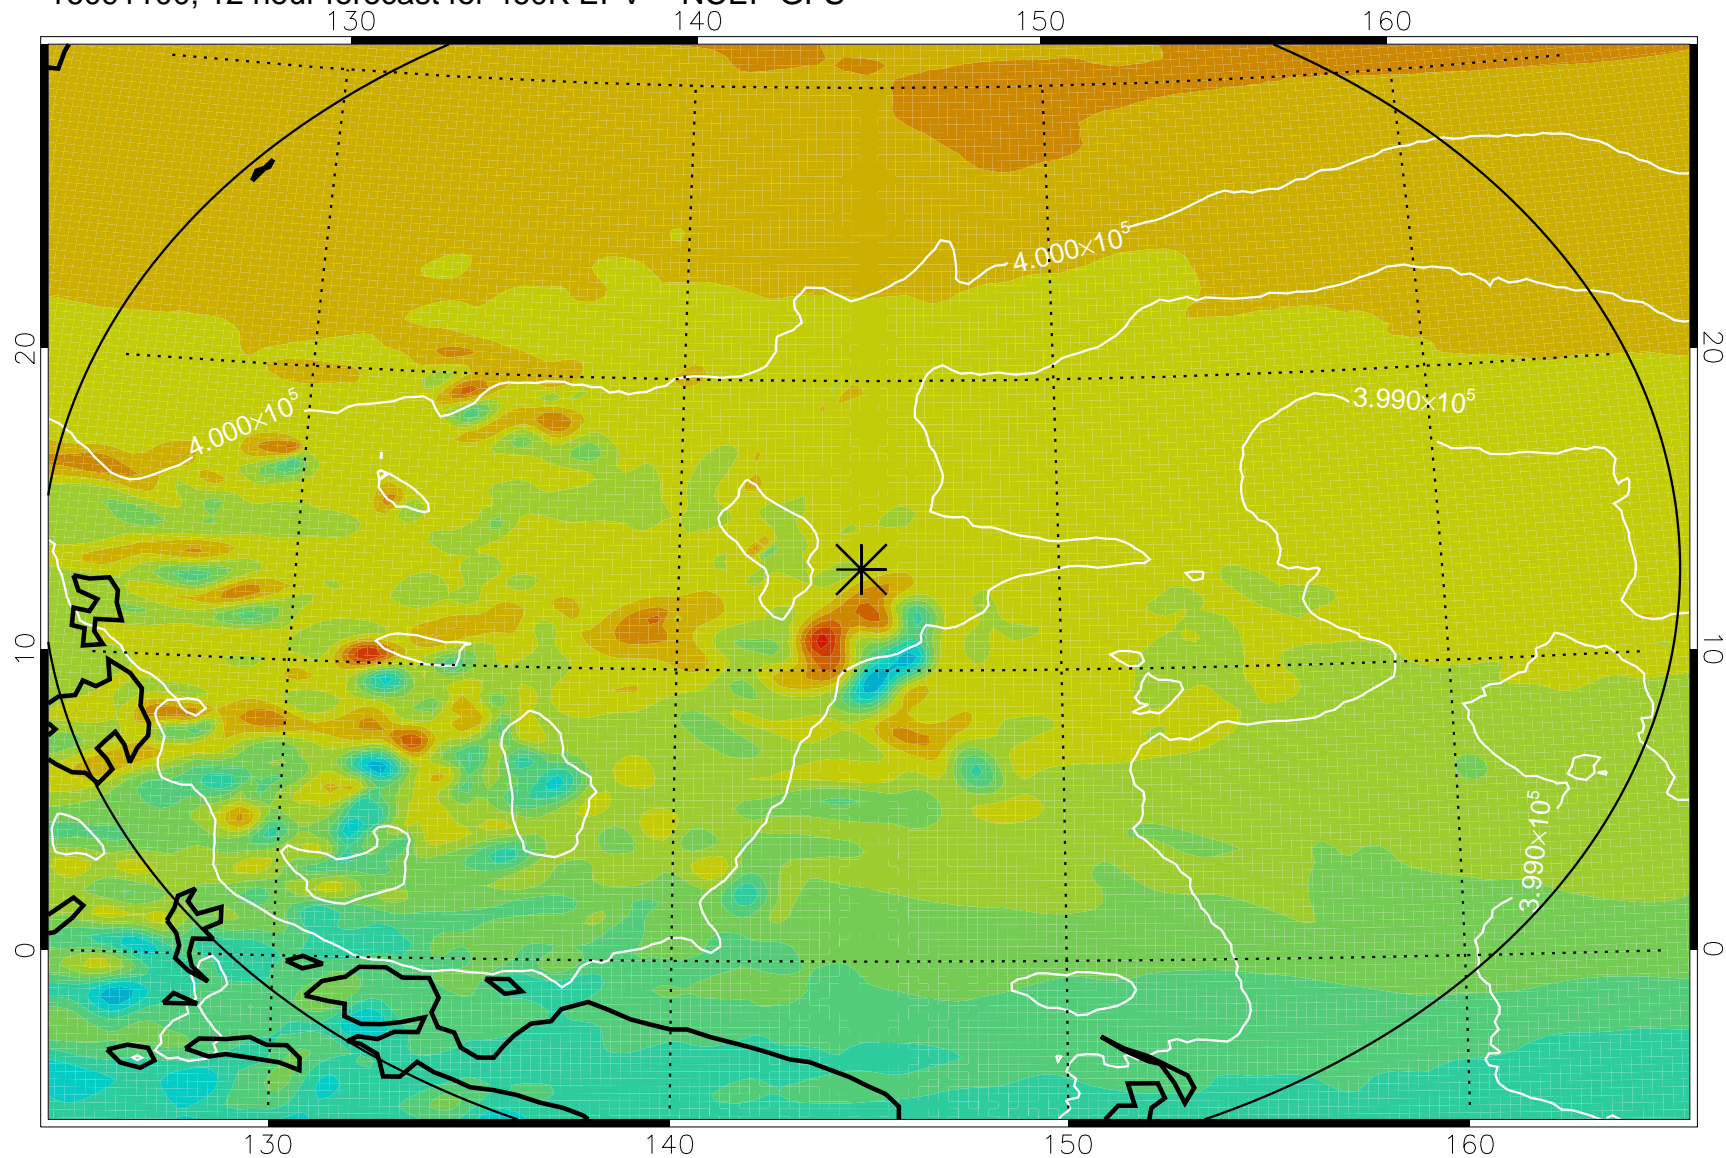

16091018, 6 hour forecast for 460K EPV -- NCEP GFS

460K Montgomery Streamfunction, white

Range ring of 2304 km

16091100, 12 hour forecast for 460K EPV -- NCEP GFS

460K Montgomery Streamfunction, white

Range ring of 2304 km

16091106, 18 hour forecast for 460K EPV -- NCEP GFS

460K Montgomery Streamfunction, white

Range ring of 2304 km

16091112, 24 hour forecast for 460K EPV -- NCEP GFS

460K Montgomery Streamfunction, white

Range ring of 2304 km

16091118, 30 hour forecast for 460K EPV -- NCEP GFS

460K Montgomery Streamfunction, white

Range ring of 2304 km

16091200, 36 hour forecast for 460K EPV -- NCEP GFS

460K Montgomery Streamfunction, white

Range ring of 2304 km

16091206, 42 hour forecast for 460K EPV -- NCEP GFS

460K Montgomery Streamfunction, white

Range ring of 2304 km

16091212, 48 hour forecast for 460K EPV -- NCEP GFS

460K Montgomery Streamfunction, white

Range ring of 2304 km