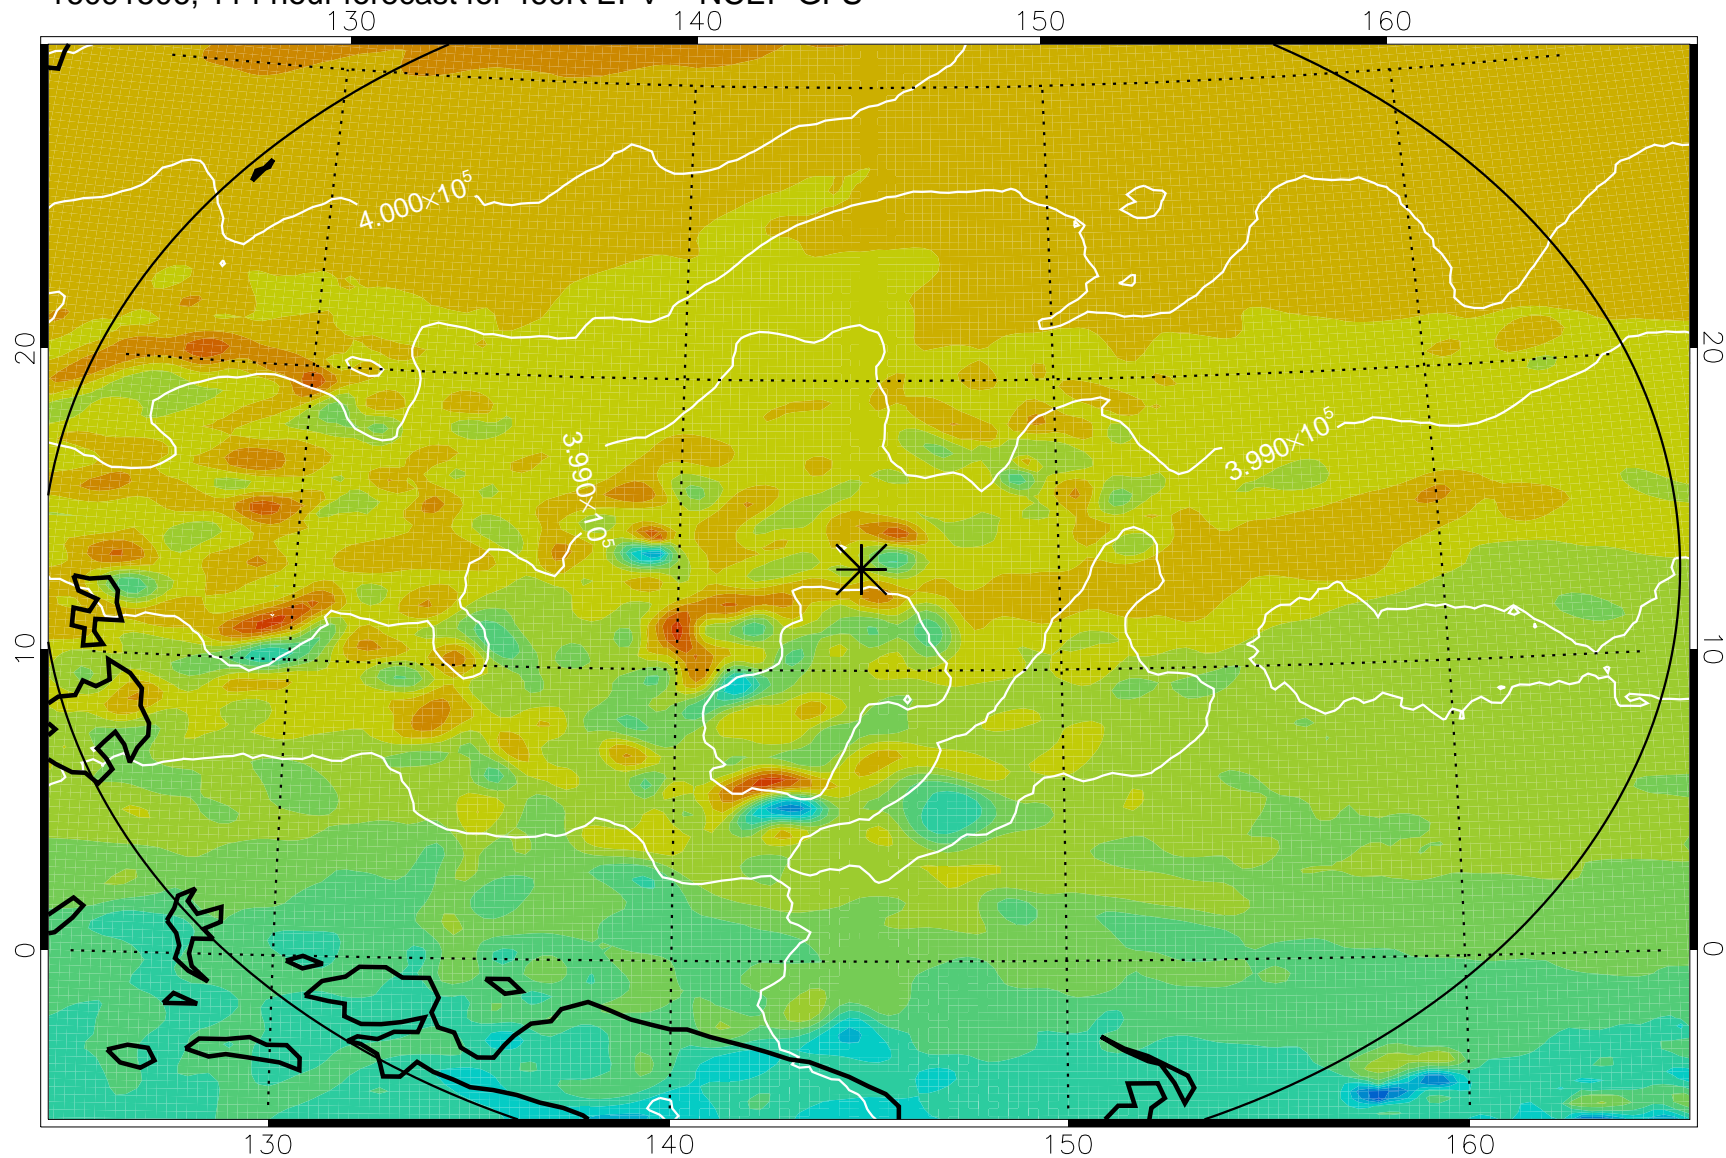

16091318, 78 hour forecast for 460K EPV -- NCEP GFS

460K Montgomery Streamfunction, white

Range ring of 2304 km

16091400, 84 hour forecast for 460K EPV -- NCEP GFS

460K Montgomery Streamfunction, white

Range ring of 2304 km

16091406, 90 hour forecast for 460K EPV -- NCEP GFS

460K Montgomery Streamfunction, white

Range ring of 2304 km

16091412, 96 hour forecast for 460K EPV -- NCEP GFS

460K Montgomery Streamfunction, white

Range ring of 2304 km

16091418, 102 hour forecast for 460K EPV -- NCEP GFS

460K Montgomery Streamfunction, white

Range ring of 2304 km

16091500, 108 hour forecast for 460K EPV -- NCEP GFS

460K Montgomery Streamfunction, white

Range ring of 2304 km

16091506, 114 hour forecast for 460K EPV -- NCEP GFS

460K Montgomery Streamfunction, white

Range ring of 2304 km

16091512, 120 hour forecast for 460K EPV -- NCEP GFS

460K Montgomery Streamfunction, white

Range ring of 2304 km