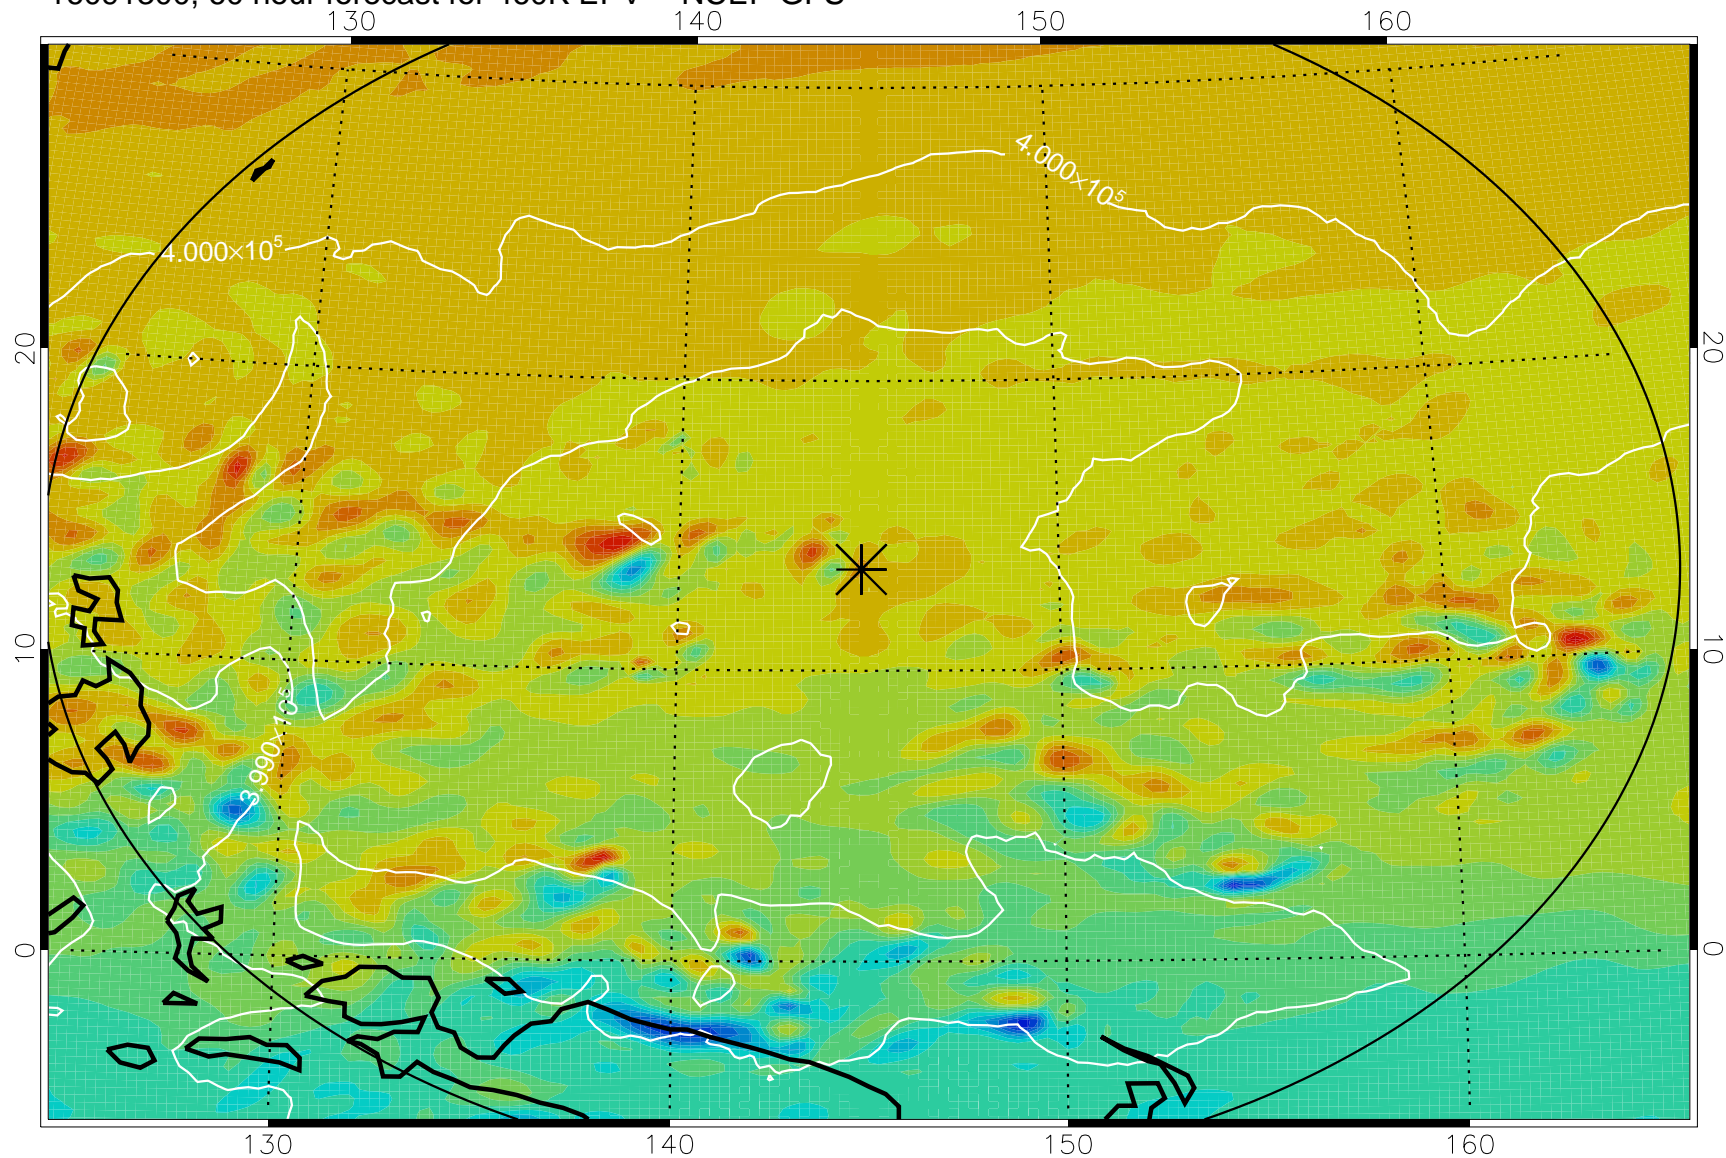

16091118, 30 hour forecast for 460K EPV -- NCEP GFS

460K Montgomery Streamfunction, white

Range ring of 2304 km

16091200, 36 hour forecast for 460K EPV -- NCEP GFS

460K Montgomery Streamfunction, white

Range ring of 2304 km

16091206, 42 hour forecast for 460K EPV -- NCEP GFS

460K Montgomery Streamfunction, white

Range ring of 2304 km

16091212, 48 hour forecast for 460K EPV -- NCEP GFS

460K Montgomery Streamfunction, white

Range ring of 2304 km

16091218, 54 hour forecast for 460K EPV -- NCEP GFS

460K Montgomery Streamfunction, white

Range ring of 2304 km

16091300, 60 hour forecast for 460K EPV -- NCEP GFS

460K Montgomery Streamfunction, white

Range ring of 2304 km

16091318, 78 hour forecast for 460K EPV -- NCEP GFS

460K Montgomery Streamfunction, white

Range ring of 2304 km

16091400, 84 hour forecast for 460K EPV -- NCEP GFS

460K Montgomery Streamfunction, white

Range ring of 2304 km