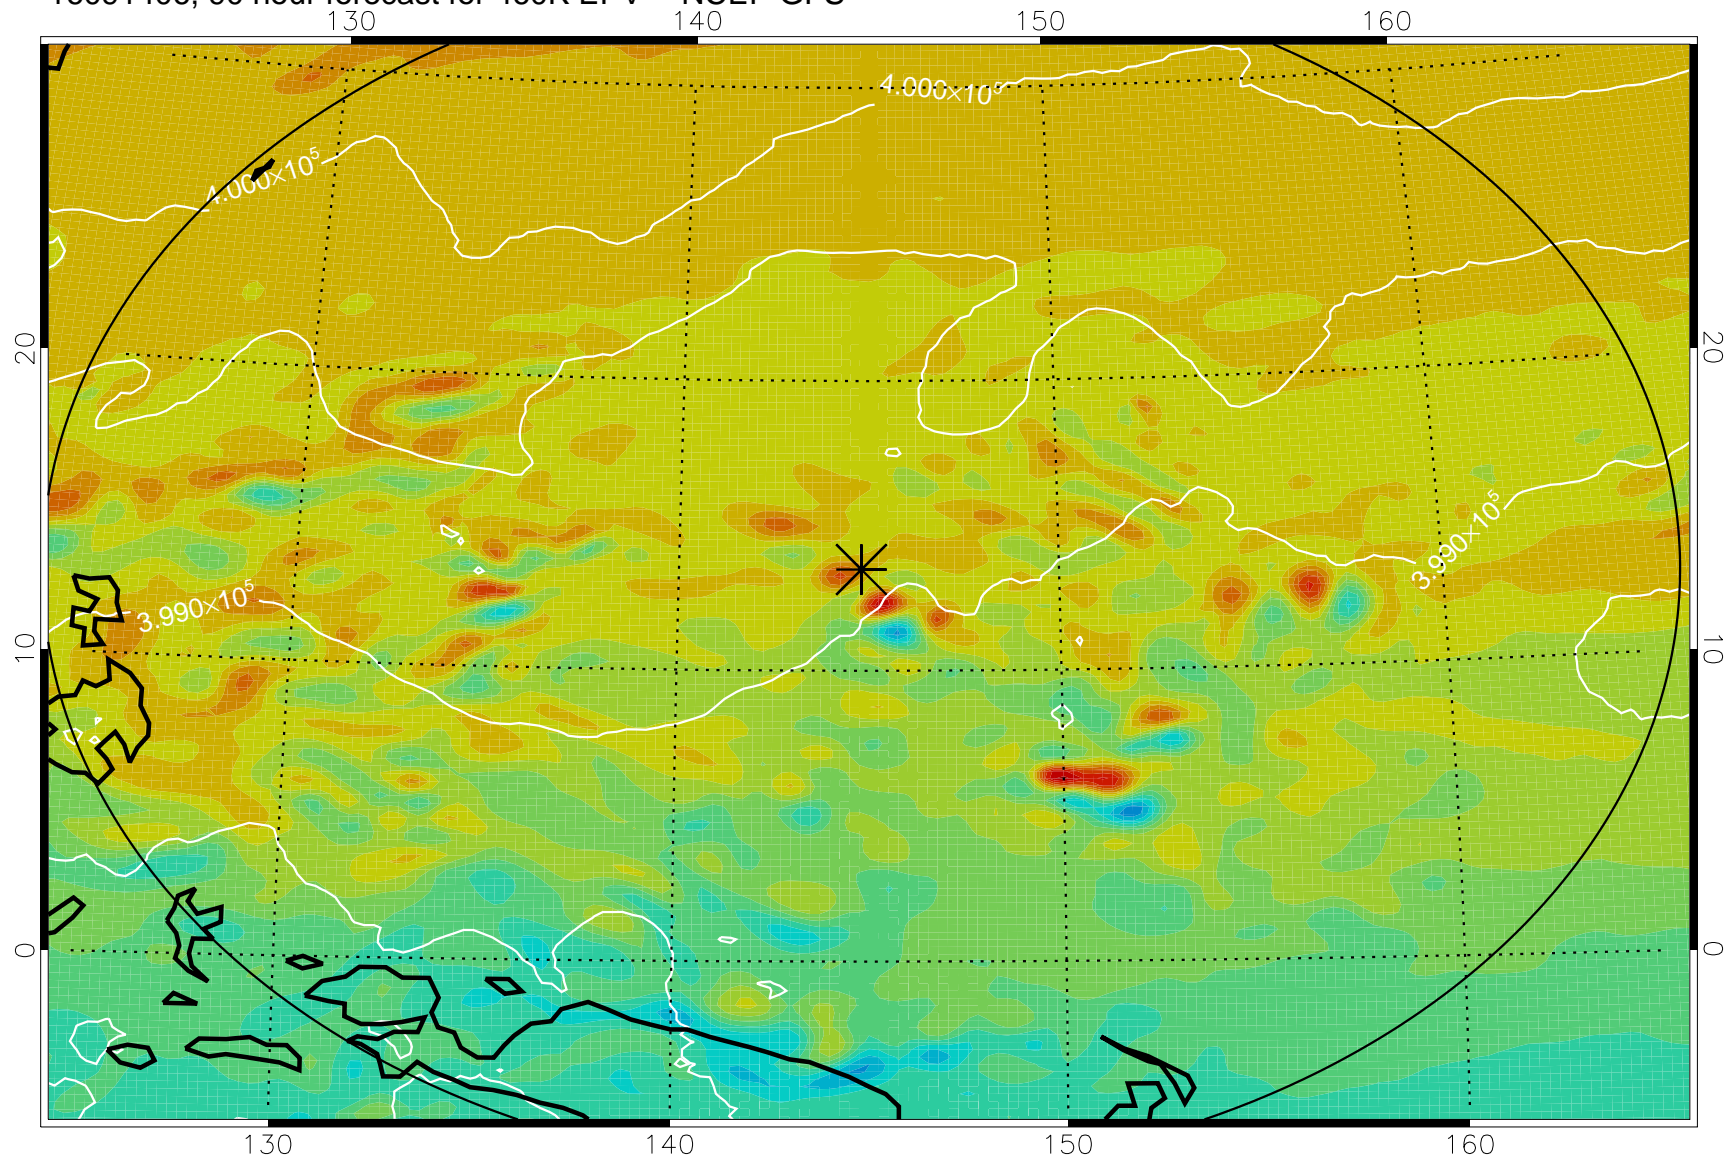

16091306, 66 hour forecast for 460K EPV -- NCEP GFS

460K Montgomery Streamfunction, white

Range ring of 2304 km

16091312, 72 hour forecast for 460K EPV -- NCEP GFS

460K Montgomery Streamfunction, white

Range ring of 2304 km

16091318, 78 hour forecast for 460K EPV -- NCEP GFS

460K Montgomery Streamfunction, white

Range ring of 2304 km

16091400, 84 hour forecast for 460K EPV -- NCEP GFS

460K Montgomery Streamfunction, white

Range ring of 2304 km

16091406, 90 hour forecast for 460K EPV -- NCEP GFS

460K Montgomery Streamfunction, white

Range ring of 2304 km

16091412, 96 hour forecast for 460K EPV -- NCEP GFS

460K Montgomery Streamfunction, white

Range ring of 2304 km

16091418, 102 hour forecast for 460K EPV -- NCEP GFS

460K Montgomery Streamfunction, white

Range ring of 2304 km

16091500, 108 hour forecast for 460K EPV -- NCEP GFS

460K Montgomery Streamfunction, white

Range ring of 2304 km