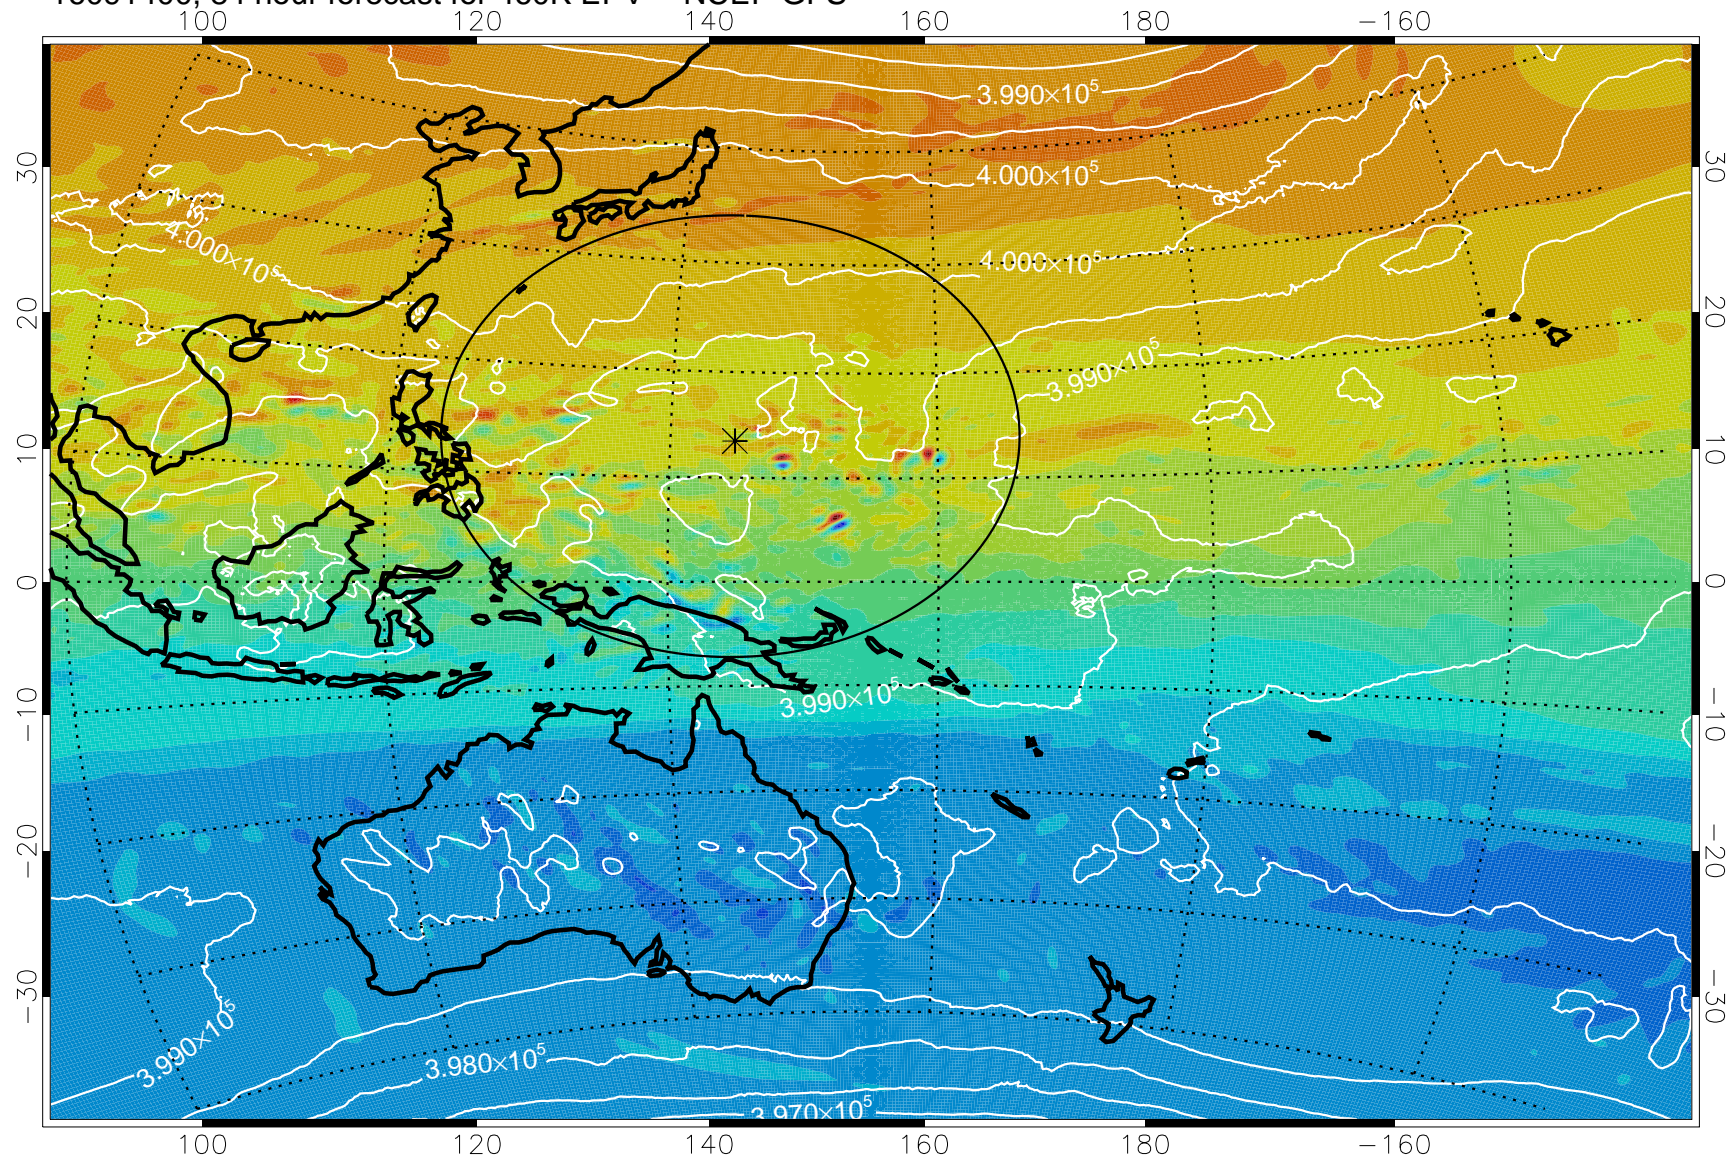

16091306, 66 hour forecast for 460K EPV -- NCEP GFS

460K Montgomery Streamfunction, white

Range ring of 2304 km

16091312, 72 hour forecast for 460K EPV -- NCEP GFS

460K Montgomery Streamfunction, white

Range ring of 2304 km

16091318, 78 hour forecast for 460K EPV -- NCEP GFS

460K Montgomery Streamfunction, white

Range ring of 2304 km

16091400, 84 hour forecast for 460K EPV -- NCEP GFS

460K Montgomery Streamfunction, white

Range ring of 2304 km

16091406, 90 hour forecast for 460K EPV -- NCEP GFS

460K Montgomery Streamfunction, white

Range ring of 2304 km

16091412, 96 hour forecast for 460K EPV -- NCEP GFS

460K Montgomery Streamfunction, white

Range ring of 2304 km

16091418, 102 hour forecast for 460K EPV -- NCEP GFS

460K Montgomery Streamfunction, white

Range ring of 2304 km

16091500, 108 hour forecast for 460K EPV -- NCEP GFS

460K Montgomery Streamfunction, white

Range ring of 2304 km