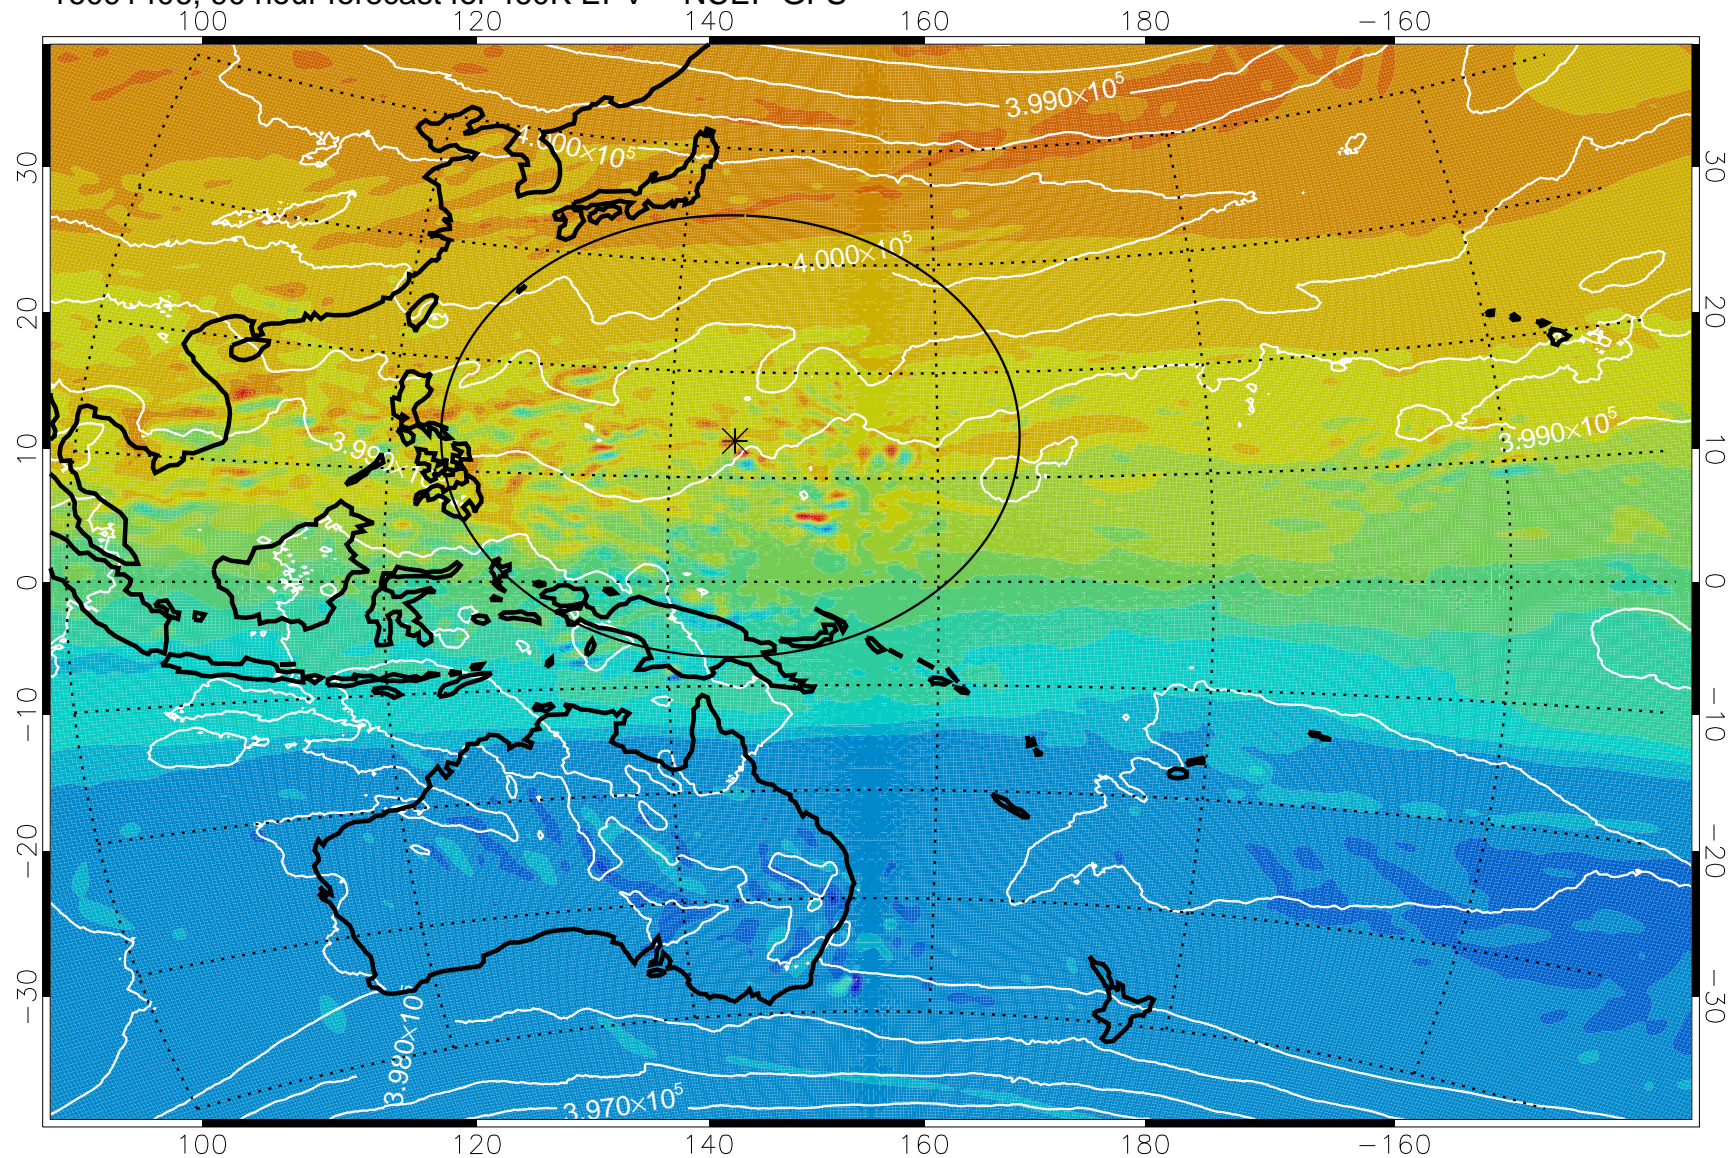

16091306, 66 hour forecast for 460K EPV -- NCEP GFS

460K Montgomery Streamfunction, white

Range ring of 2304 km

16091312, 72 hour forecast for 460K EPV -- NCEP GFS

460K Montgomery Streamfunction, white

Range ring of 2304 km

16091318, 78 hour forecast for 460K EPV -- NCEP GFS

460K Montgomery Streamfunction, white

Range ring of 2304 km

16091400, 84 hour forecast for 460K EPV -- NCEP GFS

460K Montgomery Streamfunction, white

Range ring of 2304 km

16091406, 90 hour forecast for 460K EPV -- NCEP GFS

460K Montgomery Streamfunction, white

Range ring of 2304 km

16091412, 96 hour forecast for 460K EPV -- NCEP GFS

460K Montgomery Streamfunction, white

Range ring of 2304 km

16091418, 102 hour forecast for 460K EPV -- NCEP GFS

460K Montgomery Streamfunction, white

Range ring of 2304 km

16091500, 108 hour forecast for 460K EPV -- NCEP GFS

460K Montgomery Streamfunction, white

Range ring of 2304 km