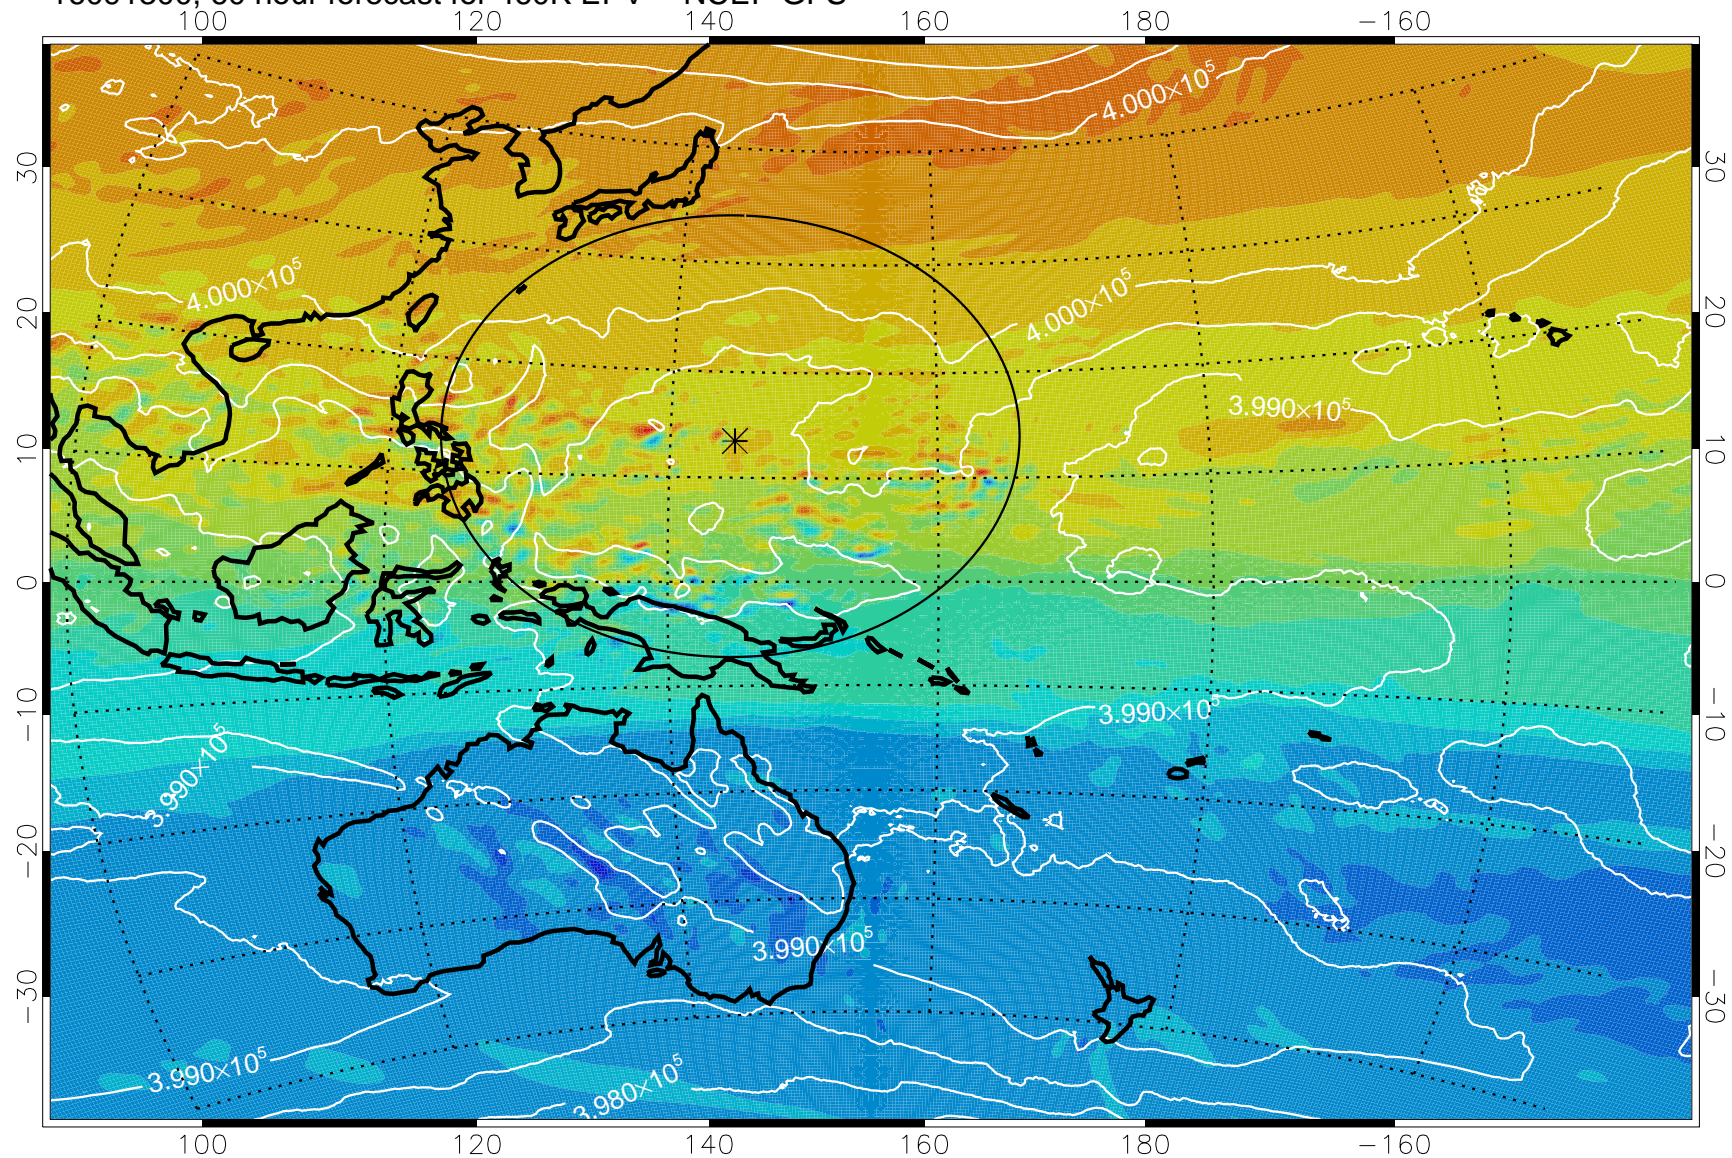

16091206, 42 hour forecast for 460K EPV -- NCEP GFS

460K Montgomery Streamfunction, white

Range ring of 2304 km

16091212, 48 hour forecast for 460K EPV -- NCEP GFS

460K Montgomery Streamfunction, white

Range ring of 2304 km

16091218, 54 hour forecast for 460K EPV -- NCEP GFS

460K Montgomery Streamfunction, white

Range ring of 2304 km

16091300, 60 hour forecast for 460K EPV -- NCEP GFS

460K Montgomery Streamfunction, white

Range ring of 2304 km

16091306, 66 hour forecast for 460K EPV -- NCEP GFS

460K Montgomery Streamfunction, white

Range ring of 2304 km

16091312, 72 hour forecast for 460K EPV -- NCEP GFS

460K Montgomery Streamfunction, white

Range ring of 2304 km

16091318, 78 hour forecast for 460K EPV -- NCEP GFS

460K Montgomery Streamfunction, white

Range ring of 2304 km

16091400, 84 hour forecast for 460K EPV -- NCEP GFS

460K Montgomery Streamfunction, white

Range ring of 2304 km