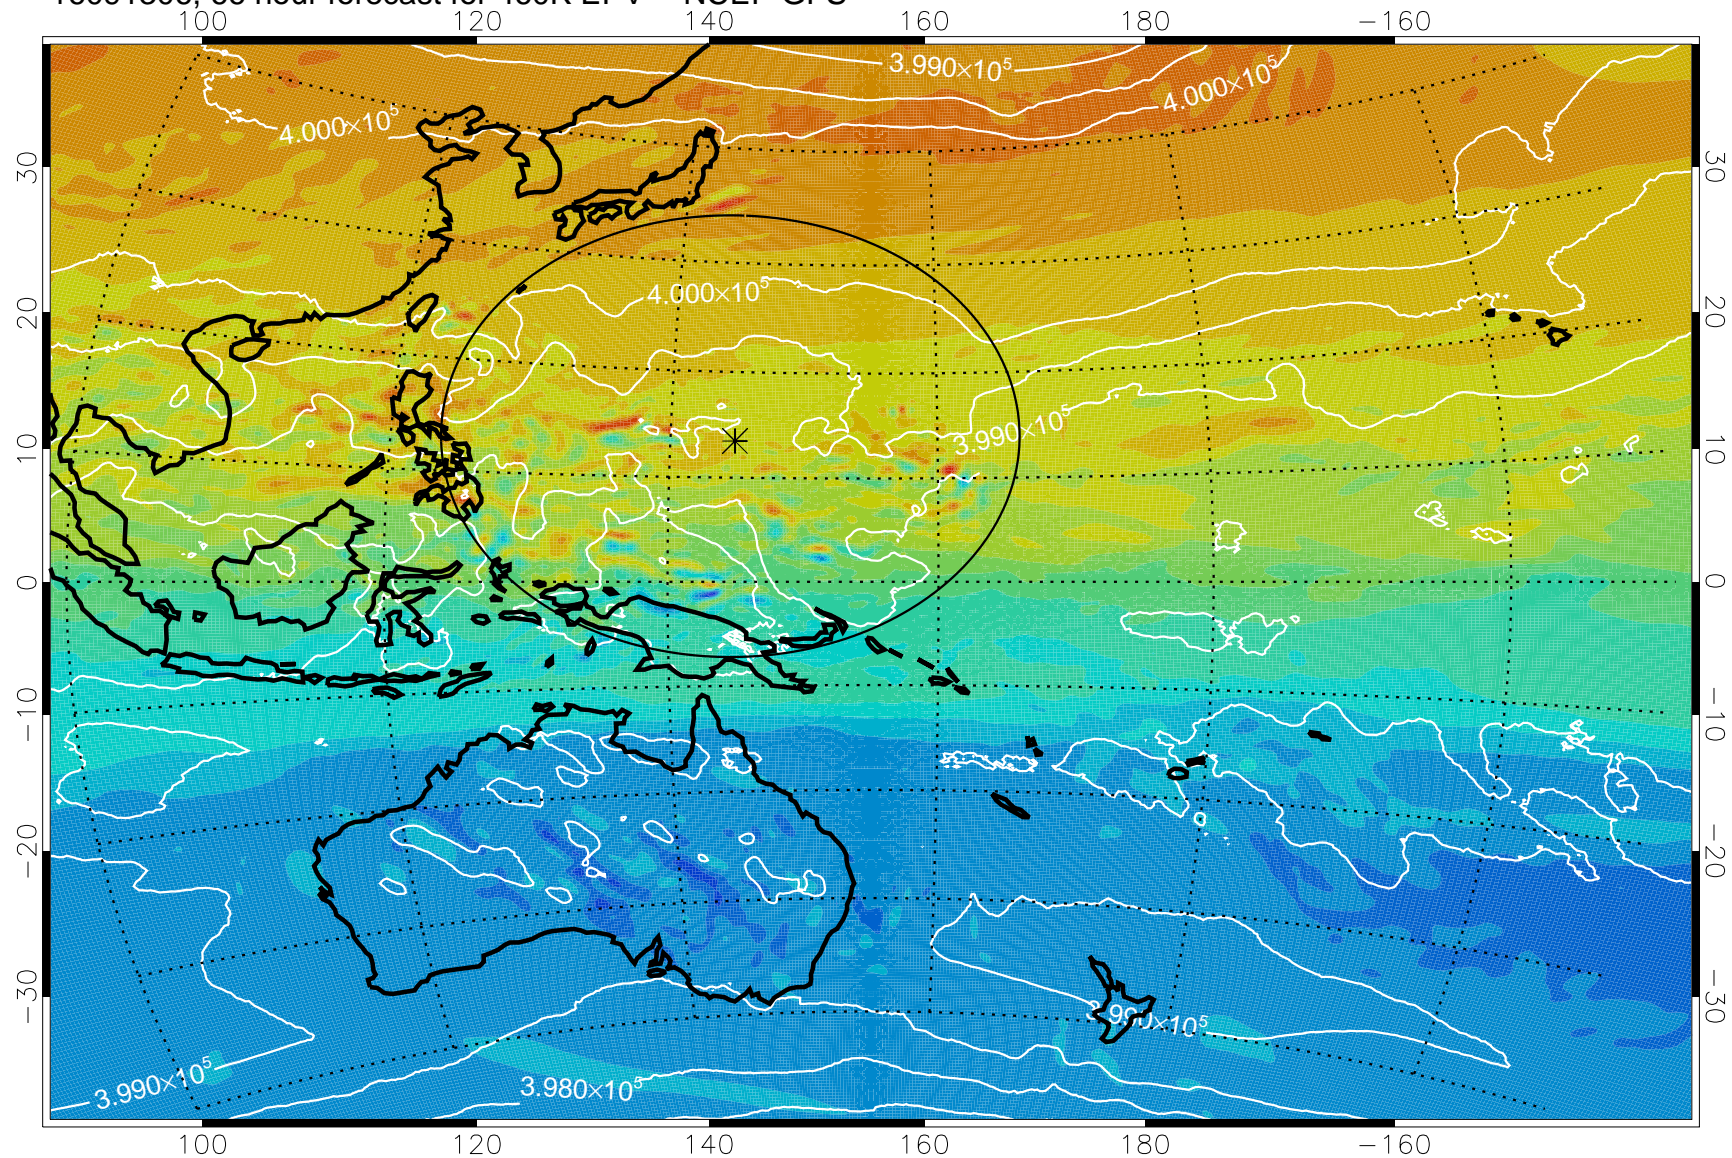

16091206, 42 hour forecast for 460K EPV -- NCEP GFS

460K Montgomery Streamfunction, white

Range ring of 2304 km

16091212, 48 hour forecast for 460K EPV -- NCEP GFS

460K Montgomery Streamfunction, white

Range ring of 2304 km

16091218, 54 hour forecast for 460K EPV -- NCEP GFS

460K Montgomery Streamfunction, white

Range ring of 2304 km

16091300, 60 hour forecast for 460K EPV -- NCEP GFS

460K Montgomery Streamfunction, white

Range ring of 2304 km

16091306, 66 hour forecast for 460K EPV -- NCEP GFS

460K Montgomery Streamfunction, white

Range ring of 2304 km

16091312, 72 hour forecast for 460K EPV -- NCEP GFS

460K Montgomery Streamfunction, white

Range ring of 2304 km

16091318, 78 hour forecast for 460K EPV -- NCEP GFS

460K Montgomery Streamfunction, white

Range ring of 2304 km

16091400, 84 hour forecast for 460K EPV -- NCEP GFS

460K Montgomery Streamfunction, white

Range ring of 2304 km