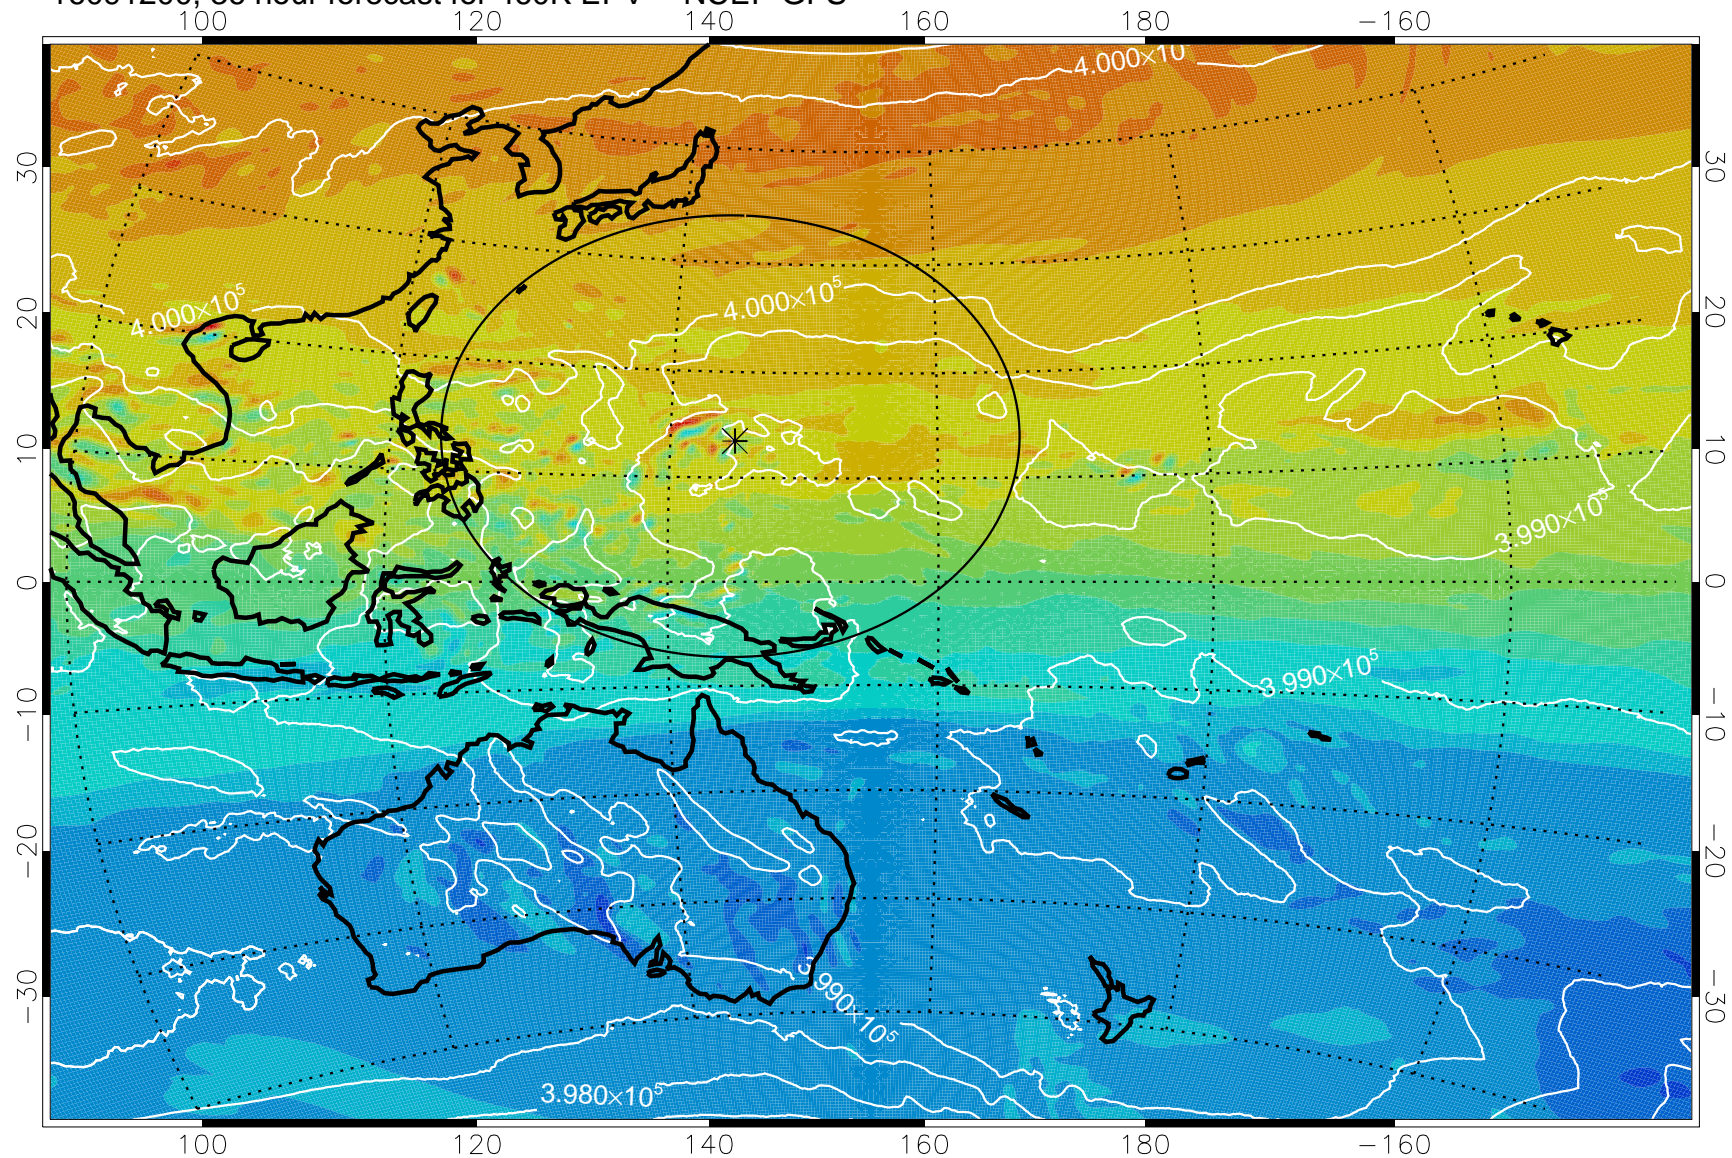

16091106, 18 hour forecast for 460K EPV -- NCEP GFS

460K Montgomery Streamfunction, white

Range ring of 2304 km

16091112, 24 hour forecast for 460K EPV -- NCEP GFS

460K Montgomery Streamfunction, white

Range ring of 2304 km

16091118, 30 hour forecast for 460K EPV -- NCEP GFS

460K Montgomery Streamfunction, white

Range ring of 2304 km

16091200, 36 hour forecast for 460K EPV -- NCEP GFS

460K Montgomery Streamfunction, white

Range ring of 2304 km

16091206, 42 hour forecast for 460K EPV -- NCEP GFS

460K Montgomery Streamfunction, white

Range ring of 2304 km

16091212, 48 hour forecast for 460K EPV -- NCEP GFS

460K Montgomery Streamfunction, white

Range ring of 2304 km

16091218, 54 hour forecast for 460K EPV -- NCEP GFS

460K Montgomery Streamfunction, white

Range ring of 2304 km

16091300, 60 hour forecast for 460K EPV -- NCEP GFS

460K Montgomery Streamfunction, white

Range ring of 2304 km