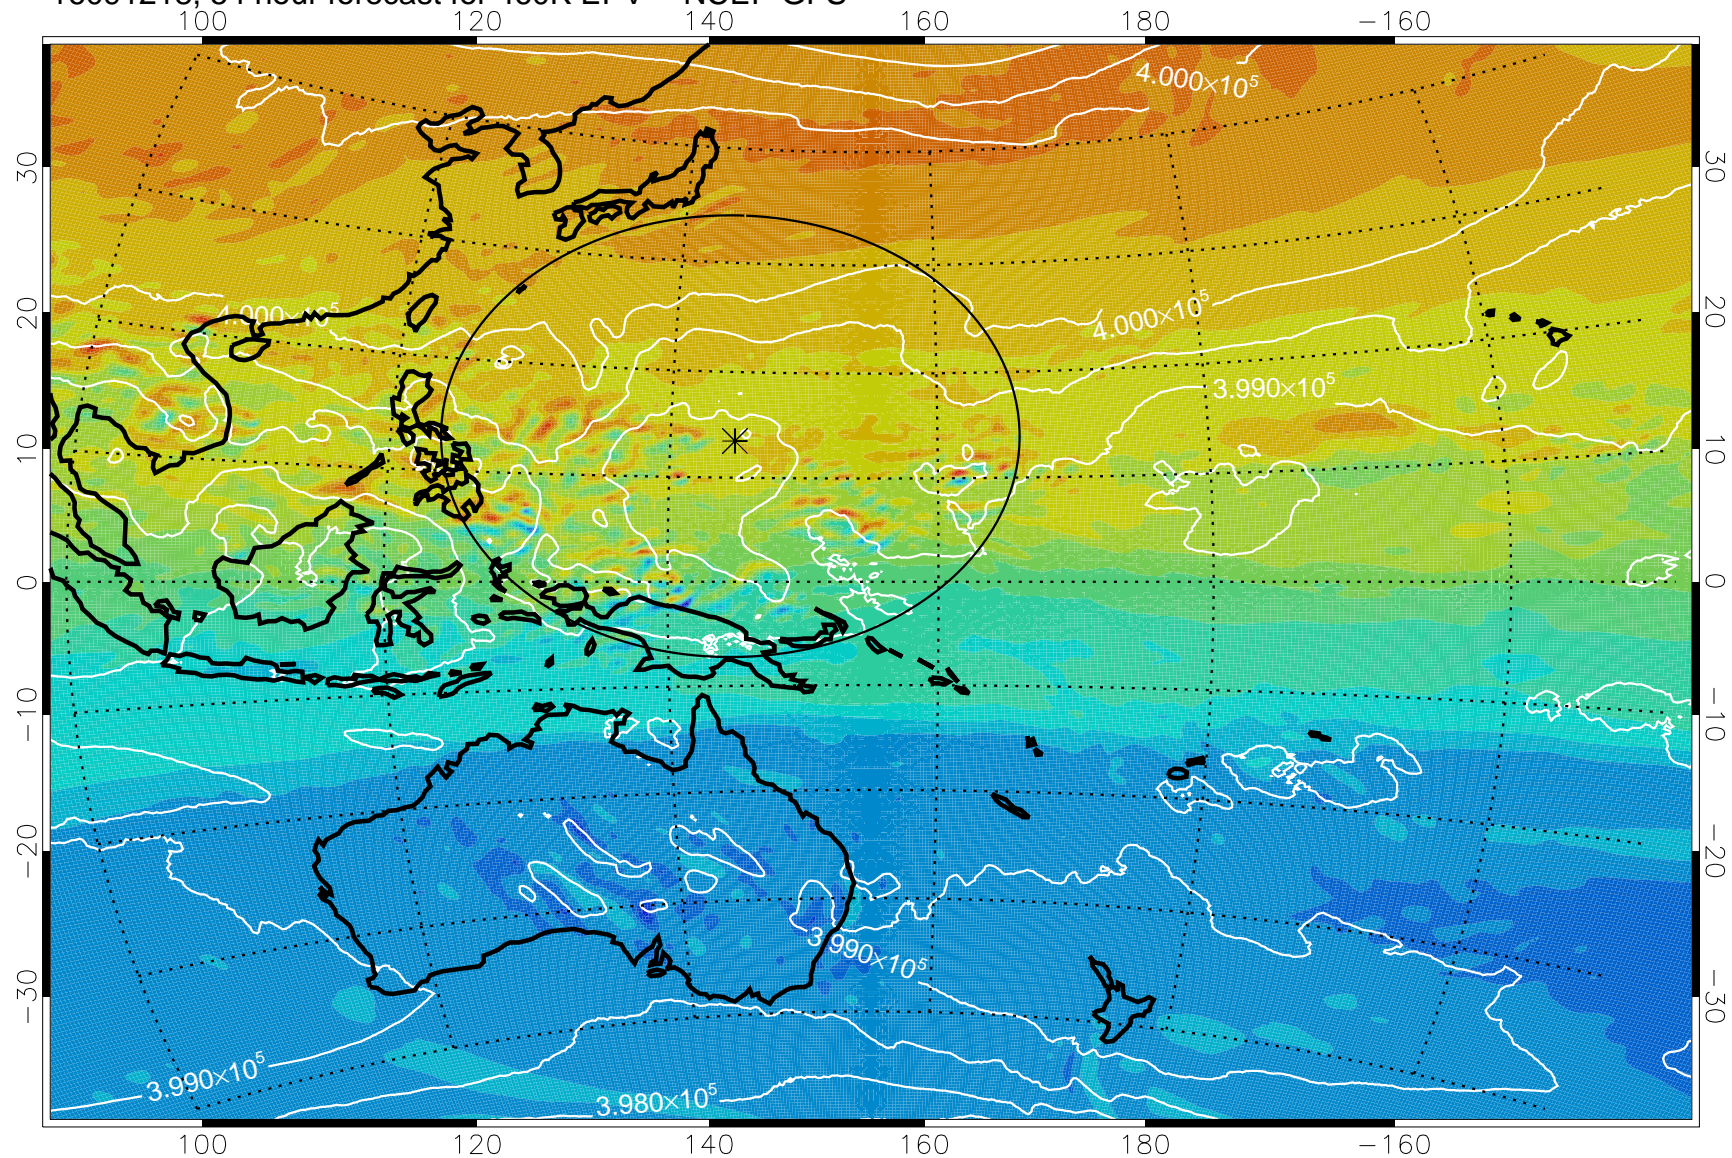

16091118, 30 hour forecast for 460K EPV -- NCEP GFS

460K Montgomery Streamfunction, white

Range ring of 2304 km

16091200, 36 hour forecast for 460K EPV -- NCEP GFS

460K Montgomery Streamfunction, white

Range ring of 2304 km

16091206, 42 hour forecast for 460K EPV -- NCEP GFS

460K Montgomery Streamfunction, white

Range ring of 2304 km

16091212, 48 hour forecast for 460K EPV -- NCEP GFS

460K Montgomery Streamfunction, white

Range ring of 2304 km

16091218, 54 hour forecast for 460K EPV -- NCEP GFS

460K Montgomery Streamfunction, white

Range ring of 2304 km

16091300, 60 hour forecast for 460K EPV -- NCEP GFS

460K Montgomery Streamfunction, white

Range ring of 2304 km

16091306, 66 hour forecast for 460K EPV -- NCEP GFS

460K Montgomery Streamfunction, white

Range ring of 2304 km

16091312, 72 hour forecast for 460K EPV -- NCEP GFS

460K Montgomery Streamfunction, white

Range ring of 2304 km