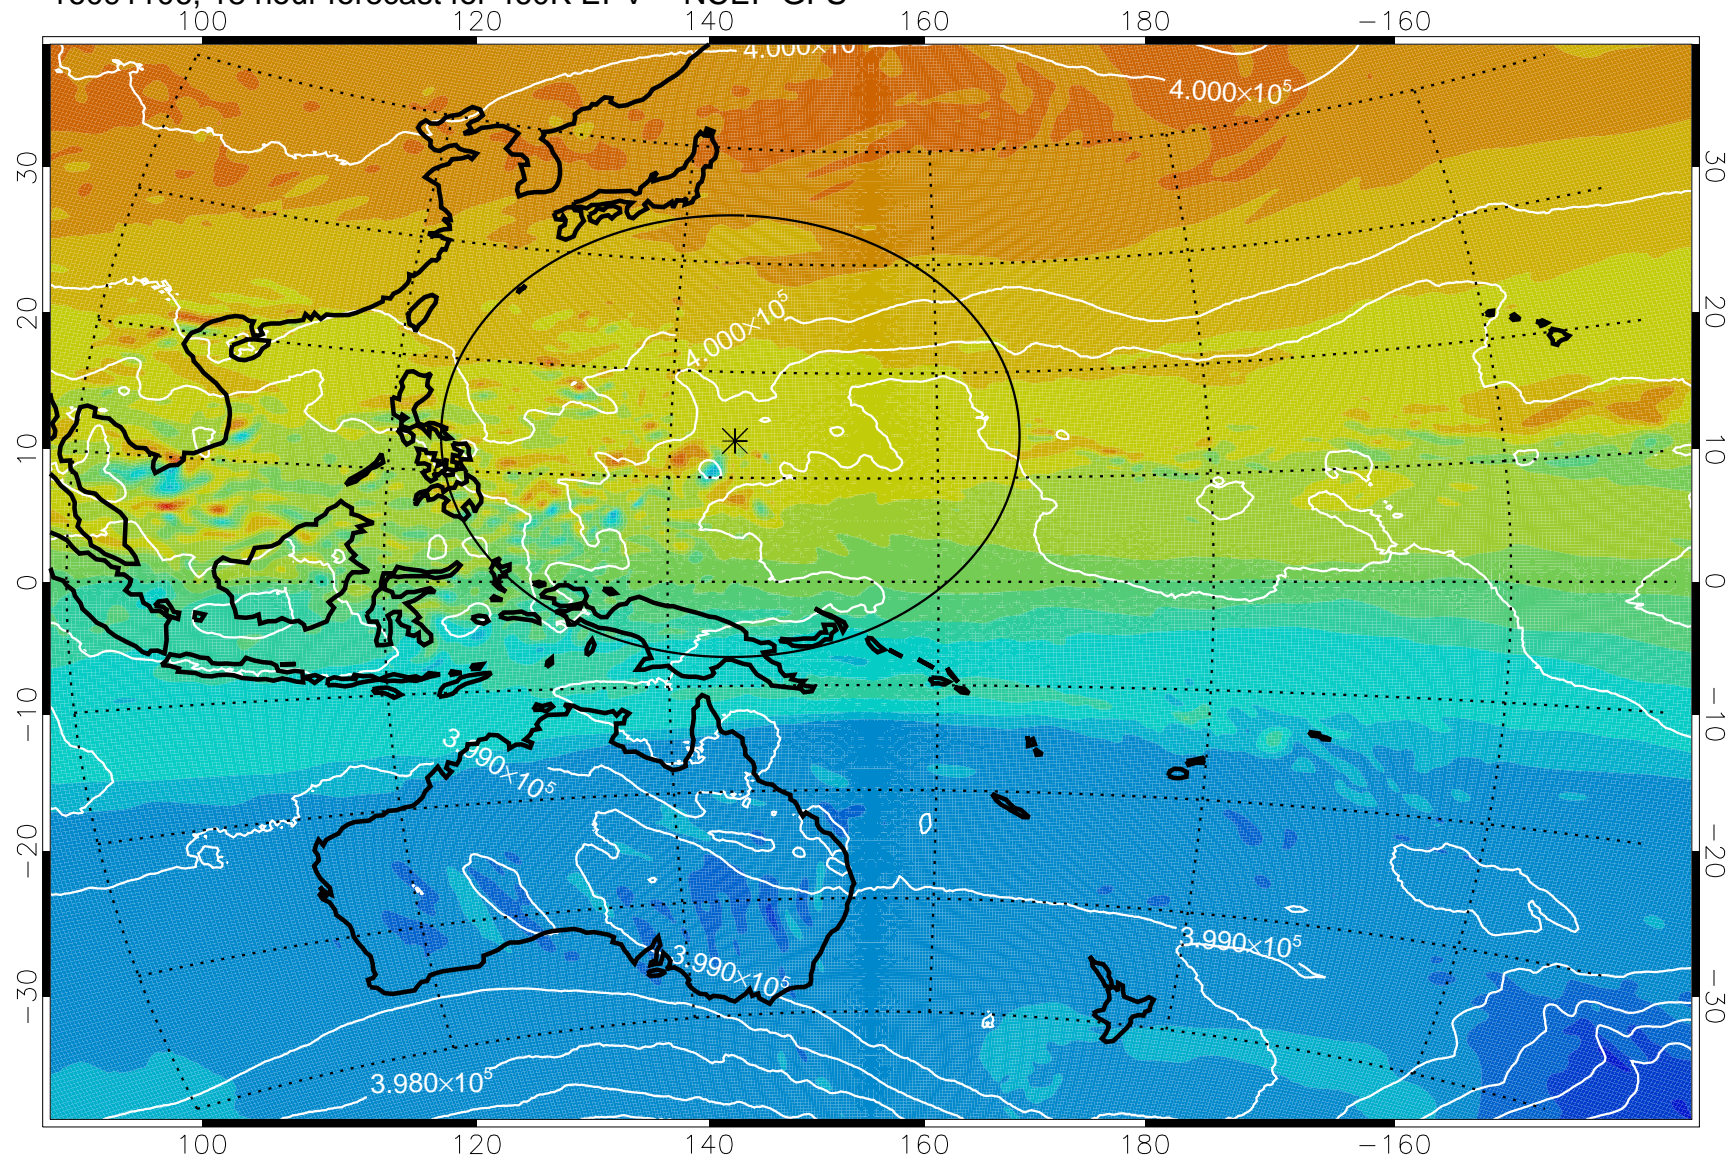

16091018, 6 hour forecast for 460K EPV -- NCEP GFS

460K Montgomery Streamfunction, white

Range ring of 2304 km

16091100, 12 hour forecast for 460K EPV -- NCEP GFS

460K Montgomery Streamfunction, white

Range ring of 2304 km

16091106, 18 hour forecast for 460K EPV -- NCEP GFS

460K Montgomery Streamfunction, white

Range ring of 2304 km

16091112, 24 hour forecast for 460K EPV -- NCEP GFS

460K Montgomery Streamfunction, white

Range ring of 2304 km

16091118, 30 hour forecast for 460K EPV -- NCEP GFS

460K Montgomery Streamfunction, white

Range ring of 2304 km

16091200, 36 hour forecast for 460K EPV -- NCEP GFS

460K Montgomery Streamfunction, white

Range ring of 2304 km

16091206, 42 hour forecast for 460K EPV -- NCEP GFS

460K Montgomery Streamfunction, white

Range ring of 2304 km

16091212, 48 hour forecast for 460K EPV -- NCEP GFS

460K Montgomery Streamfunction, white

Range ring of 2304 km