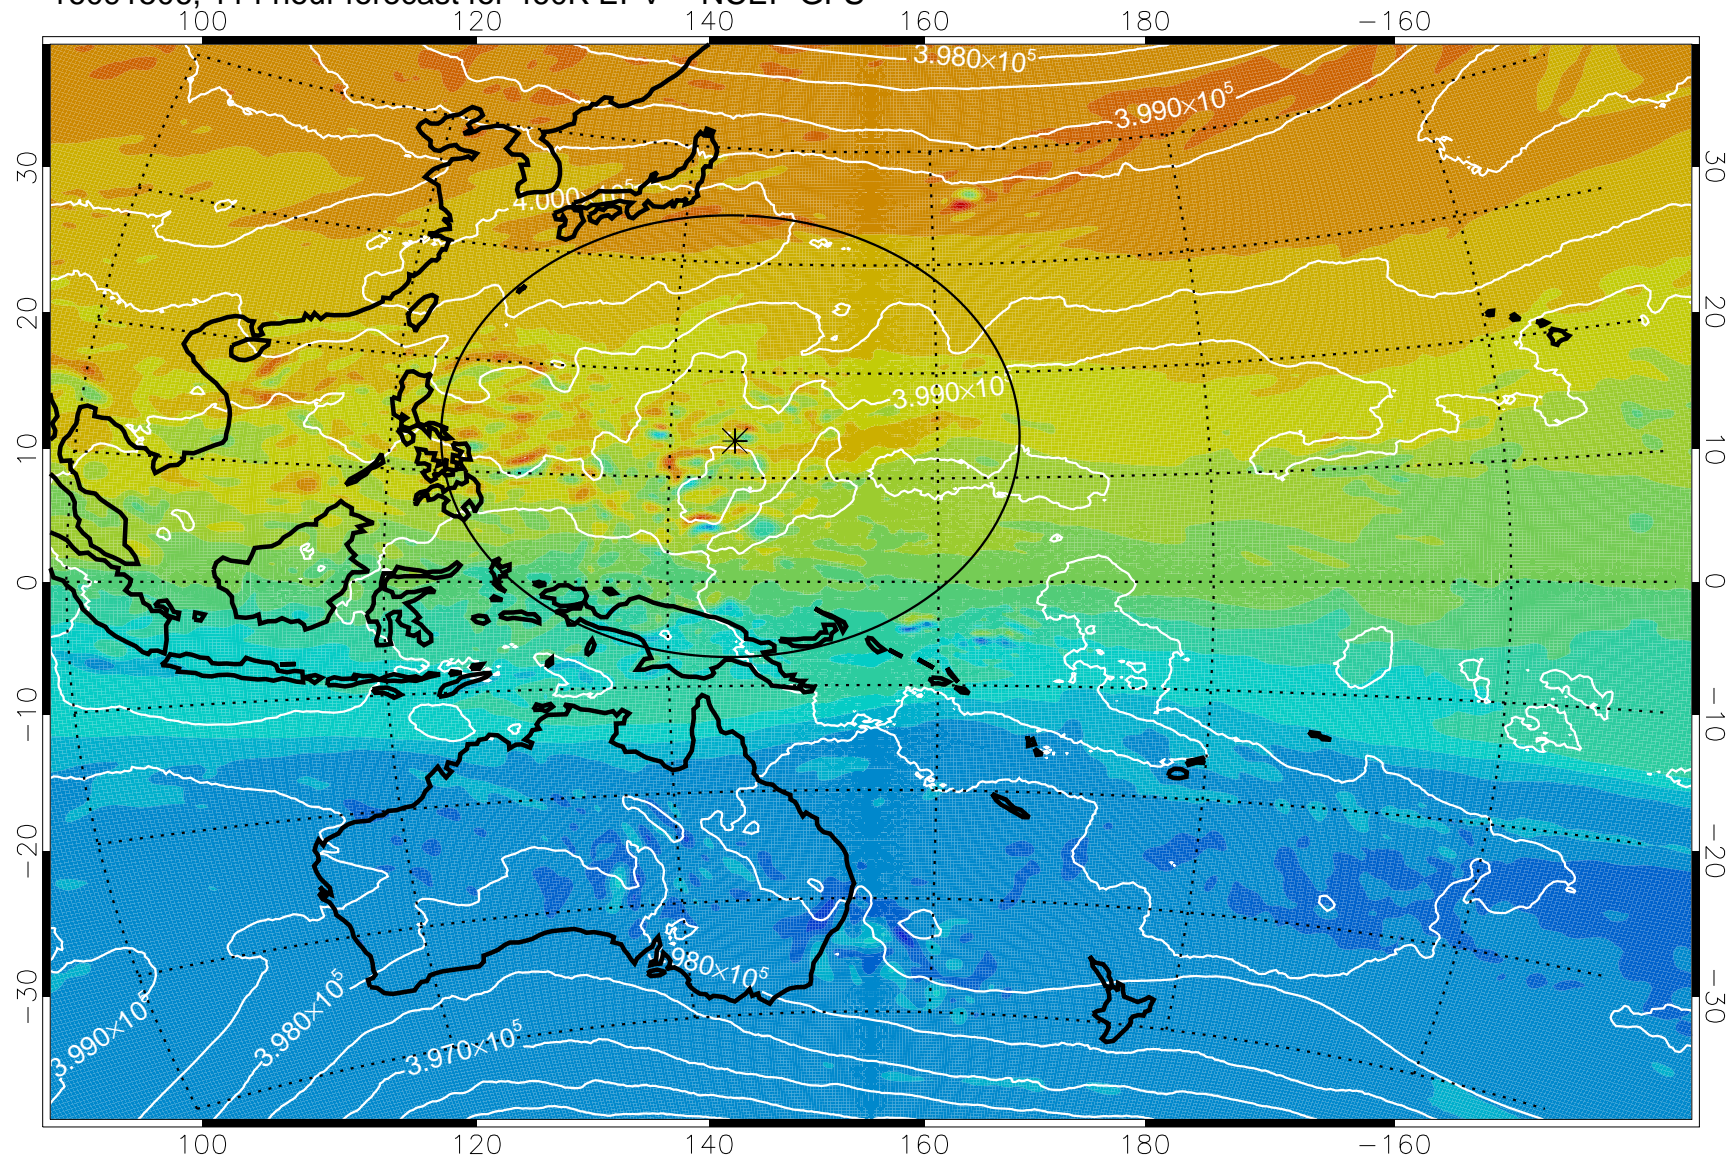

16091318, 78 hour forecast for 460K EPV -- NCEP GFS

460K Montgomery Streamfunction, white

Range ring of 2304 km

16091400, 84 hour forecast for 460K EPV -- NCEP GFS

460K Montgomery Streamfunction, white

Range ring of 2304 km

16091406, 90 hour forecast for 460K EPV -- NCEP GFS

460K Montgomery Streamfunction, white

Range ring of 2304 km

16091412, 96 hour forecast for 460K EPV -- NCEP GFS

460K Montgomery Streamfunction, white

Range ring of 2304 km

16091418, 102 hour forecast for 460K EPV -- NCEP GFS

460K Montgomery Streamfunction, white

Range ring of 2304 km

16091500, 108 hour forecast for 460K EPV -- NCEP GFS

460K Montgomery Streamfunction, white

Range ring of 2304 km

16091506, 114 hour forecast for 460K EPV -- NCEP GFS

460K Montgomery Streamfunction, white

Range ring of 2304 km

16091512, 120 hour forecast for 460K EPV -- NCEP GFS

460K Montgomery Streamfunction, white

Range ring of 2304 km