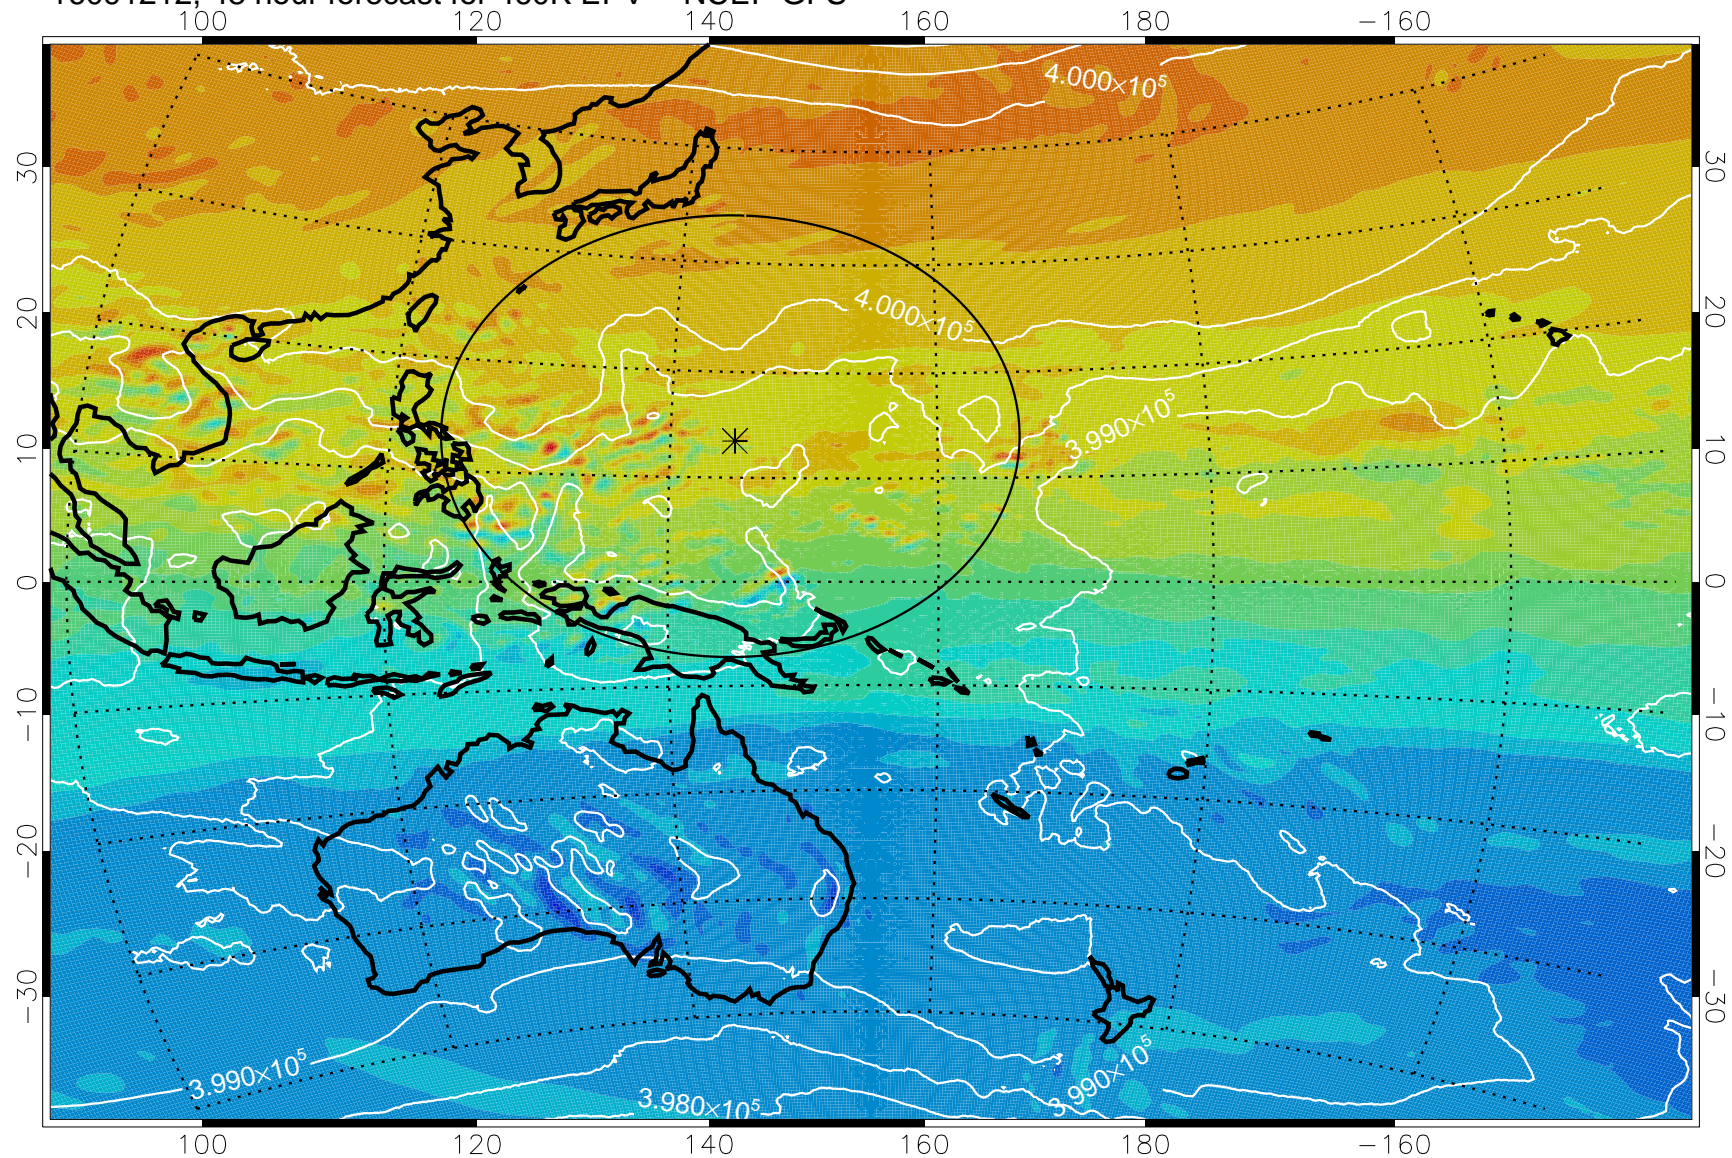

16091118, 30 hour forecast for 460K EPV -- NCEP GFS

460K Montgomery Streamfunction, white

Range ring of 2304 km

16091200, 36 hour forecast for 460K EPV -- NCEP GFS

460K Montgomery Streamfunction, white

Range ring of 2304 km

16091206, 42 hour forecast for 460K EPV -- NCEP GFS

460K Montgomery Streamfunction, white

Range ring of 2304 km

16091212, 48 hour forecast for 460K EPV -- NCEP GFS

460K Montgomery Streamfunction, white

Range ring of 2304 km

16091218, 54 hour forecast for 460K EPV -- NCEP GFS

460K Montgomery Streamfunction, white

Range ring of 2304 km

16091300, 60 hour forecast for 460K EPV -- NCEP GFS

460K Montgomery Streamfunction, white

Range ring of 2304 km

16091306, 66 hour forecast for 460K EPV -- NCEP GFS

460K Montgomery Streamfunction, white

Range ring of 2304 km

16091312, 72 hour forecast for 460K EPV -- NCEP GFS

460K Montgomery Streamfunction, white

Range ring of 2304 km