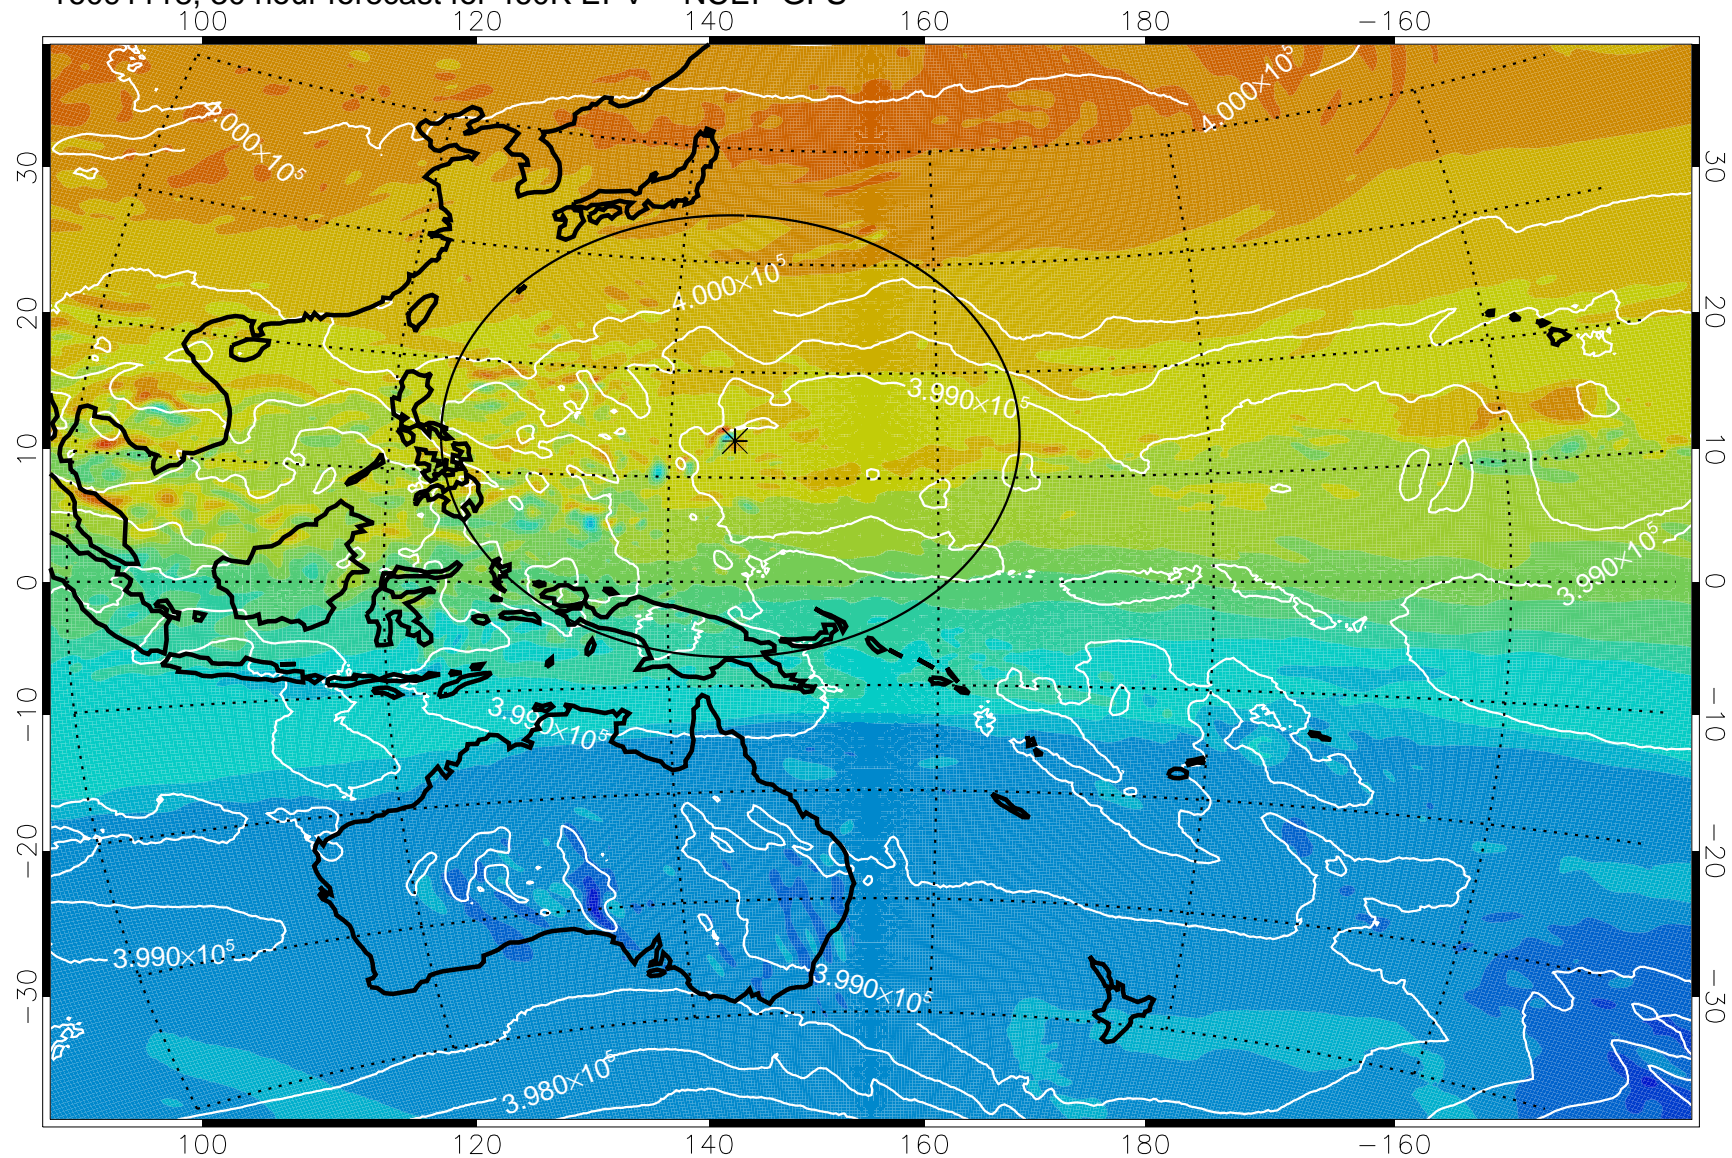

16091018, 6 hour forecast for 460K EPV -- NCEP GFS

460K Montgomery Streamfunction, white

Range ring of 2304 km

16091100, 12 hour forecast for 460K EPV -- NCEP GFS

460K Montgomery Streamfunction, white

Range ring of 2304 km

16091106, 18 hour forecast for 460K EPV -- NCEP GFS

460K Montgomery Streamfunction, white

Range ring of 2304 km

16091112, 24 hour forecast for 460K EPV -- NCEP GFS

460K Montgomery Streamfunction, white

Range ring of 2304 km

16091118, 30 hour forecast for 460K EPV -- NCEP GFS

460K Montgomery Streamfunction, white

Range ring of 2304 km

16091200, 36 hour forecast for 460K EPV -- NCEP GFS

460K Montgomery Streamfunction, white

Range ring of 2304 km

16091206, 42 hour forecast for 460K EPV -- NCEP GFS

460K Montgomery Streamfunction, white

Range ring of 2304 km

16091212, 48 hour forecast for 460K EPV -- NCEP GFS

460K Montgomery Streamfunction, white

Range ring of 2304 km