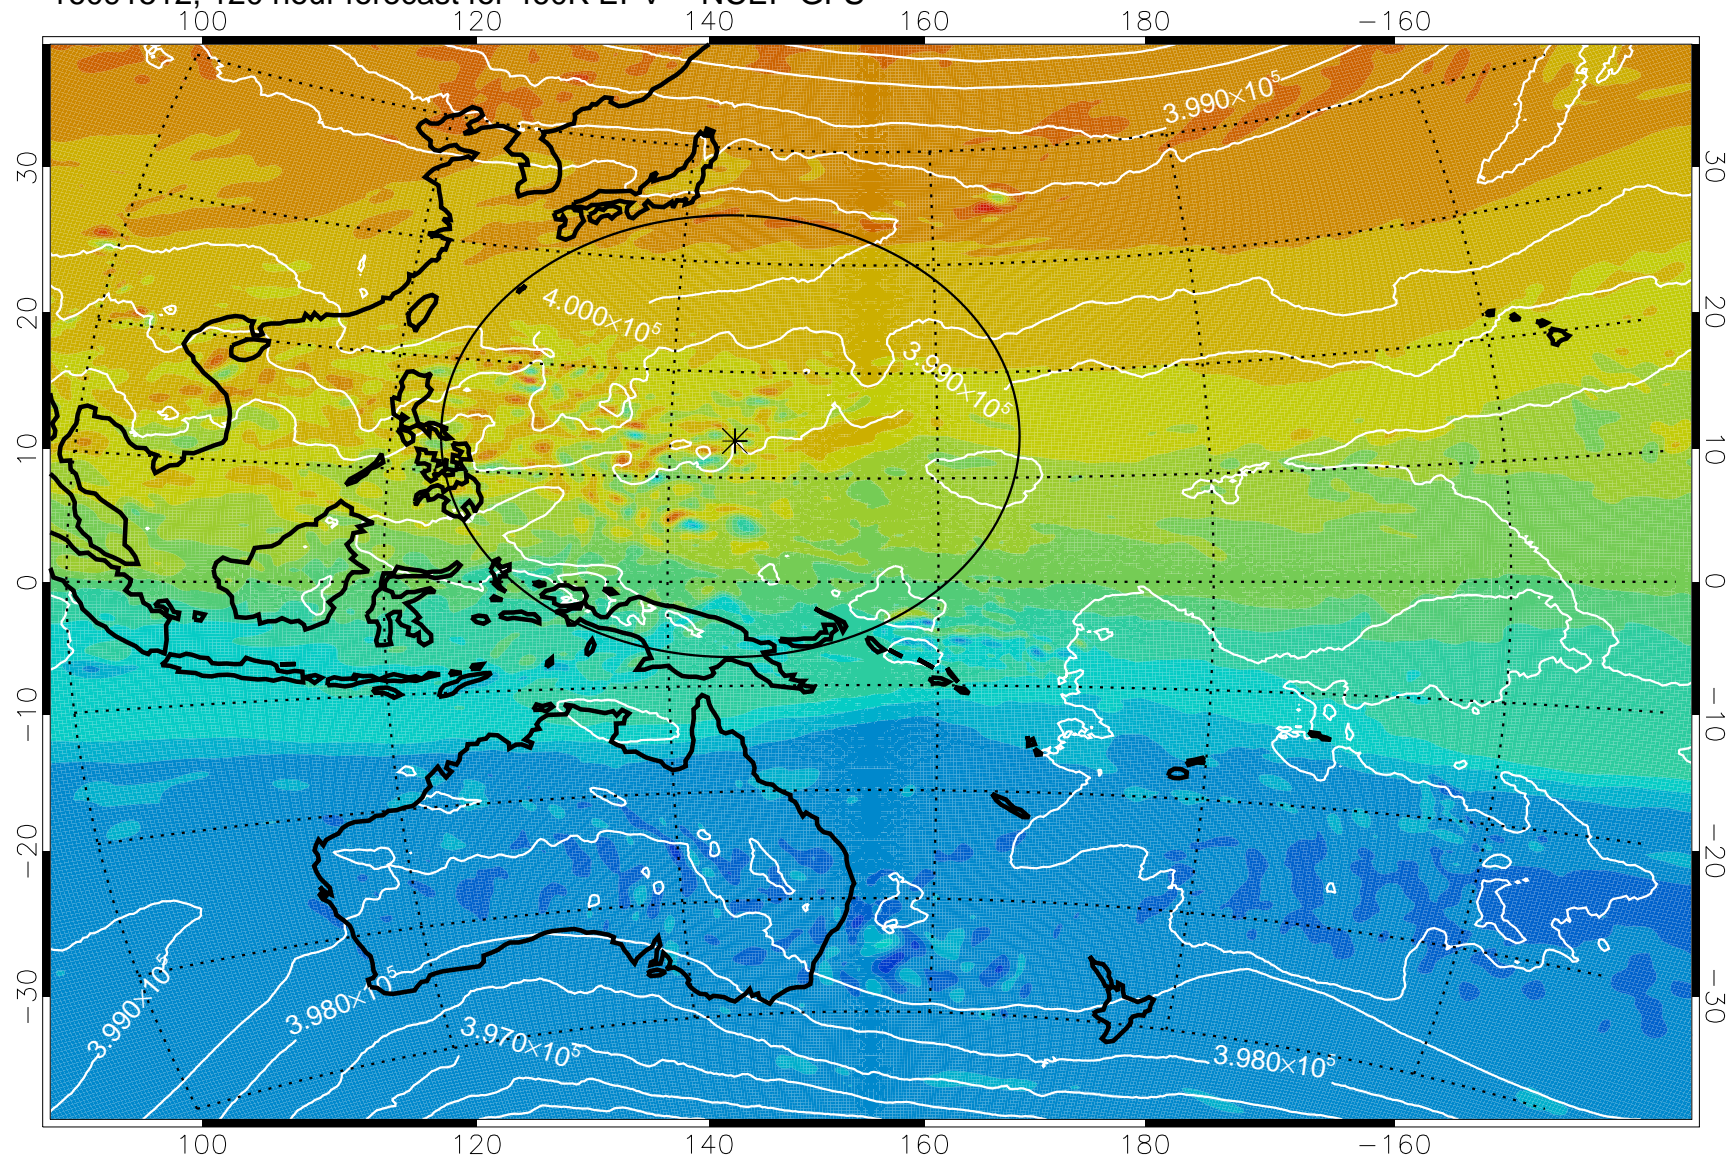

16091406, 90 hour forecast for 460K EPV -- NCEP GFS

460K Montgomery Streamfunction, white

Range ring of 2304 km

16091412, 96 hour forecast for 460K EPV -- NCEP GFS

460K Montgomery Streamfunction, white

Range ring of 2304 km

16091418, 102 hour forecast for 460K EPV -- NCEP GFS

460K Montgomery Streamfunction, white

Range ring of 2304 km

16091500, 108 hour forecast for 460K EPV -- NCEP GFS

460K Montgomery Streamfunction, white

Range ring of 2304 km

16091506, 114 hour forecast for 460K EPV -- NCEP GFS

460K Montgomery Streamfunction, white

Range ring of 2304 km

16091512, 120 hour forecast for 460K EPV -- NCEP GFS

460K Montgomery Streamfunction, white

Range ring of 2304 km