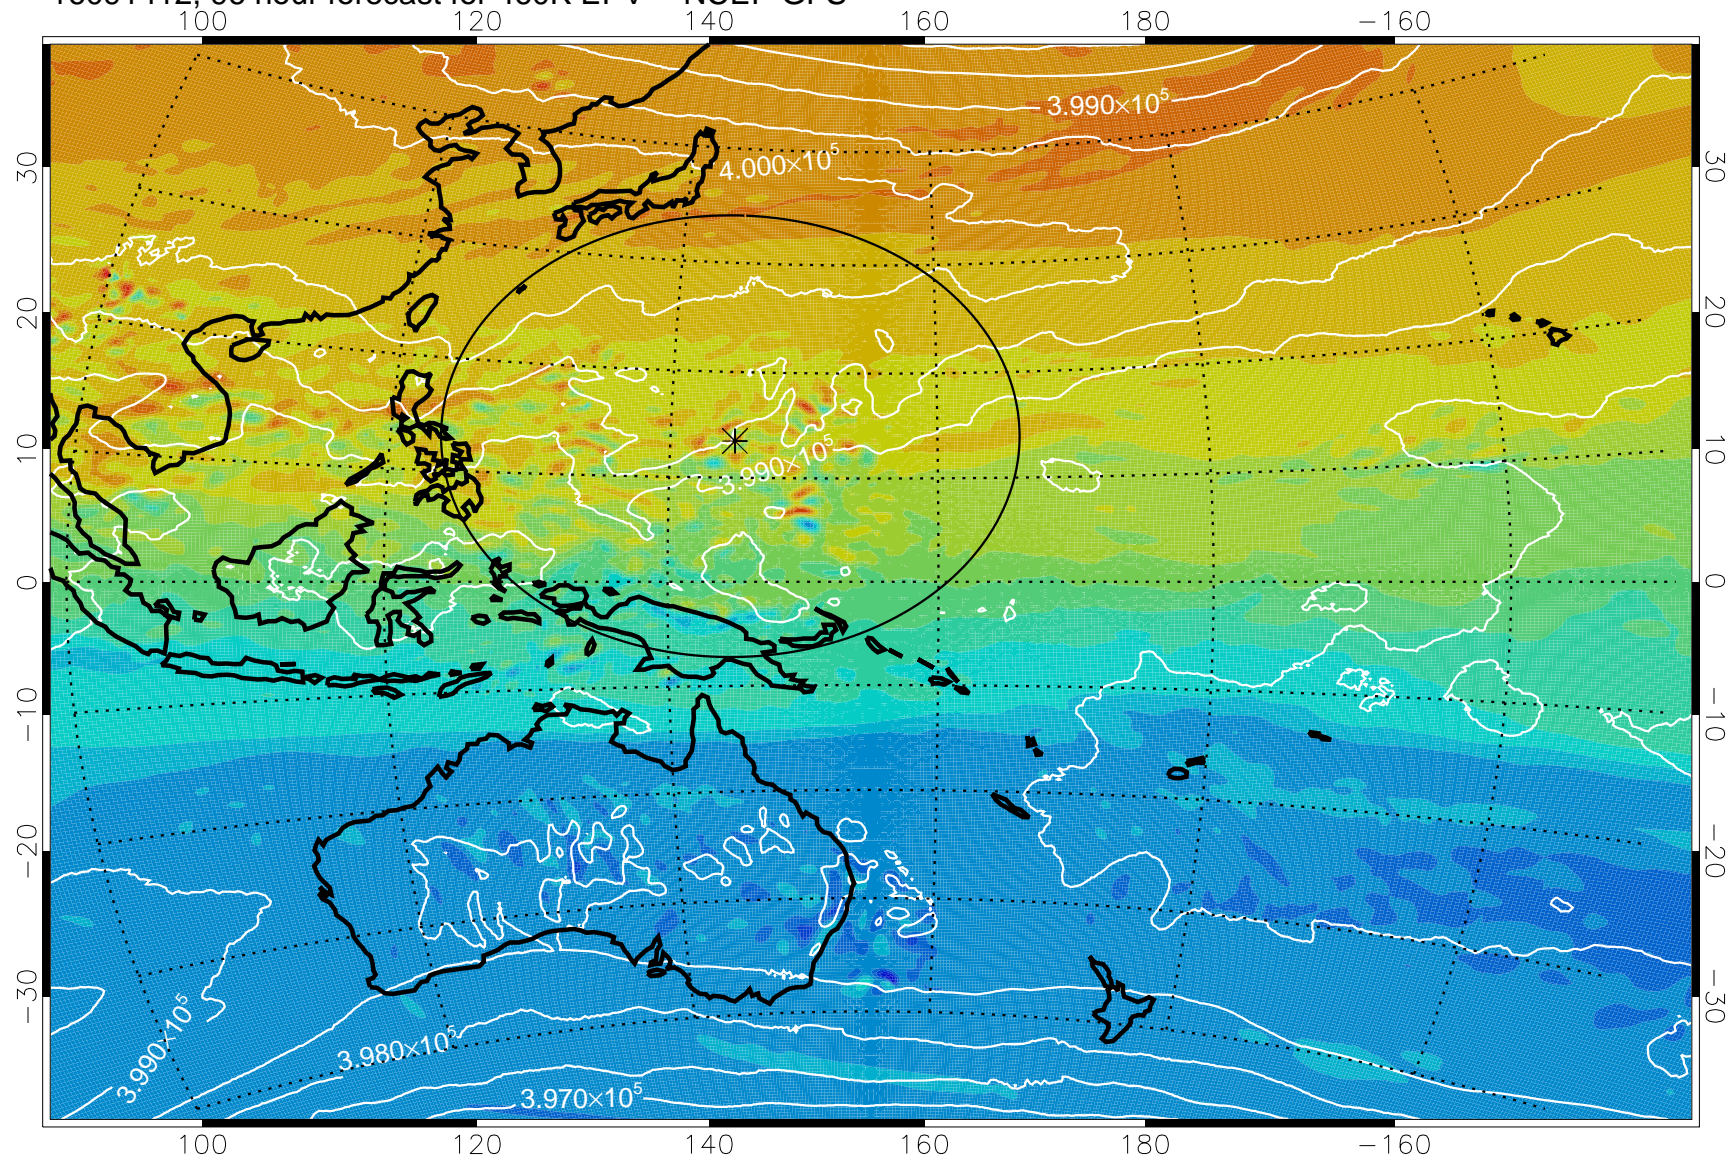

16091318, 78 hour forecast for 460K EPV -- NCEP GFS

460K Montgomery Streamfunction, white

Range ring of 2304 km

16091400, 84 hour forecast for 460K EPV -- NCEP GFS

460K Montgomery Streamfunction, white

Range ring of 2304 km

16091406, 90 hour forecast for 460K EPV -- NCEP GFS

460K Montgomery Streamfunction, white

Range ring of 2304 km

16091412, 96 hour forecast for 460K EPV -- NCEP GFS

460K Montgomery Streamfunction, white

Range ring of 2304 km

16091418, 102 hour forecast for 460K EPV -- NCEP GFS

460K Montgomery Streamfunction, white

Range ring of 2304 km

16091500, 108 hour forecast for 460K EPV -- NCEP GFS

460K Montgomery Streamfunction, white

Range ring of 2304 km

16091506, 114 hour forecast for 460K EPV -- NCEP GFS

460K Montgomery Streamfunction, white

Range ring of 2304 km

16091512, 120 hour forecast for 460K EPV -- NCEP GFS

460K Montgomery Streamfunction, white

Range ring of 2304 km