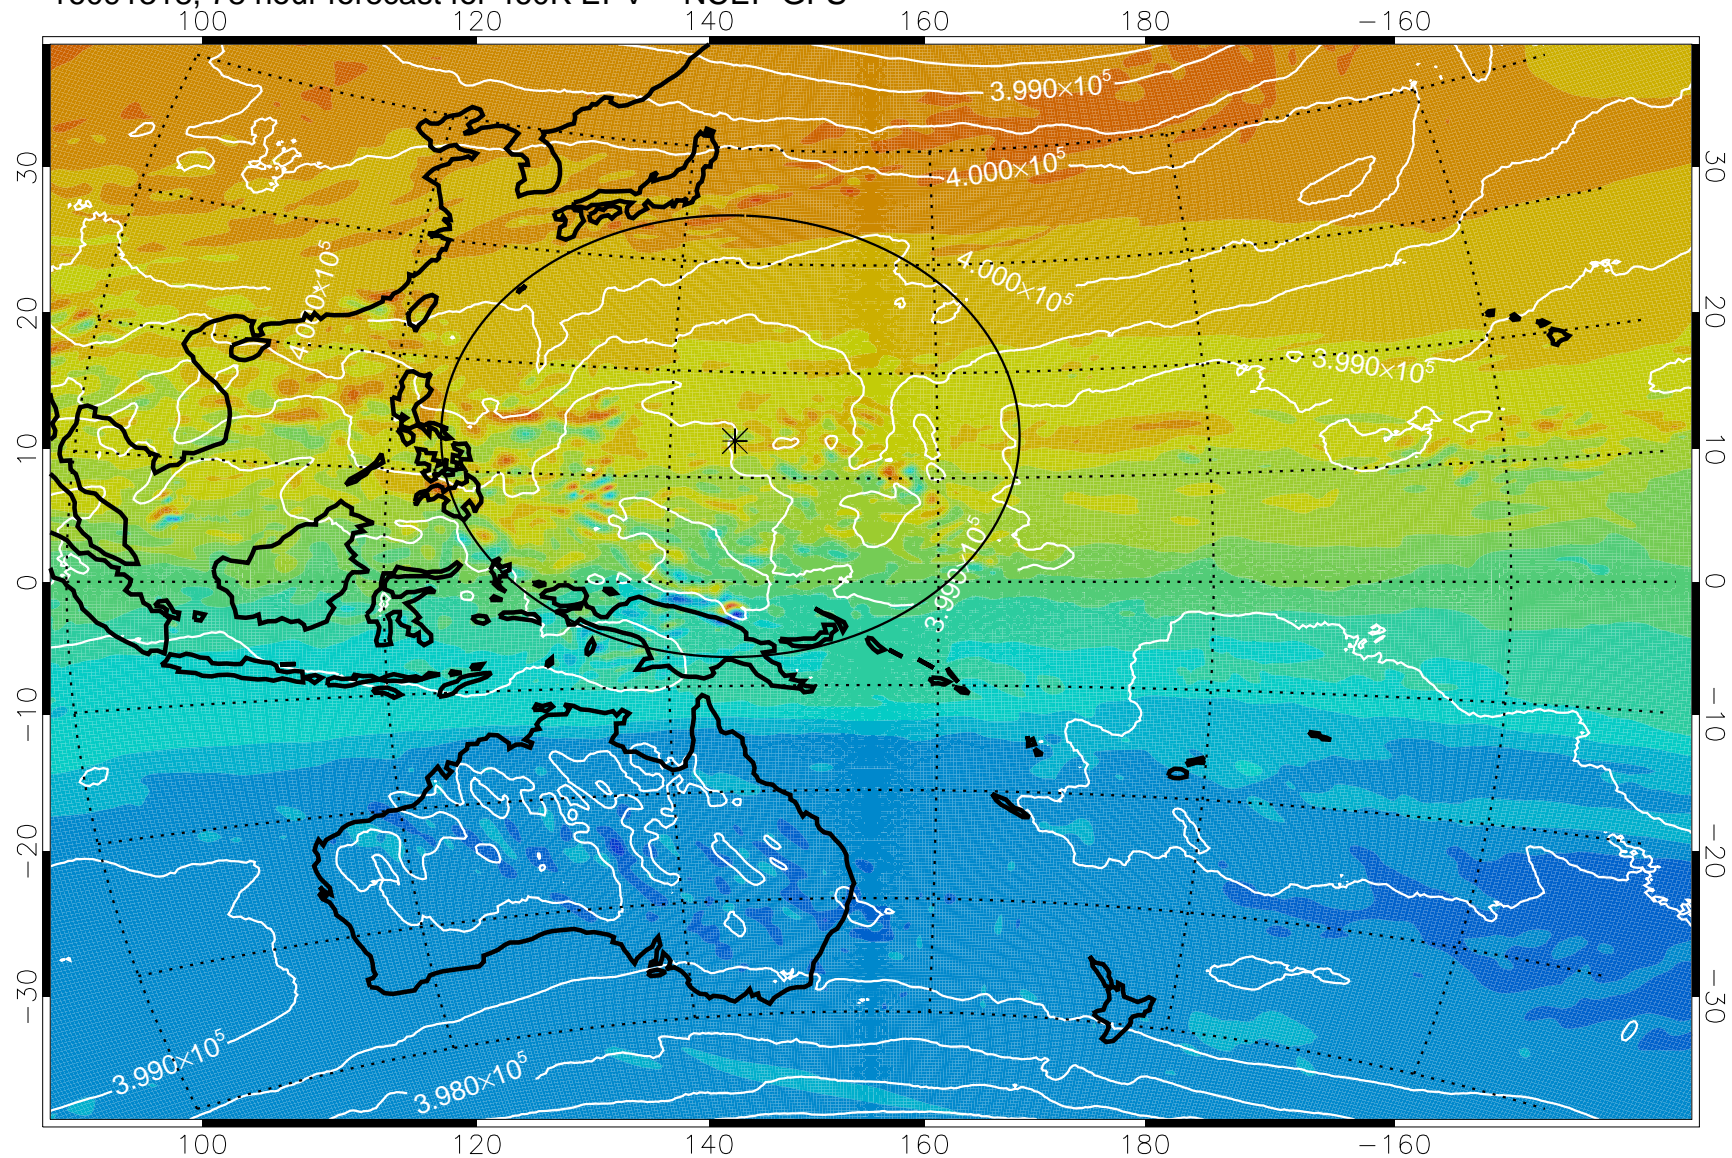

16091218, 54 hour forecast for 460K EPV -- NCEP GFS

460K Montgomery Streamfunction, white

Range ring of 2304 km

16091300, 60 hour forecast for 460K EPV -- NCEP GFS

460K Montgomery Streamfunction, white

Range ring of 2304 km

16091306, 66 hour forecast for 460K EPV -- NCEP GFS

460K Montgomery Streamfunction, white

Range ring of 2304 km

16091312, 72 hour forecast for 460K EPV -- NCEP GFS

460K Montgomery Streamfunction, white

Range ring of 2304 km

16091318, 78 hour forecast for 460K EPV -- NCEP GFS

460K Montgomery Streamfunction, white

Range ring of 2304 km

16091400, 84 hour forecast for 460K EPV -- NCEP GFS

460K Montgomery Streamfunction, white

Range ring of 2304 km

16091406, 90 hour forecast for 460K EPV -- NCEP GFS

460K Montgomery Streamfunction, white

Range ring of 2304 km

16091412, 96 hour forecast for 460K EPV -- NCEP GFS

460K Montgomery Streamfunction, white

Range ring of 2304 km