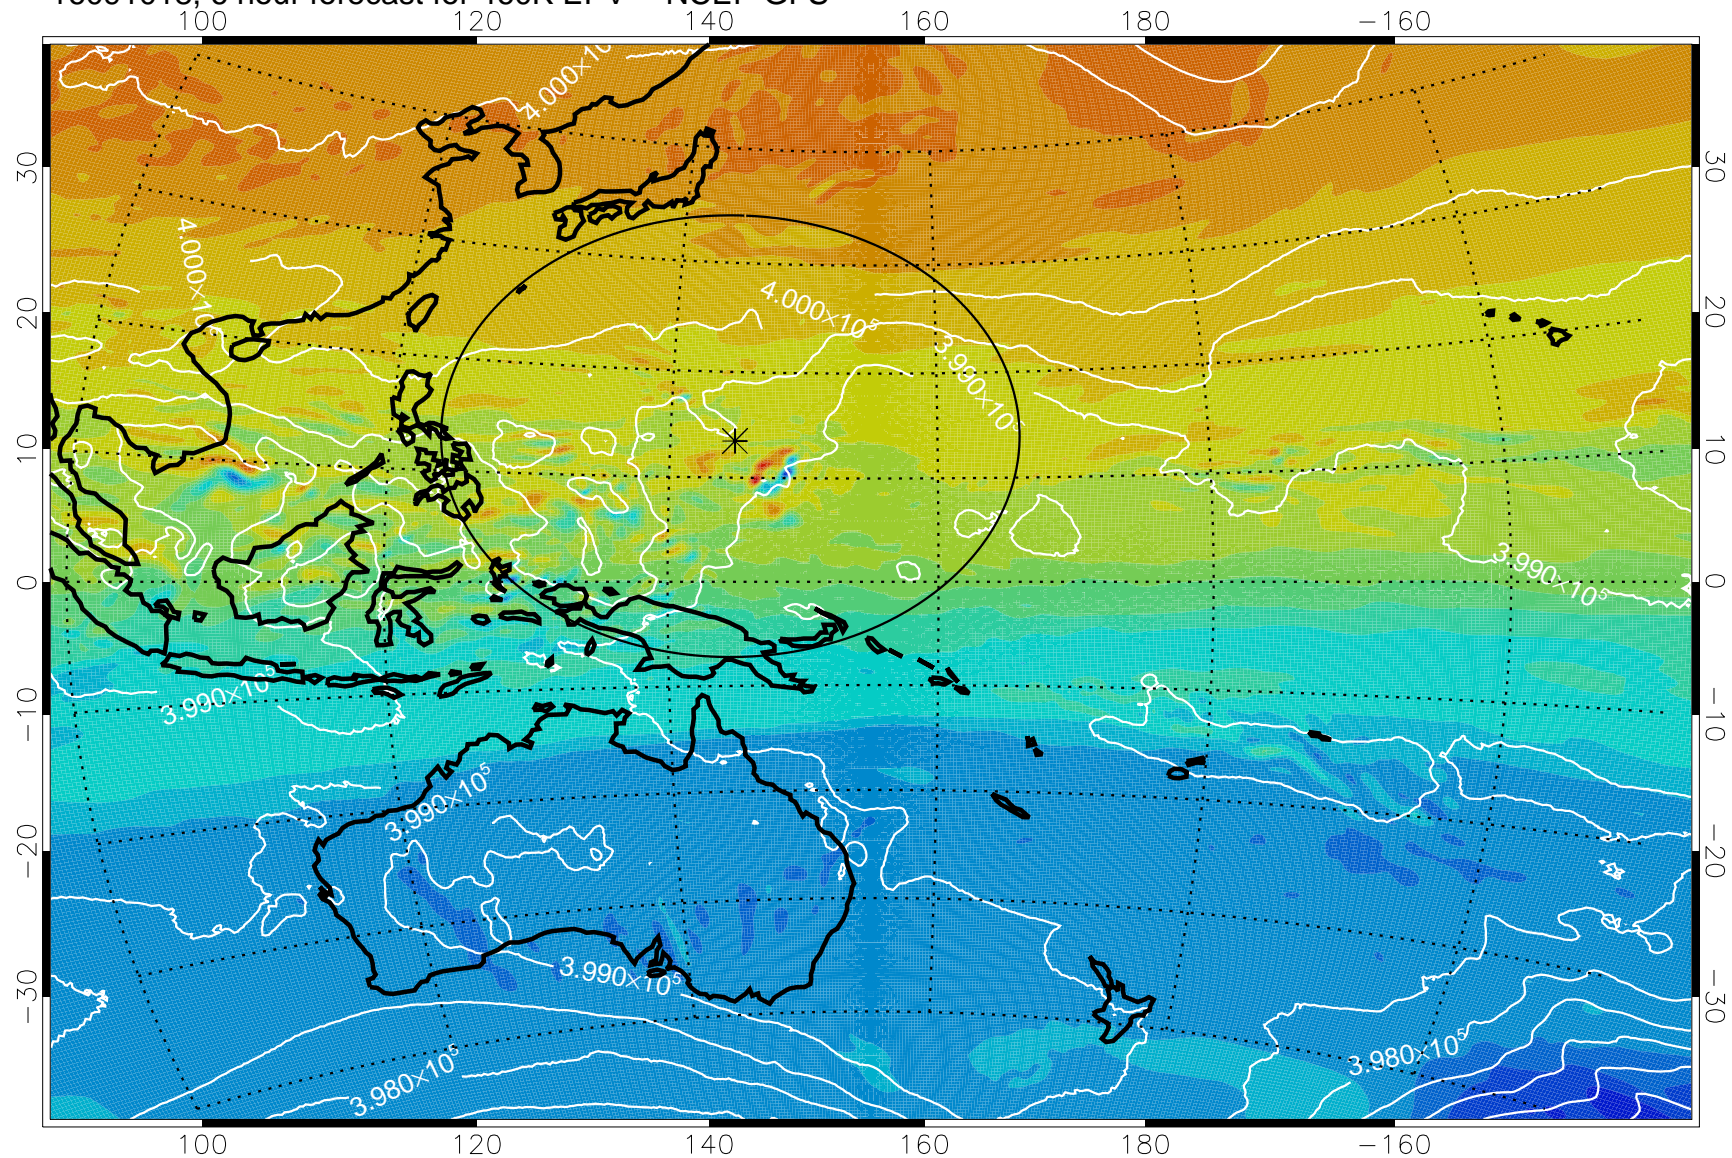

16091018, 6 hour forecast for 460K EPV -- NCEP GFS

460K Montgomery Streamfunction, white

Range ring of 2304 km

16091100, 12 hour forecast for 460K EPV -- NCEP GFS

460K Montgomery Streamfunction, white

Range ring of 2304 km

16091106, 18 hour forecast for 460K EPV -- NCEP GFS

460K Montgomery Streamfunction, white

Range ring of 2304 km

16091112, 24 hour forecast for 460K EPV -- NCEP GFS

460K Montgomery Streamfunction, white

Range ring of 2304 km

16091118, 30 hour forecast for 460K EPV -- NCEP GFS

460K Montgomery Streamfunction, white

Range ring of 2304 km

16091200, 36 hour forecast for 460K EPV -- NCEP GFS

460K Montgomery Streamfunction, white

Range ring of 2304 km

16091206, 42 hour forecast for 460K EPV -- NCEP GFS

460K Montgomery Streamfunction, white

Range ring of 2304 km

16091212, 48 hour forecast for 460K EPV -- NCEP GFS

460K Montgomery Streamfunction, white

Range ring of 2304 km