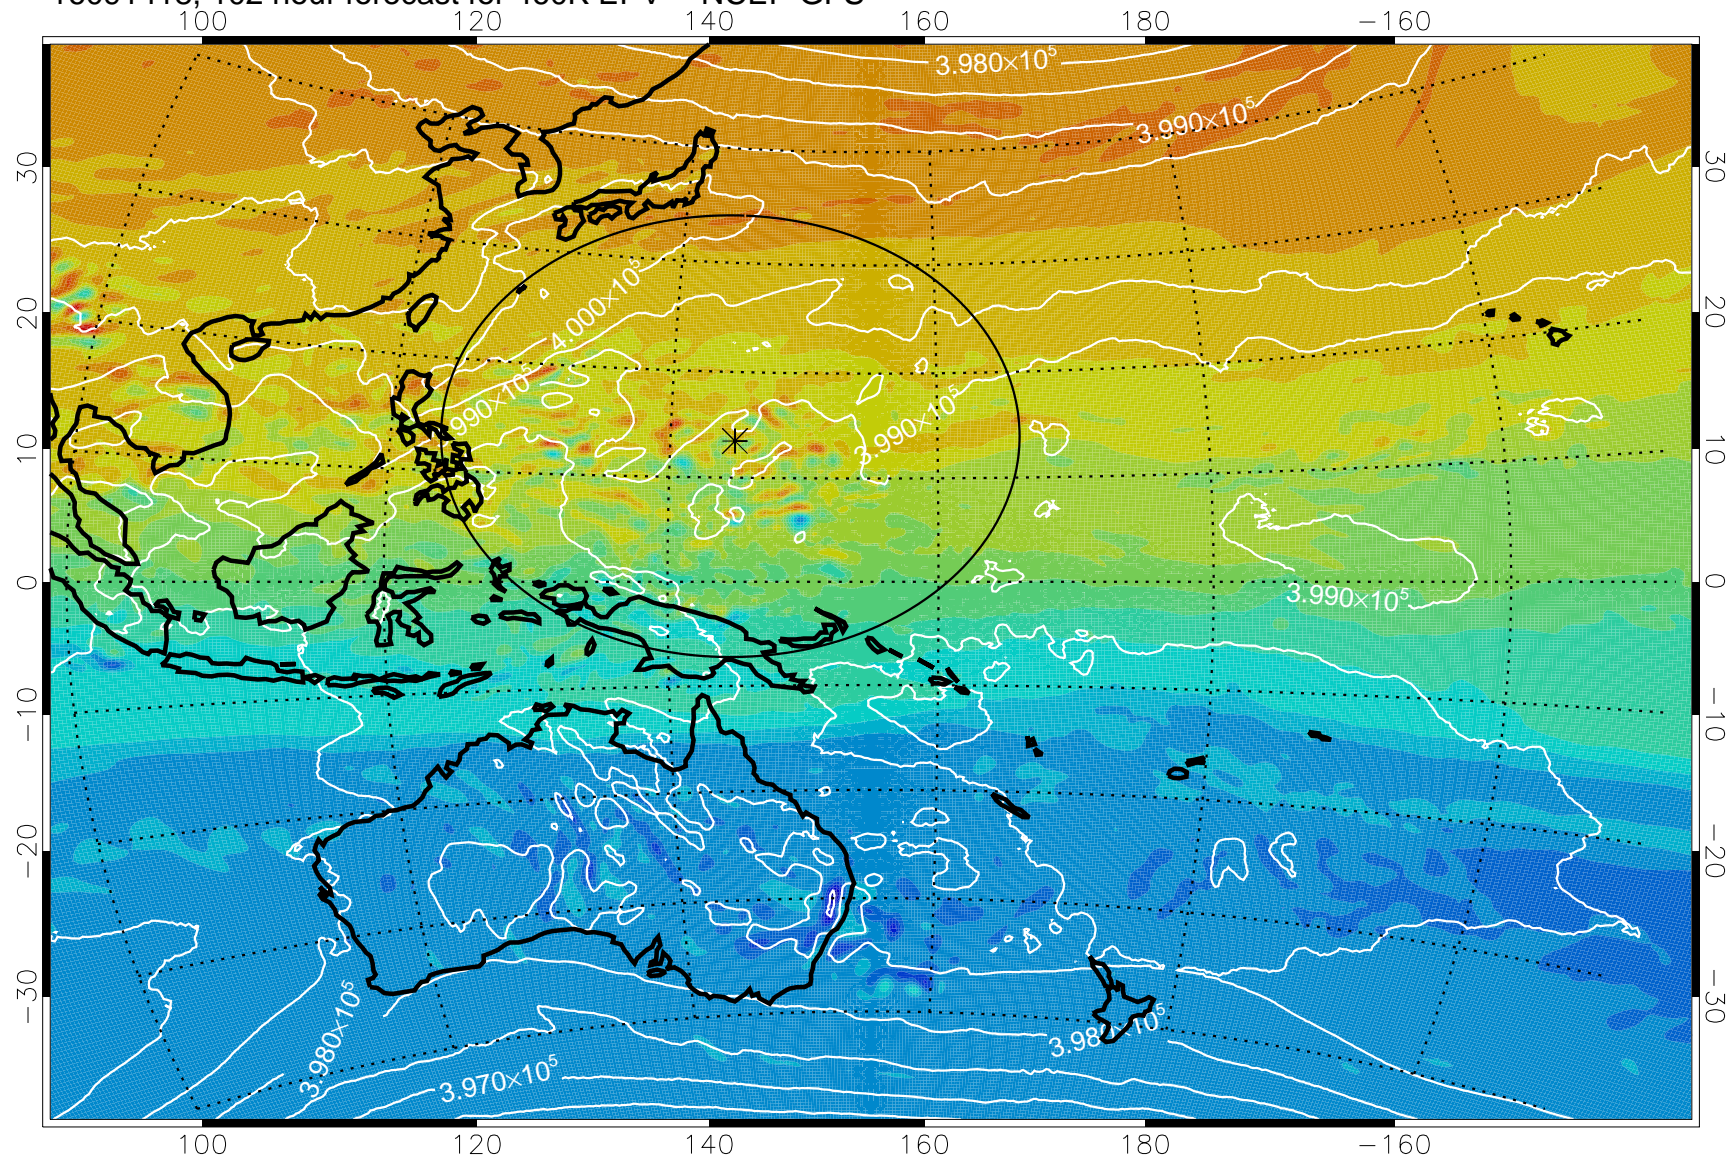

16091318, 78 hour forecast for 460K EPV -- NCEP GFS

460K Montgomery Streamfunction, white

Range ring of 2304 km

16091400, 84 hour forecast for 460K EPV -- NCEP GFS

460K Montgomery Streamfunction, white

Range ring of 2304 km

16091406, 90 hour forecast for 460K EPV -- NCEP GFS

460K Montgomery Streamfunction, white

Range ring of 2304 km

16091412, 96 hour forecast for 460K EPV -- NCEP GFS

460K Montgomery Streamfunction, white

Range ring of 2304 km

16091418, 102 hour forecast for 460K EPV -- NCEP GFS

460K Montgomery Streamfunction, white

Range ring of 2304 km

16091500, 108 hour forecast for 460K EPV -- NCEP GFS

460K Montgomery Streamfunction, white

Range ring of 2304 km

16091506, 114 hour forecast for 460K EPV -- NCEP GFS

460K Montgomery Streamfunction, white

Range ring of 2304 km

16091512, 120 hour forecast for 460K EPV -- NCEP GFS

460K Montgomery Streamfunction, white

Range ring of 2304 km