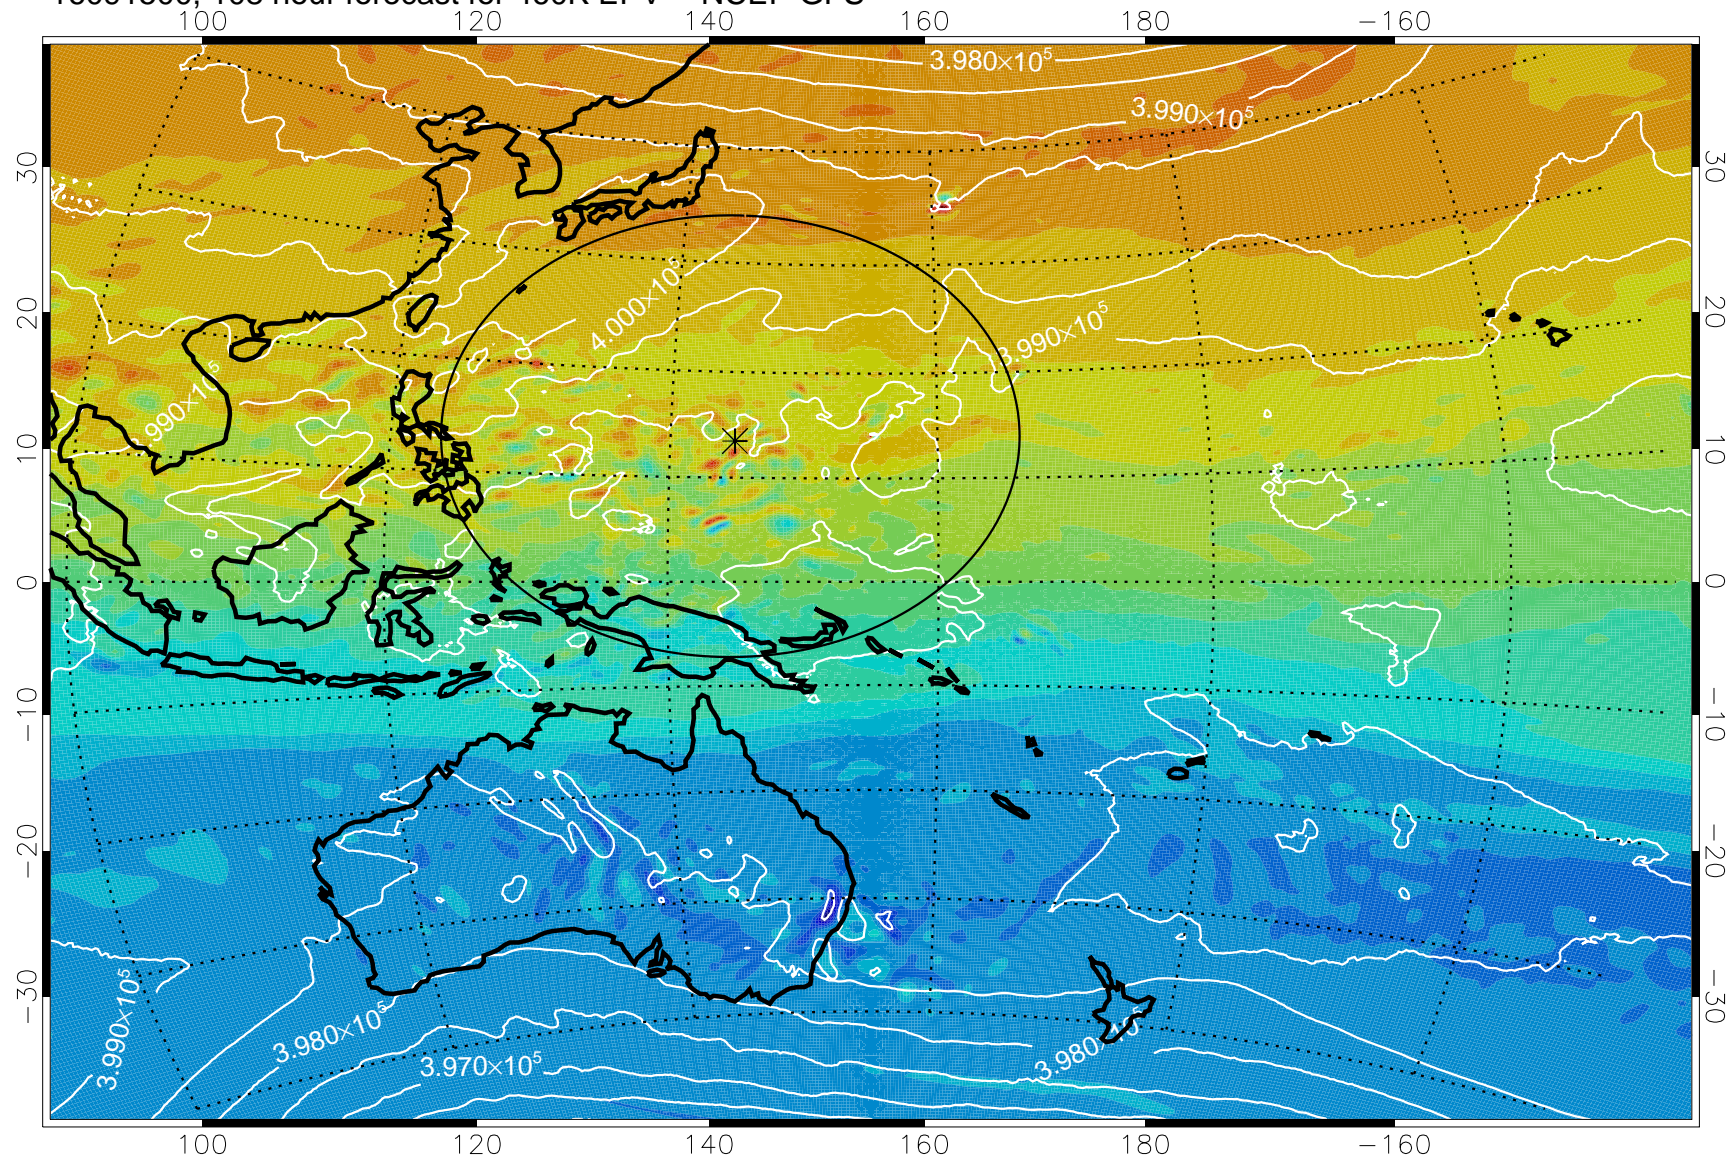

16091406, 90 hour forecast for 460K EPV -- NCEP GFS

460K Montgomery Streamfunction, white

Range ring of 2304 km

16091412, 96 hour forecast for 460K EPV -- NCEP GFS

460K Montgomery Streamfunction, white

Range ring of 2304 km

16091418, 102 hour forecast for 460K EPV -- NCEP GFS

460K Montgomery Streamfunction, white

Range ring of 2304 km

16091500, 108 hour forecast for 460K EPV -- NCEP GFS

460K Montgomery Streamfunction, white

Range ring of 2304 km

16091506, 114 hour forecast for 460K EPV -- NCEP GFS

460K Montgomery Streamfunction, white

Range ring of 2304 km

16091512, 120 hour forecast for 460K EPV -- NCEP GFS

460K Montgomery Streamfunction, white

Range ring of 2304 km