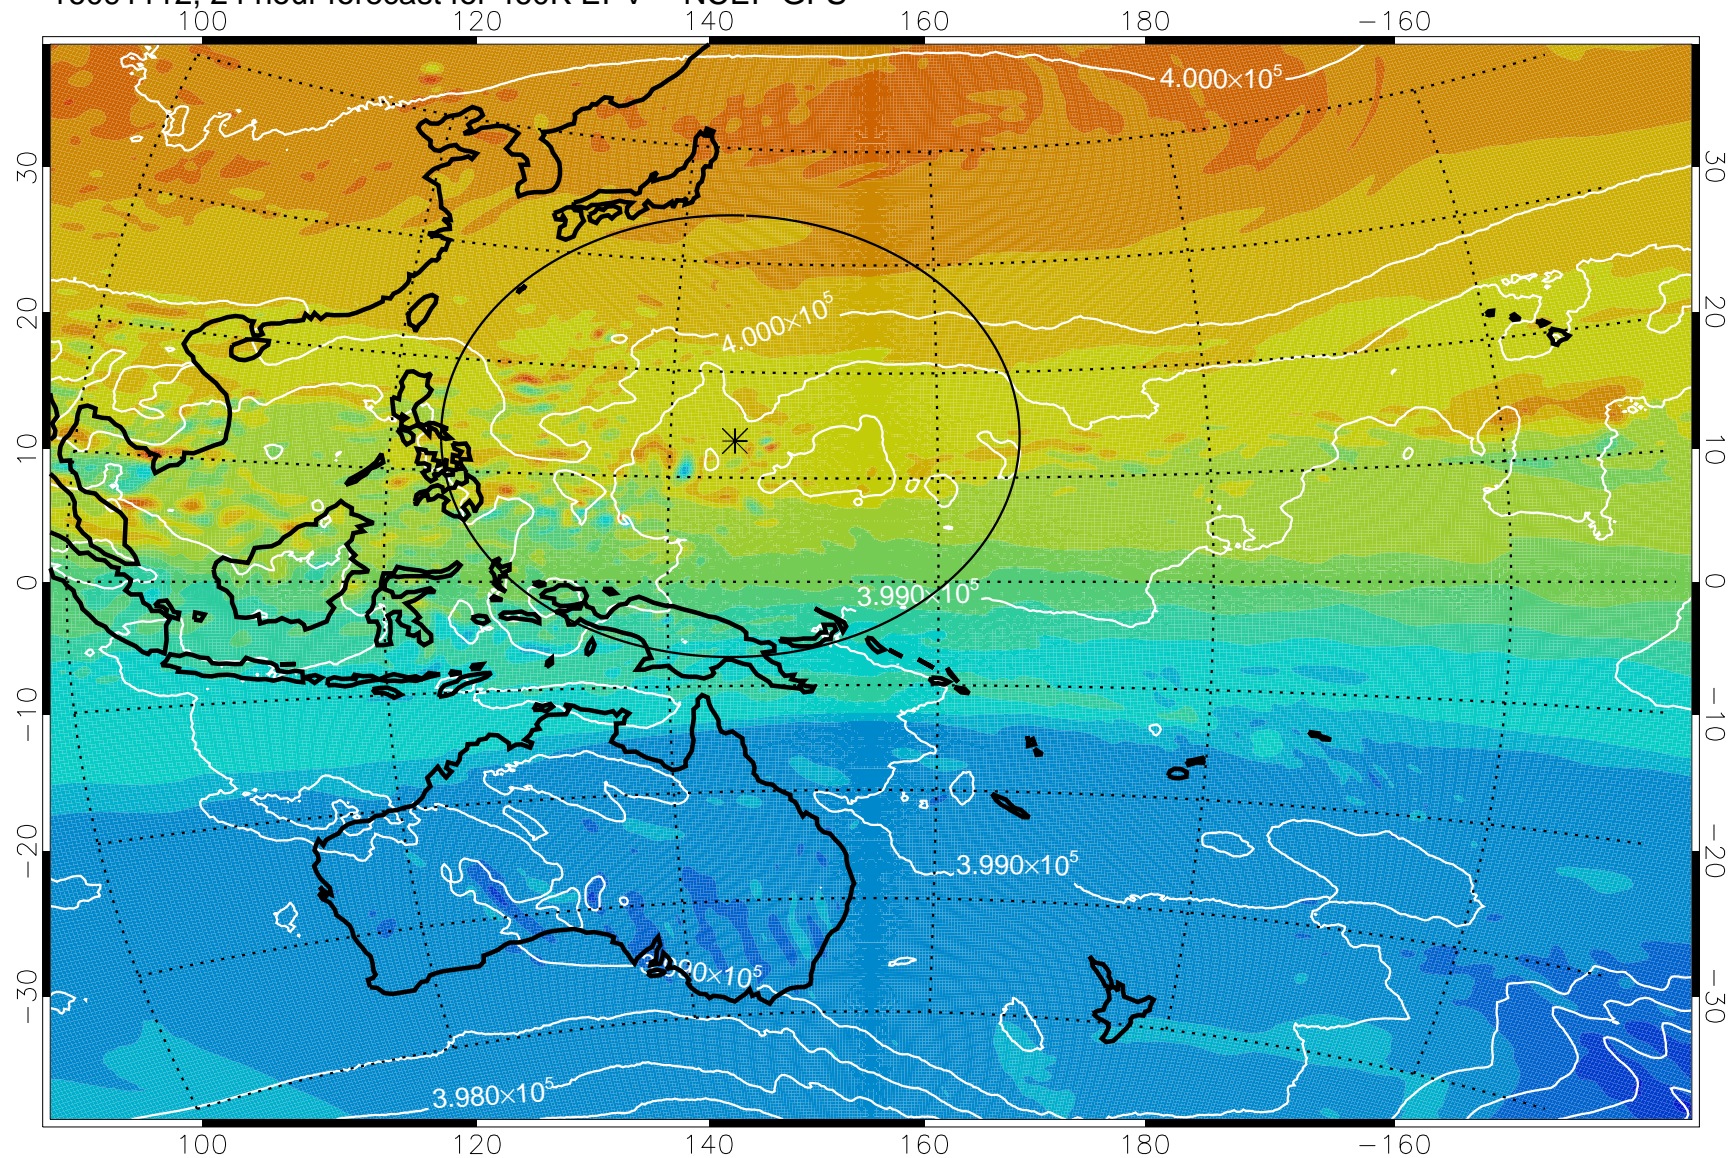

16091018, 6 hour forecast for 460K EPV -- NCEP GFS

460K Montgomery Streamfunction, white

Range ring of 2304 km

16091100, 12 hour forecast for 460K EPV -- NCEP GFS

460K Montgomery Streamfunction, white

Range ring of 2304 km

16091106, 18 hour forecast for 460K EPV -- NCEP GFS

460K Montgomery Streamfunction, white

Range ring of 2304 km

16091112, 24 hour forecast for 460K EPV -- NCEP GFS

460K Montgomery Streamfunction, white

Range ring of 2304 km

16091118, 30 hour forecast for 460K EPV -- NCEP GFS

460K Montgomery Streamfunction, white

Range ring of 2304 km

16091200, 36 hour forecast for 460K EPV -- NCEP GFS

460K Montgomery Streamfunction, white

Range ring of 2304 km

16091206, 42 hour forecast for 460K EPV -- NCEP GFS

460K Montgomery Streamfunction, white

Range ring of 2304 km

16091212, 48 hour forecast for 460K EPV -- NCEP GFS

460K Montgomery Streamfunction, white

Range ring of 2304 km