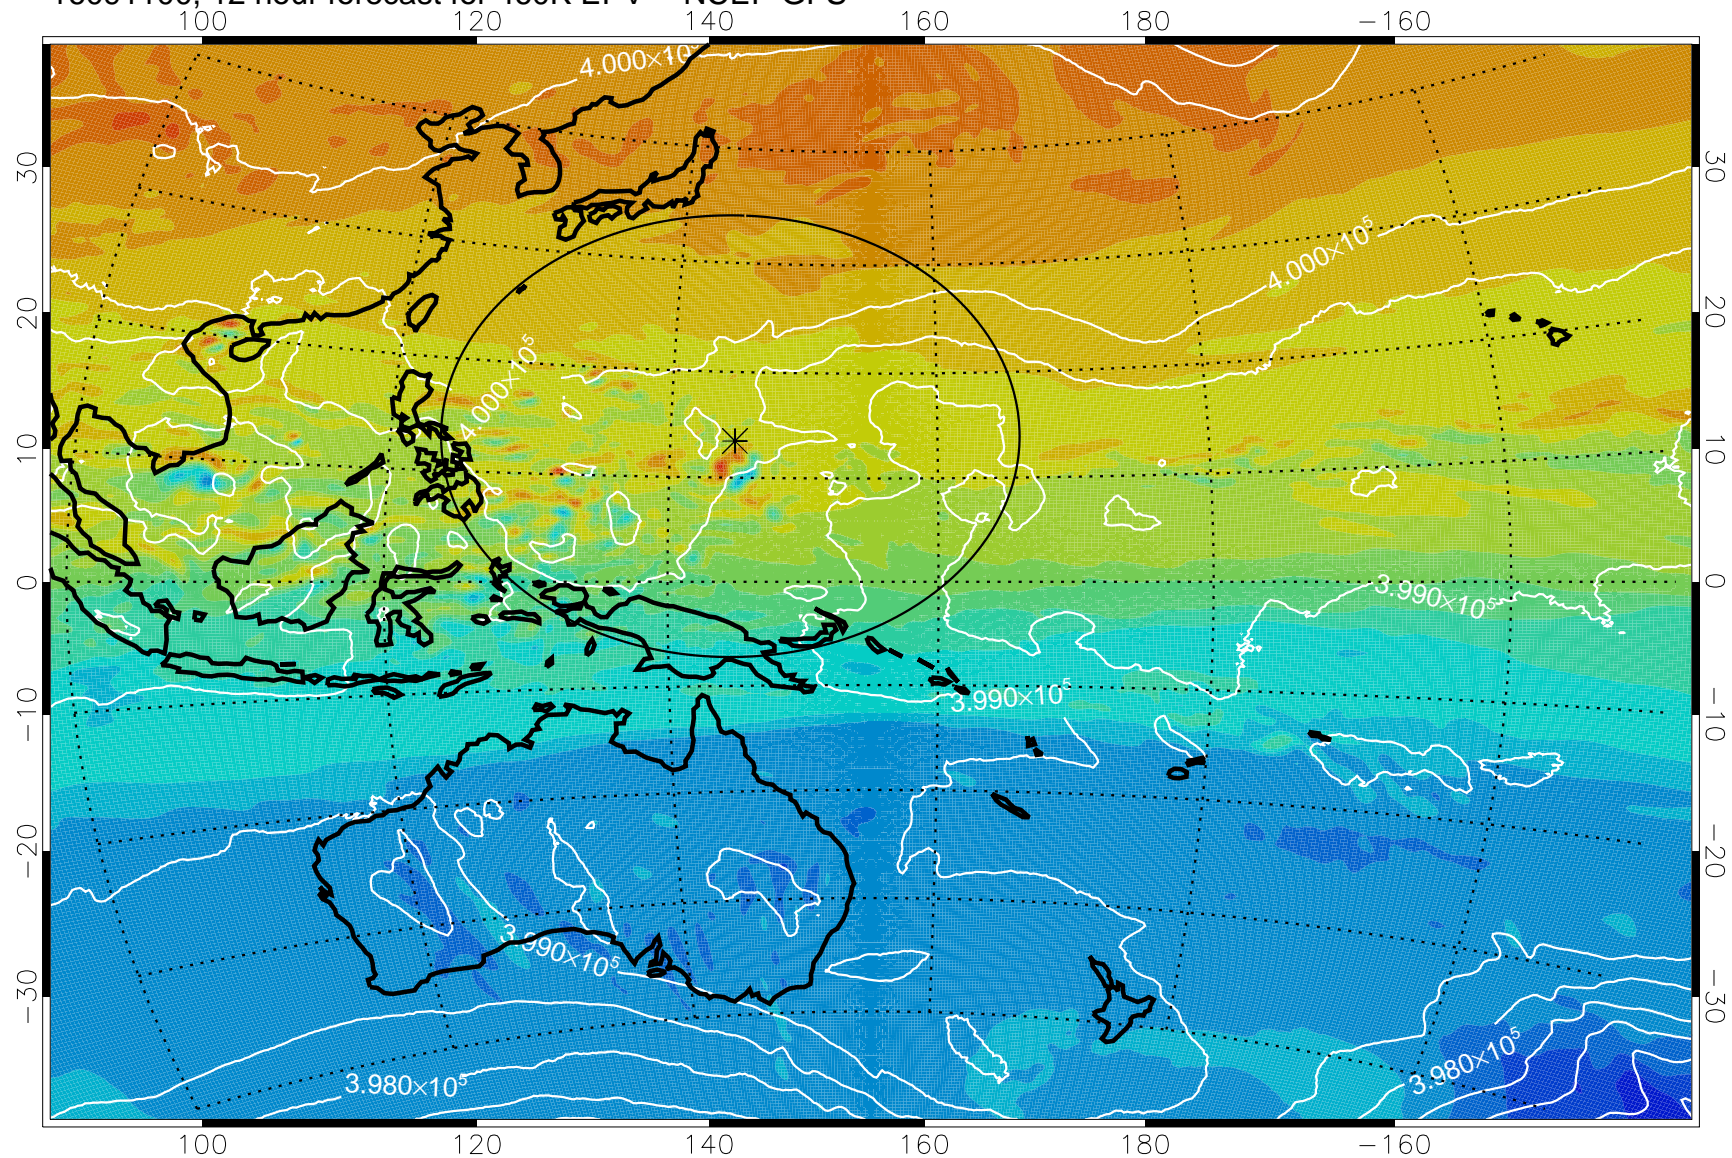

16091018, 6 hour forecast for 460K EPV -- NCEP GFS

460K Montgomery Streamfunction, white

Range ring of 2304 km

16091100, 12 hour forecast for 460K EPV -- NCEP GFS

460K Montgomery Streamfunction, white

Range ring of 2304 km

16091106, 18 hour forecast for 460K EPV -- NCEP GFS

460K Montgomery Streamfunction, white

Range ring of 2304 km

16091112, 24 hour forecast for 460K EPV -- NCEP GFS

460K Montgomery Streamfunction, white

Range ring of 2304 km

16091118, 30 hour forecast for 460K EPV -- NCEP GFS

460K Montgomery Streamfunction, white

Range ring of 2304 km

16091200, 36 hour forecast for 460K EPV -- NCEP GFS

460K Montgomery Streamfunction, white

Range ring of 2304 km

16091206, 42 hour forecast for 460K EPV -- NCEP GFS

460K Montgomery Streamfunction, white

Range ring of 2304 km

16091212, 48 hour forecast for 460K EPV -- NCEP GFS

460K Montgomery Streamfunction, white

Range ring of 2304 km