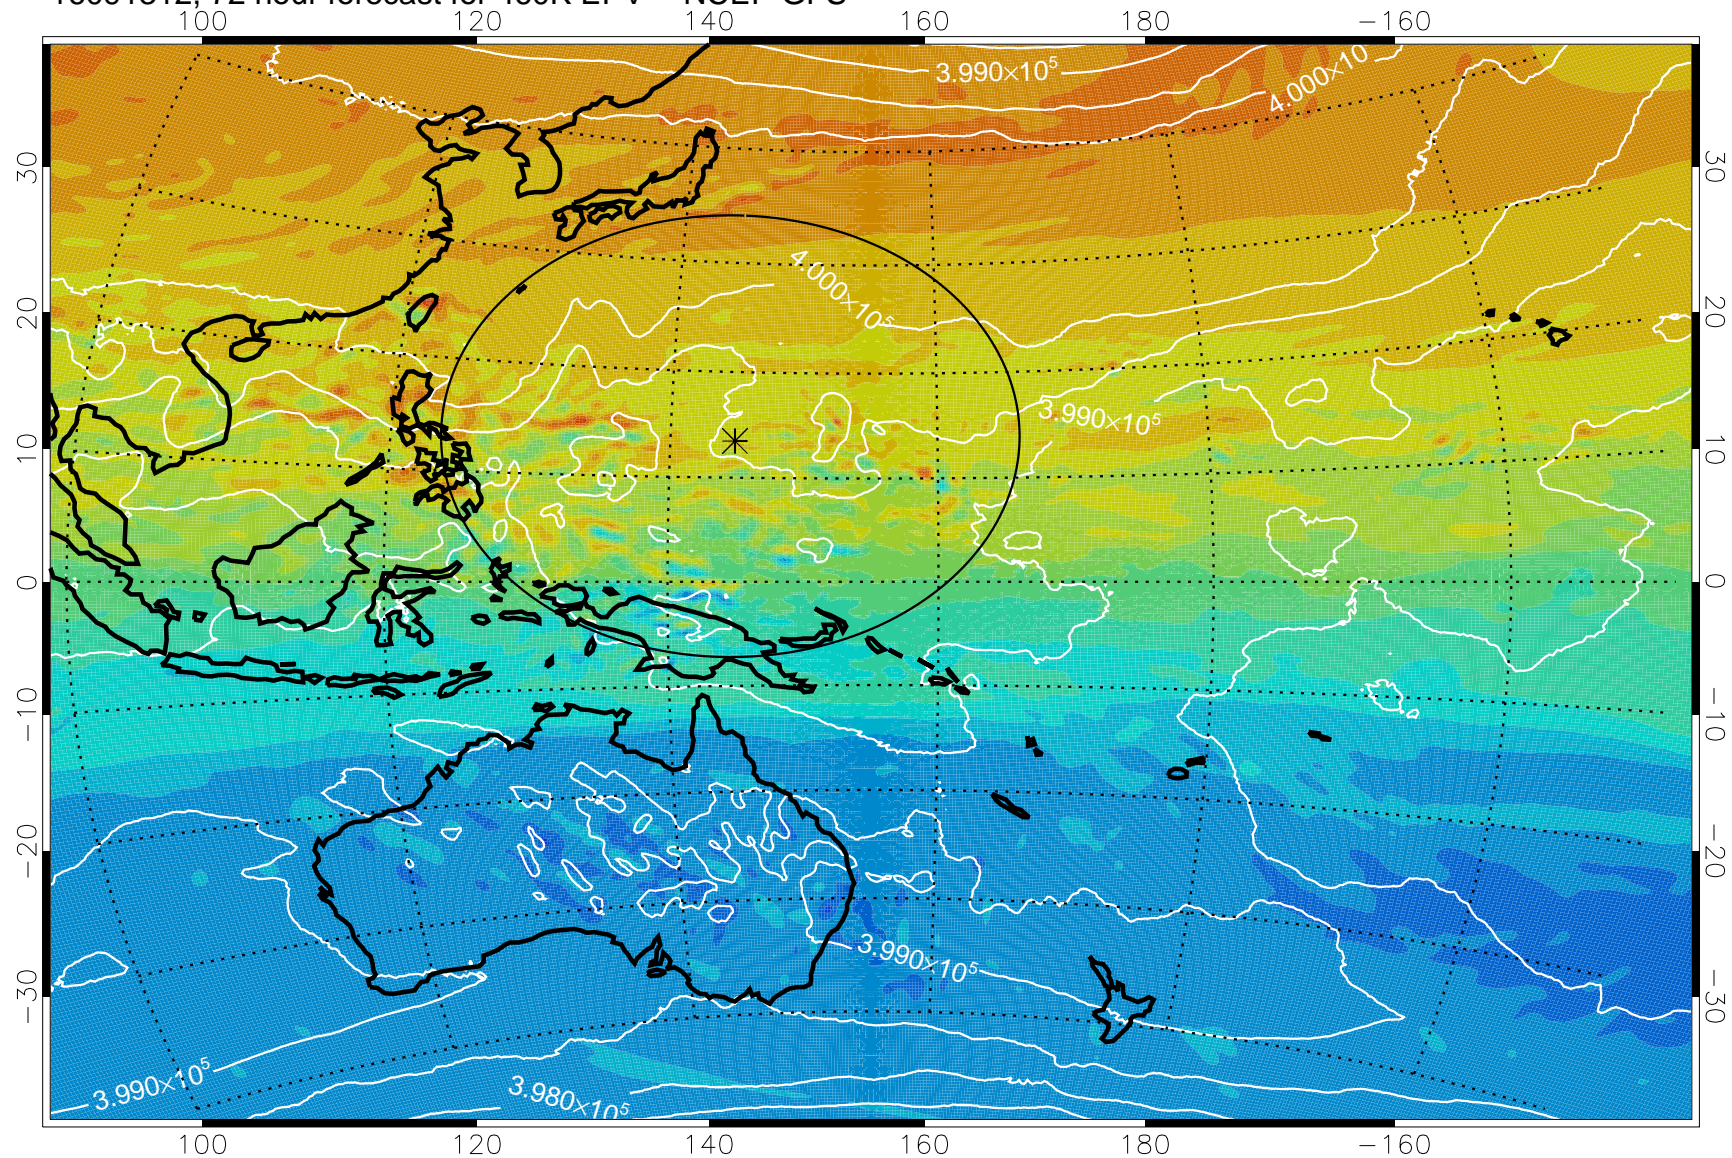

16091218, 54 hour forecast for 460K EPV -- NCEP GFS

460K Montgomery Streamfunction, white

Range ring of 2304 km

16091300, 60 hour forecast for 460K EPV -- NCEP GFS

460K Montgomery Streamfunction, white

Range ring of 2304 km

16091306, 66 hour forecast for 460K EPV -- NCEP GFS

460K Montgomery Streamfunction, white

Range ring of 2304 km

16091312, 72 hour forecast for 460K EPV -- NCEP GFS

460K Montgomery Streamfunction, white

Range ring of 2304 km

16091318, 78 hour forecast for 460K EPV -- NCEP GFS

460K Montgomery Streamfunction, white

Range ring of 2304 km

16091400, 84 hour forecast for 460K EPV -- NCEP GFS

460K Montgomery Streamfunction, white

Range ring of 2304 km

16091406, 90 hour forecast for 460K EPV -- NCEP GFS

460K Montgomery Streamfunction, white

Range ring of 2304 km

16091412, 96 hour forecast for 460K EPV -- NCEP GFS

460K Montgomery Streamfunction, white

Range ring of 2304 km