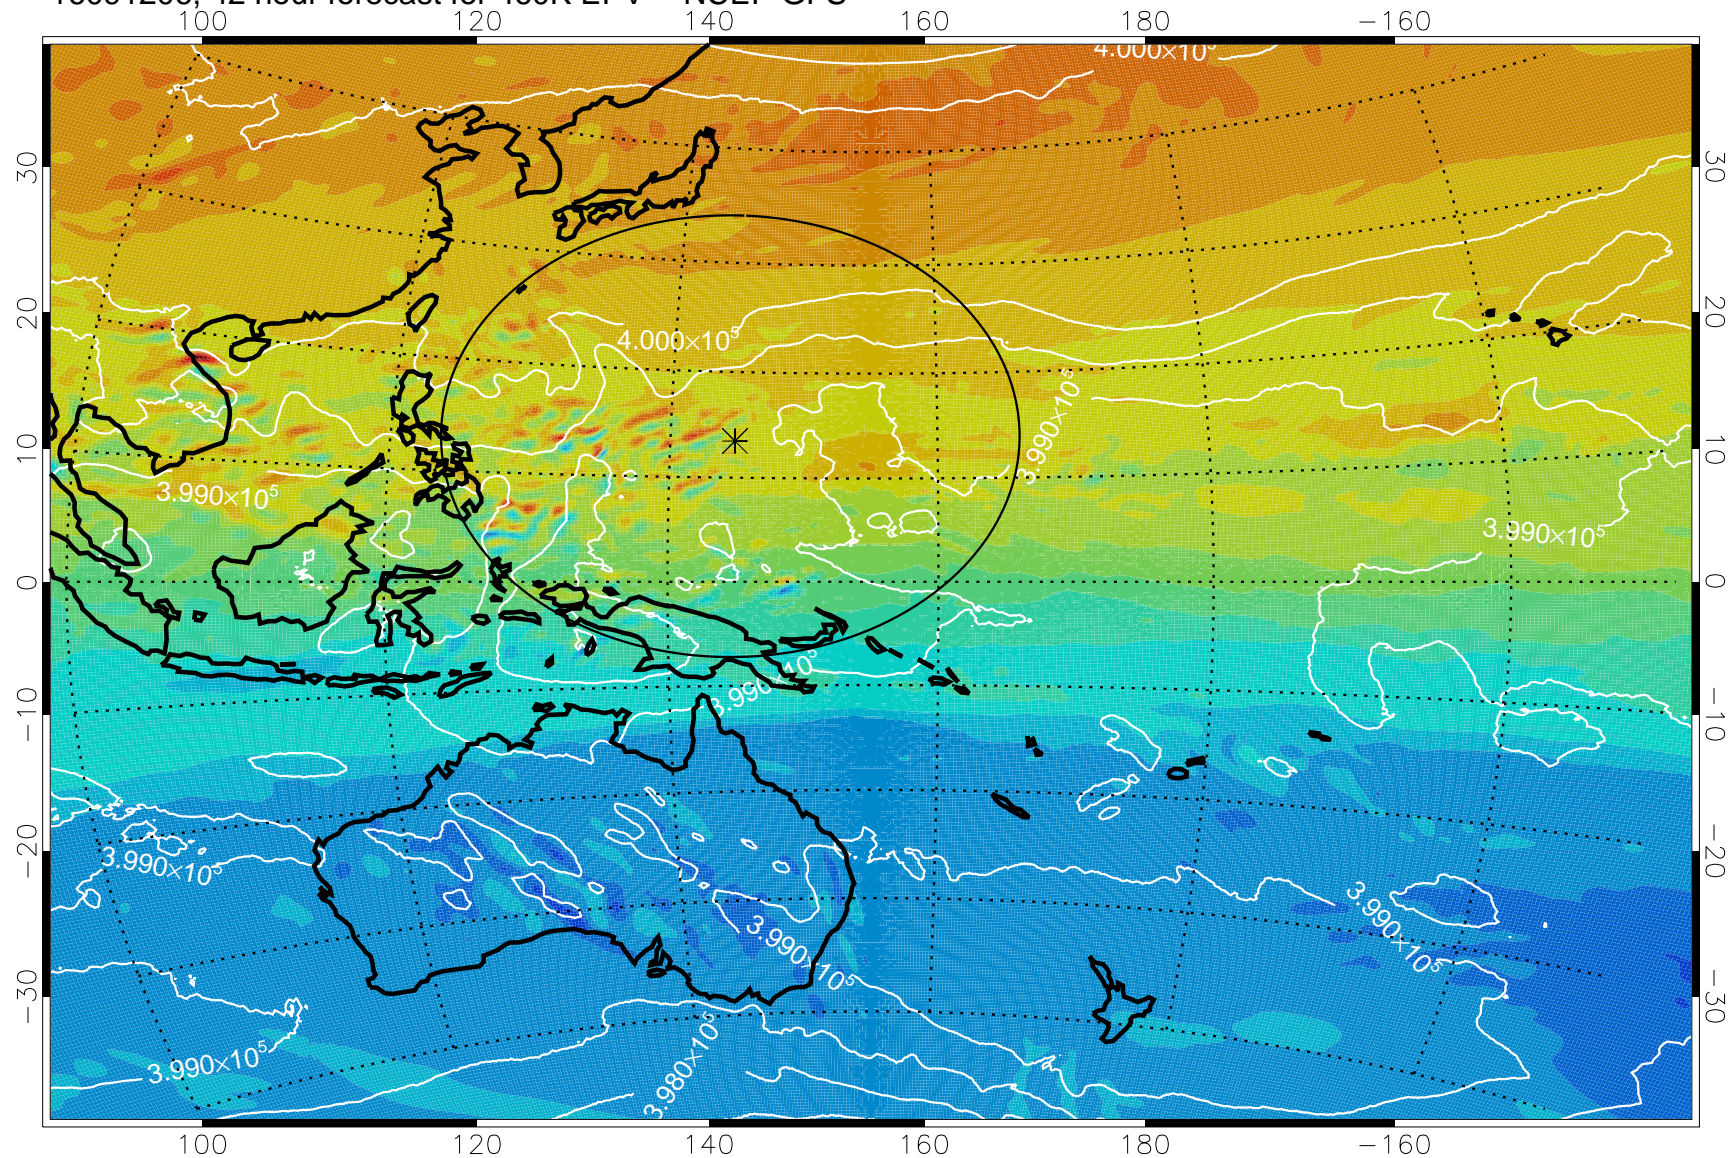

16091106, 18 hour forecast for 460K EPV -- NCEP GFS

460K Montgomery Streamfunction, white

Range ring of 2304 km

16091112, 24 hour forecast for 460K EPV -- NCEP GFS

460K Montgomery Streamfunction, white

Range ring of 2304 km

16091118, 30 hour forecast for 460K EPV -- NCEP GFS

460K Montgomery Streamfunction, white

Range ring of 2304 km

16091200, 36 hour forecast for 460K EPV -- NCEP GFS

460K Montgomery Streamfunction, white

Range ring of 2304 km

16091206, 42 hour forecast for 460K EPV -- NCEP GFS

460K Montgomery Streamfunction, white

Range ring of 2304 km

16091212, 48 hour forecast for 460K EPV -- NCEP GFS

460K Montgomery Streamfunction, white

Range ring of 2304 km

16091218, 54 hour forecast for 460K EPV -- NCEP GFS

460K Montgomery Streamfunction, white

Range ring of 2304 km

16091300, 60 hour forecast for 460K EPV -- NCEP GFS

460K Montgomery Streamfunction, white

Range ring of 2304 km