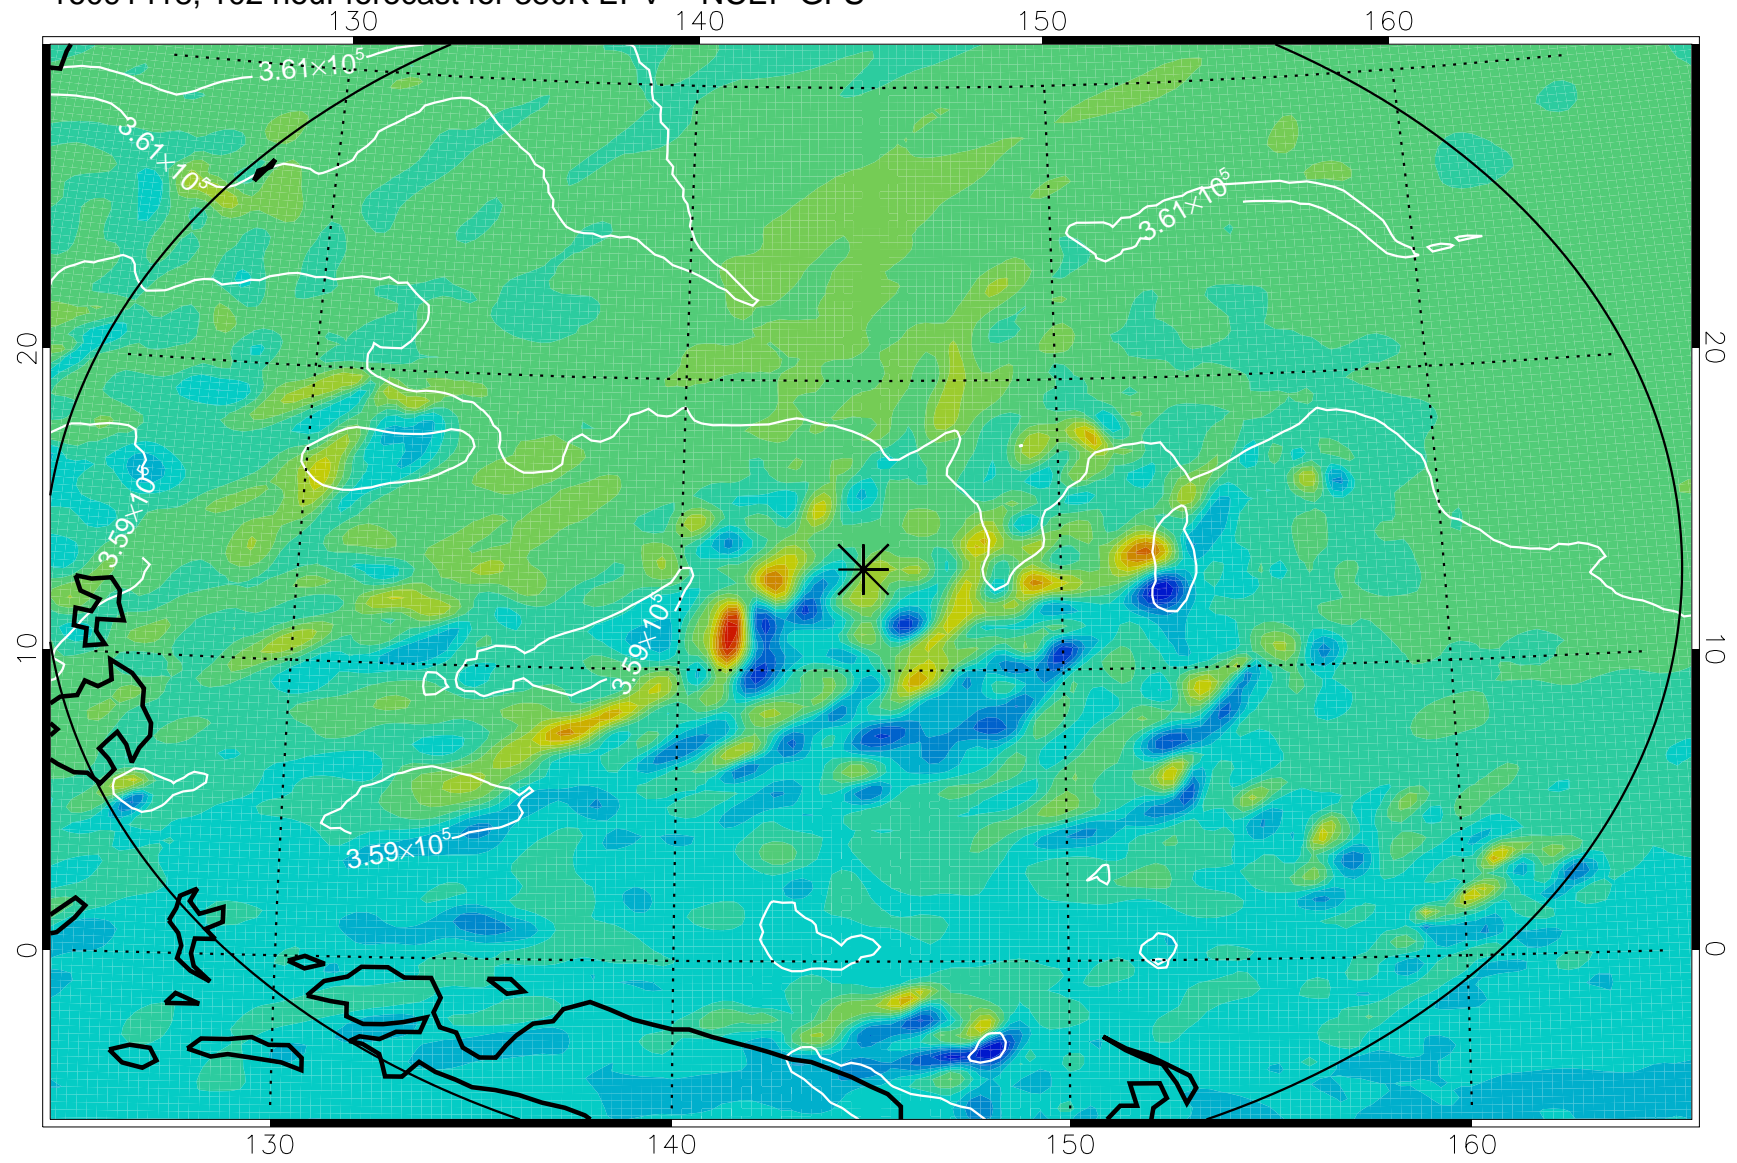

16091318, 78 hour forecast for 380K EPV -- NCEP GFS

380K Montgomery Streamfunction, white

Range ring of 2304 km

16091400, 84 hour forecast for 380K EPV -- NCEP GFS

380K Montgomery Streamfunction, white

Range ring of 2304 km

16091406, 90 hour forecast for 380K EPV -- NCEP GFS

16091412, 96 hour forecast for 380K EPV -- NCEP GFS

380K Montgomery Streamfunction, white

Range ring of 2304 km

16091418, 102 hour forecast for 380K EPV -- NCEP GFS

380K Montgomery Streamfunction, white

Range ring of 2304 km

16091500, 108 hour forecast for 380K EPV -- NCEP GFS

380K Montgomery Streamfunction, white

Range ring of 2304 km

16091506, 114 hour forecast for 380K EPV -- NCEP GFS

380K Montgomery Streamfunction, white

Range ring of 2304 km

16091512, 120 hour forecast for 380K EPV -- NCEP GFS

380K Montgomery Streamfunction, white

Range ring of 2304 km