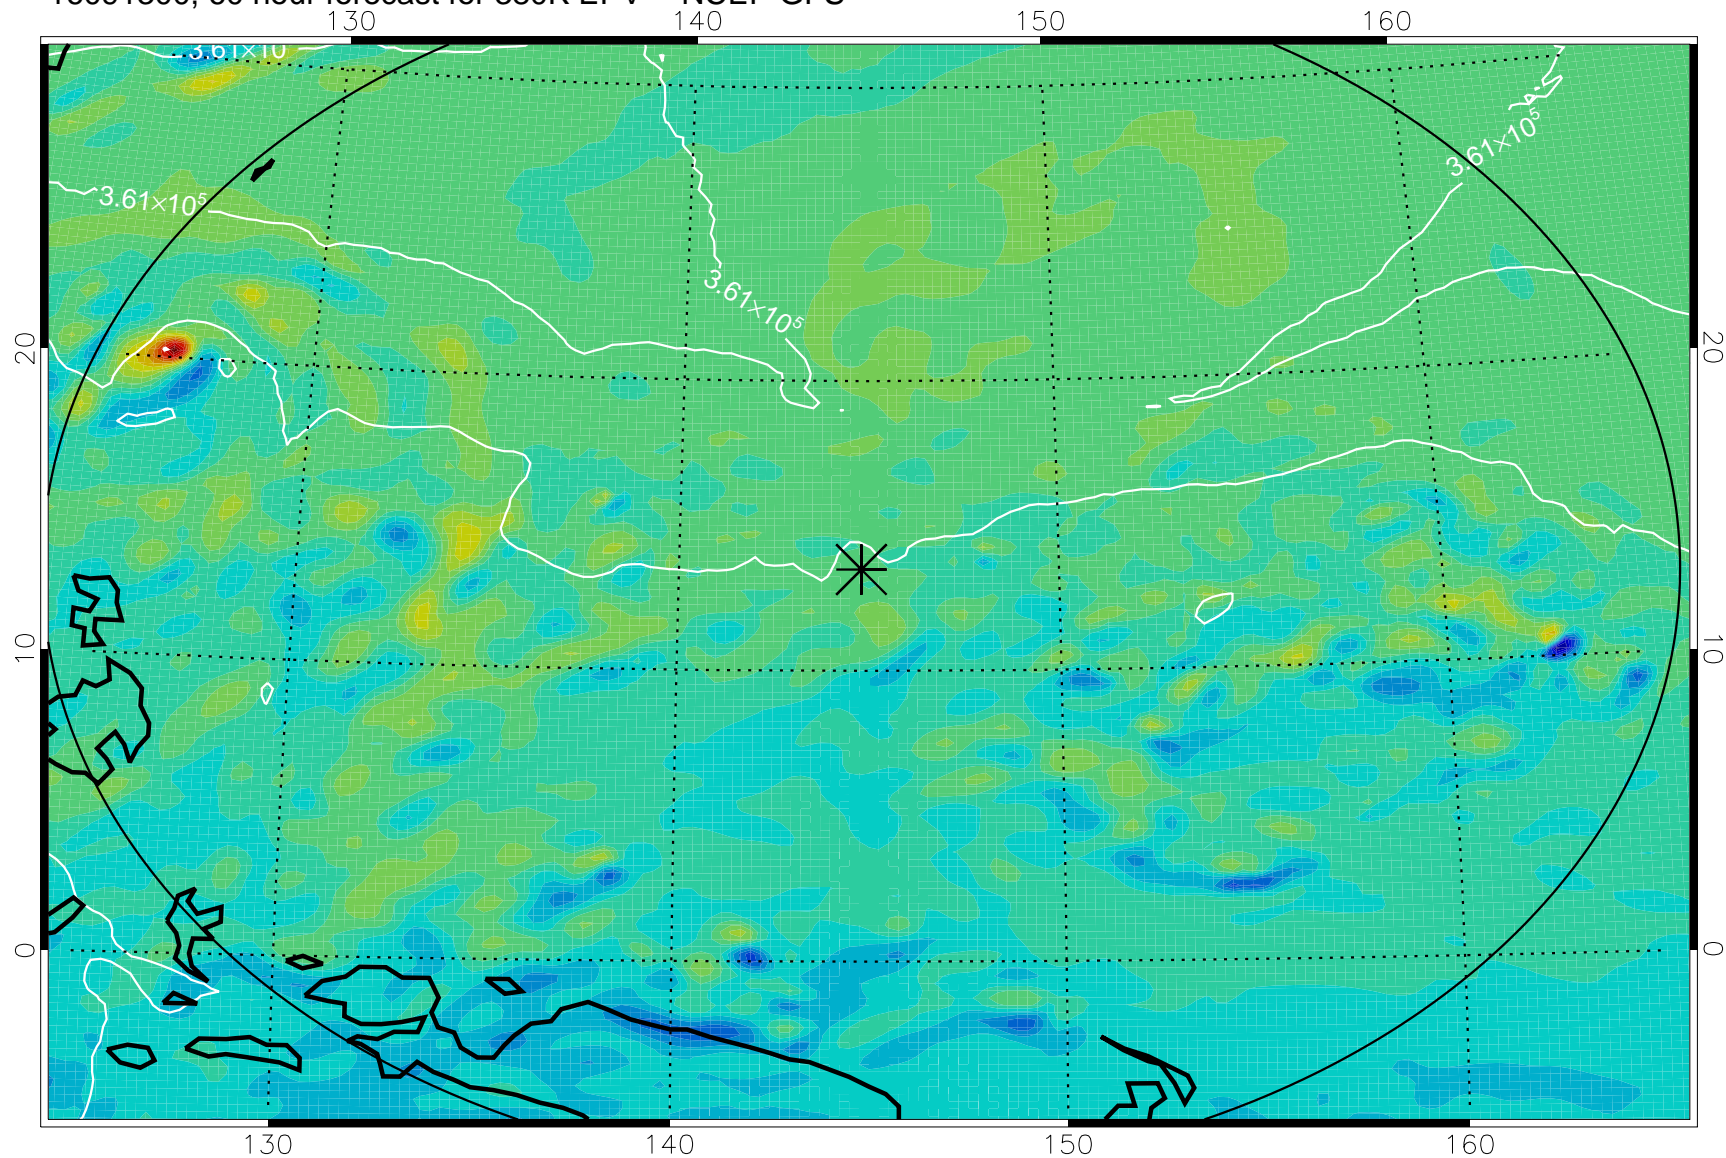

16091118, 30 hour forecast for 380K EPV -- NCEP GFS

380K Montgomery Streamfunction, white

Range ring of 2304 km

16091200, 36 hour forecast for 380K EPV -- NCEP GFS

380K Montgomery Streamfunction, white

Range ring of 2304 km

16091206, 42 hour forecast for 380K EPV -- NCEP GFS

380K Montgomery Streamfunction, white

Range ring of 2304 km

16091212, 48 hour forecast for 380K EPV -- NCEP GFS

380K Montgomery Streamfunction, white

Range ring of 2304 km

16091218, 54 hour forecast for 380K EPV -- NCEP GFS

380K Montgomery Streamfunction, white

Range ring of 2304 km

16091300, 60 hour forecast for 380K EPV -- NCEP GFS

380K Montgomery Streamfunction, white

Range ring of 2304 km

16091406, 90 hour forecast for 380K EPV -- NCEP GFS

16091412, 96 hour forecast for 380K EPV -- NCEP GFS

380K Montgomery Streamfunction, white

Range ring of 2304 km

16091418, 102 hour forecast for 380K EPV -- NCEP GFS