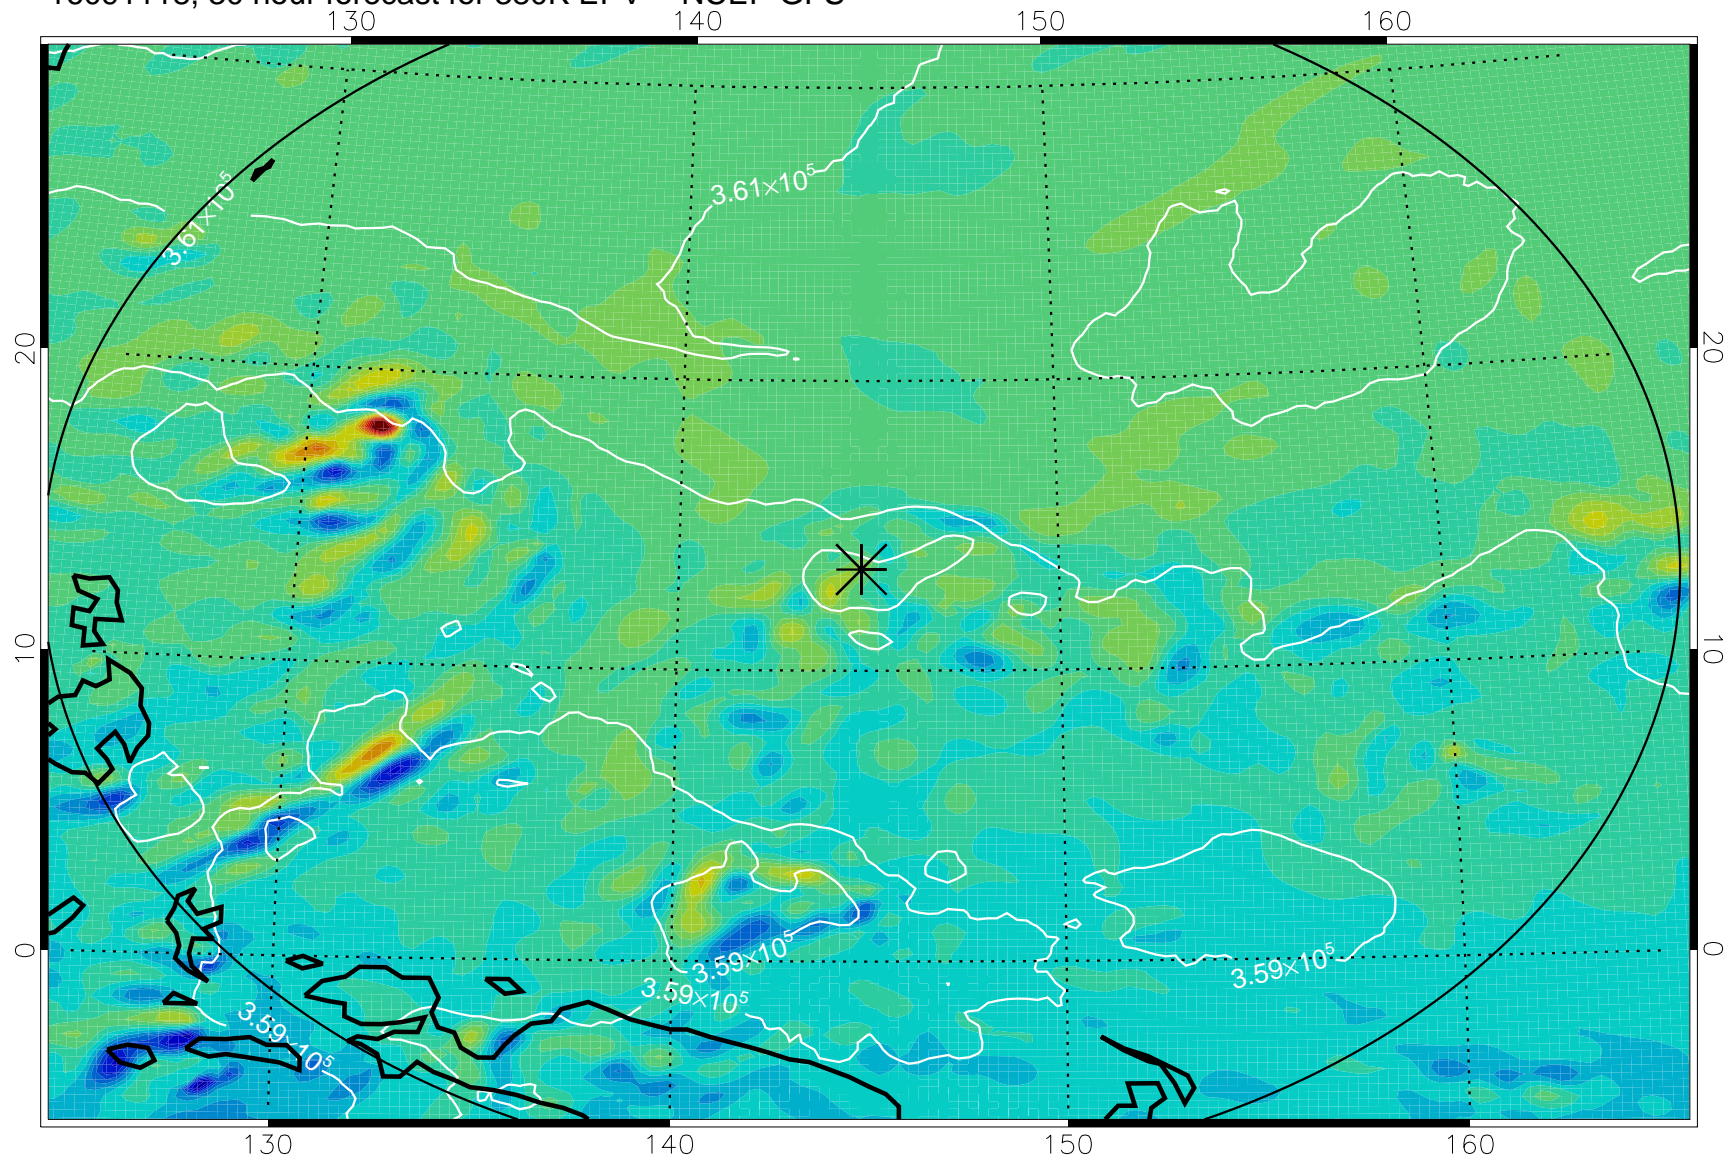

16091018, 6 hour forecast for 380K EPV -- NCEP GFS

380K Montgomery Streamfunction, white

Range ring of 2304 km

16091100, 12 hour forecast for 380K EPV -- NCEP GFS

380K Montgomery Streamfunction, white

Range ring of 2304 km

16091106, 18 hour forecast for 380K EPV -- NCEP GFS

380K Montgomery Streamfunction, white

Range ring of 2304 km

16091112, 24 hour forecast for 380K EPV -- NCEP GFS

380K Montgomery Streamfunction, white

Range ring of 2304 km

16091118, 30 hour forecast for 380K EPV -- NCEP GFS

380K Montgomery Streamfunction, white

Range ring of 2304 km

16091200, 36 hour forecast for 380K EPV -- NCEP GFS

380K Montgomery Streamfunction, white

Range ring of 2304 km

16091206, 42 hour forecast for 380K EPV -- NCEP GFS

380K Montgomery Streamfunction, white

Range ring of 2304 km

16091212, 48 hour forecast for 380K EPV -- NCEP GFS

380K Montgomery Streamfunction, white

Range ring of 2304 km