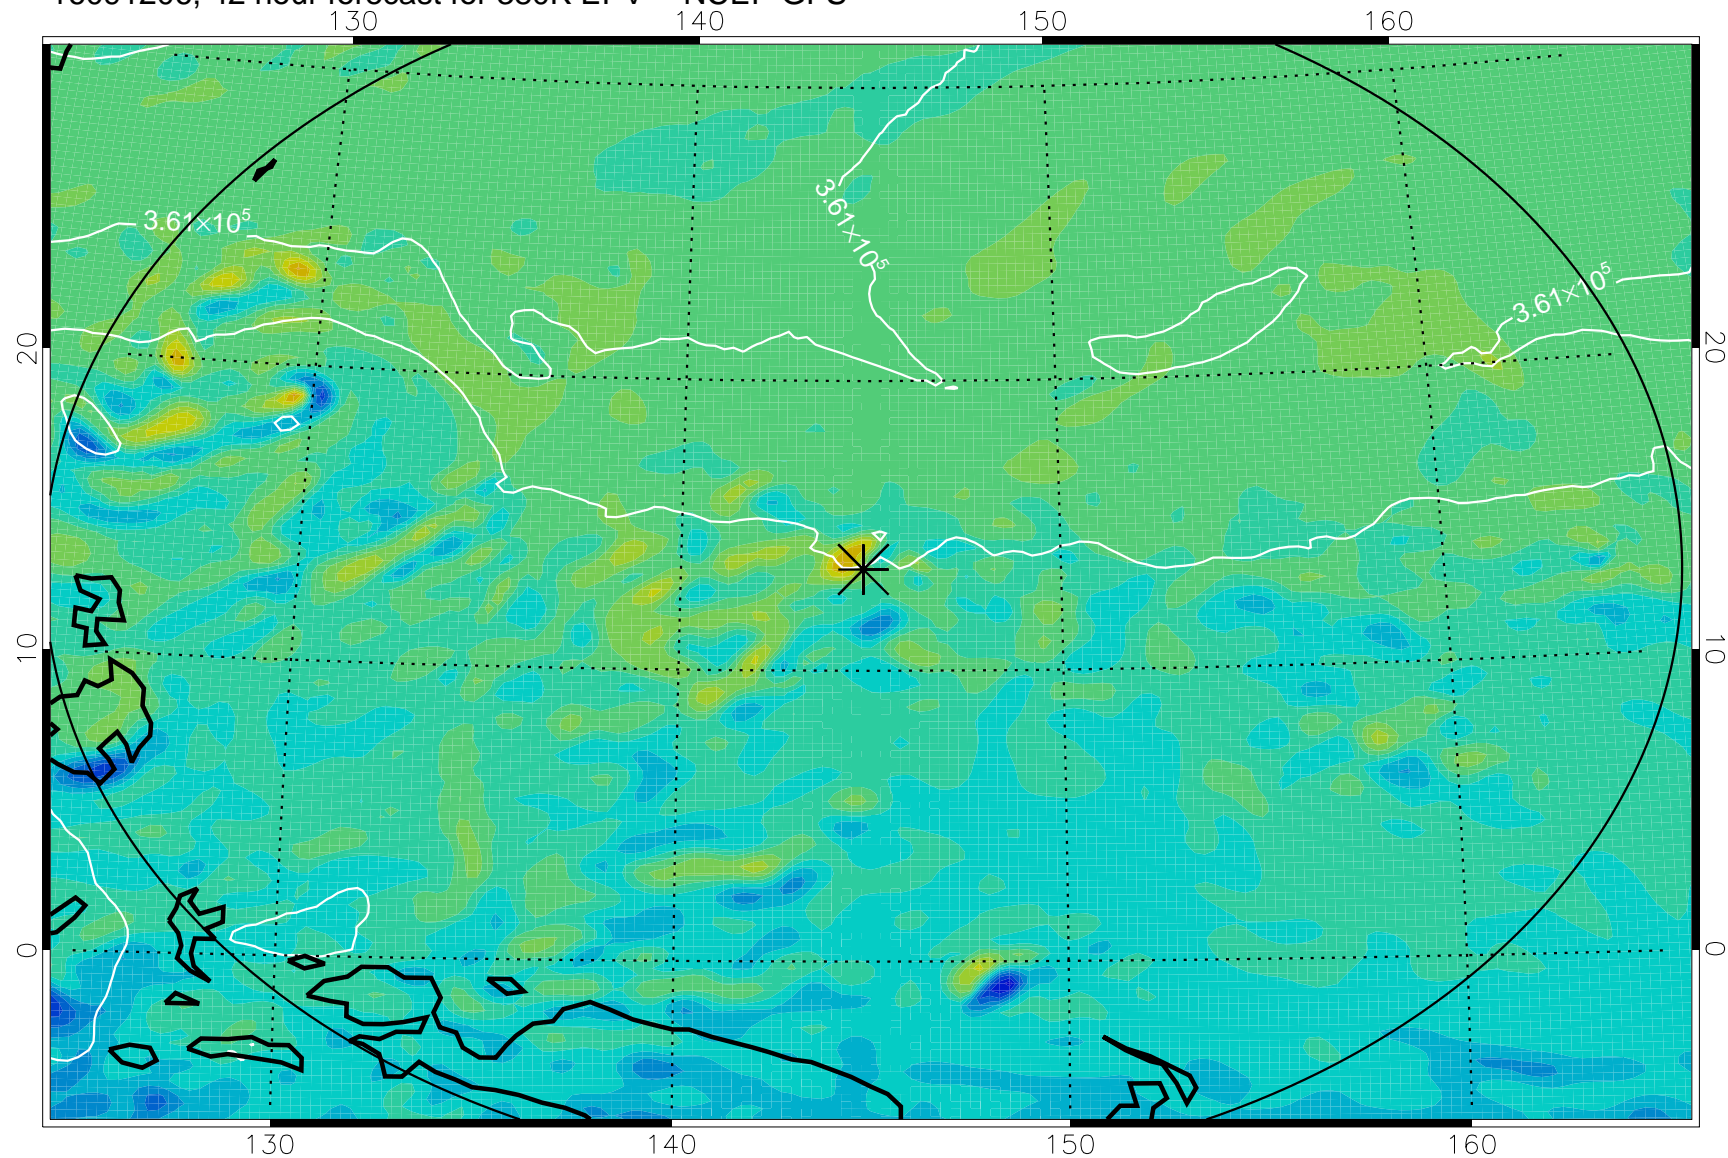

16091106, 18 hour forecast for 380K EPV -- NCEP GFS

380K Montgomery Streamfunction, white

Range ring of 2304 km

16091112, 24 hour forecast for 380K EPV -- NCEP GFS

380K Montgomery Streamfunction, white

Range ring of 2304 km

16091118, 30 hour forecast for 380K EPV -- NCEP GFS

380K Montgomery Streamfunction, white

Range ring of 2304 km

16091200, 36 hour forecast for 380K EPV -- NCEP GFS

380K Montgomery Streamfunction, white

Range ring of 2304 km

16091206, 42 hour forecast for 380K EPV -- NCEP GFS

380K Montgomery Streamfunction, white

Range ring of 2304 km

16091212, 48 hour forecast for 380K EPV -- NCEP GFS

380K Montgomery Streamfunction, white

Range ring of 2304 km

16091406, 90 hour forecast for 380K EPV -- NCEP GFS

16091412, 96 hour forecast for 380K EPV -- NCEP GFS

380K Montgomery Streamfunction, white

Range ring of 2304 km

16091418, 102 hour forecast for 380K EPV -- NCEP GFS