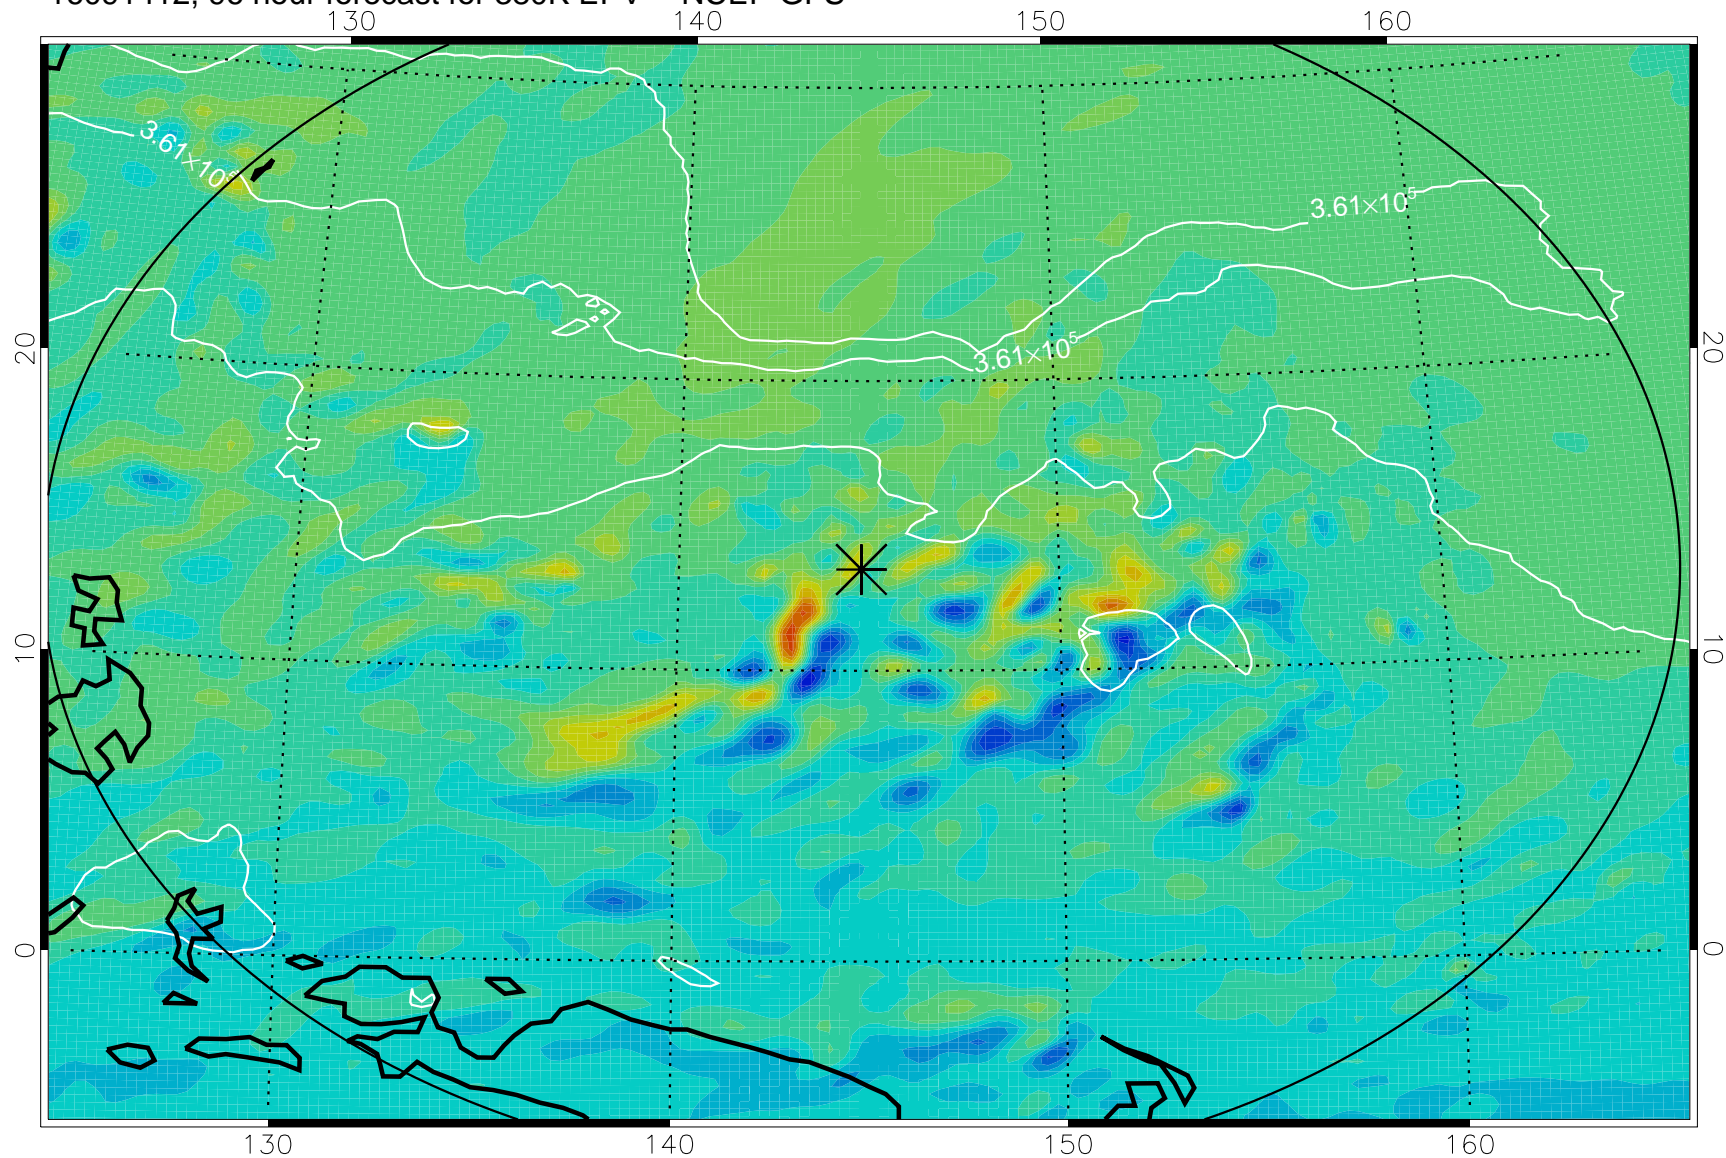

16091306, 66 hour forecast for 380K EPV -- NCEP GFS

380K Montgomery Streamfunction, white

Range ring of 2304 km

16091312, 72 hour forecast for 380K EPV -- NCEP GFS

380K Montgomery Streamfunction, white

Range ring of 2304 km

16091318, 78 hour forecast for 380K EPV -- NCEP GFS

380K Montgomery Streamfunction, white

Range ring of 2304 km

16091400, 84 hour forecast for 380K EPV -- NCEP GFS

380K Montgomery Streamfunction, white

Range ring of 2304 km

16091406, 90 hour forecast for 380K EPV -- NCEP GFS

16091412, 96 hour forecast for 380K EPV -- NCEP GFS

380K Montgomery Streamfunction, white

Range ring of 2304 km

16091418, 102 hour forecast for 380K EPV -- NCEP GFS

380K Montgomery Streamfunction, white

Range ring of 2304 km

16091500, 108 hour forecast for 380K EPV -- NCEP GFS

380K Montgomery Streamfunction, white

Range ring of 2304 km

16091506, 114 hour forecast for 380K EPV -- NCEP GFS