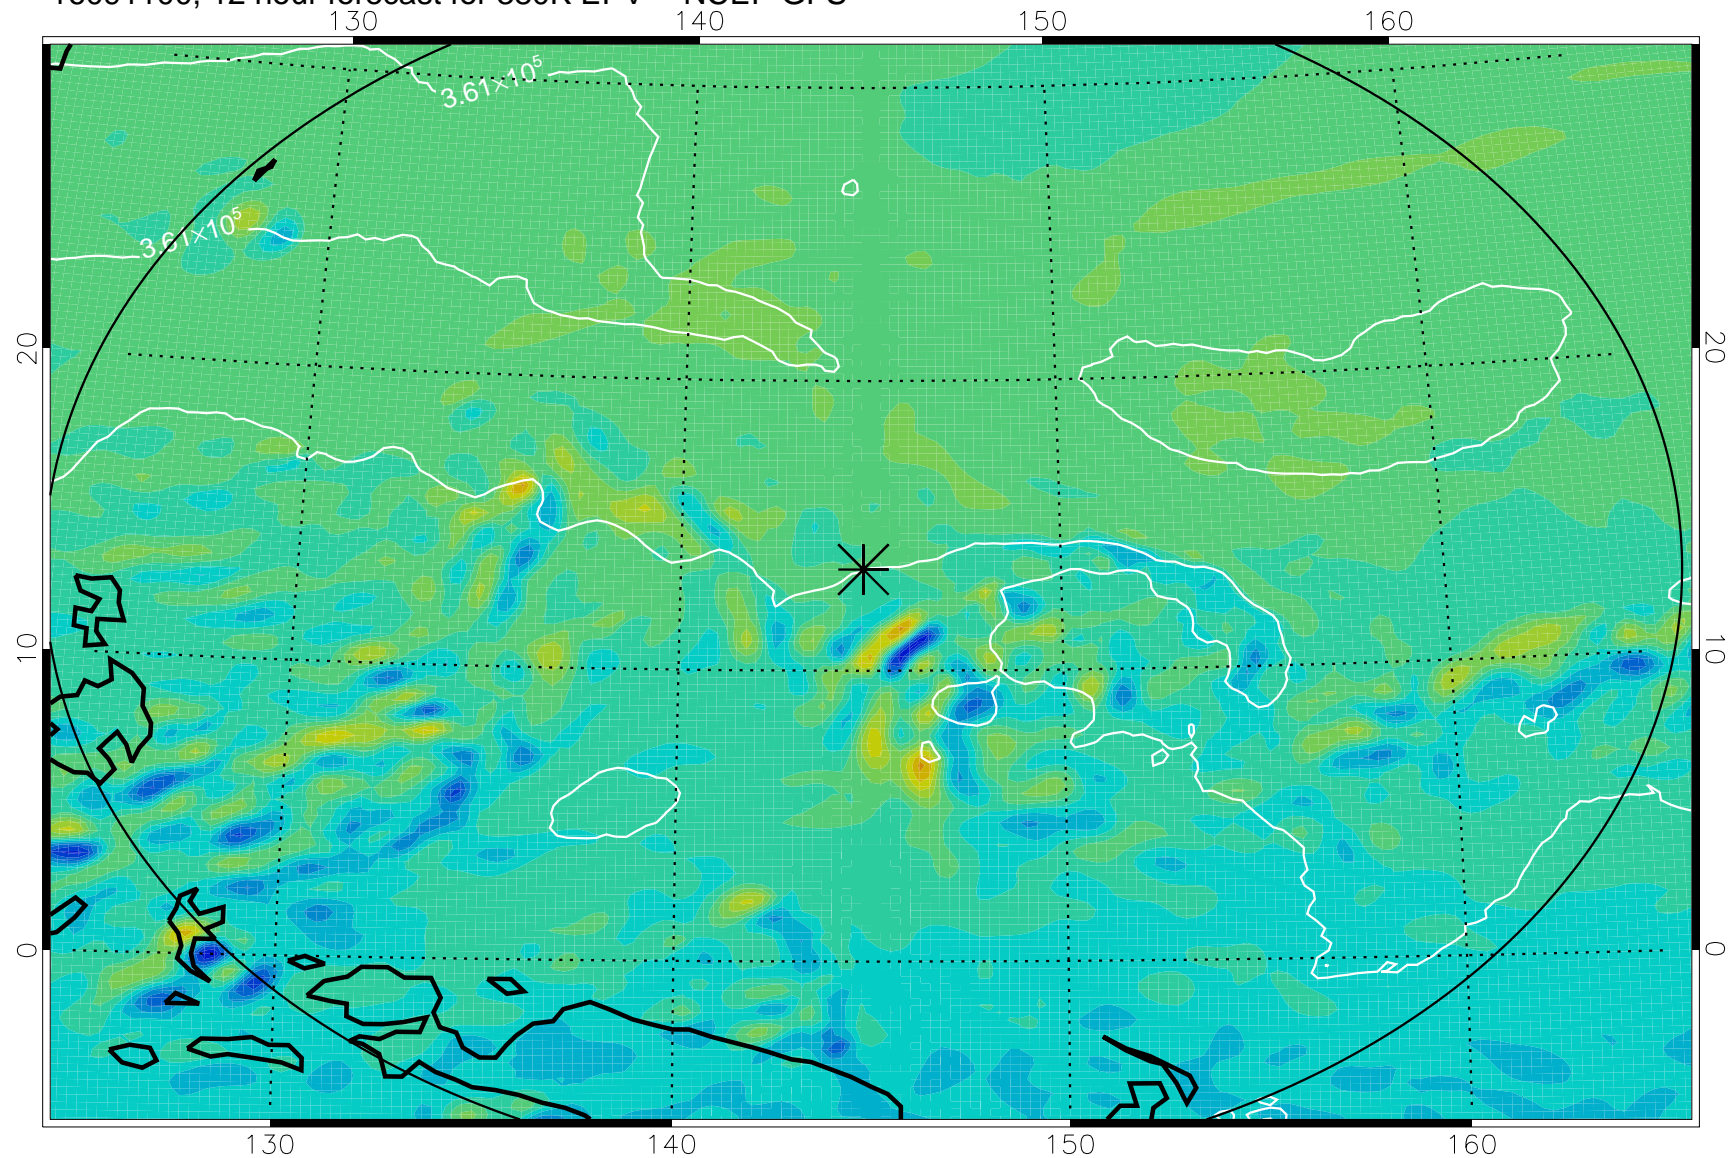

16091018, 6 hour forecast for 380K EPV -- NCEP GFS

380K Montgomery Streamfunction, white

Range ring of 2304 km

16091100, 12 hour forecast for 380K EPV -- NCEP GFS

380K Montgomery Streamfunction, white

Range ring of 2304 km

16091106, 18 hour forecast for 380K EPV -- NCEP GFS

380K Montgomery Streamfunction, white

Range ring of 2304 km

16091112, 24 hour forecast for 380K EPV -- NCEP GFS

380K Montgomery Streamfunction, white

Range ring of 2304 km

16091118, 30 hour forecast for 380K EPV -- NCEP GFS

380K Montgomery Streamfunction, white

Range ring of 2304 km

16091200, 36 hour forecast for 380K EPV -- NCEP GFS

380K Montgomery Streamfunction, white

Range ring of 2304 km

16091406, 90 hour forecast for 380K EPV -- NCEP GFS

16091412, 96 hour forecast for 380K EPV -- NCEP GFS

380K Montgomery Streamfunction, white

Range ring of 2304 km

16091418, 102 hour forecast for 380K EPV -- NCEP GFS