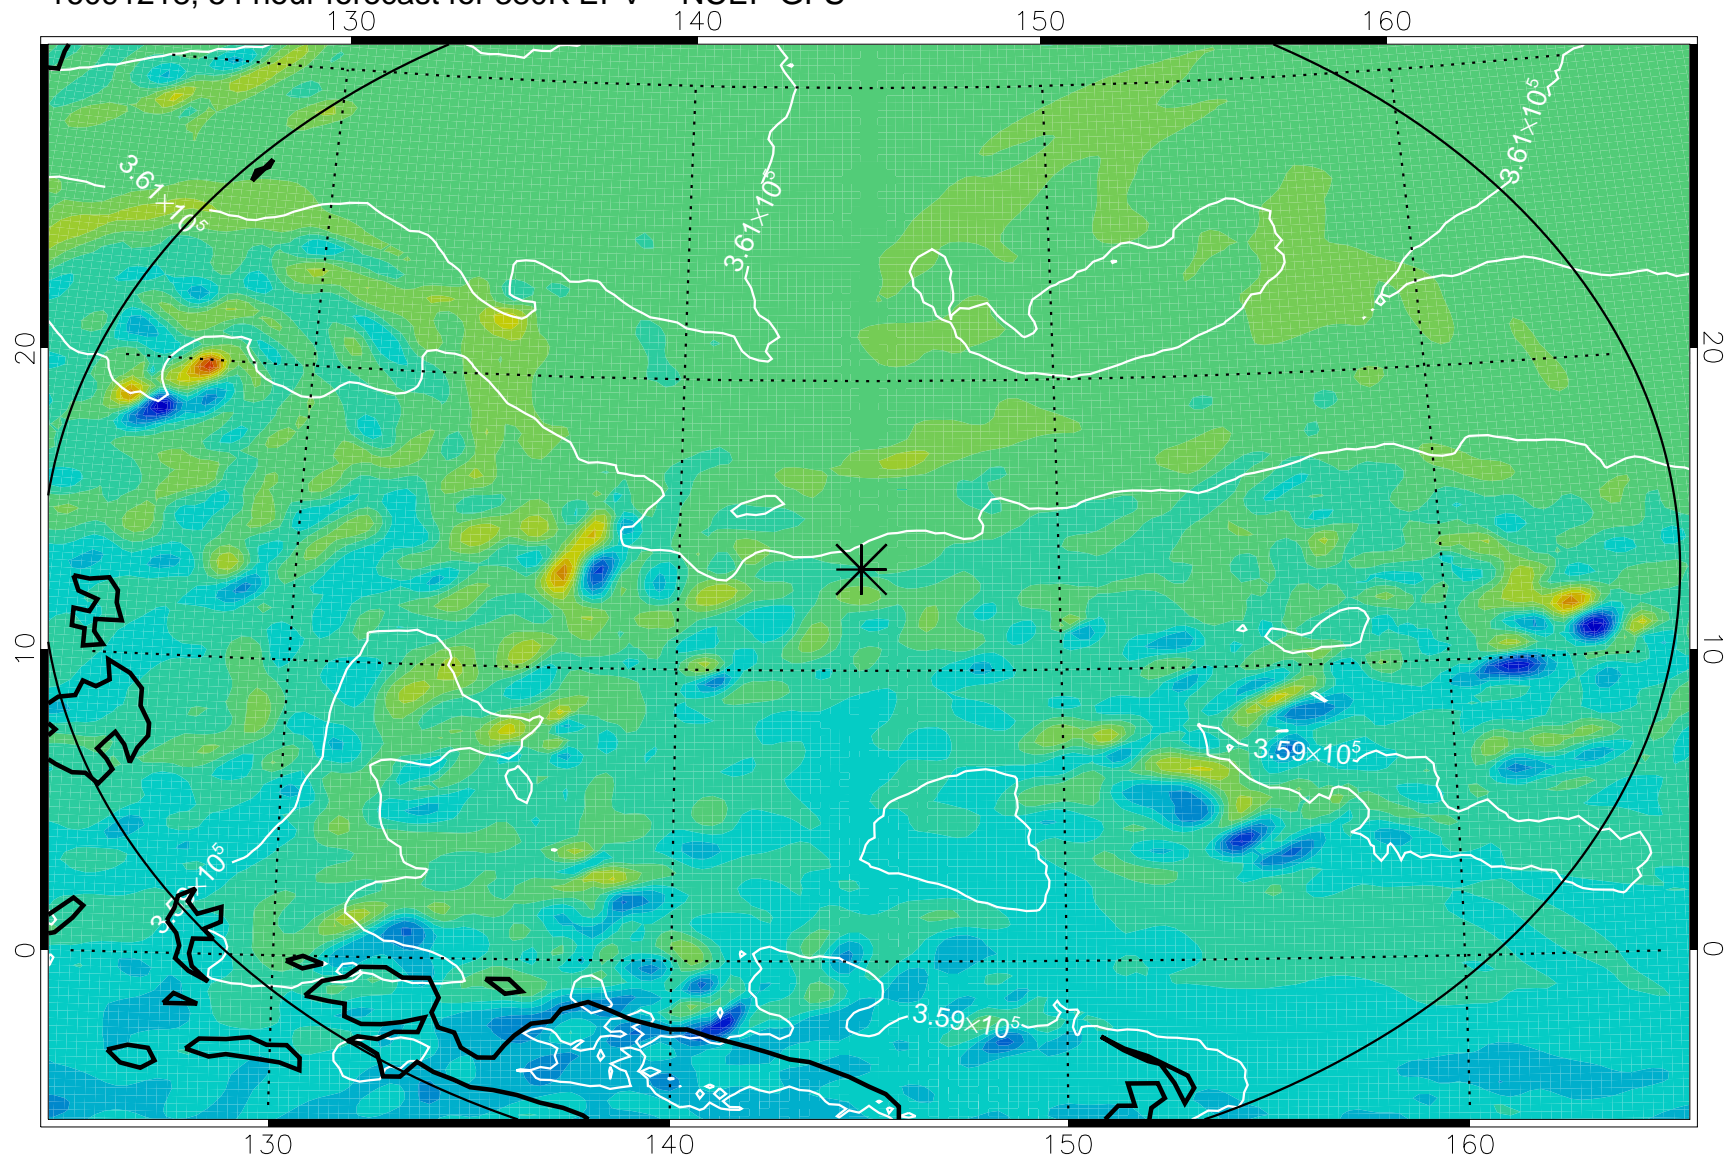

16091118, 30 hour forecast for 380K EPV -- NCEP GFS

380K Montgomery Streamfunction, white

Range ring of 2304 km

16091200, 36 hour forecast for 380K EPV -- NCEP GFS

380K Montgomery Streamfunction, white

Range ring of 2304 km

16091206, 42 hour forecast for 380K EPV -- NCEP GFS

380K Montgomery Streamfunction, white

Range ring of 2304 km

16091212, 48 hour forecast for 380K EPV -- NCEP GFS

380K Montgomery Streamfunction, white

Range ring of 2304 km

16091218, 54 hour forecast for 380K EPV -- NCEP GFS

380K Montgomery Streamfunction, white

Range ring of 2304 km

16091300, 60 hour forecast for 380K EPV -- NCEP GFS

380K Montgomery Streamfunction, white

Range ring of 2304 km

16091406, 90 hour forecast for 380K EPV -- NCEP GFS

16091412, 96 hour forecast for 380K EPV -- NCEP GFS

380K Montgomery Streamfunction, white

Range ring of 2304 km

16091418, 102 hour forecast for 380K EPV -- NCEP GFS