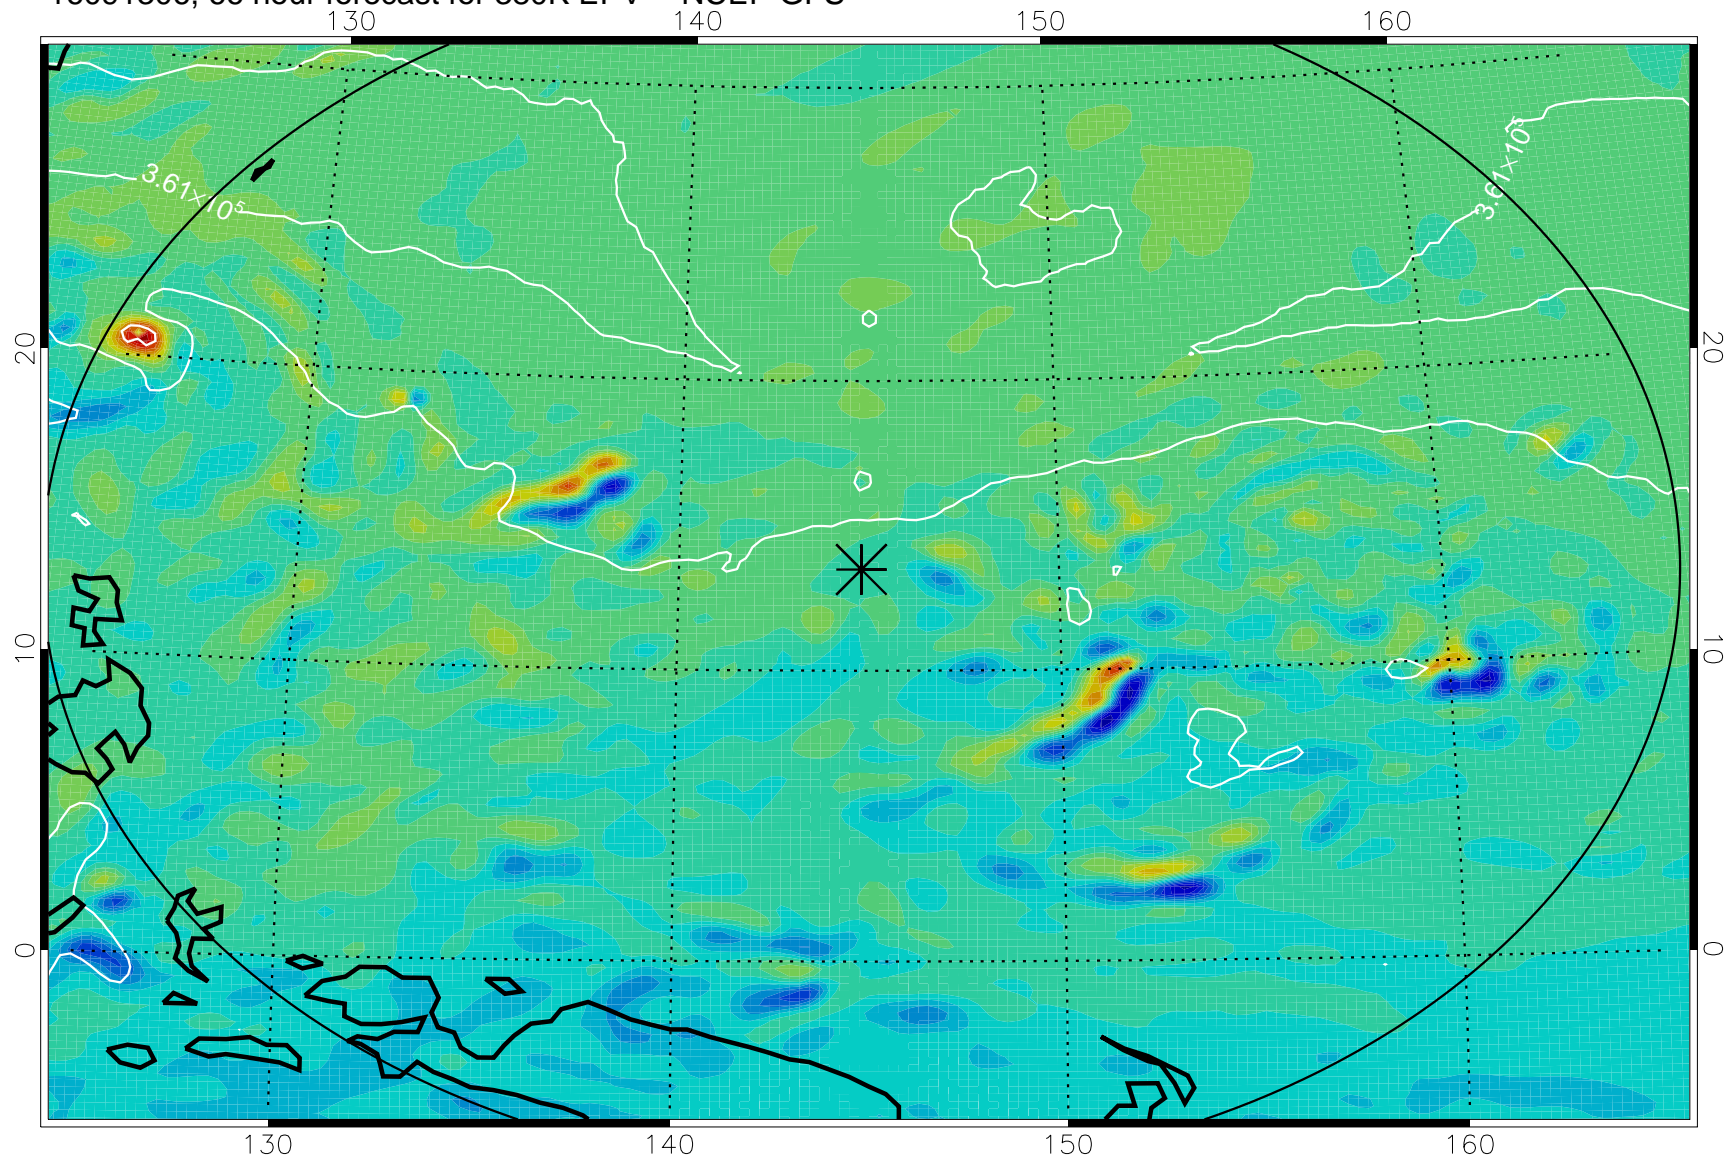

16091218, 54 hour forecast for 380K EPV -- NCEP GFS

380K Montgomery Streamfunction, white

Range ring of 2304 km

16091300, 60 hour forecast for 380K EPV -- NCEP GFS

380K Montgomery Streamfunction, white

Range ring of 2304 km

16091306, 66 hour forecast for 380K EPV -- NCEP GFS

380K Montgomery Streamfunction, white

Range ring of 2304 km

16091312, 72 hour forecast for 380K EPV -- NCEP GFS

380K Montgomery Streamfunction, white

Range ring of 2304 km

16091318, 78 hour forecast for 380K EPV -- NCEP GFS

380K Montgomery Streamfunction, white

Range ring of 2304 km

16091400, 84 hour forecast for 380K EPV -- NCEP GFS

380K Montgomery Streamfunction, white

Range ring of 2304 km

16091406, 90 hour forecast for 380K EPV -- NCEP GFS

16091412, 96 hour forecast for 380K EPV -- NCEP GFS

380K Montgomery Streamfunction, white

Range ring of 2304 km

16091418, 102 hour forecast for 380K EPV -- NCEP GFS