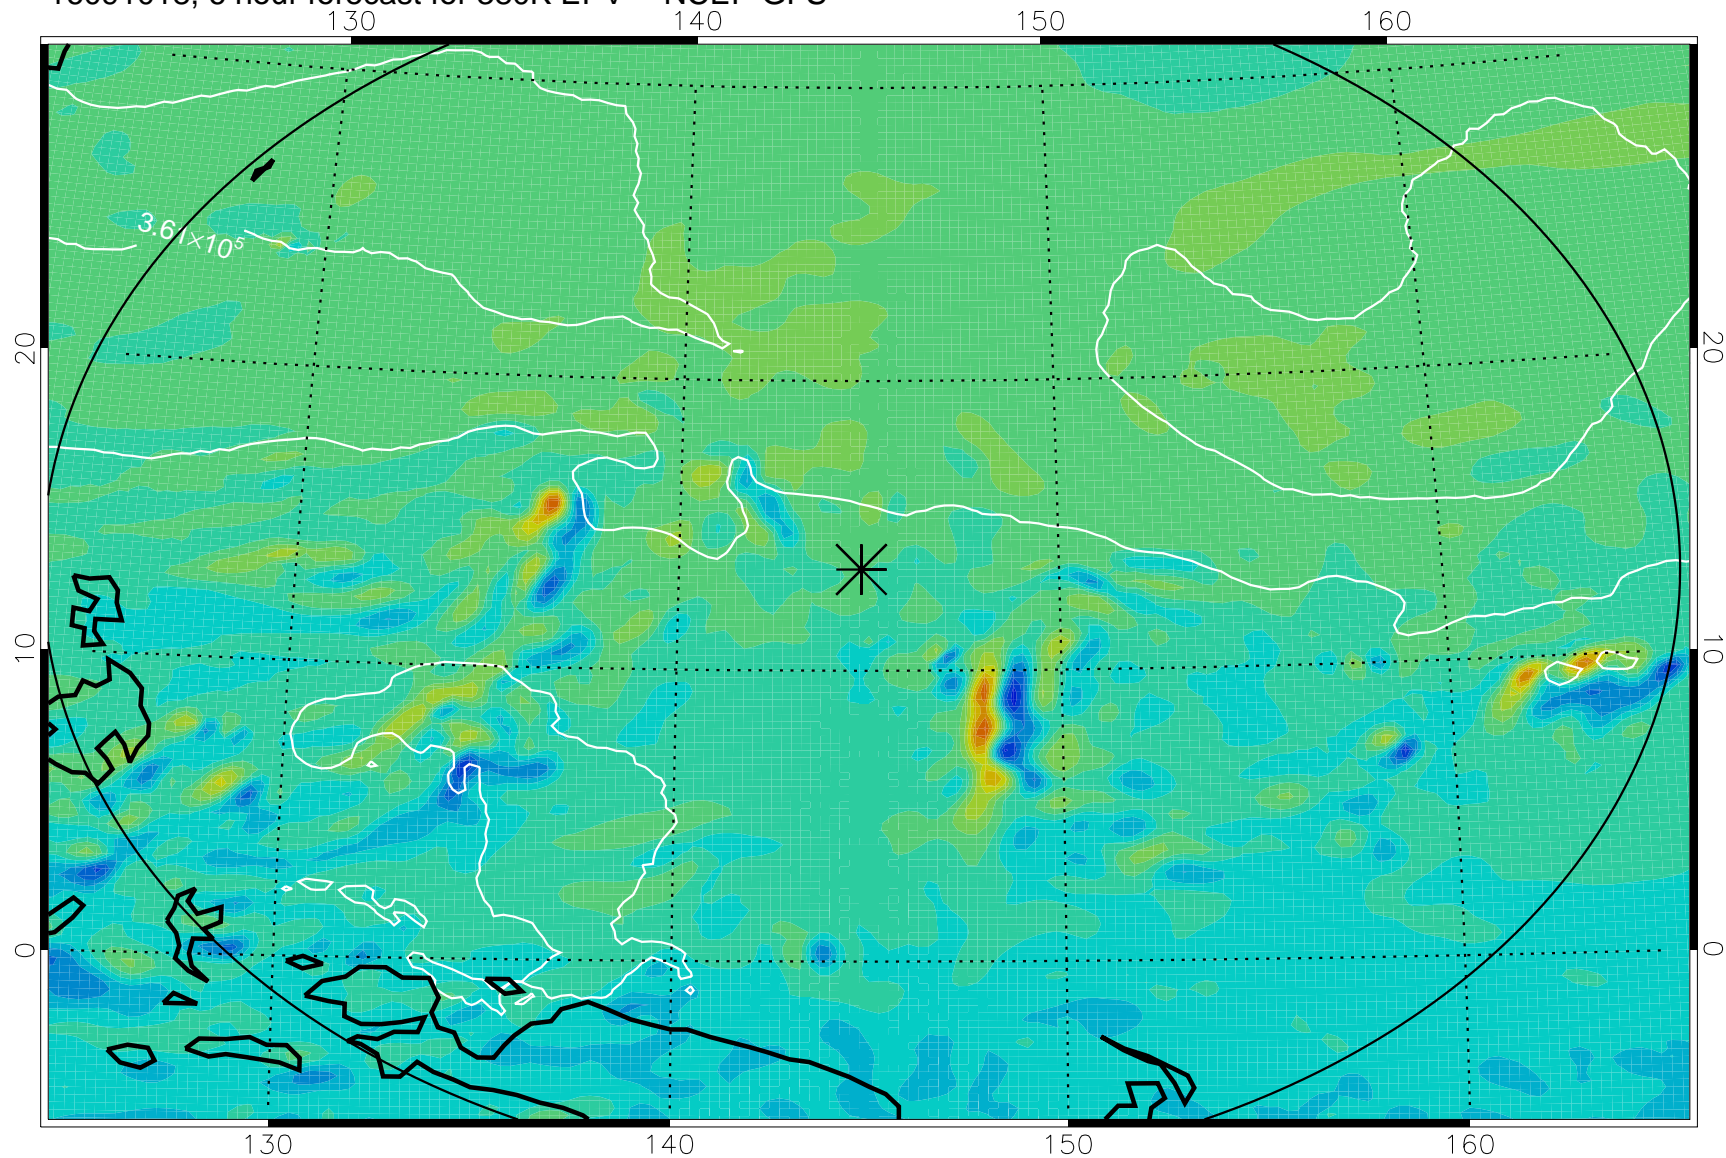

16091018, 6 hour forecast for 380K EPV -- NCEP GFS

380K Montgomery Streamfunction, white

Range ring of 2304 km

16091100, 12 hour forecast for 380K EPV -- NCEP GFS

380K Montgomery Streamfunction, white

Range ring of 2304 km

16091106, 18 hour forecast for 380K EPV -- NCEP GFS

380K Montgomery Streamfunction, white

Range ring of 2304 km

16091112, 24 hour forecast for 380K EPV -- NCEP GFS

380K Montgomery Streamfunction, white

Range ring of 2304 km

16091118, 30 hour forecast for 380K EPV -- NCEP GFS

380K Montgomery Streamfunction, white

Range ring of 2304 km

16091200, 36 hour forecast for 380K EPV -- NCEP GFS

380K Montgomery Streamfunction, white

Range ring of 2304 km

16091406, 90 hour forecast for 380K EPV -- NCEP GFS

16091412, 96 hour forecast for 380K EPV -- NCEP GFS

380K Montgomery Streamfunction, white

Range ring of 2304 km

16091418, 102 hour forecast for 380K EPV -- NCEP GFS