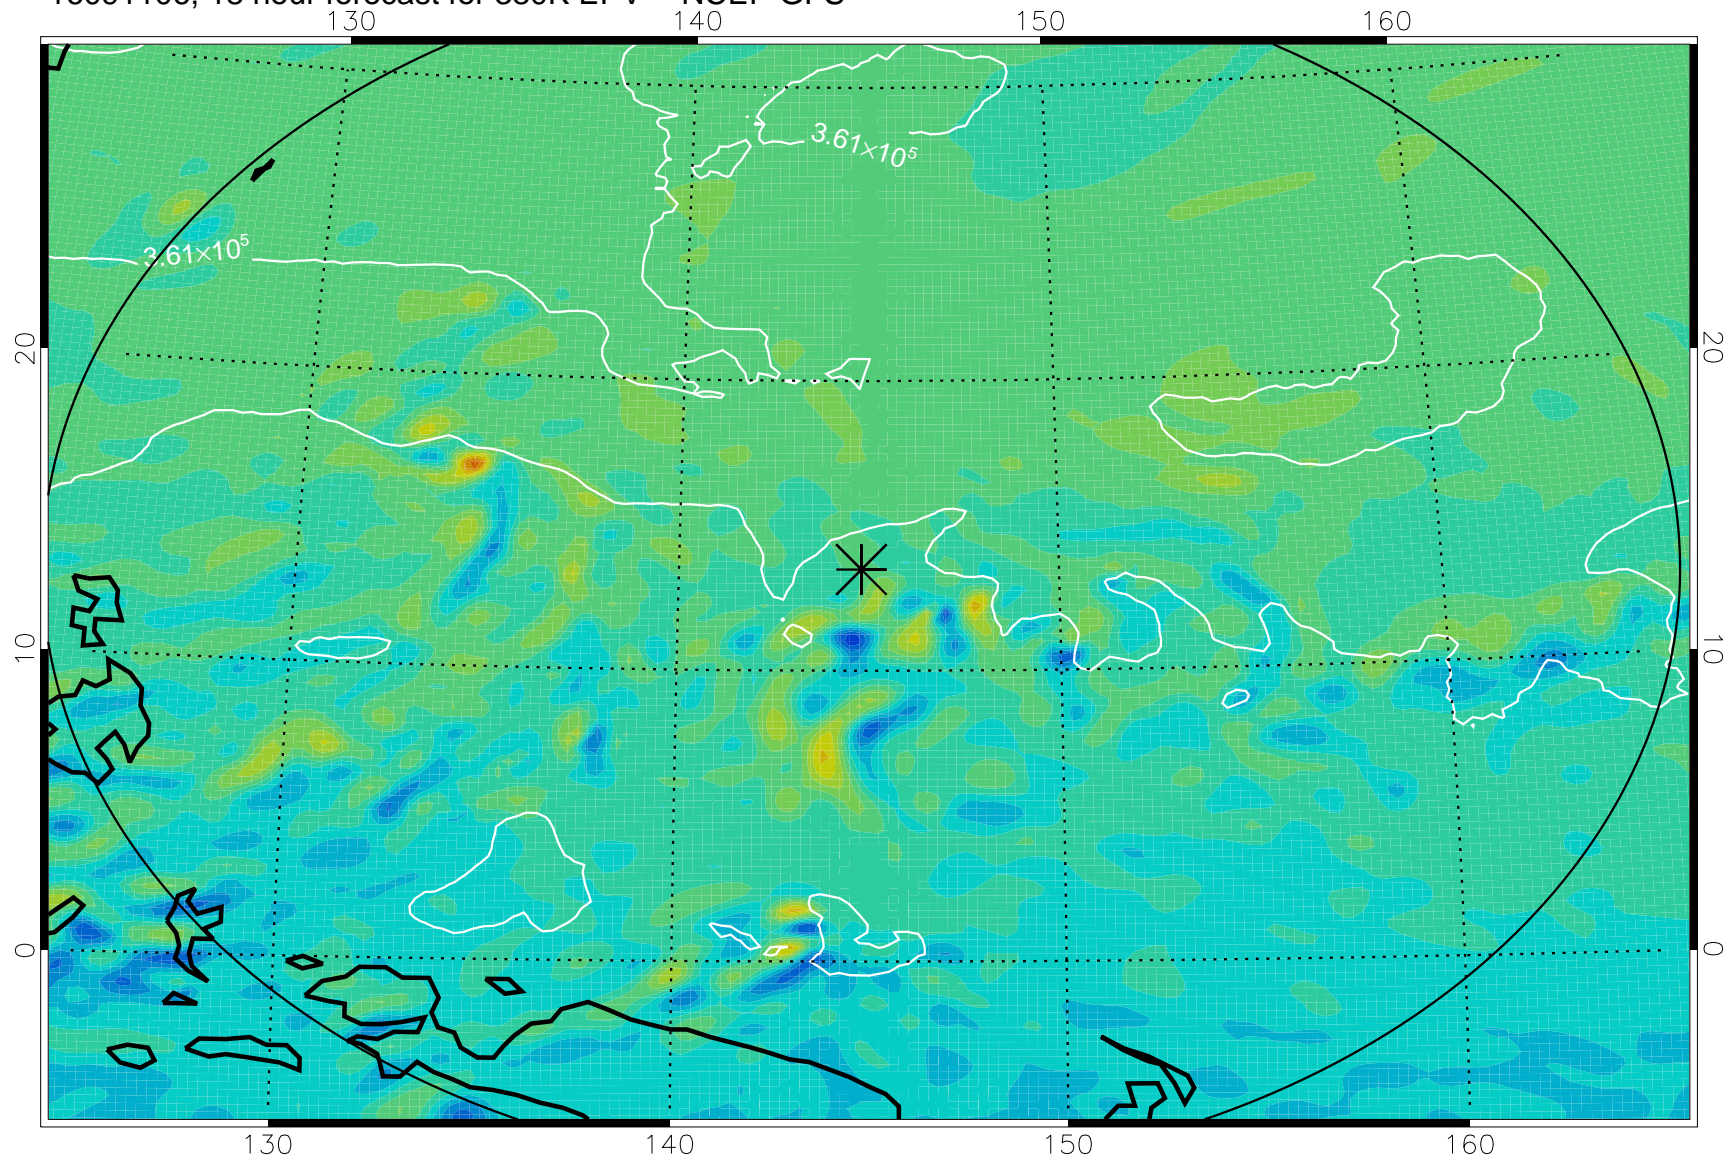

16091018, 6 hour forecast for 380K EPV -- NCEP GFS

380K Montgomery Streamfunction, white

Range ring of 2304 km

16091100, 12 hour forecast for 380K EPV -- NCEP GFS

380K Montgomery Streamfunction, white

Range ring of 2304 km

16091106, 18 hour forecast for 380K EPV -- NCEP GFS

380K Montgomery Streamfunction, white

Range ring of 2304 km

16091112, 24 hour forecast for 380K EPV -- NCEP GFS

380K Montgomery Streamfunction, white

Range ring of 2304 km

16091118, 30 hour forecast for 380K EPV -- NCEP GFS

380K Montgomery Streamfunction, white

Range ring of 2304 km

16091200, 36 hour forecast for 380K EPV -- NCEP GFS

380K Montgomery Streamfunction, white

Range ring of 2304 km

16091406, 90 hour forecast for 380K EPV -- NCEP GFS

16091412, 96 hour forecast for 380K EPV -- NCEP GFS

380K Montgomery Streamfunction, white

Range ring of 2304 km

16091418, 102 hour forecast for 380K EPV -- NCEP GFS