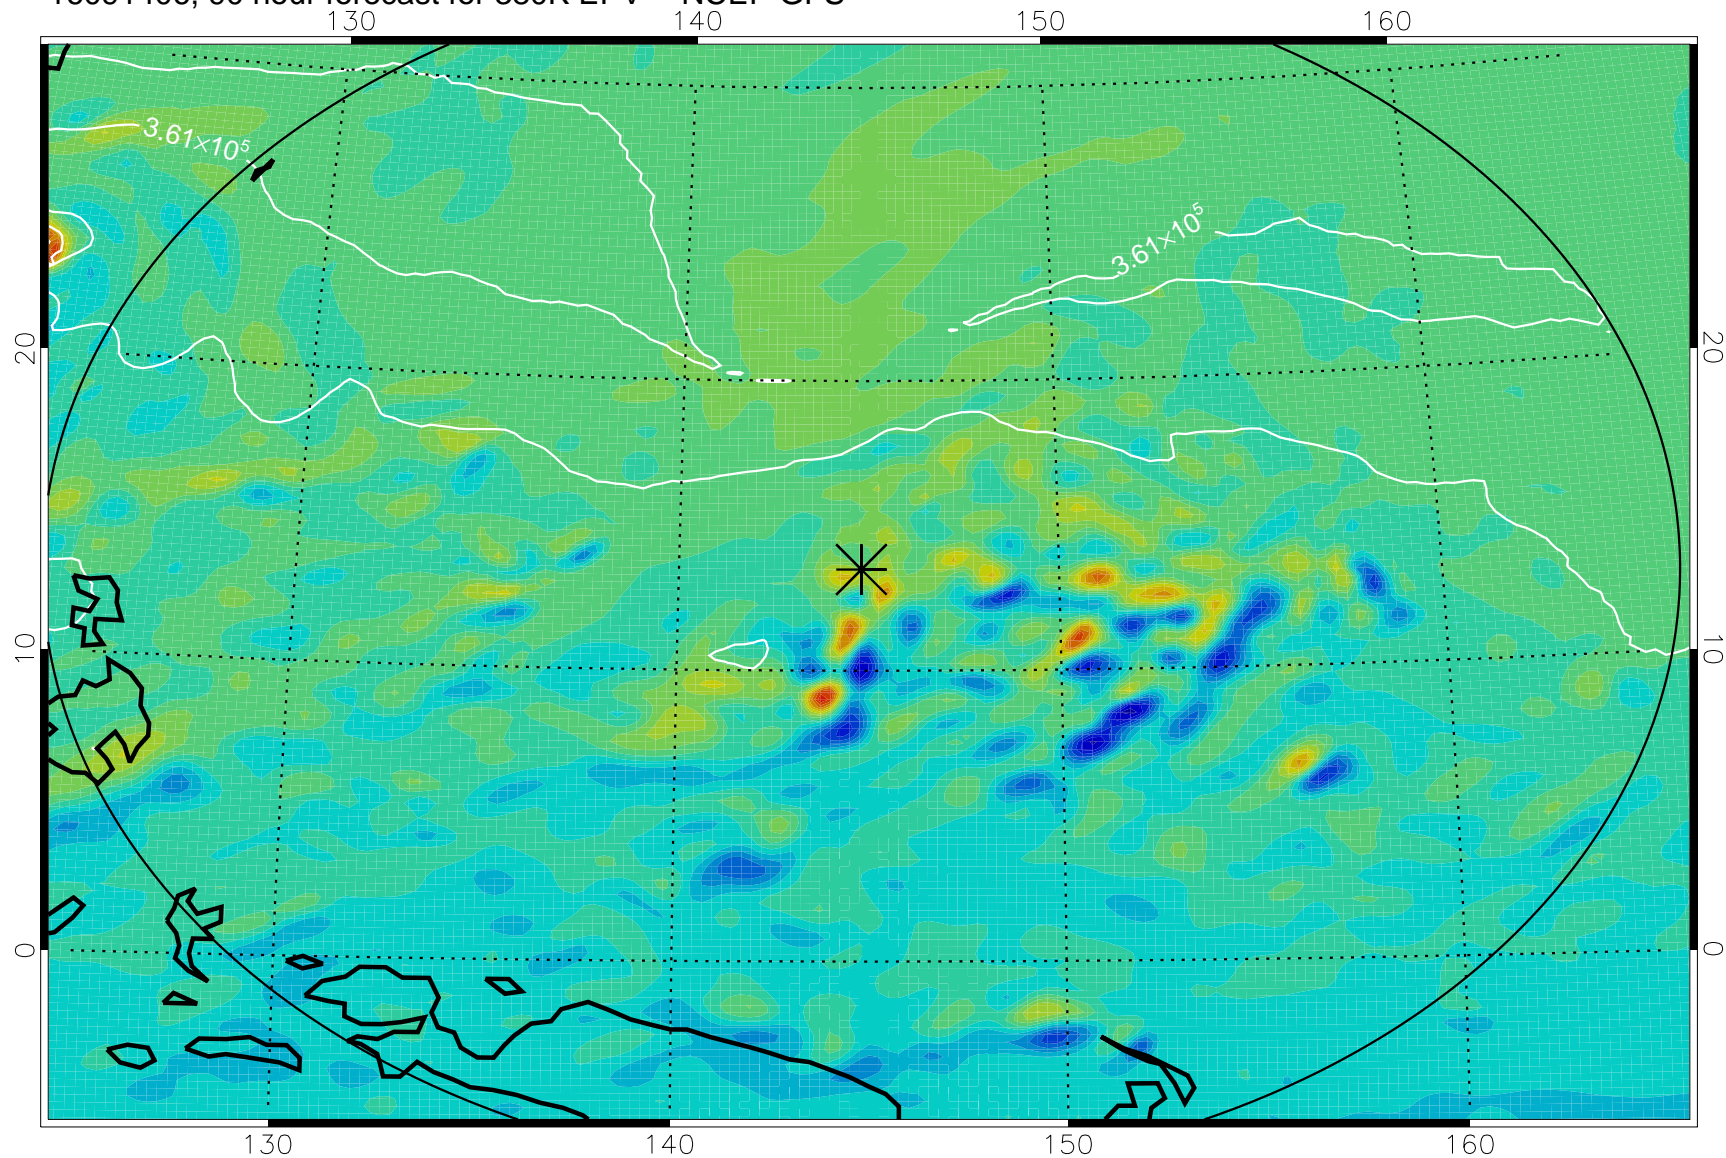

16091306, 66 hour forecast for 380K EPV -- NCEP GFS

380K Montgomery Streamfunction, white

Range ring of 2304 km

16091312, 72 hour forecast for 380K EPV -- NCEP GFS

380K Montgomery Streamfunction, white

Range ring of 2304 km

16091318, 78 hour forecast for 380K EPV -- NCEP GFS

380K Montgomery Streamfunction, white

Range ring of 2304 km

16091400, 84 hour forecast for 380K EPV -- NCEP GFS

380K Montgomery Streamfunction, white

Range ring of 2304 km

16091406, 90 hour forecast for 380K EPV -- NCEP GFS

16091412, 96 hour forecast for 380K EPV -- NCEP GFS

380K Montgomery Streamfunction, white

Range ring of 2304 km

16091418, 102 hour forecast for 380K EPV -- NCEP GFS

380K Montgomery Streamfunction, white

Range ring of 2304 km

16091500, 108 hour forecast for 380K EPV -- NCEP GFS

380K Montgomery Streamfunction, white

Range ring of 2304 km

16091506, 114 hour forecast for 380K EPV -- NCEP GFS