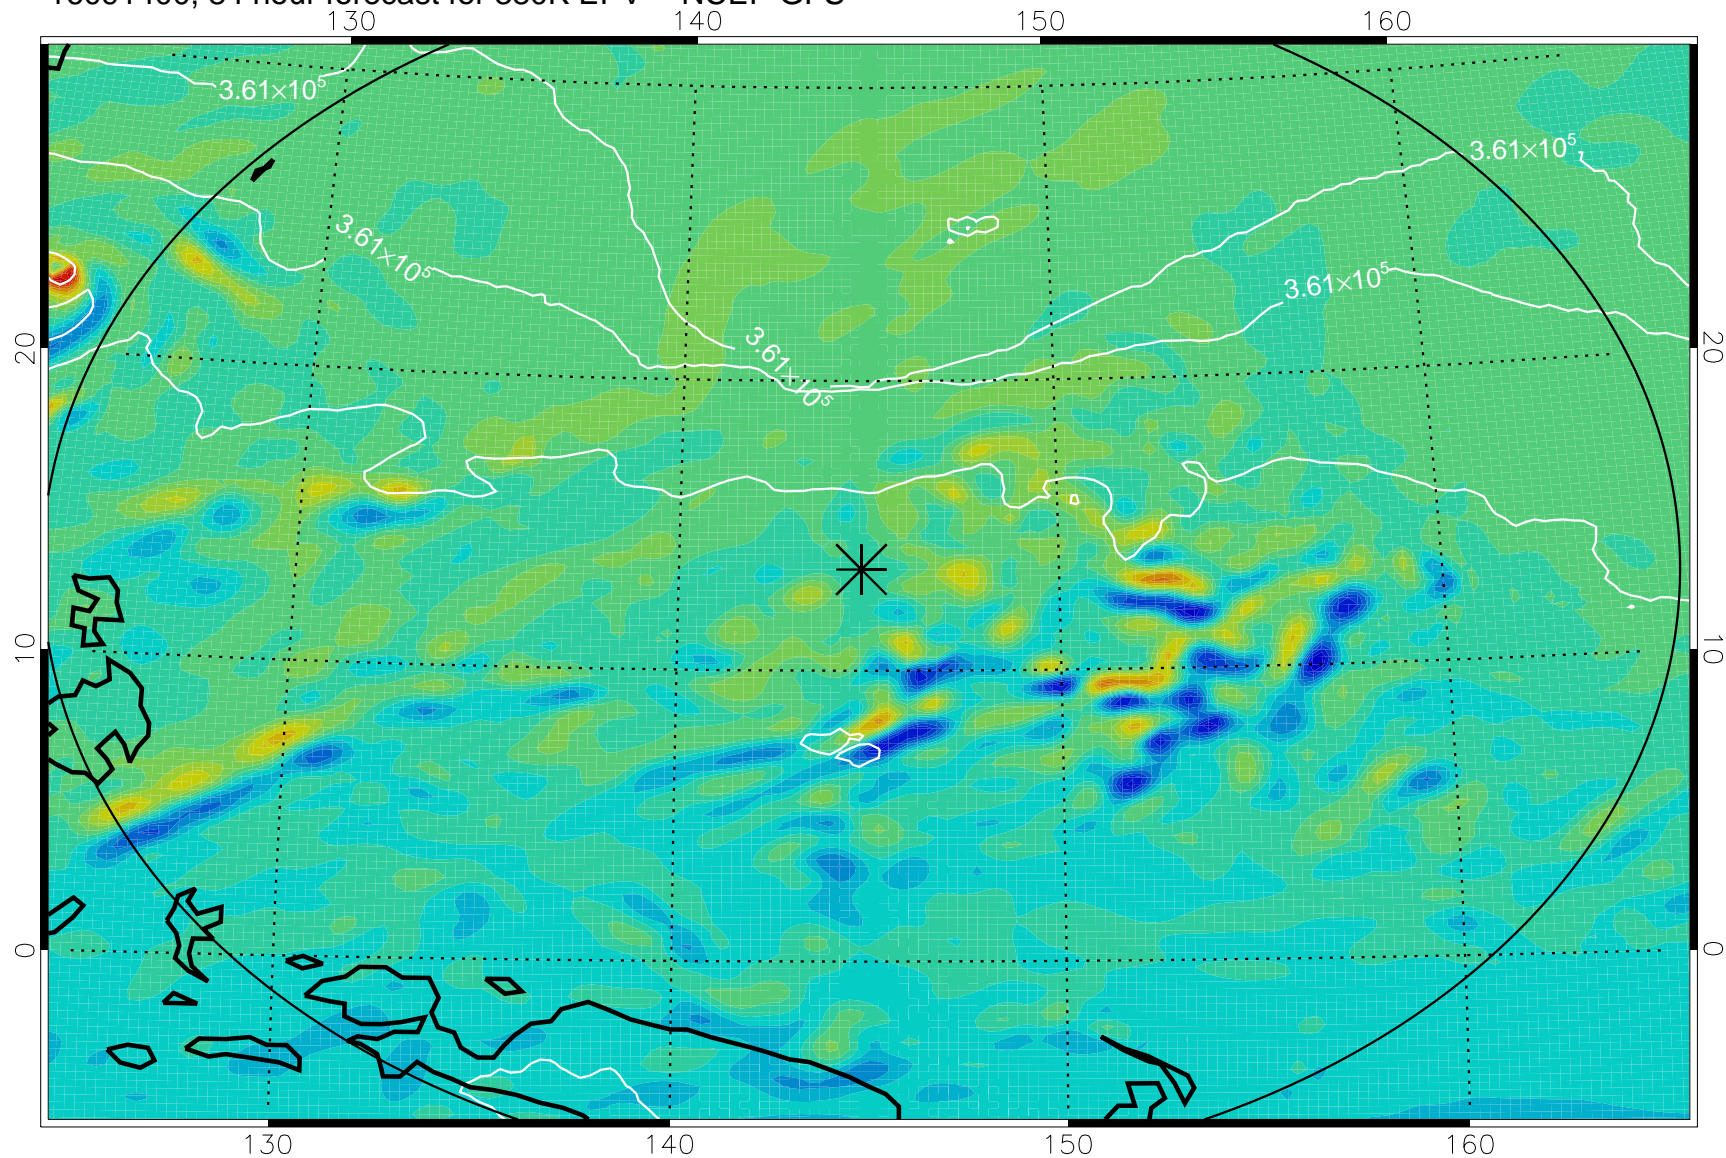

16091218, 54 hour forecast for 380K EPV -- NCEP GFS

380K Montgomery Streamfunction, white

Range ring of 2304 km

16091300, 60 hour forecast for 380K EPV -- NCEP GFS

380K Montgomery Streamfunction, white

Range ring of 2304 km

16091306, 66 hour forecast for 380K EPV -- NCEP GFS

380K Montgomery Streamfunction, white

Range ring of 2304 km

16091312, 72 hour forecast for 380K EPV -- NCEP GFS

380K Montgomery Streamfunction, white

Range ring of 2304 km

16091318, 78 hour forecast for 380K EPV -- NCEP GFS

380K Montgomery Streamfunction, white

Range ring of 2304 km

16091400, 84 hour forecast for 380K EPV -- NCEP GFS

380K Montgomery Streamfunction, white

Range ring of 2304 km

16091406, 90 hour forecast for 380K EPV -- NCEP GFS

16091412, 96 hour forecast for 380K EPV -- NCEP GFS

380K Montgomery Streamfunction, white

Range ring of 2304 km

16091418, 102 hour forecast for 380K EPV -- NCEP GFS