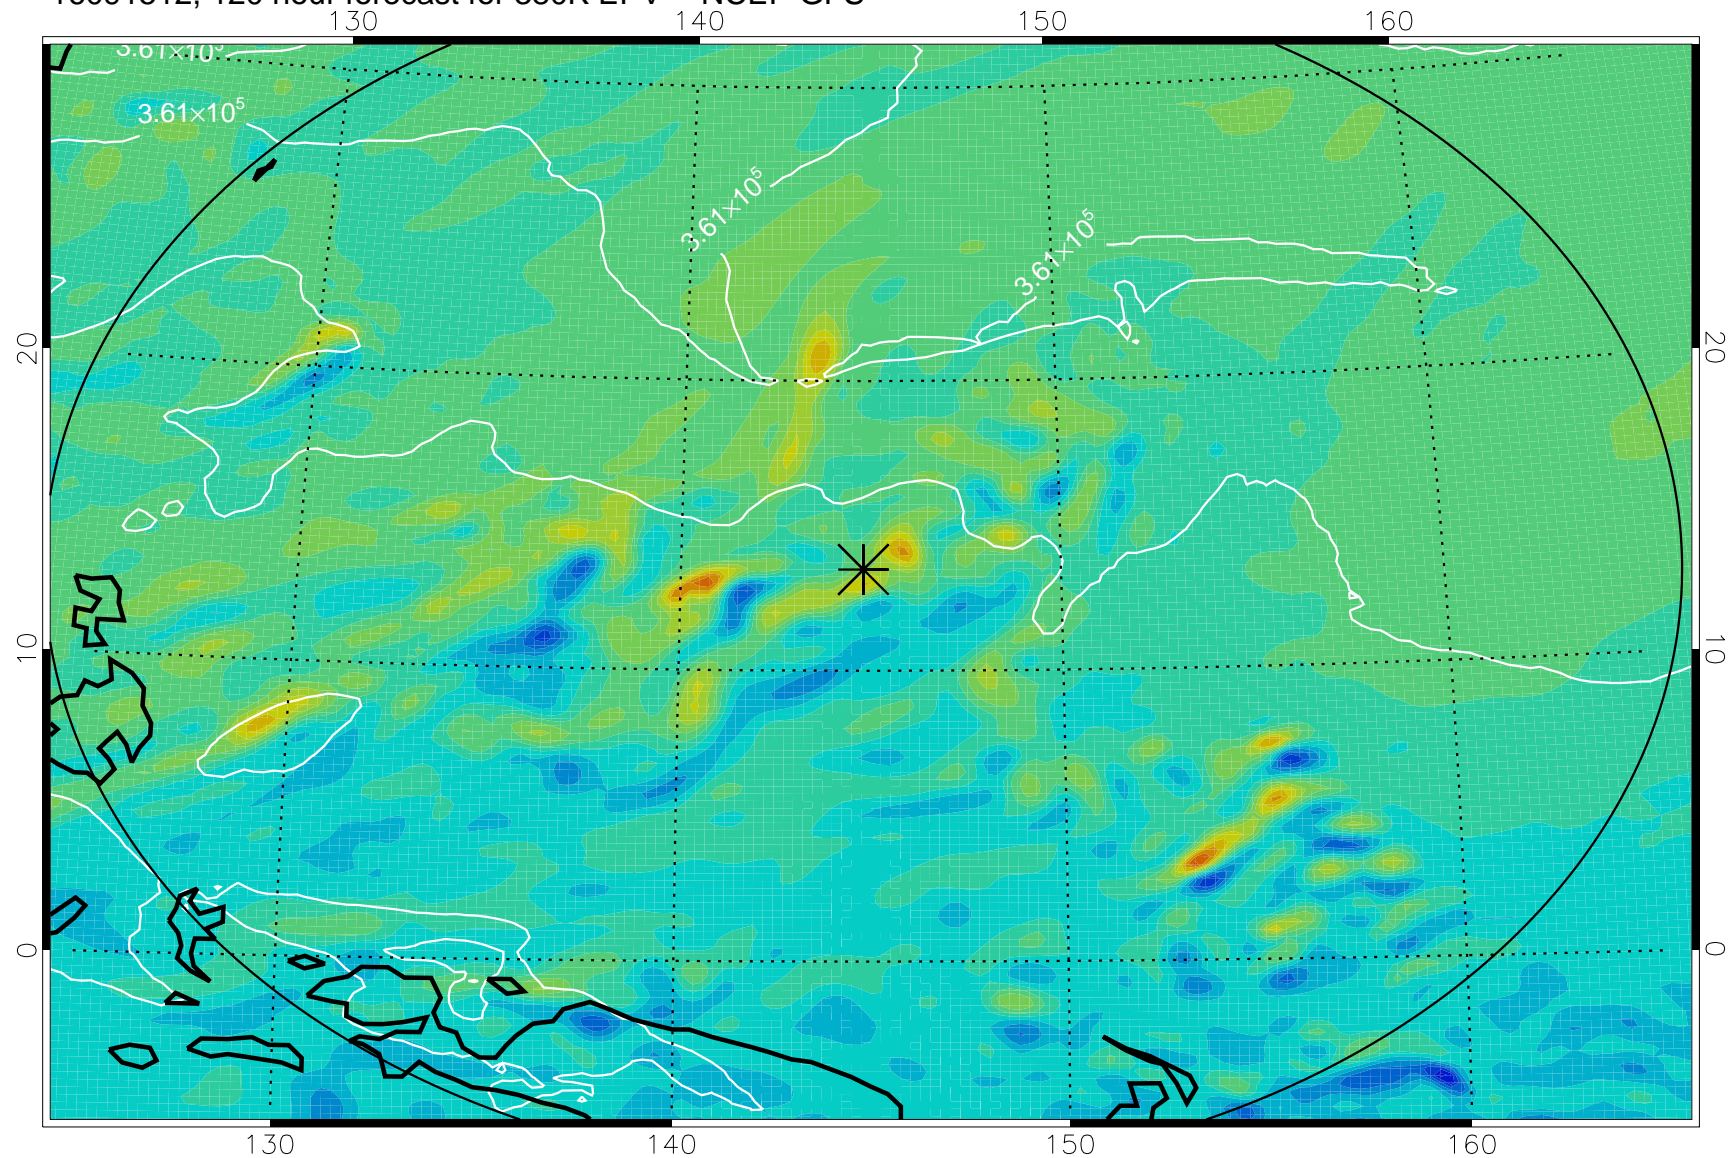

16091318, 78 hour forecast for 380K EPV -- NCEP GFS

380K Montgomery Streamfunction, white

Range ring of 2304 km

16091400, 84 hour forecast for 380K EPV -- NCEP GFS

380K Montgomery Streamfunction, white

Range ring of 2304 km

16091406, 90 hour forecast for 380K EPV -- NCEP GFS

16091412, 96 hour forecast for 380K EPV -- NCEP GFS

380K Montgomery Streamfunction, white

Range ring of 2304 km

16091418, 102 hour forecast for 380K EPV -- NCEP GFS

380K Montgomery Streamfunction, white

Range ring of 2304 km

16091500, 108 hour forecast for 380K EPV -- NCEP GFS

380K Montgomery Streamfunction, white

Range ring of 2304 km

16091506, 114 hour forecast for 380K EPV -- NCEP GFS

380K Montgomery Streamfunction, white

Range ring of 2304 km

16091512, 120 hour forecast for 380K EPV -- NCEP GFS

380K Montgomery Streamfunction, white

Range ring of 2304 km