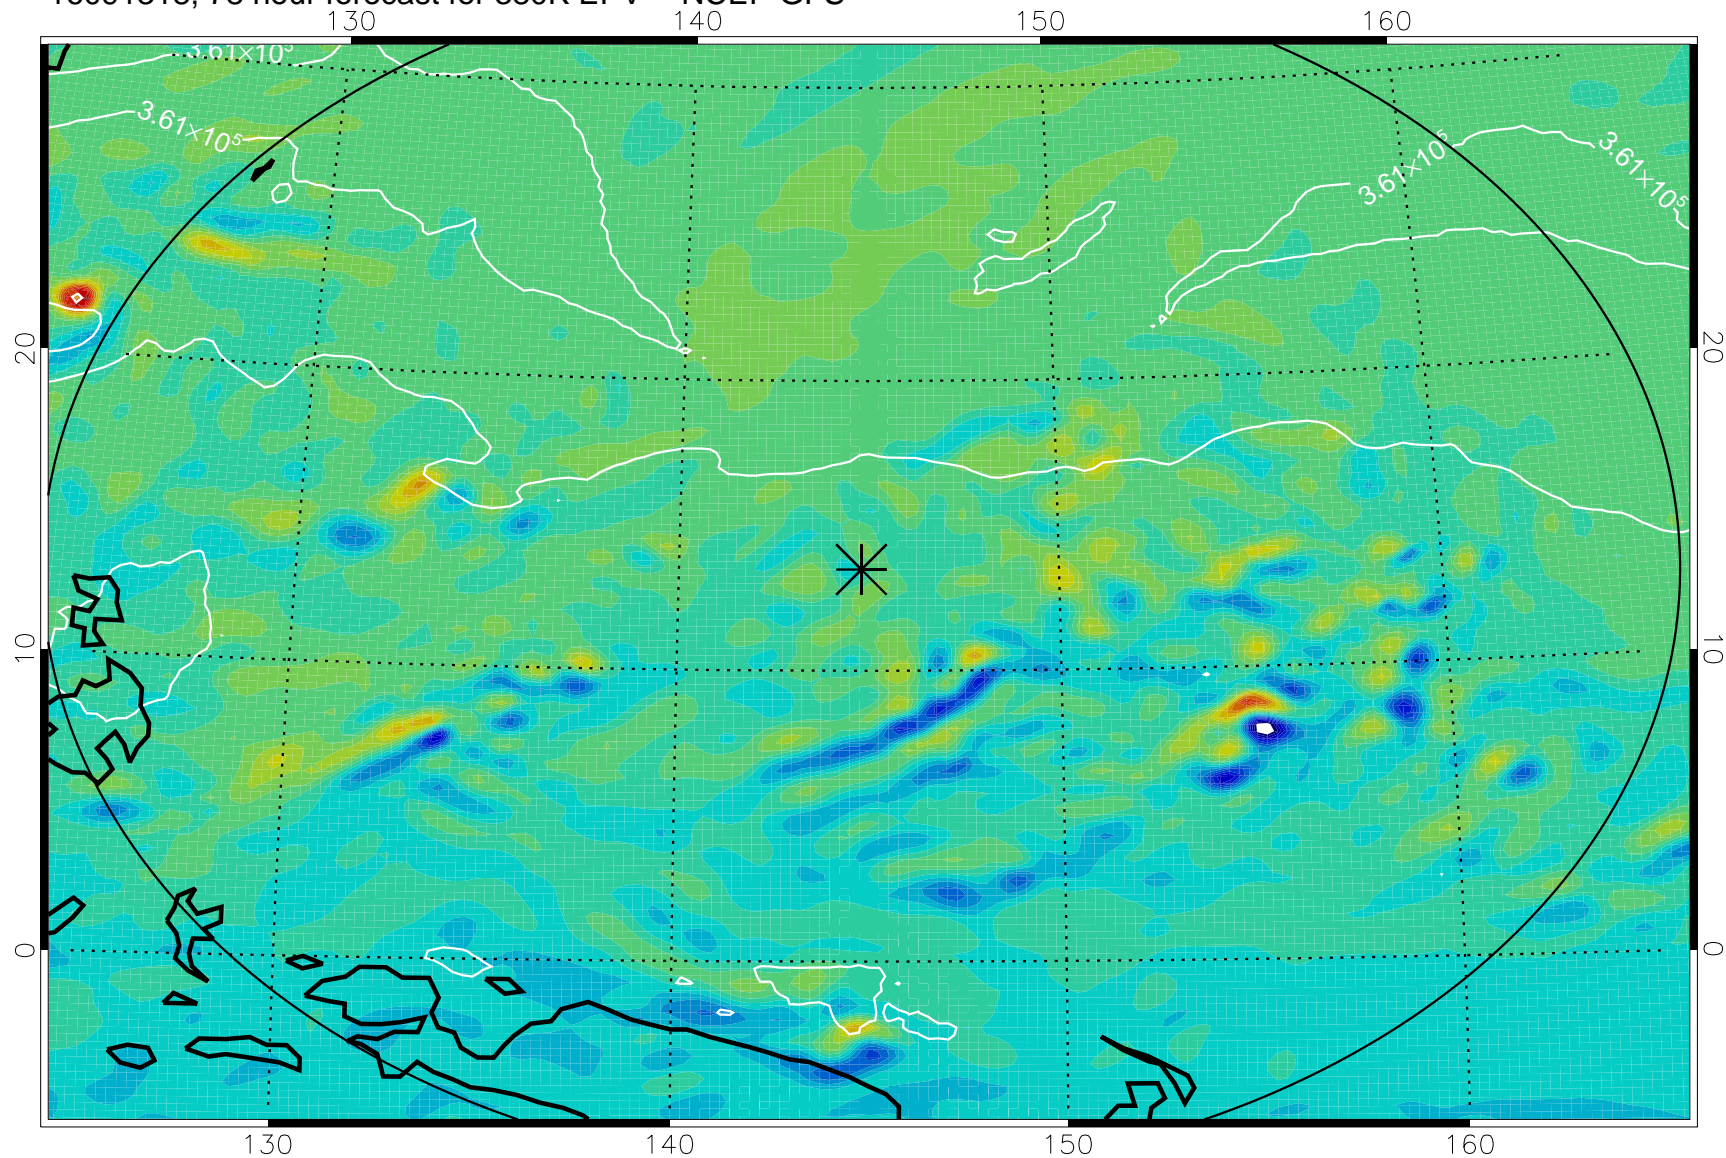

16091218, 54 hour forecast for 380K EPV -- NCEP GFS

380K Montgomery Streamfunction, white

Range ring of 2304 km

16091300, 60 hour forecast for 380K EPV -- NCEP GFS

380K Montgomery Streamfunction, white

Range ring of 2304 km

16091306, 66 hour forecast for 380K EPV -- NCEP GFS

380K Montgomery Streamfunction, white

Range ring of 2304 km

16091312, 72 hour forecast for 380K EPV -- NCEP GFS

380K Montgomery Streamfunction, white

Range ring of 2304 km

16091318, 78 hour forecast for 380K EPV -- NCEP GFS

380K Montgomery Streamfunction, white

Range ring of 2304 km

16091400, 84 hour forecast for 380K EPV -- NCEP GFS

380K Montgomery Streamfunction, white

Range ring of 2304 km

16091406, 90 hour forecast for 380K EPV -- NCEP GFS

16091412, 96 hour forecast for 380K EPV -- NCEP GFS

380K Montgomery Streamfunction, white

Range ring of 2304 km

16091418, 102 hour forecast for 380K EPV -- NCEP GFS