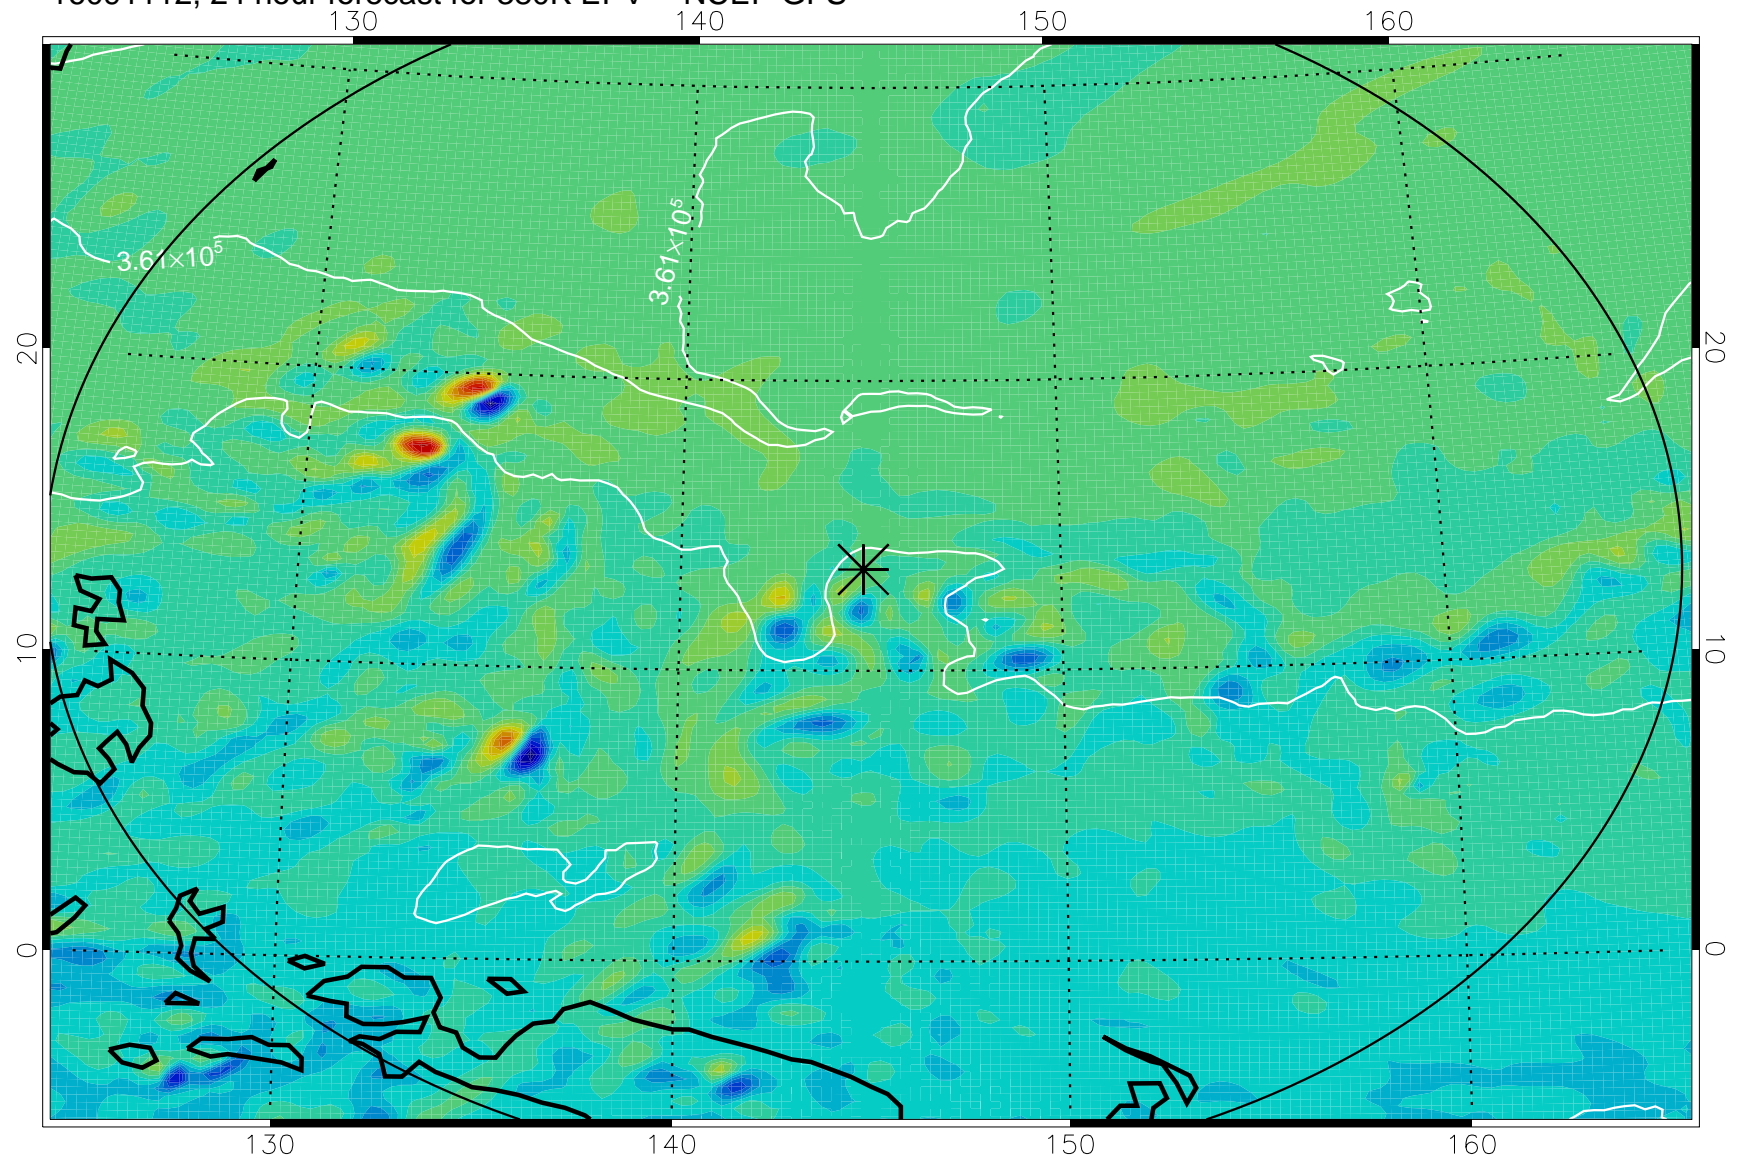

16091018, 6 hour forecast for 380K EPV -- NCEP GFS

380K Montgomery Streamfunction, white

Range ring of 2304 km

16091100, 12 hour forecast for 380K EPV -- NCEP GFS

380K Montgomery Streamfunction, white

Range ring of 2304 km

16091106, 18 hour forecast for 380K EPV -- NCEP GFS

380K Montgomery Streamfunction, white

Range ring of 2304 km

16091112, 24 hour forecast for 380K EPV -- NCEP GFS

380K Montgomery Streamfunction, white

Range ring of 2304 km

16091118, 30 hour forecast for 380K EPV -- NCEP GFS

380K Montgomery Streamfunction, white

Range ring of 2304 km

16091200, 36 hour forecast for 380K EPV -- NCEP GFS

380K Montgomery Streamfunction, white

Range ring of 2304 km

16091406, 90 hour forecast for 380K EPV -- NCEP GFS

16091412, 96 hour forecast for 380K EPV -- NCEP GFS

380K Montgomery Streamfunction, white

Range ring of 2304 km

16091418, 102 hour forecast for 380K EPV -- NCEP GFS