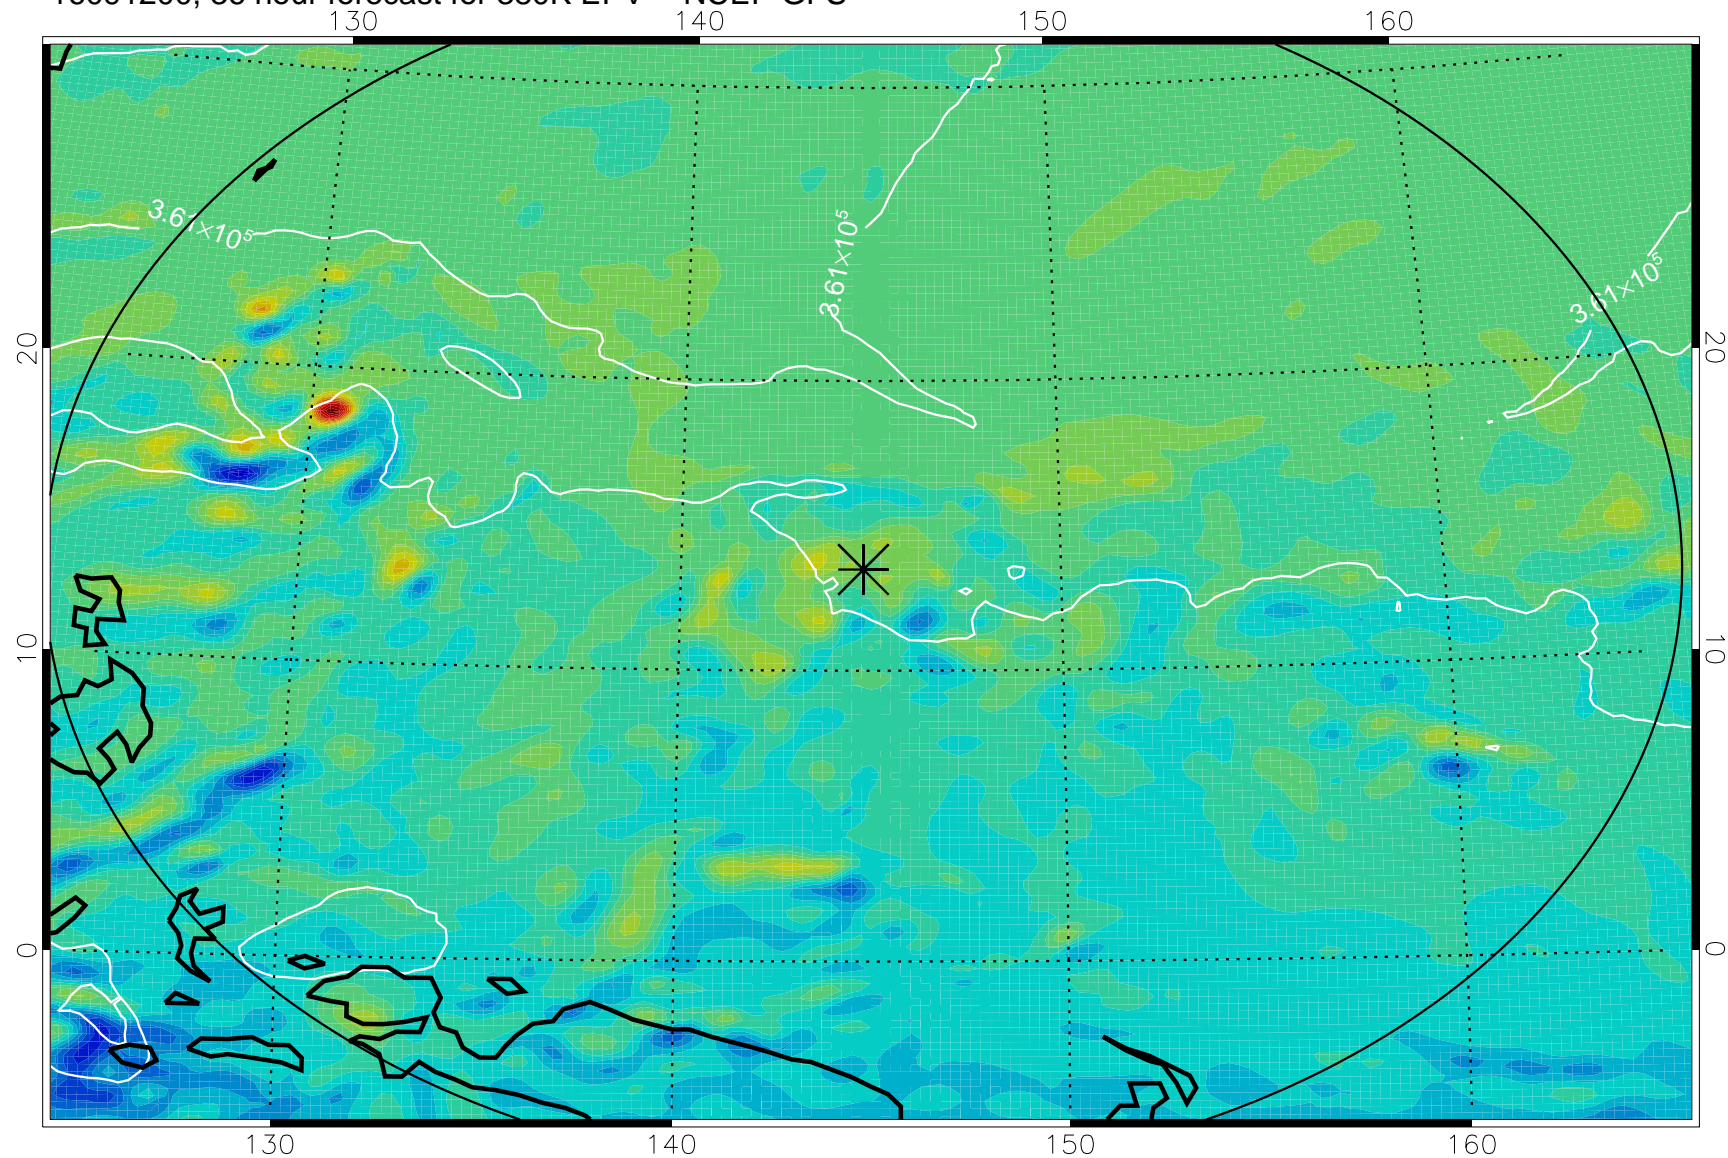

16091106, 18 hour forecast for 380K EPV -- NCEP GFS

380K Montgomery Streamfunction, white

Range ring of 2304 km

16091112, 24 hour forecast for 380K EPV -- NCEP GFS

380K Montgomery Streamfunction, white

Range ring of 2304 km

16091118, 30 hour forecast for 380K EPV -- NCEP GFS

380K Montgomery Streamfunction, white

Range ring of 2304 km

16091200, 36 hour forecast for 380K EPV -- NCEP GFS

380K Montgomery Streamfunction, white

Range ring of 2304 km

16091206, 42 hour forecast for 380K EPV -- NCEP GFS

380K Montgomery Streamfunction, white

Range ring of 2304 km

16091212, 48 hour forecast for 380K EPV -- NCEP GFS

380K Montgomery Streamfunction, white

Range ring of 2304 km

16091406, 90 hour forecast for 380K EPV -- NCEP GFS

16091412, 96 hour forecast for 380K EPV -- NCEP GFS

380K Montgomery Streamfunction, white

Range ring of 2304 km

16091418, 102 hour forecast for 380K EPV -- NCEP GFS