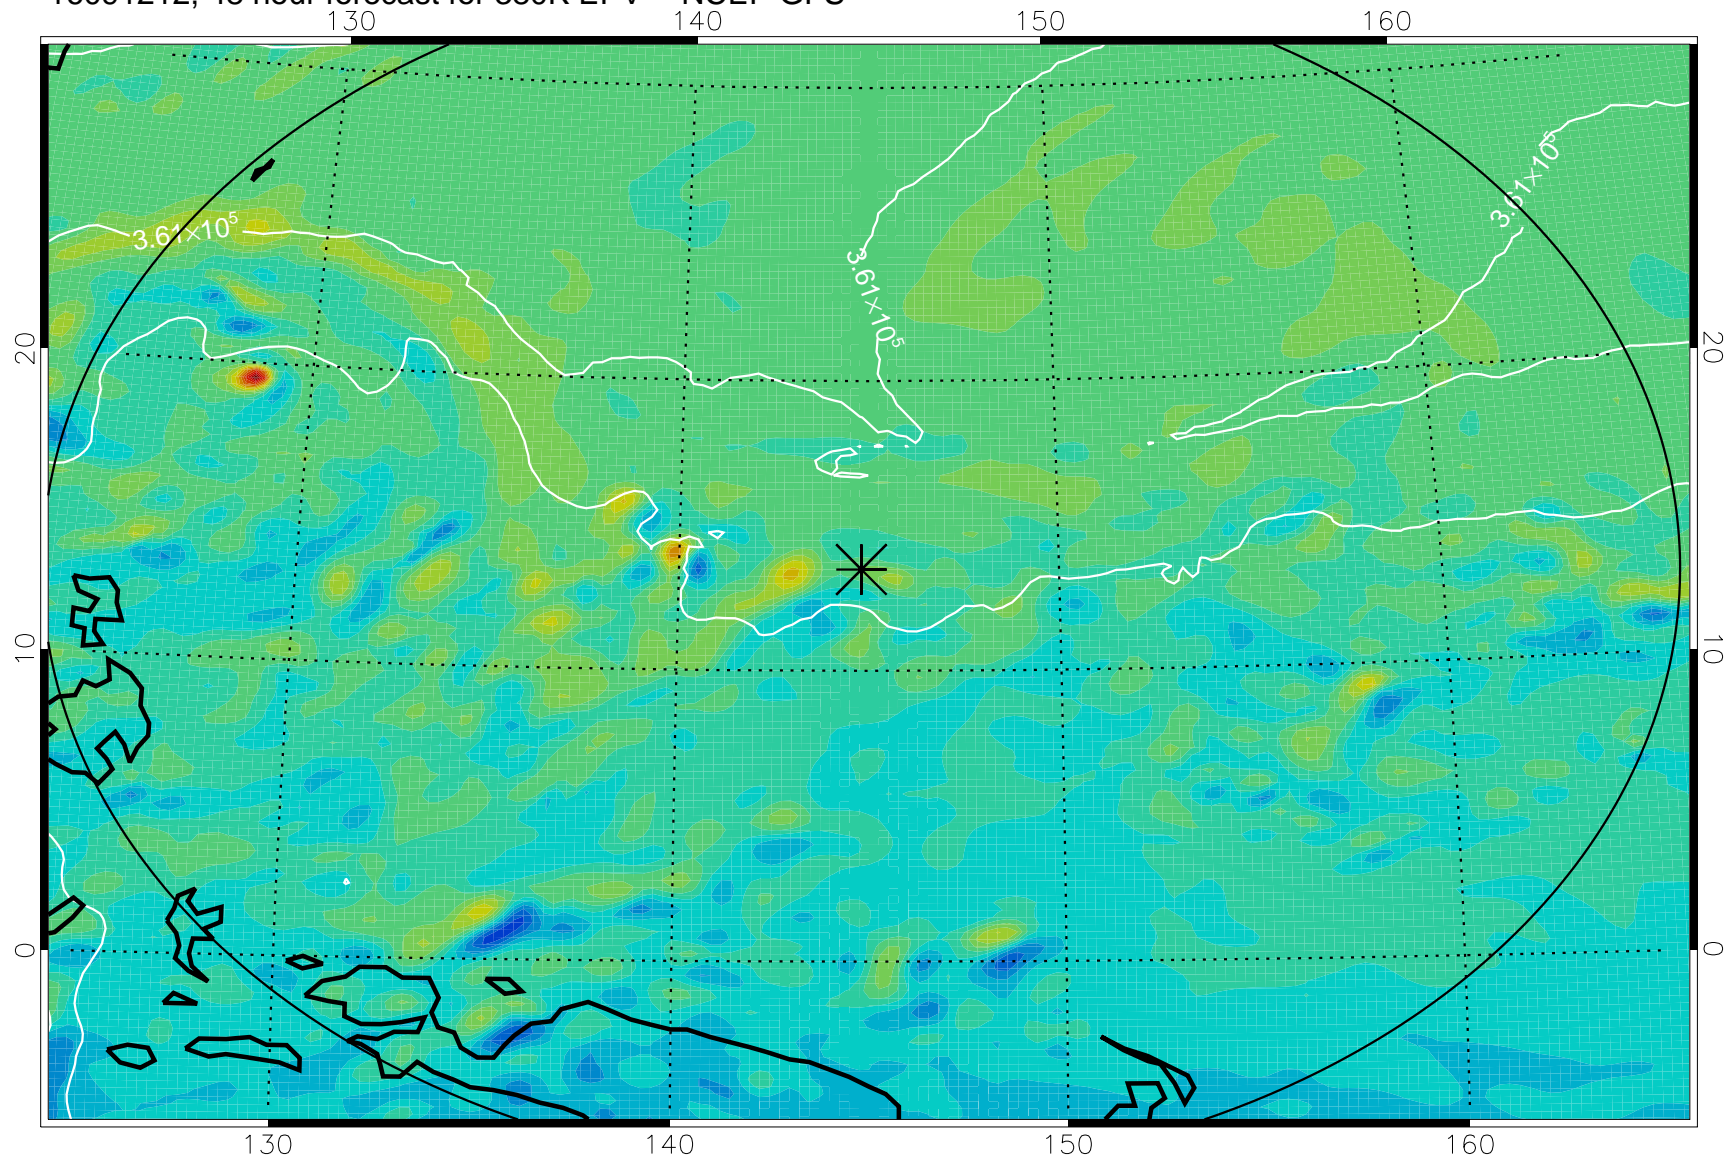

16091106, 18 hour forecast for 380K EPV -- NCEP GFS

380K Montgomery Streamfunction, white

Range ring of 2304 km

16091112, 24 hour forecast for 380K EPV -- NCEP GFS

380K Montgomery Streamfunction, white

Range ring of 2304 km

16091118, 30 hour forecast for 380K EPV -- NCEP GFS

380K Montgomery Streamfunction, white

Range ring of 2304 km

16091200, 36 hour forecast for 380K EPV -- NCEP GFS

380K Montgomery Streamfunction, white

Range ring of 2304 km

16091206, 42 hour forecast for 380K EPV -- NCEP GFS

380K Montgomery Streamfunction, white

Range ring of 2304 km

16091212, 48 hour forecast for 380K EPV -- NCEP GFS

380K Montgomery Streamfunction, white

Range ring of 2304 km

16091406, 90 hour forecast for 380K EPV -- NCEP GFS

16091412, 96 hour forecast for 380K EPV -- NCEP GFS

380K Montgomery Streamfunction, white

Range ring of 2304 km

16091418, 102 hour forecast for 380K EPV -- NCEP GFS