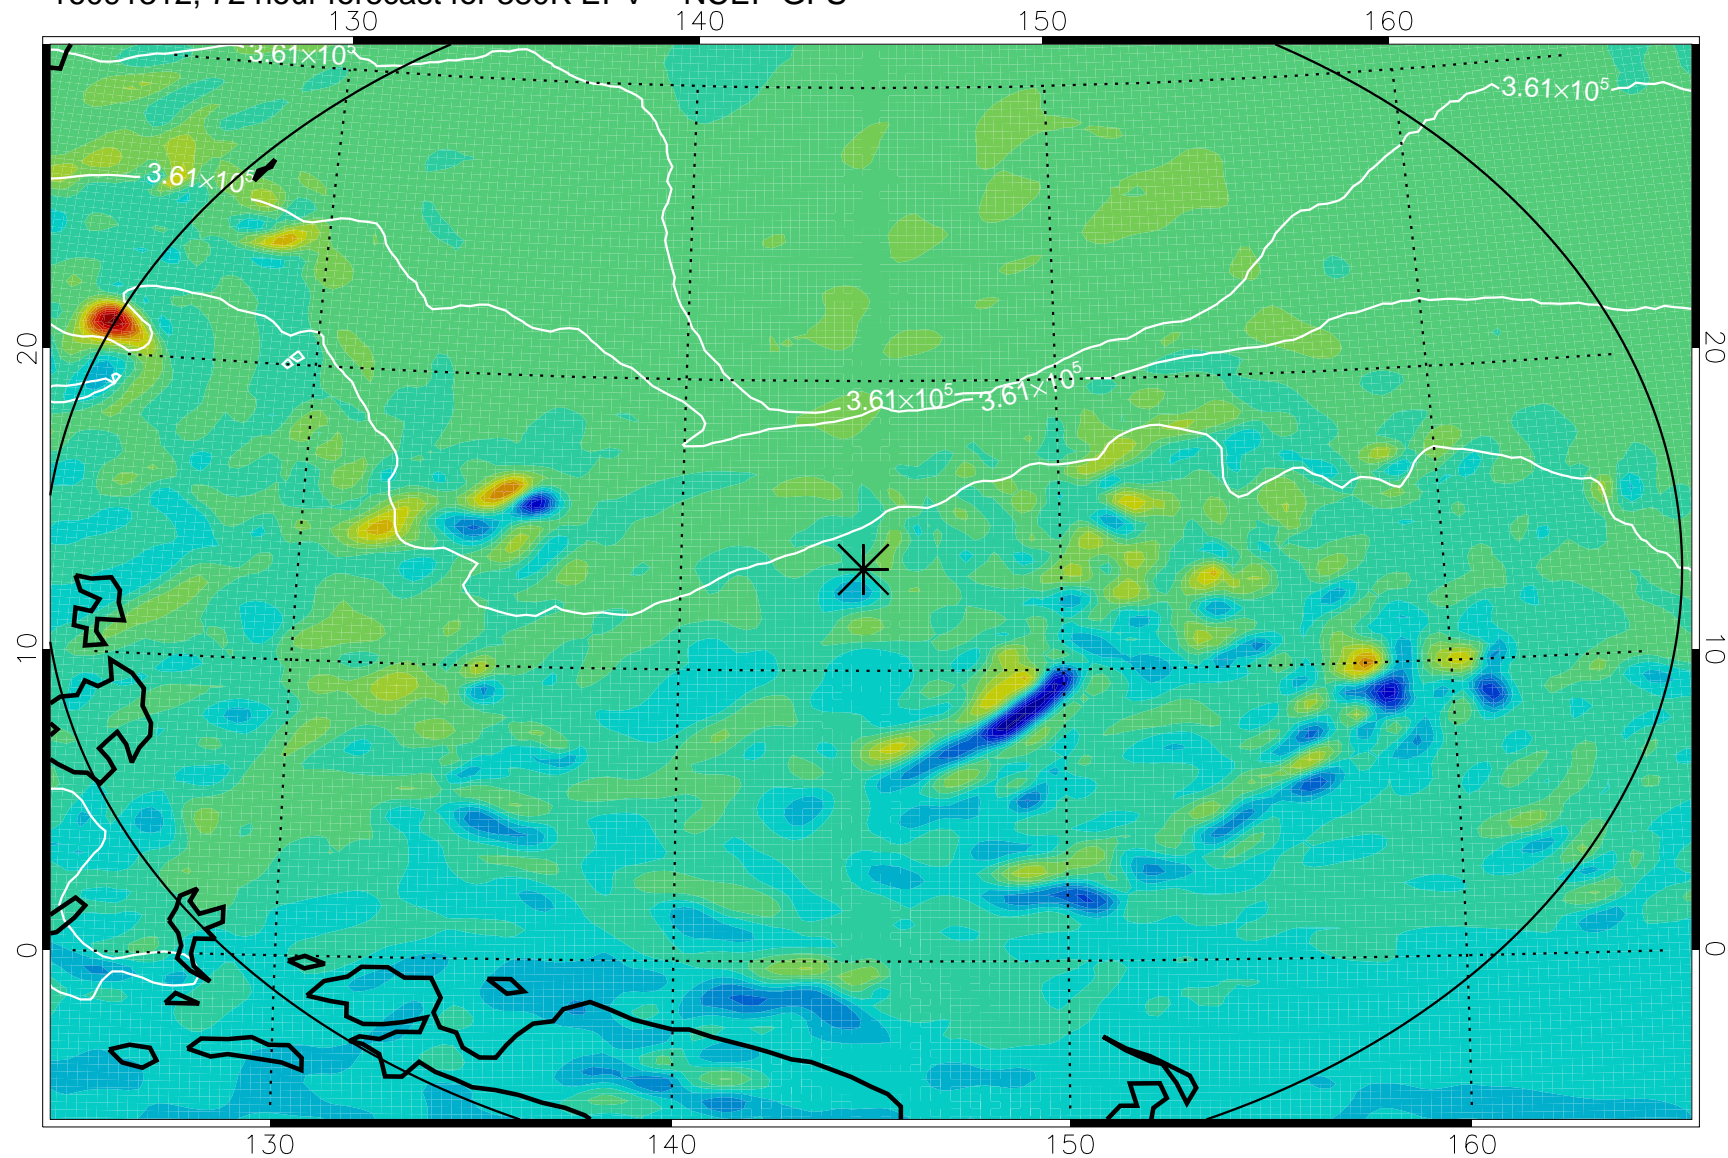

16091218, 54 hour forecast for 380K EPV -- NCEP GFS

380K Montgomery Streamfunction, white

Range ring of 2304 km

16091300, 60 hour forecast for 380K EPV -- NCEP GFS

380K Montgomery Streamfunction, white

Range ring of 2304 km

16091306, 66 hour forecast for 380K EPV -- NCEP GFS

380K Montgomery Streamfunction, white

Range ring of 2304 km

16091312, 72 hour forecast for 380K EPV -- NCEP GFS

380K Montgomery Streamfunction, white

Range ring of 2304 km

16091318, 78 hour forecast for 380K EPV -- NCEP GFS

380K Montgomery Streamfunction, white

Range ring of 2304 km

16091400, 84 hour forecast for 380K EPV -- NCEP GFS

380K Montgomery Streamfunction, white

Range ring of 2304 km

16091406, 90 hour forecast for 380K EPV -- NCEP GFS

16091412, 96 hour forecast for 380K EPV -- NCEP GFS

380K Montgomery Streamfunction, white

Range ring of 2304 km

16091418, 102 hour forecast for 380K EPV -- NCEP GFS