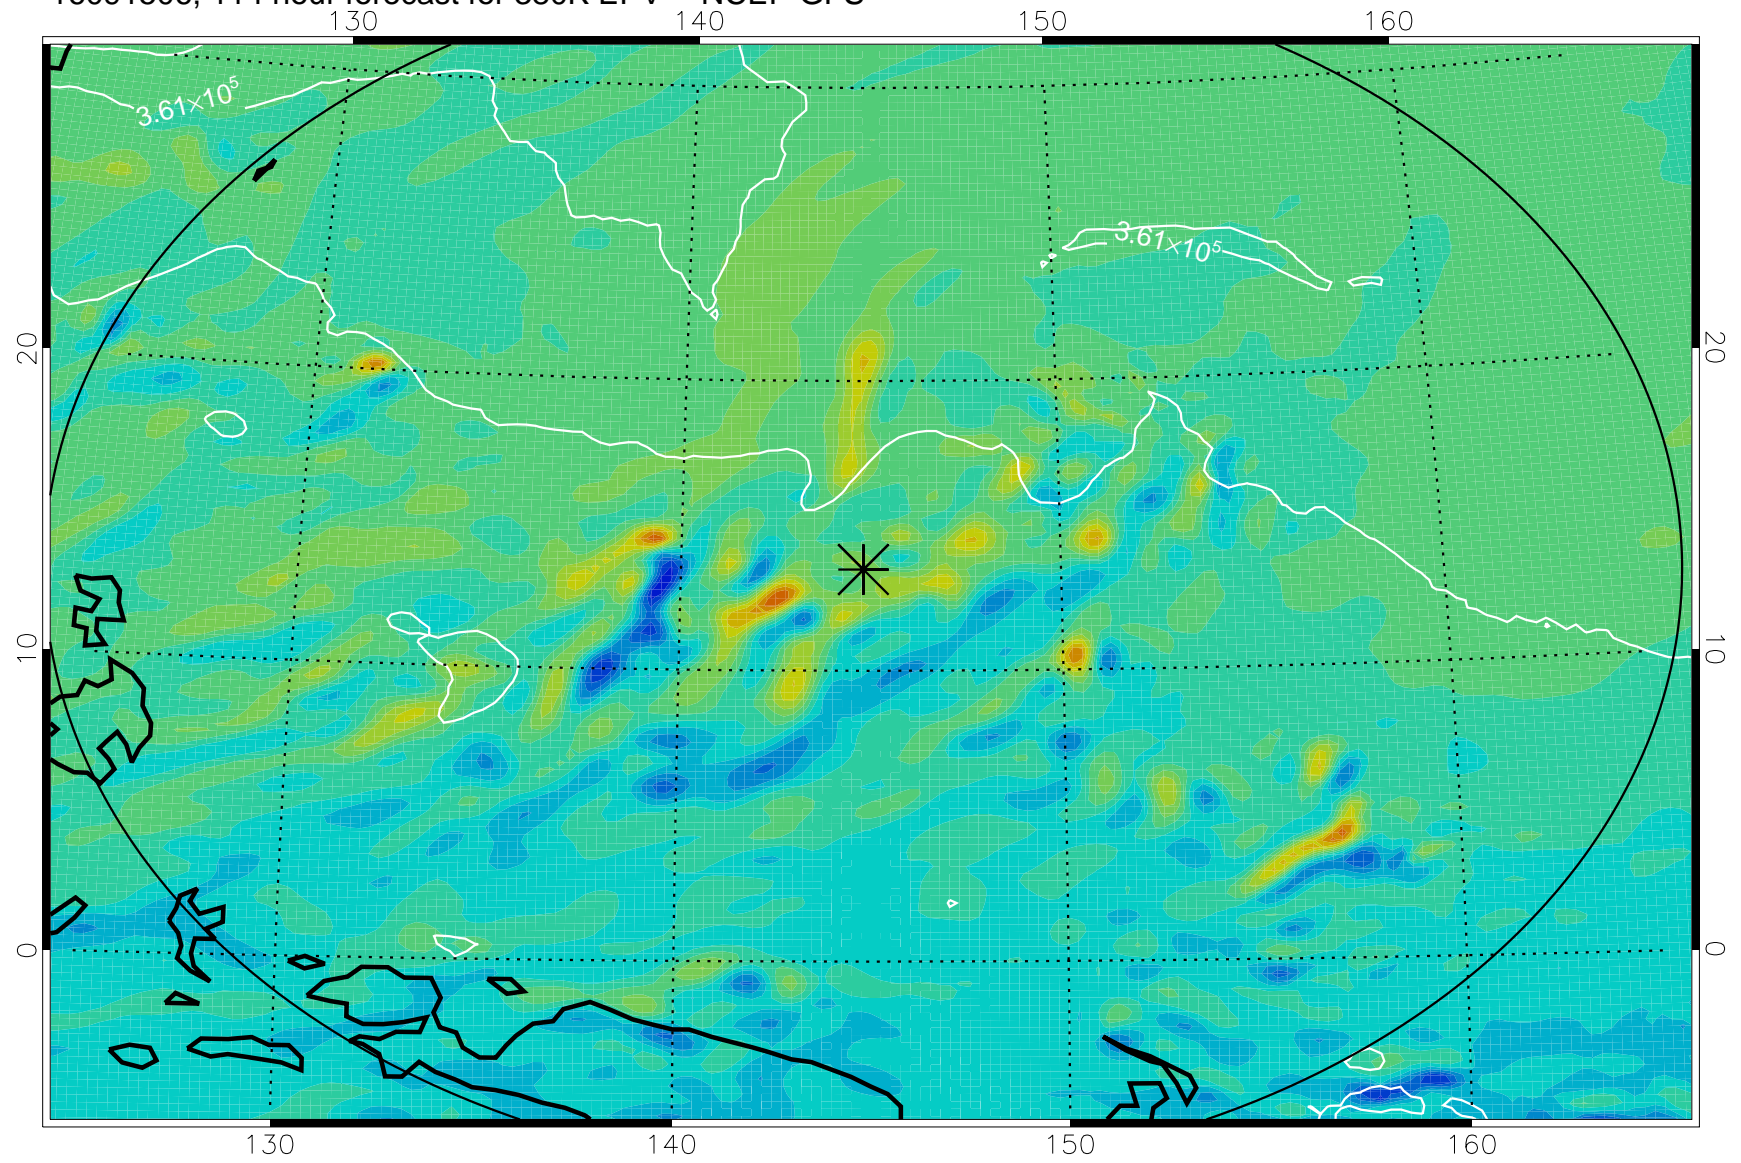

16091318, 78 hour forecast for 380K EPV -- NCEP GFS

380K Montgomery Streamfunction, white

Range ring of 2304 km

16091400, 84 hour forecast for 380K EPV -- NCEP GFS

380K Montgomery Streamfunction, white

Range ring of 2304 km

16091406, 90 hour forecast for 380K EPV -- NCEP GFS

16091412, 96 hour forecast for 380K EPV -- NCEP GFS

380K Montgomery Streamfunction, white

Range ring of 2304 km

16091418, 102 hour forecast for 380K EPV -- NCEP GFS

380K Montgomery Streamfunction, white

Range ring of 2304 km

16091500, 108 hour forecast for 380K EPV -- NCEP GFS

380K Montgomery Streamfunction, white

Range ring of 2304 km

16091506, 114 hour forecast for 380K EPV -- NCEP GFS

380K Montgomery Streamfunction, white

Range ring of 2304 km

16091512, 120 hour forecast for 380K EPV -- NCEP GFS

380K Montgomery Streamfunction, white

Range ring of 2304 km