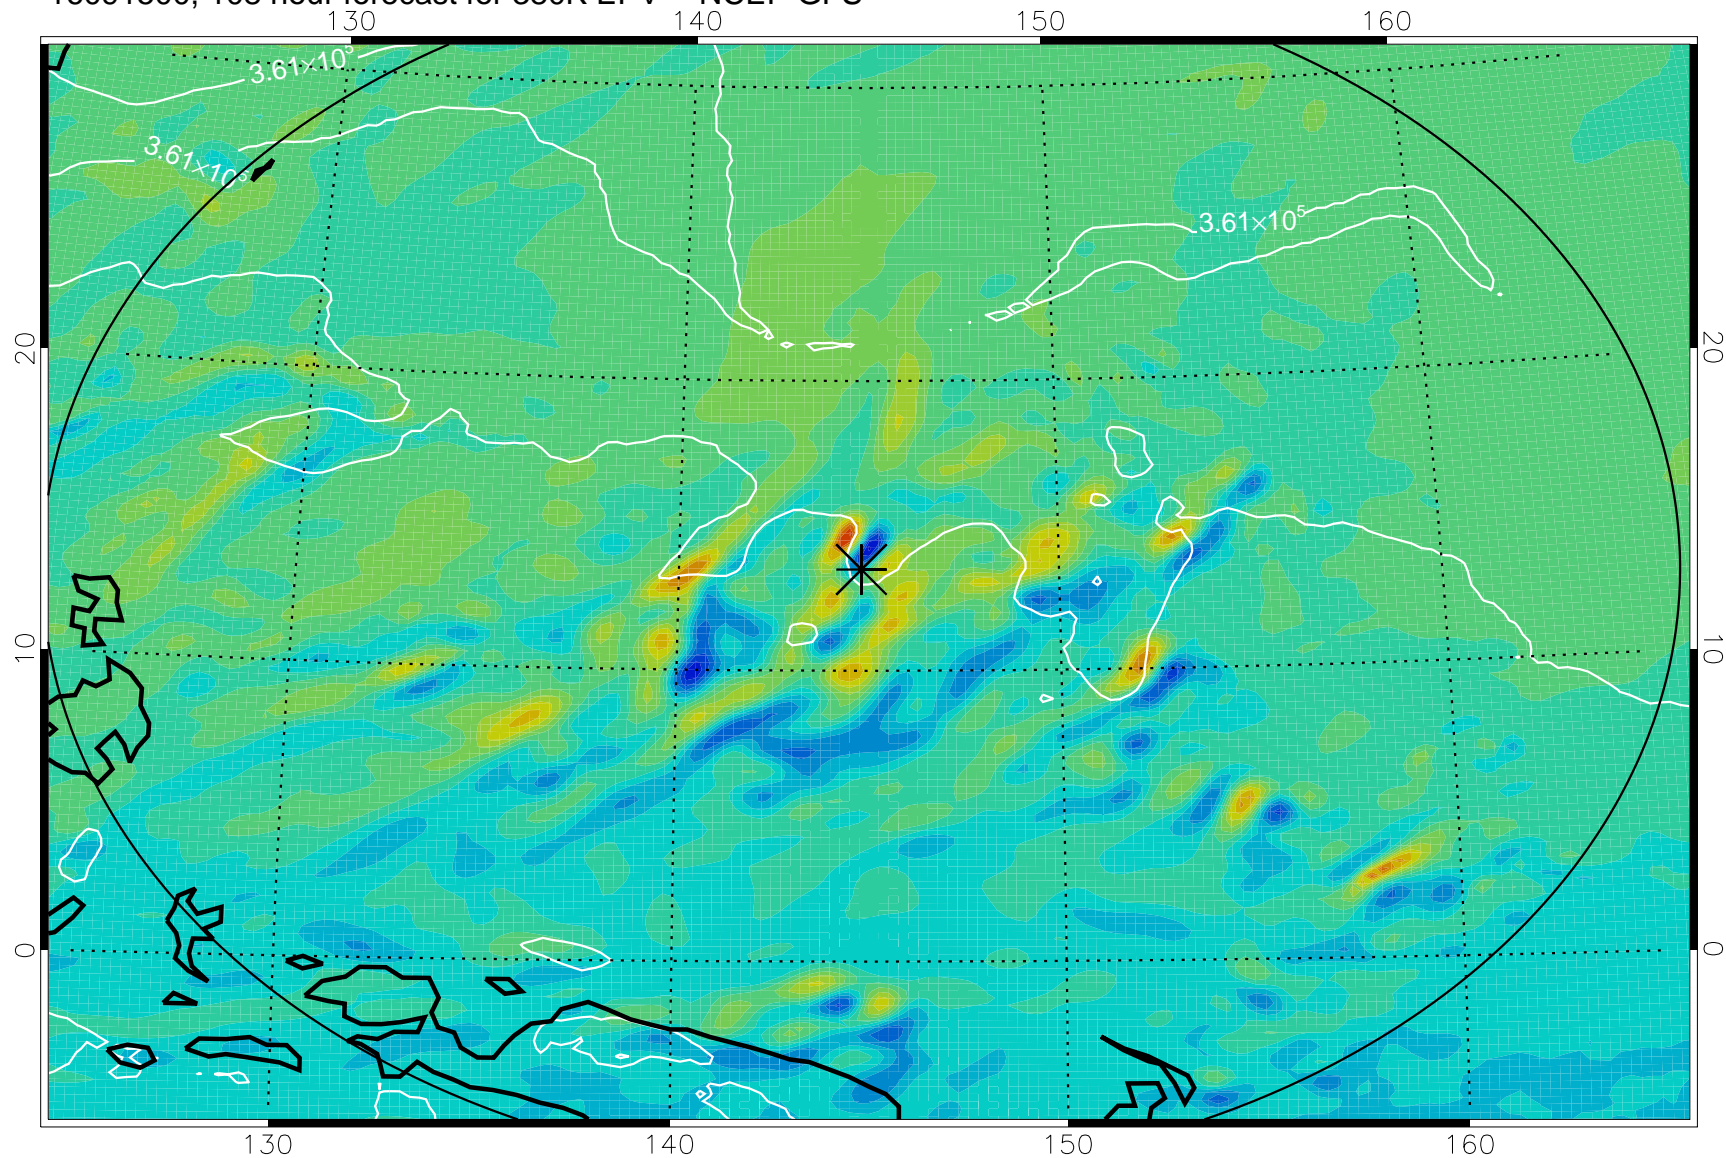

16091318, 78 hour forecast for 380K EPV -- NCEP GFS

380K Montgomery Streamfunction, white

Range ring of 2304 km

16091400, 84 hour forecast for 380K EPV -- NCEP GFS

380K Montgomery Streamfunction, white

Range ring of 2304 km

16091406, 90 hour forecast for 380K EPV -- NCEP GFS

16091412, 96 hour forecast for 380K EPV -- NCEP GFS

380K Montgomery Streamfunction, white

Range ring of 2304 km

16091418, 102 hour forecast for 380K EPV -- NCEP GFS

380K Montgomery Streamfunction, white

Range ring of 2304 km

16091500, 108 hour forecast for 380K EPV -- NCEP GFS

380K Montgomery Streamfunction, white

Range ring of 2304 km

16091506, 114 hour forecast for 380K EPV -- NCEP GFS

380K Montgomery Streamfunction, white

Range ring of 2304 km

16091512, 120 hour forecast for 380K EPV -- NCEP GFS

380K Montgomery Streamfunction, white

Range ring of 2304 km