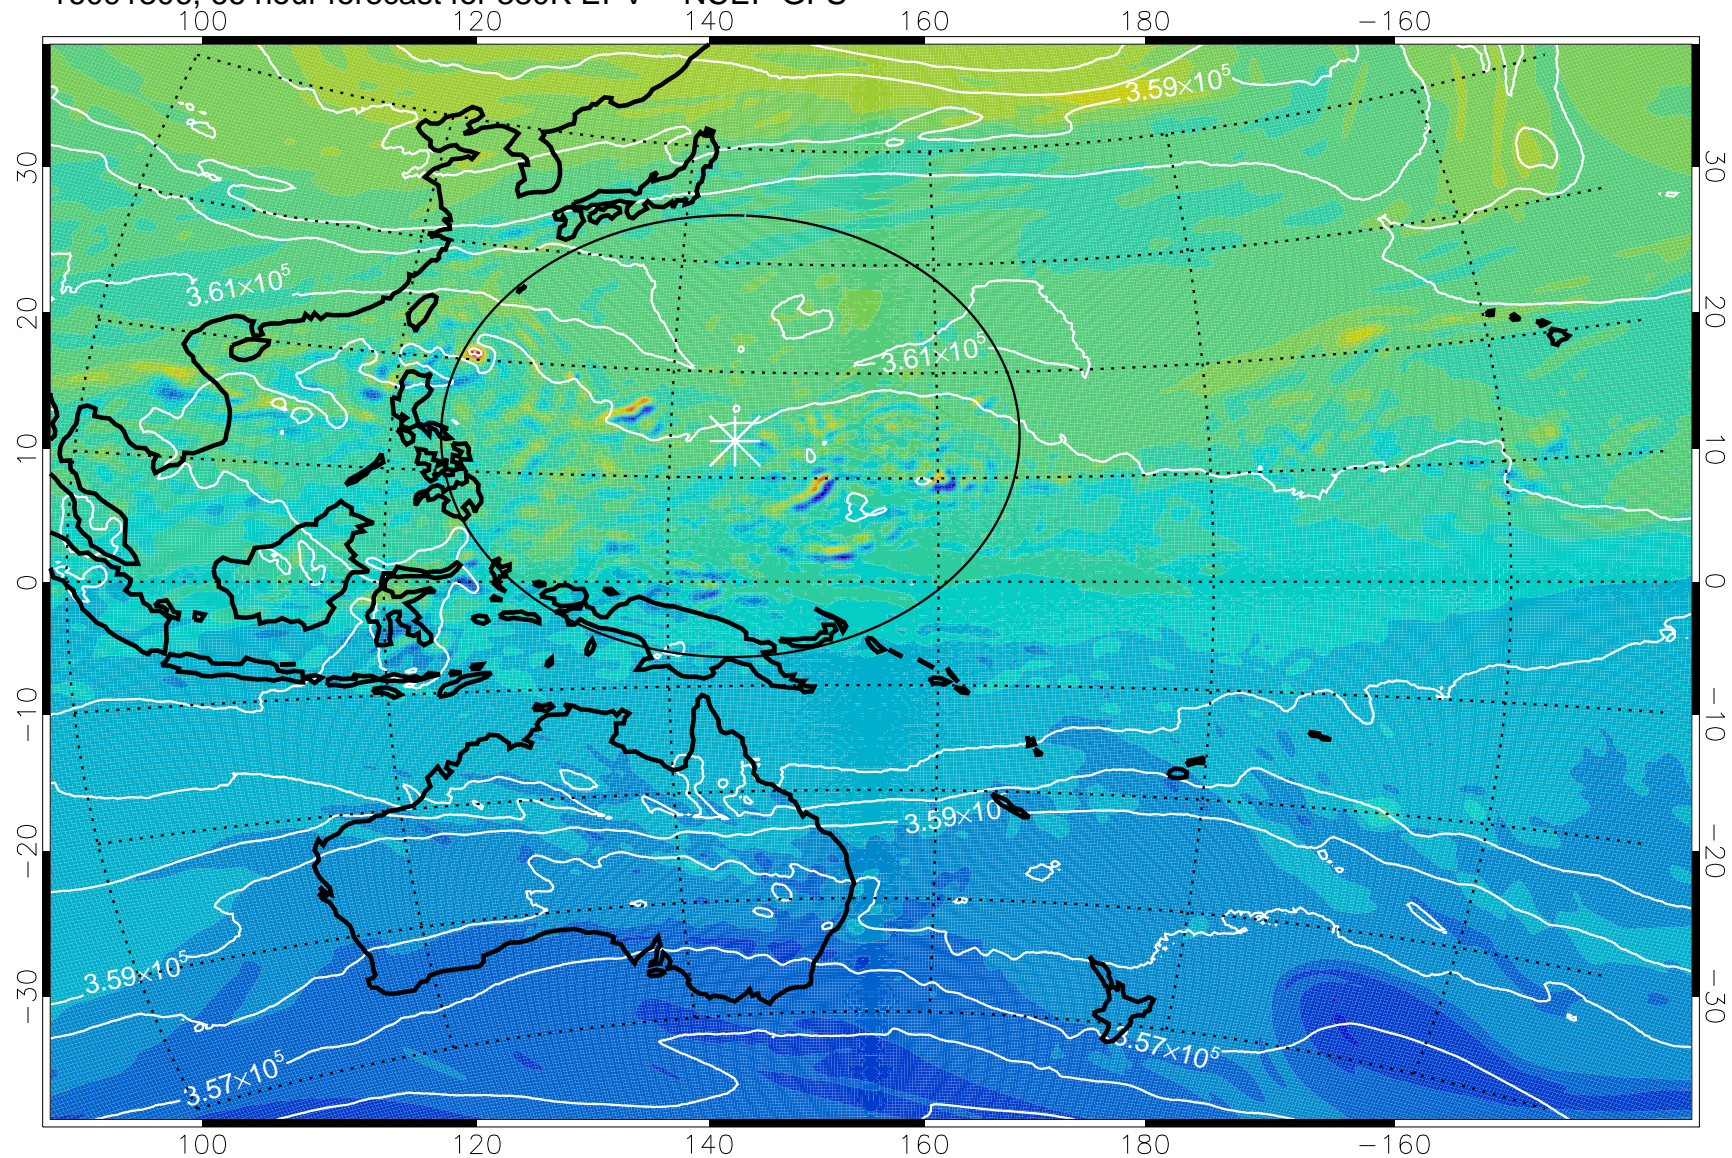

16091206, 42 hour forecast for 380K EPV -- NCEP GFS

380K Montgomery Streamfunction, white

Range ring of 2304 km

16091212, 48 hour forecast for 380K EPV -- NCEP GFS

380K Montgomery Streamfunction, white

Range ring of 2304 km

16091218, 54 hour forecast for 380K EPV -- NCEP GFS

380K Montgomery Streamfunction, white

Range ring of 2304 km

16091300, 60 hour forecast for 380K EPV -- NCEP GFS

380K Montgomery Streamfunction, white

Range ring of 2304 km

16091306, 66 hour forecast for 380K EPV -- NCEP GFS

380K Montgomery Streamfunction, white

Range ring of 2304 km

16091312, 72 hour forecast for 380K EPV -- NCEP GFS

380K Montgomery Streamfunction, white

Range ring of 2304 km

16091318, 78 hour forecast for 380K EPV -- NCEP GFS

380K Montgomery Streamfunction, white

Range ring of 2304 km

16091400, 84 hour forecast for 380K EPV -- NCEP GFS

380K Montgomery Streamfunction, white

Range ring of 2304 km