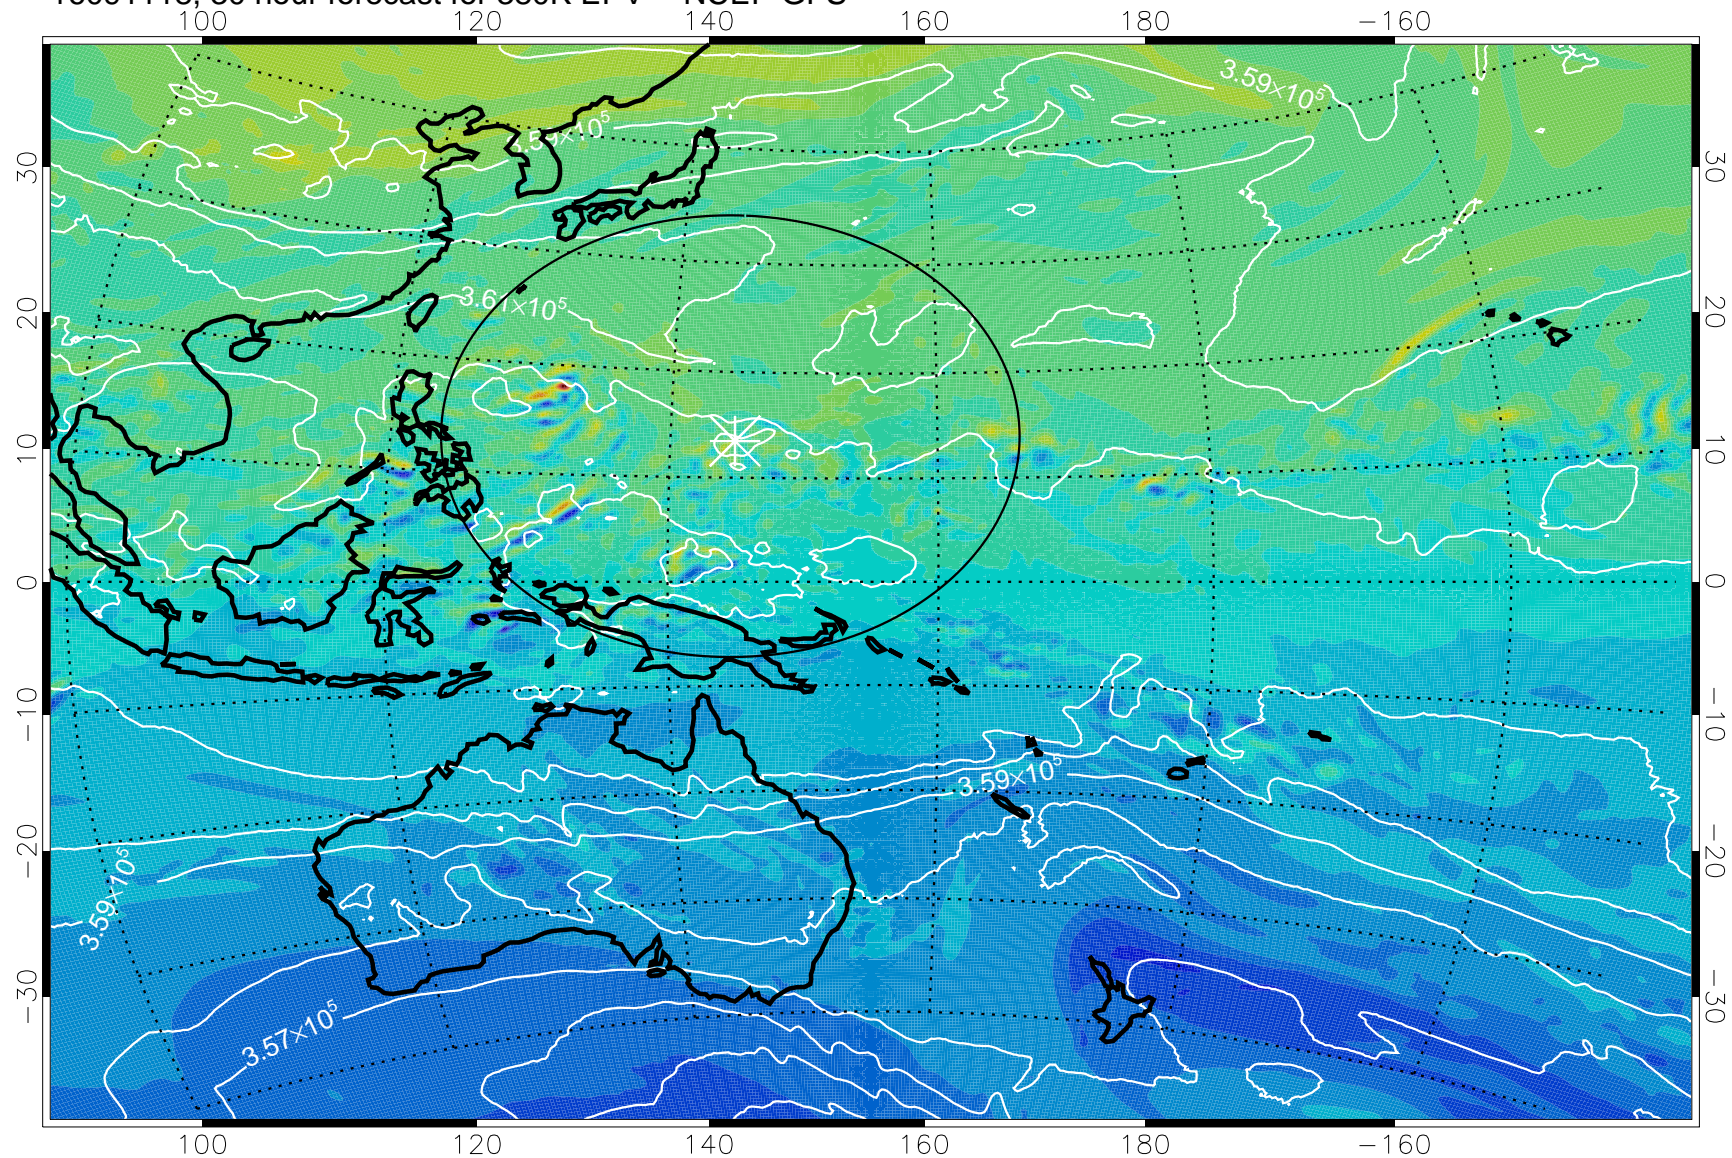

16091106, 18 hour forecast for 380K EPV -- NCEP GFS

380K Montgomery Streamfunction, white

Range ring of 2304 km

16091112, 24 hour forecast for 380K EPV -- NCEP GFS

380K Montgomery Streamfunction, white

Range ring of 2304 km

16091118, 30 hour forecast for 380K EPV -- NCEP GFS

380K Montgomery Streamfunction, white

Range ring of 2304 km

16091200, 36 hour forecast for 380K EPV -- NCEP GFS

380K Montgomery Streamfunction, white

Range ring of 2304 km

16091206, 42 hour forecast for 380K EPV -- NCEP GFS

380K Montgomery Streamfunction, white

Range ring of 2304 km

16091212, 48 hour forecast for 380K EPV -- NCEP GFS

380K Montgomery Streamfunction, white

Range ring of 2304 km

16091218, 54 hour forecast for 380K EPV -- NCEP GFS

380K Montgomery Streamfunction, white

Range ring of 2304 km

16091300, 60 hour forecast for 380K EPV -- NCEP GFS

380K Montgomery Streamfunction, white

Range ring of 2304 km