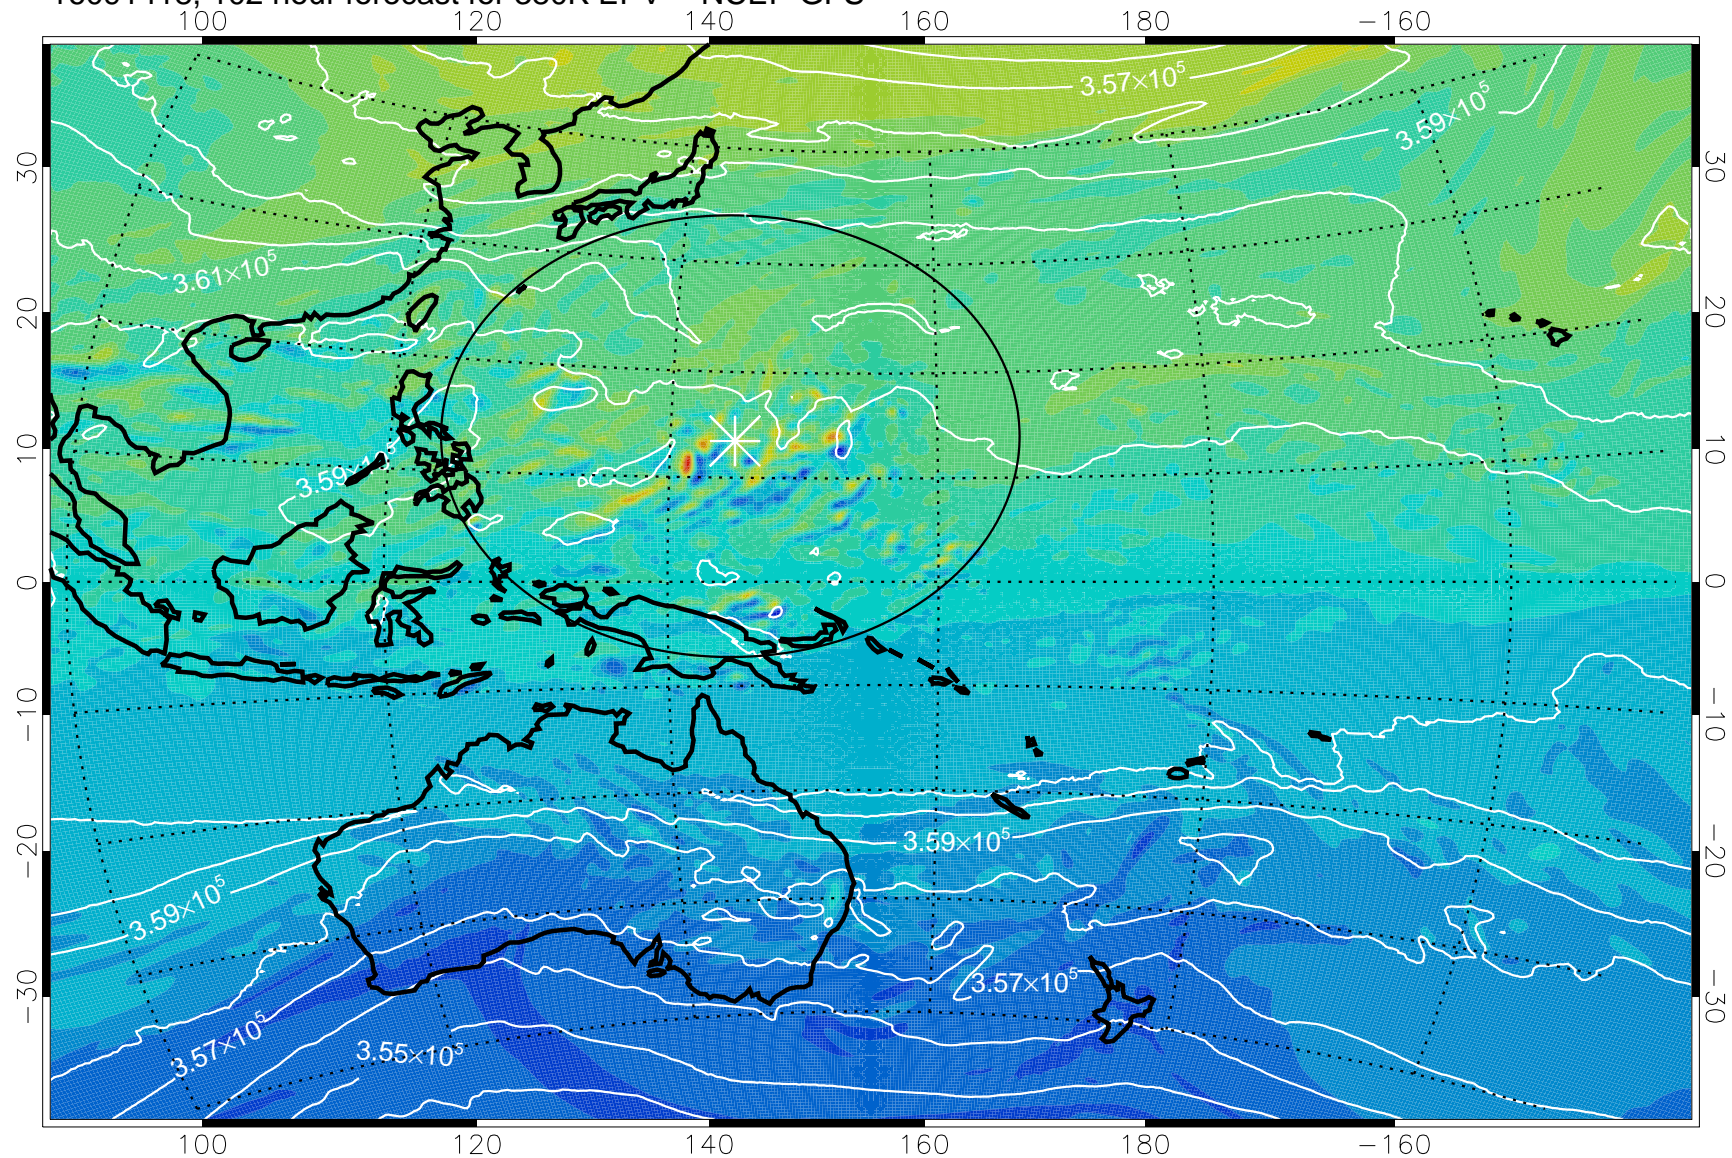

16091318, 78 hour forecast for 380K EPV -- NCEP GFS

380K Montgomery Streamfunction, white

Range ring of 2304 km

16091400, 84 hour forecast for 380K EPV -- NCEP GFS

380K Montgomery Streamfunction, white

Range ring of 2304 km

16091406, 90 hour forecast for 380K EPV -- NCEP GFS

380K Montgomery Streamfunction, white

Range ring of 2304 km

16091412, 96 hour forecast for 380K EPV -- NCEP GFS

380K Montgomery Streamfunction, white

Range ring of 2304 km

16091418, 102 hour forecast for 380K EPV -- NCEP GFS

380K Montgomery Streamfunction, white

Range ring of 2304 km

16091500, 108 hour forecast for 380K EPV -- NCEP GFS

380K Montgomery Streamfunction, white

Range ring of 2304 km

16091506, 114 hour forecast for 380K EPV -- NCEP GFS

380K Montgomery Streamfunction, white

Range ring of 2304 km

16091512, 120 hour forecast for 380K EPV -- NCEP GFS

380K Montgomery Streamfunction, white

Range ring of 2304 km