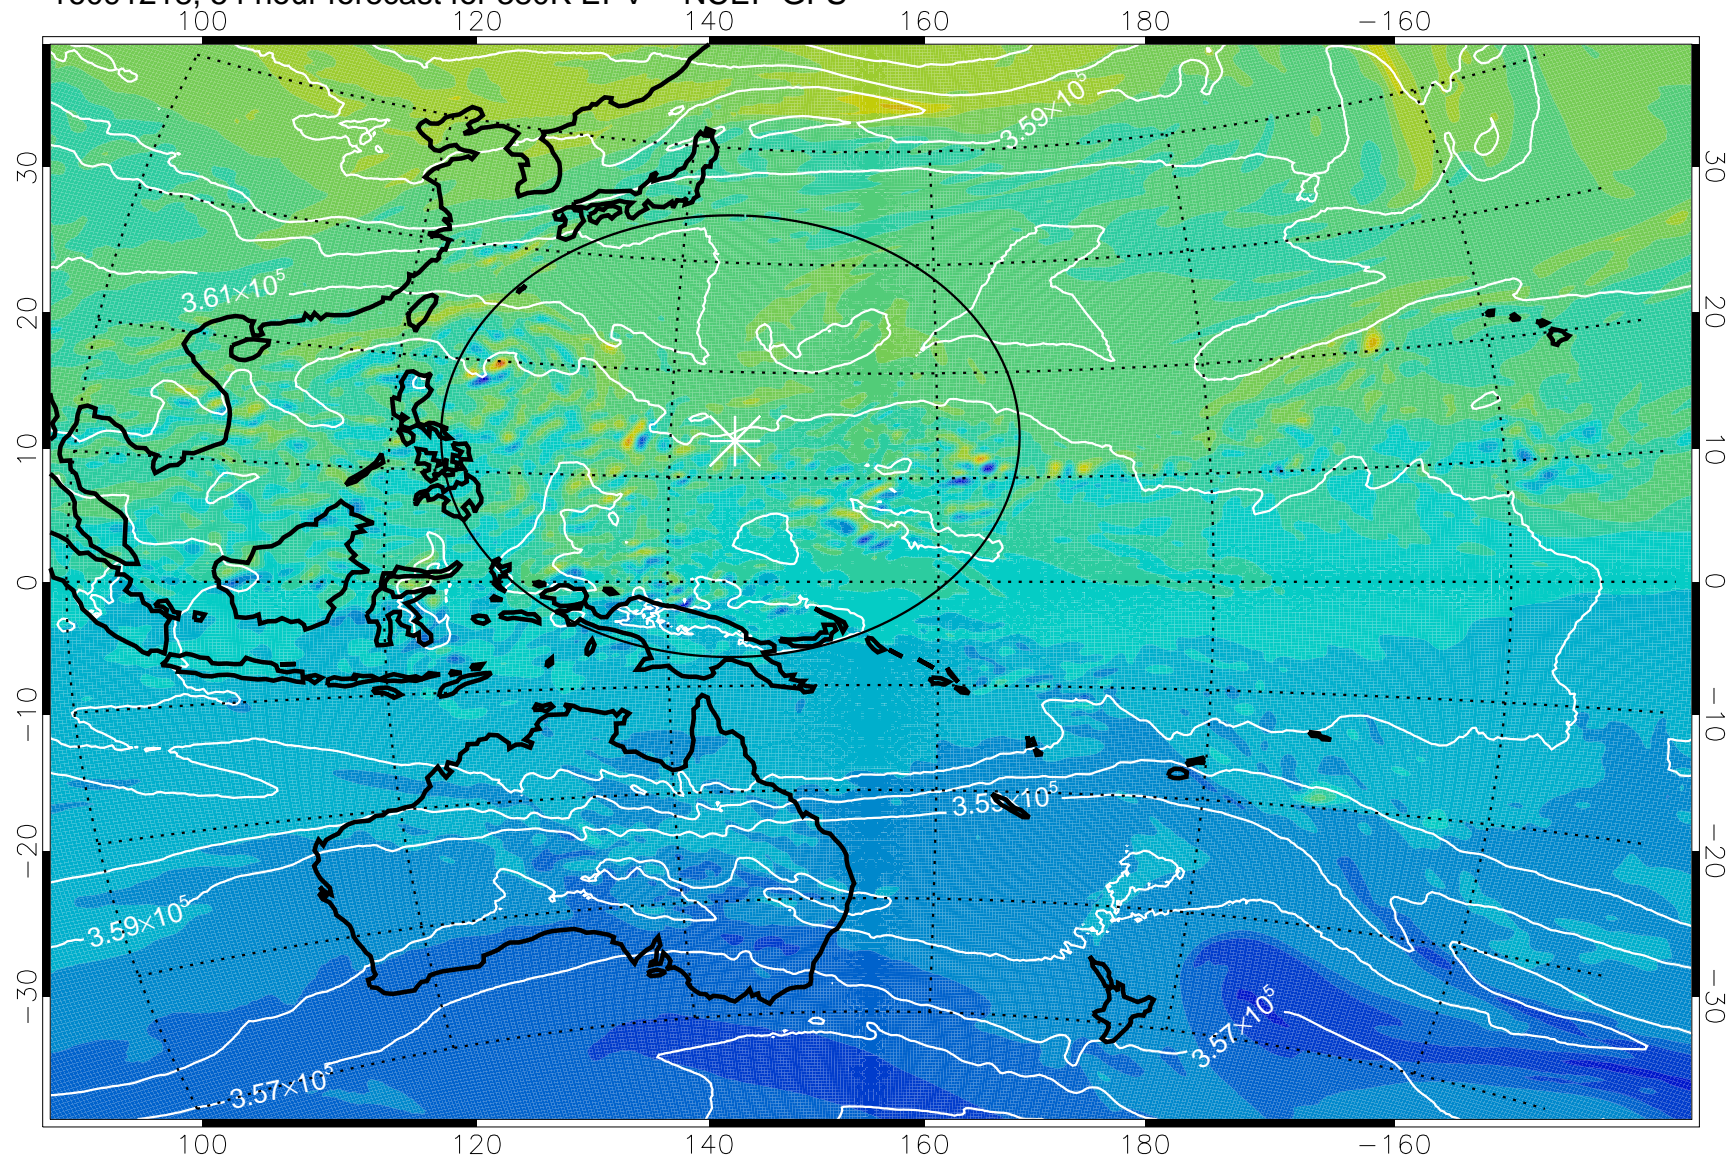

16091206, 42 hour forecast for 380K EPV -- NCEP GFS

380K Montgomery Streamfunction, white

Range ring of 2304 km

16091212, 48 hour forecast for 380K EPV -- NCEP GFS

380K Montgomery Streamfunction, white

Range ring of 2304 km

16091218, 54 hour forecast for 380K EPV -- NCEP GFS

380K Montgomery Streamfunction, white

Range ring of 2304 km

16091300, 60 hour forecast for 380K EPV -- NCEP GFS

380K Montgomery Streamfunction, white

Range ring of 2304 km

16091306, 66 hour forecast for 380K EPV -- NCEP GFS

380K Montgomery Streamfunction, white

Range ring of 2304 km

16091312, 72 hour forecast for 380K EPV -- NCEP GFS

380K Montgomery Streamfunction, white

Range ring of 2304 km

16091318, 78 hour forecast for 380K EPV -- NCEP GFS

380K Montgomery Streamfunction, white

Range ring of 2304 km

16091400, 84 hour forecast for 380K EPV -- NCEP GFS

380K Montgomery Streamfunction, white

Range ring of 2304 km