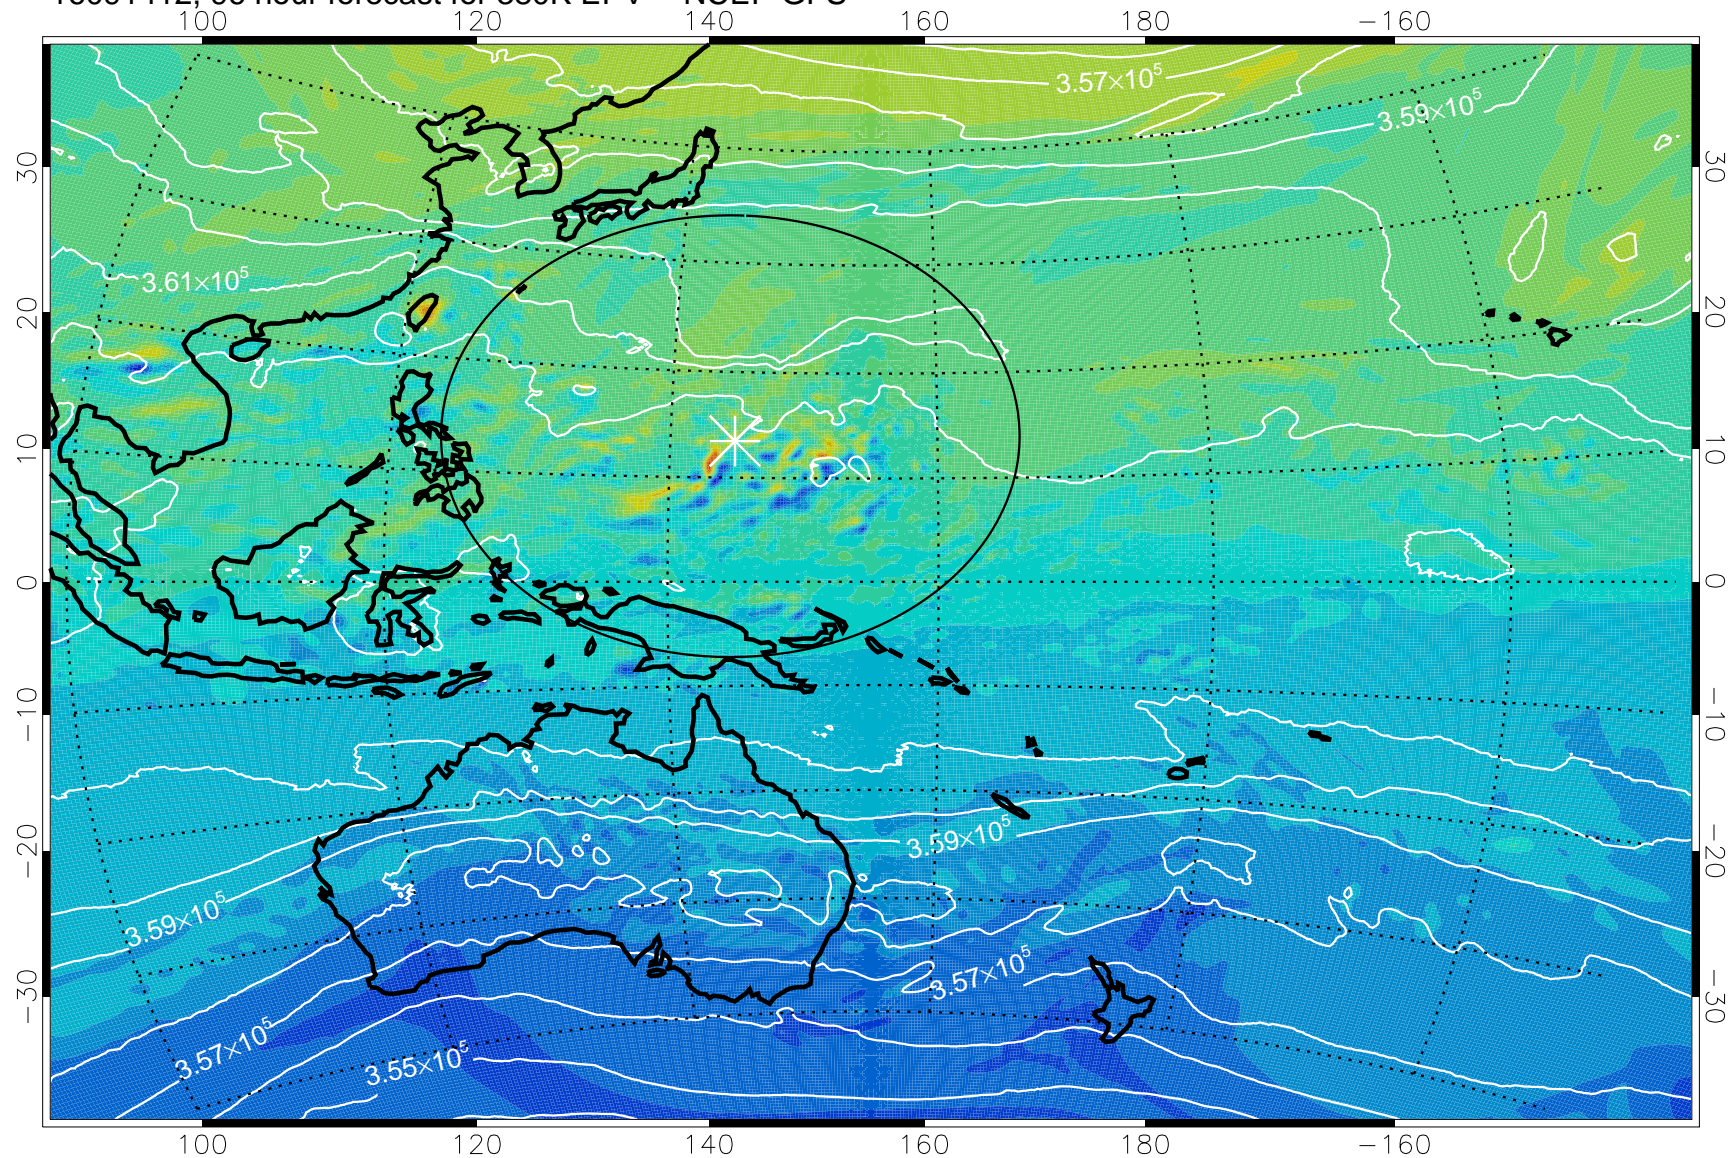

16091318, 78 hour forecast for 380K EPV -- NCEP GFS

380K Montgomery Streamfunction, white

Range ring of 2304 km

16091400, 84 hour forecast for 380K EPV -- NCEP GFS

380K Montgomery Streamfunction, white

Range ring of 2304 km

16091406, 90 hour forecast for 380K EPV -- NCEP GFS

380K Montgomery Streamfunction, white

Range ring of 2304 km

16091412, 96 hour forecast for 380K EPV -- NCEP GFS

380K Montgomery Streamfunction, white

Range ring of 2304 km

16091418, 102 hour forecast for 380K EPV -- NCEP GFS

380K Montgomery Streamfunction, white

Range ring of 2304 km

16091500, 108 hour forecast for 380K EPV -- NCEP GFS

380K Montgomery Streamfunction, white

Range ring of 2304 km

16091506, 114 hour forecast for 380K EPV -- NCEP GFS

380K Montgomery Streamfunction, white

Range ring of 2304 km

16091512, 120 hour forecast for 380K EPV -- NCEP GFS

380K Montgomery Streamfunction, white

Range ring of 2304 km