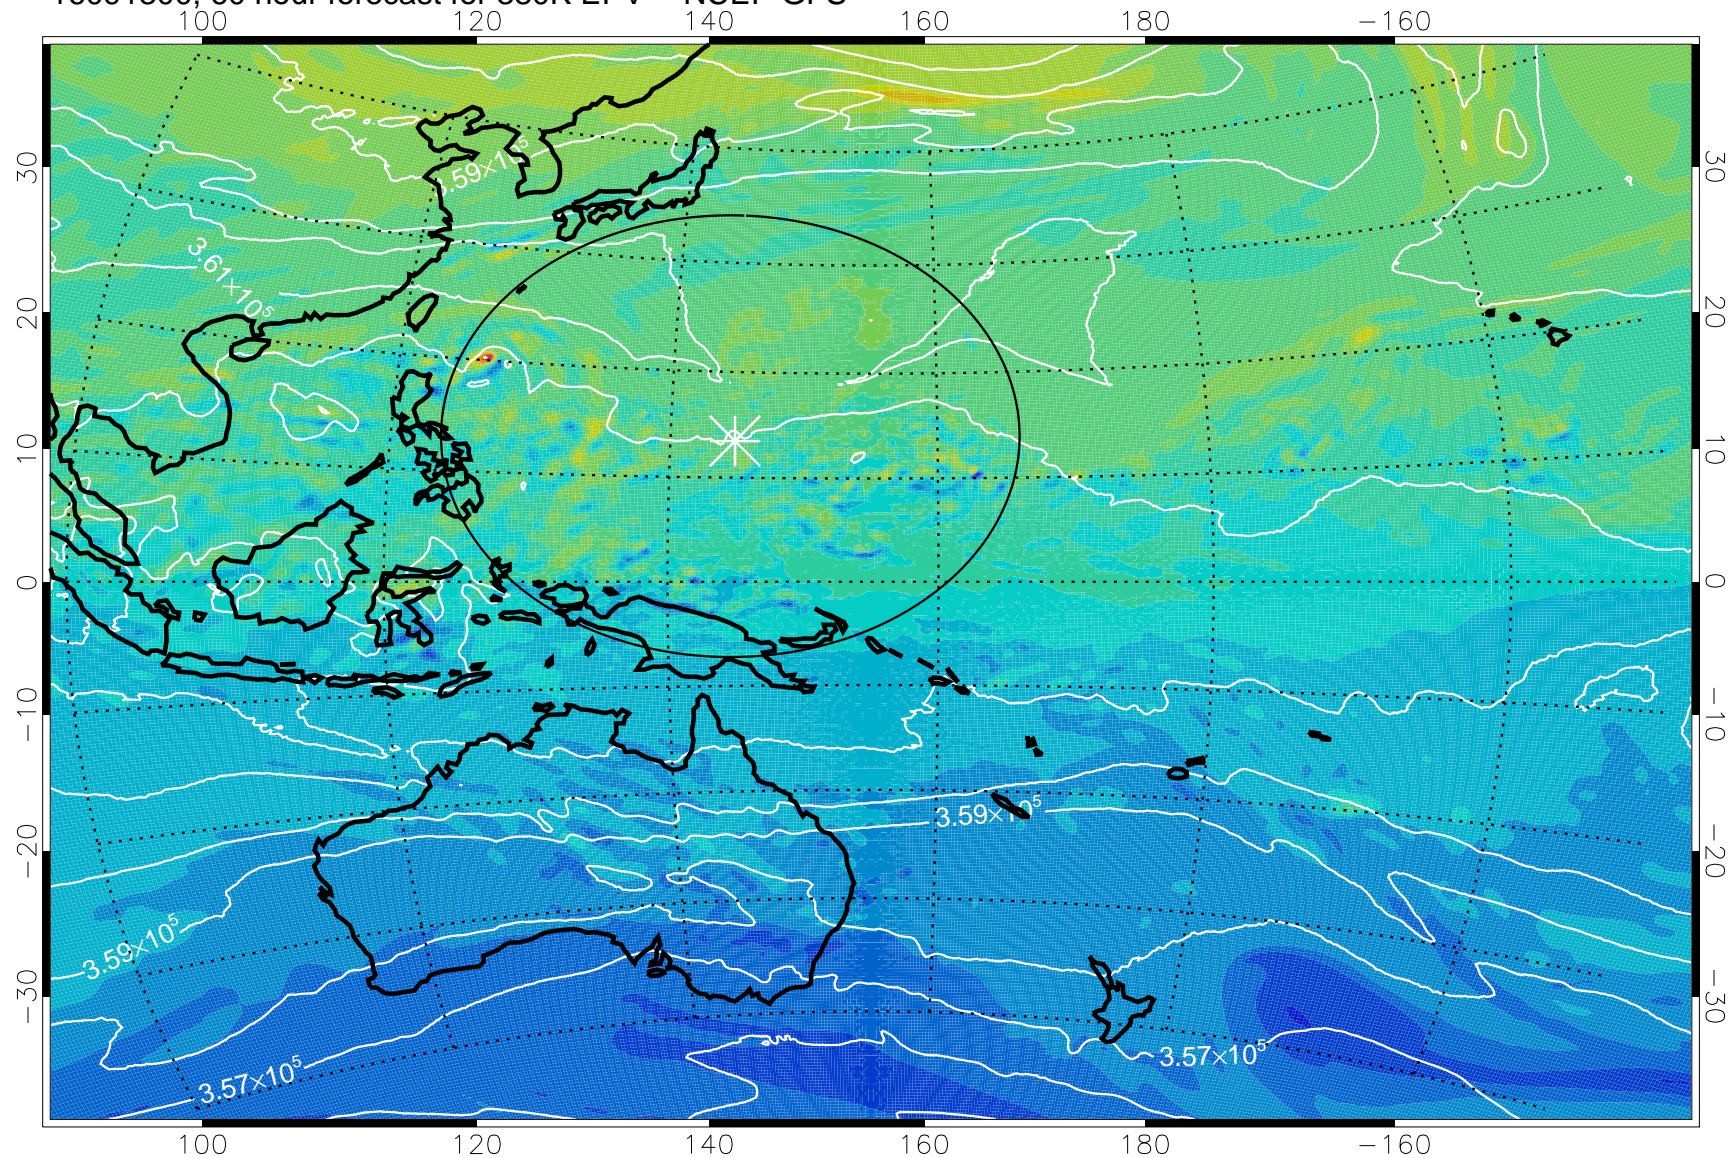

16091206, 42 hour forecast for 380K EPV -- NCEP GFS

380K Montgomery Streamfunction, white

Range ring of 2304 km

16091212, 48 hour forecast for 380K EPV -- NCEP GFS

380K Montgomery Streamfunction, white

Range ring of 2304 km

16091218, 54 hour forecast for 380K EPV -- NCEP GFS

380K Montgomery Streamfunction, white

Range ring of 2304 km

16091300, 60 hour forecast for 380K EPV -- NCEP GFS

380K Montgomery Streamfunction, white

Range ring of 2304 km

16091306, 66 hour forecast for 380K EPV -- NCEP GFS

380K Montgomery Streamfunction, white

Range ring of 2304 km

16091312, 72 hour forecast for 380K EPV -- NCEP GFS

380K Montgomery Streamfunction, white

Range ring of 2304 km

16091318, 78 hour forecast for 380K EPV -- NCEP GFS

380K Montgomery Streamfunction, white

Range ring of 2304 km

16091400, 84 hour forecast for 380K EPV -- NCEP GFS

380K Montgomery Streamfunction, white

Range ring of 2304 km