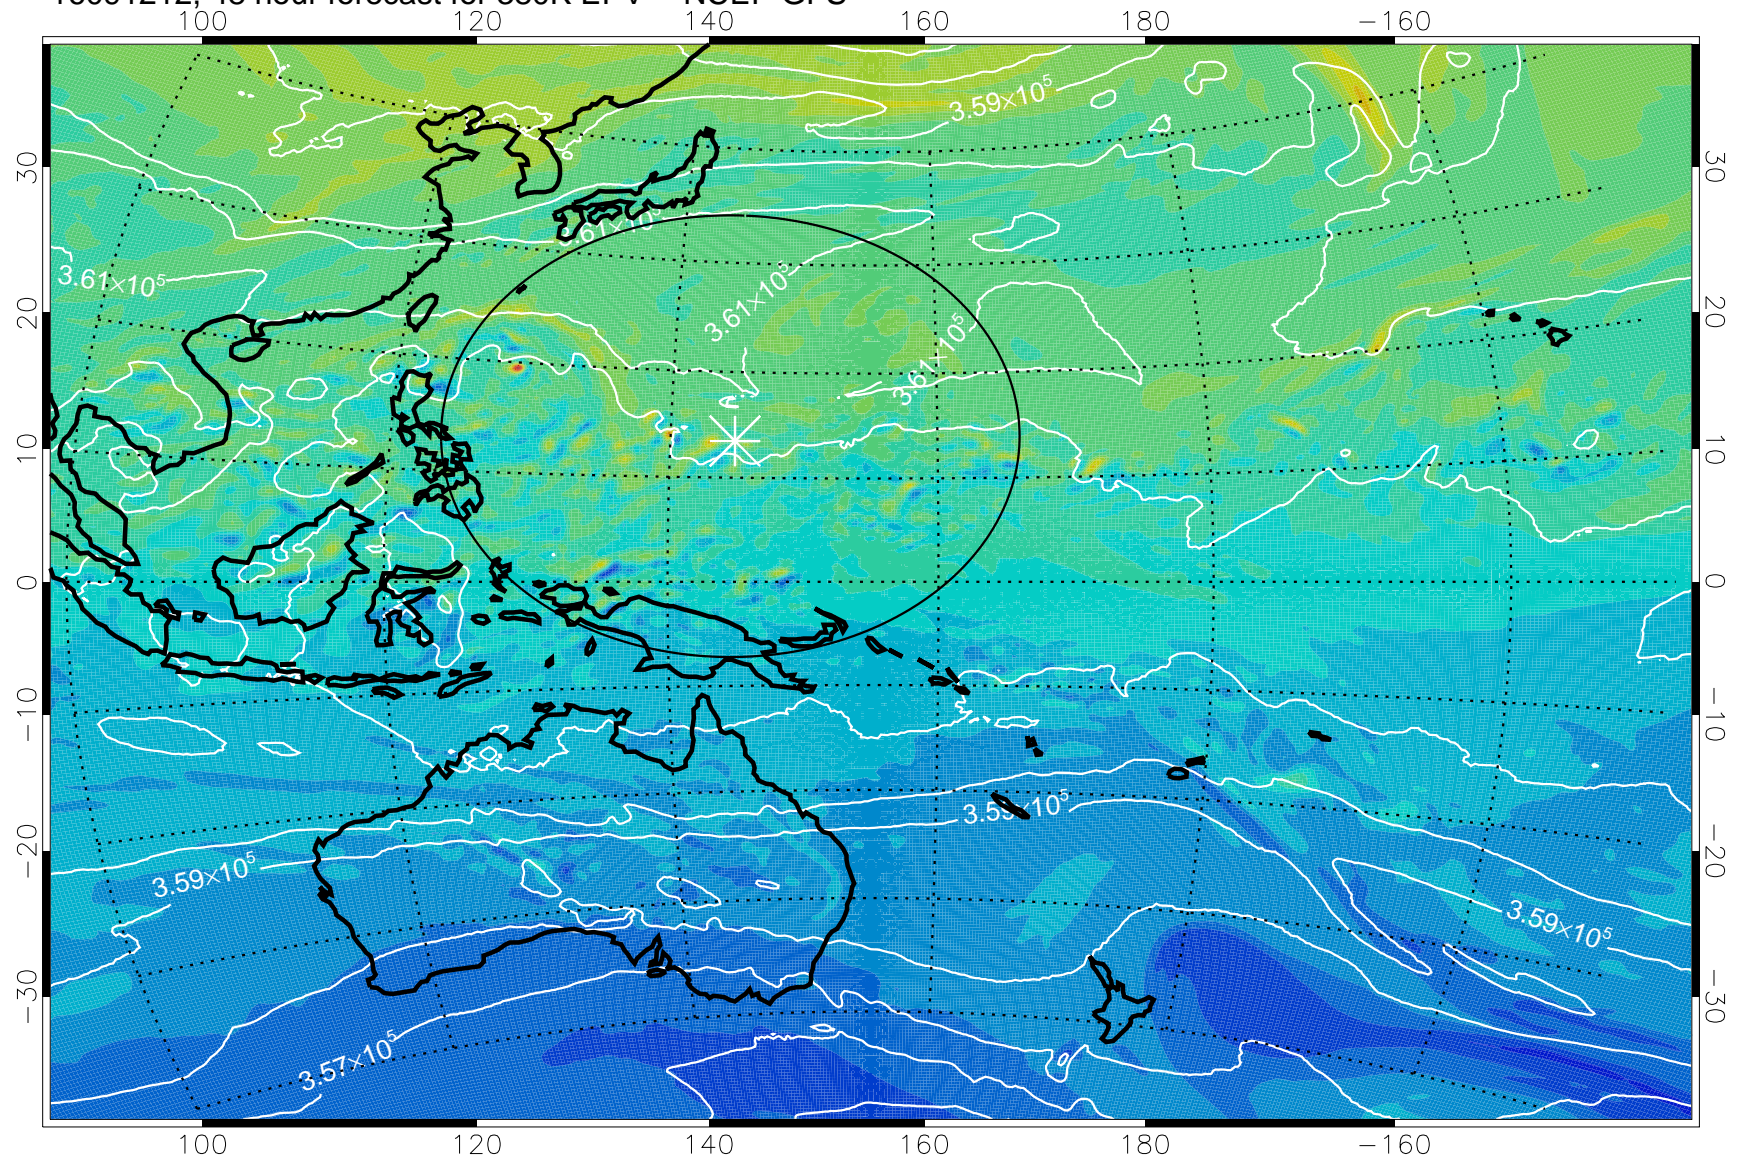

16091118, 30 hour forecast for 380K EPV -- NCEP GFS

380K Montgomery Streamfunction, white

Range ring of 2304 km

16091200, 36 hour forecast for 380K EPV -- NCEP GFS

380K Montgomery Streamfunction, white

Range ring of 2304 km

16091206, 42 hour forecast for 380K EPV -- NCEP GFS

380K Montgomery Streamfunction, white

Range ring of 2304 km

16091212, 48 hour forecast for 380K EPV -- NCEP GFS

380K Montgomery Streamfunction, white

Range ring of 2304 km

16091218, 54 hour forecast for 380K EPV -- NCEP GFS

380K Montgomery Streamfunction, white

Range ring of 2304 km

16091300, 60 hour forecast for 380K EPV -- NCEP GFS

380K Montgomery Streamfunction, white

Range ring of 2304 km

16091306, 66 hour forecast for 380K EPV -- NCEP GFS

380K Montgomery Streamfunction, white

Range ring of 2304 km

16091312, 72 hour forecast for 380K EPV -- NCEP GFS

380K Montgomery Streamfunction, white

Range ring of 2304 km