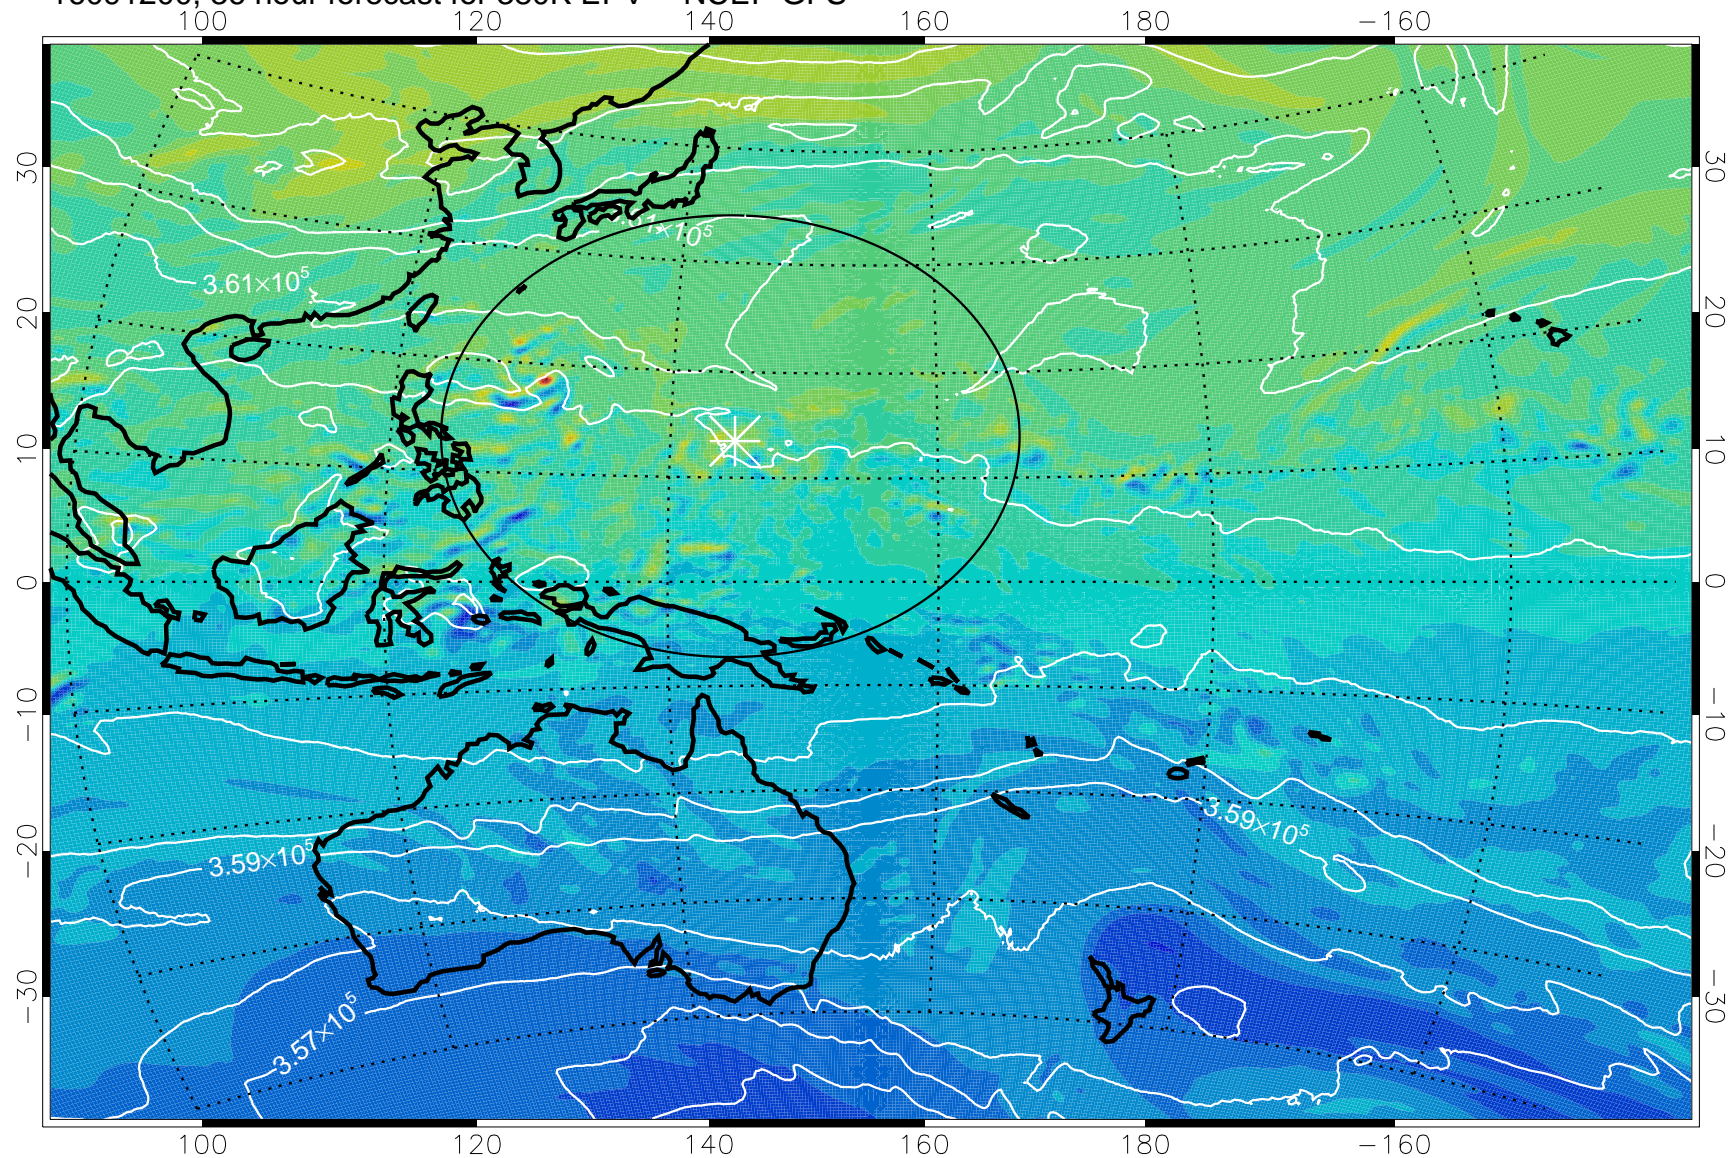

16091106, 18 hour forecast for 380K EPV -- NCEP GFS

380K Montgomery Streamfunction, white

Range ring of 2304 km

16091112, 24 hour forecast for 380K EPV -- NCEP GFS

380K Montgomery Streamfunction, white

Range ring of 2304 km

16091118, 30 hour forecast for 380K EPV -- NCEP GFS

380K Montgomery Streamfunction, white

Range ring of 2304 km

16091200, 36 hour forecast for 380K EPV -- NCEP GFS

380K Montgomery Streamfunction, white

Range ring of 2304 km

16091206, 42 hour forecast for 380K EPV -- NCEP GFS

380K Montgomery Streamfunction, white

Range ring of 2304 km

16091212, 48 hour forecast for 380K EPV -- NCEP GFS

380K Montgomery Streamfunction, white

Range ring of 2304 km

16091218, 54 hour forecast for 380K EPV -- NCEP GFS

380K Montgomery Streamfunction, white

Range ring of 2304 km

16091300, 60 hour forecast for 380K EPV -- NCEP GFS

380K Montgomery Streamfunction, white

Range ring of 2304 km