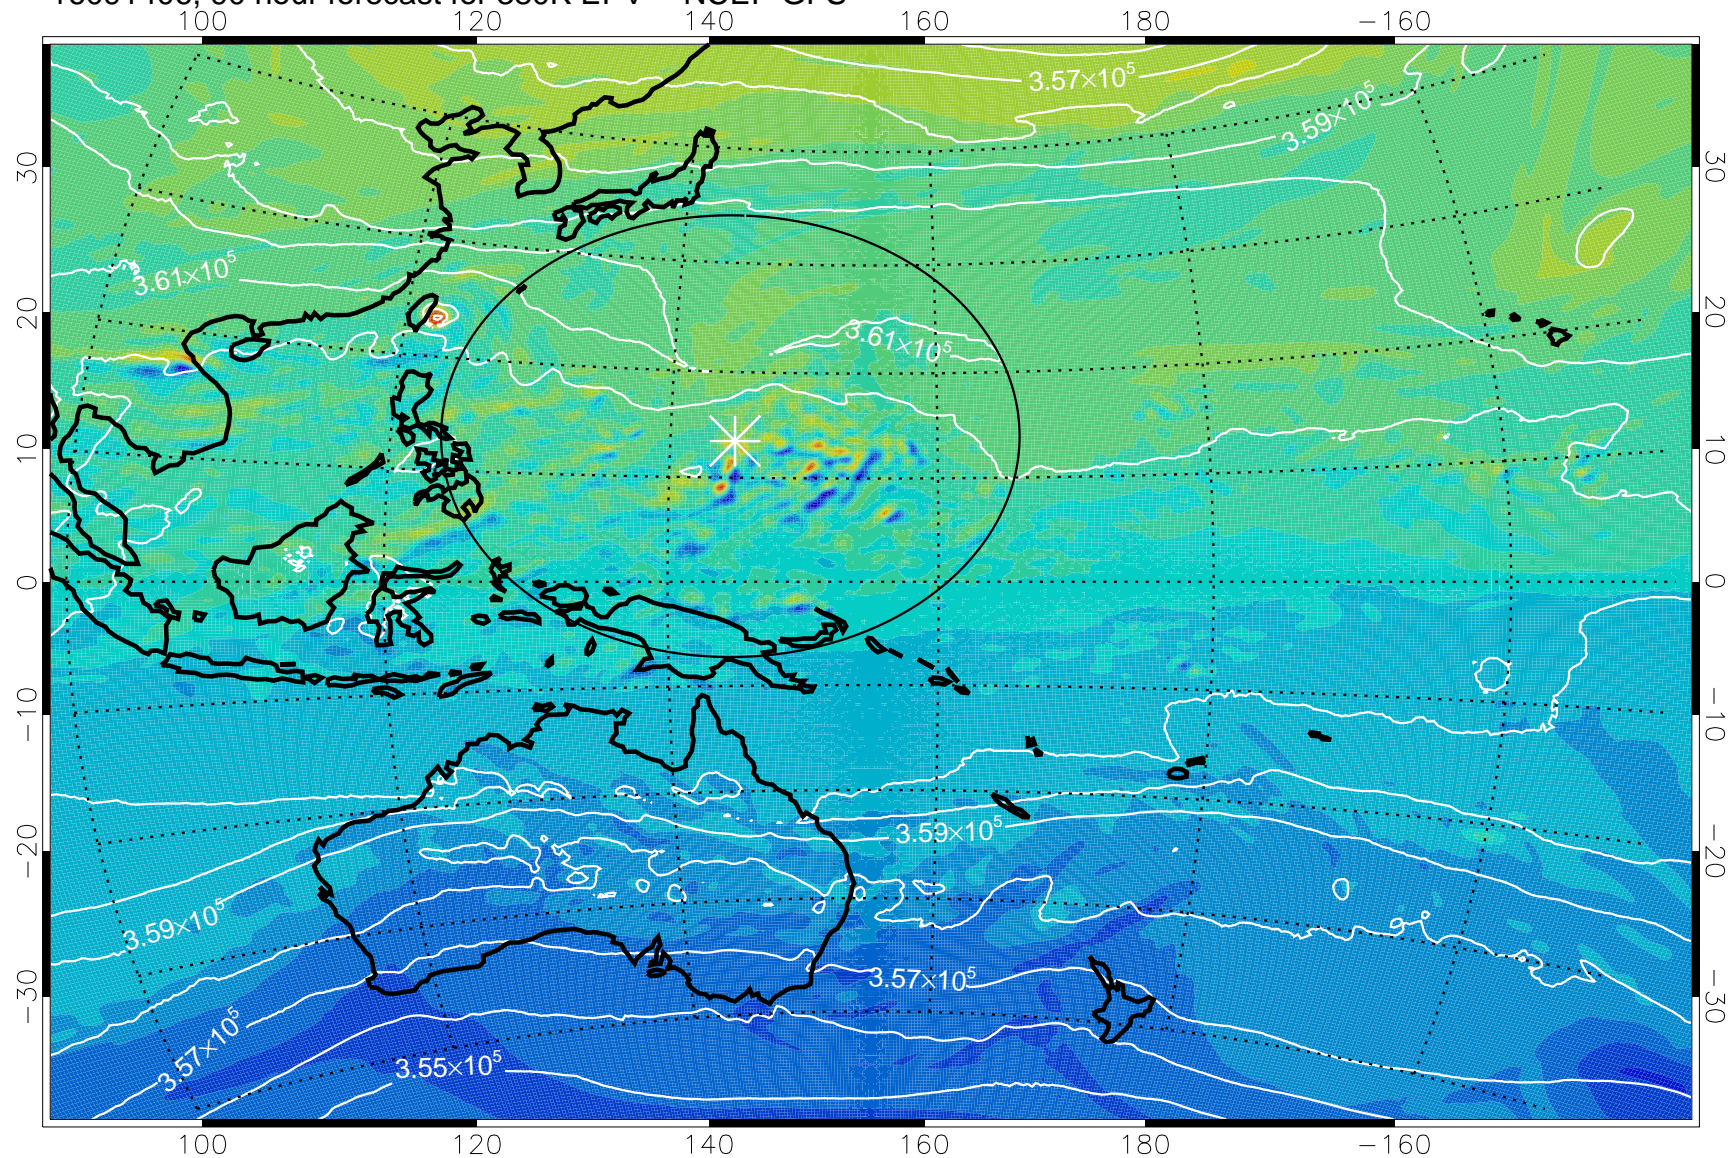

16091306, 66 hour forecast for 380K EPV -- NCEP GFS

380K Montgomery Streamfunction, white

Range ring of 2304 km

16091312, 72 hour forecast for 380K EPV -- NCEP GFS

380K Montgomery Streamfunction, white

Range ring of 2304 km

16091318, 78 hour forecast for 380K EPV -- NCEP GFS

380K Montgomery Streamfunction, white

Range ring of 2304 km

16091400, 84 hour forecast for 380K EPV -- NCEP GFS

380K Montgomery Streamfunction, white

Range ring of 2304 km

16091406, 90 hour forecast for 380K EPV -- NCEP GFS

380K Montgomery Streamfunction, white

Range ring of 2304 km

16091412, 96 hour forecast for 380K EPV -- NCEP GFS

380K Montgomery Streamfunction, white

Range ring of 2304 km

16091418, 102 hour forecast for 380K EPV -- NCEP GFS

380K Montgomery Streamfunction, white

Range ring of 2304 km

16091500, 108 hour forecast for 380K EPV -- NCEP GFS

380K Montgomery Streamfunction, white

Range ring of 2304 km