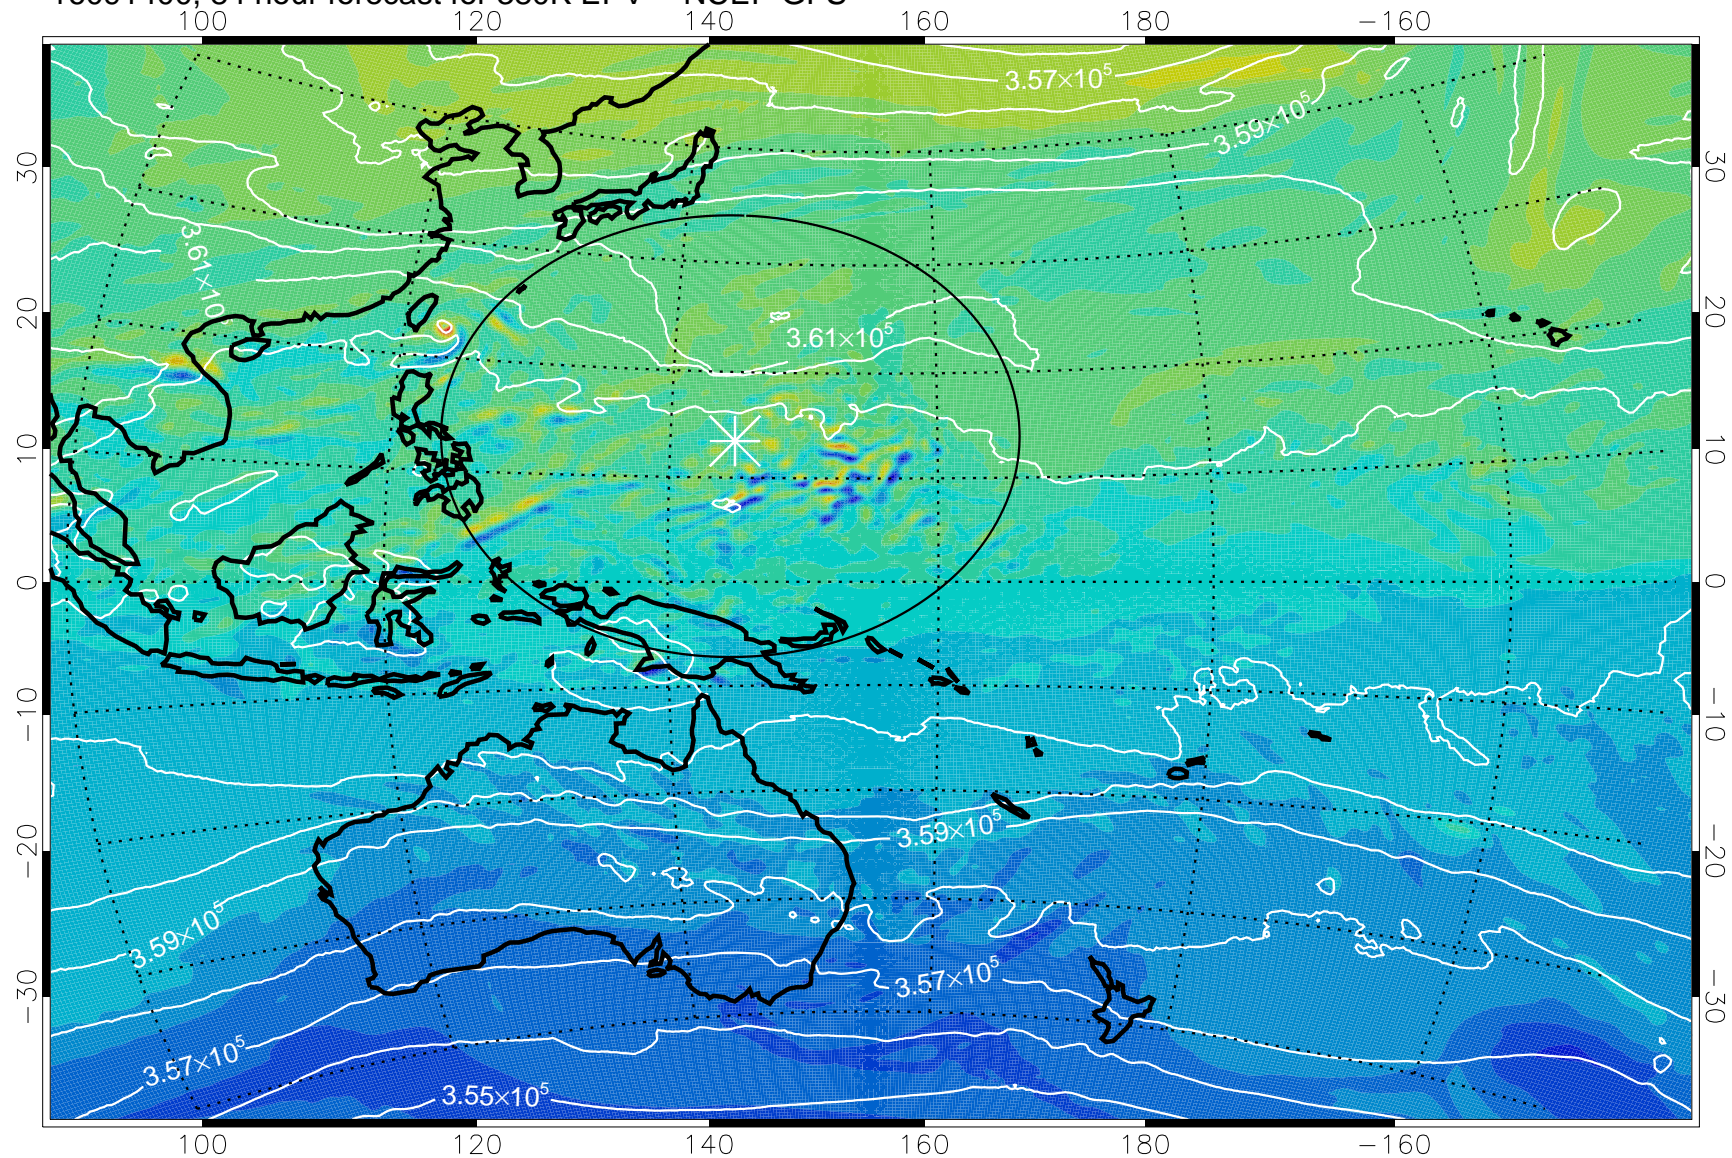

16091306, 66 hour forecast for 380K EPV -- NCEP GFS

380K Montgomery Streamfunction, white

Range ring of 2304 km

16091312, 72 hour forecast for 380K EPV -- NCEP GFS

380K Montgomery Streamfunction, white

Range ring of 2304 km

16091318, 78 hour forecast for 380K EPV -- NCEP GFS

380K Montgomery Streamfunction, white

Range ring of 2304 km

16091400, 84 hour forecast for 380K EPV -- NCEP GFS

380K Montgomery Streamfunction, white

Range ring of 2304 km

16091406, 90 hour forecast for 380K EPV -- NCEP GFS

380K Montgomery Streamfunction, white

Range ring of 2304 km

16091412, 96 hour forecast for 380K EPV -- NCEP GFS

380K Montgomery Streamfunction, white

Range ring of 2304 km

16091418, 102 hour forecast for 380K EPV -- NCEP GFS

380K Montgomery Streamfunction, white

Range ring of 2304 km

16091500, 108 hour forecast for 380K EPV -- NCEP GFS

380K Montgomery Streamfunction, white

Range ring of 2304 km