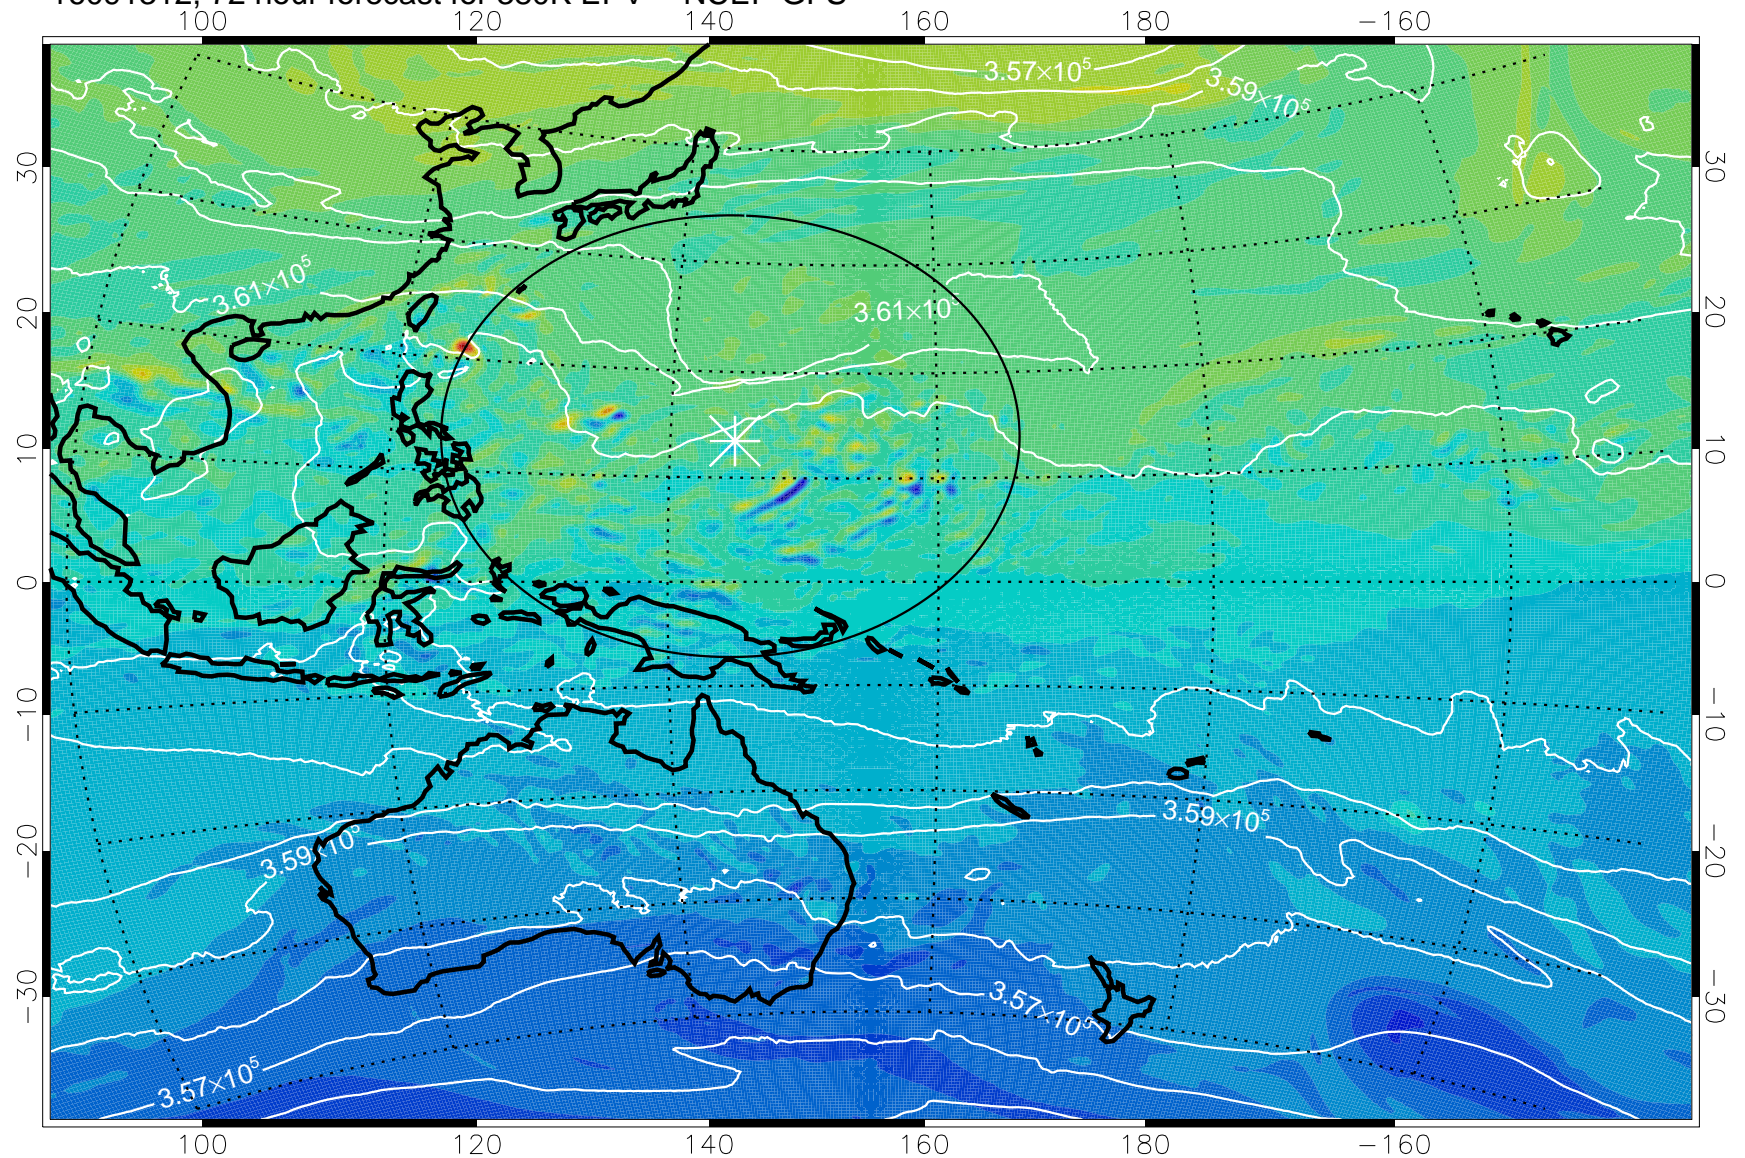

16091218, 54 hour forecast for 380K EPV -- NCEP GFS

380K Montgomery Streamfunction, white

Range ring of 2304 km

16091300, 60 hour forecast for 380K EPV -- NCEP GFS

380K Montgomery Streamfunction, white

Range ring of 2304 km

16091306, 66 hour forecast for 380K EPV -- NCEP GFS

380K Montgomery Streamfunction, white

Range ring of 2304 km

16091312, 72 hour forecast for 380K EPV -- NCEP GFS

380K Montgomery Streamfunction, white

Range ring of 2304 km

16091318, 78 hour forecast for 380K EPV -- NCEP GFS

380K Montgomery Streamfunction, white

Range ring of 2304 km

16091400, 84 hour forecast for 380K EPV -- NCEP GFS

380K Montgomery Streamfunction, white

Range ring of 2304 km

16091406, 90 hour forecast for 380K EPV -- NCEP GFS

380K Montgomery Streamfunction, white

Range ring of 2304 km

16091412, 96 hour forecast for 380K EPV -- NCEP GFS

380K Montgomery Streamfunction, white

Range ring of 2304 km