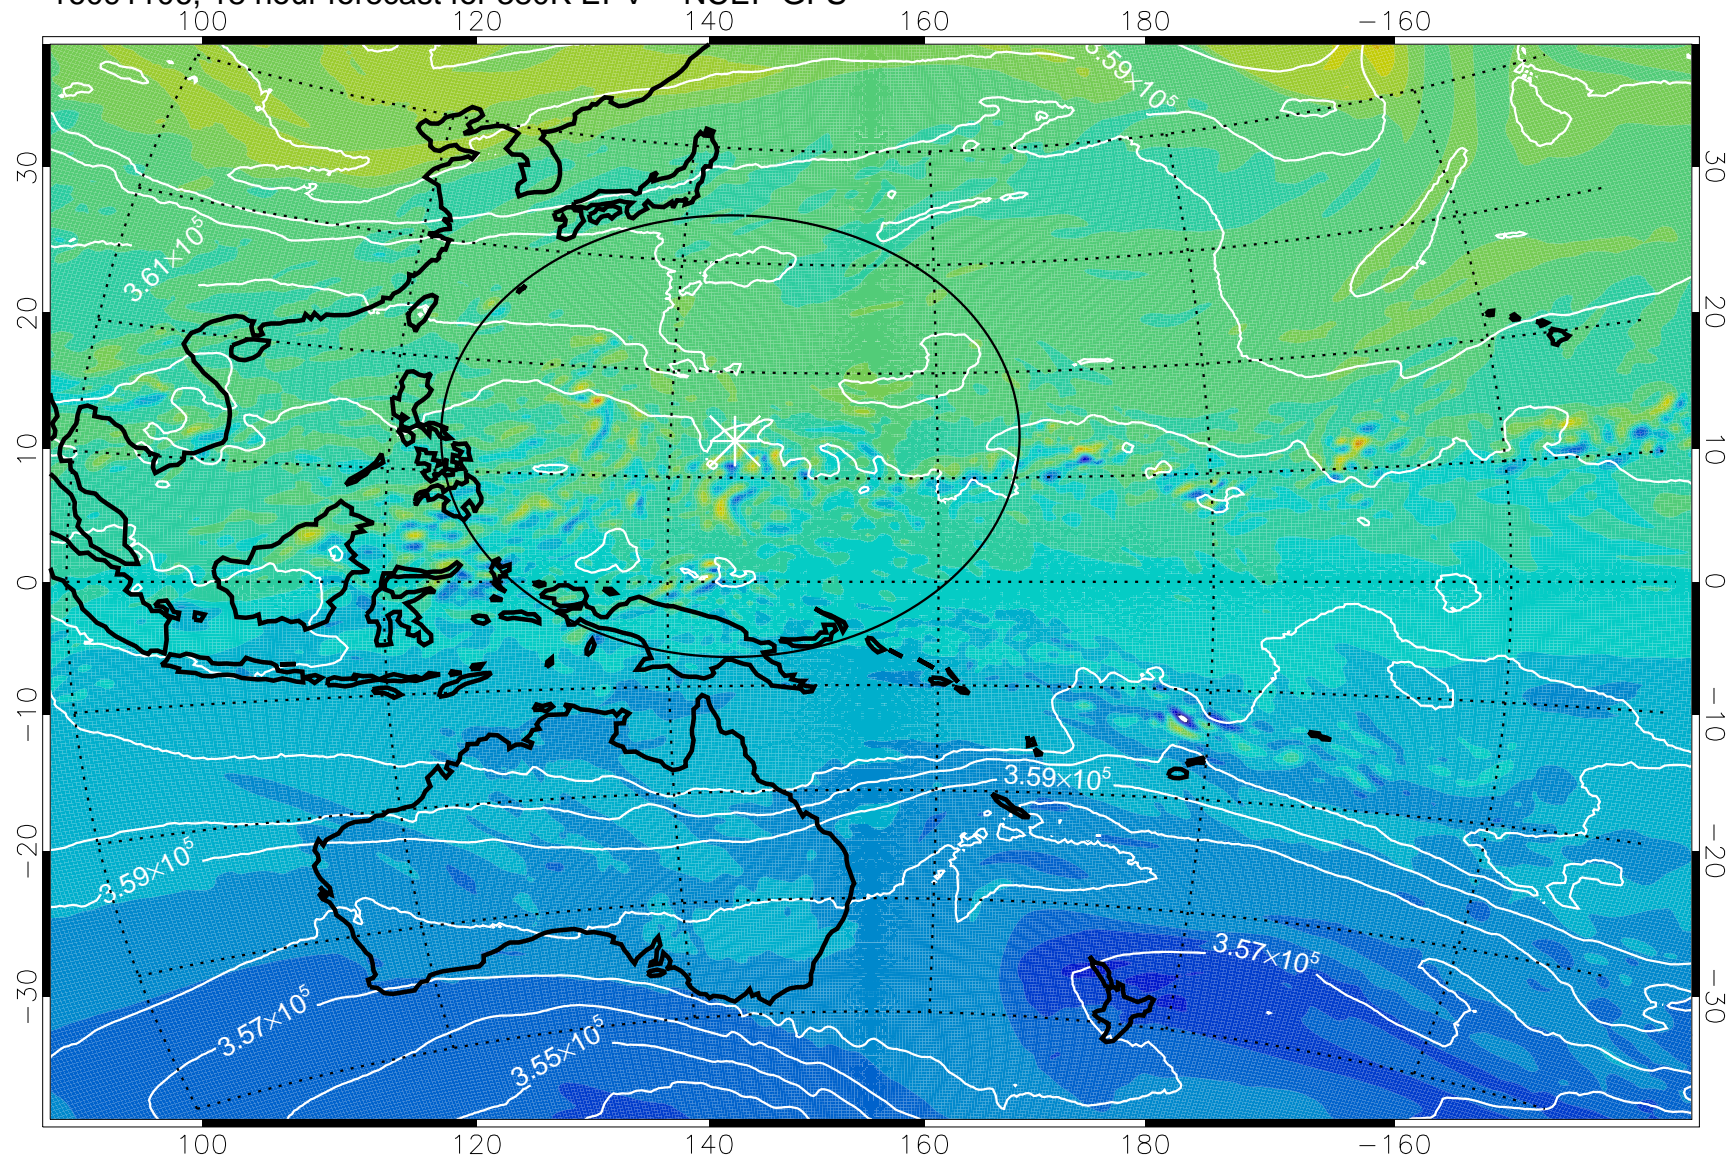

16091018, 6 hour forecast for 380K EPV -- NCEP GFS

380K Montgomery Streamfunction, white

Range ring of 2304 km

16091100, 12 hour forecast for 380K EPV -- NCEP GFS

380K Montgomery Streamfunction, white

Range ring of 2304 km

16091106, 18 hour forecast for 380K EPV -- NCEP GFS

380K Montgomery Streamfunction, white

Range ring of 2304 km

16091112, 24 hour forecast for 380K EPV -- NCEP GFS

380K Montgomery Streamfunction, white

Range ring of 2304 km

16091118, 30 hour forecast for 380K EPV -- NCEP GFS

380K Montgomery Streamfunction, white

Range ring of 2304 km

16091200, 36 hour forecast for 380K EPV -- NCEP GFS

380K Montgomery Streamfunction, white

Range ring of 2304 km

16091206, 42 hour forecast for 380K EPV -- NCEP GFS

380K Montgomery Streamfunction, white

Range ring of 2304 km

16091212, 48 hour forecast for 380K EPV -- NCEP GFS

380K Montgomery Streamfunction, white

Range ring of 2304 km