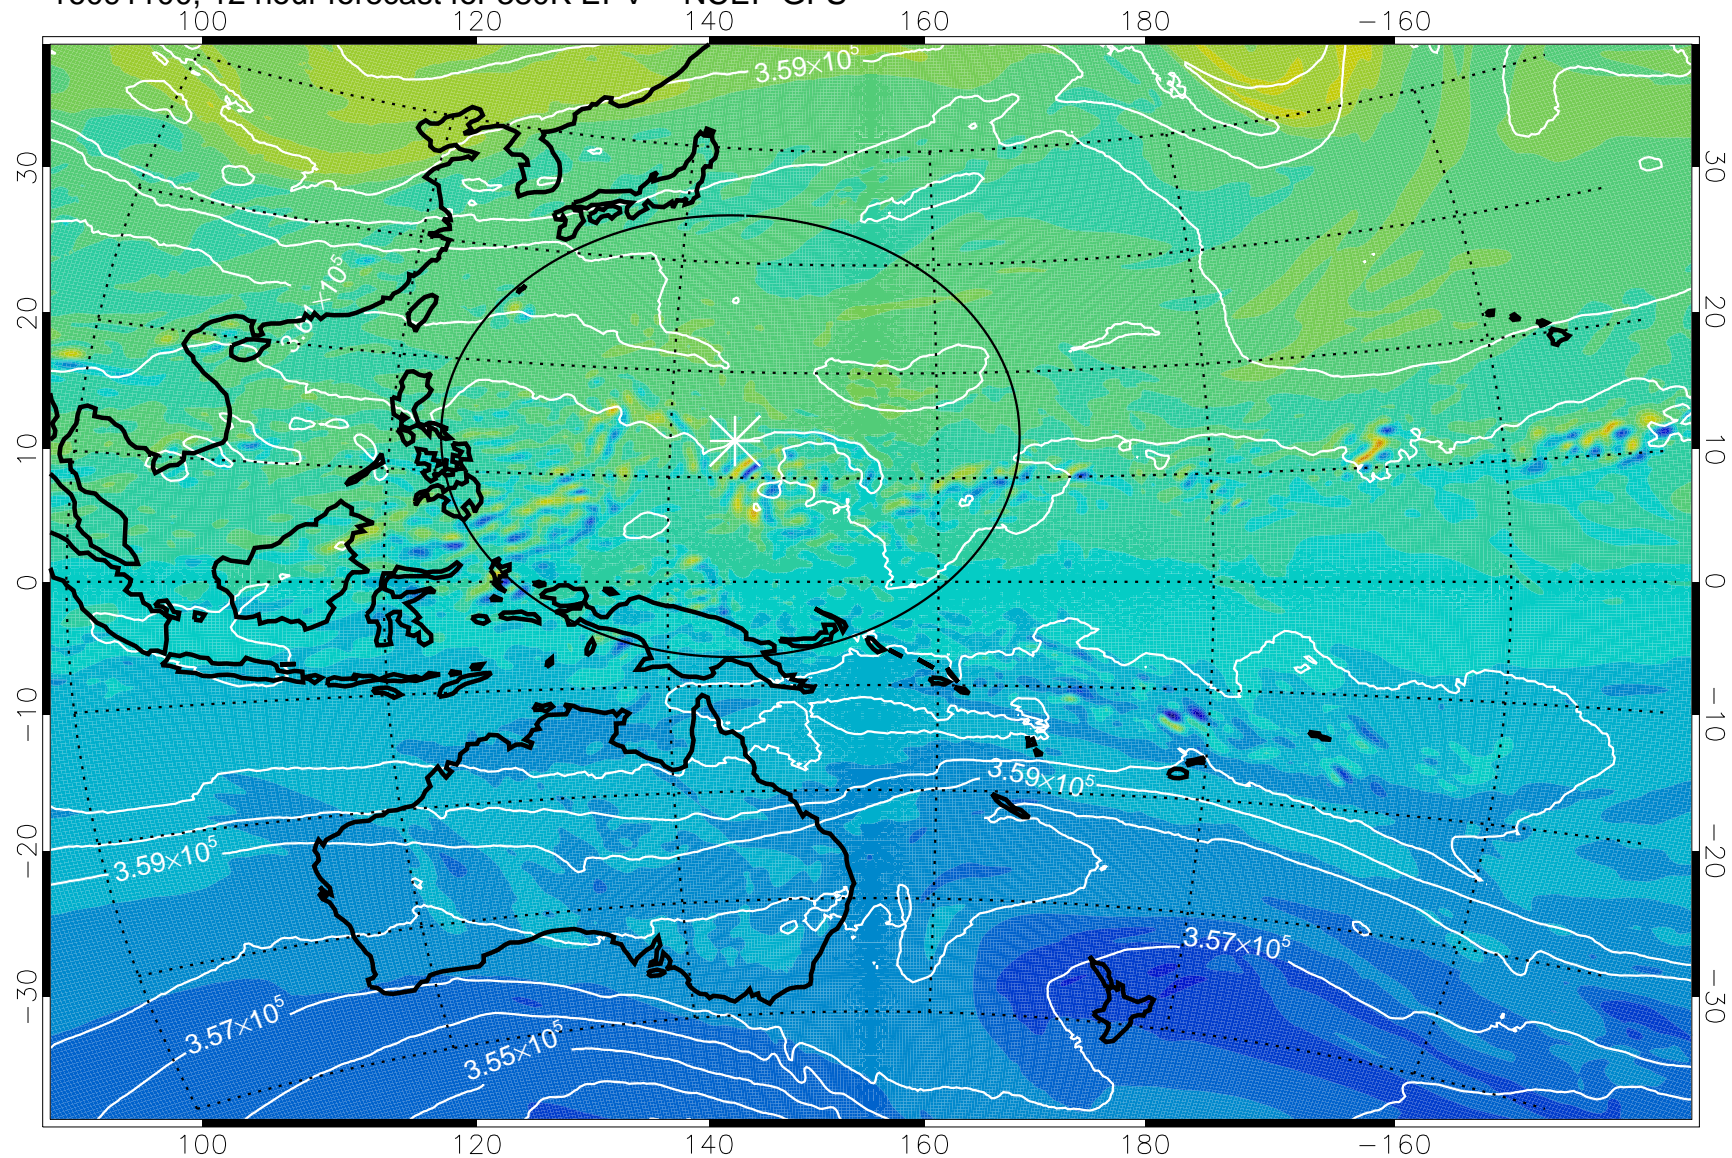

16091018, 6 hour forecast for 380K EPV -- NCEP GFS

380K Montgomery Streamfunction, white

Range ring of 2304 km

16091100, 12 hour forecast for 380K EPV -- NCEP GFS

380K Montgomery Streamfunction, white

Range ring of 2304 km

16091106, 18 hour forecast for 380K EPV -- NCEP GFS

380K Montgomery Streamfunction, white

Range ring of 2304 km

16091112, 24 hour forecast for 380K EPV -- NCEP GFS

380K Montgomery Streamfunction, white

Range ring of 2304 km

16091118, 30 hour forecast for 380K EPV -- NCEP GFS

380K Montgomery Streamfunction, white

Range ring of 2304 km

16091200, 36 hour forecast for 380K EPV -- NCEP GFS

380K Montgomery Streamfunction, white

Range ring of 2304 km

16091206, 42 hour forecast for 380K EPV -- NCEP GFS

380K Montgomery Streamfunction, white

Range ring of 2304 km

16091212, 48 hour forecast for 380K EPV -- NCEP GFS

380K Montgomery Streamfunction, white

Range ring of 2304 km