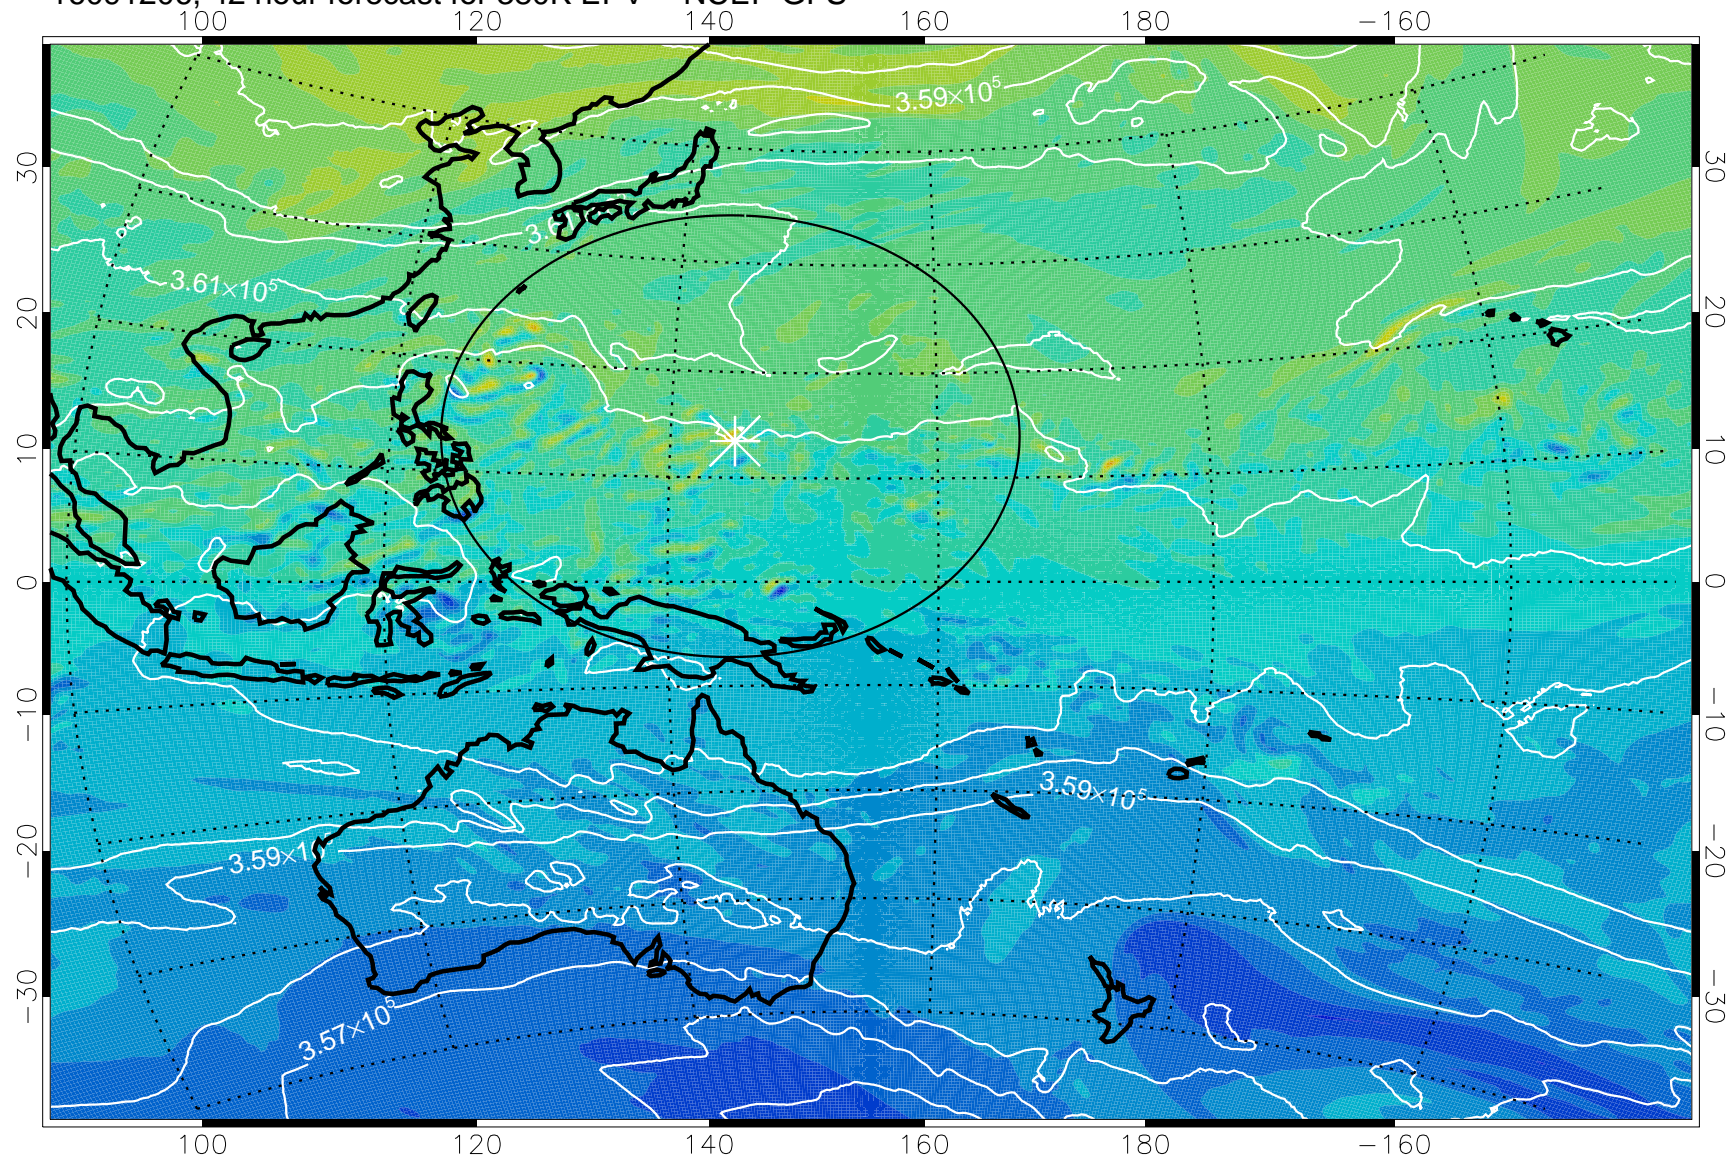

16091106, 18 hour forecast for 380K EPV -- NCEP GFS

380K Montgomery Streamfunction, white

Range ring of 2304 km

16091112, 24 hour forecast for 380K EPV -- NCEP GFS

380K Montgomery Streamfunction, white

Range ring of 2304 km

16091118, 30 hour forecast for 380K EPV -- NCEP GFS

380K Montgomery Streamfunction, white

Range ring of 2304 km

16091200, 36 hour forecast for 380K EPV -- NCEP GFS

380K Montgomery Streamfunction, white

Range ring of 2304 km

16091206, 42 hour forecast for 380K EPV -- NCEP GFS

380K Montgomery Streamfunction, white

Range ring of 2304 km

16091212, 48 hour forecast for 380K EPV -- NCEP GFS

380K Montgomery Streamfunction, white

Range ring of 2304 km

16091218, 54 hour forecast for 380K EPV -- NCEP GFS

380K Montgomery Streamfunction, white

Range ring of 2304 km

16091300, 60 hour forecast for 380K EPV -- NCEP GFS

380K Montgomery Streamfunction, white

Range ring of 2304 km