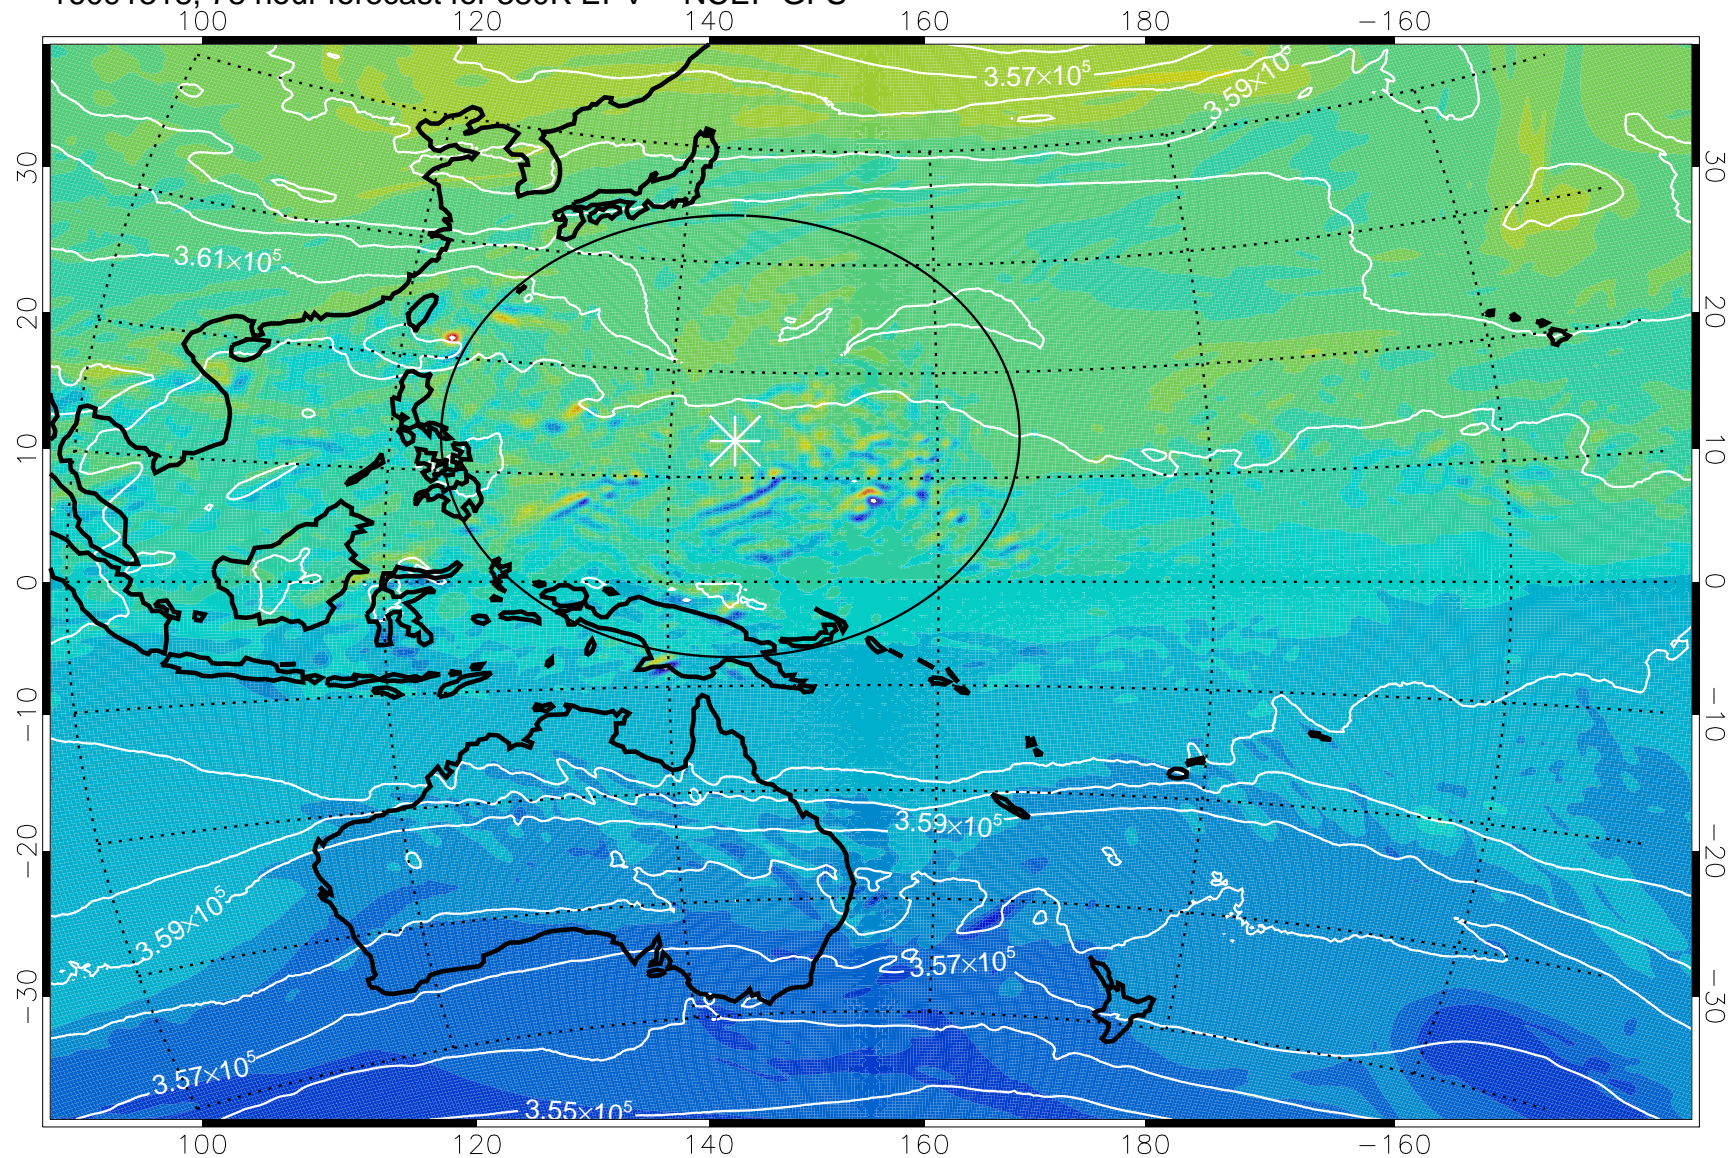

16091218, 54 hour forecast for 380K EPV -- NCEP GFS

380K Montgomery Streamfunction, white

Range ring of 2304 km

16091300, 60 hour forecast for 380K EPV -- NCEP GFS

380K Montgomery Streamfunction, white

Range ring of 2304 km

16091306, 66 hour forecast for 380K EPV -- NCEP GFS

380K Montgomery Streamfunction, white

Range ring of 2304 km

16091312, 72 hour forecast for 380K EPV -- NCEP GFS

380K Montgomery Streamfunction, white

Range ring of 2304 km

16091318, 78 hour forecast for 380K EPV -- NCEP GFS

380K Montgomery Streamfunction, white

Range ring of 2304 km

16091400, 84 hour forecast for 380K EPV -- NCEP GFS

380K Montgomery Streamfunction, white

Range ring of 2304 km

16091406, 90 hour forecast for 380K EPV -- NCEP GFS

380K Montgomery Streamfunction, white

Range ring of 2304 km

16091412, 96 hour forecast for 380K EPV -- NCEP GFS

380K Montgomery Streamfunction, white

Range ring of 2304 km