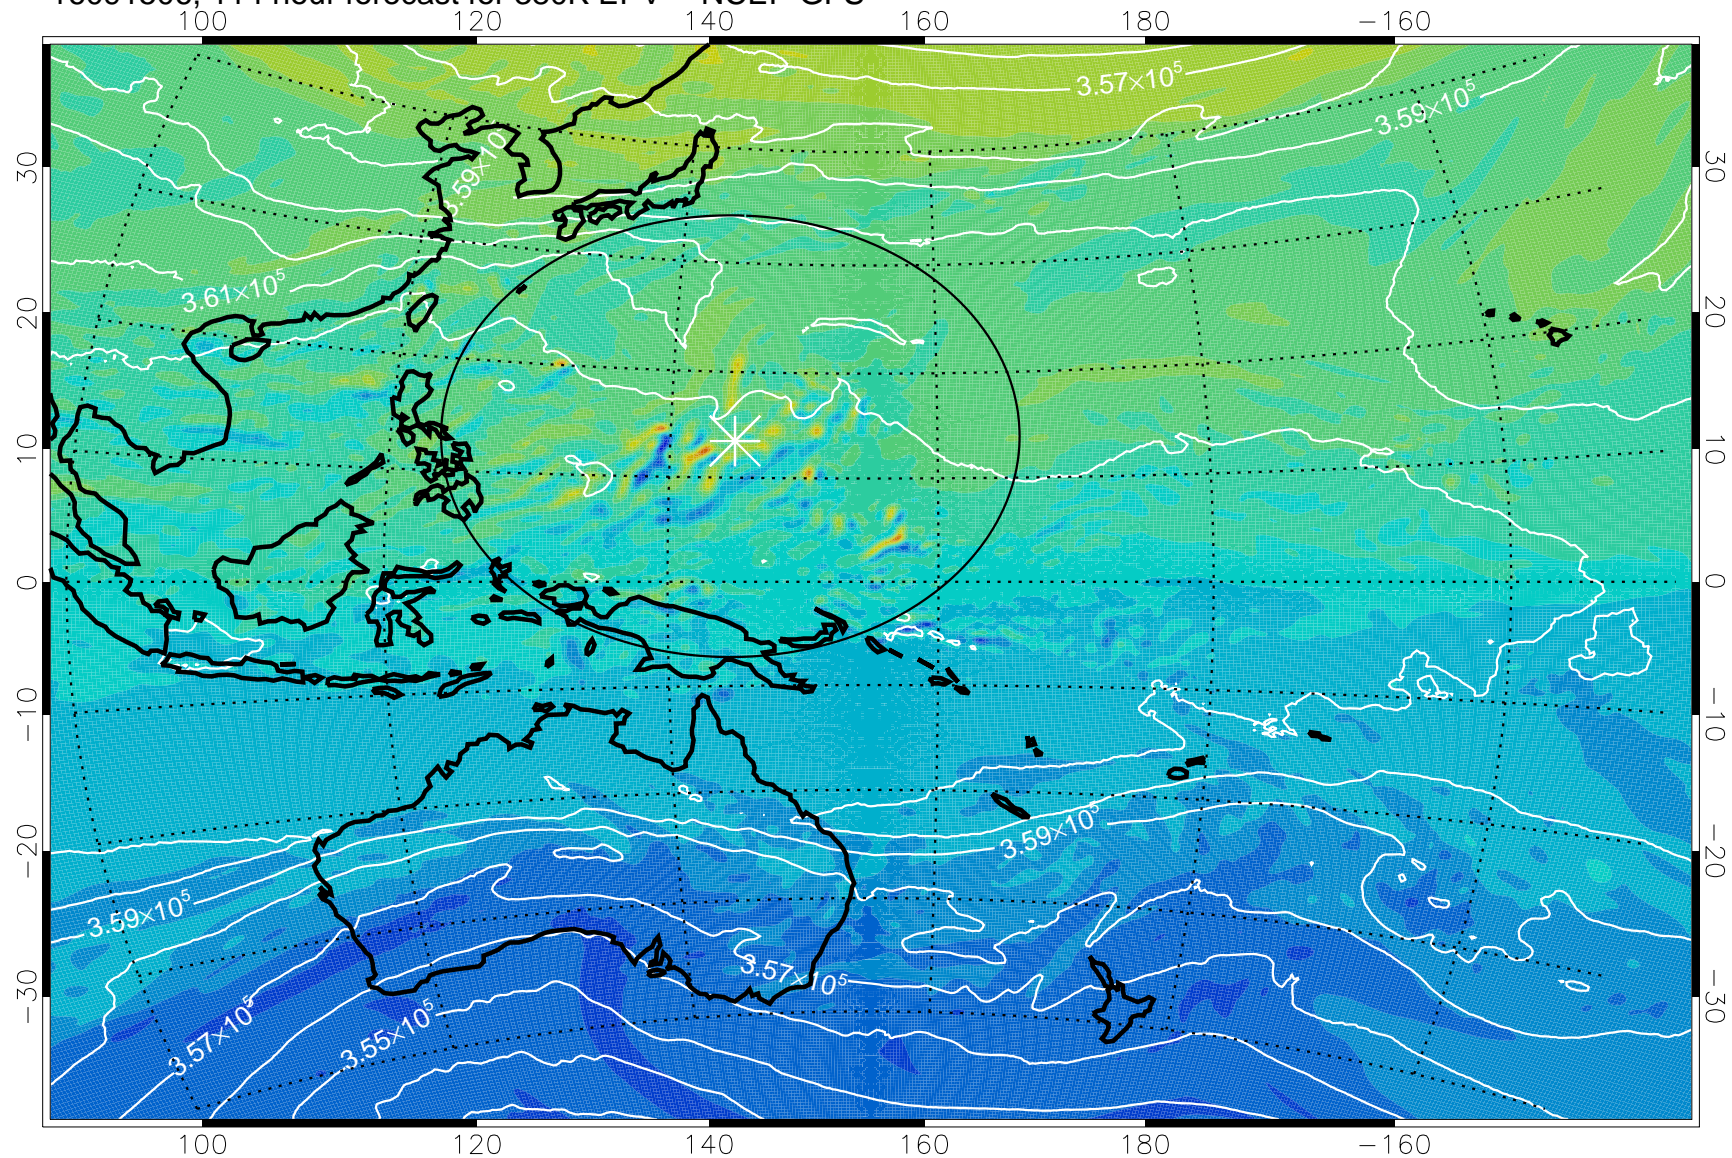

16091406, 90 hour forecast for 380K EPV -- NCEP GFS

380K Montgomery Streamfunction, white

Range ring of 2304 km

16091412, 96 hour forecast for 380K EPV -- NCEP GFS

380K Montgomery Streamfunction, white

Range ring of 2304 km

16091418, 102 hour forecast for 380K EPV -- NCEP GFS

380K Montgomery Streamfunction, white

Range ring of 2304 km

16091500, 108 hour forecast for 380K EPV -- NCEP GFS

380K Montgomery Streamfunction, white

Range ring of 2304 km

16091506, 114 hour forecast for 380K EPV -- NCEP GFS

380K Montgomery Streamfunction, white

Range ring of 2304 km

16091512, 120 hour forecast for 380K EPV -- NCEP GFS

380K Montgomery Streamfunction, white

Range ring of 2304 km