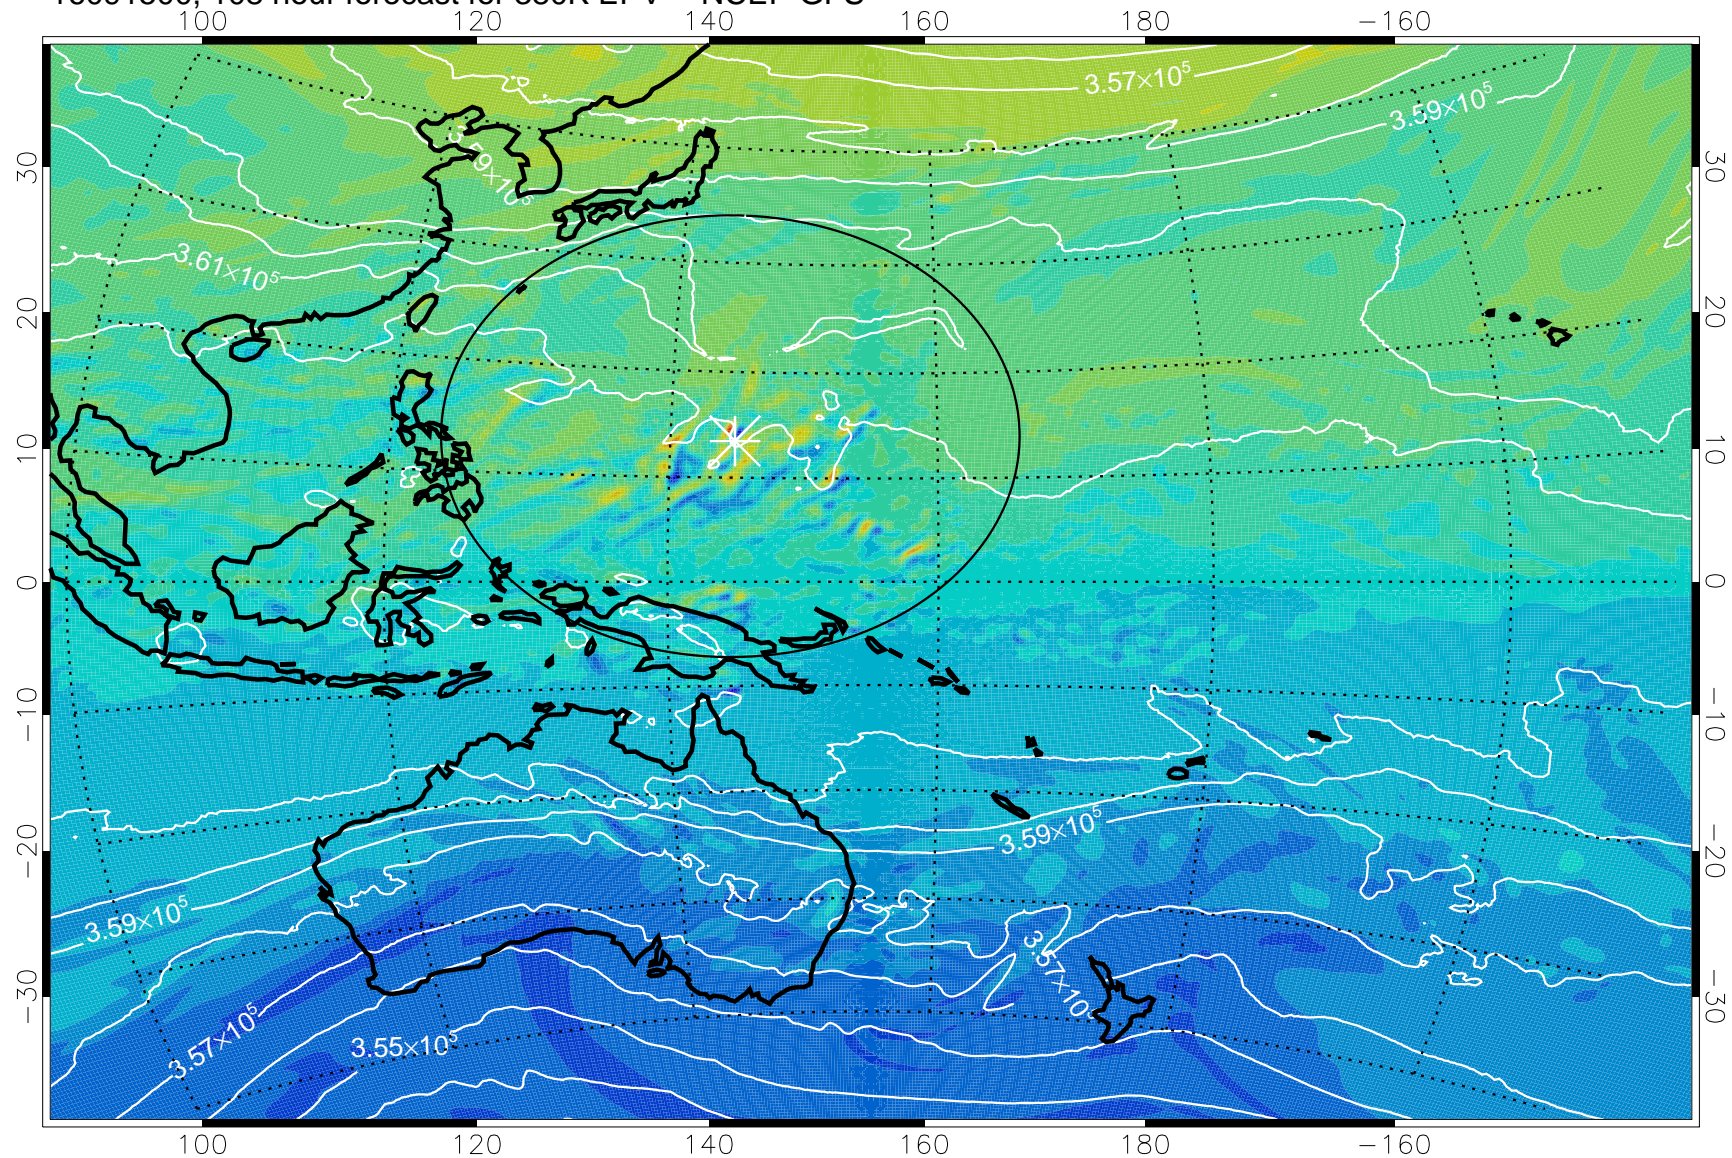

16091406, 90 hour forecast for 380K EPV -- NCEP GFS

380K Montgomery Streamfunction, white

Range ring of 2304 km

16091412, 96 hour forecast for 380K EPV -- NCEP GFS

380K Montgomery Streamfunction, white

Range ring of 2304 km

16091418, 102 hour forecast for 380K EPV -- NCEP GFS

380K Montgomery Streamfunction, white

Range ring of 2304 km

16091500, 108 hour forecast for 380K EPV -- NCEP GFS

380K Montgomery Streamfunction, white

Range ring of 2304 km

16091506, 114 hour forecast for 380K EPV -- NCEP GFS

380K Montgomery Streamfunction, white

Range ring of 2304 km

16091512, 120 hour forecast for 380K EPV -- NCEP GFS

380K Montgomery Streamfunction, white

Range ring of 2304 km