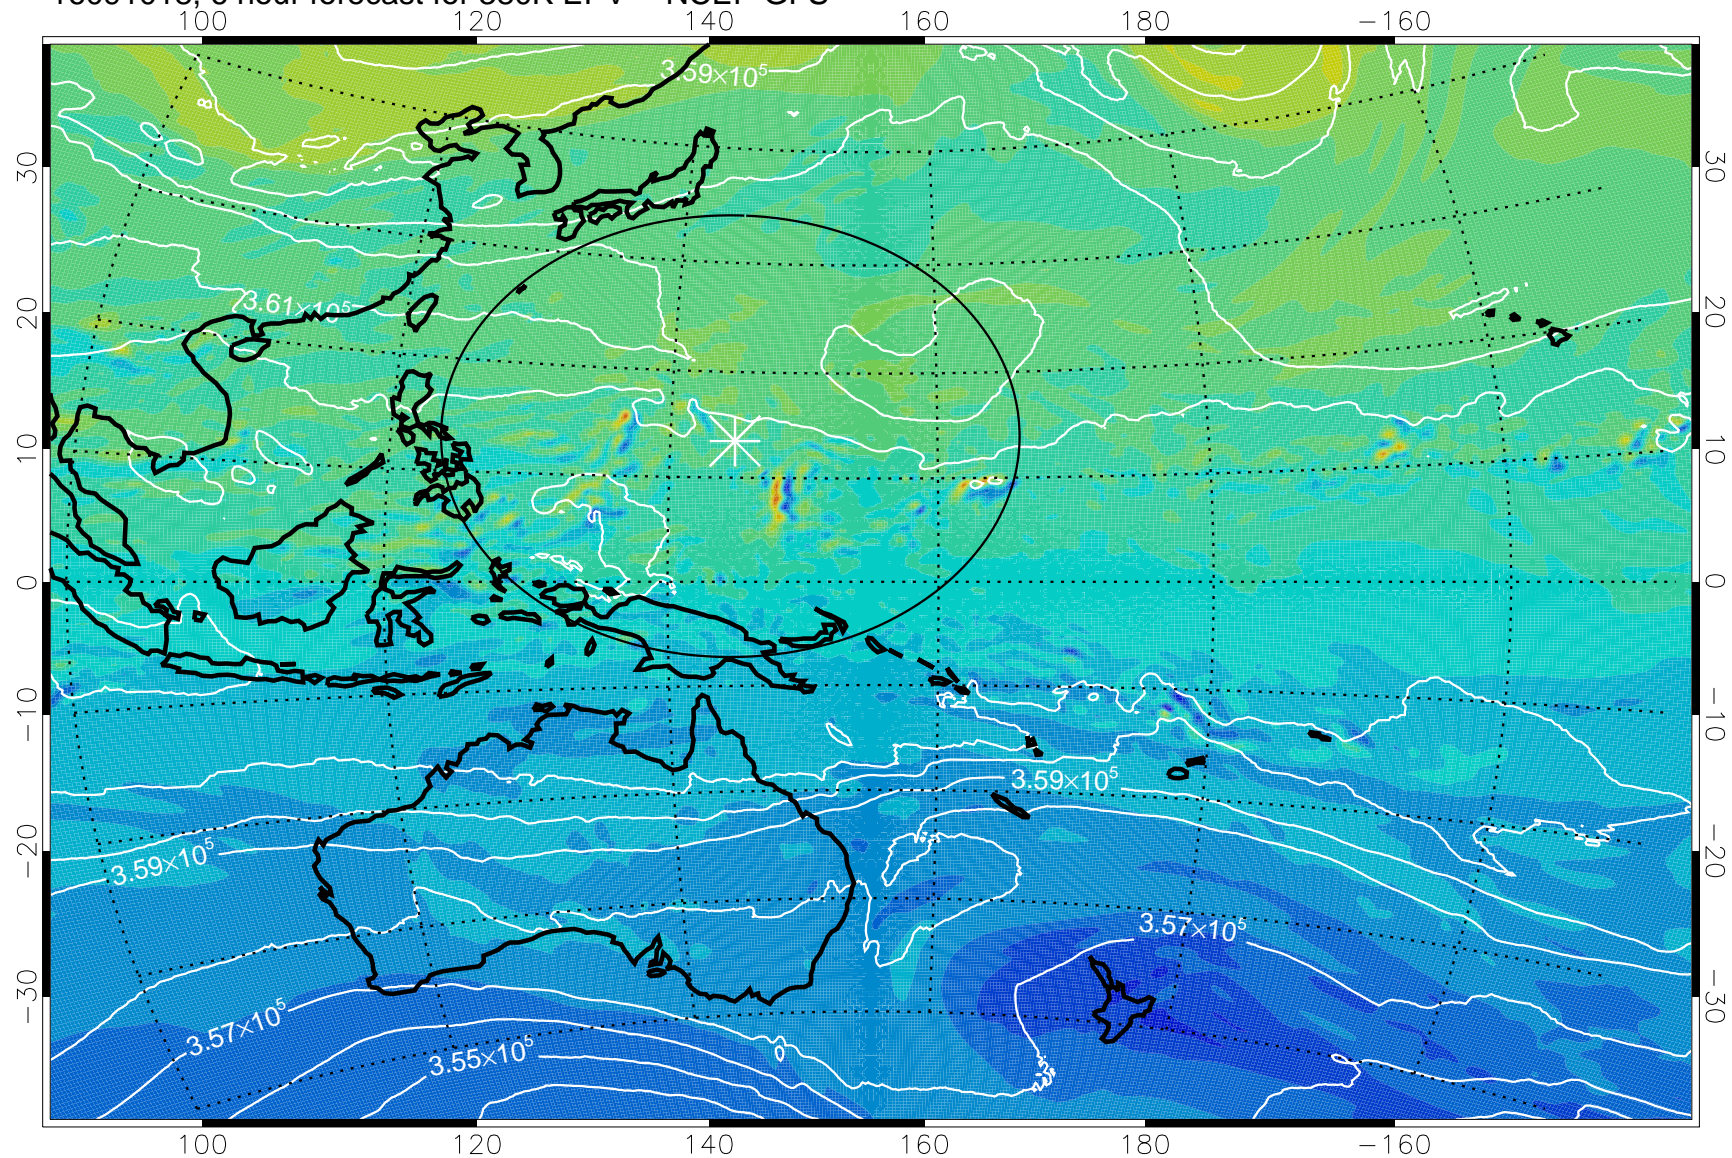

16091018, 6 hour forecast for 380K EPV -- NCEP GFS

380K Montgomery Streamfunction, white

Range ring of 2304 km

16091100, 12 hour forecast for 380K EPV -- NCEP GFS

380K Montgomery Streamfunction, white

Range ring of 2304 km

16091106, 18 hour forecast for 380K EPV -- NCEP GFS

380K Montgomery Streamfunction, white

Range ring of 2304 km

16091112, 24 hour forecast for 380K EPV -- NCEP GFS

380K Montgomery Streamfunction, white

Range ring of 2304 km

16091118, 30 hour forecast for 380K EPV -- NCEP GFS

380K Montgomery Streamfunction, white

Range ring of 2304 km

16091200, 36 hour forecast for 380K EPV -- NCEP GFS

380K Montgomery Streamfunction, white

Range ring of 2304 km

16091206, 42 hour forecast for 380K EPV -- NCEP GFS

380K Montgomery Streamfunction, white

Range ring of 2304 km

16091212, 48 hour forecast for 380K EPV -- NCEP GFS

380K Montgomery Streamfunction, white

Range ring of 2304 km