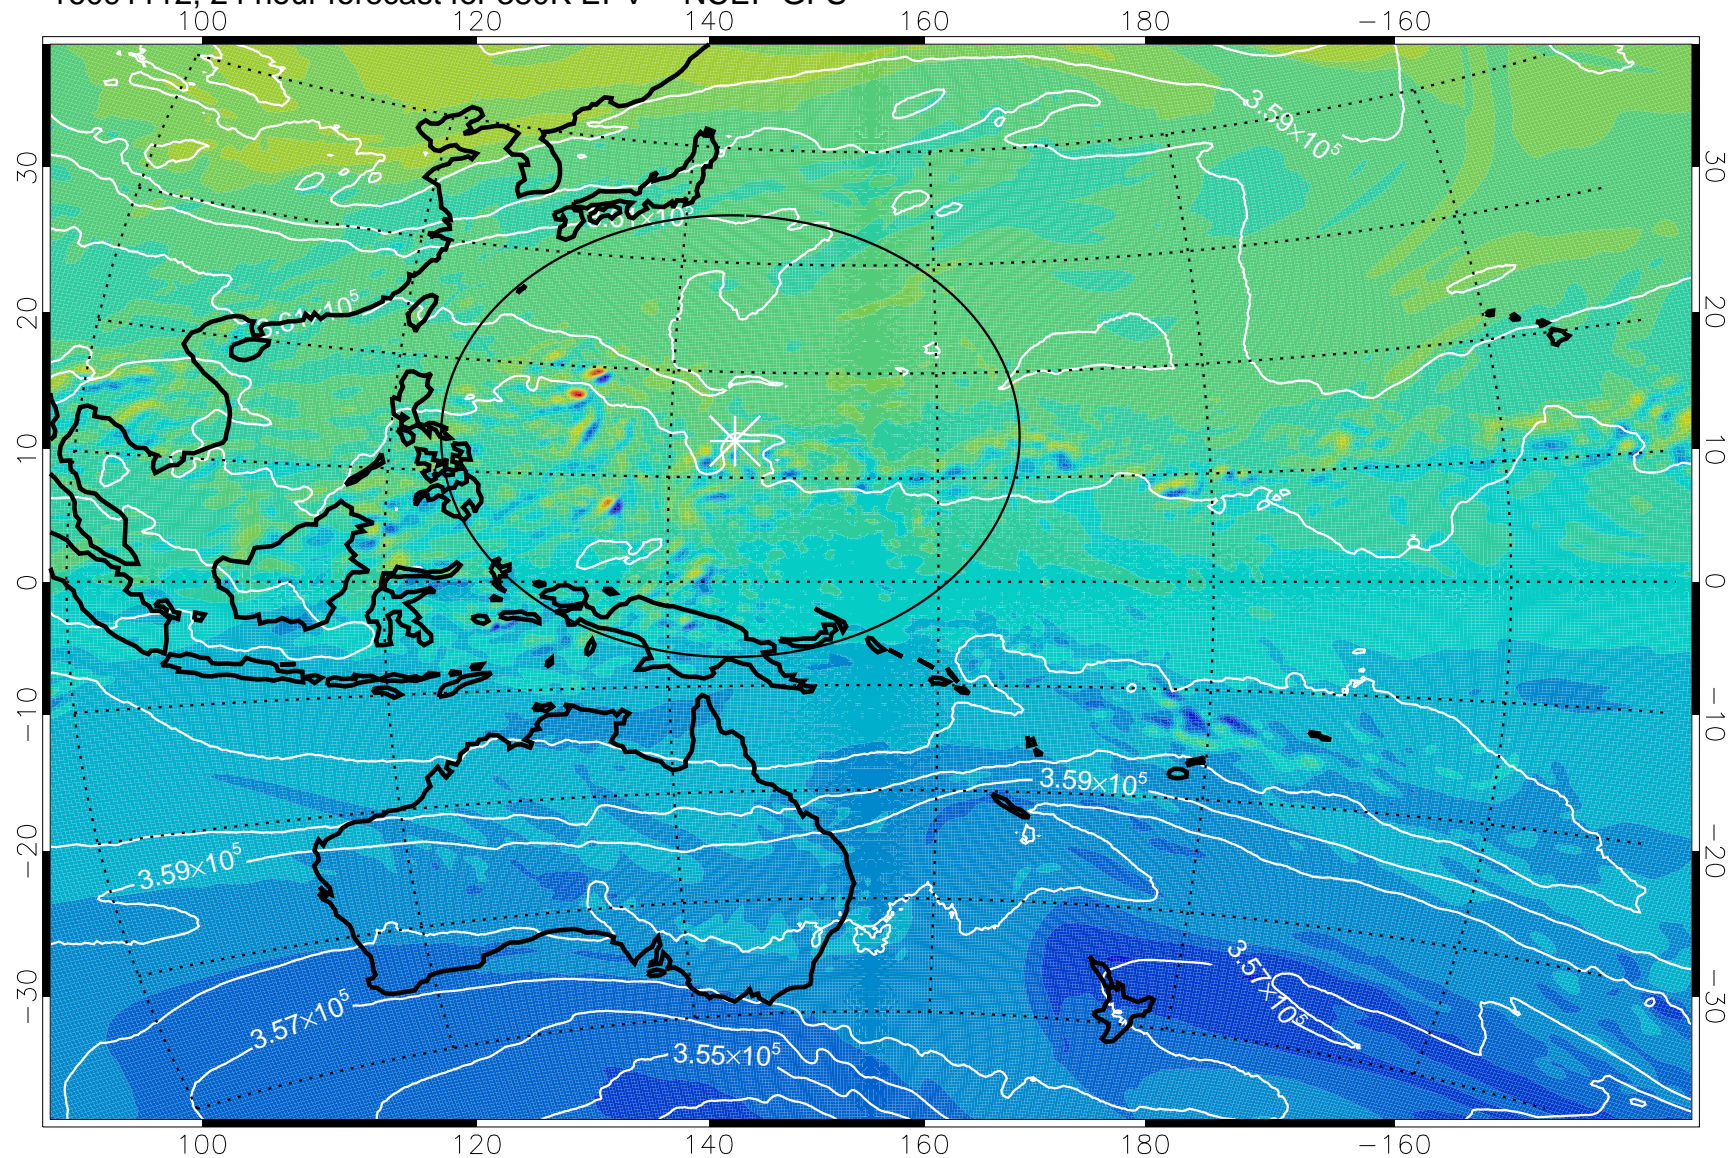

16091106, 18 hour forecast for 380K EPV -- NCEP GFS

380K Montgomery Streamfunction, white

Range ring of 2304 km

16091112, 24 hour forecast for 380K EPV -- NCEP GFS

380K Montgomery Streamfunction, white

Range ring of 2304 km

16091118, 30 hour forecast for 380K EPV -- NCEP GFS

380K Montgomery Streamfunction, white

Range ring of 2304 km

16091200, 36 hour forecast for 380K EPV -- NCEP GFS

380K Montgomery Streamfunction, white

Range ring of 2304 km

16091206, 42 hour forecast for 380K EPV -- NCEP GFS

380K Montgomery Streamfunction, white

Range ring of 2304 km

16091212, 48 hour forecast for 380K EPV -- NCEP GFS

380K Montgomery Streamfunction, white

Range ring of 2304 km

16091218, 54 hour forecast for 380K EPV -- NCEP GFS

380K Montgomery Streamfunction, white

Range ring of 2304 km

16091300, 60 hour forecast for 380K EPV -- NCEP GFS

380K Montgomery Streamfunction, white

Range ring of 2304 km