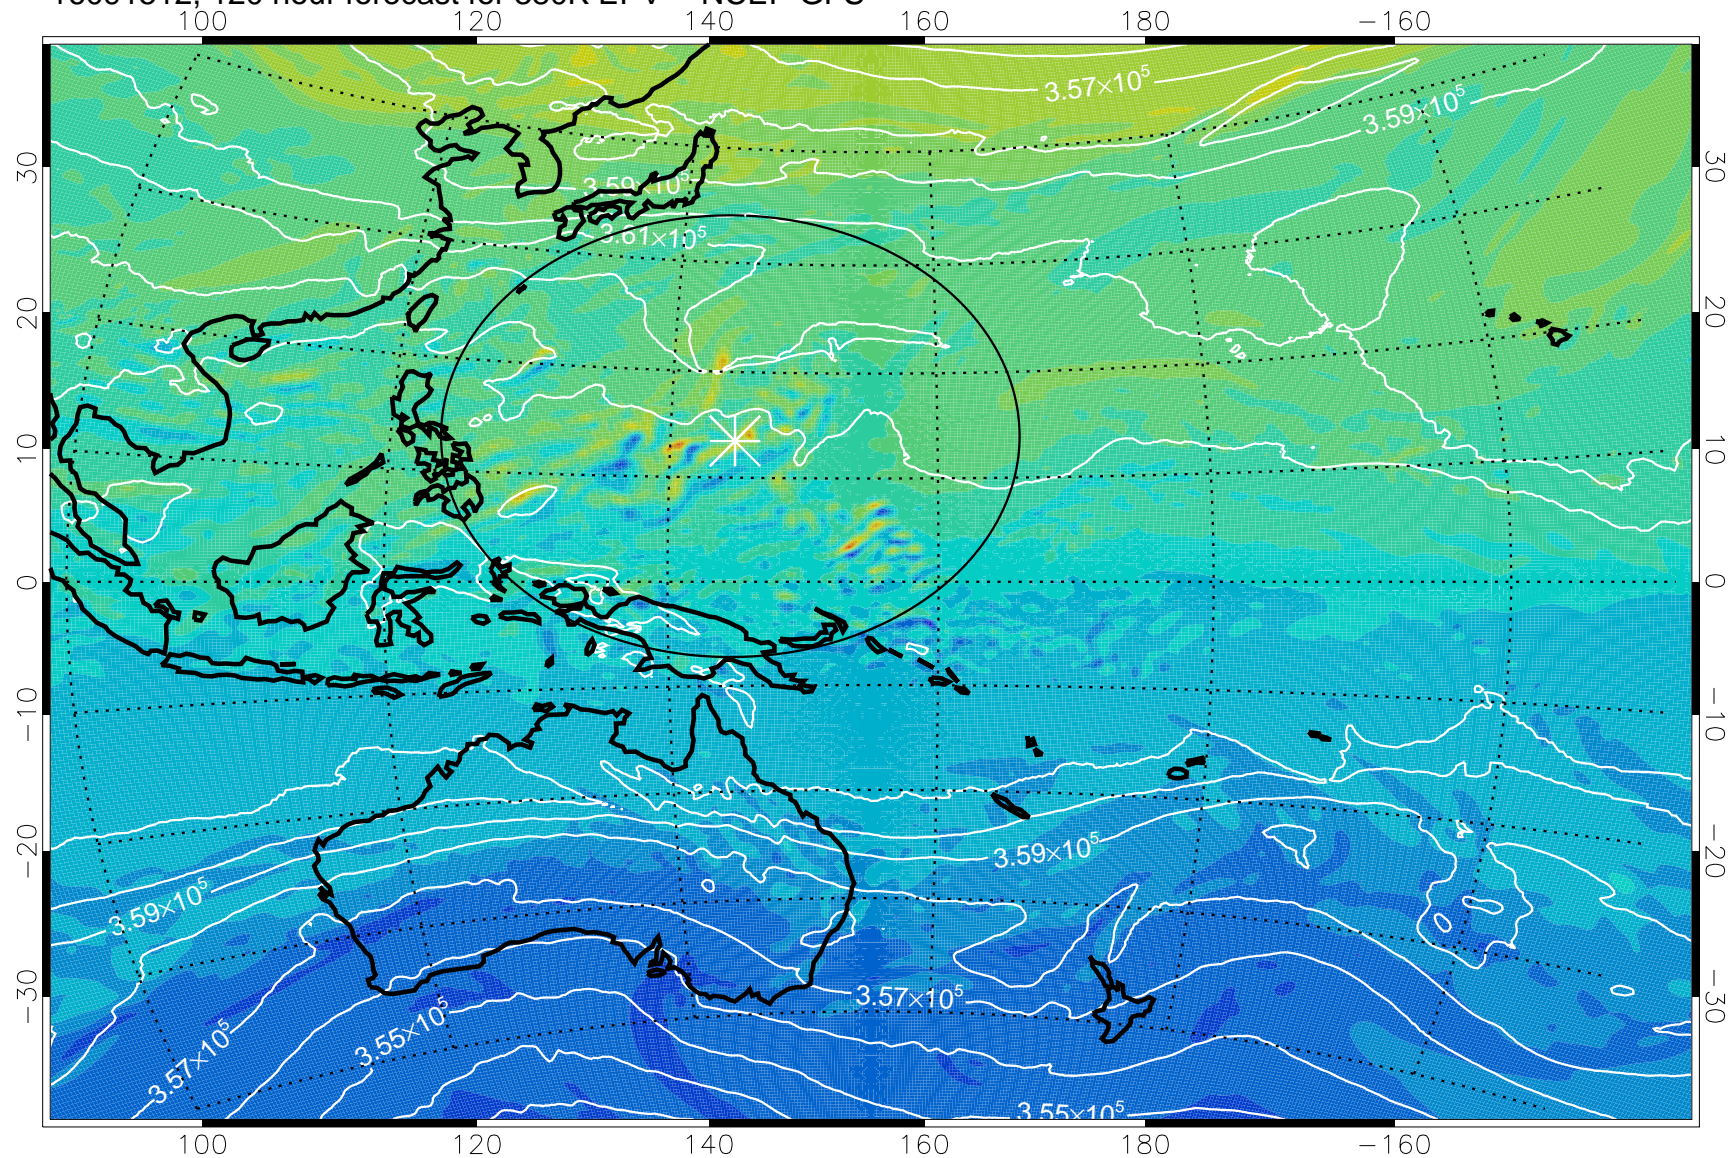

16091418, 102 hour forecast for 380K EPV -- NCEP GFS

380K Montgomery Streamfunction, white

Range ring of 2304 km

16091500, 108 hour forecast for 380K EPV -- NCEP GFS

380K Montgomery Streamfunction, white

Range ring of 2304 km

16091506, 114 hour forecast for 380K EPV -- NCEP GFS

380K Montgomery Streamfunction, white

Range ring of 2304 km

16091512, 120 hour forecast for 380K EPV -- NCEP GFS

380K Montgomery Streamfunction, white

Range ring of 2304 km