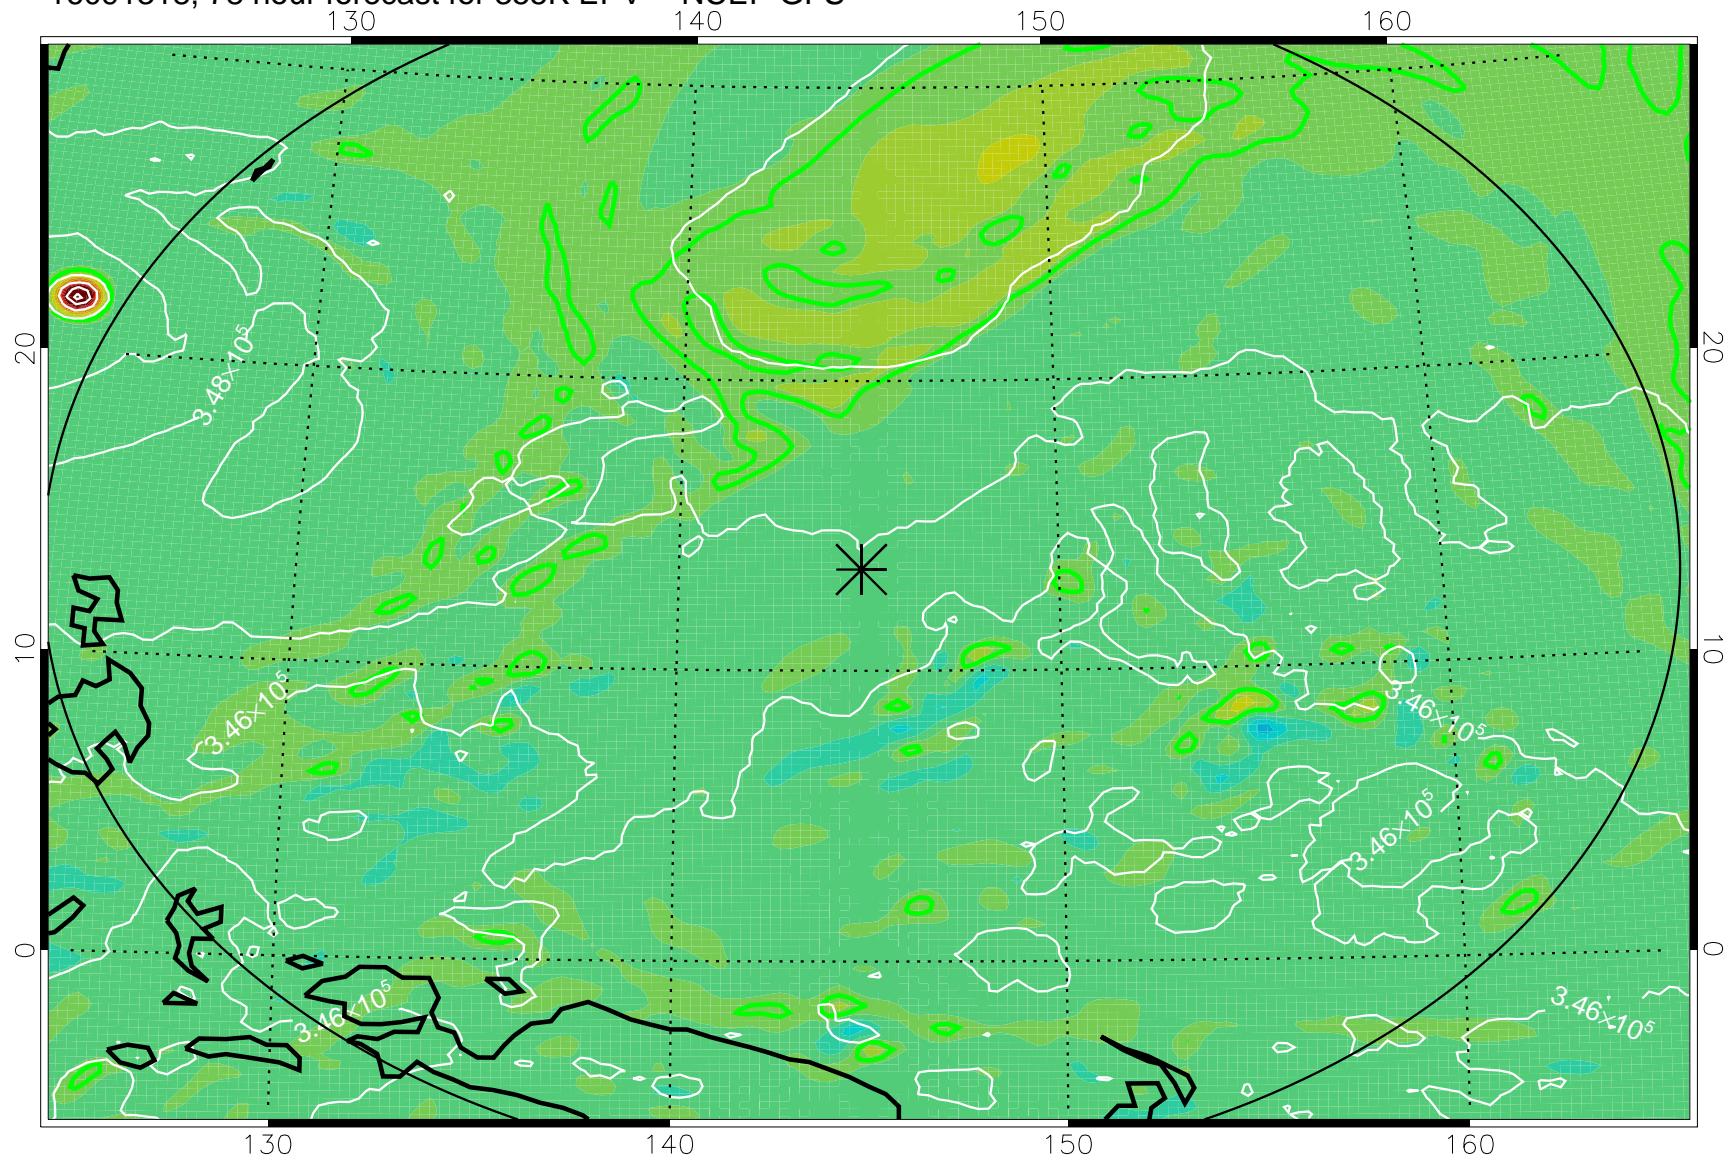

16091306, 66 hour forecast for 355K EPV -- NCEP GFS

355K Montgomery Streamfunction, white
EPV Tropopause (2 PVU) Position
Range ring of 2304 km

16091312, 72 hour forecast for 355K EPV -- NCEP GFS

355K Montgomery Streamfunction, white
EPV Tropopause (2 PVU) Position
Range ring of 2304 km

16091318, 78 hour forecast for 355K EPV -- NCEP GFS

355K Montgomery Streamfunction, white
EPV Tropopause (2 PVU) Position
Range ring of 2304 km

16091400, 84 hour forecast for 355K EPV -- NCEP GFS

355K Montgomery Streamfunction, white
EPV Tropopause (2 PVU) Position
Range ring of 2304 km

16091406, 90 hour forecast for 355K EPV -- NCEP GFS

355K Montgomery Streamfunction, white
EPV Tropopause (2 PVU) Position
Range ring of 2304 km

16091412, 96 hour forecast for 355K EPV -- NCEP GFS

355K Montgomery Streamfunction, white
EPV Tropopause (2 PVU) Position
Range ring of 2304 km

16091418, 102 hour forecast for 355K EPV -- NCEP GFS

355K Montgomery Streamfunction, white
EPV Tropopause (2 PVU) Position
Range ring of 2304 km

16091500, 108 hour forecast for 355K EPV -- NCEP GFS

355K Montgomery Streamfunction, white
EPV Tropopause (2 PVU) Position
Range ring of 2304 km