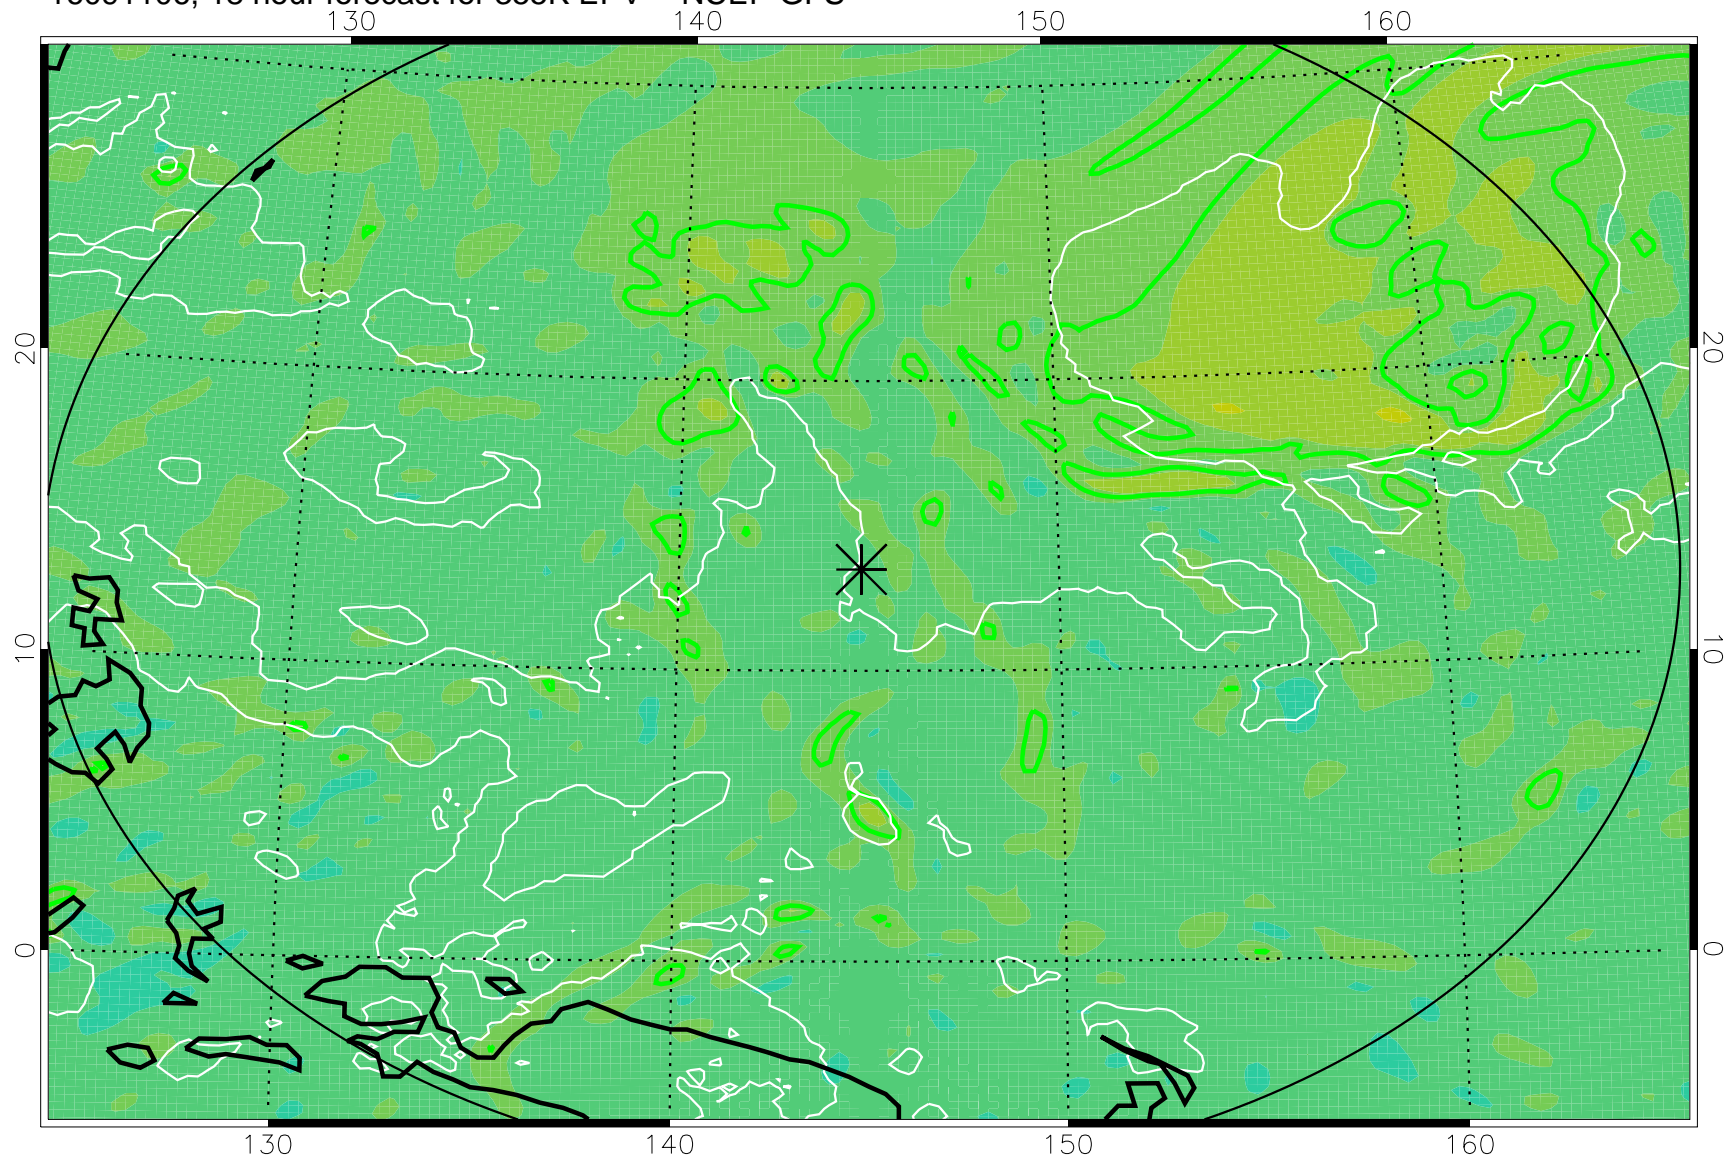

16091018, 6 hour forecast for 355K EPV -- NCEP GFS

355K Montgomery Streamfunction, white
EPV Tropopause (2 PVU) Position
Range ring of 2304 km

16091100, 12 hour forecast for 355K EPV -- NCEP GFS

355K Montgomery Streamfunction, white
EPV Tropopause (2 PVU) Position
Range ring of 2304 km

16091106, 18 hour forecast for 355K EPV -- NCEP GFS

355K Montgomery Streamfunction, white
EPV Tropopause (2 PVU) Position
Range ring of 2304 km

16091112, 24 hour forecast for 355K EPV -- NCEP GFS

355K Montgomery Streamfunction, white
EPV Tropopause (2 PVU) Position
Range ring of 2304 km

16091118, 30 hour forecast for 355K EPV -- NCEP GFS

355K Montgomery Streamfunction, white
EPV Tropopause (2 PVU) Position
Range ring of 2304 km

16091200, 36 hour forecast for 355K EPV -- NCEP GFS

355K Montgomery Streamfunction, white
EPV Tropopause (2 PVU) Position
Range ring of 2304 km

16091206, 42 hour forecast for 355K EPV -- NCEP GFS

355K Montgomery Streamfunction, white
EPV Tropopause (2 PVU) Position
Range ring of 2304 km

16091212, 48 hour forecast for 355K EPV -- NCEP GFS

355K Montgomery Streamfunction, white
EPV Tropopause (2 PVU) Position
Range ring of 2304 km