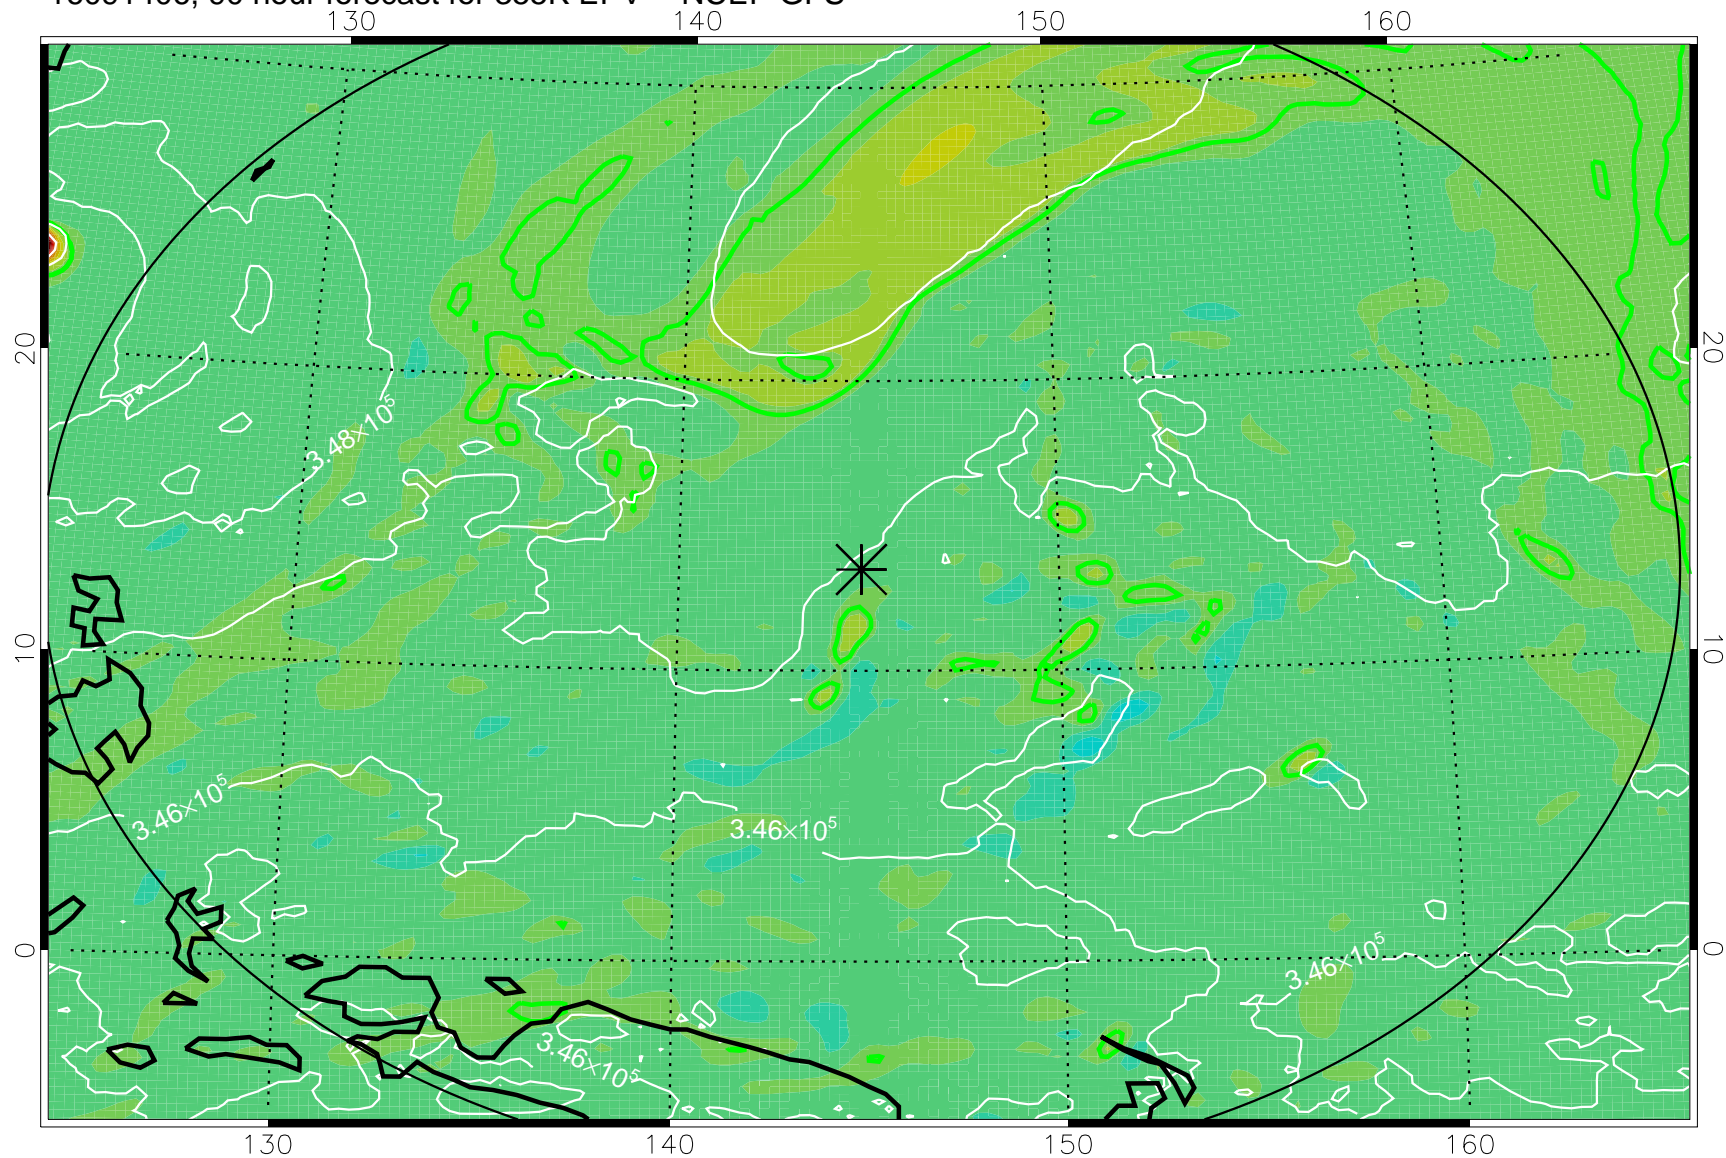

16091306, 66 hour forecast for 355K EPV -- NCEP GFS

355K Montgomery Streamfunction, white
EPV Tropopause (2 PVU) Position
Range ring of 2304 km

16091312, 72 hour forecast for 355K EPV -- NCEP GFS

355K Montgomery Streamfunction, white
EPV Tropopause (2 PVU) Position
Range ring of 2304 km

16091318, 78 hour forecast for 355K EPV -- NCEP GFS

355K Montgomery Streamfunction, white
EPV Tropopause (2 PVU) Position
Range ring of 2304 km

16091400, 84 hour forecast for 355K EPV -- NCEP GFS

355K Montgomery Streamfunction, white
EPV Tropopause (2 PVU) Position
Range ring of 2304 km

16091406, 90 hour forecast for 355K EPV -- NCEP GFS

355K Montgomery Streamfunction, white
EPV Tropopause (2 PVU) Position
Range ring of 2304 km

16091412, 96 hour forecast for 355K EPV -- NCEP GFS

355K Montgomery Streamfunction, white
EPV Tropopause (2 PVU) Position
Range ring of 2304 km

16091418, 102 hour forecast for 355K EPV -- NCEP GFS

355K Montgomery Streamfunction, white
EPV Tropopause (2 PVU) Position
Range ring of 2304 km

16091500, 108 hour forecast for 355K EPV -- NCEP GFS

355K Montgomery Streamfunction, white
EPV Tropopause (2 PVU) Position
Range ring of 2304 km