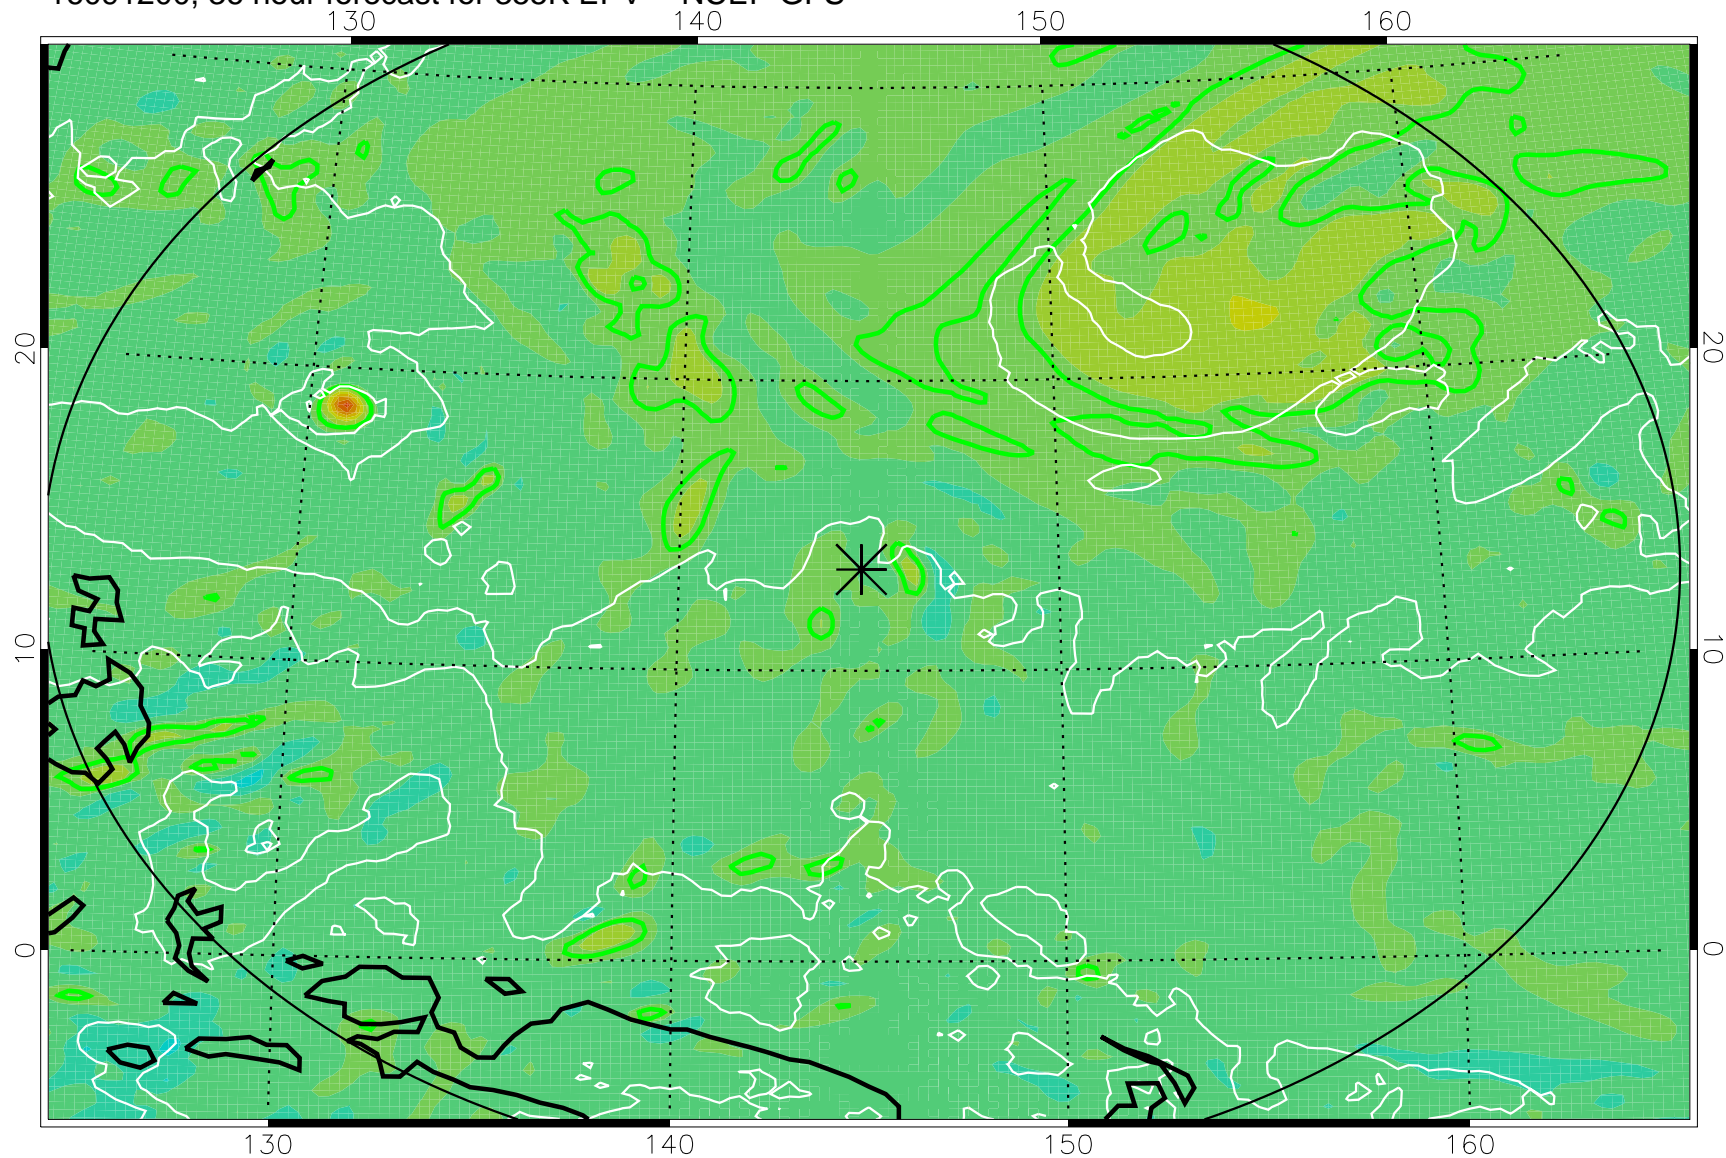

16091018, 6 hour forecast for 355K EPV -- NCEP GFS

355K Montgomery Streamfunction, white
EPV Tropopause (2 PVU) Position
Range ring of 2304 km

16091100, 12 hour forecast for 355K EPV -- NCEP GFS

355K Montgomery Streamfunction, white
EPV Tropopause (2 PVU) Position
Range ring of 2304 km

16091106, 18 hour forecast for 355K EPV -- NCEP GFS

355K Montgomery Streamfunction, white
EPV Tropopause (2 PVU) Position
Range ring of 2304 km

16091112, 24 hour forecast for 355K EPV -- NCEP GFS

355K Montgomery Streamfunction, white
EPV Tropopause (2 PVU) Position
Range ring of 2304 km

16091118, 30 hour forecast for 355K EPV -- NCEP GFS

355K Montgomery Streamfunction, white
EPV Tropopause (2 PVU) Position
Range ring of 2304 km

16091200, 36 hour forecast for 355K EPV -- NCEP GFS

355K Montgomery Streamfunction, white
EPV Tropopause (2 PVU) Position
Range ring of 2304 km

16091206, 42 hour forecast for 355K EPV -- NCEP GFS

355K Montgomery Streamfunction, white
EPV Tropopause (2 PVU) Position
Range ring of 2304 km

16091212, 48 hour forecast for 355K EPV -- NCEP GFS

355K Montgomery Streamfunction, white
EPV Tropopause (2 PVU) Position
Range ring of 2304 km