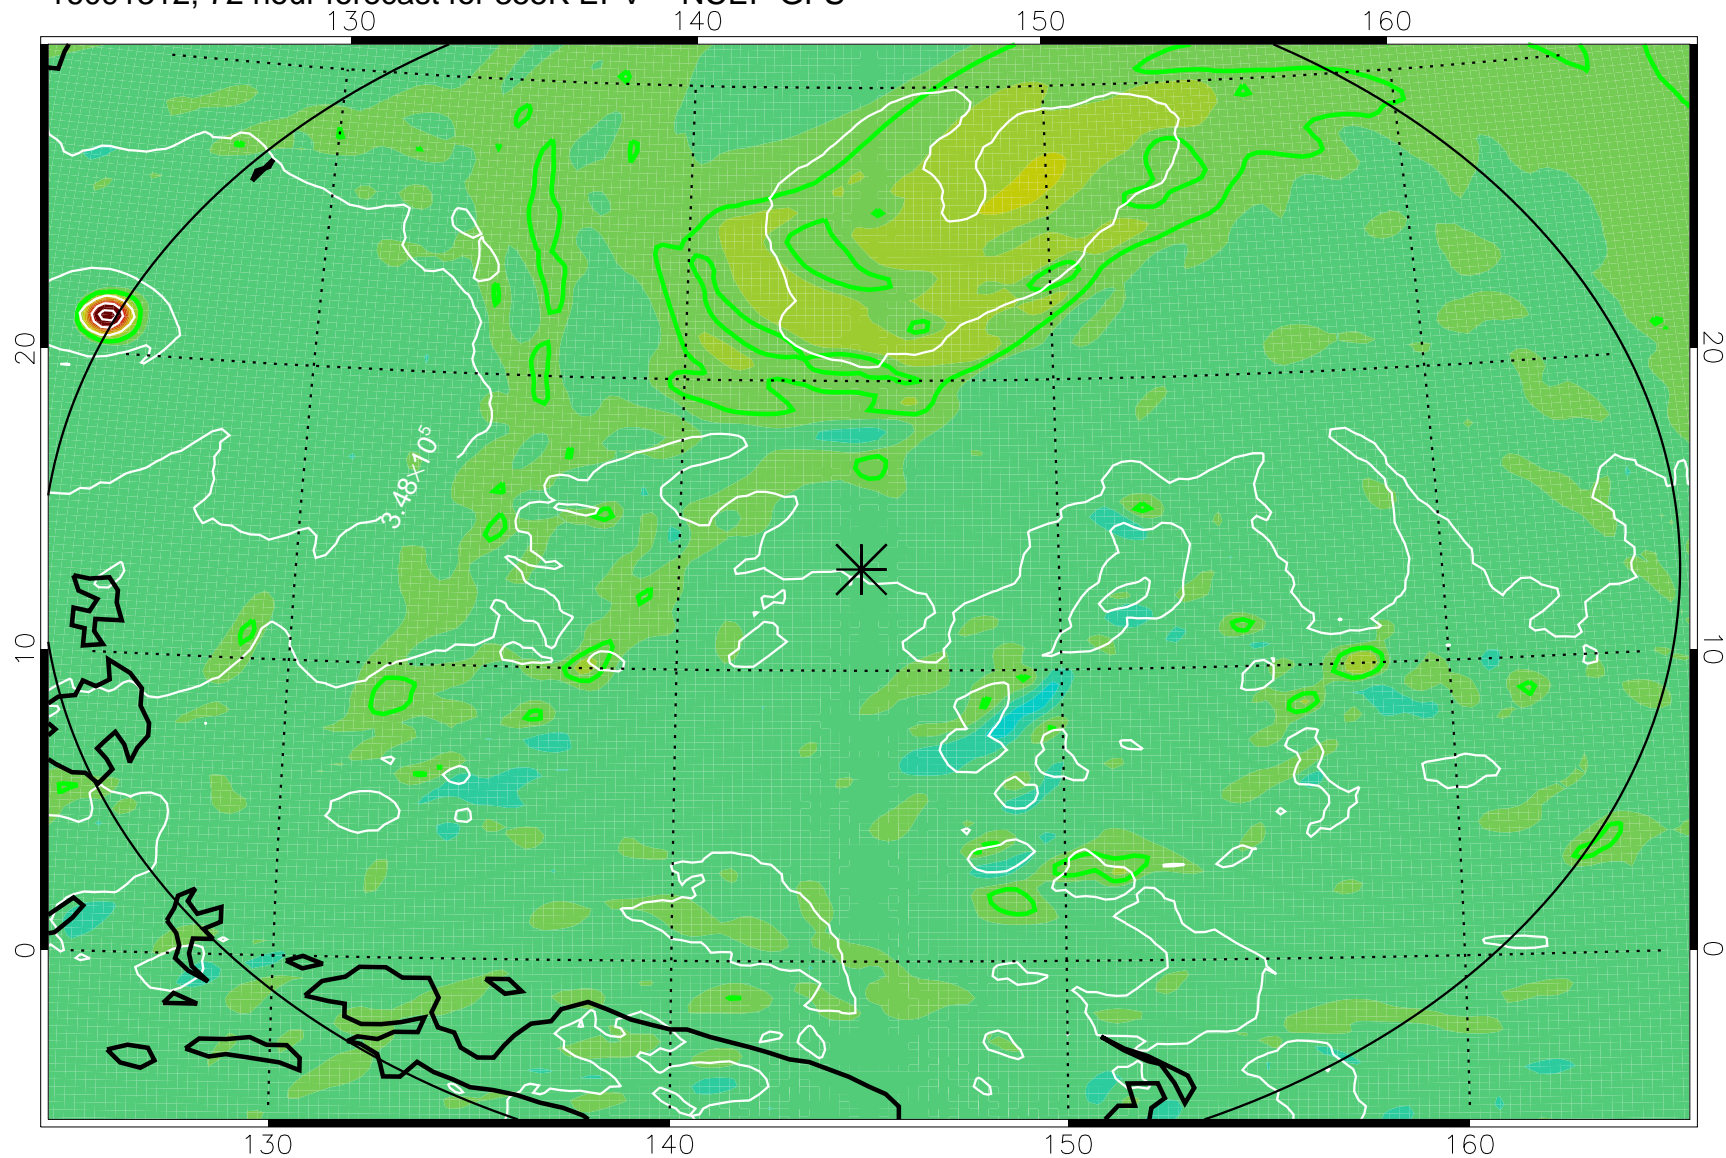

16091218, 54 hour forecast for 355K EPV -- NCEP GFS

355K Montgomery Streamfunction, white
EPV Tropopause (2 PVU) Position
Range ring of 2304 km

16091300, 60 hour forecast for 355K EPV -- NCEP GFS

355K Montgomery Streamfunction, white
EPV Tropopause (2 PVU) Position
Range ring of 2304 km

16091306, 66 hour forecast for 355K EPV -- NCEP GFS

355K Montgomery Streamfunction, white
EPV Tropopause (2 PVU) Position
Range ring of 2304 km

16091312, 72 hour forecast for 355K EPV -- NCEP GFS

355K Montgomery Streamfunction, white
EPV Tropopause (2 PVU) Position
Range ring of 2304 km

16091318, 78 hour forecast for 355K EPV -- NCEP GFS

355K Montgomery Streamfunction, white
EPV Tropopause (2 PVU) Position
Range ring of 2304 km

16091400, 84 hour forecast for 355K EPV -- NCEP GFS

355K Montgomery Streamfunction, white
EPV Tropopause (2 PVU) Position
Range ring of 2304 km

16091406, 90 hour forecast for 355K EPV -- NCEP GFS

355K Montgomery Streamfunction, white
EPV Tropopause (2 PVU) Position
Range ring of 2304 km

16091412, 96 hour forecast for 355K EPV -- NCEP GFS

355K Montgomery Streamfunction, white
EPV Tropopause (2 PVU) Position
Range ring of 2304 km