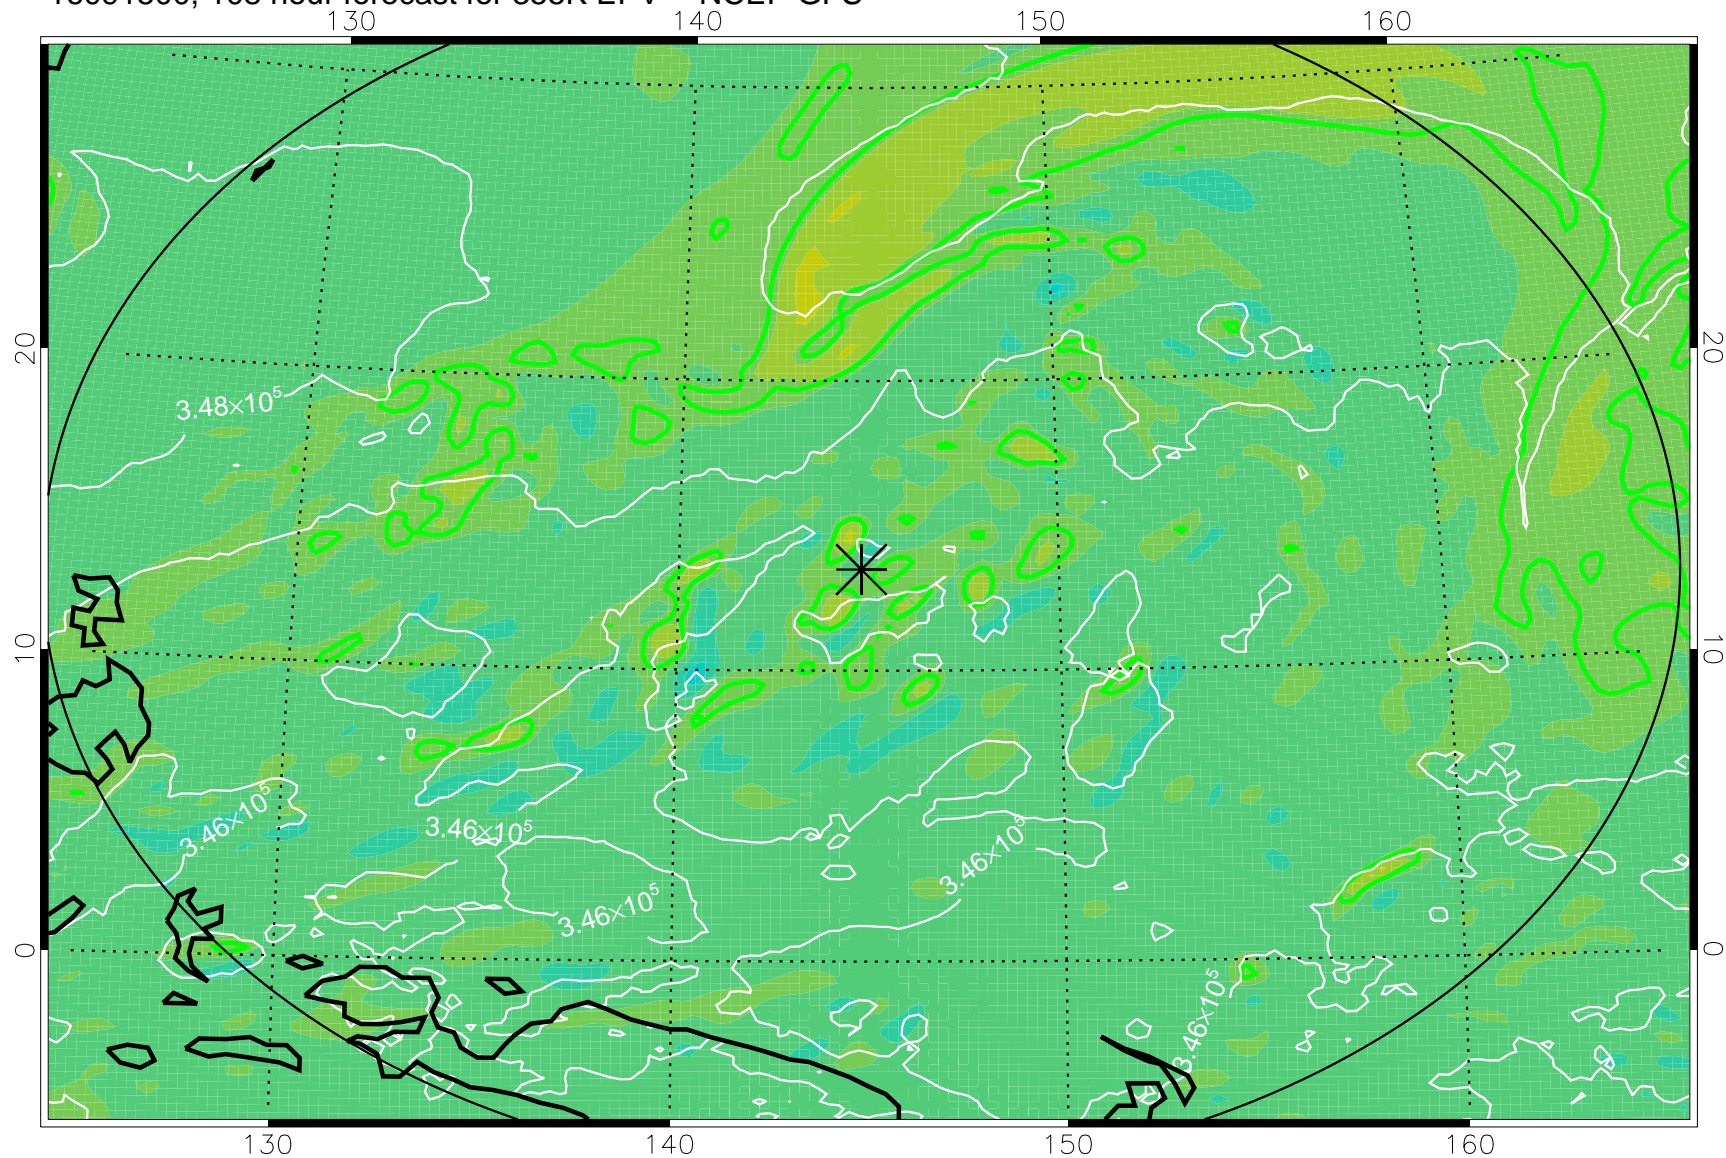

16091318, 78 hour forecast for 355K EPV -- NCEP GFS

355K Montgomery Streamfunction, white
EPV Tropopause (2 PVU) Position
Range ring of 2304 km

16091400, 84 hour forecast for 355K EPV -- NCEP GFS

355K Montgomery Streamfunction, white
EPV Tropopause (2 PVU) Position
Range ring of 2304 km

16091406, 90 hour forecast for 355K EPV -- NCEP GFS

355K Montgomery Streamfunction, white
EPV Tropopause (2 PVU) Position
Range ring of 2304 km

16091412, 96 hour forecast for 355K EPV -- NCEP GFS

355K Montgomery Streamfunction, white
EPV Tropopause (2 PVU) Position
Range ring of 2304 km

16091418, 102 hour forecast for 355K EPV -- NCEP GFS

355K Montgomery Streamfunction, white
EPV Tropopause (2 PVU) Position
Range ring of 2304 km

16091500, 108 hour forecast for 355K EPV -- NCEP GFS

355K Montgomery Streamfunction, white
EPV Tropopause (2 PVU) Position
Range ring of 2304 km

16091506, 114 hour forecast for 355K EPV -- NCEP GFS

355K Montgomery Streamfunction, white
EPV Tropopause (2 PVU) Position
Range ring of 2304 km

16091512, 120 hour forecast for 355K EPV -- NCEP GFS

355K Montgomery Streamfunction, white
EPV Tropopause (2 PVU) Position
Range ring of 2304 km