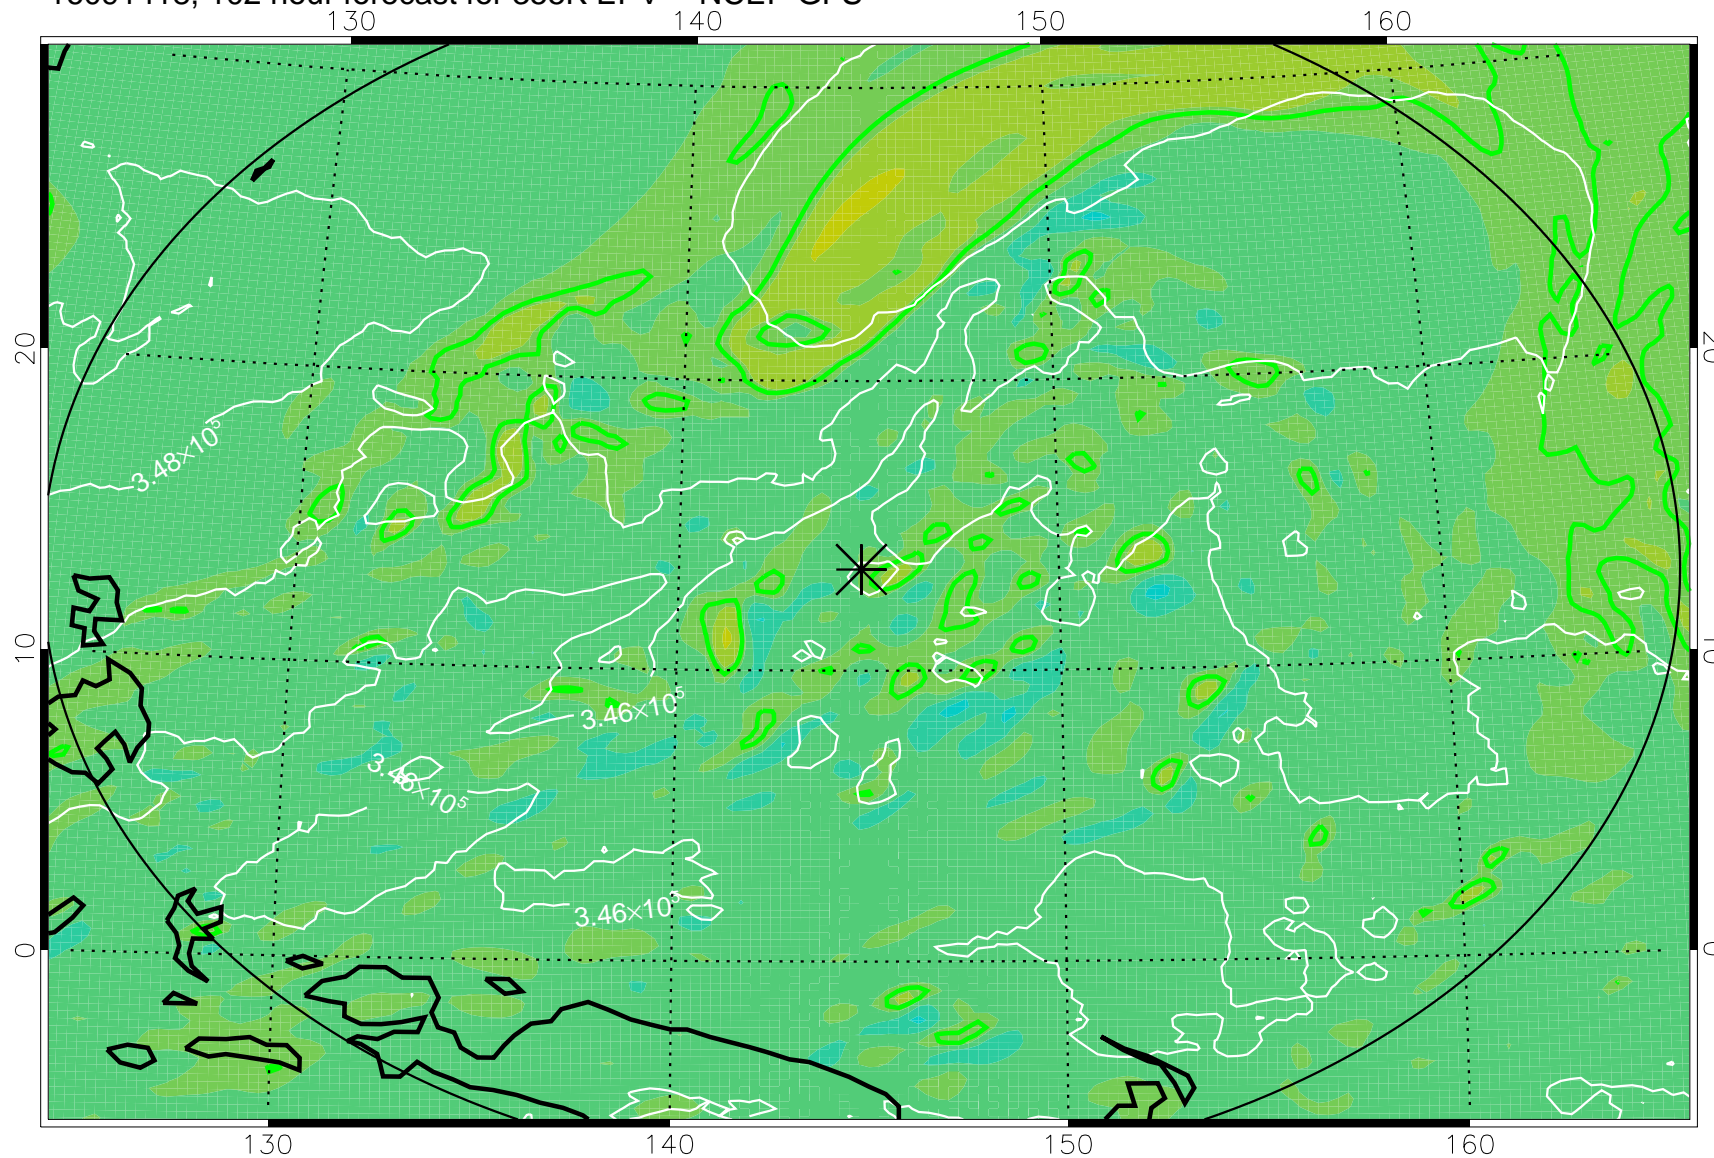

16091318, 78 hour forecast for 355K EPV -- NCEP GFS

355K Montgomery Streamfunction, white
EPV Tropopause (2 PVU) Position
Range ring of 2304 km

16091400, 84 hour forecast for 355K EPV -- NCEP GFS

355K Montgomery Streamfunction, white
EPV Tropopause (2 PVU) Position
Range ring of 2304 km

16091406, 90 hour forecast for 355K EPV -- NCEP GFS

355K Montgomery Streamfunction, white
EPV Tropopause (2 PVU) Position
Range ring of 2304 km

16091412, 96 hour forecast for 355K EPV -- NCEP GFS

355K Montgomery Streamfunction, white
EPV Tropopause (2 PVU) Position
Range ring of 2304 km

16091418, 102 hour forecast for 355K EPV -- NCEP GFS

355K Montgomery Streamfunction, white
EPV Tropopause (2 PVU) Position
Range ring of 2304 km

16091500, 108 hour forecast for 355K EPV -- NCEP GFS

355K Montgomery Streamfunction, white
EPV Tropopause (2 PVU) Position
Range ring of 2304 km

16091506, 114 hour forecast for 355K EPV -- NCEP GFS

355K Montgomery Streamfunction, white
EPV Tropopause (2 PVU) Position
Range ring of 2304 km

16091512, 120 hour forecast for 355K EPV -- NCEP GFS

355K Montgomery Streamfunction, white
EPV Tropopause (2 PVU) Position
Range ring of 2304 km