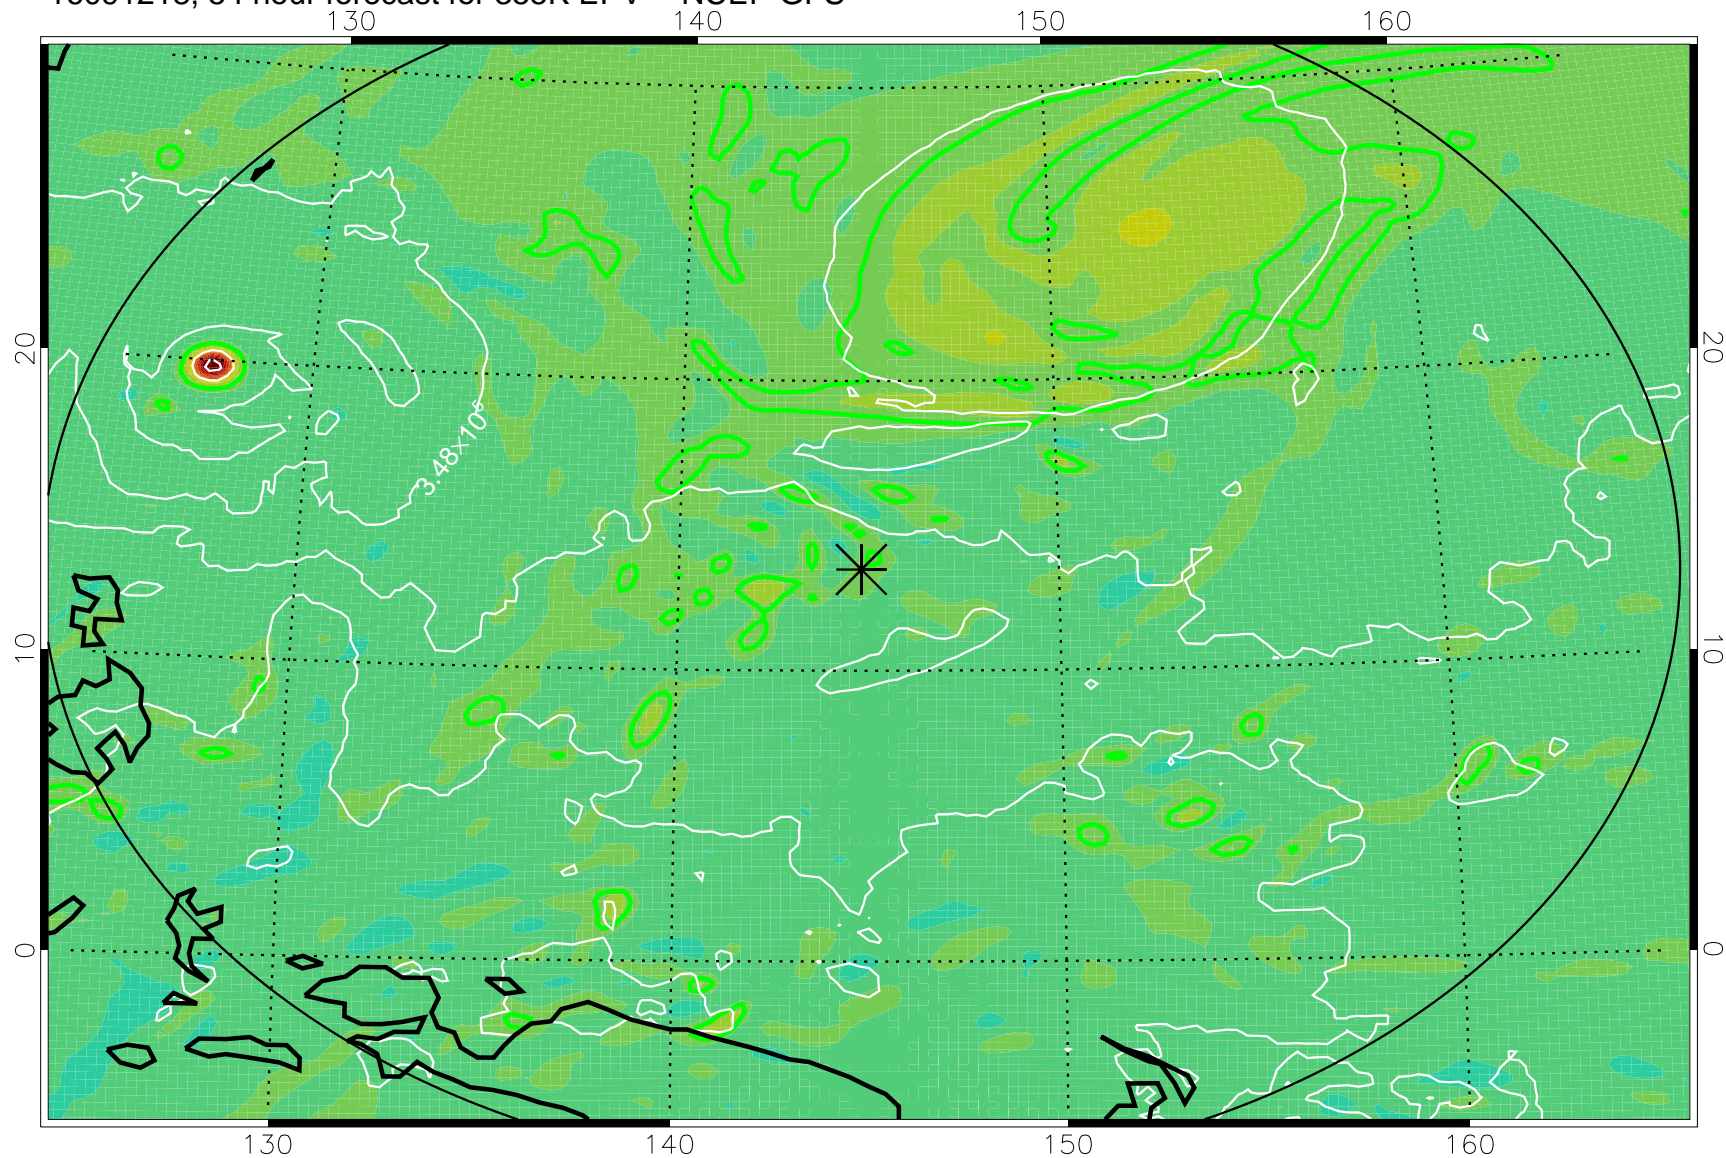

16091206, 42 hour forecast for 355K EPV -- NCEP GFS

355K Montgomery Streamfunction, white
EPV Tropopause (2 PVU) Position
Range ring of 2304 km

16091212, 48 hour forecast for 355K EPV -- NCEP GFS

355K Montgomery Streamfunction, white
EPV Tropopause (2 PVU) Position
Range ring of 2304 km

16091218, 54 hour forecast for 355K EPV -- NCEP GFS

355K Montgomery Streamfunction, white
EPV Tropopause (2 PVU) Position
Range ring of 2304 km

16091300, 60 hour forecast for 355K EPV -- NCEP GFS

355K Montgomery Streamfunction, white
EPV Tropopause (2 PVU) Position
Range ring of 2304 km

16091318, 78 hour forecast for 355K EPV -- NCEP GFS

355K Montgomery Streamfunction, white
EPV Tropopause (2 PVU) Position
Range ring of 2304 km

16091400, 84 hour forecast for 355K EPV -- NCEP GFS

355K Montgomery Streamfunction, white
EPV Tropopause (2 PVU) Position
Range ring of 2304 km

16091406, 90 hour forecast for 355K EPV -- NCEP GFS

355K Montgomery Streamfunction, white
EPV Tropopause (2 PVU) Position
Range ring of 2304 km

16091412, 96 hour forecast for 355K EPV -- NCEP GFS

355K Montgomery Streamfunction, white
EPV Tropopause (2 PVU) Position
Range ring of 2304 km