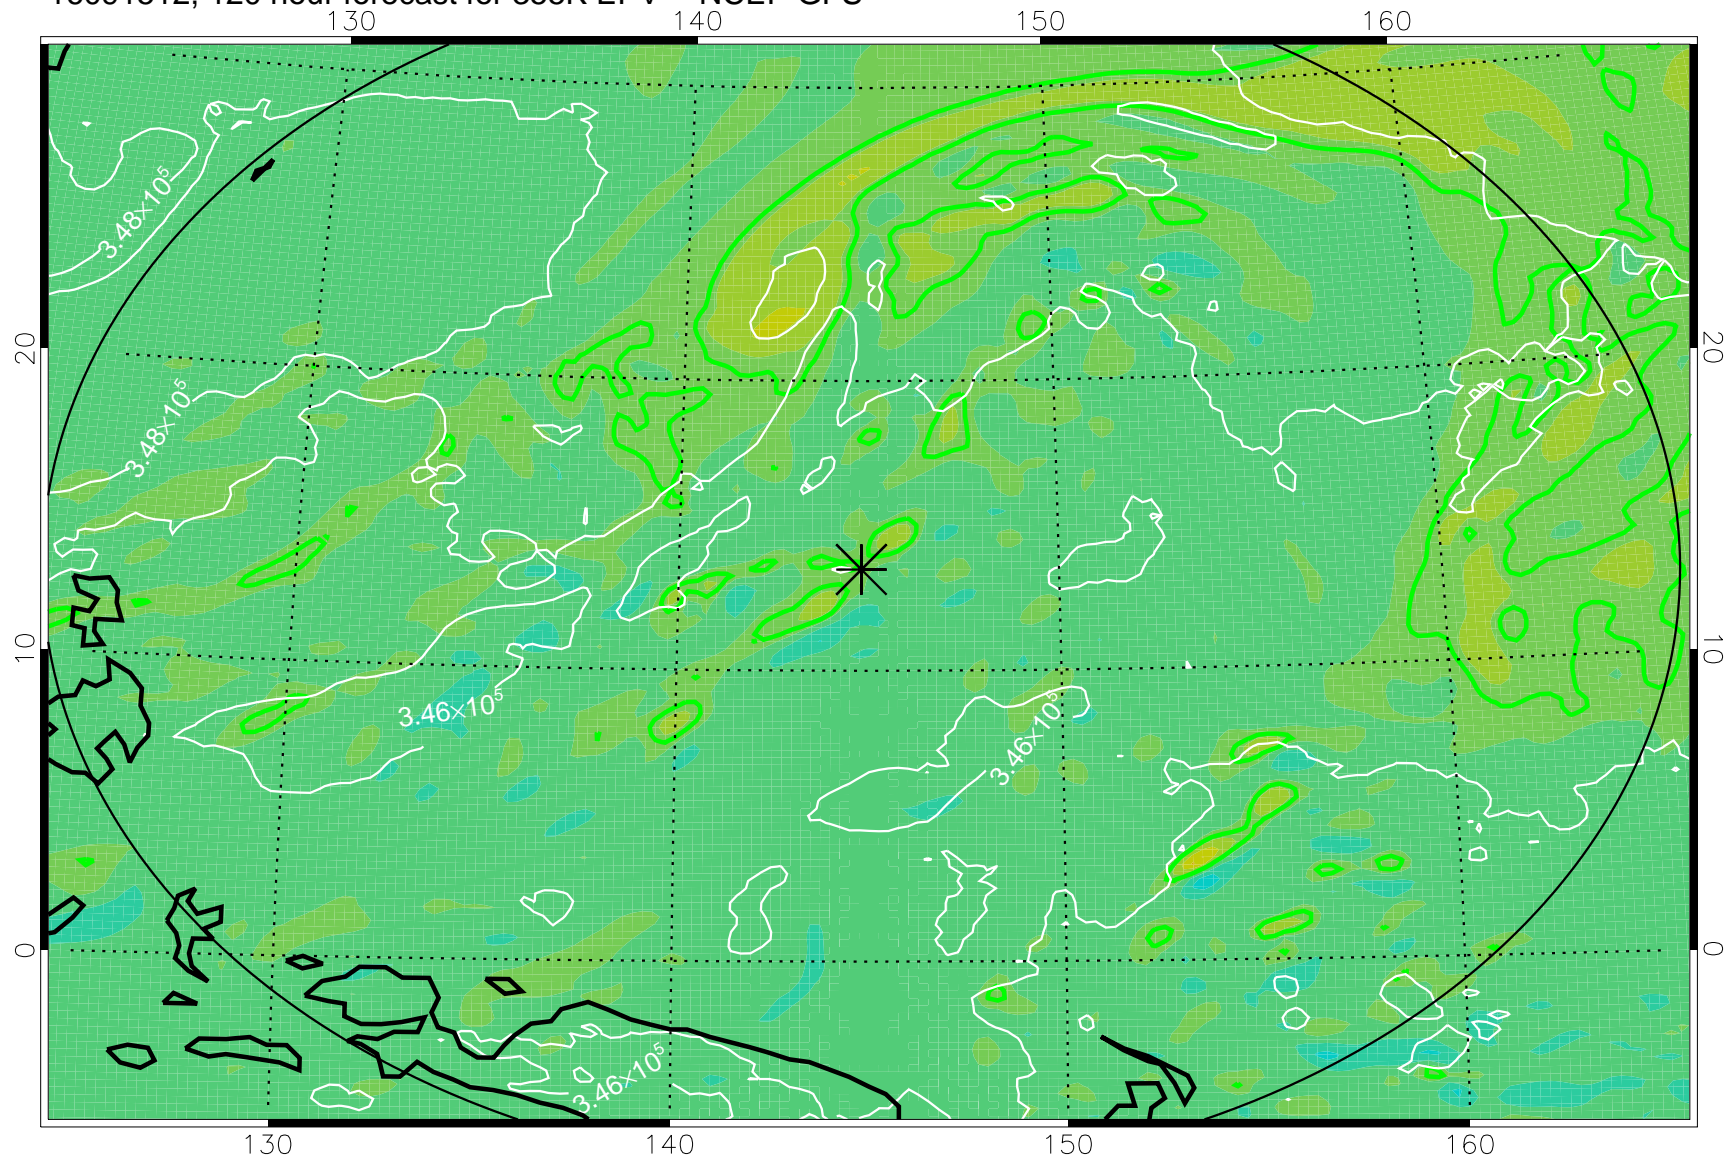

16091318, 78 hour forecast for 355K EPV -- NCEP GFS

355K Montgomery Streamfunction, white
EPV Tropopause (2 PVU) Position
Range ring of 2304 km

16091400, 84 hour forecast for 355K EPV -- NCEP GFS

355K Montgomery Streamfunction, white
EPV Tropopause (2 PVU) Position
Range ring of 2304 km

16091406, 90 hour forecast for 355K EPV -- NCEP GFS

355K Montgomery Streamfunction, white
EPV Tropopause (2 PVU) Position
Range ring of 2304 km

16091412, 96 hour forecast for 355K EPV -- NCEP GFS

355K Montgomery Streamfunction, white
EPV Tropopause (2 PVU) Position
Range ring of 2304 km

16091418, 102 hour forecast for 355K EPV -- NCEP GFS

355K Montgomery Streamfunction, white
EPV Tropopause (2 PVU) Position
Range ring of 2304 km

16091500, 108 hour forecast for 355K EPV -- NCEP GFS

355K Montgomery Streamfunction, white
EPV Tropopause (2 PVU) Position
Range ring of 2304 km

16091506, 114 hour forecast for 355K EPV -- NCEP GFS

355K Montgomery Streamfunction, white
EPV Tropopause (2 PVU) Position
Range ring of 2304 km

16091512, 120 hour forecast for 355K EPV -- NCEP GFS

355K Montgomery Streamfunction, white
EPV Tropopause (2 PVU) Position
Range ring of 2304 km