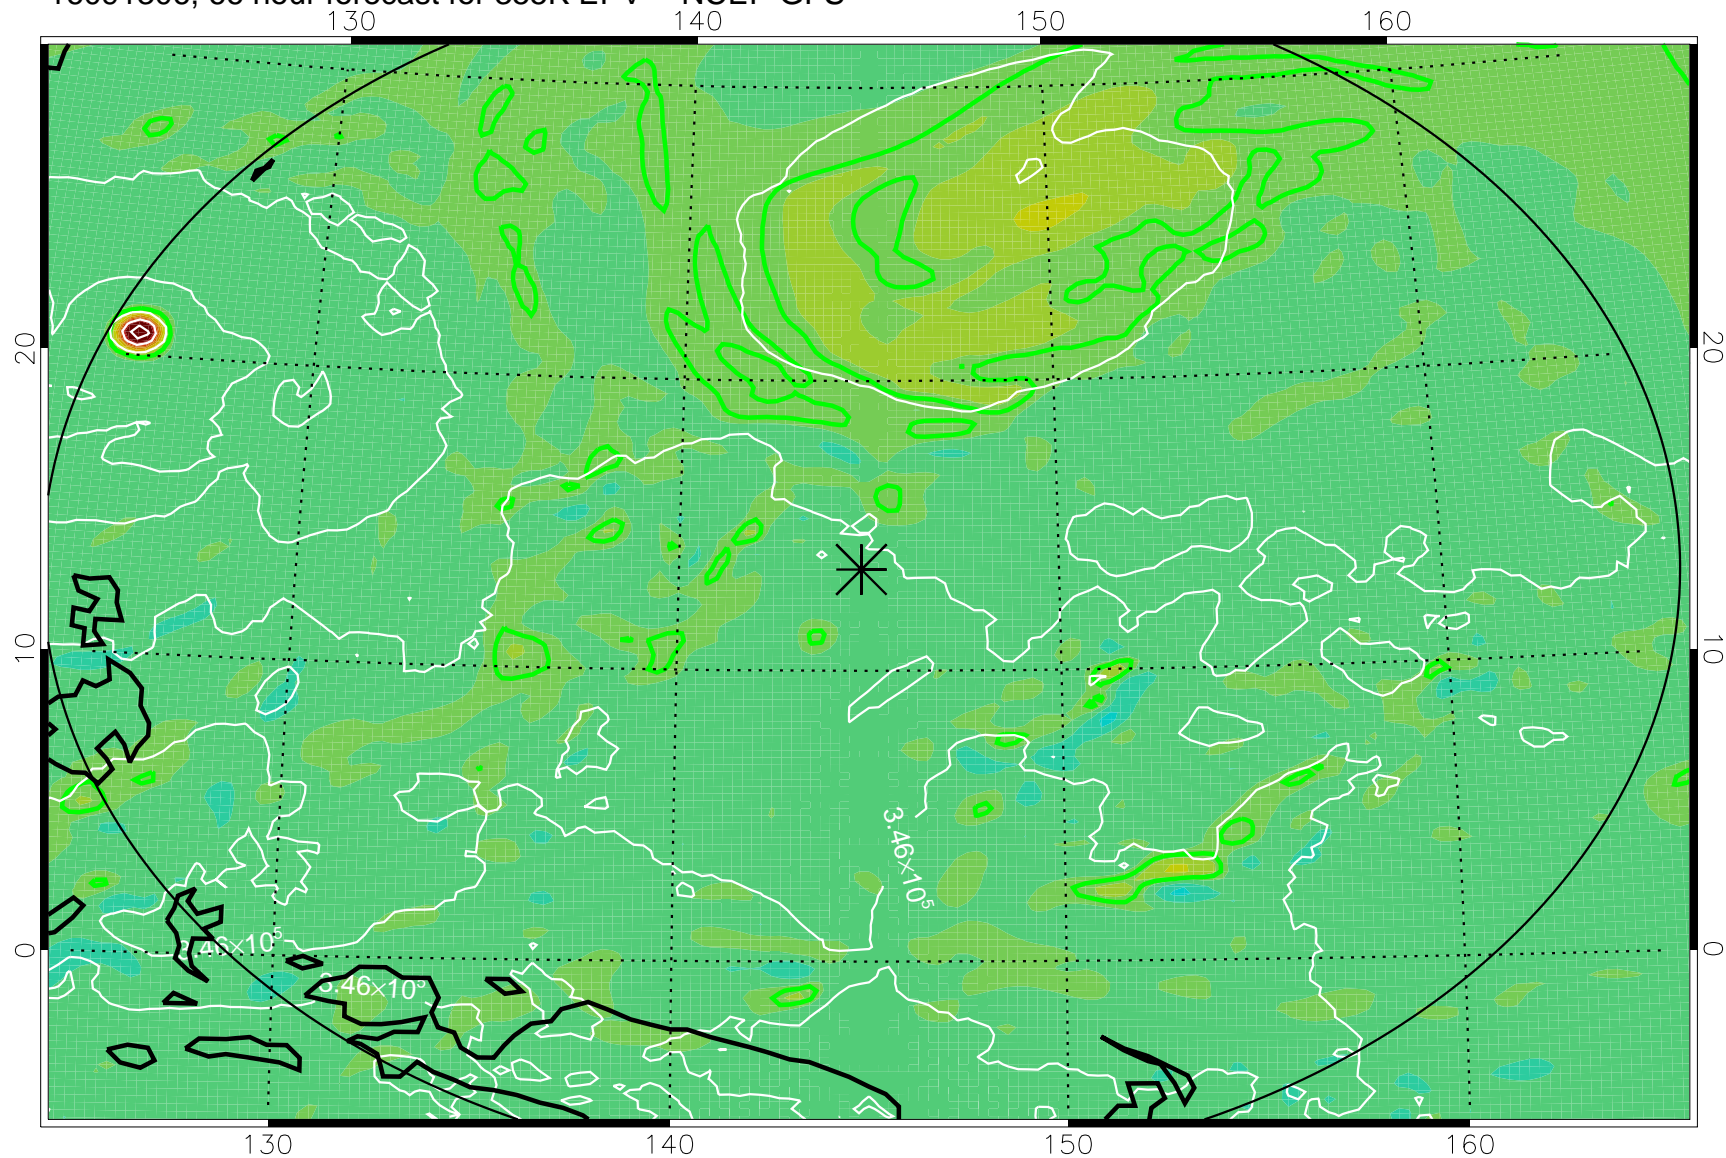

16091218, 54 hour forecast for 355K EPV -- NCEP GFS

355K Montgomery Streamfunction, white
EPV Tropopause (2 PVU) Position
Range ring of 2304 km

16091300, 60 hour forecast for 355K EPV -- NCEP GFS

355K Montgomery Streamfunction, white
EPV Tropopause (2 PVU) Position
Range ring of 2304 km

16091306, 66 hour forecast for 355K EPV -- NCEP GFS

355K Montgomery Streamfunction, white
EPV Tropopause (2 PVU) Position
Range ring of 2304 km

16091312, 72 hour forecast for 355K EPV -- NCEP GFS

355K Montgomery Streamfunction, white
EPV Tropopause (2 PVU) Position
Range ring of 2304 km

16091318, 78 hour forecast for 355K EPV -- NCEP GFS

355K Montgomery Streamfunction, white
EPV Tropopause (2 PVU) Position
Range ring of 2304 km

16091400, 84 hour forecast for 355K EPV -- NCEP GFS

355K Montgomery Streamfunction, white
EPV Tropopause (2 PVU) Position
Range ring of 2304 km

16091406, 90 hour forecast for 355K EPV -- NCEP GFS

355K Montgomery Streamfunction, white
EPV Tropopause (2 PVU) Position
Range ring of 2304 km

16091412, 96 hour forecast for 355K EPV -- NCEP GFS

355K Montgomery Streamfunction, white
EPV Tropopause (2 PVU) Position
Range ring of 2304 km