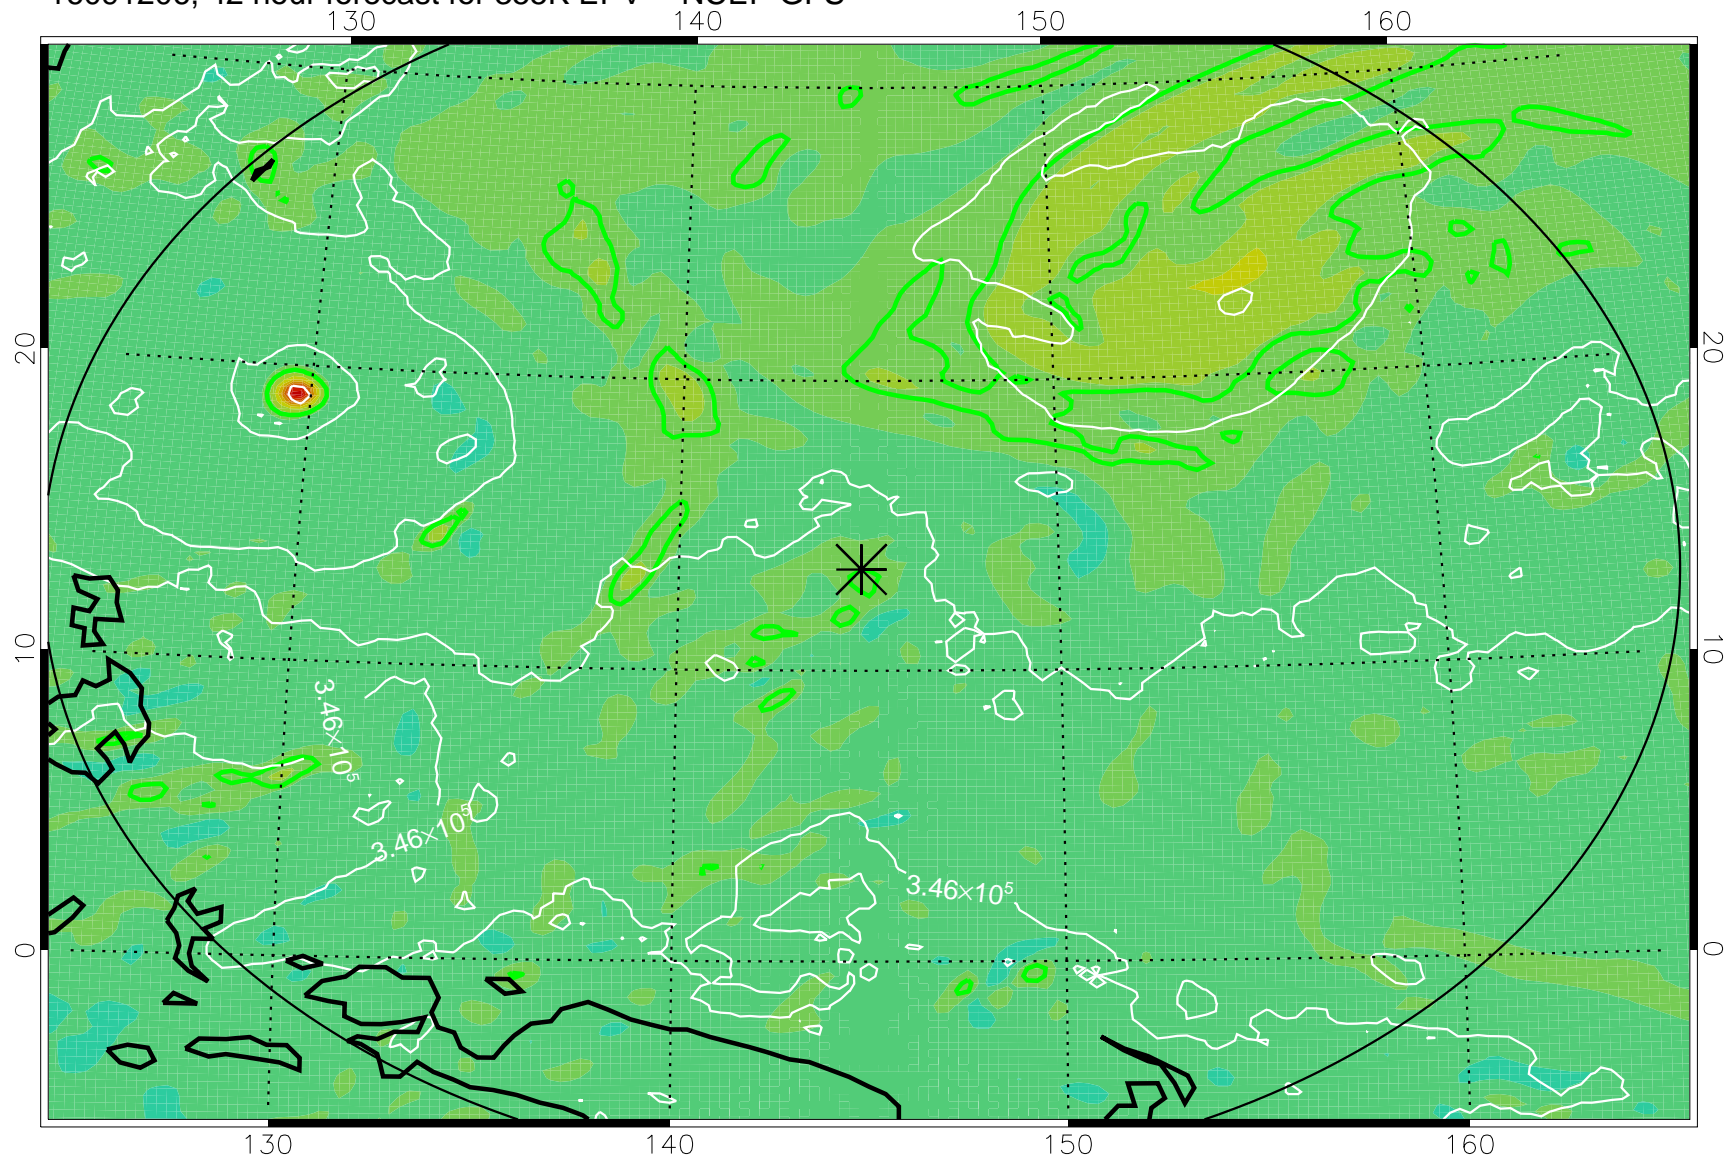

16091106, 18 hour forecast for 355K EPV -- NCEP GFS

355K Montgomery Streamfunction, white
EPV Tropopause (2 PVU) Position
Range ring of 2304 km

16091112, 24 hour forecast for 355K EPV -- NCEP GFS

355K Montgomery Streamfunction, white
EPV Tropopause (2 PVU) Position
Range ring of 2304 km

16091118, 30 hour forecast for 355K EPV -- NCEP GFS

355K Montgomery Streamfunction, white
EPV Tropopause (2 PVU) Position
Range ring of 2304 km

16091200, 36 hour forecast for 355K EPV -- NCEP GFS

355K Montgomery Streamfunction, white
EPV Tropopause (2 PVU) Position
Range ring of 2304 km

16091206, 42 hour forecast for 355K EPV -- NCEP GFS

355K Montgomery Streamfunction, white
EPV Tropopause (2 PVU) Position
Range ring of 2304 km

16091212, 48 hour forecast for 355K EPV -- NCEP GFS

355K Montgomery Streamfunction, white
EPV Tropopause (2 PVU) Position
Range ring of 2304 km

16091218, 54 hour forecast for 355K EPV -- NCEP GFS

355K Montgomery Streamfunction, white
EPV Tropopause (2 PVU) Position
Range ring of 2304 km

16091300, 60 hour forecast for 355K EPV -- NCEP GFS

355K Montgomery Streamfunction, white
EPV Tropopause (2 PVU) Position
Range ring of 2304 km