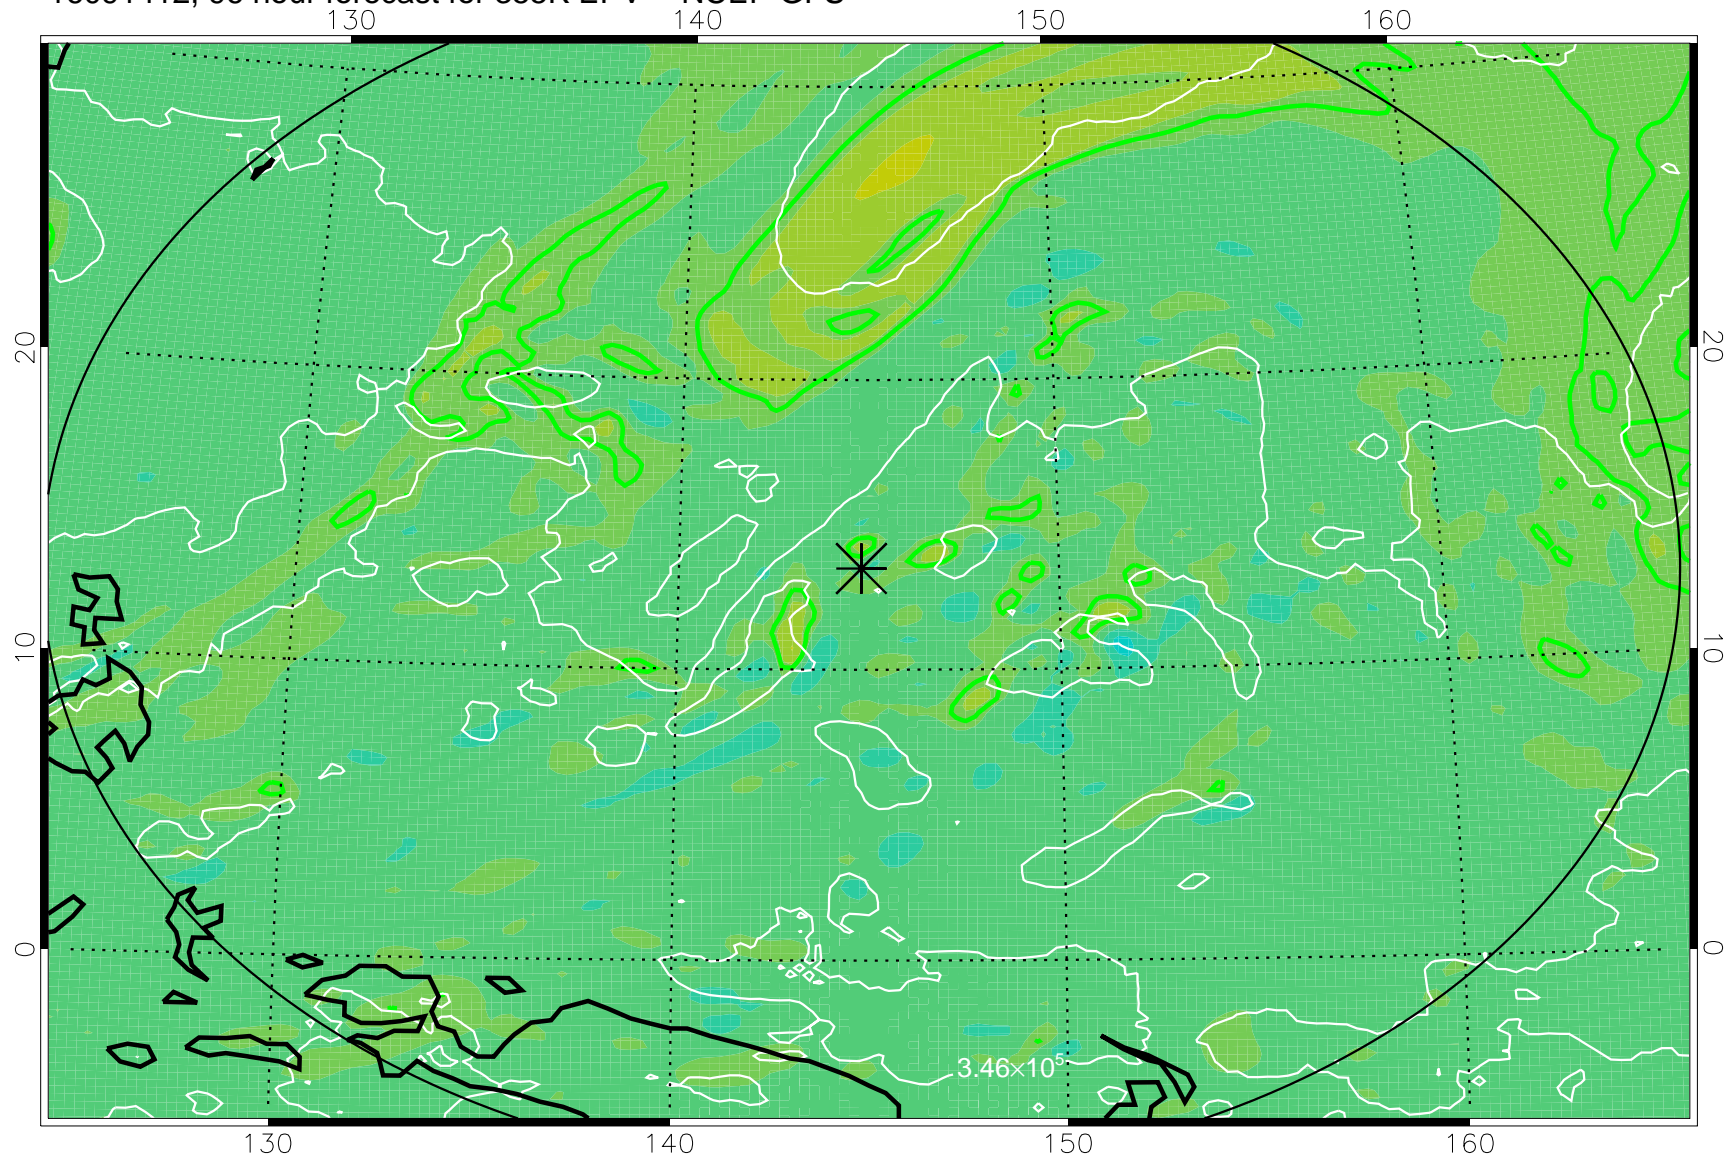

16091306, 66 hour forecast for 355K EPV -- NCEP GFS

355K Montgomery Streamfunction, white
EPV Tropopause (2 PVU) Position
Range ring of 2304 km

16091312, 72 hour forecast for 355K EPV -- NCEP GFS

355K Montgomery Streamfunction, white
EPV Tropopause (2 PVU) Position
Range ring of 2304 km

16091318, 78 hour forecast for 355K EPV -- NCEP GFS

355K Montgomery Streamfunction, white
EPV Tropopause (2 PVU) Position
Range ring of 2304 km

16091400, 84 hour forecast for 355K EPV -- NCEP GFS

355K Montgomery Streamfunction, white
EPV Tropopause (2 PVU) Position
Range ring of 2304 km

16091406, 90 hour forecast for 355K EPV -- NCEP GFS

355K Montgomery Streamfunction, white
EPV Tropopause (2 PVU) Position
Range ring of 2304 km

16091412, 96 hour forecast for 355K EPV -- NCEP GFS

355K Montgomery Streamfunction, white
EPV Tropopause (2 PVU) Position
Range ring of 2304 km

16091418, 102 hour forecast for 355K EPV -- NCEP GFS

355K Montgomery Streamfunction, white
EPV Tropopause (2 PVU) Position
Range ring of 2304 km

16091500, 108 hour forecast for 355K EPV -- NCEP GFS

355K Montgomery Streamfunction, white
EPV Tropopause (2 PVU) Position
Range ring of 2304 km