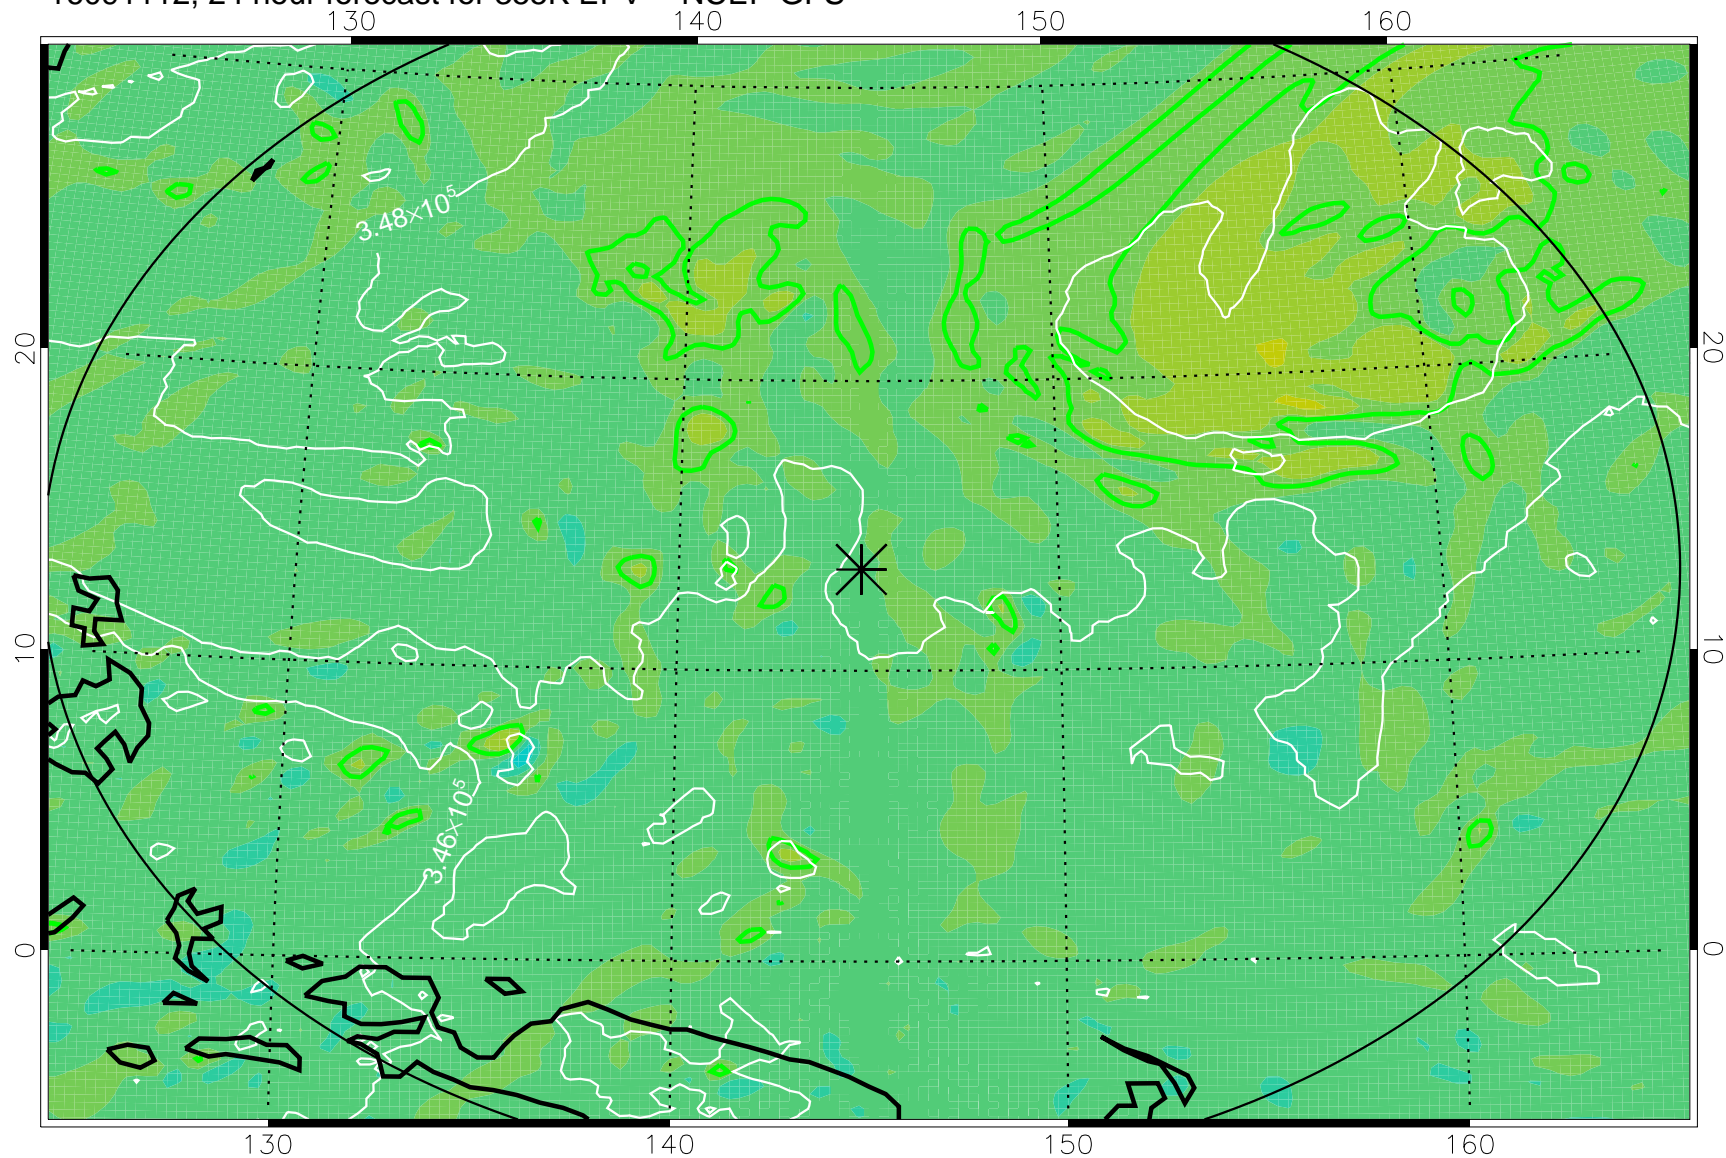

16091018, 6 hour forecast for 355K EPV -- NCEP GFS

355K Montgomery Streamfunction, white
EPV Tropopause (2 PVU) Position
Range ring of 2304 km

16091100, 12 hour forecast for 355K EPV -- NCEP GFS

355K Montgomery Streamfunction, white
EPV Tropopause (2 PVU) Position
Range ring of 2304 km

16091106, 18 hour forecast for 355K EPV -- NCEP GFS

355K Montgomery Streamfunction, white
EPV Tropopause (2 PVU) Position
Range ring of 2304 km

16091112, 24 hour forecast for 355K EPV -- NCEP GFS

355K Montgomery Streamfunction, white
EPV Tropopause (2 PVU) Position
Range ring of 2304 km

16091118, 30 hour forecast for 355K EPV -- NCEP GFS

355K Montgomery Streamfunction, white
EPV Tropopause (2 PVU) Position
Range ring of 2304 km

16091200, 36 hour forecast for 355K EPV -- NCEP GFS

355K Montgomery Streamfunction, white
EPV Tropopause (2 PVU) Position
Range ring of 2304 km

16091418, 102 hour forecast for 355K EPV -- NCEP GFS

355K Montgomery Streamfunction, white
EPV Tropopause (2 PVU) Position
Range ring of 2304 km

16091500, 108 hour forecast for 355K EPV -- NCEP GFS

355K Montgomery Streamfunction, white
EPV Tropopause (2 PVU) Position
Range ring of 2304 km