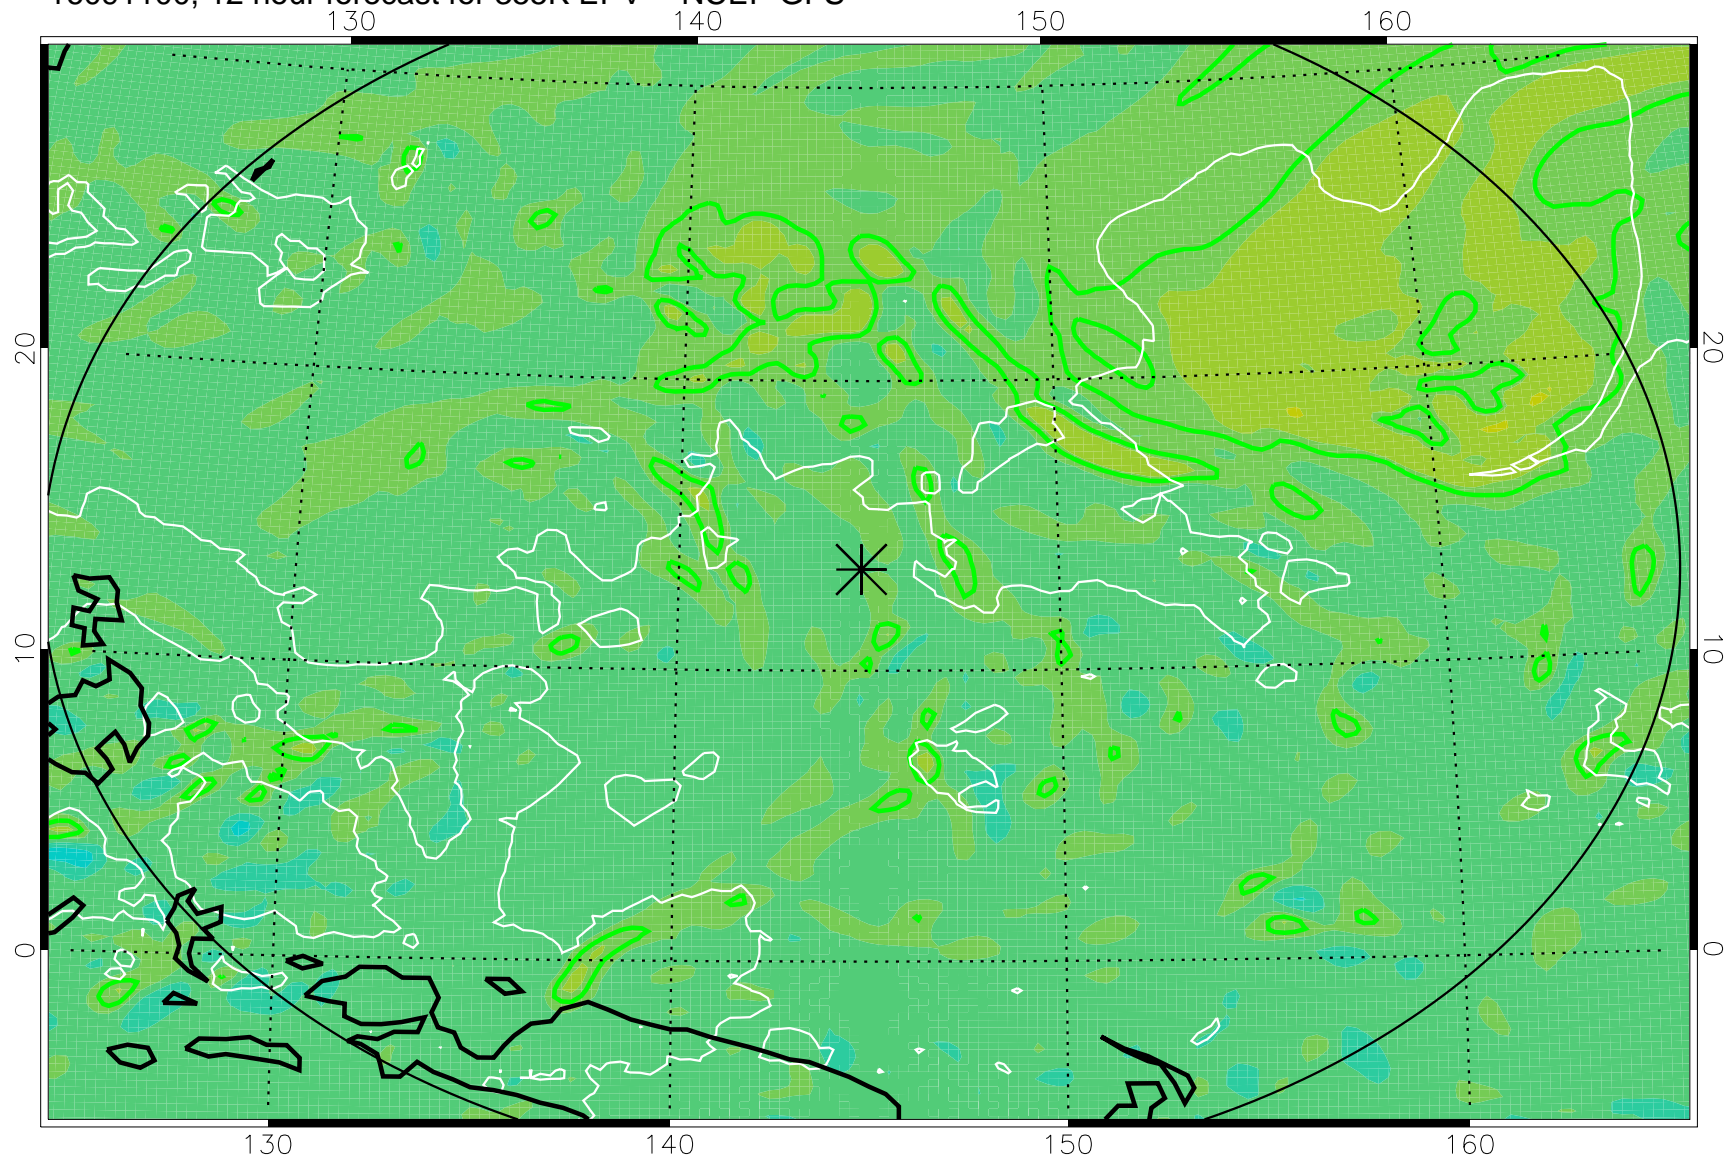

16091018, 6 hour forecast for 355K EPV -- NCEP GFS

355K Montgomery Streamfunction, white
EPV Tropopause (2 PVU) Position
Range ring of 2304 km

16091100, 12 hour forecast for 355K EPV -- NCEP GFS

355K Montgomery Streamfunction, white
EPV Tropopause (2 PVU) Position
Range ring of 2304 km

16091106, 18 hour forecast for 355K EPV -- NCEP GFS

355K Montgomery Streamfunction, white
EPV Tropopause (2 PVU) Position
Range ring of 2304 km

16091112, 24 hour forecast for 355K EPV -- NCEP GFS

355K Montgomery Streamfunction, white
EPV Tropopause (2 PVU) Position
Range ring of 2304 km

16091118, 30 hour forecast for 355K EPV -- NCEP GFS

355K Montgomery Streamfunction, white
EPV Tropopause (2 PVU) Position
Range ring of 2304 km

16091200, 36 hour forecast for 355K EPV -- NCEP GFS

355K Montgomery Streamfunction, white
EPV Tropopause (2 PVU) Position
Range ring of 2304 km

16091418, 102 hour forecast for 355K EPV -- NCEP GFS

355K Montgomery Streamfunction, white
EPV Tropopause (2 PVU) Position
Range ring of 2304 km

16091500, 108 hour forecast for 355K EPV -- NCEP GFS

355K Montgomery Streamfunction, white
EPV Tropopause (2 PVU) Position
Range ring of 2304 km