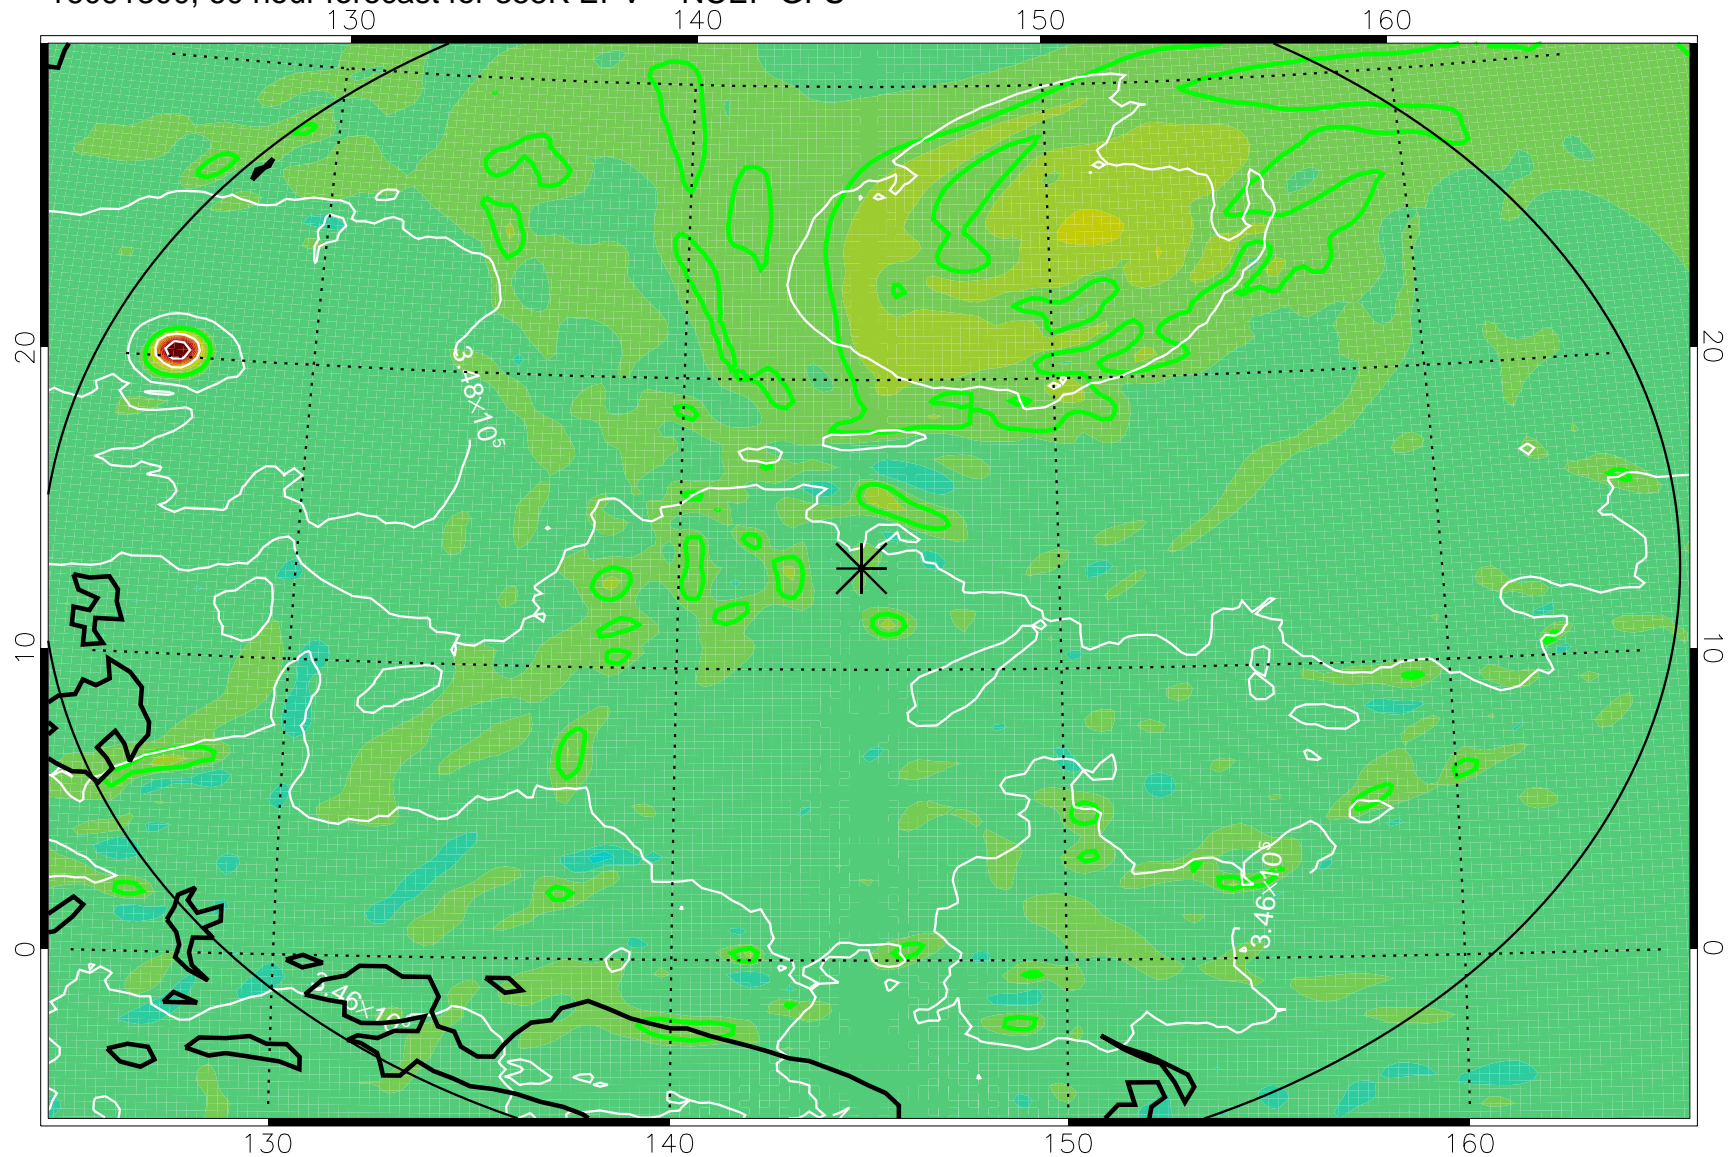

16091206, 42 hour forecast for 355K EPV -- NCEP GFS

355K Montgomery Streamfunction, white
EPV Tropopause (2 PVU) Position
Range ring of 2304 km

16091212, 48 hour forecast for 355K EPV -- NCEP GFS

355K Montgomery Streamfunction, white
EPV Tropopause (2 PVU) Position
Range ring of 2304 km

16091218, 54 hour forecast for 355K EPV -- NCEP GFS

355K Montgomery Streamfunction, white
EPV Tropopause (2 PVU) Position
Range ring of 2304 km

16091300, 60 hour forecast for 355K EPV -- NCEP GFS

355K Montgomery Streamfunction, white
EPV Tropopause (2 PVU) Position
Range ring of 2304 km

16091318, 78 hour forecast for 355K EPV -- NCEP GFS

355K Montgomery Streamfunction, white
EPV Tropopause (2 PVU) Position
Range ring of 2304 km

16091400, 84 hour forecast for 355K EPV -- NCEP GFS

355K Montgomery Streamfunction, white
EPV Tropopause (2 PVU) Position
Range ring of 2304 km

16091406, 90 hour forecast for 355K EPV -- NCEP GFS

355K Montgomery Streamfunction, white
EPV Tropopause (2 PVU) Position
Range ring of 2304 km

16091412, 96 hour forecast for 355K EPV -- NCEP GFS

355K Montgomery Streamfunction, white
EPV Tropopause (2 PVU) Position
Range ring of 2304 km