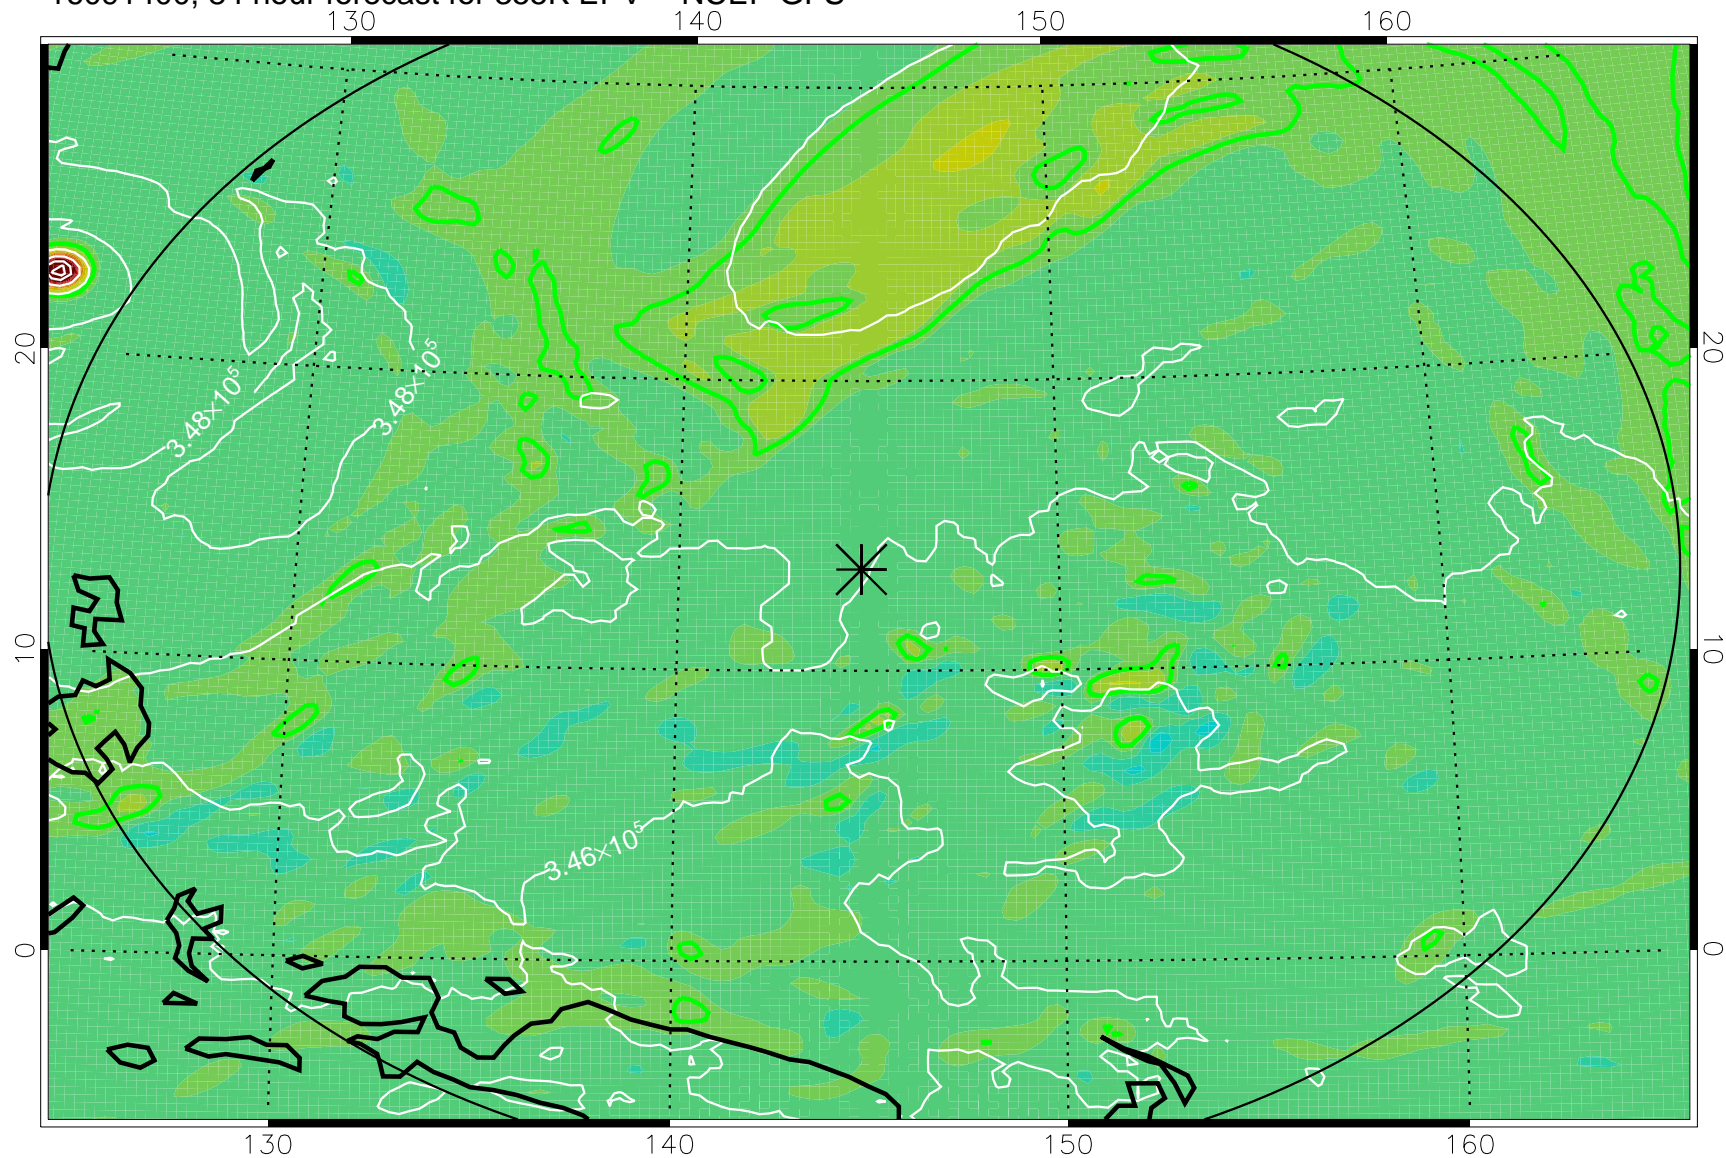

16091306, 66 hour forecast for 355K EPV -- NCEP GFS

355K Montgomery Streamfunction, white
EPV Tropopause (2 PVU) Position
Range ring of 2304 km

16091312, 72 hour forecast for 355K EPV -- NCEP GFS

355K Montgomery Streamfunction, white
EPV Tropopause (2 PVU) Position
Range ring of 2304 km

16091318, 78 hour forecast for 355K EPV -- NCEP GFS

355K Montgomery Streamfunction, white
EPV Tropopause (2 PVU) Position
Range ring of 2304 km

16091400, 84 hour forecast for 355K EPV -- NCEP GFS

355K Montgomery Streamfunction, white
EPV Tropopause (2 PVU) Position
Range ring of 2304 km

16091406, 90 hour forecast for 355K EPV -- NCEP GFS

355K Montgomery Streamfunction, white
EPV Tropopause (2 PVU) Position
Range ring of 2304 km

16091412, 96 hour forecast for 355K EPV -- NCEP GFS

355K Montgomery Streamfunction, white
EPV Tropopause (2 PVU) Position
Range ring of 2304 km

16091418, 102 hour forecast for 355K EPV -- NCEP GFS

355K Montgomery Streamfunction, white
EPV Tropopause (2 PVU) Position
Range ring of 2304 km

16091500, 108 hour forecast for 355K EPV -- NCEP GFS

355K Montgomery Streamfunction, white
EPV Tropopause (2 PVU) Position
Range ring of 2304 km