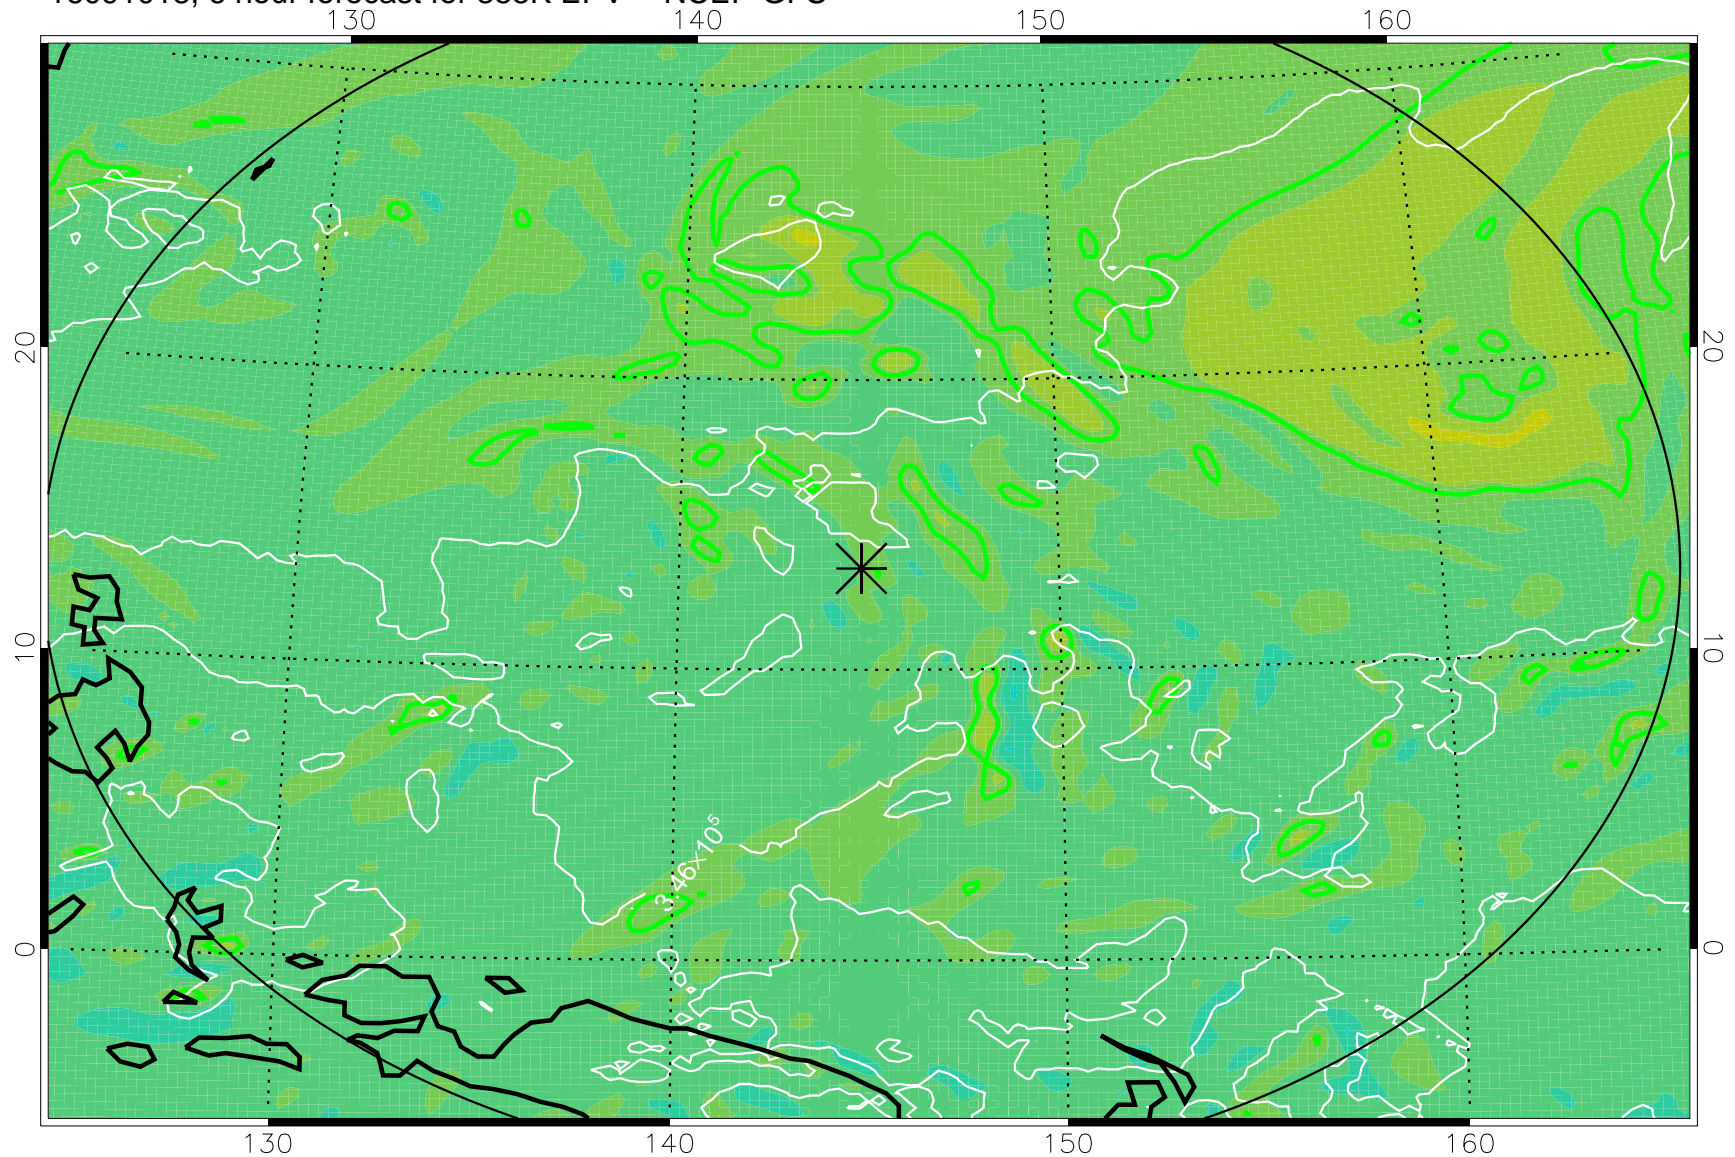

16091018, 6 hour forecast for 355K EPV -- NCEP GFS

355K Montgomery Streamfunction, white
EPV Tropopause (2 PVU) Position
Range ring of 2304 km

16091100, 12 hour forecast for 355K EPV -- NCEP GFS

355K Montgomery Streamfunction, white
EPV Tropopause (2 PVU) Position
Range ring of 2304 km

16091106, 18 hour forecast for 355K EPV -- NCEP GFS

355K Montgomery Streamfunction, white
EPV Tropopause (2 PVU) Position
Range ring of 2304 km

16091112, 24 hour forecast for 355K EPV -- NCEP GFS

355K Montgomery Streamfunction, white
EPV Tropopause (2 PVU) Position
Range ring of 2304 km

16091118, 30 hour forecast for 355K EPV -- NCEP GFS

355K Montgomery Streamfunction, white
EPV Tropopause (2 PVU) Position
Range ring of 2304 km

16091200, 36 hour forecast for 355K EPV -- NCEP GFS

355K Montgomery Streamfunction, white
EPV Tropopause (2 PVU) Position
Range ring of 2304 km

16091206, 42 hour forecast for 355K EPV -- NCEP GFS

355K Montgomery Streamfunction, white
EPV Tropopause (2 PVU) Position
Range ring of 2304 km

16091212, 48 hour forecast for 355K EPV -- NCEP GFS

355K Montgomery Streamfunction, white
EPV Tropopause (2 PVU) Position
Range ring of 2304 km