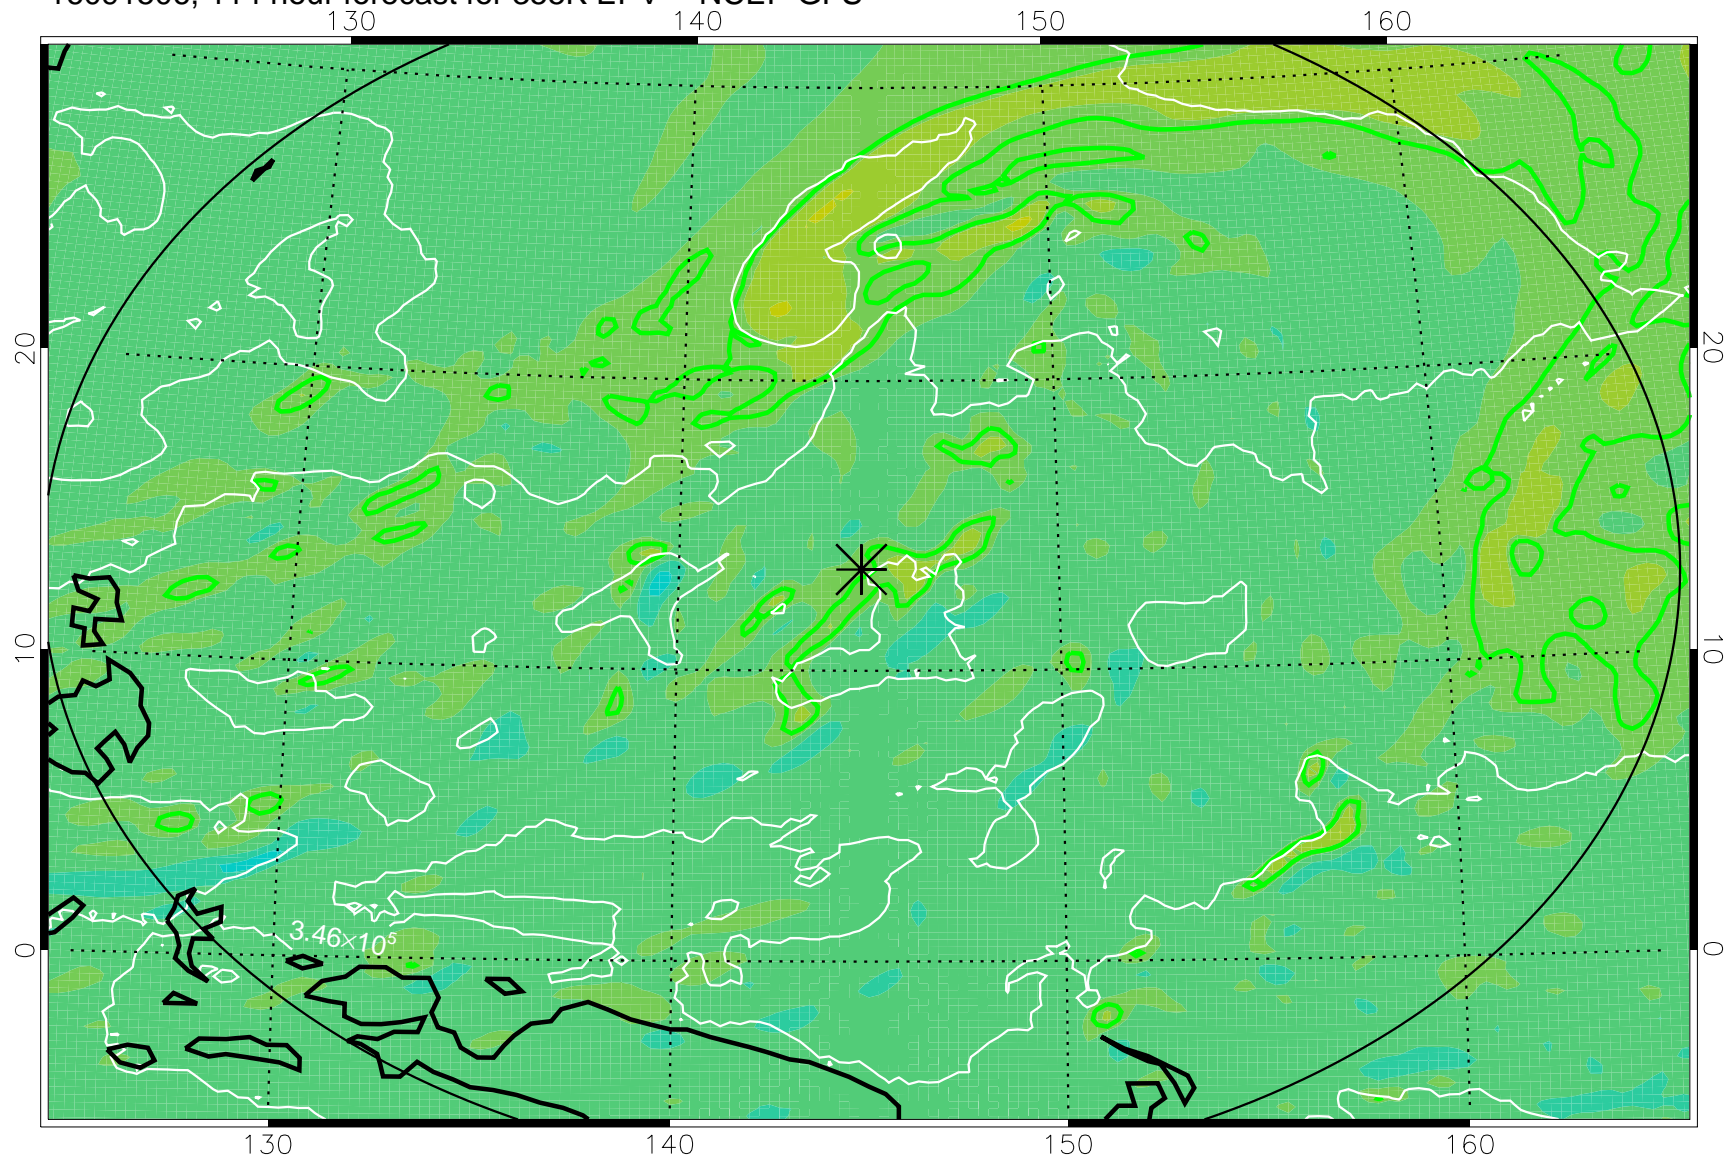

16091318, 78 hour forecast for 355K EPV -- NCEP GFS

355K Montgomery Streamfunction, white
EPV Tropopause (2 PVU) Position
Range ring of 2304 km

16091400, 84 hour forecast for 355K EPV -- NCEP GFS

355K Montgomery Streamfunction, white
EPV Tropopause (2 PVU) Position
Range ring of 2304 km

16091406, 90 hour forecast for 355K EPV -- NCEP GFS

355K Montgomery Streamfunction, white
EPV Tropopause (2 PVU) Position
Range ring of 2304 km

16091412, 96 hour forecast for 355K EPV -- NCEP GFS

355K Montgomery Streamfunction, white
EPV Tropopause (2 PVU) Position
Range ring of 2304 km

16091418, 102 hour forecast for 355K EPV -- NCEP GFS

355K Montgomery Streamfunction, white
EPV Tropopause (2 PVU) Position
Range ring of 2304 km

16091500, 108 hour forecast for 355K EPV -- NCEP GFS

355K Montgomery Streamfunction, white
EPV Tropopause (2 PVU) Position
Range ring of 2304 km

16091506, 114 hour forecast for 355K EPV -- NCEP GFS

355K Montgomery Streamfunction, white
EPV Tropopause (2 PVU) Position
Range ring of 2304 km

16091512, 120 hour forecast for 355K EPV -- NCEP GFS

355K Montgomery Streamfunction, white
EPV Tropopause (2 PVU) Position
Range ring of 2304 km