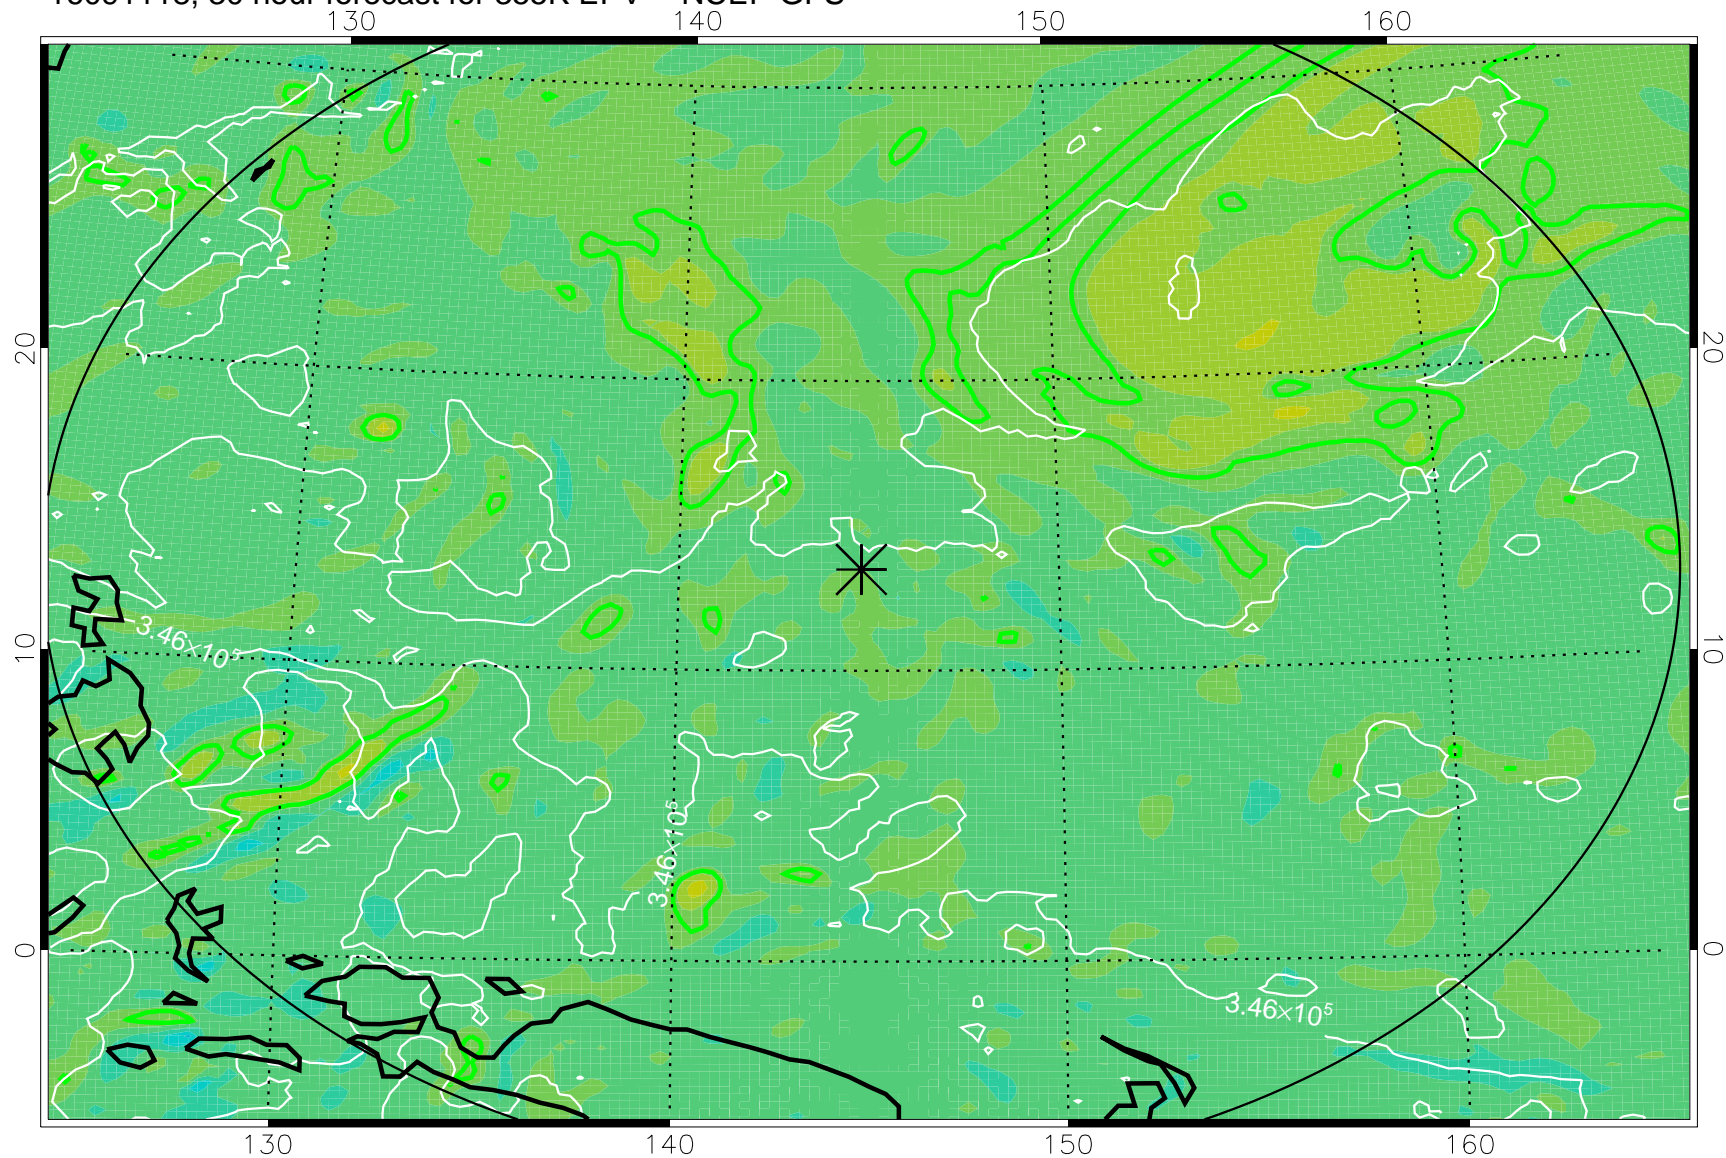

16091018, 6 hour forecast for 355K EPV -- NCEP GFS

355K Montgomery Streamfunction, white
EPV Tropopause (2 PVU) Position
Range ring of 2304 km

16091100, 12 hour forecast for 355K EPV -- NCEP GFS

355K Montgomery Streamfunction, white
EPV Tropopause (2 PVU) Position
Range ring of 2304 km

16091106, 18 hour forecast for 355K EPV -- NCEP GFS

355K Montgomery Streamfunction, white
EPV Tropopause (2 PVU) Position
Range ring of 2304 km

16091112, 24 hour forecast for 355K EPV -- NCEP GFS

355K Montgomery Streamfunction, white
EPV Tropopause (2 PVU) Position
Range ring of 2304 km

16091118, 30 hour forecast for 355K EPV -- NCEP GFS

355K Montgomery Streamfunction, white
EPV Tropopause (2 PVU) Position
Range ring of 2304 km

16091200, 36 hour forecast for 355K EPV -- NCEP GFS

355K Montgomery Streamfunction, white
EPV Tropopause (2 PVU) Position
Range ring of 2304 km

16091206, 42 hour forecast for 355K EPV -- NCEP GFS

355K Montgomery Streamfunction, white
EPV Tropopause (2 PVU) Position
Range ring of 2304 km

16091212, 48 hour forecast for 355K EPV -- NCEP GFS

355K Montgomery Streamfunction, white
EPV Tropopause (2 PVU) Position
Range ring of 2304 km