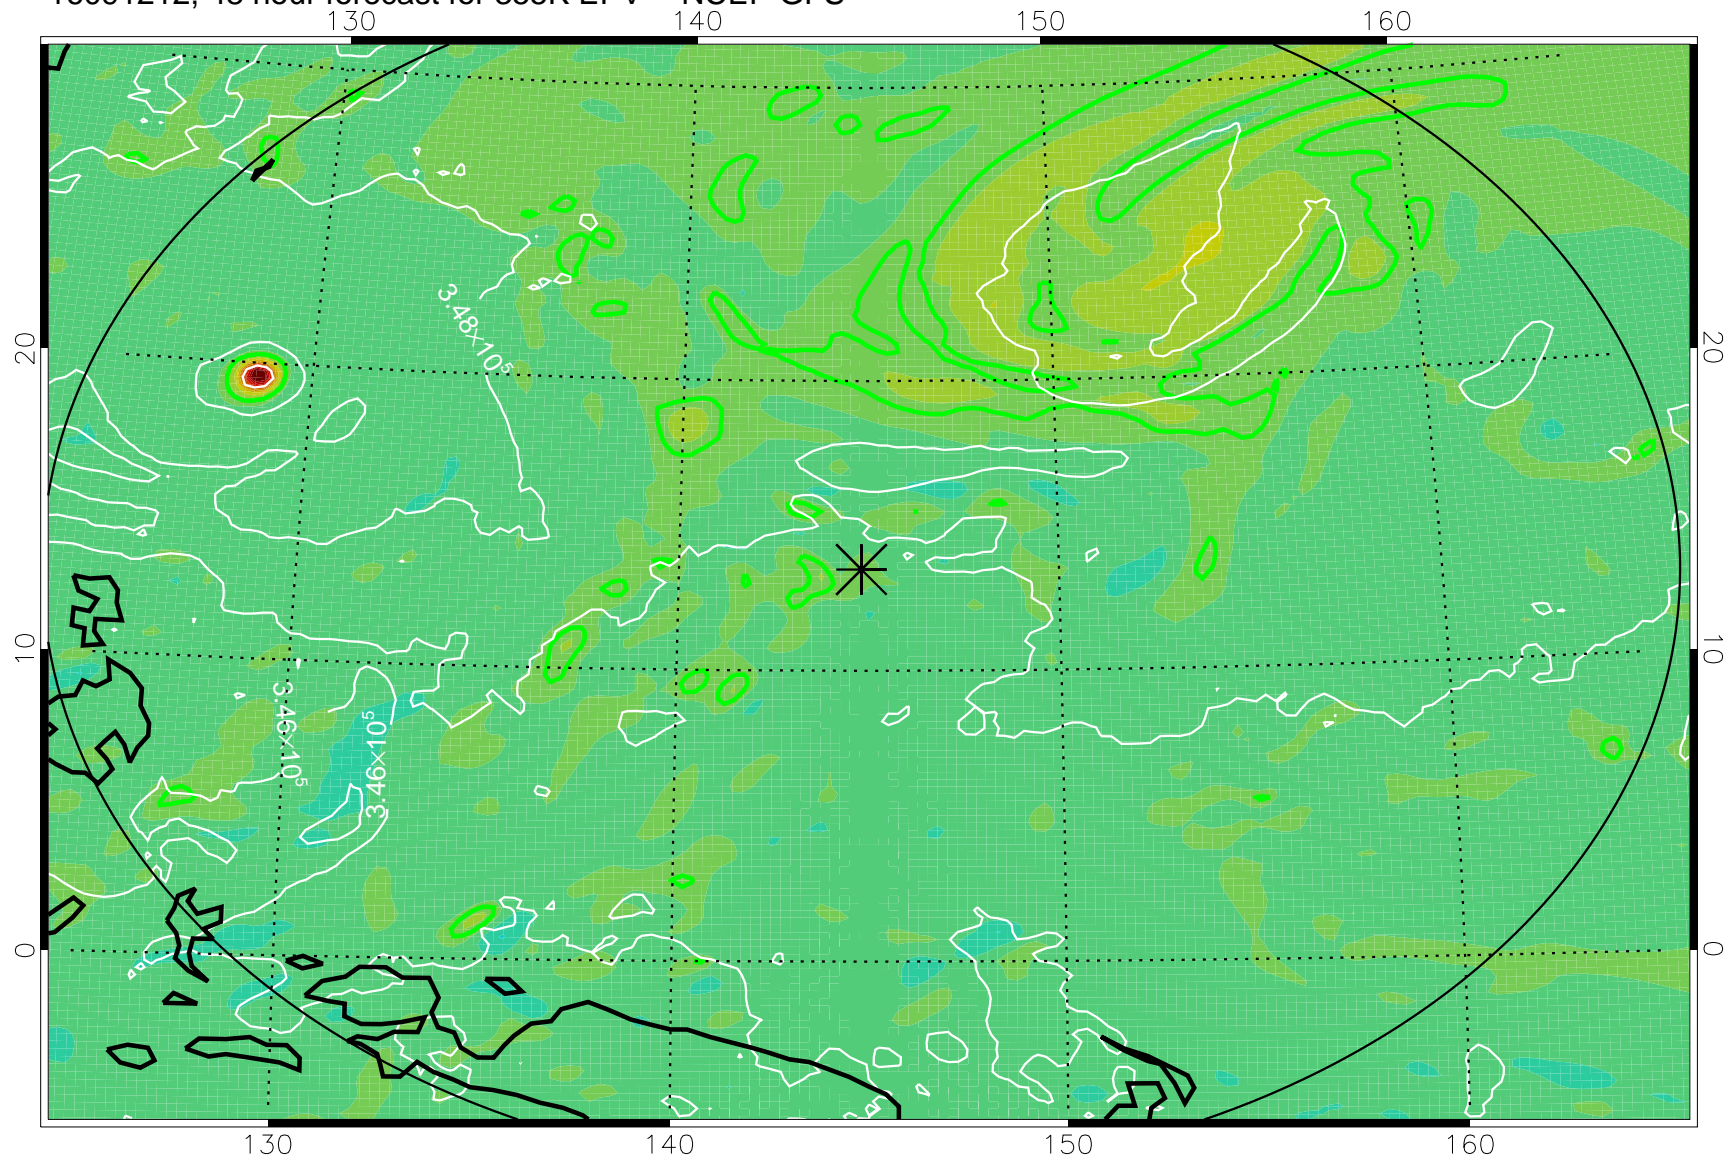

16091118, 30 hour forecast for 355K EPV -- NCEP GFS

355K Montgomery Streamfunction, white
EPV Tropopause (2 PVU) Position
Range ring of 2304 km

16091200, 36 hour forecast for 355K EPV -- NCEP GFS

355K Montgomery Streamfunction, white
EPV Tropopause (2 PVU) Position
Range ring of 2304 km

16091206, 42 hour forecast for 355K EPV -- NCEP GFS

355K Montgomery Streamfunction, white
EPV Tropopause (2 PVU) Position
Range ring of 2304 km

16091212, 48 hour forecast for 355K EPV -- NCEP GFS

355K Montgomery Streamfunction, white
EPV Tropopause (2 PVU) Position
Range ring of 2304 km

16091318, 78 hour forecast for 355K EPV -- NCEP GFS

355K Montgomery Streamfunction, white
EPV Tropopause (2 PVU) Position
Range ring of 2304 km

16091400, 84 hour forecast for 355K EPV -- NCEP GFS

355K Montgomery Streamfunction, white
EPV Tropopause (2 PVU) Position
Range ring of 2304 km

16091406, 90 hour forecast for 355K EPV -- NCEP GFS

355K Montgomery Streamfunction, white
EPV Tropopause (2 PVU) Position
Range ring of 2304 km

16091412, 96 hour forecast for 355K EPV -- NCEP GFS

355K Montgomery Streamfunction, white
EPV Tropopause (2 PVU) Position
Range ring of 2304 km