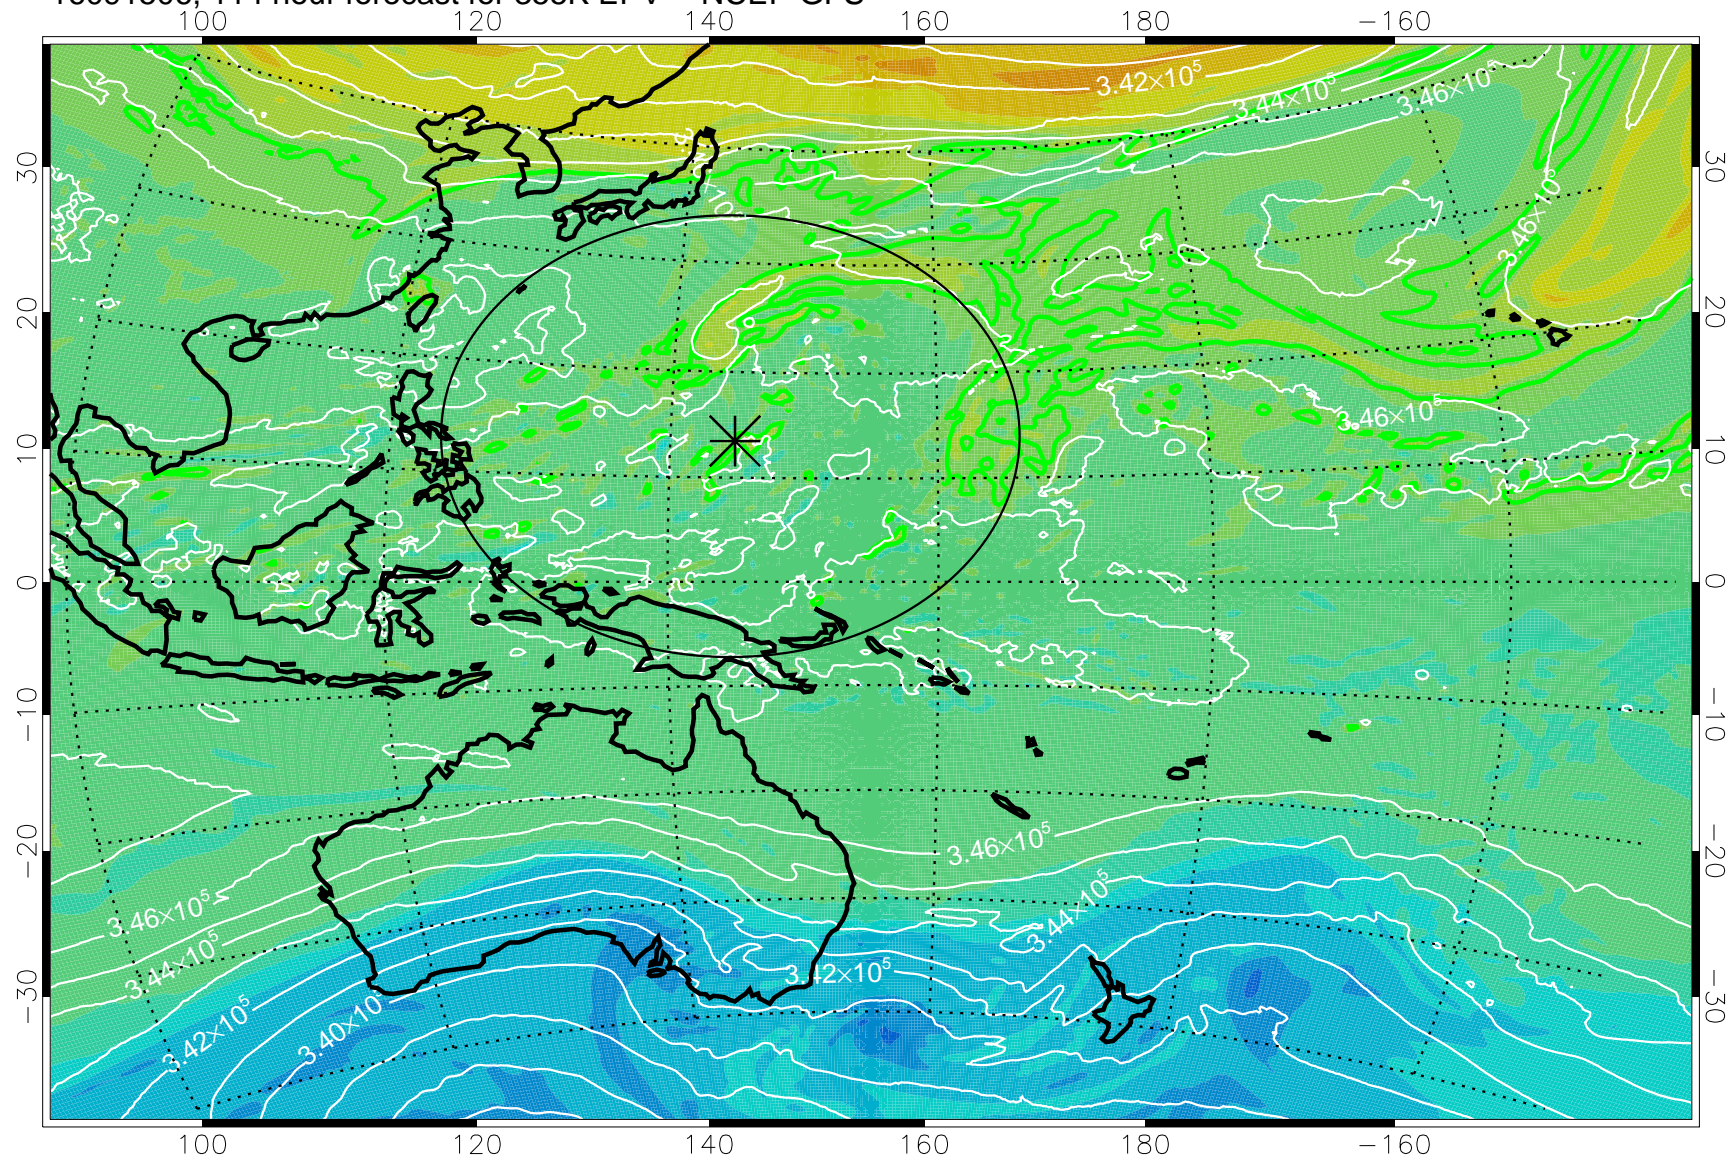

16091318, 78 hour forecast for 355K EPV -- NCEP GFS

355K Montgomery Streamfunction, white  
EPV Tropopause (2 PVU) Position  
Range ring of 2304 km

16091400, 84 hour forecast for 355K EPV -- NCEP GFS

355K Montgomery Streamfunction, white  
EPV Tropopause (2 PVU) Position  
Range ring of 2304 km

16091406, 90 hour forecast for 355K EPV -- NCEP GFS

355K Montgomery Streamfunction, white  
EPV Tropopause (2 PVU) Position  
Range ring of 2304 km

16091412, 96 hour forecast for 355K EPV -- NCEP GFS

355K Montgomery Streamfunction, white  
EPV Tropopause (2 PVU) Position  
Range ring of 2304 km

16091418, 102 hour forecast for 355K EPV -- NCEP GFS

355K Montgomery Streamfunction, white  
EPV Tropopause (2 PVU) Position  
Range ring of 2304 km

16091500, 108 hour forecast for 355K EPV -- NCEP GFS

355K Montgomery Streamfunction, white  
EPV Tropopause (2 PVU) Position  
Range ring of 2304 km

16091506, 114 hour forecast for 355K EPV -- NCEP GFS

355K Montgomery Streamfunction, white  
EPV Tropopause (2 PVU) Position  
Range ring of 2304 km

16091512, 120 hour forecast for 355K EPV -- NCEP GFS

355K Montgomery Streamfunction, white  
EPV Tropopause (2 PVU) Position  
Range ring of 2304 km