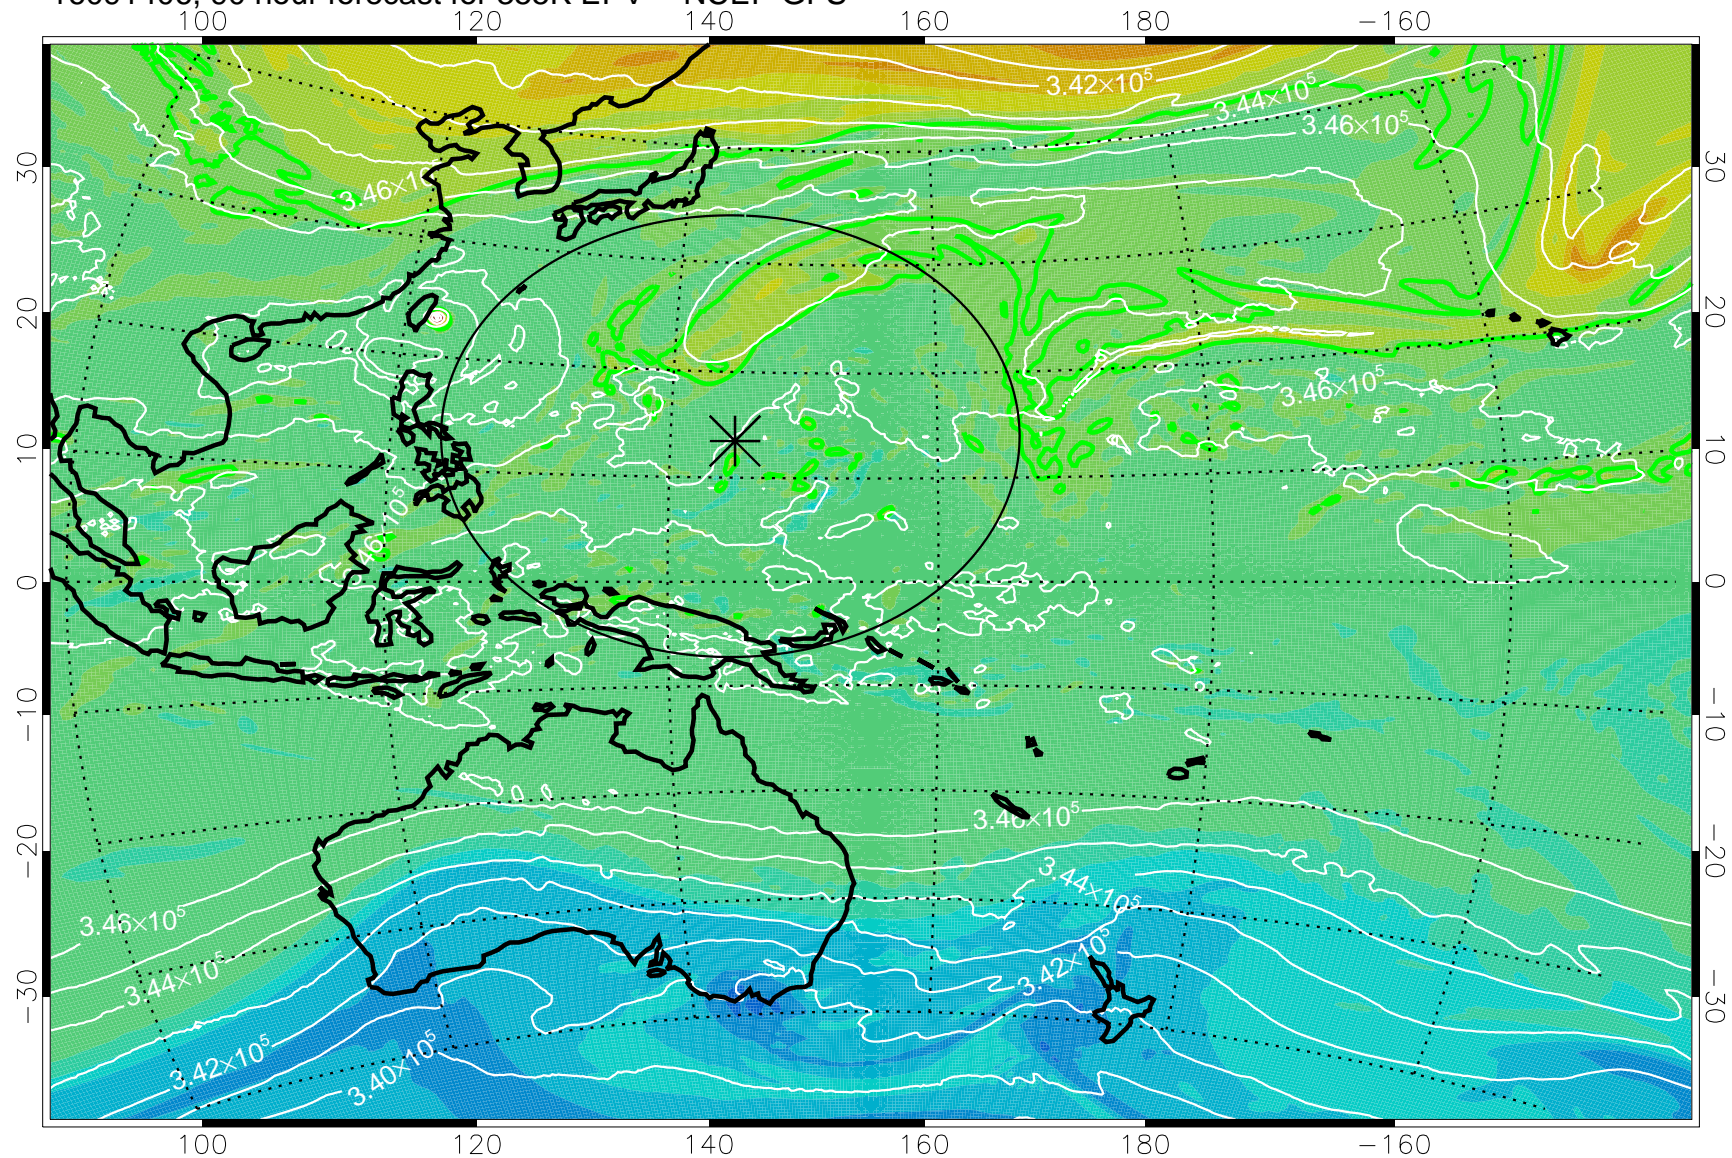

16091306, 66 hour forecast for 355K EPV -- NCEP GFS

355K Montgomery Streamfunction, white  
EPV Tropopause (2 PVU) Position  
Range ring of 2304 km

16091312, 72 hour forecast for 355K EPV -- NCEP GFS

355K Montgomery Streamfunction, white  
EPV Tropopause (2 PVU) Position  
Range ring of 2304 km

16091318, 78 hour forecast for 355K EPV -- NCEP GFS

355K Montgomery Streamfunction, white  
EPV Tropopause (2 PVU) Position  
Range ring of 2304 km

16091400, 84 hour forecast for 355K EPV -- NCEP GFS

355K Montgomery Streamfunction, white  
EPV Tropopause (2 PVU) Position  
Range ring of 2304 km

16091406, 90 hour forecast for 355K EPV -- NCEP GFS

355K Montgomery Streamfunction, white  
EPV Tropopause (2 PVU) Position  
Range ring of 2304 km

16091412, 96 hour forecast for 355K EPV -- NCEP GFS

355K Montgomery Streamfunction, white  
EPV Tropopause (2 PVU) Position  
Range ring of 2304 km

16091418, 102 hour forecast for 355K EPV -- NCEP GFS

355K Montgomery Streamfunction, white  
EPV Tropopause (2 PVU) Position  
Range ring of 2304 km

16091500, 108 hour forecast for 355K EPV -- NCEP GFS

355K Montgomery Streamfunction, white  
EPV Tropopause (2 PVU) Position  
Range ring of 2304 km