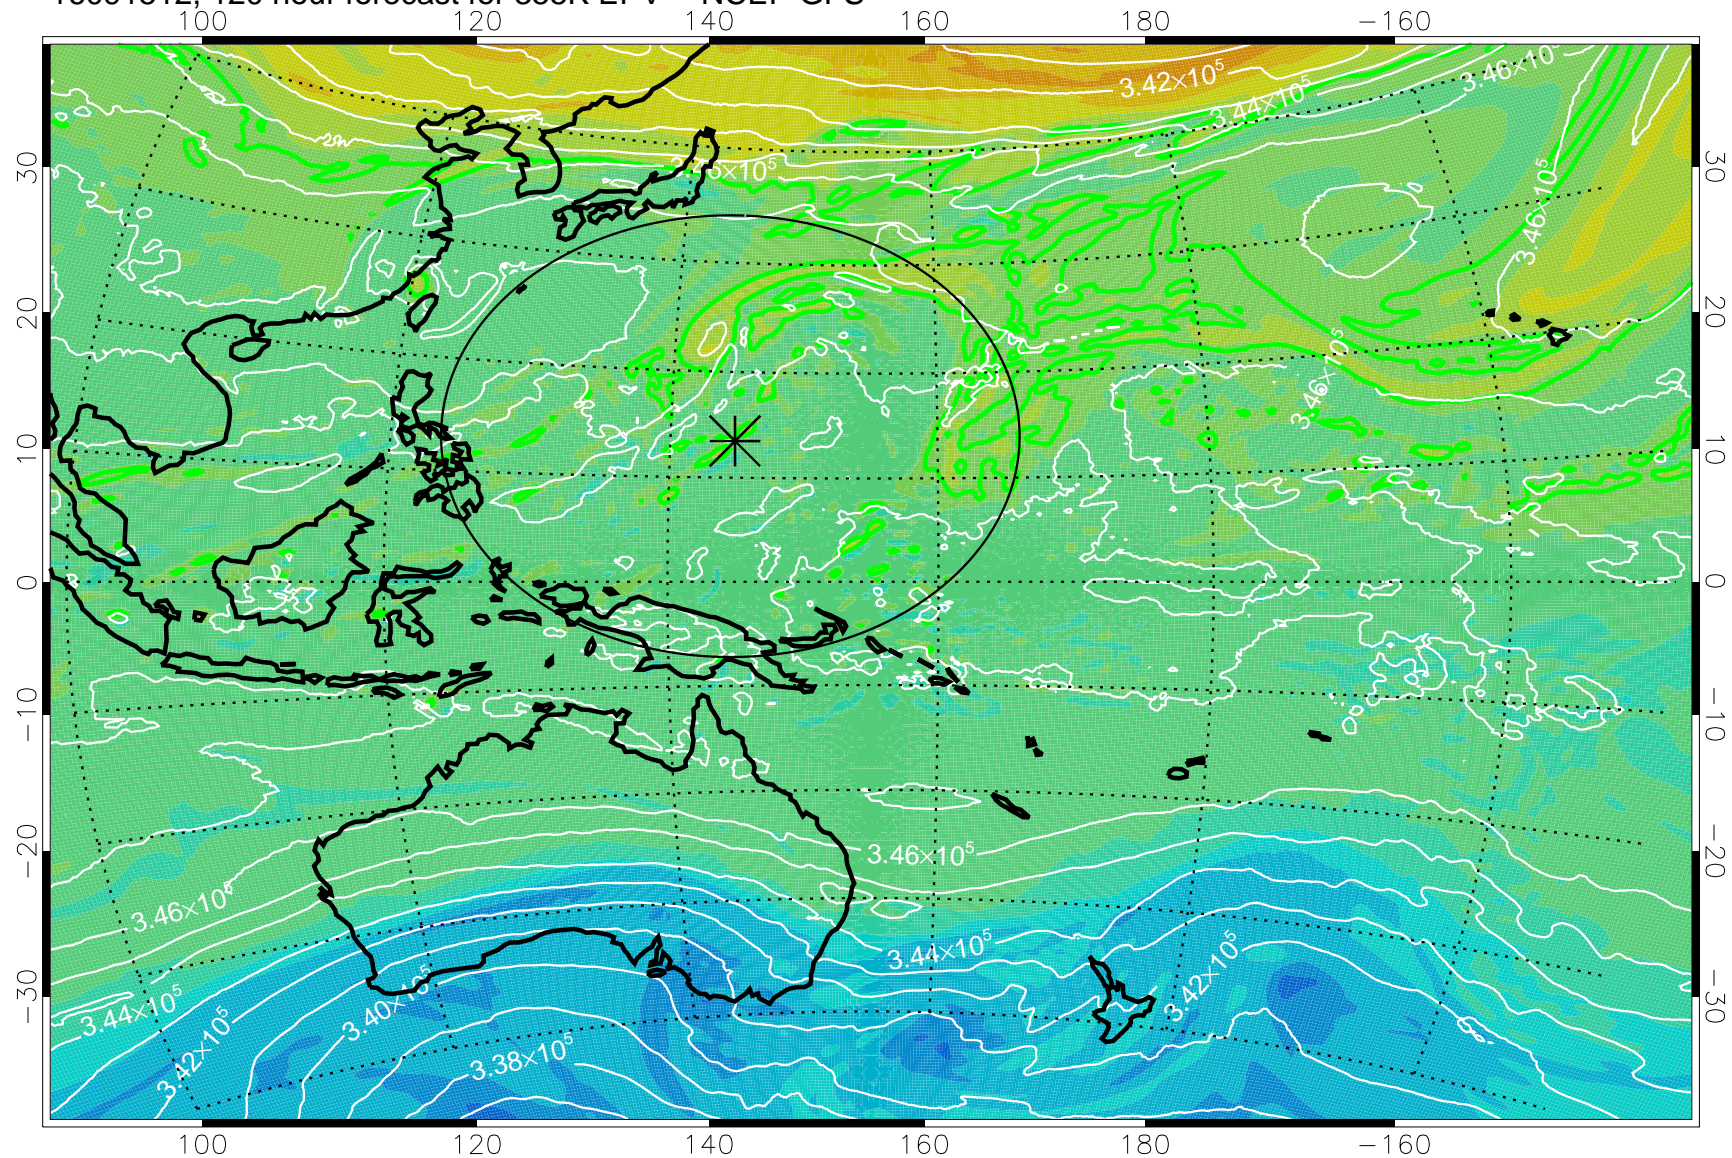

16091318, 78 hour forecast for 355K EPV -- NCEP GFS

355K Montgomery Streamfunction, white  
EPV Tropopause (2 PVU) Position  
Range ring of 2304 km

16091400, 84 hour forecast for 355K EPV -- NCEP GFS

355K Montgomery Streamfunction, white  
EPV Tropopause (2 PVU) Position  
Range ring of 2304 km

16091406, 90 hour forecast for 355K EPV -- NCEP GFS

355K Montgomery Streamfunction, white  
EPV Tropopause (2 PVU) Position  
Range ring of 2304 km

16091412, 96 hour forecast for 355K EPV -- NCEP GFS

355K Montgomery Streamfunction, white  
EPV Tropopause (2 PVU) Position  
Range ring of 2304 km

16091418, 102 hour forecast for 355K EPV -- NCEP GFS

355K Montgomery Streamfunction, white  
EPV Tropopause (2 PVU) Position  
Range ring of 2304 km

16091500, 108 hour forecast for 355K EPV -- NCEP GFS

355K Montgomery Streamfunction, white  
EPV Tropopause (2 PVU) Position  
Range ring of 2304 km

16091506, 114 hour forecast for 355K EPV -- NCEP GFS

355K Montgomery Streamfunction, white  
EPV Tropopause (2 PVU) Position  
Range ring of 2304 km

16091512, 120 hour forecast for 355K EPV -- NCEP GFS

355K Montgomery Streamfunction, white  
EPV Tropopause (2 PVU) Position  
Range ring of 2304 km