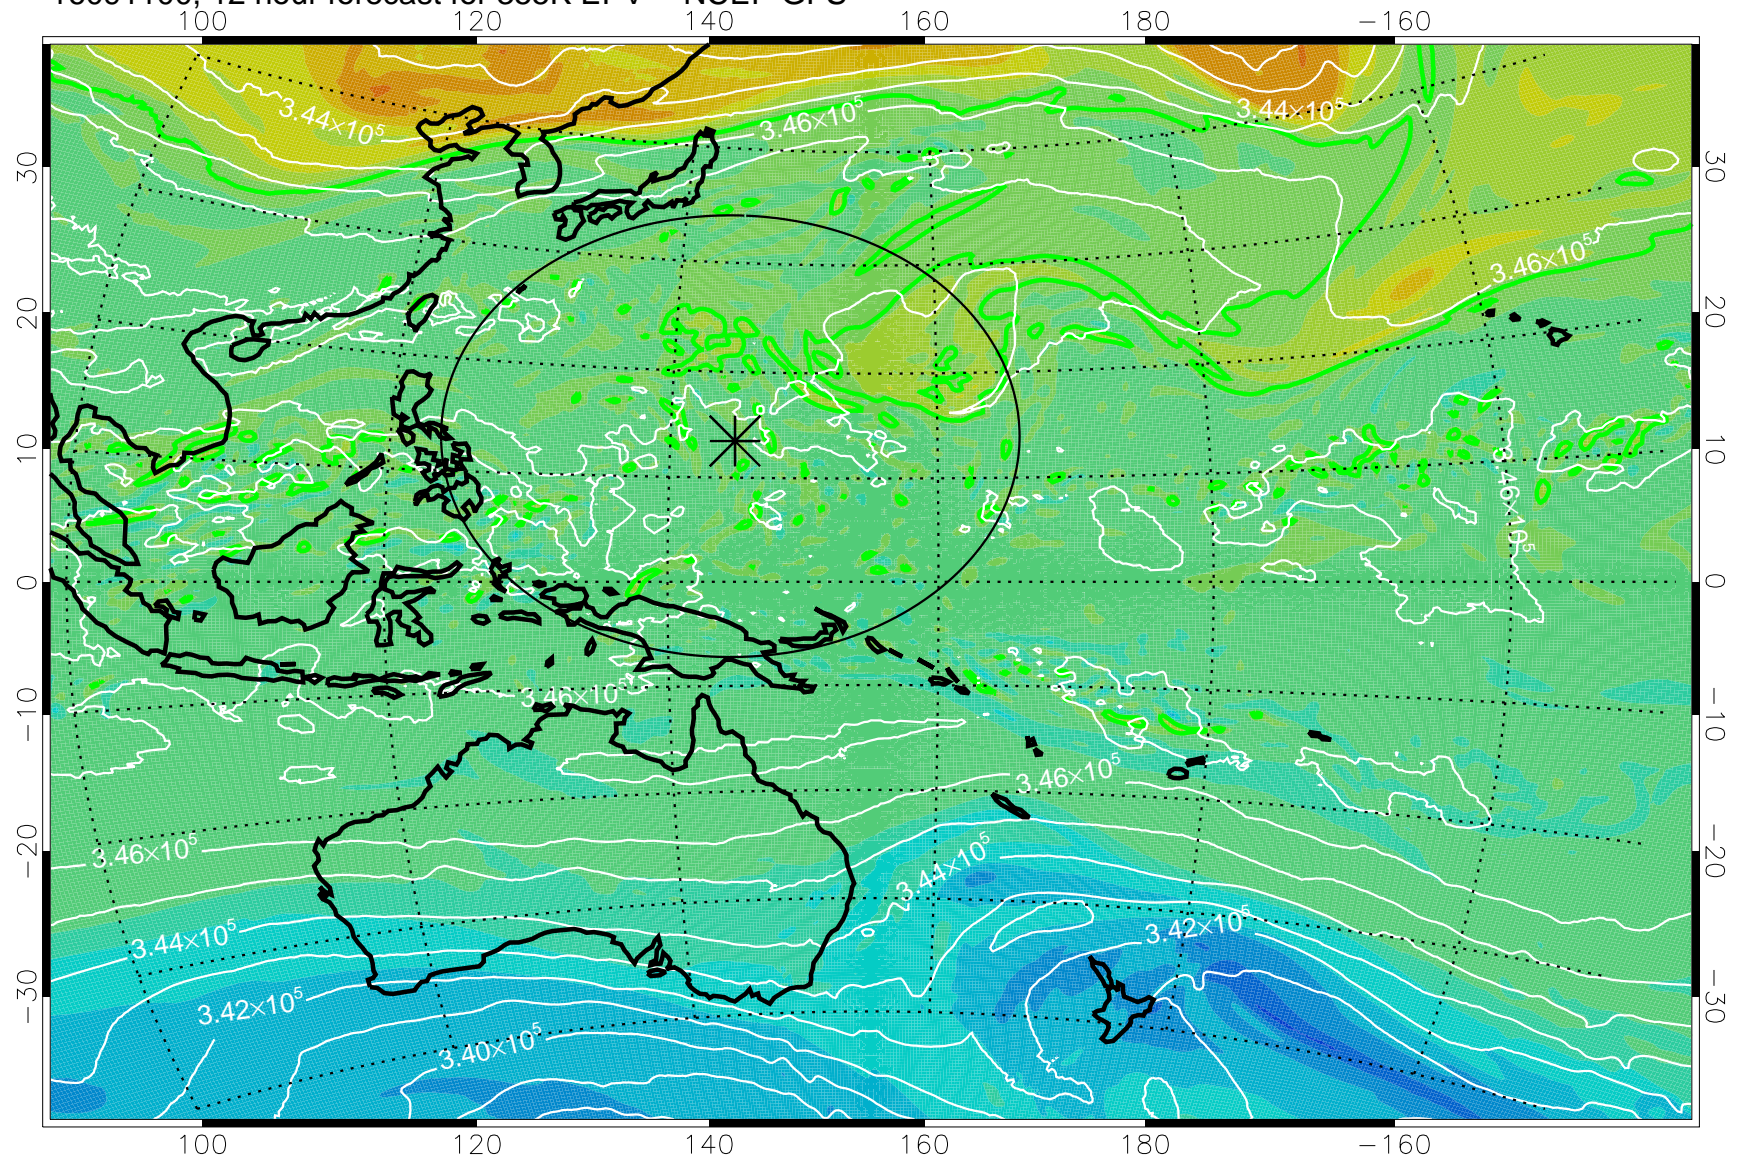

16091018, 6 hour forecast for 355K EPV -- NCEP GFS

355K Montgomery Streamfunction, white  
EPV Tropopause (2 PVU) Position  
Range ring of 2304 km

16091100, 12 hour forecast for 355K EPV -- NCEP GFS

355K Montgomery Streamfunction, white  
EPV Tropopause (2 PVU) Position  
Range ring of 2304 km

16091106, 18 hour forecast for 355K EPV -- NCEP GFS

355K Montgomery Streamfunction, white  
EPV Tropopause (2 PVU) Position  
Range ring of 2304 km

16091112, 24 hour forecast for 355K EPV -- NCEP GFS

355K Montgomery Streamfunction, white  
EPV Tropopause (2 PVU) Position  
Range ring of 2304 km

16091118, 30 hour forecast for 355K EPV -- NCEP GFS

355K Montgomery Streamfunction, white  
EPV Tropopause (2 PVU) Position  
Range ring of 2304 km

16091200, 36 hour forecast for 355K EPV -- NCEP GFS

355K Montgomery Streamfunction, white  
EPV Tropopause (2 PVU) Position  
Range ring of 2304 km

16091206, 42 hour forecast for 355K EPV -- NCEP GFS

355K Montgomery Streamfunction, white  
EPV Tropopause (2 PVU) Position  
Range ring of 2304 km

16091212, 48 hour forecast for 355K EPV -- NCEP GFS

355K Montgomery Streamfunction, white  
EPV Tropopause (2 PVU) Position  
Range ring of 2304 km