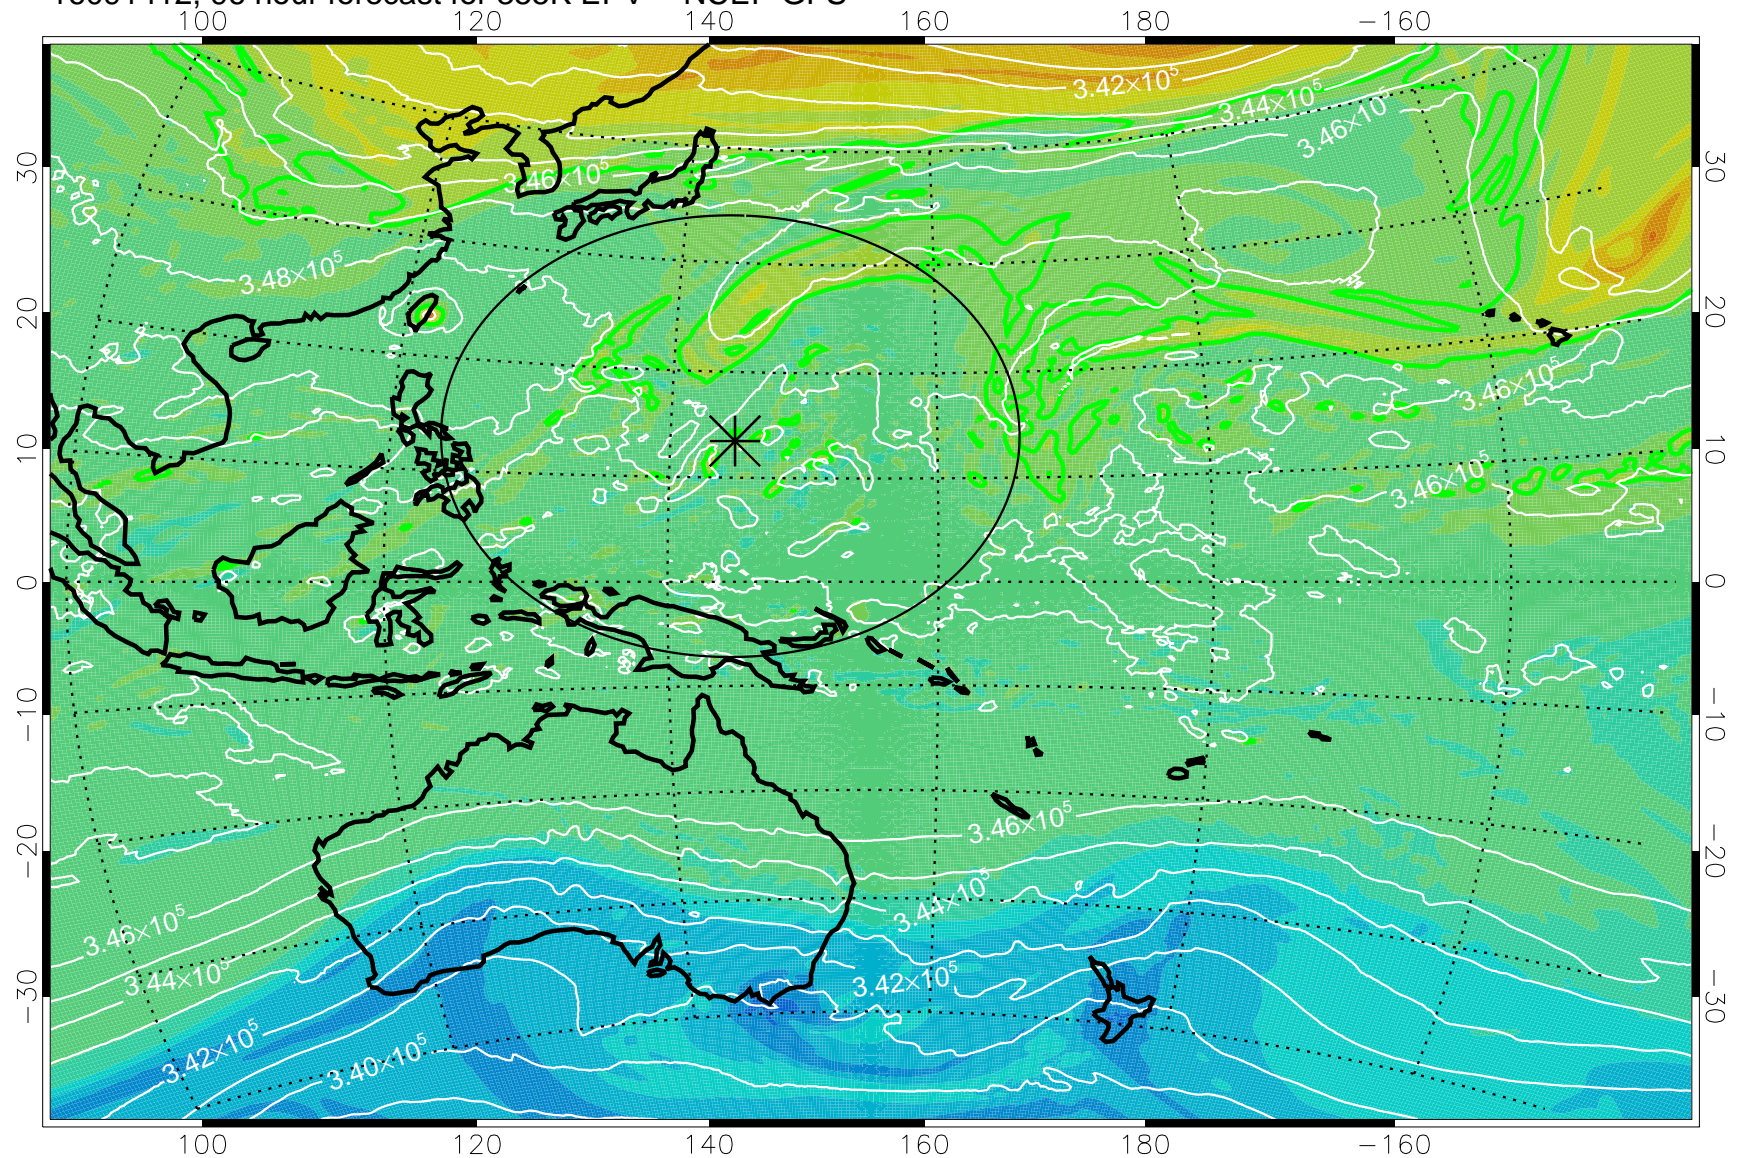

16091306, 66 hour forecast for 355K EPV -- NCEP GFS

355K Montgomery Streamfunction, white  
EPV Tropopause (2 PVU) Position  
Range ring of 2304 km

16091312, 72 hour forecast for 355K EPV -- NCEP GFS

355K Montgomery Streamfunction, white  
EPV Tropopause (2 PVU) Position  
Range ring of 2304 km

16091318, 78 hour forecast for 355K EPV -- NCEP GFS

355K Montgomery Streamfunction, white  
EPV Tropopause (2 PVU) Position  
Range ring of 2304 km

16091400, 84 hour forecast for 355K EPV -- NCEP GFS

355K Montgomery Streamfunction, white  
EPV Tropopause (2 PVU) Position  
Range ring of 2304 km

16091406, 90 hour forecast for 355K EPV -- NCEP GFS

355K Montgomery Streamfunction, white  
EPV Tropopause (2 PVU) Position  
Range ring of 2304 km

16091412, 96 hour forecast for 355K EPV -- NCEP GFS

355K Montgomery Streamfunction, white  
EPV Tropopause (2 PVU) Position  
Range ring of 2304 km

16091418, 102 hour forecast for 355K EPV -- NCEP GFS

355K Montgomery Streamfunction, white  
EPV Tropopause (2 PVU) Position  
Range ring of 2304 km

16091500, 108 hour forecast for 355K EPV -- NCEP GFS

355K Montgomery Streamfunction, white  
EPV Tropopause (2 PVU) Position  
Range ring of 2304 km