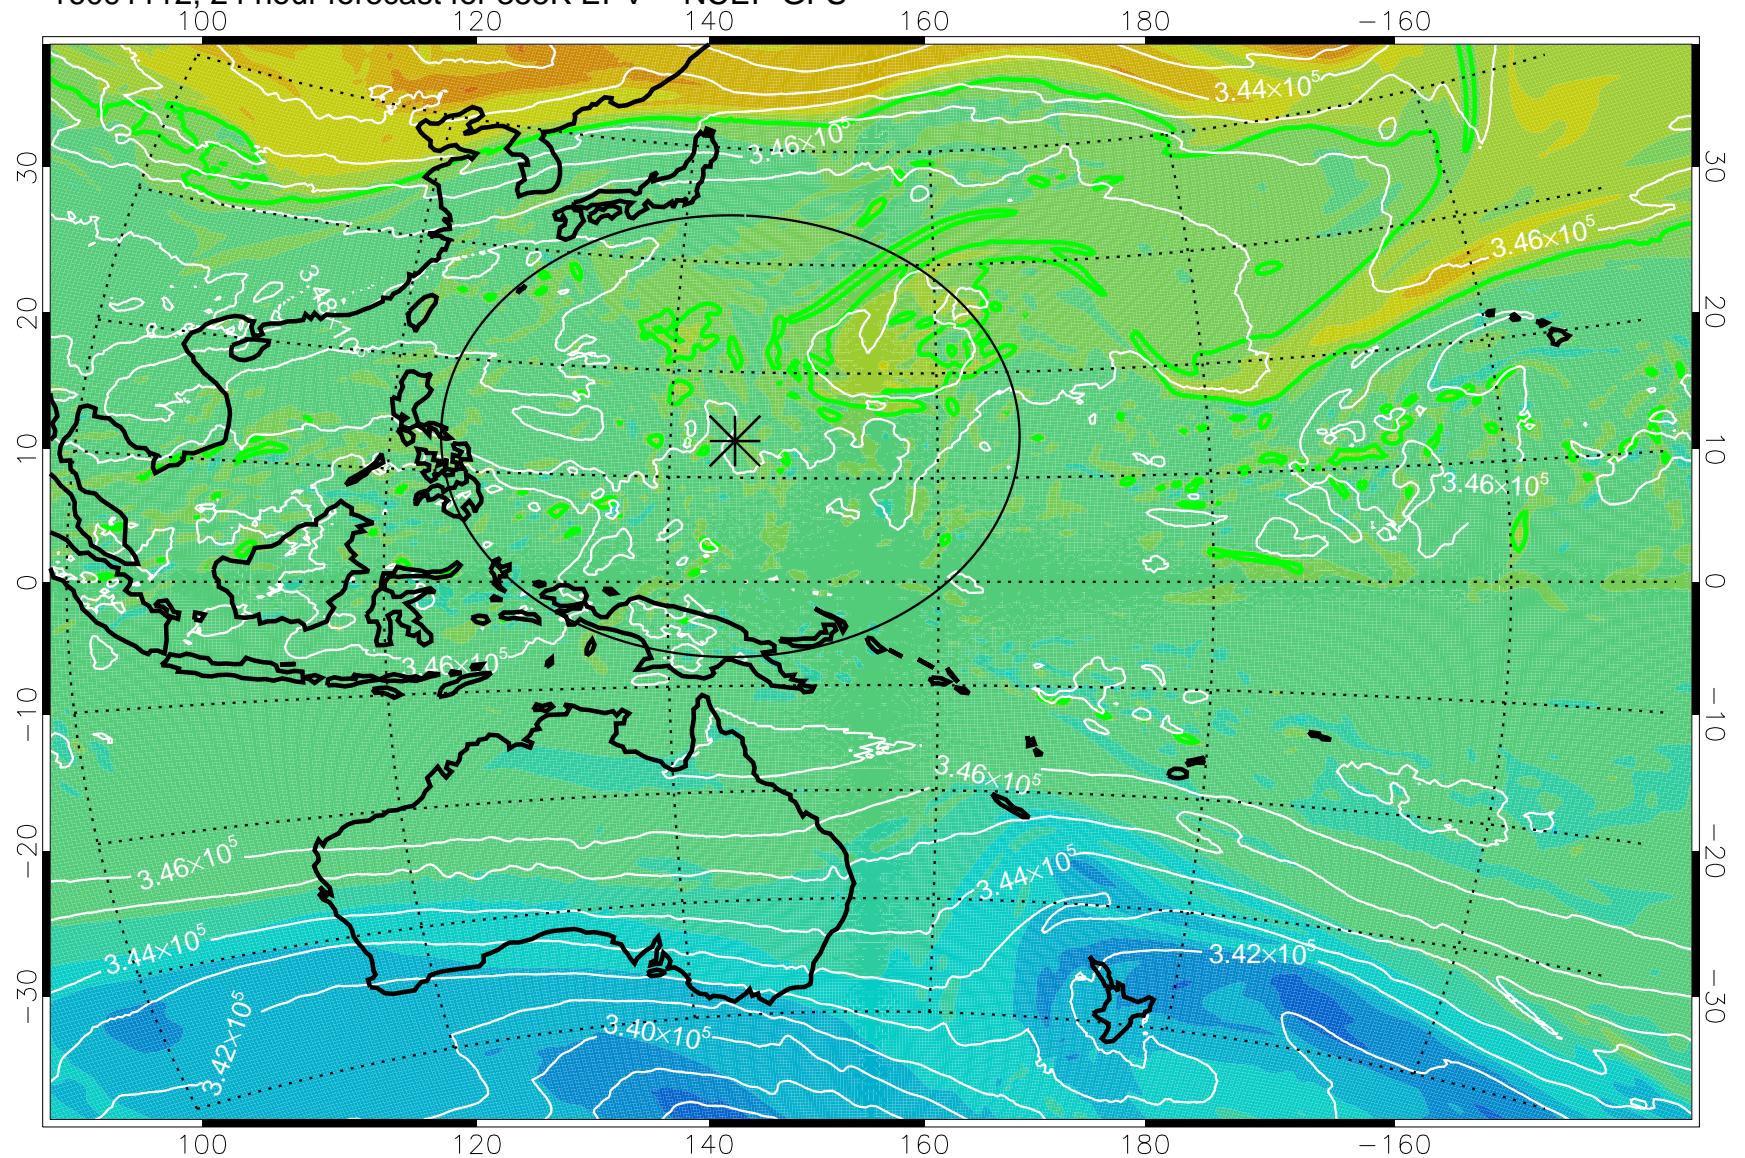

16091018, 6 hour forecast for 355K EPV -- NCEP GFS

355K Montgomery Streamfunction, white  
EPV Tropopause (2 PVU) Position  
Range ring of 2304 km

16091100, 12 hour forecast for 355K EPV -- NCEP GFS

355K Montgomery Streamfunction, white  
EPV Tropopause (2 PVU) Position  
Range ring of 2304 km

16091106, 18 hour forecast for 355K EPV -- NCEP GFS

355K Montgomery Streamfunction, white  
EPV Tropopause (2 PVU) Position  
Range ring of 2304 km

16091112, 24 hour forecast for 355K EPV -- NCEP GFS

355K Montgomery Streamfunction, white  
EPV Tropopause (2 PVU) Position  
Range ring of 2304 km

16091118, 30 hour forecast for 355K EPV -- NCEP GFS

355K Montgomery Streamfunction, white  
EPV Tropopause (2 PVU) Position  
Range ring of 2304 km

16091200, 36 hour forecast for 355K EPV -- NCEP GFS

355K Montgomery Streamfunction, white  
EPV Tropopause (2 PVU) Position  
Range ring of 2304 km

16091206, 42 hour forecast for 355K EPV -- NCEP GFS

355K Montgomery Streamfunction, white  
EPV Tropopause (2 PVU) Position  
Range ring of 2304 km

16091212, 48 hour forecast for 355K EPV -- NCEP GFS

355K Montgomery Streamfunction, white  
EPV Tropopause (2 PVU) Position  
Range ring of 2304 km