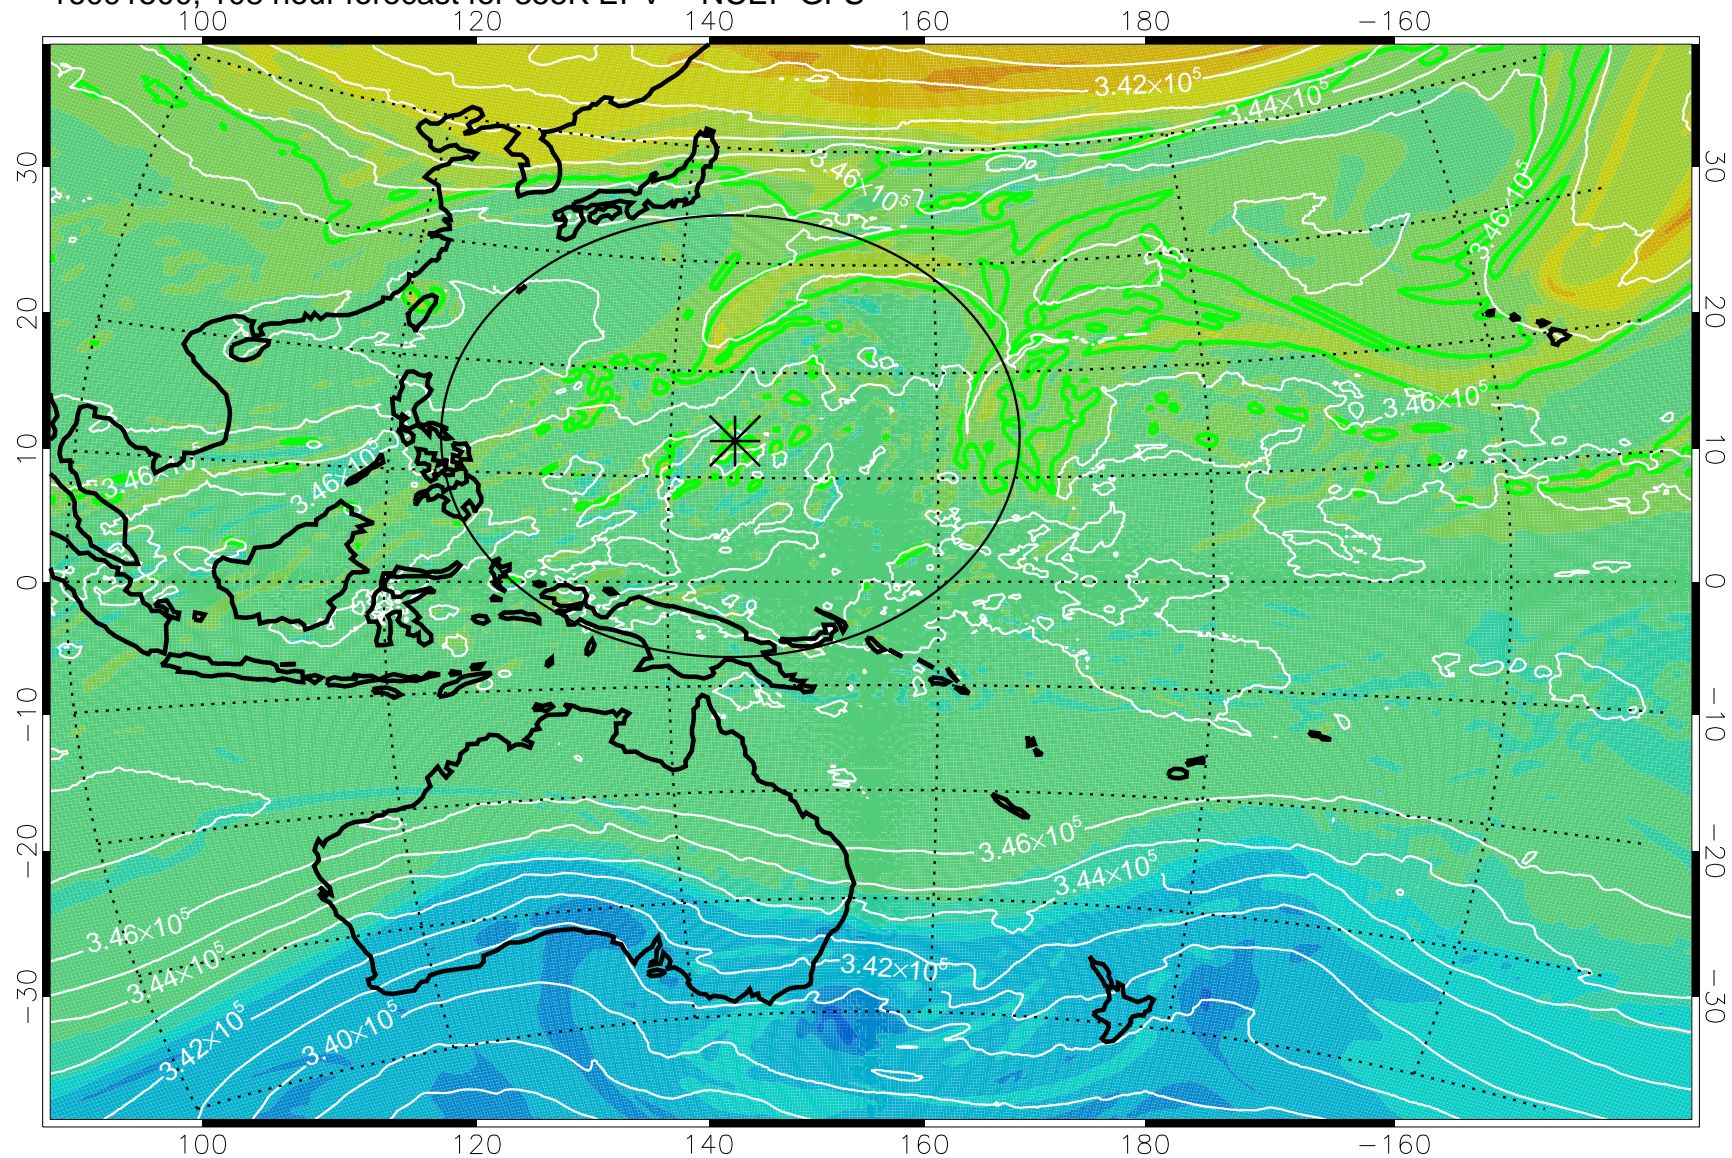

16091318, 78 hour forecast for 355K EPV -- NCEP GFS

355K Montgomery Streamfunction, white  
EPV Tropopause (2 PVU) Position  
Range ring of 2304 km

16091400, 84 hour forecast for 355K EPV -- NCEP GFS

355K Montgomery Streamfunction, white  
EPV Tropopause (2 PVU) Position  
Range ring of 2304 km

16091406, 90 hour forecast for 355K EPV -- NCEP GFS

355K Montgomery Streamfunction, white  
EPV Tropopause (2 PVU) Position  
Range ring of 2304 km

16091412, 96 hour forecast for 355K EPV -- NCEP GFS

355K Montgomery Streamfunction, white  
EPV Tropopause (2 PVU) Position  
Range ring of 2304 km

16091418, 102 hour forecast for 355K EPV -- NCEP GFS

355K Montgomery Streamfunction, white  
EPV Tropopause (2 PVU) Position  
Range ring of 2304 km

16091500, 108 hour forecast for 355K EPV -- NCEP GFS

355K Montgomery Streamfunction, white  
EPV Tropopause (2 PVU) Position  
Range ring of 2304 km

16091506, 114 hour forecast for 355K EPV -- NCEP GFS

355K Montgomery Streamfunction, white  
EPV Tropopause (2 PVU) Position  
Range ring of 2304 km

16091512, 120 hour forecast for 355K EPV -- NCEP GFS

355K Montgomery Streamfunction, white  
EPV Tropopause (2 PVU) Position  
Range ring of 2304 km