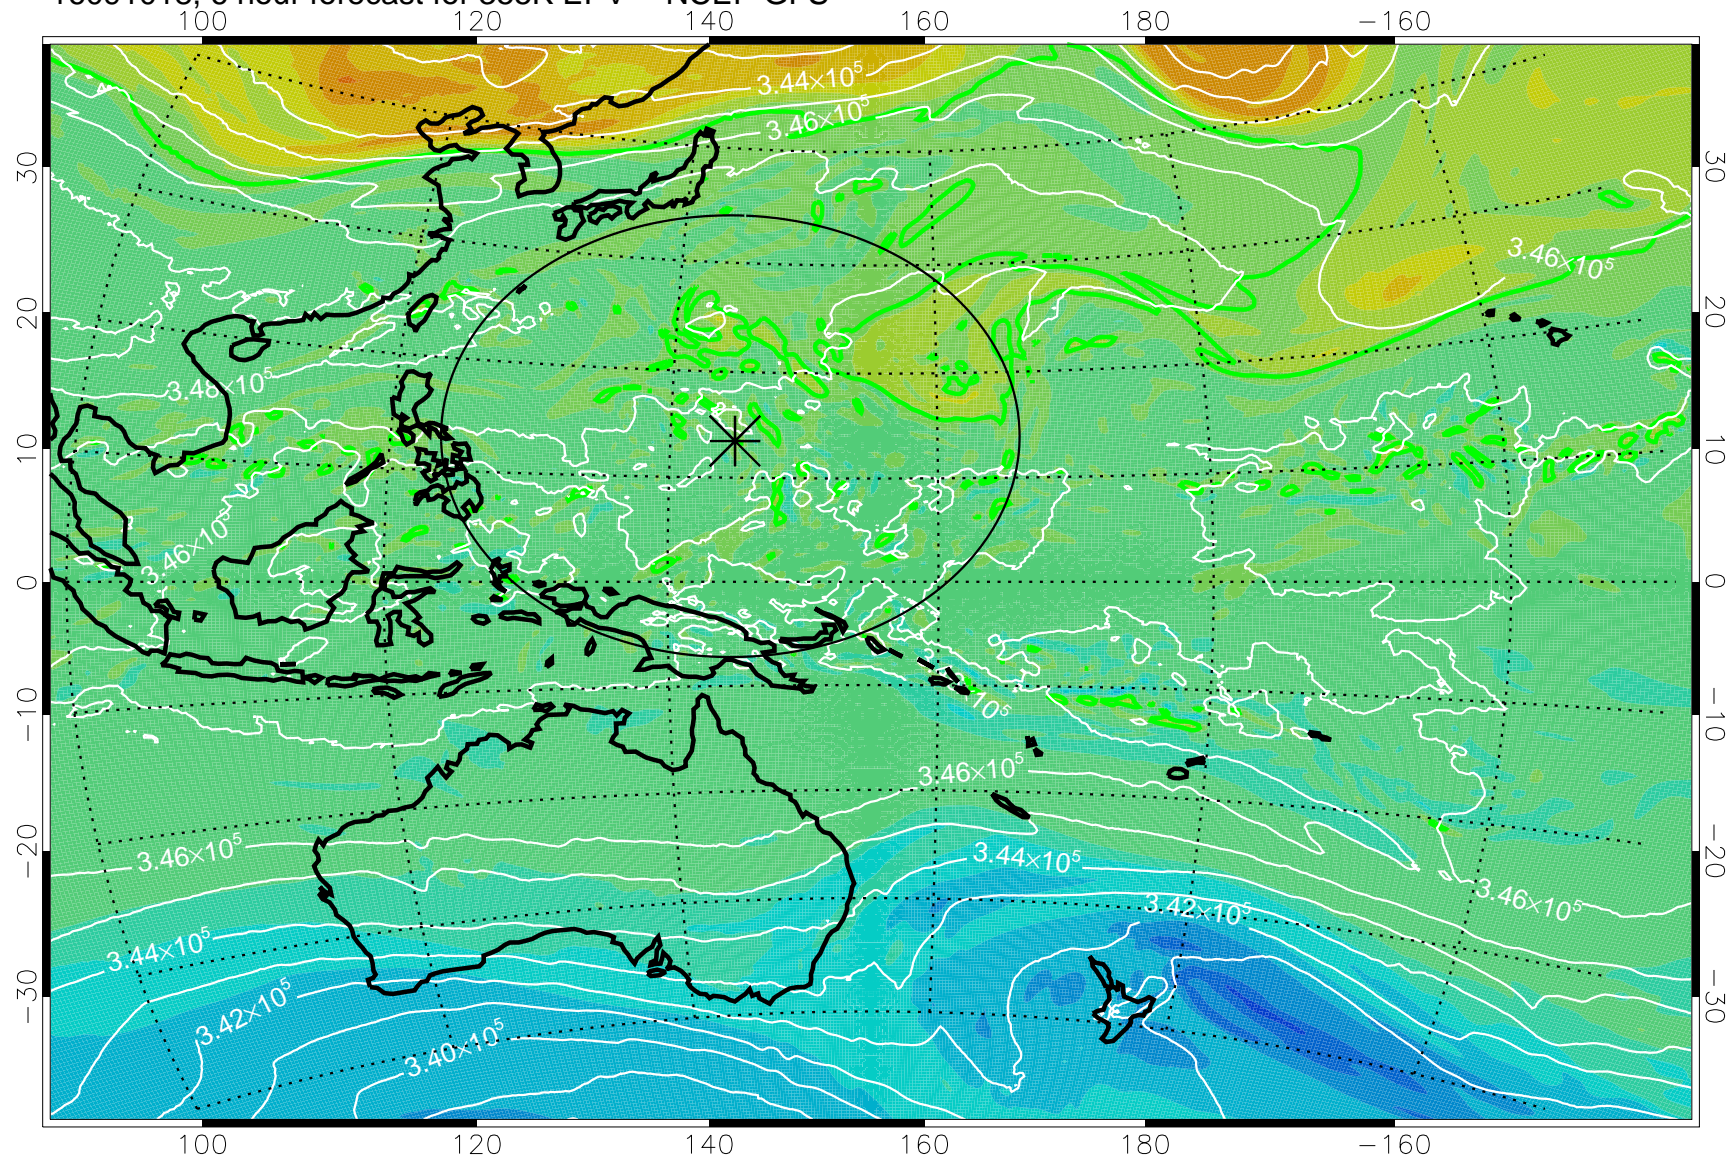

16091018, 6 hour forecast for 355K EPV -- NCEP GFS

355K Montgomery Streamfunction, white  
EPV Tropopause (2 PVU) Position  
Range ring of 2304 km

16091100, 12 hour forecast for 355K EPV -- NCEP GFS

355K Montgomery Streamfunction, white  
EPV Tropopause (2 PVU) Position  
Range ring of 2304 km

16091106, 18 hour forecast for 355K EPV -- NCEP GFS

355K Montgomery Streamfunction, white  
EPV Tropopause (2 PVU) Position  
Range ring of 2304 km

16091112, 24 hour forecast for 355K EPV -- NCEP GFS

355K Montgomery Streamfunction, white  
EPV Tropopause (2 PVU) Position  
Range ring of 2304 km

16091118, 30 hour forecast for 355K EPV -- NCEP GFS

355K Montgomery Streamfunction, white  
EPV Tropopause (2 PVU) Position  
Range ring of 2304 km

16091200, 36 hour forecast for 355K EPV -- NCEP GFS

355K Montgomery Streamfunction, white  
EPV Tropopause (2 PVU) Position  
Range ring of 2304 km

16091206, 42 hour forecast for 355K EPV -- NCEP GFS

355K Montgomery Streamfunction, white  
EPV Tropopause (2 PVU) Position  
Range ring of 2304 km

16091212, 48 hour forecast for 355K EPV -- NCEP GFS

355K Montgomery Streamfunction, white  
EPV Tropopause (2 PVU) Position  
Range ring of 2304 km