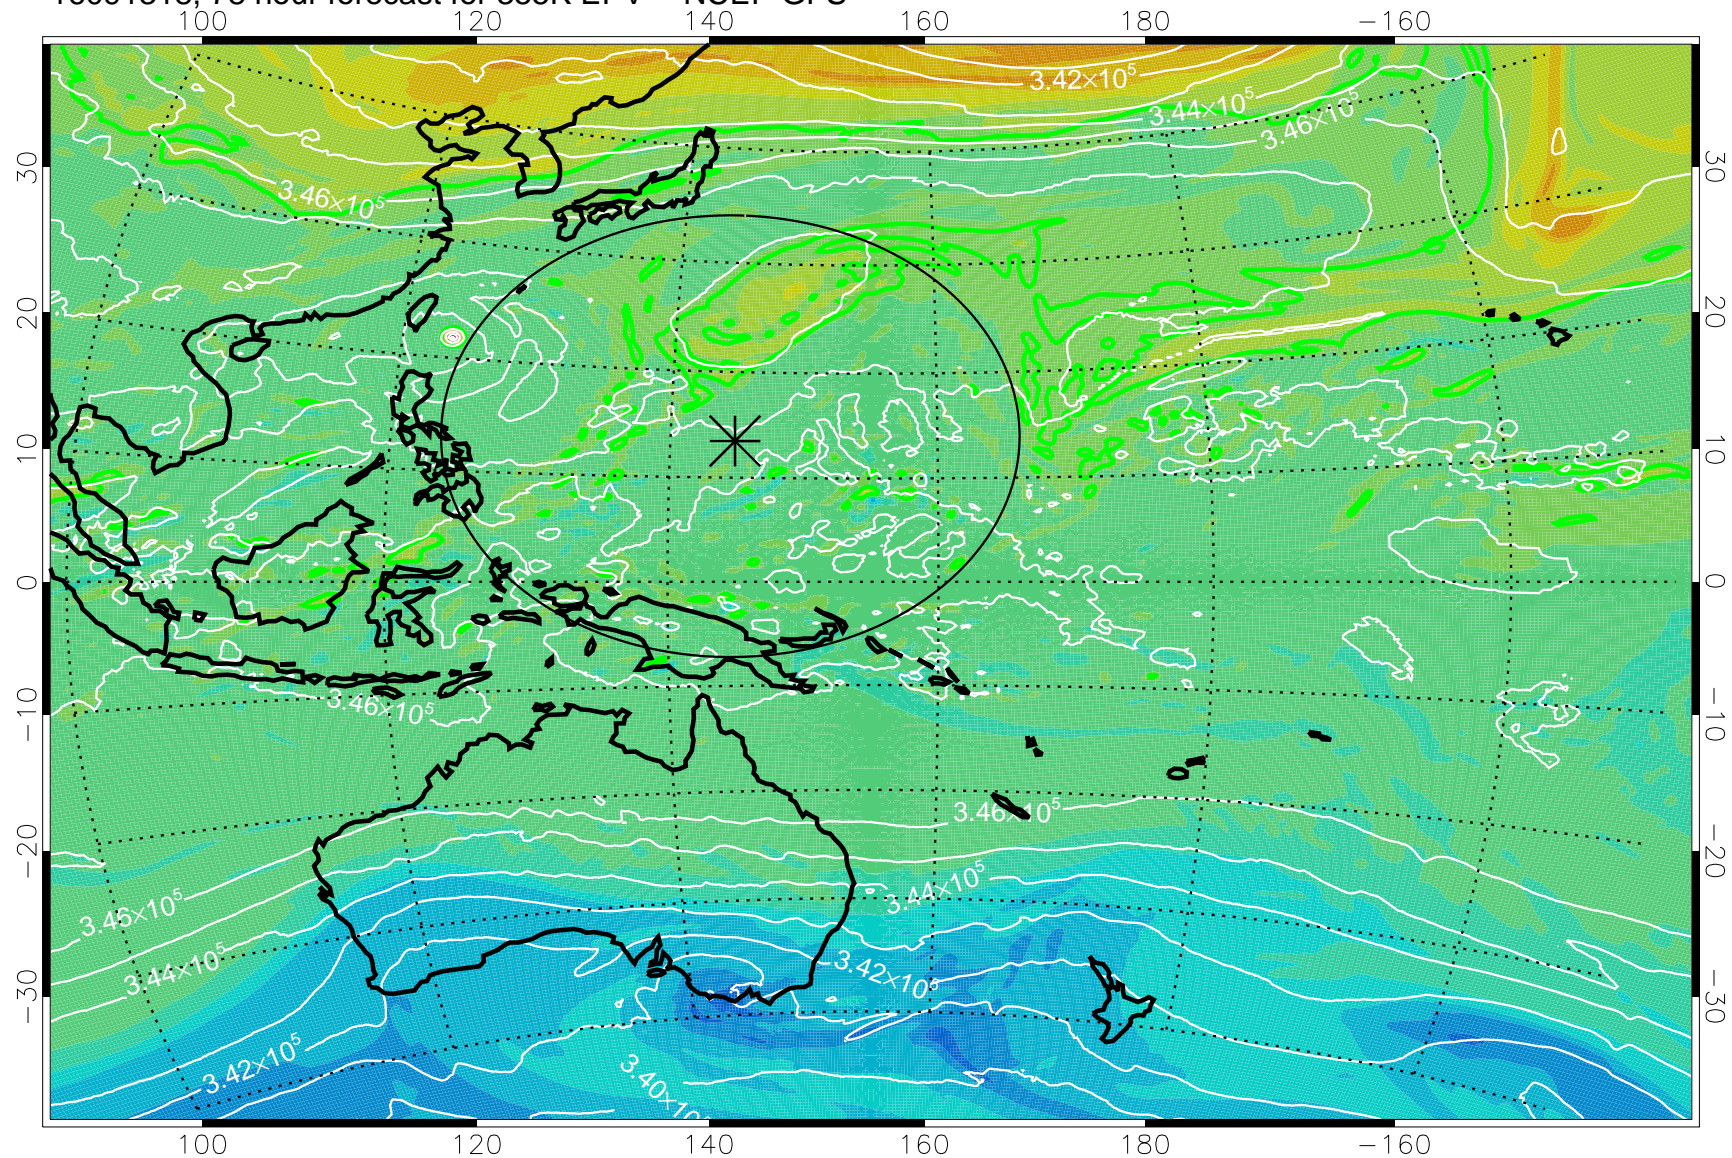

16091218, 54 hour forecast for 355K EPV -- NCEP GFS

355K Montgomery Streamfunction, white  
EPV Tropopause (2 PVU) Position  
Range ring of 2304 km

16091300, 60 hour forecast for 355K EPV -- NCEP GFS

355K Montgomery Streamfunction, white  
EPV Tropopause (2 PVU) Position  
Range ring of 2304 km

16091306, 66 hour forecast for 355K EPV -- NCEP GFS

355K Montgomery Streamfunction, white  
EPV Tropopause (2 PVU) Position  
Range ring of 2304 km

16091312, 72 hour forecast for 355K EPV -- NCEP GFS

355K Montgomery Streamfunction, white  
EPV Tropopause (2 PVU) Position  
Range ring of 2304 km

16091318, 78 hour forecast for 355K EPV -- NCEP GFS

355K Montgomery Streamfunction, white  
EPV Tropopause (2 PVU) Position  
Range ring of 2304 km

16091400, 84 hour forecast for 355K EPV -- NCEP GFS

355K Montgomery Streamfunction, white  
EPV Tropopause (2 PVU) Position  
Range ring of 2304 km

16091406, 90 hour forecast for 355K EPV -- NCEP GFS

355K Montgomery Streamfunction, white  
EPV Tropopause (2 PVU) Position  
Range ring of 2304 km

16091412, 96 hour forecast for 355K EPV -- NCEP GFS

355K Montgomery Streamfunction, white  
EPV Tropopause (2 PVU) Position  
Range ring of 2304 km