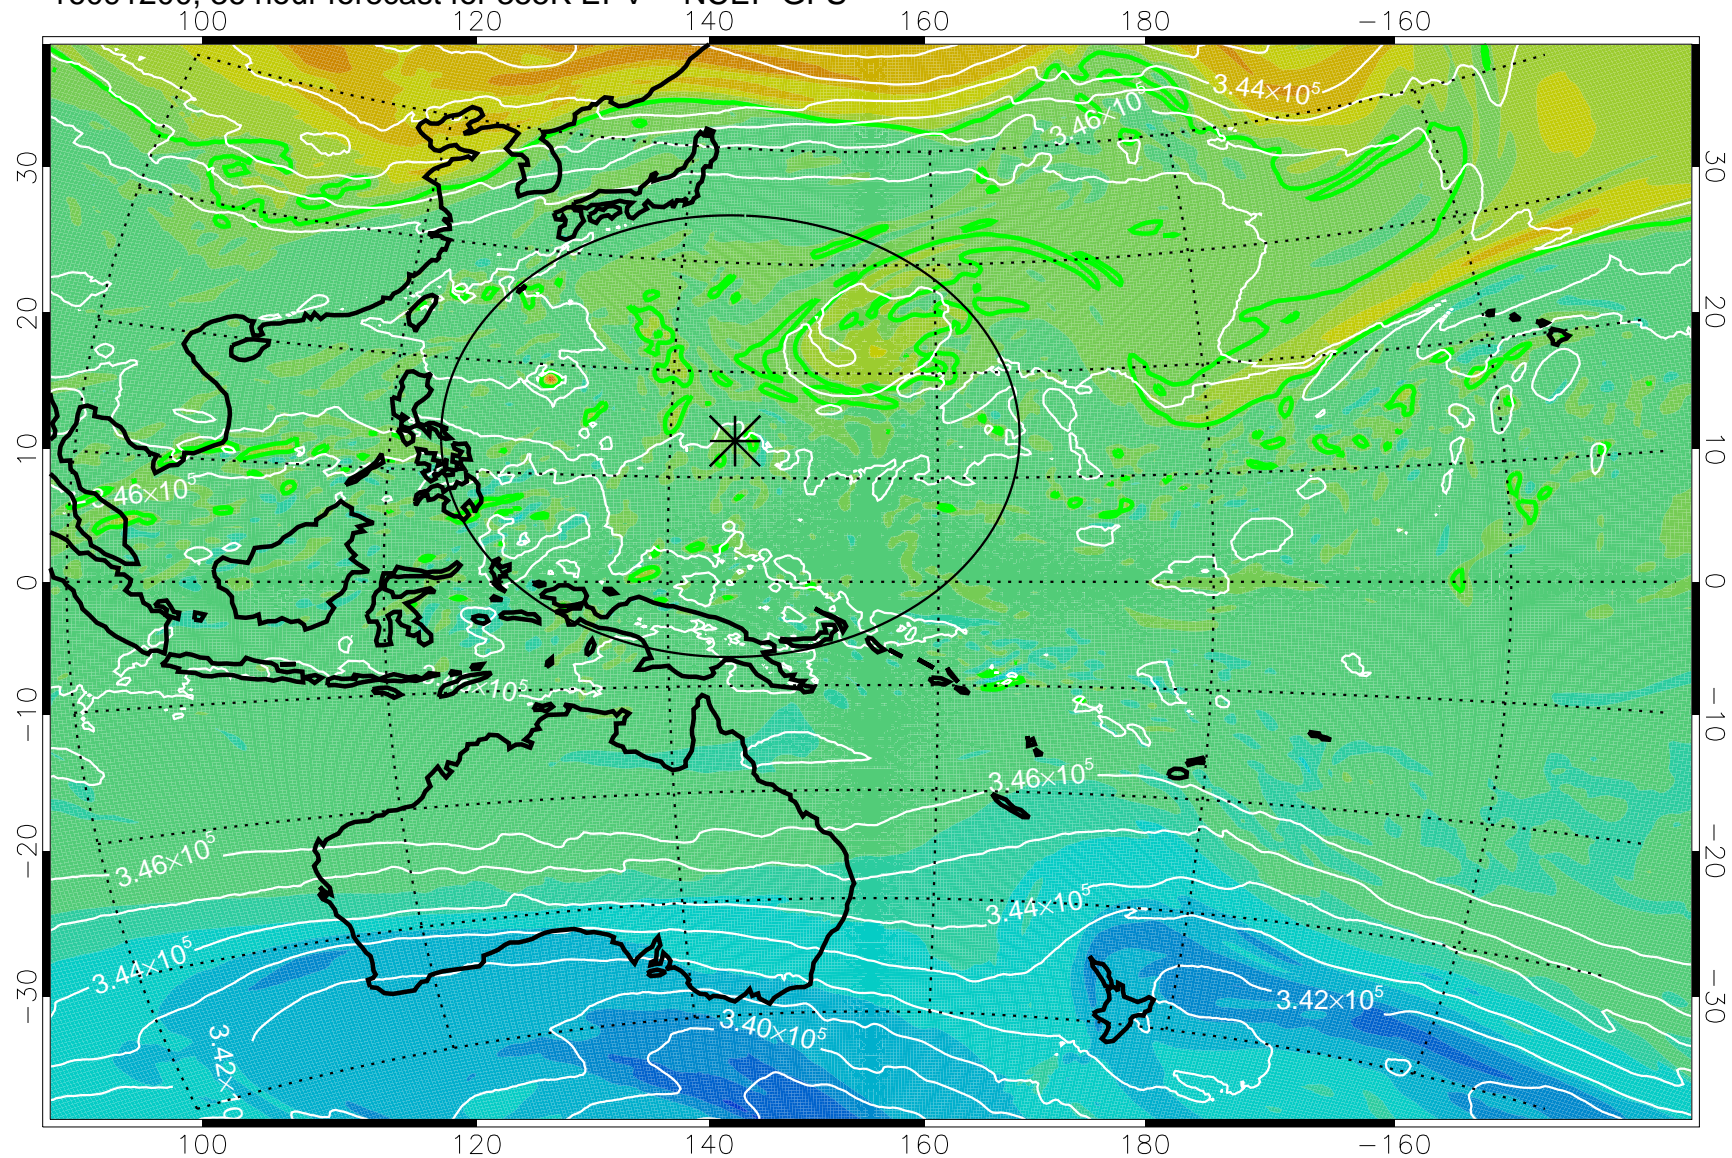

16091106, 18 hour forecast for 355K EPV -- NCEP GFS

355K Montgomery Streamfunction, white  
EPV Tropopause (2 PVU) Position  
Range ring of 2304 km

16091112, 24 hour forecast for 355K EPV -- NCEP GFS

355K Montgomery Streamfunction, white  
EPV Tropopause (2 PVU) Position  
Range ring of 2304 km

16091118, 30 hour forecast for 355K EPV -- NCEP GFS

355K Montgomery Streamfunction, white  
EPV Tropopause (2 PVU) Position  
Range ring of 2304 km

16091200, 36 hour forecast for 355K EPV -- NCEP GFS

355K Montgomery Streamfunction, white  
EPV Tropopause (2 PVU) Position  
Range ring of 2304 km

16091206, 42 hour forecast for 355K EPV -- NCEP GFS

355K Montgomery Streamfunction, white  
EPV Tropopause (2 PVU) Position  
Range ring of 2304 km

16091212, 48 hour forecast for 355K EPV -- NCEP GFS

355K Montgomery Streamfunction, white  
EPV Tropopause (2 PVU) Position  
Range ring of 2304 km

16091218, 54 hour forecast for 355K EPV -- NCEP GFS

355K Montgomery Streamfunction, white  
EPV Tropopause (2 PVU) Position  
Range ring of 2304 km

16091300, 60 hour forecast for 355K EPV -- NCEP GFS

355K Montgomery Streamfunction, white  
EPV Tropopause (2 PVU) Position  
Range ring of 2304 km