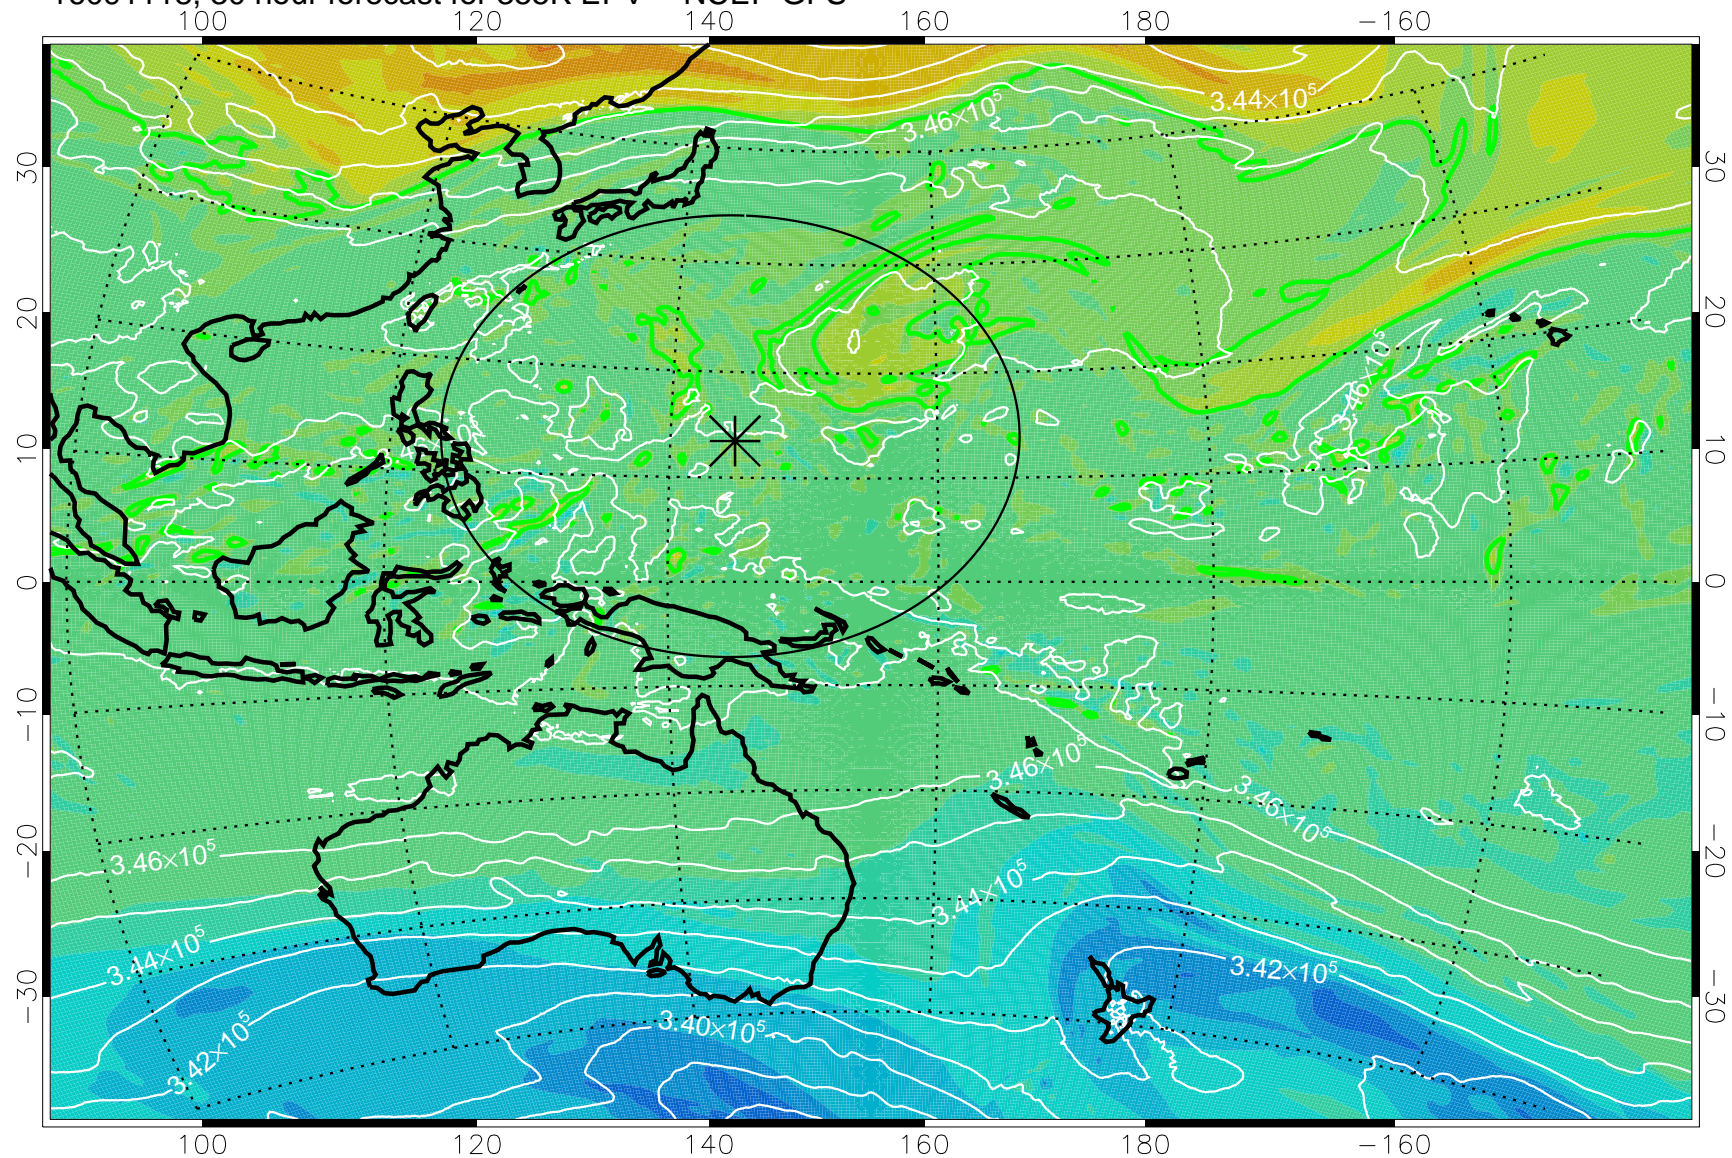

16091106, 18 hour forecast for 355K EPV -- NCEP GFS

355K Montgomery Streamfunction, white  
EPV Tropopause (2 PVU) Position  
Range ring of 2304 km

16091112, 24 hour forecast for 355K EPV -- NCEP GFS

355K Montgomery Streamfunction, white  
EPV Tropopause (2 PVU) Position  
Range ring of 2304 km

16091118, 30 hour forecast for 355K EPV -- NCEP GFS

355K Montgomery Streamfunction, white  
EPV Tropopause (2 PVU) Position  
Range ring of 2304 km

16091200, 36 hour forecast for 355K EPV -- NCEP GFS

355K Montgomery Streamfunction, white  
EPV Tropopause (2 PVU) Position  
Range ring of 2304 km

16091206, 42 hour forecast for 355K EPV -- NCEP GFS

355K Montgomery Streamfunction, white  
EPV Tropopause (2 PVU) Position  
Range ring of 2304 km

16091212, 48 hour forecast for 355K EPV -- NCEP GFS

355K Montgomery Streamfunction, white  
EPV Tropopause (2 PVU) Position  
Range ring of 2304 km

16091218, 54 hour forecast for 355K EPV -- NCEP GFS

355K Montgomery Streamfunction, white  
EPV Tropopause (2 PVU) Position  
Range ring of 2304 km

16091300, 60 hour forecast for 355K EPV -- NCEP GFS

355K Montgomery Streamfunction, white  
EPV Tropopause (2 PVU) Position  
Range ring of 2304 km