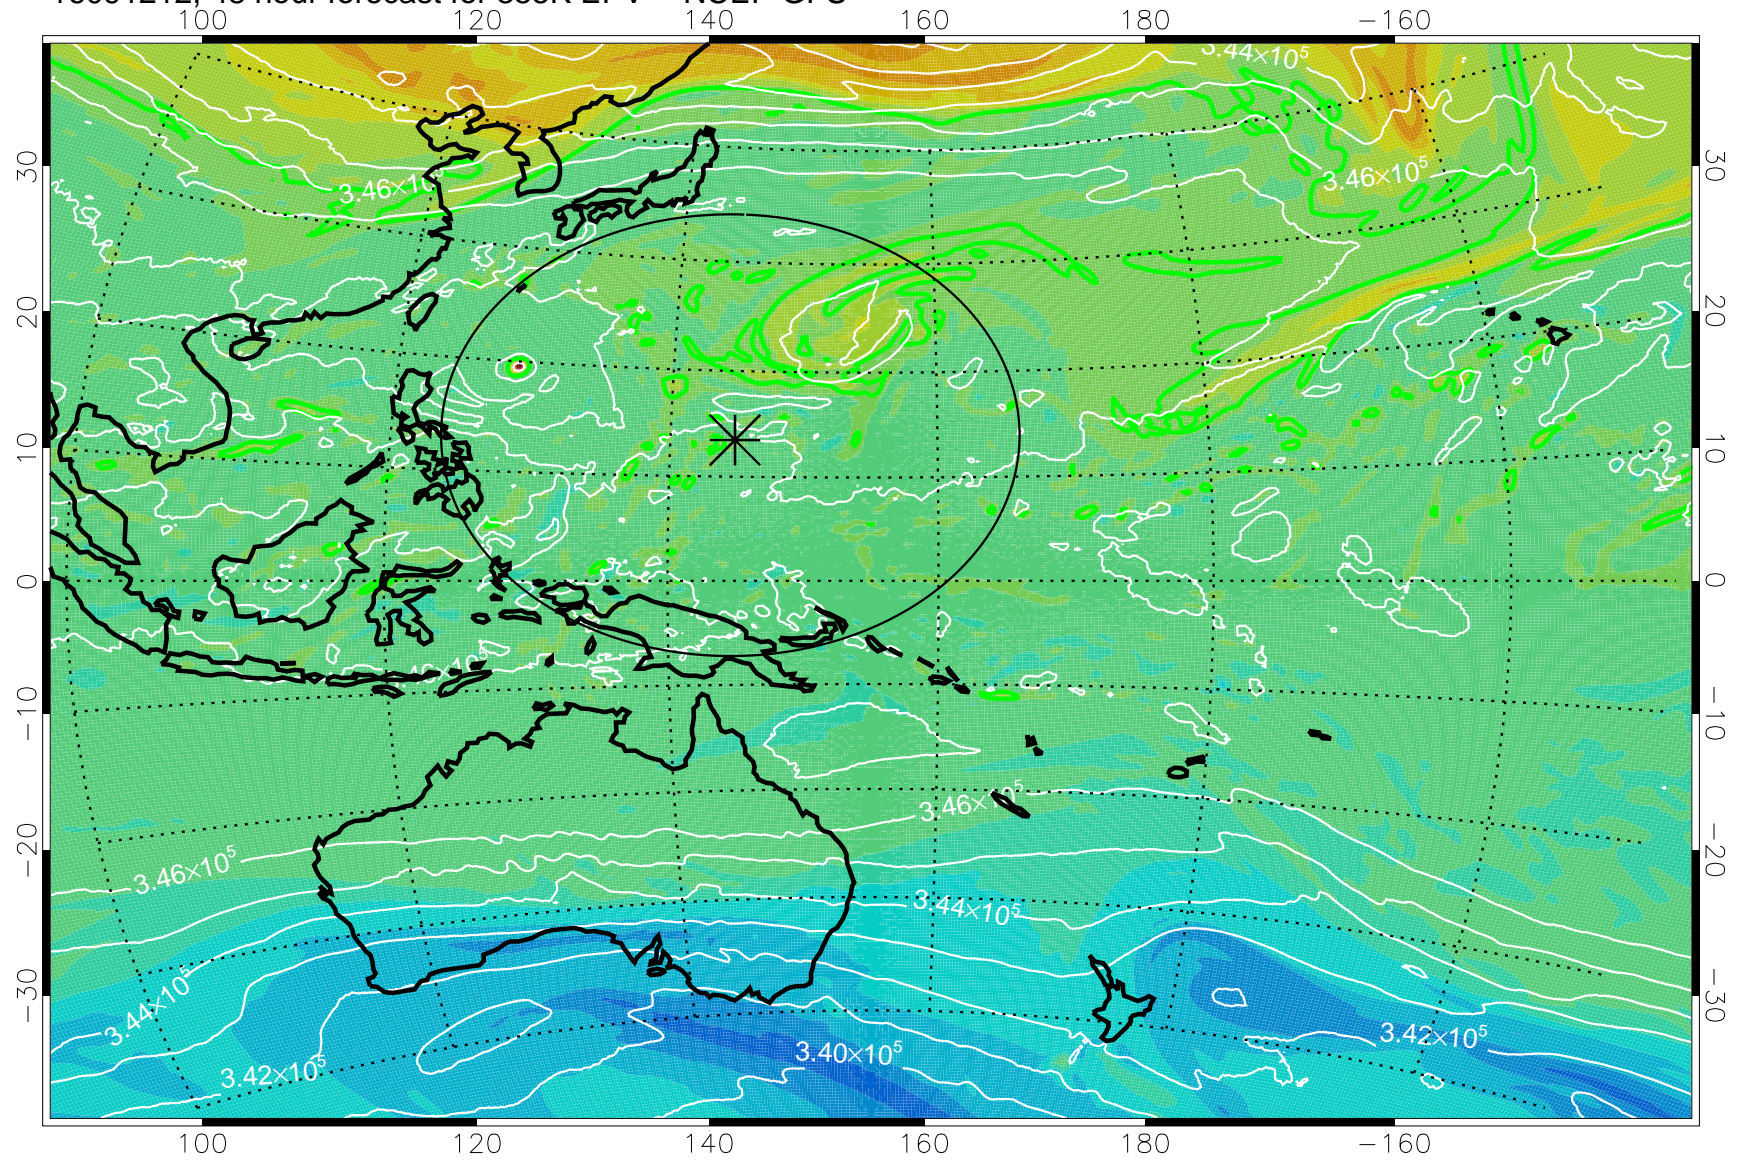

16091106, 18 hour forecast for 355K EPV -- NCEP GFS

355K Montgomery Streamfunction, white  
EPV Tropopause (2 PVU) Position  
Range ring of 2304 km

16091112, 24 hour forecast for 355K EPV -- NCEP GFS

355K Montgomery Streamfunction, white  
EPV Tropopause (2 PVU) Position  
Range ring of 2304 km

16091118, 30 hour forecast for 355K EPV -- NCEP GFS

355K Montgomery Streamfunction, white  
EPV Tropopause (2 PVU) Position  
Range ring of 2304 km

16091200, 36 hour forecast for 355K EPV -- NCEP GFS

355K Montgomery Streamfunction, white  
EPV Tropopause (2 PVU) Position  
Range ring of 2304 km

16091206, 42 hour forecast for 355K EPV -- NCEP GFS

355K Montgomery Streamfunction, white  
EPV Tropopause (2 PVU) Position  
Range ring of 2304 km

16091212, 48 hour forecast for 355K EPV -- NCEP GFS

355K Montgomery Streamfunction, white  
EPV Tropopause (2 PVU) Position  
Range ring of 2304 km

16091218, 54 hour forecast for 355K EPV -- NCEP GFS

355K Montgomery Streamfunction, white  
EPV Tropopause (2 PVU) Position  
Range ring of 2304 km

16091300, 60 hour forecast for 355K EPV -- NCEP GFS

355K Montgomery Streamfunction, white  
EPV Tropopause (2 PVU) Position  
Range ring of 2304 km