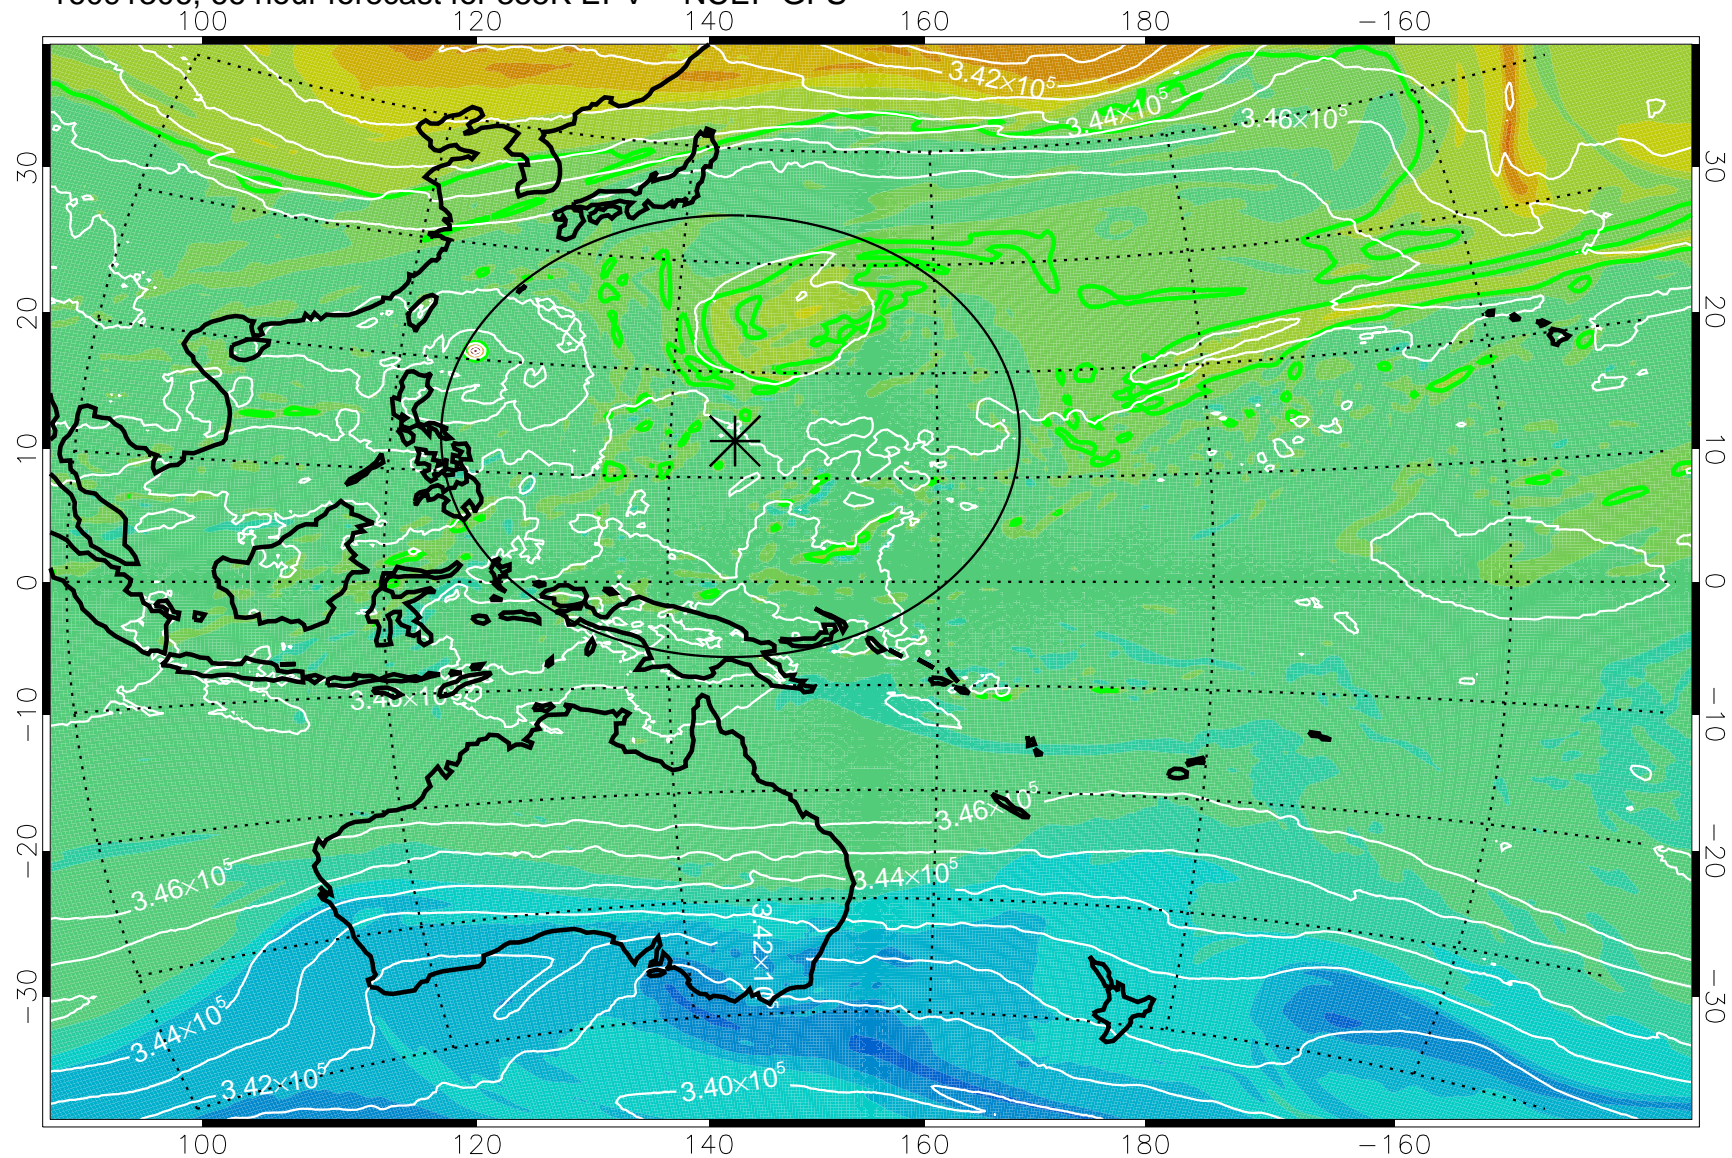

16091206, 42 hour forecast for 355K EPV -- NCEP GFS

355K Montgomery Streamfunction, white  
EPV Tropopause (2 PVU) Position  
Range ring of 2304 km

16091212, 48 hour forecast for 355K EPV -- NCEP GFS

355K Montgomery Streamfunction, white  
EPV Tropopause (2 PVU) Position  
Range ring of 2304 km

16091218, 54 hour forecast for 355K EPV -- NCEP GFS

355K Montgomery Streamfunction, white  
EPV Tropopause (2 PVU) Position  
Range ring of 2304 km

16091300, 60 hour forecast for 355K EPV -- NCEP GFS

355K Montgomery Streamfunction, white  
EPV Tropopause (2 PVU) Position  
Range ring of 2304 km

16091306, 66 hour forecast for 355K EPV -- NCEP GFS

355K Montgomery Streamfunction, white  
EPV Tropopause (2 PVU) Position  
Range ring of 2304 km

16091312, 72 hour forecast for 355K EPV -- NCEP GFS

355K Montgomery Streamfunction, white  
EPV Tropopause (2 PVU) Position  
Range ring of 2304 km

16091318, 78 hour forecast for 355K EPV -- NCEP GFS

355K Montgomery Streamfunction, white  
EPV Tropopause (2 PVU) Position  
Range ring of 2304 km

16091400, 84 hour forecast for 355K EPV -- NCEP GFS

355K Montgomery Streamfunction, white  
EPV Tropopause (2 PVU) Position  
Range ring of 2304 km