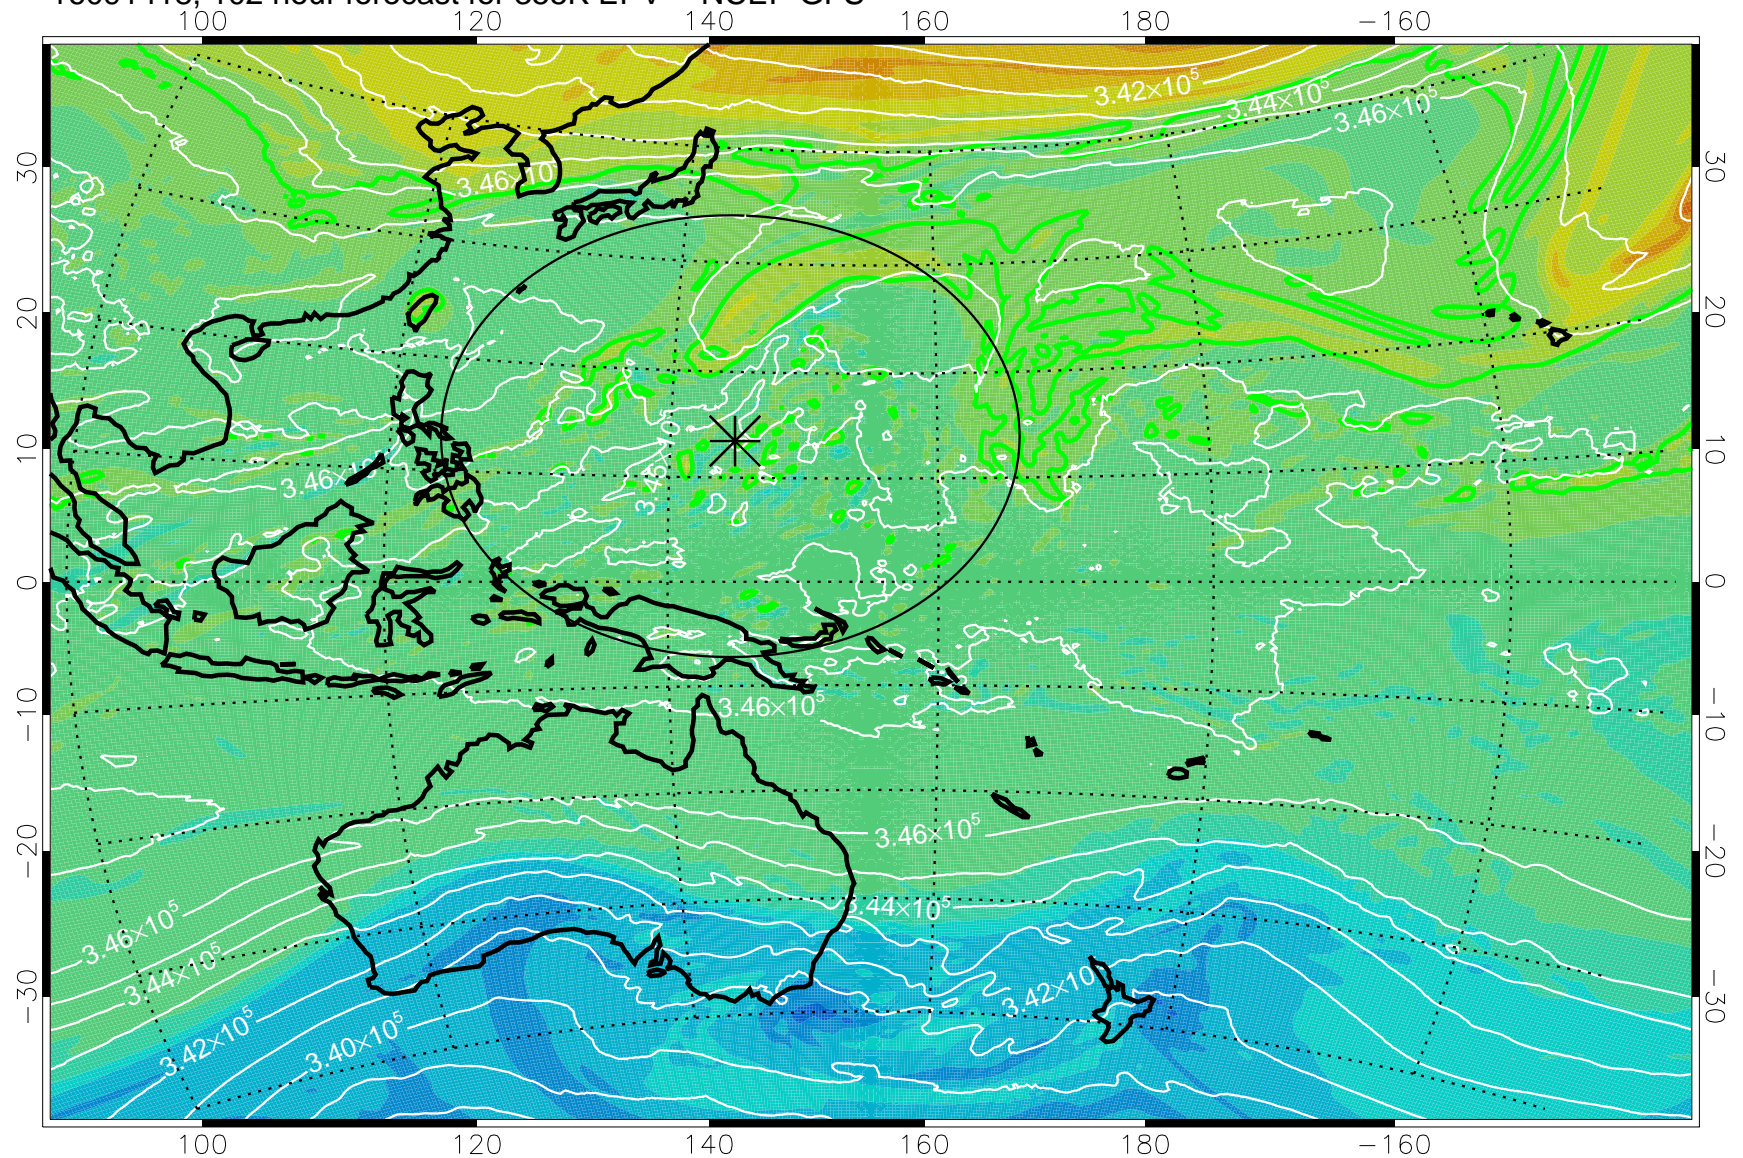

16091318, 78 hour forecast for 355K EPV -- NCEP GFS

355K Montgomery Streamfunction, white  
EPV Tropopause (2 PVU) Position  
Range ring of 2304 km

16091400, 84 hour forecast for 355K EPV -- NCEP GFS

355K Montgomery Streamfunction, white  
EPV Tropopause (2 PVU) Position  
Range ring of 2304 km

16091406, 90 hour forecast for 355K EPV -- NCEP GFS

355K Montgomery Streamfunction, white  
EPV Tropopause (2 PVU) Position  
Range ring of 2304 km

16091412, 96 hour forecast for 355K EPV -- NCEP GFS

355K Montgomery Streamfunction, white  
EPV Tropopause (2 PVU) Position  
Range ring of 2304 km

16091418, 102 hour forecast for 355K EPV -- NCEP GFS

355K Montgomery Streamfunction, white  
EPV Tropopause (2 PVU) Position  
Range ring of 2304 km

16091500, 108 hour forecast for 355K EPV -- NCEP GFS

355K Montgomery Streamfunction, white  
EPV Tropopause (2 PVU) Position  
Range ring of 2304 km

16091506, 114 hour forecast for 355K EPV -- NCEP GFS

355K Montgomery Streamfunction, white  
EPV Tropopause (2 PVU) Position  
Range ring of 2304 km

16091512, 120 hour forecast for 355K EPV -- NCEP GFS

355K Montgomery Streamfunction, white  
EPV Tropopause (2 PVU) Position  
Range ring of 2304 km