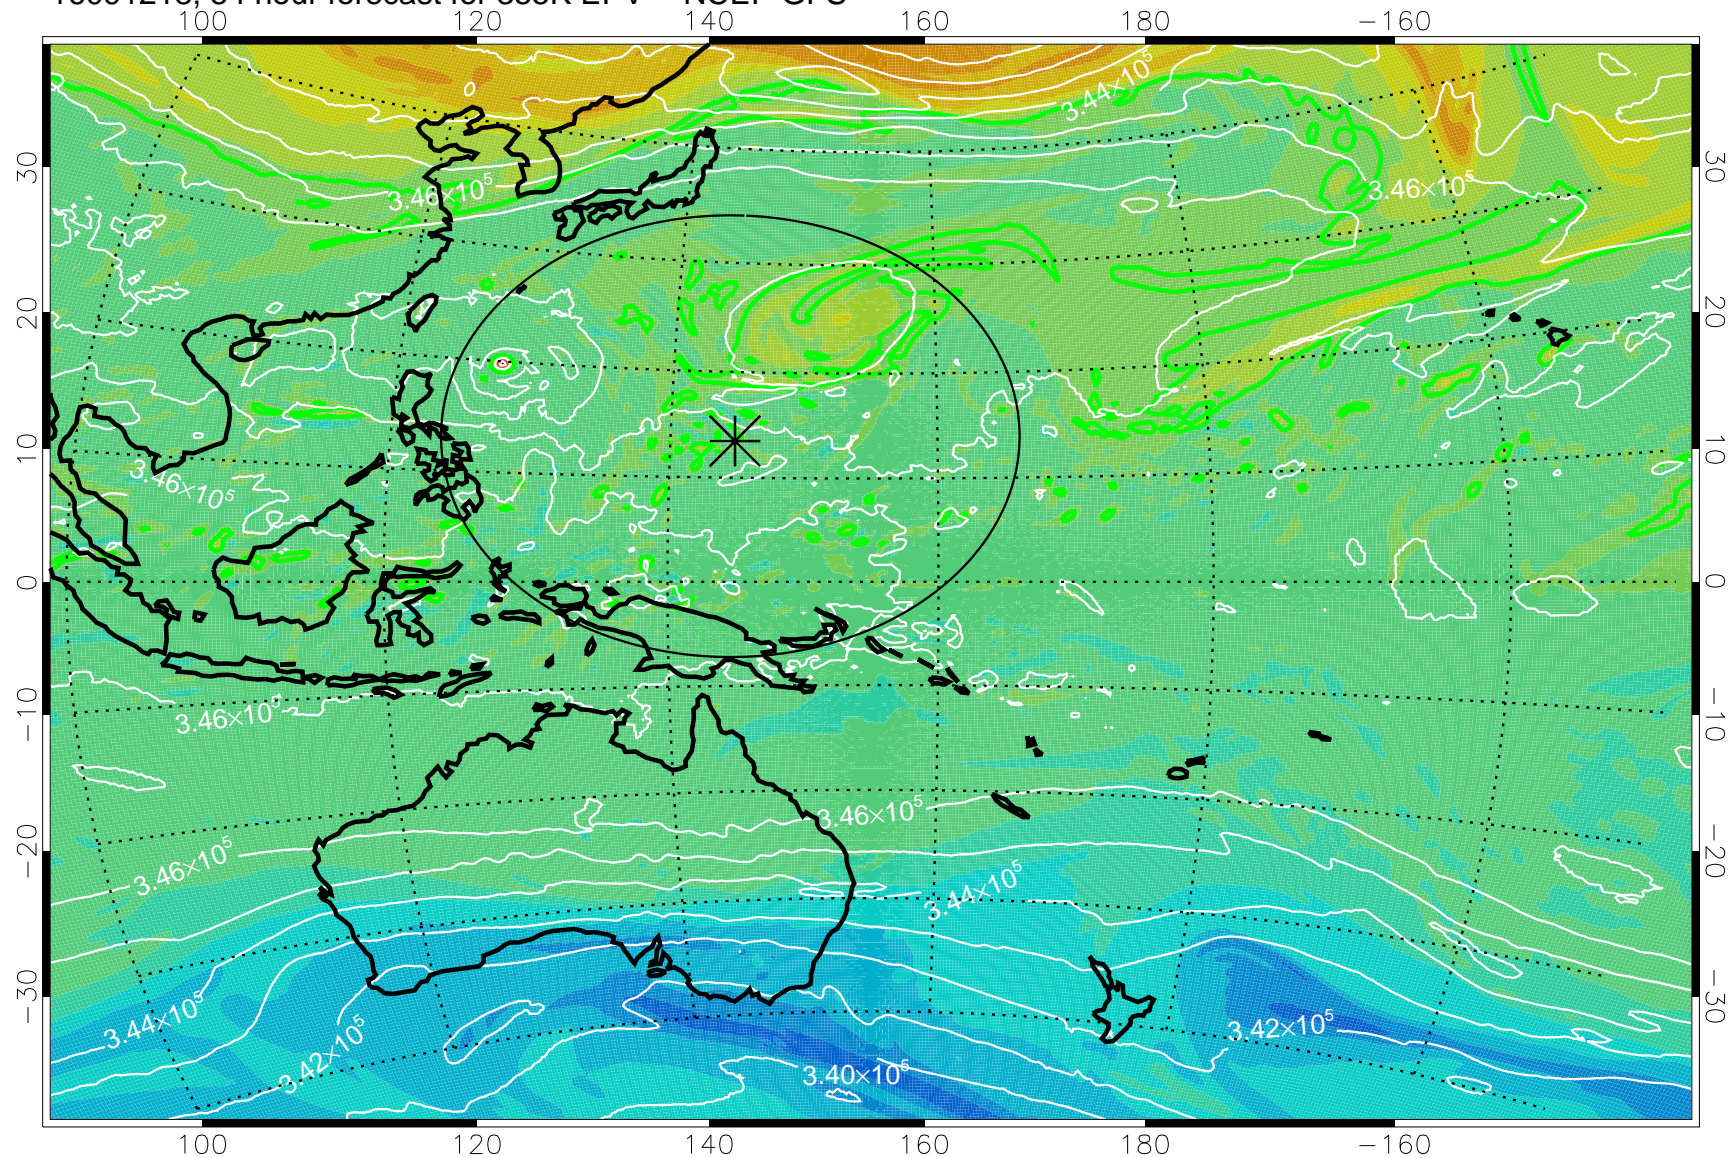

16091118, 30 hour forecast for 355K EPV -- NCEP GFS

355K Montgomery Streamfunction, white  
EPV Tropopause (2 PVU) Position  
Range ring of 2304 km

16091200, 36 hour forecast for 355K EPV -- NCEP GFS

355K Montgomery Streamfunction, white  
EPV Tropopause (2 PVU) Position  
Range ring of 2304 km

16091206, 42 hour forecast for 355K EPV -- NCEP GFS

355K Montgomery Streamfunction, white  
EPV Tropopause (2 PVU) Position  
Range ring of 2304 km

16091212, 48 hour forecast for 355K EPV -- NCEP GFS

355K Montgomery Streamfunction, white  
EPV Tropopause (2 PVU) Position  
Range ring of 2304 km

16091218, 54 hour forecast for 355K EPV -- NCEP GFS

355K Montgomery Streamfunction, white  
EPV Tropopause (2 PVU) Position  
Range ring of 2304 km

16091300, 60 hour forecast for 355K EPV -- NCEP GFS

355K Montgomery Streamfunction, white  
EPV Tropopause (2 PVU) Position  
Range ring of 2304 km

16091306, 66 hour forecast for 355K EPV -- NCEP GFS

355K Montgomery Streamfunction, white  
EPV Tropopause (2 PVU) Position  
Range ring of 2304 km

16091312, 72 hour forecast for 355K EPV -- NCEP GFS

355K Montgomery Streamfunction, white  
EPV Tropopause (2 PVU) Position  
Range ring of 2304 km