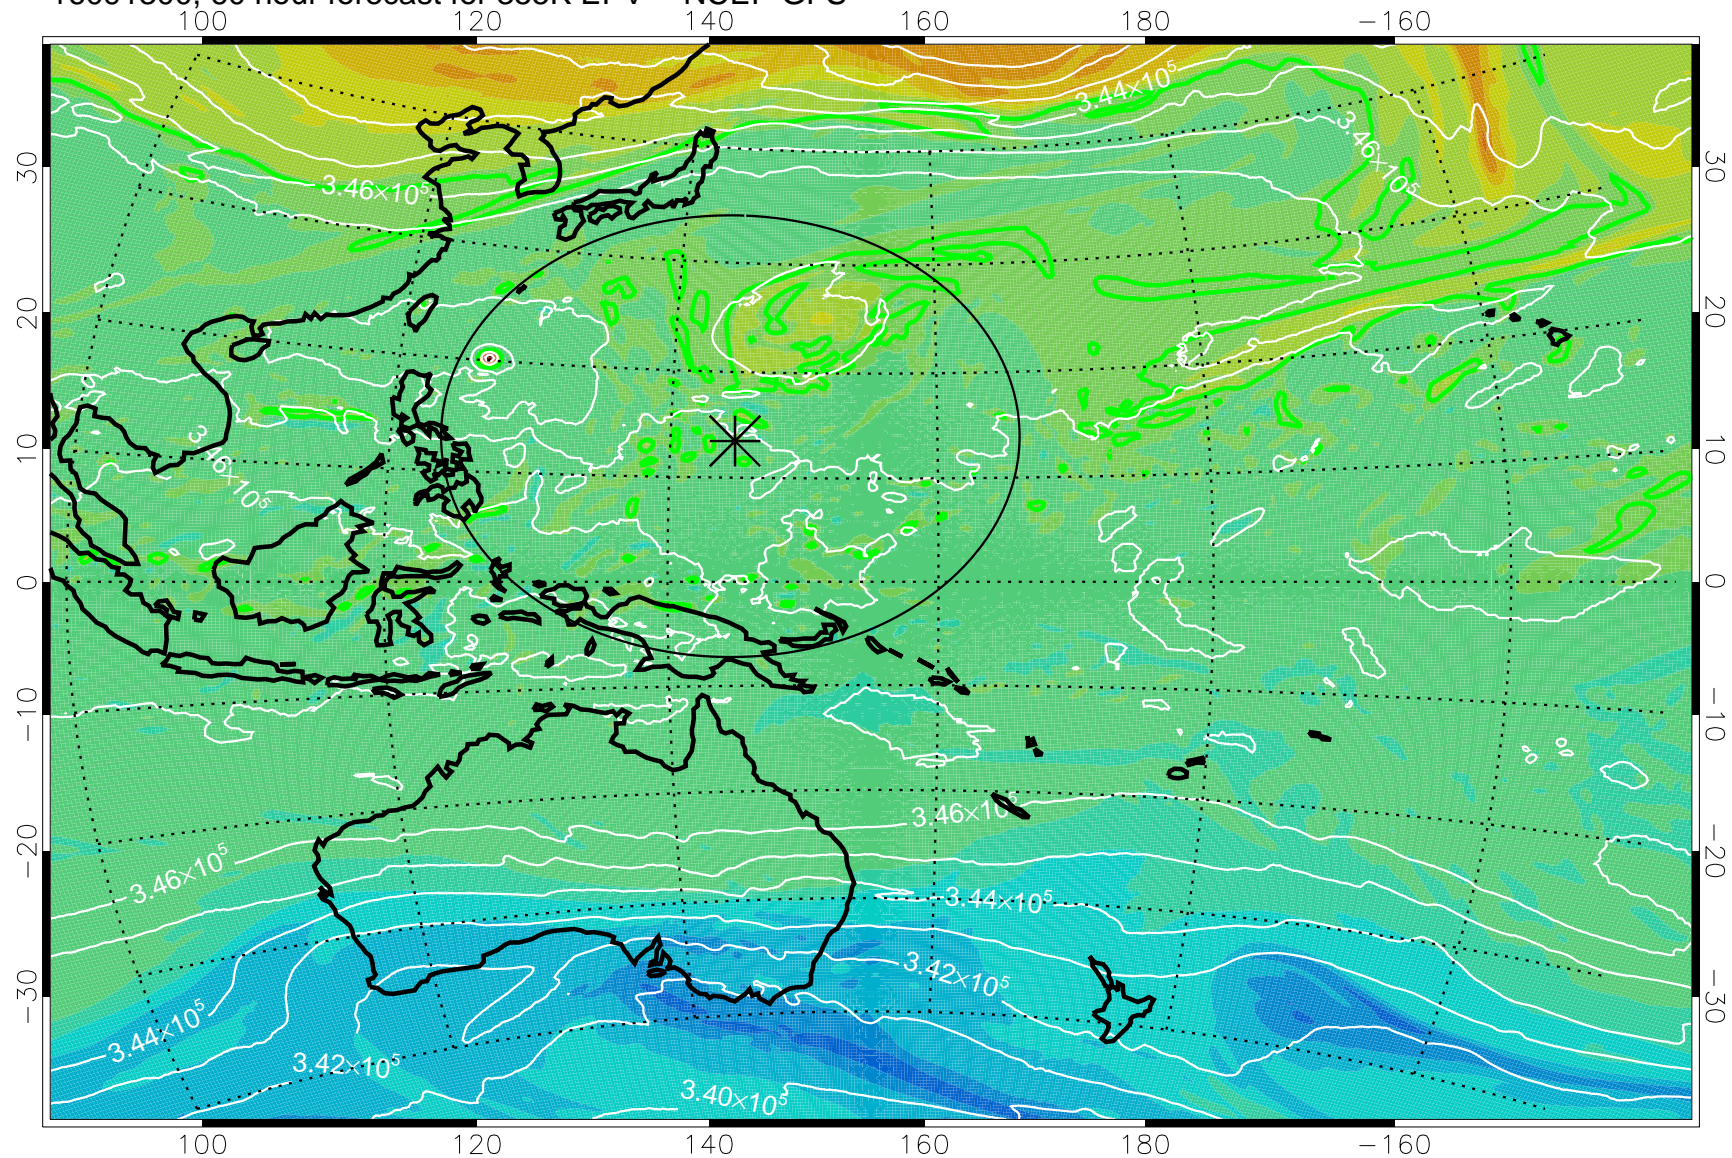

16091118, 30 hour forecast for 355K EPV -- NCEP GFS

355K Montgomery Streamfunction, white  
EPV Tropopause (2 PVU) Position  
Range ring of 2304 km

16091200, 36 hour forecast for 355K EPV -- NCEP GFS

355K Montgomery Streamfunction, white  
EPV Tropopause (2 PVU) Position  
Range ring of 2304 km

16091206, 42 hour forecast for 355K EPV -- NCEP GFS

355K Montgomery Streamfunction, white  
EPV Tropopause (2 PVU) Position  
Range ring of 2304 km

16091212, 48 hour forecast for 355K EPV -- NCEP GFS

355K Montgomery Streamfunction, white  
EPV Tropopause (2 PVU) Position  
Range ring of 2304 km

16091218, 54 hour forecast for 355K EPV -- NCEP GFS

355K Montgomery Streamfunction, white  
EPV Tropopause (2 PVU) Position  
Range ring of 2304 km

16091300, 60 hour forecast for 355K EPV -- NCEP GFS

355K Montgomery Streamfunction, white  
EPV Tropopause (2 PVU) Position  
Range ring of 2304 km

16091306, 66 hour forecast for 355K EPV -- NCEP GFS

355K Montgomery Streamfunction, white  
EPV Tropopause (2 PVU) Position  
Range ring of 2304 km

16091312, 72 hour forecast for 355K EPV -- NCEP GFS

355K Montgomery Streamfunction, white  
EPV Tropopause (2 PVU) Position  
Range ring of 2304 km