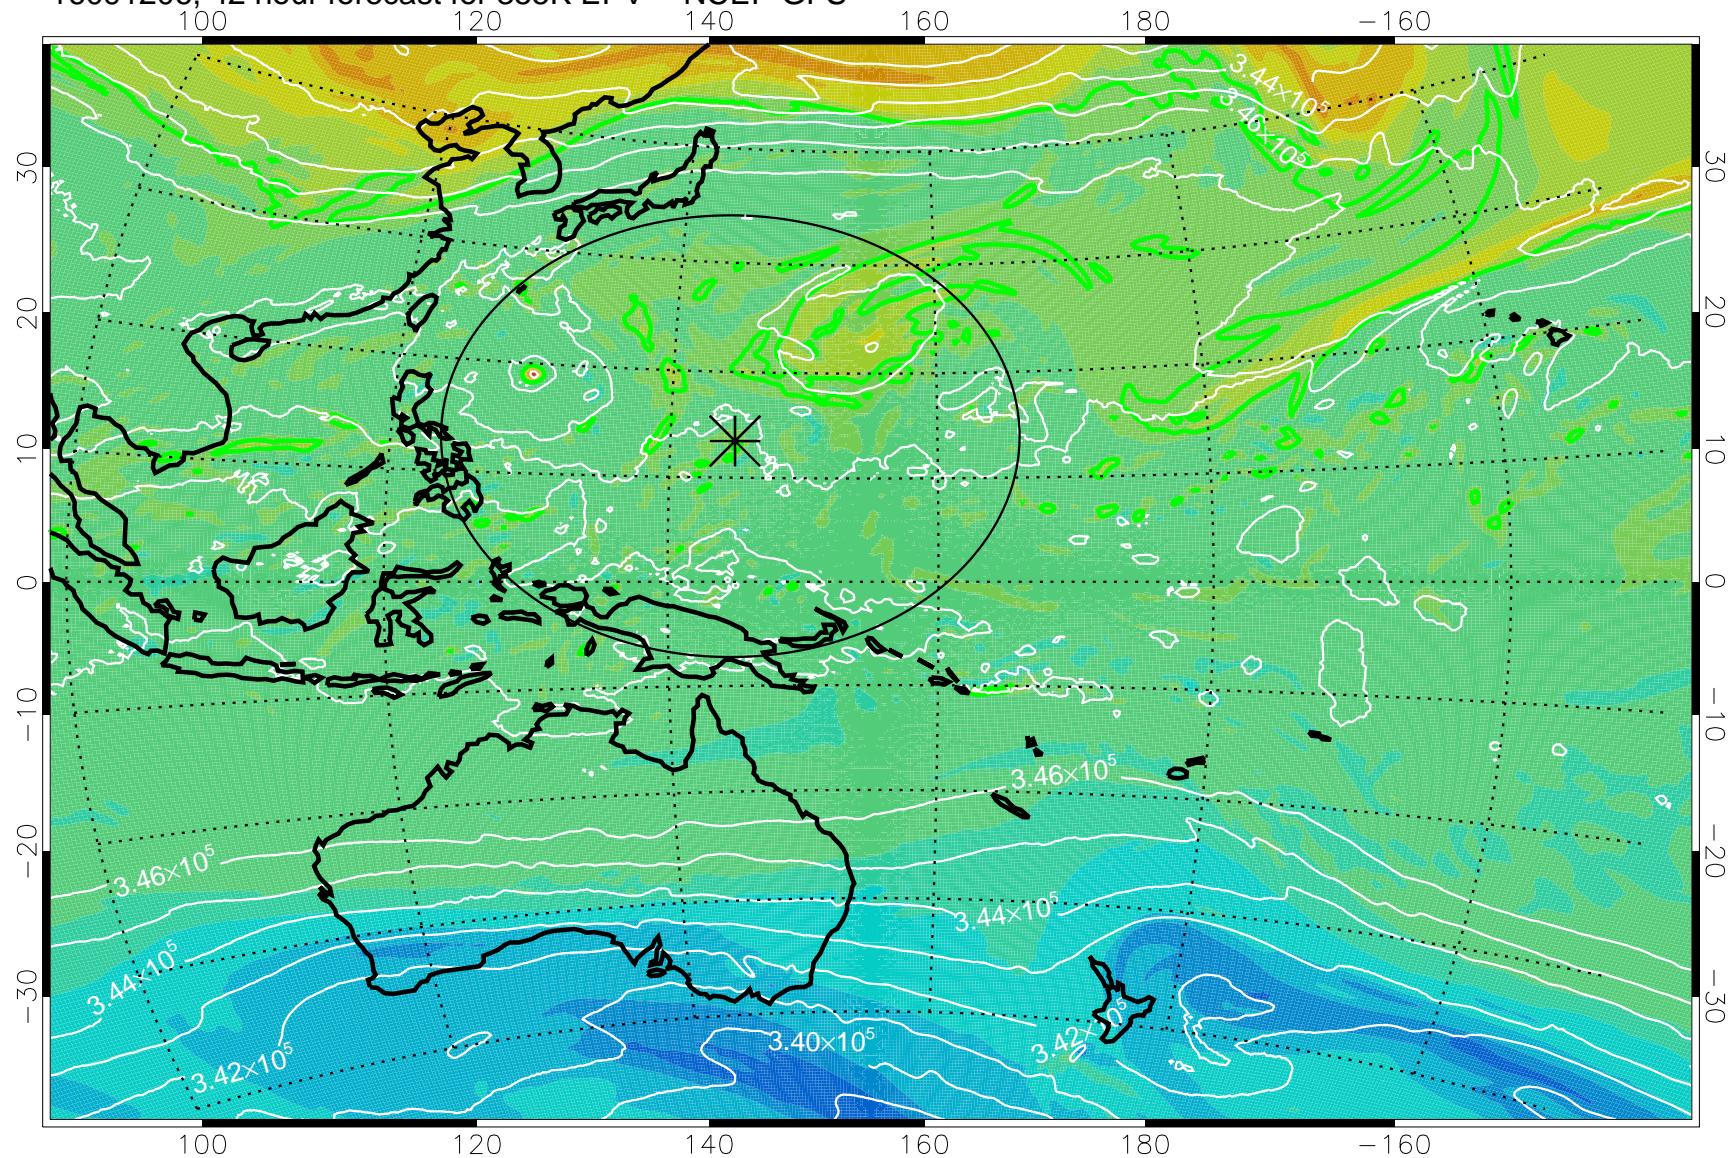

16091106, 18 hour forecast for 355K EPV -- NCEP GFS

355K Montgomery Streamfunction, white  
EPV Tropopause (2 PVU) Position  
Range ring of 2304 km

16091112, 24 hour forecast for 355K EPV -- NCEP GFS

355K Montgomery Streamfunction, white  
EPV Tropopause (2 PVU) Position  
Range ring of 2304 km

16091118, 30 hour forecast for 355K EPV -- NCEP GFS

355K Montgomery Streamfunction, white  
EPV Tropopause (2 PVU) Position  
Range ring of 2304 km

16091200, 36 hour forecast for 355K EPV -- NCEP GFS

355K Montgomery Streamfunction, white  
EPV Tropopause (2 PVU) Position  
Range ring of 2304 km

16091206, 42 hour forecast for 355K EPV -- NCEP GFS

355K Montgomery Streamfunction, white  
EPV Tropopause (2 PVU) Position  
Range ring of 2304 km

16091212, 48 hour forecast for 355K EPV -- NCEP GFS

355K Montgomery Streamfunction, white  
EPV Tropopause (2 PVU) Position  
Range ring of 2304 km

16091218, 54 hour forecast for 355K EPV -- NCEP GFS

355K Montgomery Streamfunction, white  
EPV Tropopause (2 PVU) Position  
Range ring of 2304 km

16091300, 60 hour forecast for 355K EPV -- NCEP GFS

355K Montgomery Streamfunction, white  
EPV Tropopause (2 PVU) Position  
Range ring of 2304 km