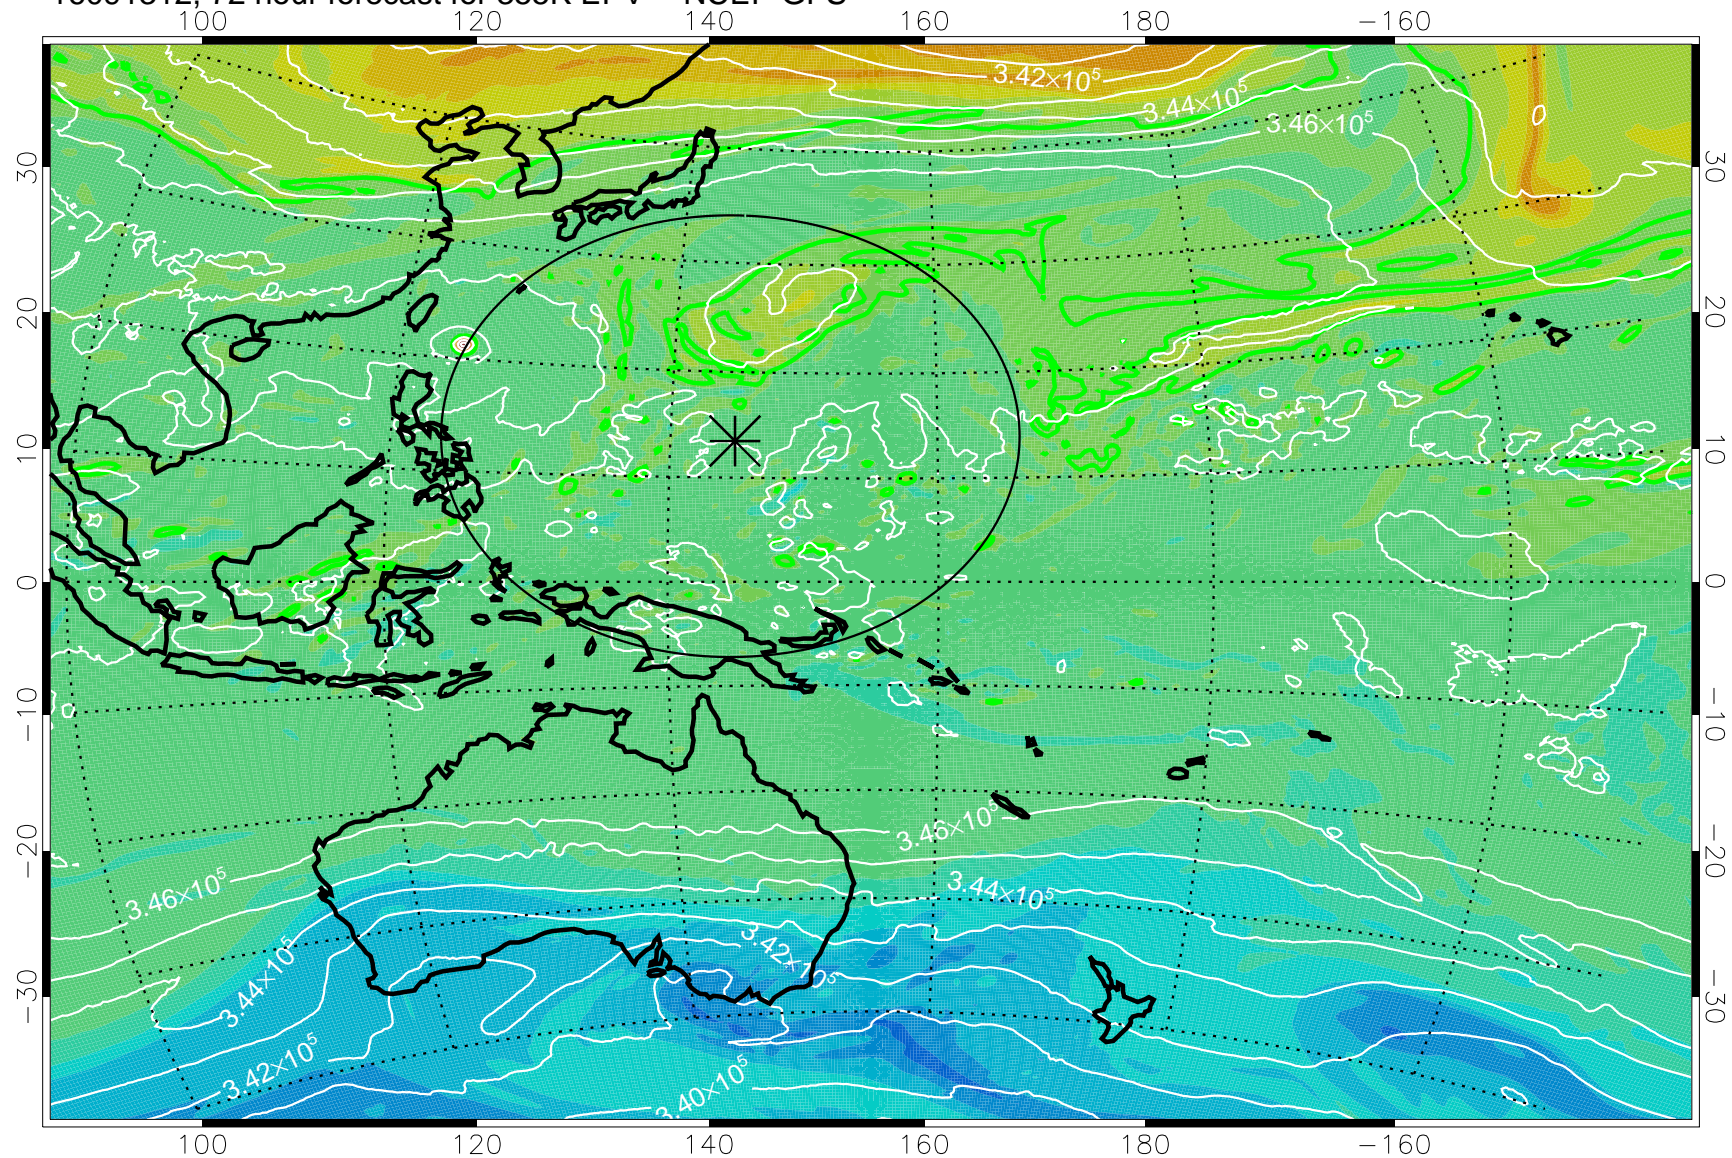

16091206, 42 hour forecast for 355K EPV -- NCEP GFS

355K Montgomery Streamfunction, white  
EPV Tropopause (2 PVU) Position  
Range ring of 2304 km

16091212, 48 hour forecast for 355K EPV -- NCEP GFS

355K Montgomery Streamfunction, white  
EPV Tropopause (2 PVU) Position  
Range ring of 2304 km

16091218, 54 hour forecast for 355K EPV -- NCEP GFS

355K Montgomery Streamfunction, white  
EPV Tropopause (2 PVU) Position  
Range ring of 2304 km

16091300, 60 hour forecast for 355K EPV -- NCEP GFS

355K Montgomery Streamfunction, white  
EPV Tropopause (2 PVU) Position  
Range ring of 2304 km

16091306, 66 hour forecast for 355K EPV -- NCEP GFS

355K Montgomery Streamfunction, white  
EPV Tropopause (2 PVU) Position  
Range ring of 2304 km

16091312, 72 hour forecast for 355K EPV -- NCEP GFS

355K Montgomery Streamfunction, white  
EPV Tropopause (2 PVU) Position  
Range ring of 2304 km

16091318, 78 hour forecast for 355K EPV -- NCEP GFS

355K Montgomery Streamfunction, white  
EPV Tropopause (2 PVU) Position  
Range ring of 2304 km

16091400, 84 hour forecast for 355K EPV -- NCEP GFS

355K Montgomery Streamfunction, white  
EPV Tropopause (2 PVU) Position  
Range ring of 2304 km