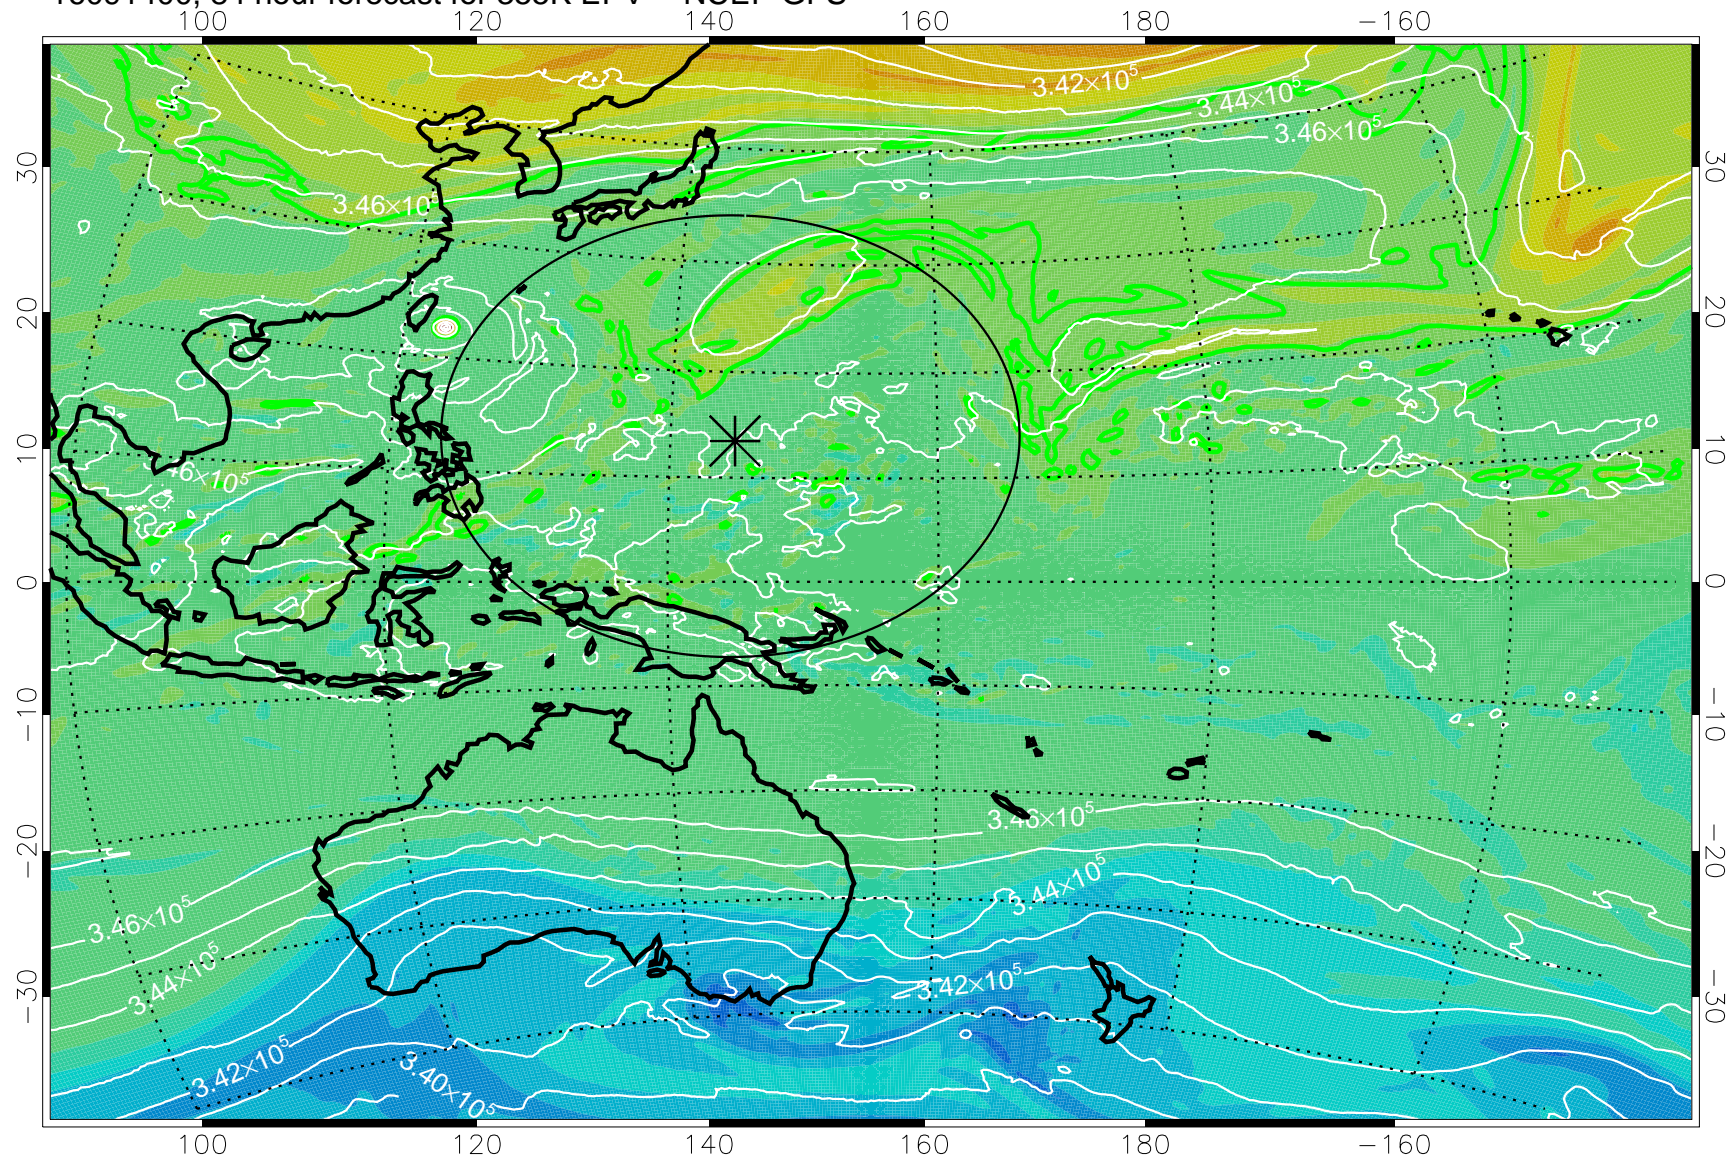

16091218, 54 hour forecast for 355K EPV -- NCEP GFS

355K Montgomery Streamfunction, white  
EPV Tropopause (2 PVU) Position  
Range ring of 2304 km

16091300, 60 hour forecast for 355K EPV -- NCEP GFS

355K Montgomery Streamfunction, white  
EPV Tropopause (2 PVU) Position  
Range ring of 2304 km

16091306, 66 hour forecast for 355K EPV -- NCEP GFS

355K Montgomery Streamfunction, white  
EPV Tropopause (2 PVU) Position  
Range ring of 2304 km

16091312, 72 hour forecast for 355K EPV -- NCEP GFS

355K Montgomery Streamfunction, white  
EPV Tropopause (2 PVU) Position  
Range ring of 2304 km

16091318, 78 hour forecast for 355K EPV -- NCEP GFS

355K Montgomery Streamfunction, white  
EPV Tropopause (2 PVU) Position  
Range ring of 2304 km

16091400, 84 hour forecast for 355K EPV -- NCEP GFS

355K Montgomery Streamfunction, white  
EPV Tropopause (2 PVU) Position  
Range ring of 2304 km

16091406, 90 hour forecast for 355K EPV -- NCEP GFS

355K Montgomery Streamfunction, white  
EPV Tropopause (2 PVU) Position  
Range ring of 2304 km

16091412, 96 hour forecast for 355K EPV -- NCEP GFS

355K Montgomery Streamfunction, white  
EPV Tropopause (2 PVU) Position  
Range ring of 2304 km