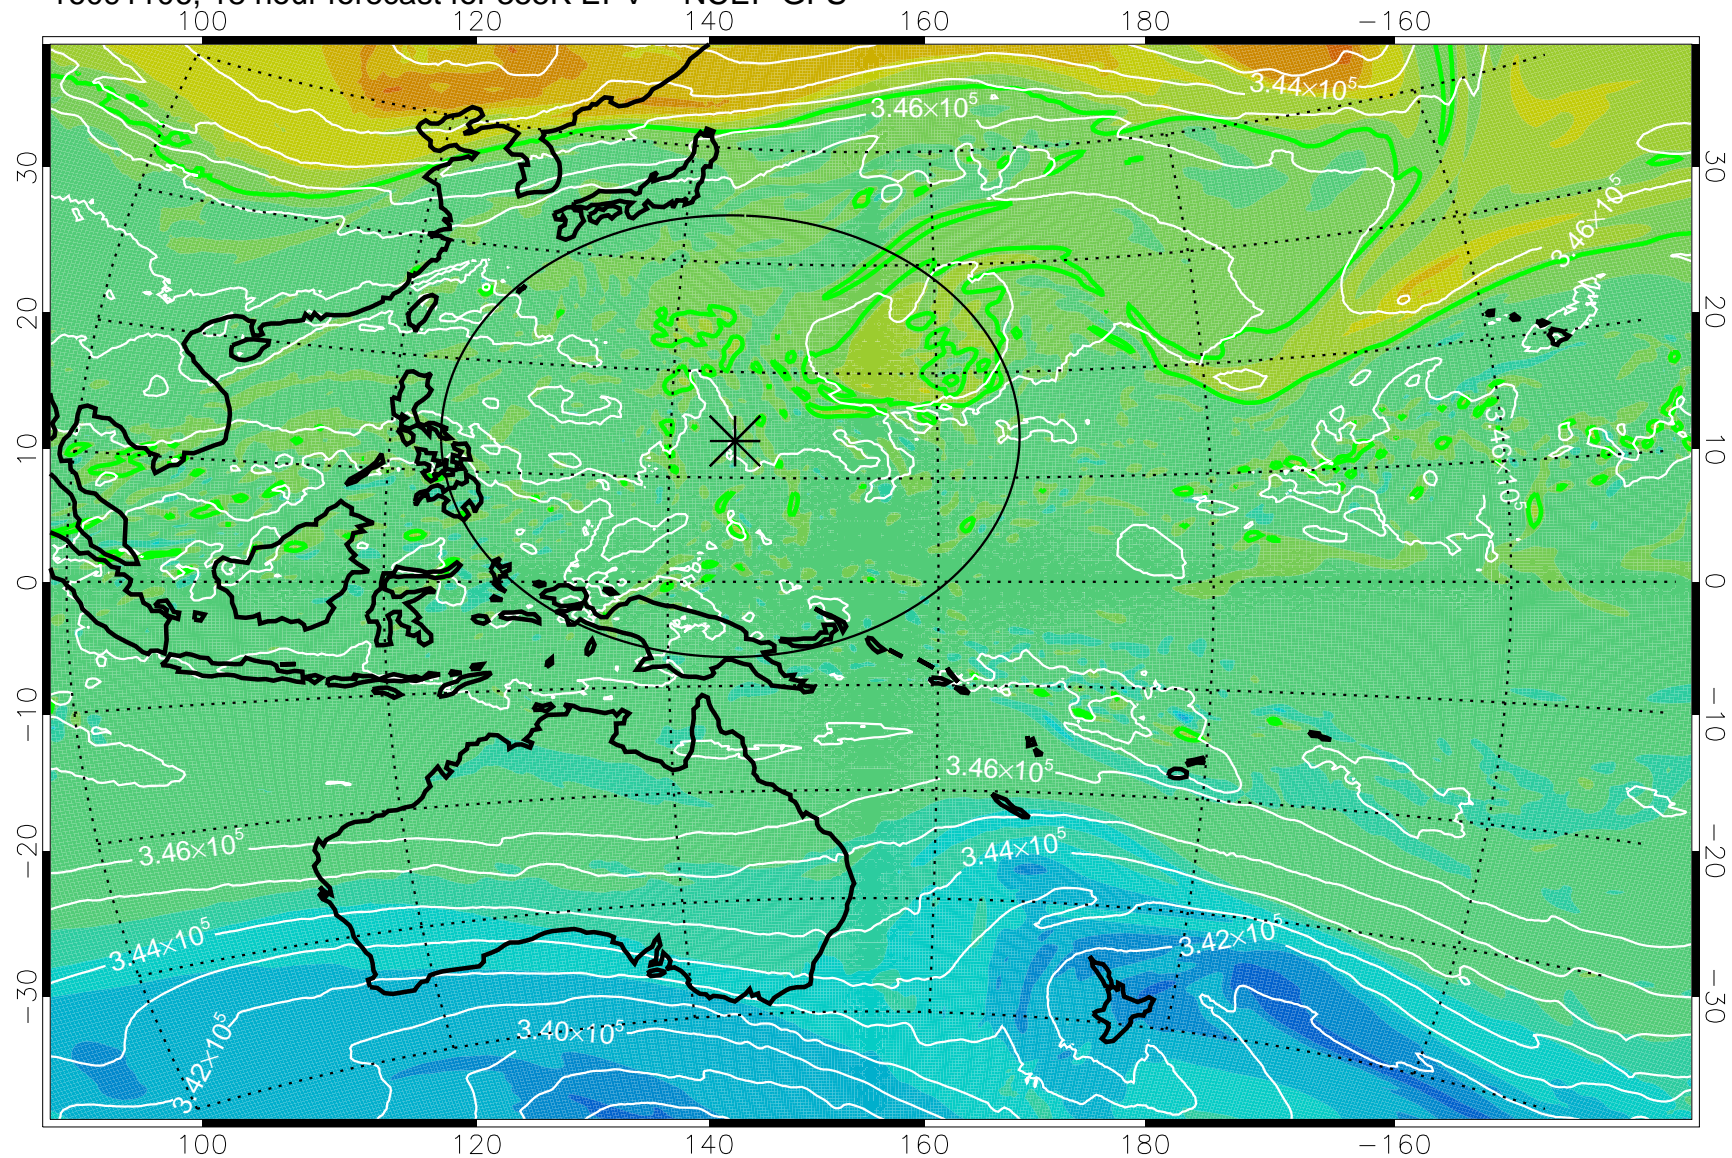

16091018, 6 hour forecast for 355K EPV -- NCEP GFS

355K Montgomery Streamfunction, white  
EPV Tropopause (2 PVU) Position  
Range ring of 2304 km

16091100, 12 hour forecast for 355K EPV -- NCEP GFS

355K Montgomery Streamfunction, white  
EPV Tropopause (2 PVU) Position  
Range ring of 2304 km

16091106, 18 hour forecast for 355K EPV -- NCEP GFS

355K Montgomery Streamfunction, white  
EPV Tropopause (2 PVU) Position  
Range ring of 2304 km

16091112, 24 hour forecast for 355K EPV -- NCEP GFS

355K Montgomery Streamfunction, white  
EPV Tropopause (2 PVU) Position  
Range ring of 2304 km

16091118, 30 hour forecast for 355K EPV -- NCEP GFS

355K Montgomery Streamfunction, white  
EPV Tropopause (2 PVU) Position  
Range ring of 2304 km

16091200, 36 hour forecast for 355K EPV -- NCEP GFS

355K Montgomery Streamfunction, white  
EPV Tropopause (2 PVU) Position  
Range ring of 2304 km

16091206, 42 hour forecast for 355K EPV -- NCEP GFS

355K Montgomery Streamfunction, white  
EPV Tropopause (2 PVU) Position  
Range ring of 2304 km

16091212, 48 hour forecast for 355K EPV -- NCEP GFS

355K Montgomery Streamfunction, white  
EPV Tropopause (2 PVU) Position  
Range ring of 2304 km