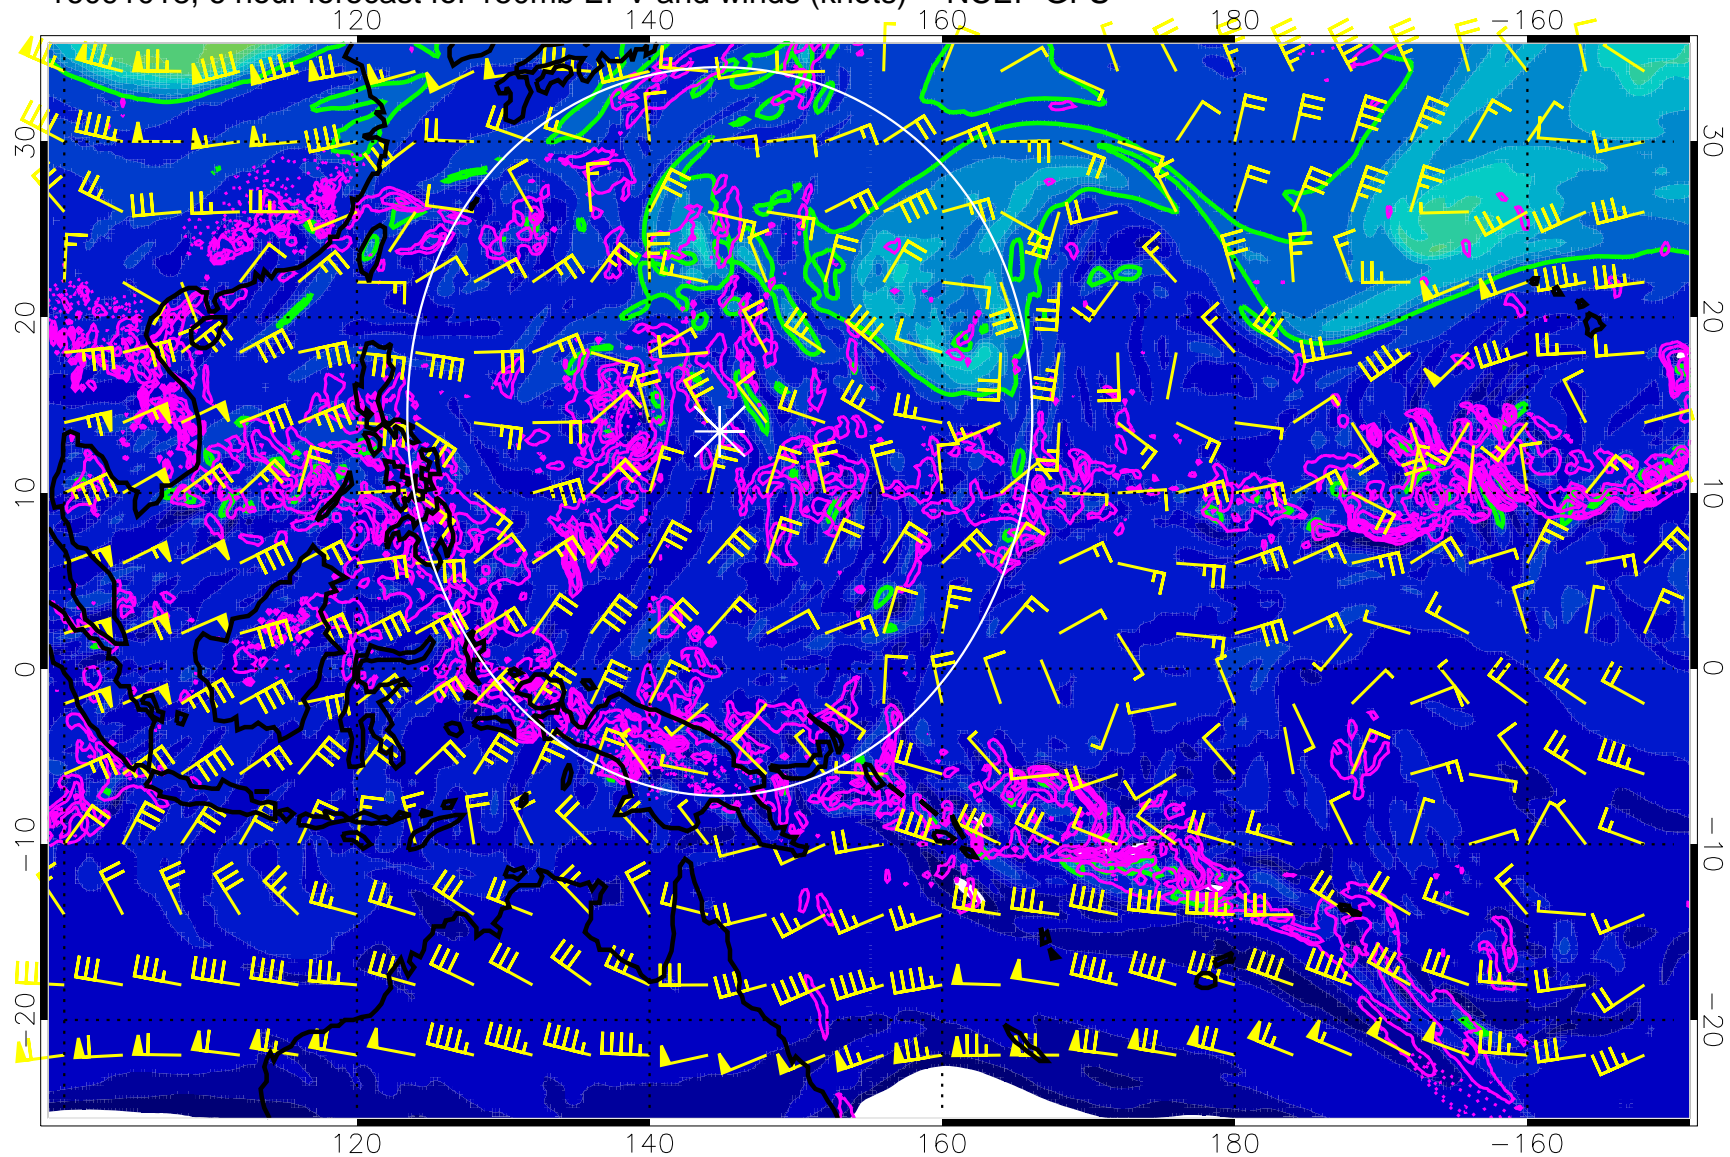

16091018, 6 hour forecast for 150mb EPV and winds (knots) -- NCEP GFS

PVU

Precip (tot dot, conv sol) mm/day 40 mm/day contours, min 20

EPV Tropopause (2 PVU) Position

Range ring of 2304 km

16091100, 12 hour forecast for 150mb EPV and winds (knots) -- NCEP GFS

0 5.0×10^{-6} 1.0×10^{-5} 1.5×10^{-5}
PVU

Precip (tot dot, conv sol) mm/day 40 mm/day contours, min 20

EPV Tropopause (2 PVU) Position

Range ring of 2304 km

16091106, 18 hour forecast for 150mb EPV and winds (knots) -- NCEP GFS

0 5.0×10^{-6} 1.0×10^{-5} 1.5×10^{-5}
PVU

Precip (tot dot, conv sol) mm/day 40 mm/day contours, min 20

EPV Tropopause (2 PVU) Position

Range ring of 2304 km

16091112, 24 hour forecast for 150mb EPV and winds (knots) -- NCEP GFS