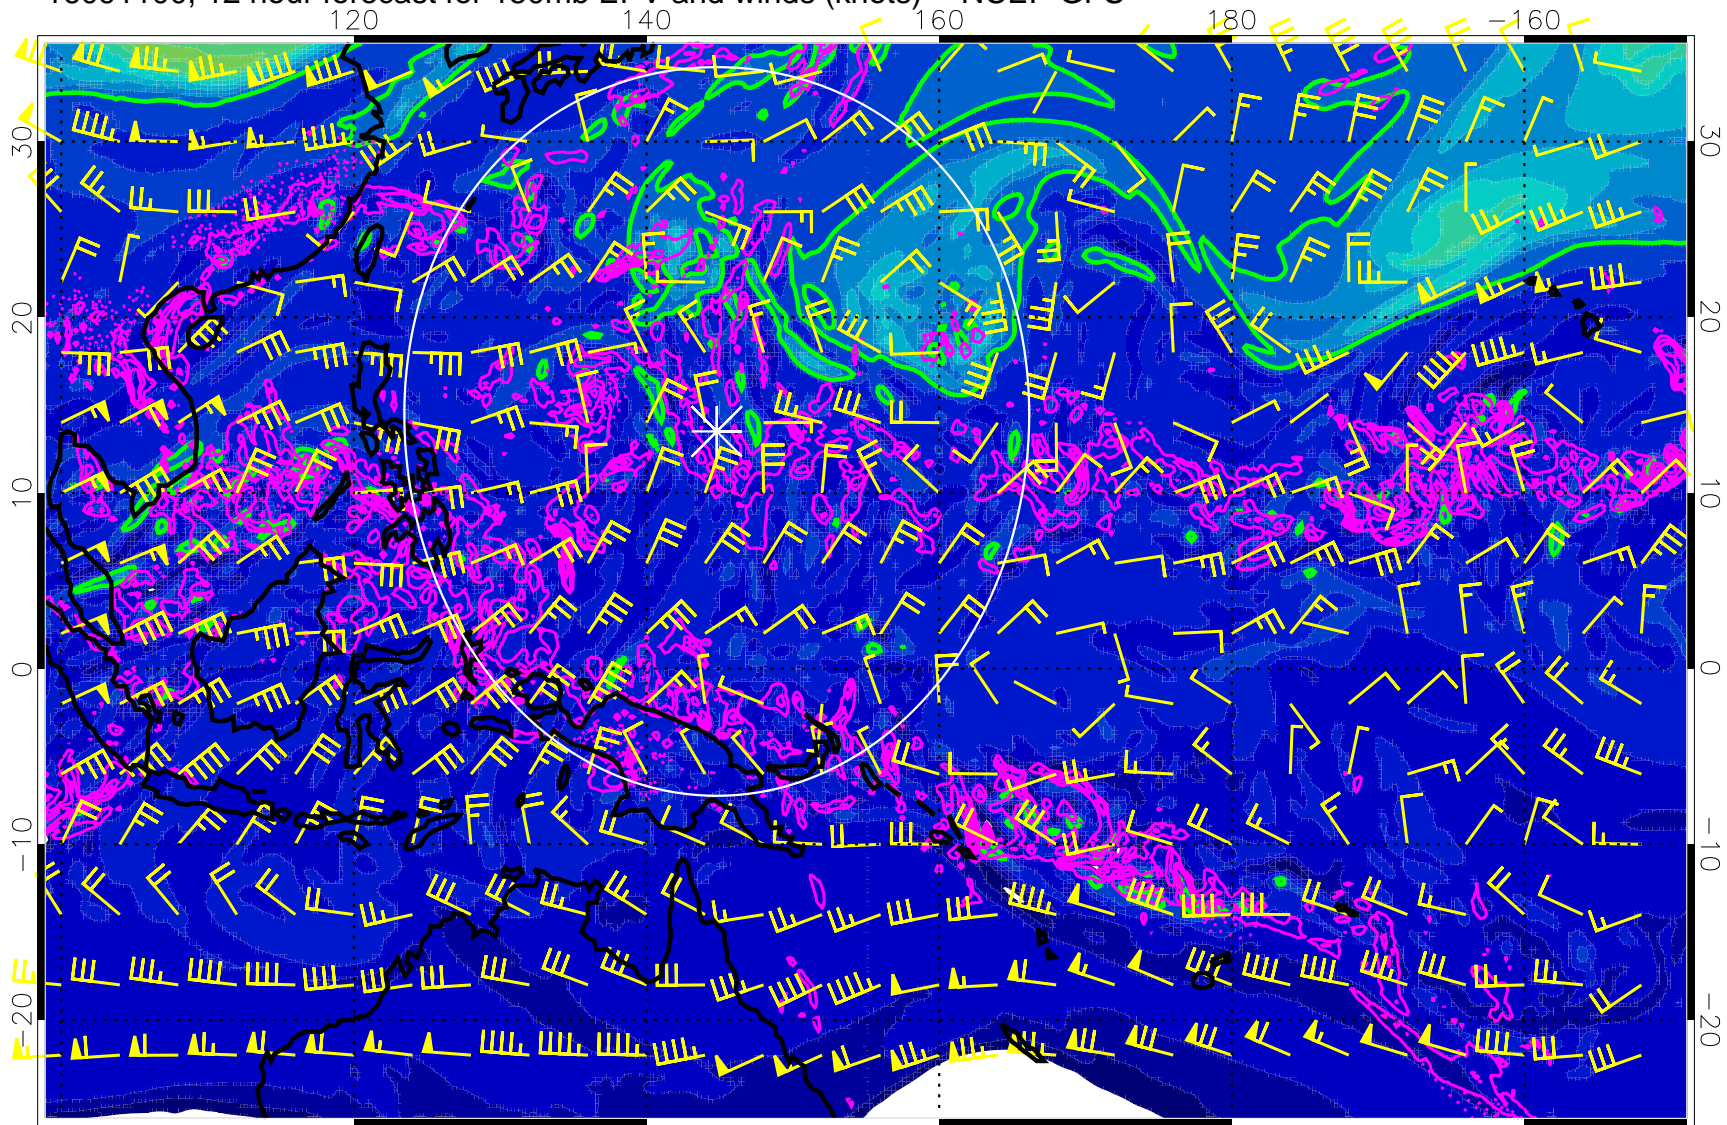

16091018, 6 hour forecast for 150mb EPV and winds (knots) -- NCEP GFS

PVU

Precip (tot dot, conv sol) mm/day 40 mm/day contours, min 20

EPV Tropopause (2 PVU) Position

Range ring of 2304 km

16091100, 12 hour forecast for 150mb EPV and winds (knots) -- NCEP GFS

0 5.0×10^{-6} 1.0×10^{-5} 1.5×10^{-5}
PVU

Precip (tot dot, conv sol) mm/day 40 mm/day contours, min 20

EPV Tropopause (2 PVU) Position

Range ring of 2304 km

16091106, 18 hour forecast for 150mb EPV and winds (knots) -- NCEP GFS