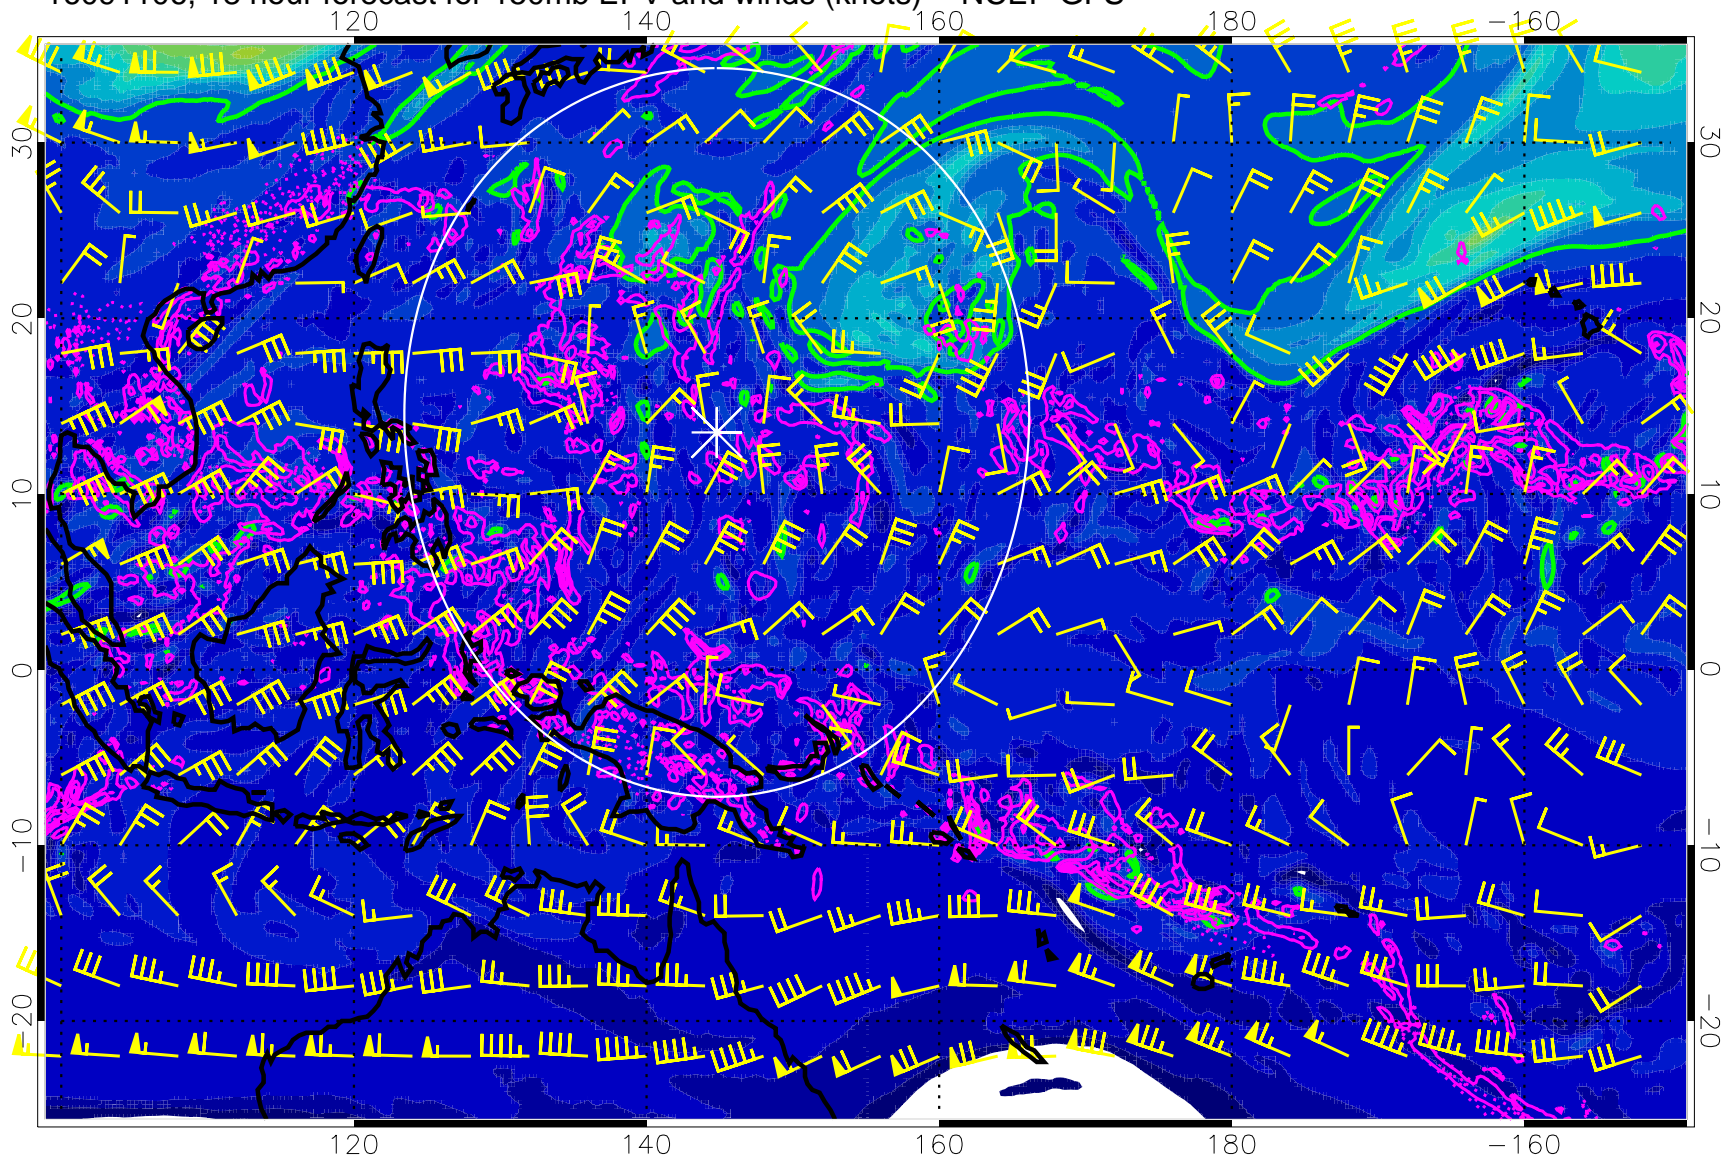

16091018, 6 hour forecast for 150mb EPV and winds (knots) -- NCEP GFS

PVU

Precip (tot dot, conv sol) mm/day 40 mm/day contours, min 20

EPV Tropopause (2 PVU) Position

Range ring of 2304 km

16091100, 12 hour forecast for 150mb EPV and winds (knots) -- NCEP GFS

0 5.0×10^{-6} 1.0×10^{-5} 1.5×10^{-5}
PVU

Precip (tot dot, conv sol) mm/day 40 mm/day contours, min 20

EPV Tropopause (2 PVU) Position

Range ring of 2304 km

16091106, 18 hour forecast for 150mb EPV and winds (knots) -- NCEP GFS

0 5.0×10^{-6} 1.0×10^{-5} 1.5×10^{-5}
PVU

Precip (tot dot, conv sol) mm/day 40 mm/day contours, min 20

EPV Tropopause (2 PVU) Position

Range ring of 2304 km

16091112, 24 hour forecast for 150mb EPV and winds (knots) -- NCEP GFS