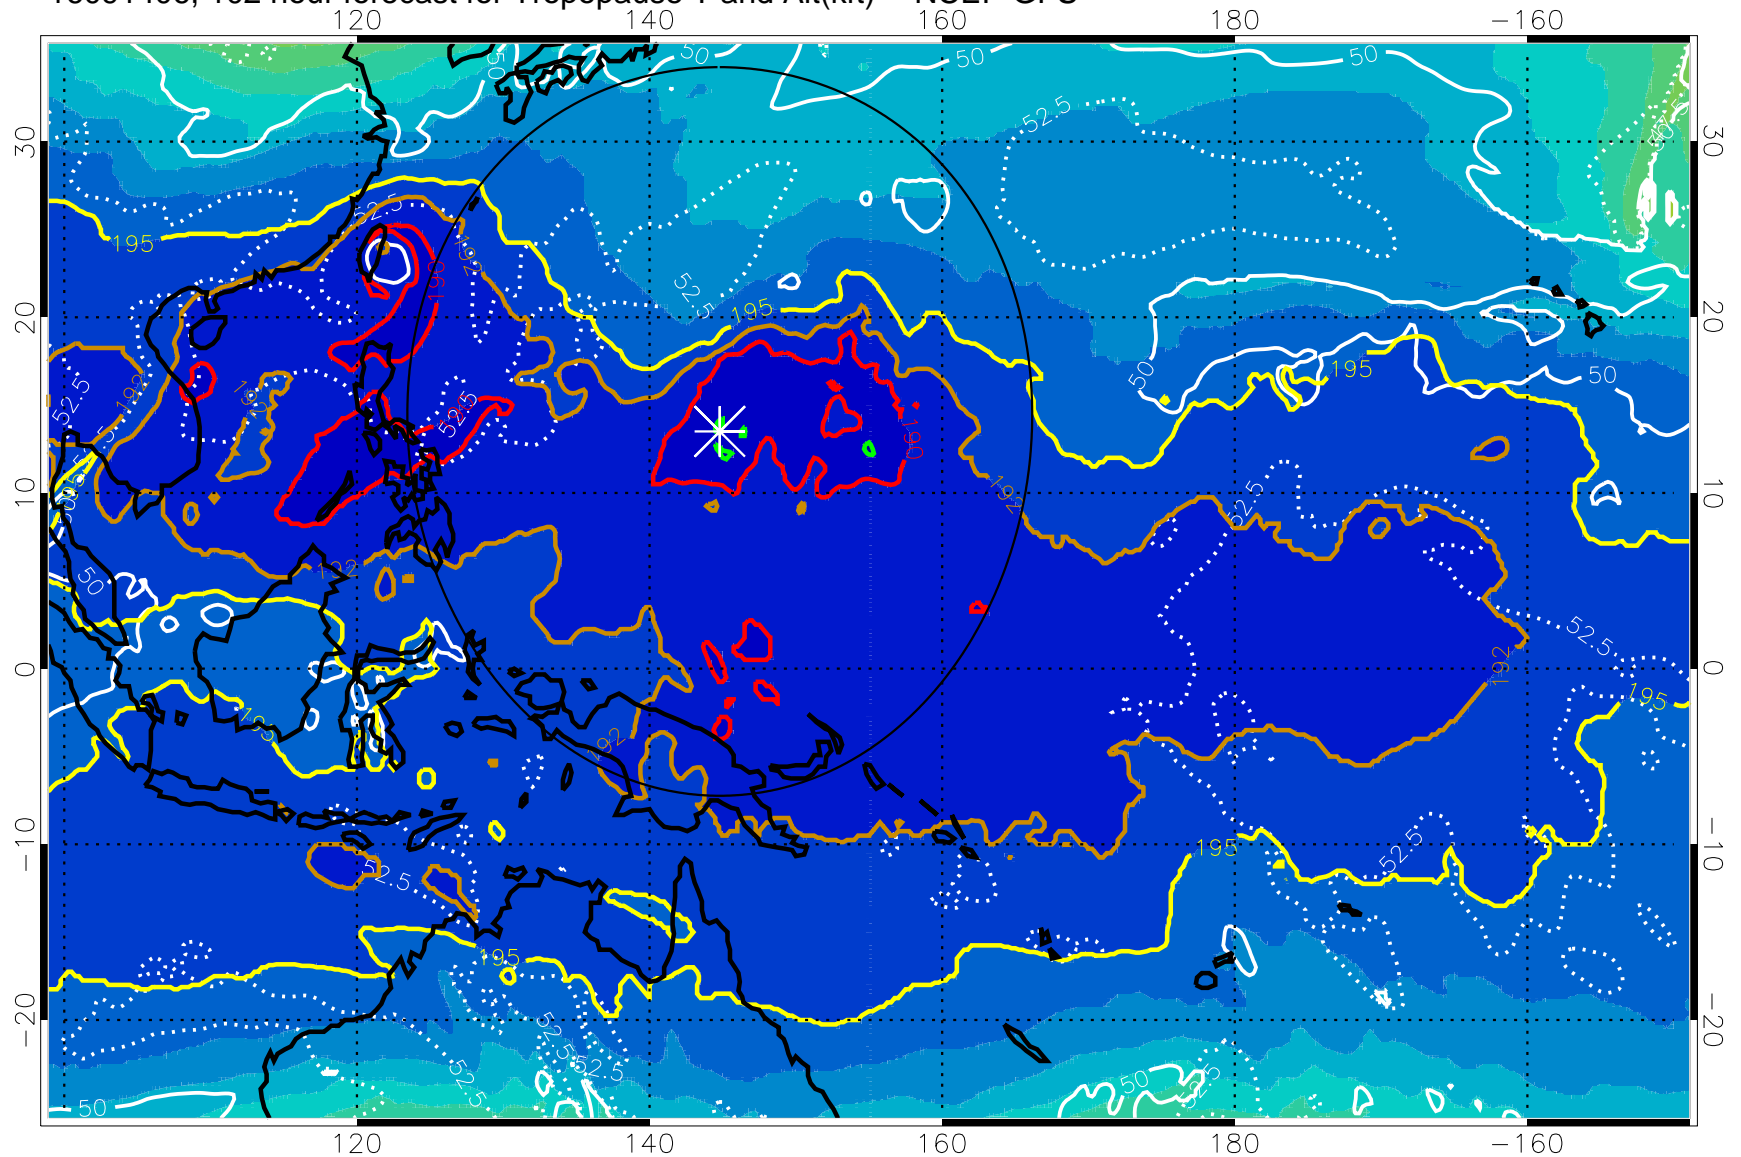

16091400, 96 hour forecast for Tropopause T and Alt(kft) -- NCEP GFS

190 200 210 220 230
Tropopause T, K

Tropopause Altitude in kft (white)

192.5K Isotherm 195K Isotherm
187.5K Isotherm 190K Isotherm

Range ring of 2304 km

16091406, 102 hour forecast for Tropopause T and Alt(kft) -- NCEP GFS

190 200 210 220 230
Tropopause T, K

Tropopause Altitude in kft (white)

192.5K Isotherm 195K Isotherm
187.5K Isotherm 190K Isotherm

Range ring of 2304 km