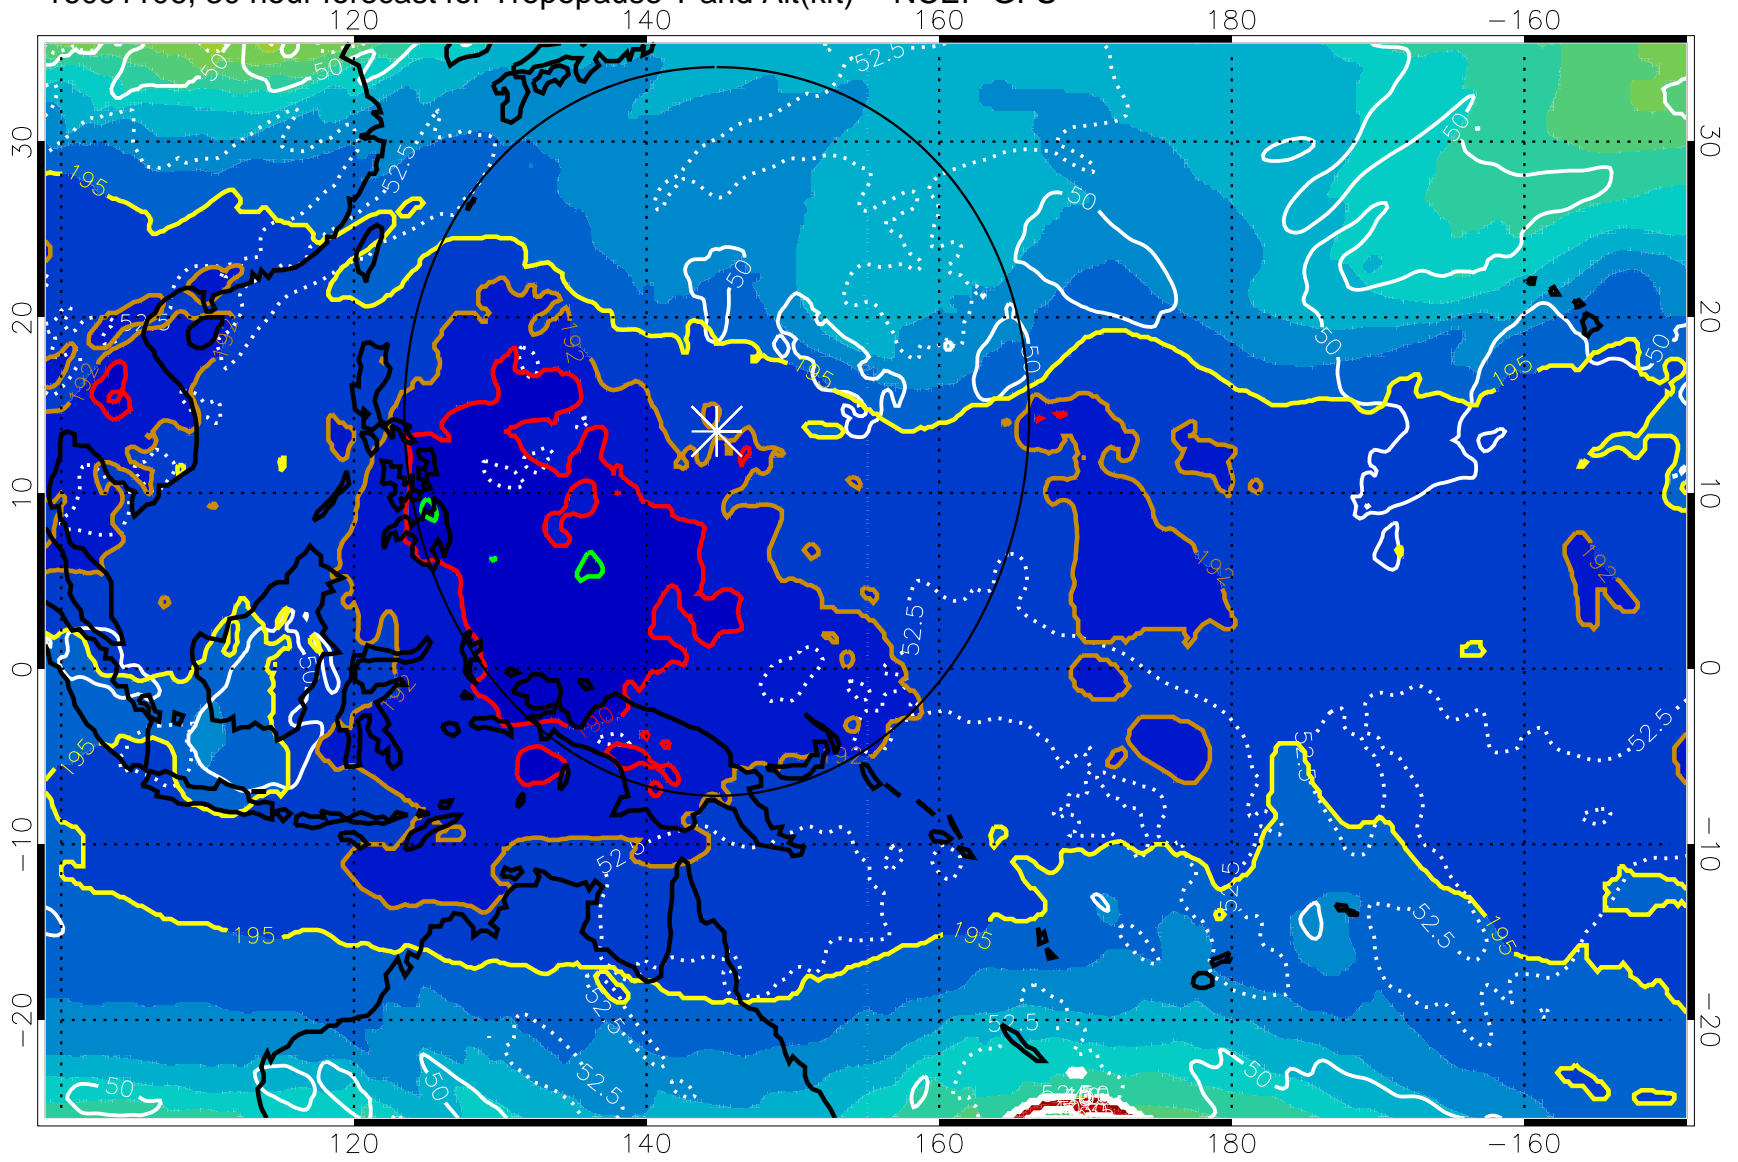

16091106, 30 hour forecast for Tropopause T and Alt(kft) -- NCEP GFS

190 200 210 220 230

Tropopause T, K

Tropopause Altitude in kft (white)

192.5K Isotherm 195K Isotherm

187.5K Isotherm 190K Isotherm

Range ring of 2304 km