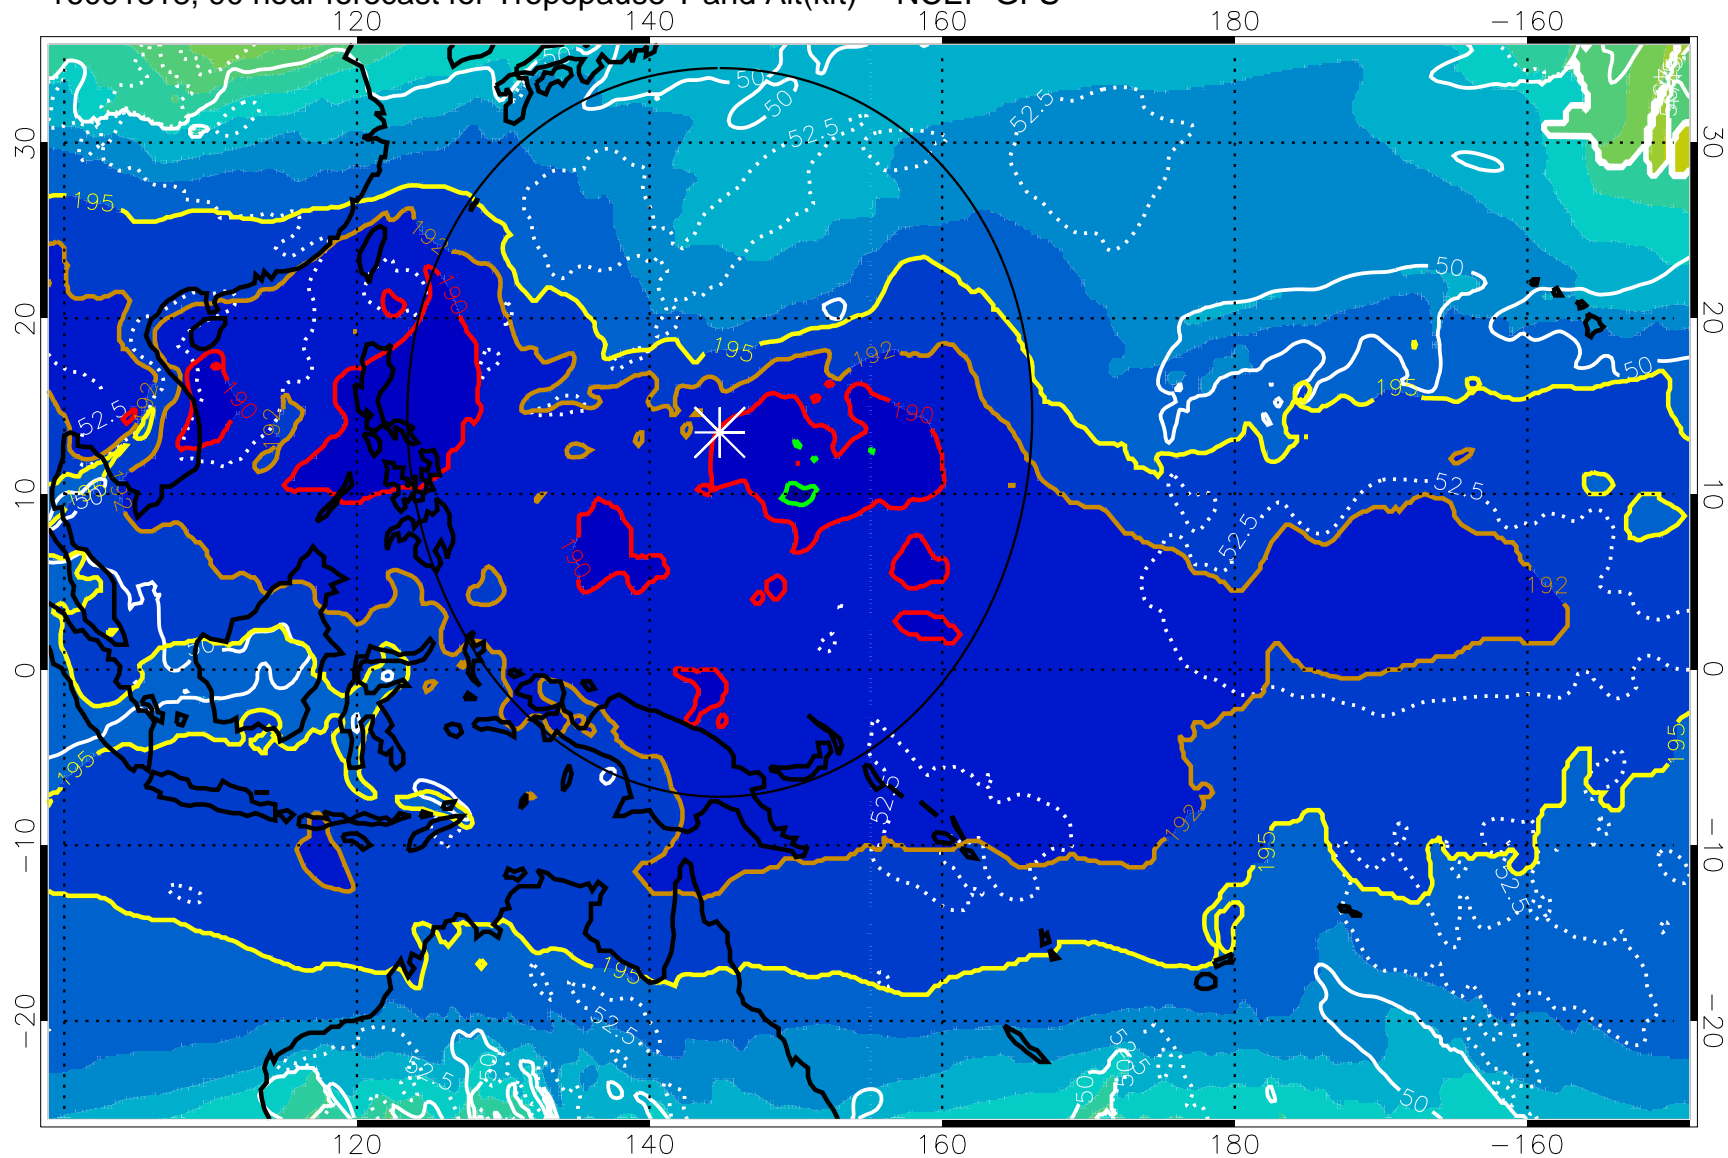

16091318, 90 hour forecast for Tropopause T and Alt(kft) -- NCEP GFS

190   200   210   220   230
Tropopause T, K

Tropopause Altitude in kft (white)

192.5K Isotherm   195K Isotherm
187.5K Isotherm   190K Isotherm

Range ring of 2304 km