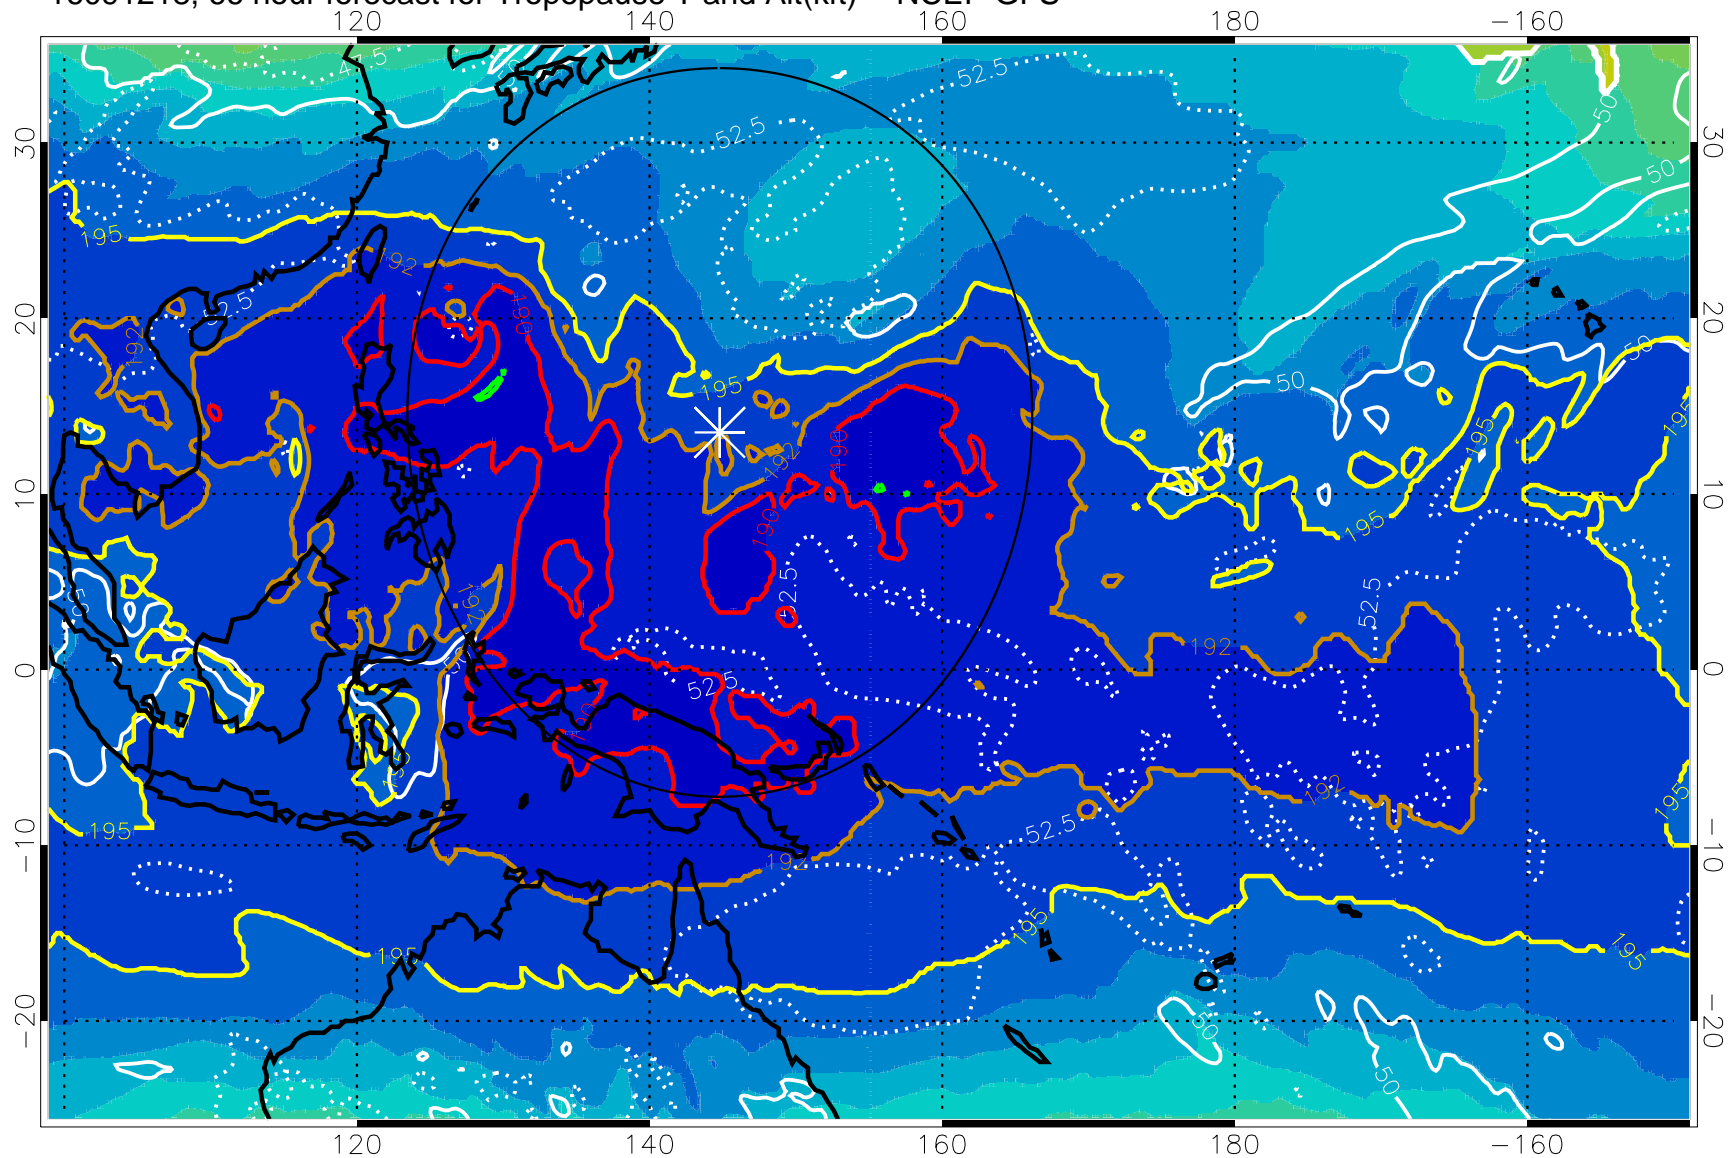

16091218, 66 hour forecast for Tropopause T and Alt(kft) -- NCEP GFS

190   200   210   220   230
Tropopause T, K

Tropopause Altitude in kft (white)

192.5K Isotherm   195K Isotherm
187.5K Isotherm   190K Isotherm

Range ring of 2304 km