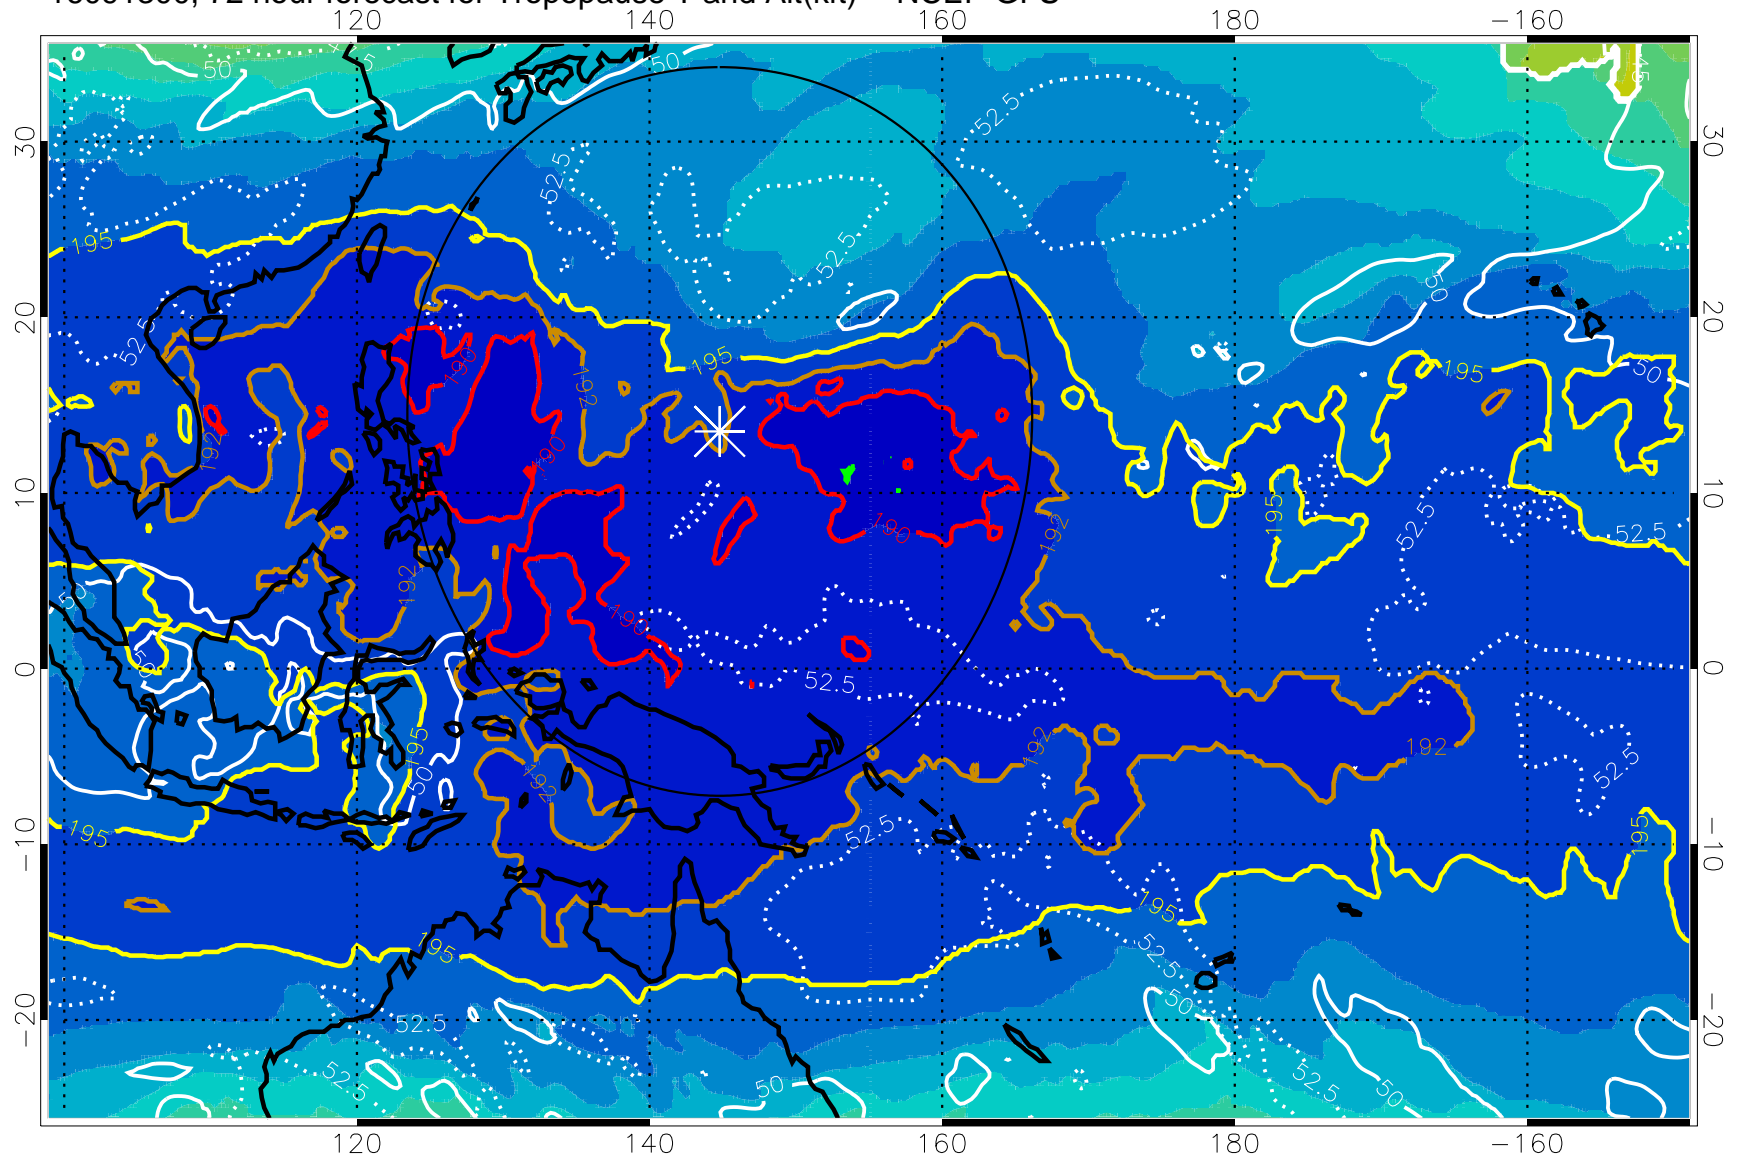

16091300, 72 hour forecast for Tropopause T and Alt(kft) -- NCEP GFS

190 200 210 220 230
Tropopause T, K

Tropopause Altitude in kft (white)

192.5K Isotherm 195K Isotherm
187.5K Isotherm 190K Isotherm

Range ring of 2304 km