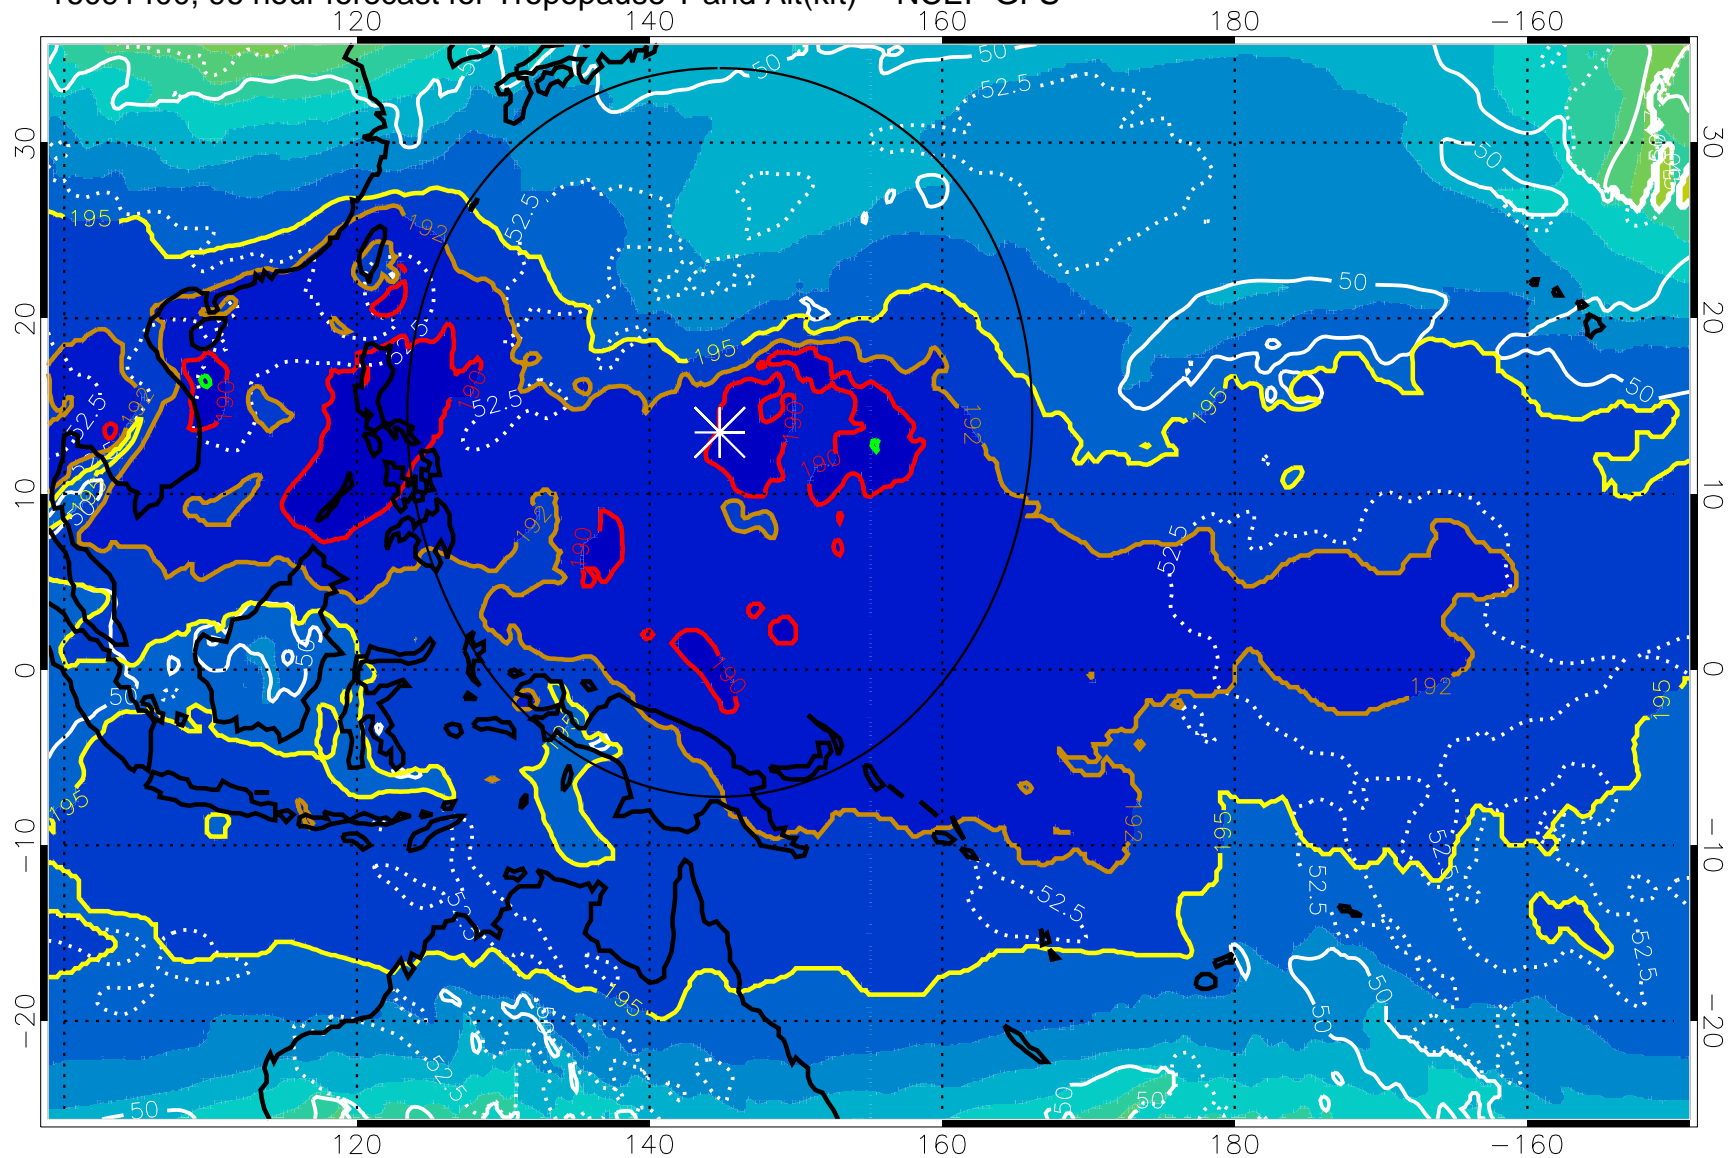

16091318, 90 hour forecast for Tropopause T and Alt(kft) -- NCEP GFS

190 200 210 220 230
Tropopause T, K

Tropopause Altitude in kft (white)

192.5K Isotherm 195K Isotherm
187.5K Isotherm 190K Isotherm

Range ring of 2304 km

16091400, 96 hour forecast for Tropopause T and Alt(kft) -- NCEP GFS

190 200 210 220 230
Tropopause T, K

Tropopause Altitude in kft (white)

192.5K Isotherm 195K Isotherm
187.5K Isotherm 190K Isotherm

Range ring of 2304 km