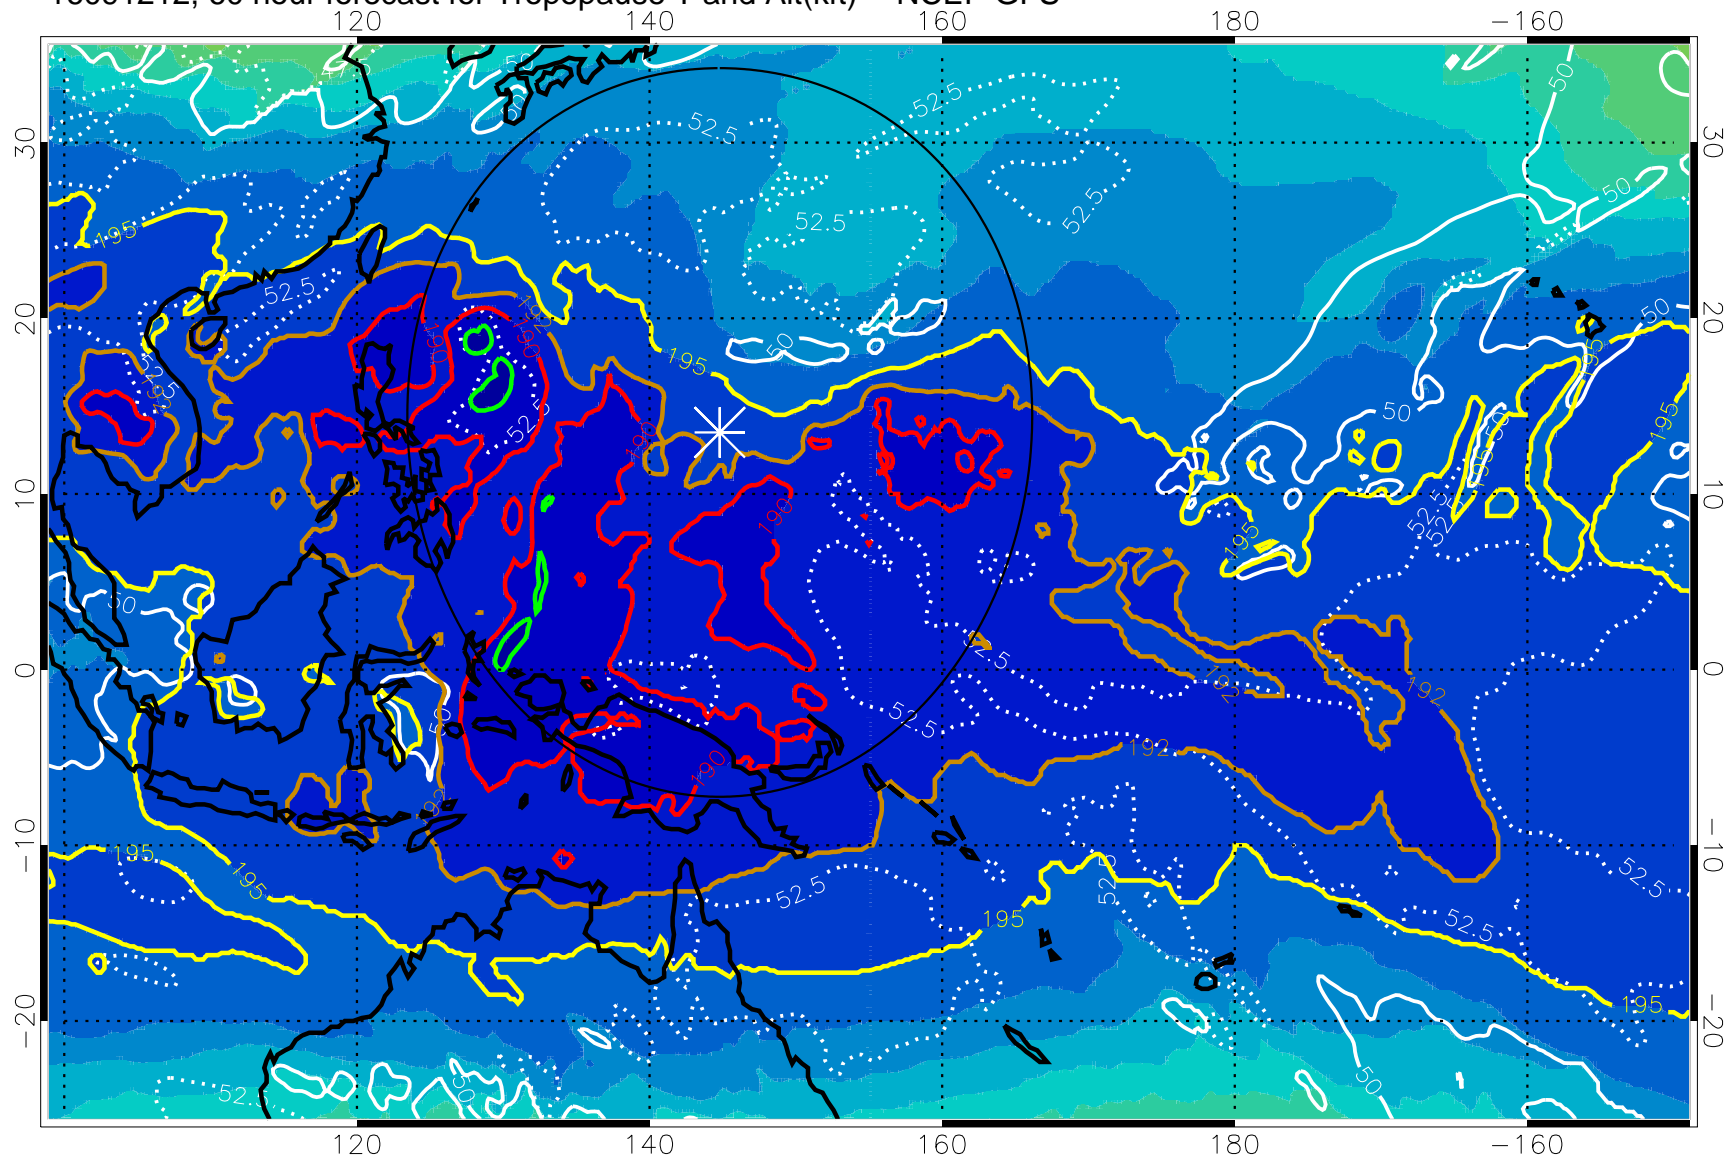

16091212, 60 hour forecast for Tropopause T and Alt(kft) -- NCEP GFS

190   200   210   220   230
Tropopause T, K

Tropopause Altitude in kft (white)

192.5K Isotherm   195K Isotherm
187.5K Isotherm   190K Isotherm

Range ring of 2304 km