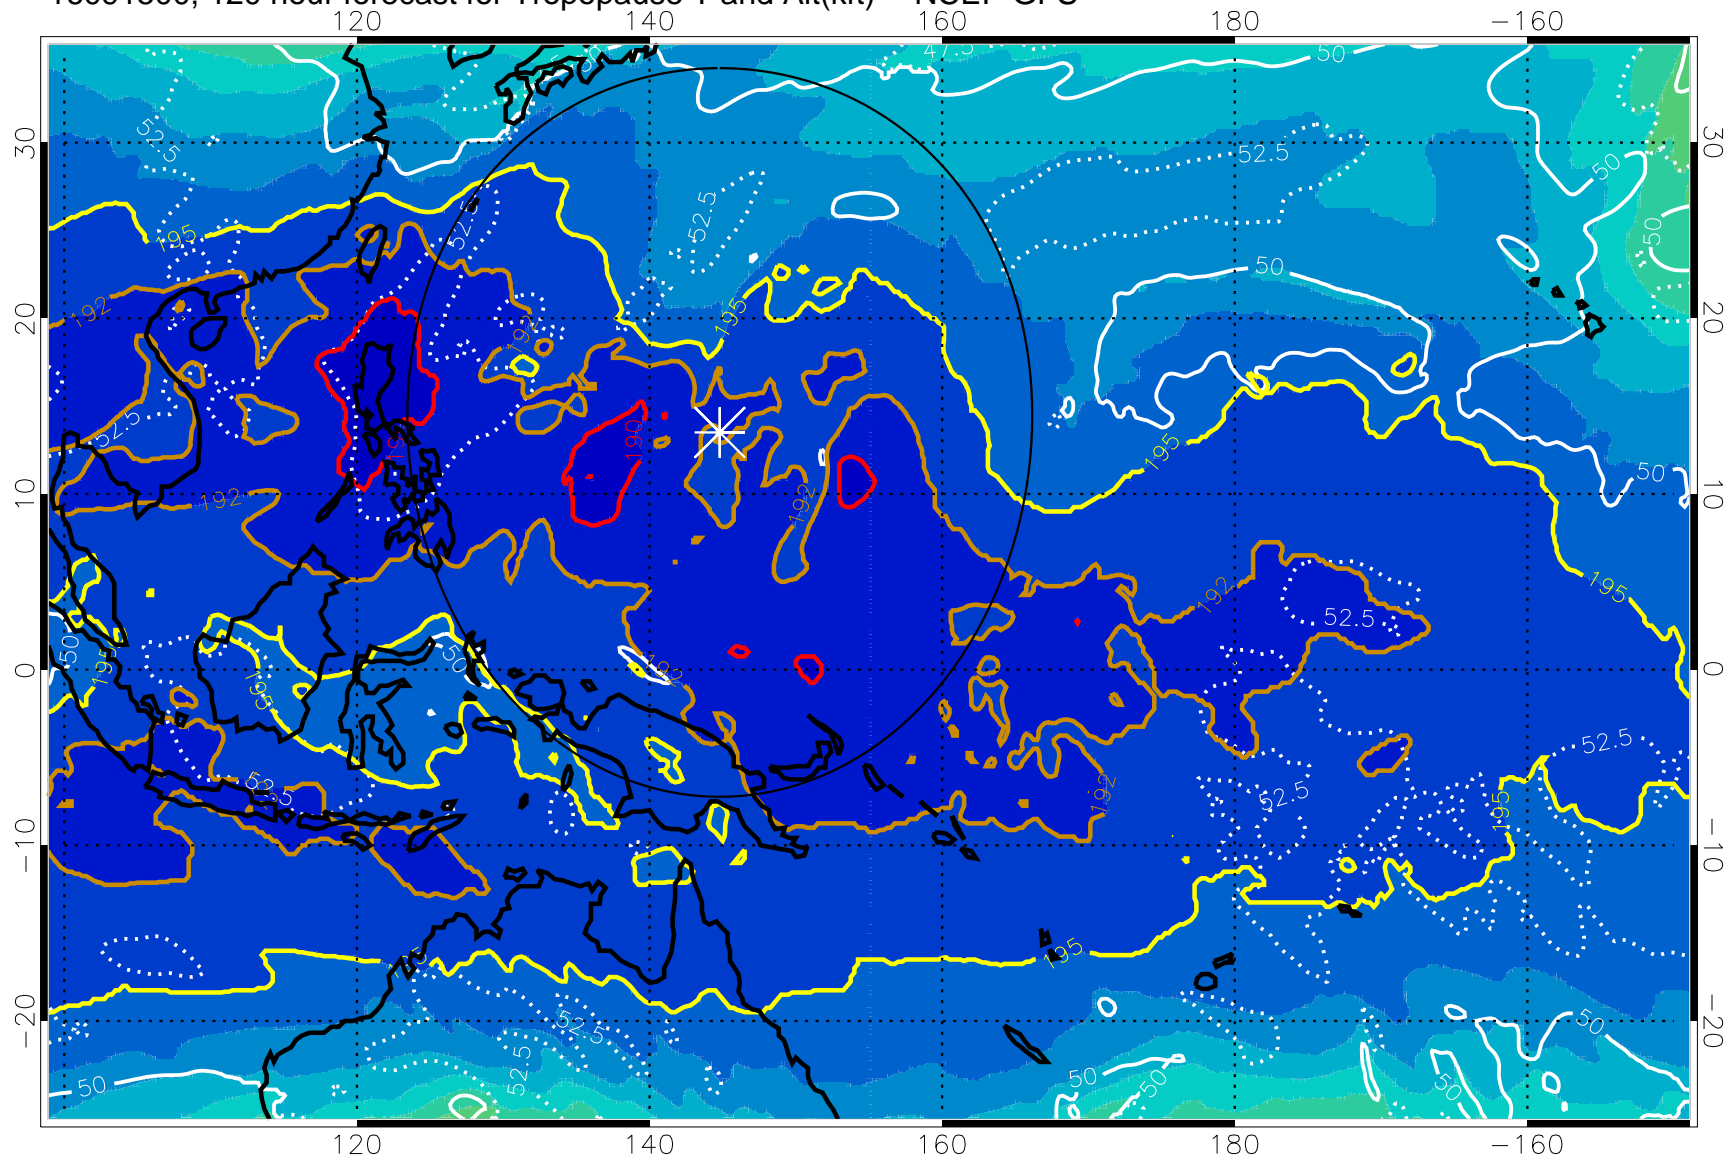

16091500, 120 hour forecast for Tropopause T and Alt(kft) -- NCEP GFS

190 200 210 220 230
Tropopause T, K

Tropopause Altitude in kft (white)

192.5K Isotherm 195K Isotherm
187.5K Isotherm 190K Isotherm

Range ring of 2304 km