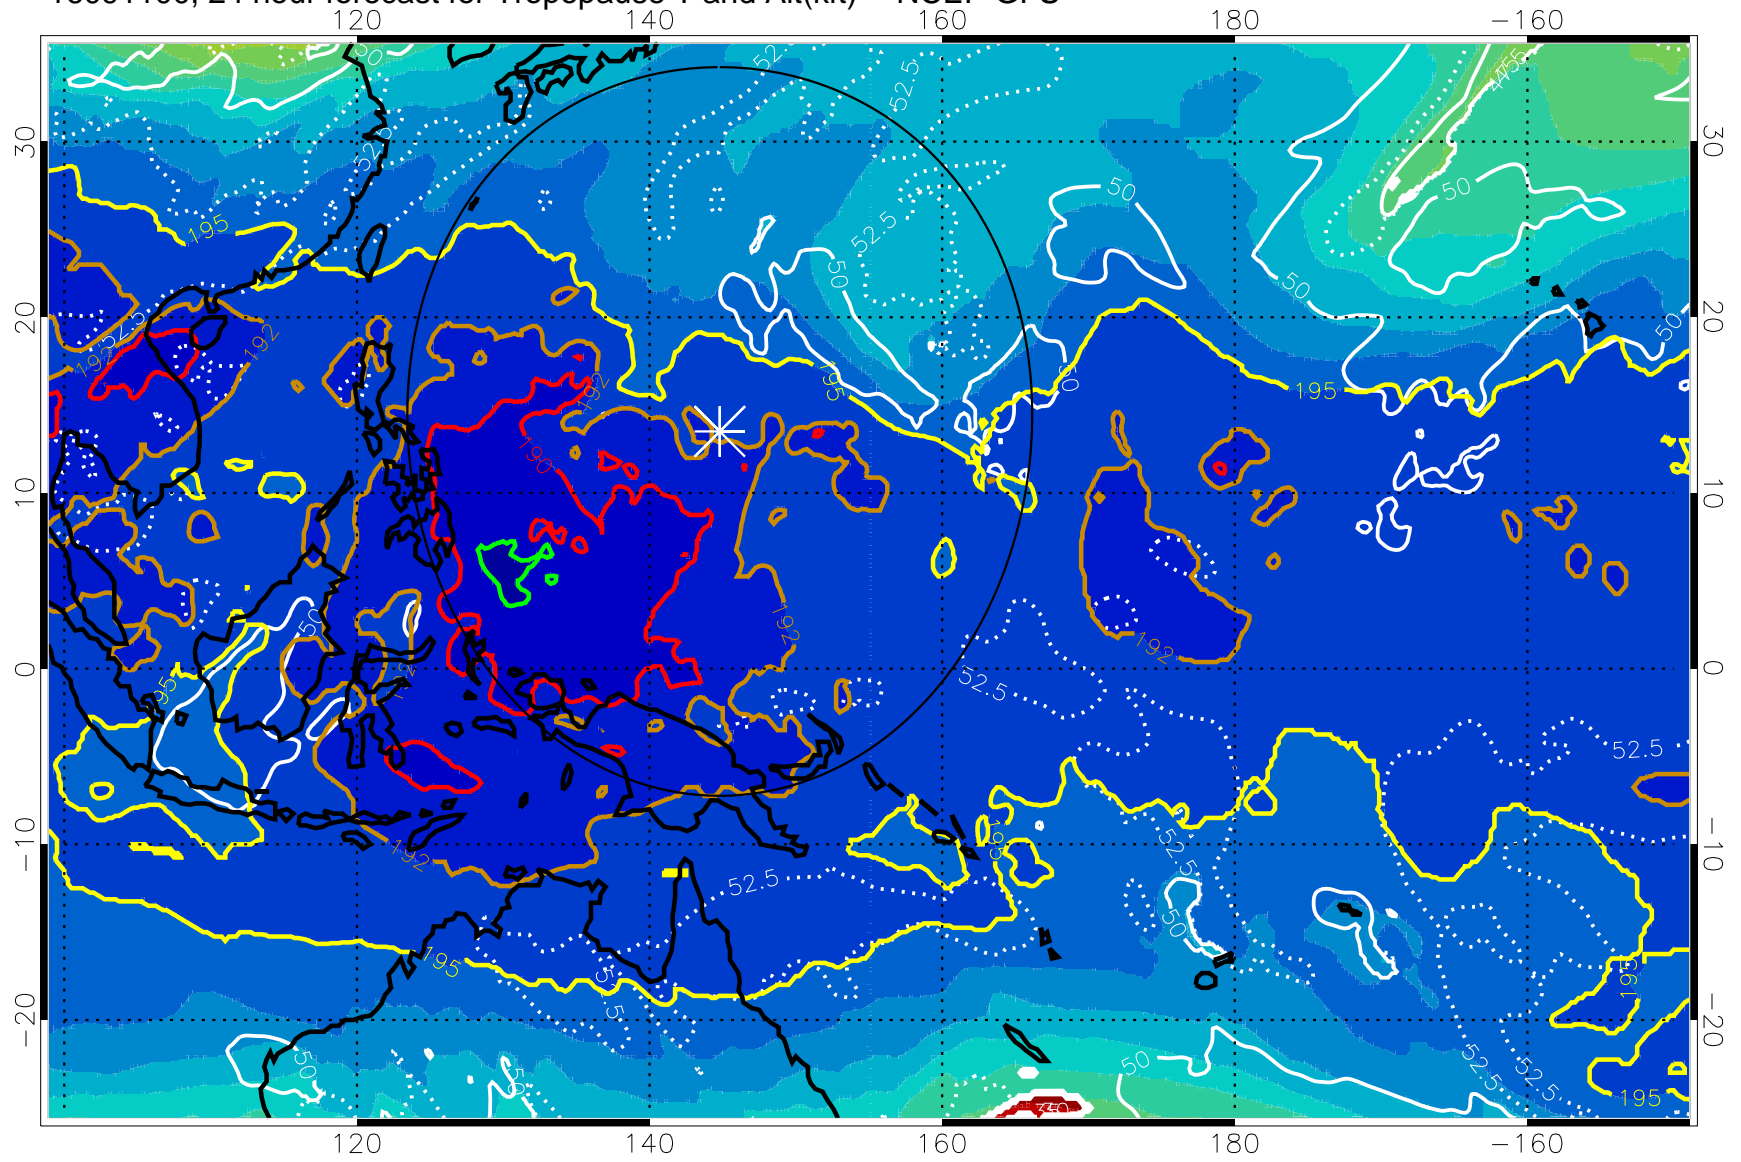

16091100, 24 hour forecast for Tropopause T and Alt(kft) -- NCEP GFS

190 200 210 220 230
Tropopause T, K

Tropopause Altitude in kft (white)

192.5K Isotherm 195K Isotherm
187.5K Isotherm 190K Isotherm

Range ring of 2304 km