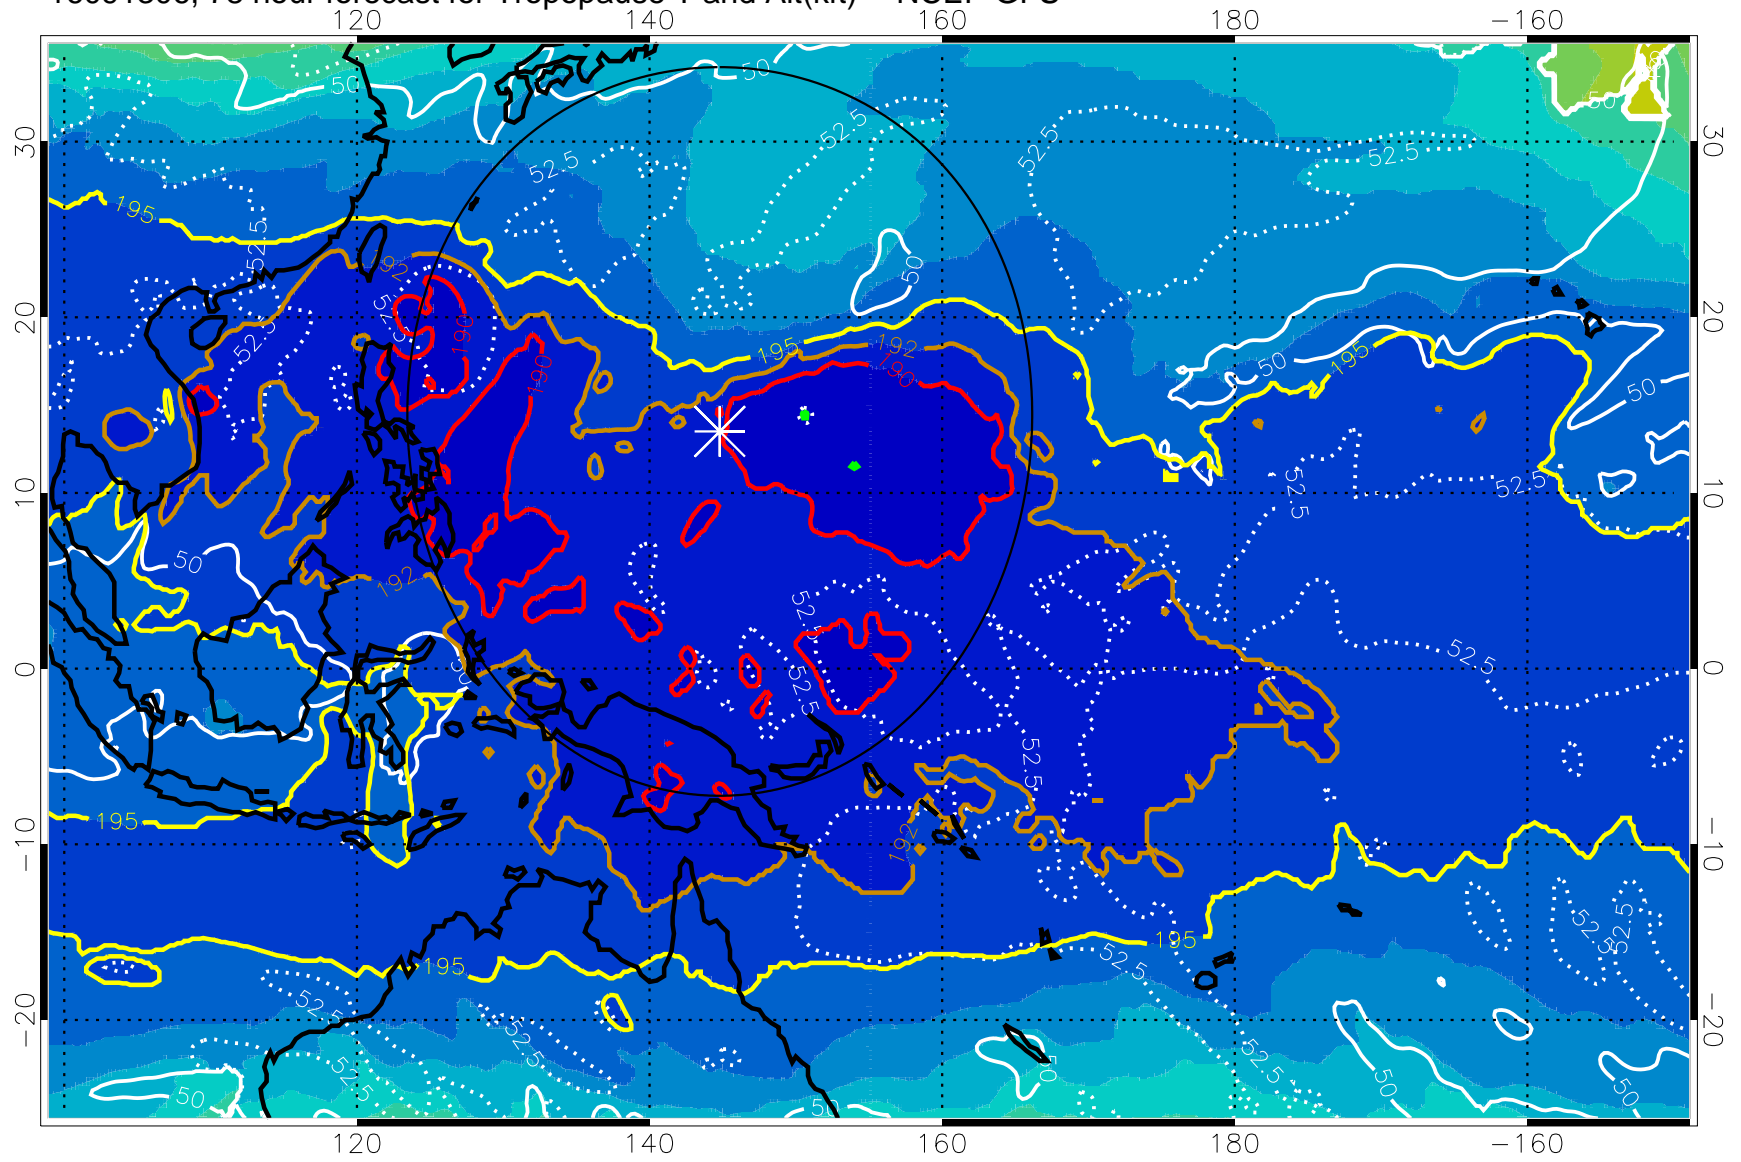

16091306, 78 hour forecast for Tropopause T and Alt(kft) -- NCEP GFS

190   200   210   220   230
Tropopause T, K

Tropopause Altitude in kft (white)

192.5K Isotherm   195K Isotherm
187.5K Isotherm   190K Isotherm

Range ring of 2304 km