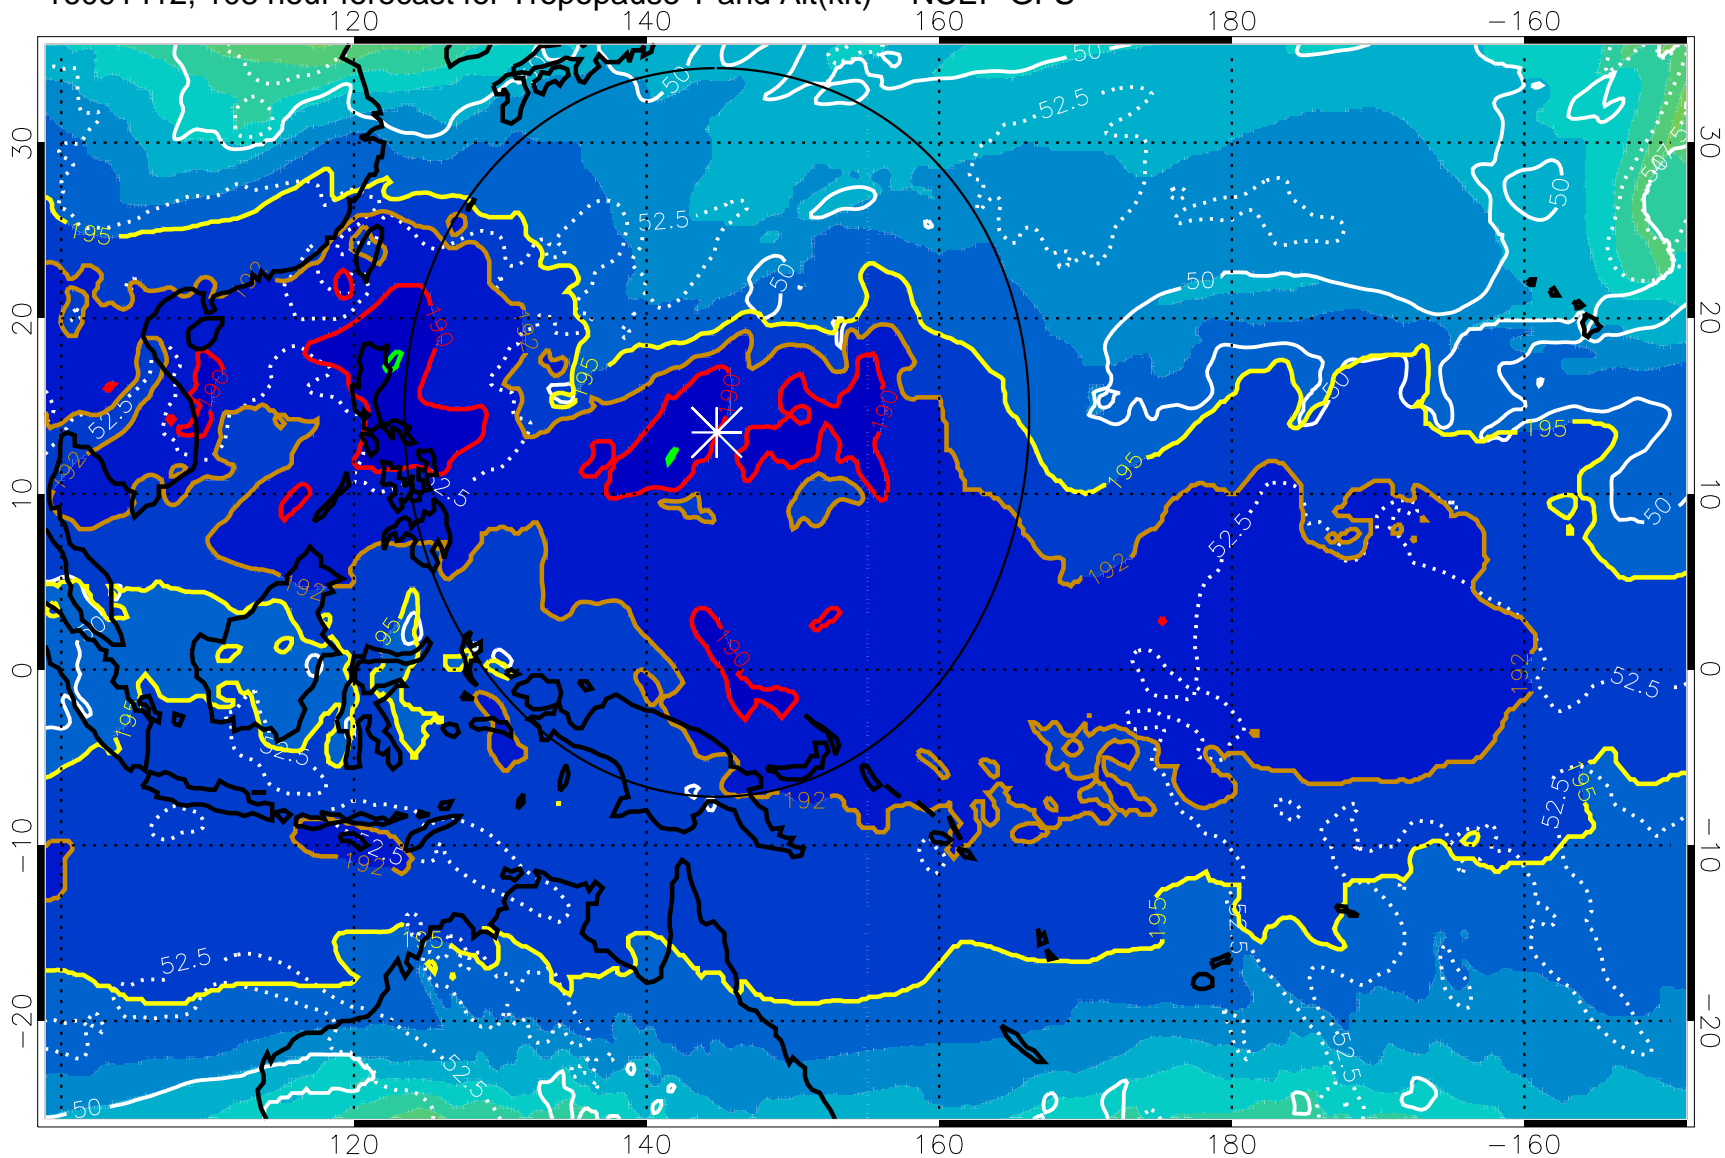

16091406, 102 hour forecast for Tropopause T and Alt(kft) -- NCEP GFS

190 200 210 220 230
Tropopause T, K

Tropopause Altitude in kft (white)

192.5K Isotherm 195K Isotherm
187.5K Isotherm 190K Isotherm

Range ring of 2304 km

16091412, 108 hour forecast for Tropopause T and Alt(kft) -- NCEP GFS

190 200 210 220 230
Tropopause T, K

Tropopause Altitude in kft (white)

192.5K Isotherm 195K Isotherm
187.5K Isotherm 190K Isotherm

Range ring of 2304 km