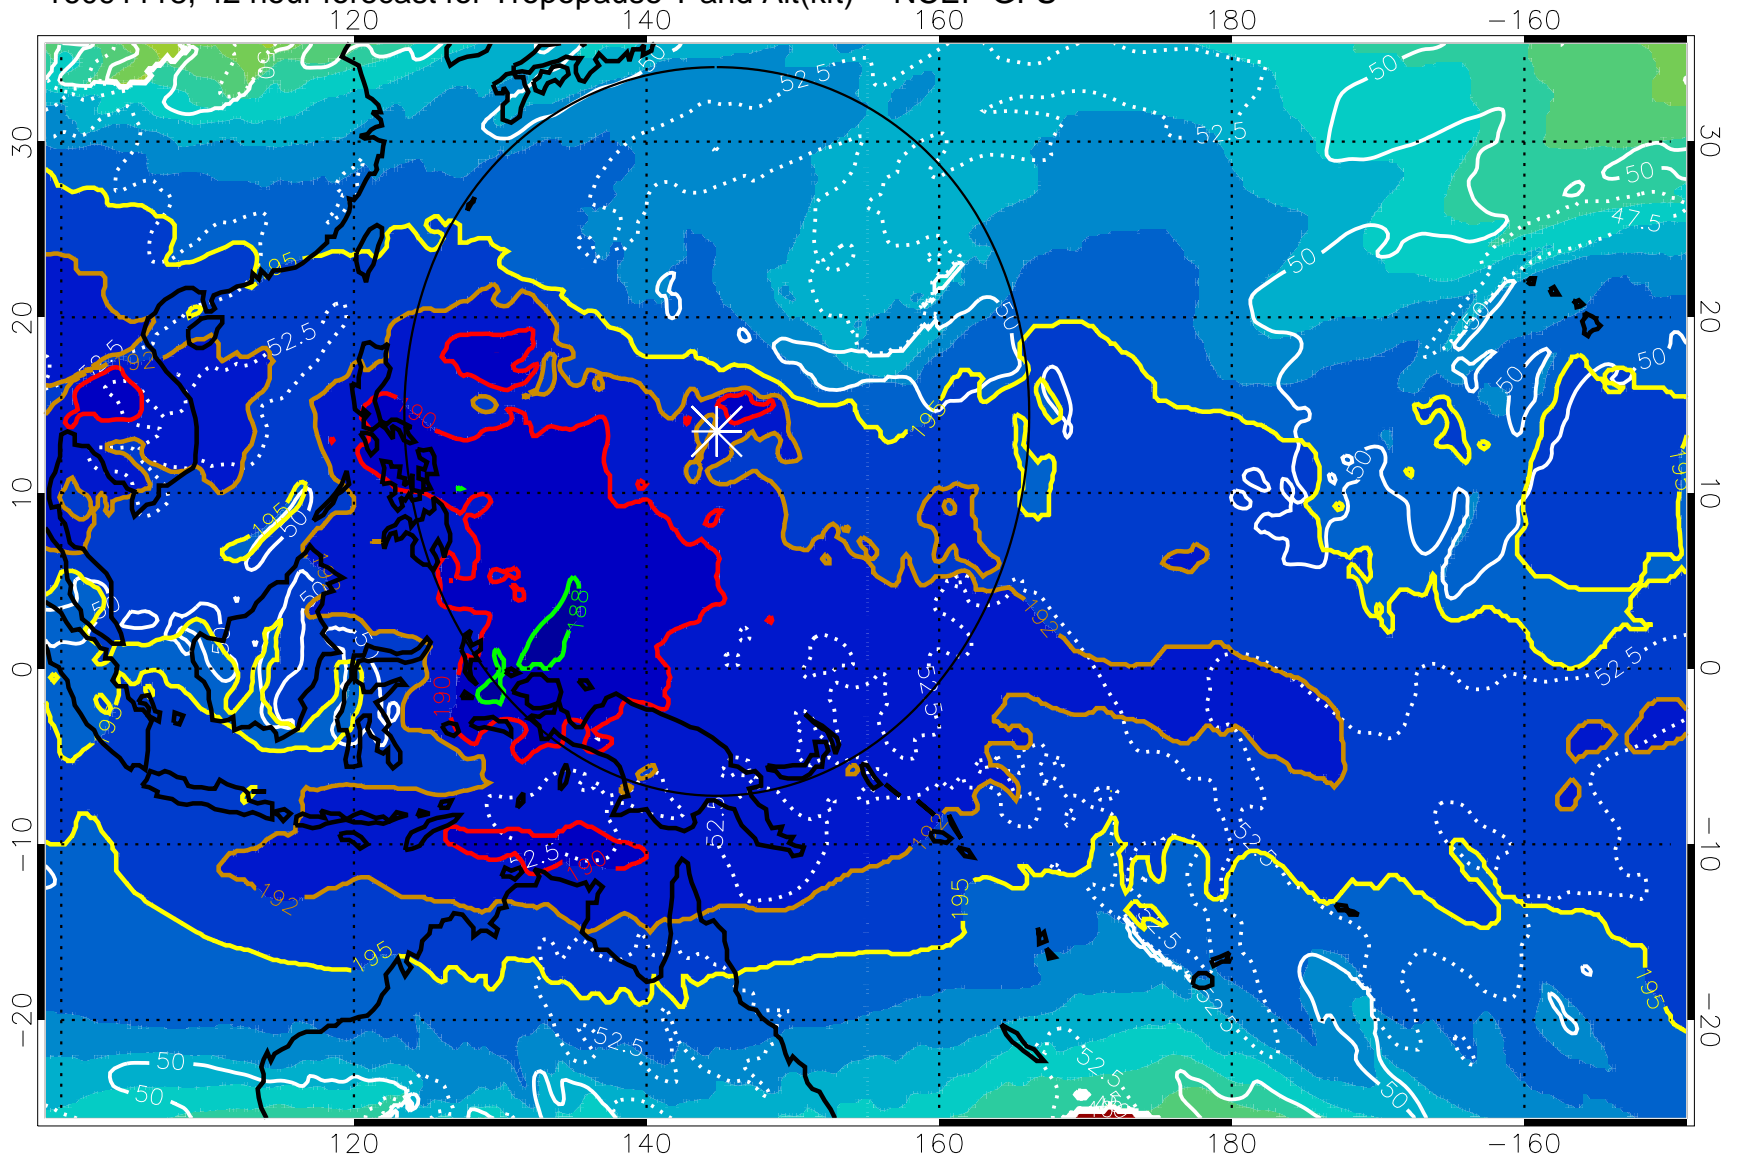

16091118, 42 hour forecast for Tropopause T and Alt(kft) -- NCEP GFS

190   200   210   220   230
Tropopause T, K

Tropopause Altitude in kft (white)

192.5K Isotherm   195K Isotherm
187.5K Isotherm   190K Isotherm

Range ring of 2304 km