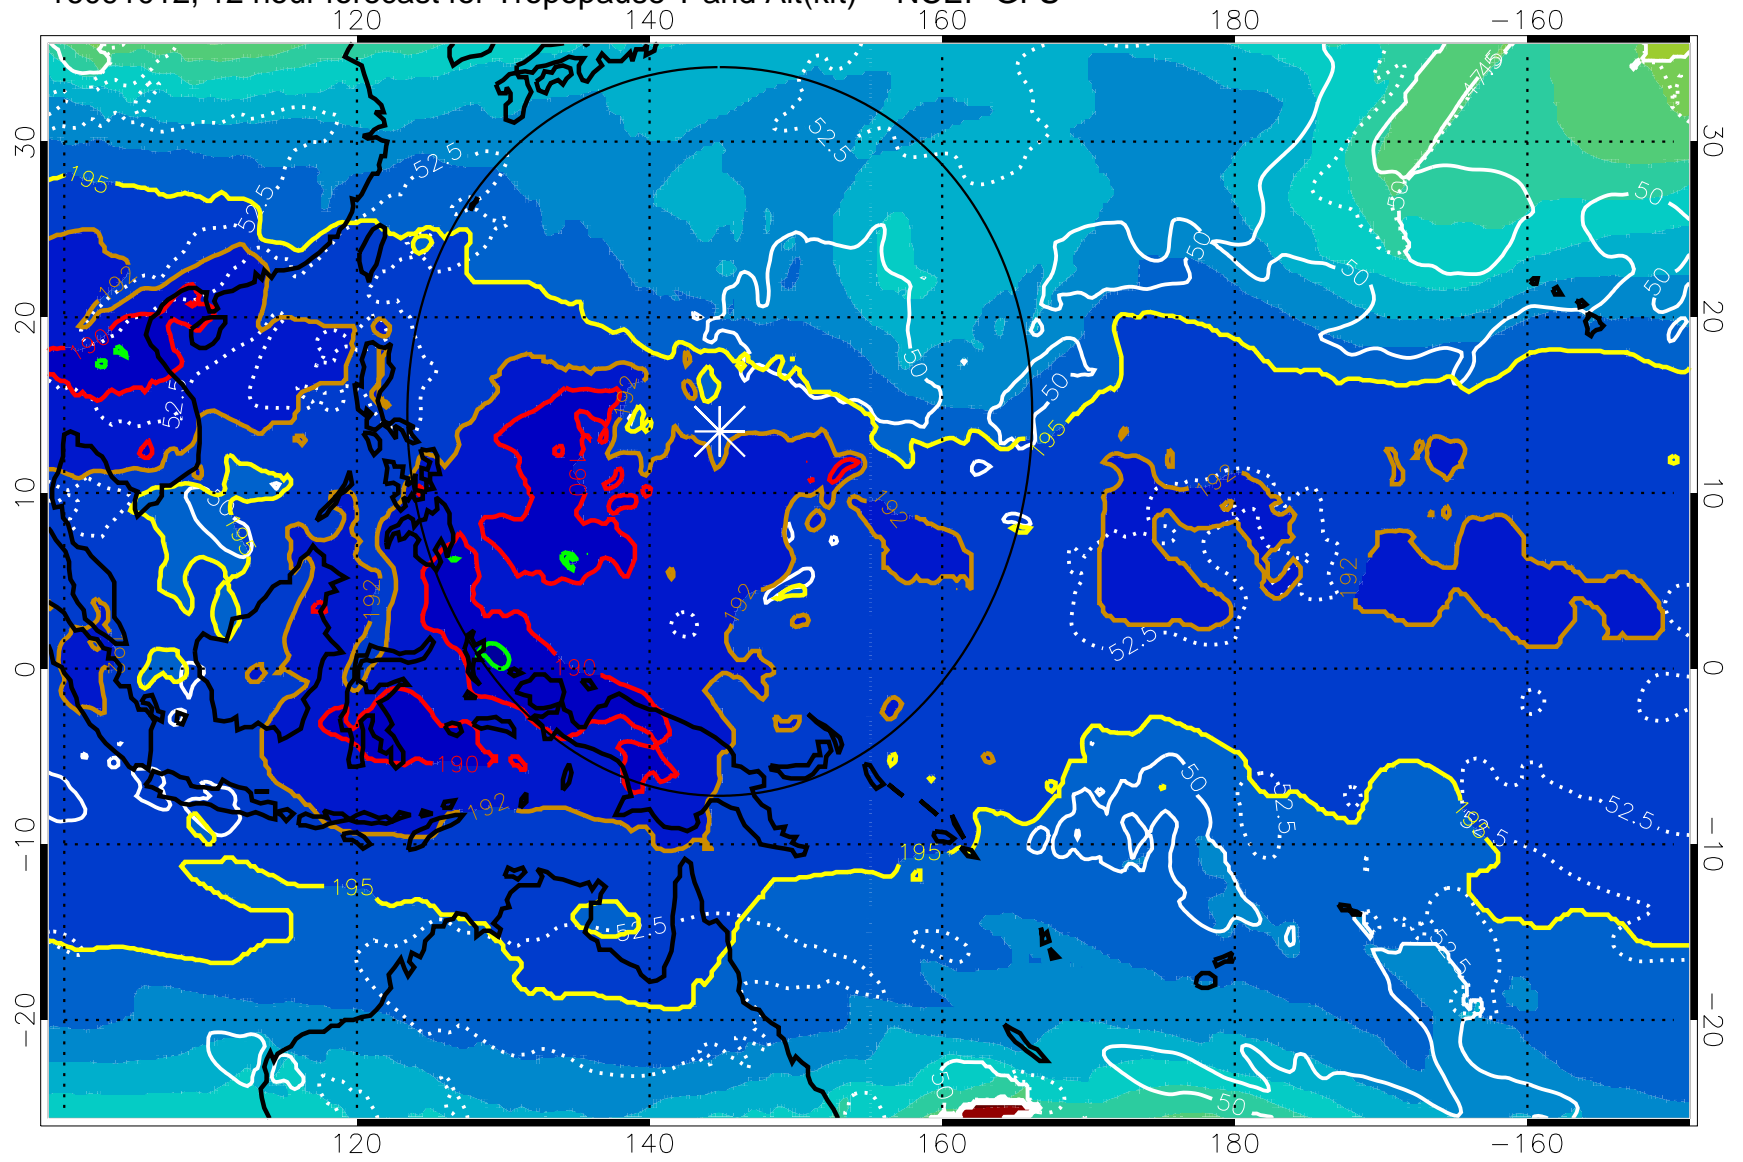

16091006, 6 hour forecast for Tropopause T and Alt(kft) -- NCEP GFS

190 200 210 220 230

Tropopause T, K

Tropopause Altitude in kft (white)

192.5K Isotherm 195K Isotherm

187.5K Isotherm 190K Isotherm

Range ring of 2304 km

16091012, 12 hour forecast for Tropopause T and Alt(kft) -- NCEP GFS

190 200 210 220 230
Tropopause T, K

Tropopause Altitude in kft (white)

192.5K Isotherm 195K Isotherm
187.5K Isotherm 190K Isotherm

Range ring of 2304 km