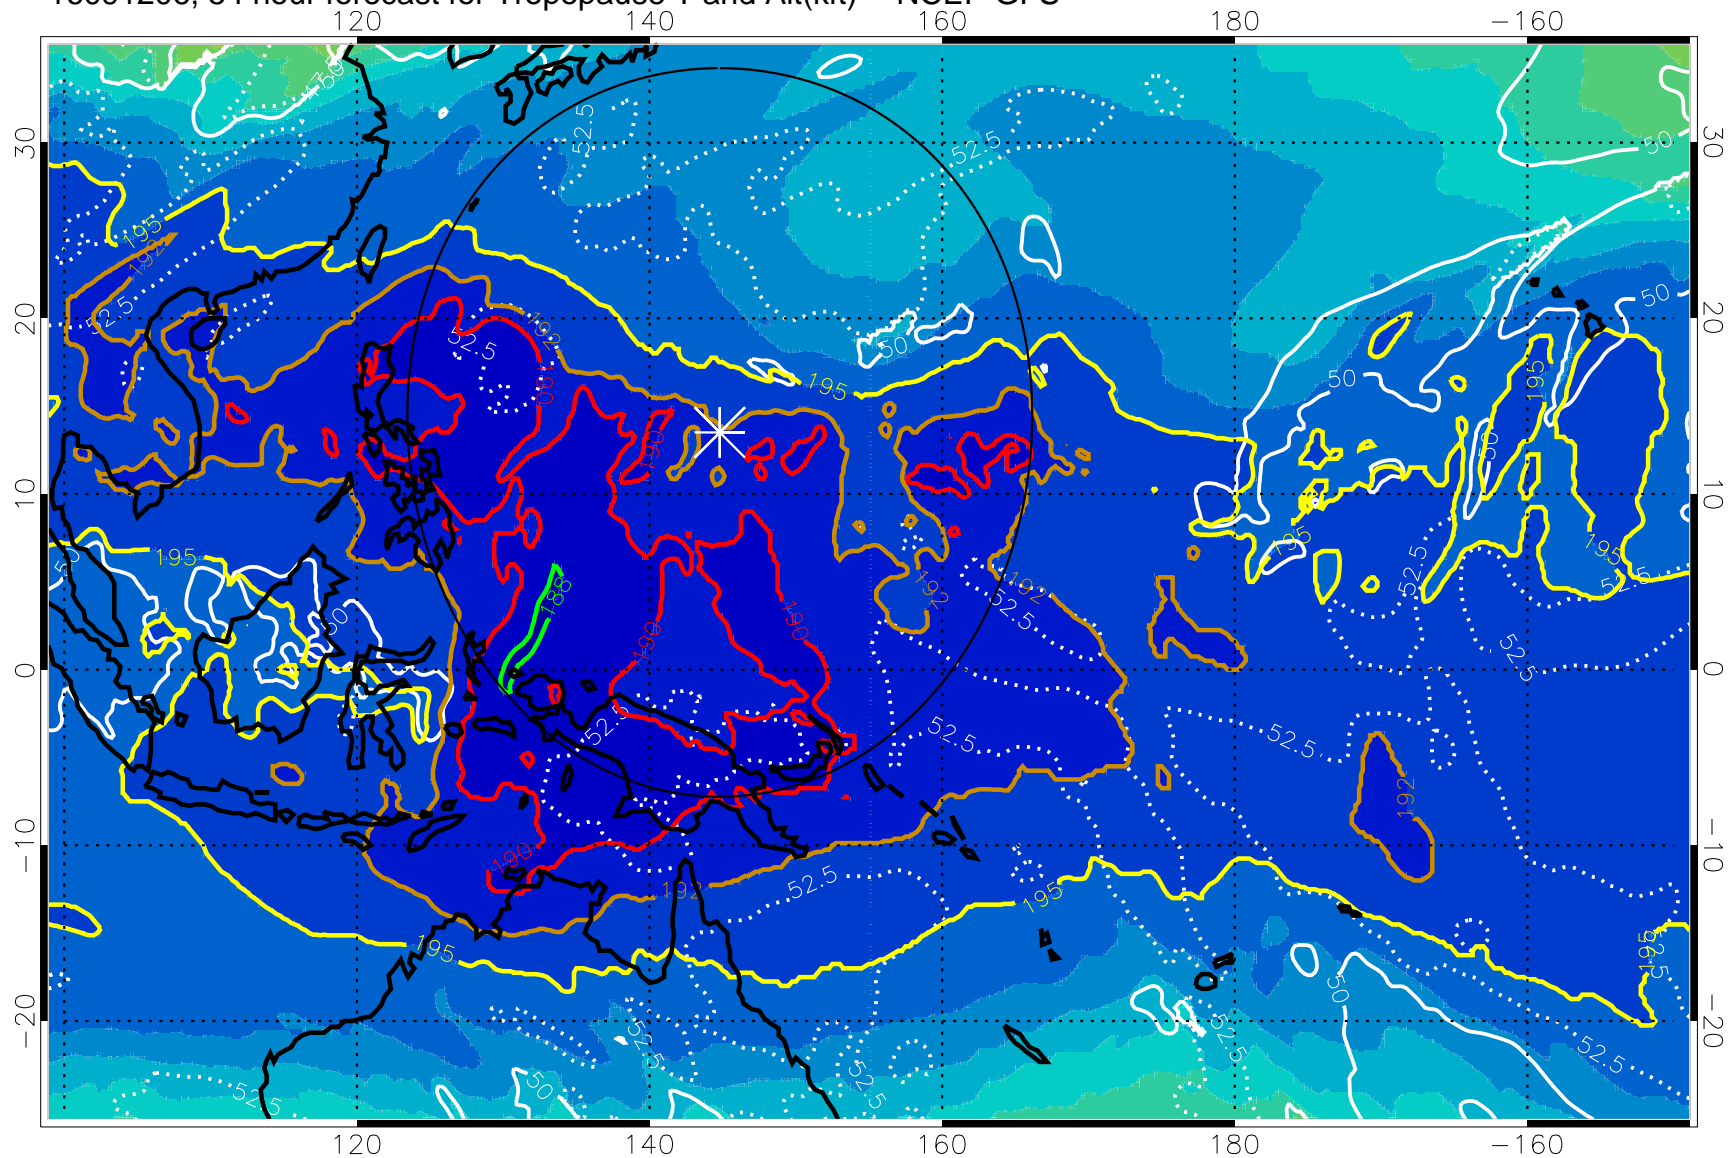

16091206, 54 hour forecast for Tropopause T and Alt(kft) -- NCEP GFS

190 200 210 220 230
Tropopause T, K

Tropopause Altitude in kft (white)

192.5K Isotherm 195K Isotherm
187.5K Isotherm 190K Isotherm

Range ring of 2304 km