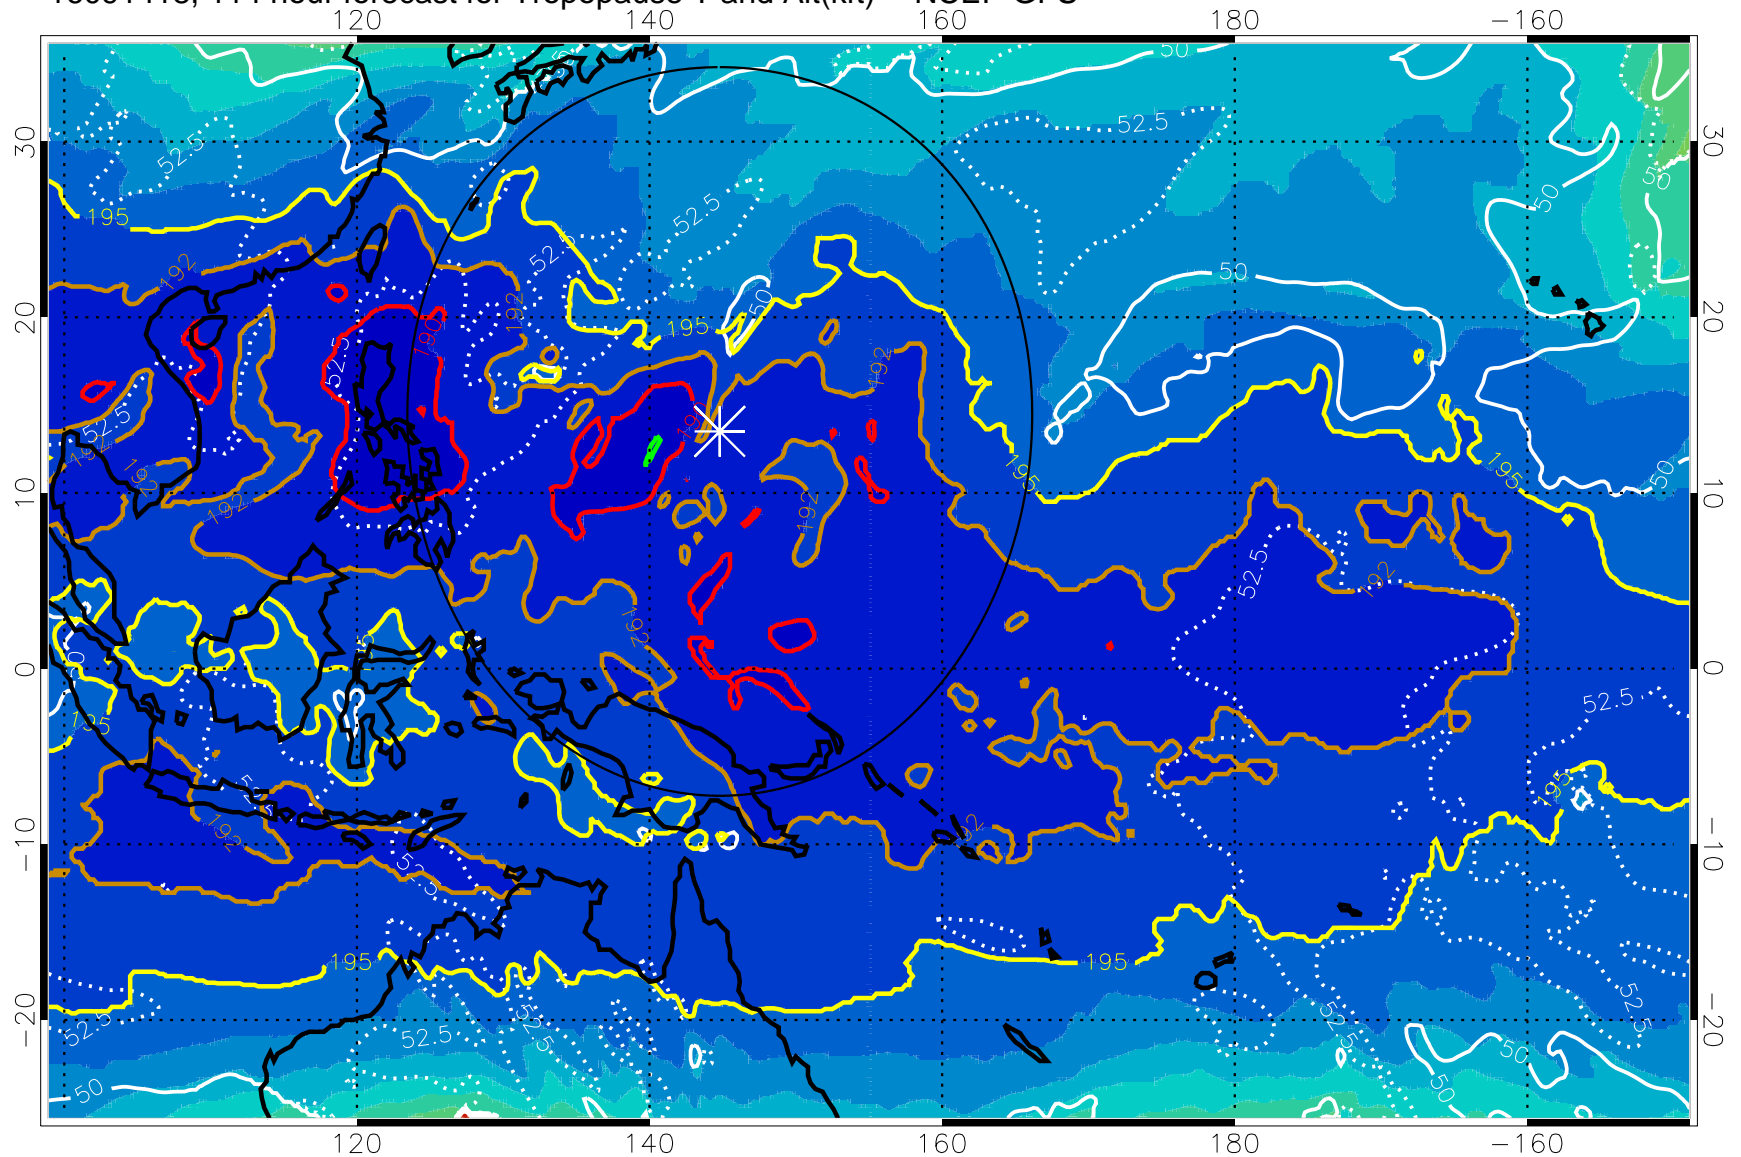

16091412, 108 hour forecast for Tropopause T and Alt(kft) -- NCEP GFS

190 200 210 220 230
Tropopause T, K

Tropopause Altitude in kft (white)

192.5K Isotherm 195K Isotherm
187.5K Isotherm 190K Isotherm

Range ring of 2304 km

16091418, 114 hour forecast for Tropopause T and Alt(kft) -- NCEP GFS

190 200 210 220 230
Tropopause T, K

Tropopause Altitude in kft (white)

192.5K Isotherm 195K Isotherm
187.5K Isotherm 190K Isotherm

Range ring of 2304 km