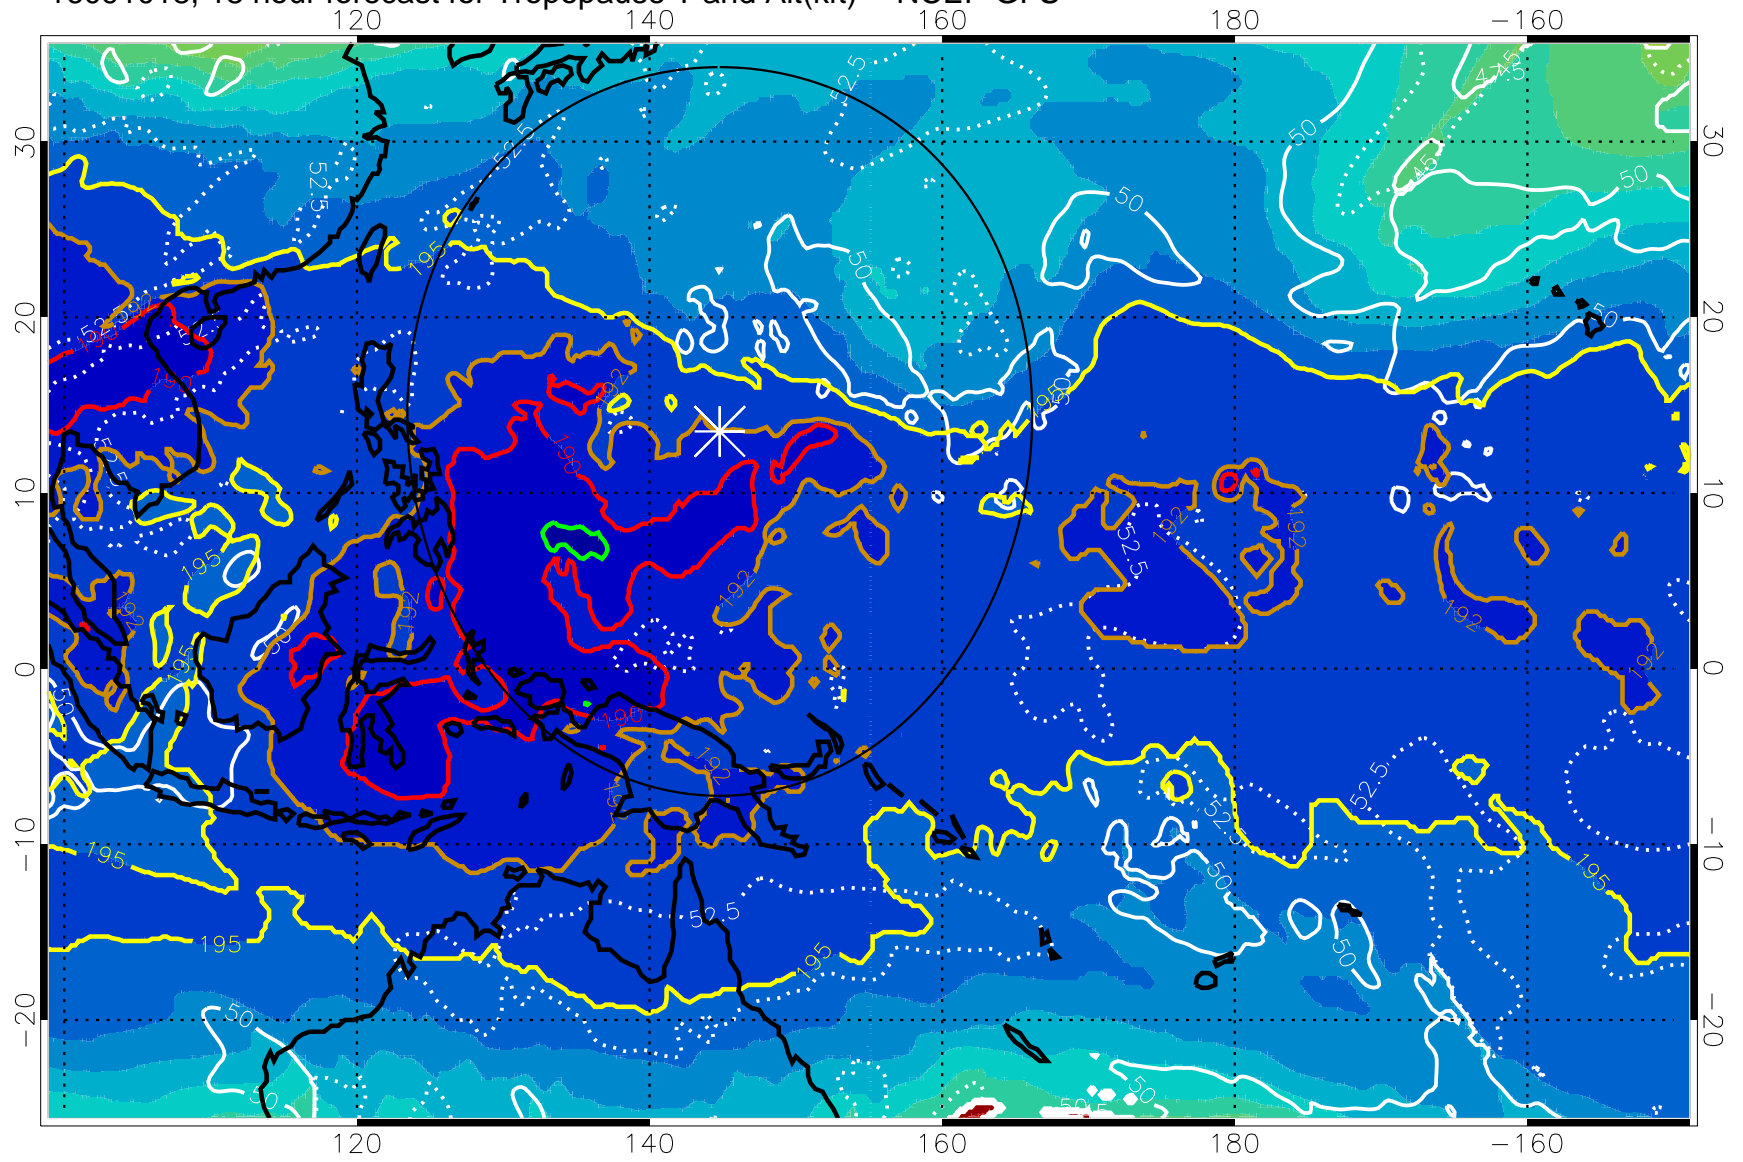

16091018, 18 hour forecast for Tropopause T and Alt(kft) -- NCEP GFS

190   200   210   220   230
Tropopause T, K

Tropopause Altitude in kft (white)

192.5K Isotherm   195K Isotherm
187.5K Isotherm   190K Isotherm

Range ring of 2304 km