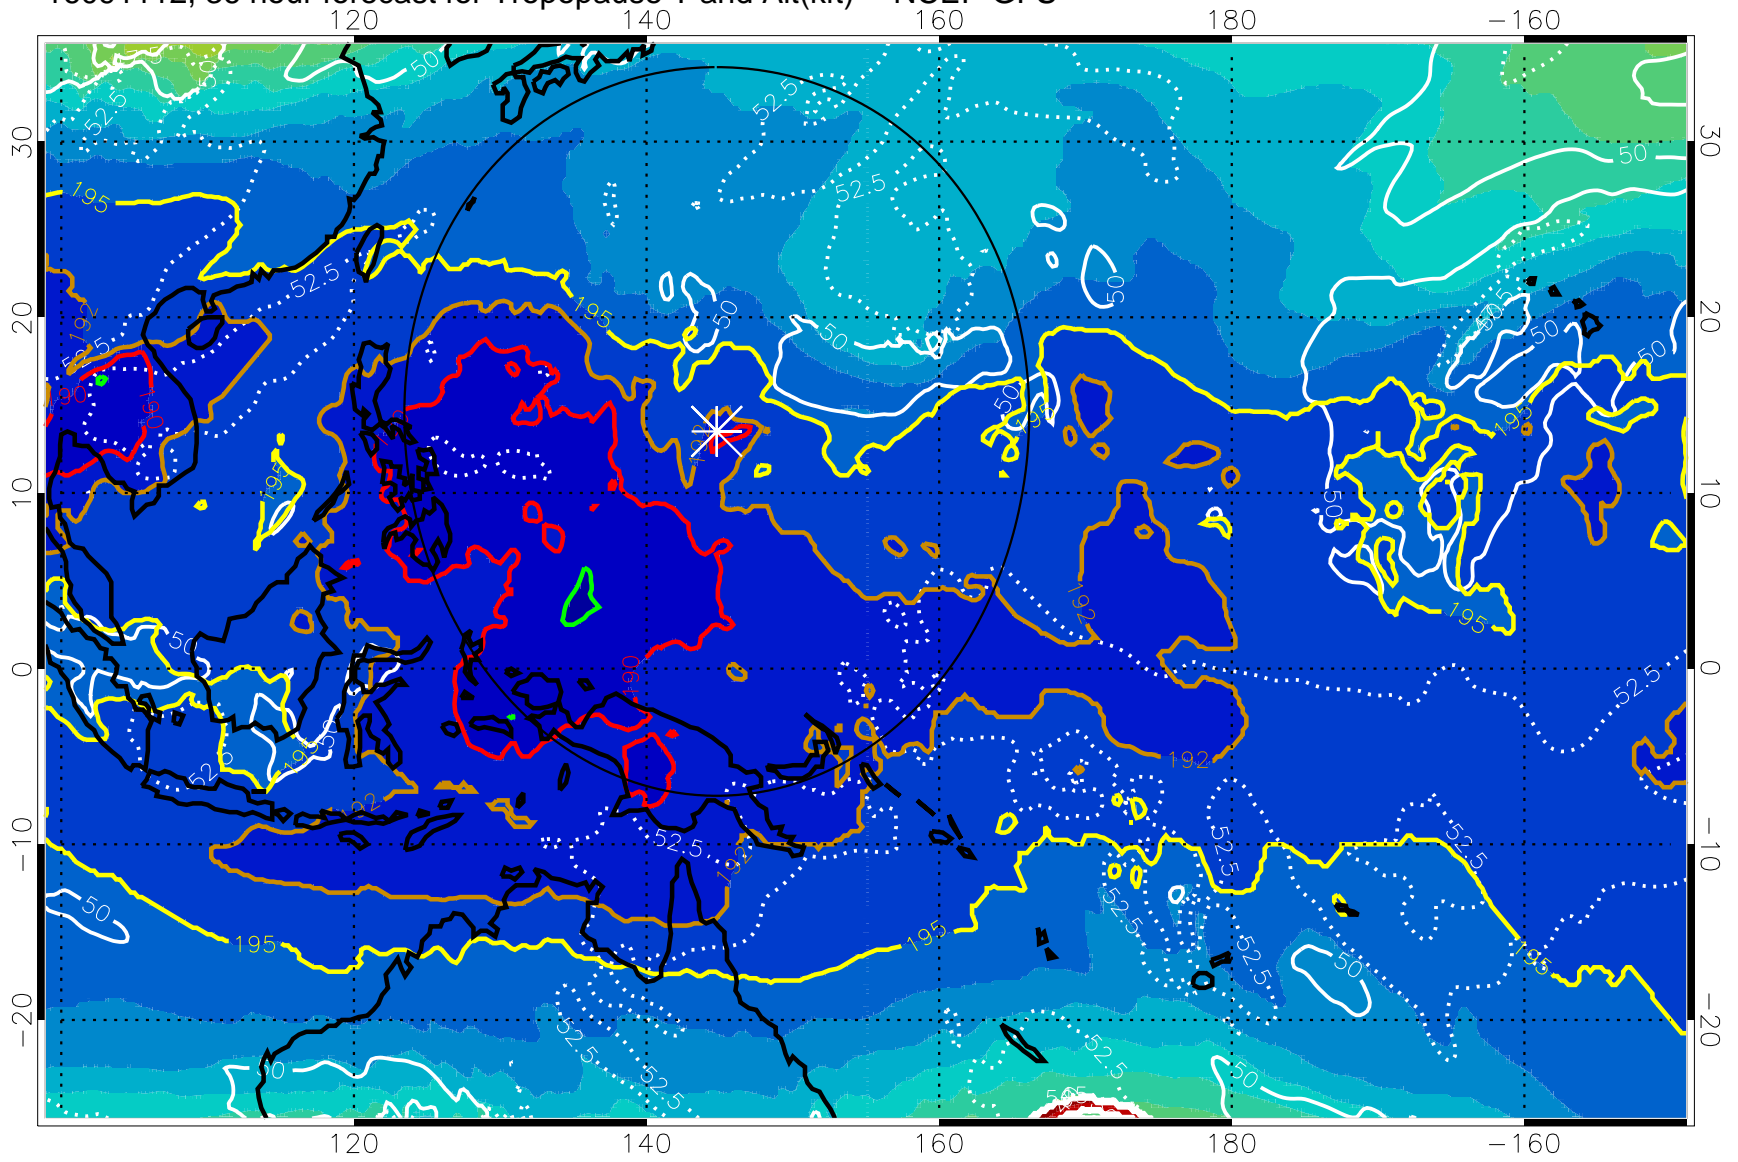

16091112, 36 hour forecast for Tropopause T and Alt(kft) -- NCEP GFS

190 200 210 220 230

Tropopause T, K

Tropopause Altitude in kft (white)

192.5K Isotherm 195K Isotherm

187.5K Isotherm 190K Isotherm

Range ring of 2304 km