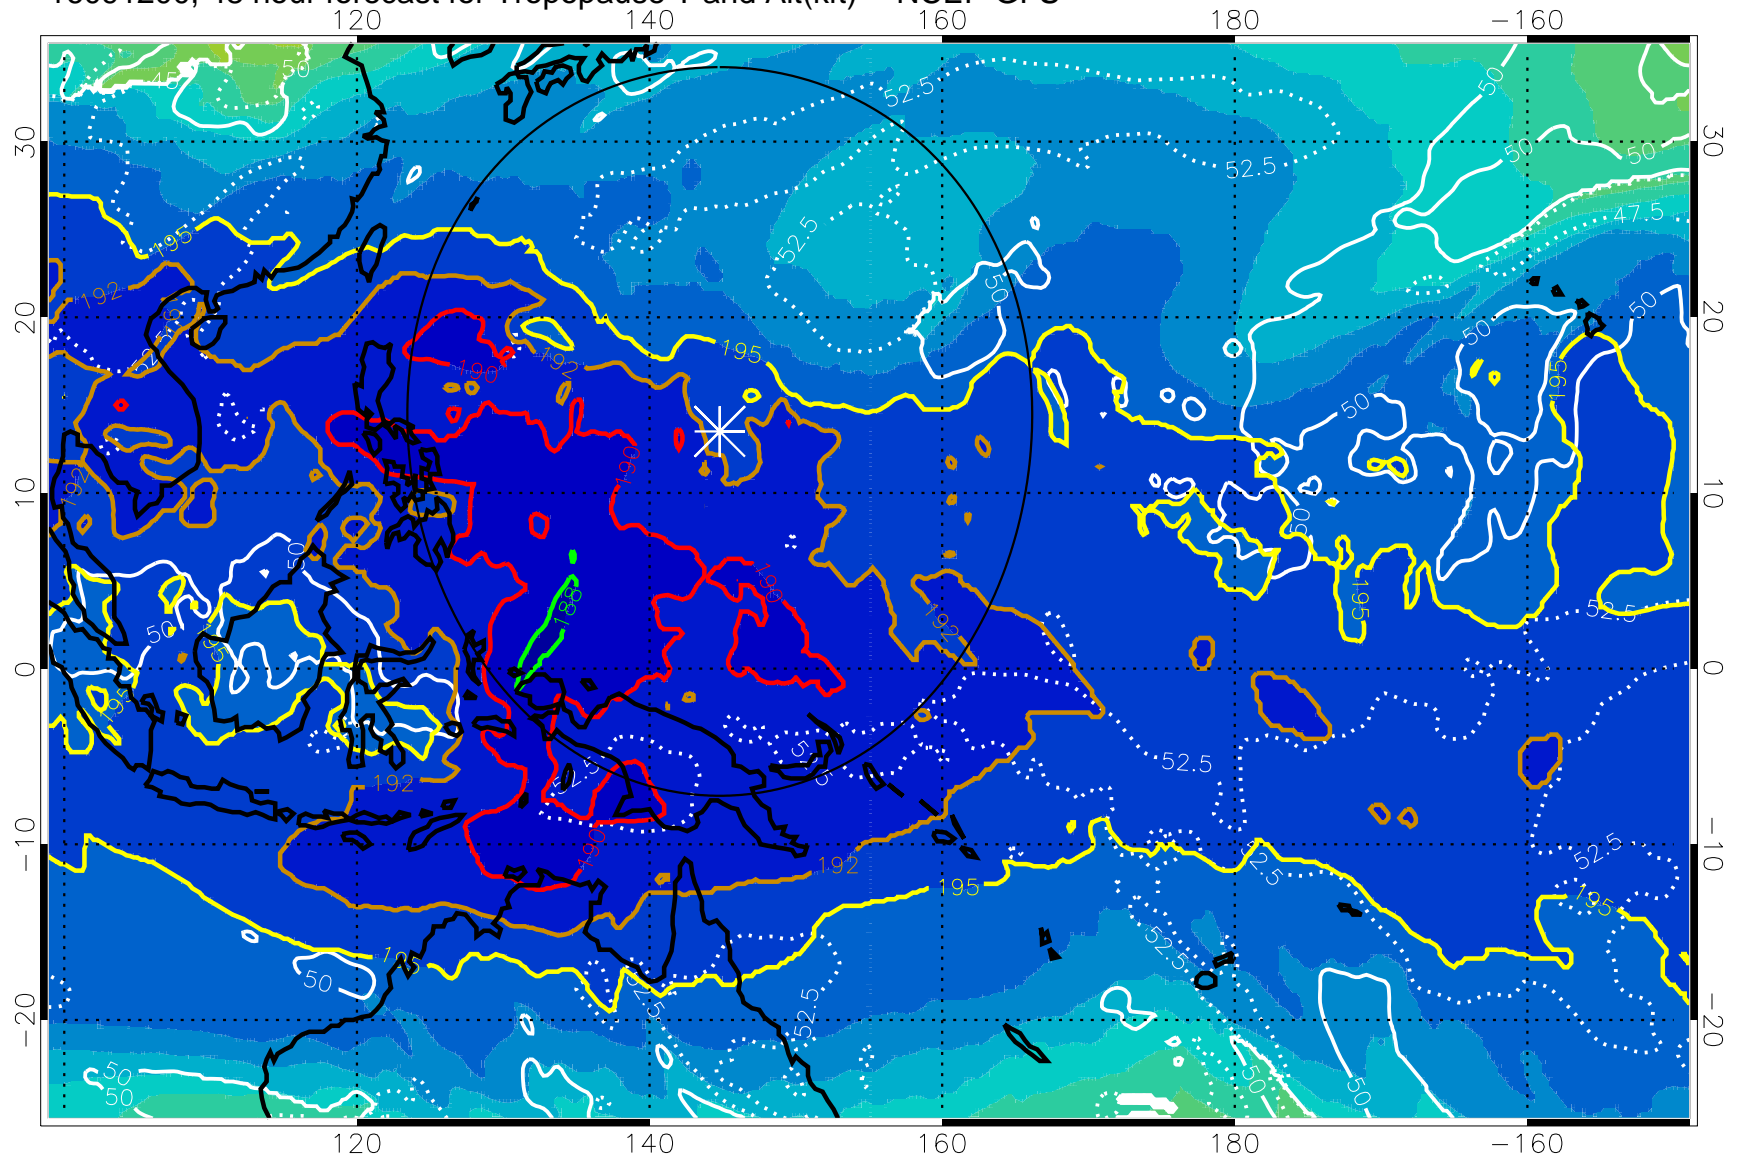

16091200, 48 hour forecast for Tropopause T and Alt(kft) -- NCEP GFS

190 200 210 220 230

Tropopause T, K

Tropopause Altitude in kft (white)

192.5K Isotherm 195K Isotherm
187.5K Isotherm 190K Isotherm

Range ring of 2304 km