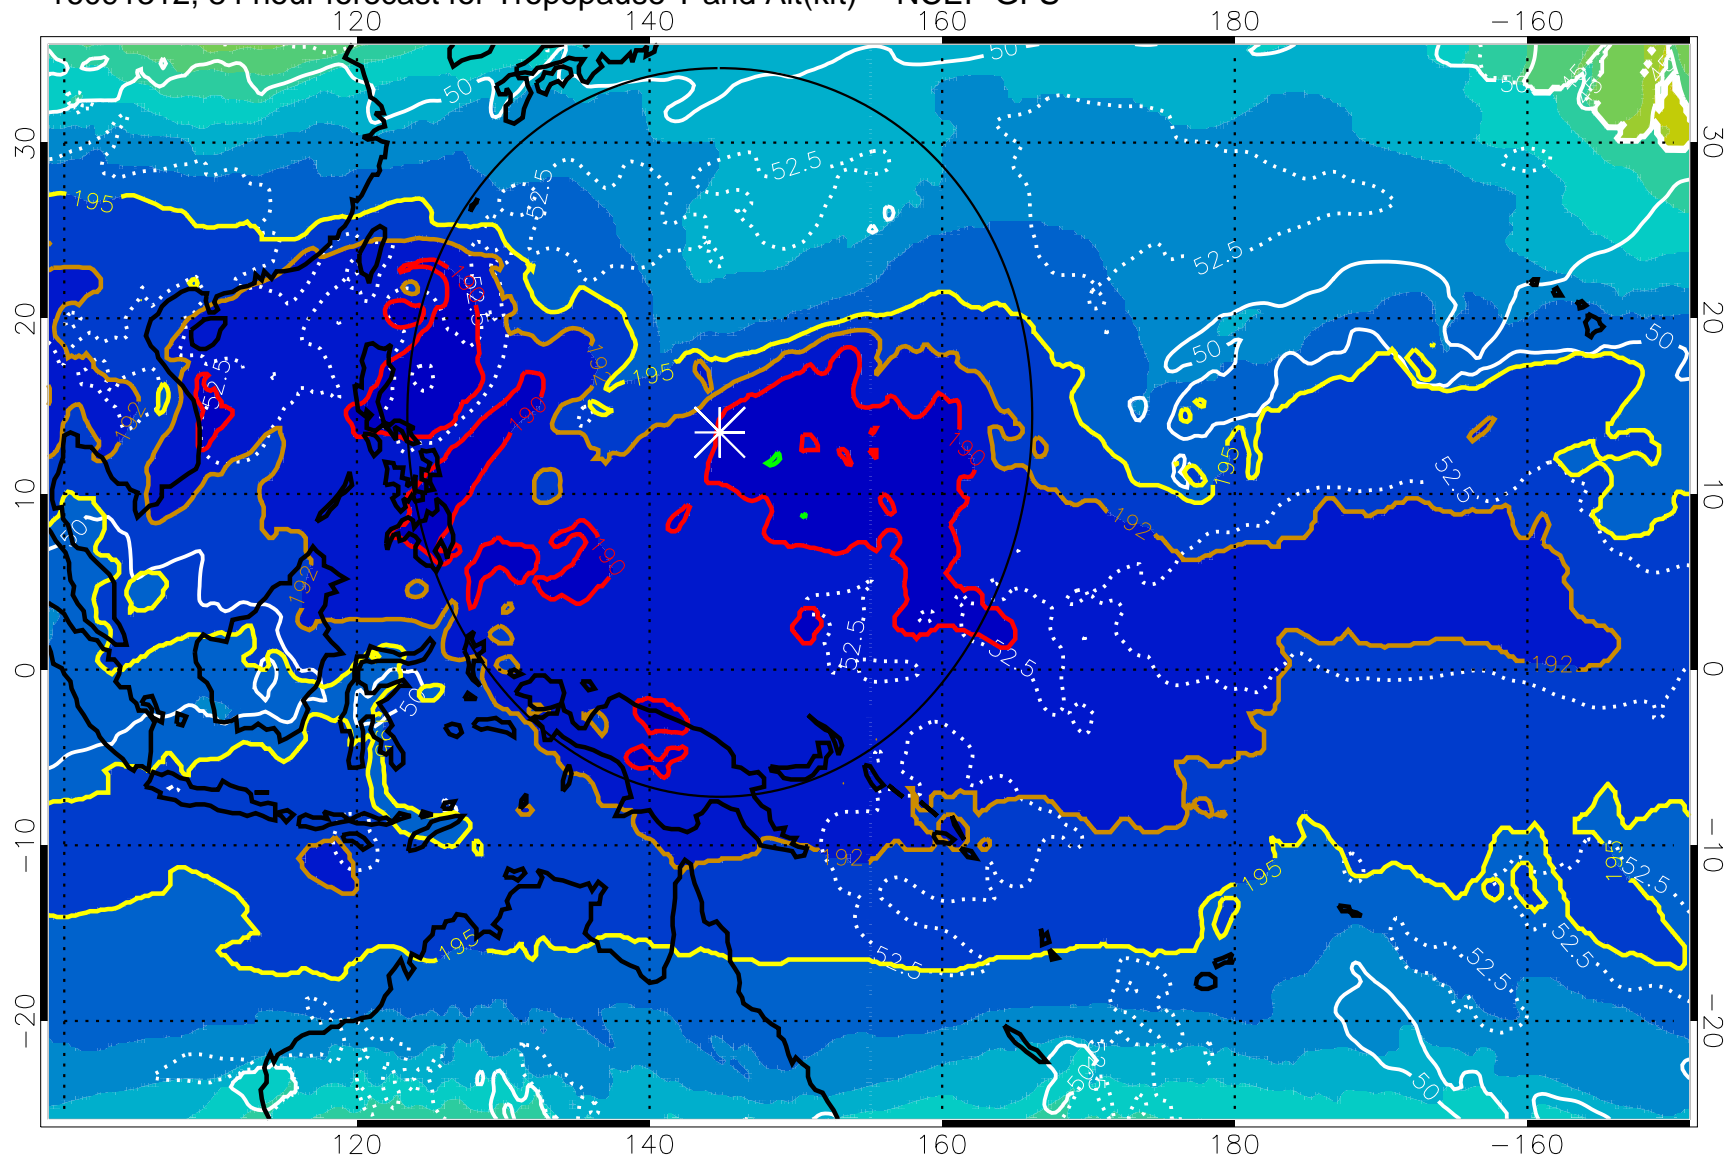

16091312, 84 hour forecast for Tropopause T and Alt(kft) -- NCEP GFS

190 200 210 220 230
Tropopause T, K

Tropopause Altitude in kft (white)

192.5K Isotherm 195K Isotherm
187.5K Isotherm 190K Isotherm

Range ring of 2304 km