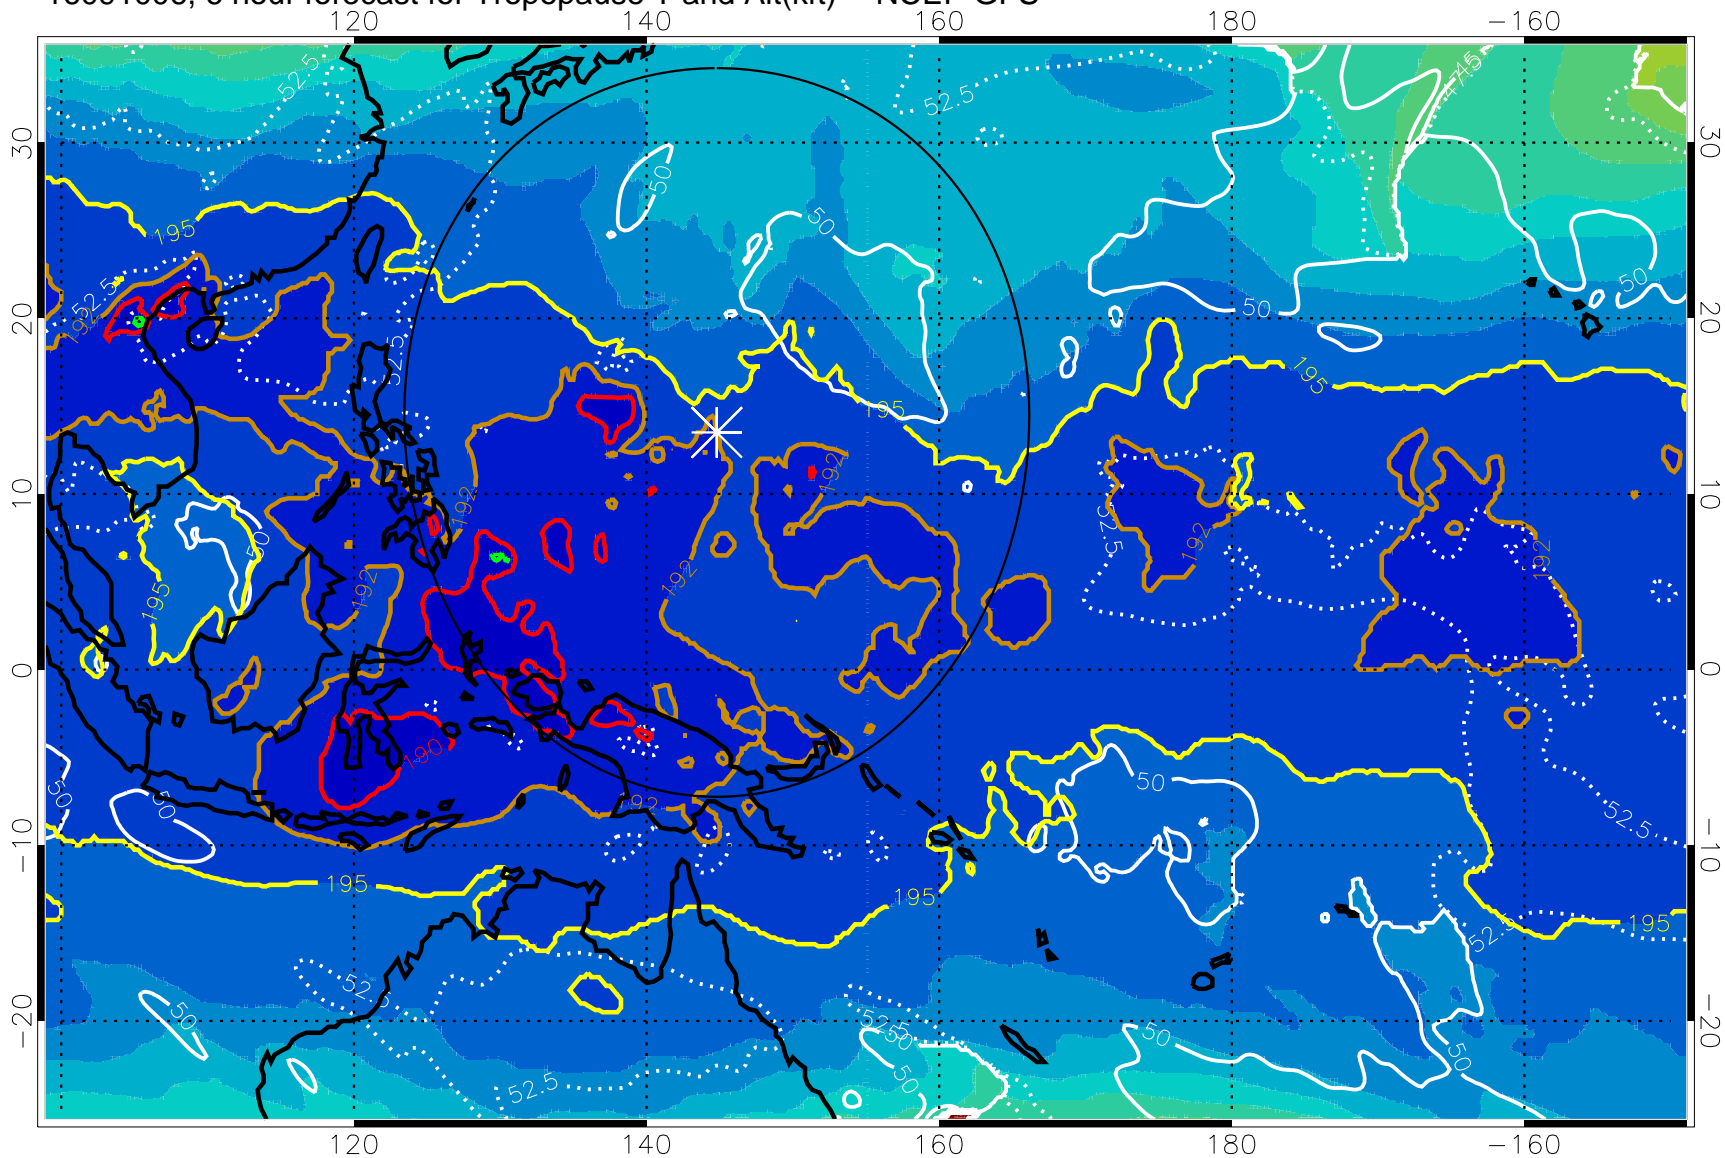

16091006, 6 hour forecast for Tropopause T and Alt(kft) -- NCEP GFS

190 200 210 220 230

Tropopause T, K

Tropopause Altitude in kft (white)

192.5K Isotherm 195K Isotherm

187.5K Isotherm 190K Isotherm

Range ring of 2304 km