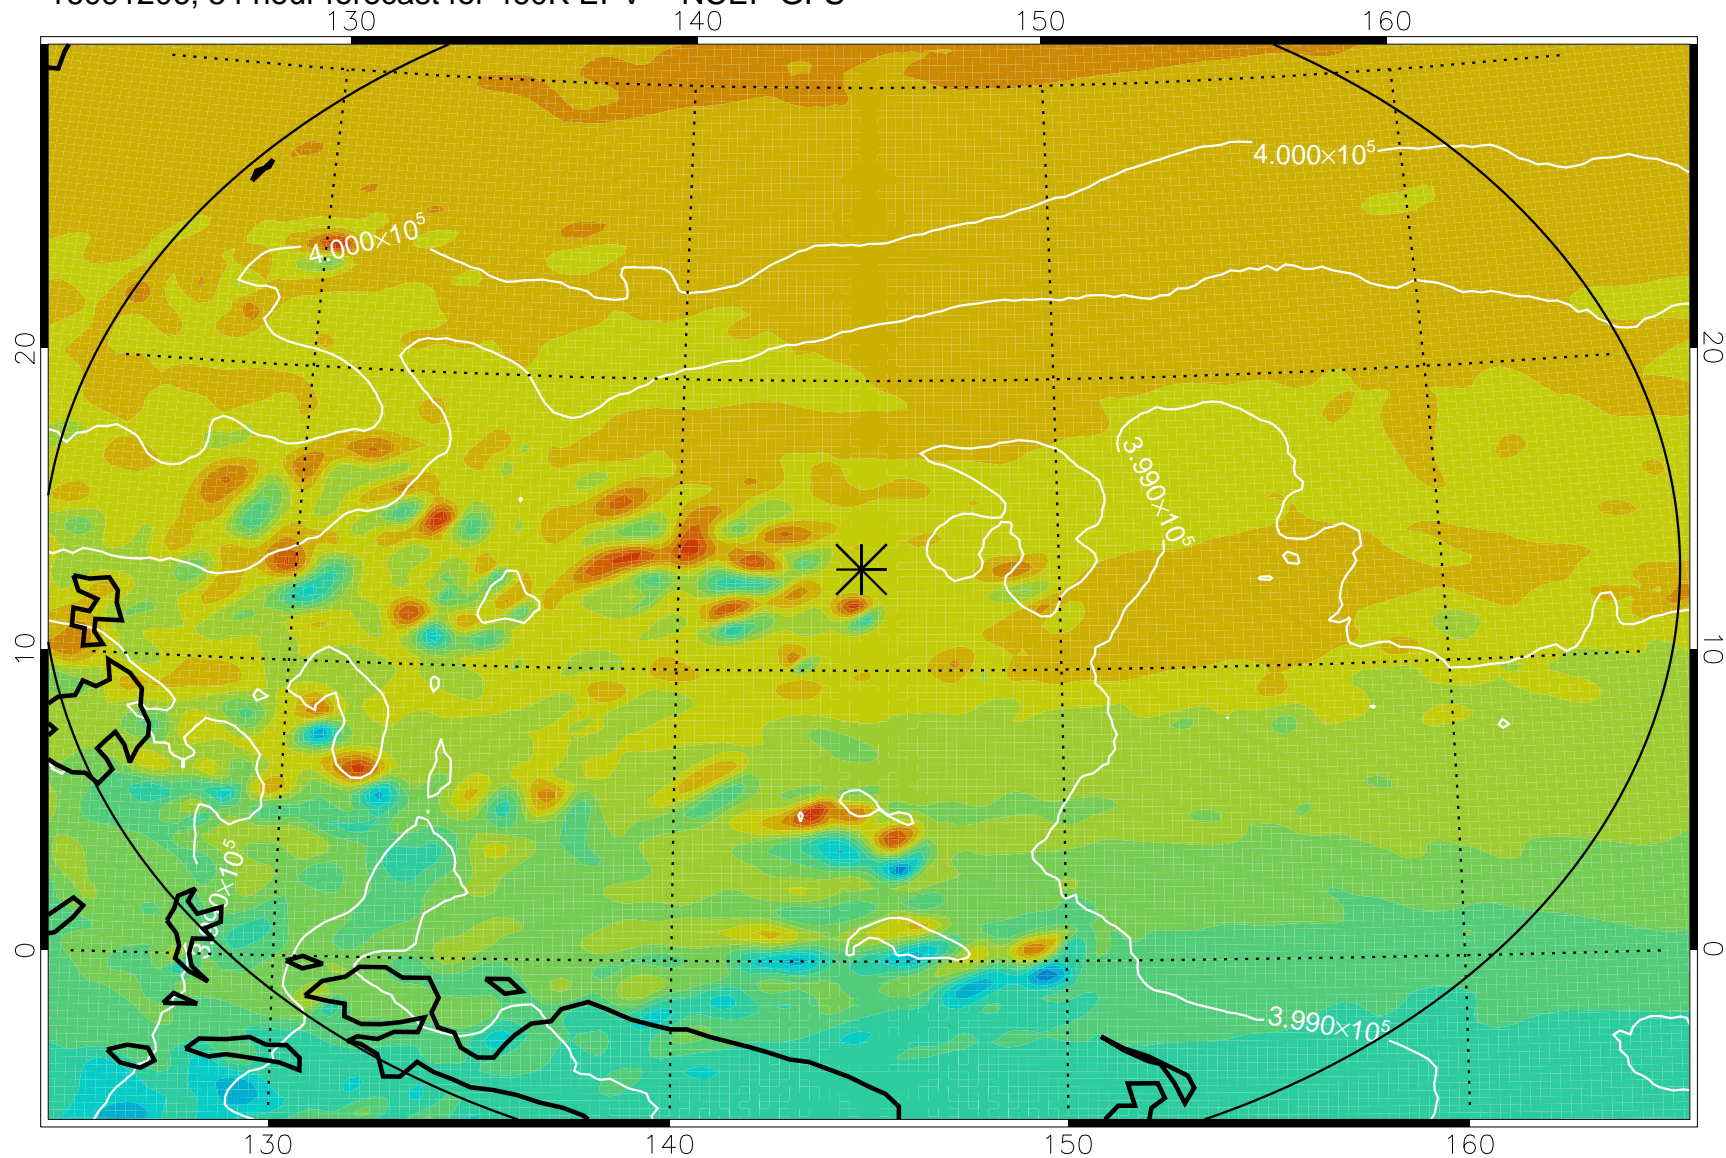

16091106, 30 hour forecast for 460K EPV -- NCEP GFS

460K Montgomery Streamfunction, white

Range ring of 2304 km

16091112, 36 hour forecast for 460K EPV -- NCEP GFS

460K Montgomery Streamfunction, white

Range ring of 2304 km

16091118, 42 hour forecast for 460K EPV -- NCEP GFS

460K Montgomery Streamfunction, white

Range ring of 2304 km

16091200, 48 hour forecast for 460K EPV -- NCEP GFS

460K Montgomery Streamfunction, white

Range ring of 2304 km

16091206, 54 hour forecast for 460K EPV -- NCEP GFS

460K Montgomery Streamfunction, white

Range ring of 2304 km

16091212, 60 hour forecast for 460K EPV -- NCEP GFS

460K Montgomery Streamfunction, white

Range ring of 2304 km

16091218, 66 hour forecast for 460K EPV -- NCEP GFS

460K Montgomery Streamfunction, white

Range ring of 2304 km

16091300, 72 hour forecast for 460K EPV -- NCEP GFS

460K Montgomery Streamfunction, white

Range ring of 2304 km