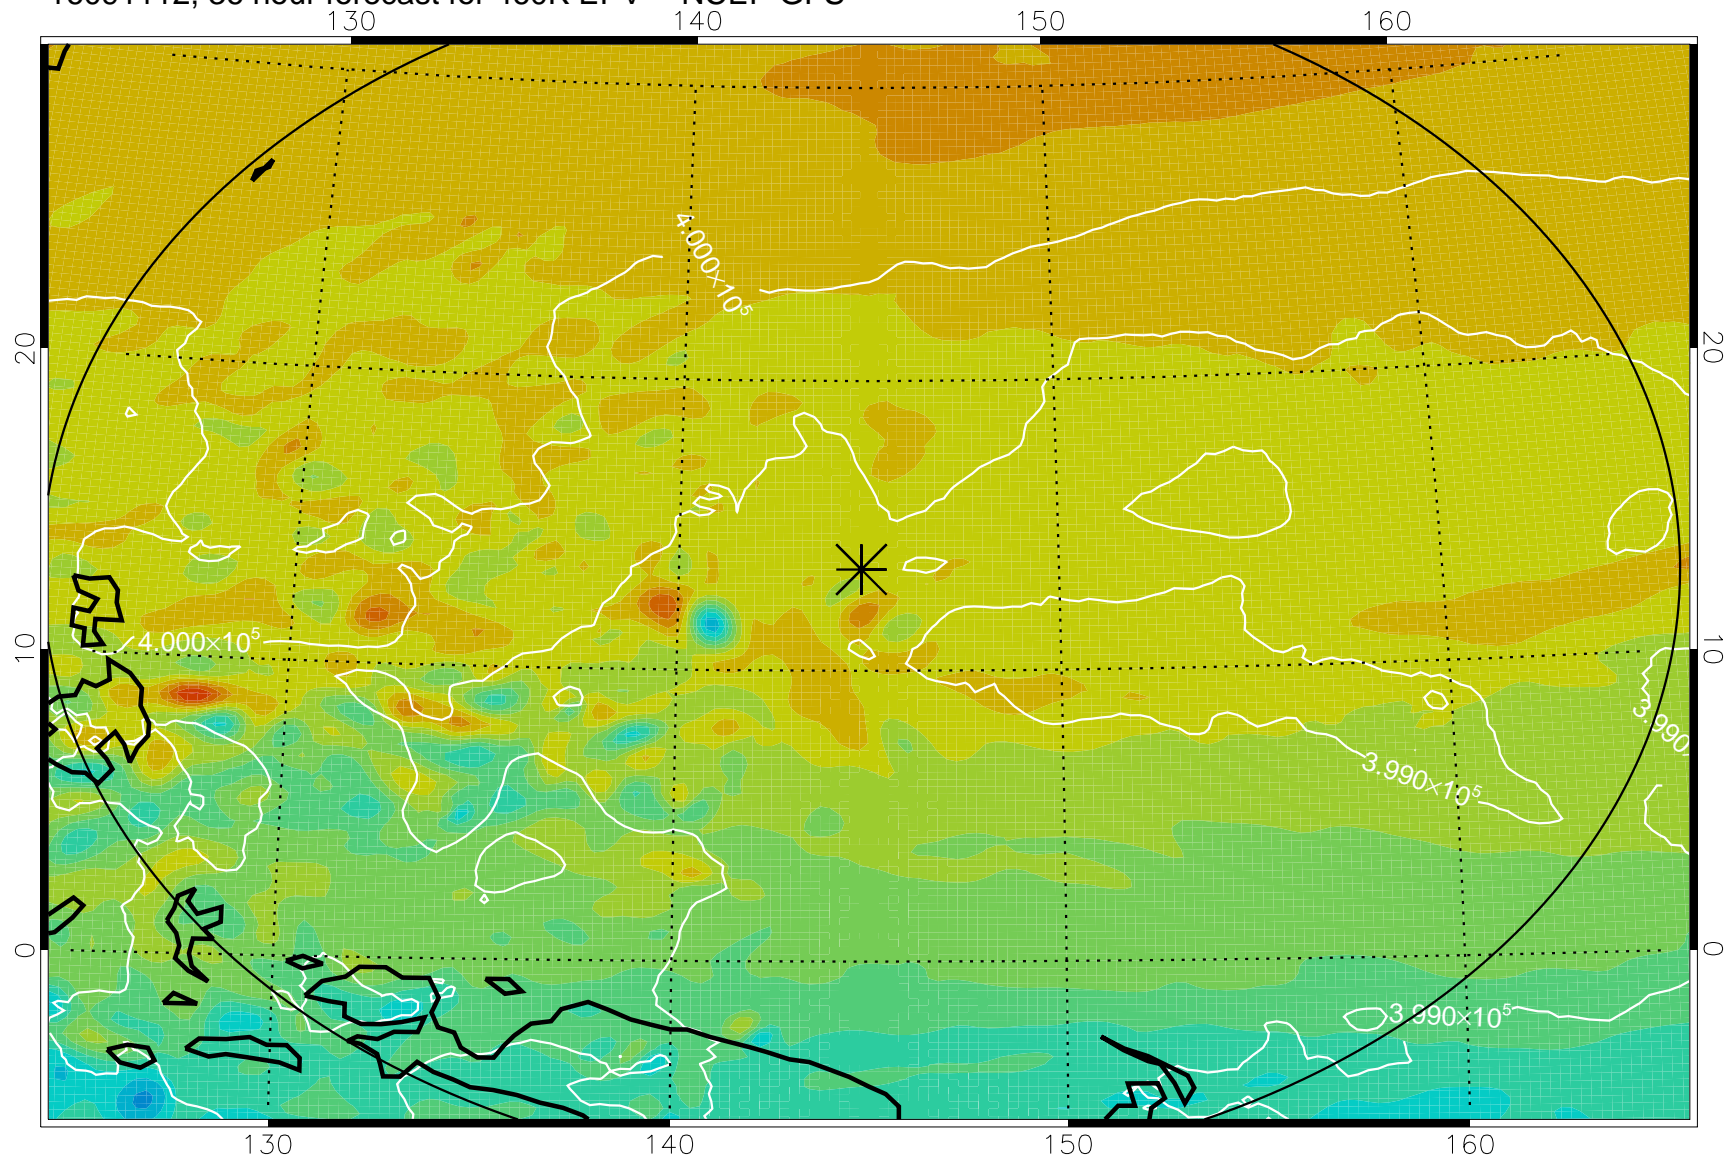

16091006, 6 hour forecast for 460K EPV -- NCEP GFS

460K Montgomery Streamfunction, white

Range ring of 2304 km

16091012, 12 hour forecast for 460K EPV -- NCEP GFS

460K Montgomery Streamfunction, white

Range ring of 2304 km

16091018, 18 hour forecast for 460K EPV -- NCEP GFS

460K Montgomery Streamfunction, white

Range ring of 2304 km

16091100, 24 hour forecast for 460K EPV -- NCEP GFS

460K Montgomery Streamfunction, white

Range ring of 2304 km

16091106, 30 hour forecast for 460K EPV -- NCEP GFS

460K Montgomery Streamfunction, white

Range ring of 2304 km

16091112, 36 hour forecast for 460K EPV -- NCEP GFS

460K Montgomery Streamfunction, white

Range ring of 2304 km

16091118, 42 hour forecast for 460K EPV -- NCEP GFS

460K Montgomery Streamfunction, white

Range ring of 2304 km

16091200, 48 hour forecast for 460K EPV -- NCEP GFS

460K Montgomery Streamfunction, white

Range ring of 2304 km