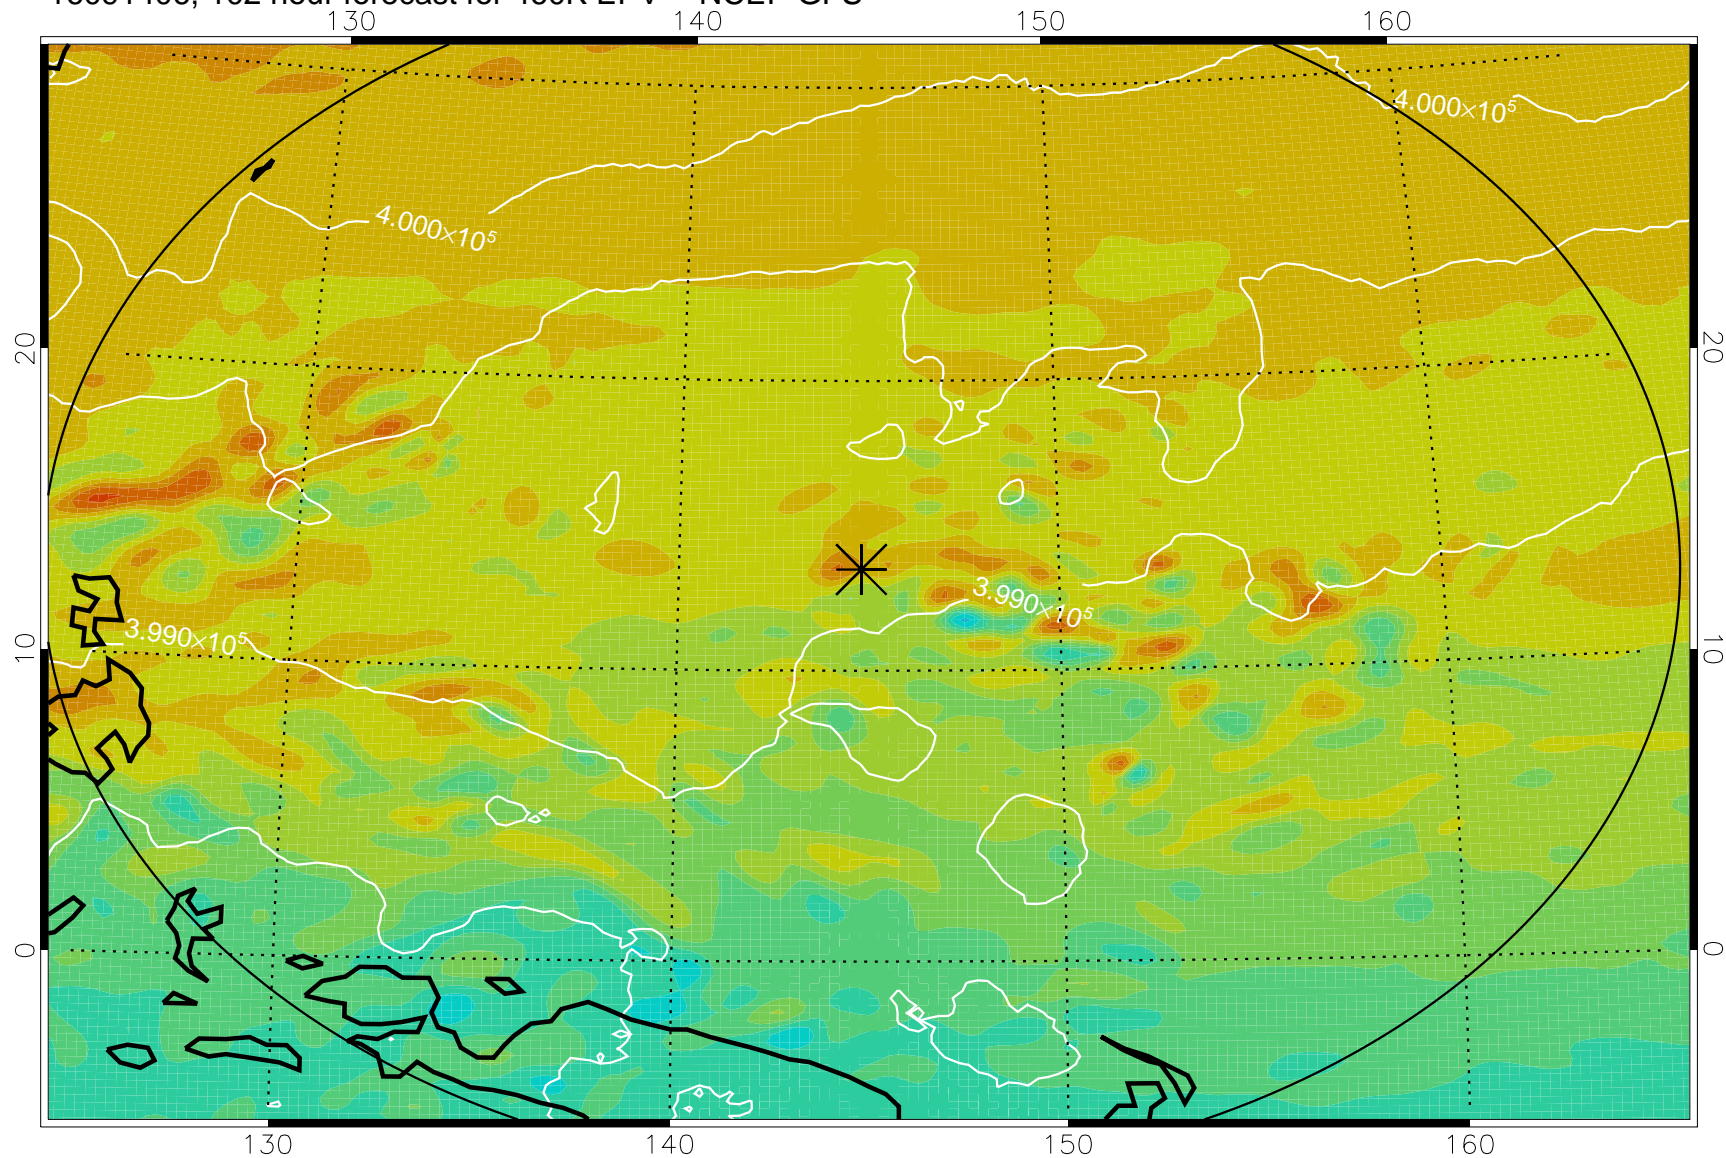

16091306, 78 hour forecast for 460K EPV -- NCEP GFS

460K Montgomery Streamfunction, white

Range ring of 2304 km

16091312, 84 hour forecast for 460K EPV -- NCEP GFS

460K Montgomery Streamfunction, white

Range ring of 2304 km

16091318, 90 hour forecast for 460K EPV -- NCEP GFS

460K Montgomery Streamfunction, white

Range ring of 2304 km

16091400, 96 hour forecast for 460K EPV -- NCEP GFS

460K Montgomery Streamfunction, white

Range ring of 2304 km

16091406, 102 hour forecast for 460K EPV -- NCEP GFS

460K Montgomery Streamfunction, white

Range ring of 2304 km

16091412, 108 hour forecast for 460K EPV -- NCEP GFS

460K Montgomery Streamfunction, white

Range ring of 2304 km

16091418, 114 hour forecast for 460K EPV -- NCEP GFS

460K Montgomery Streamfunction, white

Range ring of 2304 km

16091500, 120 hour forecast for 460K EPV -- NCEP GFS

460K Montgomery Streamfunction, white

Range ring of 2304 km