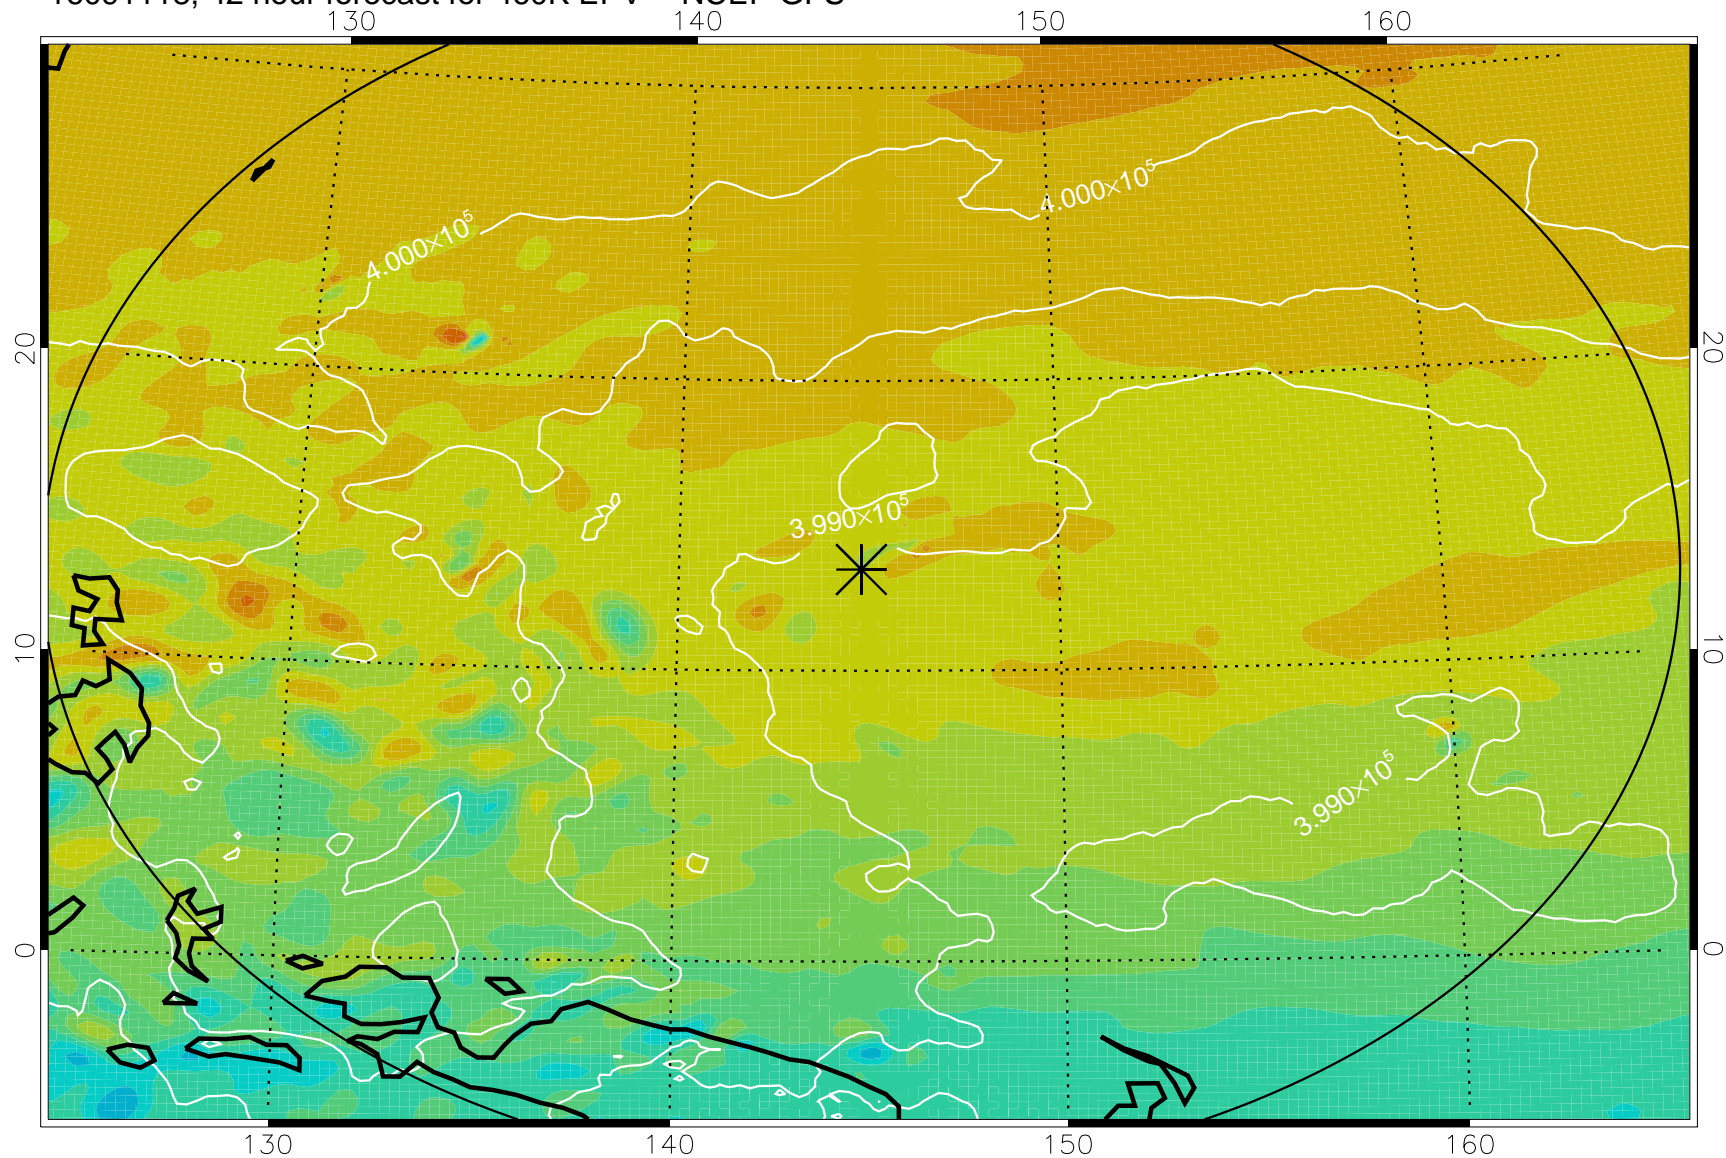

16091106, 30 hour forecast for 460K EPV -- NCEP GFS

460K Montgomery Streamfunction, white

Range ring of 2304 km

16091112, 36 hour forecast for 460K EPV -- NCEP GFS

460K Montgomery Streamfunction, white

Range ring of 2304 km

16091118, 42 hour forecast for 460K EPV -- NCEP GFS

460K Montgomery Streamfunction, white

Range ring of 2304 km

16091200, 48 hour forecast for 460K EPV -- NCEP GFS

460K Montgomery Streamfunction, white

Range ring of 2304 km

16091206, 54 hour forecast for 460K EPV -- NCEP GFS

460K Montgomery Streamfunction, white

Range ring of 2304 km

16091212, 60 hour forecast for 460K EPV -- NCEP GFS

460K Montgomery Streamfunction, white

Range ring of 2304 km

16091218, 66 hour forecast for 460K EPV -- NCEP GFS

460K Montgomery Streamfunction, white

Range ring of 2304 km

16091300, 72 hour forecast for 460K EPV -- NCEP GFS

460K Montgomery Streamfunction, white

Range ring of 2304 km