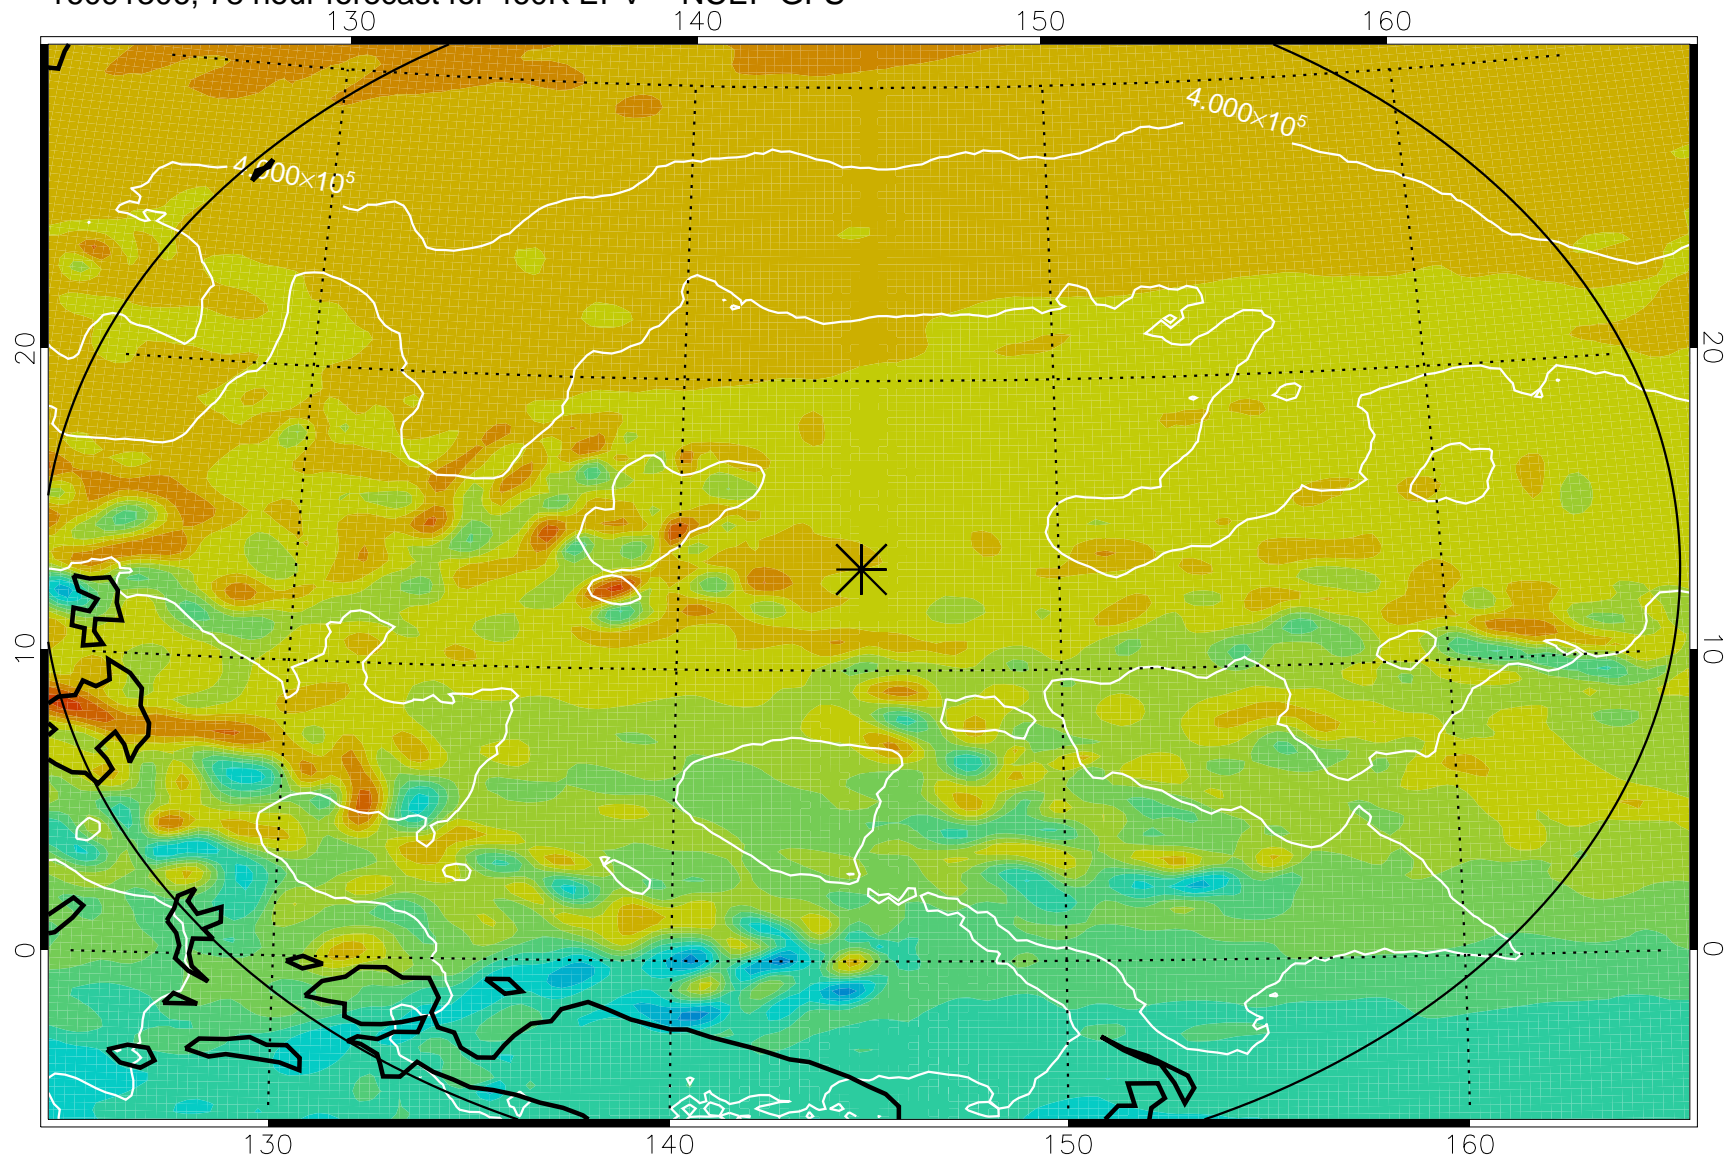

16091206, 54 hour forecast for 460K EPV -- NCEP GFS

460K Montgomery Streamfunction, white

Range ring of 2304 km

16091212, 60 hour forecast for 460K EPV -- NCEP GFS

460K Montgomery Streamfunction, white

Range ring of 2304 km

16091218, 66 hour forecast for 460K EPV -- NCEP GFS

460K Montgomery Streamfunction, white

Range ring of 2304 km

16091300, 72 hour forecast for 460K EPV -- NCEP GFS

460K Montgomery Streamfunction, white

Range ring of 2304 km

16091306, 78 hour forecast for 460K EPV -- NCEP GFS

460K Montgomery Streamfunction, white

Range ring of 2304 km

16091312, 84 hour forecast for 460K EPV -- NCEP GFS

460K Montgomery Streamfunction, white

Range ring of 2304 km

16091318, 90 hour forecast for 460K EPV -- NCEP GFS

460K Montgomery Streamfunction, white

Range ring of 2304 km

16091400, 96 hour forecast for 460K EPV -- NCEP GFS

460K Montgomery Streamfunction, white

Range ring of 2304 km