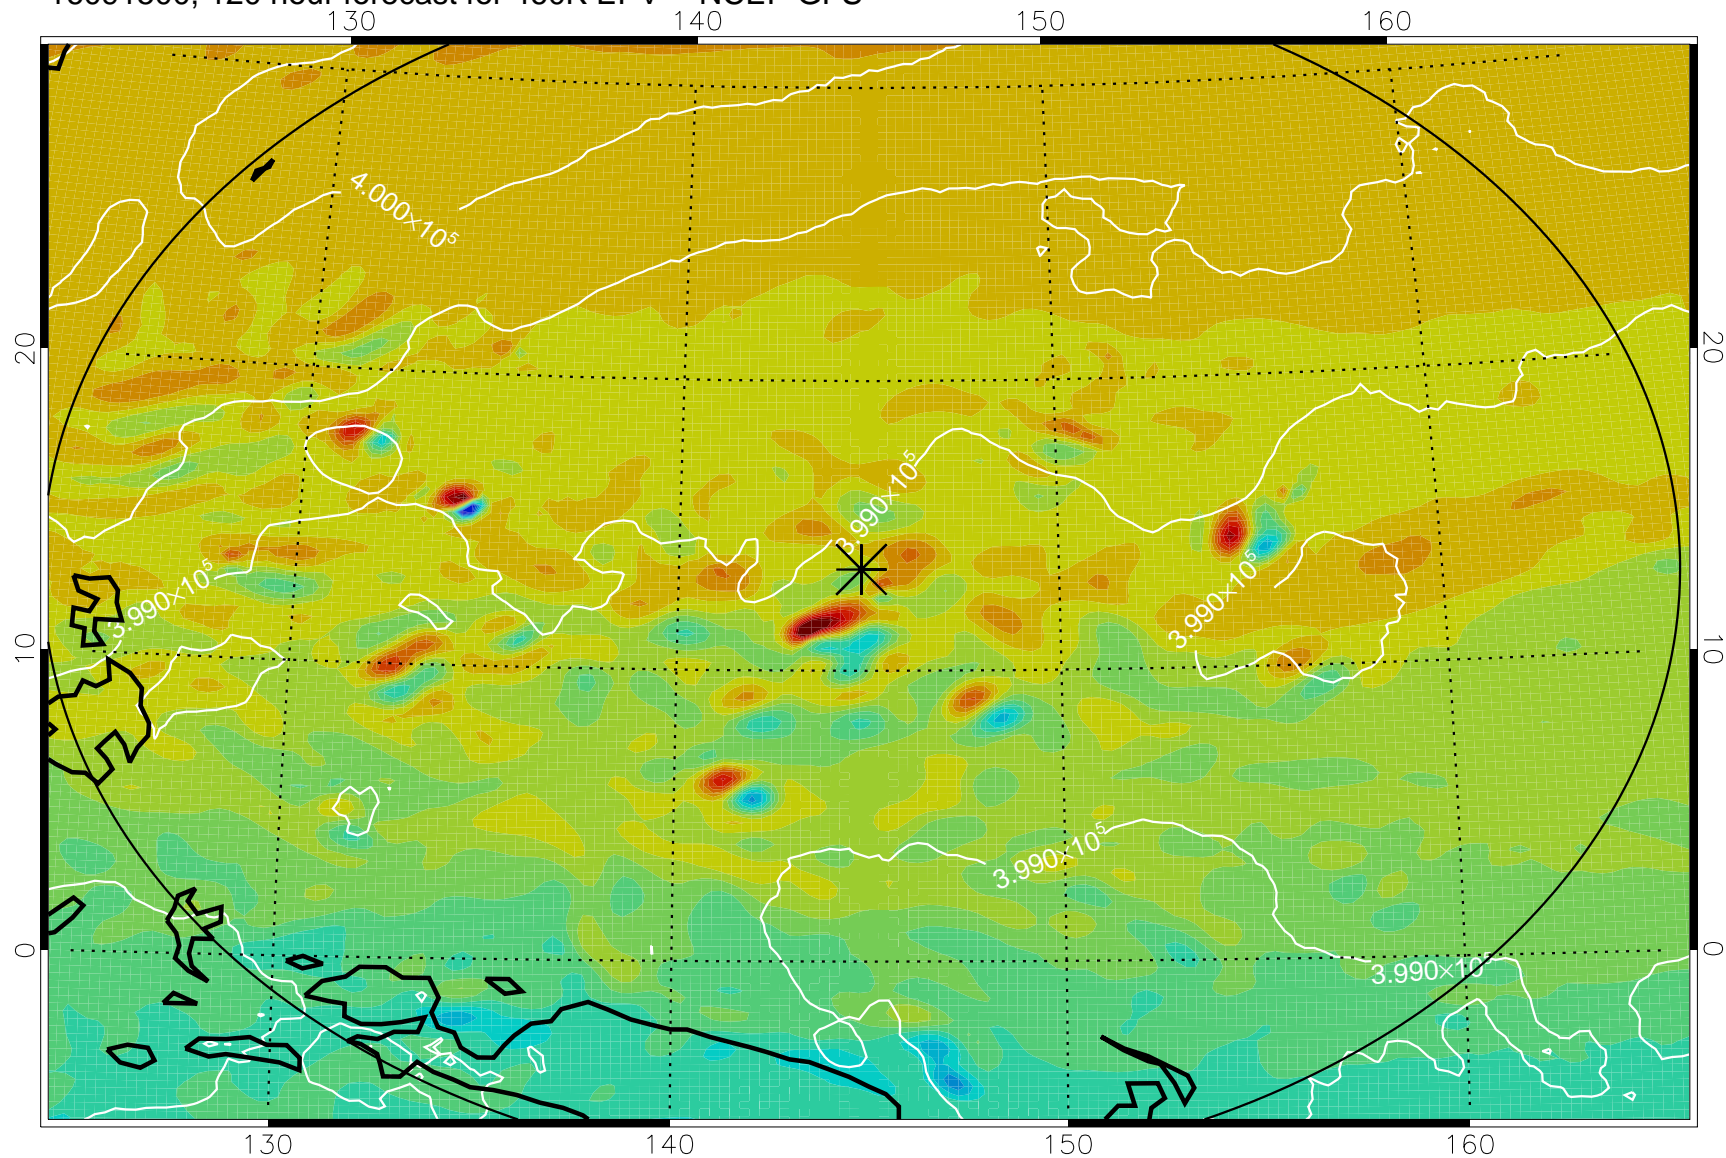

16091318, 90 hour forecast for 460K EPV -- NCEP GFS

460K Montgomery Streamfunction, white

Range ring of 2304 km

16091400, 96 hour forecast for 460K EPV -- NCEP GFS

460K Montgomery Streamfunction, white

Range ring of 2304 km

16091406, 102 hour forecast for 460K EPV -- NCEP GFS

460K Montgomery Streamfunction, white

Range ring of 2304 km

16091412, 108 hour forecast for 460K EPV -- NCEP GFS

460K Montgomery Streamfunction, white

Range ring of 2304 km

16091418, 114 hour forecast for 460K EPV -- NCEP GFS

460K Montgomery Streamfunction, white

Range ring of 2304 km

16091500, 120 hour forecast for 460K EPV -- NCEP GFS

460K Montgomery Streamfunction, white

Range ring of 2304 km