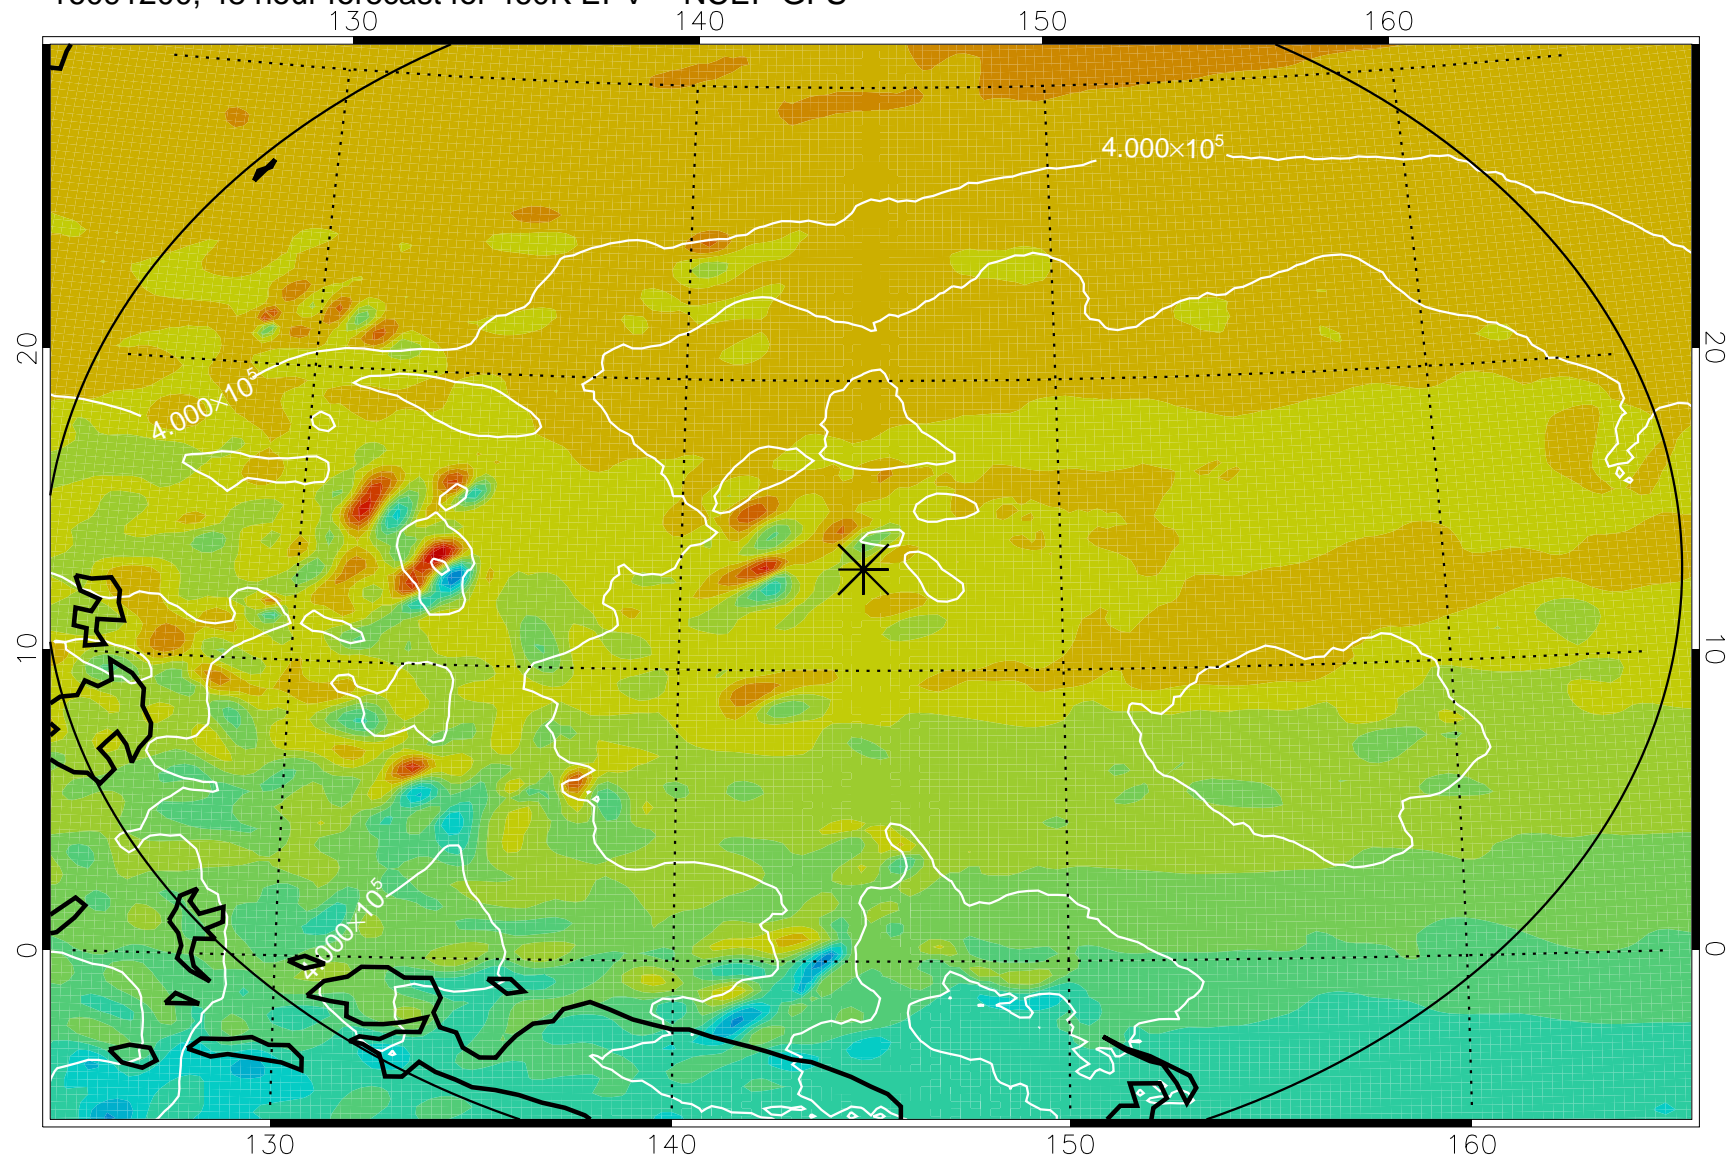

16091018, 18 hour forecast for 460K EPV -- NCEP GFS

460K Montgomery Streamfunction, white

Range ring of 2304 km

16091100, 24 hour forecast for 460K EPV -- NCEP GFS

460K Montgomery Streamfunction, white

Range ring of 2304 km

16091106, 30 hour forecast for 460K EPV -- NCEP GFS

460K Montgomery Streamfunction, white

Range ring of 2304 km

16091112, 36 hour forecast for 460K EPV -- NCEP GFS

460K Montgomery Streamfunction, white

Range ring of 2304 km

16091118, 42 hour forecast for 460K EPV -- NCEP GFS

460K Montgomery Streamfunction, white

Range ring of 2304 km

16091200, 48 hour forecast for 460K EPV -- NCEP GFS

460K Montgomery Streamfunction, white

Range ring of 2304 km

16091206, 54 hour forecast for 460K EPV -- NCEP GFS

460K Montgomery Streamfunction, white

Range ring of 2304 km

16091212, 60 hour forecast for 460K EPV -- NCEP GFS

460K Montgomery Streamfunction, white

Range ring of 2304 km