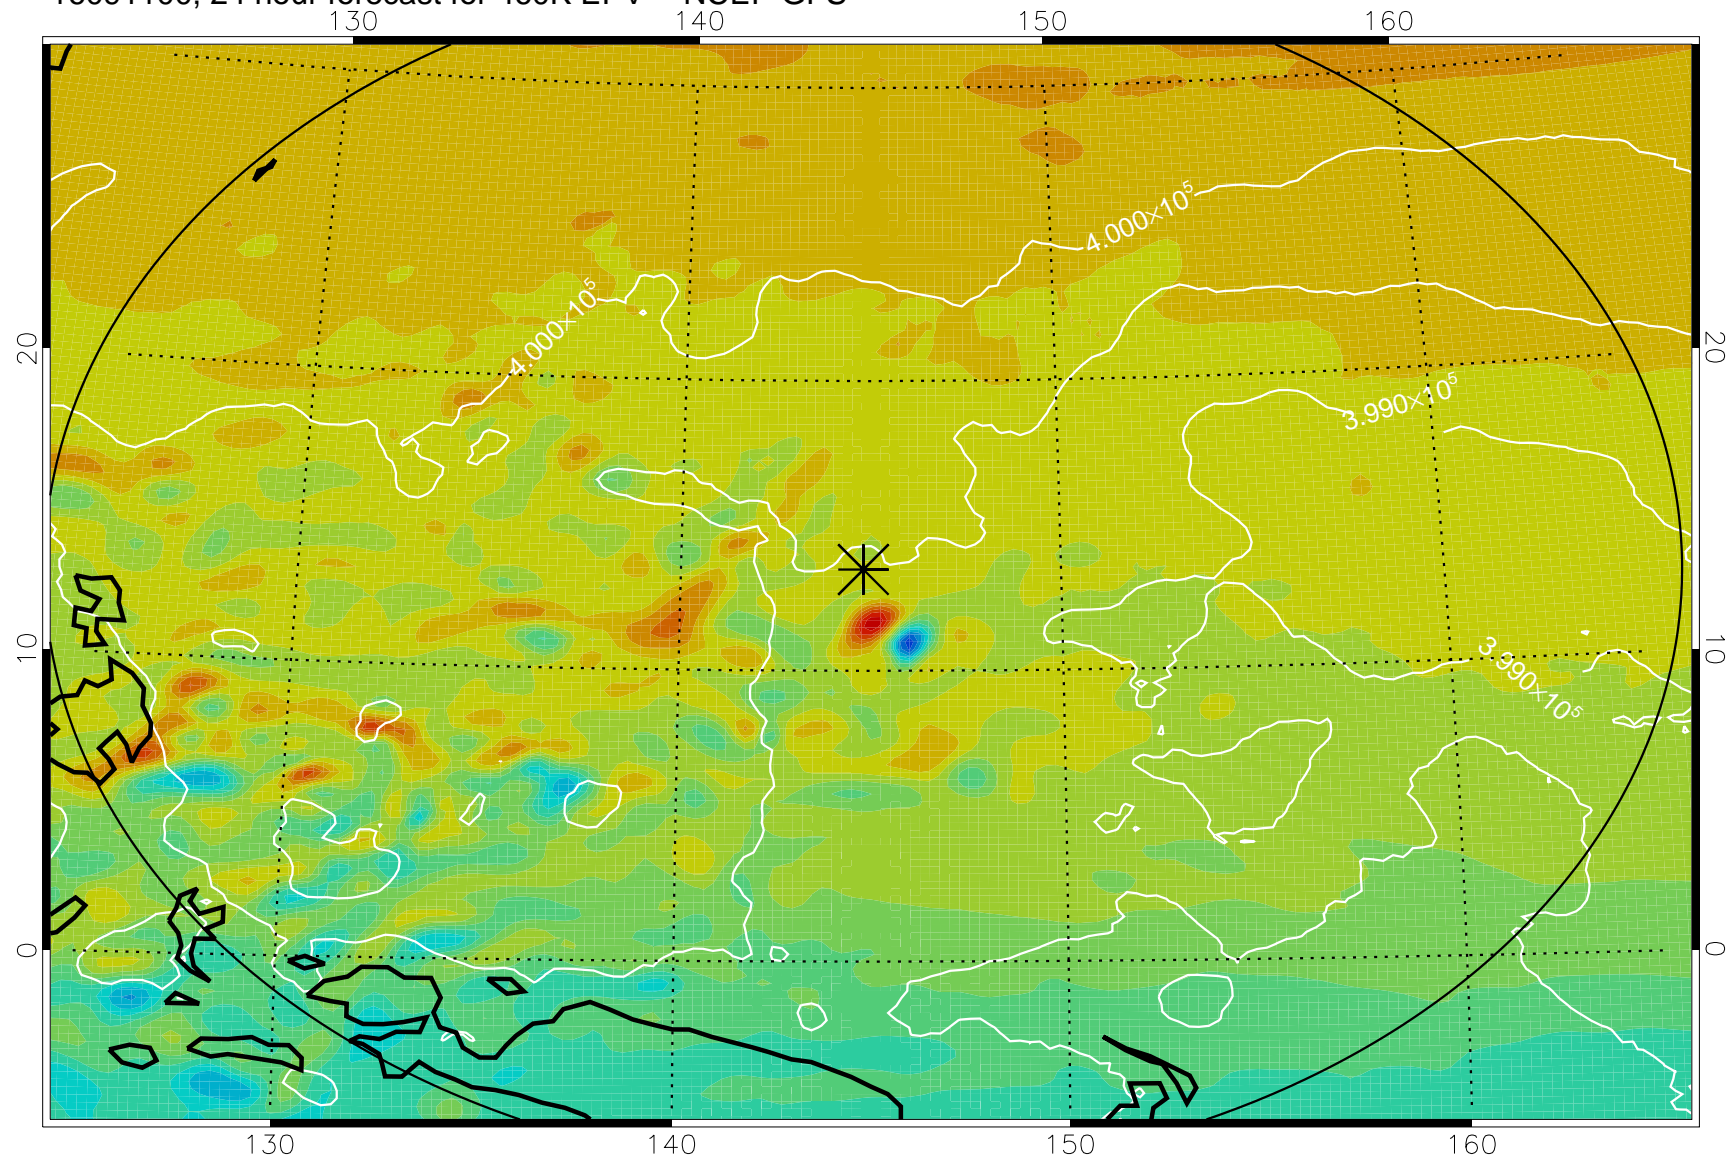

16091006, 6 hour forecast for 460K EPV -- NCEP GFS

460K Montgomery Streamfunction, white

Range ring of 2304 km

16091012, 12 hour forecast for 460K EPV -- NCEP GFS

460K Montgomery Streamfunction, white

Range ring of 2304 km

16091018, 18 hour forecast for 460K EPV -- NCEP GFS

460K Montgomery Streamfunction, white

Range ring of 2304 km

16091100, 24 hour forecast for 460K EPV -- NCEP GFS

460K Montgomery Streamfunction, white

Range ring of 2304 km

16091106, 30 hour forecast for 460K EPV -- NCEP GFS

460K Montgomery Streamfunction, white

Range ring of 2304 km

16091112, 36 hour forecast for 460K EPV -- NCEP GFS

460K Montgomery Streamfunction, white

Range ring of 2304 km

16091118, 42 hour forecast for 460K EPV -- NCEP GFS

460K Montgomery Streamfunction, white

Range ring of 2304 km

16091200, 48 hour forecast for 460K EPV -- NCEP GFS

460K Montgomery Streamfunction, white

Range ring of 2304 km