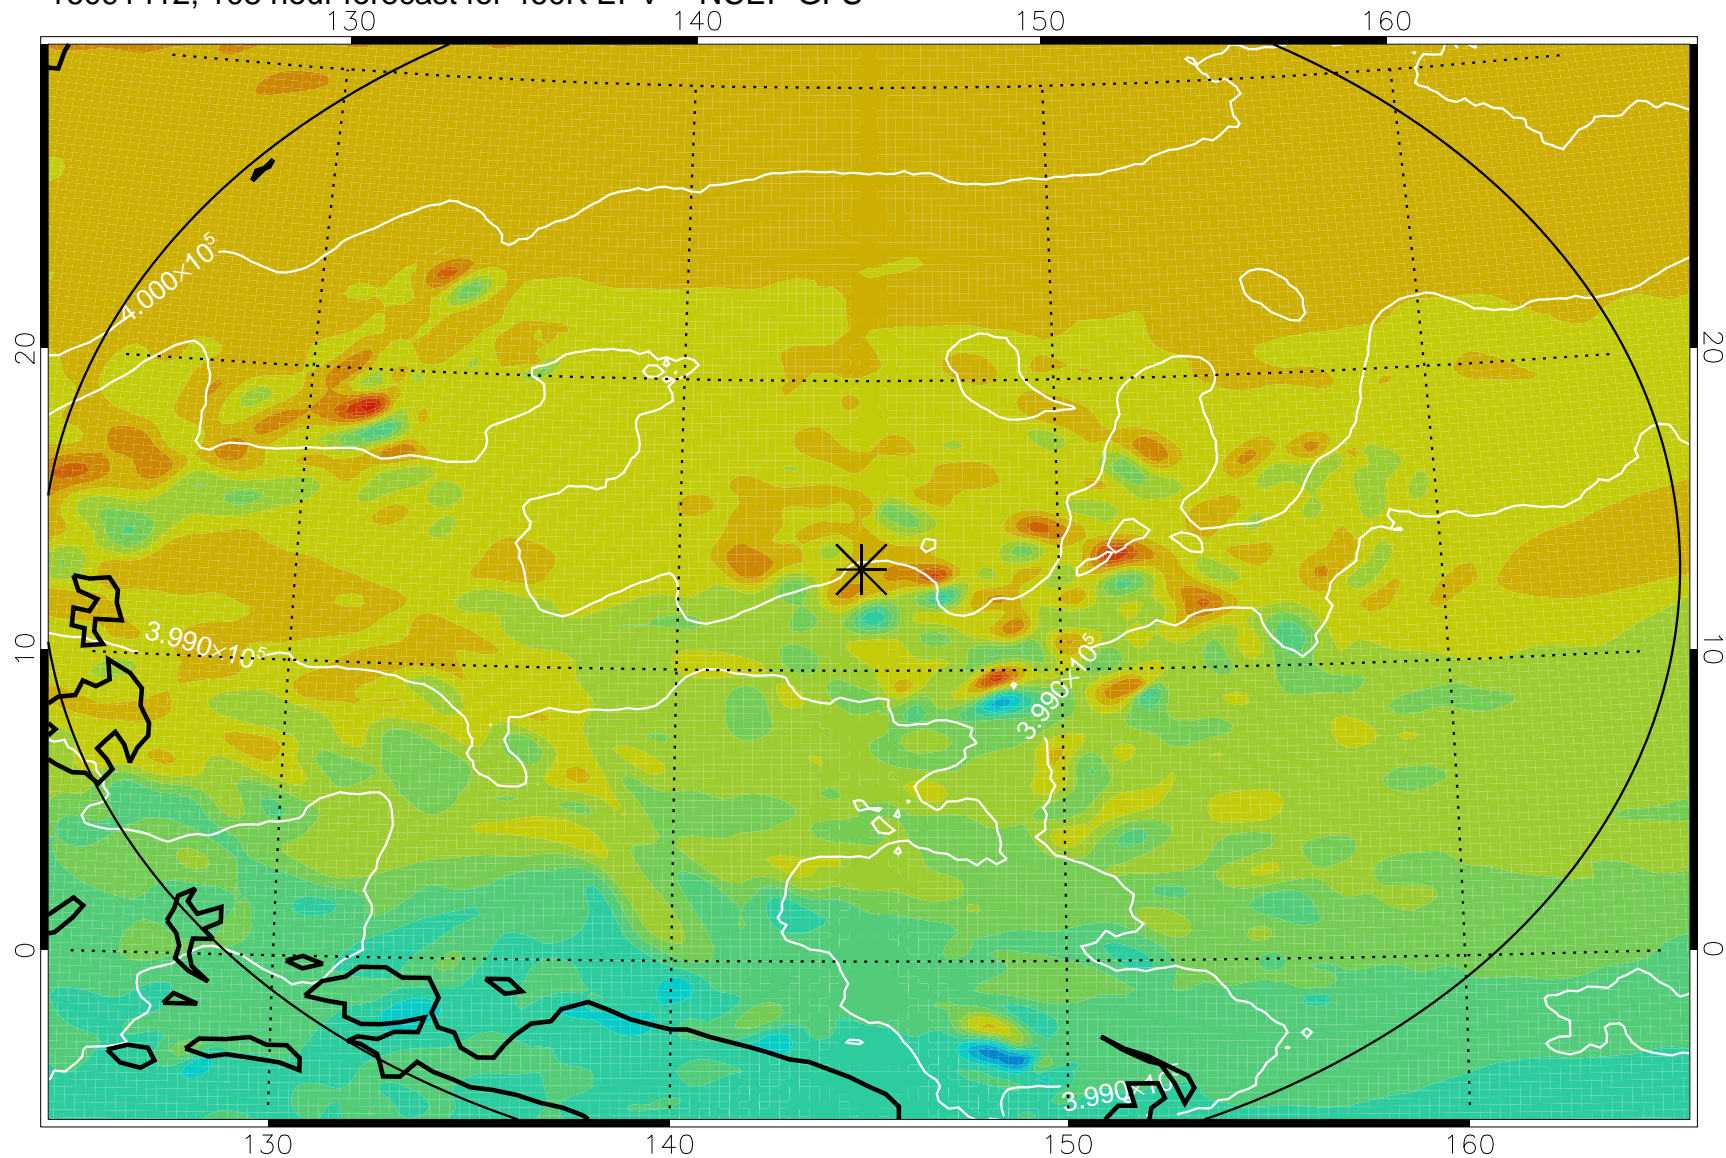

16091306, 78 hour forecast for 460K EPV -- NCEP GFS

460K Montgomery Streamfunction, white

Range ring of 2304 km

16091312, 84 hour forecast for 460K EPV -- NCEP GFS

460K Montgomery Streamfunction, white

Range ring of 2304 km

16091318, 90 hour forecast for 460K EPV -- NCEP GFS

460K Montgomery Streamfunction, white

Range ring of 2304 km

16091400, 96 hour forecast for 460K EPV -- NCEP GFS

460K Montgomery Streamfunction, white

Range ring of 2304 km

16091406, 102 hour forecast for 460K EPV -- NCEP GFS

460K Montgomery Streamfunction, white

Range ring of 2304 km

16091412, 108 hour forecast for 460K EPV -- NCEP GFS

460K Montgomery Streamfunction, white

Range ring of 2304 km

16091418, 114 hour forecast for 460K EPV -- NCEP GFS

460K Montgomery Streamfunction, white

Range ring of 2304 km

16091500, 120 hour forecast for 460K EPV -- NCEP GFS

460K Montgomery Streamfunction, white

Range ring of 2304 km