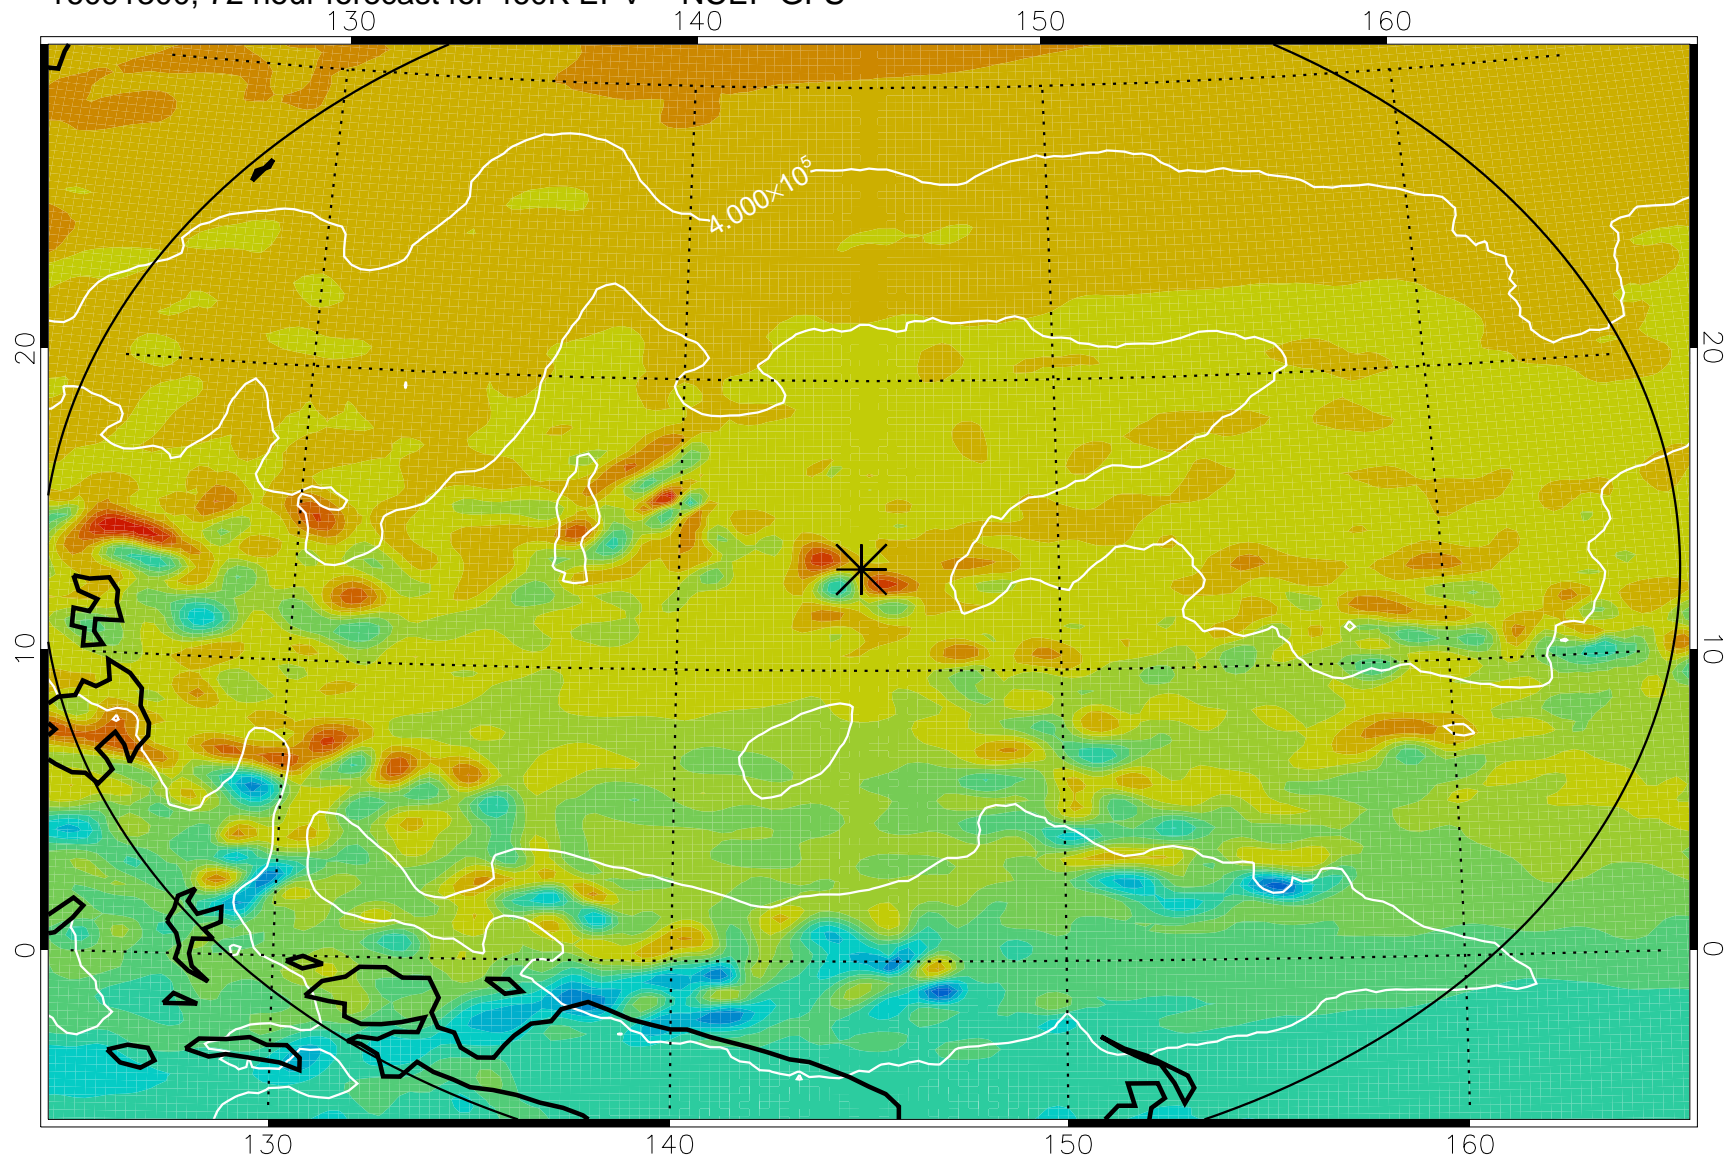

16091118, 42 hour forecast for 460K EPV -- NCEP GFS

460K Montgomery Streamfunction, white

Range ring of 2304 km

16091200, 48 hour forecast for 460K EPV -- NCEP GFS

460K Montgomery Streamfunction, white

Range ring of 2304 km

16091206, 54 hour forecast for 460K EPV -- NCEP GFS

460K Montgomery Streamfunction, white

Range ring of 2304 km

16091212, 60 hour forecast for 460K EPV -- NCEP GFS

460K Montgomery Streamfunction, white

Range ring of 2304 km

16091218, 66 hour forecast for 460K EPV -- NCEP GFS

460K Montgomery Streamfunction, white

Range ring of 2304 km

16091300, 72 hour forecast for 460K EPV -- NCEP GFS

460K Montgomery Streamfunction, white

Range ring of 2304 km

16091306, 78 hour forecast for 460K EPV -- NCEP GFS

460K Montgomery Streamfunction, white

Range ring of 2304 km

16091312, 84 hour forecast for 460K EPV -- NCEP GFS

460K Montgomery Streamfunction, white

Range ring of 2304 km