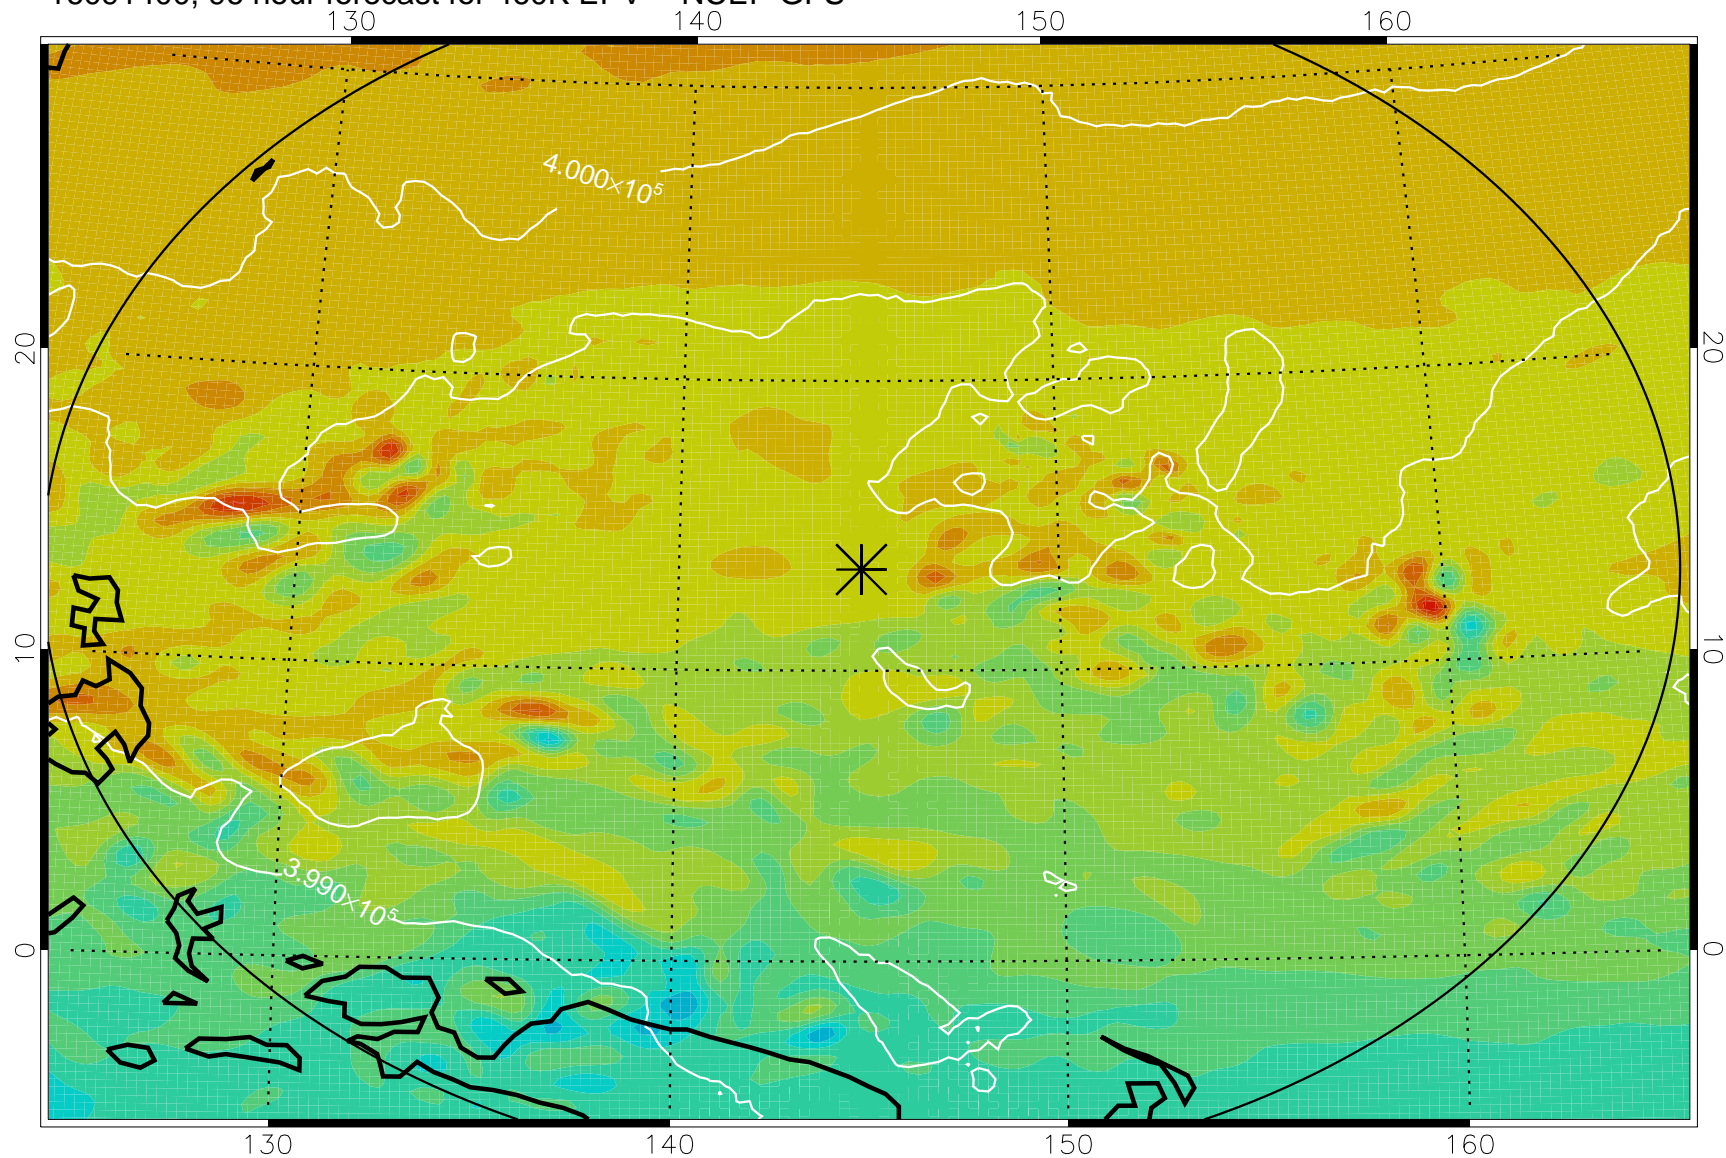

16091218, 66 hour forecast for 460K EPV -- NCEP GFS

460K Montgomery Streamfunction, white

Range ring of 2304 km

16091300, 72 hour forecast for 460K EPV -- NCEP GFS

460K Montgomery Streamfunction, white

Range ring of 2304 km

16091306, 78 hour forecast for 460K EPV -- NCEP GFS

460K Montgomery Streamfunction, white

Range ring of 2304 km

16091312, 84 hour forecast for 460K EPV -- NCEP GFS

460K Montgomery Streamfunction, white

Range ring of 2304 km

16091318, 90 hour forecast for 460K EPV -- NCEP GFS

460K Montgomery Streamfunction, white

Range ring of 2304 km

16091400, 96 hour forecast for 460K EPV -- NCEP GFS

460K Montgomery Streamfunction, white

Range ring of 2304 km

16091406, 102 hour forecast for 460K EPV -- NCEP GFS

460K Montgomery Streamfunction, white

Range ring of 2304 km

16091412, 108 hour forecast for 460K EPV -- NCEP GFS

460K Montgomery Streamfunction, white

Range ring of 2304 km