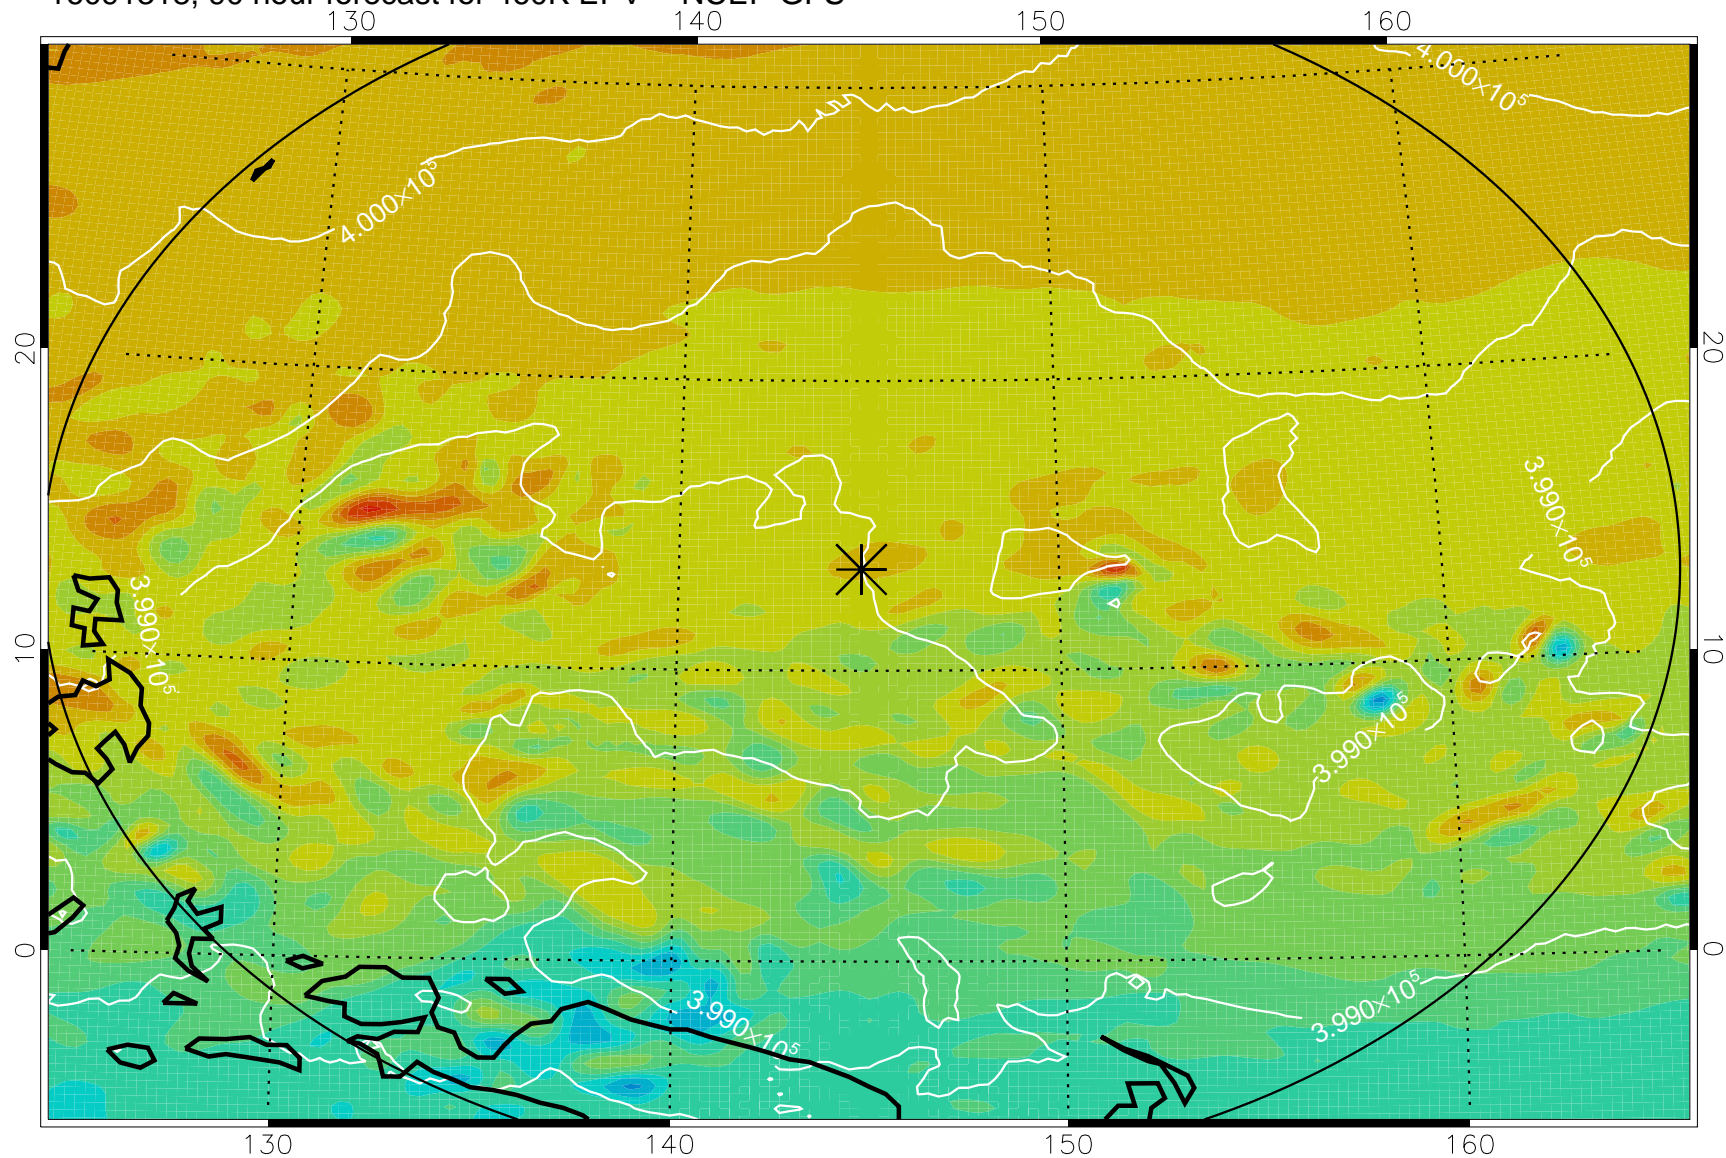

16091218, 66 hour forecast for 460K EPV -- NCEP GFS

460K Montgomery Streamfunction, white

Range ring of 2304 km

16091300, 72 hour forecast for 460K EPV -- NCEP GFS

460K Montgomery Streamfunction, white

Range ring of 2304 km

16091306, 78 hour forecast for 460K EPV -- NCEP GFS

460K Montgomery Streamfunction, white

Range ring of 2304 km

16091312, 84 hour forecast for 460K EPV -- NCEP GFS

460K Montgomery Streamfunction, white

Range ring of 2304 km

16091318, 90 hour forecast for 460K EPV -- NCEP GFS

460K Montgomery Streamfunction, white

Range ring of 2304 km

16091400, 96 hour forecast for 460K EPV -- NCEP GFS

460K Montgomery Streamfunction, white

Range ring of 2304 km

16091406, 102 hour forecast for 460K EPV -- NCEP GFS

460K Montgomery Streamfunction, white

Range ring of 2304 km

16091412, 108 hour forecast for 460K EPV -- NCEP GFS

460K Montgomery Streamfunction, white

Range ring of 2304 km