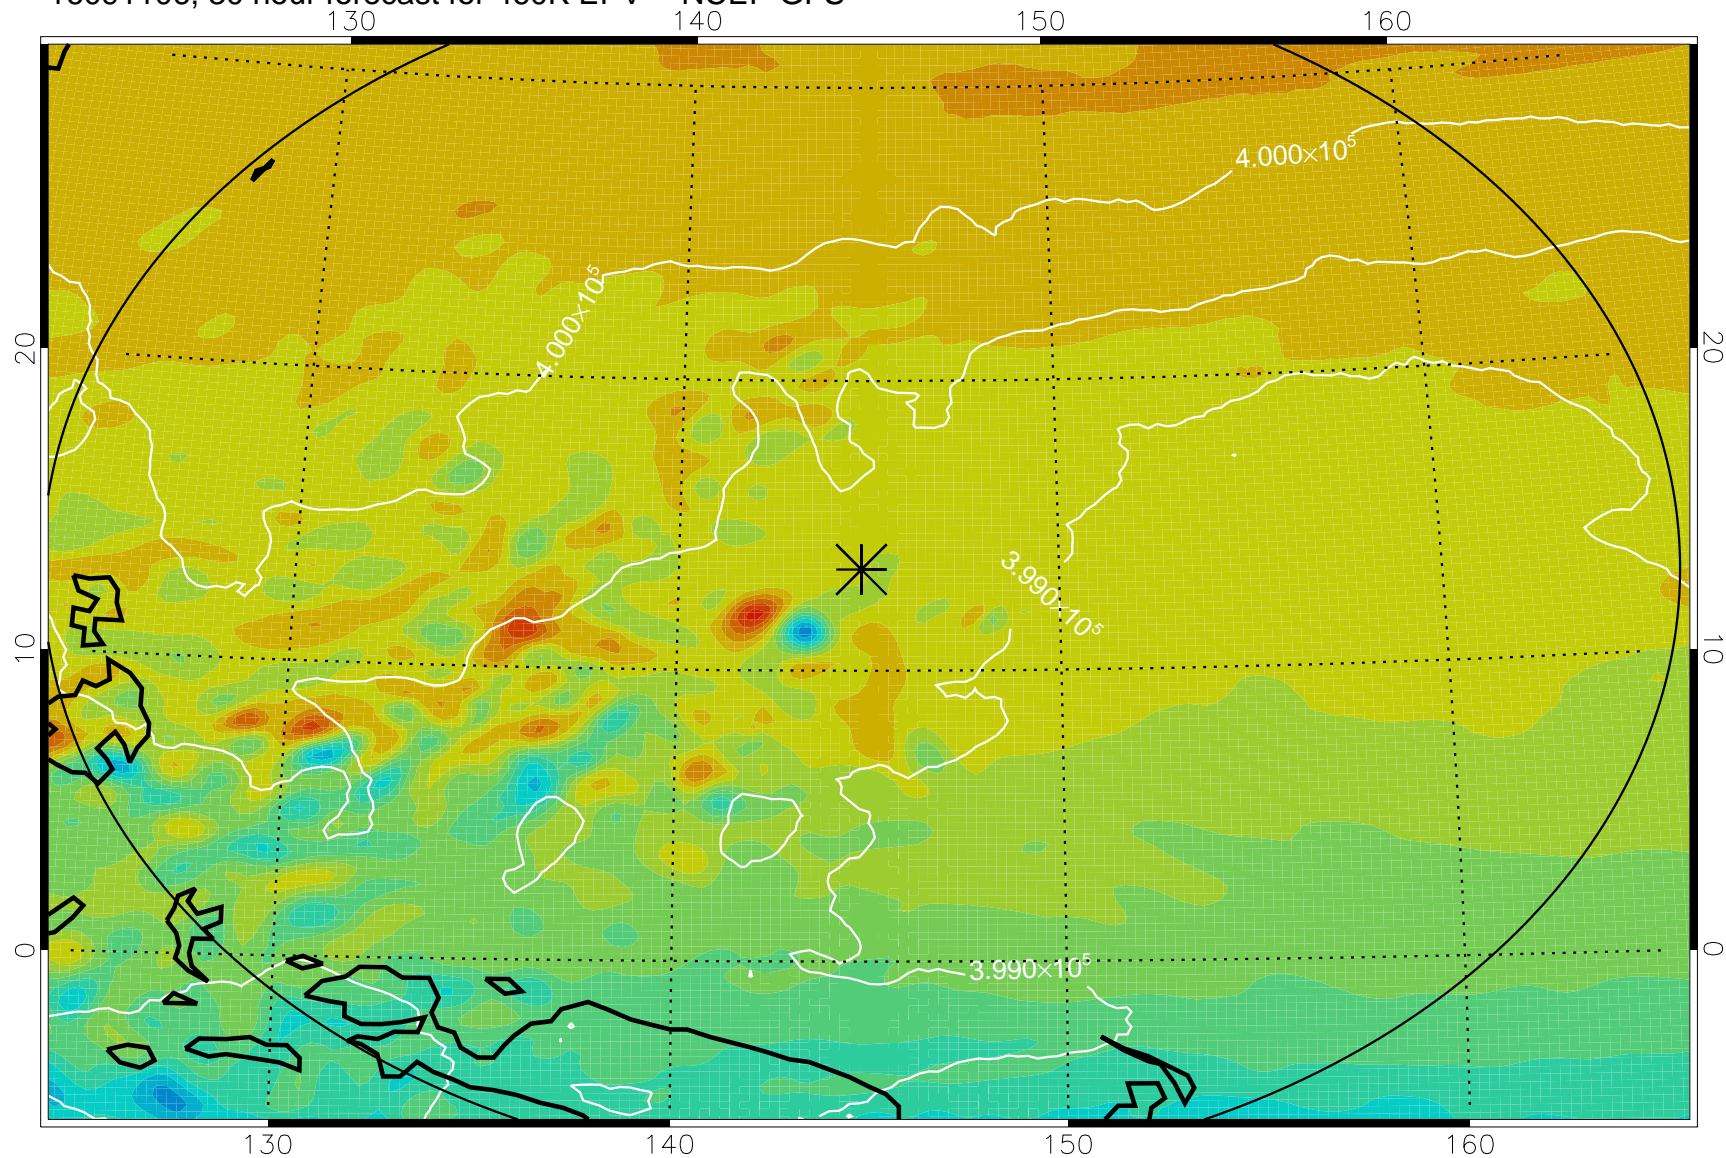

16091006, 6 hour forecast for 460K EPV -- NCEP GFS

460K Montgomery Streamfunction, white

Range ring of 2304 km

16091012, 12 hour forecast for 460K EPV -- NCEP GFS

460K Montgomery Streamfunction, white

Range ring of 2304 km

16091018, 18 hour forecast for 460K EPV -- NCEP GFS

460K Montgomery Streamfunction, white

Range ring of 2304 km

16091100, 24 hour forecast for 460K EPV -- NCEP GFS

460K Montgomery Streamfunction, white

Range ring of 2304 km

16091106, 30 hour forecast for 460K EPV -- NCEP GFS

460K Montgomery Streamfunction, white

Range ring of 2304 km

16091112, 36 hour forecast for 460K EPV -- NCEP GFS

460K Montgomery Streamfunction, white

Range ring of 2304 km

16091118, 42 hour forecast for 460K EPV -- NCEP GFS

460K Montgomery Streamfunction, white

Range ring of 2304 km

16091200, 48 hour forecast for 460K EPV -- NCEP GFS

460K Montgomery Streamfunction, white

Range ring of 2304 km