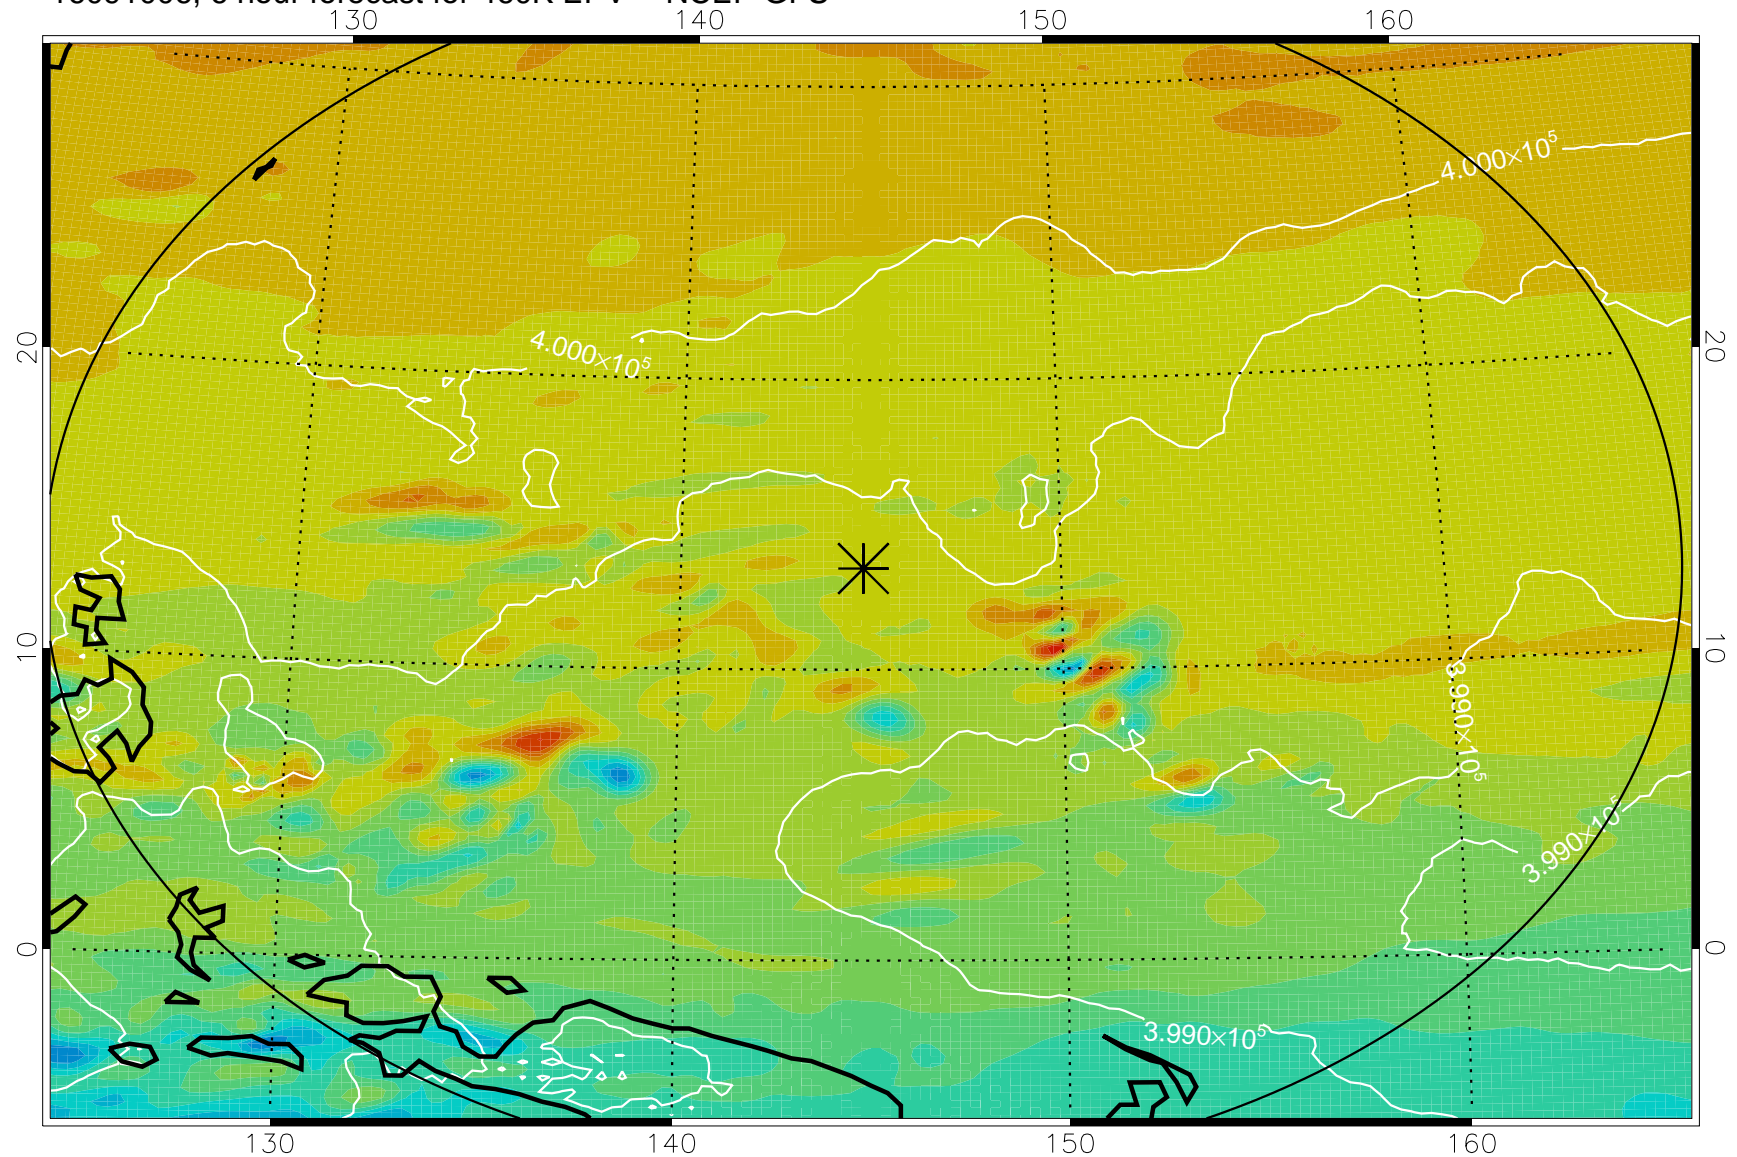

16091006, 6 hour forecast for 460K EPV -- NCEP GFS

460K Montgomery Streamfunction, white

Range ring of 2304 km

16091012, 12 hour forecast for 460K EPV -- NCEP GFS

460K Montgomery Streamfunction, white

Range ring of 2304 km

16091018, 18 hour forecast for 460K EPV -- NCEP GFS

460K Montgomery Streamfunction, white

Range ring of 2304 km

16091100, 24 hour forecast for 460K EPV -- NCEP GFS

460K Montgomery Streamfunction, white

Range ring of 2304 km

16091106, 30 hour forecast for 460K EPV -- NCEP GFS

460K Montgomery Streamfunction, white

Range ring of 2304 km

16091112, 36 hour forecast for 460K EPV -- NCEP GFS

460K Montgomery Streamfunction, white

Range ring of 2304 km

16091118, 42 hour forecast for 460K EPV -- NCEP GFS

460K Montgomery Streamfunction, white

Range ring of 2304 km

16091200, 48 hour forecast for 460K EPV -- NCEP GFS

460K Montgomery Streamfunction, white

Range ring of 2304 km