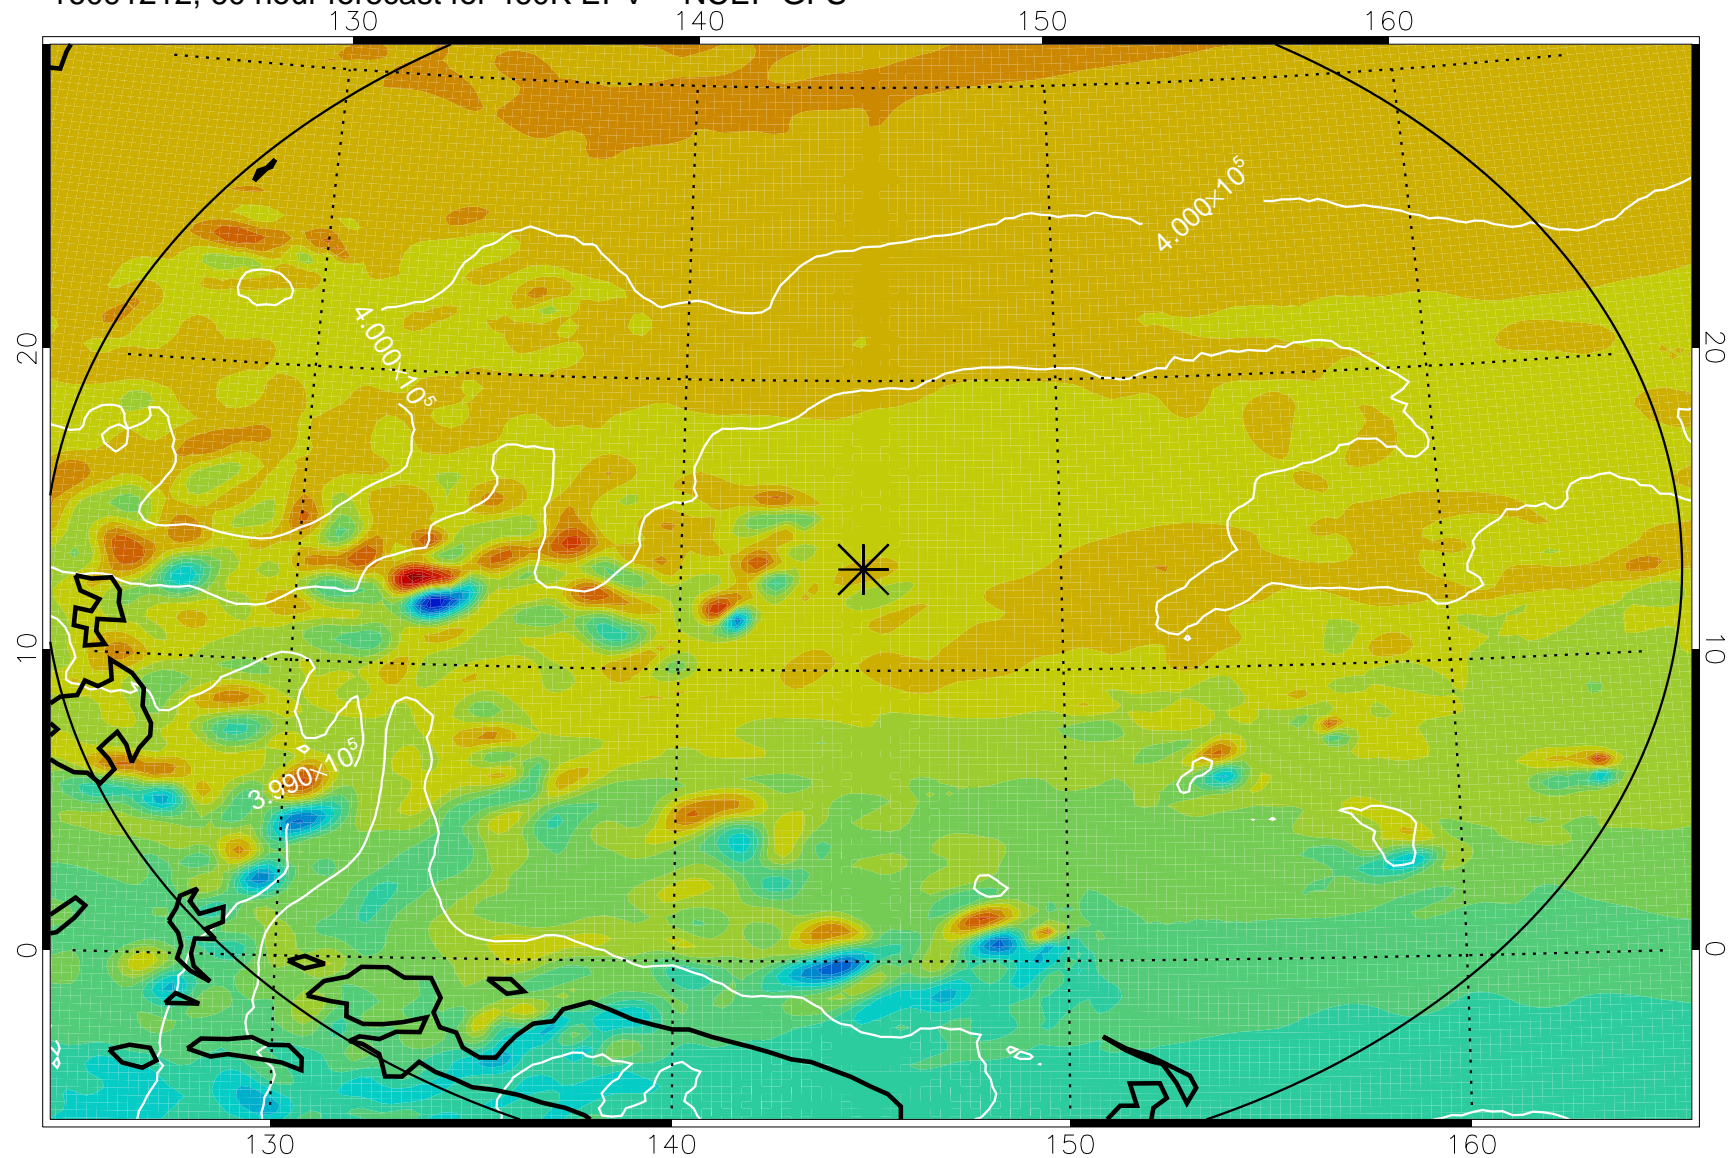

16091106, 30 hour forecast for 460K EPV -- NCEP GFS

460K Montgomery Streamfunction, white

Range ring of 2304 km

16091112, 36 hour forecast for 460K EPV -- NCEP GFS

460K Montgomery Streamfunction, white

Range ring of 2304 km

16091118, 42 hour forecast for 460K EPV -- NCEP GFS

460K Montgomery Streamfunction, white

Range ring of 2304 km

16091200, 48 hour forecast for 460K EPV -- NCEP GFS

460K Montgomery Streamfunction, white

Range ring of 2304 km

16091206, 54 hour forecast for 460K EPV -- NCEP GFS

460K Montgomery Streamfunction, white

Range ring of 2304 km

16091212, 60 hour forecast for 460K EPV -- NCEP GFS

460K Montgomery Streamfunction, white

Range ring of 2304 km

16091218, 66 hour forecast for 460K EPV -- NCEP GFS

460K Montgomery Streamfunction, white

Range ring of 2304 km

16091300, 72 hour forecast for 460K EPV -- NCEP GFS

460K Montgomery Streamfunction, white

Range ring of 2304 km