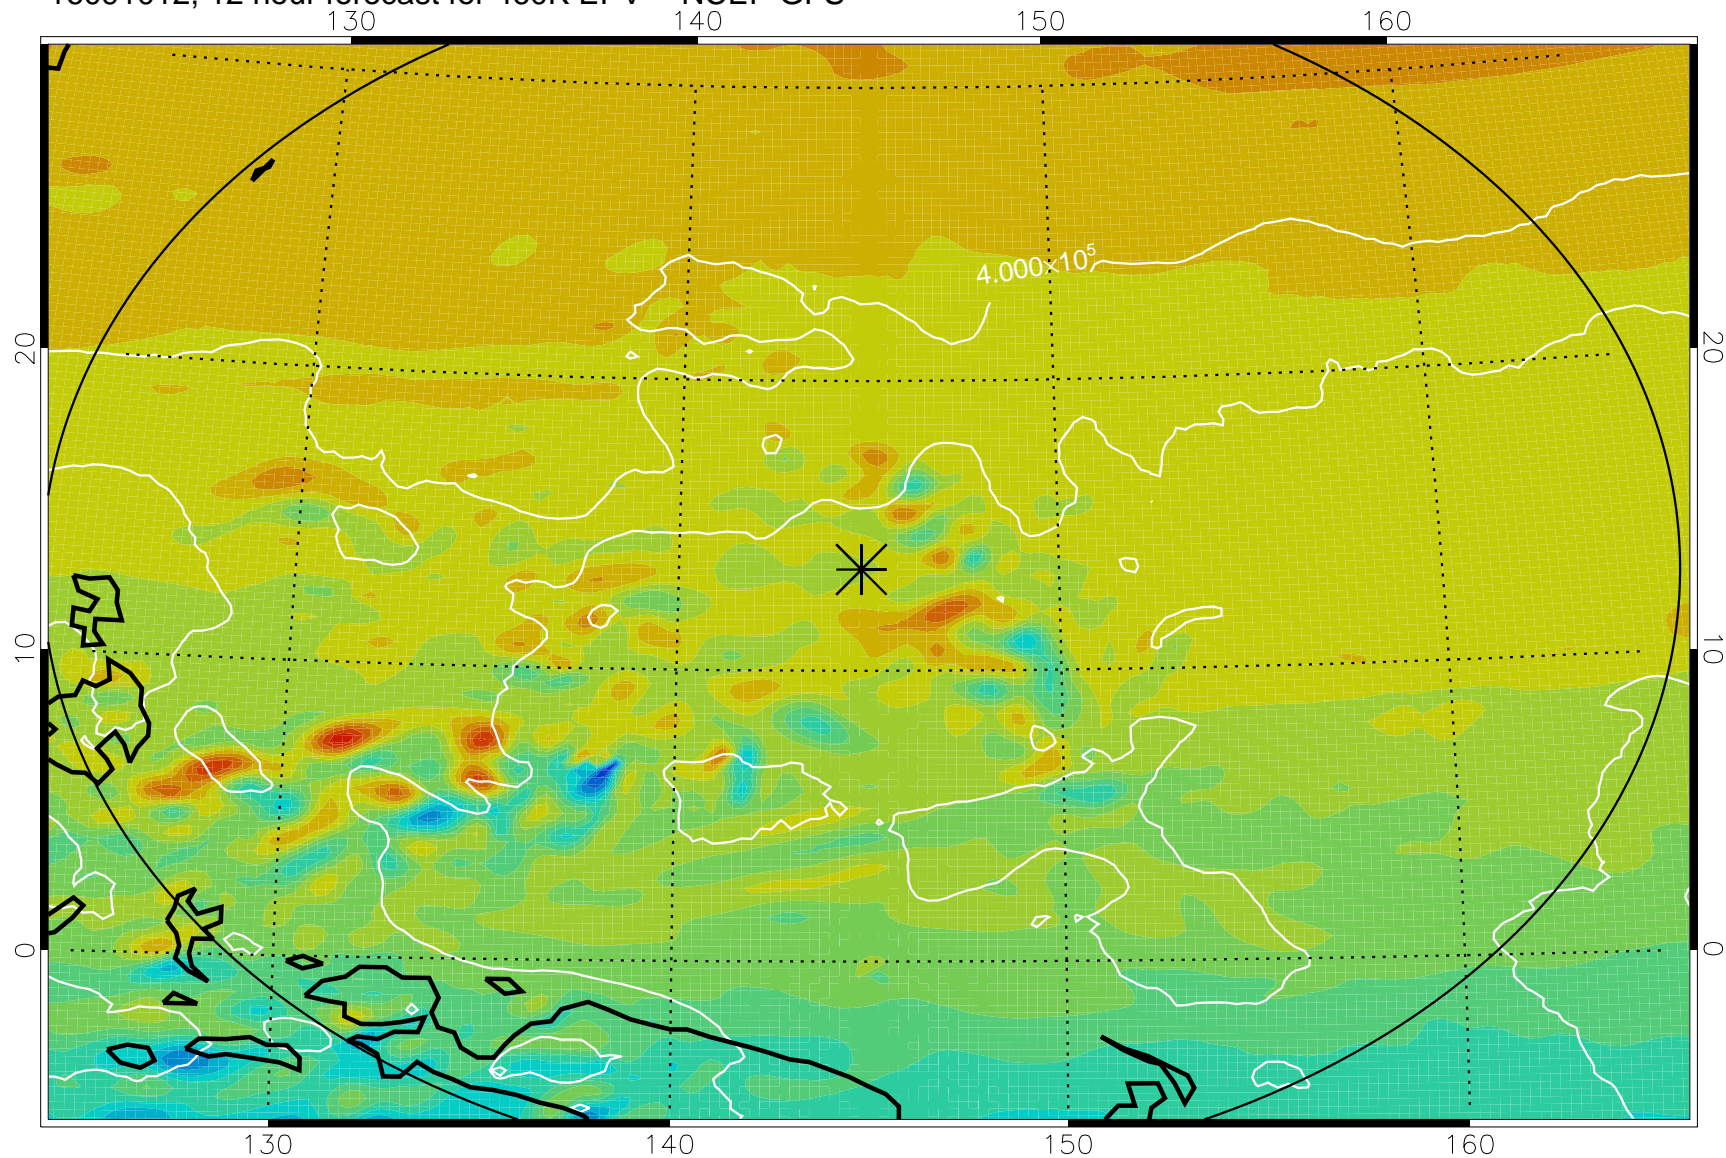

16091006, 6 hour forecast for 460K EPV -- NCEP GFS

460K Montgomery Streamfunction, white

Range ring of 2304 km

16091012, 12 hour forecast for 460K EPV -- NCEP GFS

460K Montgomery Streamfunction, white

Range ring of 2304 km

16091018, 18 hour forecast for 460K EPV -- NCEP GFS

460K Montgomery Streamfunction, white

Range ring of 2304 km

16091100, 24 hour forecast for 460K EPV -- NCEP GFS

460K Montgomery Streamfunction, white

Range ring of 2304 km

16091106, 30 hour forecast for 460K EPV -- NCEP GFS

460K Montgomery Streamfunction, white

Range ring of 2304 km

16091112, 36 hour forecast for 460K EPV -- NCEP GFS

460K Montgomery Streamfunction, white

Range ring of 2304 km

16091118, 42 hour forecast for 460K EPV -- NCEP GFS

460K Montgomery Streamfunction, white

Range ring of 2304 km

16091200, 48 hour forecast for 460K EPV -- NCEP GFS

460K Montgomery Streamfunction, white

Range ring of 2304 km