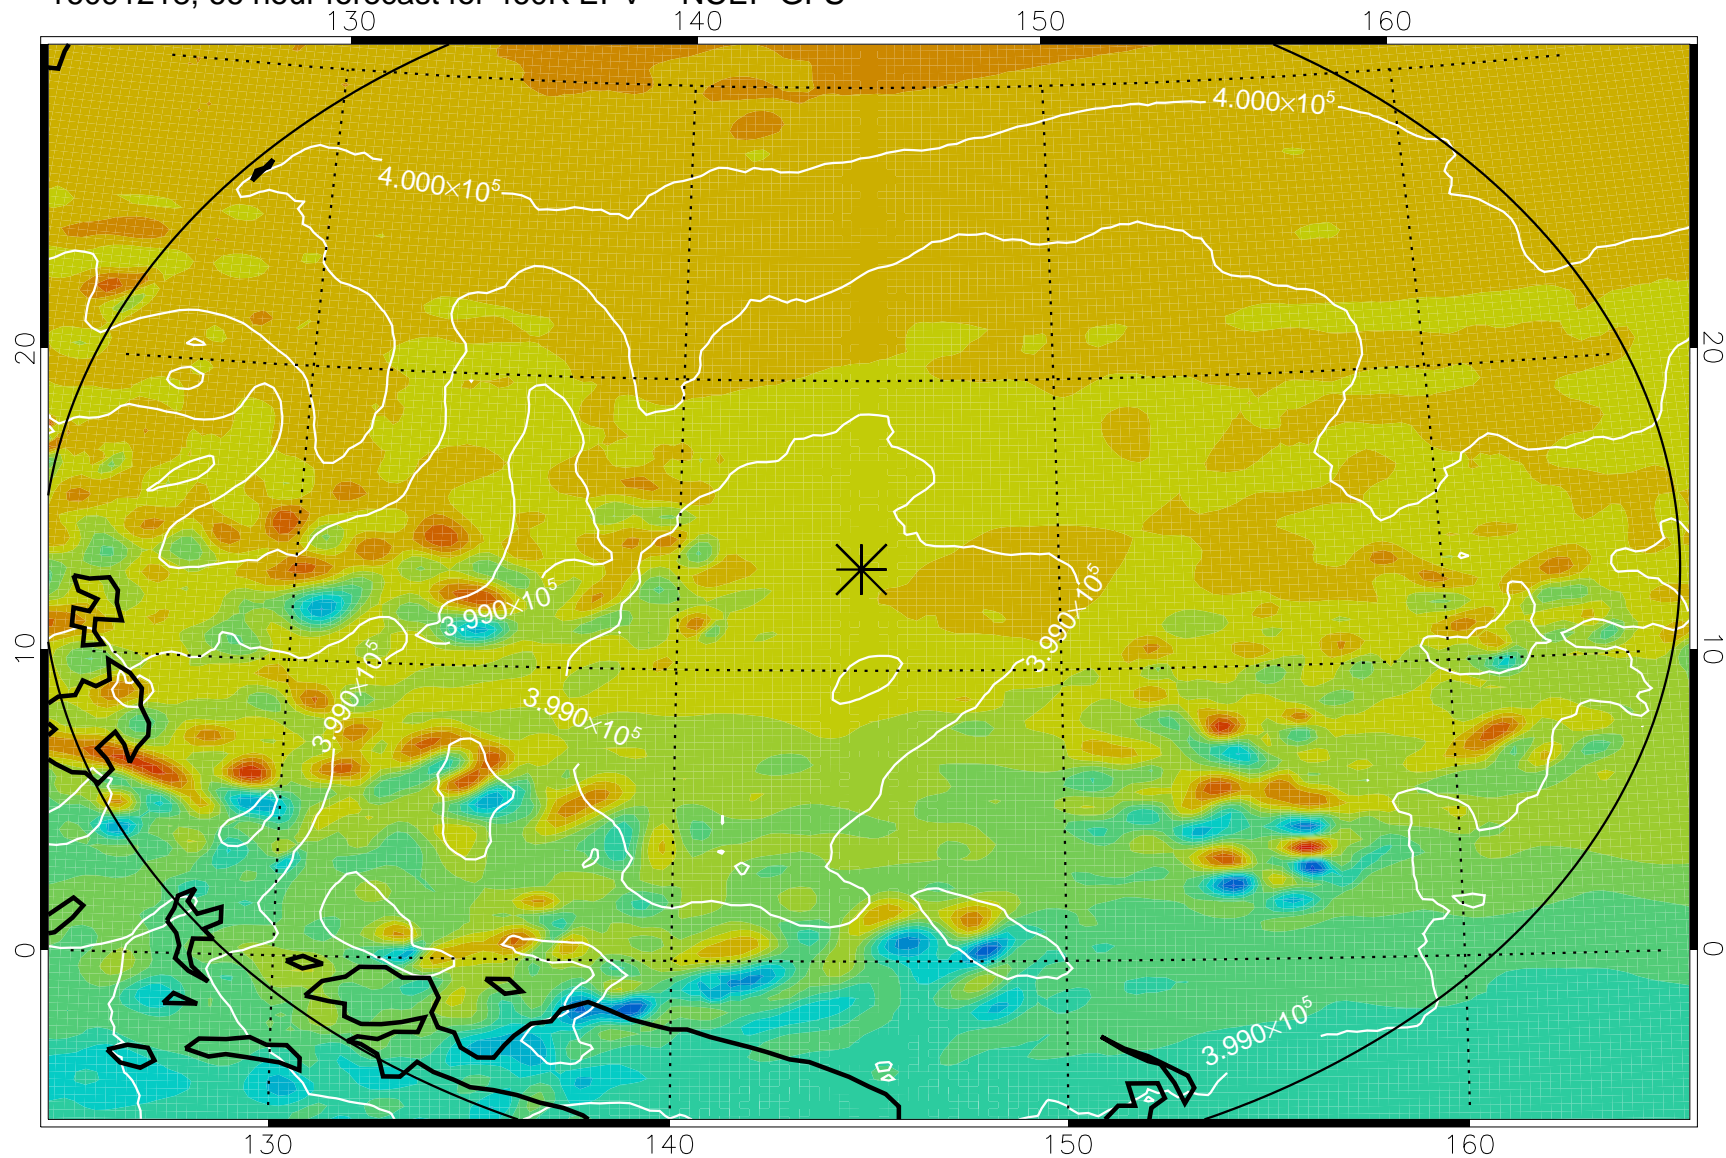

16091118, 42 hour forecast for 460K EPV -- NCEP GFS

460K Montgomery Streamfunction, white

Range ring of 2304 km

16091200, 48 hour forecast for 460K EPV -- NCEP GFS

460K Montgomery Streamfunction, white

Range ring of 2304 km

16091206, 54 hour forecast for 460K EPV -- NCEP GFS

460K Montgomery Streamfunction, white

Range ring of 2304 km

16091212, 60 hour forecast for 460K EPV -- NCEP GFS

460K Montgomery Streamfunction, white

Range ring of 2304 km

16091218, 66 hour forecast for 460K EPV -- NCEP GFS

460K Montgomery Streamfunction, white

Range ring of 2304 km

16091300, 72 hour forecast for 460K EPV -- NCEP GFS

460K Montgomery Streamfunction, white

Range ring of 2304 km

16091306, 78 hour forecast for 460K EPV -- NCEP GFS

460K Montgomery Streamfunction, white

Range ring of 2304 km

16091312, 84 hour forecast for 460K EPV -- NCEP GFS

460K Montgomery Streamfunction, white

Range ring of 2304 km