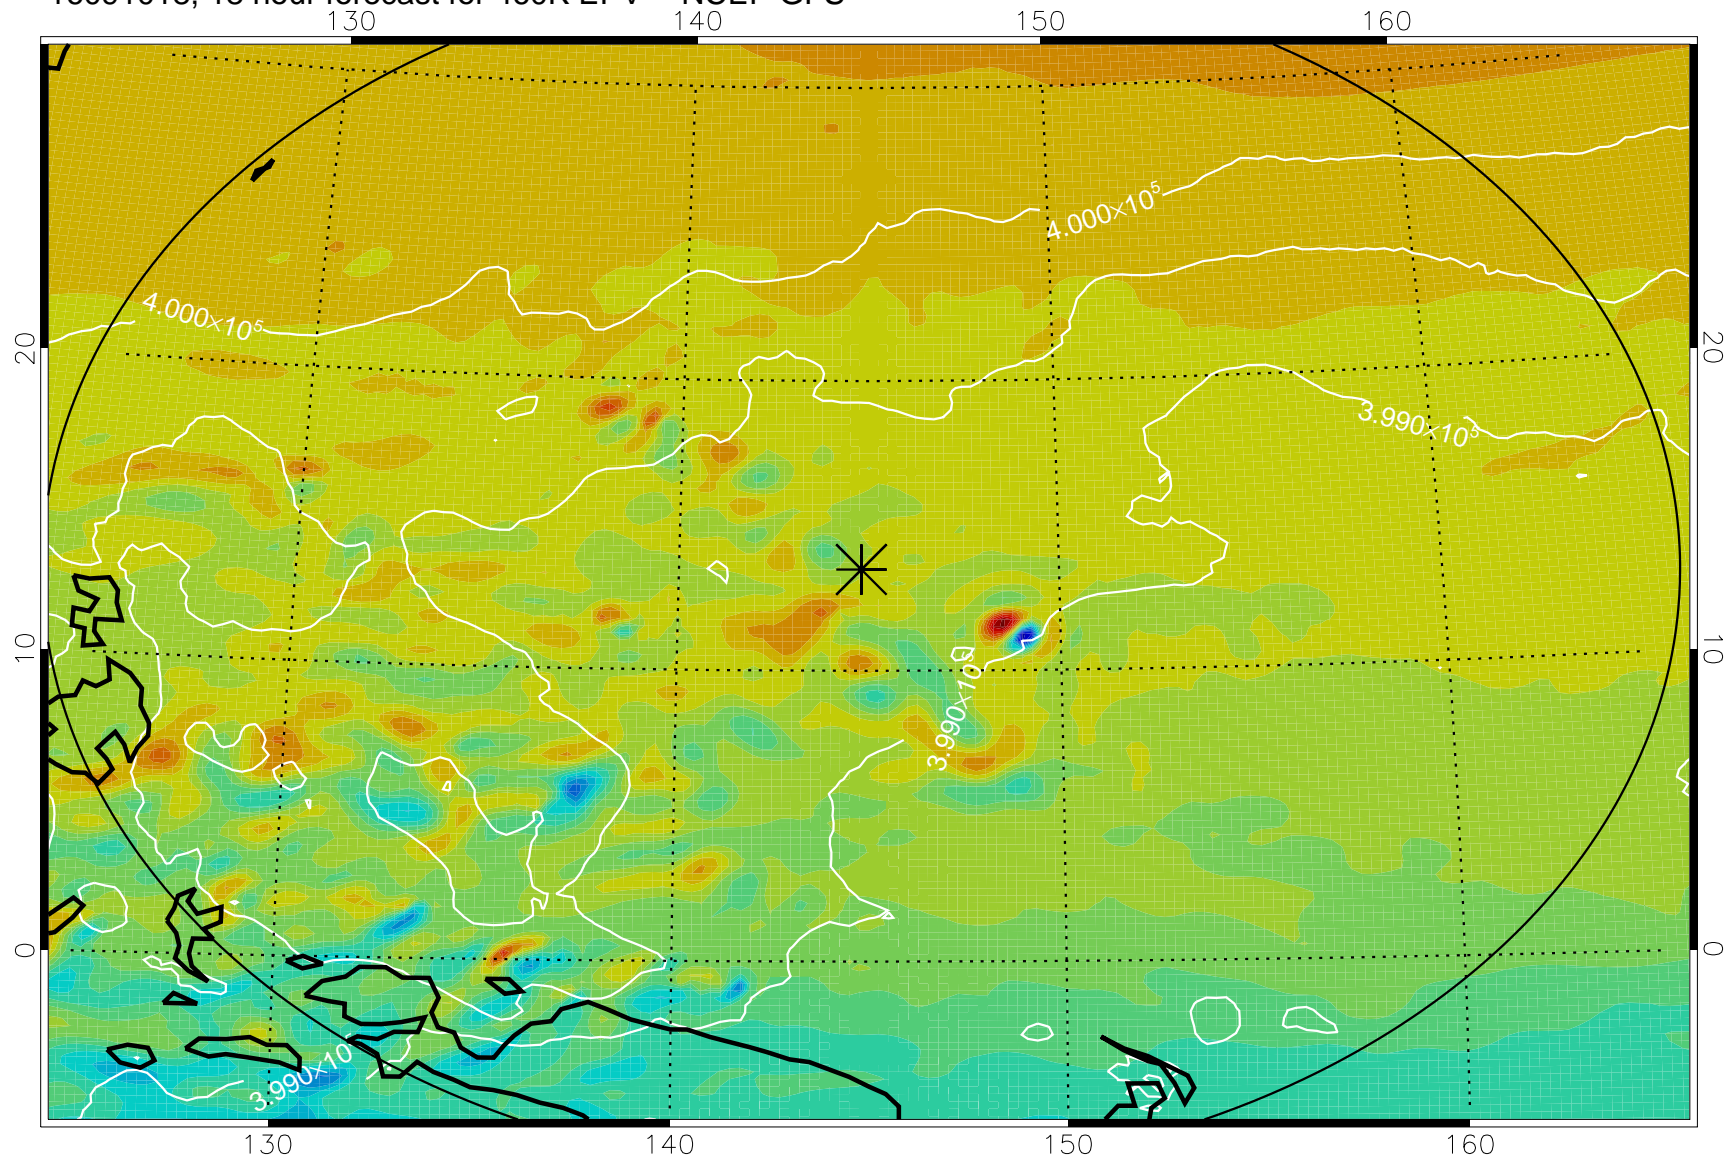

16091006, 6 hour forecast for 460K EPV -- NCEP GFS

460K Montgomery Streamfunction, white

Range ring of 2304 km

16091012, 12 hour forecast for 460K EPV -- NCEP GFS

460K Montgomery Streamfunction, white

Range ring of 2304 km

16091018, 18 hour forecast for 460K EPV -- NCEP GFS

460K Montgomery Streamfunction, white

Range ring of 2304 km

16091100, 24 hour forecast for 460K EPV -- NCEP GFS

460K Montgomery Streamfunction, white

Range ring of 2304 km

16091106, 30 hour forecast for 460K EPV -- NCEP GFS

460K Montgomery Streamfunction, white

Range ring of 2304 km

16091112, 36 hour forecast for 460K EPV -- NCEP GFS

460K Montgomery Streamfunction, white

Range ring of 2304 km

16091118, 42 hour forecast for 460K EPV -- NCEP GFS

460K Montgomery Streamfunction, white

Range ring of 2304 km

16091200, 48 hour forecast for 460K EPV -- NCEP GFS

460K Montgomery Streamfunction, white

Range ring of 2304 km