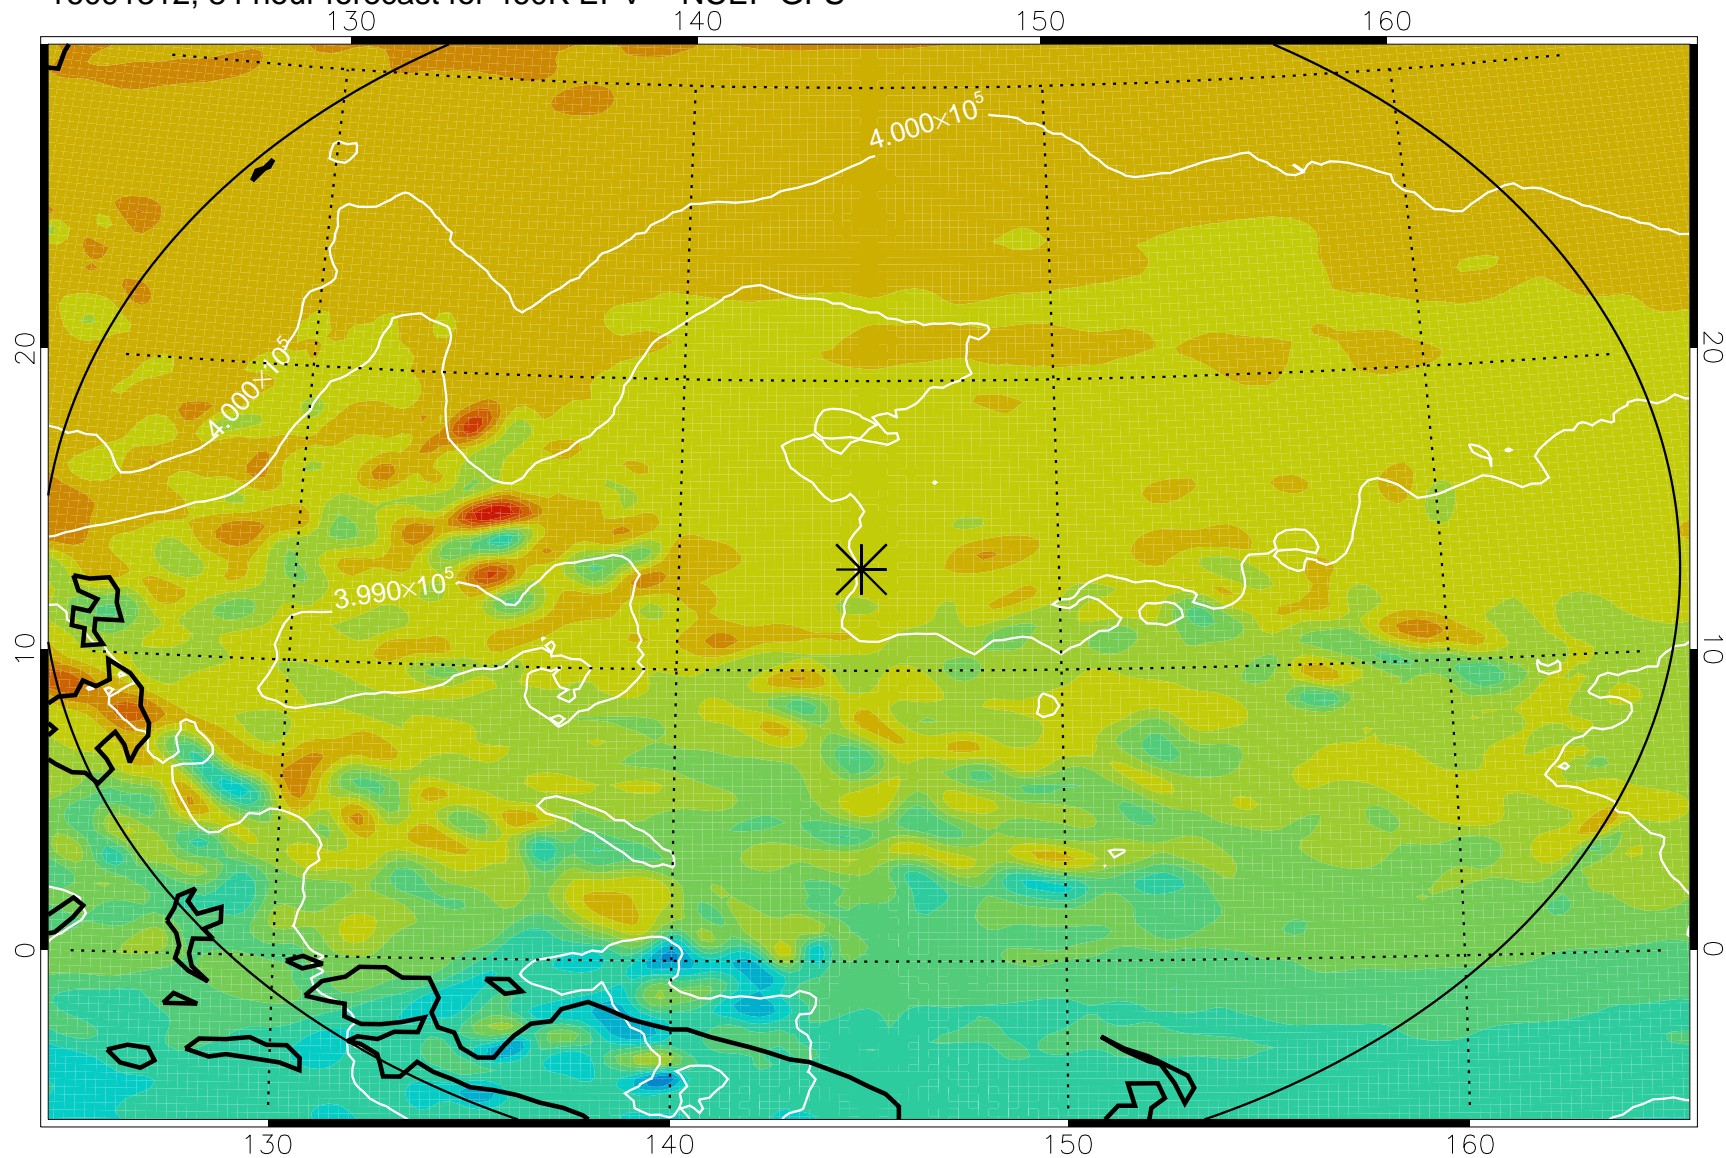

16091218, 66 hour forecast for 460K EPV -- NCEP GFS

460K Montgomery Streamfunction, white

Range ring of 2304 km

16091300, 72 hour forecast for 460K EPV -- NCEP GFS

460K Montgomery Streamfunction, white

Range ring of 2304 km

16091306, 78 hour forecast for 460K EPV -- NCEP GFS

460K Montgomery Streamfunction, white

Range ring of 2304 km

16091312, 84 hour forecast for 460K EPV -- NCEP GFS

460K Montgomery Streamfunction, white

Range ring of 2304 km

16091318, 90 hour forecast for 460K EPV -- NCEP GFS

460K Montgomery Streamfunction, white

Range ring of 2304 km

16091400, 96 hour forecast for 460K EPV -- NCEP GFS

460K Montgomery Streamfunction, white

Range ring of 2304 km

16091406, 102 hour forecast for 460K EPV -- NCEP GFS

460K Montgomery Streamfunction, white

Range ring of 2304 km

16091412, 108 hour forecast for 460K EPV -- NCEP GFS

460K Montgomery Streamfunction, white

Range ring of 2304 km