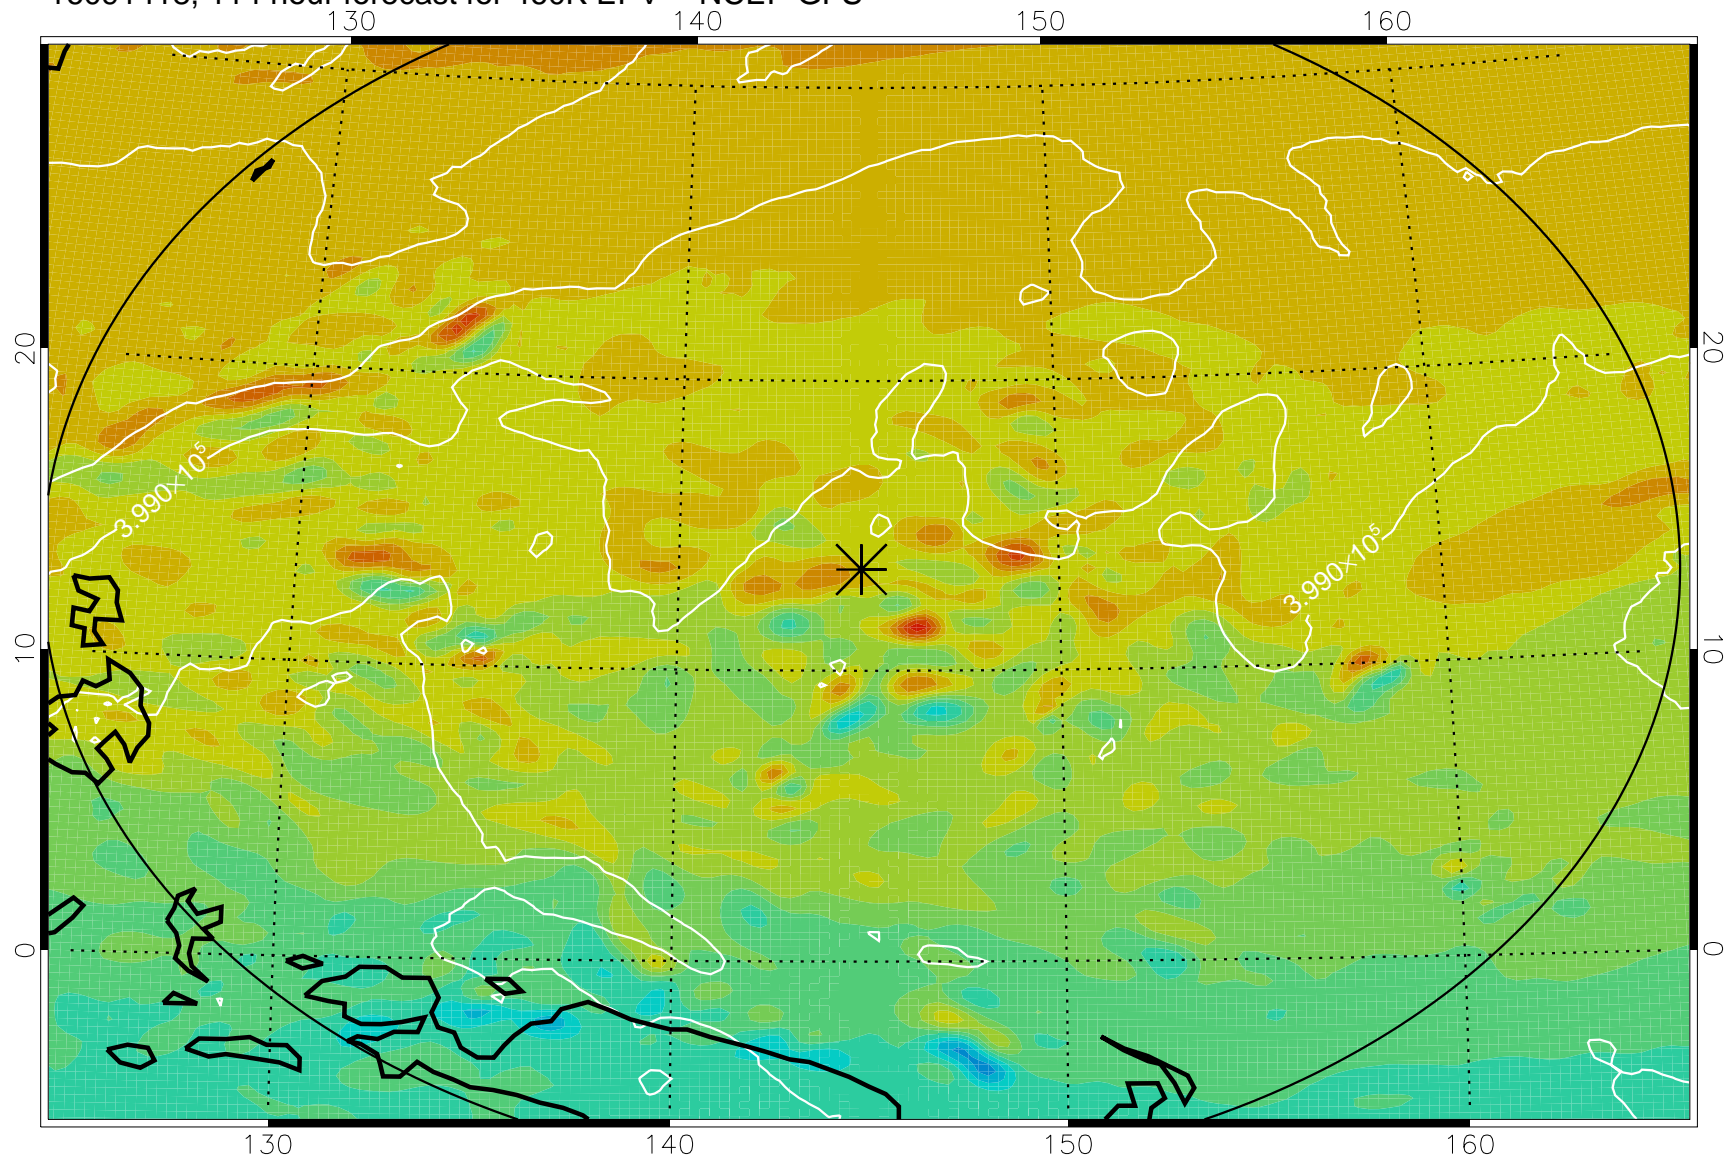

16091318, 90 hour forecast for 460K EPV -- NCEP GFS

460K Montgomery Streamfunction, white

Range ring of 2304 km

16091400, 96 hour forecast for 460K EPV -- NCEP GFS

460K Montgomery Streamfunction, white

Range ring of 2304 km

16091406, 102 hour forecast for 460K EPV -- NCEP GFS

460K Montgomery Streamfunction, white

Range ring of 2304 km

16091412, 108 hour forecast for 460K EPV -- NCEP GFS

460K Montgomery Streamfunction, white

Range ring of 2304 km

16091418, 114 hour forecast for 460K EPV -- NCEP GFS

460K Montgomery Streamfunction, white

Range ring of 2304 km

16091500, 120 hour forecast for 460K EPV -- NCEP GFS

460K Montgomery Streamfunction, white

Range ring of 2304 km