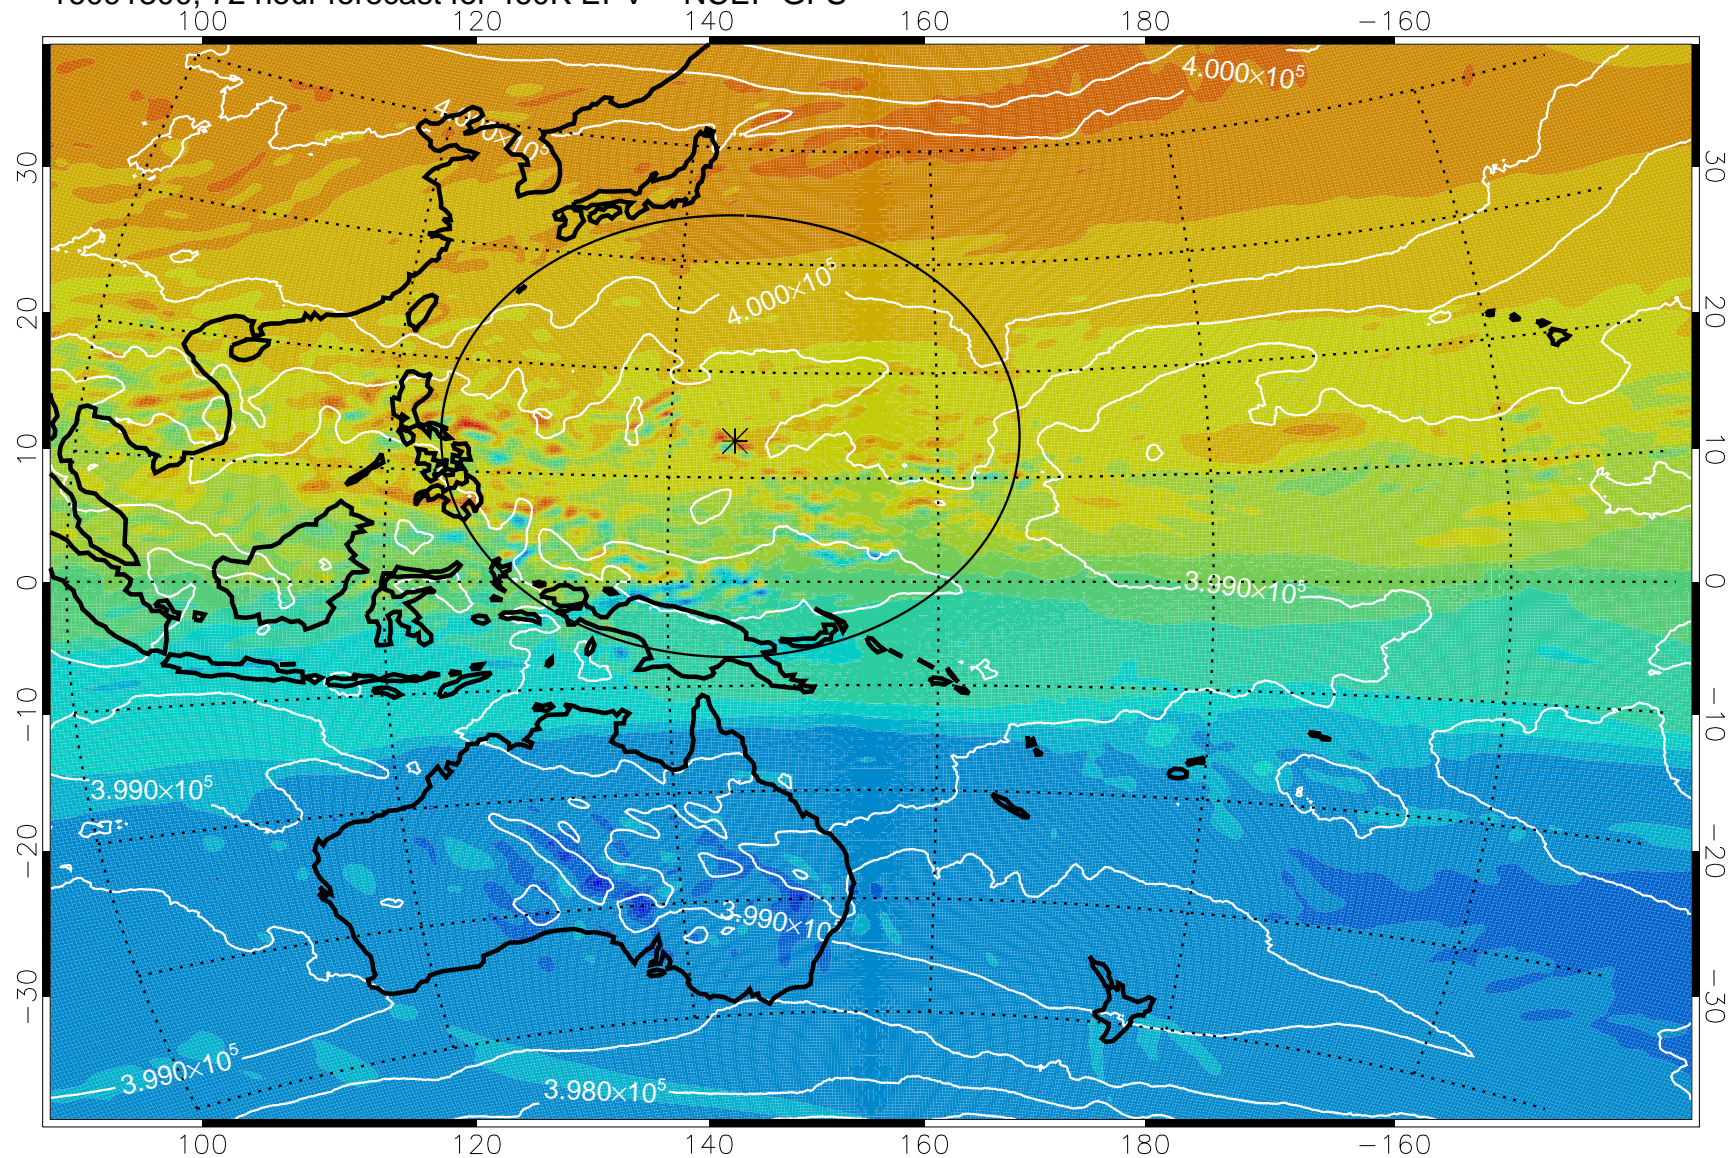

460K Montgomery Streamfunction, white

Range ring of 2304 km

16091200, 48 hour forecast for 460K EPV -- NCEP GFS

460K Montgomery Streamfunction, white

Range ring of 2304 km

16091206, 54 hour forecast for 460K EPV -- NCEP GFS

460K Montgomery Streamfunction, white

Range ring of 2304 km

16091212, 60 hour forecast for 460K EPV -- NCEP GFS

460K Montgomery Streamfunction, white

Range ring of 2304 km

16091218, 66 hour forecast for 460K EPV -- NCEP GFS

460K Montgomery Streamfunction, white

Range ring of 2304 km

16091300, 72 hour forecast for 460K EPV -- NCEP GFS

460K Montgomery Streamfunction, white

Range ring of 2304 km

16091306, 78 hour forecast for 460K EPV -- NCEP GFS

460K Montgomery Streamfunction, white

Range ring of 2304 km

16091312, 84 hour forecast for 460K EPV -- NCEP GFS

460K Montgomery Streamfunction, white

Range ring of 2304 km

16091318, 90 hour forecast for 460K EPV -- NCEP GFS