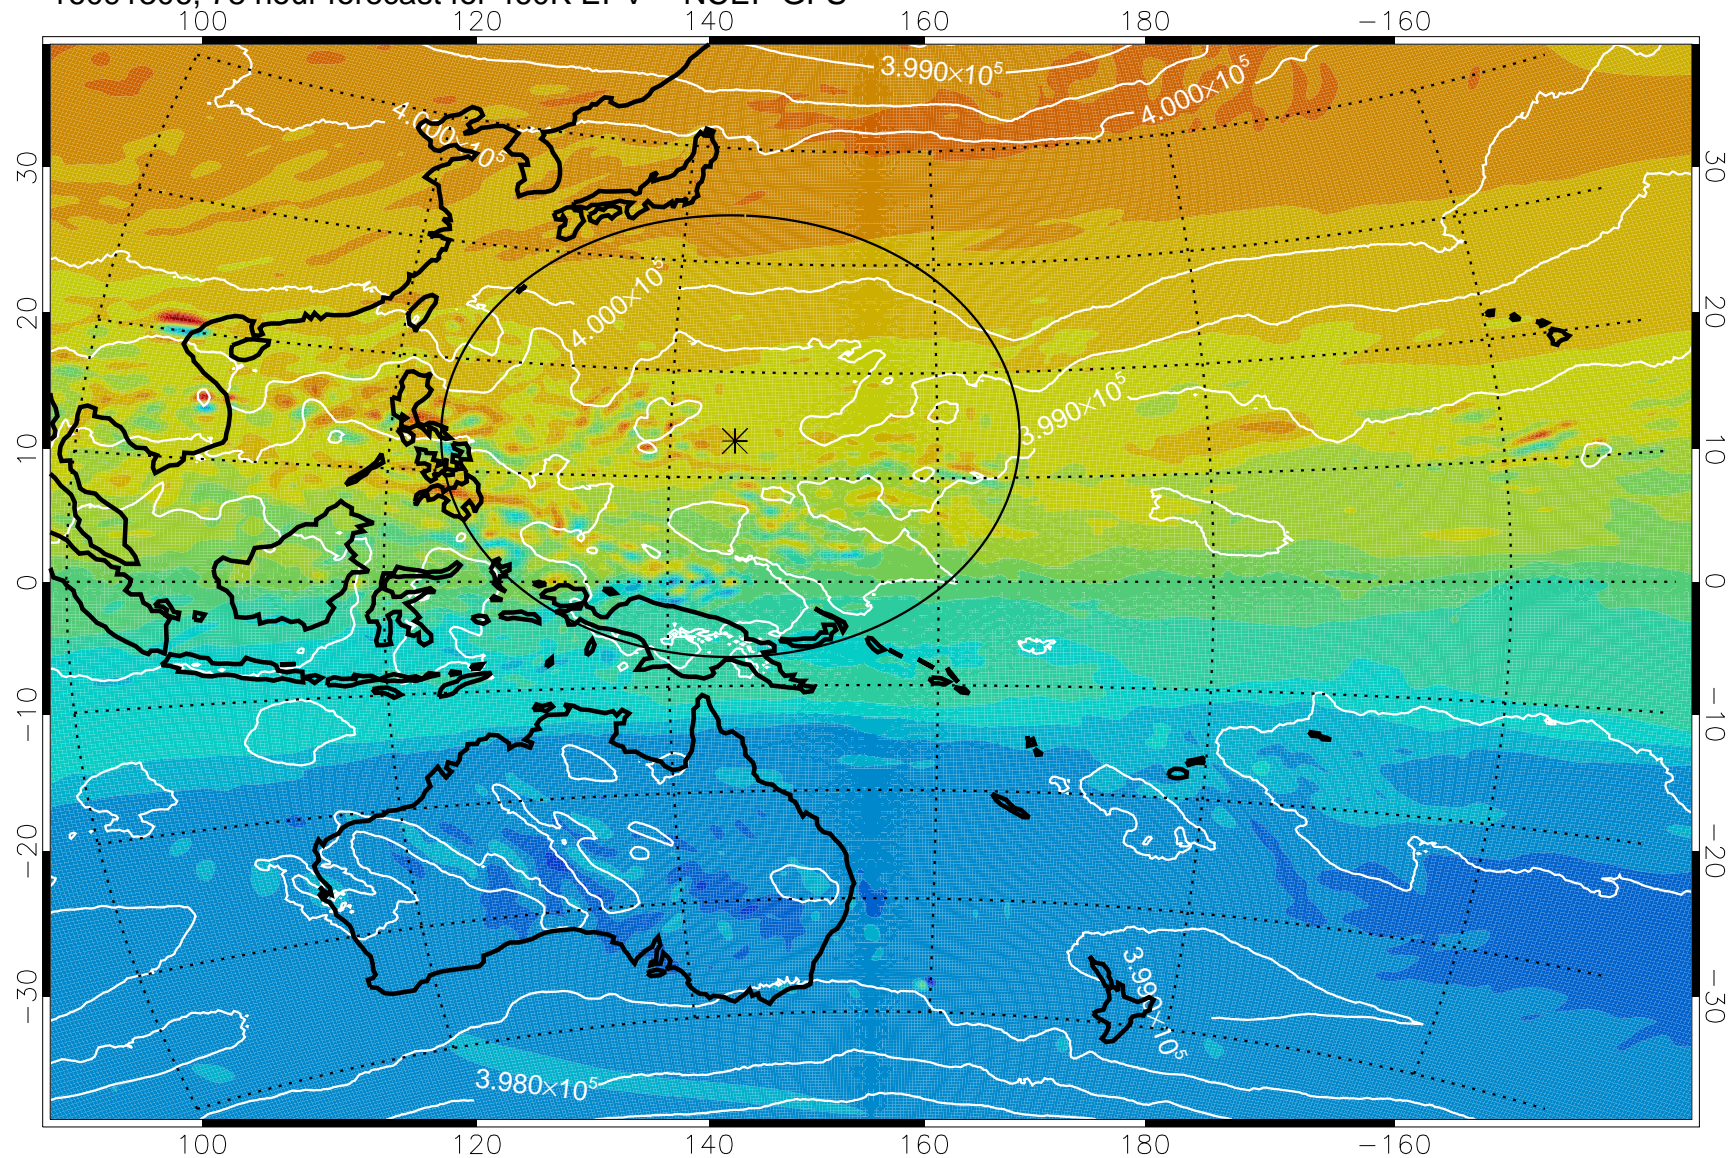

460K Montgomery Streamfunction, white

Range ring of 2304 km

16091212, 60 hour forecast for 460K EPV -- NCEP GFS

460K Montgomery Streamfunction, white

Range ring of 2304 km

16091218, 66 hour forecast for 460K EPV -- NCEP GFS

460K Montgomery Streamfunction, white

Range ring of 2304 km

16091300, 72 hour forecast for 460K EPV -- NCEP GFS

460K Montgomery Streamfunction, white

Range ring of 2304 km

16091306, 78 hour forecast for 460K EPV -- NCEP GFS

460K Montgomery Streamfunction, white

Range ring of 2304 km

16091312, 84 hour forecast for 460K EPV -- NCEP GFS

460K Montgomery Streamfunction, white

Range ring of 2304 km

16091318, 90 hour forecast for 460K EPV -- NCEP GFS

460K Montgomery Streamfunction, white

Range ring of 2304 km

16091400, 96 hour forecast for 460K EPV -- NCEP GFS

460K Montgomery Streamfunction, white

Range ring of 2304 km

16091406, 102 hour forecast for 460K EPV -- NCEP GFS