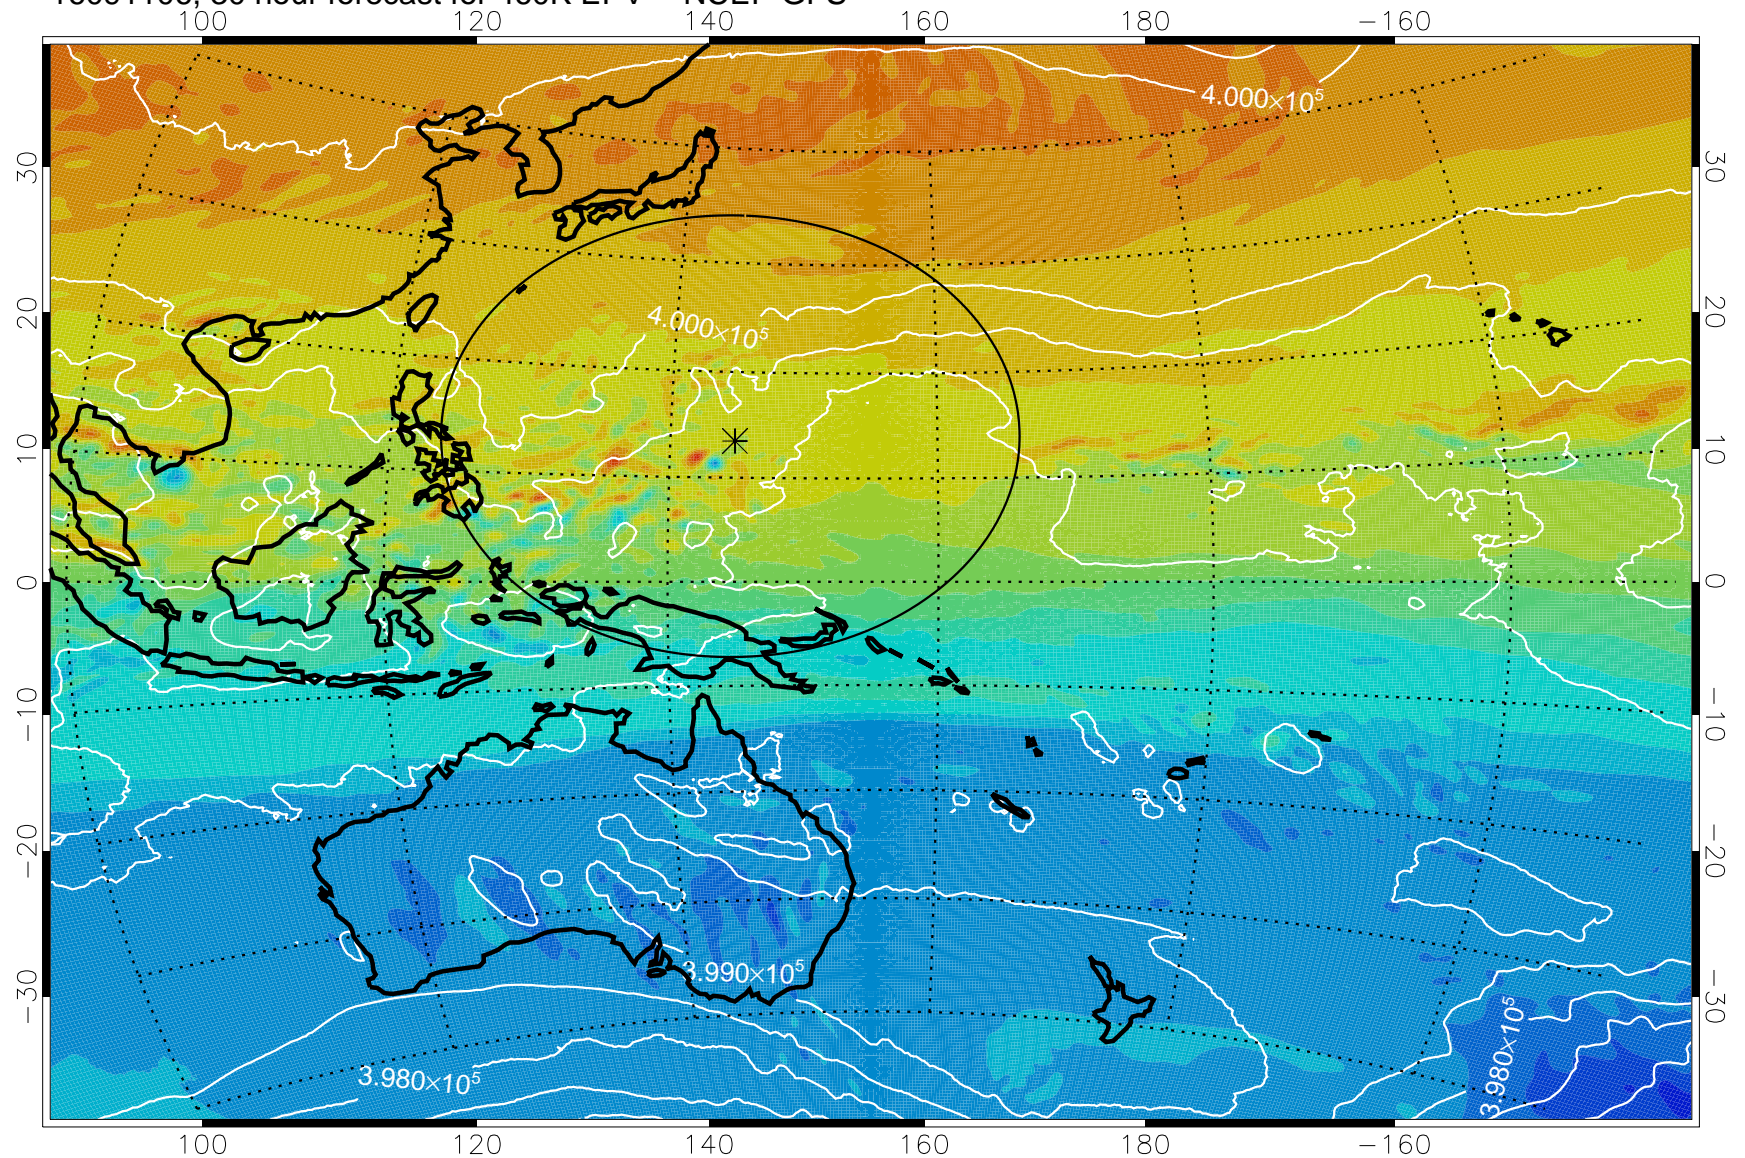

16091018, 18 hour forecast for 460K EPV -- NCEP GFS

460K Montgomery Streamfunction, white

Range ring of 2304 km

16091100, 24 hour forecast for 460K EPV -- NCEP GFS

460K Montgomery Streamfunction, white

Range ring of 2304 km

16091106, 30 hour forecast for 460K EPV -- NCEP GFS

16091112, 36 hour forecast for 460K EPV -- NCEP GFS

460K Montgomery Streamfunction, white

Range ring of 2304 km

16091118, 42 hour forecast for 460K EPV -- NCEP GFS

460K Montgomery Streamfunction, white

Range ring of 2304 km

16091200, 48 hour forecast for 460K EPV -- NCEP GFS

460K Montgomery Streamfunction, white

Range ring of 2304 km

16091206, 54 hour forecast for 460K EPV -- NCEP GFS

460K Montgomery Streamfunction, white

Range ring of 2304 km

16091212, 60 hour forecast for 460K EPV -- NCEP GFS

460K Montgomery Streamfunction, white

Range ring of 2304 km

16091218, 66 hour forecast for 460K EPV -- NCEP GFS