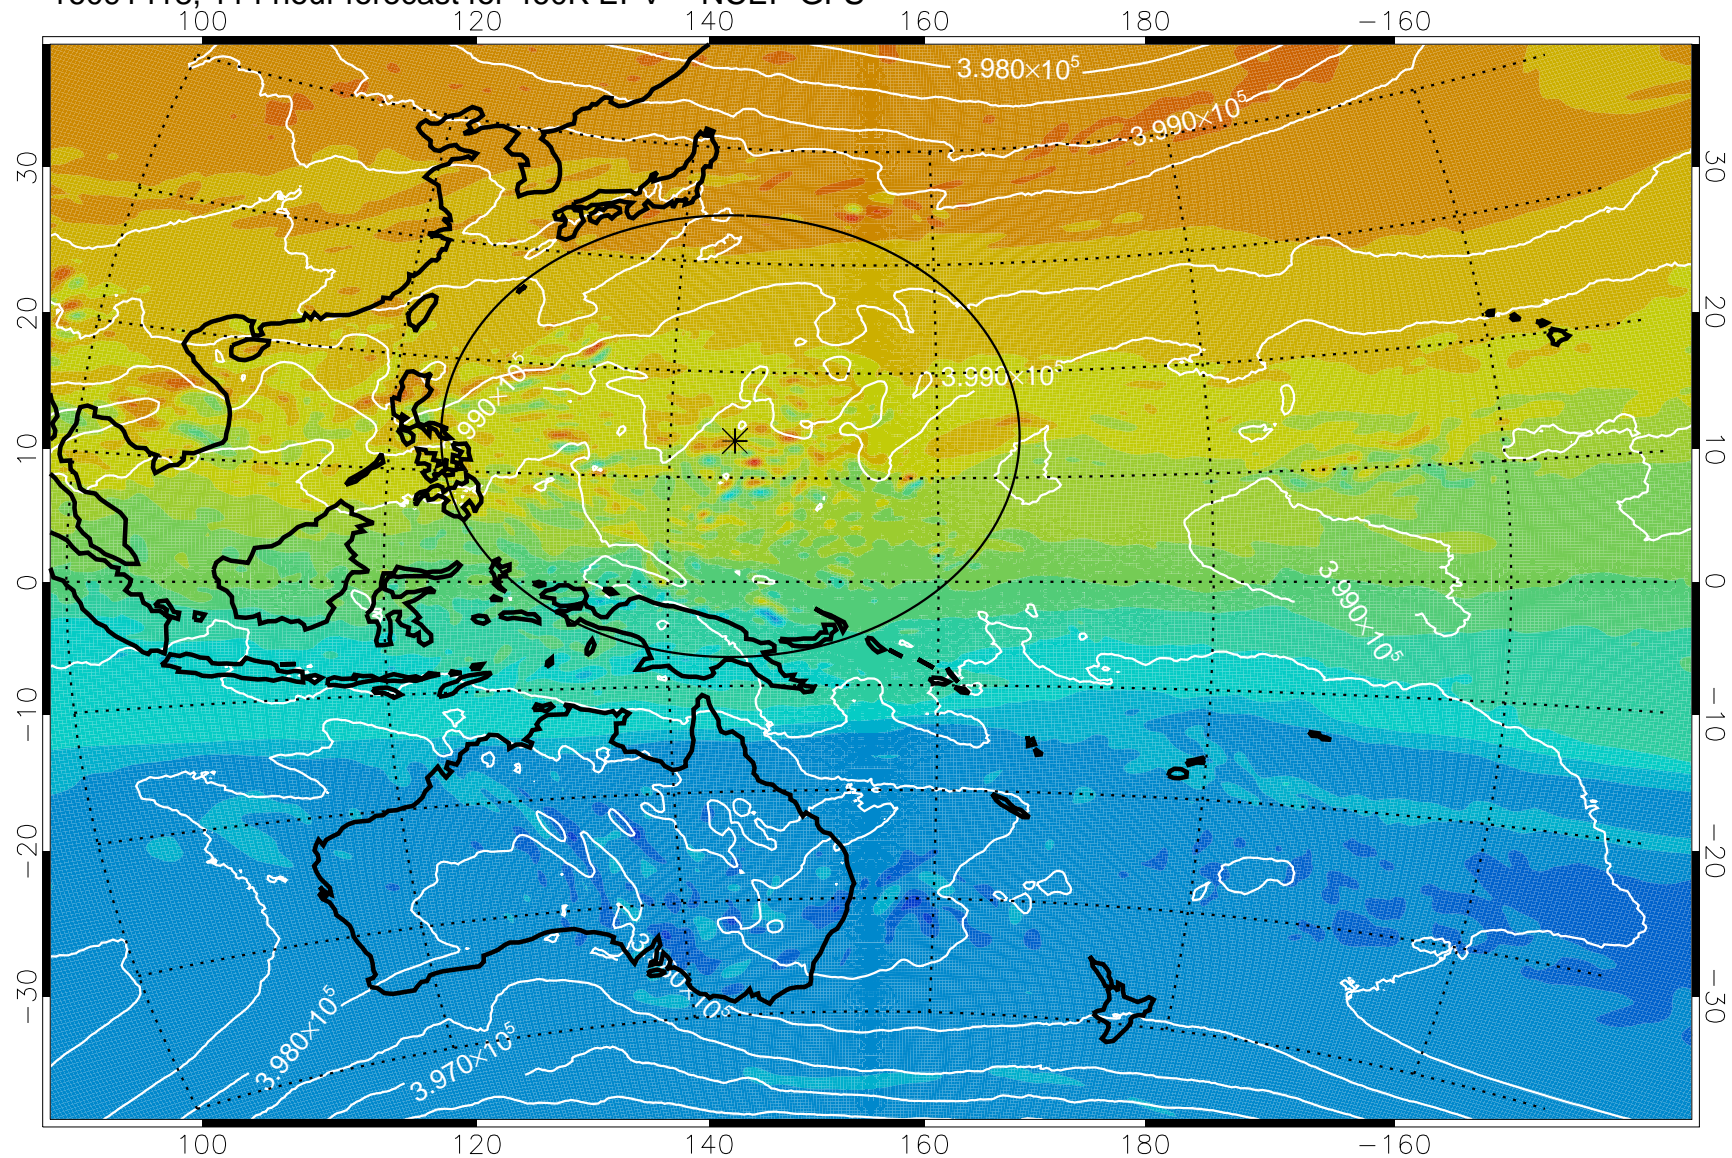

460K Montgomery Streamfunction, white

Range ring of 2304 km

16091400, 96 hour forecast for 460K EPV -- NCEP GFS

460K Montgomery Streamfunction, white

Range ring of 2304 km

16091406, 102 hour forecast for 460K EPV -- NCEP GFS

460K Montgomery Streamfunction, white

Range ring of 2304 km

16091412, 108 hour forecast for 460K EPV -- NCEP GFS

460K Montgomery Streamfunction, white

Range ring of 2304 km

16091418, 114 hour forecast for 460K EPV -- NCEP GFS

460K Montgomery Streamfunction, white

Range ring of 2304 km

16091500, 120 hour forecast for 460K EPV -- NCEP GFS

460K Montgomery Streamfunction, white

Range ring of 2304 km