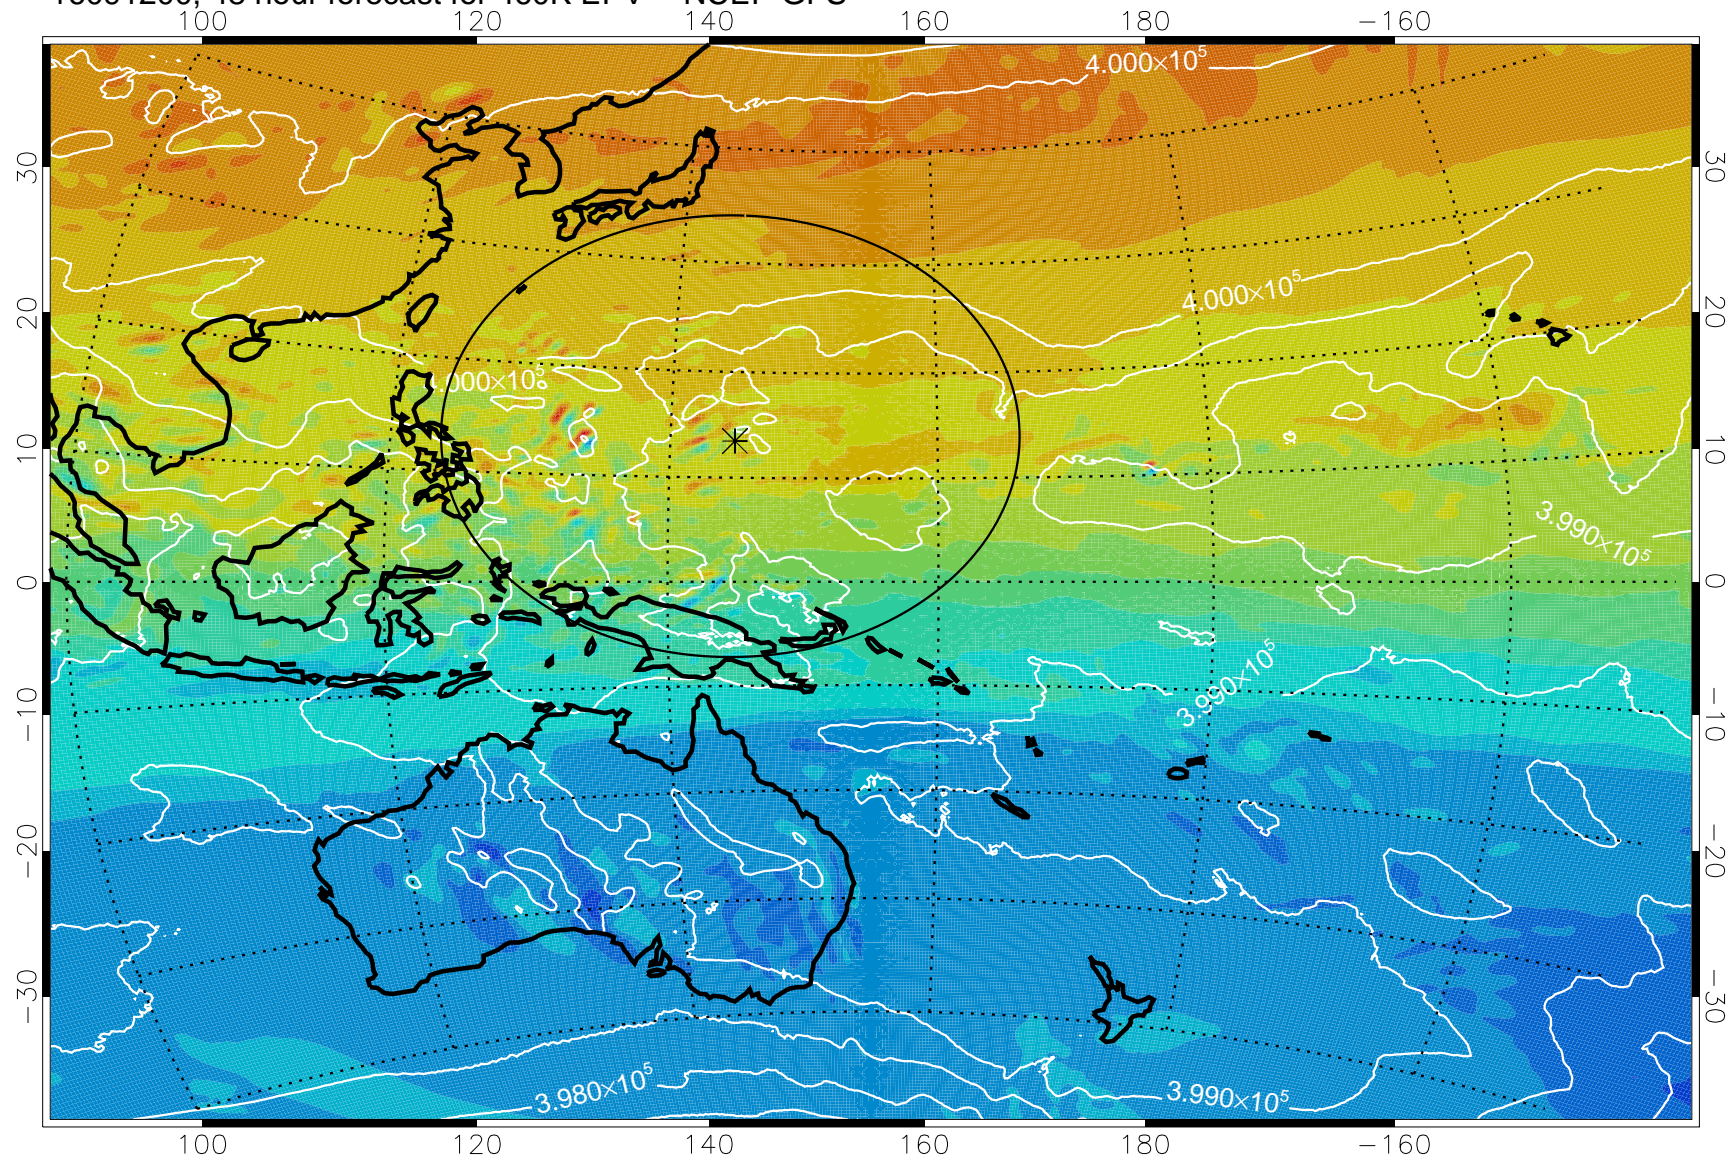

16091018, 18 hour forecast for 460K EPV -- NCEP GFS

460K Montgomery Streamfunction, white

Range ring of 2304 km

16091100, 24 hour forecast for 460K EPV -- NCEP GFS

460K Montgomery Streamfunction, white

Range ring of 2304 km

16091106, 30 hour forecast for 460K EPV -- NCEP GFS

16091112, 36 hour forecast for 460K EPV -- NCEP GFS

460K Montgomery Streamfunction, white

Range ring of 2304 km

16091118, 42 hour forecast for 460K EPV -- NCEP GFS

460K Montgomery Streamfunction, white

Range ring of 2304 km

16091200, 48 hour forecast for 460K EPV -- NCEP GFS

460K Montgomery Streamfunction, white

Range ring of 2304 km

16091206, 54 hour forecast for 460K EPV -- NCEP GFS

460K Montgomery Streamfunction, white

Range ring of 2304 km

16091212, 60 hour forecast for 460K EPV -- NCEP GFS

460K Montgomery Streamfunction, white

Range ring of 2304 km

16091218, 66 hour forecast for 460K EPV -- NCEP GFS