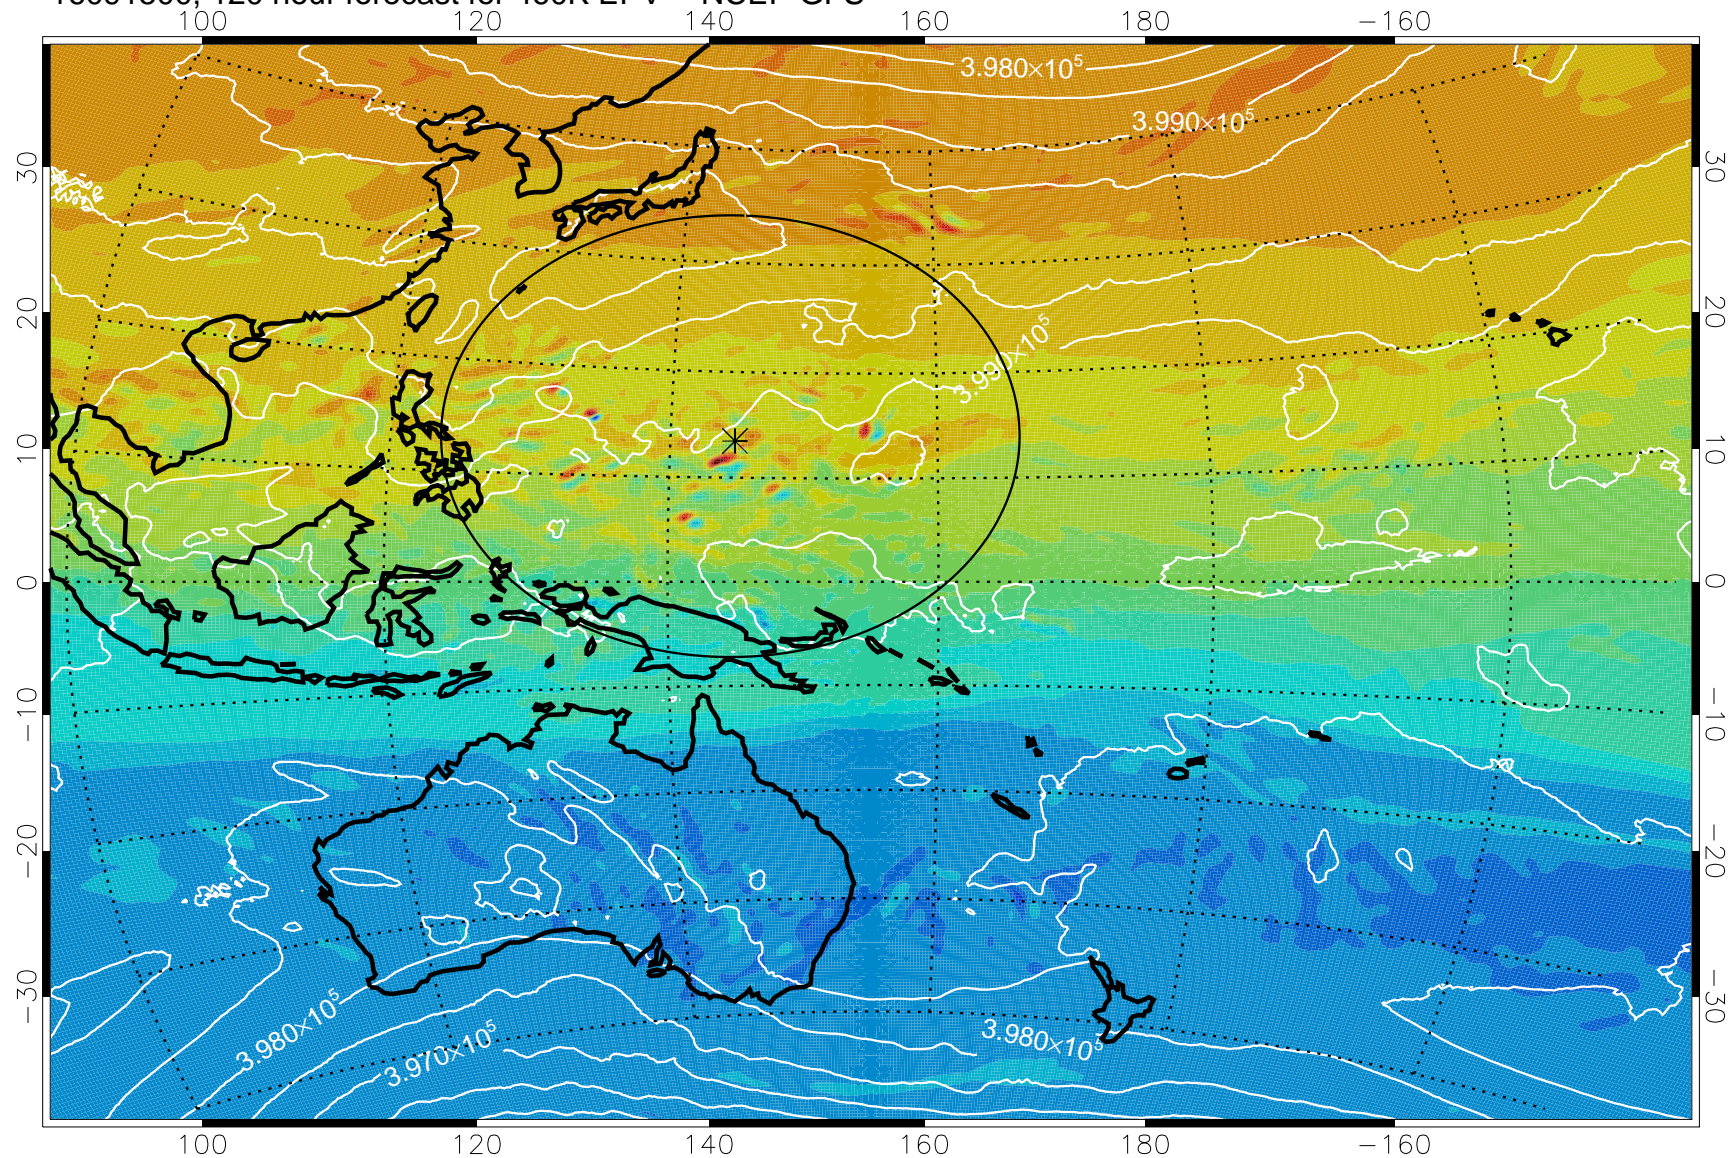

460K Montgomery Streamfunction, white

Range ring of 2304 km

16091400, 96 hour forecast for 460K EPV -- NCEP GFS

460K Montgomery Streamfunction, white

Range ring of 2304 km

16091406, 102 hour forecast for 460K EPV -- NCEP GFS

460K Montgomery Streamfunction, white

Range ring of 2304 km

16091412, 108 hour forecast for 460K EPV -- NCEP GFS

460K Montgomery Streamfunction, white

Range ring of 2304 km

16091418, 114 hour forecast for 460K EPV -- NCEP GFS

460K Montgomery Streamfunction, white

Range ring of 2304 km

16091500, 120 hour forecast for 460K EPV -- NCEP GFS

460K Montgomery Streamfunction, white

Range ring of 2304 km