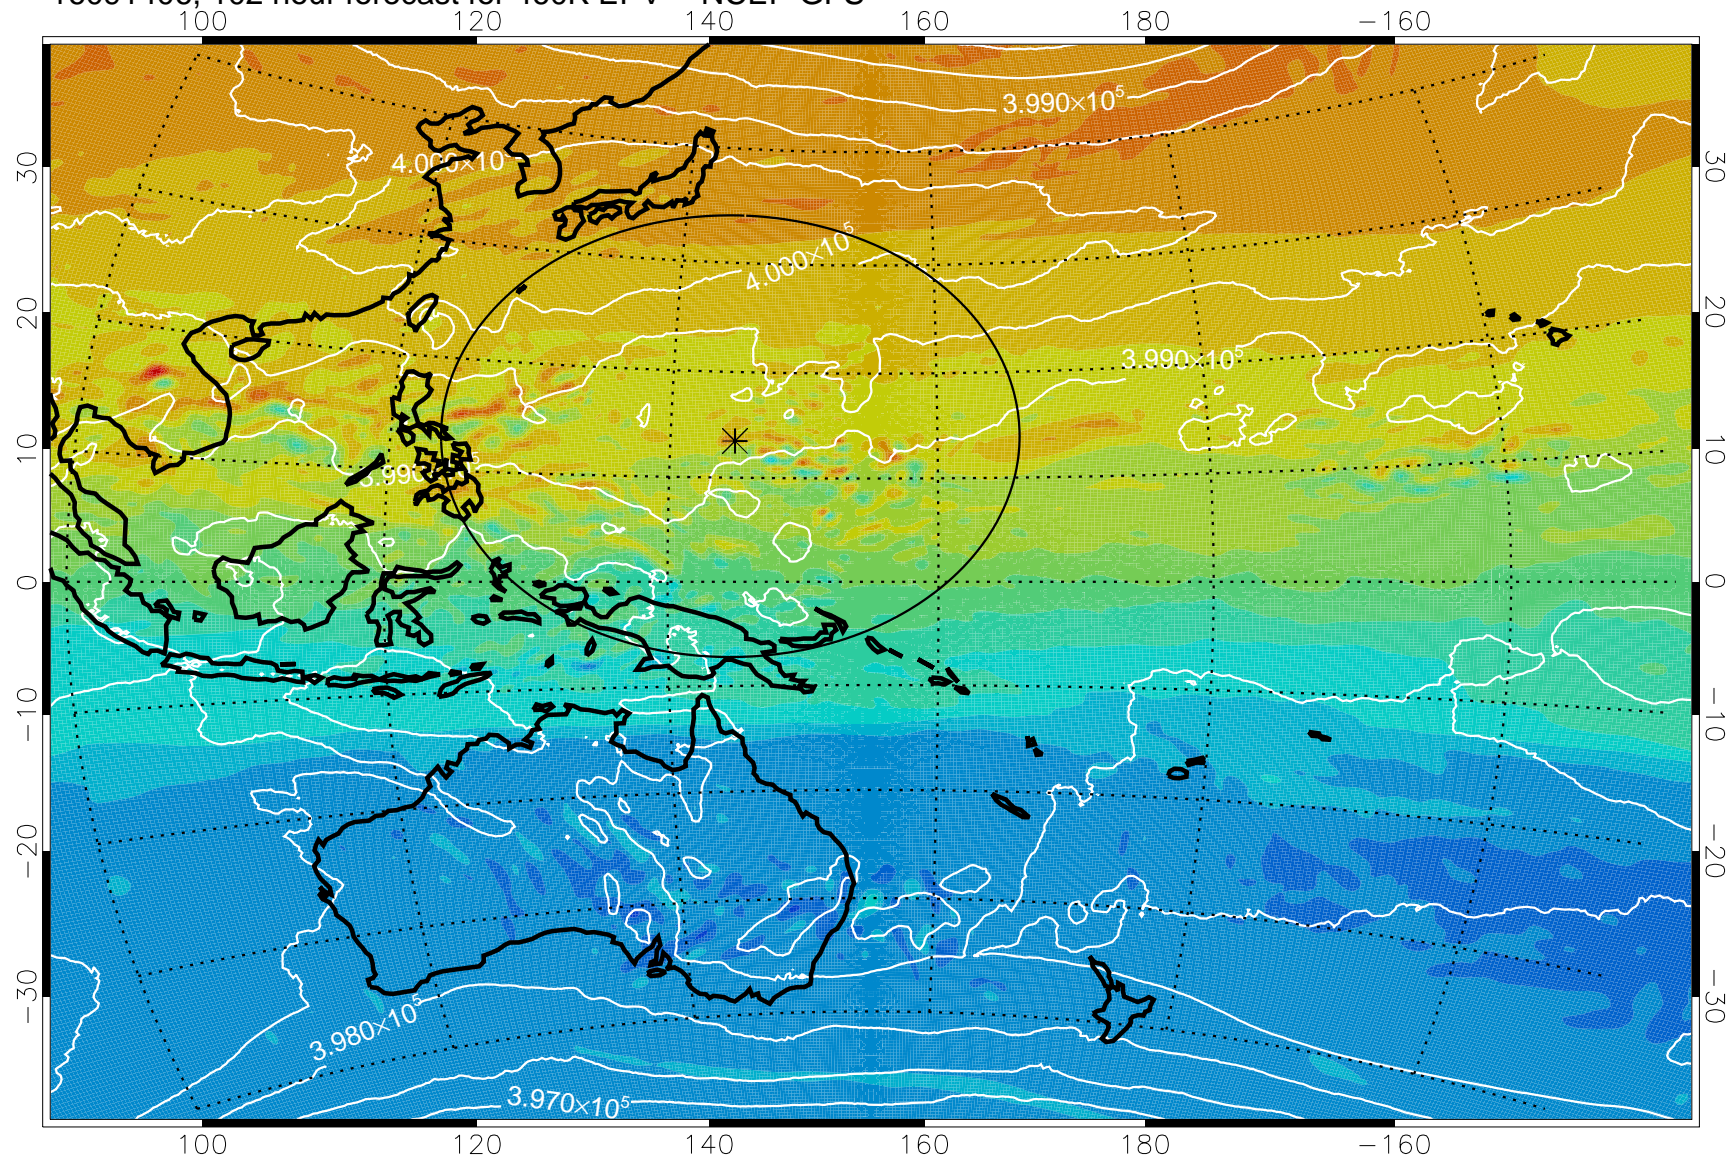

460K Montgomery Streamfunction, white

Range ring of 2304 km

16091312, 84 hour forecast for 460K EPV -- NCEP GFS

460K Montgomery Streamfunction, white

Range ring of 2304 km

16091318, 90 hour forecast for 460K EPV -- NCEP GFS

460K Montgomery Streamfunction, white

Range ring of 2304 km

16091400, 96 hour forecast for 460K EPV -- NCEP GFS

460K Montgomery Streamfunction, white

Range ring of 2304 km

16091406, 102 hour forecast for 460K EPV -- NCEP GFS

460K Montgomery Streamfunction, white

Range ring of 2304 km

16091412, 108 hour forecast for 460K EPV -- NCEP GFS

460K Montgomery Streamfunction, white

Range ring of 2304 km

16091418, 114 hour forecast for 460K EPV -- NCEP GFS

460K Montgomery Streamfunction, white

Range ring of 2304 km

16091500, 120 hour forecast for 460K EPV -- NCEP GFS

460K Montgomery Streamfunction, white

Range ring of 2304 km