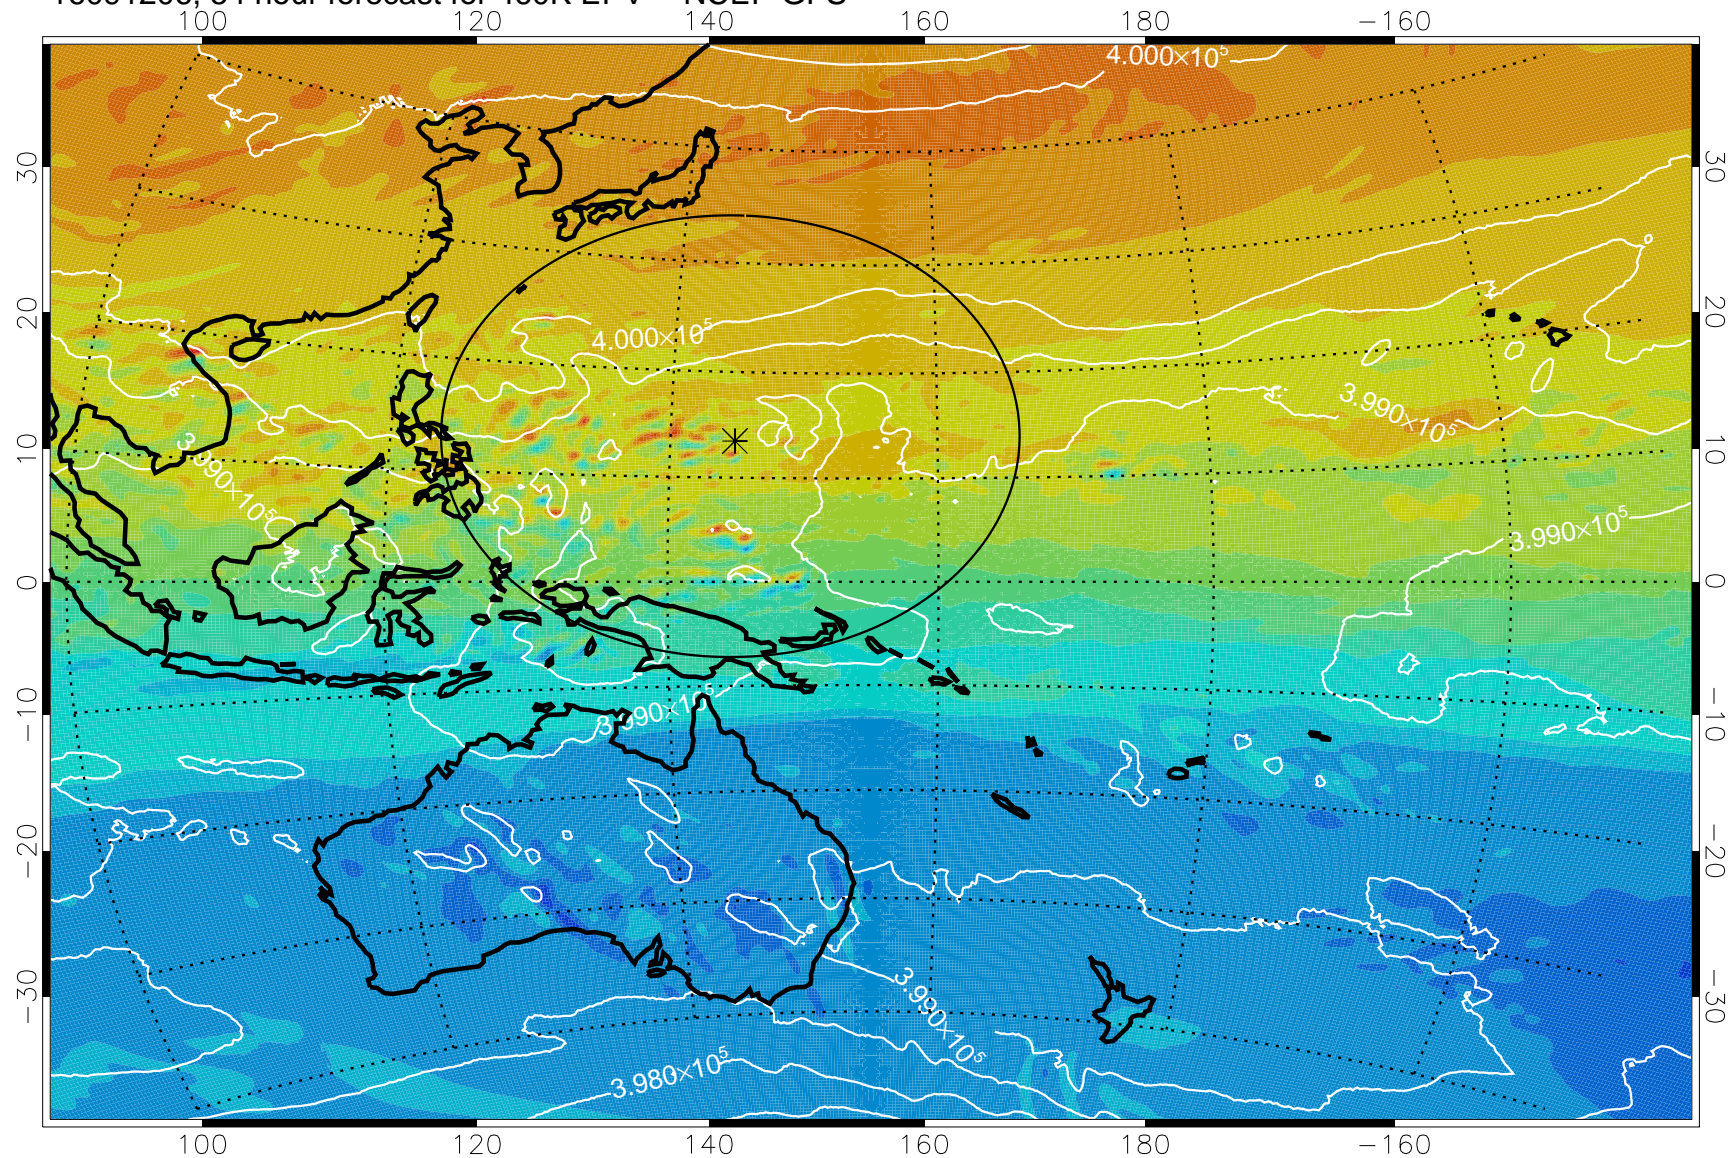

16091106, 30 hour forecast for 460K EPV -- NCEP GFS

16091112, 36 hour forecast for 460K EPV -- NCEP GFS

460K Montgomery Streamfunction, white

Range ring of 2304 km

16091118, 42 hour forecast for 460K EPV -- NCEP GFS

460K Montgomery Streamfunction, white

Range ring of 2304 km

16091200, 48 hour forecast for 460K EPV -- NCEP GFS

460K Montgomery Streamfunction, white

Range ring of 2304 km

16091206, 54 hour forecast for 460K EPV -- NCEP GFS

460K Montgomery Streamfunction, white

Range ring of 2304 km

16091212, 60 hour forecast for 460K EPV -- NCEP GFS

460K Montgomery Streamfunction, white

Range ring of 2304 km

16091218, 66 hour forecast for 460K EPV -- NCEP GFS

460K Montgomery Streamfunction, white

Range ring of 2304 km

16091300, 72 hour forecast for 460K EPV -- NCEP GFS

460K Montgomery Streamfunction, white

Range ring of 2304 km

16091306, 78 hour forecast for 460K EPV -- NCEP GFS