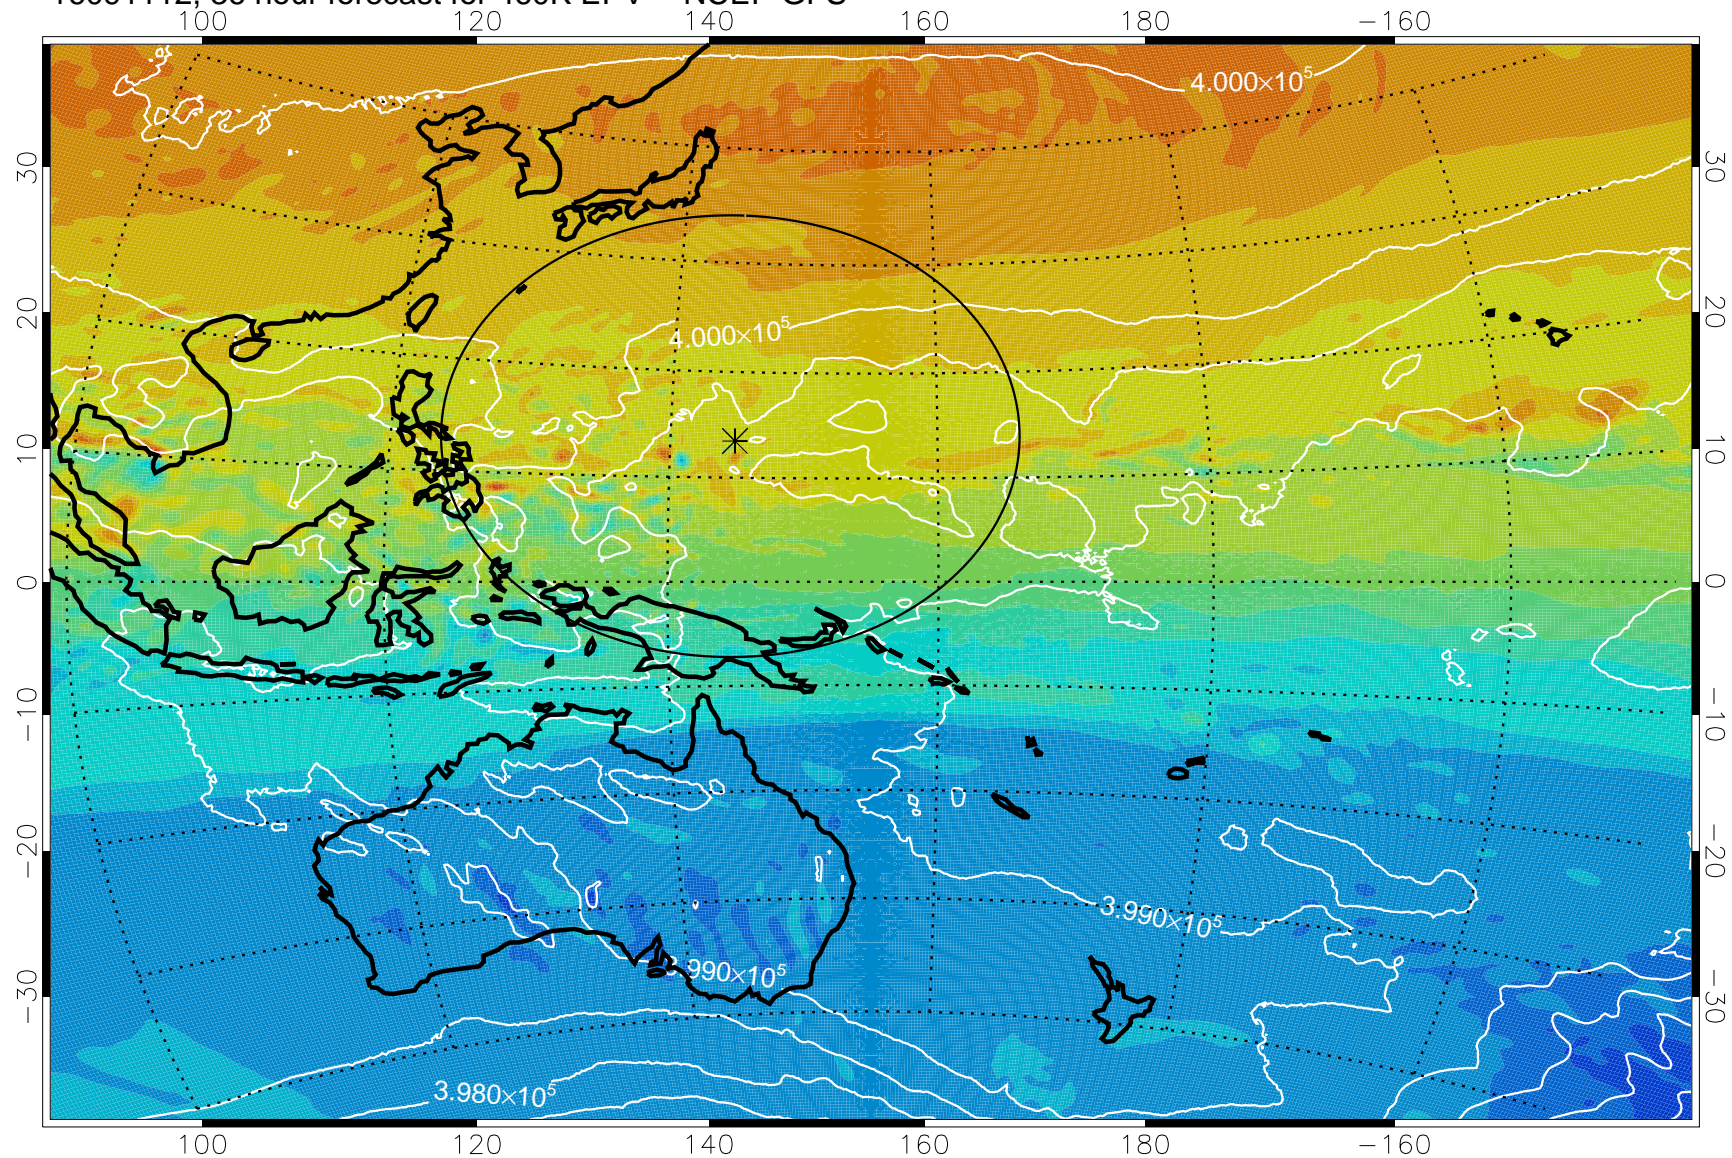

16091018, 18 hour forecast for 460K EPV -- NCEP GFS

460K Montgomery Streamfunction, white

Range ring of 2304 km

16091100, 24 hour forecast for 460K EPV -- NCEP GFS

460K Montgomery Streamfunction, white

Range ring of 2304 km

16091106, 30 hour forecast for 460K EPV -- NCEP GFS

16091112, 36 hour forecast for 460K EPV -- NCEP GFS

460K Montgomery Streamfunction, white

Range ring of 2304 km

16091118, 42 hour forecast for 460K EPV -- NCEP GFS

460K Montgomery Streamfunction, white

Range ring of 2304 km

16091200, 48 hour forecast for 460K EPV -- NCEP GFS

460K Montgomery Streamfunction, white

Range ring of 2304 km

16091206, 54 hour forecast for 460K EPV -- NCEP GFS

460K Montgomery Streamfunction, white

Range ring of 2304 km

16091212, 60 hour forecast for 460K EPV -- NCEP GFS

460K Montgomery Streamfunction, white

Range ring of 2304 km

16091218, 66 hour forecast for 460K EPV -- NCEP GFS