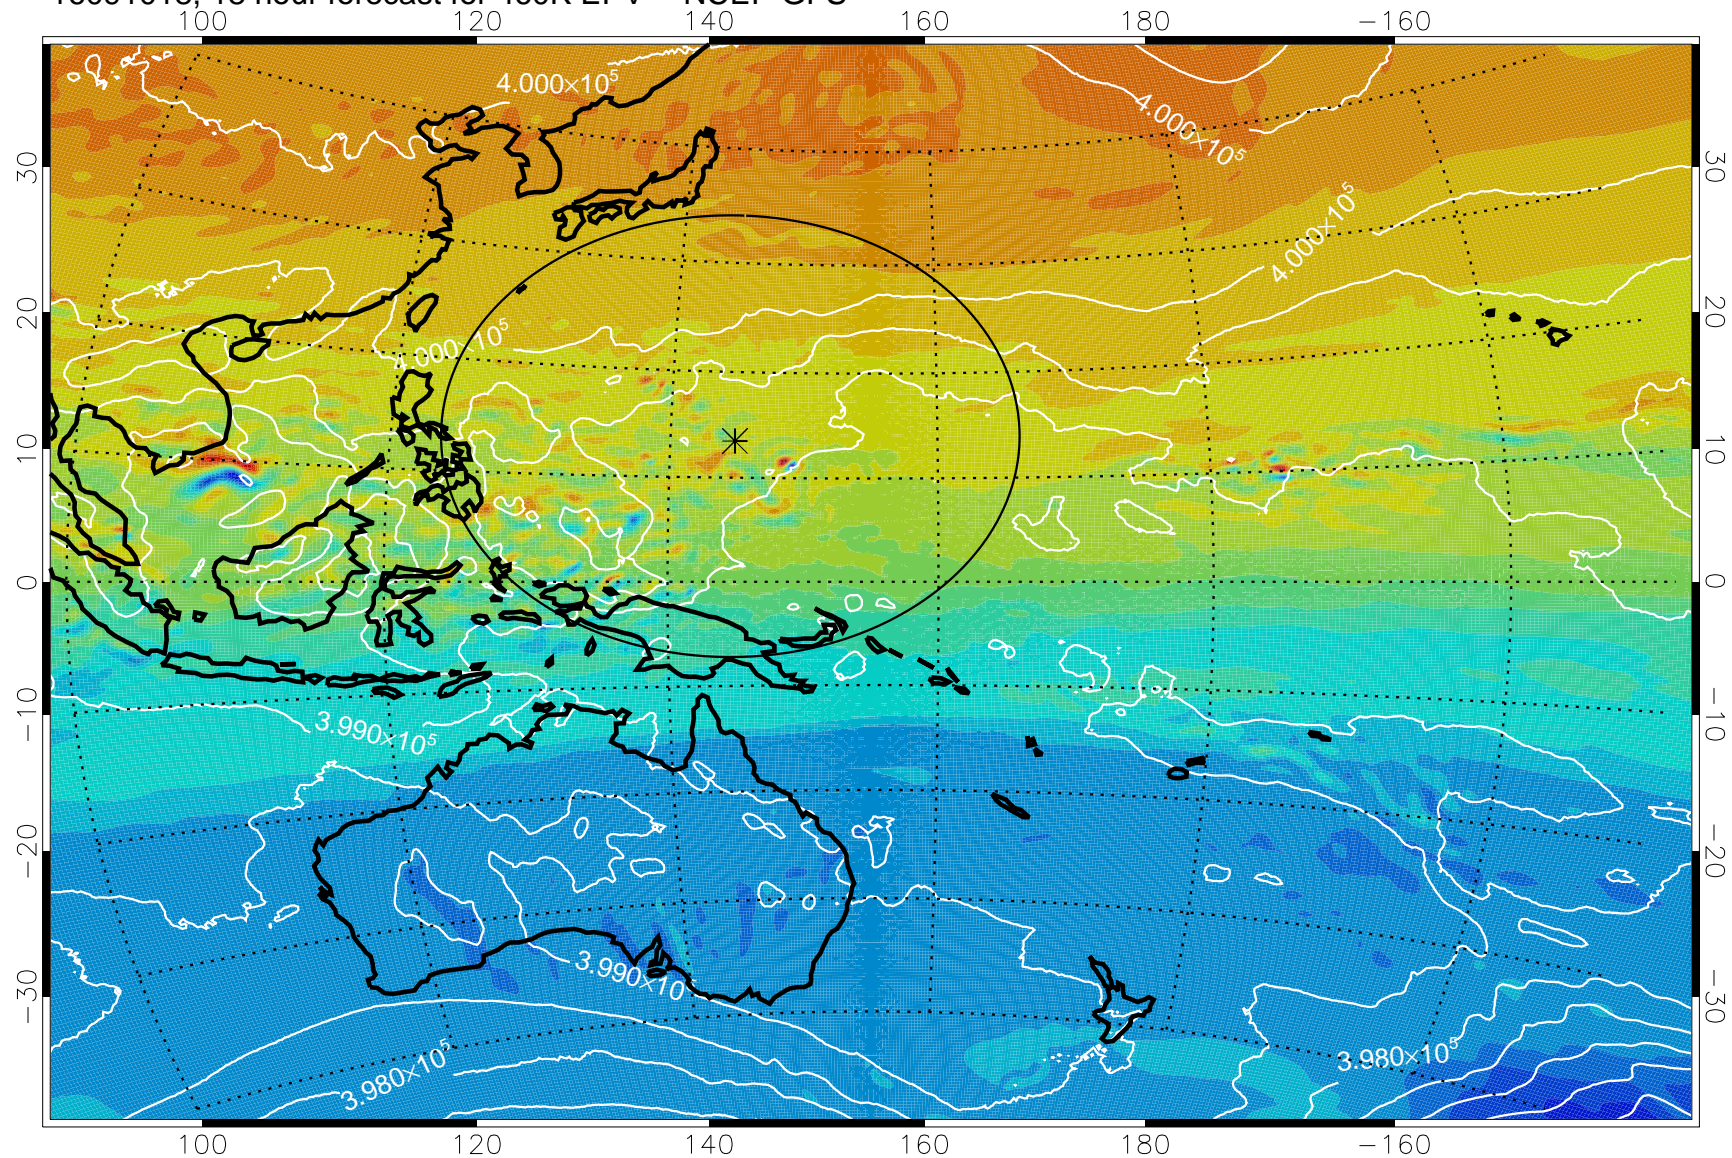

16091006, 6 hour forecast for 460K EPV -- NCEP GFS

460K Montgomery Streamfunction, white

Range ring of 2304 km

16091012, 12 hour forecast for 460K EPV -- NCEP GFS

460K Montgomery Streamfunction, white

Range ring of 2304 km

16091018, 18 hour forecast for 460K EPV -- NCEP GFS

460K Montgomery Streamfunction, white

Range ring of 2304 km

16091100, 24 hour forecast for 460K EPV -- NCEP GFS

460K Montgomery Streamfunction, white

Range ring of 2304 km

16091106, 30 hour forecast for 460K EPV -- NCEP GFS

16091112, 36 hour forecast for 460K EPV -- NCEP GFS

460K Montgomery Streamfunction, white

Range ring of 2304 km

16091118, 42 hour forecast for 460K EPV -- NCEP GFS

460K Montgomery Streamfunction, white

Range ring of 2304 km

16091200, 48 hour forecast for 460K EPV -- NCEP GFS

460K Montgomery Streamfunction, white

Range ring of 2304 km

16091206, 54 hour forecast for 460K EPV -- NCEP GFS