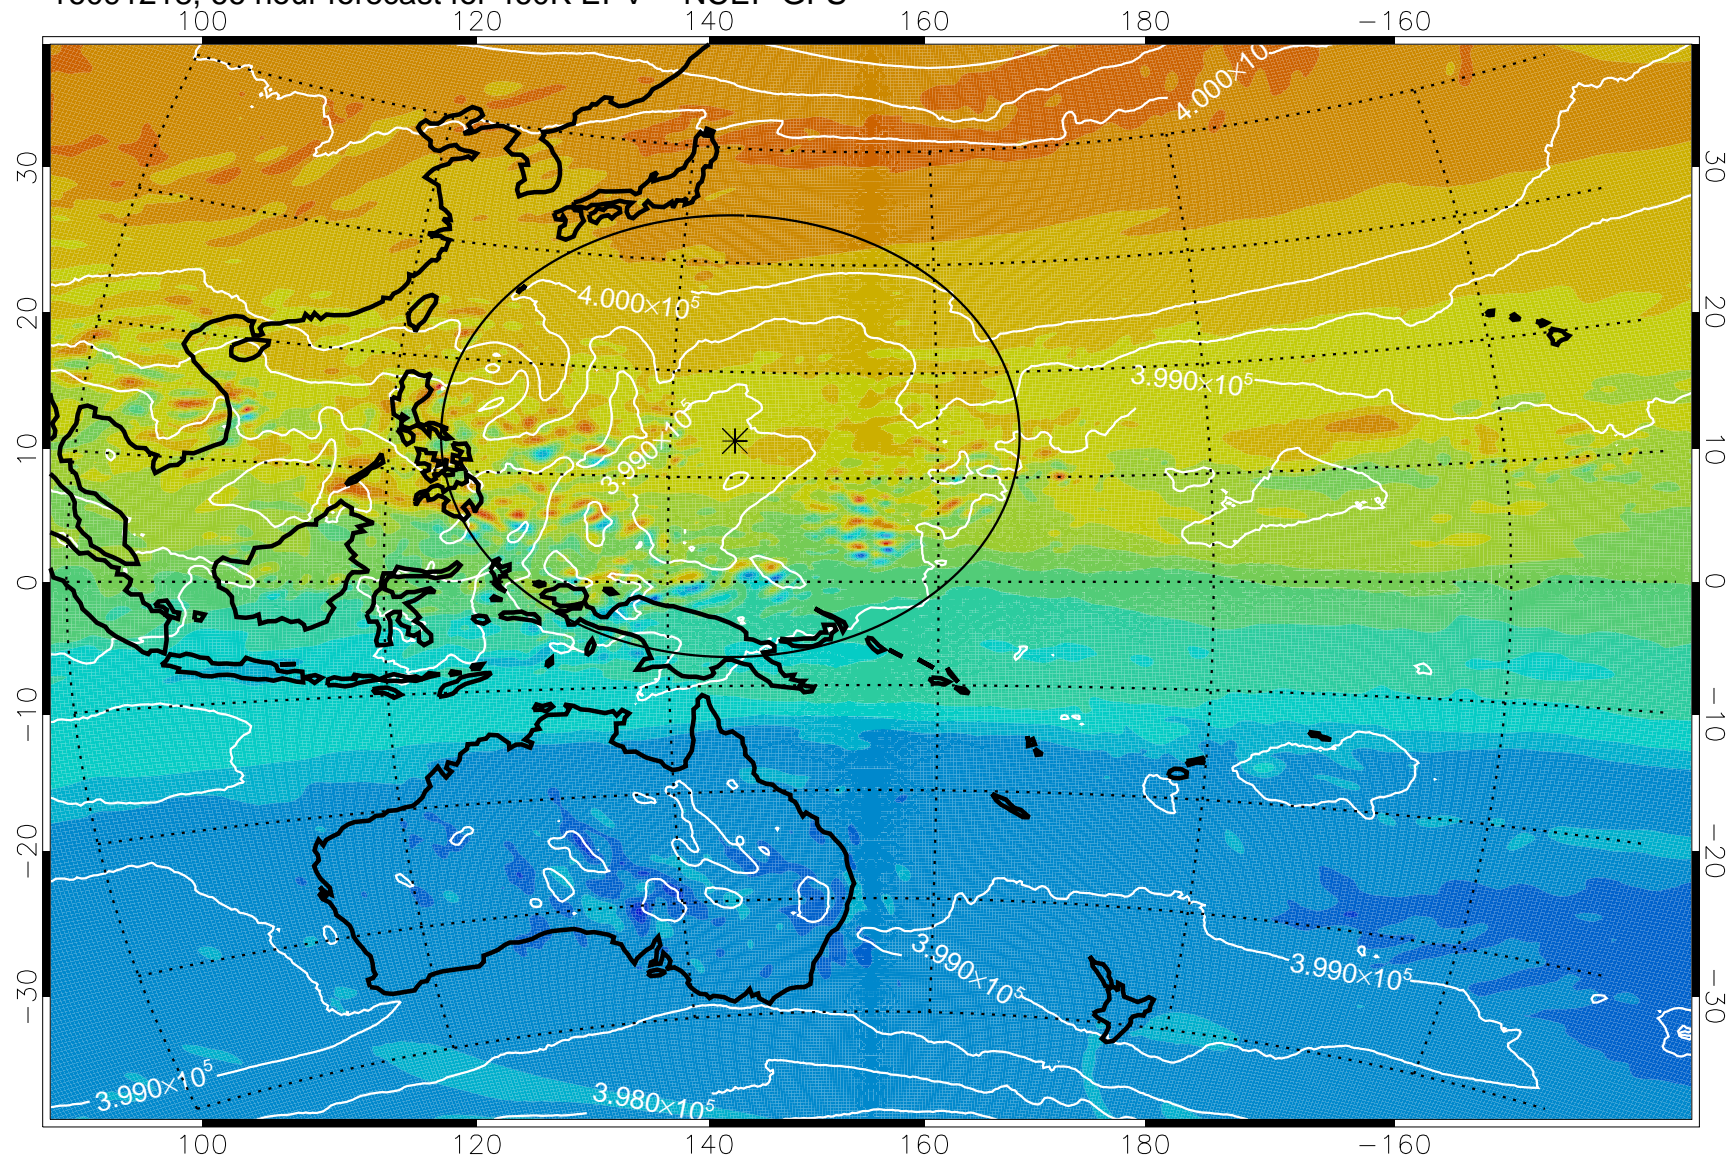

460K Montgomery Streamfunction, white

Range ring of 2304 km

16091200, 48 hour forecast for 460K EPV -- NCEP GFS

460K Montgomery Streamfunction, white

Range ring of 2304 km

16091206, 54 hour forecast for 460K EPV -- NCEP GFS

460K Montgomery Streamfunction, white

Range ring of 2304 km

16091212, 60 hour forecast for 460K EPV -- NCEP GFS

460K Montgomery Streamfunction, white

Range ring of 2304 km

16091218, 66 hour forecast for 460K EPV -- NCEP GFS

460K Montgomery Streamfunction, white

Range ring of 2304 km

16091300, 72 hour forecast for 460K EPV -- NCEP GFS

460K Montgomery Streamfunction, white

Range ring of 2304 km

16091306, 78 hour forecast for 460K EPV -- NCEP GFS

460K Montgomery Streamfunction, white

Range ring of 2304 km

16091312, 84 hour forecast for 460K EPV -- NCEP GFS

460K Montgomery Streamfunction, white

Range ring of 2304 km

16091318, 90 hour forecast for 460K EPV -- NCEP GFS