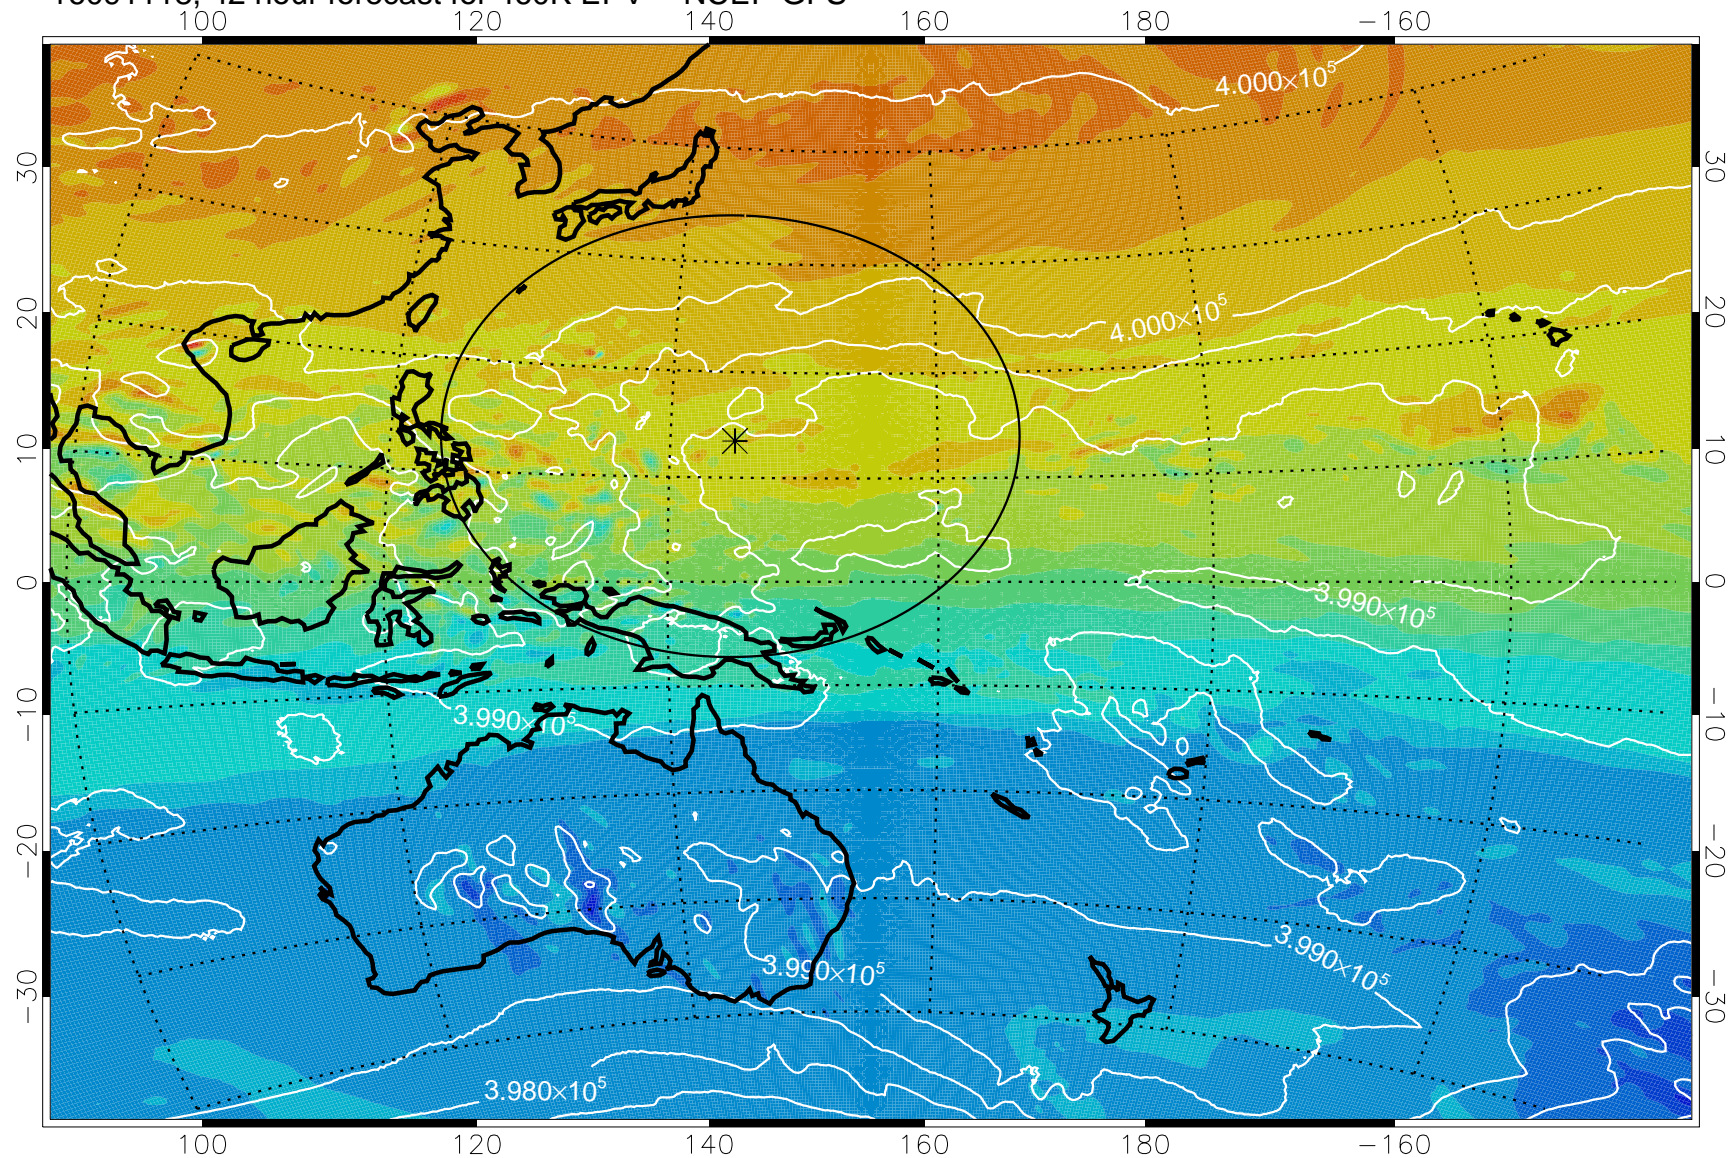

16091018, 18 hour forecast for 460K EPV -- NCEP GFS

460K Montgomery Streamfunction, white

Range ring of 2304 km

16091100, 24 hour forecast for 460K EPV -- NCEP GFS

460K Montgomery Streamfunction, white

Range ring of 2304 km

16091106, 30 hour forecast for 460K EPV -- NCEP GFS

16091112, 36 hour forecast for 460K EPV -- NCEP GFS

460K Montgomery Streamfunction, white

Range ring of 2304 km

16091118, 42 hour forecast for 460K EPV -- NCEP GFS

460K Montgomery Streamfunction, white

Range ring of 2304 km

16091200, 48 hour forecast for 460K EPV -- NCEP GFS

460K Montgomery Streamfunction, white

Range ring of 2304 km

16091206, 54 hour forecast for 460K EPV -- NCEP GFS

460K Montgomery Streamfunction, white

Range ring of 2304 km

16091212, 60 hour forecast for 460K EPV -- NCEP GFS

460K Montgomery Streamfunction, white

Range ring of 2304 km

16091218, 66 hour forecast for 460K EPV -- NCEP GFS