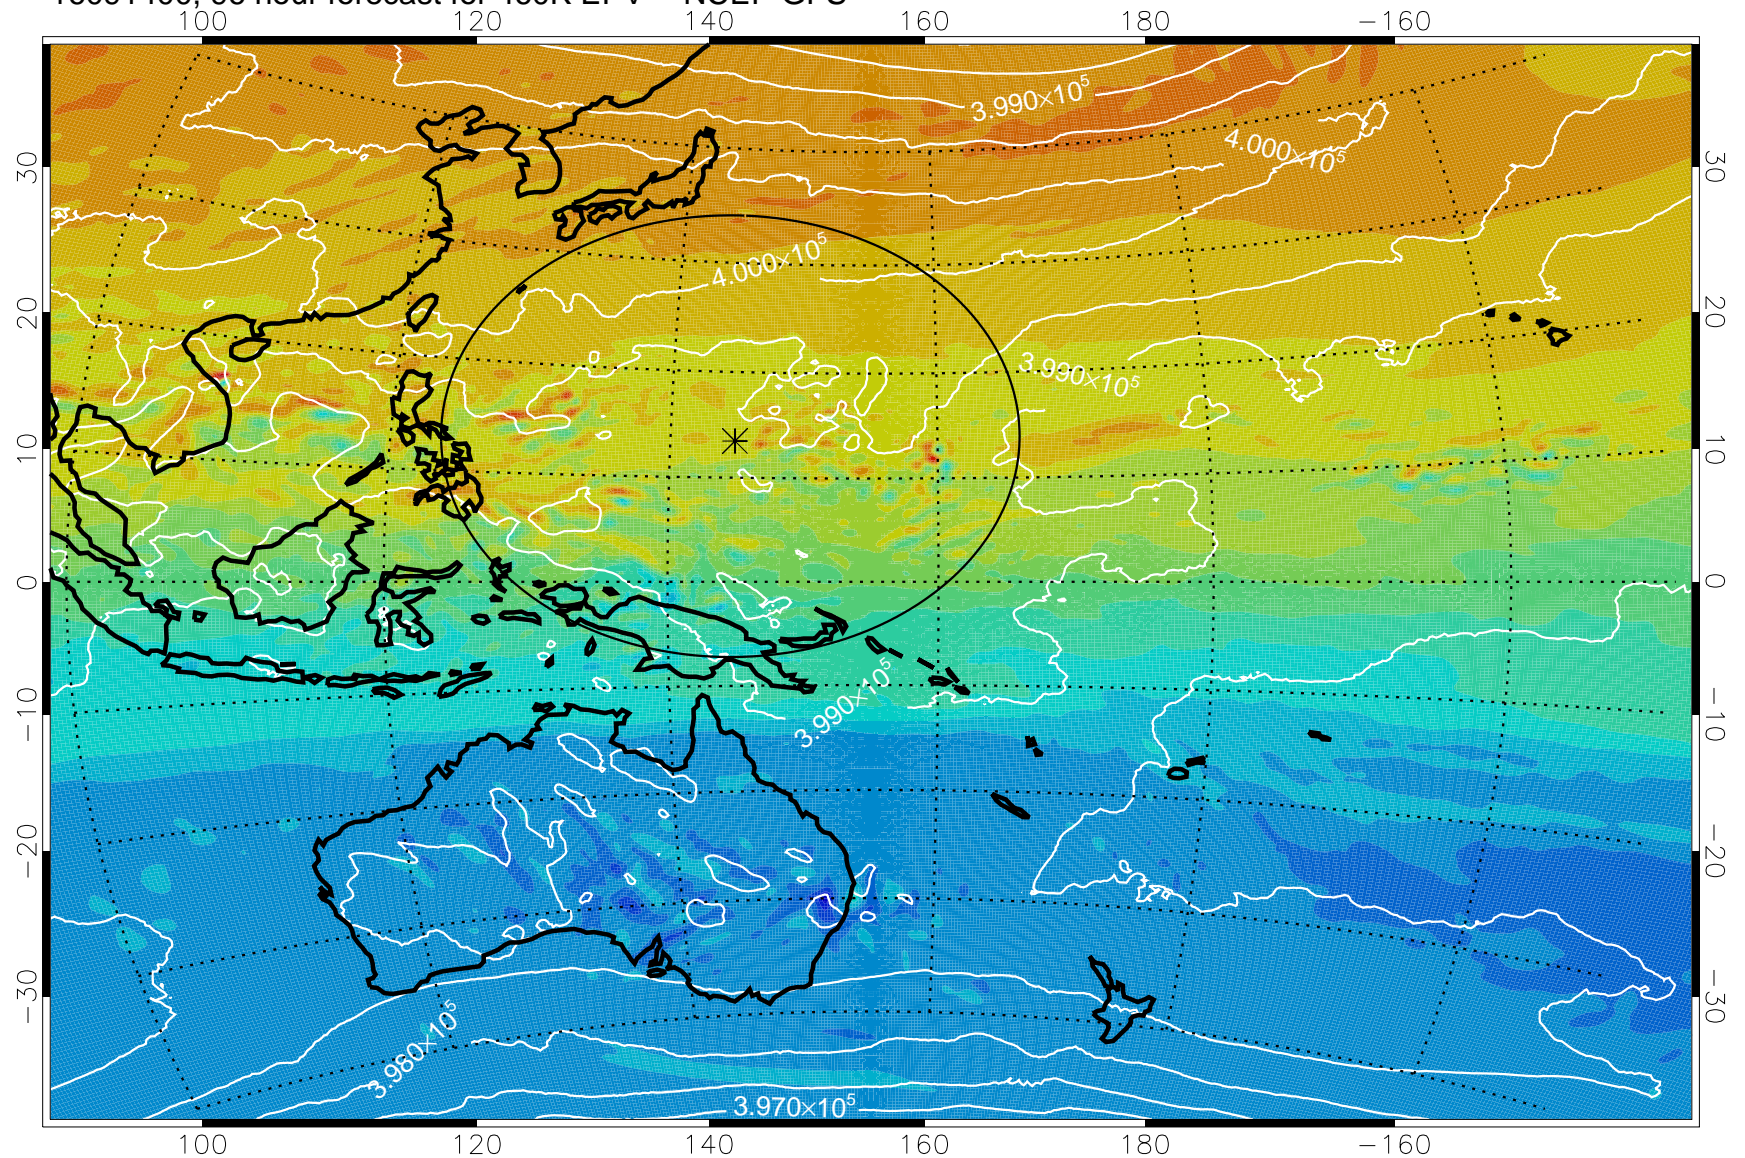

460K Montgomery Streamfunction, white

Range ring of 2304 km

16091300, 72 hour forecast for 460K EPV -- NCEP GFS

460K Montgomery Streamfunction, white

Range ring of 2304 km

16091306, 78 hour forecast for 460K EPV -- NCEP GFS

460K Montgomery Streamfunction, white

Range ring of 2304 km

16091312, 84 hour forecast for 460K EPV -- NCEP GFS

460K Montgomery Streamfunction, white

Range ring of 2304 km

16091318, 90 hour forecast for 460K EPV -- NCEP GFS

460K Montgomery Streamfunction, white

Range ring of 2304 km

16091400, 96 hour forecast for 460K EPV -- NCEP GFS

460K Montgomery Streamfunction, white

Range ring of 2304 km

16091406, 102 hour forecast for 460K EPV -- NCEP GFS

460K Montgomery Streamfunction, white

Range ring of 2304 km

16091412, 108 hour forecast for 460K EPV -- NCEP GFS

460K Montgomery Streamfunction, white

Range ring of 2304 km

16091418, 114 hour forecast for 460K EPV -- NCEP GFS