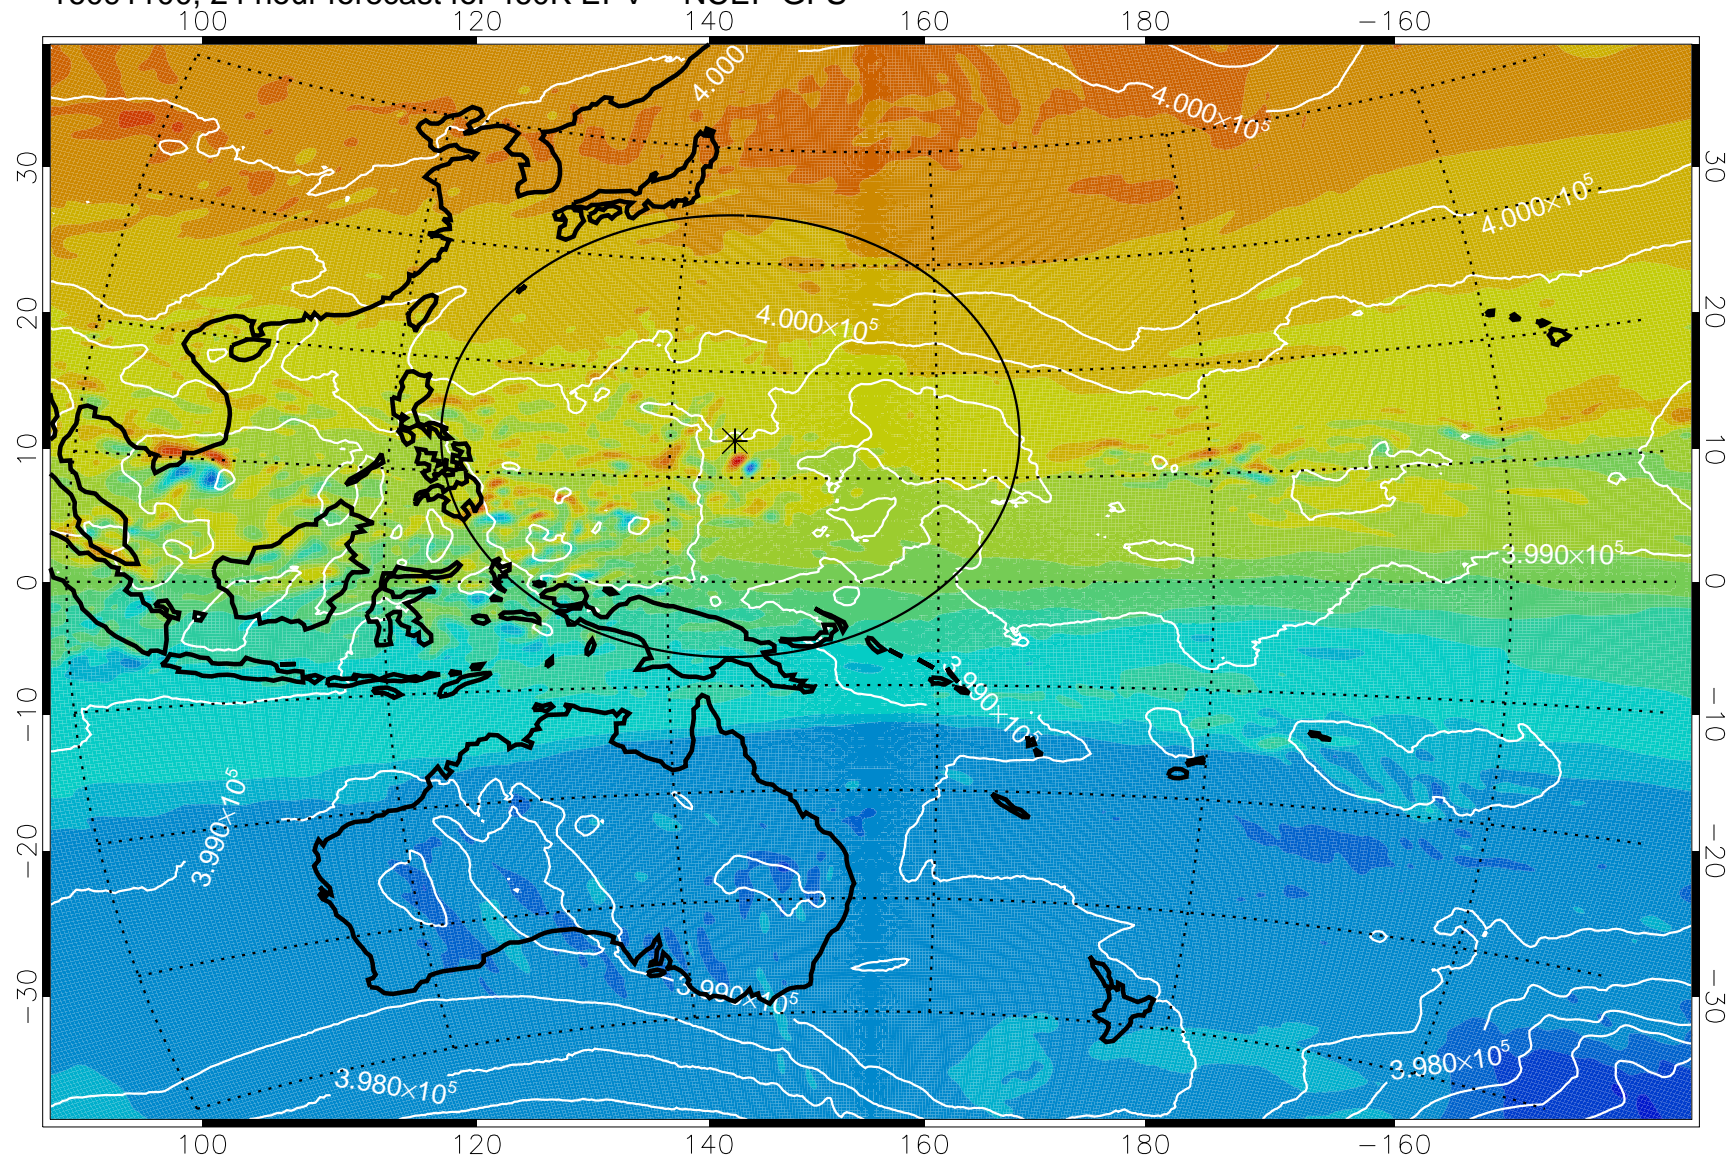

16091006, 6 hour forecast for 460K EPV -- NCEP GFS

460K Montgomery Streamfunction, white

Range ring of 2304 km

16091012, 12 hour forecast for 460K EPV -- NCEP GFS

460K Montgomery Streamfunction, white

Range ring of 2304 km

16091018, 18 hour forecast for 460K EPV -- NCEP GFS

460K Montgomery Streamfunction, white

Range ring of 2304 km

16091100, 24 hour forecast for 460K EPV -- NCEP GFS

460K Montgomery Streamfunction, white

Range ring of 2304 km

16091106, 30 hour forecast for 460K EPV -- NCEP GFS

16091112, 36 hour forecast for 460K EPV -- NCEP GFS

460K Montgomery Streamfunction, white

Range ring of 2304 km

16091118, 42 hour forecast for 460K EPV -- NCEP GFS

460K Montgomery Streamfunction, white

Range ring of 2304 km

16091200, 48 hour forecast for 460K EPV -- NCEP GFS

460K Montgomery Streamfunction, white

Range ring of 2304 km

16091206, 54 hour forecast for 460K EPV -- NCEP GFS