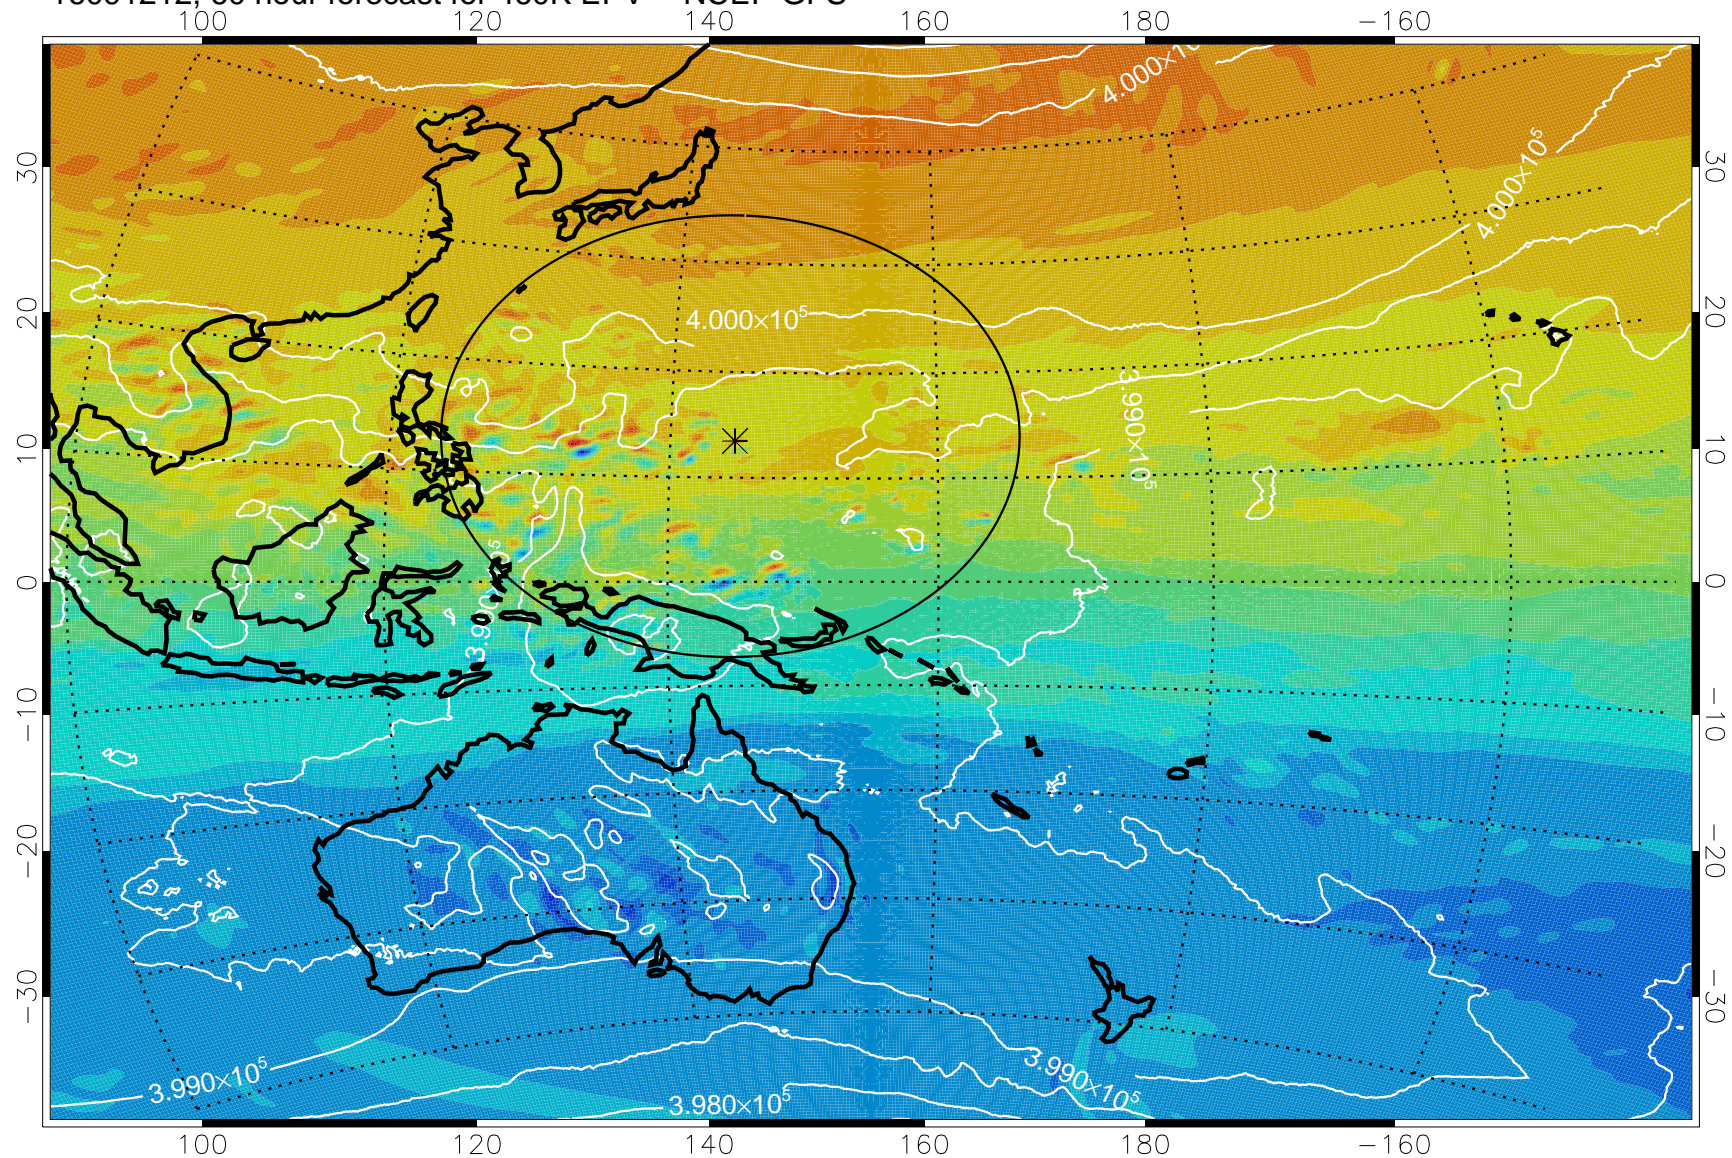

16091106, 30 hour forecast for 460K EPV -- NCEP GFS

16091112, 36 hour forecast for 460K EPV -- NCEP GFS

460K Montgomery Streamfunction, white

Range ring of 2304 km

16091118, 42 hour forecast for 460K EPV -- NCEP GFS

460K Montgomery Streamfunction, white

Range ring of 2304 km

16091200, 48 hour forecast for 460K EPV -- NCEP GFS

460K Montgomery Streamfunction, white

Range ring of 2304 km

16091206, 54 hour forecast for 460K EPV -- NCEP GFS

460K Montgomery Streamfunction, white

Range ring of 2304 km

16091212, 60 hour forecast for 460K EPV -- NCEP GFS

460K Montgomery Streamfunction, white

Range ring of 2304 km

16091218, 66 hour forecast for 460K EPV -- NCEP GFS

460K Montgomery Streamfunction, white

Range ring of 2304 km

16091300, 72 hour forecast for 460K EPV -- NCEP GFS

460K Montgomery Streamfunction, white

Range ring of 2304 km

16091306, 78 hour forecast for 460K EPV -- NCEP GFS