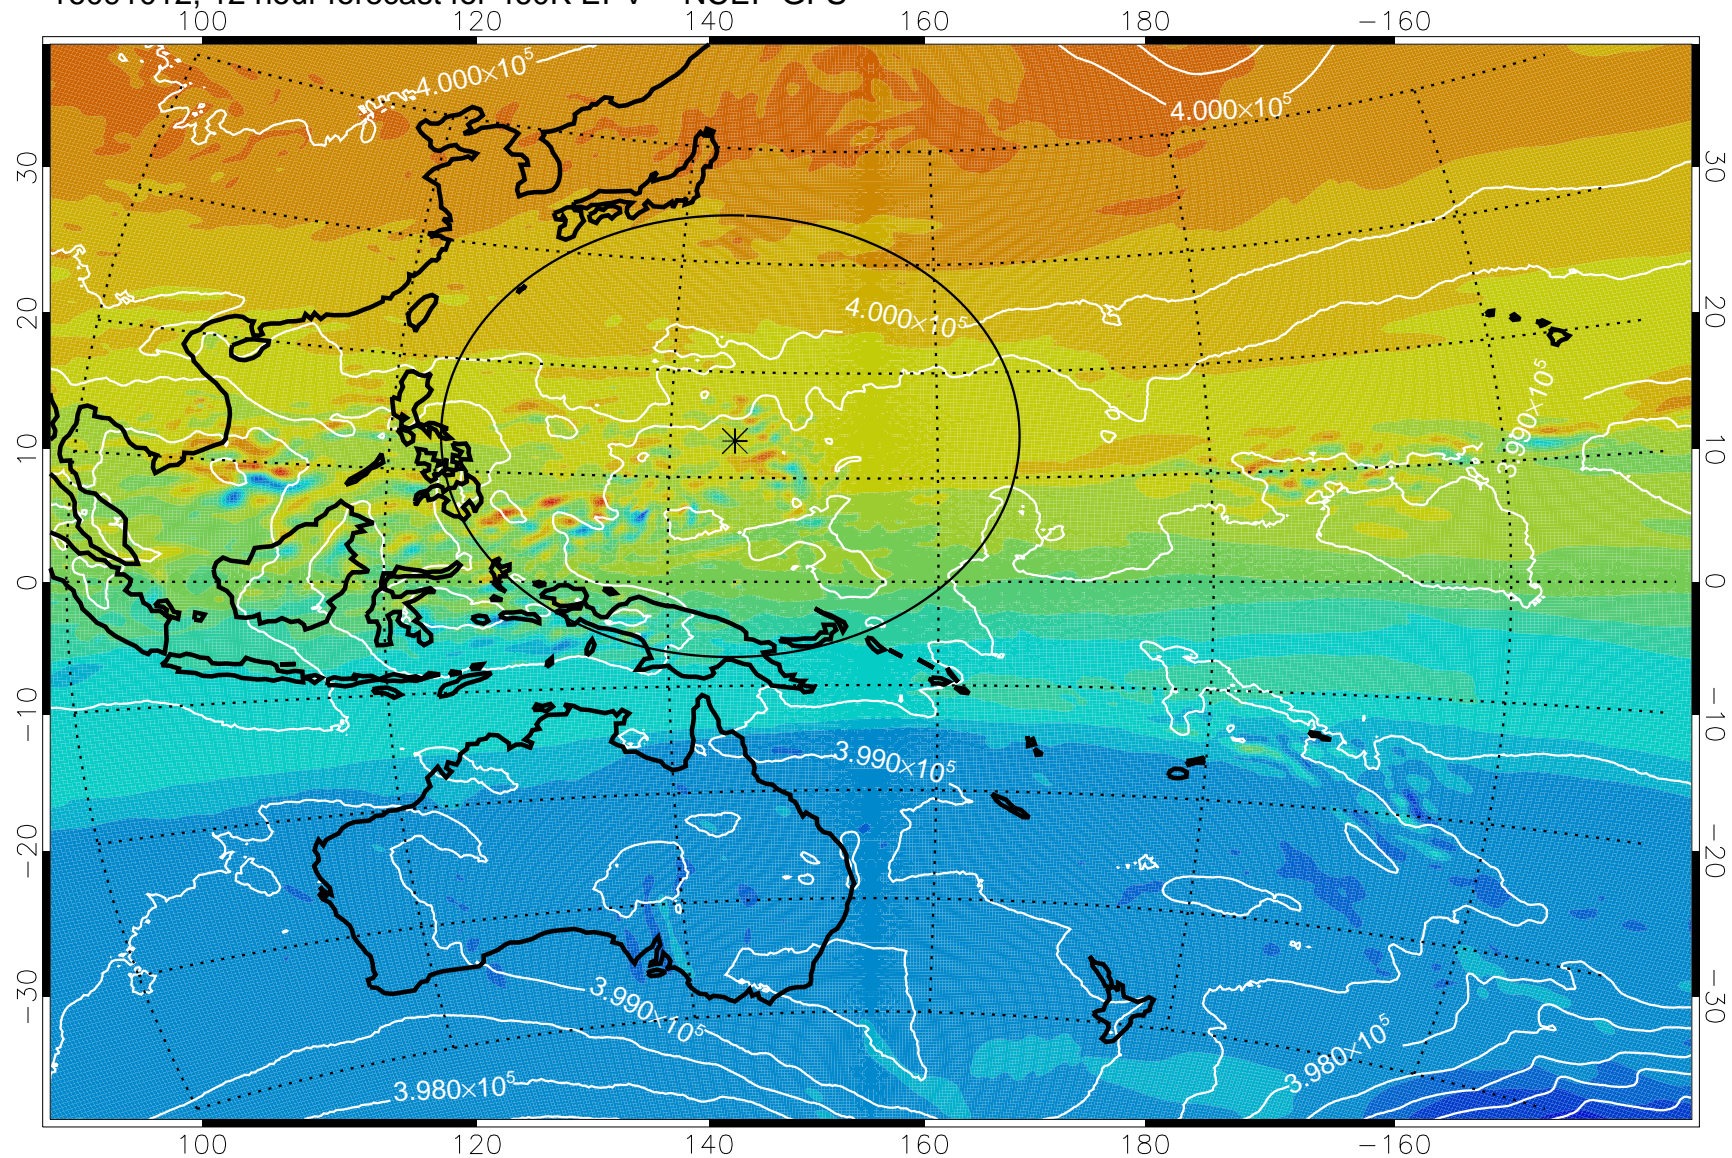

16091006, 6 hour forecast for 460K EPV -- NCEP GFS

460K Montgomery Streamfunction, white

Range ring of 2304 km

16091012, 12 hour forecast for 460K EPV -- NCEP GFS

460K Montgomery Streamfunction, white

Range ring of 2304 km

16091018, 18 hour forecast for 460K EPV -- NCEP GFS

460K Montgomery Streamfunction, white

Range ring of 2304 km

16091100, 24 hour forecast for 460K EPV -- NCEP GFS

460K Montgomery Streamfunction, white

Range ring of 2304 km

16091106, 30 hour forecast for 460K EPV -- NCEP GFS

16091112, 36 hour forecast for 460K EPV -- NCEP GFS

460K Montgomery Streamfunction, white

Range ring of 2304 km

16091118, 42 hour forecast for 460K EPV -- NCEP GFS

460K Montgomery Streamfunction, white

Range ring of 2304 km

16091200, 48 hour forecast for 460K EPV -- NCEP GFS

460K Montgomery Streamfunction, white

Range ring of 2304 km

16091206, 54 hour forecast for 460K EPV -- NCEP GFS