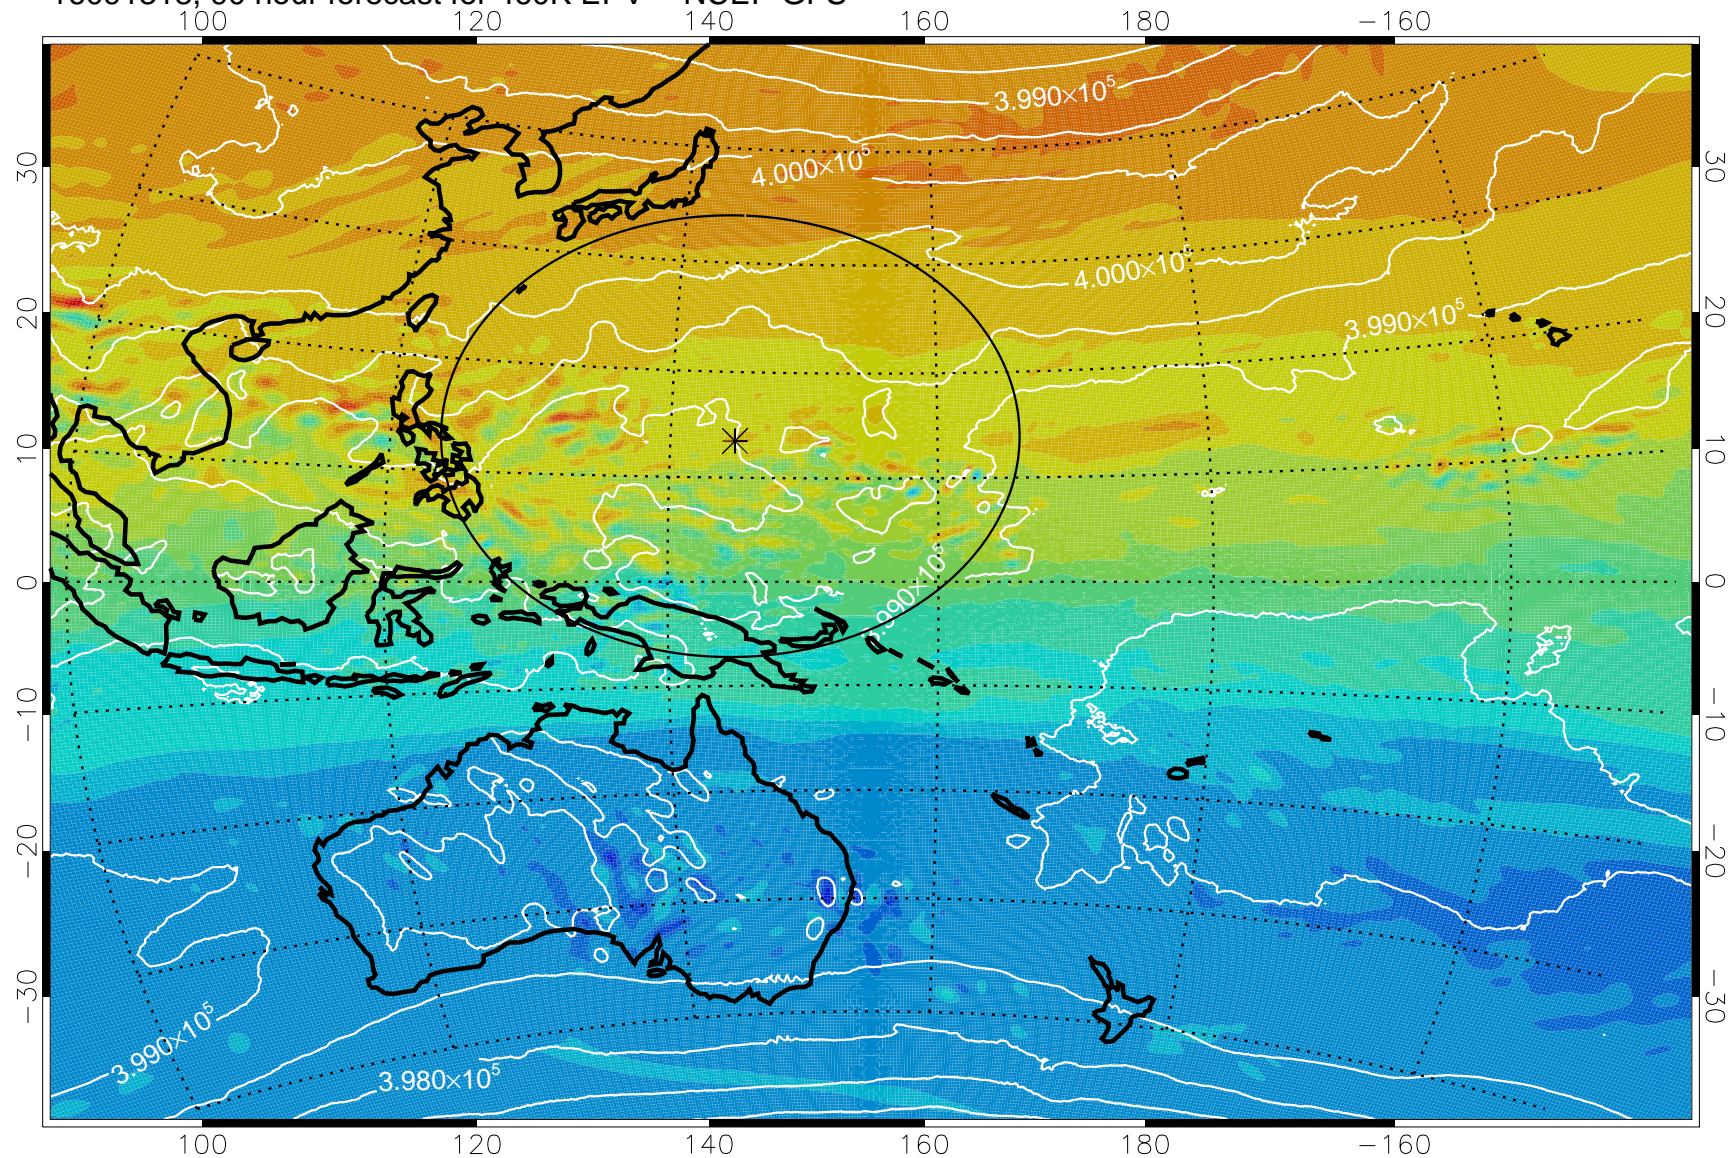

460K Montgomery Streamfunction, white

Range ring of 2304 km

16091300, 72 hour forecast for 460K EPV -- NCEP GFS

460K Montgomery Streamfunction, white

Range ring of 2304 km

16091306, 78 hour forecast for 460K EPV -- NCEP GFS

460K Montgomery Streamfunction, white

Range ring of 2304 km

16091312, 84 hour forecast for 460K EPV -- NCEP GFS

460K Montgomery Streamfunction, white

Range ring of 2304 km

16091318, 90 hour forecast for 460K EPV -- NCEP GFS

460K Montgomery Streamfunction, white

Range ring of 2304 km

16091400, 96 hour forecast for 460K EPV -- NCEP GFS

460K Montgomery Streamfunction, white

Range ring of 2304 km

16091406, 102 hour forecast for 460K EPV -- NCEP GFS

460K Montgomery Streamfunction, white

Range ring of 2304 km

16091412, 108 hour forecast for 460K EPV -- NCEP GFS

460K Montgomery Streamfunction, white

Range ring of 2304 km

16091418, 114 hour forecast for 460K EPV -- NCEP GFS