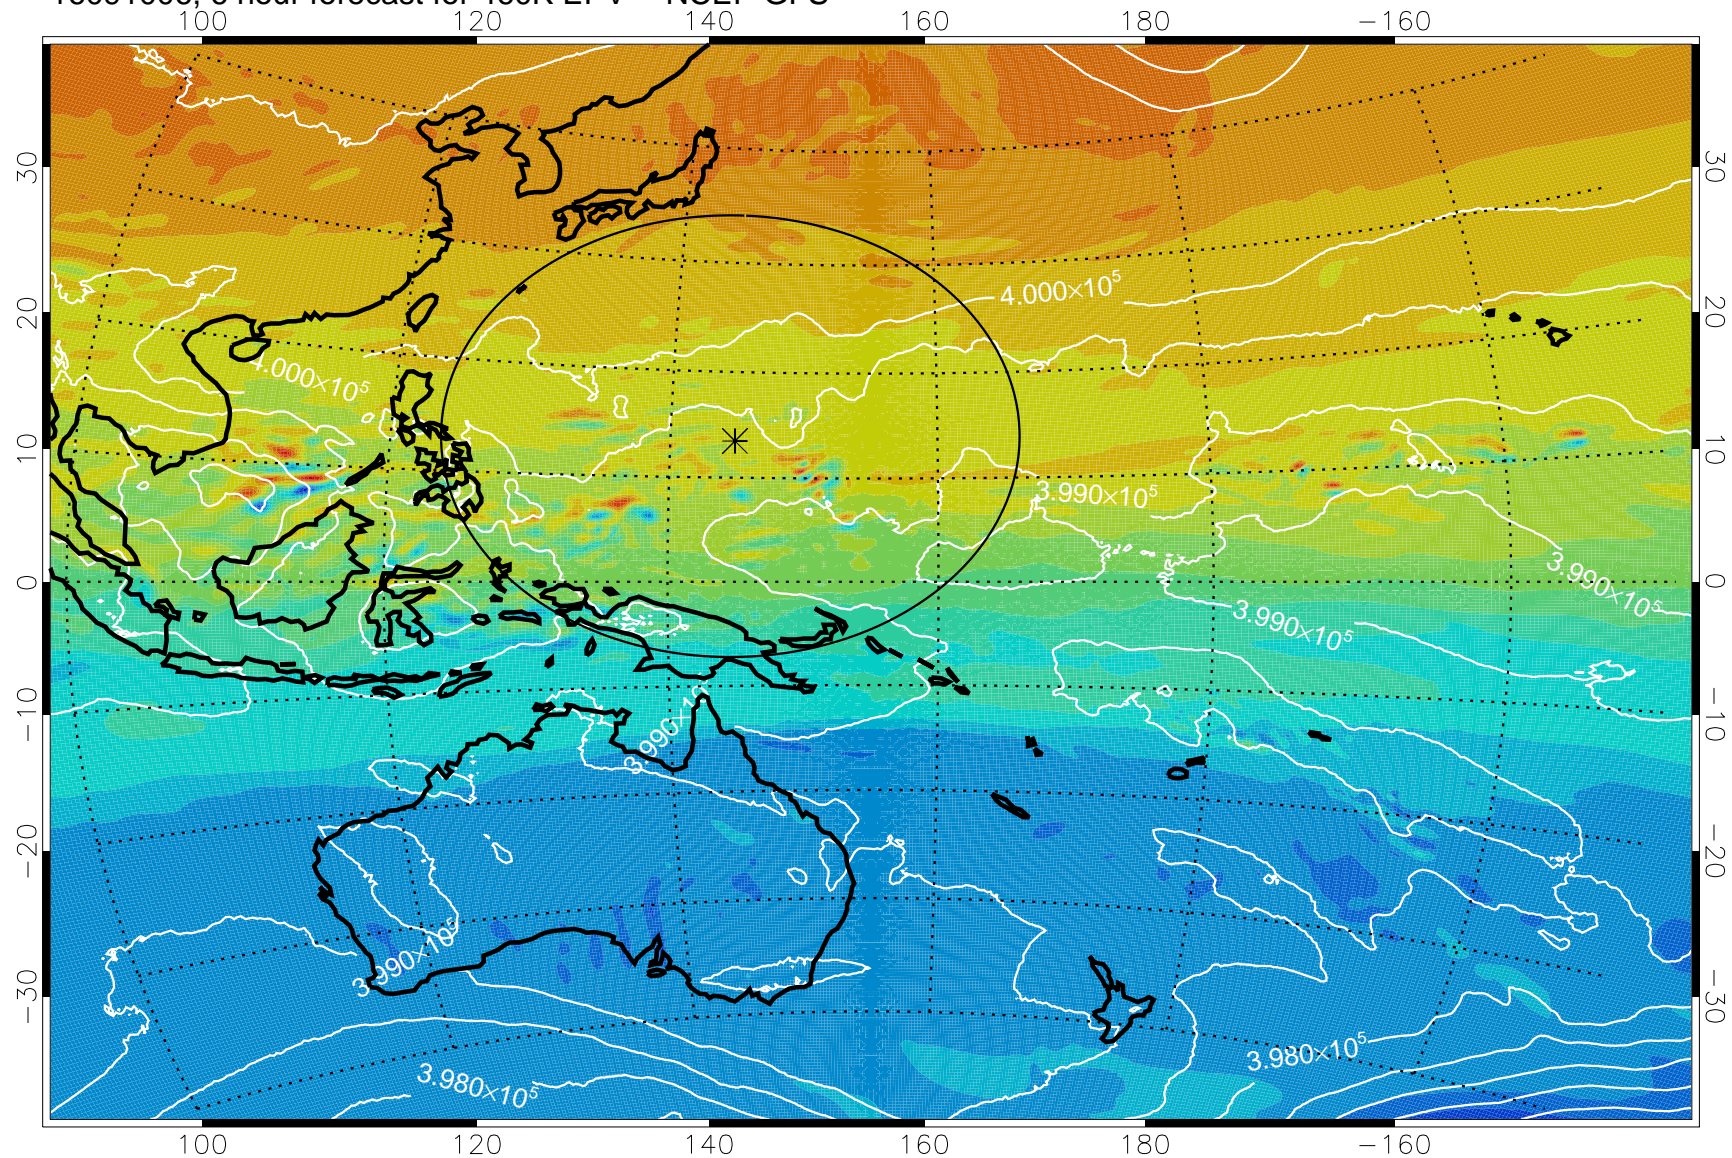

16091006, 6 hour forecast for 460K EPV -- NCEP GFS

460K Montgomery Streamfunction, white

Range ring of 2304 km

16091012, 12 hour forecast for 460K EPV -- NCEP GFS

460K Montgomery Streamfunction, white

Range ring of 2304 km

16091018, 18 hour forecast for 460K EPV -- NCEP GFS

460K Montgomery Streamfunction, white

Range ring of 2304 km

16091100, 24 hour forecast for 460K EPV -- NCEP GFS

460K Montgomery Streamfunction, white

Range ring of 2304 km

16091106, 30 hour forecast for 460K EPV -- NCEP GFS

16091112, 36 hour forecast for 460K EPV -- NCEP GFS

460K Montgomery Streamfunction, white

Range ring of 2304 km

16091118, 42 hour forecast for 460K EPV -- NCEP GFS

460K Montgomery Streamfunction, white

Range ring of 2304 km

16091200, 48 hour forecast for 460K EPV -- NCEP GFS

460K Montgomery Streamfunction, white

Range ring of 2304 km

16091206, 54 hour forecast for 460K EPV -- NCEP GFS