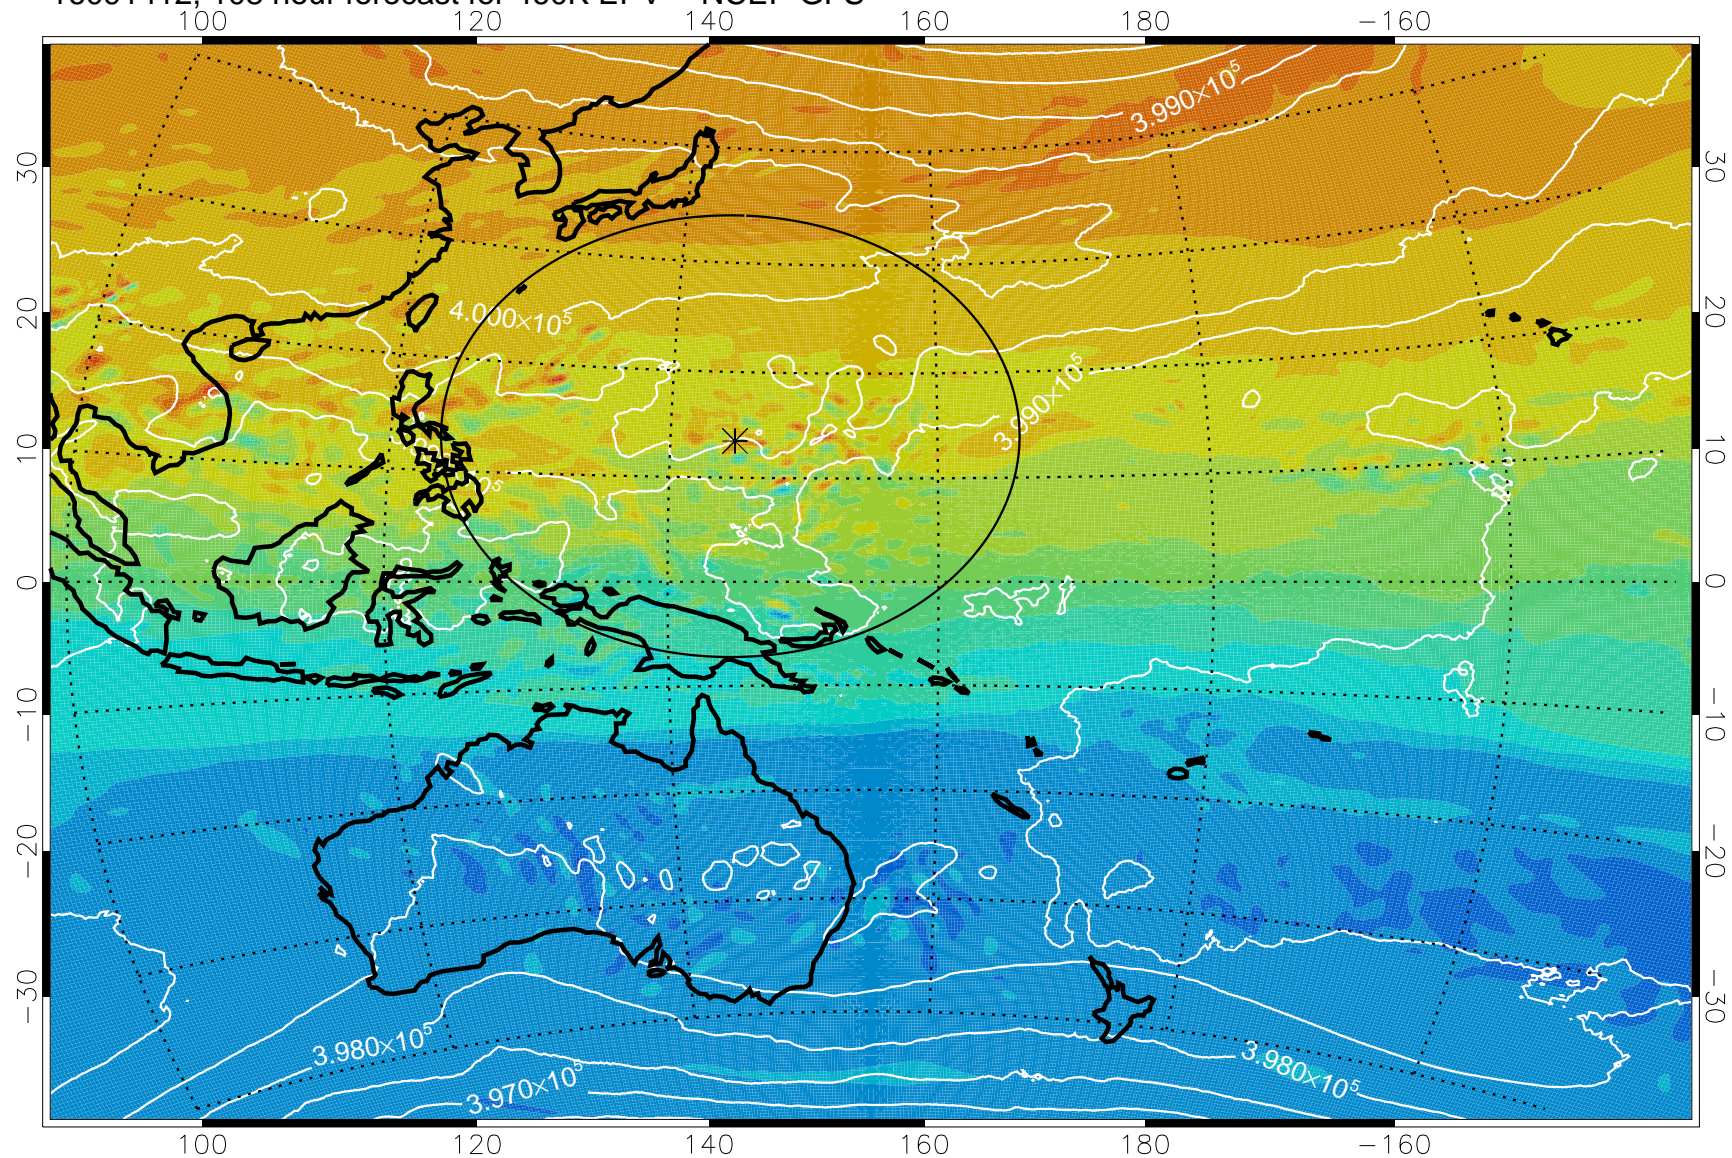

460K Montgomery Streamfunction, white

Range ring of 2304 km

16091312, 84 hour forecast for 460K EPV -- NCEP GFS

460K Montgomery Streamfunction, white

Range ring of 2304 km

16091318, 90 hour forecast for 460K EPV -- NCEP GFS

460K Montgomery Streamfunction, white

Range ring of 2304 km

16091400, 96 hour forecast for 460K EPV -- NCEP GFS

460K Montgomery Streamfunction, white

Range ring of 2304 km

16091406, 102 hour forecast for 460K EPV -- NCEP GFS

460K Montgomery Streamfunction, white

Range ring of 2304 km

16091412, 108 hour forecast for 460K EPV -- NCEP GFS

460K Montgomery Streamfunction, white

Range ring of 2304 km

16091418, 114 hour forecast for 460K EPV -- NCEP GFS

460K Montgomery Streamfunction, white

Range ring of 2304 km

16091500, 120 hour forecast for 460K EPV -- NCEP GFS

460K Montgomery Streamfunction, white

Range ring of 2304 km