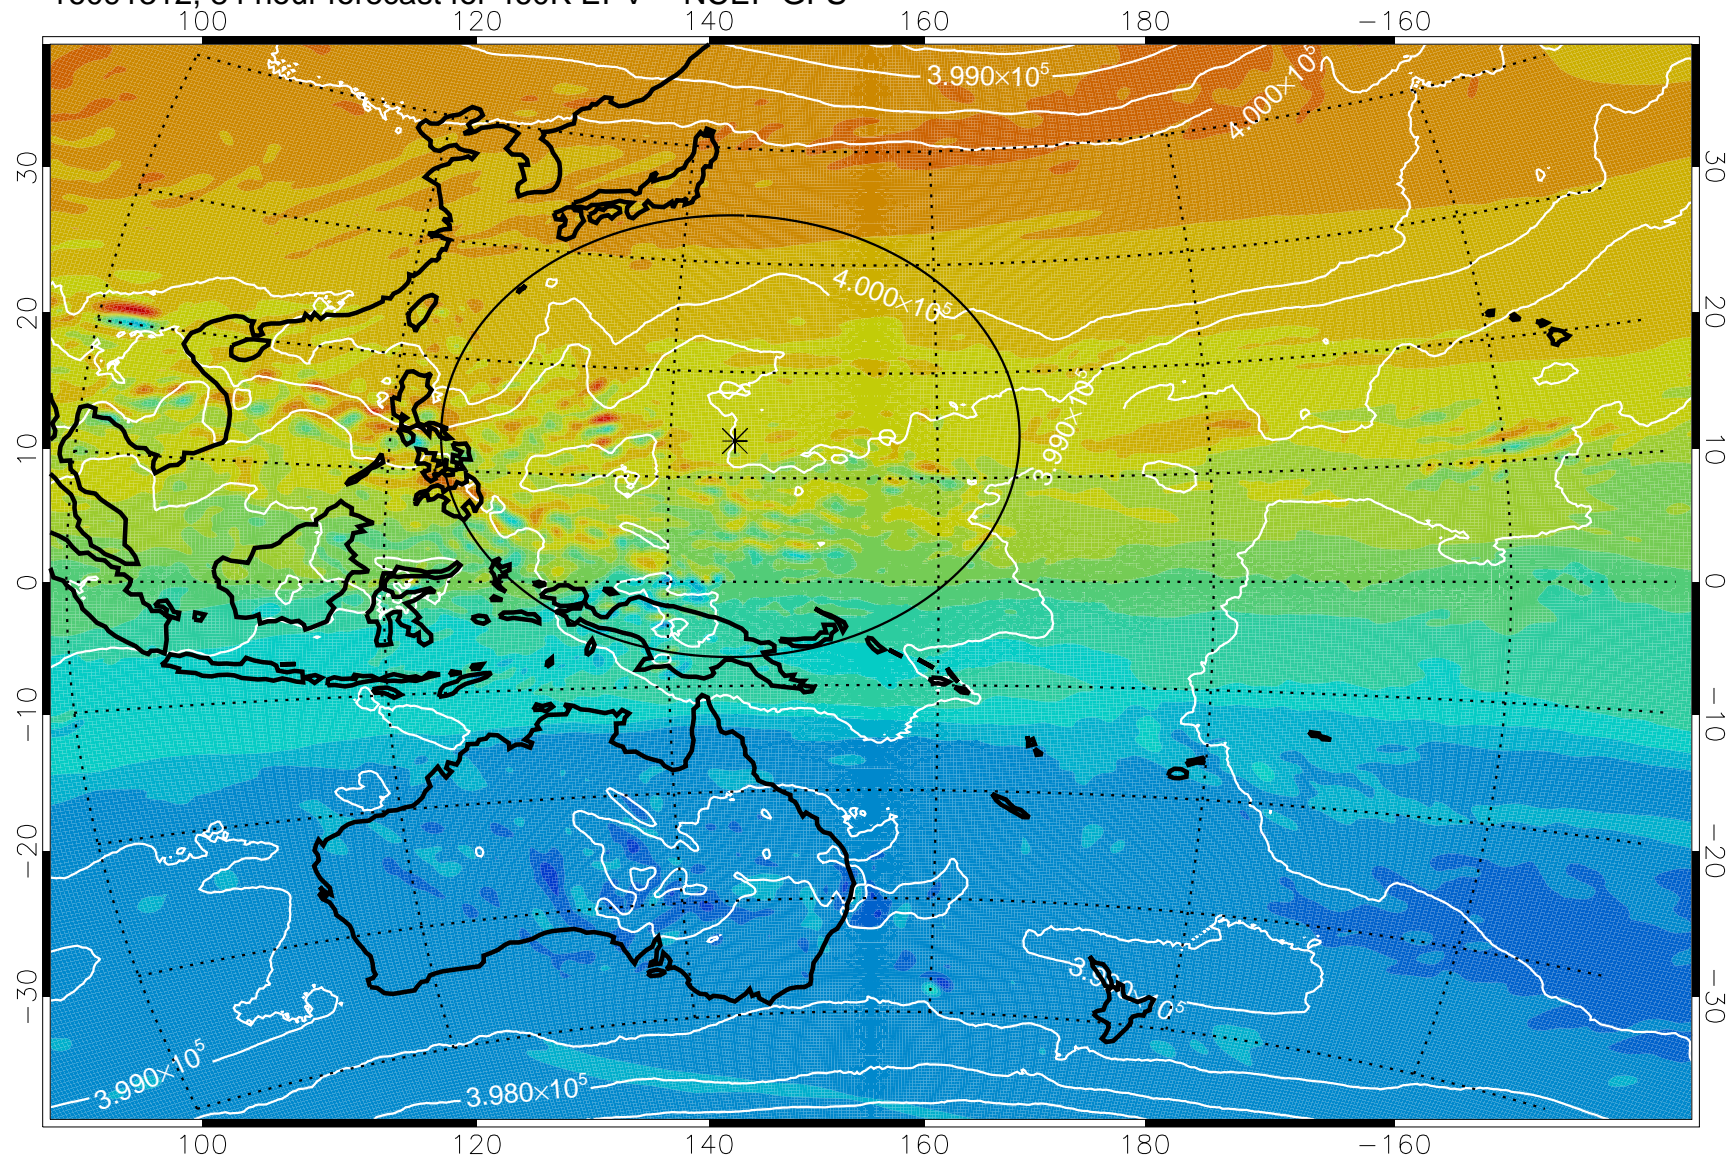

460K Montgomery Streamfunction, white

Range ring of 2304 km

16091212, 60 hour forecast for 460K EPV -- NCEP GFS

460K Montgomery Streamfunction, white

Range ring of 2304 km

16091218, 66 hour forecast for 460K EPV -- NCEP GFS

460K Montgomery Streamfunction, white

Range ring of 2304 km

16091300, 72 hour forecast for 460K EPV -- NCEP GFS

460K Montgomery Streamfunction, white

Range ring of 2304 km

16091306, 78 hour forecast for 460K EPV -- NCEP GFS

460K Montgomery Streamfunction, white

Range ring of 2304 km

16091312, 84 hour forecast for 460K EPV -- NCEP GFS

460K Montgomery Streamfunction, white

Range ring of 2304 km

16091318, 90 hour forecast for 460K EPV -- NCEP GFS

460K Montgomery Streamfunction, white

Range ring of 2304 km

16091400, 96 hour forecast for 460K EPV -- NCEP GFS

460K Montgomery Streamfunction, white

Range ring of 2304 km

16091406, 102 hour forecast for 460K EPV -- NCEP GFS