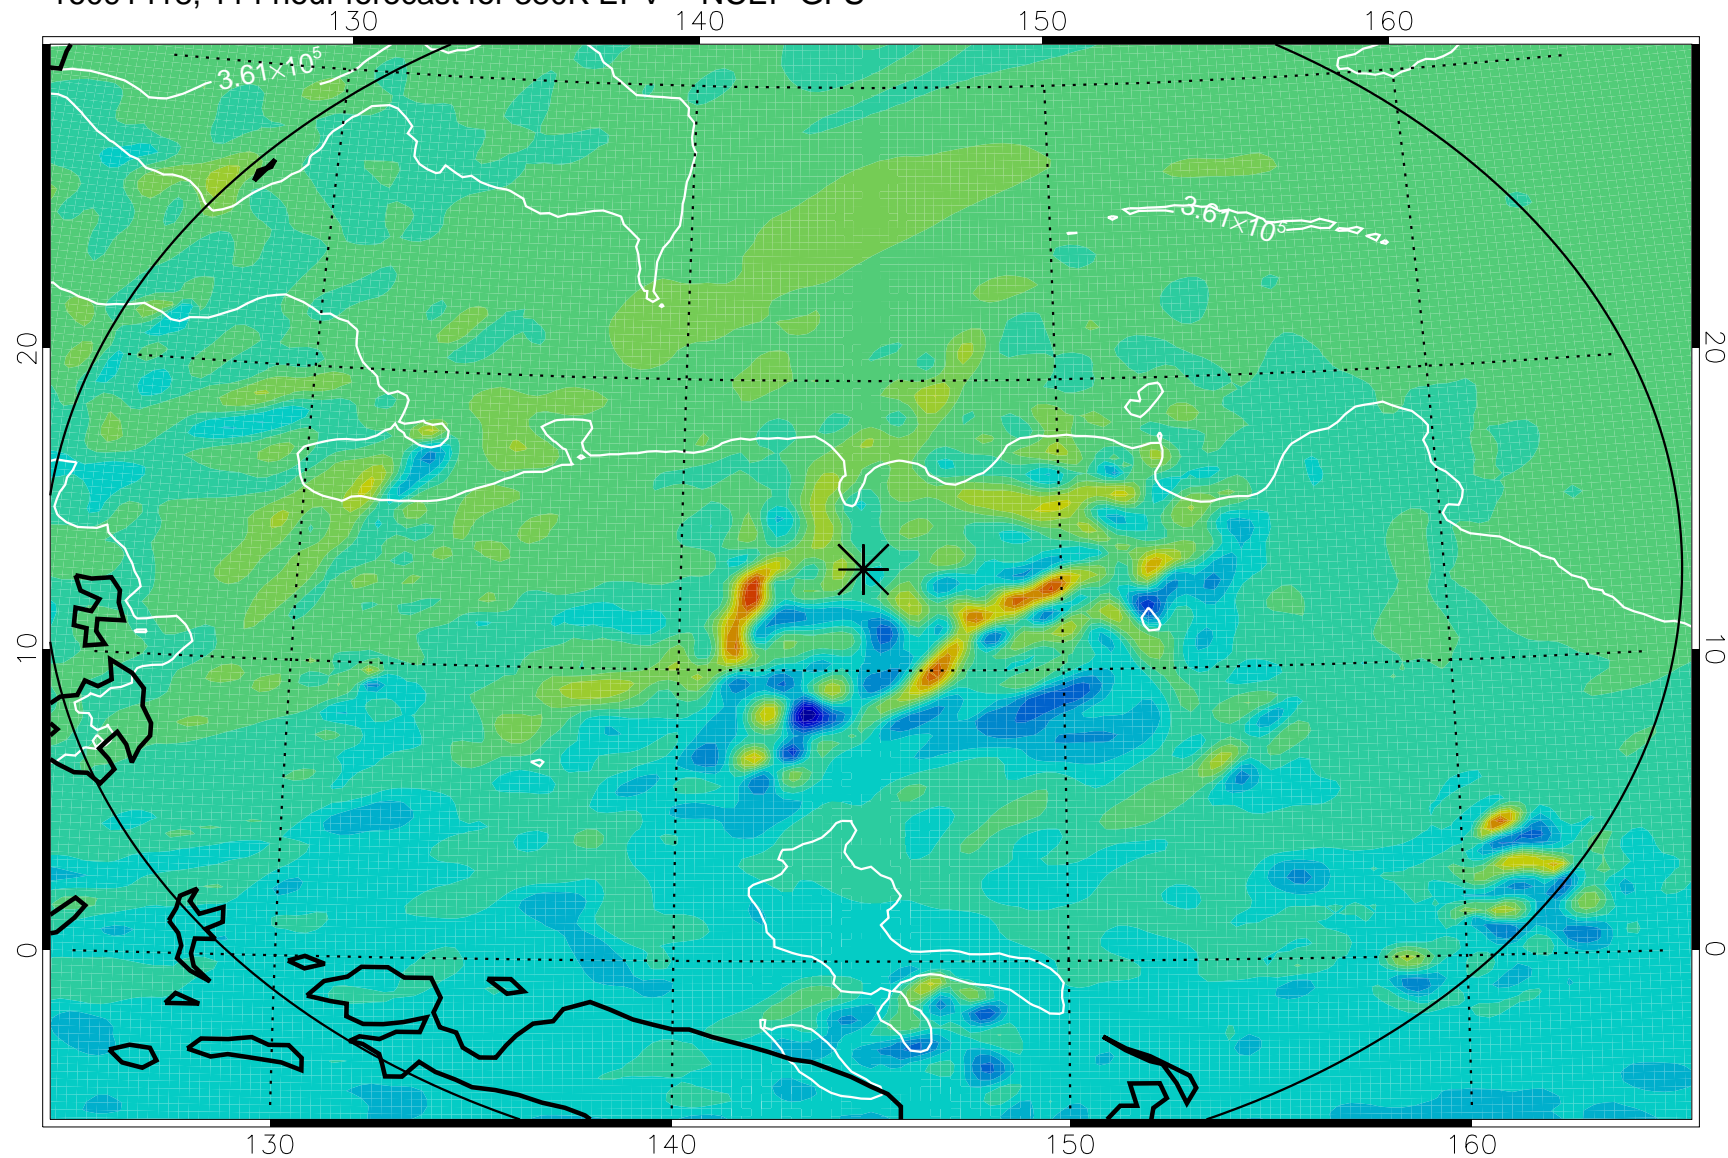

16091318, 90 hour forecast for 380K EPV -- NCEP GFS

380K Montgomery Streamfunction, white

Range ring of 2304 km

16091400, 96 hour forecast for 380K EPV -- NCEP GFS

380K Montgomery Streamfunction, white

Range ring of 2304 km

16091406, 102 hour forecast for 380K EPV -- NCEP GFS

380K Montgomery Streamfunction, white

Range ring of 2304 km

16091412, 108 hour forecast for 380K EPV -- NCEP GFS

380K Montgomery Streamfunction, white

Range ring of 2304 km

16091418, 114 hour forecast for 380K EPV -- NCEP GFS

380K Montgomery Streamfunction, white

Range ring of 2304 km

16091500, 120 hour forecast for 380K EPV -- NCEP GFS

380K Montgomery Streamfunction, white

Range ring of 2304 km