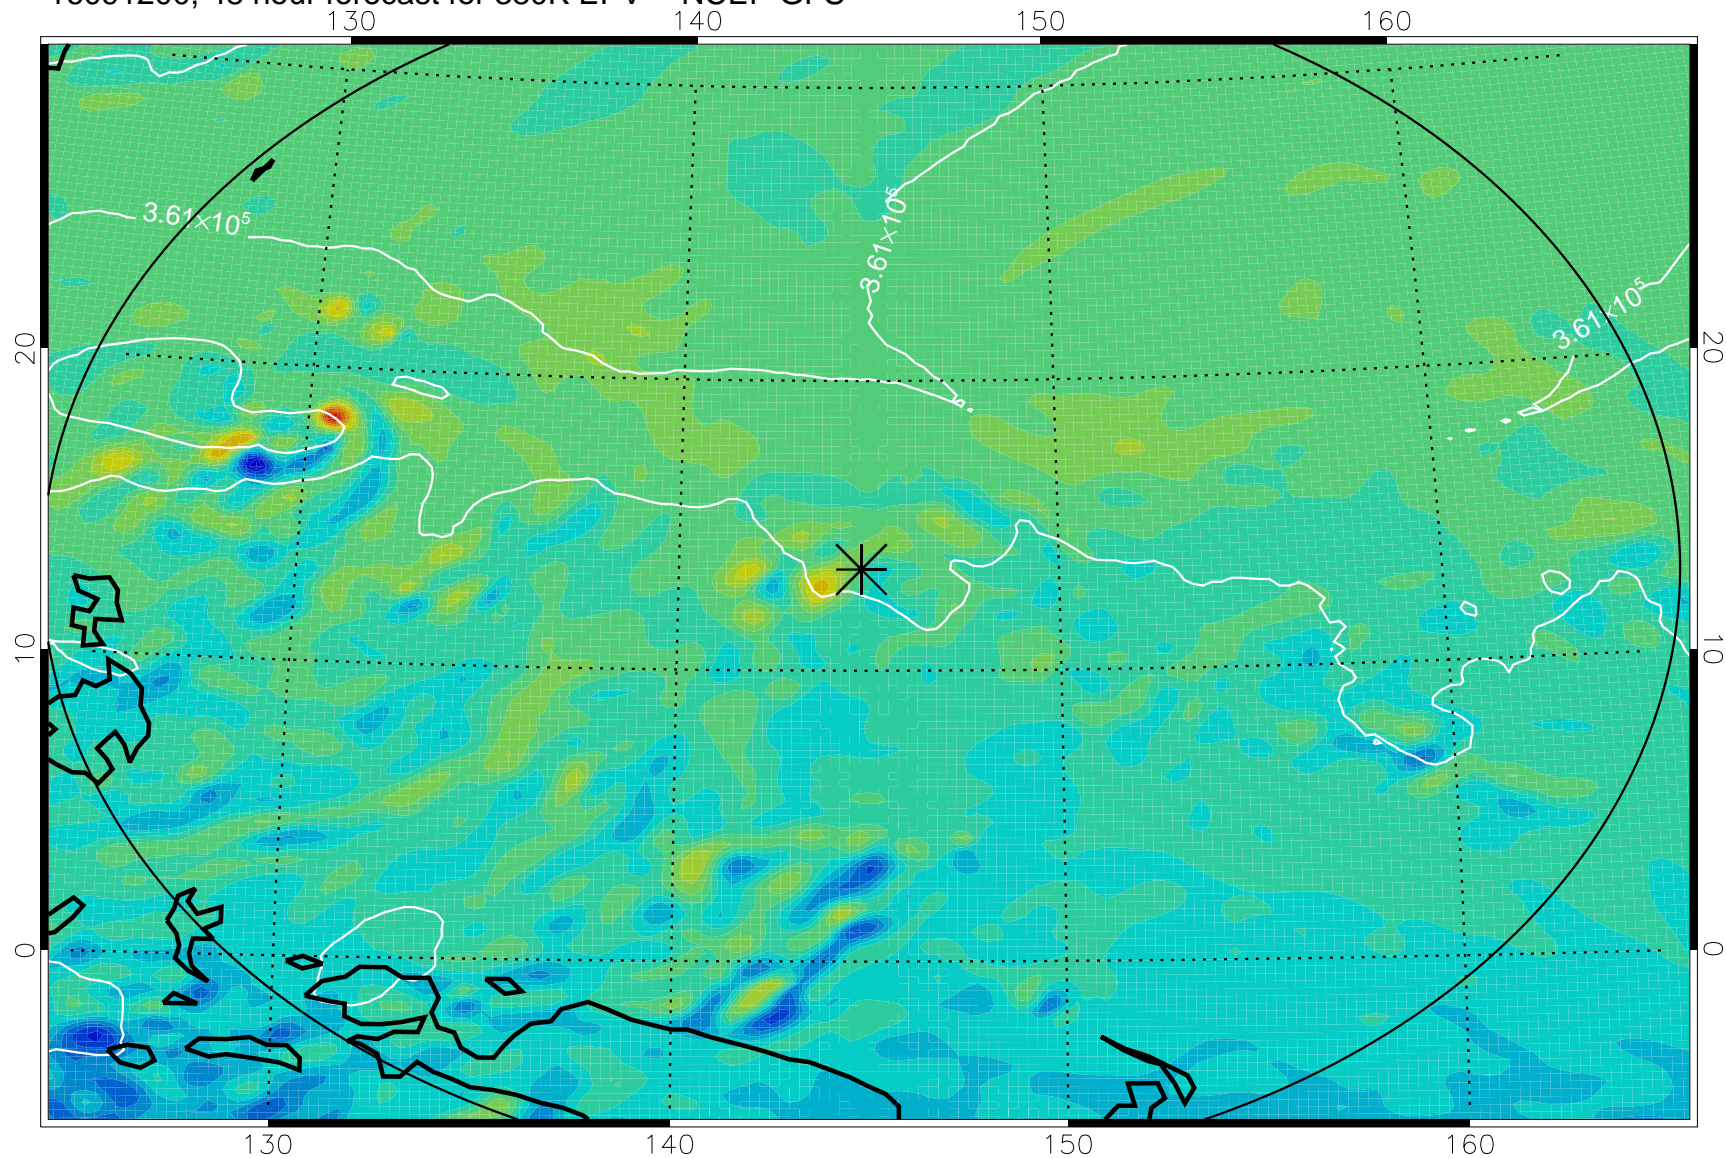

16091018, 18 hour forecast for 380K EPV -- NCEP GFS

380K Montgomery Streamfunction, white

Range ring of 2304 km

16091100, 24 hour forecast for 380K EPV -- NCEP GFS

380K Montgomery Streamfunction, white

Range ring of 2304 km

16091106, 30 hour forecast for 380K EPV -- NCEP GFS

380K Montgomery Streamfunction, white

Range ring of 2304 km

16091112, 36 hour forecast for 380K EPV -- NCEP GFS

380K Montgomery Streamfunction, white

Range ring of 2304 km

16091118, 42 hour forecast for 380K EPV -- NCEP GFS

380K Montgomery Streamfunction, white

Range ring of 2304 km

16091200, 48 hour forecast for 380K EPV -- NCEP GFS

380K Montgomery Streamfunction, white

Range ring of 2304 km

16091206, 54 hour forecast for 380K EPV -- NCEP GFS

380K Montgomery Streamfunction, white

Range ring of 2304 km

16091212, 60 hour forecast for 380K EPV -- NCEP GFS

380K Montgomery Streamfunction, white

Range ring of 2304 km