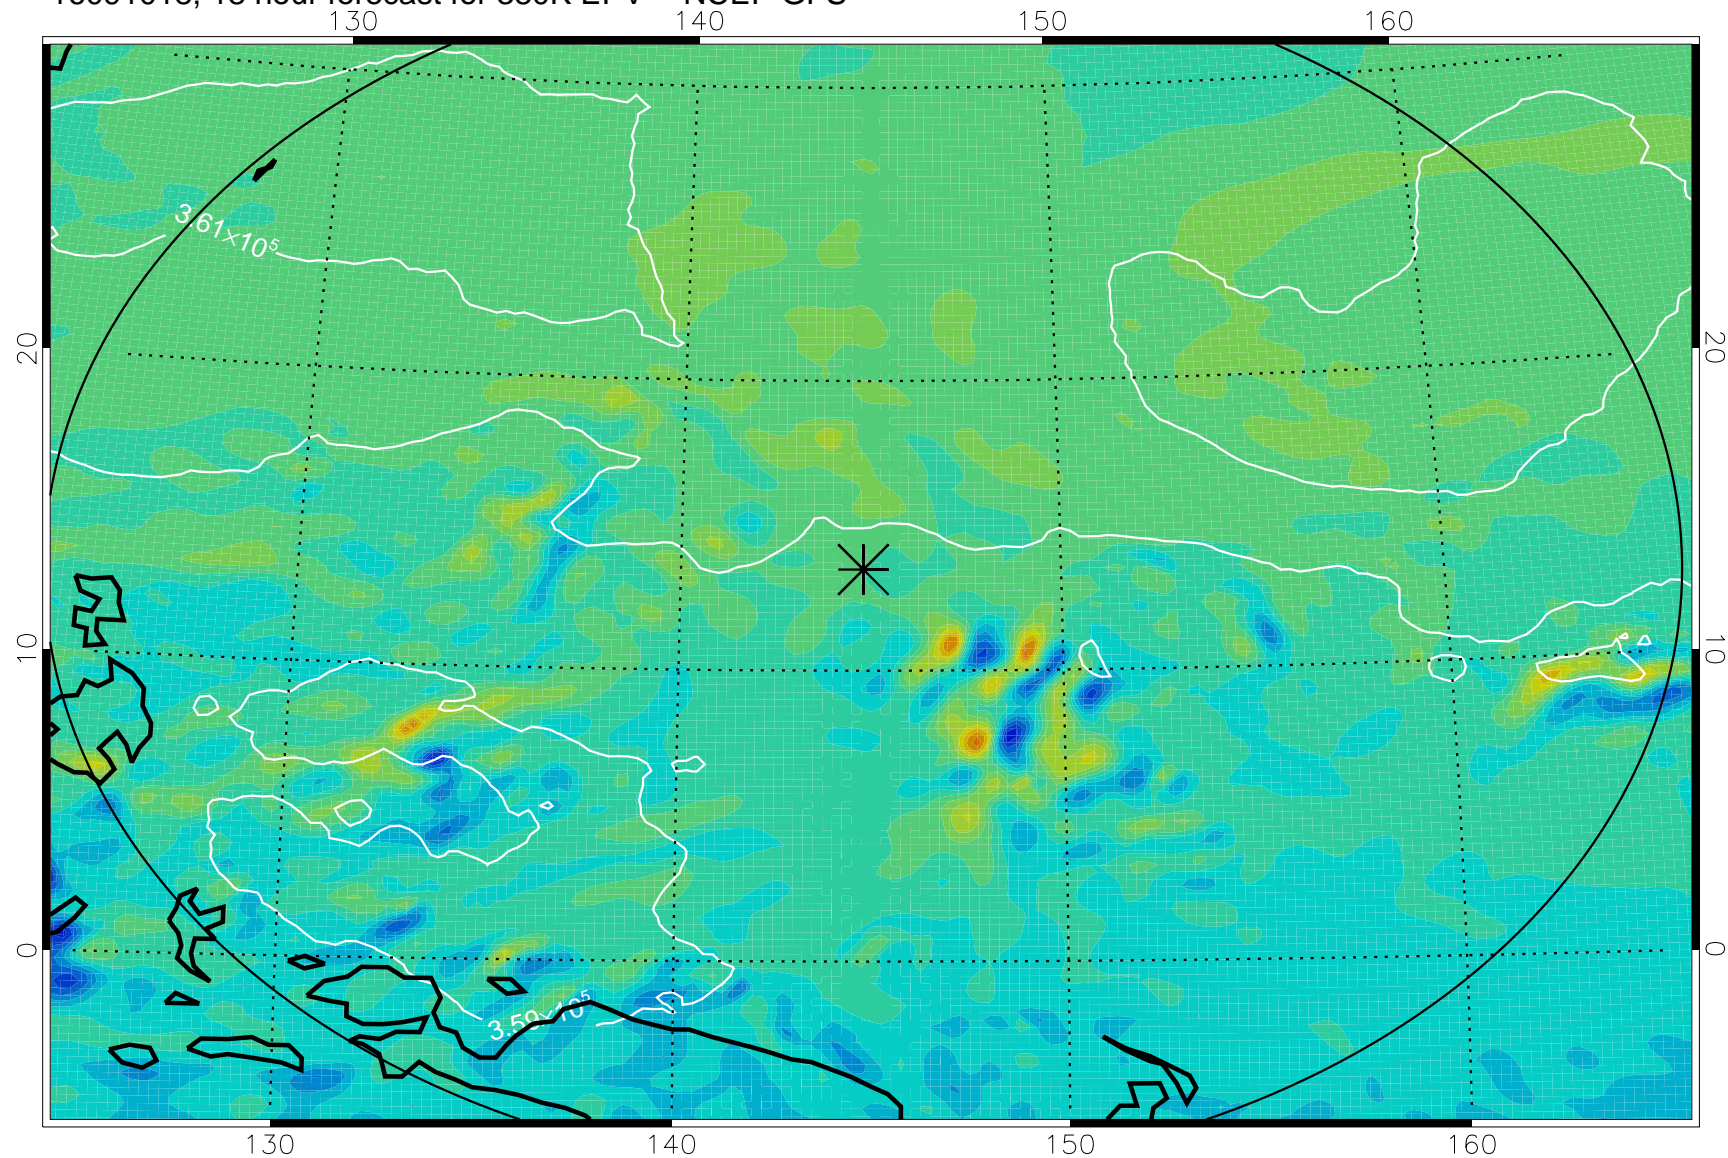

16091006, 6 hour forecast for 380K EPV -- NCEP GFS

380K Montgomery Streamfunction, white

Range ring of 2304 km

16091012, 12 hour forecast for 380K EPV -- NCEP GFS

380K Montgomery Streamfunction, white

Range ring of 2304 km

16091018, 18 hour forecast for 380K EPV -- NCEP GFS

380K Montgomery Streamfunction, white

Range ring of 2304 km

16091100, 24 hour forecast for 380K EPV -- NCEP GFS

380K Montgomery Streamfunction, white

Range ring of 2304 km

16091106, 30 hour forecast for 380K EPV -- NCEP GFS

380K Montgomery Streamfunction, white

Range ring of 2304 km

16091112, 36 hour forecast for 380K EPV -- NCEP GFS

380K Montgomery Streamfunction, white

Range ring of 2304 km

16091406, 102 hour forecast for 380K EPV -- NCEP GFS

380K Montgomery Streamfunction, white

Range ring of 2304 km

16091412, 108 hour forecast for 380K EPV -- NCEP GFS

380K Montgomery Streamfunction, white

Range ring of 2304 km