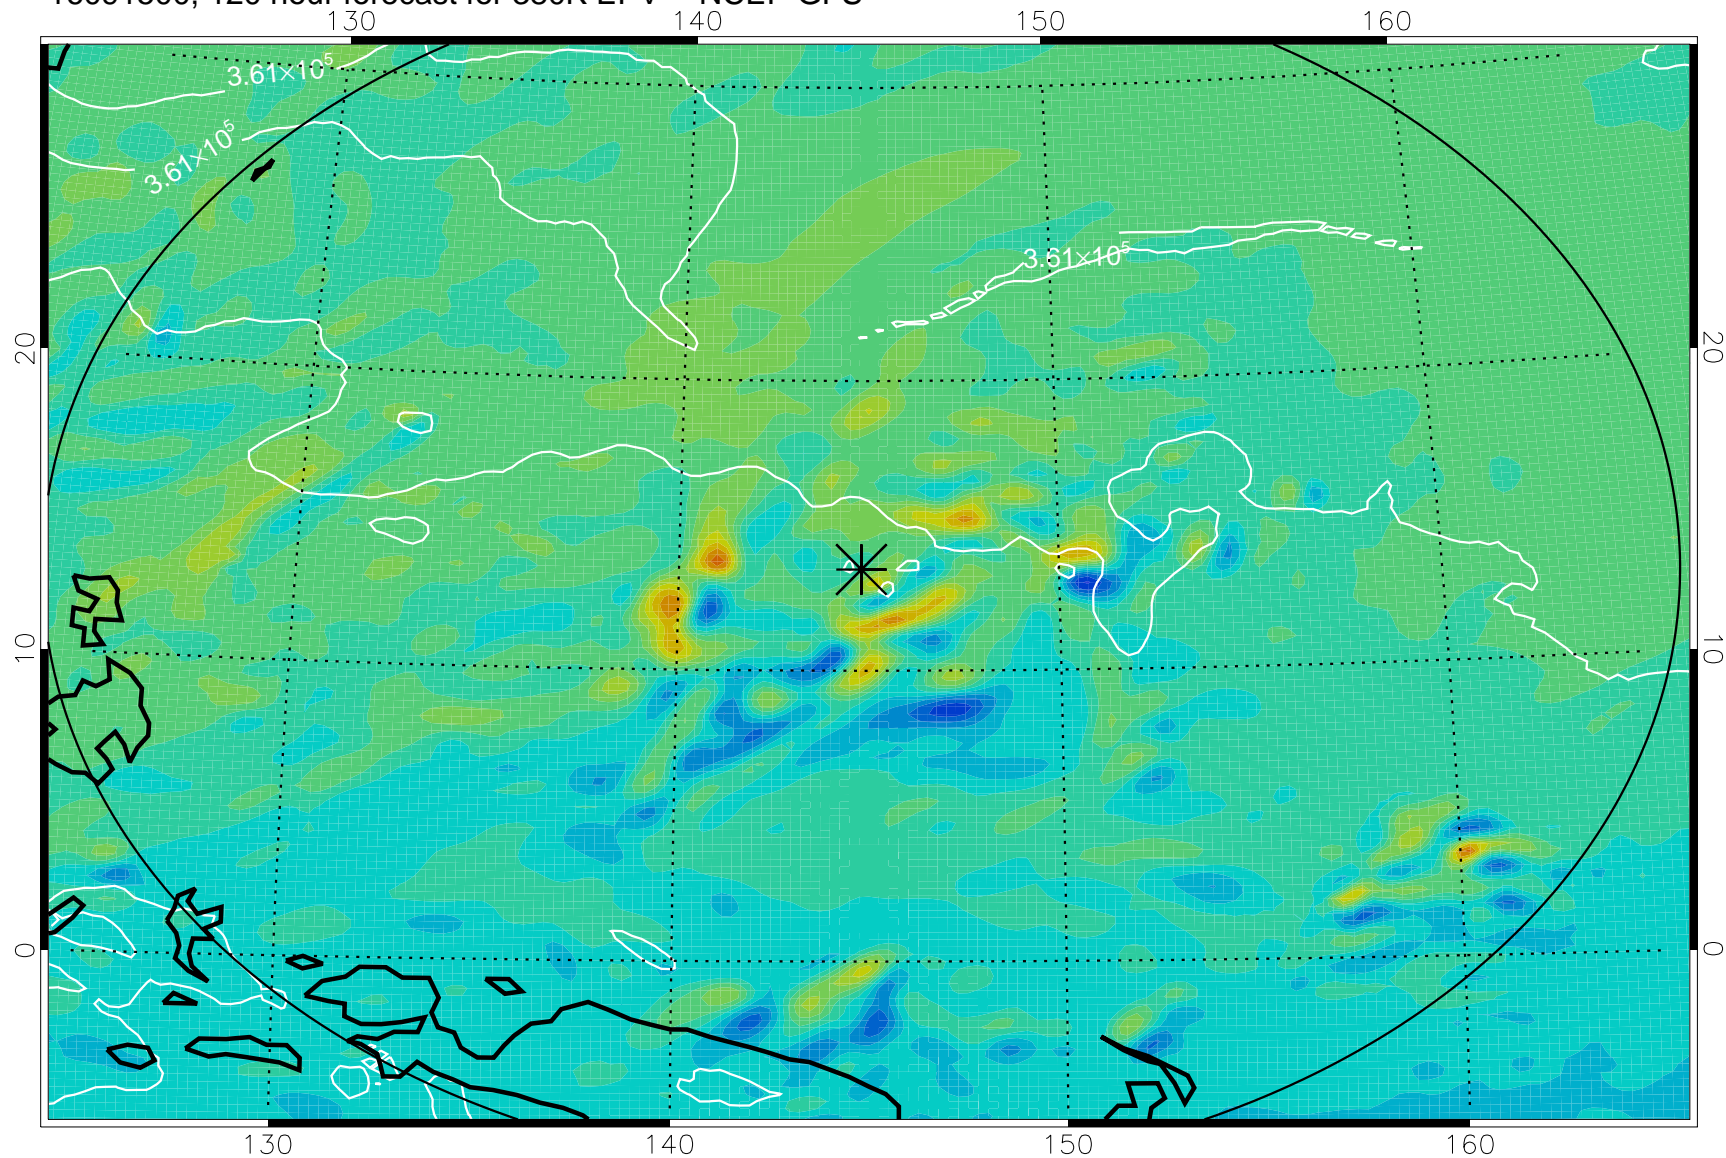

16091306, 78 hour forecast for 380K EPV -- NCEP GFS

380K Montgomery Streamfunction, white

Range ring of 2304 km

16091312, 84 hour forecast for 380K EPV -- NCEP GFS

380K Montgomery Streamfunction, white

Range ring of 2304 km

16091318, 90 hour forecast for 380K EPV -- NCEP GFS

380K Montgomery Streamfunction, white

Range ring of 2304 km

16091400, 96 hour forecast for 380K EPV -- NCEP GFS

380K Montgomery Streamfunction, white

Range ring of 2304 km

16091406, 102 hour forecast for 380K EPV -- NCEP GFS

380K Montgomery Streamfunction, white

Range ring of 2304 km

16091412, 108 hour forecast for 380K EPV -- NCEP GFS

380K Montgomery Streamfunction, white

Range ring of 2304 km

16091418, 114 hour forecast for 380K EPV -- NCEP GFS

380K Montgomery Streamfunction, white

Range ring of 2304 km

16091500, 120 hour forecast for 380K EPV -- NCEP GFS

380K Montgomery Streamfunction, white

Range ring of 2304 km