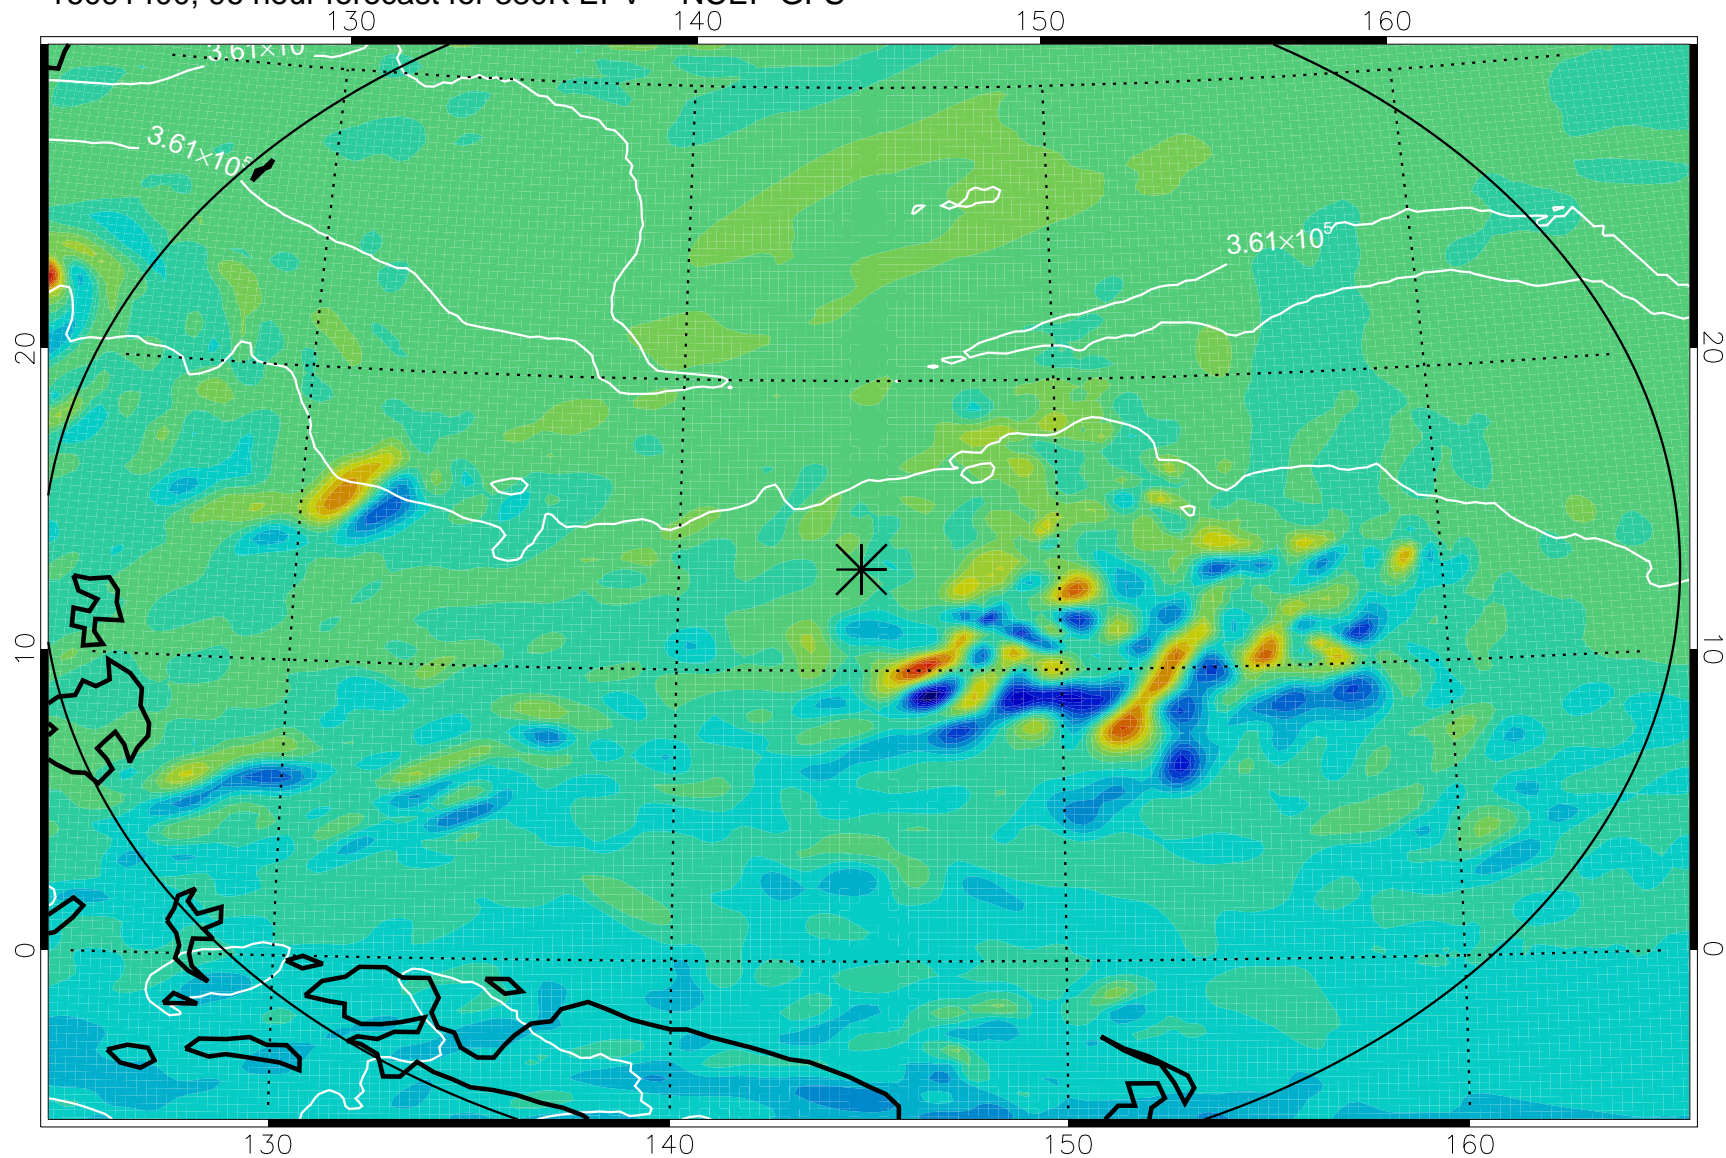

16091218, 66 hour forecast for 380K EPV -- NCEP GFS

380K Montgomery Streamfunction, white

Range ring of 2304 km

16091300, 72 hour forecast for 380K EPV -- NCEP GFS

380K Montgomery Streamfunction, white

Range ring of 2304 km

16091306, 78 hour forecast for 380K EPV -- NCEP GFS

380K Montgomery Streamfunction, white

Range ring of 2304 km

16091312, 84 hour forecast for 380K EPV -- NCEP GFS

380K Montgomery Streamfunction, white

Range ring of 2304 km

16091318, 90 hour forecast for 380K EPV -- NCEP GFS

380K Montgomery Streamfunction, white

Range ring of 2304 km

16091400, 96 hour forecast for 380K EPV -- NCEP GFS

380K Montgomery Streamfunction, white

Range ring of 2304 km

16091406, 102 hour forecast for 380K EPV -- NCEP GFS

380K Montgomery Streamfunction, white

Range ring of 2304 km

16091412, 108 hour forecast for 380K EPV -- NCEP GFS

380K Montgomery Streamfunction, white

Range ring of 2304 km