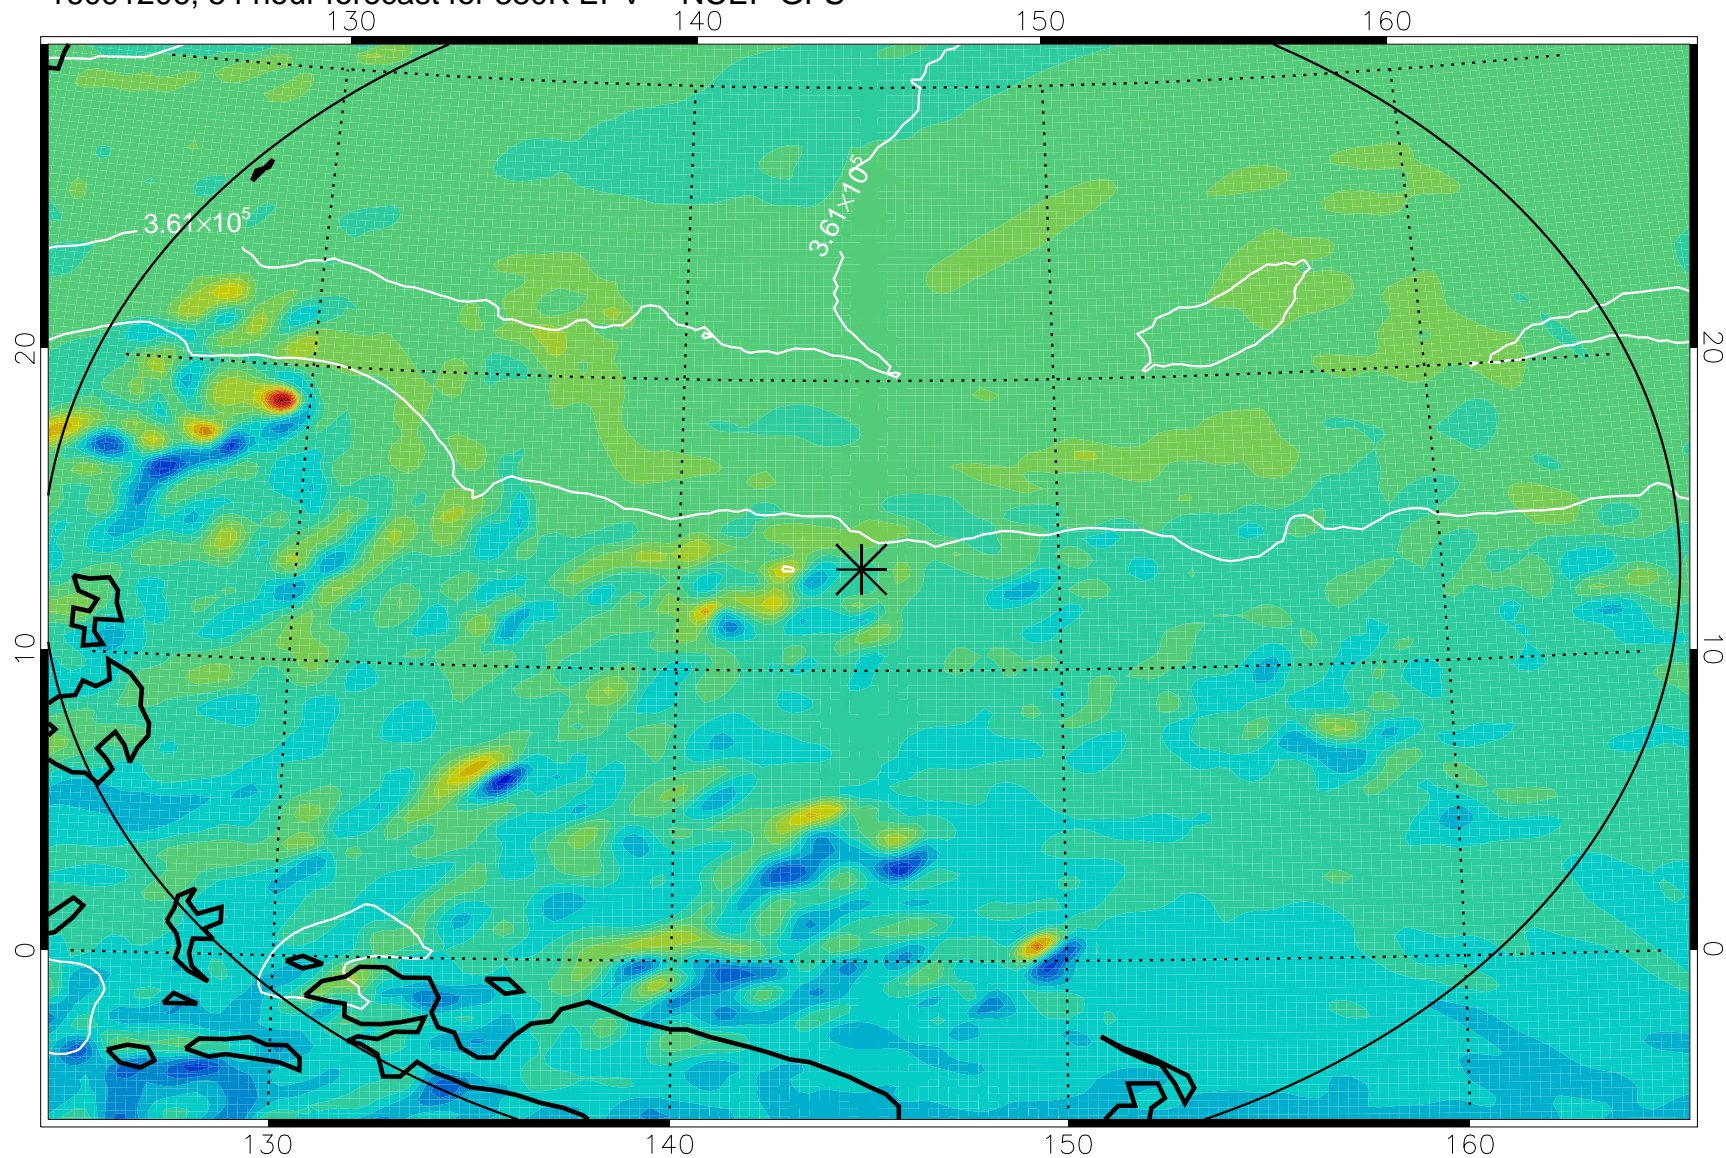

16091106, 30 hour forecast for 380K EPV -- NCEP GFS

380K Montgomery Streamfunction, white

Range ring of 2304 km

16091112, 36 hour forecast for 380K EPV -- NCEP GFS

380K Montgomery Streamfunction, white

Range ring of 2304 km

16091118, 42 hour forecast for 380K EPV -- NCEP GFS

380K Montgomery Streamfunction, white

Range ring of 2304 km

16091200, 48 hour forecast for 380K EPV -- NCEP GFS

380K Montgomery Streamfunction, white

Range ring of 2304 km

16091206, 54 hour forecast for 380K EPV -- NCEP GFS

380K Montgomery Streamfunction, white

Range ring of 2304 km

16091212, 60 hour forecast for 380K EPV -- NCEP GFS

380K Montgomery Streamfunction, white

Range ring of 2304 km

16091218, 66 hour forecast for 380K EPV -- NCEP GFS

380K Montgomery Streamfunction, white

Range ring of 2304 km

16091300, 72 hour forecast for 380K EPV -- NCEP GFS

380K Montgomery Streamfunction, white

Range ring of 2304 km