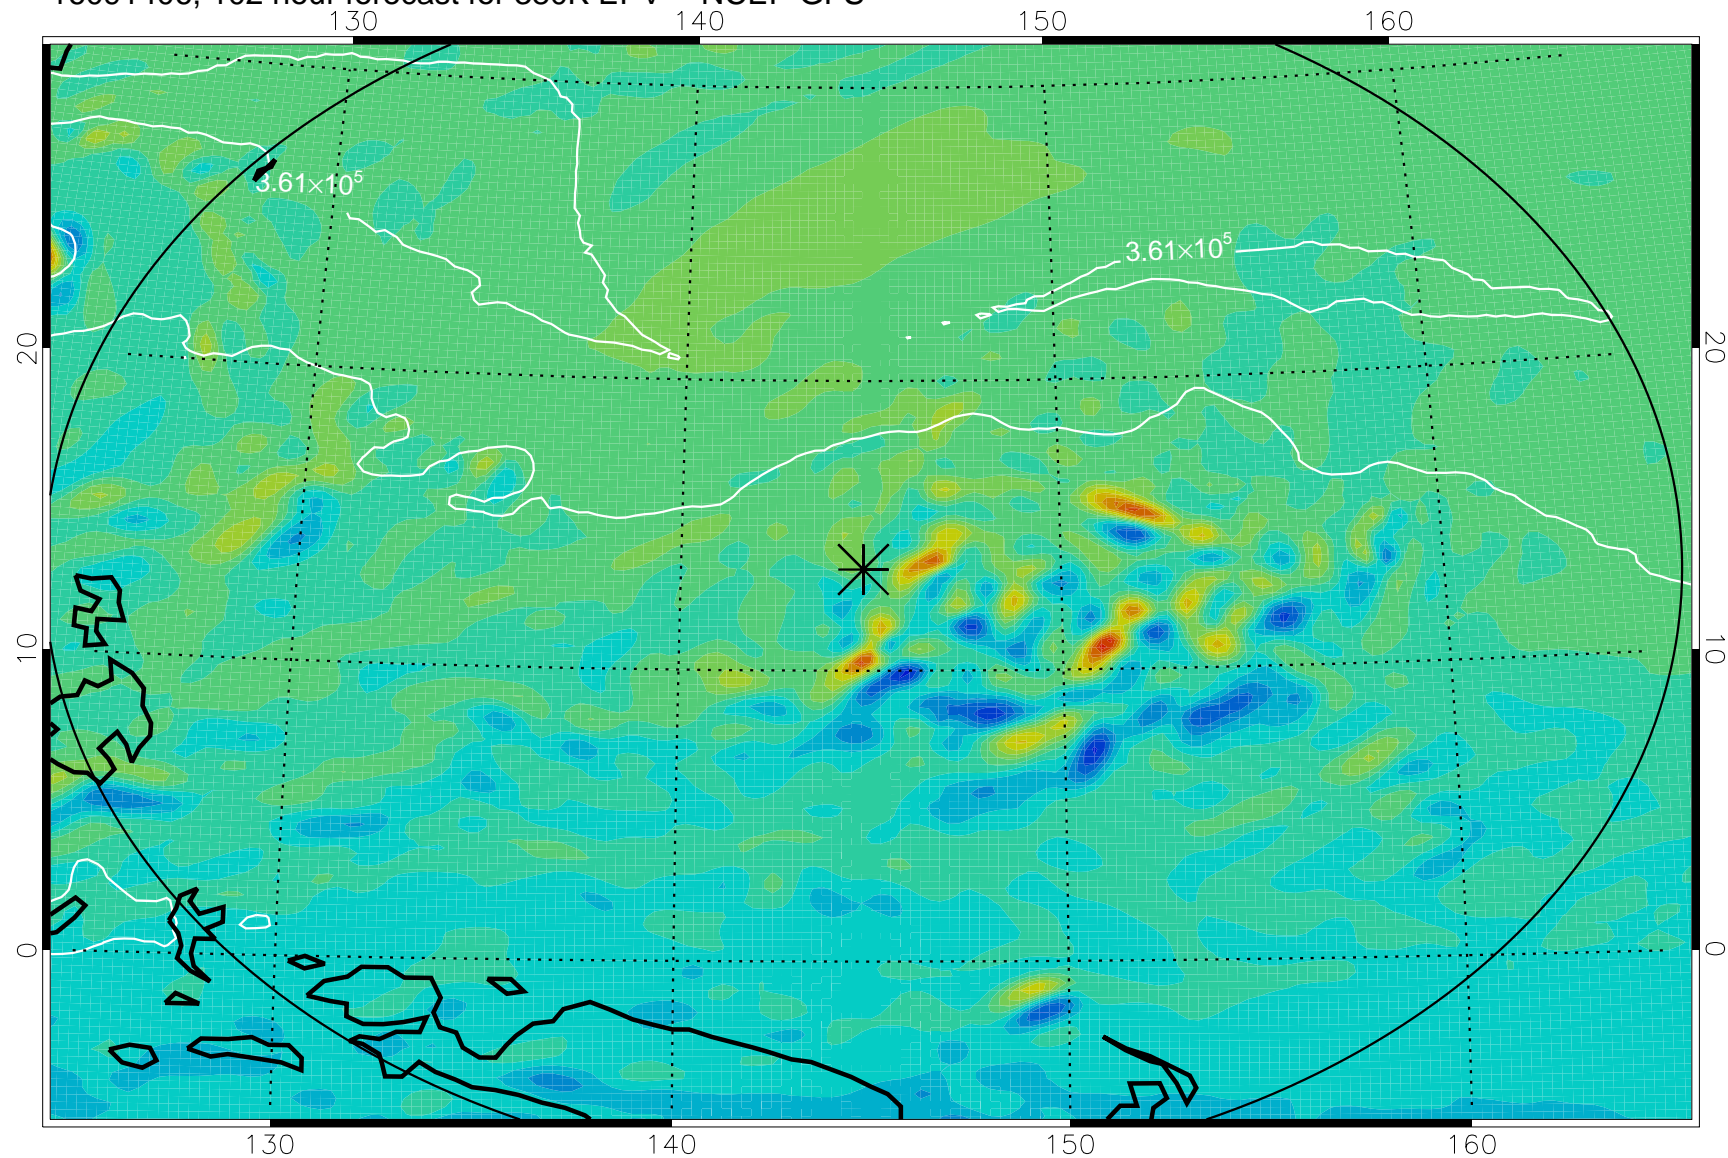

16091306, 78 hour forecast for 380K EPV -- NCEP GFS

380K Montgomery Streamfunction, white

Range ring of 2304 km

16091312, 84 hour forecast for 380K EPV -- NCEP GFS

380K Montgomery Streamfunction, white

Range ring of 2304 km

16091318, 90 hour forecast for 380K EPV -- NCEP GFS

380K Montgomery Streamfunction, white

Range ring of 2304 km

16091400, 96 hour forecast for 380K EPV -- NCEP GFS

380K Montgomery Streamfunction, white

Range ring of 2304 km

16091406, 102 hour forecast for 380K EPV -- NCEP GFS

380K Montgomery Streamfunction, white

Range ring of 2304 km

16091412, 108 hour forecast for 380K EPV -- NCEP GFS

380K Montgomery Streamfunction, white

Range ring of 2304 km

16091418, 114 hour forecast for 380K EPV -- NCEP GFS

380K Montgomery Streamfunction, white

Range ring of 2304 km

16091500, 120 hour forecast for 380K EPV -- NCEP GFS

380K Montgomery Streamfunction, white

Range ring of 2304 km