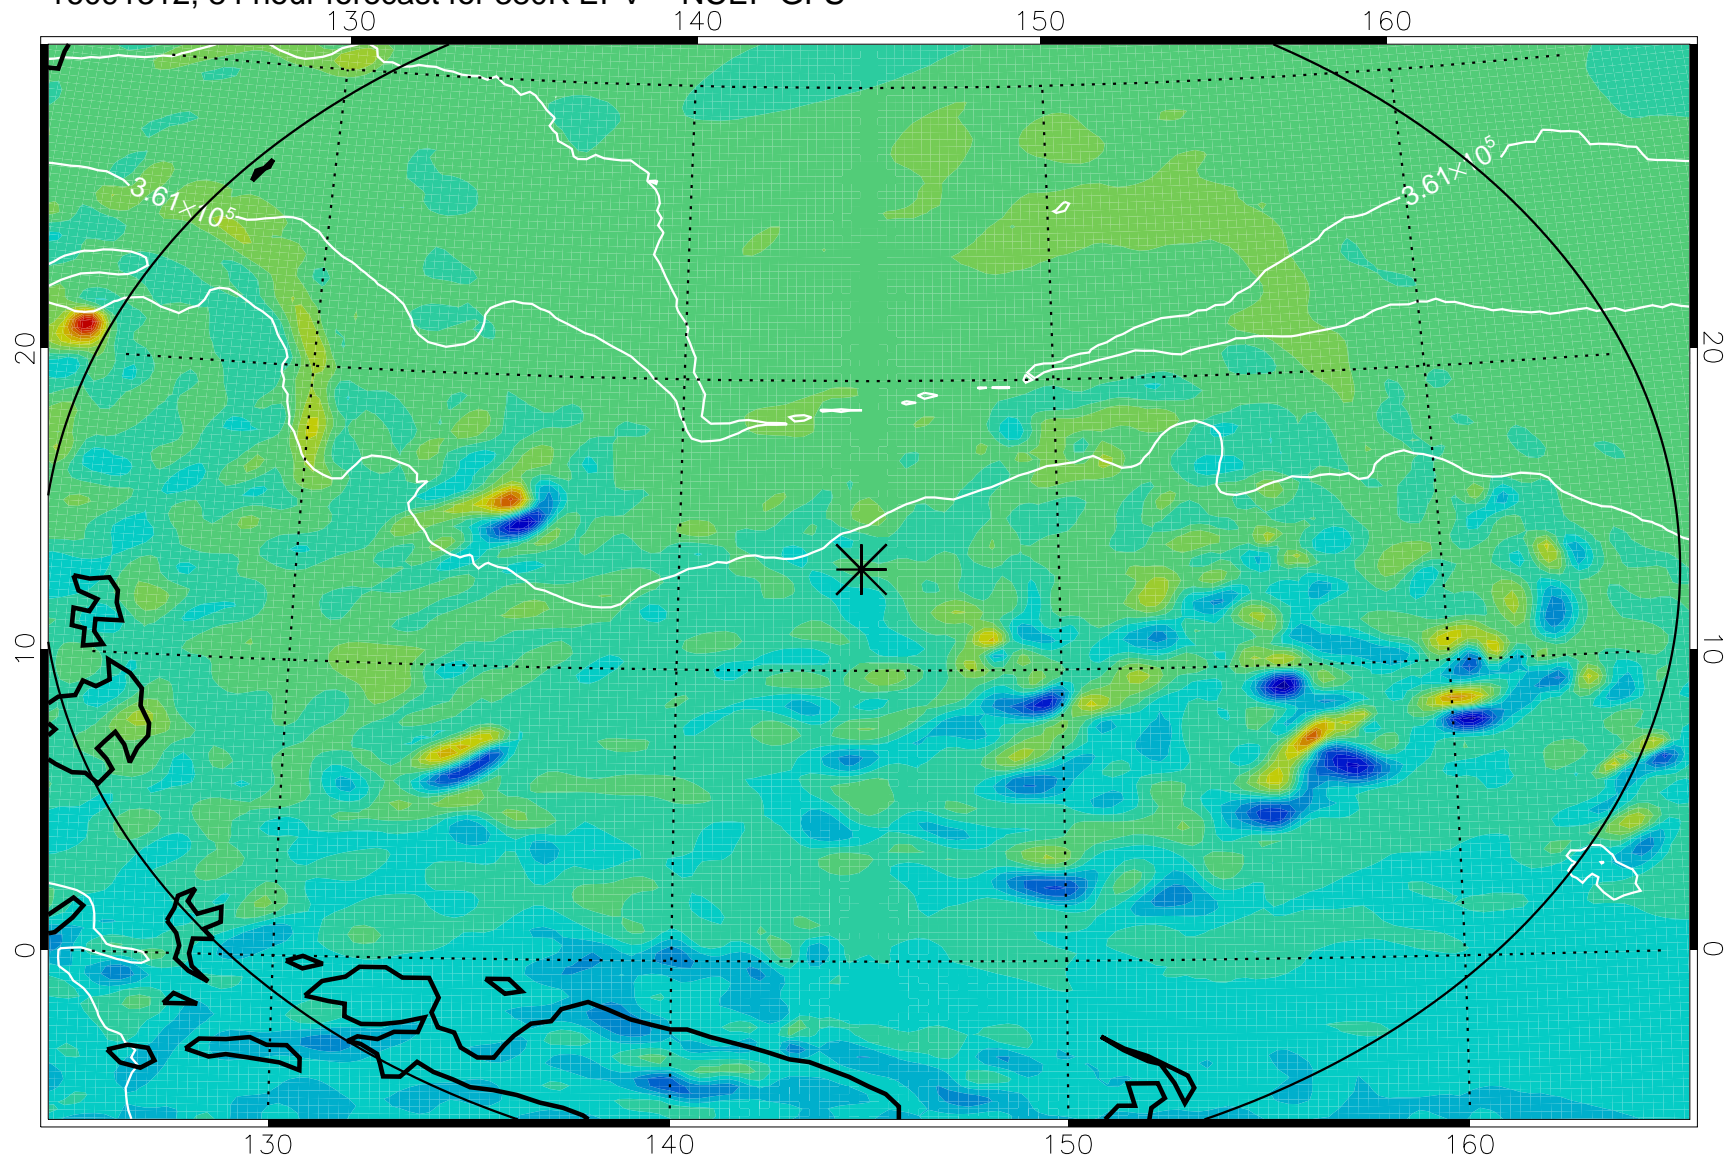

16091218, 66 hour forecast for 380K EPV -- NCEP GFS

380K Montgomery Streamfunction, white

Range ring of 2304 km

16091300, 72 hour forecast for 380K EPV -- NCEP GFS

380K Montgomery Streamfunction, white

Range ring of 2304 km

16091306, 78 hour forecast for 380K EPV -- NCEP GFS

380K Montgomery Streamfunction, white

Range ring of 2304 km

16091312, 84 hour forecast for 380K EPV -- NCEP GFS

380K Montgomery Streamfunction, white

Range ring of 2304 km

16091318, 90 hour forecast for 380K EPV -- NCEP GFS

380K Montgomery Streamfunction, white

Range ring of 2304 km

16091400, 96 hour forecast for 380K EPV -- NCEP GFS

380K Montgomery Streamfunction, white

Range ring of 2304 km

16091406, 102 hour forecast for 380K EPV -- NCEP GFS

380K Montgomery Streamfunction, white

Range ring of 2304 km

16091412, 108 hour forecast for 380K EPV -- NCEP GFS

380K Montgomery Streamfunction, white

Range ring of 2304 km