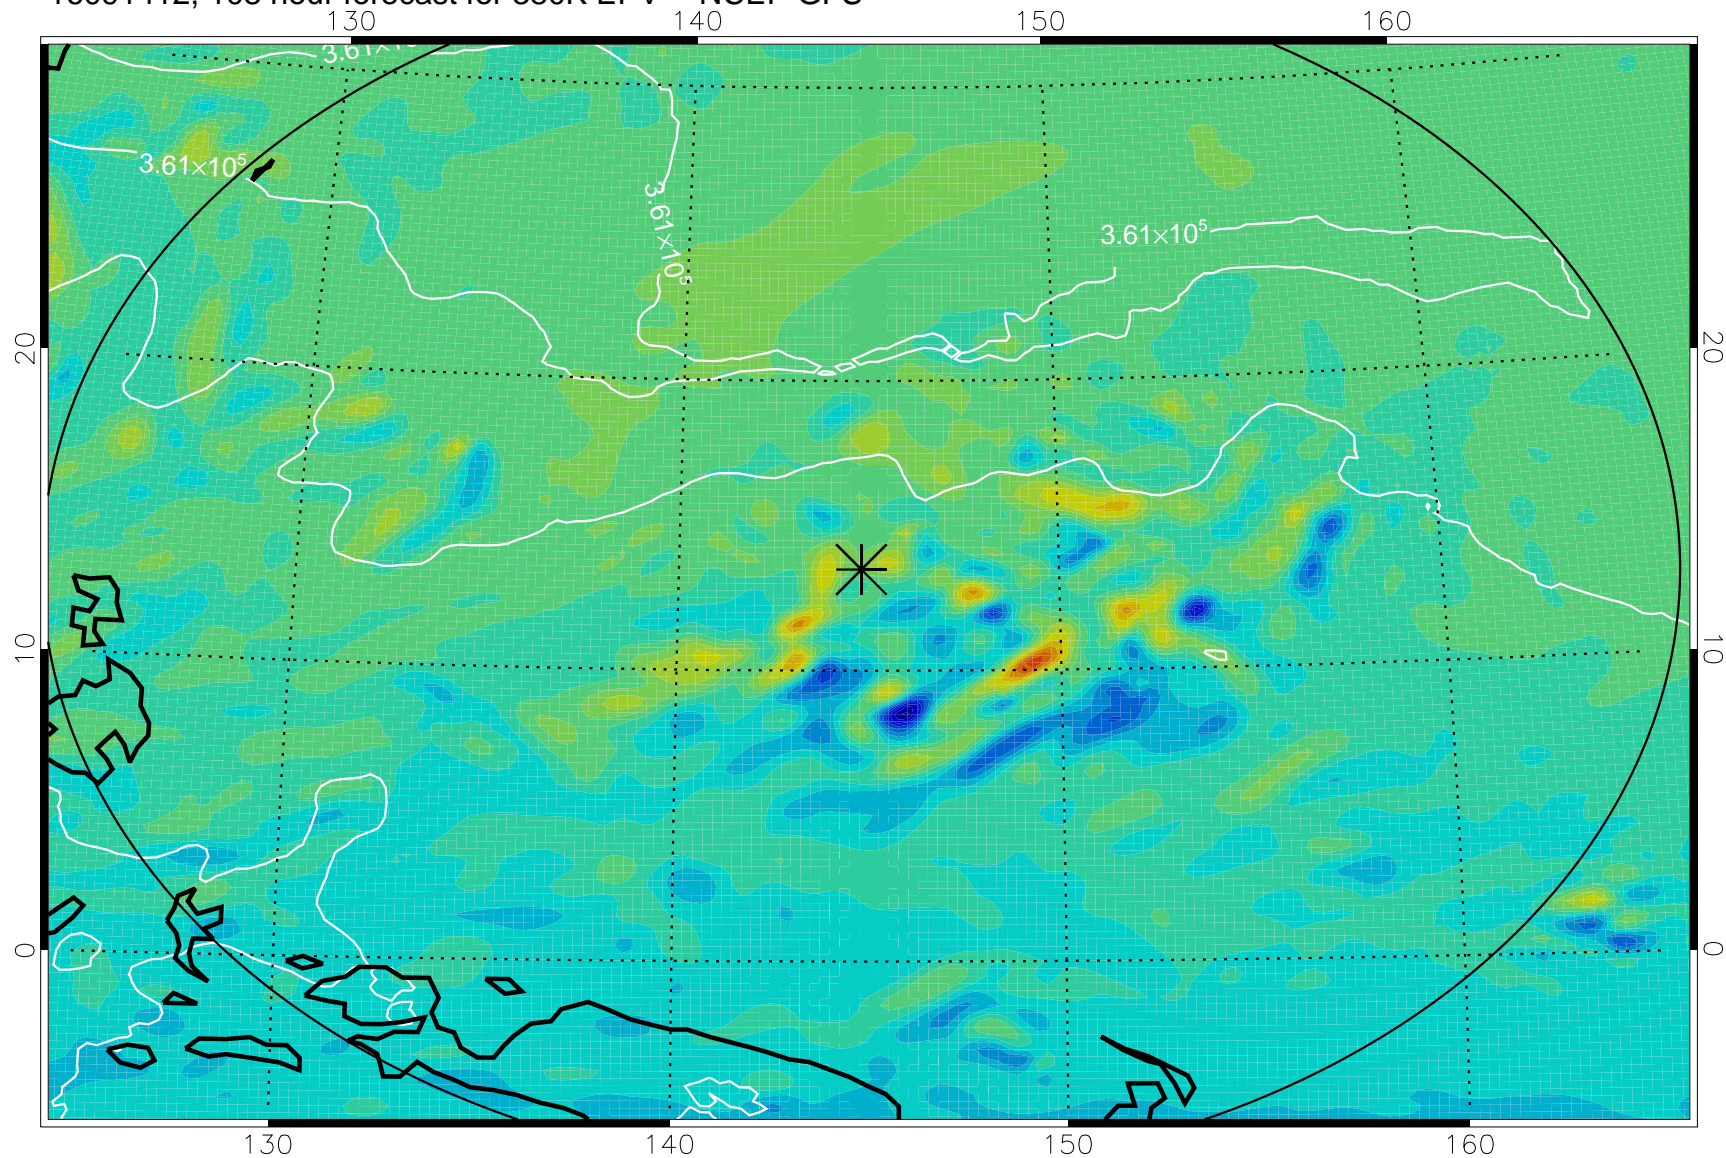

16091306, 78 hour forecast for 380K EPV -- NCEP GFS

380K Montgomery Streamfunction, white

Range ring of 2304 km

16091312, 84 hour forecast for 380K EPV -- NCEP GFS

380K Montgomery Streamfunction, white

Range ring of 2304 km

16091318, 90 hour forecast for 380K EPV -- NCEP GFS

380K Montgomery Streamfunction, white

Range ring of 2304 km

16091400, 96 hour forecast for 380K EPV -- NCEP GFS

380K Montgomery Streamfunction, white

Range ring of 2304 km

16091406, 102 hour forecast for 380K EPV -- NCEP GFS

380K Montgomery Streamfunction, white

Range ring of 2304 km

16091412, 108 hour forecast for 380K EPV -- NCEP GFS

380K Montgomery Streamfunction, white

Range ring of 2304 km

16091418, 114 hour forecast for 380K EPV -- NCEP GFS

380K Montgomery Streamfunction, white

Range ring of 2304 km

16091500, 120 hour forecast for 380K EPV -- NCEP GFS

380K Montgomery Streamfunction, white

Range ring of 2304 km