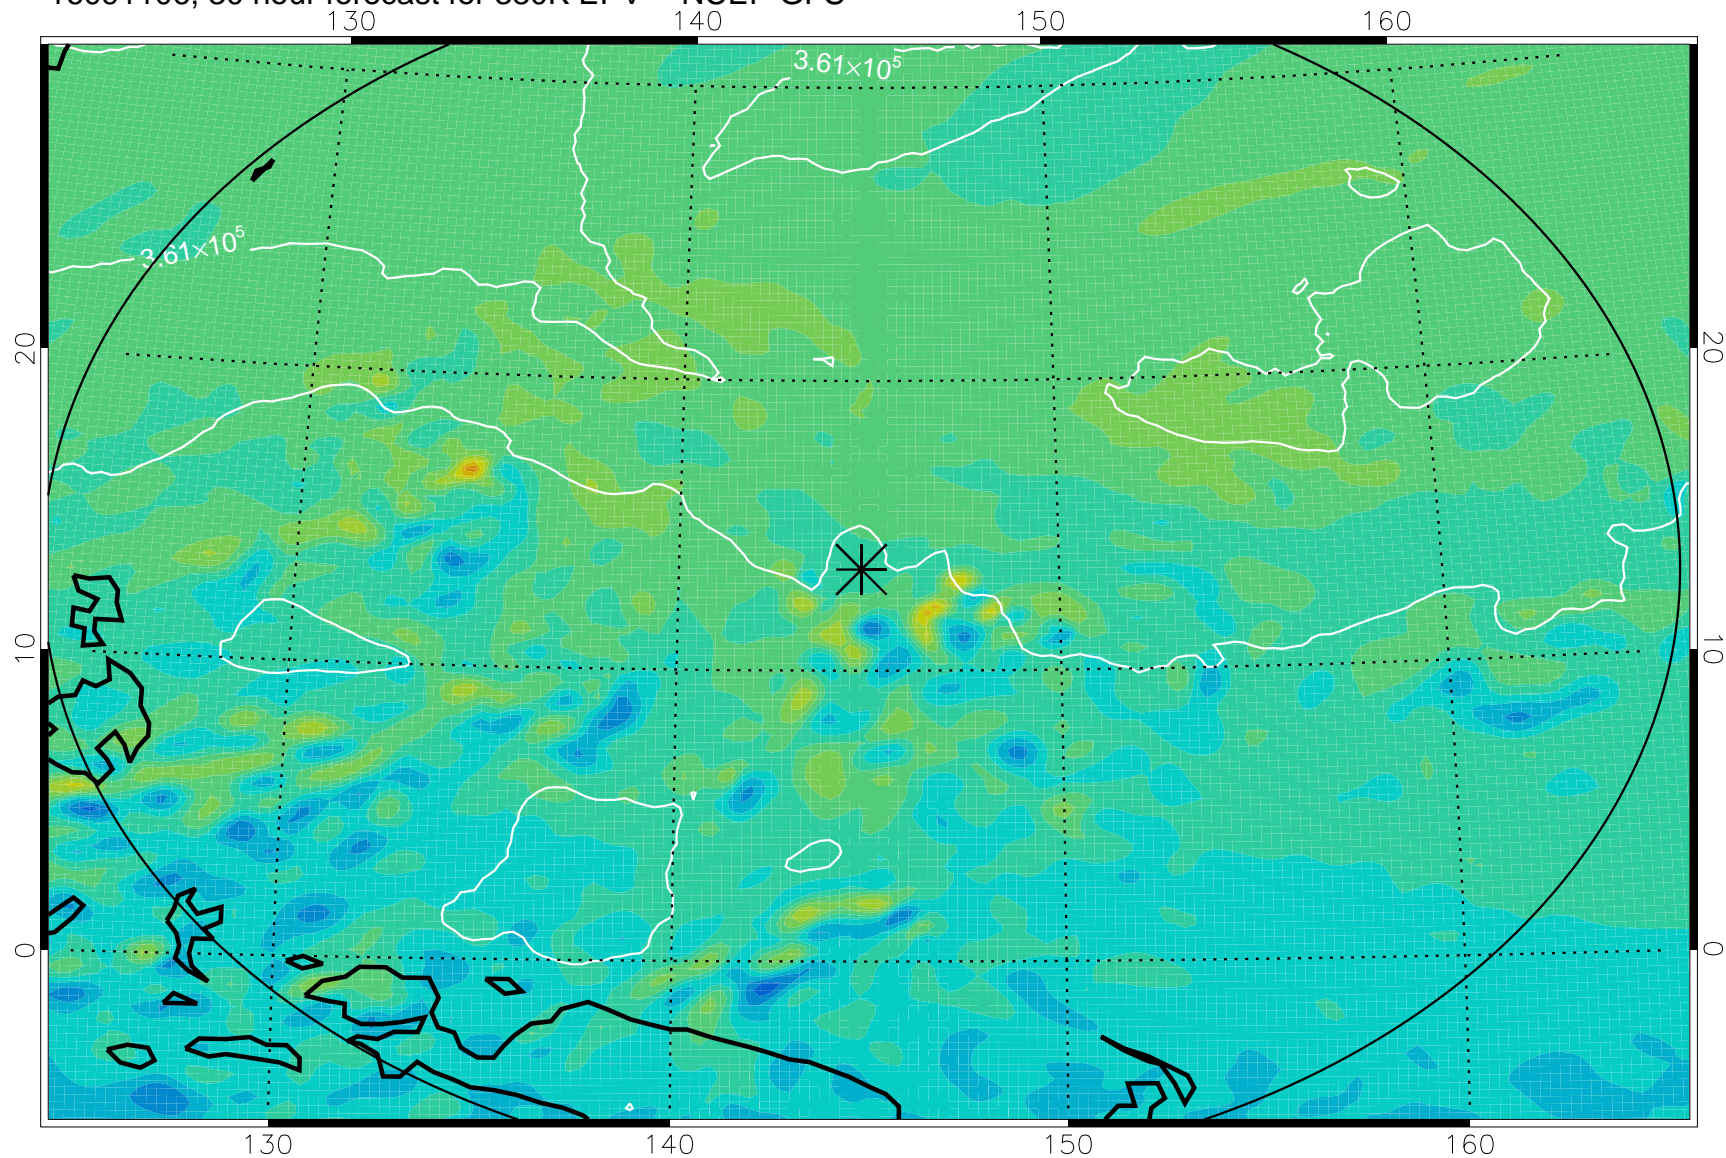

16091006, 6 hour forecast for 380K EPV -- NCEP GFS

380K Montgomery Streamfunction, white

Range ring of 2304 km

16091012, 12 hour forecast for 380K EPV -- NCEP GFS

380K Montgomery Streamfunction, white

Range ring of 2304 km

16091018, 18 hour forecast for 380K EPV -- NCEP GFS

380K Montgomery Streamfunction, white

Range ring of 2304 km

16091100, 24 hour forecast for 380K EPV -- NCEP GFS

380K Montgomery Streamfunction, white

Range ring of 2304 km

16091106, 30 hour forecast for 380K EPV -- NCEP GFS

380K Montgomery Streamfunction, white

Range ring of 2304 km

16091112, 36 hour forecast for 380K EPV -- NCEP GFS

380K Montgomery Streamfunction, white

Range ring of 2304 km

16091118, 42 hour forecast for 380K EPV -- NCEP GFS

380K Montgomery Streamfunction, white

Range ring of 2304 km

16091200, 48 hour forecast for 380K EPV -- NCEP GFS

380K Montgomery Streamfunction, white

Range ring of 2304 km