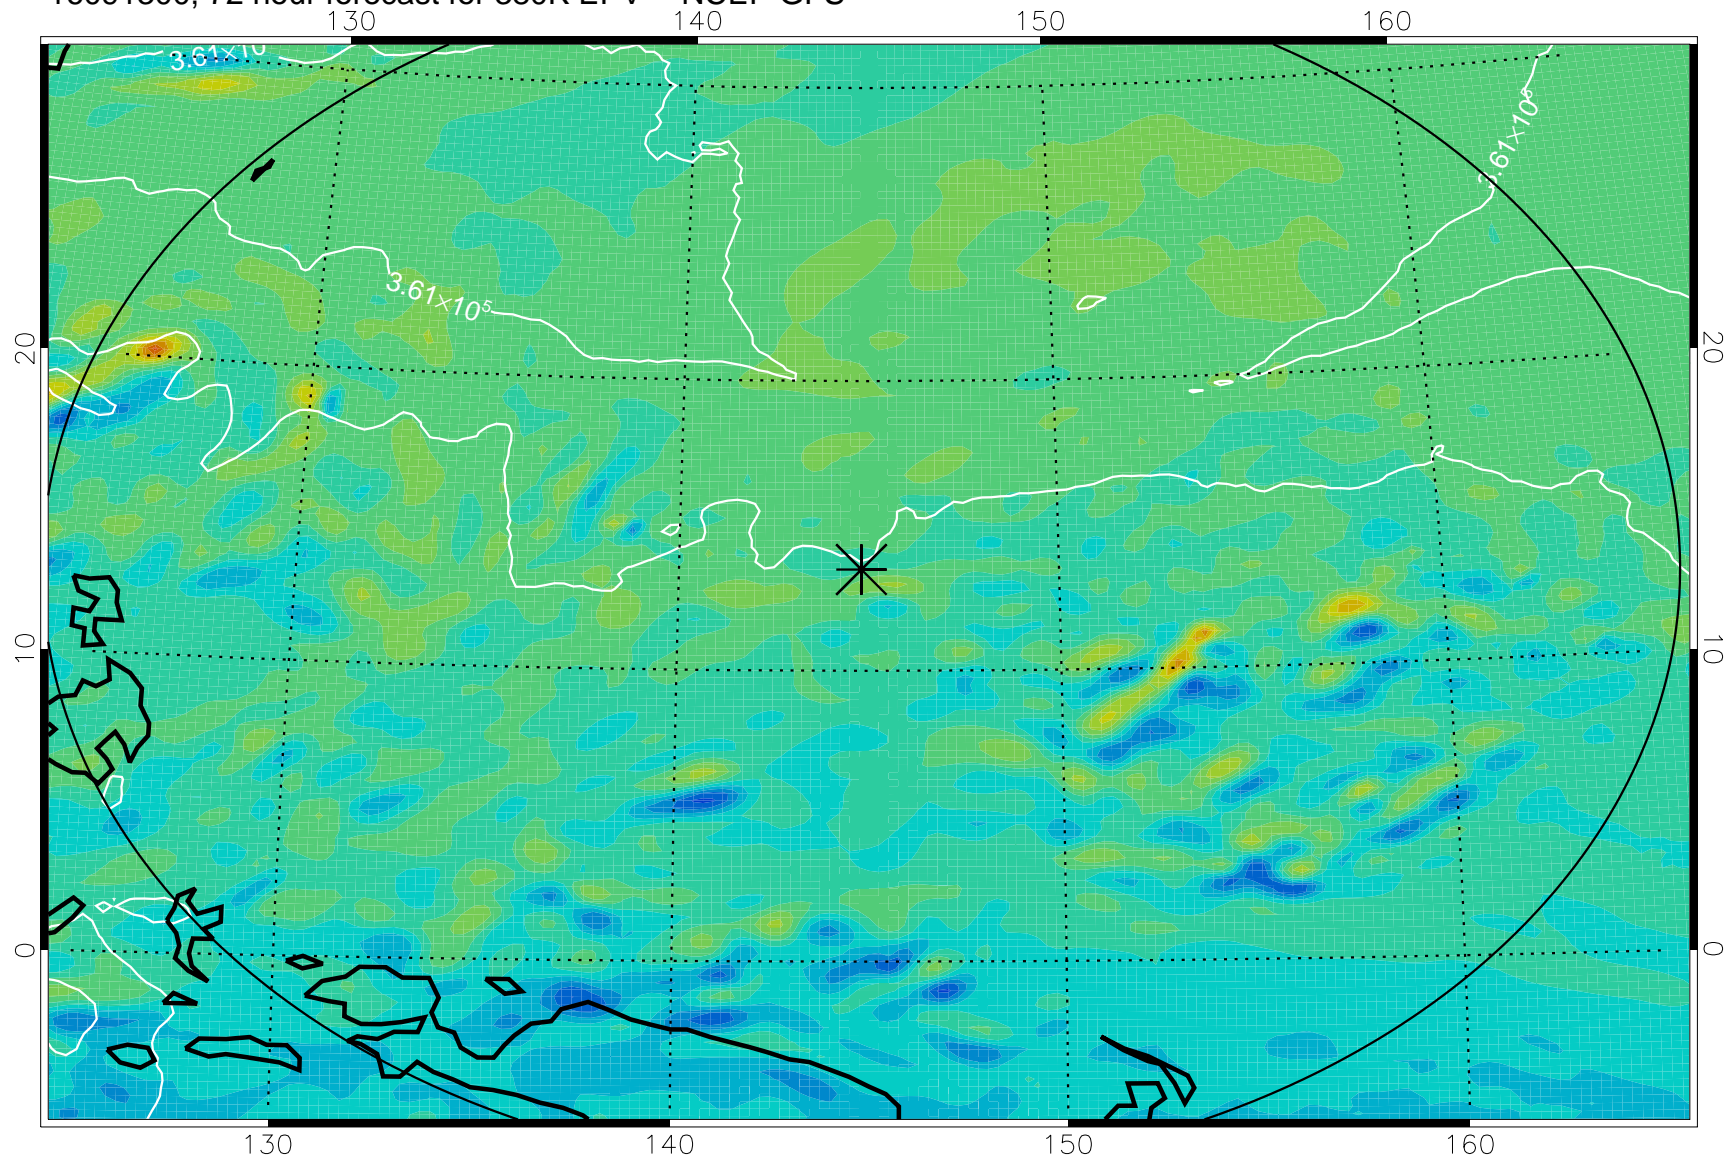

16091118, 42 hour forecast for 380K EPV -- NCEP GFS

380K Montgomery Streamfunction, white

Range ring of 2304 km

16091200, 48 hour forecast for 380K EPV -- NCEP GFS

380K Montgomery Streamfunction, white

Range ring of 2304 km

16091206, 54 hour forecast for 380K EPV -- NCEP GFS

380K Montgomery Streamfunction, white

Range ring of 2304 km

16091212, 60 hour forecast for 380K EPV -- NCEP GFS

380K Montgomery Streamfunction, white

Range ring of 2304 km

16091218, 66 hour forecast for 380K EPV -- NCEP GFS

380K Montgomery Streamfunction, white

Range ring of 2304 km

16091300, 72 hour forecast for 380K EPV -- NCEP GFS

380K Montgomery Streamfunction, white

Range ring of 2304 km

16091306, 78 hour forecast for 380K EPV -- NCEP GFS

380K Montgomery Streamfunction, white

Range ring of 2304 km

16091312, 84 hour forecast for 380K EPV -- NCEP GFS

380K Montgomery Streamfunction, white

Range ring of 2304 km