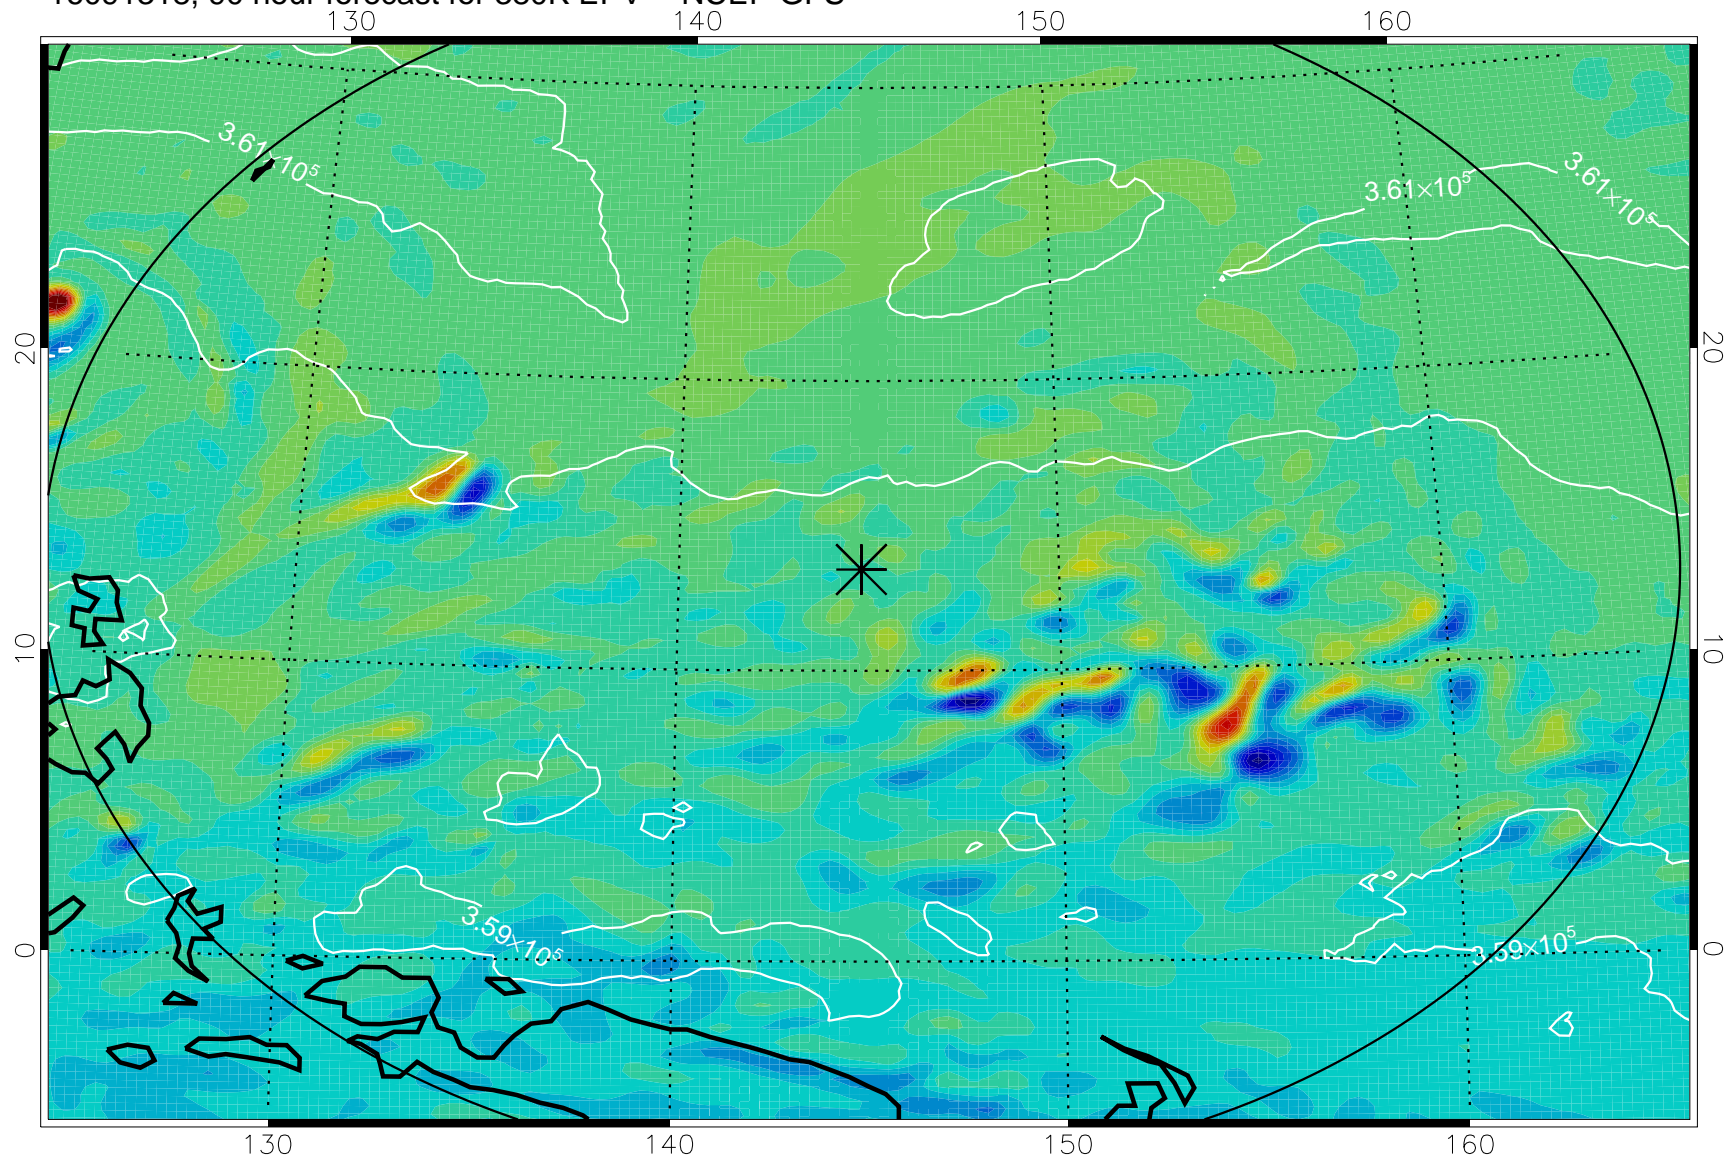

16091218, 66 hour forecast for 380K EPV -- NCEP GFS

380K Montgomery Streamfunction, white

Range ring of 2304 km

16091300, 72 hour forecast for 380K EPV -- NCEP GFS

380K Montgomery Streamfunction, white

Range ring of 2304 km

16091306, 78 hour forecast for 380K EPV -- NCEP GFS

380K Montgomery Streamfunction, white

Range ring of 2304 km

16091312, 84 hour forecast for 380K EPV -- NCEP GFS

380K Montgomery Streamfunction, white

Range ring of 2304 km

16091318, 90 hour forecast for 380K EPV -- NCEP GFS

380K Montgomery Streamfunction, white

Range ring of 2304 km

16091400, 96 hour forecast for 380K EPV -- NCEP GFS

380K Montgomery Streamfunction, white

Range ring of 2304 km

16091406, 102 hour forecast for 380K EPV -- NCEP GFS

380K Montgomery Streamfunction, white

Range ring of 2304 km

16091412, 108 hour forecast for 380K EPV -- NCEP GFS

380K Montgomery Streamfunction, white

Range ring of 2304 km