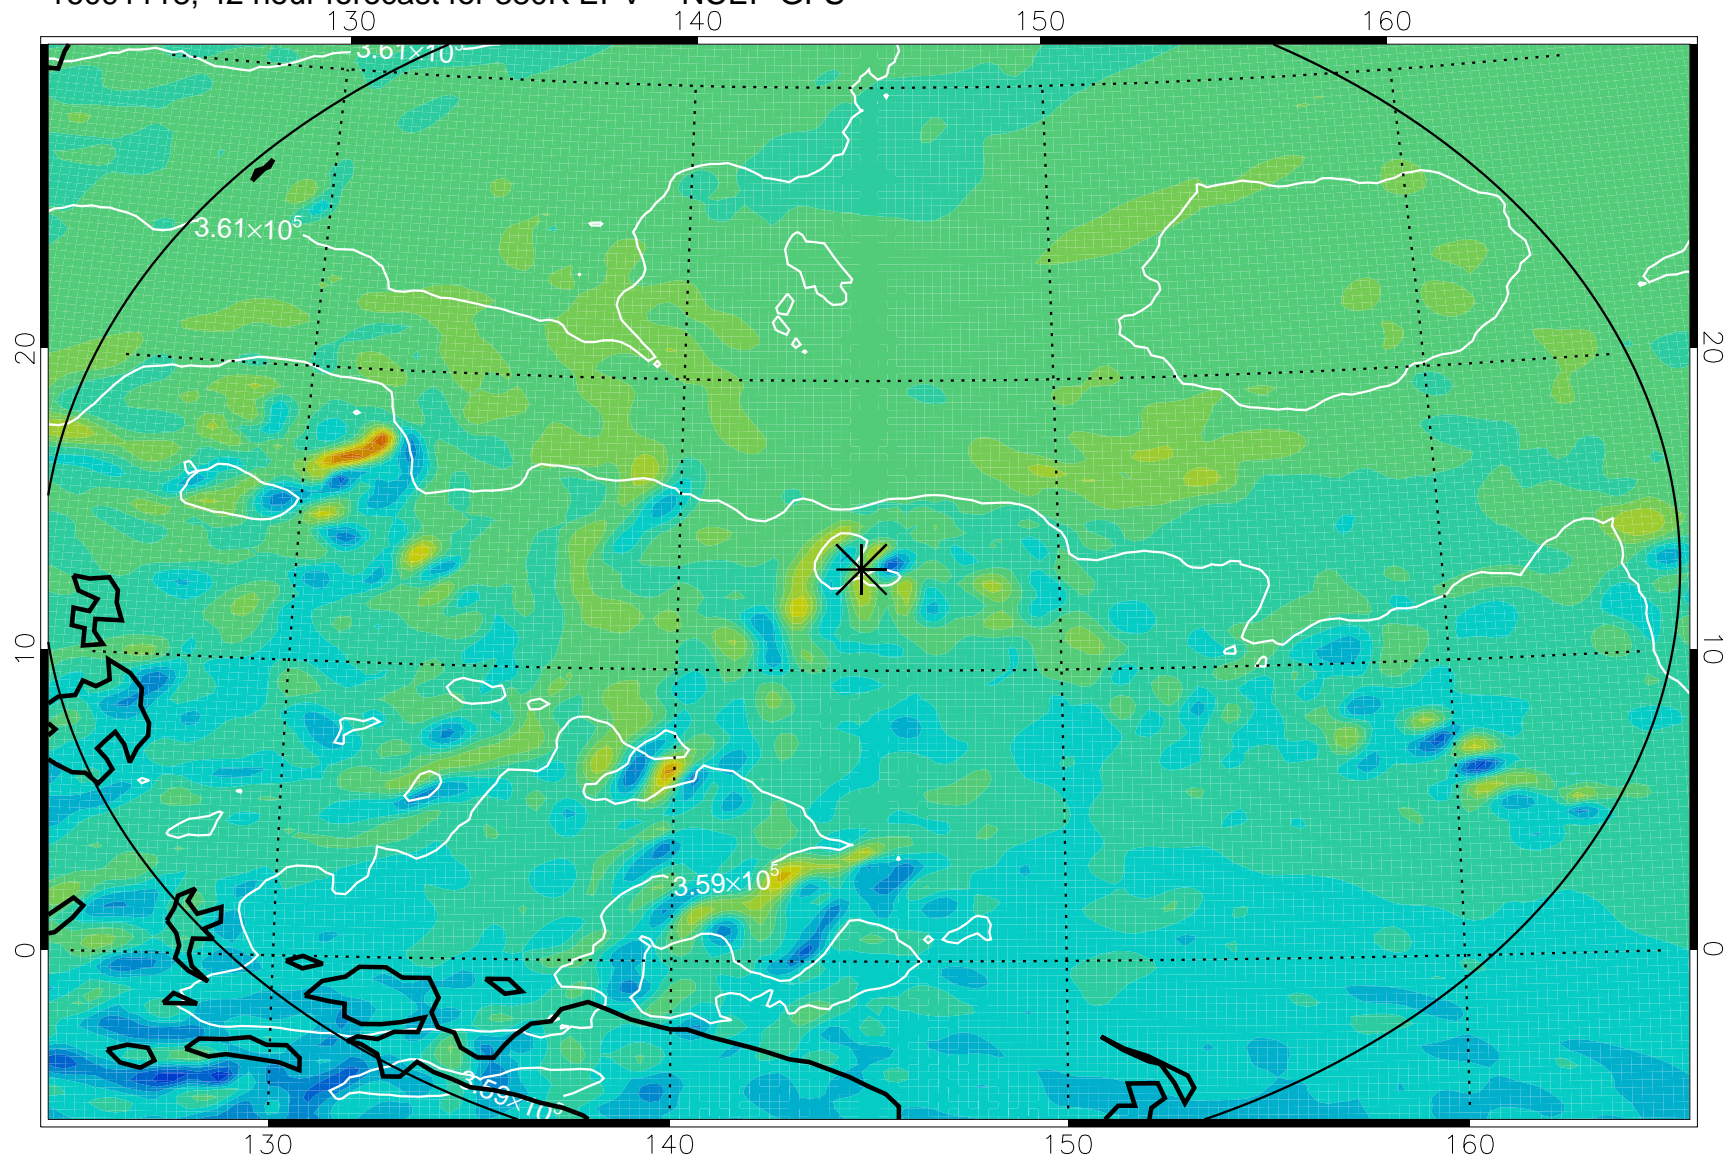

16091018, 18 hour forecast for 380K EPV -- NCEP GFS

380K Montgomery Streamfunction, white

Range ring of 2304 km

16091100, 24 hour forecast for 380K EPV -- NCEP GFS

380K Montgomery Streamfunction, white

Range ring of 2304 km

16091106, 30 hour forecast for 380K EPV -- NCEP GFS

380K Montgomery Streamfunction, white

Range ring of 2304 km

16091112, 36 hour forecast for 380K EPV -- NCEP GFS

380K Montgomery Streamfunction, white

Range ring of 2304 km

16091118, 42 hour forecast for 380K EPV -- NCEP GFS

380K Montgomery Streamfunction, white

Range ring of 2304 km

16091200, 48 hour forecast for 380K EPV -- NCEP GFS

380K Montgomery Streamfunction, white

Range ring of 2304 km

16091206, 54 hour forecast for 380K EPV -- NCEP GFS

380K Montgomery Streamfunction, white

Range ring of 2304 km

16091212, 60 hour forecast for 380K EPV -- NCEP GFS

380K Montgomery Streamfunction, white

Range ring of 2304 km