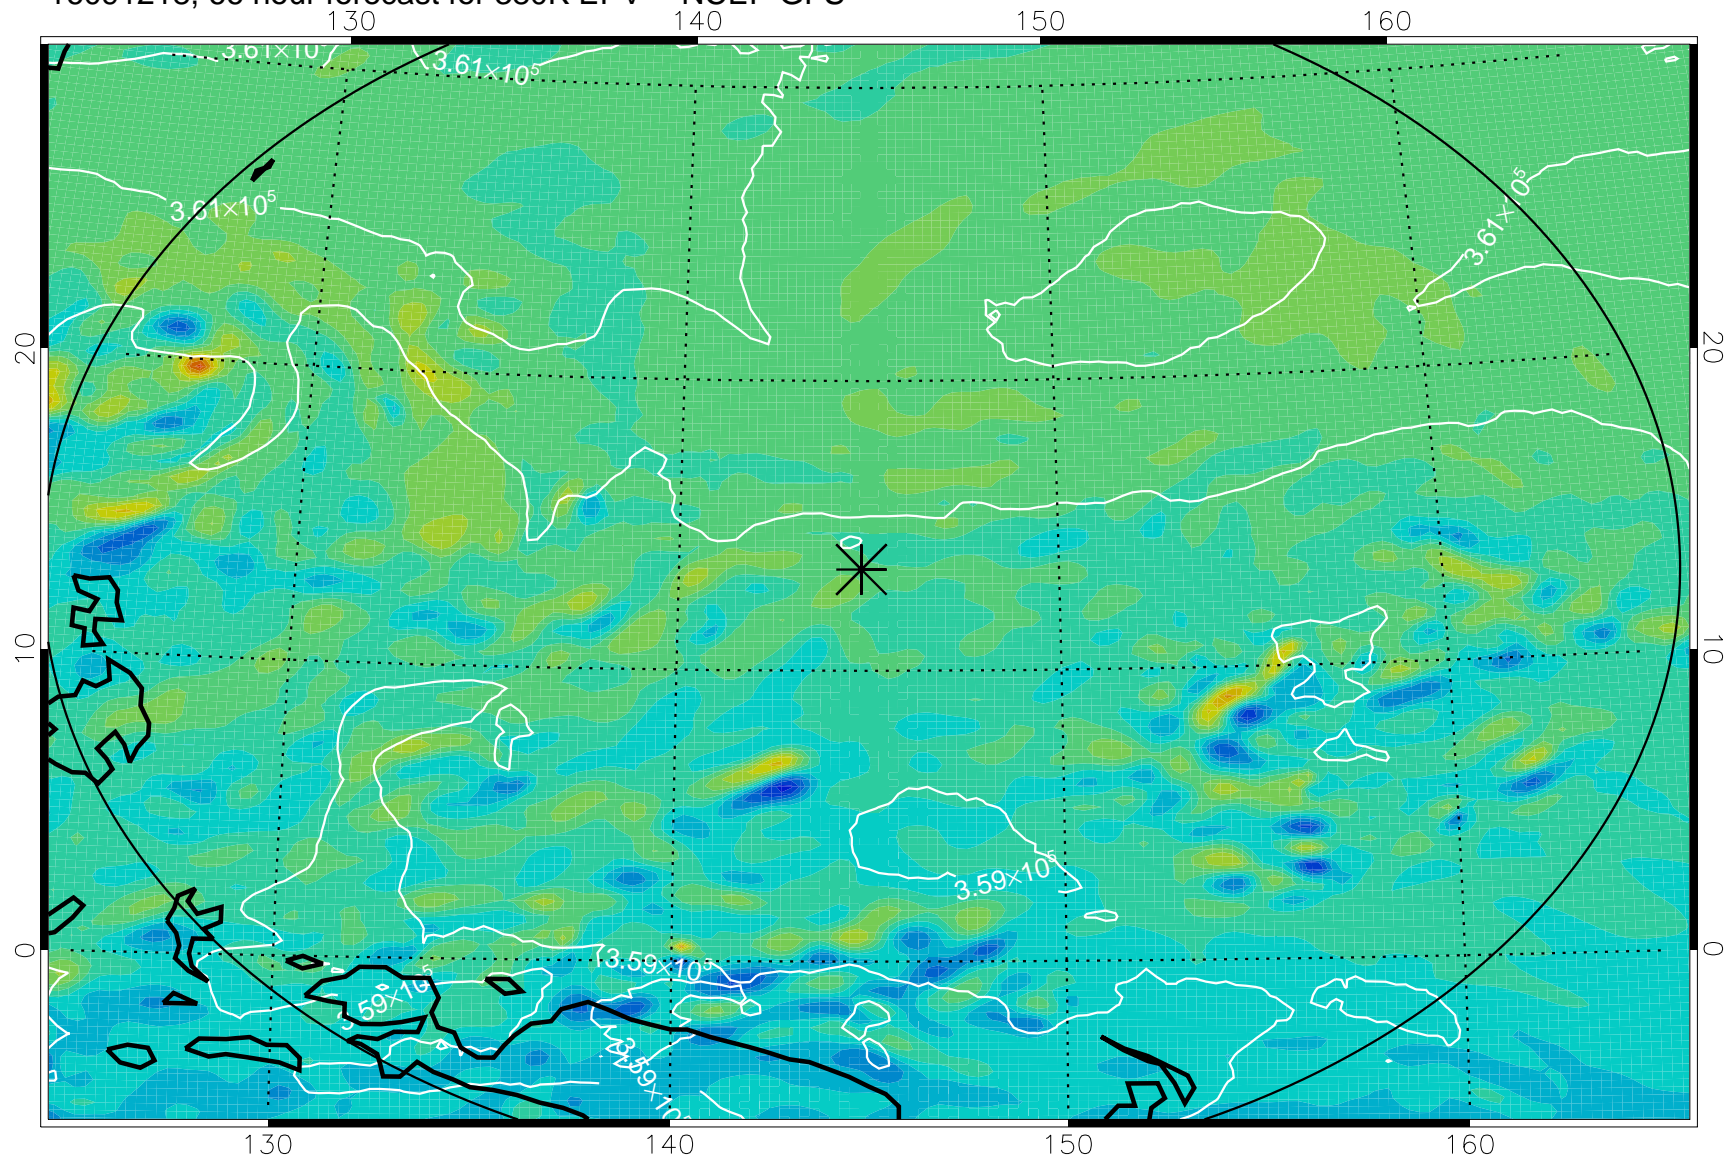

16091118, 42 hour forecast for 380K EPV -- NCEP GFS

380K Montgomery Streamfunction, white

Range ring of 2304 km

16091200, 48 hour forecast for 380K EPV -- NCEP GFS

380K Montgomery Streamfunction, white

Range ring of 2304 km

16091206, 54 hour forecast for 380K EPV -- NCEP GFS

380K Montgomery Streamfunction, white

Range ring of 2304 km

16091212, 60 hour forecast for 380K EPV -- NCEP GFS

380K Montgomery Streamfunction, white

Range ring of 2304 km

16091218, 66 hour forecast for 380K EPV -- NCEP GFS

380K Montgomery Streamfunction, white

Range ring of 2304 km

16091300, 72 hour forecast for 380K EPV -- NCEP GFS

380K Montgomery Streamfunction, white

Range ring of 2304 km

16091306, 78 hour forecast for 380K EPV -- NCEP GFS

380K Montgomery Streamfunction, white

Range ring of 2304 km

16091312, 84 hour forecast for 380K EPV -- NCEP GFS

380K Montgomery Streamfunction, white

Range ring of 2304 km