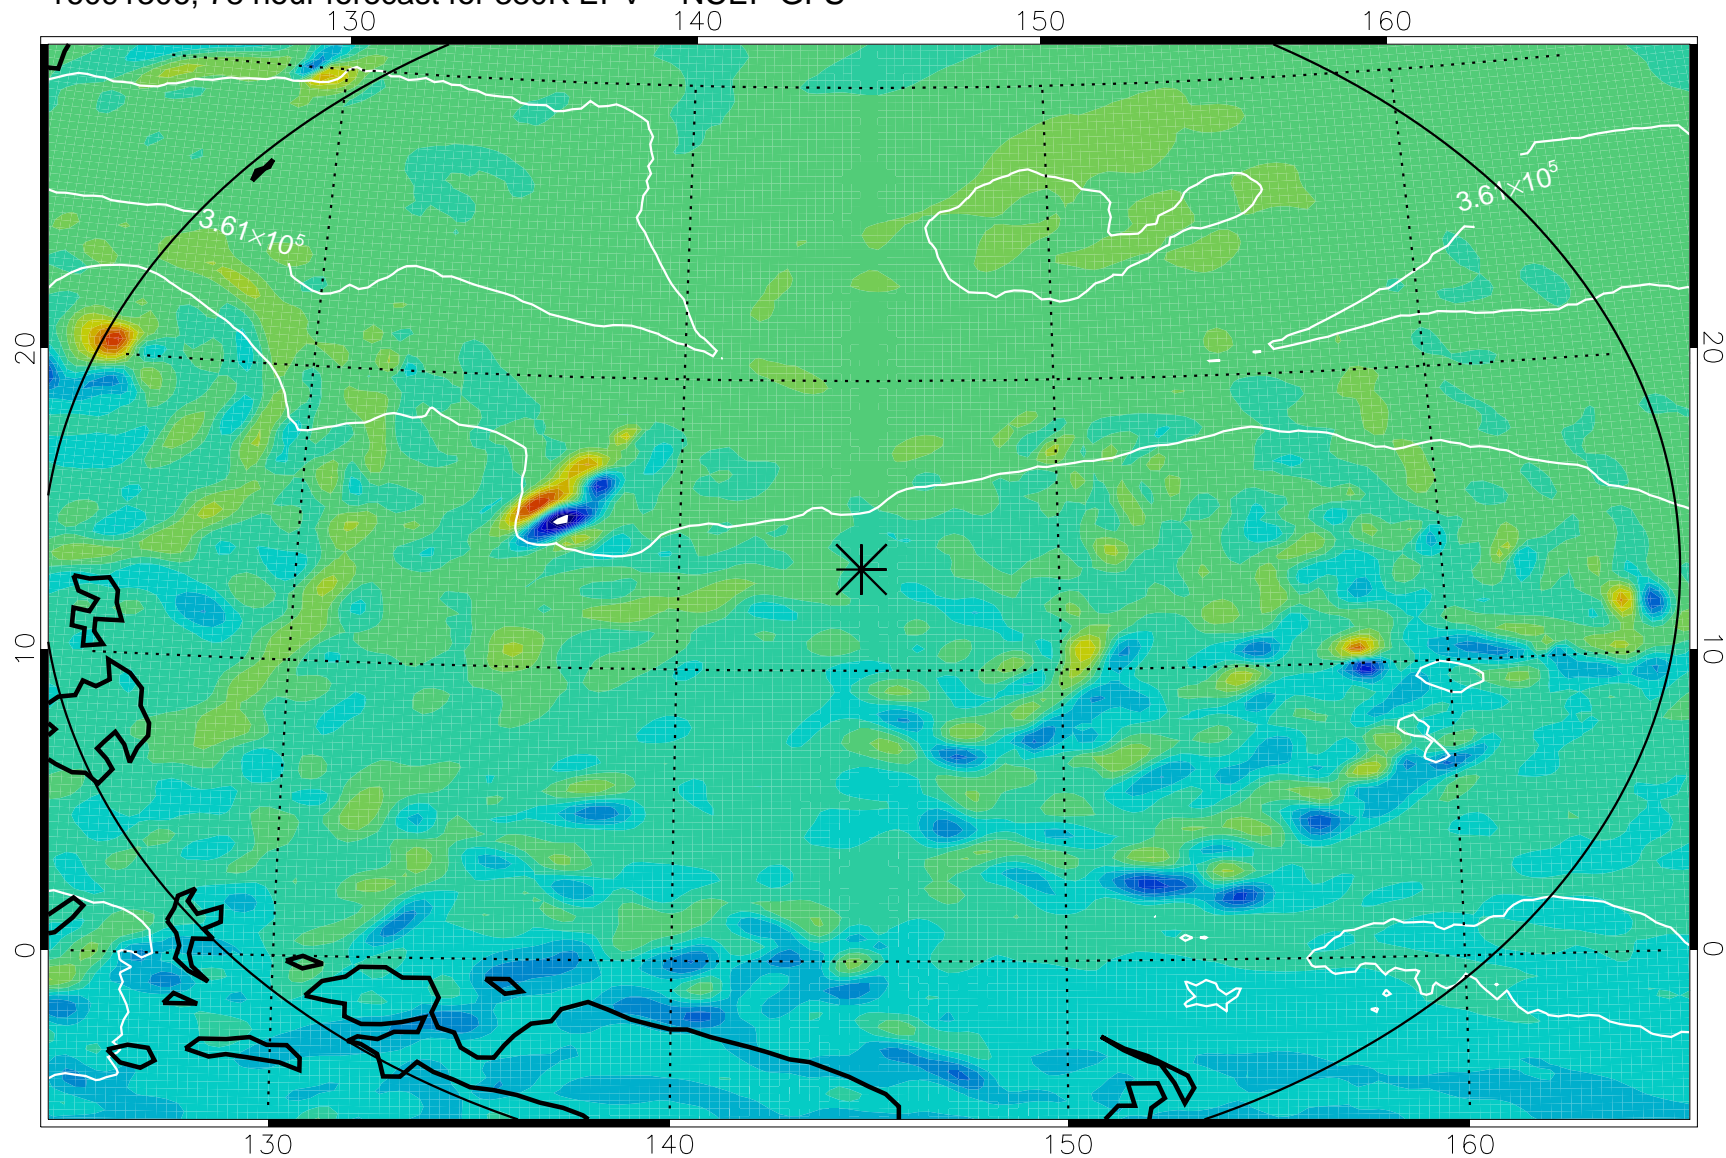

16091206, 54 hour forecast for 380K EPV -- NCEP GFS

380K Montgomery Streamfunction, white

Range ring of 2304 km

16091212, 60 hour forecast for 380K EPV -- NCEP GFS

380K Montgomery Streamfunction, white

Range ring of 2304 km

16091218, 66 hour forecast for 380K EPV -- NCEP GFS

380K Montgomery Streamfunction, white

Range ring of 2304 km

16091300, 72 hour forecast for 380K EPV -- NCEP GFS

380K Montgomery Streamfunction, white

Range ring of 2304 km

16091306, 78 hour forecast for 380K EPV -- NCEP GFS

380K Montgomery Streamfunction, white

Range ring of 2304 km

16091312, 84 hour forecast for 380K EPV -- NCEP GFS

380K Montgomery Streamfunction, white

Range ring of 2304 km

16091318, 90 hour forecast for 380K EPV -- NCEP GFS

380K Montgomery Streamfunction, white

Range ring of 2304 km

16091400, 96 hour forecast for 380K EPV -- NCEP GFS

380K Montgomery Streamfunction, white

Range ring of 2304 km