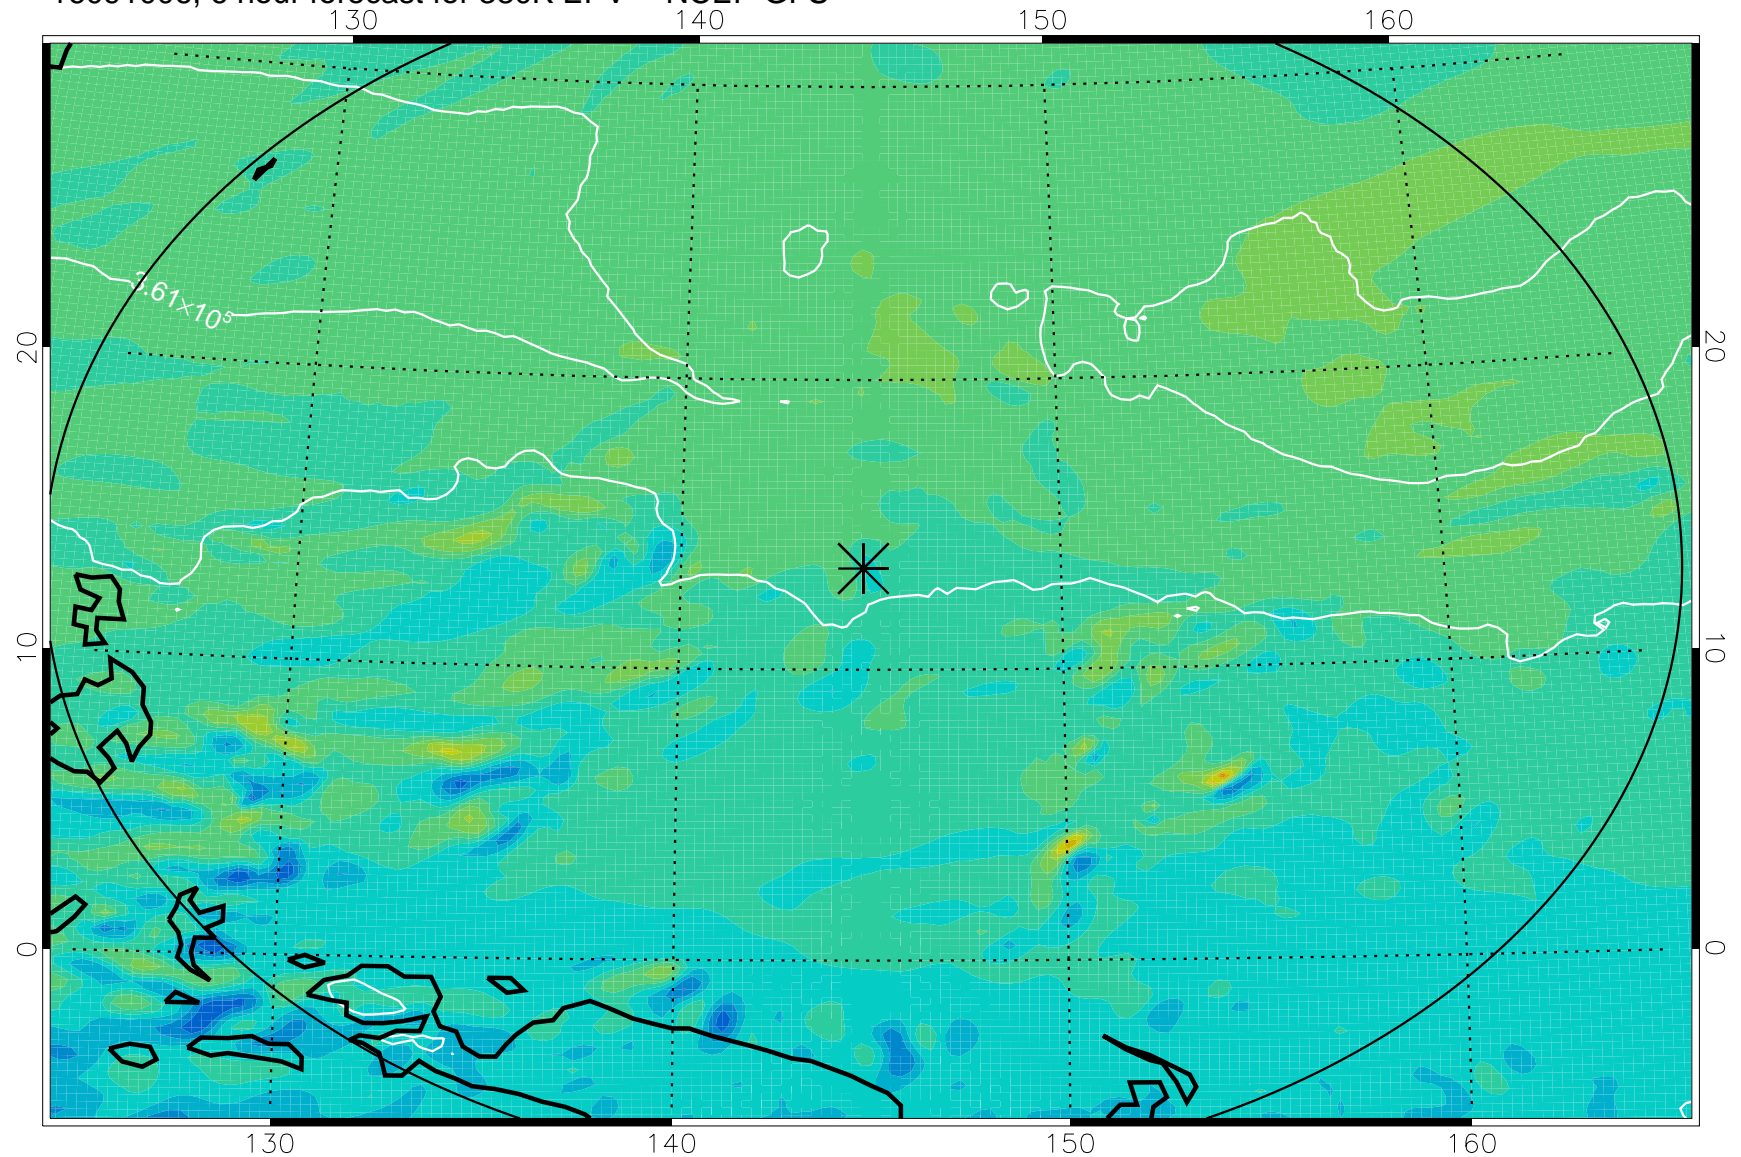

16091006, 6 hour forecast for 380K EPV -- NCEP GFS

380K Montgomery Streamfunction, white

Range ring of 2304 km

16091012, 12 hour forecast for 380K EPV -- NCEP GFS

380K Montgomery Streamfunction, white

Range ring of 2304 km

16091018, 18 hour forecast for 380K EPV -- NCEP GFS

380K Montgomery Streamfunction, white

Range ring of 2304 km

16091100, 24 hour forecast for 380K EPV -- NCEP GFS

380K Montgomery Streamfunction, white

Range ring of 2304 km

16091106, 30 hour forecast for 380K EPV -- NCEP GFS

380K Montgomery Streamfunction, white

Range ring of 2304 km

16091112, 36 hour forecast for 380K EPV -- NCEP GFS

380K Montgomery Streamfunction, white

Range ring of 2304 km

16091118, 42 hour forecast for 380K EPV -- NCEP GFS

380K Montgomery Streamfunction, white

Range ring of 2304 km

16091200, 48 hour forecast for 380K EPV -- NCEP GFS

380K Montgomery Streamfunction, white

Range ring of 2304 km