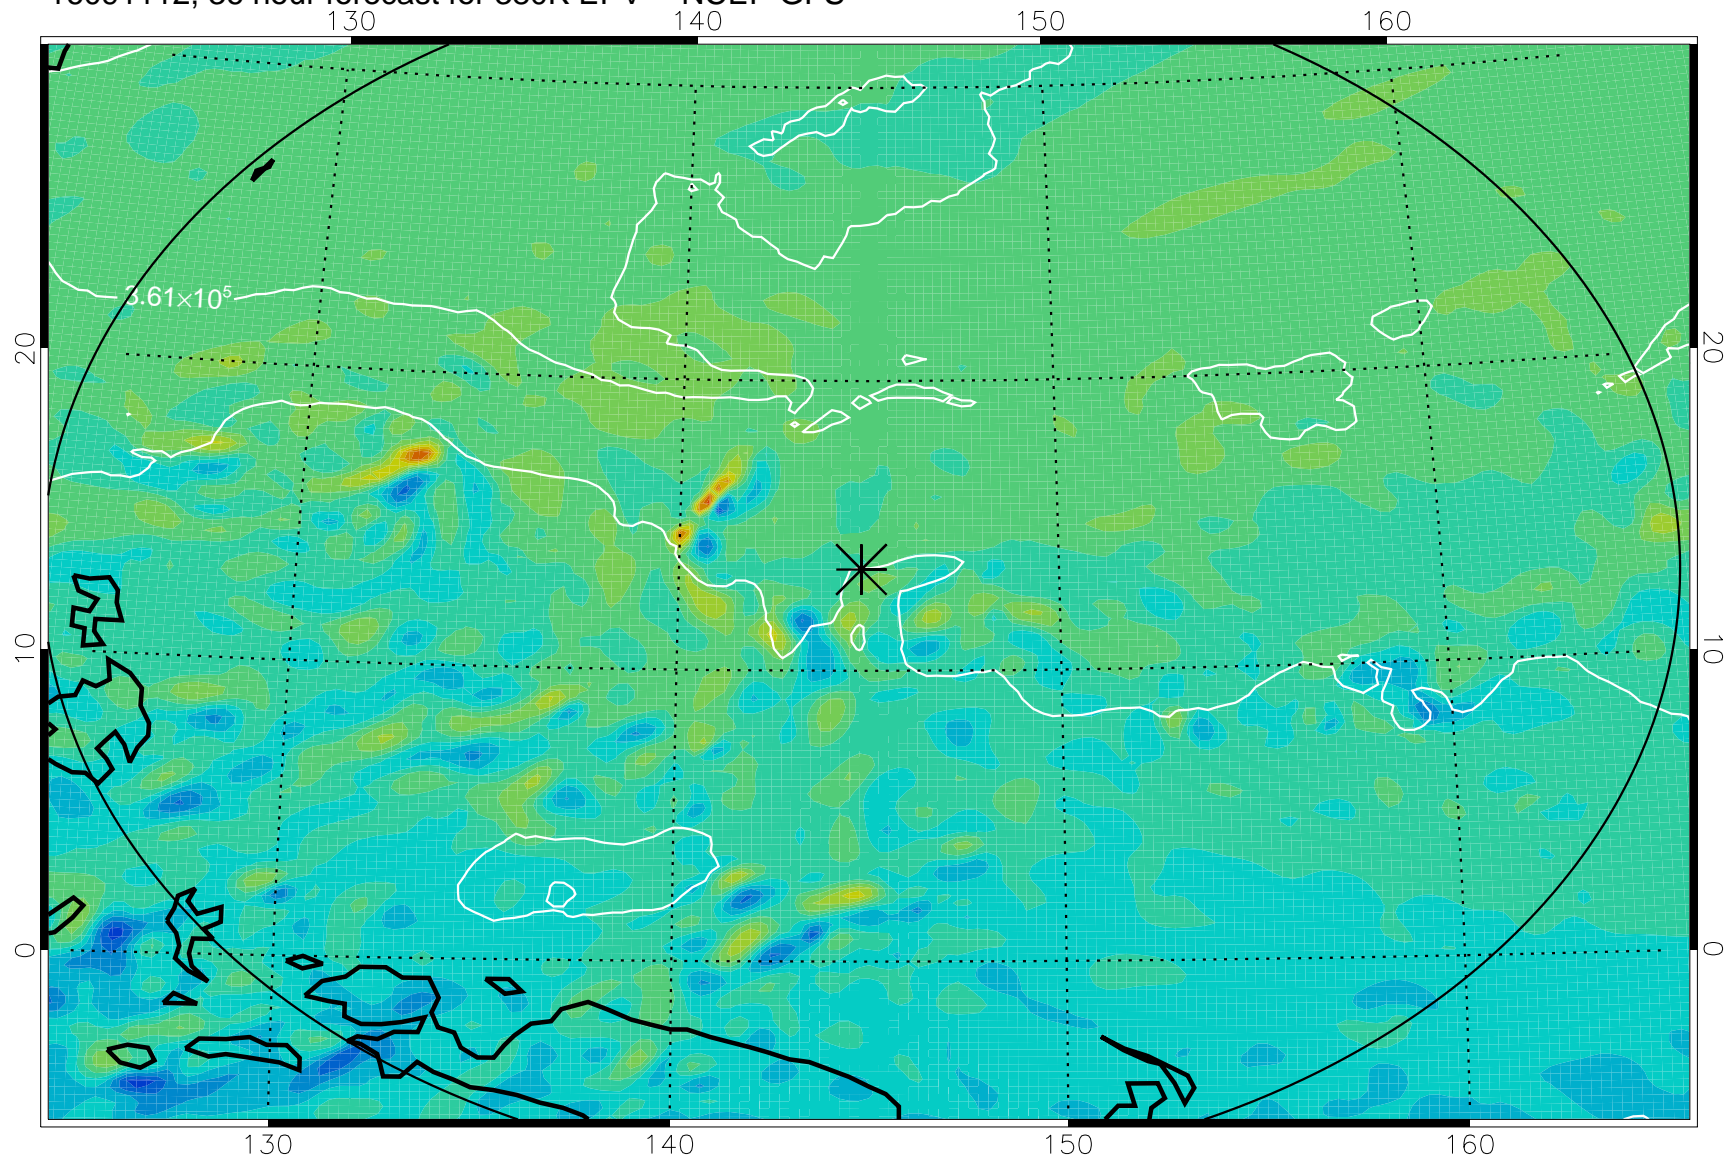

16091006, 6 hour forecast for 380K EPV -- NCEP GFS

380K Montgomery Streamfunction, white

Range ring of 2304 km

16091012, 12 hour forecast for 380K EPV -- NCEP GFS

380K Montgomery Streamfunction, white

Range ring of 2304 km

16091018, 18 hour forecast for 380K EPV -- NCEP GFS

380K Montgomery Streamfunction, white

Range ring of 2304 km

16091100, 24 hour forecast for 380K EPV -- NCEP GFS

380K Montgomery Streamfunction, white

Range ring of 2304 km

16091106, 30 hour forecast for 380K EPV -- NCEP GFS

380K Montgomery Streamfunction, white

Range ring of 2304 km

16091112, 36 hour forecast for 380K EPV -- NCEP GFS

380K Montgomery Streamfunction, white

Range ring of 2304 km

16091118, 42 hour forecast for 380K EPV -- NCEP GFS

380K Montgomery Streamfunction, white

Range ring of 2304 km

16091200, 48 hour forecast for 380K EPV -- NCEP GFS

380K Montgomery Streamfunction, white

Range ring of 2304 km