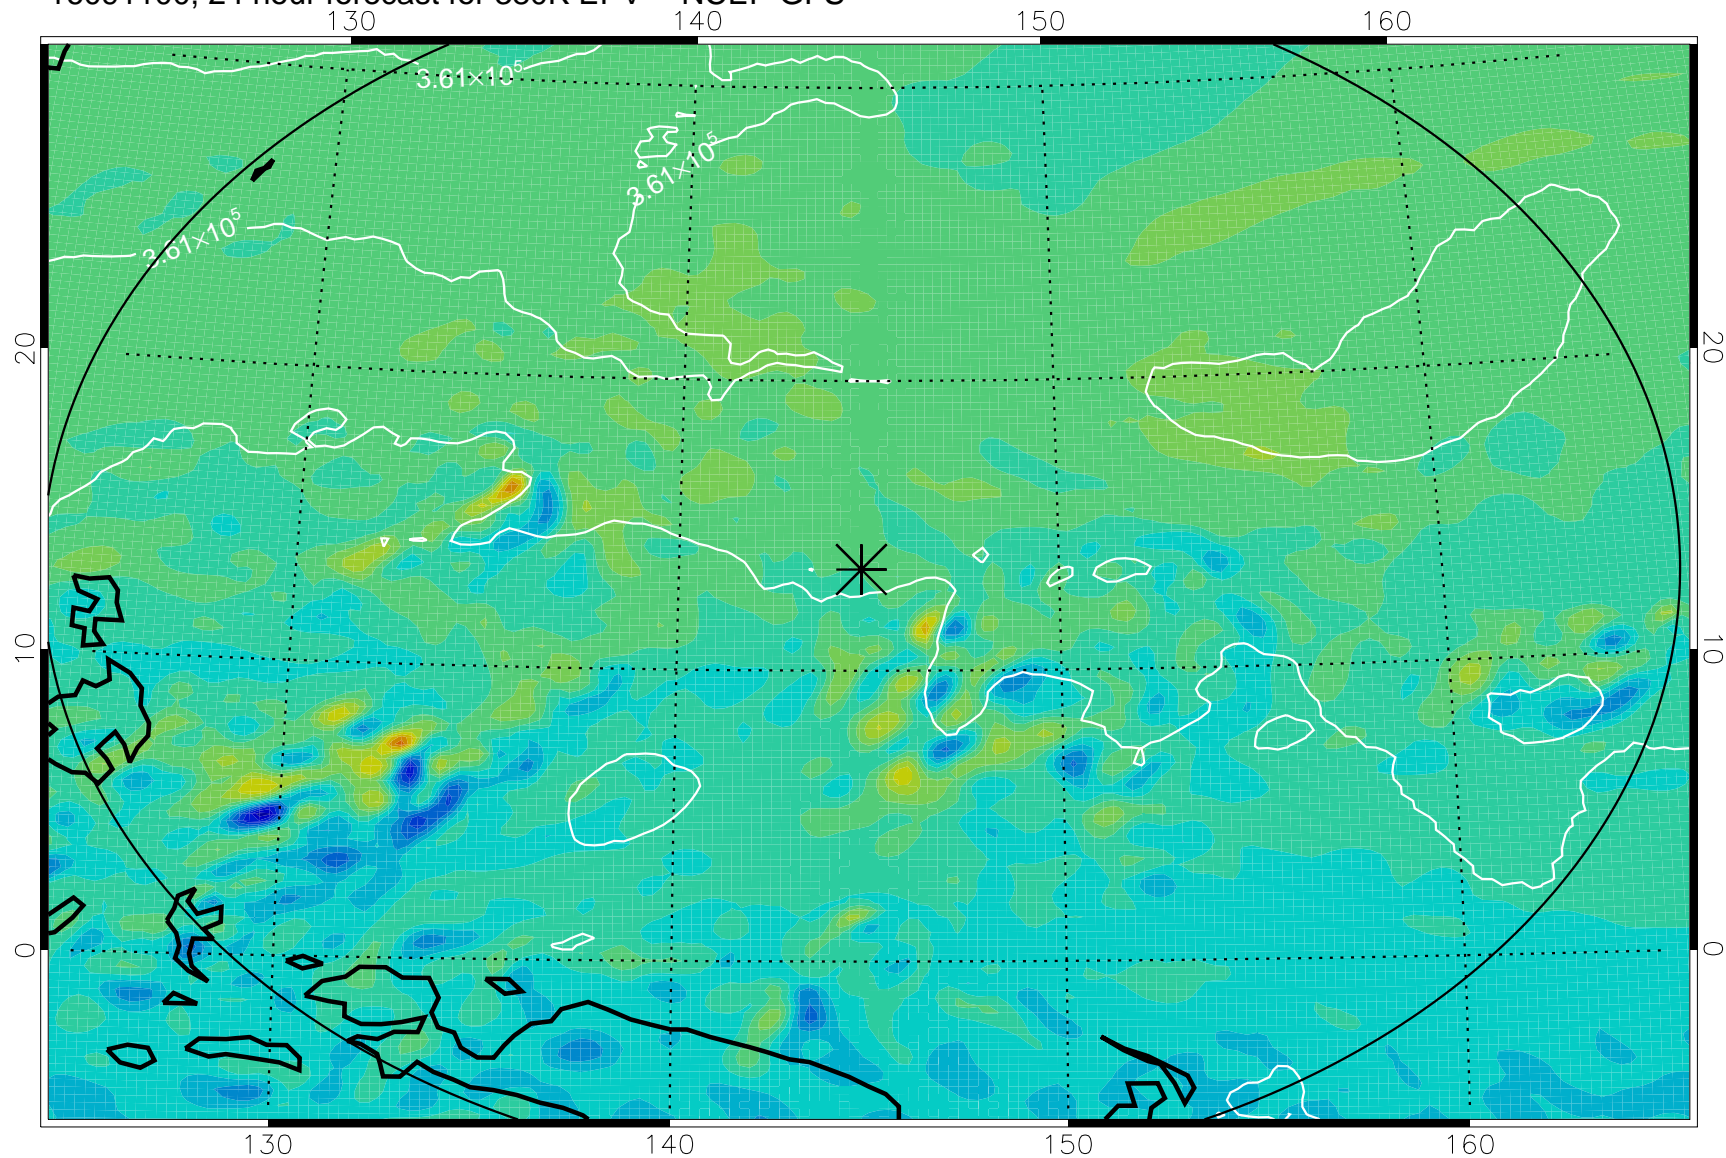

16091006, 6 hour forecast for 380K EPV -- NCEP GFS

380K Montgomery Streamfunction, white

Range ring of 2304 km

16091012, 12 hour forecast for 380K EPV -- NCEP GFS

380K Montgomery Streamfunction, white

Range ring of 2304 km

16091018, 18 hour forecast for 380K EPV -- NCEP GFS

380K Montgomery Streamfunction, white

Range ring of 2304 km

16091100, 24 hour forecast for 380K EPV -- NCEP GFS

380K Montgomery Streamfunction, white

Range ring of 2304 km

16091106, 30 hour forecast for 380K EPV -- NCEP GFS

380K Montgomery Streamfunction, white

Range ring of 2304 km

16091112, 36 hour forecast for 380K EPV -- NCEP GFS

380K Montgomery Streamfunction, white

Range ring of 2304 km

16091118, 42 hour forecast for 380K EPV -- NCEP GFS

380K Montgomery Streamfunction, white

Range ring of 2304 km

16091200, 48 hour forecast for 380K EPV -- NCEP GFS

380K Montgomery Streamfunction, white

Range ring of 2304 km