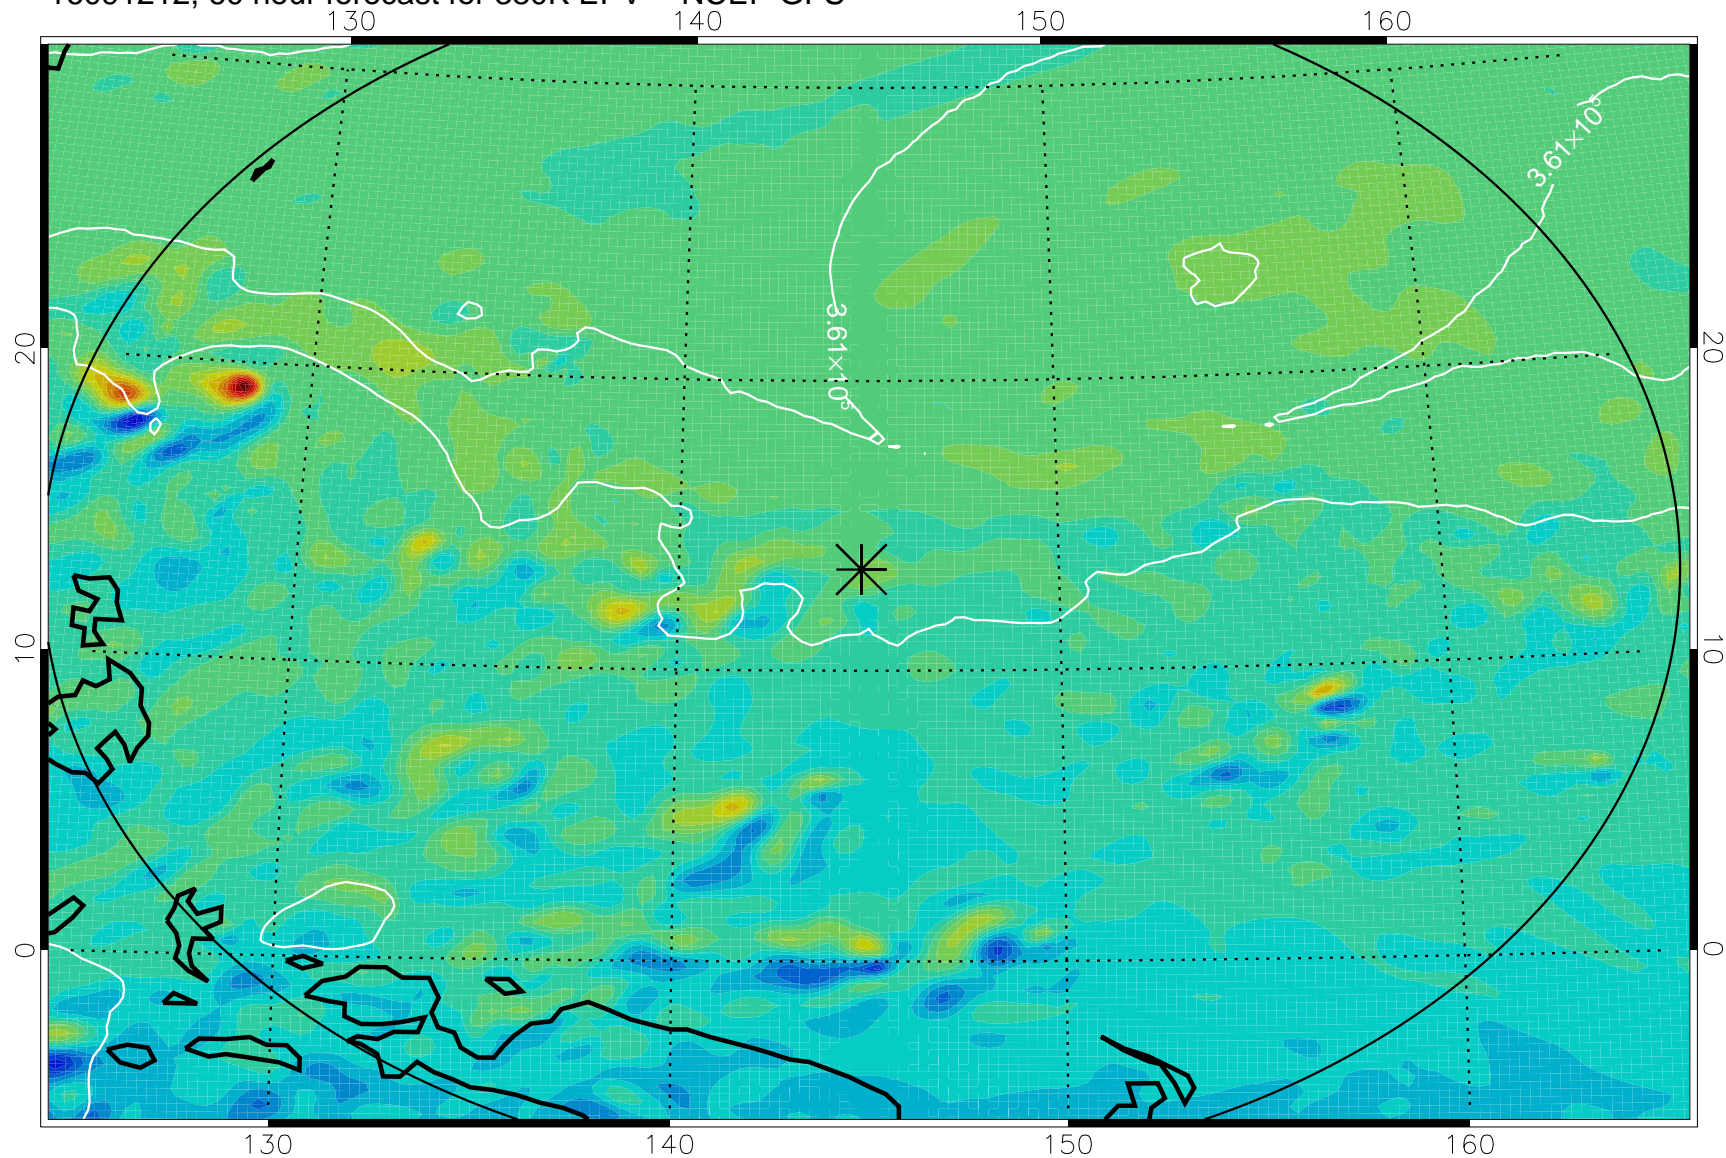

16091106, 30 hour forecast for 380K EPV -- NCEP GFS

380K Montgomery Streamfunction, white

Range ring of 2304 km

16091112, 36 hour forecast for 380K EPV -- NCEP GFS

380K Montgomery Streamfunction, white

Range ring of 2304 km

16091118, 42 hour forecast for 380K EPV -- NCEP GFS

380K Montgomery Streamfunction, white

Range ring of 2304 km

16091200, 48 hour forecast for 380K EPV -- NCEP GFS

380K Montgomery Streamfunction, white

Range ring of 2304 km

16091206, 54 hour forecast for 380K EPV -- NCEP GFS

380K Montgomery Streamfunction, white

Range ring of 2304 km

16091212, 60 hour forecast for 380K EPV -- NCEP GFS

380K Montgomery Streamfunction, white

Range ring of 2304 km

16091218, 66 hour forecast for 380K EPV -- NCEP GFS

380K Montgomery Streamfunction, white

Range ring of 2304 km

16091300, 72 hour forecast for 380K EPV -- NCEP GFS

380K Montgomery Streamfunction, white

Range ring of 2304 km