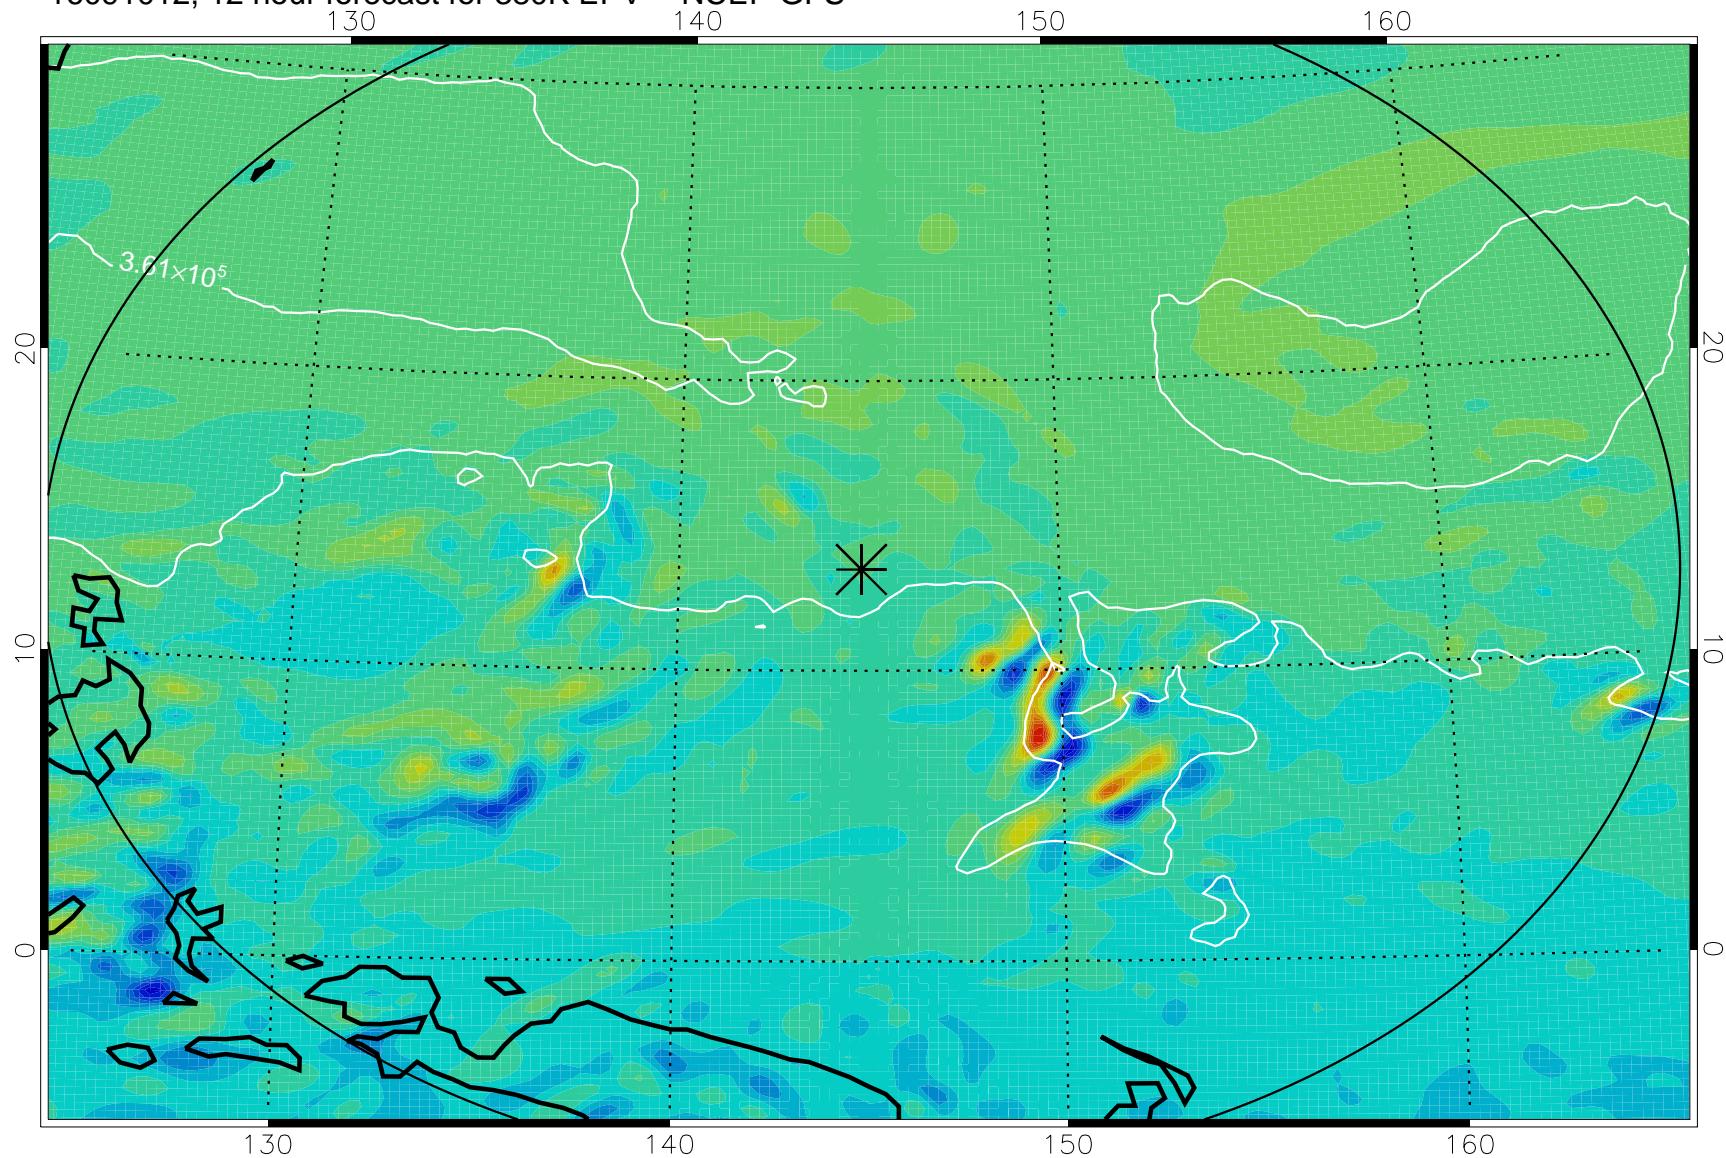

16091006, 6 hour forecast for 380K EPV -- NCEP GFS

380K Montgomery Streamfunction, white

Range ring of 2304 km

16091012, 12 hour forecast for 380K EPV -- NCEP GFS

380K Montgomery Streamfunction, white

Range ring of 2304 km

16091018, 18 hour forecast for 380K EPV -- NCEP GFS

380K Montgomery Streamfunction, white

Range ring of 2304 km

16091100, 24 hour forecast for 380K EPV -- NCEP GFS

380K Montgomery Streamfunction, white

Range ring of 2304 km

16091106, 30 hour forecast for 380K EPV -- NCEP GFS

380K Montgomery Streamfunction, white

Range ring of 2304 km

16091112, 36 hour forecast for 380K EPV -- NCEP GFS

380K Montgomery Streamfunction, white

Range ring of 2304 km

16091118, 42 hour forecast for 380K EPV -- NCEP GFS

380K Montgomery Streamfunction, white

Range ring of 2304 km

16091200, 48 hour forecast for 380K EPV -- NCEP GFS

380K Montgomery Streamfunction, white

Range ring of 2304 km