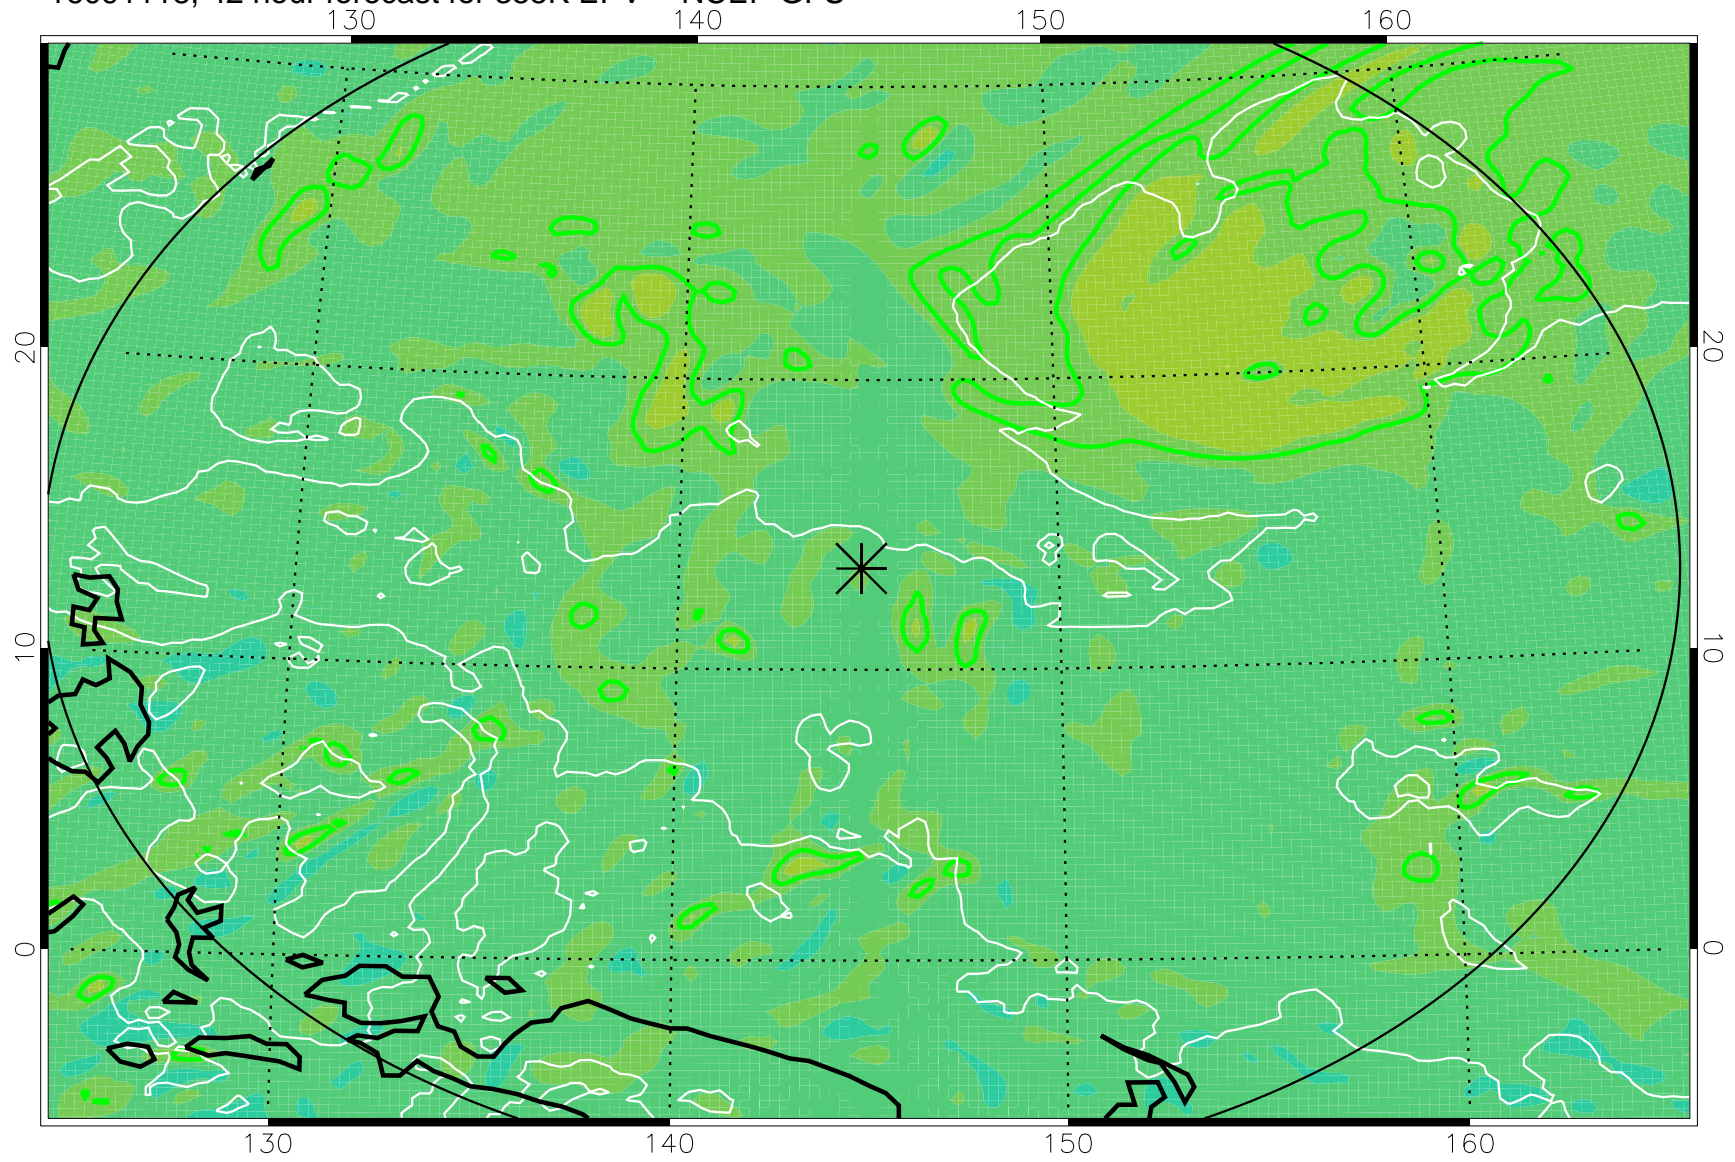

16091106, 30 hour forecast for 355K EPV -- NCEP GFS

355K Montgomery Streamfunction, white
EPV Tropopause (2 PVU) Position
Range ring of 2304 km

16091112, 36 hour forecast for 355K EPV -- NCEP GFS

355K Montgomery Streamfunction, white
EPV Tropopause (2 PVU) Position
Range ring of 2304 km

16091118, 42 hour forecast for 355K EPV -- NCEP GFS

355K Montgomery Streamfunction, white
EPV Tropopause (2 PVU) Position
Range ring of 2304 km

16091200, 48 hour forecast for 355K EPV -- NCEP GFS

355K Montgomery Streamfunction, white
EPV Tropopause (2 PVU) Position
Range ring of 2304 km

16091218, 66 hour forecast for 355K EPV -- NCEP GFS

355K Montgomery Streamfunction, white
EPV Tropopause (2 PVU) Position
Range ring of 2304 km

16091300, 72 hour forecast for 355K EPV -- NCEP GFS

355K Montgomery Streamfunction, white
EPV Tropopause (2 PVU) Position
Range ring of 2304 km

16091418, 114 hour forecast for 355K EPV -- NCEP GFS

355K Montgomery Streamfunction, white
EPV Tropopause (2 PVU) Position
Range ring of 2304 km

16091500, 120 hour forecast for 355K EPV -- NCEP GFS

355K Montgomery Streamfunction, white
EPV Tropopause (2 PVU) Position
Range ring of 2304 km