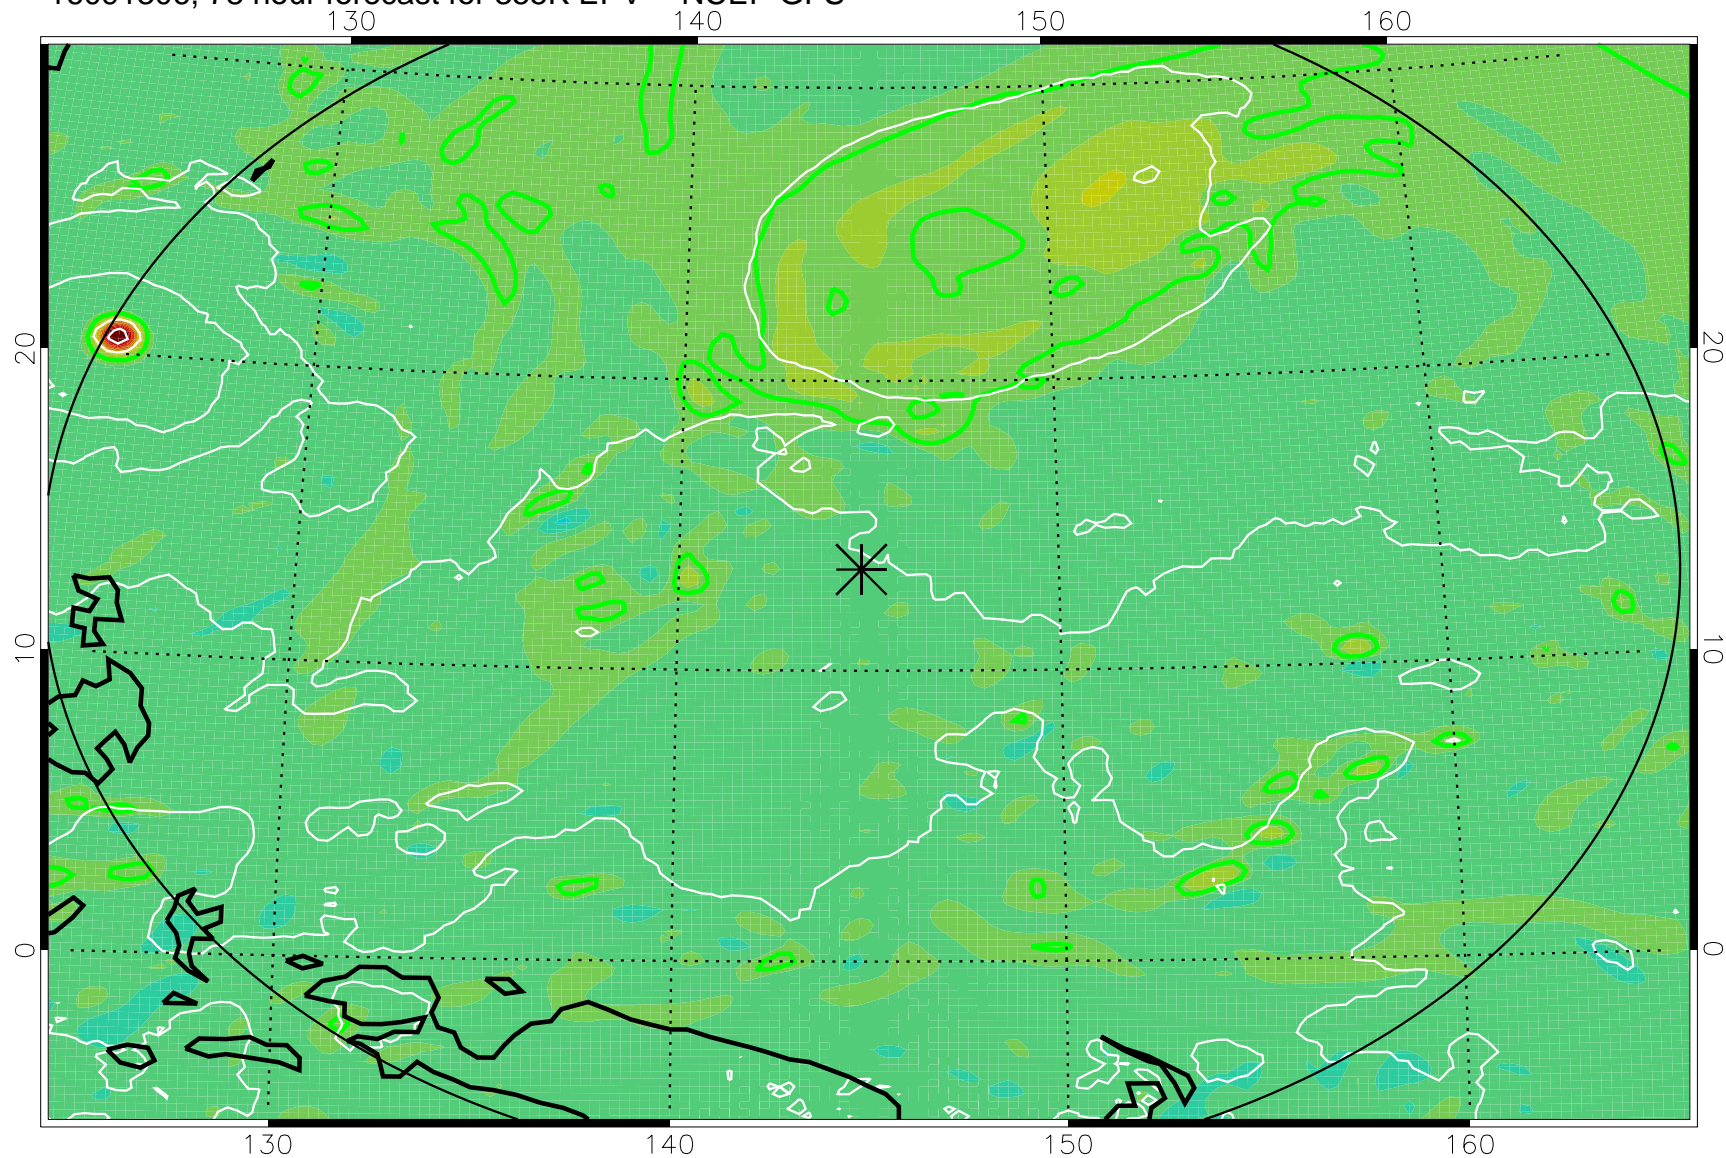

16091218, 66 hour forecast for 355K EPV -- NCEP GFS

355K Montgomery Streamfunction, white
EPV Tropopause (2 PVU) Position
Range ring of 2304 km

16091300, 72 hour forecast for 355K EPV -- NCEP GFS

355K Montgomery Streamfunction, white
EPV Tropopause (2 PVU) Position
Range ring of 2304 km

16091306, 78 hour forecast for 355K EPV -- NCEP GFS

355K Montgomery Streamfunction, white
EPV Tropopause (2 PVU) Position
Range ring of 2304 km

16091312, 84 hour forecast for 355K EPV -- NCEP GFS

355K Montgomery Streamfunction, white
EPV Tropopause (2 PVU) Position
Range ring of 2304 km

16091318, 90 hour forecast for 355K EPV -- NCEP GFS

355K Montgomery Streamfunction, white
EPV Tropopause (2 PVU) Position
Range ring of 2304 km

16091400, 96 hour forecast for 355K EPV -- NCEP GFS

355K Montgomery Streamfunction, white
EPV Tropopause (2 PVU) Position
Range ring of 2304 km

16091406, 102 hour forecast for 355K EPV -- NCEP GFS

355K Montgomery Streamfunction, white
EPV Tropopause (2 PVU) Position
Range ring of 2304 km

16091412, 108 hour forecast for 355K EPV -- NCEP GFS

355K Montgomery Streamfunction, white
EPV Tropopause (2 PVU) Position
Range ring of 2304 km