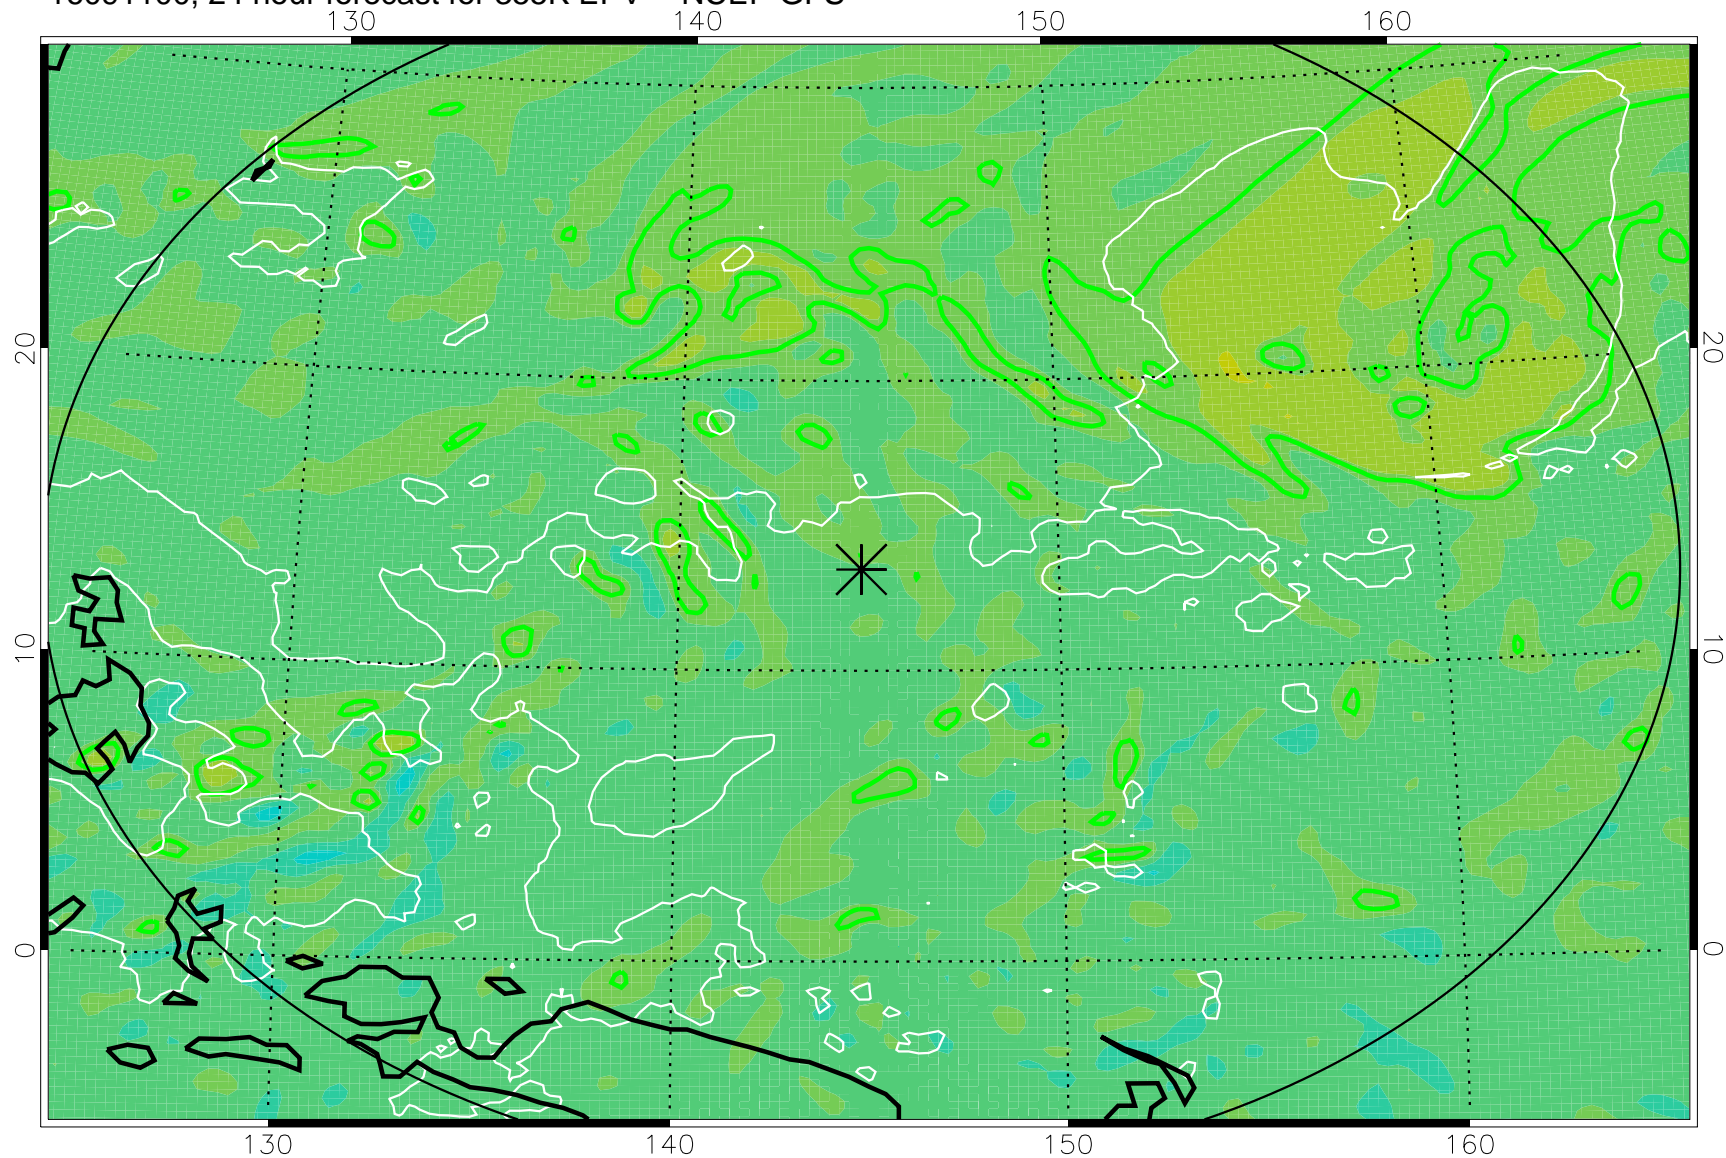

16091006, 6 hour forecast for 355K EPV -- NCEP GFS

355K Montgomery Streamfunction, white
EPV Tropopause (2 PVU) Position
Range ring of 2304 km

16091012, 12 hour forecast for 355K EPV -- NCEP GFS

355K Montgomery Streamfunction, white
EPV Tropopause (2 PVU) Position
Range ring of 2304 km

16091018, 18 hour forecast for 355K EPV -- NCEP GFS

355K Montgomery Streamfunction, white
EPV Tropopause (2 PVU) Position
Range ring of 2304 km

16091100, 24 hour forecast for 355K EPV -- NCEP GFS

355K Montgomery Streamfunction, white
EPV Tropopause (2 PVU) Position
Range ring of 2304 km

16091106, 30 hour forecast for 355K EPV -- NCEP GFS

355K Montgomery Streamfunction, white
EPV Tropopause (2 PVU) Position
Range ring of 2304 km

16091112, 36 hour forecast for 355K EPV -- NCEP GFS

355K Montgomery Streamfunction, white
EPV Tropopause (2 PVU) Position
Range ring of 2304 km

16091118, 42 hour forecast for 355K EPV -- NCEP GFS

355K Montgomery Streamfunction, white
EPV Tropopause (2 PVU) Position
Range ring of 2304 km

16091200, 48 hour forecast for 355K EPV -- NCEP GFS

355K Montgomery Streamfunction, white
EPV Tropopause (2 PVU) Position
Range ring of 2304 km