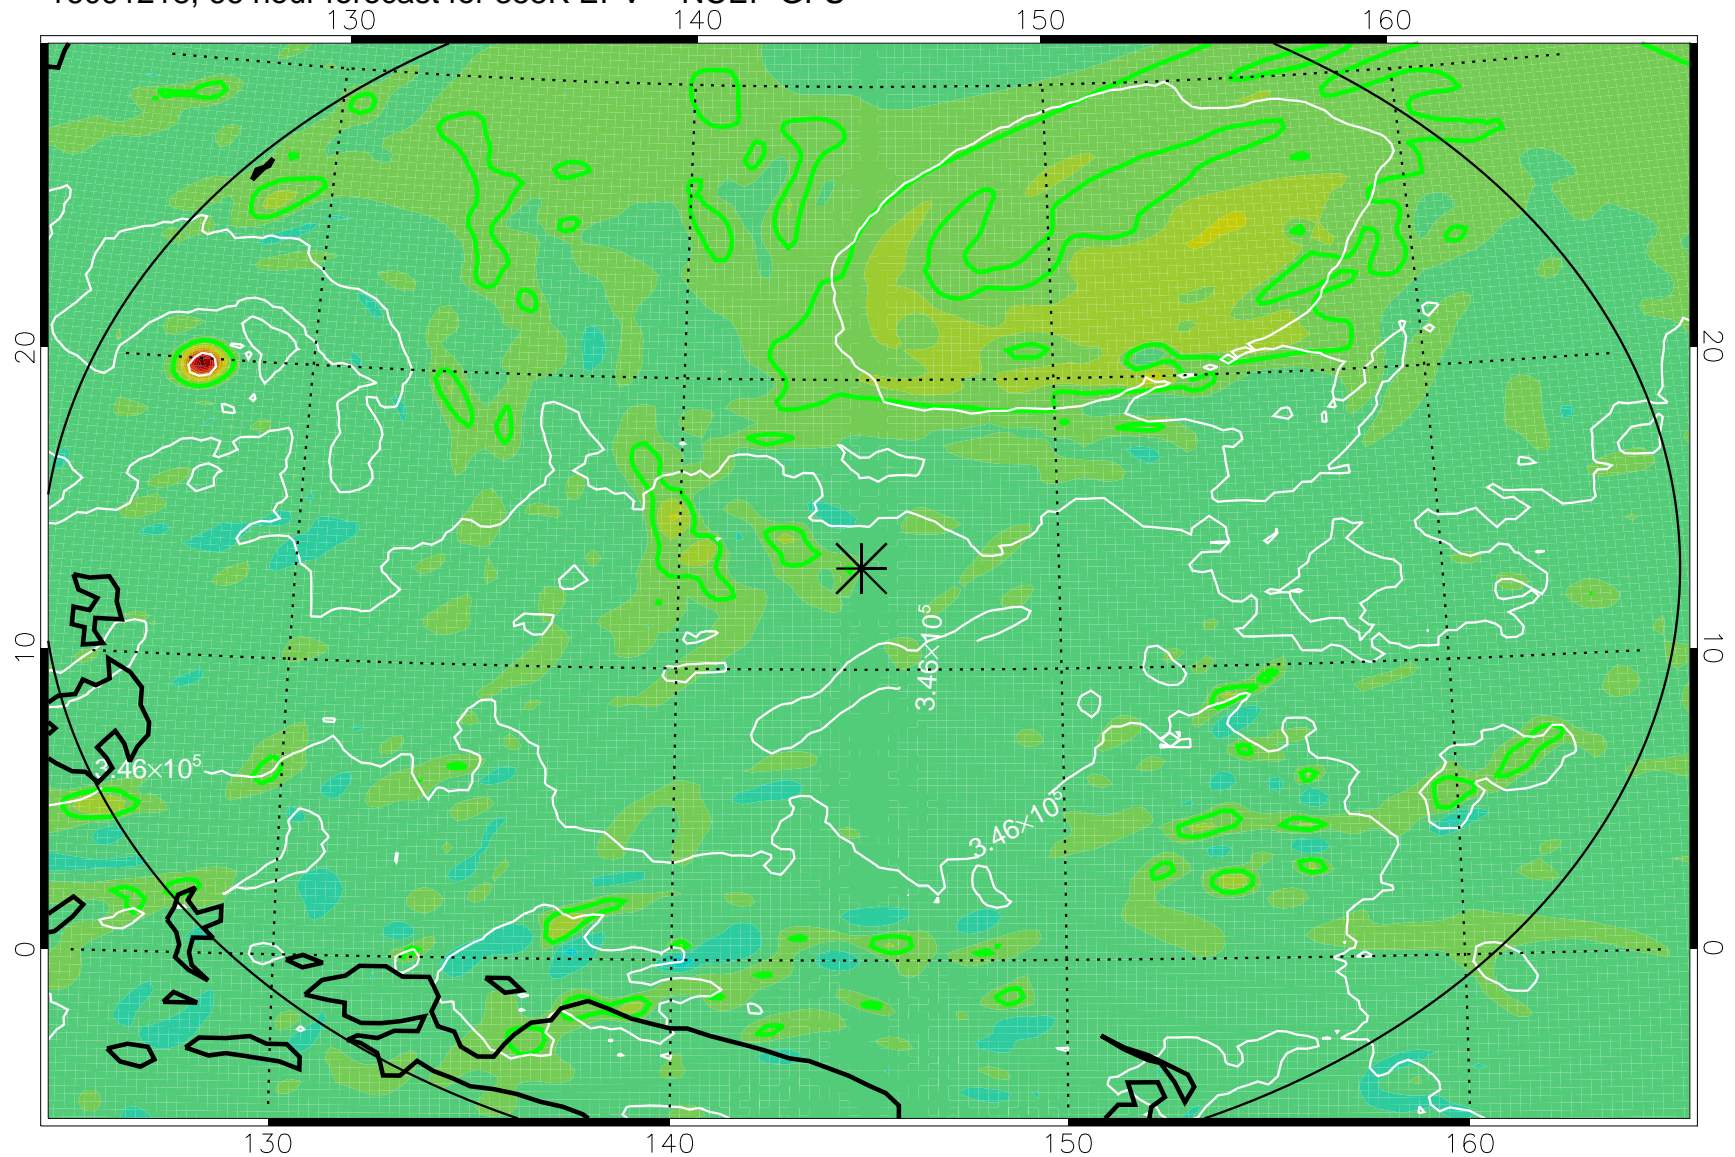

16091206, 54 hour forecast for 355K EPV -- NCEP GFS

355K Montgomery Streamfunction, white
EPV Tropopause (2 PVU) Position
Range ring of 2304 km

16091212, 60 hour forecast for 355K EPV -- NCEP GFS

355K Montgomery Streamfunction, white
EPV Tropopause (2 PVU) Position
Range ring of 2304 km

16091218, 66 hour forecast for 355K EPV -- NCEP GFS

355K Montgomery Streamfunction, white
EPV Tropopause (2 PVU) Position
Range ring of 2304 km

16091300, 72 hour forecast for 355K EPV -- NCEP GFS

355K Montgomery Streamfunction, white
EPV Tropopause (2 PVU) Position
Range ring of 2304 km

16091306, 78 hour forecast for 355K EPV -- NCEP GFS

355K Montgomery Streamfunction, white
EPV Tropopause (2 PVU) Position
Range ring of 2304 km

16091312, 84 hour forecast for 355K EPV -- NCEP GFS

355K Montgomery Streamfunction, white
EPV Tropopause (2 PVU) Position
Range ring of 2304 km

16091318, 90 hour forecast for 355K EPV -- NCEP GFS

355K Montgomery Streamfunction, white
EPV Tropopause (2 PVU) Position
Range ring of 2304 km

16091400, 96 hour forecast for 355K EPV -- NCEP GFS

355K Montgomery Streamfunction, white
EPV Tropopause (2 PVU) Position
Range ring of 2304 km