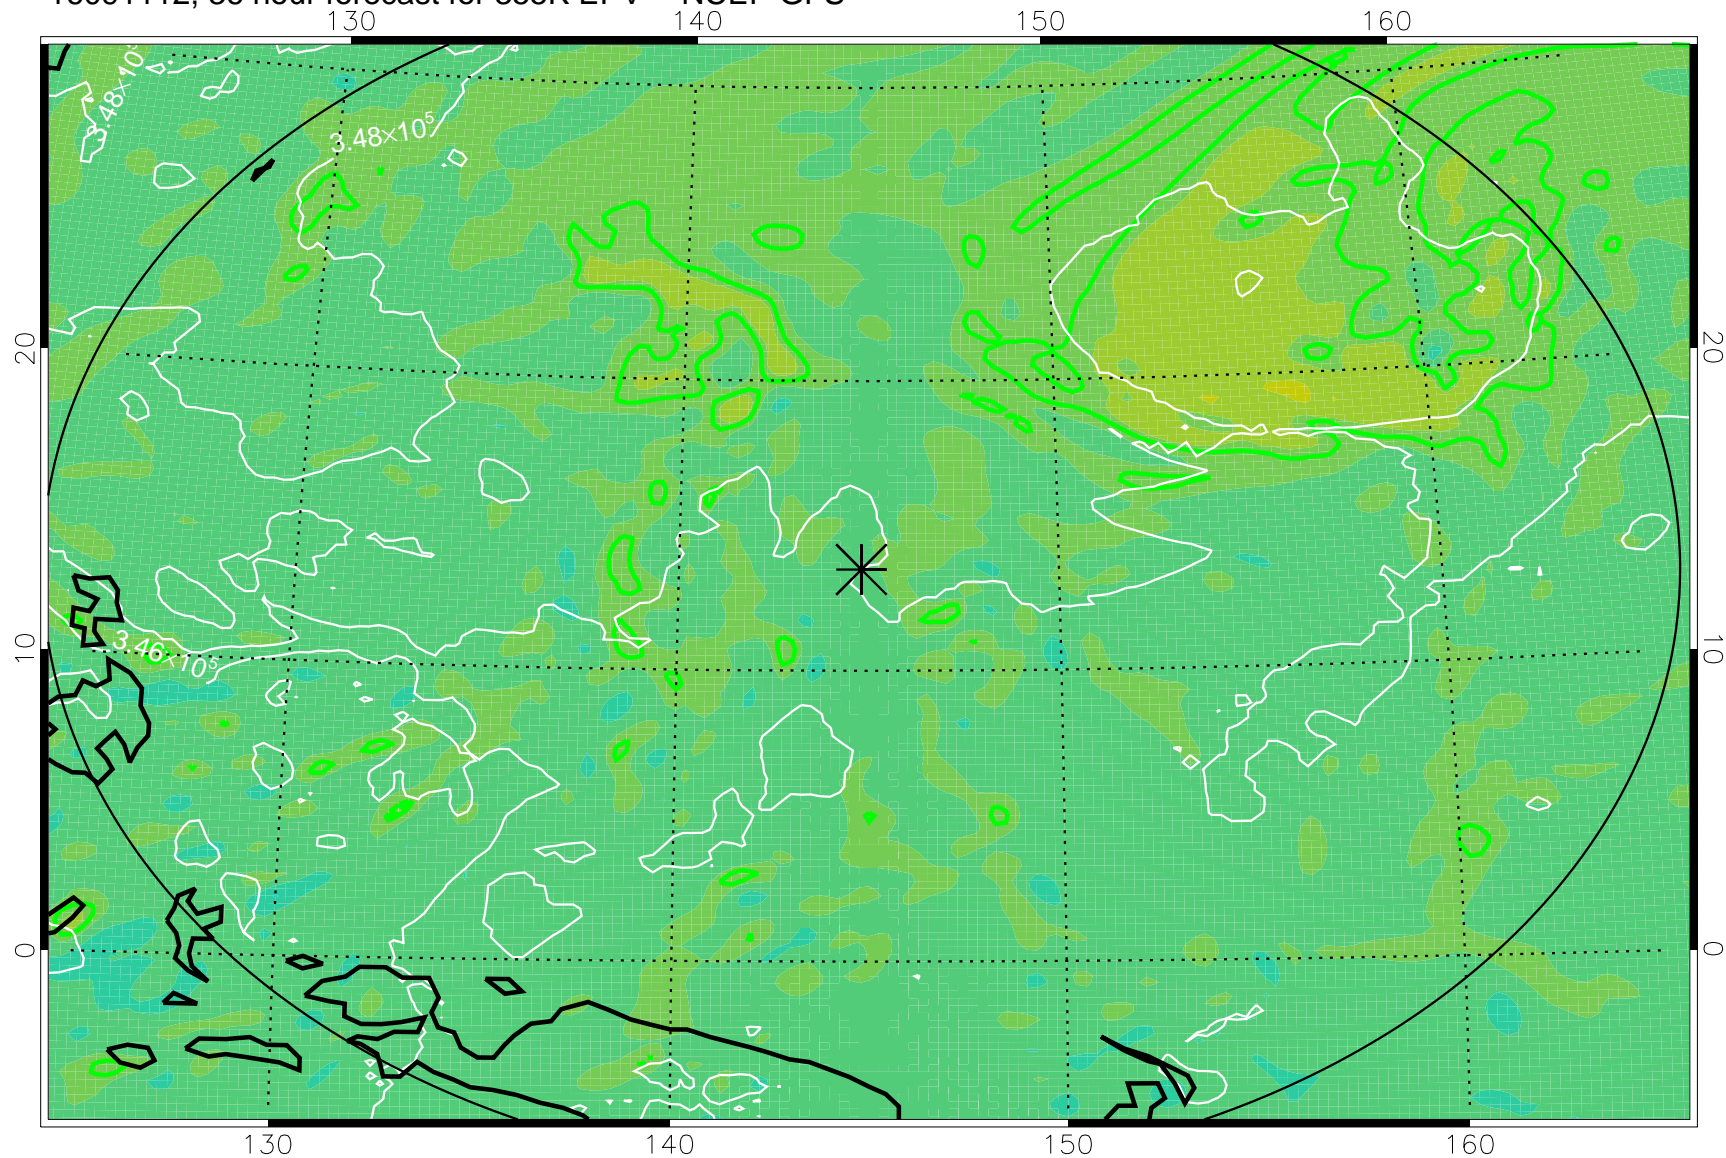

16091018, 18 hour forecast for 355K EPV -- NCEP GFS

355K Montgomery Streamfunction, white
EPV Tropopause (2 PVU) Position
Range ring of 2304 km

16091100, 24 hour forecast for 355K EPV -- NCEP GFS

355K Montgomery Streamfunction, white
EPV Tropopause (2 PVU) Position
Range ring of 2304 km

16091106, 30 hour forecast for 355K EPV -- NCEP GFS

355K Montgomery Streamfunction, white
EPV Tropopause (2 PVU) Position
Range ring of 2304 km

16091112, 36 hour forecast for 355K EPV -- NCEP GFS

355K Montgomery Streamfunction, white
EPV Tropopause (2 PVU) Position
Range ring of 2304 km

16091118, 42 hour forecast for 355K EPV -- NCEP GFS

355K Montgomery Streamfunction, white
EPV Tropopause (2 PVU) Position
Range ring of 2304 km

16091200, 48 hour forecast for 355K EPV -- NCEP GFS

355K Montgomery Streamfunction, white
EPV Tropopause (2 PVU) Position
Range ring of 2304 km

16091418, 114 hour forecast for 355K EPV -- NCEP GFS

355K Montgomery Streamfunction, white
EPV Tropopause (2 PVU) Position
Range ring of 2304 km

16091500, 120 hour forecast for 355K EPV -- NCEP GFS

355K Montgomery Streamfunction, white
EPV Tropopause (2 PVU) Position
Range ring of 2304 km