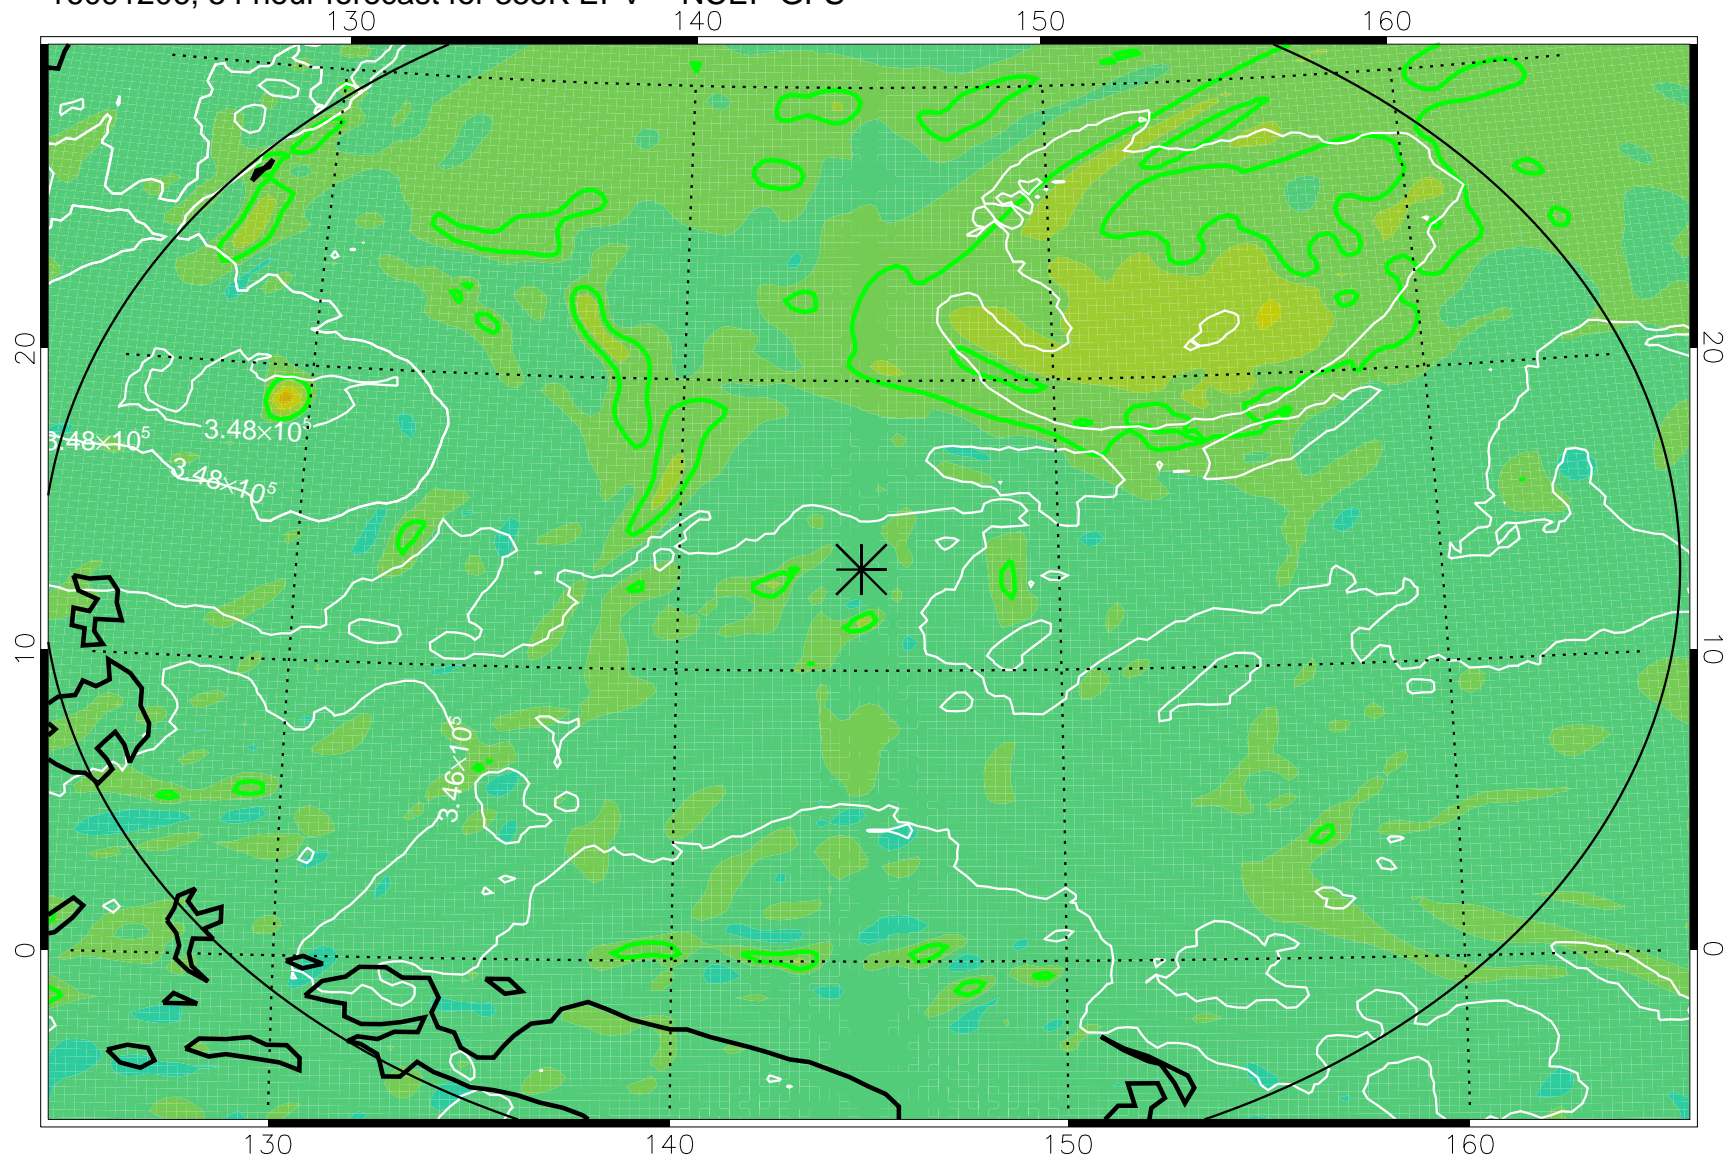

16091118, 42 hour forecast for 355K EPV -- NCEP GFS

355K Montgomery Streamfunction, white
EPV Tropopause (2 PVU) Position
Range ring of 2304 km

16091200, 48 hour forecast for 355K EPV -- NCEP GFS

355K Montgomery Streamfunction, white
EPV Tropopause (2 PVU) Position
Range ring of 2304 km

16091206, 54 hour forecast for 355K EPV -- NCEP GFS

355K Montgomery Streamfunction, white
EPV Tropopause (2 PVU) Position
Range ring of 2304 km

16091212, 60 hour forecast for 355K EPV -- NCEP GFS

355K Montgomery Streamfunction, white
EPV Tropopause (2 PVU) Position
Range ring of 2304 km

16091218, 66 hour forecast for 355K EPV -- NCEP GFS

355K Montgomery Streamfunction, white
EPV Tropopause (2 PVU) Position
Range ring of 2304 km

16091300, 72 hour forecast for 355K EPV -- NCEP GFS

355K Montgomery Streamfunction, white
EPV Tropopause (2 PVU) Position
Range ring of 2304 km

16091318, 90 hour forecast for 355K EPV -- NCEP GFS

355K Montgomery Streamfunction, white
EPV Tropopause (2 PVU) Position
Range ring of 2304 km

16091400, 96 hour forecast for 355K EPV -- NCEP GFS

355K Montgomery Streamfunction, white
EPV Tropopause (2 PVU) Position
Range ring of 2304 km