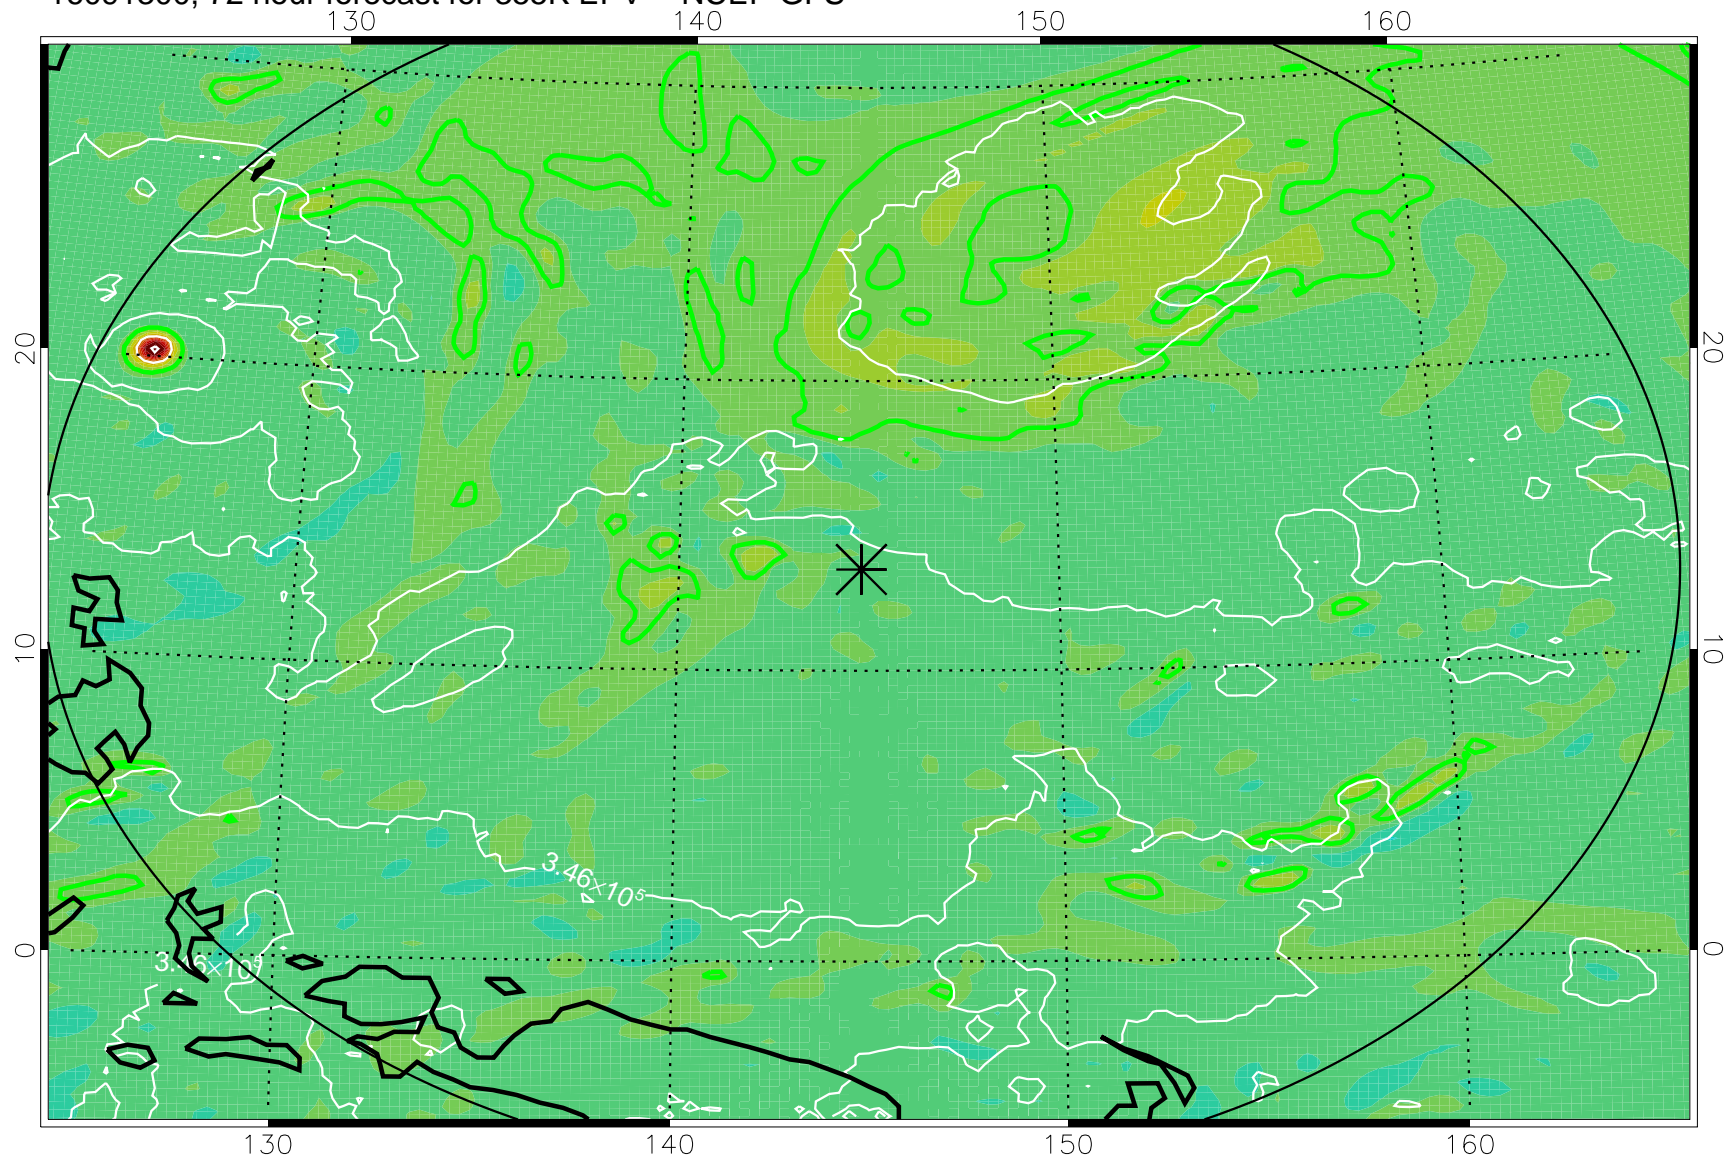

16091206, 54 hour forecast for 355K EPV -- NCEP GFS

355K Montgomery Streamfunction, white
EPV Tropopause (2 PVU) Position
Range ring of 2304 km

16091212, 60 hour forecast for 355K EPV -- NCEP GFS

355K Montgomery Streamfunction, white
EPV Tropopause (2 PVU) Position
Range ring of 2304 km

16091218, 66 hour forecast for 355K EPV -- NCEP GFS

355K Montgomery Streamfunction, white
EPV Tropopause (2 PVU) Position
Range ring of 2304 km

16091300, 72 hour forecast for 355K EPV -- NCEP GFS

355K Montgomery Streamfunction, white
EPV Tropopause (2 PVU) Position
Range ring of 2304 km

16091306, 78 hour forecast for 355K EPV -- NCEP GFS

355K Montgomery Streamfunction, white
EPV Tropopause (2 PVU) Position
Range ring of 2304 km

16091312, 84 hour forecast for 355K EPV -- NCEP GFS

355K Montgomery Streamfunction, white
EPV Tropopause (2 PVU) Position
Range ring of 2304 km

16091318, 90 hour forecast for 355K EPV -- NCEP GFS

355K Montgomery Streamfunction, white
EPV Tropopause (2 PVU) Position
Range ring of 2304 km

16091400, 96 hour forecast for 355K EPV -- NCEP GFS

355K Montgomery Streamfunction, white
EPV Tropopause (2 PVU) Position
Range ring of 2304 km