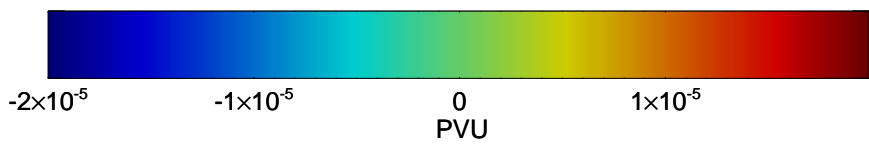

16091312, 84 hour forecast for 355K EPV -- NCEP GFS

355K Montgomery Streamfunction, white
EPV Tropopause (2 PVU) Position
Range ring of 2304 km