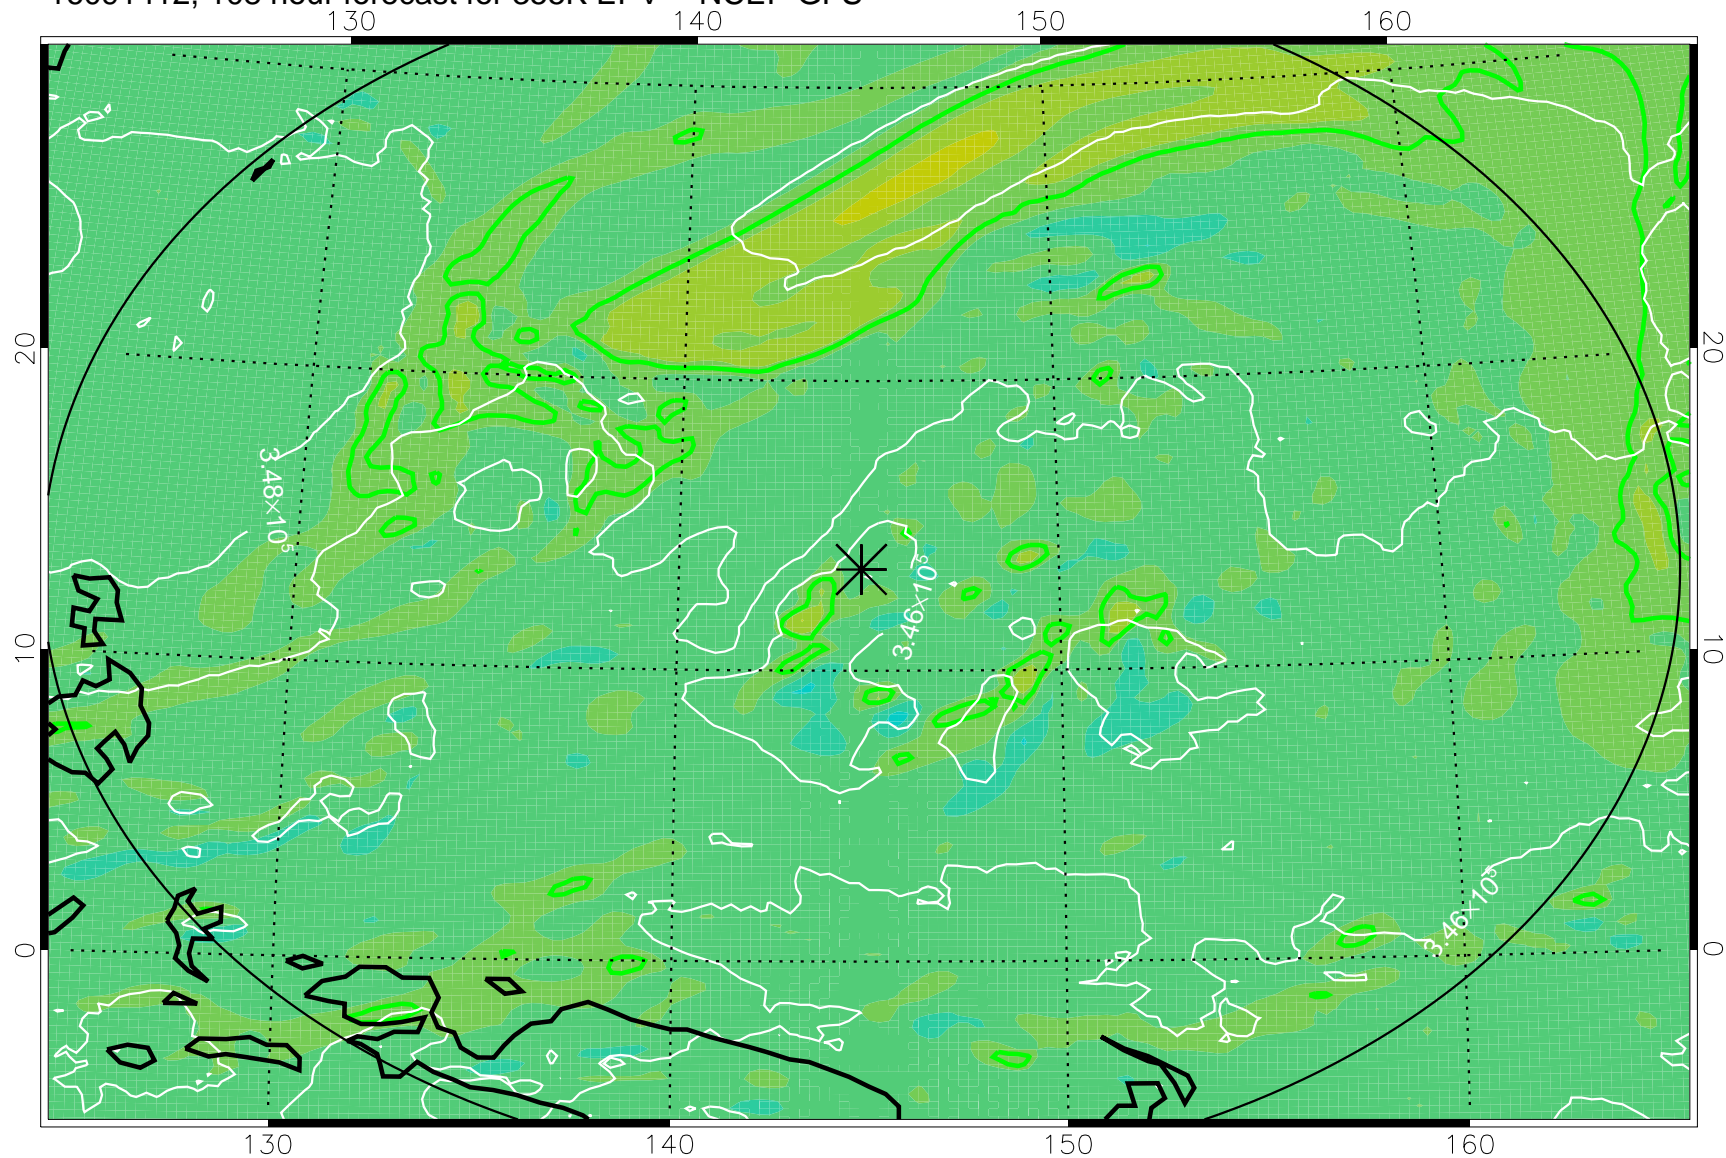

16091306, 78 hour forecast for 355K EPV -- NCEP GFS

355K Montgomery Streamfunction, white
EPV Tropopause (2 PVU) Position
Range ring of 2304 km

16091312, 84 hour forecast for 355K EPV -- NCEP GFS

355K Montgomery Streamfunction, white
EPV Tropopause (2 PVU) Position
Range ring of 2304 km

16091318, 90 hour forecast for 355K EPV -- NCEP GFS

355K Montgomery Streamfunction, white
EPV Tropopause (2 PVU) Position
Range ring of 2304 km

16091400, 96 hour forecast for 355K EPV -- NCEP GFS

355K Montgomery Streamfunction, white
EPV Tropopause (2 PVU) Position
Range ring of 2304 km

16091406, 102 hour forecast for 355K EPV -- NCEP GFS

355K Montgomery Streamfunction, white
EPV Tropopause (2 PVU) Position
Range ring of 2304 km

16091412, 108 hour forecast for 355K EPV -- NCEP GFS

355K Montgomery Streamfunction, white
EPV Tropopause (2 PVU) Position
Range ring of 2304 km

16091418, 114 hour forecast for 355K EPV -- NCEP GFS

355K Montgomery Streamfunction, white
EPV Tropopause (2 PVU) Position
Range ring of 2304 km

16091500, 120 hour forecast for 355K EPV -- NCEP GFS

355K Montgomery Streamfunction, white
EPV Tropopause (2 PVU) Position
Range ring of 2304 km