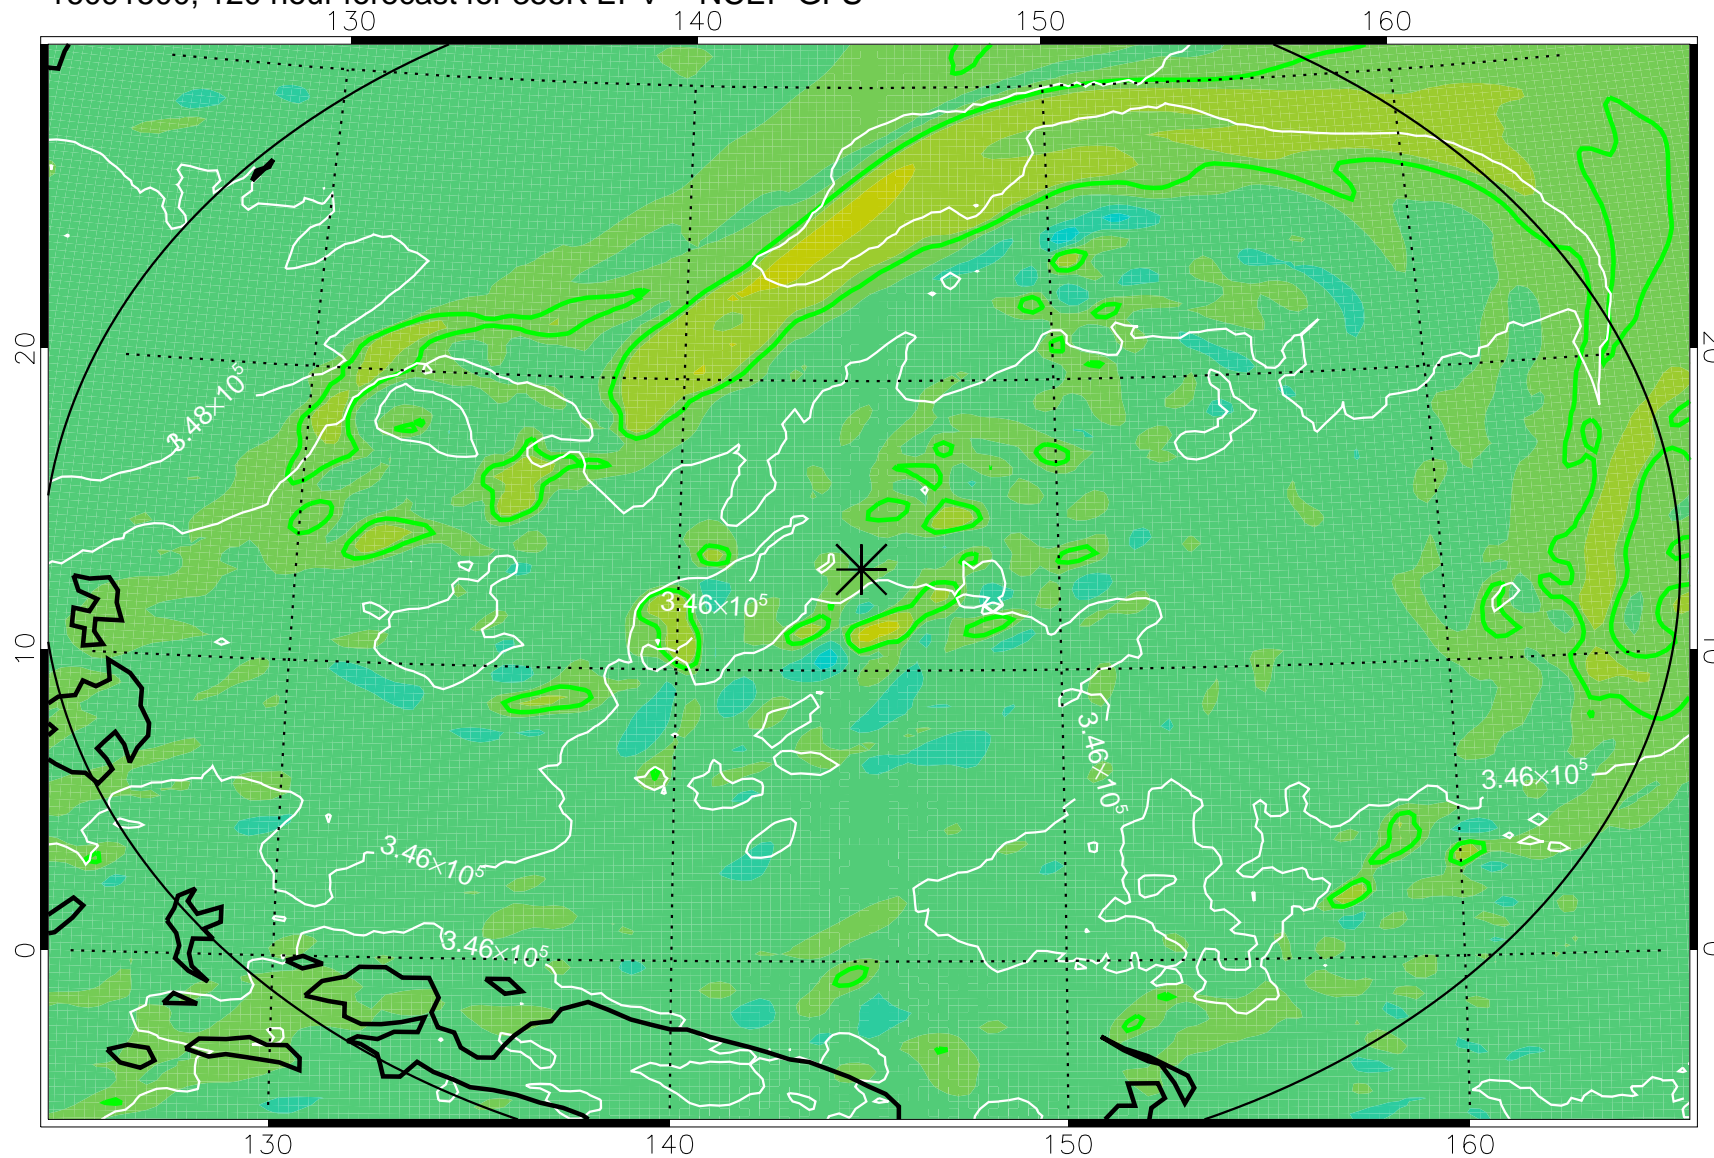

16091306, 78 hour forecast for 355K EPV -- NCEP GFS

355K Montgomery Streamfunction, white
EPV Tropopause (2 PVU) Position
Range ring of 2304 km

16091312, 84 hour forecast for 355K EPV -- NCEP GFS

355K Montgomery Streamfunction, white
EPV Tropopause (2 PVU) Position
Range ring of 2304 km

16091318, 90 hour forecast for 355K EPV -- NCEP GFS

355K Montgomery Streamfunction, white
EPV Tropopause (2 PVU) Position
Range ring of 2304 km

16091400, 96 hour forecast for 355K EPV -- NCEP GFS

355K Montgomery Streamfunction, white
EPV Tropopause (2 PVU) Position
Range ring of 2304 km

16091406, 102 hour forecast for 355K EPV -- NCEP GFS

355K Montgomery Streamfunction, white
EPV Tropopause (2 PVU) Position
Range ring of 2304 km

16091412, 108 hour forecast for 355K EPV -- NCEP GFS

355K Montgomery Streamfunction, white
EPV Tropopause (2 PVU) Position
Range ring of 2304 km

16091418, 114 hour forecast for 355K EPV -- NCEP GFS

355K Montgomery Streamfunction, white
EPV Tropopause (2 PVU) Position
Range ring of 2304 km

16091500, 120 hour forecast for 355K EPV -- NCEP GFS

355K Montgomery Streamfunction, white
EPV Tropopause (2 PVU) Position
Range ring of 2304 km