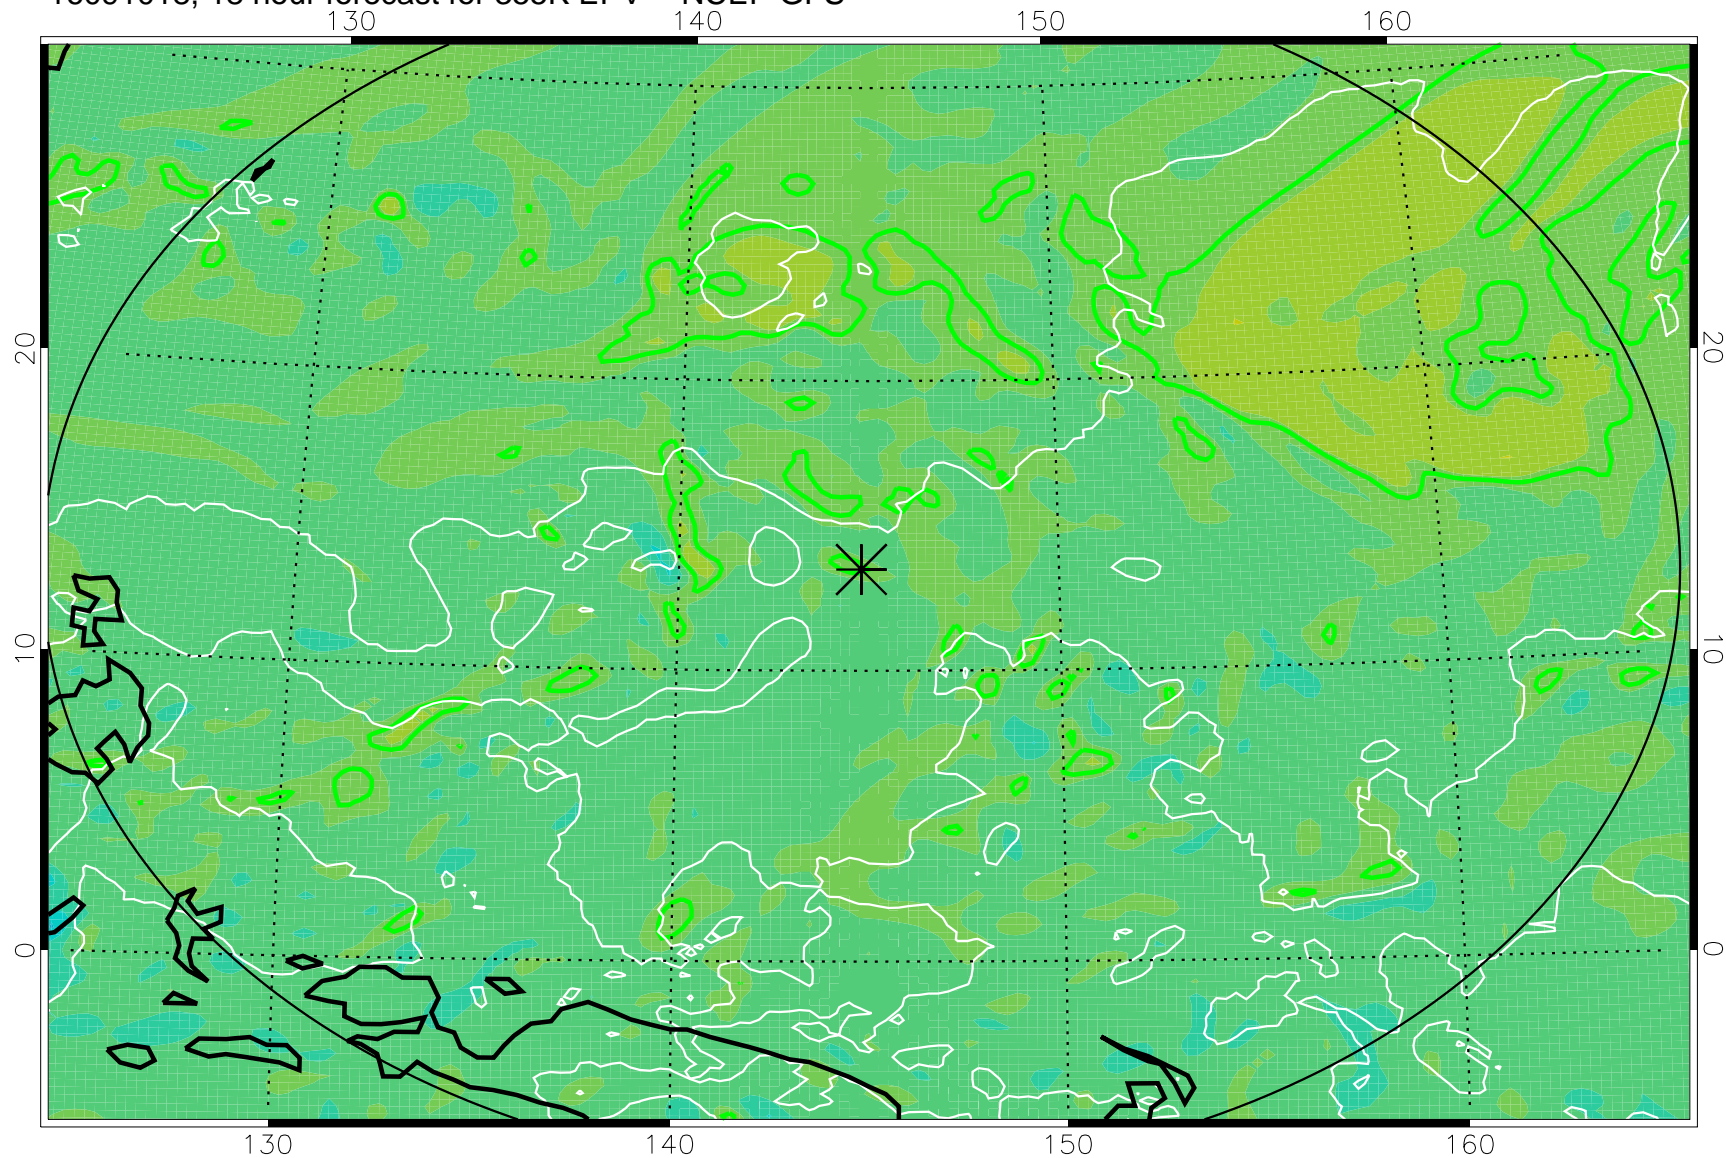

16091006, 6 hour forecast for 355K EPV -- NCEP GFS

355K Montgomery Streamfunction, white
EPV Tropopause (2 PVU) Position
Range ring of 2304 km

16091012, 12 hour forecast for 355K EPV -- NCEP GFS

355K Montgomery Streamfunction, white
EPV Tropopause (2 PVU) Position
Range ring of 2304 km

16091018, 18 hour forecast for 355K EPV -- NCEP GFS

355K Montgomery Streamfunction, white
EPV Tropopause (2 PVU) Position
Range ring of 2304 km

16091100, 24 hour forecast for 355K EPV -- NCEP GFS

355K Montgomery Streamfunction, white
EPV Tropopause (2 PVU) Position
Range ring of 2304 km

16091106, 30 hour forecast for 355K EPV -- NCEP GFS

355K Montgomery Streamfunction, white
EPV Tropopause (2 PVU) Position
Range ring of 2304 km

16091112, 36 hour forecast for 355K EPV -- NCEP GFS

355K Montgomery Streamfunction, white
EPV Tropopause (2 PVU) Position
Range ring of 2304 km

16091418, 114 hour forecast for 355K EPV -- NCEP GFS

355K Montgomery Streamfunction, white
EPV Tropopause (2 PVU) Position
Range ring of 2304 km

16091500, 120 hour forecast for 355K EPV -- NCEP GFS

355K Montgomery Streamfunction, white
EPV Tropopause (2 PVU) Position
Range ring of 2304 km