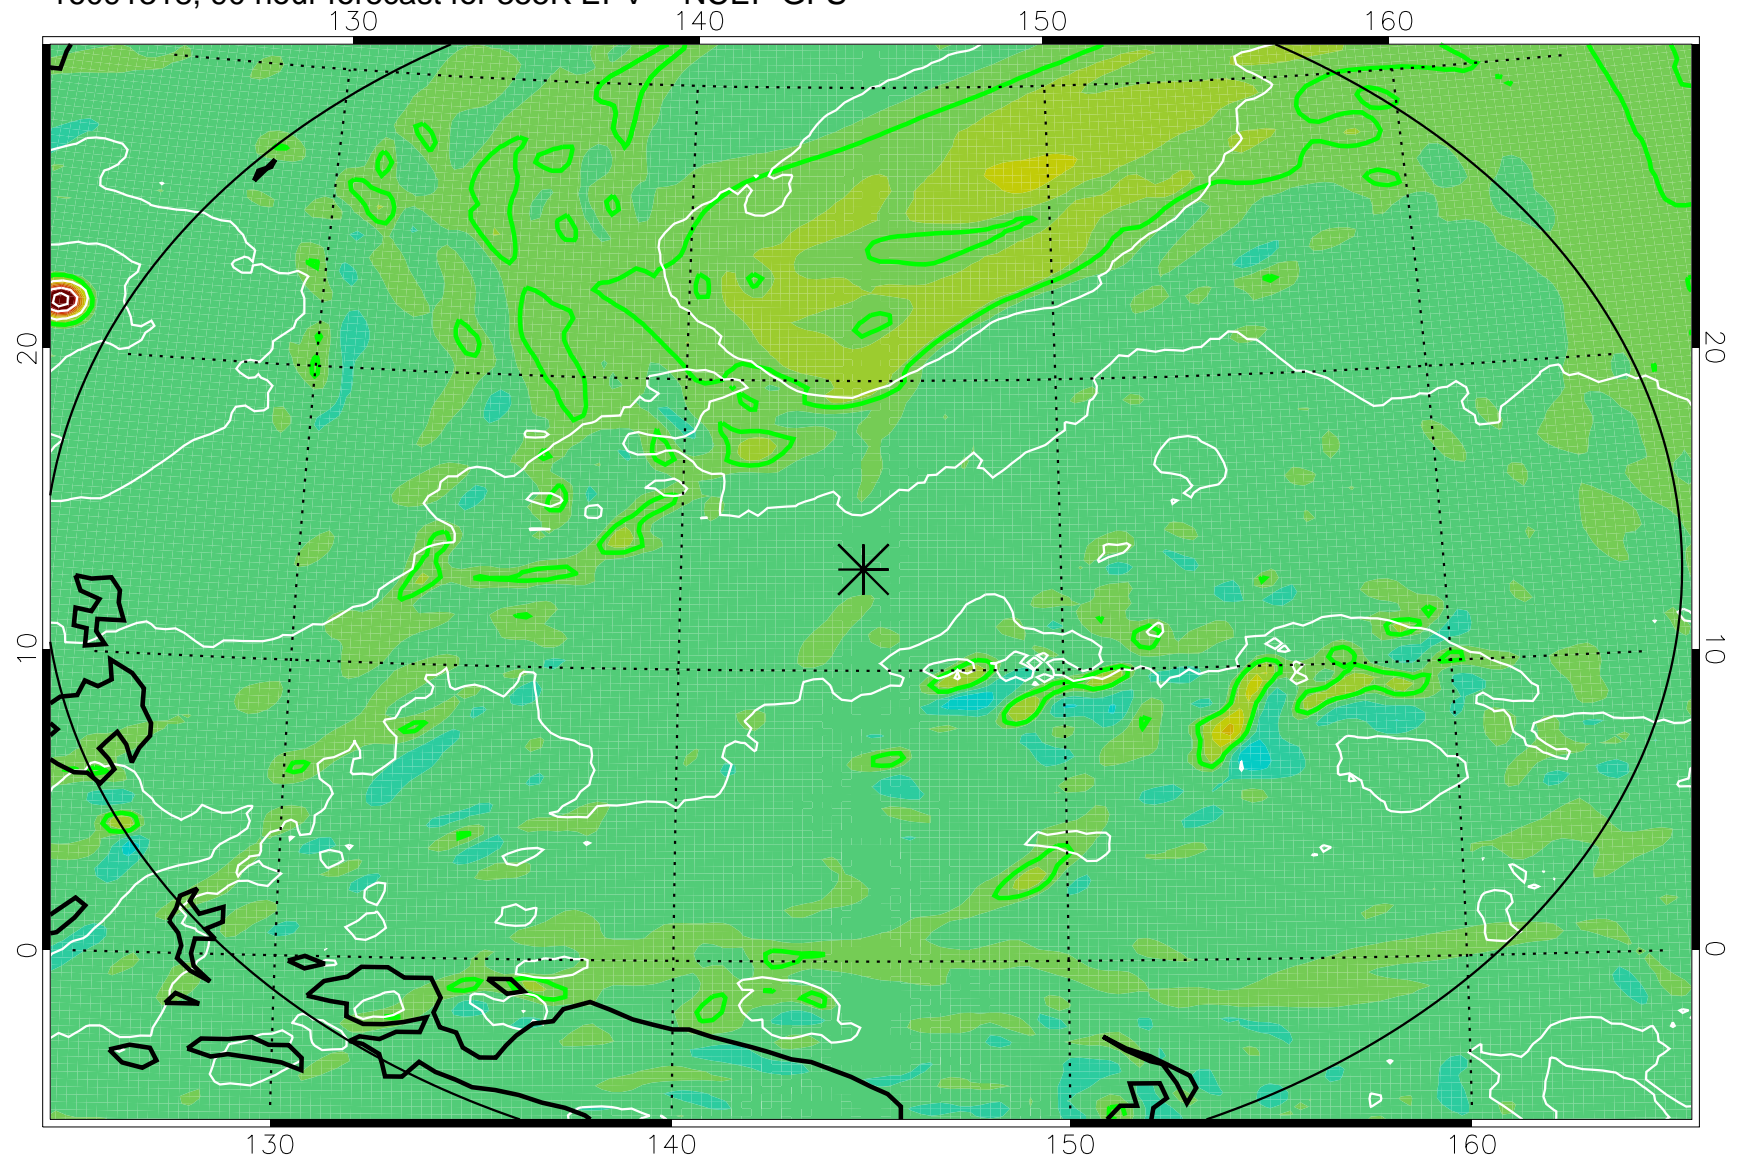

16091306, 78 hour forecast for 355K EPV -- NCEP GFS

355K Montgomery Streamfunction, white
EPV Tropopause (2 PVU) Position
Range ring of 2304 km

16091312, 84 hour forecast for 355K EPV -- NCEP GFS

355K Montgomery Streamfunction, white
EPV Tropopause (2 PVU) Position
Range ring of 2304 km

16091318, 90 hour forecast for 355K EPV -- NCEP GFS

355K Montgomery Streamfunction, white
EPV Tropopause (2 PVU) Position
Range ring of 2304 km

16091400, 96 hour forecast for 355K EPV -- NCEP GFS

355K Montgomery Streamfunction, white
EPV Tropopause (2 PVU) Position
Range ring of 2304 km

16091406, 102 hour forecast for 355K EPV -- NCEP GFS

355K Montgomery Streamfunction, white
EPV Tropopause (2 PVU) Position
Range ring of 2304 km

16091412, 108 hour forecast for 355K EPV -- NCEP GFS

355K Montgomery Streamfunction, white
EPV Tropopause (2 PVU) Position
Range ring of 2304 km

16091418, 114 hour forecast for 355K EPV -- NCEP GFS

355K Montgomery Streamfunction, white
EPV Tropopause (2 PVU) Position
Range ring of 2304 km

16091500, 120 hour forecast for 355K EPV -- NCEP GFS

355K Montgomery Streamfunction, white
EPV Tropopause (2 PVU) Position
Range ring of 2304 km