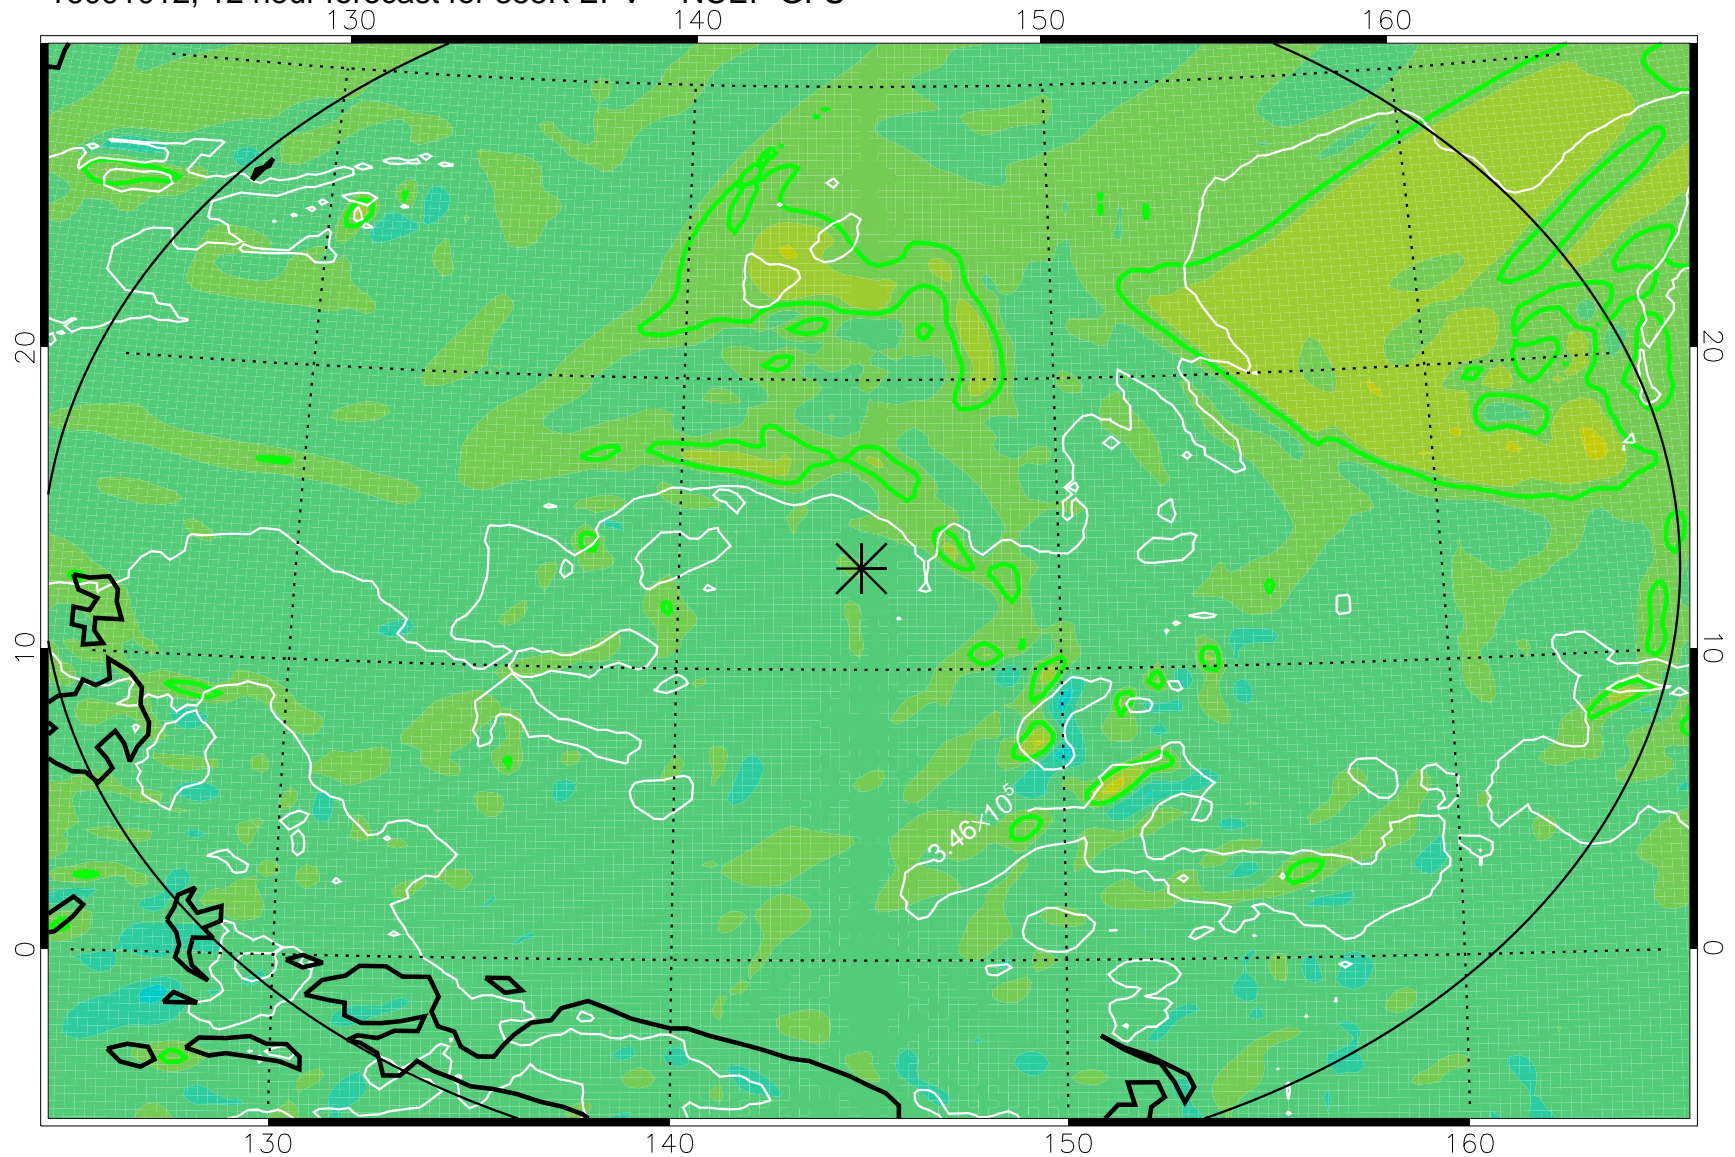

16091006, 6 hour forecast for 355K EPV -- NCEP GFS

355K Montgomery Streamfunction, white
EPV Tropopause (2 PVU) Position
Range ring of 2304 km

16091012, 12 hour forecast for 355K EPV -- NCEP GFS

355K Montgomery Streamfunction, white
EPV Tropopause (2 PVU) Position
Range ring of 2304 km

16091018, 18 hour forecast for 355K EPV -- NCEP GFS

355K Montgomery Streamfunction, white
EPV Tropopause (2 PVU) Position
Range ring of 2304 km

16091100, 24 hour forecast for 355K EPV -- NCEP GFS

355K Montgomery Streamfunction, white
EPV Tropopause (2 PVU) Position
Range ring of 2304 km

16091106, 30 hour forecast for 355K EPV -- NCEP GFS

355K Montgomery Streamfunction, white
EPV Tropopause (2 PVU) Position
Range ring of 2304 km

16091112, 36 hour forecast for 355K EPV -- NCEP GFS

355K Montgomery Streamfunction, white
EPV Tropopause (2 PVU) Position
Range ring of 2304 km

16091418, 114 hour forecast for 355K EPV -- NCEP GFS

355K Montgomery Streamfunction, white
EPV Tropopause (2 PVU) Position
Range ring of 2304 km

16091500, 120 hour forecast for 355K EPV -- NCEP GFS

355K Montgomery Streamfunction, white
EPV Tropopause (2 PVU) Position
Range ring of 2304 km