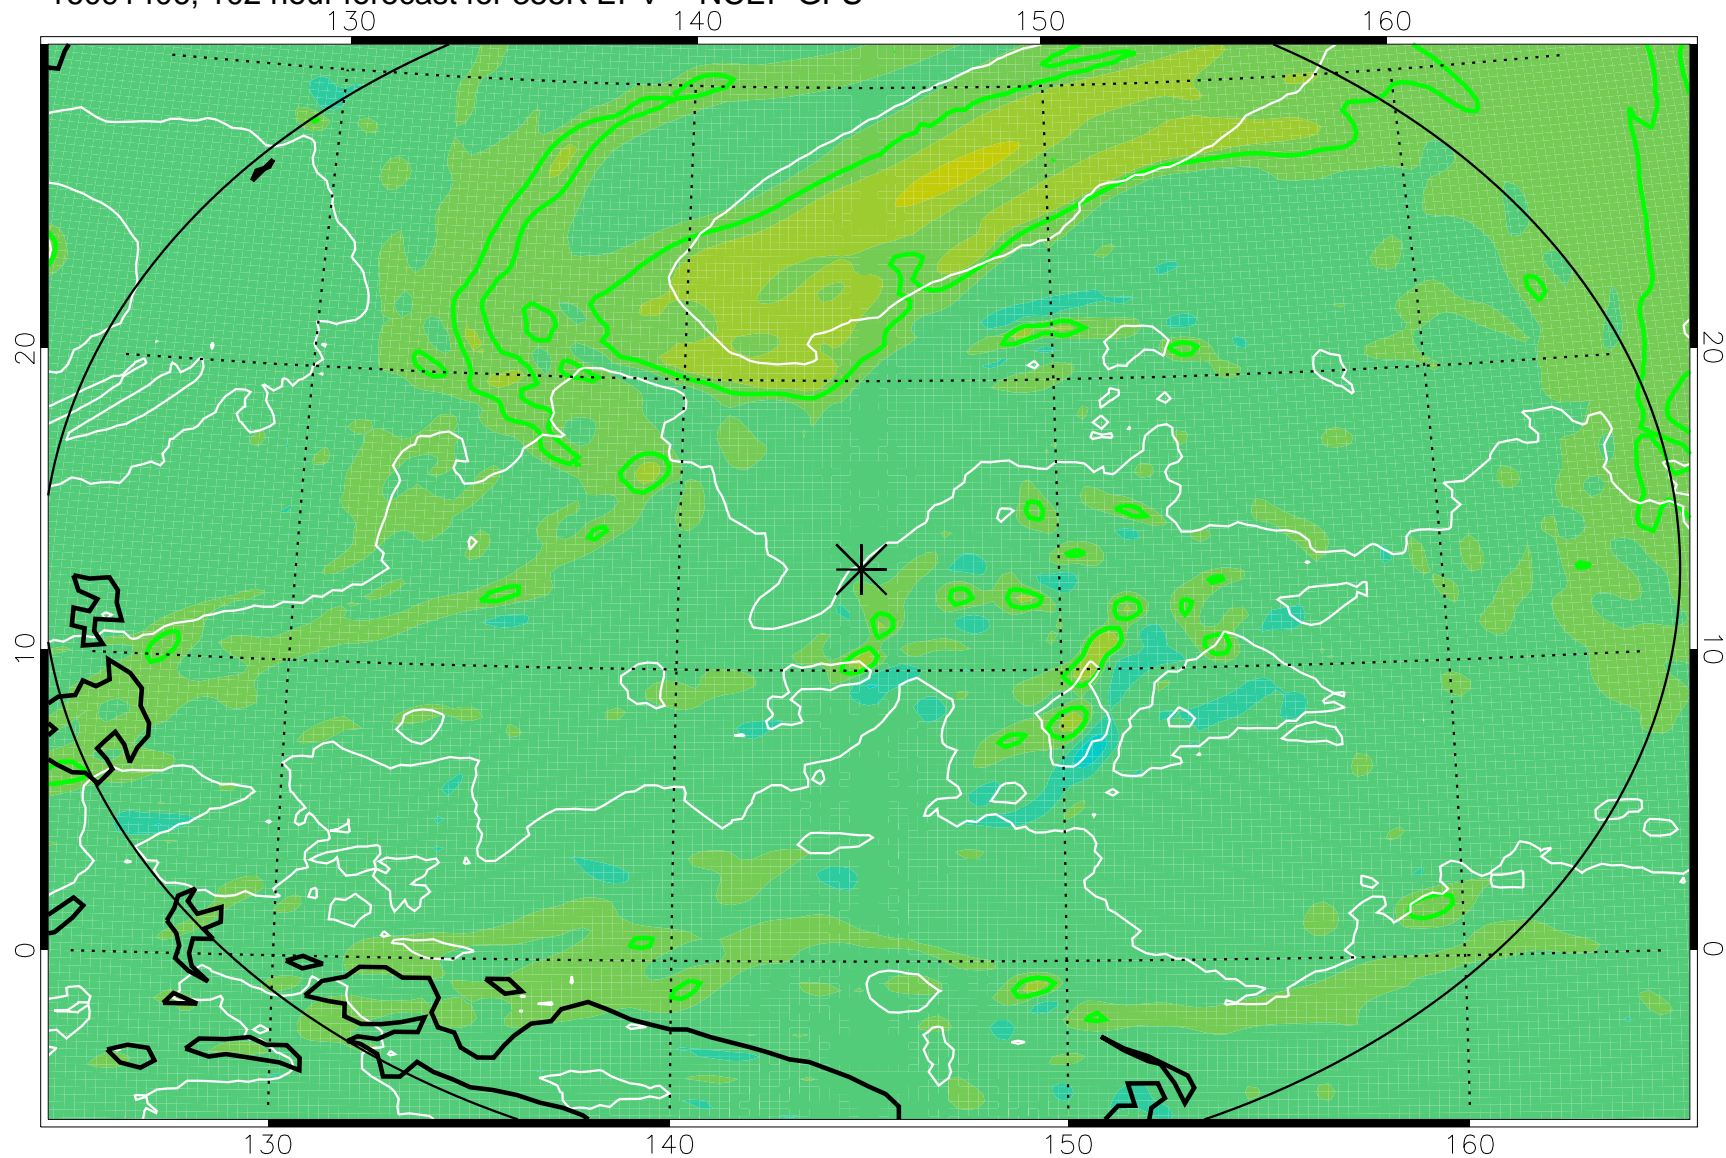

16091306, 78 hour forecast for 355K EPV -- NCEP GFS

355K Montgomery Streamfunction, white
EPV Tropopause (2 PVU) Position
Range ring of 2304 km

16091312, 84 hour forecast for 355K EPV -- NCEP GFS

355K Montgomery Streamfunction, white
EPV Tropopause (2 PVU) Position
Range ring of 2304 km

16091318, 90 hour forecast for 355K EPV -- NCEP GFS

355K Montgomery Streamfunction, white
EPV Tropopause (2 PVU) Position
Range ring of 2304 km

16091400, 96 hour forecast for 355K EPV -- NCEP GFS

355K Montgomery Streamfunction, white
EPV Tropopause (2 PVU) Position
Range ring of 2304 km

16091406, 102 hour forecast for 355K EPV -- NCEP GFS

355K Montgomery Streamfunction, white
EPV Tropopause (2 PVU) Position
Range ring of 2304 km

16091412, 108 hour forecast for 355K EPV -- NCEP GFS

355K Montgomery Streamfunction, white
EPV Tropopause (2 PVU) Position
Range ring of 2304 km

16091418, 114 hour forecast for 355K EPV -- NCEP GFS

355K Montgomery Streamfunction, white
EPV Tropopause (2 PVU) Position
Range ring of 2304 km

16091500, 120 hour forecast for 355K EPV -- NCEP GFS

355K Montgomery Streamfunction, white
EPV Tropopause (2 PVU) Position
Range ring of 2304 km