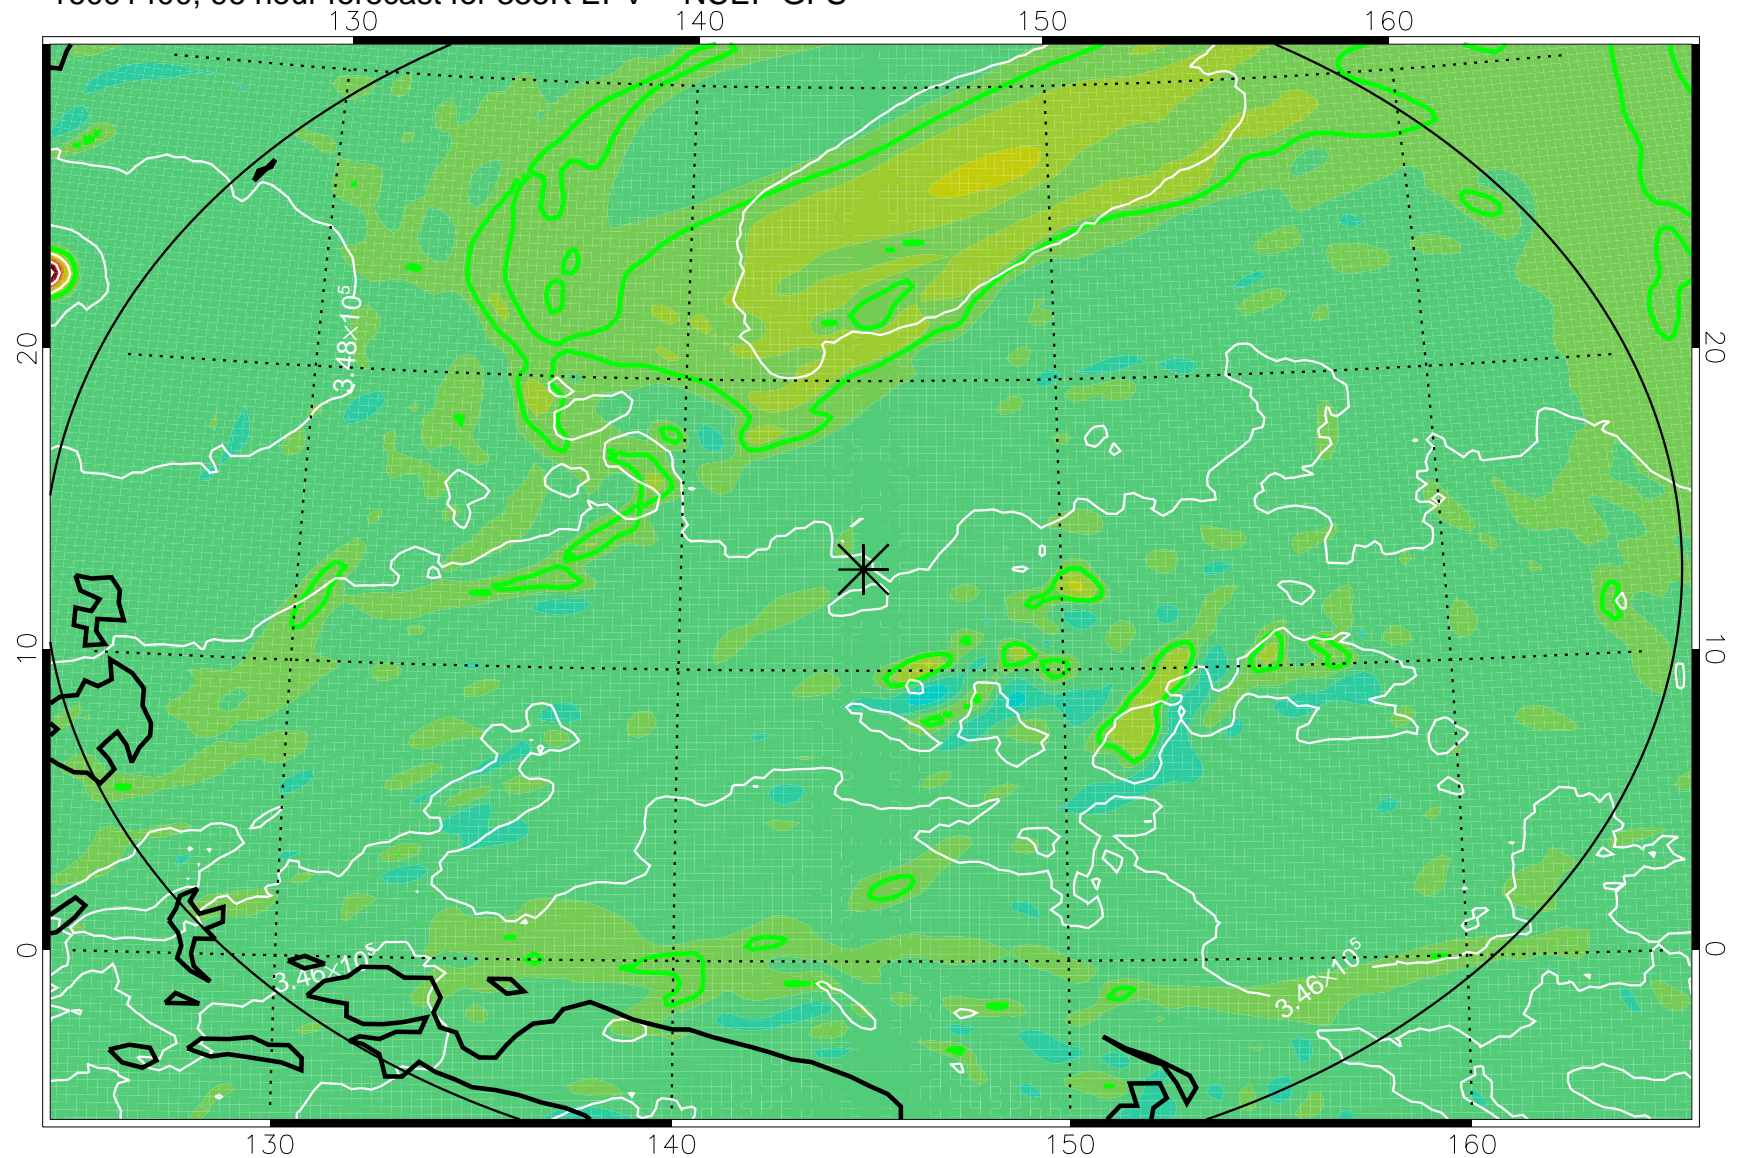

16091306, 78 hour forecast for 355K EPV -- NCEP GFS

355K Montgomery Streamfunction, white
EPV Tropopause (2 PVU) Position
Range ring of 2304 km

16091312, 84 hour forecast for 355K EPV -- NCEP GFS

355K Montgomery Streamfunction, white
EPV Tropopause (2 PVU) Position
Range ring of 2304 km

16091318, 90 hour forecast for 355K EPV -- NCEP GFS

355K Montgomery Streamfunction, white
EPV Tropopause (2 PVU) Position
Range ring of 2304 km

16091400, 96 hour forecast for 355K EPV -- NCEP GFS

355K Montgomery Streamfunction, white
EPV Tropopause (2 PVU) Position
Range ring of 2304 km

16091406, 102 hour forecast for 355K EPV -- NCEP GFS

355K Montgomery Streamfunction, white
EPV Tropopause (2 PVU) Position
Range ring of 2304 km

16091412, 108 hour forecast for 355K EPV -- NCEP GFS

355K Montgomery Streamfunction, white
EPV Tropopause (2 PVU) Position
Range ring of 2304 km

16091418, 114 hour forecast for 355K EPV -- NCEP GFS

355K Montgomery Streamfunction, white
EPV Tropopause (2 PVU) Position
Range ring of 2304 km

16091500, 120 hour forecast for 355K EPV -- NCEP GFS

355K Montgomery Streamfunction, white
EPV Tropopause (2 PVU) Position
Range ring of 2304 km