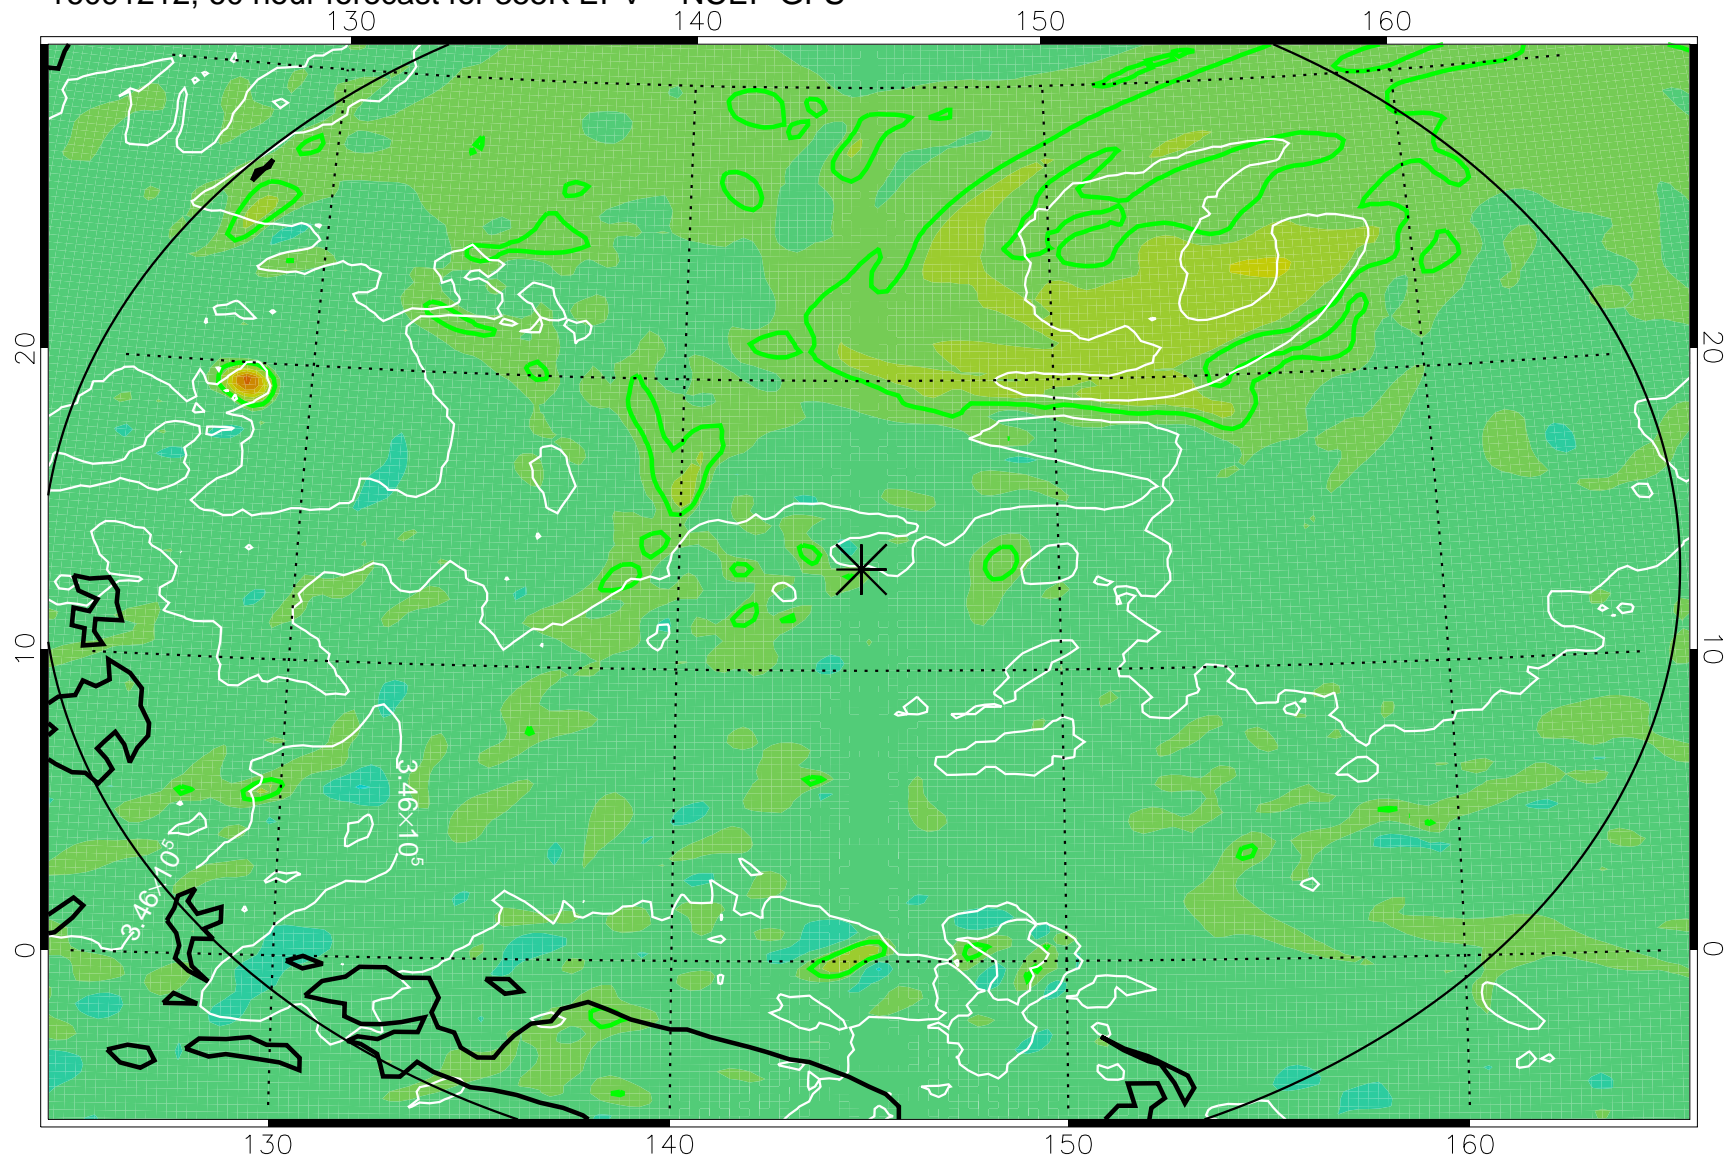

16091118, 42 hour forecast for 355K EPV -- NCEP GFS

355K Montgomery Streamfunction, white
EPV Tropopause (2 PVU) Position
Range ring of 2304 km

16091200, 48 hour forecast for 355K EPV -- NCEP GFS

355K Montgomery Streamfunction, white
EPV Tropopause (2 PVU) Position
Range ring of 2304 km

16091206, 54 hour forecast for 355K EPV -- NCEP GFS

355K Montgomery Streamfunction, white
EPV Tropopause (2 PVU) Position
Range ring of 2304 km

16091212, 60 hour forecast for 355K EPV -- NCEP GFS

355K Montgomery Streamfunction, white
EPV Tropopause (2 PVU) Position
Range ring of 2304 km

16091218, 66 hour forecast for 355K EPV -- NCEP GFS

355K Montgomery Streamfunction, white
EPV Tropopause (2 PVU) Position
Range ring of 2304 km

16091300, 72 hour forecast for 355K EPV -- NCEP GFS

355K Montgomery Streamfunction, white
EPV Tropopause (2 PVU) Position
Range ring of 2304 km

16091318, 90 hour forecast for 355K EPV -- NCEP GFS

355K Montgomery Streamfunction, white
EPV Tropopause (2 PVU) Position
Range ring of 2304 km

16091400, 96 hour forecast for 355K EPV -- NCEP GFS

355K Montgomery Streamfunction, white
EPV Tropopause (2 PVU) Position
Range ring of 2304 km