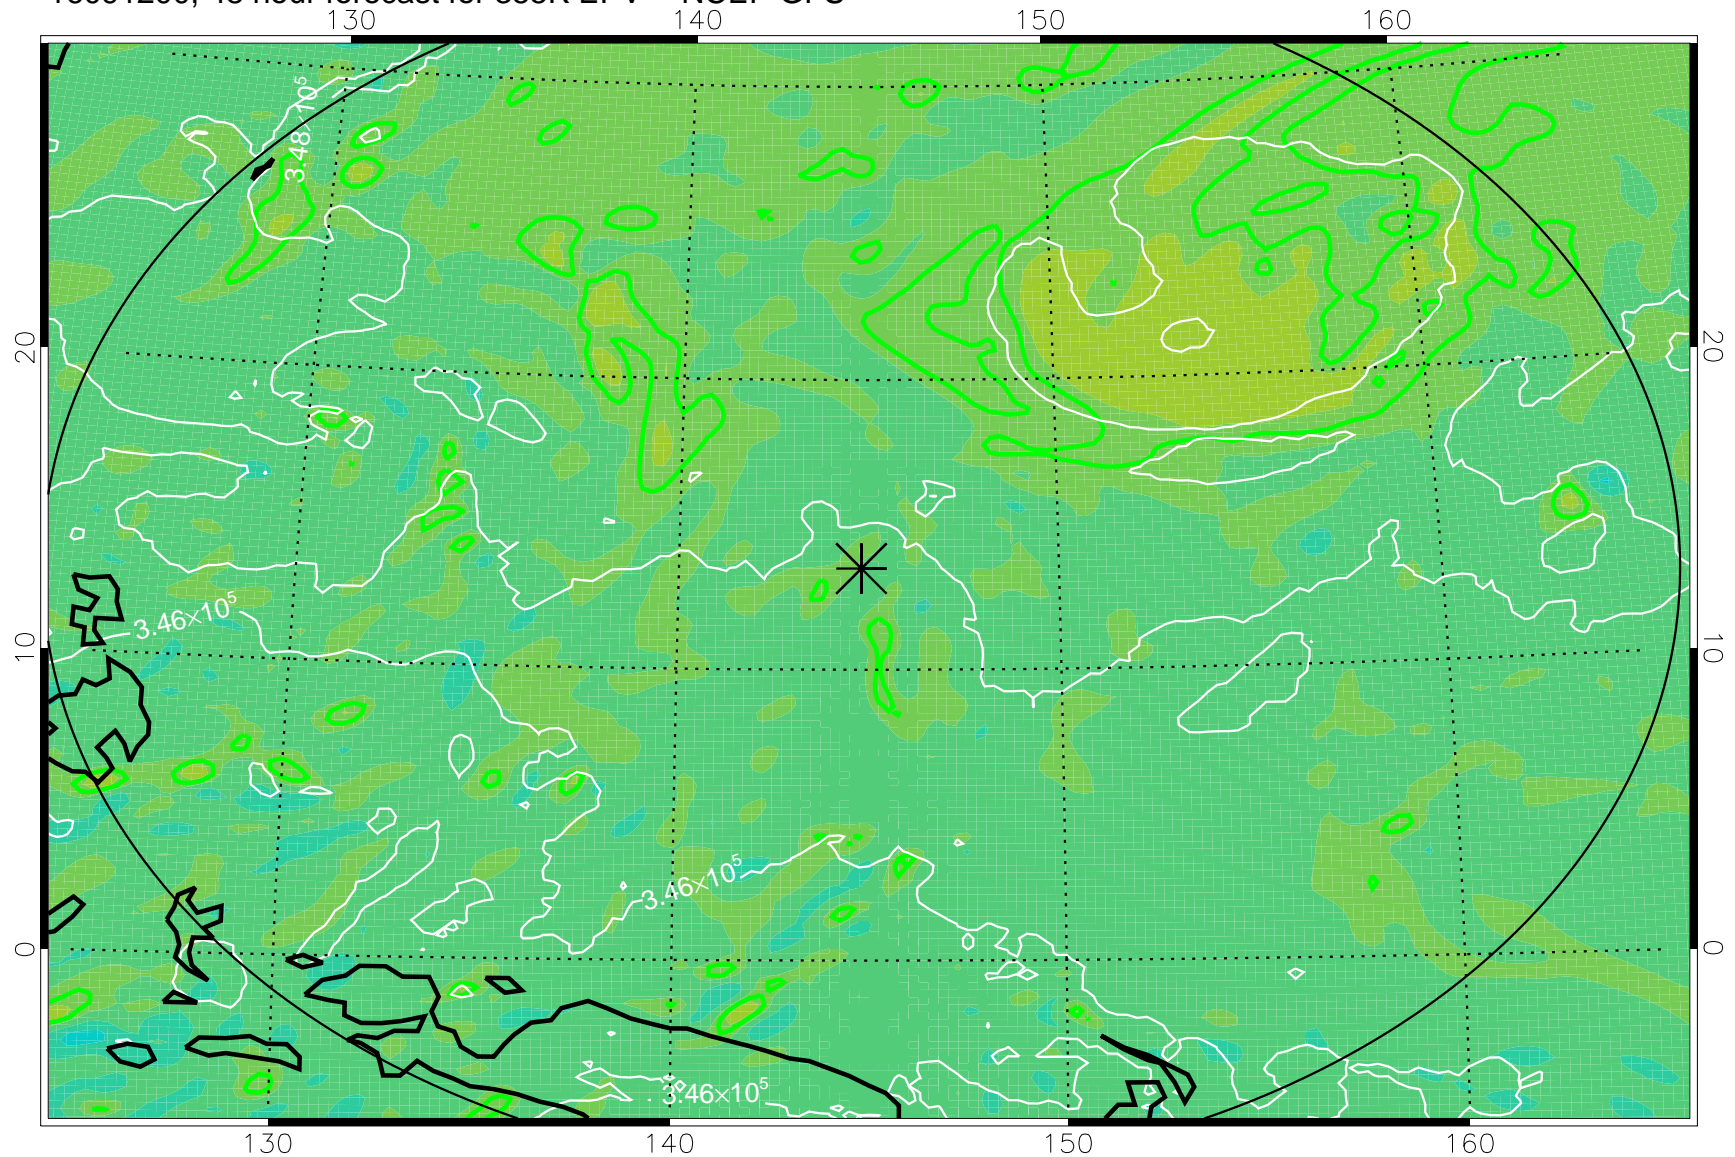

16091106, 30 hour forecast for 355K EPV -- NCEP GFS

355K Montgomery Streamfunction, white
EPV Tropopause (2 PVU) Position
Range ring of 2304 km

16091112, 36 hour forecast for 355K EPV -- NCEP GFS

355K Montgomery Streamfunction, white
EPV Tropopause (2 PVU) Position
Range ring of 2304 km

16091118, 42 hour forecast for 355K EPV -- NCEP GFS

355K Montgomery Streamfunction, white
EPV Tropopause (2 PVU) Position
Range ring of 2304 km

16091200, 48 hour forecast for 355K EPV -- NCEP GFS

355K Montgomery Streamfunction, white
EPV Tropopause (2 PVU) Position
Range ring of 2304 km

16091206, 54 hour forecast for 355K EPV -- NCEP GFS

355K Montgomery Streamfunction, white
EPV Tropopause (2 PVU) Position
Range ring of 2304 km

16091212, 60 hour forecast for 355K EPV -- NCEP GFS

355K Montgomery Streamfunction, white
EPV Tropopause (2 PVU) Position
Range ring of 2304 km

16091218, 66 hour forecast for 355K EPV -- NCEP GFS

355K Montgomery Streamfunction, white
EPV Tropopause (2 PVU) Position
Range ring of 2304 km

16091300, 72 hour forecast for 355K EPV -- NCEP GFS

355K Montgomery Streamfunction, white
EPV Tropopause (2 PVU) Position
Range ring of 2304 km