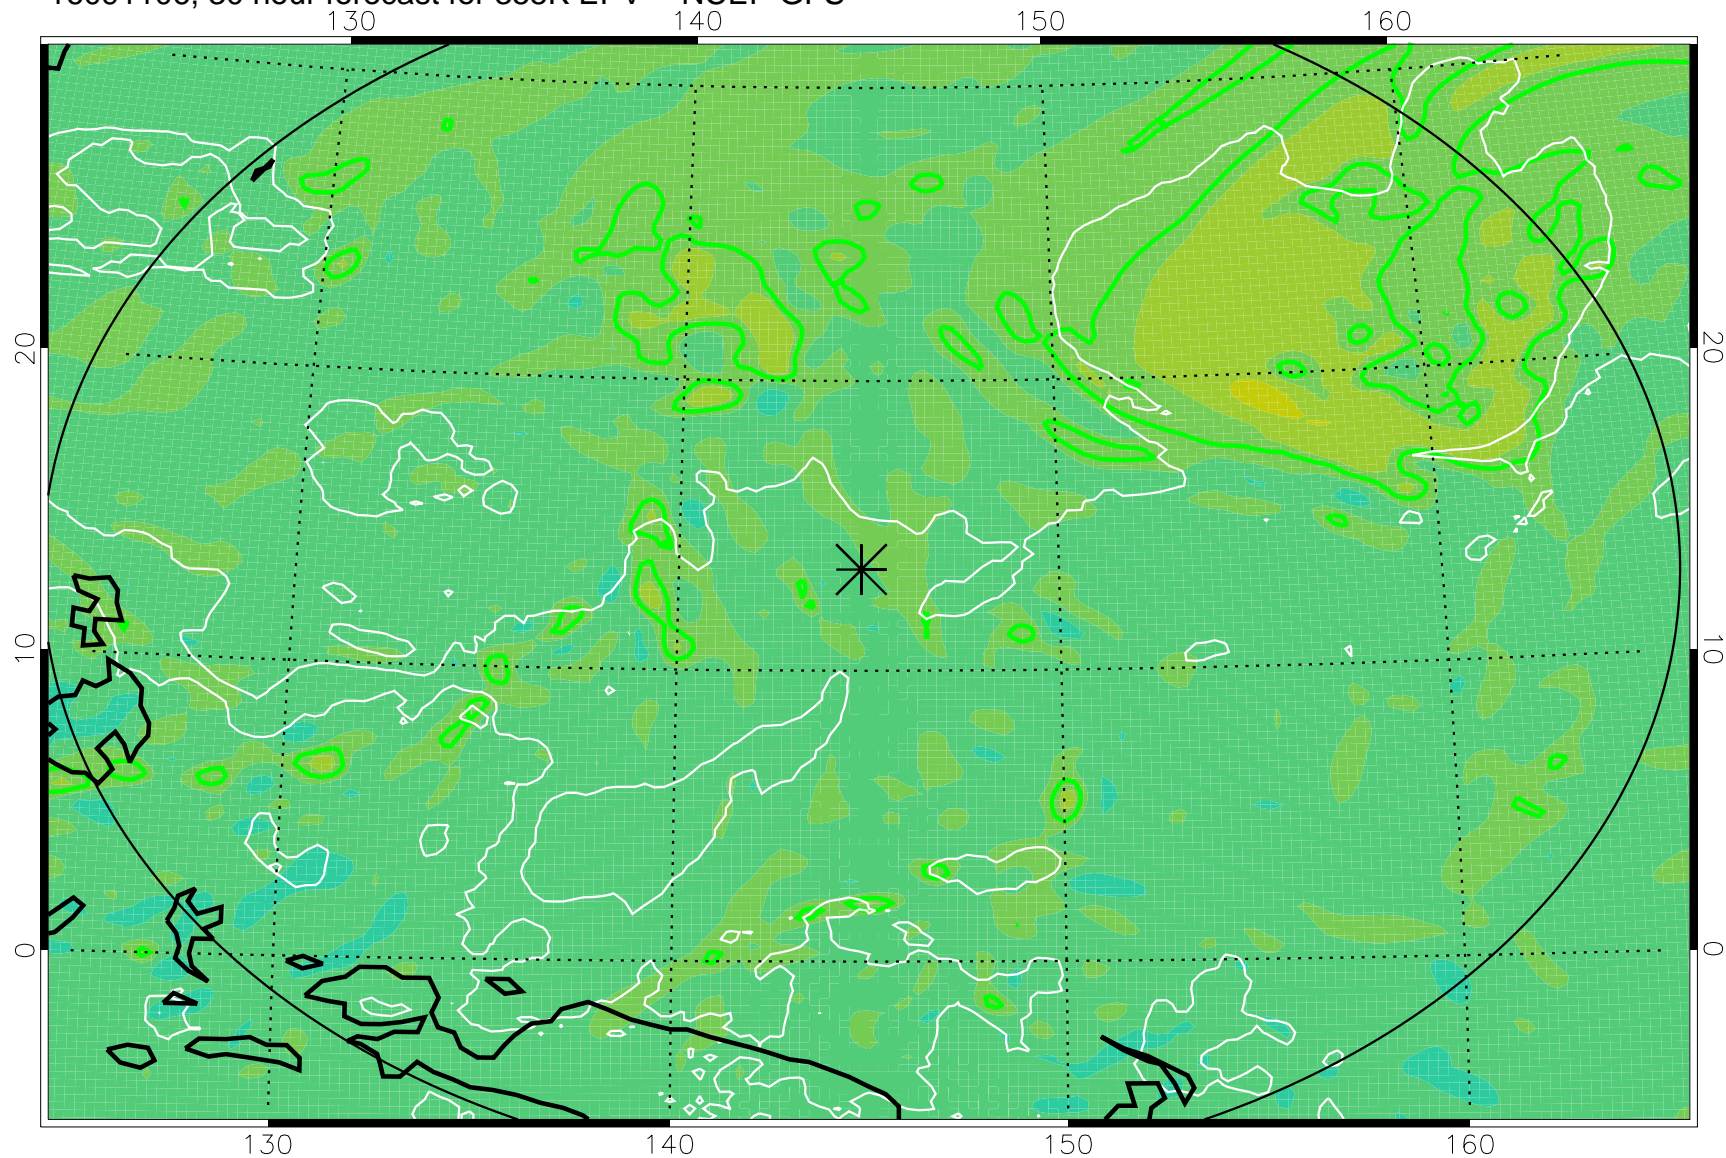

16091018, 18 hour forecast for 355K EPV -- NCEP GFS

355K Montgomery Streamfunction, white
EPV Tropopause (2 PVU) Position
Range ring of 2304 km

16091100, 24 hour forecast for 355K EPV -- NCEP GFS

355K Montgomery Streamfunction, white
EPV Tropopause (2 PVU) Position
Range ring of 2304 km

16091106, 30 hour forecast for 355K EPV -- NCEP GFS

355K Montgomery Streamfunction, white
EPV Tropopause (2 PVU) Position
Range ring of 2304 km

16091112, 36 hour forecast for 355K EPV -- NCEP GFS

355K Montgomery Streamfunction, white
EPV Tropopause (2 PVU) Position
Range ring of 2304 km

16091118, 42 hour forecast for 355K EPV -- NCEP GFS

355K Montgomery Streamfunction, white
EPV Tropopause (2 PVU) Position
Range ring of 2304 km

16091200, 48 hour forecast for 355K EPV -- NCEP GFS

355K Montgomery Streamfunction, white
EPV Tropopause (2 PVU) Position
Range ring of 2304 km

16091418, 114 hour forecast for 355K EPV -- NCEP GFS

355K Montgomery Streamfunction, white
EPV Tropopause (2 PVU) Position
Range ring of 2304 km

16091500, 120 hour forecast for 355K EPV -- NCEP GFS

355K Montgomery Streamfunction, white
EPV Tropopause (2 PVU) Position
Range ring of 2304 km