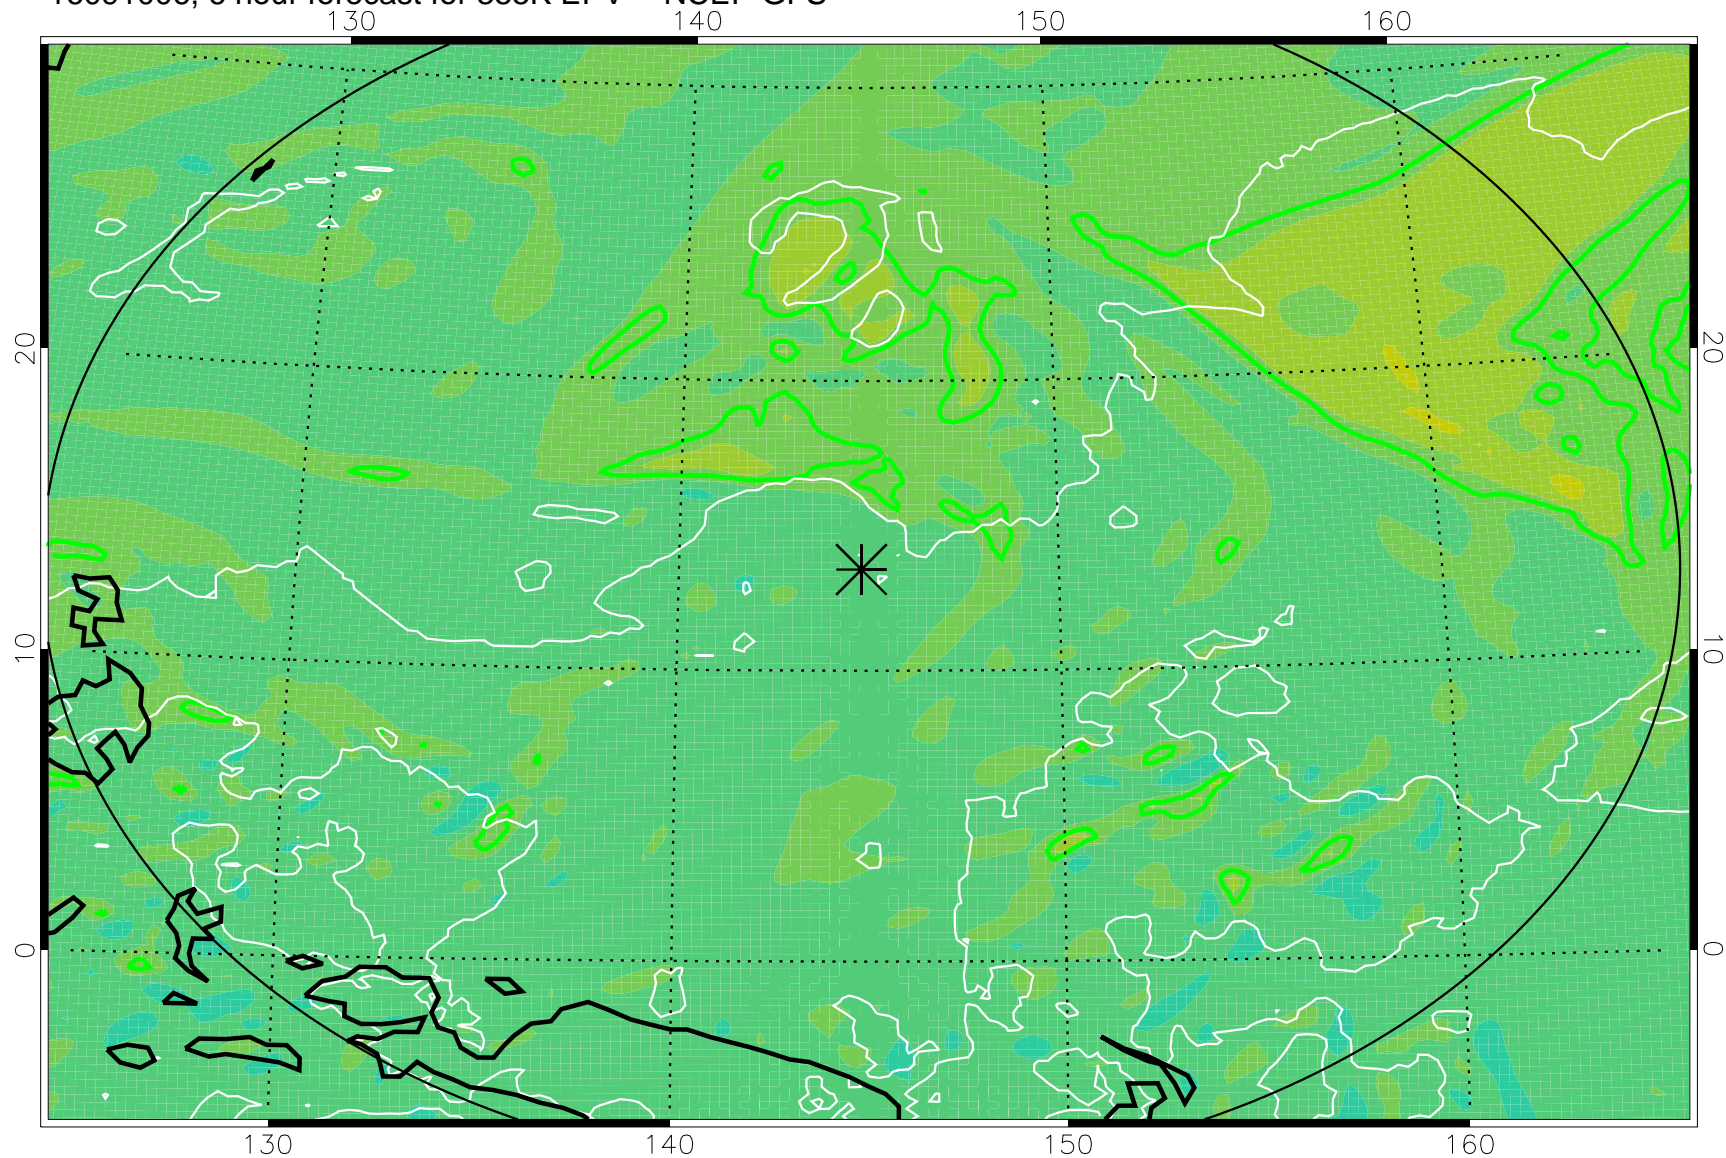

16091006, 6 hour forecast for 355K EPV -- NCEP GFS

355K Montgomery Streamfunction, white
EPV Tropopause (2 PVU) Position
Range ring of 2304 km

16091012, 12 hour forecast for 355K EPV -- NCEP GFS

355K Montgomery Streamfunction, white
EPV Tropopause (2 PVU) Position
Range ring of 2304 km

16091018, 18 hour forecast for 355K EPV -- NCEP GFS

355K Montgomery Streamfunction, white
EPV Tropopause (2 PVU) Position
Range ring of 2304 km

16091100, 24 hour forecast for 355K EPV -- NCEP GFS

355K Montgomery Streamfunction, white
EPV Tropopause (2 PVU) Position
Range ring of 2304 km

16091106, 30 hour forecast for 355K EPV -- NCEP GFS

355K Montgomery Streamfunction, white
EPV Tropopause (2 PVU) Position
Range ring of 2304 km

16091112, 36 hour forecast for 355K EPV -- NCEP GFS

355K Montgomery Streamfunction, white
EPV Tropopause (2 PVU) Position
Range ring of 2304 km

16091118, 42 hour forecast for 355K EPV -- NCEP GFS

355K Montgomery Streamfunction, white
EPV Tropopause (2 PVU) Position
Range ring of 2304 km

16091200, 48 hour forecast for 355K EPV -- NCEP GFS

355K Montgomery Streamfunction, white
EPV Tropopause (2 PVU) Position
Range ring of 2304 km