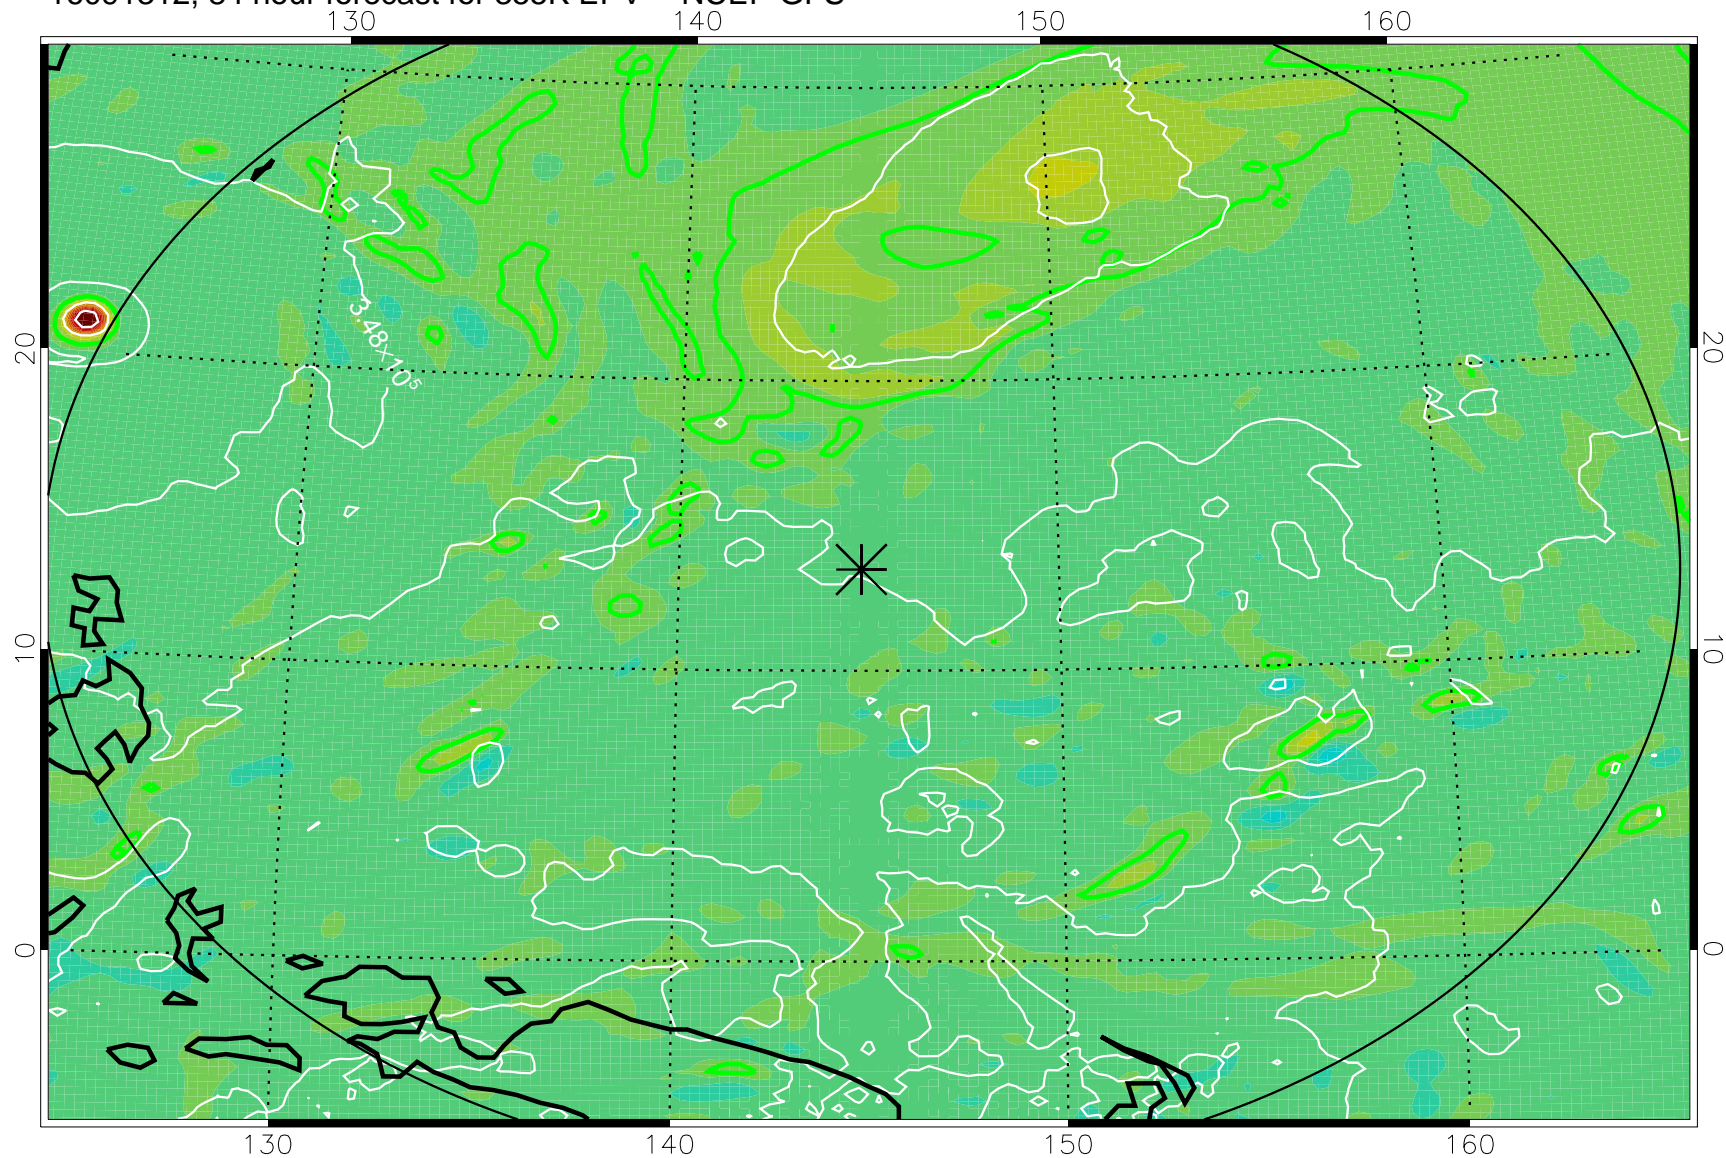

16091218, 66 hour forecast for 355K EPV -- NCEP GFS

355K Montgomery Streamfunction, white
EPV Tropopause (2 PVU) Position
Range ring of 2304 km

16091300, 72 hour forecast for 355K EPV -- NCEP GFS

355K Montgomery Streamfunction, white
EPV Tropopause (2 PVU) Position
Range ring of 2304 km

16091306, 78 hour forecast for 355K EPV -- NCEP GFS

355K Montgomery Streamfunction, white
EPV Tropopause (2 PVU) Position
Range ring of 2304 km

16091312, 84 hour forecast for 355K EPV -- NCEP GFS

355K Montgomery Streamfunction, white
EPV Tropopause (2 PVU) Position
Range ring of 2304 km

16091318, 90 hour forecast for 355K EPV -- NCEP GFS

355K Montgomery Streamfunction, white
EPV Tropopause (2 PVU) Position
Range ring of 2304 km

16091400, 96 hour forecast for 355K EPV -- NCEP GFS

355K Montgomery Streamfunction, white
EPV Tropopause (2 PVU) Position
Range ring of 2304 km

16091406, 102 hour forecast for 355K EPV -- NCEP GFS

355K Montgomery Streamfunction, white
EPV Tropopause (2 PVU) Position
Range ring of 2304 km

16091412, 108 hour forecast for 355K EPV -- NCEP GFS

355K Montgomery Streamfunction, white
EPV Tropopause (2 PVU) Position
Range ring of 2304 km