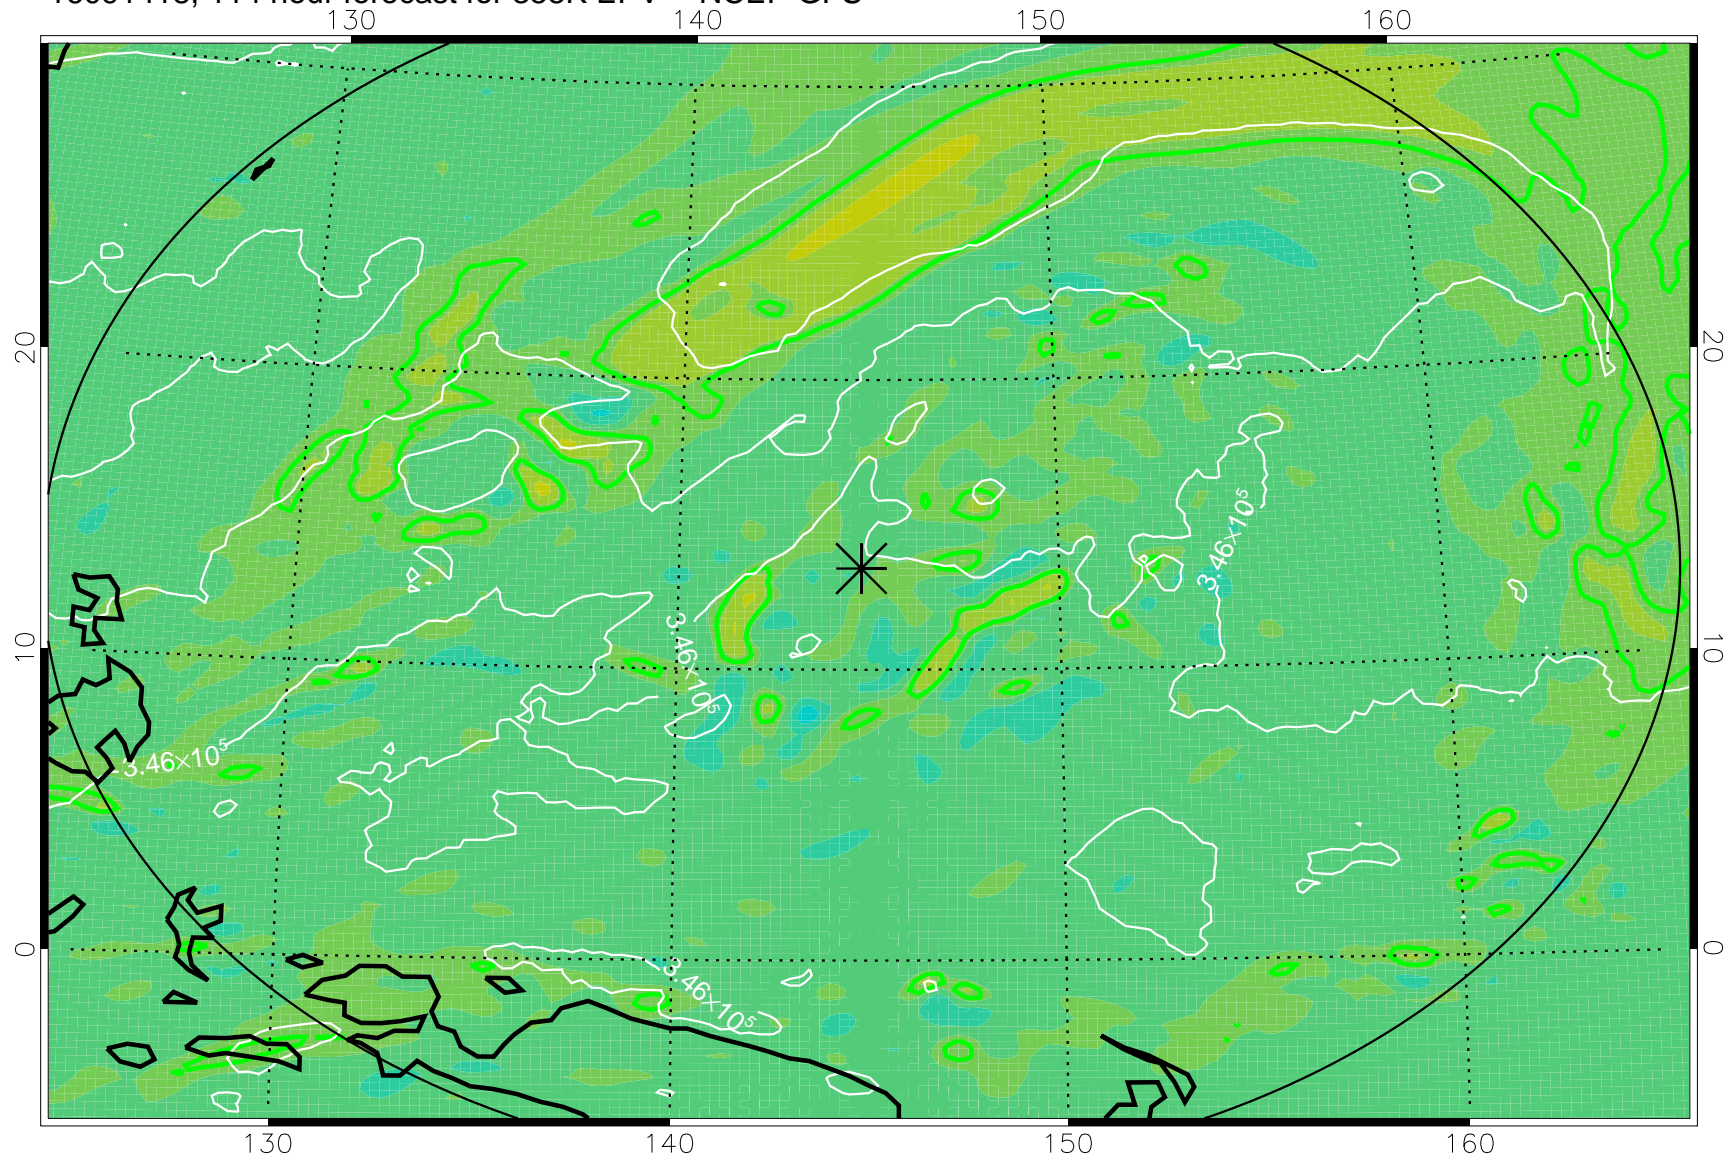

16091306, 78 hour forecast for 355K EPV -- NCEP GFS

355K Montgomery Streamfunction, white
EPV Tropopause (2 PVU) Position
Range ring of 2304 km

16091312, 84 hour forecast for 355K EPV -- NCEP GFS

355K Montgomery Streamfunction, white
EPV Tropopause (2 PVU) Position
Range ring of 2304 km

16091318, 90 hour forecast for 355K EPV -- NCEP GFS

355K Montgomery Streamfunction, white
EPV Tropopause (2 PVU) Position
Range ring of 2304 km

16091400, 96 hour forecast for 355K EPV -- NCEP GFS

355K Montgomery Streamfunction, white
EPV Tropopause (2 PVU) Position
Range ring of 2304 km

16091406, 102 hour forecast for 355K EPV -- NCEP GFS

355K Montgomery Streamfunction, white
EPV Tropopause (2 PVU) Position
Range ring of 2304 km

16091412, 108 hour forecast for 355K EPV -- NCEP GFS

355K Montgomery Streamfunction, white
EPV Tropopause (2 PVU) Position
Range ring of 2304 km

16091418, 114 hour forecast for 355K EPV -- NCEP GFS

355K Montgomery Streamfunction, white
EPV Tropopause (2 PVU) Position
Range ring of 2304 km

16091500, 120 hour forecast for 355K EPV -- NCEP GFS

355K Montgomery Streamfunction, white
EPV Tropopause (2 PVU) Position
Range ring of 2304 km