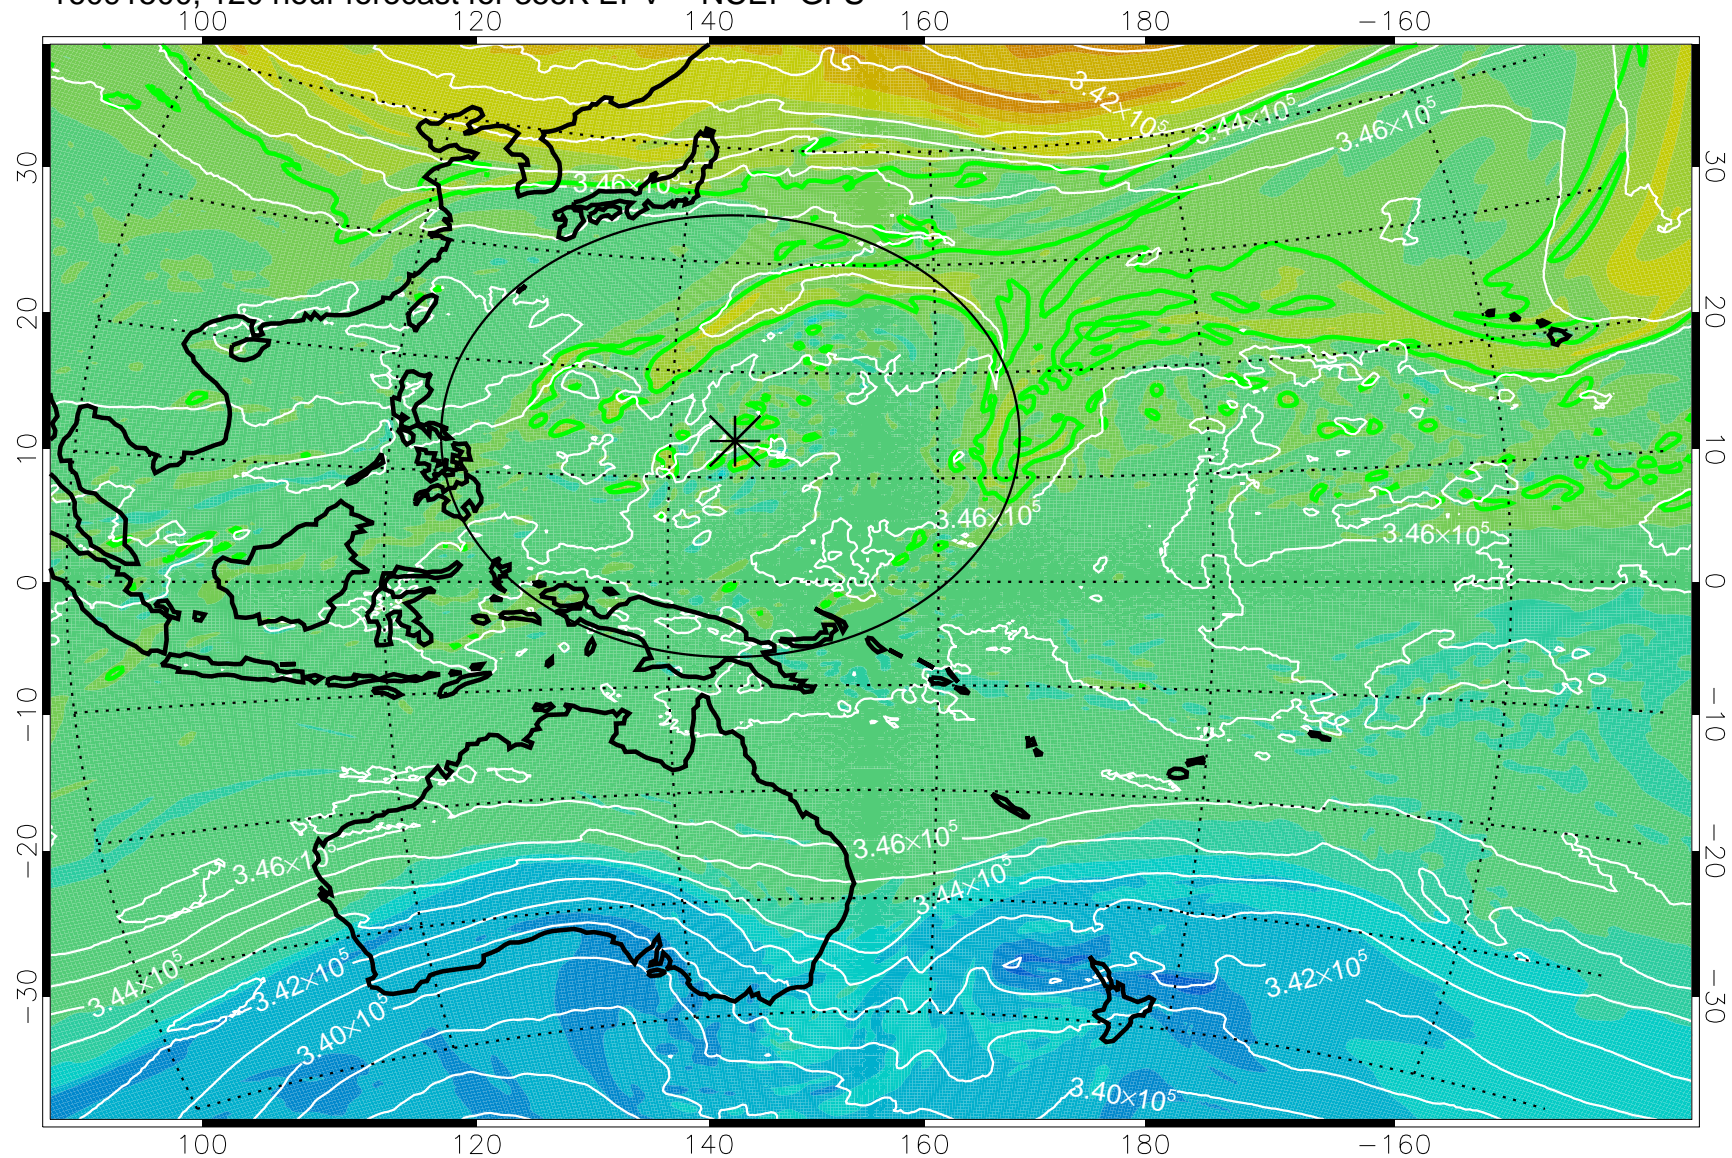

16091318, 90 hour forecast for 355K EPV -- NCEP GFS

355K Montgomery Streamfunction, white
EPV Tropopause (2 PVU) Position
Range ring of 2304 km

16091400, 96 hour forecast for 355K EPV -- NCEP GFS

355K Montgomery Streamfunction, white
EPV Tropopause (2 PVU) Position
Range ring of 2304 km

16091406, 102 hour forecast for 355K EPV -- NCEP GFS

355K Montgomery Streamfunction, white
EPV Tropopause (2 PVU) Position
Range ring of 2304 km

16091412, 108 hour forecast for 355K EPV -- NCEP GFS

355K Montgomery Streamfunction, white
EPV Tropopause (2 PVU) Position
Range ring of 2304 km

16091418, 114 hour forecast for 355K EPV -- NCEP GFS

355K Montgomery Streamfunction, white
EPV Tropopause (2 PVU) Position
Range ring of 2304 km

16091500, 120 hour forecast for 355K EPV -- NCEP GFS

355K Montgomery Streamfunction, white
EPV Tropopause (2 PVU) Position
Range ring of 2304 km