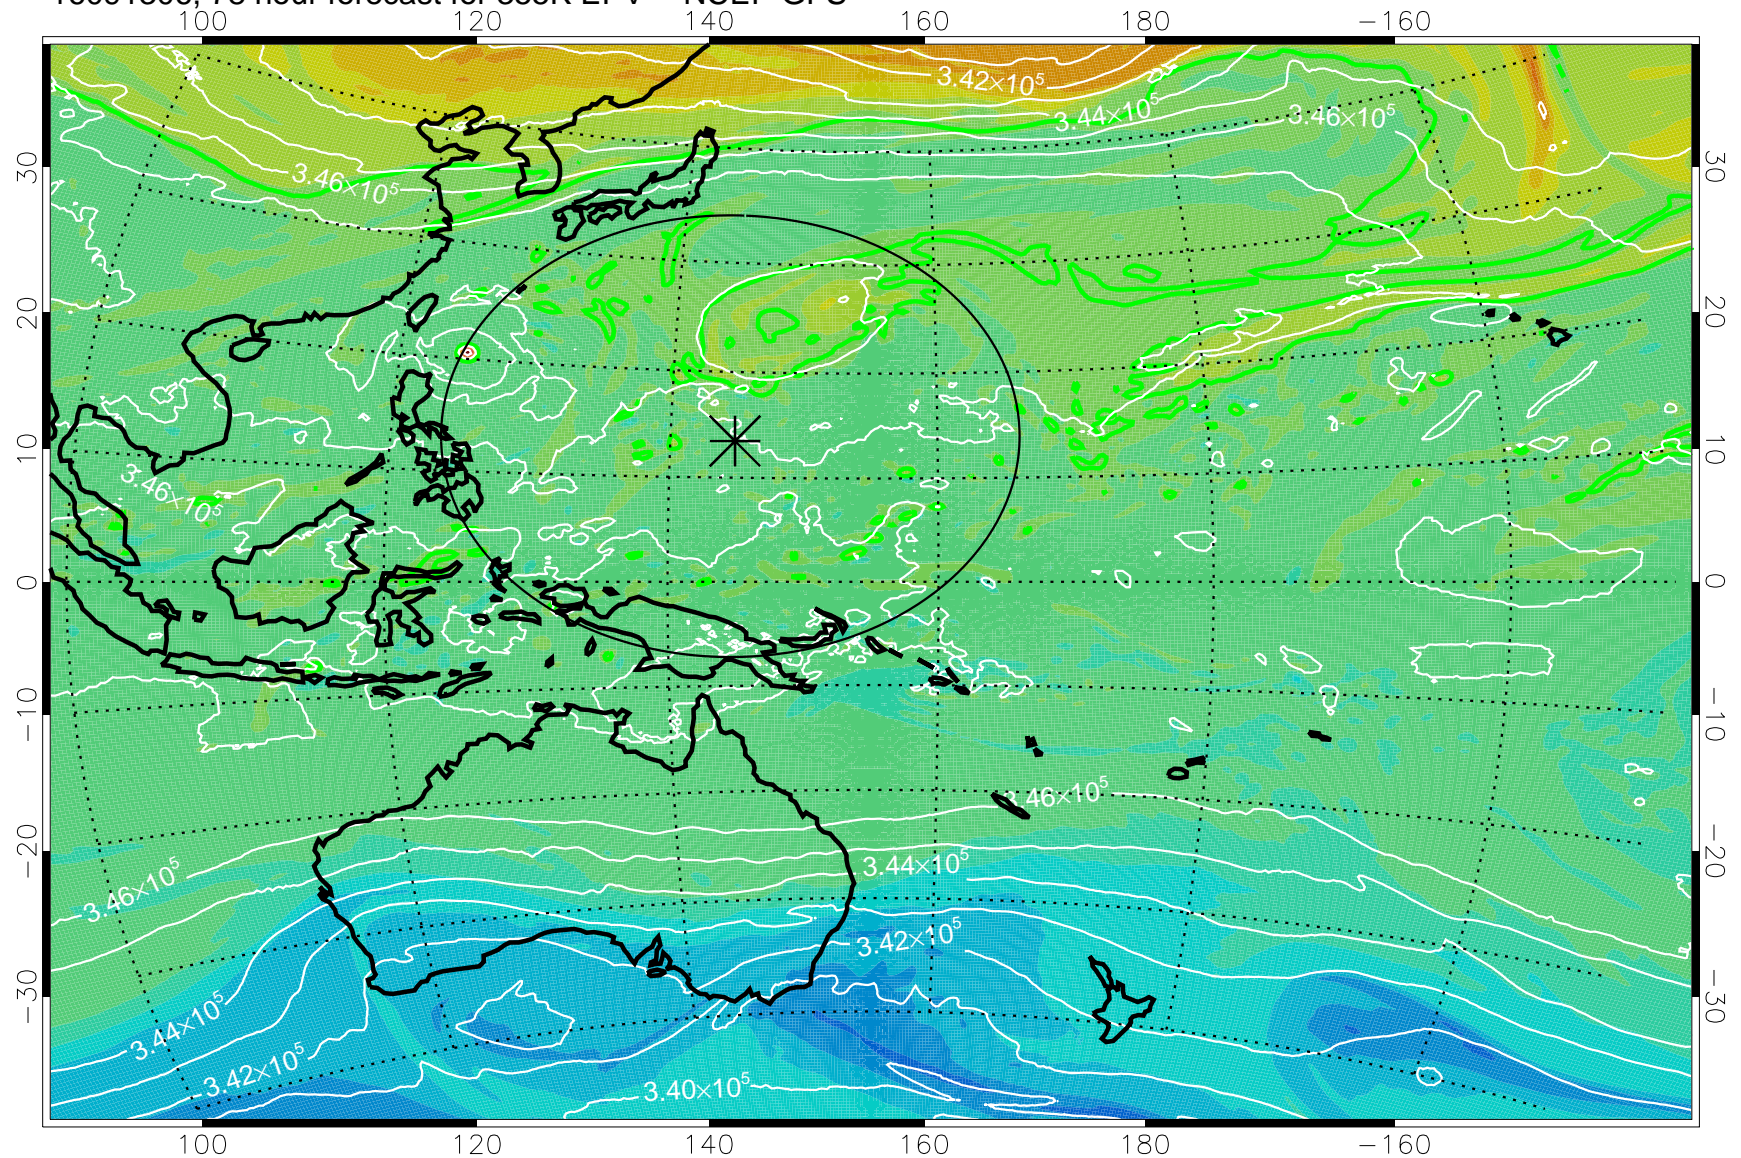

16091206, 54 hour forecast for 355K EPV -- NCEP GFS

355K Montgomery Streamfunction, white
EPV Tropopause (2 PVU) Position
Range ring of 2304 km

16091212, 60 hour forecast for 355K EPV -- NCEP GFS

355K Montgomery Streamfunction, white
EPV Tropopause (2 PVU) Position
Range ring of 2304 km

16091218, 66 hour forecast for 355K EPV -- NCEP GFS

355K Montgomery Streamfunction, white
EPV Tropopause (2 PVU) Position
Range ring of 2304 km

16091300, 72 hour forecast for 355K EPV -- NCEP GFS

355K Montgomery Streamfunction, white
EPV Tropopause (2 PVU) Position
Range ring of 2304 km

16091306, 78 hour forecast for 355K EPV -- NCEP GFS

355K Montgomery Streamfunction, white
EPV Tropopause (2 PVU) Position
Range ring of 2304 km

16091312, 84 hour forecast for 355K EPV -- NCEP GFS

355K Montgomery Streamfunction, white
EPV Tropopause (2 PVU) Position
Range ring of 2304 km

16091318, 90 hour forecast for 355K EPV -- NCEP GFS

355K Montgomery Streamfunction, white
EPV Tropopause (2 PVU) Position
Range ring of 2304 km

16091400, 96 hour forecast for 355K EPV -- NCEP GFS

355K Montgomery Streamfunction, white
EPV Tropopause (2 PVU) Position
Range ring of 2304 km