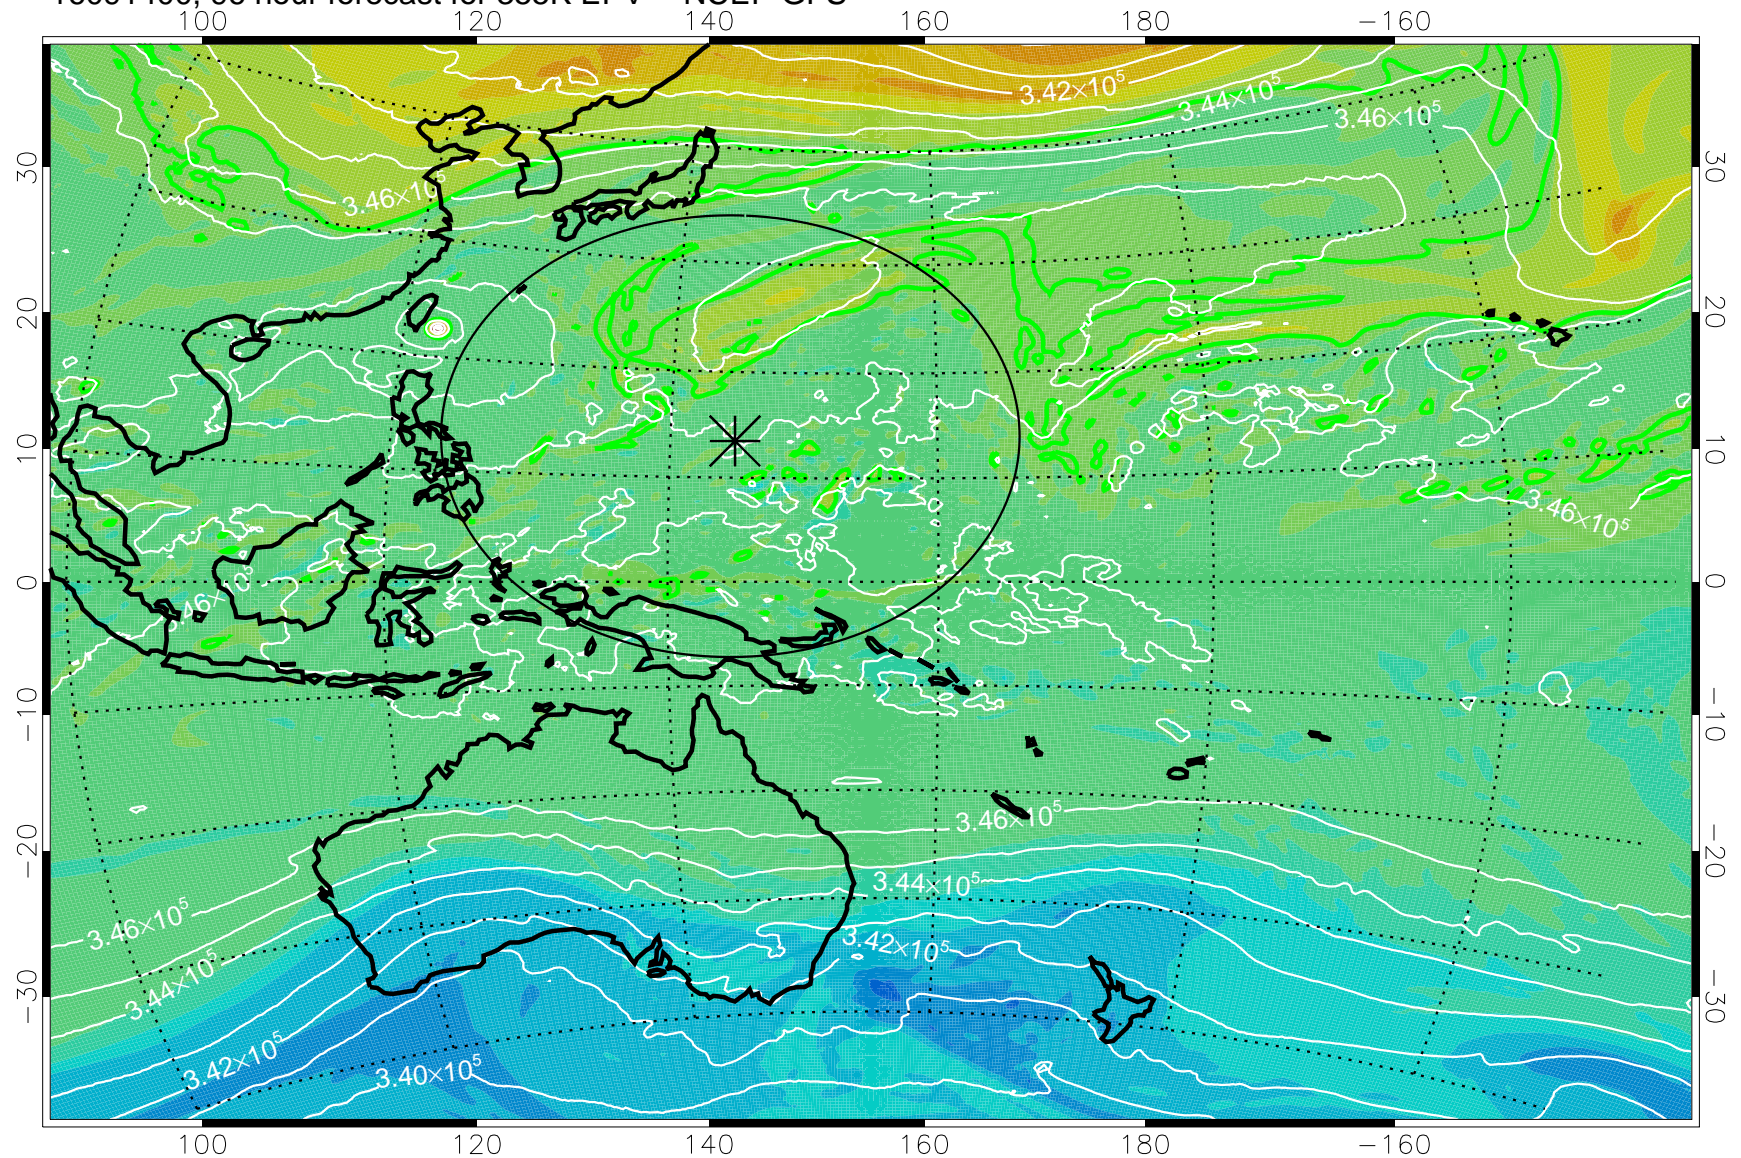

16091218, 66 hour forecast for 355K EPV -- NCEP GFS

355K Montgomery Streamfunction, white
EPV Tropopause (2 PVU) Position
Range ring of 2304 km

16091300, 72 hour forecast for 355K EPV -- NCEP GFS

355K Montgomery Streamfunction, white
EPV Tropopause (2 PVU) Position
Range ring of 2304 km

16091306, 78 hour forecast for 355K EPV -- NCEP GFS

355K Montgomery Streamfunction, white
EPV Tropopause (2 PVU) Position
Range ring of 2304 km

16091312, 84 hour forecast for 355K EPV -- NCEP GFS

355K Montgomery Streamfunction, white
EPV Tropopause (2 PVU) Position
Range ring of 2304 km

16091318, 90 hour forecast for 355K EPV -- NCEP GFS

355K Montgomery Streamfunction, white
EPV Tropopause (2 PVU) Position
Range ring of 2304 km

16091400, 96 hour forecast for 355K EPV -- NCEP GFS

355K Montgomery Streamfunction, white
EPV Tropopause (2 PVU) Position
Range ring of 2304 km

16091406, 102 hour forecast for 355K EPV -- NCEP GFS

355K Montgomery Streamfunction, white
EPV Tropopause (2 PVU) Position
Range ring of 2304 km

16091412, 108 hour forecast for 355K EPV -- NCEP GFS

355K Montgomery Streamfunction, white
EPV Tropopause (2 PVU) Position
Range ring of 2304 km