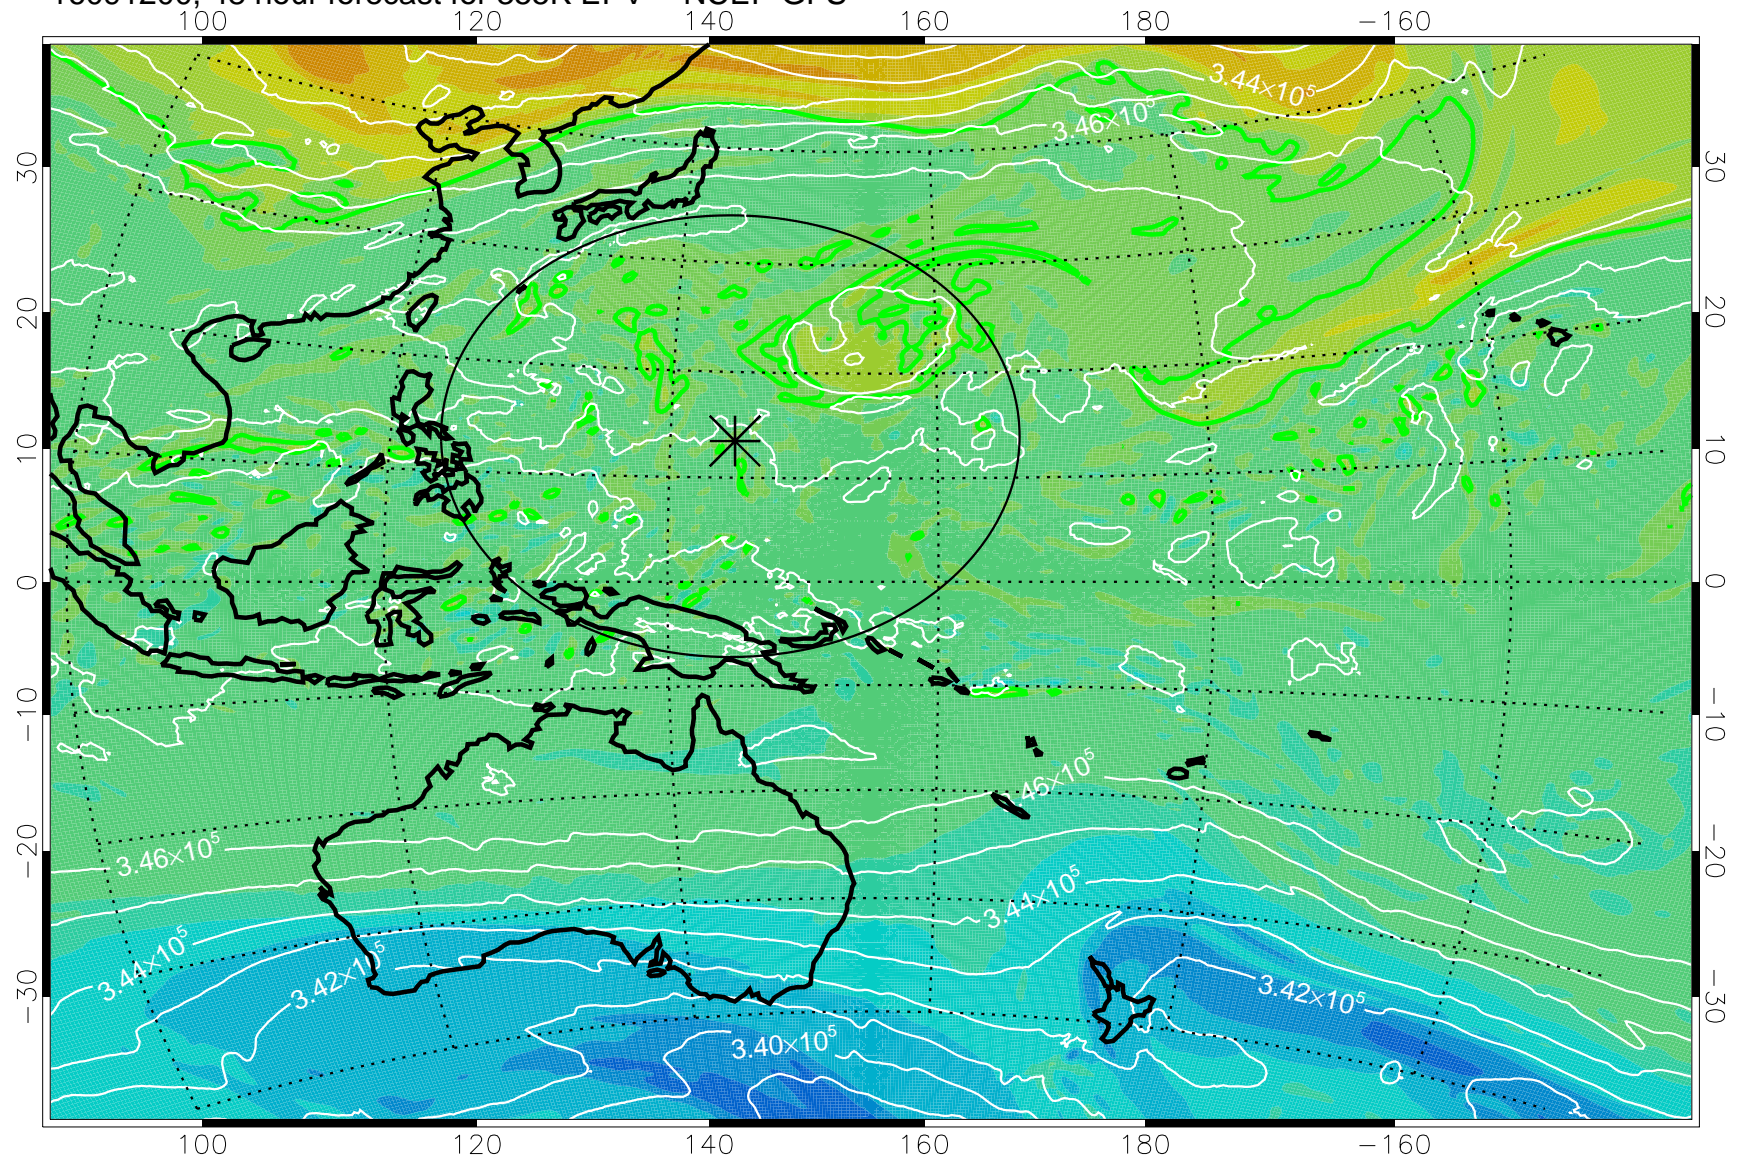

16091018, 18 hour forecast for 355K EPV -- NCEP GFS

355K Montgomery Streamfunction, white
EPV Tropopause (2 PVU) Position
Range ring of 2304 km

16091100, 24 hour forecast for 355K EPV -- NCEP GFS

355K Montgomery Streamfunction, white
EPV Tropopause (2 PVU) Position
Range ring of 2304 km

16091106, 30 hour forecast for 355K EPV -- NCEP GFS

355K Montgomery Streamfunction, white
EPV Tropopause (2 PVU) Position
Range ring of 2304 km

16091112, 36 hour forecast for 355K EPV -- NCEP GFS

355K Montgomery Streamfunction, white
EPV Tropopause (2 PVU) Position
Range ring of 2304 km

16091118, 42 hour forecast for 355K EPV -- NCEP GFS

355K Montgomery Streamfunction, white
EPV Tropopause (2 PVU) Position
Range ring of 2304 km

16091200, 48 hour forecast for 355K EPV -- NCEP GFS

355K Montgomery Streamfunction, white
EPV Tropopause (2 PVU) Position
Range ring of 2304 km

16091206, 54 hour forecast for 355K EPV -- NCEP GFS

355K Montgomery Streamfunction, white
EPV Tropopause (2 PVU) Position
Range ring of 2304 km

16091212, 60 hour forecast for 355K EPV -- NCEP GFS

355K Montgomery Streamfunction, white
EPV Tropopause (2 PVU) Position
Range ring of 2304 km