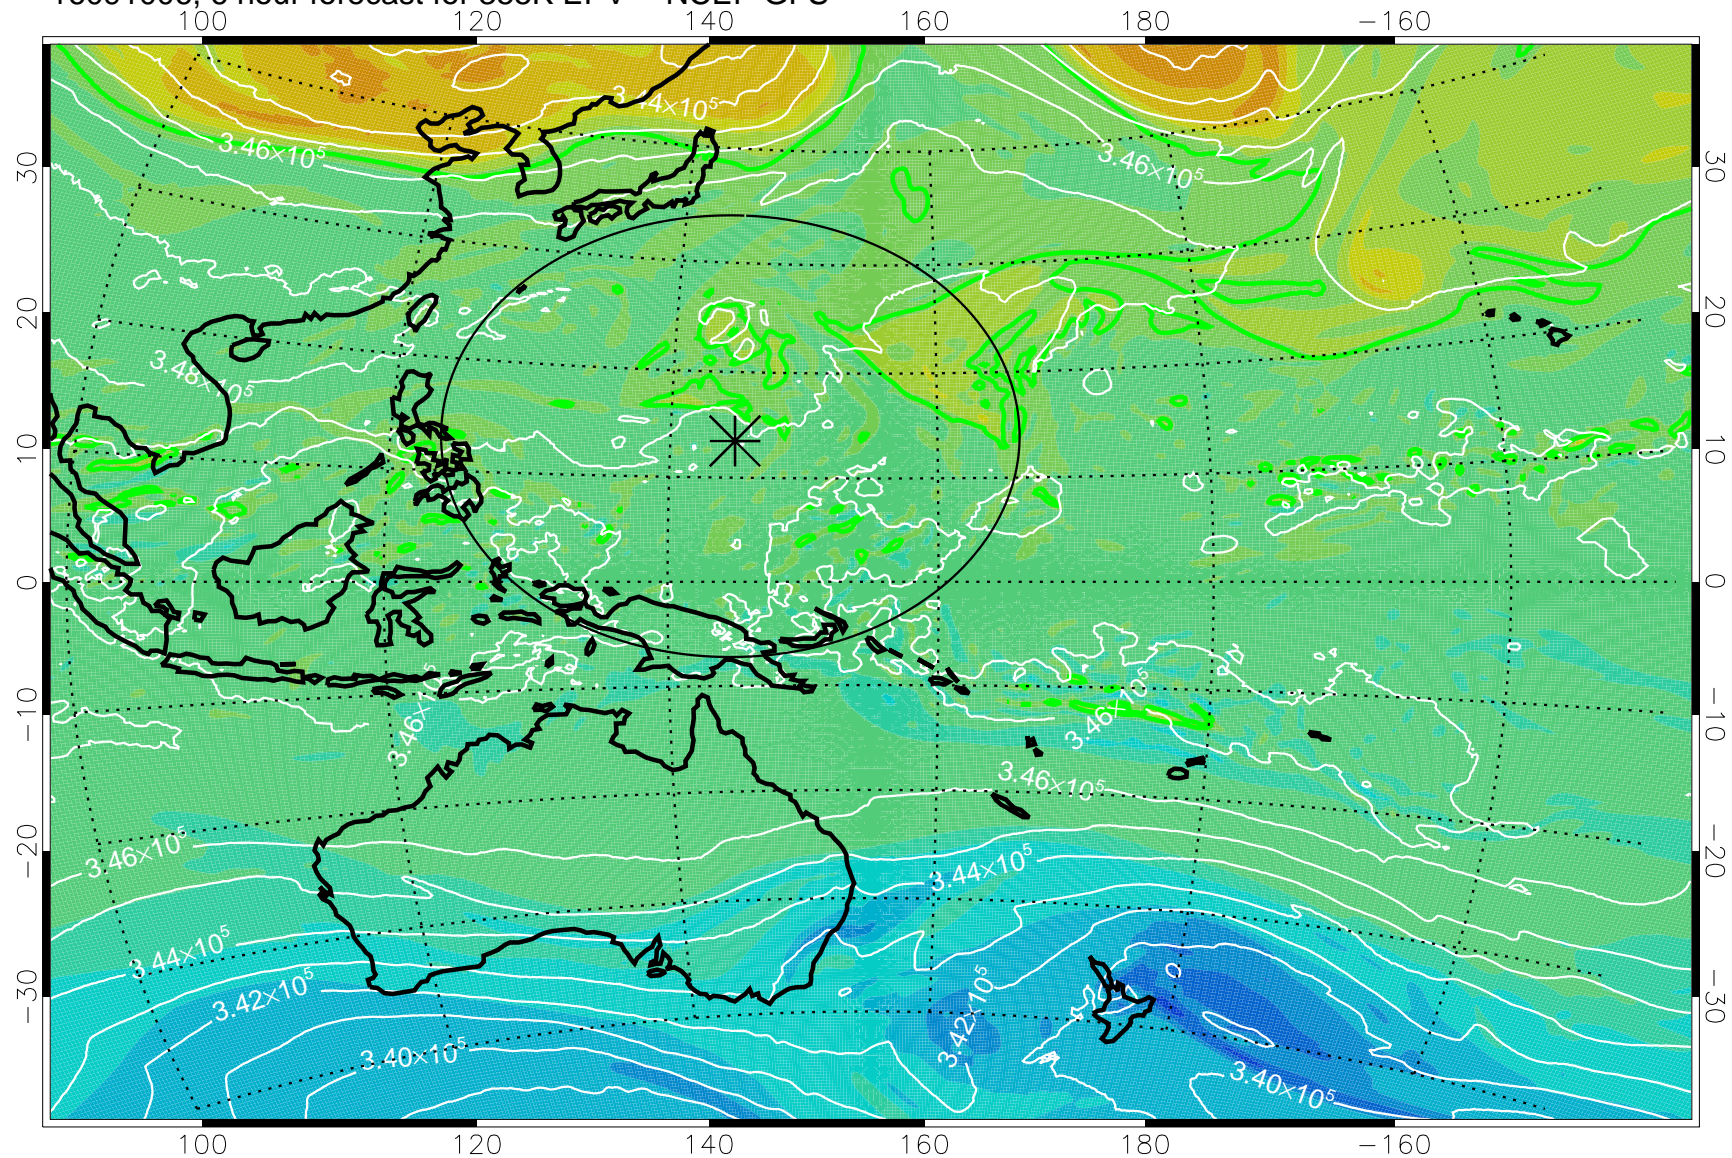

16091006, 6 hour forecast for 355K EPV -- NCEP GFS

355K Montgomery Streamfunction, white
EPV Tropopause (2 PVU) Position
Range ring of 2304 km

16091012, 12 hour forecast for 355K EPV -- NCEP GFS

355K Montgomery Streamfunction, white
EPV Tropopause (2 PVU) Position
Range ring of 2304 km

16091018, 18 hour forecast for 355K EPV -- NCEP GFS

355K Montgomery Streamfunction, white
EPV Tropopause (2 PVU) Position
Range ring of 2304 km

16091100, 24 hour forecast for 355K EPV -- NCEP GFS

355K Montgomery Streamfunction, white
EPV Tropopause (2 PVU) Position
Range ring of 2304 km

16091106, 30 hour forecast for 355K EPV -- NCEP GFS

355K Montgomery Streamfunction, white
EPV Tropopause (2 PVU) Position
Range ring of 2304 km

16091112, 36 hour forecast for 355K EPV -- NCEP GFS

355K Montgomery Streamfunction, white
EPV Tropopause (2 PVU) Position
Range ring of 2304 km

16091118, 42 hour forecast for 355K EPV -- NCEP GFS

355K Montgomery Streamfunction, white
EPV Tropopause (2 PVU) Position
Range ring of 2304 km

16091200, 48 hour forecast for 355K EPV -- NCEP GFS

355K Montgomery Streamfunction, white
EPV Tropopause (2 PVU) Position
Range ring of 2304 km