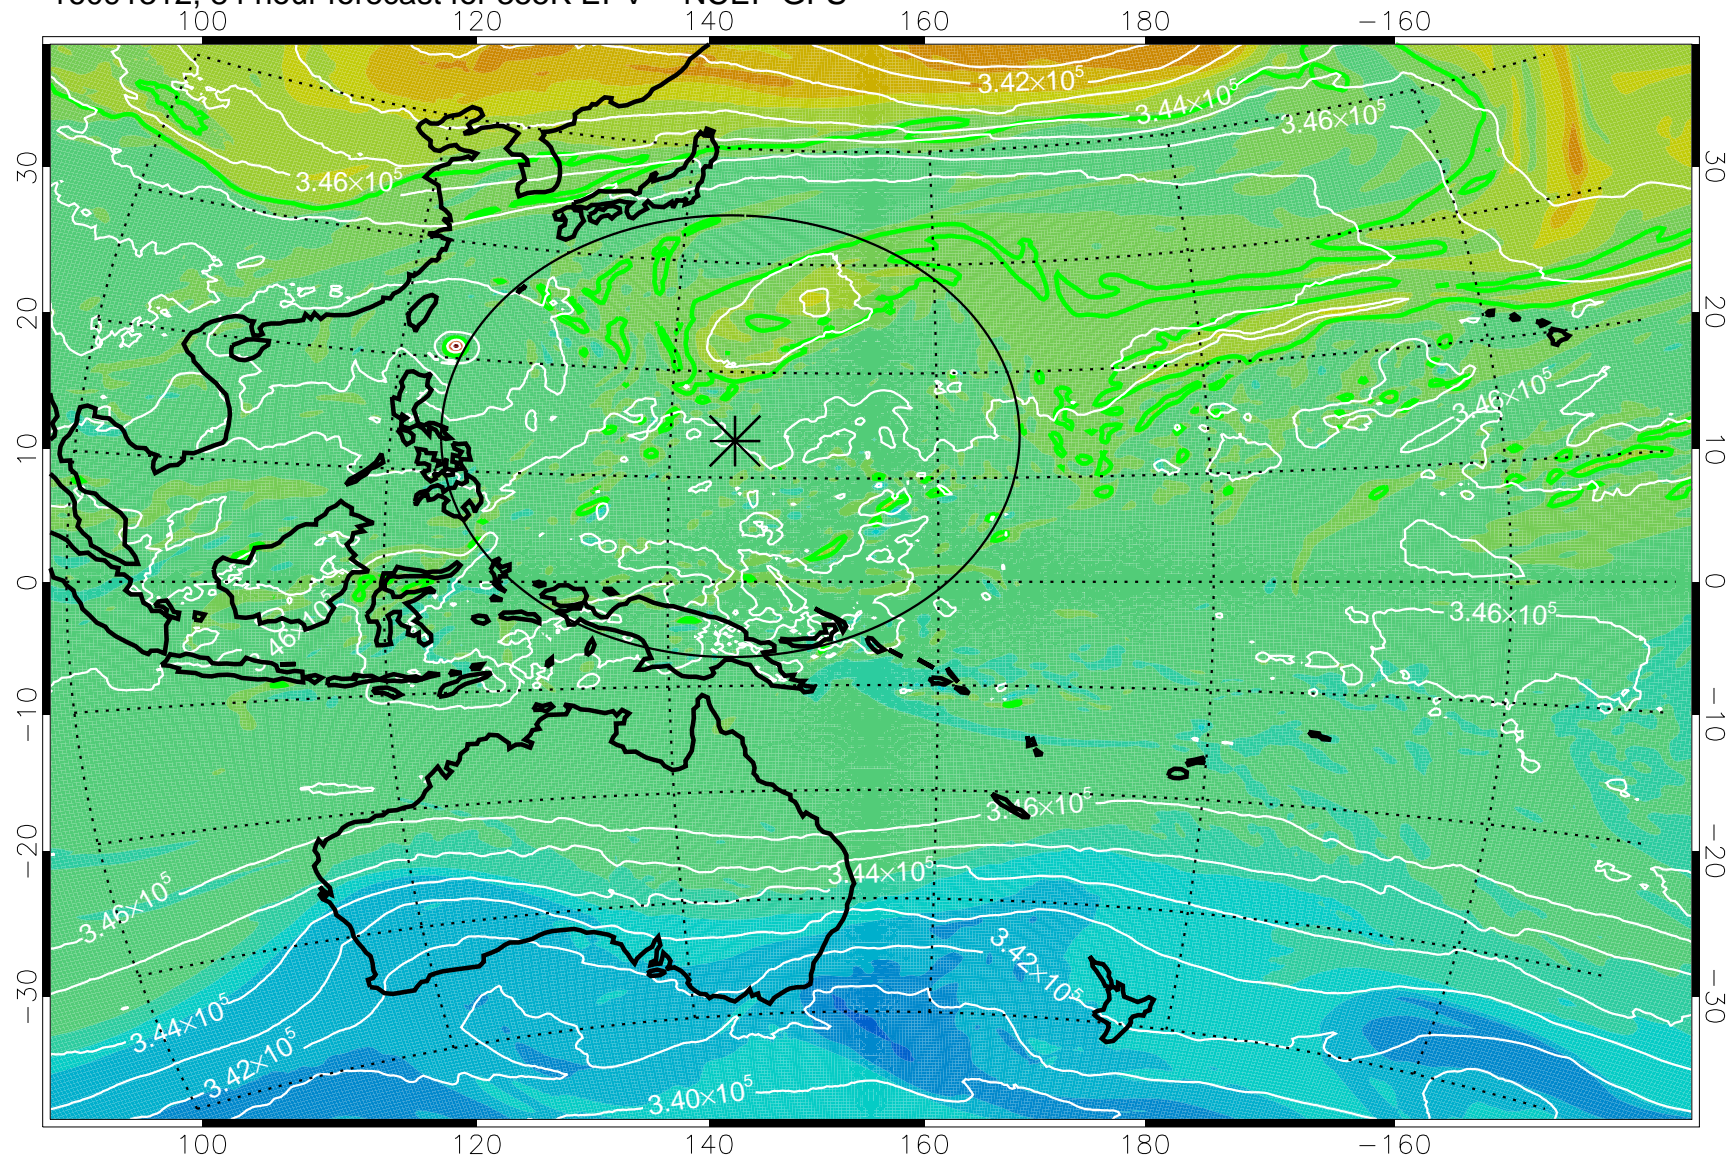

16091206, 54 hour forecast for 355K EPV -- NCEP GFS

355K Montgomery Streamfunction, white
EPV Tropopause (2 PVU) Position
Range ring of 2304 km

16091212, 60 hour forecast for 355K EPV -- NCEP GFS

355K Montgomery Streamfunction, white
EPV Tropopause (2 PVU) Position
Range ring of 2304 km

16091218, 66 hour forecast for 355K EPV -- NCEP GFS

355K Montgomery Streamfunction, white
EPV Tropopause (2 PVU) Position
Range ring of 2304 km

16091300, 72 hour forecast for 355K EPV -- NCEP GFS

355K Montgomery Streamfunction, white
EPV Tropopause (2 PVU) Position
Range ring of 2304 km

16091306, 78 hour forecast for 355K EPV -- NCEP GFS

355K Montgomery Streamfunction, white
EPV Tropopause (2 PVU) Position
Range ring of 2304 km

16091312, 84 hour forecast for 355K EPV -- NCEP GFS

355K Montgomery Streamfunction, white
EPV Tropopause (2 PVU) Position
Range ring of 2304 km

16091318, 90 hour forecast for 355K EPV -- NCEP GFS

355K Montgomery Streamfunction, white
EPV Tropopause (2 PVU) Position
Range ring of 2304 km

16091400, 96 hour forecast for 355K EPV -- NCEP GFS

355K Montgomery Streamfunction, white
EPV Tropopause (2 PVU) Position
Range ring of 2304 km