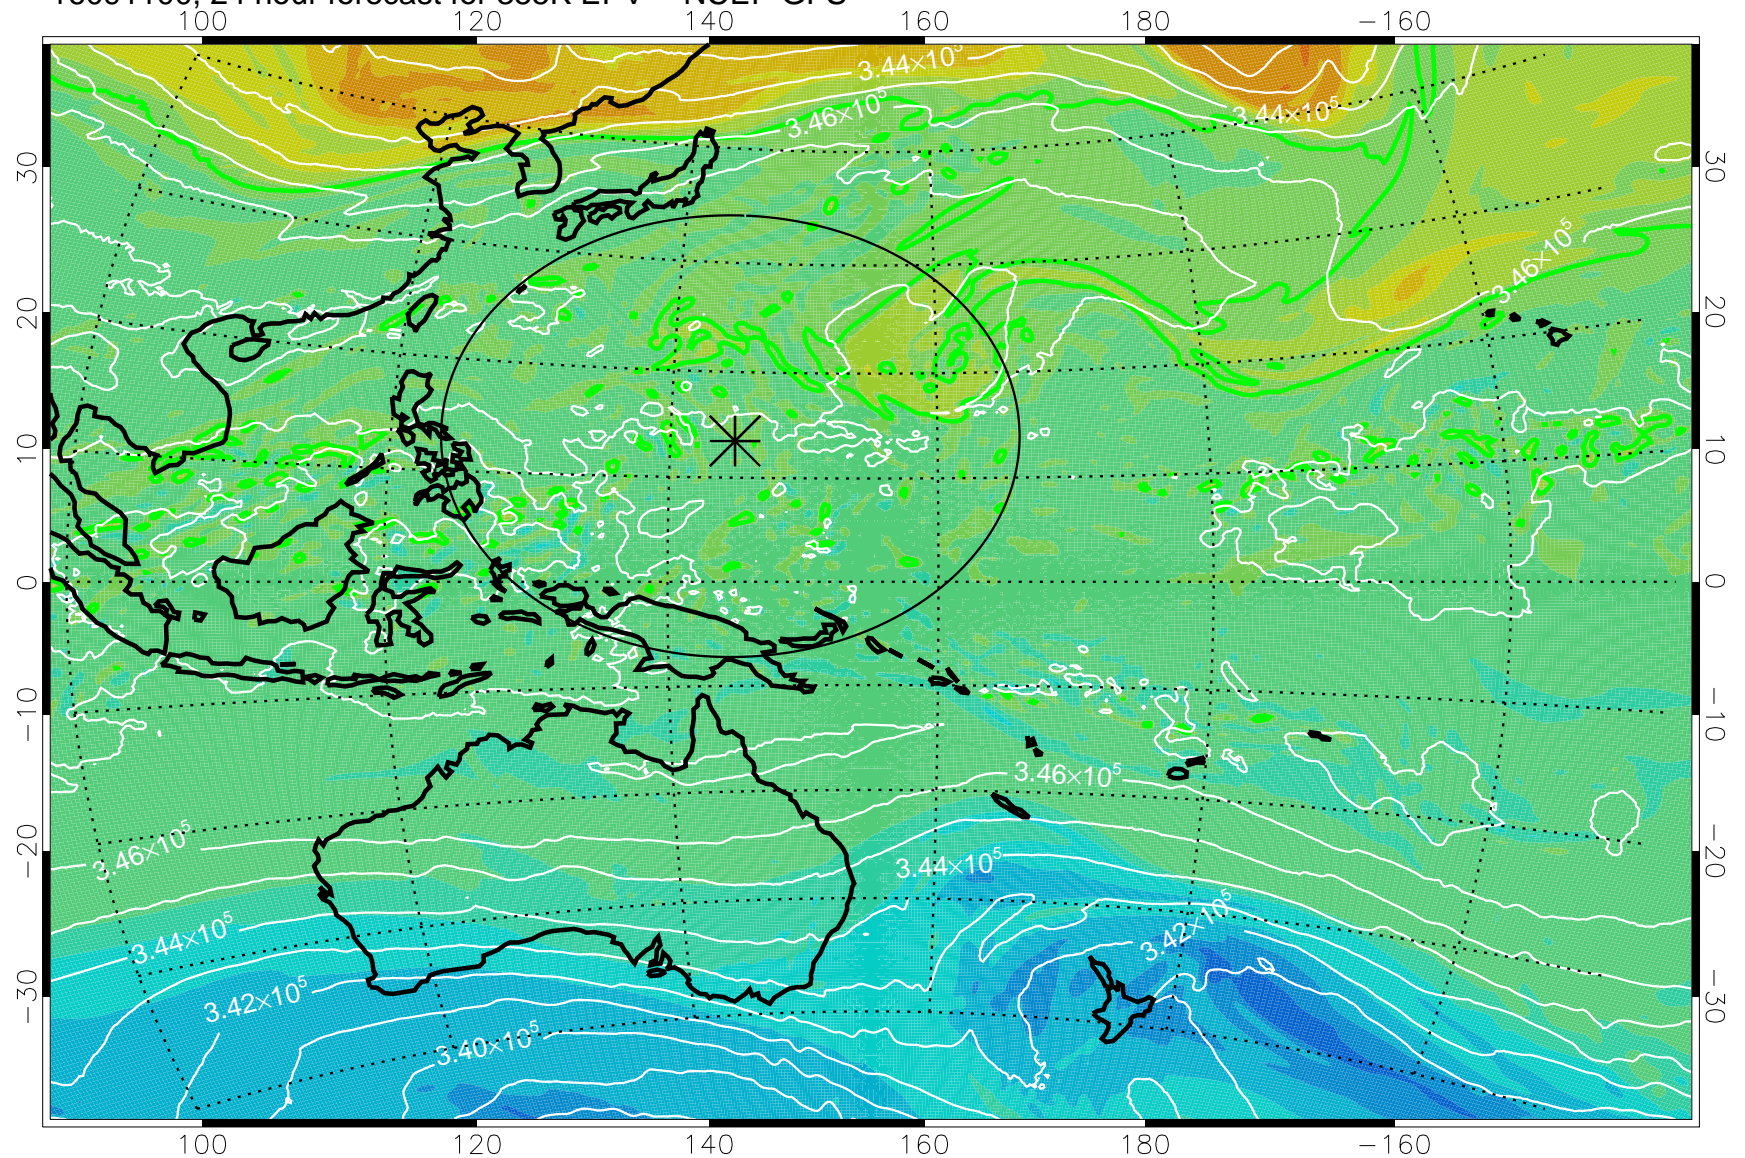

16091006, 6 hour forecast for 355K EPV -- NCEP GFS

355K Montgomery Streamfunction, white
EPV Tropopause (2 PVU) Position
Range ring of 2304 km

16091012, 12 hour forecast for 355K EPV -- NCEP GFS

355K Montgomery Streamfunction, white
EPV Tropopause (2 PVU) Position
Range ring of 2304 km

16091018, 18 hour forecast for 355K EPV -- NCEP GFS

355K Montgomery Streamfunction, white
EPV Tropopause (2 PVU) Position
Range ring of 2304 km

16091100, 24 hour forecast for 355K EPV -- NCEP GFS

355K Montgomery Streamfunction, white
EPV Tropopause (2 PVU) Position
Range ring of 2304 km

16091106, 30 hour forecast for 355K EPV -- NCEP GFS

355K Montgomery Streamfunction, white
EPV Tropopause (2 PVU) Position
Range ring of 2304 km

16091112, 36 hour forecast for 355K EPV -- NCEP GFS

355K Montgomery Streamfunction, white
EPV Tropopause (2 PVU) Position
Range ring of 2304 km

16091118, 42 hour forecast for 355K EPV -- NCEP GFS

355K Montgomery Streamfunction, white
EPV Tropopause (2 PVU) Position
Range ring of 2304 km

16091200, 48 hour forecast for 355K EPV -- NCEP GFS

355K Montgomery Streamfunction, white
EPV Tropopause (2 PVU) Position
Range ring of 2304 km