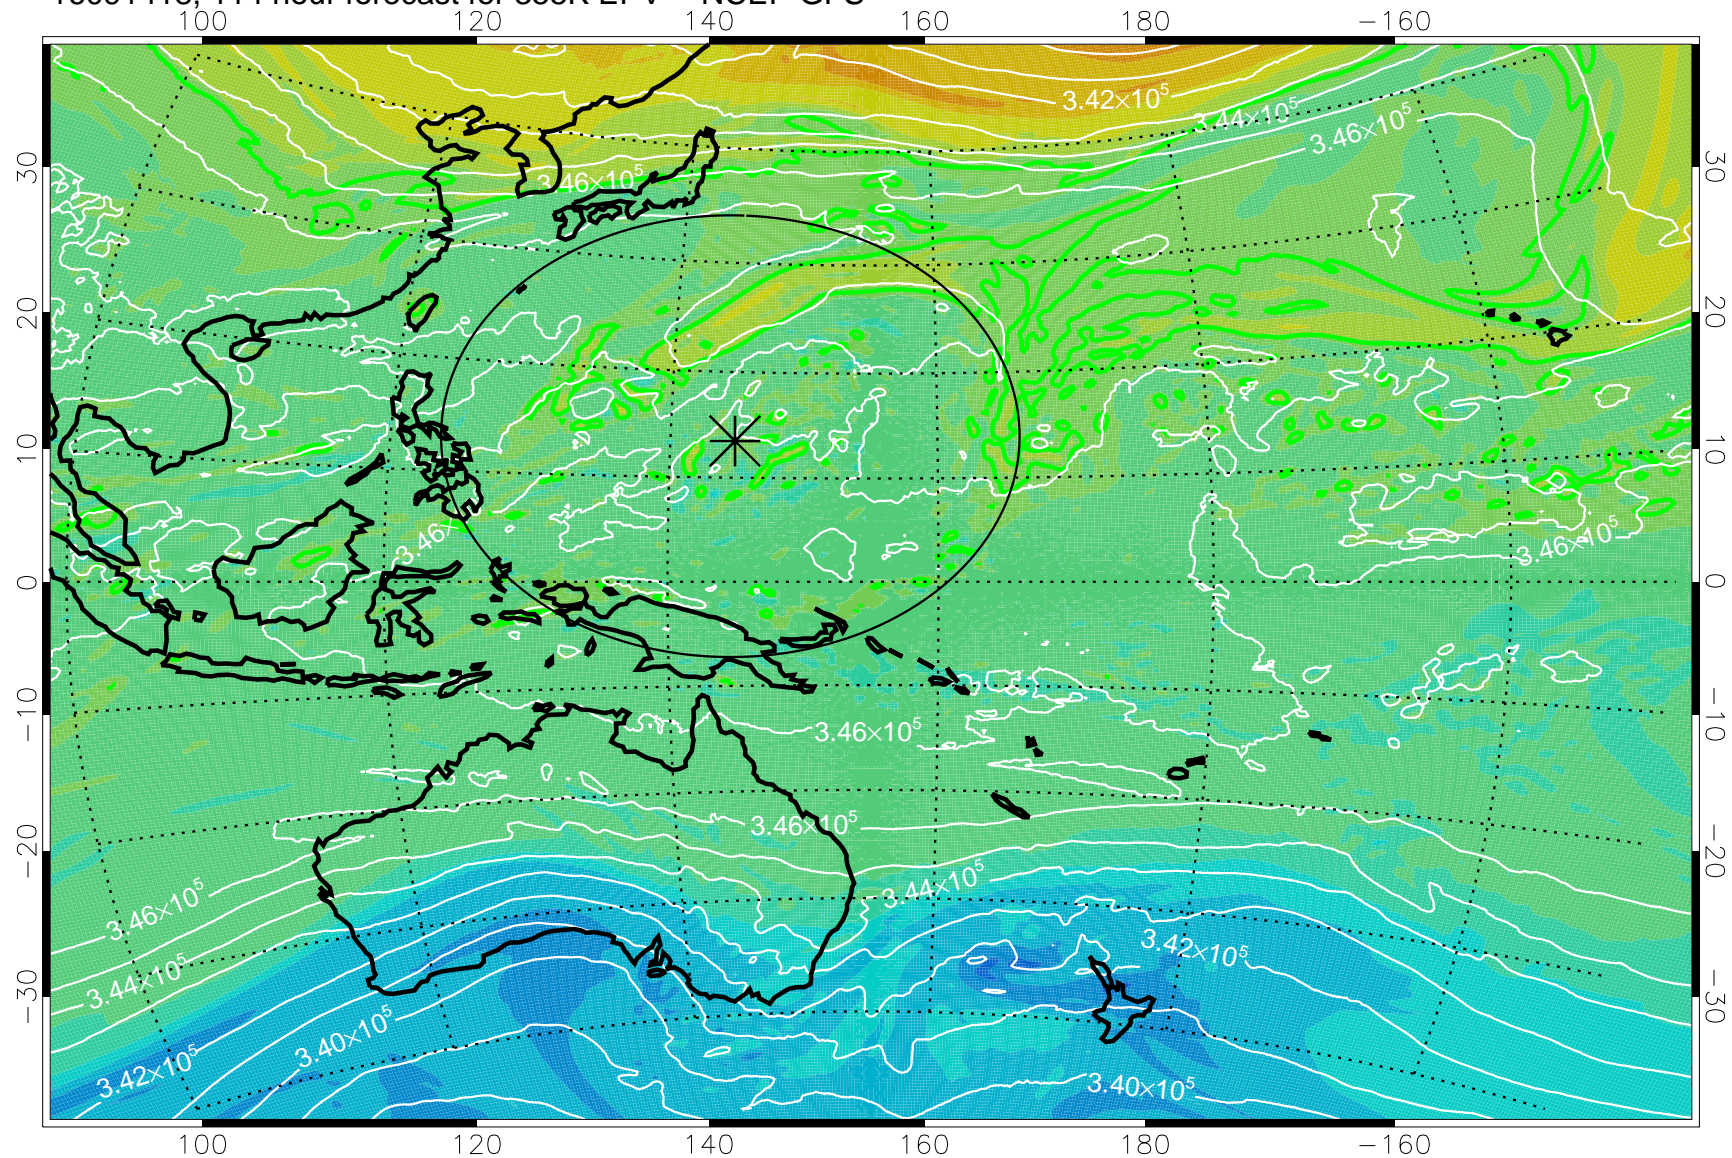

16091318, 90 hour forecast for 355K EPV -- NCEP GFS

355K Montgomery Streamfunction, white
EPV Tropopause (2 PVU) Position
Range ring of 2304 km

16091400, 96 hour forecast for 355K EPV -- NCEP GFS

355K Montgomery Streamfunction, white
EPV Tropopause (2 PVU) Position
Range ring of 2304 km

16091406, 102 hour forecast for 355K EPV -- NCEP GFS

355K Montgomery Streamfunction, white
EPV Tropopause (2 PVU) Position
Range ring of 2304 km

16091412, 108 hour forecast for 355K EPV -- NCEP GFS

355K Montgomery Streamfunction, white
EPV Tropopause (2 PVU) Position
Range ring of 2304 km

16091418, 114 hour forecast for 355K EPV -- NCEP GFS

355K Montgomery Streamfunction, white
EPV Tropopause (2 PVU) Position
Range ring of 2304 km

16091500, 120 hour forecast for 355K EPV -- NCEP GFS

355K Montgomery Streamfunction, white
EPV Tropopause (2 PVU) Position
Range ring of 2304 km