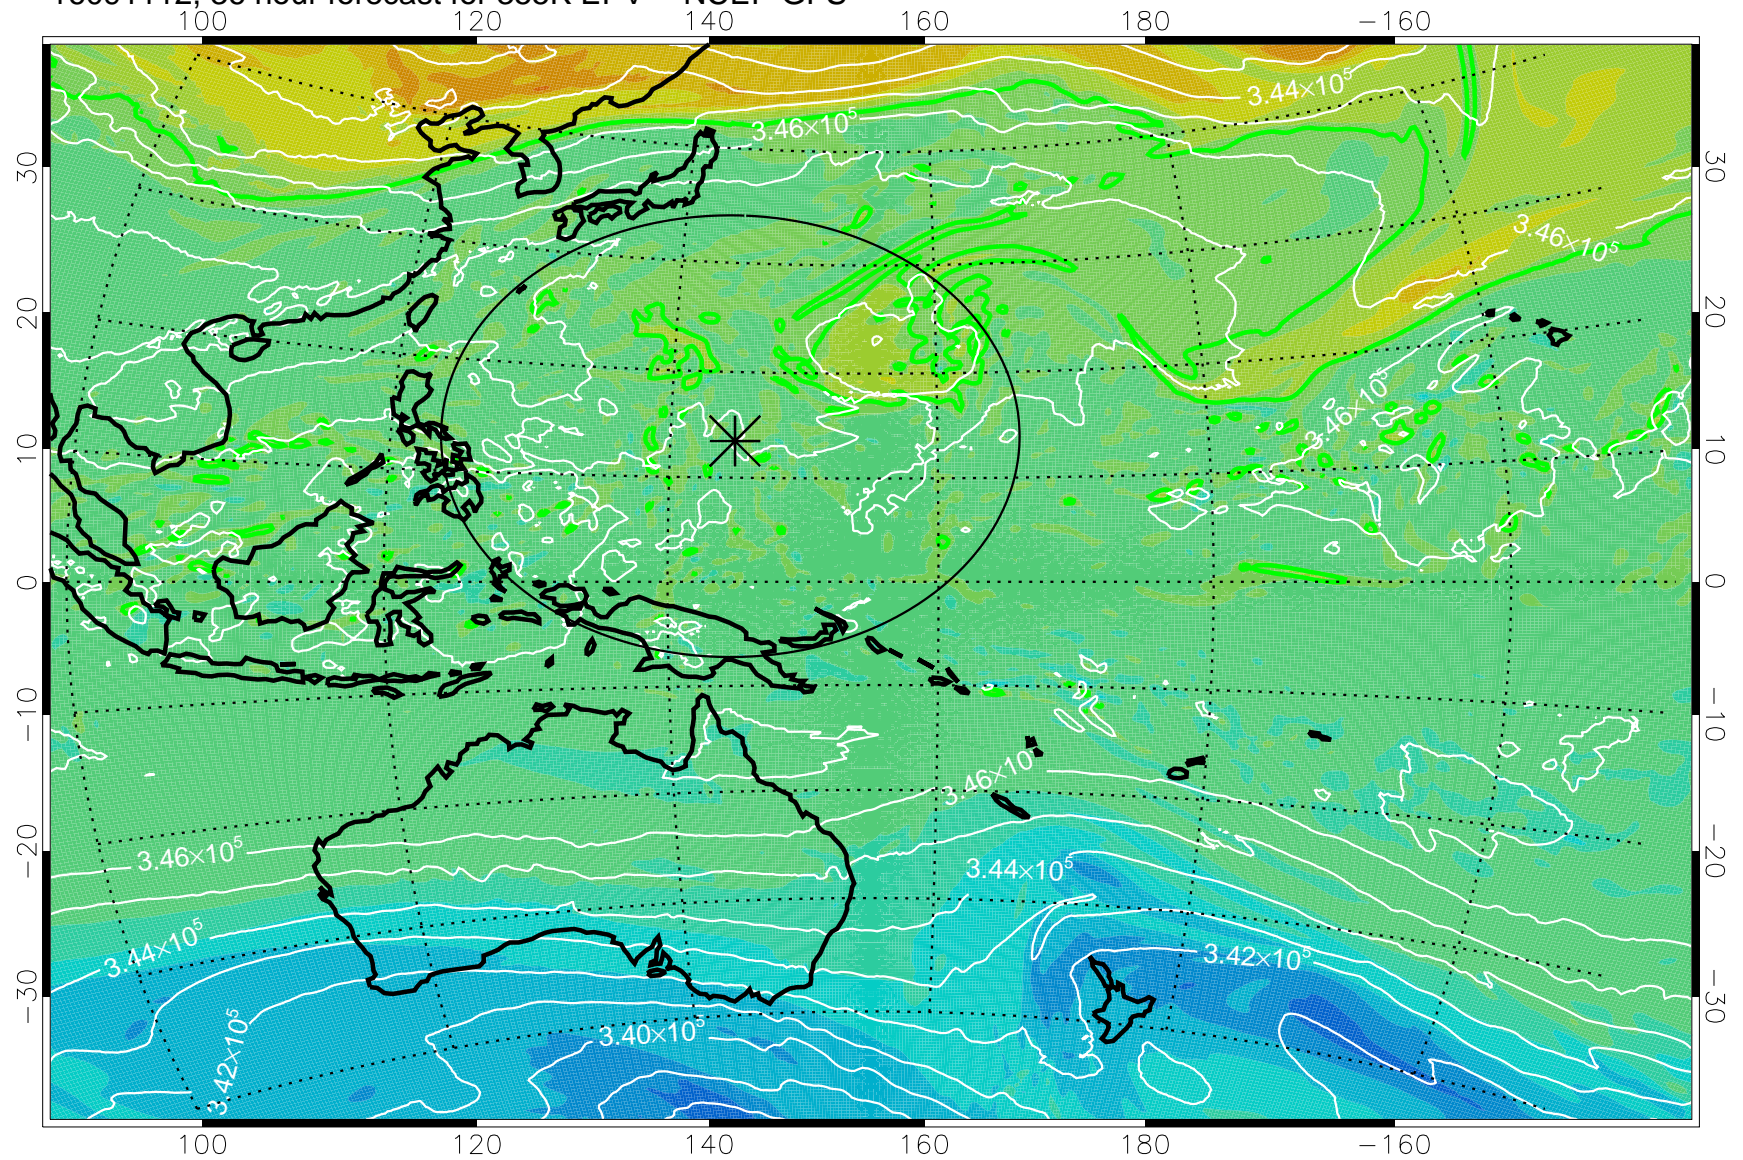

16091018, 18 hour forecast for 355K EPV -- NCEP GFS

355K Montgomery Streamfunction, white
EPV Tropopause (2 PVU) Position
Range ring of 2304 km

16091100, 24 hour forecast for 355K EPV -- NCEP GFS

355K Montgomery Streamfunction, white
EPV Tropopause (2 PVU) Position
Range ring of 2304 km

16091106, 30 hour forecast for 355K EPV -- NCEP GFS

355K Montgomery Streamfunction, white
EPV Tropopause (2 PVU) Position
Range ring of 2304 km

16091112, 36 hour forecast for 355K EPV -- NCEP GFS

355K Montgomery Streamfunction, white
EPV Tropopause (2 PVU) Position
Range ring of 2304 km

16091118, 42 hour forecast for 355K EPV -- NCEP GFS

355K Montgomery Streamfunction, white
EPV Tropopause (2 PVU) Position
Range ring of 2304 km

16091200, 48 hour forecast for 355K EPV -- NCEP GFS

355K Montgomery Streamfunction, white
EPV Tropopause (2 PVU) Position
Range ring of 2304 km

16091206, 54 hour forecast for 355K EPV -- NCEP GFS

355K Montgomery Streamfunction, white
EPV Tropopause (2 PVU) Position
Range ring of 2304 km

16091212, 60 hour forecast for 355K EPV -- NCEP GFS

355K Montgomery Streamfunction, white
EPV Tropopause (2 PVU) Position
Range ring of 2304 km