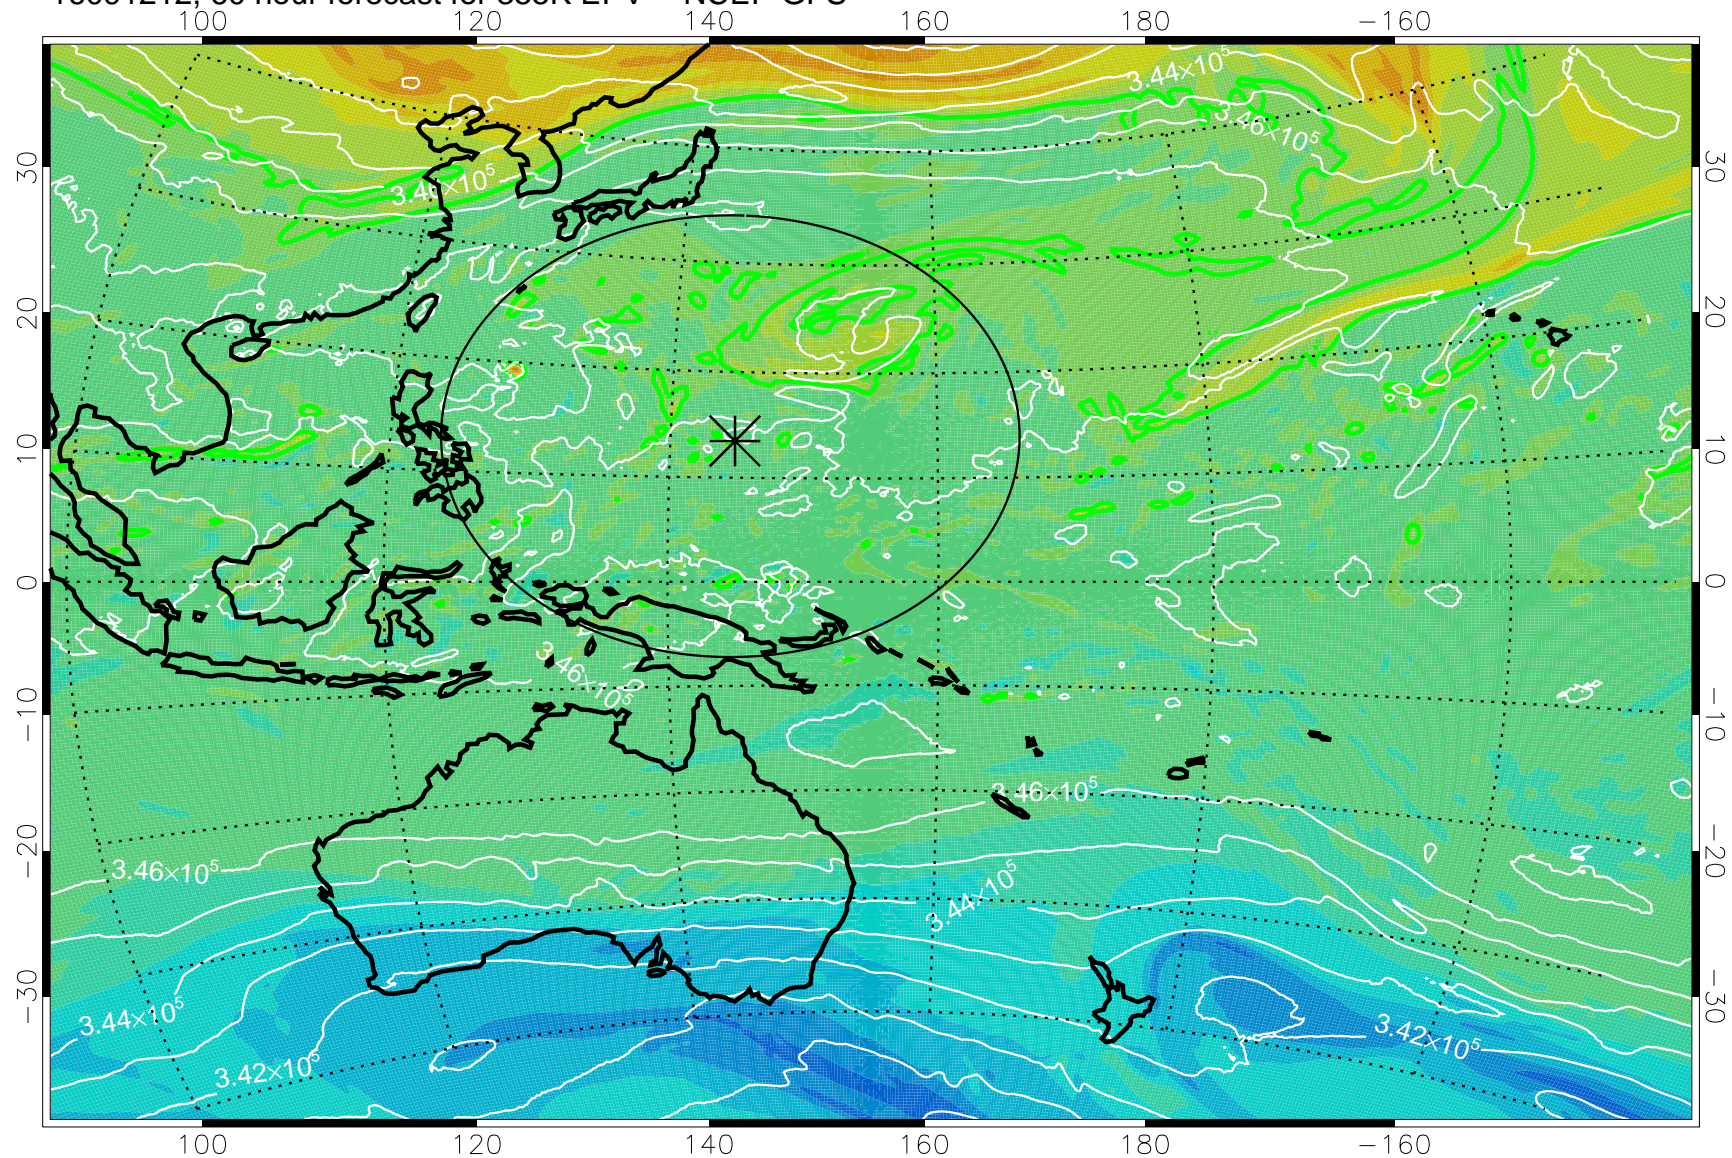

16091106, 30 hour forecast for 355K EPV -- NCEP GFS

355K Montgomery Streamfunction, white
EPV Tropopause (2 PVU) Position
Range ring of 2304 km

16091112, 36 hour forecast for 355K EPV -- NCEP GFS

355K Montgomery Streamfunction, white
EPV Tropopause (2 PVU) Position
Range ring of 2304 km

16091118, 42 hour forecast for 355K EPV -- NCEP GFS

355K Montgomery Streamfunction, white
EPV Tropopause (2 PVU) Position
Range ring of 2304 km

16091200, 48 hour forecast for 355K EPV -- NCEP GFS

355K Montgomery Streamfunction, white
EPV Tropopause (2 PVU) Position
Range ring of 2304 km

16091206, 54 hour forecast for 355K EPV -- NCEP GFS

355K Montgomery Streamfunction, white
EPV Tropopause (2 PVU) Position
Range ring of 2304 km

16091212, 60 hour forecast for 355K EPV -- NCEP GFS

355K Montgomery Streamfunction, white
EPV Tropopause (2 PVU) Position
Range ring of 2304 km

16091218, 66 hour forecast for 355K EPV -- NCEP GFS

355K Montgomery Streamfunction, white
EPV Tropopause (2 PVU) Position
Range ring of 2304 km

16091300, 72 hour forecast for 355K EPV -- NCEP GFS

355K Montgomery Streamfunction, white
EPV Tropopause (2 PVU) Position
Range ring of 2304 km