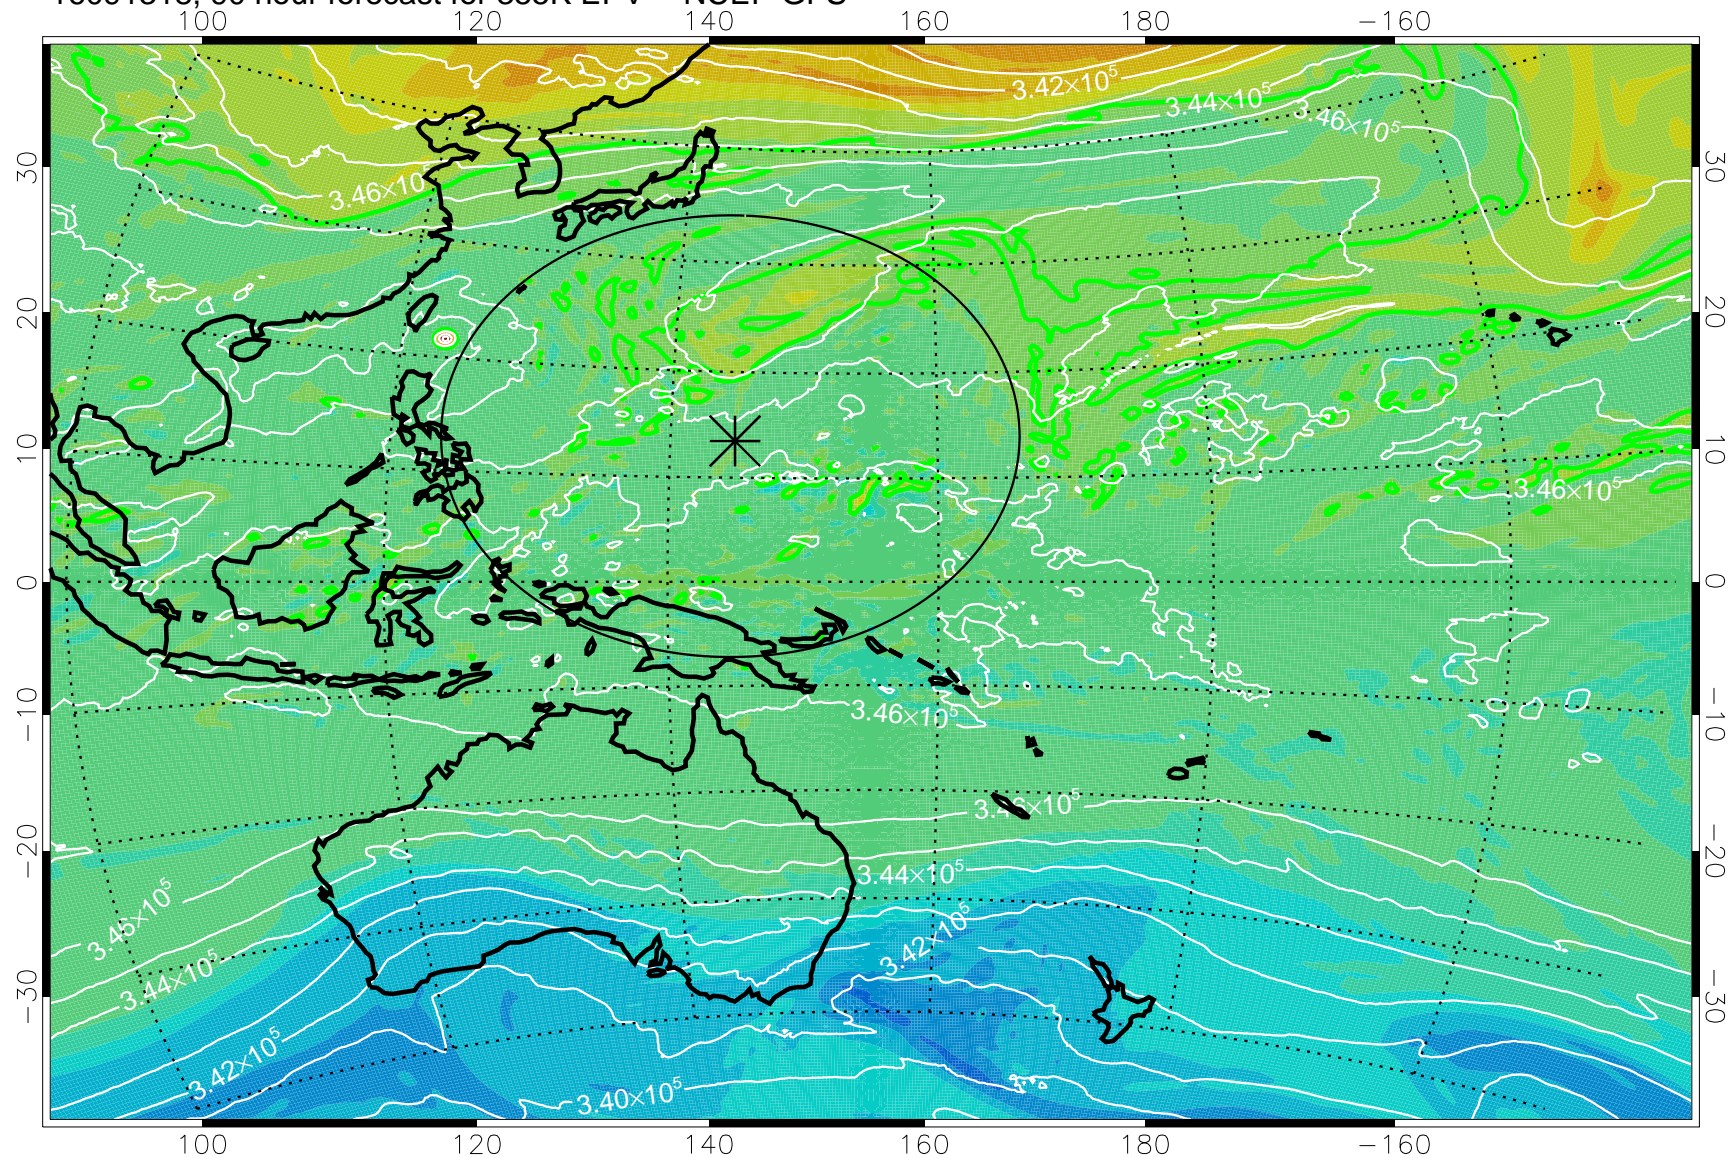

16091218, 66 hour forecast for 355K EPV -- NCEP GFS

355K Montgomery Streamfunction, white
EPV Tropopause (2 PVU) Position
Range ring of 2304 km

16091300, 72 hour forecast for 355K EPV -- NCEP GFS

355K Montgomery Streamfunction, white
EPV Tropopause (2 PVU) Position
Range ring of 2304 km

16091306, 78 hour forecast for 355K EPV -- NCEP GFS

355K Montgomery Streamfunction, white
EPV Tropopause (2 PVU) Position
Range ring of 2304 km

16091312, 84 hour forecast for 355K EPV -- NCEP GFS

355K Montgomery Streamfunction, white
EPV Tropopause (2 PVU) Position
Range ring of 2304 km

16091318, 90 hour forecast for 355K EPV -- NCEP GFS

355K Montgomery Streamfunction, white
EPV Tropopause (2 PVU) Position
Range ring of 2304 km

16091400, 96 hour forecast for 355K EPV -- NCEP GFS

355K Montgomery Streamfunction, white
EPV Tropopause (2 PVU) Position
Range ring of 2304 km

16091406, 102 hour forecast for 355K EPV -- NCEP GFS

355K Montgomery Streamfunction, white
EPV Tropopause (2 PVU) Position
Range ring of 2304 km

16091412, 108 hour forecast for 355K EPV -- NCEP GFS

355K Montgomery Streamfunction, white
EPV Tropopause (2 PVU) Position
Range ring of 2304 km