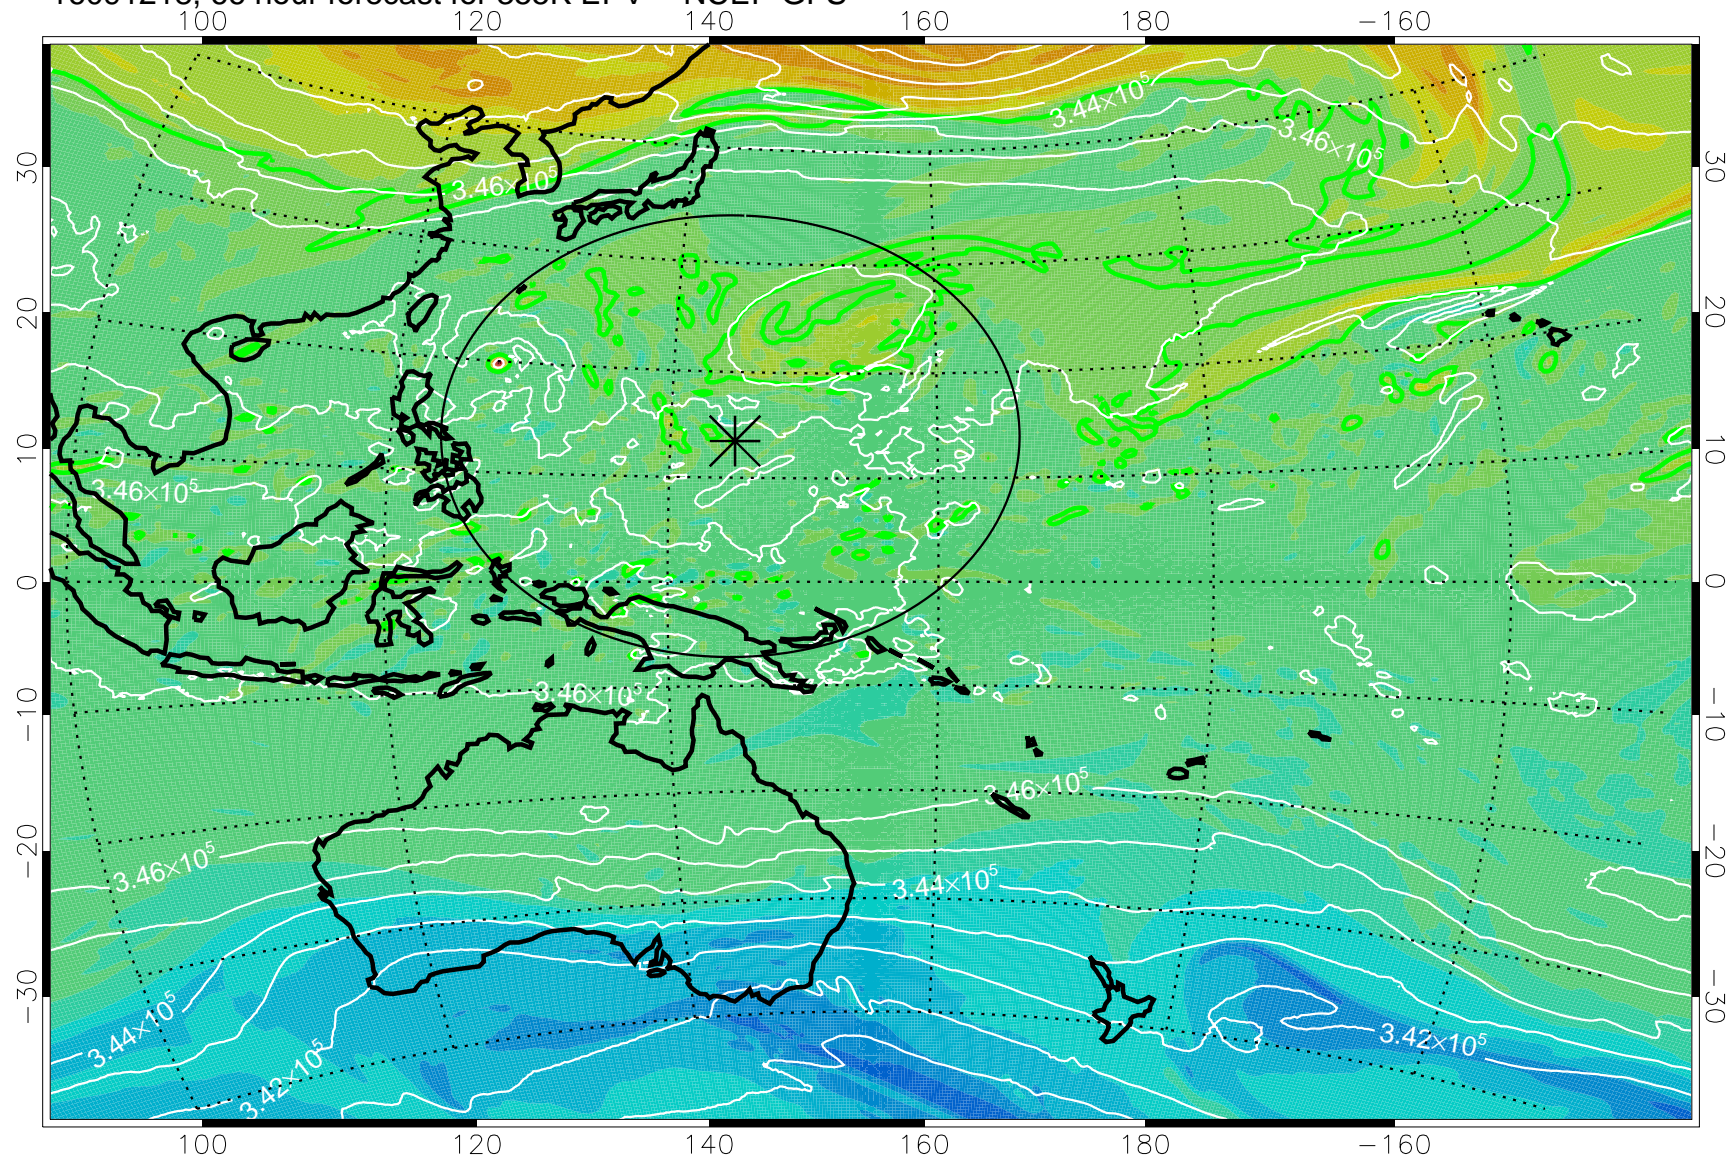

16091118, 42 hour forecast for 355K EPV -- NCEP GFS

355K Montgomery Streamfunction, white
EPV Tropopause (2 PVU) Position
Range ring of 2304 km

16091200, 48 hour forecast for 355K EPV -- NCEP GFS

355K Montgomery Streamfunction, white
EPV Tropopause (2 PVU) Position
Range ring of 2304 km

16091206, 54 hour forecast for 355K EPV -- NCEP GFS

355K Montgomery Streamfunction, white
EPV Tropopause (2 PVU) Position
Range ring of 2304 km

16091212, 60 hour forecast for 355K EPV -- NCEP GFS

355K Montgomery Streamfunction, white
EPV Tropopause (2 PVU) Position
Range ring of 2304 km

16091218, 66 hour forecast for 355K EPV -- NCEP GFS

355K Montgomery Streamfunction, white
EPV Tropopause (2 PVU) Position
Range ring of 2304 km

16091300, 72 hour forecast for 355K EPV -- NCEP GFS

355K Montgomery Streamfunction, white
EPV Tropopause (2 PVU) Position
Range ring of 2304 km

16091306, 78 hour forecast for 355K EPV -- NCEP GFS

355K Montgomery Streamfunction, white
EPV Tropopause (2 PVU) Position
Range ring of 2304 km

16091312, 84 hour forecast for 355K EPV -- NCEP GFS

355K Montgomery Streamfunction, white
EPV Tropopause (2 PVU) Position
Range ring of 2304 km