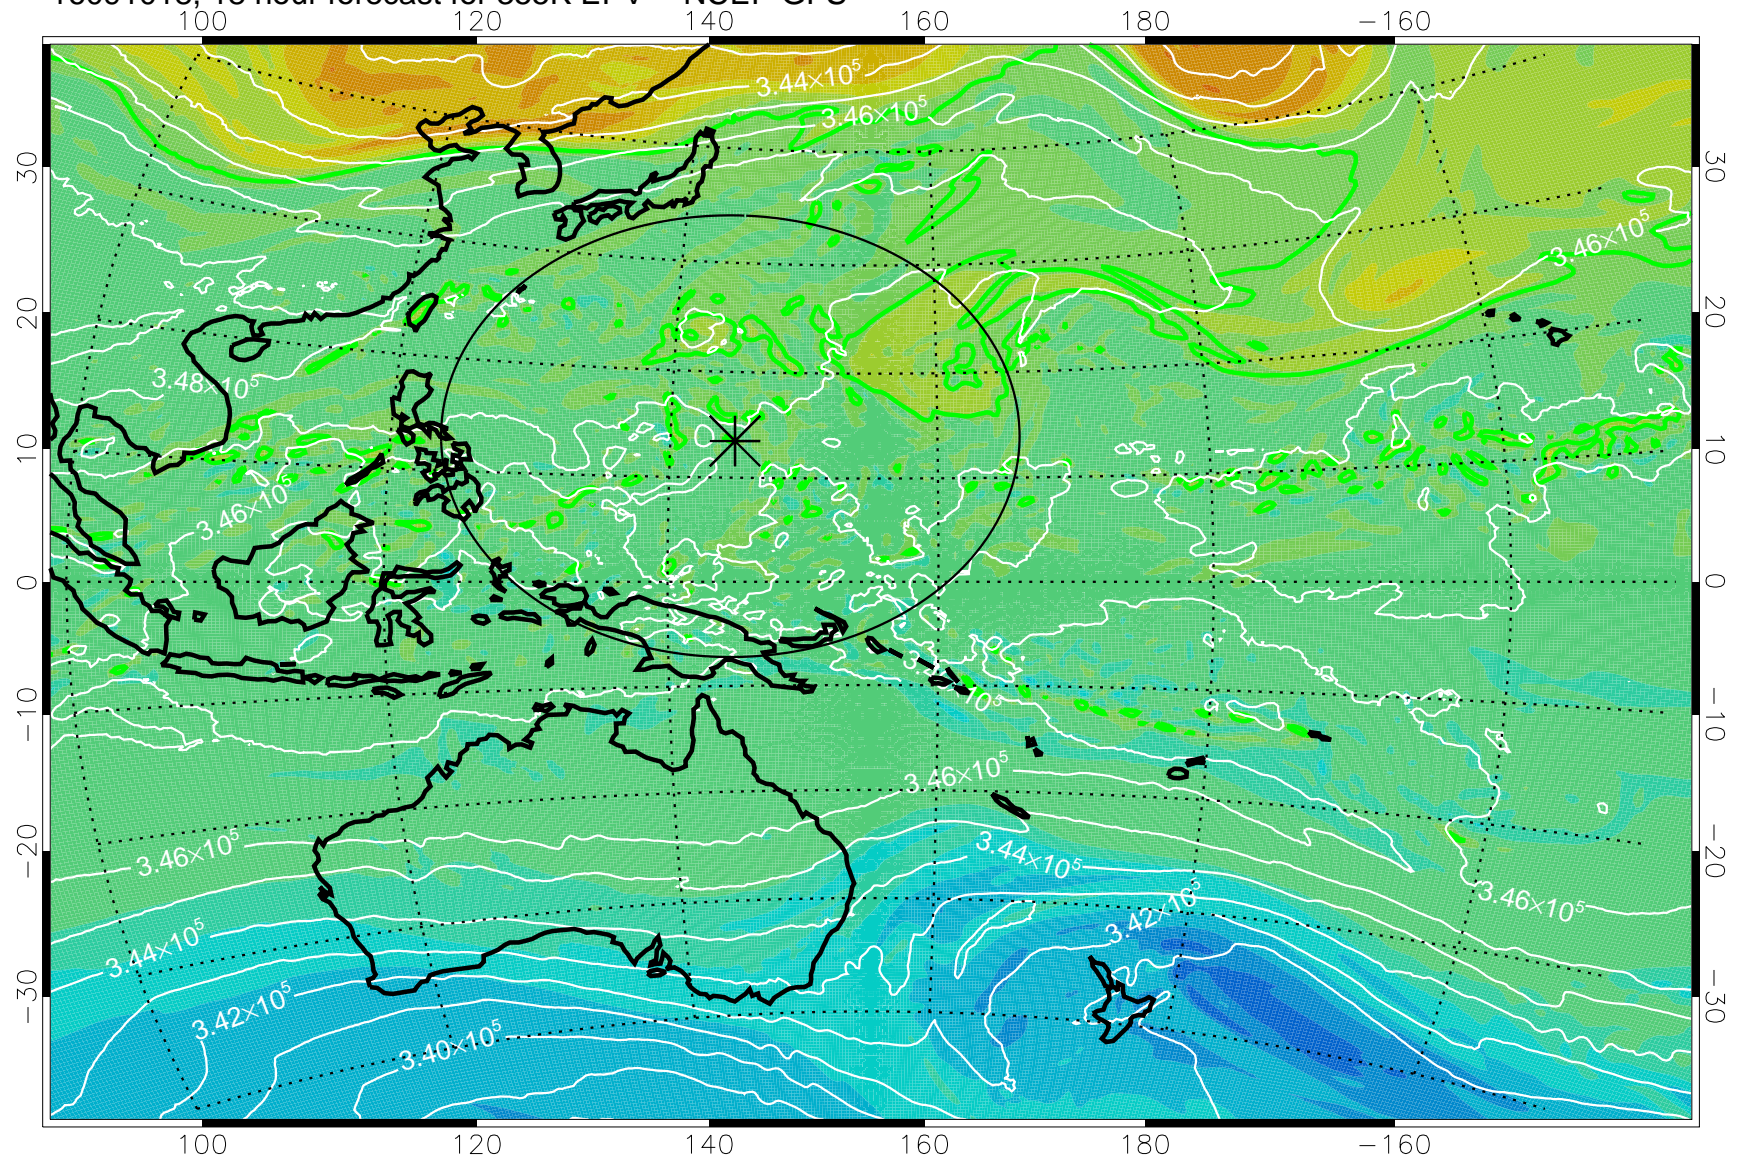

16091006, 6 hour forecast for 355K EPV -- NCEP GFS

355K Montgomery Streamfunction, white
EPV Tropopause (2 PVU) Position
Range ring of 2304 km

16091012, 12 hour forecast for 355K EPV -- NCEP GFS

355K Montgomery Streamfunction, white
EPV Tropopause (2 PVU) Position
Range ring of 2304 km

16091018, 18 hour forecast for 355K EPV -- NCEP GFS

355K Montgomery Streamfunction, white
EPV Tropopause (2 PVU) Position
Range ring of 2304 km

16091100, 24 hour forecast for 355K EPV -- NCEP GFS

355K Montgomery Streamfunction, white
EPV Tropopause (2 PVU) Position
Range ring of 2304 km

16091106, 30 hour forecast for 355K EPV -- NCEP GFS

355K Montgomery Streamfunction, white
EPV Tropopause (2 PVU) Position
Range ring of 2304 km

16091112, 36 hour forecast for 355K EPV -- NCEP GFS

355K Montgomery Streamfunction, white
EPV Tropopause (2 PVU) Position
Range ring of 2304 km

16091118, 42 hour forecast for 355K EPV -- NCEP GFS

355K Montgomery Streamfunction, white
EPV Tropopause (2 PVU) Position
Range ring of 2304 km

16091200, 48 hour forecast for 355K EPV -- NCEP GFS

355K Montgomery Streamfunction, white
EPV Tropopause (2 PVU) Position
Range ring of 2304 km