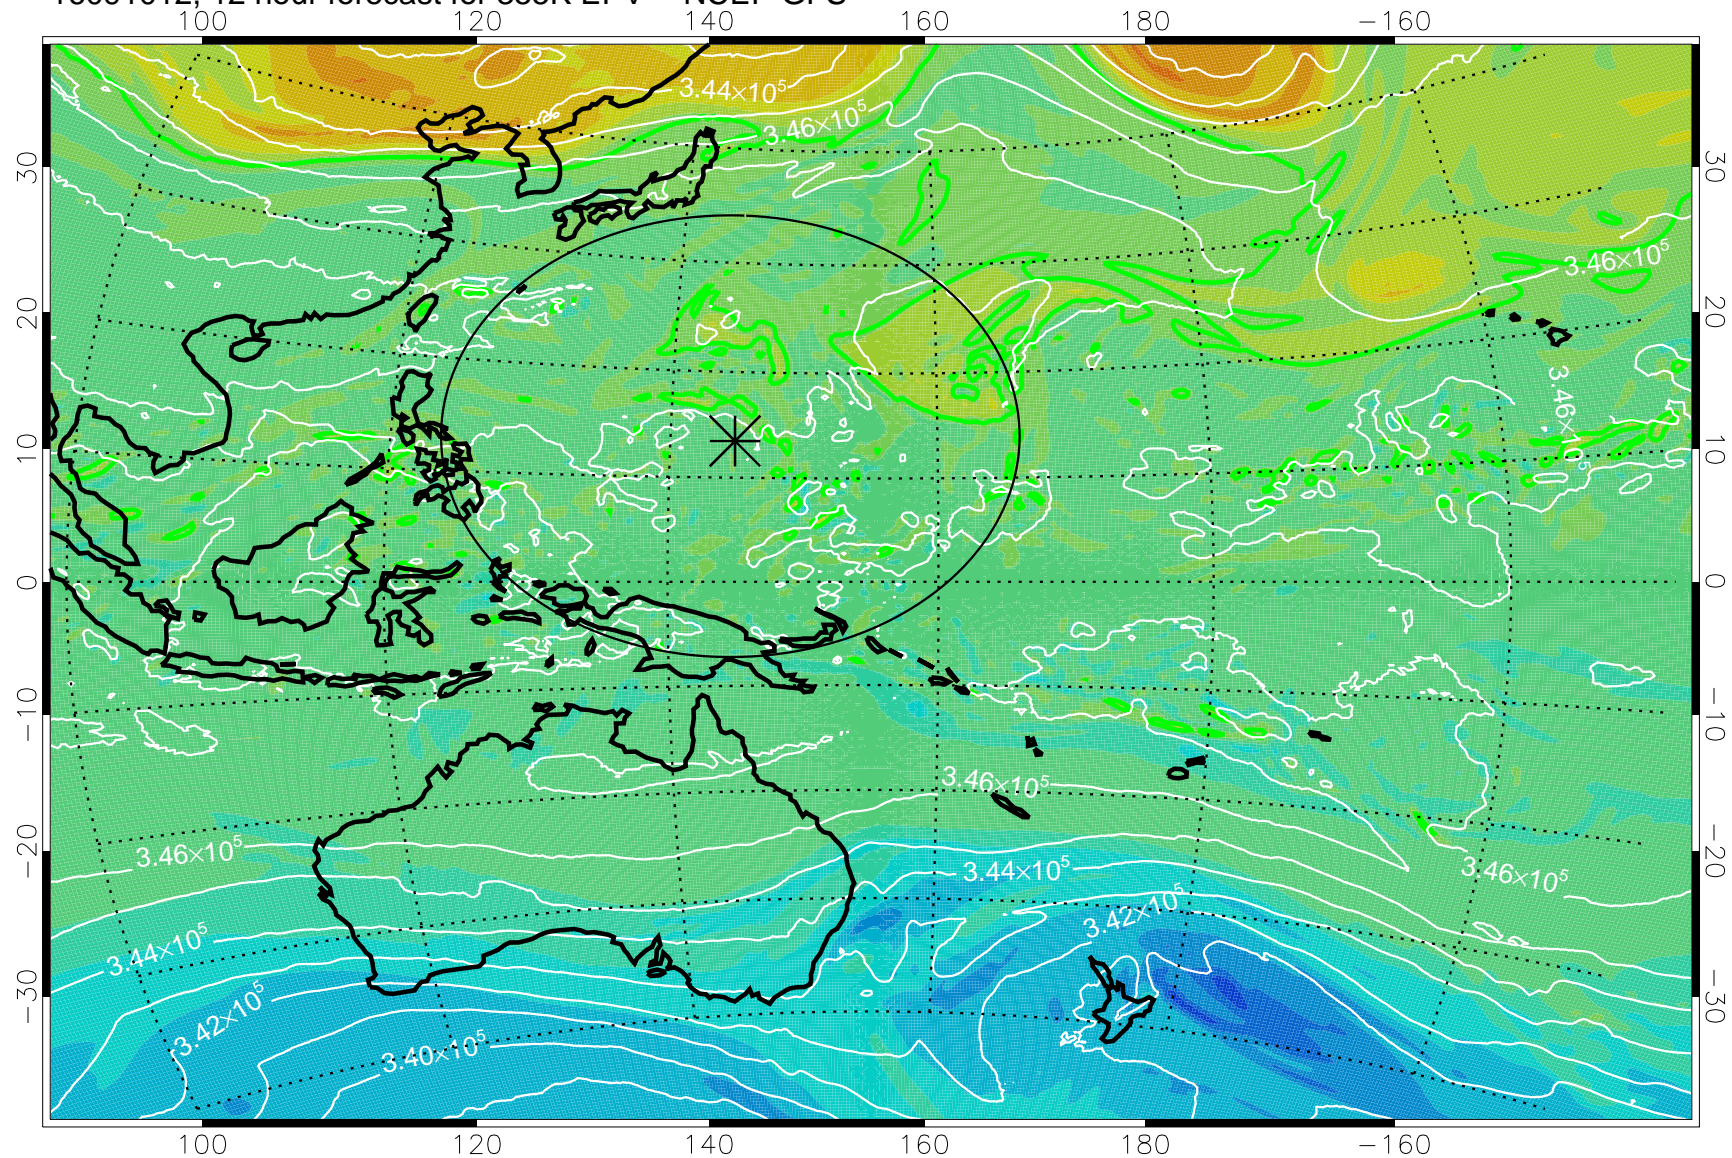

16091006, 6 hour forecast for 355K EPV -- NCEP GFS

355K Montgomery Streamfunction, white
EPV Tropopause (2 PVU) Position
Range ring of 2304 km

16091012, 12 hour forecast for 355K EPV -- NCEP GFS

355K Montgomery Streamfunction, white
EPV Tropopause (2 PVU) Position
Range ring of 2304 km

16091018, 18 hour forecast for 355K EPV -- NCEP GFS

355K Montgomery Streamfunction, white
EPV Tropopause (2 PVU) Position
Range ring of 2304 km

16091100, 24 hour forecast for 355K EPV -- NCEP GFS

355K Montgomery Streamfunction, white
EPV Tropopause (2 PVU) Position
Range ring of 2304 km

16091106, 30 hour forecast for 355K EPV -- NCEP GFS

355K Montgomery Streamfunction, white
EPV Tropopause (2 PVU) Position
Range ring of 2304 km

16091112, 36 hour forecast for 355K EPV -- NCEP GFS

355K Montgomery Streamfunction, white
EPV Tropopause (2 PVU) Position
Range ring of 2304 km

16091118, 42 hour forecast for 355K EPV -- NCEP GFS

355K Montgomery Streamfunction, white
EPV Tropopause (2 PVU) Position
Range ring of 2304 km

16091200, 48 hour forecast for 355K EPV -- NCEP GFS

355K Montgomery Streamfunction, white
EPV Tropopause (2 PVU) Position
Range ring of 2304 km