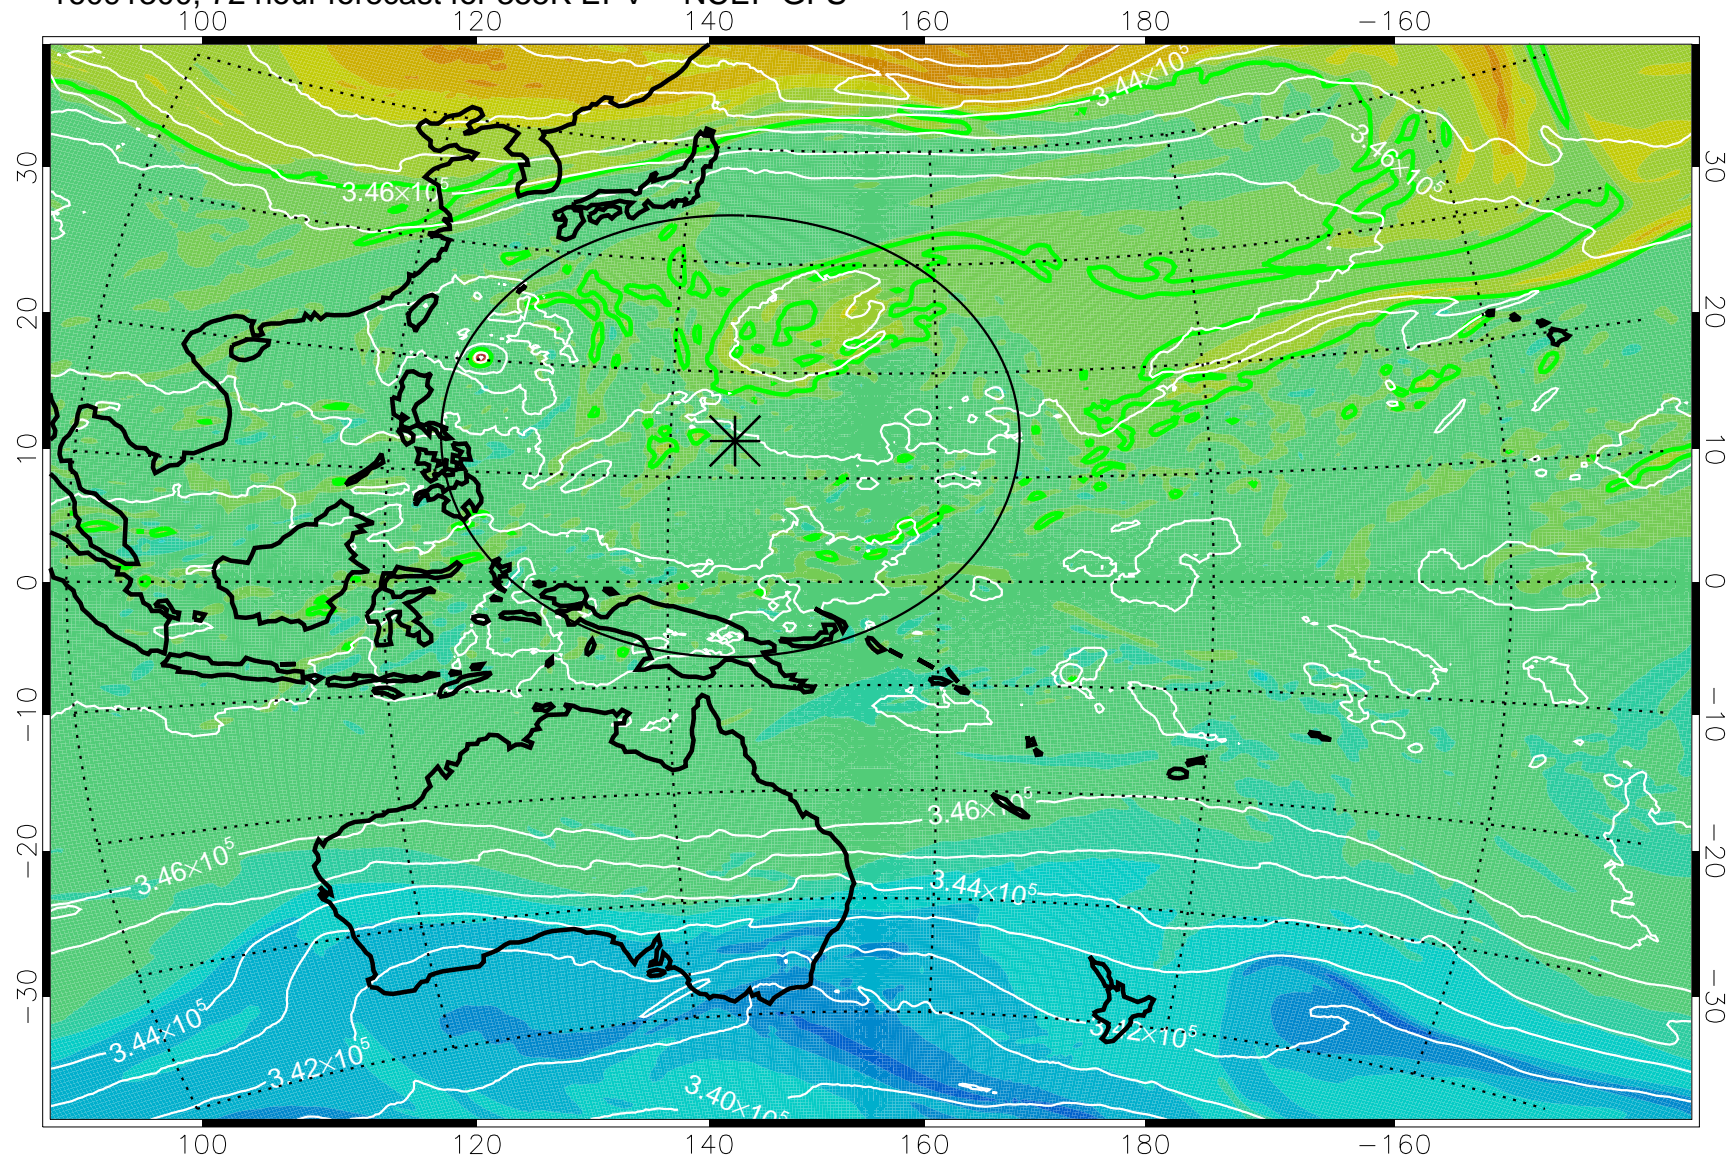

16091118, 42 hour forecast for 355K EPV -- NCEP GFS

355K Montgomery Streamfunction, white
EPV Tropopause (2 PVU) Position
Range ring of 2304 km

16091200, 48 hour forecast for 355K EPV -- NCEP GFS

355K Montgomery Streamfunction, white
EPV Tropopause (2 PVU) Position
Range ring of 2304 km

16091206, 54 hour forecast for 355K EPV -- NCEP GFS

355K Montgomery Streamfunction, white
EPV Tropopause (2 PVU) Position
Range ring of 2304 km

16091212, 60 hour forecast for 355K EPV -- NCEP GFS

355K Montgomery Streamfunction, white
EPV Tropopause (2 PVU) Position
Range ring of 2304 km

16091218, 66 hour forecast for 355K EPV -- NCEP GFS

355K Montgomery Streamfunction, white
EPV Tropopause (2 PVU) Position
Range ring of 2304 km

16091300, 72 hour forecast for 355K EPV -- NCEP GFS

355K Montgomery Streamfunction, white
EPV Tropopause (2 PVU) Position
Range ring of 2304 km

16091306, 78 hour forecast for 355K EPV -- NCEP GFS

355K Montgomery Streamfunction, white
EPV Tropopause (2 PVU) Position
Range ring of 2304 km

16091312, 84 hour forecast for 355K EPV -- NCEP GFS

355K Montgomery Streamfunction, white
EPV Tropopause (2 PVU) Position
Range ring of 2304 km