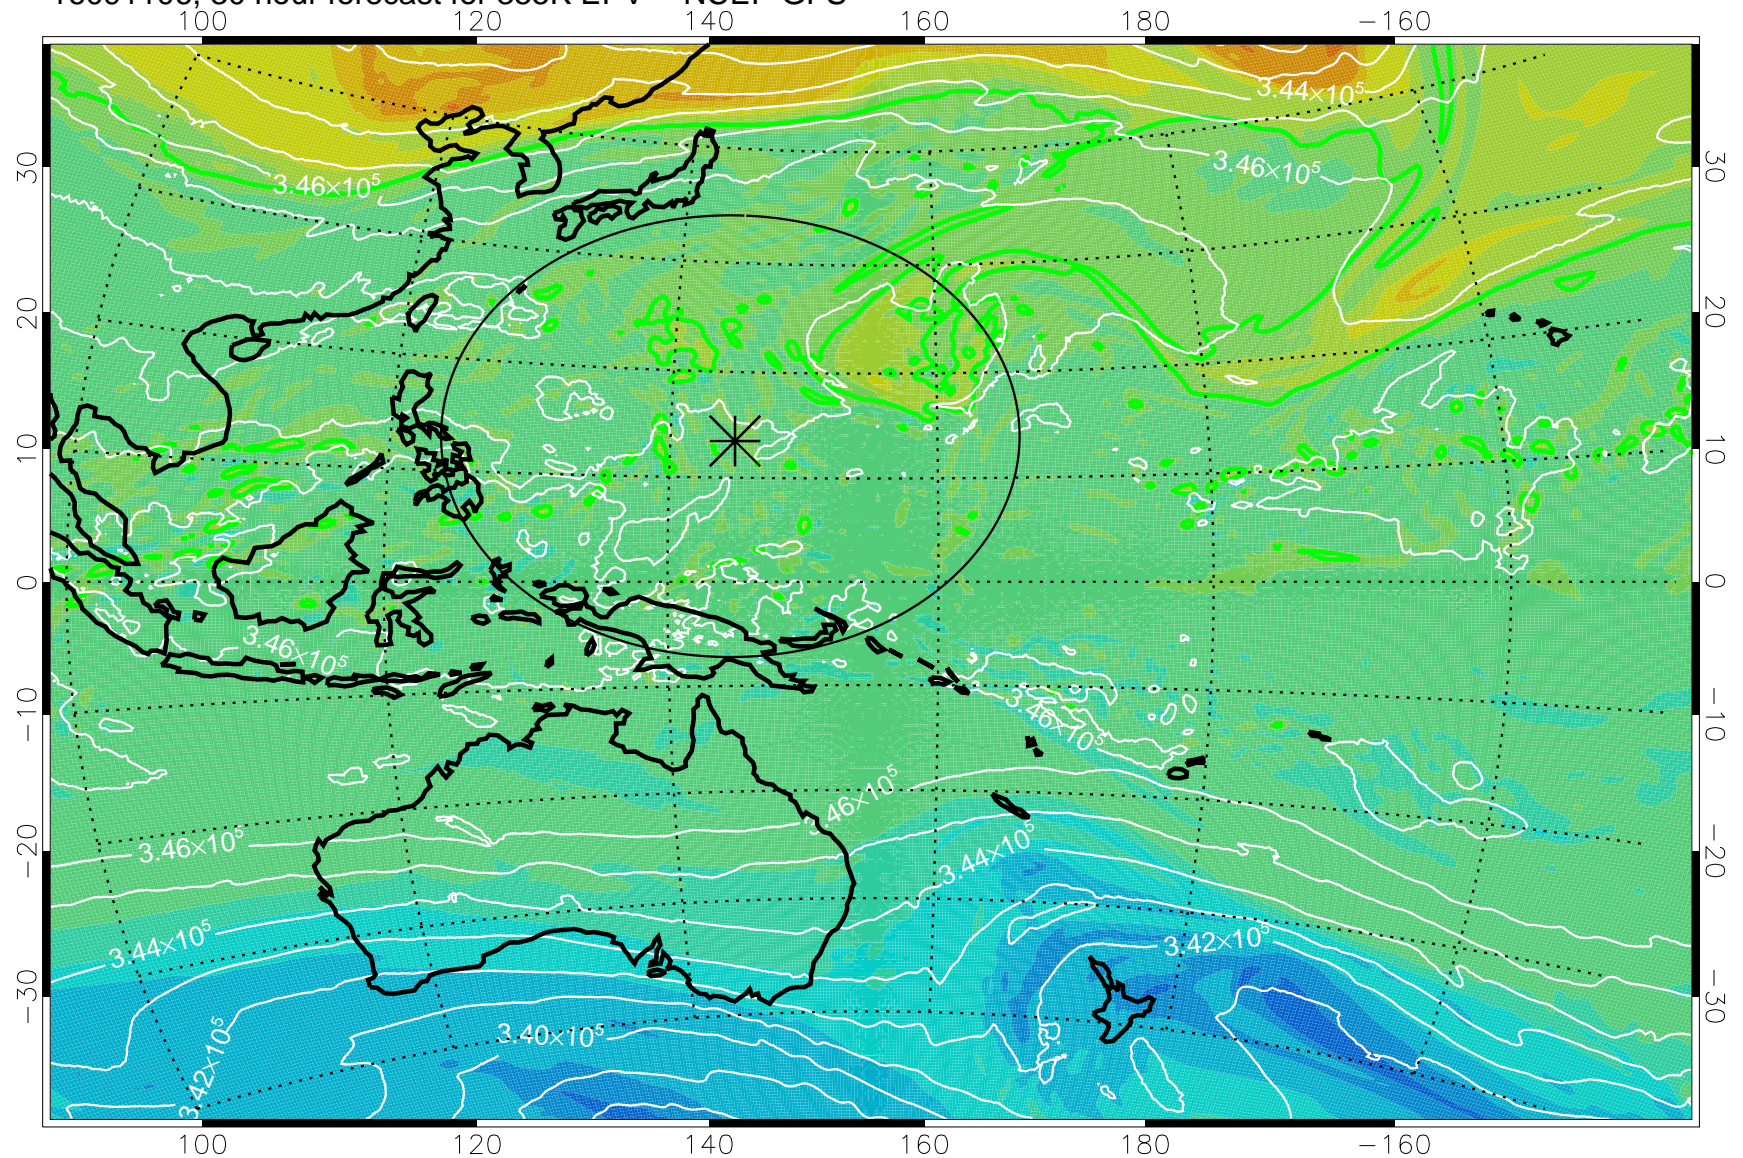

16091018, 18 hour forecast for 355K EPV -- NCEP GFS

355K Montgomery Streamfunction, white
EPV Tropopause (2 PVU) Position
Range ring of 2304 km

16091100, 24 hour forecast for 355K EPV -- NCEP GFS

355K Montgomery Streamfunction, white
EPV Tropopause (2 PVU) Position
Range ring of 2304 km

16091106, 30 hour forecast for 355K EPV -- NCEP GFS

355K Montgomery Streamfunction, white
EPV Tropopause (2 PVU) Position
Range ring of 2304 km

16091112, 36 hour forecast for 355K EPV -- NCEP GFS

355K Montgomery Streamfunction, white
EPV Tropopause (2 PVU) Position
Range ring of 2304 km

16091118, 42 hour forecast for 355K EPV -- NCEP GFS

355K Montgomery Streamfunction, white
EPV Tropopause (2 PVU) Position
Range ring of 2304 km

16091200, 48 hour forecast for 355K EPV -- NCEP GFS

355K Montgomery Streamfunction, white
EPV Tropopause (2 PVU) Position
Range ring of 2304 km

16091206, 54 hour forecast for 355K EPV -- NCEP GFS

355K Montgomery Streamfunction, white
EPV Tropopause (2 PVU) Position
Range ring of 2304 km

16091212, 60 hour forecast for 355K EPV -- NCEP GFS

355K Montgomery Streamfunction, white
EPV Tropopause (2 PVU) Position
Range ring of 2304 km