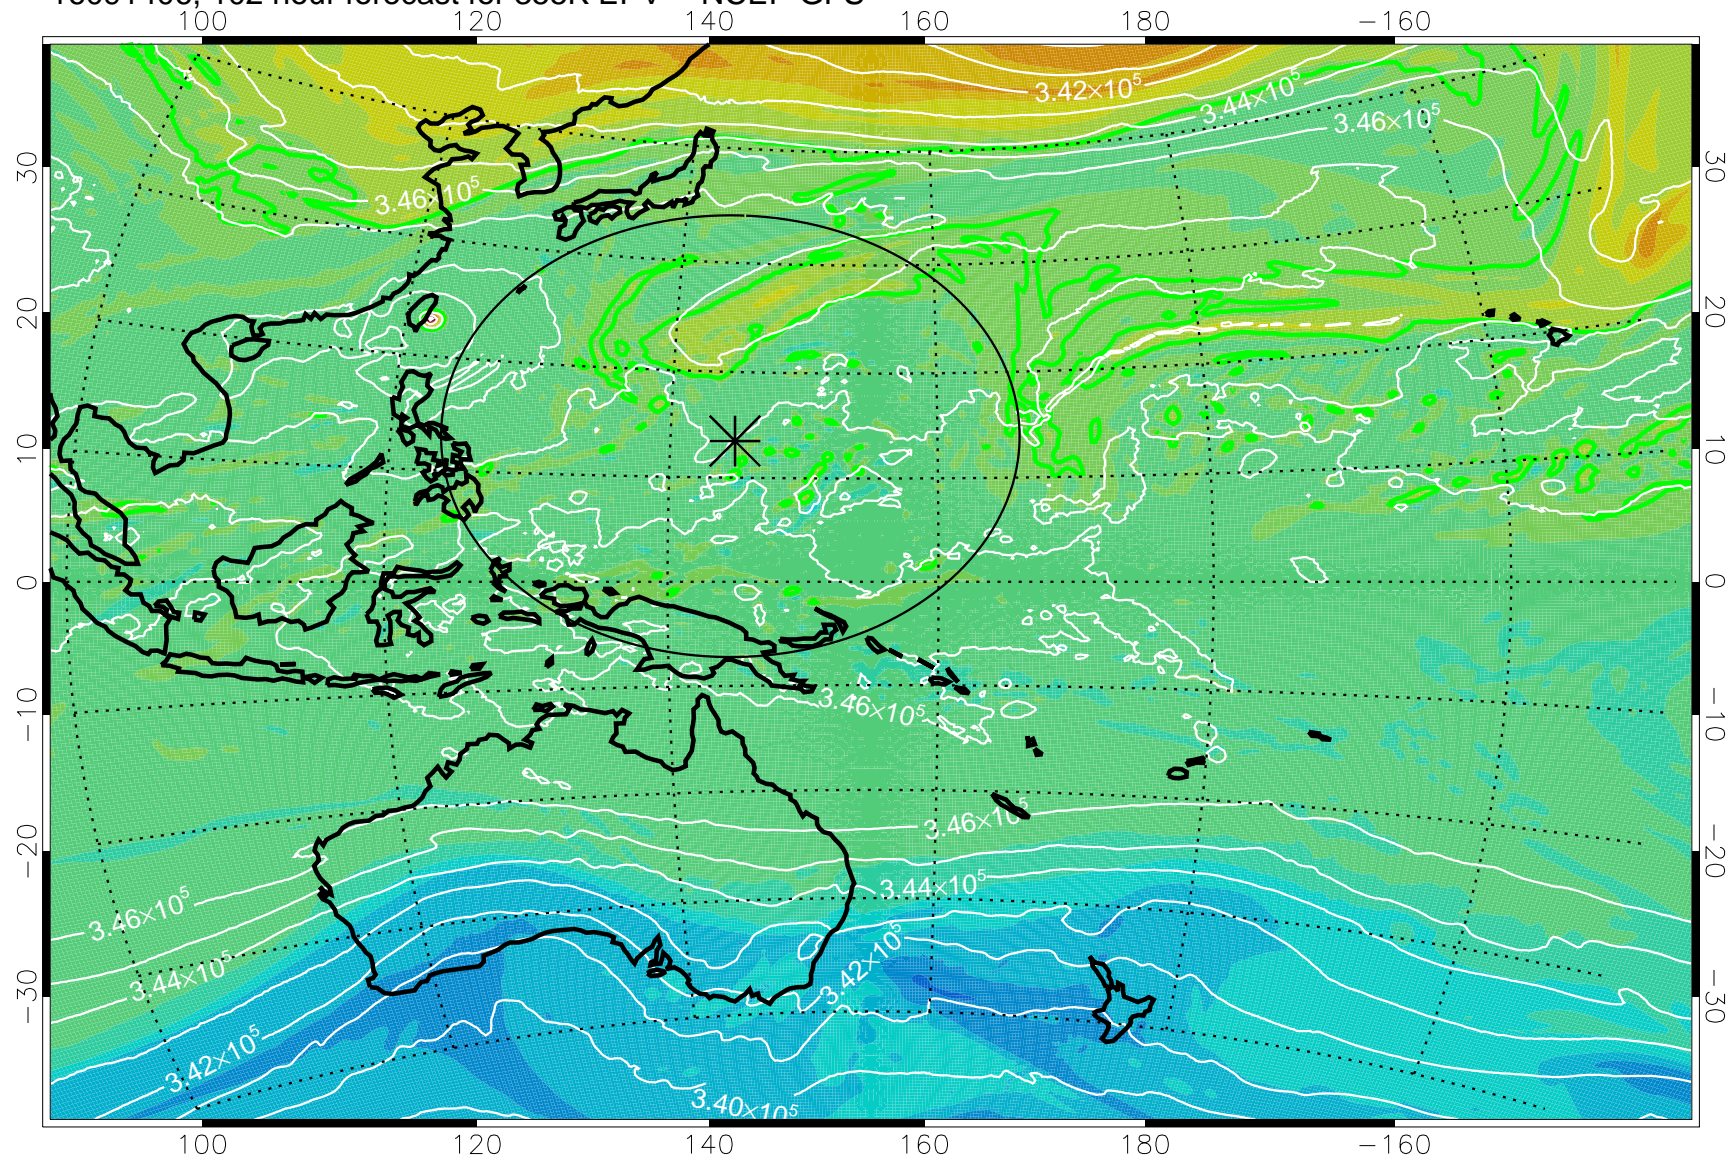

16091306, 78 hour forecast for 355K EPV -- NCEP GFS

355K Montgomery Streamfunction, white
EPV Tropopause (2 PVU) Position
Range ring of 2304 km

16091312, 84 hour forecast for 355K EPV -- NCEP GFS

355K Montgomery Streamfunction, white
EPV Tropopause (2 PVU) Position
Range ring of 2304 km

16091318, 90 hour forecast for 355K EPV -- NCEP GFS

355K Montgomery Streamfunction, white
EPV Tropopause (2 PVU) Position
Range ring of 2304 km

16091400, 96 hour forecast for 355K EPV -- NCEP GFS

355K Montgomery Streamfunction, white
EPV Tropopause (2 PVU) Position
Range ring of 2304 km

16091406, 102 hour forecast for 355K EPV -- NCEP GFS

355K Montgomery Streamfunction, white
EPV Tropopause (2 PVU) Position
Range ring of 2304 km

16091412, 108 hour forecast for 355K EPV -- NCEP GFS

355K Montgomery Streamfunction, white
EPV Tropopause (2 PVU) Position
Range ring of 2304 km

16091418, 114 hour forecast for 355K EPV -- NCEP GFS

355K Montgomery Streamfunction, white
EPV Tropopause (2 PVU) Position
Range ring of 2304 km

16091500, 120 hour forecast for 355K EPV -- NCEP GFS

355K Montgomery Streamfunction, white
EPV Tropopause (2 PVU) Position
Range ring of 2304 km