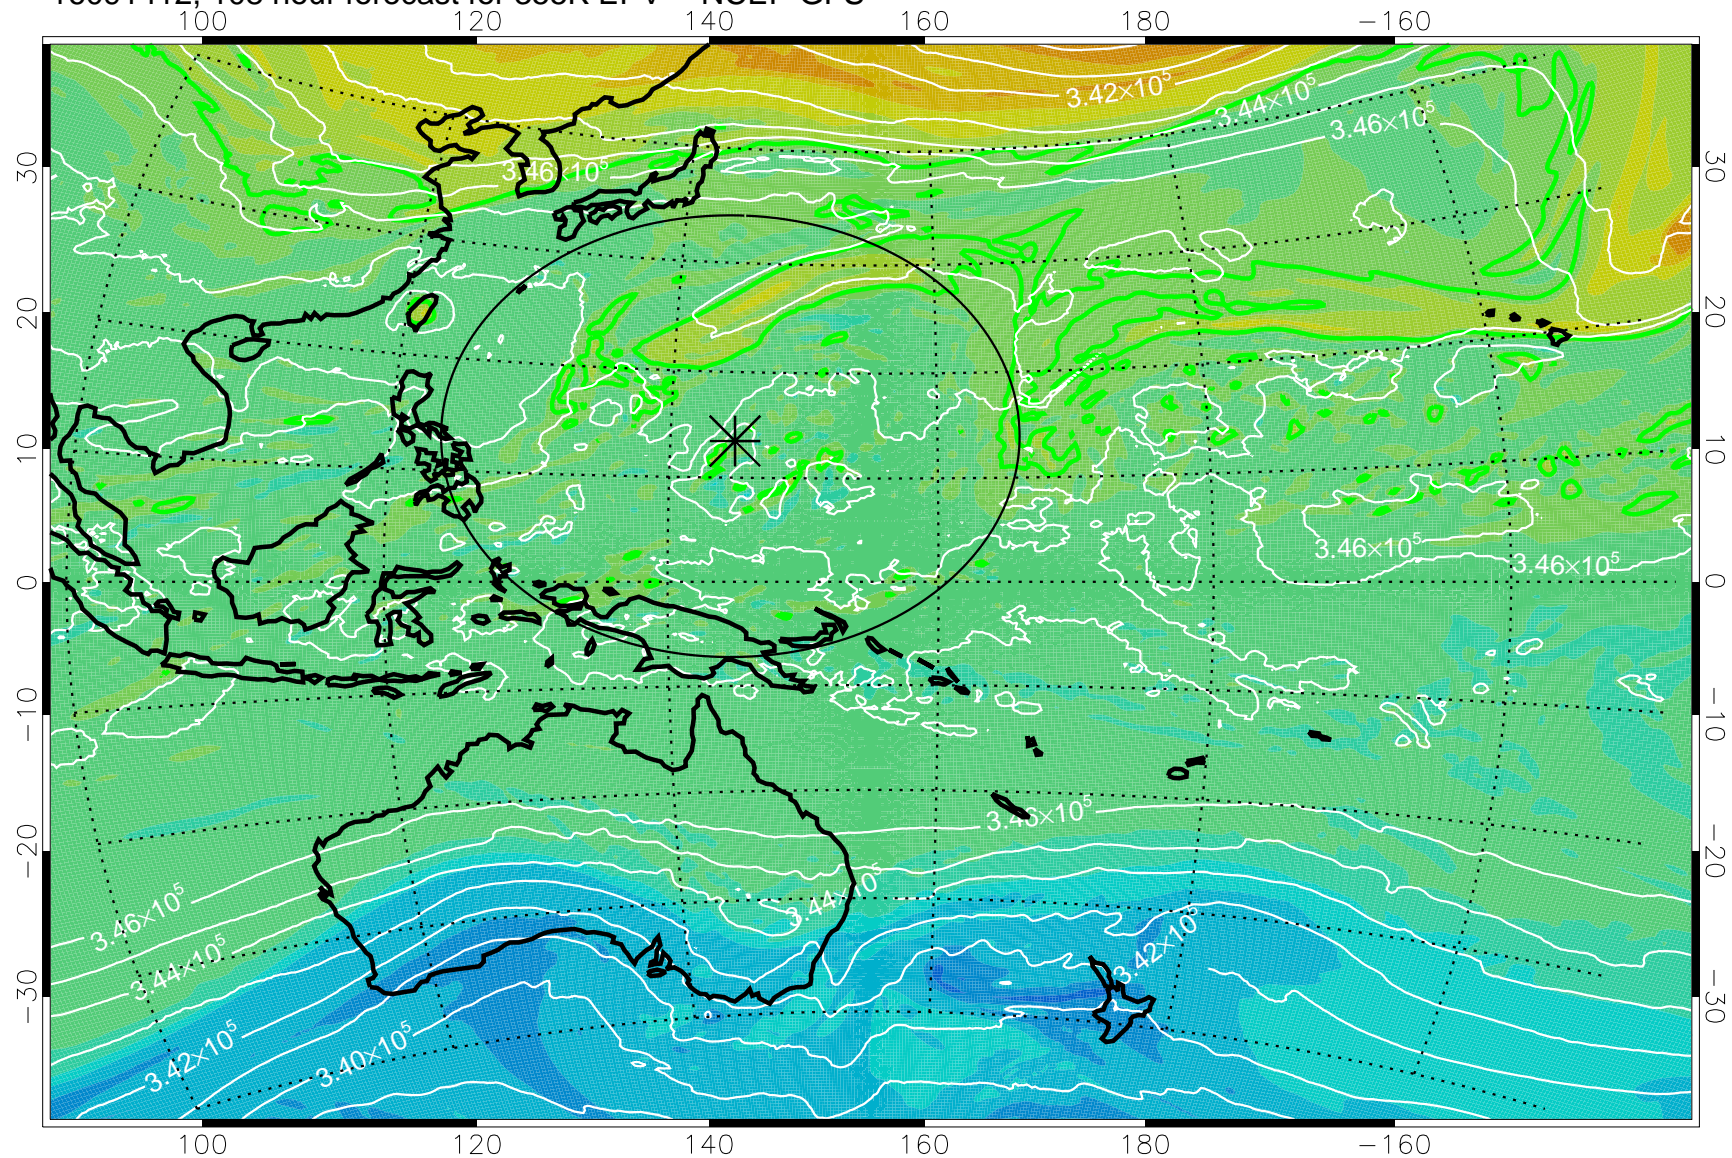

16091306, 78 hour forecast for 355K EPV -- NCEP GFS

355K Montgomery Streamfunction, white
EPV Tropopause (2 PVU) Position
Range ring of 2304 km

16091312, 84 hour forecast for 355K EPV -- NCEP GFS

355K Montgomery Streamfunction, white
EPV Tropopause (2 PVU) Position
Range ring of 2304 km

16091318, 90 hour forecast for 355K EPV -- NCEP GFS

355K Montgomery Streamfunction, white
EPV Tropopause (2 PVU) Position
Range ring of 2304 km

16091400, 96 hour forecast for 355K EPV -- NCEP GFS

355K Montgomery Streamfunction, white
EPV Tropopause (2 PVU) Position
Range ring of 2304 km

16091406, 102 hour forecast for 355K EPV -- NCEP GFS

355K Montgomery Streamfunction, white
EPV Tropopause (2 PVU) Position
Range ring of 2304 km

16091412, 108 hour forecast for 355K EPV -- NCEP GFS

355K Montgomery Streamfunction, white
EPV Tropopause (2 PVU) Position
Range ring of 2304 km

16091418, 114 hour forecast for 355K EPV -- NCEP GFS

355K Montgomery Streamfunction, white
EPV Tropopause (2 PVU) Position
Range ring of 2304 km

16091500, 120 hour forecast for 355K EPV -- NCEP GFS

355K Montgomery Streamfunction, white
EPV Tropopause (2 PVU) Position
Range ring of 2304 km