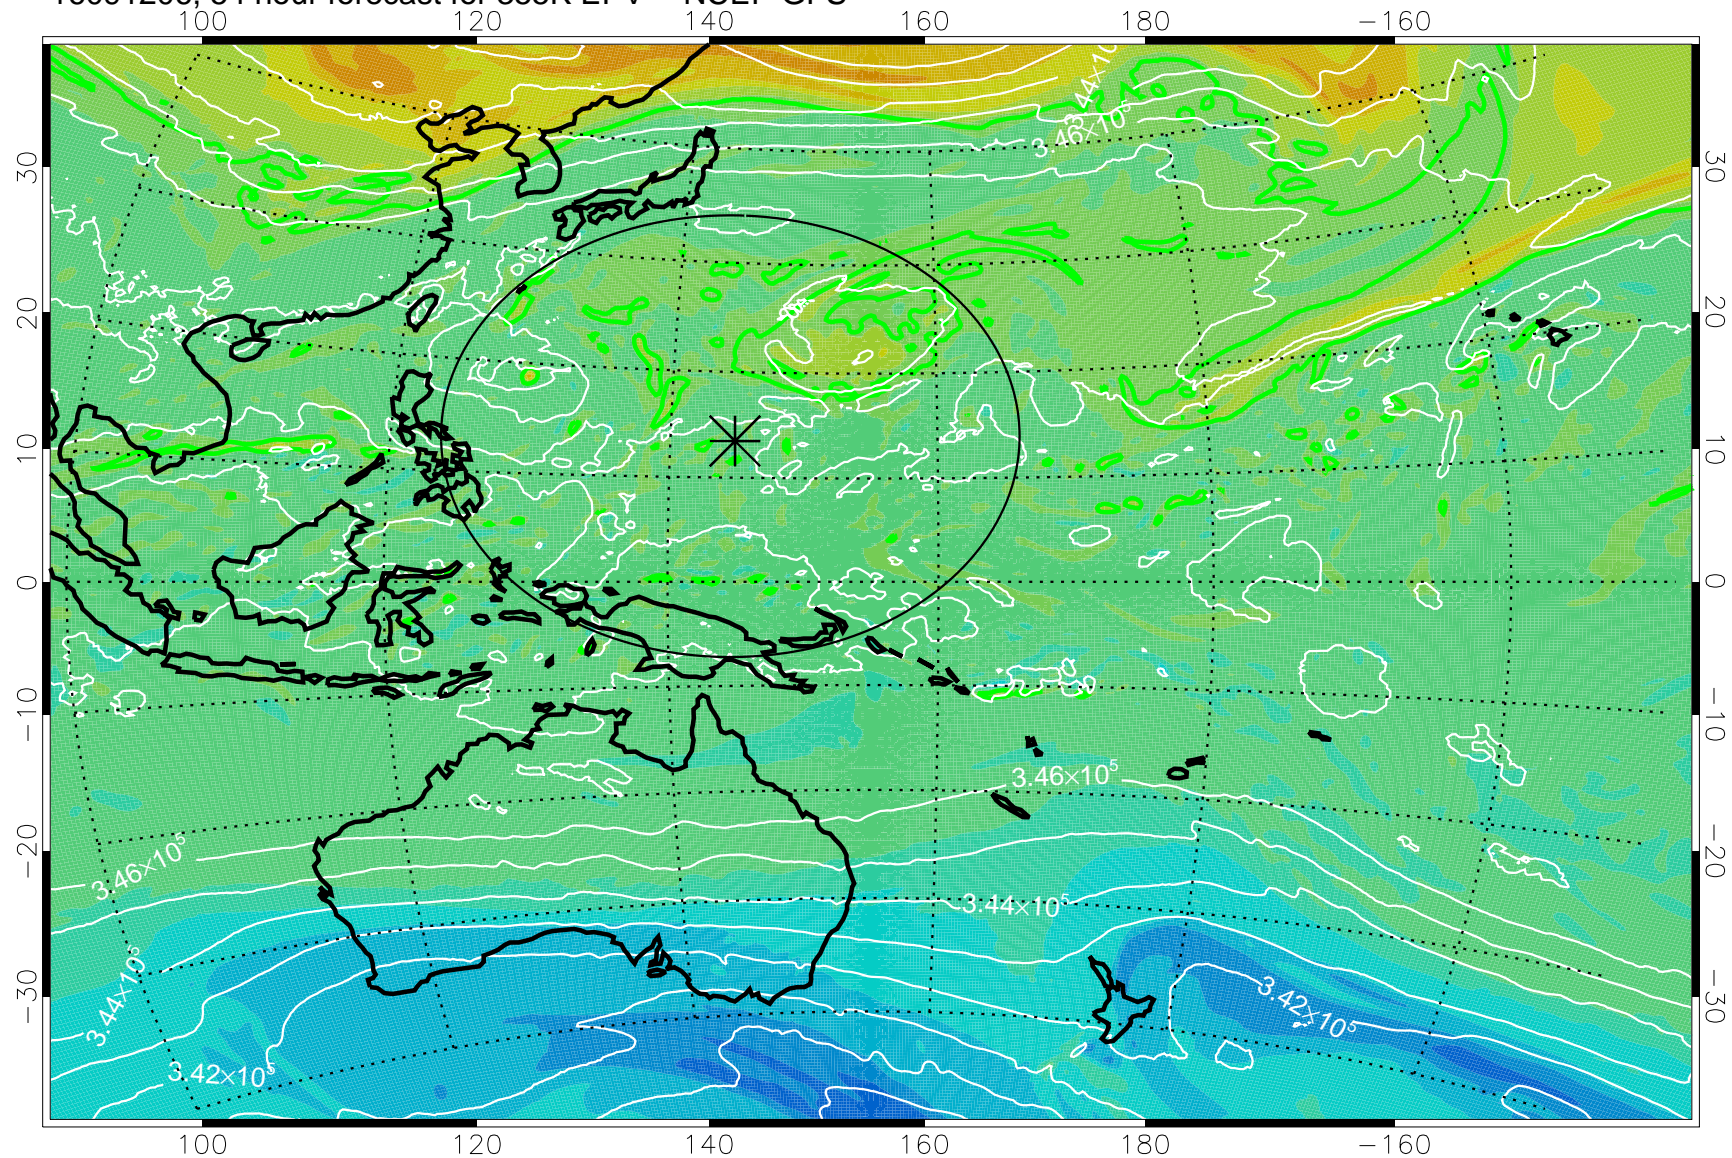

16091106, 30 hour forecast for 355K EPV -- NCEP GFS

355K Montgomery Streamfunction, white
EPV Tropopause (2 PVU) Position
Range ring of 2304 km

16091112, 36 hour forecast for 355K EPV -- NCEP GFS

355K Montgomery Streamfunction, white
EPV Tropopause (2 PVU) Position
Range ring of 2304 km

16091118, 42 hour forecast for 355K EPV -- NCEP GFS

355K Montgomery Streamfunction, white
EPV Tropopause (2 PVU) Position
Range ring of 2304 km

16091200, 48 hour forecast for 355K EPV -- NCEP GFS

355K Montgomery Streamfunction, white
EPV Tropopause (2 PVU) Position
Range ring of 2304 km

16091206, 54 hour forecast for 355K EPV -- NCEP GFS

355K Montgomery Streamfunction, white
EPV Tropopause (2 PVU) Position
Range ring of 2304 km

16091212, 60 hour forecast for 355K EPV -- NCEP GFS

355K Montgomery Streamfunction, white
EPV Tropopause (2 PVU) Position
Range ring of 2304 km

16091218, 66 hour forecast for 355K EPV -- NCEP GFS

355K Montgomery Streamfunction, white
EPV Tropopause (2 PVU) Position
Range ring of 2304 km

16091300, 72 hour forecast for 355K EPV -- NCEP GFS

355K Montgomery Streamfunction, white
EPV Tropopause (2 PVU) Position
Range ring of 2304 km