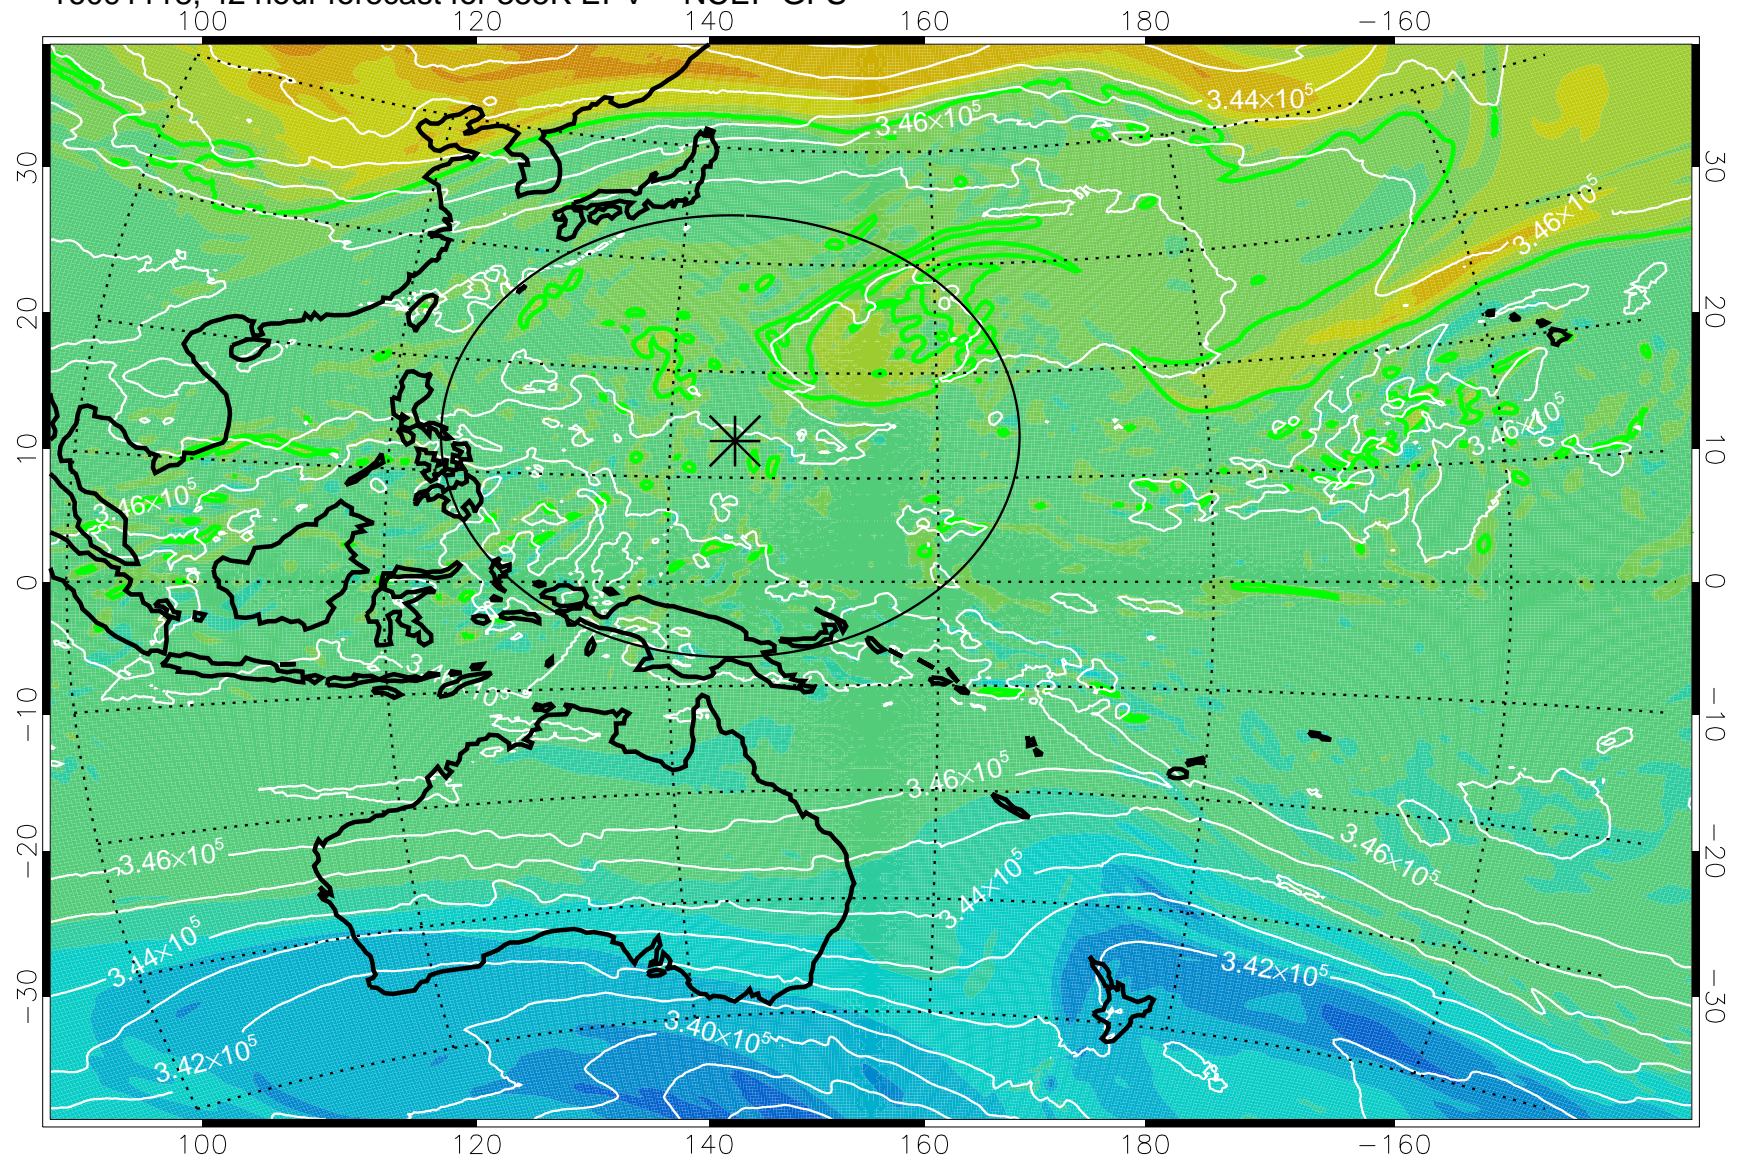

16091018, 18 hour forecast for 355K EPV -- NCEP GFS

355K Montgomery Streamfunction, white
EPV Tropopause (2 PVU) Position
Range ring of 2304 km

16091100, 24 hour forecast for 355K EPV -- NCEP GFS

355K Montgomery Streamfunction, white
EPV Tropopause (2 PVU) Position
Range ring of 2304 km

16091106, 30 hour forecast for 355K EPV -- NCEP GFS

355K Montgomery Streamfunction, white
EPV Tropopause (2 PVU) Position
Range ring of 2304 km

16091112, 36 hour forecast for 355K EPV -- NCEP GFS

355K Montgomery Streamfunction, white
EPV Tropopause (2 PVU) Position
Range ring of 2304 km

16091118, 42 hour forecast for 355K EPV -- NCEP GFS

355K Montgomery Streamfunction, white
EPV Tropopause (2 PVU) Position
Range ring of 2304 km

16091200, 48 hour forecast for 355K EPV -- NCEP GFS

355K Montgomery Streamfunction, white
EPV Tropopause (2 PVU) Position
Range ring of 2304 km

16091206, 54 hour forecast for 355K EPV -- NCEP GFS

355K Montgomery Streamfunction, white
EPV Tropopause (2 PVU) Position
Range ring of 2304 km

16091212, 60 hour forecast for 355K EPV -- NCEP GFS

355K Montgomery Streamfunction, white
EPV Tropopause (2 PVU) Position
Range ring of 2304 km