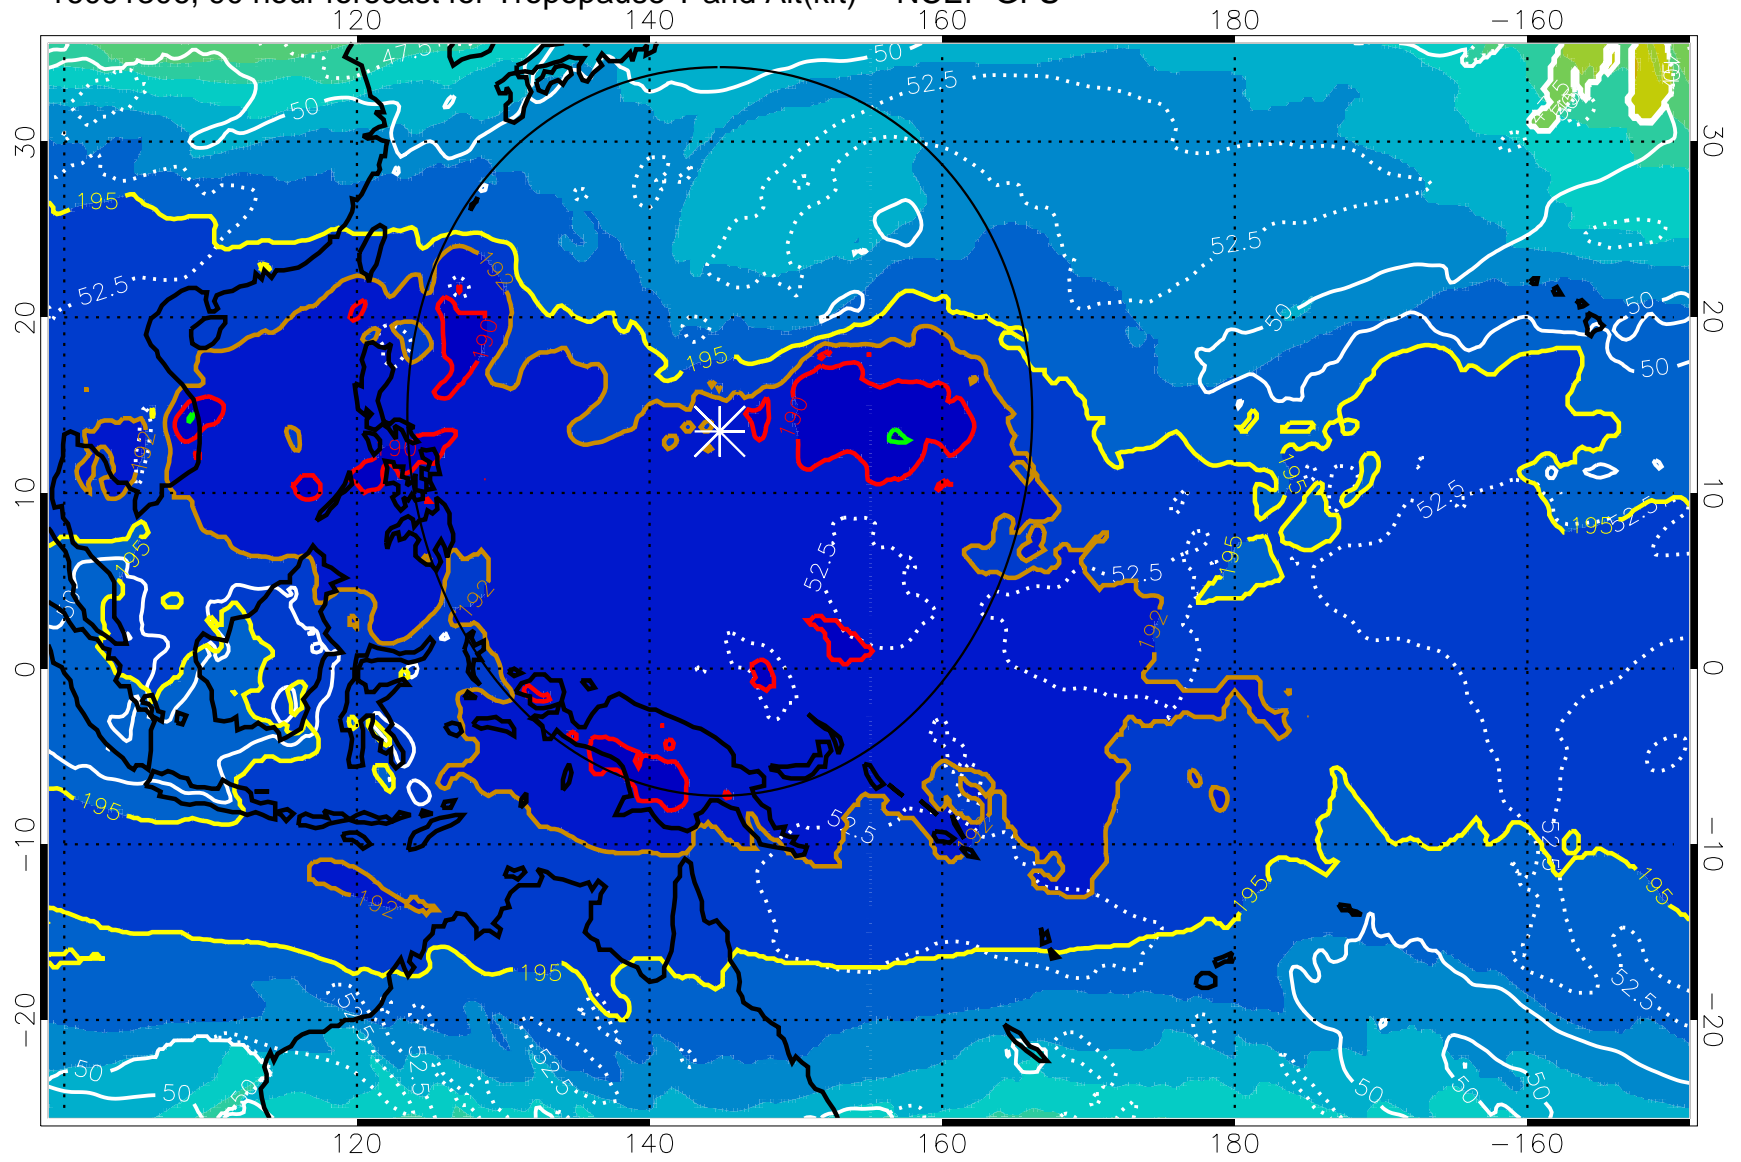

190 200 210 220 230

Tropopause T, K

Tropopause Altitude in kft (white)

192.5K Isotherm 195K Isotherm

187.5K Isotherm 190K Isotherm

Range ring of 2304 km

16091300, 84 hour forecast for Tropopause T and Alt(kft) -- NCEP GFS

190 200 210 220 230
Tropopause T, K

Tropopause Altitude in kft (white)

192.5K Isotherm 195K Isotherm
187.5K Isotherm 190K Isotherm

Range ring of 2304 km

16091306, 90 hour forecast for Tropopause T and Alt(kft) -- NCEP GFS