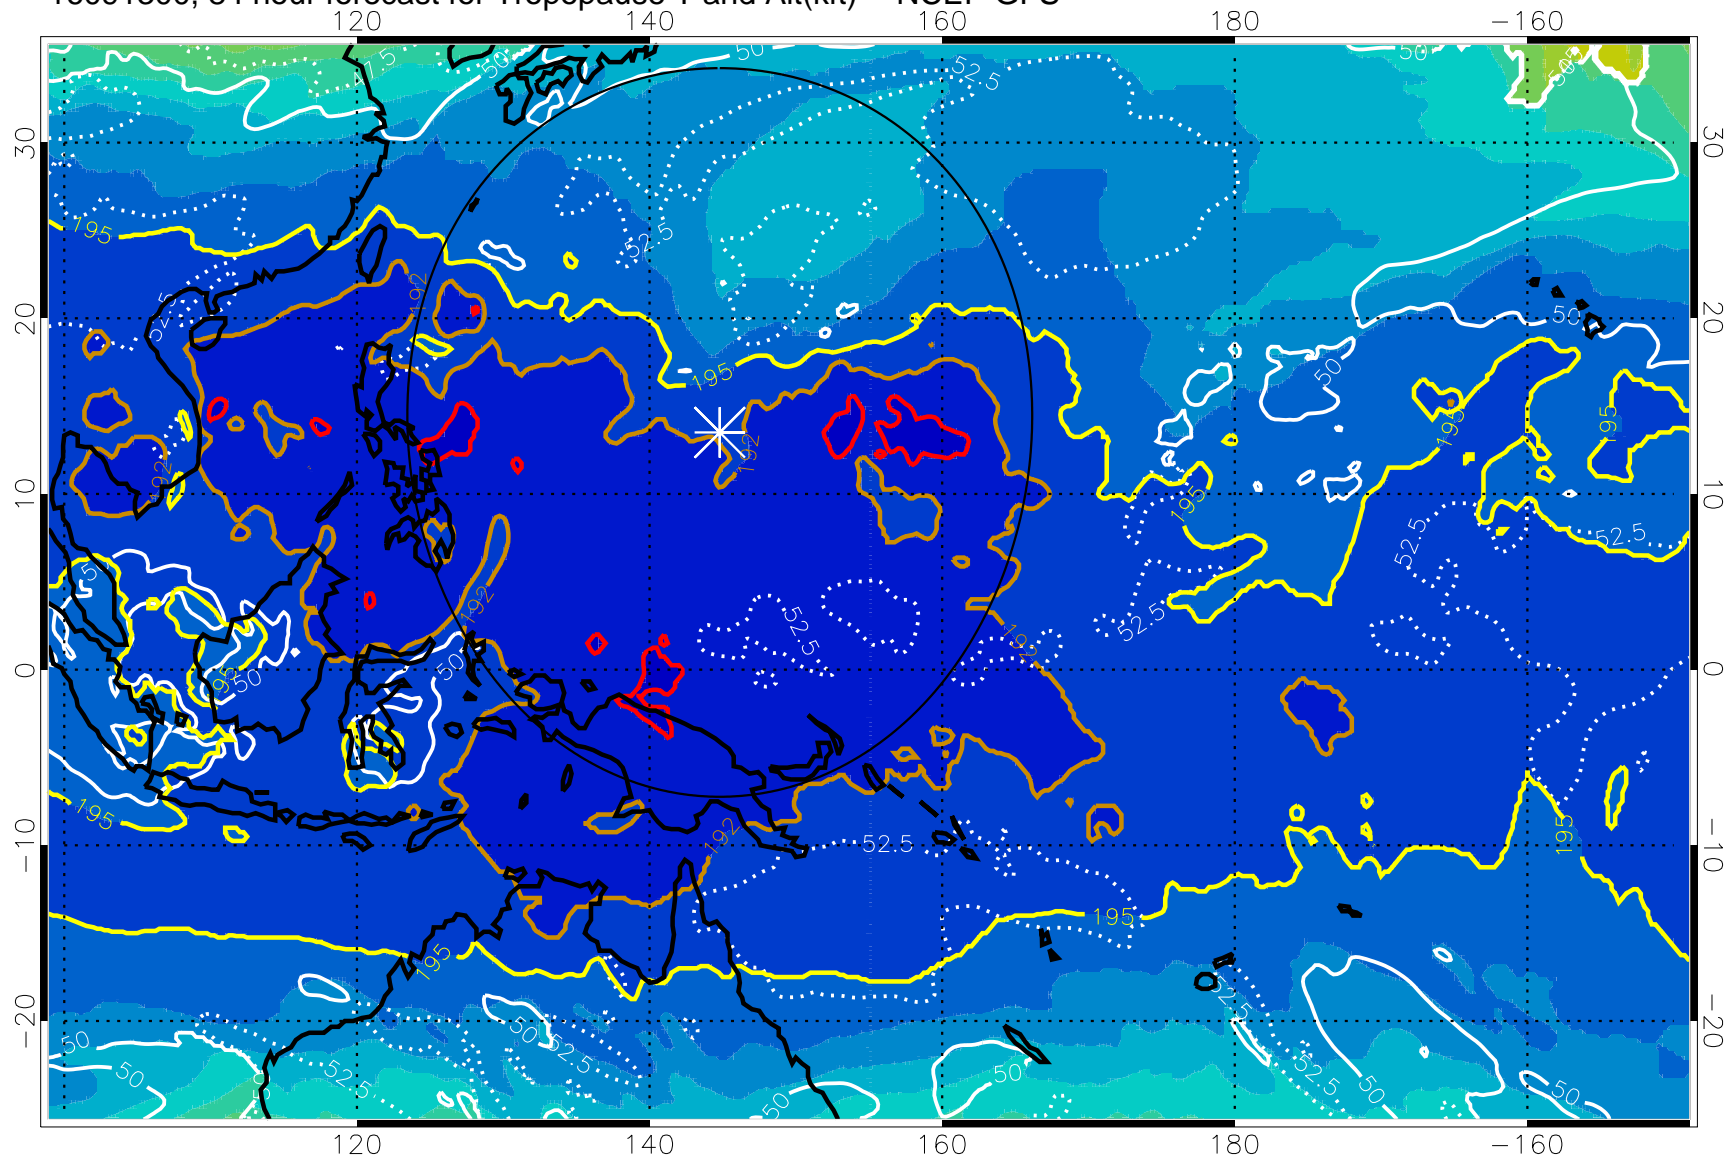

190 200 210 220 230

Tropopause T, K

Tropopause Altitude in kft (white)

192.5K Isotherm 195K Isotherm

187.5K Isotherm 190K Isotherm

Range ring of 2304 km

16091300, 84 hour forecast for Tropopause T and Alt(kft) -- NCEP GFS

190 200 210 220 230
Tropopause T, K

Tropopause Altitude in kft (white)

192.5K Isotherm 195K Isotherm
187.5K Isotherm 190K Isotherm

Range ring of 2304 km

16091306, 90 hour forecast for Tropopause T and Alt(kft) -- NCEP GFS