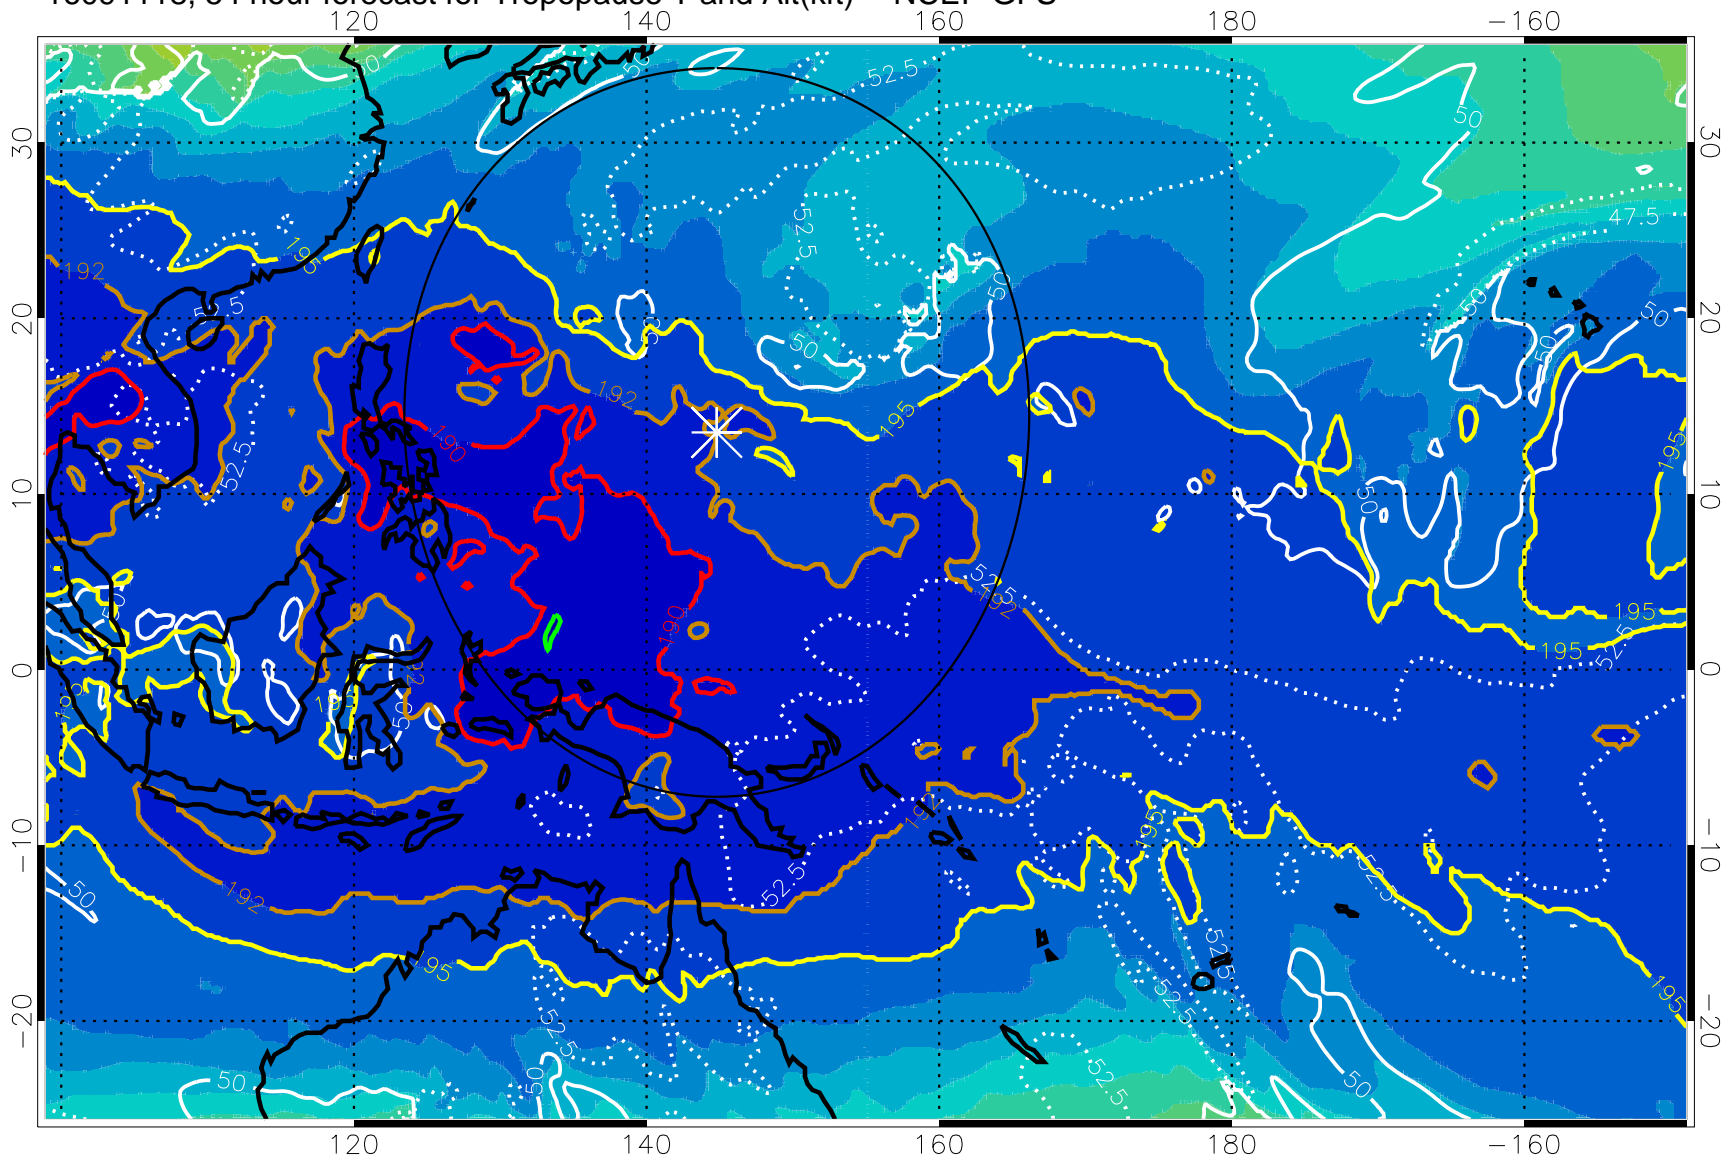

16091118, 54 hour forecast for Tropopause T and Alt(kft) -- NCEP GFS

190 200 210 220 230

Tropopause T, K

Tropopause Altitude in kft (white)

192.5K Isotherm 195K Isotherm

187.5K Isotherm 190K Isotherm

Range ring of 2304 km