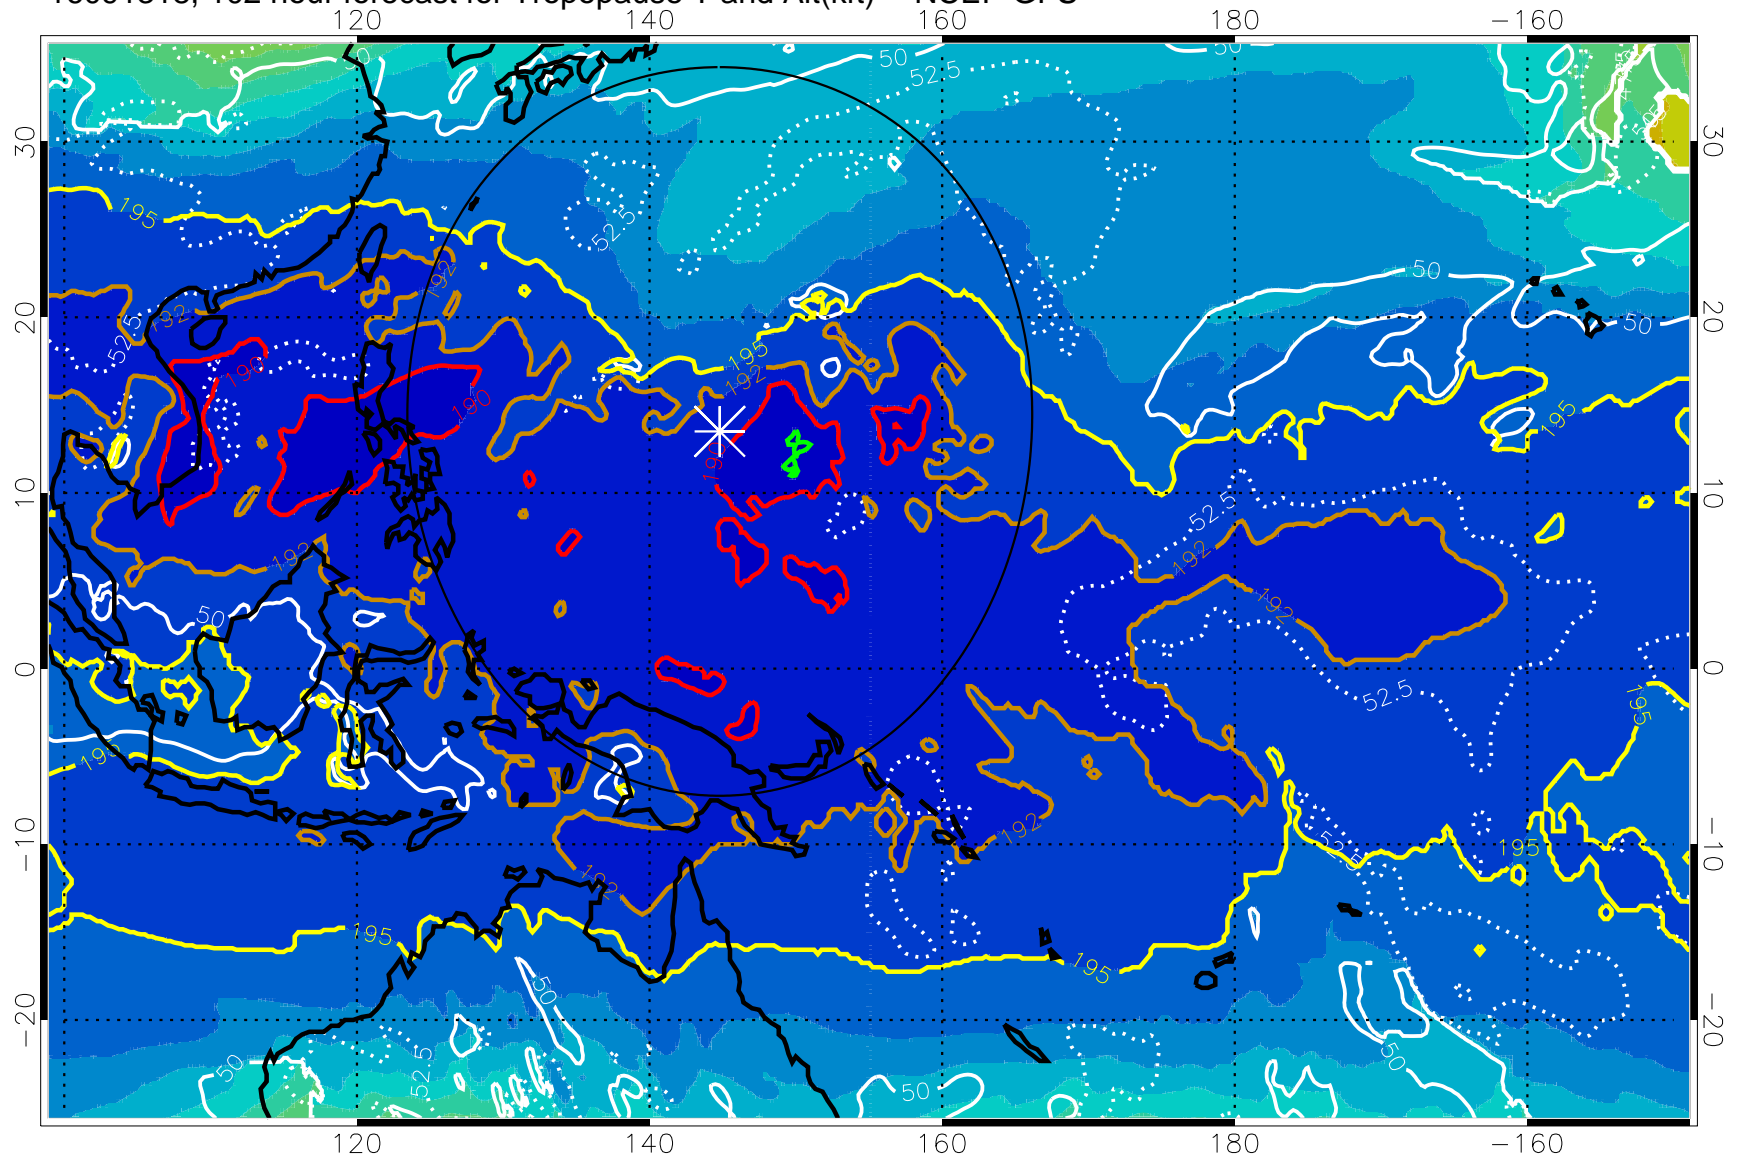

190 200 210 220 230

Tropopause T, K

Tropopause Altitude in kft (white)

192.5K Isotherm 195K Isotherm

187.5K Isotherm 190K Isotherm

Range ring of 2304 km

16091312, 96 hour forecast for Tropopause T and Alt(kft) -- NCEP GFS

190 200 210 220 230

Tropopause T, K

Tropopause Altitude in kft (white)

192.5K Isotherm 195K Isotherm
187.5K Isotherm 190K Isotherm

Range ring of 2304 km

16091318, 102 hour forecast for Tropopause T and Alt(kft) -- NCEP GFS

190 200 210 220 230
Tropopause T, K

Tropopause Altitude in kft (white)

192.5K Isotherm 195K Isotherm
187.5K Isotherm 190K Isotherm

Range ring of 2304 km

16091400, 108 hour forecast for Tropopause T and Alt(kft) -- NCEP GFS