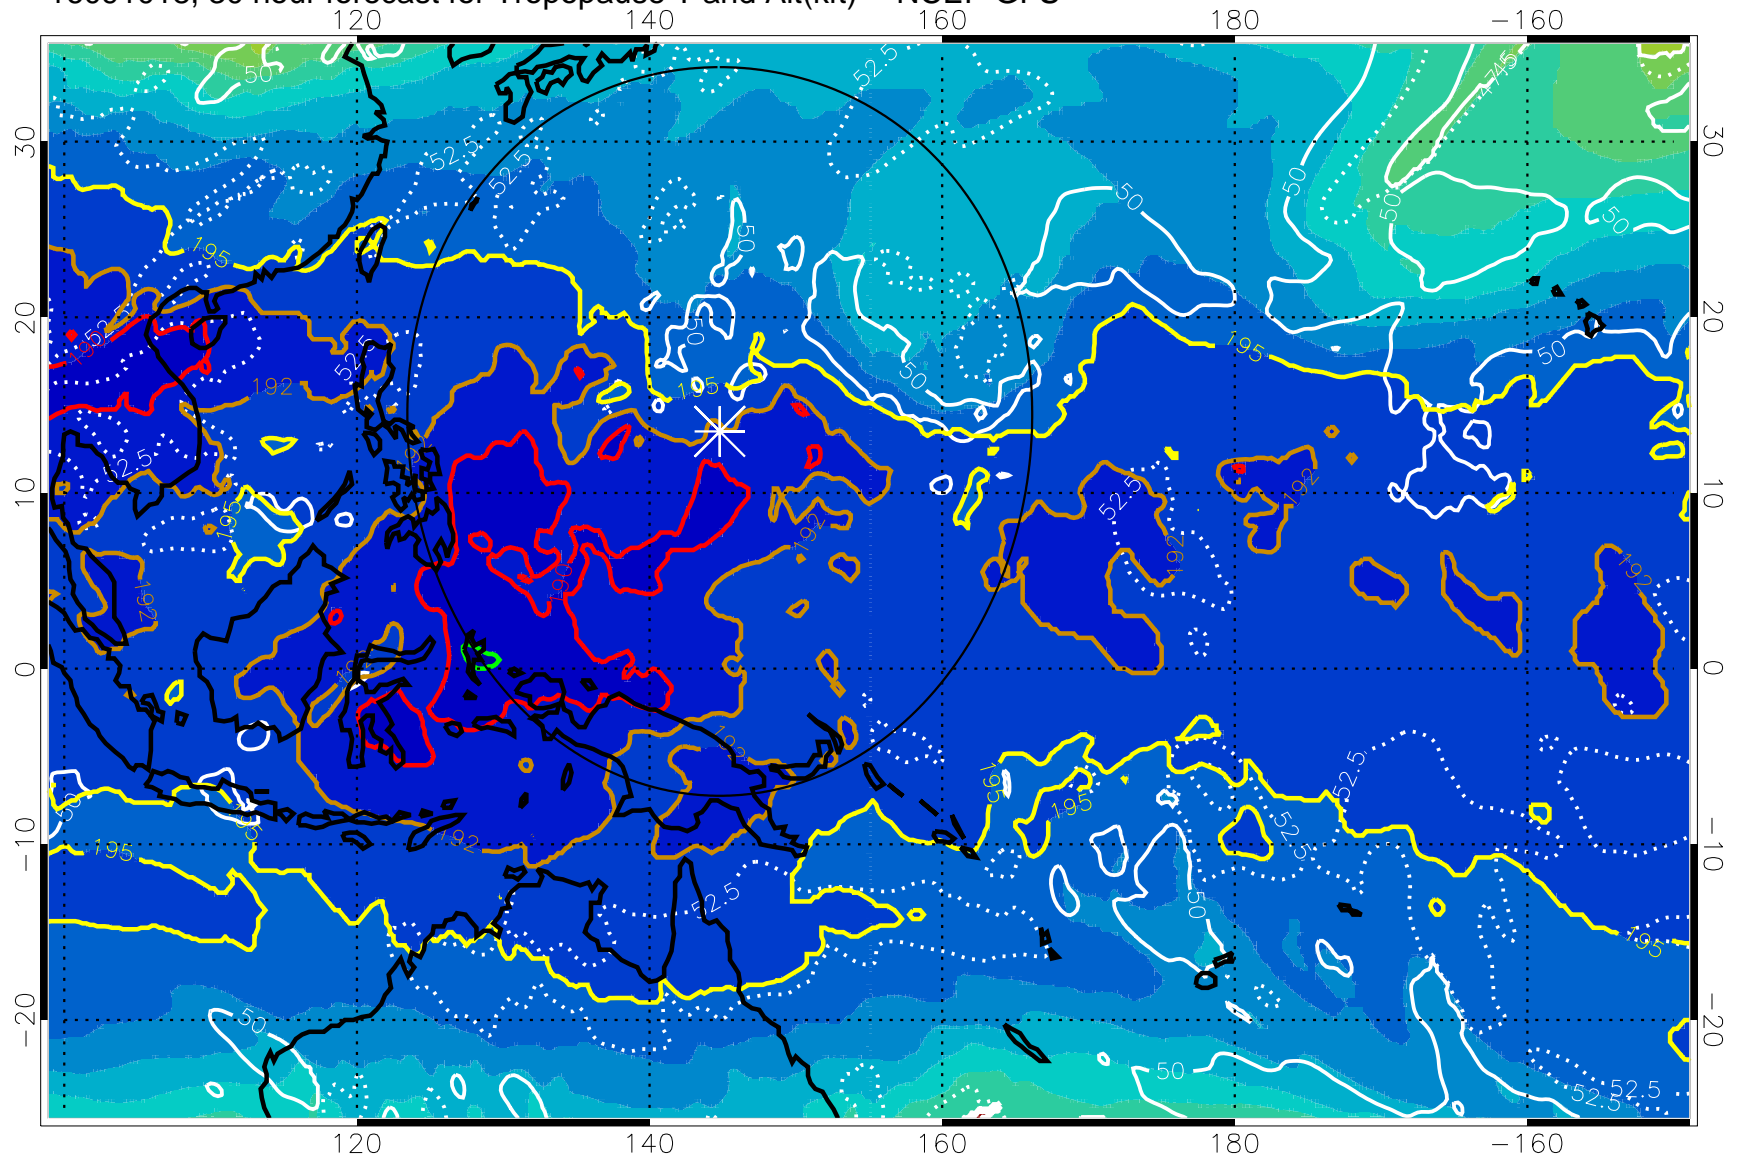

16091018, 30 hour forecast for Tropopause T and Alt(kft) -- NCEP GFS

190 200 210 220 230
Tropopause T, K

Tropopause Altitude in kft (white)

192.5K Isotherm 195K Isotherm
187.5K Isotherm 190K Isotherm

Range ring of 2304 km