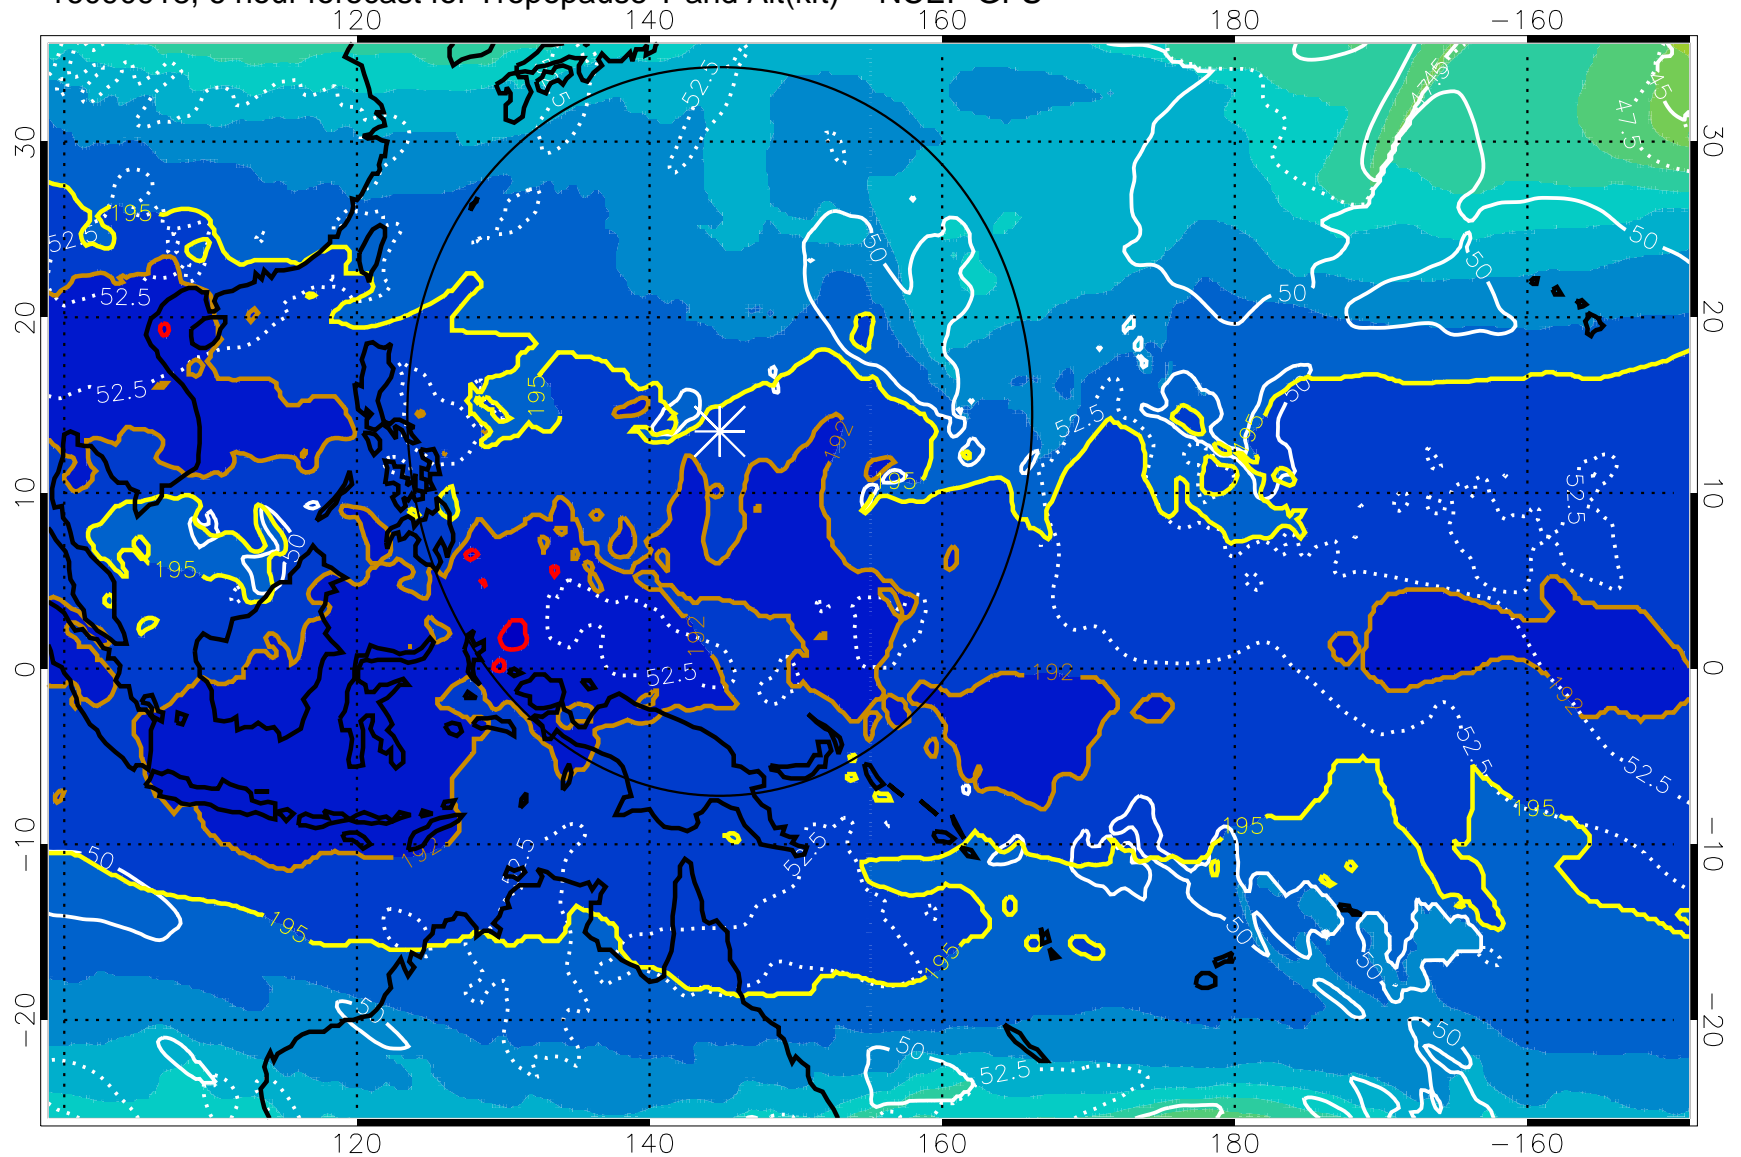

16090918, 6 hour forecast for Tropopause T and Alt(kft) -- NCEP GFS

190 200 210 220 230
Tropopause T, K

Tropopause Altitude in kft (white)

192.5K Isotherm 195K Isotherm
187.5K Isotherm 190K Isotherm

Range ring of 2304 km