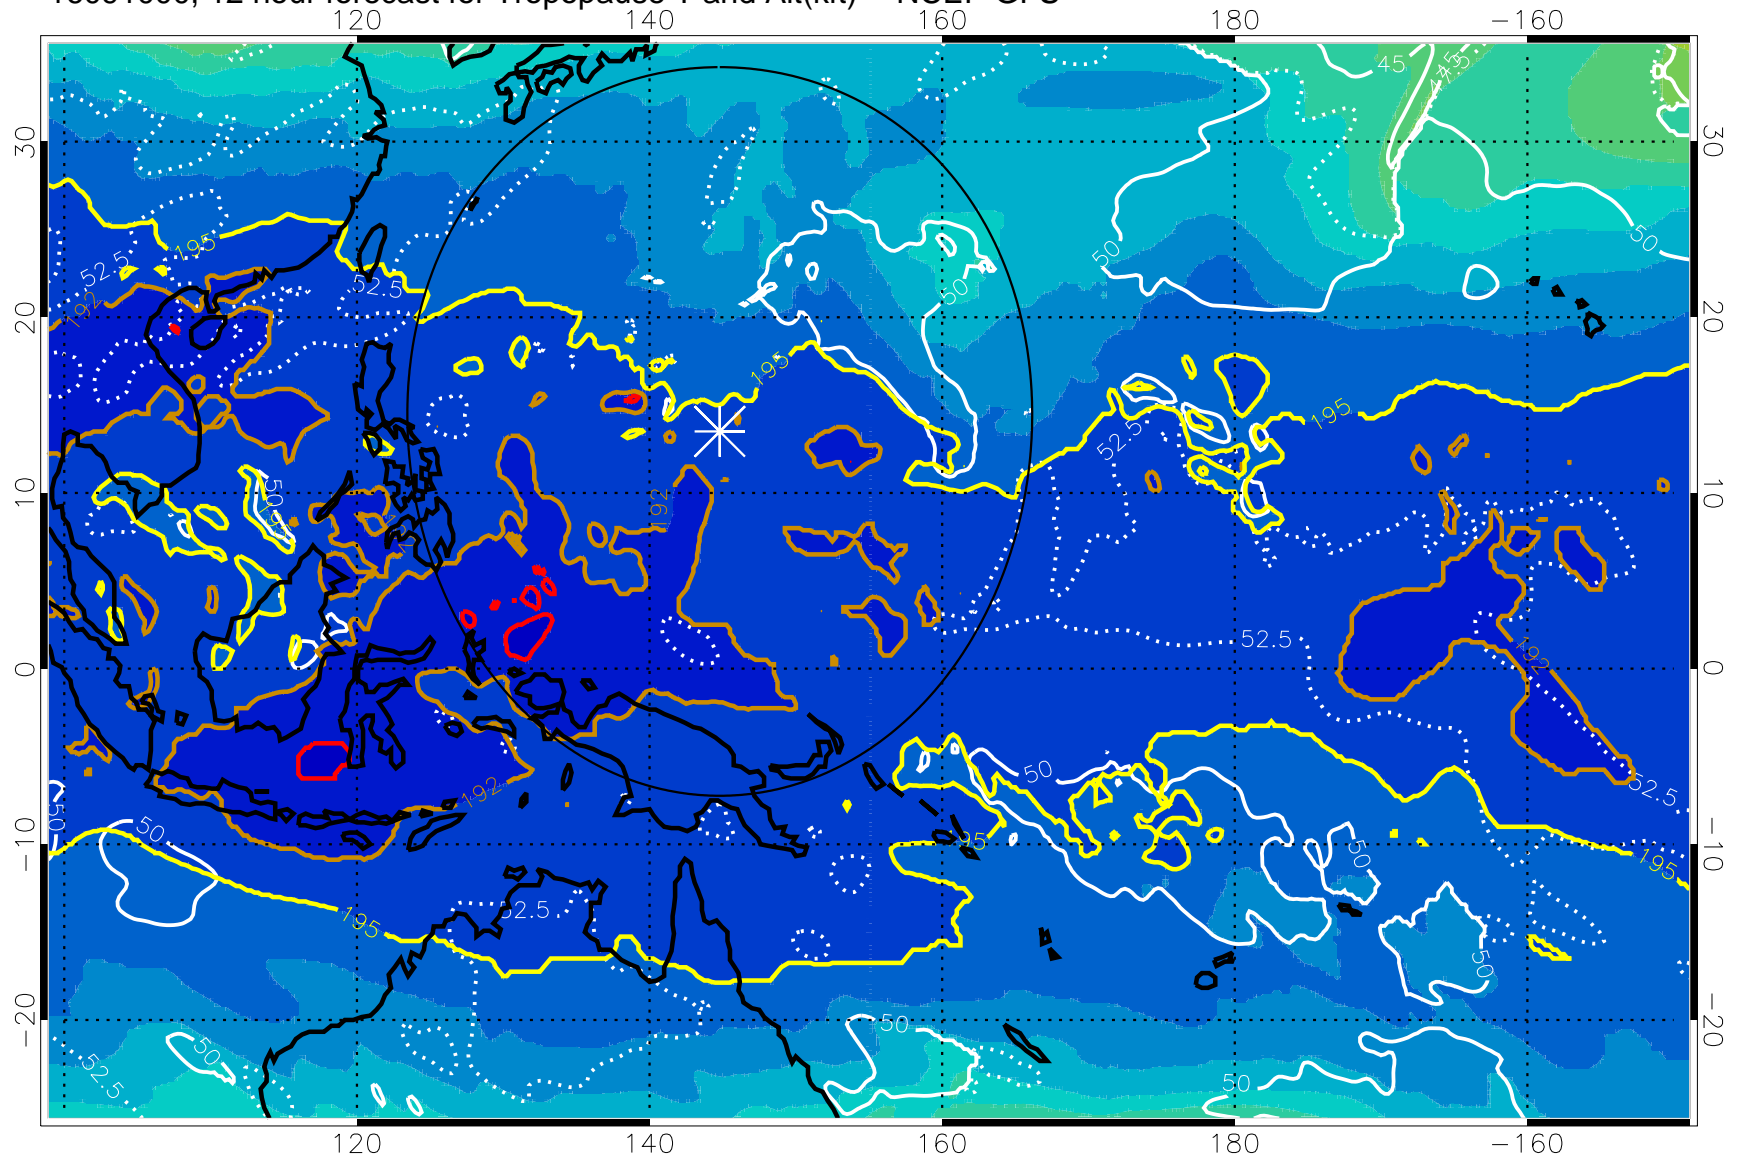

16091000, 12 hour forecast for Tropopause T and Alt(kft) -- NCEP GFS

190 200 210 220 230

Tropopause T, K

Tropopause Altitude in kft (white)

192.5K Isotherm 195K Isotherm
187.5K Isotherm 190K Isotherm

Range ring of 2304 km