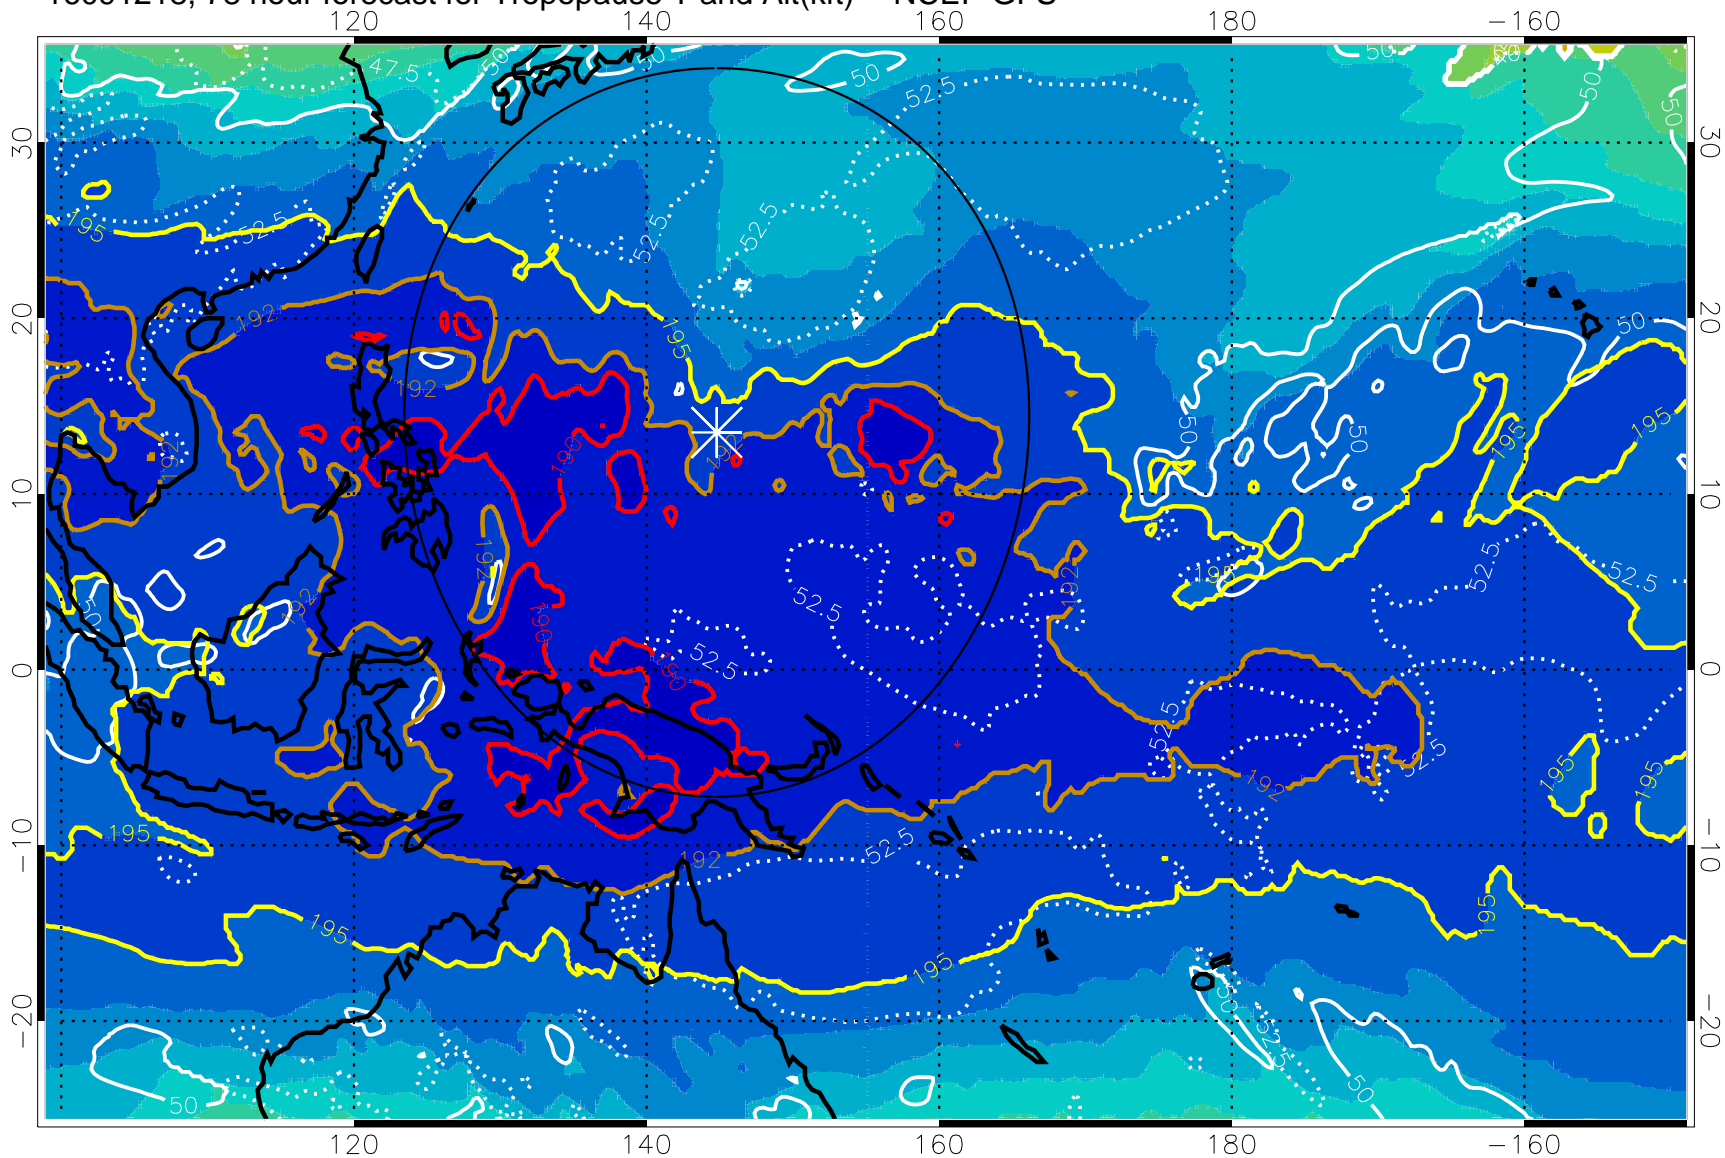

16091200, 60 hour forecast for Tropopause T and Alt(kft) -- NCEP GFS

Tropopause Altitude in kft (white)

192.5K Isotherm 195K Isotherm
187.5K Isotherm 190K Isotherm

Range ring of 2304 km

16091218, 78 hour forecast for Tropopause T and Alt(kft) -- NCEP GFS

190 200 210 220 230

Tropopause T, K

Tropopause Altitude in kft (white)

192.5K Isotherm 195K Isotherm

187.5K Isotherm 190K Isotherm

Range ring of 2304 km

16091300, 84 hour forecast for Tropopause T and Alt(kft) -- NCEP GFS