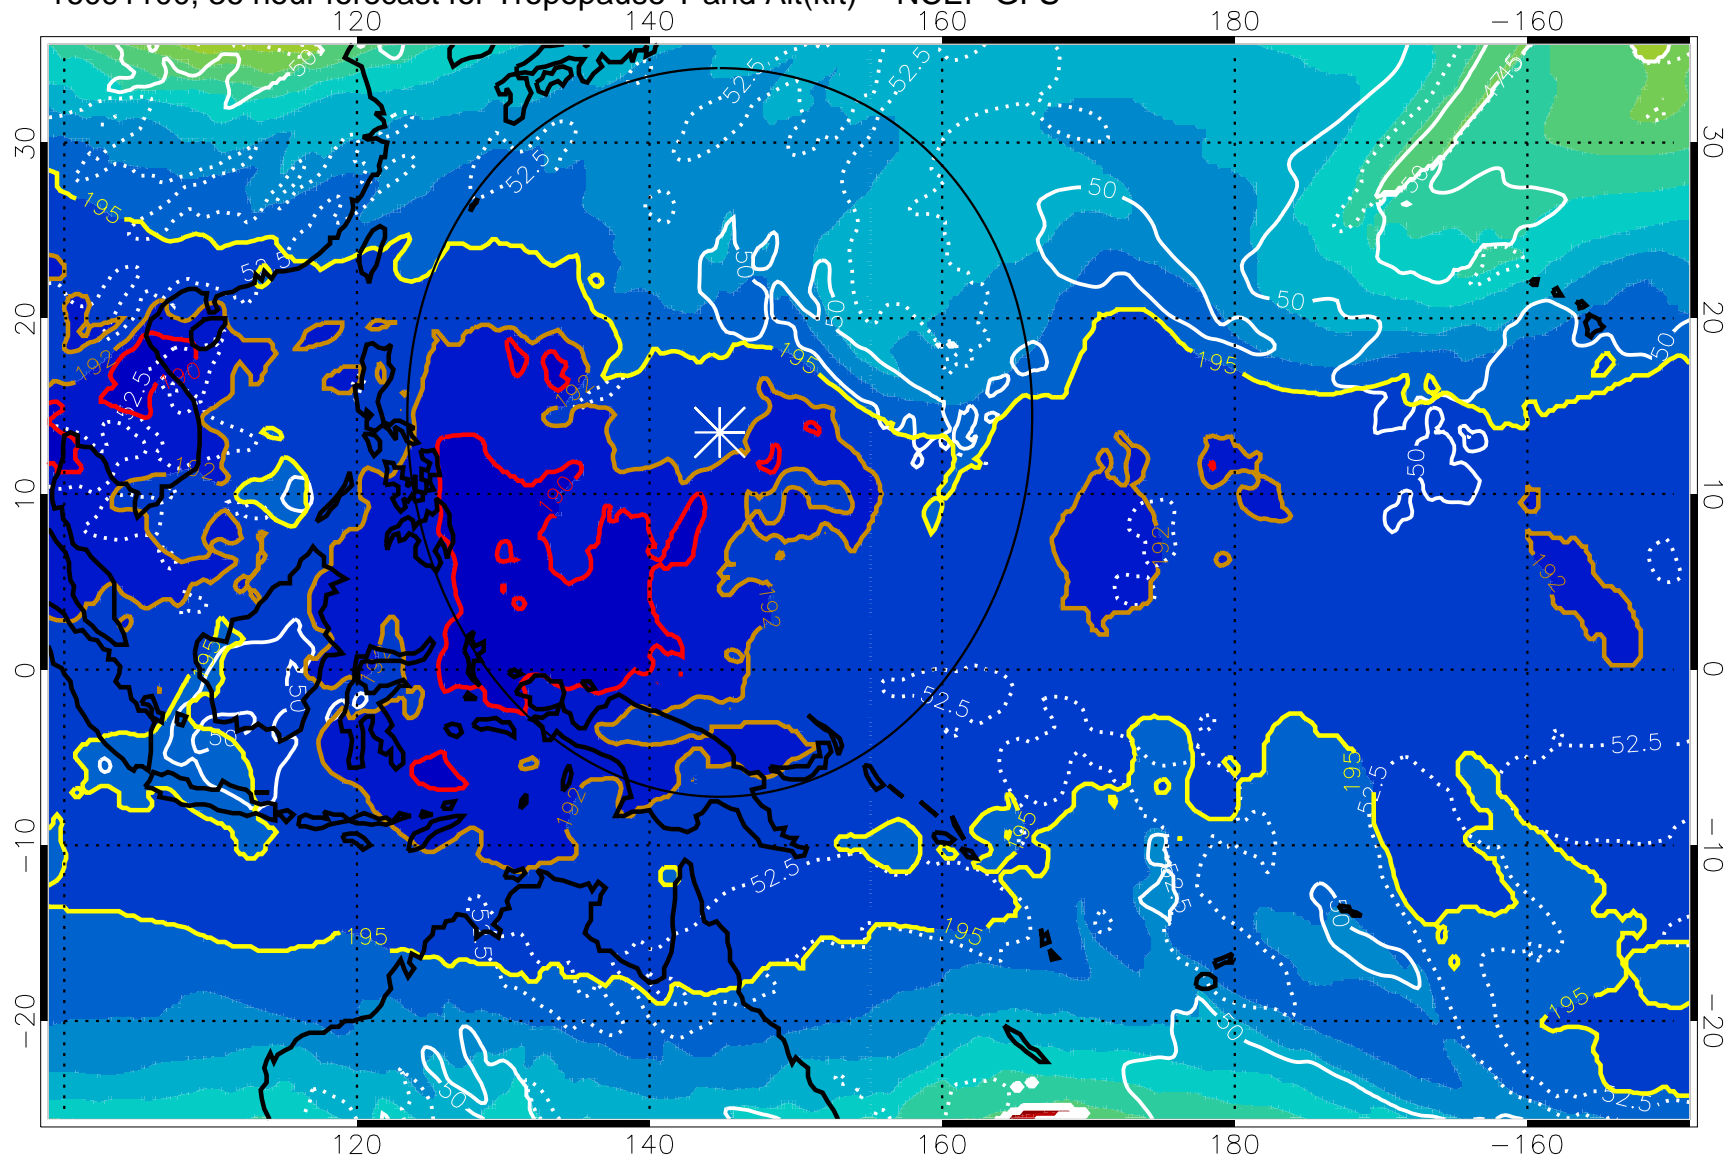

16091100, 36 hour forecast for Tropopause T and Alt(kft) -- NCEP GFS

190 200 210 220 230

Tropopause T, K

Tropopause Altitude in kft (white)

192.5K Isotherm 195K Isotherm
187.5K Isotherm 190K Isotherm

Range ring of 2304 km