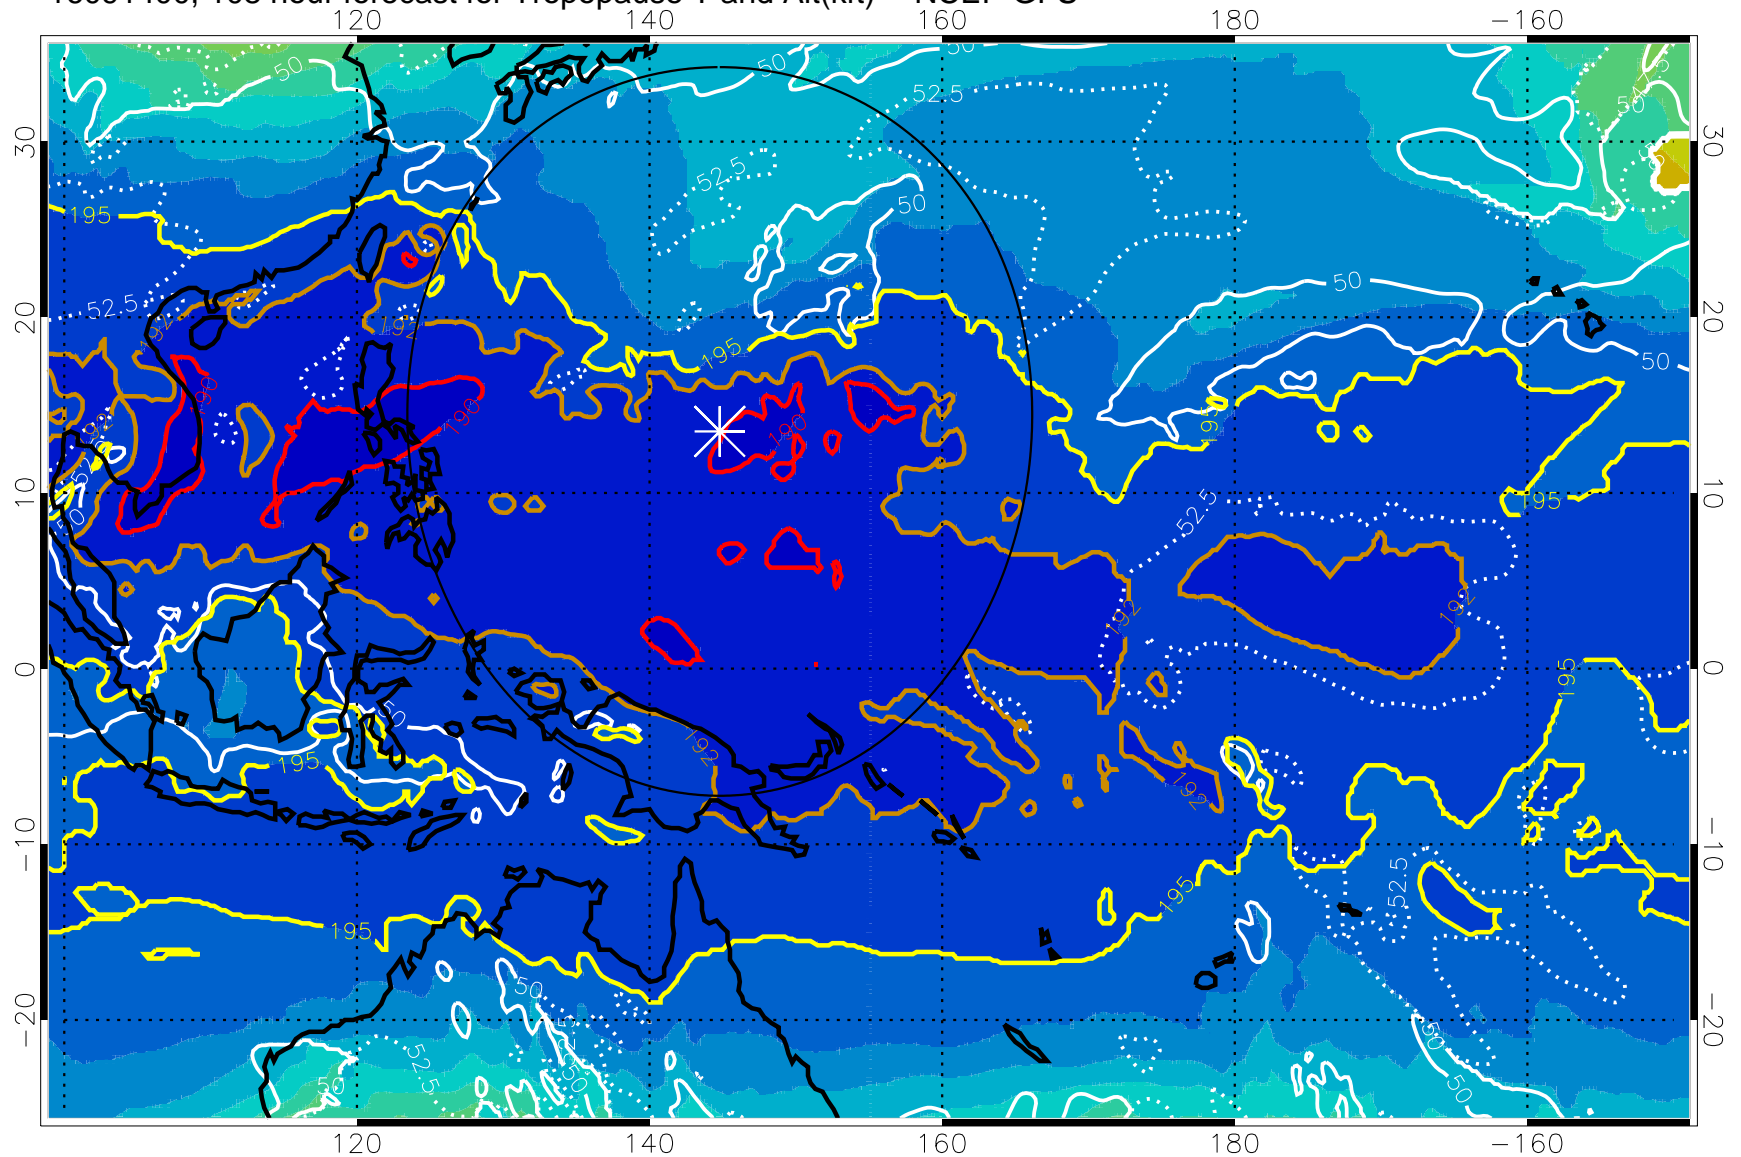

190 200 210 220 230

Tropopause T, K

Tropopause Altitude in kft (white)

192.5K Isotherm 195K Isotherm
187.5K Isotherm 190K Isotherm

Range ring of 2304 km

16091318, 102 hour forecast for Tropopause T and Alt(kft) -- NCEP GFS

190 200 210 220 230
Tropopause T, K

Tropopause Altitude in kft (white)

192.5K Isotherm 195K Isotherm
187.5K Isotherm 190K Isotherm

Range ring of 2304 km

16091400, 108 hour forecast for Tropopause T and Alt(kft) -- NCEP GFS