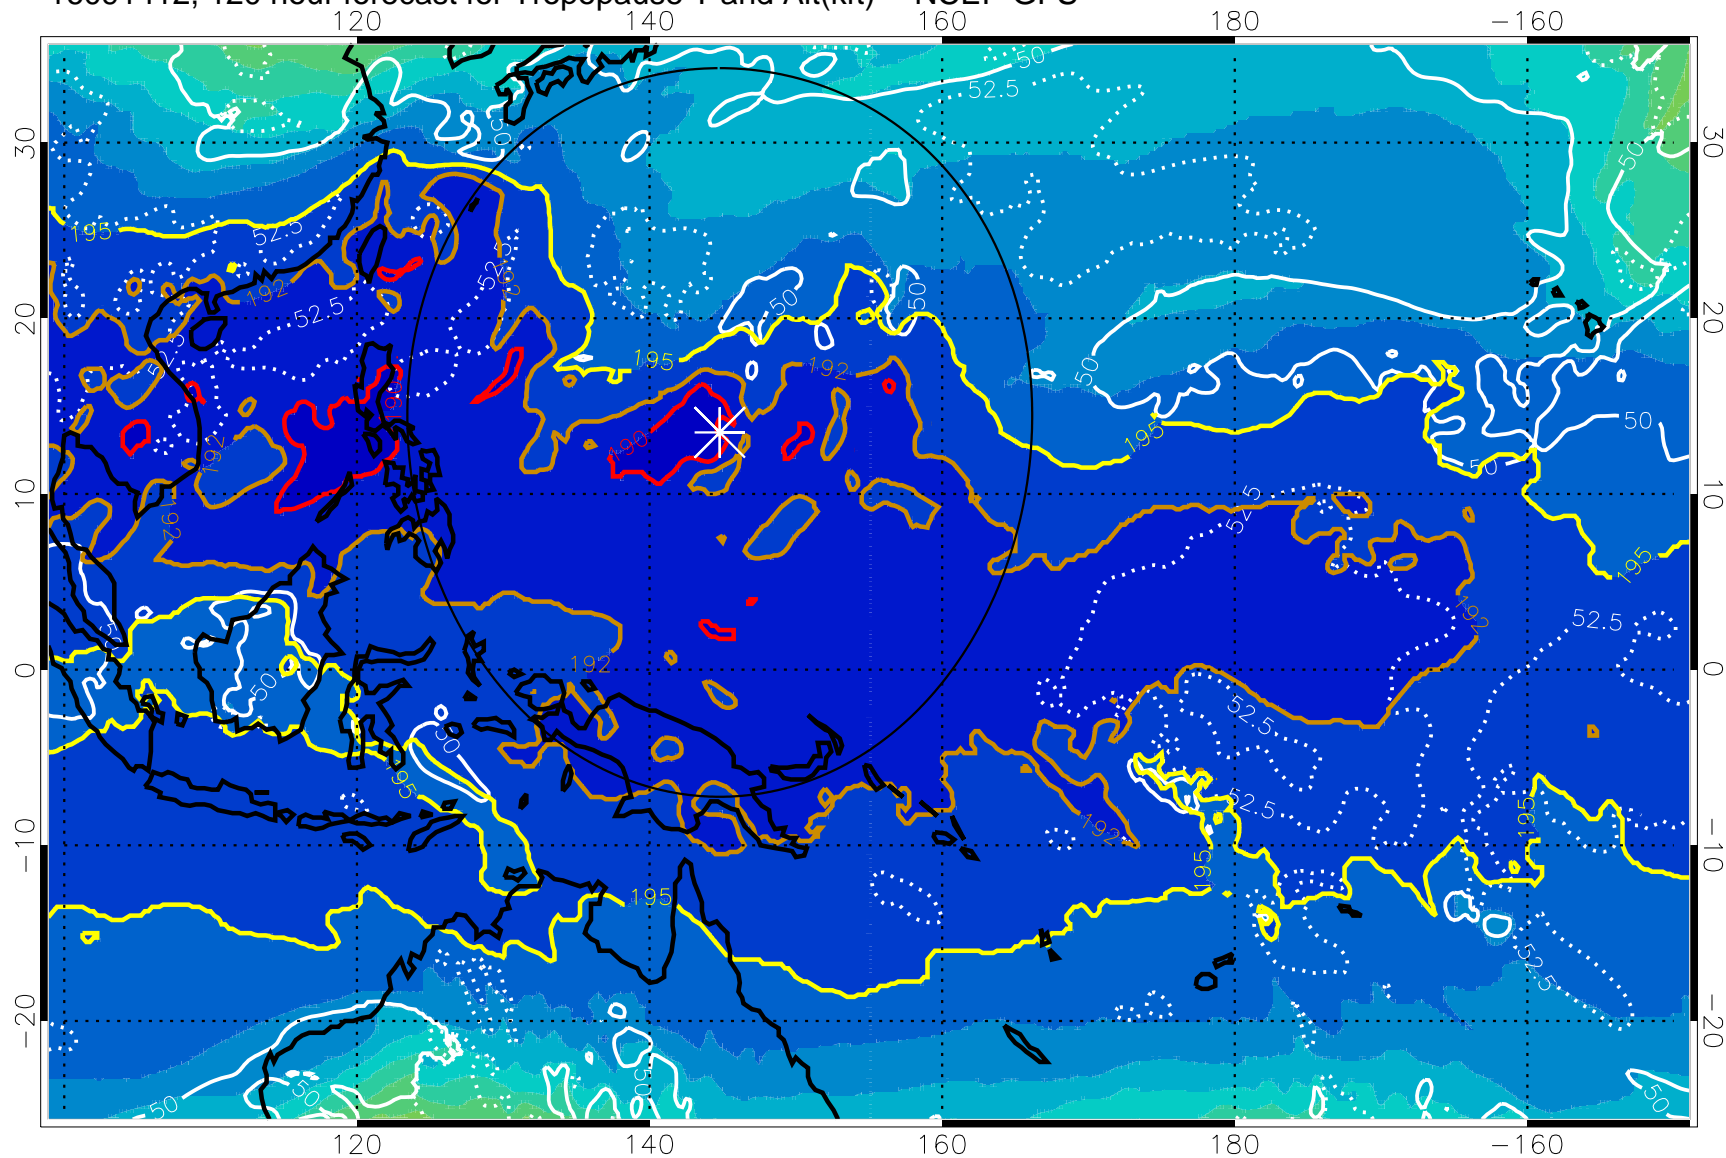

190 200 210 220 230
Tropopause T, K

Tropopause Altitude in kft (white)

192.5K Isotherm 195K Isotherm
187.5K Isotherm 190K Isotherm

Range ring of 2304 km

16091400, 108 hour forecast for Tropopause T and Alt(kft) -- NCEP GFS

190 200 210 220 230
Tropopause T, K

Tropopause Altitude in kft (white)

192.5K Isotherm 195K Isotherm
187.5K Isotherm 190K Isotherm

Range ring of 2304 km

16091406, 114 hour forecast for Tropopause T and Alt(kft) -- NCEP GFS

Tropopause T, K

Tropopause Altitude in kft (white)

192.5K Isotherm 195K Isotherm
187.5K Isotherm 190K Isotherm

Range ring of 2304 km

16091412, 120 hour forecast for Tropopause T and Alt(kft) -- NCEP GFS

190 200 210 220 230