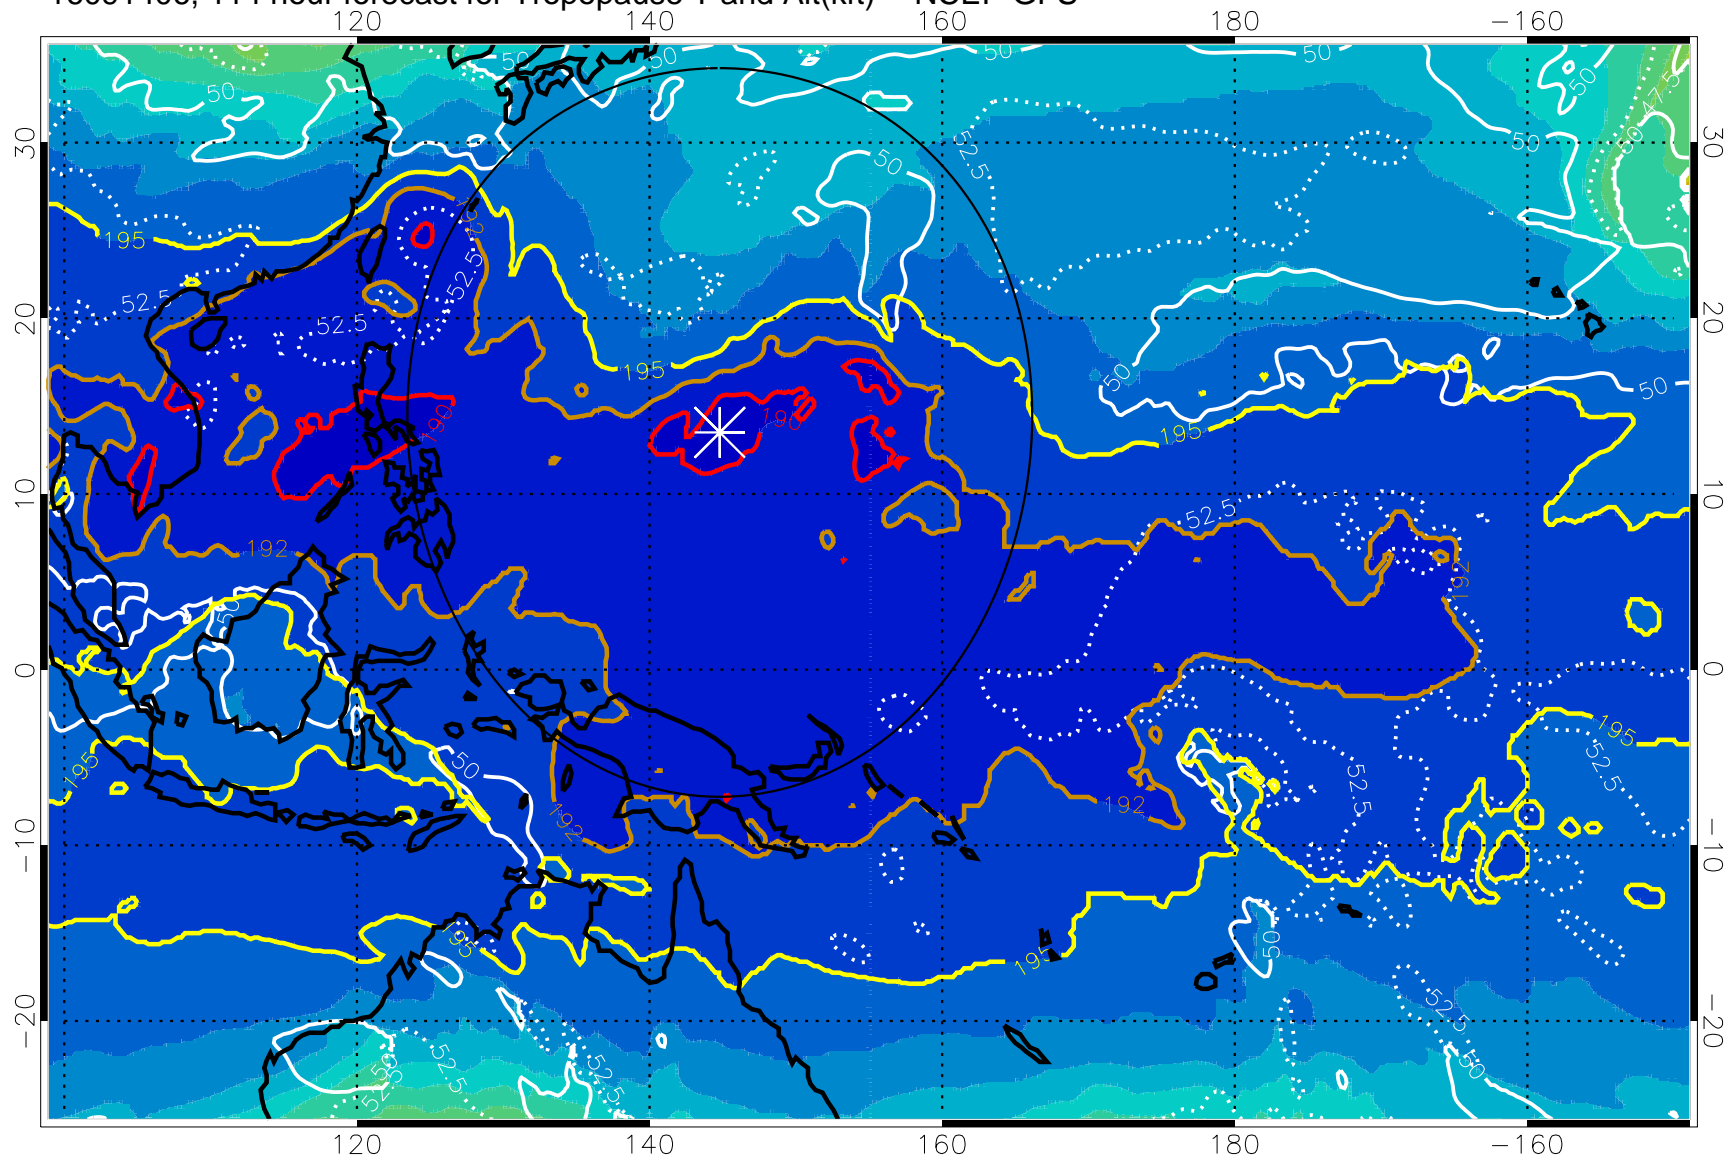

190 200 210 220 230

Tropopause T, K

Tropopause Altitude in kft (white)

192.5K Isotherm 195K Isotherm
187.5K Isotherm 190K Isotherm

Range ring of 2304 km

16091318, 102 hour forecast for Tropopause T and Alt(kft) -- NCEP GFS

190 200 210 220 230
Tropopause T, K

Tropopause Altitude in kft (white)

192.5K Isotherm 195K Isotherm
187.5K Isotherm 190K Isotherm

Range ring of 2304 km

16091400, 108 hour forecast for Tropopause T and Alt(kft) -- NCEP GFS

190 200 210 220 230
Tropopause T, K

Tropopause Altitude in kft (white)

192.5K Isotherm 195K Isotherm
187.5K Isotherm 190K Isotherm

Range ring of 2304 km

16091406, 114 hour forecast for Tropopause T and Alt(kft) -- NCEP GFS