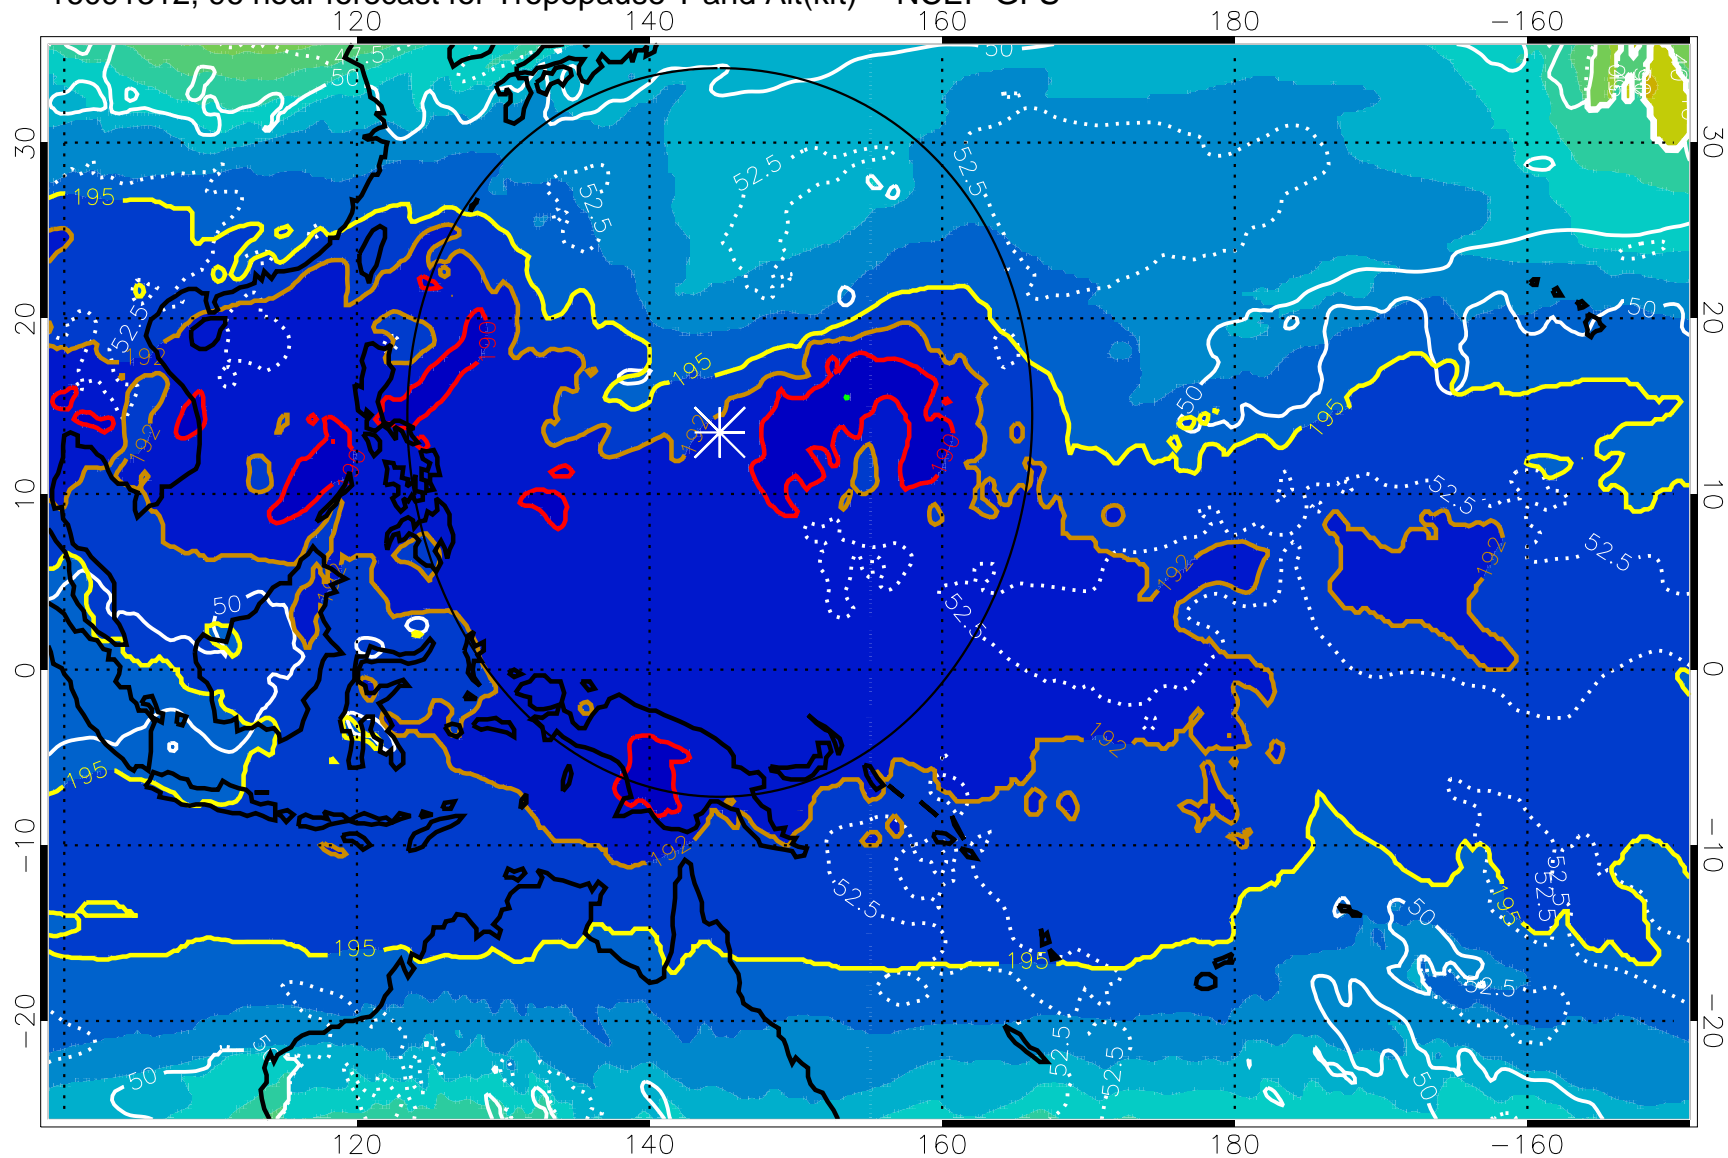

190 200 210 220 230

Tropopause T, K

Tropopause Altitude in kft (white)

192.5K Isotherm 195K Isotherm

187.5K Isotherm 190K Isotherm

Range ring of 2304 km

16091312, 96 hour forecast for Tropopause T and Alt(kft) -- NCEP GFS

190 200 210 220 230

Tropopause T, K

Tropopause Altitude in kft (white)

192.5K Isotherm 195K Isotherm
187.5K Isotherm 190K Isotherm

Range ring of 2304 km

16091318, 102 hour forecast for Tropopause T and Alt(kft) -- NCEP GFS