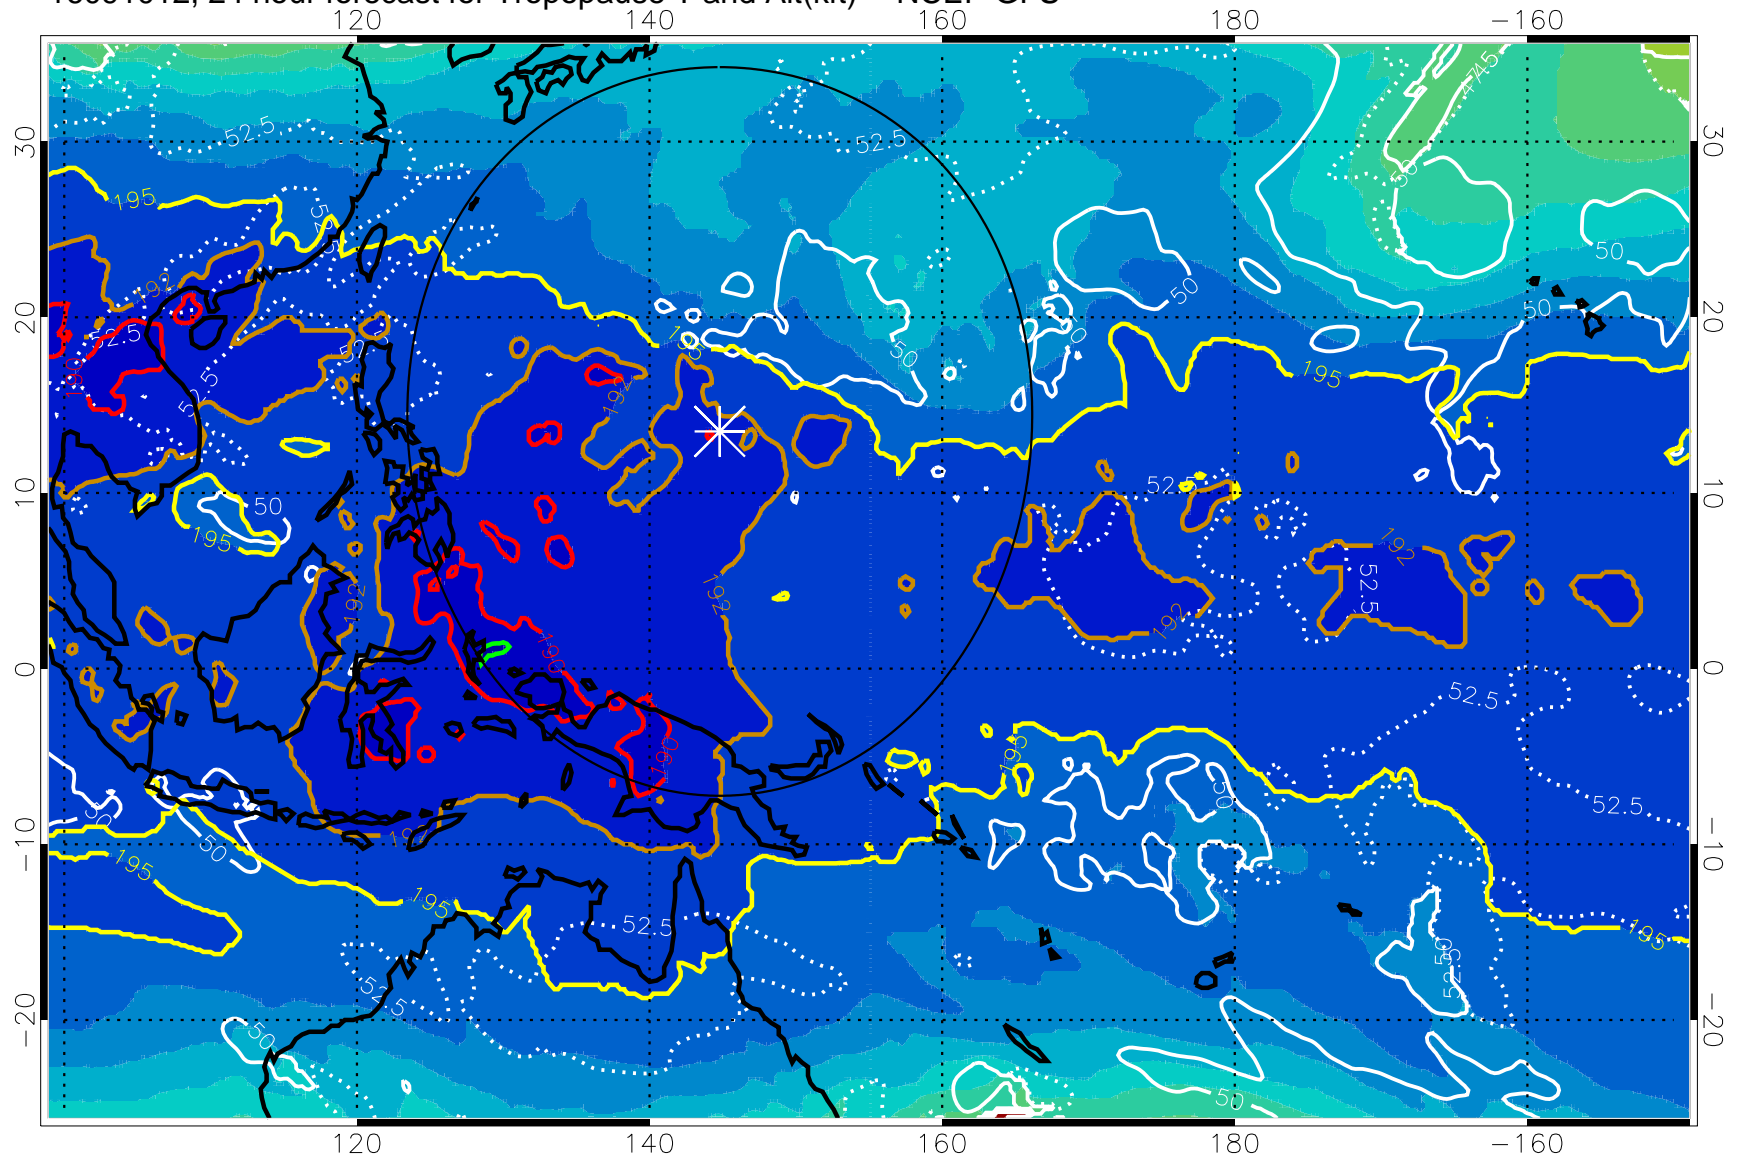

16091012, 24 hour forecast for Tropopause T and Alt(kft) -- NCEP GFS

190 200 210 220 230
Tropopause T, K

Tropopause Altitude in kft (white)

192.5K Isotherm 195K Isotherm
187.5K Isotherm 190K Isotherm

Range ring of 2304 km