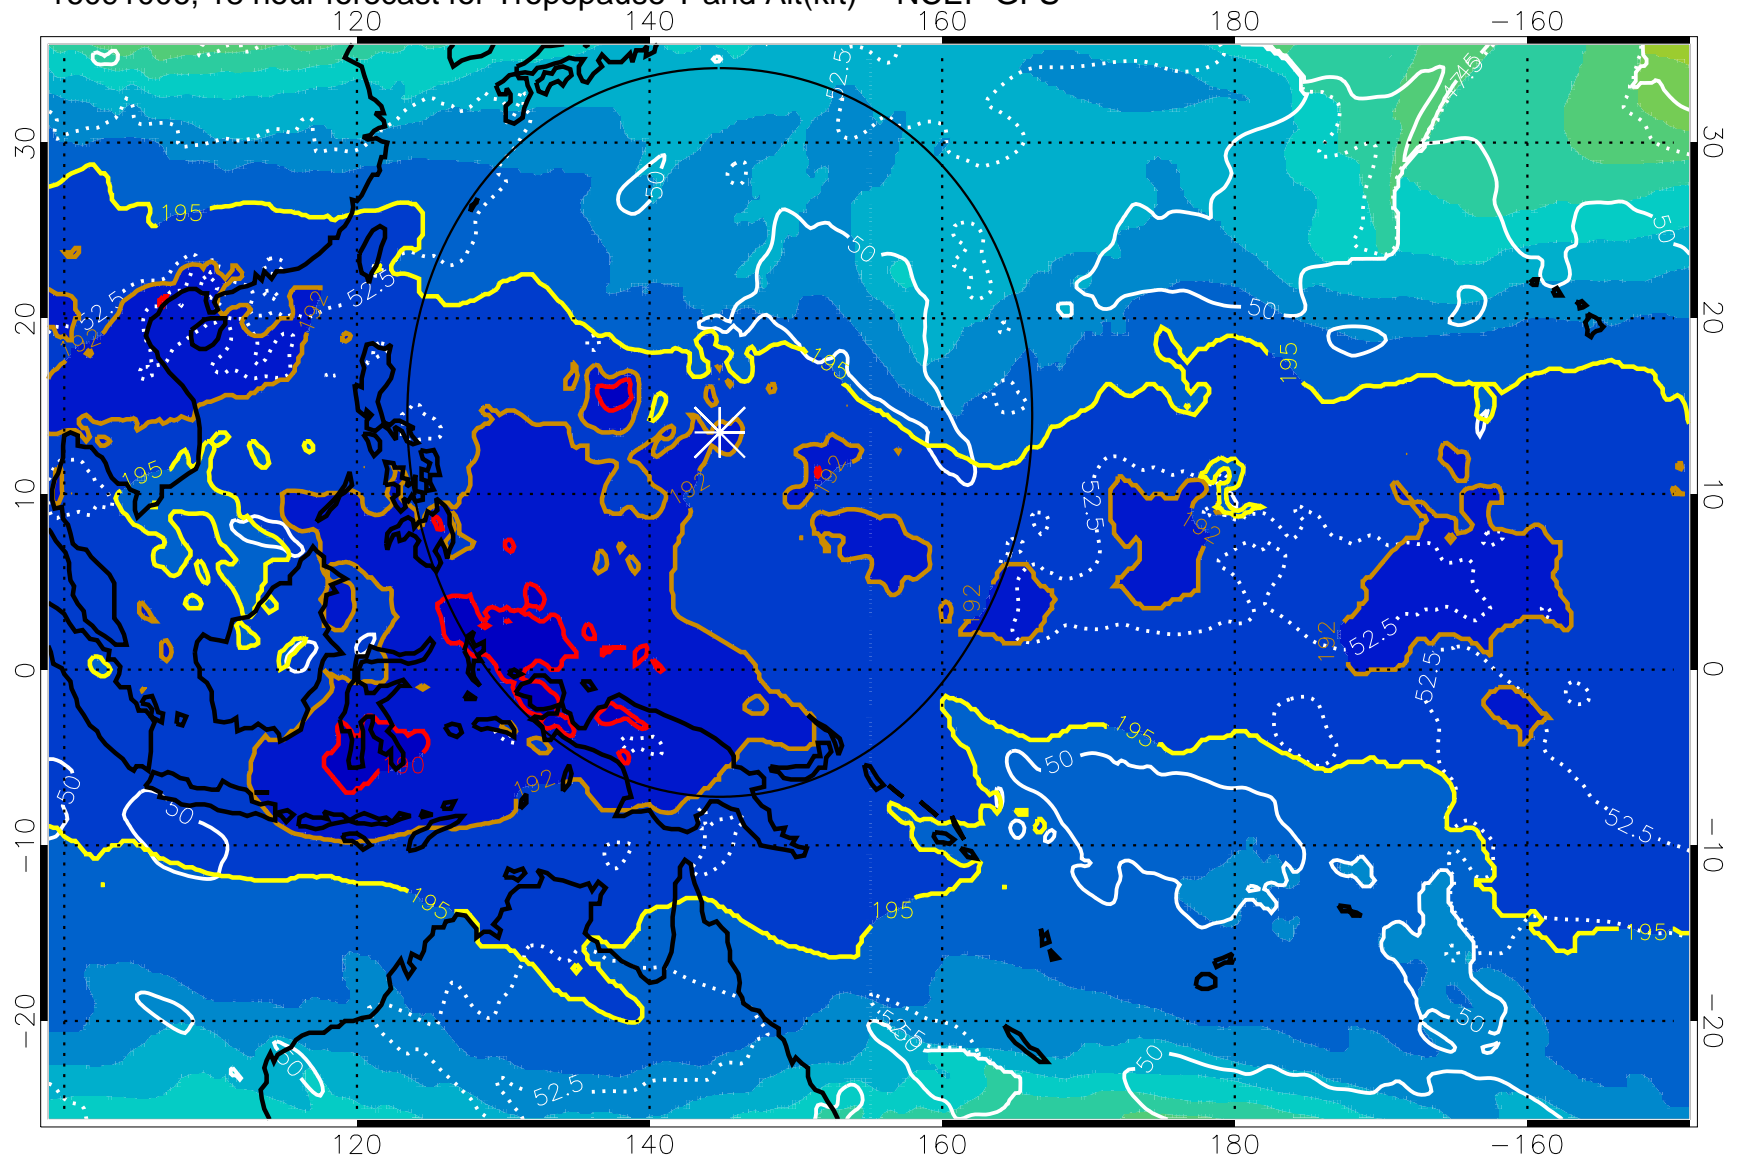

16091006, 18 hour forecast for Tropopause T and Alt(kft) -- NCEP GFS

190 200 210 220 230

Tropopause T, K

Tropopause Altitude in kft (white)

192.5K Isotherm 195K Isotherm
187.5K Isotherm 190K Isotherm

Range ring of 2304 km