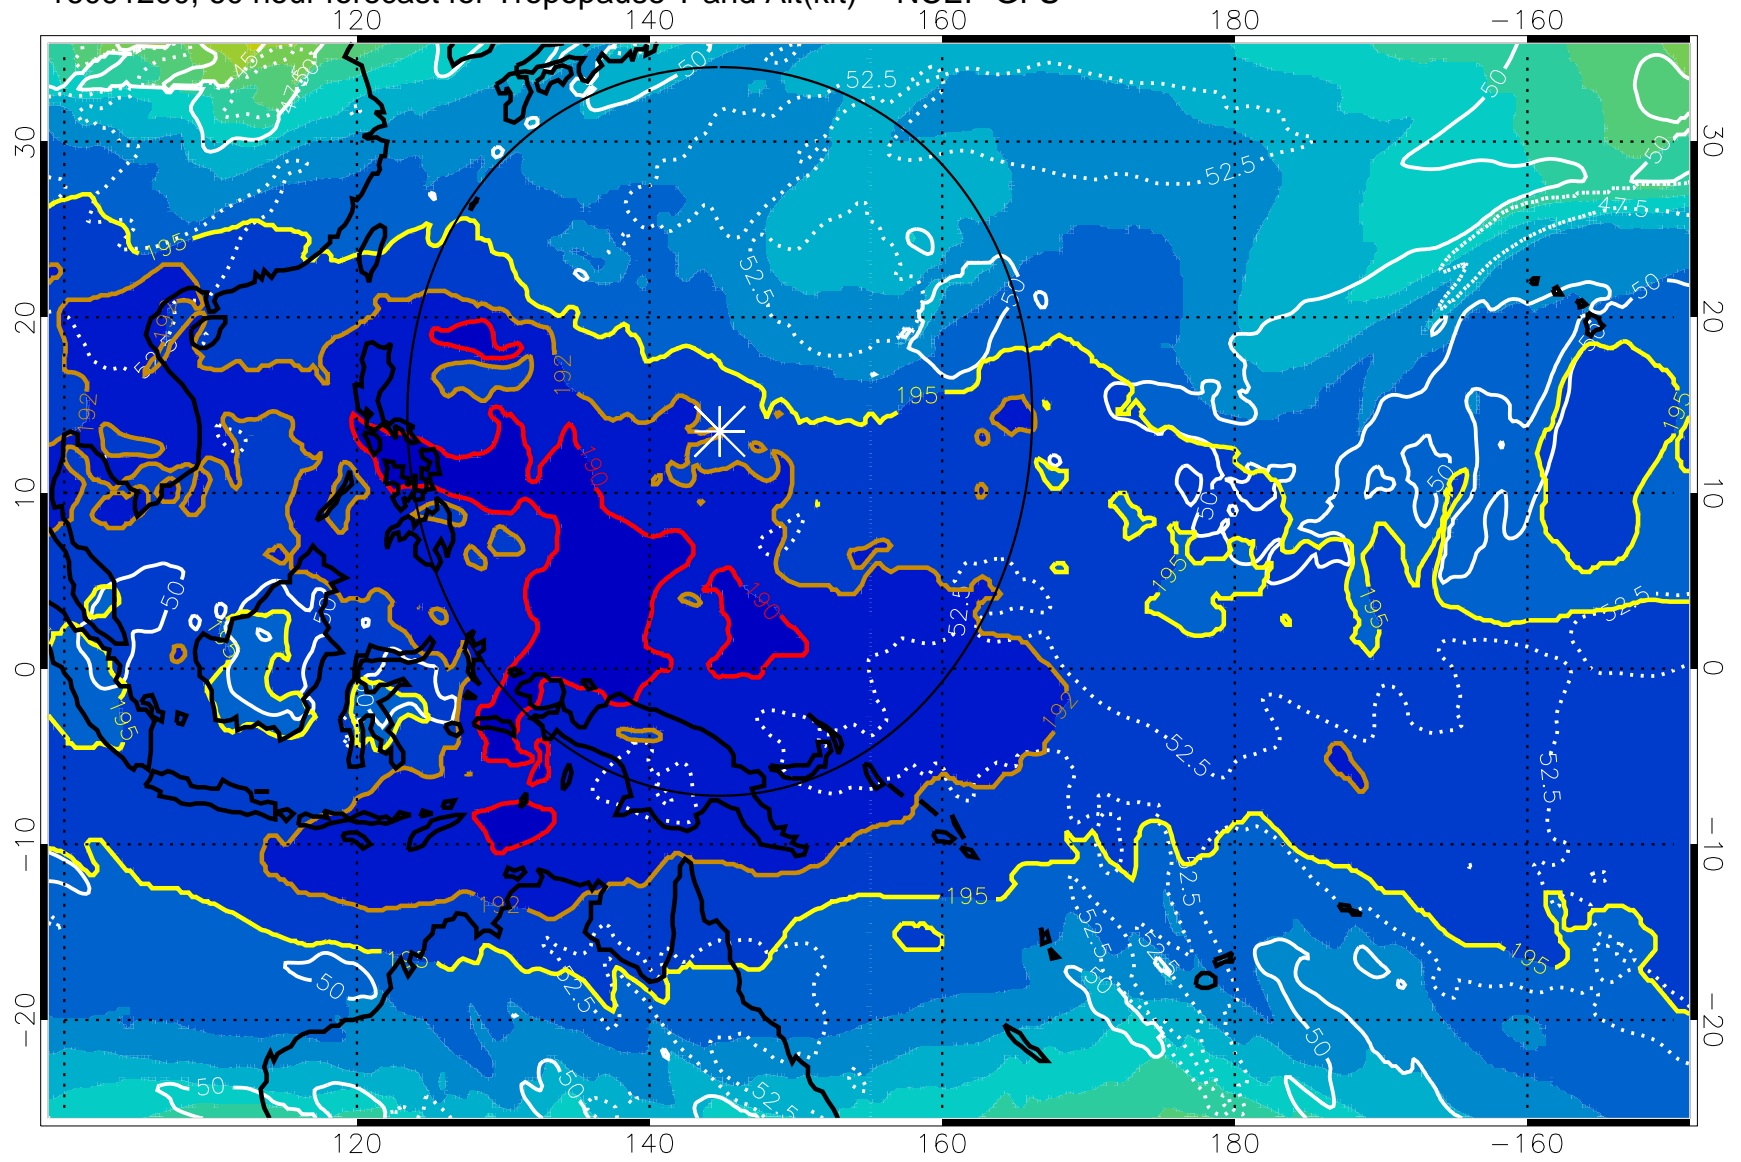

16091200, 60 hour forecast for Tropopause T and Alt(kft) -- NCEP GFS

Tropopause Altitude in kft (white)

192.5K Isotherm 195K Isotherm
187.5K Isotherm 190K Isotherm

Range ring of 2304 km