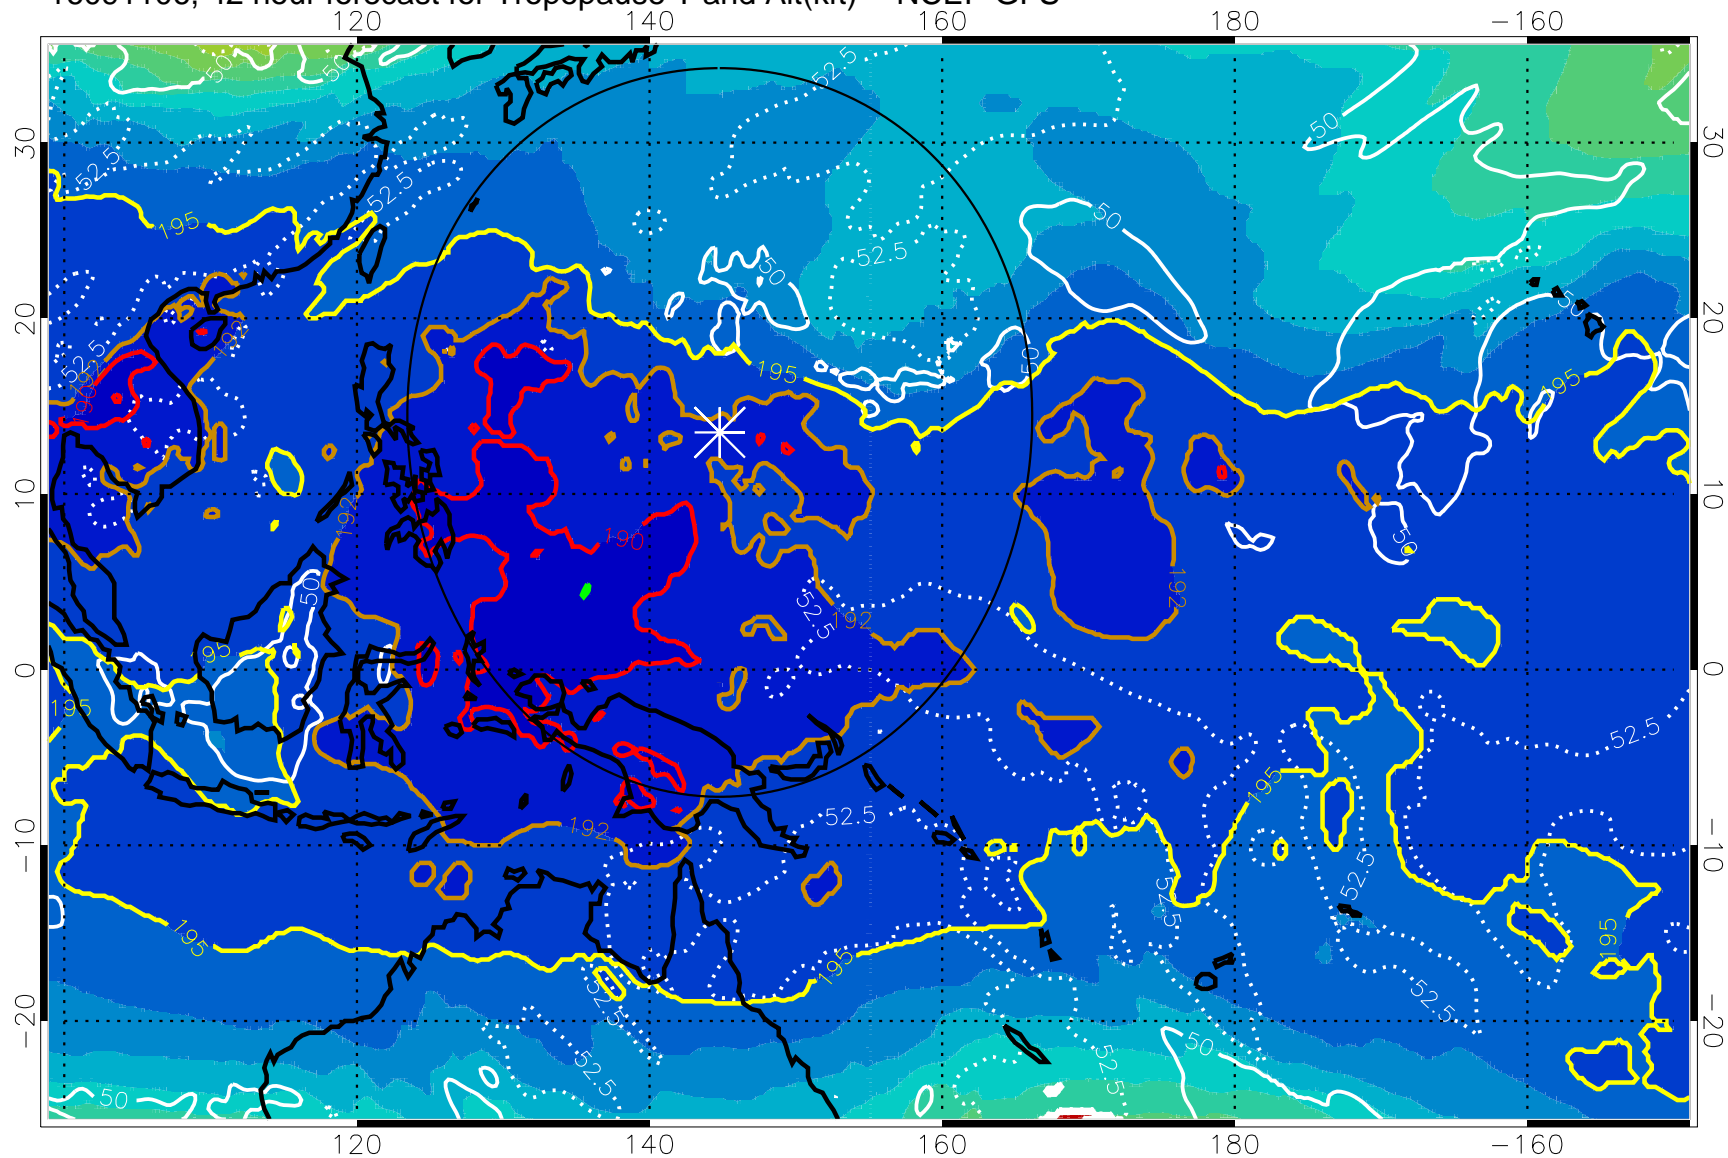

16091106, 42 hour forecast for Tropopause T and Alt(kft) -- NCEP GFS

190   200   210   220   230
Tropopause T, K

Tropopause Altitude in kft (white)

192.5K Isotherm   195K Isotherm
187.5K Isotherm   190K Isotherm

Range ring of 2304 km