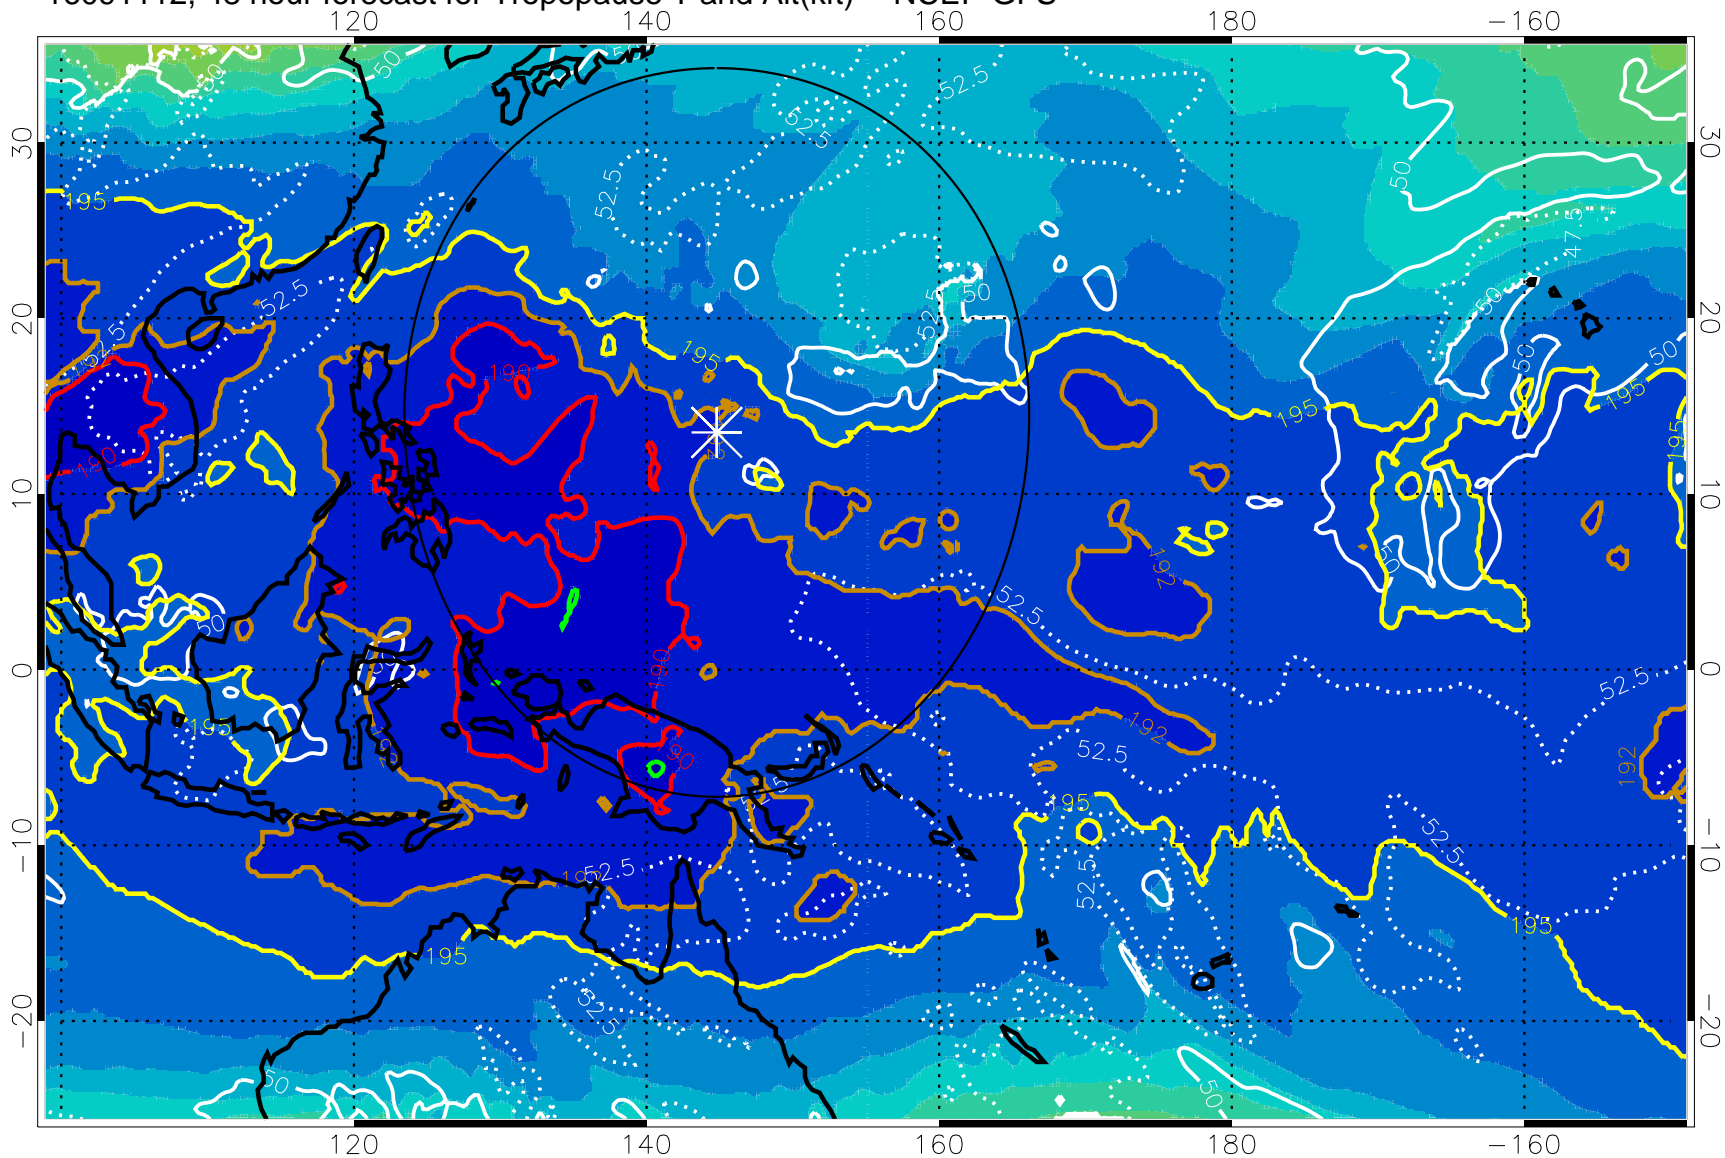

16091112, 48 hour forecast for Tropopause T and Alt(kft) -- NCEP GFS

190 200 210 220 230
Tropopause T, K

Tropopause Altitude in kft (white)

192.5K Isotherm 195K Isotherm
187.5K Isotherm 190K Isotherm

Range ring of 2304 km