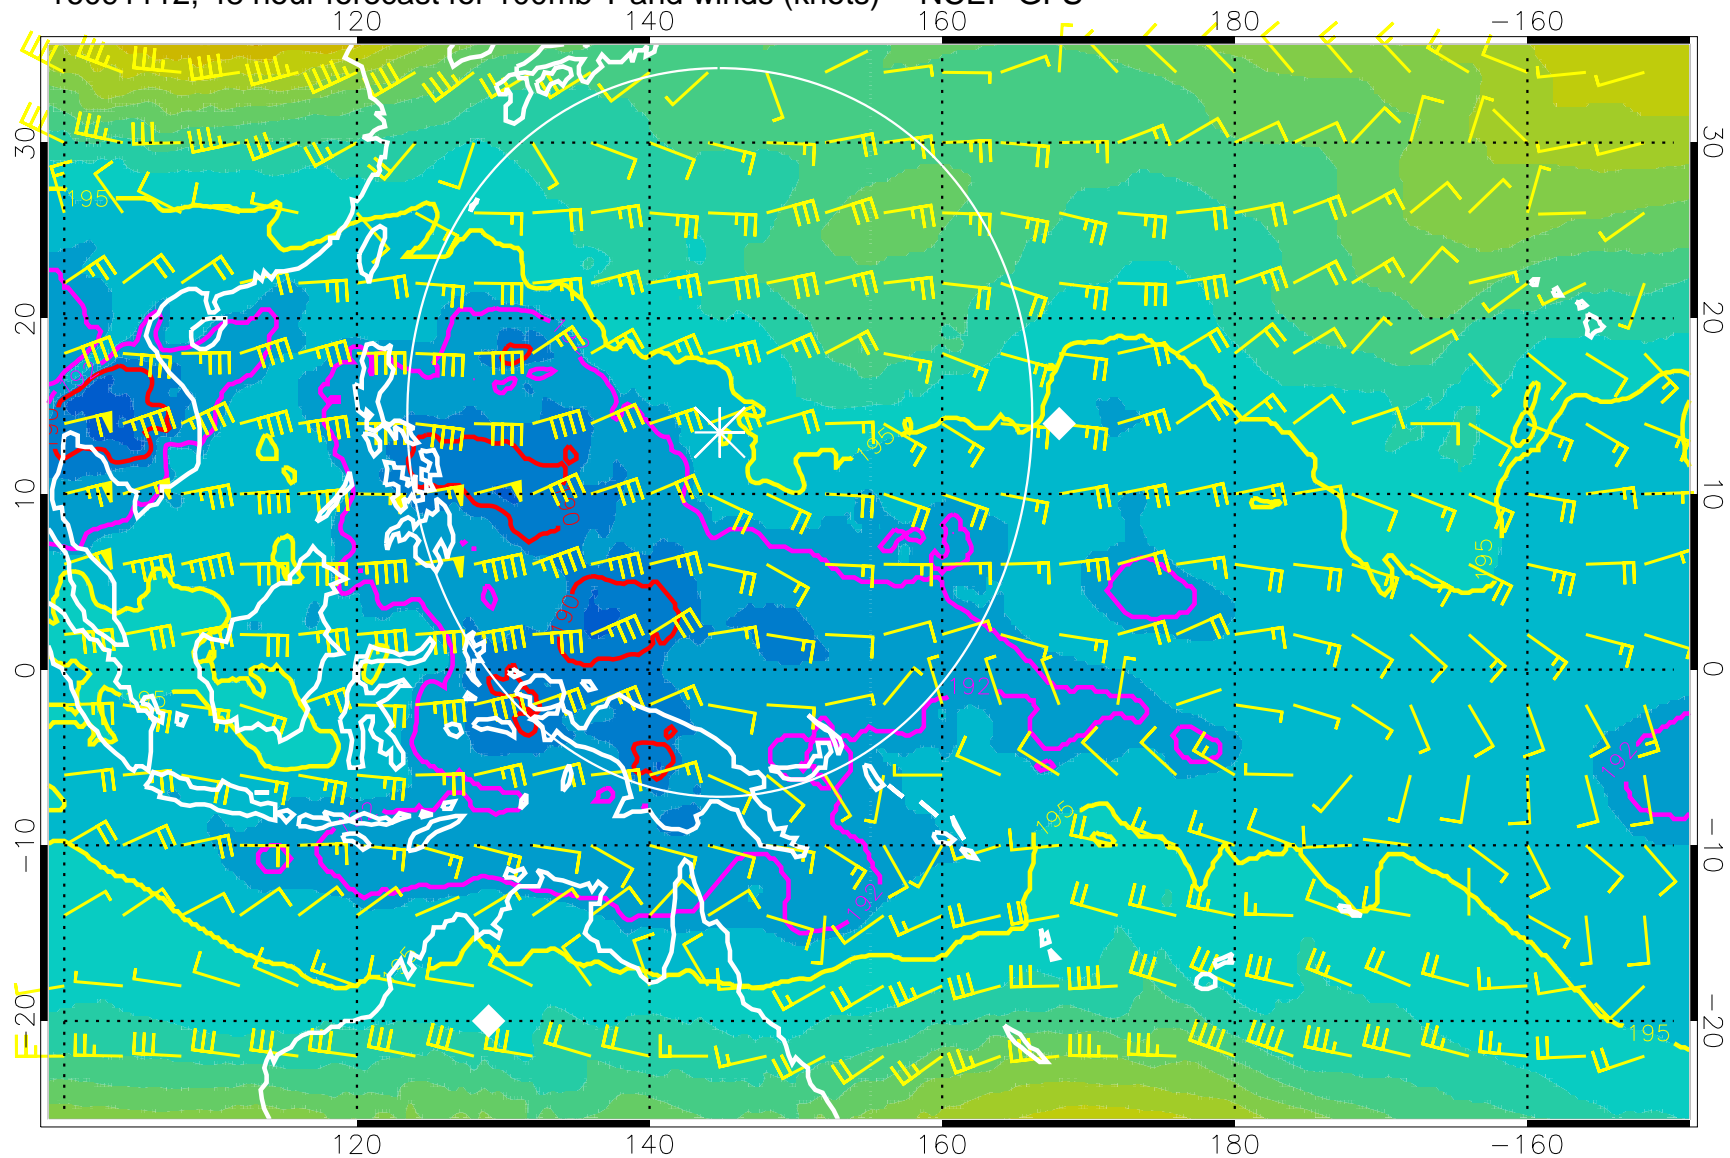

16091018, 30 hour forecast for 100mb T and winds (knots) -- NCEP GFS

180 190 200 210 220

T, K

187.5K Isotherm 190K Isotherm  
192.5K Isotherm 195K Isotherm

Range ring of 2304 km

16091100, 36 hour forecast for 100mb T and winds (knots) -- NCEP GFS

180 190 200 210 220

T, K

187.5K Isotherm 190K Isotherm  
192.5K Isotherm 195K Isotherm

Range ring of 2304 km

16091106, 42 hour forecast for 100mb T and winds (knots) -- NCEP GFS

180 190 200 210 220  
T, K

187.5K Isotherm 190K Isotherm  
192.5K Isotherm 195K Isotherm

Range ring of 2304 km

16091112, 48 hour forecast for 100mb T and winds (knots) -- NCEP GFS

180 190 200 210 220

T, K

187.5K Isotherm 190K Isotherm  
192.5K Isotherm 195K Isotherm

Range ring of 2304 km

16091118, 54 hour forecast for 100mb T and winds (knots) -- NCEP GFS

180 190 200 210 220

T, K

187.5K Isotherm 190K Isotherm  
192.5K Isotherm 195K Isotherm

Range ring of 2304 km

16091200, 60 hour forecast for 100mb T and winds (knots) -- NCEP GFS

180 190 200 210 220

T, K

187.5K Isotherm 190K Isotherm  
192.5K Isotherm 195K Isotherm