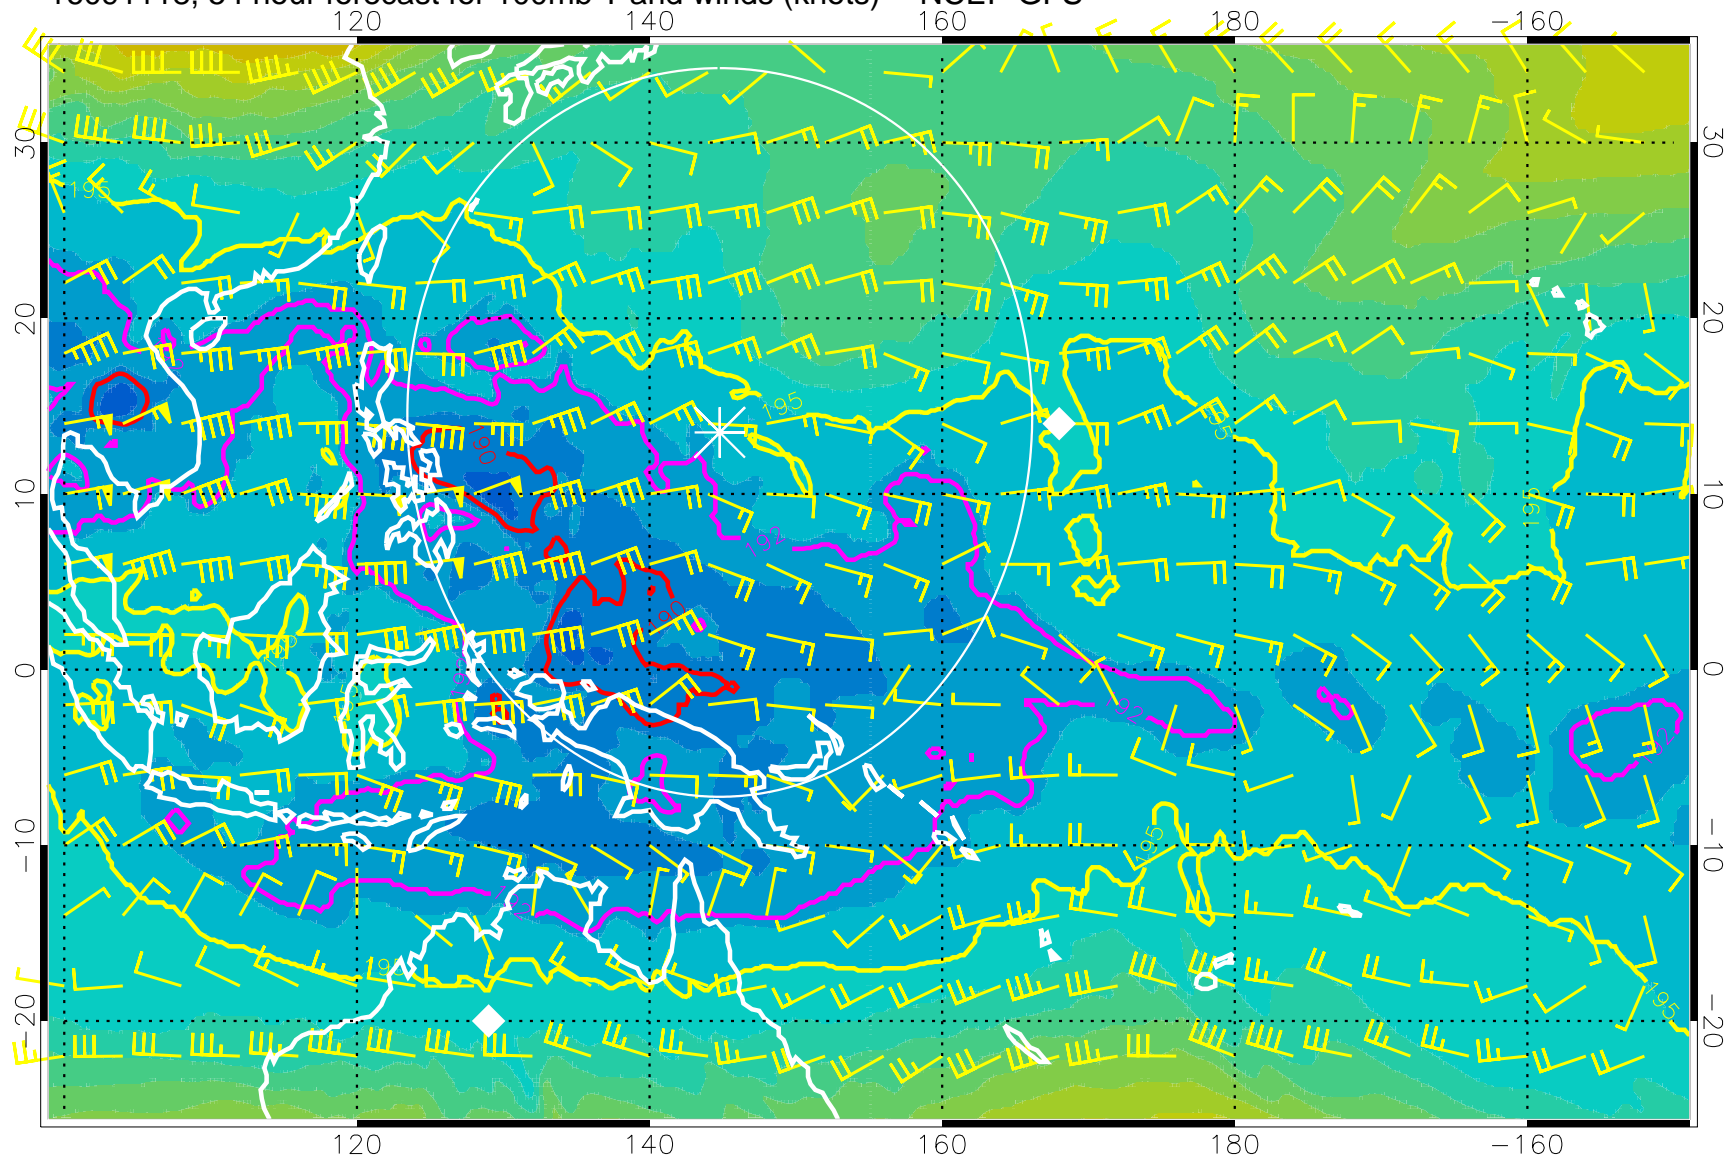

180 190 200 210 220

T, K

187.5K Isotherm 190K Isotherm  
192.5K Isotherm 195K Isotherm

Range ring of 2304 km

16091106, 42 hour forecast for 100mb T and winds (knots) -- NCEP GFS

180 190 200 210 220  
T, K

187.5K Isotherm 190K Isotherm  
192.5K Isotherm 195K Isotherm

Range ring of 2304 km

16091112, 48 hour forecast for 100mb T and winds (knots) -- NCEP GFS

180 190 200 210 220

T, K

187.5K Isotherm 190K Isotherm  
192.5K Isotherm 195K Isotherm

Range ring of 2304 km

16091118, 54 hour forecast for 100mb T and winds (knots) -- NCEP GFS

180 190 200 210 220

T, K

187.5K Isotherm 190K Isotherm  
192.5K Isotherm 195K Isotherm

Range ring of 2304 km

16091200, 60 hour forecast for 100mb T and winds (knots) -- NCEP GFS

180 190 200 210 220

T, K

187.5K Isotherm 190K Isotherm  
192.5K Isotherm 195K Isotherm

Range ring of 2304 km

16091206, 66 hour forecast for 100mb T and winds (knots) -- NCEP GFS

180 190 200 210 220

T, K

187.5K Isotherm 190K Isotherm  
192.5K Isotherm 195K Isotherm

Range ring of 2304 km

16091212, 72 hour forecast for 100mb T and winds (knots) -- NCEP GFS