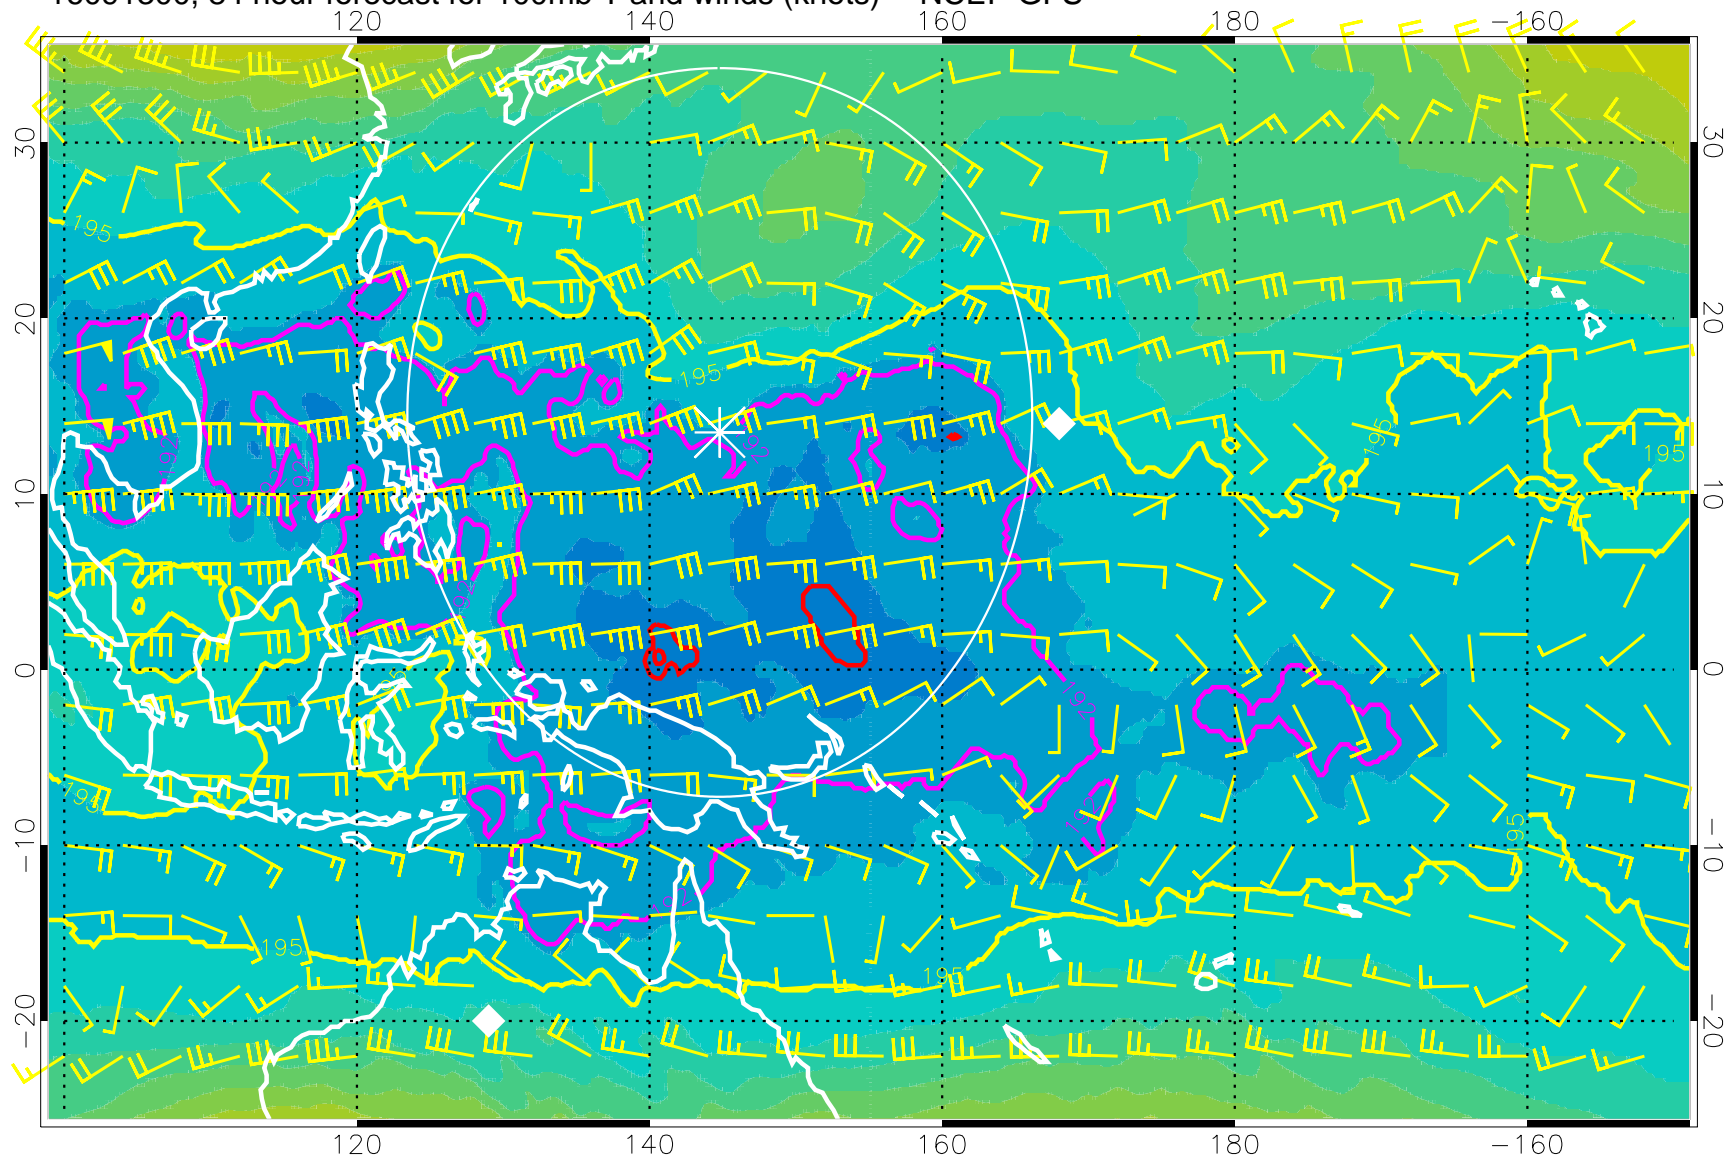

Range ring of 2304 km

16091206, 66 hour forecast for 100mb T and winds (knots) -- NCEP GFS

180 190 200 210 220

T, K

187.5K Isotherm 190K Isotherm  
192.5K Isotherm 195K Isotherm

Range ring of 2304 km

16091212, 72 hour forecast for 100mb T and winds (knots) -- NCEP GFS

180    190    200    210    220  
T, K

187.5K Isotherm 190K Isotherm  
192.5K Isotherm 195K Isotherm

Range ring of 2304 km

16091218, 78 hour forecast for 100mb T and winds (knots) -- NCEP GFS

180 190 200 210 220

T, K

187.5K Isotherm 190K Isotherm  
192.5K Isotherm 195K Isotherm

Range ring of 2304 km

16091300, 84 hour forecast for 100mb T and winds (knots) -- NCEP GFS

180 190 200 210 220

T, K

187.5K Isotherm 190K Isotherm  
192.5K Isotherm 195K Isotherm

Range ring of 2304 km

16091306, 90 hour forecast for 100mb T and winds (knots) -- NCEP GFS

180 190 200 210 220

T, K

187.5K Isotherm 190K Isotherm  
192.5K Isotherm 195K Isotherm

Range ring of 2304 km

16091312, 96 hour forecast for 100mb T and winds (knots) -- NCEP GFS