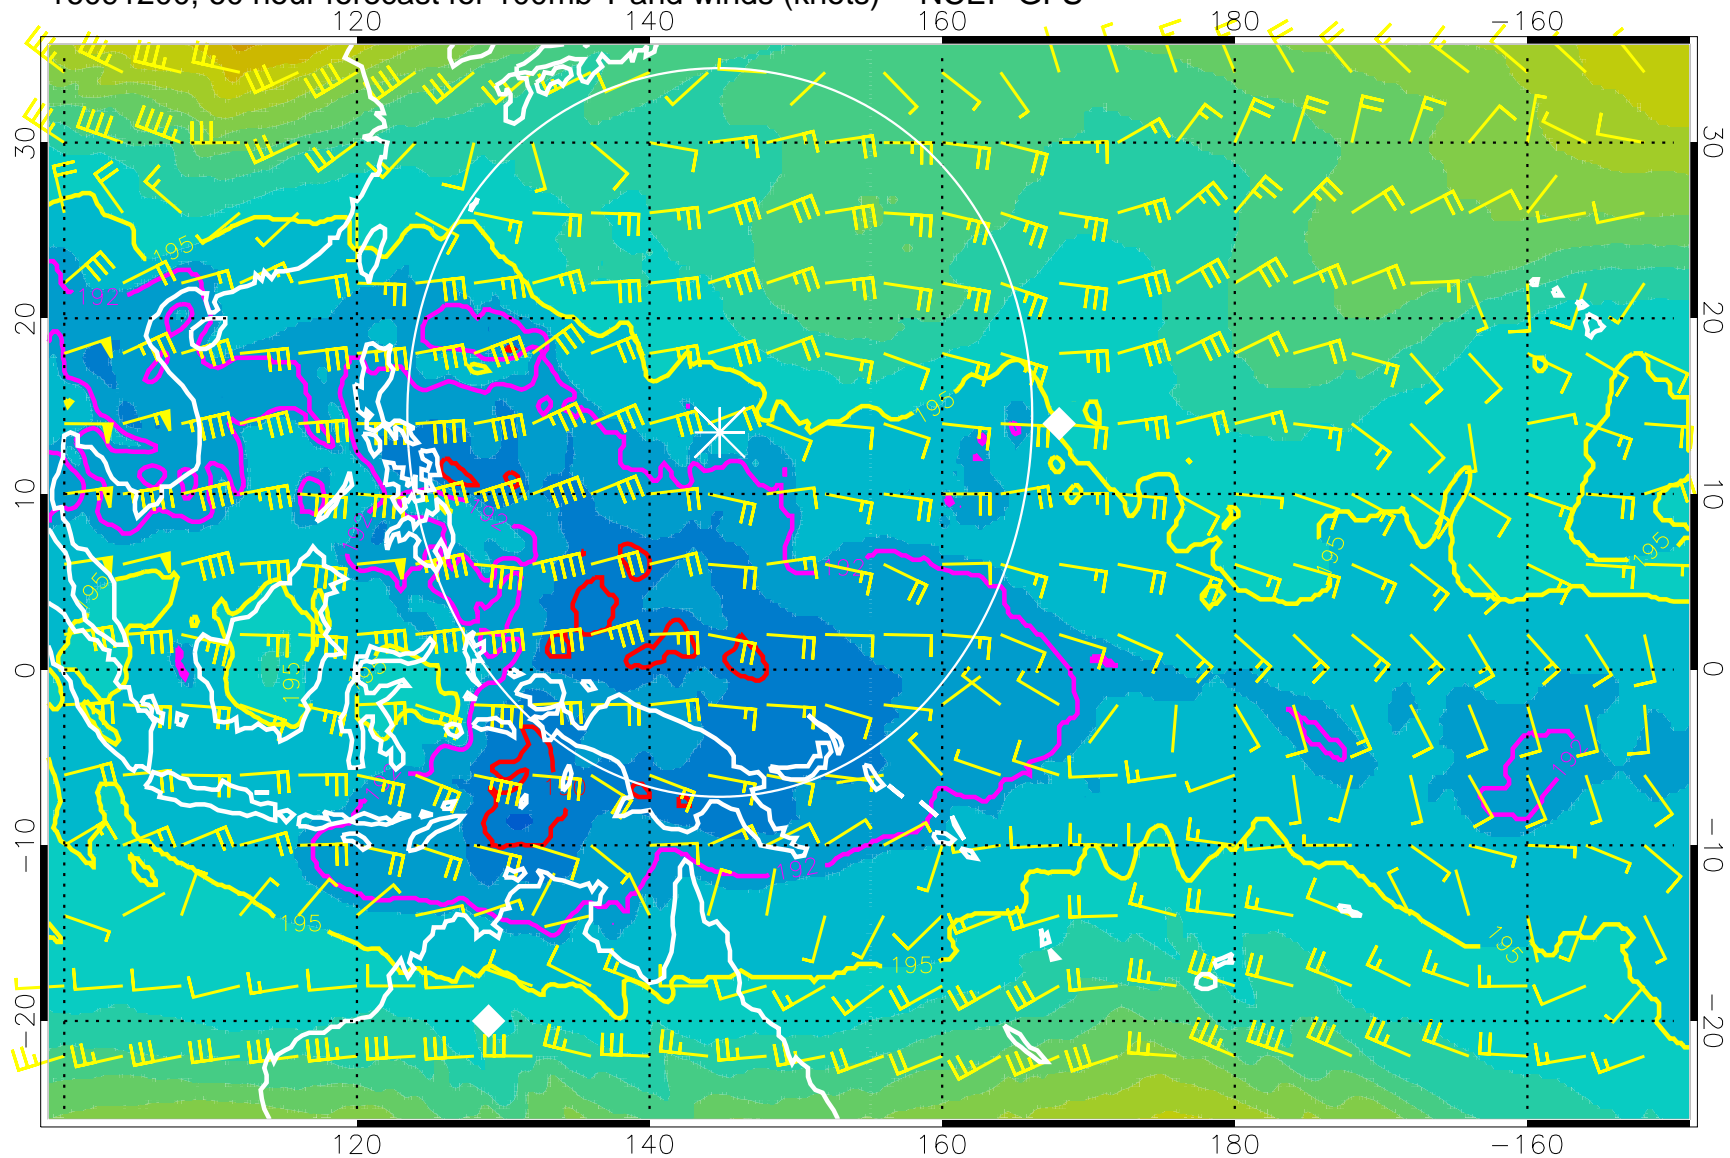

180 190 200 210 220

T, K

187.5K Isotherm 190K Isotherm  
192.5K Isotherm 195K Isotherm

Range ring of 2304 km

16091106, 42 hour forecast for 100mb T and winds (knots) -- NCEP GFS

180 190 200 210 220  
T, K

187.5K Isotherm 190K Isotherm  
192.5K Isotherm 195K Isotherm

Range ring of 2304 km

16091112, 48 hour forecast for 100mb T and winds (knots) -- NCEP GFS

180 190 200 210 220

T, K

187.5K Isotherm 190K Isotherm  
192.5K Isotherm 195K Isotherm

Range ring of 2304 km

16091118, 54 hour forecast for 100mb T and winds (knots) -- NCEP GFS

180 190 200 210 220

T, K

187.5K Isotherm 190K Isotherm  
192.5K Isotherm 195K Isotherm

Range ring of 2304 km

16091200, 60 hour forecast for 100mb T and winds (knots) -- NCEP GFS

180 190 200 210 220

T, K

187.5K Isotherm 190K Isotherm  
192.5K Isotherm 195K Isotherm

Range ring of 2304 km

16091206, 66 hour forecast for 100mb T and winds (knots) -- NCEP GFS

180 190 200 210 220

T, K

187.5K Isotherm 190K Isotherm  
192.5K Isotherm 195K Isotherm

Range ring of 2304 km

16091212, 72 hour forecast for 100mb T and winds (knots) -- NCEP GFS