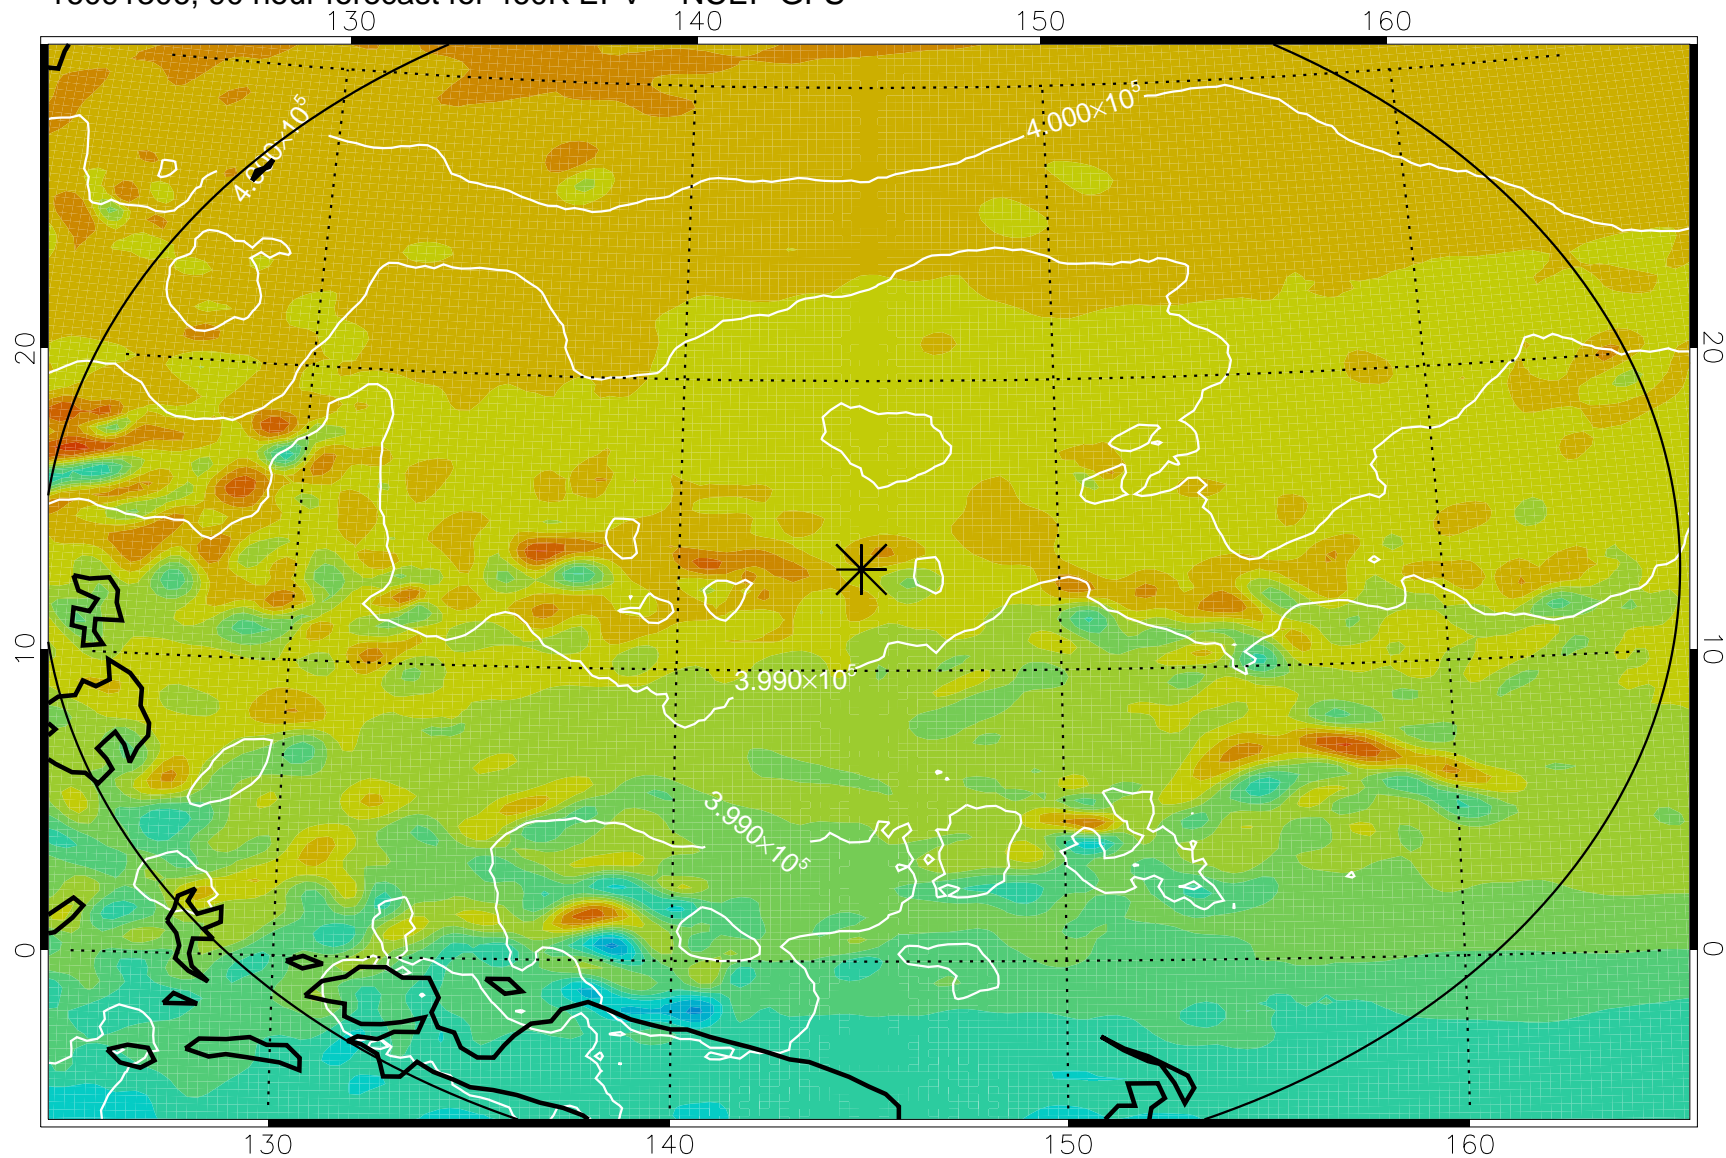

16091206, 66 hour forecast for 460K EPV -- NCEP GFS

460K Montgomery Streamfunction, white

Range ring of 2304 km

16091212, 72 hour forecast for 460K EPV -- NCEP GFS

460K Montgomery Streamfunction, white

Range ring of 2304 km

16091218, 78 hour forecast for 460K EPV -- NCEP GFS

460K Montgomery Streamfunction, white

Range ring of 2304 km

16091300, 84 hour forecast for 460K EPV -- NCEP GFS

460K Montgomery Streamfunction, white

Range ring of 2304 km

16091306, 90 hour forecast for 460K EPV -- NCEP GFS

460K Montgomery Streamfunction, white

Range ring of 2304 km

16091312, 96 hour forecast for 460K EPV -- NCEP GFS

460K Montgomery Streamfunction, white

Range ring of 2304 km

16091318, 102 hour forecast for 460K EPV -- NCEP GFS

460K Montgomery Streamfunction, white

Range ring of 2304 km

16091400, 108 hour forecast for 460K EPV -- NCEP GFS

460K Montgomery Streamfunction, white

Range ring of 2304 km