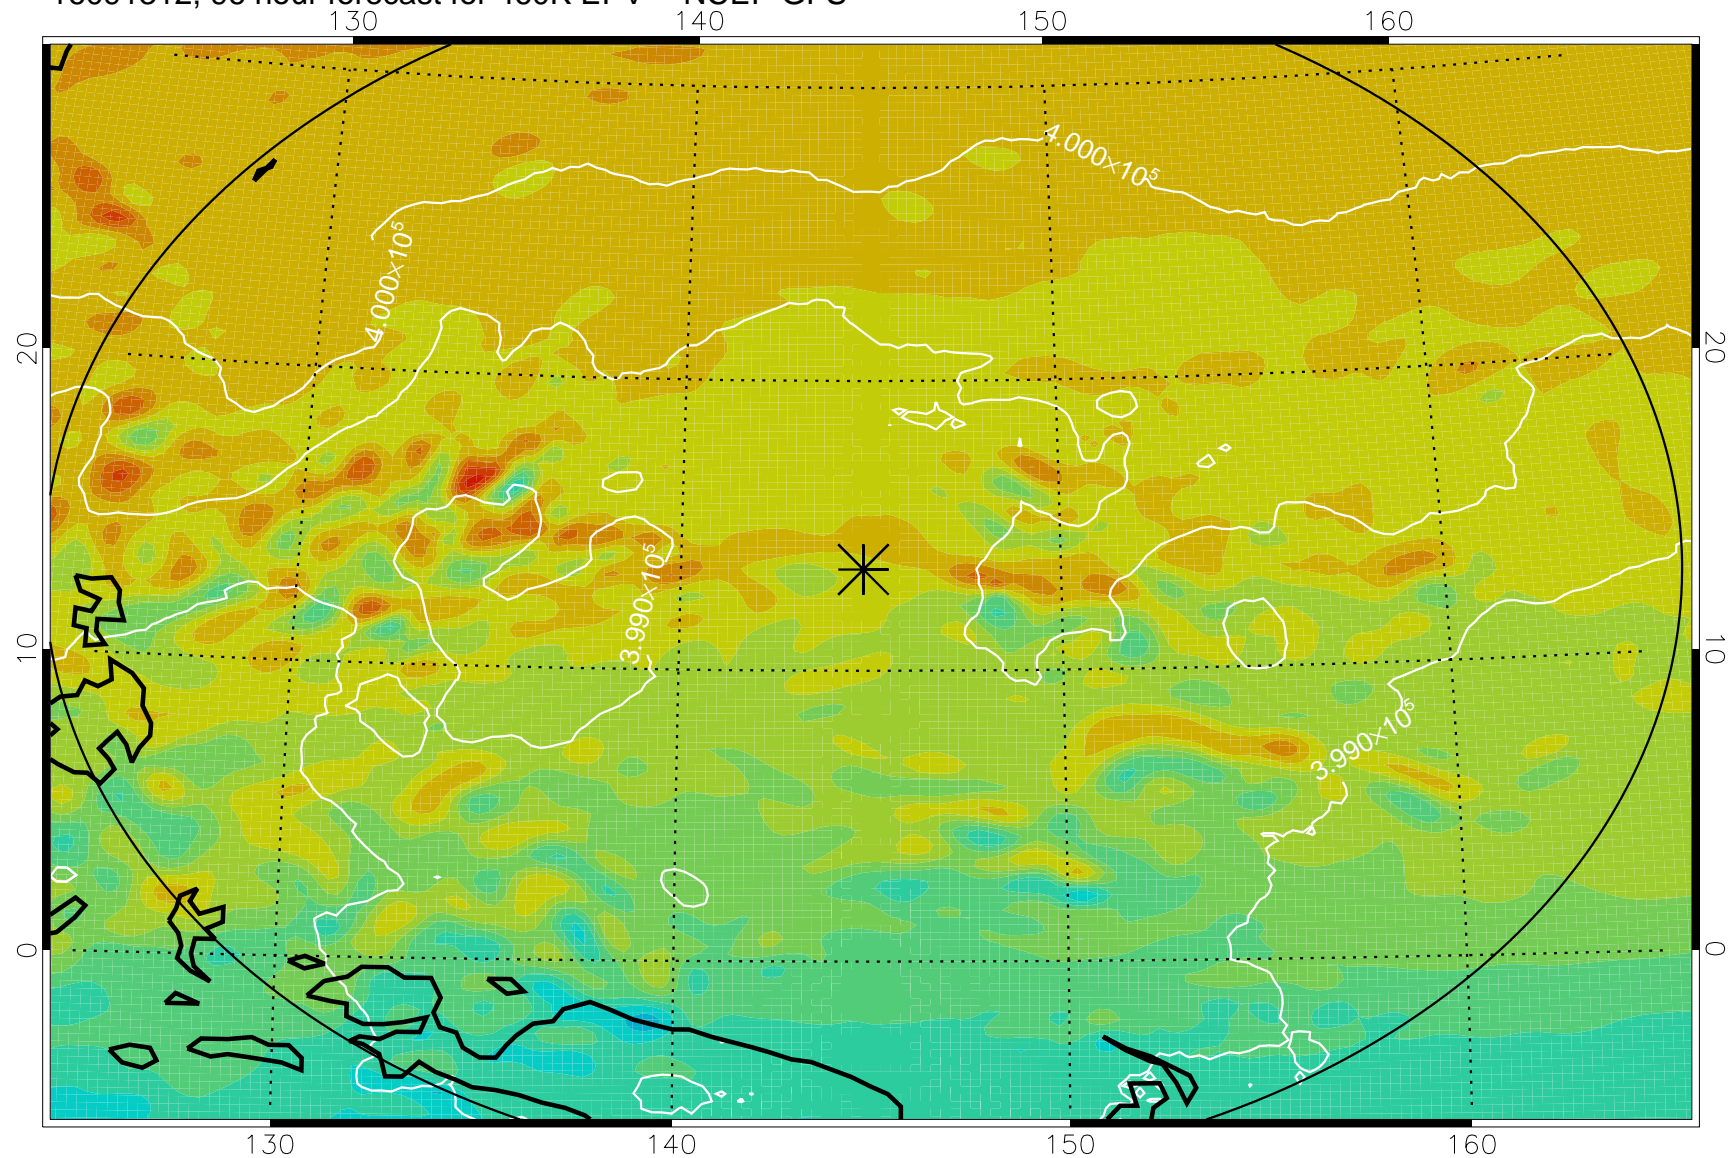

16091218, 78 hour forecast for 460K EPV -- NCEP GFS

460K Montgomery Streamfunction, white

Range ring of 2304 km

16091300, 84 hour forecast for 460K EPV -- NCEP GFS

460K Montgomery Streamfunction, white

Range ring of 2304 km

16091306, 90 hour forecast for 460K EPV -- NCEP GFS

460K Montgomery Streamfunction, white

Range ring of 2304 km

16091312, 96 hour forecast for 460K EPV -- NCEP GFS

460K Montgomery Streamfunction, white

Range ring of 2304 km

16091318, 102 hour forecast for 460K EPV -- NCEP GFS

460K Montgomery Streamfunction, white

Range ring of 2304 km

16091400, 108 hour forecast for 460K EPV -- NCEP GFS

460K Montgomery Streamfunction, white

Range ring of 2304 km

16091406, 114 hour forecast for 460K EPV -- NCEP GFS

460K Montgomery Streamfunction, white

Range ring of 2304 km

16091412, 120 hour forecast for 460K EPV -- NCEP GFS

460K Montgomery Streamfunction, white

Range ring of 2304 km