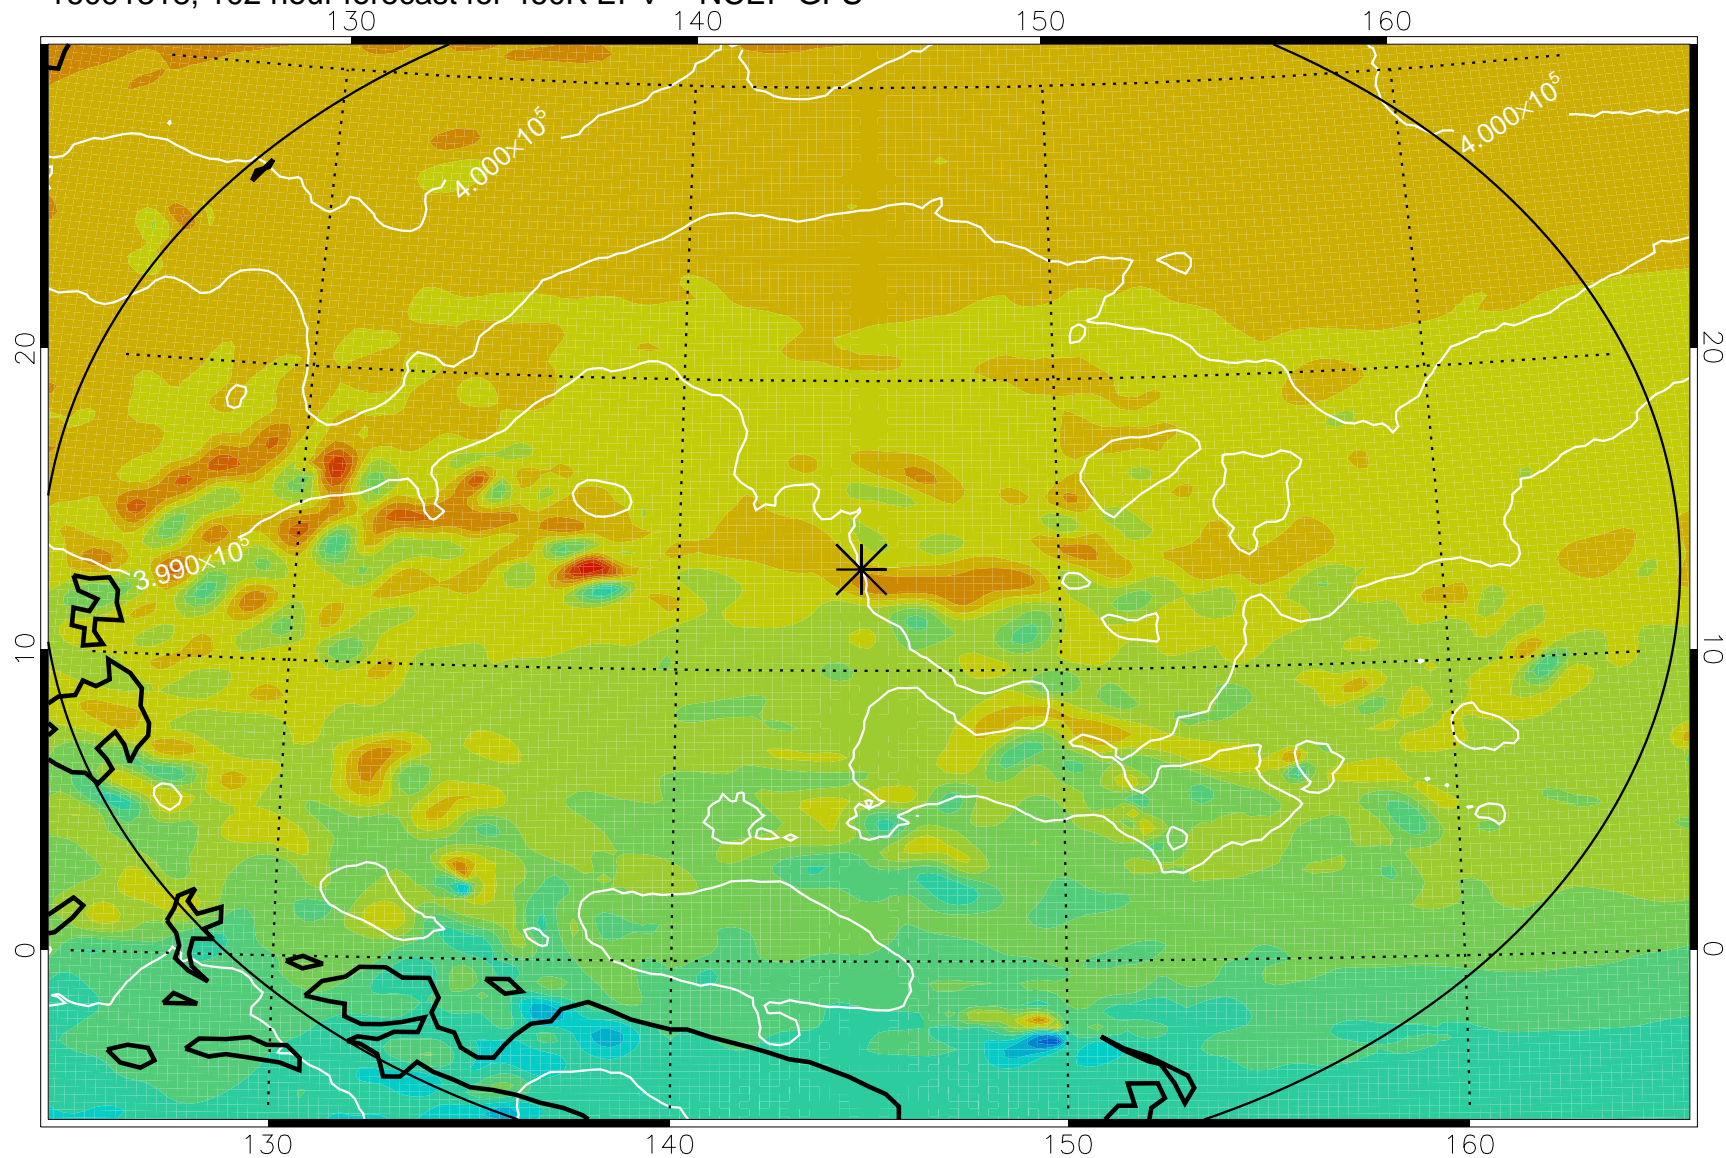

16091218, 78 hour forecast for 460K EPV -- NCEP GFS

460K Montgomery Streamfunction, white

Range ring of 2304 km

16091300, 84 hour forecast for 460K EPV -- NCEP GFS

460K Montgomery Streamfunction, white

Range ring of 2304 km

16091306, 90 hour forecast for 460K EPV -- NCEP GFS

460K Montgomery Streamfunction, white

Range ring of 2304 km

16091312, 96 hour forecast for 460K EPV -- NCEP GFS

460K Montgomery Streamfunction, white

Range ring of 2304 km

16091318, 102 hour forecast for 460K EPV -- NCEP GFS

460K Montgomery Streamfunction, white

Range ring of 2304 km

16091400, 108 hour forecast for 460K EPV -- NCEP GFS

460K Montgomery Streamfunction, white

Range ring of 2304 km

16091406, 114 hour forecast for 460K EPV -- NCEP GFS

460K Montgomery Streamfunction, white

Range ring of 2304 km

16091412, 120 hour forecast for 460K EPV -- NCEP GFS

460K Montgomery Streamfunction, white

Range ring of 2304 km