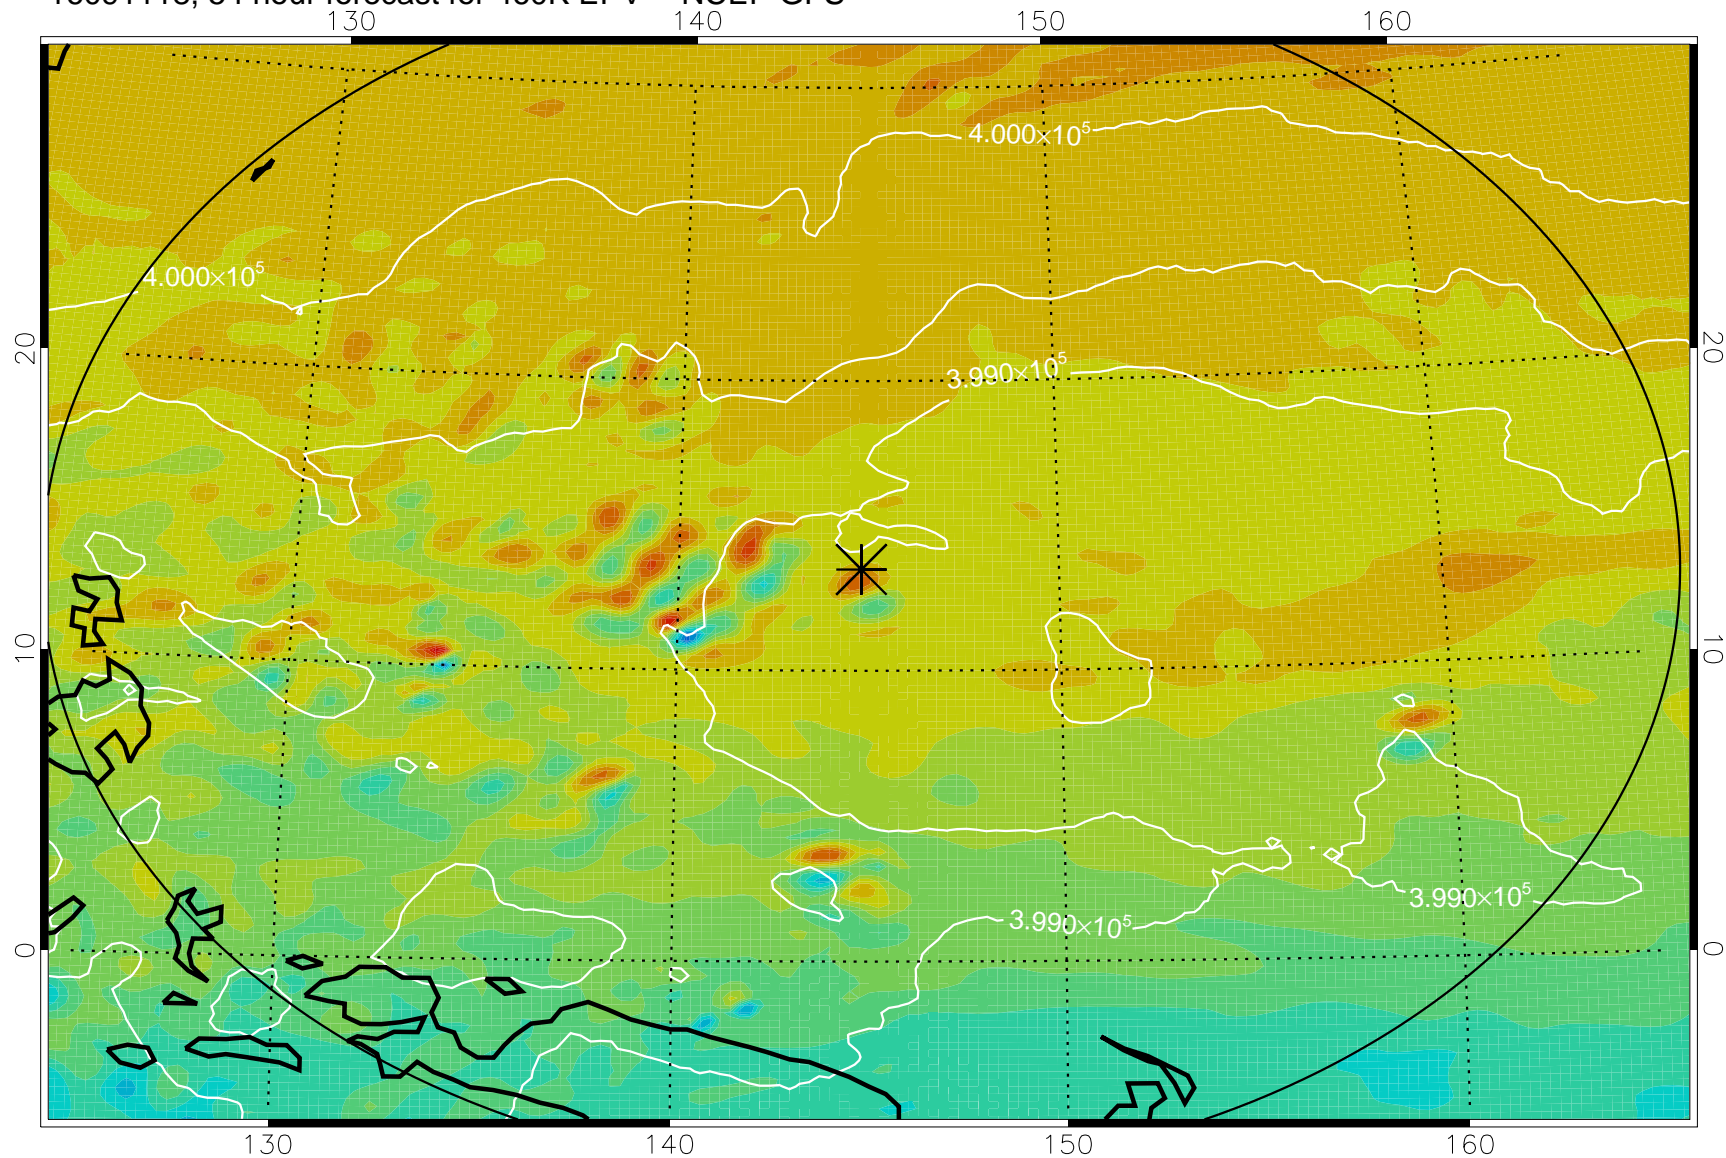

16091018, 30 hour forecast for 460K EPV -- NCEP GFS

460K Montgomery Streamfunction, white

Range ring of 2304 km

16091100, 36 hour forecast for 460K EPV -- NCEP GFS

460K Montgomery Streamfunction, white

Range ring of 2304 km

16091106, 42 hour forecast for 460K EPV -- NCEP GFS

460K Montgomery Streamfunction, white

Range ring of 2304 km

16091112, 48 hour forecast for 460K EPV -- NCEP GFS

460K Montgomery Streamfunction, white

Range ring of 2304 km

16091118, 54 hour forecast for 460K EPV -- NCEP GFS

460K Montgomery Streamfunction, white

Range ring of 2304 km

16091200, 60 hour forecast for 460K EPV -- NCEP GFS

460K Montgomery Streamfunction, white

Range ring of 2304 km

16091206, 66 hour forecast for 460K EPV -- NCEP GFS

460K Montgomery Streamfunction, white

Range ring of 2304 km

16091212, 72 hour forecast for 460K EPV -- NCEP GFS

460K Montgomery Streamfunction, white

Range ring of 2304 km