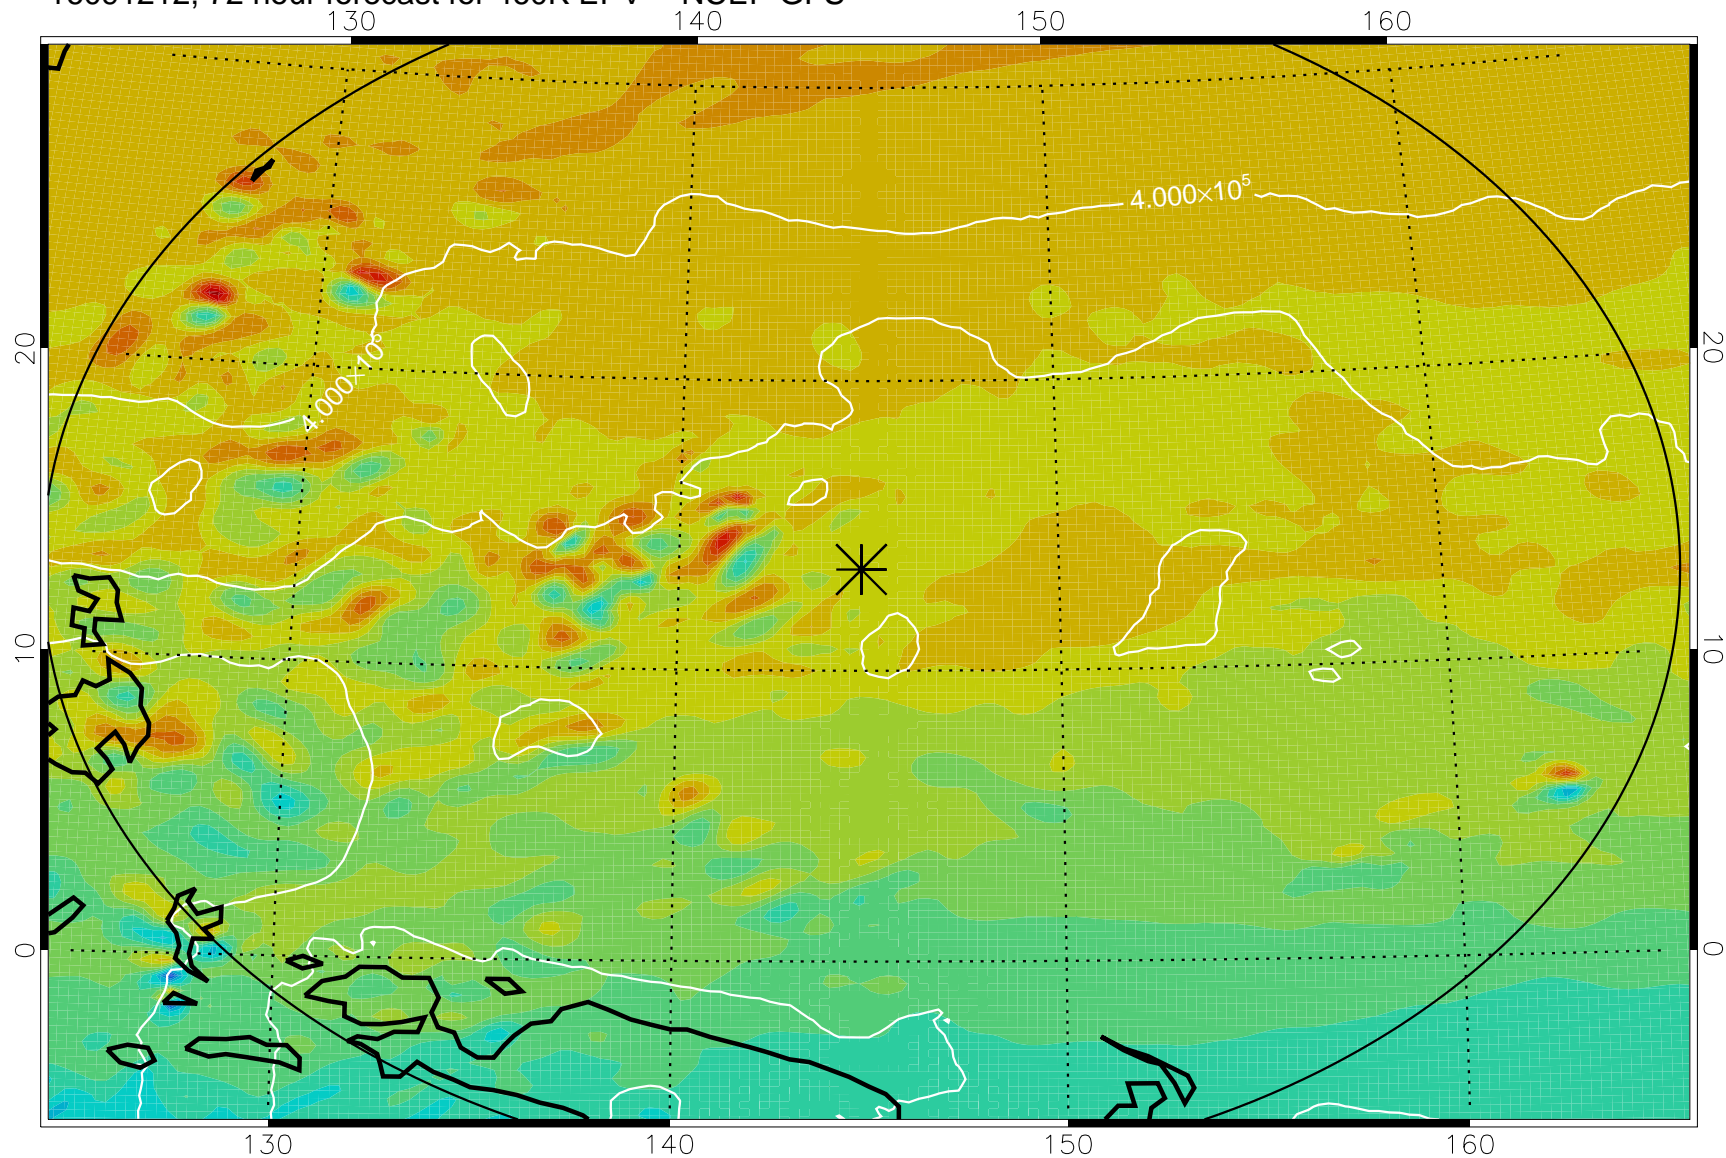

16091106, 42 hour forecast for 460K EPV -- NCEP GFS

460K Montgomery Streamfunction, white

Range ring of 2304 km

16091112, 48 hour forecast for 460K EPV -- NCEP GFS

460K Montgomery Streamfunction, white

Range ring of 2304 km

16091118, 54 hour forecast for 460K EPV -- NCEP GFS

460K Montgomery Streamfunction, white

Range ring of 2304 km

16091200, 60 hour forecast for 460K EPV -- NCEP GFS

460K Montgomery Streamfunction, white

Range ring of 2304 km

16091206, 66 hour forecast for 460K EPV -- NCEP GFS

460K Montgomery Streamfunction, white

Range ring of 2304 km

16091212, 72 hour forecast for 460K EPV -- NCEP GFS

460K Montgomery Streamfunction, white

Range ring of 2304 km

16091218, 78 hour forecast for 460K EPV -- NCEP GFS

460K Montgomery Streamfunction, white

Range ring of 2304 km

16091300, 84 hour forecast for 460K EPV -- NCEP GFS

460K Montgomery Streamfunction, white

Range ring of 2304 km