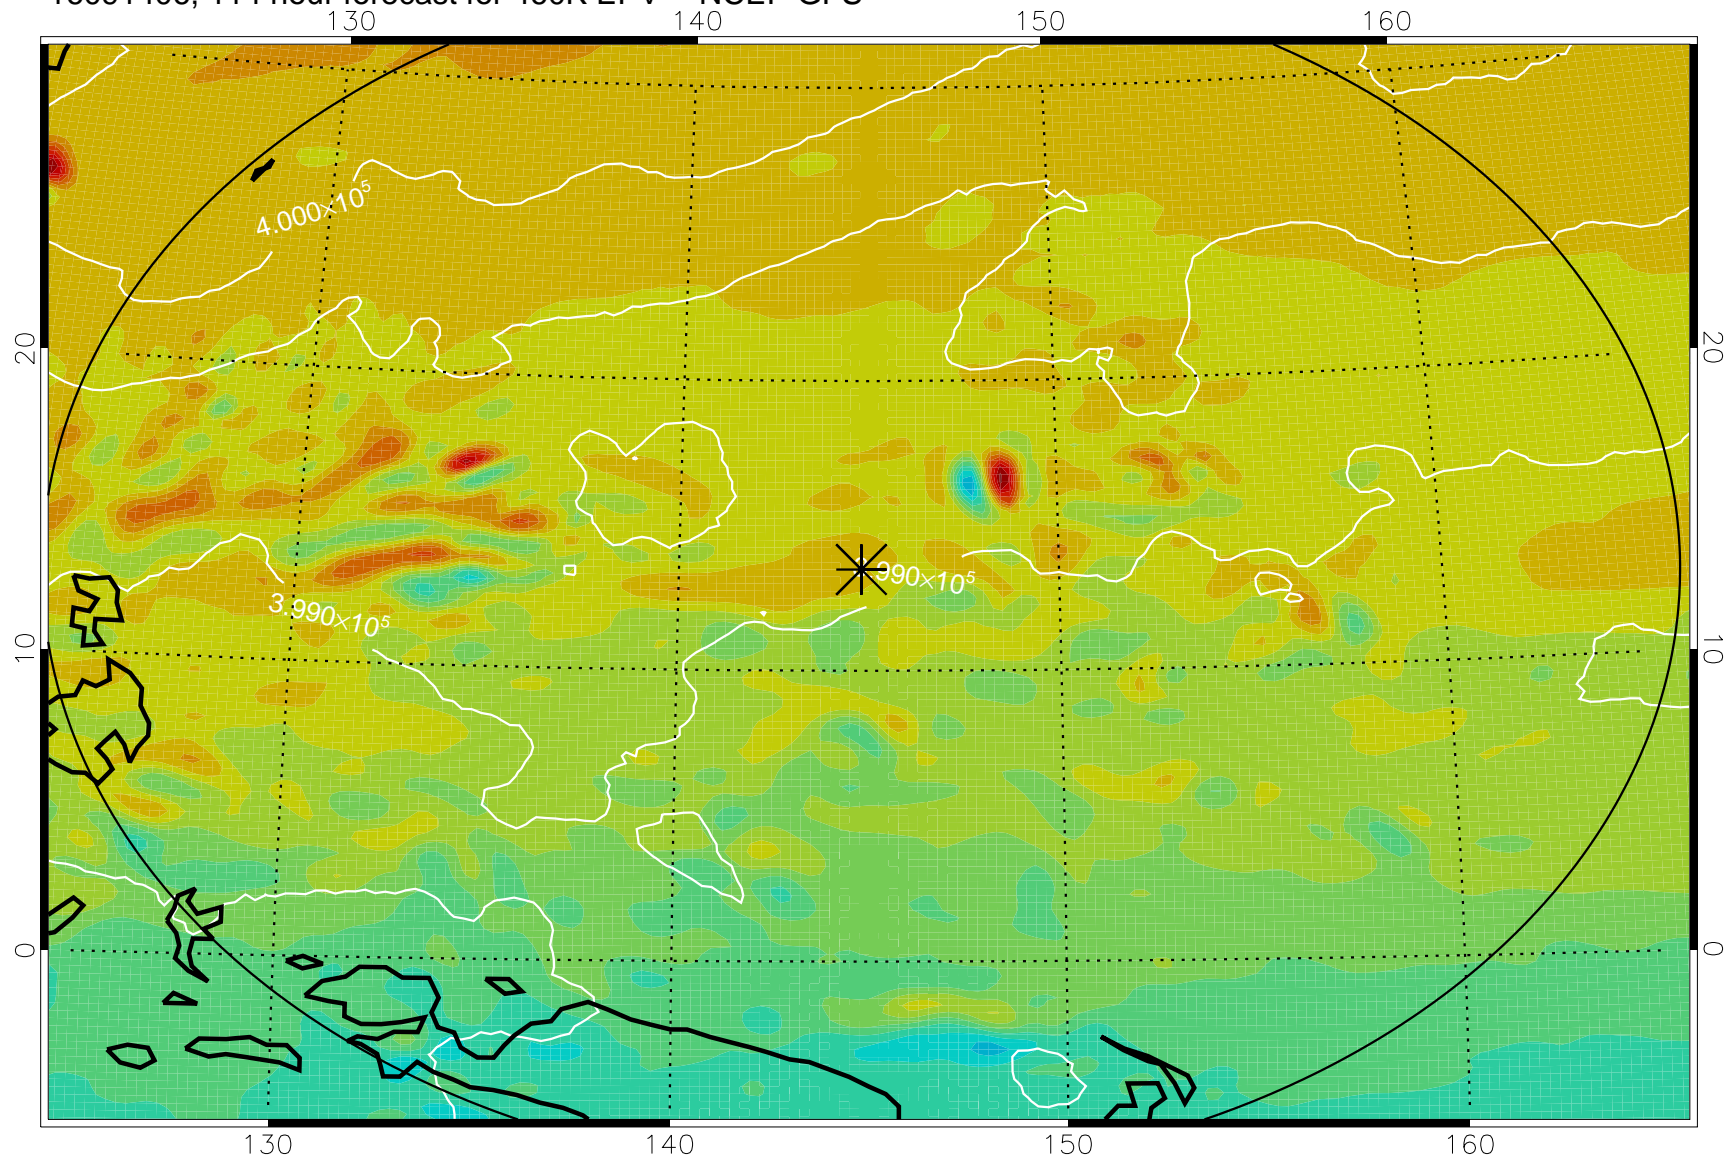

16091218, 78 hour forecast for 460K EPV -- NCEP GFS

460K Montgomery Streamfunction, white

Range ring of 2304 km

16091300, 84 hour forecast for 460K EPV -- NCEP GFS

460K Montgomery Streamfunction, white

Range ring of 2304 km

16091306, 90 hour forecast for 460K EPV -- NCEP GFS

460K Montgomery Streamfunction, white

Range ring of 2304 km

16091312, 96 hour forecast for 460K EPV -- NCEP GFS

460K Montgomery Streamfunction, white

Range ring of 2304 km

16091318, 102 hour forecast for 460K EPV -- NCEP GFS

460K Montgomery Streamfunction, white

Range ring of 2304 km

16091400, 108 hour forecast for 460K EPV -- NCEP GFS

460K Montgomery Streamfunction, white

Range ring of 2304 km

16091406, 114 hour forecast for 460K EPV -- NCEP GFS

460K Montgomery Streamfunction, white

Range ring of 2304 km

16091412, 120 hour forecast for 460K EPV -- NCEP GFS

460K Montgomery Streamfunction, white

Range ring of 2304 km