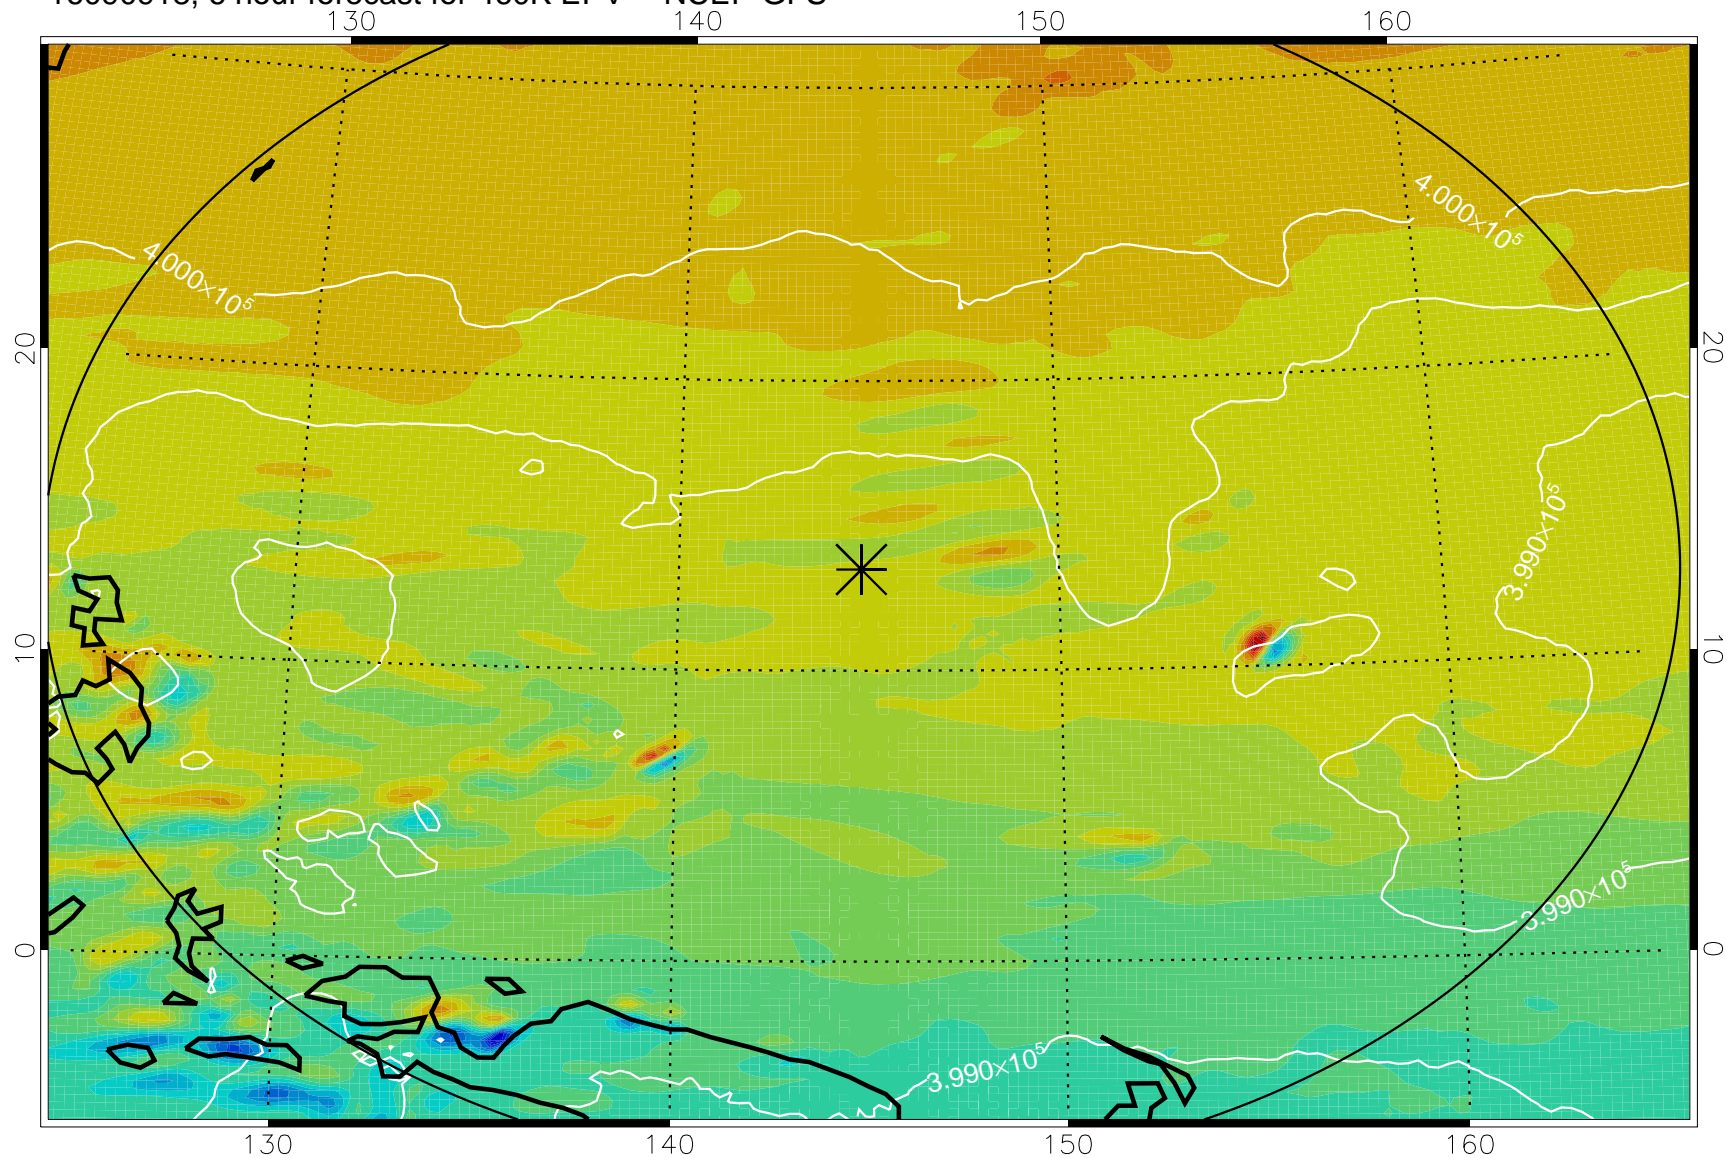

16090918, 6 hour forecast for 460K EPV -- NCEP GFS

460K Montgomery Streamfunction, white

Range ring of 2304 km

16091000, 12 hour forecast for 460K EPV -- NCEP GFS

460K Montgomery Streamfunction, white

Range ring of 2304 km

16091006, 18 hour forecast for 460K EPV -- NCEP GFS

460K Montgomery Streamfunction, white

Range ring of 2304 km

16091012, 24 hour forecast for 460K EPV -- NCEP GFS

460K Montgomery Streamfunction, white

Range ring of 2304 km

16091018, 30 hour forecast for 460K EPV -- NCEP GFS

460K Montgomery Streamfunction, white

Range ring of 2304 km

16091100, 36 hour forecast for 460K EPV -- NCEP GFS

460K Montgomery Streamfunction, white

Range ring of 2304 km

16091106, 42 hour forecast for 460K EPV -- NCEP GFS

460K Montgomery Streamfunction, white

Range ring of 2304 km

16091112, 48 hour forecast for 460K EPV -- NCEP GFS

460K Montgomery Streamfunction, white

Range ring of 2304 km