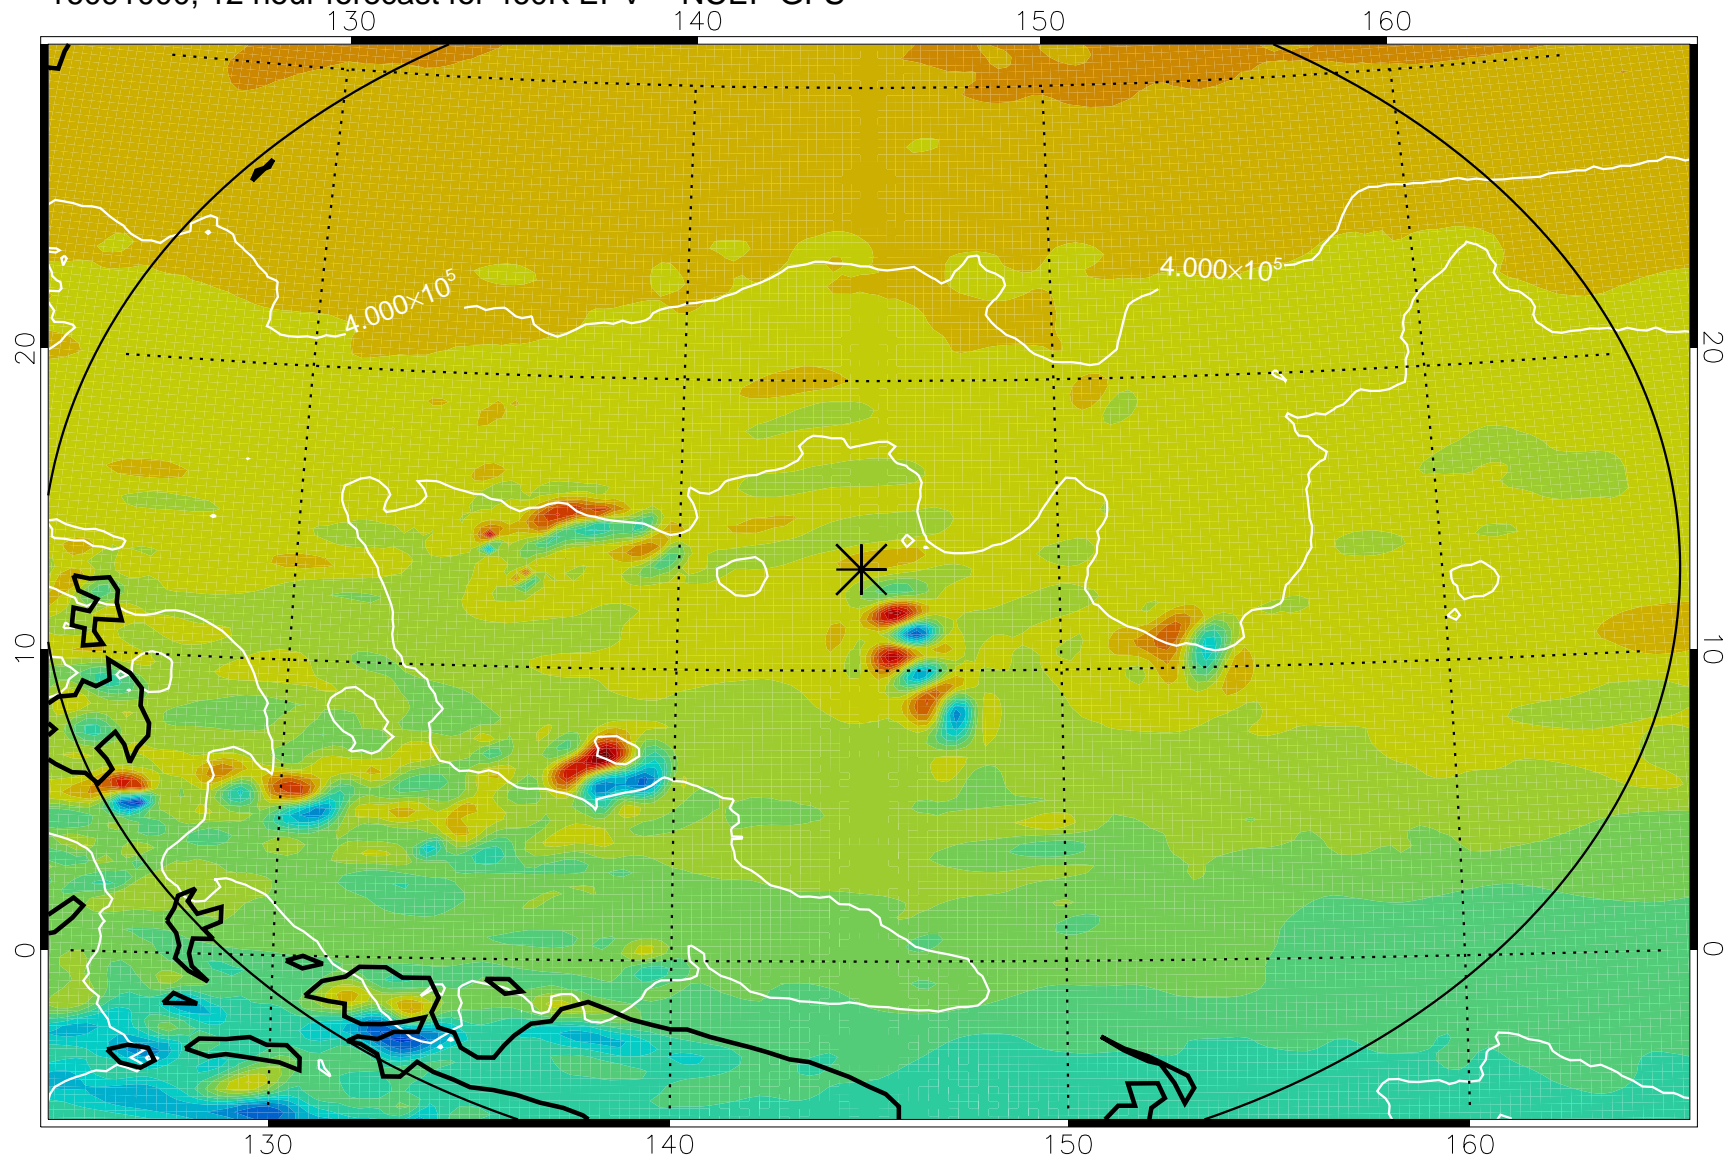

16090918, 6 hour forecast for 460K EPV -- NCEP GFS

460K Montgomery Streamfunction, white

Range ring of 2304 km

16091000, 12 hour forecast for 460K EPV -- NCEP GFS

460K Montgomery Streamfunction, white

Range ring of 2304 km

16091006, 18 hour forecast for 460K EPV -- NCEP GFS

460K Montgomery Streamfunction, white

Range ring of 2304 km

16091012, 24 hour forecast for 460K EPV -- NCEP GFS

460K Montgomery Streamfunction, white

Range ring of 2304 km

16091018, 30 hour forecast for 460K EPV -- NCEP GFS

460K Montgomery Streamfunction, white

Range ring of 2304 km

16091100, 36 hour forecast for 460K EPV -- NCEP GFS

460K Montgomery Streamfunction, white

Range ring of 2304 km

16091106, 42 hour forecast for 460K EPV -- NCEP GFS

460K Montgomery Streamfunction, white

Range ring of 2304 km

16091112, 48 hour forecast for 460K EPV -- NCEP GFS

460K Montgomery Streamfunction, white

Range ring of 2304 km