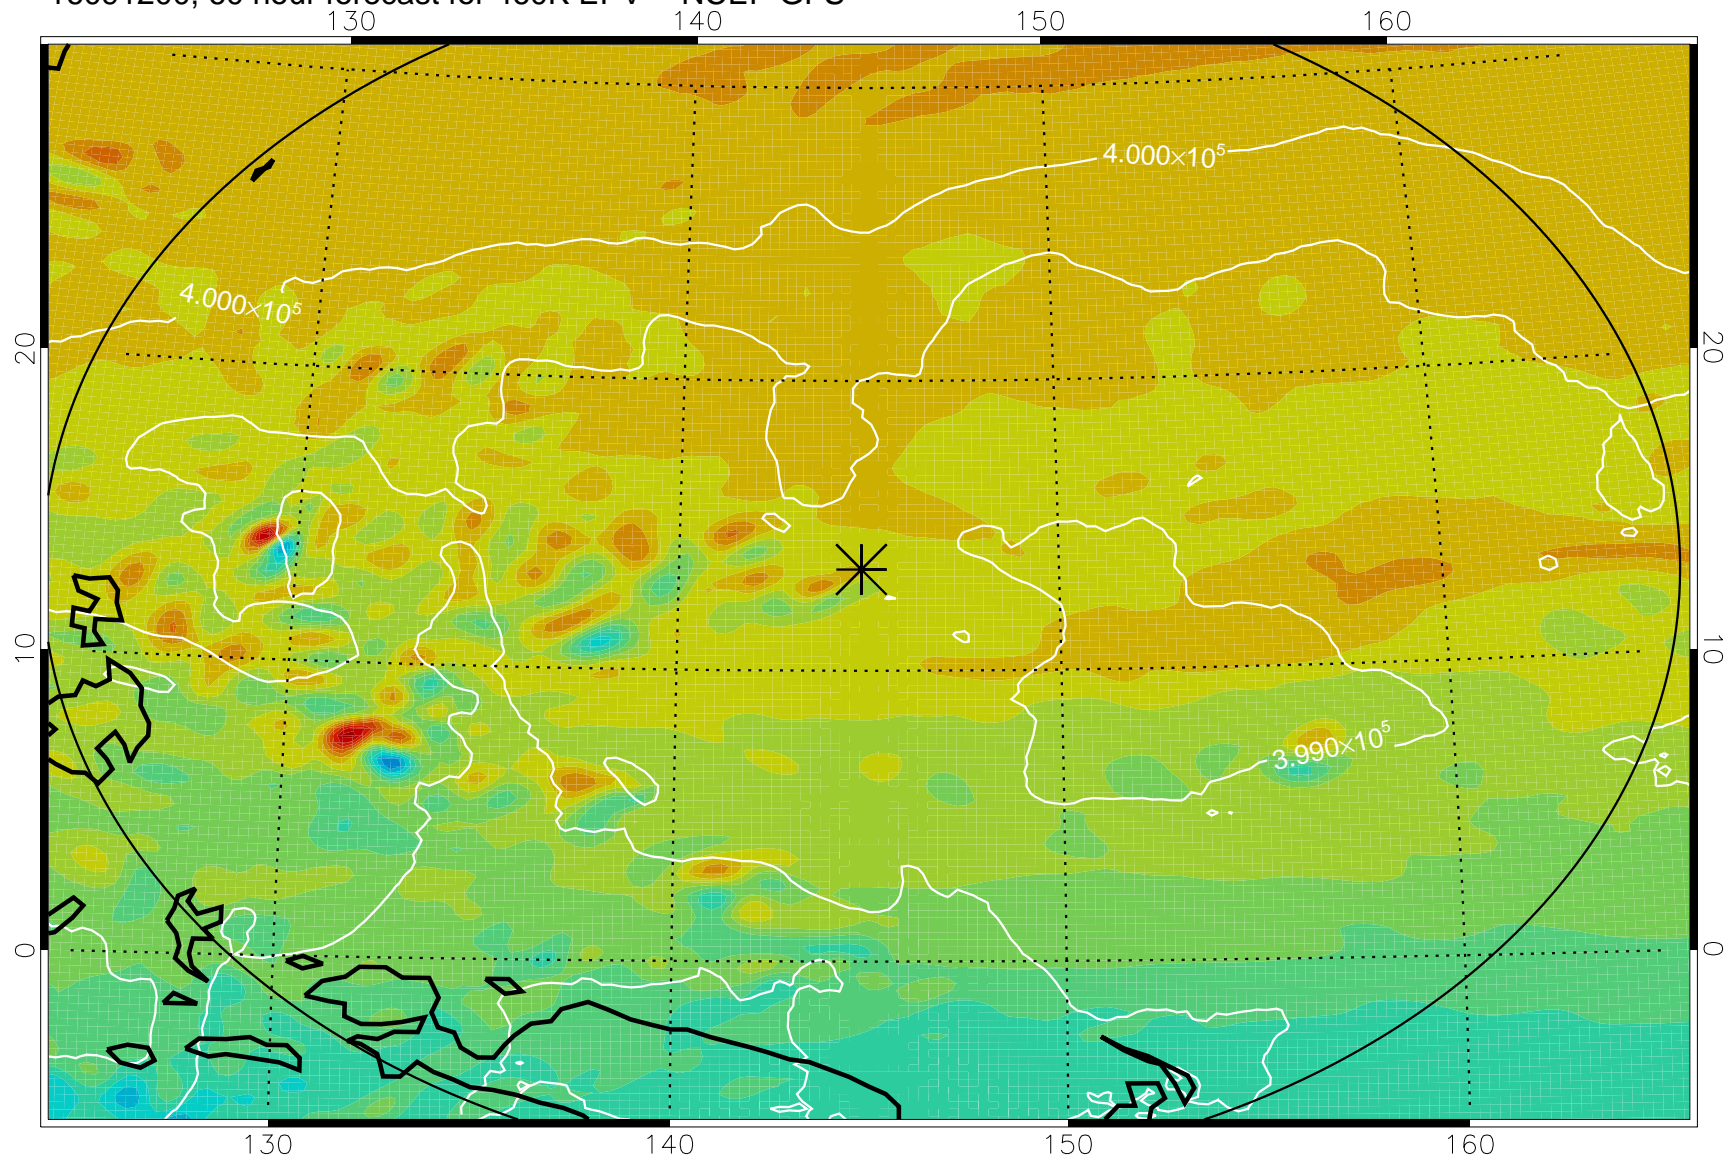

16091106, 42 hour forecast for 460K EPV -- NCEP GFS

460K Montgomery Streamfunction, white

Range ring of 2304 km

16091112, 48 hour forecast for 460K EPV -- NCEP GFS

460K Montgomery Streamfunction, white

Range ring of 2304 km

16091118, 54 hour forecast for 460K EPV -- NCEP GFS

460K Montgomery Streamfunction, white

Range ring of 2304 km

16091200, 60 hour forecast for 460K EPV -- NCEP GFS

460K Montgomery Streamfunction, white

Range ring of 2304 km

16091206, 66 hour forecast for 460K EPV -- NCEP GFS

460K Montgomery Streamfunction, white

Range ring of 2304 km

16091212, 72 hour forecast for 460K EPV -- NCEP GFS

460K Montgomery Streamfunction, white

Range ring of 2304 km

16091218, 78 hour forecast for 460K EPV -- NCEP GFS

460K Montgomery Streamfunction, white

Range ring of 2304 km

16091300, 84 hour forecast for 460K EPV -- NCEP GFS

460K Montgomery Streamfunction, white

Range ring of 2304 km