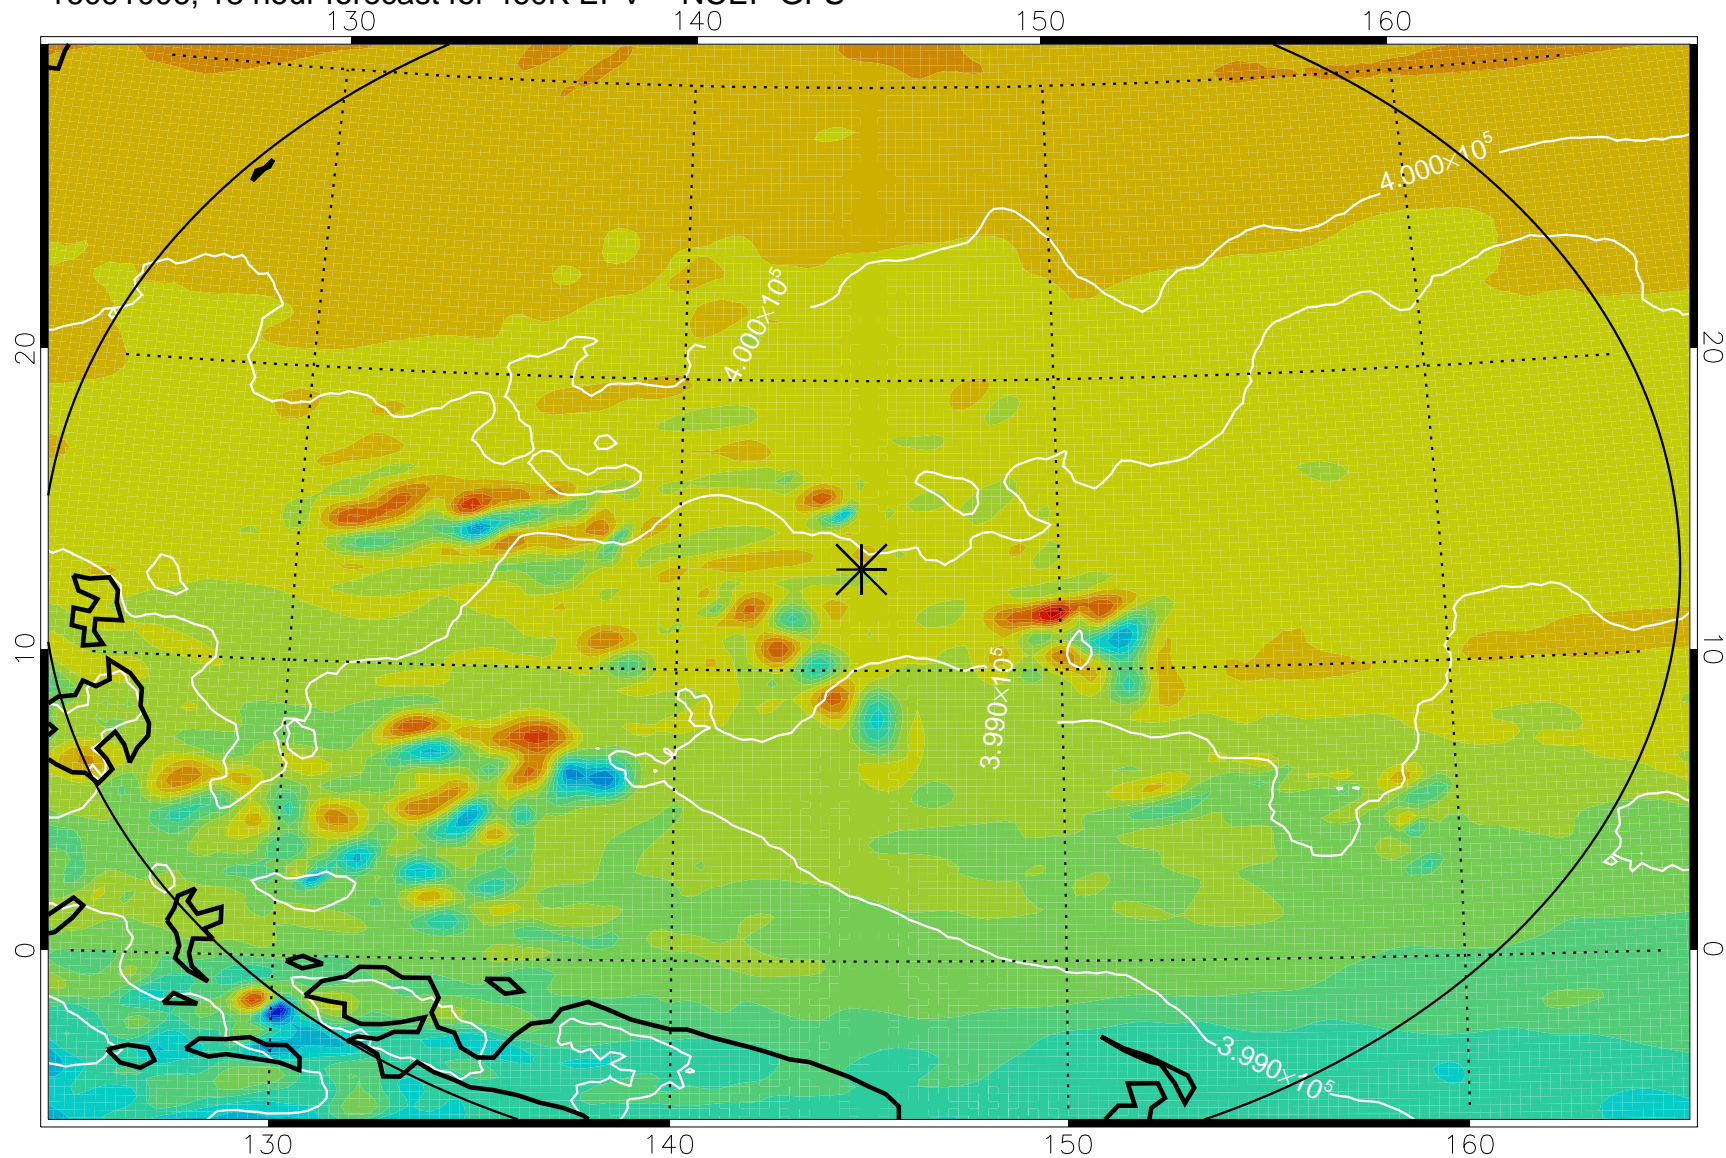

16090918, 6 hour forecast for 460K EPV -- NCEP GFS

460K Montgomery Streamfunction, white

Range ring of 2304 km

16091000, 12 hour forecast for 460K EPV -- NCEP GFS

460K Montgomery Streamfunction, white

Range ring of 2304 km

16091006, 18 hour forecast for 460K EPV -- NCEP GFS

460K Montgomery Streamfunction, white

Range ring of 2304 km

16091012, 24 hour forecast for 460K EPV -- NCEP GFS

460K Montgomery Streamfunction, white

Range ring of 2304 km

16091018, 30 hour forecast for 460K EPV -- NCEP GFS

460K Montgomery Streamfunction, white

Range ring of 2304 km

16091100, 36 hour forecast for 460K EPV -- NCEP GFS

460K Montgomery Streamfunction, white

Range ring of 2304 km

16091106, 42 hour forecast for 460K EPV -- NCEP GFS

460K Montgomery Streamfunction, white

Range ring of 2304 km

16091112, 48 hour forecast for 460K EPV -- NCEP GFS

460K Montgomery Streamfunction, white

Range ring of 2304 km