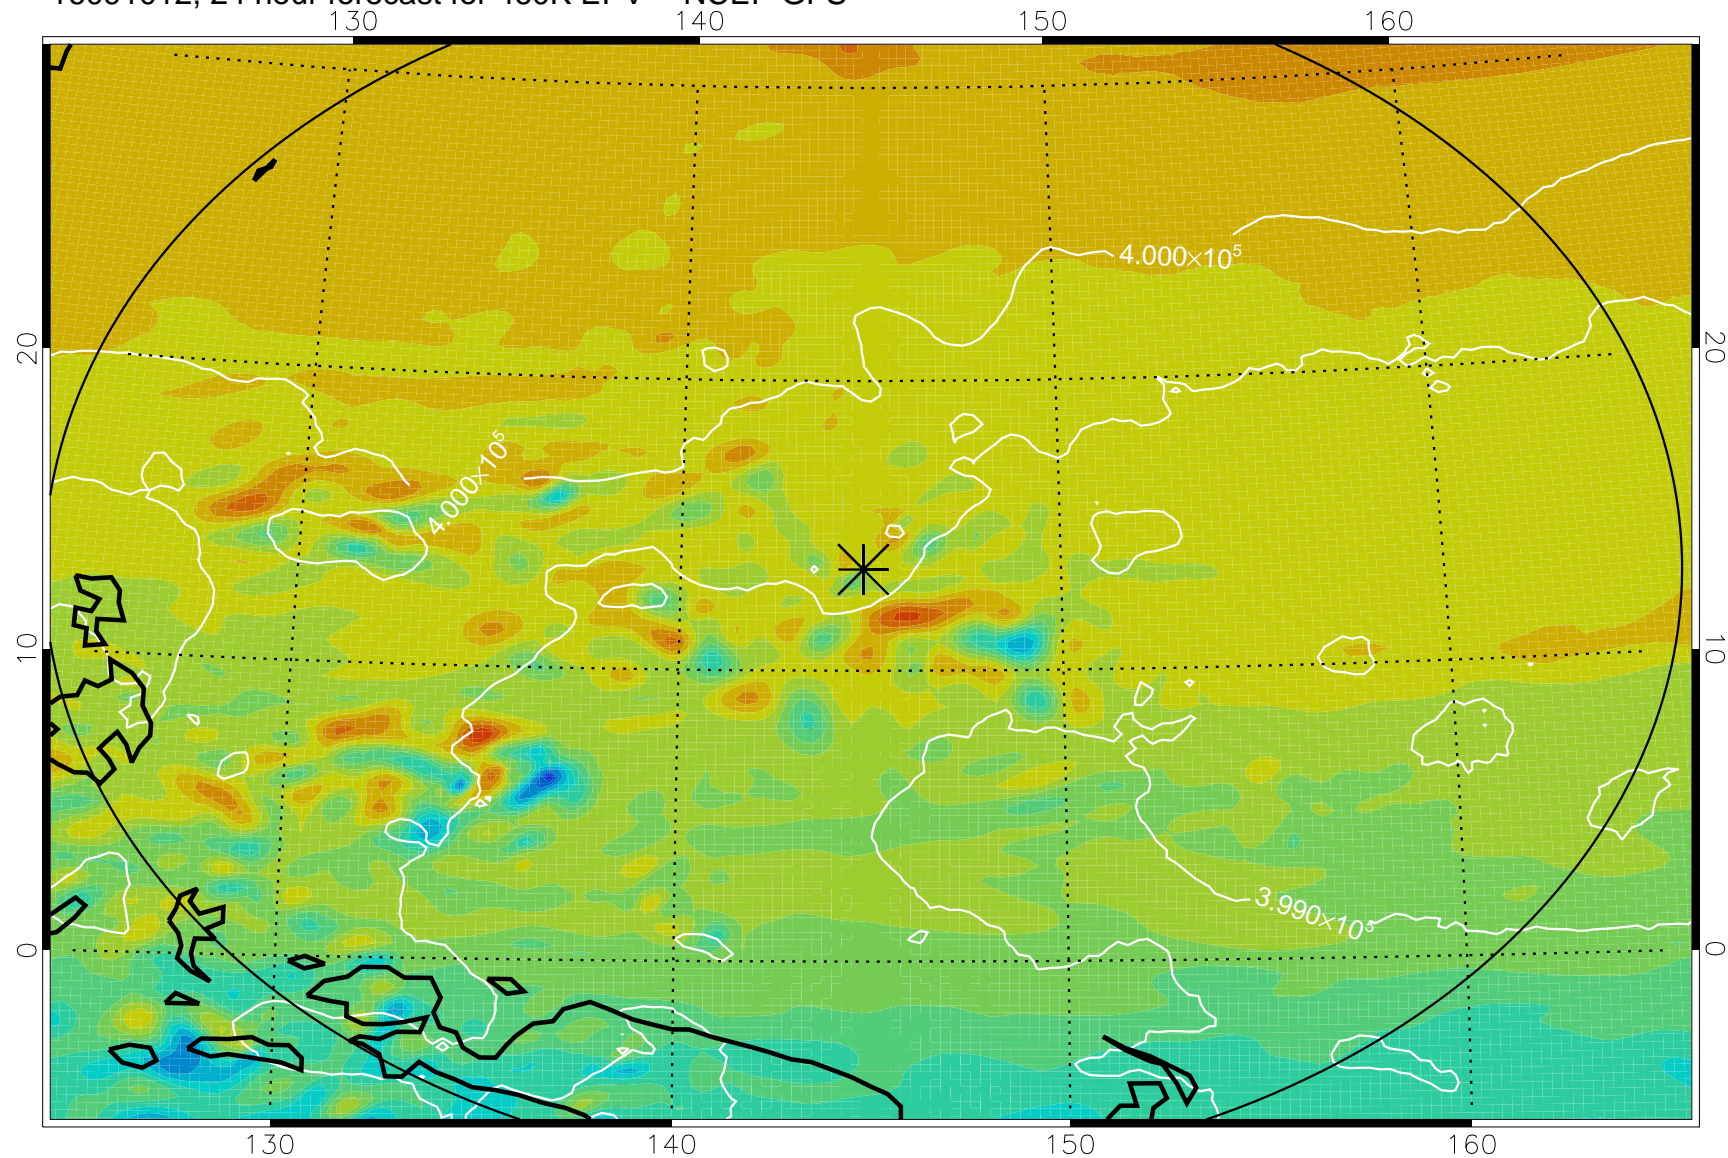

16090918, 6 hour forecast for 460K EPV -- NCEP GFS

460K Montgomery Streamfunction, white

Range ring of 2304 km

16091000, 12 hour forecast for 460K EPV -- NCEP GFS

460K Montgomery Streamfunction, white

Range ring of 2304 km

16091006, 18 hour forecast for 460K EPV -- NCEP GFS

460K Montgomery Streamfunction, white

Range ring of 2304 km

16091012, 24 hour forecast for 460K EPV -- NCEP GFS

460K Montgomery Streamfunction, white

Range ring of 2304 km

16091018, 30 hour forecast for 460K EPV -- NCEP GFS

460K Montgomery Streamfunction, white

Range ring of 2304 km

16091100, 36 hour forecast for 460K EPV -- NCEP GFS

460K Montgomery Streamfunction, white

Range ring of 2304 km

16091106, 42 hour forecast for 460K EPV -- NCEP GFS

460K Montgomery Streamfunction, white

Range ring of 2304 km

16091112, 48 hour forecast for 460K EPV -- NCEP GFS

460K Montgomery Streamfunction, white

Range ring of 2304 km