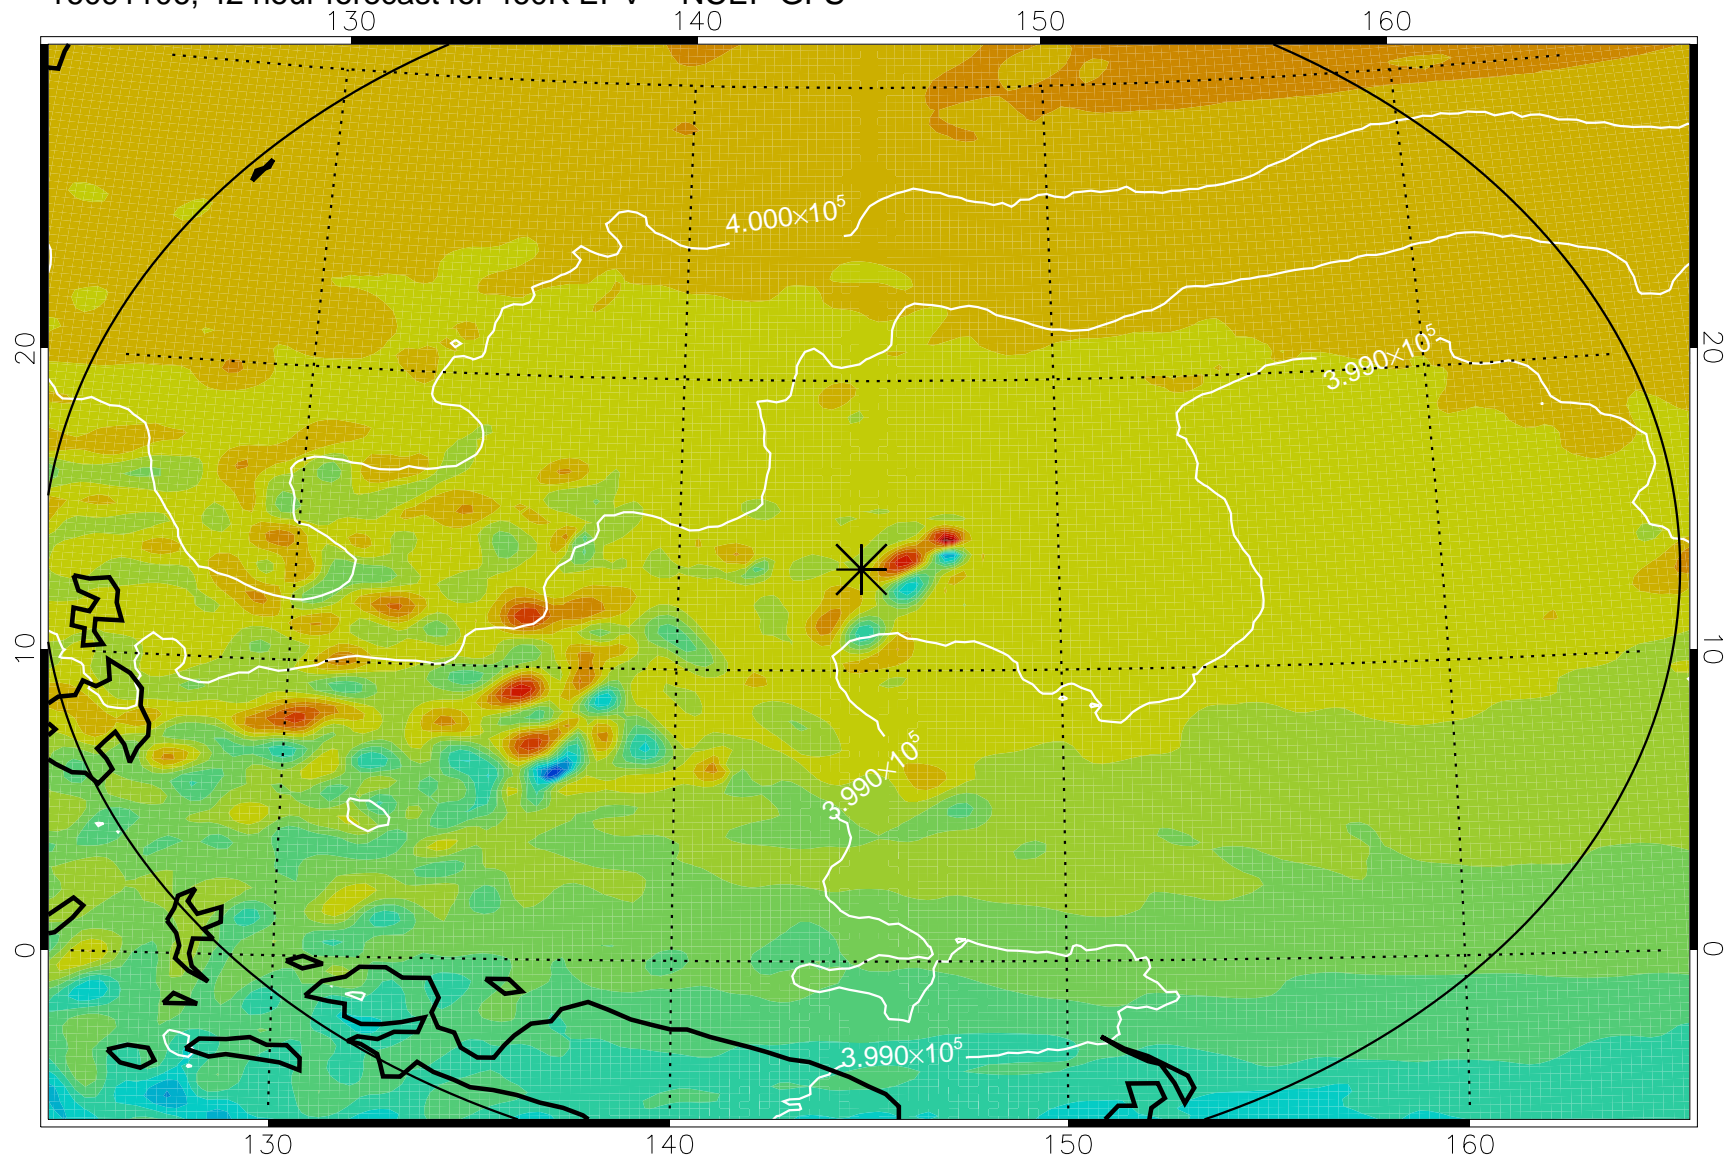

16091018, 30 hour forecast for 460K EPV -- NCEP GFS

460K Montgomery Streamfunction, white

Range ring of 2304 km

16091100, 36 hour forecast for 460K EPV -- NCEP GFS

460K Montgomery Streamfunction, white

Range ring of 2304 km

16091106, 42 hour forecast for 460K EPV -- NCEP GFS

460K Montgomery Streamfunction, white

Range ring of 2304 km

16091112, 48 hour forecast for 460K EPV -- NCEP GFS

460K Montgomery Streamfunction, white

Range ring of 2304 km

16091118, 54 hour forecast for 460K EPV -- NCEP GFS

460K Montgomery Streamfunction, white

Range ring of 2304 km

16091200, 60 hour forecast for 460K EPV -- NCEP GFS

460K Montgomery Streamfunction, white

Range ring of 2304 km

16091206, 66 hour forecast for 460K EPV -- NCEP GFS

460K Montgomery Streamfunction, white

Range ring of 2304 km

16091212, 72 hour forecast for 460K EPV -- NCEP GFS

460K Montgomery Streamfunction, white

Range ring of 2304 km