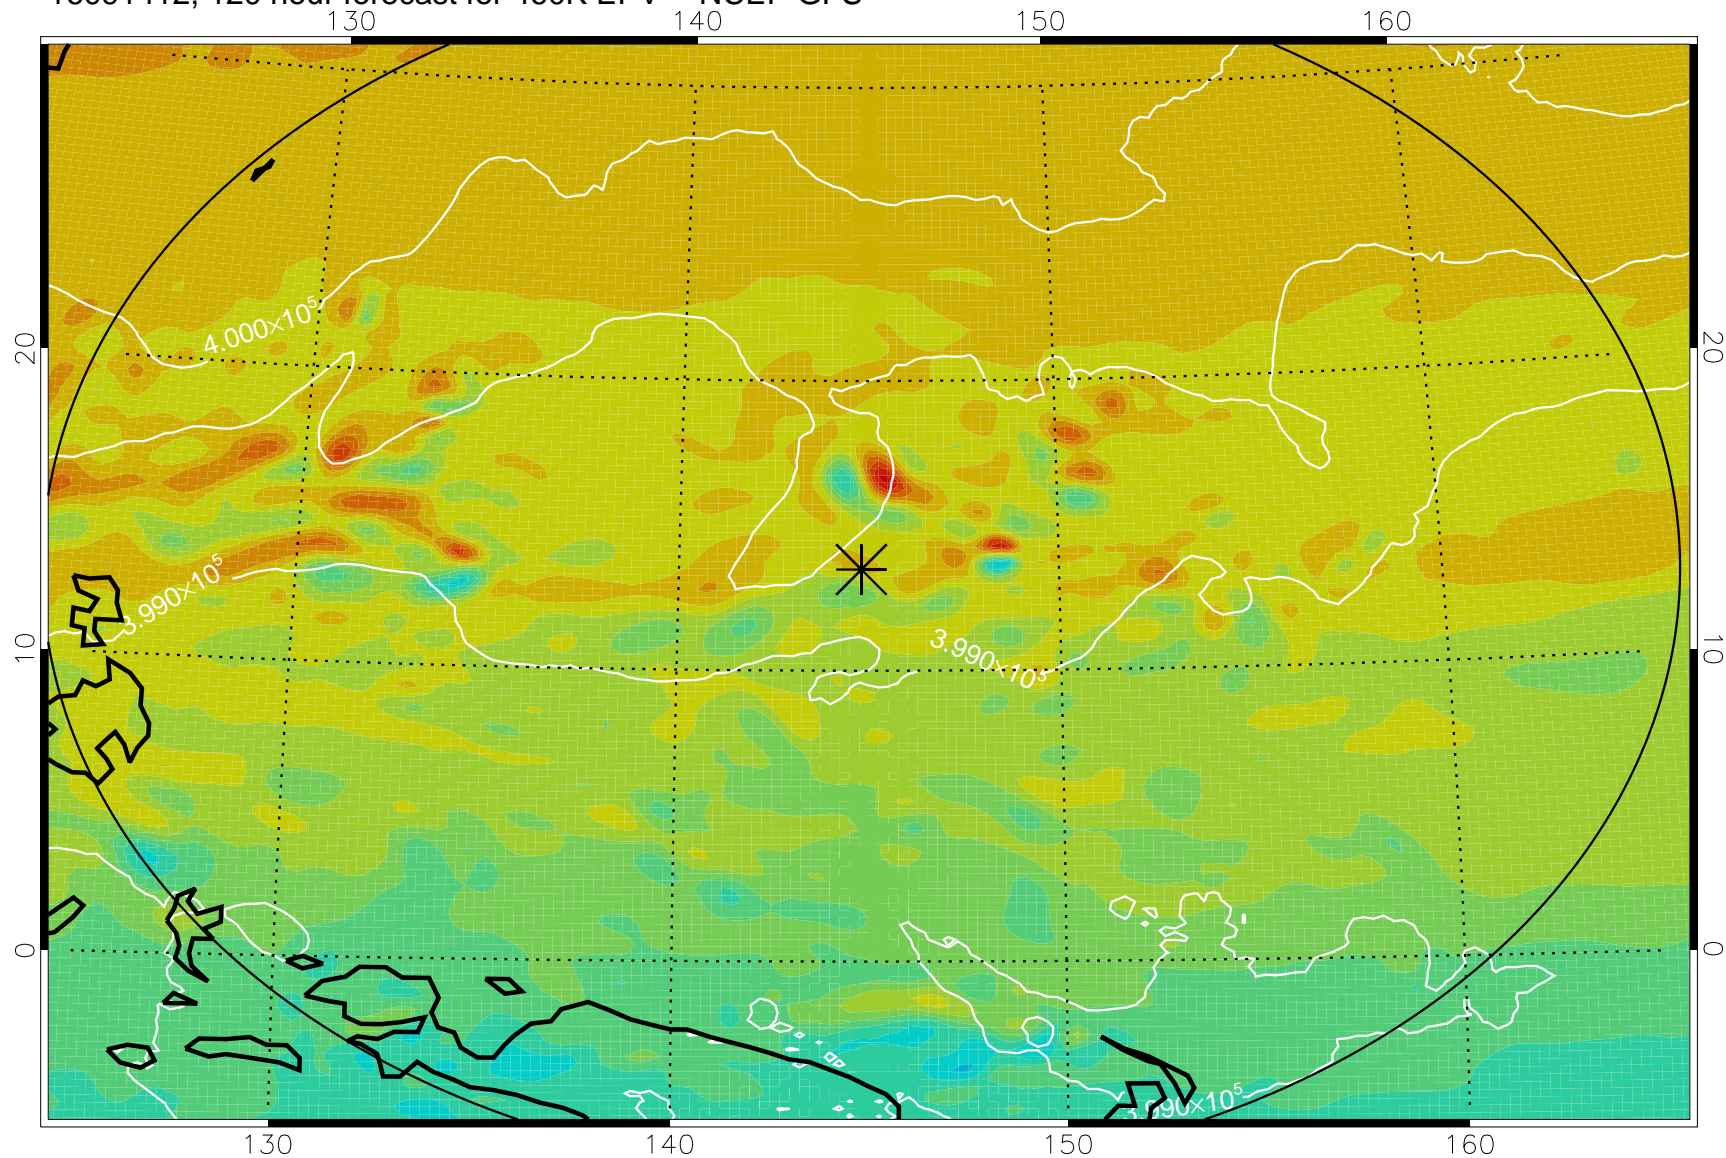

16091218, 78 hour forecast for 460K EPV -- NCEP GFS

460K Montgomery Streamfunction, white

Range ring of 2304 km

16091300, 84 hour forecast for 460K EPV -- NCEP GFS

460K Montgomery Streamfunction, white

Range ring of 2304 km

16091306, 90 hour forecast for 460K EPV -- NCEP GFS

460K Montgomery Streamfunction, white

Range ring of 2304 km

16091312, 96 hour forecast for 460K EPV -- NCEP GFS

460K Montgomery Streamfunction, white

Range ring of 2304 km

16091318, 102 hour forecast for 460K EPV -- NCEP GFS

460K Montgomery Streamfunction, white

Range ring of 2304 km

16091400, 108 hour forecast for 460K EPV -- NCEP GFS

460K Montgomery Streamfunction, white

Range ring of 2304 km

16091406, 114 hour forecast for 460K EPV -- NCEP GFS

460K Montgomery Streamfunction, white

Range ring of 2304 km

16091412, 120 hour forecast for 460K EPV -- NCEP GFS

460K Montgomery Streamfunction, white

Range ring of 2304 km