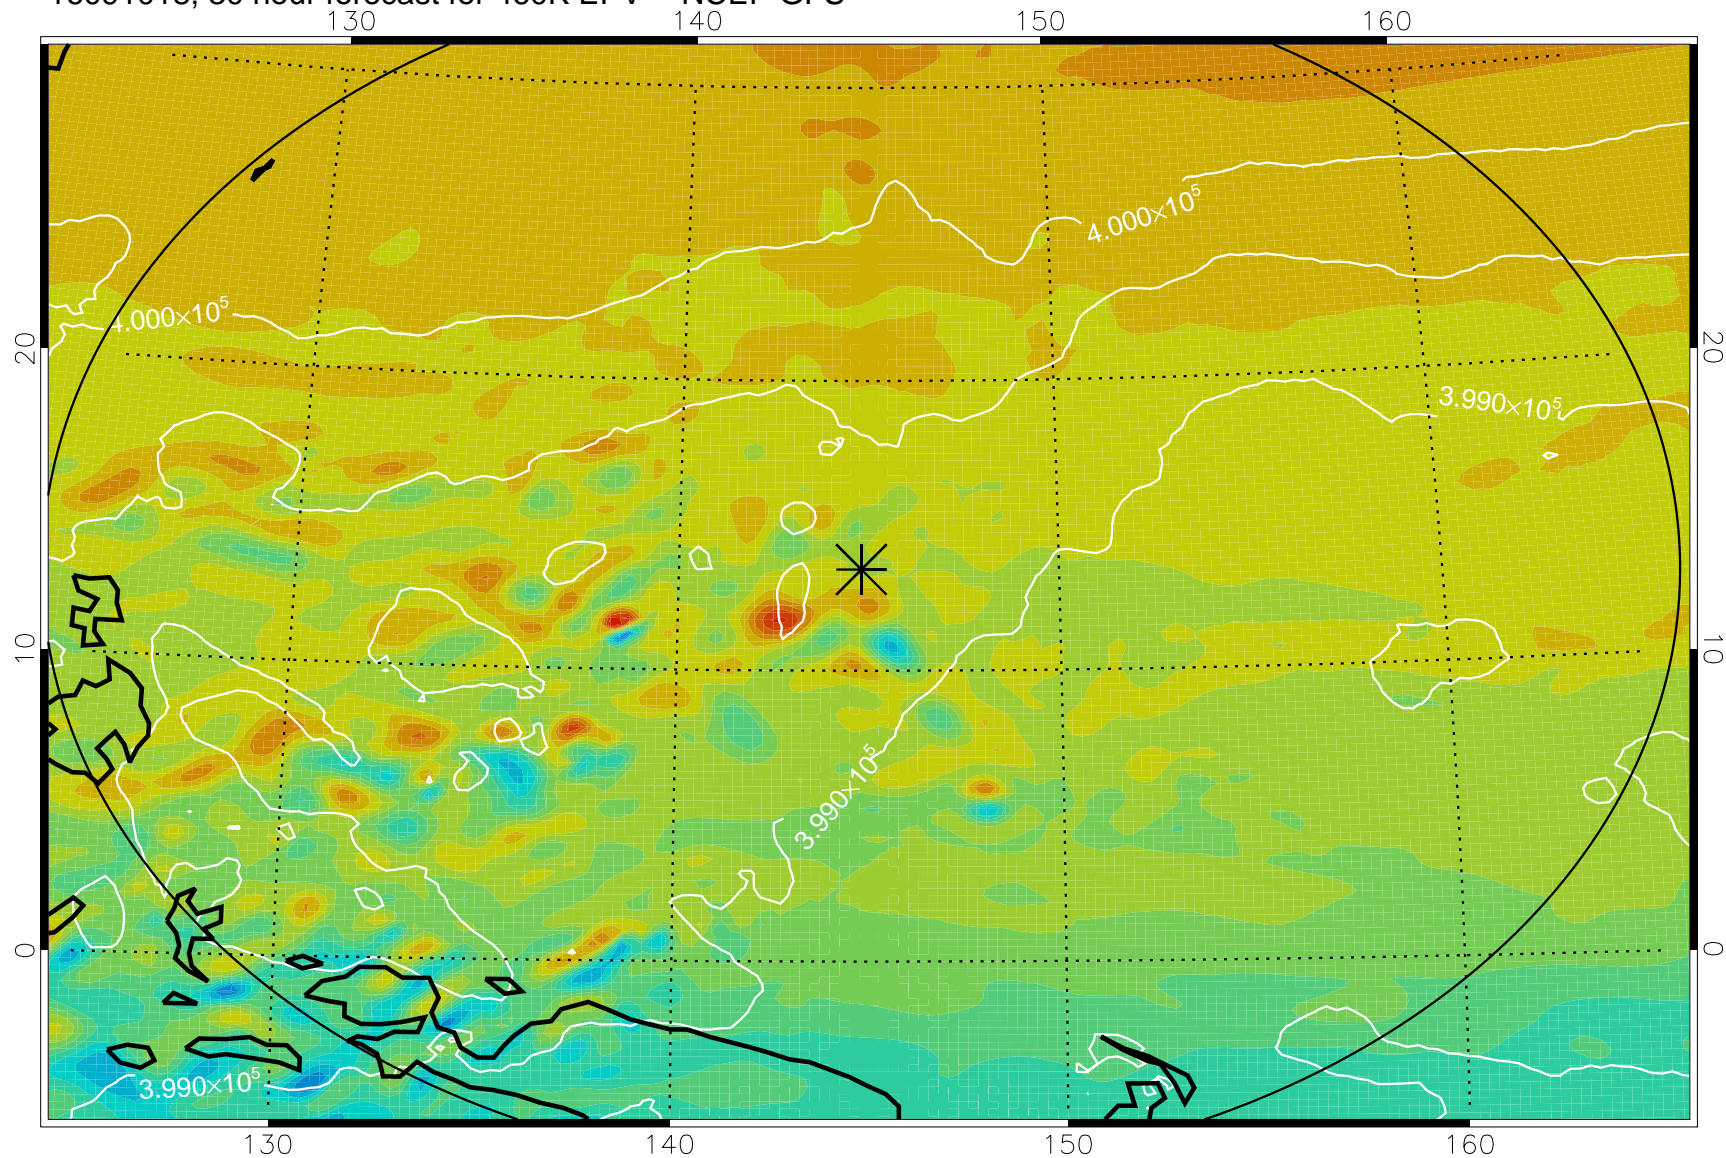

16091006, 18 hour forecast for 460K EPV -- NCEP GFS

460K Montgomery Streamfunction, white

Range ring of 2304 km

16091012, 24 hour forecast for 460K EPV -- NCEP GFS

460K Montgomery Streamfunction, white

Range ring of 2304 km

16091018, 30 hour forecast for 460K EPV -- NCEP GFS

460K Montgomery Streamfunction, white

Range ring of 2304 km

16091100, 36 hour forecast for 460K EPV -- NCEP GFS

460K Montgomery Streamfunction, white

Range ring of 2304 km

16091106, 42 hour forecast for 460K EPV -- NCEP GFS

460K Montgomery Streamfunction, white

Range ring of 2304 km

16091112, 48 hour forecast for 460K EPV -- NCEP GFS

460K Montgomery Streamfunction, white

Range ring of 2304 km

16091218, 78 hour forecast for 460K EPV -- NCEP GFS

460K Montgomery Streamfunction, white

Range ring of 2304 km

16091300, 84 hour forecast for 460K EPV -- NCEP GFS

460K Montgomery Streamfunction, white

Range ring of 2304 km