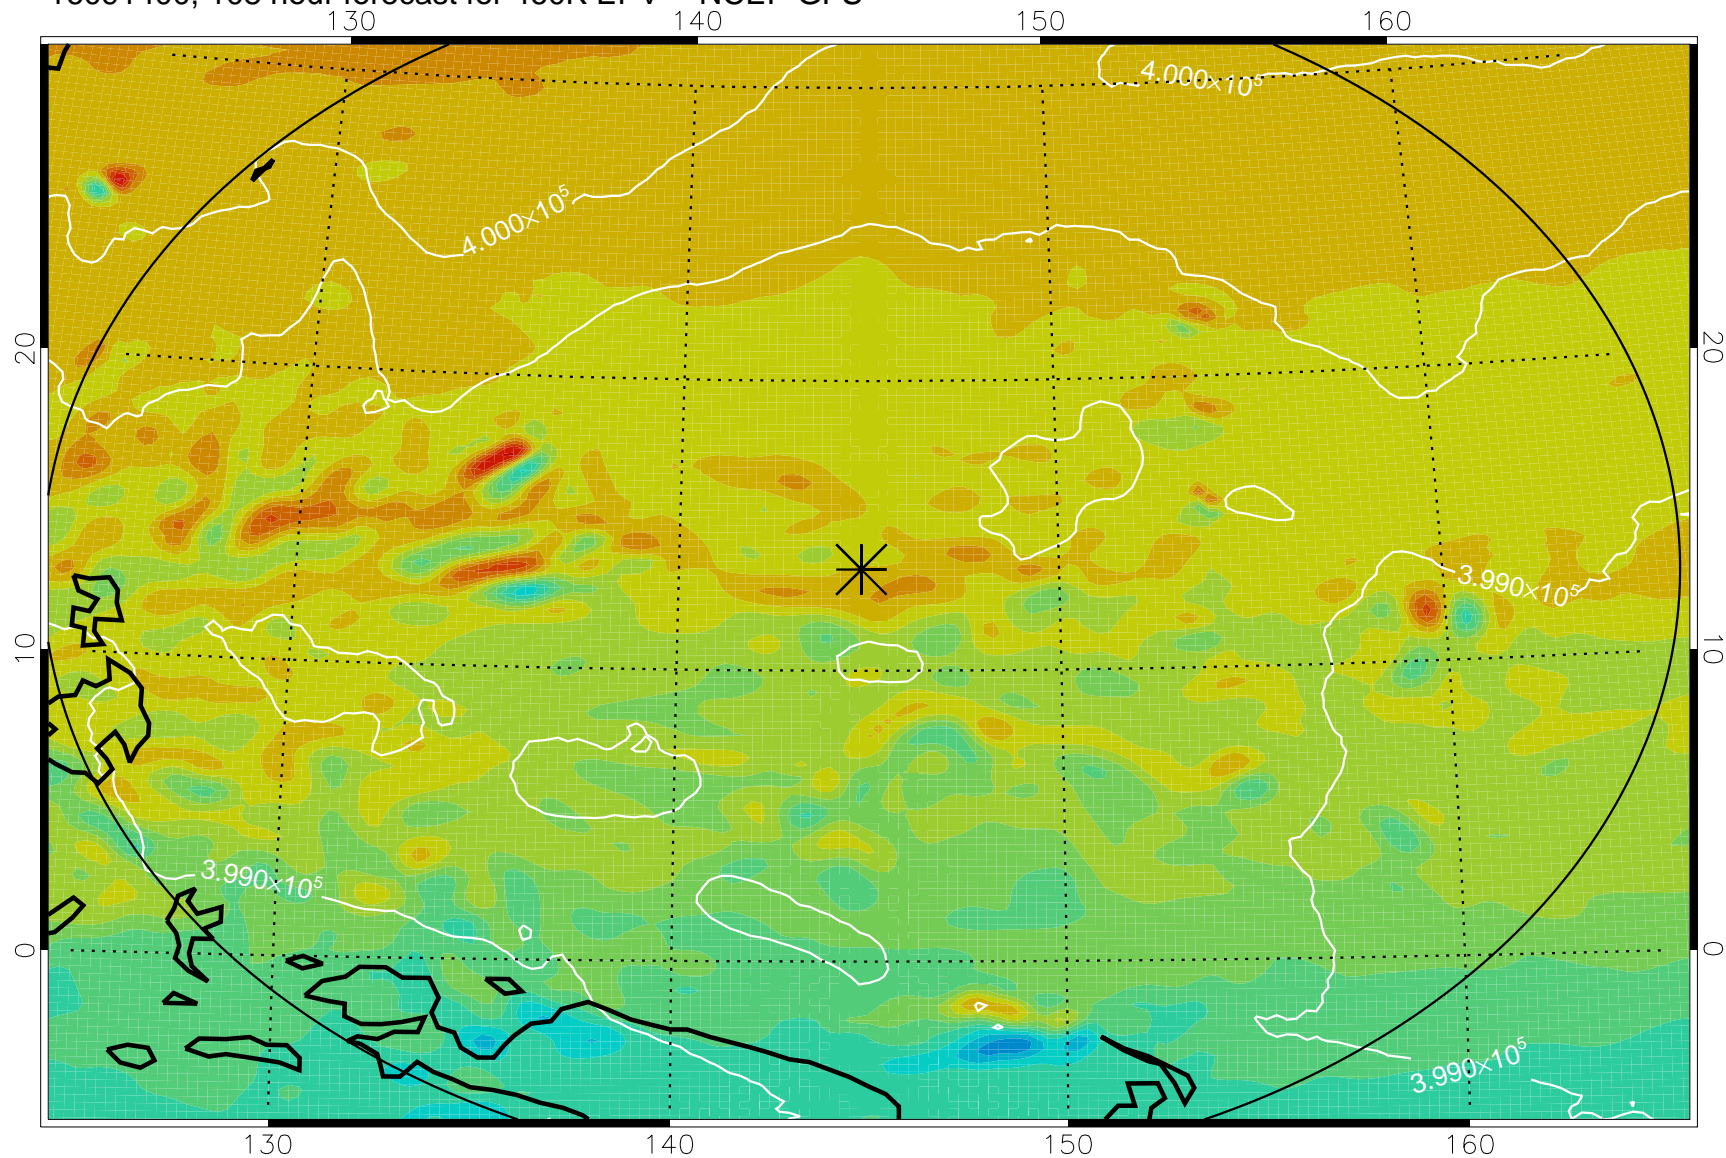

16091218, 78 hour forecast for 460K EPV -- NCEP GFS

460K Montgomery Streamfunction, white

Range ring of 2304 km

16091300, 84 hour forecast for 460K EPV -- NCEP GFS

460K Montgomery Streamfunction, white

Range ring of 2304 km

16091306, 90 hour forecast for 460K EPV -- NCEP GFS

460K Montgomery Streamfunction, white

Range ring of 2304 km

16091312, 96 hour forecast for 460K EPV -- NCEP GFS

460K Montgomery Streamfunction, white

Range ring of 2304 km

16091318, 102 hour forecast for 460K EPV -- NCEP GFS

460K Montgomery Streamfunction, white

Range ring of 2304 km

16091400, 108 hour forecast for 460K EPV -- NCEP GFS

460K Montgomery Streamfunction, white

Range ring of 2304 km

16091406, 114 hour forecast for 460K EPV -- NCEP GFS

460K Montgomery Streamfunction, white

Range ring of 2304 km

16091412, 120 hour forecast for 460K EPV -- NCEP GFS

460K Montgomery Streamfunction, white

Range ring of 2304 km