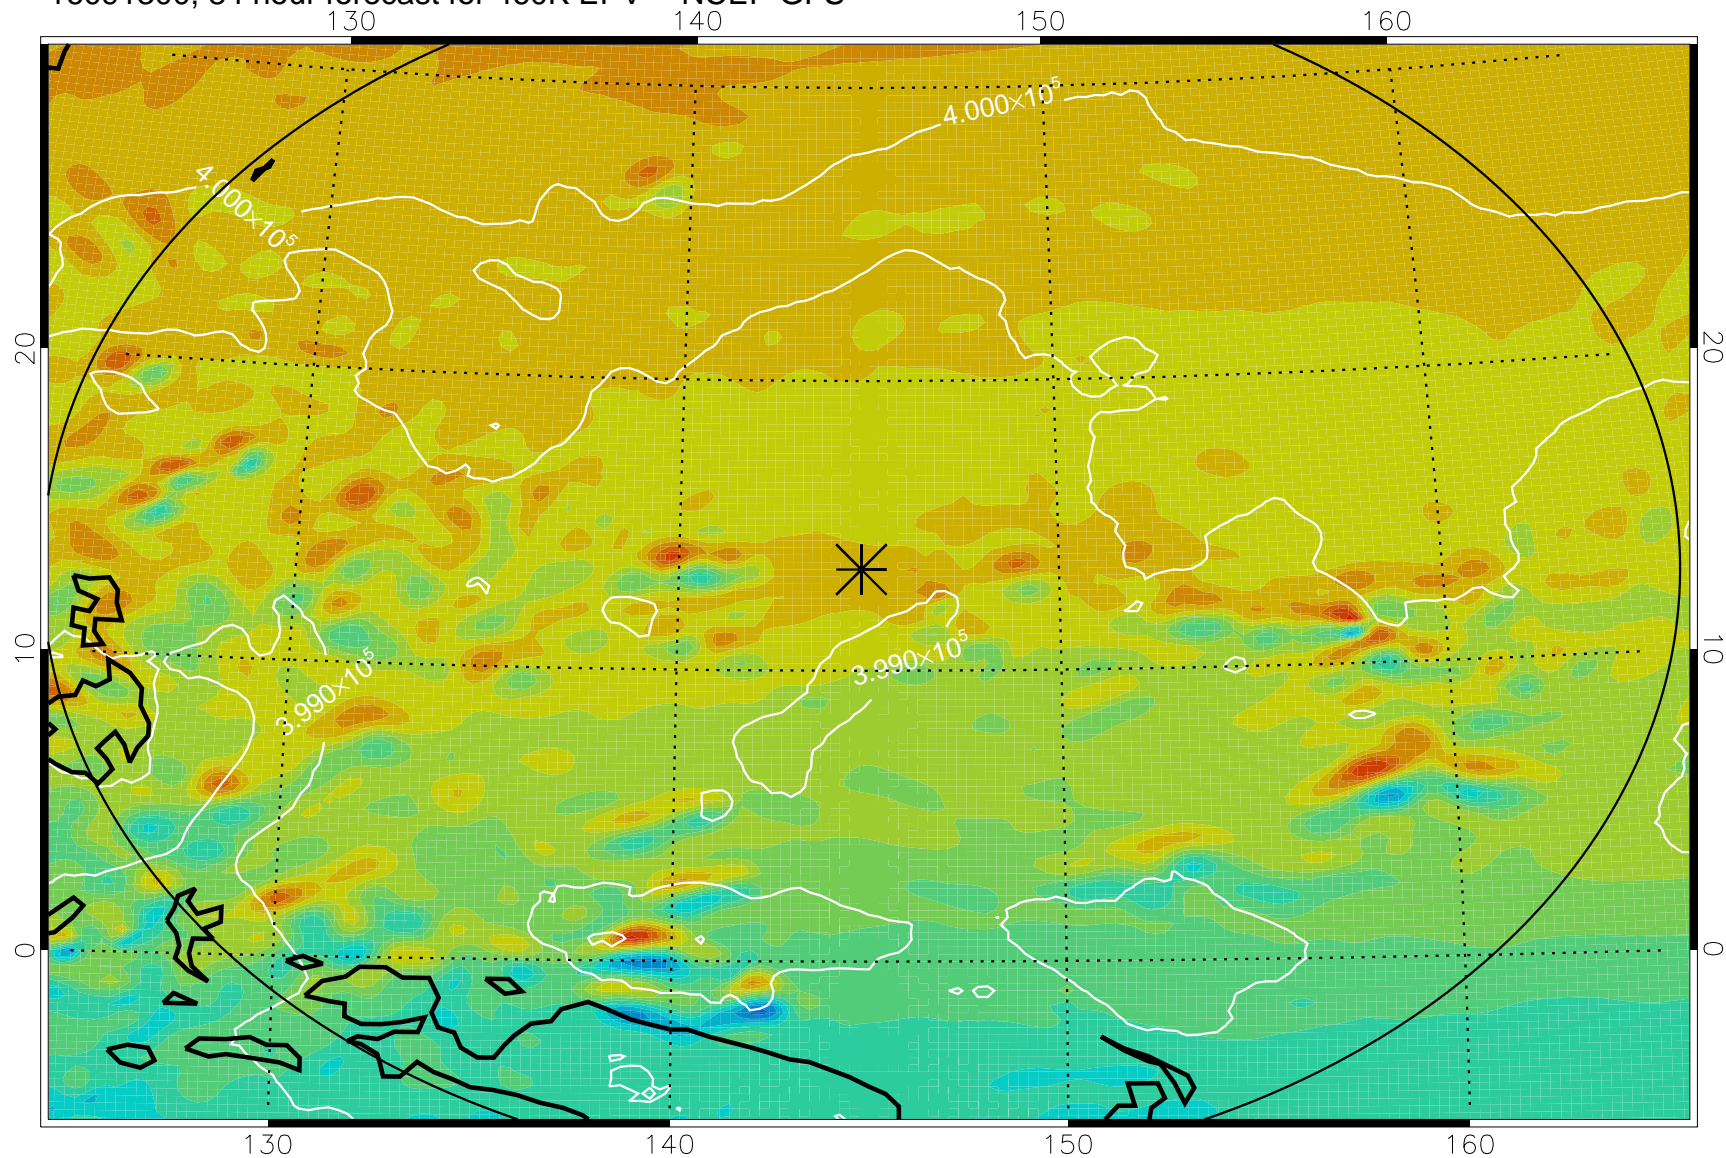

16091206, 66 hour forecast for 460K EPV -- NCEP GFS

460K Montgomery Streamfunction, white

Range ring of 2304 km

16091212, 72 hour forecast for 460K EPV -- NCEP GFS

460K Montgomery Streamfunction, white

Range ring of 2304 km

16091218, 78 hour forecast for 460K EPV -- NCEP GFS

460K Montgomery Streamfunction, white

Range ring of 2304 km

16091300, 84 hour forecast for 460K EPV -- NCEP GFS

460K Montgomery Streamfunction, white

Range ring of 2304 km

16091306, 90 hour forecast for 460K EPV -- NCEP GFS

460K Montgomery Streamfunction, white

Range ring of 2304 km

16091312, 96 hour forecast for 460K EPV -- NCEP GFS

460K Montgomery Streamfunction, white

Range ring of 2304 km

16091318, 102 hour forecast for 460K EPV -- NCEP GFS

460K Montgomery Streamfunction, white

Range ring of 2304 km

16091400, 108 hour forecast for 460K EPV -- NCEP GFS

460K Montgomery Streamfunction, white

Range ring of 2304 km