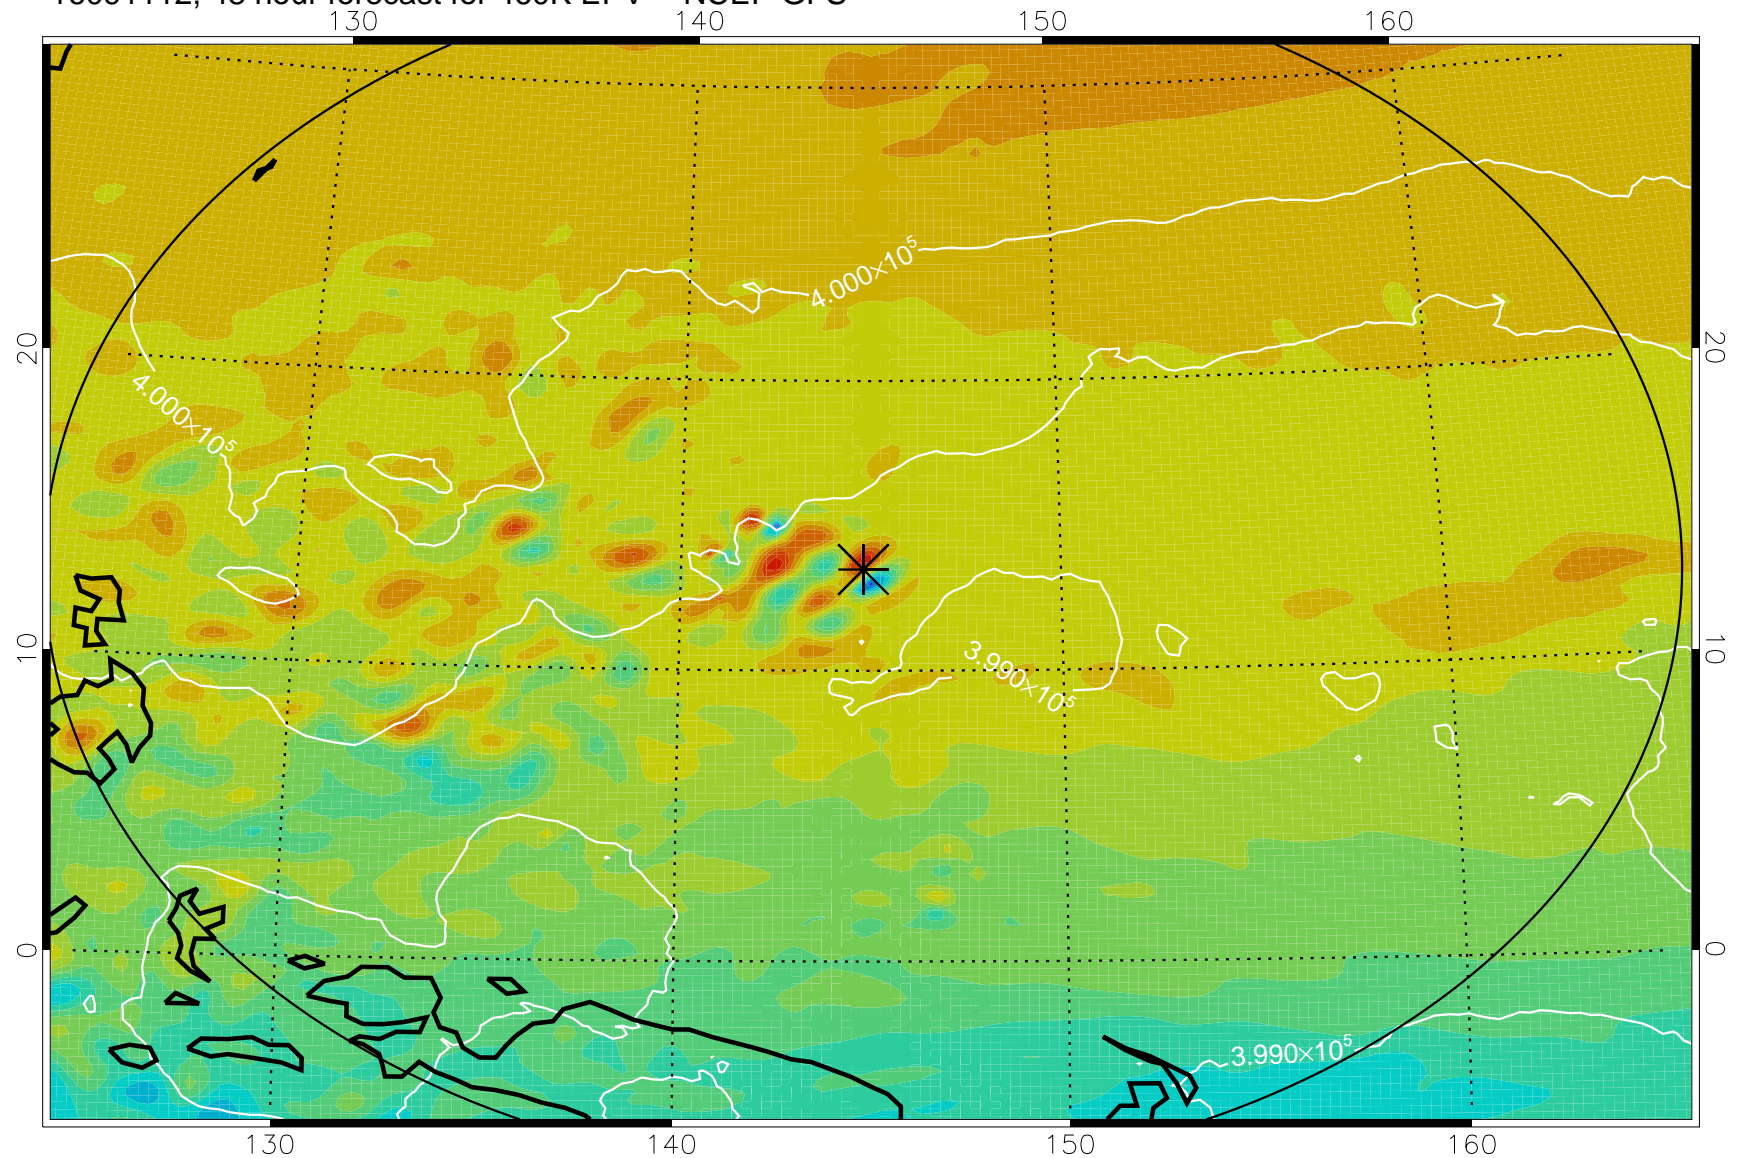

16091018, 30 hour forecast for 460K EPV -- NCEP GFS

460K Montgomery Streamfunction, white

Range ring of 2304 km

16091100, 36 hour forecast for 460K EPV -- NCEP GFS

460K Montgomery Streamfunction, white

Range ring of 2304 km

16091106, 42 hour forecast for 460K EPV -- NCEP GFS

460K Montgomery Streamfunction, white

Range ring of 2304 km

16091112, 48 hour forecast for 460K EPV -- NCEP GFS

460K Montgomery Streamfunction, white

Range ring of 2304 km

16091118, 54 hour forecast for 460K EPV -- NCEP GFS

460K Montgomery Streamfunction, white

Range ring of 2304 km

16091200, 60 hour forecast for 460K EPV -- NCEP GFS

460K Montgomery Streamfunction, white

Range ring of 2304 km

16091206, 66 hour forecast for 460K EPV -- NCEP GFS

460K Montgomery Streamfunction, white

Range ring of 2304 km

16091212, 72 hour forecast for 460K EPV -- NCEP GFS

460K Montgomery Streamfunction, white

Range ring of 2304 km