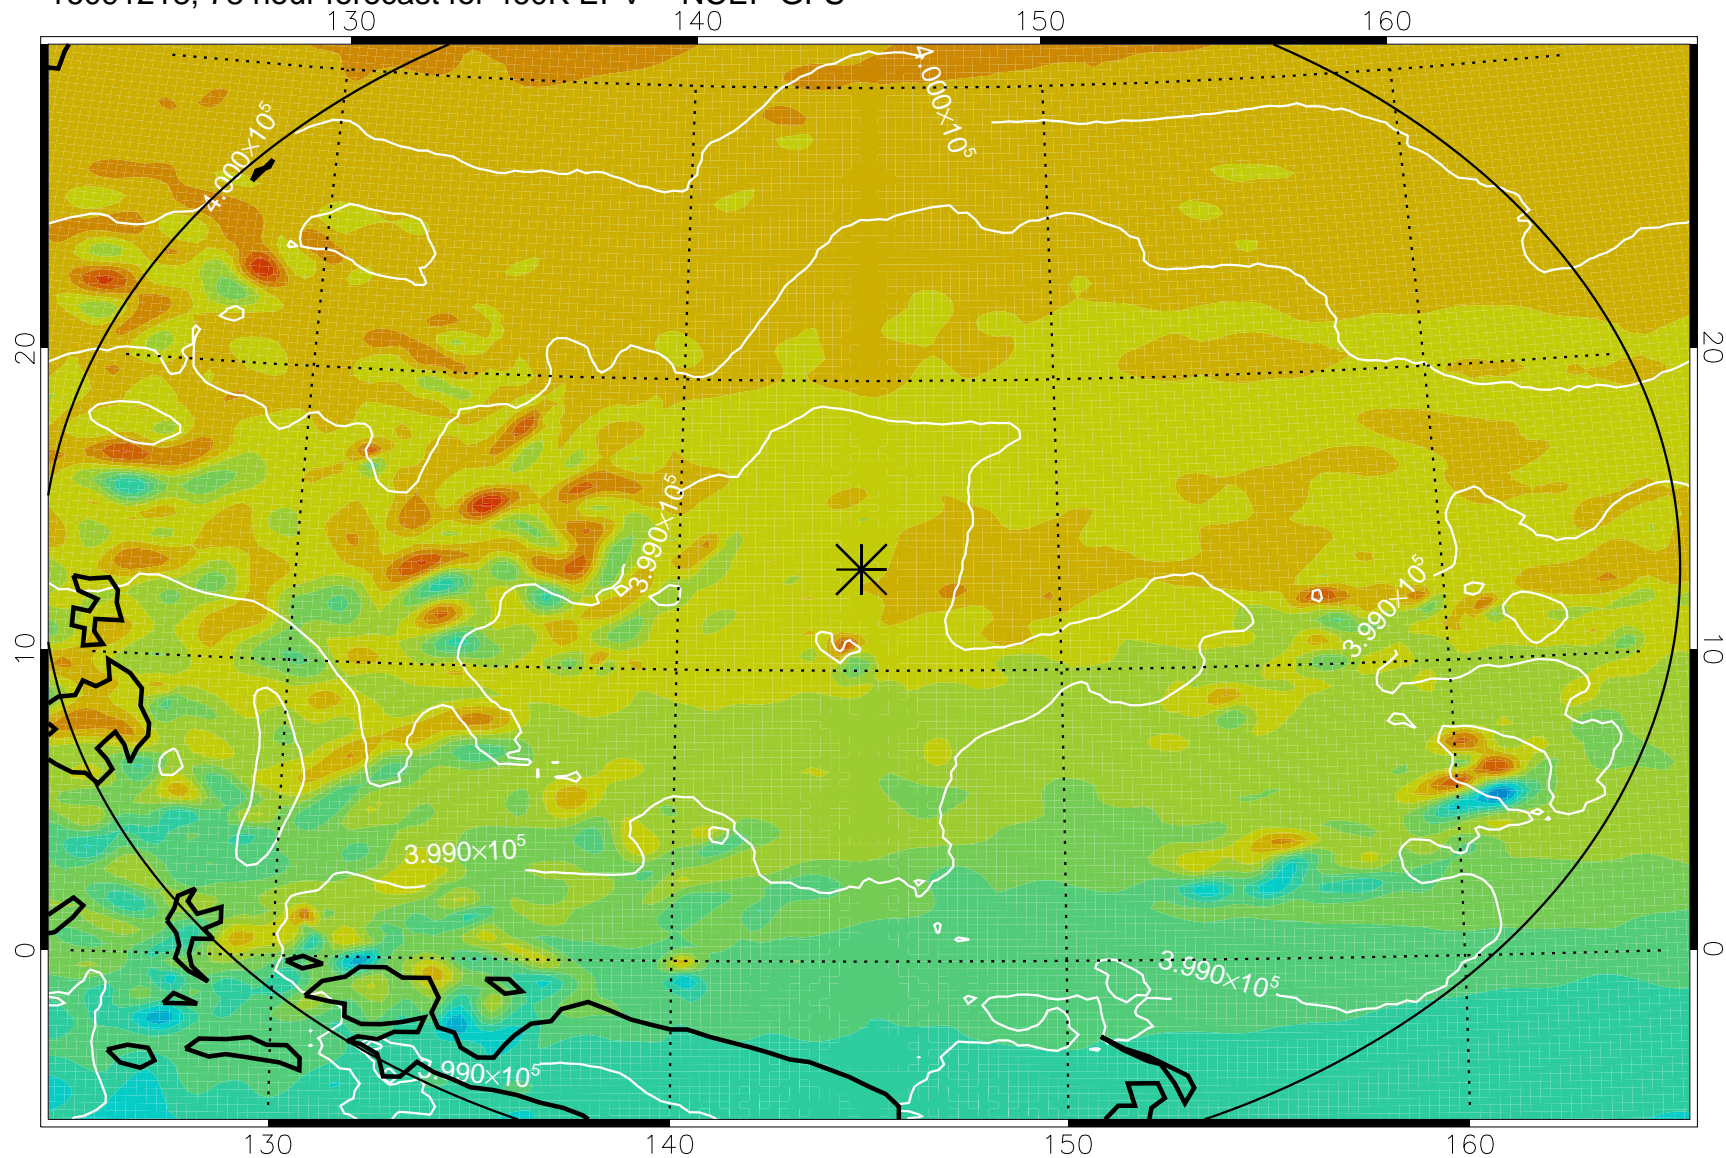

16091118, 54 hour forecast for 460K EPV -- NCEP GFS

460K Montgomery Streamfunction, white

Range ring of 2304 km

16091200, 60 hour forecast for 460K EPV -- NCEP GFS

460K Montgomery Streamfunction, white

Range ring of 2304 km

16091206, 66 hour forecast for 460K EPV -- NCEP GFS

460K Montgomery Streamfunction, white

Range ring of 2304 km

16091212, 72 hour forecast for 460K EPV -- NCEP GFS

460K Montgomery Streamfunction, white

Range ring of 2304 km

16091218, 78 hour forecast for 460K EPV -- NCEP GFS

460K Montgomery Streamfunction, white

Range ring of 2304 km

16091300, 84 hour forecast for 460K EPV -- NCEP GFS

460K Montgomery Streamfunction, white

Range ring of 2304 km

16091306, 90 hour forecast for 460K EPV -- NCEP GFS

460K Montgomery Streamfunction, white

Range ring of 2304 km

16091312, 96 hour forecast for 460K EPV -- NCEP GFS

460K Montgomery Streamfunction, white

Range ring of 2304 km