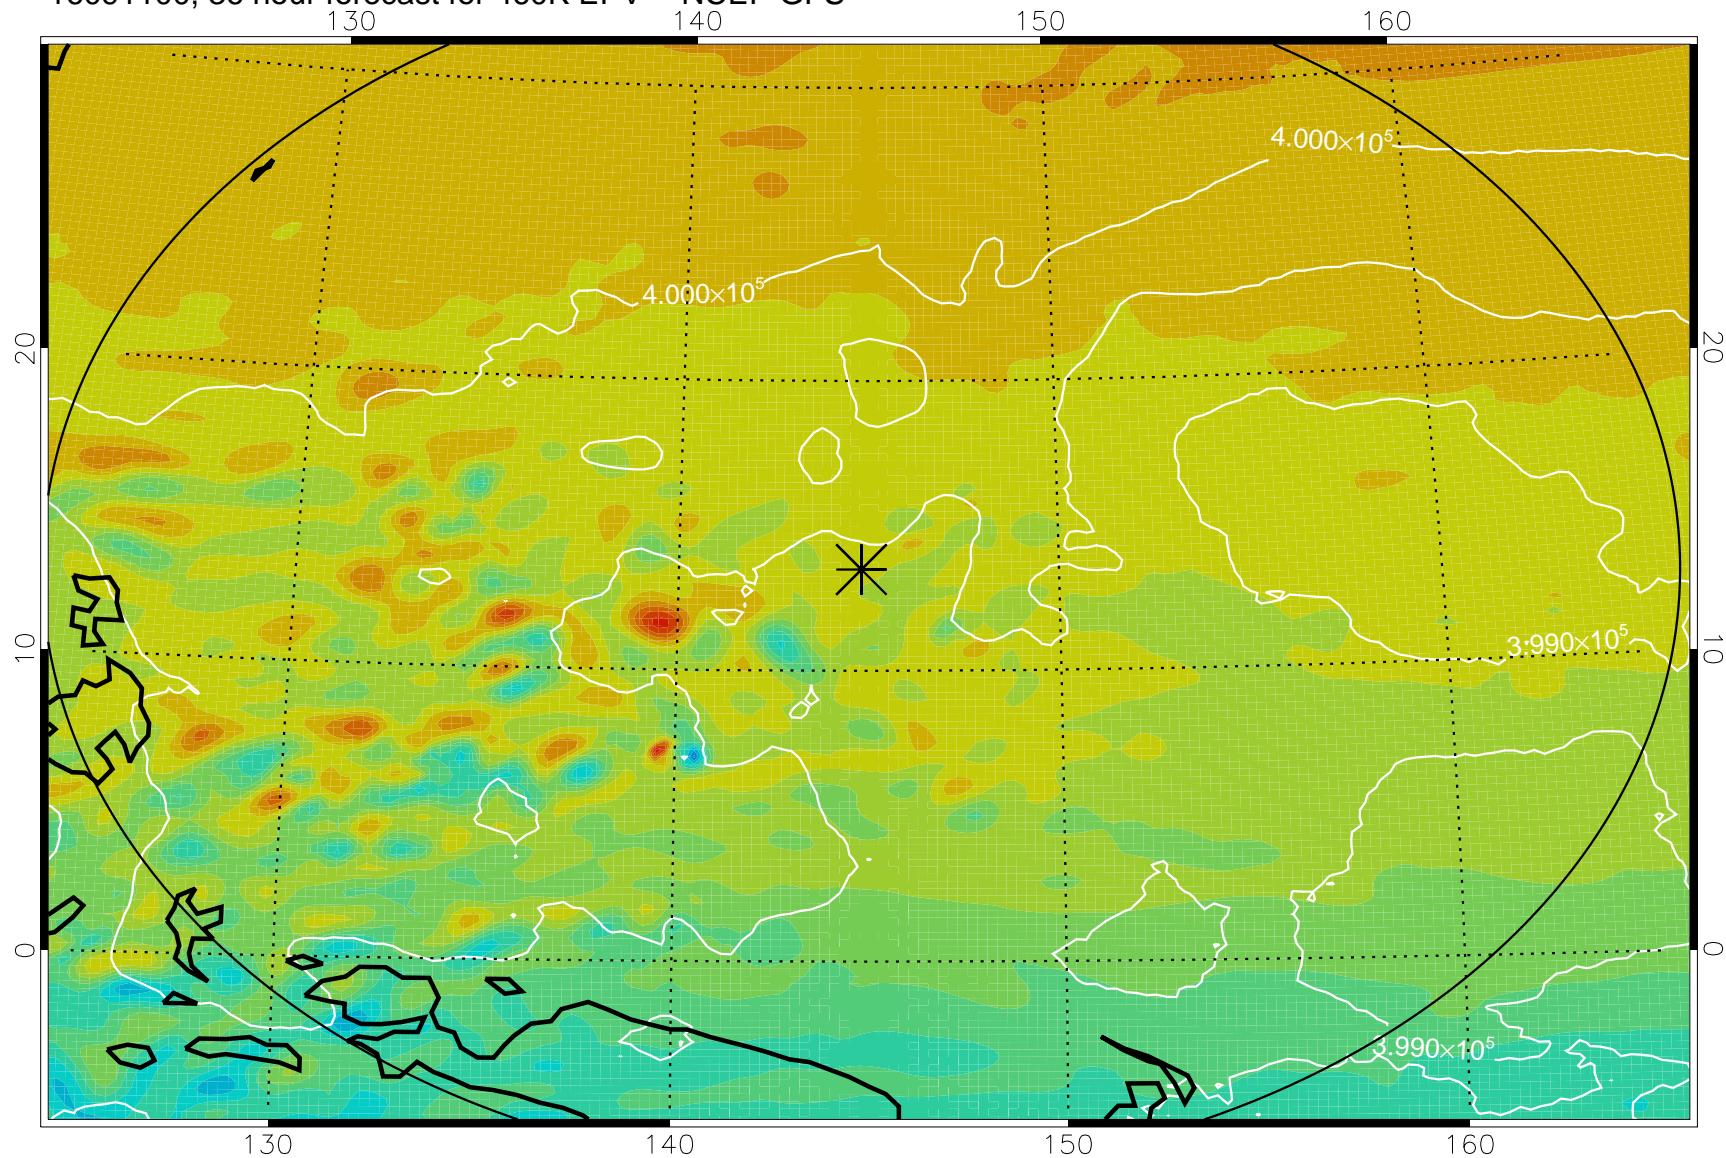

16091006, 18 hour forecast for 460K EPV -- NCEP GFS

460K Montgomery Streamfunction, white

Range ring of 2304 km

16091012, 24 hour forecast for 460K EPV -- NCEP GFS

460K Montgomery Streamfunction, white

Range ring of 2304 km

16091018, 30 hour forecast for 460K EPV -- NCEP GFS

460K Montgomery Streamfunction, white

Range ring of 2304 km

16091100, 36 hour forecast for 460K EPV -- NCEP GFS

460K Montgomery Streamfunction, white

Range ring of 2304 km

16091106, 42 hour forecast for 460K EPV -- NCEP GFS

460K Montgomery Streamfunction, white

Range ring of 2304 km

16091112, 48 hour forecast for 460K EPV -- NCEP GFS

460K Montgomery Streamfunction, white

Range ring of 2304 km

16091118, 54 hour forecast for 460K EPV -- NCEP GFS

460K Montgomery Streamfunction, white

Range ring of 2304 km

16091200, 60 hour forecast for 460K EPV -- NCEP GFS

460K Montgomery Streamfunction, white

Range ring of 2304 km