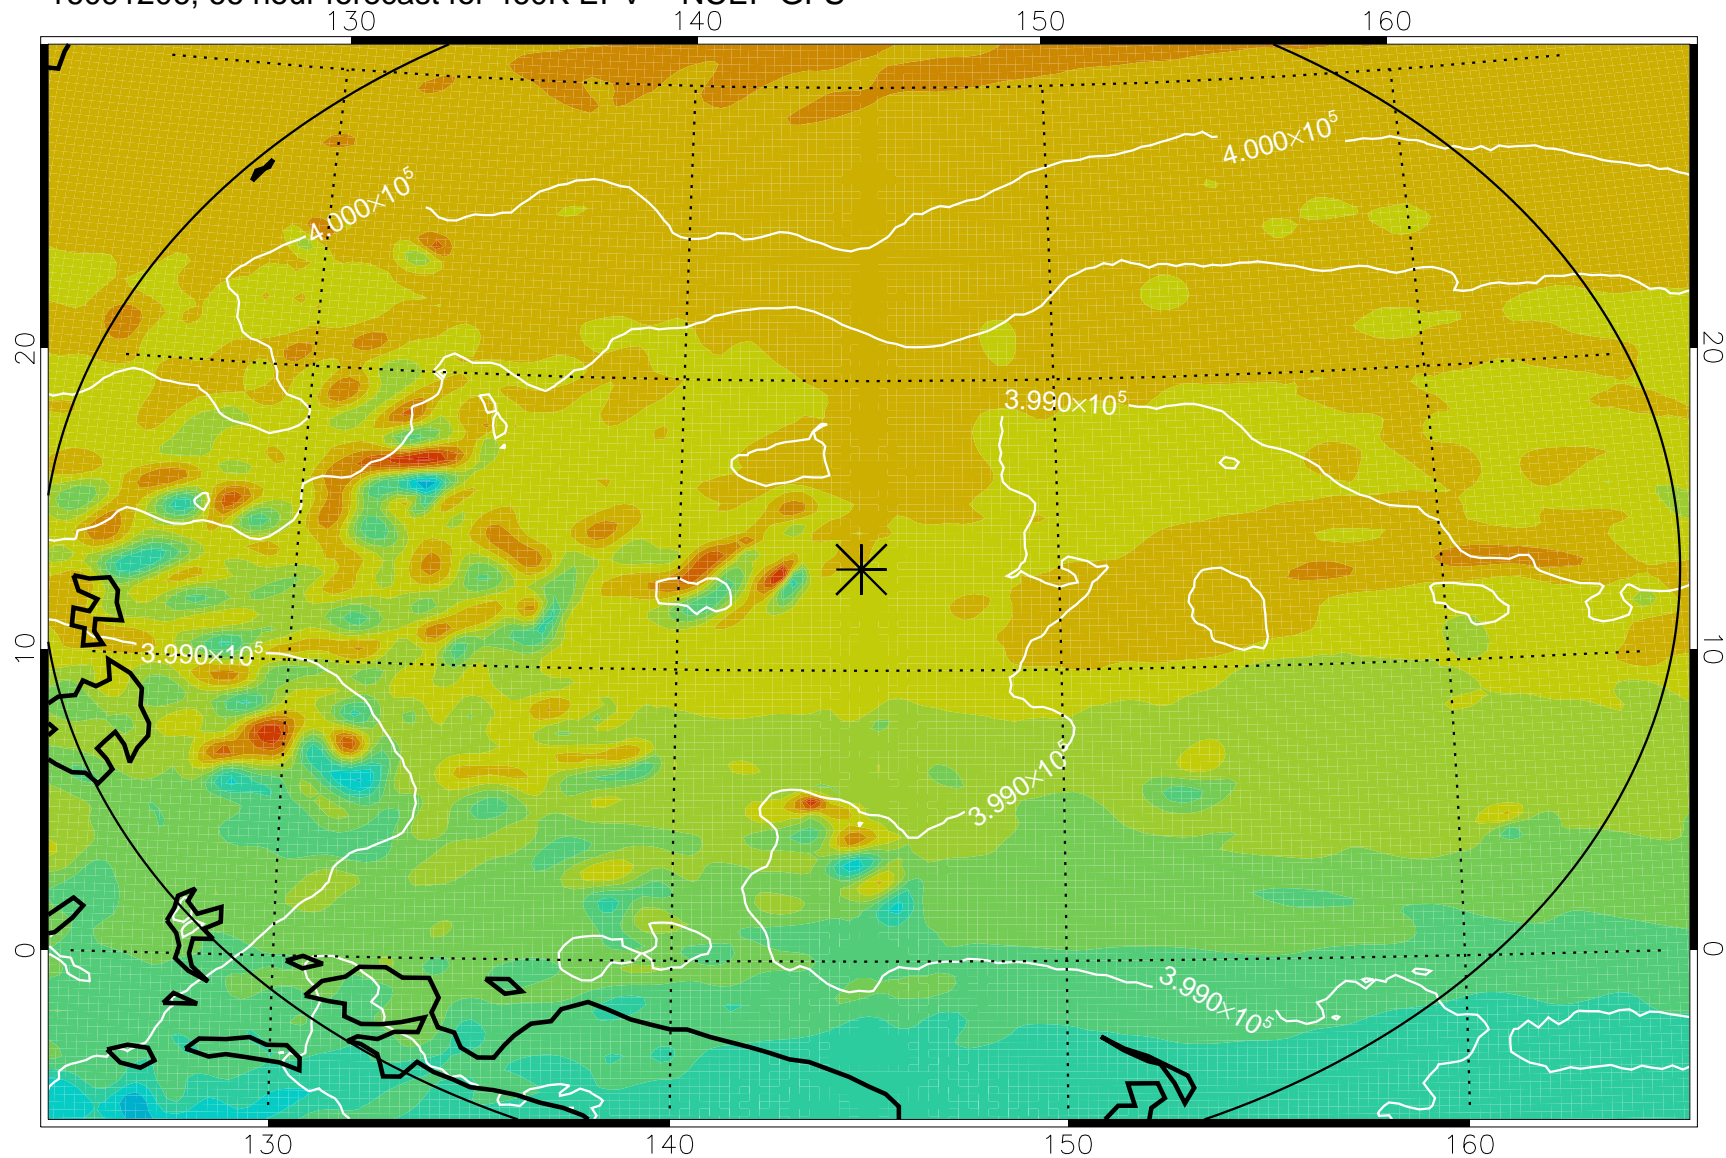

16091106, 42 hour forecast for 460K EPV -- NCEP GFS

460K Montgomery Streamfunction, white

Range ring of 2304 km

16091112, 48 hour forecast for 460K EPV -- NCEP GFS

460K Montgomery Streamfunction, white

Range ring of 2304 km

16091118, 54 hour forecast for 460K EPV -- NCEP GFS

460K Montgomery Streamfunction, white

Range ring of 2304 km

16091200, 60 hour forecast for 460K EPV -- NCEP GFS

460K Montgomery Streamfunction, white

Range ring of 2304 km

16091206, 66 hour forecast for 460K EPV -- NCEP GFS

460K Montgomery Streamfunction, white

Range ring of 2304 km

16091212, 72 hour forecast for 460K EPV -- NCEP GFS

460K Montgomery Streamfunction, white

Range ring of 2304 km

16091218, 78 hour forecast for 460K EPV -- NCEP GFS

460K Montgomery Streamfunction, white

Range ring of 2304 km

16091300, 84 hour forecast for 460K EPV -- NCEP GFS

460K Montgomery Streamfunction, white

Range ring of 2304 km