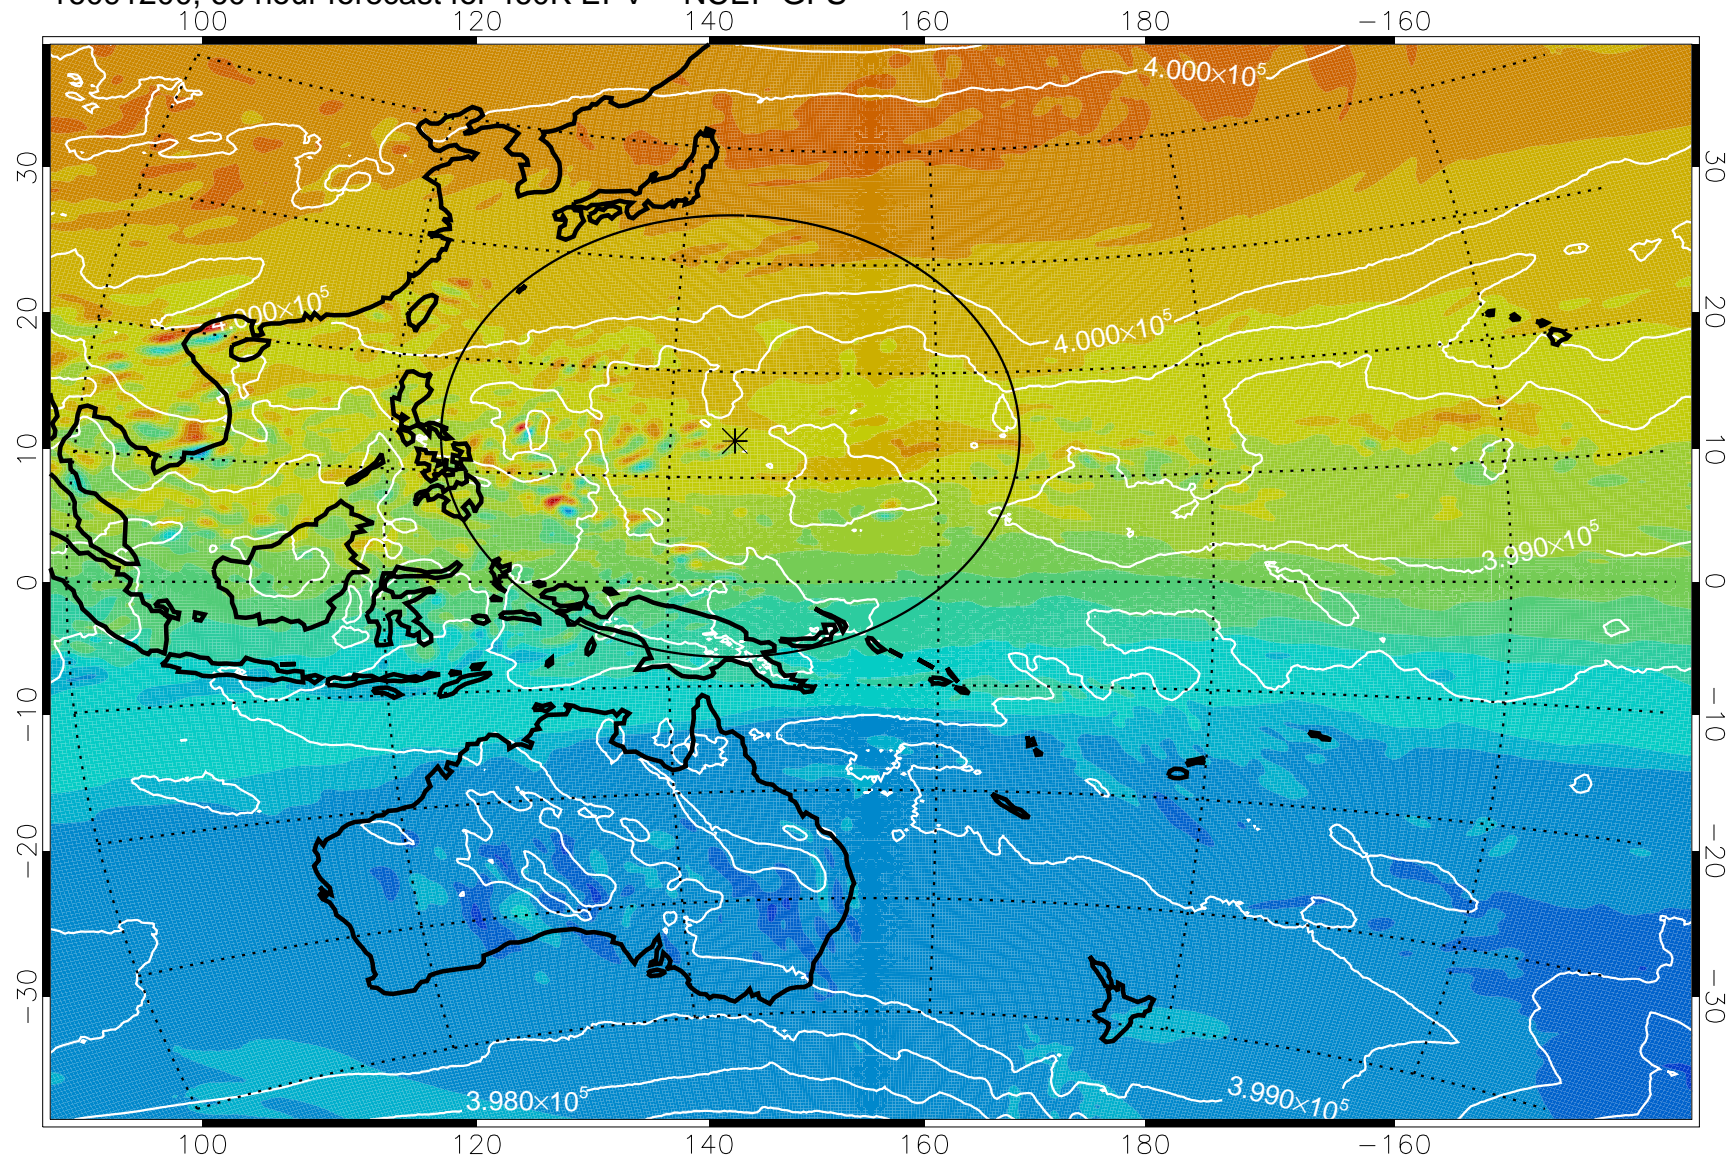

16091106, 42 hour forecast for 460K EPV -- NCEP GFS

460K Montgomery Streamfunction, white

Range ring of 2304 km

16091112, 48 hour forecast for 460K EPV -- NCEP GFS

460K Montgomery Streamfunction, white

Range ring of 2304 km

16091118, 54 hour forecast for 460K EPV -- NCEP GFS

460K Montgomery Streamfunction, white

Range ring of 2304 km

16091200, 60 hour forecast for 460K EPV -- NCEP GFS

460K Montgomery Streamfunction, white

Range ring of 2304 km

16091206, 66 hour forecast for 460K EPV -- NCEP GFS

460K Montgomery Streamfunction, white

Range ring of 2304 km

16091212, 72 hour forecast for 460K EPV -- NCEP GFS

460K Montgomery Streamfunction, white

Range ring of 2304 km

16091218, 78 hour forecast for 460K EPV -- NCEP GFS

460K Montgomery Streamfunction, white

Range ring of 2304 km

16091300, 84 hour forecast for 460K EPV -- NCEP GFS

460K Montgomery Streamfunction, white

Range ring of 2304 km