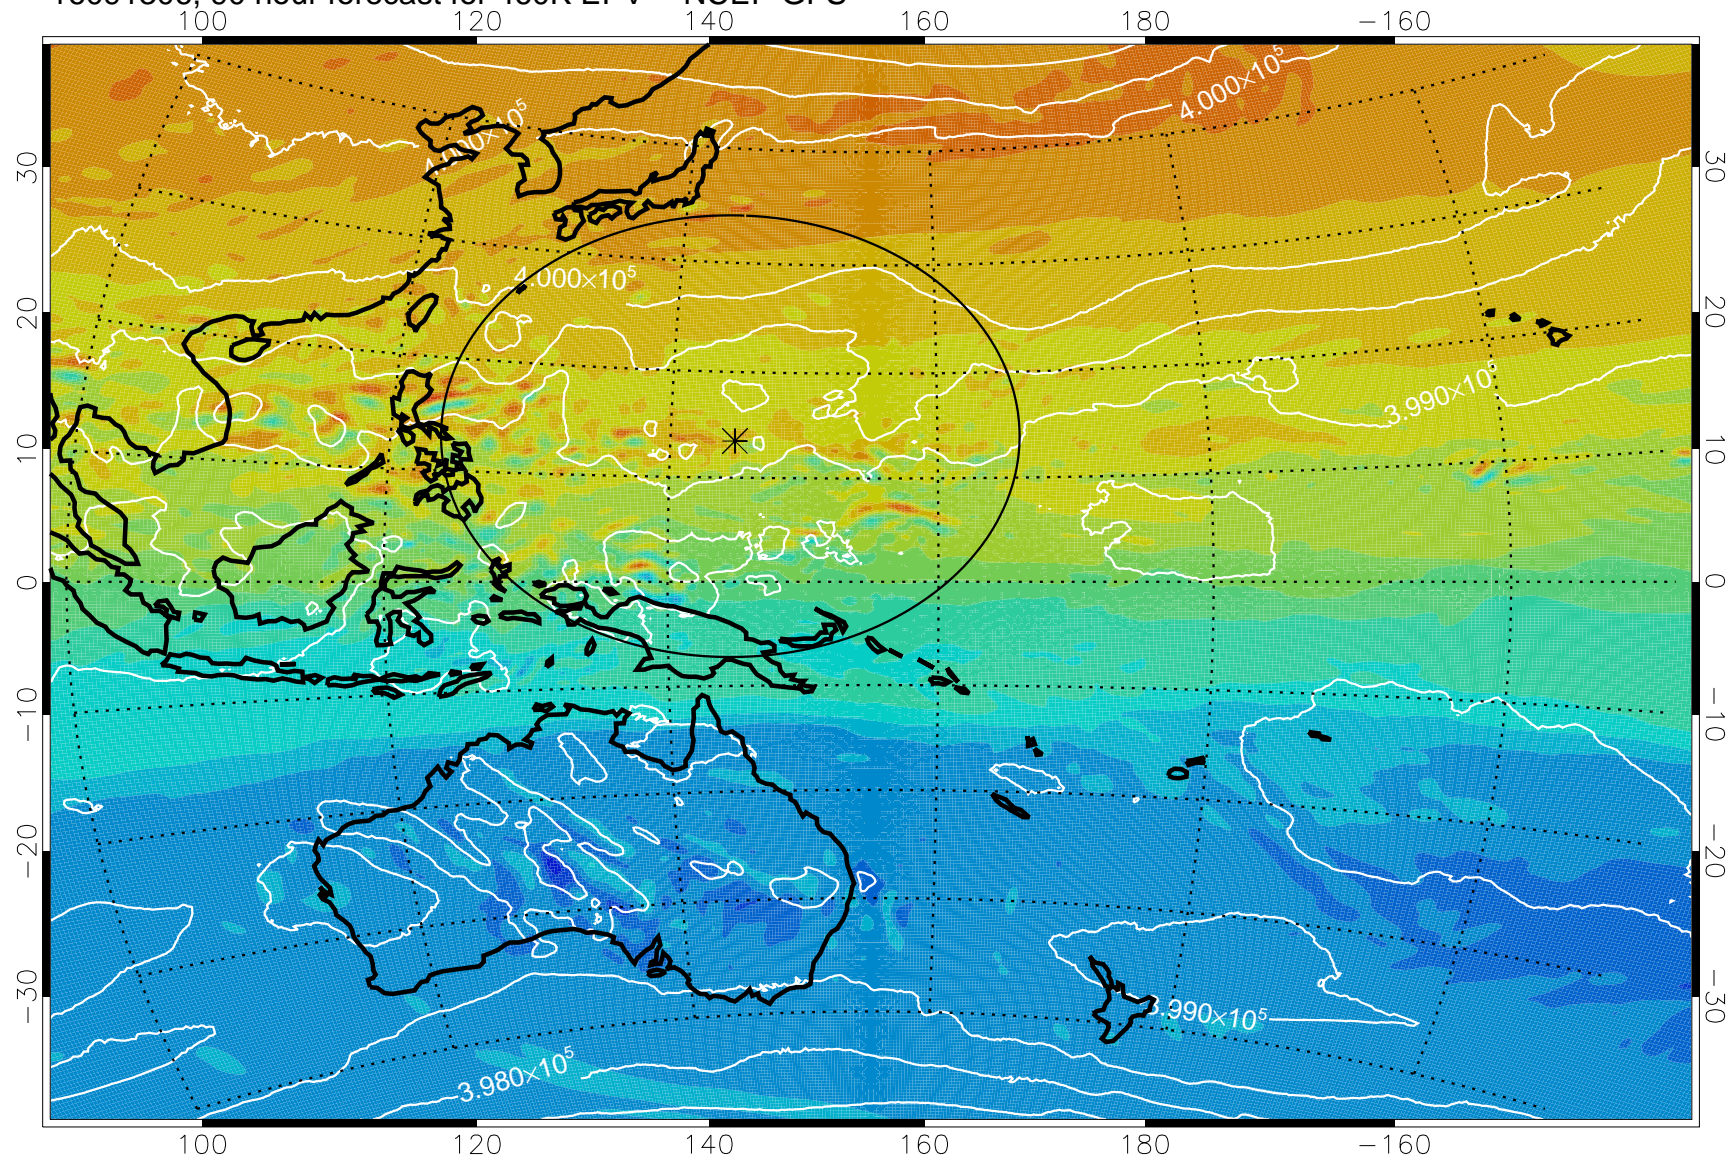

16091206, 66 hour forecast for 460K EPV -- NCEP GFS

460K Montgomery Streamfunction, white

Range ring of 2304 km

16091212, 72 hour forecast for 460K EPV -- NCEP GFS

460K Montgomery Streamfunction, white

Range ring of 2304 km

16091218, 78 hour forecast for 460K EPV -- NCEP GFS

460K Montgomery Streamfunction, white

Range ring of 2304 km

16091300, 84 hour forecast for 460K EPV -- NCEP GFS

460K Montgomery Streamfunction, white

Range ring of 2304 km

16091306, 90 hour forecast for 460K EPV -- NCEP GFS

460K Montgomery Streamfunction, white

Range ring of 2304 km

16091312, 96 hour forecast for 460K EPV -- NCEP GFS

460K Montgomery Streamfunction, white

Range ring of 2304 km

16091318, 102 hour forecast for 460K EPV -- NCEP GFS

460K Montgomery Streamfunction, white

Range ring of 2304 km

16091400, 108 hour forecast for 460K EPV -- NCEP GFS

460K Montgomery Streamfunction, white

Range ring of 2304 km