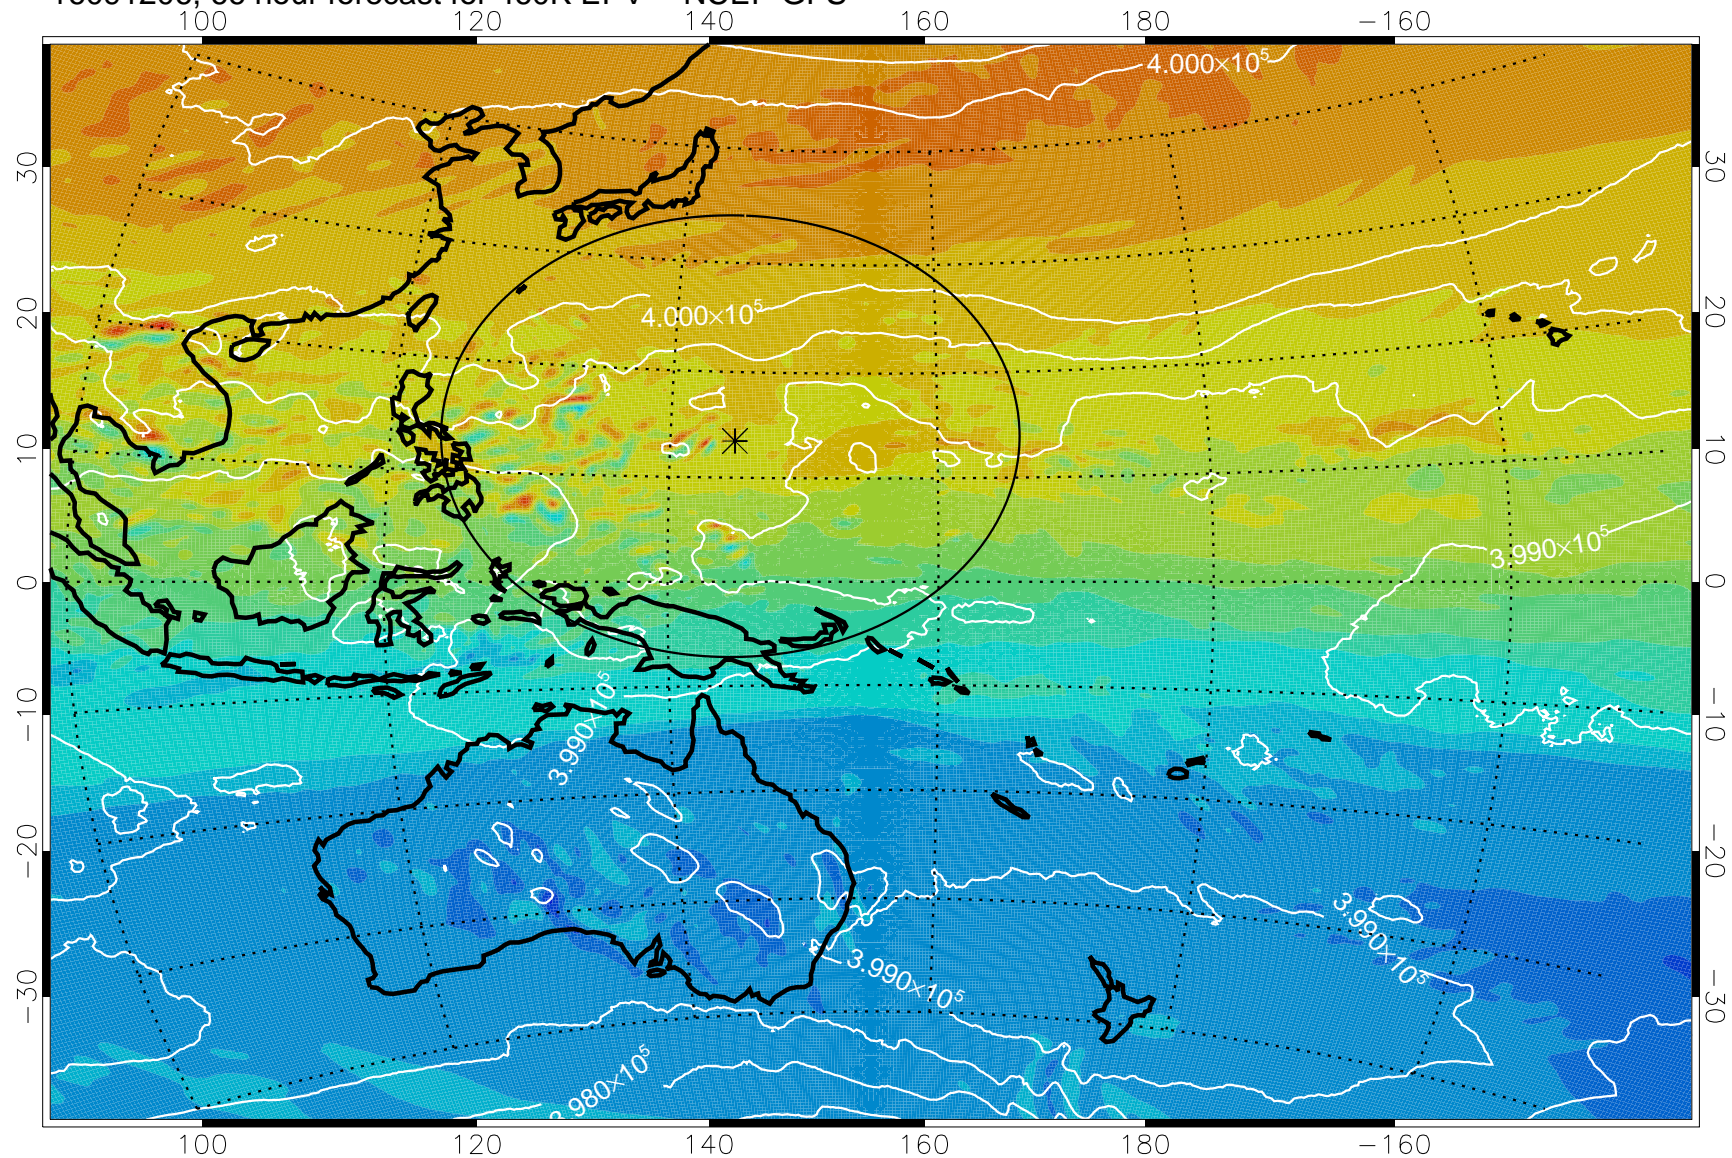

16091106, 42 hour forecast for 460K EPV -- NCEP GFS

460K Montgomery Streamfunction, white

Range ring of 2304 km

16091112, 48 hour forecast for 460K EPV -- NCEP GFS

460K Montgomery Streamfunction, white

Range ring of 2304 km

16091118, 54 hour forecast for 460K EPV -- NCEP GFS

460K Montgomery Streamfunction, white

Range ring of 2304 km

16091200, 60 hour forecast for 460K EPV -- NCEP GFS

460K Montgomery Streamfunction, white

Range ring of 2304 km

16091206, 66 hour forecast for 460K EPV -- NCEP GFS

460K Montgomery Streamfunction, white

Range ring of 2304 km

16091212, 72 hour forecast for 460K EPV -- NCEP GFS

460K Montgomery Streamfunction, white

Range ring of 2304 km

16091218, 78 hour forecast for 460K EPV -- NCEP GFS

460K Montgomery Streamfunction, white

Range ring of 2304 km

16091300, 84 hour forecast for 460K EPV -- NCEP GFS

460K Montgomery Streamfunction, white

Range ring of 2304 km