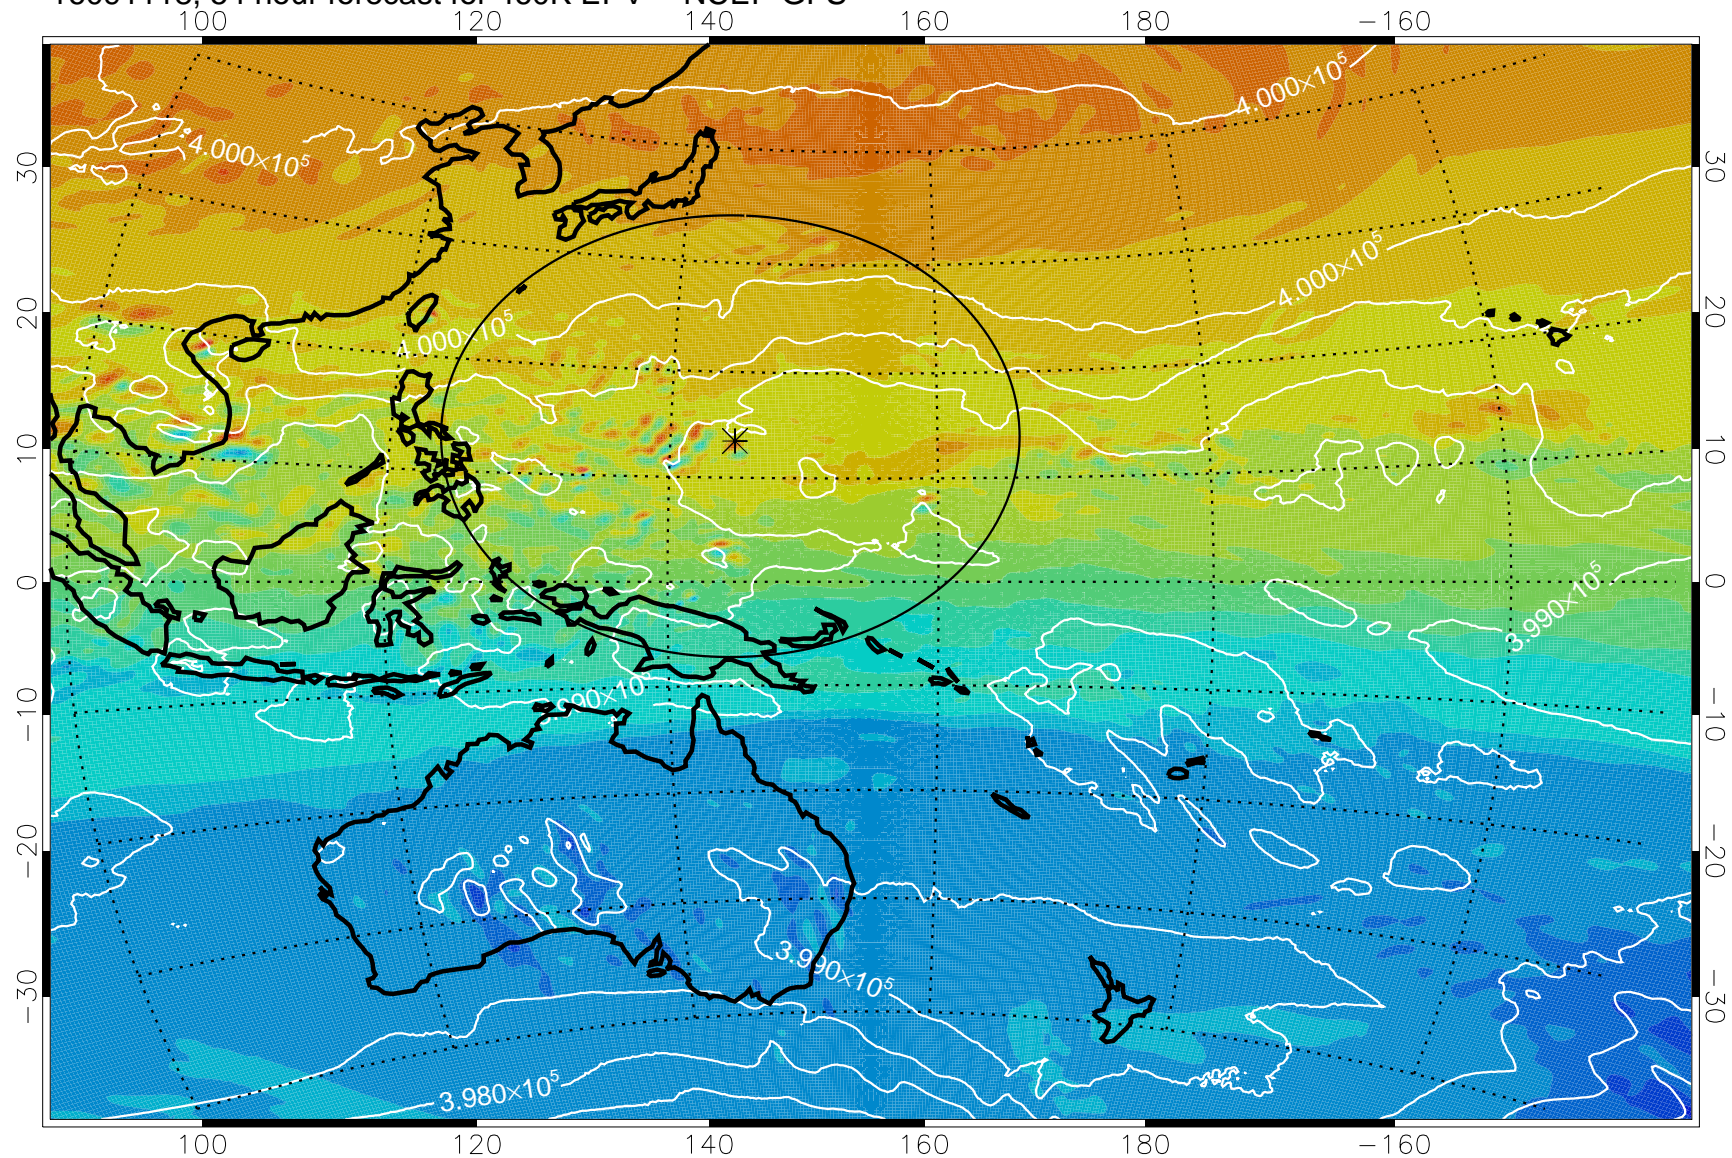

16091018, 30 hour forecast for 460K EPV -- NCEP GFS

460K Montgomery Streamfunction, white

Range ring of 2304 km

16091100, 36 hour forecast for 460K EPV -- NCEP GFS

460K Montgomery Streamfunction, white

Range ring of 2304 km

16091106, 42 hour forecast for 460K EPV -- NCEP GFS

460K Montgomery Streamfunction, white

Range ring of 2304 km

16091112, 48 hour forecast for 460K EPV -- NCEP GFS

460K Montgomery Streamfunction, white

Range ring of 2304 km

16091118, 54 hour forecast for 460K EPV -- NCEP GFS

460K Montgomery Streamfunction, white

Range ring of 2304 km

16091200, 60 hour forecast for 460K EPV -- NCEP GFS

460K Montgomery Streamfunction, white

Range ring of 2304 km

16091206, 66 hour forecast for 460K EPV -- NCEP GFS

460K Montgomery Streamfunction, white

Range ring of 2304 km

16091212, 72 hour forecast for 460K EPV -- NCEP GFS

460K Montgomery Streamfunction, white

Range ring of 2304 km