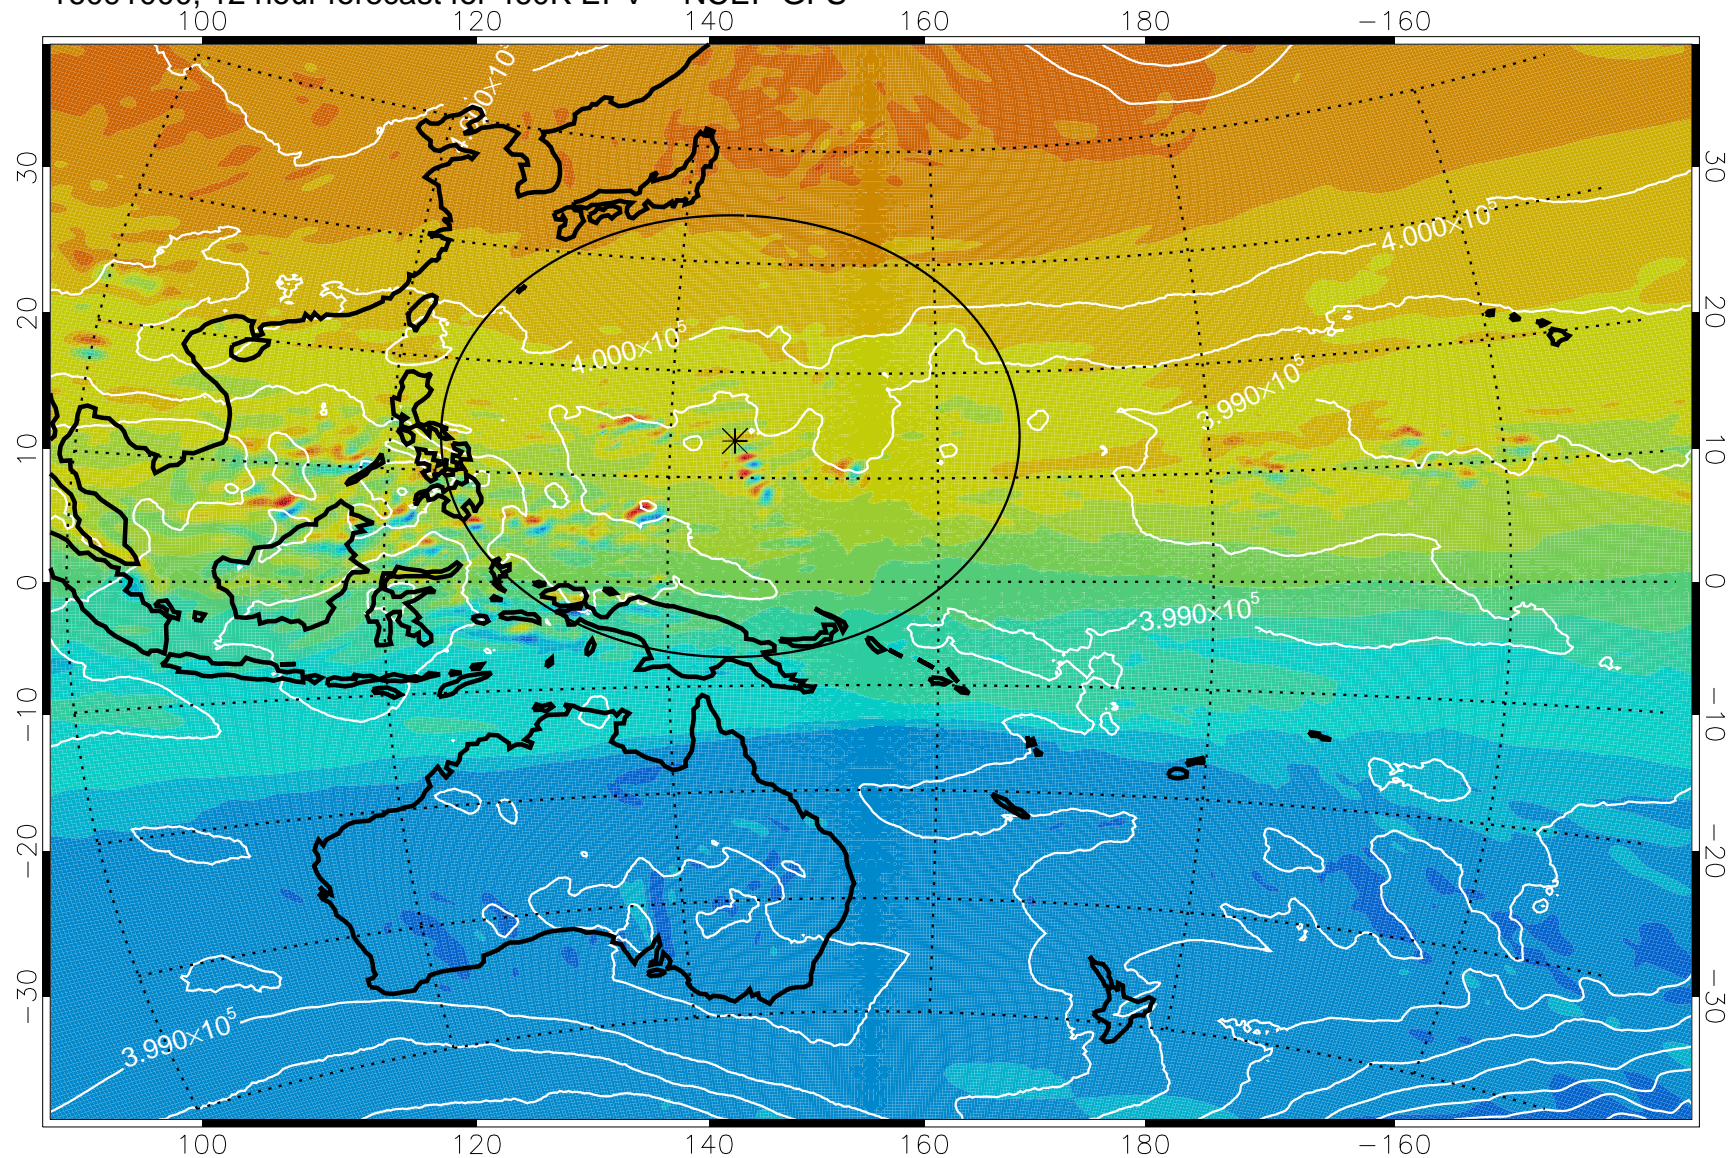

16090918, 6 hour forecast for 460K EPV -- NCEP GFS

460K Montgomery Streamfunction, white

Range ring of 2304 km

16091000, 12 hour forecast for 460K EPV -- NCEP GFS

460K Montgomery Streamfunction, white

Range ring of 2304 km

16091006, 18 hour forecast for 460K EPV -- NCEP GFS

460K Montgomery Streamfunction, white

Range ring of 2304 km

16091012, 24 hour forecast for 460K EPV -- NCEP GFS

460K Montgomery Streamfunction, white

Range ring of 2304 km

16091018, 30 hour forecast for 460K EPV -- NCEP GFS

460K Montgomery Streamfunction, white

Range ring of 2304 km

16091100, 36 hour forecast for 460K EPV -- NCEP GFS

460K Montgomery Streamfunction, white

Range ring of 2304 km

16091106, 42 hour forecast for 460K EPV -- NCEP GFS

460K Montgomery Streamfunction, white

Range ring of 2304 km

16091112, 48 hour forecast for 460K EPV -- NCEP GFS

460K Montgomery Streamfunction, white

Range ring of 2304 km