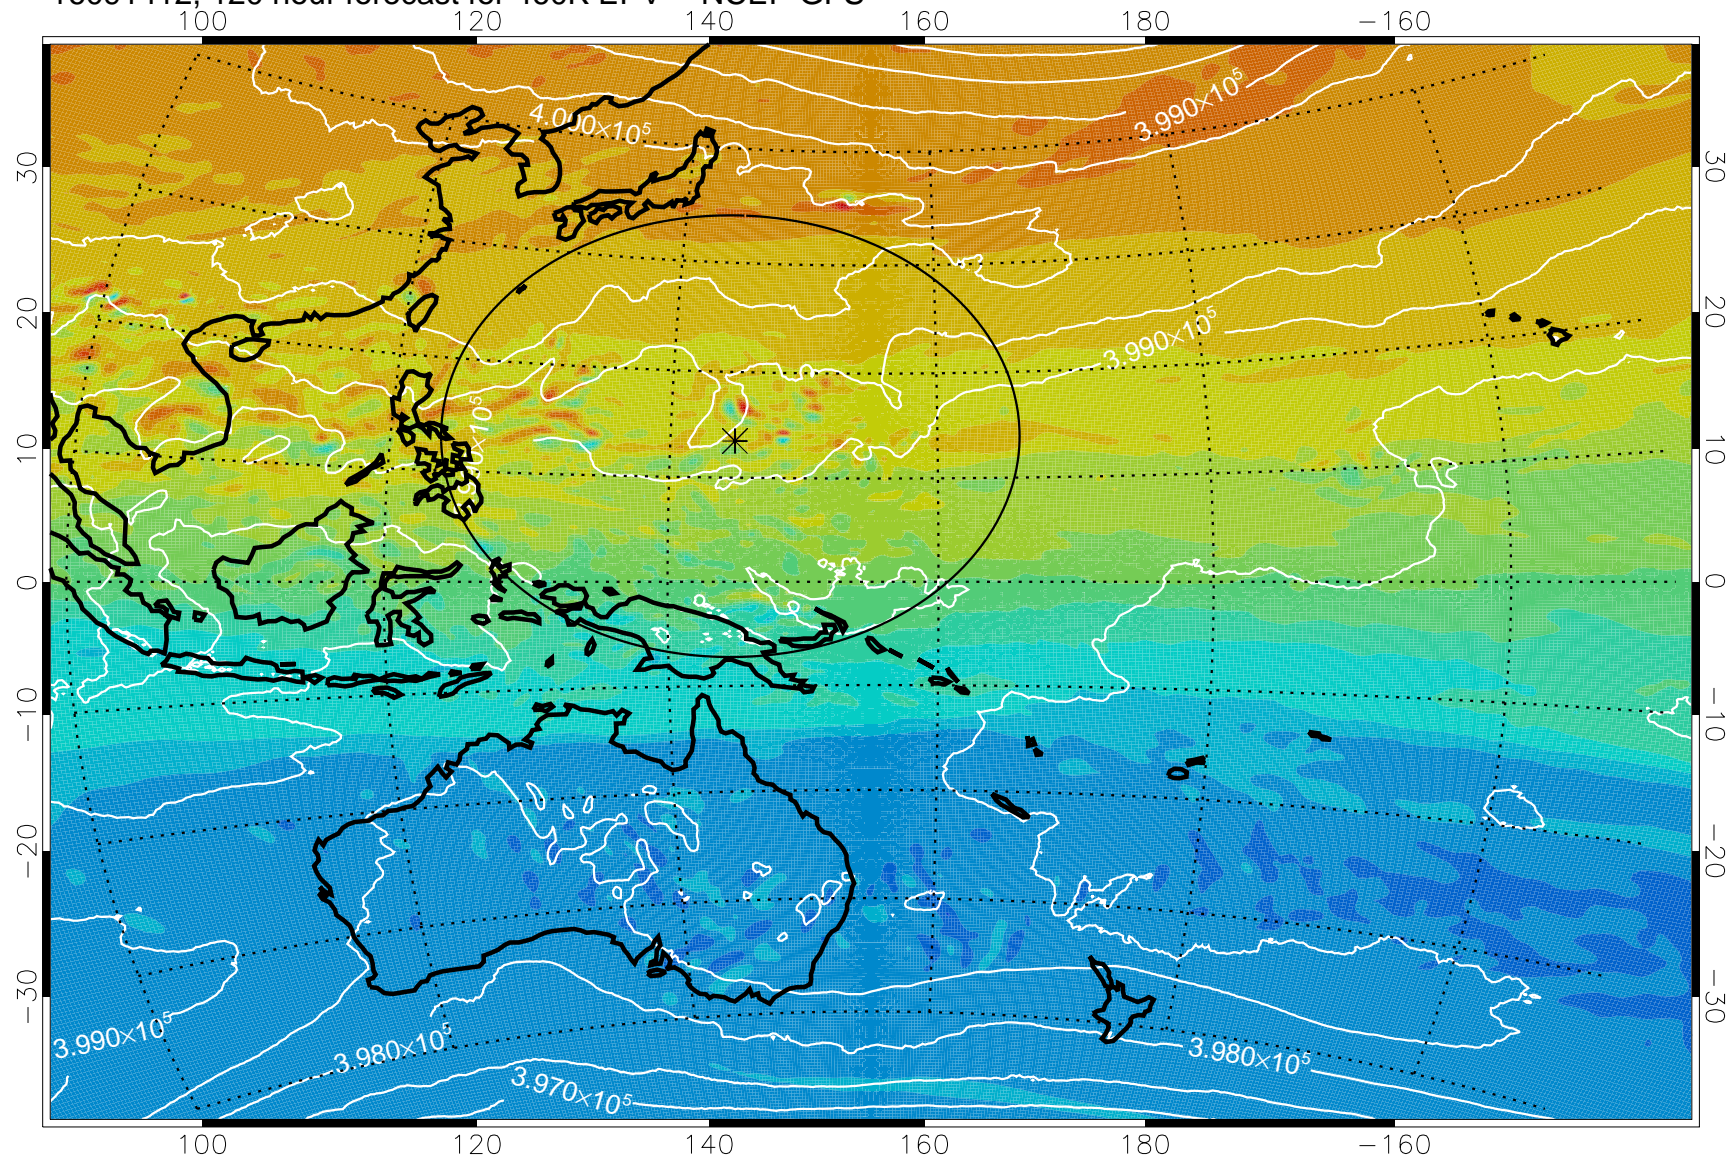

16091318, 102 hour forecast for 460K EPV -- NCEP GFS

460K Montgomery Streamfunction, white

Range ring of 2304 km

16091400, 108 hour forecast for 460K EPV -- NCEP GFS

460K Montgomery Streamfunction, white

Range ring of 2304 km

16091406, 114 hour forecast for 460K EPV -- NCEP GFS

460K Montgomery Streamfunction, white

Range ring of 2304 km

16091412, 120 hour forecast for 460K EPV -- NCEP GFS

460K Montgomery Streamfunction, white

Range ring of 2304 km