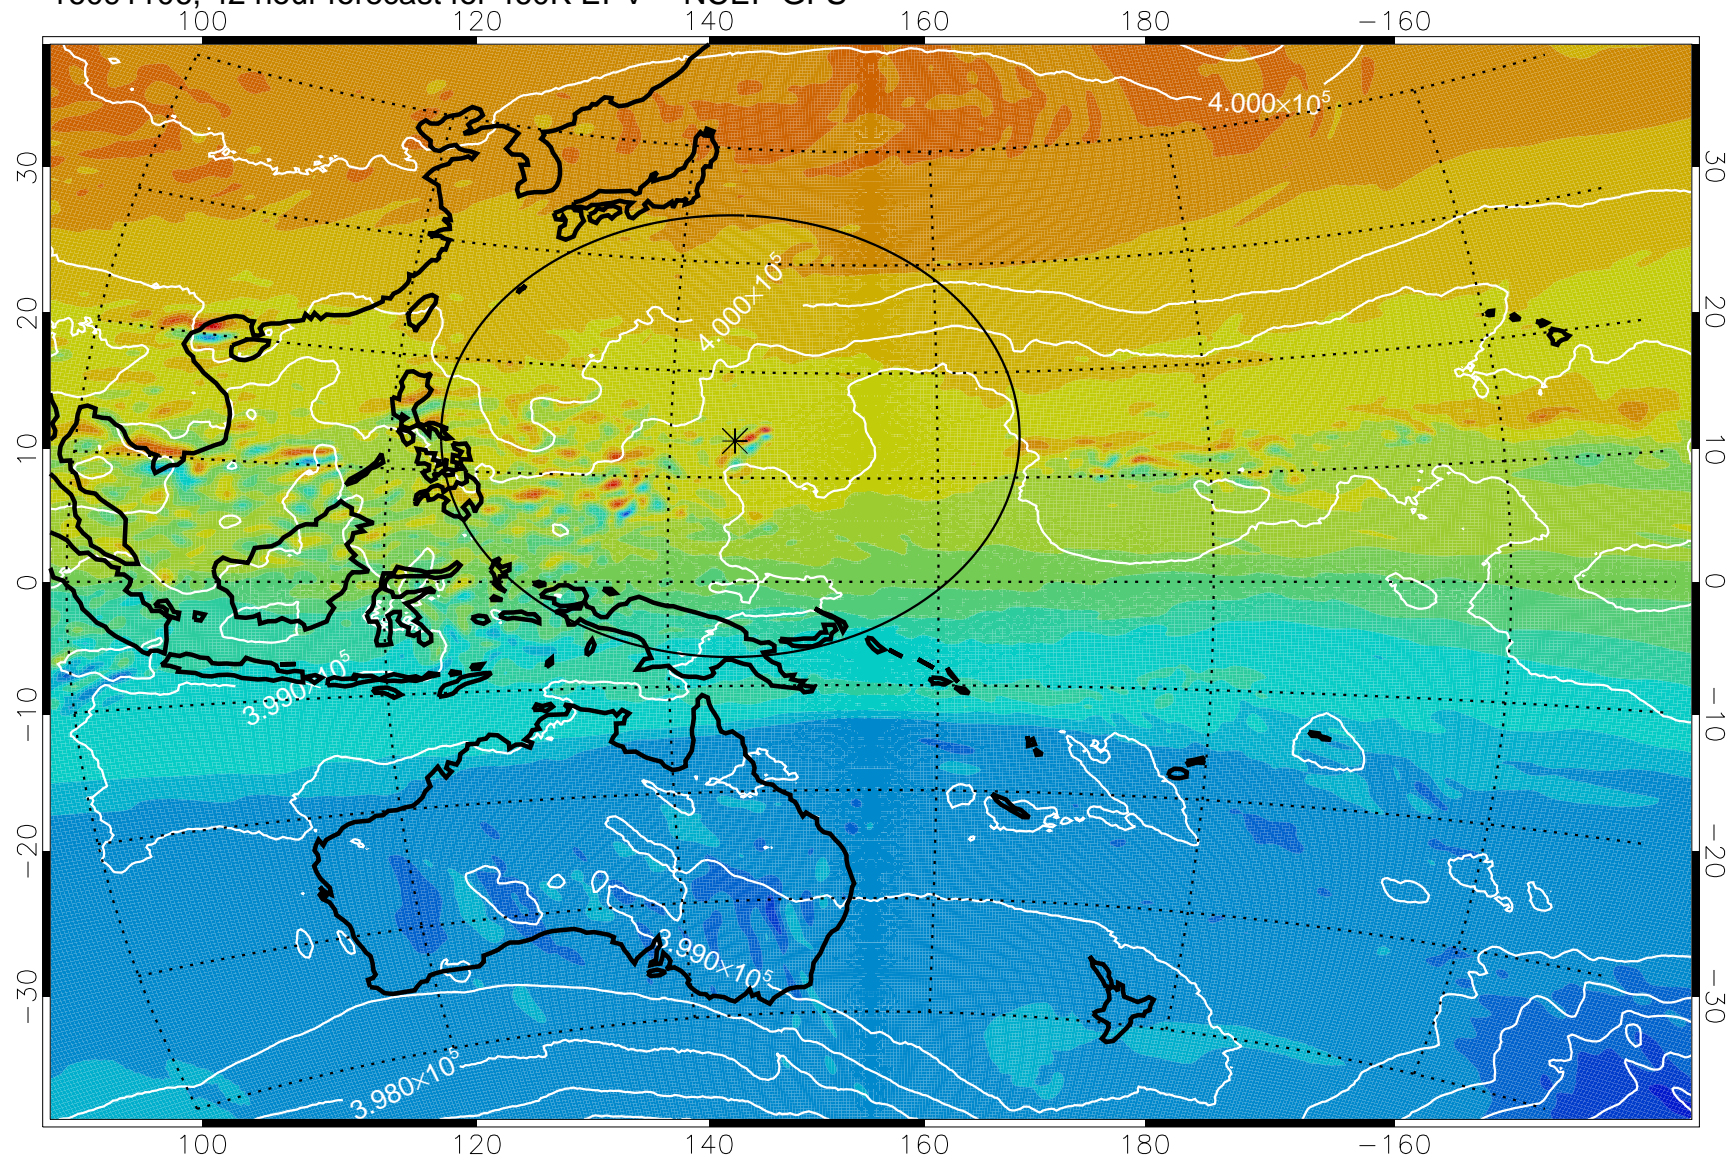

16091018, 30 hour forecast for 460K EPV -- NCEP GFS

460K Montgomery Streamfunction, white

Range ring of 2304 km

16091100, 36 hour forecast for 460K EPV -- NCEP GFS

460K Montgomery Streamfunction, white

Range ring of 2304 km

16091106, 42 hour forecast for 460K EPV -- NCEP GFS

460K Montgomery Streamfunction, white

Range ring of 2304 km

16091112, 48 hour forecast for 460K EPV -- NCEP GFS

460K Montgomery Streamfunction, white

Range ring of 2304 km

16091118, 54 hour forecast for 460K EPV -- NCEP GFS

460K Montgomery Streamfunction, white

Range ring of 2304 km

16091200, 60 hour forecast for 460K EPV -- NCEP GFS

460K Montgomery Streamfunction, white

Range ring of 2304 km

16091206, 66 hour forecast for 460K EPV -- NCEP GFS

460K Montgomery Streamfunction, white

Range ring of 2304 km

16091212, 72 hour forecast for 460K EPV -- NCEP GFS

460K Montgomery Streamfunction, white

Range ring of 2304 km