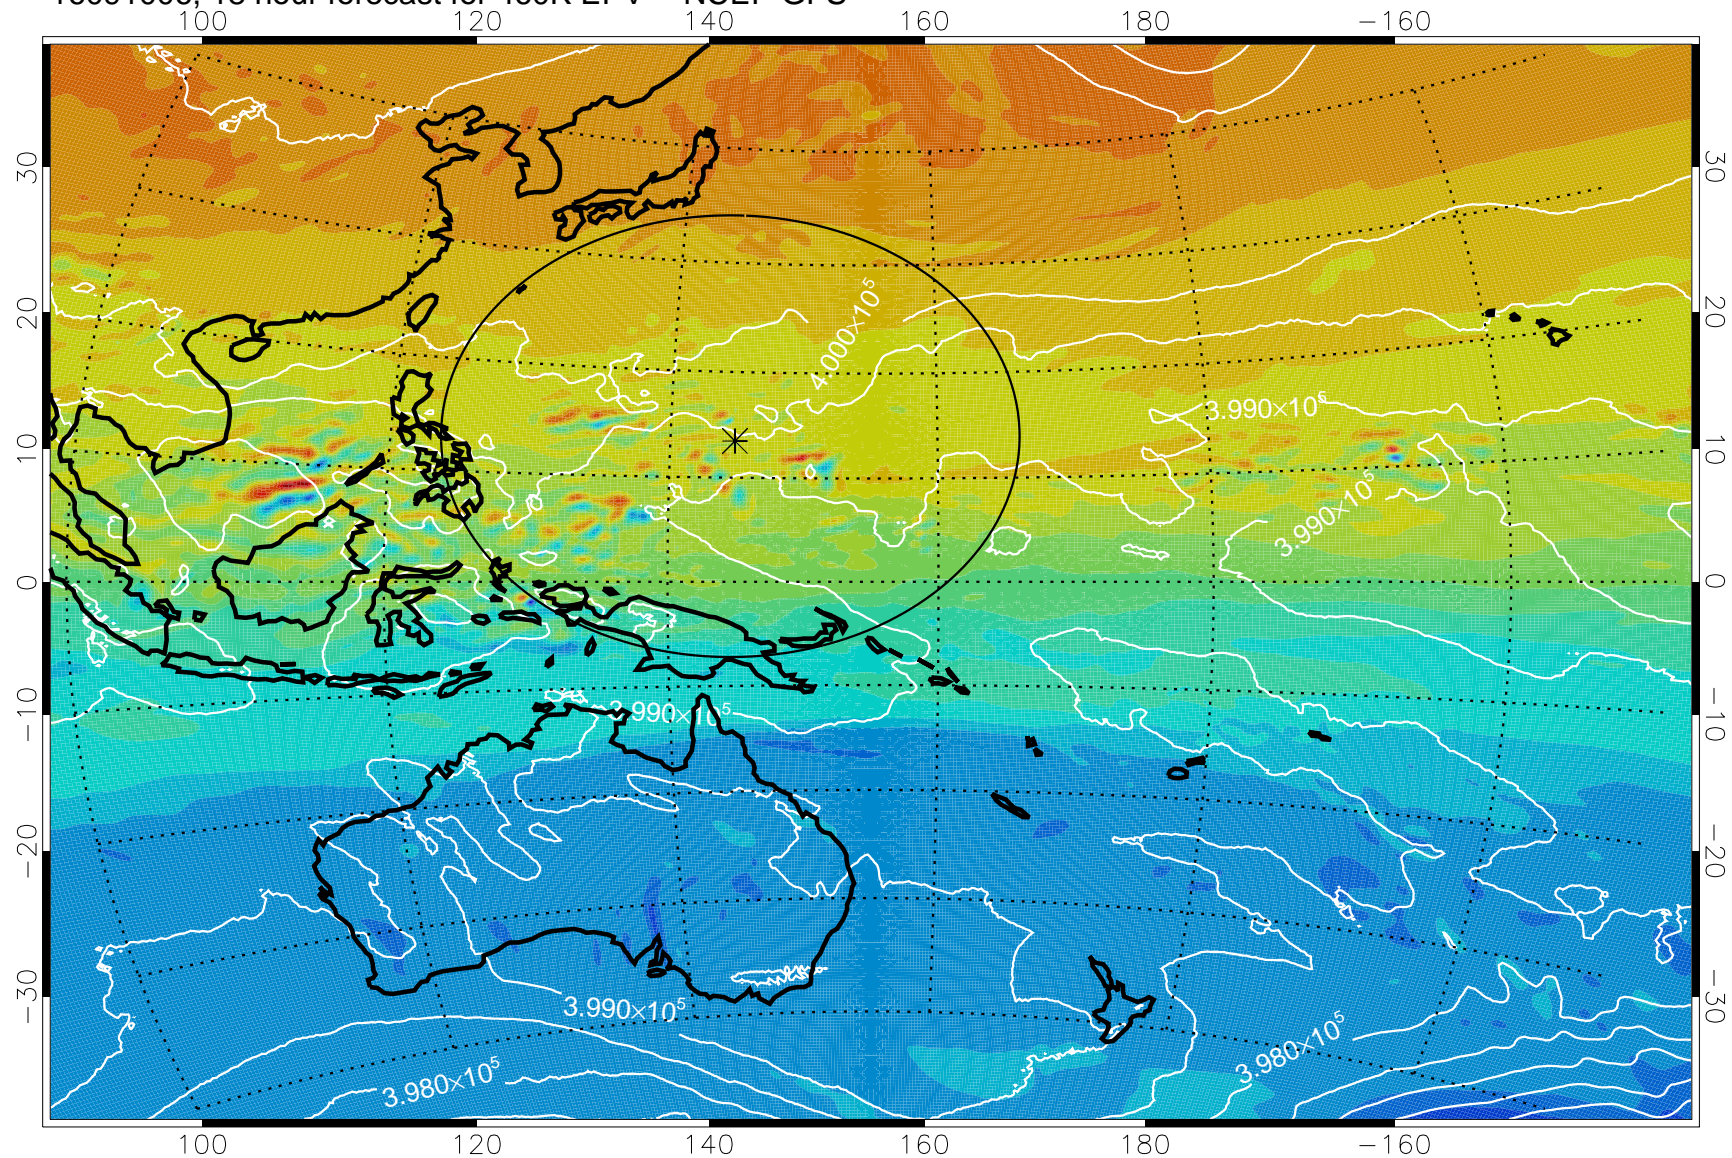

16090918, 6 hour forecast for 460K EPV -- NCEP GFS

460K Montgomery Streamfunction, white

Range ring of 2304 km

16091000, 12 hour forecast for 460K EPV -- NCEP GFS

460K Montgomery Streamfunction, white

Range ring of 2304 km

16091006, 18 hour forecast for 460K EPV -- NCEP GFS

460K Montgomery Streamfunction, white

Range ring of 2304 km

16091012, 24 hour forecast for 460K EPV -- NCEP GFS

460K Montgomery Streamfunction, white

Range ring of 2304 km

16091018, 30 hour forecast for 460K EPV -- NCEP GFS

460K Montgomery Streamfunction, white

Range ring of 2304 km

16091100, 36 hour forecast for 460K EPV -- NCEP GFS

460K Montgomery Streamfunction, white

Range ring of 2304 km

16091106, 42 hour forecast for 460K EPV -- NCEP GFS

460K Montgomery Streamfunction, white

Range ring of 2304 km

16091112, 48 hour forecast for 460K EPV -- NCEP GFS

460K Montgomery Streamfunction, white

Range ring of 2304 km