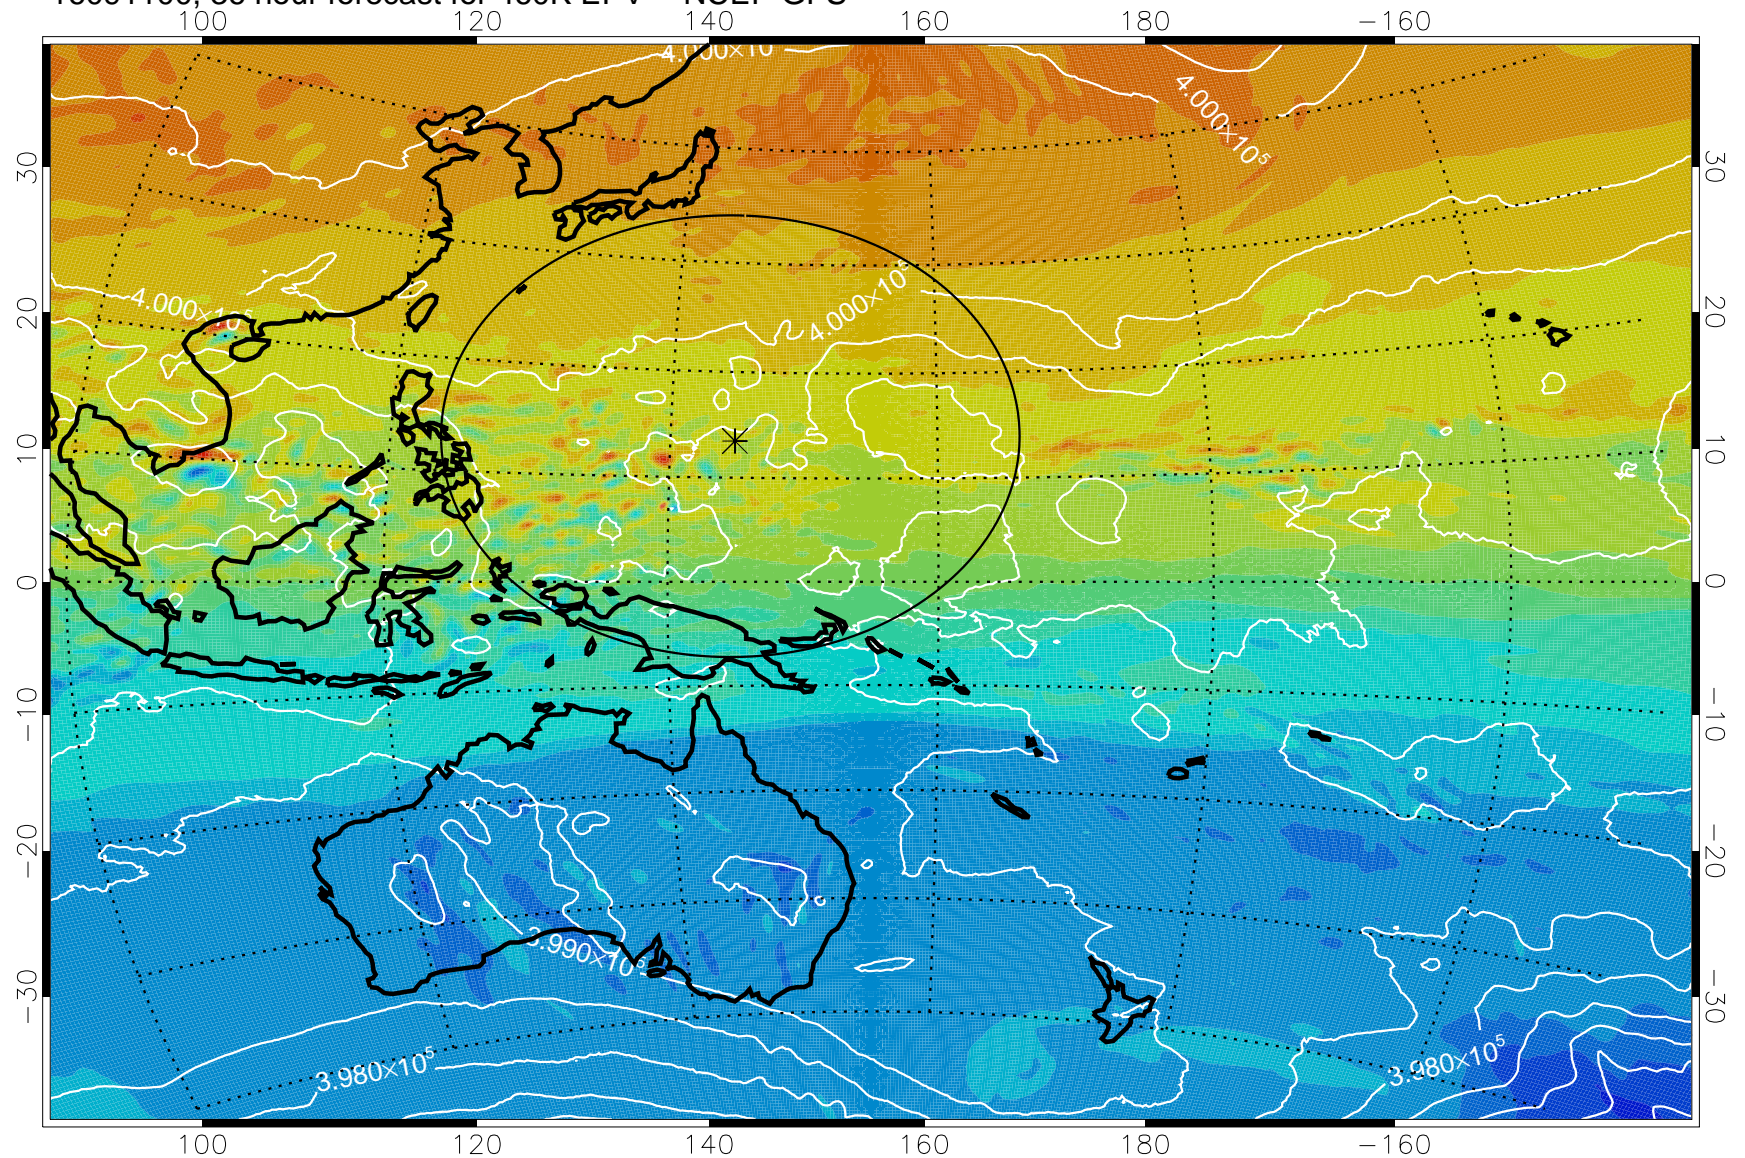

16091018, 30 hour forecast for 460K EPV -- NCEP GFS

460K Montgomery Streamfunction, white

Range ring of 2304 km

16091100, 36 hour forecast for 460K EPV -- NCEP GFS

460K Montgomery Streamfunction, white

Range ring of 2304 km

16091106, 42 hour forecast for 460K EPV -- NCEP GFS

460K Montgomery Streamfunction, white

Range ring of 2304 km

16091112, 48 hour forecast for 460K EPV -- NCEP GFS

460K Montgomery Streamfunction, white

Range ring of 2304 km

16091118, 54 hour forecast for 460K EPV -- NCEP GFS

460K Montgomery Streamfunction, white

Range ring of 2304 km

16091200, 60 hour forecast for 460K EPV -- NCEP GFS

460K Montgomery Streamfunction, white

Range ring of 2304 km

16091206, 66 hour forecast for 460K EPV -- NCEP GFS

460K Montgomery Streamfunction, white

Range ring of 2304 km

16091212, 72 hour forecast for 460K EPV -- NCEP GFS

460K Montgomery Streamfunction, white

Range ring of 2304 km