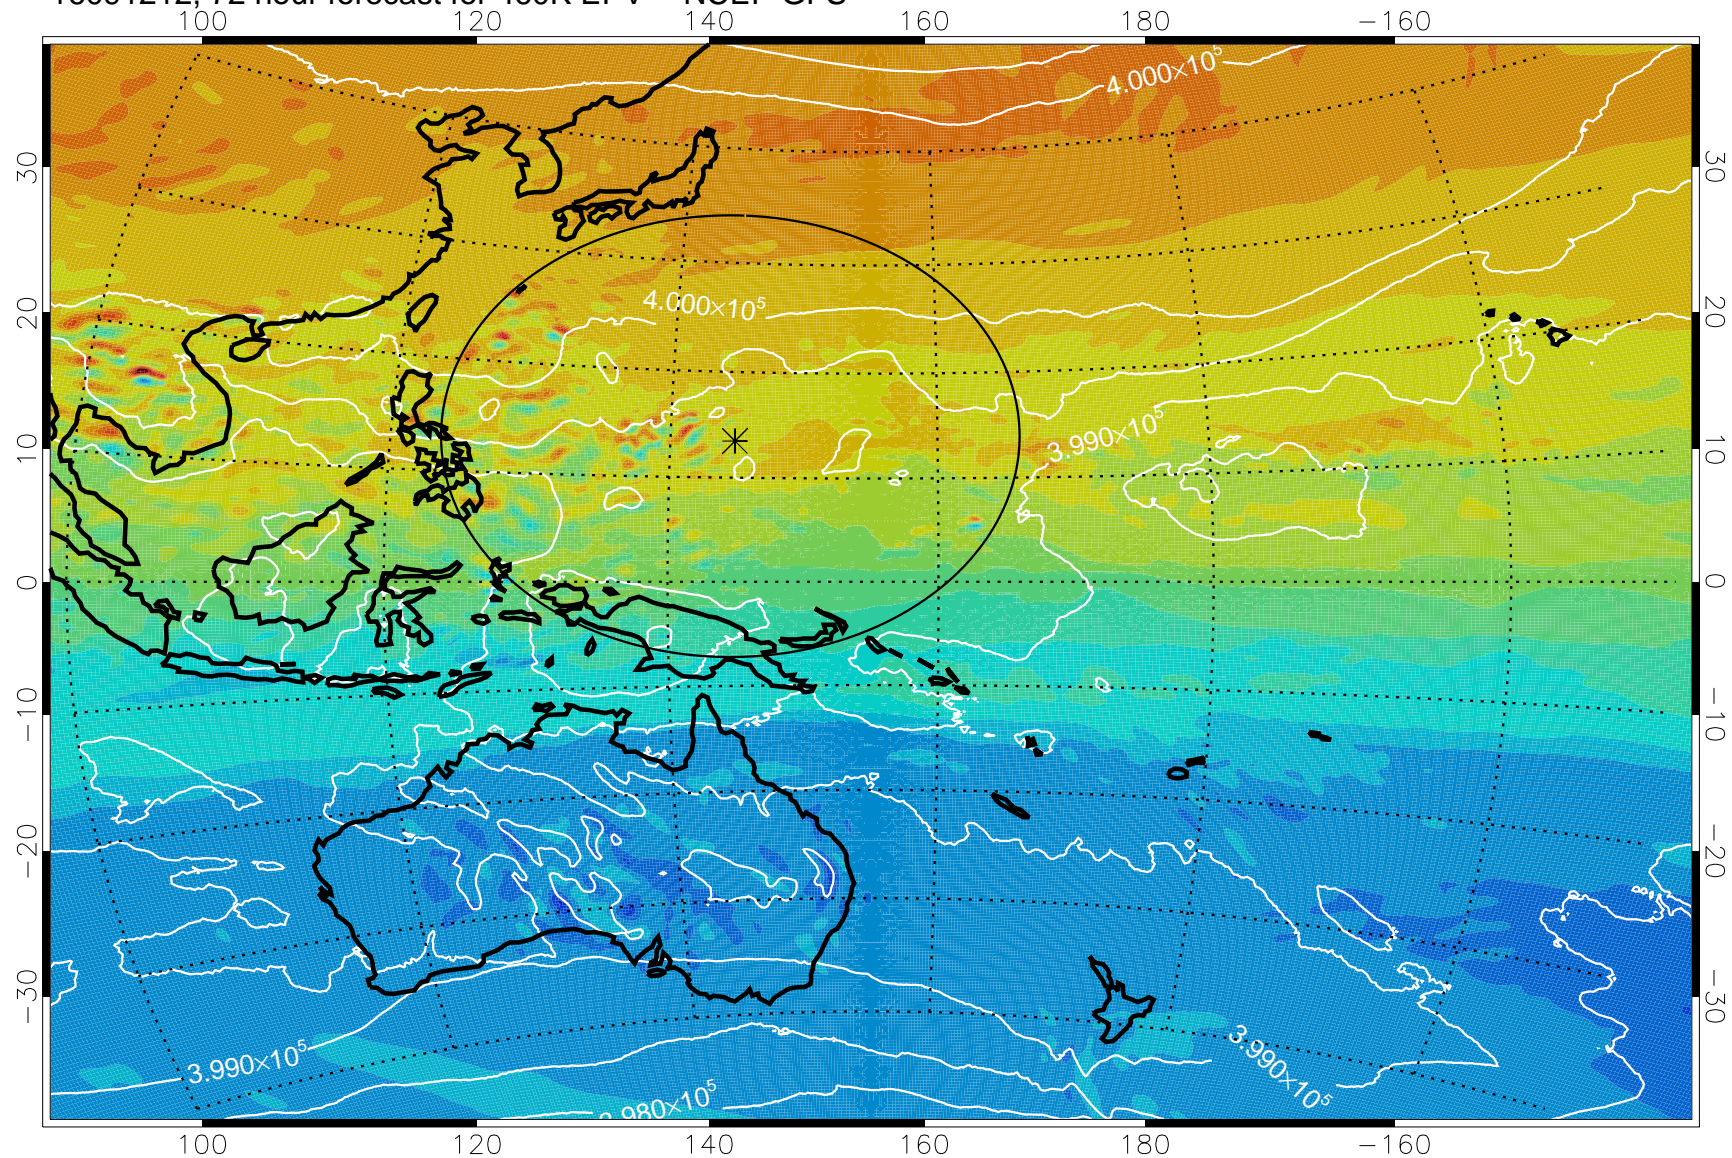

16091118, 54 hour forecast for 460K EPV -- NCEP GFS

460K Montgomery Streamfunction, white

Range ring of 2304 km

16091200, 60 hour forecast for 460K EPV -- NCEP GFS

460K Montgomery Streamfunction, white

Range ring of 2304 km

16091206, 66 hour forecast for 460K EPV -- NCEP GFS

460K Montgomery Streamfunction, white

Range ring of 2304 km

16091212, 72 hour forecast for 460K EPV -- NCEP GFS

460K Montgomery Streamfunction, white

Range ring of 2304 km

16091218, 78 hour forecast for 460K EPV -- NCEP GFS

460K Montgomery Streamfunction, white

Range ring of 2304 km

16091300, 84 hour forecast for 460K EPV -- NCEP GFS

460K Montgomery Streamfunction, white

Range ring of 2304 km

16091306, 90 hour forecast for 460K EPV -- NCEP GFS

460K Montgomery Streamfunction, white

Range ring of 2304 km

16091312, 96 hour forecast for 460K EPV -- NCEP GFS

460K Montgomery Streamfunction, white

Range ring of 2304 km