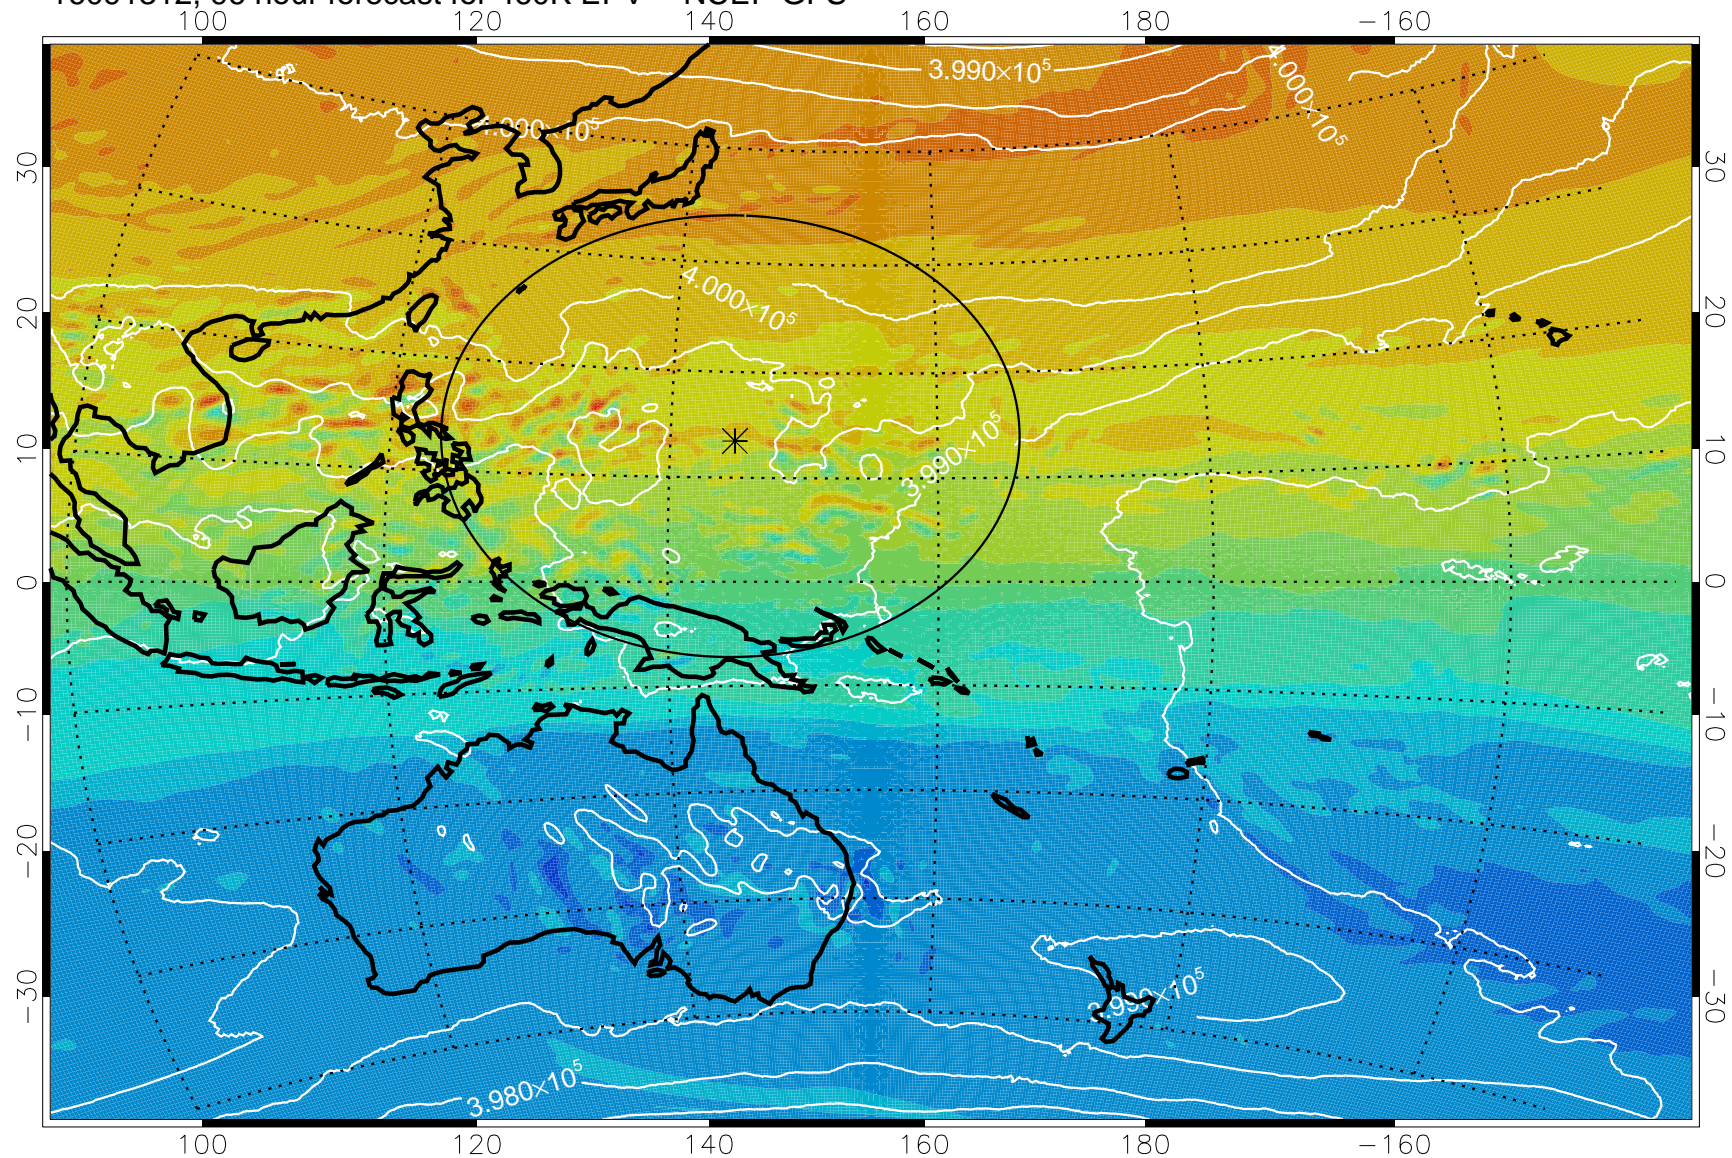

16091218, 78 hour forecast for 460K EPV -- NCEP GFS

460K Montgomery Streamfunction, white

Range ring of 2304 km

16091300, 84 hour forecast for 460K EPV -- NCEP GFS

460K Montgomery Streamfunction, white

Range ring of 2304 km

16091306, 90 hour forecast for 460K EPV -- NCEP GFS

460K Montgomery Streamfunction, white

Range ring of 2304 km

16091312, 96 hour forecast for 460K EPV -- NCEP GFS

460K Montgomery Streamfunction, white

Range ring of 2304 km

16091318, 102 hour forecast for 460K EPV -- NCEP GFS

460K Montgomery Streamfunction, white

Range ring of 2304 km

16091400, 108 hour forecast for 460K EPV -- NCEP GFS

460K Montgomery Streamfunction, white

Range ring of 2304 km

16091406, 114 hour forecast for 460K EPV -- NCEP GFS

460K Montgomery Streamfunction, white

Range ring of 2304 km

16091412, 120 hour forecast for 460K EPV -- NCEP GFS

460K Montgomery Streamfunction, white

Range ring of 2304 km