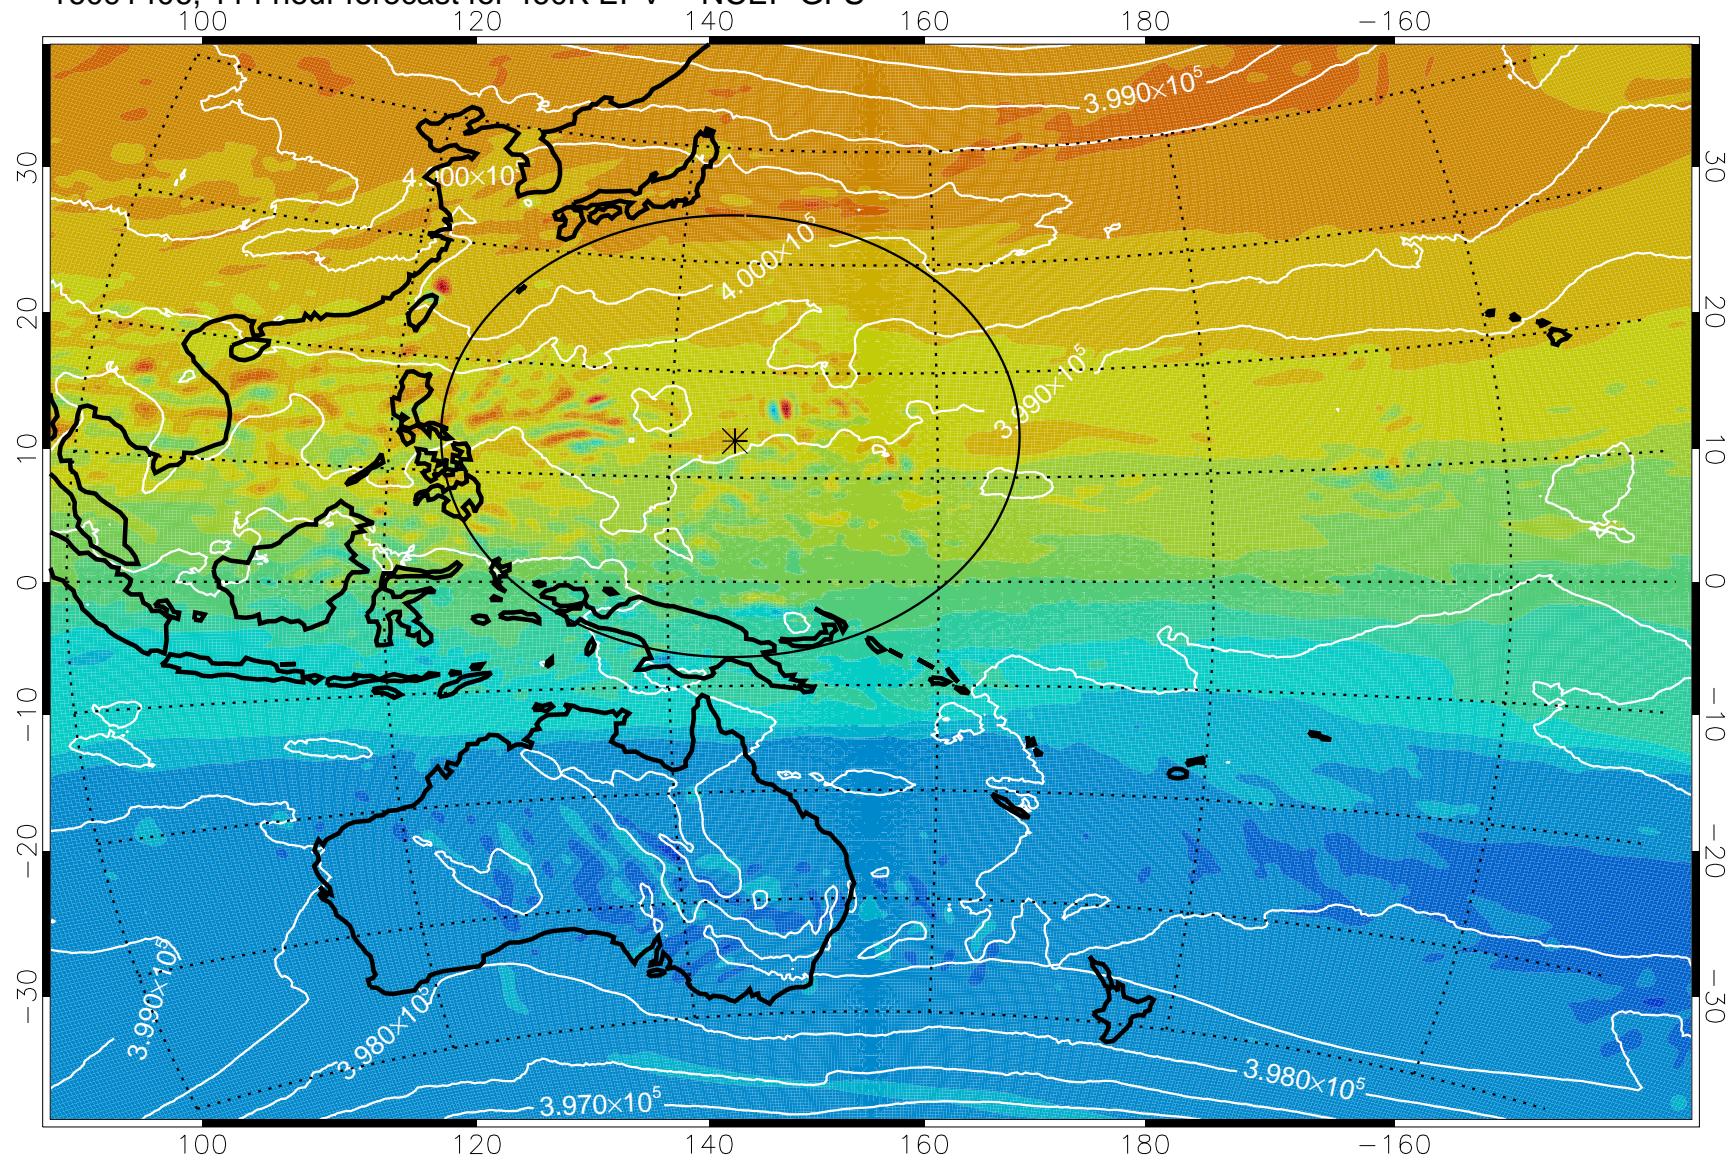

16091306, 90 hour forecast for 460K EPV -- NCEP GFS

460K Montgomery Streamfunction, white

Range ring of 2304 km

16091312, 96 hour forecast for 460K EPV -- NCEP GFS

460K Montgomery Streamfunction, white

Range ring of 2304 km

16091318, 102 hour forecast for 460K EPV -- NCEP GFS

460K Montgomery Streamfunction, white

Range ring of 2304 km

16091400, 108 hour forecast for 460K EPV -- NCEP GFS

460K Montgomery Streamfunction, white

Range ring of 2304 km

16091406, 114 hour forecast for 460K EPV -- NCEP GFS

460K Montgomery Streamfunction, white

Range ring of 2304 km

16091412, 120 hour forecast for 460K EPV -- NCEP GFS

460K Montgomery Streamfunction, white

Range ring of 2304 km