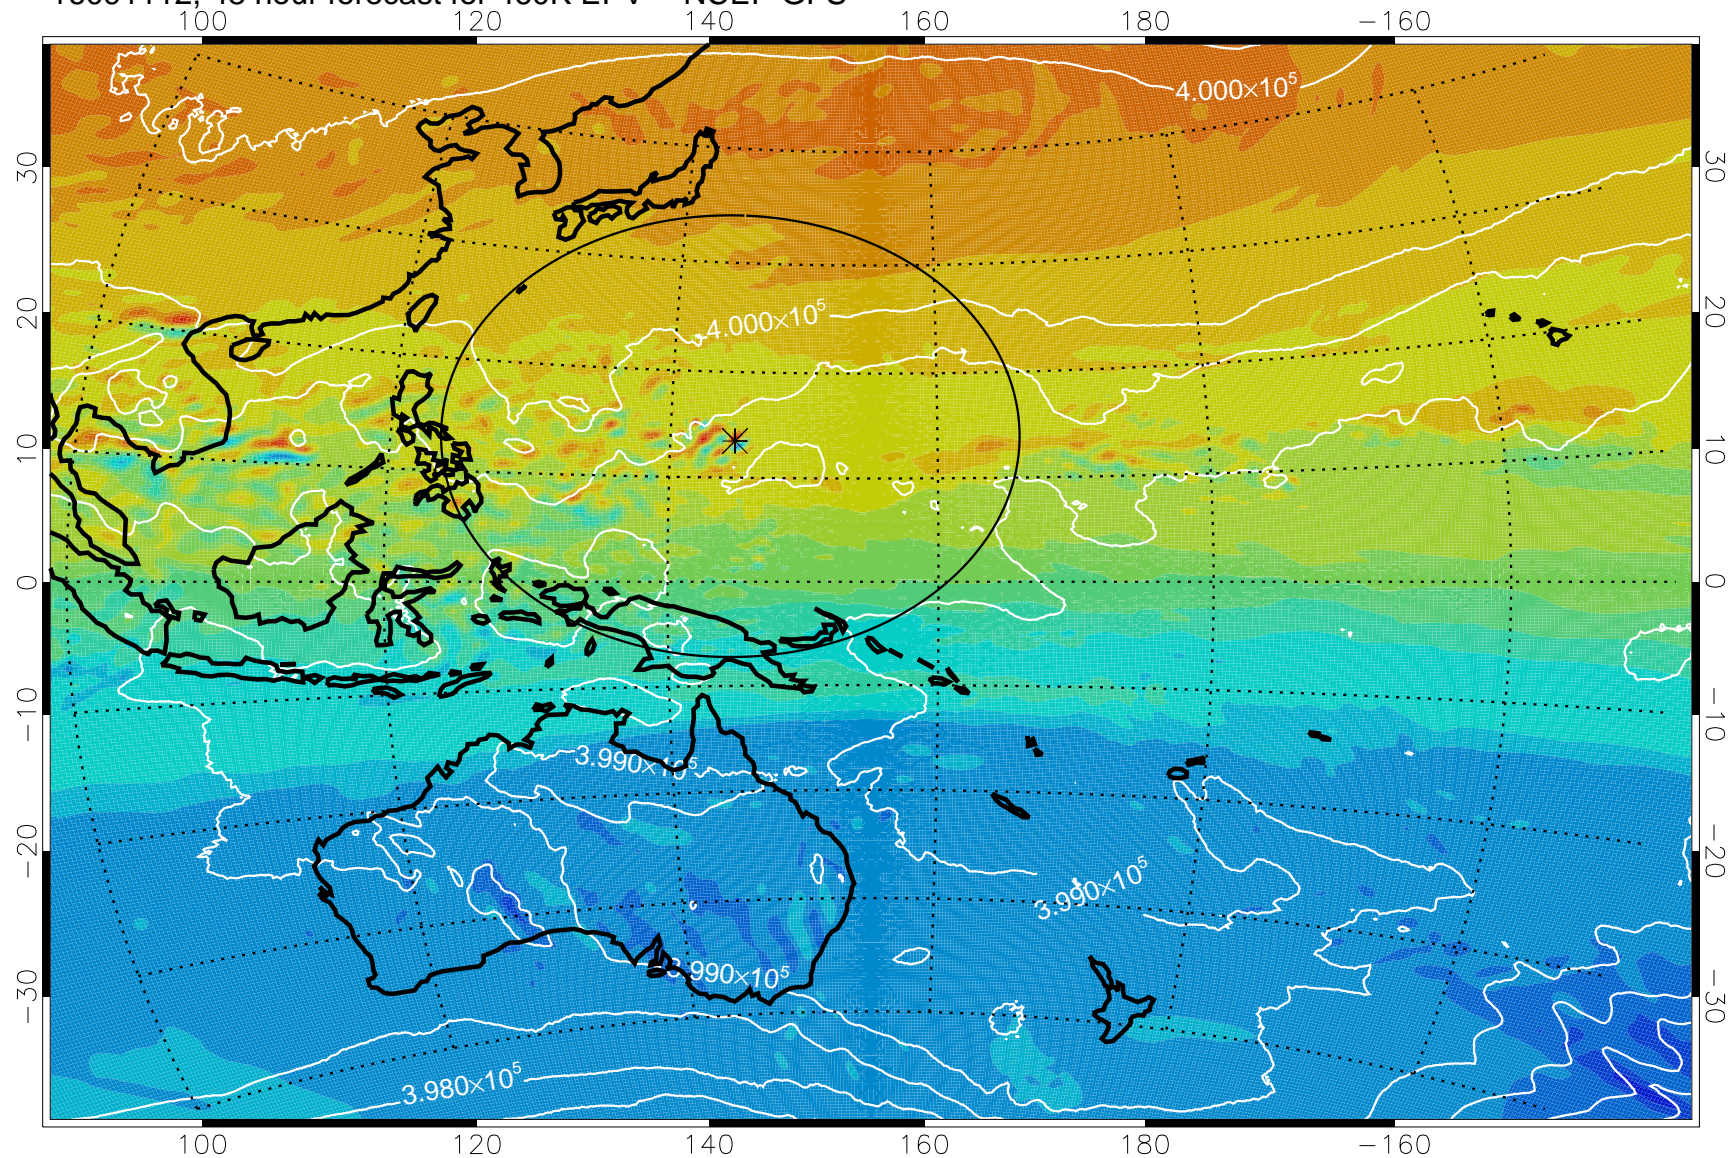

16091018, 30 hour forecast for 460K EPV -- NCEP GFS

460K Montgomery Streamfunction, white

Range ring of 2304 km

16091100, 36 hour forecast for 460K EPV -- NCEP GFS

460K Montgomery Streamfunction, white

Range ring of 2304 km

16091106, 42 hour forecast for 460K EPV -- NCEP GFS

460K Montgomery Streamfunction, white

Range ring of 2304 km

16091112, 48 hour forecast for 460K EPV -- NCEP GFS

460K Montgomery Streamfunction, white

Range ring of 2304 km

16091118, 54 hour forecast for 460K EPV -- NCEP GFS

460K Montgomery Streamfunction, white

Range ring of 2304 km

16091200, 60 hour forecast for 460K EPV -- NCEP GFS

460K Montgomery Streamfunction, white

Range ring of 2304 km

16091206, 66 hour forecast for 460K EPV -- NCEP GFS

460K Montgomery Streamfunction, white

Range ring of 2304 km

16091212, 72 hour forecast for 460K EPV -- NCEP GFS

460K Montgomery Streamfunction, white

Range ring of 2304 km