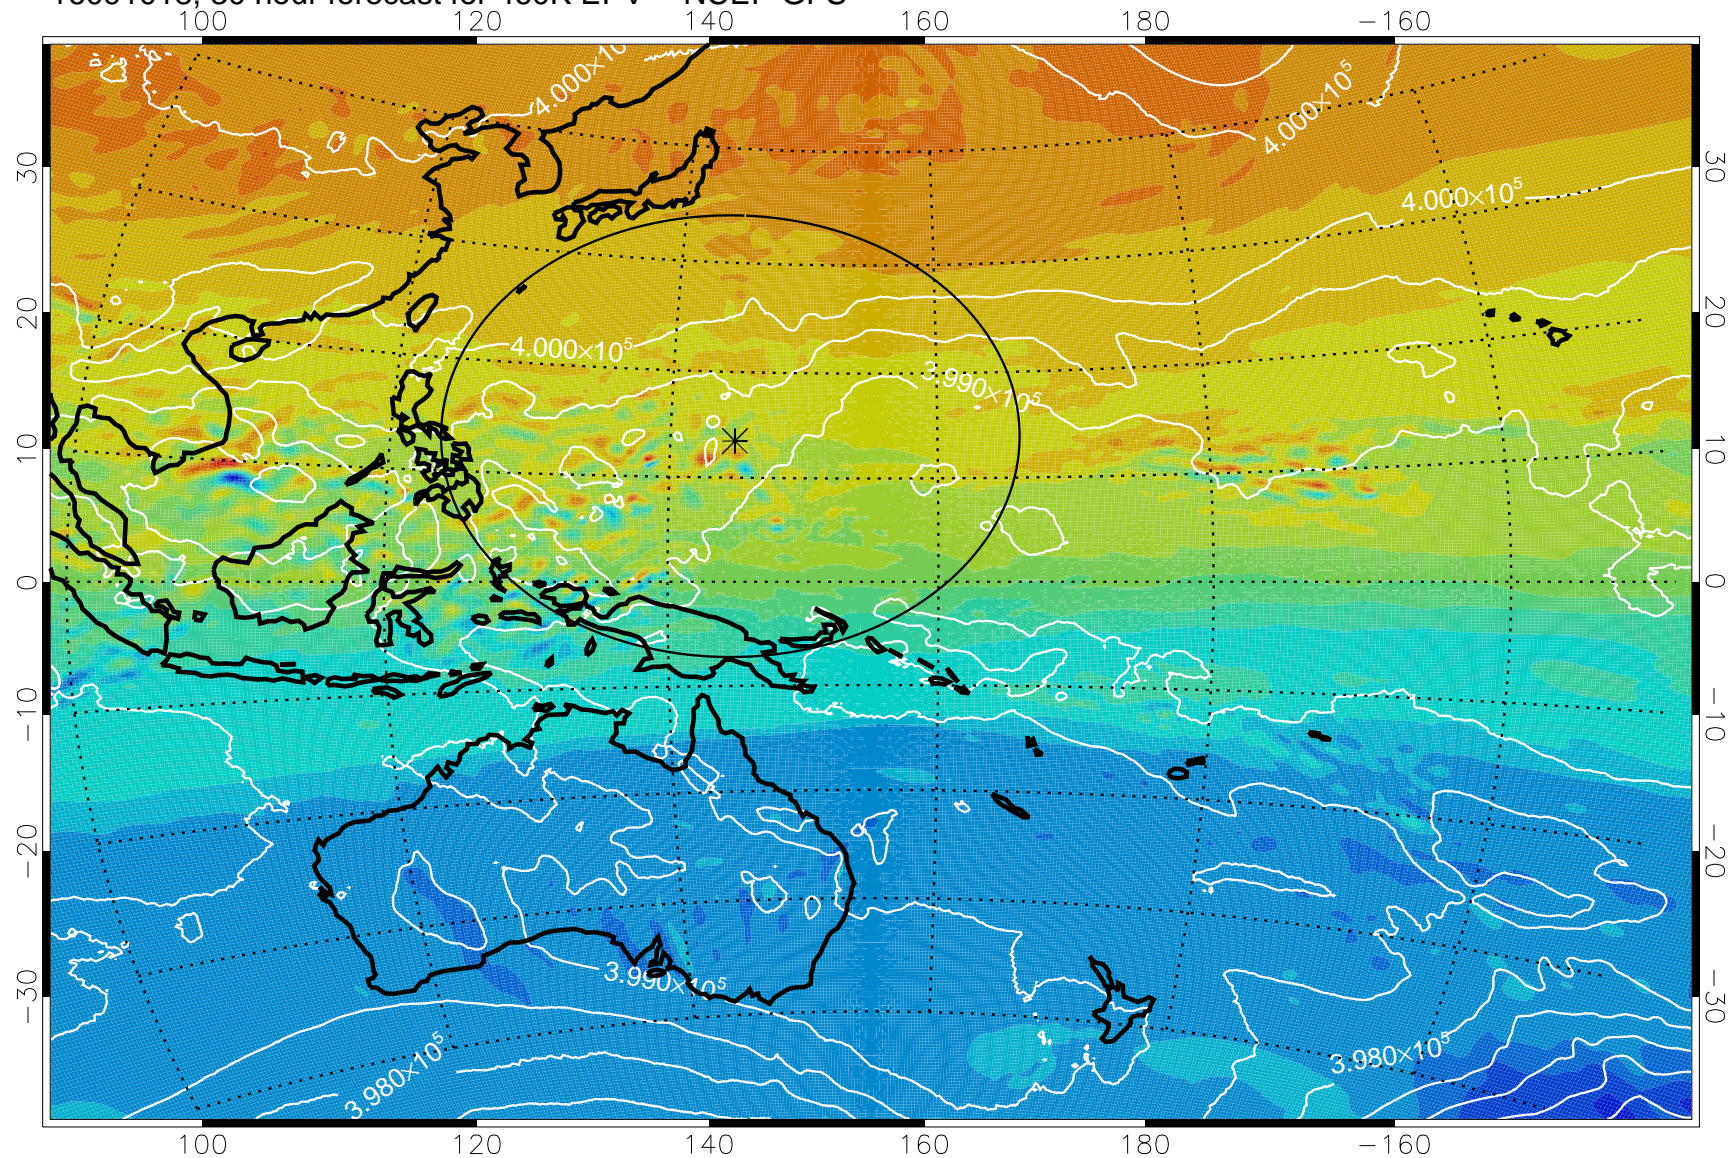

16091006, 18 hour forecast for 460K EPV -- NCEP GFS

460K Montgomery Streamfunction, white

Range ring of 2304 km

16091012, 24 hour forecast for 460K EPV -- NCEP GFS

460K Montgomery Streamfunction, white

Range ring of 2304 km

16091018, 30 hour forecast for 460K EPV -- NCEP GFS

460K Montgomery Streamfunction, white

Range ring of 2304 km

16091100, 36 hour forecast for 460K EPV -- NCEP GFS

460K Montgomery Streamfunction, white

Range ring of 2304 km

16091106, 42 hour forecast for 460K EPV -- NCEP GFS

460K Montgomery Streamfunction, white

Range ring of 2304 km

16091112, 48 hour forecast for 460K EPV -- NCEP GFS

460K Montgomery Streamfunction, white

Range ring of 2304 km

16091118, 54 hour forecast for 460K EPV -- NCEP GFS

460K Montgomery Streamfunction, white

Range ring of 2304 km

16091200, 60 hour forecast for 460K EPV -- NCEP GFS

460K Montgomery Streamfunction, white

Range ring of 2304 km