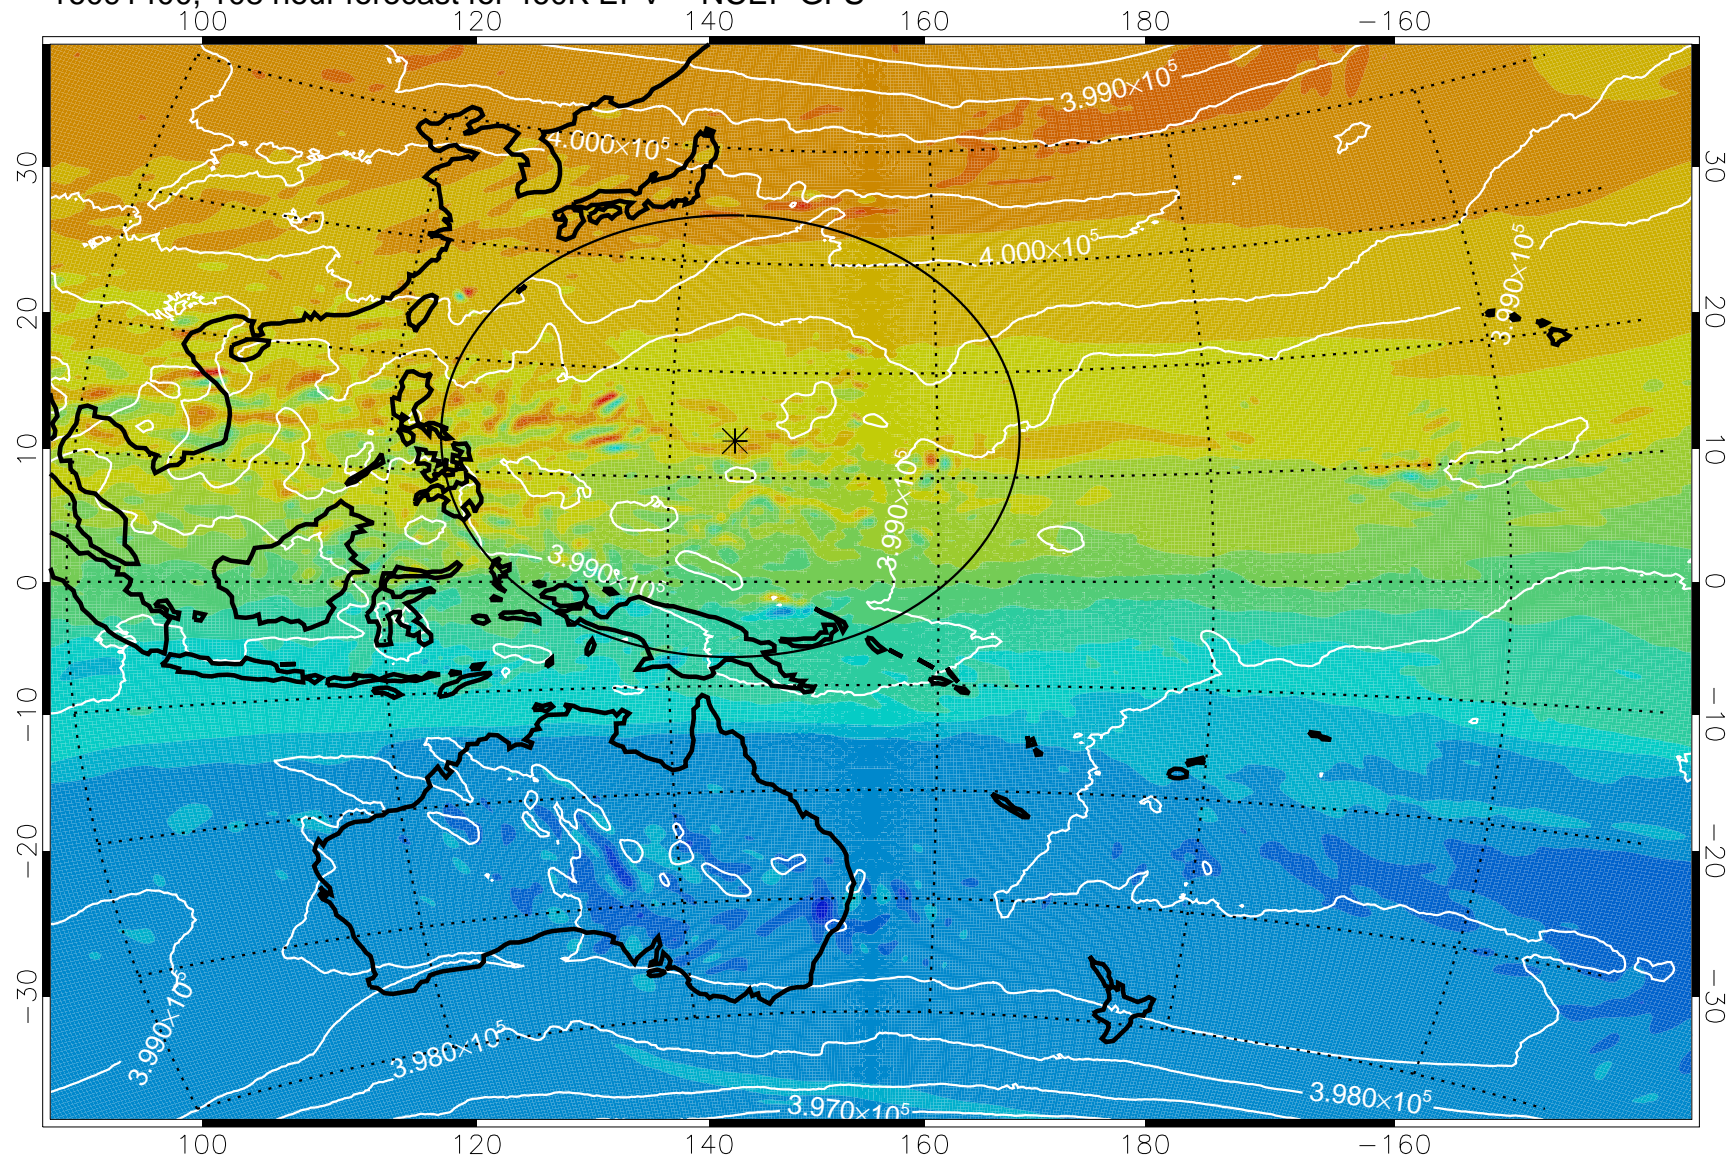

16091218, 78 hour forecast for 460K EPV -- NCEP GFS

460K Montgomery Streamfunction, white

Range ring of 2304 km

16091300, 84 hour forecast for 460K EPV -- NCEP GFS

460K Montgomery Streamfunction, white

Range ring of 2304 km

16091306, 90 hour forecast for 460K EPV -- NCEP GFS

460K Montgomery Streamfunction, white

Range ring of 2304 km

16091312, 96 hour forecast for 460K EPV -- NCEP GFS

460K Montgomery Streamfunction, white

Range ring of 2304 km

16091318, 102 hour forecast for 460K EPV -- NCEP GFS

460K Montgomery Streamfunction, white

Range ring of 2304 km

16091400, 108 hour forecast for 460K EPV -- NCEP GFS

460K Montgomery Streamfunction, white

Range ring of 2304 km

16091406, 114 hour forecast for 460K EPV -- NCEP GFS

460K Montgomery Streamfunction, white

Range ring of 2304 km

16091412, 120 hour forecast for 460K EPV -- NCEP GFS

460K Montgomery Streamfunction, white

Range ring of 2304 km