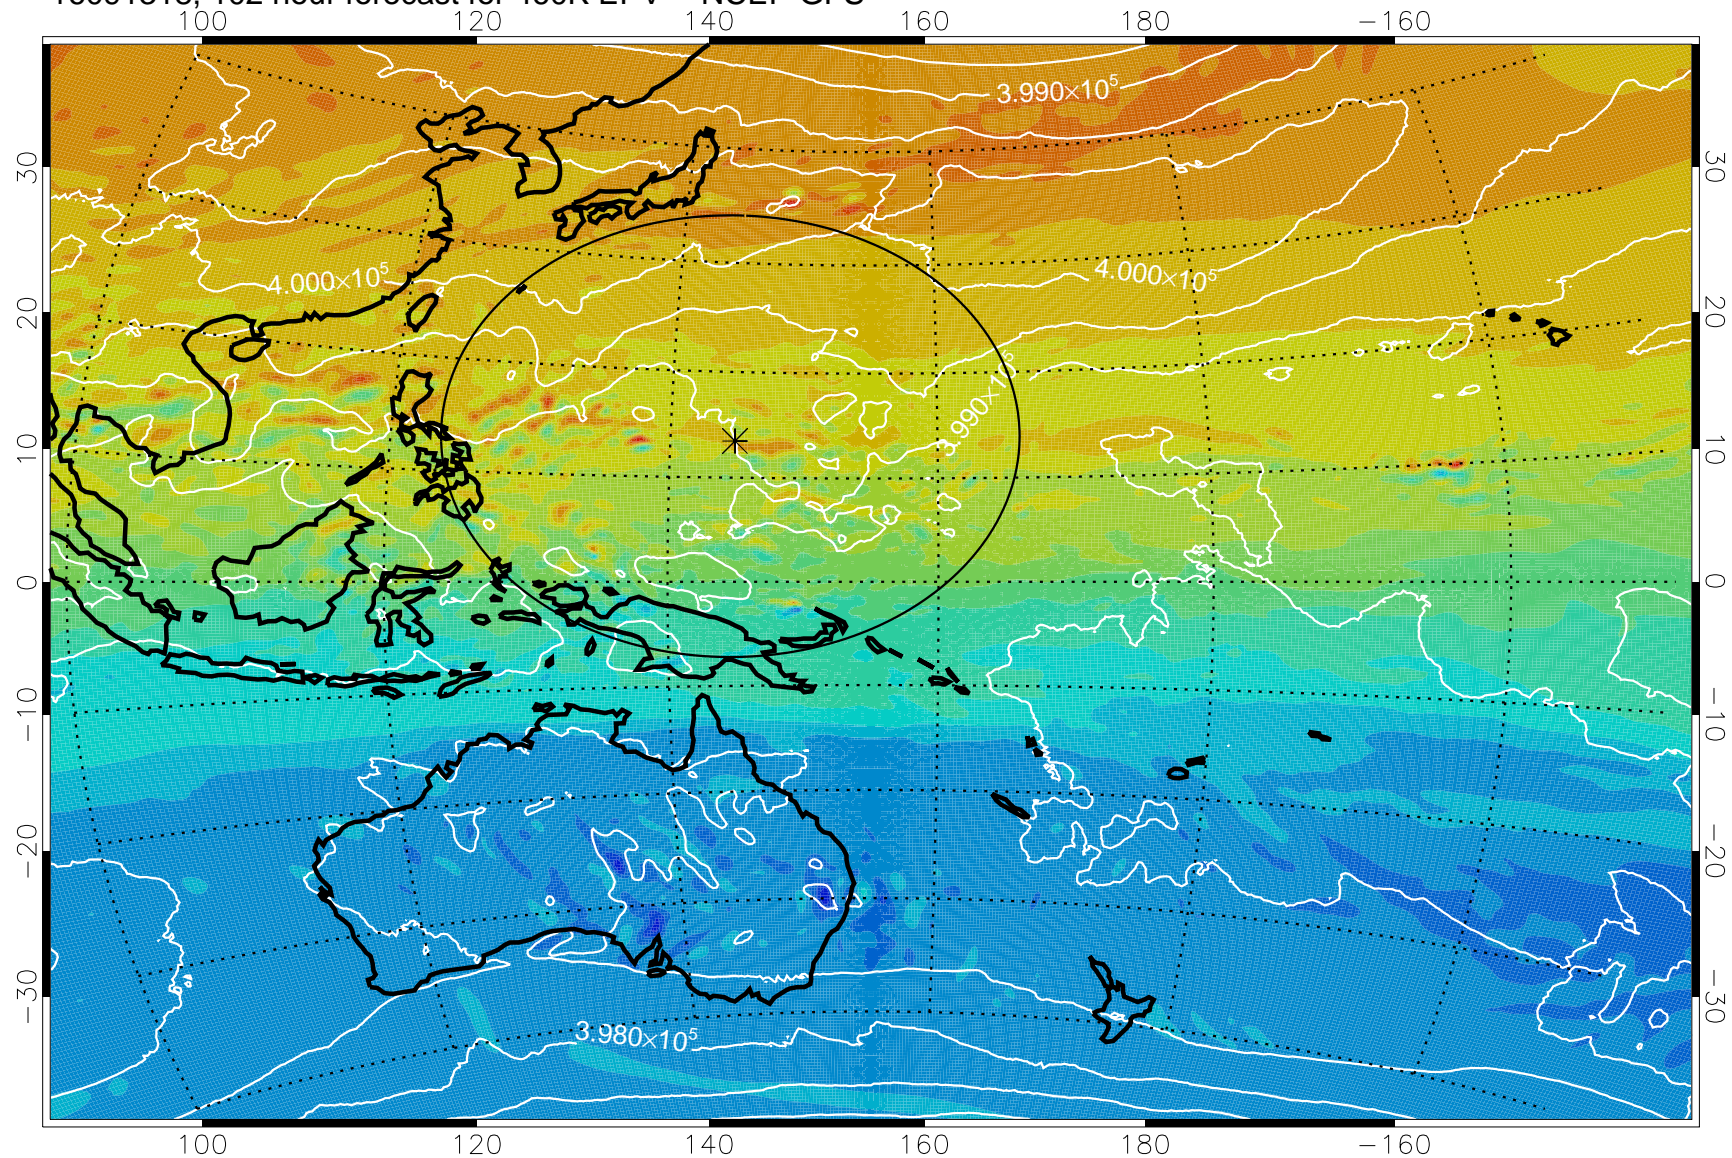

16091218, 78 hour forecast for 460K EPV -- NCEP GFS

460K Montgomery Streamfunction, white

Range ring of 2304 km

16091300, 84 hour forecast for 460K EPV -- NCEP GFS

460K Montgomery Streamfunction, white

Range ring of 2304 km

16091306, 90 hour forecast for 460K EPV -- NCEP GFS

460K Montgomery Streamfunction, white

Range ring of 2304 km

16091312, 96 hour forecast for 460K EPV -- NCEP GFS

460K Montgomery Streamfunction, white

Range ring of 2304 km

16091318, 102 hour forecast for 460K EPV -- NCEP GFS

460K Montgomery Streamfunction, white

Range ring of 2304 km

16091400, 108 hour forecast for 460K EPV -- NCEP GFS

460K Montgomery Streamfunction, white

Range ring of 2304 km

16091406, 114 hour forecast for 460K EPV -- NCEP GFS

460K Montgomery Streamfunction, white

Range ring of 2304 km

16091412, 120 hour forecast for 460K EPV -- NCEP GFS

460K Montgomery Streamfunction, white

Range ring of 2304 km