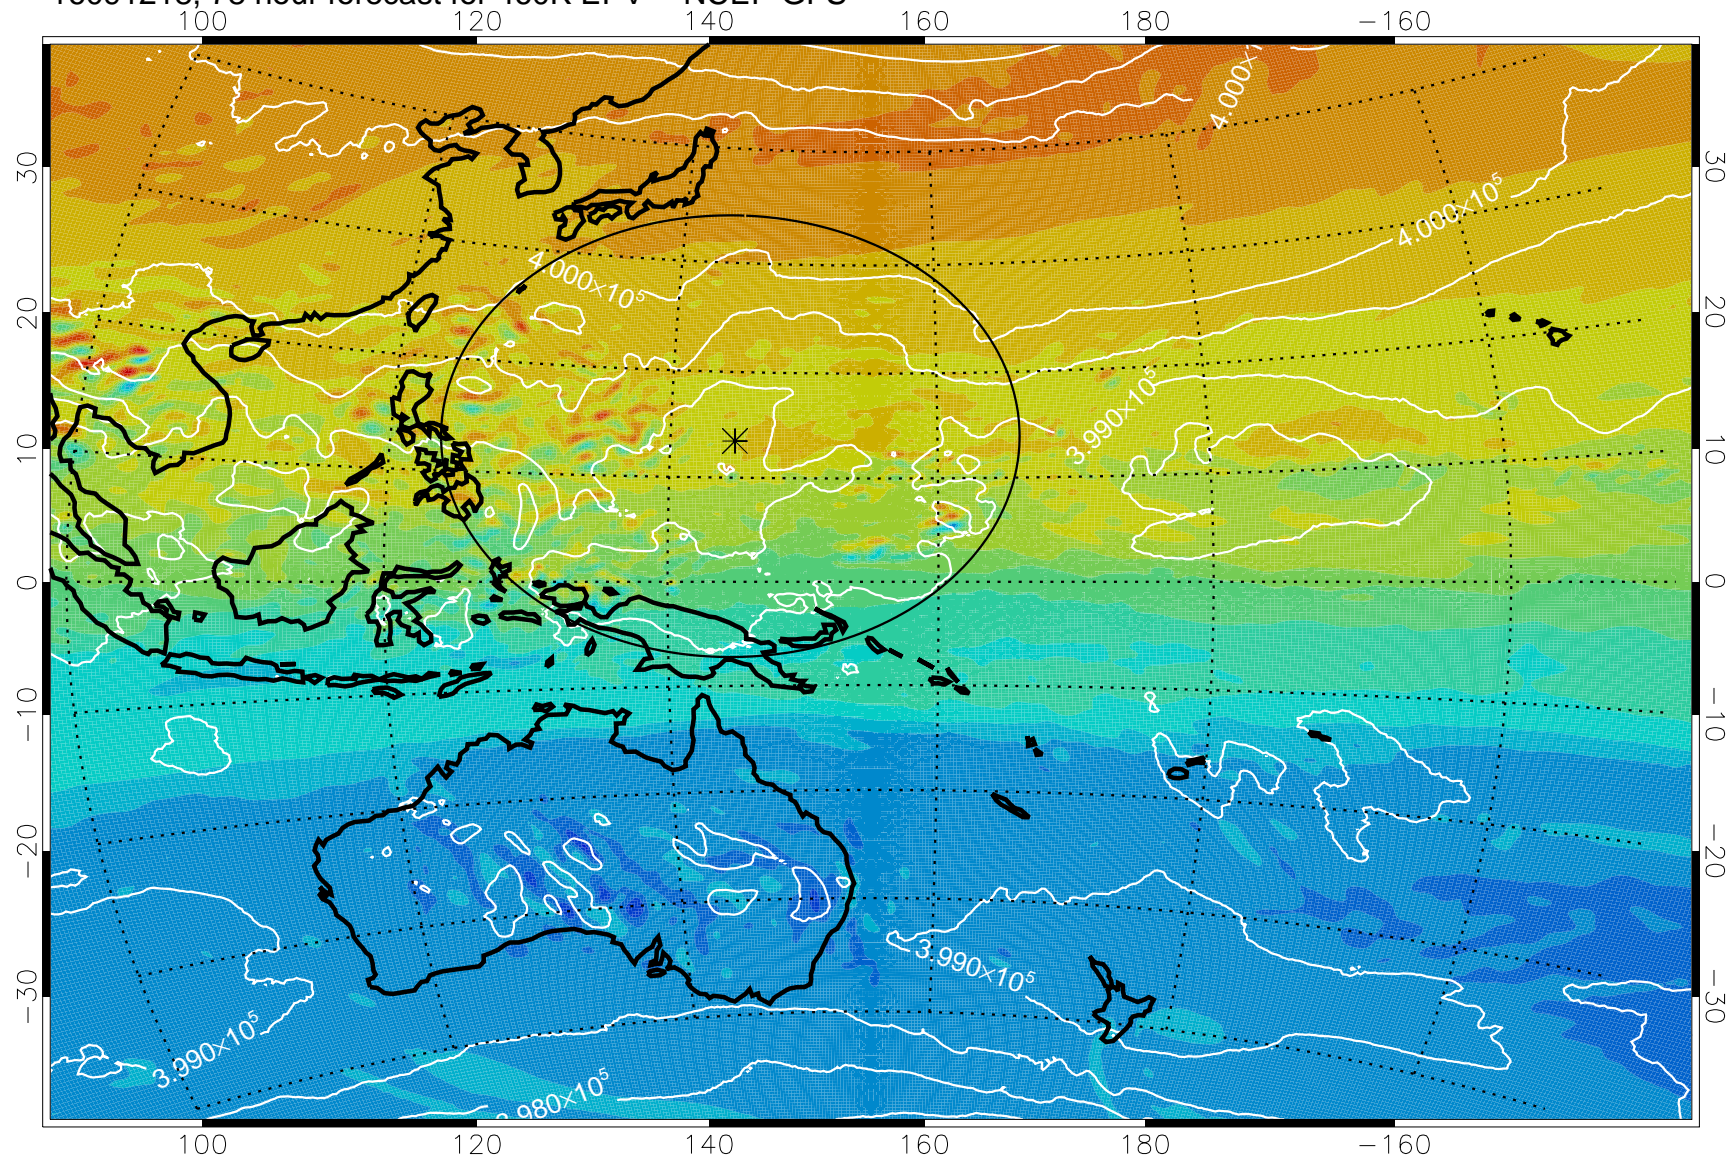

16091118, 54 hour forecast for 460K EPV -- NCEP GFS

460K Montgomery Streamfunction, white

Range ring of 2304 km

16091200, 60 hour forecast for 460K EPV -- NCEP GFS

460K Montgomery Streamfunction, white

Range ring of 2304 km

16091206, 66 hour forecast for 460K EPV -- NCEP GFS

460K Montgomery Streamfunction, white

Range ring of 2304 km

16091212, 72 hour forecast for 460K EPV -- NCEP GFS

460K Montgomery Streamfunction, white

Range ring of 2304 km

16091218, 78 hour forecast for 460K EPV -- NCEP GFS

460K Montgomery Streamfunction, white

Range ring of 2304 km

16091300, 84 hour forecast for 460K EPV -- NCEP GFS

460K Montgomery Streamfunction, white

Range ring of 2304 km

16091306, 90 hour forecast for 460K EPV -- NCEP GFS

460K Montgomery Streamfunction, white

Range ring of 2304 km

16091312, 96 hour forecast for 460K EPV -- NCEP GFS

460K Montgomery Streamfunction, white

Range ring of 2304 km