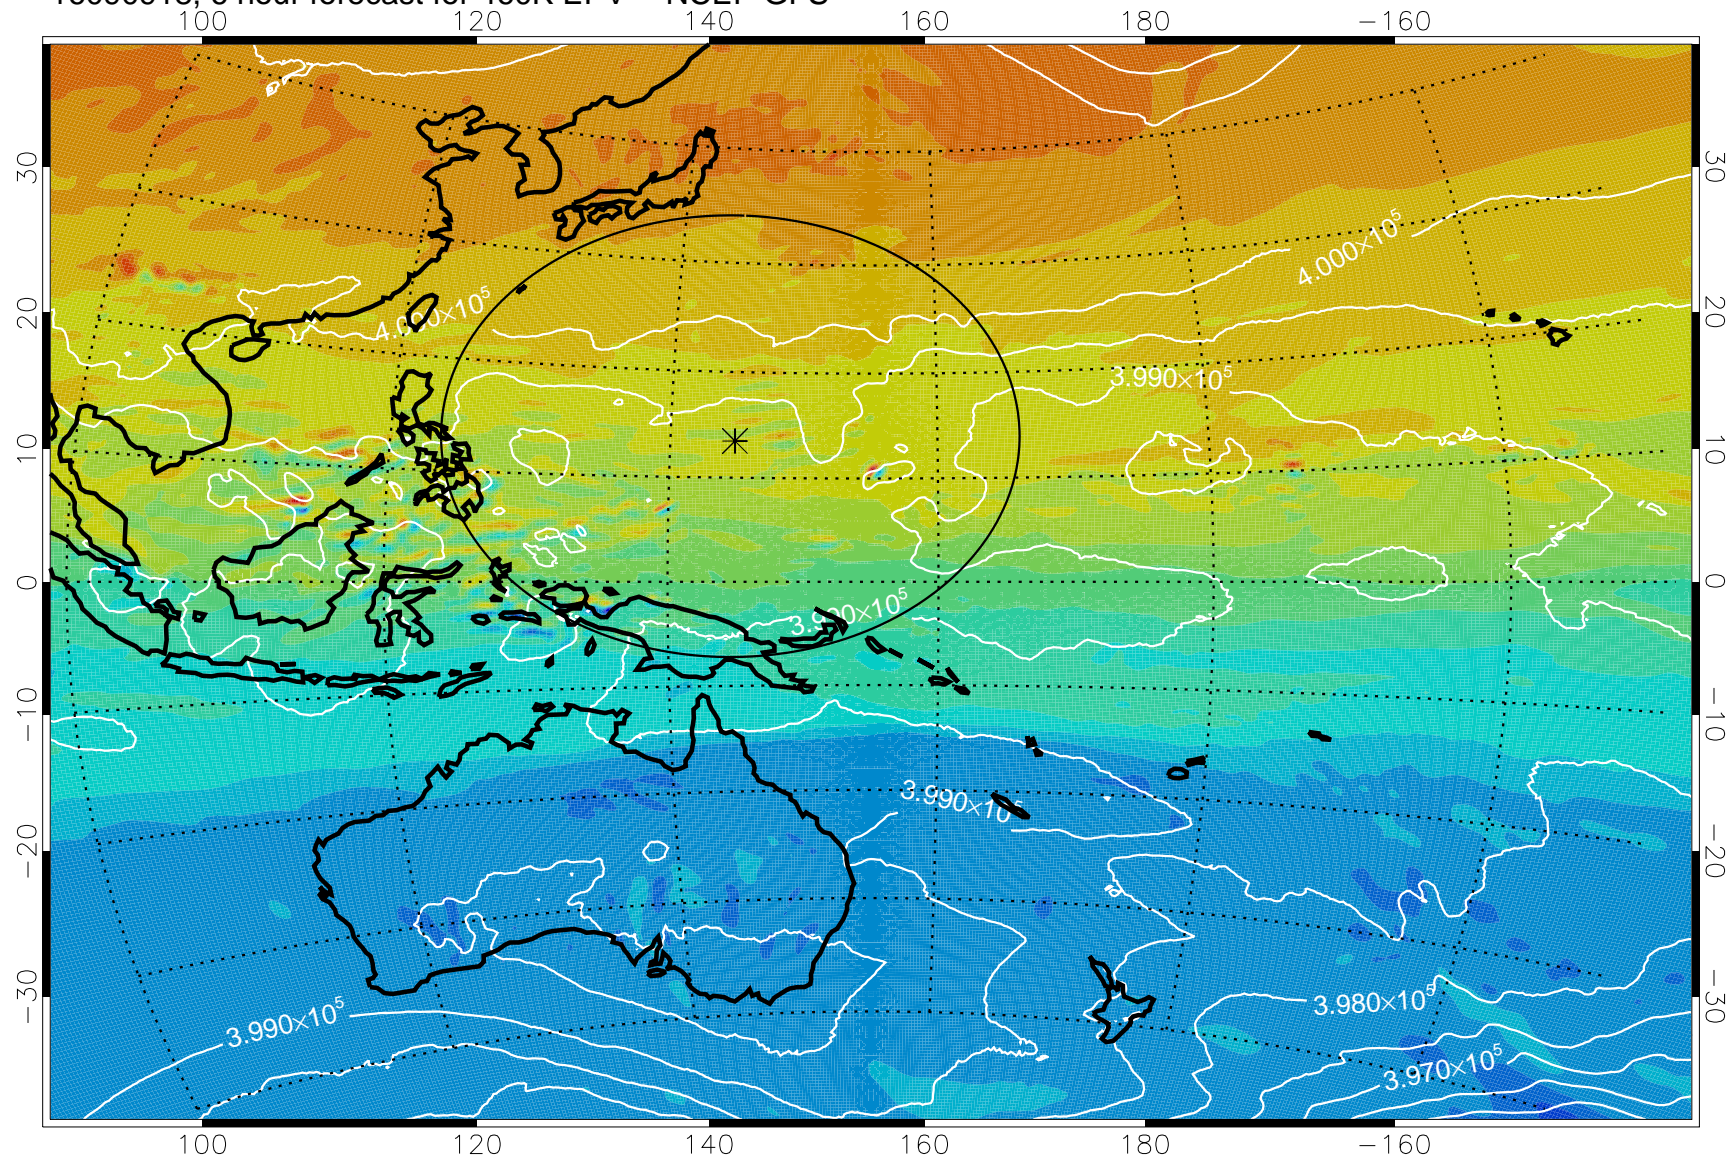

16090918, 6 hour forecast for 460K EPV -- NCEP GFS

460K Montgomery Streamfunction, white

Range ring of 2304 km

16091000, 12 hour forecast for 460K EPV -- NCEP GFS

460K Montgomery Streamfunction, white

Range ring of 2304 km

16091006, 18 hour forecast for 460K EPV -- NCEP GFS

460K Montgomery Streamfunction, white

Range ring of 2304 km

16091012, 24 hour forecast for 460K EPV -- NCEP GFS

460K Montgomery Streamfunction, white

Range ring of 2304 km

16091018, 30 hour forecast for 460K EPV -- NCEP GFS

460K Montgomery Streamfunction, white

Range ring of 2304 km

16091100, 36 hour forecast for 460K EPV -- NCEP GFS

460K Montgomery Streamfunction, white

Range ring of 2304 km

16091106, 42 hour forecast for 460K EPV -- NCEP GFS

460K Montgomery Streamfunction, white

Range ring of 2304 km

16091112, 48 hour forecast for 460K EPV -- NCEP GFS

460K Montgomery Streamfunction, white

Range ring of 2304 km