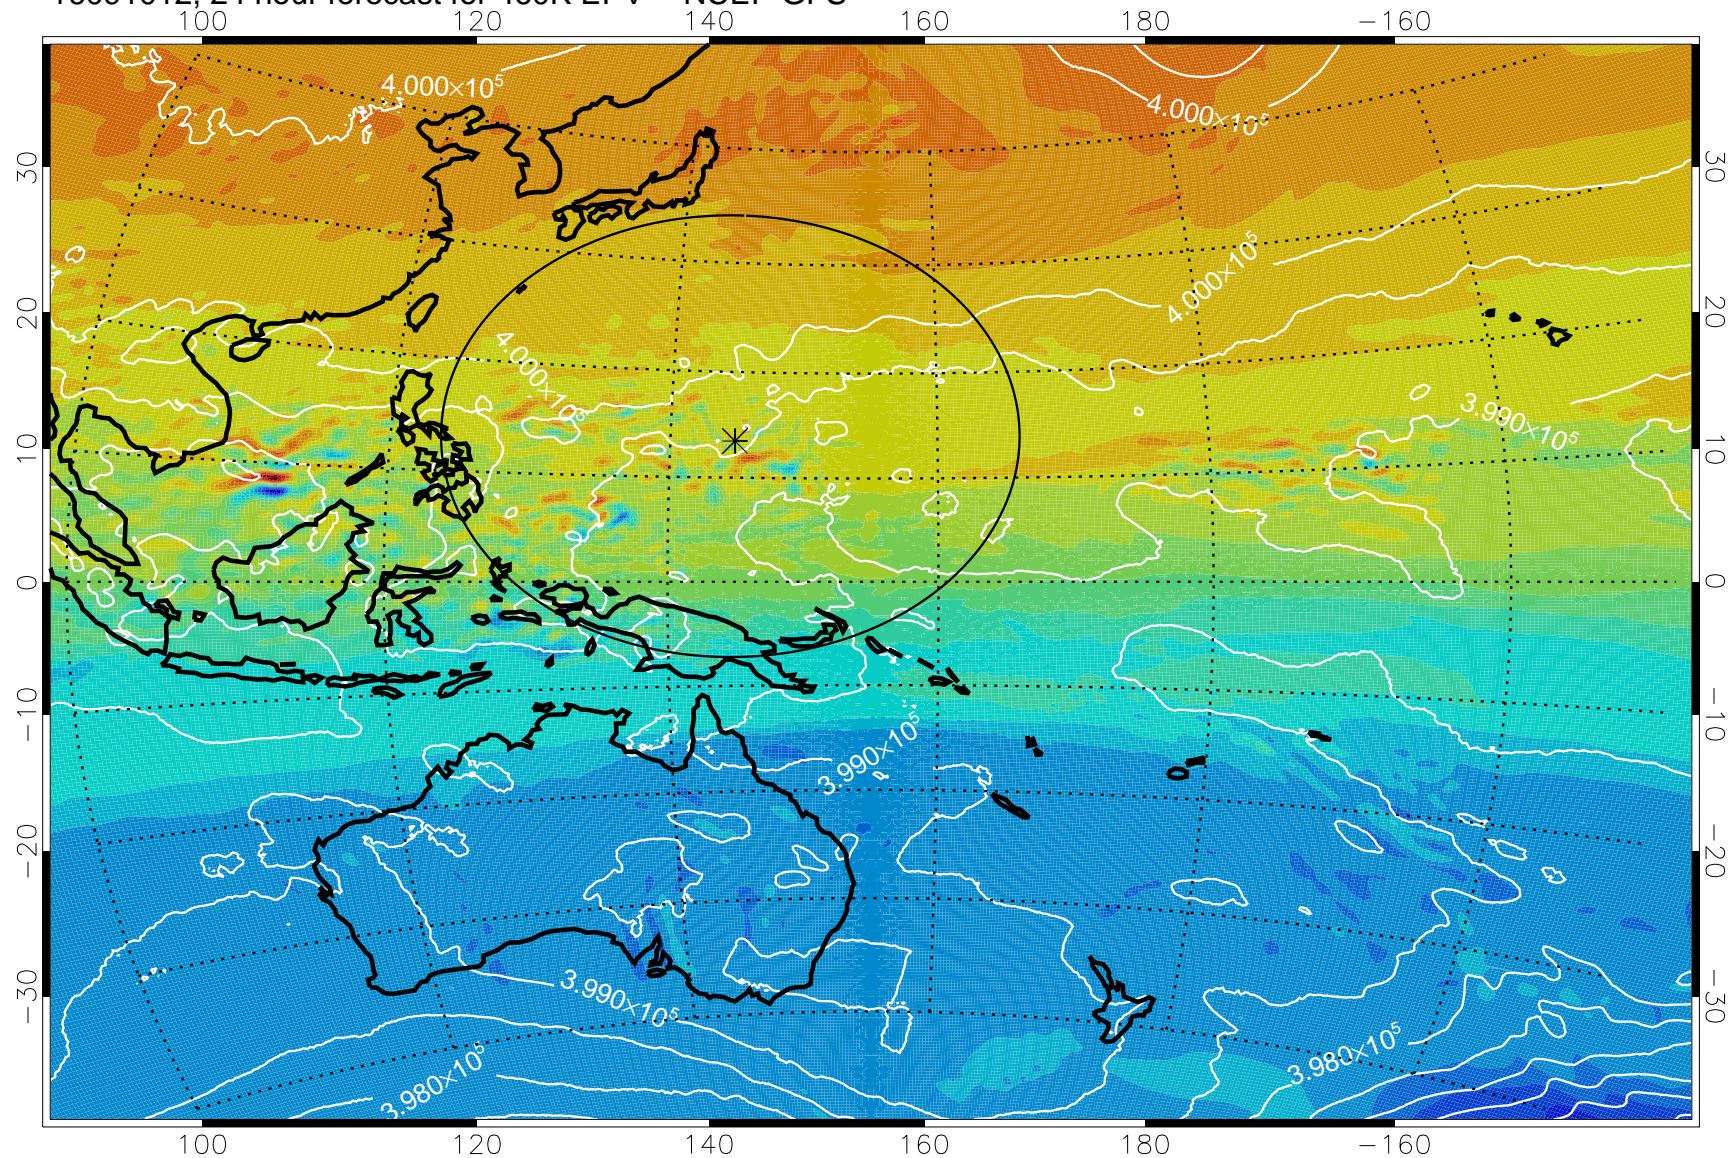

16091006, 18 hour forecast for 460K EPV -- NCEP GFS

460K Montgomery Streamfunction, white

Range ring of 2304 km

16091012, 24 hour forecast for 460K EPV -- NCEP GFS

460K Montgomery Streamfunction, white

Range ring of 2304 km

16091018, 30 hour forecast for 460K EPV -- NCEP GFS

460K Montgomery Streamfunction, white

Range ring of 2304 km

16091100, 36 hour forecast for 460K EPV -- NCEP GFS

460K Montgomery Streamfunction, white

Range ring of 2304 km

16091106, 42 hour forecast for 460K EPV -- NCEP GFS

460K Montgomery Streamfunction, white

Range ring of 2304 km

16091112, 48 hour forecast for 460K EPV -- NCEP GFS

460K Montgomery Streamfunction, white

Range ring of 2304 km

16091118, 54 hour forecast for 460K EPV -- NCEP GFS

460K Montgomery Streamfunction, white

Range ring of 2304 km

16091200, 60 hour forecast for 460K EPV -- NCEP GFS

460K Montgomery Streamfunction, white

Range ring of 2304 km