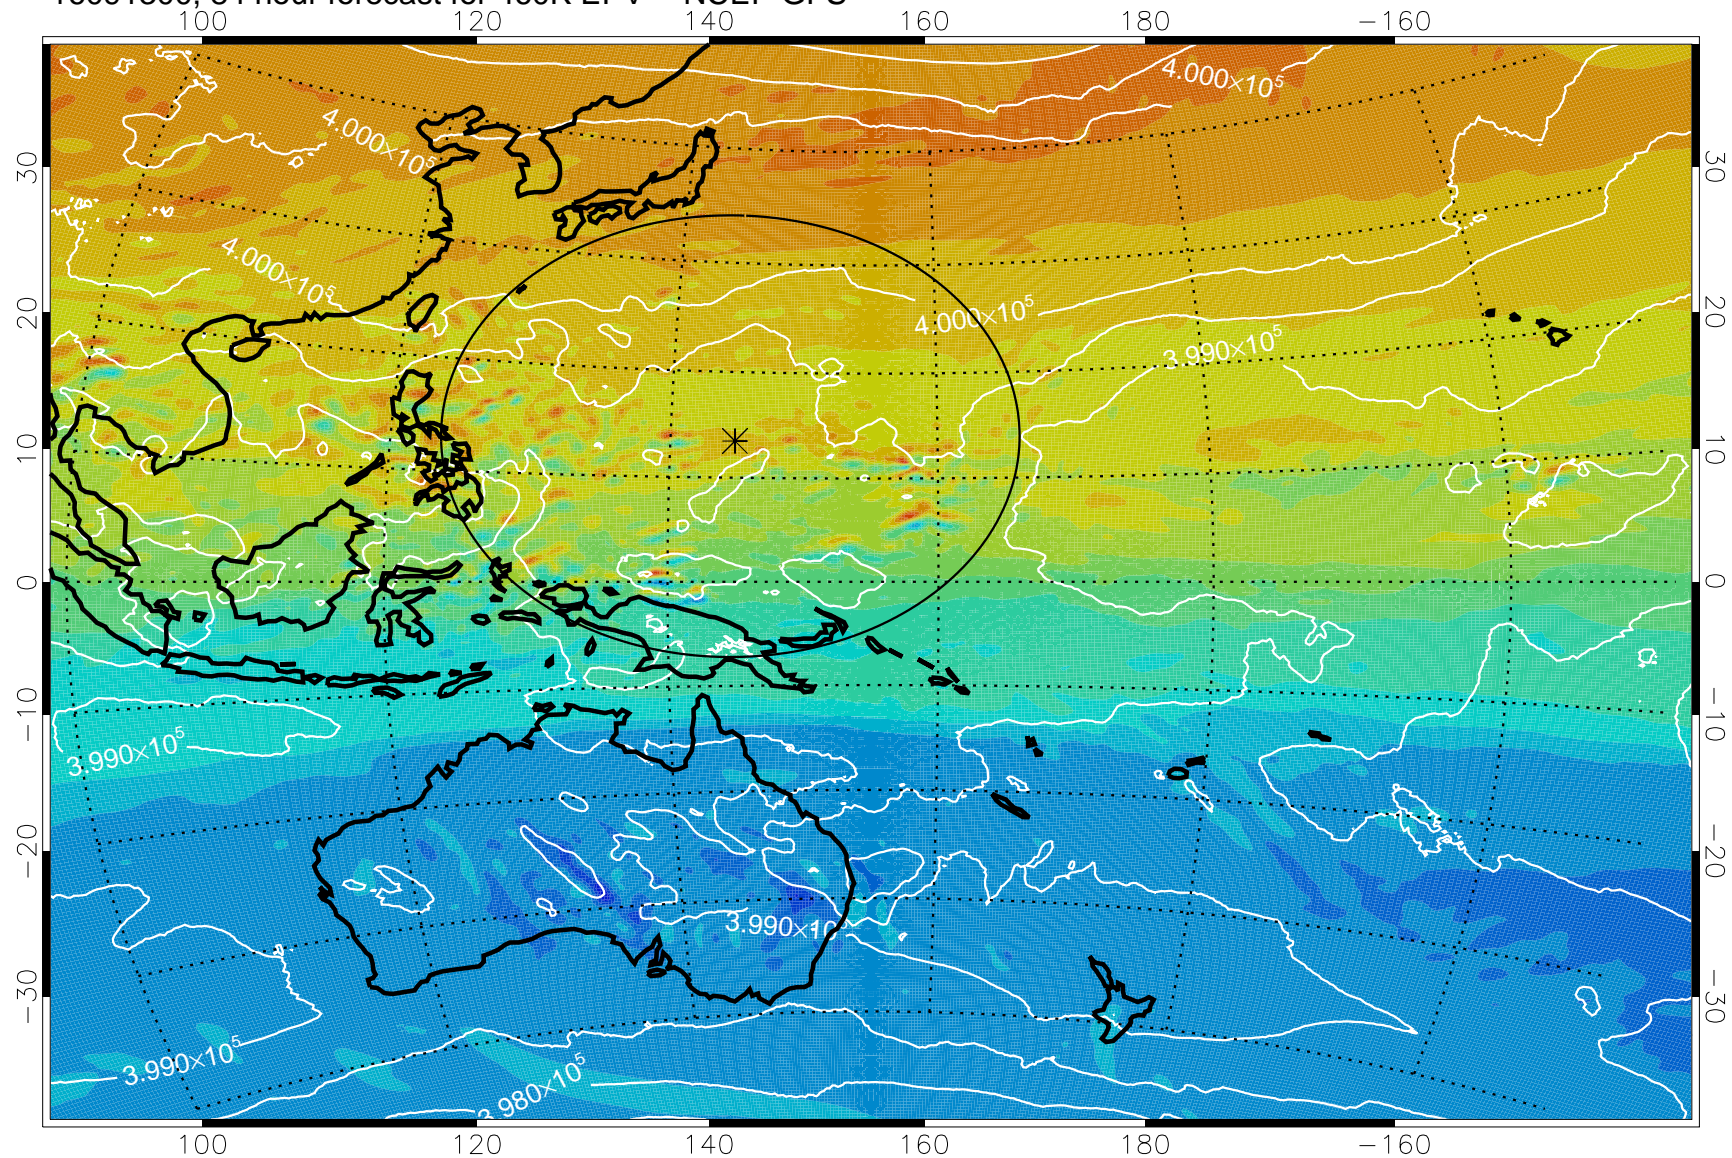

16091206, 66 hour forecast for 460K EPV -- NCEP GFS

460K Montgomery Streamfunction, white

Range ring of 2304 km

16091212, 72 hour forecast for 460K EPV -- NCEP GFS

460K Montgomery Streamfunction, white

Range ring of 2304 km

16091218, 78 hour forecast for 460K EPV -- NCEP GFS

460K Montgomery Streamfunction, white

Range ring of 2304 km

16091300, 84 hour forecast for 460K EPV -- NCEP GFS

460K Montgomery Streamfunction, white

Range ring of 2304 km

16091306, 90 hour forecast for 460K EPV -- NCEP GFS

460K Montgomery Streamfunction, white

Range ring of 2304 km

16091312, 96 hour forecast for 460K EPV -- NCEP GFS

460K Montgomery Streamfunction, white

Range ring of 2304 km

16091318, 102 hour forecast for 460K EPV -- NCEP GFS

460K Montgomery Streamfunction, white

Range ring of 2304 km

16091400, 108 hour forecast for 460K EPV -- NCEP GFS

460K Montgomery Streamfunction, white

Range ring of 2304 km