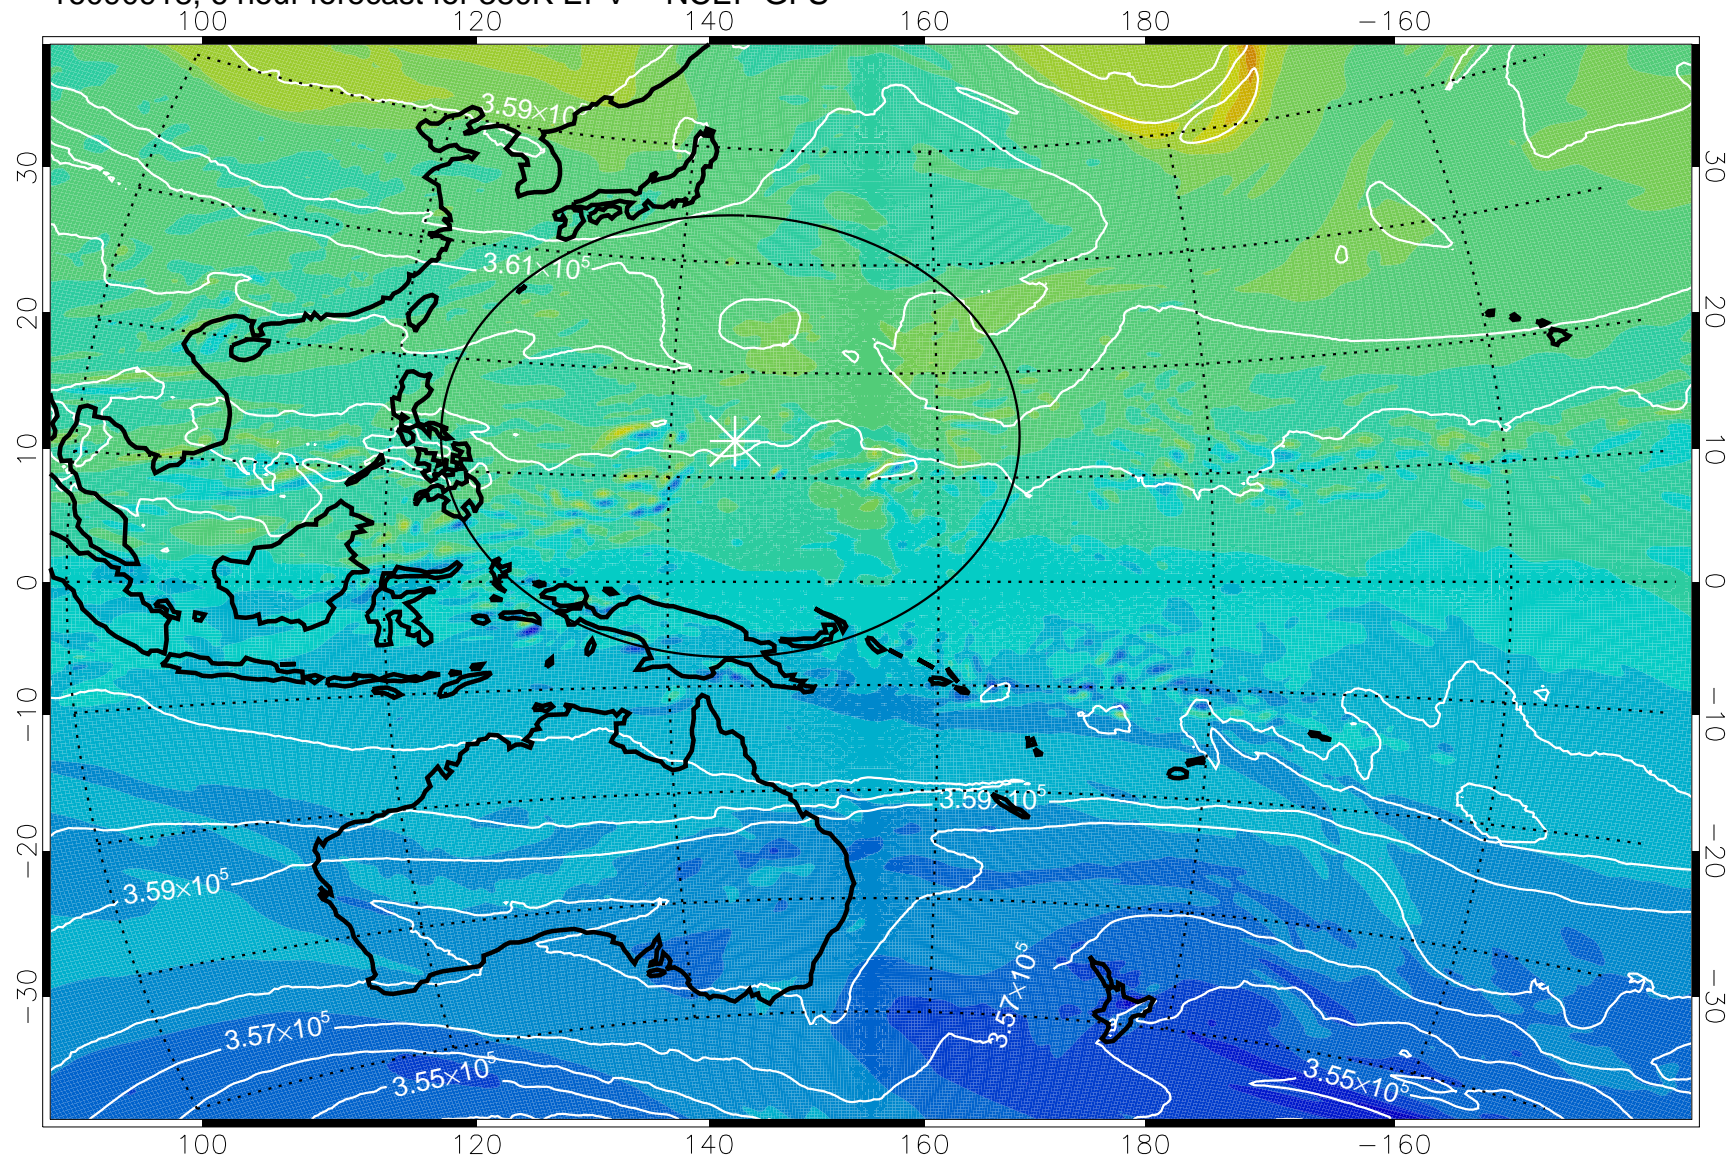

16090918, 6 hour forecast for 380K EPV -- NCEP GFS

380K Montgomery Streamfunction, white

Range ring of 2304 km

16091000, 12 hour forecast for 380K EPV -- NCEP GFS

380K Montgomery Streamfunction, white

Range ring of 2304 km

16091006, 18 hour forecast for 380K EPV -- NCEP GFS

16091012, 24 hour forecast for 380K EPV -- NCEP GFS

380K Montgomery Streamfunction, white

Range ring of 2304 km

16091018, 30 hour forecast for 380K EPV -- NCEP GFS

380K Montgomery Streamfunction, white

Range ring of 2304 km

16091100, 36 hour forecast for 380K EPV -- NCEP GFS

380K Montgomery Streamfunction, white

Range ring of 2304 km

16091106, 42 hour forecast for 380K EPV -- NCEP GFS

380K Montgomery Streamfunction, white

Range ring of 2304 km

16091112, 48 hour forecast for 380K EPV -- NCEP GFS

380K Montgomery Streamfunction, white

Range ring of 2304 km

16091118, 54 hour forecast for 380K EPV -- NCEP GFS