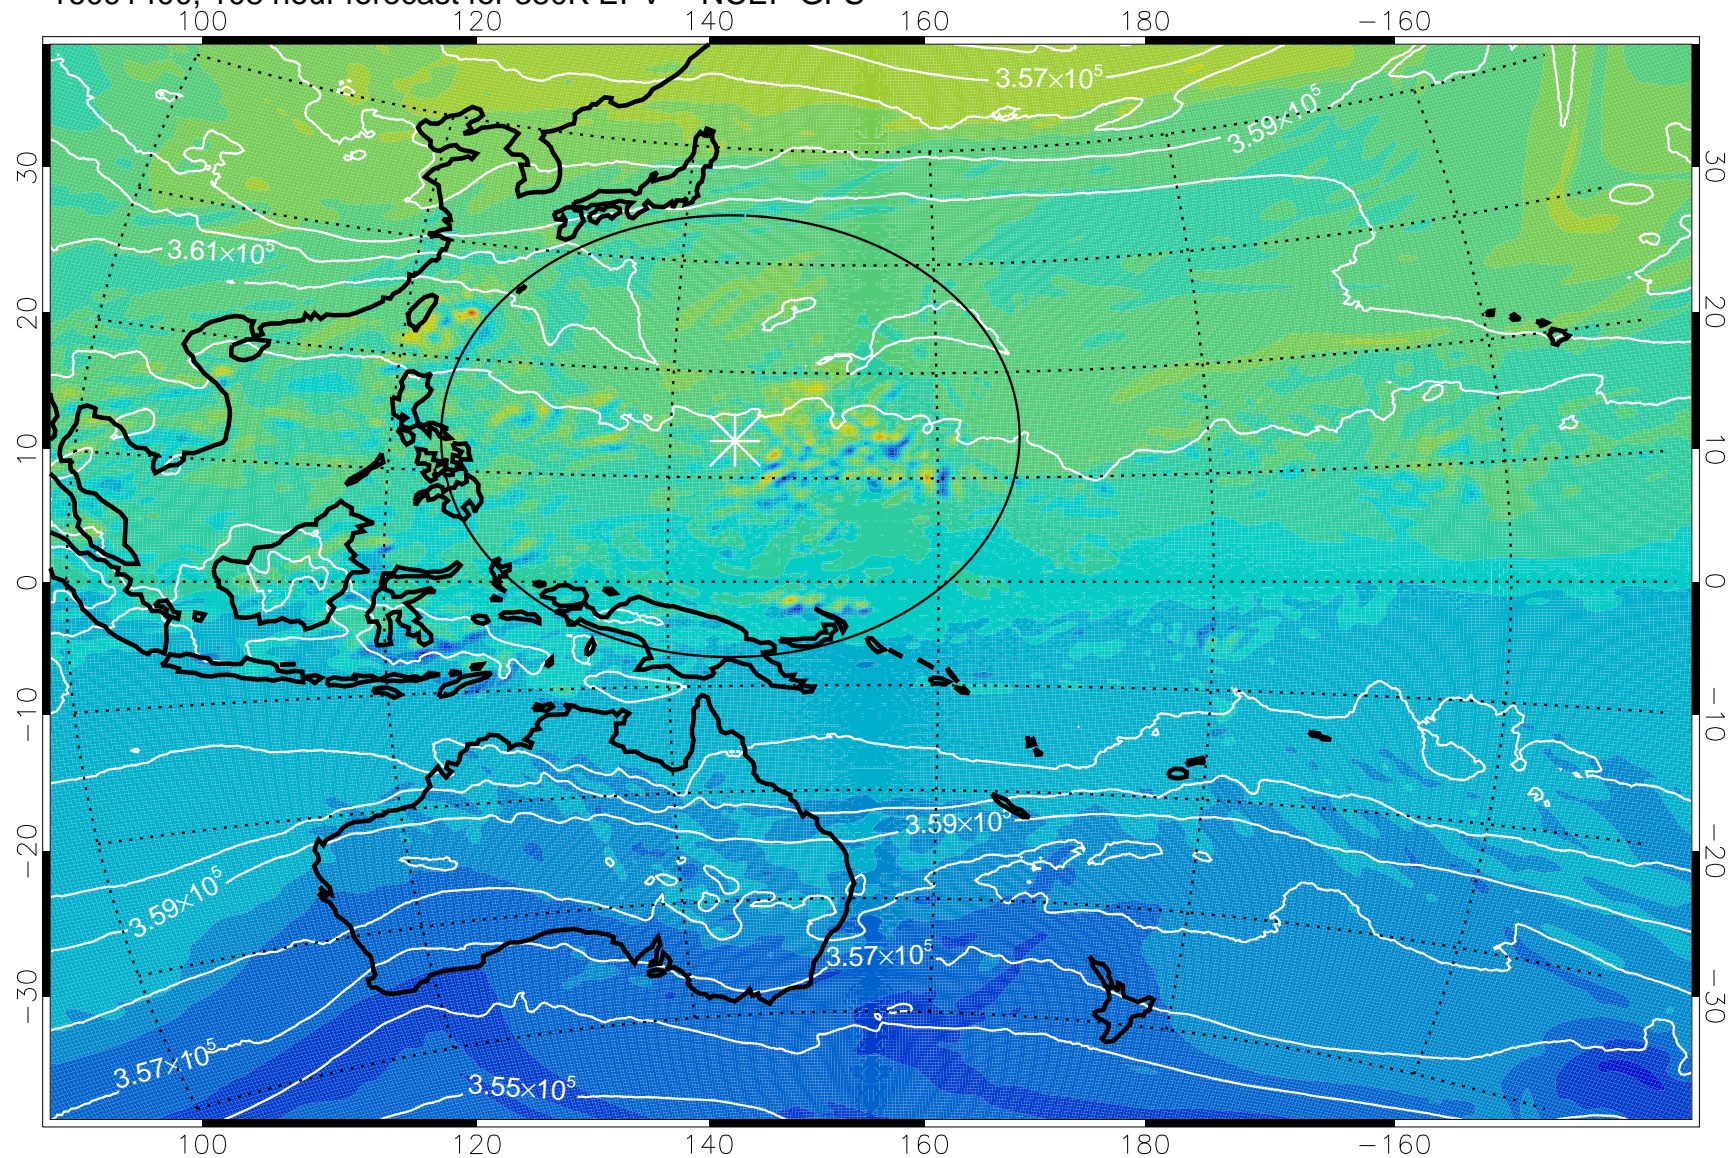

380K Montgomery Streamfunction, white

Range ring of 2304 km

16091300, 84 hour forecast for 380K EPV -- NCEP GFS

380K Montgomery Streamfunction, white

Range ring of 2304 km

16091306, 90 hour forecast for 380K EPV -- NCEP GFS

380K Montgomery Streamfunction, white

Range ring of 2304 km

16091312, 96 hour forecast for 380K EPV -- NCEP GFS

380K Montgomery Streamfunction, white

Range ring of 2304 km

16091318, 102 hour forecast for 380K EPV -- NCEP GFS

380K Montgomery Streamfunction, white

Range ring of 2304 km

16091400, 108 hour forecast for 380K EPV -- NCEP GFS

16091406, 114 hour forecast for 380K EPV -- NCEP GFS

380K Montgomery Streamfunction, white

Range ring of 2304 km

16091412, 120 hour forecast for 380K EPV -- NCEP GFS

380K Montgomery Streamfunction, white

Range ring of 2304 km