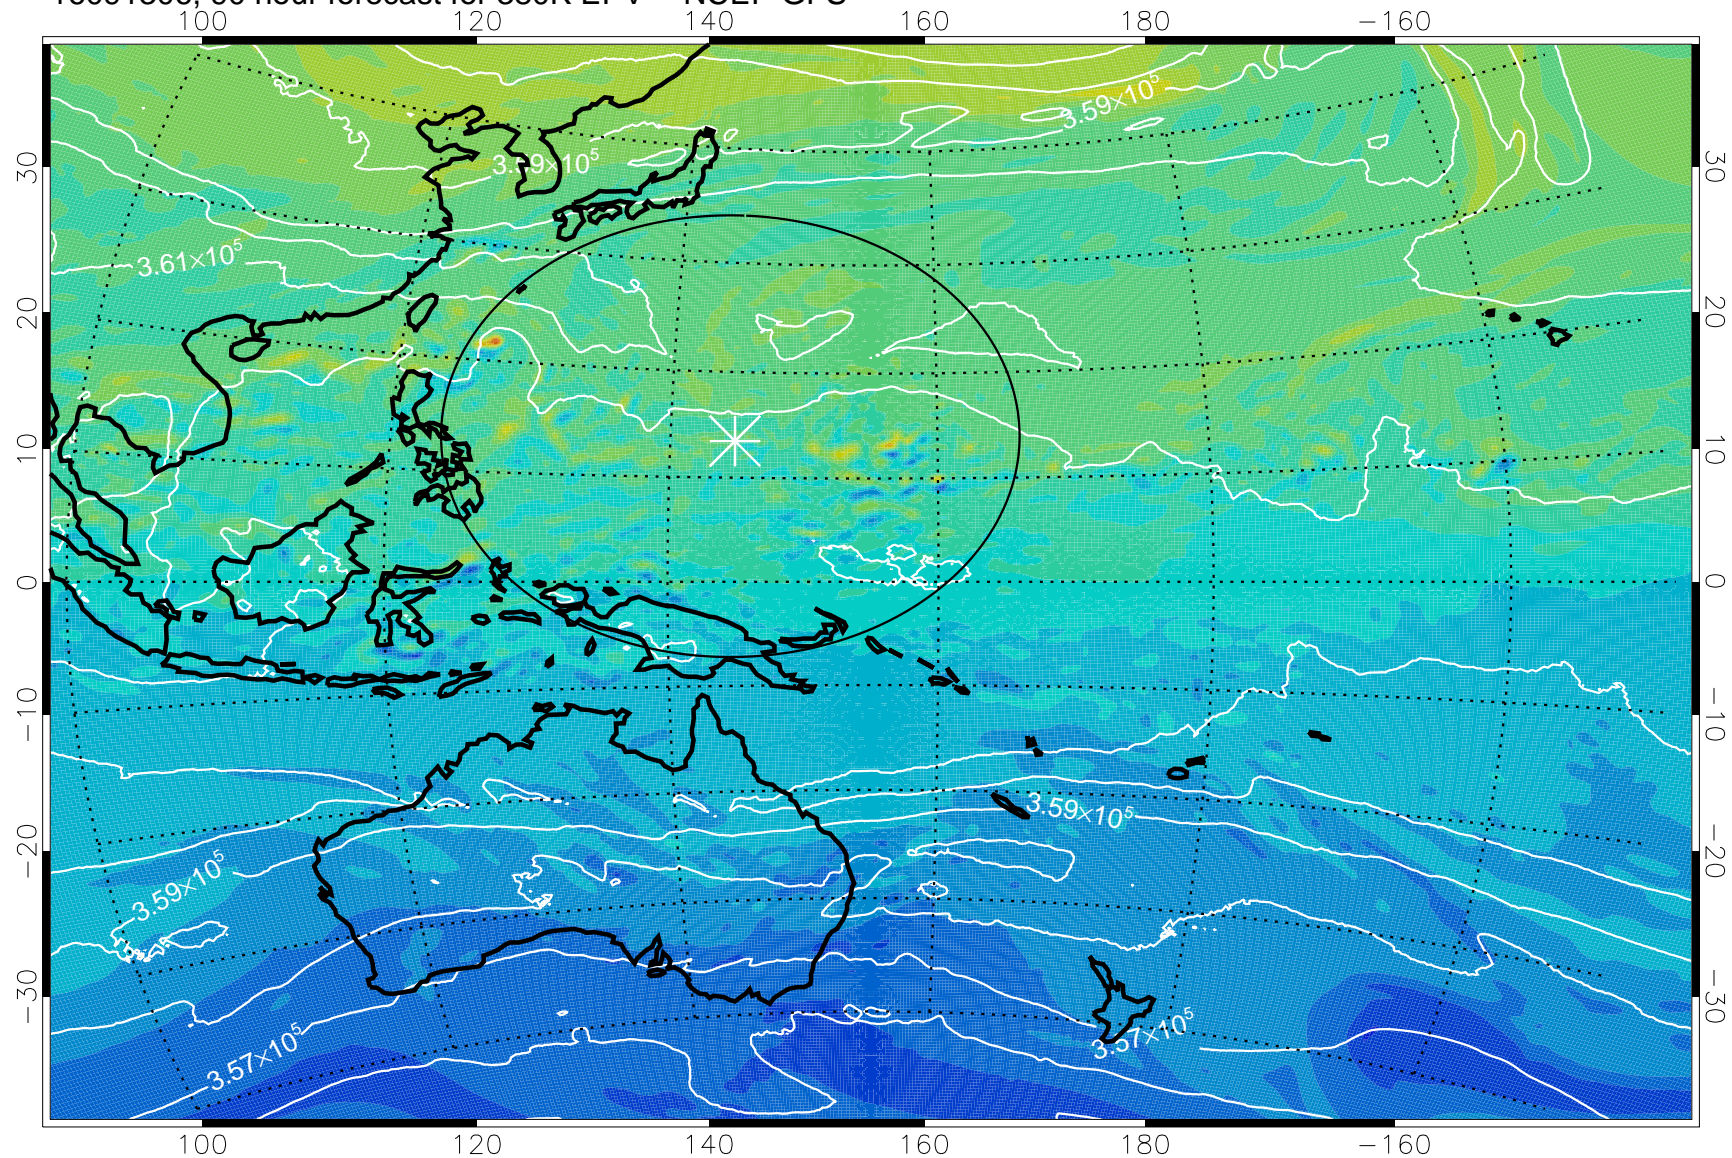

380K Montgomery Streamfunction, white

Range ring of 2304 km

16091212, 72 hour forecast for 380K EPV -- NCEP GFS

380K Montgomery Streamfunction, white

Range ring of 2304 km

16091218, 78 hour forecast for 380K EPV -- NCEP GFS

380K Montgomery Streamfunction, white

Range ring of 2304 km

16091300, 84 hour forecast for 380K EPV -- NCEP GFS

380K Montgomery Streamfunction, white

Range ring of 2304 km

16091306, 90 hour forecast for 380K EPV -- NCEP GFS

380K Montgomery Streamfunction, white

Range ring of 2304 km

16091312, 96 hour forecast for 380K EPV -- NCEP GFS

380K Montgomery Streamfunction, white

Range ring of 2304 km

16091318, 102 hour forecast for 380K EPV -- NCEP GFS

380K Montgomery Streamfunction, white

Range ring of 2304 km

16091400, 108 hour forecast for 380K EPV -- NCEP GFS

16091406, 114 hour forecast for 380K EPV -- NCEP GFS

380K Montgomery Streamfunction, white

Range ring of 2304 km