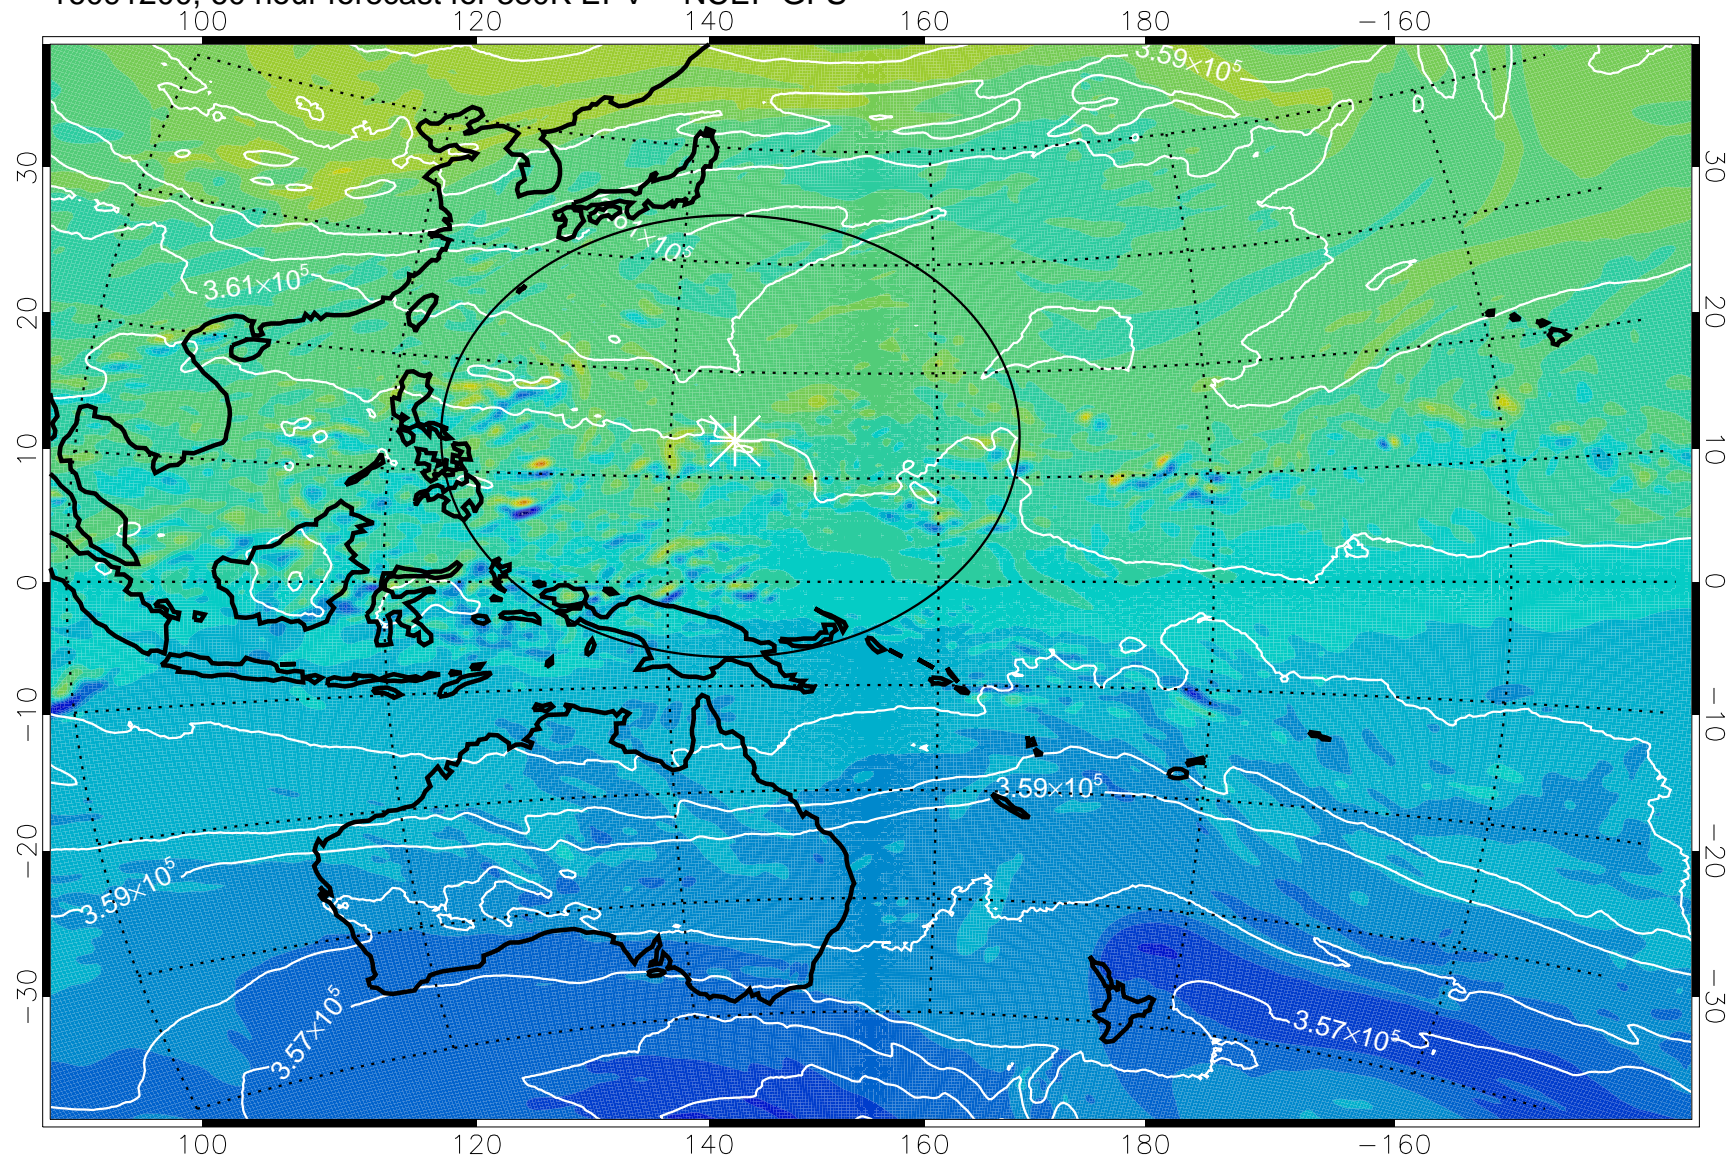

380K Montgomery Streamfunction, white

Range ring of 2304 km

16091100, 36 hour forecast for 380K EPV -- NCEP GFS

380K Montgomery Streamfunction, white

Range ring of 2304 km

16091106, 42 hour forecast for 380K EPV -- NCEP GFS

380K Montgomery Streamfunction, white

Range ring of 2304 km

16091112, 48 hour forecast for 380K EPV -- NCEP GFS

380K Montgomery Streamfunction, white

Range ring of 2304 km

16091118, 54 hour forecast for 380K EPV -- NCEP GFS

380K Montgomery Streamfunction, white

Range ring of 2304 km

16091200, 60 hour forecast for 380K EPV -- NCEP GFS

380K Montgomery Streamfunction, white

Range ring of 2304 km

16091206, 66 hour forecast for 380K EPV -- NCEP GFS

380K Montgomery Streamfunction, white

Range ring of 2304 km

16091212, 72 hour forecast for 380K EPV -- NCEP GFS

380K Montgomery Streamfunction, white

Range ring of 2304 km

16091218, 78 hour forecast for 380K EPV -- NCEP GFS