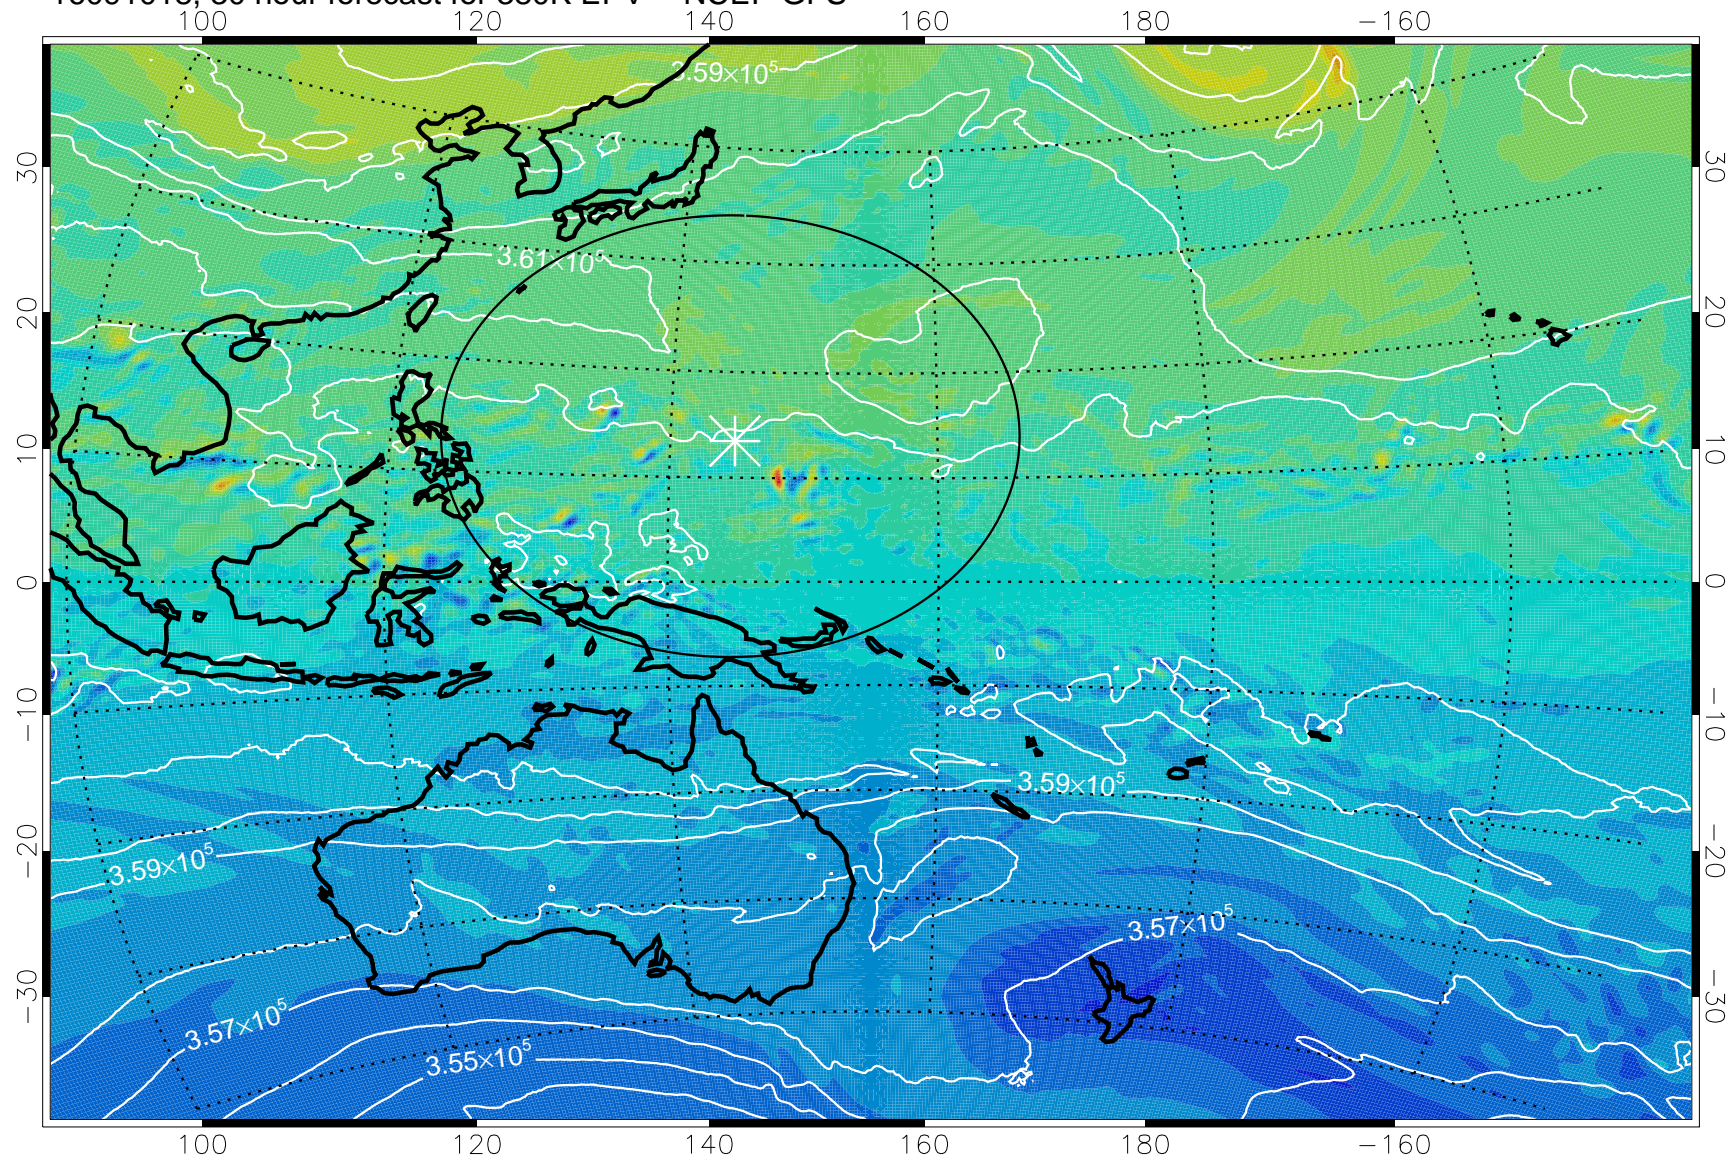

16091006, 18 hour forecast for 380K EPV -- NCEP GFS

16091012, 24 hour forecast for 380K EPV -- NCEP GFS

380K Montgomery Streamfunction, white

Range ring of 2304 km

16091018, 30 hour forecast for 380K EPV -- NCEP GFS

380K Montgomery Streamfunction, white

Range ring of 2304 km

16091100, 36 hour forecast for 380K EPV -- NCEP GFS

380K Montgomery Streamfunction, white

Range ring of 2304 km

16091106, 42 hour forecast for 380K EPV -- NCEP GFS

380K Montgomery Streamfunction, white

Range ring of 2304 km

16091112, 48 hour forecast for 380K EPV -- NCEP GFS

380K Montgomery Streamfunction, white

Range ring of 2304 km

16091118, 54 hour forecast for 380K EPV -- NCEP GFS

380K Montgomery Streamfunction, white

Range ring of 2304 km

16091200, 60 hour forecast for 380K EPV -- NCEP GFS

380K Montgomery Streamfunction, white

Range ring of 2304 km

16091206, 66 hour forecast for 380K EPV -- NCEP GFS