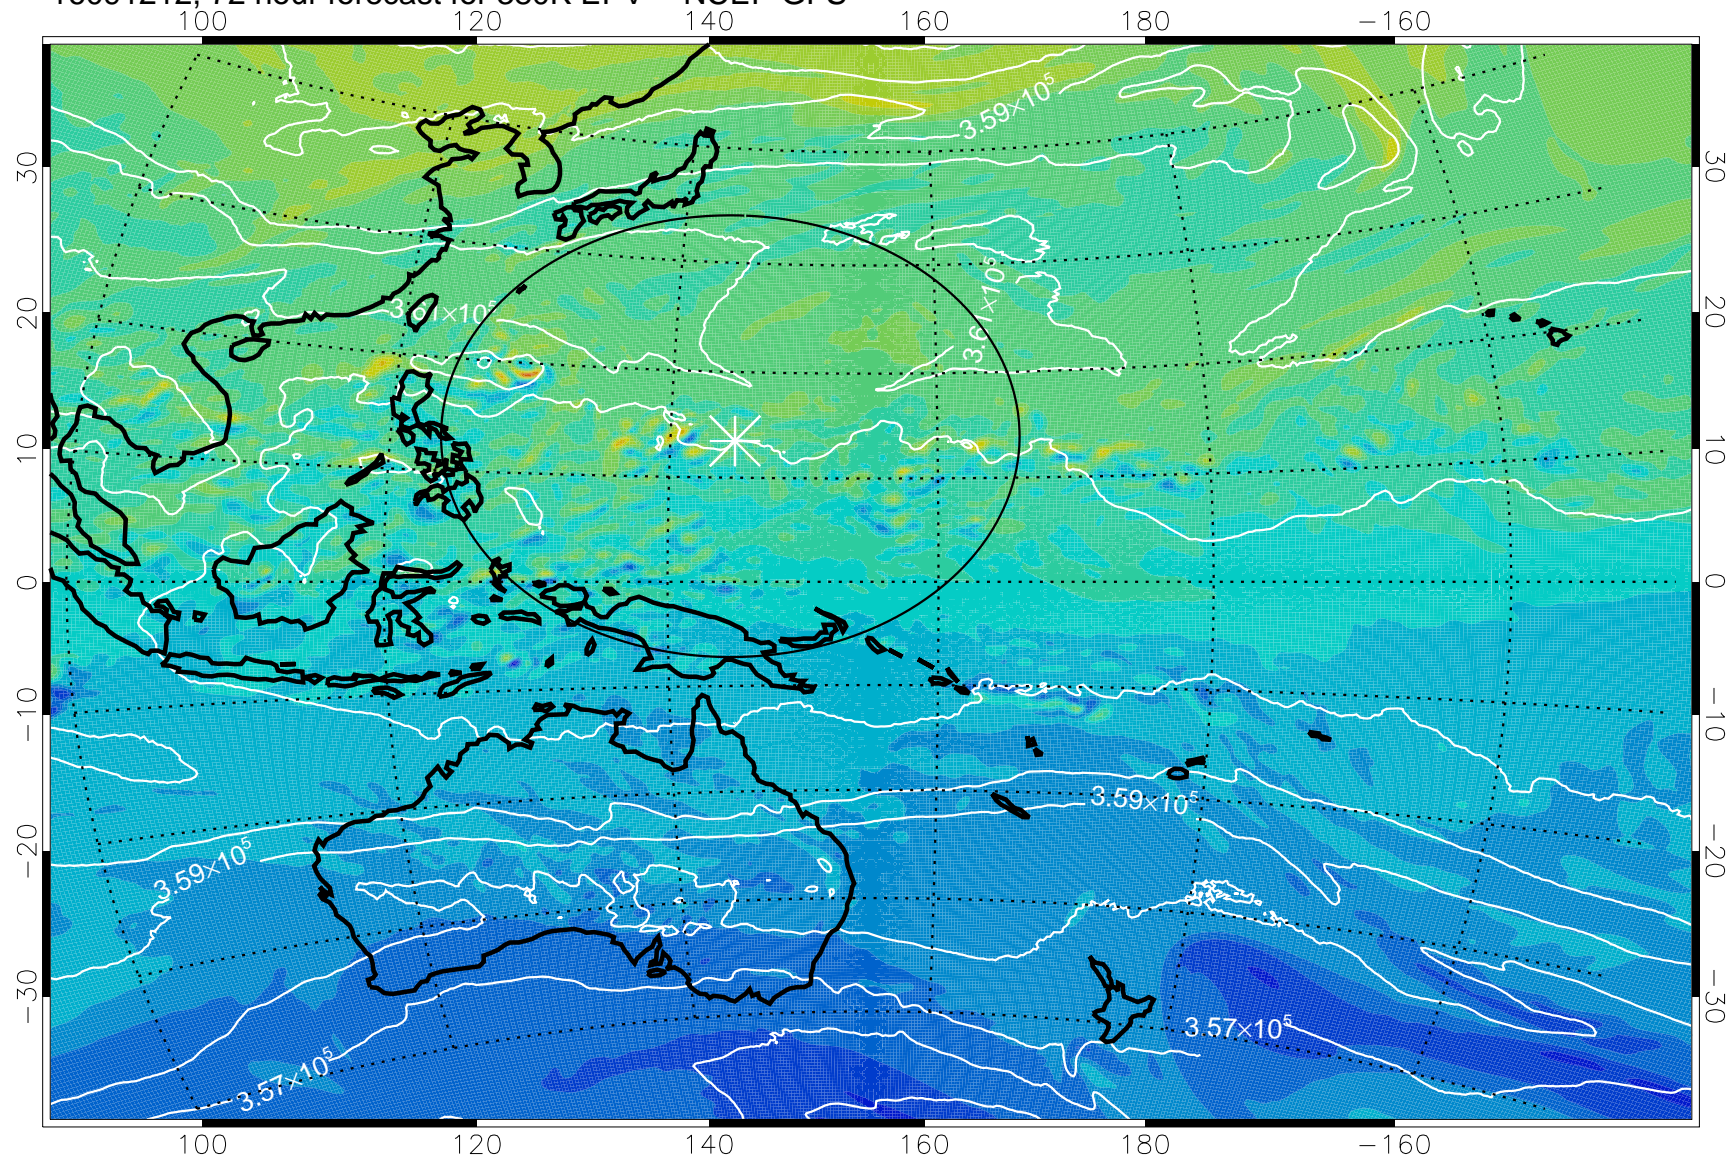

380K Montgomery Streamfunction, white

Range ring of 2304 km

16091112, 48 hour forecast for 380K EPV -- NCEP GFS

380K Montgomery Streamfunction, white

Range ring of 2304 km

16091118, 54 hour forecast for 380K EPV -- NCEP GFS

380K Montgomery Streamfunction, white

Range ring of 2304 km

16091200, 60 hour forecast for 380K EPV -- NCEP GFS

380K Montgomery Streamfunction, white

Range ring of 2304 km

16091206, 66 hour forecast for 380K EPV -- NCEP GFS

380K Montgomery Streamfunction, white

Range ring of 2304 km

16091212, 72 hour forecast for 380K EPV -- NCEP GFS

380K Montgomery Streamfunction, white

Range ring of 2304 km

16091218, 78 hour forecast for 380K EPV -- NCEP GFS

380K Montgomery Streamfunction, white

Range ring of 2304 km

16091300, 84 hour forecast for 380K EPV -- NCEP GFS

380K Montgomery Streamfunction, white

Range ring of 2304 km

16091306, 90 hour forecast for 380K EPV -- NCEP GFS