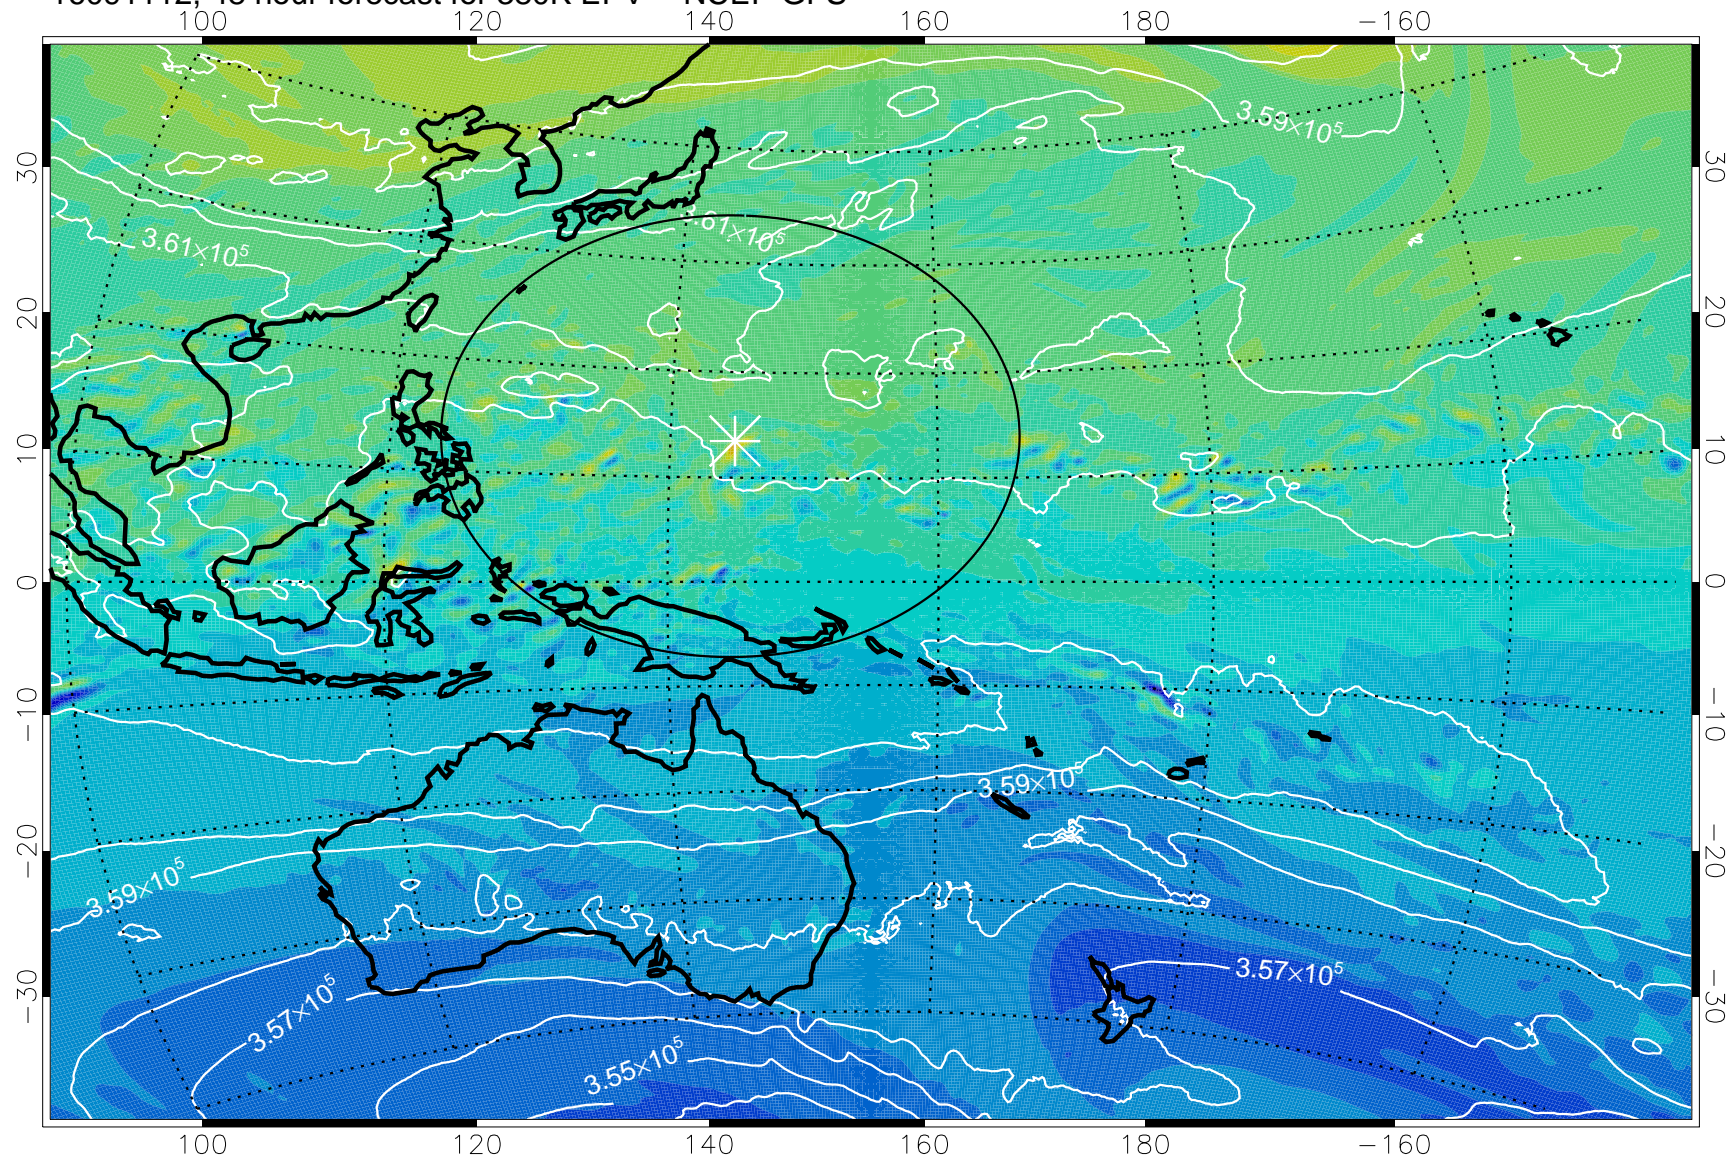

380K Montgomery Streamfunction, white

Range ring of 2304 km

16091100, 36 hour forecast for 380K EPV -- NCEP GFS

380K Montgomery Streamfunction, white

Range ring of 2304 km

16091106, 42 hour forecast for 380K EPV -- NCEP GFS

380K Montgomery Streamfunction, white

Range ring of 2304 km

16091112, 48 hour forecast for 380K EPV -- NCEP GFS

380K Montgomery Streamfunction, white

Range ring of 2304 km

16091118, 54 hour forecast for 380K EPV -- NCEP GFS

380K Montgomery Streamfunction, white

Range ring of 2304 km

16091200, 60 hour forecast for 380K EPV -- NCEP GFS

380K Montgomery Streamfunction, white

Range ring of 2304 km

16091206, 66 hour forecast for 380K EPV -- NCEP GFS

380K Montgomery Streamfunction, white

Range ring of 2304 km

16091212, 72 hour forecast for 380K EPV -- NCEP GFS

380K Montgomery Streamfunction, white

Range ring of 2304 km

16091218, 78 hour forecast for 380K EPV -- NCEP GFS