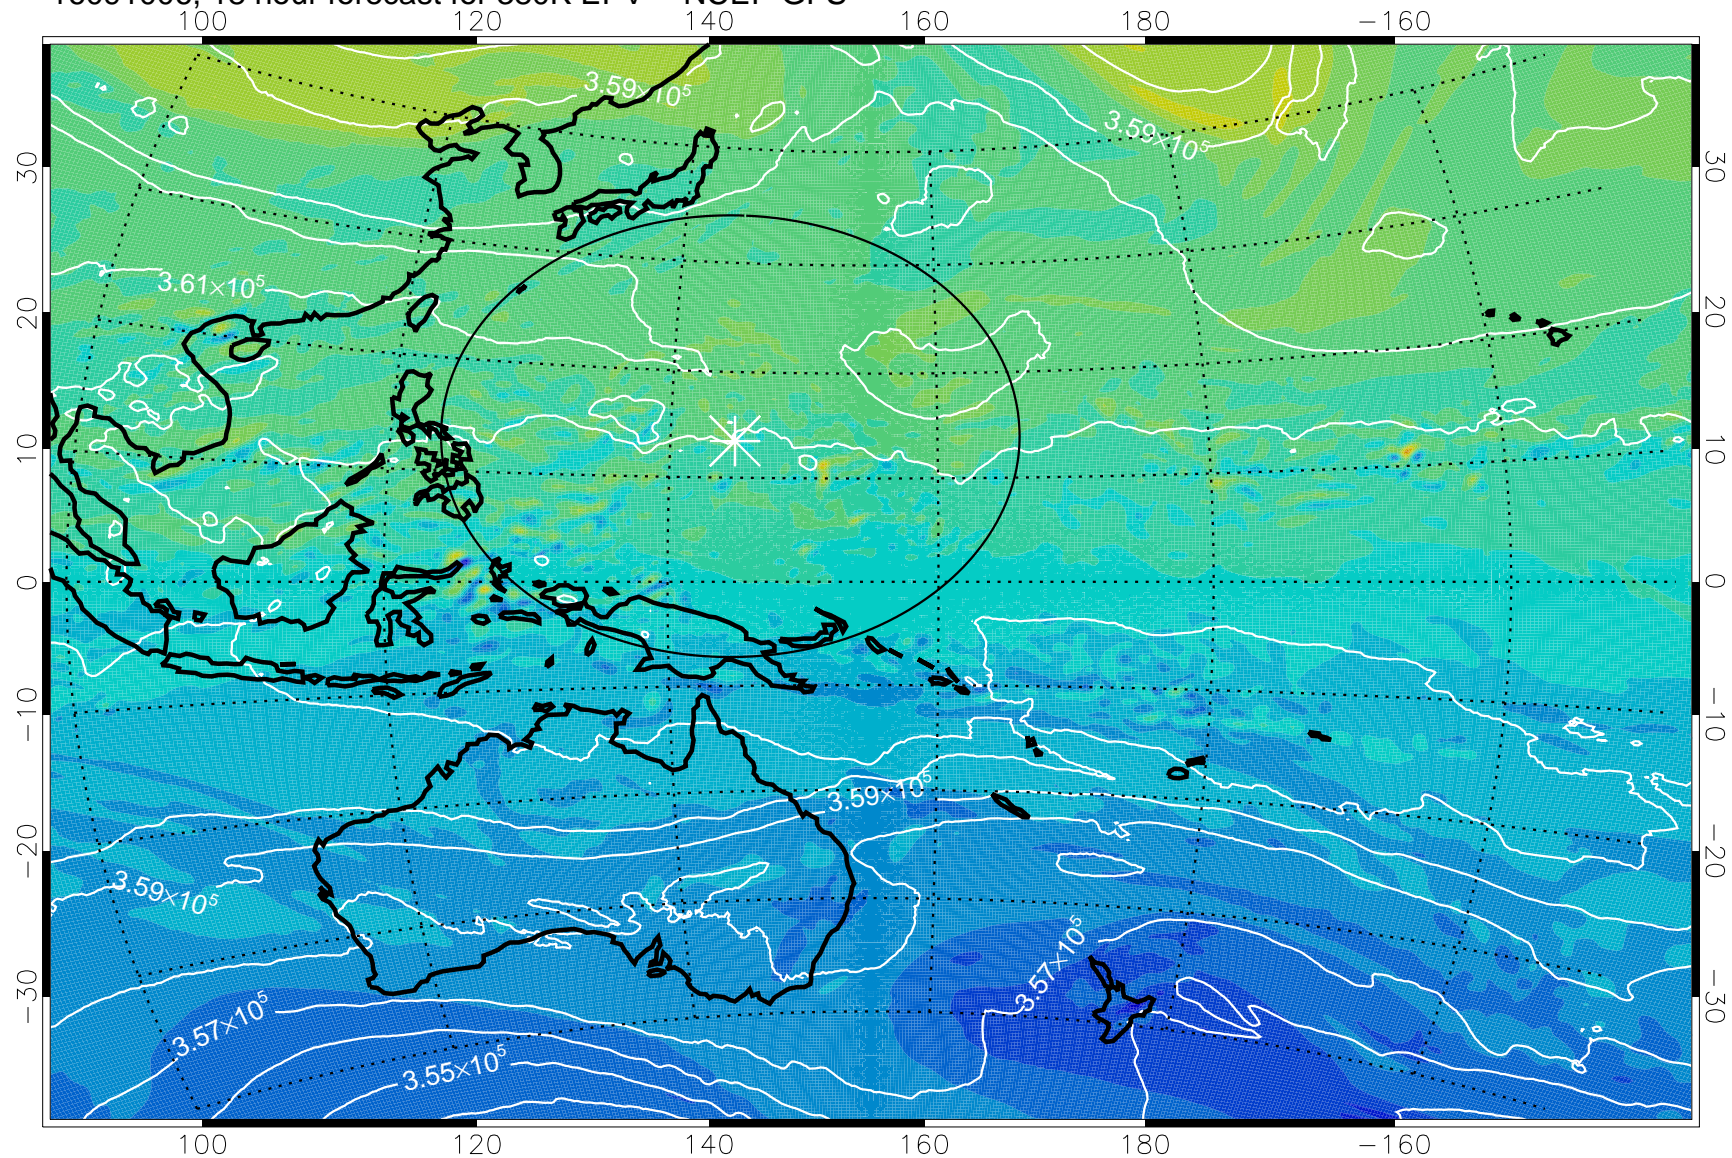

16090918, 6 hour forecast for 380K EPV -- NCEP GFS

380K Montgomery Streamfunction, white

Range ring of 2304 km

16091000, 12 hour forecast for 380K EPV -- NCEP GFS

380K Montgomery Streamfunction, white

Range ring of 2304 km

16091006, 18 hour forecast for 380K EPV -- NCEP GFS

16091012, 24 hour forecast for 380K EPV -- NCEP GFS

380K Montgomery Streamfunction, white

Range ring of 2304 km

16091018, 30 hour forecast for 380K EPV -- NCEP GFS

380K Montgomery Streamfunction, white

Range ring of 2304 km

16091100, 36 hour forecast for 380K EPV -- NCEP GFS

380K Montgomery Streamfunction, white

Range ring of 2304 km

16091106, 42 hour forecast for 380K EPV -- NCEP GFS

380K Montgomery Streamfunction, white

Range ring of 2304 km

16091112, 48 hour forecast for 380K EPV -- NCEP GFS

380K Montgomery Streamfunction, white

Range ring of 2304 km

16091118, 54 hour forecast for 380K EPV -- NCEP GFS