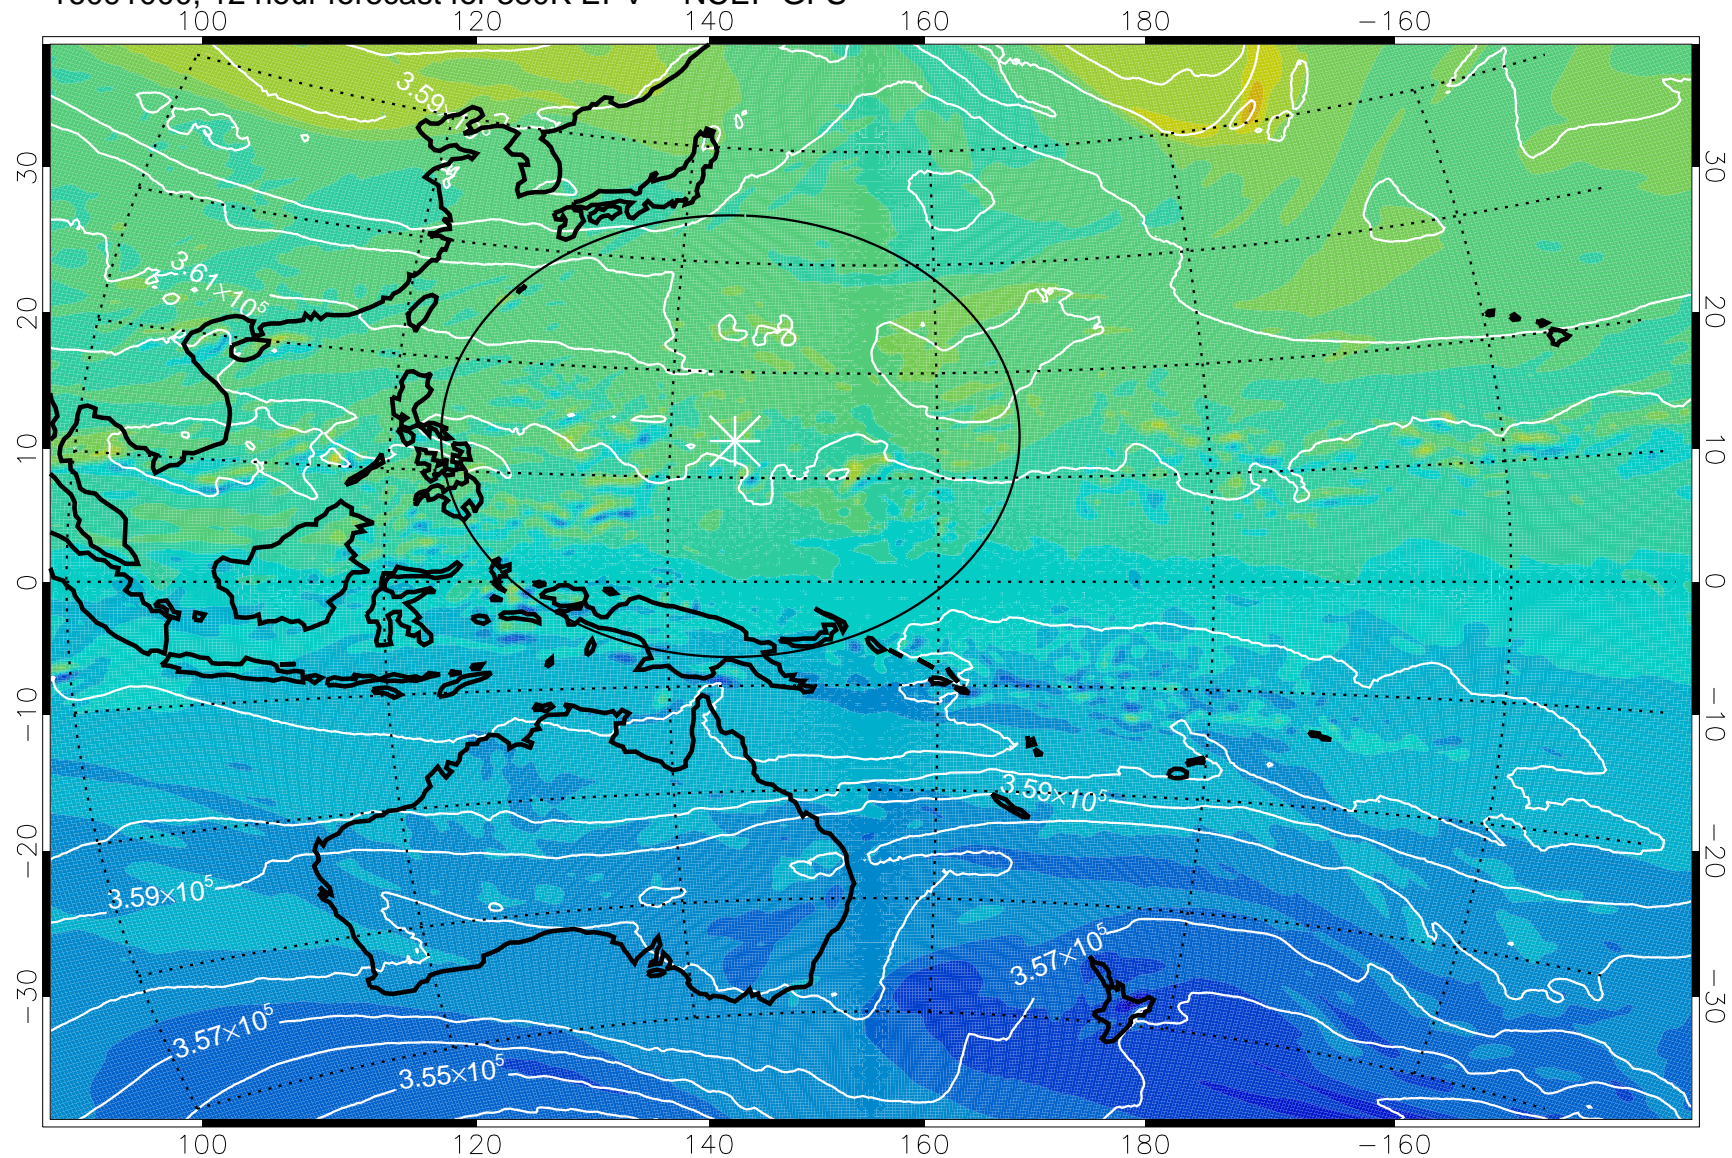

16090918, 6 hour forecast for 380K EPV -- NCEP GFS

380K Montgomery Streamfunction, white

Range ring of 2304 km

16091000, 12 hour forecast for 380K EPV -- NCEP GFS

380K Montgomery Streamfunction, white

Range ring of 2304 km

16091006, 18 hour forecast for 380K EPV -- NCEP GFS

16091012, 24 hour forecast for 380K EPV -- NCEP GFS

380K Montgomery Streamfunction, white

Range ring of 2304 km

16091018, 30 hour forecast for 380K EPV -- NCEP GFS

380K Montgomery Streamfunction, white

Range ring of 2304 km

16091100, 36 hour forecast for 380K EPV -- NCEP GFS

380K Montgomery Streamfunction, white

Range ring of 2304 km

16091106, 42 hour forecast for 380K EPV -- NCEP GFS

380K Montgomery Streamfunction, white

Range ring of 2304 km

16091112, 48 hour forecast for 380K EPV -- NCEP GFS

380K Montgomery Streamfunction, white

Range ring of 2304 km

16091118, 54 hour forecast for 380K EPV -- NCEP GFS