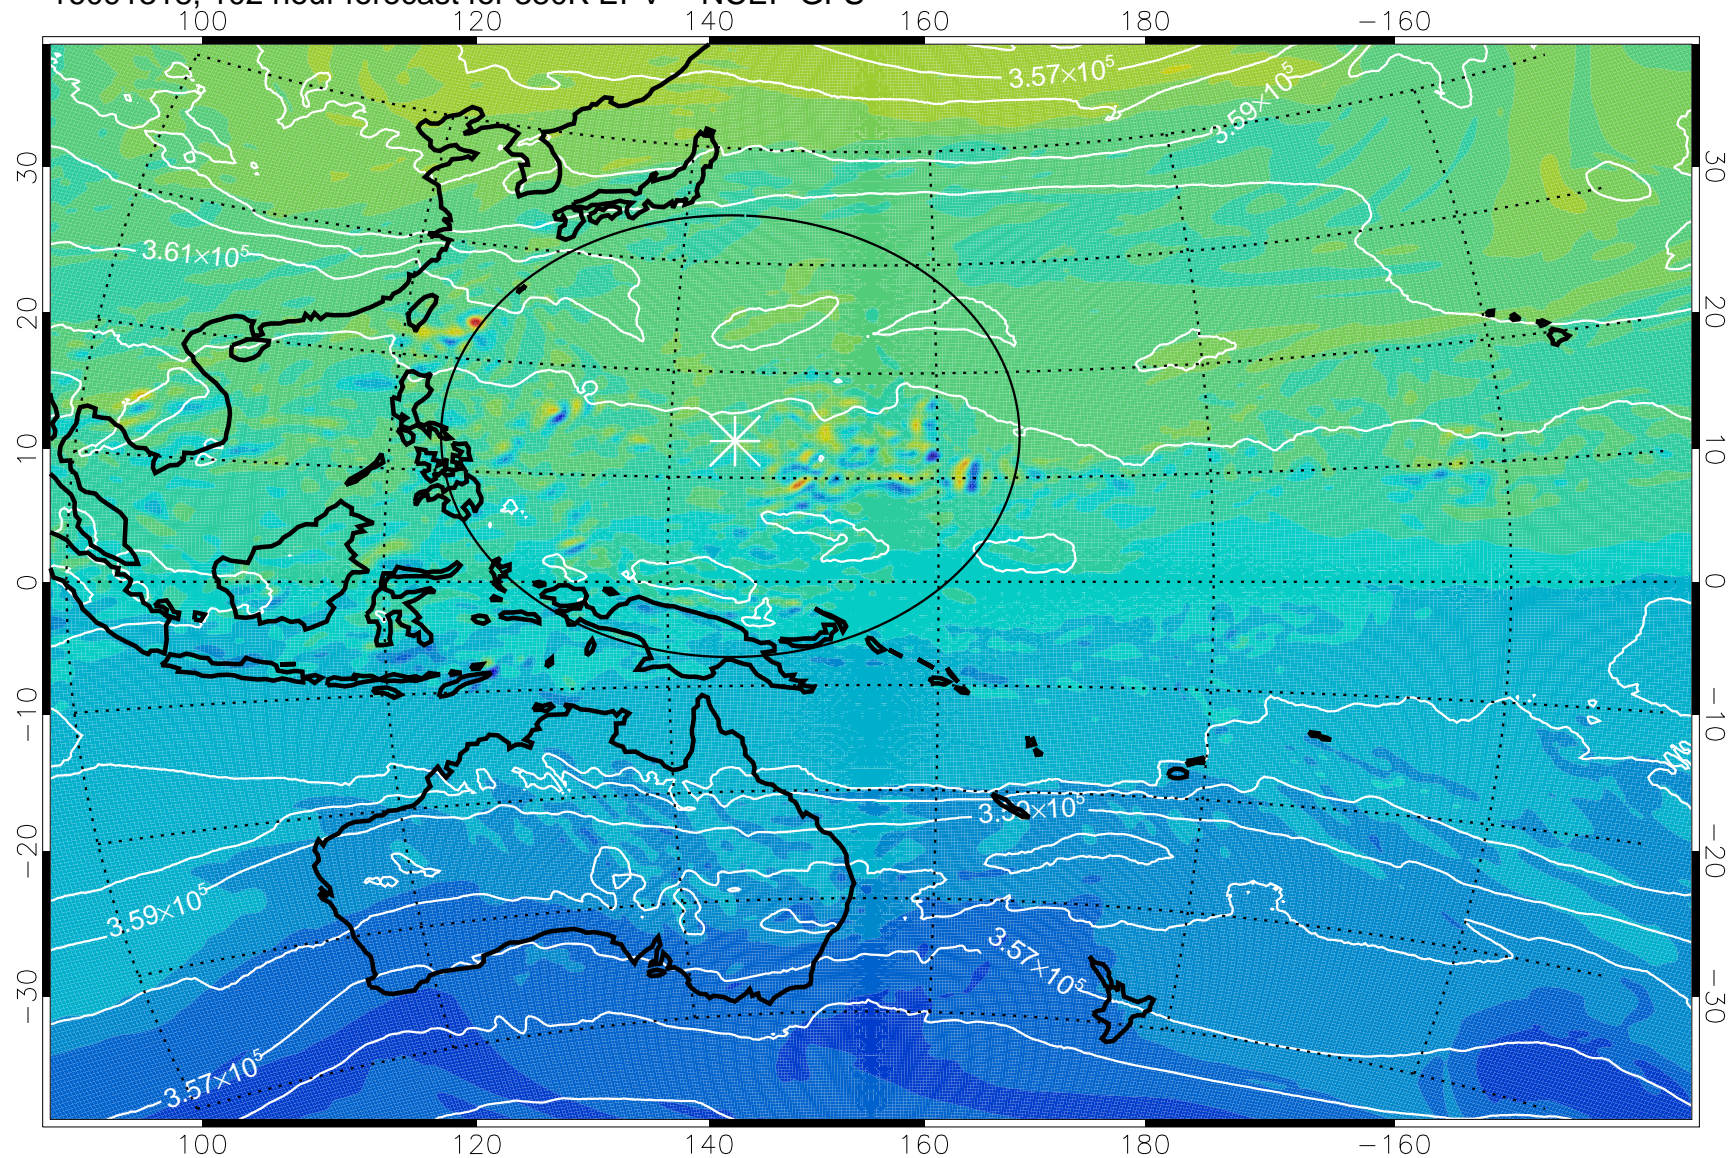

380K Montgomery Streamfunction, white

Range ring of 2304 km

16091300, 84 hour forecast for 380K EPV -- NCEP GFS

380K Montgomery Streamfunction, white

Range ring of 2304 km

16091306, 90 hour forecast for 380K EPV -- NCEP GFS

380K Montgomery Streamfunction, white

Range ring of 2304 km

16091312, 96 hour forecast for 380K EPV -- NCEP GFS

380K Montgomery Streamfunction, white

Range ring of 2304 km

16091318, 102 hour forecast for 380K EPV -- NCEP GFS

380K Montgomery Streamfunction, white

Range ring of 2304 km

16091400, 108 hour forecast for 380K EPV -- NCEP GFS

16091406, 114 hour forecast for 380K EPV -- NCEP GFS

380K Montgomery Streamfunction, white

Range ring of 2304 km

16091412, 120 hour forecast for 380K EPV -- NCEP GFS

380K Montgomery Streamfunction, white

Range ring of 2304 km