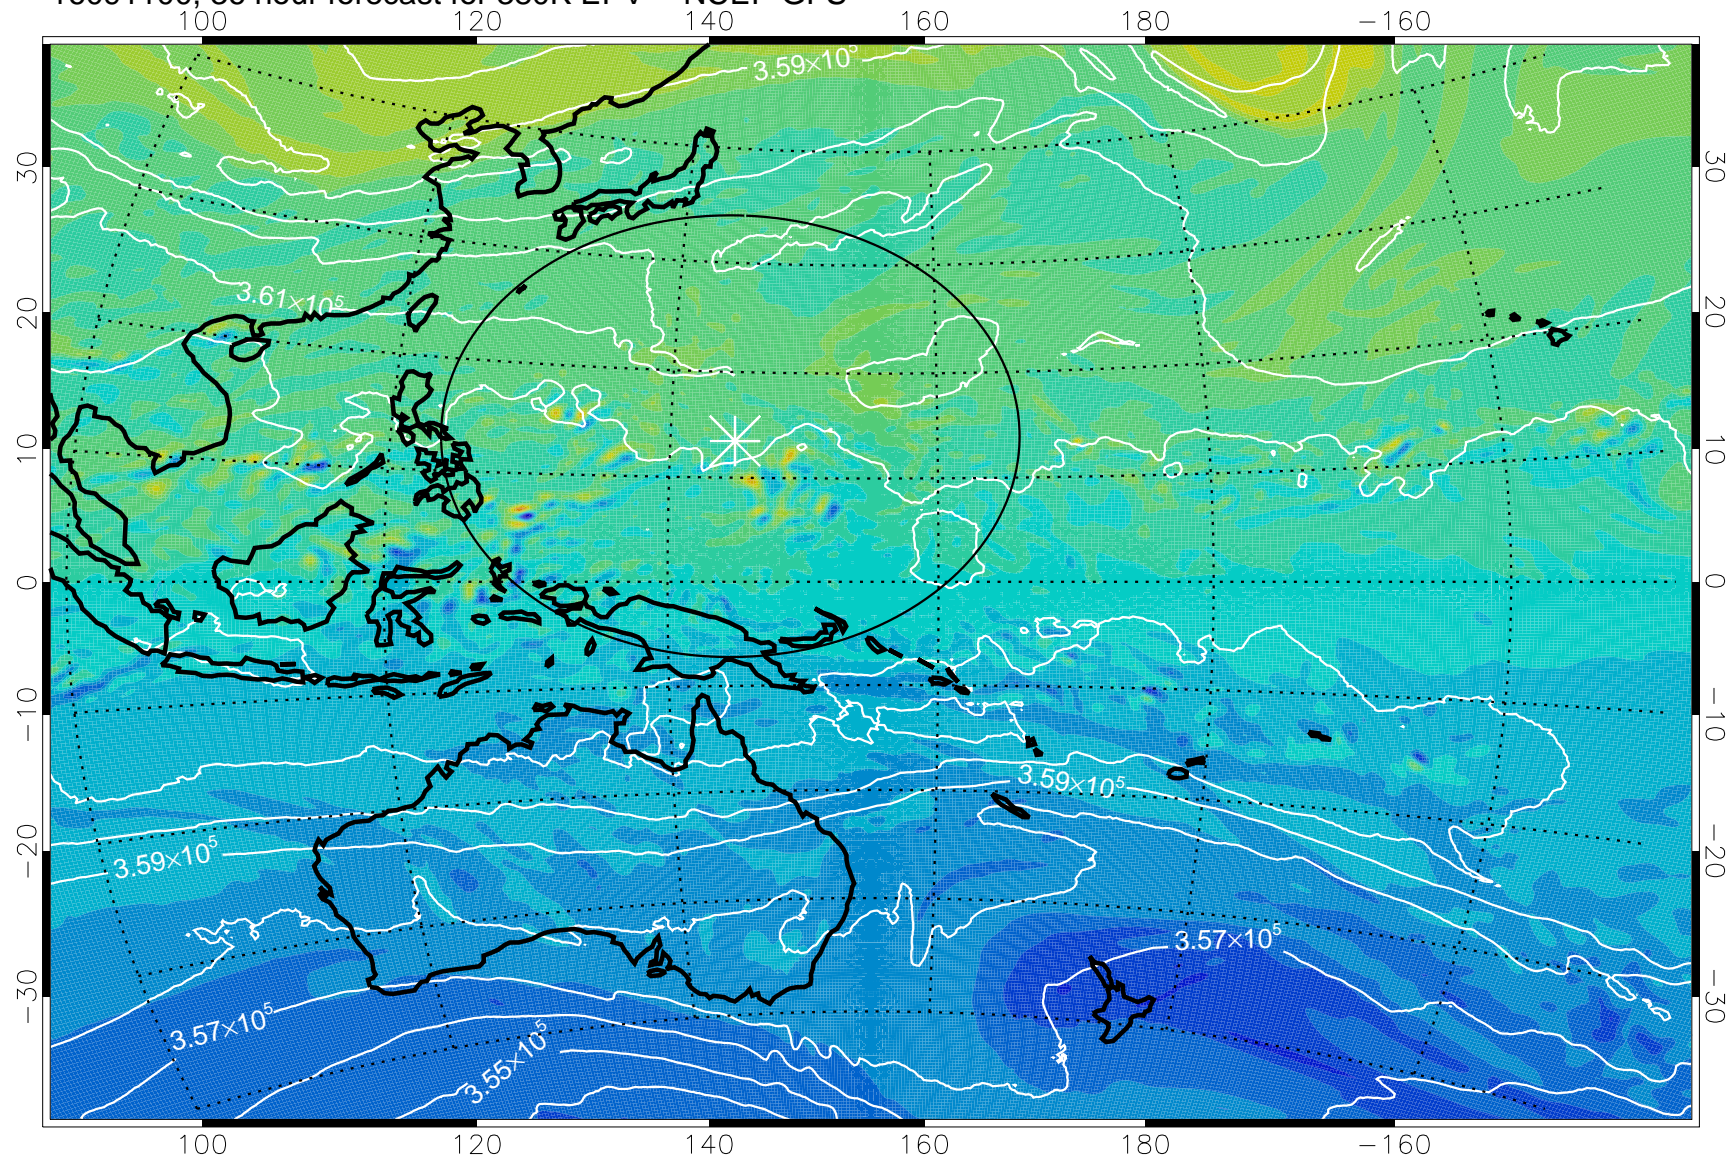

16091006, 18 hour forecast for 380K EPV -- NCEP GFS

16091012, 24 hour forecast for 380K EPV -- NCEP GFS

380K Montgomery Streamfunction, white

Range ring of 2304 km

16091018, 30 hour forecast for 380K EPV -- NCEP GFS

380K Montgomery Streamfunction, white

Range ring of 2304 km

16091100, 36 hour forecast for 380K EPV -- NCEP GFS

380K Montgomery Streamfunction, white

Range ring of 2304 km

16091106, 42 hour forecast for 380K EPV -- NCEP GFS

380K Montgomery Streamfunction, white

Range ring of 2304 km

16091112, 48 hour forecast for 380K EPV -- NCEP GFS

380K Montgomery Streamfunction, white

Range ring of 2304 km

16091118, 54 hour forecast for 380K EPV -- NCEP GFS

380K Montgomery Streamfunction, white

Range ring of 2304 km

16091200, 60 hour forecast for 380K EPV -- NCEP GFS

380K Montgomery Streamfunction, white

Range ring of 2304 km

16091206, 66 hour forecast for 380K EPV -- NCEP GFS