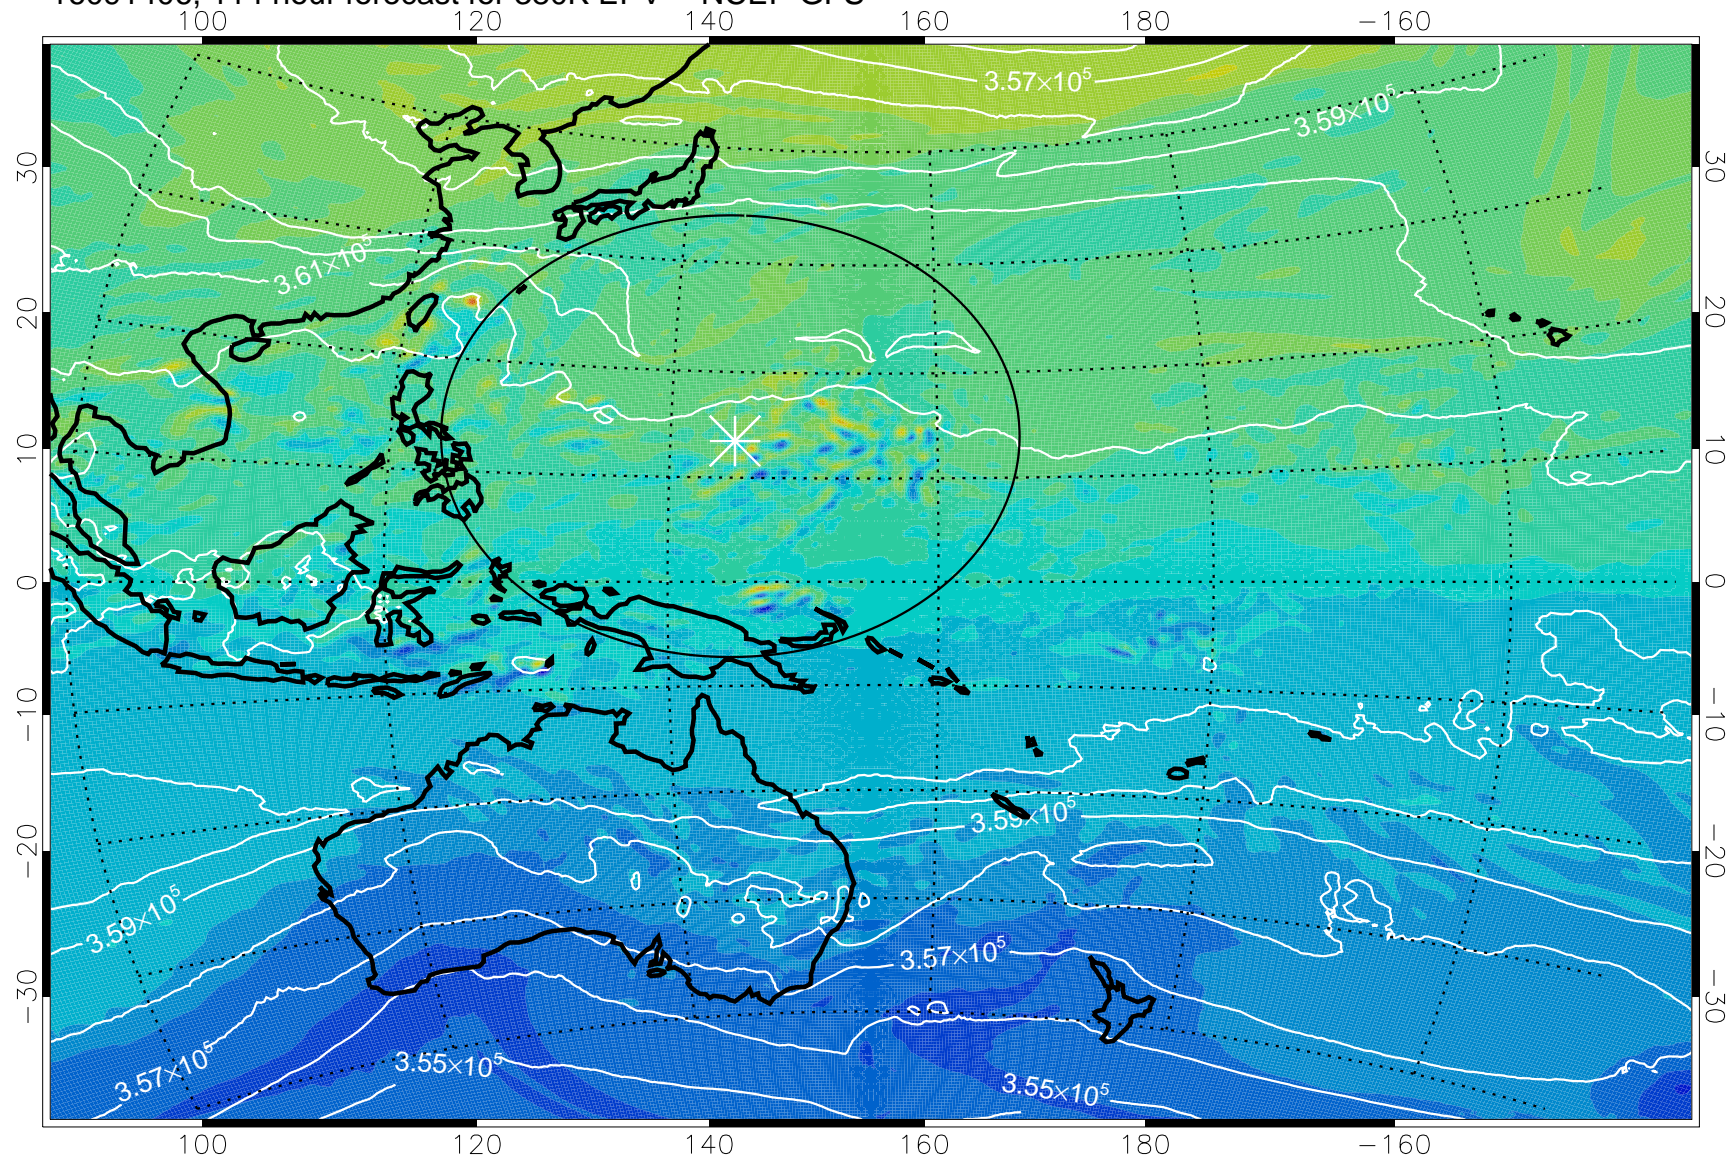

380K Montgomery Streamfunction, white

Range ring of 2304 km

16091300, 84 hour forecast for 380K EPV -- NCEP GFS

380K Montgomery Streamfunction, white

Range ring of 2304 km

16091306, 90 hour forecast for 380K EPV -- NCEP GFS

380K Montgomery Streamfunction, white

Range ring of 2304 km

16091312, 96 hour forecast for 380K EPV -- NCEP GFS

380K Montgomery Streamfunction, white

Range ring of 2304 km

16091318, 102 hour forecast for 380K EPV -- NCEP GFS

380K Montgomery Streamfunction, white

Range ring of 2304 km

16091400, 108 hour forecast for 380K EPV -- NCEP GFS

16091406, 114 hour forecast for 380K EPV -- NCEP GFS

380K Montgomery Streamfunction, white

Range ring of 2304 km

16091412, 120 hour forecast for 380K EPV -- NCEP GFS

380K Montgomery Streamfunction, white

Range ring of 2304 km