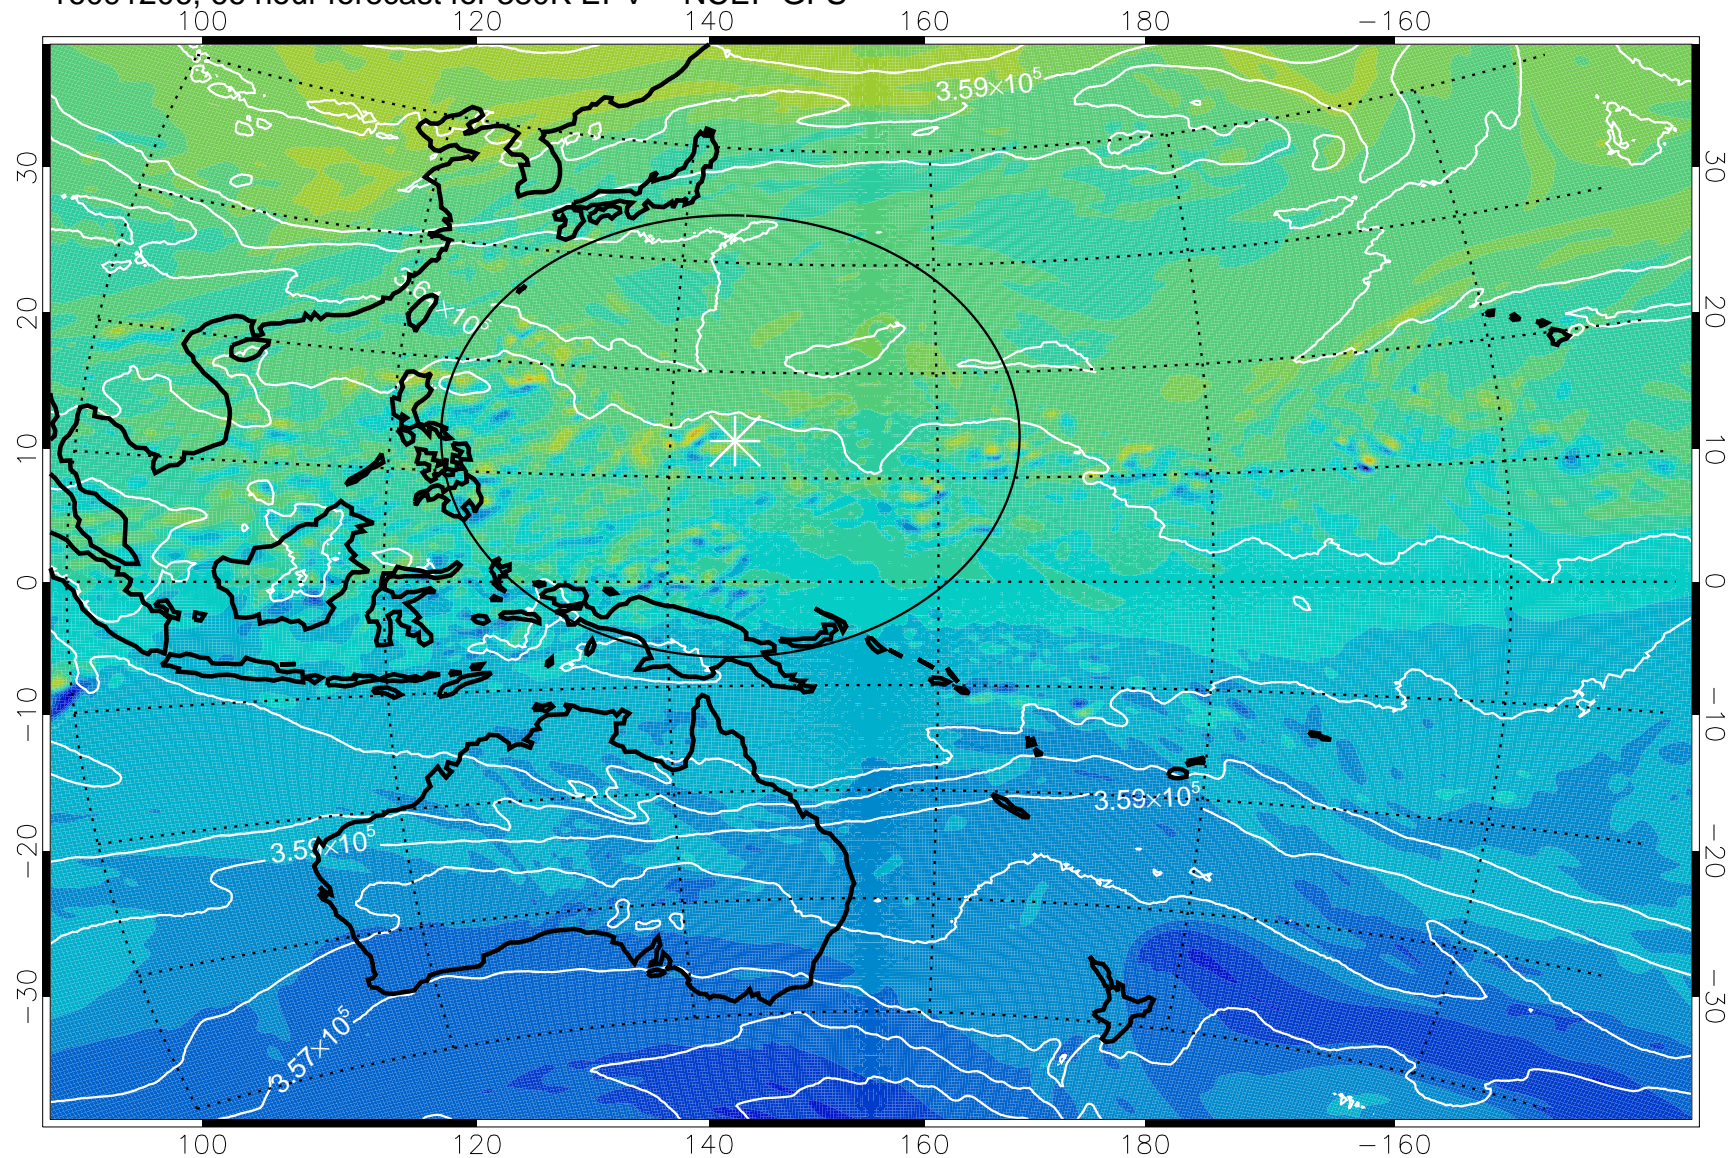

380K Montgomery Streamfunction, white

Range ring of 2304 km

16091112, 48 hour forecast for 380K EPV -- NCEP GFS

380K Montgomery Streamfunction, white

Range ring of 2304 km

16091118, 54 hour forecast for 380K EPV -- NCEP GFS

380K Montgomery Streamfunction, white

Range ring of 2304 km

16091200, 60 hour forecast for 380K EPV -- NCEP GFS

380K Montgomery Streamfunction, white

Range ring of 2304 km

16091206, 66 hour forecast for 380K EPV -- NCEP GFS

380K Montgomery Streamfunction, white

Range ring of 2304 km

16091212, 72 hour forecast for 380K EPV -- NCEP GFS

380K Montgomery Streamfunction, white

Range ring of 2304 km

16091218, 78 hour forecast for 380K EPV -- NCEP GFS

380K Montgomery Streamfunction, white

Range ring of 2304 km

16091300, 84 hour forecast for 380K EPV -- NCEP GFS

380K Montgomery Streamfunction, white

Range ring of 2304 km

16091306, 90 hour forecast for 380K EPV -- NCEP GFS