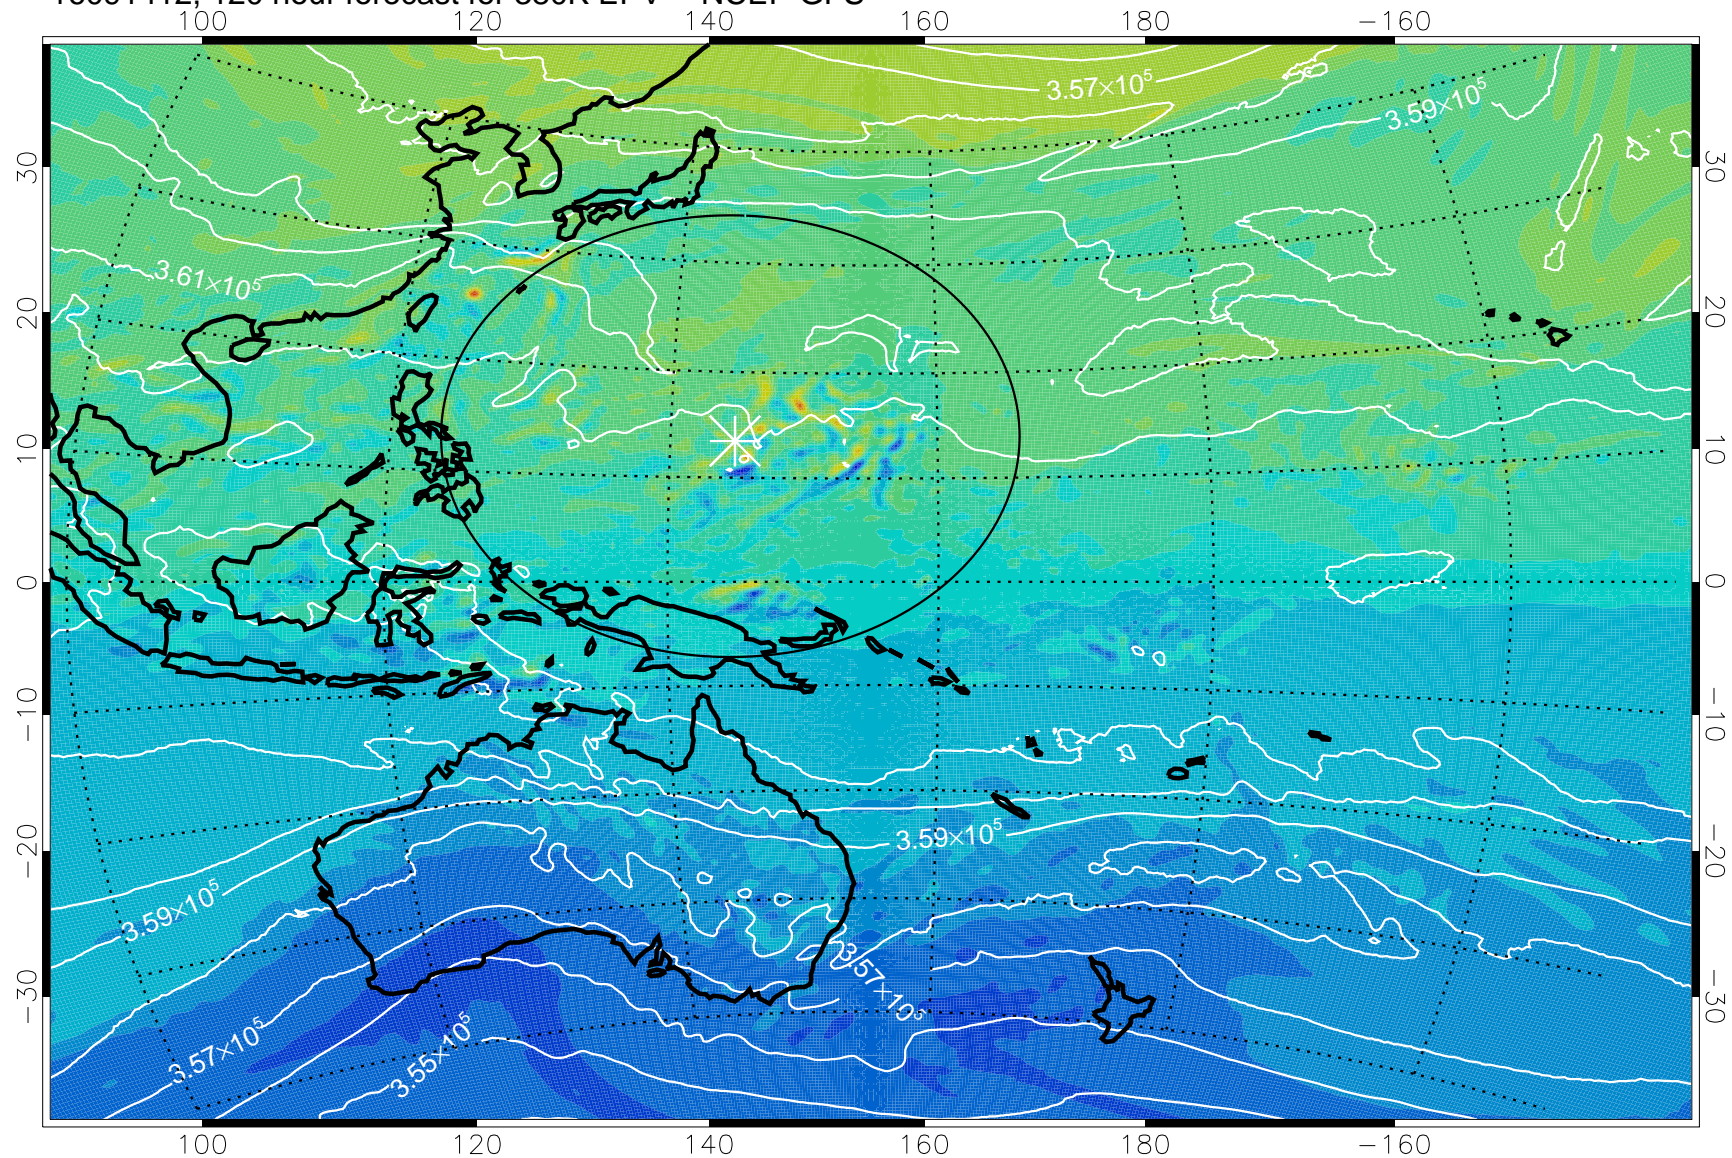

380K Montgomery Streamfunction, white

Range ring of 2304 km

16091312, 96 hour forecast for 380K EPV -- NCEP GFS

380K Montgomery Streamfunction, white

Range ring of 2304 km

16091318, 102 hour forecast for 380K EPV -- NCEP GFS

380K Montgomery Streamfunction, white

Range ring of 2304 km

16091400, 108 hour forecast for 380K EPV -- NCEP GFS

16091406, 114 hour forecast for 380K EPV -- NCEP GFS

380K Montgomery Streamfunction, white

Range ring of 2304 km

16091412, 120 hour forecast for 380K EPV -- NCEP GFS

380K Montgomery Streamfunction, white

Range ring of 2304 km