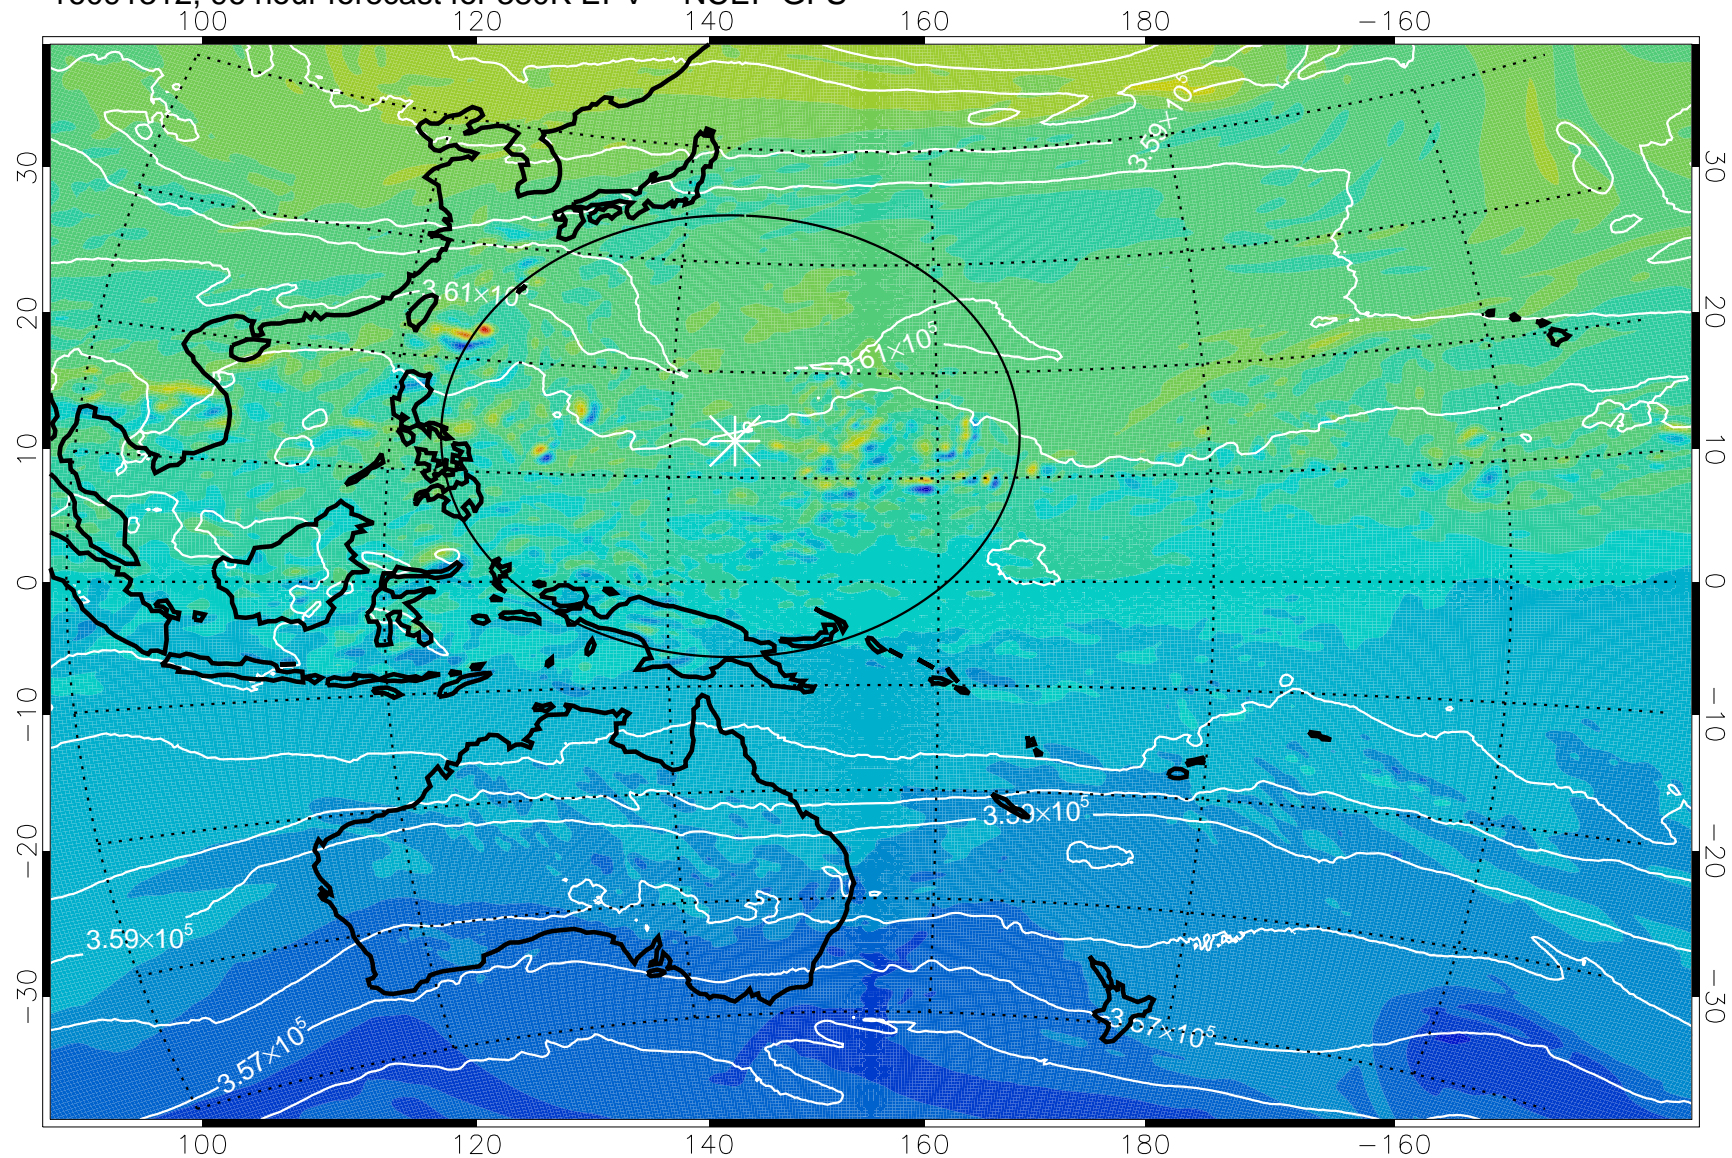

380K Montgomery Streamfunction, white

Range ring of 2304 km

16091212, 72 hour forecast for 380K EPV -- NCEP GFS

380K Montgomery Streamfunction, white

Range ring of 2304 km

16091218, 78 hour forecast for 380K EPV -- NCEP GFS

380K Montgomery Streamfunction, white

Range ring of 2304 km

16091300, 84 hour forecast for 380K EPV -- NCEP GFS

380K Montgomery Streamfunction, white

Range ring of 2304 km

16091306, 90 hour forecast for 380K EPV -- NCEP GFS

380K Montgomery Streamfunction, white

Range ring of 2304 km

16091312, 96 hour forecast for 380K EPV -- NCEP GFS

380K Montgomery Streamfunction, white

Range ring of 2304 km

16091318, 102 hour forecast for 380K EPV -- NCEP GFS

380K Montgomery Streamfunction, white

Range ring of 2304 km

16091400, 108 hour forecast for 380K EPV -- NCEP GFS

16091406, 114 hour forecast for 380K EPV -- NCEP GFS

380K Montgomery Streamfunction, white

Range ring of 2304 km