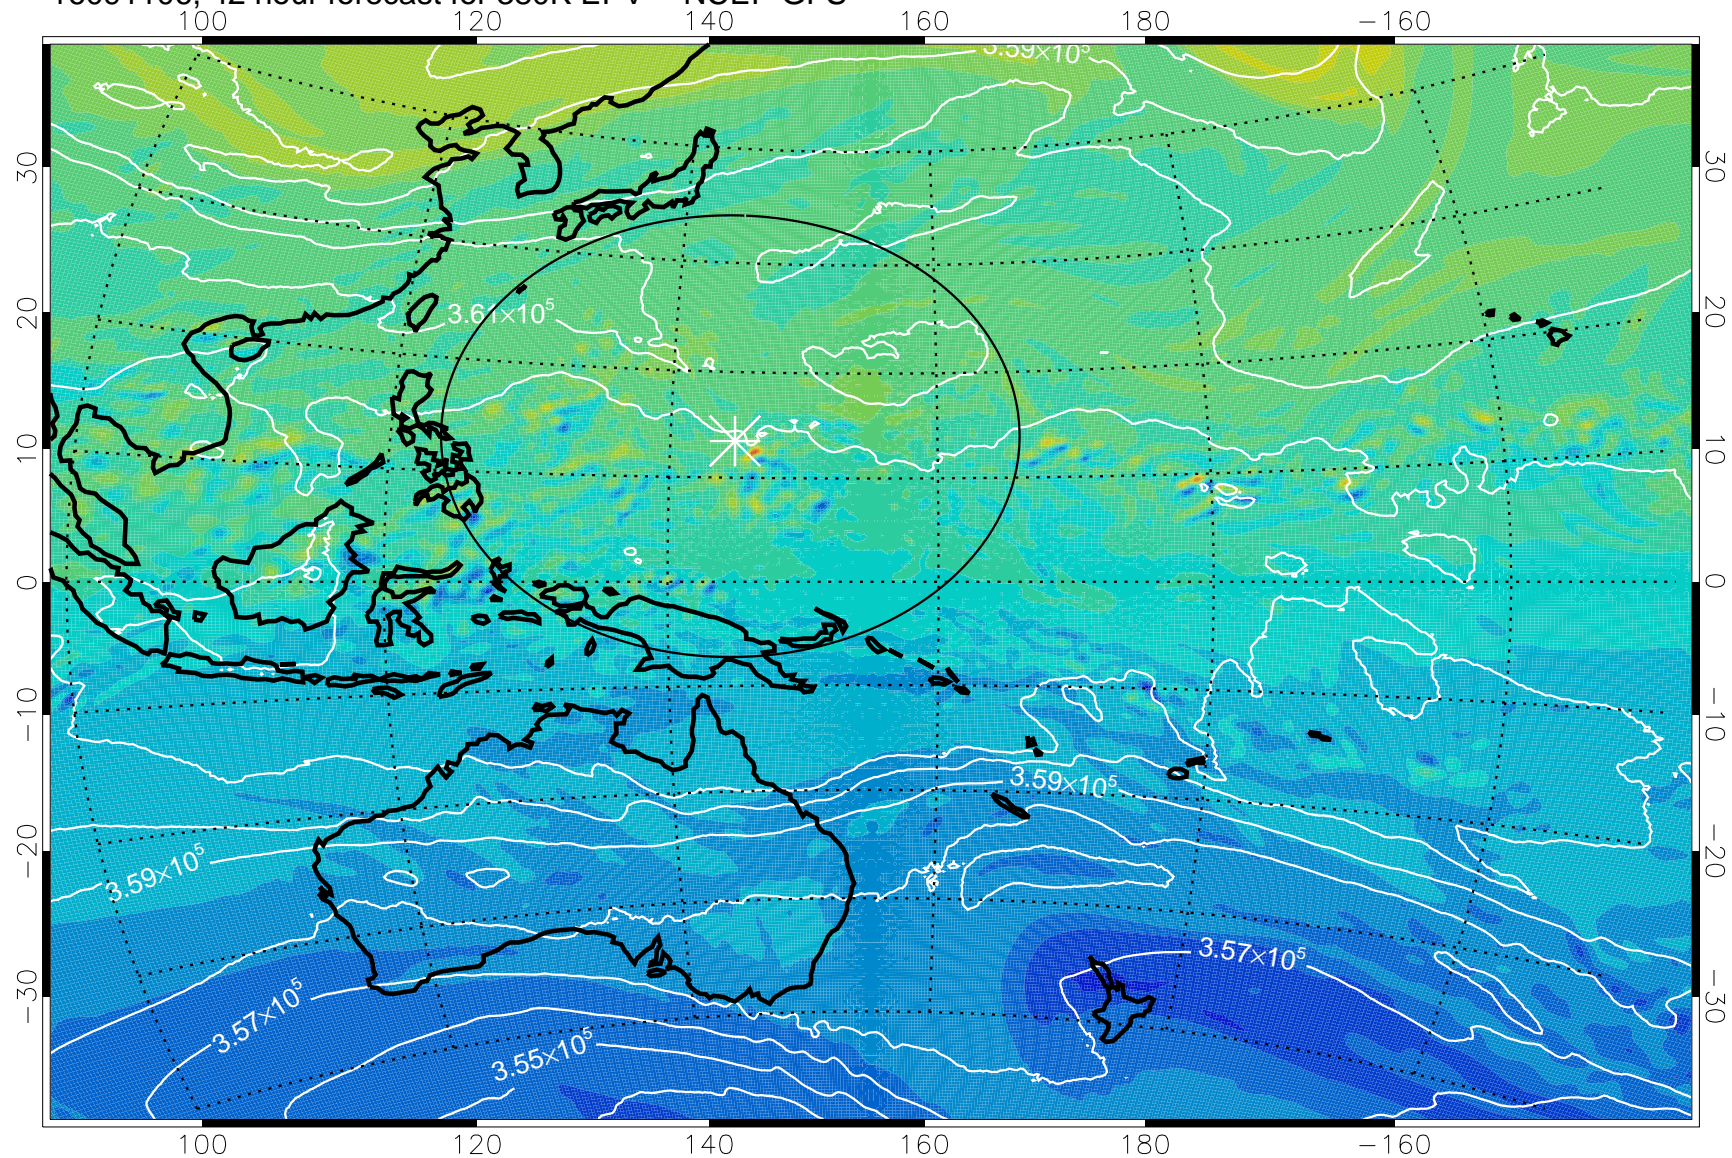

16091006, 18 hour forecast for 380K EPV -- NCEP GFS

16091012, 24 hour forecast for 380K EPV -- NCEP GFS

380K Montgomery Streamfunction, white

Range ring of 2304 km

16091018, 30 hour forecast for 380K EPV -- NCEP GFS

380K Montgomery Streamfunction, white

Range ring of 2304 km

16091100, 36 hour forecast for 380K EPV -- NCEP GFS

380K Montgomery Streamfunction, white

Range ring of 2304 km

16091106, 42 hour forecast for 380K EPV -- NCEP GFS

380K Montgomery Streamfunction, white

Range ring of 2304 km

16091112, 48 hour forecast for 380K EPV -- NCEP GFS

380K Montgomery Streamfunction, white

Range ring of 2304 km

16091118, 54 hour forecast for 380K EPV -- NCEP GFS

380K Montgomery Streamfunction, white

Range ring of 2304 km

16091200, 60 hour forecast for 380K EPV -- NCEP GFS

380K Montgomery Streamfunction, white

Range ring of 2304 km

16091206, 66 hour forecast for 380K EPV -- NCEP GFS