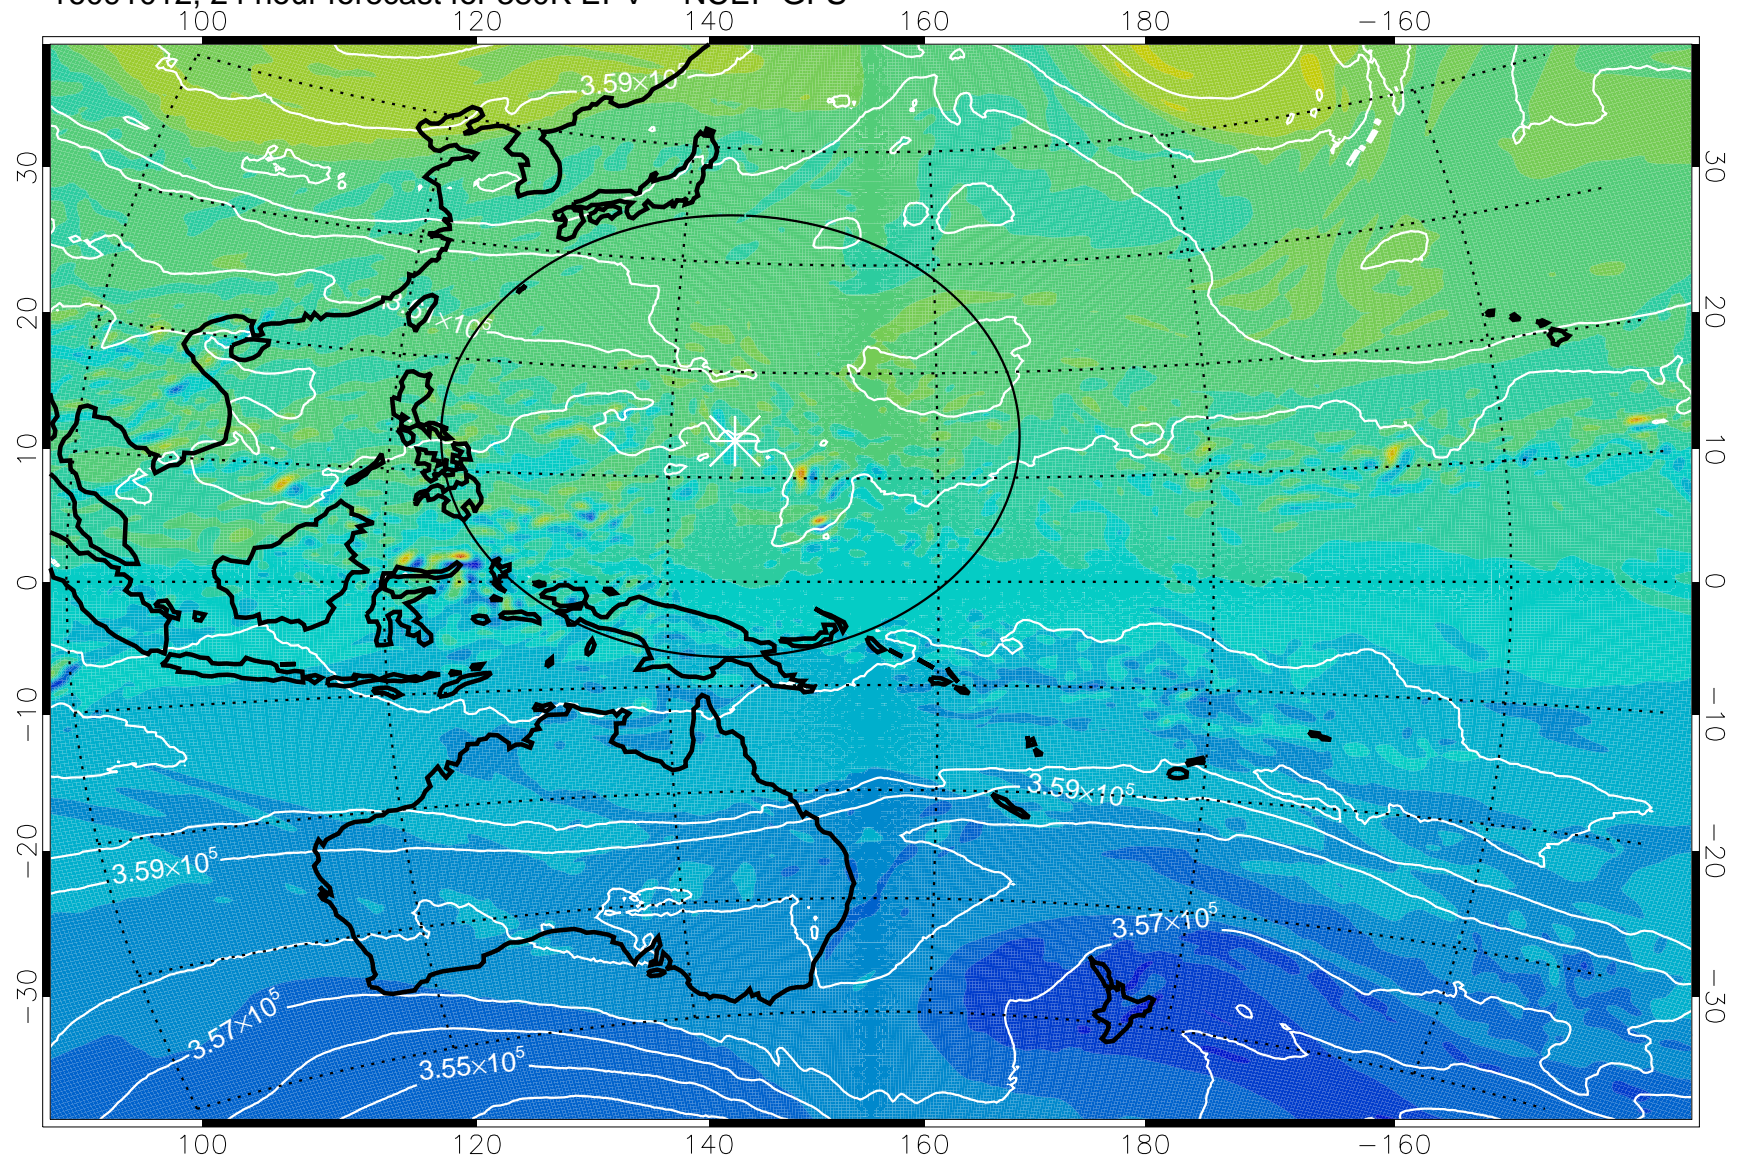

16090918, 6 hour forecast for 380K EPV -- NCEP GFS

380K Montgomery Streamfunction, white

Range ring of 2304 km

16091000, 12 hour forecast for 380K EPV -- NCEP GFS

380K Montgomery Streamfunction, white

Range ring of 2304 km

16091006, 18 hour forecast for 380K EPV -- NCEP GFS

16091012, 24 hour forecast for 380K EPV -- NCEP GFS

380K Montgomery Streamfunction, white

Range ring of 2304 km

16091018, 30 hour forecast for 380K EPV -- NCEP GFS

380K Montgomery Streamfunction, white

Range ring of 2304 km

16091100, 36 hour forecast for 380K EPV -- NCEP GFS

380K Montgomery Streamfunction, white

Range ring of 2304 km

16091106, 42 hour forecast for 380K EPV -- NCEP GFS

380K Montgomery Streamfunction, white

Range ring of 2304 km

16091112, 48 hour forecast for 380K EPV -- NCEP GFS

380K Montgomery Streamfunction, white

Range ring of 2304 km

16091118, 54 hour forecast for 380K EPV -- NCEP GFS