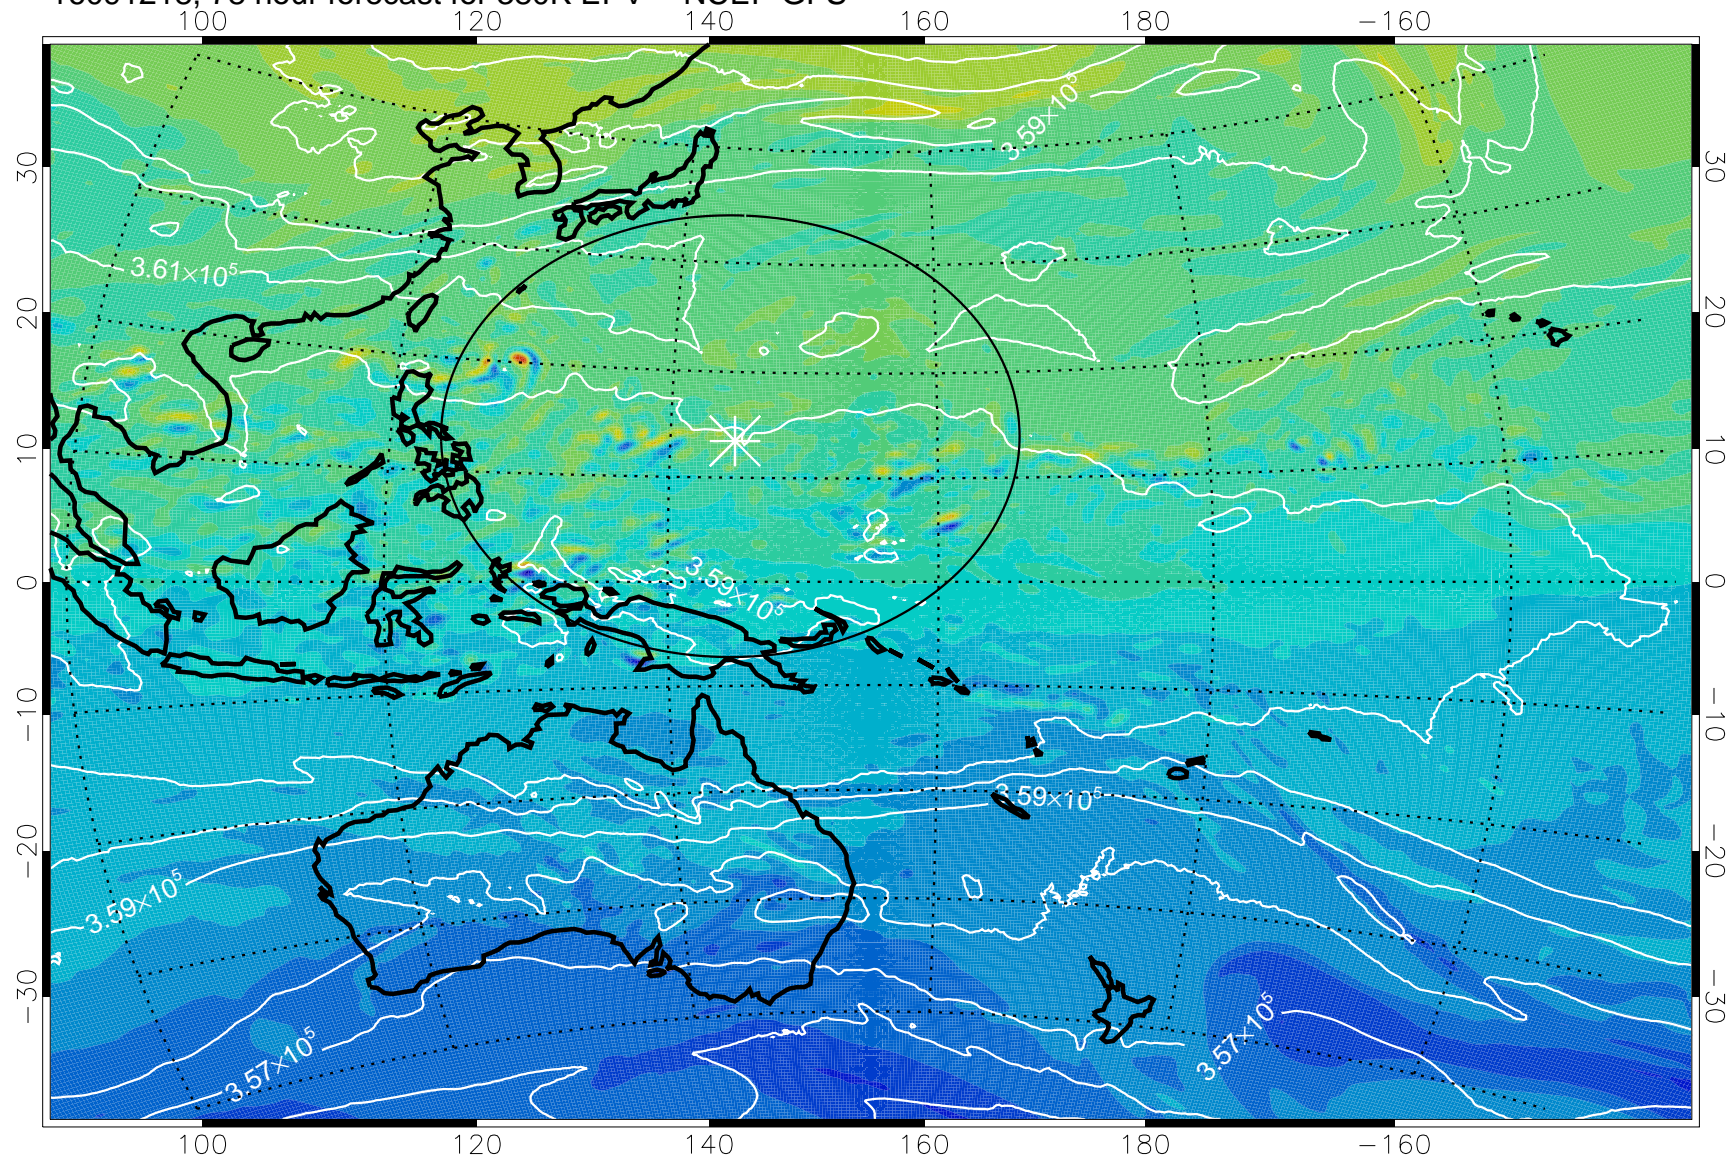

380K Montgomery Streamfunction, white

Range ring of 2304 km

16091200, 60 hour forecast for 380K EPV -- NCEP GFS

380K Montgomery Streamfunction, white

Range ring of 2304 km

16091206, 66 hour forecast for 380K EPV -- NCEP GFS

380K Montgomery Streamfunction, white

Range ring of 2304 km

16091212, 72 hour forecast for 380K EPV -- NCEP GFS

380K Montgomery Streamfunction, white

Range ring of 2304 km

16091218, 78 hour forecast for 380K EPV -- NCEP GFS

380K Montgomery Streamfunction, white

Range ring of 2304 km

16091300, 84 hour forecast for 380K EPV -- NCEP GFS

380K Montgomery Streamfunction, white

Range ring of 2304 km

16091306, 90 hour forecast for 380K EPV -- NCEP GFS

380K Montgomery Streamfunction, white

Range ring of 2304 km

16091312, 96 hour forecast for 380K EPV -- NCEP GFS

380K Montgomery Streamfunction, white

Range ring of 2304 km

16091318, 102 hour forecast for 380K EPV -- NCEP GFS