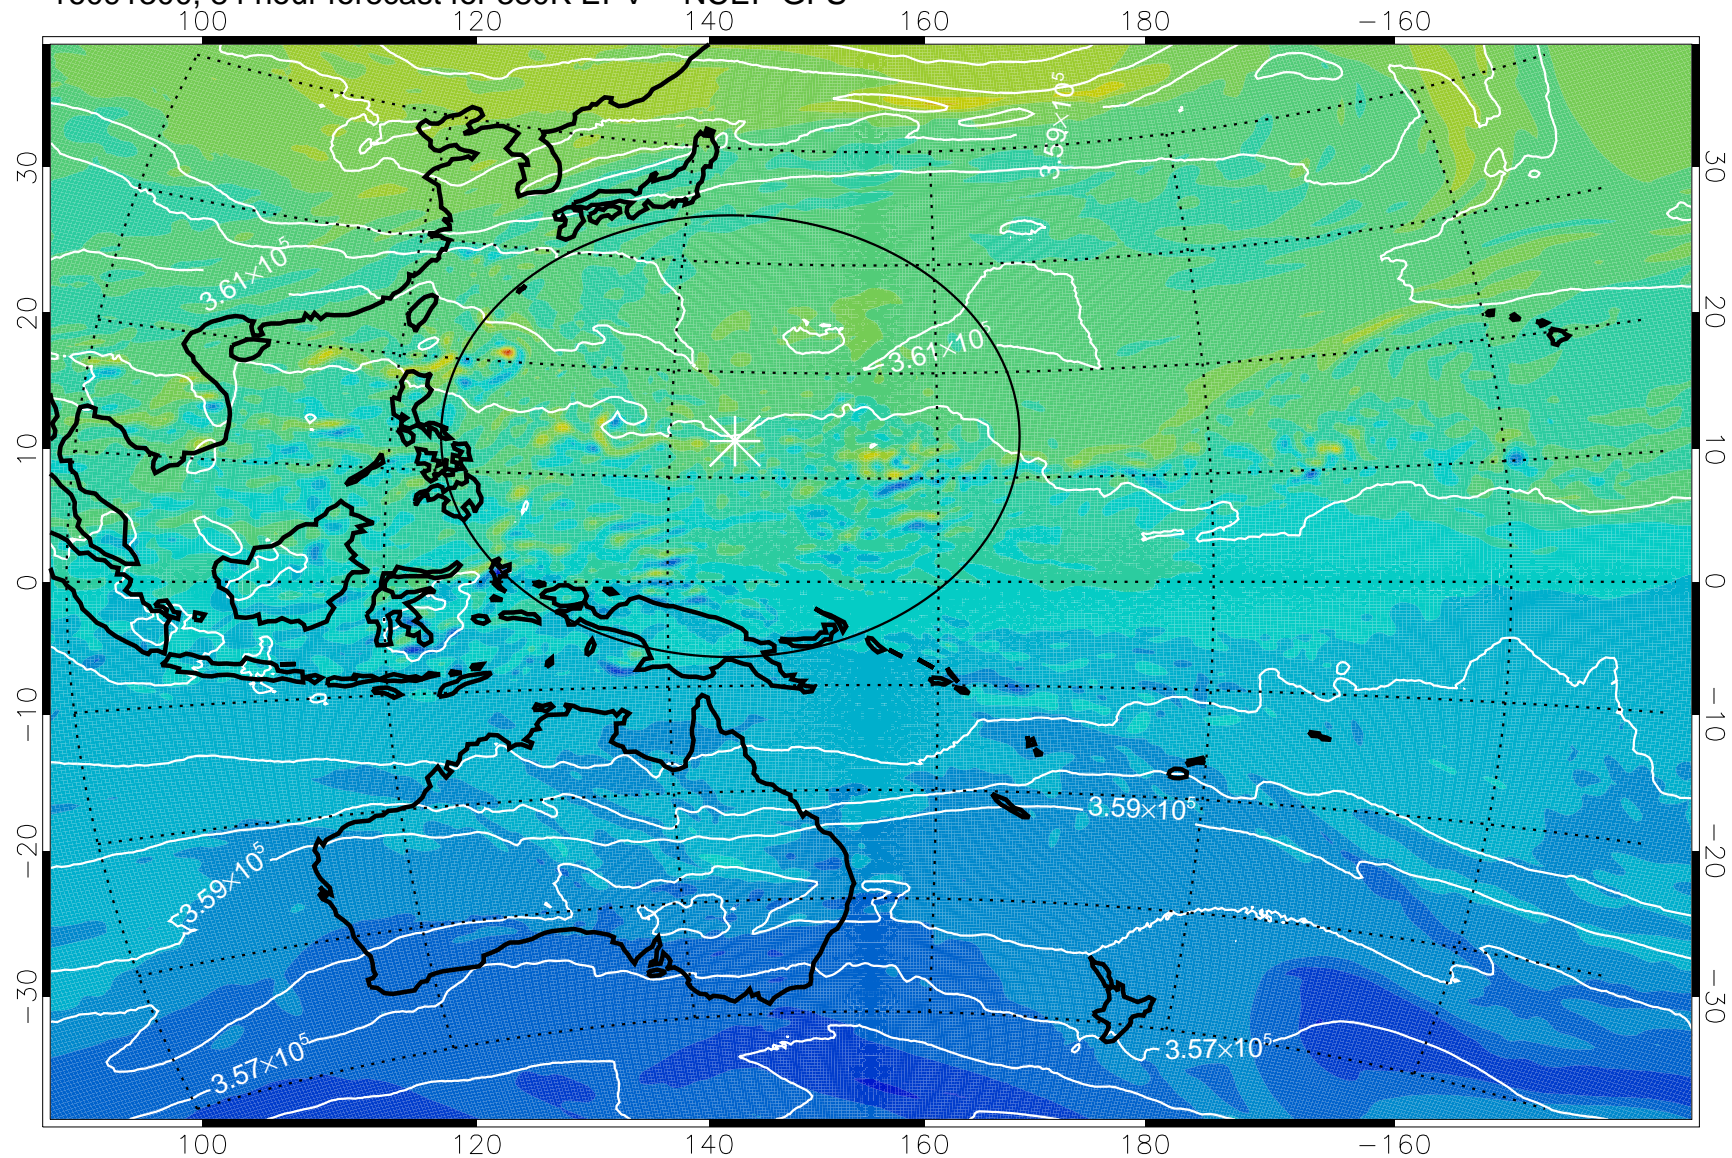

380K Montgomery Streamfunction, white

Range ring of 2304 km

16091200, 60 hour forecast for 380K EPV -- NCEP GFS

380K Montgomery Streamfunction, white

Range ring of 2304 km

16091206, 66 hour forecast for 380K EPV -- NCEP GFS

380K Montgomery Streamfunction, white

Range ring of 2304 km

16091212, 72 hour forecast for 380K EPV -- NCEP GFS

380K Montgomery Streamfunction, white

Range ring of 2304 km

16091218, 78 hour forecast for 380K EPV -- NCEP GFS

380K Montgomery Streamfunction, white

Range ring of 2304 km

16091300, 84 hour forecast for 380K EPV -- NCEP GFS

380K Montgomery Streamfunction, white

Range ring of 2304 km

16091306, 90 hour forecast for 380K EPV -- NCEP GFS

380K Montgomery Streamfunction, white

Range ring of 2304 km

16091312, 96 hour forecast for 380K EPV -- NCEP GFS

380K Montgomery Streamfunction, white

Range ring of 2304 km

16091318, 102 hour forecast for 380K EPV -- NCEP GFS