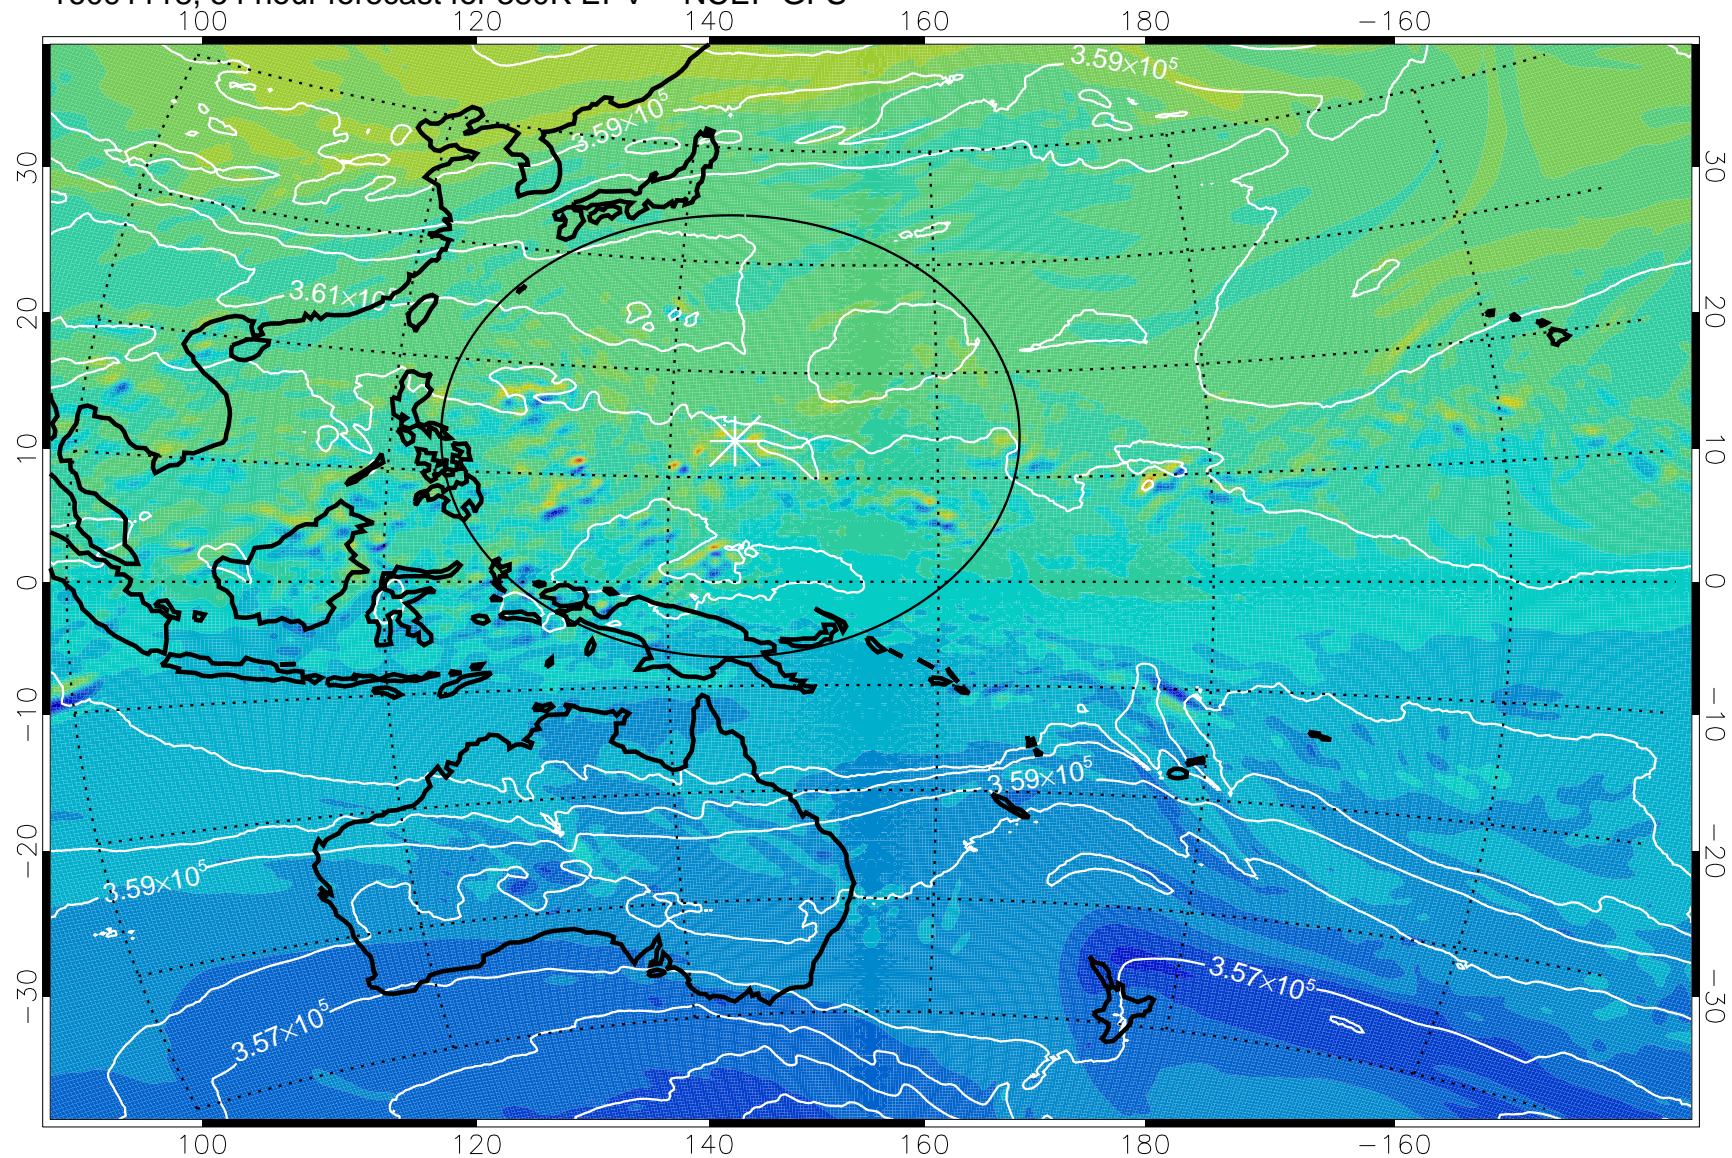

380K Montgomery Streamfunction, white

Range ring of 2304 km

16091100, 36 hour forecast for 380K EPV -- NCEP GFS

380K Montgomery Streamfunction, white

Range ring of 2304 km

16091106, 42 hour forecast for 380K EPV -- NCEP GFS

380K Montgomery Streamfunction, white

Range ring of 2304 km

16091112, 48 hour forecast for 380K EPV -- NCEP GFS

380K Montgomery Streamfunction, white

Range ring of 2304 km

16091118, 54 hour forecast for 380K EPV -- NCEP GFS

380K Montgomery Streamfunction, white

Range ring of 2304 km

16091200, 60 hour forecast for 380K EPV -- NCEP GFS

380K Montgomery Streamfunction, white

Range ring of 2304 km

16091206, 66 hour forecast for 380K EPV -- NCEP GFS

380K Montgomery Streamfunction, white

Range ring of 2304 km

16091212, 72 hour forecast for 380K EPV -- NCEP GFS

380K Montgomery Streamfunction, white

Range ring of 2304 km

16091218, 78 hour forecast for 380K EPV -- NCEP GFS