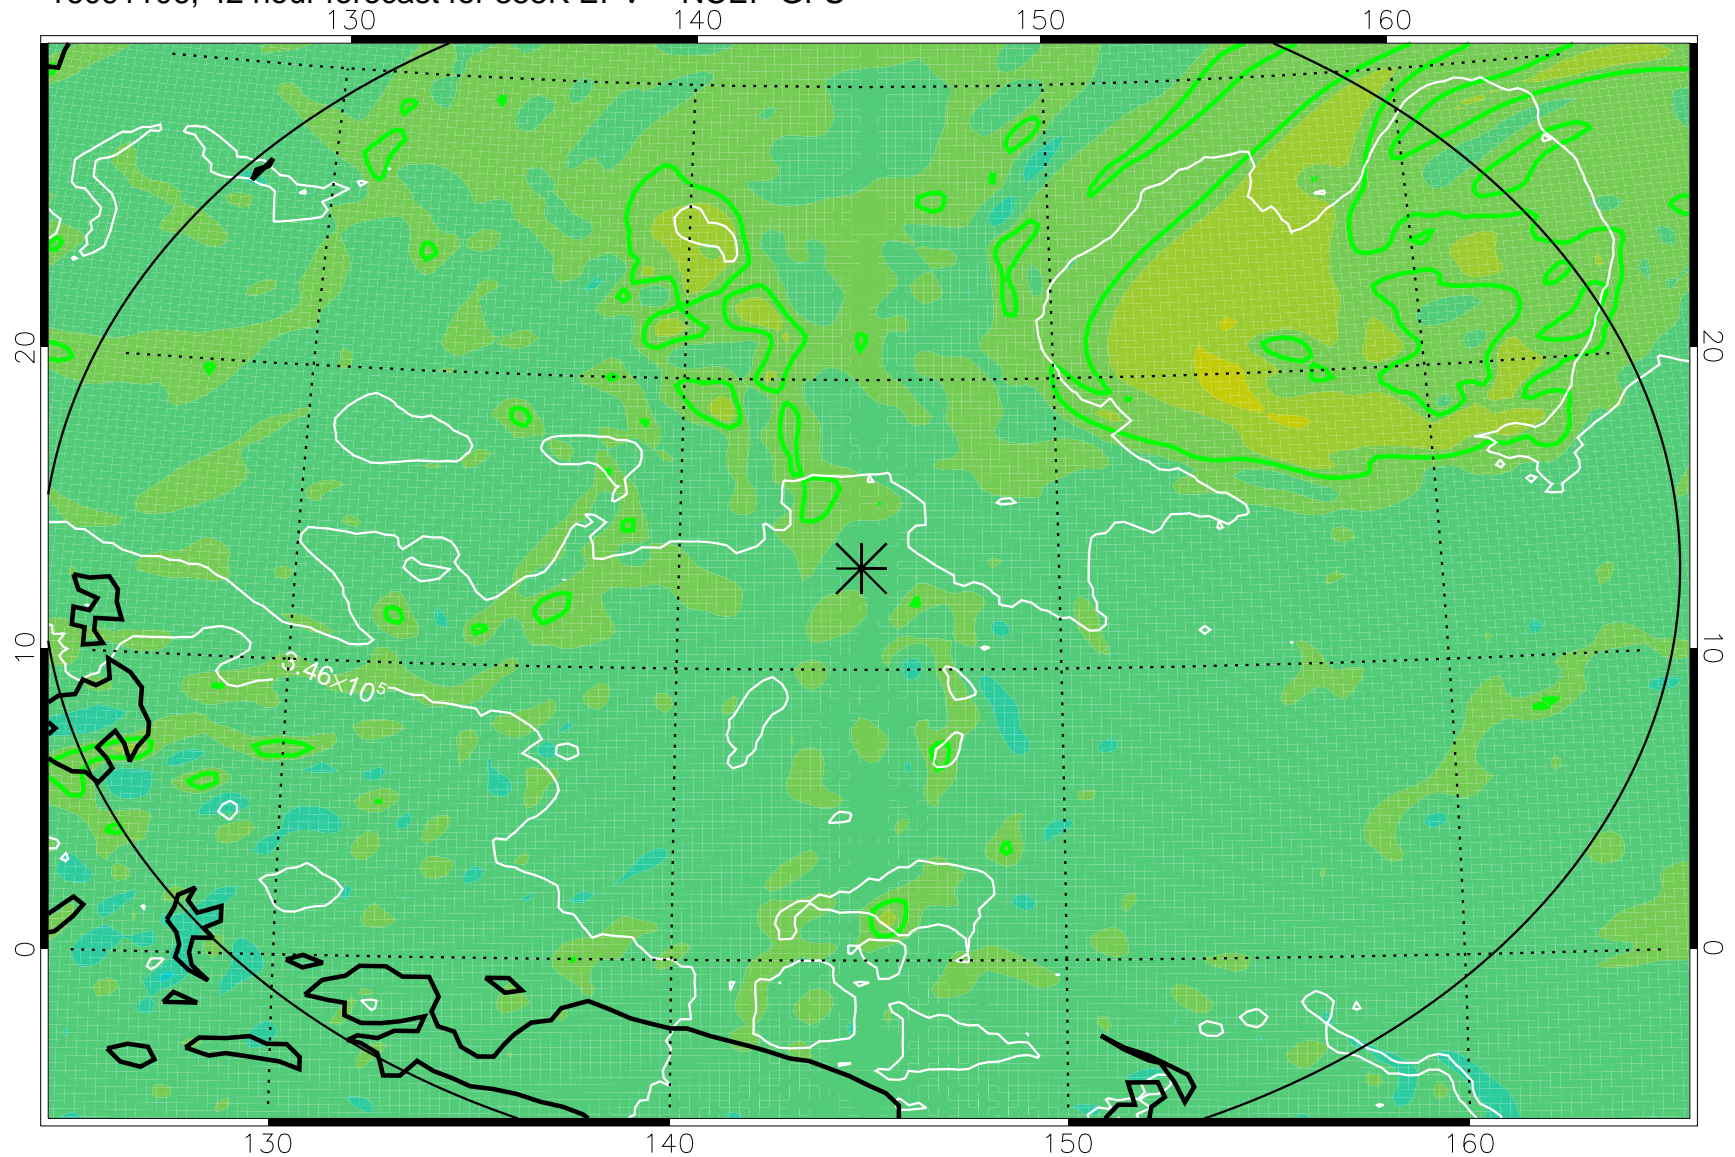

16091018, 30 hour forecast for 355K EPV -- NCEP GFS

355K Montgomery Streamfunction, white
EPV Tropopause (2 PVU) Position
Range ring of 2304 km

16091100, 36 hour forecast for 355K EPV -- NCEP GFS

355K Montgomery Streamfunction, white
EPV Tropopause (2 PVU) Position
Range ring of 2304 km

16091106, 42 hour forecast for 355K EPV -- NCEP GFS

355K Montgomery Streamfunction, white
EPV Tropopause (2 PVU) Position
Range ring of 2304 km

16091112, 48 hour forecast for 355K EPV -- NCEP GFS

355K Montgomery Streamfunction, white
EPV Tropopause (2 PVU) Position
Range ring of 2304 km

16091118, 54 hour forecast for 355K EPV -- NCEP GFS

355K Montgomery Streamfunction, white
EPV Tropopause (2 PVU) Position
Range ring of 2304 km

16091200, 60 hour forecast for 355K EPV -- NCEP GFS

355K Montgomery Streamfunction, white
EPV Tropopause (2 PVU) Position
Range ring of 2304 km

16091206, 66 hour forecast for 355K EPV -- NCEP GFS

355K Montgomery Streamfunction, white
EPV Tropopause (2 PVU) Position
Range ring of 2304 km

16091212, 72 hour forecast for 355K EPV -- NCEP GFS

355K Montgomery Streamfunction, white
EPV Tropopause (2 PVU) Position
Range ring of 2304 km