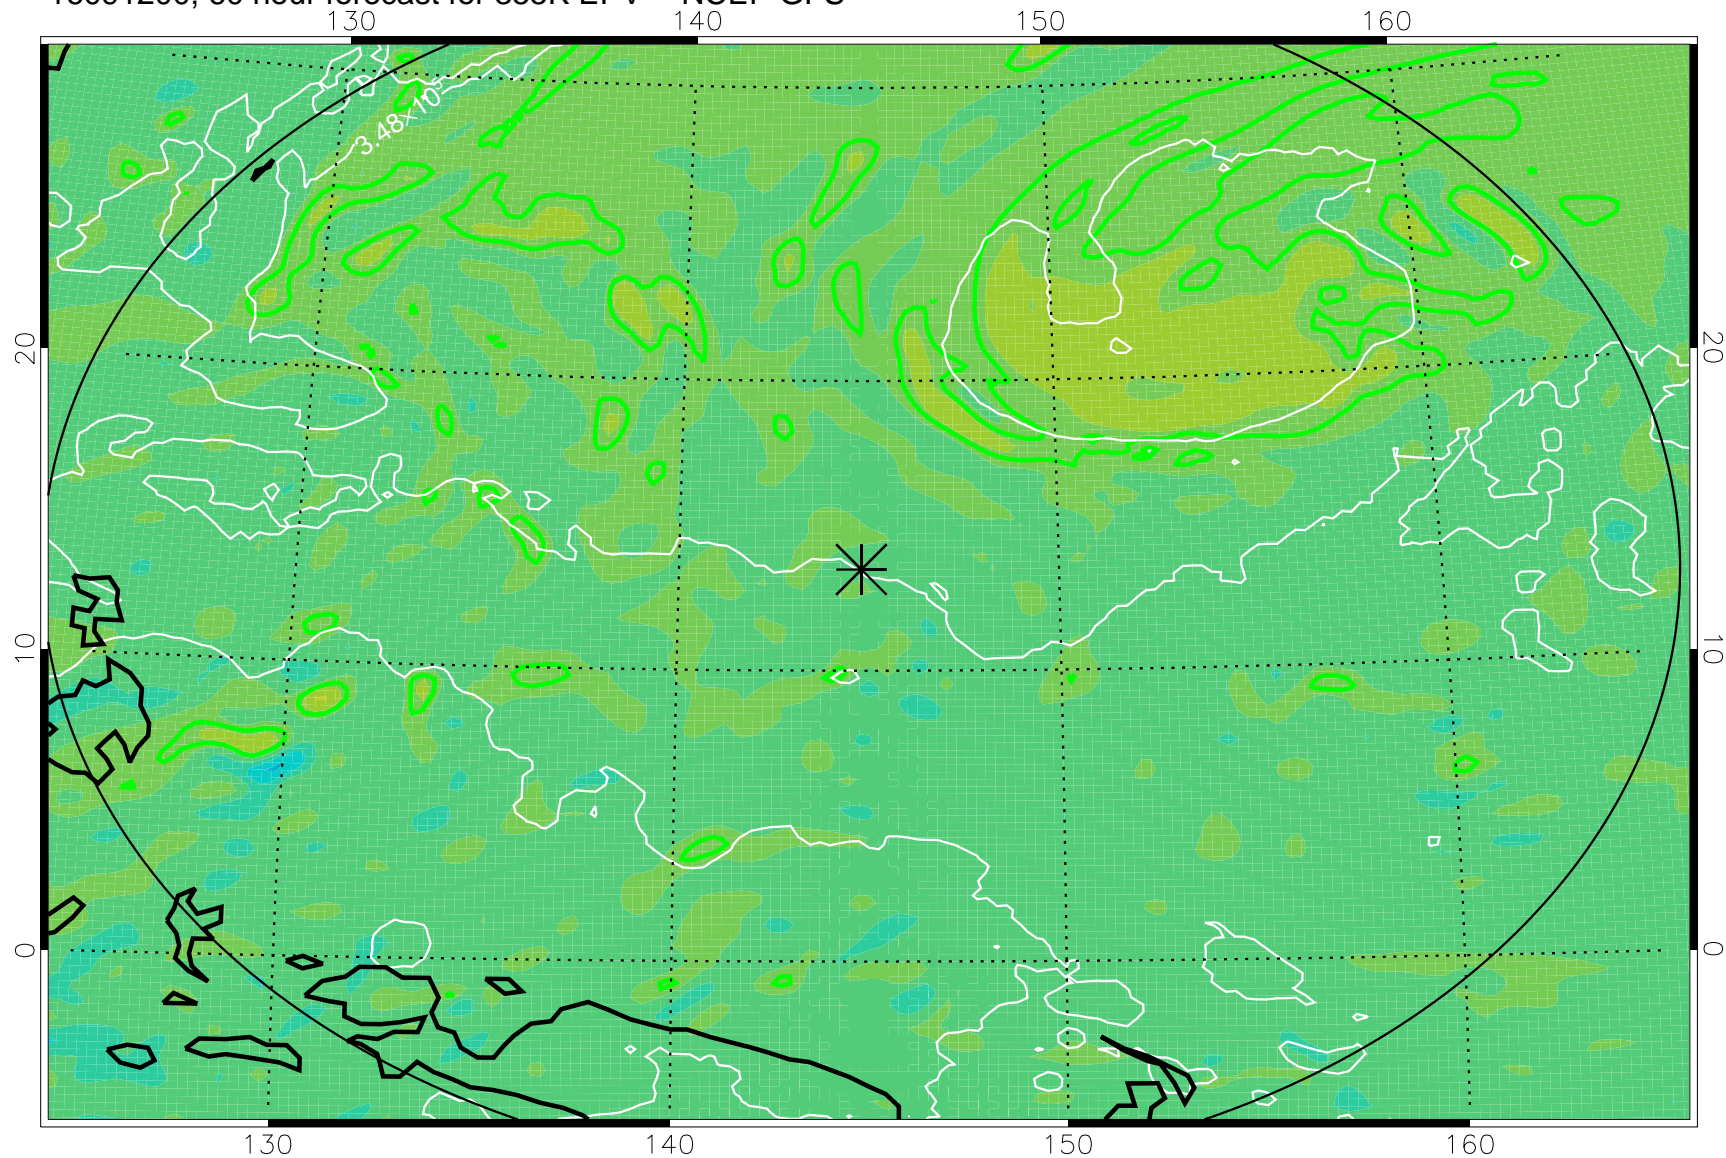

16091018, 30 hour forecast for 355K EPV -- NCEP GFS

355K Montgomery Streamfunction, white
EPV Tropopause (2 PVU) Position
Range ring of 2304 km

16091100, 36 hour forecast for 355K EPV -- NCEP GFS

355K Montgomery Streamfunction, white
EPV Tropopause (2 PVU) Position
Range ring of 2304 km

16091106, 42 hour forecast for 355K EPV -- NCEP GFS

355K Montgomery Streamfunction, white
EPV Tropopause (2 PVU) Position
Range ring of 2304 km

16091112, 48 hour forecast for 355K EPV -- NCEP GFS

355K Montgomery Streamfunction, white
EPV Tropopause (2 PVU) Position
Range ring of 2304 km

16091118, 54 hour forecast for 355K EPV -- NCEP GFS

355K Montgomery Streamfunction, white
EPV Tropopause (2 PVU) Position
Range ring of 2304 km

16091200, 60 hour forecast for 355K EPV -- NCEP GFS

355K Montgomery Streamfunction, white
EPV Tropopause (2 PVU) Position
Range ring of 2304 km

16091206, 66 hour forecast for 355K EPV -- NCEP GFS

355K Montgomery Streamfunction, white
EPV Tropopause (2 PVU) Position
Range ring of 2304 km

16091212, 72 hour forecast for 355K EPV -- NCEP GFS

355K Montgomery Streamfunction, white
EPV Tropopause (2 PVU) Position
Range ring of 2304 km