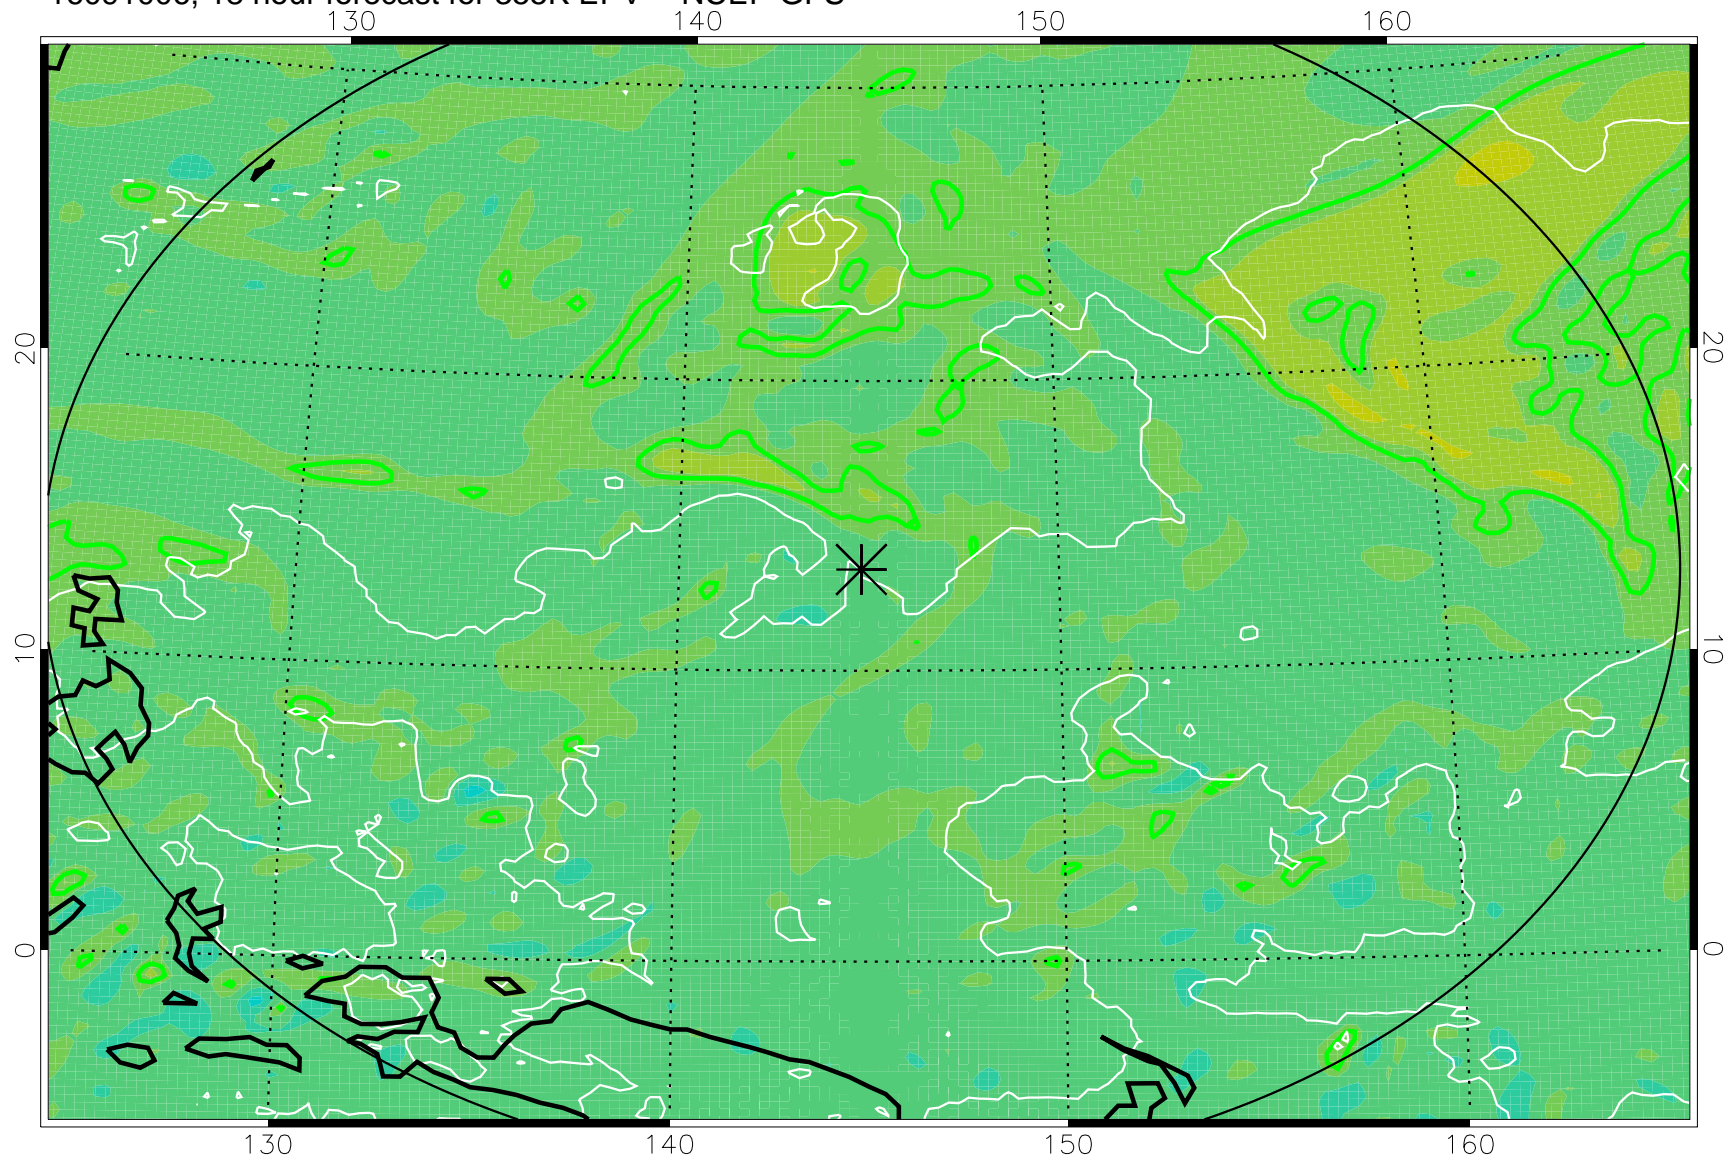

16090918, 6 hour forecast for 355K EPV -- NCEP GFS

355K Montgomery Streamfunction, white
EPV Tropopause (2 PVU) Position
Range ring of 2304 km

16091000, 12 hour forecast for 355K EPV -- NCEP GFS

355K Montgomery Streamfunction, white
EPV Tropopause (2 PVU) Position
Range ring of 2304 km

16091006, 18 hour forecast for 355K EPV -- NCEP GFS

355K Montgomery Streamfunction, white
EPV Tropopause (2 PVU) Position
Range ring of 2304 km

16091012, 24 hour forecast for 355K EPV -- NCEP GFS

355K Montgomery Streamfunction, white
EPV Tropopause (2 PVU) Position
Range ring of 2304 km

16091018, 30 hour forecast for 355K EPV -- NCEP GFS

355K Montgomery Streamfunction, white
EPV Tropopause (2 PVU) Position
Range ring of 2304 km

16091100, 36 hour forecast for 355K EPV -- NCEP GFS

355K Montgomery Streamfunction, white
EPV Tropopause (2 PVU) Position
Range ring of 2304 km

16091106, 42 hour forecast for 355K EPV -- NCEP GFS

355K Montgomery Streamfunction, white
EPV Tropopause (2 PVU) Position
Range ring of 2304 km

16091112, 48 hour forecast for 355K EPV -- NCEP GFS

355K Montgomery Streamfunction, white
EPV Tropopause (2 PVU) Position
Range ring of 2304 km