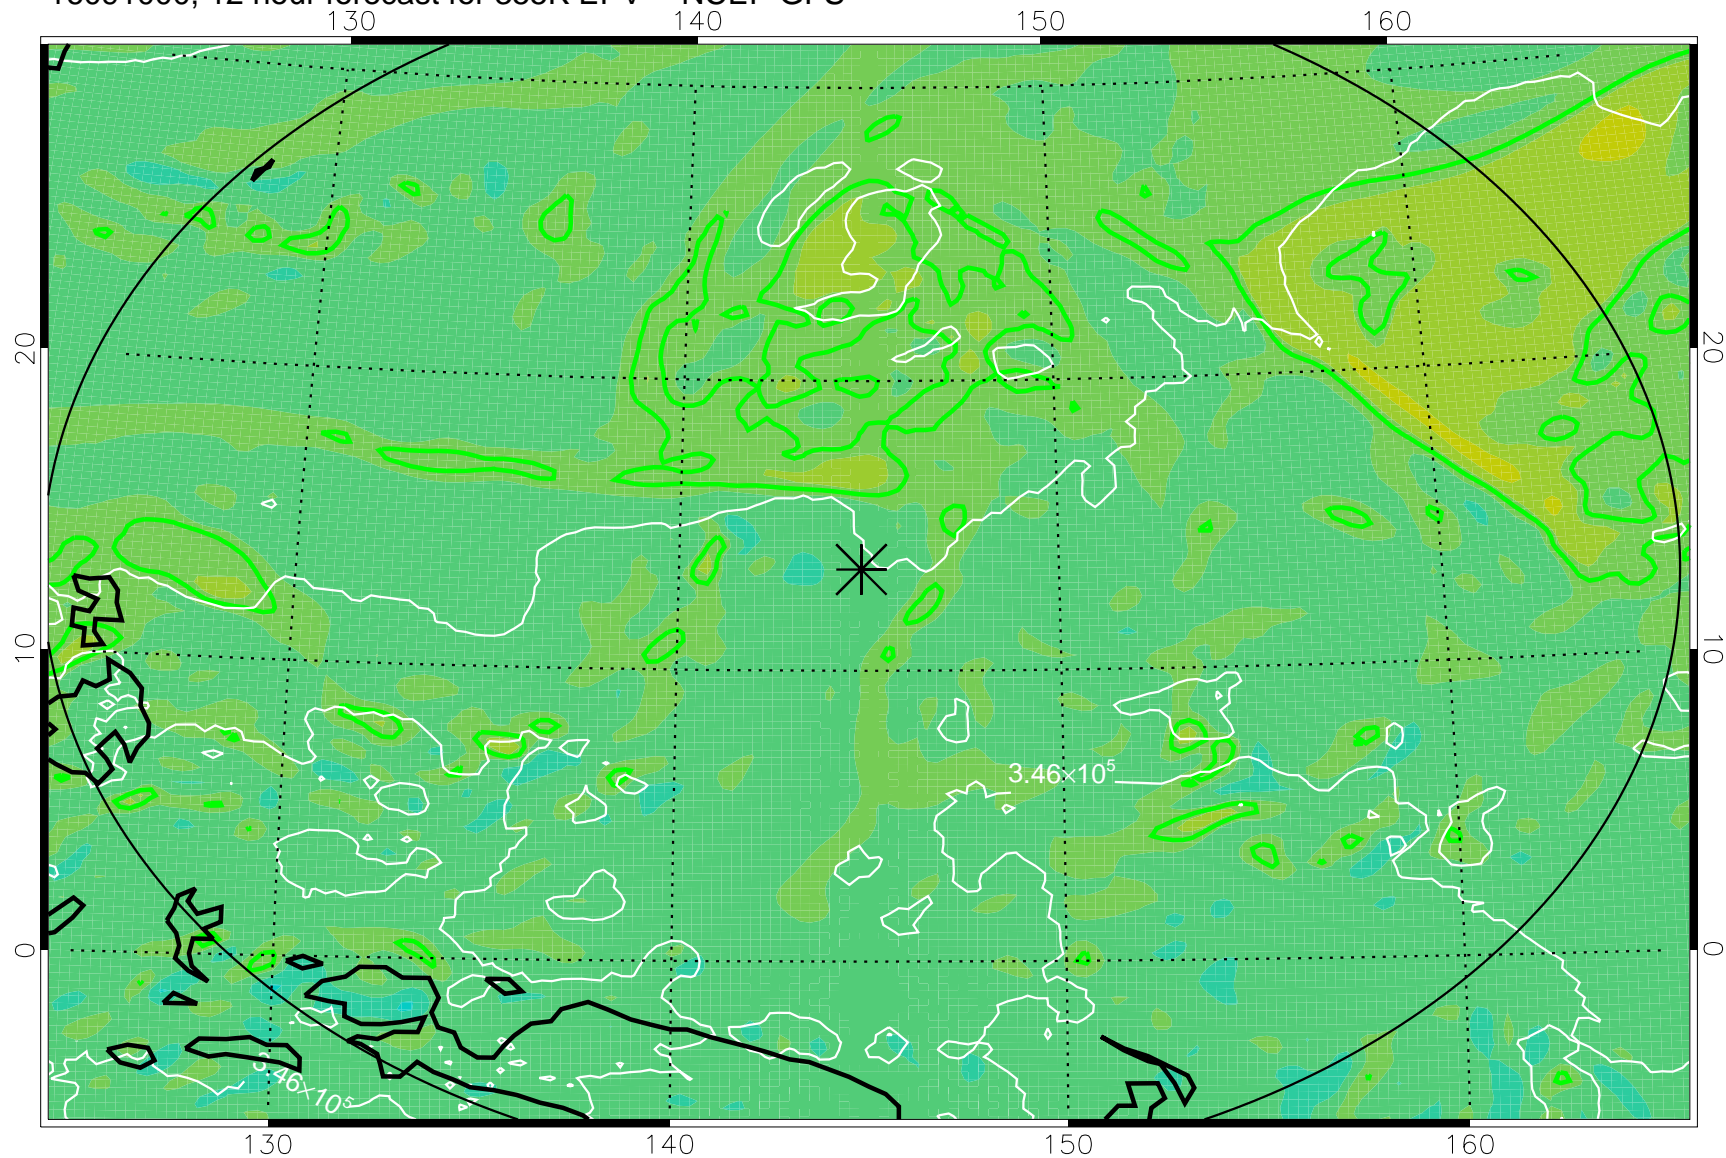

16090918, 6 hour forecast for 355K EPV -- NCEP GFS

355K Montgomery Streamfunction, white
EPV Tropopause (2 PVU) Position
Range ring of 2304 km

16091000, 12 hour forecast for 355K EPV -- NCEP GFS

355K Montgomery Streamfunction, white
EPV Tropopause (2 PVU) Position
Range ring of 2304 km

16091006, 18 hour forecast for 355K EPV -- NCEP GFS

355K Montgomery Streamfunction, white
EPV Tropopause (2 PVU) Position
Range ring of 2304 km

16091012, 24 hour forecast for 355K EPV -- NCEP GFS

355K Montgomery Streamfunction, white
EPV Tropopause (2 PVU) Position
Range ring of 2304 km

16091018, 30 hour forecast for 355K EPV -- NCEP GFS

355K Montgomery Streamfunction, white
EPV Tropopause (2 PVU) Position
Range ring of 2304 km

16091100, 36 hour forecast for 355K EPV -- NCEP GFS

355K Montgomery Streamfunction, white
EPV Tropopause (2 PVU) Position
Range ring of 2304 km

16091106, 42 hour forecast for 355K EPV -- NCEP GFS

355K Montgomery Streamfunction, white
EPV Tropopause (2 PVU) Position
Range ring of 2304 km

16091112, 48 hour forecast for 355K EPV -- NCEP GFS

355K Montgomery Streamfunction, white
EPV Tropopause (2 PVU) Position
Range ring of 2304 km