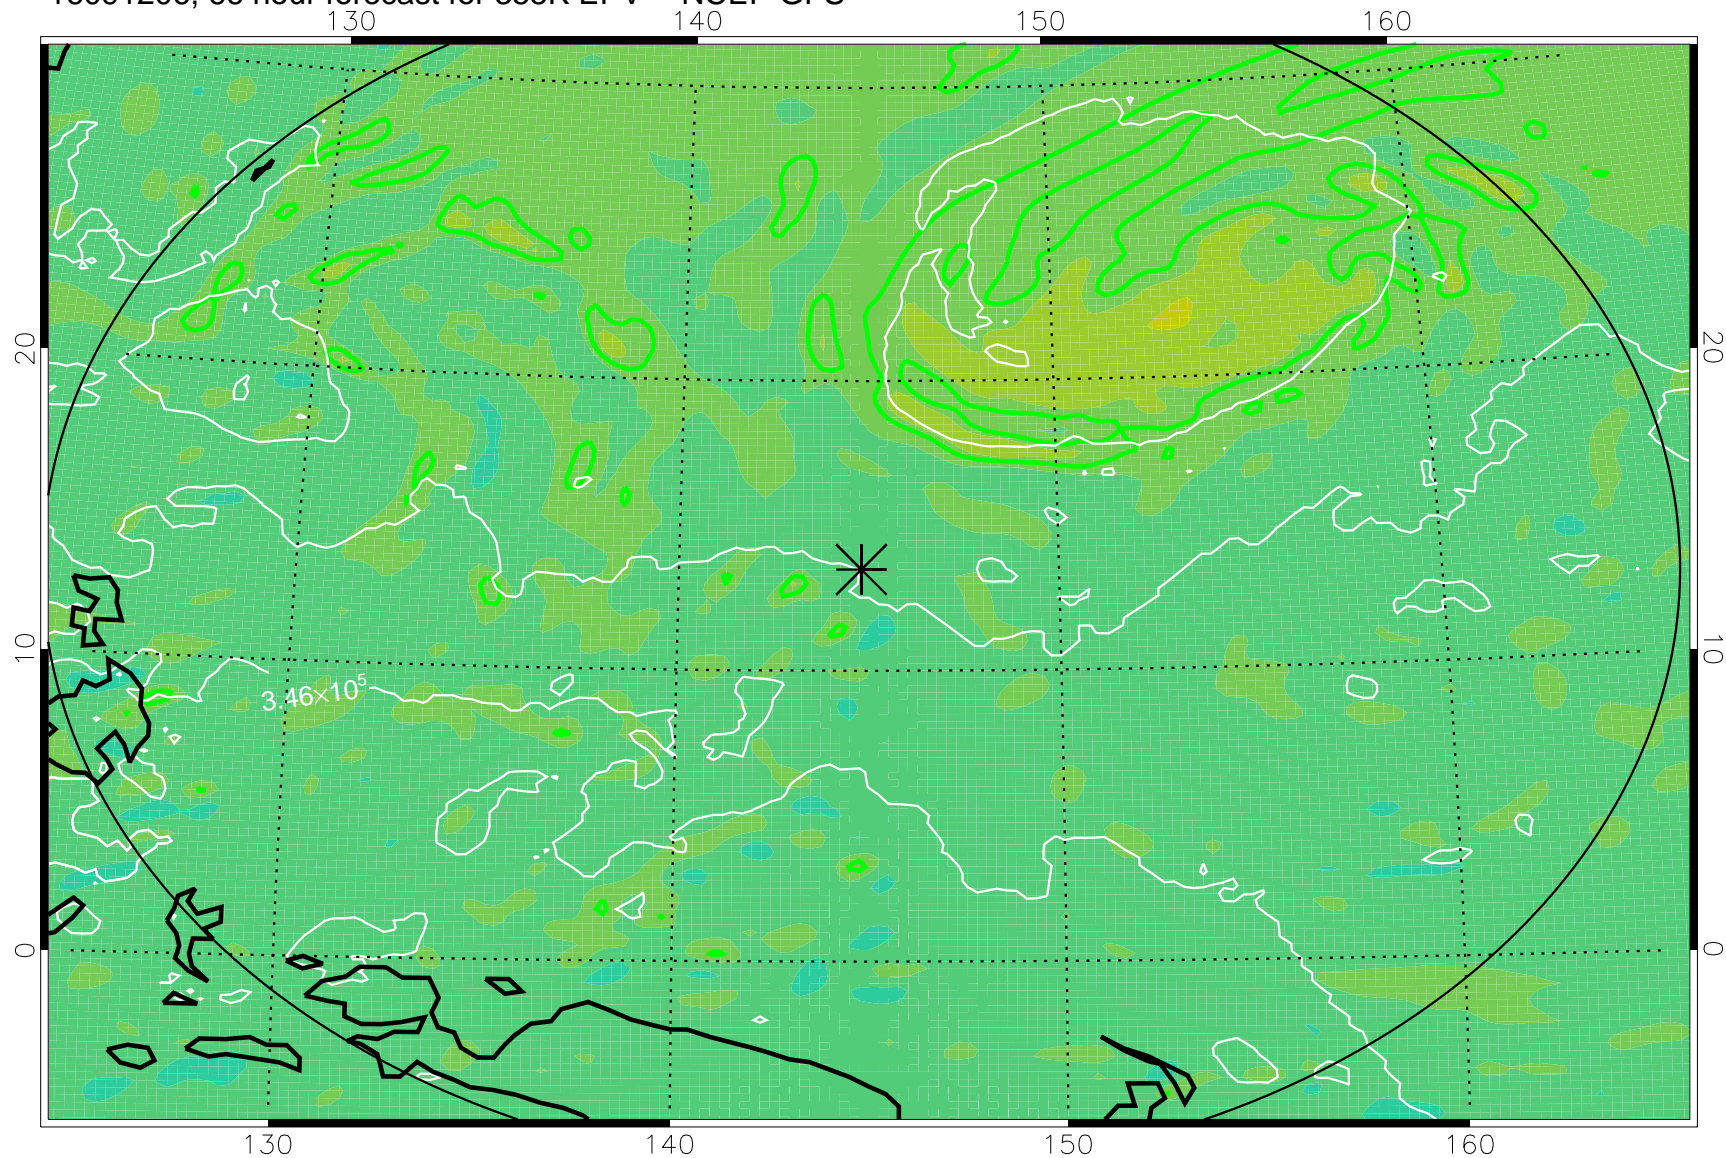

16091118, 54 hour forecast for 355K EPV -- NCEP GFS

355K Montgomery Streamfunction, white
EPV Tropopause (2 PVU) Position
Range ring of 2304 km

16091200, 60 hour forecast for 355K EPV -- NCEP GFS

355K Montgomery Streamfunction, white
EPV Tropopause (2 PVU) Position
Range ring of 2304 km

16091206, 66 hour forecast for 355K EPV -- NCEP GFS

355K Montgomery Streamfunction, white
EPV Tropopause (2 PVU) Position
Range ring of 2304 km

16091212, 72 hour forecast for 355K EPV -- NCEP GFS

355K Montgomery Streamfunction, white
EPV Tropopause (2 PVU) Position
Range ring of 2304 km

16091218, 78 hour forecast for 355K EPV -- NCEP GFS

355K Montgomery Streamfunction, white
EPV Tropopause (2 PVU) Position
Range ring of 2304 km

16091300, 84 hour forecast for 355K EPV -- NCEP GFS

355K Montgomery Streamfunction, white
EPV Tropopause (2 PVU) Position
Range ring of 2304 km

16091318, 102 hour forecast for 355K EPV -- NCEP GFS

355K Montgomery Streamfunction, white
EPV Tropopause (2 PVU) Position
Range ring of 2304 km

16091400, 108 hour forecast for 355K EPV -- NCEP GFS

355K Montgomery Streamfunction, white
EPV Tropopause (2 PVU) Position
Range ring of 2304 km