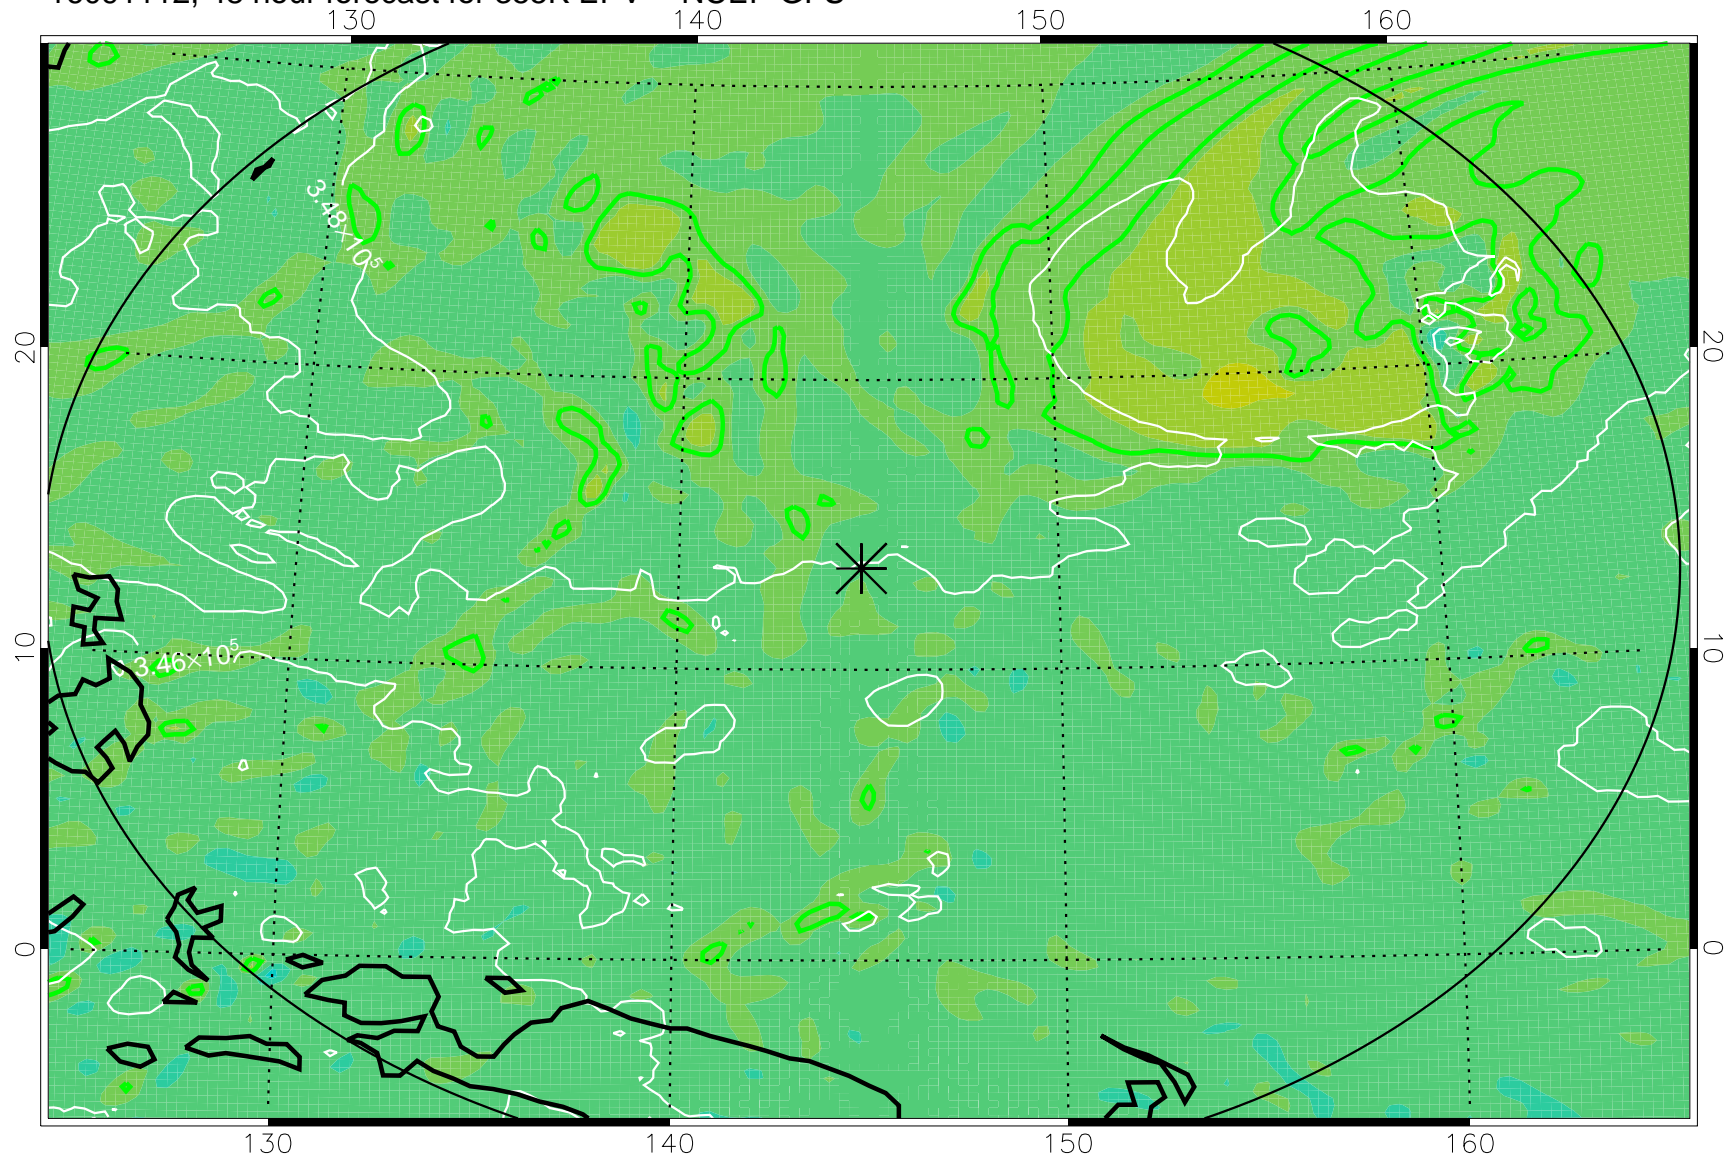

16091018, 30 hour forecast for 355K EPV -- NCEP GFS

355K Montgomery Streamfunction, white
EPV Tropopause (2 PVU) Position
Range ring of 2304 km

16091100, 36 hour forecast for 355K EPV -- NCEP GFS

355K Montgomery Streamfunction, white
EPV Tropopause (2 PVU) Position
Range ring of 2304 km

16091106, 42 hour forecast for 355K EPV -- NCEP GFS

355K Montgomery Streamfunction, white
EPV Tropopause (2 PVU) Position
Range ring of 2304 km

16091112, 48 hour forecast for 355K EPV -- NCEP GFS

355K Montgomery Streamfunction, white
EPV Tropopause (2 PVU) Position
Range ring of 2304 km

16091118, 54 hour forecast for 355K EPV -- NCEP GFS

355K Montgomery Streamfunction, white
EPV Tropopause (2 PVU) Position
Range ring of 2304 km

16091200, 60 hour forecast for 355K EPV -- NCEP GFS

355K Montgomery Streamfunction, white
EPV Tropopause (2 PVU) Position
Range ring of 2304 km

16091206, 66 hour forecast for 355K EPV -- NCEP GFS

355K Montgomery Streamfunction, white
EPV Tropopause (2 PVU) Position
Range ring of 2304 km

16091212, 72 hour forecast for 355K EPV -- NCEP GFS

355K Montgomery Streamfunction, white
EPV Tropopause (2 PVU) Position
Range ring of 2304 km