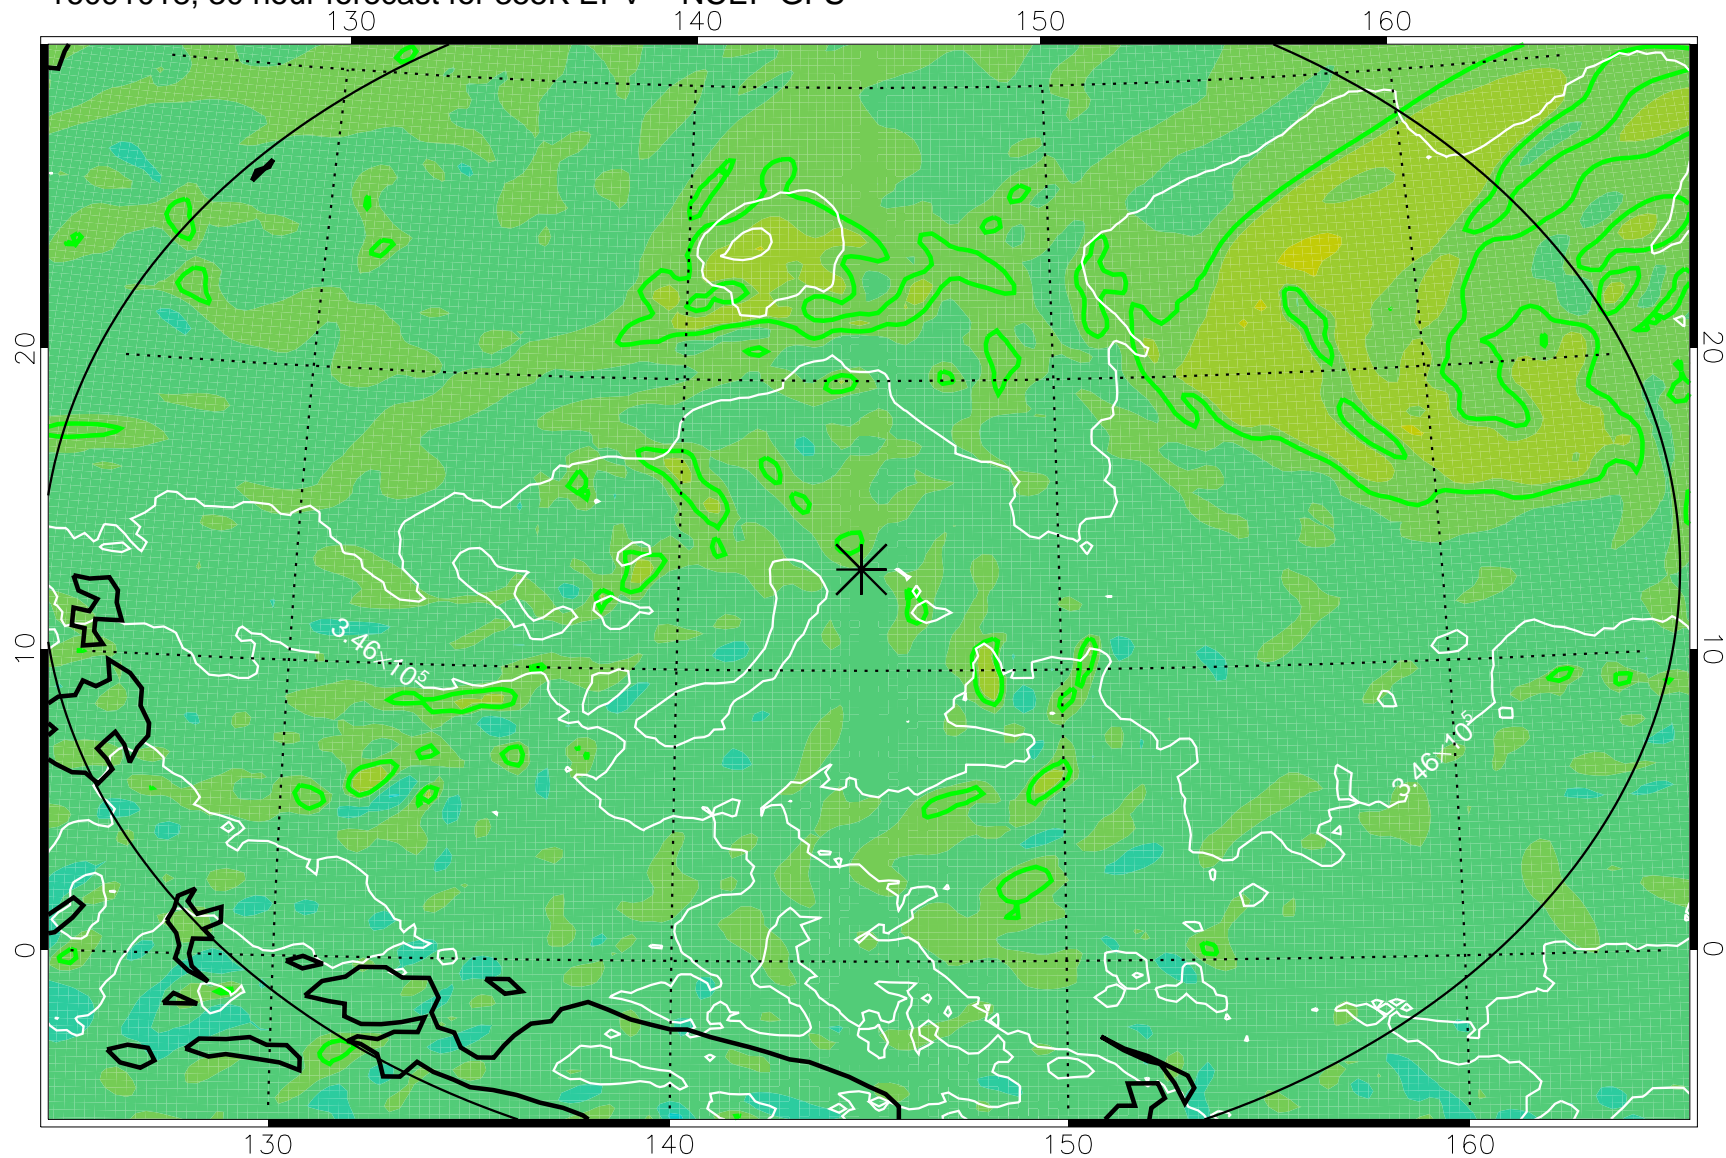

16091006, 18 hour forecast for 355K EPV -- NCEP GFS

355K Montgomery Streamfunction, white
EPV Tropopause (2 PVU) Position
Range ring of 2304 km

16091012, 24 hour forecast for 355K EPV -- NCEP GFS

355K Montgomery Streamfunction, white
EPV Tropopause (2 PVU) Position
Range ring of 2304 km

16091018, 30 hour forecast for 355K EPV -- NCEP GFS

355K Montgomery Streamfunction, white
EPV Tropopause (2 PVU) Position
Range ring of 2304 km

16091100, 36 hour forecast for 355K EPV -- NCEP GFS

355K Montgomery Streamfunction, white
EPV Tropopause (2 PVU) Position
Range ring of 2304 km

16091106, 42 hour forecast for 355K EPV -- NCEP GFS

355K Montgomery Streamfunction, white
EPV Tropopause (2 PVU) Position
Range ring of 2304 km

16091112, 48 hour forecast for 355K EPV -- NCEP GFS

355K Montgomery Streamfunction, white
EPV Tropopause (2 PVU) Position
Range ring of 2304 km

16091118, 54 hour forecast for 355K EPV -- NCEP GFS

355K Montgomery Streamfunction, white
EPV Tropopause (2 PVU) Position
Range ring of 2304 km

16091200, 60 hour forecast for 355K EPV -- NCEP GFS

355K Montgomery Streamfunction, white
EPV Tropopause (2 PVU) Position
Range ring of 2304 km