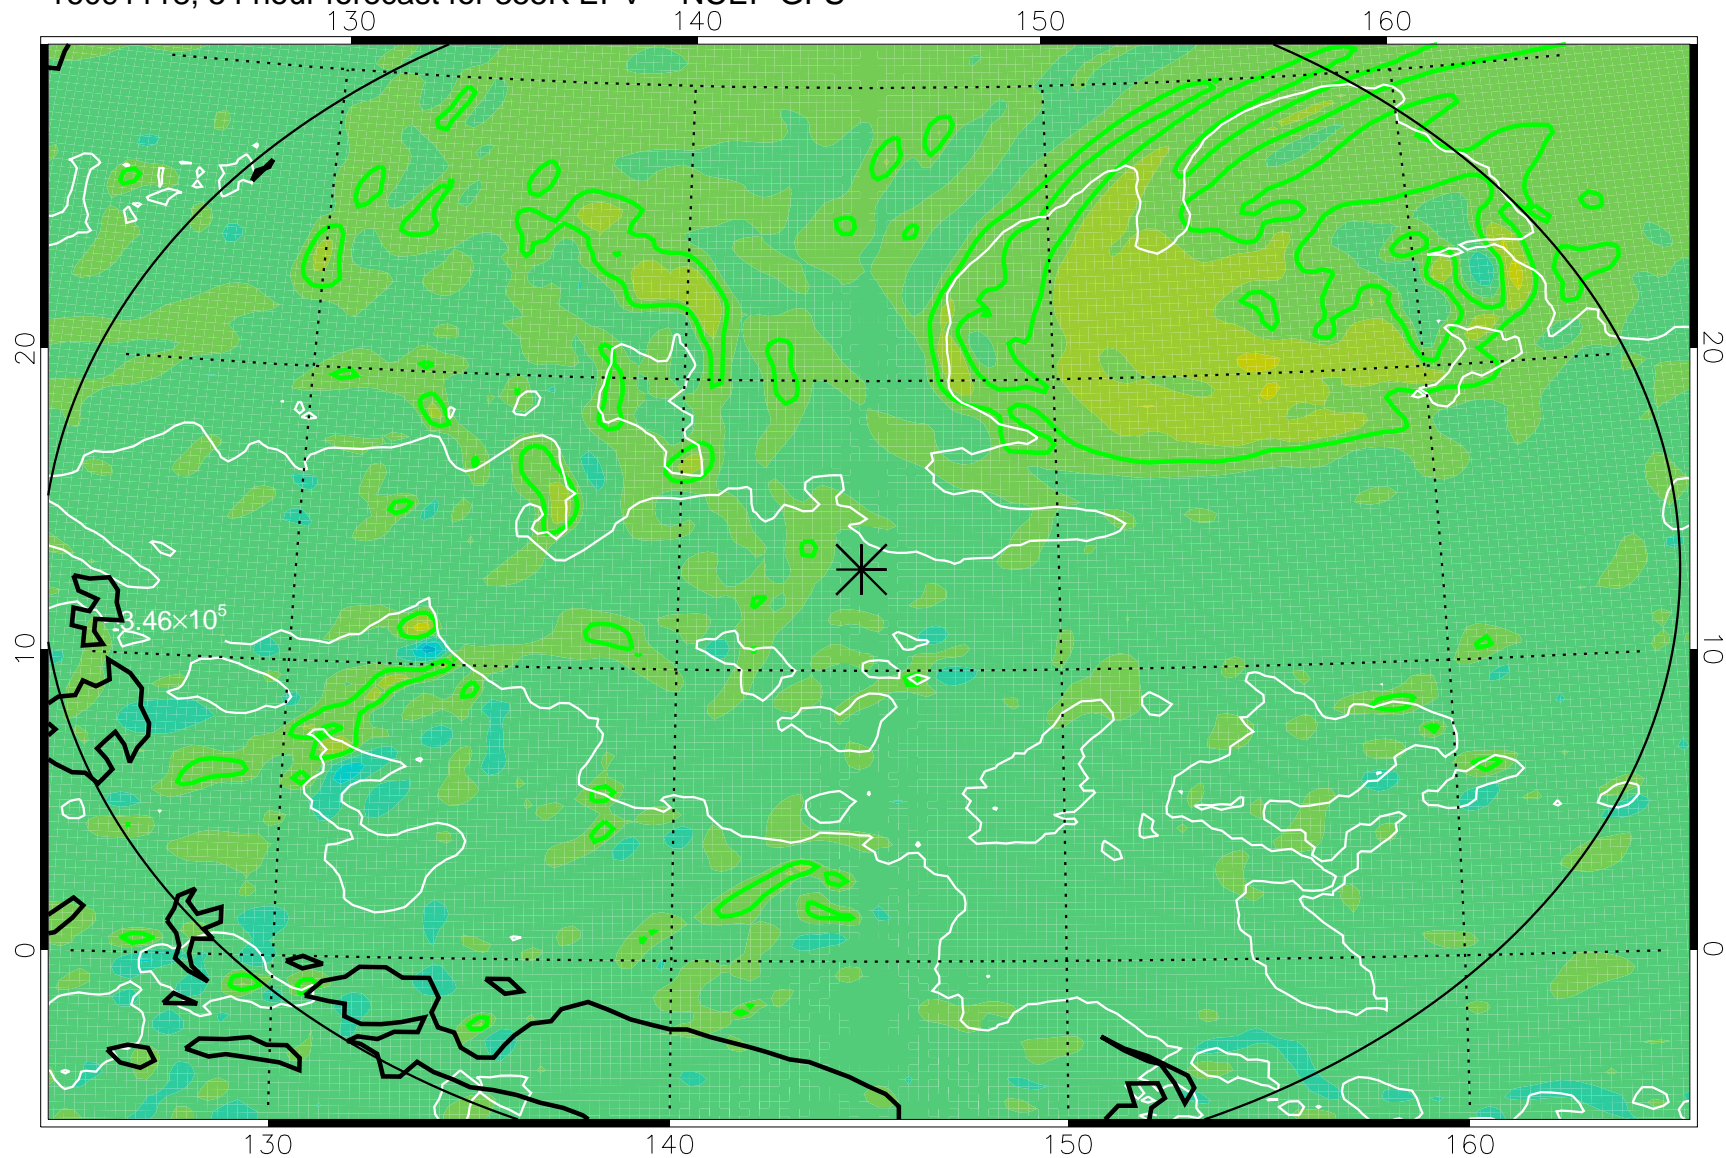

16091106, 42 hour forecast for 355K EPV -- NCEP GFS

355K Montgomery Streamfunction, white
EPV Tropopause (2 PVU) Position
Range ring of 2304 km

16091112, 48 hour forecast for 355K EPV -- NCEP GFS

355K Montgomery Streamfunction, white
EPV Tropopause (2 PVU) Position
Range ring of 2304 km

16091118, 54 hour forecast for 355K EPV -- NCEP GFS

355K Montgomery Streamfunction, white
EPV Tropopause (2 PVU) Position
Range ring of 2304 km

16091200, 60 hour forecast for 355K EPV -- NCEP GFS

355K Montgomery Streamfunction, white
EPV Tropopause (2 PVU) Position
Range ring of 2304 km

16091206, 66 hour forecast for 355K EPV -- NCEP GFS

355K Montgomery Streamfunction, white
EPV Tropopause (2 PVU) Position
Range ring of 2304 km

16091212, 72 hour forecast for 355K EPV -- NCEP GFS

355K Montgomery Streamfunction, white
EPV Tropopause (2 PVU) Position
Range ring of 2304 km

16091218, 78 hour forecast for 355K EPV -- NCEP GFS

355K Montgomery Streamfunction, white
EPV Tropopause (2 PVU) Position
Range ring of 2304 km

16091300, 84 hour forecast for 355K EPV -- NCEP GFS

355K Montgomery Streamfunction, white
EPV Tropopause (2 PVU) Position
Range ring of 2304 km