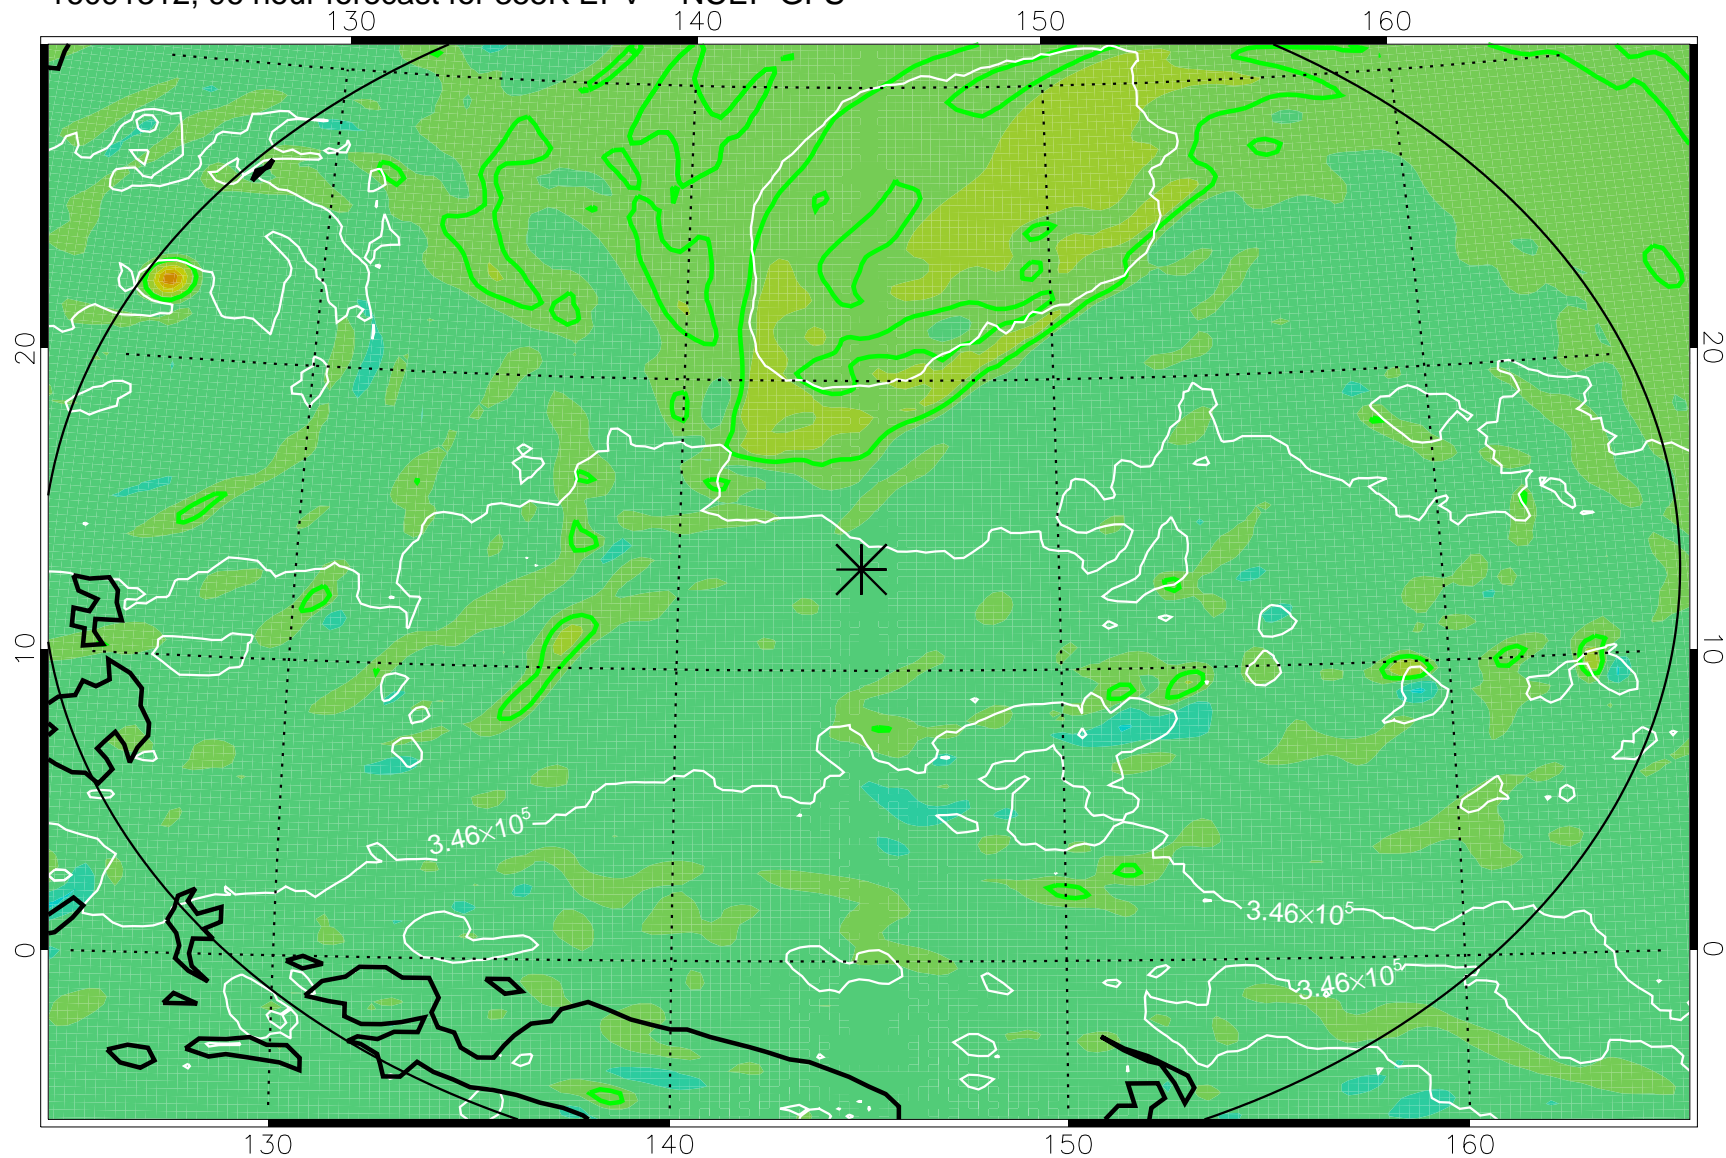

16091206, 66 hour forecast for 355K EPV -- NCEP GFS

355K Montgomery Streamfunction, white
EPV Tropopause (2 PVU) Position
Range ring of 2304 km

16091212, 72 hour forecast for 355K EPV -- NCEP GFS

355K Montgomery Streamfunction, white
EPV Tropopause (2 PVU) Position
Range ring of 2304 km

16091218, 78 hour forecast for 355K EPV -- NCEP GFS

355K Montgomery Streamfunction, white
EPV Tropopause (2 PVU) Position
Range ring of 2304 km

16091300, 84 hour forecast for 355K EPV -- NCEP GFS

355K Montgomery Streamfunction, white
EPV Tropopause (2 PVU) Position
Range ring of 2304 km

16091306, 90 hour forecast for 355K EPV -- NCEP GFS

355K Montgomery Streamfunction, white
EPV Tropopause (2 PVU) Position
Range ring of 2304 km

16091312, 96 hour forecast for 355K EPV -- NCEP GFS

355K Montgomery Streamfunction, white
EPV Tropopause (2 PVU) Position
Range ring of 2304 km

16091318, 102 hour forecast for 355K EPV -- NCEP GFS

355K Montgomery Streamfunction, white
EPV Tropopause (2 PVU) Position
Range ring of 2304 km

16091400, 108 hour forecast for 355K EPV -- NCEP GFS

355K Montgomery Streamfunction, white
EPV Tropopause (2 PVU) Position
Range ring of 2304 km