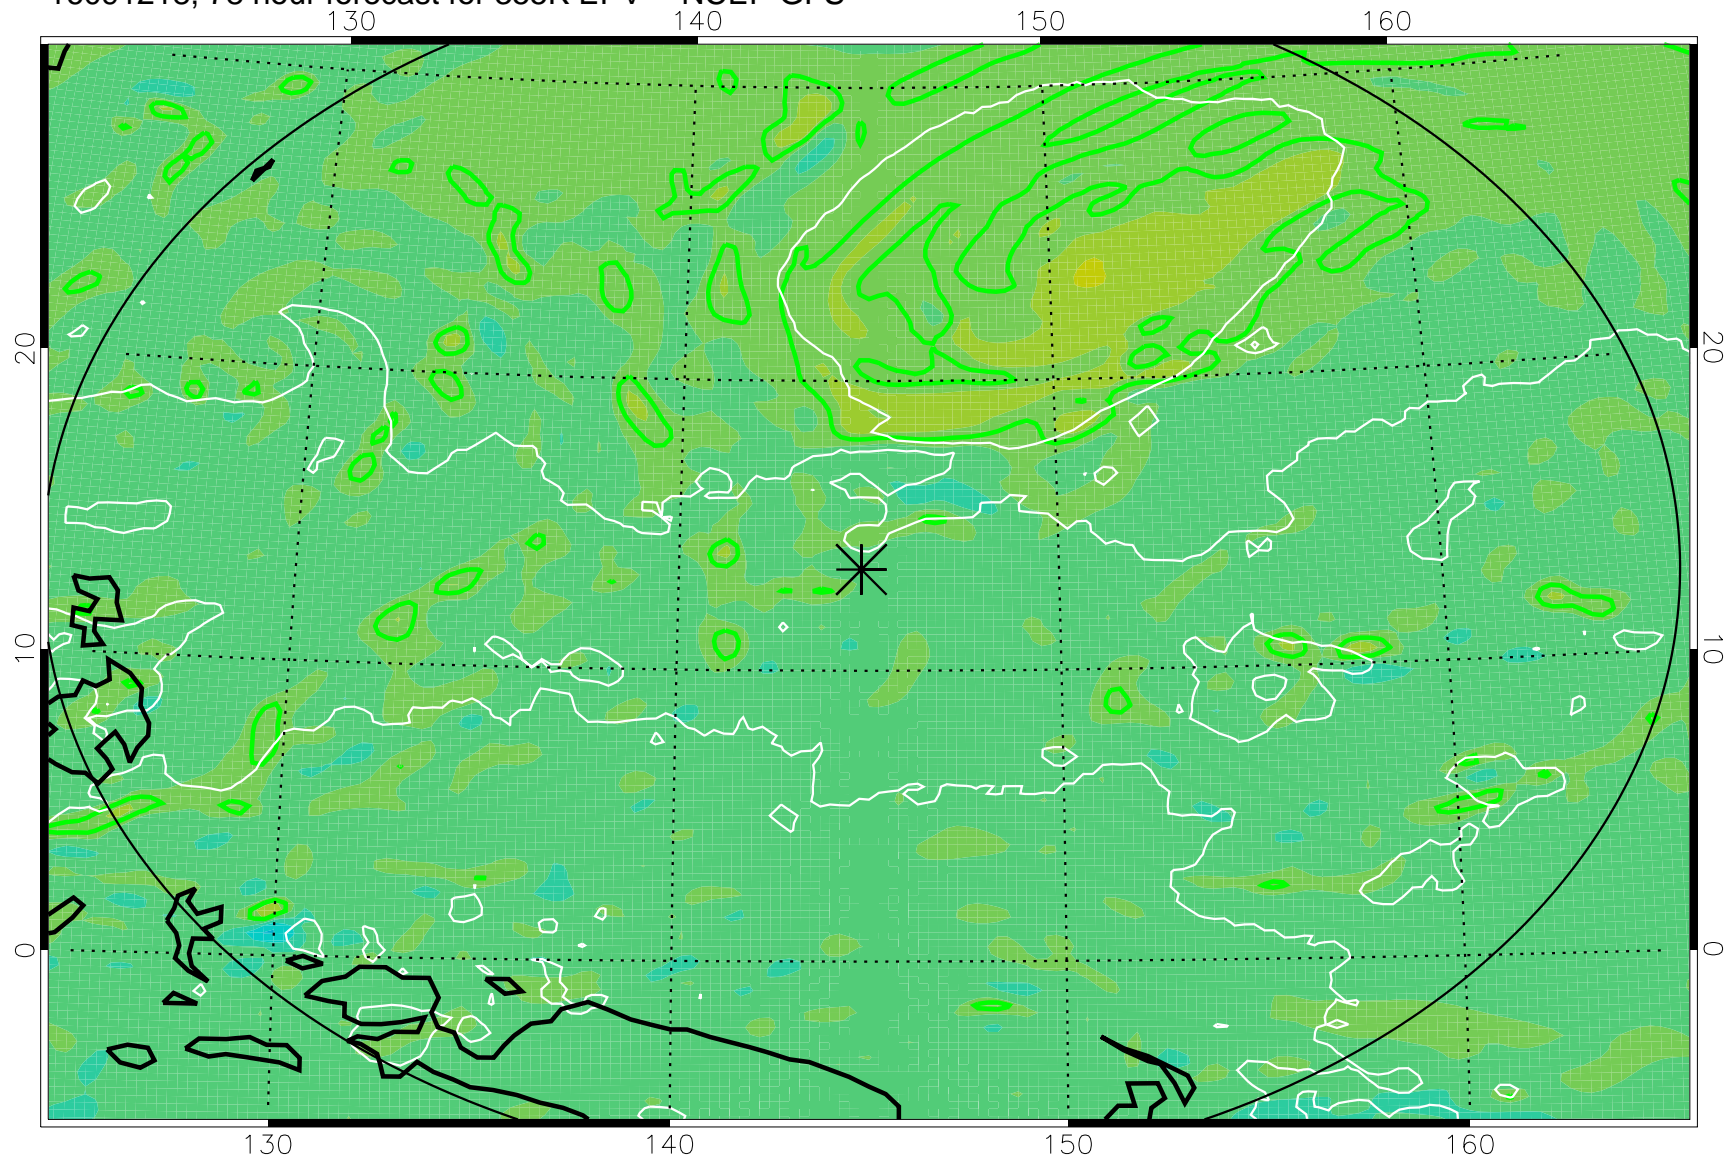

16091206, 66 hour forecast for 355K EPV -- NCEP GFS

355K Montgomery Streamfunction, white
EPV Tropopause (2 PVU) Position
Range ring of 2304 km

16091212, 72 hour forecast for 355K EPV -- NCEP GFS

355K Montgomery Streamfunction, white
EPV Tropopause (2 PVU) Position
Range ring of 2304 km

16091218, 78 hour forecast for 355K EPV -- NCEP GFS

355K Montgomery Streamfunction, white
EPV Tropopause (2 PVU) Position
Range ring of 2304 km

16091300, 84 hour forecast for 355K EPV -- NCEP GFS

355K Montgomery Streamfunction, white
EPV Tropopause (2 PVU) Position
Range ring of 2304 km

16091306, 90 hour forecast for 355K EPV -- NCEP GFS

355K Montgomery Streamfunction, white
EPV Tropopause (2 PVU) Position
Range ring of 2304 km

16091312, 96 hour forecast for 355K EPV -- NCEP GFS

355K Montgomery Streamfunction, white
EPV Tropopause (2 PVU) Position
Range ring of 2304 km

16091318, 102 hour forecast for 355K EPV -- NCEP GFS

355K Montgomery Streamfunction, white
EPV Tropopause (2 PVU) Position
Range ring of 2304 km

16091400, 108 hour forecast for 355K EPV -- NCEP GFS

355K Montgomery Streamfunction, white
EPV Tropopause (2 PVU) Position
Range ring of 2304 km