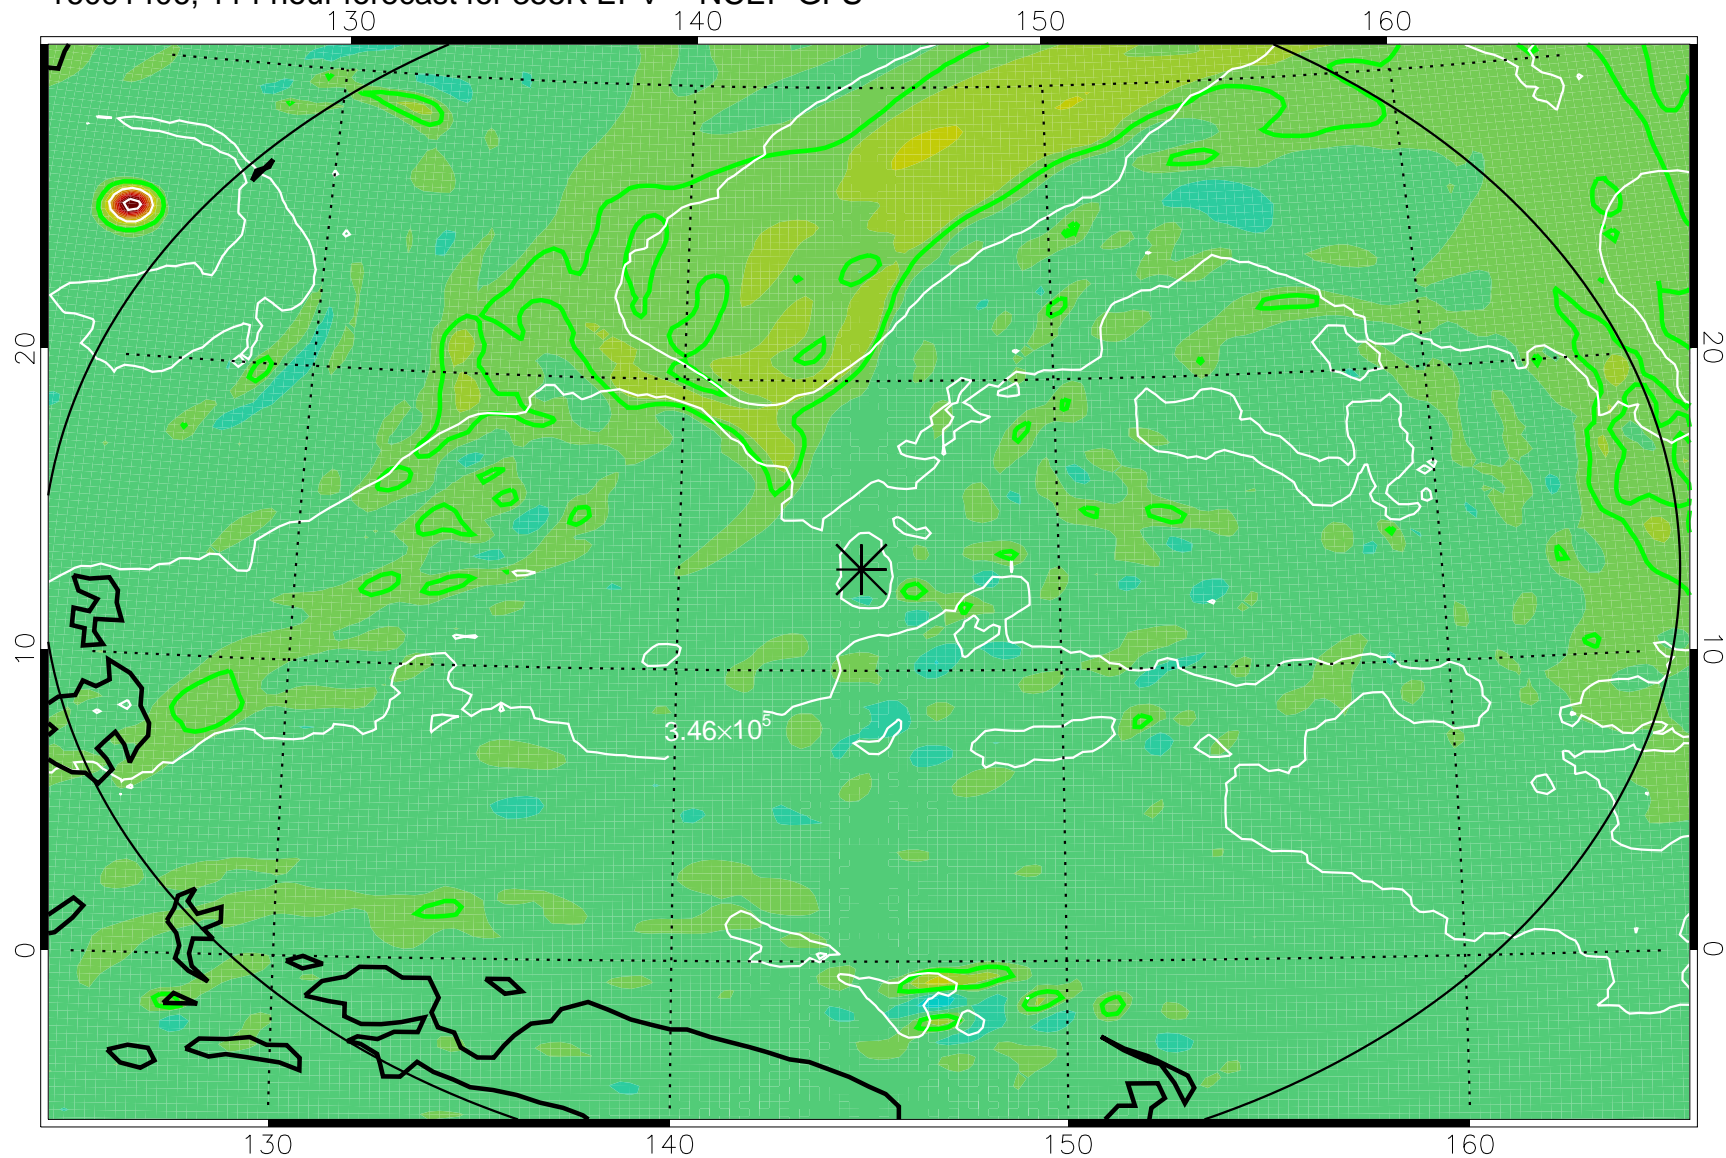

16091218, 78 hour forecast for 355K EPV -- NCEP GFS

355K Montgomery Streamfunction, white
EPV Tropopause (2 PVU) Position
Range ring of 2304 km

16091300, 84 hour forecast for 355K EPV -- NCEP GFS

355K Montgomery Streamfunction, white
EPV Tropopause (2 PVU) Position
Range ring of 2304 km

16091306, 90 hour forecast for 355K EPV -- NCEP GFS

355K Montgomery Streamfunction, white
EPV Tropopause (2 PVU) Position
Range ring of 2304 km

16091312, 96 hour forecast for 355K EPV -- NCEP GFS

355K Montgomery Streamfunction, white
EPV Tropopause (2 PVU) Position
Range ring of 2304 km

16091318, 102 hour forecast for 355K EPV -- NCEP GFS

355K Montgomery Streamfunction, white
EPV Tropopause (2 PVU) Position
Range ring of 2304 km

16091400, 108 hour forecast for 355K EPV -- NCEP GFS

355K Montgomery Streamfunction, white
EPV Tropopause (2 PVU) Position
Range ring of 2304 km

16091406, 114 hour forecast for 355K EPV -- NCEP GFS

355K Montgomery Streamfunction, white
EPV Tropopause (2 PVU) Position
Range ring of 2304 km

16091412, 120 hour forecast for 355K EPV -- NCEP GFS

355K Montgomery Streamfunction, white
EPV Tropopause (2 PVU) Position
Range ring of 2304 km