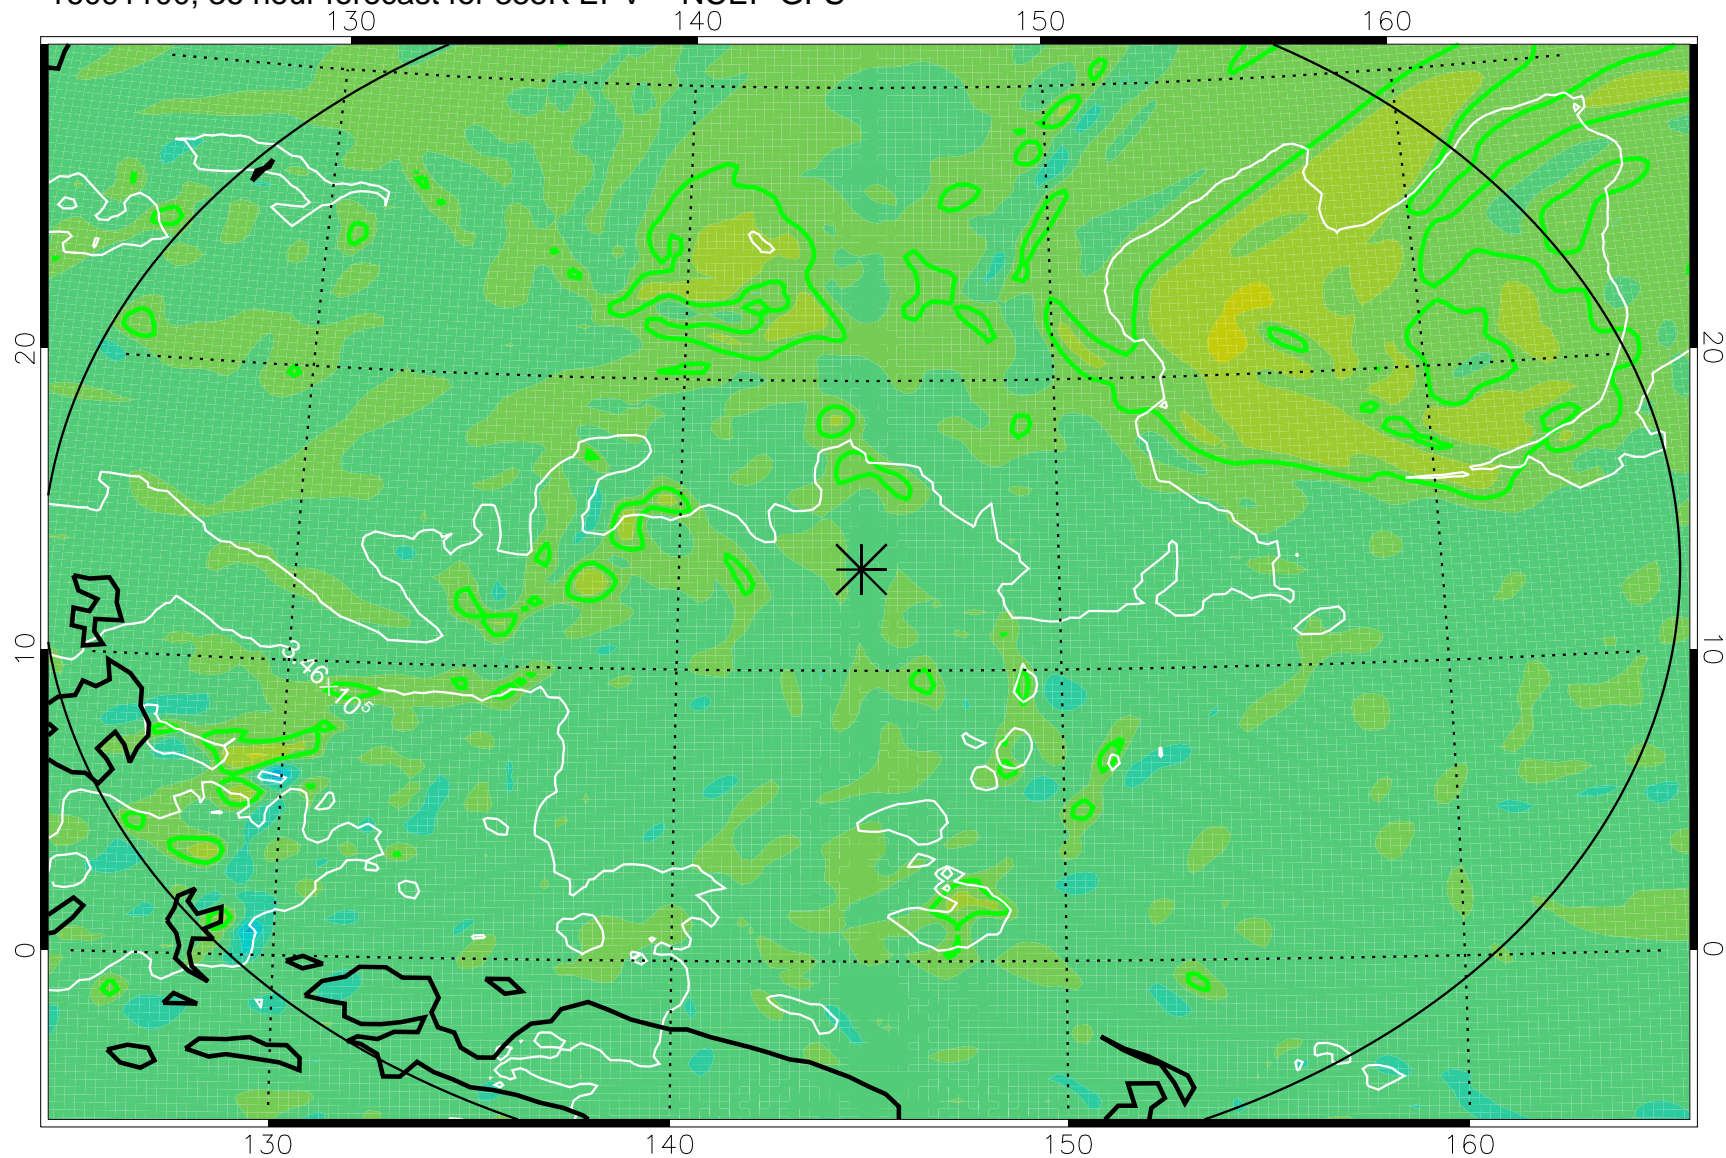

16091006, 18 hour forecast for 355K EPV -- NCEP GFS

355K Montgomery Streamfunction, white
EPV Tropopause (2 PVU) Position
Range ring of 2304 km

16091012, 24 hour forecast for 355K EPV -- NCEP GFS

355K Montgomery Streamfunction, white
EPV Tropopause (2 PVU) Position
Range ring of 2304 km

16091018, 30 hour forecast for 355K EPV -- NCEP GFS

355K Montgomery Streamfunction, white
EPV Tropopause (2 PVU) Position
Range ring of 2304 km

16091100, 36 hour forecast for 355K EPV -- NCEP GFS

355K Montgomery Streamfunction, white
EPV Tropopause (2 PVU) Position
Range ring of 2304 km

16091106, 42 hour forecast for 355K EPV -- NCEP GFS

355K Montgomery Streamfunction, white
EPV Tropopause (2 PVU) Position
Range ring of 2304 km

16091112, 48 hour forecast for 355K EPV -- NCEP GFS

355K Montgomery Streamfunction, white
EPV Tropopause (2 PVU) Position
Range ring of 2304 km

16091406, 114 hour forecast for 355K EPV -- NCEP GFS

355K Montgomery Streamfunction, white
EPV Tropopause (2 PVU) Position
Range ring of 2304 km

16091412, 120 hour forecast for 355K EPV -- NCEP GFS

355K Montgomery Streamfunction, white
EPV Tropopause (2 PVU) Position
Range ring of 2304 km