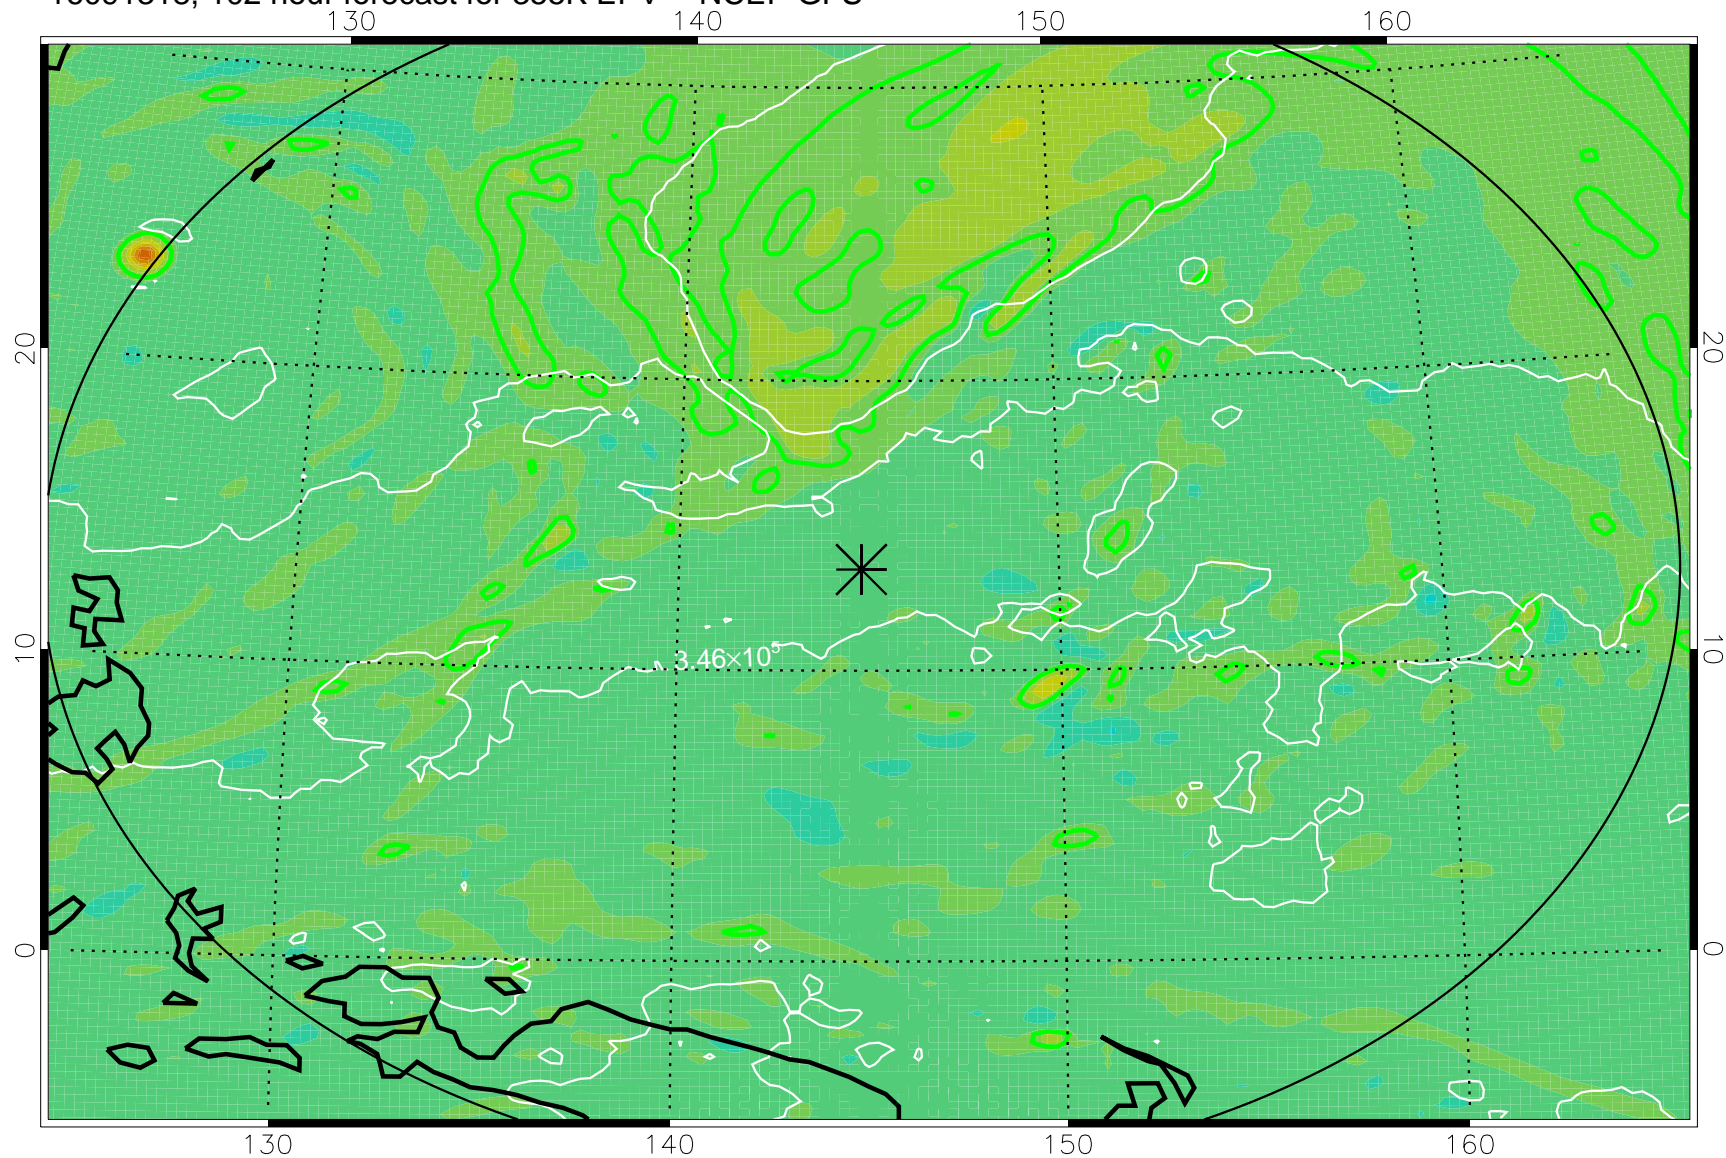

16091218, 78 hour forecast for 355K EPV -- NCEP GFS

355K Montgomery Streamfunction, white
EPV Tropopause (2 PVU) Position
Range ring of 2304 km

16091300, 84 hour forecast for 355K EPV -- NCEP GFS

355K Montgomery Streamfunction, white
EPV Tropopause (2 PVU) Position
Range ring of 2304 km

16091306, 90 hour forecast for 355K EPV -- NCEP GFS

355K Montgomery Streamfunction, white
EPV Tropopause (2 PVU) Position
Range ring of 2304 km

16091312, 96 hour forecast for 355K EPV -- NCEP GFS

355K Montgomery Streamfunction, white
EPV Tropopause (2 PVU) Position
Range ring of 2304 km

16091318, 102 hour forecast for 355K EPV -- NCEP GFS

355K Montgomery Streamfunction, white
EPV Tropopause (2 PVU) Position
Range ring of 2304 km

16091400, 108 hour forecast for 355K EPV -- NCEP GFS

355K Montgomery Streamfunction, white
EPV Tropopause (2 PVU) Position
Range ring of 2304 km

16091406, 114 hour forecast for 355K EPV -- NCEP GFS

355K Montgomery Streamfunction, white
EPV Tropopause (2 PVU) Position
Range ring of 2304 km

16091412, 120 hour forecast for 355K EPV -- NCEP GFS

355K Montgomery Streamfunction, white
EPV Tropopause (2 PVU) Position
Range ring of 2304 km