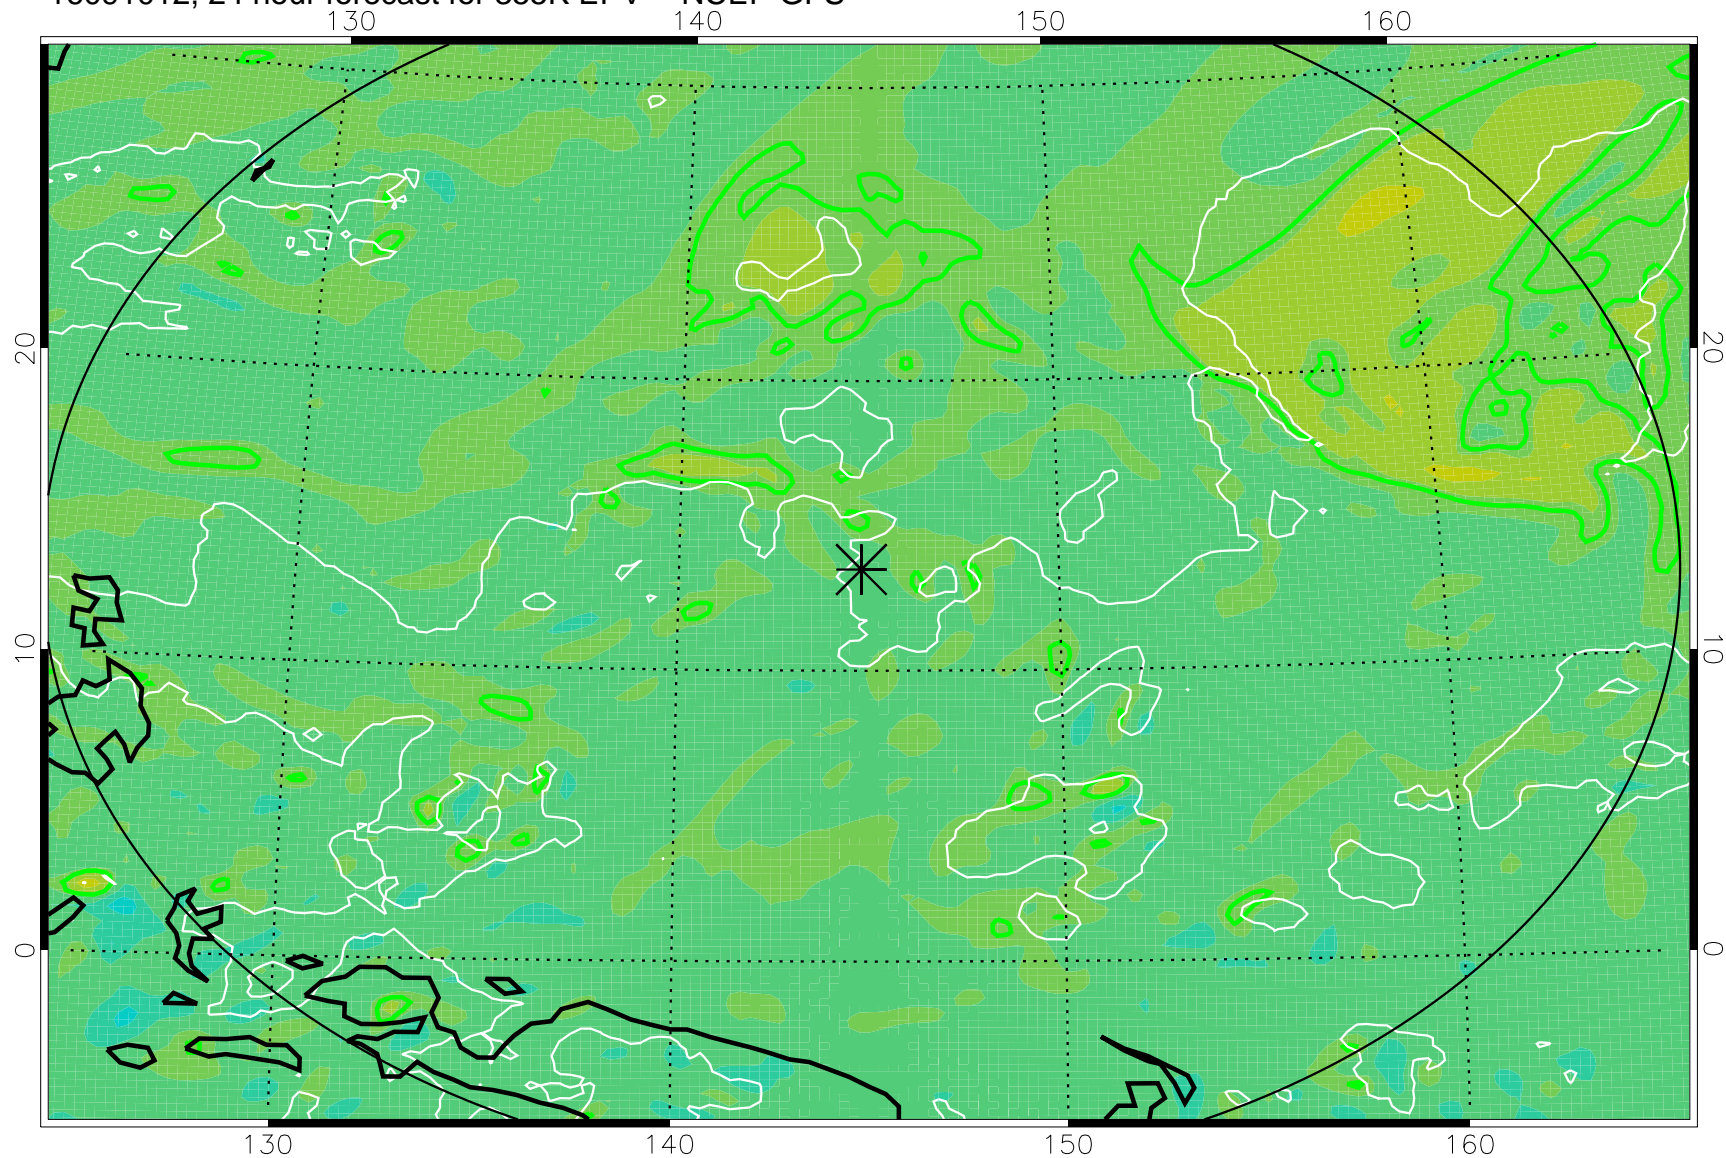

16090918, 6 hour forecast for 355K EPV -- NCEP GFS

355K Montgomery Streamfunction, white
EPV Tropopause (2 PVU) Position
Range ring of 2304 km

16091000, 12 hour forecast for 355K EPV -- NCEP GFS

355K Montgomery Streamfunction, white
EPV Tropopause (2 PVU) Position
Range ring of 2304 km

16091006, 18 hour forecast for 355K EPV -- NCEP GFS

355K Montgomery Streamfunction, white
EPV Tropopause (2 PVU) Position
Range ring of 2304 km

16091012, 24 hour forecast for 355K EPV -- NCEP GFS

355K Montgomery Streamfunction, white
EPV Tropopause (2 PVU) Position
Range ring of 2304 km

16091018, 30 hour forecast for 355K EPV -- NCEP GFS

355K Montgomery Streamfunction, white
EPV Tropopause (2 PVU) Position
Range ring of 2304 km

16091100, 36 hour forecast for 355K EPV -- NCEP GFS

355K Montgomery Streamfunction, white
EPV Tropopause (2 PVU) Position
Range ring of 2304 km

16091406, 114 hour forecast for 355K EPV -- NCEP GFS

355K Montgomery Streamfunction, white
EPV Tropopause (2 PVU) Position
Range ring of 2304 km

16091412, 120 hour forecast for 355K EPV -- NCEP GFS

355K Montgomery Streamfunction, white
EPV Tropopause (2 PVU) Position
Range ring of 2304 km