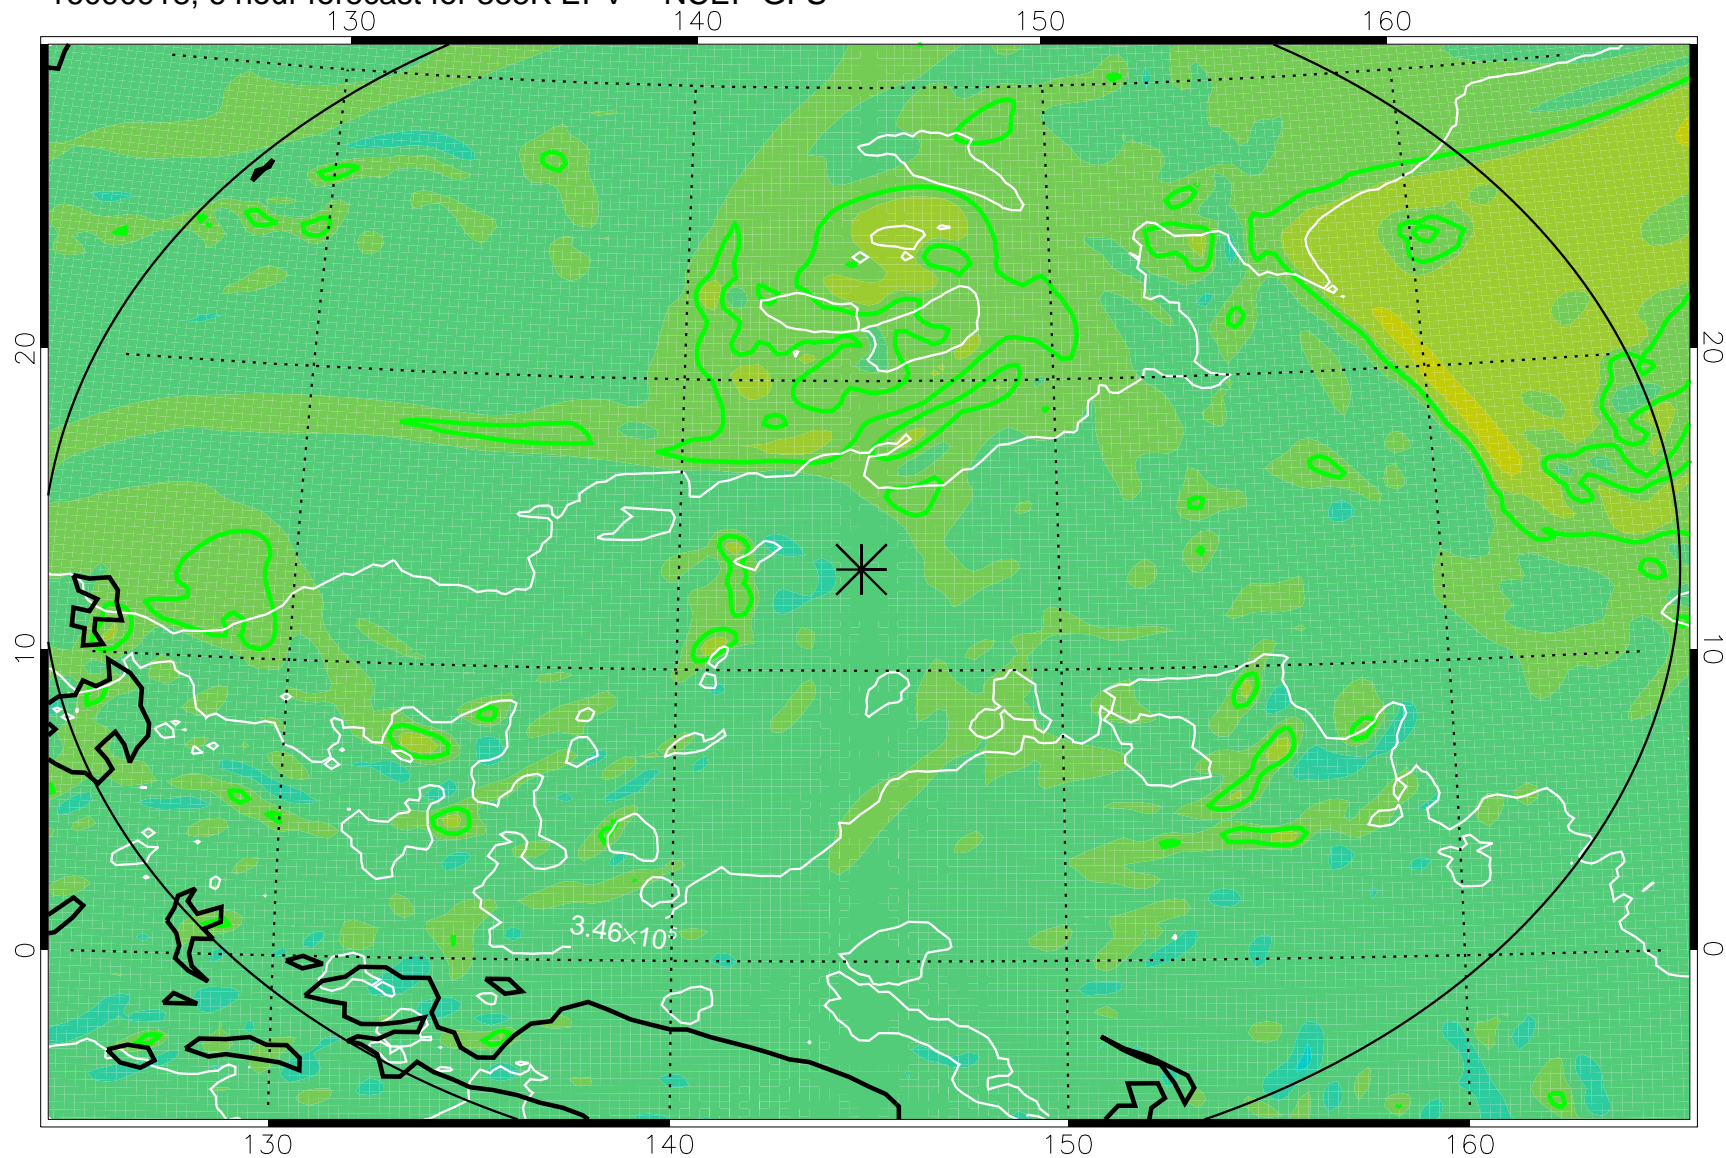

16090918, 6 hour forecast for 355K EPV -- NCEP GFS

355K Montgomery Streamfunction, white
EPV Tropopause (2 PVU) Position
Range ring of 2304 km

16091000, 12 hour forecast for 355K EPV -- NCEP GFS

355K Montgomery Streamfunction, white
EPV Tropopause (2 PVU) Position
Range ring of 2304 km

16091006, 18 hour forecast for 355K EPV -- NCEP GFS

355K Montgomery Streamfunction, white
EPV Tropopause (2 PVU) Position
Range ring of 2304 km

16091012, 24 hour forecast for 355K EPV -- NCEP GFS

355K Montgomery Streamfunction, white
EPV Tropopause (2 PVU) Position
Range ring of 2304 km

16091018, 30 hour forecast for 355K EPV -- NCEP GFS

355K Montgomery Streamfunction, white
EPV Tropopause (2 PVU) Position
Range ring of 2304 km

16091100, 36 hour forecast for 355K EPV -- NCEP GFS

355K Montgomery Streamfunction, white
EPV Tropopause (2 PVU) Position
Range ring of 2304 km

16091106, 42 hour forecast for 355K EPV -- NCEP GFS

355K Montgomery Streamfunction, white
EPV Tropopause (2 PVU) Position
Range ring of 2304 km

16091112, 48 hour forecast for 355K EPV -- NCEP GFS

355K Montgomery Streamfunction, white
EPV Tropopause (2 PVU) Position
Range ring of 2304 km