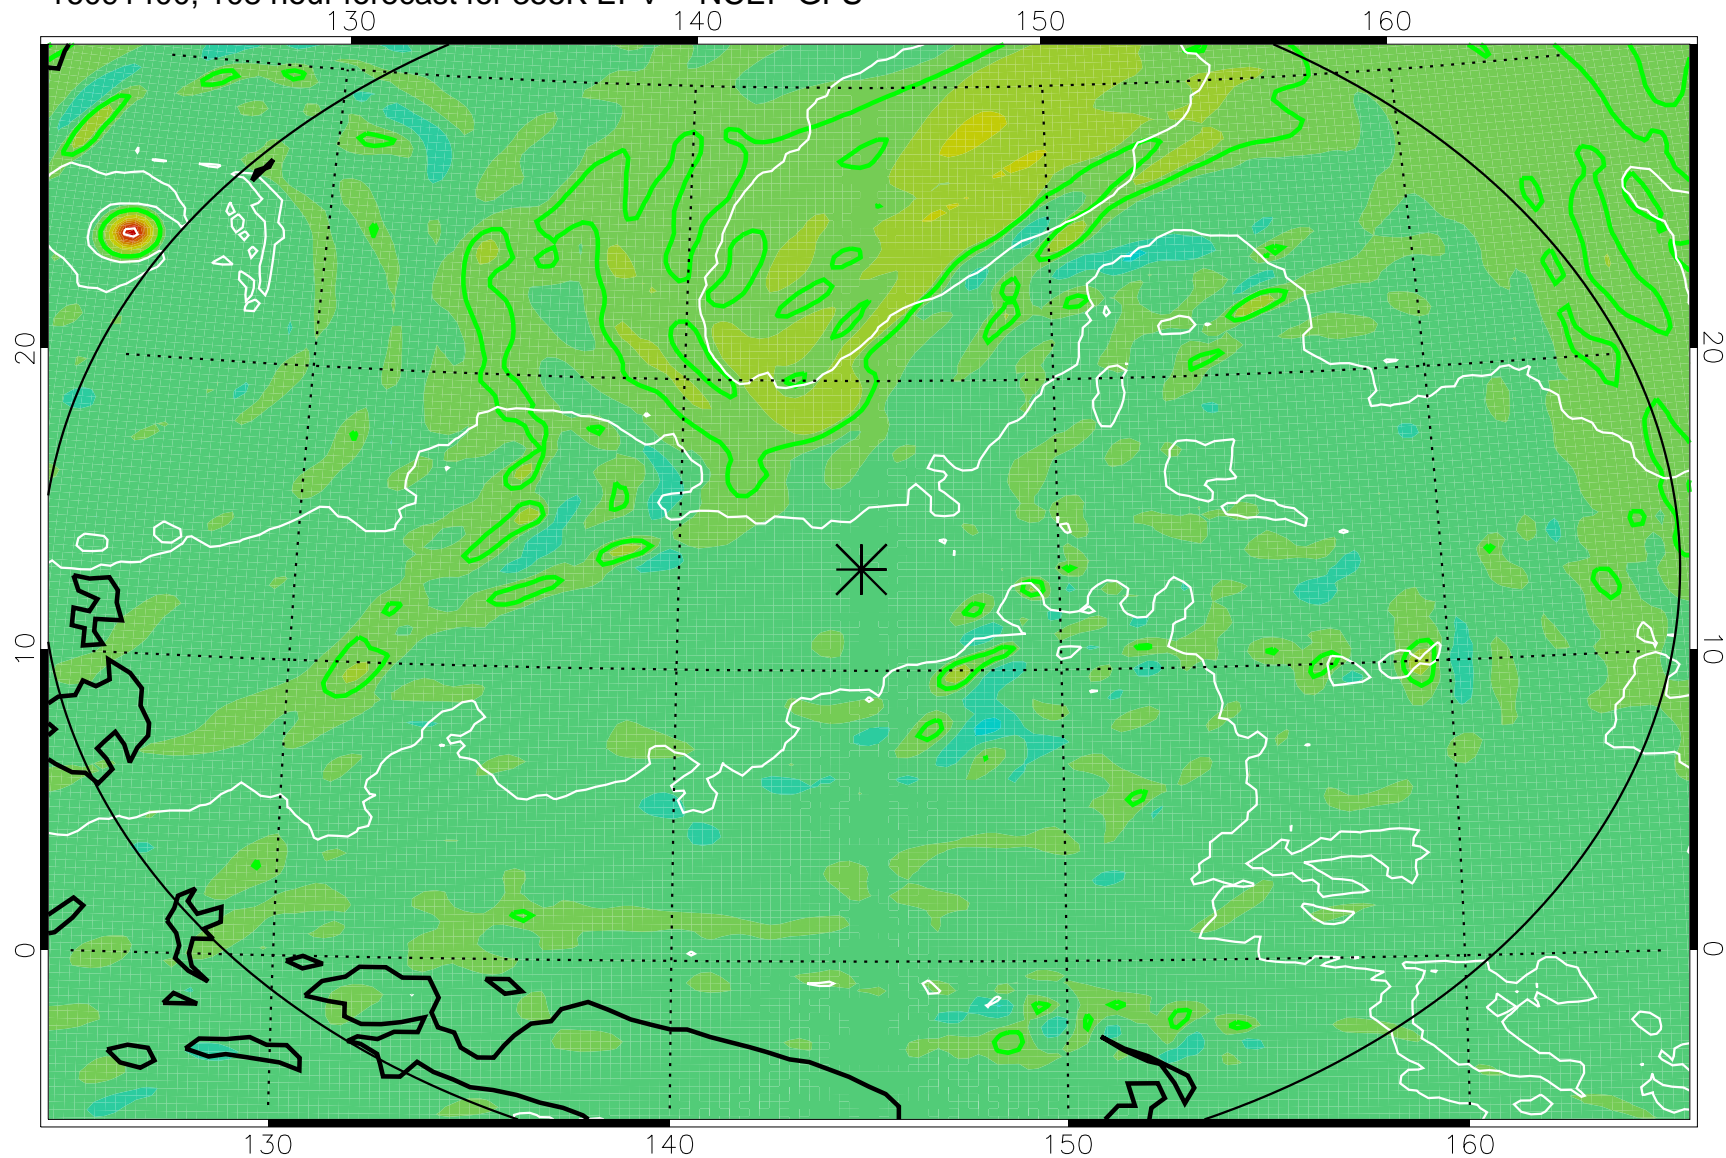

16091218, 78 hour forecast for 355K EPV -- NCEP GFS

355K Montgomery Streamfunction, white
EPV Tropopause (2 PVU) Position
Range ring of 2304 km

16091300, 84 hour forecast for 355K EPV -- NCEP GFS

355K Montgomery Streamfunction, white
EPV Tropopause (2 PVU) Position
Range ring of 2304 km

16091306, 90 hour forecast for 355K EPV -- NCEP GFS

355K Montgomery Streamfunction, white
EPV Tropopause (2 PVU) Position
Range ring of 2304 km

16091312, 96 hour forecast for 355K EPV -- NCEP GFS

355K Montgomery Streamfunction, white
EPV Tropopause (2 PVU) Position
Range ring of 2304 km

16091318, 102 hour forecast for 355K EPV -- NCEP GFS

355K Montgomery Streamfunction, white
EPV Tropopause (2 PVU) Position
Range ring of 2304 km

16091400, 108 hour forecast for 355K EPV -- NCEP GFS

355K Montgomery Streamfunction, white
EPV Tropopause (2 PVU) Position
Range ring of 2304 km

16091406, 114 hour forecast for 355K EPV -- NCEP GFS

355K Montgomery Streamfunction, white
EPV Tropopause (2 PVU) Position
Range ring of 2304 km

16091412, 120 hour forecast for 355K EPV -- NCEP GFS

355K Montgomery Streamfunction, white
EPV Tropopause (2 PVU) Position
Range ring of 2304 km