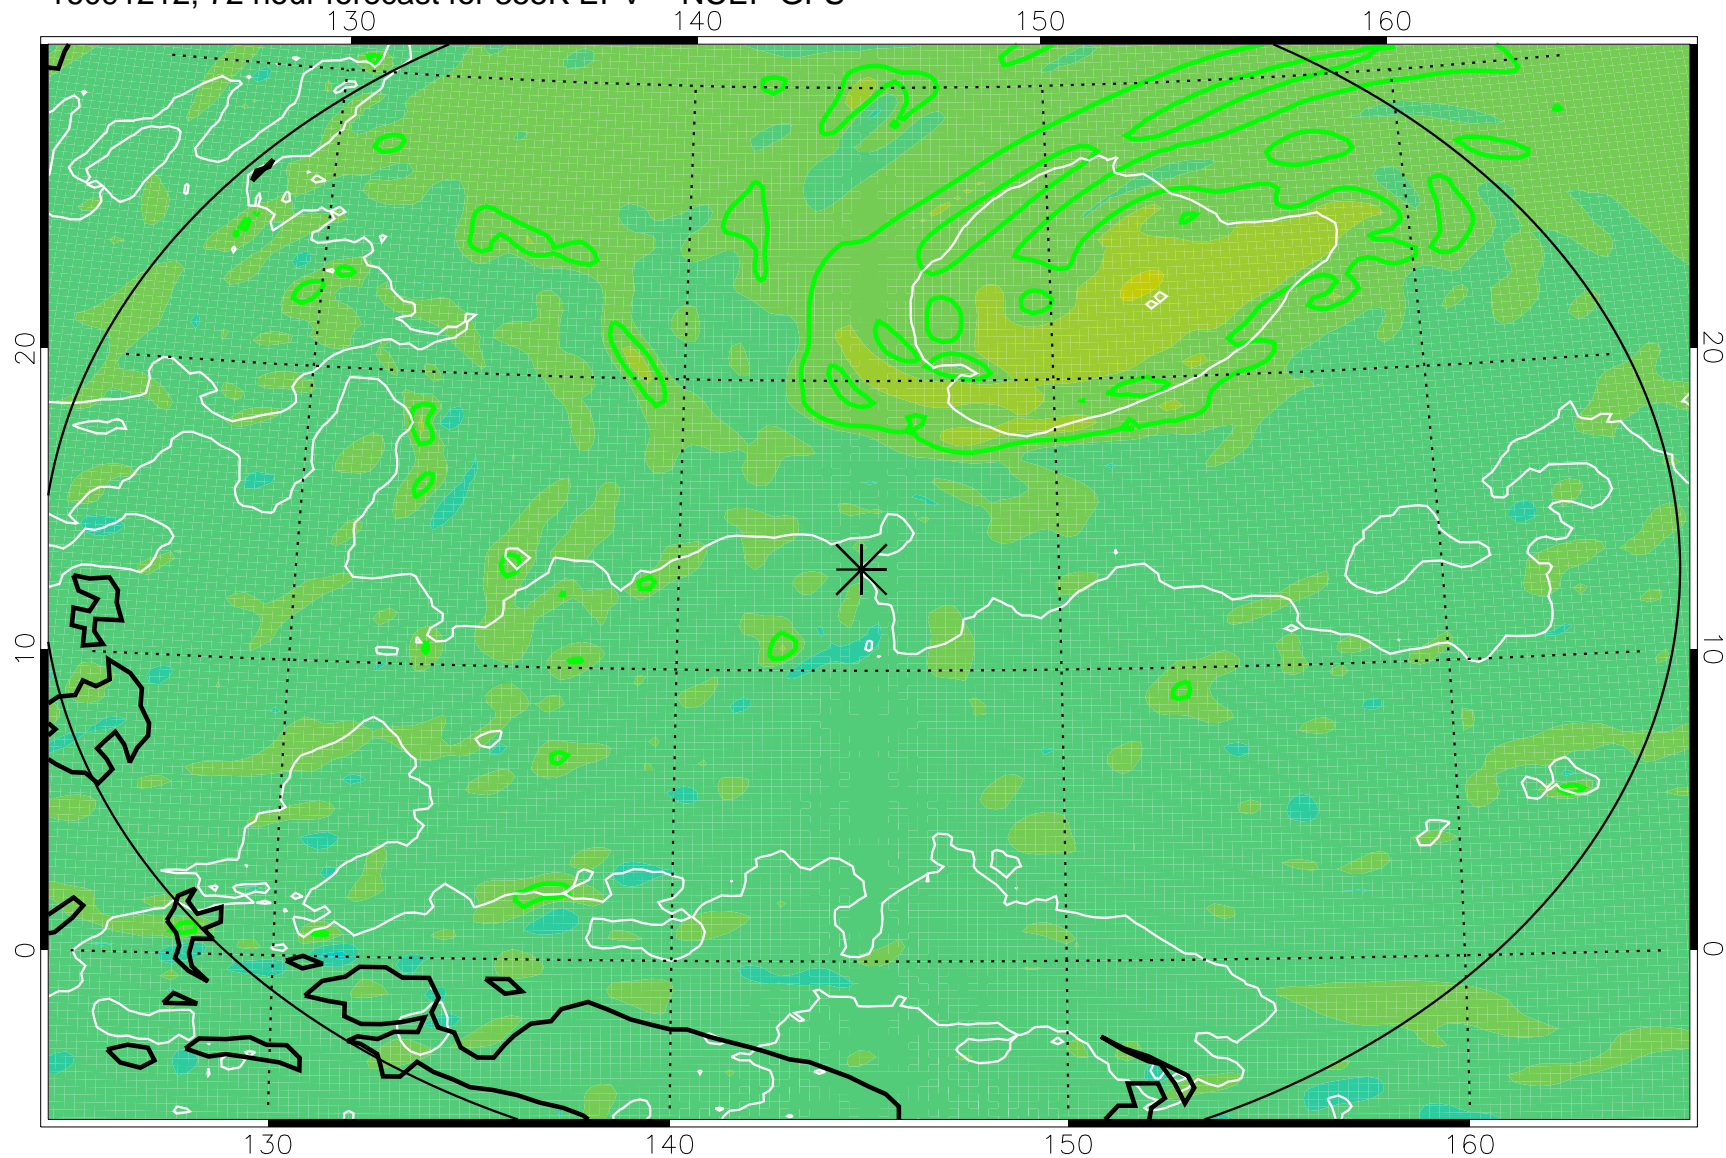

16091118, 54 hour forecast for 355K EPV -- NCEP GFS

355K Montgomery Streamfunction, white
EPV Tropopause (2 PVU) Position
Range ring of 2304 km

16091200, 60 hour forecast for 355K EPV -- NCEP GFS

355K Montgomery Streamfunction, white
EPV Tropopause (2 PVU) Position
Range ring of 2304 km

16091206, 66 hour forecast for 355K EPV -- NCEP GFS

355K Montgomery Streamfunction, white
EPV Tropopause (2 PVU) Position
Range ring of 2304 km

16091212, 72 hour forecast for 355K EPV -- NCEP GFS

355K Montgomery Streamfunction, white
EPV Tropopause (2 PVU) Position
Range ring of 2304 km

16091218, 78 hour forecast for 355K EPV -- NCEP GFS

355K Montgomery Streamfunction, white
EPV Tropopause (2 PVU) Position
Range ring of 2304 km

16091300, 84 hour forecast for 355K EPV -- NCEP GFS

355K Montgomery Streamfunction, white
EPV Tropopause (2 PVU) Position
Range ring of 2304 km

16091306, 90 hour forecast for 355K EPV -- NCEP GFS

355K Montgomery Streamfunction, white
EPV Tropopause (2 PVU) Position
Range ring of 2304 km

16091312, 96 hour forecast for 355K EPV -- NCEP GFS

355K Montgomery Streamfunction, white
EPV Tropopause (2 PVU) Position
Range ring of 2304 km