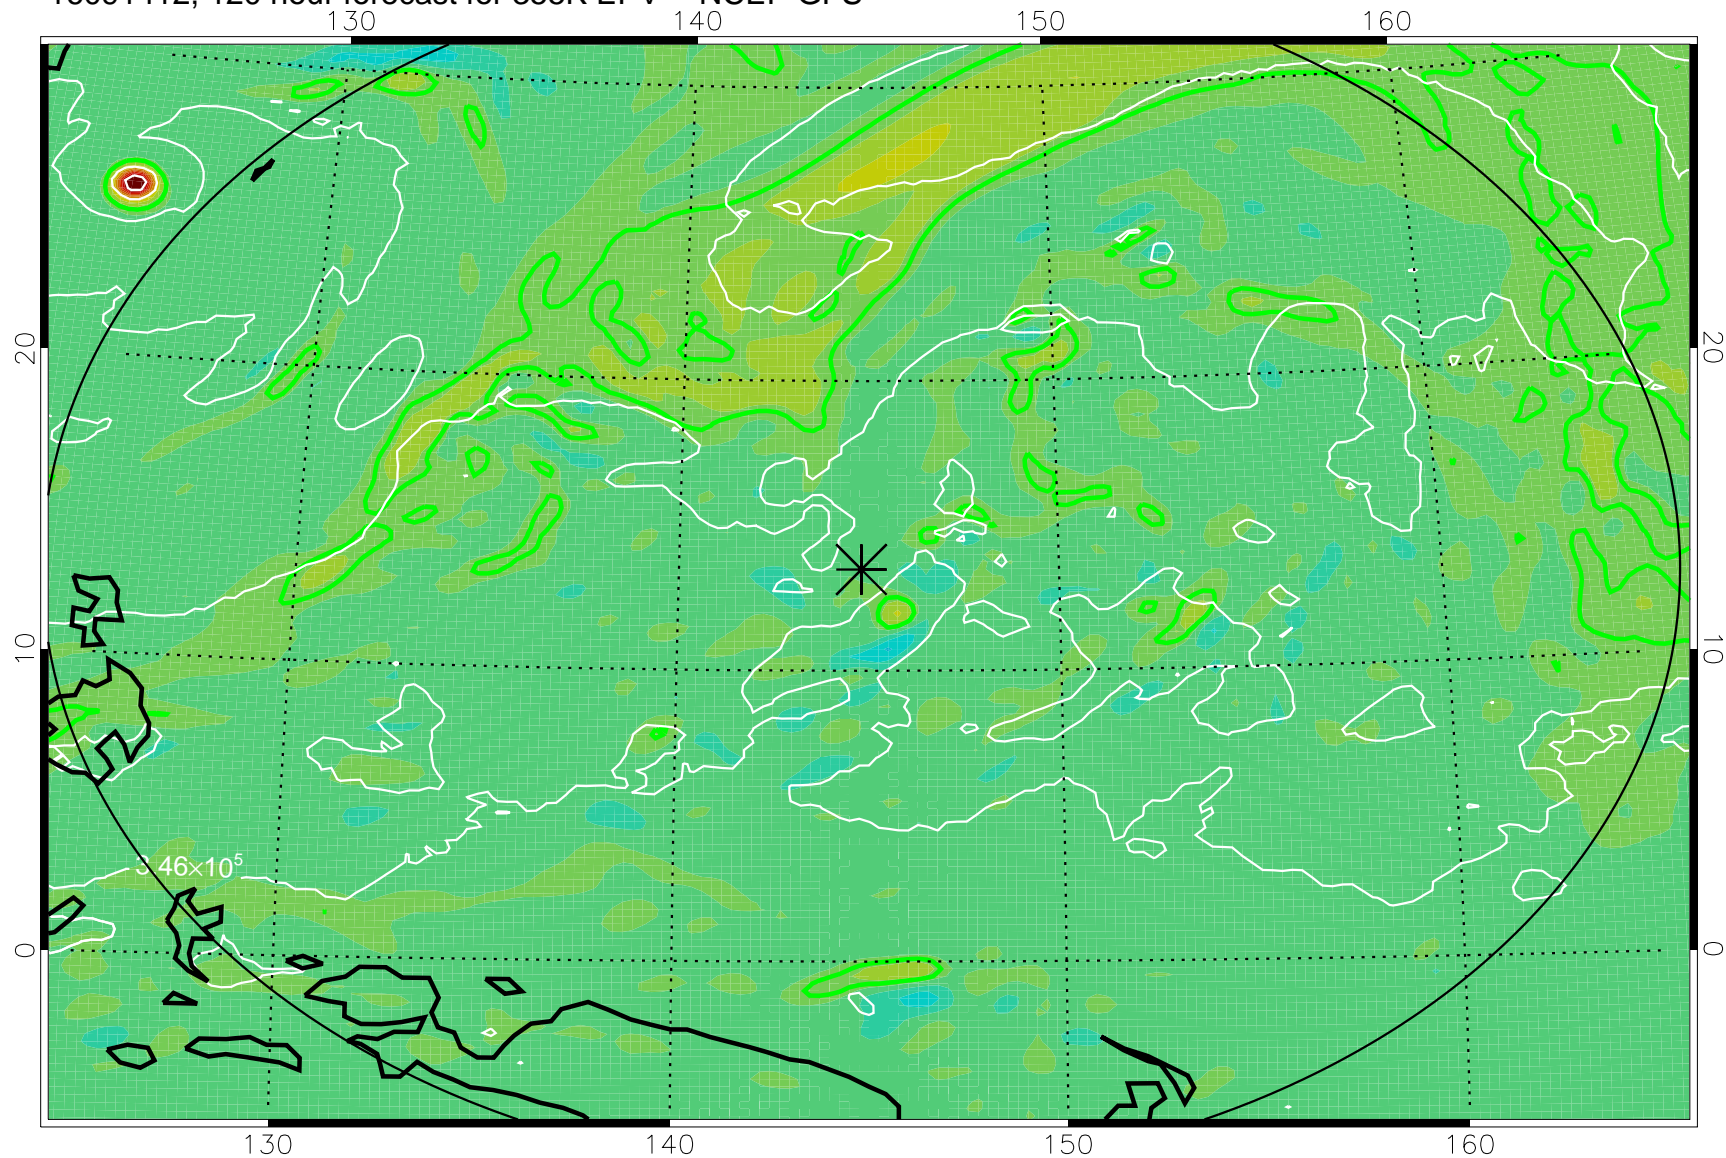

16091218, 78 hour forecast for 355K EPV -- NCEP GFS

355K Montgomery Streamfunction, white
EPV Tropopause (2 PVU) Position
Range ring of 2304 km

16091300, 84 hour forecast for 355K EPV -- NCEP GFS

355K Montgomery Streamfunction, white
EPV Tropopause (2 PVU) Position
Range ring of 2304 km

16091306, 90 hour forecast for 355K EPV -- NCEP GFS

355K Montgomery Streamfunction, white
EPV Tropopause (2 PVU) Position
Range ring of 2304 km

16091312, 96 hour forecast for 355K EPV -- NCEP GFS

355K Montgomery Streamfunction, white
EPV Tropopause (2 PVU) Position
Range ring of 2304 km

16091318, 102 hour forecast for 355K EPV -- NCEP GFS

355K Montgomery Streamfunction, white
EPV Tropopause (2 PVU) Position
Range ring of 2304 km

16091400, 108 hour forecast for 355K EPV -- NCEP GFS

355K Montgomery Streamfunction, white
EPV Tropopause (2 PVU) Position
Range ring of 2304 km

16091406, 114 hour forecast for 355K EPV -- NCEP GFS

355K Montgomery Streamfunction, white
EPV Tropopause (2 PVU) Position
Range ring of 2304 km

16091412, 120 hour forecast for 355K EPV -- NCEP GFS

355K Montgomery Streamfunction, white
EPV Tropopause (2 PVU) Position
Range ring of 2304 km