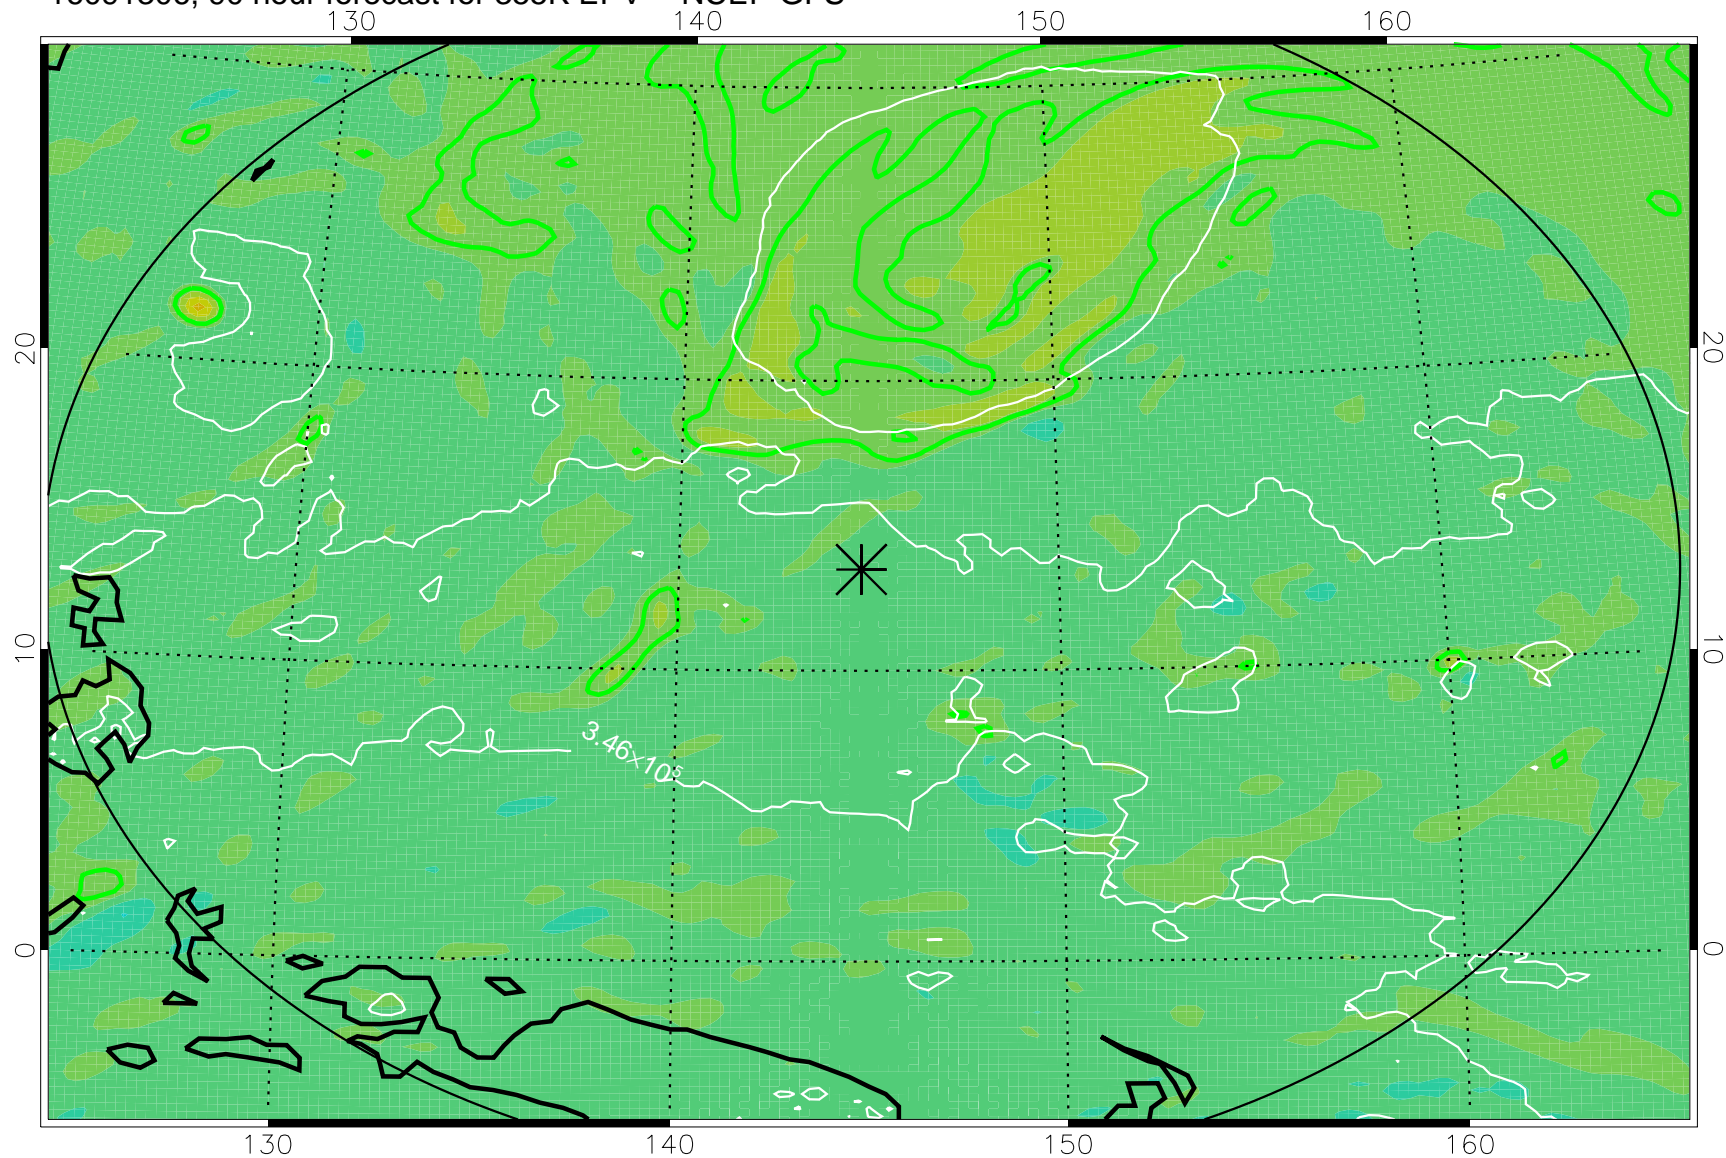

16091206, 66 hour forecast for 355K EPV -- NCEP GFS

355K Montgomery Streamfunction, white
EPV Tropopause (2 PVU) Position
Range ring of 2304 km

16091212, 72 hour forecast for 355K EPV -- NCEP GFS

355K Montgomery Streamfunction, white
EPV Tropopause (2 PVU) Position
Range ring of 2304 km

16091218, 78 hour forecast for 355K EPV -- NCEP GFS

355K Montgomery Streamfunction, white
EPV Tropopause (2 PVU) Position
Range ring of 2304 km

16091300, 84 hour forecast for 355K EPV -- NCEP GFS

355K Montgomery Streamfunction, white
EPV Tropopause (2 PVU) Position
Range ring of 2304 km

16091306, 90 hour forecast for 355K EPV -- NCEP GFS

355K Montgomery Streamfunction, white
EPV Tropopause (2 PVU) Position
Range ring of 2304 km

16091312, 96 hour forecast for 355K EPV -- NCEP GFS

355K Montgomery Streamfunction, white
EPV Tropopause (2 PVU) Position
Range ring of 2304 km

16091318, 102 hour forecast for 355K EPV -- NCEP GFS

355K Montgomery Streamfunction, white
EPV Tropopause (2 PVU) Position
Range ring of 2304 km

16091400, 108 hour forecast for 355K EPV -- NCEP GFS

355K Montgomery Streamfunction, white
EPV Tropopause (2 PVU) Position
Range ring of 2304 km