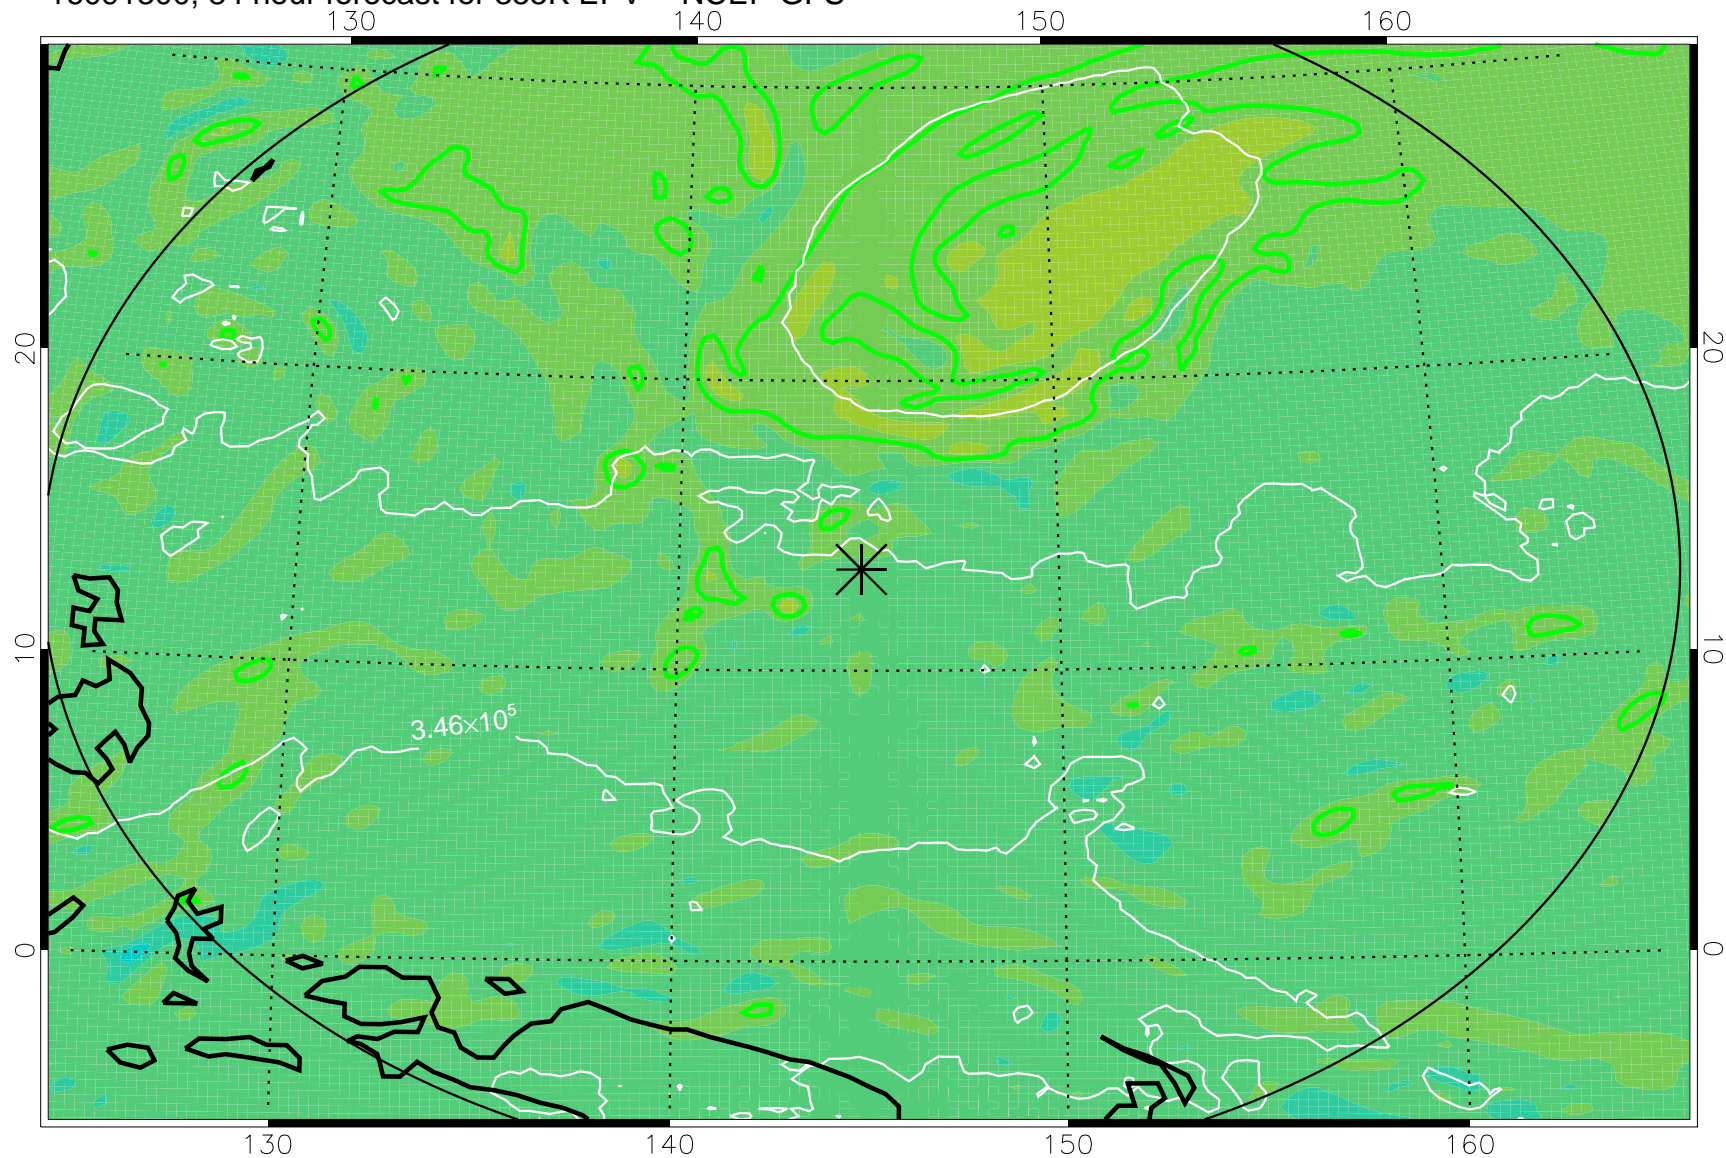

16091206, 66 hour forecast for 355K EPV -- NCEP GFS

355K Montgomery Streamfunction, white
EPV Tropopause (2 PVU) Position
Range ring of 2304 km

16091212, 72 hour forecast for 355K EPV -- NCEP GFS

355K Montgomery Streamfunction, white
EPV Tropopause (2 PVU) Position
Range ring of 2304 km

16091218, 78 hour forecast for 355K EPV -- NCEP GFS

355K Montgomery Streamfunction, white
EPV Tropopause (2 PVU) Position
Range ring of 2304 km

16091300, 84 hour forecast for 355K EPV -- NCEP GFS

355K Montgomery Streamfunction, white
EPV Tropopause (2 PVU) Position
Range ring of 2304 km

16091306, 90 hour forecast for 355K EPV -- NCEP GFS

355K Montgomery Streamfunction, white
EPV Tropopause (2 PVU) Position
Range ring of 2304 km

16091312, 96 hour forecast for 355K EPV -- NCEP GFS

355K Montgomery Streamfunction, white
EPV Tropopause (2 PVU) Position
Range ring of 2304 km

16091318, 102 hour forecast for 355K EPV -- NCEP GFS

355K Montgomery Streamfunction, white
EPV Tropopause (2 PVU) Position
Range ring of 2304 km

16091400, 108 hour forecast for 355K EPV -- NCEP GFS

355K Montgomery Streamfunction, white
EPV Tropopause (2 PVU) Position
Range ring of 2304 km