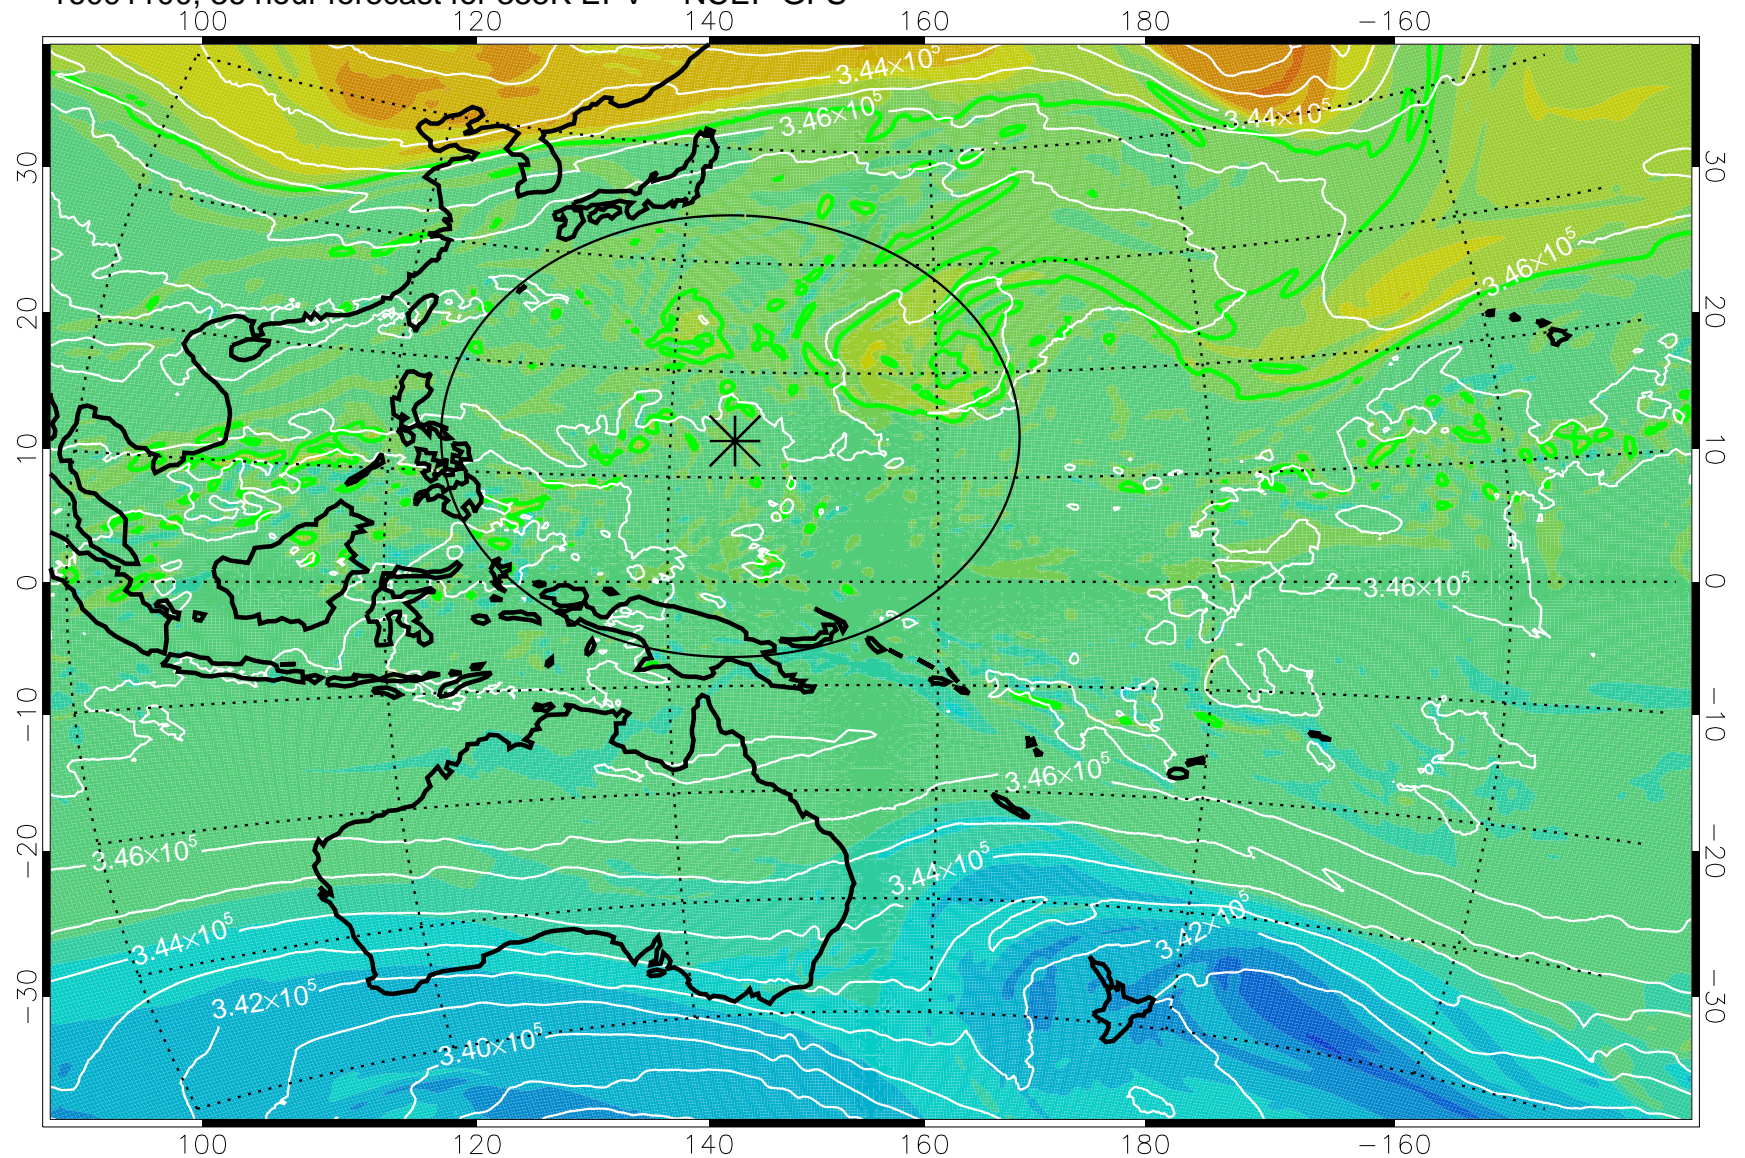

16091006, 18 hour forecast for 355K EPV -- NCEP GFS

355K Montgomery Streamfunction, white
EPV Tropopause (2 PVU) Position
Range ring of 2304 km

16091012, 24 hour forecast for 355K EPV -- NCEP GFS

355K Montgomery Streamfunction, white
EPV Tropopause (2 PVU) Position
Range ring of 2304 km

16091018, 30 hour forecast for 355K EPV -- NCEP GFS

355K Montgomery Streamfunction, white
EPV Tropopause (2 PVU) Position
Range ring of 2304 km

16091100, 36 hour forecast for 355K EPV -- NCEP GFS

355K Montgomery Streamfunction, white
EPV Tropopause (2 PVU) Position
Range ring of 2304 km

16091106, 42 hour forecast for 355K EPV -- NCEP GFS

355K Montgomery Streamfunction, white
EPV Tropopause (2 PVU) Position
Range ring of 2304 km

16091112, 48 hour forecast for 355K EPV -- NCEP GFS

355K Montgomery Streamfunction, white
EPV Tropopause (2 PVU) Position
Range ring of 2304 km

16091118, 54 hour forecast for 355K EPV -- NCEP GFS

355K Montgomery Streamfunction, white
EPV Tropopause (2 PVU) Position
Range ring of 2304 km

16091200, 60 hour forecast for 355K EPV -- NCEP GFS

355K Montgomery Streamfunction, white
EPV Tropopause (2 PVU) Position
Range ring of 2304 km