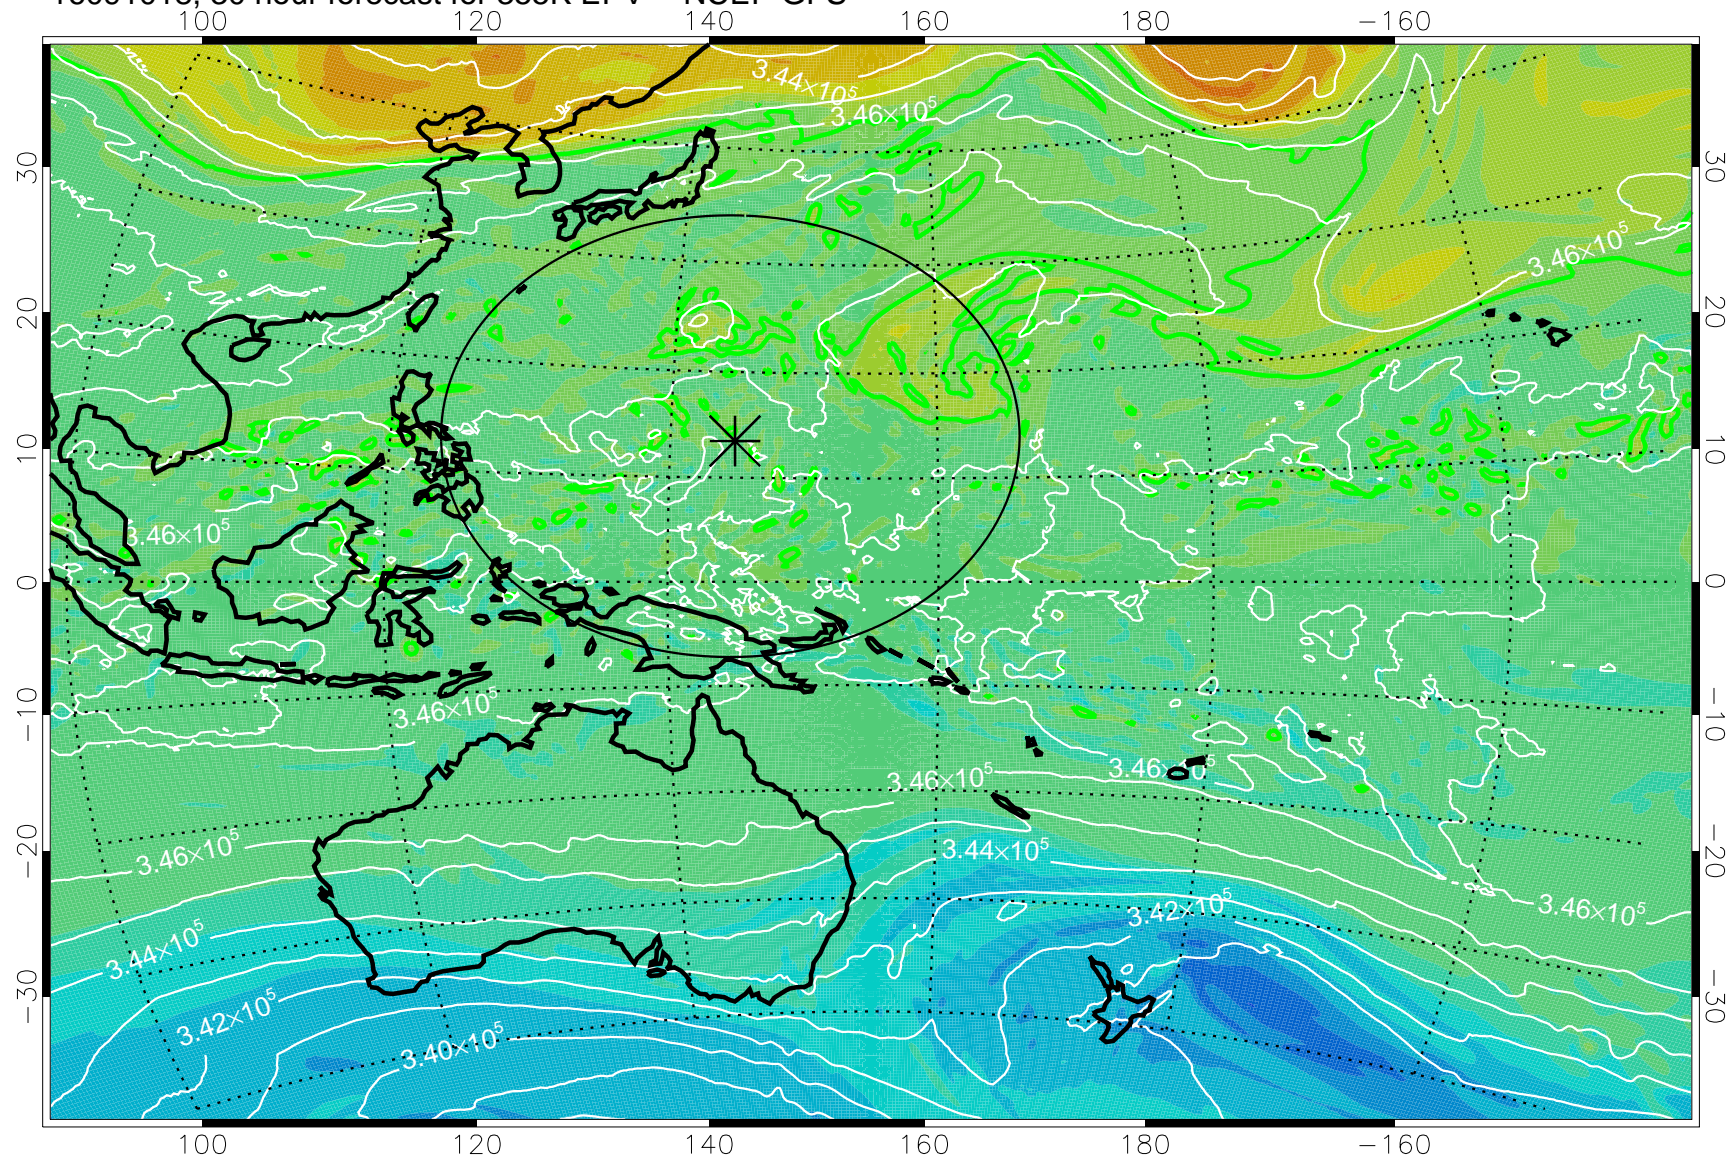

16091006, 18 hour forecast for 355K EPV -- NCEP GFS

355K Montgomery Streamfunction, white
EPV Tropopause (2 PVU) Position
Range ring of 2304 km

16091012, 24 hour forecast for 355K EPV -- NCEP GFS

355K Montgomery Streamfunction, white
EPV Tropopause (2 PVU) Position
Range ring of 2304 km

16091018, 30 hour forecast for 355K EPV -- NCEP GFS

355K Montgomery Streamfunction, white
EPV Tropopause (2 PVU) Position
Range ring of 2304 km

16091100, 36 hour forecast for 355K EPV -- NCEP GFS

355K Montgomery Streamfunction, white
EPV Tropopause (2 PVU) Position
Range ring of 2304 km

16091106, 42 hour forecast for 355K EPV -- NCEP GFS

355K Montgomery Streamfunction, white
EPV Tropopause (2 PVU) Position
Range ring of 2304 km

16091112, 48 hour forecast for 355K EPV -- NCEP GFS

355K Montgomery Streamfunction, white
EPV Tropopause (2 PVU) Position
Range ring of 2304 km

16091118, 54 hour forecast for 355K EPV -- NCEP GFS

355K Montgomery Streamfunction, white
EPV Tropopause (2 PVU) Position
Range ring of 2304 km

16091200, 60 hour forecast for 355K EPV -- NCEP GFS

355K Montgomery Streamfunction, white
EPV Tropopause (2 PVU) Position
Range ring of 2304 km