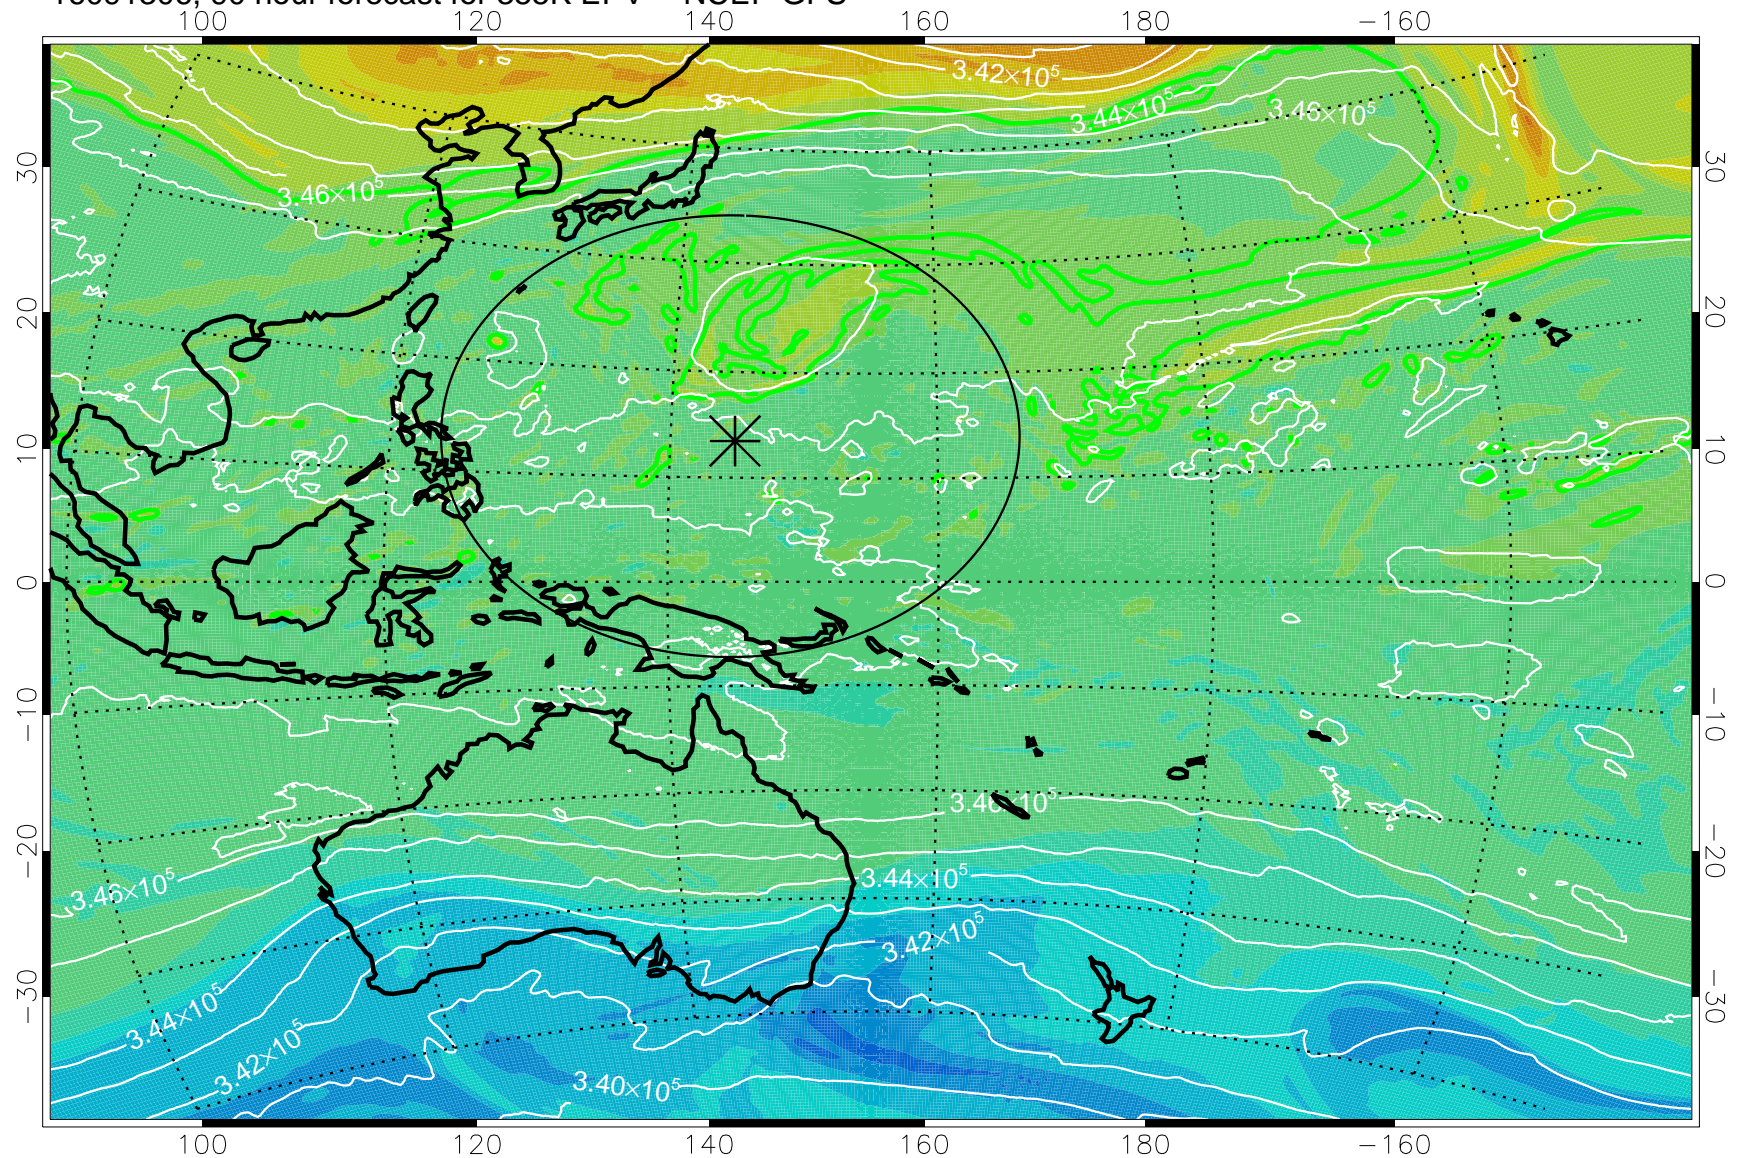

16091206, 66 hour forecast for 355K EPV -- NCEP GFS

355K Montgomery Streamfunction, white
EPV Tropopause (2 PVU) Position
Range ring of 2304 km

16091212, 72 hour forecast for 355K EPV -- NCEP GFS

355K Montgomery Streamfunction, white
EPV Tropopause (2 PVU) Position
Range ring of 2304 km

16091218, 78 hour forecast for 355K EPV -- NCEP GFS

355K Montgomery Streamfunction, white
EPV Tropopause (2 PVU) Position
Range ring of 2304 km

16091300, 84 hour forecast for 355K EPV -- NCEP GFS

355K Montgomery Streamfunction, white
EPV Tropopause (2 PVU) Position
Range ring of 2304 km

16091306, 90 hour forecast for 355K EPV -- NCEP GFS

355K Montgomery Streamfunction, white
EPV Tropopause (2 PVU) Position
Range ring of 2304 km

16091312, 96 hour forecast for 355K EPV -- NCEP GFS

355K Montgomery Streamfunction, white
EPV Tropopause (2 PVU) Position
Range ring of 2304 km

16091318, 102 hour forecast for 355K EPV -- NCEP GFS

355K Montgomery Streamfunction, white
 EPV Tropopause (2 PVU) Position
 Range ring of 2304 km

16091400, 108 hour forecast for 355K EPV -- NCEP GFS

355K Montgomery Streamfunction, white
EPV Tropopause (2 PVU) Position
Range ring of 2304 km