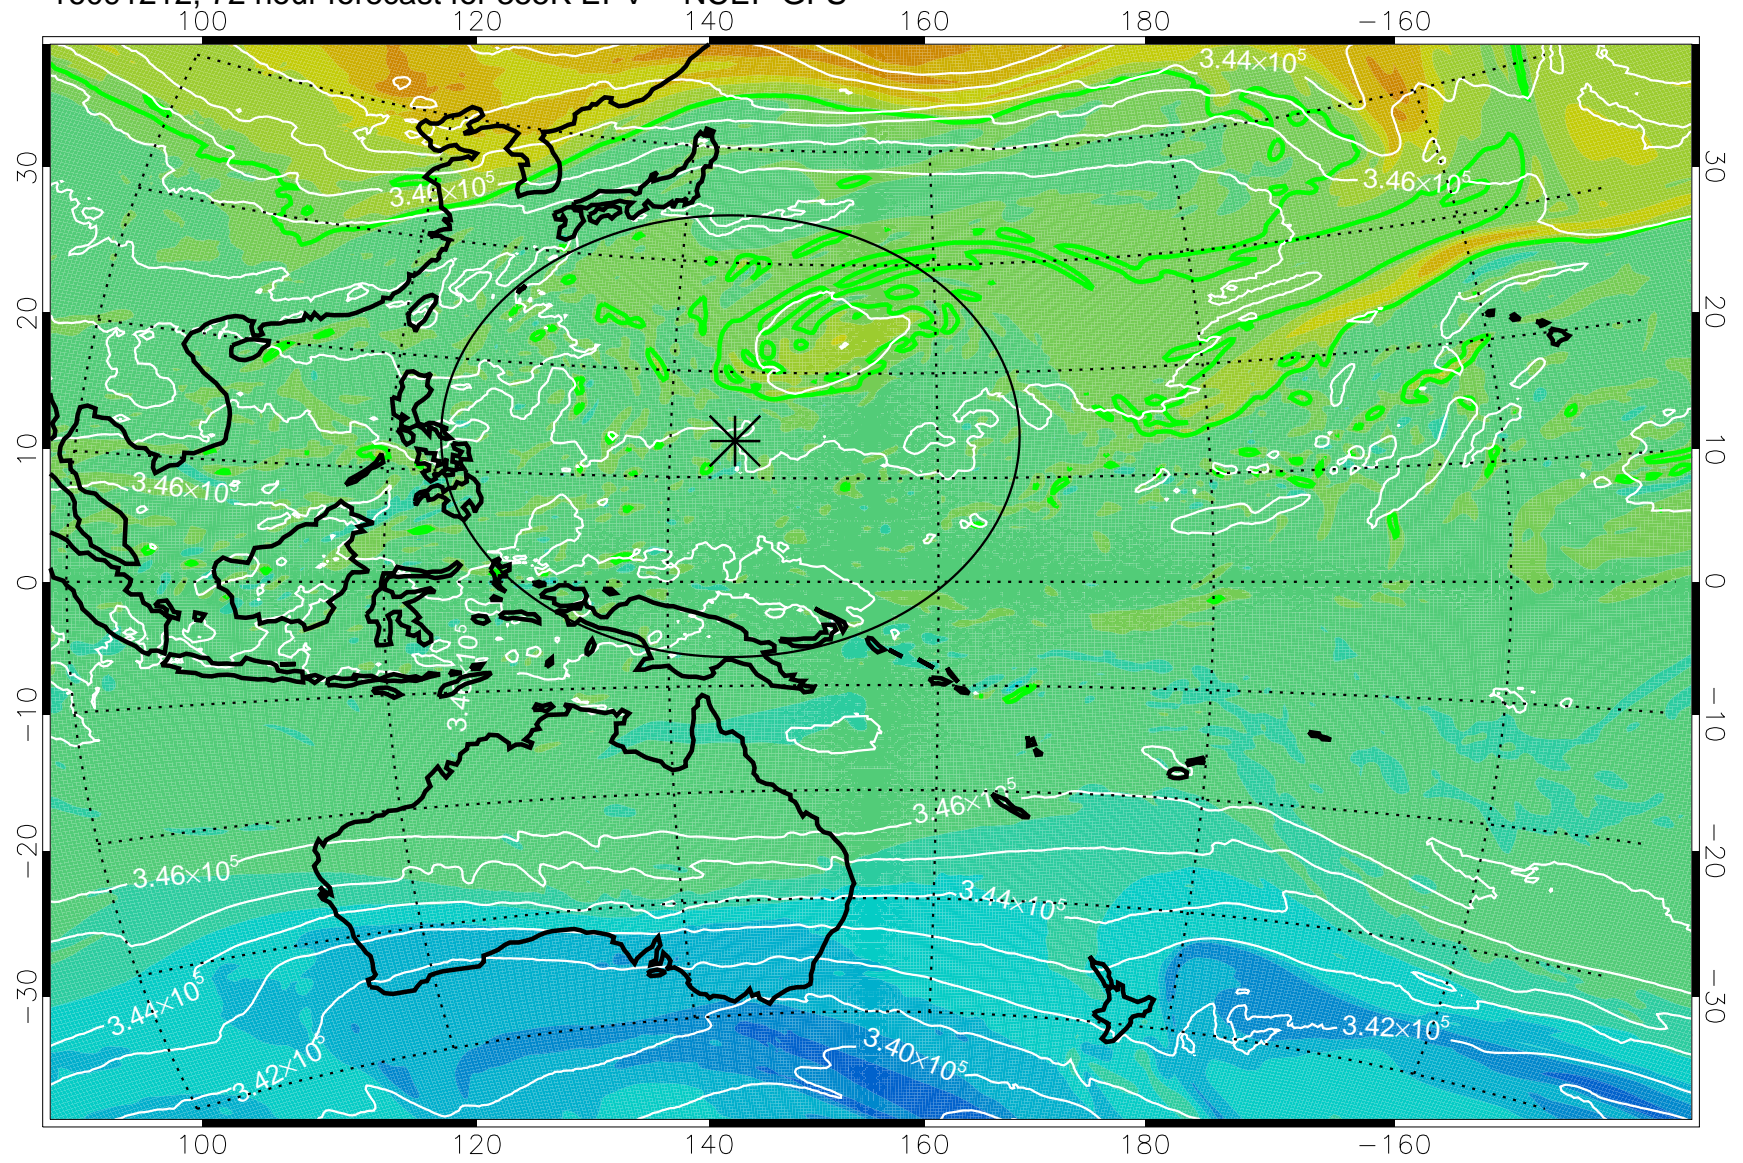

16091106, 42 hour forecast for 355K EPV -- NCEP GFS

355K Montgomery Streamfunction, white
EPV Tropopause (2 PVU) Position
Range ring of 2304 km

16091112, 48 hour forecast for 355K EPV -- NCEP GFS

355K Montgomery Streamfunction, white
EPV Tropopause (2 PVU) Position
Range ring of 2304 km

16091118, 54 hour forecast for 355K EPV -- NCEP GFS

355K Montgomery Streamfunction, white
EPV Tropopause (2 PVU) Position
Range ring of 2304 km

16091200, 60 hour forecast for 355K EPV -- NCEP GFS

355K Montgomery Streamfunction, white
EPV Tropopause (2 PVU) Position
Range ring of 2304 km

16091206, 66 hour forecast for 355K EPV -- NCEP GFS

355K Montgomery Streamfunction, white
EPV Tropopause (2 PVU) Position
Range ring of 2304 km

16091212, 72 hour forecast for 355K EPV -- NCEP GFS

355K Montgomery Streamfunction, white
EPV Tropopause (2 PVU) Position
Range ring of 2304 km

16091218, 78 hour forecast for 355K EPV -- NCEP GFS

355K Montgomery Streamfunction, white
EPV Tropopause (2 PVU) Position
Range ring of 2304 km

16091300, 84 hour forecast for 355K EPV -- NCEP GFS

355K Montgomery Streamfunction, white
EPV Tropopause (2 PVU) Position
Range ring of 2304 km