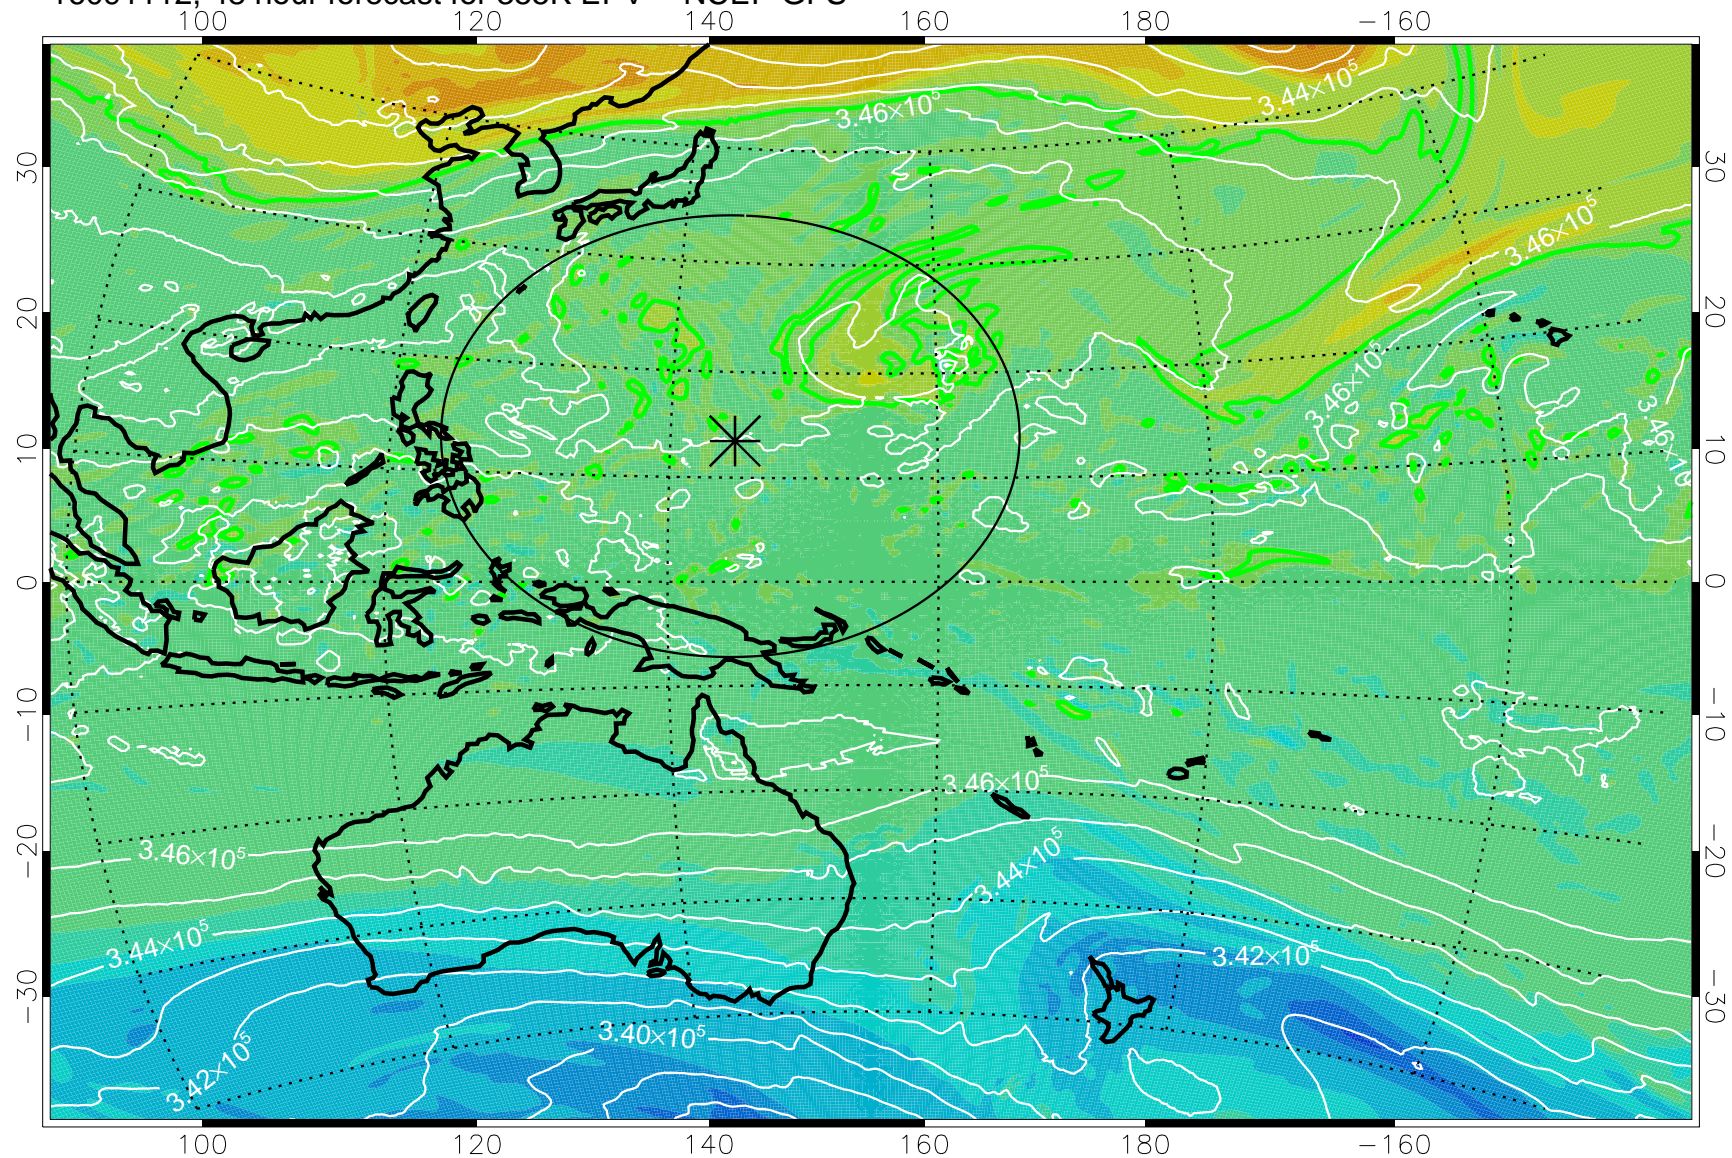

16091018, 30 hour forecast for 355K EPV -- NCEP GFS

355K Montgomery Streamfunction, white
EPV Tropopause (2 PVU) Position
Range ring of 2304 km

16091100, 36 hour forecast for 355K EPV -- NCEP GFS

355K Montgomery Streamfunction, white
EPV Tropopause (2 PVU) Position
Range ring of 2304 km

16091106, 42 hour forecast for 355K EPV -- NCEP GFS

355K Montgomery Streamfunction, white
EPV Tropopause (2 PVU) Position
Range ring of 2304 km

16091112, 48 hour forecast for 355K EPV -- NCEP GFS

355K Montgomery Streamfunction, white
EPV Tropopause (2 PVU) Position
Range ring of 2304 km

16091118, 54 hour forecast for 355K EPV -- NCEP GFS

355K Montgomery Streamfunction, white
EPV Tropopause (2 PVU) Position
Range ring of 2304 km

16091200, 60 hour forecast for 355K EPV -- NCEP GFS

355K Montgomery Streamfunction, white
EPV Tropopause (2 PVU) Position
Range ring of 2304 km

16091206, 66 hour forecast for 355K EPV -- NCEP GFS

355K Montgomery Streamfunction, white
EPV Tropopause (2 PVU) Position
Range ring of 2304 km

16091212, 72 hour forecast for 355K EPV -- NCEP GFS

355K Montgomery Streamfunction, white
EPV Tropopause (2 PVU) Position
Range ring of 2304 km