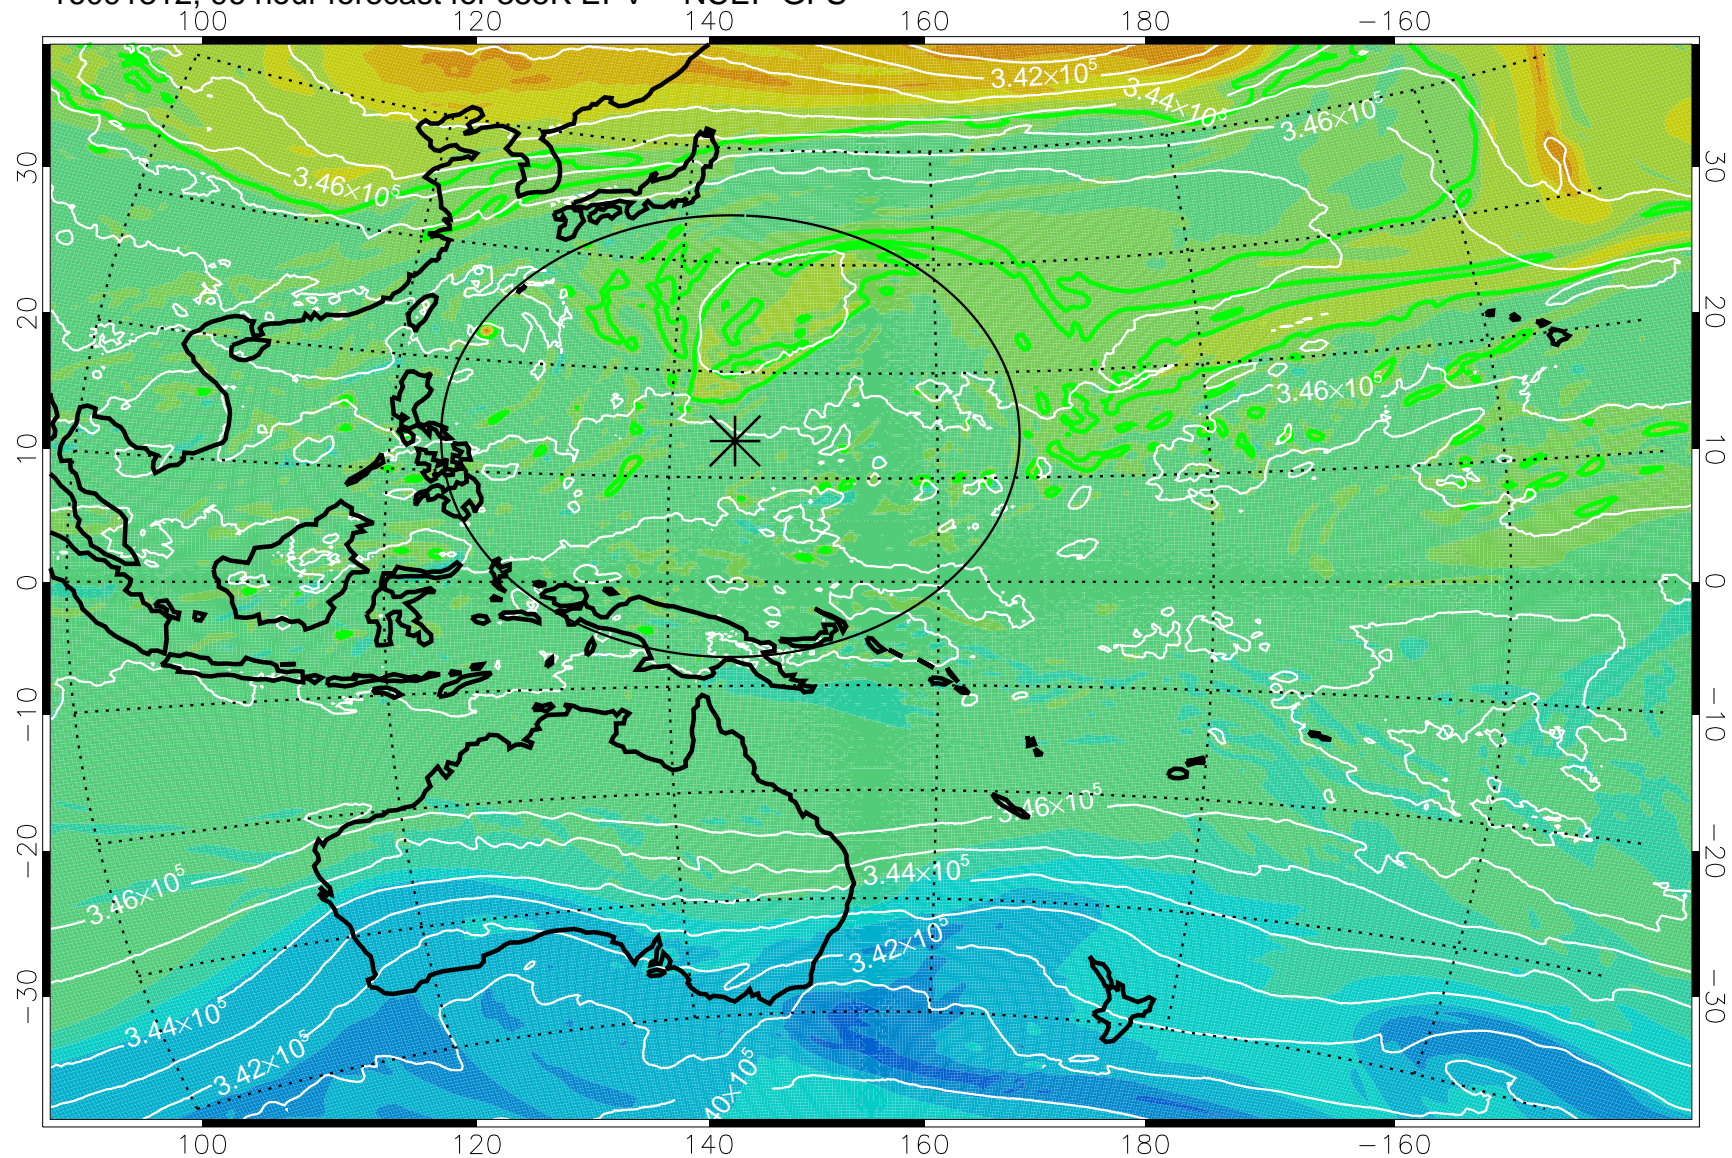

16091206, 66 hour forecast for 355K EPV -- NCEP GFS

355K Montgomery Streamfunction, white
EPV Tropopause (2 PVU) Position
Range ring of 2304 km

16091212, 72 hour forecast for 355K EPV -- NCEP GFS

355K Montgomery Streamfunction, white
EPV Tropopause (2 PVU) Position
Range ring of 2304 km

16091218, 78 hour forecast for 355K EPV -- NCEP GFS

355K Montgomery Streamfunction, white
EPV Tropopause (2 PVU) Position
Range ring of 2304 km

16091300, 84 hour forecast for 355K EPV -- NCEP GFS

355K Montgomery Streamfunction, white
EPV Tropopause (2 PVU) Position
Range ring of 2304 km

16091306, 90 hour forecast for 355K EPV -- NCEP GFS

355K Montgomery Streamfunction, white
EPV Tropopause (2 PVU) Position
Range ring of 2304 km

16091312, 96 hour forecast for 355K EPV -- NCEP GFS

355K Montgomery Streamfunction, white
EPV Tropopause (2 PVU) Position
Range ring of 2304 km

16091318, 102 hour forecast for 355K EPV -- NCEP GFS

355K Montgomery Streamfunction, white
 EPV Tropopause (2 PVU) Position
 Range ring of 2304 km

16091400, 108 hour forecast for 355K EPV -- NCEP GFS

355K Montgomery Streamfunction, white
EPV Tropopause (2 PVU) Position
Range ring of 2304 km