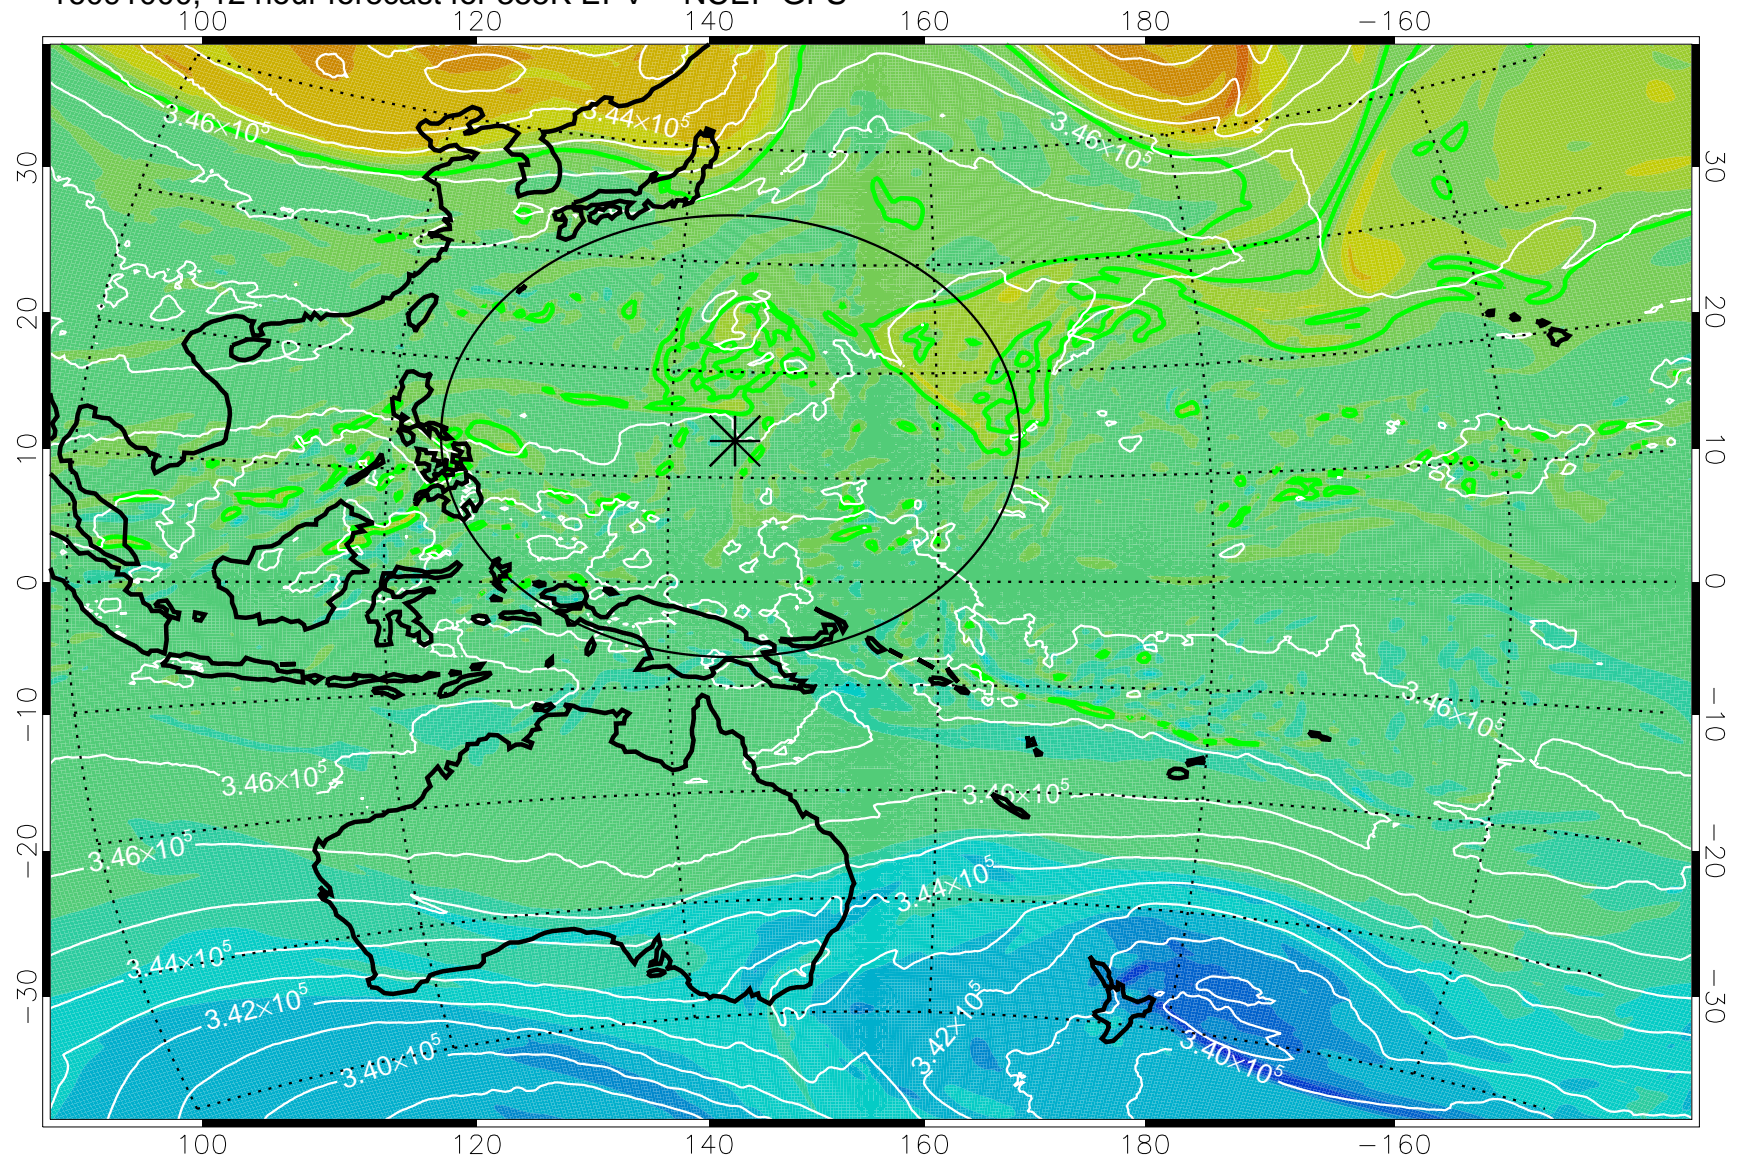

16090918, 6 hour forecast for 355K EPV -- NCEP GFS

355K Montgomery Streamfunction, white
EPV Tropopause (2 PVU) Position
Range ring of 2304 km

16091000, 12 hour forecast for 355K EPV -- NCEP GFS

355K Montgomery Streamfunction, white
EPV Tropopause (2 PVU) Position
Range ring of 2304 km

16091006, 18 hour forecast for 355K EPV -- NCEP GFS

355K Montgomery Streamfunction, white
EPV Tropopause (2 PVU) Position
Range ring of 2304 km

16091012, 24 hour forecast for 355K EPV -- NCEP GFS

355K Montgomery Streamfunction, white
EPV Tropopause (2 PVU) Position
Range ring of 2304 km

16091018, 30 hour forecast for 355K EPV -- NCEP GFS

355K Montgomery Streamfunction, white
EPV Tropopause (2 PVU) Position
Range ring of 2304 km

16091100, 36 hour forecast for 355K EPV -- NCEP GFS

355K Montgomery Streamfunction, white
EPV Tropopause (2 PVU) Position
Range ring of 2304 km

16091106, 42 hour forecast for 355K EPV -- NCEP GFS

355K Montgomery Streamfunction, white
EPV Tropopause (2 PVU) Position
Range ring of 2304 km

16091112, 48 hour forecast for 355K EPV -- NCEP GFS

355K Montgomery Streamfunction, white
EPV Tropopause (2 PVU) Position
Range ring of 2304 km