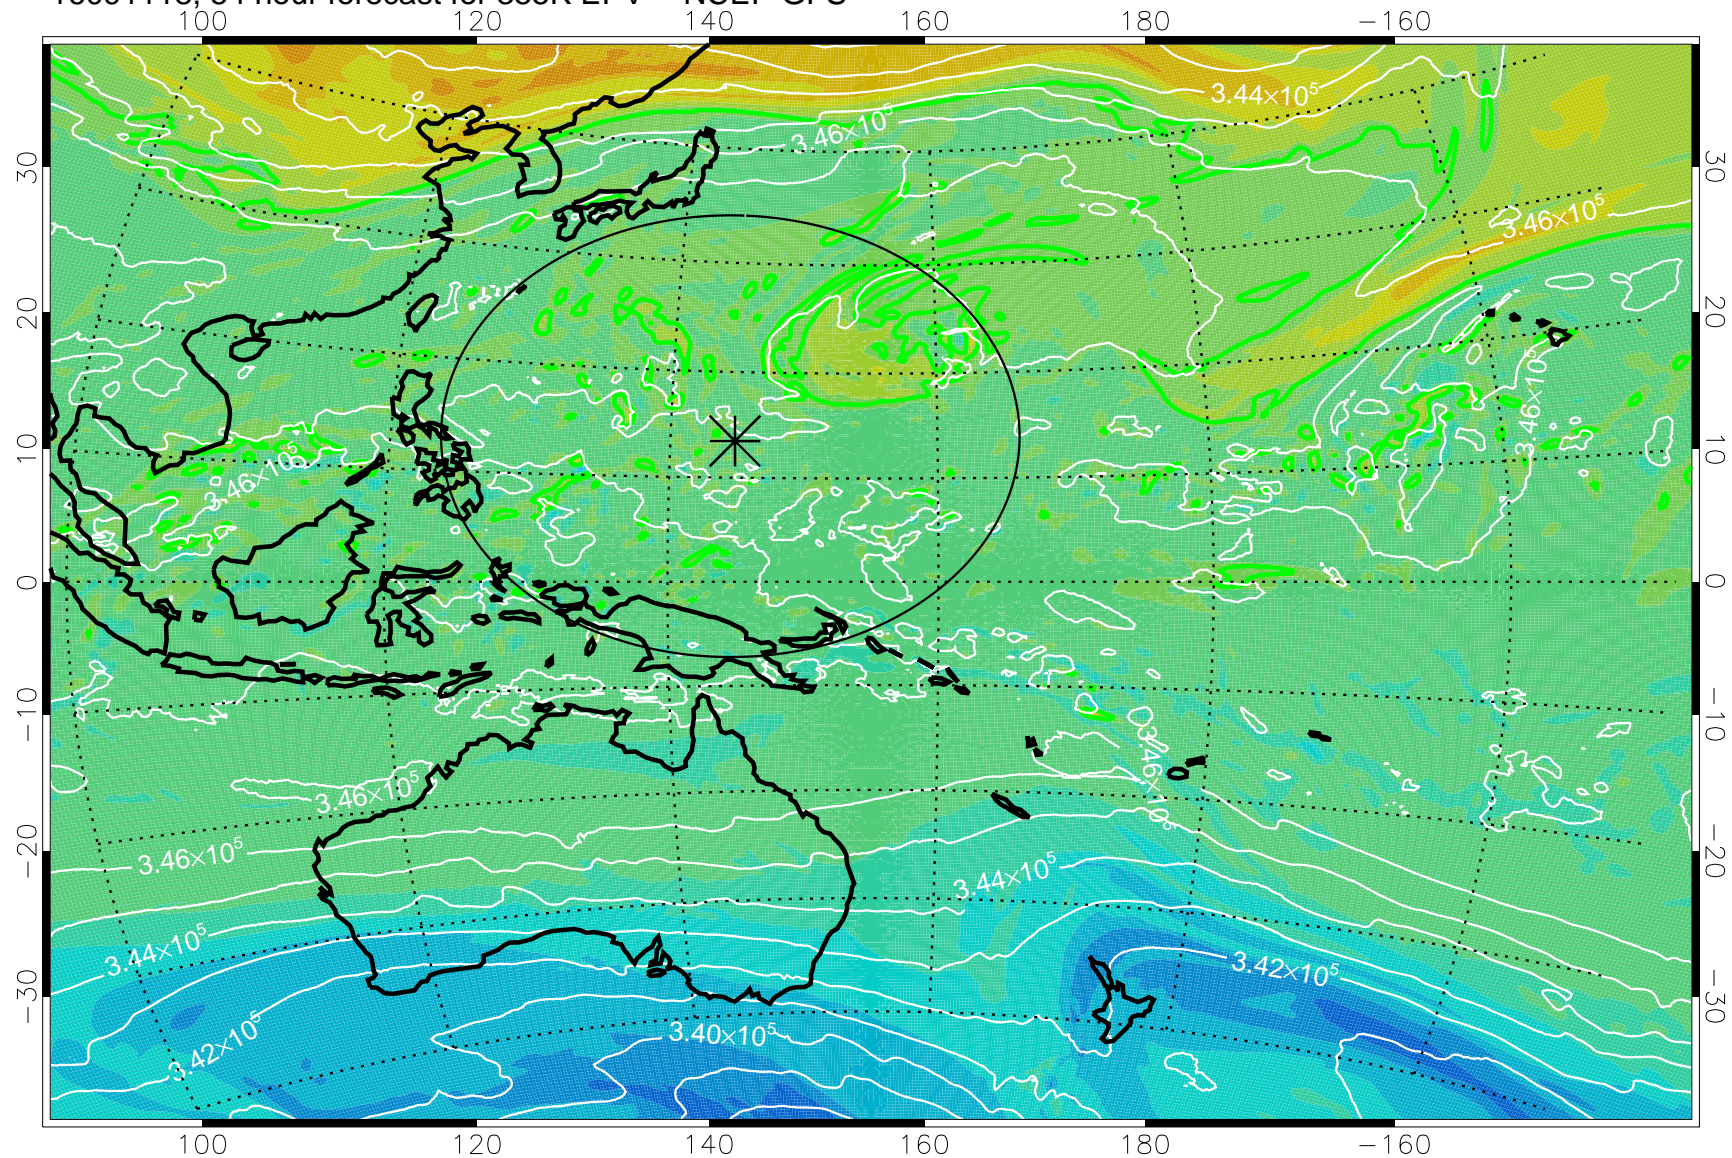

16091018, 30 hour forecast for 355K EPV -- NCEP GFS

355K Montgomery Streamfunction, white
EPV Tropopause (2 PVU) Position
Range ring of 2304 km

16091100, 36 hour forecast for 355K EPV -- NCEP GFS

355K Montgomery Streamfunction, white
EPV Tropopause (2 PVU) Position
Range ring of 2304 km

16091106, 42 hour forecast for 355K EPV -- NCEP GFS

355K Montgomery Streamfunction, white
EPV Tropopause (2 PVU) Position
Range ring of 2304 km

16091112, 48 hour forecast for 355K EPV -- NCEP GFS

355K Montgomery Streamfunction, white
EPV Tropopause (2 PVU) Position
Range ring of 2304 km

16091118, 54 hour forecast for 355K EPV -- NCEP GFS

355K Montgomery Streamfunction, white
EPV Tropopause (2 PVU) Position
Range ring of 2304 km

16091200, 60 hour forecast for 355K EPV -- NCEP GFS

355K Montgomery Streamfunction, white
EPV Tropopause (2 PVU) Position
Range ring of 2304 km

16091206, 66 hour forecast for 355K EPV -- NCEP GFS

355K Montgomery Streamfunction, white
EPV Tropopause (2 PVU) Position
Range ring of 2304 km

16091212, 72 hour forecast for 355K EPV -- NCEP GFS

355K Montgomery Streamfunction, white
EPV Tropopause (2 PVU) Position
Range ring of 2304 km