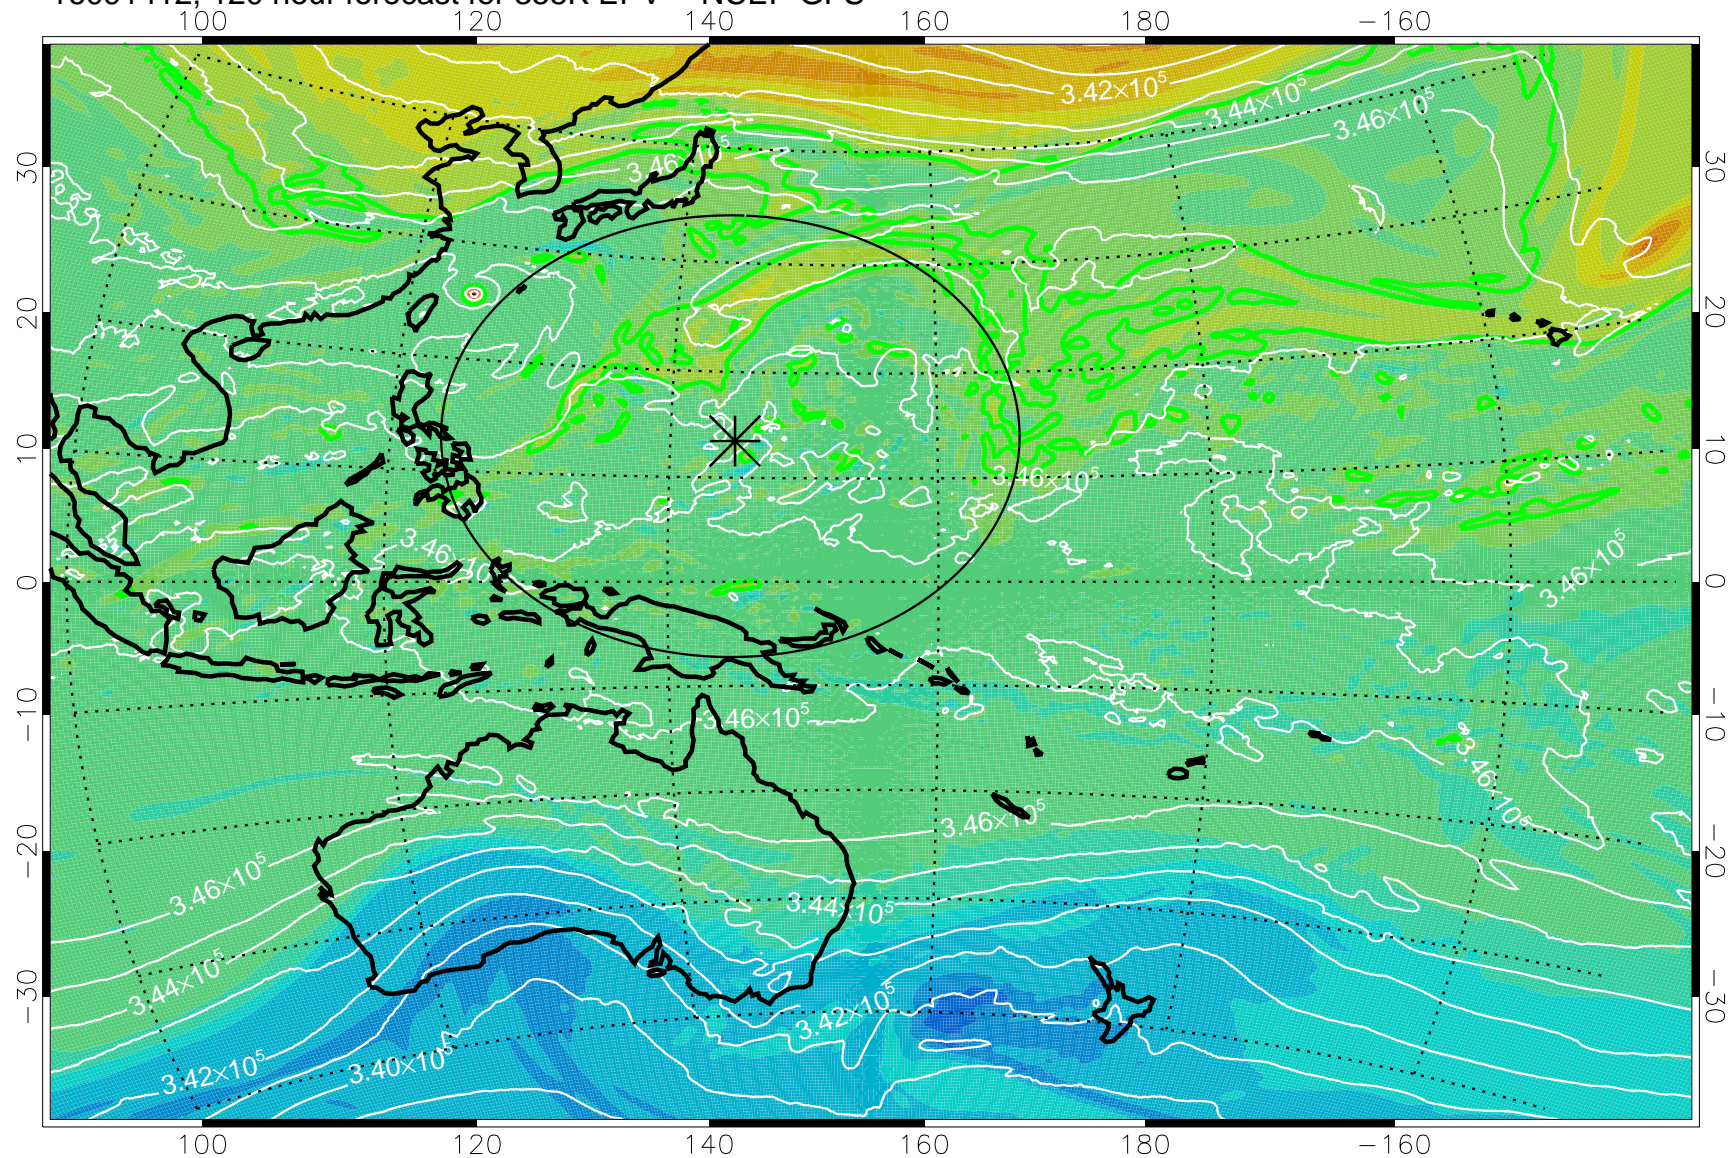

16091218, 78 hour forecast for 355K EPV -- NCEP GFS

355K Montgomery Streamfunction, white
EPV Tropopause (2 PVU) Position
Range ring of 2304 km

16091300, 84 hour forecast for 355K EPV -- NCEP GFS

355K Montgomery Streamfunction, white
EPV Tropopause (2 PVU) Position
Range ring of 2304 km

16091306, 90 hour forecast for 355K EPV -- NCEP GFS

355K Montgomery Streamfunction, white
EPV Tropopause (2 PVU) Position
Range ring of 2304 km

16091312, 96 hour forecast for 355K EPV -- NCEP GFS

355K Montgomery Streamfunction, white
EPV Tropopause (2 PVU) Position
Range ring of 2304 km

16091318, 102 hour forecast for 355K EPV -- NCEP GFS

355K Montgomery Streamfunction, white
 EPV Tropopause (2 PVU) Position
 Range ring of 2304 km

16091400, 108 hour forecast for 355K EPV -- NCEP GFS

355K Montgomery Streamfunction, white
EPV Tropopause (2 PVU) Position
Range ring of 2304 km

16091406, 114 hour forecast for 355K EPV -- NCEP GFS

355K Montgomery Streamfunction, white
EPV Tropopause (2 PVU) Position
Range ring of 2304 km

16091412, 120 hour forecast for 355K EPV -- NCEP GFS

355K Montgomery Streamfunction, white
EPV Tropopause (2 PVU) Position
Range ring of 2304 km