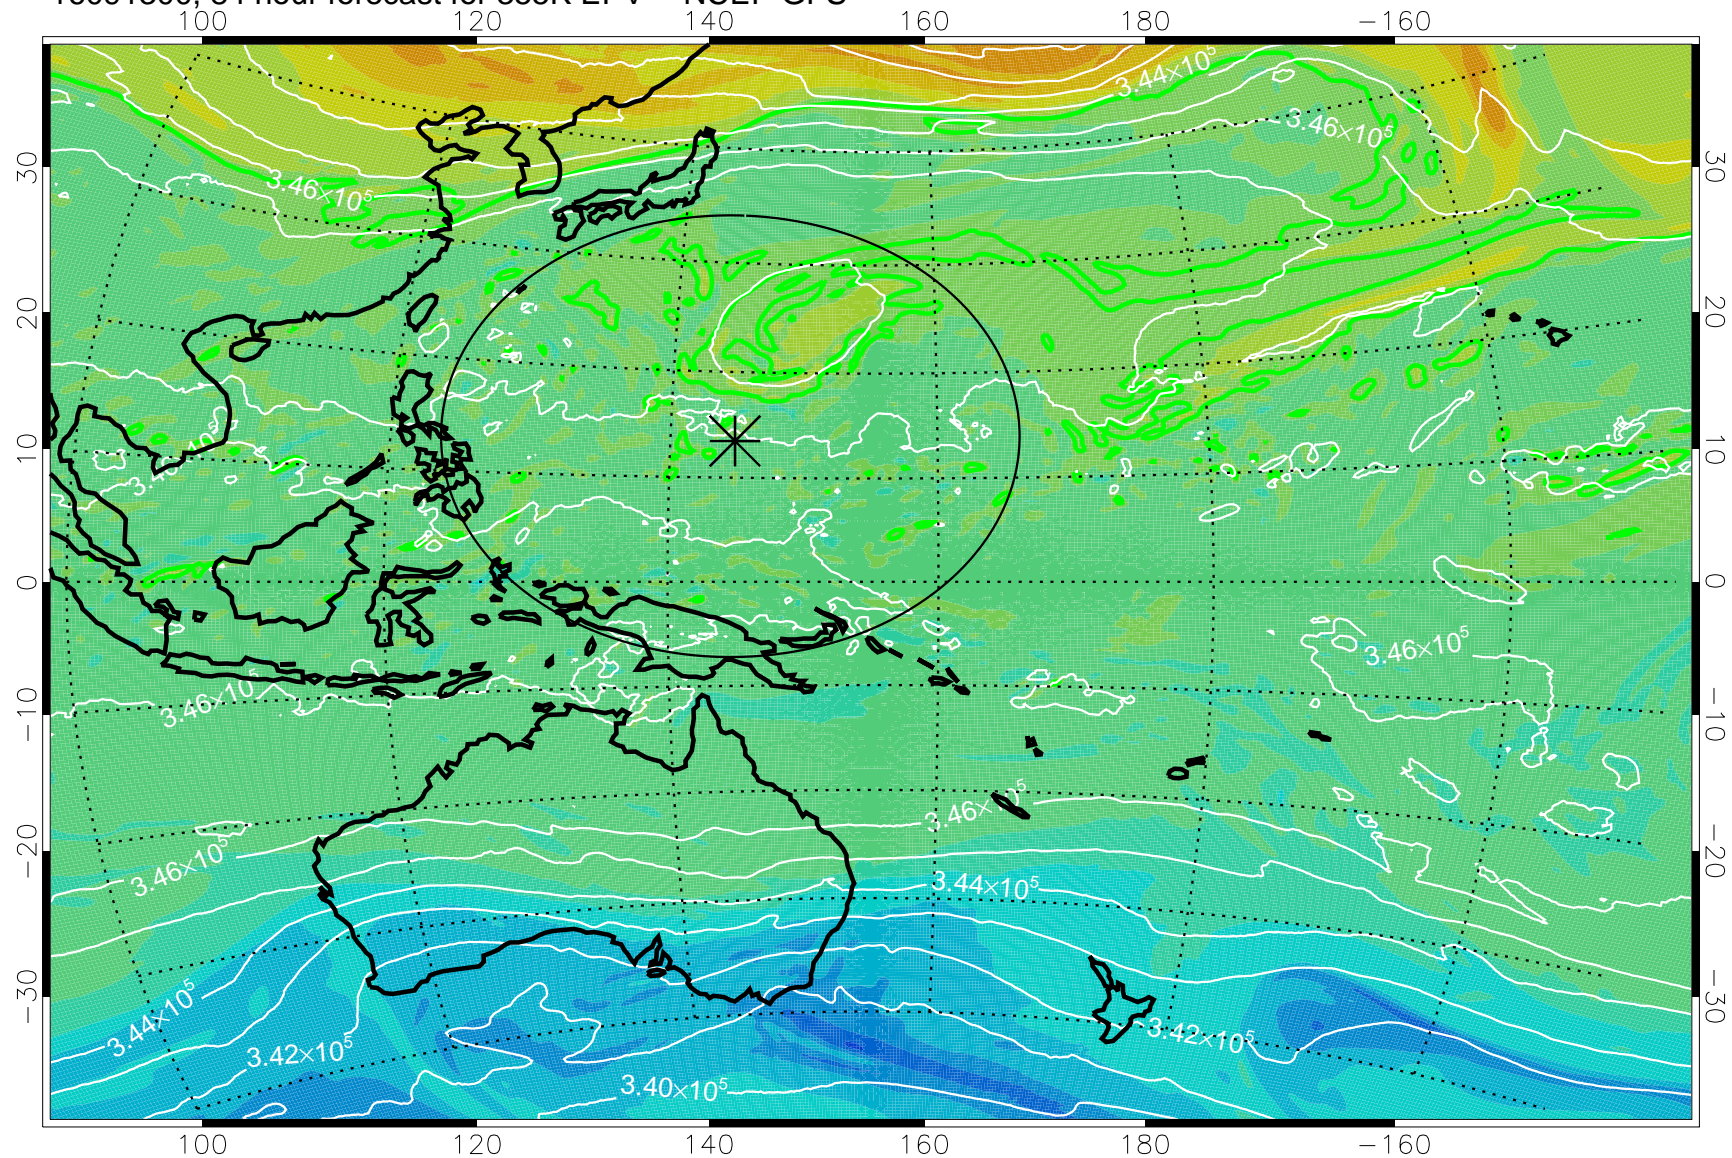

16091118, 54 hour forecast for 355K EPV -- NCEP GFS

355K Montgomery Streamfunction, white
EPV Tropopause (2 PVU) Position
Range ring of 2304 km

16091200, 60 hour forecast for 355K EPV -- NCEP GFS

355K Montgomery Streamfunction, white
EPV Tropopause (2 PVU) Position
Range ring of 2304 km

16091206, 66 hour forecast for 355K EPV -- NCEP GFS

355K Montgomery Streamfunction, white
EPV Tropopause (2 PVU) Position
Range ring of 2304 km

16091212, 72 hour forecast for 355K EPV -- NCEP GFS

355K Montgomery Streamfunction, white
EPV Tropopause (2 PVU) Position
Range ring of 2304 km

16091218, 78 hour forecast for 355K EPV -- NCEP GFS

355K Montgomery Streamfunction, white
EPV Tropopause (2 PVU) Position
Range ring of 2304 km

16091300, 84 hour forecast for 355K EPV -- NCEP GFS

355K Montgomery Streamfunction, white
EPV Tropopause (2 PVU) Position
Range ring of 2304 km

16091306, 90 hour forecast for 355K EPV -- NCEP GFS

355K Montgomery Streamfunction, white
EPV Tropopause (2 PVU) Position
Range ring of 2304 km

16091312, 96 hour forecast for 355K EPV -- NCEP GFS

355K Montgomery Streamfunction, white
EPV Tropopause (2 PVU) Position
Range ring of 2304 km