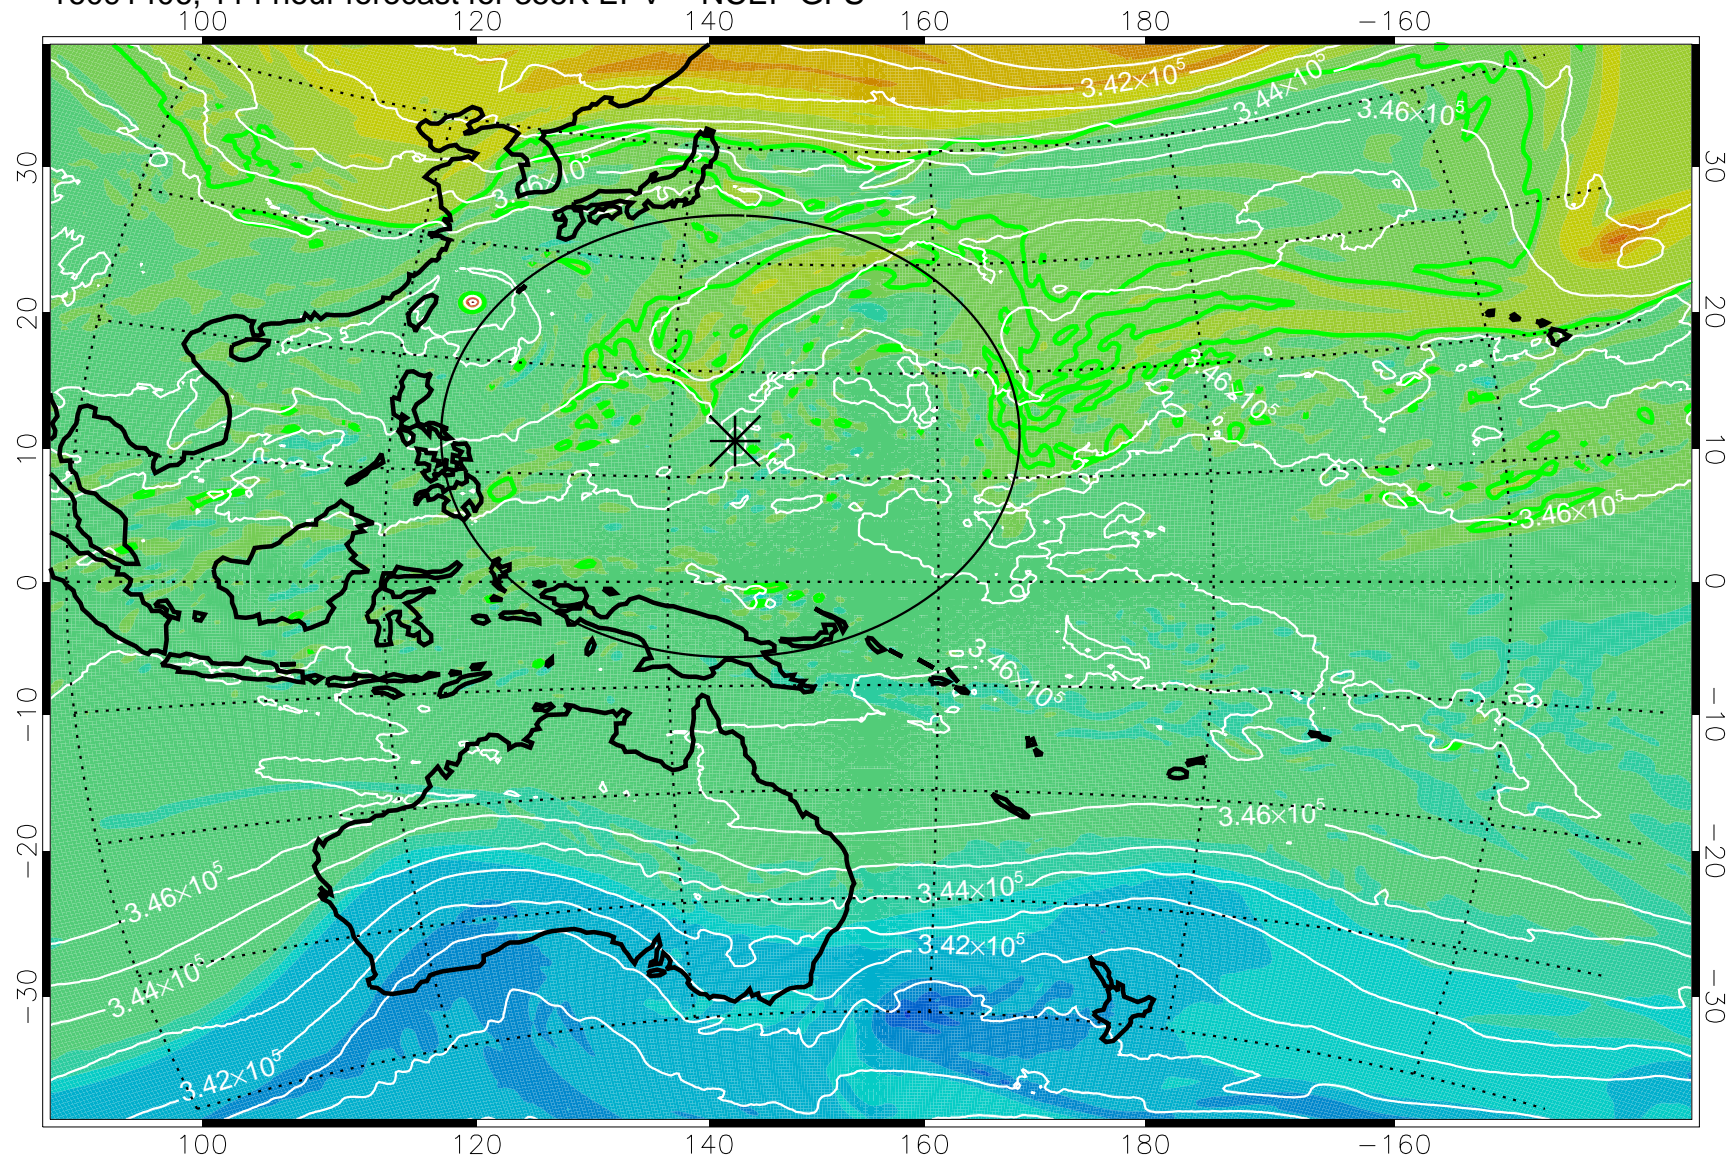

16091218, 78 hour forecast for 355K EPV -- NCEP GFS

355K Montgomery Streamfunction, white
EPV Tropopause (2 PVU) Position
Range ring of 2304 km

16091300, 84 hour forecast for 355K EPV -- NCEP GFS

355K Montgomery Streamfunction, white
EPV Tropopause (2 PVU) Position
Range ring of 2304 km

16091306, 90 hour forecast for 355K EPV -- NCEP GFS

355K Montgomery Streamfunction, white
EPV Tropopause (2 PVU) Position
Range ring of 2304 km

16091312, 96 hour forecast for 355K EPV -- NCEP GFS

355K Montgomery Streamfunction, white
EPV Tropopause (2 PVU) Position
Range ring of 2304 km

16091318, 102 hour forecast for 355K EPV -- NCEP GFS

355K Montgomery Streamfunction, white
 EPV Tropopause (2 PVU) Position
 Range ring of 2304 km

16091400, 108 hour forecast for 355K EPV -- NCEP GFS

355K Montgomery Streamfunction, white
EPV Tropopause (2 PVU) Position
Range ring of 2304 km

16091406, 114 hour forecast for 355K EPV -- NCEP GFS

355K Montgomery Streamfunction, white
EPV Tropopause (2 PVU) Position
Range ring of 2304 km

16091412, 120 hour forecast for 355K EPV -- NCEP GFS

355K Montgomery Streamfunction, white
EPV Tropopause (2 PVU) Position
Range ring of 2304 km