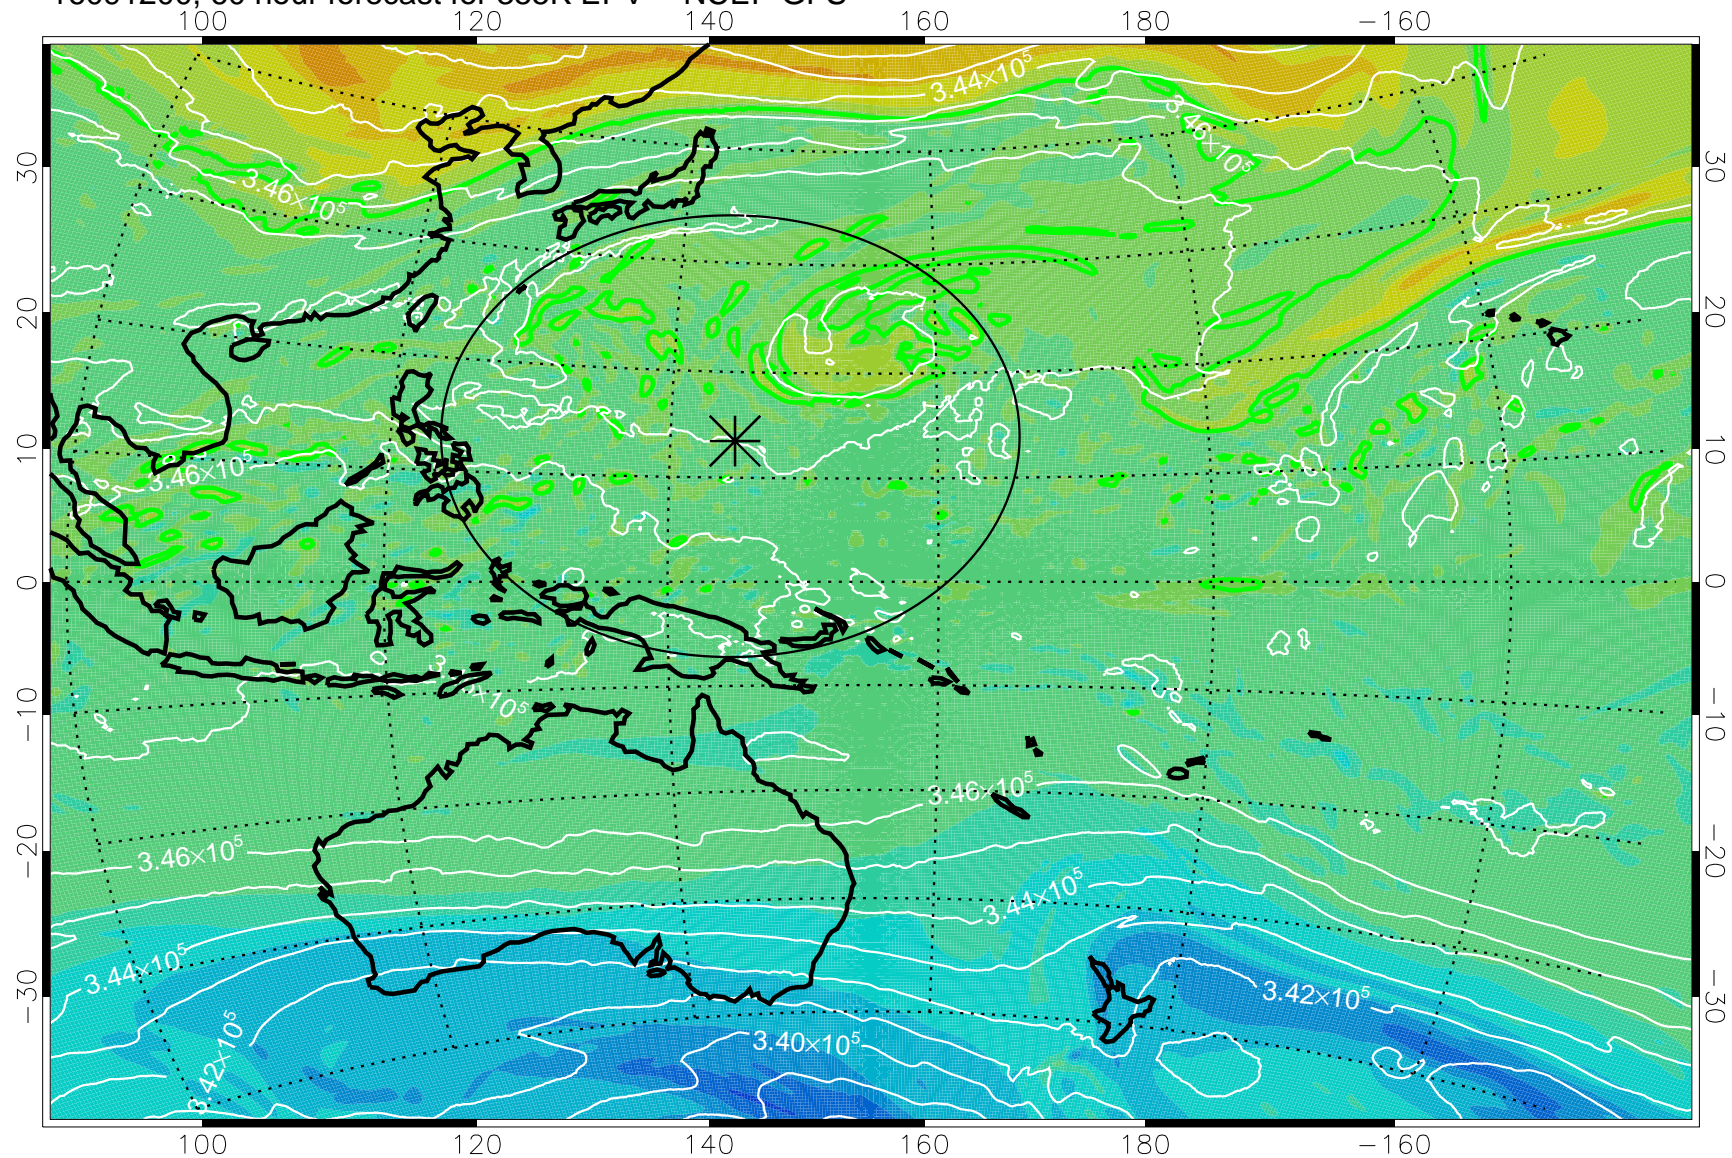

16091018, 30 hour forecast for 355K EPV -- NCEP GFS

355K Montgomery Streamfunction, white
EPV Tropopause (2 PVU) Position
Range ring of 2304 km

16091100, 36 hour forecast for 355K EPV -- NCEP GFS

355K Montgomery Streamfunction, white
EPV Tropopause (2 PVU) Position
Range ring of 2304 km

16091106, 42 hour forecast for 355K EPV -- NCEP GFS

355K Montgomery Streamfunction, white
EPV Tropopause (2 PVU) Position
Range ring of 2304 km

16091112, 48 hour forecast for 355K EPV -- NCEP GFS

355K Montgomery Streamfunction, white
EPV Tropopause (2 PVU) Position
Range ring of 2304 km

16091118, 54 hour forecast for 355K EPV -- NCEP GFS

355K Montgomery Streamfunction, white
EPV Tropopause (2 PVU) Position
Range ring of 2304 km

16091200, 60 hour forecast for 355K EPV -- NCEP GFS

355K Montgomery Streamfunction, white
EPV Tropopause (2 PVU) Position
Range ring of 2304 km

16091206, 66 hour forecast for 355K EPV -- NCEP GFS

355K Montgomery Streamfunction, white
EPV Tropopause (2 PVU) Position
Range ring of 2304 km

16091212, 72 hour forecast for 355K EPV -- NCEP GFS

355K Montgomery Streamfunction, white
EPV Tropopause (2 PVU) Position
Range ring of 2304 km