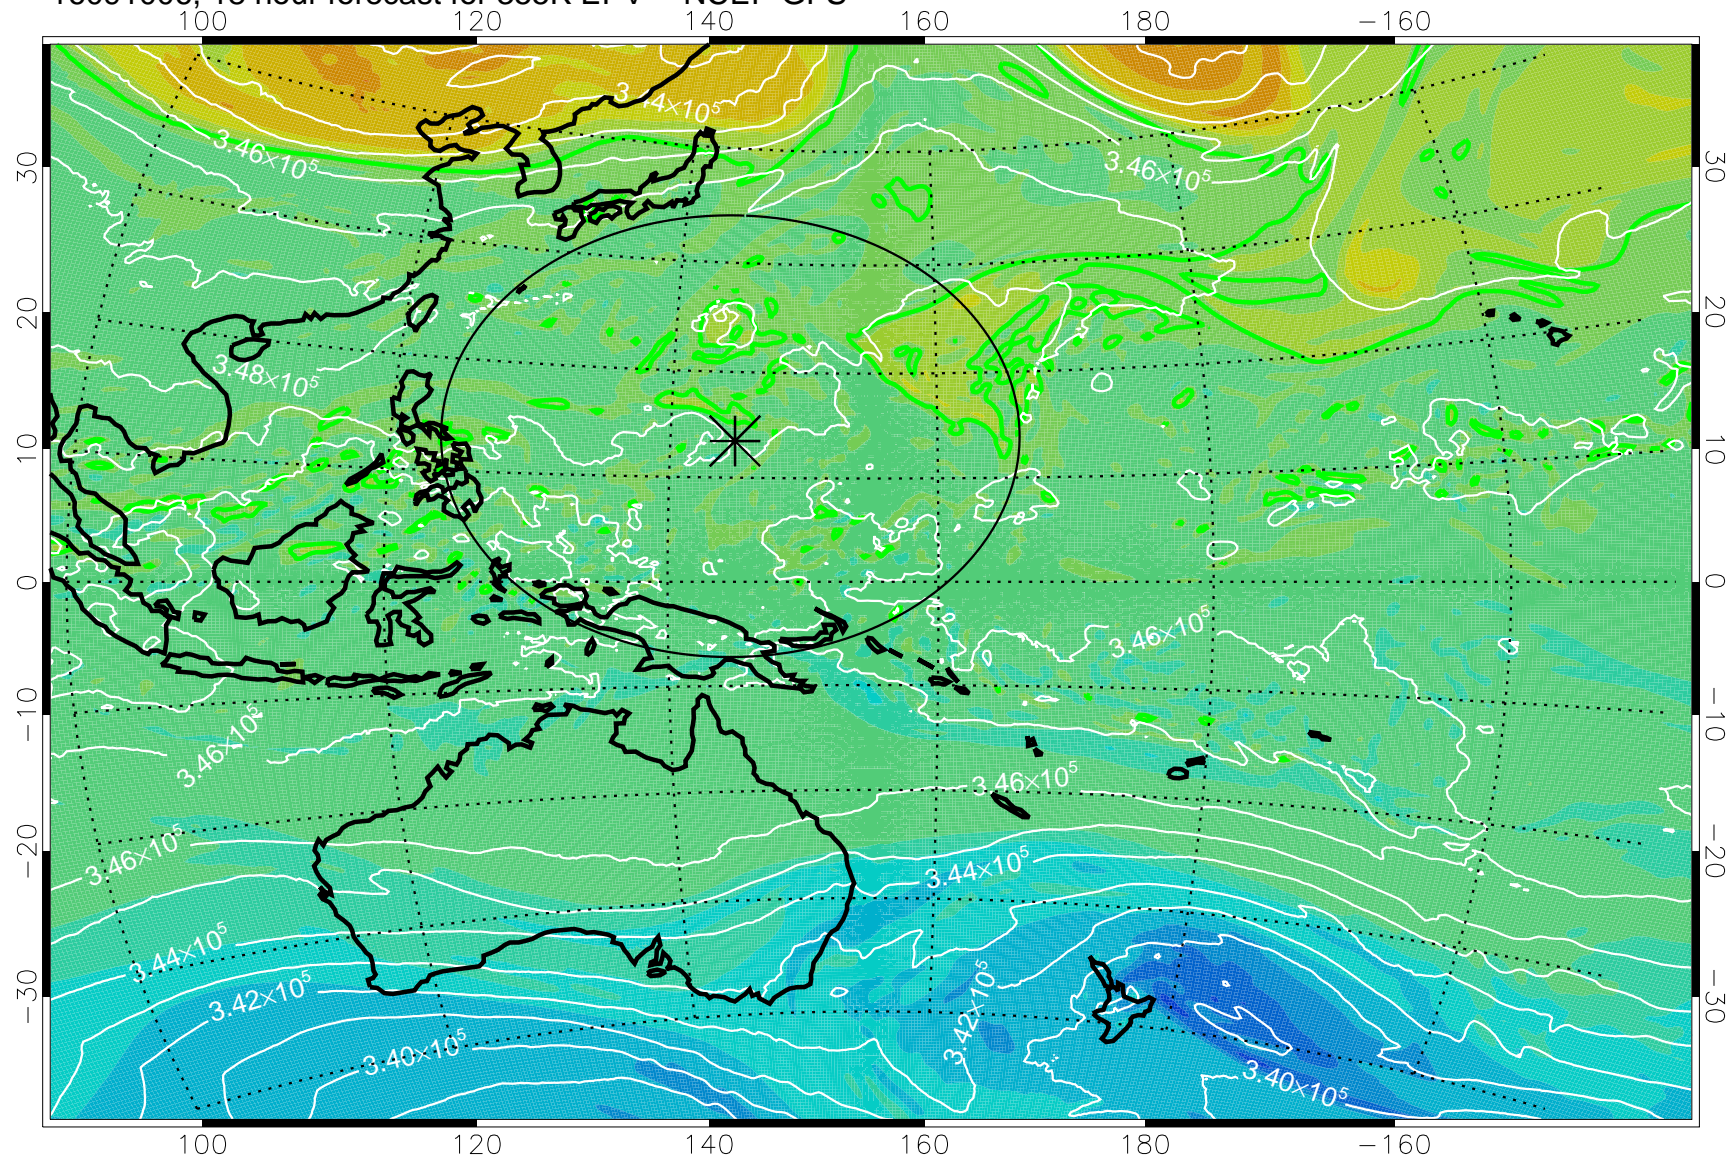

16090918, 6 hour forecast for 355K EPV -- NCEP GFS

355K Montgomery Streamfunction, white
EPV Tropopause (2 PVU) Position
Range ring of 2304 km

16091000, 12 hour forecast for 355K EPV -- NCEP GFS

355K Montgomery Streamfunction, white
EPV Tropopause (2 PVU) Position
Range ring of 2304 km

16091006, 18 hour forecast for 355K EPV -- NCEP GFS

355K Montgomery Streamfunction, white
EPV Tropopause (2 PVU) Position
Range ring of 2304 km

16091012, 24 hour forecast for 355K EPV -- NCEP GFS

355K Montgomery Streamfunction, white
EPV Tropopause (2 PVU) Position
Range ring of 2304 km

16091018, 30 hour forecast for 355K EPV -- NCEP GFS

355K Montgomery Streamfunction, white
EPV Tropopause (2 PVU) Position
Range ring of 2304 km

16091100, 36 hour forecast for 355K EPV -- NCEP GFS

355K Montgomery Streamfunction, white
EPV Tropopause (2 PVU) Position
Range ring of 2304 km

16091106, 42 hour forecast for 355K EPV -- NCEP GFS

355K Montgomery Streamfunction, white
EPV Tropopause (2 PVU) Position
Range ring of 2304 km

16091112, 48 hour forecast for 355K EPV -- NCEP GFS

355K Montgomery Streamfunction, white
EPV Tropopause (2 PVU) Position
Range ring of 2304 km