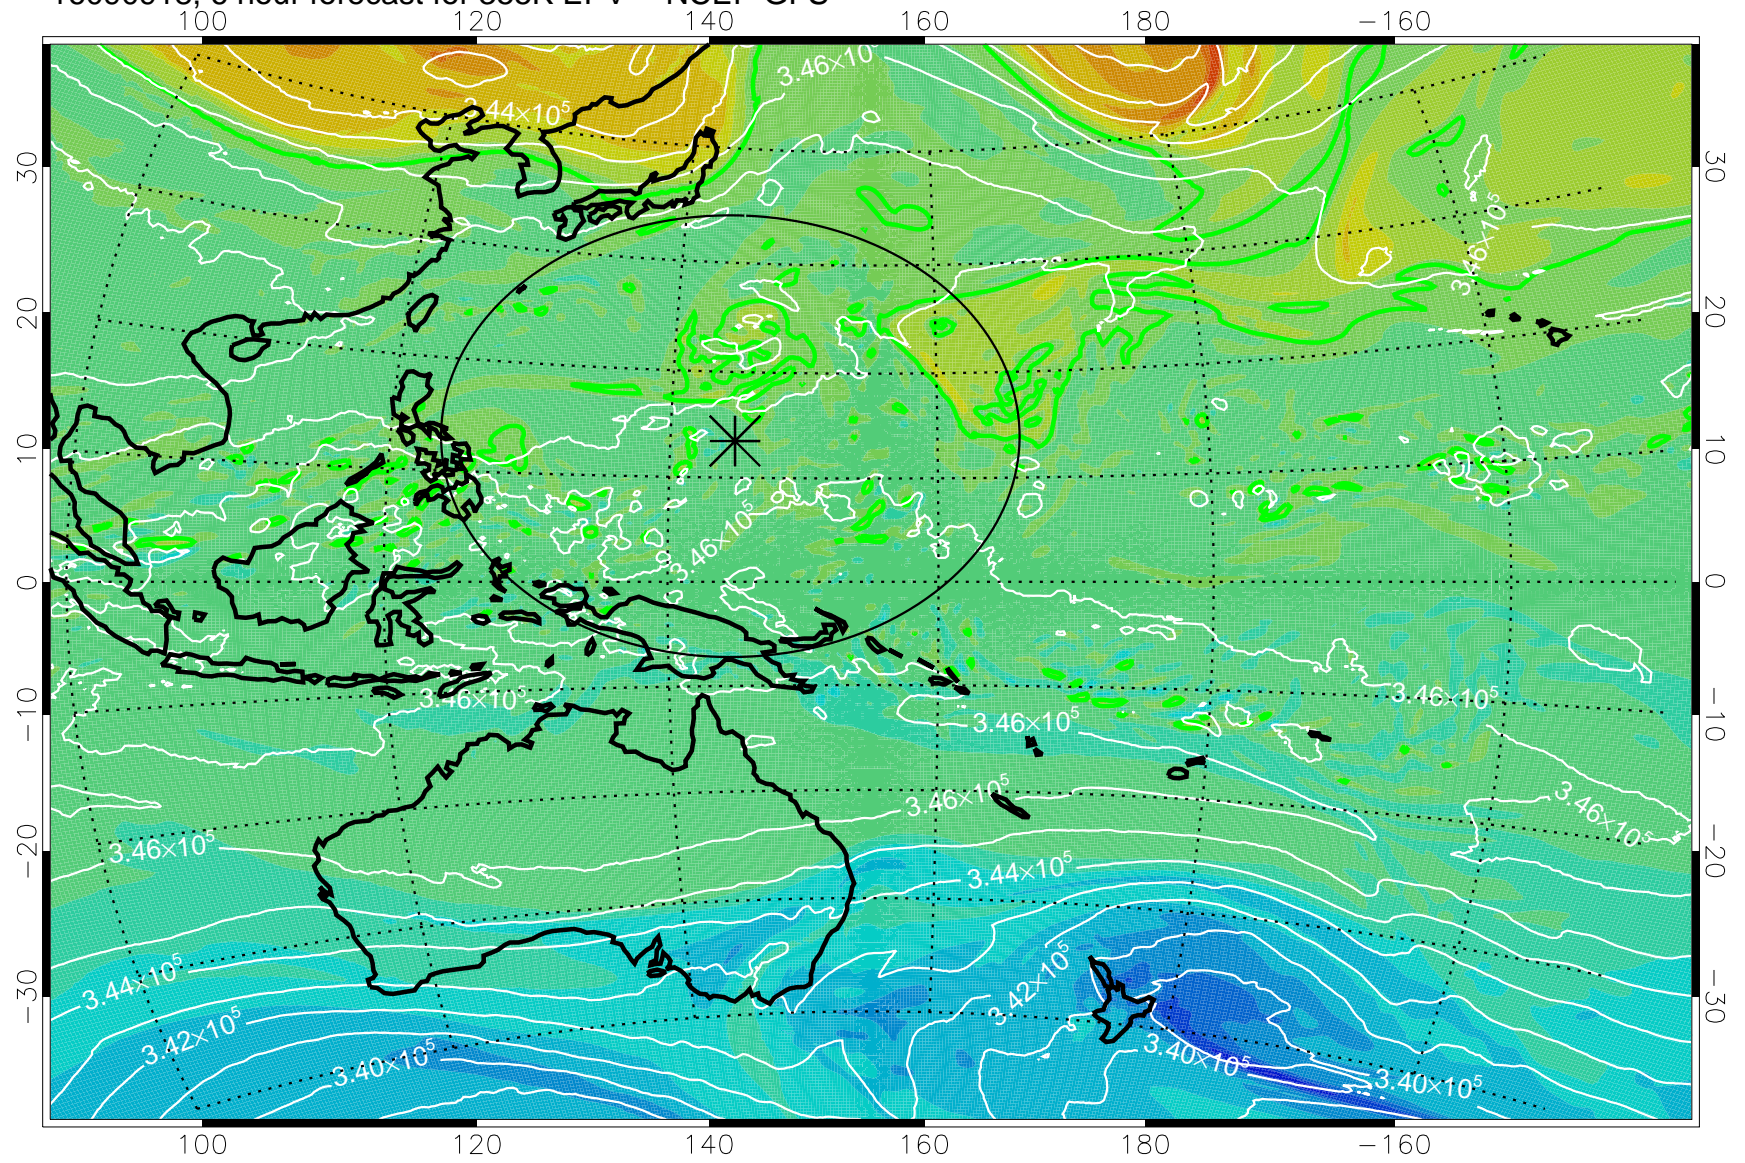

16090918, 6 hour forecast for 355K EPV -- NCEP GFS

355K Montgomery Streamfunction, white
EPV Tropopause (2 PVU) Position
Range ring of 2304 km

16091000, 12 hour forecast for 355K EPV -- NCEP GFS

355K Montgomery Streamfunction, white
EPV Tropopause (2 PVU) Position
Range ring of 2304 km

16091006, 18 hour forecast for 355K EPV -- NCEP GFS

355K Montgomery Streamfunction, white
EPV Tropopause (2 PVU) Position
Range ring of 2304 km

16091012, 24 hour forecast for 355K EPV -- NCEP GFS

355K Montgomery Streamfunction, white
EPV Tropopause (2 PVU) Position
Range ring of 2304 km

16091018, 30 hour forecast for 355K EPV -- NCEP GFS

355K Montgomery Streamfunction, white
EPV Tropopause (2 PVU) Position
Range ring of 2304 km

16091100, 36 hour forecast for 355K EPV -- NCEP GFS

355K Montgomery Streamfunction, white
EPV Tropopause (2 PVU) Position
Range ring of 2304 km

16091106, 42 hour forecast for 355K EPV -- NCEP GFS

355K Montgomery Streamfunction, white
EPV Tropopause (2 PVU) Position
Range ring of 2304 km

16091112, 48 hour forecast for 355K EPV -- NCEP GFS

355K Montgomery Streamfunction, white
EPV Tropopause (2 PVU) Position
Range ring of 2304 km