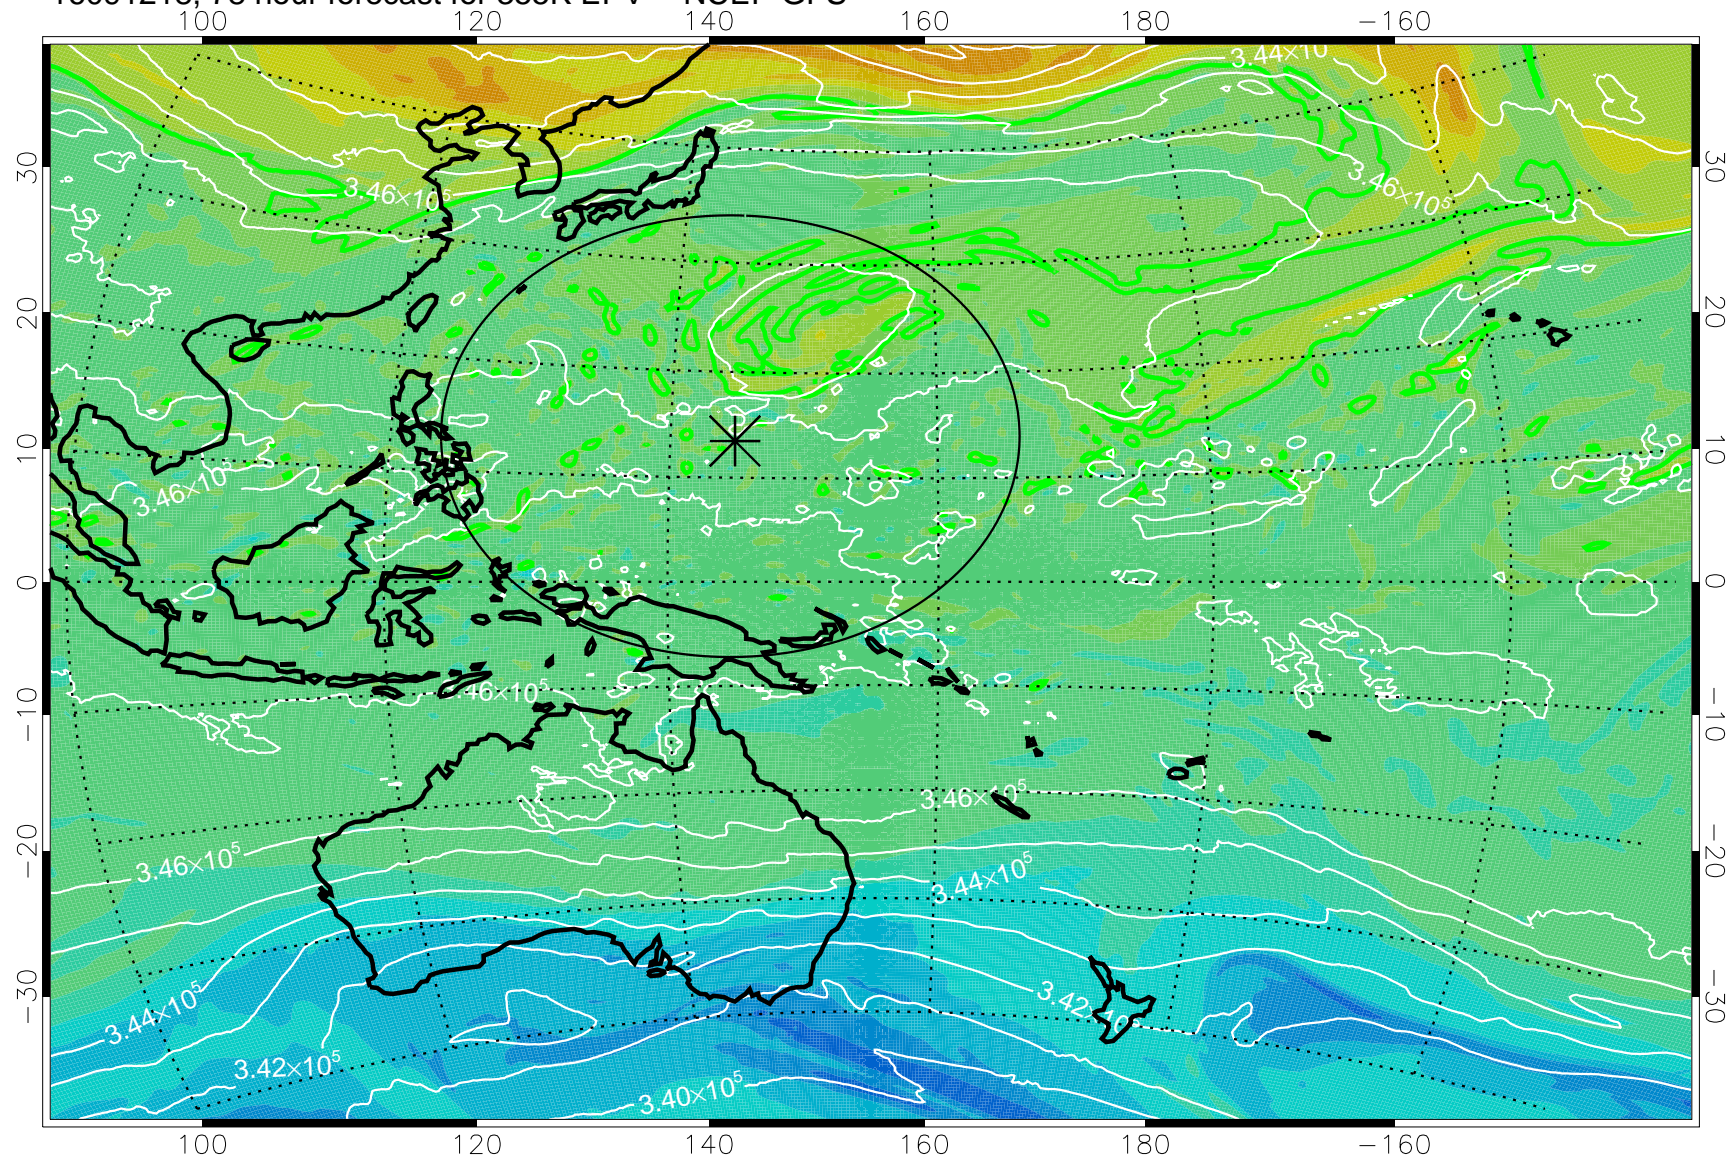

16091118, 54 hour forecast for 355K EPV -- NCEP GFS

355K Montgomery Streamfunction, white
EPV Tropopause (2 PVU) Position
Range ring of 2304 km

16091200, 60 hour forecast for 355K EPV -- NCEP GFS

355K Montgomery Streamfunction, white
EPV Tropopause (2 PVU) Position
Range ring of 2304 km

16091206, 66 hour forecast for 355K EPV -- NCEP GFS

355K Montgomery Streamfunction, white
EPV Tropopause (2 PVU) Position
Range ring of 2304 km

16091212, 72 hour forecast for 355K EPV -- NCEP GFS

355K Montgomery Streamfunction, white
EPV Tropopause (2 PVU) Position
Range ring of 2304 km

16091218, 78 hour forecast for 355K EPV -- NCEP GFS

355K Montgomery Streamfunction, white
EPV Tropopause (2 PVU) Position
Range ring of 2304 km

16091300, 84 hour forecast for 355K EPV -- NCEP GFS

355K Montgomery Streamfunction, white
EPV Tropopause (2 PVU) Position
Range ring of 2304 km

16091306, 90 hour forecast for 355K EPV -- NCEP GFS

355K Montgomery Streamfunction, white
EPV Tropopause (2 PVU) Position
Range ring of 2304 km

16091312, 96 hour forecast for 355K EPV -- NCEP GFS

355K Montgomery Streamfunction, white
EPV Tropopause (2 PVU) Position
Range ring of 2304 km