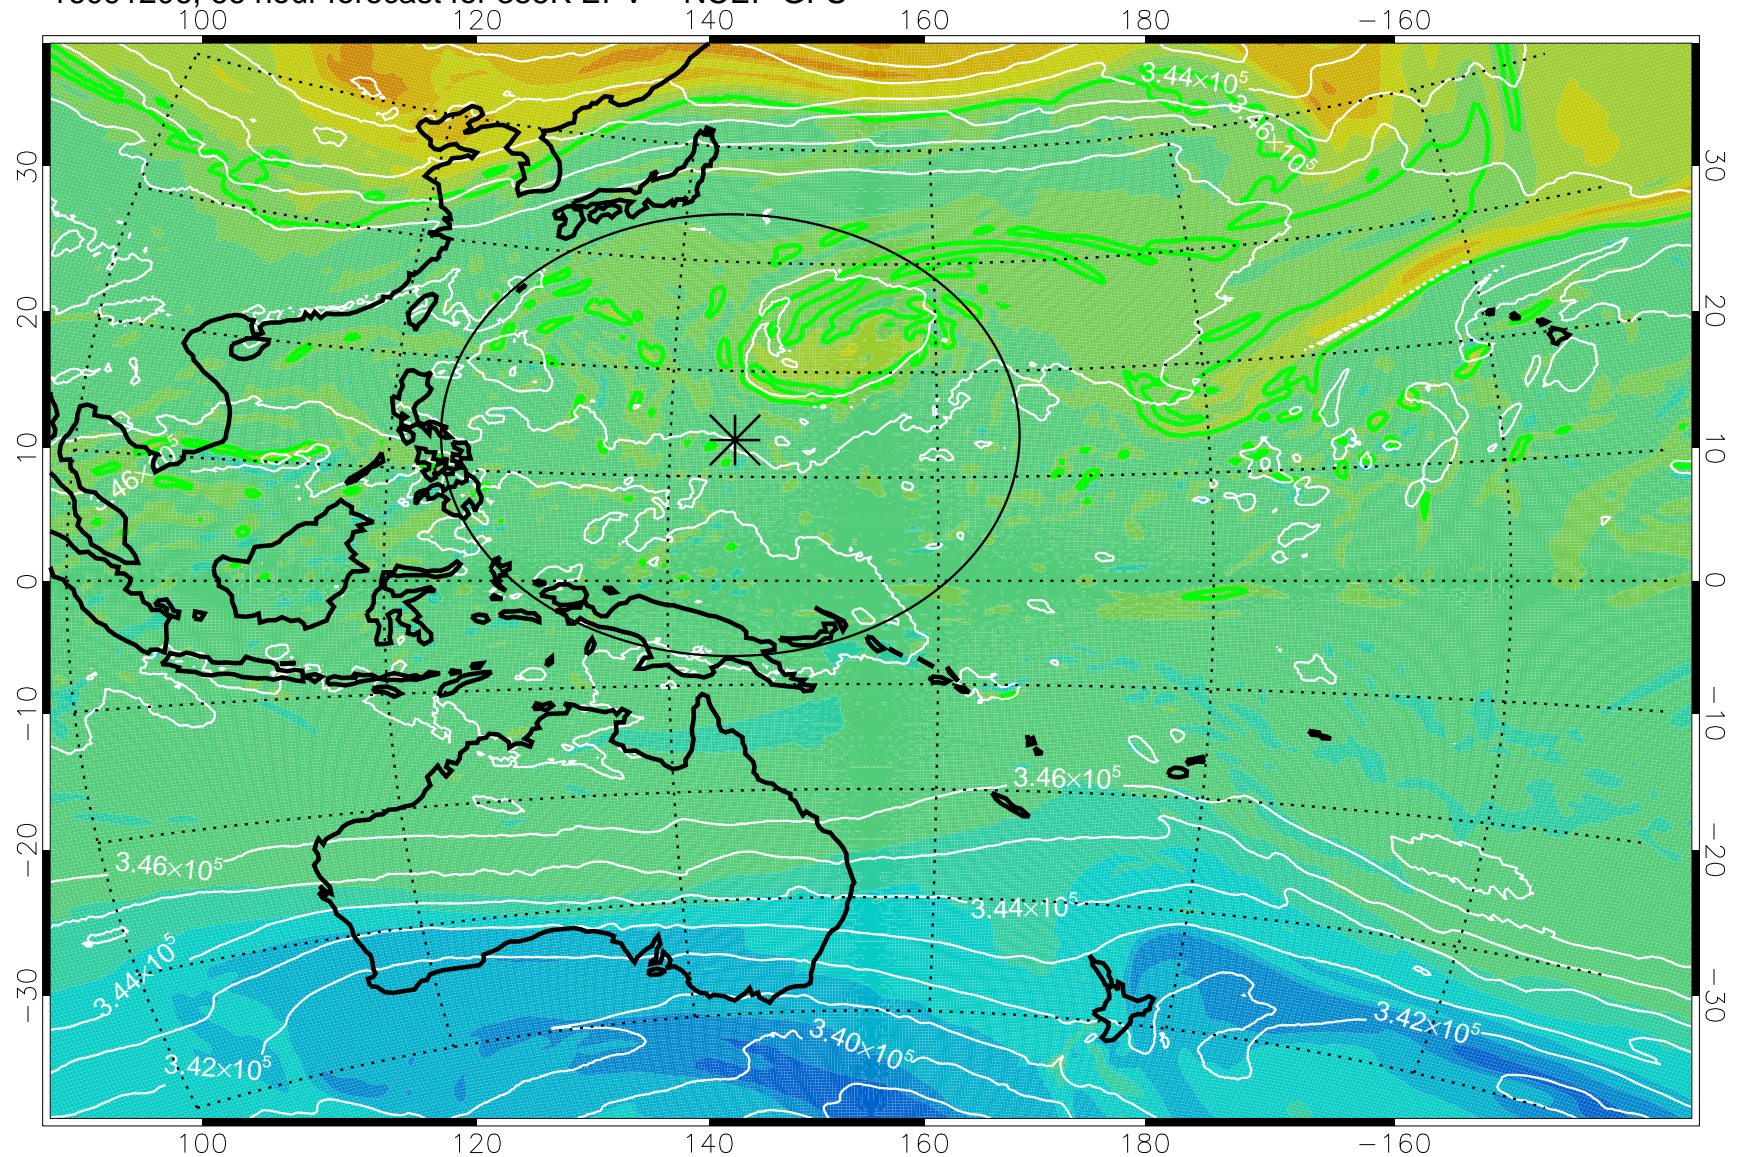

16091106, 42 hour forecast for 355K EPV -- NCEP GFS

355K Montgomery Streamfunction, white
EPV Tropopause (2 PVU) Position
Range ring of 2304 km

16091112, 48 hour forecast for 355K EPV -- NCEP GFS

355K Montgomery Streamfunction, white
EPV Tropopause (2 PVU) Position
Range ring of 2304 km

16091118, 54 hour forecast for 355K EPV -- NCEP GFS

355K Montgomery Streamfunction, white
EPV Tropopause (2 PVU) Position
Range ring of 2304 km

16091200, 60 hour forecast for 355K EPV -- NCEP GFS

355K Montgomery Streamfunction, white
EPV Tropopause (2 PVU) Position
Range ring of 2304 km

16091206, 66 hour forecast for 355K EPV -- NCEP GFS

355K Montgomery Streamfunction, white
EPV Tropopause (2 PVU) Position
Range ring of 2304 km

16091212, 72 hour forecast for 355K EPV -- NCEP GFS

355K Montgomery Streamfunction, white
EPV Tropopause (2 PVU) Position
Range ring of 2304 km

16091218, 78 hour forecast for 355K EPV -- NCEP GFS

355K Montgomery Streamfunction, white
EPV Tropopause (2 PVU) Position
Range ring of 2304 km

16091300, 84 hour forecast for 355K EPV -- NCEP GFS

355K Montgomery Streamfunction, white
EPV Tropopause (2 PVU) Position
Range ring of 2304 km