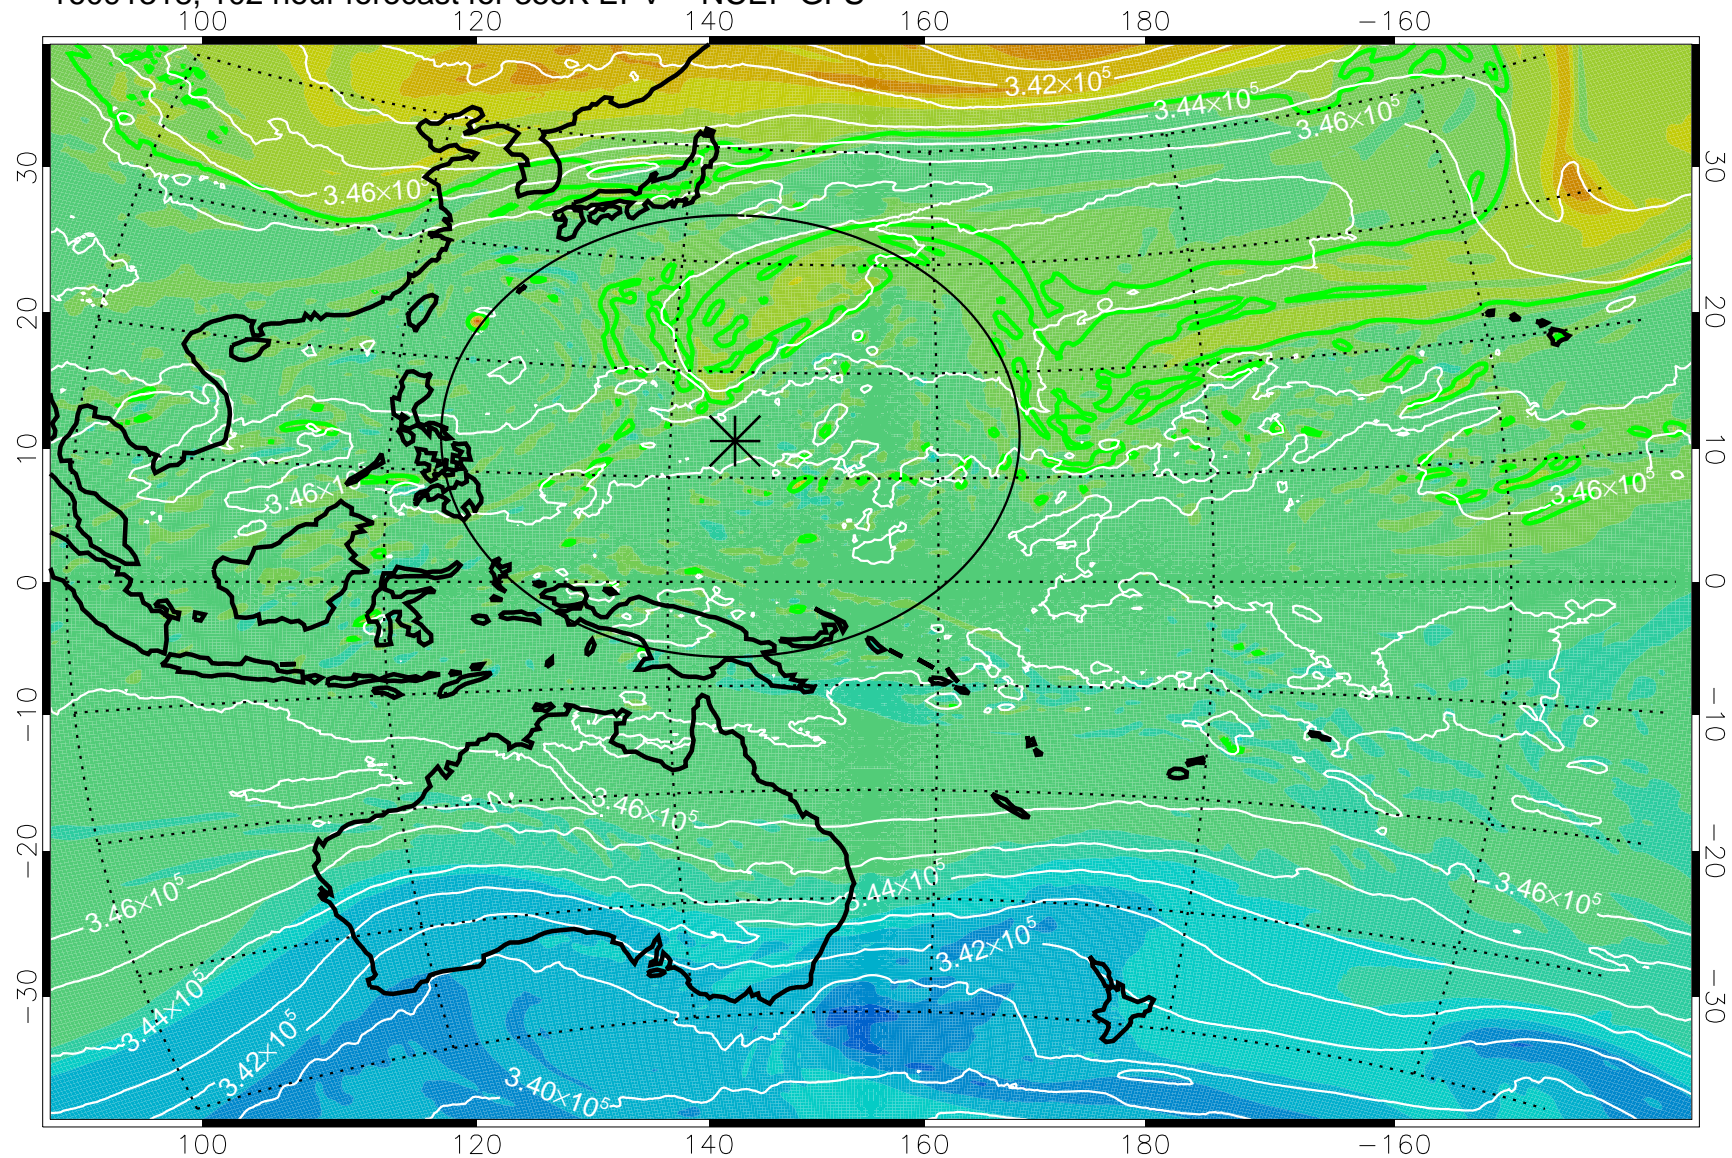

16091218, 78 hour forecast for 355K EPV -- NCEP GFS

355K Montgomery Streamfunction, white
EPV Tropopause (2 PVU) Position
Range ring of 2304 km

16091300, 84 hour forecast for 355K EPV -- NCEP GFS

355K Montgomery Streamfunction, white
EPV Tropopause (2 PVU) Position
Range ring of 2304 km

16091306, 90 hour forecast for 355K EPV -- NCEP GFS

355K Montgomery Streamfunction, white
EPV Tropopause (2 PVU) Position
Range ring of 2304 km

16091312, 96 hour forecast for 355K EPV -- NCEP GFS

355K Montgomery Streamfunction, white
EPV Tropopause (2 PVU) Position
Range ring of 2304 km

16091318, 102 hour forecast for 355K EPV -- NCEP GFS

355K Montgomery Streamfunction, white
 EPV Tropopause (2 PVU) Position
 Range ring of 2304 km

16091400, 108 hour forecast for 355K EPV -- NCEP GFS

355K Montgomery Streamfunction, white
EPV Tropopause (2 PVU) Position
Range ring of 2304 km

16091406, 114 hour forecast for 355K EPV -- NCEP GFS

355K Montgomery Streamfunction, white
EPV Tropopause (2 PVU) Position
Range ring of 2304 km

16091412, 120 hour forecast for 355K EPV -- NCEP GFS

355K Montgomery Streamfunction, white
EPV Tropopause (2 PVU) Position
Range ring of 2304 km