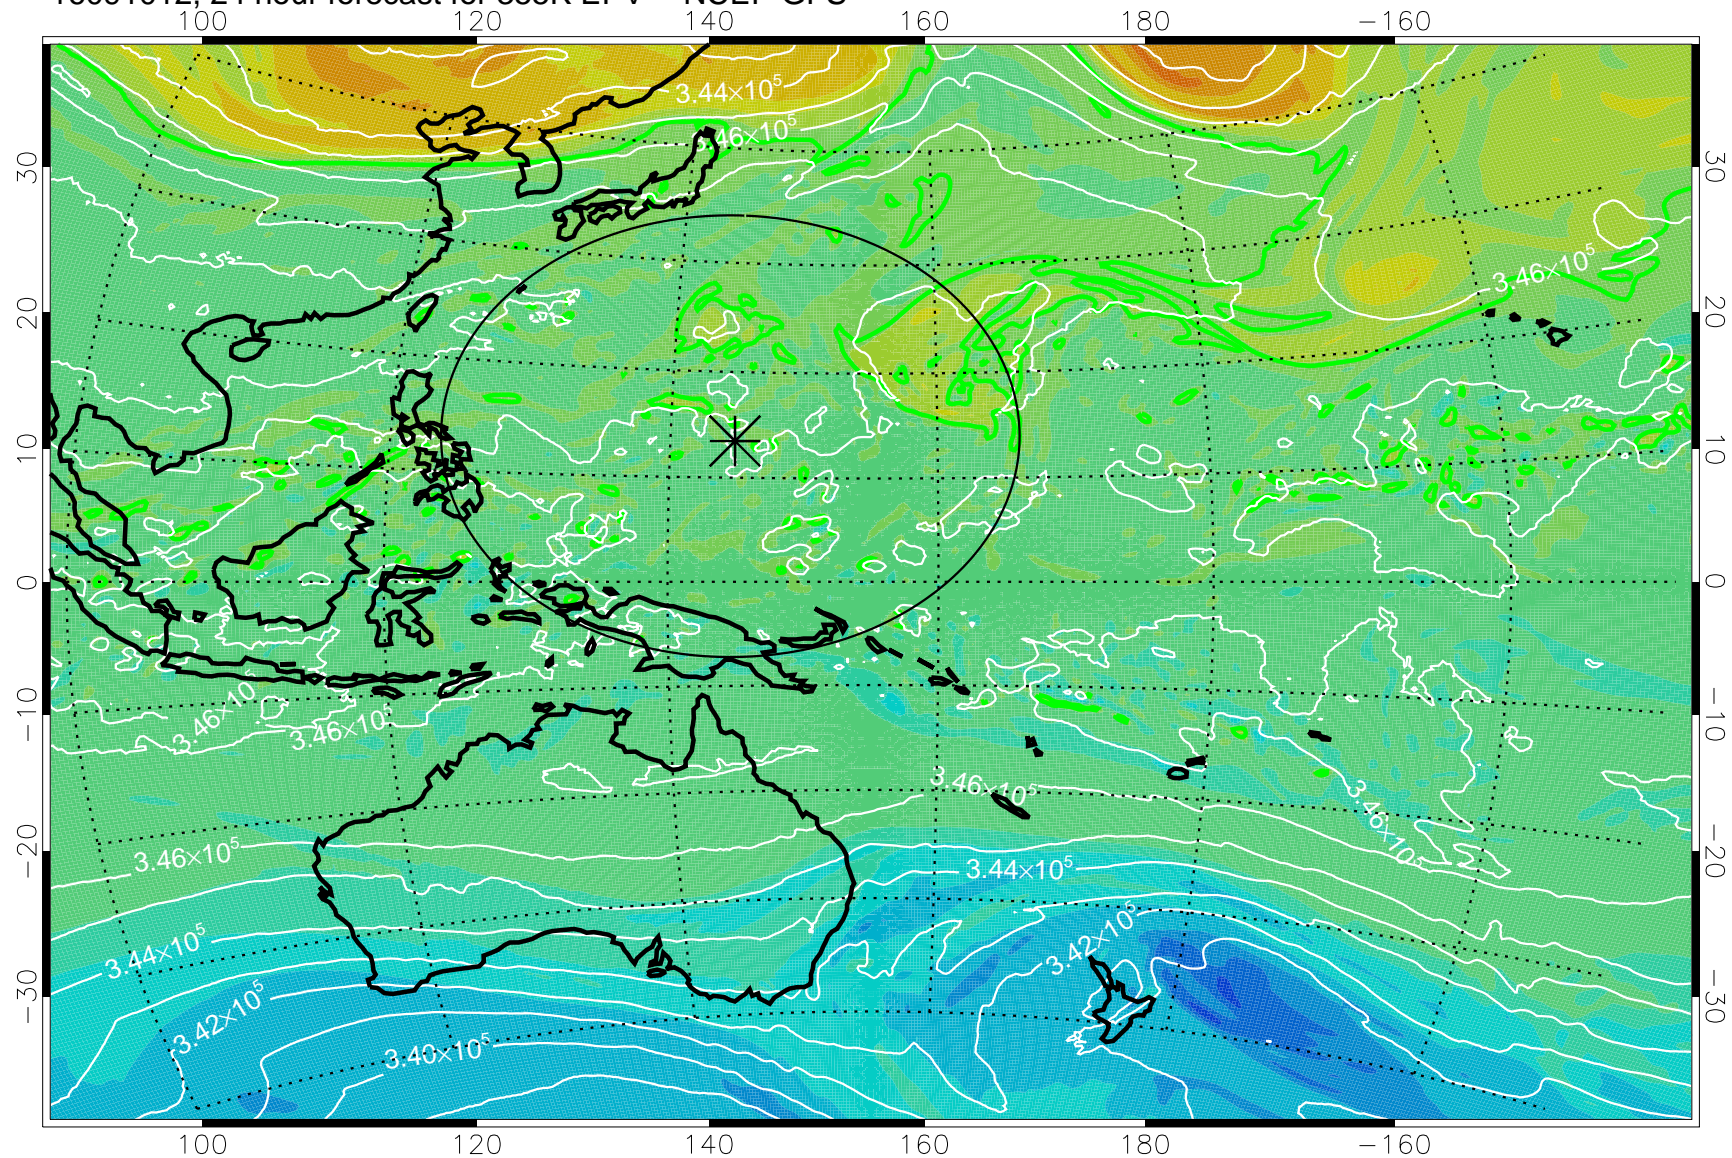

16090918, 6 hour forecast for 355K EPV -- NCEP GFS

355K Montgomery Streamfunction, white
EPV Tropopause (2 PVU) Position
Range ring of 2304 km

16091000, 12 hour forecast for 355K EPV -- NCEP GFS

355K Montgomery Streamfunction, white
EPV Tropopause (2 PVU) Position
Range ring of 2304 km

16091006, 18 hour forecast for 355K EPV -- NCEP GFS

355K Montgomery Streamfunction, white
EPV Tropopause (2 PVU) Position
Range ring of 2304 km

16091012, 24 hour forecast for 355K EPV -- NCEP GFS

355K Montgomery Streamfunction, white
EPV Tropopause (2 PVU) Position
Range ring of 2304 km

16091018, 30 hour forecast for 355K EPV -- NCEP GFS

355K Montgomery Streamfunction, white
EPV Tropopause (2 PVU) Position
Range ring of 2304 km

16091100, 36 hour forecast for 355K EPV -- NCEP GFS

355K Montgomery Streamfunction, white
EPV Tropopause (2 PVU) Position
Range ring of 2304 km

16091106, 42 hour forecast for 355K EPV -- NCEP GFS

355K Montgomery Streamfunction, white
EPV Tropopause (2 PVU) Position
Range ring of 2304 km

16091112, 48 hour forecast for 355K EPV -- NCEP GFS

355K Montgomery Streamfunction, white
EPV Tropopause (2 PVU) Position
Range ring of 2304 km