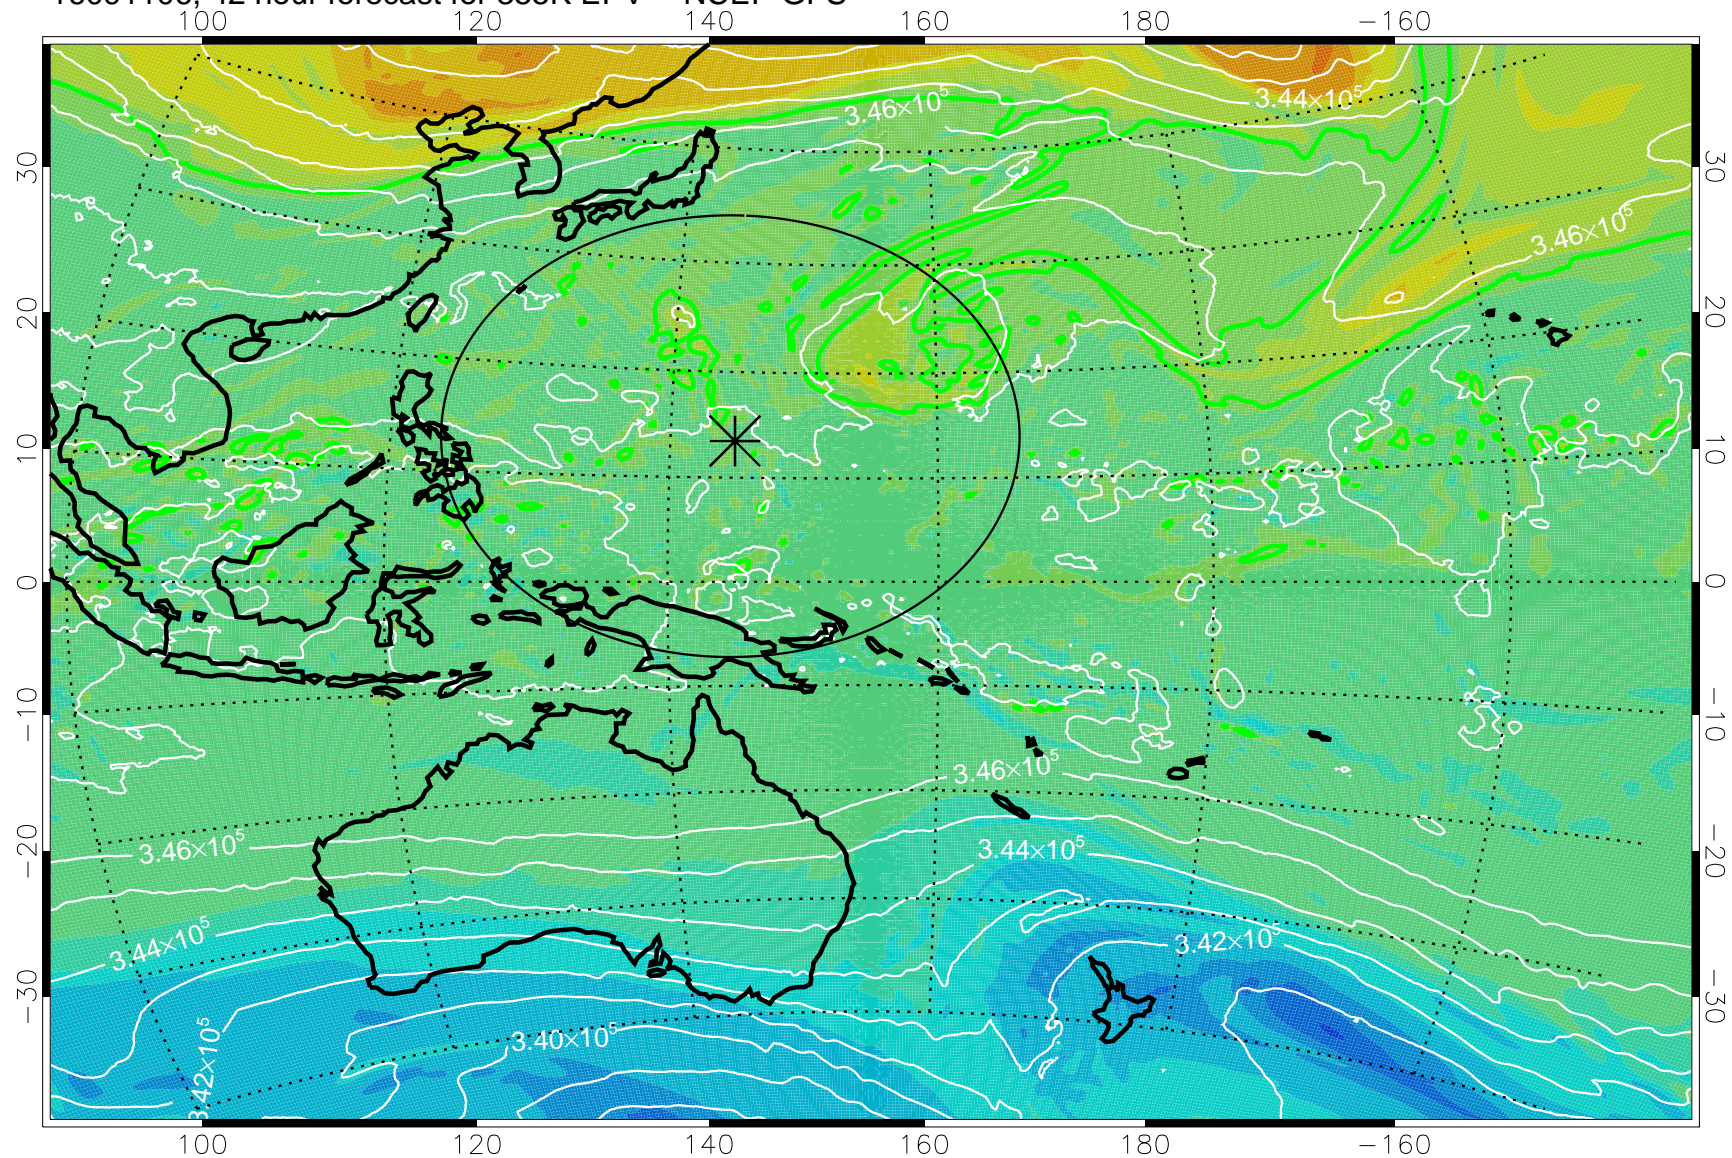

16091018, 30 hour forecast for 355K EPV -- NCEP GFS

355K Montgomery Streamfunction, white
EPV Tropopause (2 PVU) Position
Range ring of 2304 km

16091100, 36 hour forecast for 355K EPV -- NCEP GFS

355K Montgomery Streamfunction, white
EPV Tropopause (2 PVU) Position
Range ring of 2304 km

16091106, 42 hour forecast for 355K EPV -- NCEP GFS

355K Montgomery Streamfunction, white
EPV Tropopause (2 PVU) Position
Range ring of 2304 km

16091112, 48 hour forecast for 355K EPV -- NCEP GFS

355K Montgomery Streamfunction, white
EPV Tropopause (2 PVU) Position
Range ring of 2304 km

16091118, 54 hour forecast for 355K EPV -- NCEP GFS

355K Montgomery Streamfunction, white
EPV Tropopause (2 PVU) Position
Range ring of 2304 km

16091200, 60 hour forecast for 355K EPV -- NCEP GFS

355K Montgomery Streamfunction, white
EPV Tropopause (2 PVU) Position
Range ring of 2304 km

16091206, 66 hour forecast for 355K EPV -- NCEP GFS

355K Montgomery Streamfunction, white
EPV Tropopause (2 PVU) Position
Range ring of 2304 km

16091212, 72 hour forecast for 355K EPV -- NCEP GFS

355K Montgomery Streamfunction, white
EPV Tropopause (2 PVU) Position
Range ring of 2304 km