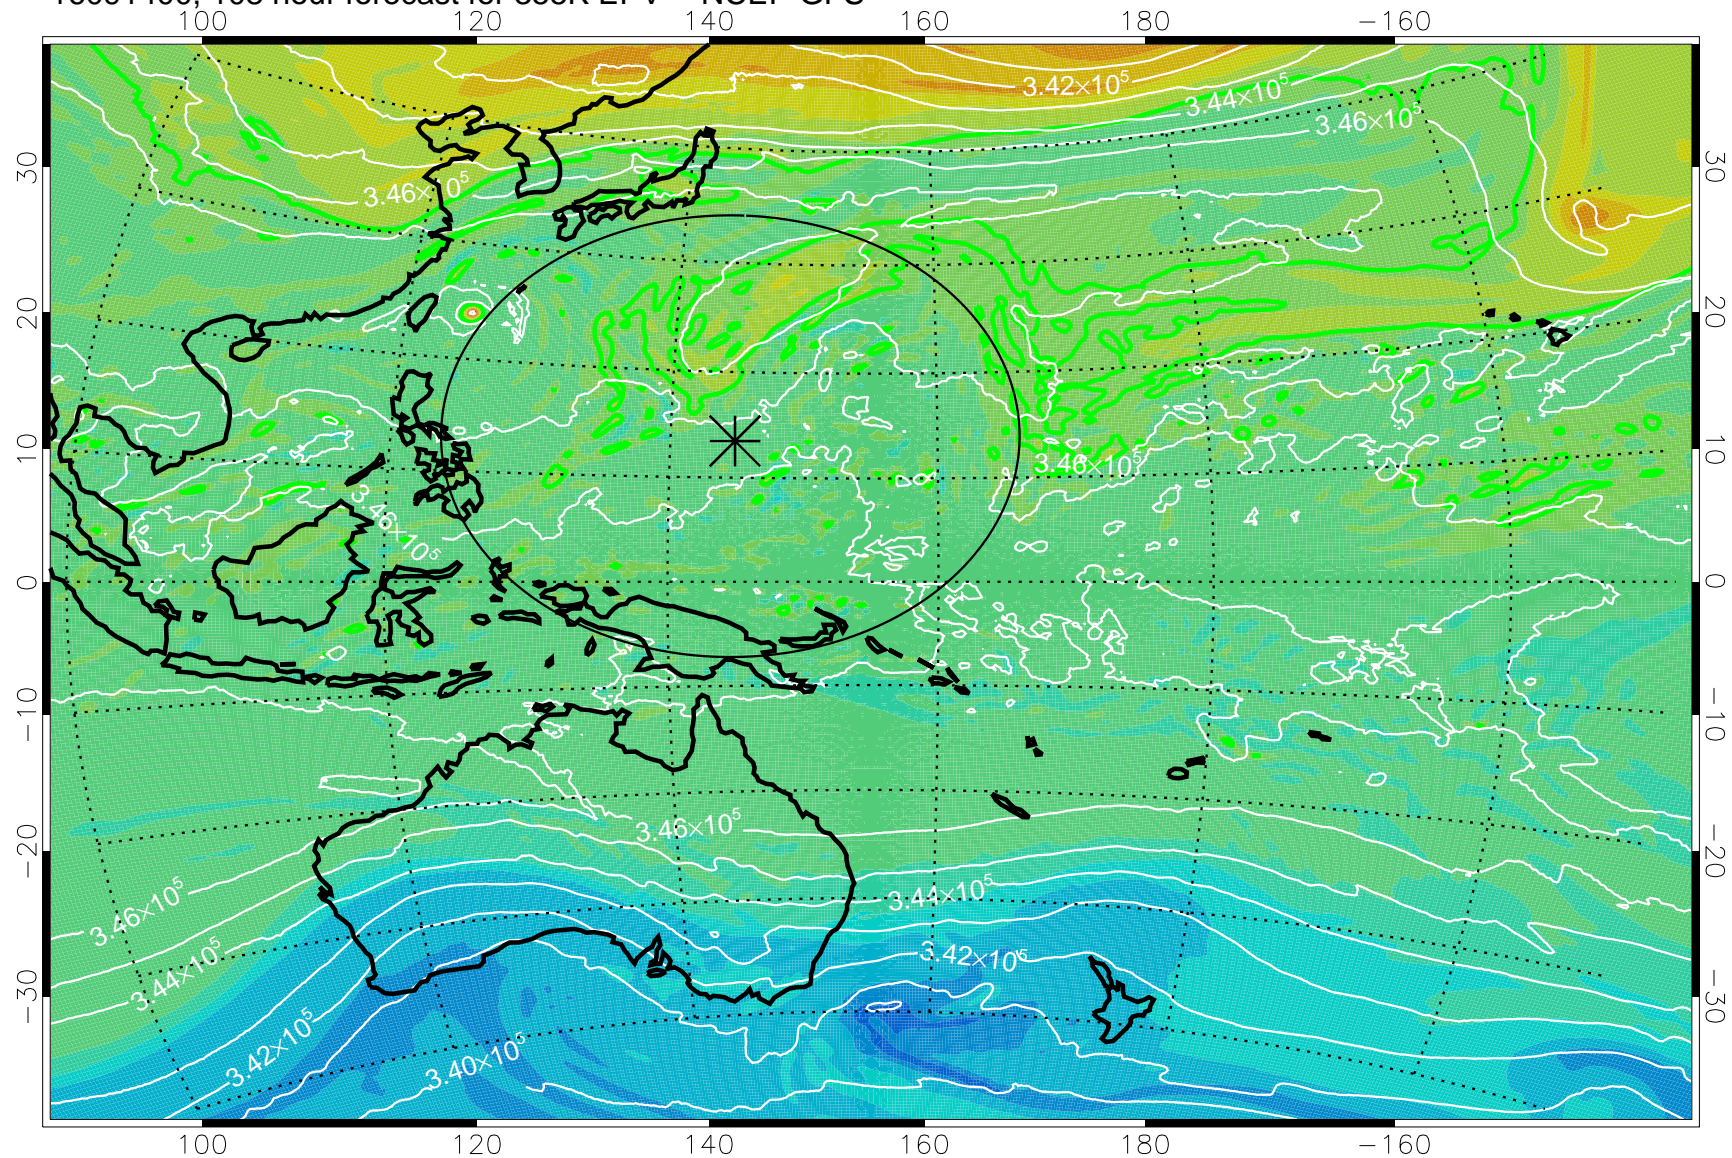

16091218, 78 hour forecast for 355K EPV -- NCEP GFS

355K Montgomery Streamfunction, white
EPV Tropopause (2 PVU) Position
Range ring of 2304 km

16091300, 84 hour forecast for 355K EPV -- NCEP GFS

355K Montgomery Streamfunction, white
EPV Tropopause (2 PVU) Position
Range ring of 2304 km

16091306, 90 hour forecast for 355K EPV -- NCEP GFS

355K Montgomery Streamfunction, white
EPV Tropopause (2 PVU) Position
Range ring of 2304 km

16091312, 96 hour forecast for 355K EPV -- NCEP GFS

355K Montgomery Streamfunction, white
EPV Tropopause (2 PVU) Position
Range ring of 2304 km

16091318, 102 hour forecast for 355K EPV -- NCEP GFS

355K Montgomery Streamfunction, white
 EPV Tropopause (2 PVU) Position
 Range ring of 2304 km

16091400, 108 hour forecast for 355K EPV -- NCEP GFS

355K Montgomery Streamfunction, white
EPV Tropopause (2 PVU) Position
Range ring of 2304 km

16091406, 114 hour forecast for 355K EPV -- NCEP GFS

355K Montgomery Streamfunction, white
EPV Tropopause (2 PVU) Position
Range ring of 2304 km

16091412, 120 hour forecast for 355K EPV -- NCEP GFS

355K Montgomery Streamfunction, white
EPV Tropopause (2 PVU) Position
Range ring of 2304 km