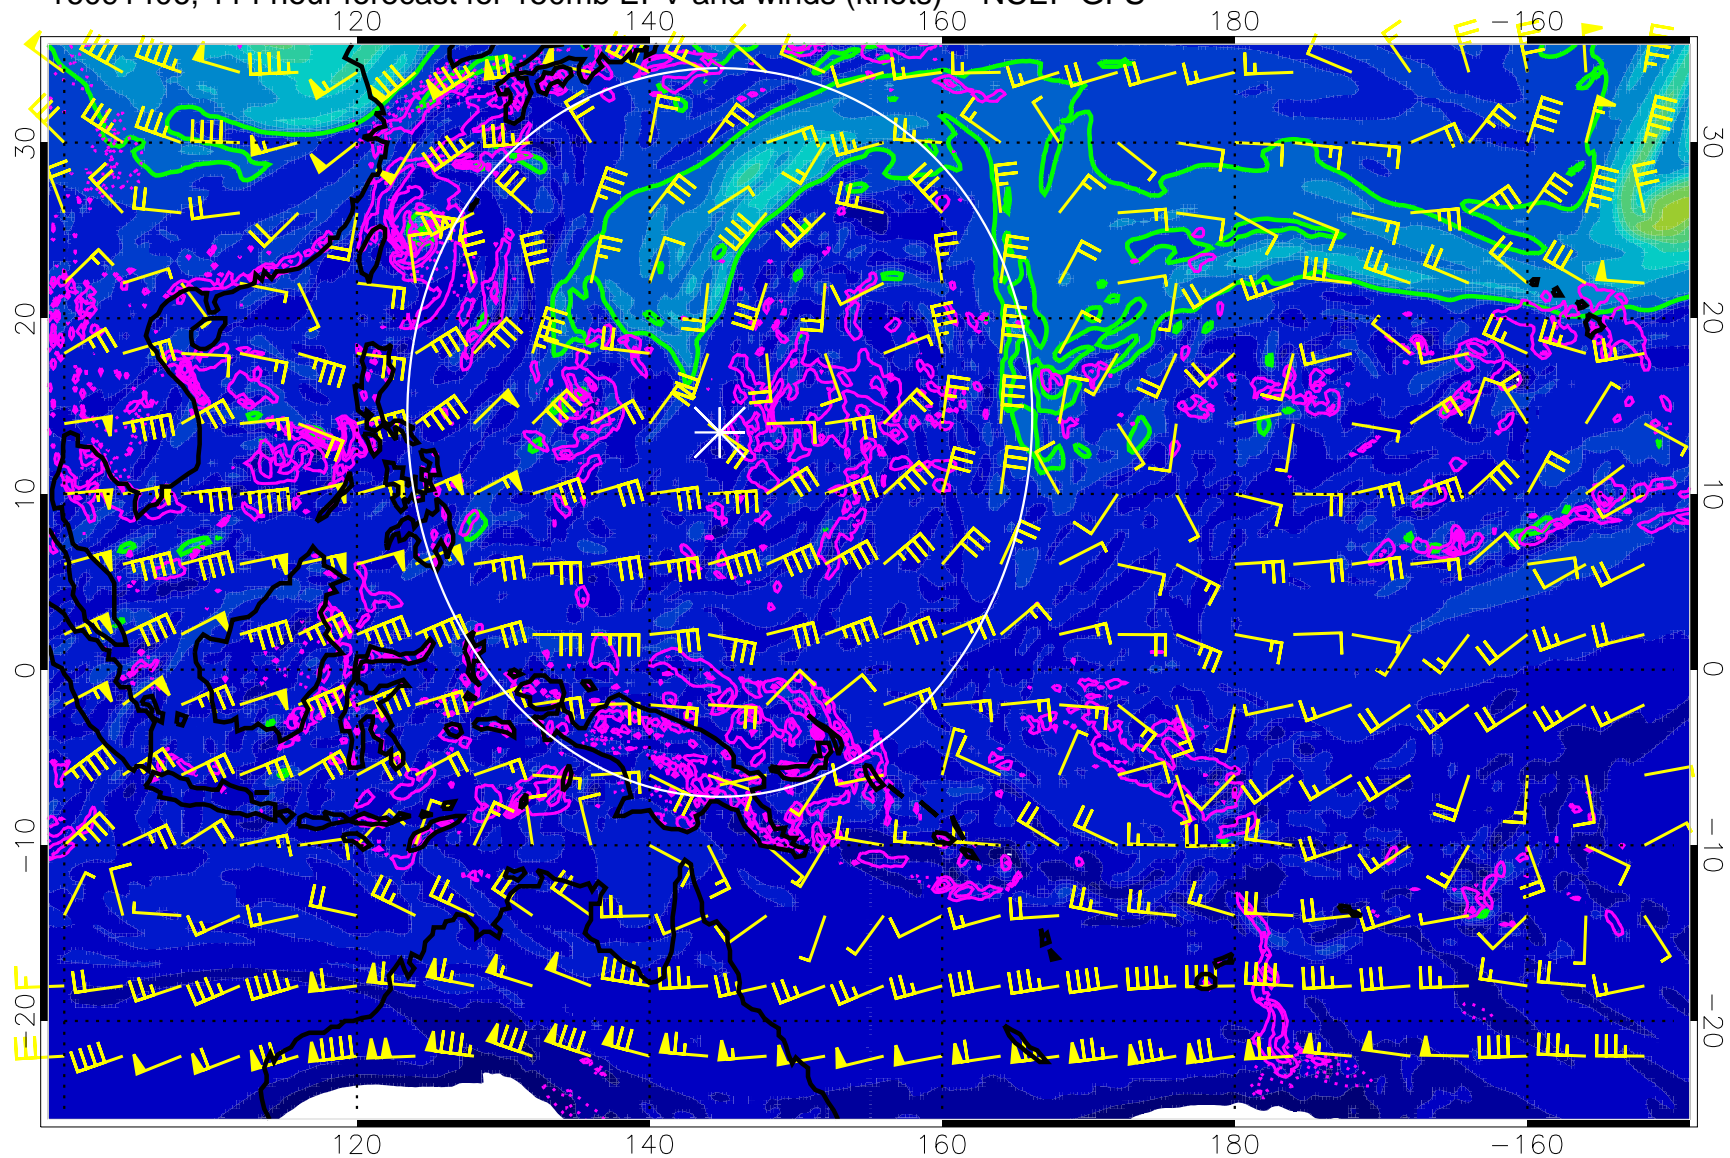

Range ring of 2304 km

16091400, 108 hour forecast for 150mb EPV and winds (knots) -- NCEP GFS

0 5.0×10^{-6} 1.0×10^{-5} 1.5×10^{-5}
PVU

Precip (tot dot, conv sol) mm/day 40 mm/day contours, min 20

EPV Tropopause (2 PVU) Position

Range ring of 2304 km

16091406, 114 hour forecast for 150mb EPV and winds (knots) -- NCEP GFS

Precip (tot dot, conv sol) mm/day 40 mm/day contours, min 20

EPV Tropopause (2 PVU) Position

Range ring of 2304 km