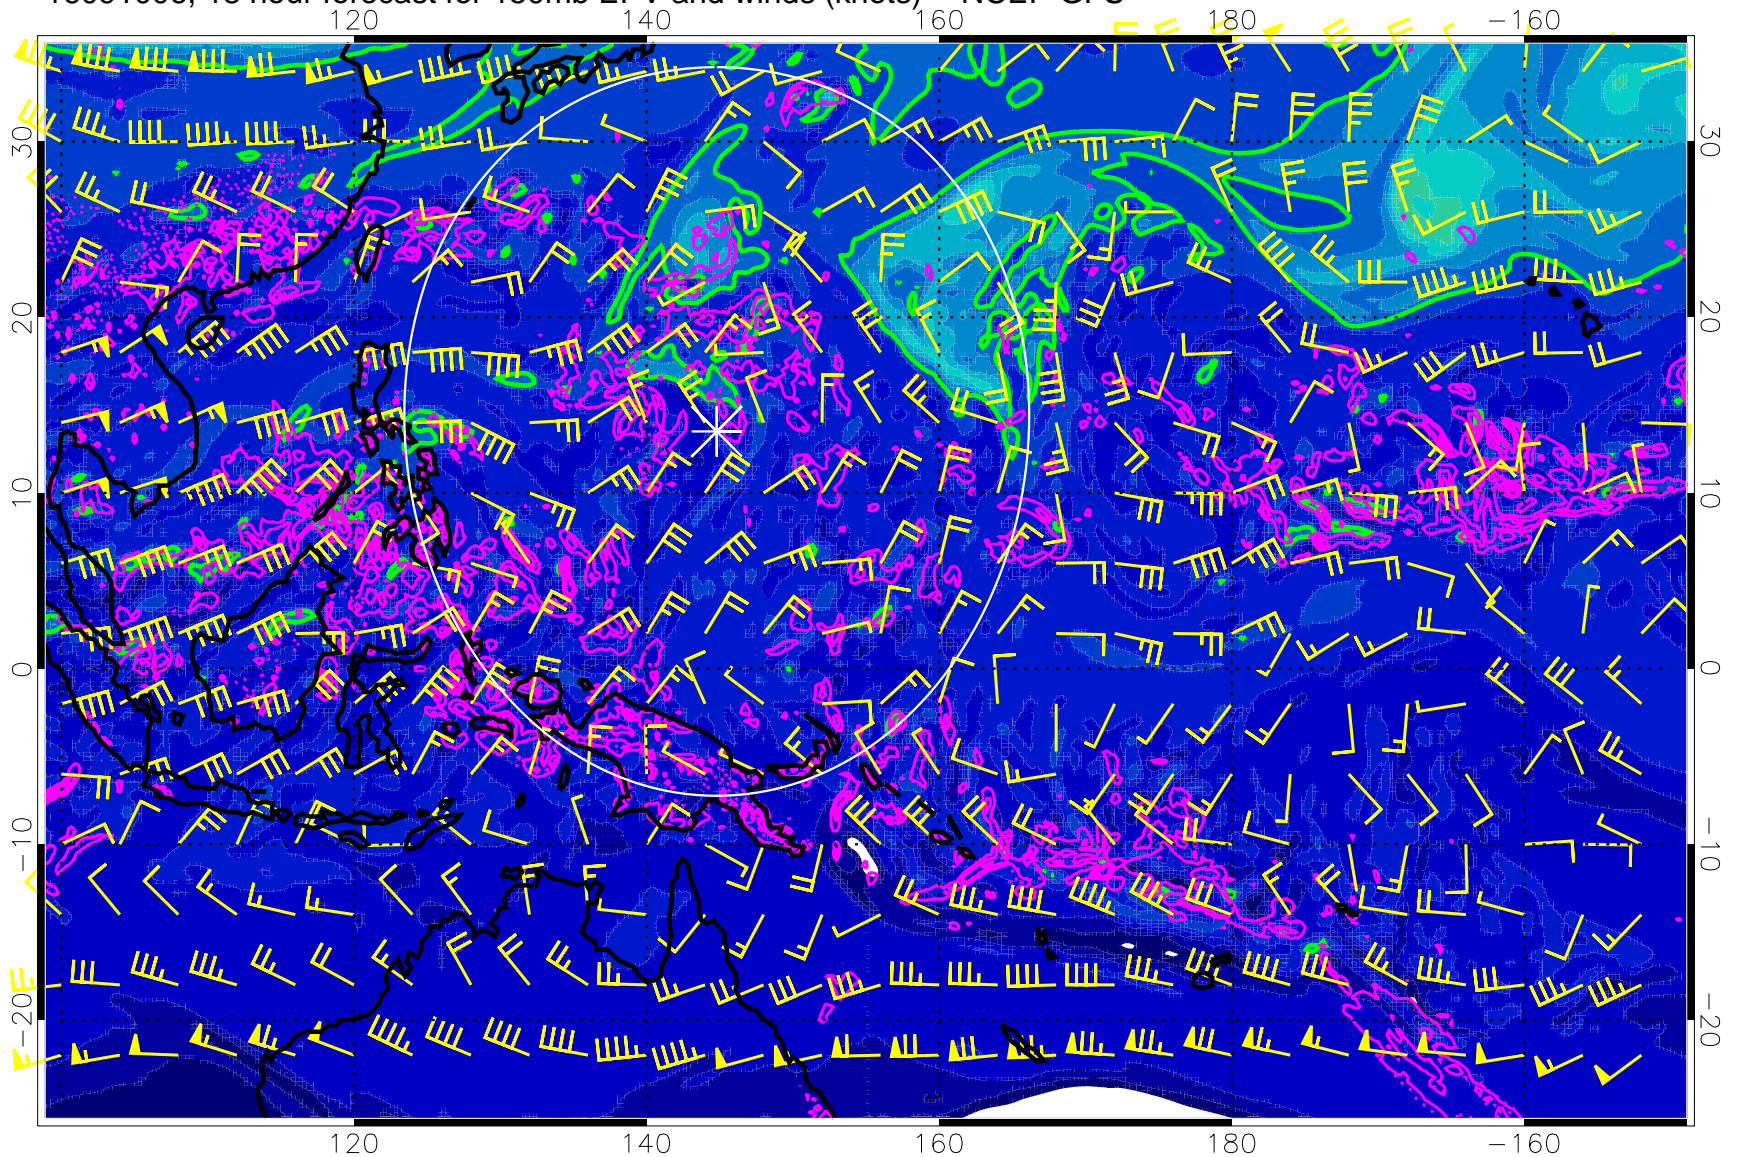

16091006, 18 hour forecast for 150mb EPV and winds (knots) -- NCEP GFS

0   5.0×10^{-6} 1.0×10^{-5} 1.5×10^{-5}
PVU

Precip (tot dot, conv sol) mm/day 40 mm/day contours, min 20

EPV Tropopause (2 PVU) Position

Range ring of 2304 km