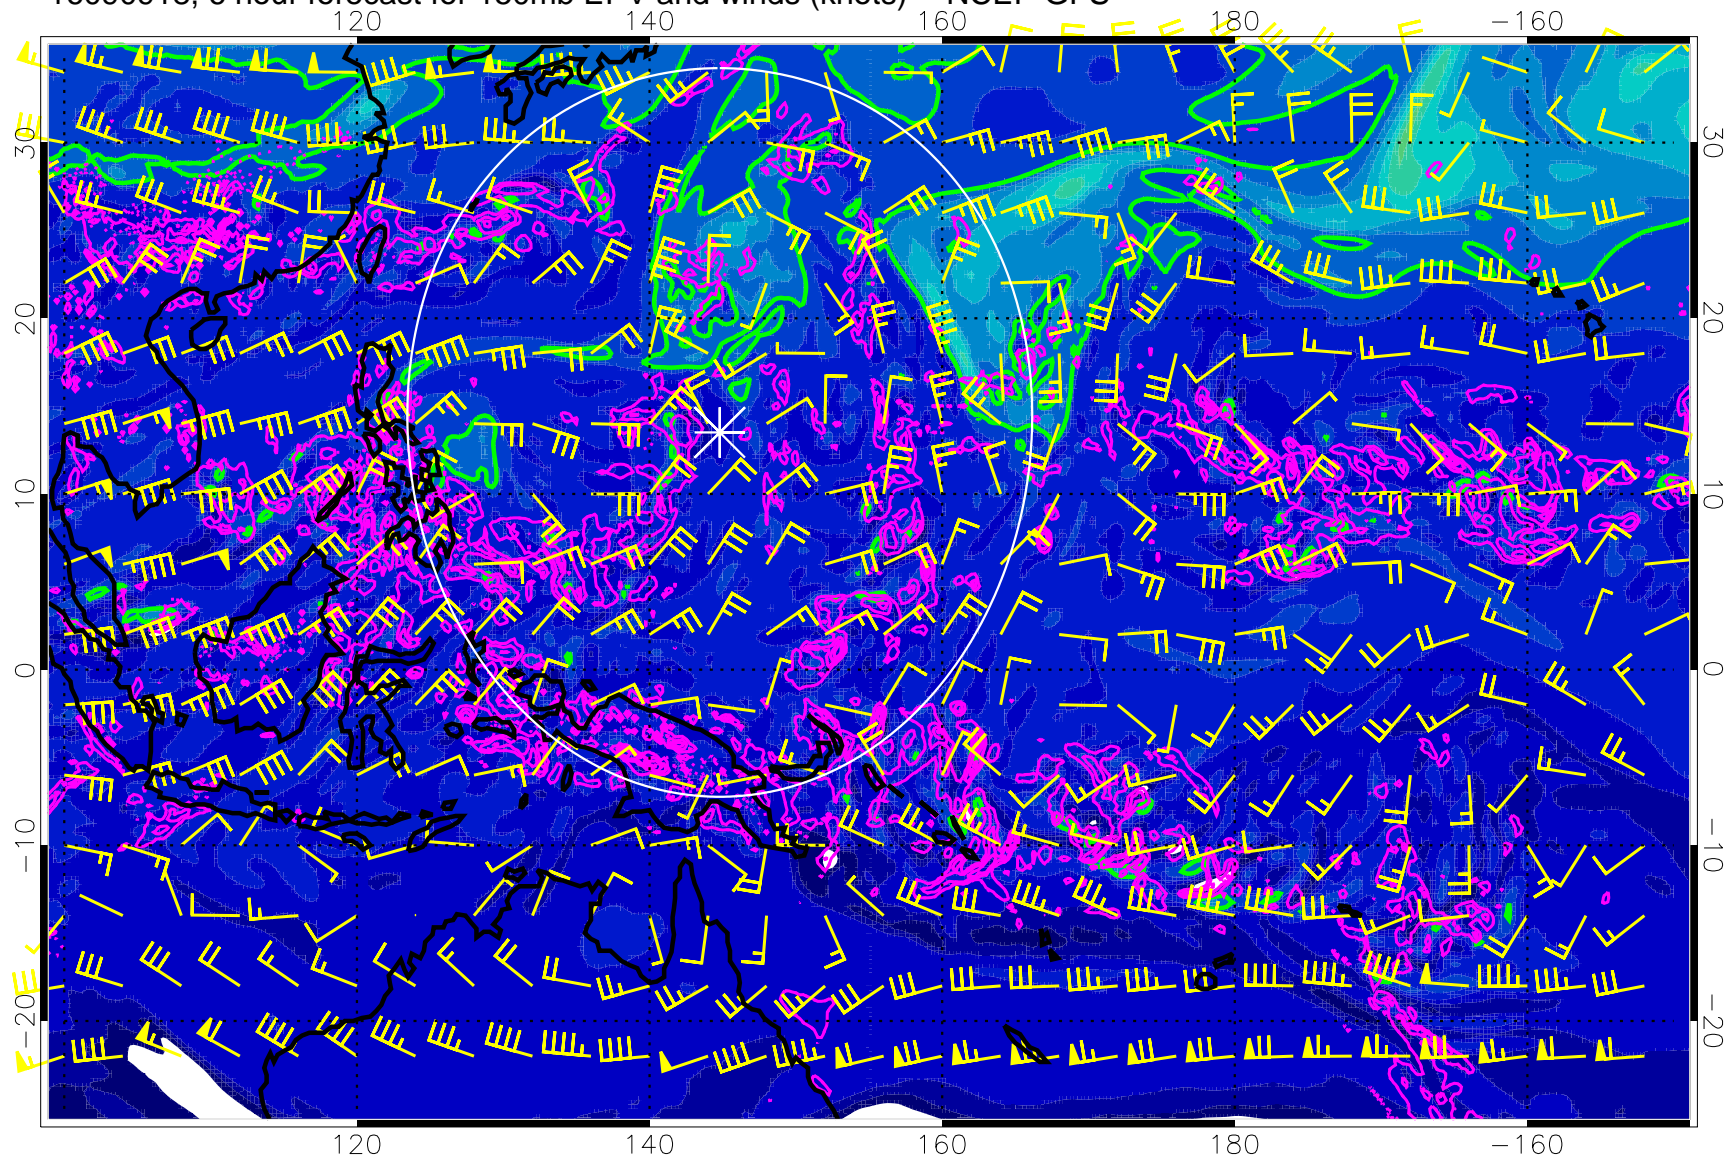

16090918, 6 hour forecast for 150mb EPV and winds (knots) -- NCEP GFS

0 5.0×10^{-6} 1.0×10^{-5} 1.5×10^{-5}
PVU

Precip (tot dot, conv sol) mm/day 40 mm/day contours, min 20

EPV Tropopause (2 PVU) Position

Range ring of 2304 km

16091000, 12 hour forecast for 150mb EPV and winds (knots) -- NCEP GFS

Precip (tot dot, conv sol) mm/day 40 mm/day contours, min 20

EPV Tropopause (2 PVU) Position

Range ring of 2304 km

Range ring of 2304 km

16091012, 24 hour forecast for 150mb EPV and winds (knots) -- NCEP GFS

0 5.0×10^{-6} 1.0×10^{-5} 1.5×10^{-5}
PVU

Precip (tot dot, conv sol) mm/day 40 mm/day contours, min 20

EPV Tropopause (2 PVU) Position