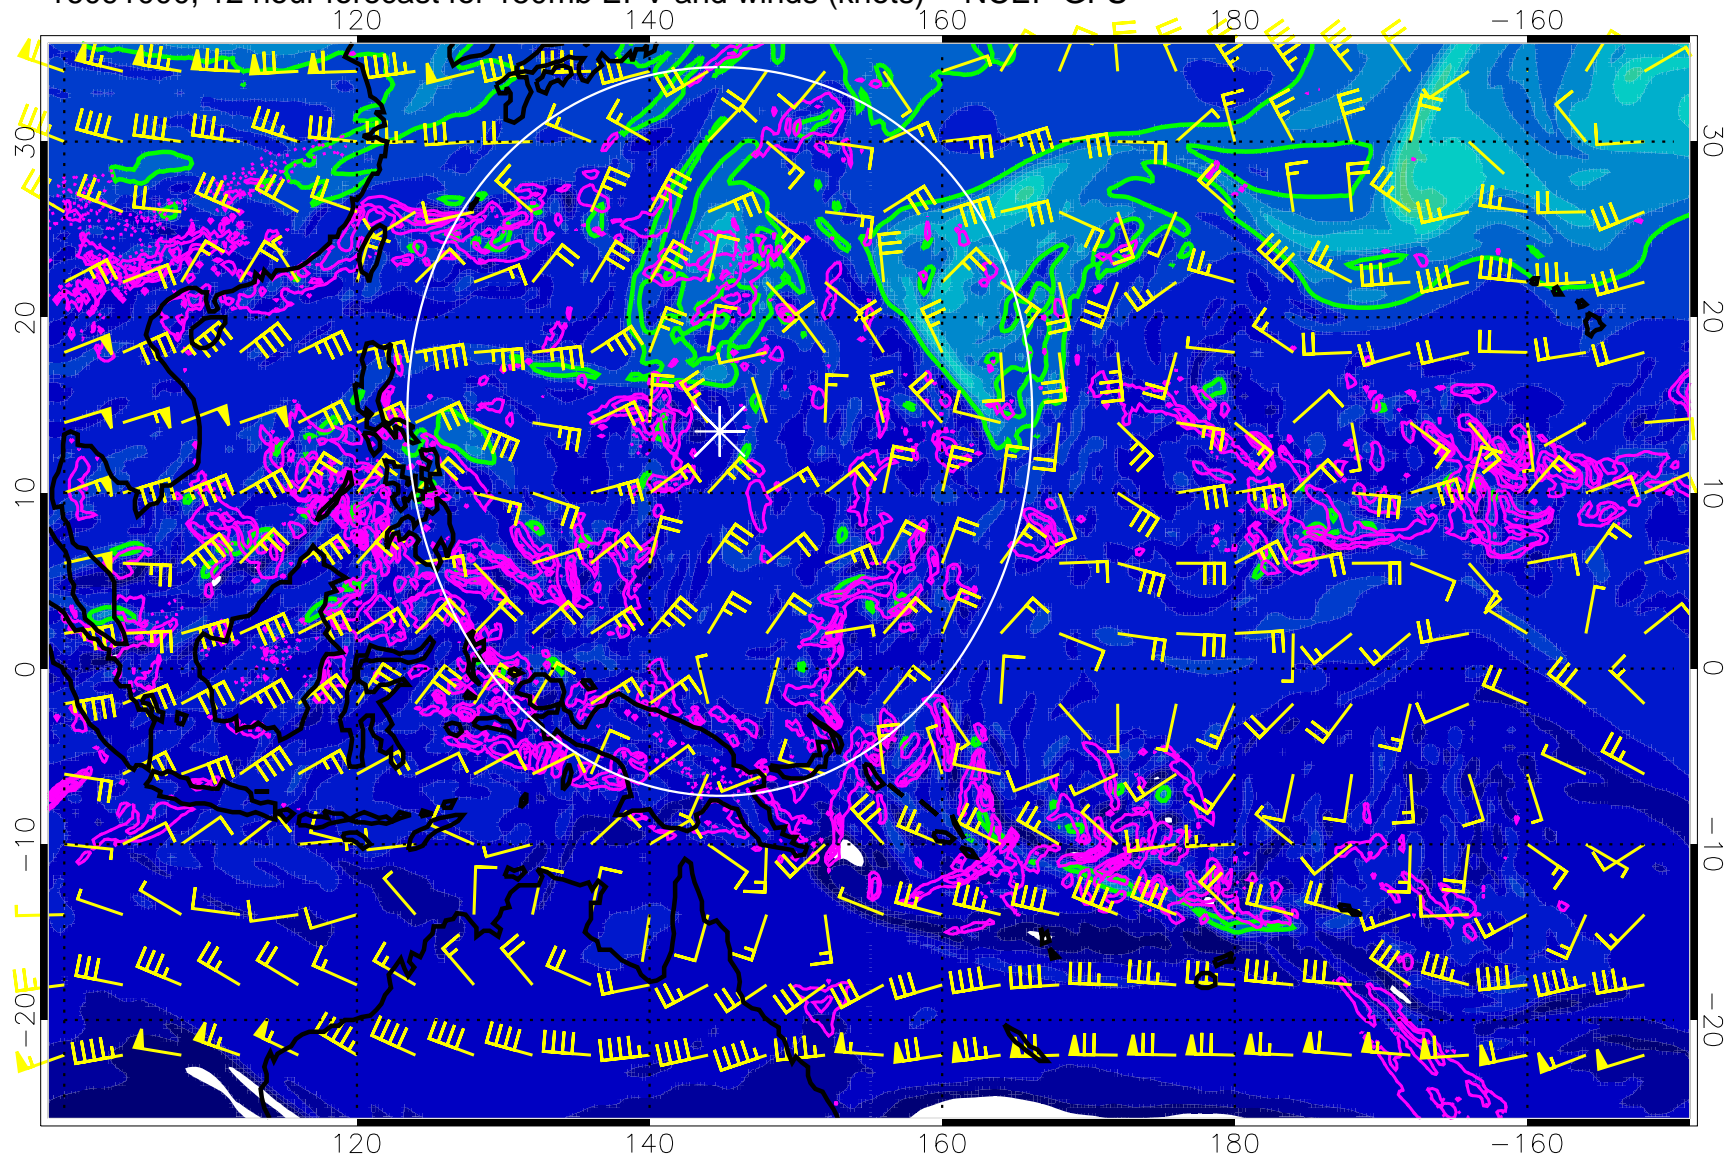

16090918, 6 hour forecast for 150mb EPV and winds (knots) -- NCEP GFS

0 5.0×10^{-6} 1.0×10^{-5} 1.5×10^{-5}
PVU

Precip (tot dot, conv sol) mm/day 40 mm/day contours, min 20

EPV Tropopause (2 PVU) Position

Range ring of 2304 km

16091000, 12 hour forecast for 150mb EPV and winds (knots) -- NCEP GFS

Precip (tot dot, conv sol) mm/day 40 mm/day contours, min 20

EPV Tropopause (2 PVU) Position

Range ring of 2304 km

16091006, 18 hour forecast for 150mb EPV and winds (knots) -- NCEP GFS

0 5.0×10^{-6} 1.0×10^{-5} 1.5×10^{-5}
PVU

Precip (tot dot, conv sol) mm/day 40 mm/day contours, min 20

EPV Tropopause (2 PVU) Position

Range ring of 2304 km

16091012, 24 hour forecast for 150mb EPV and winds (knots) -- NCEP GFS

0 5.0×10^{-6} 1.0×10^{-5} 1.5×10^{-5}
PVU

Precip (tot dot, conv sol) mm/day 40 mm/day contours, min 20

EPV Tropopause (2 PVU) Position