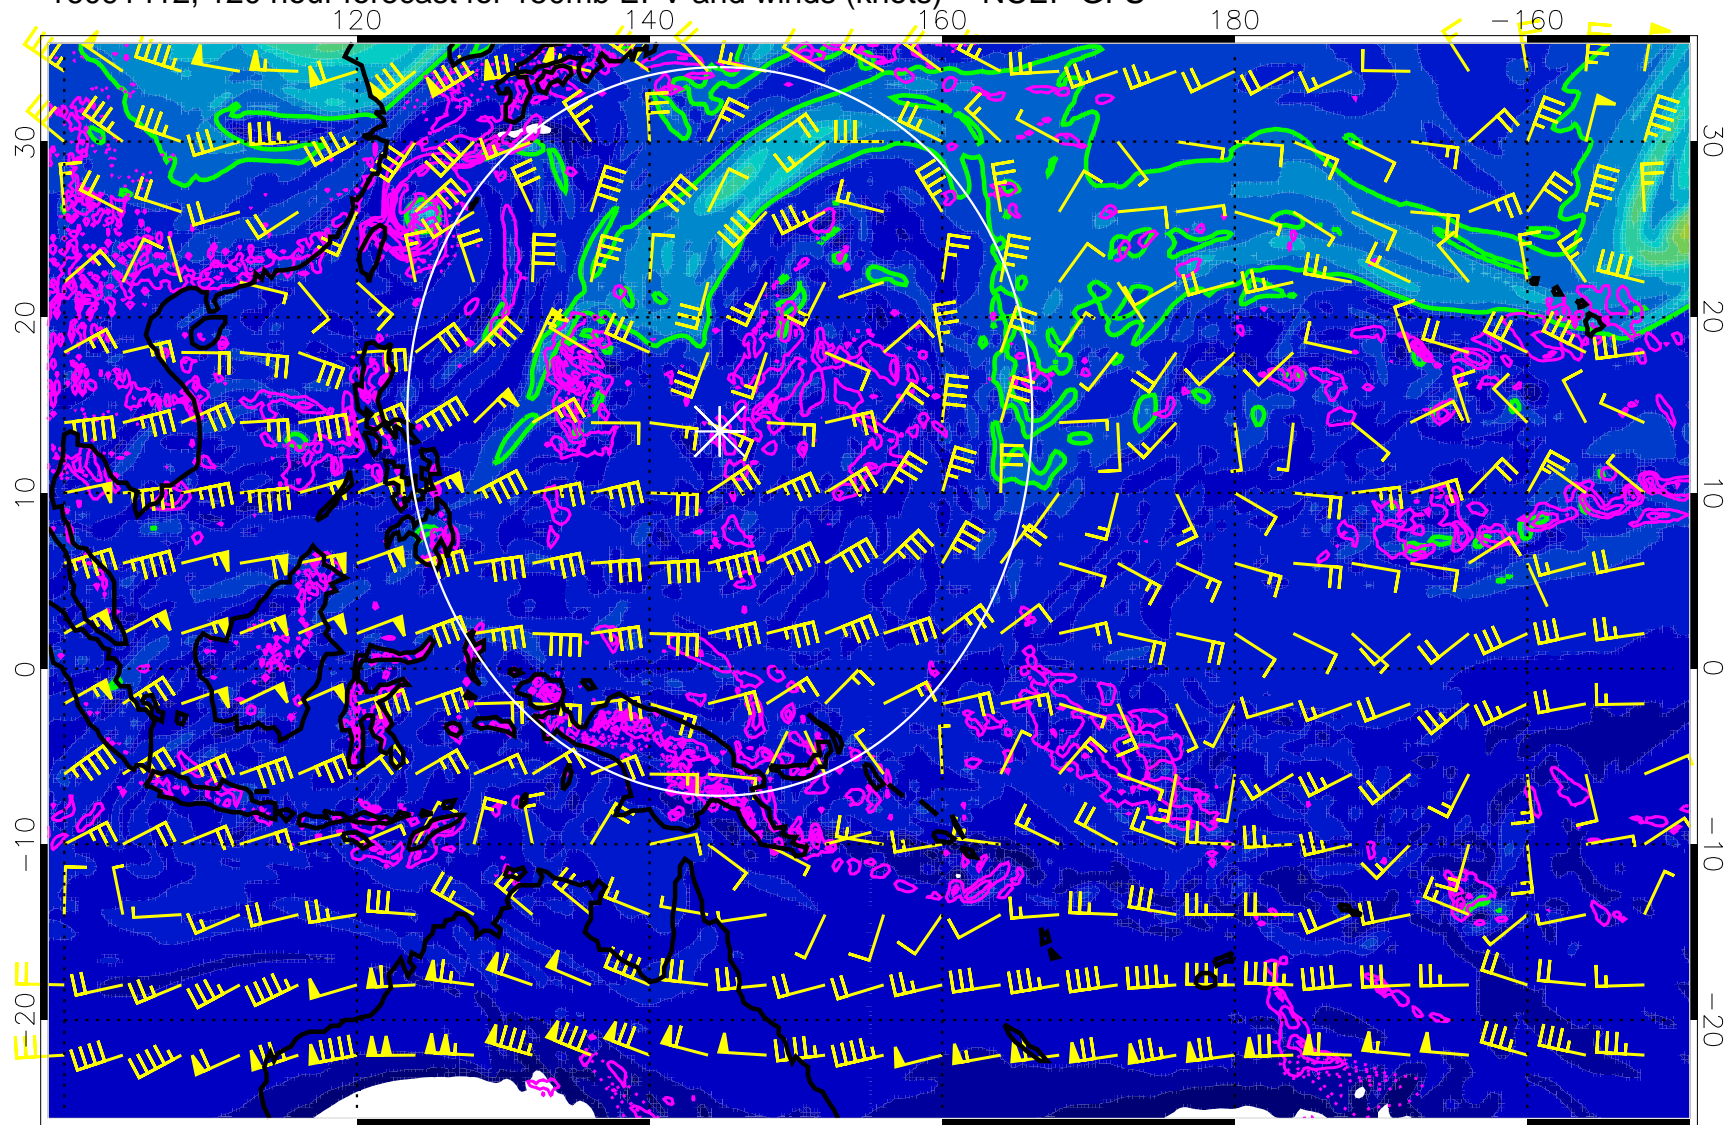

16091412, 120 hour forecast for 150mb EPV and winds (knots) -- NCEP GFS

0   5.0×10^{-6} 1.0×10^{-5} 1.5×10^{-5}
PVU

Precip (tot dot, conv sol) mm/day 40 mm/day contours, min 20

EPV Tropopause (2 PVU) Position

Range ring of 2304 km