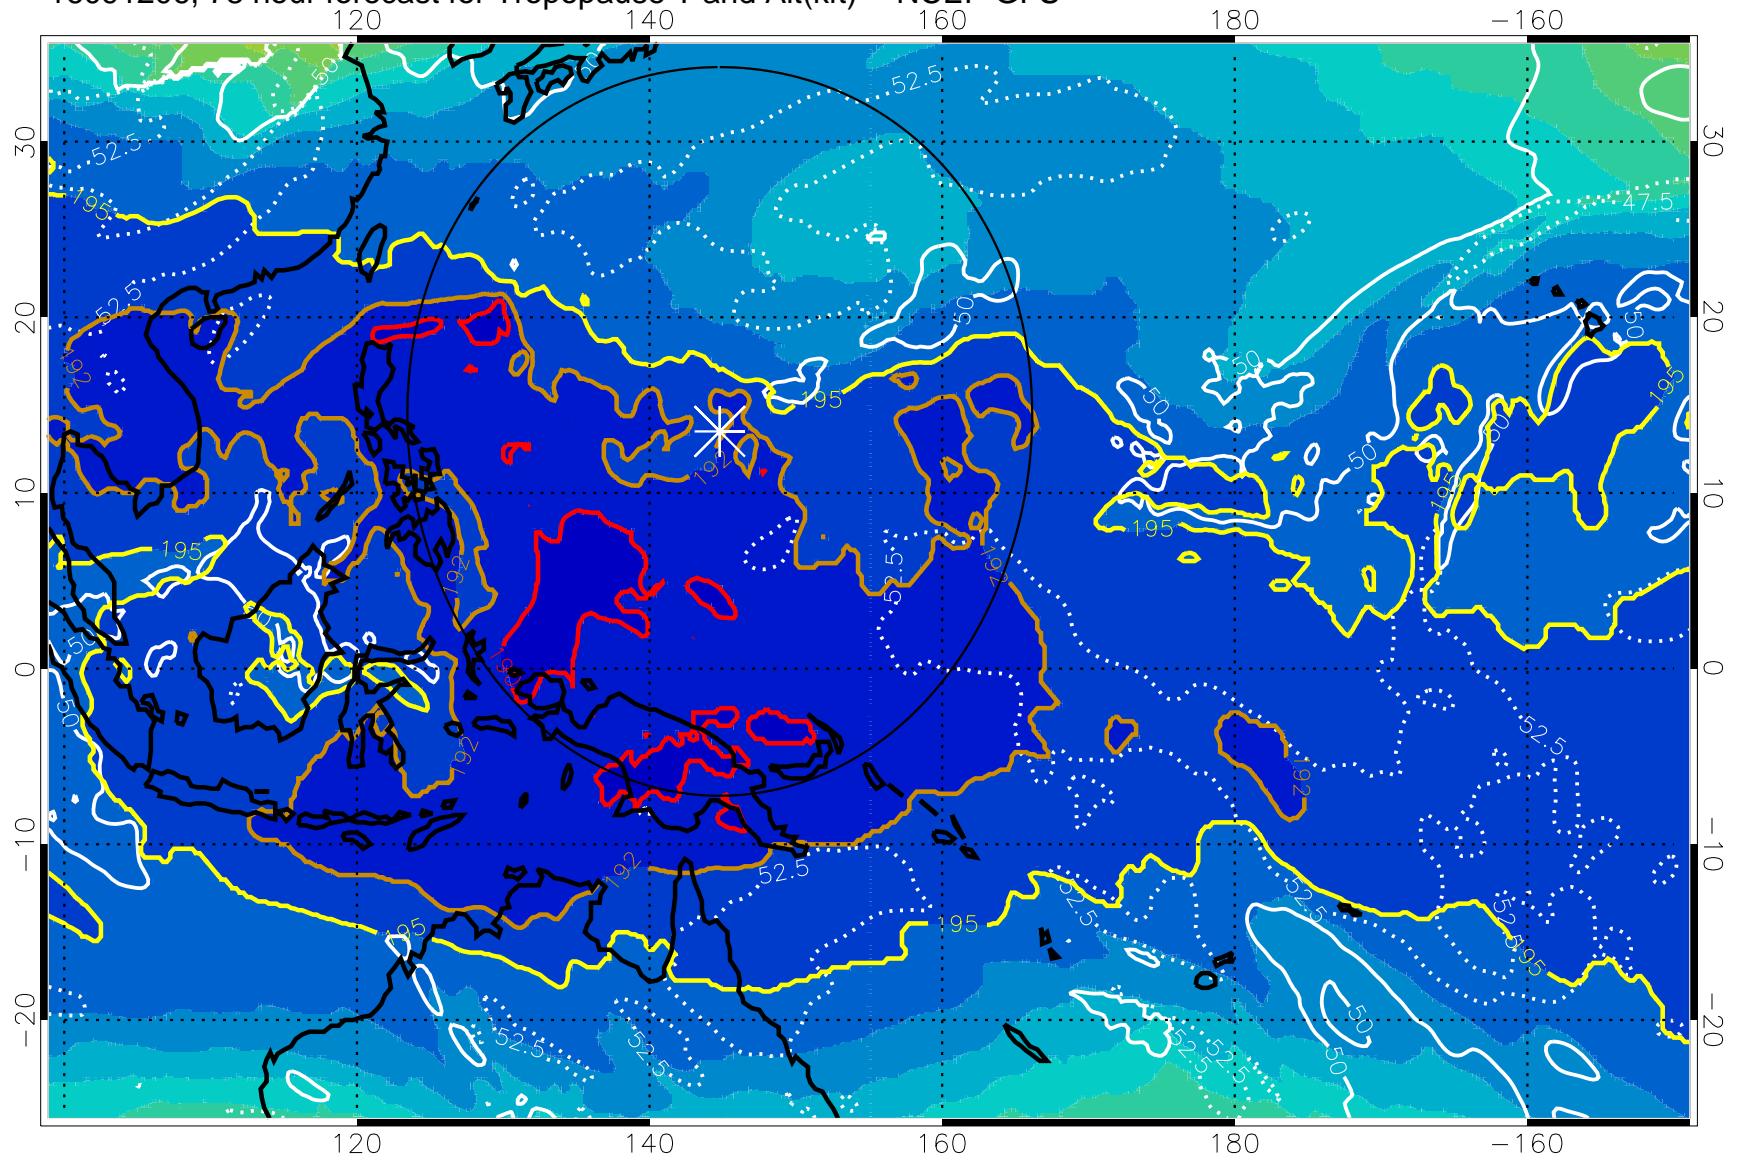

190 200 210 220 230
Tropopause T, K

Tropopause Altitude in kft (white)

192.5K Isotherm 195K Isotherm
187.5K Isotherm 190K Isotherm

Range ring of 2304 km

16091200, 72 hour forecast for Tropopause T and Alt(kft) -- NCEP GFS

190 200 210 220 230
Tropopause T, K

Tropopause Altitude in kft (white)

192.5K Isotherm 195K Isotherm
187.5K Isotherm 190K Isotherm

Range ring of 2304 km

16091206, 78 hour forecast for Tropopause T and Alt(kft) -- NCEP GFS