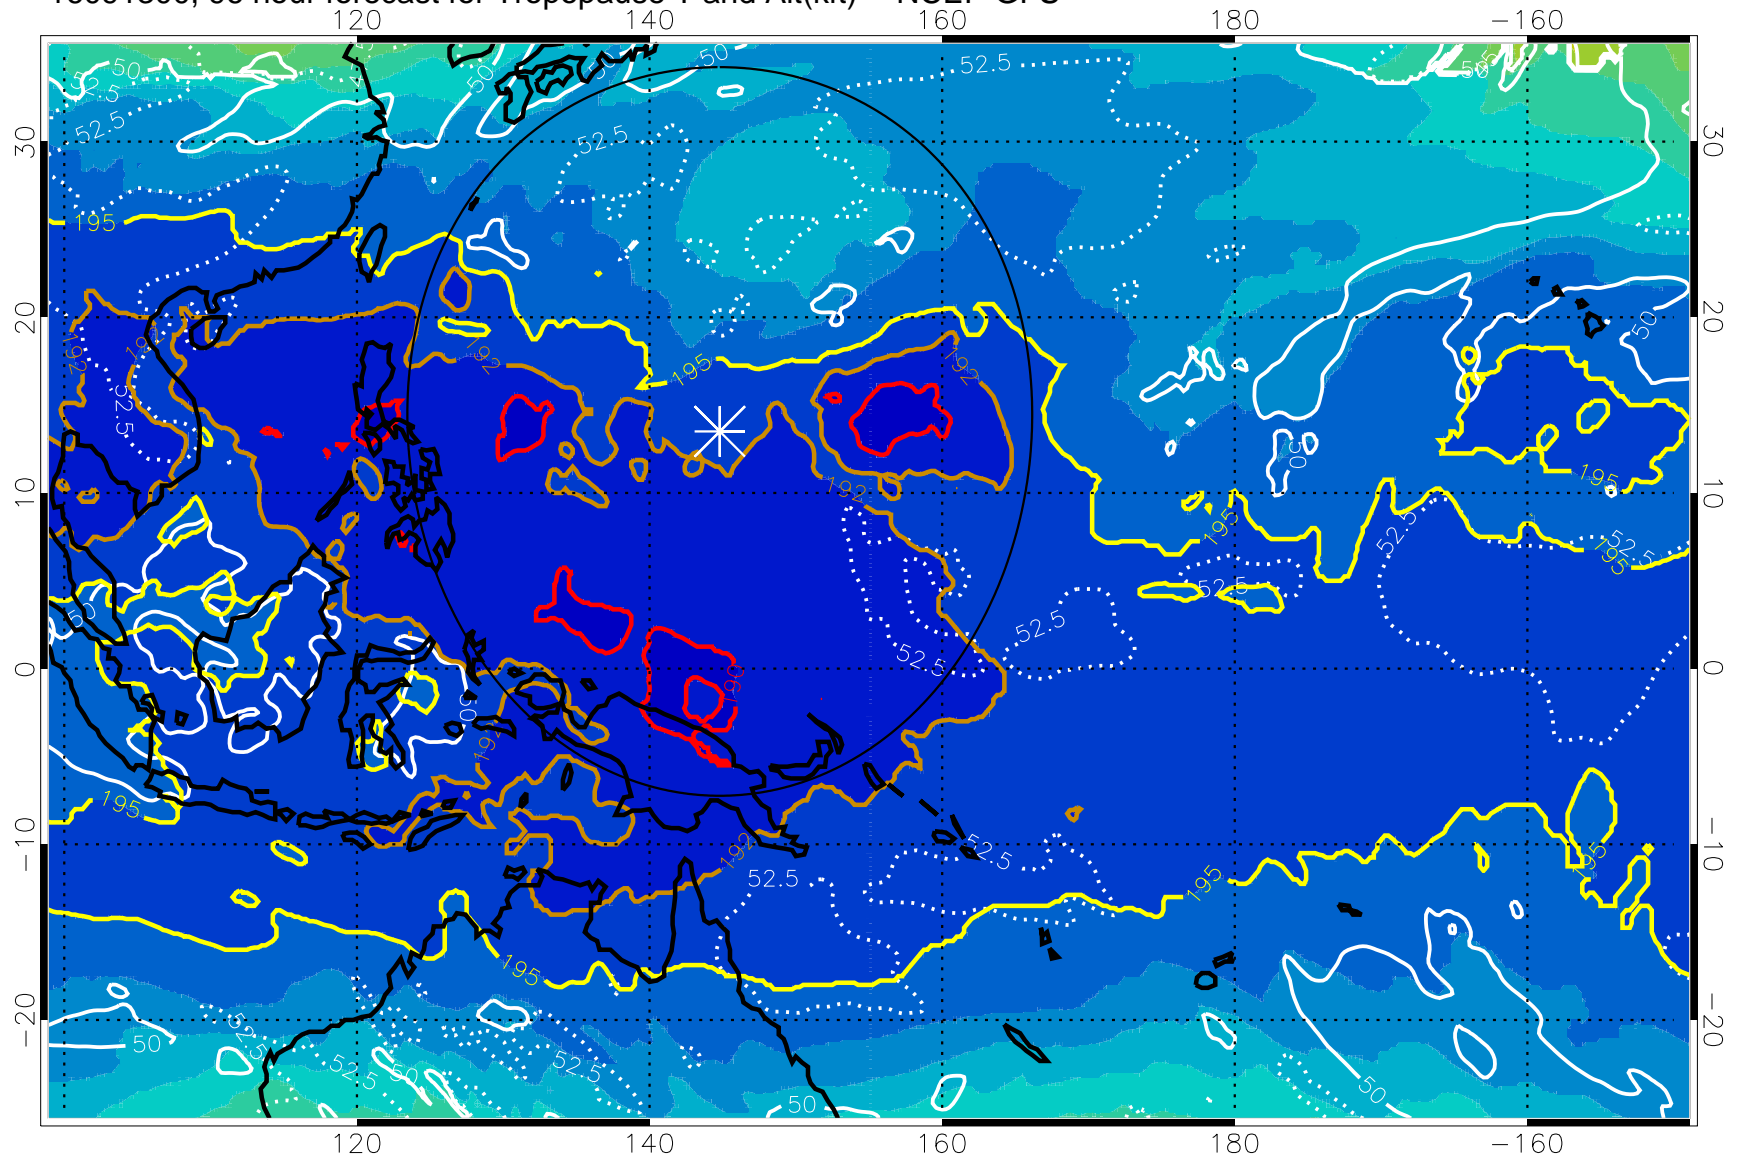

190 200 210 220 230

Tropopause T, K

Tropopause Altitude in kft (white)

192.5K Isotherm 195K Isotherm
187.5K Isotherm 190K Isotherm

Range ring of 2304 km

16091300, 96 hour forecast for Tropopause T and Alt(kft) -- NCEP GFS

190 200 210 220 230

Tropopause T, K

Tropopause Altitude in kft (white)

192.5K Isotherm 195K Isotherm
187.5K Isotherm 190K Isotherm

Range ring of 2304 km

16091306, 102 hour forecast for Tropopause T and Alt(kft) -- NCEP GFS