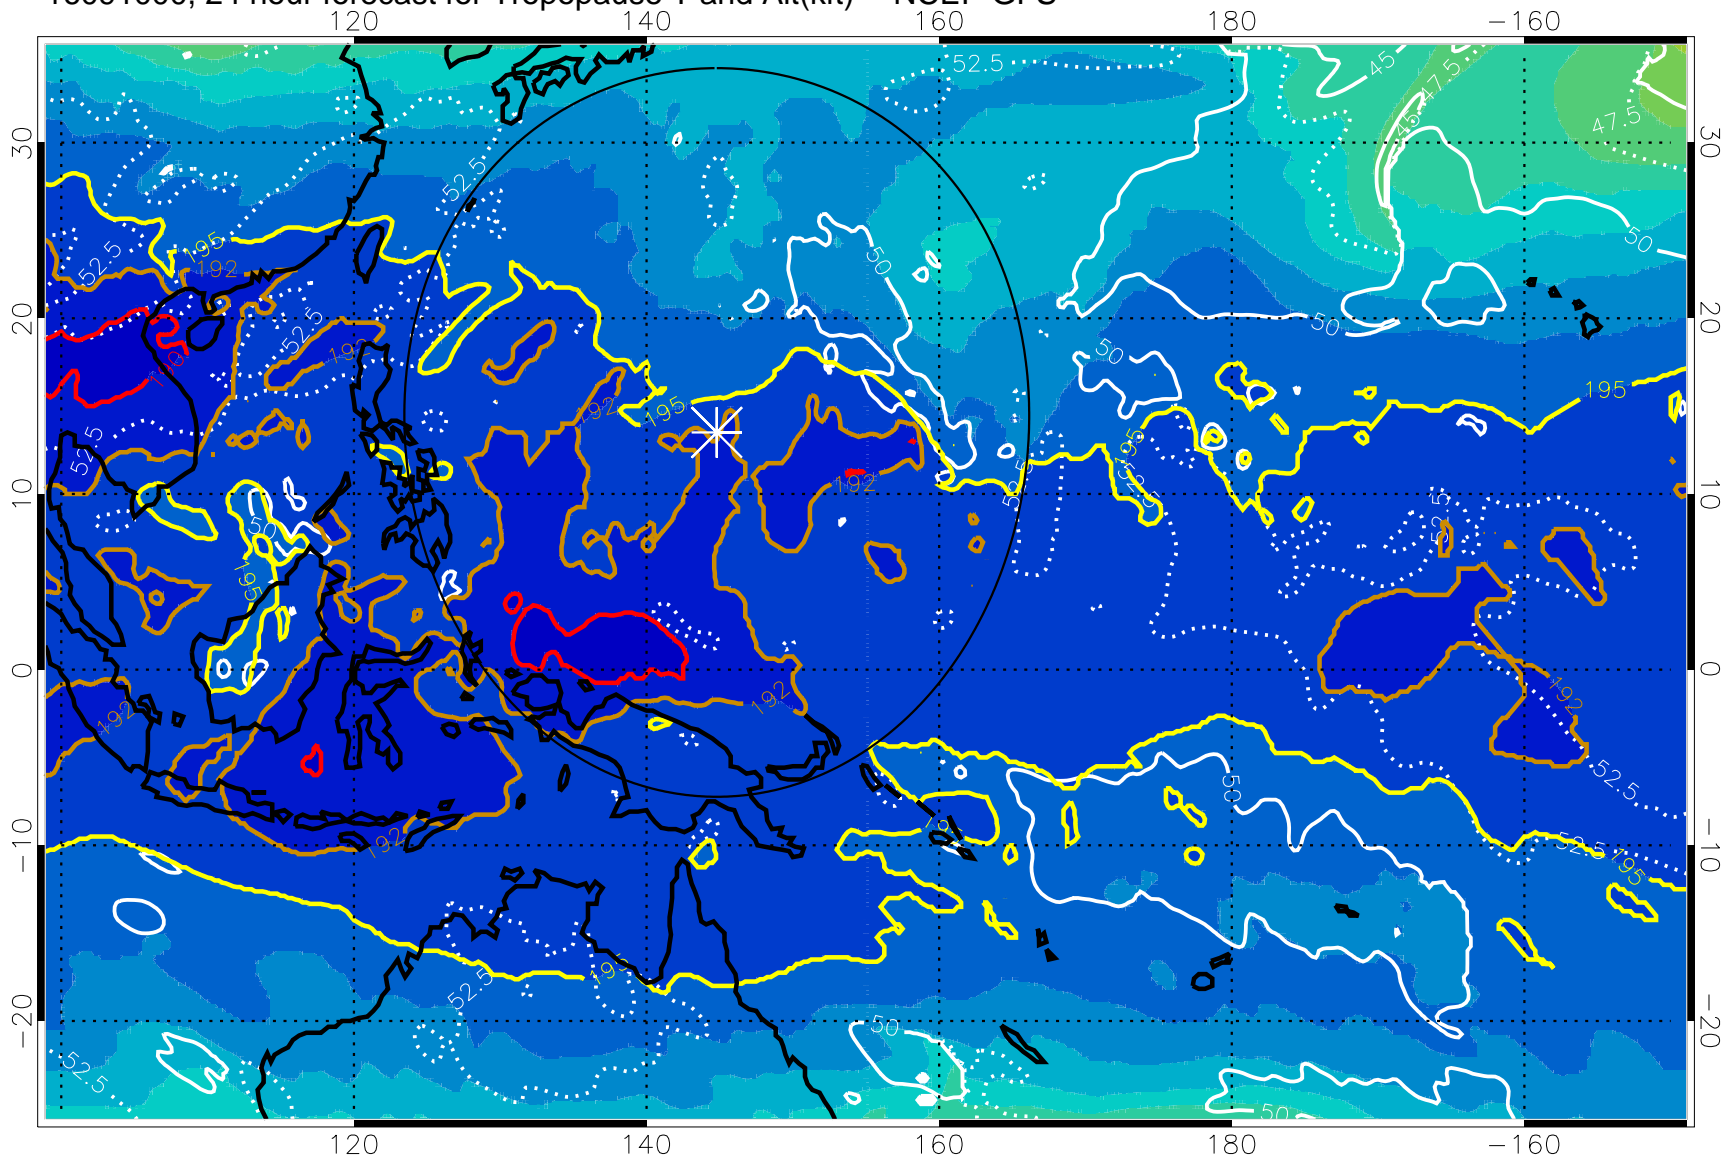

190 200 210 220 230

Tropopause T, K

Tropopause Altitude in kft (white)

192.5K Isotherm 195K Isotherm

187.5K Isotherm 190K Isotherm

Range ring of 2304 km

16091000, 24 hour forecast for Tropopause T and Alt(kft) -- NCEP GFS

190 200 210 220 230

Tropopause T, K

Tropopause Altitude in kft (white)

192.5K Isotherm 195K Isotherm
187.5K Isotherm 190K Isotherm

Range ring of 2304 km

16091006, 30 hour forecast for Tropopause T and Alt(kft) -- NCEP GFS