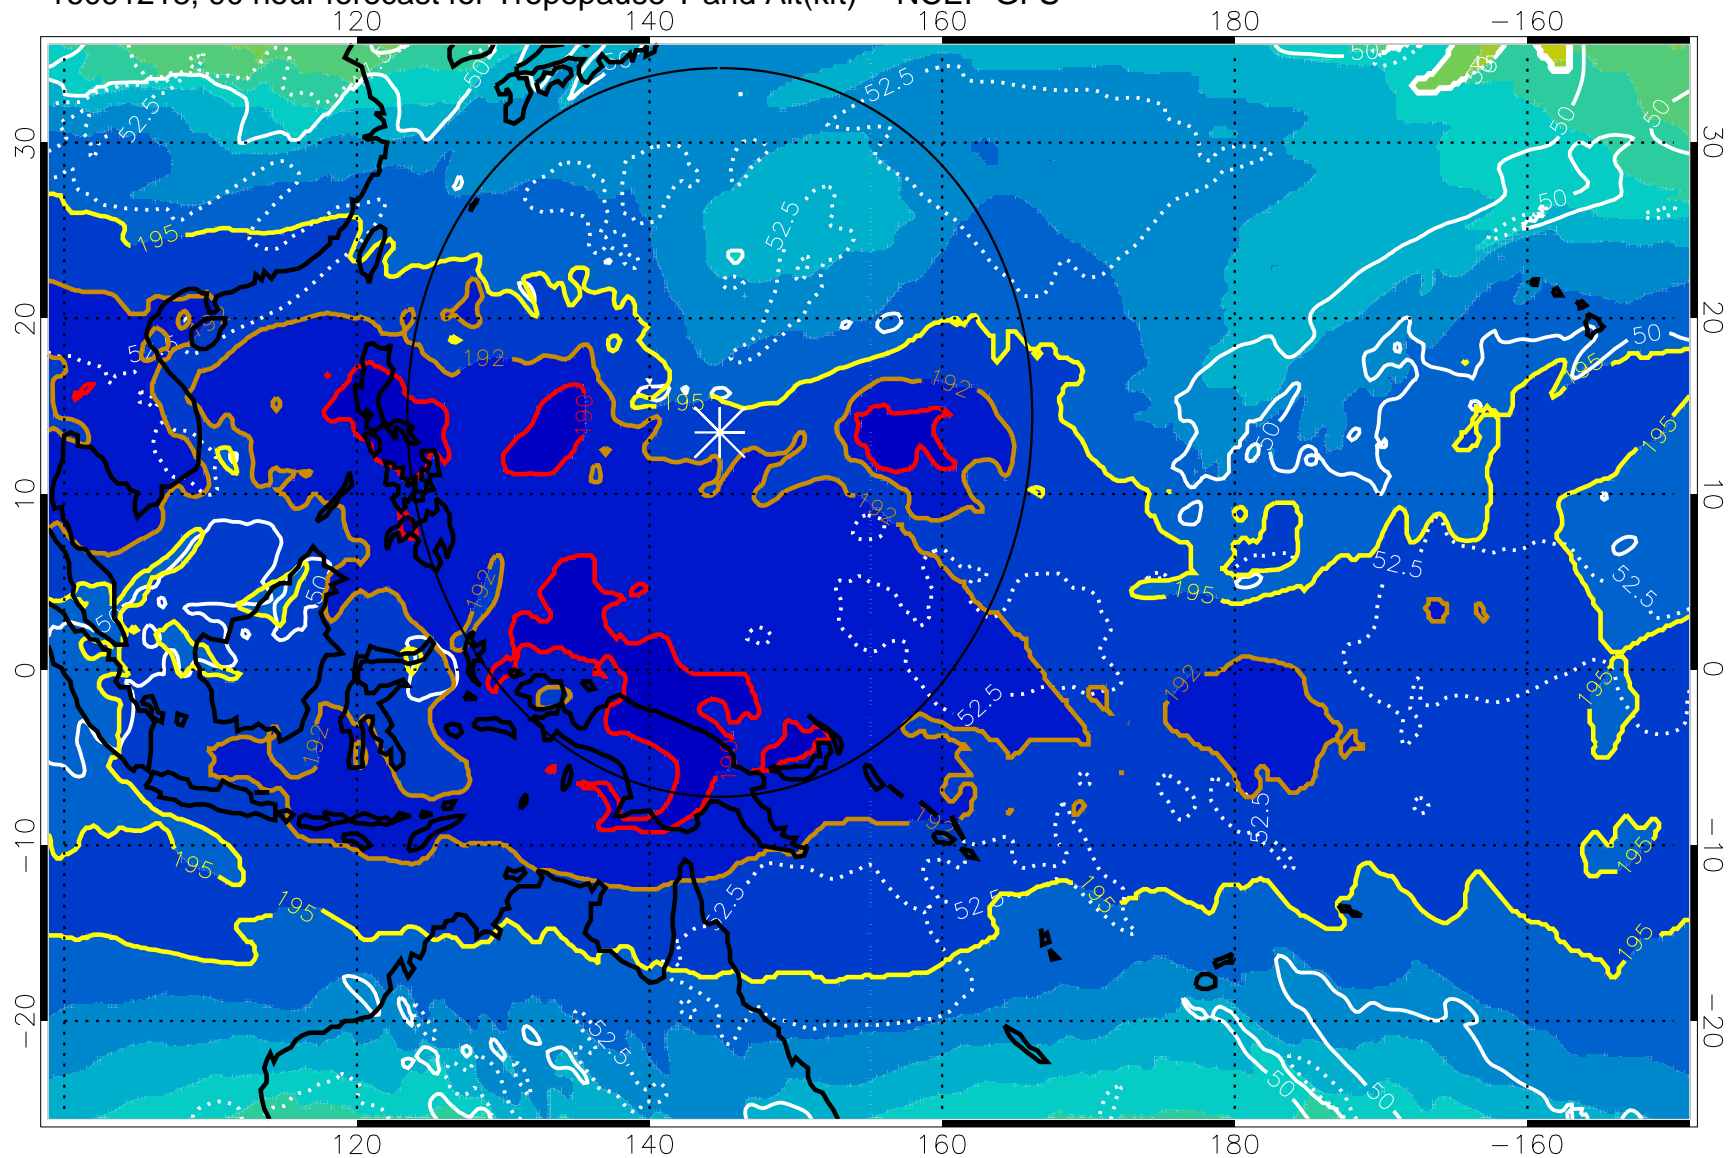

190 200 210 220 230

Tropopause T, K

Tropopause Altitude in kft (white)

192.5K Isotherm 195K Isotherm

187.5K Isotherm 190K Isotherm

Range ring of 2304 km

16091218, 90 hour forecast for Tropopause T and Alt(kft) -- NCEP GFS

190 200 210 220 230

Tropopause T, K

Tropopause Altitude in kft (white)

192.5K Isotherm 195K Isotherm
187.5K Isotherm 190K Isotherm

Range ring of 2304 km

16091300, 96 hour forecast for Tropopause T and Alt(kft) -- NCEP GFS