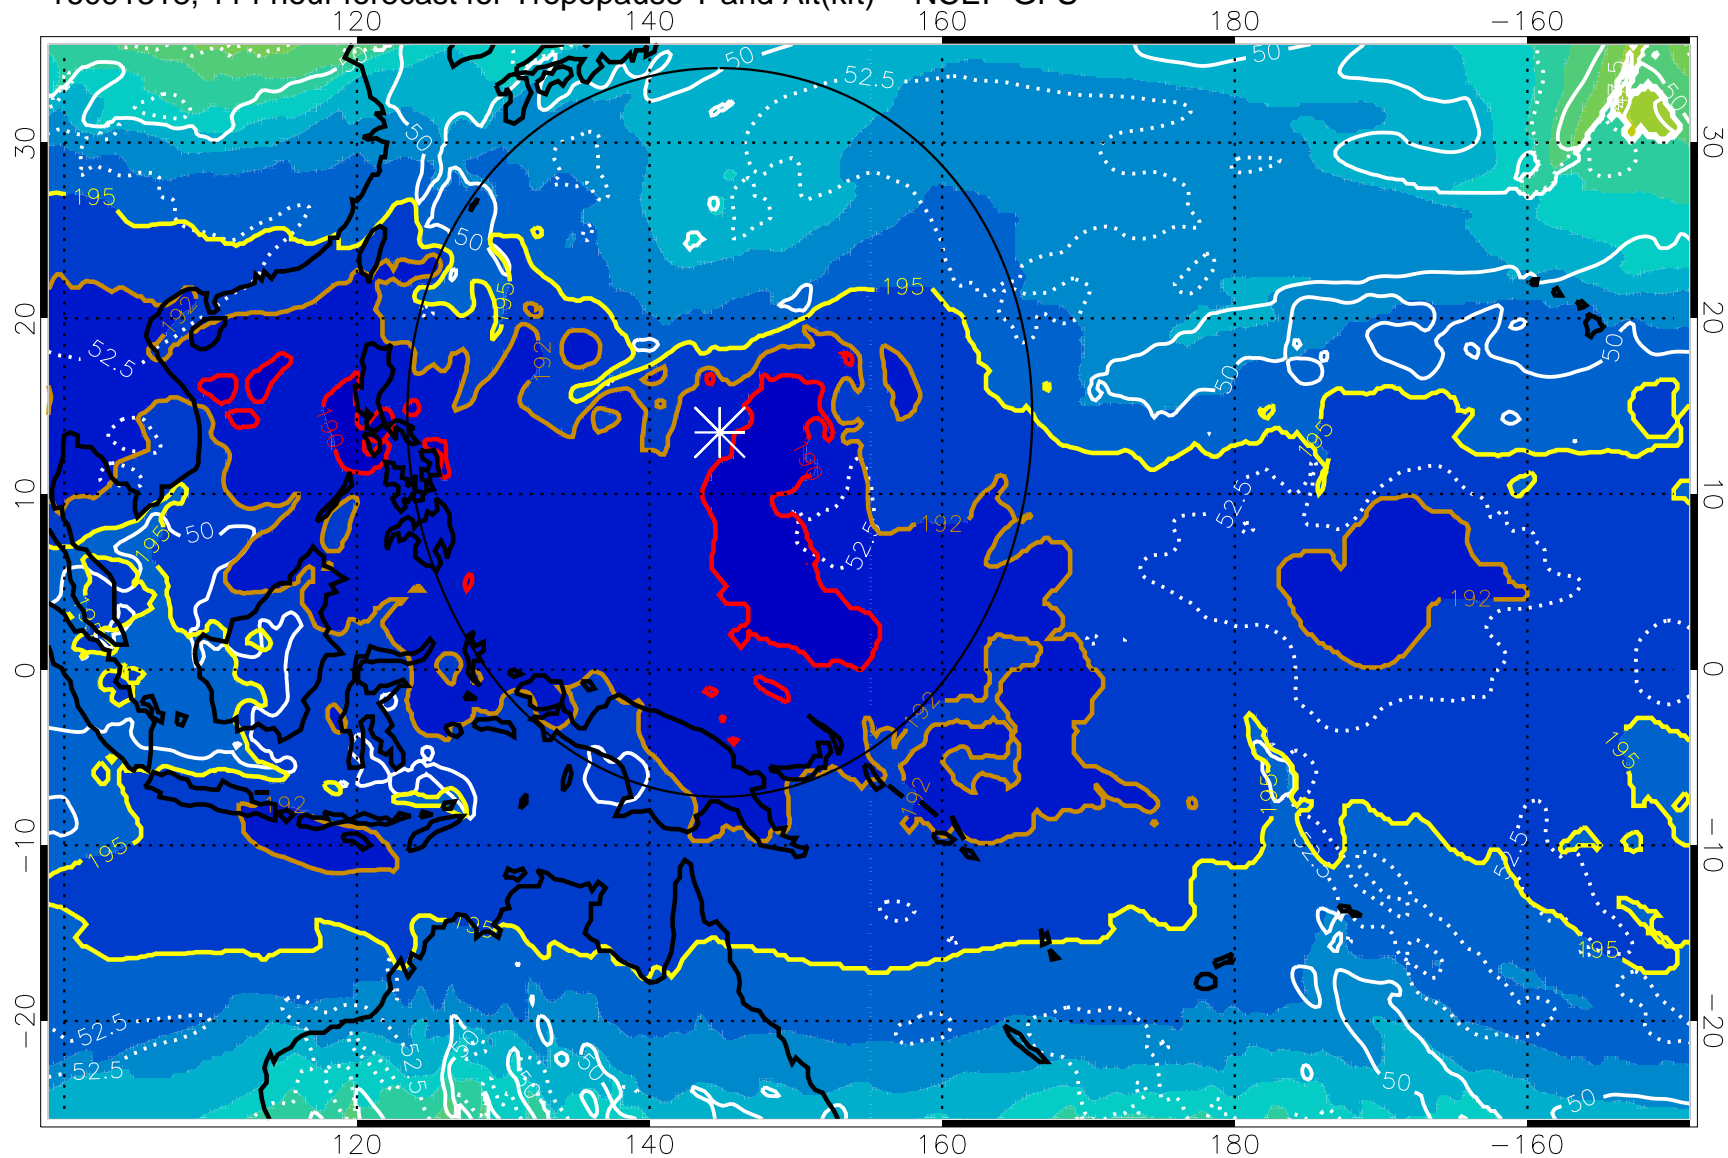

190 200 210 220 230

Tropopause T, K

Tropopause Altitude in kft (white)

192.5K Isotherm 195K Isotherm

187.5K Isotherm 190K Isotherm

Range ring of 2304 km

16091318, 114 hour forecast for Tropopause T and Alt(kft) -- NCEP GFS

190 200 210 220 230
Tropopause T, K

Tropopause Altitude in kft (white)

192.5K Isotherm 195K Isotherm
187.5K Isotherm 190K Isotherm

Range ring of 2304 km

16091400, 120 hour forecast for Tropopause T and Alt(kft) -- NCEP GFS