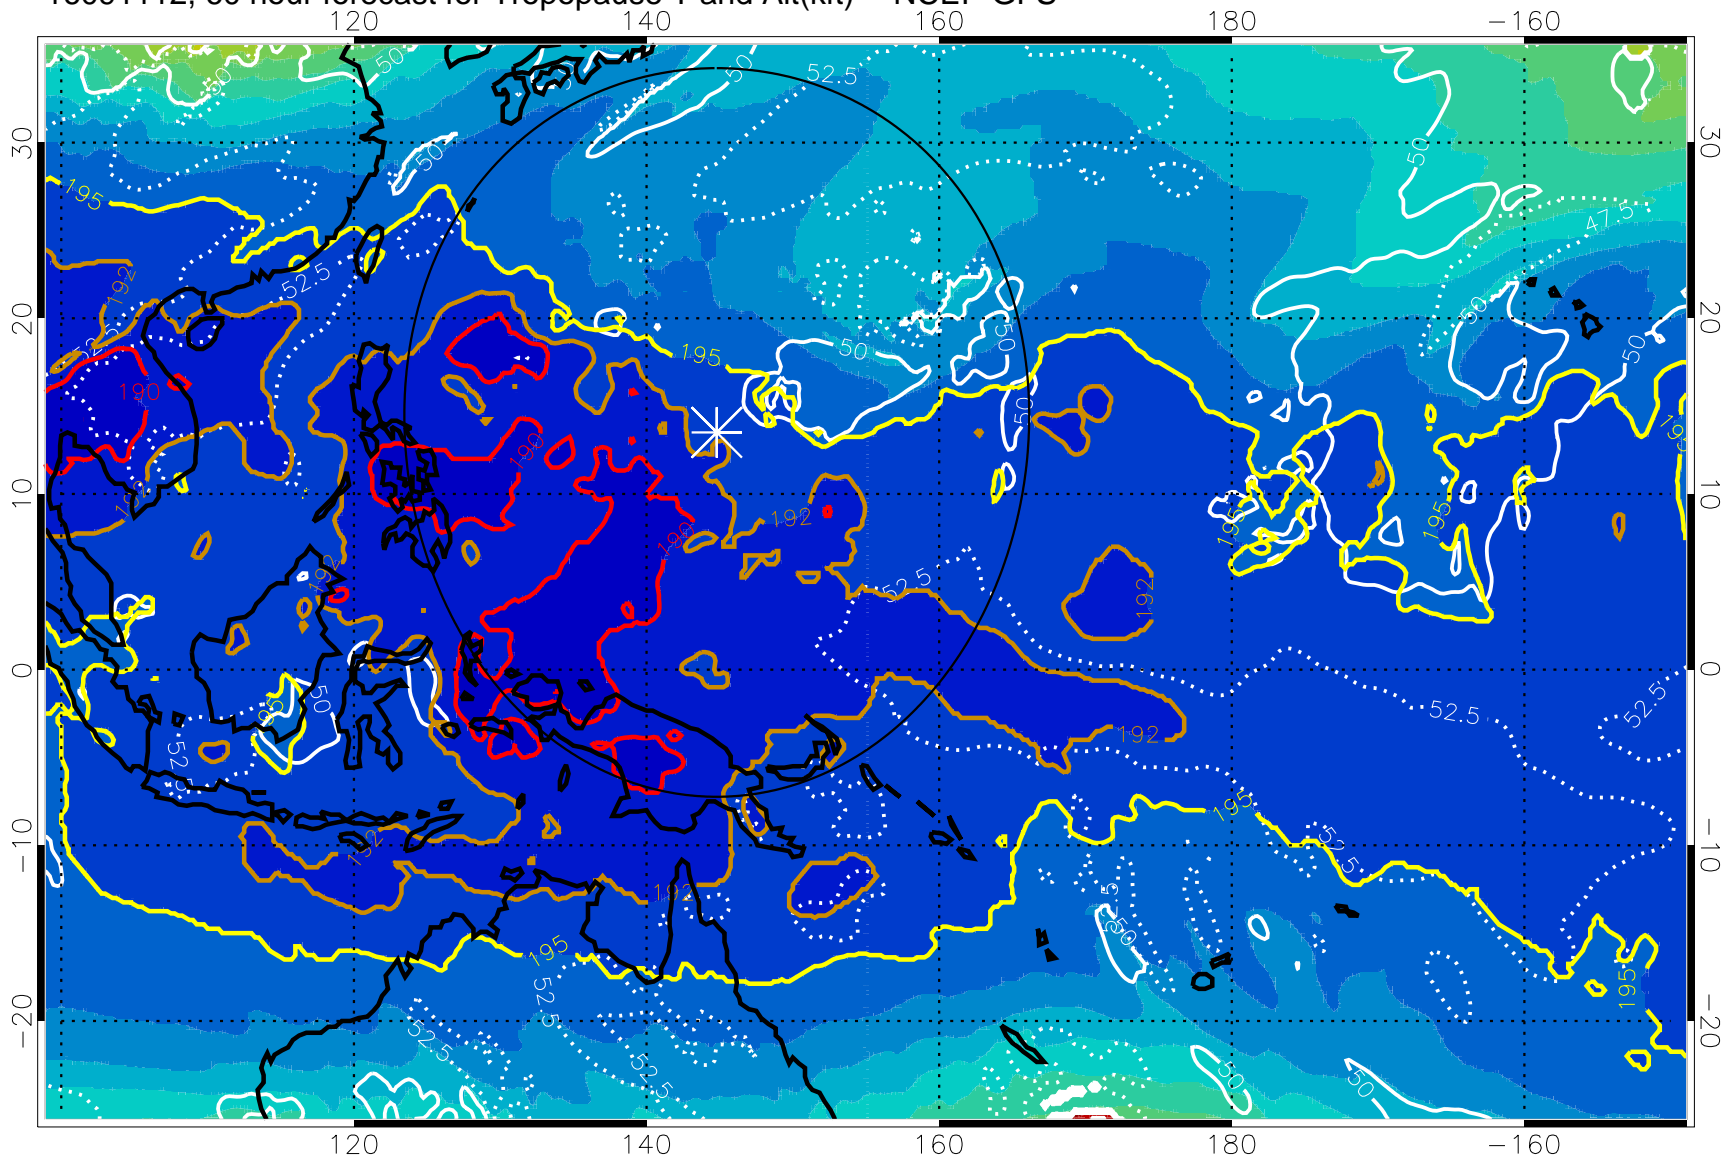

190 200 210 220 230

Tropopause T, K

Tropopause Altitude in kft (white)

192.5K Isotherm 195K Isotherm
187.5K Isotherm 190K Isotherm

Range ring of 2304 km

16091112, 60 hour forecast for Tropopause T and Alt(kft) -- NCEP GFS