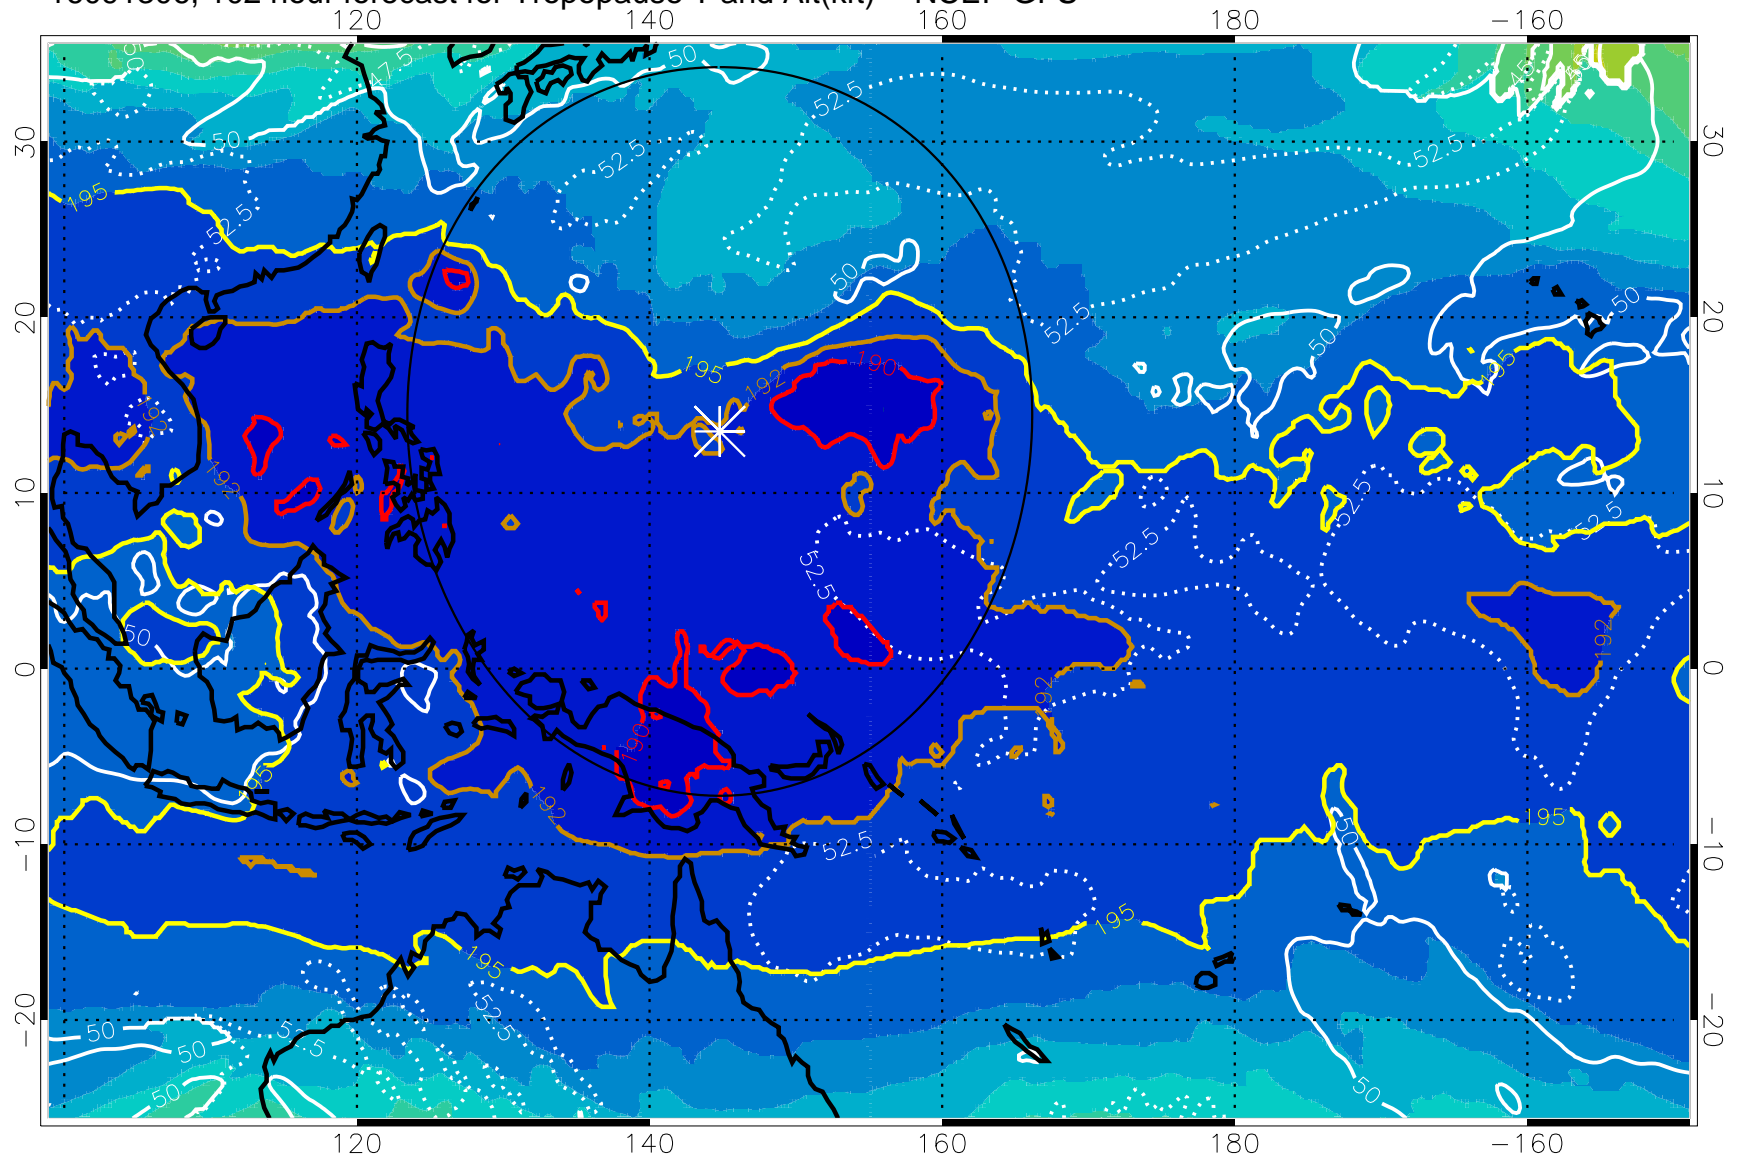

190 200 210 220 230

Tropopause T, K

Tropopause Altitude in kft (white)

192.5K Isotherm 195K Isotherm
187.5K Isotherm 190K Isotherm

Range ring of 2304 km

16091306, 102 hour forecast for Tropopause T and Alt(kft) -- NCEP GFS

190 200 210 220 230
Tropopause T, K

Tropopause Altitude in kft (white)

192.5K Isotherm 195K Isotherm
187.5K Isotherm 190K Isotherm

Range ring of 2304 km

16091312, 108 hour forecast for Tropopause T and Alt(kft) -- NCEP GFS