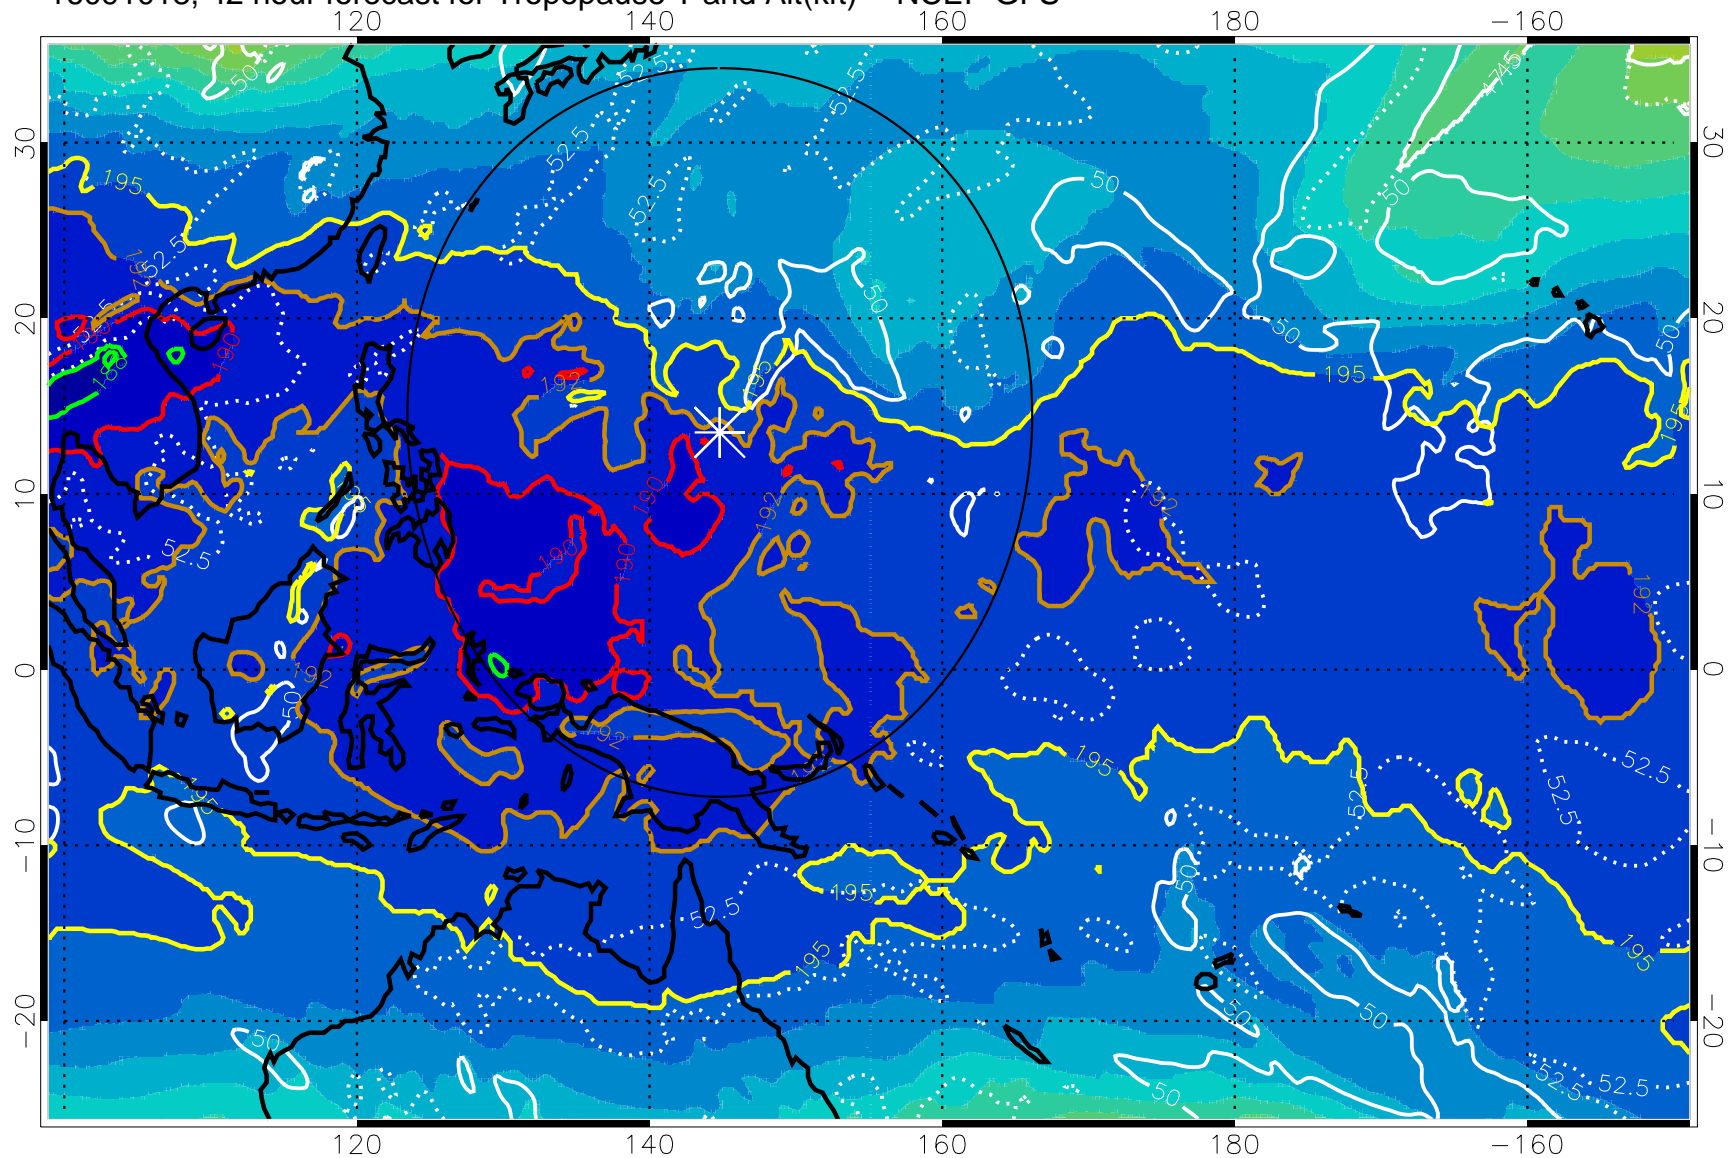

190 200 210 220 230

Tropopause T, K

Tropopause Altitude in kft (white)

192.5K Isotherm 195K Isotherm
187.5K Isotherm 190K Isotherm

Range ring of 2304 km

16091018, 42 hour forecast for Tropopause T and Alt(kft) -- NCEP GFS