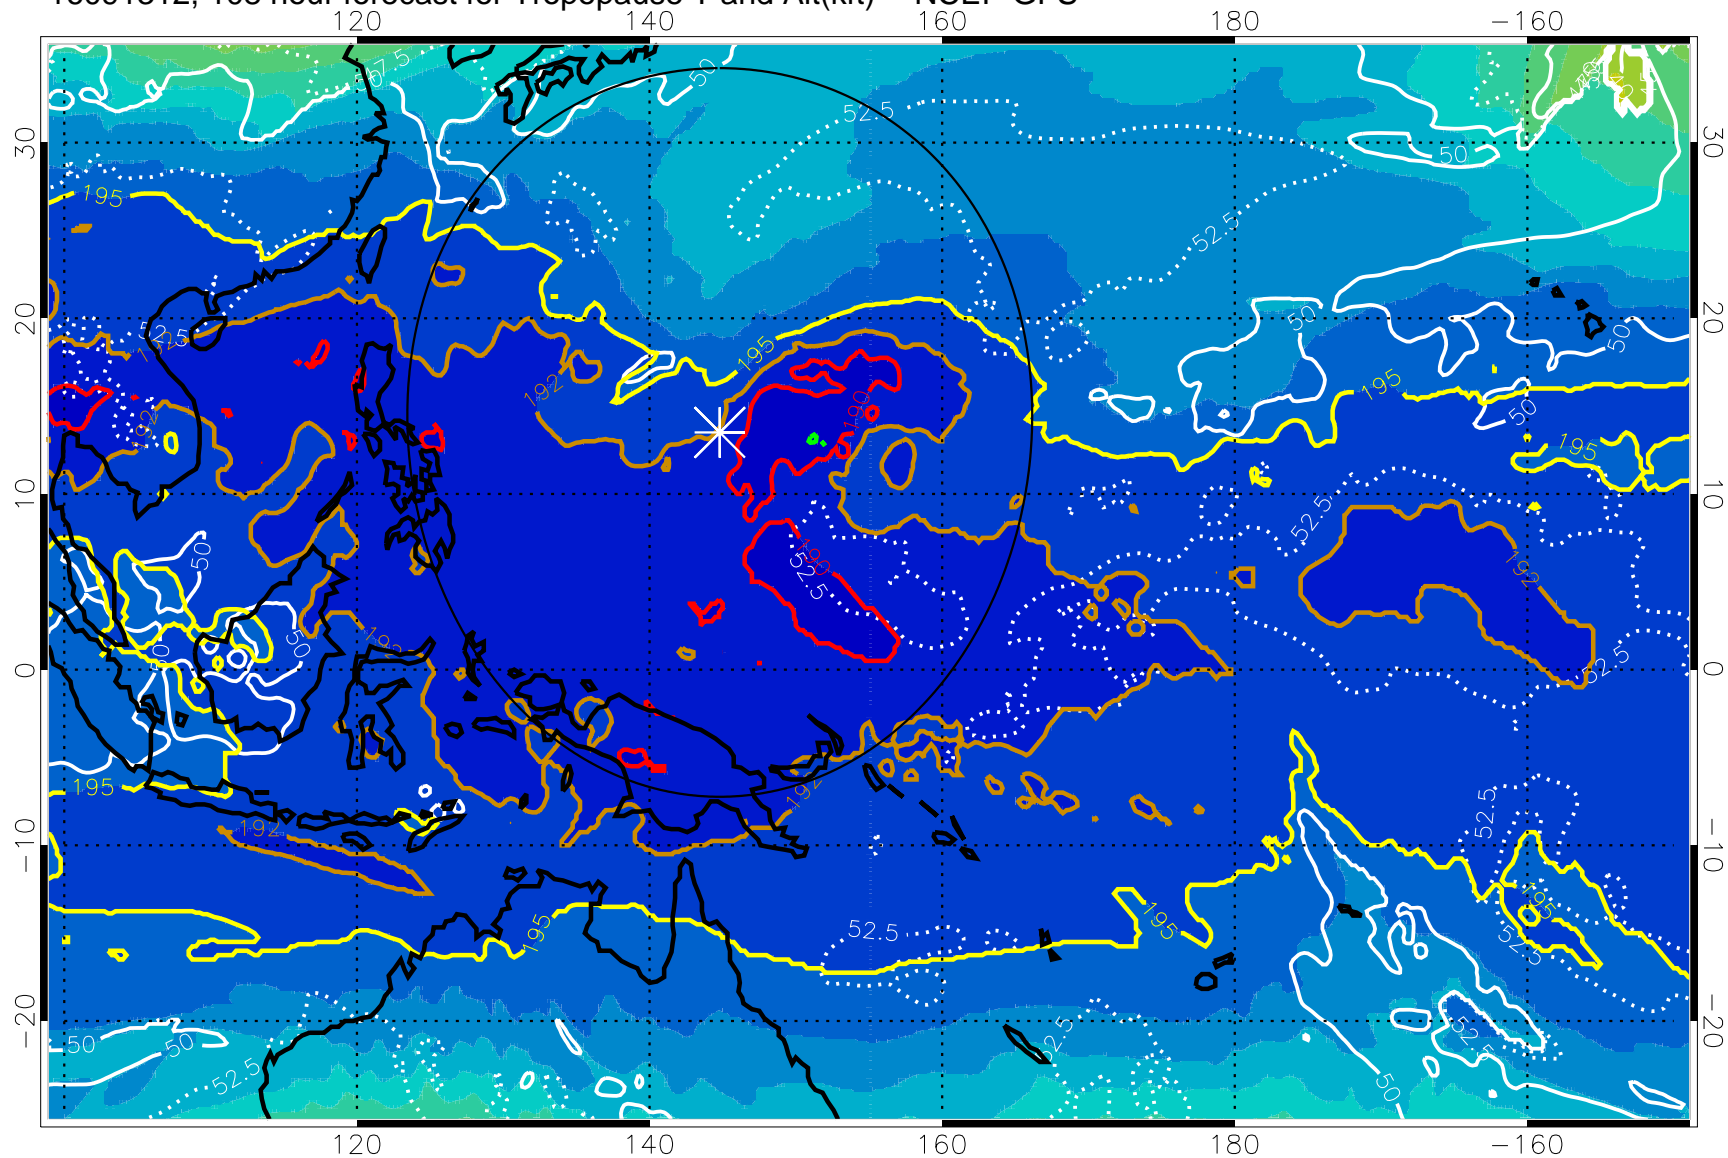

190 200 210 220 230

Tropopause T, K

Tropopause Altitude in kft (white)

192.5K Isotherm 195K Isotherm
187.5K Isotherm 190K Isotherm

Range ring of 2304 km

16091306, 102 hour forecast for Tropopause T and Alt(kft) -- NCEP GFS

190 200 210 220 230
Tropopause T, K

Tropopause Altitude in kft (white)

192.5K Isotherm 195K Isotherm
187.5K Isotherm 190K Isotherm

Range ring of 2304 km

16091312, 108 hour forecast for Tropopause T and Alt(kft) -- NCEP GFS