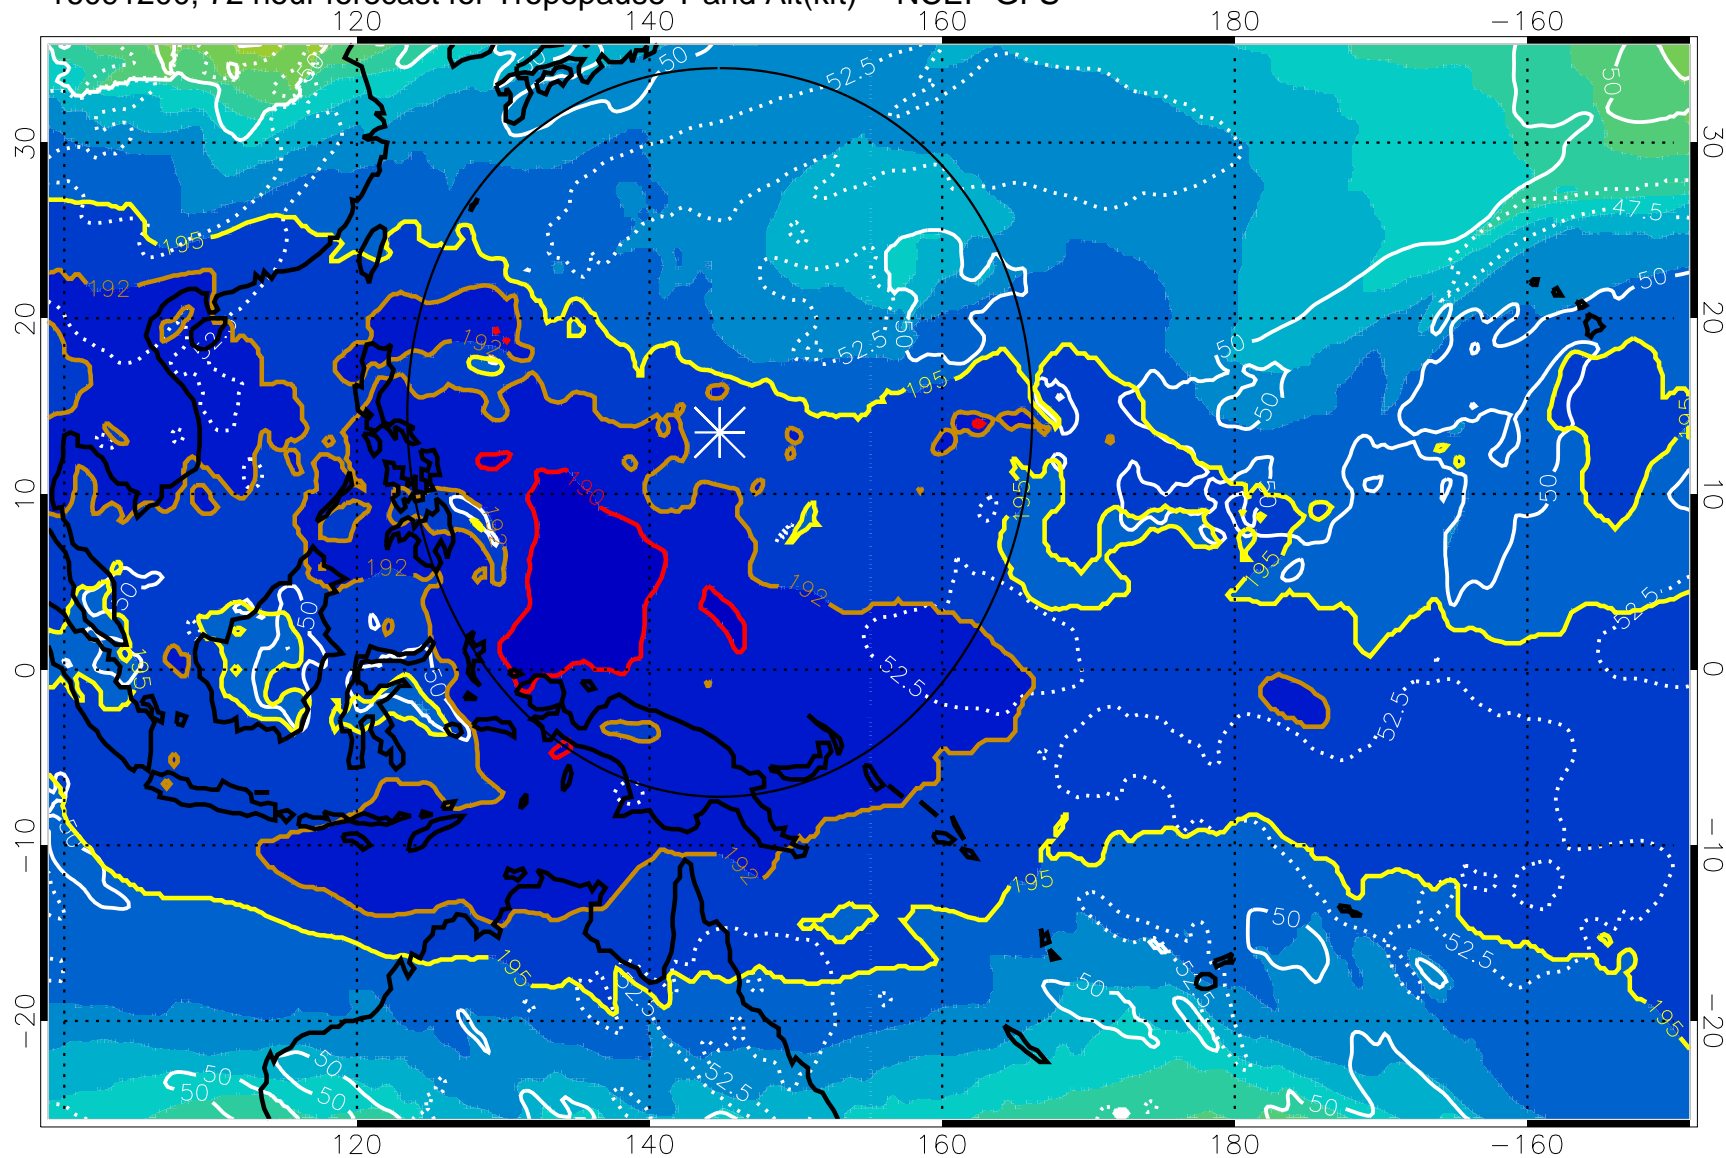

16091200, 72 hour forecast for Tropopause T and Alt(kft) -- NCEP GFS

190   200   210   220   230
Tropopause T, K

Tropopause Altitude in kft (white)

192.5K Isotherm   195K Isotherm
187.5K Isotherm   190K Isotherm

Range ring of 2304 km