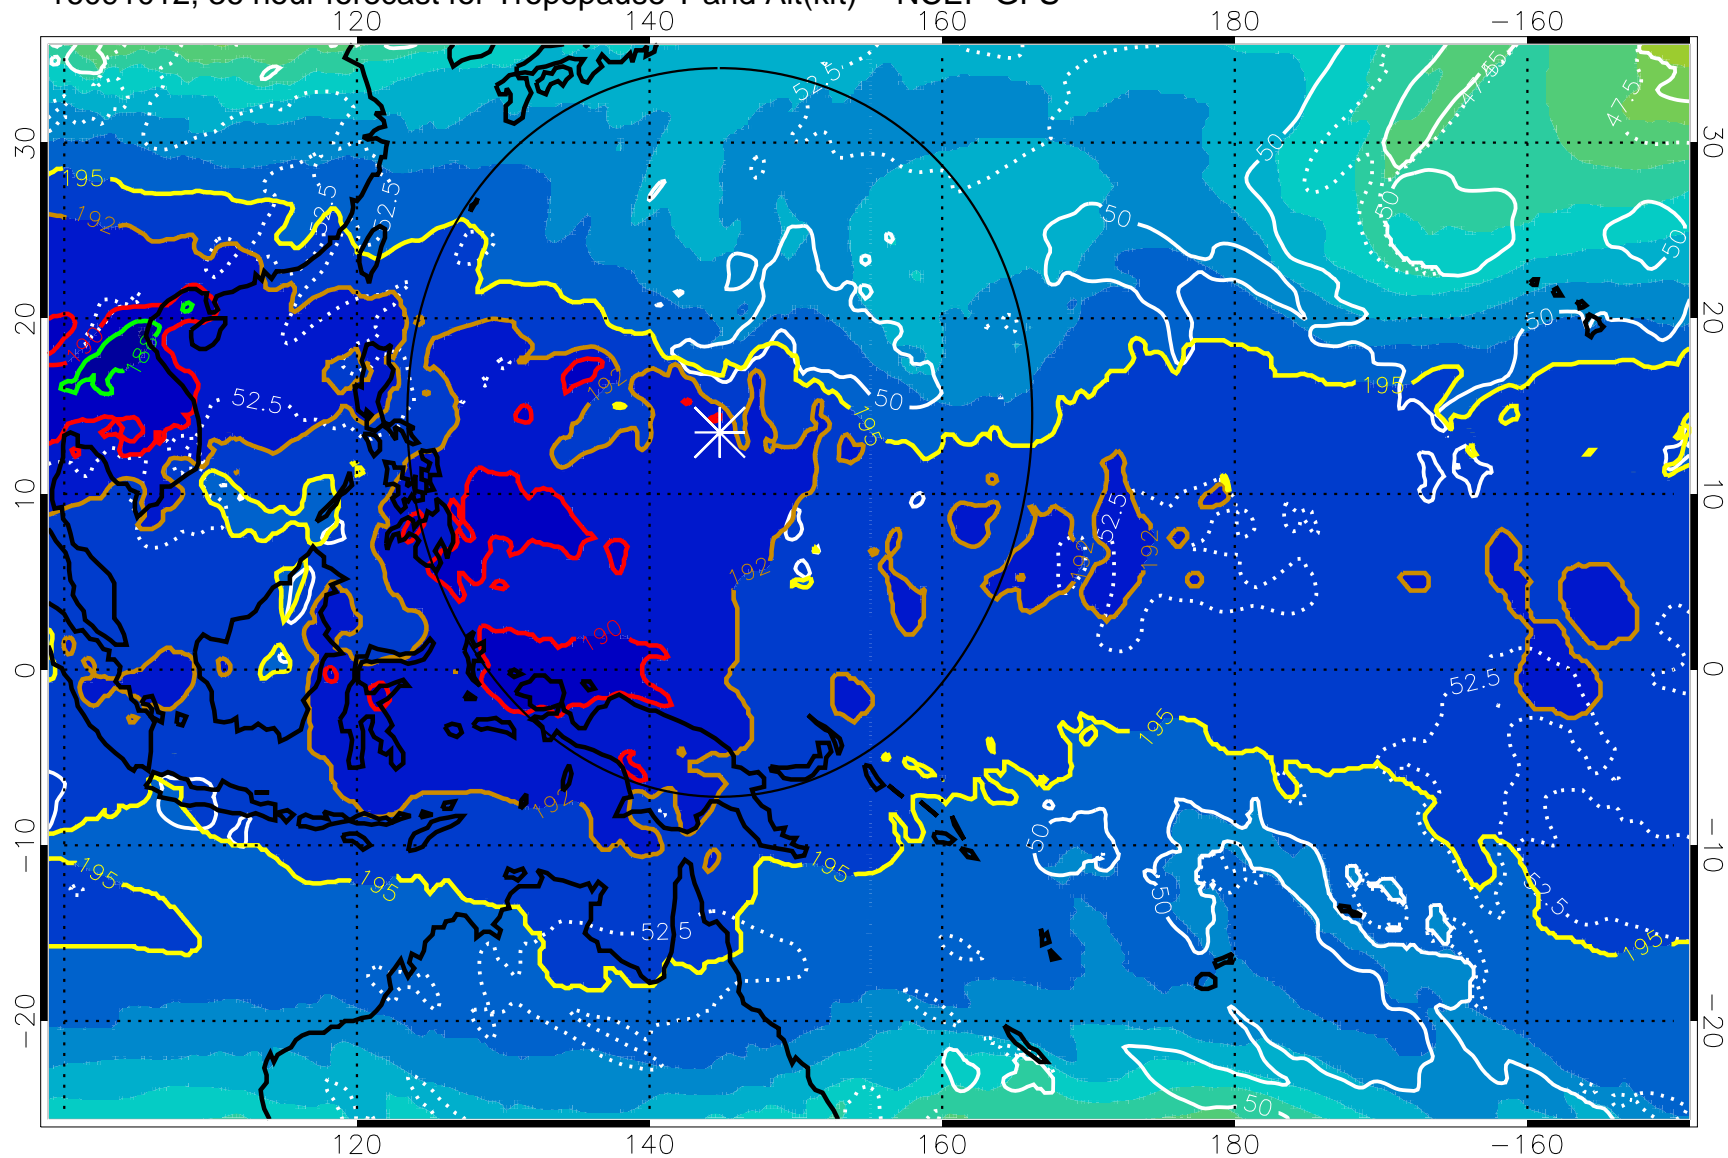

190 200 210 220 230

Tropopause T, K

Tropopause Altitude in kft (white)

192.5K Isotherm 195K Isotherm
187.5K Isotherm 190K Isotherm

Range ring of 2304 km

16091012, 36 hour forecast for Tropopause T and Alt(kft) -- NCEP GFS