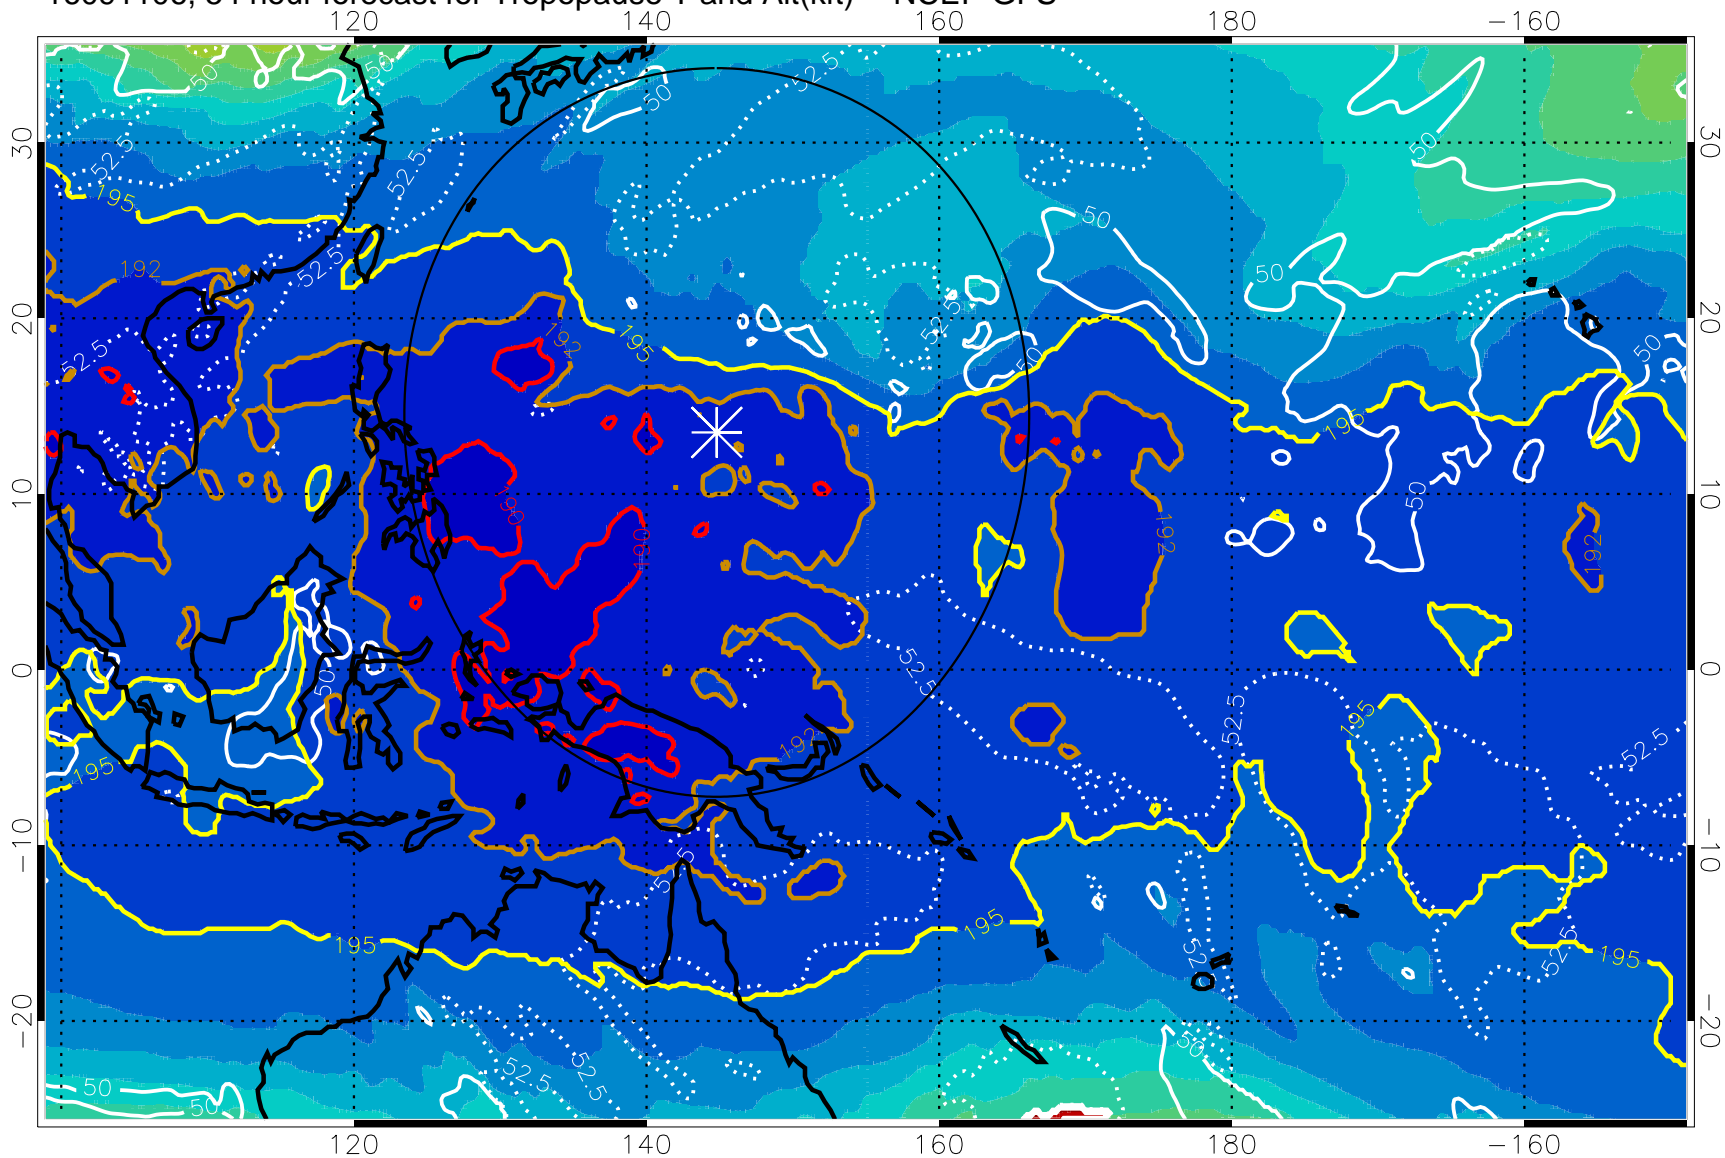

190 200 210 220 230

Tropopause T, K

Tropopause Altitude in kft (white)

192.5K Isotherm 195K Isotherm
187.5K Isotherm 190K Isotherm

Range ring of 2304 km

16091106, 54 hour forecast for Tropopause T and Alt(kft) -- NCEP GFS