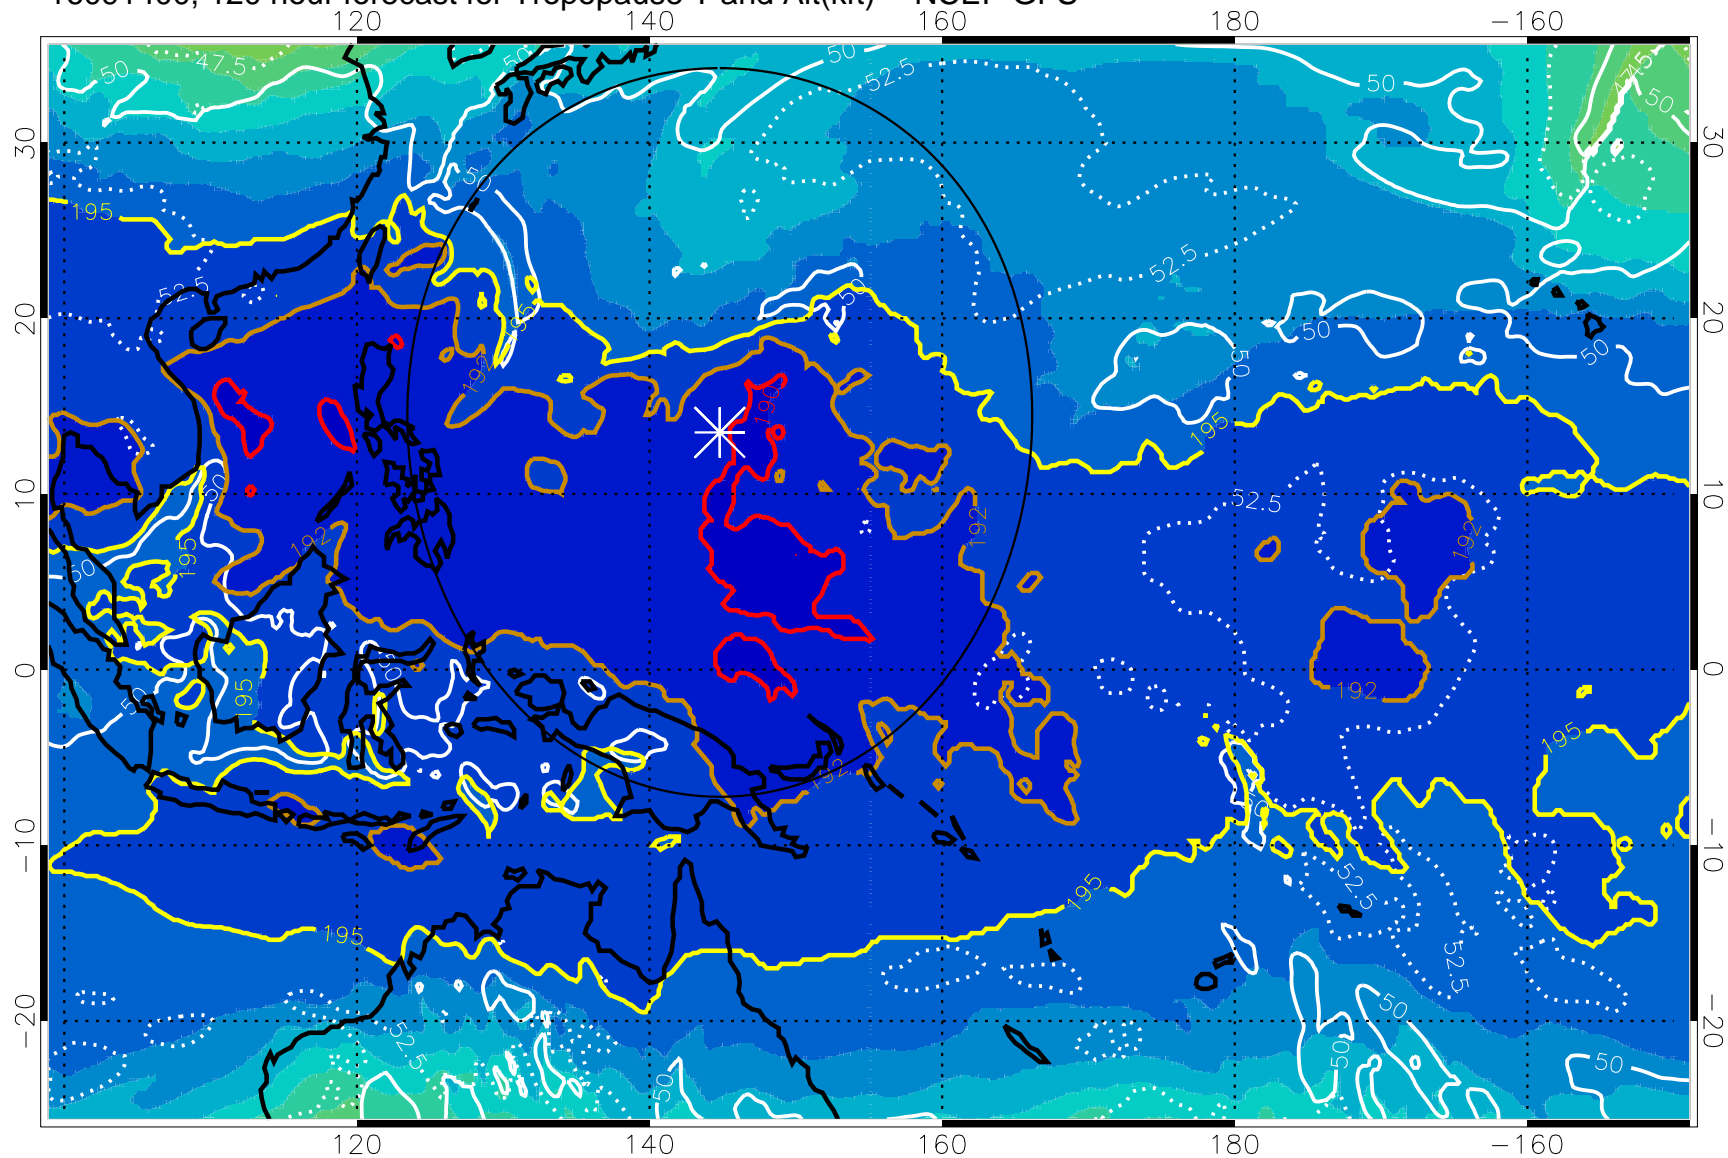

190 200 210 220 230
Tropopause T, K

Tropopause Altitude in kft (white)

192.5K Isotherm 195K Isotherm
187.5K Isotherm 190K Isotherm

Range ring of 2304 km

16091312, 108 hour forecast for Tropopause T and Alt(kft) -- NCEP GFS

190 200 210 220 230

Tropopause T, K

Tropopause Altitude in kft (white)

192.5K Isotherm 195K Isotherm

187.5K Isotherm 190K Isotherm

Range ring of 2304 km

16091318, 114 hour forecast for Tropopause T and Alt(kft) -- NCEP GFS

190 200 210 220 230
Tropopause T, K

Tropopause Altitude in kft (white)

192.5K Isotherm 195K Isotherm
187.5K Isotherm 190K Isotherm

Range ring of 2304 km

16091400, 120 hour forecast for Tropopause T and Alt(kft) -- NCEP GFS