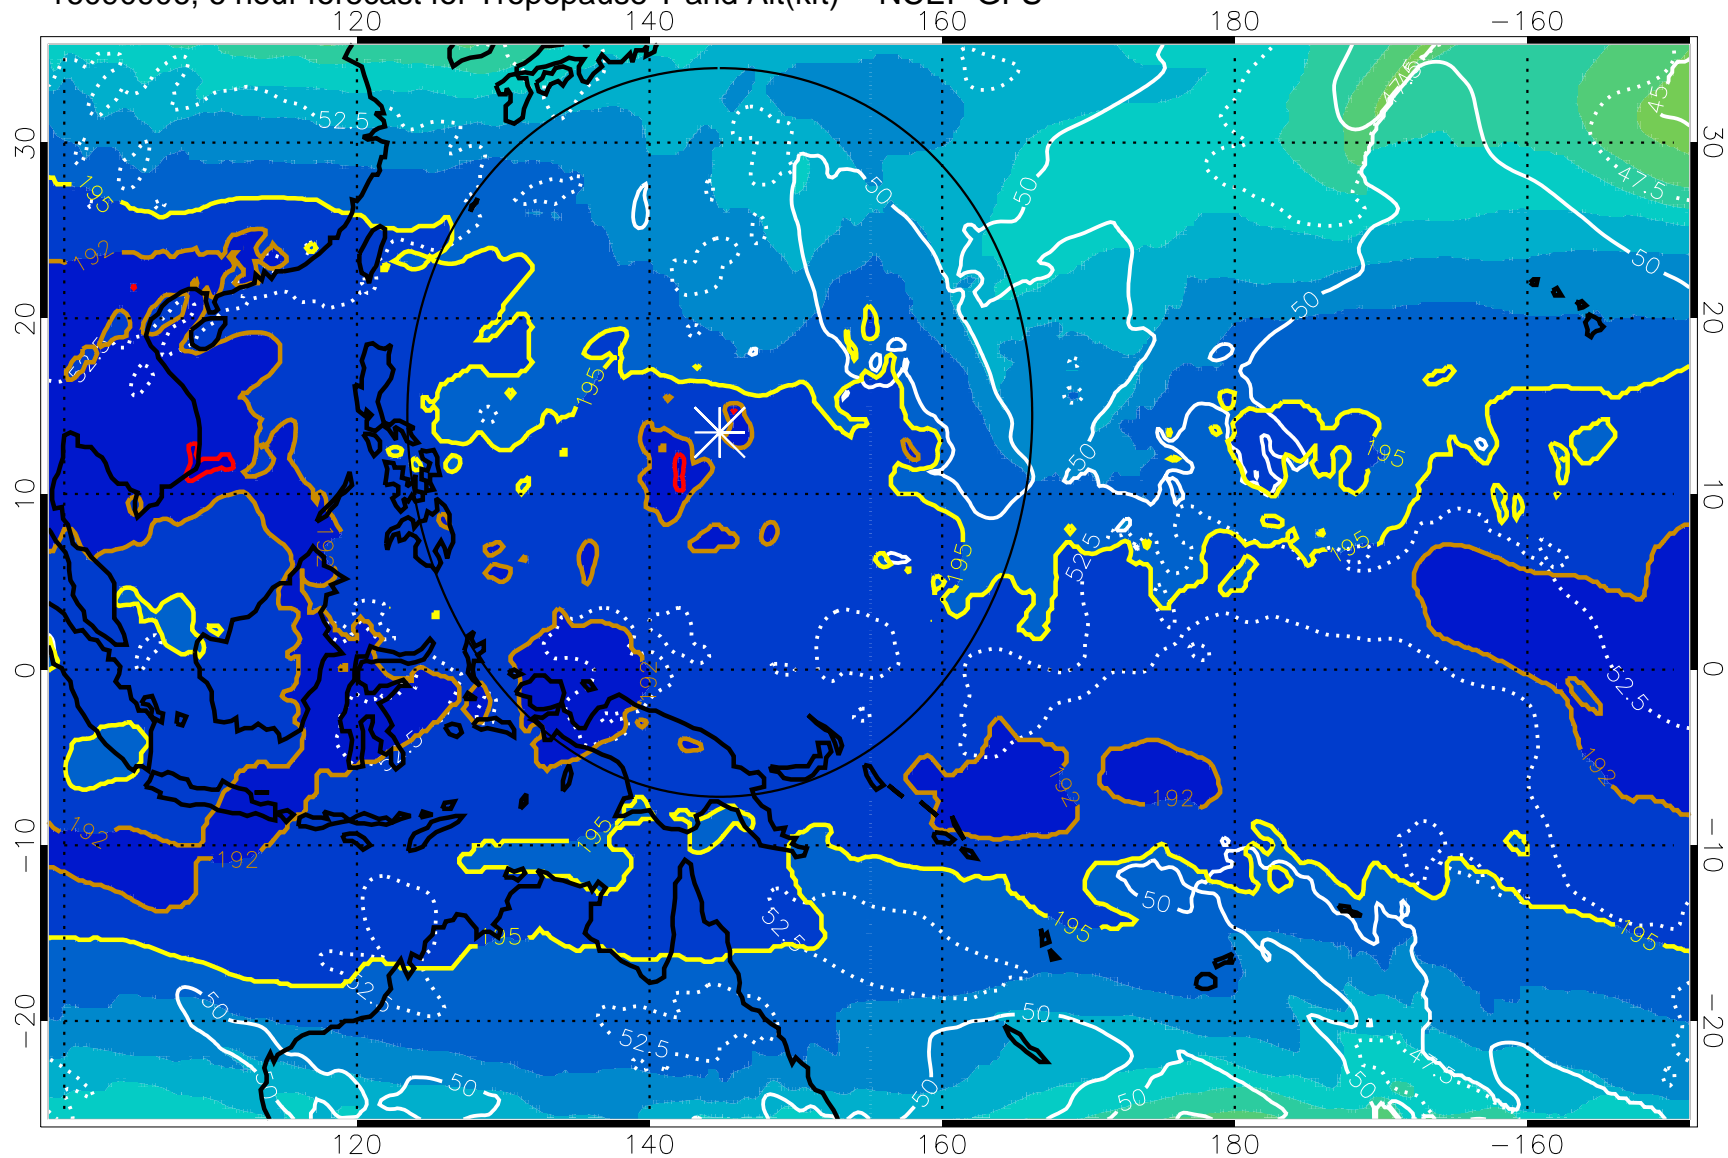

16090906, 6 hour forecast for Tropopause T and Alt(kft) -- NCEP GFS

190 200 210 220 230

Tropopause T, K

Tropopause Altitude in kft (white)

192.5K Isotherm 195K Isotherm

187.5K Isotherm 190K Isotherm

Range ring of 2304 km