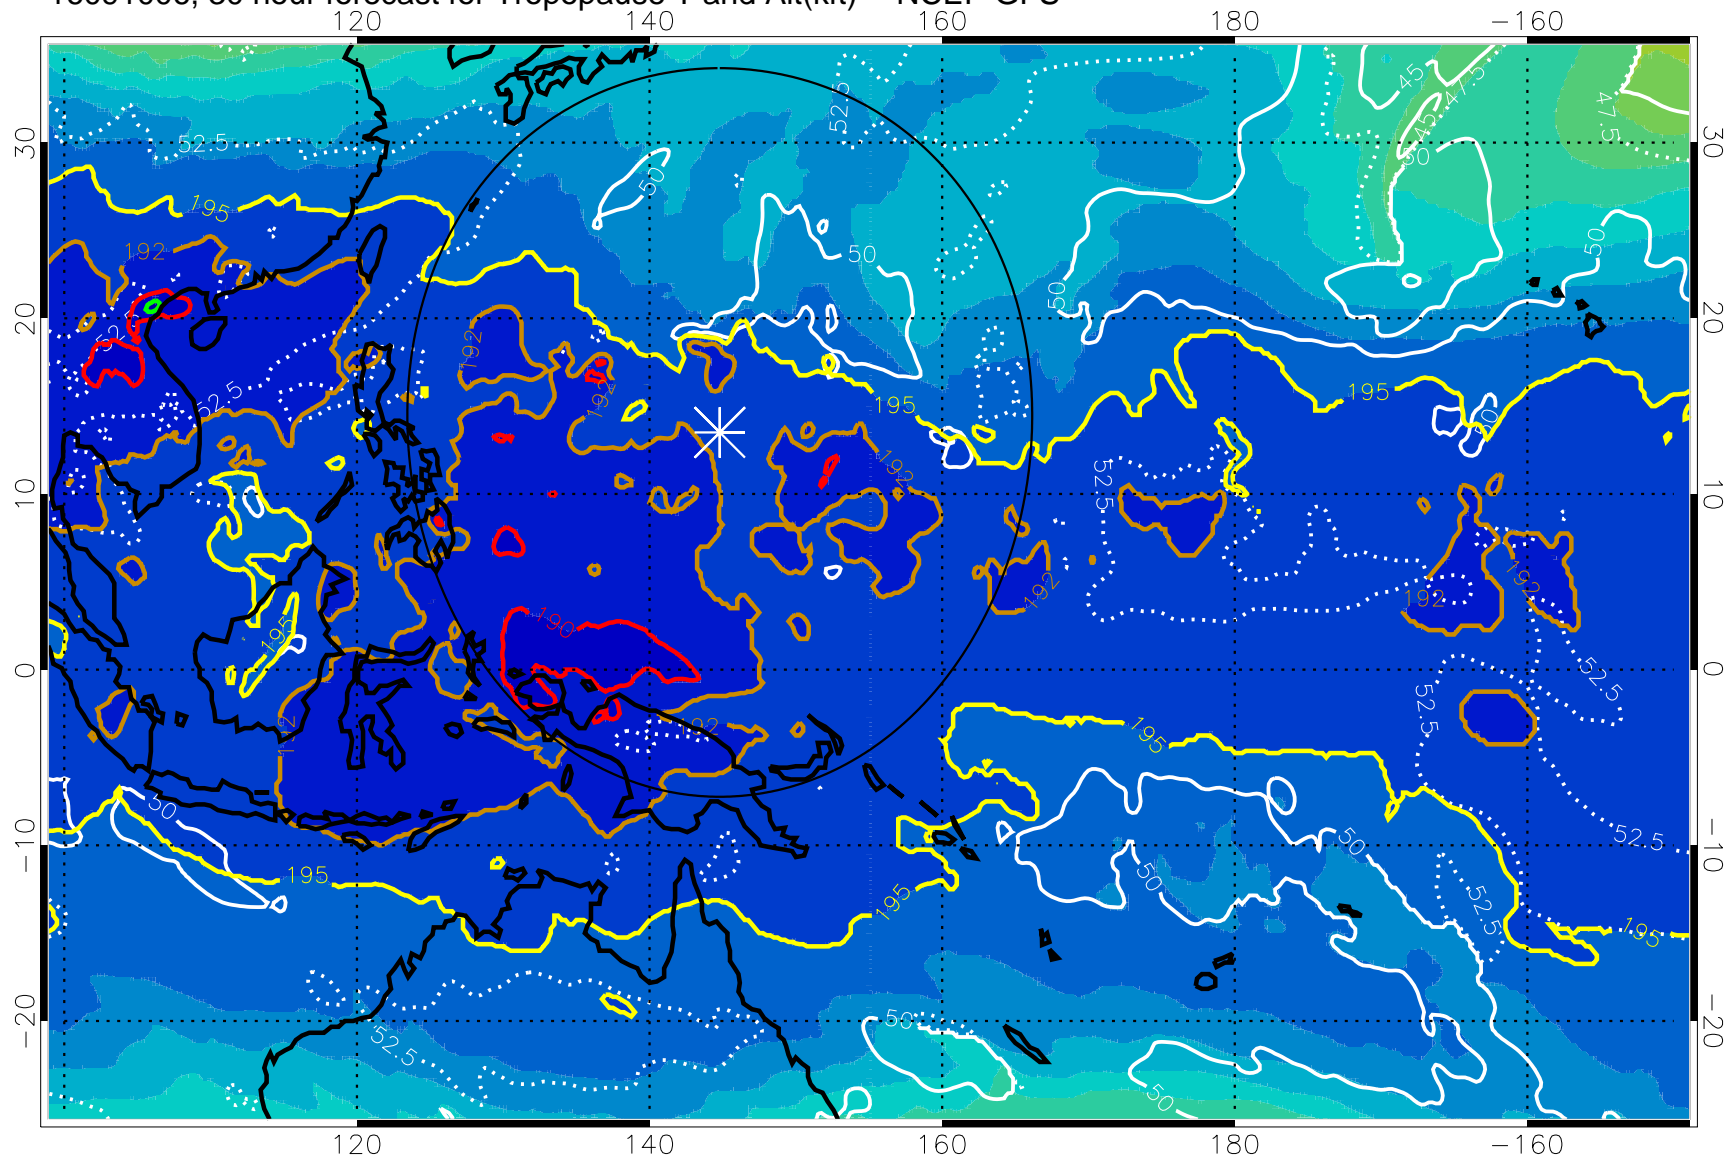

190 200 210 220 230

Tropopause T, K

Tropopause Altitude in kft (white)

192.5K Isotherm 195K Isotherm
187.5K Isotherm 190K Isotherm

Range ring of 2304 km

16091006, 30 hour forecast for Tropopause T and Alt(kft) -- NCEP GFS

190 200 210 220 230

Tropopause T, K

Tropopause Altitude in kft (white)

192.5K Isotherm 195K Isotherm
187.5K Isotherm 190K Isotherm

Range ring of 2304 km

16091012, 36 hour forecast for Tropopause T and Alt(kft) -- NCEP GFS