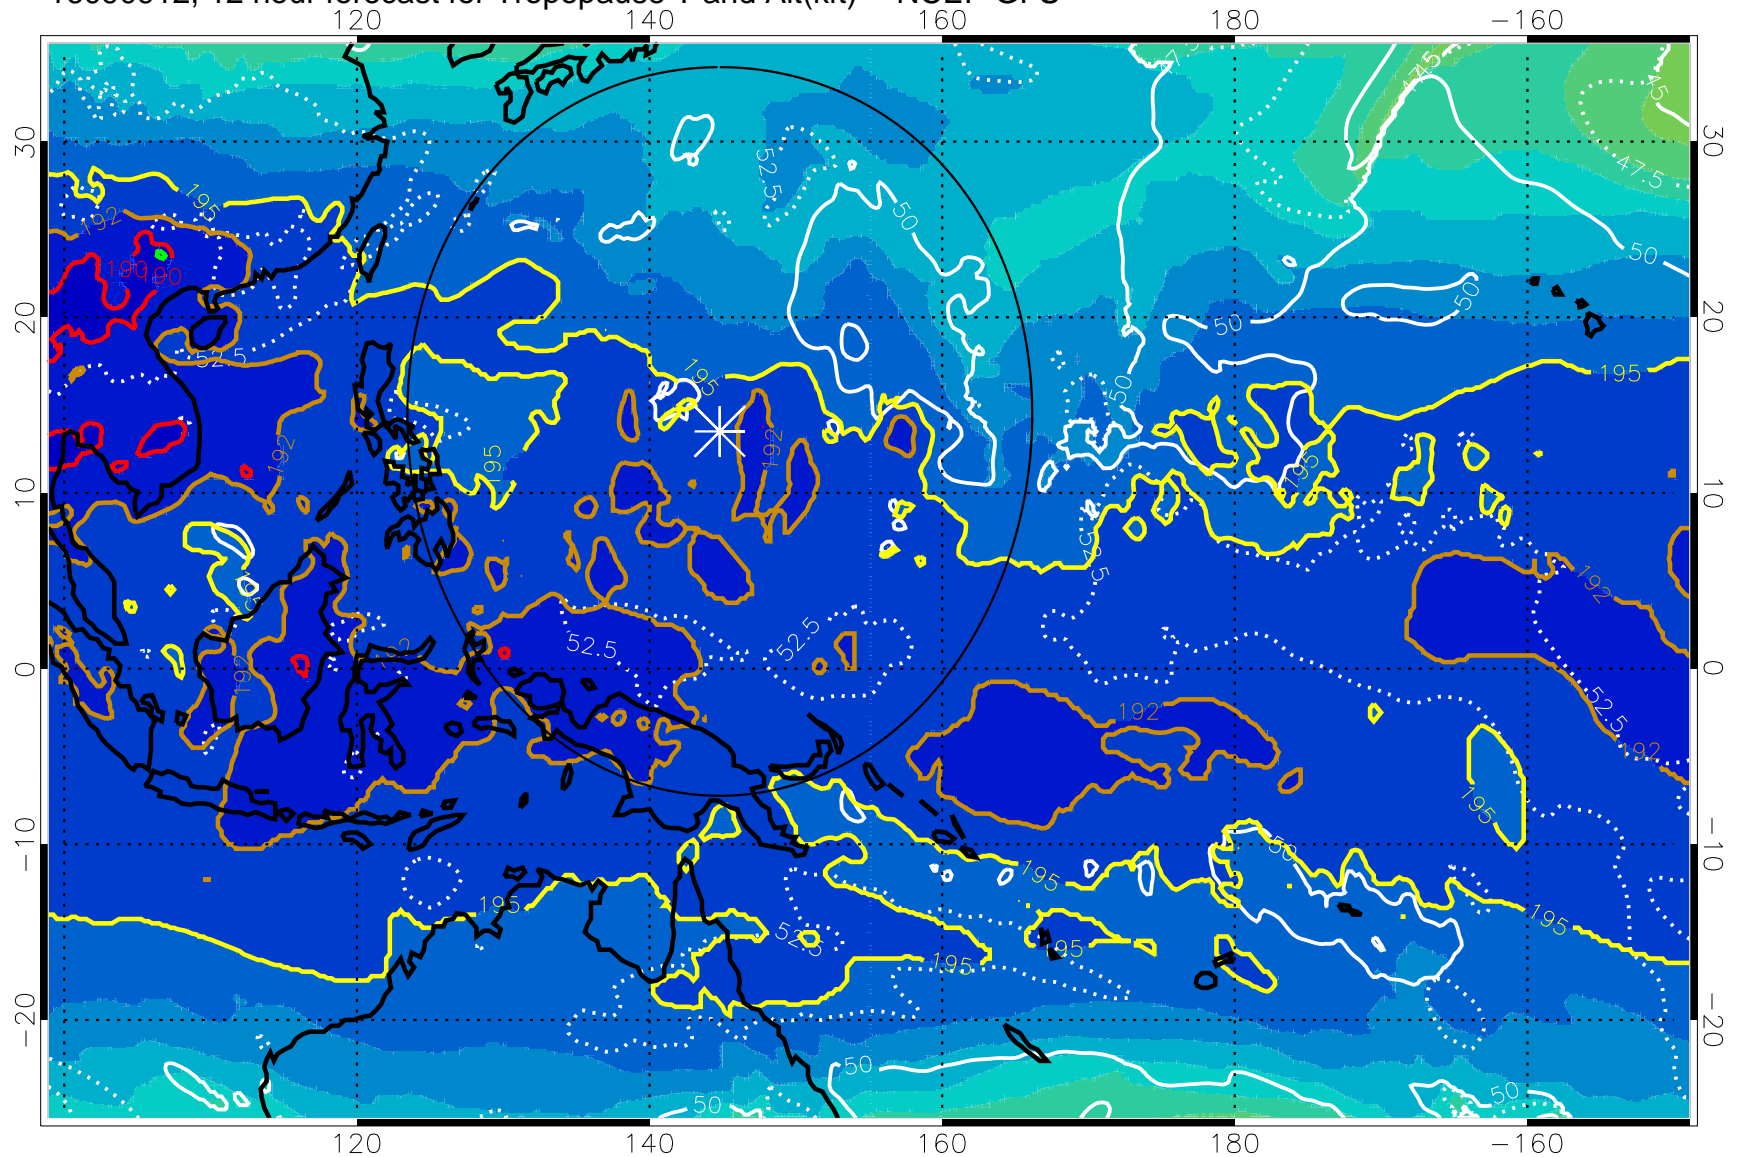

16090912, 12 hour forecast for Tropopause T and Alt(kft) -- NCEP GFS

Tropopause Altitude in kft (white)

192.5K Isotherm 195K Isotherm
187.5K Isotherm 190K Isotherm

Range ring of 2304 km