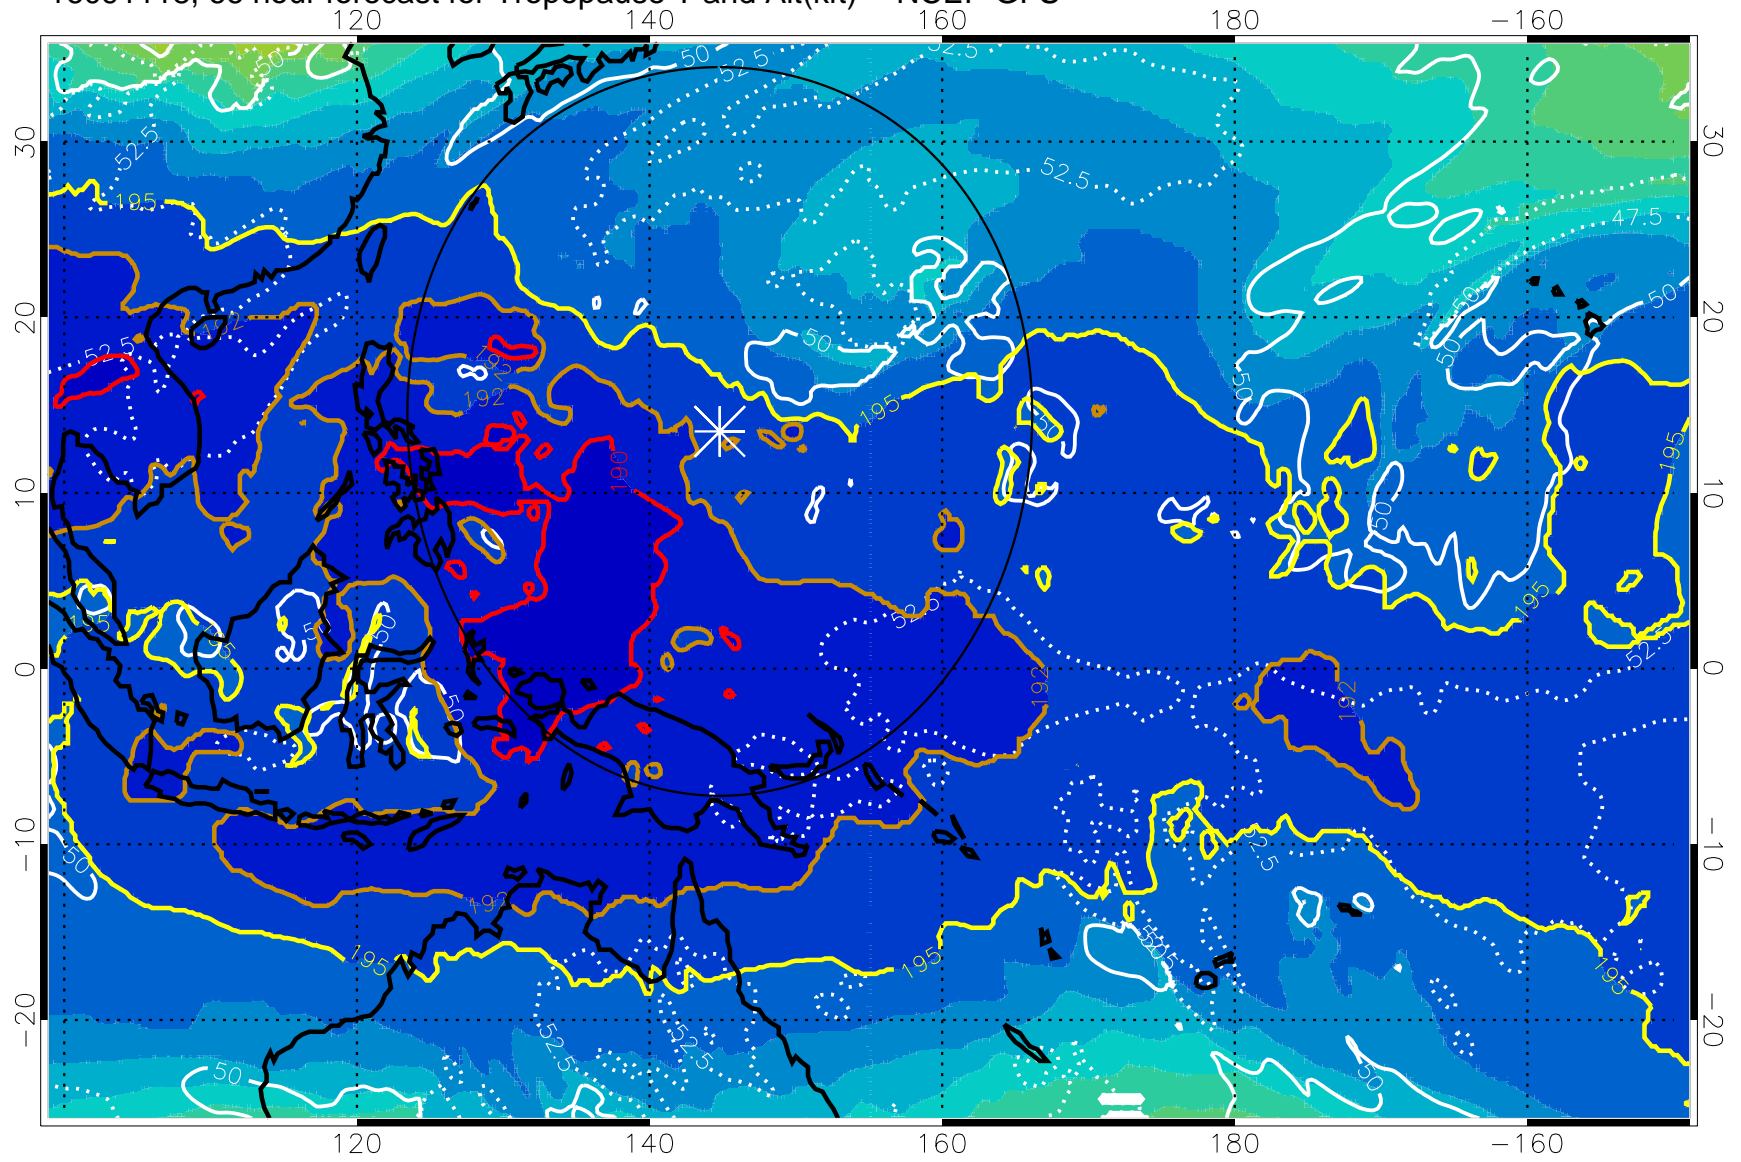

190 200 210 220 230

Tropopause T, K

Tropopause Altitude in kft (white)

192.5K Isotherm 195K Isotherm
187.5K Isotherm 190K Isotherm

Range ring of 2304 km

16091118, 66 hour forecast for Tropopause T and Alt(kft) -- NCEP GFS