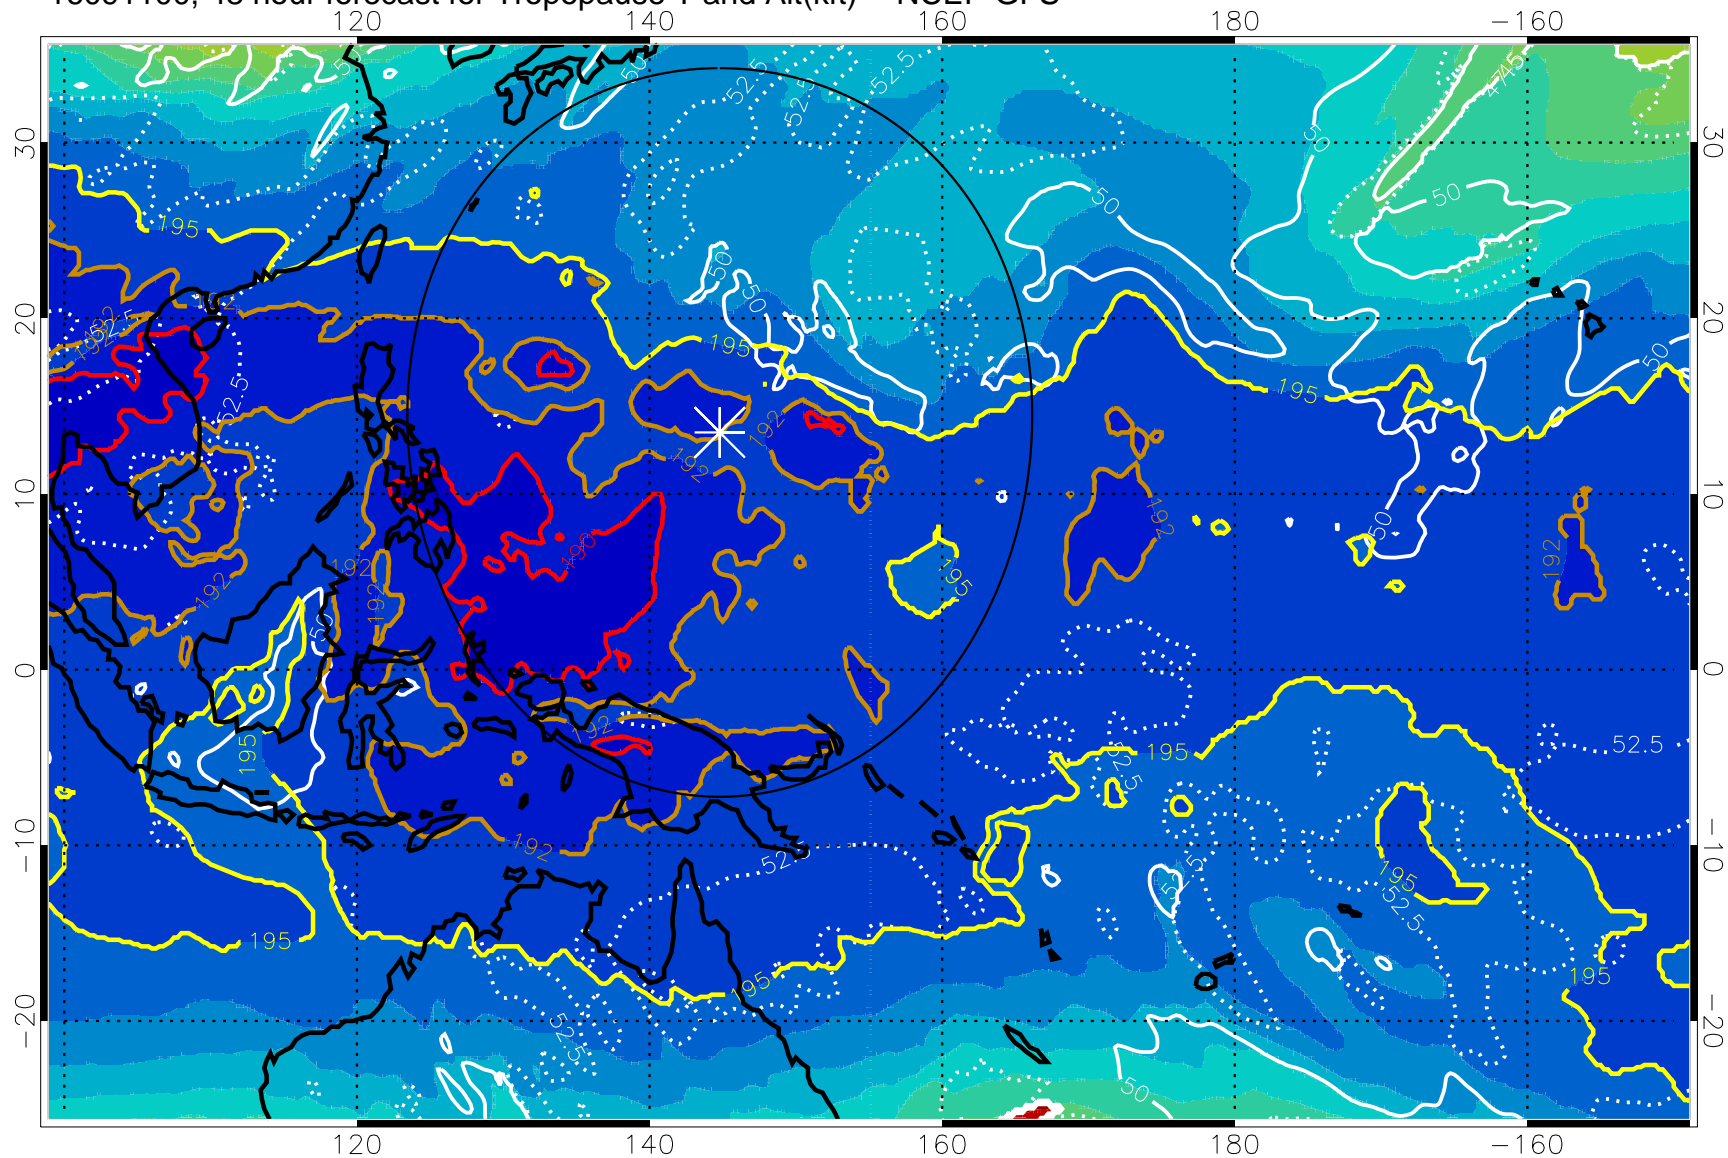

16091100, 48 hour forecast for Tropopause T and Alt(kft) -- NCEP GFS

190 200 210 220 230

Tropopause T, K

Tropopause Altitude in kft (white)

192.5K Isotherm 195K Isotherm
187.5K Isotherm 190K Isotherm

Range ring of 2304 km