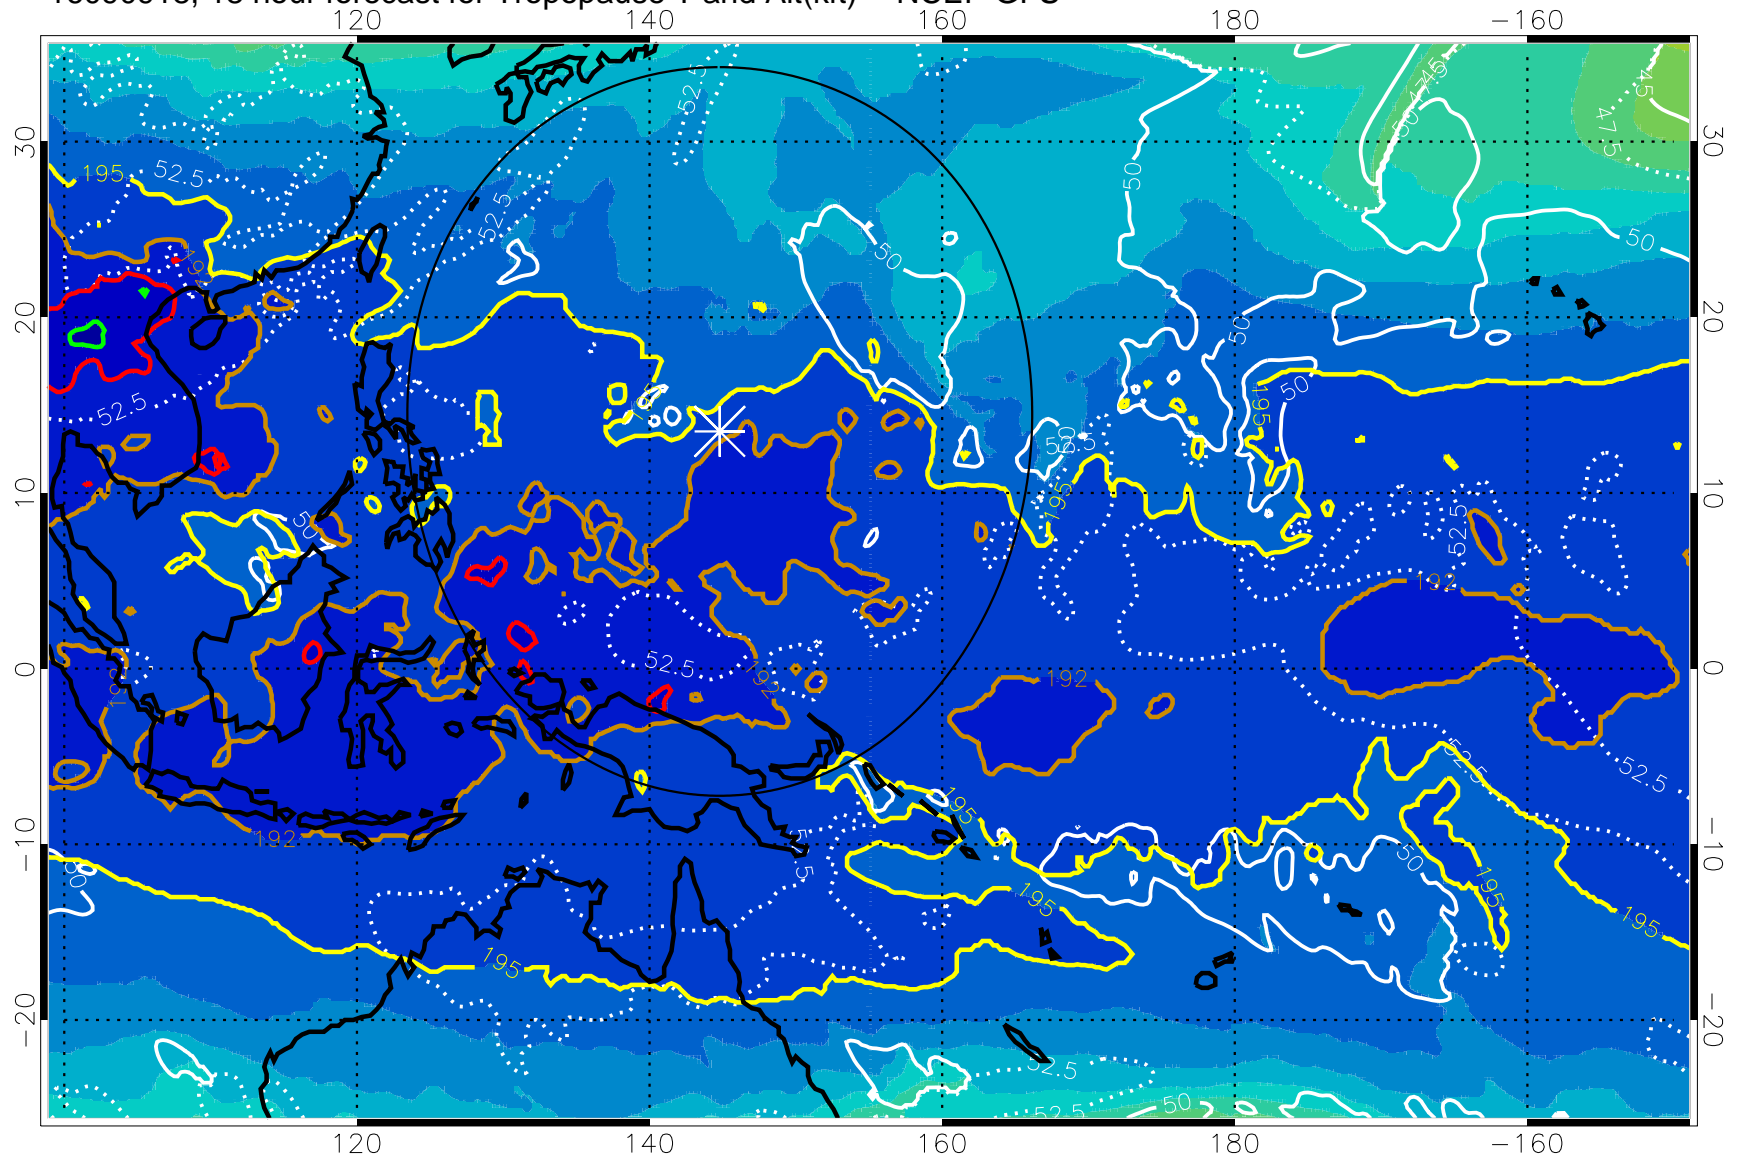

16090912, 12 hour forecast for Tropopause T and Alt(kft) -- NCEP GFS

Tropopause Altitude in kft (white)

192.5K Isotherm 195K Isotherm
187.5K Isotherm 190K Isotherm

Range ring of 2304 km

16090918, 18 hour forecast for Tropopause T and Alt(kft) -- NCEP GFS