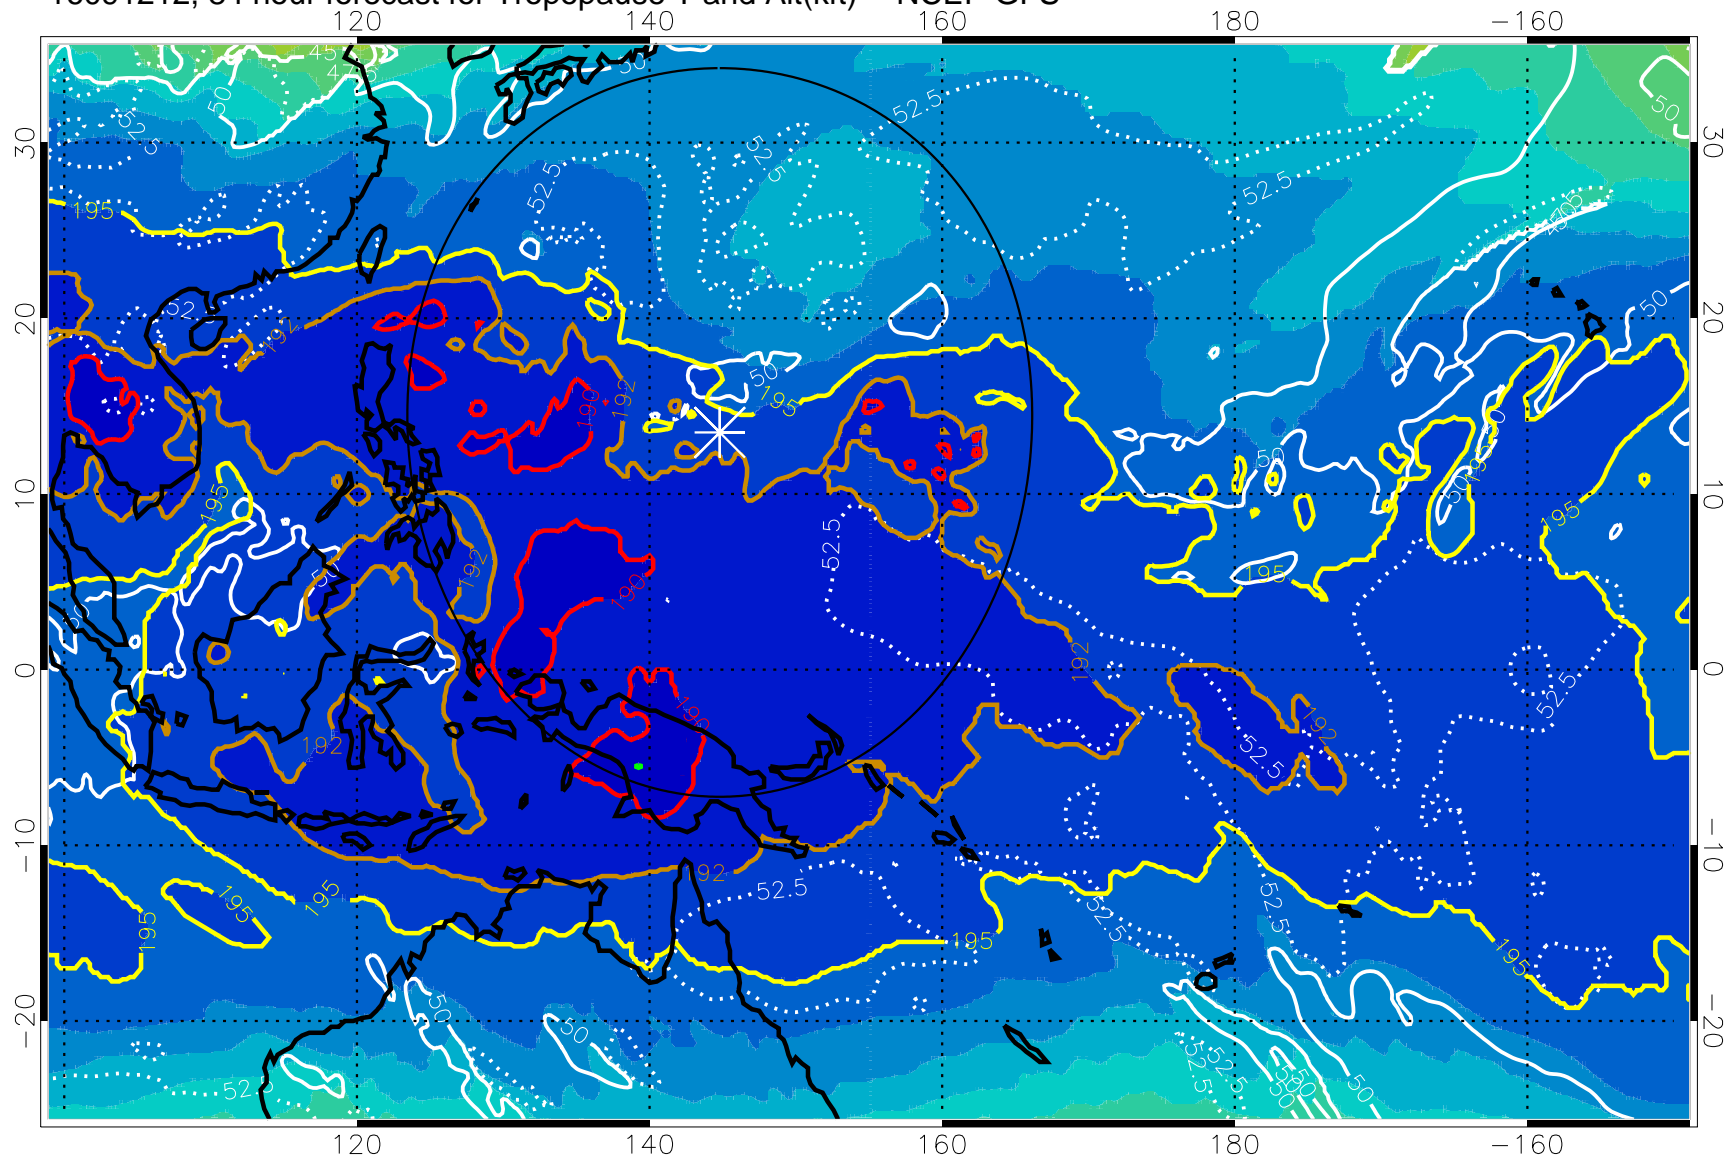

190 200 210 220 230

Tropopause T, K

Tropopause Altitude in kft (white)

192.5K Isotherm 195K Isotherm

187.5K Isotherm 190K Isotherm

Range ring of 2304 km

16091212, 84 hour forecast for Tropopause T and Alt(kft) -- NCEP GFS